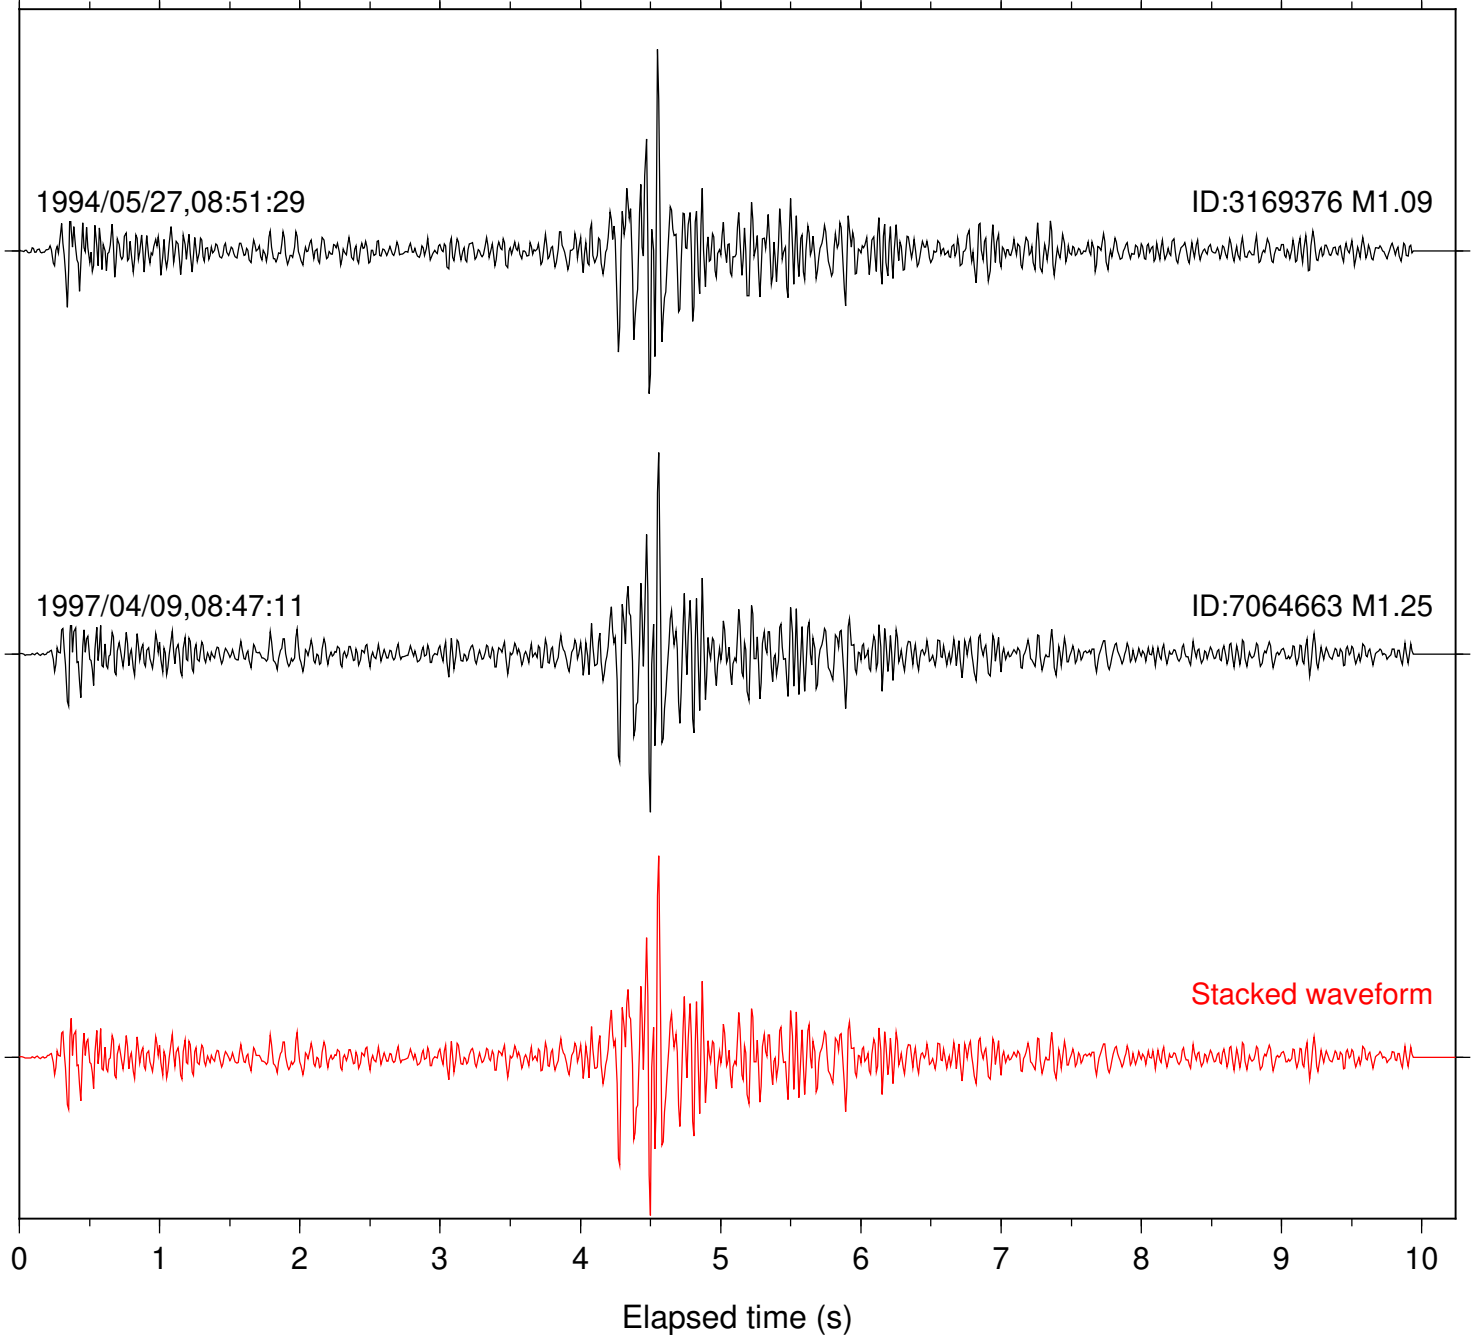

Station: BAC Com: EHZ

Focal depth: 16.65 km

Station: POB2 Com: HHZ

Focal depth: 16.65 km