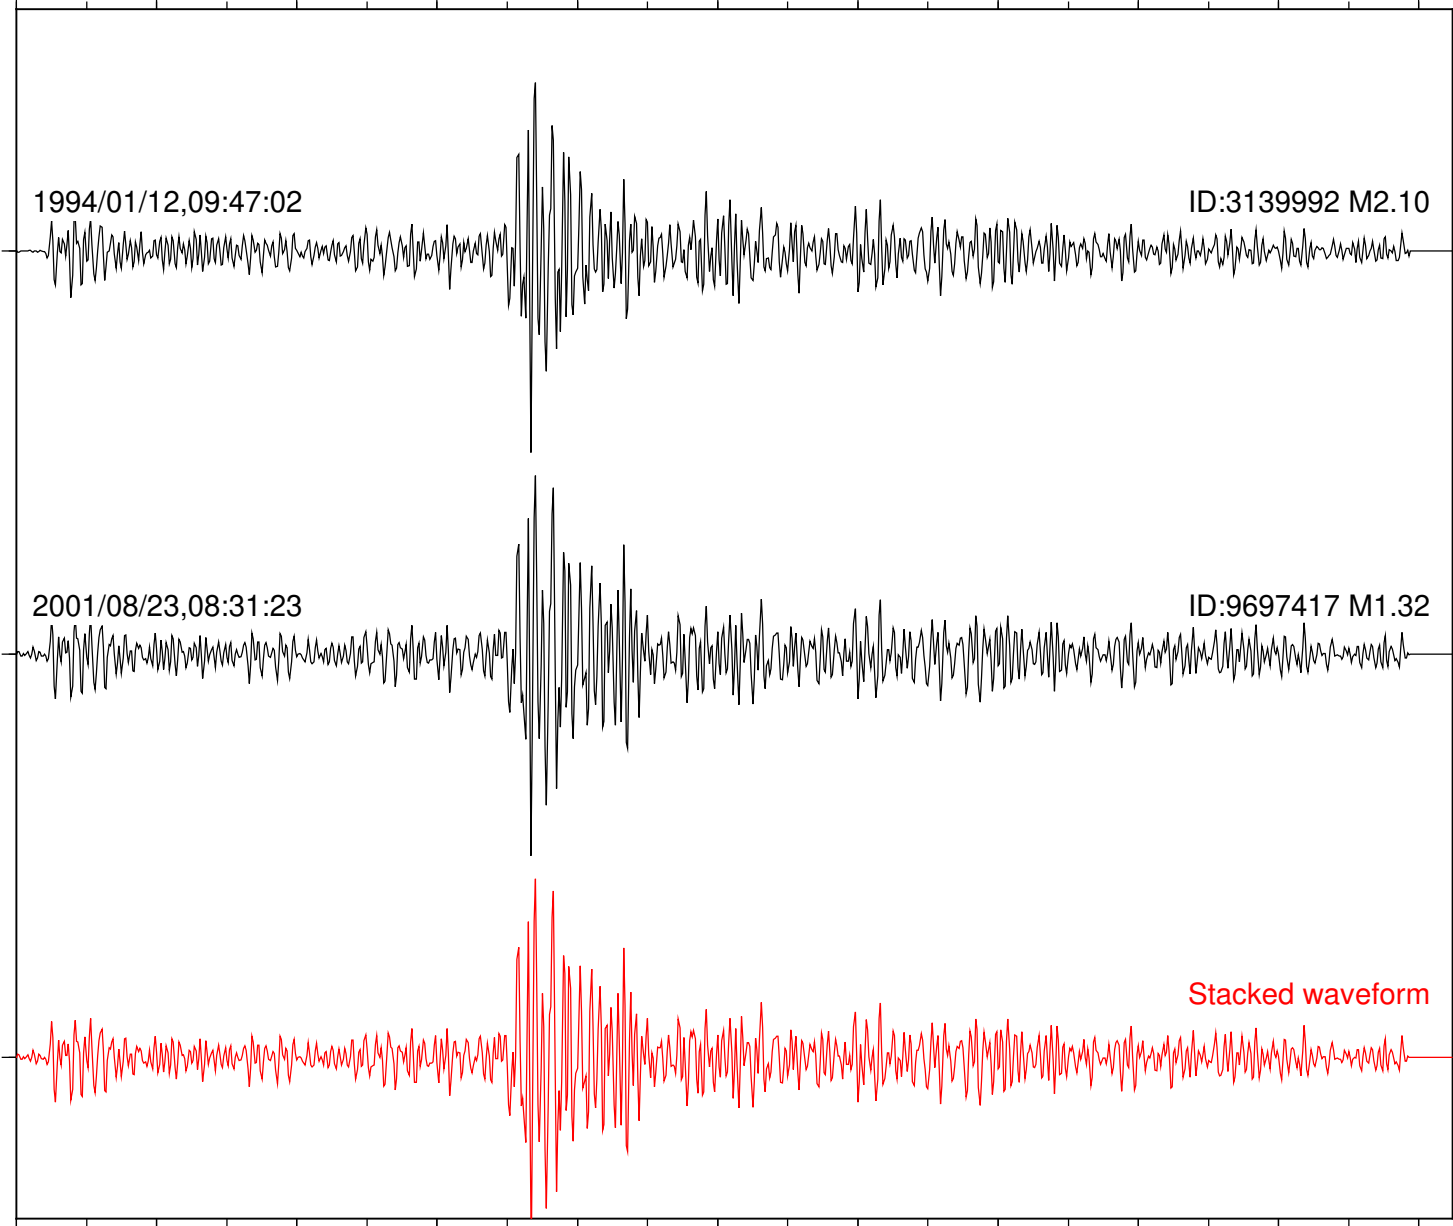

Station: BAC Com: EHZ

Focal depth: 12.19 km

1994/01/12,09:47:02

ID:3139992 M2.10

2001/08/23,08:31:23

ID:9697417 M1.32

Stacked waveform

0 1 2 3 4 5 6 7 8 9 10  
Elapsed time (s)

Station: WIN Com: EHZ

Focal depth: 12.19 km