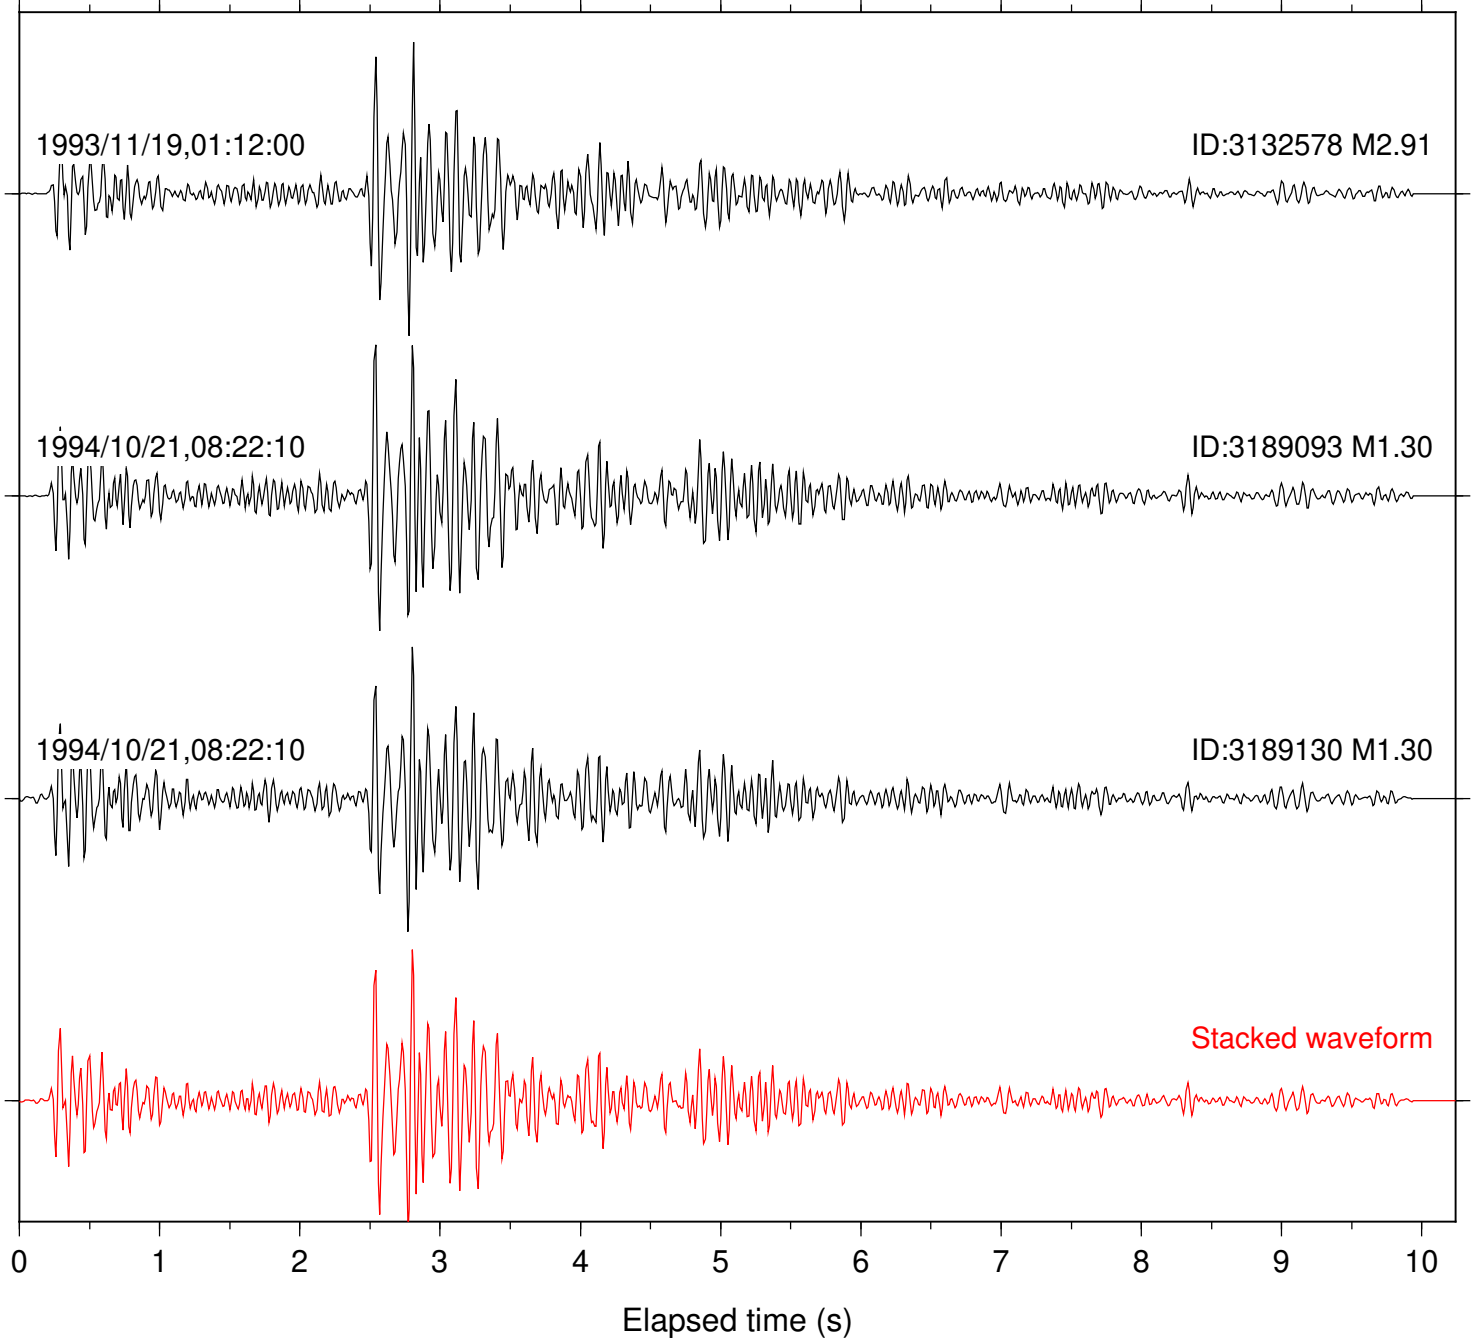

Station: HMT2 Com: HHZ

Focal depth: 17.23 km

Station: POB2 Com: HHZ

Focal depth: 17.61 km

Station: WIN Com: EHZ

Focal depth: 17.23 km