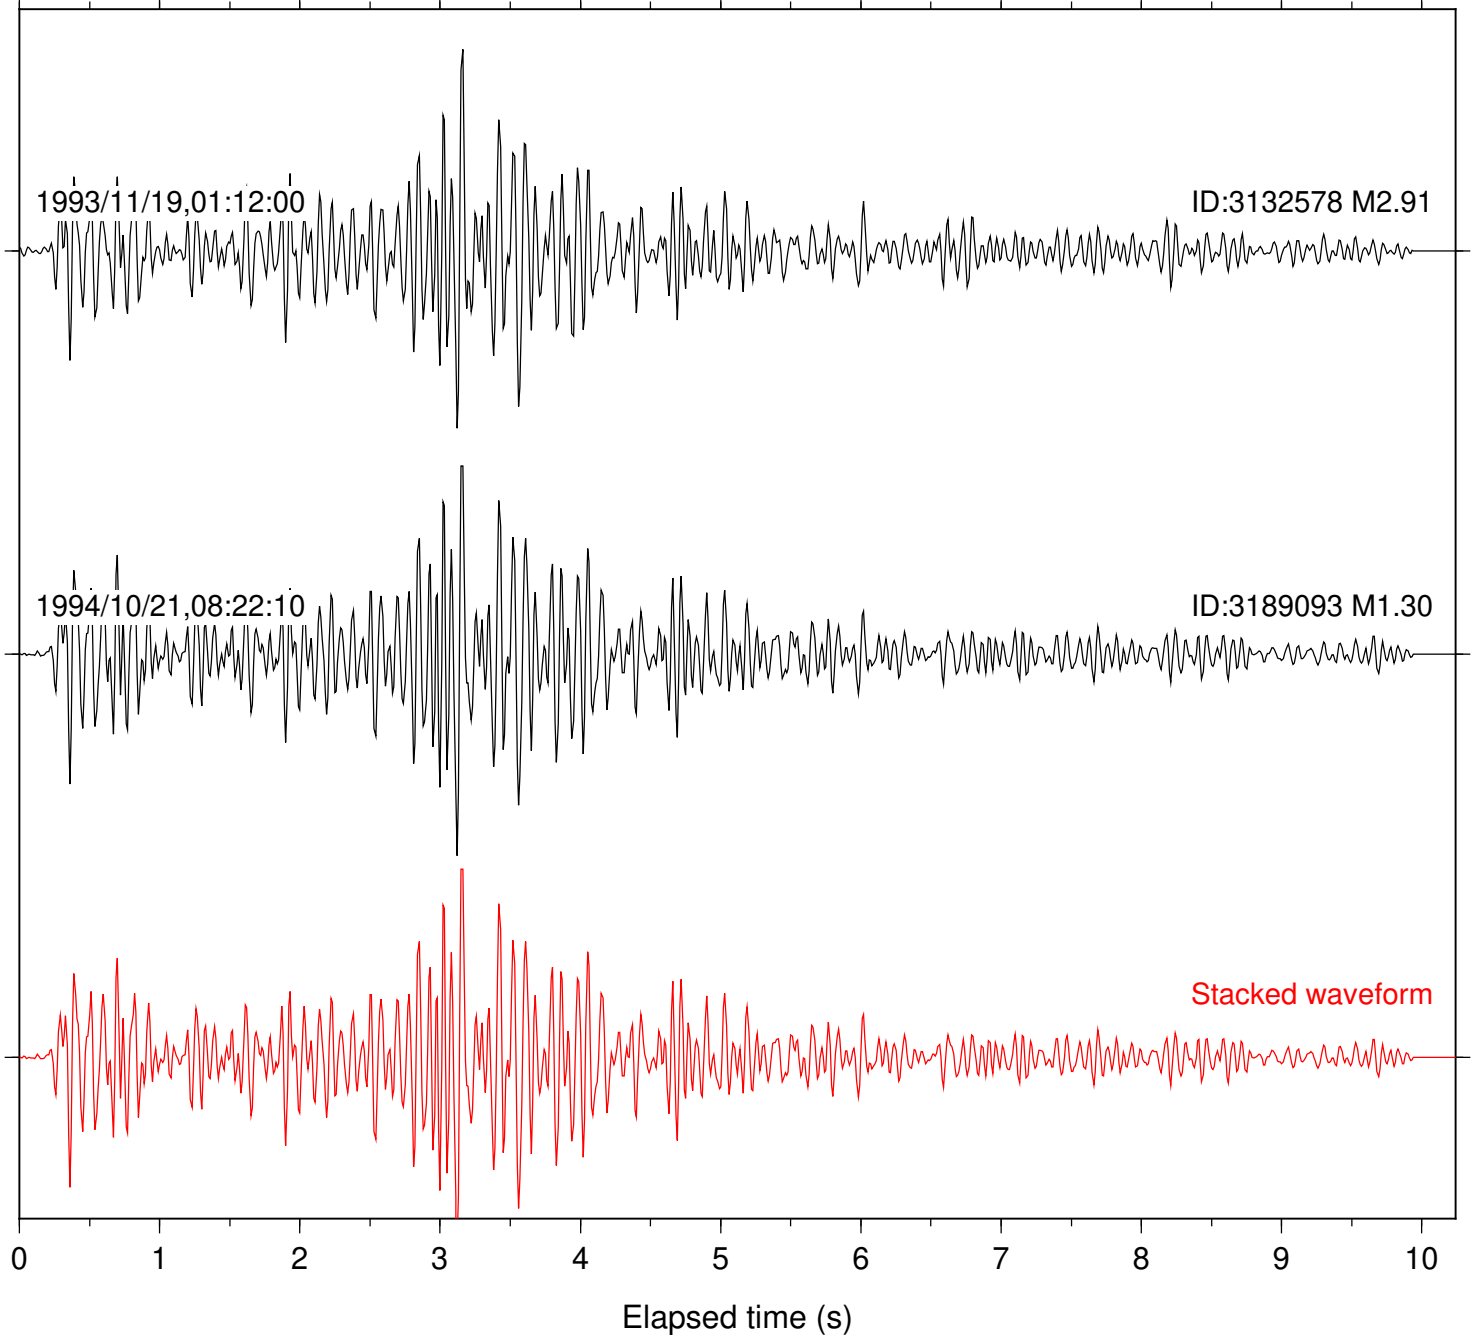

Station: HMT2 Com: HHZ

Focal depth: 17.23 km

Station: POB2 Com: HHZ

Focal depth: 17.61 km

Station: WIN Com: EHZ

Focal depth: 17.23 km