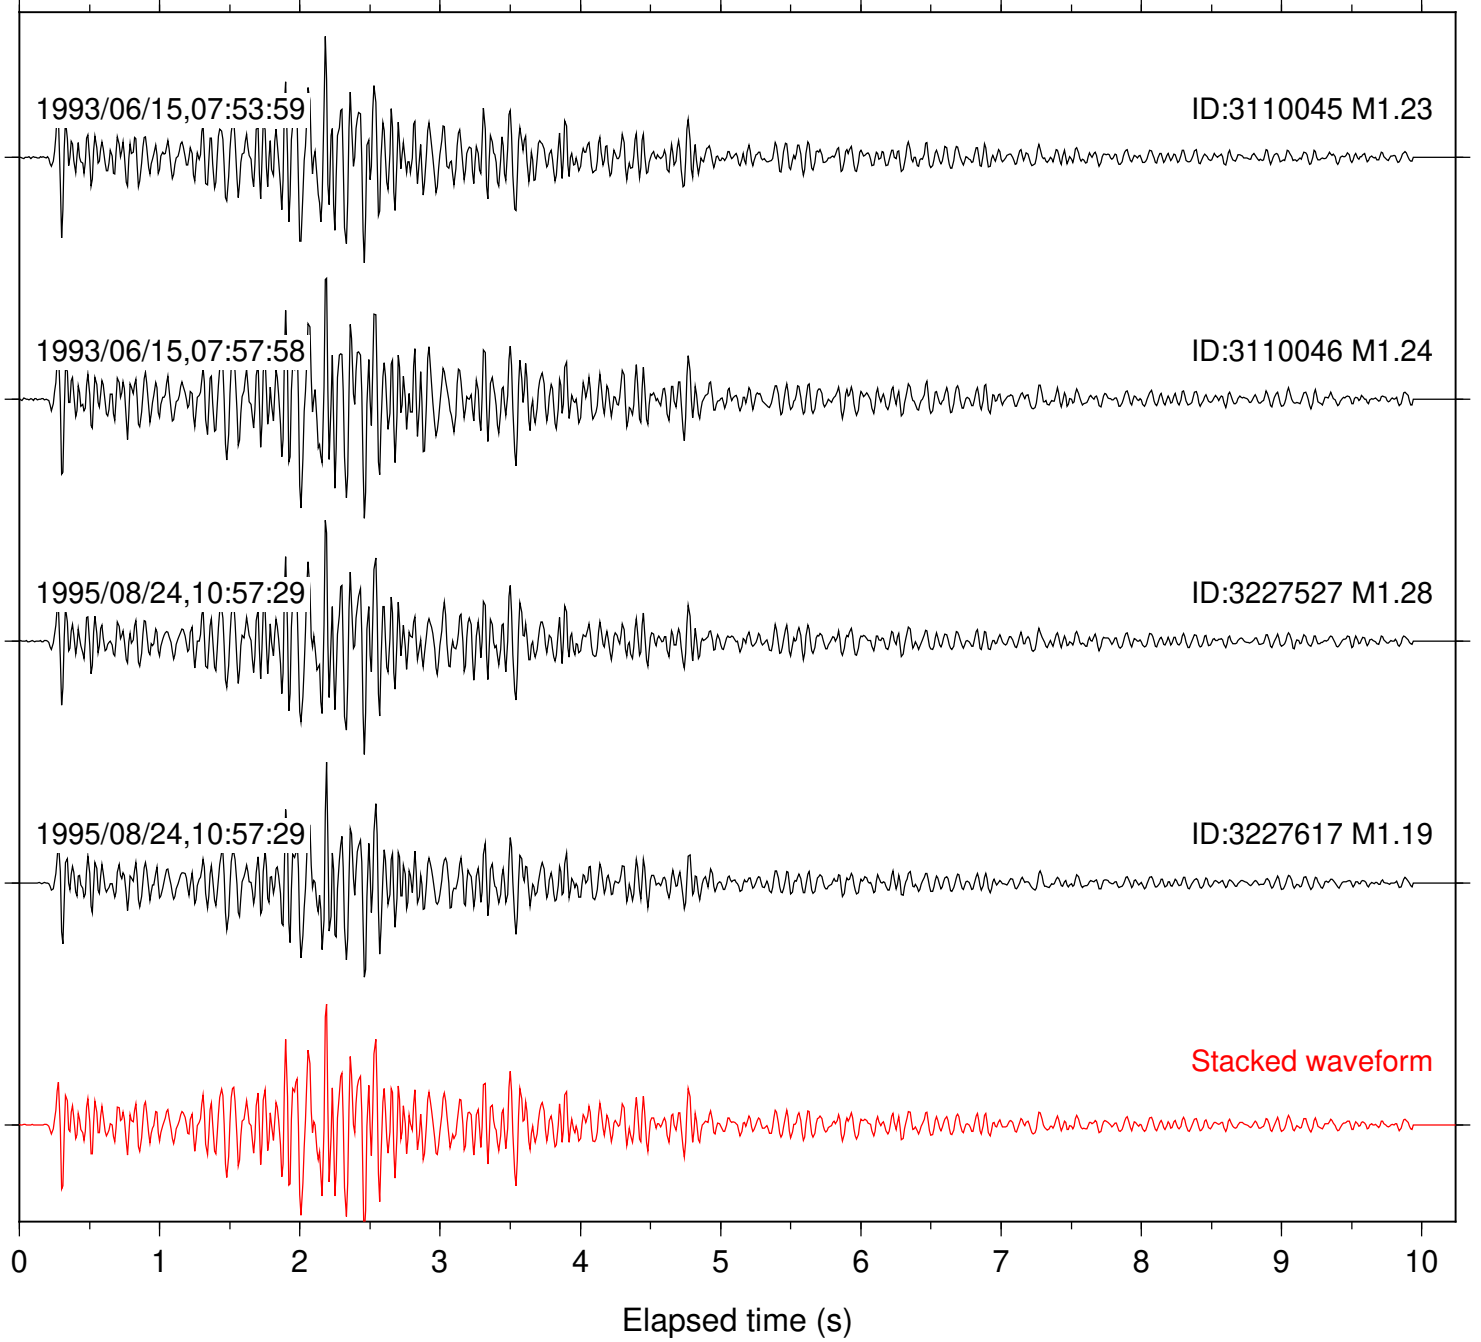

Station: EWC Com: EHZ

Focal depth: 6.69 km

Station: INS Com: EHZ

Focal depth: 6.69 km

Station: TPC Com: EHZ

Focal depth: 6.69 km