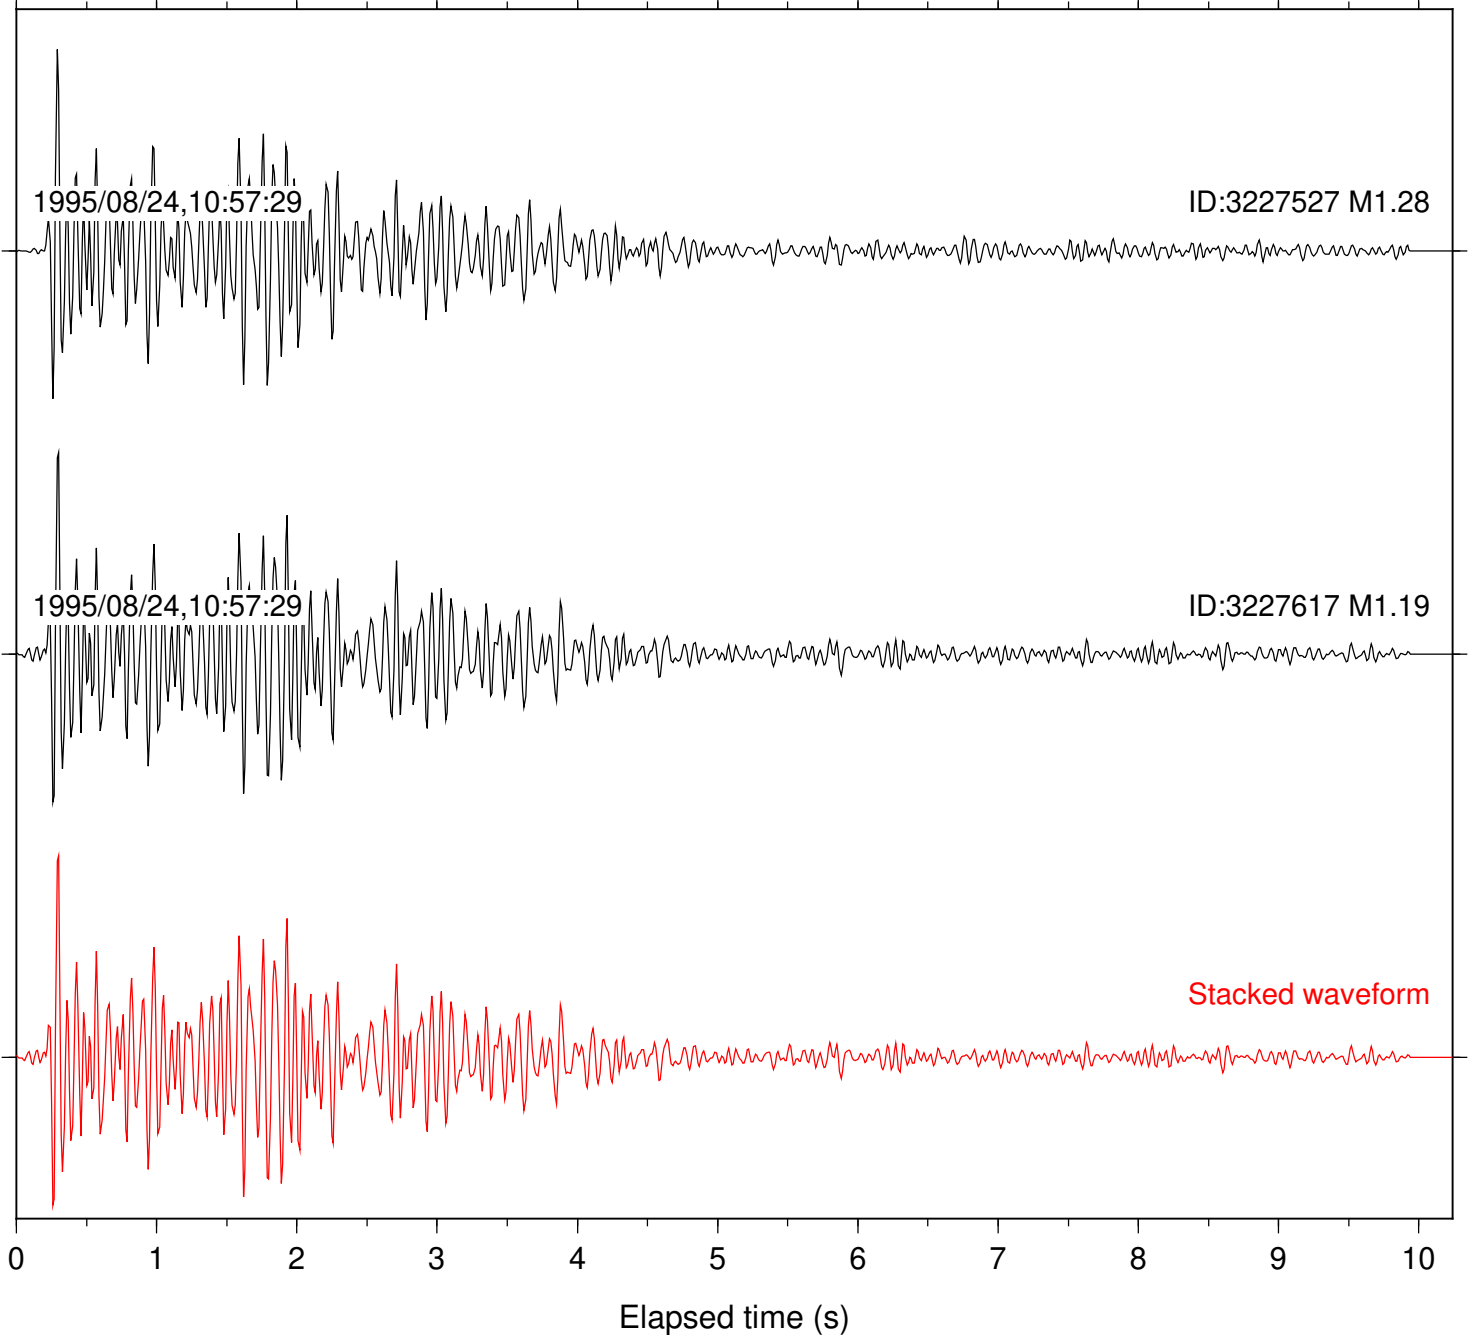

Station: EWC Com: EHZ

Focal depth: 6.69 km

Station: INS Com: EHZ

Focal depth: 6.69 km

Station: TPC Com: EHZ

Focal depth: 6.69 km