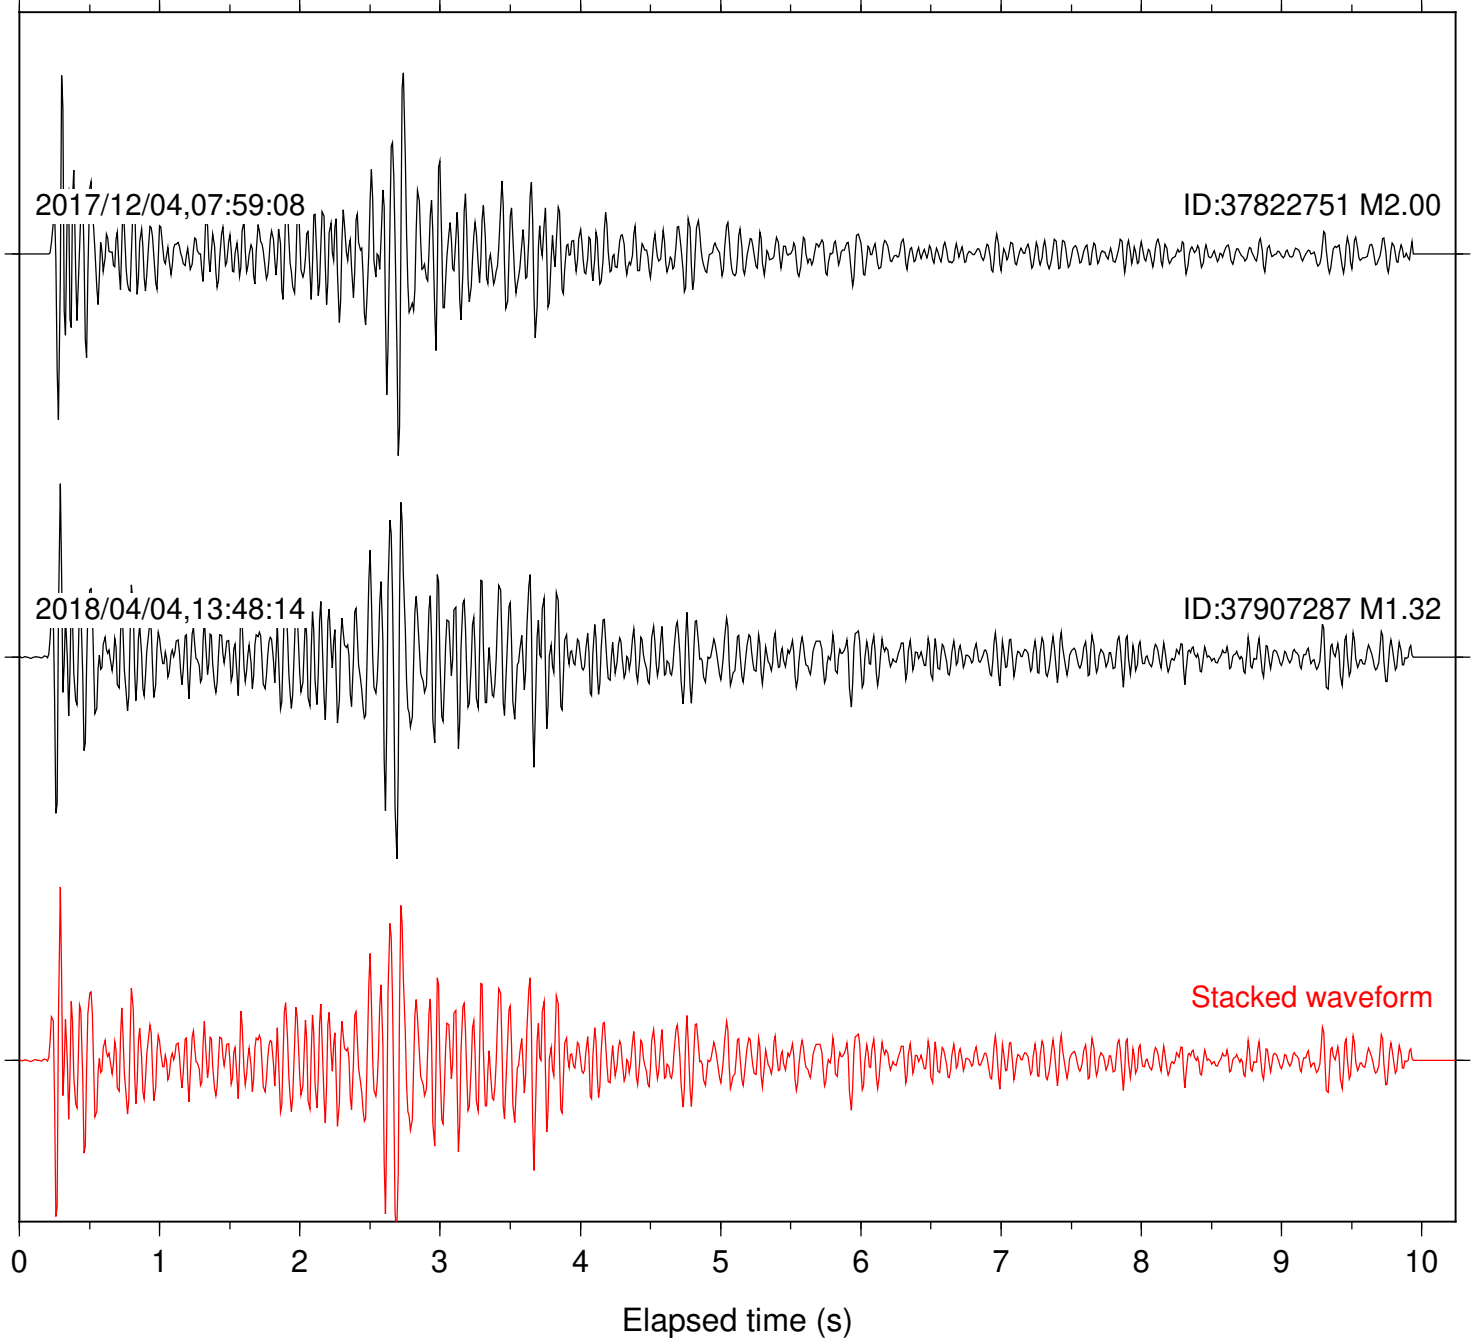

Station: B082 Com: EHZ

Focal depth: 7.05 km

2017/12/04,07:59:08

ID:37822751 M2.00

2018/04/04,13:48:14

ID:37907287 M1.32

Stacked waveform

0 1 2 3 4 5 6 7 8 9 10
Elapsed time (s)

Station: B087 Com: EHZ

Focal depth: 7.05 km

Station: CSH Com: HHZ

Focal depth: 7.05 km

Station: PFO Com: HHZ

Focal depth: 7.05 km

Station: SND Com: HHZ

Focal depth: 7.05 km