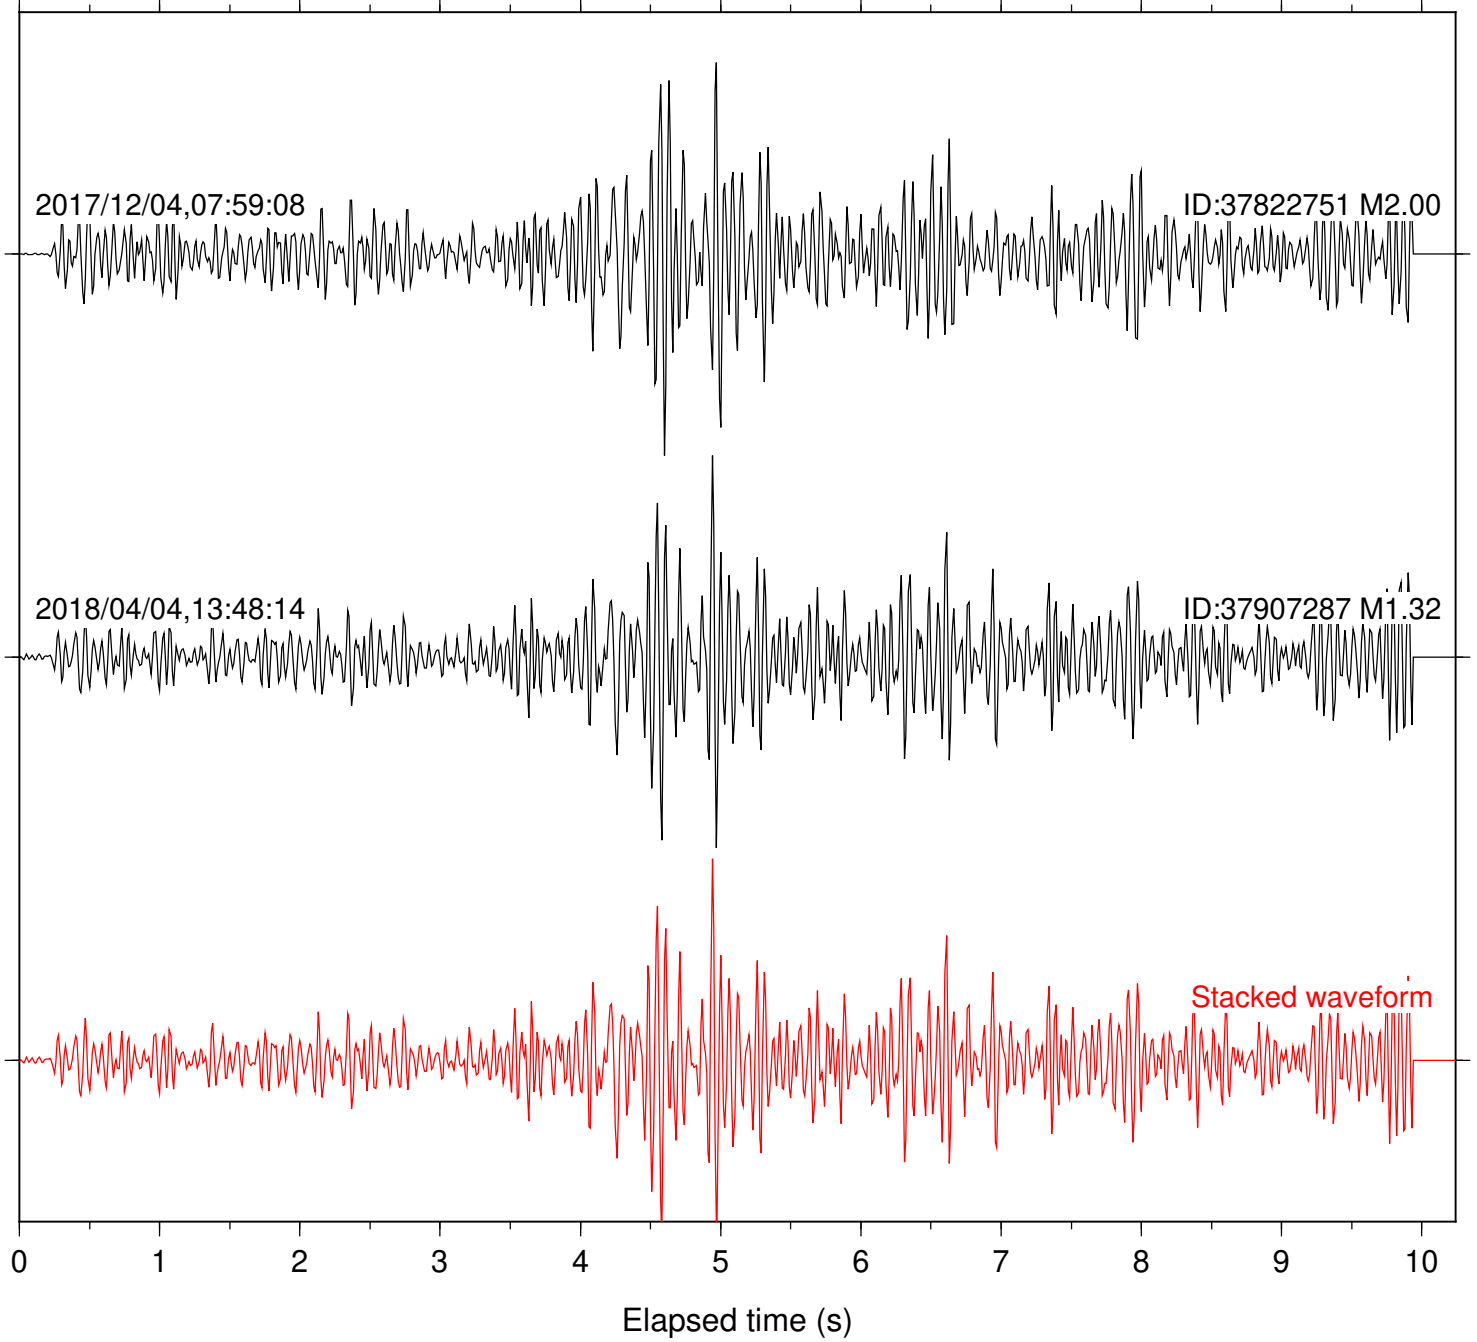

Station: B082 Com: EHZ

Focal depth: 7.05 km

2017/12/04,07:59:08

ID:37822751 M2.00

2018/04/04,13:48:14

ID:37907287 M1.32

Stacked waveform

0 1 2 3 4 5 6 7 8 9 10
Elapsed time (s)

Station: B087 Com: EHZ

Focal depth: 7.05 km

Station: CSH Com: HHZ

Focal depth: 7.05 km

Station: PFO Com: HHZ

Focal depth: 7.05 km

Station: SND Com: HHZ

Focal depth: 7.05 km