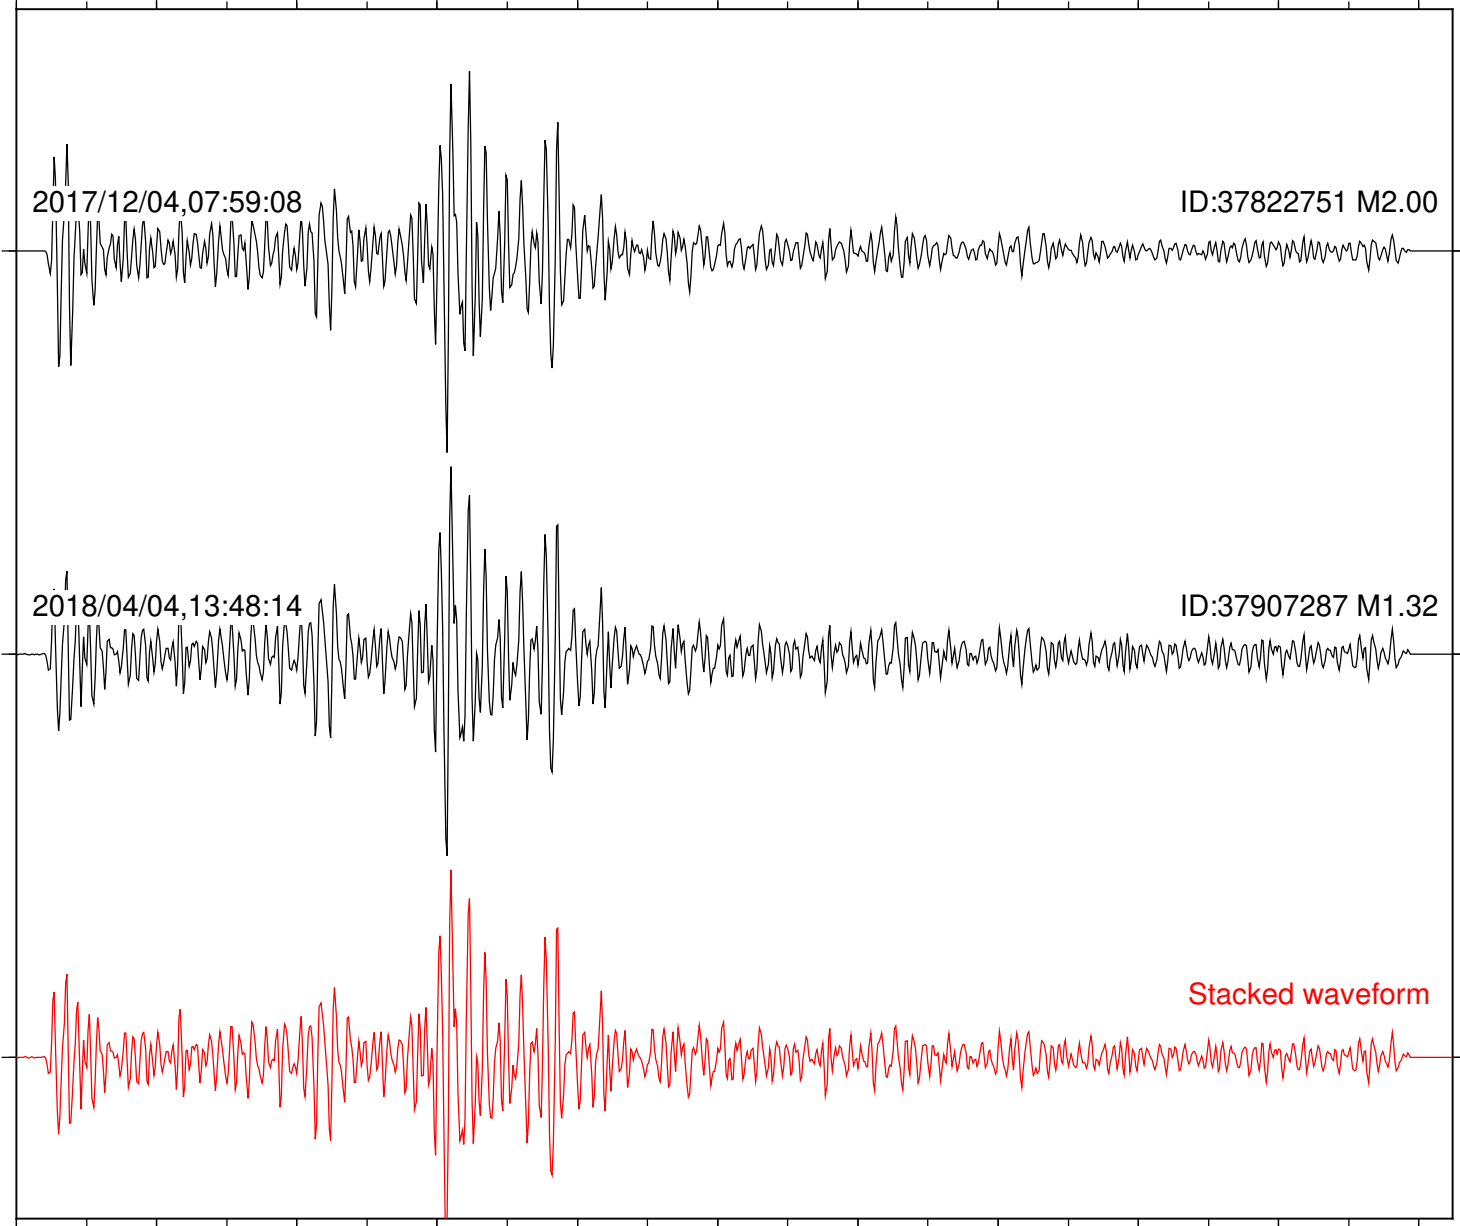

Station: B082 Com: EHZ

Focal depth: 7.05 km

2017/12/04,07:59:08

ID:37822751 M2.00

2018/04/04,13:48:14

ID:37907287 M1.32

Stacked waveform

0 1 2 3 4 5 6 7 8 9 10
Elapsed time (s)

Station: B087 Com: EHZ

Focal depth: 7.05 km

Station: CSH Com: HHZ

Focal depth: 7.05 km

Station: PFO Com: HHZ

Focal depth: 7.05 km

Station: SND Com: HHZ

Focal depth: 7.05 km