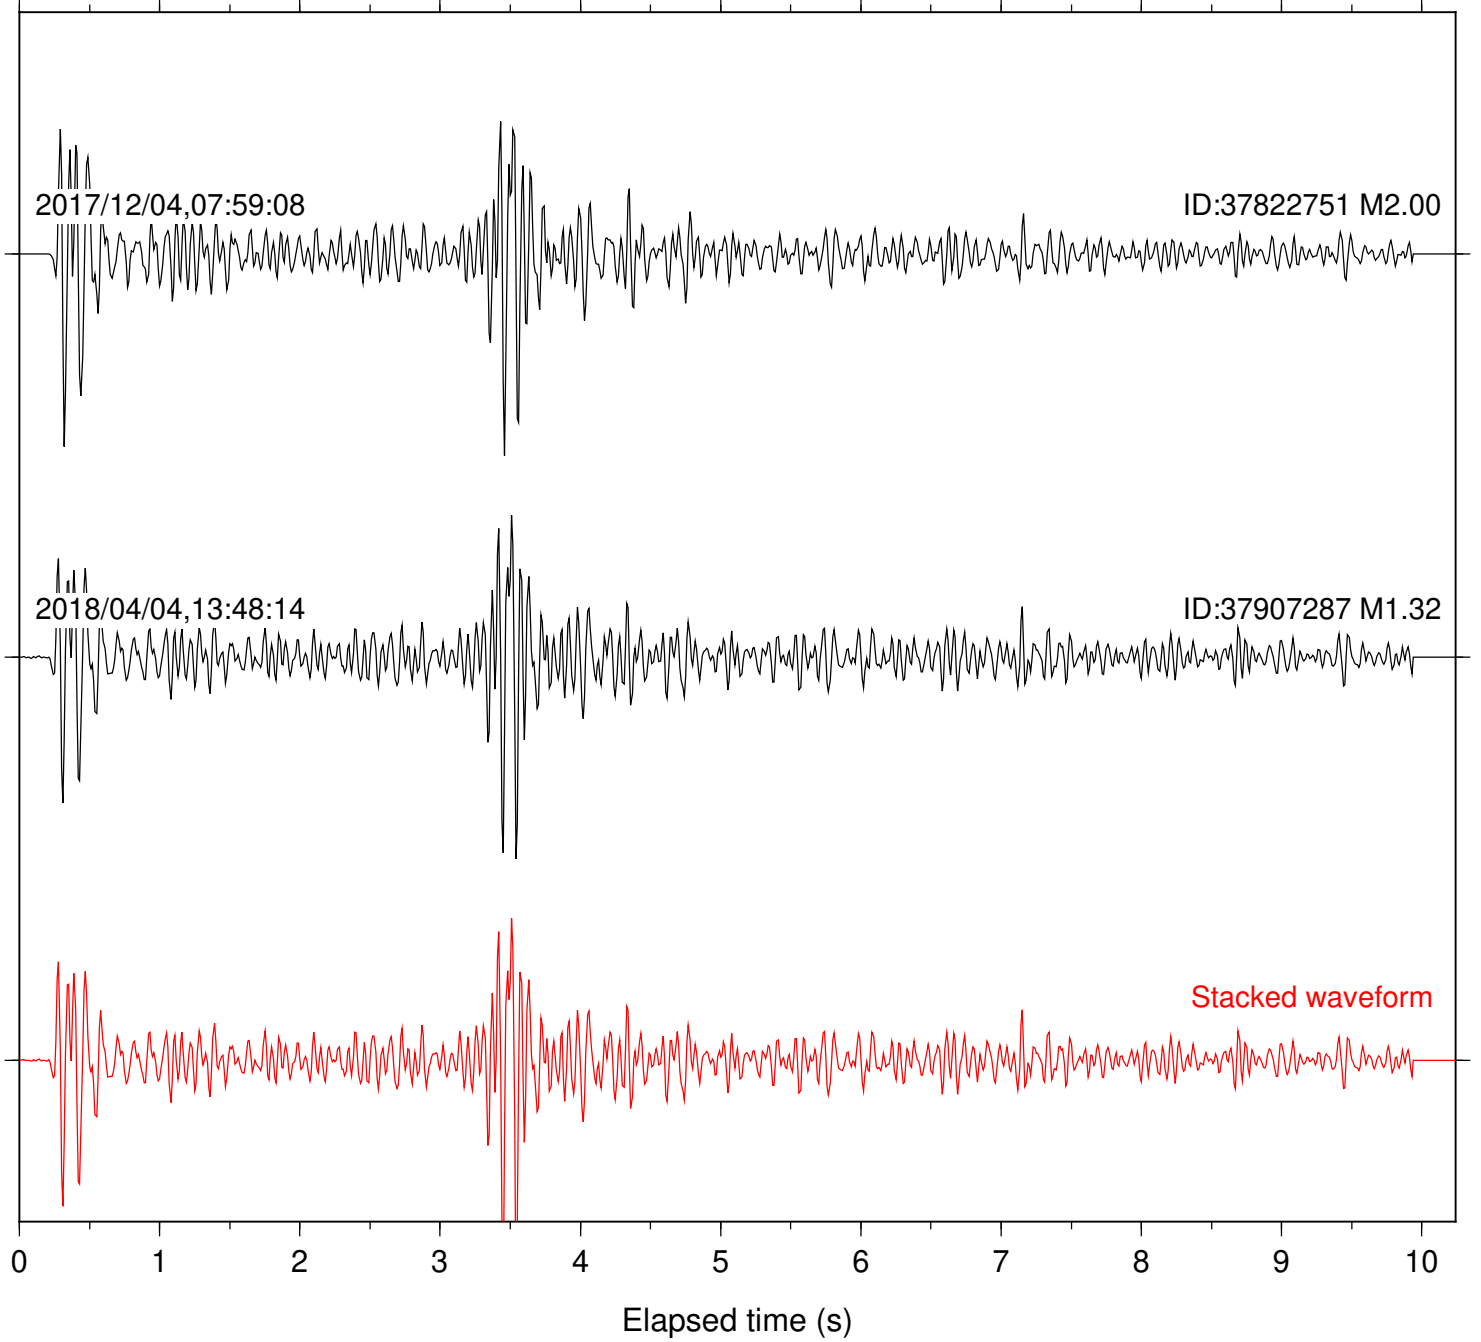

Station: B082 Com: EHZ

Focal depth: 7.05 km

2017/12/04,07:59:08

ID:37822751 M2.00

2018/04/04,13:48:14

ID:37907287 M1.32

Stacked waveform

0 1 2 3 4 5 6 7 8 9 10
Elapsed time (s)

Station: B087 Com: EHZ

Focal depth: 7.05 km

Station: CSH Com: HHZ

Focal depth: 7.05 km

Station: PFO Com: HHZ

Focal depth: 7.05 km

Station: SND Com: HHZ

Focal depth: 7.05 km