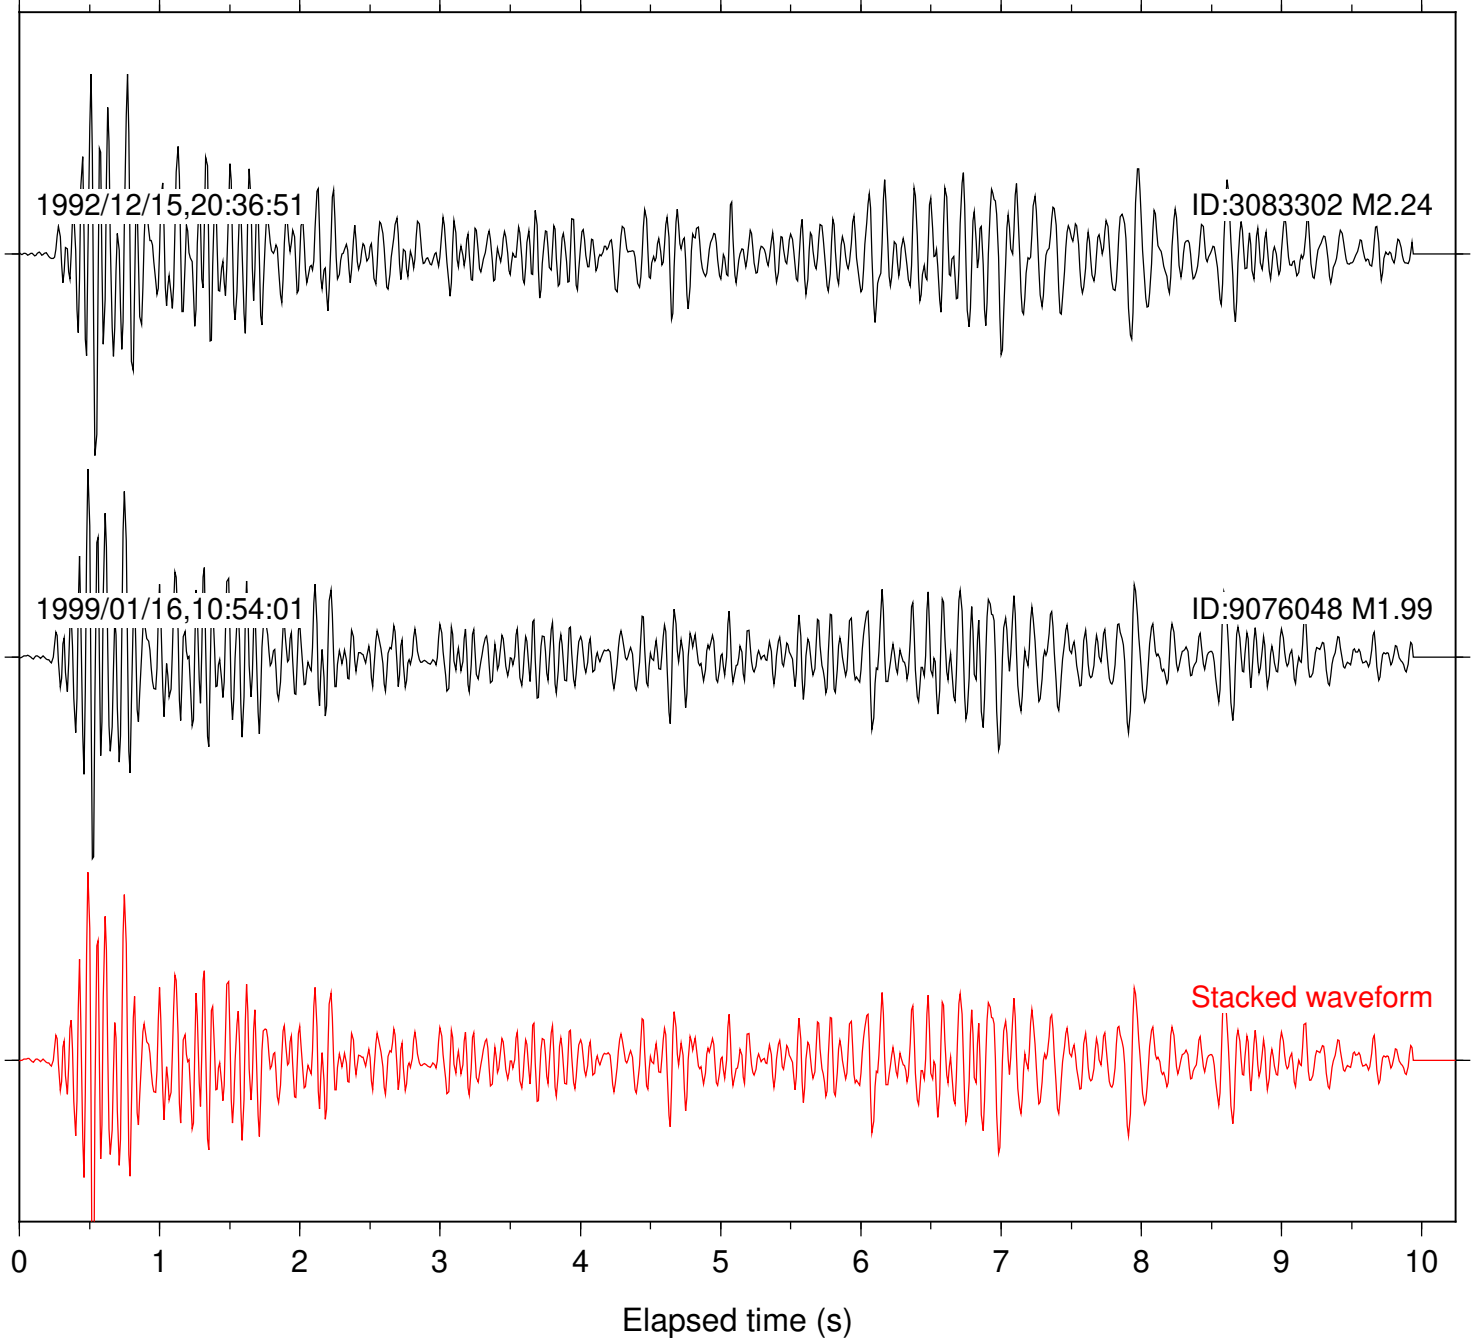

Station: CRR Com: EHZ

Focal depth: 7.53 km

Station: MIR Com: EHZ

Focal depth: 7.53 km