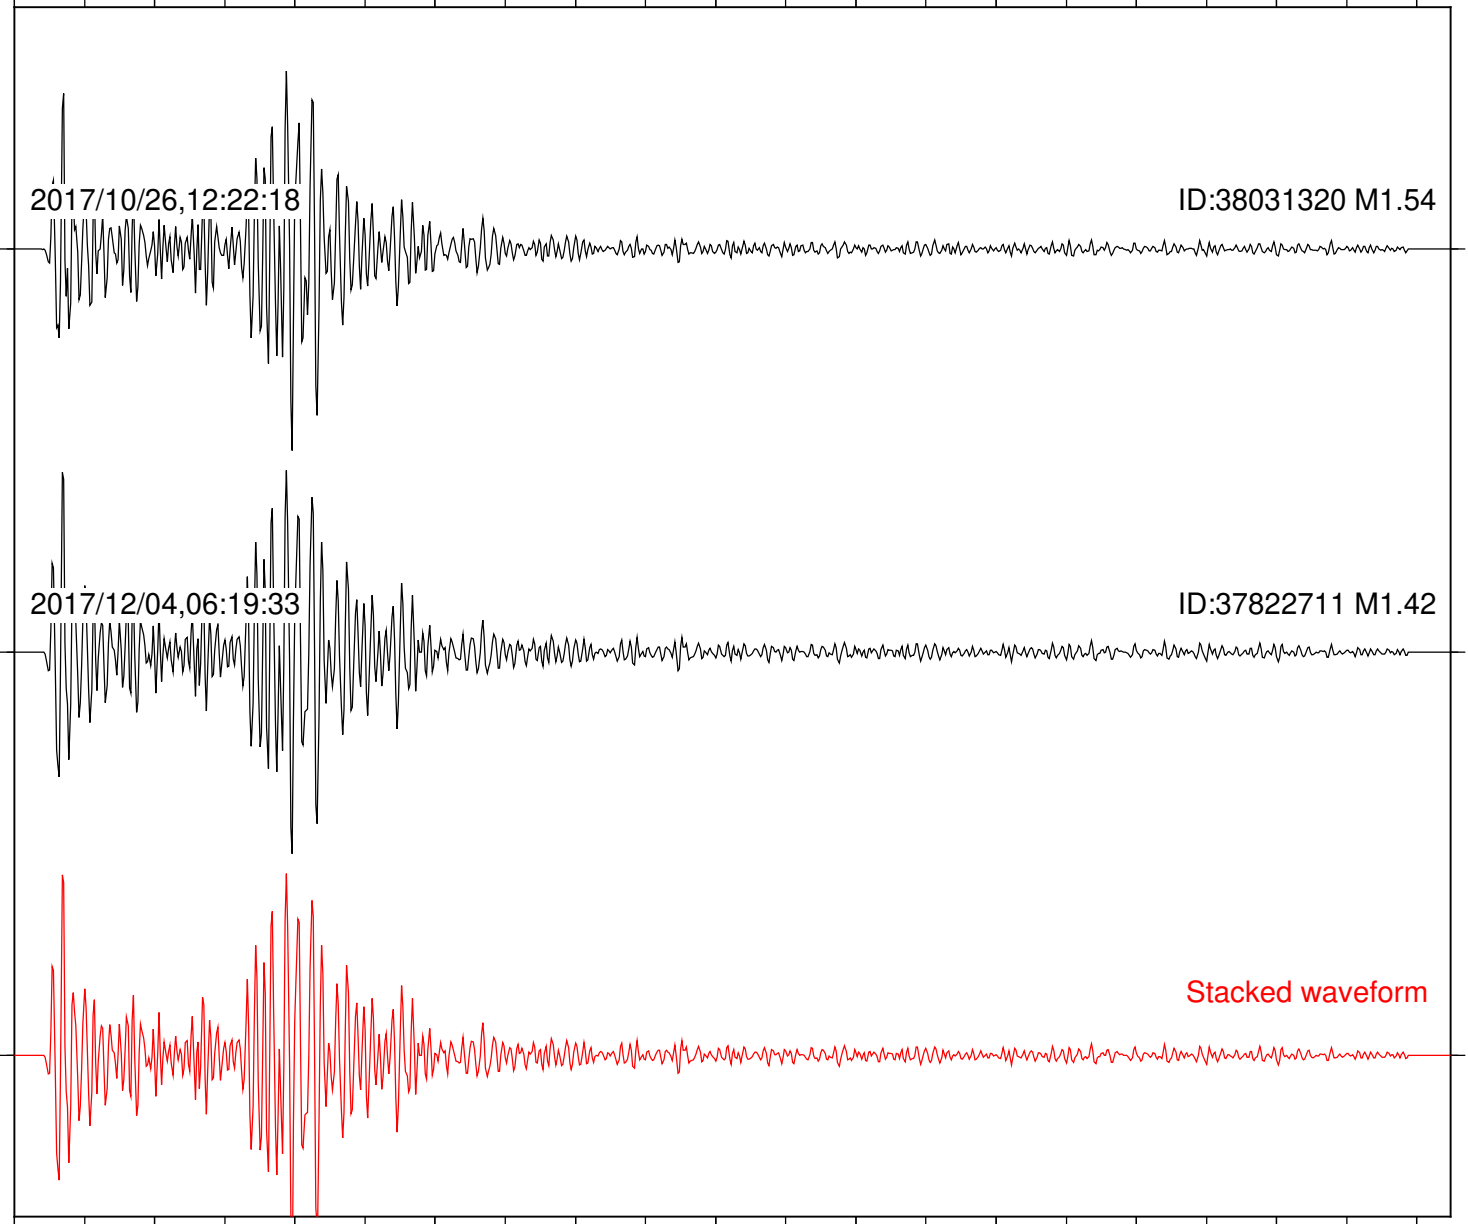

Stacked waveform

0 1 2 3 4 5 6 7 8 9 10

Elapsed time (s)

Station: CRY Com: HHZ

Focal depth: 7.16 km

2017/10/26,12:22:18

ID:38031320 M1.54

2017/12/04,06:19:33

ID:37822711 M1.42

Stacked waveform

0 1 2 3 4 5 6 7 8 9 10
Elapsed time (s)

Station: CSH Com: HHZ

Focal depth: 7.23 km

Station: DGR Com: HHZ

Focal depth: 7.23 km

Station: DNR Com: HHZ

Focal depth: 7.16 km

Station: FRD Com: HHZ

Focal depth: 7.23 km

Station: HMT2 Com: HHZ

Focal depth: 7.23 km

Station: LKH Com: HHZ

Focal depth: 7.16 km

Station: LVA2 Com: HHZ