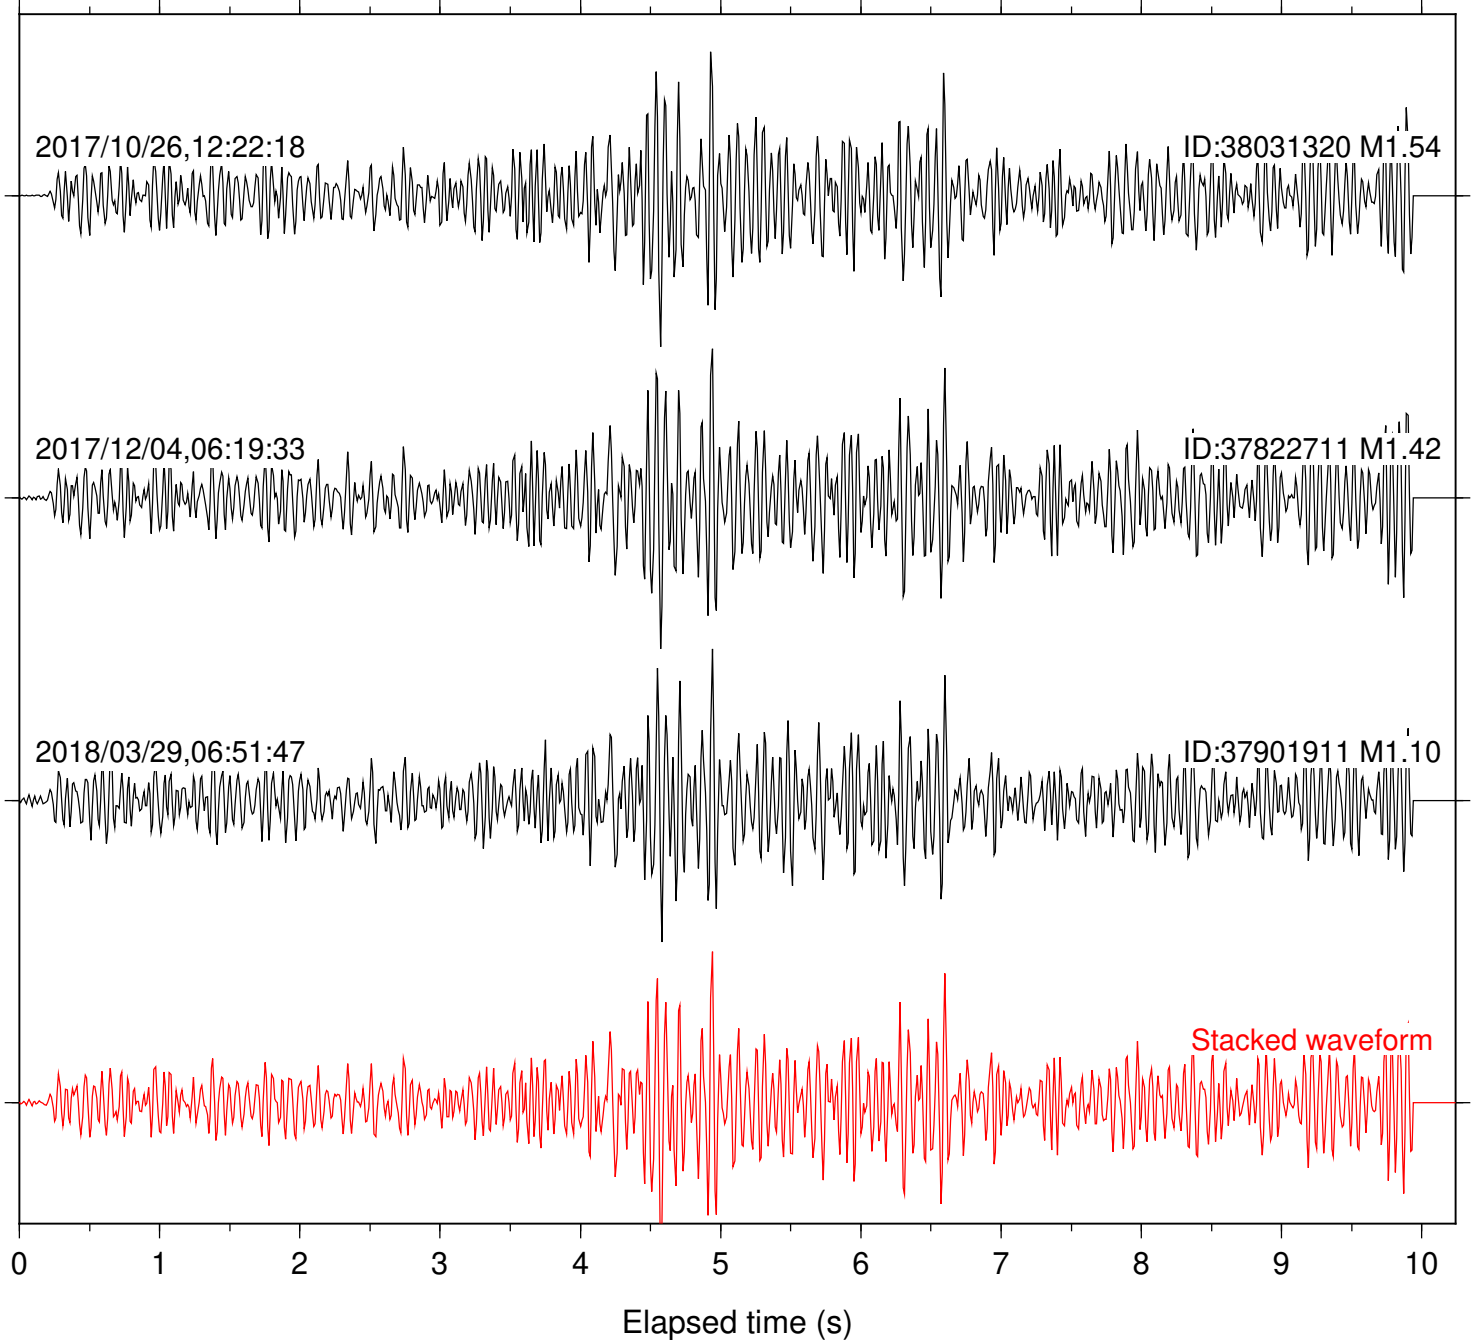

Focal depth: 7.16 km

Station: FRD Com: HHZ

Focal depth: 7.23 km

Station: HMT2 Com: HHZ

Focal depth: 7.23 km

Station: LKH Com: HHZ

Focal depth: 7.16 km

Station: LVA2 Com: HHZ

Focal depth: 7.16 km

Station: MTG Com: HHZ

Focal depth: 7.16 km

Station: PFO Com: HHZ

Focal depth: 7.23 km

Station: PLM Com: HHZ

Focal depth: 7.16 km

Station: POB2 Com: HHZ

Focal depth: 7.23 km

Station: RDM Com: HHZ

Focal depth: 7.16 km

Station: RRSP Com: HHZ

Focal depth: 7.16 km

Station: SND Com: HHZ

Focal depth: 7.23 km