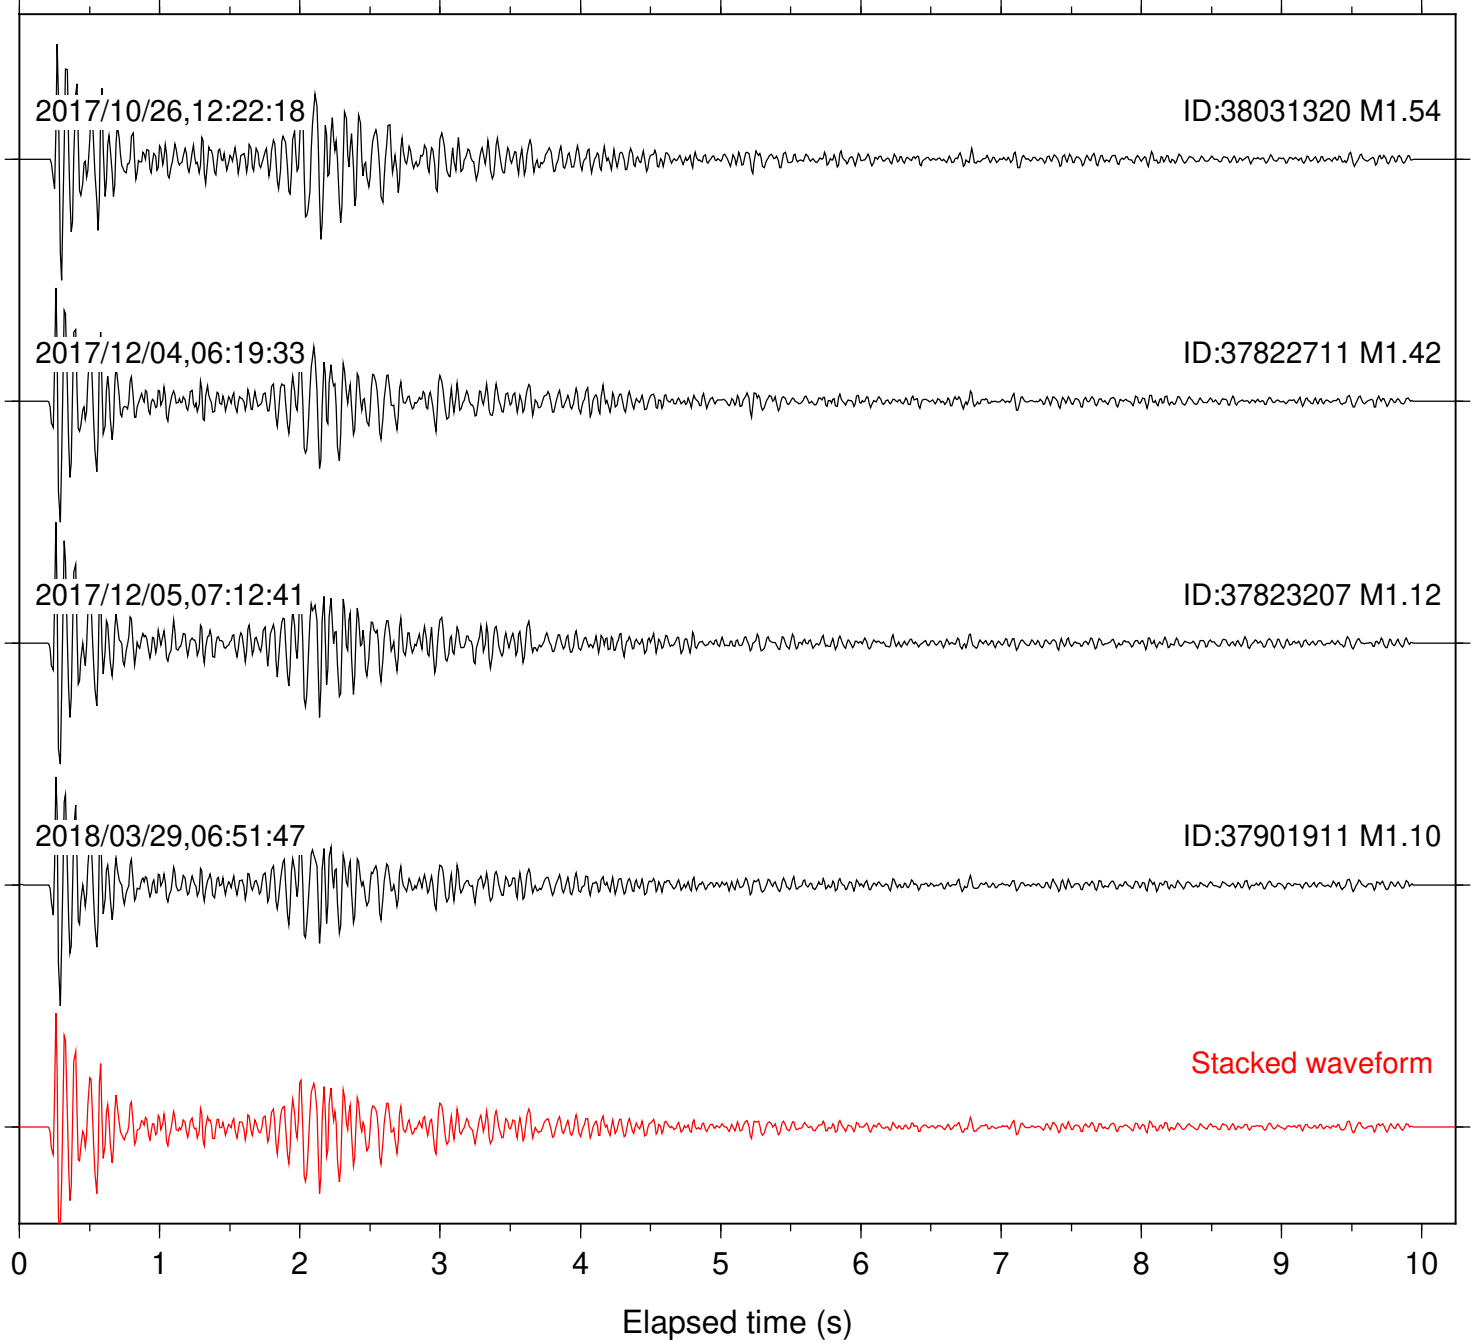

Station: B081 Com: EHZ

Focal depth: 7.23 km

Station: B082 Com: EHZ

Focal depth: 7.23 km

Station: B084 Com: EHZ

Focal depth: 7.23 km

Station: B087 Com: EHZ

Focal depth: 7.23 km

Station: B088 Com: EHZ

Focal depth: 7.23 km

Station: B093 Com: EHZ

Focal depth: 7.23 km

Station: B946 Com: EHZ

Focal depth: 7.23 km

Station: BAC Com: EHZ

Focal depth: 7.23 km

Station: BZN Com: HHZ

Focal depth: 7.18 km

2017/10/26,12:22:18

ID:38031320 M1.54

2017/12/04,06:19:33

ID:37822711 M1.42

2017/12/05,07:12:41

ID:37823207 M1.12

Focal depth: 7.23 km

Station: RDM Com: HHZ

Focal depth: 7.16 km

Station: RRSP Com: HHZ

Focal depth: 7.16 km

Station: SND Com: HHZ

Focal depth: 7.23 km