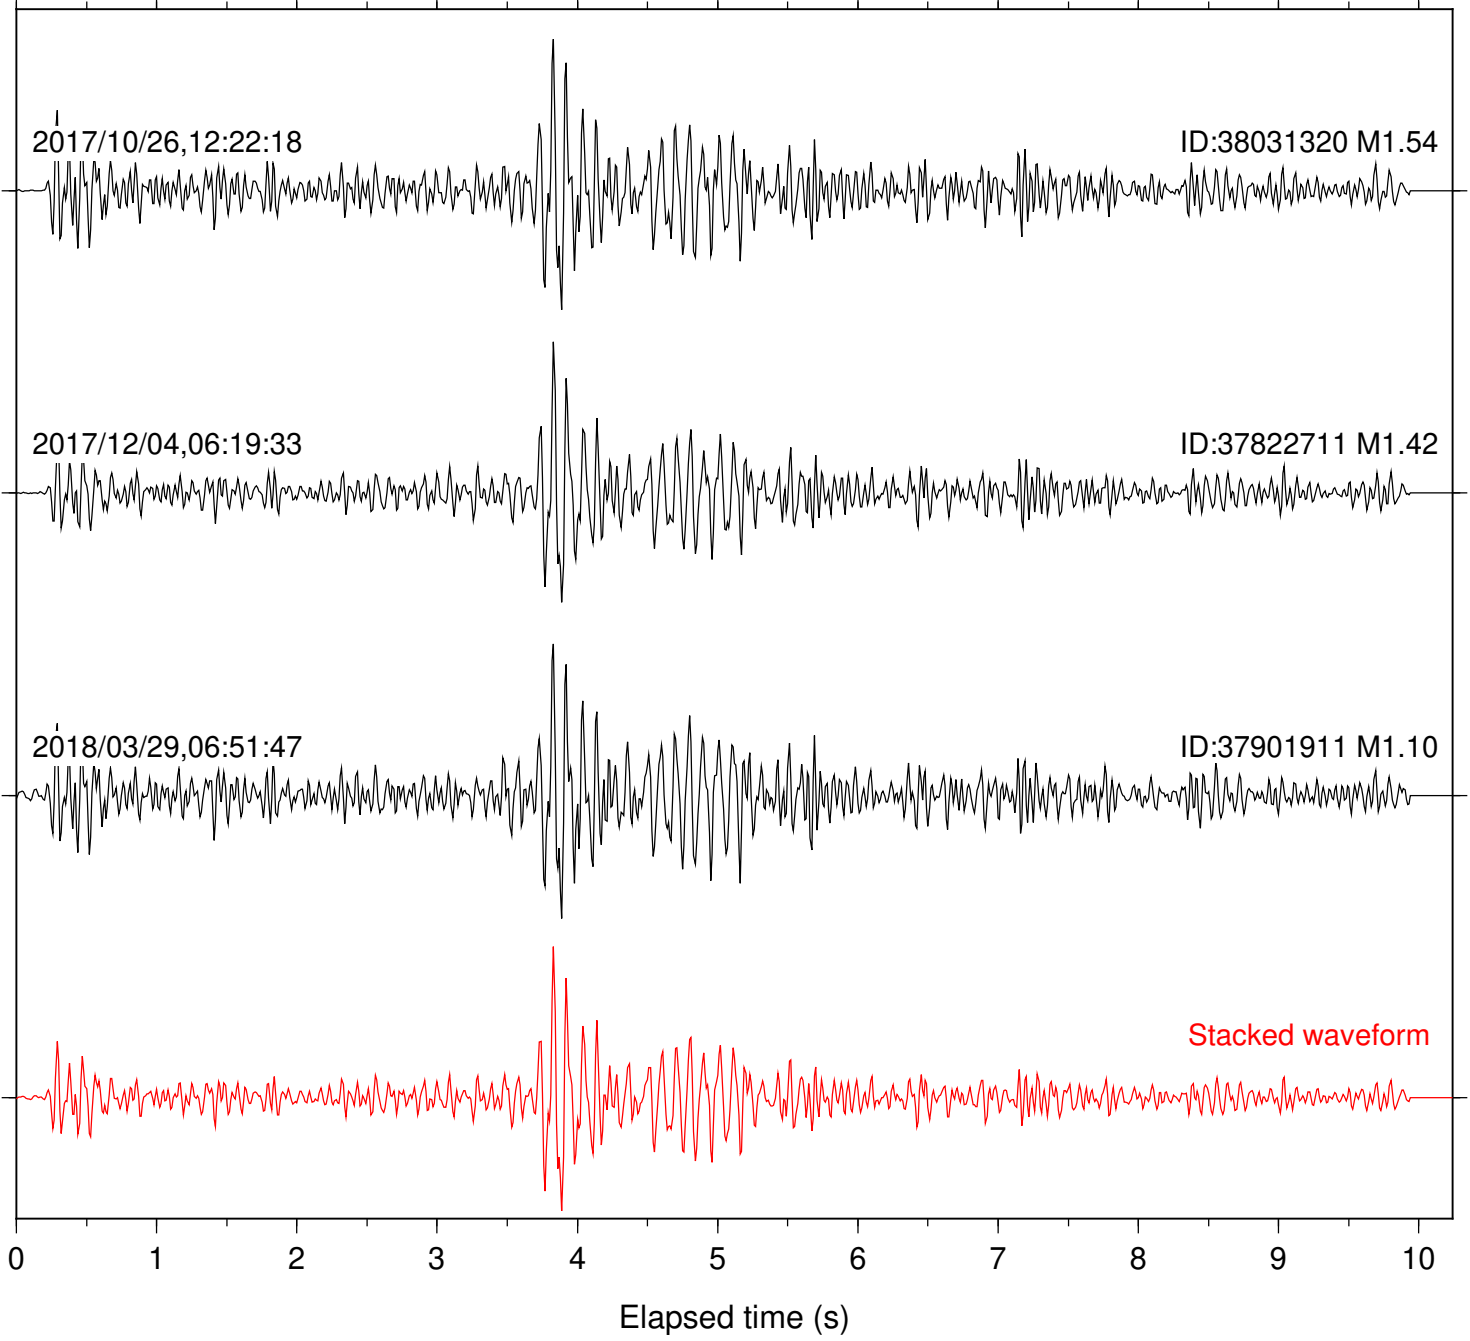

Station: B088 Com: EHZ

Focal depth: 7.23 km

Station: B093 Com: EHZ

Focal depth: 7.23 km

Station: B946 Com: EHZ

Focal depth: 7.23 km

Station: BAC Com: EHZ

Focal depth: 7.23 km

Station: BZN Com: HHZ

Focal depth: 7.18 km

2017/10/26,12:22:18

ID:38031320 M1.54

2017/12/04,06:19:33

ID:37822711 M1.42

2017/12/05,07:12:41

ID:37823207 M1.12

Stacked waveform

0 1 2 3 4 5 6 7 8 9 10

Elapsed time (s)

Station: CRY Com: HHZ

Focal depth: 7.16 km

2017/10/26,12:22:18

ID:38031320 M1.54

2017/12/04,06:19:33

Focal depth: 7.23 km

Station: RDM Com: HHZ

Focal depth: 7.16 km

Station: RRSP Com: HHZ

Focal depth: 7.16 km

Station: SND Com: HHZ

Focal depth: 7.23 km