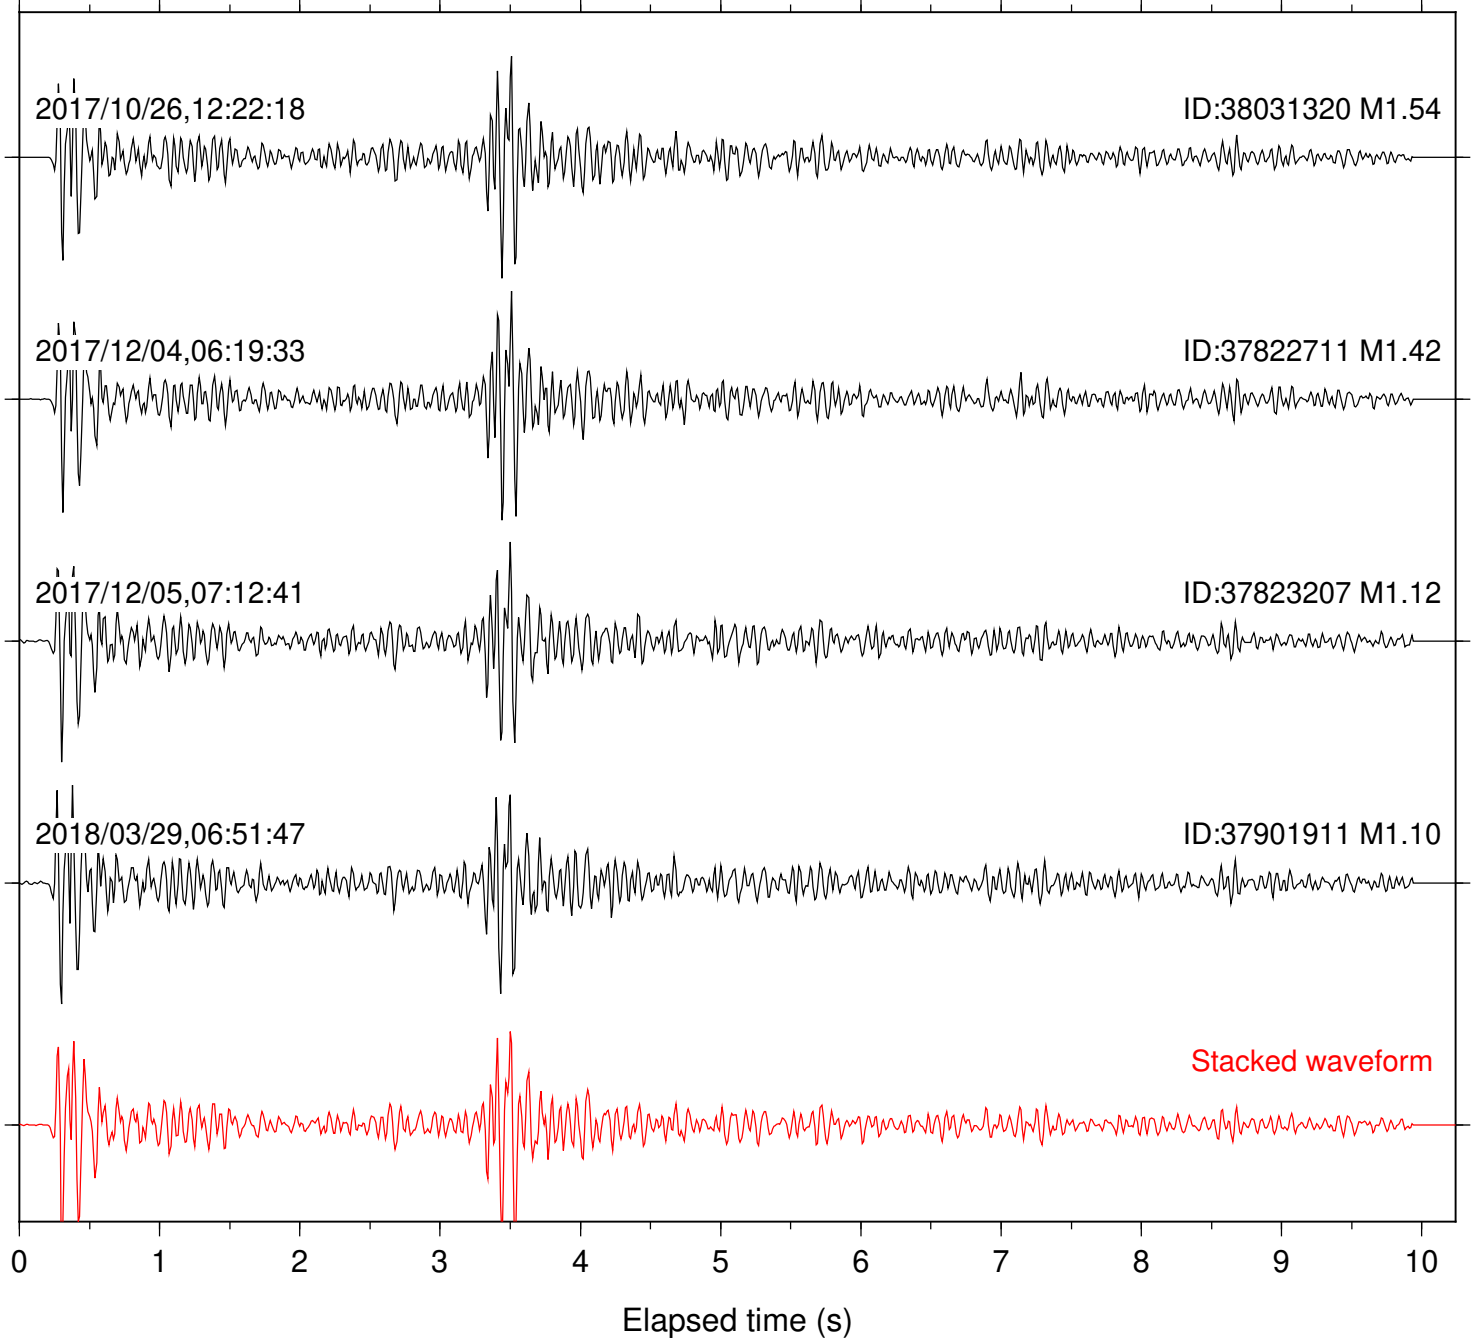

ID:37822711 M1.42

Stacked waveform

0 1 2 3 4 5 6 7 8 9 10
Elapsed time (s)

Station: CSH Com: HHZ

Focal depth: 7.23 km

Station: DGR Com: HHZ

Focal depth: 7.23 km

Station: DNR Com: HHZ

Focal depth: 7.16 km

Station: FRD Com: HHZ

Focal depth: 7.23 km

Station: HMT2 Com: HHZ

Focal depth: 7.23 km

Station: LKH Com: HHZ

Focal depth: 7.16 km

Station: LVA2 Com: HHZ

Focal depth: 7.16 km

Station: MTG Com: HHZ

Focal depth: 7.16 km

Station: PFO Com: HHZ

Focal depth: 7.23 km

Station: PLM Com: HHZ

Focal depth: 7.16 km

Station: POB2 Com: HHZ

Focal depth: 7.23 km

Station: RDM Com: HHZ

Focal depth: 7.16 km

Station: RRSP Com: HHZ

Focal depth: 7.16 km

Station: SND Com: HHZ

Focal depth: 7.23 km