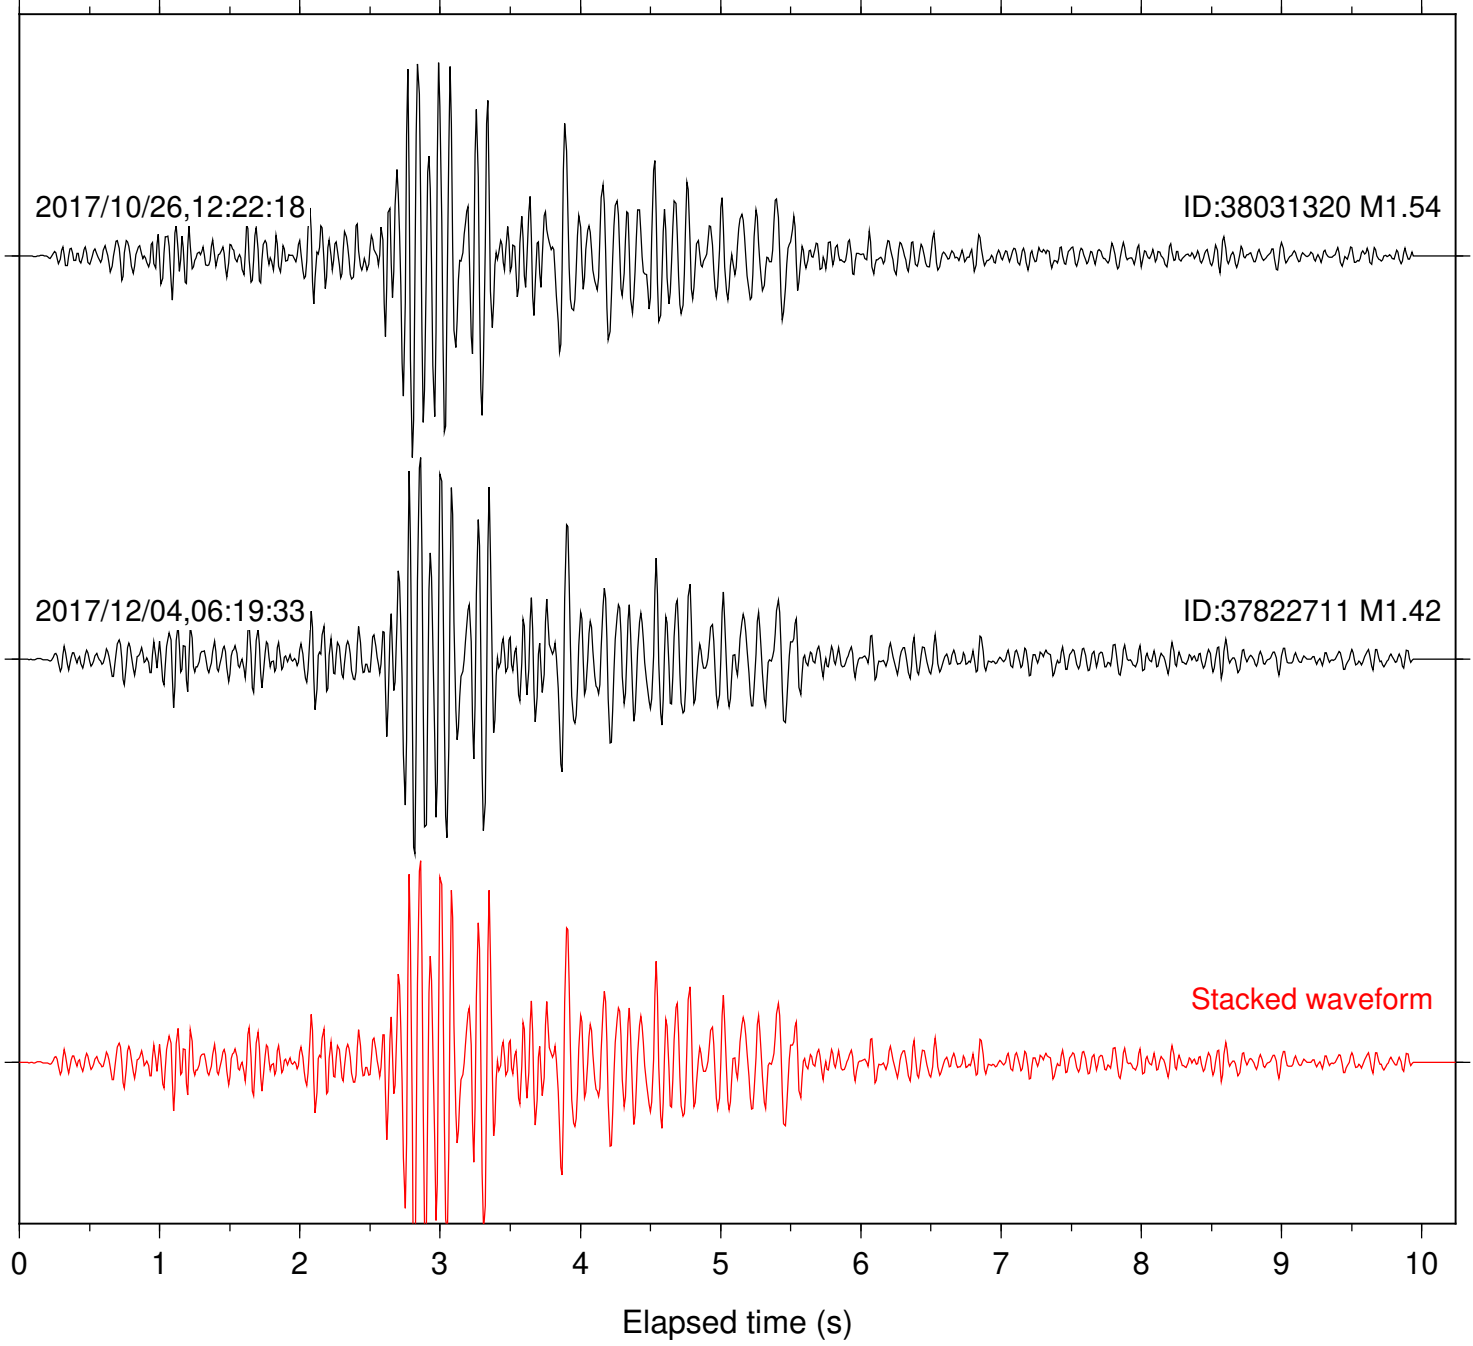

ID:37822711 M1.42

Stacked waveform

0 1 2 3 4 5 6 7 8 9 10
Elapsed time (s)

Station: CSH Com: HHZ

Focal depth: 7.23 km

Station: DGR Com: HHZ

Focal depth: 7.23 km

Station: DNR Com: HHZ

Focal depth: 7.16 km

Station: FRD Com: HHZ

Focal depth: 7.23 km

Station: HMT2 Com: HHZ

Focal depth: 7.23 km

Station: LKH Com: HHZ

Focal depth: 7.16 km

Station: LVA2 Com: HHZ

Focal depth: 7.16 km

Station: MTG Com: HHZ

Focal depth: 7.16 km

Station: PFO Com: HHZ

Focal depth: 7.23 km

Station: PLM Com: HHZ

Focal depth: 7.16 km

Station: POB2 Com: HHZ

Focal depth: 7.23 km

Station: RDM Com: HHZ

Focal depth: 7.16 km

Station: RRSP Com: HHZ

Focal depth: 7.16 km

Station: SND Com: HHZ

Focal depth: 7.23 km