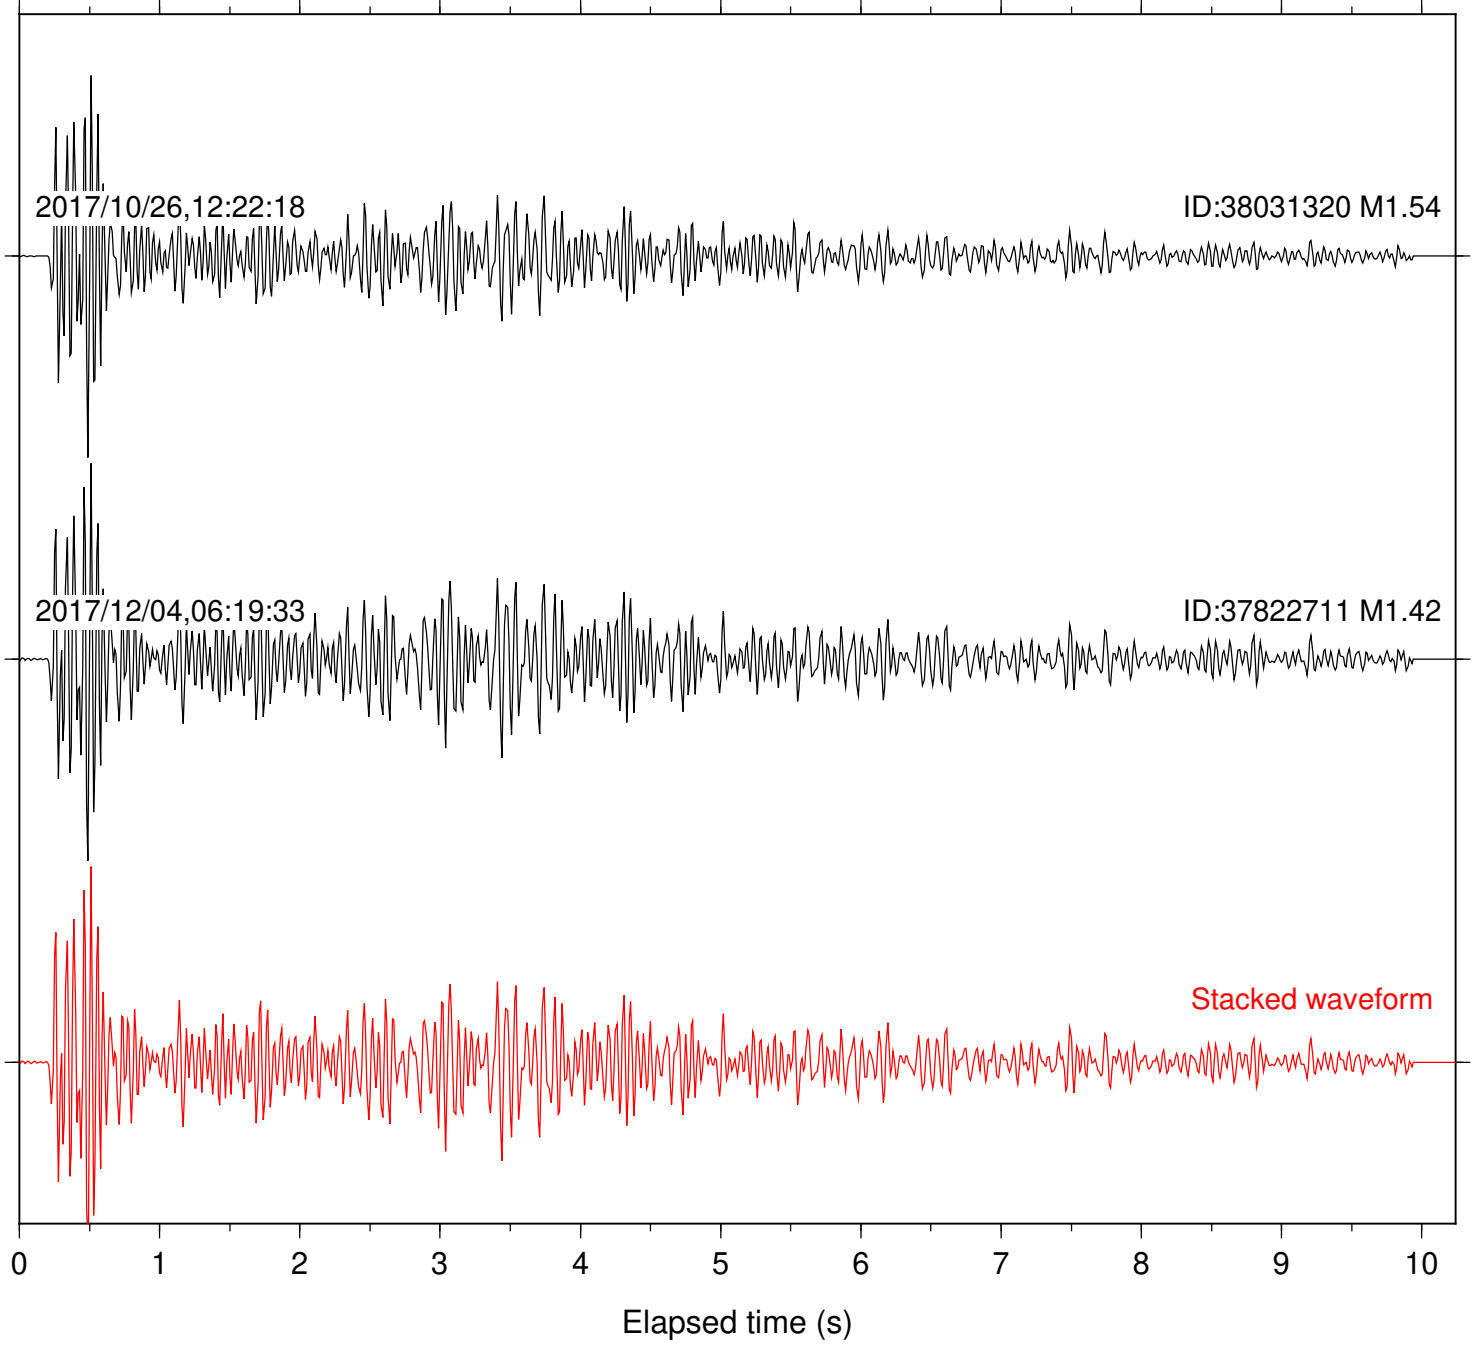

Focal depth: 7.16 km

Station: FRD Com: HHZ

Focal depth: 7.23 km

Station: HMT2 Com: HHZ

Focal depth: 7.23 km

Station: LKH Com: HHZ

Focal depth: 7.16 km

Station: LVA2 Com: HHZ

Focal depth: 7.16 km

Station: MTG Com: HHZ

Focal depth: 7.16 km

Station: PFO Com: HHZ

Focal depth: 7.23 km

Station: PLM Com: HHZ

Focal depth: 7.16 km

Station: POB2 Com: HHZ

Focal depth: 7.23 km

Station: RDM Com: HHZ

Focal depth: 7.16 km

Station: RRSP Com: HHZ

Focal depth: 7.16 km

Station: SND Com: HHZ

Focal depth: 7.23 km