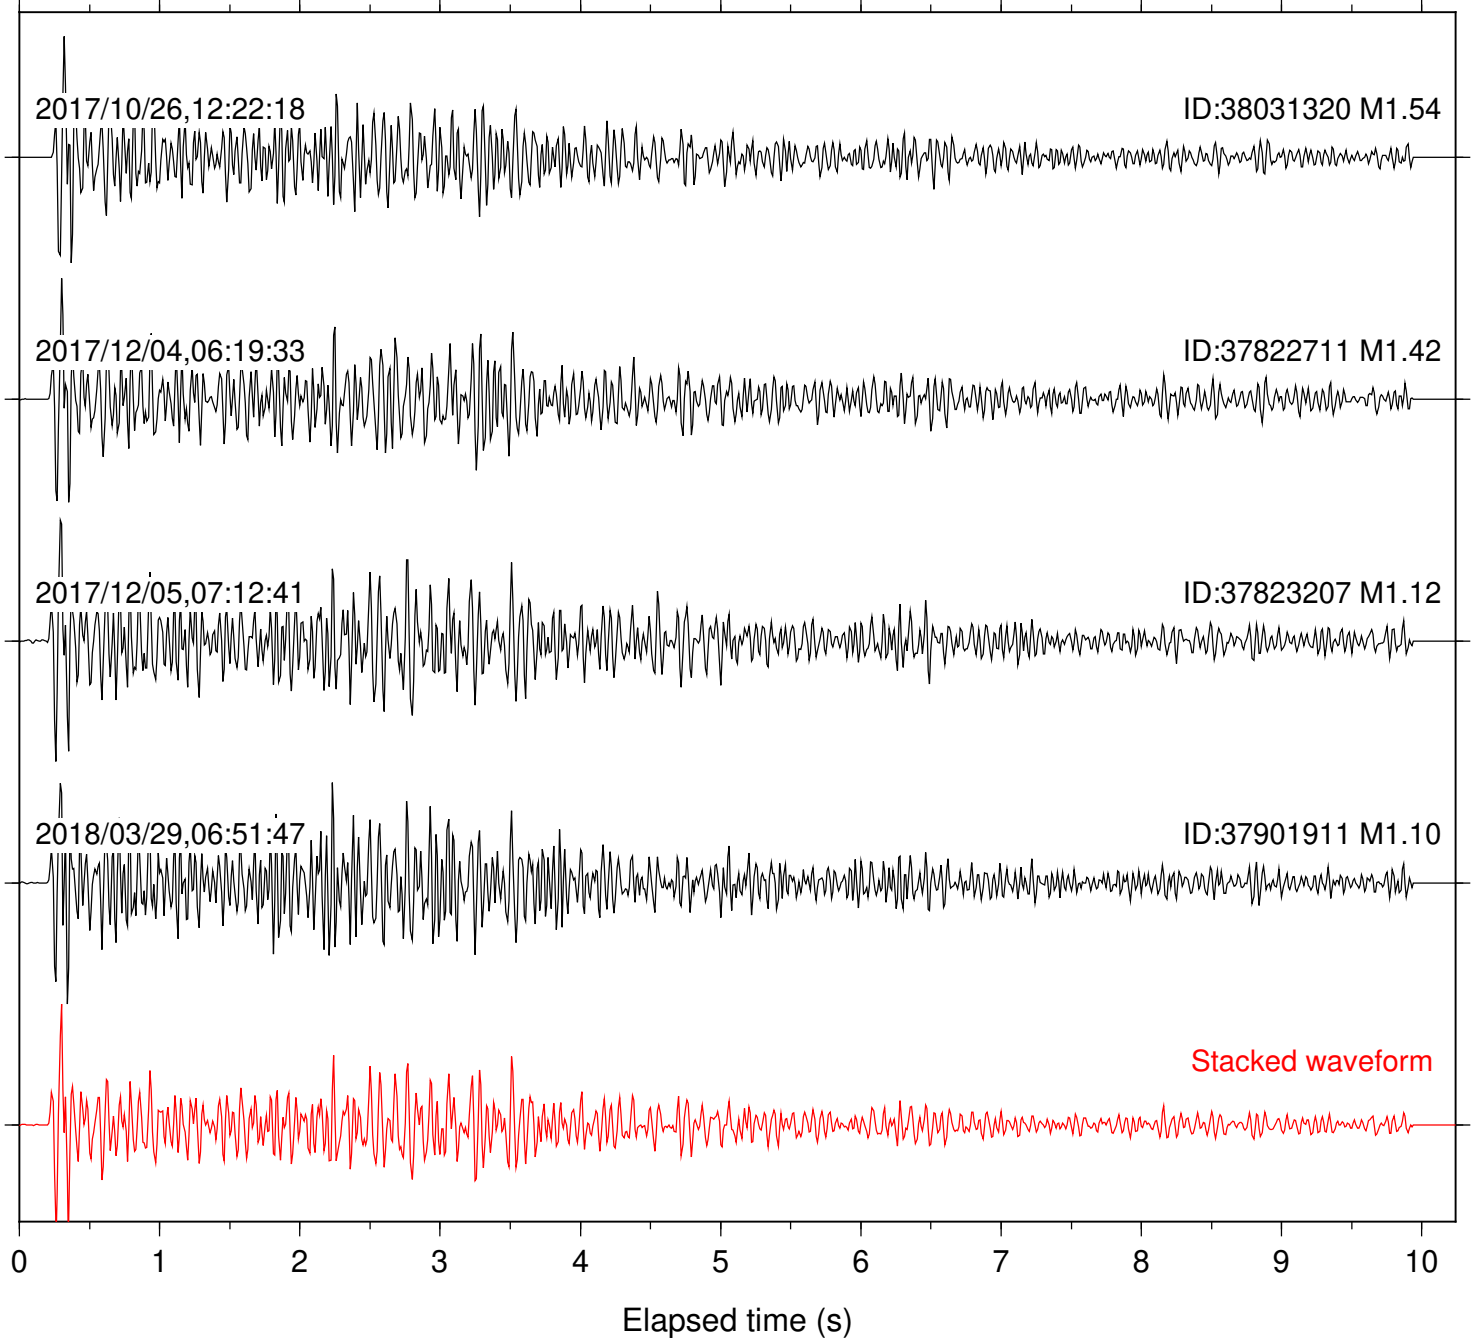

ID:37822711 M1.42

Stacked waveform

0 1 2 3 4 5 6 7 8 9 10
Elapsed time (s)

Station: CSH Com: HHZ

Focal depth: 7.23 km

Station: DGR Com: HHZ

Focal depth: 7.23 km

Station: DNR Com: HHZ

Focal depth: 7.16 km

Station: FRD Com: HHZ

Focal depth: 7.23 km

Station: HMT2 Com: HHZ

Focal depth: 7.23 km

Station: LKH Com: HHZ

Focal depth: 7.16 km

Station: LVA2 Com: HHZ

Focal depth: 7.23 km

Station: RDM Com: HHZ

Focal depth: 7.16 km

Station: RRSP Com: HHZ

Focal depth: 7.16 km

Station: SND Com: HHZ

Focal depth: 7.23 km