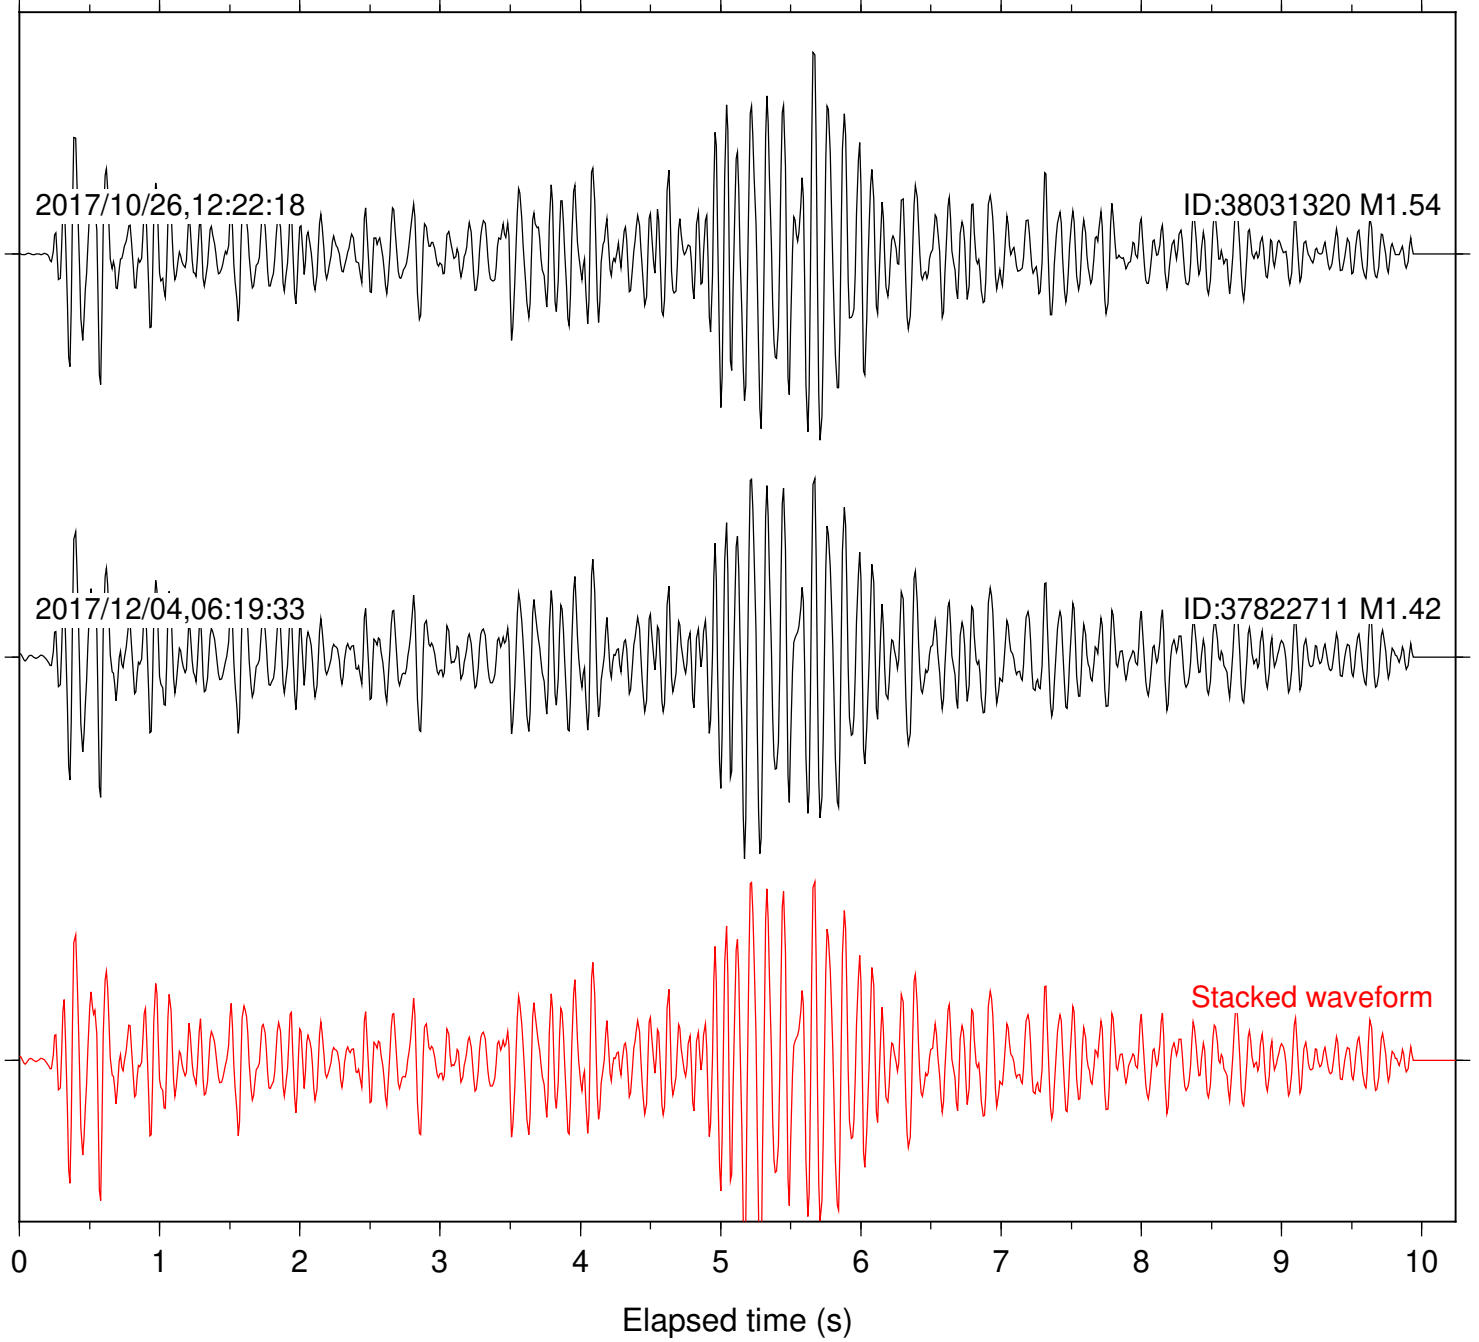

Focal depth: 7.16 km

Station: FRD Com: HHZ

Focal depth: 7.23 km

Station: HMT2 Com: HHZ

Focal depth: 7.23 km

Station: LKH Com: HHZ

Focal depth: 7.16 km

Station: LVA2 Com: HHZ

Focal depth: 7.16 km

Station: MTG Com: HHZ

Focal depth: 7.16 km

Station: PFO Com: HHZ

Focal depth: 7.23 km

Station: PLM Com: HHZ

Focal depth: 7.16 km

Station: POB2 Com: HHZ

Focal depth: 7.23 km

Station: RDM Com: HHZ

Focal depth: 7.16 km

Station: RRSP Com: HHZ

Focal depth: 7.16 km

Station: SND Com: HHZ

Focal depth: 7.23 km