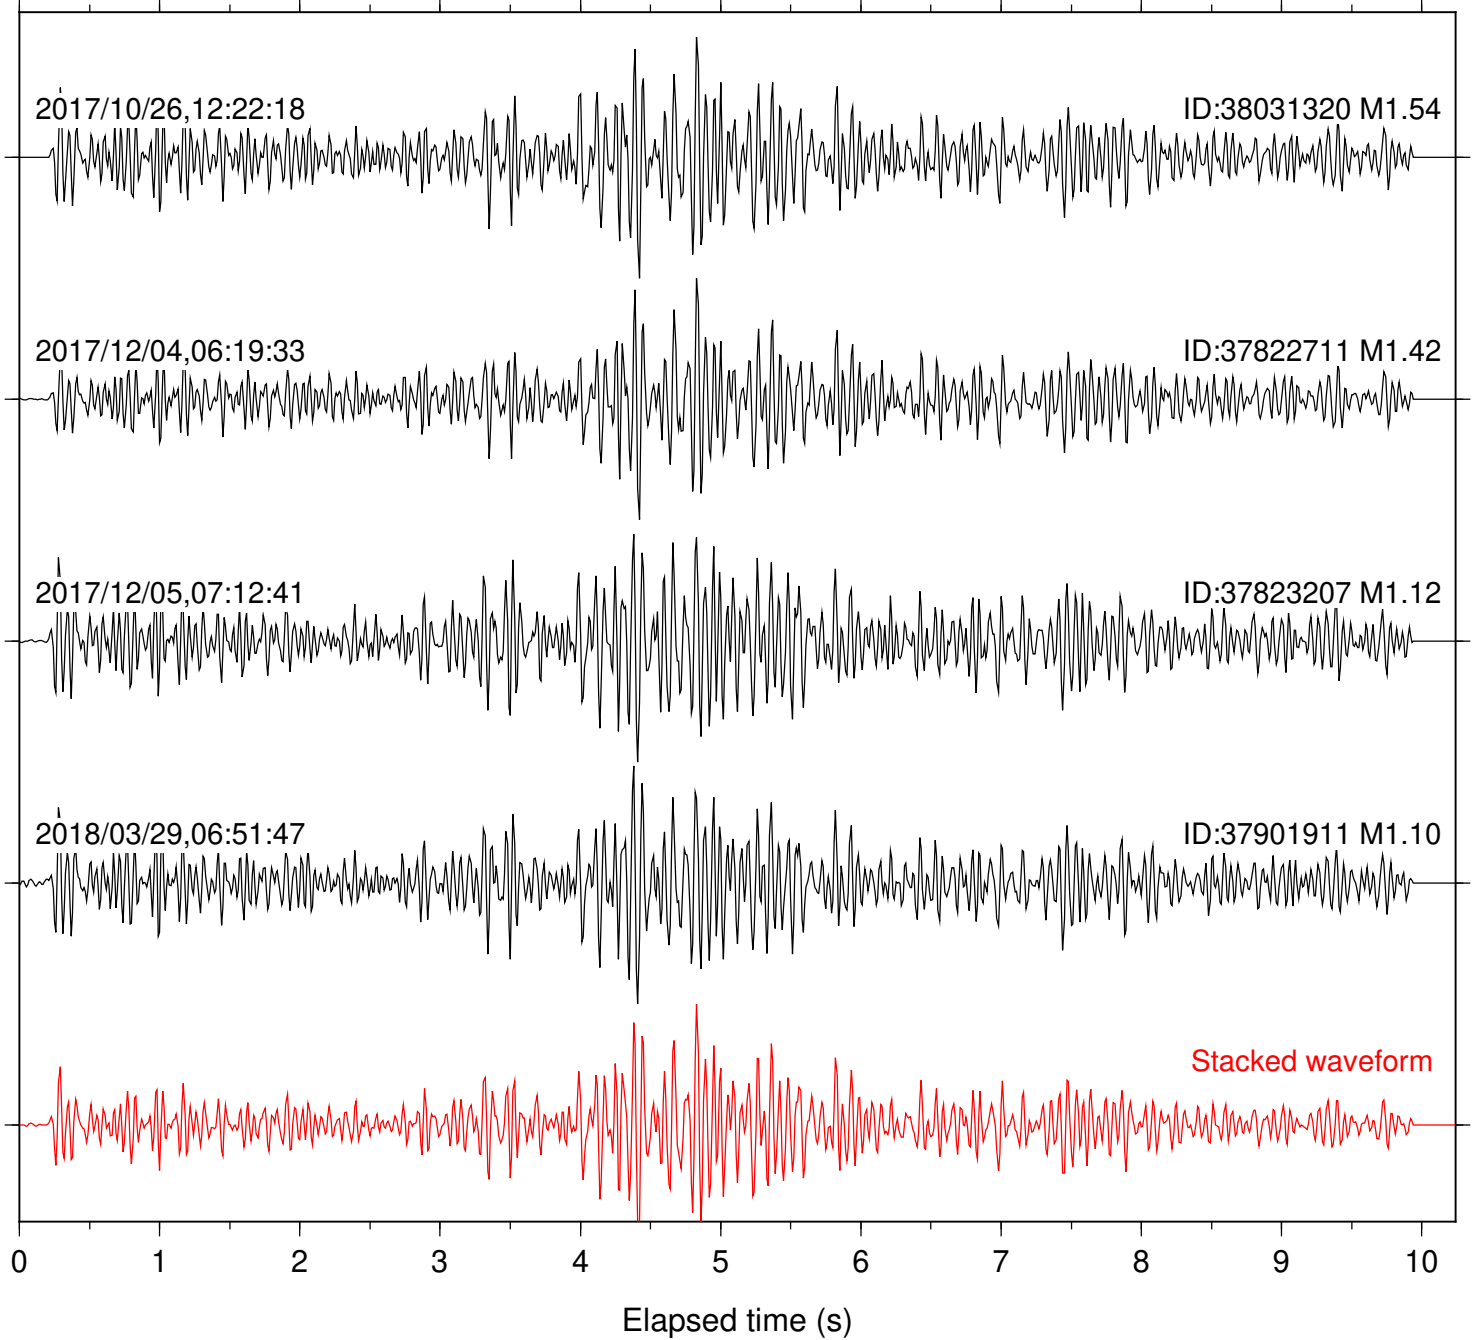

Focal depth: 7.16 km

Station: FRD Com: HHZ

Focal depth: 7.23 km

Station: HMT2 Com: HHZ

Focal depth: 7.23 km

Station: LKH Com: HHZ

Focal depth: 7.16 km

Station: LVA2 Com: HHZ

Focal depth: 7.16 km

Station: MTG Com: HHZ

Focal depth: 7.16 km

Station: PFO Com: HHZ

Focal depth: 7.23 km

Station: PLM Com: HHZ

Focal depth: 7.16 km

Station: POB2 Com: HHZ

Focal depth: 7.23 km

Station: RDM Com: HHZ

Focal depth: 7.16 km

Station: RRSP Com: HHZ

Focal depth: 7.16 km

Station: SND Com: HHZ

Focal depth: 7.23 km