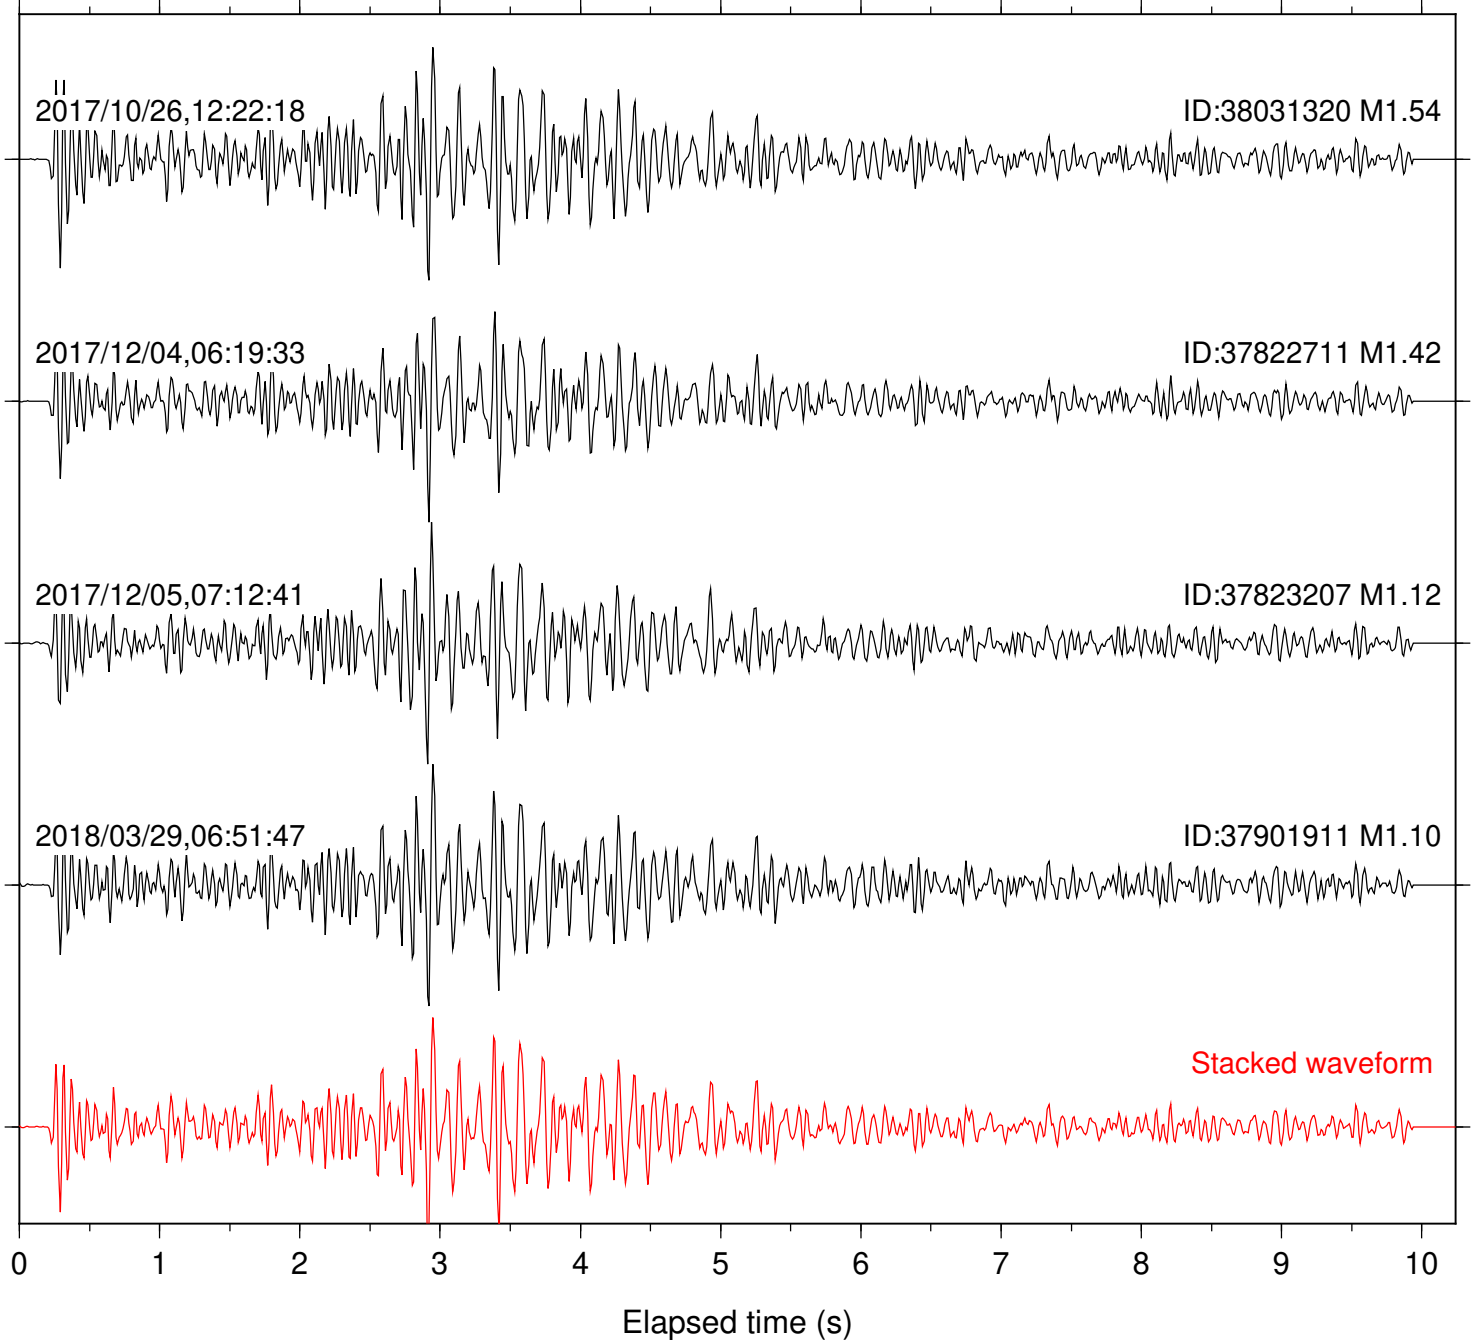

Station: B088 Com: EHZ

Focal depth: 7.23 km

Station: B093 Com: EHZ

Focal depth: 7.23 km

Station: B946 Com: EHZ

Focal depth: 7.23 km

Station: BAC Com: EHZ

Focal depth: 7.23 km

Station: BZN Com: HHZ

Focal depth: 7.18 km

2017/10/26,12:22:18

ID:38031320 M1.54

2017/12/04,06:19:33

ID:37822711 M1.42

2017/12/05,07:12:41

ID:37823207 M1.12

Stacked waveform

0 1 2 3 4 5 6 7 8 9 10

Elapsed time (s)

Station: CRY Com: HHZ

Focal depth: 7.16 km

2017/10/26,12:22:18

ID:38031320 M1.54

2017/12/04,06:19:33

Focal depth: 7.23 km

Station: RDM Com: HHZ

Focal depth: 7.16 km

Station: RRSP Com: HHZ

Focal depth: 7.16 km

Station: SND Com: HHZ

Focal depth: 7.23 km