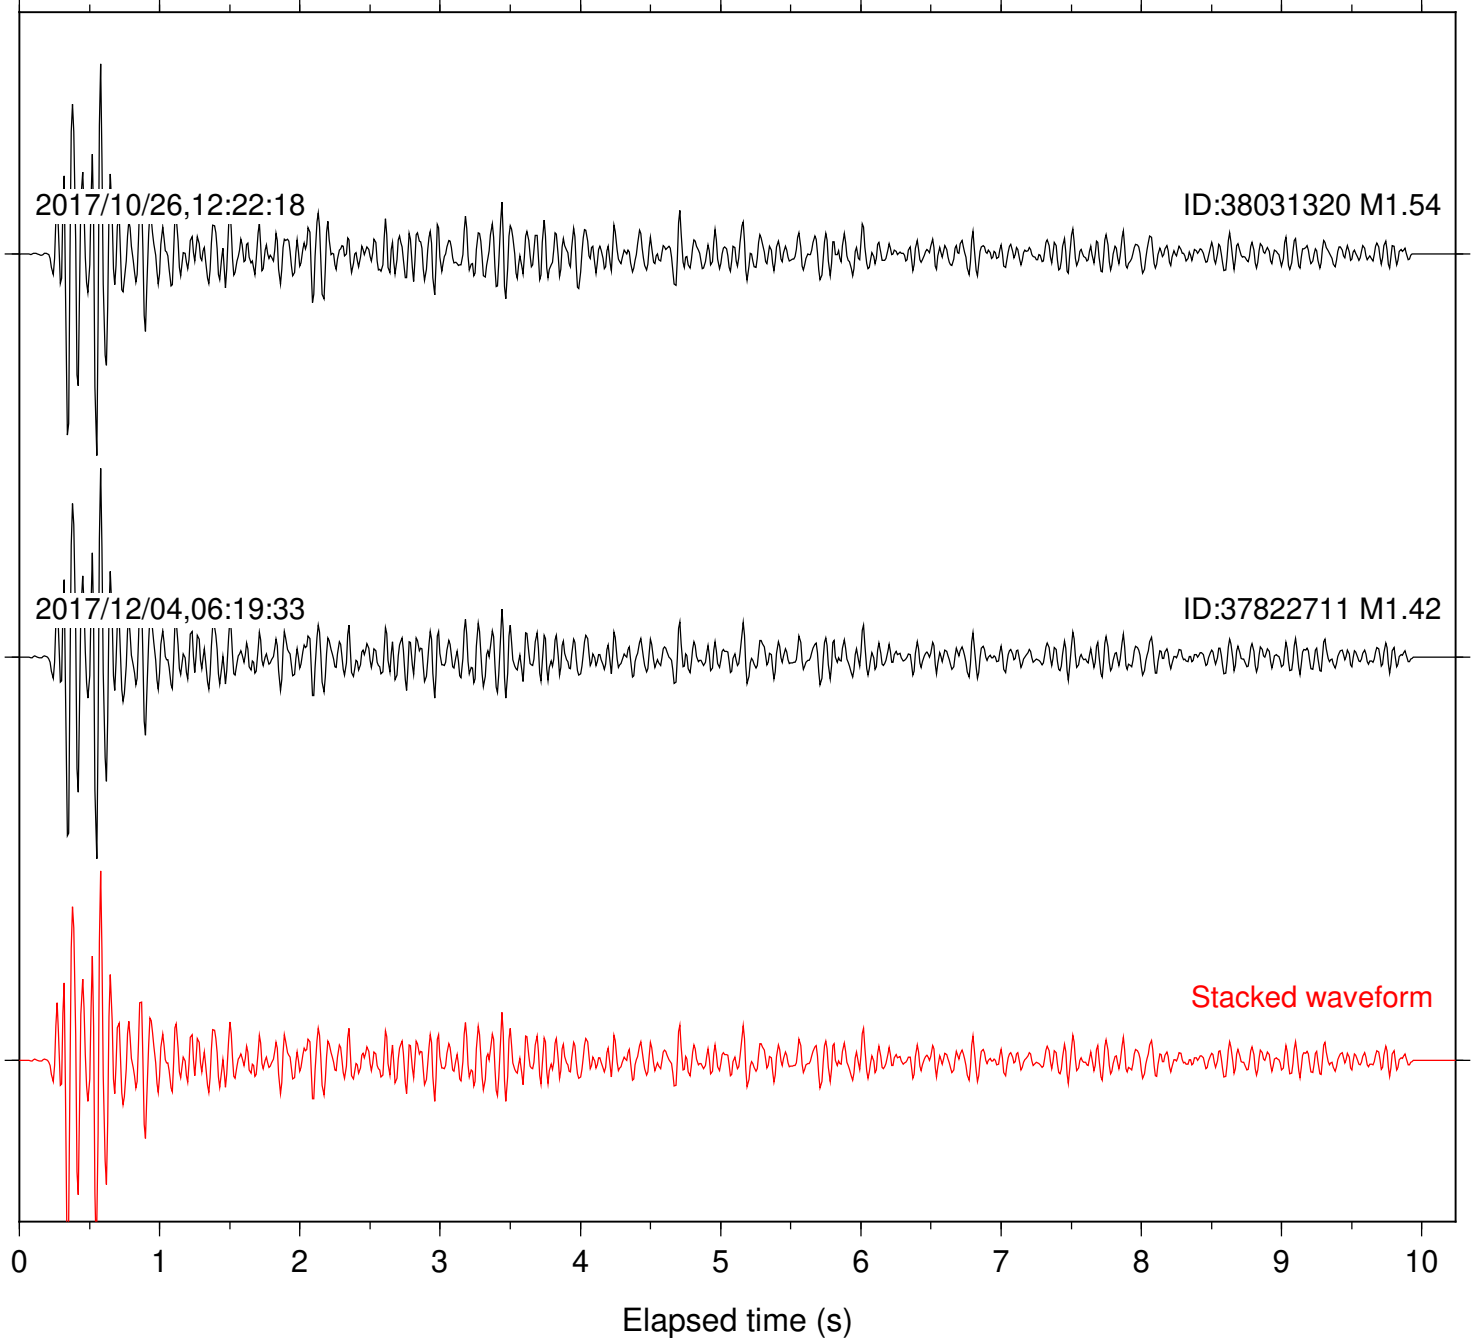

Station: B088 Com: EHZ

Focal depth: 7.23 km

Station: B093 Com: EHZ

Focal depth: 7.23 km

Station: B946 Com: EHZ

Focal depth: 7.23 km

Station: BAC Com: EHZ

Focal depth: 7.23 km

Focal depth: 7.16 km

Station: FRD Com: HHZ

Focal depth: 7.23 km

Station: HMT2 Com: HHZ

Focal depth: 7.23 km

Station: LKH Com: HHZ

Focal depth: 7.16 km

Station: LVA2 Com: HHZ

Focal depth: 7.16 km

Station: MTG Com: HHZ

Focal depth: 7.16 km

Station: PFO Com: HHZ

Focal depth: 7.23 km

Station: PLM Com: HHZ

Focal depth: 7.16 km

Station: POB2 Com: HHZ

Focal depth: 7.23 km

Station: RDM Com: HHZ

Focal depth: 7.16 km

Station: RRSP Com: HHZ

Focal depth: 7.16 km

Station: SND Com: HHZ

Focal depth: 7.23 km