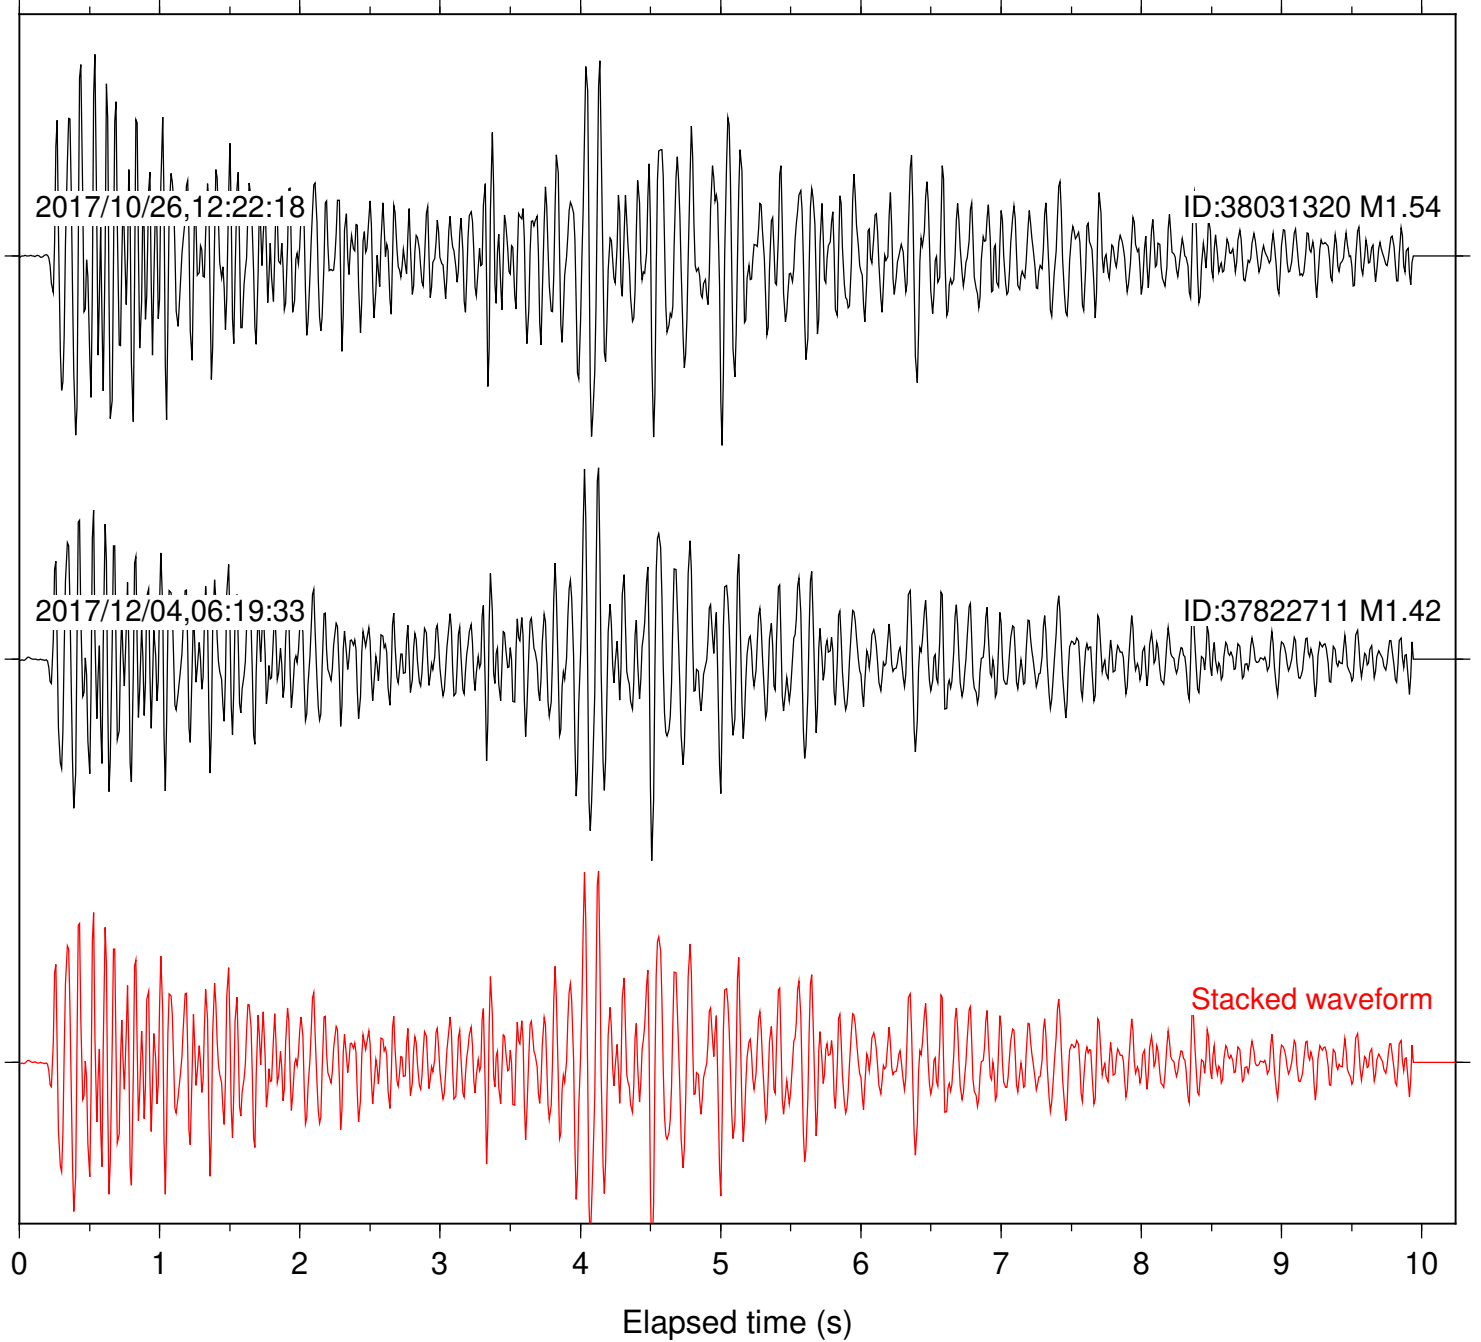

Focal depth: 7.16 km

Station: FRD Com: HHZ

Focal depth: 7.23 km

Station: HMT2 Com: HHZ

Focal depth: 7.23 km

Station: LKH Com: HHZ

Focal depth: 7.16 km

Station: LVA2 Com: HHZ

Focal depth: 7.16 km

Station: MTG Com: HHZ

Focal depth: 7.16 km

Station: PFO Com: HHZ

Focal depth: 7.23 km

Station: PLM Com: HHZ

Focal depth: 7.16 km

Station: POB2 Com: HHZ

Focal depth: 7.23 km

Station: RDM Com: HHZ

Focal depth: 7.16 km

Station: RRSP Com: HHZ

Focal depth: 7.16 km

Station: SND Com: HHZ

Focal depth: 7.23 km