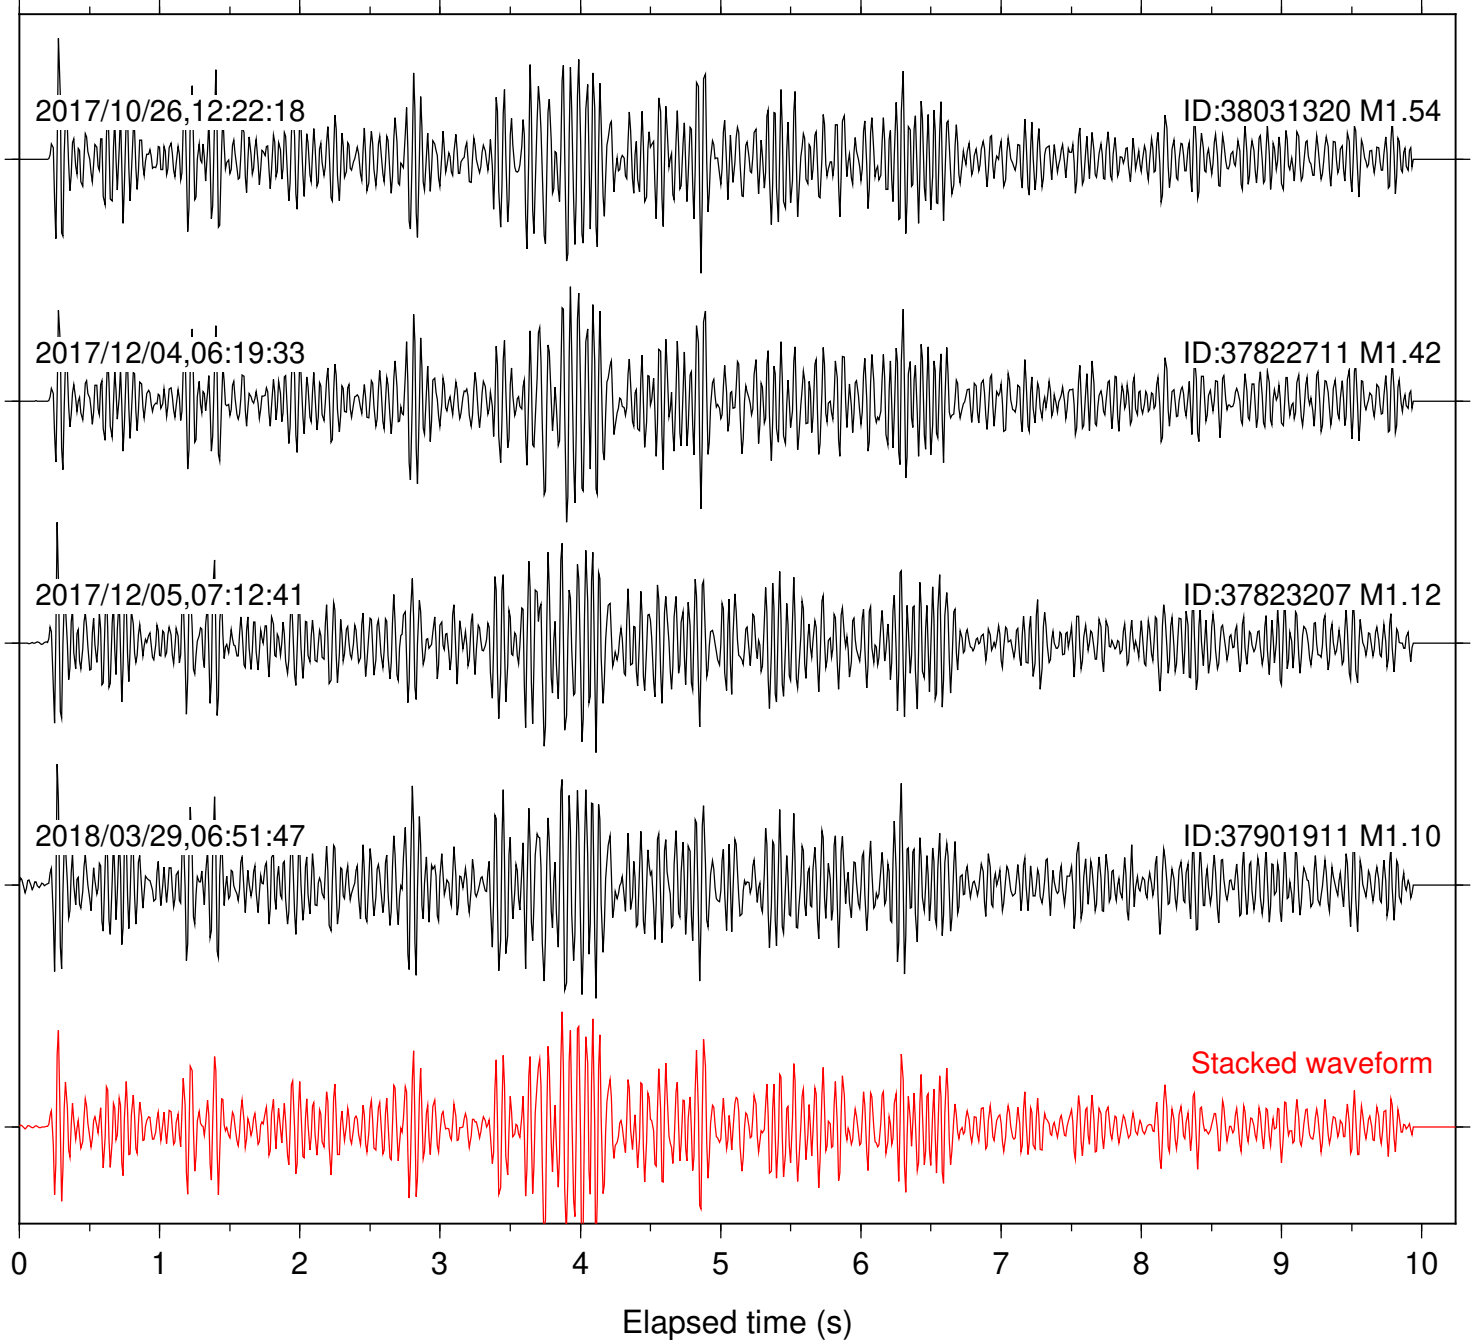

ID:37822711 M1.42

Stacked waveform

0 1 2 3 4 5 6 7 8 9 10
Elapsed time (s)

Station: CSH Com: HHZ

Focal depth: 7.23 km

Station: DGR Com: HHZ

Focal depth: 7.23 km

Station: DNR Com: HHZ

Focal depth: 7.16 km

Station: FRD Com: HHZ

Focal depth: 7.23 km

Station: HMT2 Com: HHZ

Focal depth: 7.23 km

Station: LKH Com: HHZ

Focal depth: 7.16 km

Station: LVA2 Com: HHZ

Focal depth: 7.16 km

Station: MTG Com: HHZ

Focal depth: 7.16 km

Station: PFO Com: HHZ

Focal depth: 7.23 km

Station: PLM Com: HHZ

Focal depth: 7.16 km

Station: POB2 Com: HHZ

Focal depth: 7.23 km

Station: RDM Com: HHZ

Focal depth: 7.16 km

Station: RRSP Com: HHZ

Focal depth: 7.16 km

Station: SND Com: HHZ

Focal depth: 7.23 km