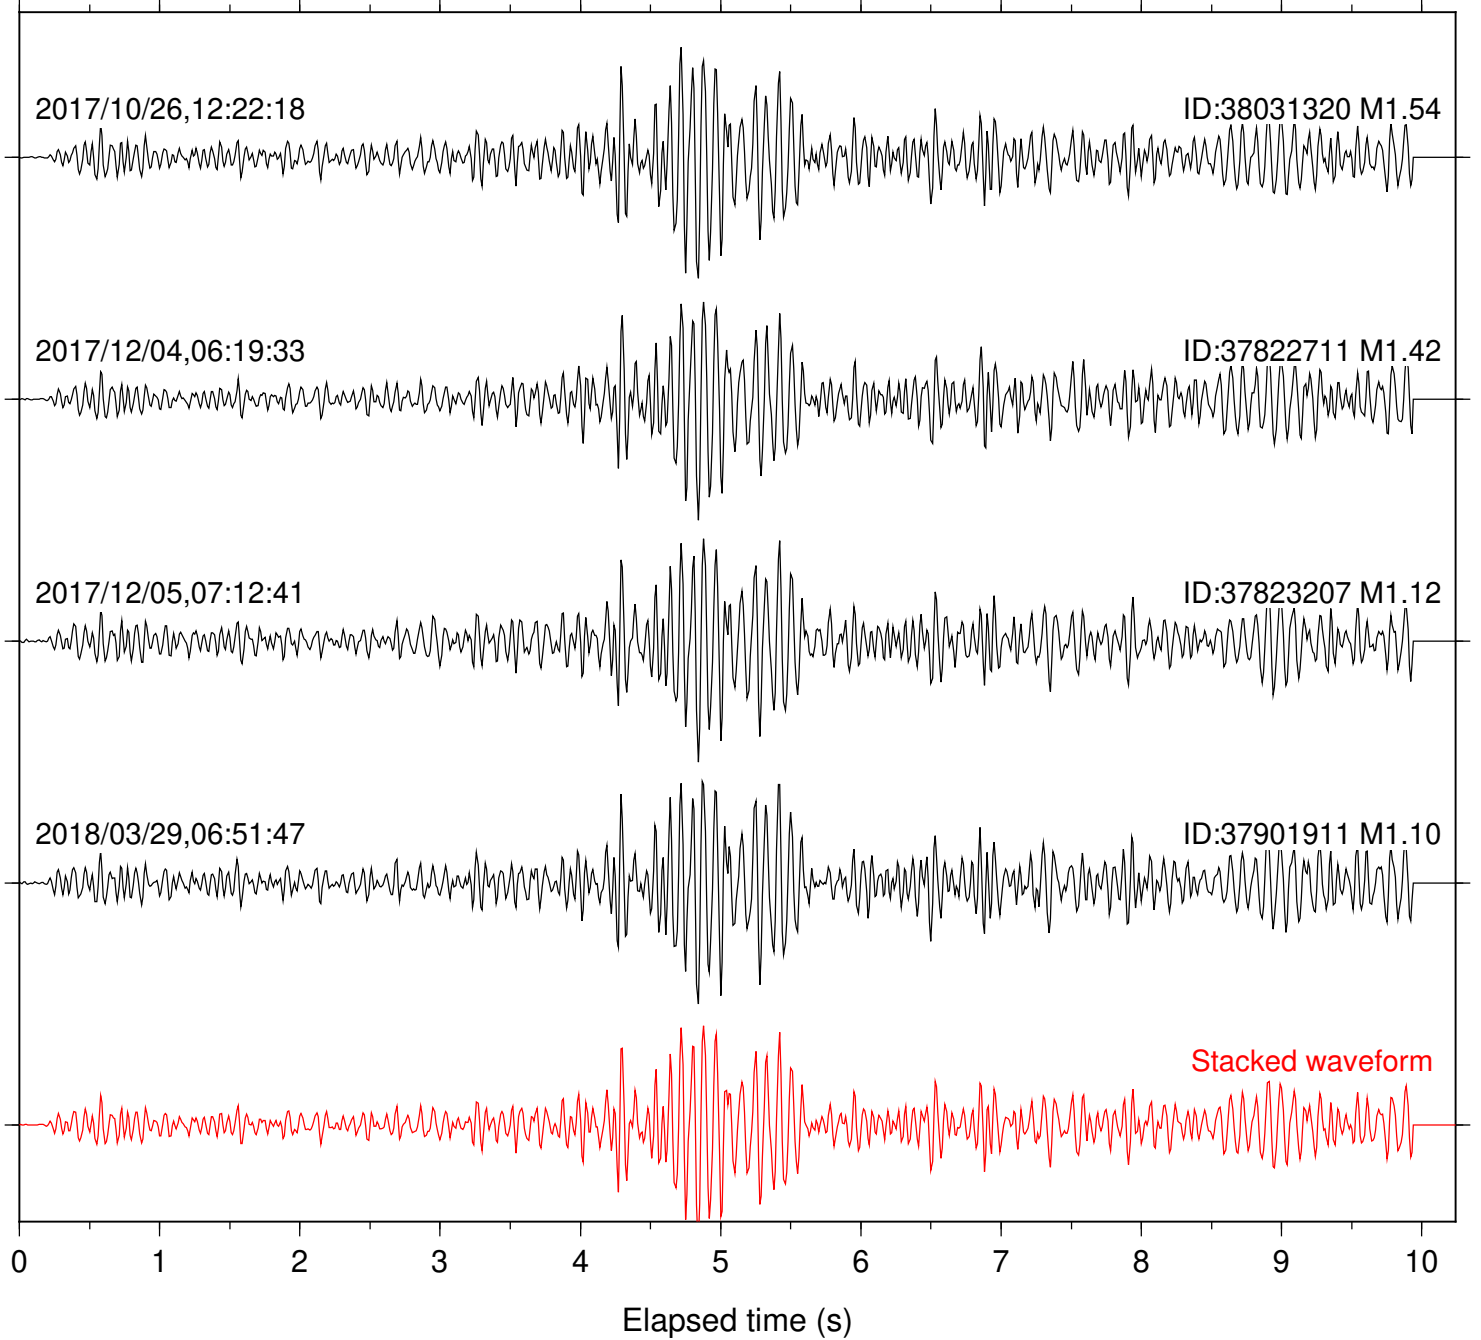

Station: B081 Com: EHZ

Focal depth: 7.23 km

Station: B082 Com: EHZ

Focal depth: 7.23 km

Station: B084 Com: EHZ

Focal depth: 7.23 km

Station: B087 Com: EHZ

Focal depth: 7.23 km

Station: B088 Com: EHZ

Focal depth: 7.23 km

Station: B093 Com: EHZ

Focal depth: 7.23 km

Station: B946 Com: EHZ

Focal depth: 7.23 km

Station: BAC Com: EHZ

Focal depth: 7.23 km

Focal depth: 7.16 km

Station: FRD Com: HHZ

Focal depth: 7.23 km

Station: HMT2 Com: HHZ

Focal depth: 7.23 km

Station: LKH Com: HHZ

Focal depth: 7.16 km

Station: LVA2 Com: HHZ

Focal depth: 7.23 km

Station: RDM Com: HHZ

Focal depth: 7.16 km

Station: RRSP Com: HHZ

Focal depth: 7.16 km

Station: SND Com: HHZ

Focal depth: 7.23 km