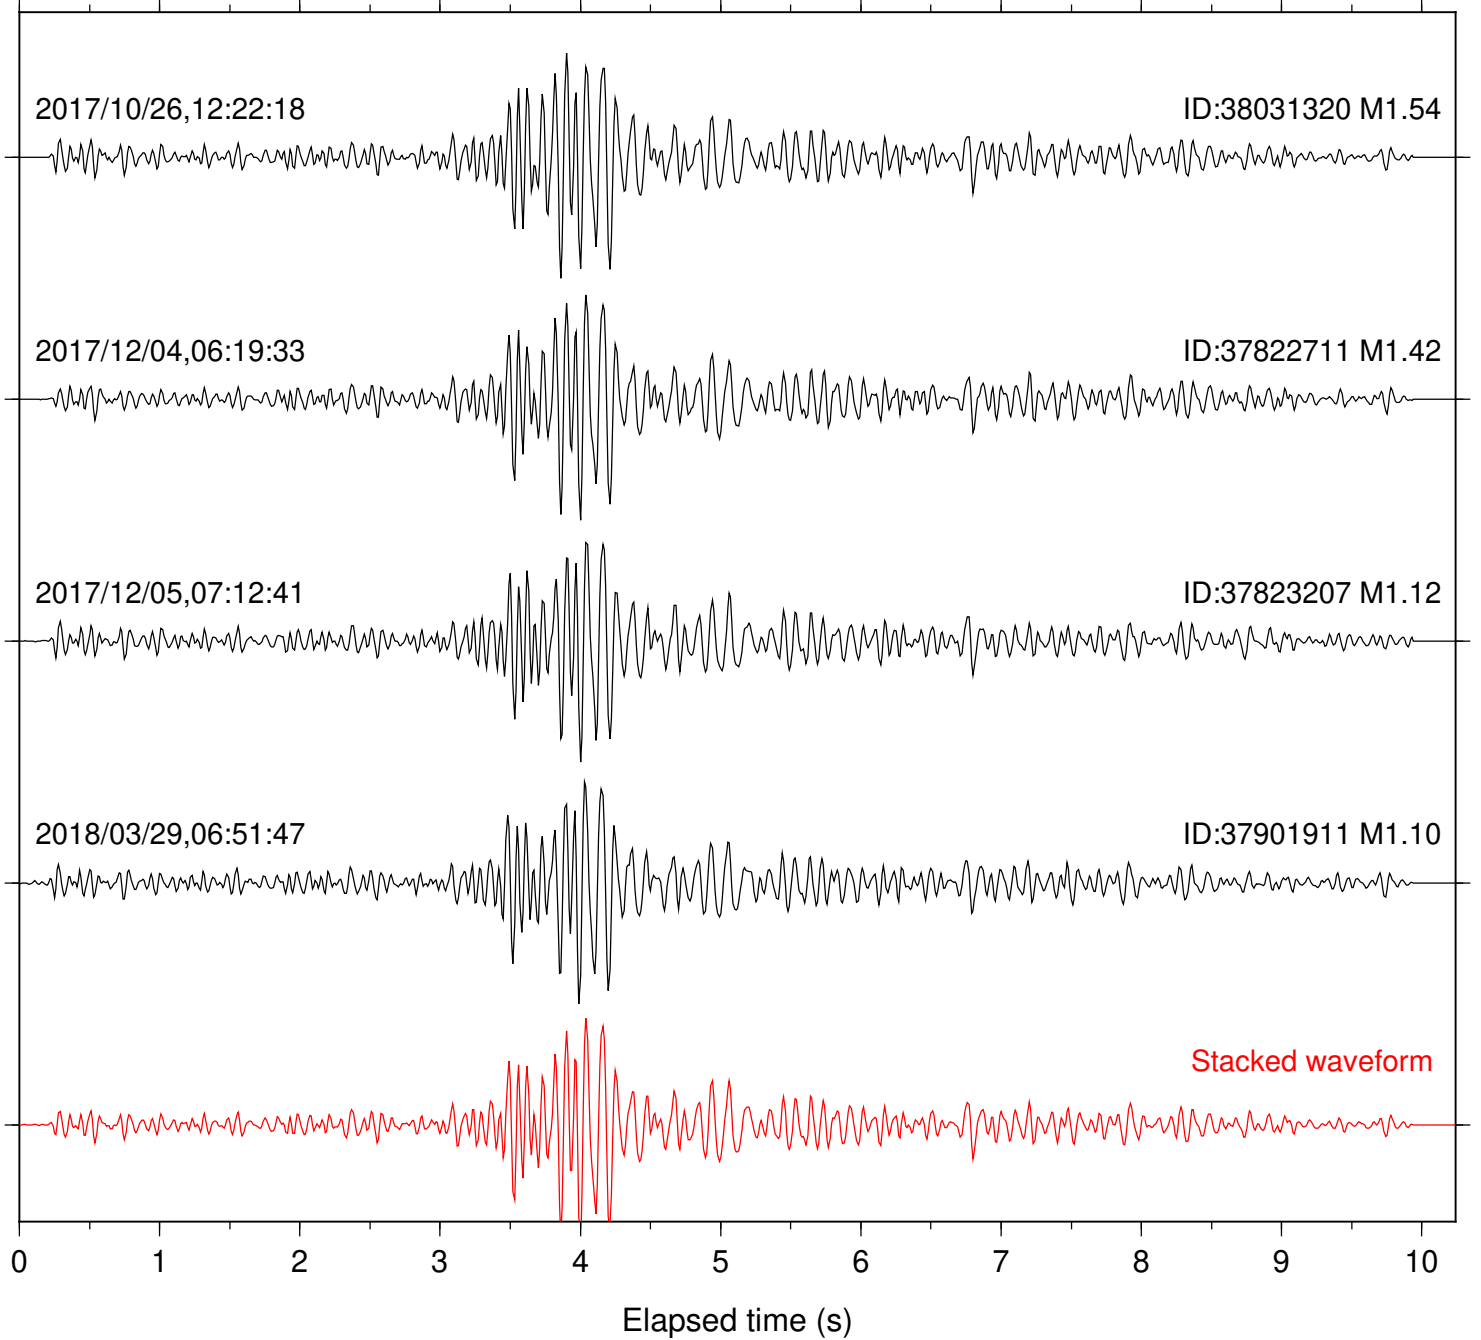

Focal depth: 7.16 km

Station: FRD Com: HHZ

Focal depth: 7.23 km

Station: HMT2 Com: HHZ

Focal depth: 7.23 km

Station: LKH Com: HHZ

Focal depth: 7.16 km

Station: LVA2 Com: HHZ

Focal depth: 7.16 km

Station: MTG Com: HHZ

Focal depth: 7.16 km

Station: PFO Com: HHZ

Focal depth: 7.23 km

Station: PLM Com: HHZ

Focal depth: 7.16 km

Station: POB2 Com: HHZ

Focal depth: 7.23 km

Station: RDM Com: HHZ

Focal depth: 7.16 km

Station: RRSP Com: HHZ

Focal depth: 7.16 km

Station: SND Com: HHZ

Focal depth: 7.23 km