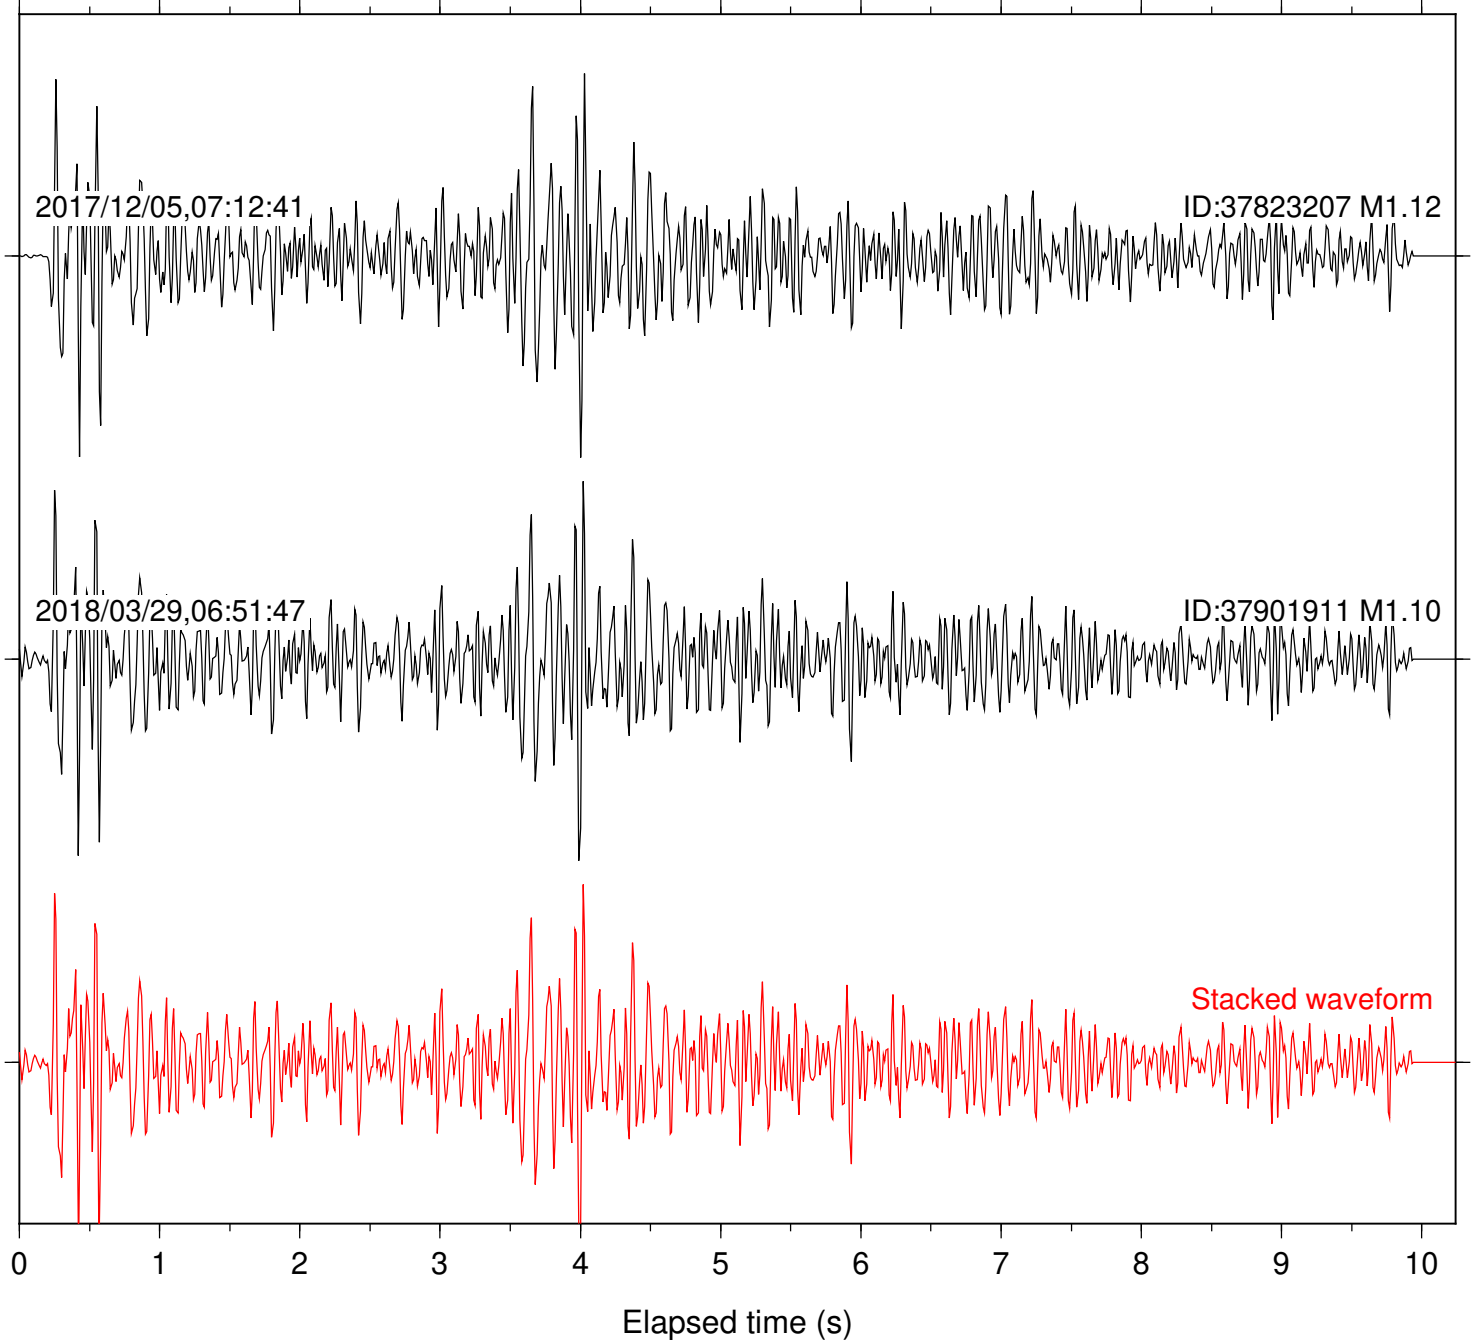

Station: B081 Com: EHZ

Focal depth: 7.23 km

Station: B082 Com: EHZ

Focal depth: 7.23 km

Station: B084 Com: EHZ

Focal depth: 7.23 km

Station: B087 Com: EHZ

Focal depth: 7.23 km

Station: B088 Com: EHZ

Focal depth: 7.23 km

Station: B093 Com: EHZ

Focal depth: 7.23 km

Station: B946 Com: EHZ

Focal depth: 7.23 km

Station: BAC Com: EHZ

Focal depth: 7.23 km

Station: BZN Com: HHZ

Focal depth: 7.18 km

2017/10/26,12:22:18

ID:38031320 M1.54

2017/12/04,06:19:33

ID:37822711 M1.42

2017/12/05,07:12:41

ID:37823207 M1.12

Focal depth: 7.23 km

Station: RDM Com: HHZ

Focal depth: 7.16 km

Station: RRSP Com: HHZ

Focal depth: 7.16 km

Station: SND Com: HHZ

Focal depth: 7.23 km