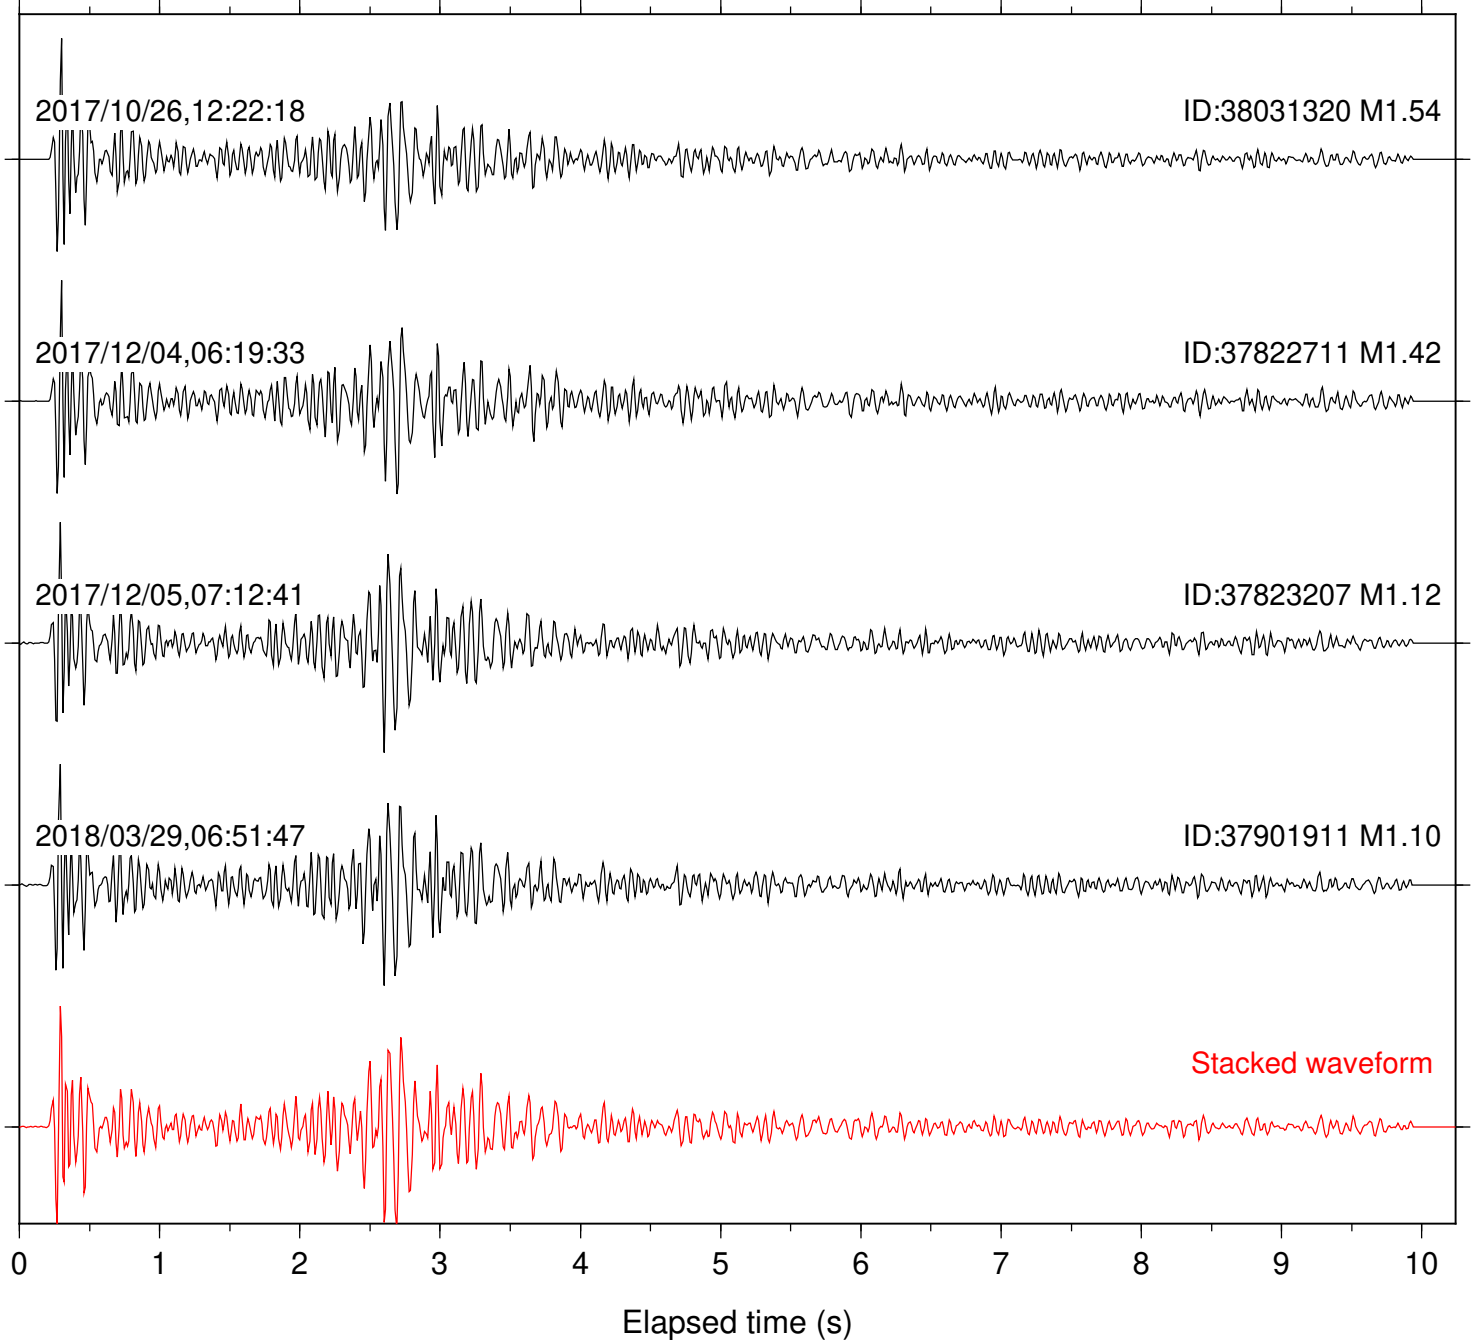

Station: B081 Com: EHZ

Focal depth: 7.23 km

Station: B082 Com: EHZ

Focal depth: 7.23 km

Station: B084 Com: EHZ

Focal depth: 7.23 km

Station: B087 Com: EHZ

Focal depth: 7.23 km

Station: B088 Com: EHZ

Focal depth: 7.23 km

Station: B093 Com: EHZ

Focal depth: 7.23 km

Station: B946 Com: EHZ

Focal depth: 7.23 km

Station: BAC Com: EHZ

Focal depth: 7.23 km

Station: BZN Com: HHZ

Focal depth: 7.18 km

2017/10/26,12:22:18

ID:38031320 M1.54

2017/12/04,06:19:33

ID:37822711 M1.42

2017/12/05,07:12:41

ID:37823207 M1.12

Focal depth: 7.23 km

Station: RDM Com: HHZ

Focal depth: 7.16 km

Station: RRSP Com: HHZ

Focal depth: 7.16 km

Station: SND Com: HHZ

Focal depth: 7.23 km