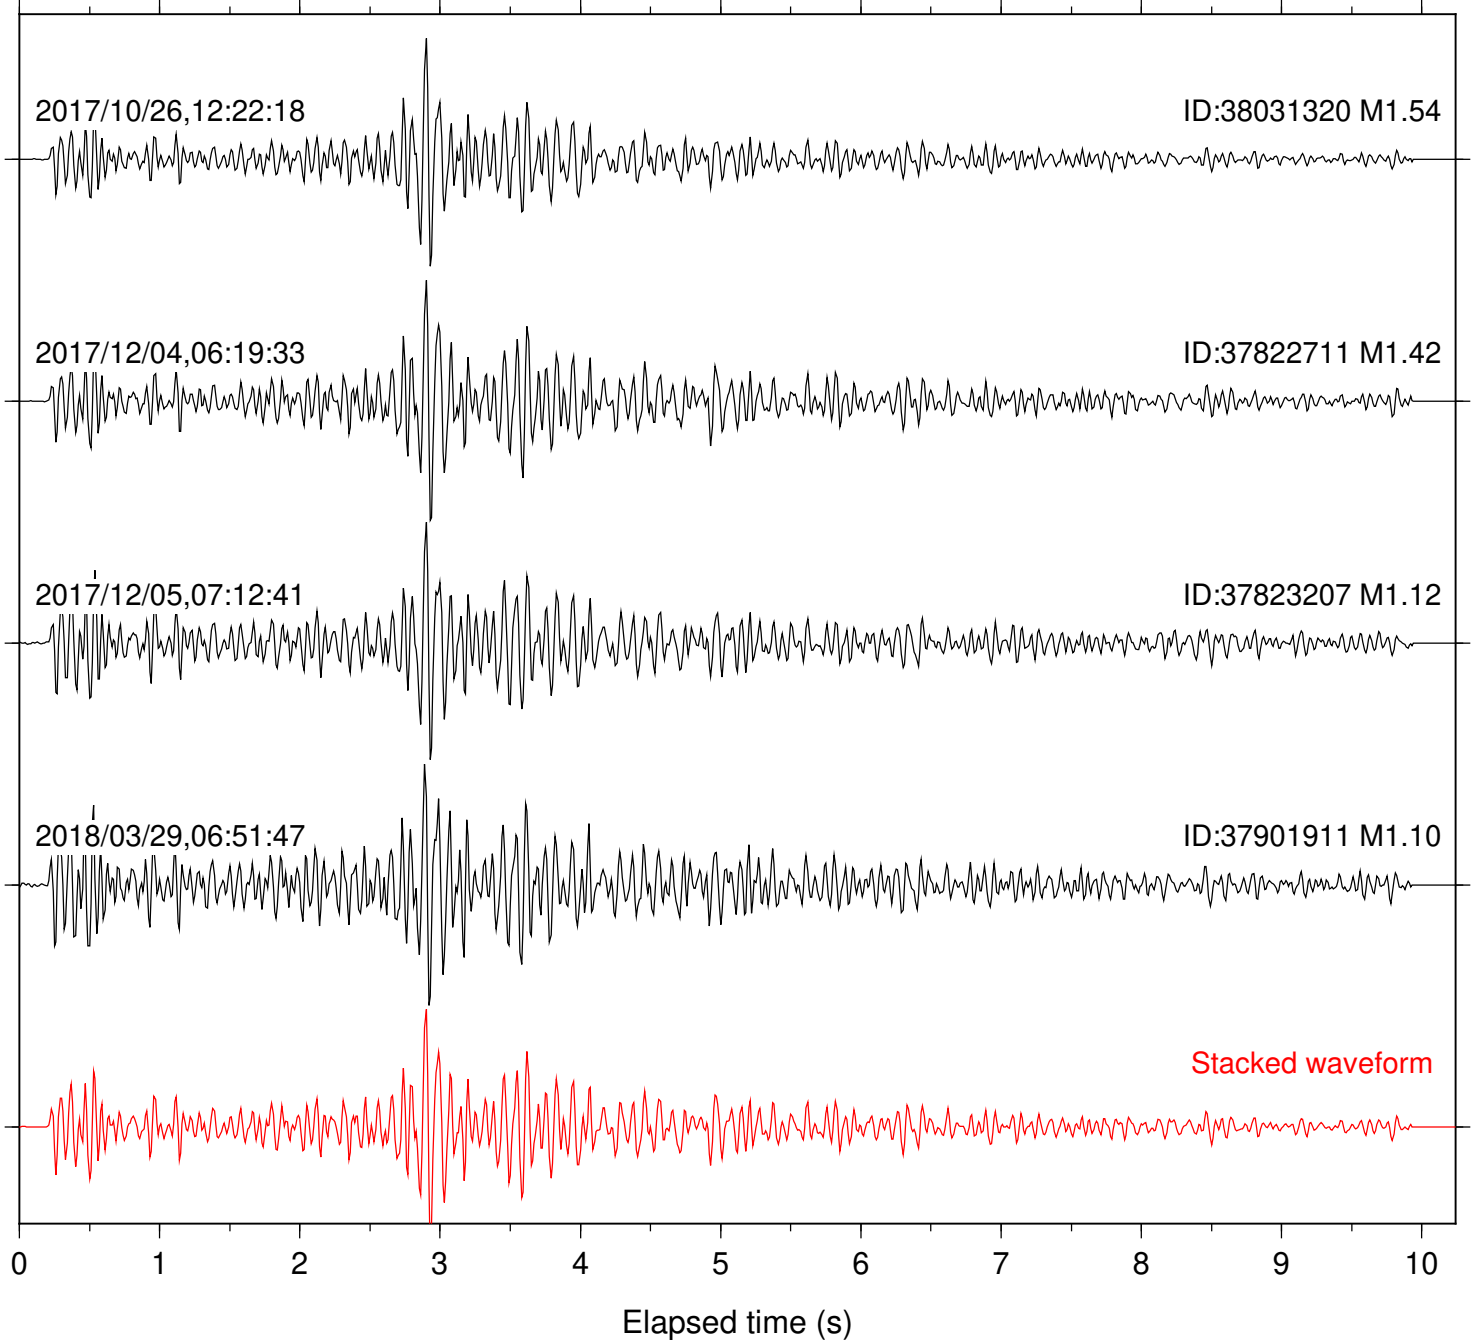

Station: B081 Com: EHZ

Focal depth: 7.23 km

Station: B082 Com: EHZ

Focal depth: 7.23 km

Station: B084 Com: EHZ

Focal depth: 7.23 km

Station: B087 Com: EHZ

Focal depth: 7.23 km

Station: B088 Com: EHZ

Focal depth: 7.23 km

Station: B093 Com: EHZ

Focal depth: 7.23 km

Station: B946 Com: EHZ

Focal depth: 7.23 km

Station: BAC Com: EHZ

Focal depth: 7.23 km

Station: BZN Com: HHZ

Focal depth: 7.18 km

2017/10/26,12:22:18

ID:38031320 M1.54

2017/12/04,06:19:33

ID:37822711 M1.42

2017/12/05,07:12:41

ID:37823207 M1.12

Focal depth: 7.23 km

Station: RDM Com: HHZ

Focal depth: 7.16 km

Station: RRSP Com: HHZ

Focal depth: 7.16 km

Station: SND Com: HHZ

Focal depth: 7.23 km