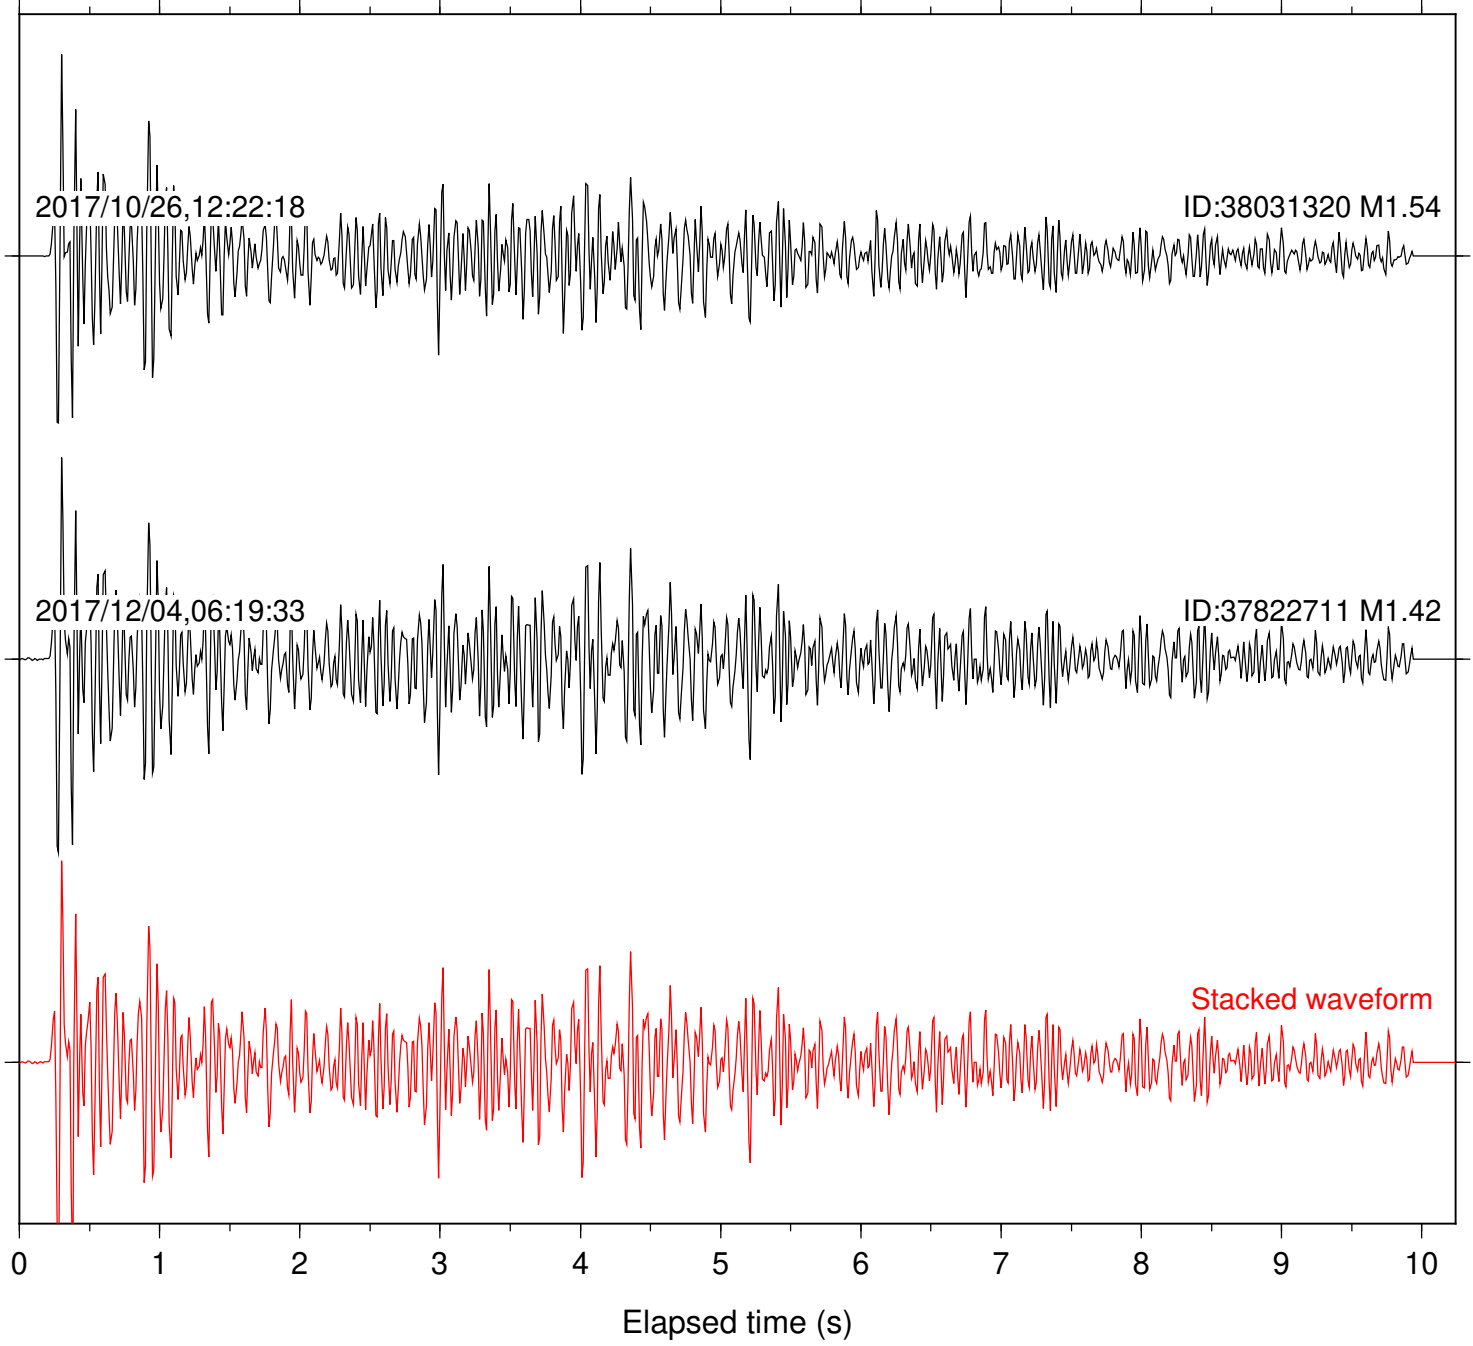

Focal depth: 7.16 km

Station: FRD Com: HHZ

Focal depth: 7.23 km

Station: HMT2 Com: HHZ

Focal depth: 7.23 km

Station: LKH Com: HHZ

Focal depth: 7.16 km

Station: LVA2 Com: HHZ

Focal depth: 7.16 km

Station: MTG Com: HHZ

Focal depth: 7.16 km

Station: PFO Com: HHZ

Focal depth: 7.23 km

Station: PLM Com: HHZ

Focal depth: 7.16 km

Station: POB2 Com: HHZ

Focal depth: 7.23 km

Station: RDM Com: HHZ

Focal depth: 7.16 km

Station: RRSP Com: HHZ

Focal depth: 7.16 km

Station: SND Com: HHZ

Focal depth: 7.23 km