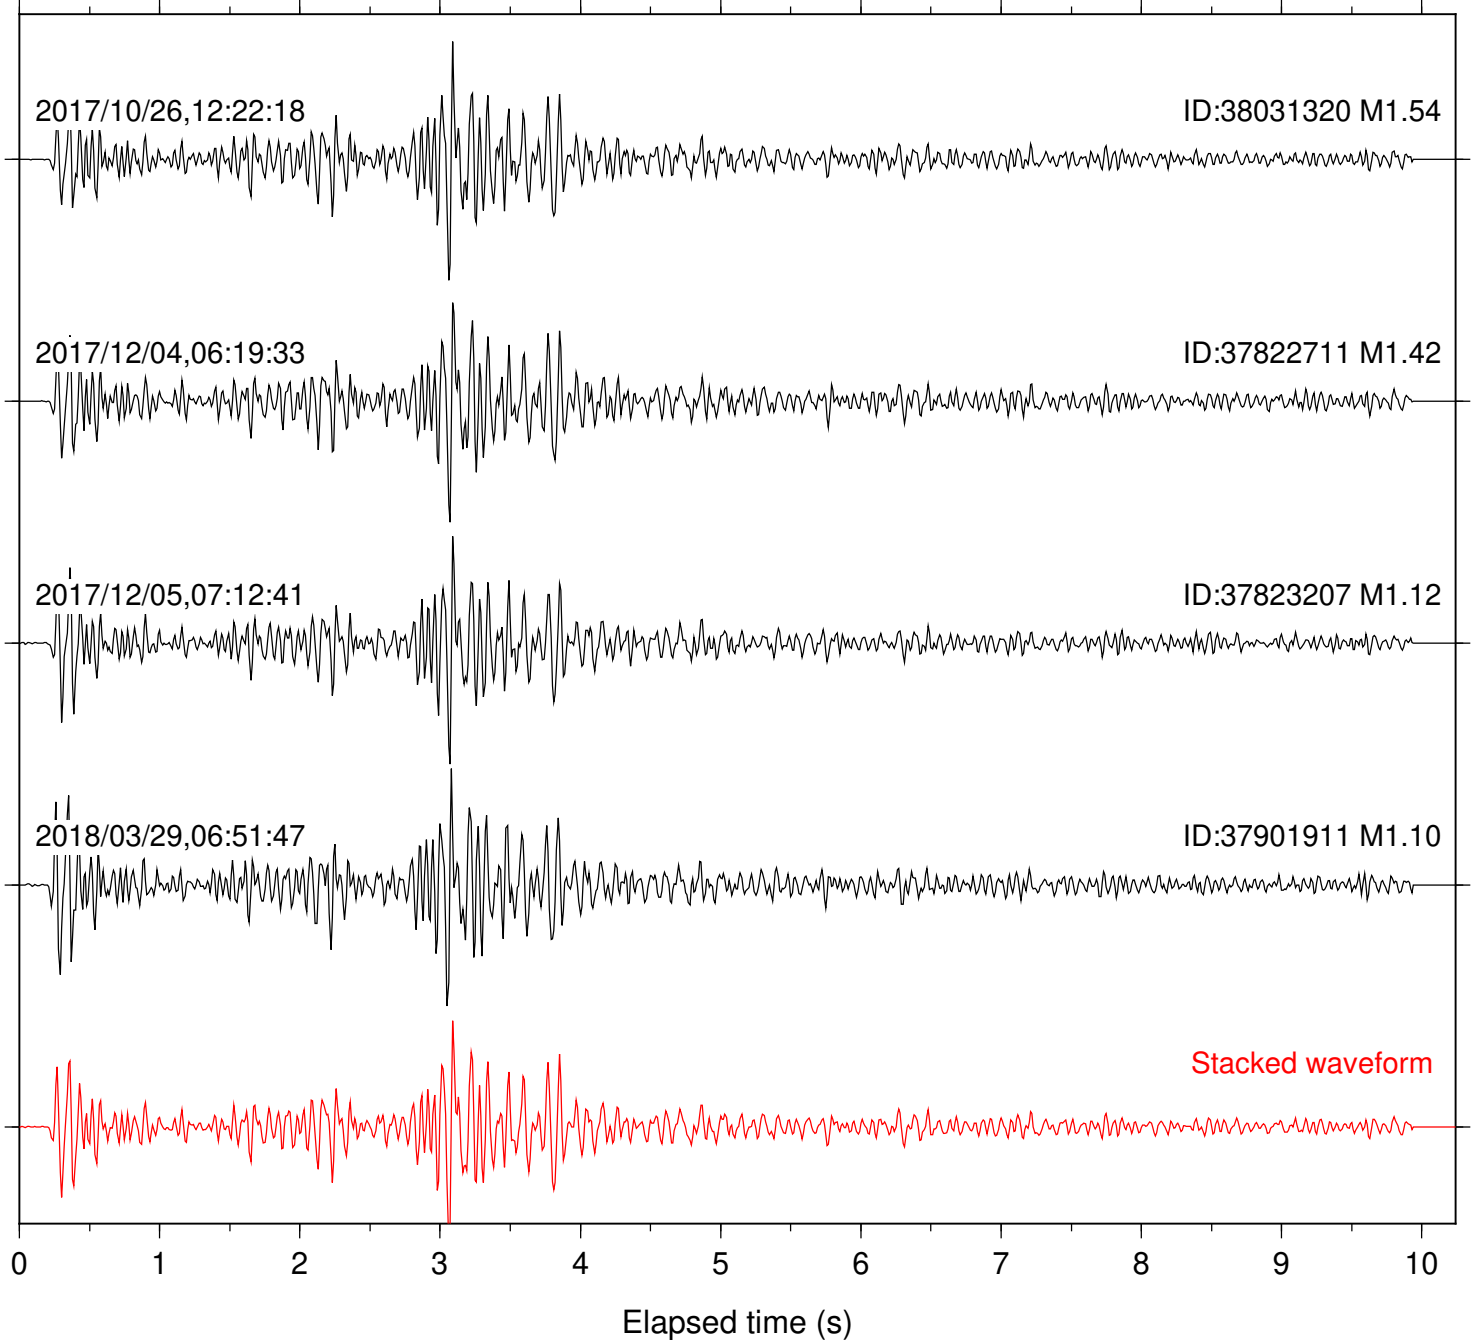

Station: B081 Com: EHZ

Focal depth: 7.23 km

Station: B082 Com: EHZ

Focal depth: 7.23 km

Station: B084 Com: EHZ

Focal depth: 7.23 km

Station: B087 Com: EHZ

Focal depth: 7.23 km

Station: B088 Com: EHZ

Focal depth: 7.23 km

Station: B093 Com: EHZ

Focal depth: 7.23 km

Station: B946 Com: EHZ

Focal depth: 7.23 km

Station: BAC Com: EHZ

Focal depth: 7.23 km

Station: BZN Com: HHZ

Focal depth: 7.18 km

2017/10/26,12:22:18

ID:38031320 M1.54

2017/12/04,06:19:33

ID:37822711 M1.42

2017/12/05,07:12:41

ID:37823207 M1.12

Focal depth: 7.23 km

Station: RDM Com: HHZ

Focal depth: 7.16 km

Station: RRSP Com: HHZ

Focal depth: 7.16 km

Station: SND Com: HHZ

Focal depth: 7.23 km