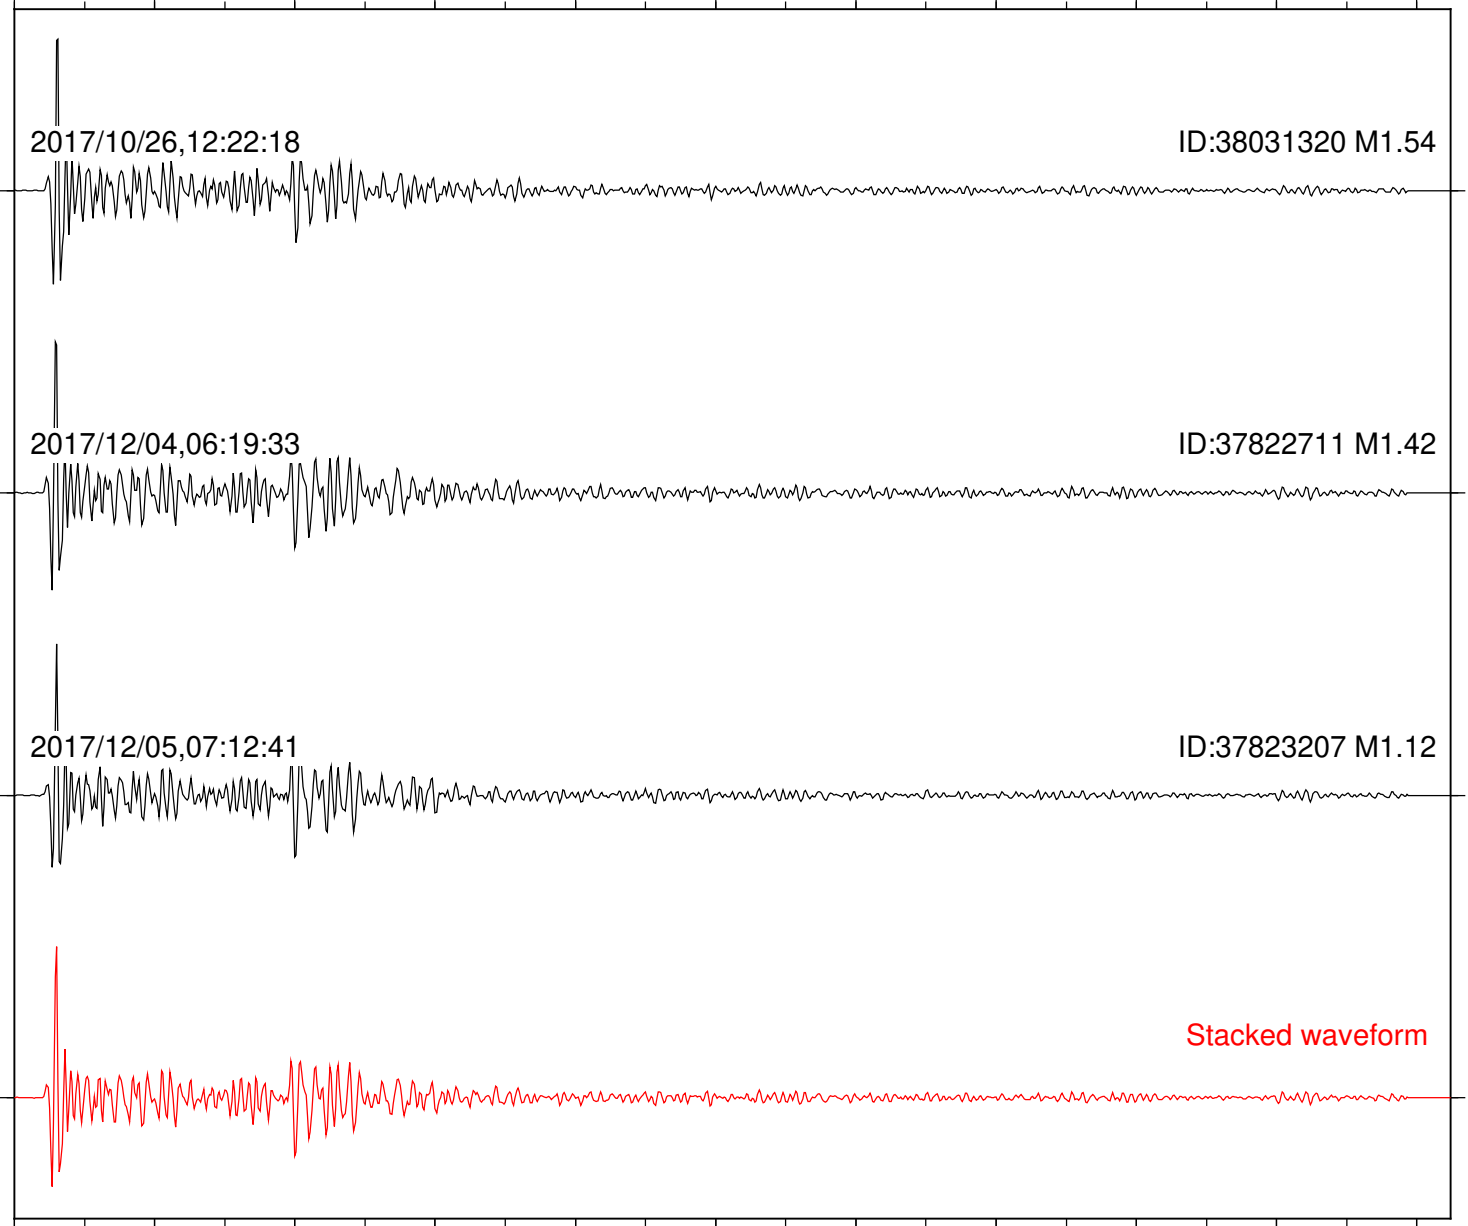

Station: BZN Com: HHZ

Focal depth: 7.18 km

2017/10/26,12:22:18

ID:38031320 M1.54

2017/12/04,06:19:33

ID:37822711 M1.42

2017/12/05,07:12:41

ID:37823207 M1.12

Stacked waveform

0 1 2 3 4 5 6 7 8 9 10

Elapsed time (s)

Station: CRY Com: HHZ

Focal depth: 7.16 km

2017/10/26,12:22:18

ID:38031320 M1.54

2017/12/04,06:19:33

Focal depth: 7.23 km

Station: RDM Com: HHZ

Focal depth: 7.16 km

Station: RRSP Com: HHZ

Focal depth: 7.16 km

Station: SND Com: HHZ

Focal depth: 7.23 km