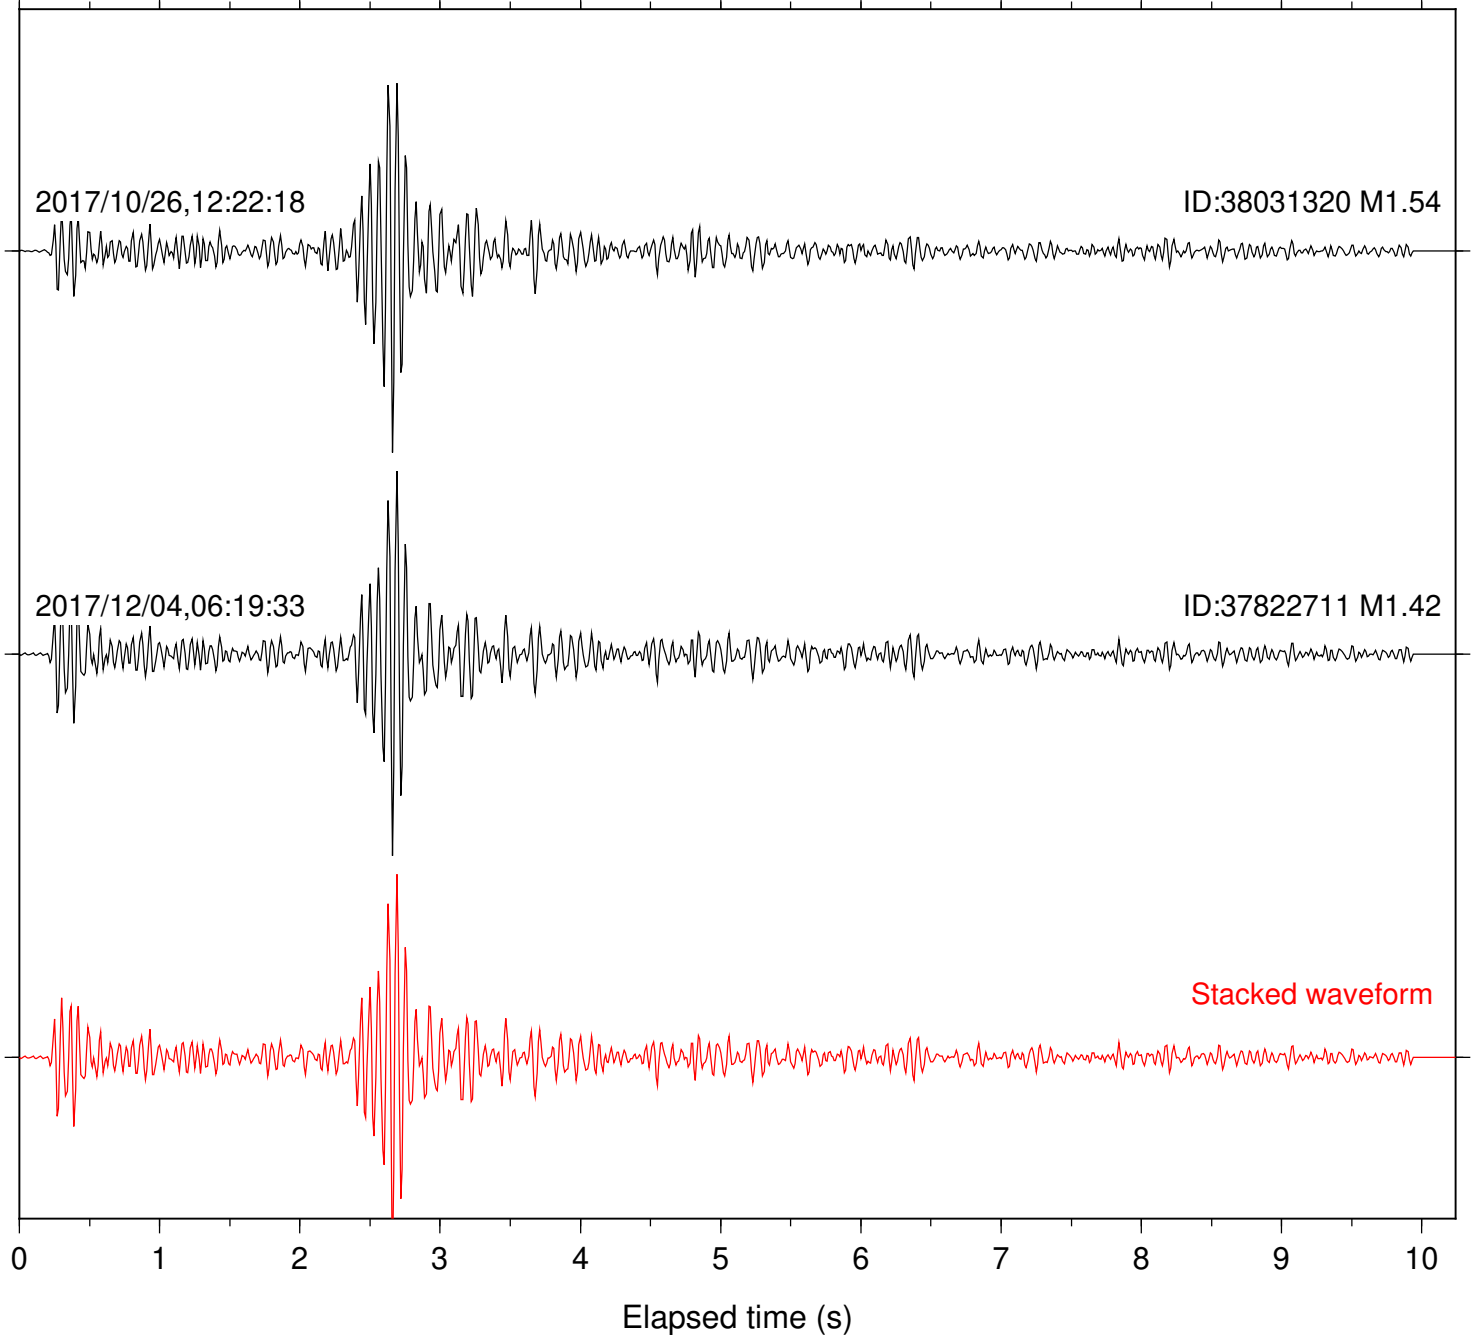

Focal depth: 7.16 km

Station: FRD Com: HHZ

Focal depth: 7.23 km

Station: HMT2 Com: HHZ

Focal depth: 7.23 km

Station: LKH Com: HHZ

Focal depth: 7.16 km

Station: LVA2 Com: HHZ

Focal depth: 7.16 km

Station: MTG Com: HHZ

Focal depth: 7.16 km

Station: PFO Com: HHZ

Focal depth: 7.23 km

Station: PLM Com: HHZ

Focal depth: 7.16 km

Station: POB2 Com: HHZ

Focal depth: 7.23 km

Station: RDM Com: HHZ

Focal depth: 7.16 km

Station: RRSP Com: HHZ

Focal depth: 7.16 km

Station: SND Com: HHZ

Focal depth: 7.23 km