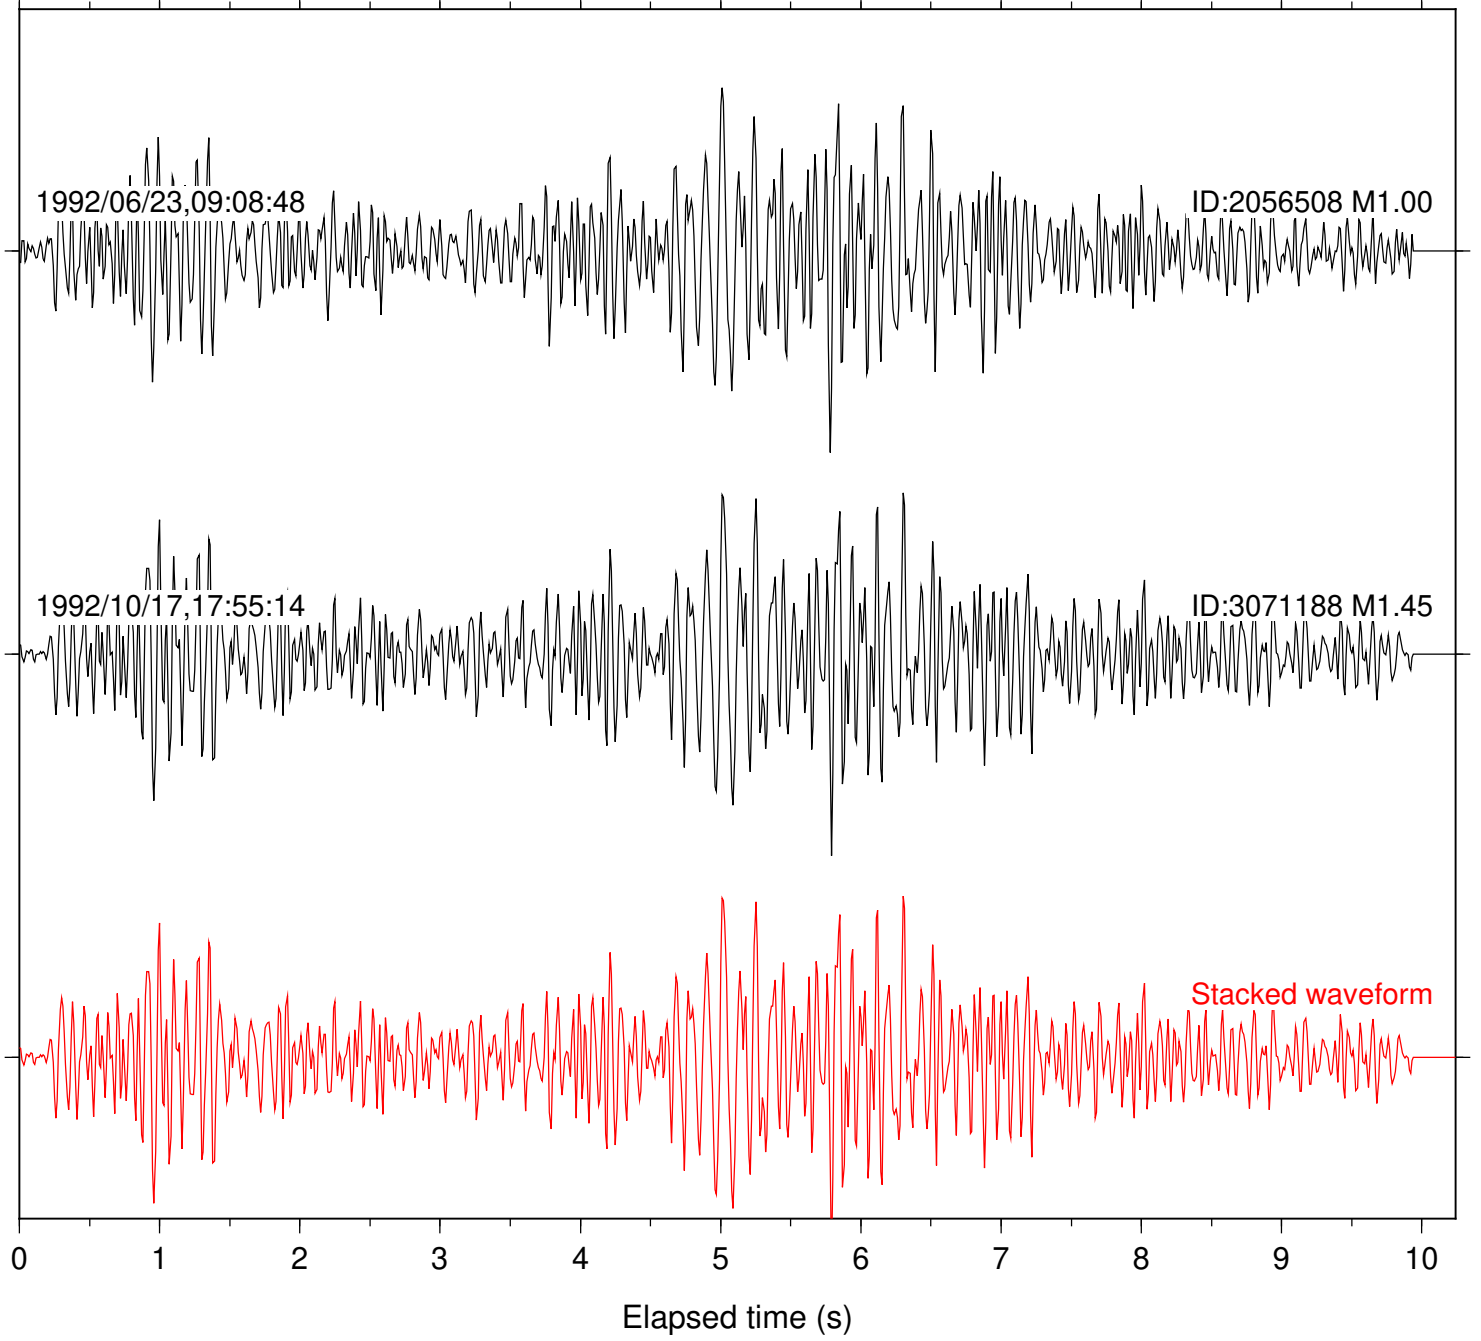

Station: FRG Com: EHZ

Focal depth: 7.54 km

Station: INS Com: EHZ

Focal depth: 7.54 km