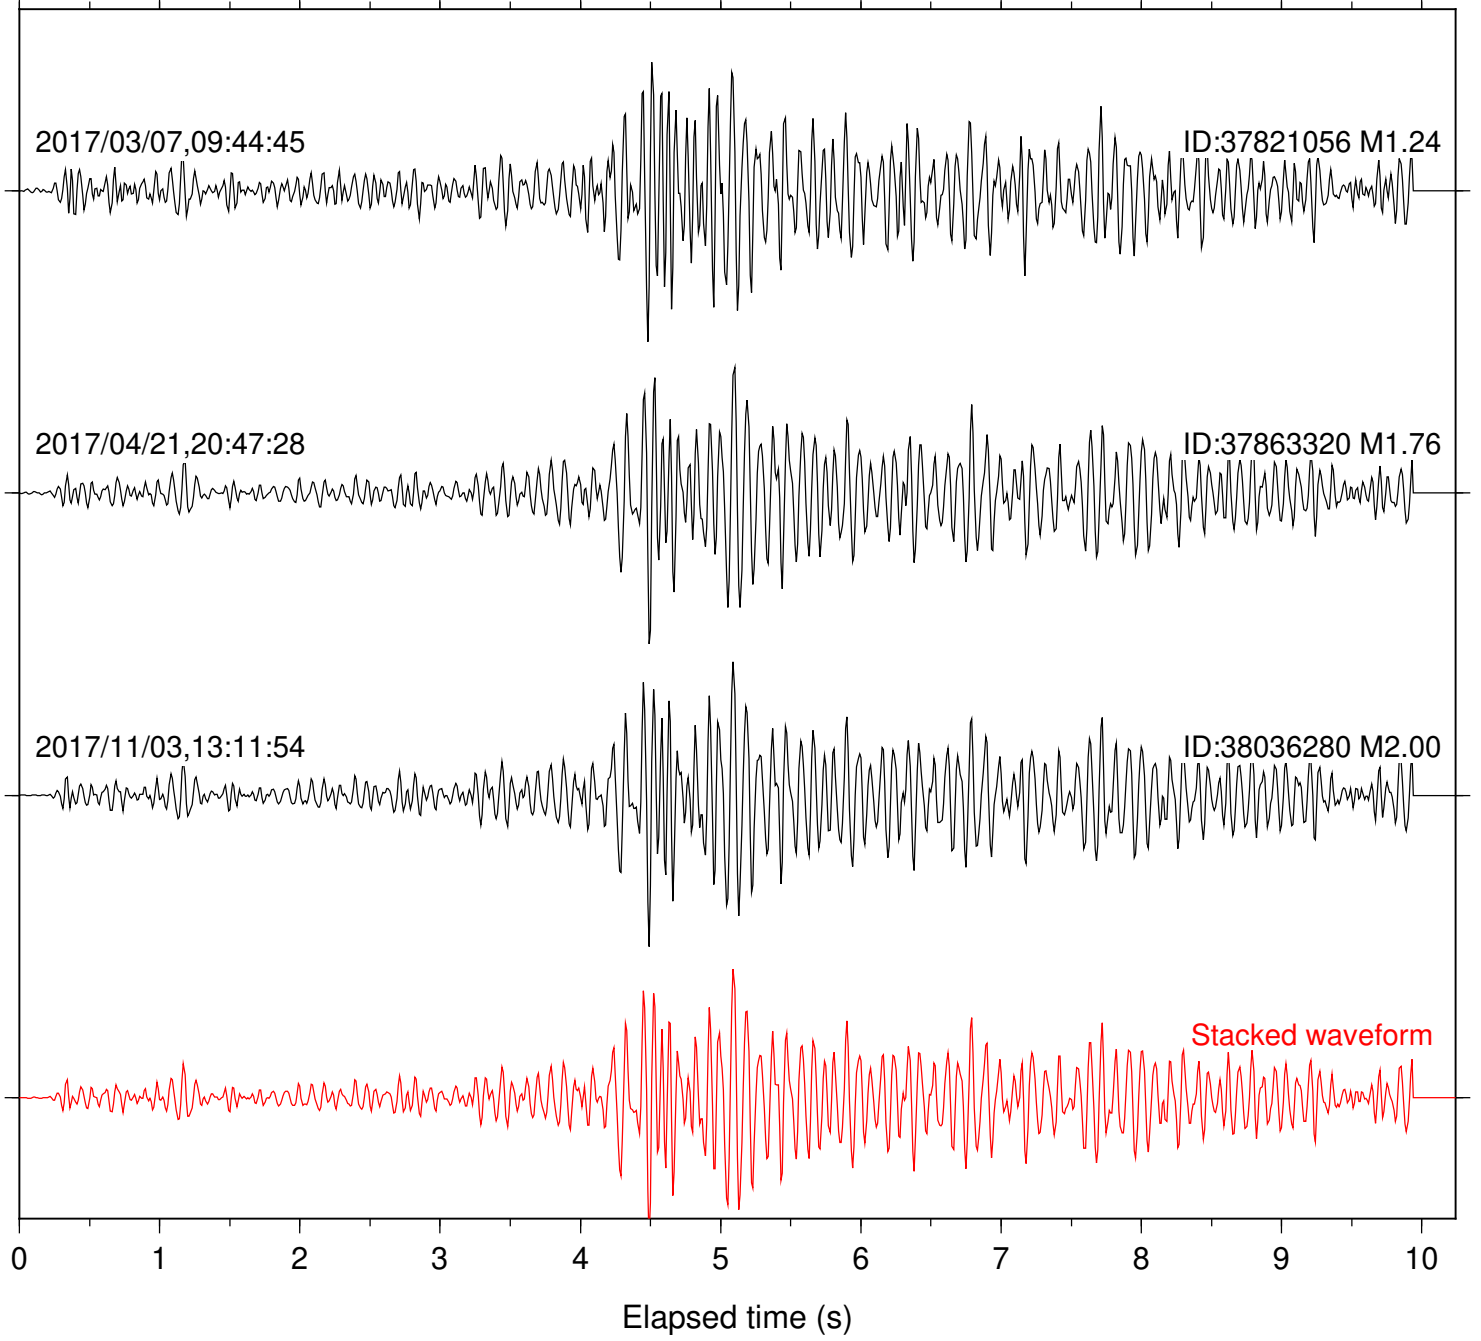

Station: B081 Com: EHZ

Focal depth: 5.80 km

Station: B082 Com: EHZ

Focal depth: 5.80 km

Station: B084 Com: EHZ

Focal depth: 5.80 km

Station: B086 Com: EHZ

Focal depth: 5.80 km

Station: B088 Com: EHZ

Focal depth: 5.80 km

Station: B093 Com: EHZ

Focal depth: 5.80 km

2017/03/07,09:44:45

ID:37821056 M1.24

2017/04/21,20:47:28

ID:37863320 M1.76

Focal depth: 5.83 km

2017/03/07,09:44:45

ID:37821056 M1.24

2017/04/21,20:47:28

ID:37863320 M1.76

Stacked waveform

0 1 2 3 4 5 6 7 8 9 10
Elapsed time (s)

Station: CSH Com: HHZ

Focal depth: 5.80 km

Station: DGR Com: HHZ

Focal depth: 5.80 km

Station: HMT2 Com: HHZ

Focal depth: 5.80 km

Station: RRSP Com: HHZ

Focal depth: 5.83 km