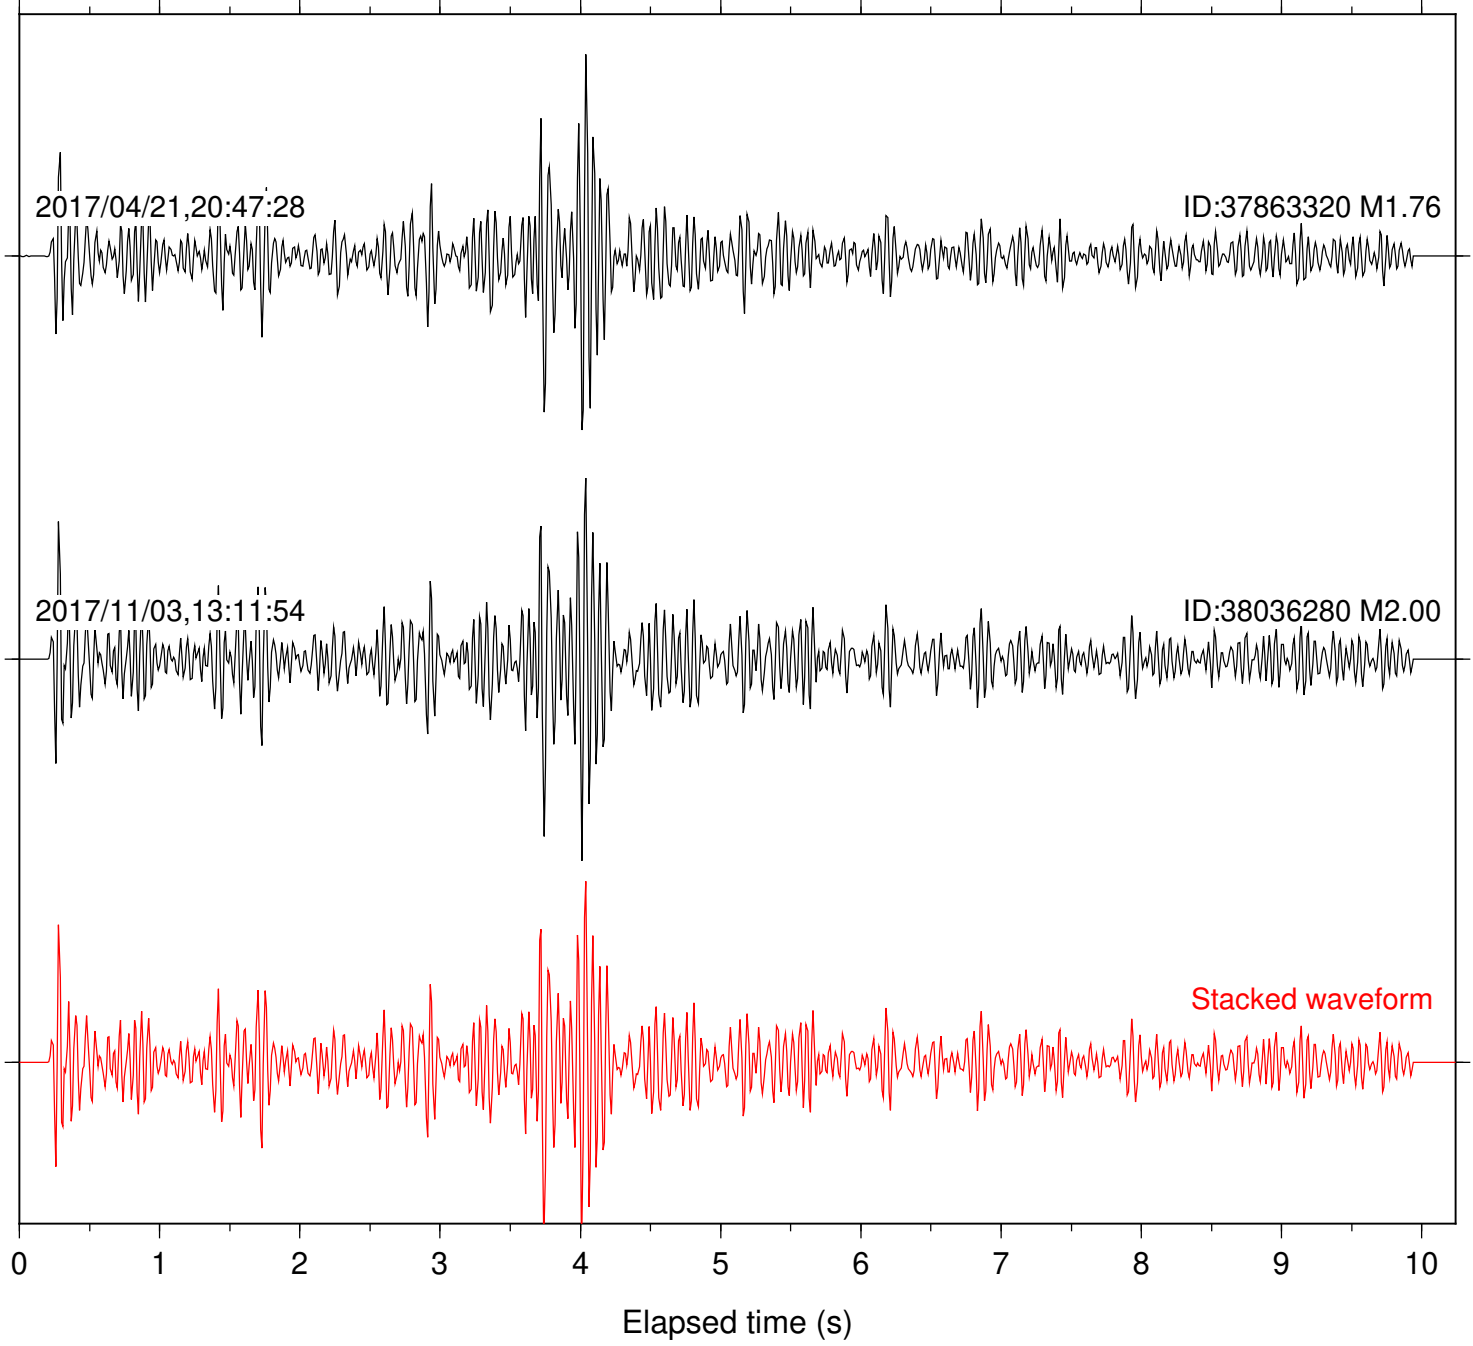

Station: B088 Com: EHZ

Focal depth: 5.80 km

Station: B093 Com: EHZ

Focal depth: 5.80 km

2017/03/07,09:44:45

ID:37821056 M1.24

2017/04/21,20:47:28

ID:37863320 M1.76

2017/11/03,13:11:54

ID:38036280 M2.00

Stacked waveform

0 1 2 3 4 5 6 7 8 9 10

Elapsed time (s)

Station: BAC Com: EHZ

Focal depth: 5.80 km

Station: CRY Com: HHZ

Focal depth: 5.83 km

2017/03/07,09:44:45

ID:37821056 M1.24

2017/04/21,20:47:28

ID:37863320 M1.76

Stacked waveform

0 1 2 3 4 5 6 7 8 9 10
Elapsed time (s)

Station: CSH Com: HHZ

Focal depth: 5.80 km

Station: DGR Com: HHZ

Focal depth: 5.80 km

Station: HMT2 Com: HHZ

Focal depth: 5.80 km

Station: RRSP Com: HHZ

Focal depth: 5.83 km