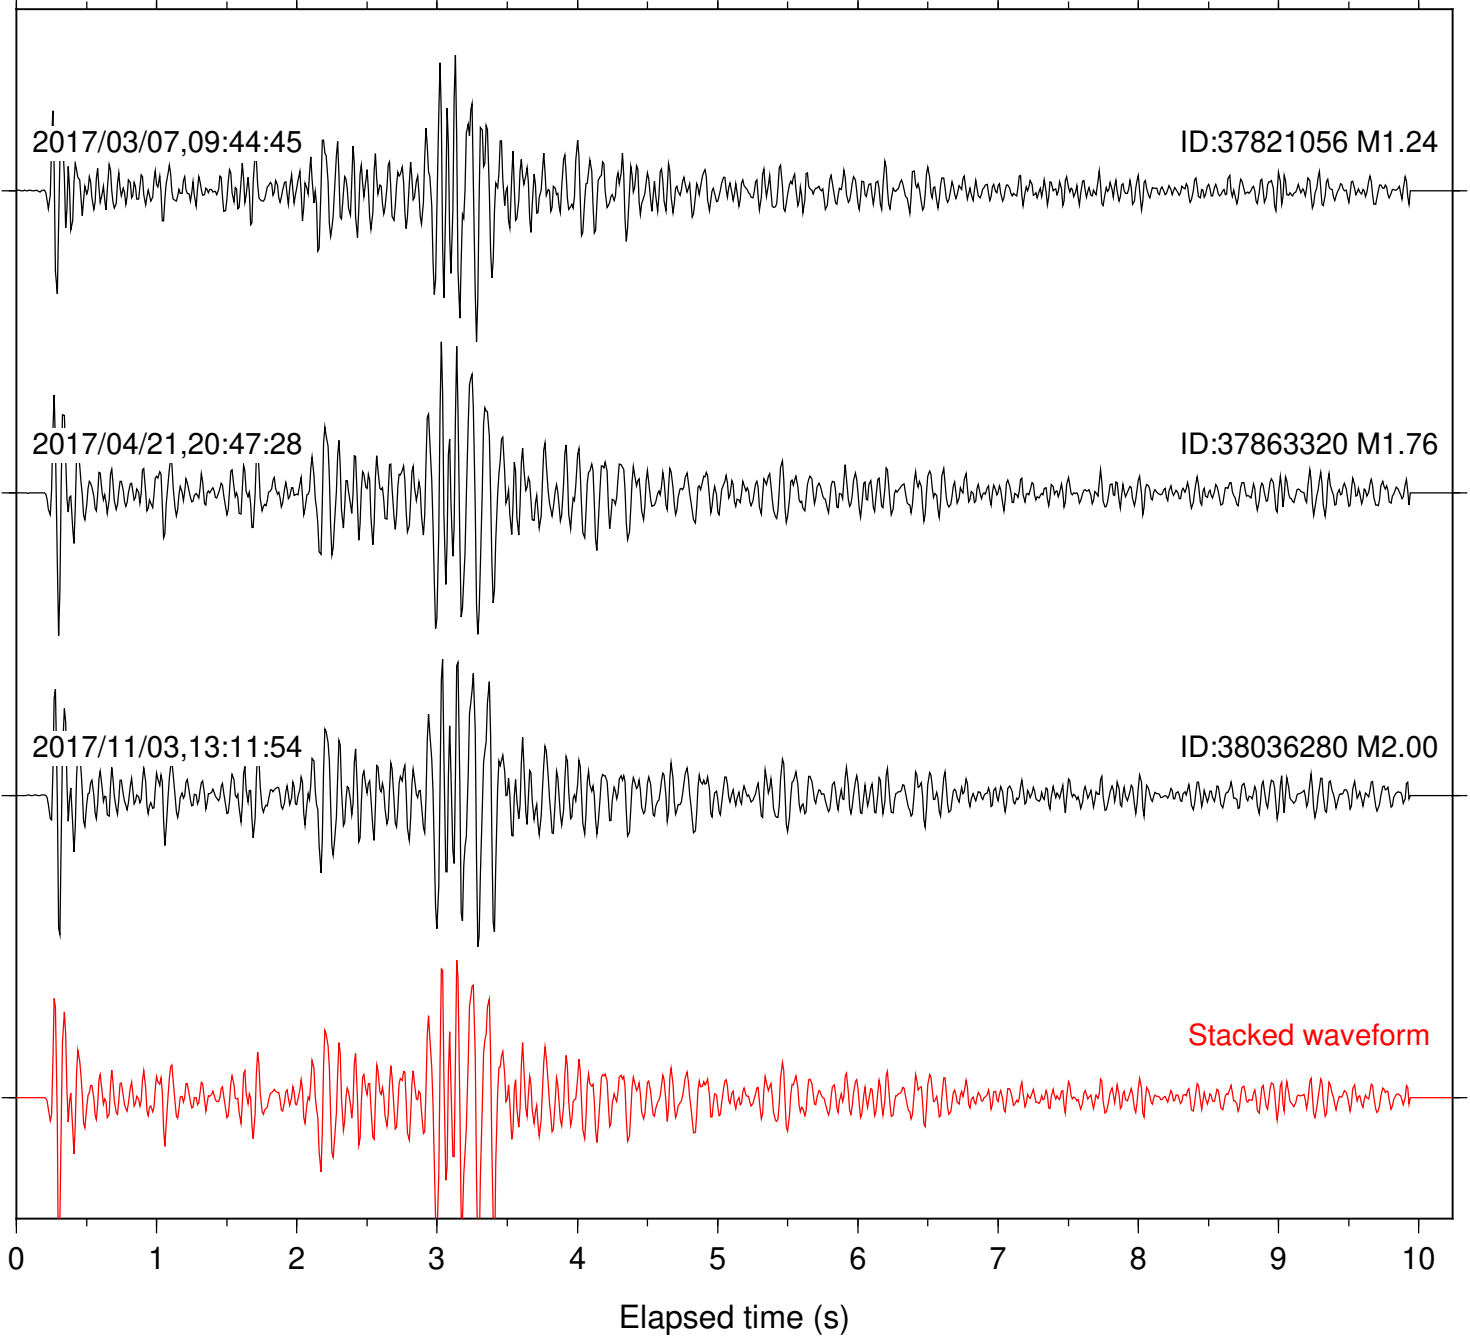

Station: B081 Com: EHZ

Focal depth: 5.80 km

Station: B082 Com: EHZ

Focal depth: 5.80 km

Station: B084 Com: EHZ

Focal depth: 5.80 km

Station: B086 Com: EHZ

Focal depth: 5.80 km

Station: B088 Com: EHZ

Focal depth: 5.80 km

Station: B093 Com: EHZ

Focal depth: 5.80 km

2017/03/07,09:44:45

ID:37821056 M1.24

2017/04/21,20:47:28

ID:37863320 M1.76

Focal depth: 5.83 km

2017/03/07,09:44:45

ID:37821056 M1.24

2017/04/21,20:47:28

ID:37863320 M1.76

Stacked waveform

0 1 2 3 4 5 6 7 8 9 10
Elapsed time (s)

Station: CSH Com: HHZ

Focal depth: 5.80 km

Station: DGR Com: HHZ

Focal depth: 5.80 km

Station: HMT2 Com: HHZ

Focal depth: 5.80 km

Station: RRSP Com: HHZ

Focal depth: 5.83 km