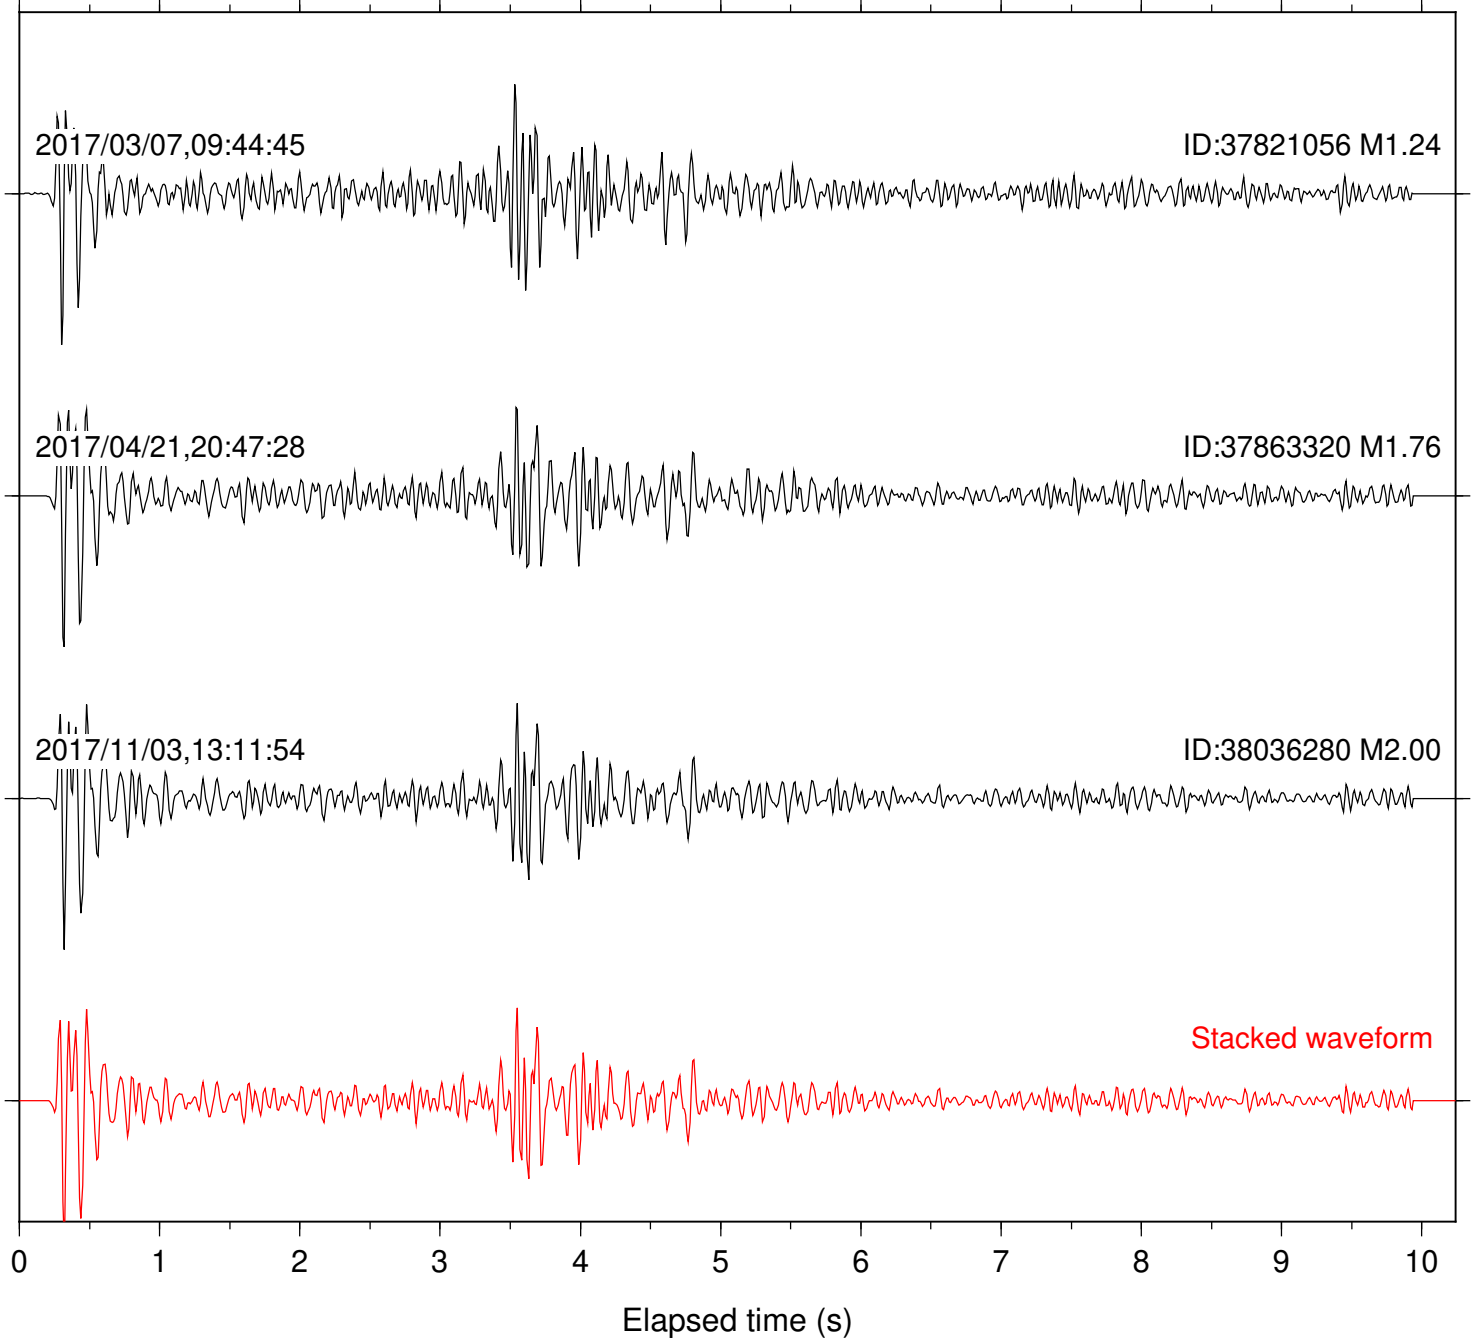

Station: B081 Com: EHZ

Focal depth: 5.80 km

Station: B082 Com: EHZ

Focal depth: 5.80 km

Station: B084 Com: EHZ

Focal depth: 5.80 km

Station: B086 Com: EHZ

Focal depth: 5.80 km

Station: B088 Com: EHZ

Focal depth: 5.80 km

Station: B093 Com: EHZ

Focal depth: 5.80 km

2017/03/07,09:44:45

ID:37821056 M1.24

2017/04/21,20:47:28

ID:37863320 M1.76

Focal depth: 5.83 km

2017/03/07,09:44:45

ID:37821056 M1.24

2017/04/21,20:47:28

ID:37863320 M1.76

Stacked waveform

0 1 2 3 4 5 6 7 8 9 10
Elapsed time (s)

Station: CSH Com: HHZ

Focal depth: 5.80 km

Station: DGR Com: HHZ

Focal depth: 5.80 km

Station: HMT2 Com: HHZ

Focal depth: 5.80 km

Station: RRSP Com: HHZ

Focal depth: 5.83 km