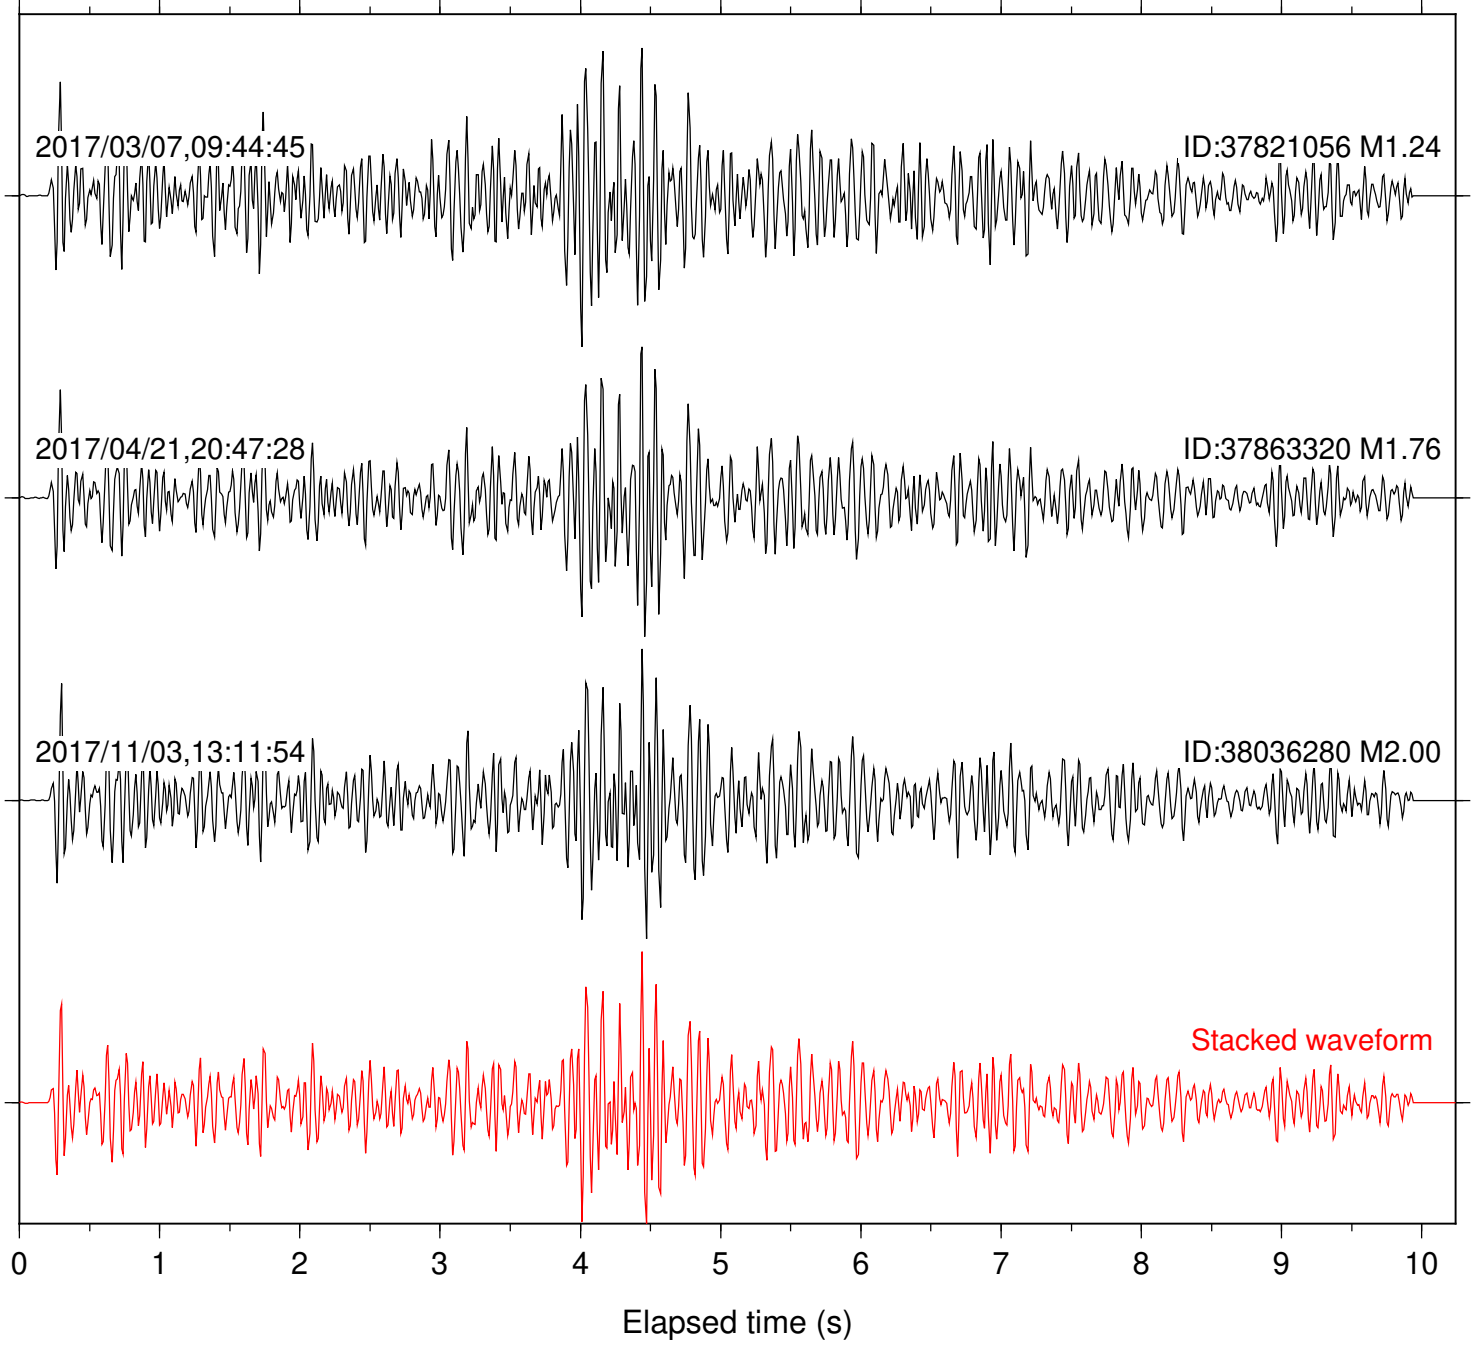

Station: B081 Com: EHZ

Focal depth: 5.80 km

Station: B082 Com: EHZ

Focal depth: 5.80 km

Station: B084 Com: EHZ

Focal depth: 5.80 km

Station: B086 Com: EHZ

Focal depth: 5.80 km

Station: B088 Com: EHZ

Focal depth: 5.80 km

Station: B093 Com: EHZ

Focal depth: 5.80 km

2017/03/07,09:44:45

ID:37821056 M1.24

2017/04/21,20:47:28

ID:37863320 M1.76

Focal depth: 5.83 km

2017/03/07,09:44:45

ID:37821056 M1.24

2017/04/21,20:47:28

ID:37863320 M1.76

Stacked waveform

0 1 2 3 4 5 6 7 8 9 10
Elapsed time (s)

Station: CSH Com: HHZ

Focal depth: 5.80 km

Station: DGR Com: HHZ

Focal depth: 5.80 km

Station: HMT2 Com: HHZ

Focal depth: 5.80 km

Station: RRSP Com: HHZ

Focal depth: 5.83 km