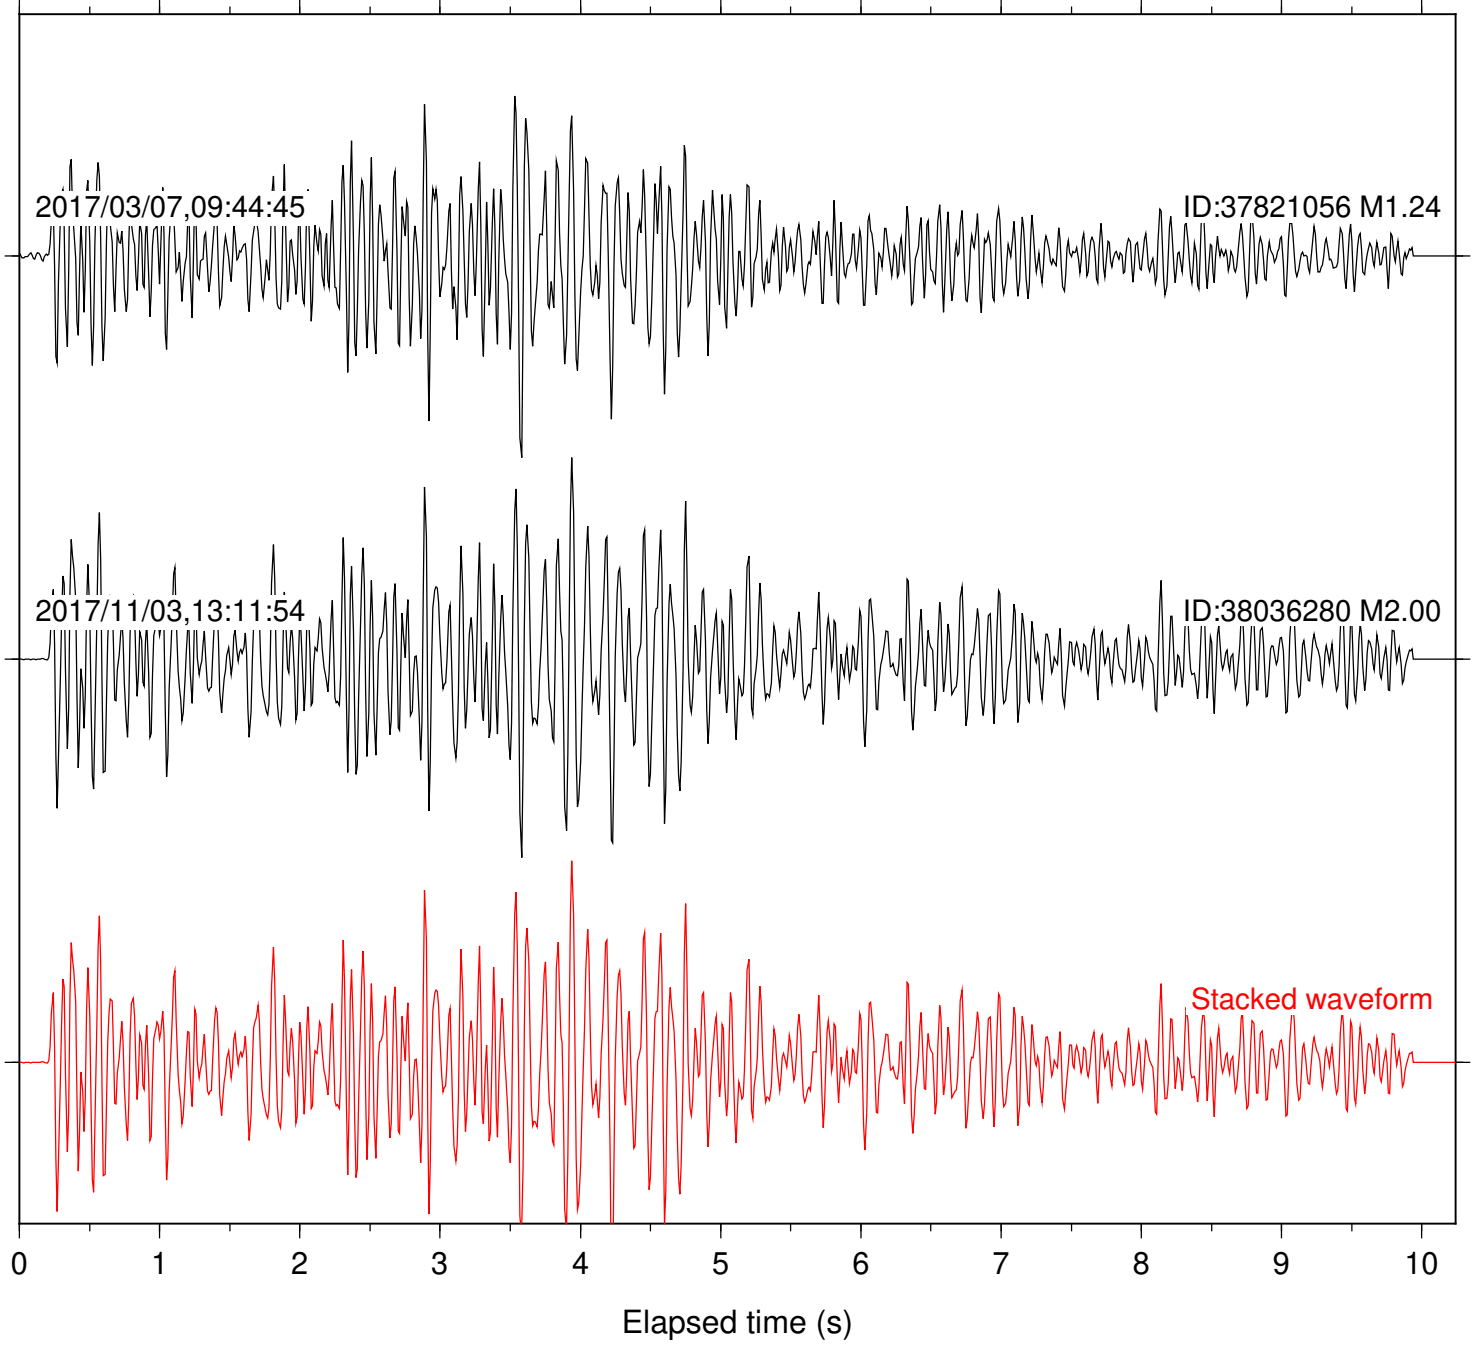

Station: B081 Com: EHZ

Focal depth: 5.80 km

Station: B082 Com: EHZ

Focal depth: 5.80 km

Station: B084 Com: EHZ

Focal depth: 5.80 km

Station: B086 Com: EHZ

Focal depth: 5.80 km

Station: B088 Com: EHZ

Focal depth: 5.80 km

Station: B093 Com: EHZ

Focal depth: 5.80 km

2017/03/07,09:44:45

ID:37821056 M1.24

2017/04/21,20:47:28

ID:37863320 M1.76

Focal depth: 5.83 km

2017/03/07,09:44:45

ID:37821056 M1.24

2017/04/21,20:47:28

ID:37863320 M1.76

Stacked waveform

0 1 2 3 4 5 6 7 8 9 10
Elapsed time (s)

Station: CSH Com: HHZ

Focal depth: 5.80 km

Station: DGR Com: HHZ

Focal depth: 5.80 km

Station: HMT2 Com: HHZ

Focal depth: 5.80 km

Station: RRSP Com: HHZ

Focal depth: 5.83 km