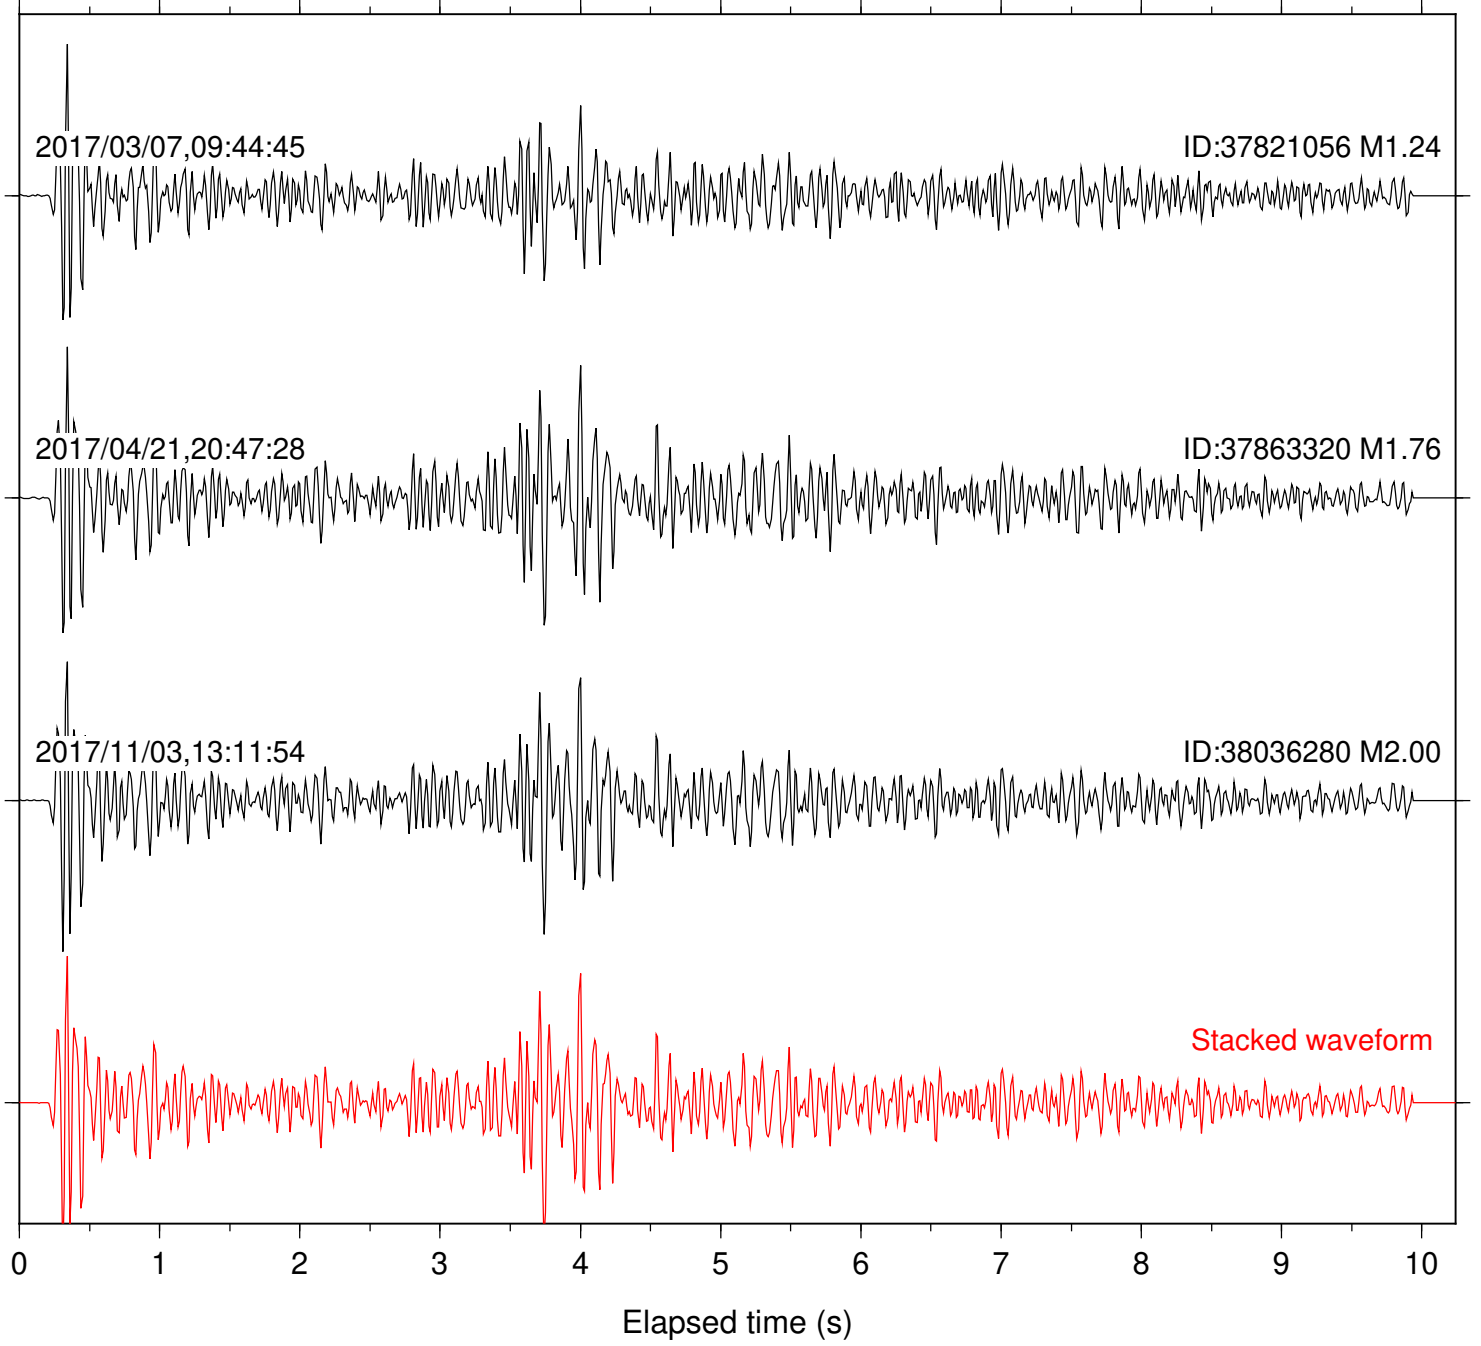

Station: B081 Com: EHZ

Focal depth: 5.80 km

Station: B082 Com: EHZ

Focal depth: 5.80 km

Station: B084 Com: EHZ

Focal depth: 5.80 km

Station: B086 Com: EHZ

Focal depth: 5.80 km

Station: B088 Com: EHZ

Focal depth: 5.80 km

Station: B093 Com: EHZ

Focal depth: 5.80 km

2017/03/07,09:44:45

ID:37821056 M1.24

2017/04/21,20:47:28

ID:37863320 M1.76

Focal depth: 5.83 km

2017/03/07,09:44:45

ID:37821056 M1.24

2017/04/21,20:47:28

ID:37863320 M1.76

Stacked waveform

0 1 2 3 4 5 6 7 8 9 10
Elapsed time (s)

Station: CSH Com: HHZ

Focal depth: 5.80 km

Station: DGR Com: HHZ

Focal depth: 5.80 km

Station: HMT2 Com: HHZ

Focal depth: 5.80 km

Station: RRSP Com: HHZ

Focal depth: 5.83 km