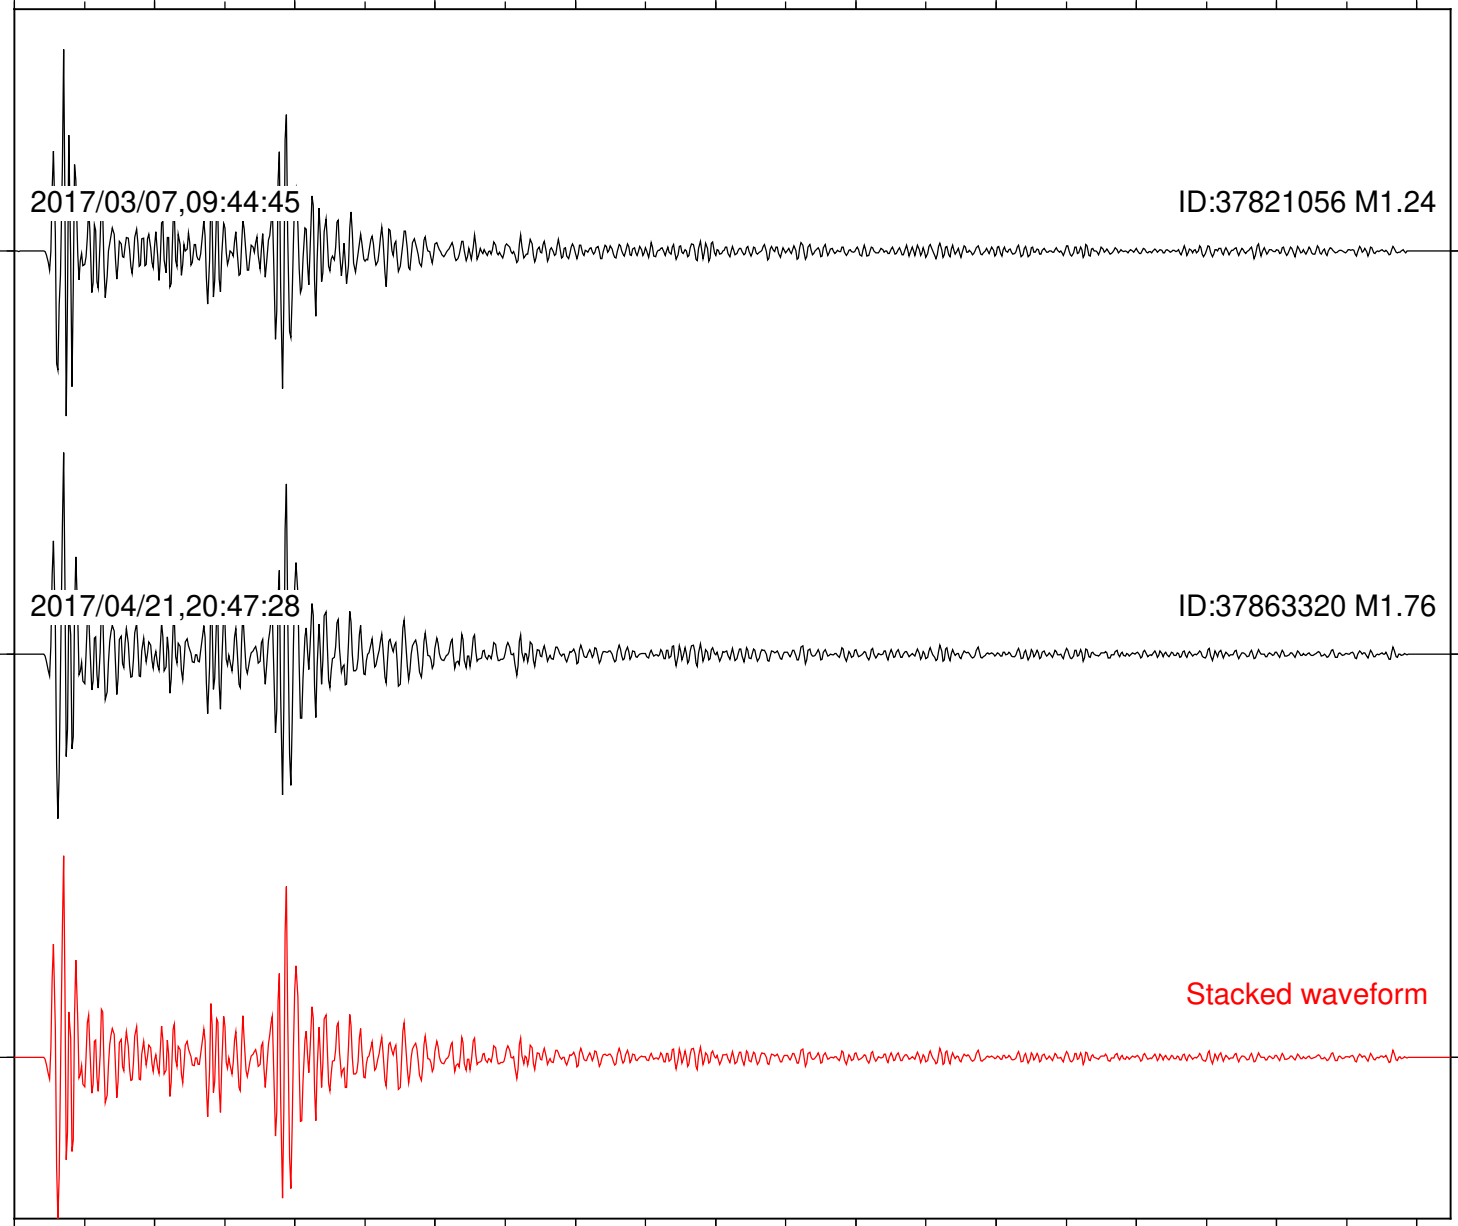

Station: B081 Com: EHZ

Focal depth: 5.80 km

Station: B082 Com: EHZ

Focal depth: 5.80 km

Station: B084 Com: EHZ

Focal depth: 5.80 km

Station: B086 Com: EHZ

Focal depth: 5.80 km

Station: B088 Com: EHZ

Focal depth: 5.80 km

Station: B093 Com: EHZ

Focal depth: 5.80 km

2017/03/07,09:44:45

ID:37821056 M1.24

2017/04/21,20:47:28

ID:37863320 M1.76

Focal depth: 5.83 km

2017/03/07,09:44:45

ID:37821056 M1.24

2017/04/21,20:47:28

ID:37863320 M1.76

Stacked waveform

0 1 2 3 4 5 6 7 8 9 10
Elapsed time (s)

Station: CSH Com: HHZ

Focal depth: 5.80 km

Station: DGR Com: HHZ

Focal depth: 5.80 km

Station: HMT2 Com: HHZ

Focal depth: 5.80 km

Station: RRSP Com: HHZ

Focal depth: 5.83 km