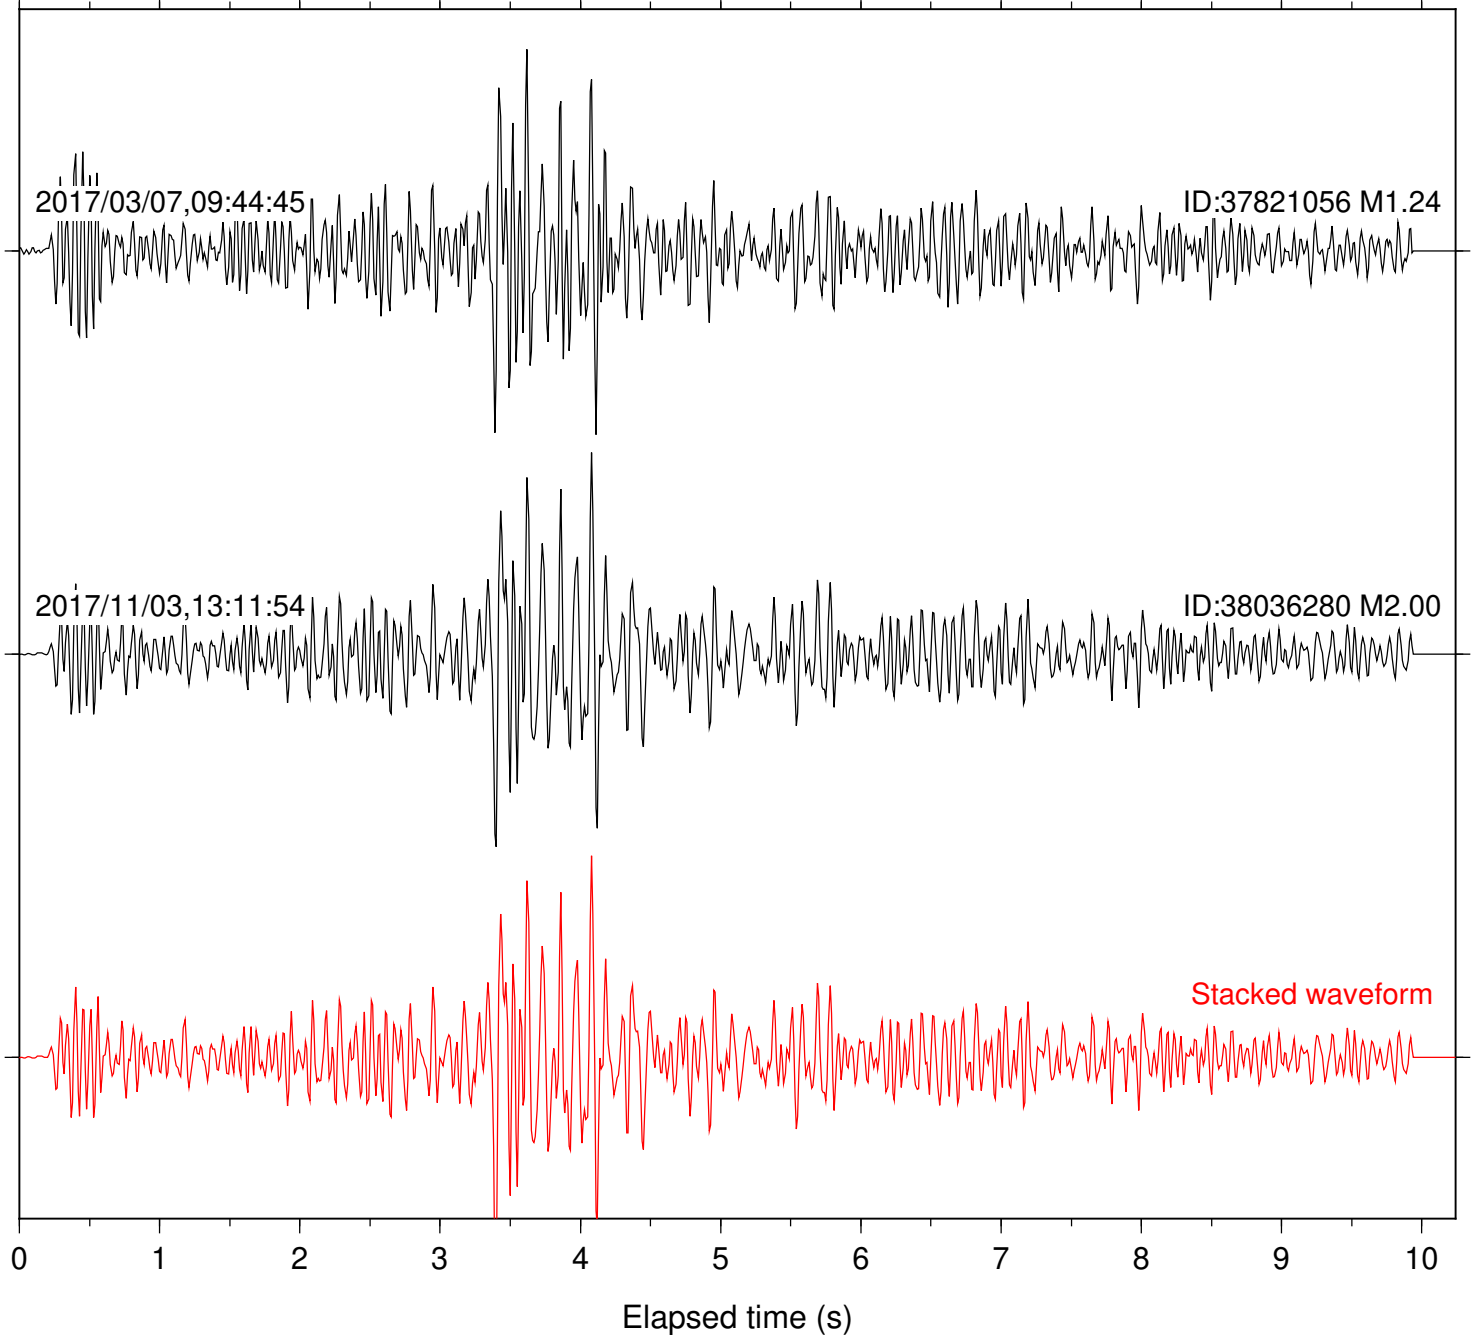

Station: B081 Com: EHZ

Focal depth: 5.80 km

Station: B082 Com: EHZ

Focal depth: 5.80 km

Station: B084 Com: EHZ

Focal depth: 5.80 km

Station: B086 Com: EHZ

Focal depth: 5.80 km

Station: B088 Com: EHZ

Focal depth: 5.80 km

Station: B093 Com: EHZ

Focal depth: 5.80 km

2017/03/07,09:44:45

ID:37821056 M1.24

2017/04/21,20:47:28

ID:37863320 M1.76

Focal depth: 5.83 km

2017/03/07,09:44:45

ID:37821056 M1.24

2017/04/21,20:47:28

ID:37863320 M1.76

Stacked waveform

0 1 2 3 4 5 6 7 8 9 10
Elapsed time (s)

Station: CSH Com: HHZ

Focal depth: 5.80 km

Station: DGR Com: HHZ

Focal depth: 5.80 km

Station: HMT2 Com: HHZ

Focal depth: 5.80 km

Station: RRSP Com: HHZ

Focal depth: 5.83 km