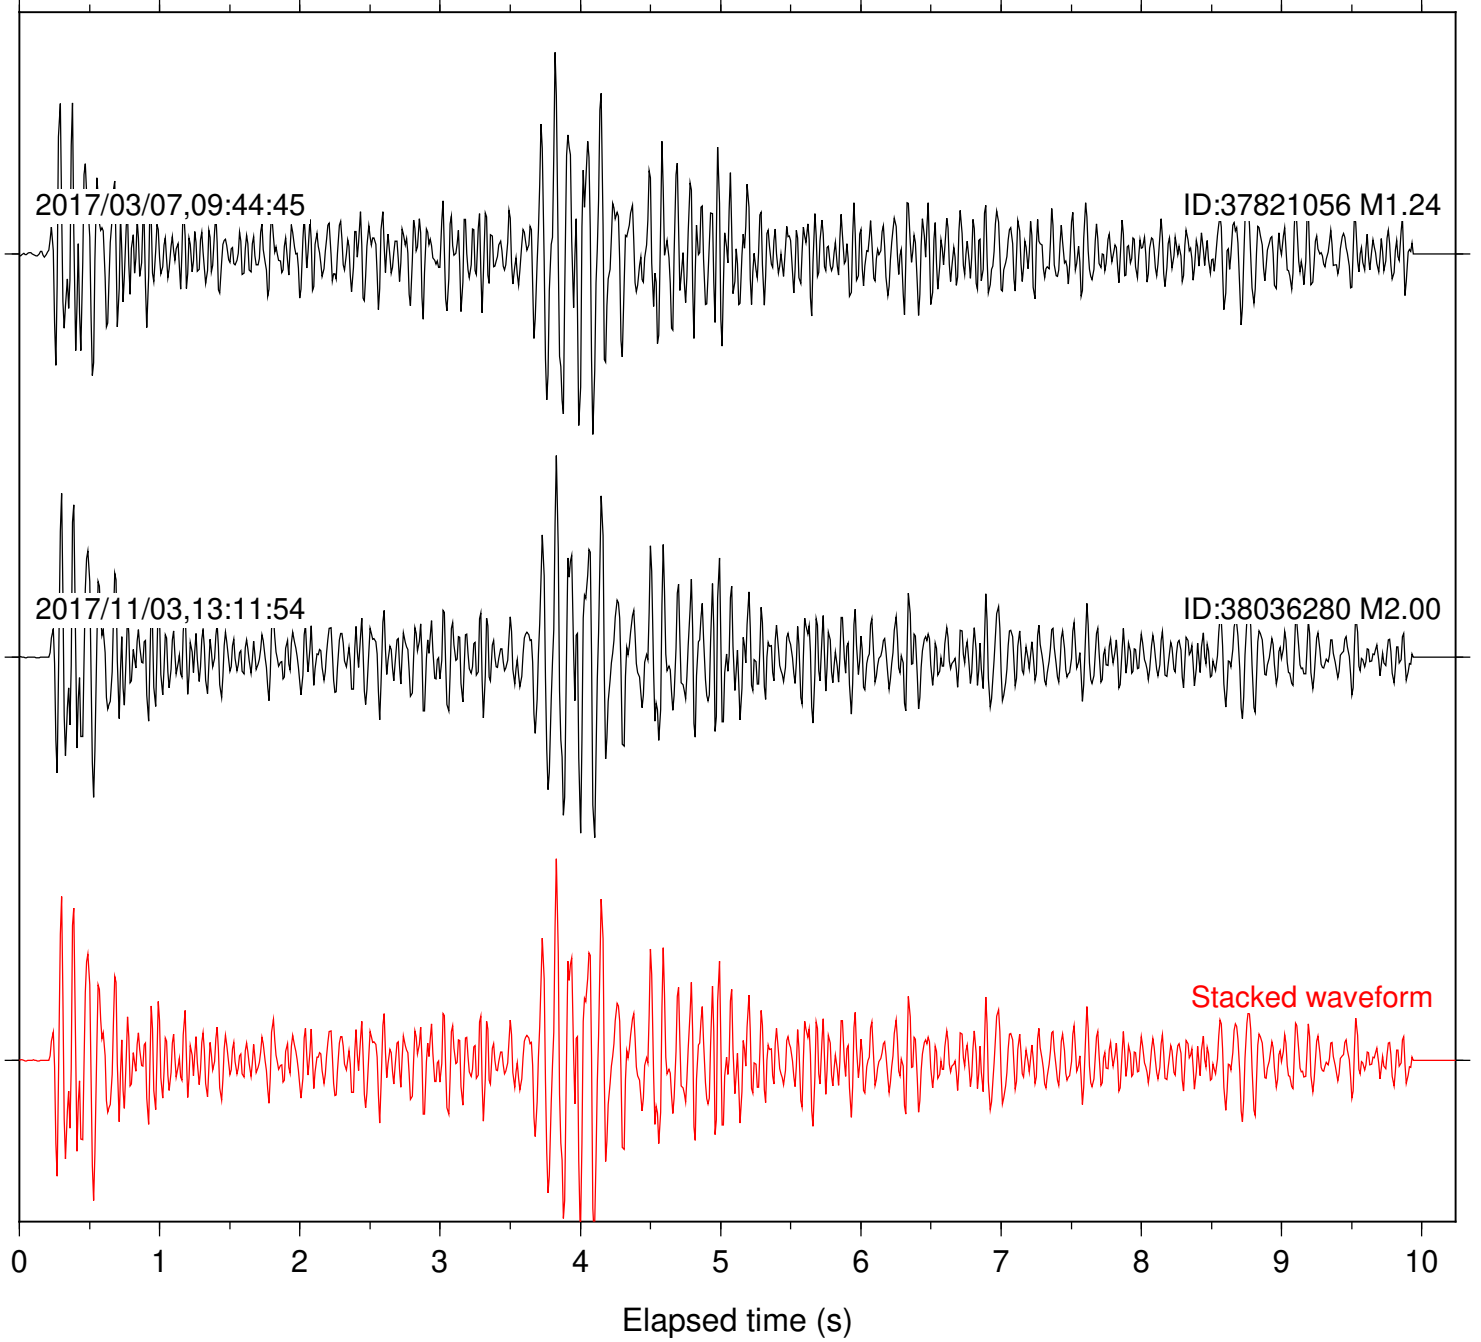

Station: B088 Com: EHZ

Focal depth: 5.80 km

Station: B093 Com: EHZ

Focal depth: 5.80 km

2017/03/07,09:44:45

ID:37821056 M1.24

2017/04/21,20:47:28

ID:37863320 M1.76

2017/11/03,13:11:54

ID:38036280 M2.00

Stacked waveform

0 1 2 3 4 5 6 7 8 9 10

Elapsed time (s)

Station: BAC Com: EHZ

Focal depth: 5.80 km

Station: CRY Com: HHZ

Focal depth: 5.83 km

2017/03/07,09:44:45

ID:37821056 M1.24

2017/04/21,20:47:28

ID:37863320 M1.76

Stacked waveform

0 1 2 3 4 5 6 7 8 9 10
Elapsed time (s)

Station: CSH Com: HHZ

Focal depth: 5.80 km

Station: DGR Com: HHZ

Focal depth: 5.80 km

Station: HMT2 Com: HHZ

Focal depth: 5.80 km

Station: RRSP Com: HHZ

Focal depth: 5.83 km