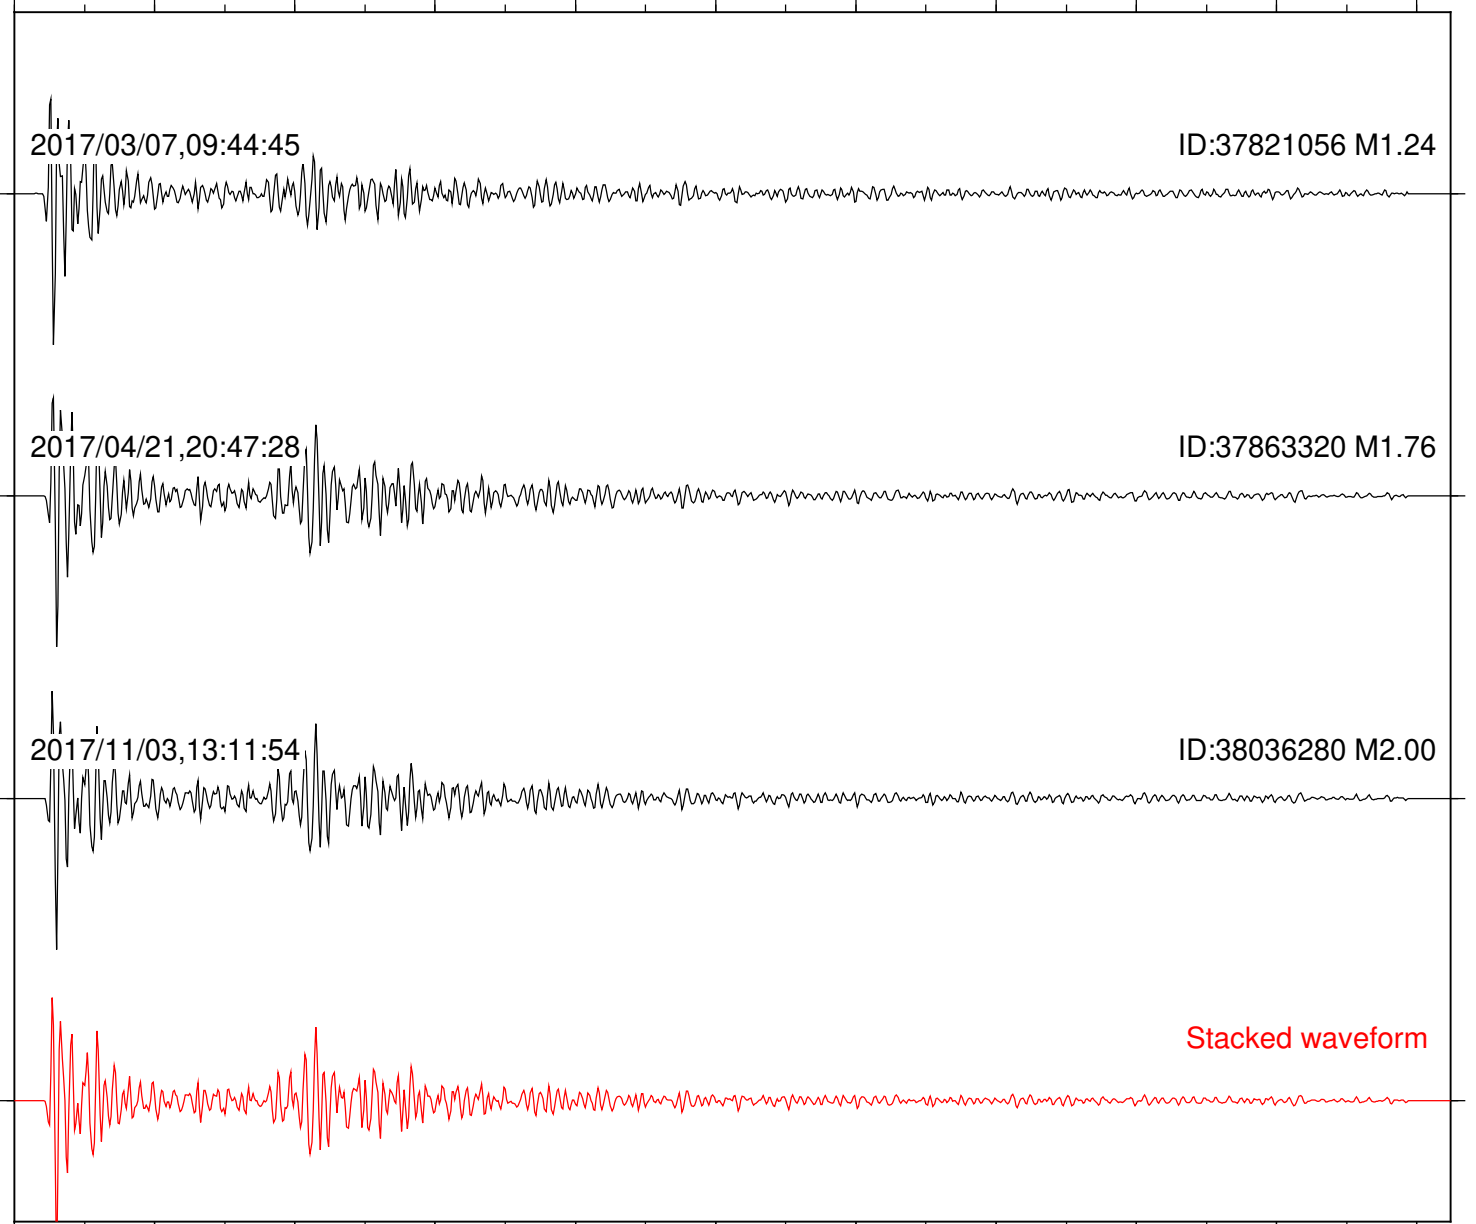

Station: B081 Com: EHZ

Focal depth: 5.80 km

Station: B082 Com: EHZ

Focal depth: 5.80 km

Station: B084 Com: EHZ

Focal depth: 5.80 km

Station: B086 Com: EHZ

Focal depth: 5.80 km

Station: B088 Com: EHZ

Focal depth: 5.80 km

Station: B093 Com: EHZ

Focal depth: 5.80 km

2017/03/07,09:44:45

ID:37821056 M1.24

2017/04/21,20:47:28

ID:37863320 M1.76

2017/11/03,13:11:54

ID:38036280 M2.00

Stacked waveform

0 1 2 3 4 5 6 7 8 9 10

Elapsed time (s)

Station: BAC Com: EHZ

Focal depth: 5.80 km

Station: CRY Com: HHZ

Focal depth: 5.80 km

Station: DGR Com: HHZ

Focal depth: 5.80 km

Station: HMT2 Com: HHZ

Focal depth: 5.80 km

Station: RRSP Com: HHZ

Focal depth: 5.83 km