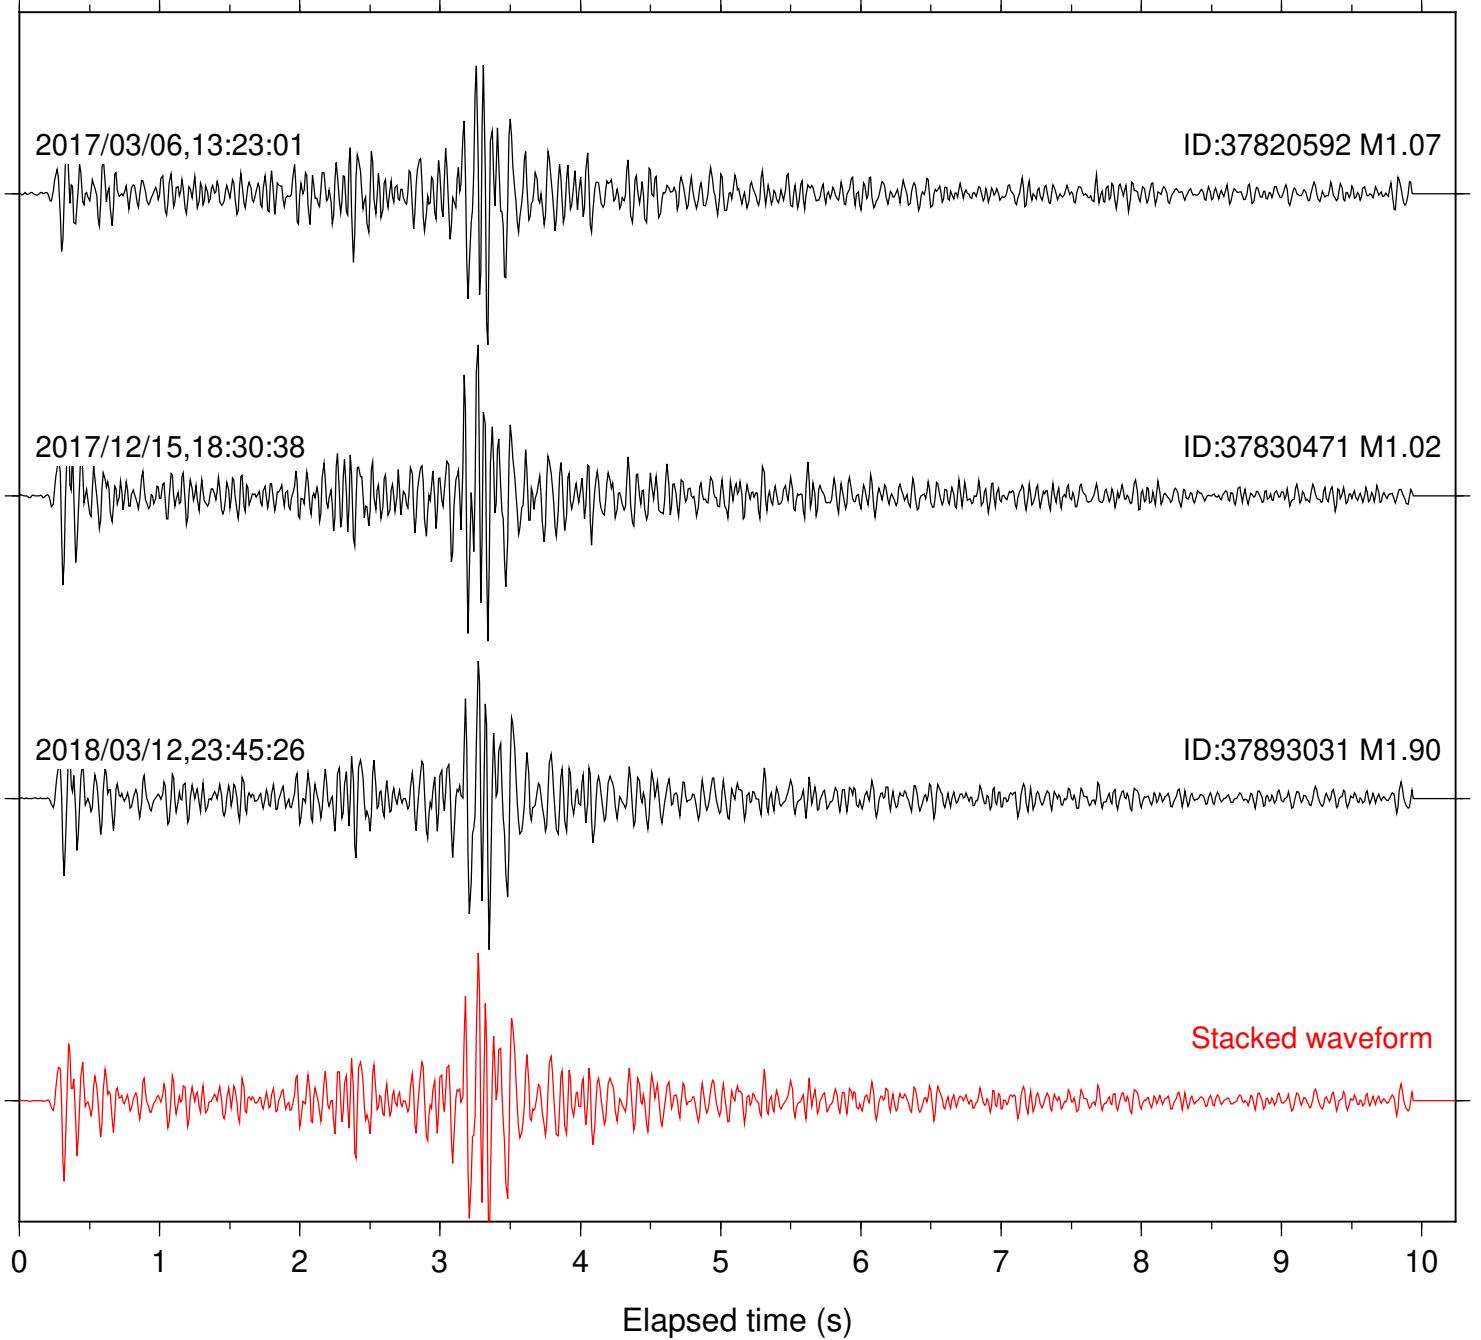

Station: B082 Com: EHZ

Focal depth: 7.23 km

Station: CSH Com: HHZ

Focal depth: 7.23 km

Station: SND Com: HHZ

Focal depth: 7.23 km