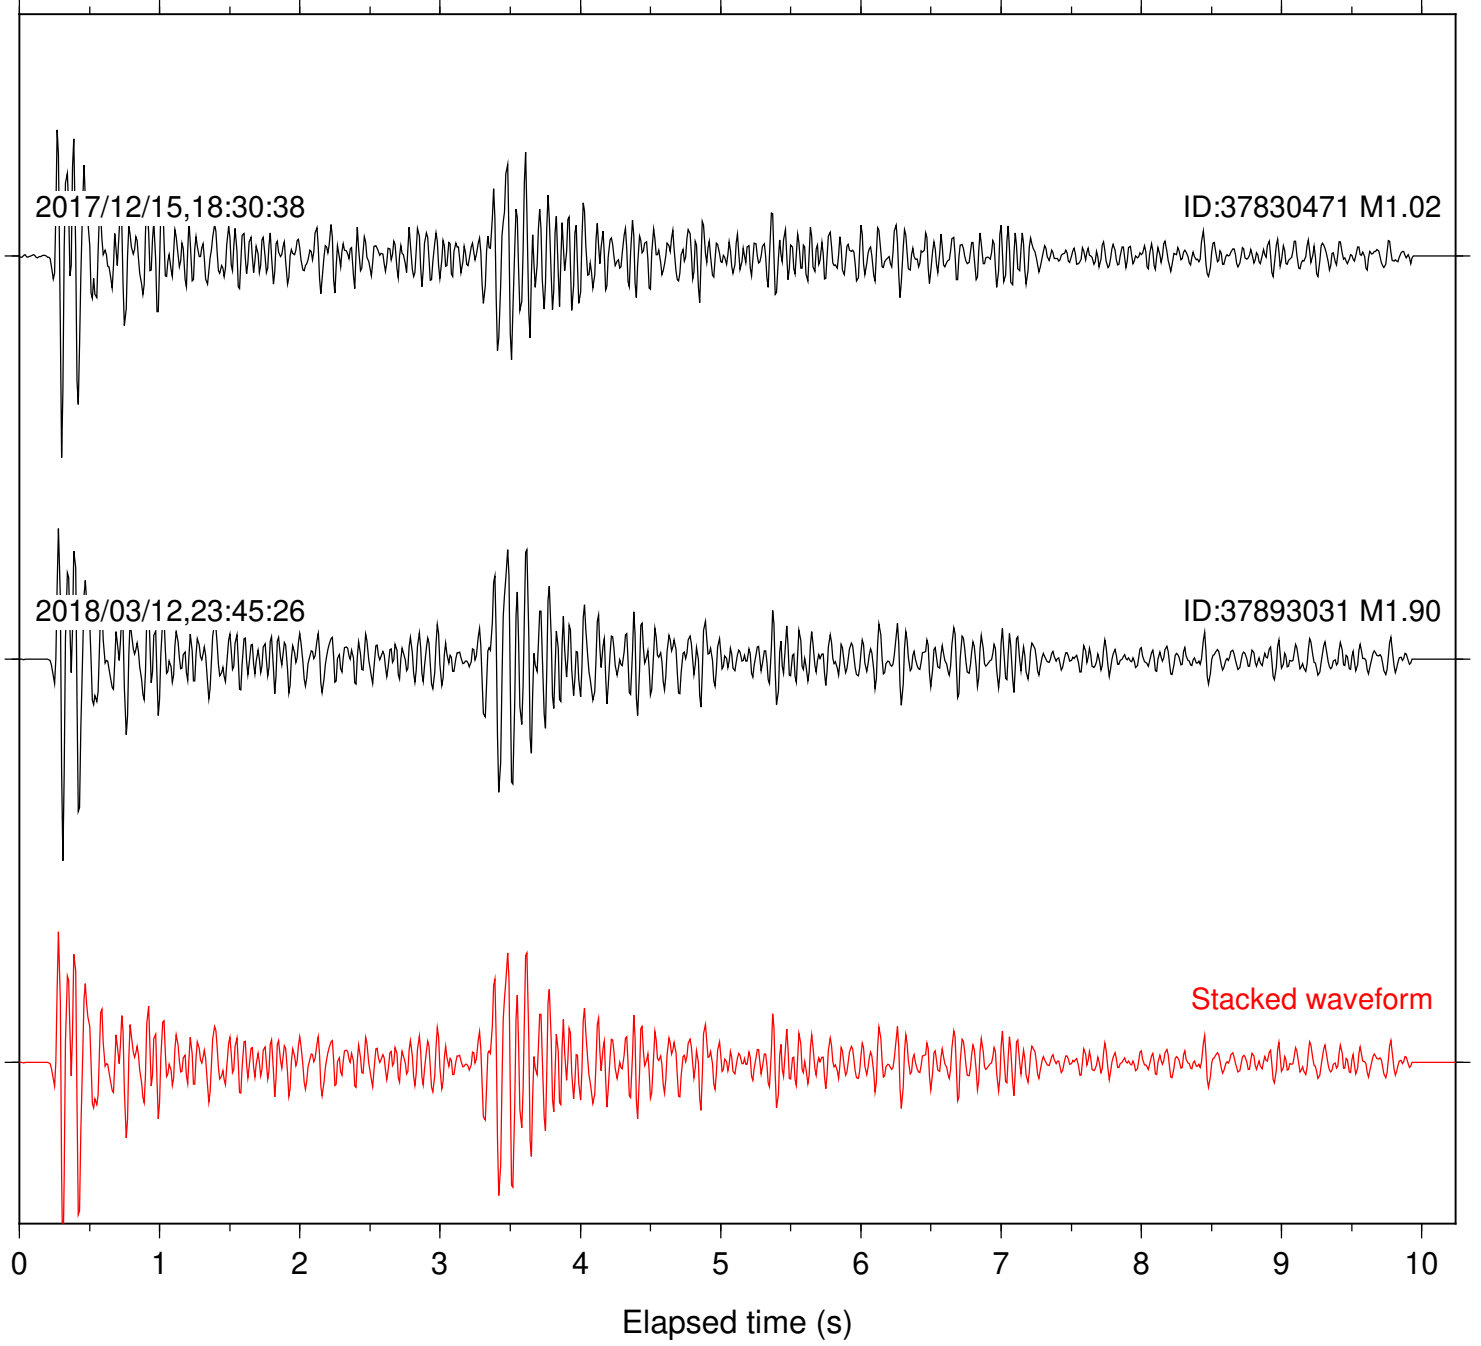

Station: B082 Com: EHZ

Focal depth: 7.23 km

Station: CSH Com: HHZ

Focal depth: 7.23 km

Station: SND Com: HHZ

Focal depth: 7.23 km