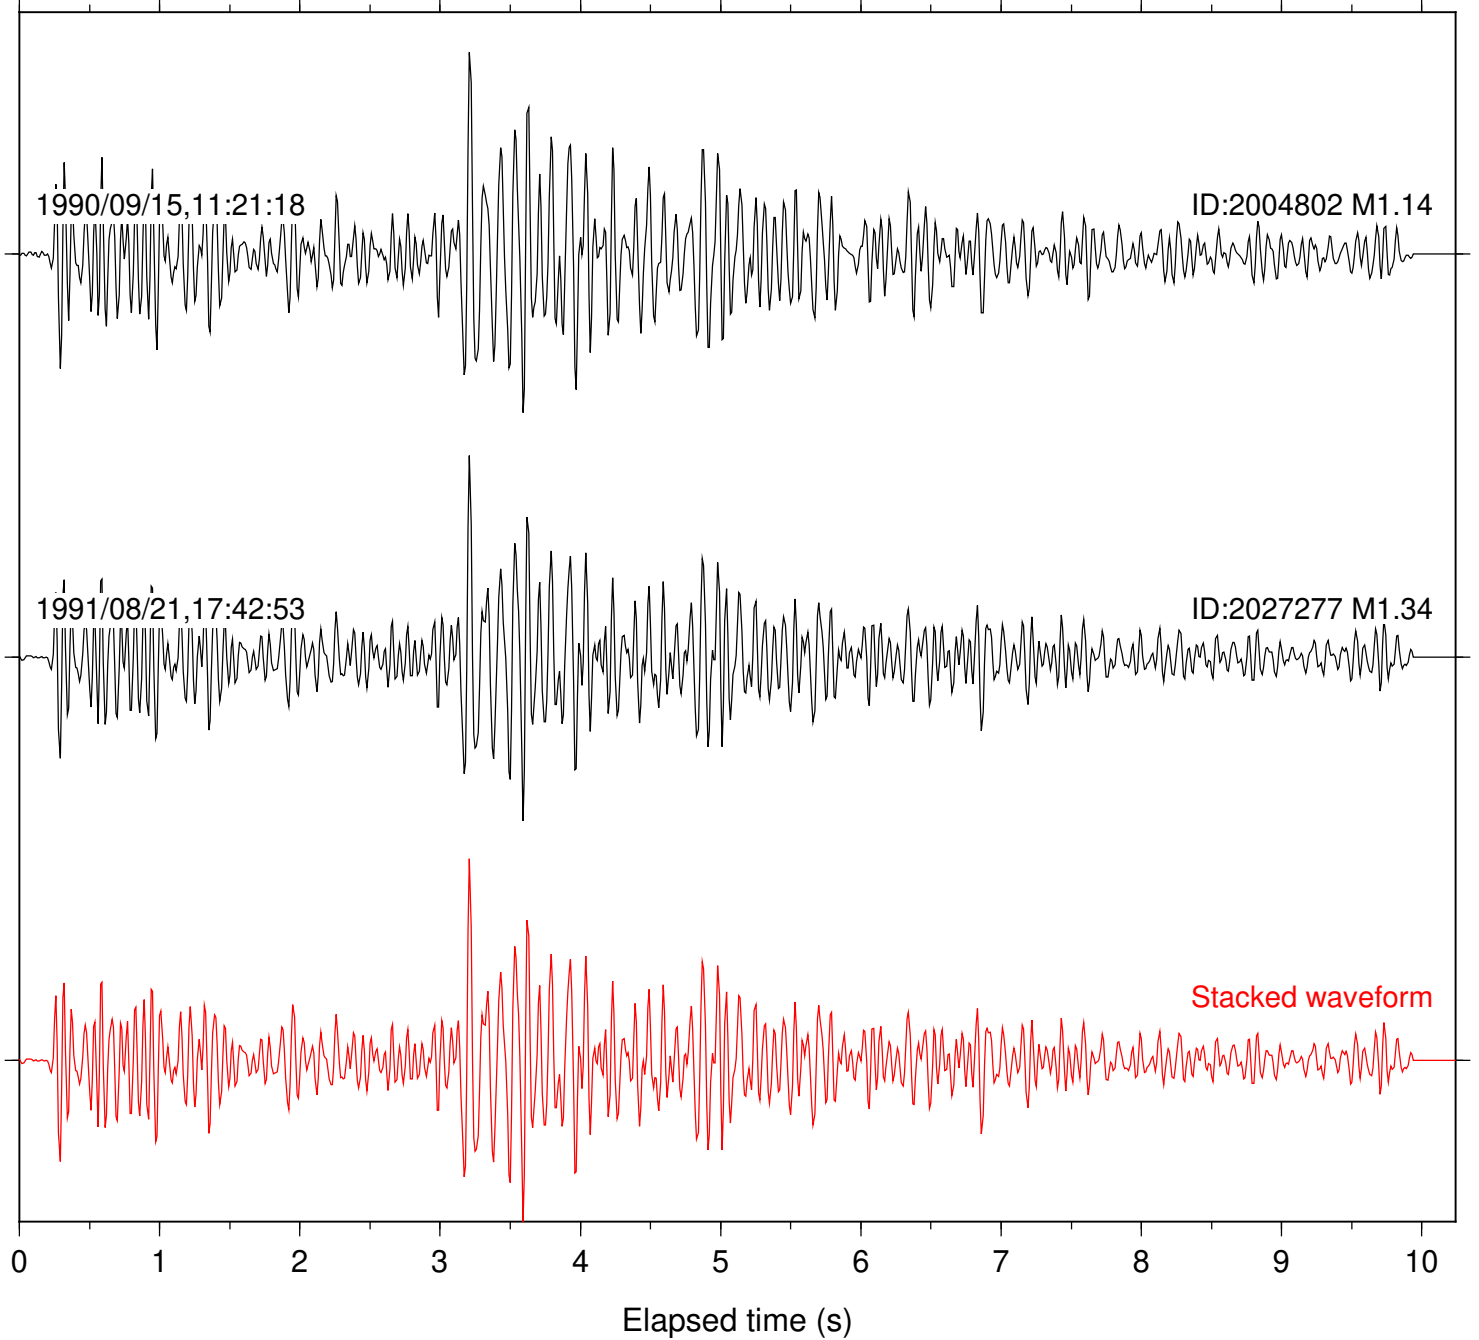

Station: COY Com: EHZ

Focal depth: 8.06 km

Station: KEE Com: EHZ

Focal depth: 8.06 km