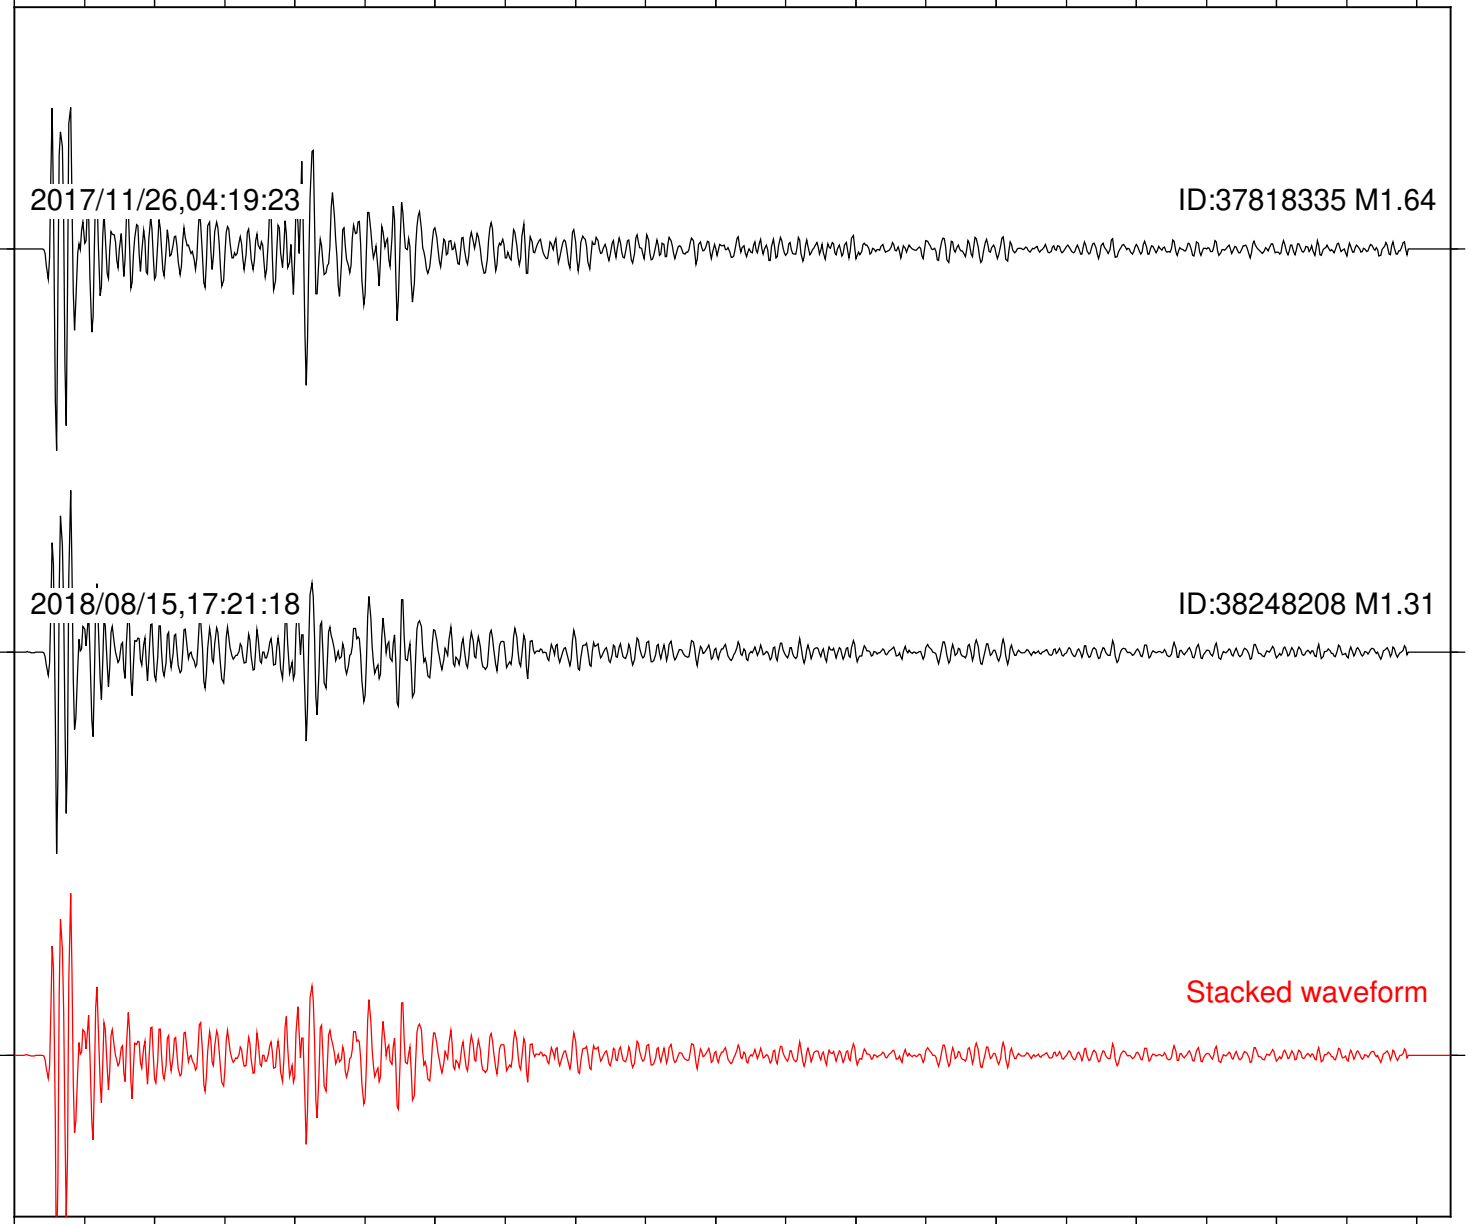

Station: B082 Com: EHZ

Focal depth: 4.87 km

Station: B087 Com: EHZ

Focal depth: 4.87 km

Station: B088 Com: EHZ

Focal depth: 4.87 km

2017/11/26,04:19:23

ID:37818335 M1.64

2018/08/15,17:21:18

ID:38248208 M1.31

Stacked waveform

0 1 2 3 4 5 6 7 8 9 10
Elapsed time (s)

Station: B093 Com: EHZ

Focal depth: 4.87 km

2017/11/26,04:19:23

ID:37818335 M1.64

2018/08/15,17:21:18

ID:38248208 M1.31

Stacked waveform

0 1 2 3 4 5 6 7 8 9 10
Elapsed time (s)

Station: B946 Com: EHZ

Focal depth: 4.87 km

Station: BAC Com: EHZ

Focal depth: 4.87 km

Station: CSH Com: HHZ

Focal depth: 4.87 km

Station: DGR Com: HHZ

Focal depth: 4.87 km

Station: FRD Com: HHZ

Focal depth: 4.87 km

Station: HMT2 Com: HHZ

Focal depth: 4.87 km