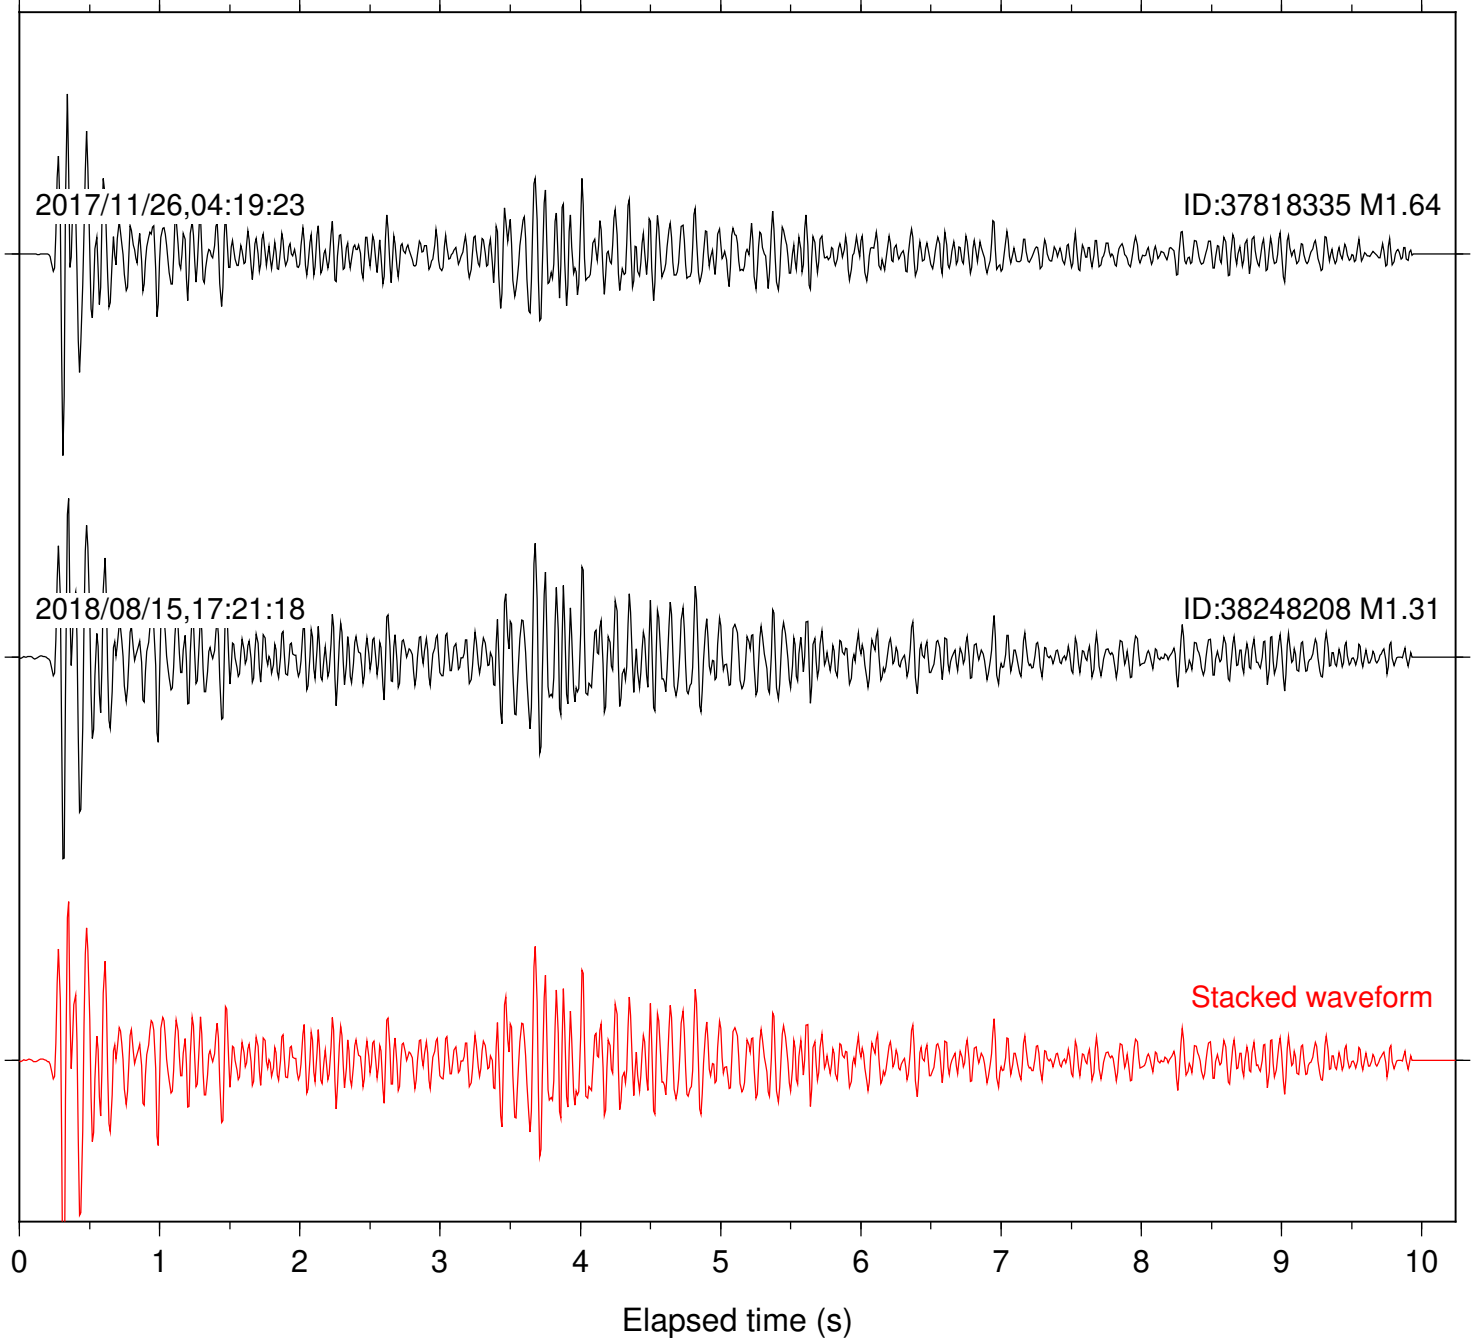

2018/08/15,17:21:18

ID:38248208 M1.31

Stacked waveform

0 1 2 3 4 5 6 7 8 9 10
Elapsed time (s)

Station: B946 Com: EHZ

Focal depth: 4.87 km

Station: BAC Com: EHZ

Focal depth: 4.87 km

Station: CSH Com: HHZ

Focal depth: 4.87 km

Station: DGR Com: HHZ

Focal depth: 4.87 km

Station: FRD Com: HHZ

Focal depth: 4.87 km

Station: HMT2 Com: HHZ

Focal depth: 4.87 km

Station: PFO Com: HHZ

Focal depth: 4.87 km

Station: PLM Com: HHZ

Focal depth: 4.87 km

Station: SND Com: HHZ

Focal depth: 4.87 km