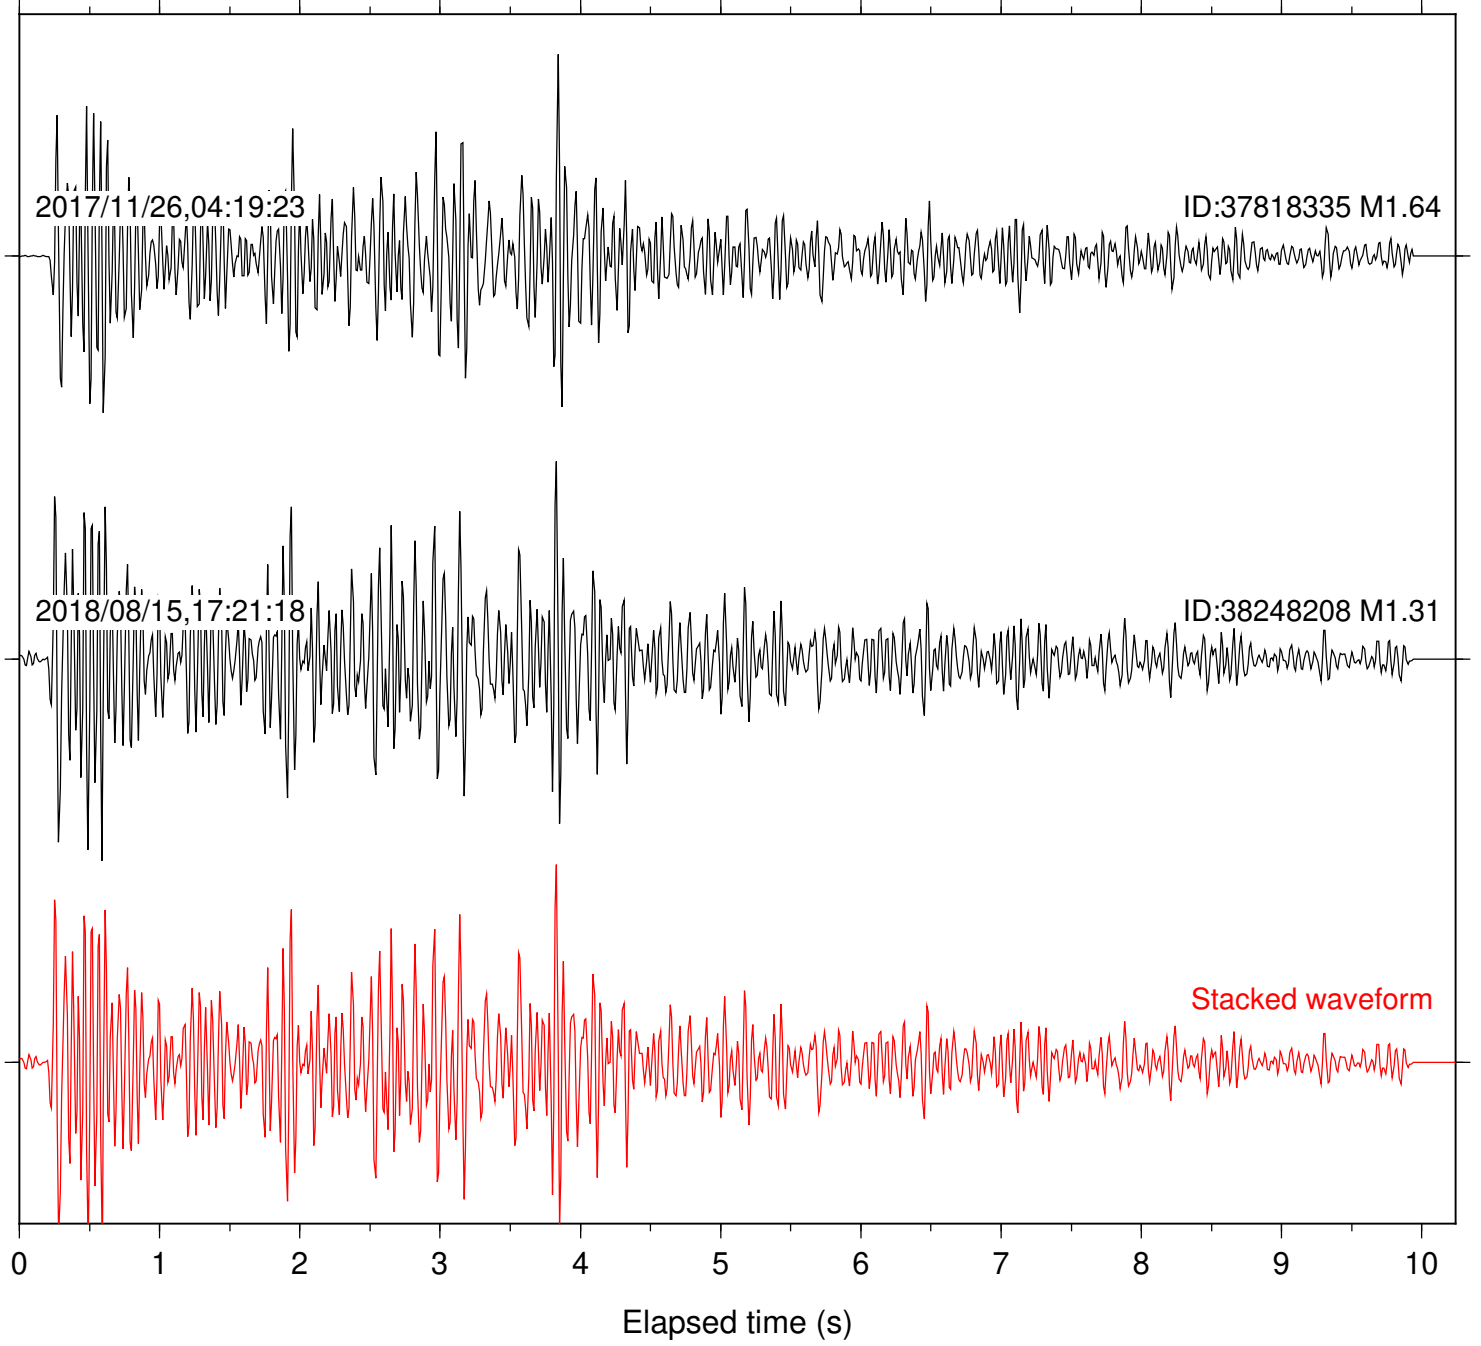

Station: CSH Com: HHZ

Focal depth: 4.87 km

Station: DGR Com: HHZ

Focal depth: 4.87 km

Station: FRD Com: HHZ

Focal depth: 4.87 km

Station: HMT2 Com: HHZ

Focal depth: 4.87 km

Station: PFO Com: HHZ

Focal depth: 4.87 km

Station: PLM Com: HHZ

Focal depth: 4.87 km

Station: SND Com: HHZ

Focal depth: 4.87 km