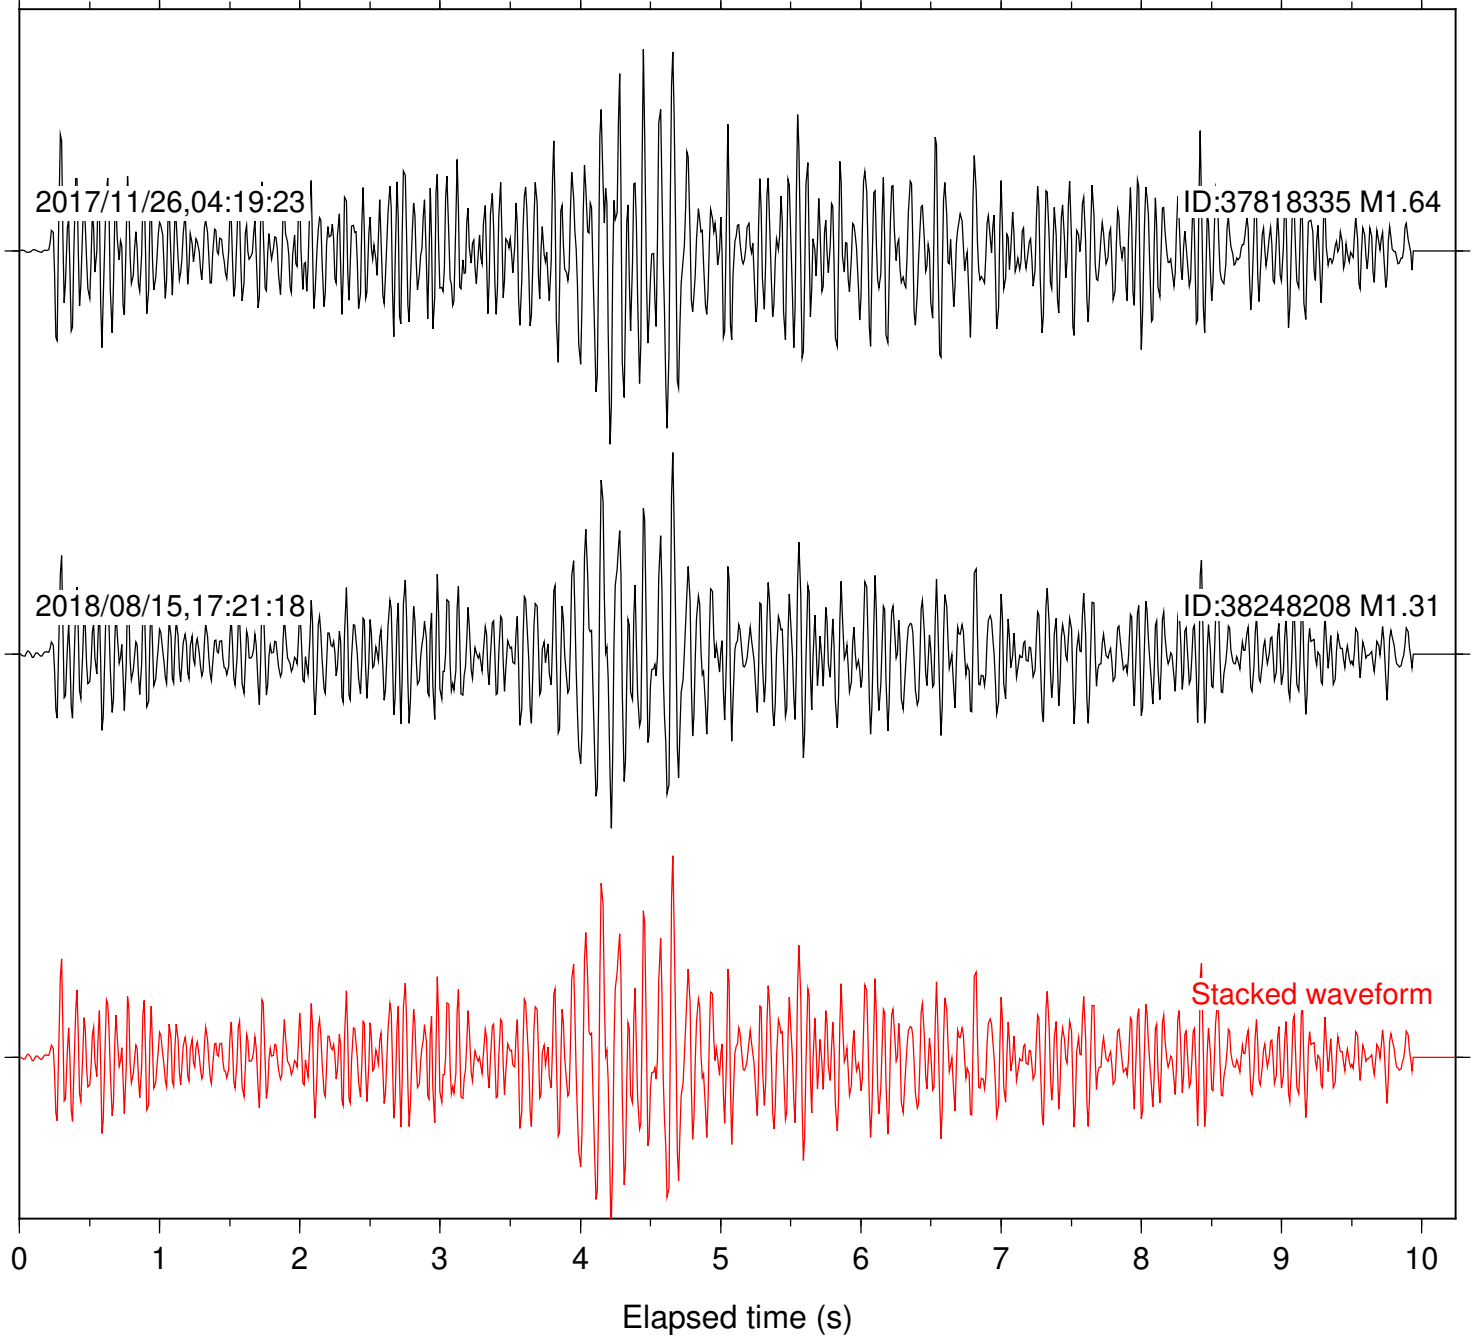

Station: CSH Com: HHZ

Focal depth: 4.87 km

Station: DGR Com: HHZ

Focal depth: 4.87 km

Station: FRD Com: HHZ

Focal depth: 4.87 km

Station: HMT2 Com: HHZ

Focal depth: 4.87 km

Station: PFO Com: HHZ

Focal depth: 4.87 km

Station: PLM Com: HHZ

Focal depth: 4.87 km

Station: SND Com: HHZ

Focal depth: 4.87 km