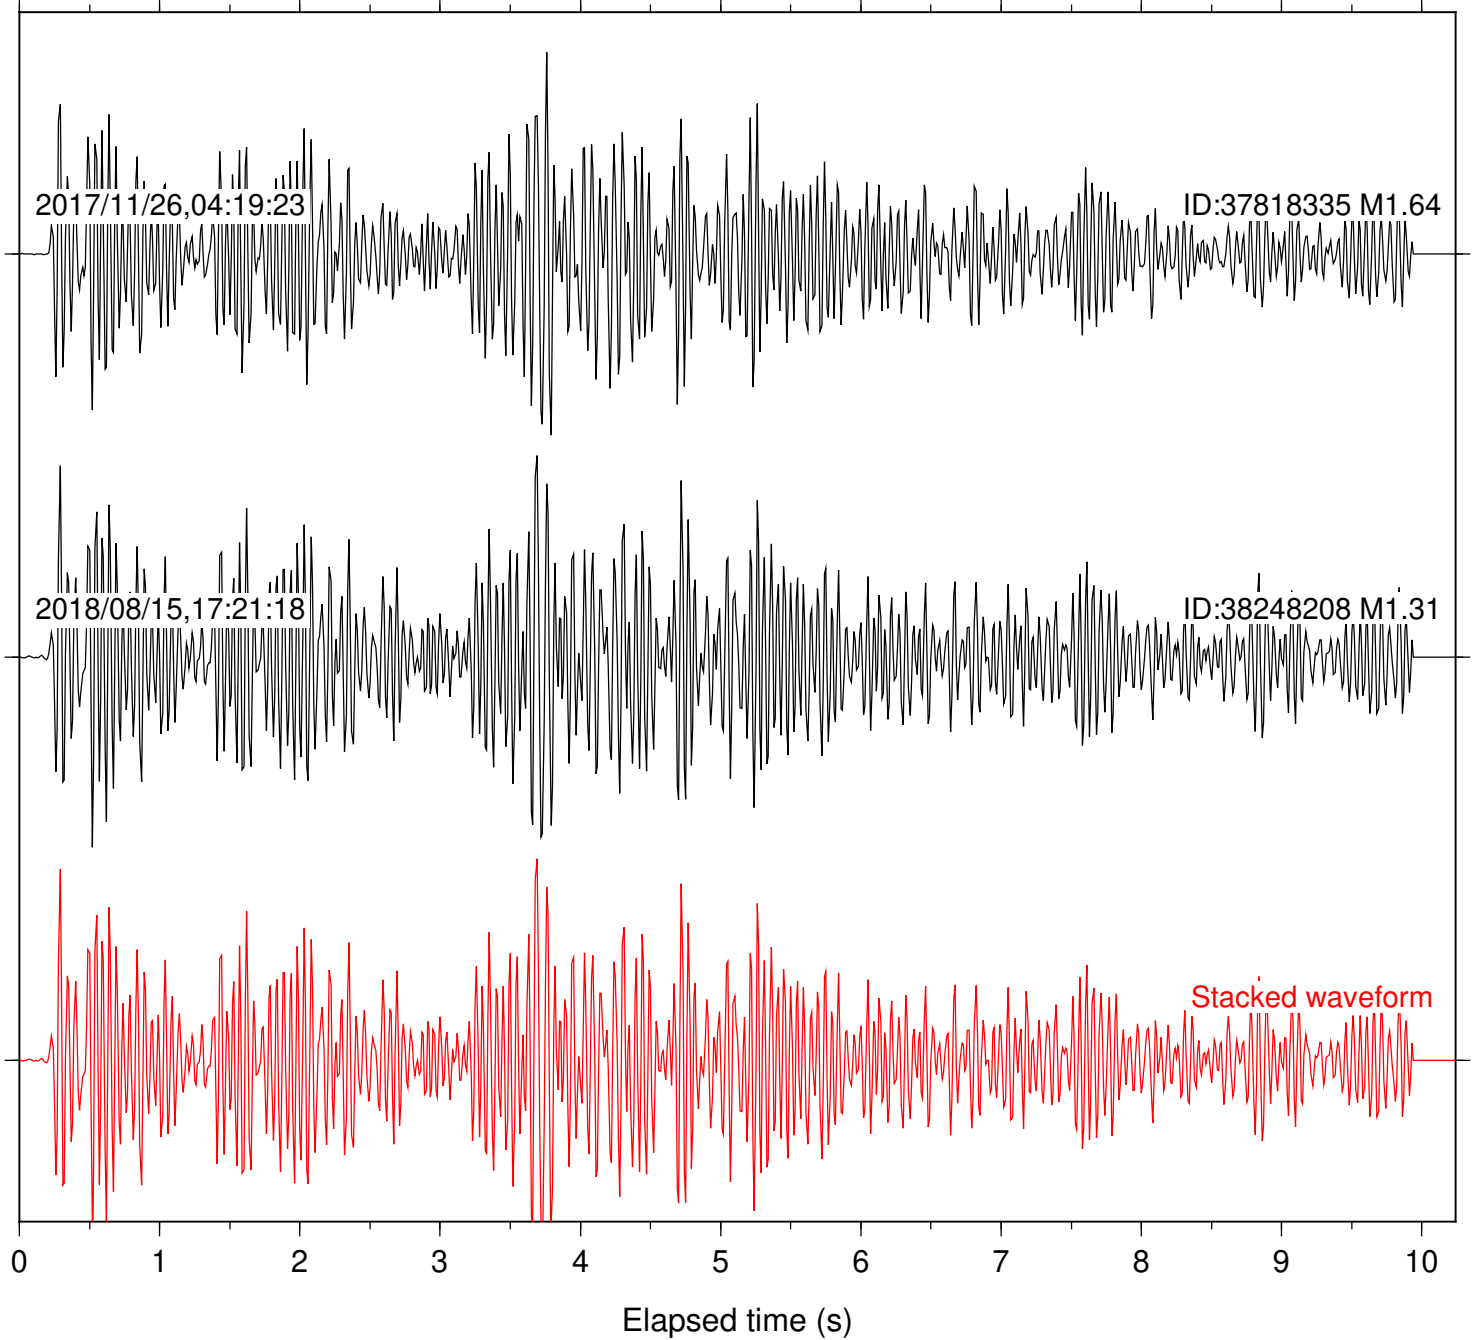

2018/08/15,17:21:18

ID:38248208 M1.31

Stacked waveform

0 1 2 3 4 5 6 7 8 9 10
Elapsed time (s)

Station: B946 Com: EHZ

Focal depth: 4.87 km

Station: BAC Com: EHZ

Focal depth: 4.87 km

Station: CSH Com: HHZ

Focal depth: 4.87 km

Station: DGR Com: HHZ

Focal depth: 4.87 km

Station: FRD Com: HHZ

Focal depth: 4.87 km

Station: HMT2 Com: HHZ

Focal depth: 4.87 km

Station: PFO Com: HHZ

Focal depth: 4.87 km

Station: PLM Com: HHZ

Focal depth: 4.87 km

Station: SND Com: HHZ

Focal depth: 4.87 km