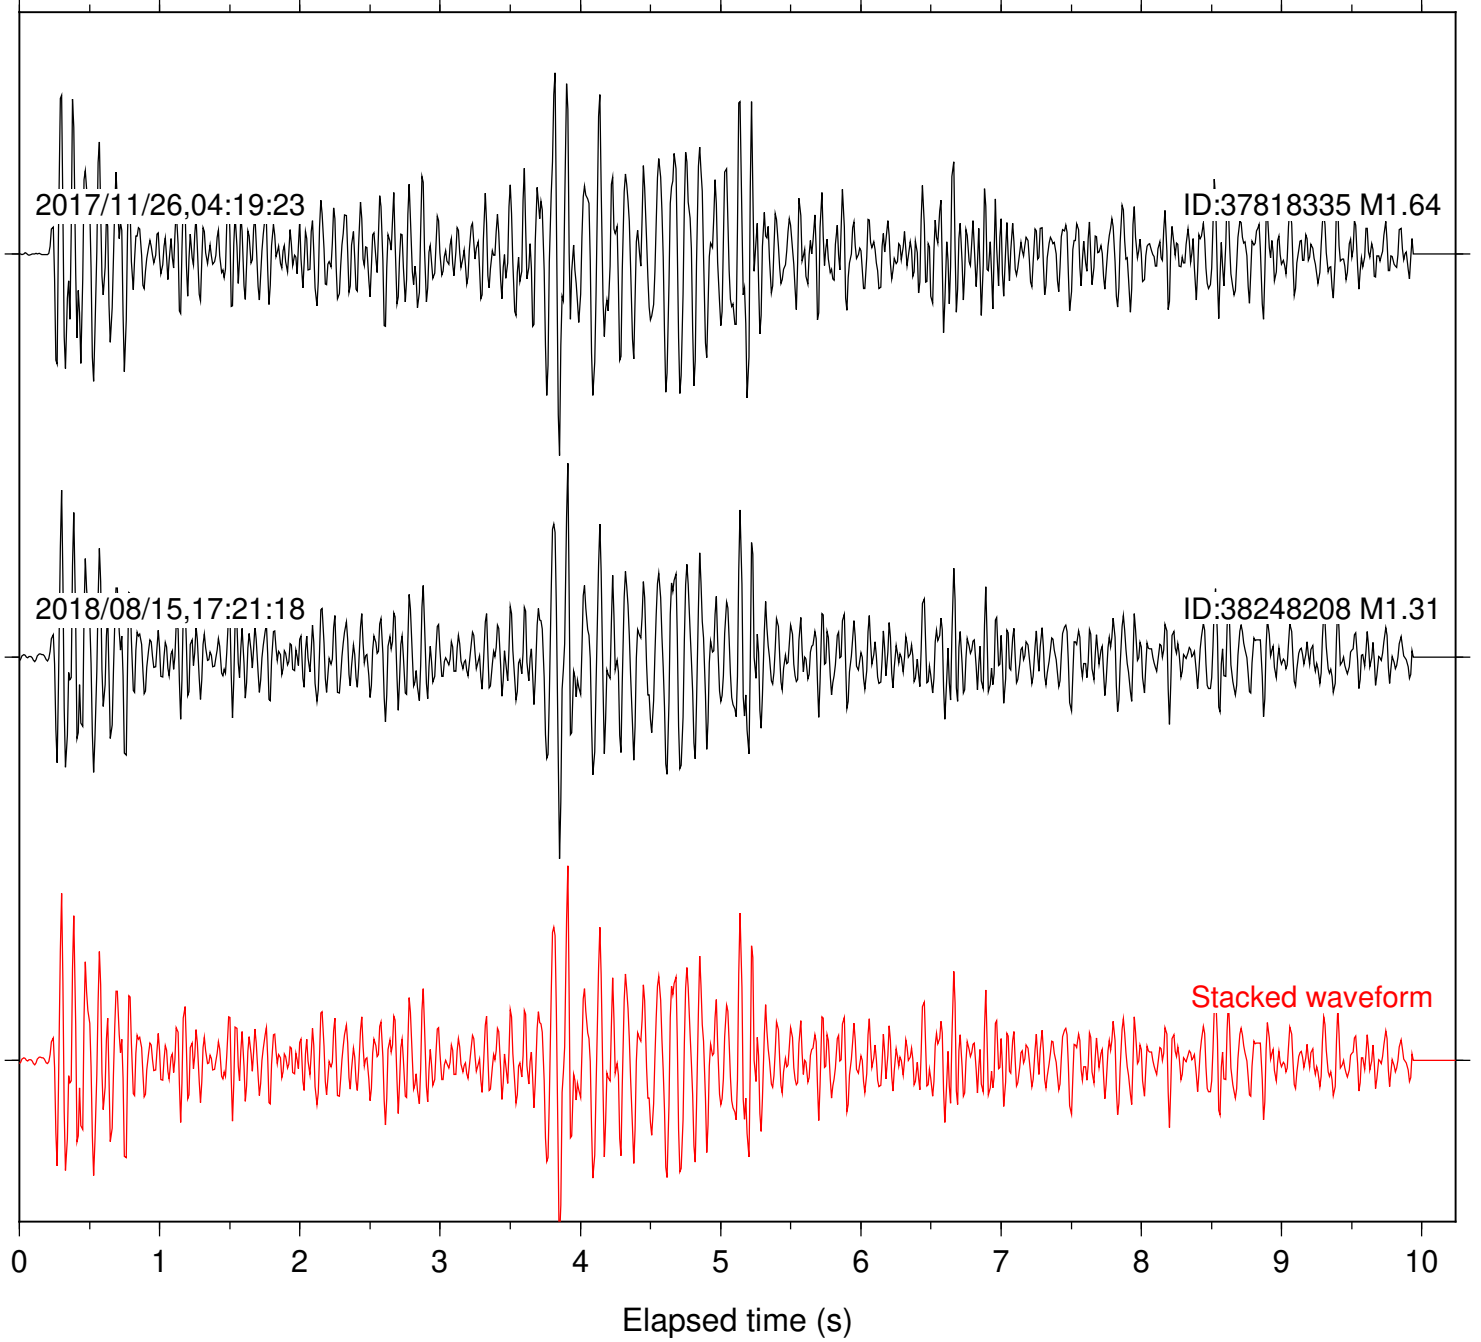

2018/08/15,17:21:18

ID:38248208 M1.31

Stacked waveform

0 1 2 3 4 5 6 7 8 9 10
Elapsed time (s)

Station: B946 Com: EHZ

Focal depth: 4.87 km

Station: BAC Com: EHZ

Focal depth: 4.87 km

Station: CSH Com: HHZ

Focal depth: 4.87 km

Station: DGR Com: HHZ

Focal depth: 4.87 km

Station: FRD Com: HHZ

Focal depth: 4.87 km

Station: HMT2 Com: HHZ

Focal depth: 4.87 km

Station: PFO Com: HHZ

Focal depth: 4.87 km

Station: PLM Com: HHZ

Focal depth: 4.87 km

Station: SND Com: HHZ

Focal depth: 4.87 km