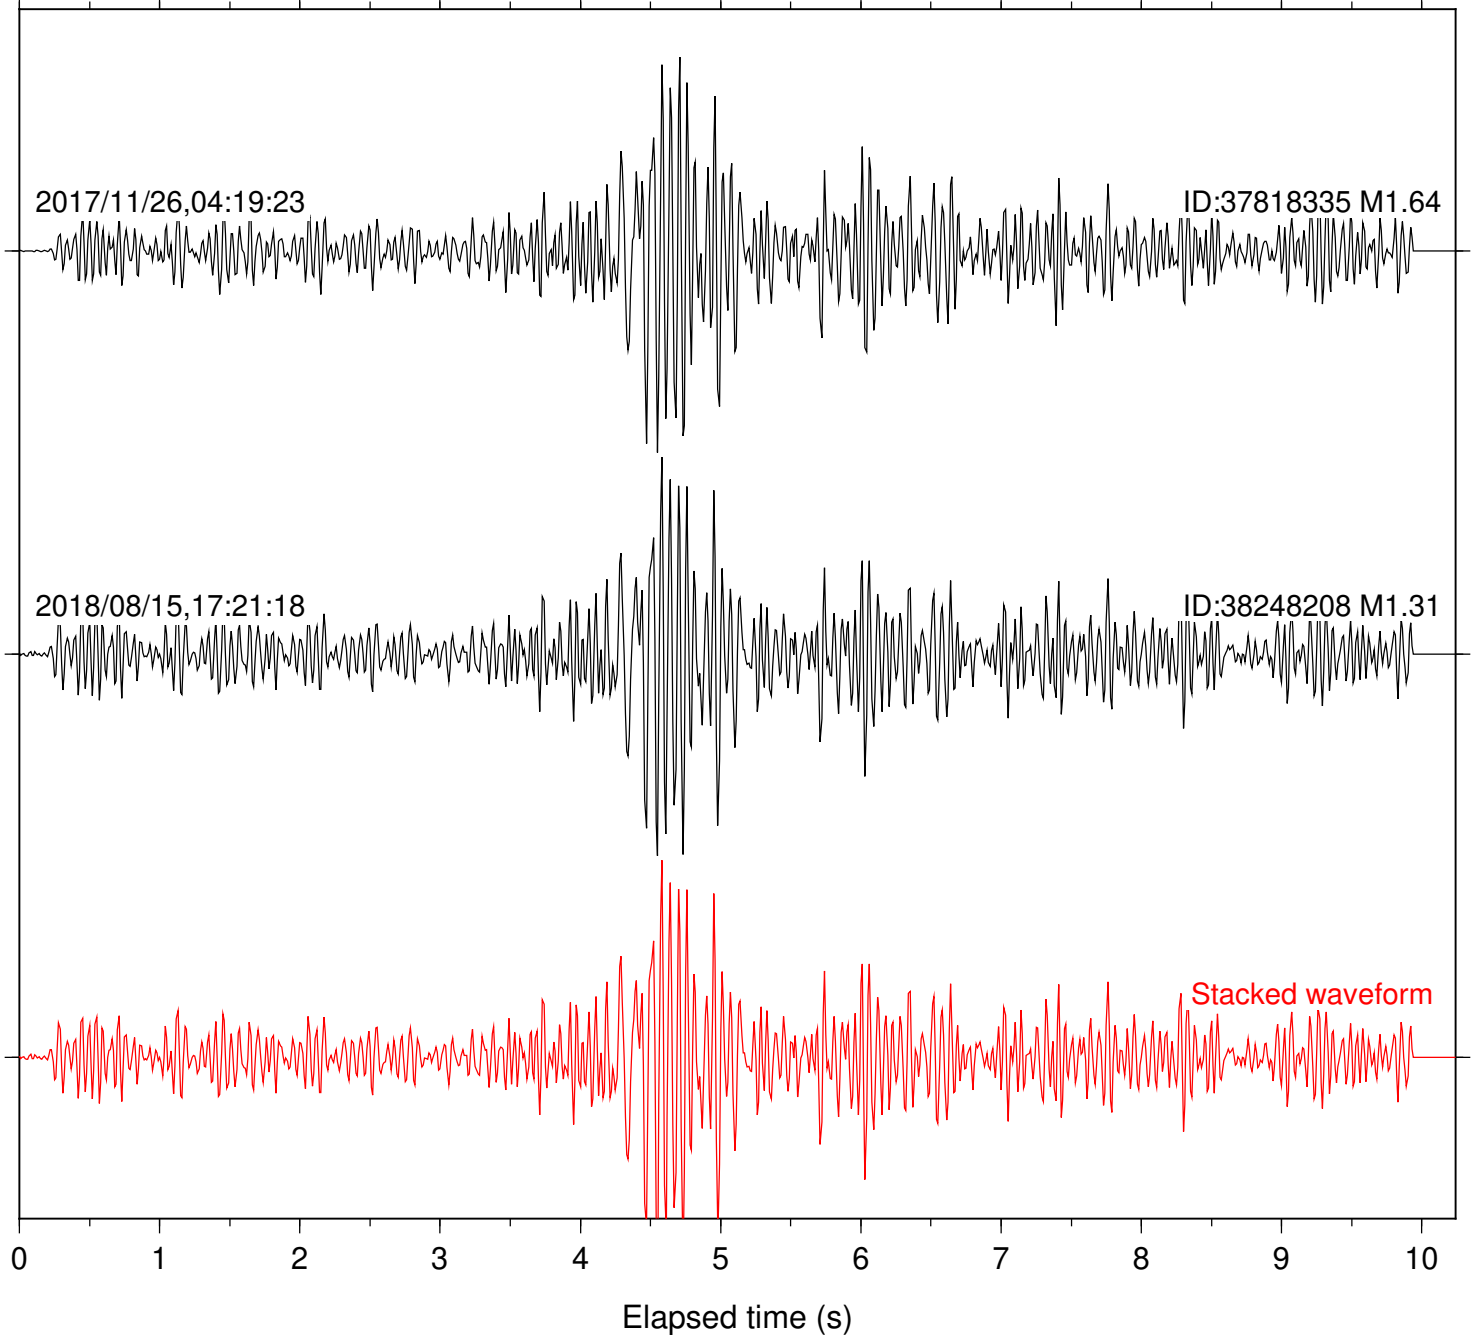

Station: CSH Com: HHZ

Focal depth: 4.87 km

Station: DGR Com: HHZ

Focal depth: 4.87 km

Station: FRD Com: HHZ

Focal depth: 4.87 km

Station: HMT2 Com: HHZ

Focal depth: 4.87 km

Station: PFO Com: HHZ

Focal depth: 4.87 km

Station: PLM Com: HHZ

Focal depth: 4.87 km

Station: SND Com: HHZ

Focal depth: 4.87 km