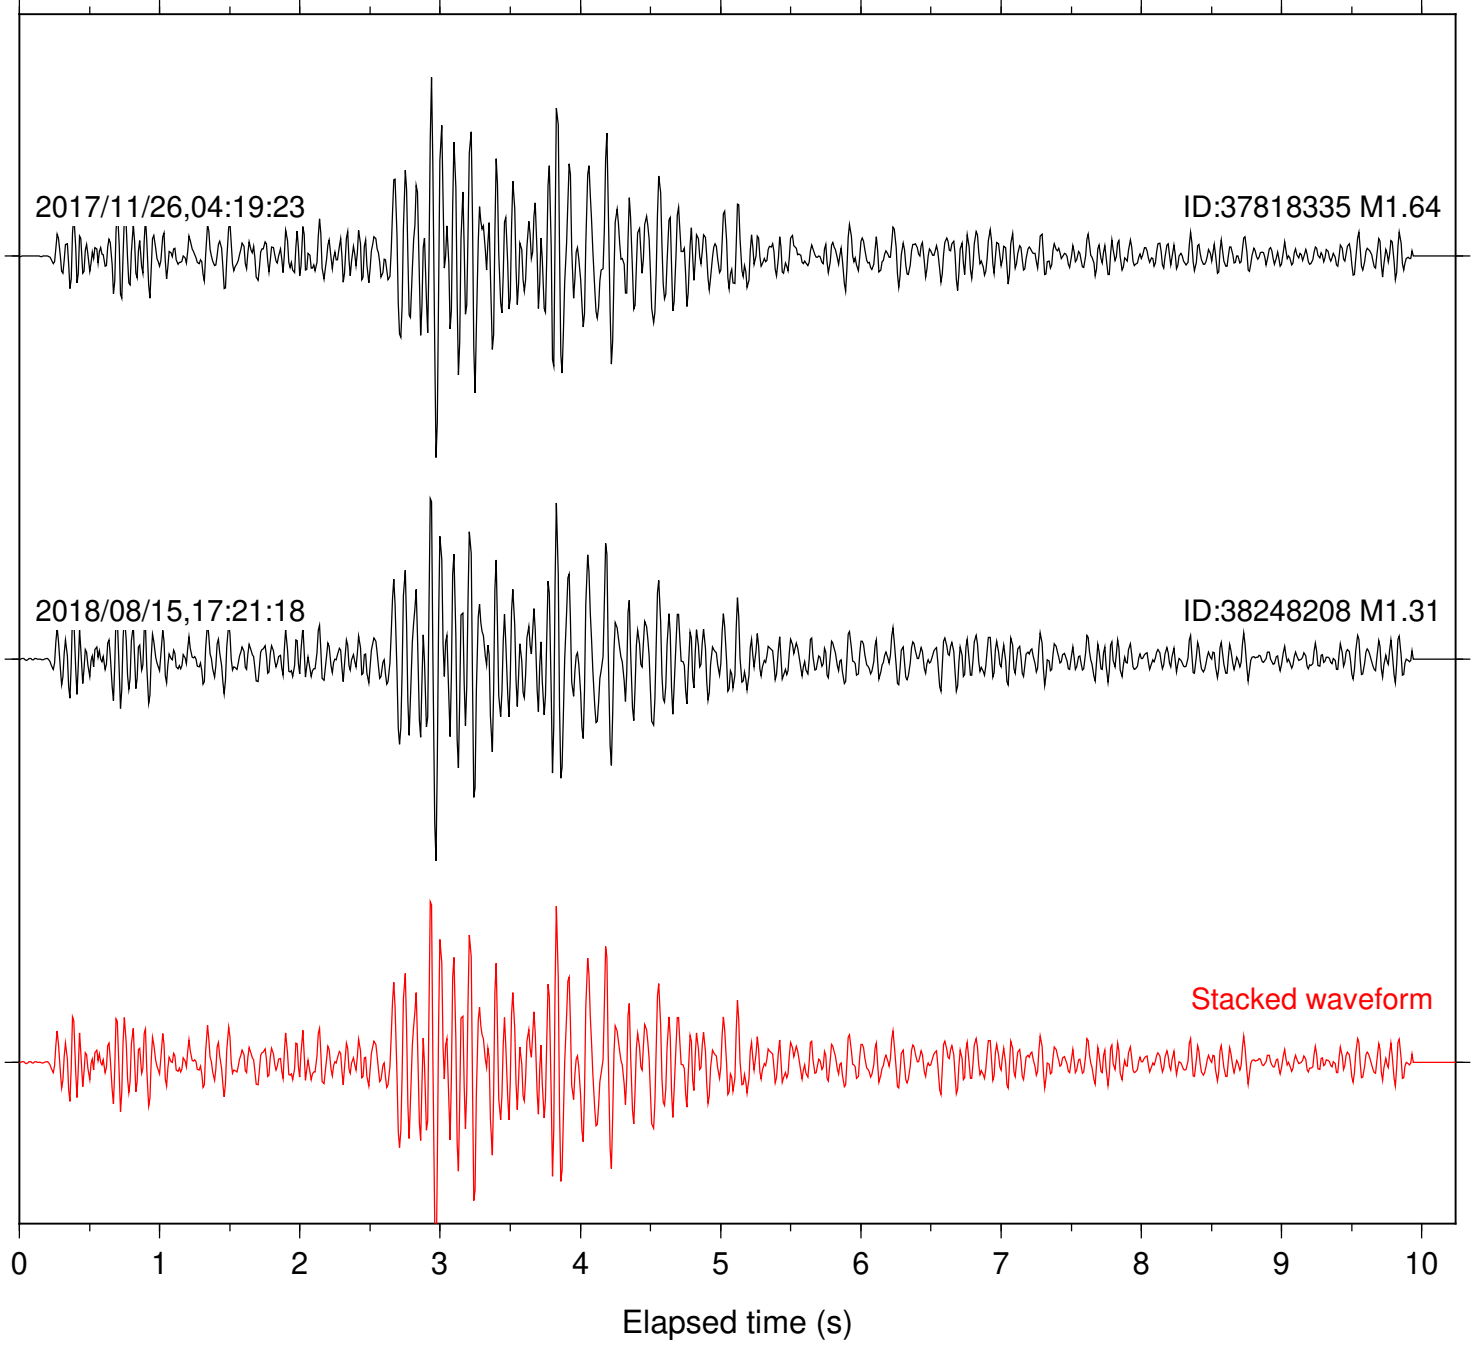

2018/08/15,17:21:18

ID:38248208 M1.31

Stacked waveform

0 1 2 3 4 5 6 7 8 9 10
Elapsed time (s)

Station: B946 Com: EHZ

Focal depth: 4.87 km

Station: BAC Com: EHZ

Focal depth: 4.87 km

Station: CSH Com: HHZ

Focal depth: 4.87 km

Station: DGR Com: HHZ

Focal depth: 4.87 km

Station: FRD Com: HHZ

Focal depth: 4.87 km

Station: HMT2 Com: HHZ

Focal depth: 4.87 km

Station: PFO Com: HHZ

Focal depth: 4.87 km

Station: PLM Com: HHZ

Focal depth: 4.87 km

Station: SND Com: HHZ

Focal depth: 4.87 km