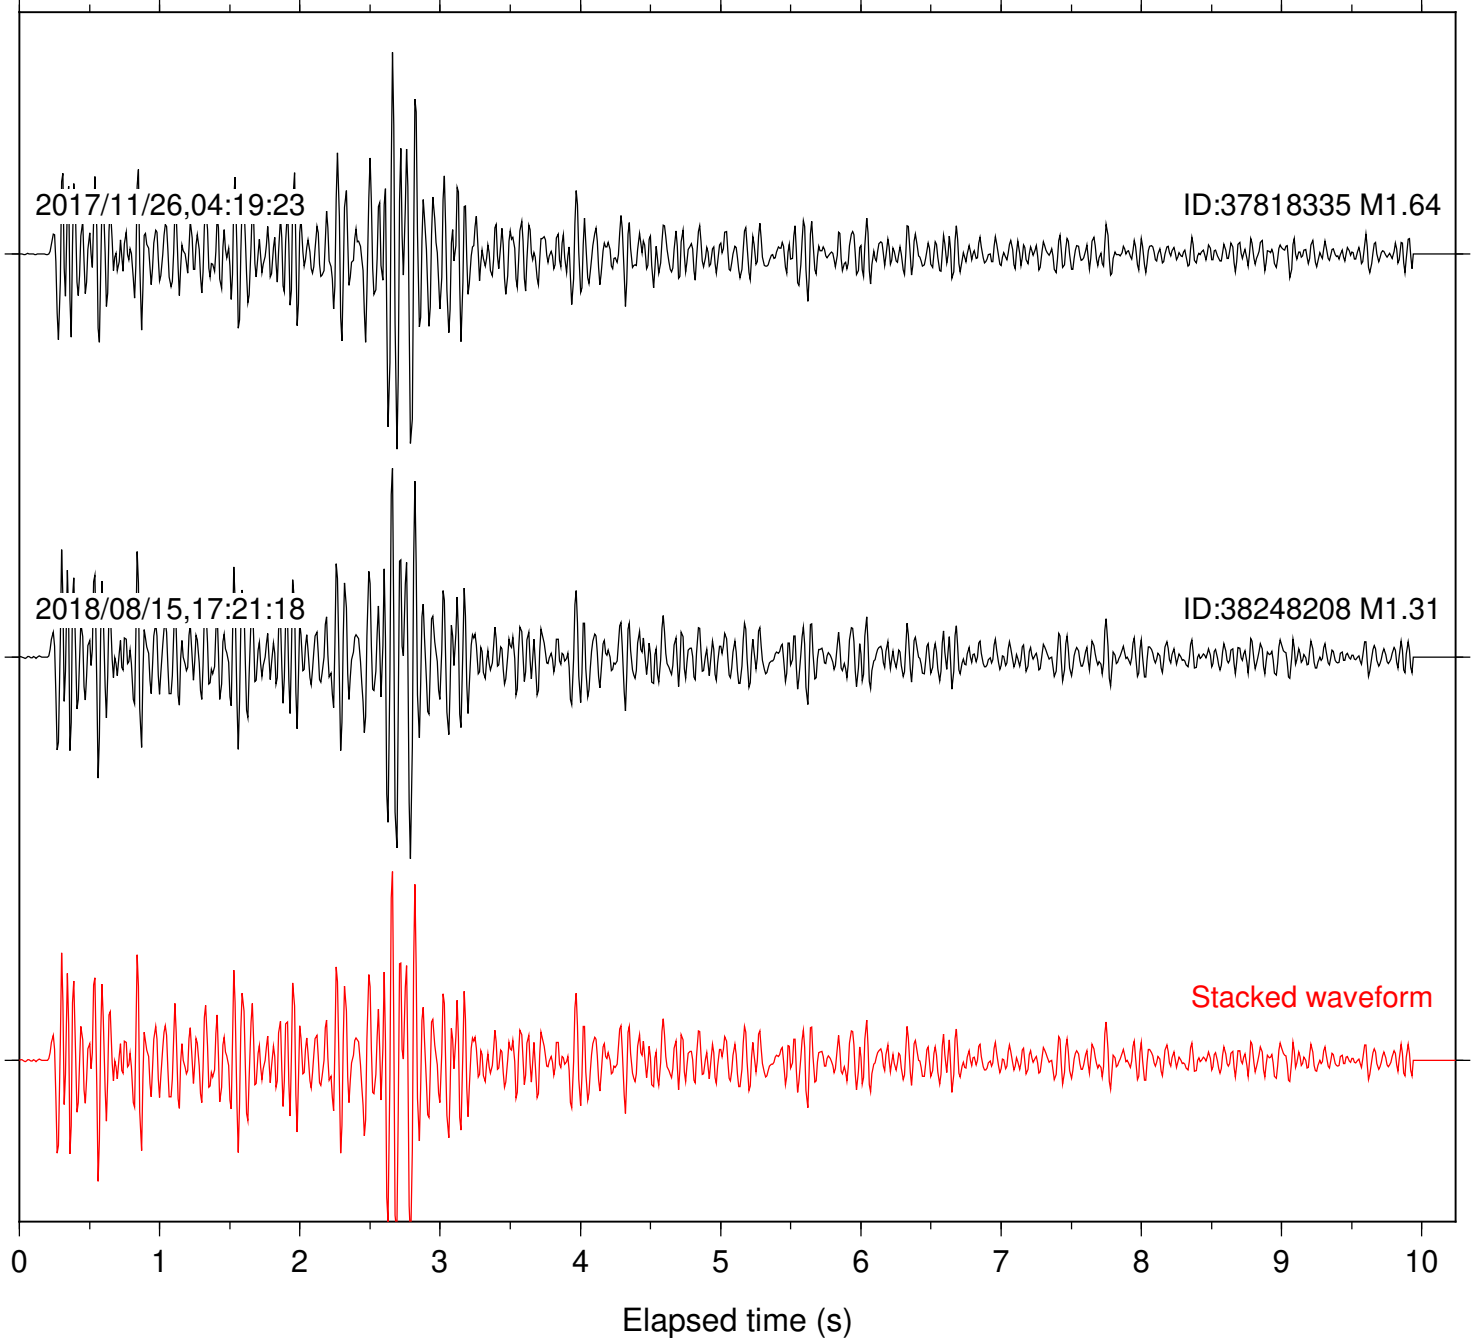

Station: B082 Com: EHZ

Focal depth: 4.87 km

Station: B087 Com: EHZ

Focal depth: 4.87 km

Station: B088 Com: EHZ

Focal depth: 4.87 km

2017/11/26,04:19:23

ID:37818335 M1.64

2018/08/15,17:21:18

ID:38248208 M1.31

Stacked waveform

0 1 2 3 4 5 6 7 8 9 10
Elapsed time (s)

Station: B093 Com: EHZ

Focal depth: 4.87 km

2017/11/26,04:19:23

ID:37818335 M1.64

Station: CSH Com: HHZ

Focal depth: 4.87 km

Station: DGR Com: HHZ

Focal depth: 4.87 km

Station: FRD Com: HHZ

Focal depth: 4.87 km

Station: HMT2 Com: HHZ

Focal depth: 4.87 km

Station: PFO Com: HHZ

Focal depth: 4.87 km

Station: PLM Com: HHZ

Focal depth: 4.87 km

Station: SND Com: HHZ

Focal depth: 4.87 km