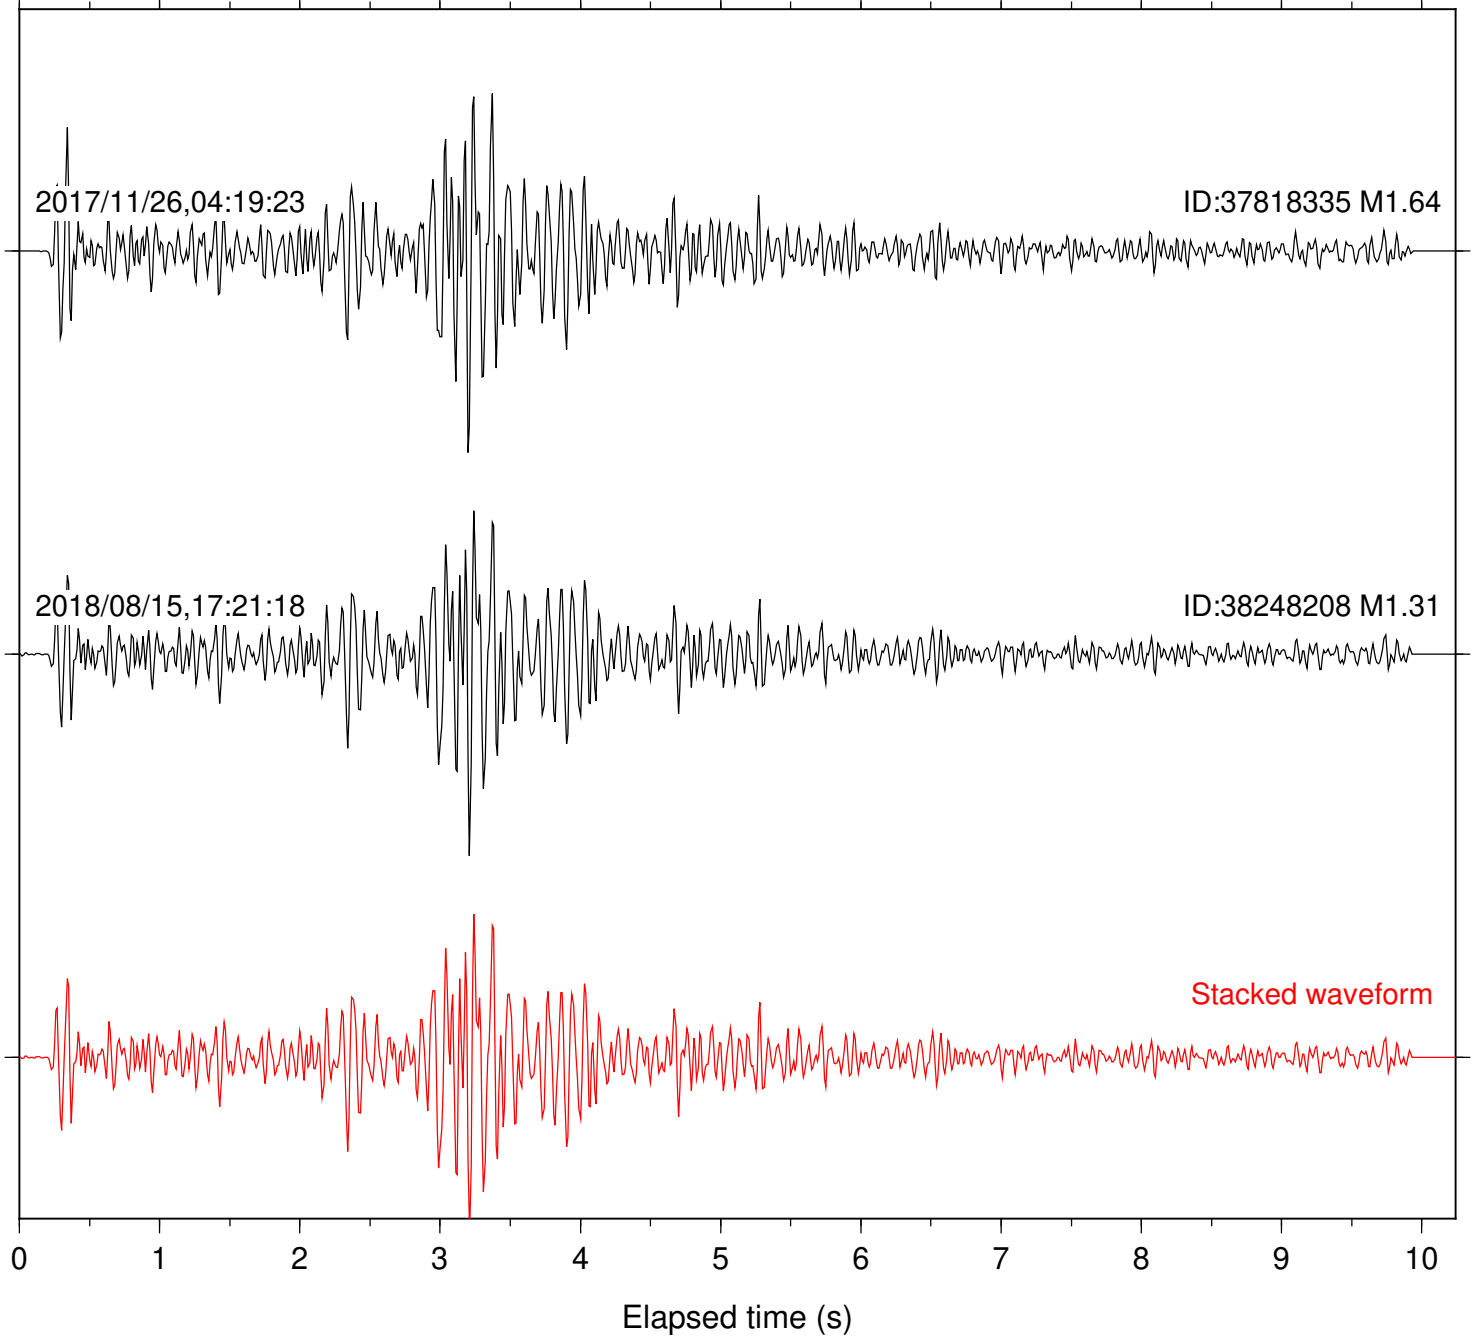

Station: B082 Com: EHZ

Focal depth: 4.87 km

Station: B087 Com: EHZ

Focal depth: 4.87 km

Station: B088 Com: EHZ

Focal depth: 4.87 km

2017/11/26,04:19:23

ID:37818335 M1.64

2018/08/15,17:21:18

ID:38248208 M1.31

Stacked waveform

0 1 2 3 4 5 6 7 8 9 10
Elapsed time (s)

Station: B093 Com: EHZ

Focal depth: 4.87 km

2017/11/26,04:19:23

ID:37818335 M1.64

2018/08/15,17:21:18

ID:38248208 M1.31

Stacked waveform

0 1 2 3 4 5 6 7 8 9 10
Elapsed time (s)

Station: B946 Com: EHZ

Focal depth: 4.87 km

Station: BAC Com: EHZ

Focal depth: 4.87 km

Station: CSH Com: HHZ

Focal depth: 4.87 km

Station: DGR Com: HHZ

Focal depth: 4.87 km

Station: FRD Com: HHZ

Focal depth: 4.87 km

Station: HMT2 Com: HHZ

Focal depth: 4.87 km