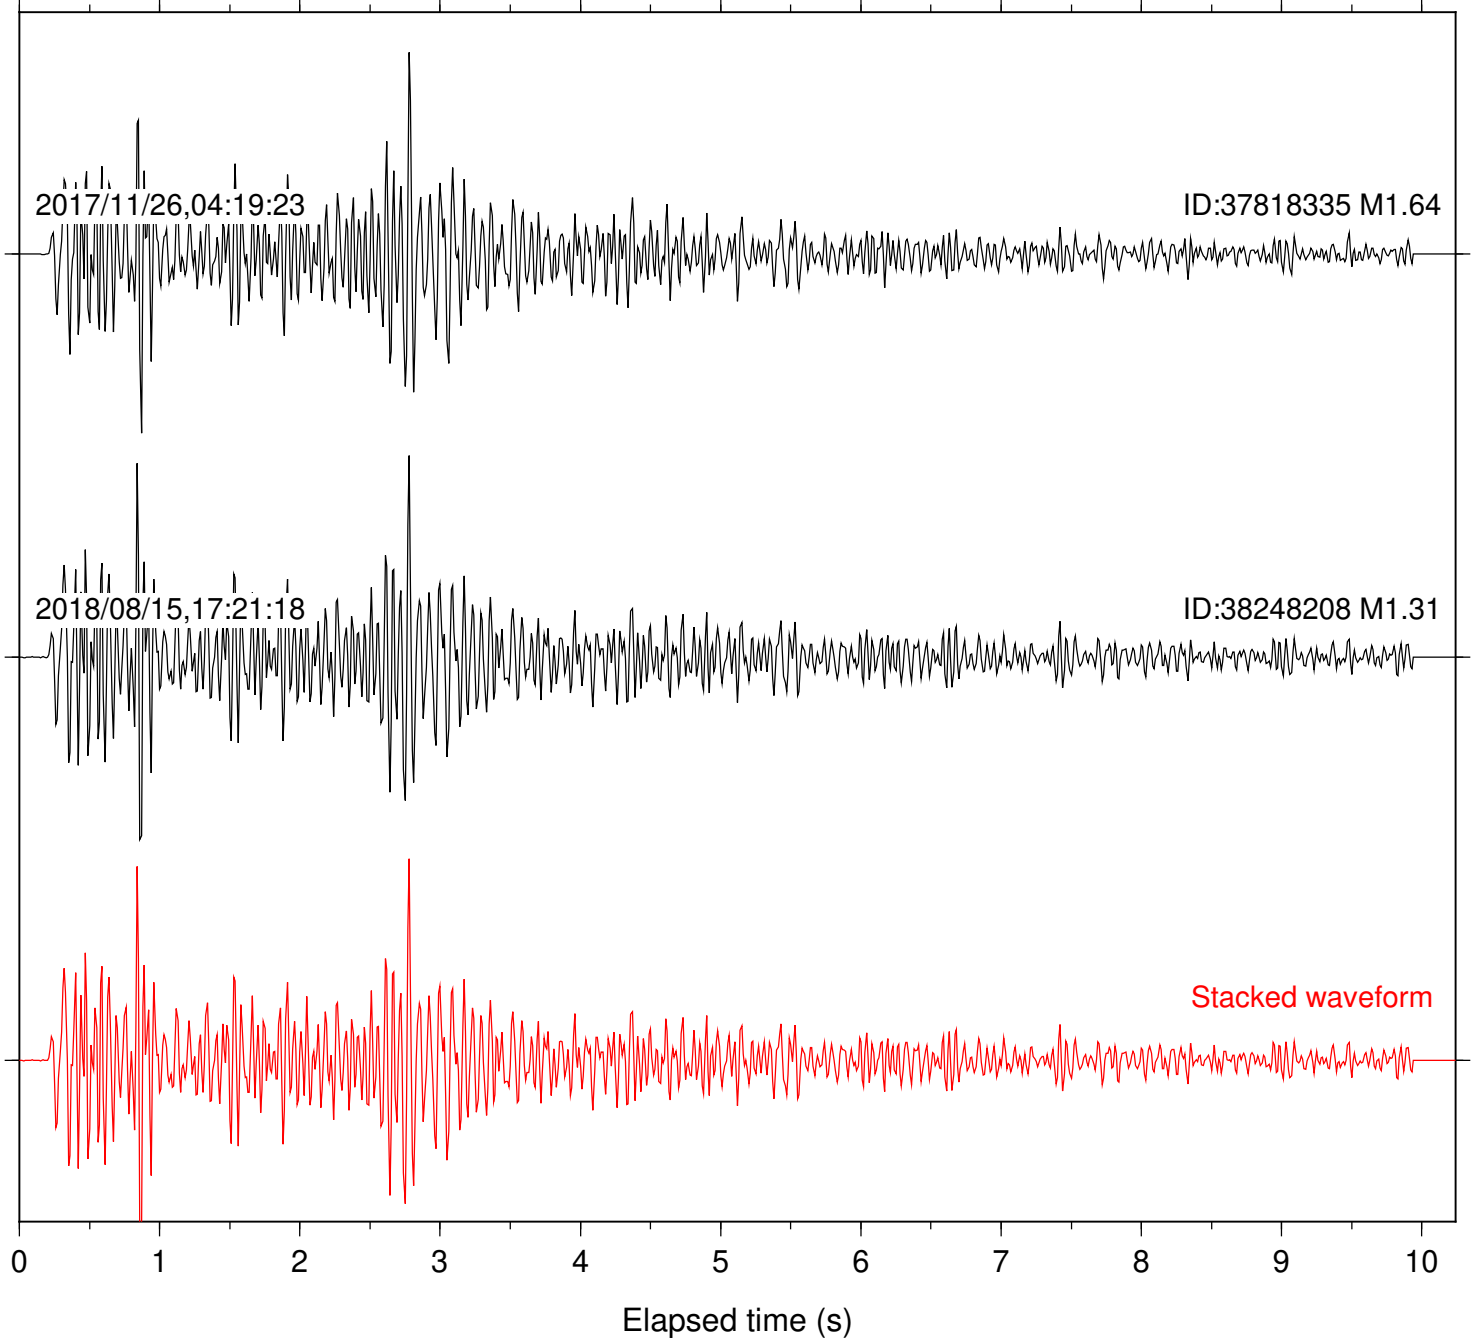

Station: CSH Com: HHZ

Focal depth: 4.87 km

Station: DGR Com: HHZ

Focal depth: 4.87 km

Station: FRD Com: HHZ

Focal depth: 4.87 km

Station: HMT2 Com: HHZ

Focal depth: 4.87 km

Station: PFO Com: HHZ

Focal depth: 4.87 km

Station: PLM Com: HHZ

Focal depth: 4.87 km

Station: SND Com: HHZ

Focal depth: 4.87 km