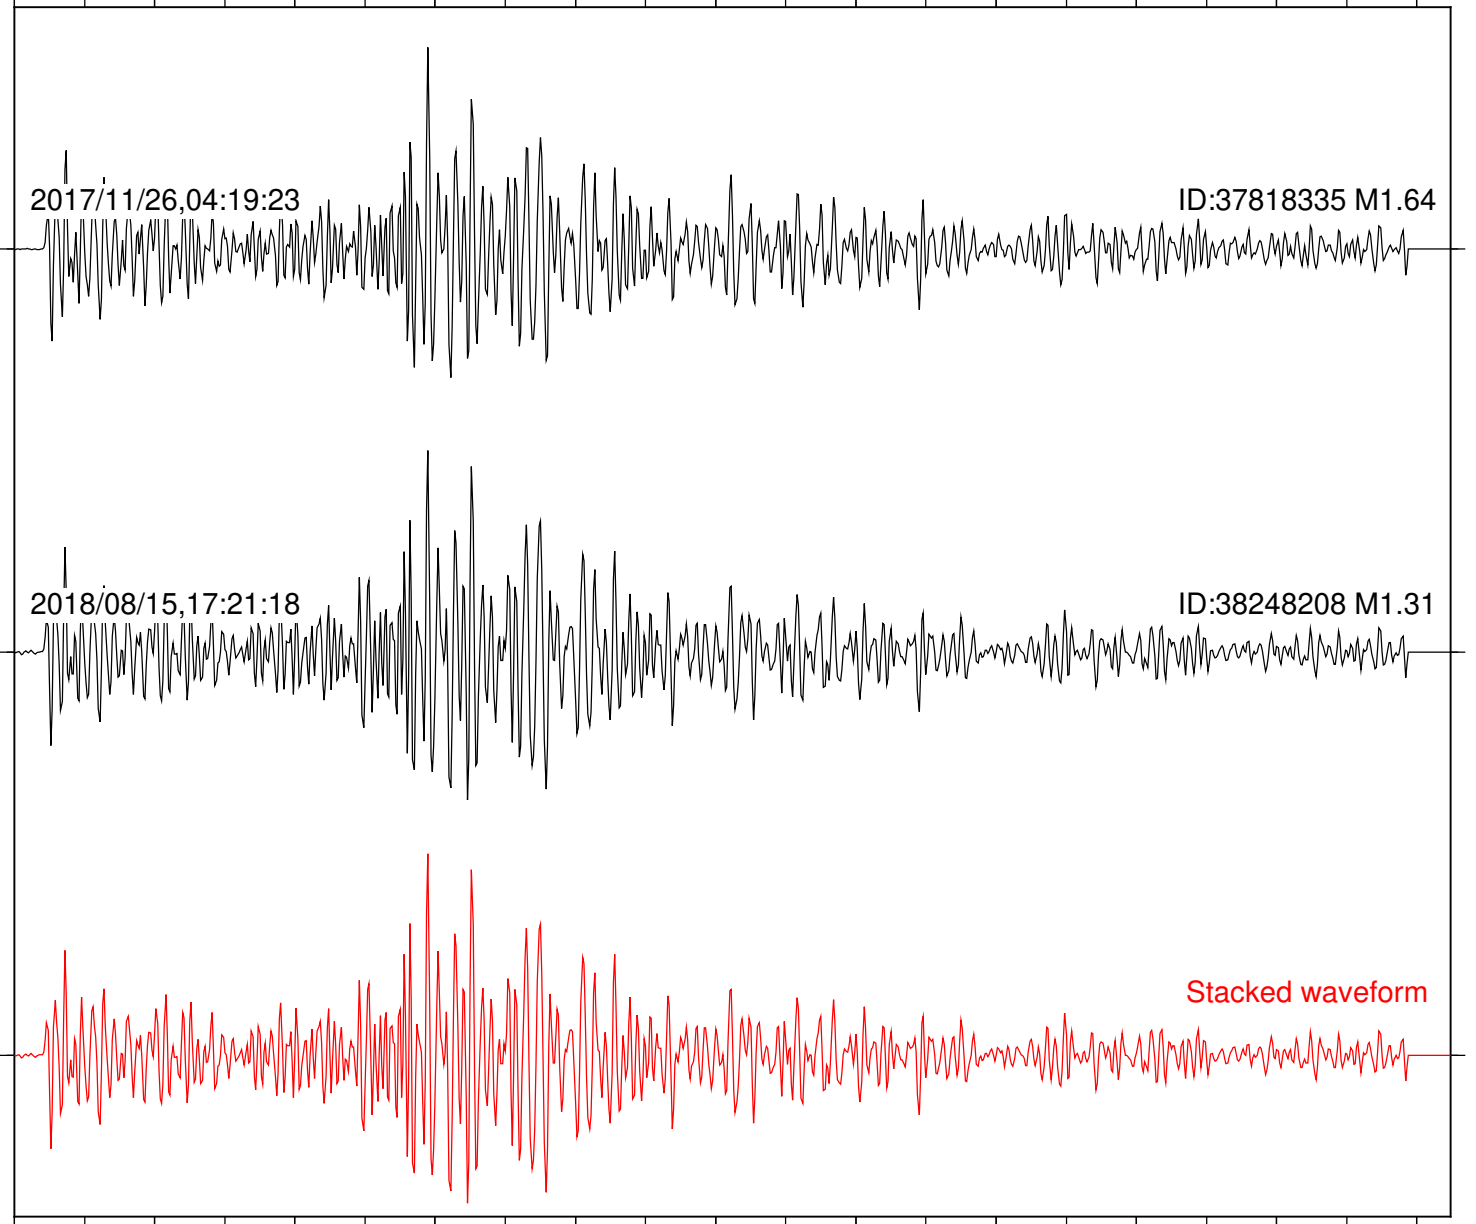

Station: B082 Com: EHZ

Focal depth: 4.87 km

Station: B087 Com: EHZ

Focal depth: 4.87 km

Station: B088 Com: EHZ

Focal depth: 4.87 km

2017/11/26,04:19:23

ID:37818335 M1.64

2018/08/15,17:21:18

ID:38248208 M1.31

Stacked waveform

0 1 2 3 4 5 6 7 8 9 10
Elapsed time (s)

Station: B093 Com: EHZ

Focal depth: 4.87 km

2017/11/26,04:19:23

ID:37818335 M1.64

2018/08/15,17:21:18

ID:38248208 M1.31

Stacked waveform

0 1 2 3 4 5 6 7 8 9 10
Elapsed time (s)

Station: B946 Com: EHZ

Focal depth: 4.87 km

Station: BAC Com: EHZ

Focal depth: 4.87 km

Station: CSH Com: HHZ

Focal depth: 4.87 km

Station: DGR Com: HHZ

Focal depth: 4.87 km

Station: FRD Com: HHZ

Focal depth: 4.87 km

Station: HMT2 Com: HHZ

Focal depth: 4.87 km