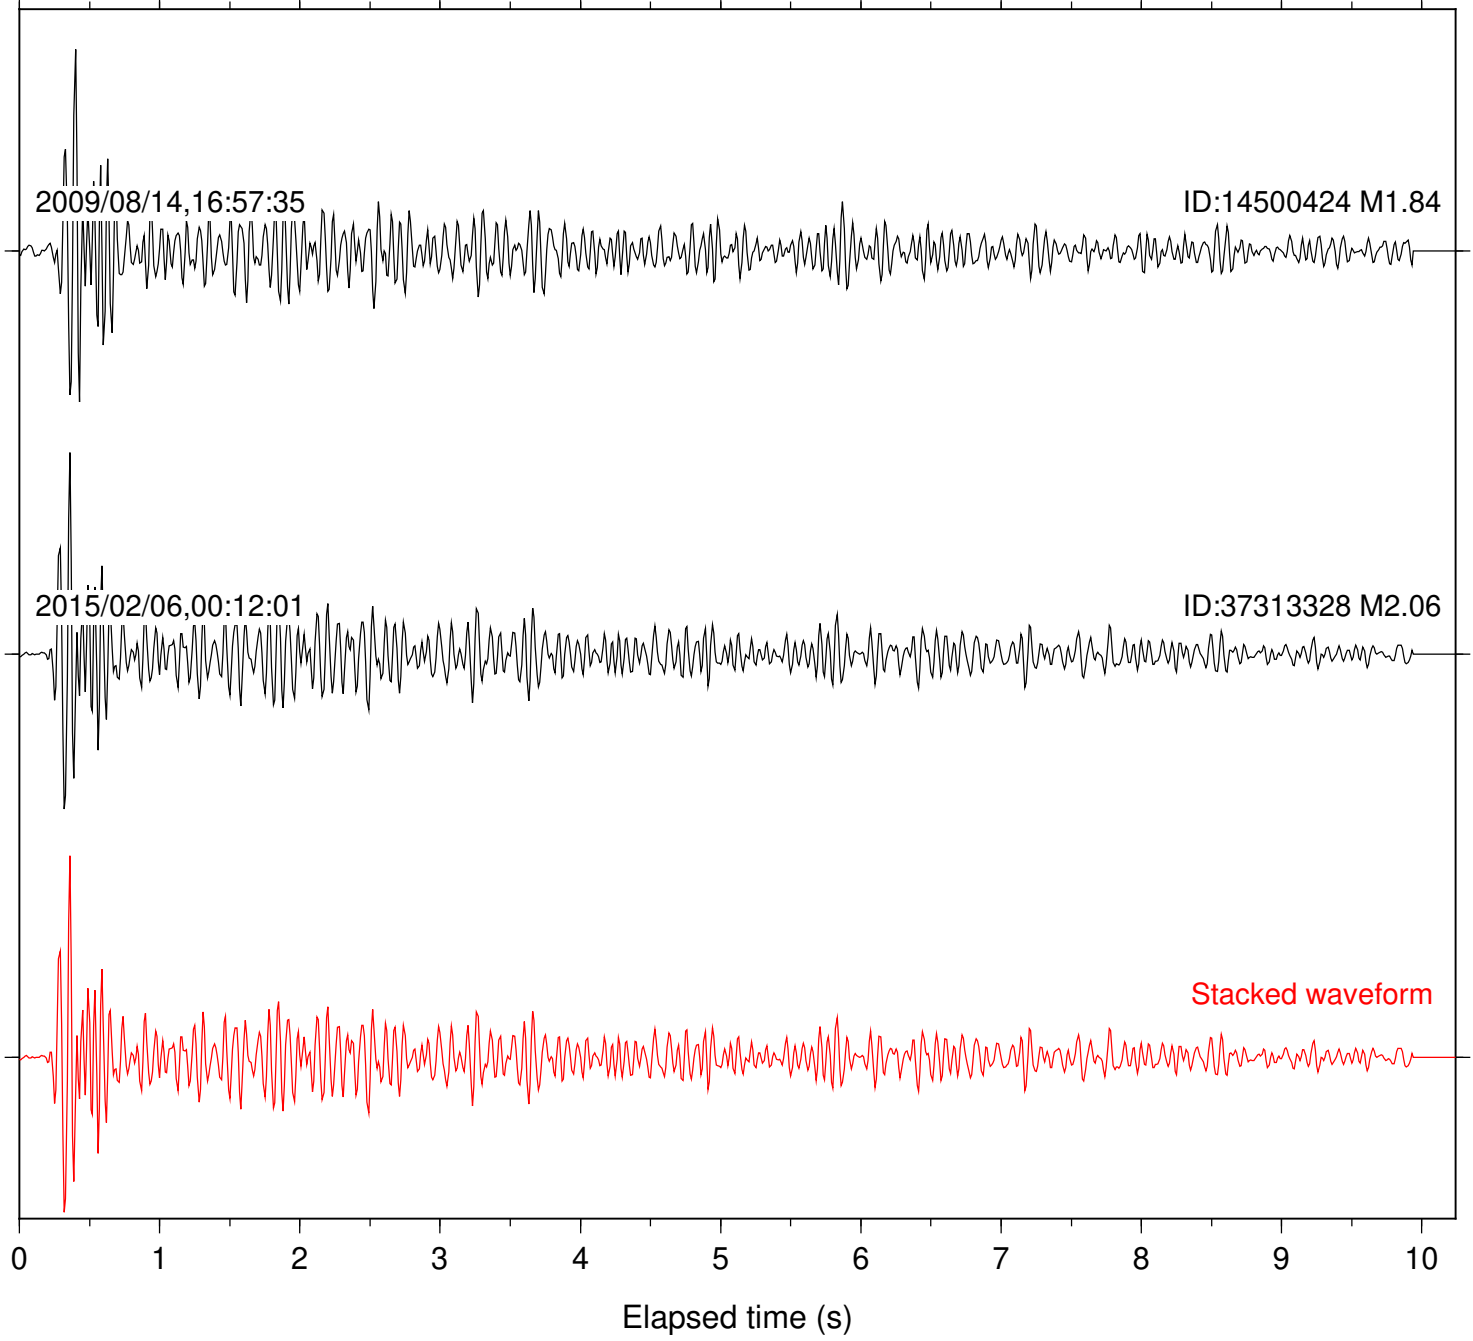

Station: BOM Com: HHZ

Focal depth: 10.75 km

Station: CBK Com: EHZ

Focal depth: 10.72 km

Station: CRR Com: HHZ

Focal depth: 10.75 km