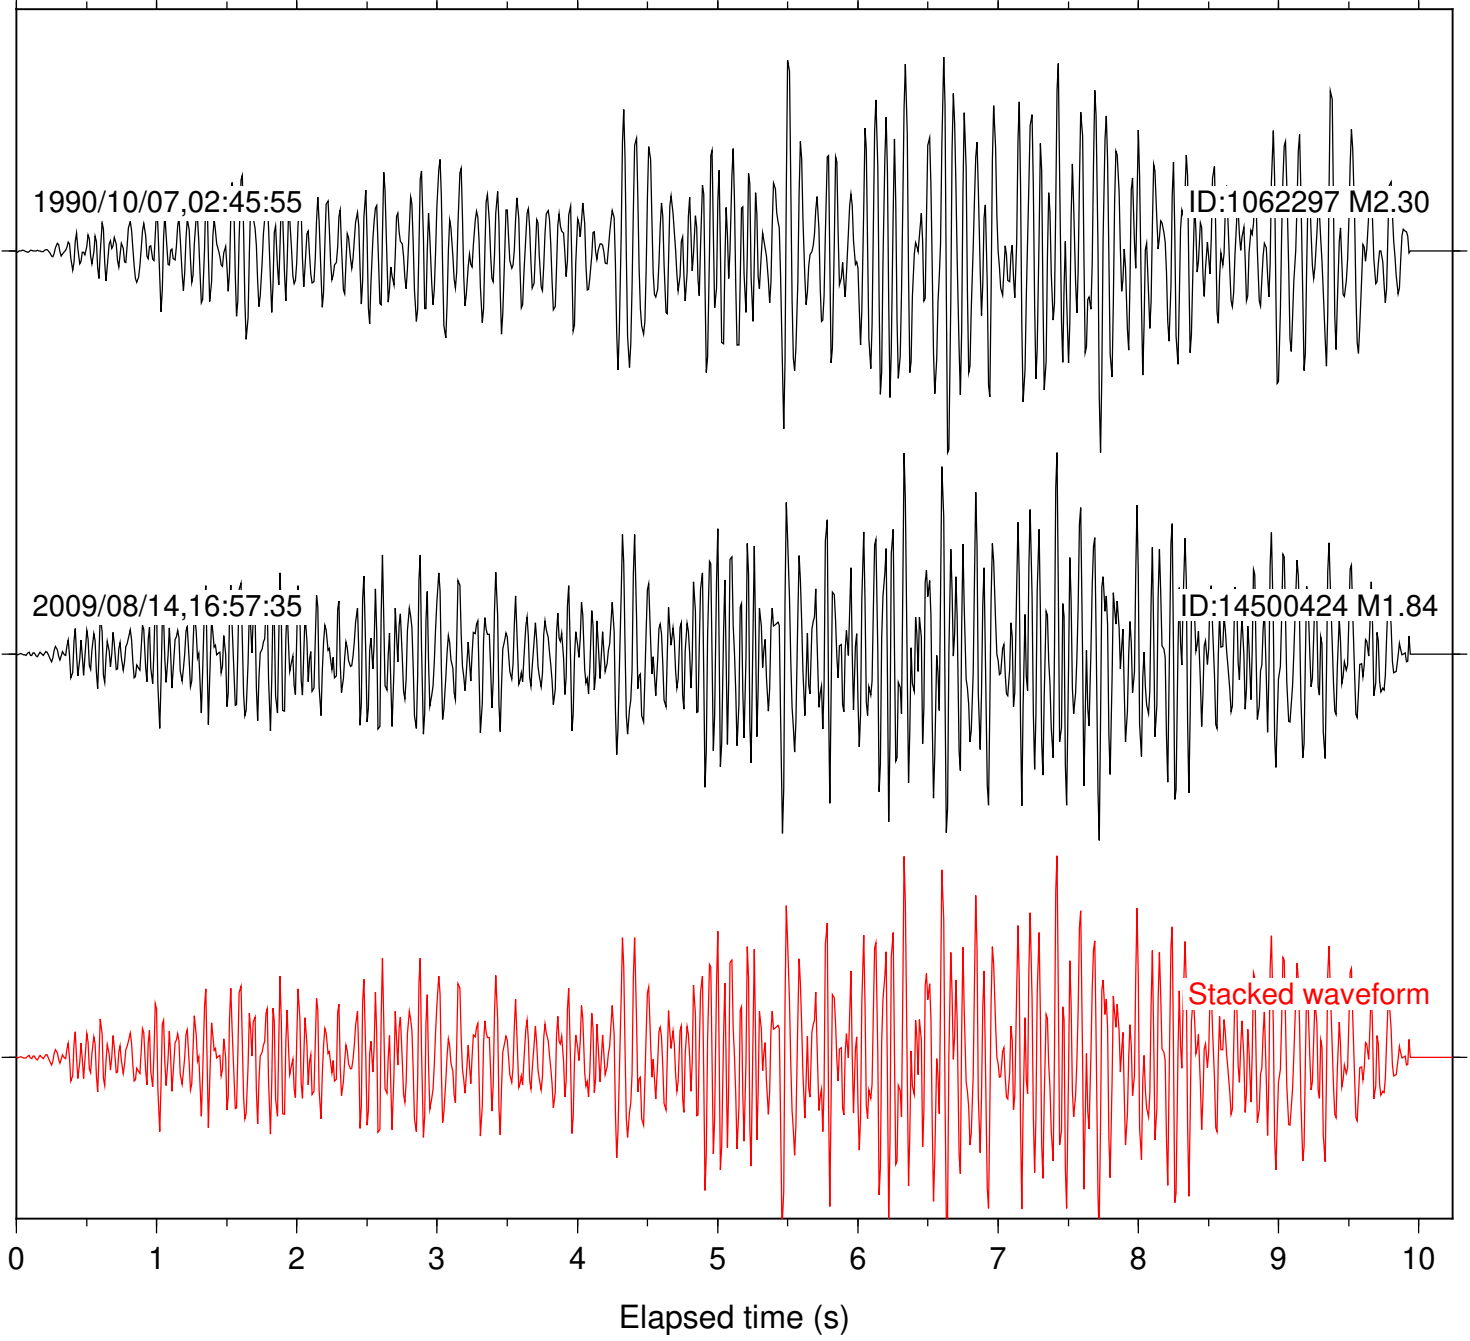

Station: BOM Com: HHZ

Focal depth: 10.75 km

Station: CBK Com: EHZ

Focal depth: 10.72 km

Station: CRR Com: HHZ

Focal depth: 10.75 km