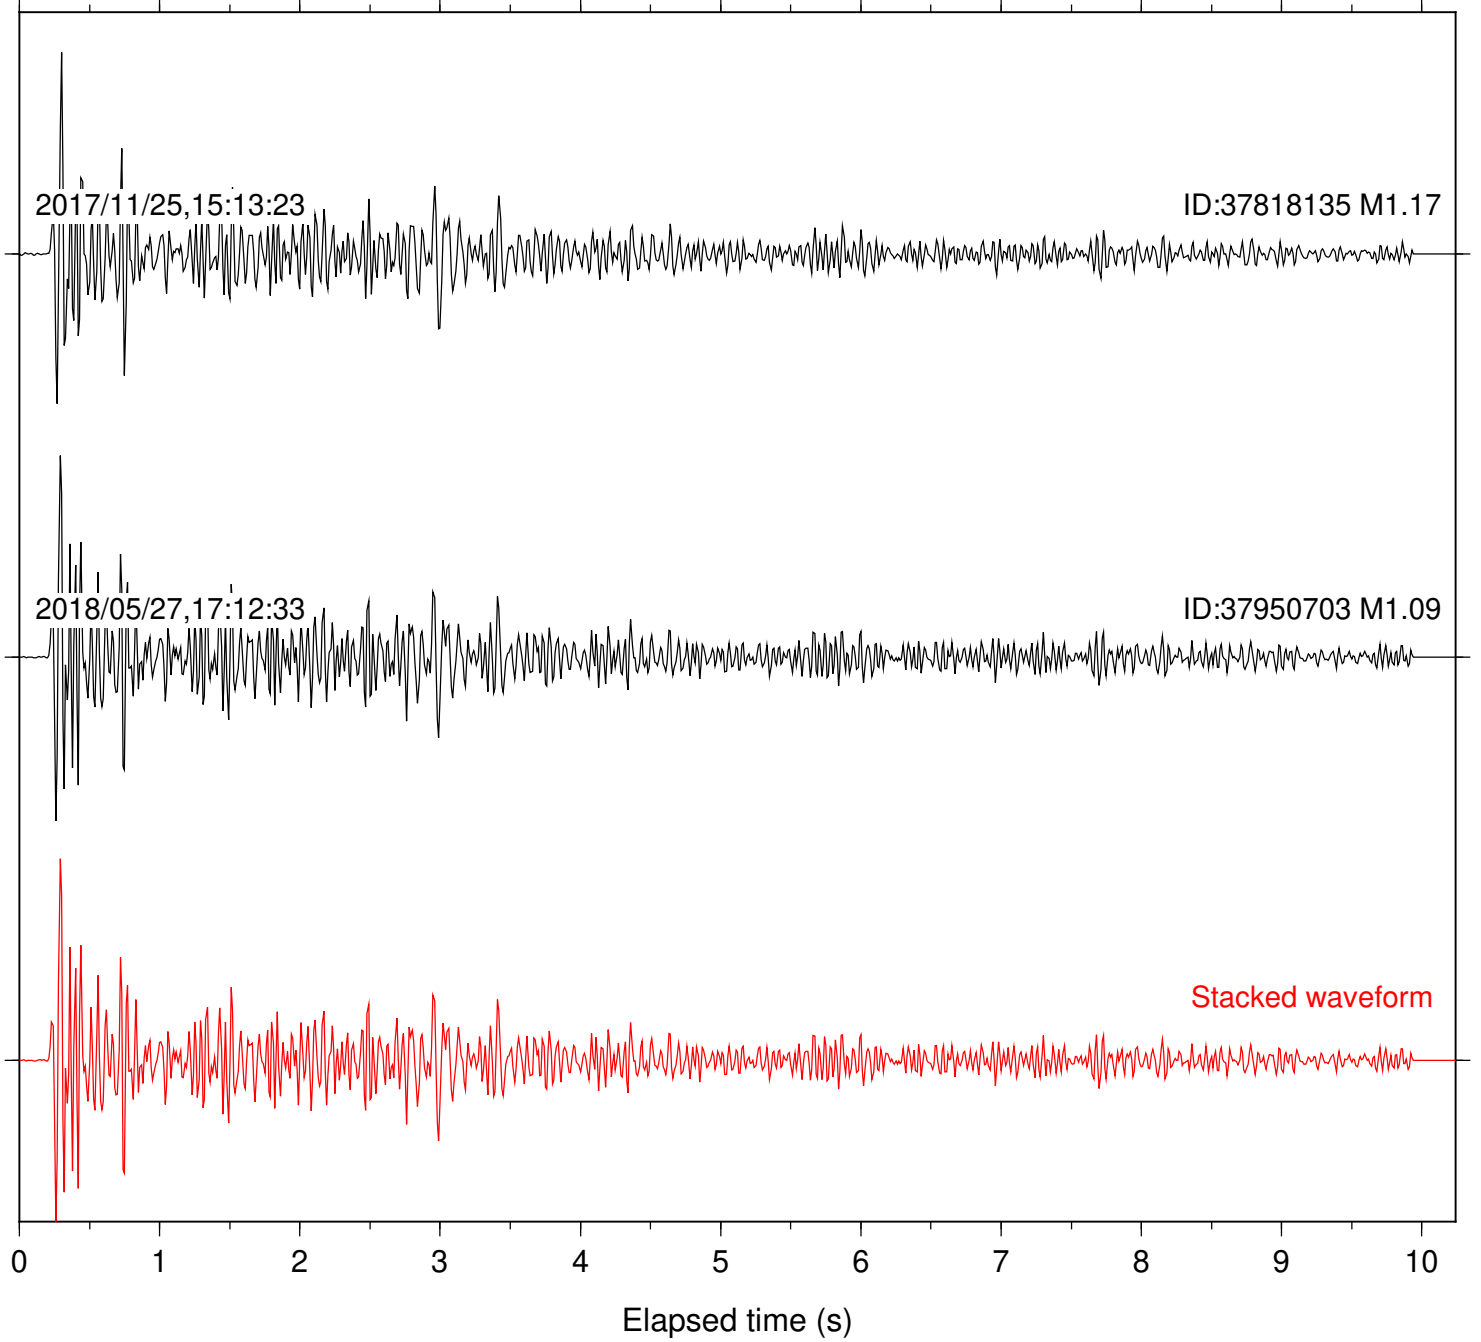

Station: B093 Com: EHZ

Focal depth: 7.35 km

Station: B946 Com: EHZ

Focal depth: 7.35 km

2017/11/25,15:13:23

ID:37818135 M1.17

2018/05/27,17:12:33

ID:37950703 M1.09

Stacked waveform

0 1 2 3 4 5 6 7 8 9 10
Elapsed time (s)

Station: BAC Com: EHZ

Focal depth: 7.35 km

Station: BZN Com: HHZ

Focal depth: 7.35 km

Station: CSH Com: HHZ

Focal depth: 7.35 km

Station: DGR Com: HHZ

Focal depth: 7.35 km

Station: FRD Com: HHZ

Focal depth: 7.35 km

Station: HMT2 Com: HHZ

Focal depth: 7.35 km

Station: LVA2 Com: HHZ

Focal depth: 7.35 km

Station: RRSP Com: HHZ

Focal depth: 7.35 km

Station: SMER Com: HHZ

Focal depth: 7.35 km

Station: SND Com: HHZ

Focal depth: 7.35 km