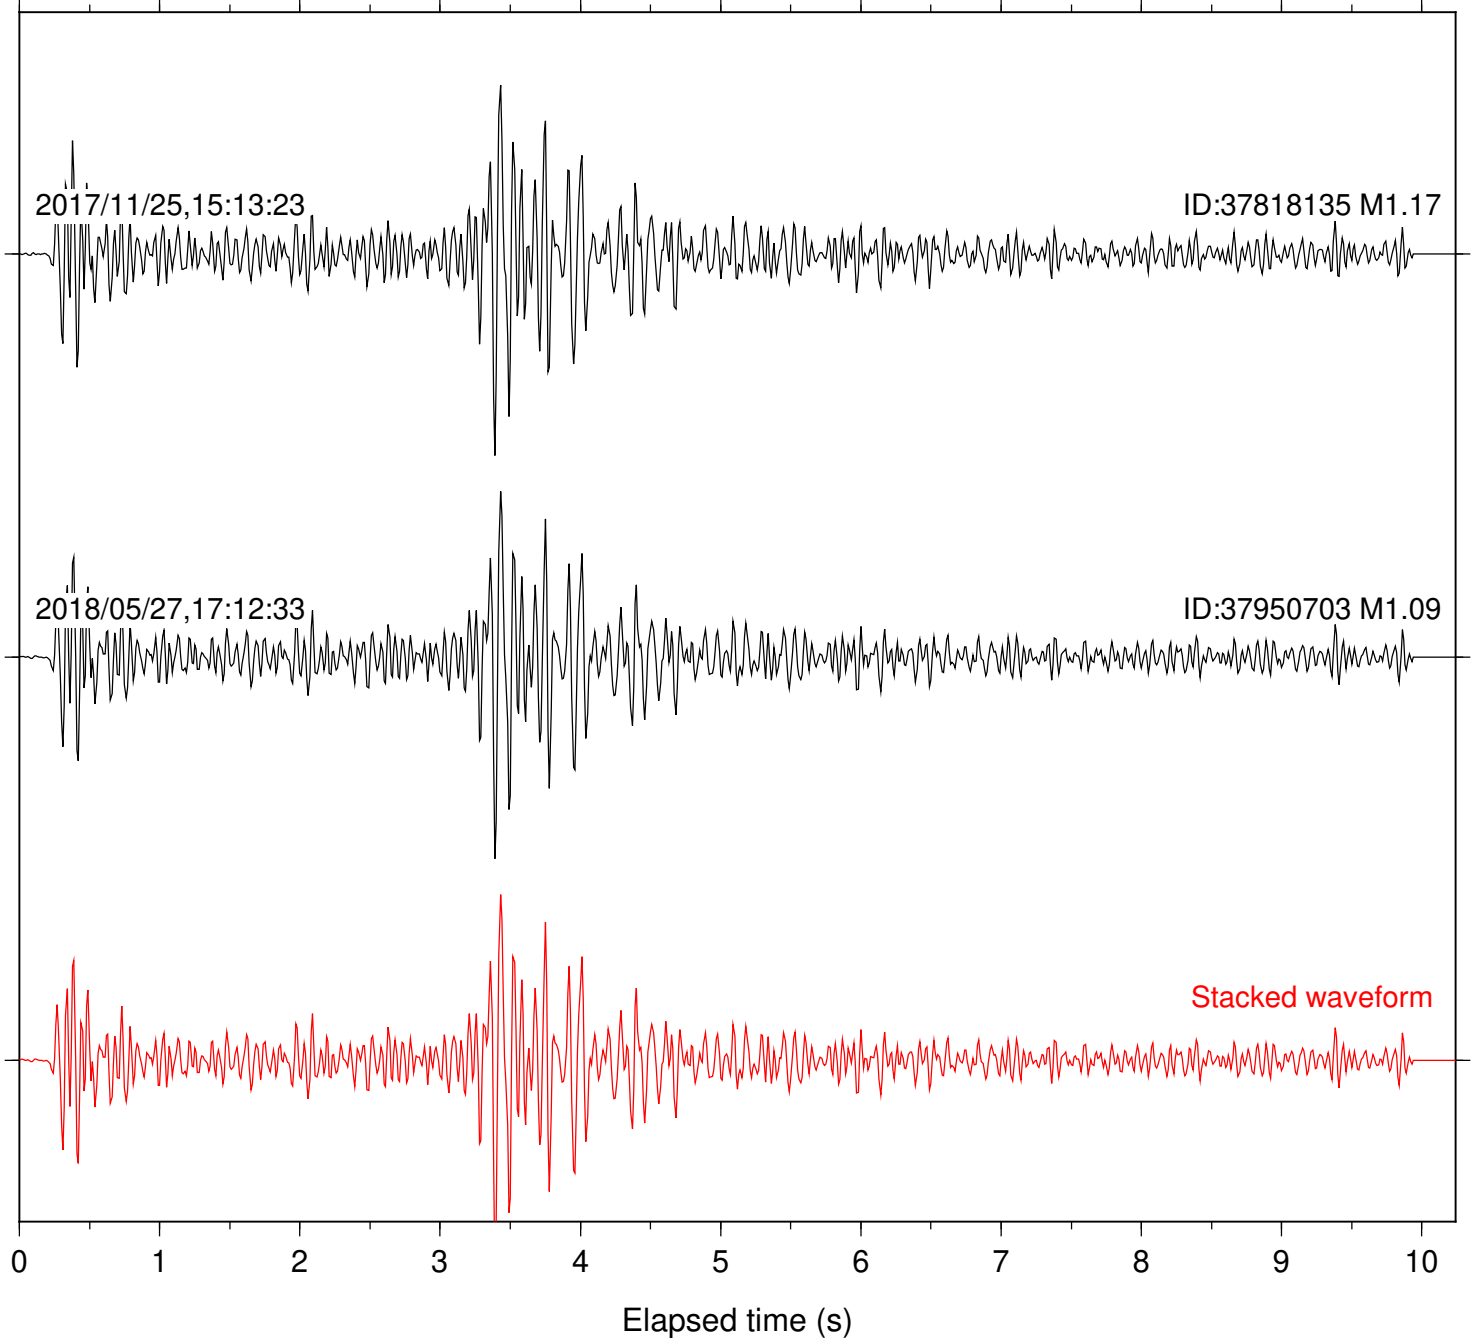

Station: B093 Com: EHZ

Focal depth: 7.35 km

Station: B946 Com: EHZ

Focal depth: 7.35 km

2017/11/25,15:13:23

ID:37818135 M1.17

2018/05/27,17:12:33

ID:37950703 M1.09

Stacked waveform

0 1 2 3 4 5 6 7 8 9 10
Elapsed time (s)

Station: BAC Com: EHZ

Focal depth: 7.35 km

Station: BZN Com: HHZ

Focal depth: 7.35 km

Station: CSH Com: HHZ

Focal depth: 7.35 km

Station: DGR Com: HHZ

Focal depth: 7.35 km

Station: FRD Com: HHZ

Focal depth: 7.35 km

Station: HMT2 Com: HHZ

Focal depth: 7.35 km

Station: LVA2 Com: HHZ

Focal depth: 7.35 km

Station: RRSP Com: HHZ

Focal depth: 7.35 km

Station: SMER Com: HHZ

Focal depth: 7.35 km

Station: SND Com: HHZ

Focal depth: 7.35 km