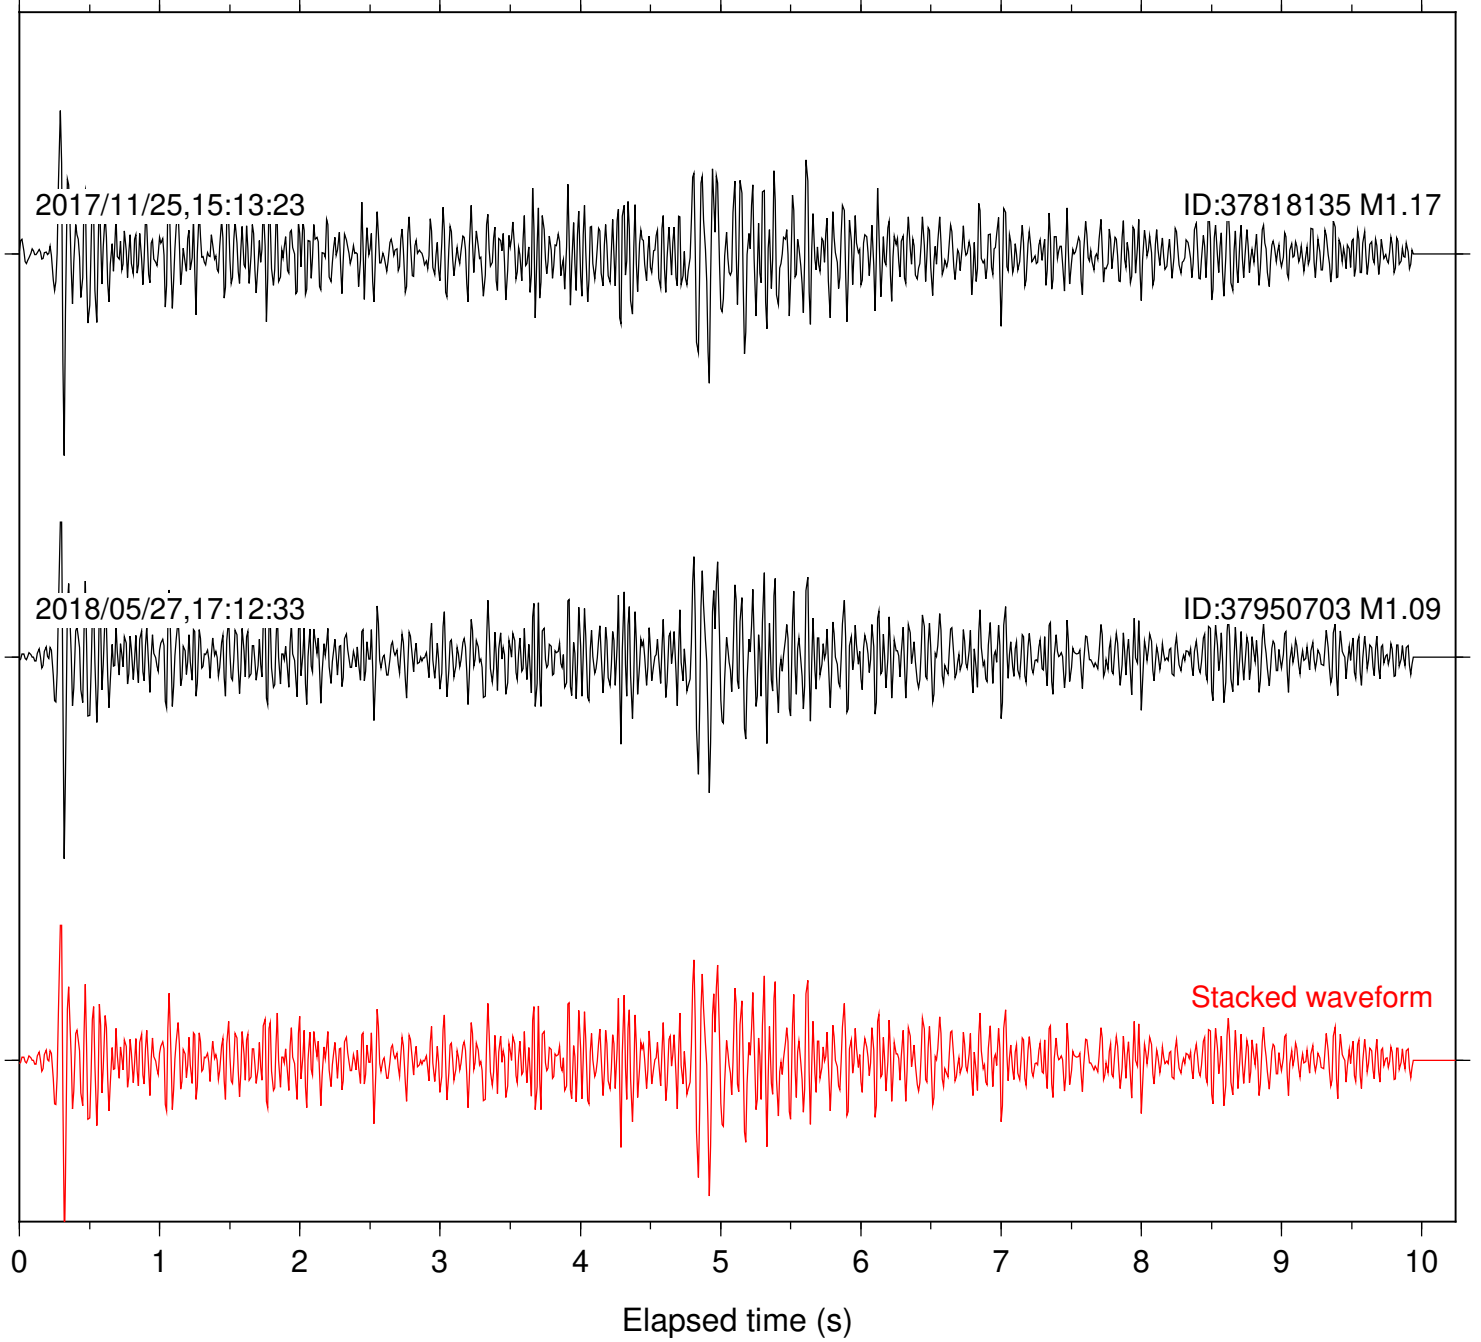

Station: B093 Com: EHZ

Focal depth: 7.35 km

Station: B946 Com: EHZ

Focal depth: 7.35 km

2017/11/25,15:13:23

ID:37818135 M1.17

2018/05/27,17:12:33

ID:37950703 M1.09

Station: DGR Com: HHZ

Focal depth: 7.35 km

Station: FRD Com: HHZ

Focal depth: 7.35 km

Station: HMT2 Com: HHZ

Focal depth: 7.35 km

Station: LVA2 Com: HHZ

Focal depth: 7.35 km

Station: PFO Com: HHZ

Focal depth: 7.35 km

Station: PLM Com: HHZ

Focal depth: 7.35 km

Station: POB2 Com: HHZ

Focal depth: 7.35 km

Station: RDM Com: HHZ

Focal depth: 7.35 km

Station: RRSP Com: HHZ

Focal depth: 7.35 km

Station: SMER Com: HHZ

Focal depth: 7.35 km

Station: SND Com: HHZ

Focal depth: 7.35 km