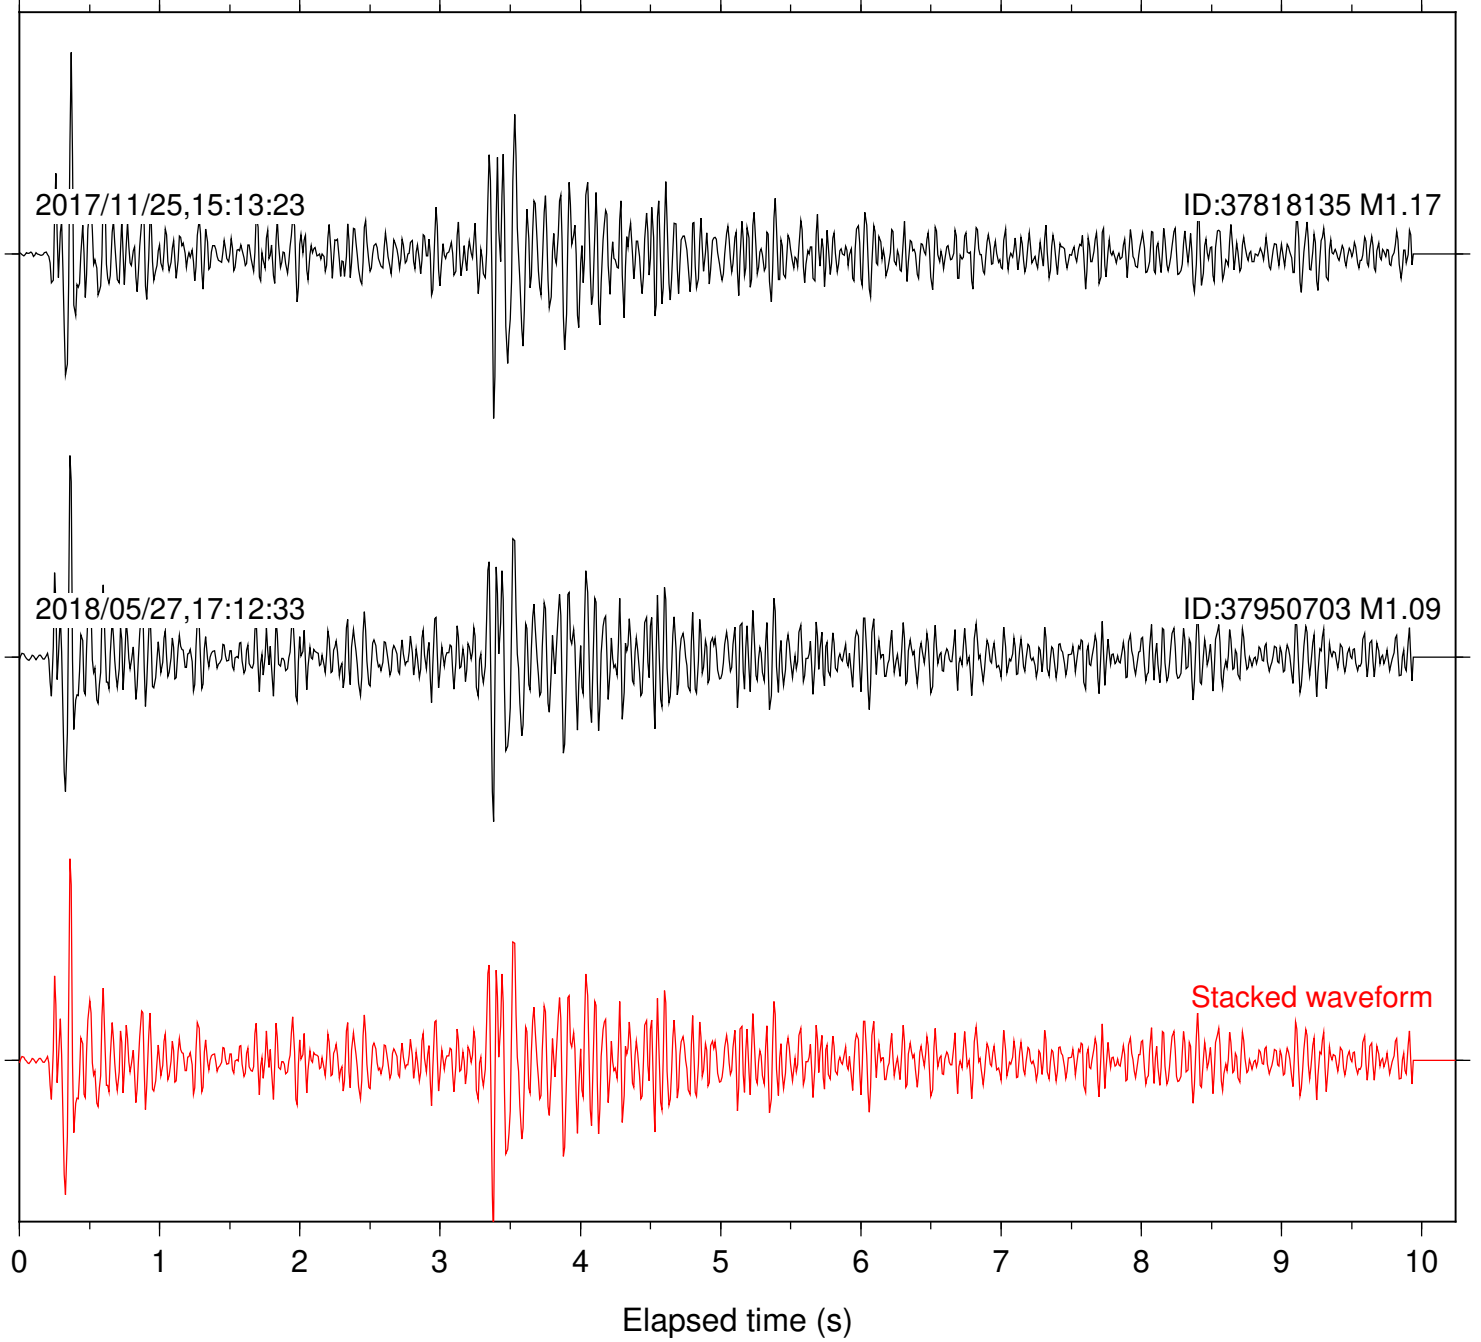

Station: B081 Com: EHZ

Focal depth: 7.35 km

Station: B084 Com: EHZ

Focal depth: 7.35 km

Station: B087 Com: EHZ

Focal depth: 7.35 km

Station: B088 Com: EHZ

Focal depth: 7.35 km

Station: B093 Com: EHZ

Focal depth: 7.35 km

Station: B946 Com: EHZ

Focal depth: 7.35 km

2017/11/25,15:13:23

ID:37818135 M1.17

2018/05/27,17:12:33

ID:37950703 M1.09

Station: DGR Com: HHZ

Focal depth: 7.35 km

Station: FRD Com: HHZ

Focal depth: 7.35 km

Station: HMT2 Com: HHZ

Focal depth: 7.35 km

Station: LVA2 Com: HHZ

Focal depth: 7.35 km

Station: RRSP Com: HHZ

Focal depth: 7.35 km

Station: SMER Com: HHZ

Focal depth: 7.35 km

Station: SND Com: HHZ

Focal depth: 7.35 km