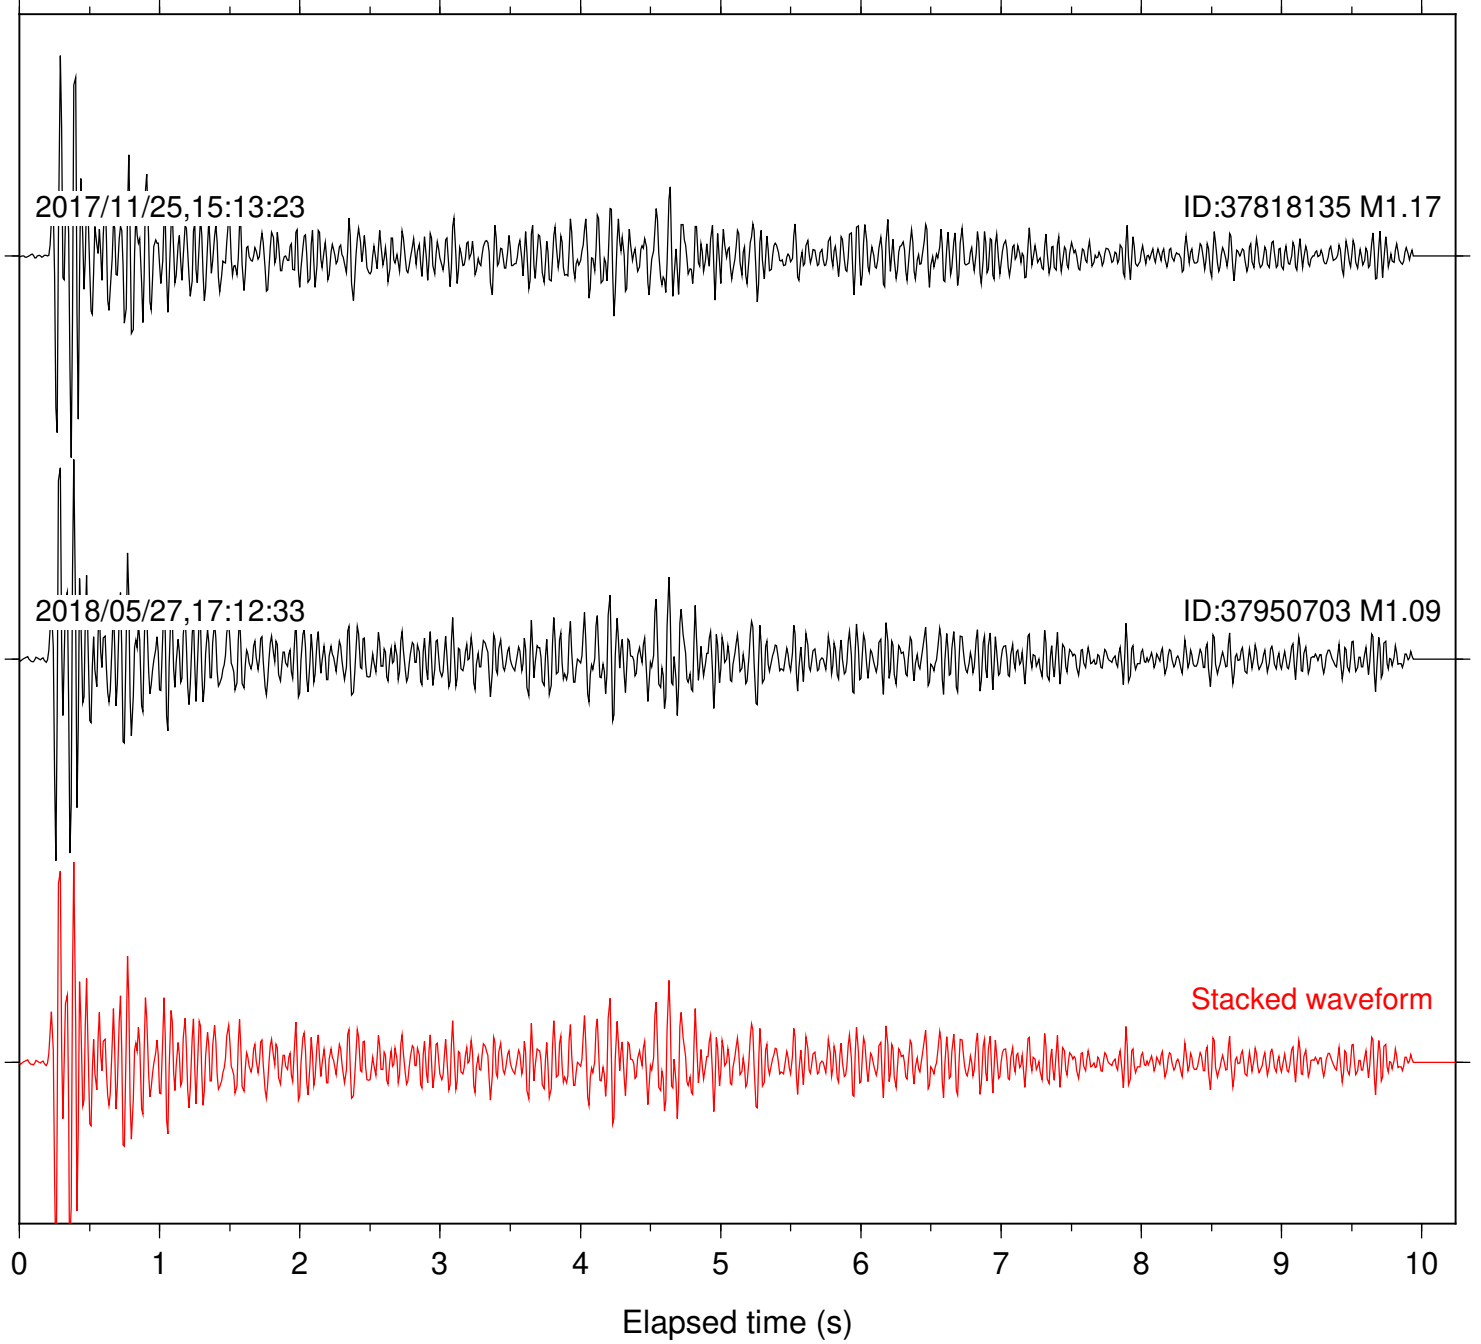

Station: B093 Com: EHZ

Focal depth: 7.35 km

Station: B946 Com: EHZ

Focal depth: 7.35 km

2017/11/25,15:13:23

ID:37818135 M1.17

2018/05/27,17:12:33

ID:37950703 M1.09

Station: DGR Com: HHZ

Focal depth: 7.35 km

Station: FRD Com: HHZ

Focal depth: 7.35 km

Station: HMT2 Com: HHZ

Focal depth: 7.35 km

Station: LVA2 Com: HHZ

Focal depth: 7.35 km

Station: PFO Com: HHZ

Focal depth: 7.35 km

Station: PLM Com: HHZ

Focal depth: 7.35 km

Station: POB2 Com: HHZ

Focal depth: 7.35 km

Station: RDM Com: HHZ

Focal depth: 7.35 km

Station: RRSP Com: HHZ

Focal depth: 7.35 km

Station: SMER Com: HHZ

Focal depth: 7.35 km

Station: SND Com: HHZ

Focal depth: 7.35 km