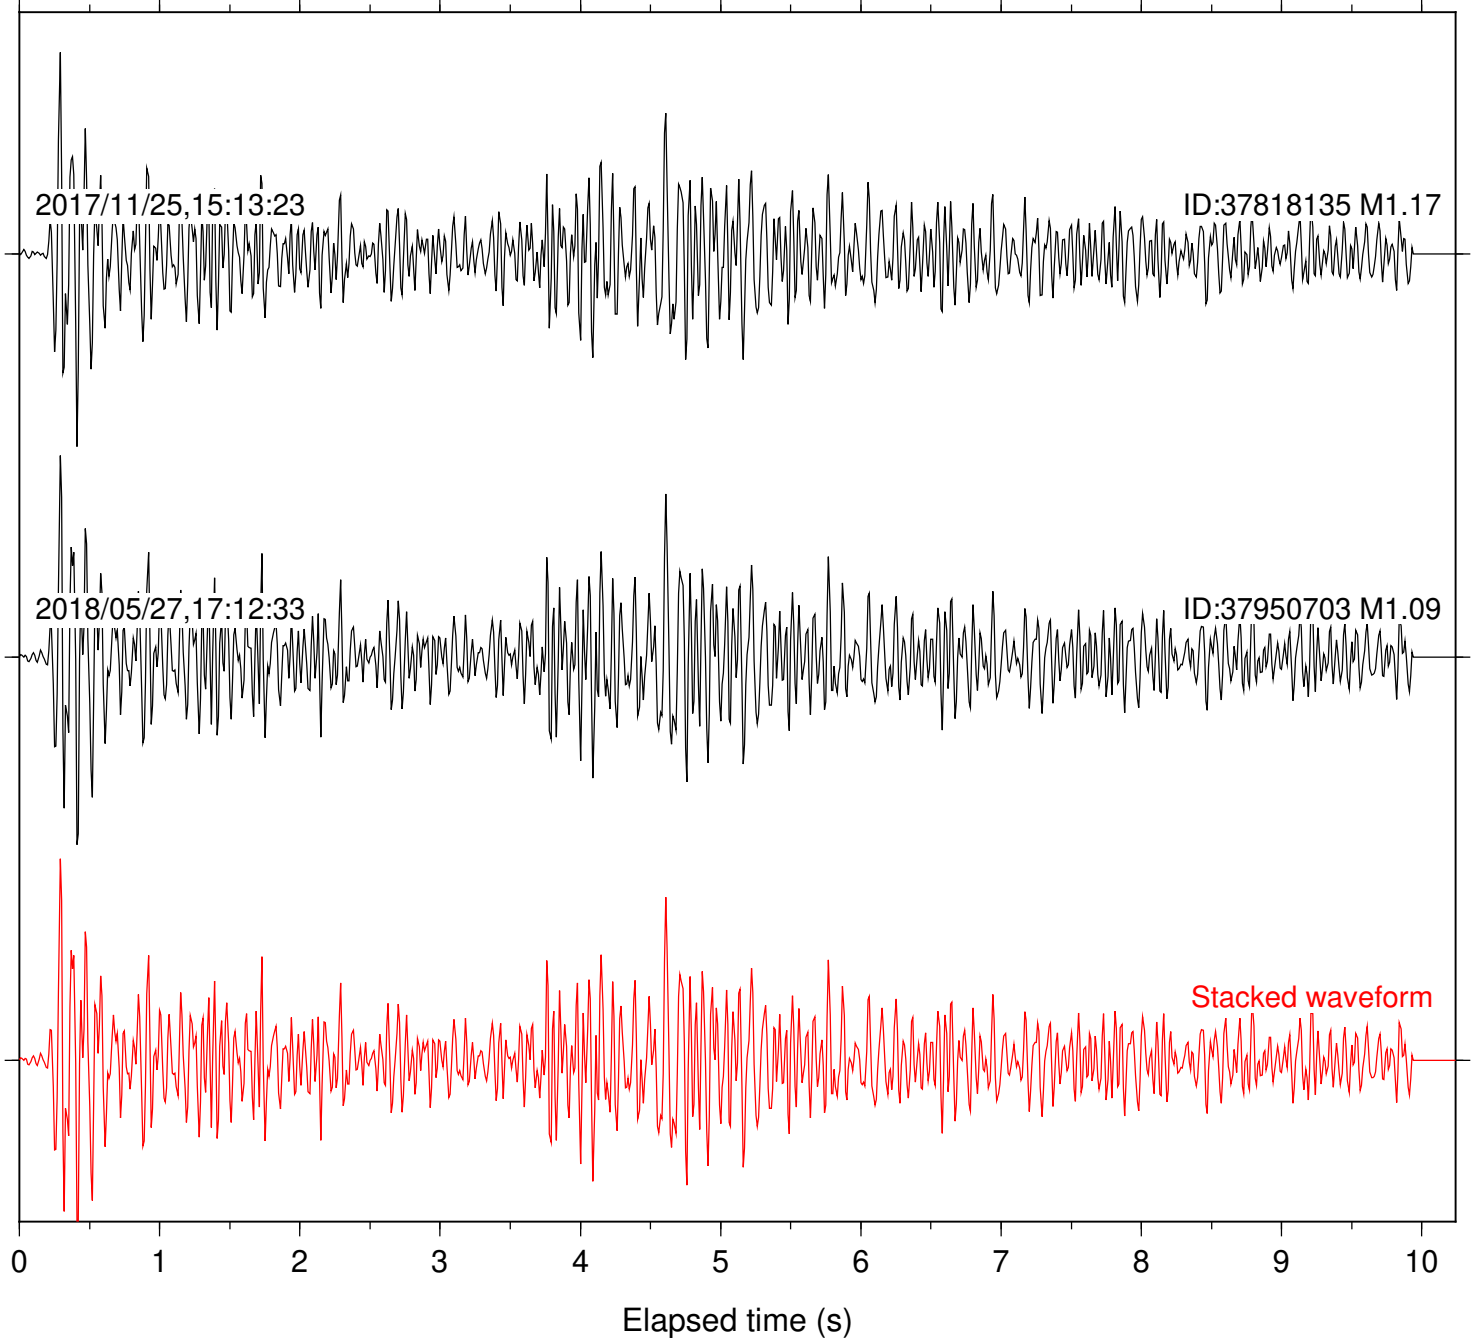

Station: B093 Com: EHZ

Focal depth: 7.35 km

Station: B946 Com: EHZ

Focal depth: 7.35 km

2017/11/25,15:13:23

ID:37818135 M1.17

2018/05/27,17:12:33

ID:37950703 M1.09

Stacked waveform

0 1 2 3 4 5 6 7 8 9 10
Elapsed time (s)

Station: BAC Com: EHZ

Focal depth: 7.35 km

Station: BZN Com: HHZ

Focal depth: 7.35 km

Station: CSH Com: HHZ

Focal depth: 7.35 km

Station: DGR Com: HHZ

Focal depth: 7.35 km

Station: FRD Com: HHZ

Focal depth: 7.35 km

Station: HMT2 Com: HHZ

Focal depth: 7.35 km

Station: LVA2 Com: HHZ

Focal depth: 7.35 km

Station: RRSP Com: HHZ

Focal depth: 7.35 km

Station: SMER Com: HHZ

Focal depth: 7.35 km

Station: SND Com: HHZ

Focal depth: 7.35 km