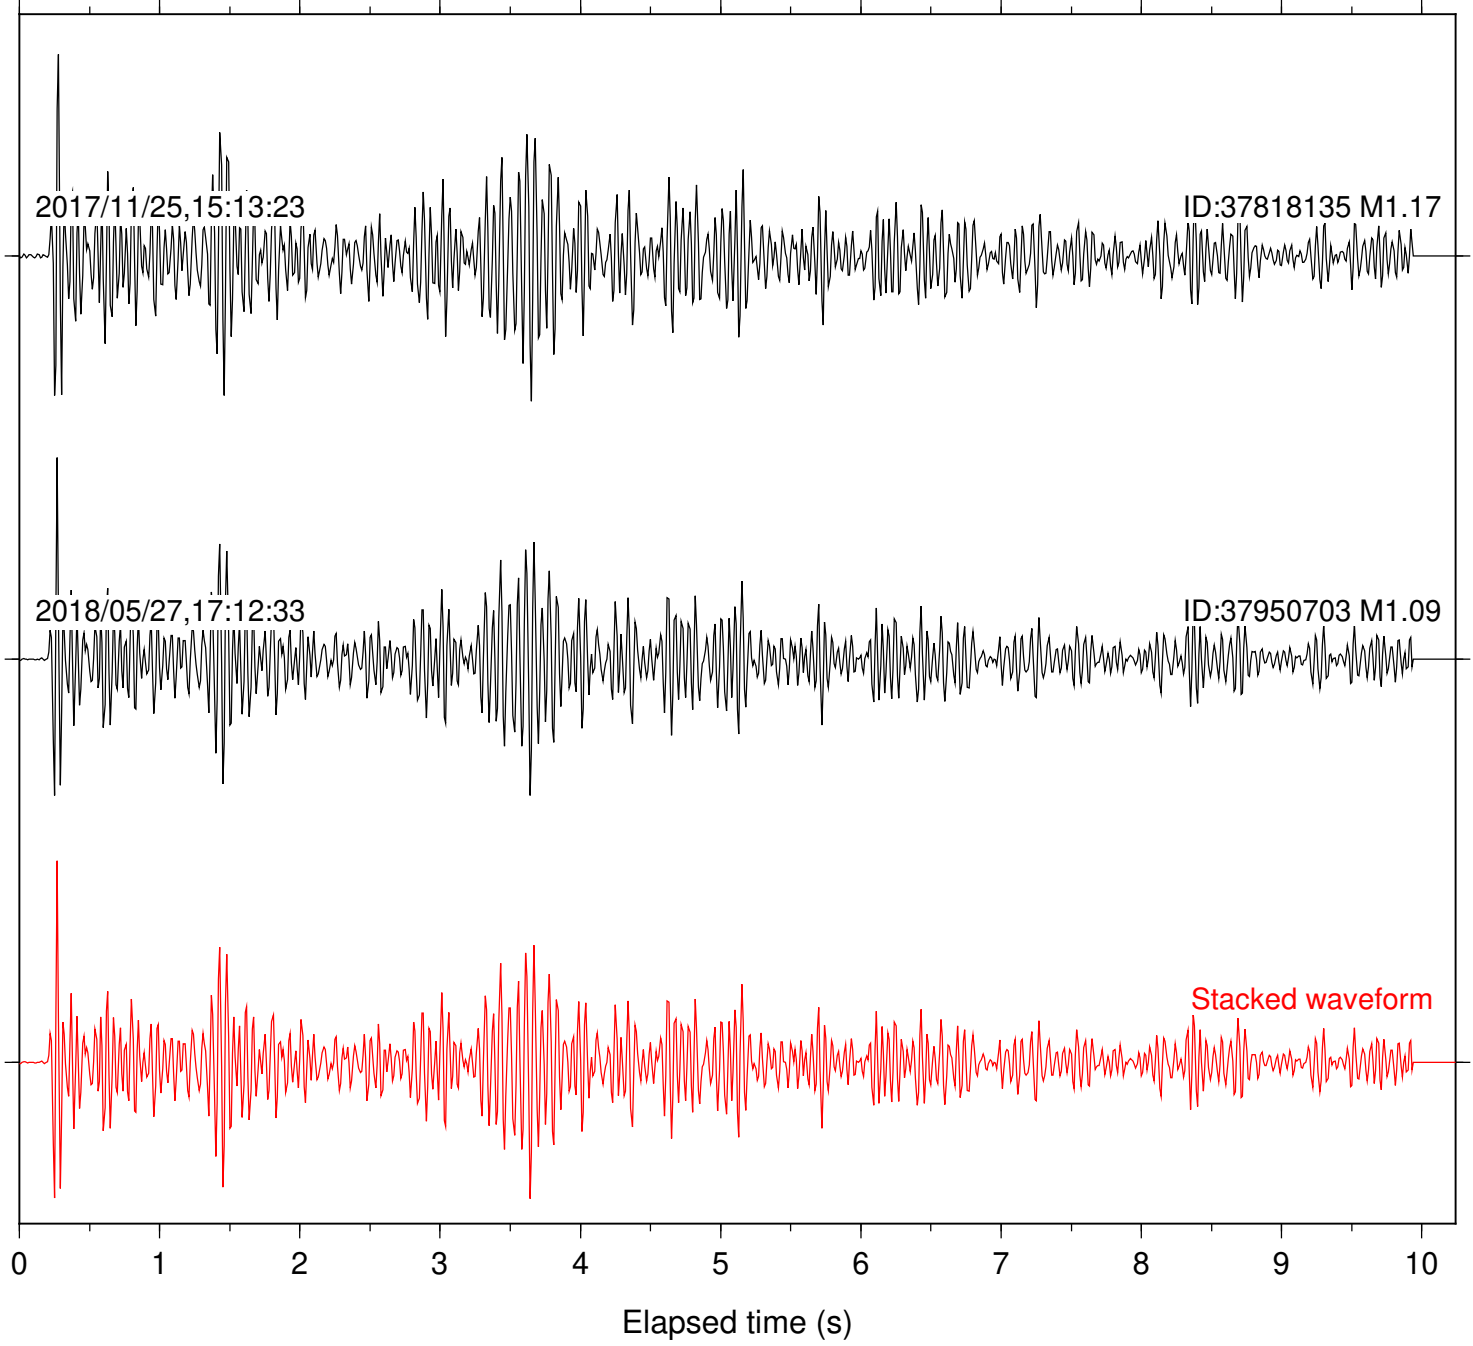

Station: B093 Com: EHZ

Focal depth: 7.35 km

Station: B946 Com: EHZ

Focal depth: 7.35 km

2017/11/25,15:13:23

ID:37818135 M1.17

2018/05/27,17:12:33

ID:37950703 M1.09

Stacked waveform

0 1 2 3 4 5 6 7 8 9 10
Elapsed time (s)

Station: BAC Com: EHZ

Focal depth: 7.35 km

Station: BZN Com: HHZ

Focal depth: 7.35 km

Station: CSH Com: HHZ

Focal depth: 7.35 km

Station: DGR Com: HHZ

Focal depth: 7.35 km

Station: FRD Com: HHZ

Focal depth: 7.35 km

Station: HMT2 Com: HHZ

Focal depth: 7.35 km

Station: LVA2 Com: HHZ

Focal depth: 7.35 km

Station: RRSP Com: HHZ

Focal depth: 7.35 km

Station: SMER Com: HHZ

Focal depth: 7.35 km

Station: SND Com: HHZ

Focal depth: 7.35 km