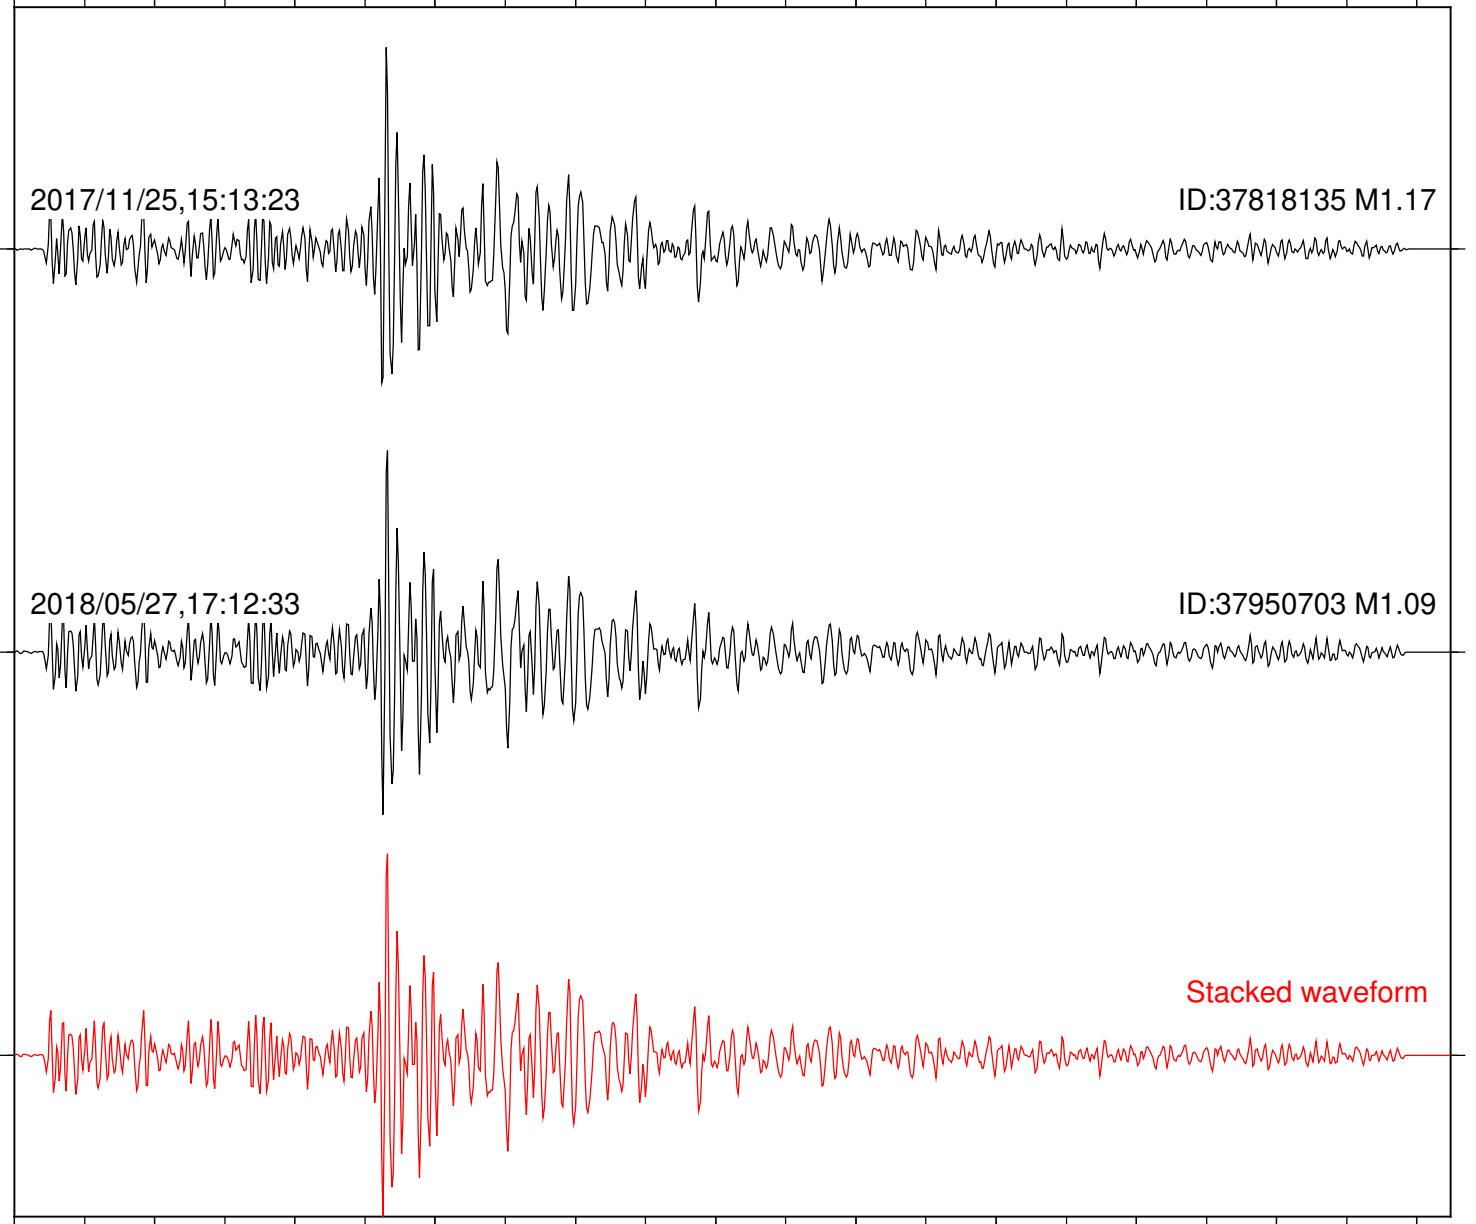

Station: B093 Com: EHZ

Focal depth: 7.35 km

Station: B946 Com: EHZ

Focal depth: 7.35 km

2017/11/25,15:13:23

ID:37818135 M1.17

2018/05/27,17:12:33

ID:37950703 M1.09

Stacked waveform

0 1 2 3 4 5 6 7 8 9 10
Elapsed time (s)

Station: BAC Com: EHZ

Focal depth: 7.35 km

Station: BZN Com: HHZ

Focal depth: 7.35 km

Station: CSH Com: HHZ

Focal depth: 7.35 km

Station: DGR Com: HHZ

Focal depth: 7.35 km

Station: FRD Com: HHZ

Focal depth: 7.35 km

Station: HMT2 Com: HHZ

Focal depth: 7.35 km

Station: LVA2 Com: HHZ

Focal depth: 7.35 km

Station: RRSP Com: HHZ

Focal depth: 7.35 km

Station: SMER Com: HHZ

Focal depth: 7.35 km

Station: SND Com: HHZ

Focal depth: 7.35 km