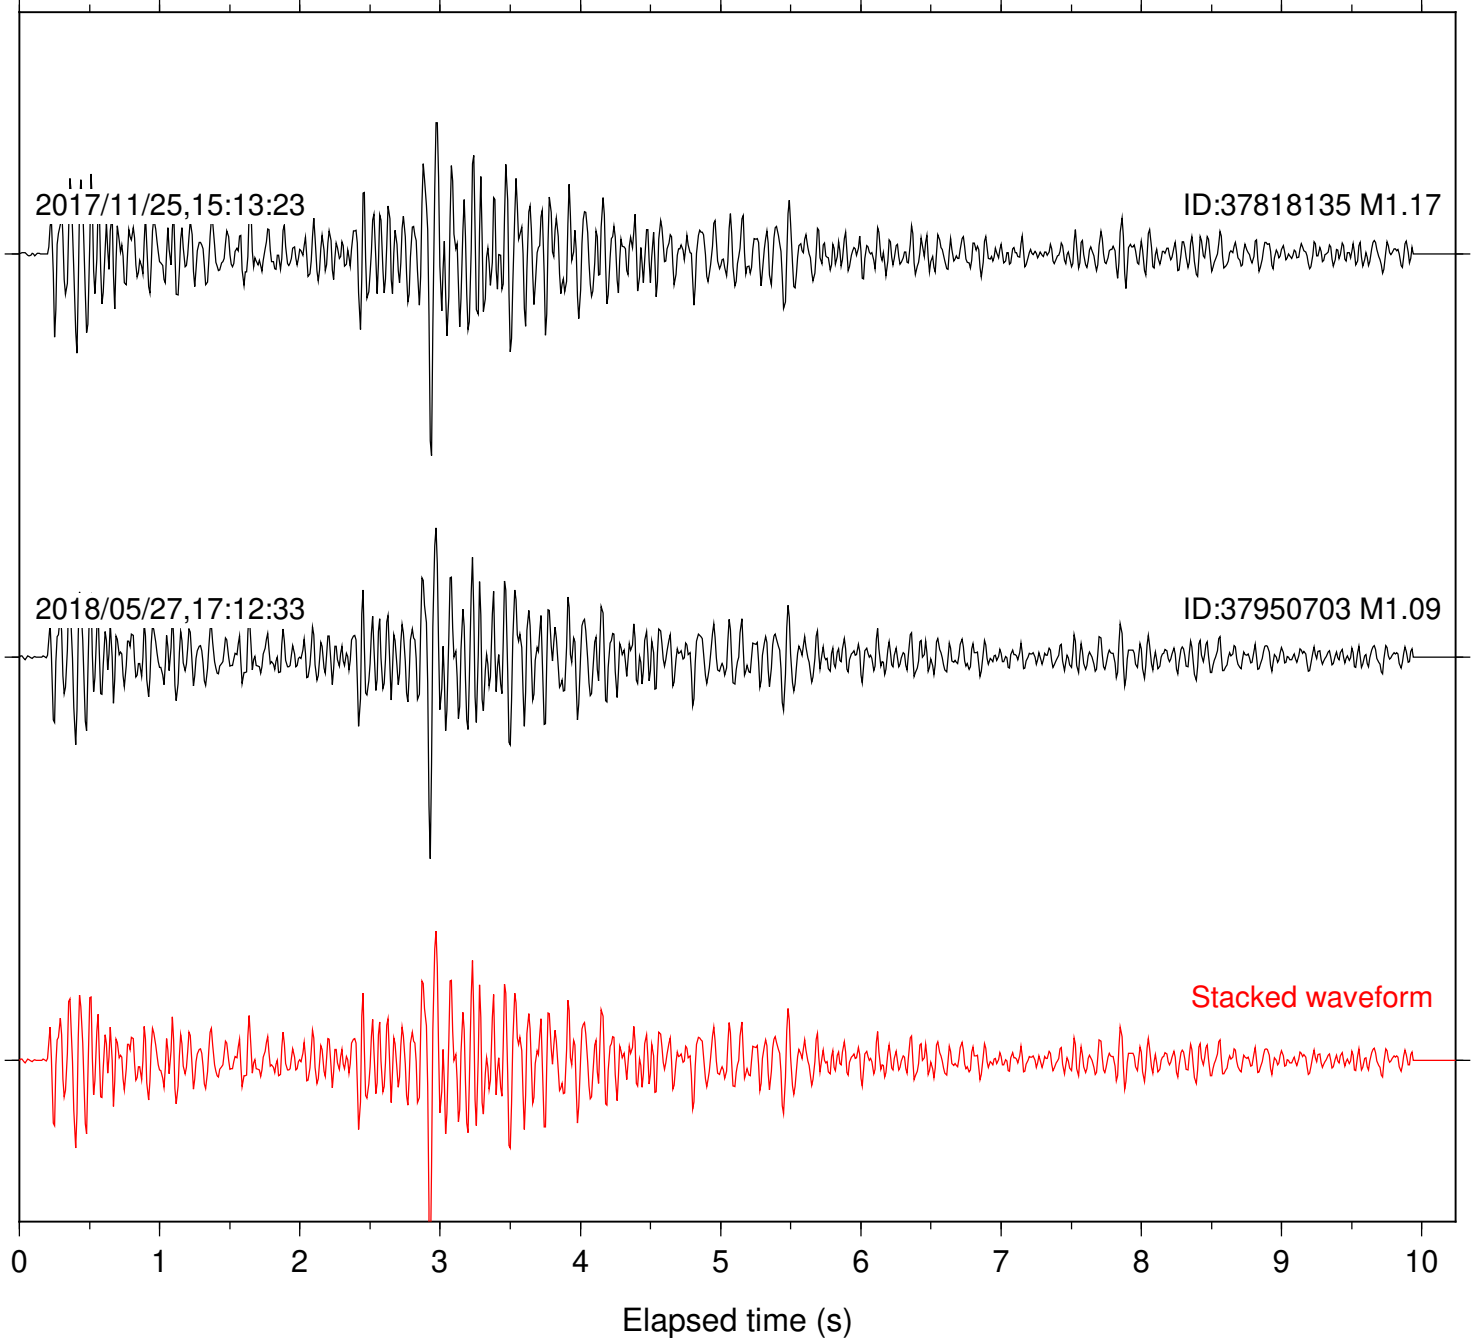

Station: B081 Com: EHZ

Focal depth: 7.35 km

Station: B084 Com: EHZ

Focal depth: 7.35 km

Station: B087 Com: EHZ

Focal depth: 7.35 km

Station: B088 Com: EHZ

Focal depth: 7.35 km

Station: B093 Com: EHZ

Focal depth: 7.35 km

Station: B946 Com: EHZ

Focal depth: 7.35 km

2017/11/25,15:13:23

ID:37818135 M1.17

2018/05/27,17:12:33

ID:37950703 M1.09

Station: DGR Com: HHZ

Focal depth: 7.35 km

Station: FRD Com: HHZ

Focal depth: 7.35 km

Station: HMT2 Com: HHZ

Focal depth: 7.35 km

Station: LVA2 Com: HHZ

Focal depth: 7.35 km

Station: RRSP Com: HHZ

Focal depth: 7.35 km

Station: SMER Com: HHZ

Focal depth: 7.35 km

Station: SND Com: HHZ

Focal depth: 7.35 km