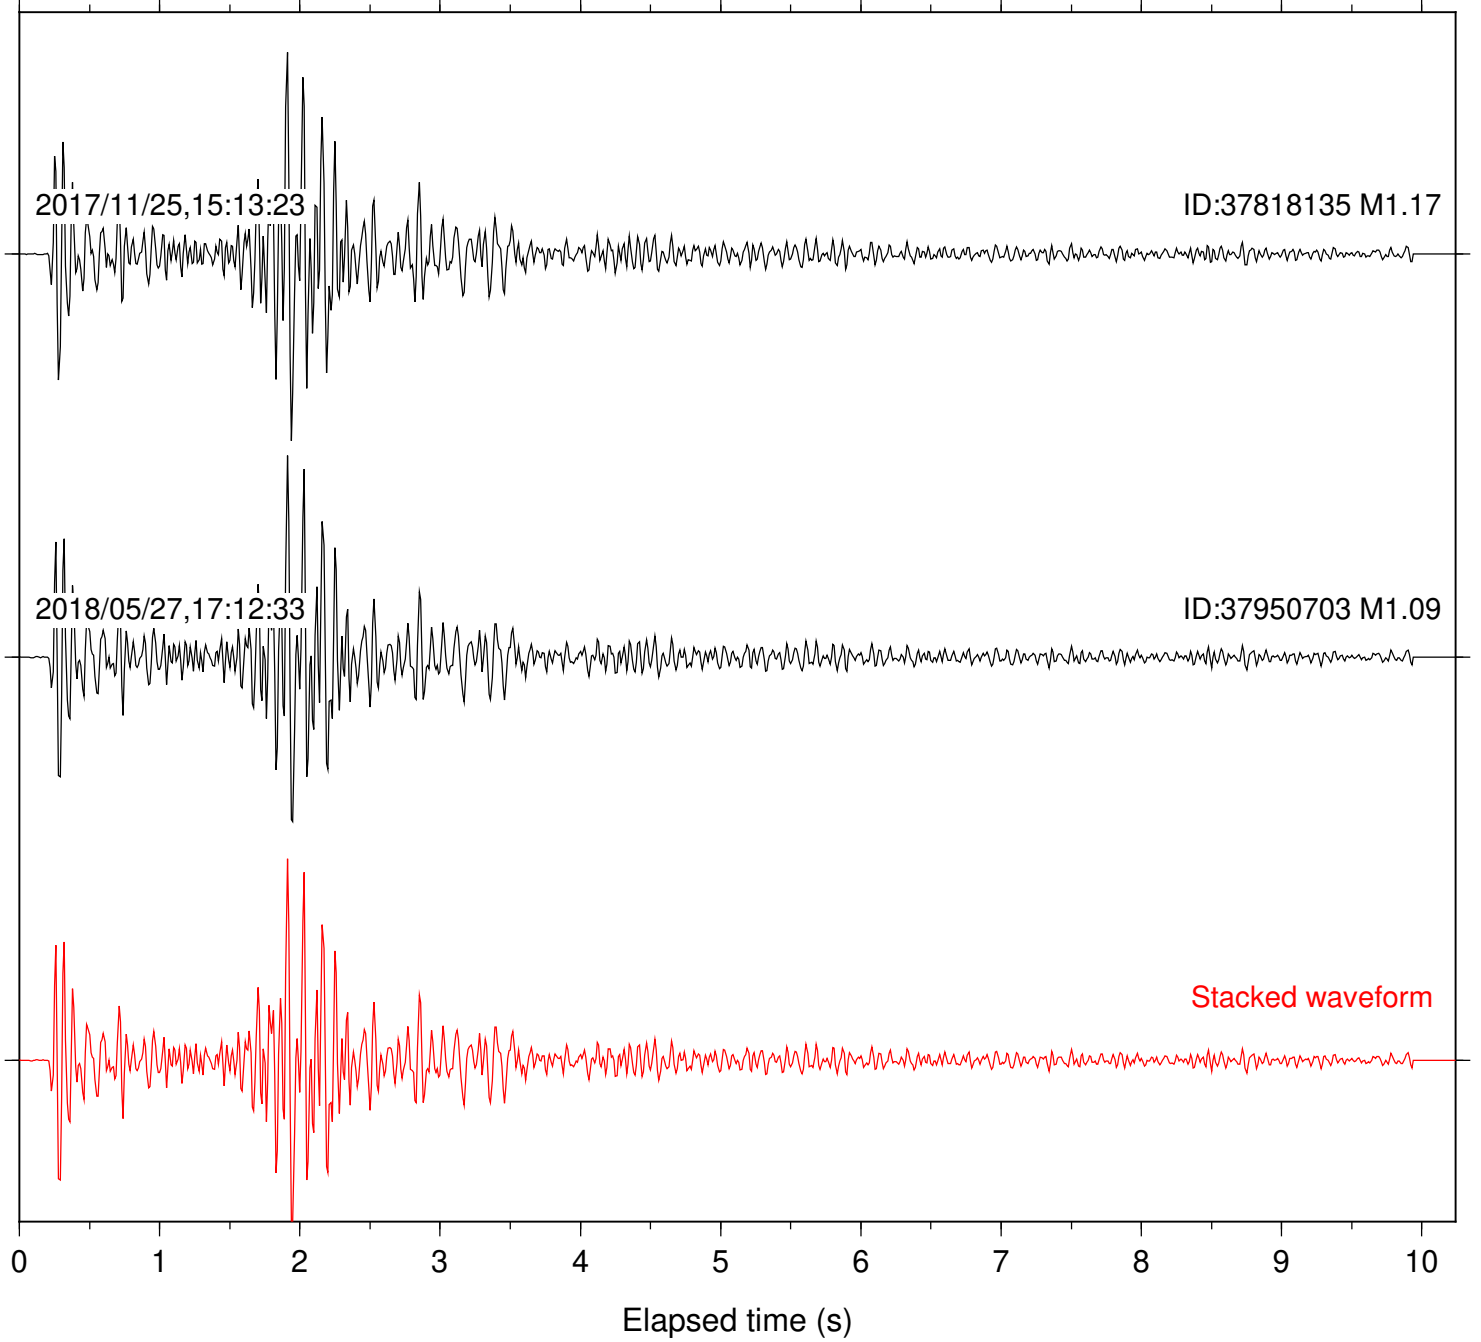

Station: B081 Com: EHZ

Focal depth: 7.35 km

Station: B084 Com: EHZ

Focal depth: 7.35 km

Station: B087 Com: EHZ

Focal depth: 7.35 km

Station: B088 Com: EHZ

Focal depth: 7.35 km

Station: B093 Com: EHZ

Focal depth: 7.35 km

Station: B946 Com: EHZ

Focal depth: 7.35 km

2017/11/25,15:13:23

ID:37818135 M1.17

2018/05/27,17:12:33

ID:37950703 M1.09

Station: DGR Com: HHZ

Focal depth: 7.35 km

Station: FRD Com: HHZ

Focal depth: 7.35 km

Station: HMT2 Com: HHZ

Focal depth: 7.35 km

Station: LVA2 Com: HHZ

Focal depth: 7.35 km

Station: RRSP Com: HHZ

Focal depth: 7.35 km

Station: SMER Com: HHZ

Focal depth: 7.35 km

Station: SND Com: HHZ

Focal depth: 7.35 km