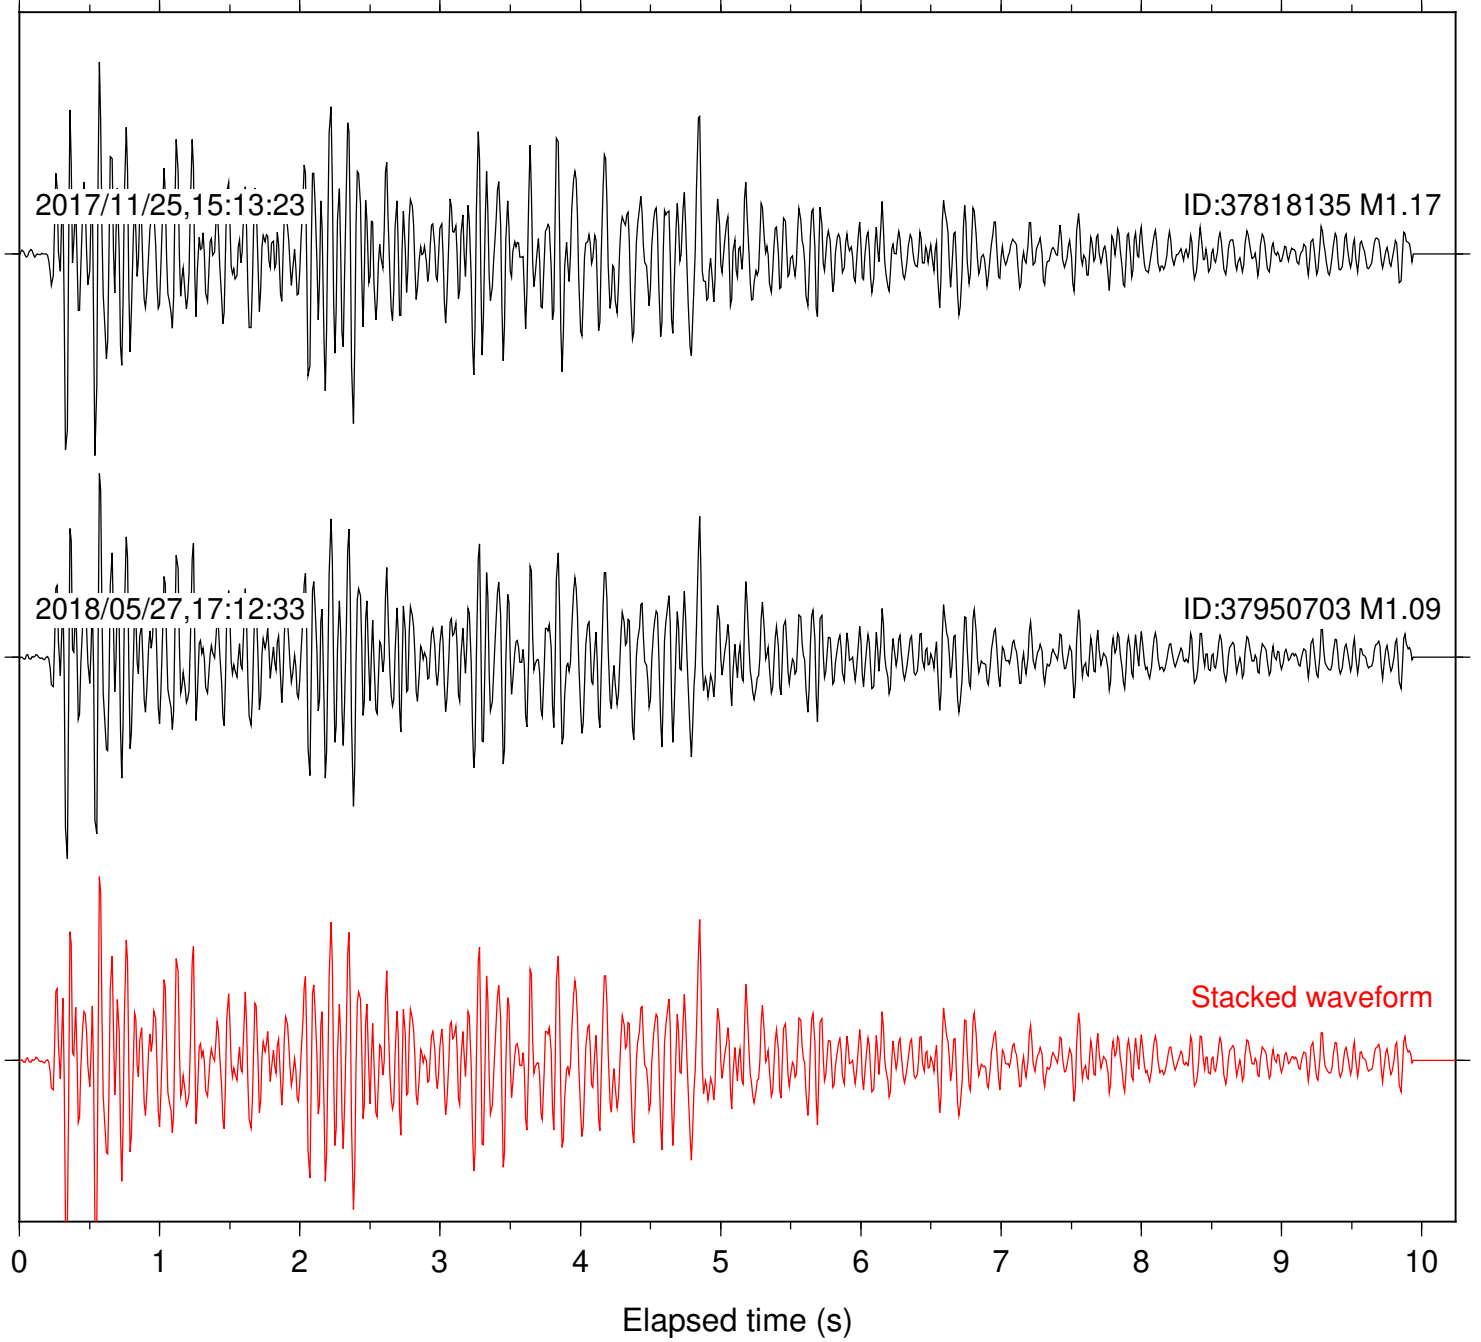

Station: B093 Com: EHZ

Focal depth: 7.35 km

Station: B946 Com: EHZ

Focal depth: 7.35 km

2017/11/25,15:13:23

ID:37818135 M1.17

2018/05/27,17:12:33

ID:37950703 M1.09

Station: DGR Com: HHZ

Focal depth: 7.35 km

Station: FRD Com: HHZ

Focal depth: 7.35 km

Station: HMT2 Com: HHZ

Focal depth: 7.35 km

Station: LVA2 Com: HHZ

Focal depth: 7.35 km

Station: PFO Com: HHZ

Focal depth: 7.35 km

Station: PLM Com: HHZ

Focal depth: 7.35 km

Station: POB2 Com: HHZ

Focal depth: 7.35 km

Station: RDM Com: HHZ

Focal depth: 7.35 km

Station: RRSP Com: HHZ

Focal depth: 7.35 km

Station: SMER Com: HHZ

Focal depth: 7.35 km

Station: SND Com: HHZ

Focal depth: 7.35 km