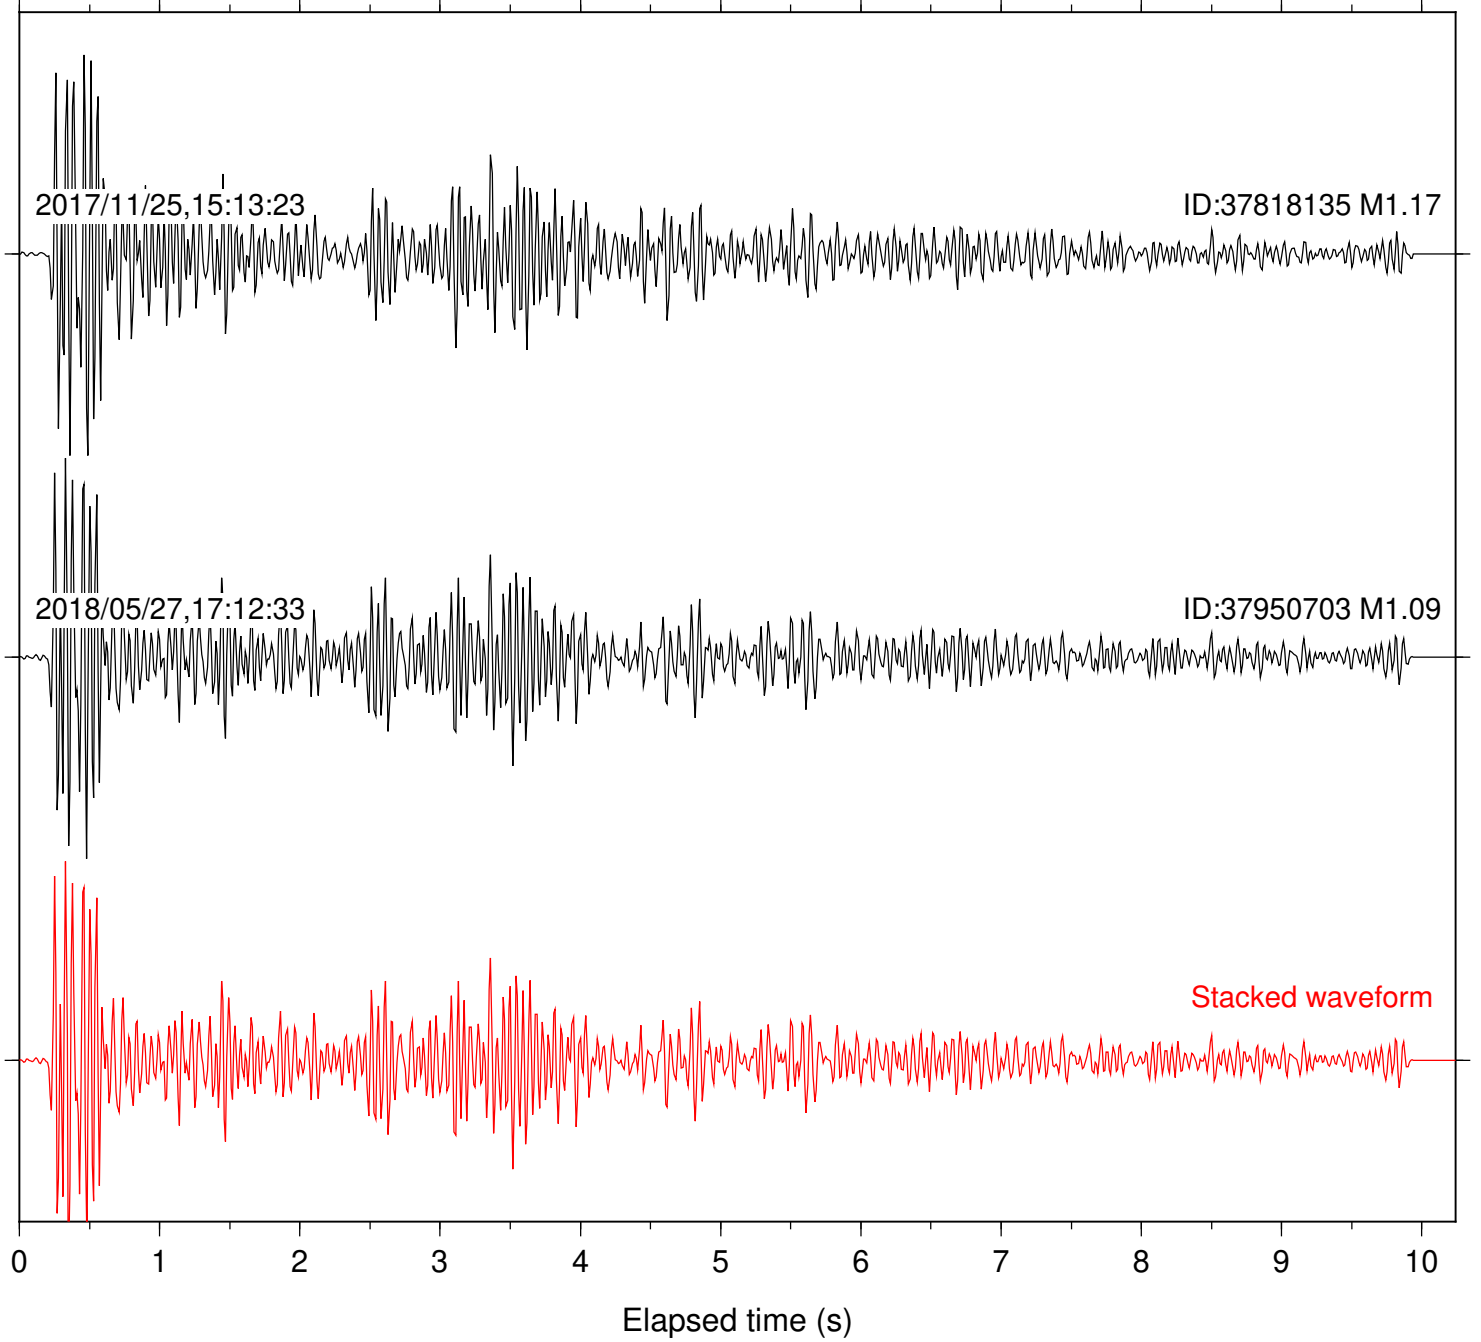

Station: B093 Com: EHZ

Focal depth: 7.35 km

Station: B946 Com: EHZ

Focal depth: 7.35 km

2017/11/25,15:13:23

ID:37818135 M1.17

2018/05/27,17:12:33

ID:37950703 M1.09

Station: DGR Com: HHZ

Focal depth: 7.35 km

Station: FRD Com: HHZ

Focal depth: 7.35 km

Station: HMT2 Com: HHZ

Focal depth: 7.35 km

Station: LVA2 Com: HHZ

Focal depth: 7.35 km

Station: PFO Com: HHZ

Focal depth: 7.35 km

Station: PLM Com: HHZ

Focal depth: 7.35 km

Station: POB2 Com: HHZ

Focal depth: 7.35 km

Station: RDM Com: HHZ

Focal depth: 7.35 km

Station: RRSP Com: HHZ

Focal depth: 7.35 km

Station: SMER Com: HHZ

Focal depth: 7.35 km

Station: SND Com: HHZ

Focal depth: 7.35 km