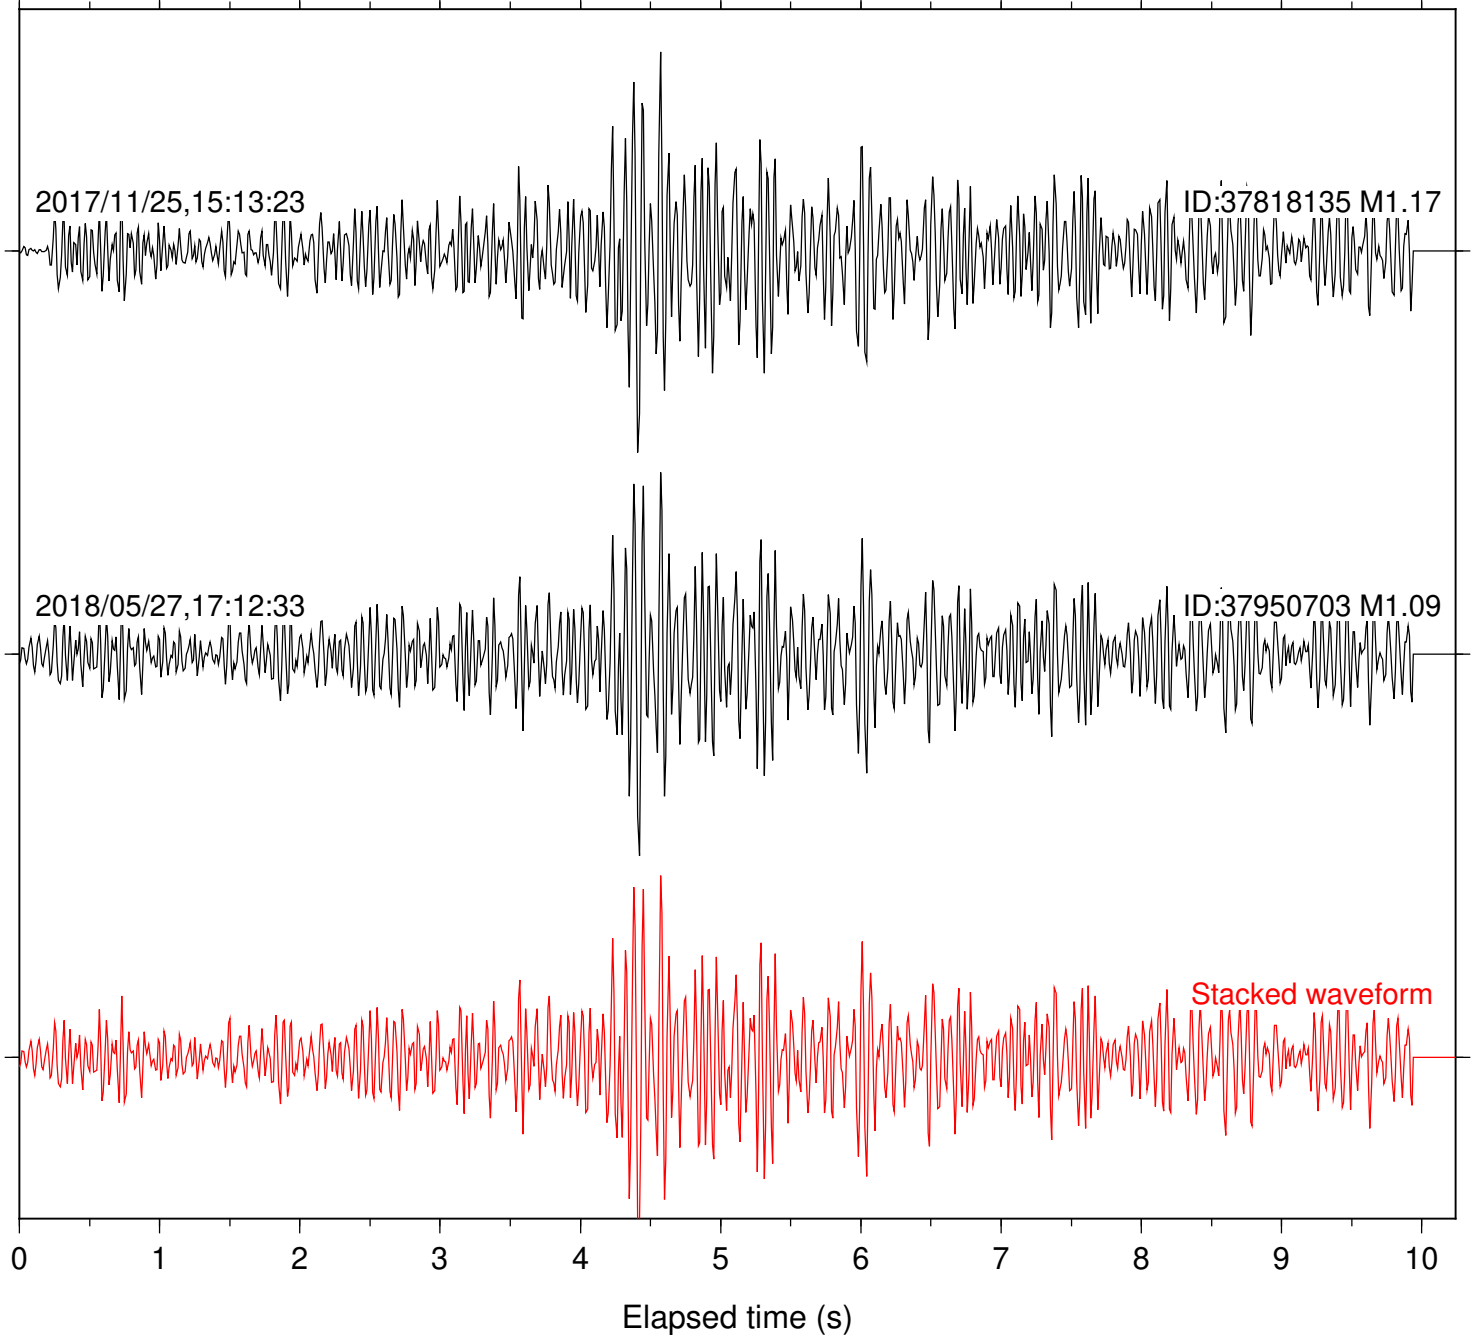

Station: B093 Com: EHZ

Focal depth: 7.35 km

Station: B946 Com: EHZ

Focal depth: 7.35 km

2017/11/25,15:13:23

ID:37818135 M1.17

2018/05/27,17:12:33

ID:37950703 M1.09

Station: DGR Com: HHZ

Focal depth: 7.35 km

Station: FRD Com: HHZ

Focal depth: 7.35 km

Station: HMT2 Com: HHZ

Focal depth: 7.35 km

Station: LVA2 Com: HHZ

Focal depth: 7.35 km

Station: PFO Com: HHZ

Focal depth: 7.35 km

Station: PLM Com: HHZ

Focal depth: 7.35 km

Station: POB2 Com: HHZ

Focal depth: 7.35 km

Station: RDM Com: HHZ

Focal depth: 7.35 km

Station: RRSP Com: HHZ

Focal depth: 7.35 km

Station: SMER Com: HHZ

Focal depth: 7.35 km

Station: SND Com: HHZ

Focal depth: 7.35 km