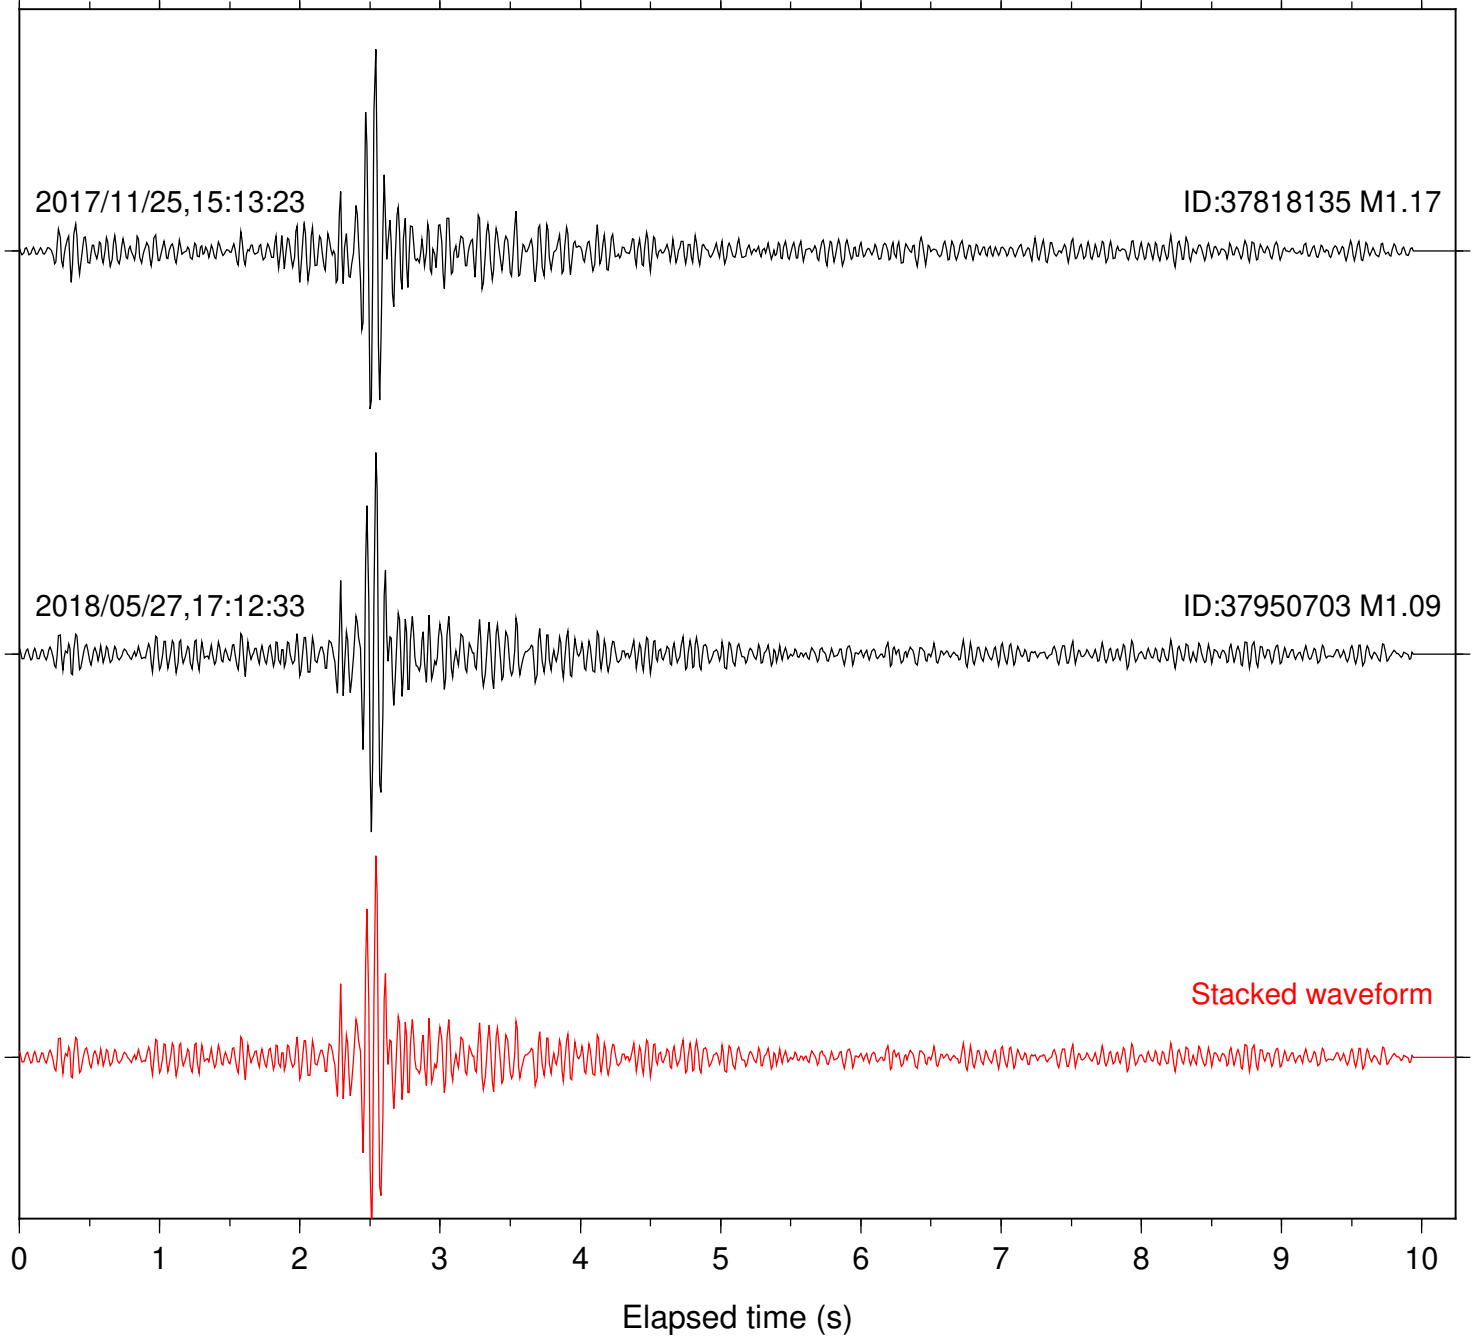

Station: B093 Com: EHZ

Focal depth: 7.35 km

Station: B946 Com: EHZ

Focal depth: 7.35 km

2017/11/25,15:13:23

ID:37818135 M1.17

2018/05/27,17:12:33

ID:37950703 M1.09

Station: DGR Com: HHZ

Focal depth: 7.35 km

Station: FRD Com: HHZ

Focal depth: 7.35 km

Station: HMT2 Com: HHZ

Focal depth: 7.35 km

Station: LVA2 Com: HHZ

Focal depth: 7.35 km

Station: PFO Com: HHZ

Focal depth: 7.35 km

Station: PLM Com: HHZ

Focal depth: 7.35 km

Station: POB2 Com: HHZ

Focal depth: 7.35 km

Station: RDM Com: HHZ

Focal depth: 7.35 km

Station: RRSP Com: HHZ

Focal depth: 7.35 km

Station: SMER Com: HHZ

Focal depth: 7.35 km

Station: SND Com: HHZ

Focal depth: 7.35 km