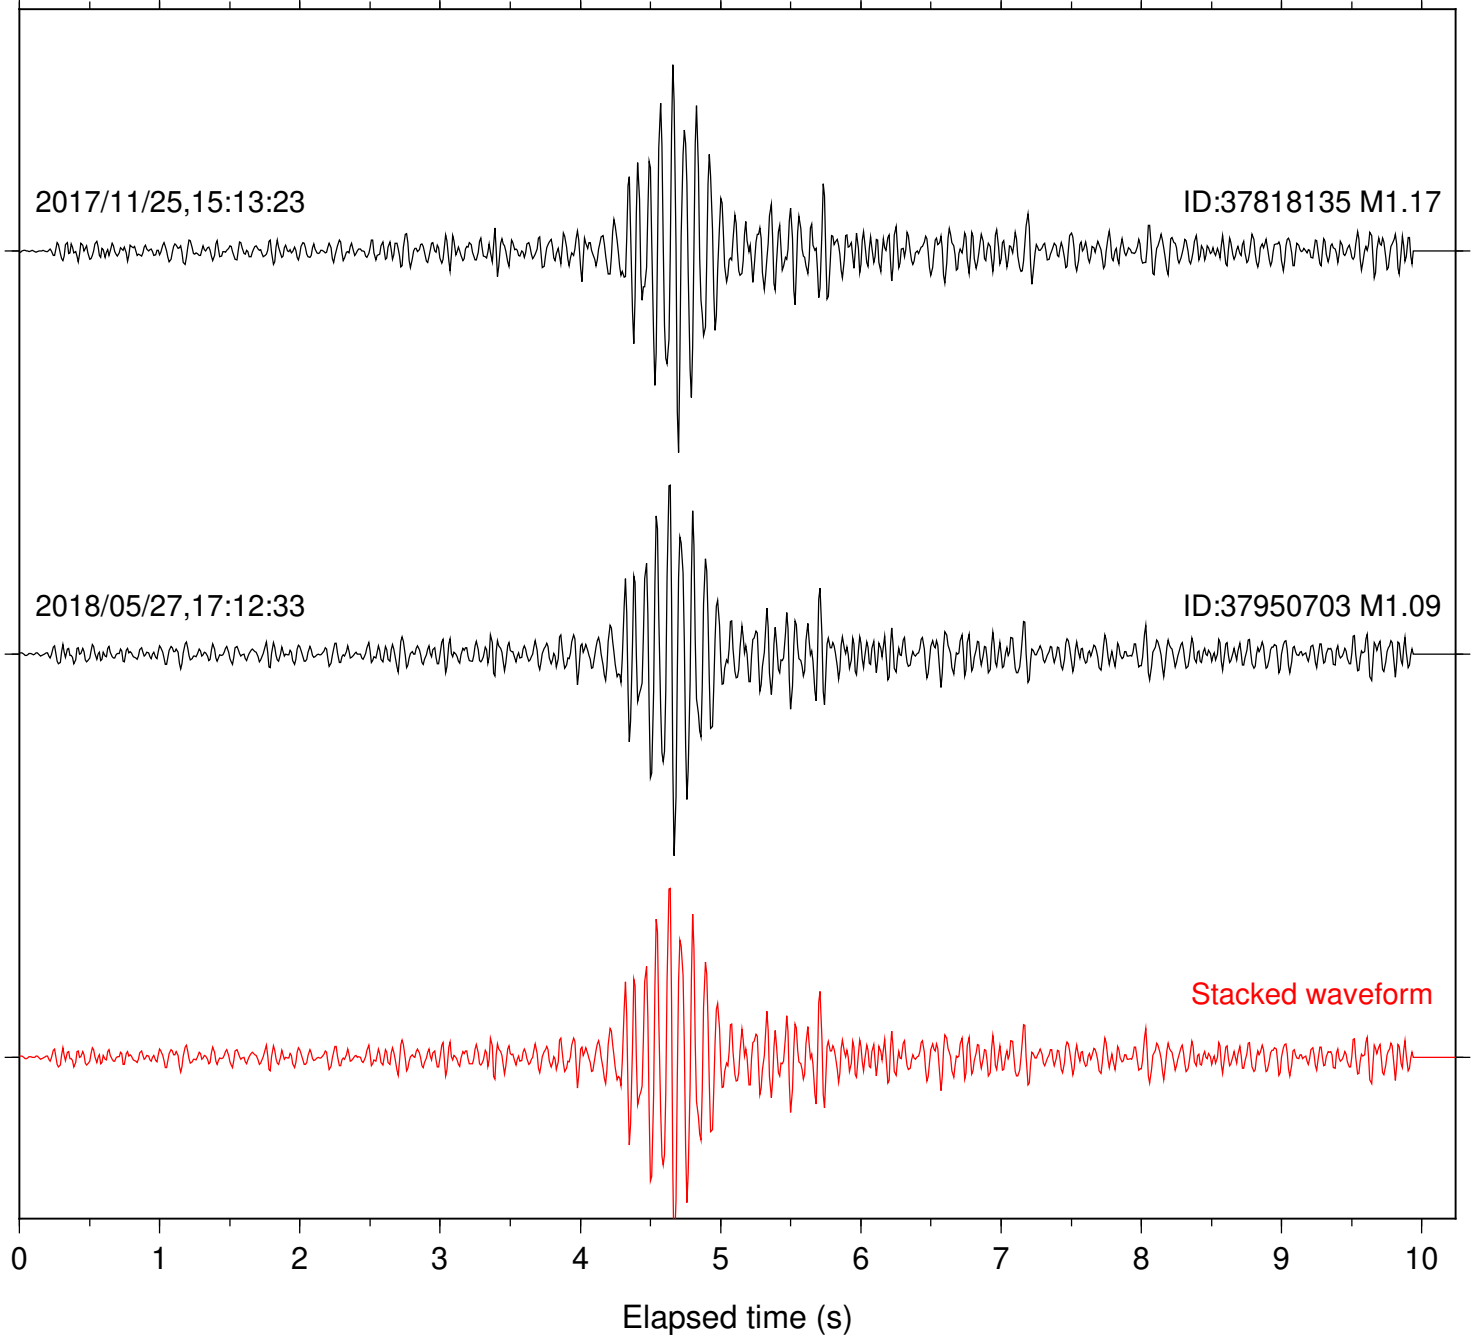

Station: B081 Com: EHZ

Focal depth: 7.35 km

Station: B084 Com: EHZ

Focal depth: 7.35 km

Station: B087 Com: EHZ

Focal depth: 7.35 km

Station: B088 Com: EHZ

Focal depth: 7.35 km

Station: B093 Com: EHZ

Focal depth: 7.35 km

Station: B946 Com: EHZ

Focal depth: 7.35 km

2017/11/25,15:13:23

ID:37818135 M1.17

2018/05/27,17:12:33

ID:37950703 M1.09

Station: DGR Com: HHZ

Focal depth: 7.35 km

Station: FRD Com: HHZ

Focal depth: 7.35 km

Station: HMT2 Com: HHZ

Focal depth: 7.35 km

Station: LVA2 Com: HHZ

Focal depth: 7.35 km

Station: RRSP Com: HHZ

Focal depth: 7.35 km

Station: SMER Com: HHZ

Focal depth: 7.35 km

Station: SND Com: HHZ

Focal depth: 7.35 km