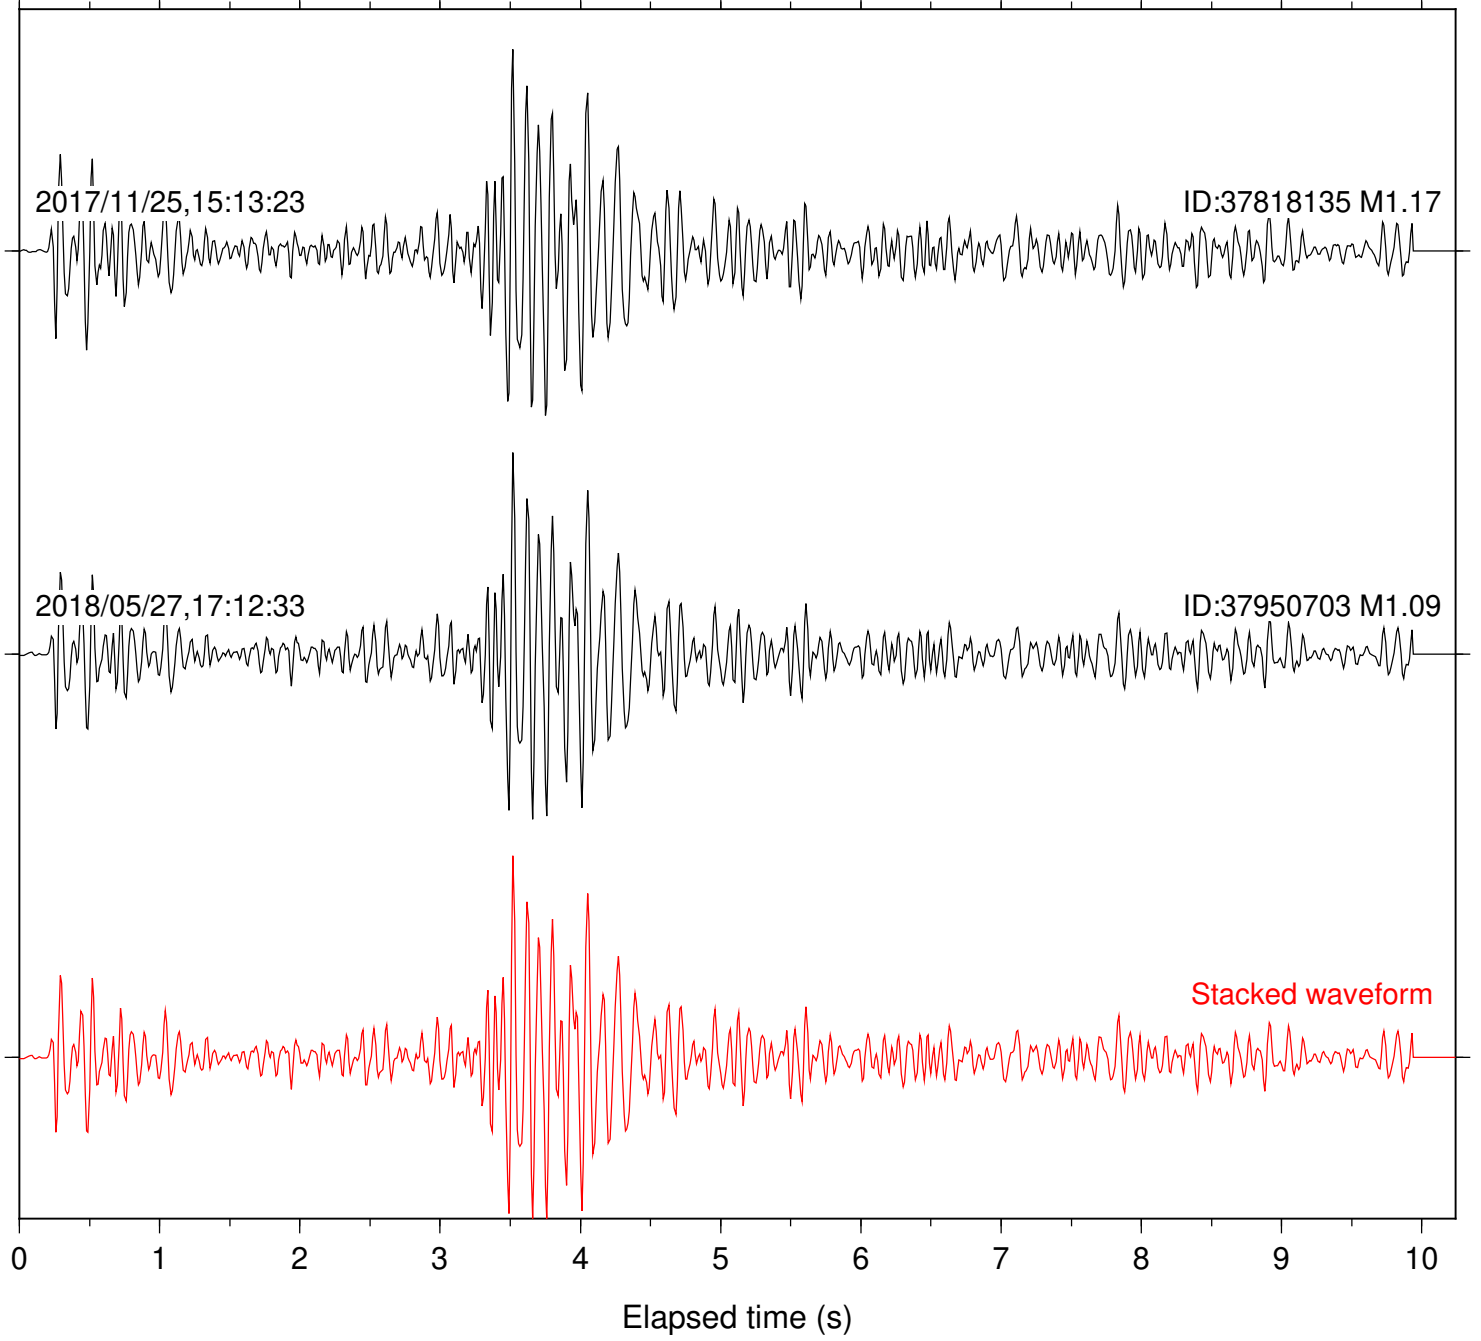

Station: B093 Com: EHZ

Focal depth: 7.35 km

Station: B946 Com: EHZ

Focal depth: 7.35 km

2017/11/25,15:13:23

ID:37818135 M1.17

2018/05/27,17:12:33

ID:37950703 M1.09

Station: DGR Com: HHZ

Focal depth: 7.35 km

Station: FRD Com: HHZ

Focal depth: 7.35 km

Station: HMT2 Com: HHZ

Focal depth: 7.35 km

Station: LVA2 Com: HHZ

Focal depth: 7.35 km

Station: PFO Com: HHZ

Focal depth: 7.35 km

Station: PLM Com: HHZ

Focal depth: 7.35 km

Station: POB2 Com: HHZ

Focal depth: 7.35 km

Station: RDM Com: HHZ

Focal depth: 7.35 km

Station: RRSP Com: HHZ

Focal depth: 7.35 km

Station: SMER Com: HHZ

Focal depth: 7.35 km

Station: SND Com: HHZ

Focal depth: 7.35 km