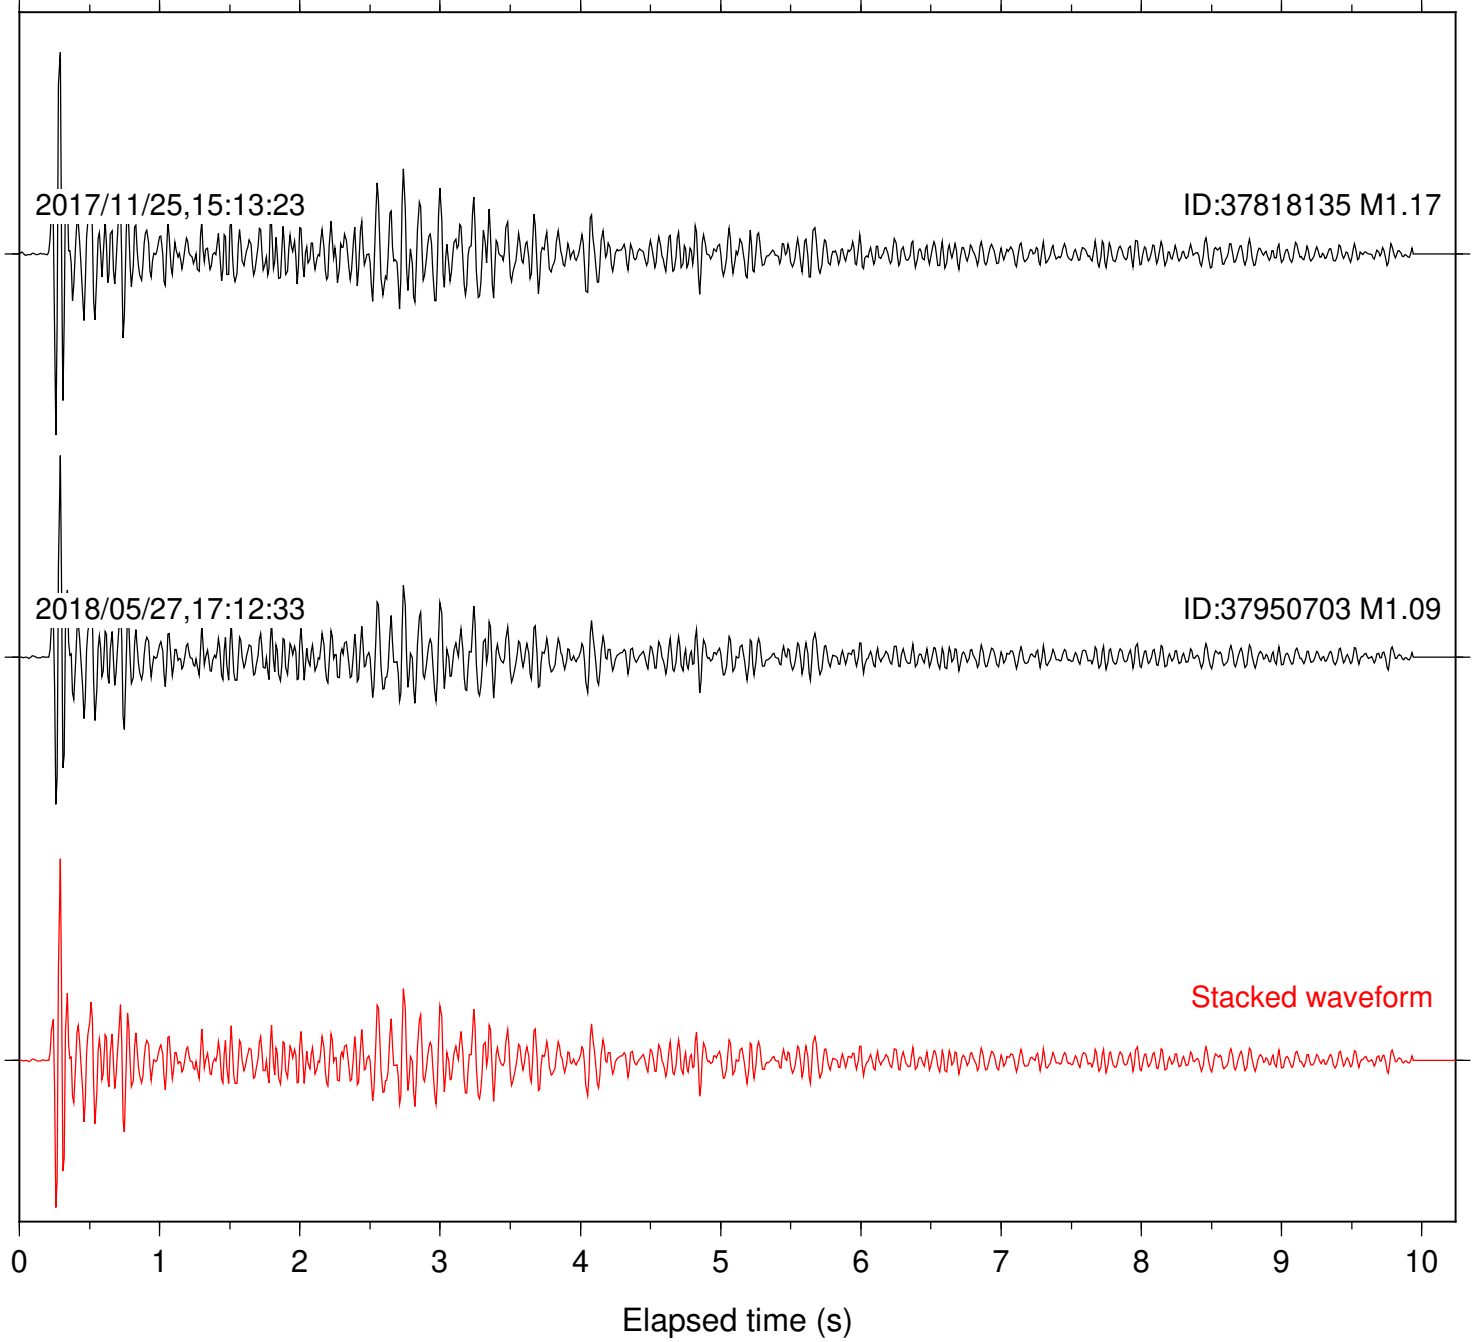

Station: B081 Com: EHZ

Focal depth: 7.35 km

Station: B084 Com: EHZ

Focal depth: 7.35 km

Station: B087 Com: EHZ

Focal depth: 7.35 km

Station: B088 Com: EHZ

Focal depth: 7.35 km

Station: B093 Com: EHZ

Focal depth: 7.35 km

Station: B946 Com: EHZ

Focal depth: 7.35 km

2017/11/25,15:13:23

ID:37818135 M1.17

2018/05/27,17:12:33

ID:37950703 M1.09

Station: DGR Com: HHZ

Focal depth: 7.35 km

Station: FRD Com: HHZ

Focal depth: 7.35 km

Station: HMT2 Com: HHZ

Focal depth: 7.35 km

Station: LVA2 Com: HHZ

Focal depth: 7.35 km

Station: RRSP Com: HHZ

Focal depth: 7.35 km

Station: SMER Com: HHZ

Focal depth: 7.35 km

Station: SND Com: HHZ

Focal depth: 7.35 km