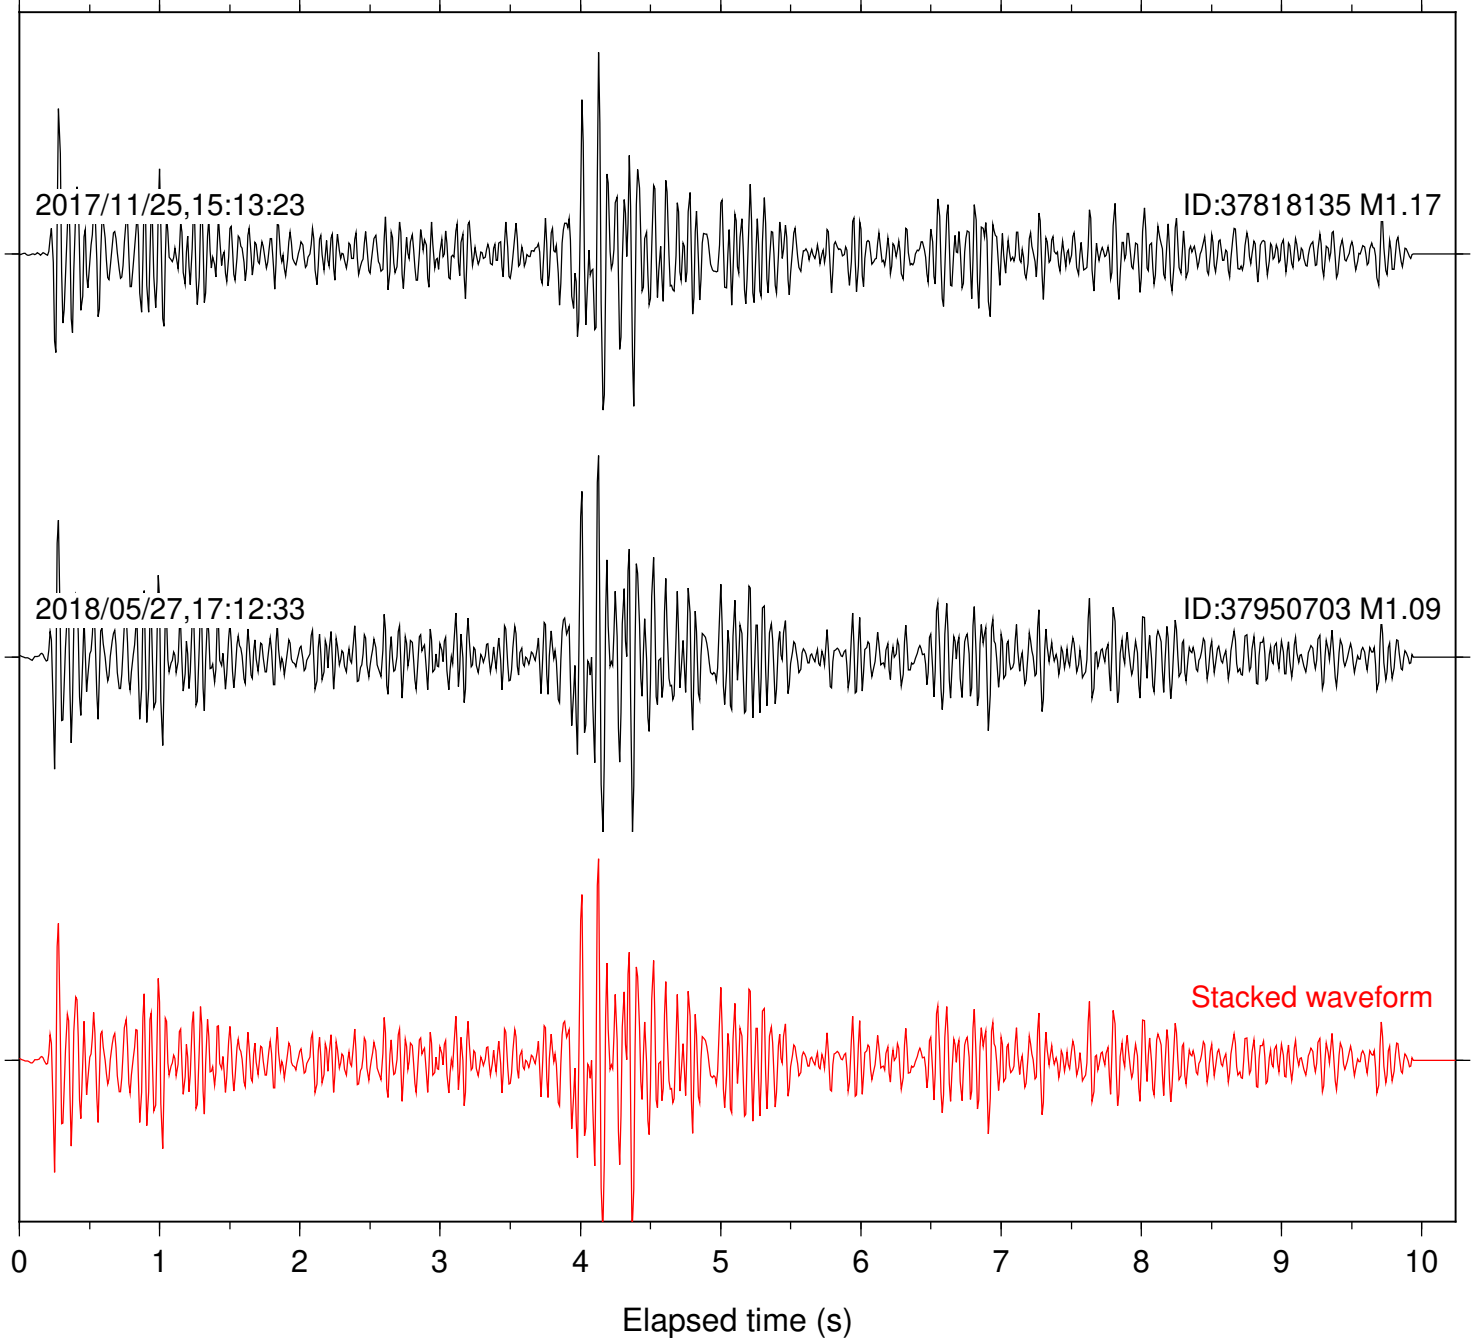

Station: B093 Com: EHZ

Focal depth: 7.35 km

Station: B946 Com: EHZ

Focal depth: 7.35 km

2017/11/25,15:13:23

ID:37818135 M1.17

2018/05/27,17:12:33

ID:37950703 M1.09

Station: DGR Com: HHZ

Focal depth: 7.35 km

Station: FRD Com: HHZ

Focal depth: 7.35 km

Station: HMT2 Com: HHZ

Focal depth: 7.35 km

Station: LVA2 Com: HHZ

Focal depth: 7.35 km

Station: PFO Com: HHZ

Focal depth: 7.35 km

Station: PLM Com: HHZ

Focal depth: 7.35 km

Station: POB2 Com: HHZ

Focal depth: 7.35 km

Station: RDM Com: HHZ

Focal depth: 7.35 km

Station: RRSP Com: HHZ

Focal depth: 7.35 km

Station: SMER Com: HHZ

Focal depth: 7.35 km

Station: SND Com: HHZ

Focal depth: 7.35 km