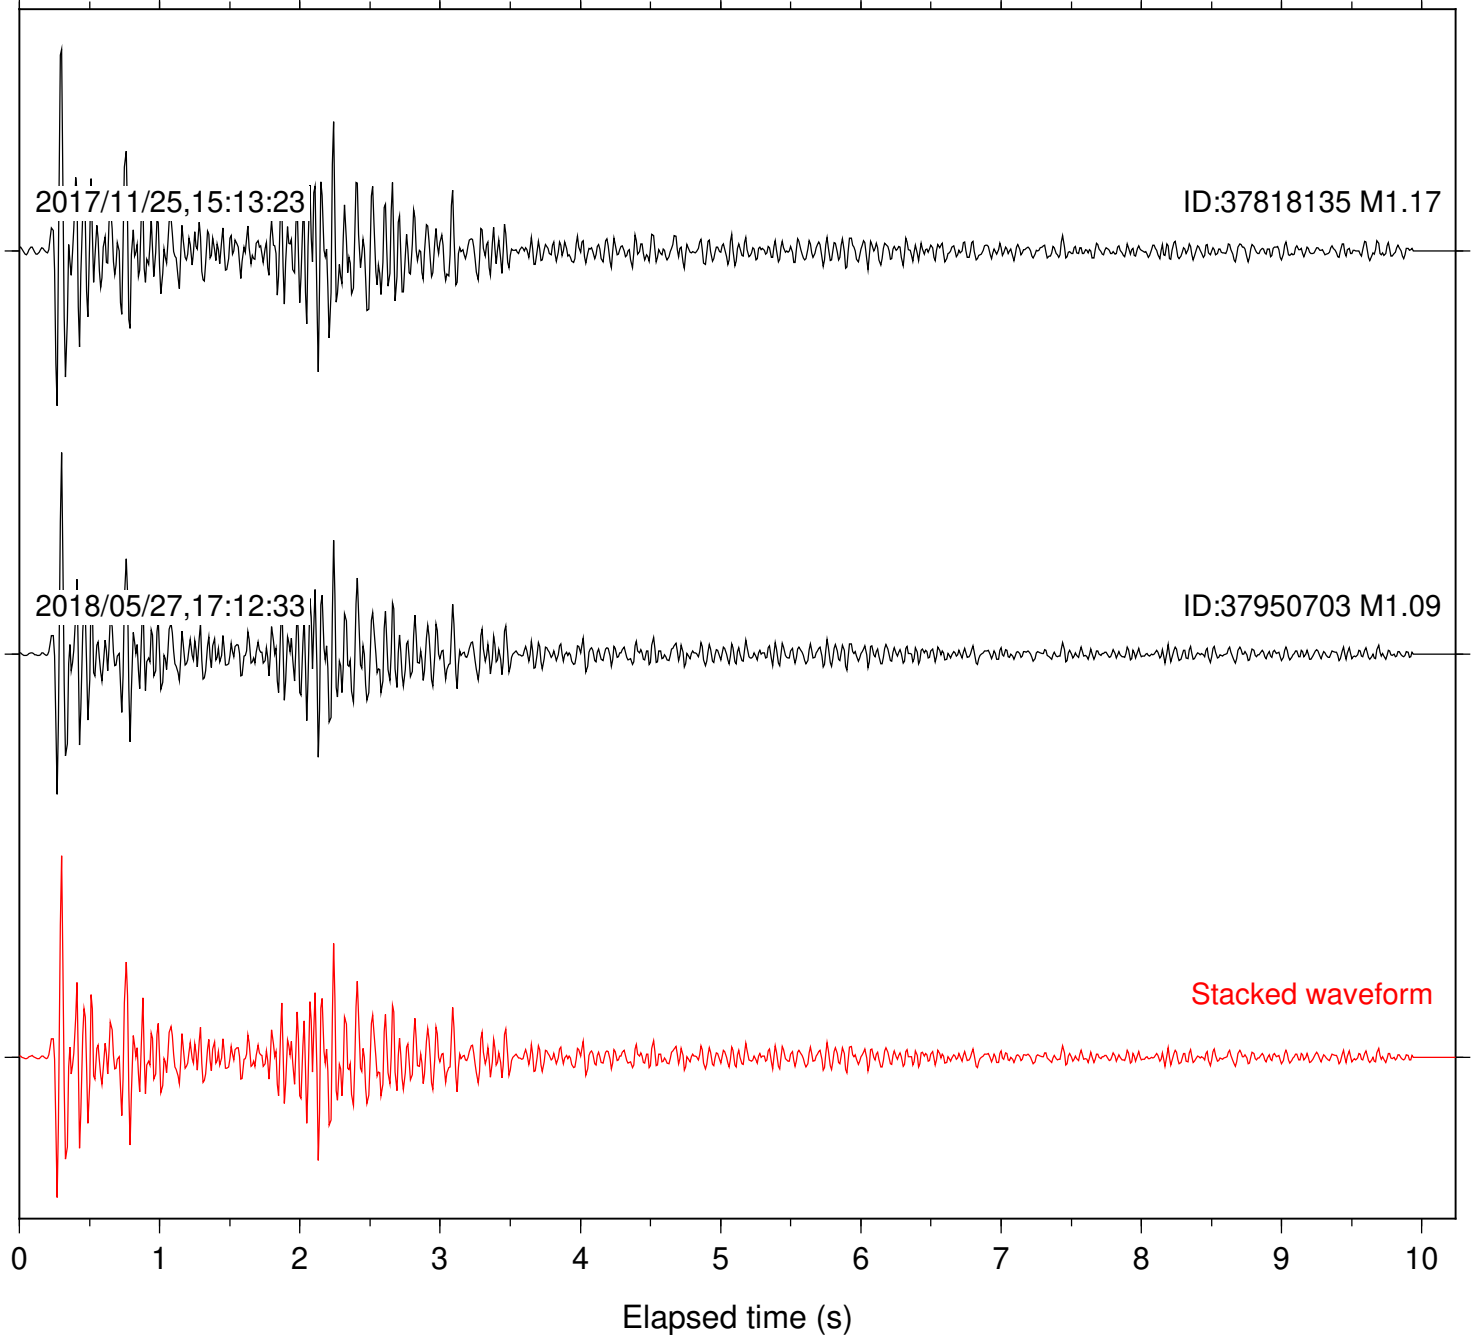

Station: B093 Com: EHZ

Focal depth: 7.35 km

Station: B946 Com: EHZ

Focal depth: 7.35 km

2017/11/25,15:13:23

ID:37818135 M1.17

2018/05/27,17:12:33

ID:37950703 M1.09

Stacked waveform

0 1 2 3 4 5 6 7 8 9 10
Elapsed time (s)

Station: BAC Com: EHZ

Focal depth: 7.35 km

Station: BZN Com: HHZ

Focal depth: 7.35 km

Station: CSH Com: HHZ

Focal depth: 7.35 km

Station: DGR Com: HHZ

Focal depth: 7.35 km

Station: FRD Com: HHZ

Focal depth: 7.35 km

Station: HMT2 Com: HHZ

Focal depth: 7.35 km

Station: LVA2 Com: HHZ

Focal depth: 7.35 km

Station: RRSP Com: HHZ

Focal depth: 7.35 km

Station: SMER Com: HHZ

Focal depth: 7.35 km

Station: SND Com: HHZ

Focal depth: 7.35 km