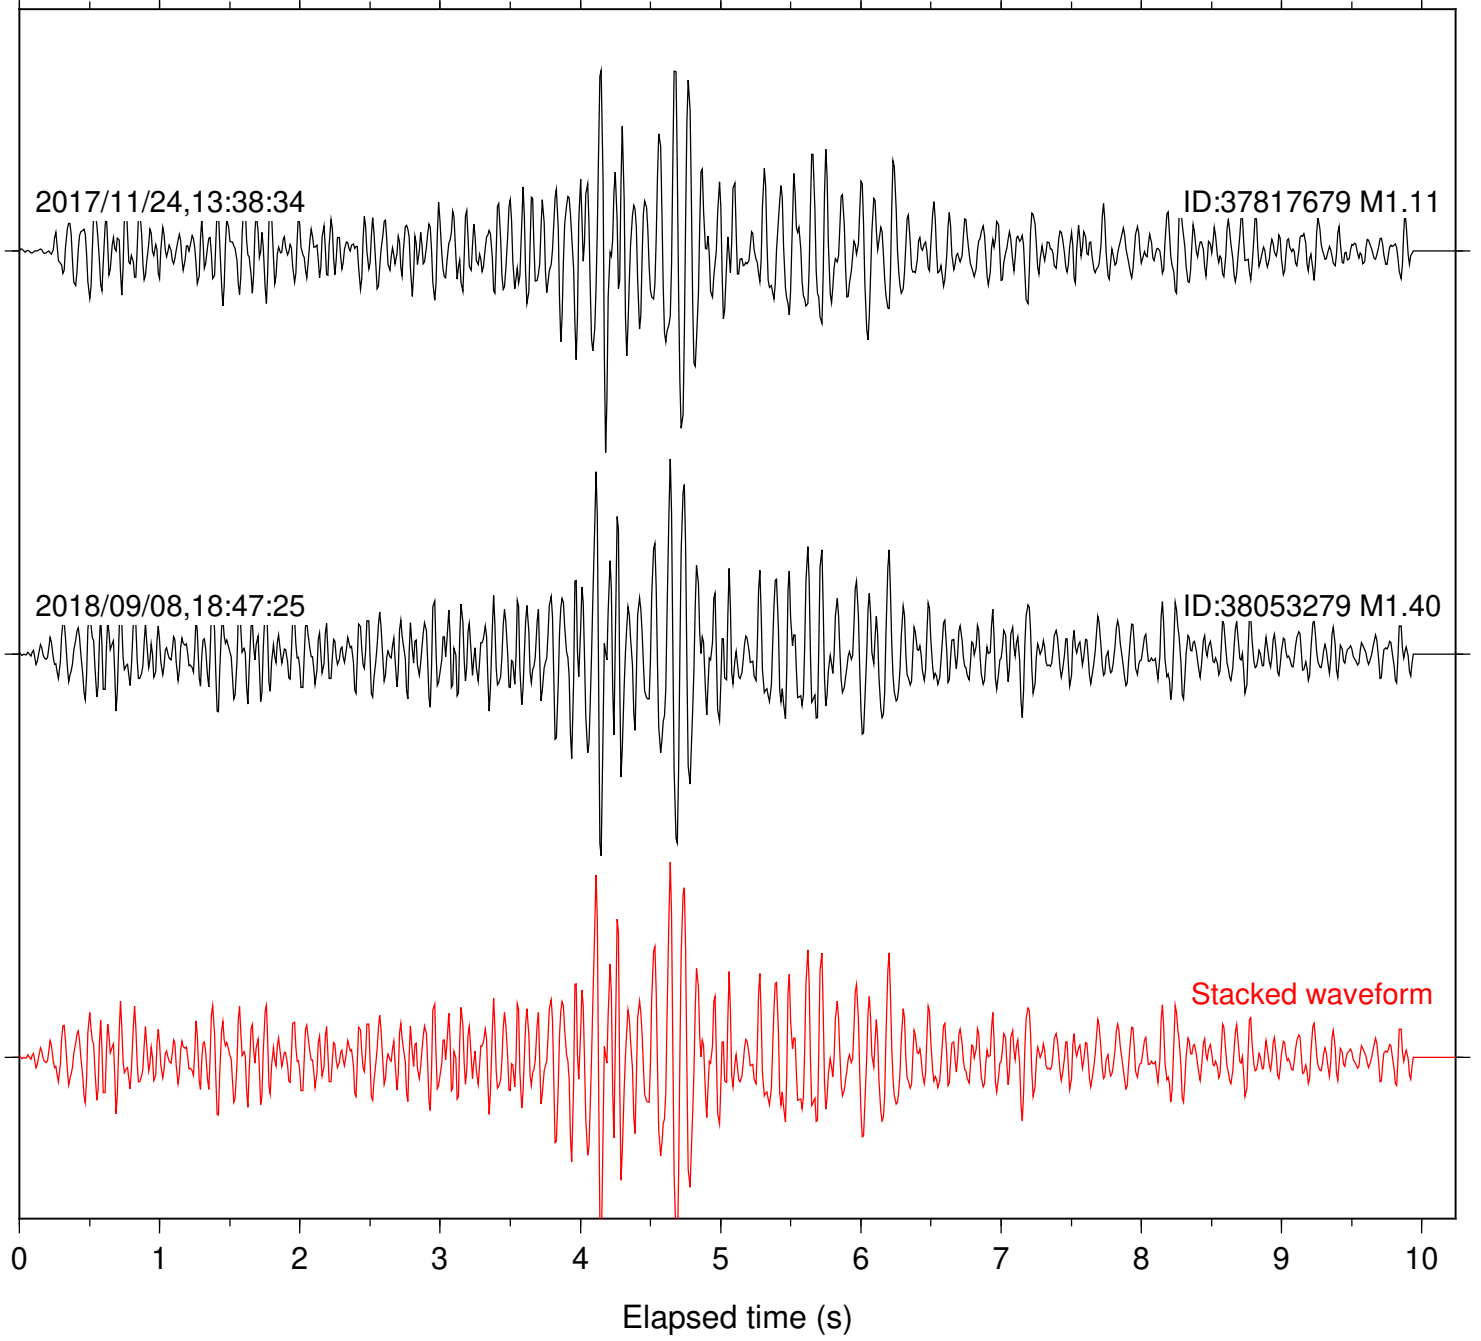

Station: B946 Com: EHZ

Focal depth: 4.89 km

Station: BAC Com: EHZ

Focal depth: 4.89 km

Station: CSH Com: HHZ

Focal depth: 4.89 km

Station: DGR Com: HHZ

Focal depth: 4.89 km

Station: FRD Com: HHZ

Focal depth: 4.89 km

Station: HMT2 Com: HHZ

Focal depth: 4.89 km

Station: KNW Com: HHZ

Focal depth: 4.89 km

Station: LKH Com: HHZ

Focal depth: 4.89 km

Station: LVA2 Com: HHZ

Focal depth: 4.89 km

Station: PLM Com: HHZ

Focal depth: 4.89 km

Station: POB2 Com: HHZ

Focal depth: 4.89 km

Station: RDM Com: HHZ

Focal depth: 4.89 km

Station: RRSP Com: HHZ

Focal depth: 4.89 km

Station: SND Com: HHZ

Focal depth: 4.89 km