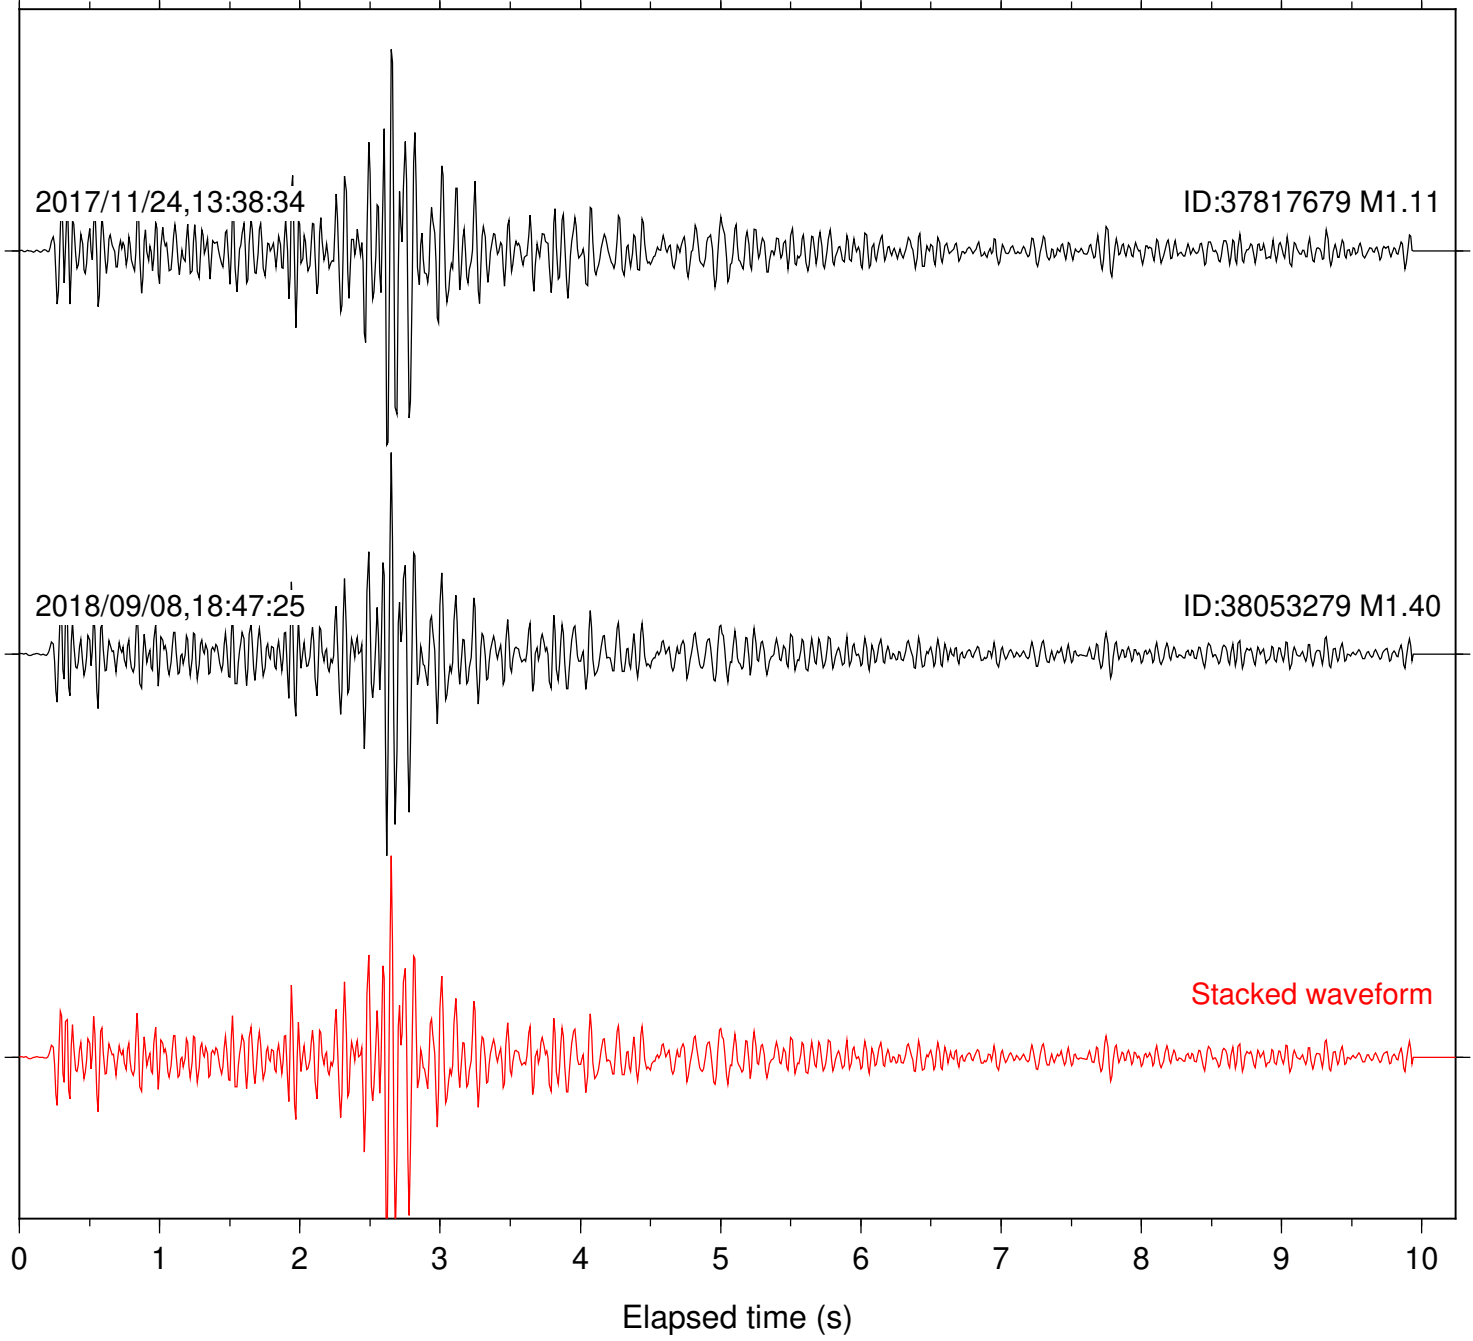

Station: B081 Com: EHZ

Focal depth: 4.89 km

Station: B084 Com: EHZ

Focal depth: 4.89 km

Station: B087 Com: EHZ

Focal depth: 4.89 km

Station: B088 Com: EHZ

Focal depth: 4.89 km

Station: B093 Com: EHZ

Focal depth: 4.89 km

2017/11/24,13:38:34

ID:37817679 M1.11

2018/09/08,18:47:25

ID:38053279 M1.40

Stacked waveform

0 1 2 3 4 5 6 7 8 9 10  
Elapsed time (s)

Station: FRD Com: HHZ

Focal depth: 4.89 km

Station: HMT2 Com: HHZ

Focal depth: 4.89 km

Station: KNW Com: HHZ

Focal depth: 4.89 km

Station: LKH Com: HHZ

Focal depth: 4.89 km

Station: RRSP Com: HHZ

Focal depth: 4.89 km

Station: SND Com: HHZ

Focal depth: 4.89 km