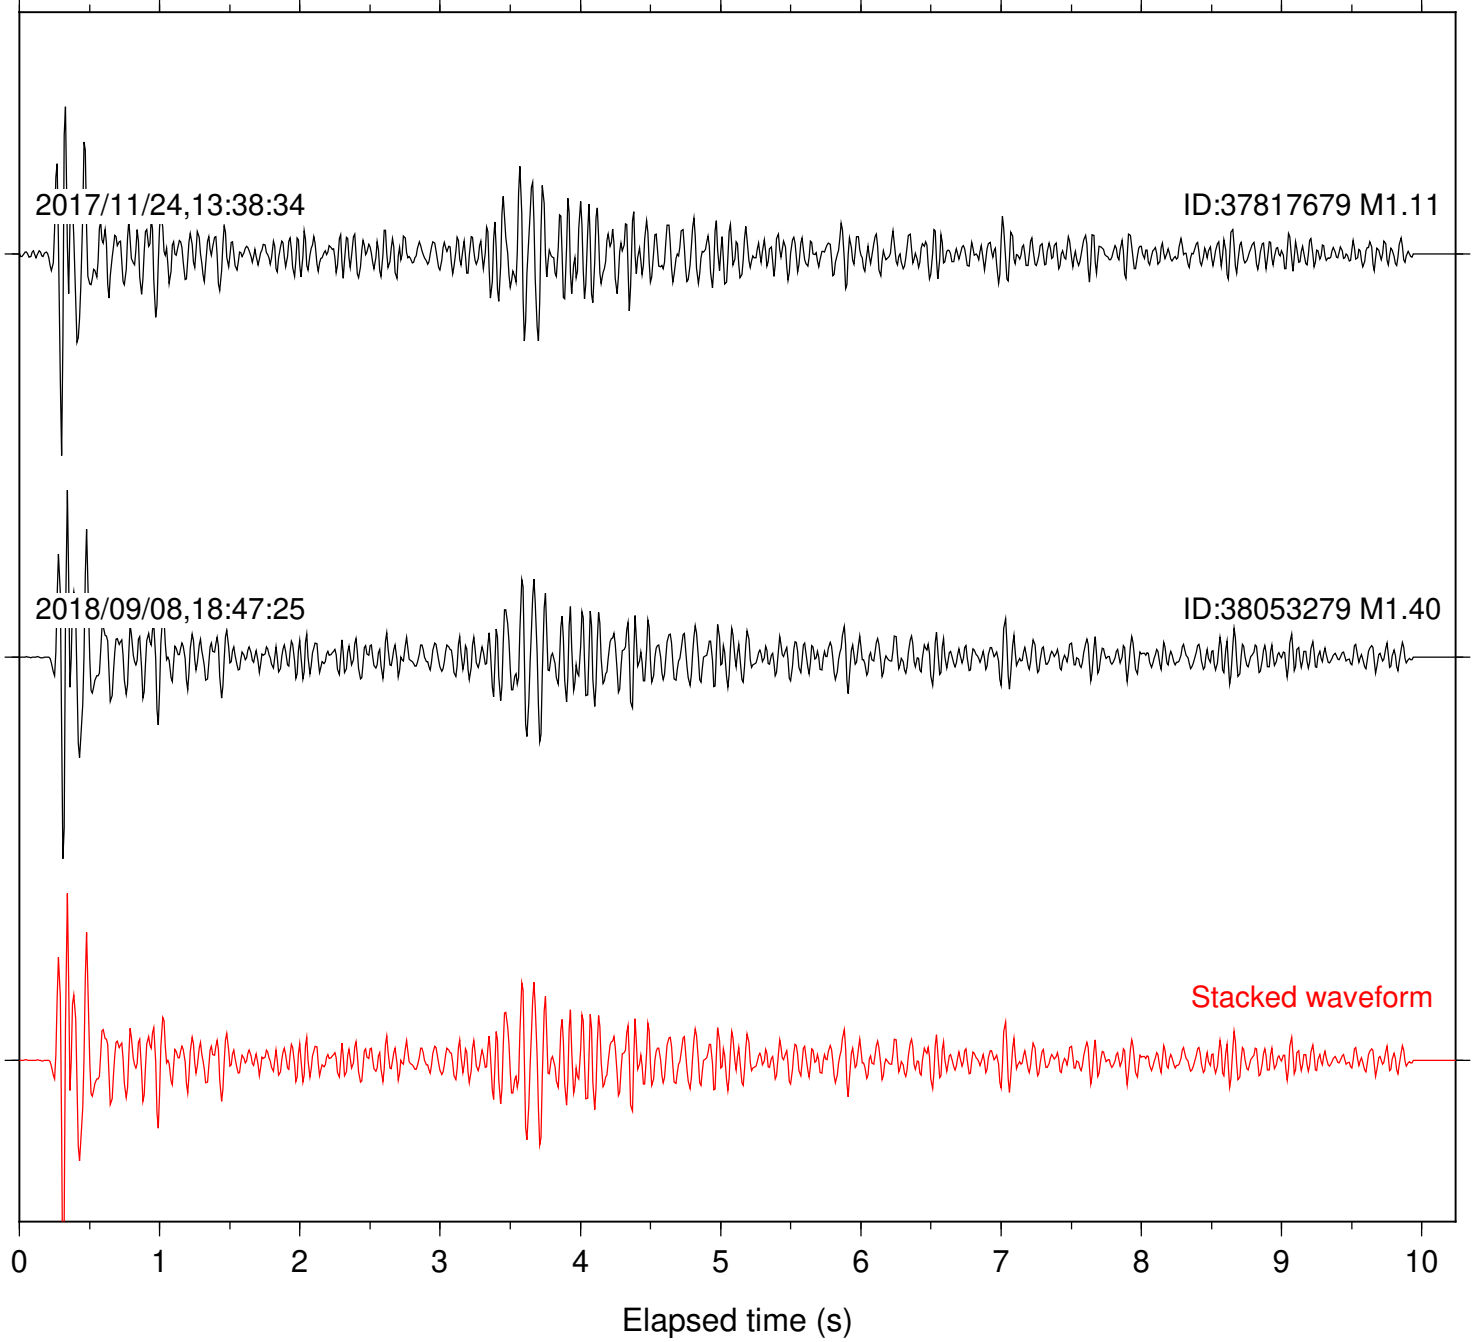

Station: B946 Com: EHZ

Focal depth: 4.89 km

Station: BAC Com: EHZ

Focal depth: 4.89 km

Station: CSH Com: HHZ

Focal depth: 4.89 km

Station: DGR Com: HHZ

Focal depth: 4.89 km

Station: FRD Com: HHZ

Focal depth: 4.89 km

Station: HMT2 Com: HHZ

Focal depth: 4.89 km

Station: KNW Com: HHZ

Focal depth: 4.89 km

Station: LKH Com: HHZ

Focal depth: 4.89 km

Station: LVA2 Com: HHZ

Focal depth: 4.89 km

Station: PLM Com: HHZ

Focal depth: 4.89 km

Station: POB2 Com: HHZ

Focal depth: 4.89 km

Station: RDM Com: HHZ

Focal depth: 4.89 km

Station: RRSP Com: HHZ

Focal depth: 4.89 km

Station: SND Com: HHZ

Focal depth: 4.89 km