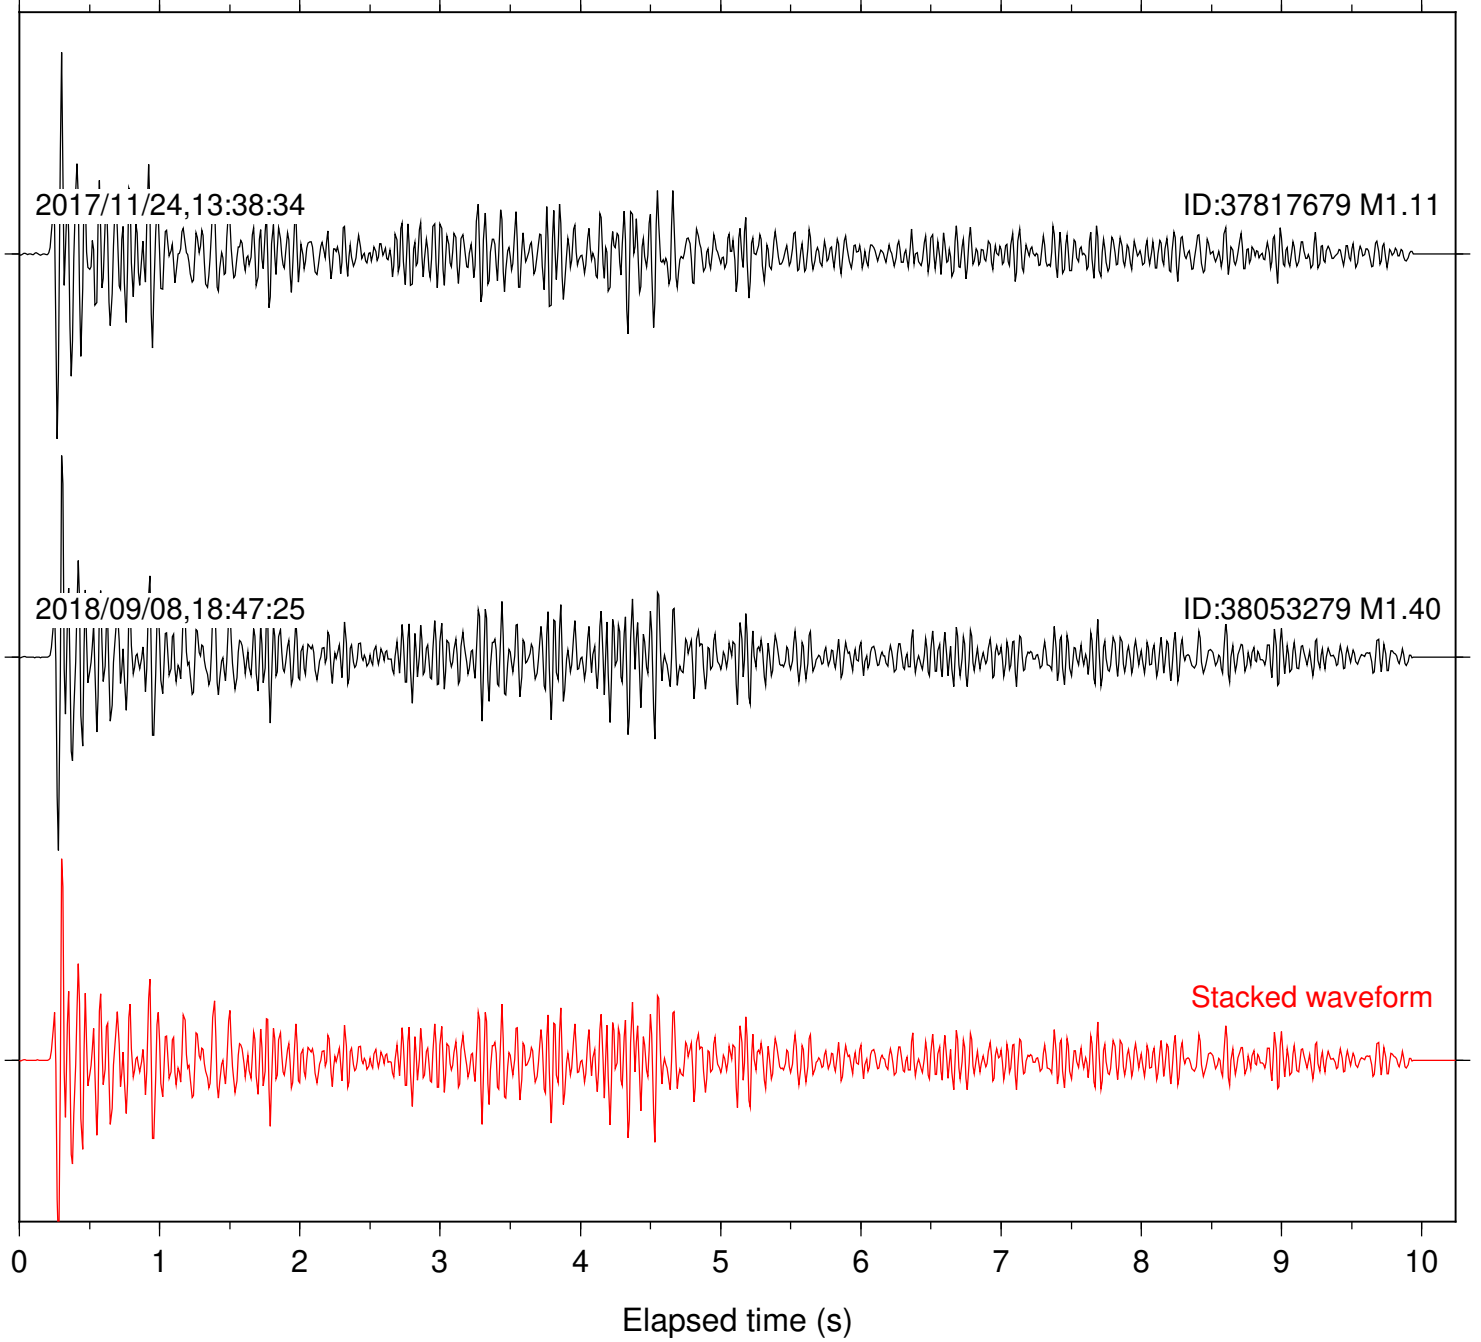

Station: B946 Com: EHZ

Focal depth: 4.89 km

Station: BAC Com: EHZ

Focal depth: 4.89 km

Station: CSH Com: HHZ

Focal depth: 4.89 km

Station: DGR Com: HHZ

Focal depth: 4.89 km

Station: FRD Com: HHZ

Focal depth: 4.89 km

Station: HMT2 Com: HHZ

Focal depth: 4.89 km

Station: KNW Com: HHZ

Focal depth: 4.89 km

Station: LKH Com: HHZ

Focal depth: 4.89 km

Station: LVA2 Com: HHZ

Focal depth: 4.89 km

Station: PLM Com: HHZ

Focal depth: 4.89 km

Station: POB2 Com: HHZ

Focal depth: 4.89 km

Station: RDM Com: HHZ

Focal depth: 4.89 km

Station: RRSP Com: HHZ

Focal depth: 4.89 km

Station: SND Com: HHZ

Focal depth: 4.89 km