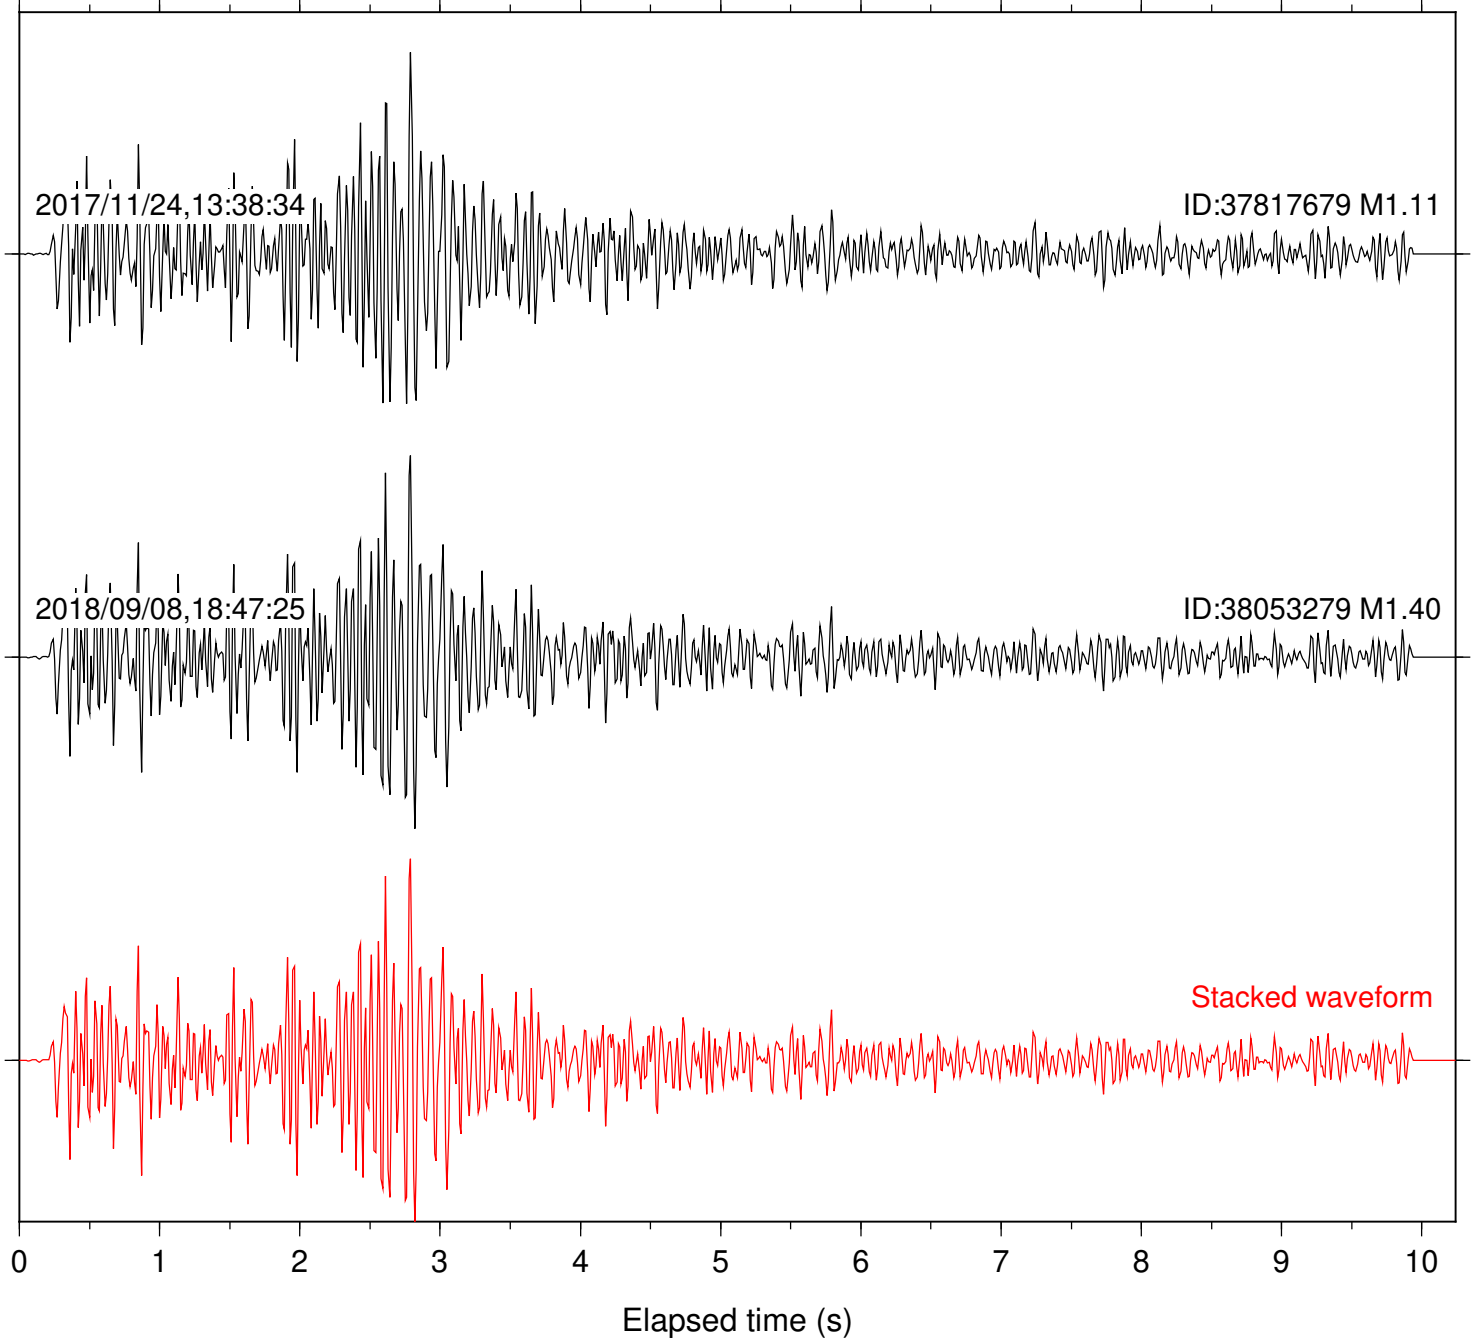

Station: B946 Com: EHZ

Focal depth: 4.89 km

Station: BAC Com: EHZ

Focal depth: 4.89 km

Station: CSH Com: HHZ

Focal depth: 4.89 km

Station: DGR Com: HHZ

Focal depth: 4.89 km

Station: FRD Com: HHZ

Focal depth: 4.89 km

Station: HMT2 Com: HHZ

Focal depth: 4.89 km

Station: KNW Com: HHZ

Focal depth: 4.89 km

Station: LKH Com: HHZ

Focal depth: 4.89 km

Station: LVA2 Com: HHZ

Focal depth: 4.89 km

Station: PLM Com: HHZ

Focal depth: 4.89 km

Station: POB2 Com: HHZ

Focal depth: 4.89 km

Station: RDM Com: HHZ

Focal depth: 4.89 km

Station: RRSP Com: HHZ

Focal depth: 4.89 km

Station: SND Com: HHZ

Focal depth: 4.89 km