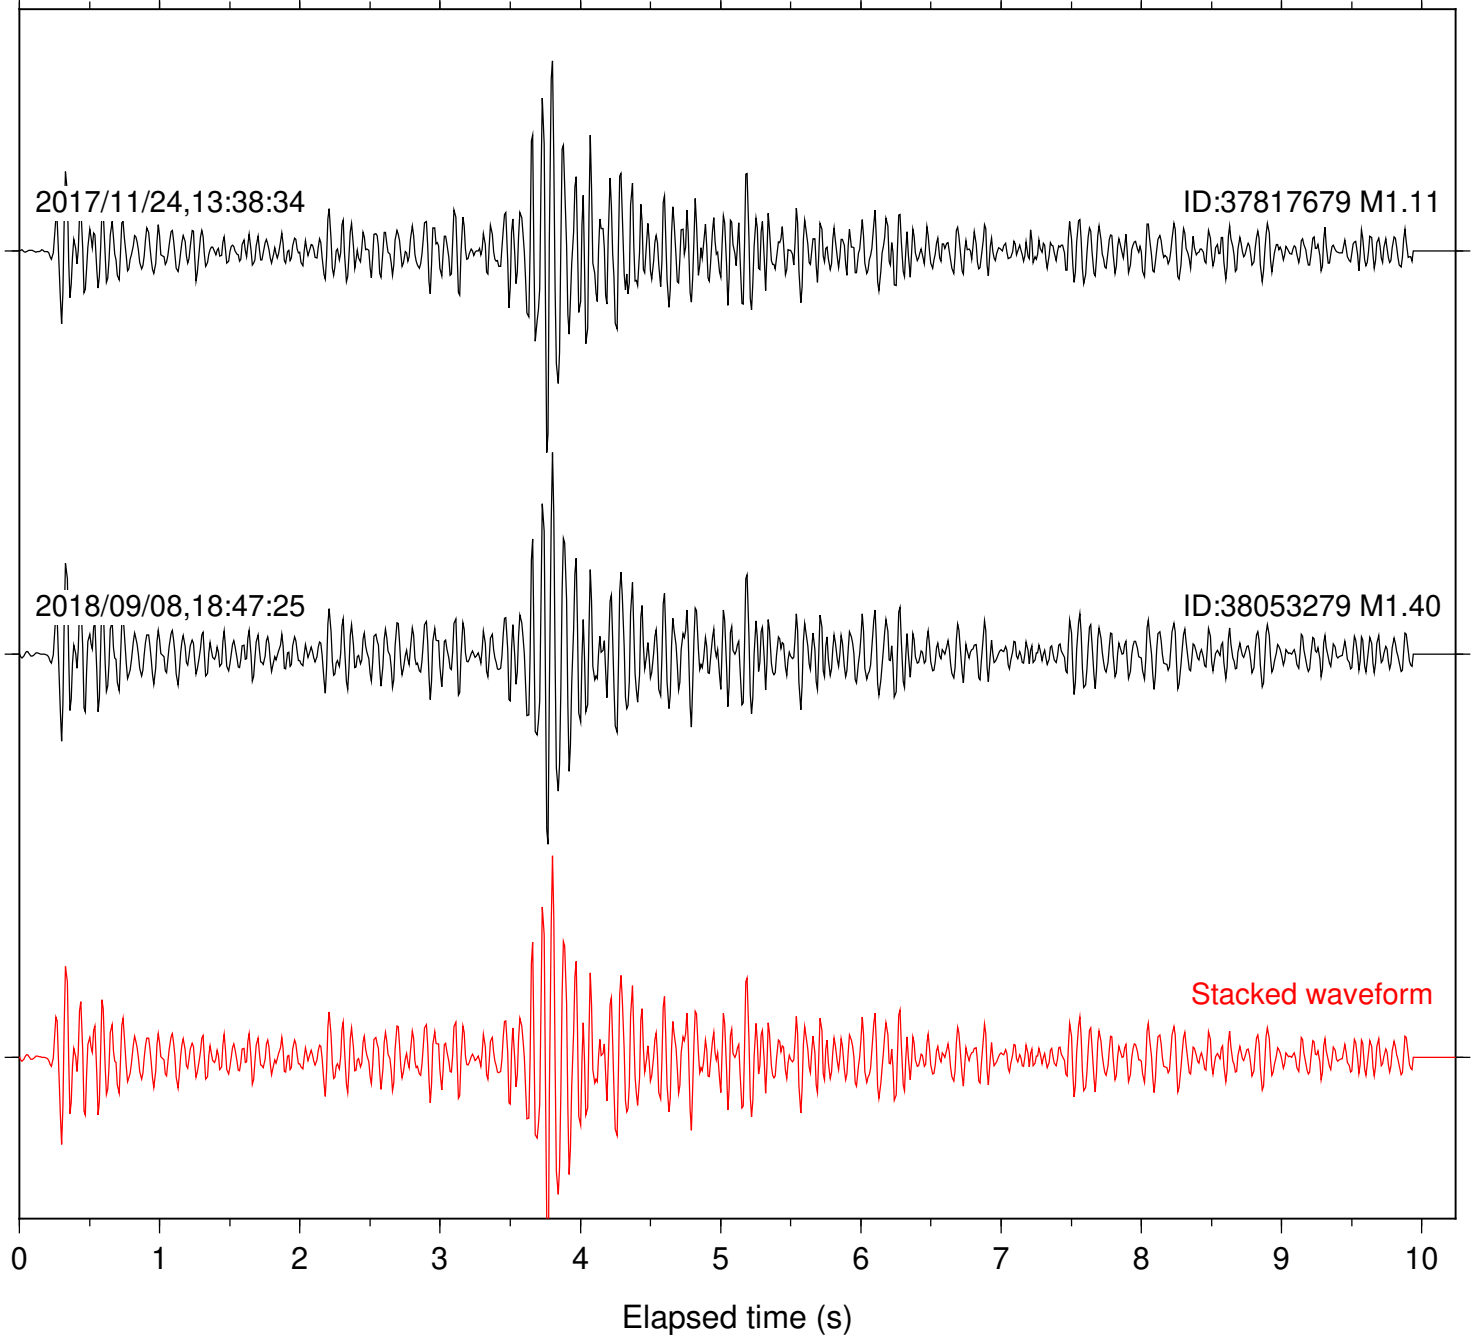

Station: B946 Com: EHZ

Focal depth: 4.89 km

Station: BAC Com: EHZ

Focal depth: 4.89 km

Station: CSH Com: HHZ

Focal depth: 4.89 km

Station: DGR Com: HHZ

Focal depth: 4.89 km

Station: FRD Com: HHZ

Focal depth: 4.89 km

Station: HMT2 Com: HHZ

Focal depth: 4.89 km

Station: KNW Com: HHZ

Focal depth: 4.89 km

Station: LKH Com: HHZ

Focal depth: 4.89 km

Station: LVA2 Com: HHZ

Focal depth: 4.89 km

Station: PLM Com: HHZ

Focal depth: 4.89 km

Station: POB2 Com: HHZ

Focal depth: 4.89 km

Station: RDM Com: HHZ

Focal depth: 4.89 km

Station: RRSP Com: HHZ

Focal depth: 4.89 km

Station: SND Com: HHZ

Focal depth: 4.89 km