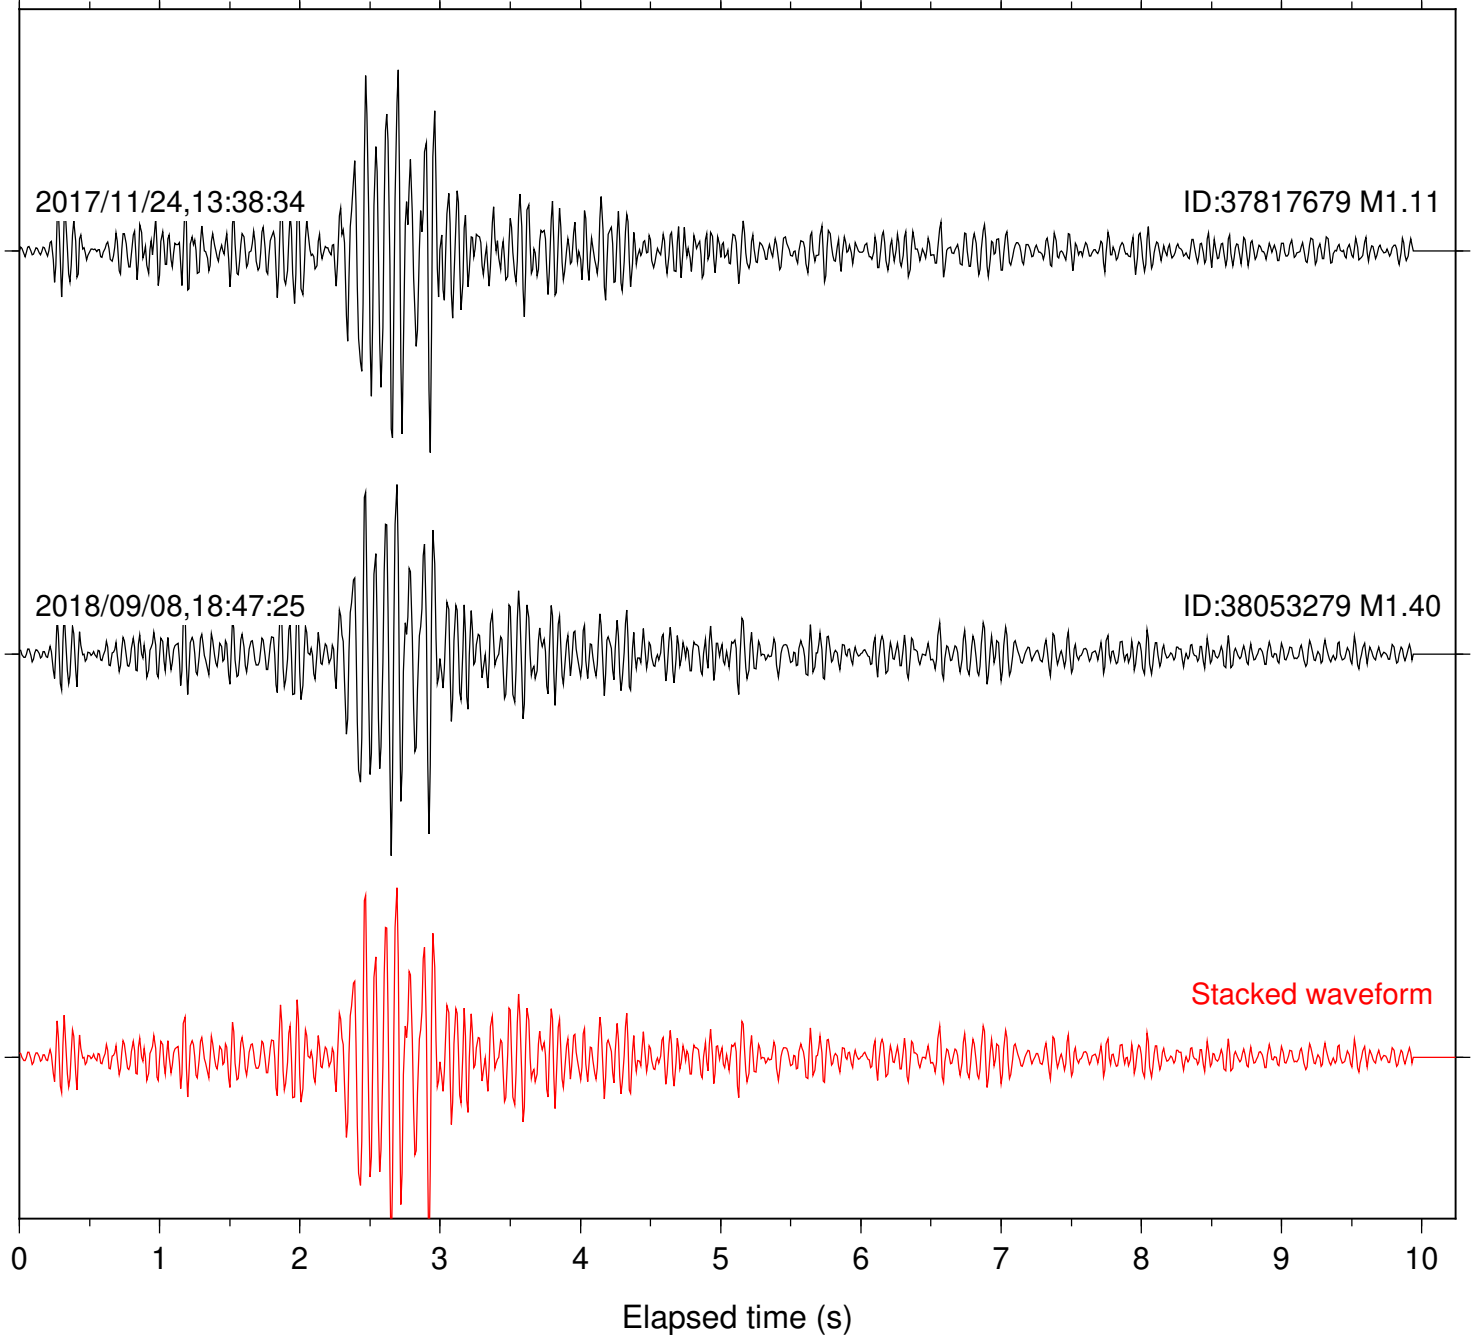

Station: B946 Com: EHZ

Focal depth: 4.89 km

Station: BAC Com: EHZ

Focal depth: 4.89 km

Station: CSH Com: HHZ

Focal depth: 4.89 km

Station: DGR Com: HHZ

Focal depth: 4.89 km

Station: FRD Com: HHZ

Focal depth: 4.89 km

Station: HMT2 Com: HHZ

Focal depth: 4.89 km

Station: KNW Com: HHZ

Focal depth: 4.89 km

Station: LKH Com: HHZ

Focal depth: 4.89 km

Station: LVA2 Com: HHZ

Focal depth: 4.89 km

Station: PLM Com: HHZ

Focal depth: 4.89 km

Station: POB2 Com: HHZ

Focal depth: 4.89 km

Station: RDM Com: HHZ

Focal depth: 4.89 km

Station: RRSP Com: HHZ

Focal depth: 4.89 km

Station: SND Com: HHZ

Focal depth: 4.89 km