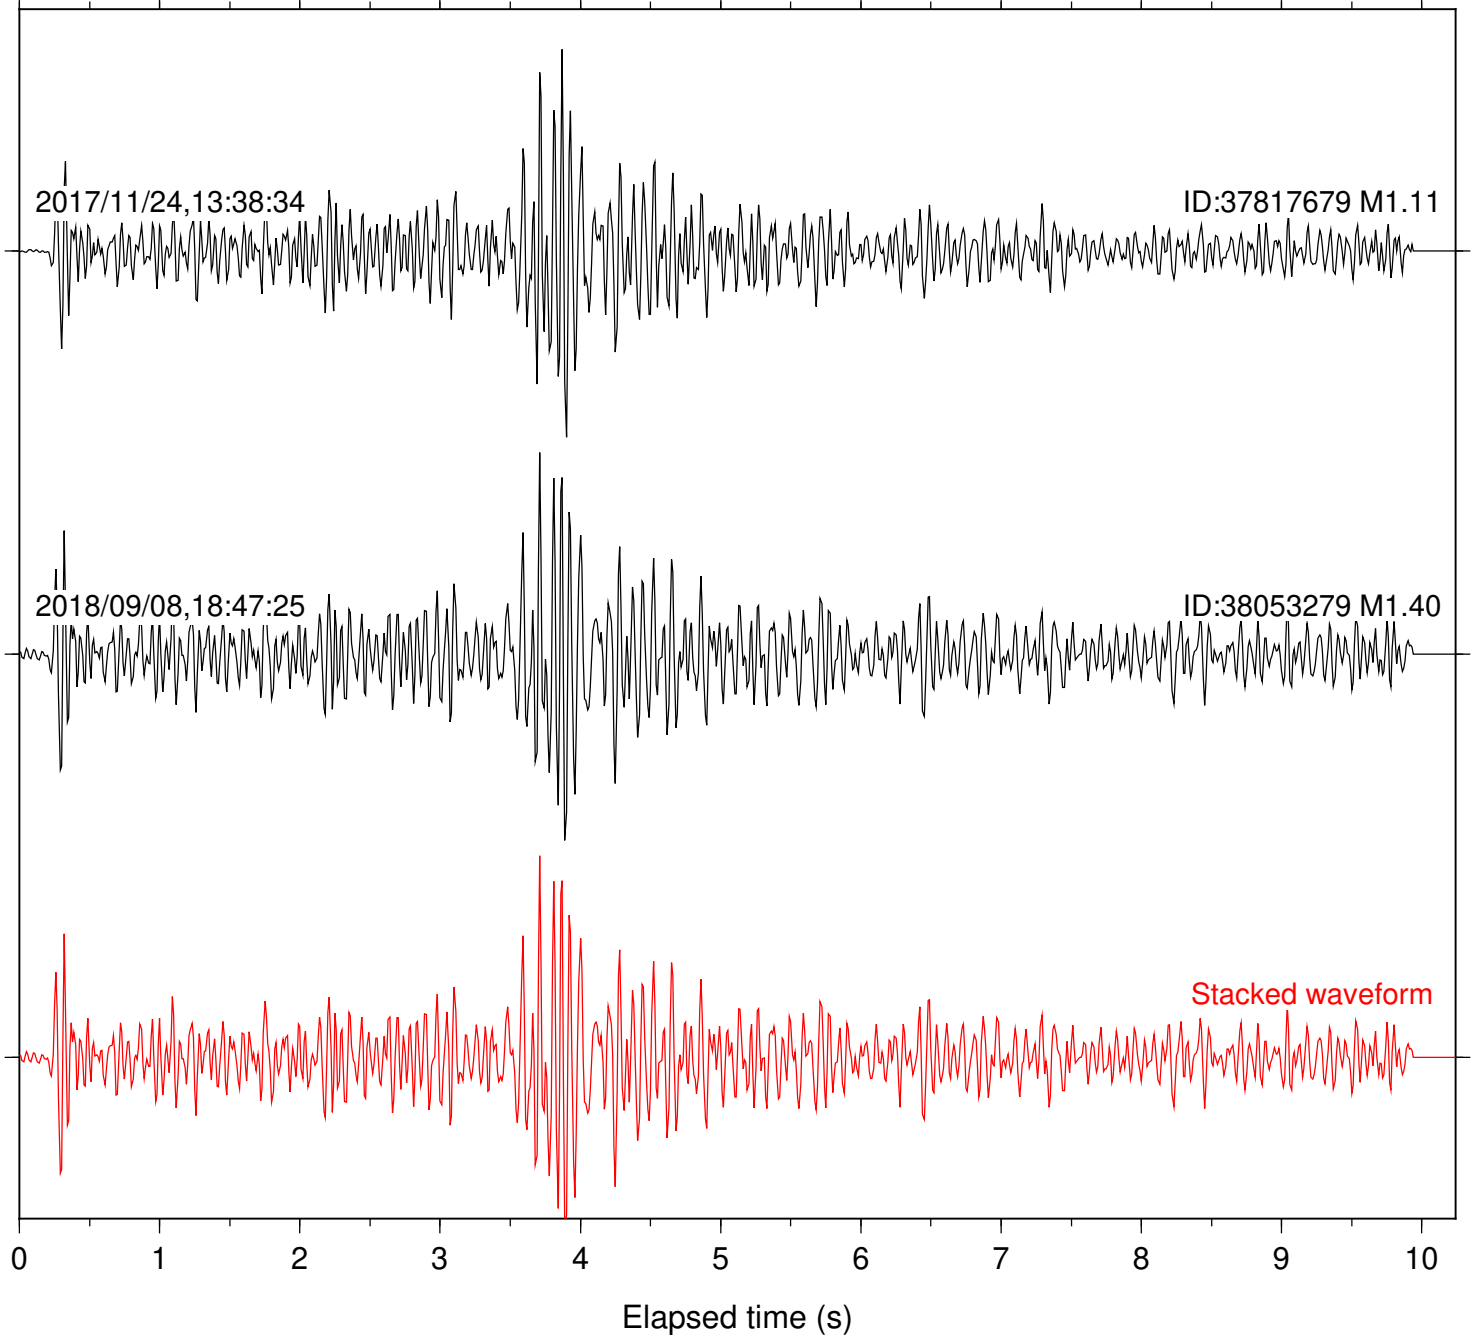

Station: B081 Com: EHZ

Focal depth: 4.89 km

Station: B084 Com: EHZ

Focal depth: 4.89 km

Station: B087 Com: EHZ

Focal depth: 4.89 km

Station: B088 Com: EHZ

Focal depth: 4.89 km

Station: B093 Com: EHZ

Focal depth: 4.89 km

2017/11/24,13:38:34

ID:37817679 M1.11

2018/09/08,18:47:25

ID:38053279 M1.40

Stacked waveform

0 1 2 3 4 5 6 7 8 9 10  
Elapsed time (s)

Station: FRD Com: HHZ

Focal depth: 4.89 km

Station: HMT2 Com: HHZ

Focal depth: 4.89 km

Station: KNW Com: HHZ

Focal depth: 4.89 km

Station: LKH Com: HHZ

Focal depth: 4.89 km

Station: RRSP Com: HHZ

Focal depth: 4.89 km

Station: SND Com: HHZ

Focal depth: 4.89 km