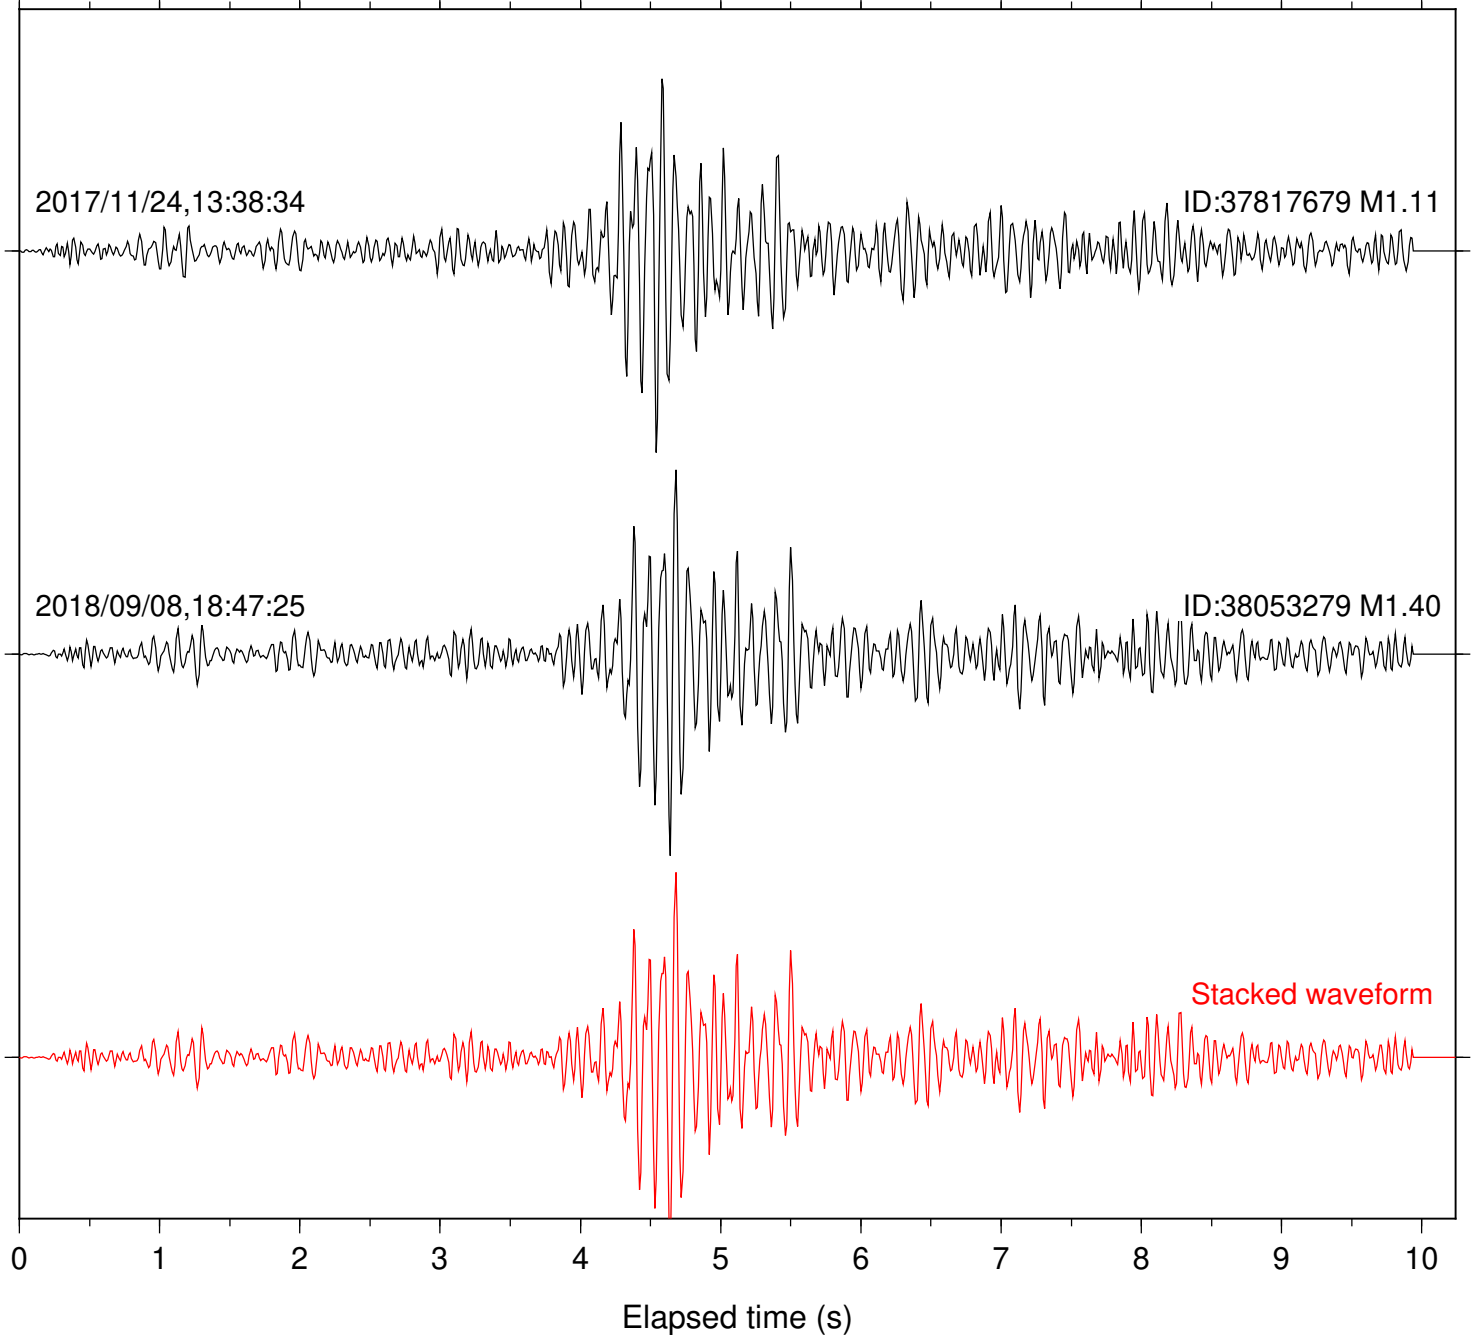

Station: B081 Com: EHZ

Focal depth: 4.89 km

Station: B084 Com: EHZ

Focal depth: 4.89 km

Station: B087 Com: EHZ

Focal depth: 4.89 km

Station: B088 Com: EHZ

Focal depth: 4.89 km

Station: B093 Com: EHZ

Focal depth: 4.89 km

2017/11/24,13:38:34

ID:37817679 M1.11

2018/09/08,18:47:25

ID:38053279 M1.40

Stacked waveform

0 1 2 3 4 5 6 7 8 9 10  
Elapsed time (s)

Station: FRD Com: HHZ

Focal depth: 4.89 km

Station: HMT2 Com: HHZ

Focal depth: 4.89 km

Station: KNW Com: HHZ

Focal depth: 4.89 km

Station: LKH Com: HHZ

Focal depth: 4.89 km

Station: RRSP Com: HHZ

Focal depth: 4.89 km

Station: SND Com: HHZ

Focal depth: 4.89 km