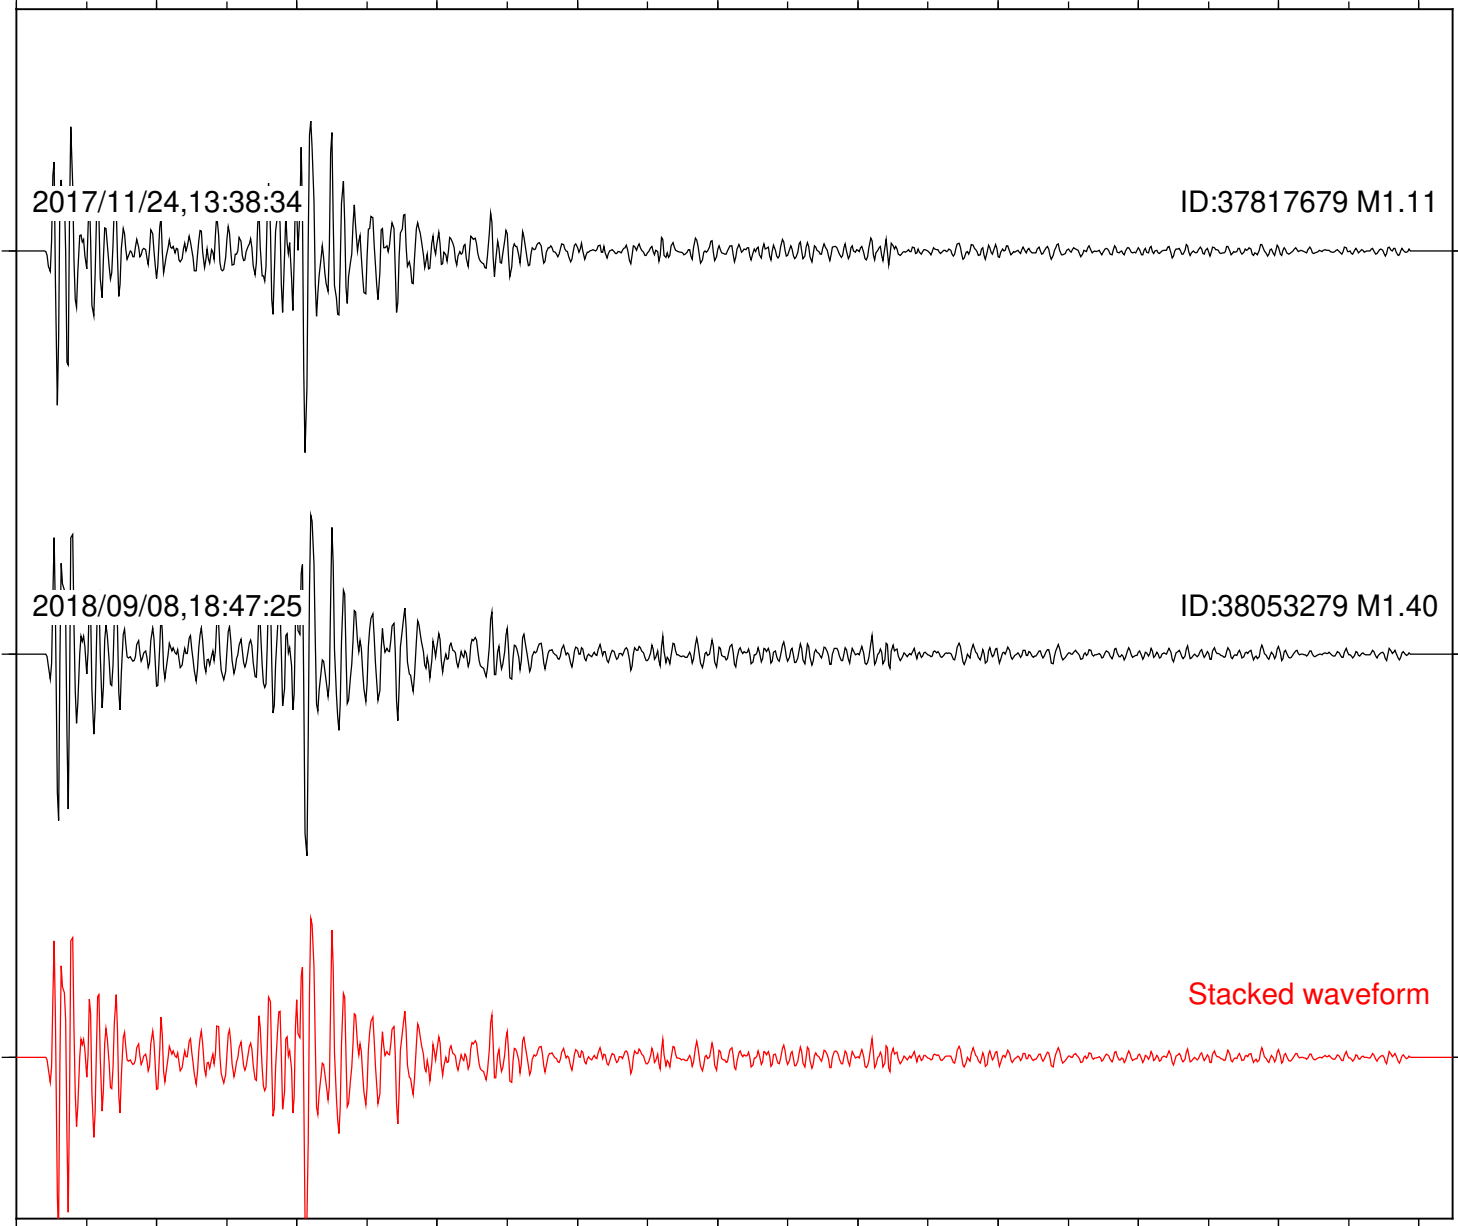

Station: B093 Com: EHZ

Focal depth: 4.89 km

2017/11/24,13:38:34

ID:37817679 M1.11

2018/09/08,18:47:25

ID:38053279 M1.40

Stacked waveform

0 1 2 3 4 5 6 7 8 9 10  
Elapsed time (s)

Station: B946 Com: EHZ

Focal depth: 4.89 km

Station: BAC Com: EHZ

Focal depth: 4.89 km

Station: CSH Com: HHZ

Focal depth: 4.89 km

Station: DGR Com: HHZ

Focal depth: 4.89 km

Station: FRD Com: HHZ

Focal depth: 4.89 km

Station: HMT2 Com: HHZ

Focal depth: 4.89 km

Station: KNW Com: HHZ

Focal depth: 4.89 km

Station: LKH Com: HHZ

Focal depth: 4.89 km

Station: RRSP Com: HHZ

Focal depth: 4.89 km

Station: SND Com: HHZ

Focal depth: 4.89 km