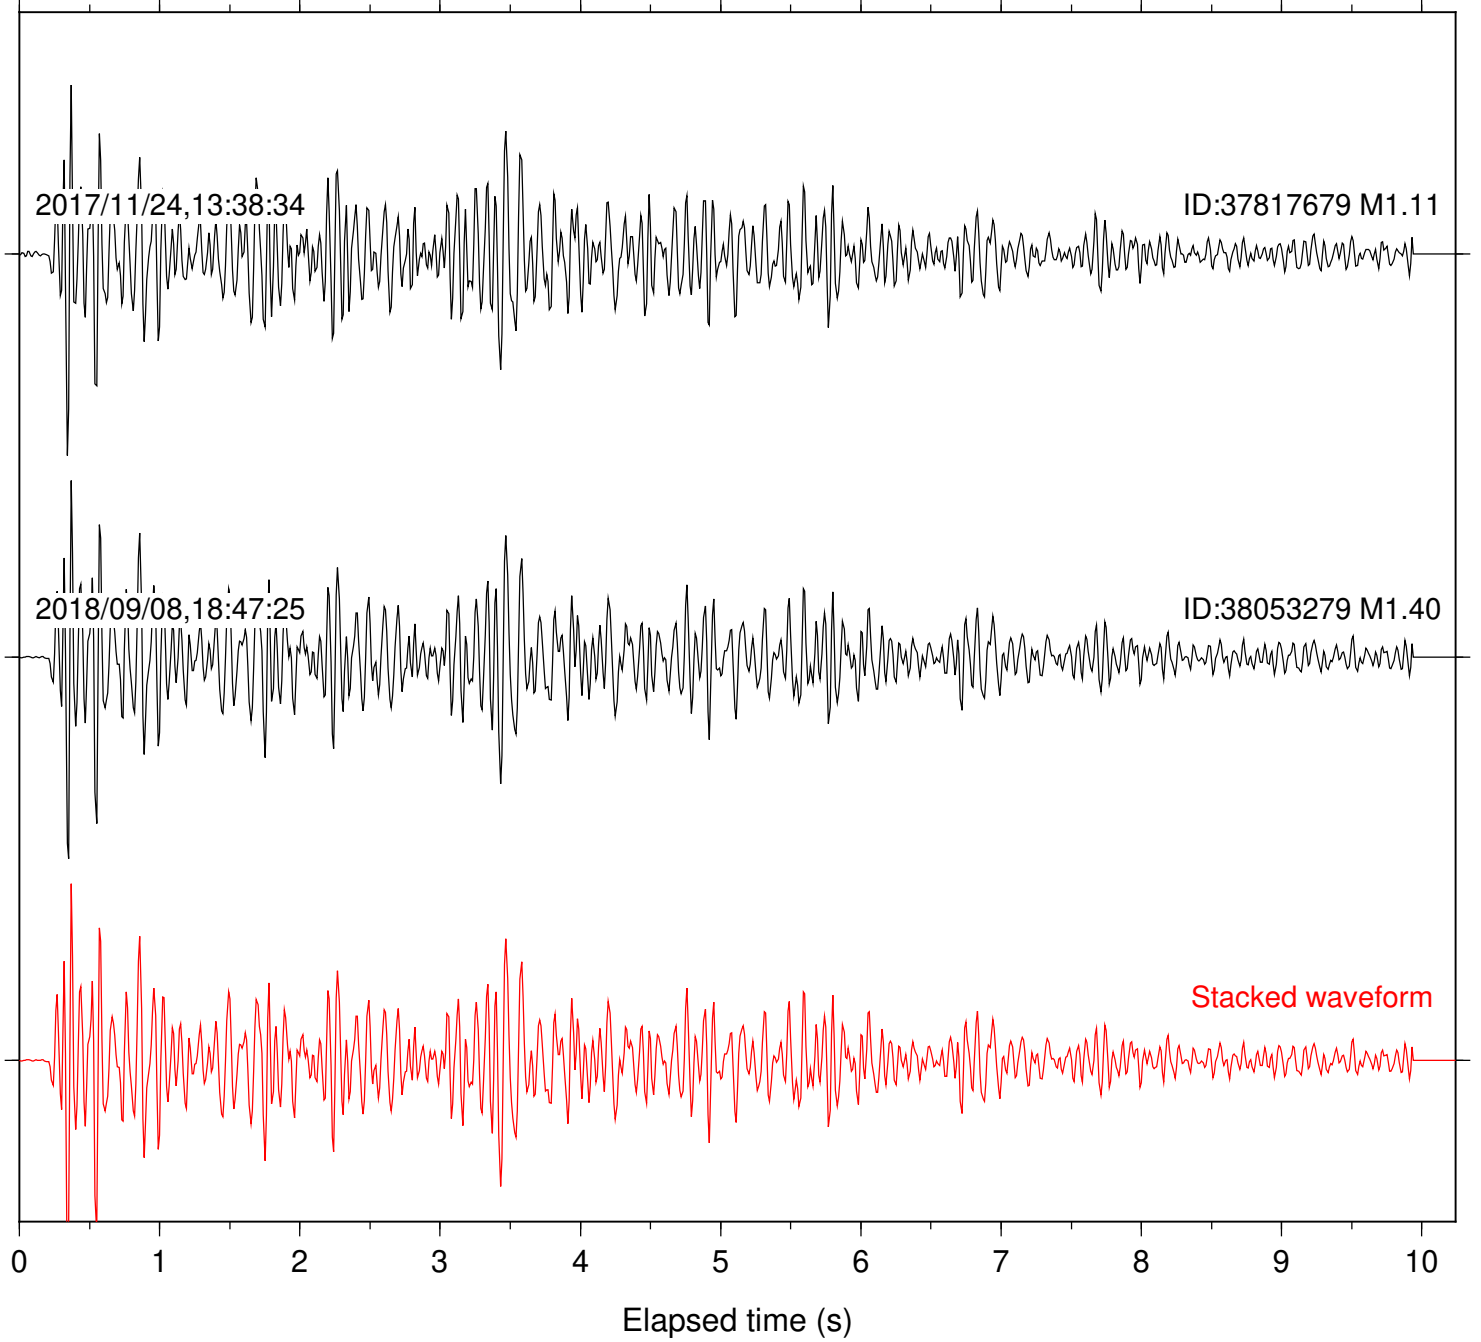

Station: B946 Com: EHZ

Focal depth: 4.89 km

Station: BAC Com: EHZ

Focal depth: 4.89 km

Station: CSH Com: HHZ

Focal depth: 4.89 km

Station: DGR Com: HHZ

Focal depth: 4.89 km

Station: FRD Com: HHZ

Focal depth: 4.89 km

Station: HMT2 Com: HHZ

Focal depth: 4.89 km

Station: KNW Com: HHZ

Focal depth: 4.89 km

Station: LKH Com: HHZ

Focal depth: 4.89 km

Station: LVA2 Com: HHZ

Focal depth: 4.89 km

Station: PLM Com: HHZ

Focal depth: 4.89 km

Station: POB2 Com: HHZ

Focal depth: 4.89 km

Station: RDM Com: HHZ

Focal depth: 4.89 km

Station: RRSP Com: HHZ

Focal depth: 4.89 km

Station: SND Com: HHZ

Focal depth: 4.89 km