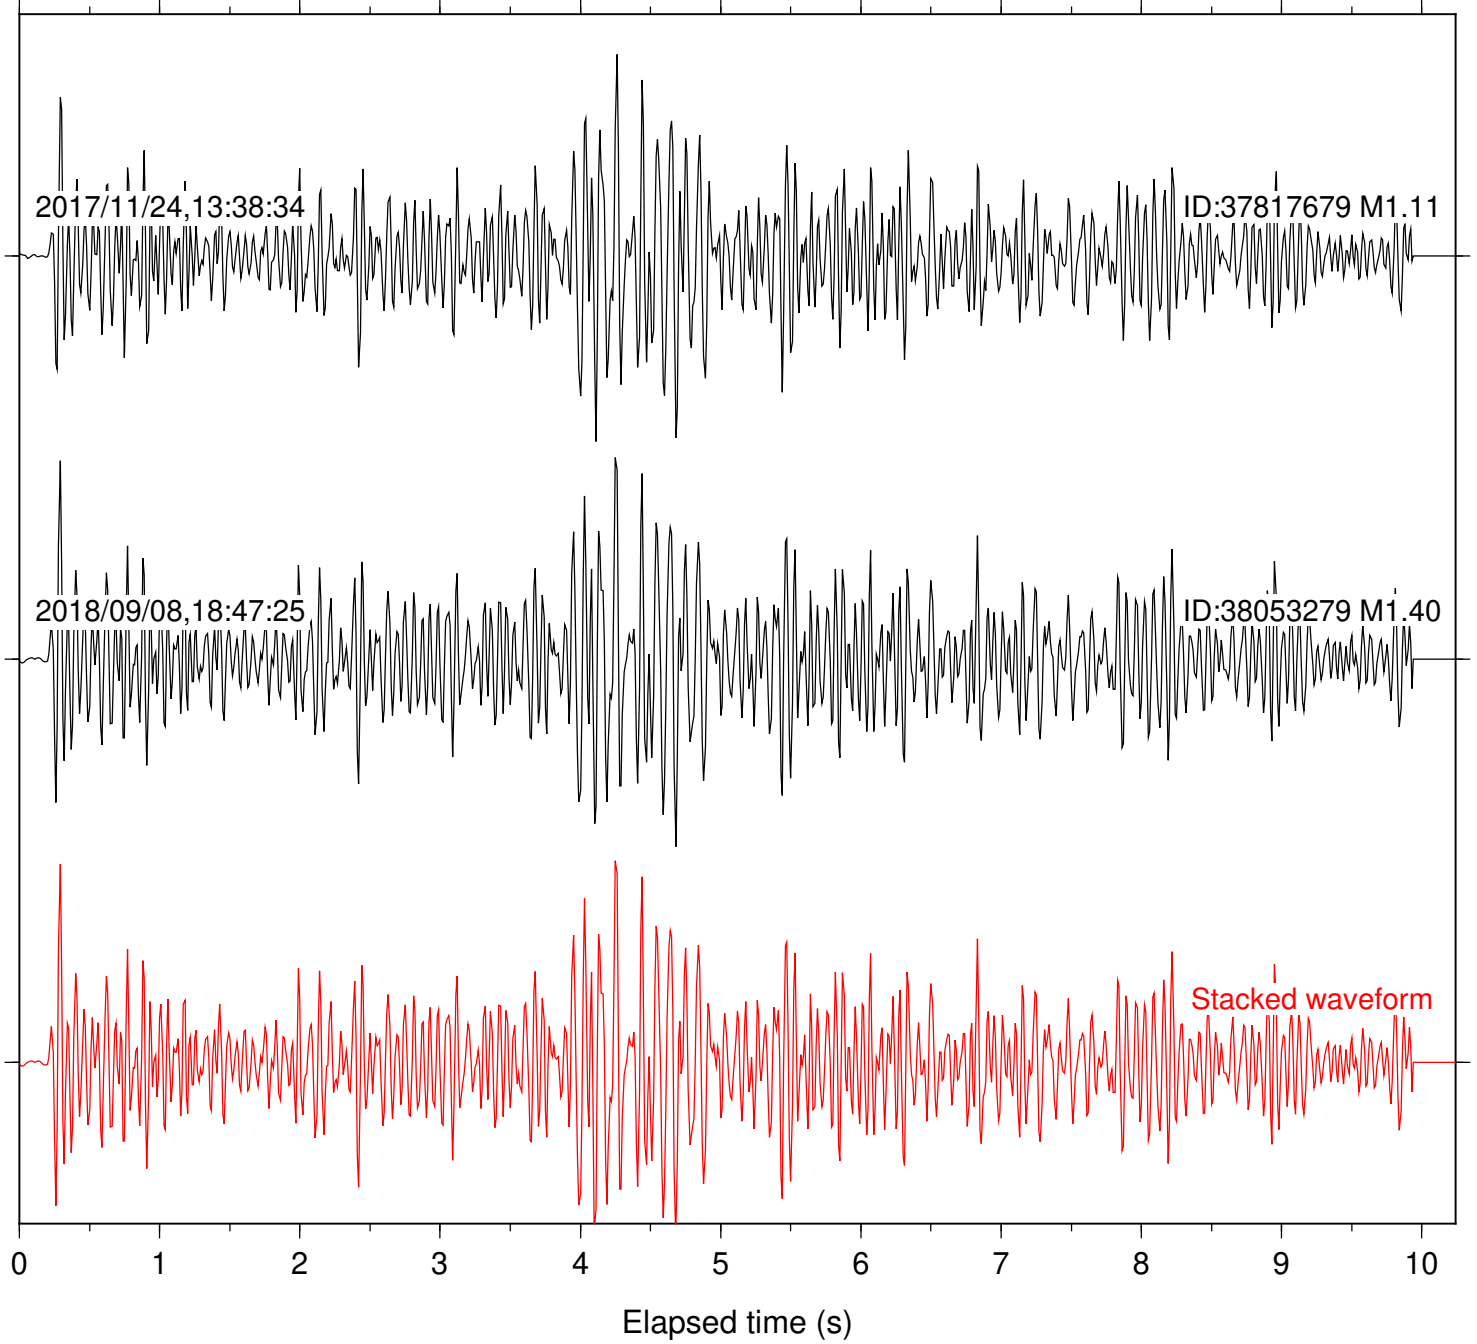

Station: B946 Com: EHZ

Focal depth: 4.89 km

Station: BAC Com: EHZ

Focal depth: 4.89 km

Station: CSH Com: HHZ

Focal depth: 4.89 km

Station: DGR Com: HHZ

Focal depth: 4.89 km

Station: FRD Com: HHZ

Focal depth: 4.89 km

Station: HMT2 Com: HHZ

Focal depth: 4.89 km

Station: KNW Com: HHZ

Focal depth: 4.89 km

Station: LKH Com: HHZ

Focal depth: 4.89 km

Station: LVA2 Com: HHZ

Focal depth: 4.89 km

Station: PLM Com: HHZ

Focal depth: 4.89 km

Station: POB2 Com: HHZ

Focal depth: 4.89 km

Station: RDM Com: HHZ

Focal depth: 4.89 km

Station: RRSP Com: HHZ

Focal depth: 4.89 km

Station: SND Com: HHZ

Focal depth: 4.89 km