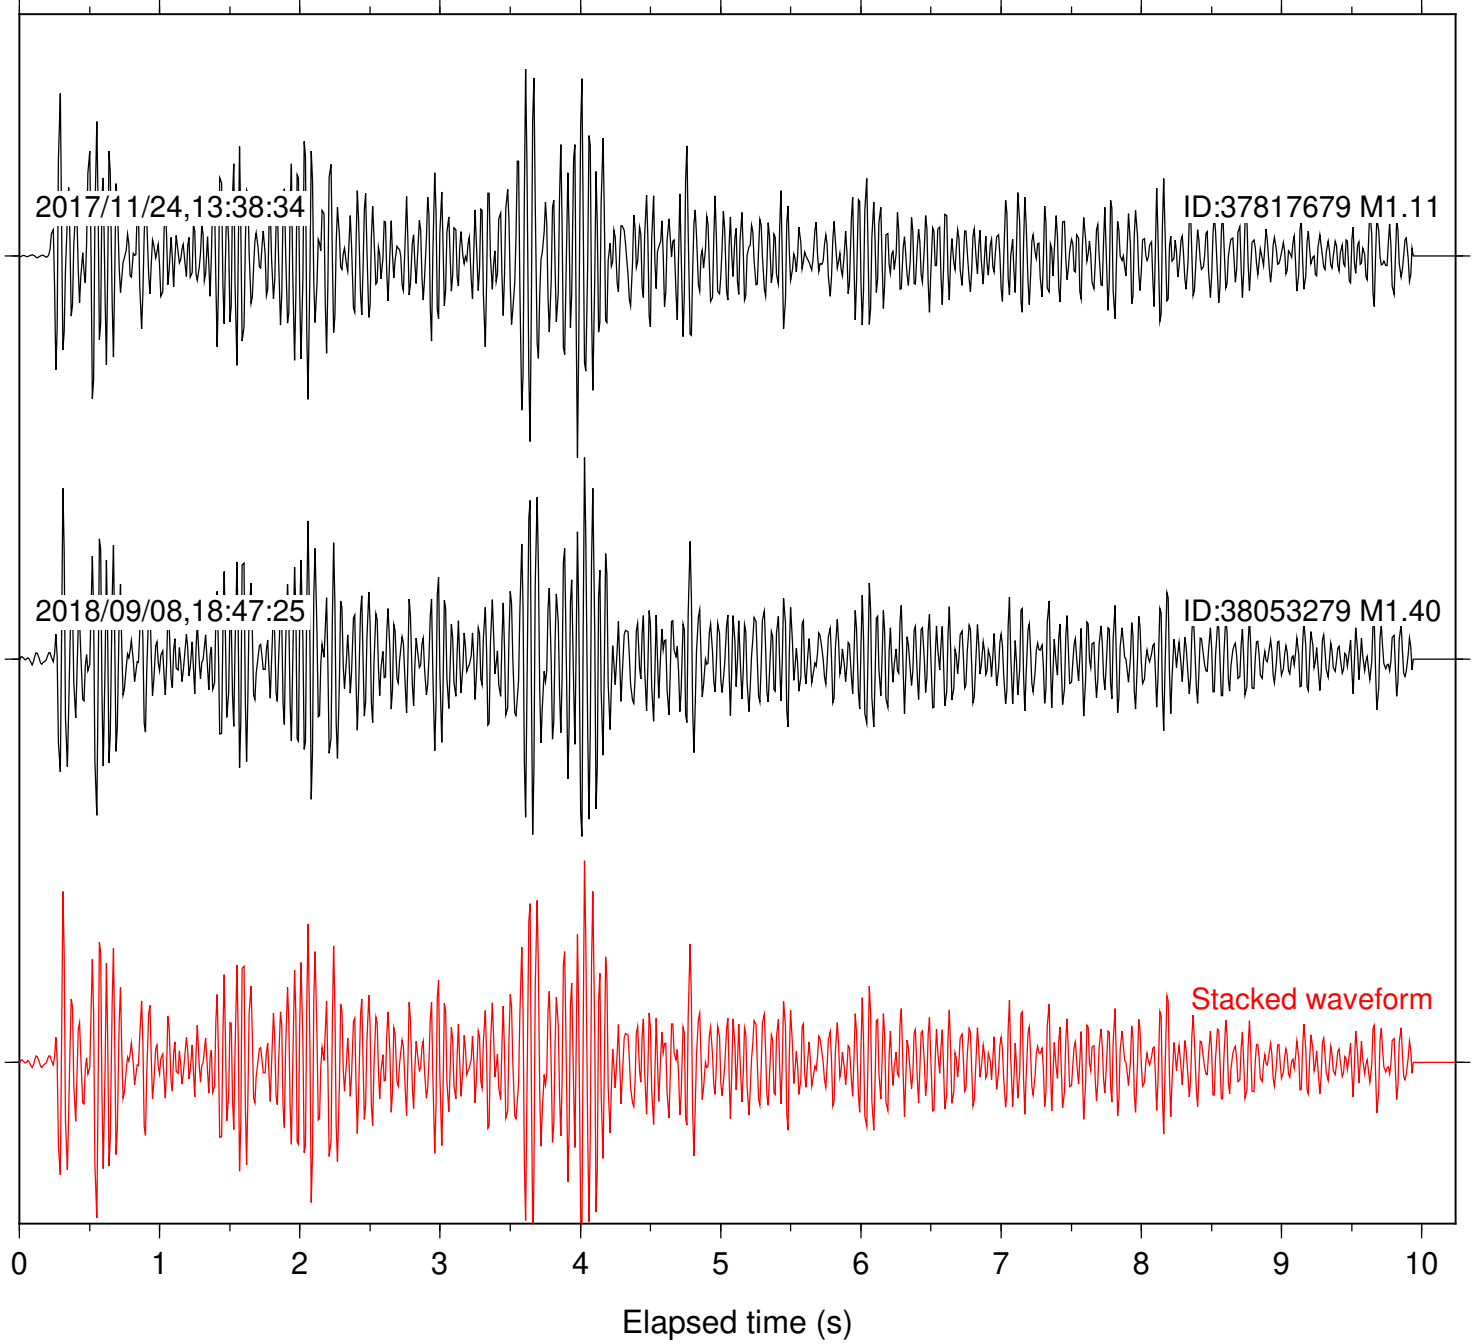

Station: B946 Com: EHZ

Focal depth: 4.89 km

Station: BAC Com: EHZ

Focal depth: 4.89 km

Station: CSH Com: HHZ

Focal depth: 4.89 km

Station: DGR Com: HHZ

Focal depth: 4.89 km

Station: FRD Com: HHZ

Focal depth: 4.89 km

Station: HMT2 Com: HHZ

Focal depth: 4.89 km

Station: KNW Com: HHZ

Focal depth: 4.89 km

Station: LKH Com: HHZ

Focal depth: 4.89 km

Station: LVA2 Com: HHZ

Focal depth: 4.89 km

Station: PLM Com: HHZ

Focal depth: 4.89 km

Station: POB2 Com: HHZ

Focal depth: 4.89 km

Station: RDM Com: HHZ

Focal depth: 4.89 km

Station: RRSP Com: HHZ

Focal depth: 4.89 km

Station: SND Com: HHZ

Focal depth: 4.89 km