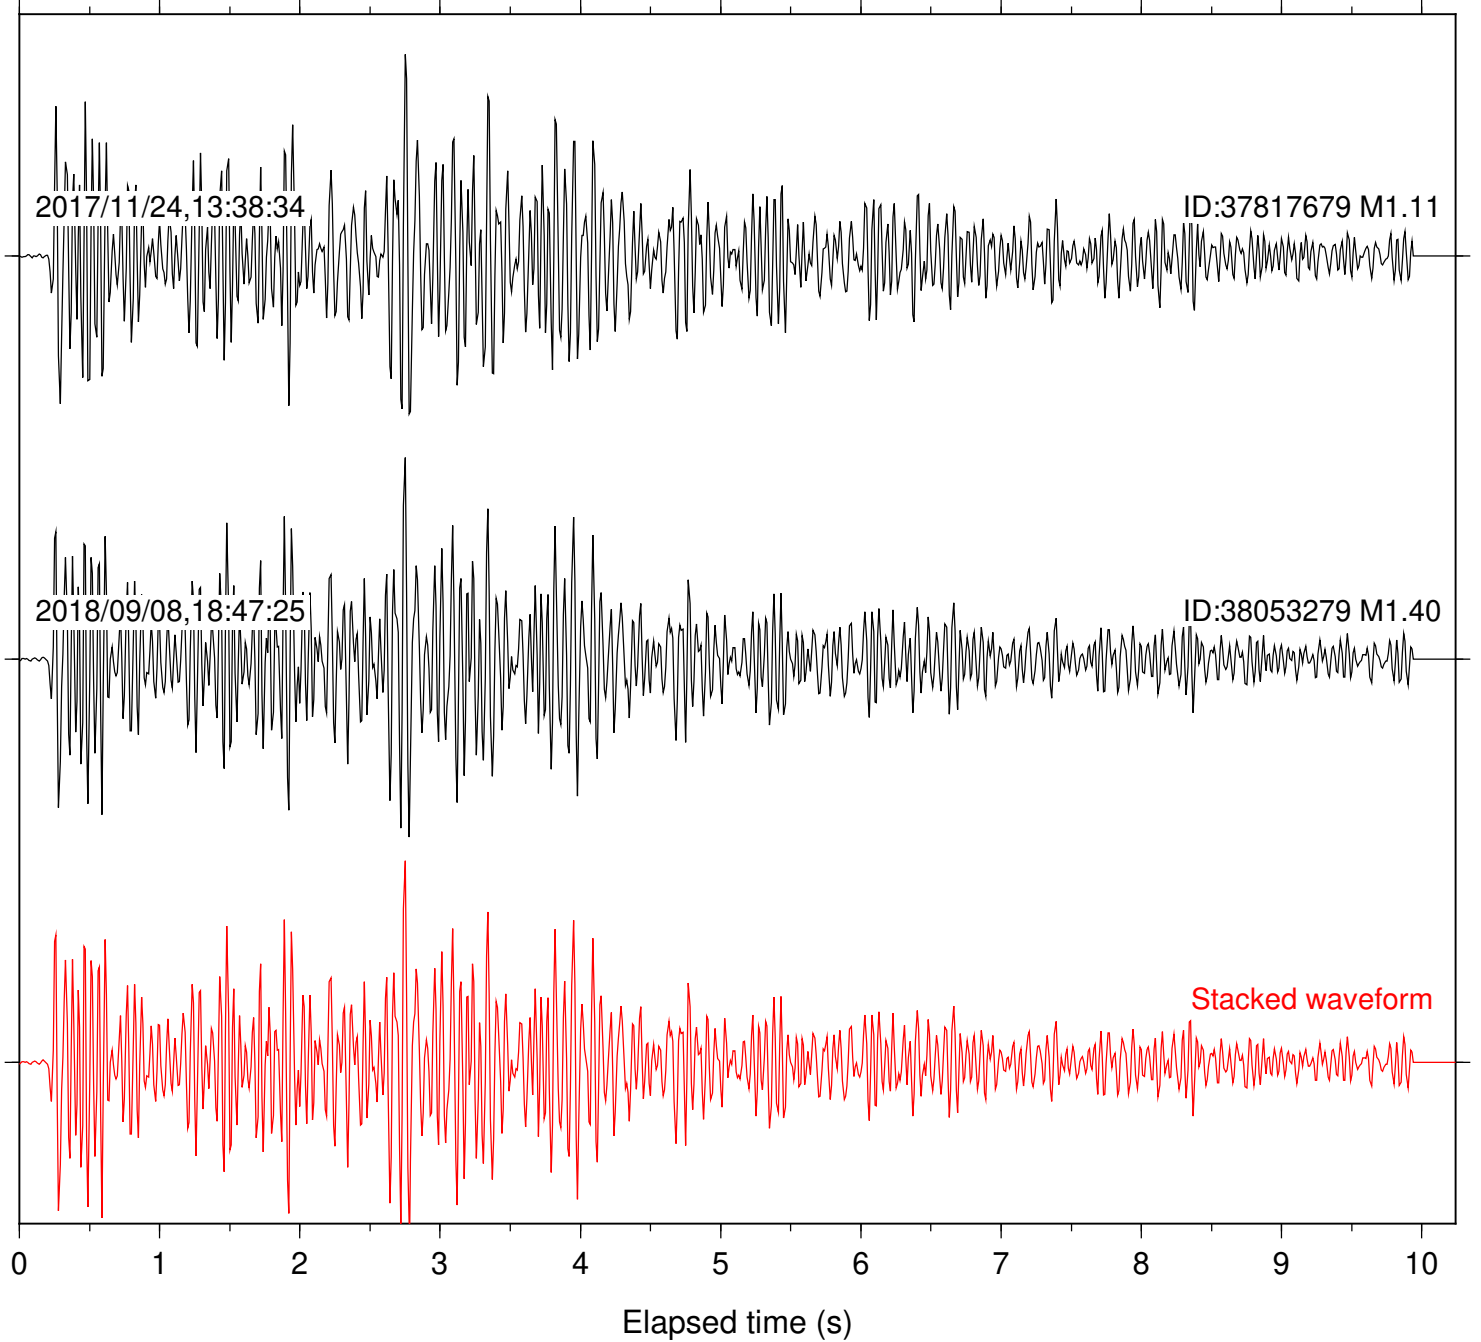

Station: B946 Com: EHZ

Focal depth: 4.89 km

Station: BAC Com: EHZ

Focal depth: 4.89 km

Station: CSH Com: HHZ

Focal depth: 4.89 km

Station: DGR Com: HHZ

Focal depth: 4.89 km

Station: FRD Com: HHZ

Focal depth: 4.89 km

Station: HMT2 Com: HHZ

Focal depth: 4.89 km

Station: KNW Com: HHZ

Focal depth: 4.89 km

Station: LKH Com: HHZ

Focal depth: 4.89 km

Station: LVA2 Com: HHZ

Focal depth: 4.89 km

Station: PLM Com: HHZ

Focal depth: 4.89 km

Station: POB2 Com: HHZ

Focal depth: 4.89 km

Station: RDM Com: HHZ

Focal depth: 4.89 km

Station: RRSP Com: HHZ

Focal depth: 4.89 km

Station: SND Com: HHZ

Focal depth: 4.89 km