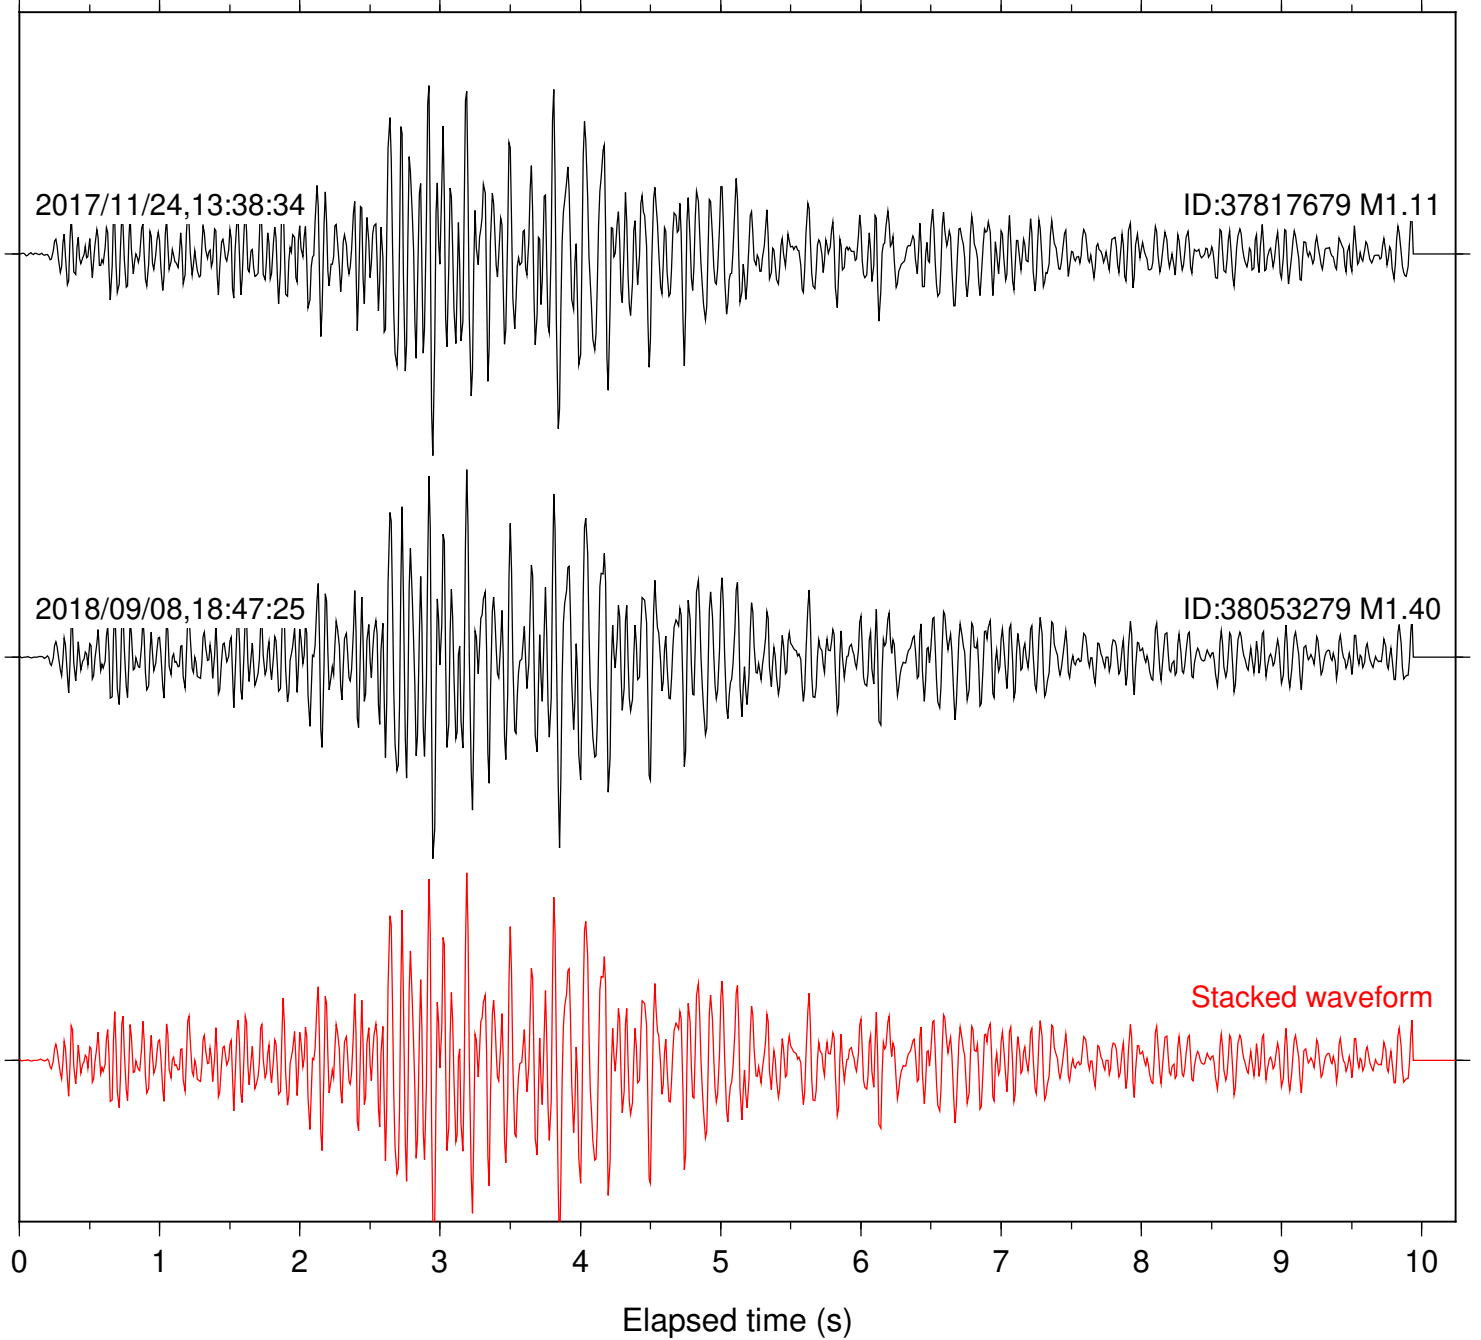

Station: B093 Com: EHZ

Focal depth: 4.89 km

2017/11/24,13:38:34

ID:37817679 M1.11

2018/09/08,18:47:25

ID:38053279 M1.40

Stacked waveform

0 1 2 3 4 5 6 7 8 9 10  
Elapsed time (s)

Station: B946 Com: EHZ

Focal depth: 4.89 km

Station: BAC Com: EHZ

Focal depth: 4.89 km

Station: CSH Com: HHZ

Focal depth: 4.89 km

Station: DGR Com: HHZ

Focal depth: 4.89 km

Station: FRD Com: HHZ

Focal depth: 4.89 km

Station: HMT2 Com: HHZ

Focal depth: 4.89 km

Station: KNW Com: HHZ

Focal depth: 4.89 km

Station: LKH Com: HHZ

Focal depth: 4.89 km

Station: RRSP Com: HHZ

Focal depth: 4.89 km

Station: SND Com: HHZ

Focal depth: 4.89 km