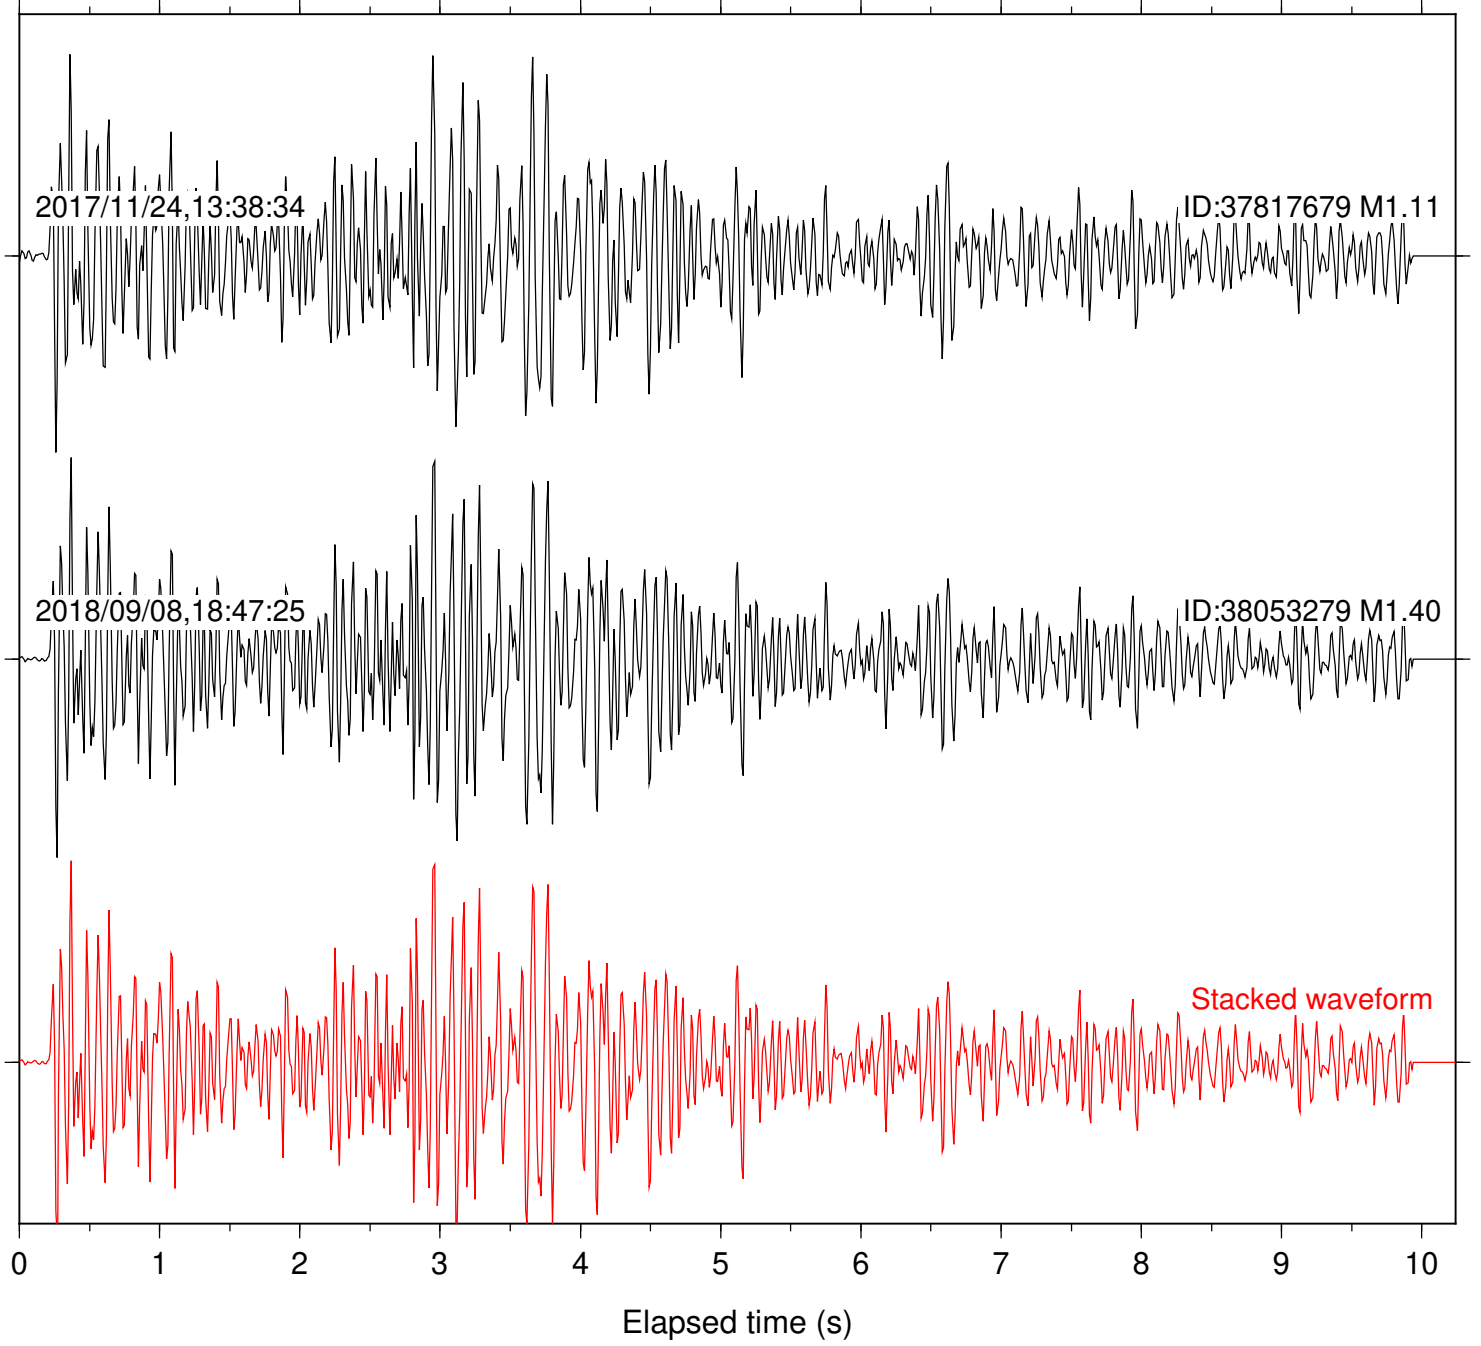

Station: B081 Com: EHZ

Focal depth: 4.89 km

Station: B084 Com: EHZ

Focal depth: 4.89 km

Station: B087 Com: EHZ

Focal depth: 4.89 km

Station: B088 Com: EHZ

Focal depth: 4.89 km

Station: B093 Com: EHZ

Focal depth: 4.89 km

2017/11/24,13:38:34

ID:37817679 M1.11

2018/09/08,18:47:25

ID:38053279 M1.40

Stacked waveform

0 1 2 3 4 5 6 7 8 9 10  
Elapsed time (s)

Station: FRD Com: HHZ

Focal depth: 4.89 km

Station: HMT2 Com: HHZ

Focal depth: 4.89 km

Station: KNW Com: HHZ

Focal depth: 4.89 km

Station: LKH Com: HHZ

Focal depth: 4.89 km

Station: RRSP Com: HHZ

Focal depth: 4.89 km

Station: SND Com: HHZ

Focal depth: 4.89 km