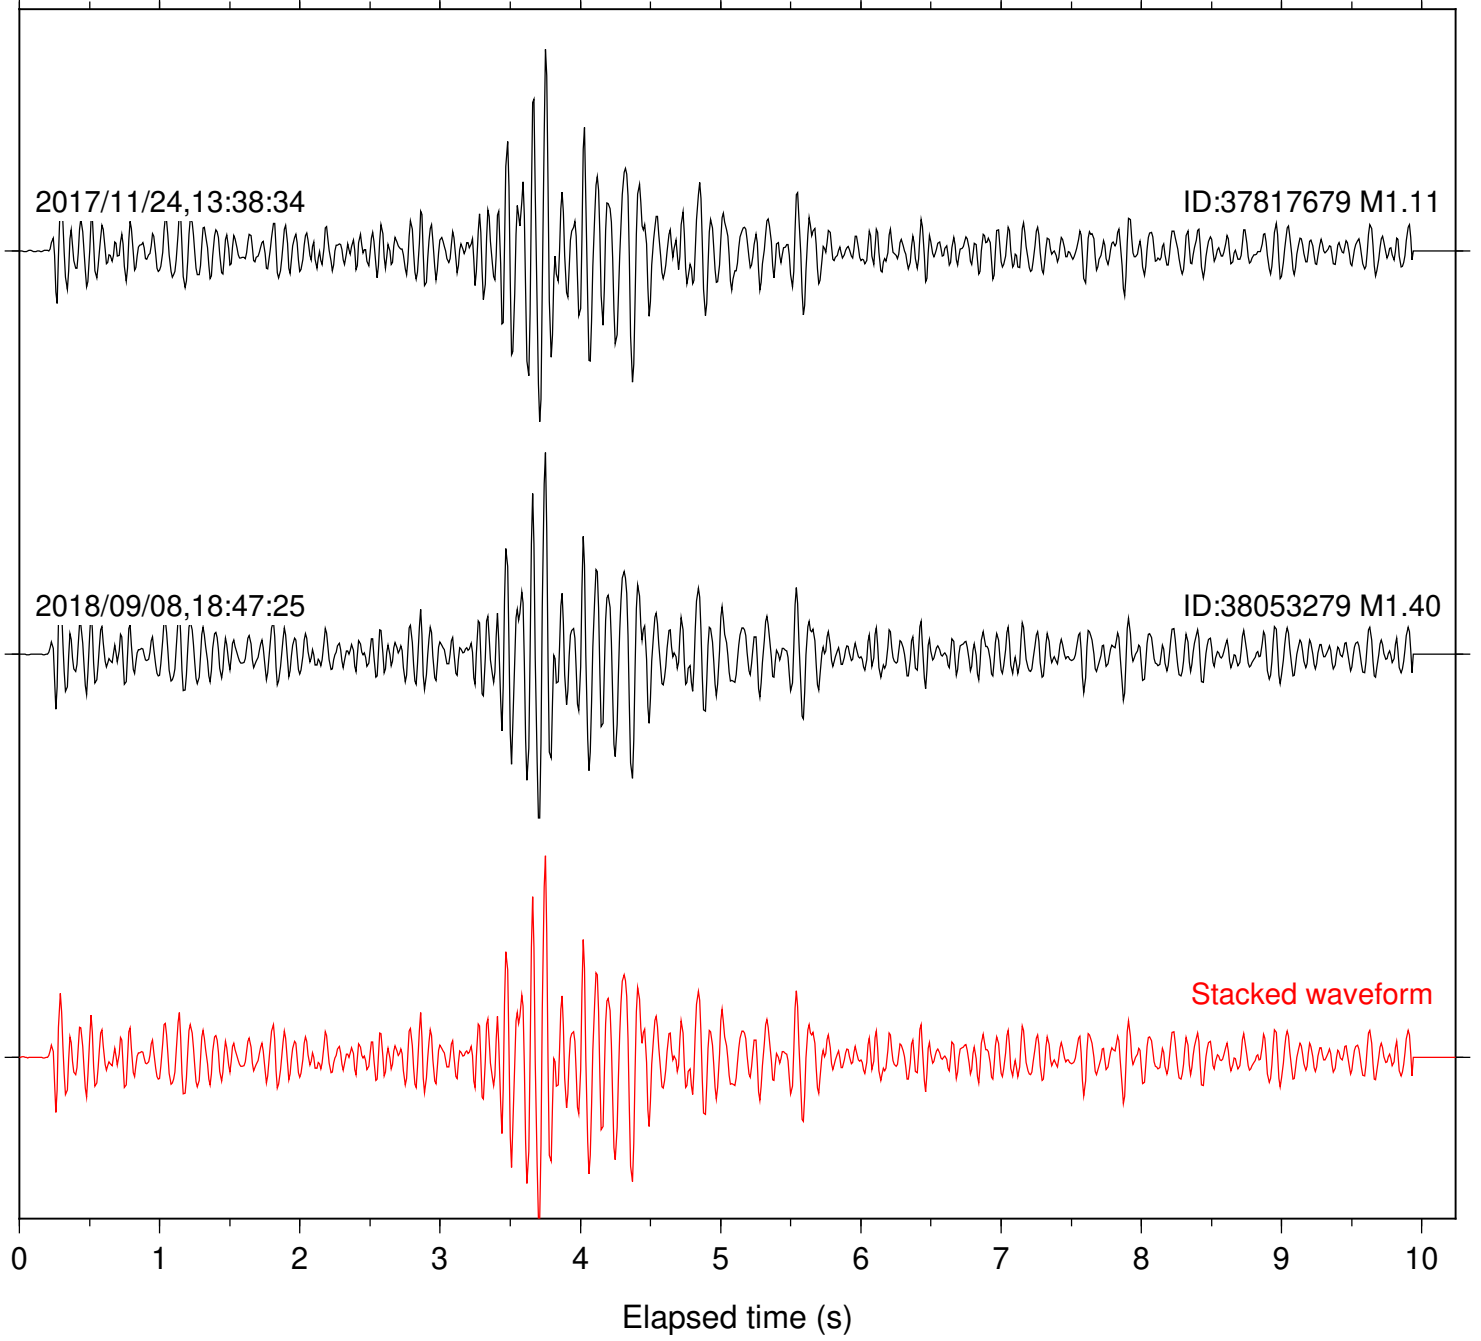

Station: B946 Com: EHZ

Focal depth: 4.89 km

Station: BAC Com: EHZ

Focal depth: 4.89 km

Station: CSH Com: HHZ

Focal depth: 4.89 km

Station: DGR Com: HHZ

Focal depth: 4.89 km

Station: FRD Com: HHZ

Focal depth: 4.89 km

Station: HMT2 Com: HHZ

Focal depth: 4.89 km

Station: KNW Com: HHZ

Focal depth: 4.89 km

Station: LKH Com: HHZ

Focal depth: 4.89 km

Station: LVA2 Com: HHZ

Focal depth: 4.89 km

Station: PLM Com: HHZ

Focal depth: 4.89 km

Station: POB2 Com: HHZ

Focal depth: 4.89 km

Station: RDM Com: HHZ

Focal depth: 4.89 km

Station: RRSP Com: HHZ

Focal depth: 4.89 km

Station: SND Com: HHZ

Focal depth: 4.89 km