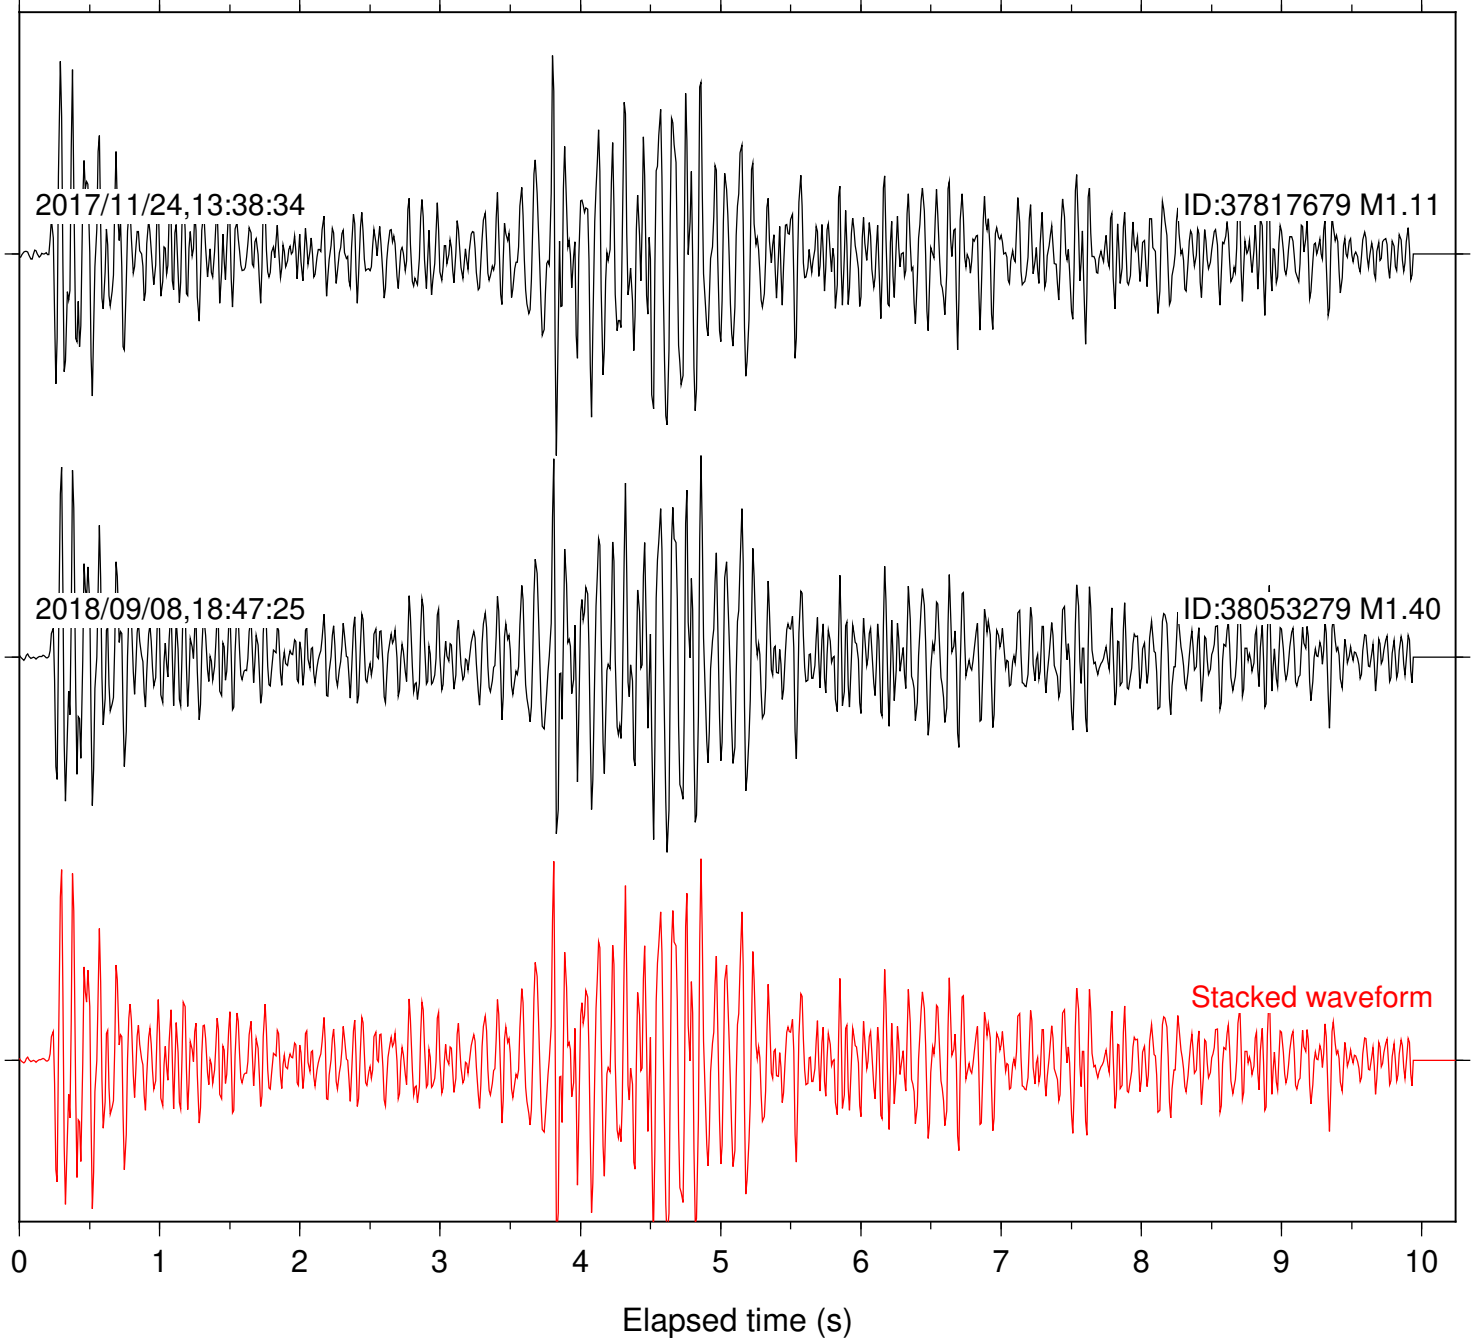

Station: B093 Com: EHZ

Focal depth: 4.89 km

2017/11/24,13:38:34

ID:37817679 M1.11

2018/09/08,18:47:25

ID:38053279 M1.40

Stacked waveform

0 1 2 3 4 5 6 7 8 9 10  
Elapsed time (s)

Station: B946 Com: EHZ

Focal depth: 4.89 km

Station: BAC Com: EHZ

Focal depth: 4.89 km

Station: CSH Com: HHZ

Focal depth: 4.89 km

Station: DGR Com: HHZ

Focal depth: 4.89 km

Station: FRD Com: HHZ

Focal depth: 4.89 km

Station: HMT2 Com: HHZ

Focal depth: 4.89 km

Station: KNW Com: HHZ

Focal depth: 4.89 km

Station: LKH Com: HHZ

Focal depth: 4.89 km

Station: RRSP Com: HHZ

Focal depth: 4.89 km

Station: SND Com: HHZ

Focal depth: 4.89 km