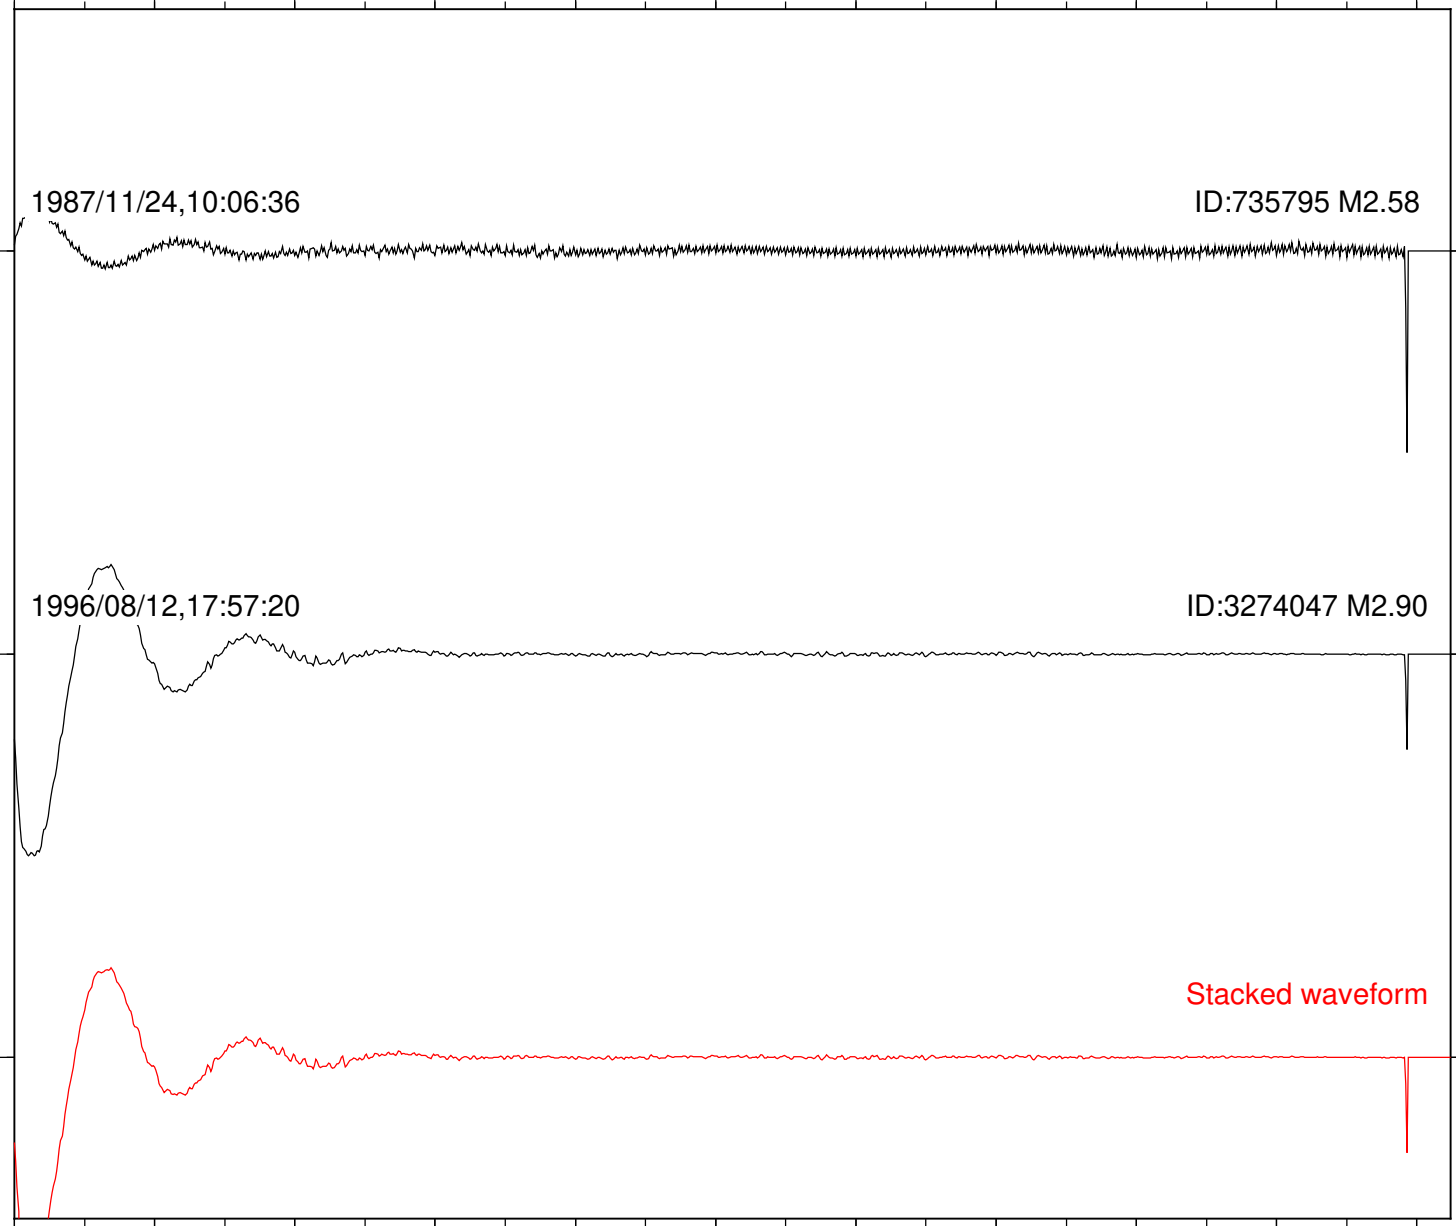

Station: BAT Com: EHZ

Focal depth: 7.26 km

1987/11/24,10:06:36

ID:735795 M2.58

1996/08/12,17:57:20

ID:3274047 M2.90

Stacked waveform

0 1 2 3 4 5 6 7 8 9 10
Elapsed time (s)

Station: FRK Com: EHZ

Focal depth: 7.26 km

1987/11/24,10:06:36

ID:735795 M2.58

1996/08/12,17:57:20

ID:3274047 M2.90

Stacked waveform