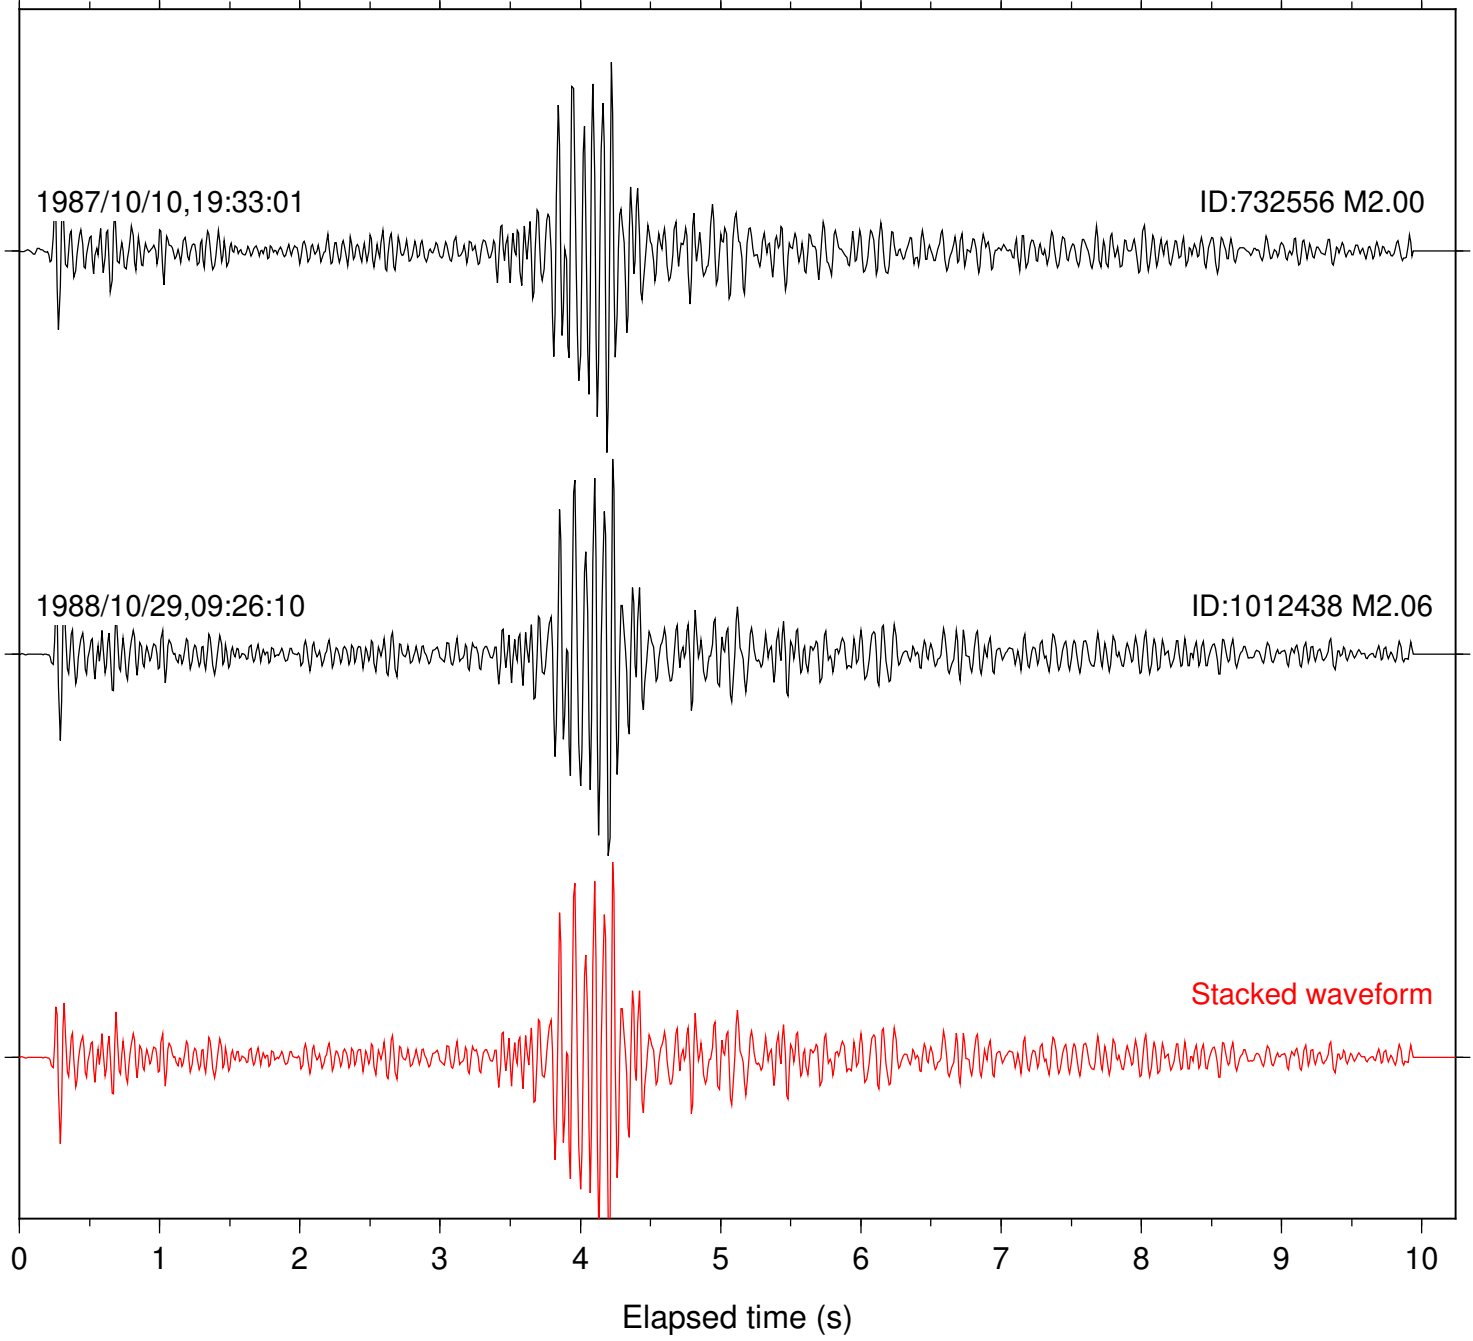

Station: HOT Com: EHZ

Focal depth: 15.44 km

Station: LAQ Com: EHZ

Focal depth: 15.46 km

Station: SMO Com: EHZ

Focal depth: 15.44 km

Station: YAQ Com: EHZ

Focal depth: 15.46 km