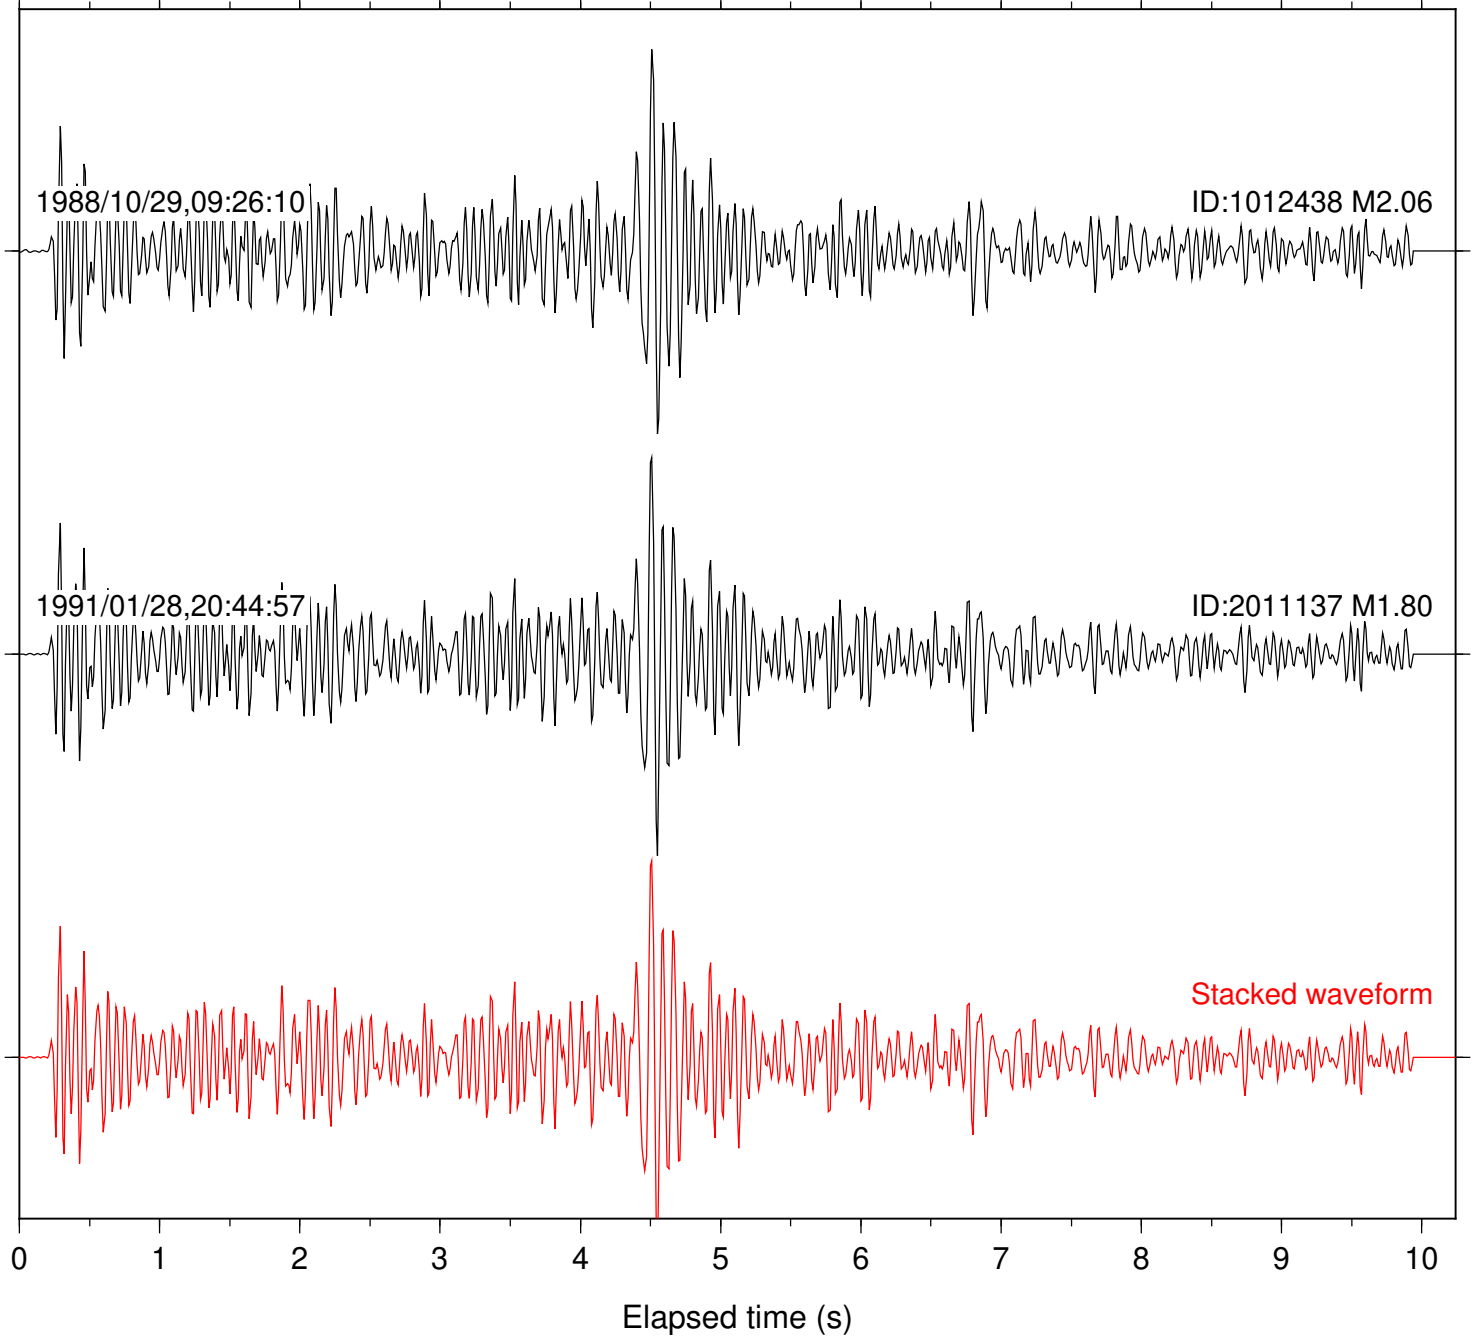

Station: HOT Com: EHZ

Focal depth: 15.44 km

Station: LAQ Com: EHZ

Focal depth: 15.46 km

Station: SMO Com: EHZ

Focal depth: 15.44 km

Station: YAQ Com: EHZ

Focal depth: 15.46 km