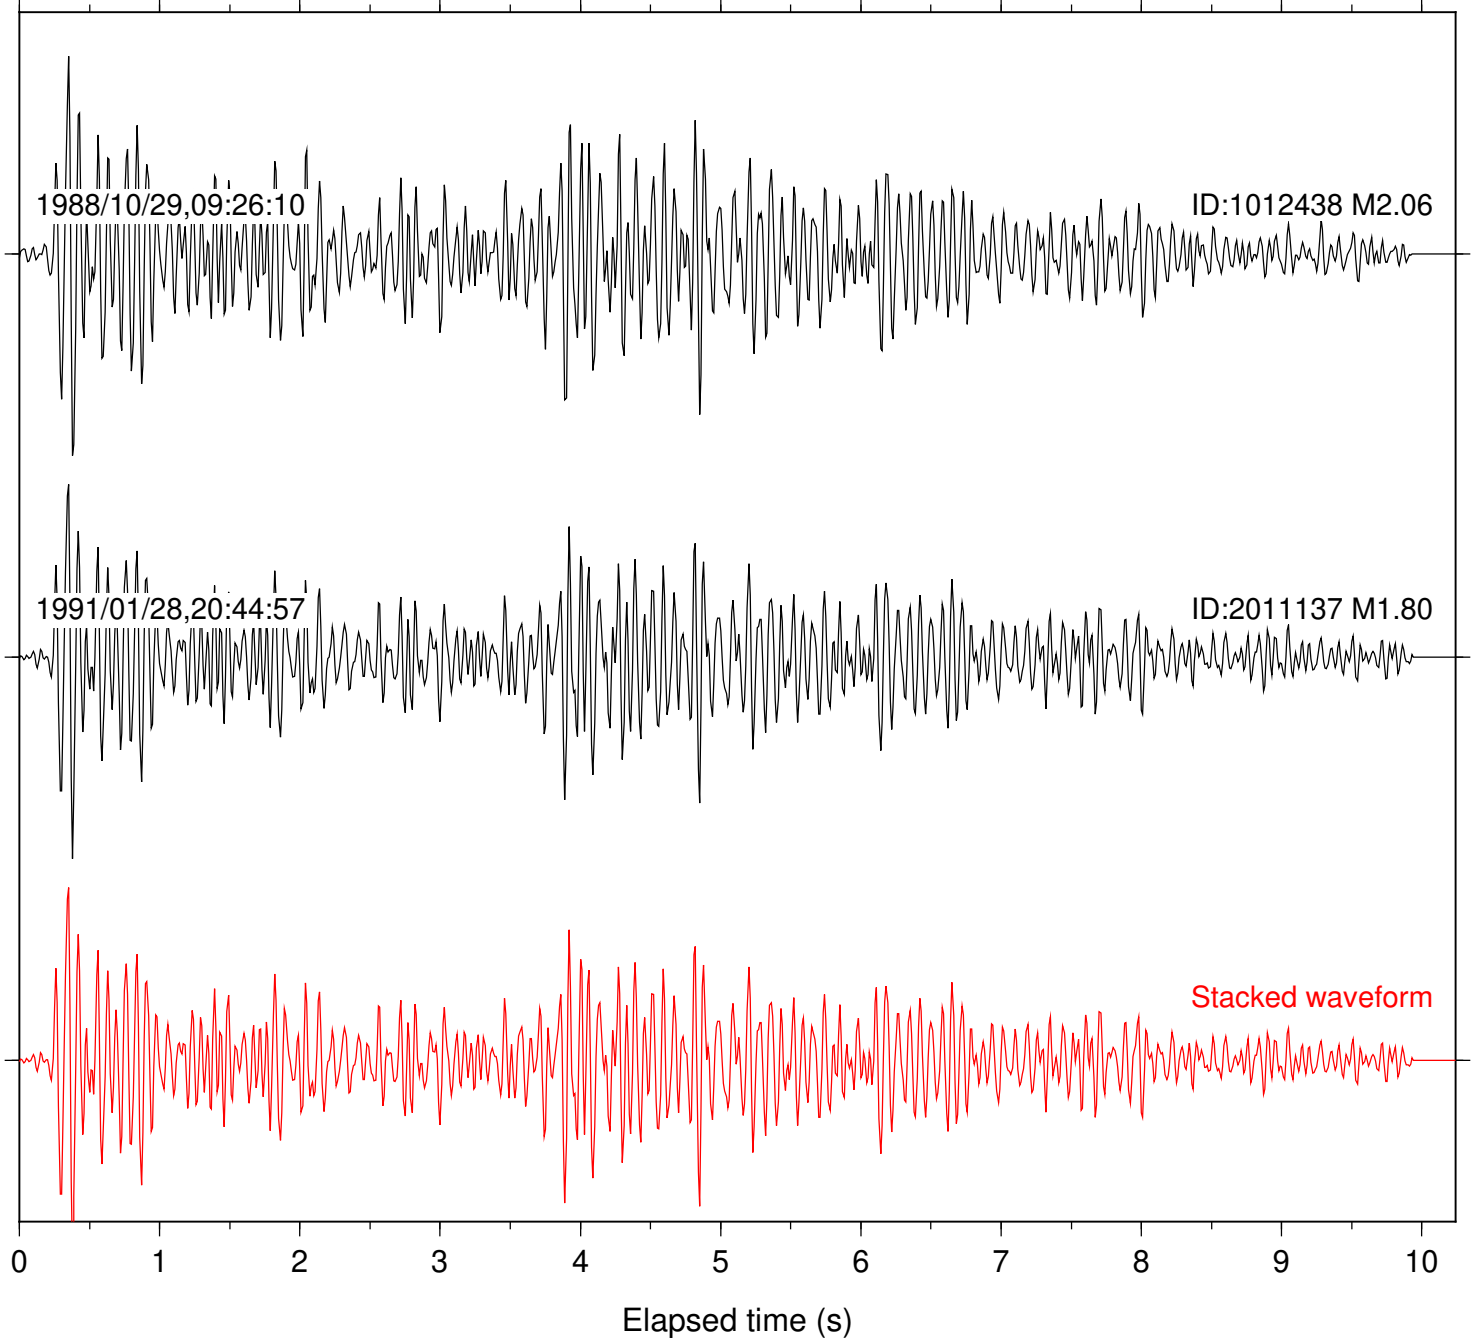

Station: HOT Com: EHZ

Focal depth: 15.44 km

Station: LAQ Com: EHZ

Focal depth: 15.46 km

Station: SMO Com: EHZ

Focal depth: 15.44 km

Station: YAQ Com: EHZ

Focal depth: 15.46 km