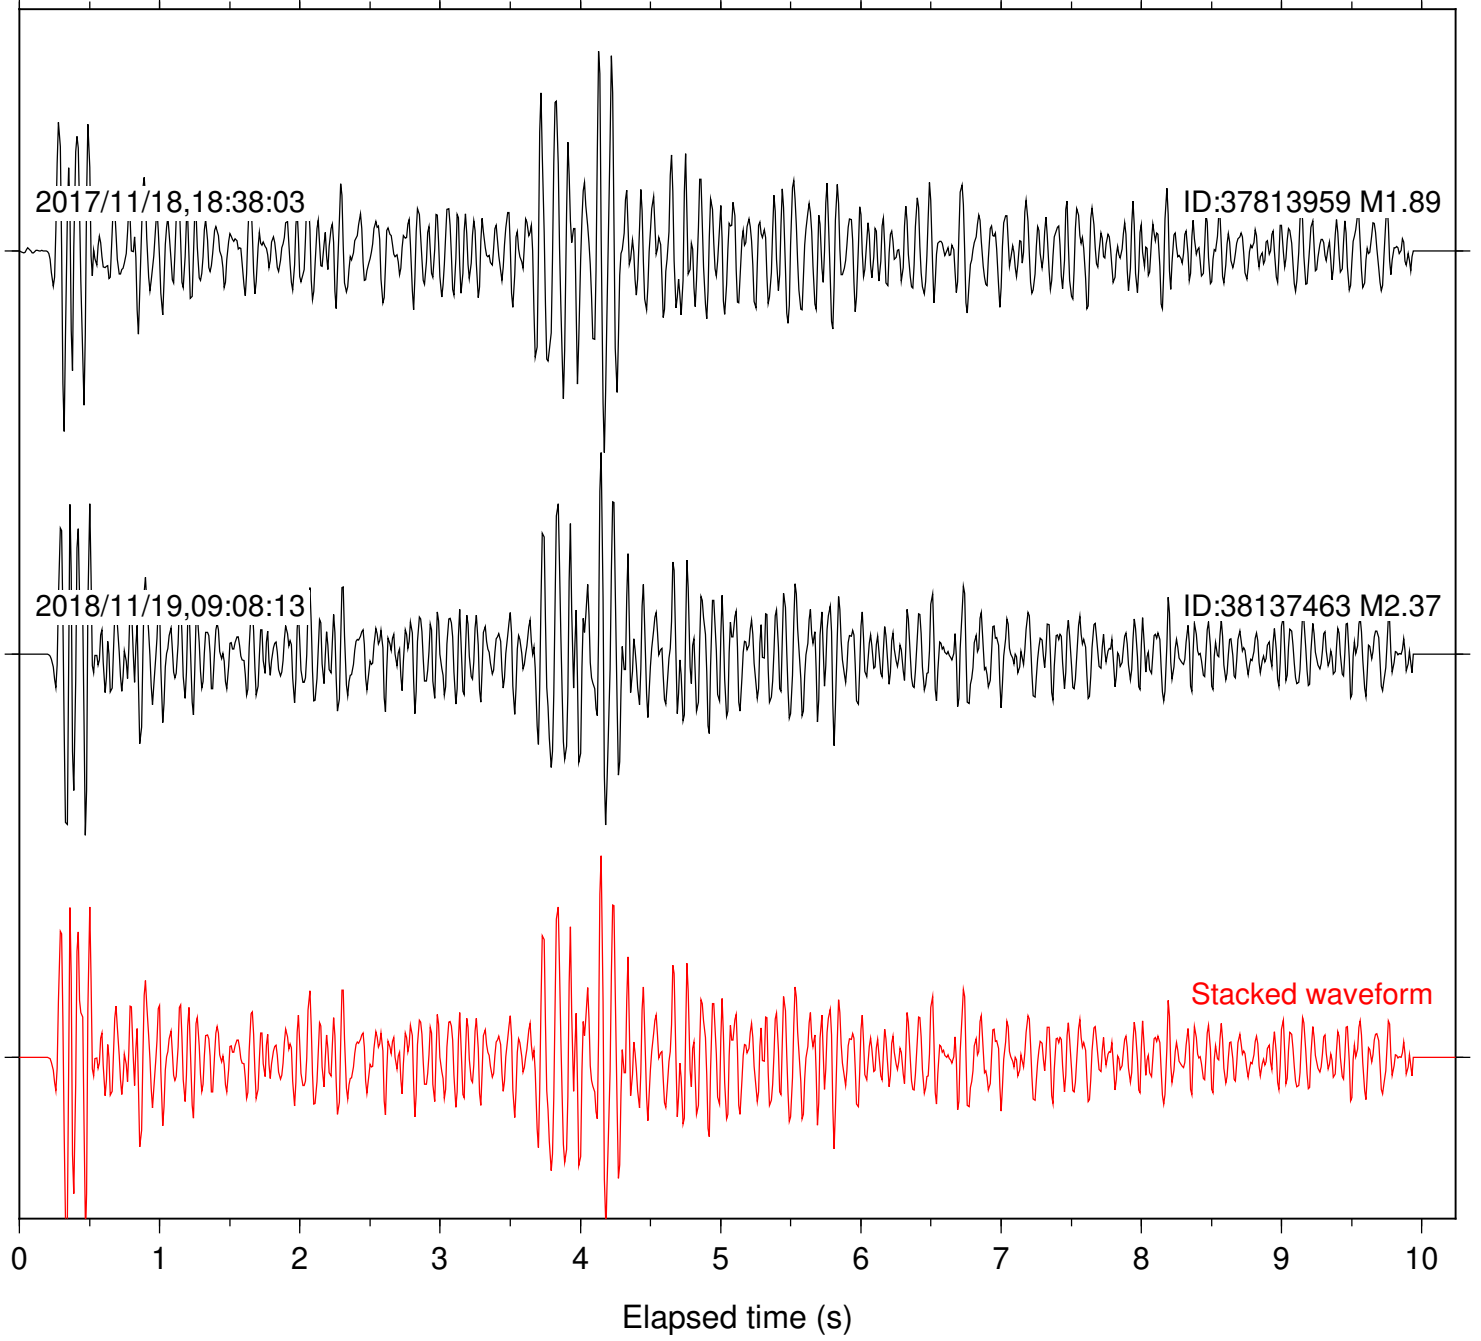

Station: B081 Com: EHZ

Focal depth: 4.30 km

Station: B082 Com: EHZ

Focal depth: 4.30 km

2017/11/18,18:38:03

ID:37813959 M1.89

2018/11/19,09:08:13

ID:38137463 M2.37

Stacked waveform

0 1 2 3 4 5 6 7 8 9 10
Elapsed time (s)

Station: B086 Com: EHZ

Focal depth: 4.30 km

Station: B088 Com: EHZ

Focal depth: 4.30 km

Station: B946 Com: EHZ

Focal depth: 4.30 km

Station: BAC Com: EHZ

Focal depth: 4.30 km

Station: CSH Com: HHZ

Focal depth: 4.30 km

Station: DGR Com: HHZ

Focal depth: 4.30 km

2017/11/18,18:38:03

ID:37813959 M1.89

Station: POB2 Com: HHZ

Focal depth: 4.30 km