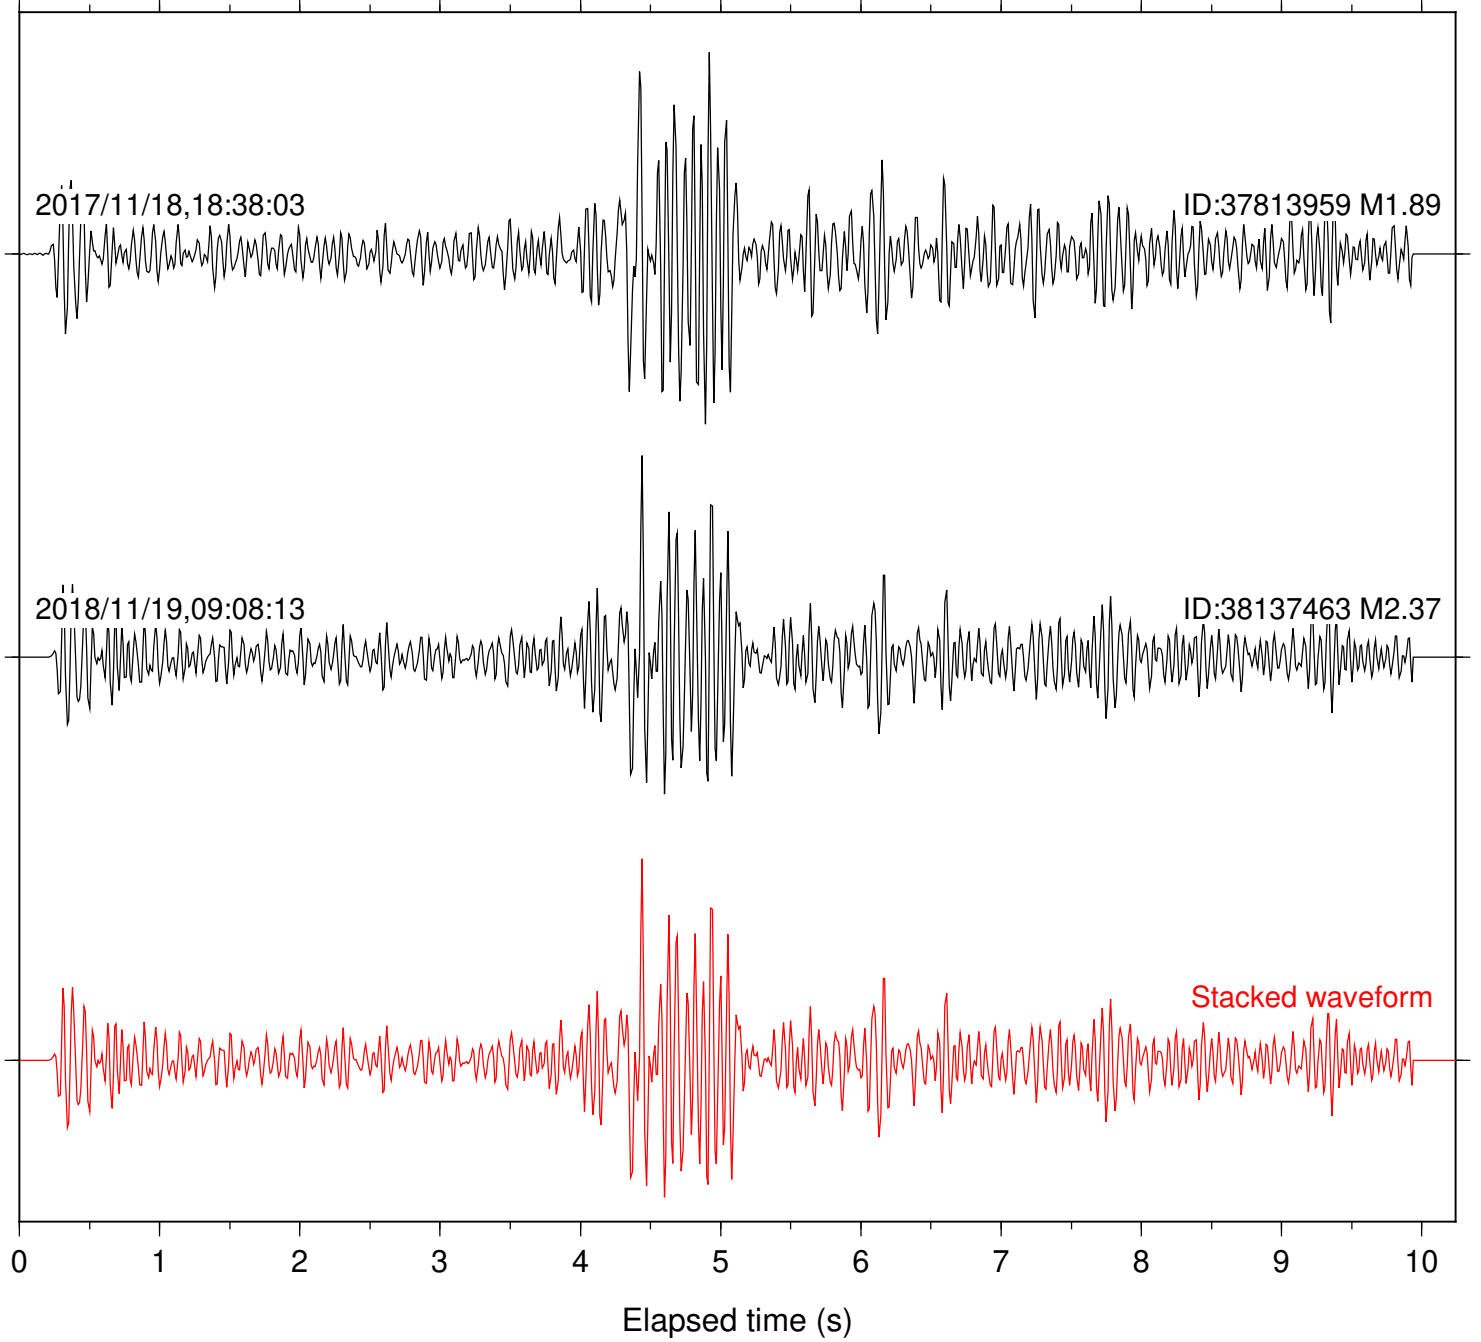

Stacked waveform

0 1 2 3 4 5 6 7 8 9 10
Elapsed time (s)

Station: B086 Com: EHZ

Focal depth: 4.30 km

Station: B088 Com: EHZ

Focal depth: 4.30 km

Station: B946 Com: EHZ

Focal depth: 4.30 km

Station: BAC Com: EHZ

Focal depth: 4.30 km

Station: CSH Com: HHZ

Focal depth: 4.30 km

Station: DGR Com: HHZ

Focal depth: 4.30 km

2017/11/18,18:38:03

ID:37813959 M1.89

2018/11/19,09:08:13

ID:38137463 M2.37

Stacked waveform

0 1 2 3 4 5 6 7 8 9 10
Elapsed time (s)

Station: HMT2 Com: HHZ

Focal depth: 4.30 km

Station: PFO Com: HHZ

Focal depth: 4.30 km

Station: POB2 Com: HHZ

Focal depth: 4.30 km