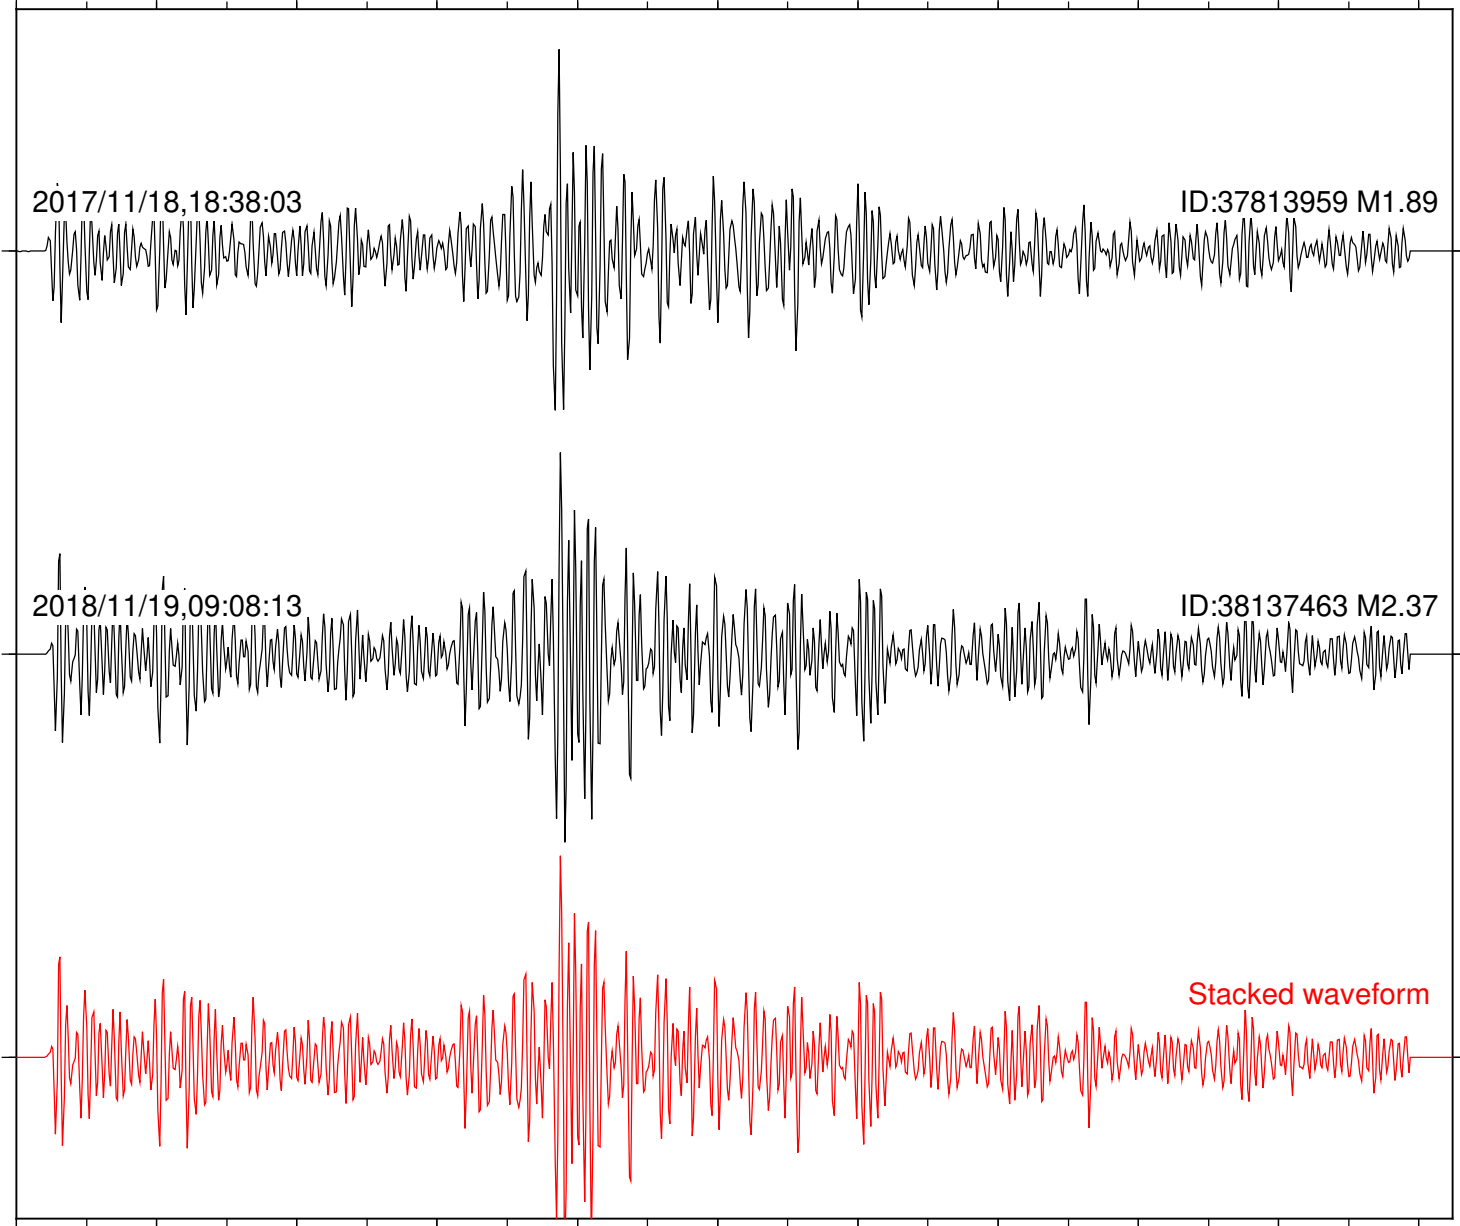

Stacked waveform

0 1 2 3 4 5 6 7 8 9 10
Elapsed time (s)

Station: B086 Com: EHZ

Focal depth: 4.30 km

Station: B088 Com: EHZ

Focal depth: 4.30 km

Station: B946 Com: EHZ

Focal depth: 4.30 km

Station: BAC Com: EHZ

Focal depth: 4.30 km

Station: CSH Com: HHZ

Focal depth: 4.30 km

Station: DGR Com: HHZ

Focal depth: 4.30 km

2017/11/18,18:38:03

ID:37813959 M1.89

2018/11/19,09:08:13

ID:38137463 M2.37

Stacked waveform

0 1 2 3 4 5 6 7 8 9 10
Elapsed time (s)

Station: HMT2 Com: HHZ

Focal depth: 4.30 km

Station: PFO Com: HHZ

Focal depth: 4.30 km

Station: POB2 Com: HHZ

Focal depth: 4.30 km