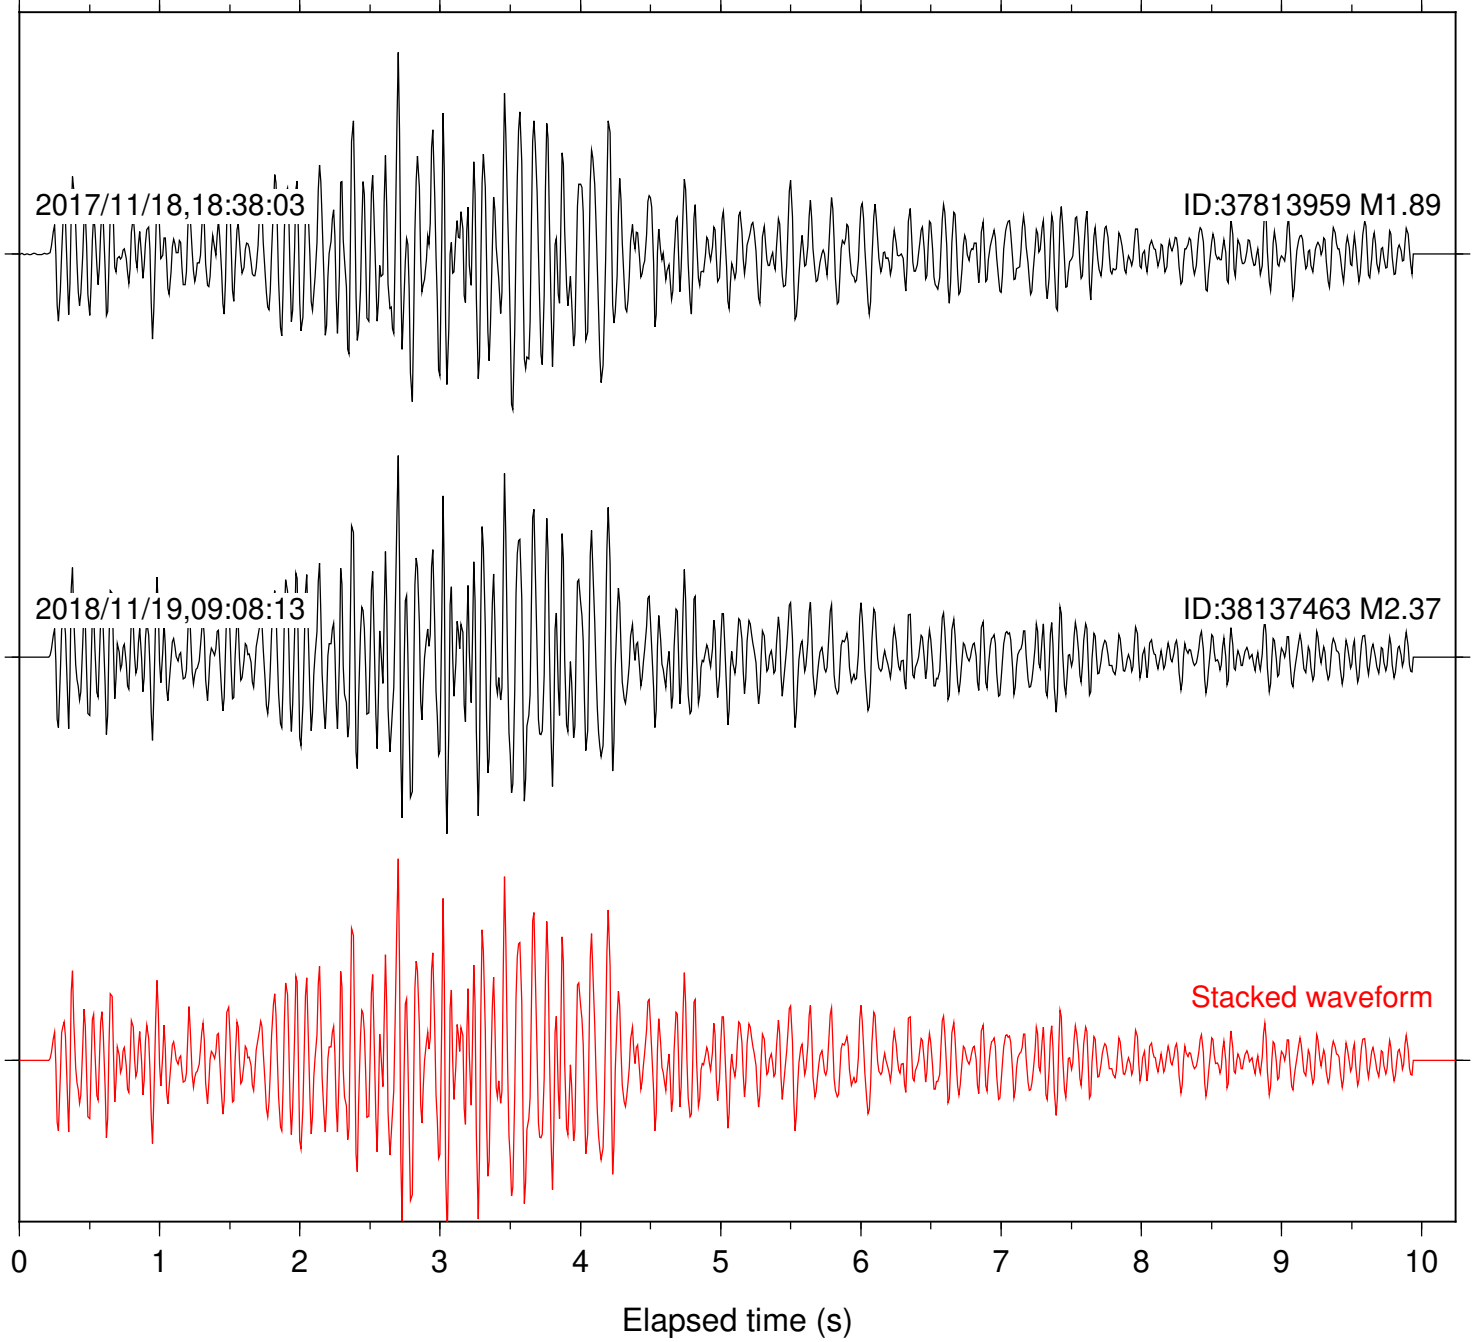

Station: B081 Com: EHZ

Focal depth: 4.30 km

Station: B082 Com: EHZ

Focal depth: 4.30 km

2017/11/18,18:38:03

ID:37813959 M1.89

2018/11/19,09:08:13

ID:38137463 M2.37

Stacked waveform

0 1 2 3 4 5 6 7 8 9 10
Elapsed time (s)

Station: B086 Com: EHZ

Focal depth: 4.30 km

Station: B088 Com: EHZ

Focal depth: 4.30 km

Station: B946 Com: EHZ

Focal depth: 4.30 km

Station: BAC Com: EHZ

Focal depth: 4.30 km

Station: CSH Com: HHZ

Focal depth: 4.30 km

Station: DGR Com: HHZ

Focal depth: 4.30 km

2017/11/18,18:38:03

ID:37813959 M1.89

Station: POB2 Com: HHZ

Focal depth: 4.30 km