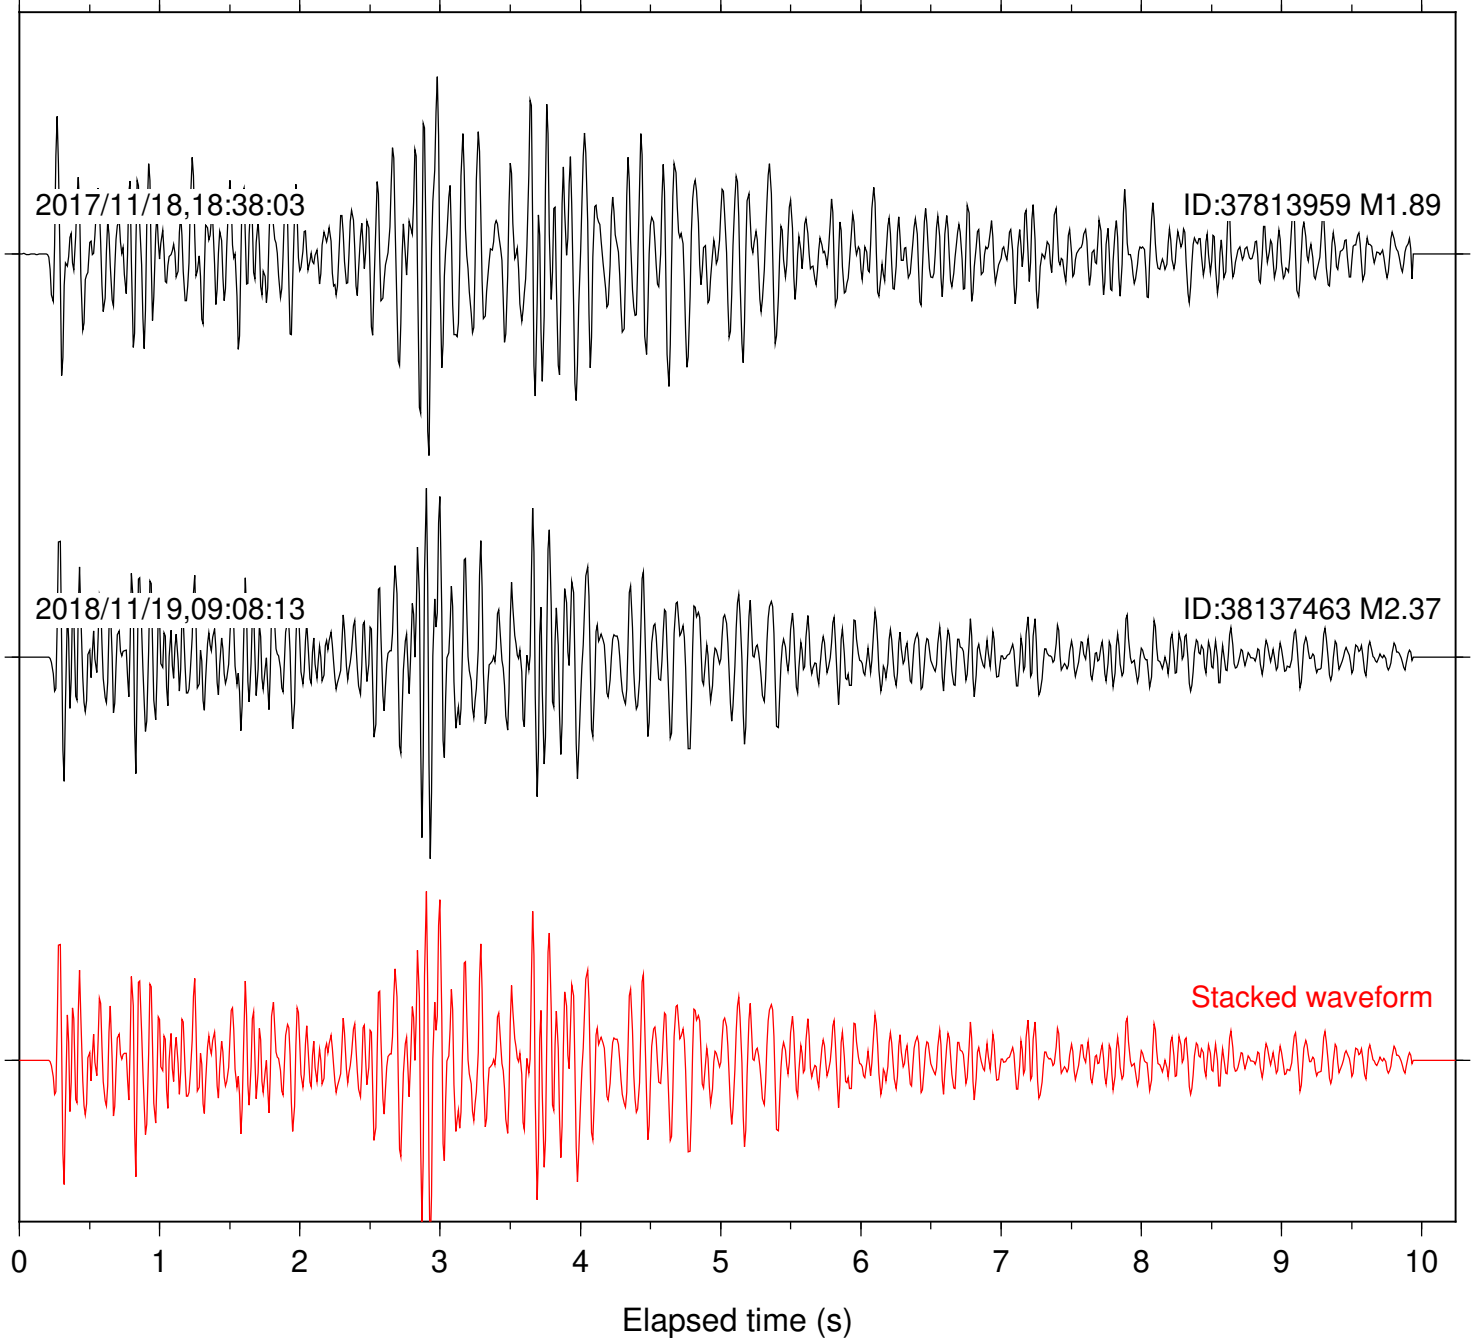

Station: B081 Com: EHZ

Focal depth: 4.30 km

Station: B082 Com: EHZ

Focal depth: 4.30 km

2017/11/18,18:38:03

ID:37813959 M1.89

2018/11/19,09:08:13

ID:38137463 M2.37

Stacked waveform

0 1 2 3 4 5 6 7 8 9 10
Elapsed time (s)

Station: B086 Com: EHZ

Focal depth: 4.30 km

Station: B088 Com: EHZ

Focal depth: 4.30 km

Station: B946 Com: EHZ

Focal depth: 4.30 km

Station: BAC Com: EHZ

Focal depth: 4.30 km

Station: CSH Com: HHZ

Focal depth: 4.30 km

Station: DGR Com: HHZ

Focal depth: 4.30 km

2017/11/18,18:38:03

ID:37813959 M1.89

Station: POB2 Com: HHZ

Focal depth: 4.30 km