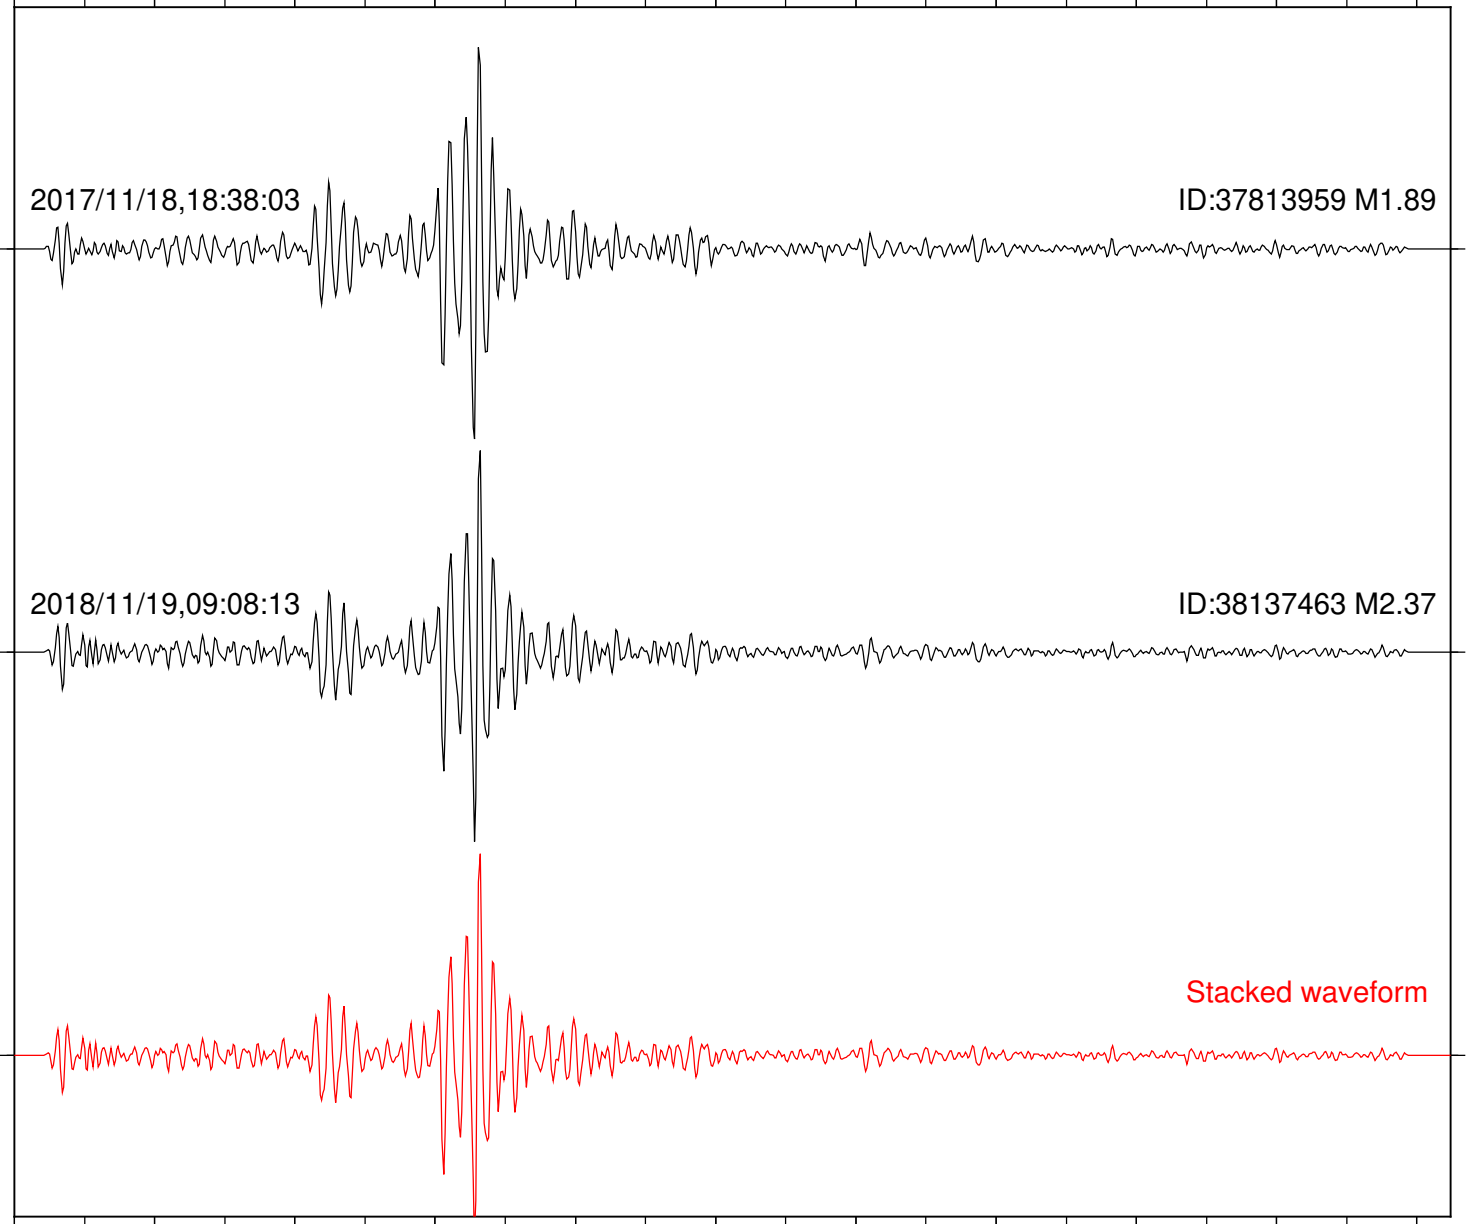

Station: B081 Com: EHZ

Focal depth: 4.30 km

Station: B082 Com: EHZ

Focal depth: 4.30 km

2017/11/18,18:38:03

ID:37813959 M1.89

2018/11/19,09:08:13

ID:38137463 M2.37

Stacked waveform

0 1 2 3 4 5 6 7 8 9 10
Elapsed time (s)

Station: B086 Com: EHZ

Focal depth: 4.30 km

Station: B088 Com: EHZ

Focal depth: 4.30 km

Station: B946 Com: EHZ

Focal depth: 4.30 km

Station: BAC Com: EHZ

Focal depth: 4.30 km

Station: CSH Com: HHZ

Focal depth: 4.30 km

Station: DGR Com: HHZ

Focal depth: 4.30 km

2017/11/18,18:38:03

ID:37813959 M1.89

Station: POB2 Com: HHZ

Focal depth: 4.30 km