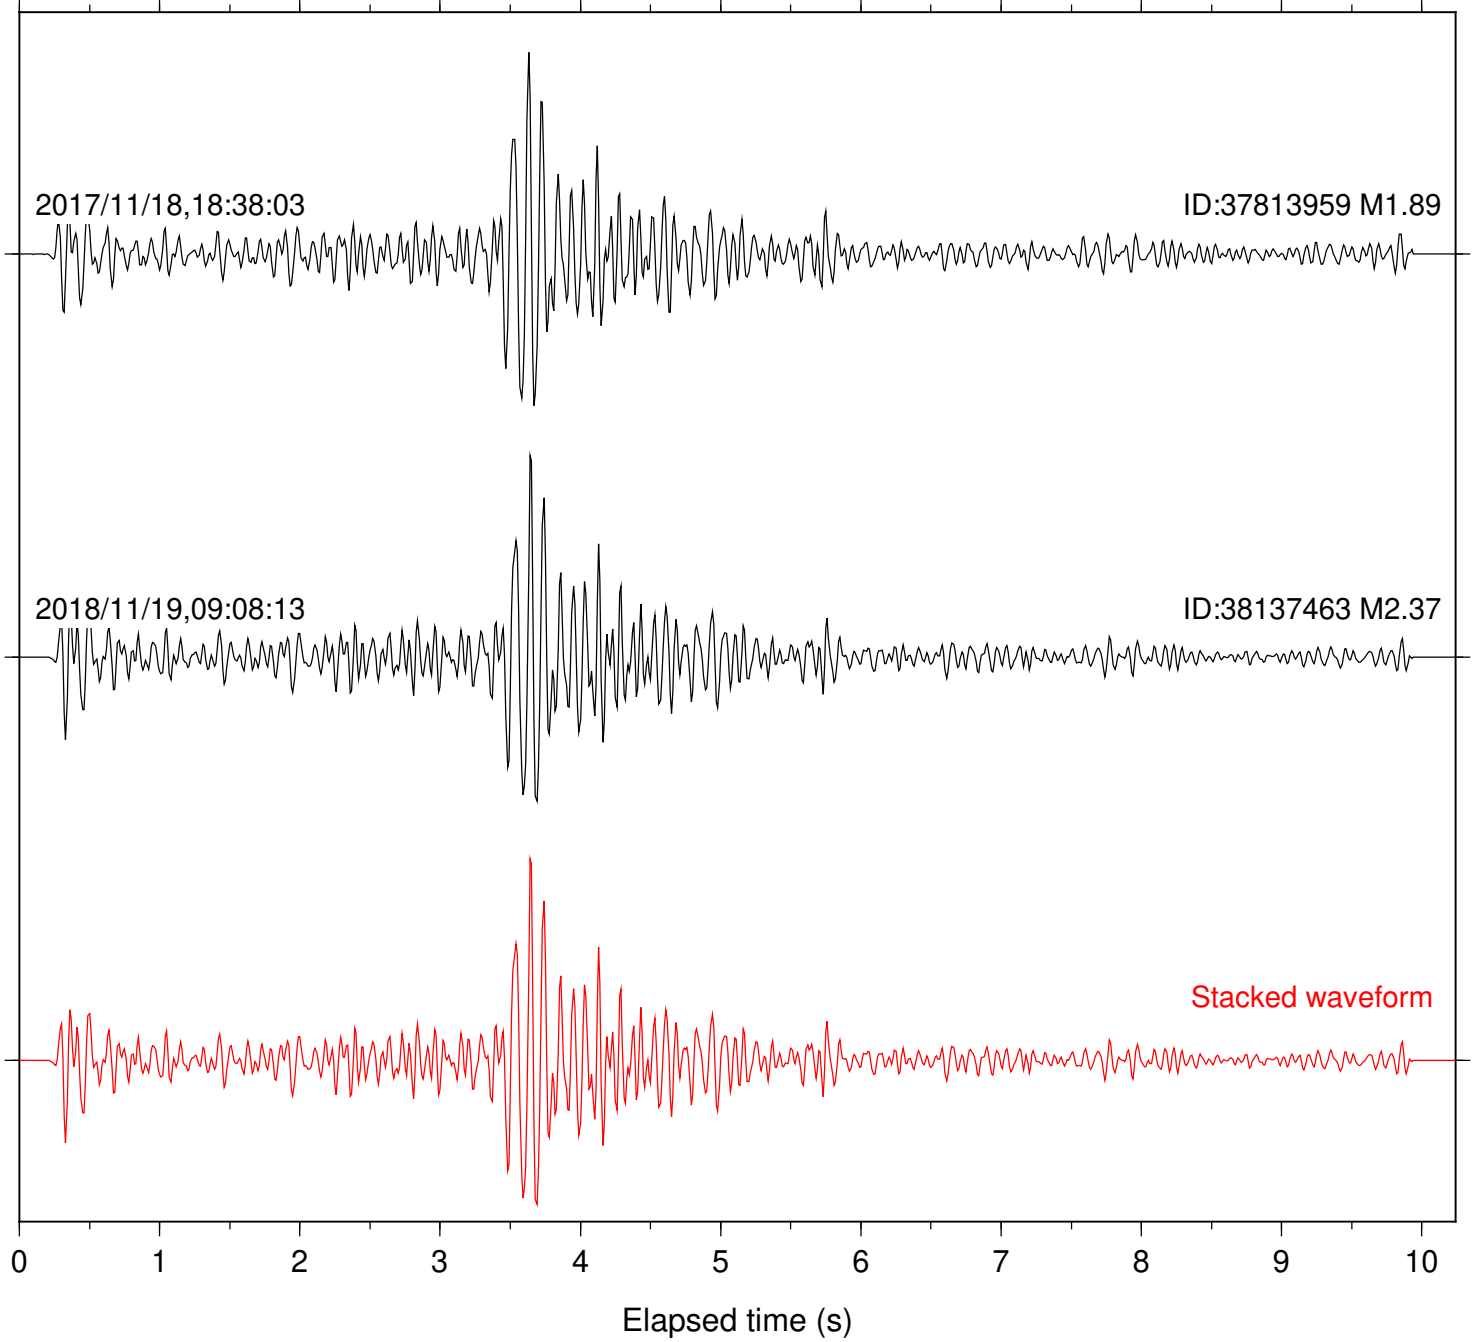

Station: B081 Com: EHZ

Focal depth: 4.30 km

Station: B082 Com: EHZ

Focal depth: 4.30 km

2017/11/18,18:38:03

ID:37813959 M1.89

2018/11/19,09:08:13

ID:38137463 M2.37

Stacked waveform

0 1 2 3 4 5 6 7 8 9 10
Elapsed time (s)

Station: B086 Com: EHZ

Focal depth: 4.30 km

Station: B088 Com: EHZ

Focal depth: 4.30 km

Station: B946 Com: EHZ

Focal depth: 4.30 km

Station: BAC Com: EHZ

Focal depth: 4.30 km

Station: CSH Com: HHZ

Focal depth: 4.30 km

Station: DGR Com: HHZ

Focal depth: 4.30 km

2017/11/18,18:38:03

ID:37813959 M1.89

Station: POB2 Com: HHZ

Focal depth: 4.30 km