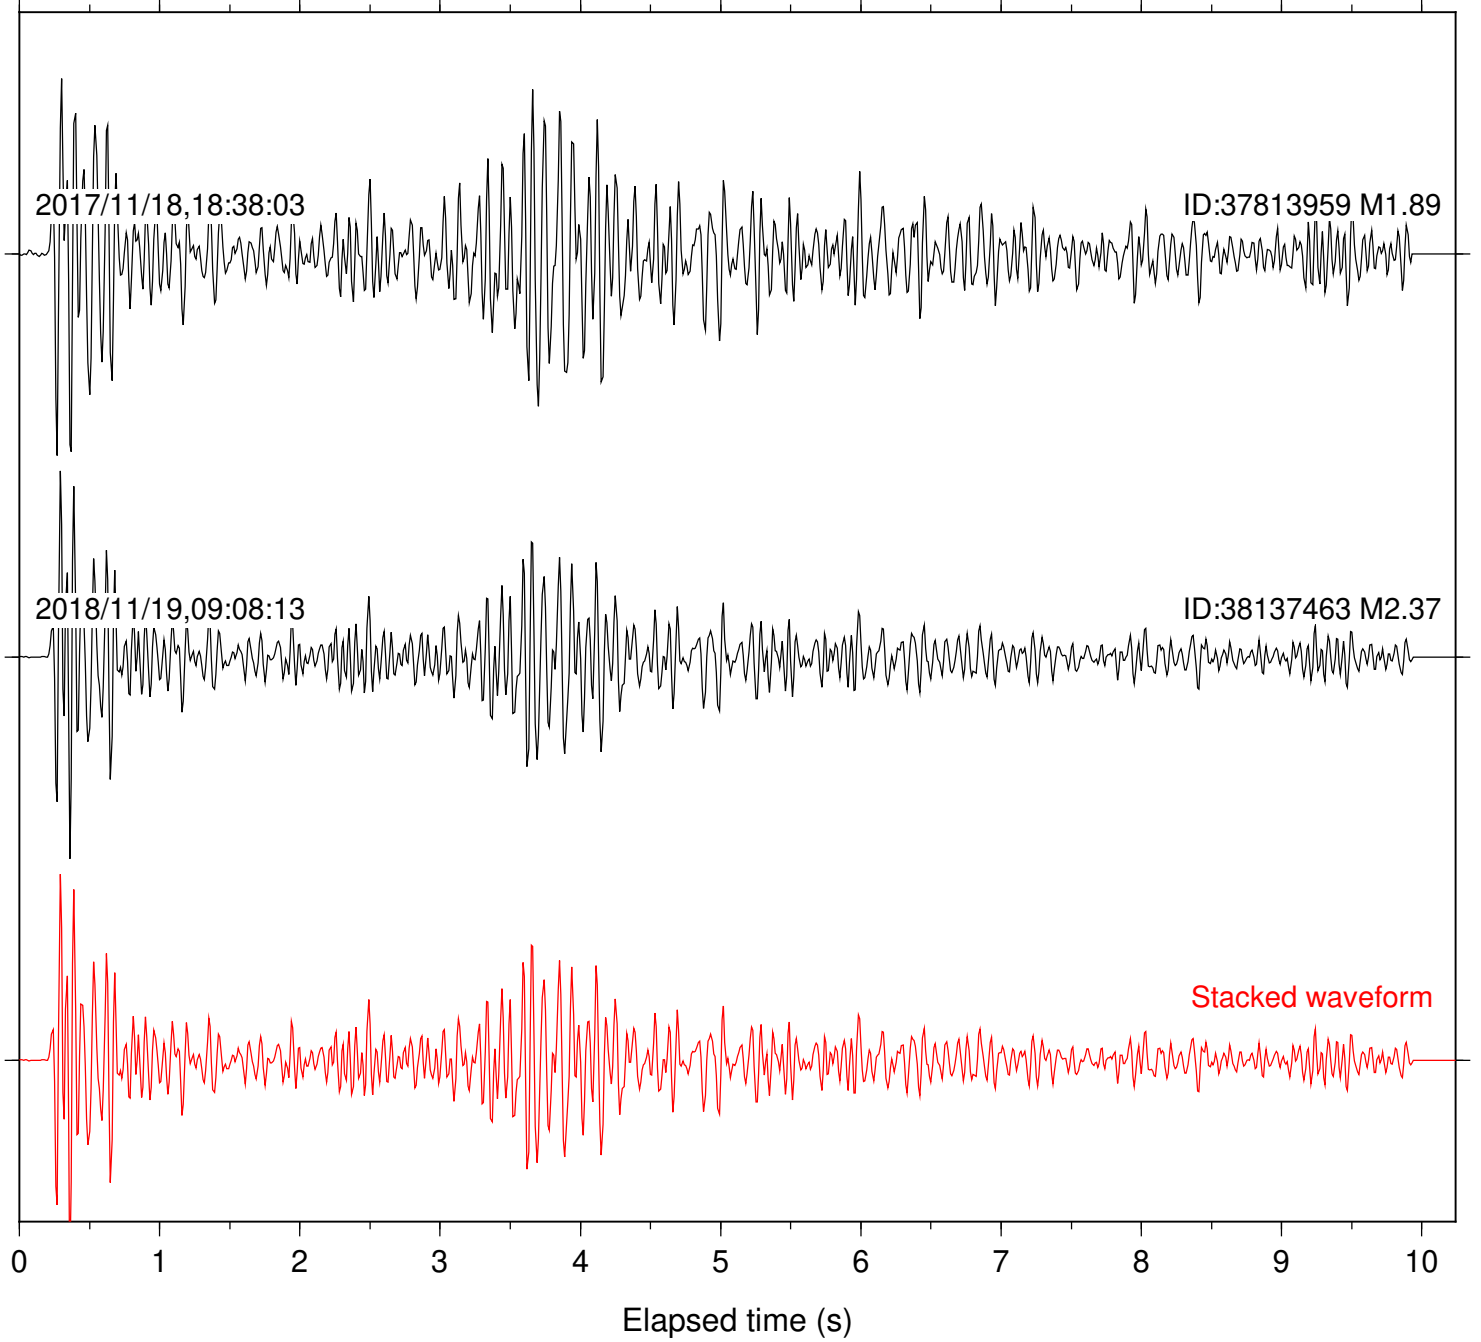

Station: B081 Com: EHZ

Focal depth: 4.30 km

Station: B082 Com: EHZ

Focal depth: 4.30 km

2017/11/18,18:38:03

ID:37813959 M1.89

2018/11/19,09:08:13

ID:38137463 M2.37

Stacked waveform

0 1 2 3 4 5 6 7 8 9 10
Elapsed time (s)

Station: B086 Com: EHZ

Focal depth: 4.30 km

Station: B088 Com: EHZ

Focal depth: 4.30 km

Station: B946 Com: EHZ

Focal depth: 4.30 km

Station: BAC Com: EHZ

Focal depth: 4.30 km

Station: CSH Com: HHZ

Focal depth: 4.30 km

Station: DGR Com: HHZ

Focal depth: 4.30 km

2017/11/18,18:38:03

ID:37813959 M1.89

Station: POB2 Com: HHZ

Focal depth: 4.30 km