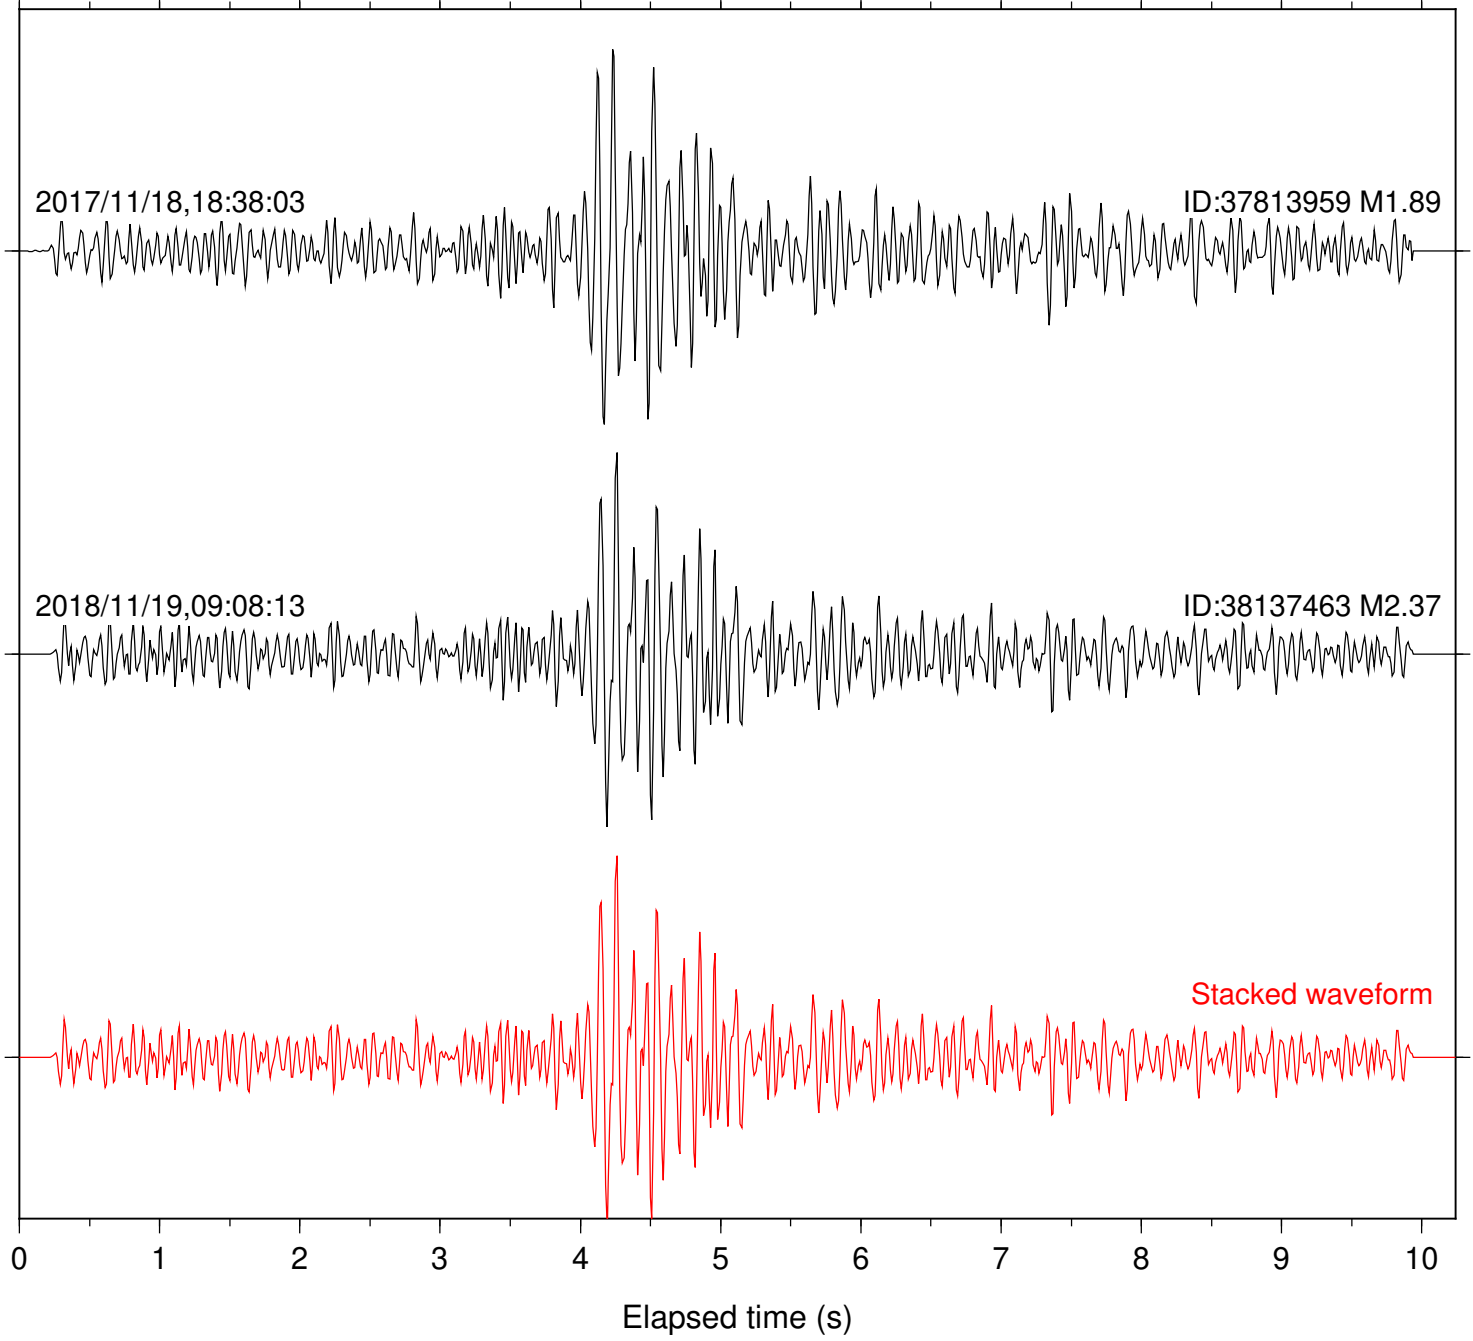

Station: BAC Com: EHZ

Focal depth: 4.30 km

Station: CSH Com: HHZ

Focal depth: 4.30 km

Station: DGR Com: HHZ

Focal depth: 4.30 km

2017/11/18,18:38:03

ID:37813959 M1.89

2018/11/19,09:08:13

ID:38137463 M2.37

Stacked waveform

0 1 2 3 4 5 6 7 8 9 10
Elapsed time (s)

Station: HMT2 Com: HHZ

Focal depth: 4.30 km

Station: PFO Com: HHZ

Focal depth: 4.30 km

Station: POB2 Com: HHZ

Focal depth: 4.30 km