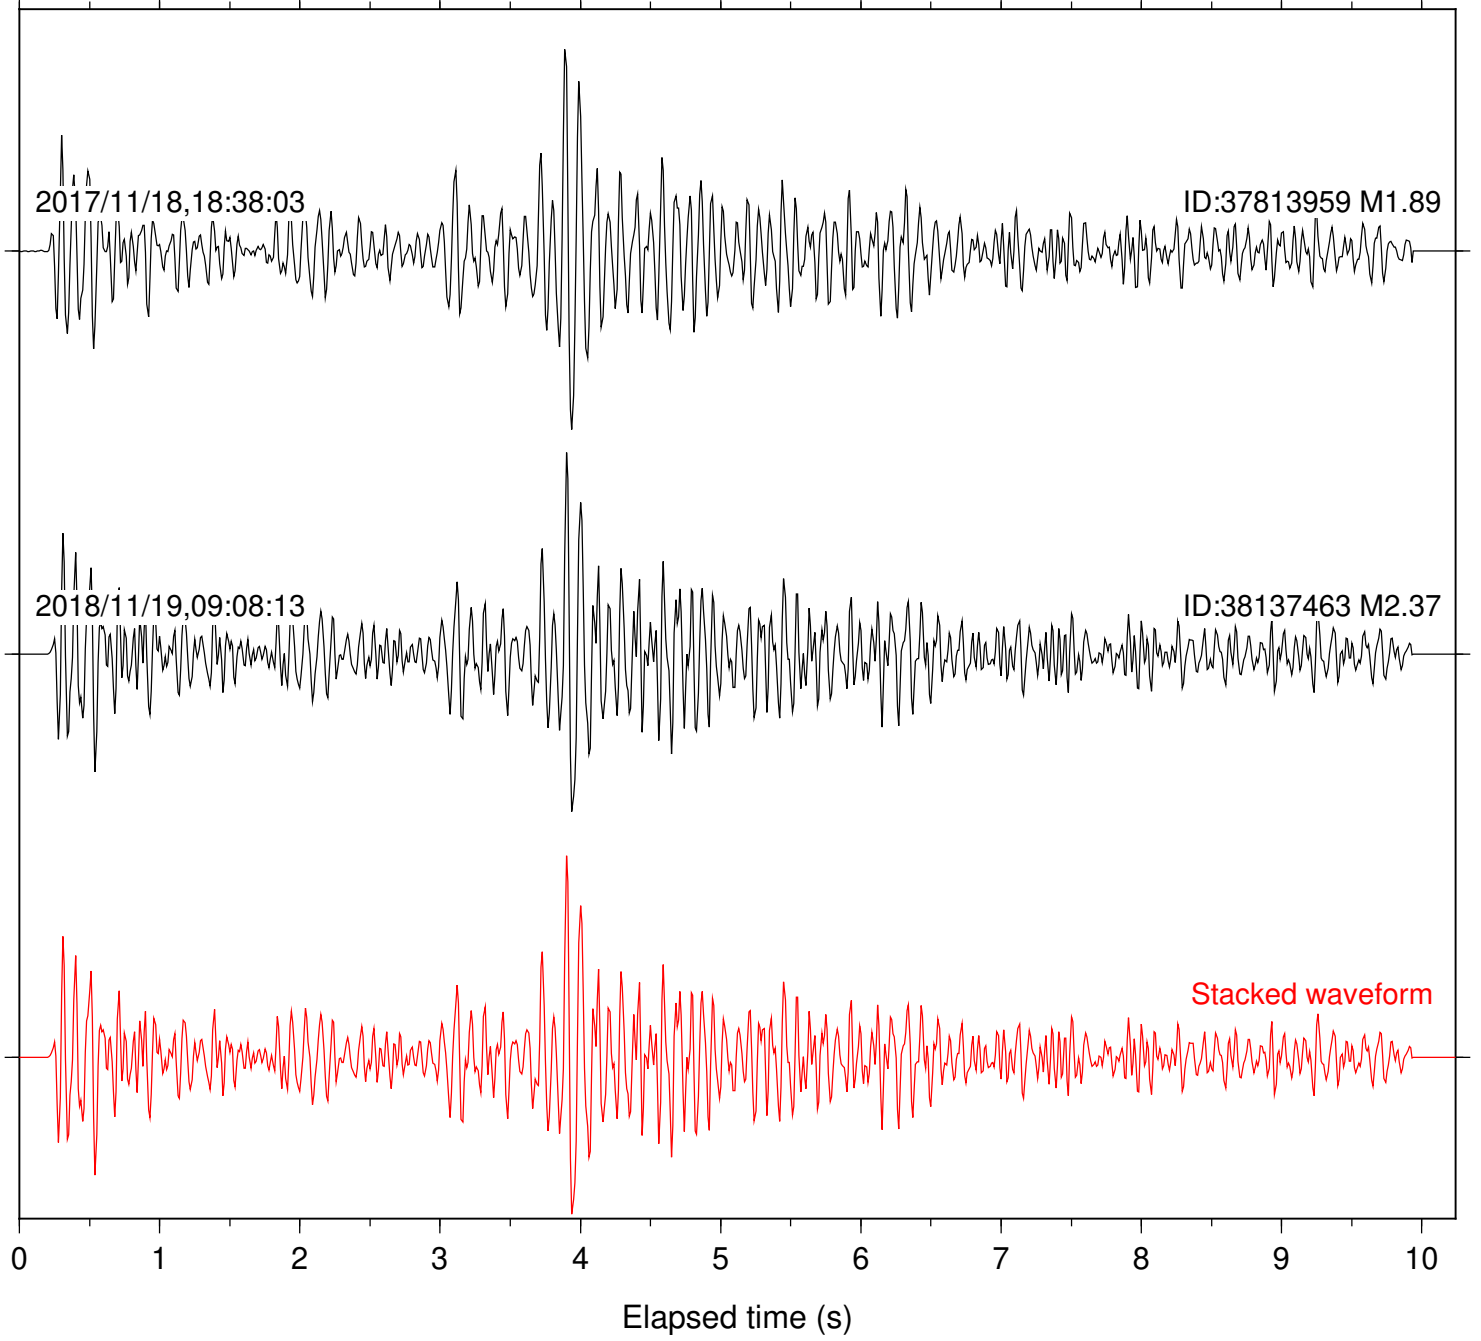

Station: B081 Com: EHZ

Focal depth: 4.30 km

Station: B082 Com: EHZ

Focal depth: 4.30 km

2017/11/18,18:38:03

ID:37813959 M1.89

2018/11/19,09:08:13

ID:38137463 M2.37

Stacked waveform

0 1 2 3 4 5 6 7 8 9 10
Elapsed time (s)

Station: B086 Com: EHZ

Focal depth: 4.30 km

Station: B088 Com: EHZ

Focal depth: 4.30 km

Station: B946 Com: EHZ

Focal depth: 4.30 km

Station: BAC Com: EHZ

Focal depth: 4.30 km

Station: CSH Com: HHZ

Focal depth: 4.30 km

Station: DGR Com: HHZ

Focal depth: 4.30 km

2017/11/18,18:38:03

ID:37813959 M1.89

Station: POB2 Com: HHZ

Focal depth: 4.30 km