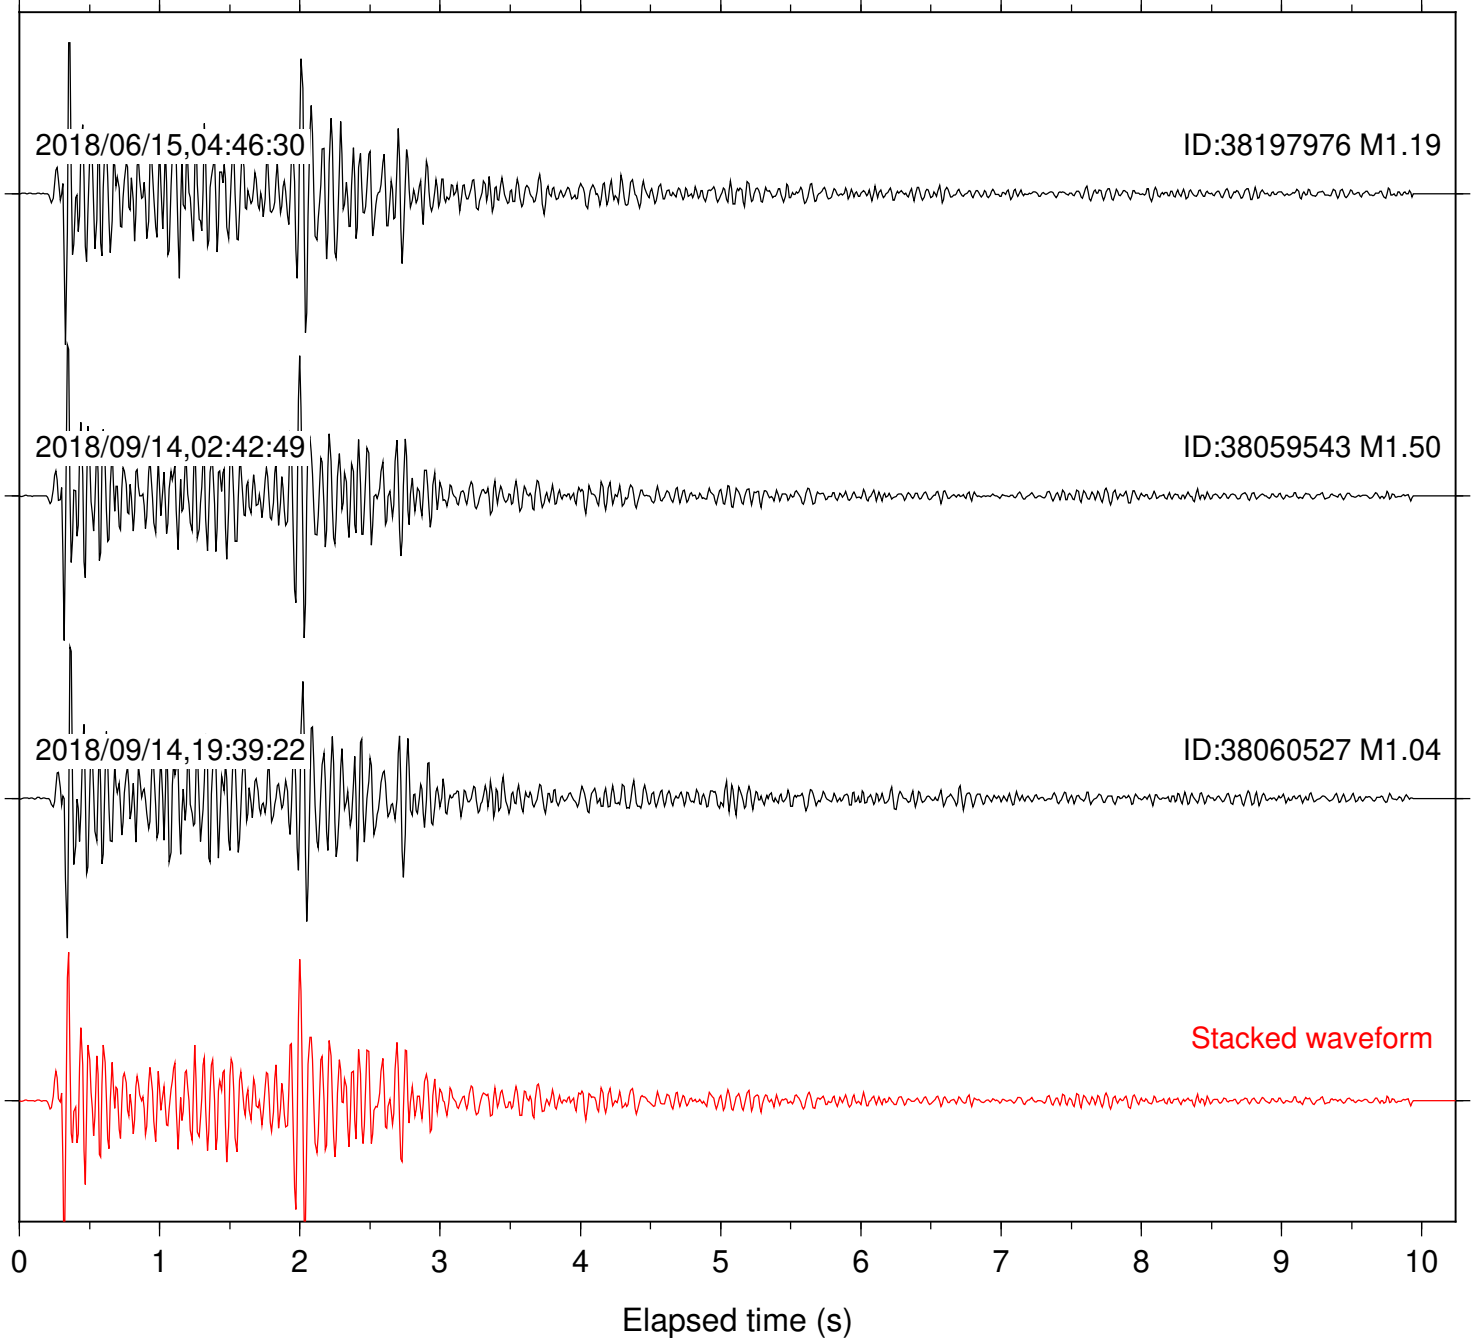

2018/09/14,19:39:22

ID:38060527 M1.04

Stacked waveform

0 1 2 3 4 5 6 7 8 9 10  
Elapsed time (s)

Station: B946 Com: EHZ

Focal depth: 4.76 km

Station: BAC Com: EHZ

Focal depth: 4.76 km

Station: CRY Com: HHZ

Focal depth: 4.76 km

Station: CSH Com: HHZ

Focal depth: 4.76 km

Station: DGR Com: HHZ

Focal depth: 4.76 km

Station: FRD Com: HHZ

Focal depth: 4.76 km

Station: KNW Com: HHZ

Focal depth: 4.76 km

Station: LKH Com: HHZ

Focal depth: 4.80 km

Station: LVA2 Com: HHZ

Focal depth: 4.76 km

Station: PFO Com: HHZ

Focal depth: 4.76 km

Station: PLM Com: HHZ

Focal depth: 4.76 km

Station: SND Com: HHZ

Focal depth: 4.80 km