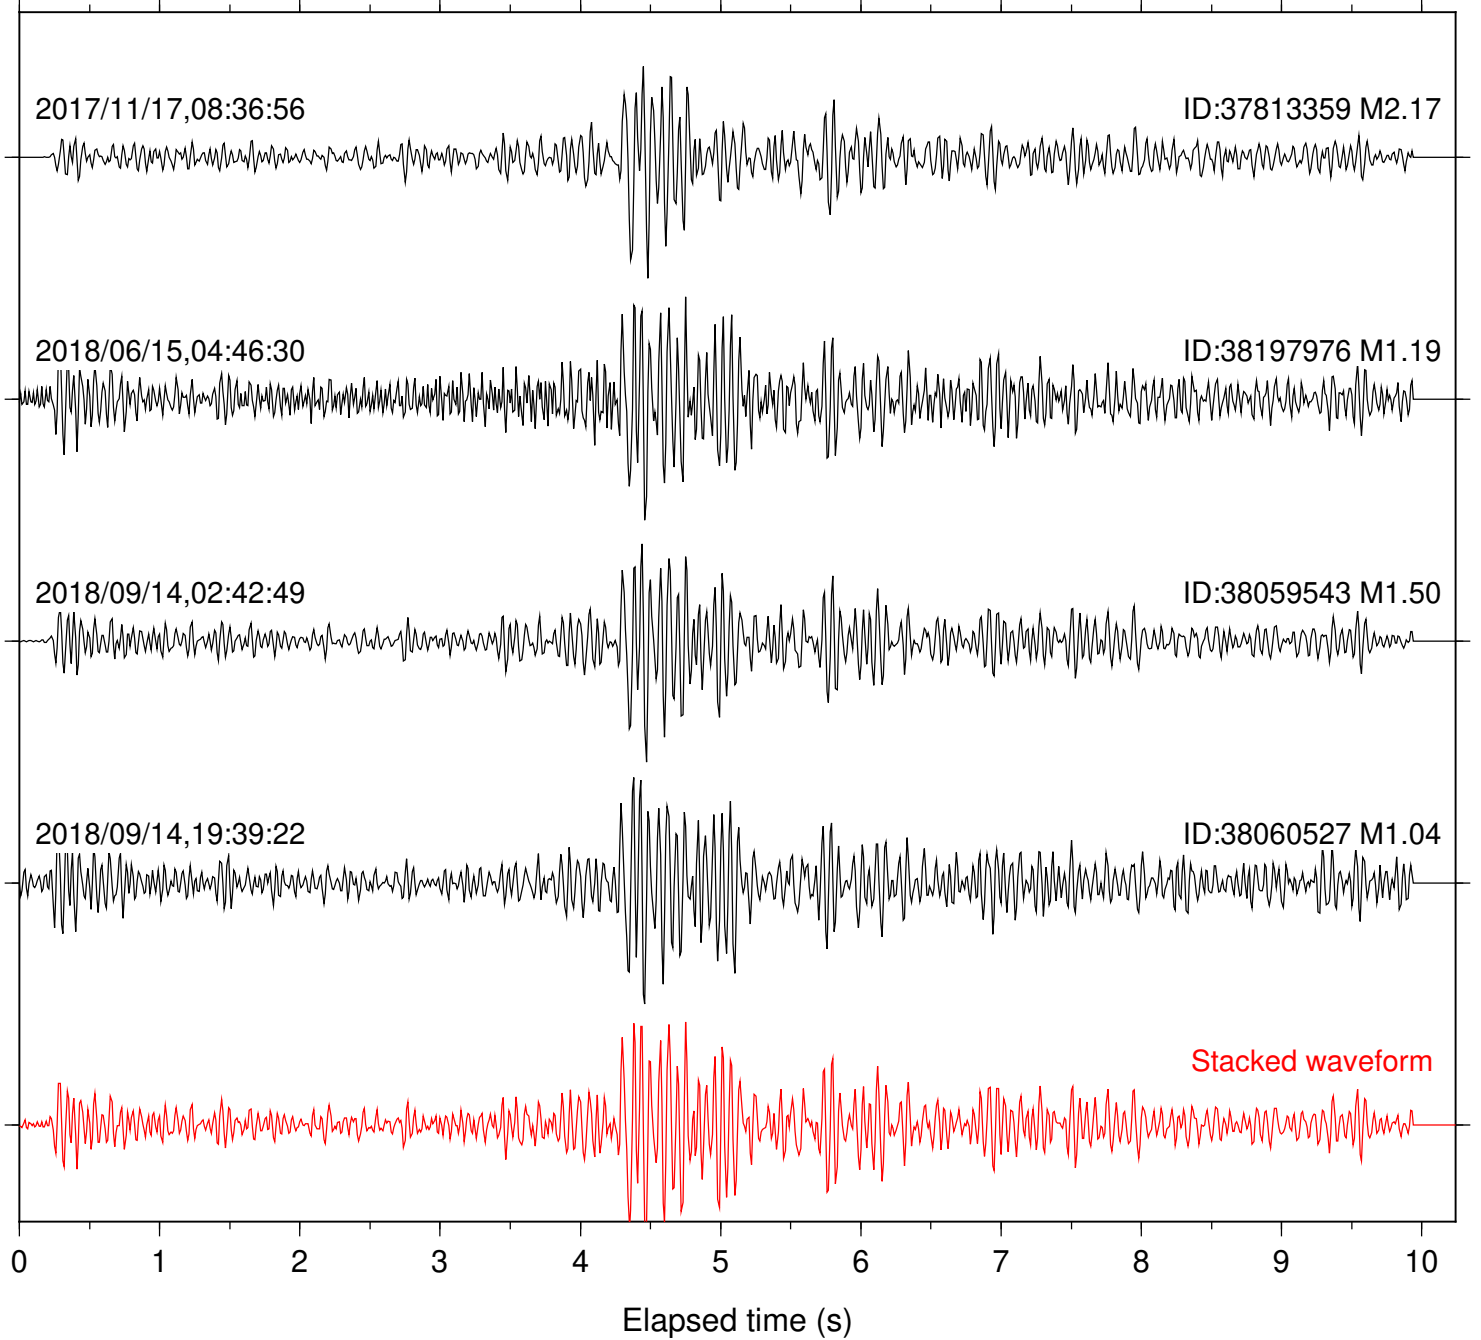

Station: B081 Com: EHZ

Focal depth: 4.76 km

Station: B082 Com: EHZ

Focal depth: 4.76 km

Station: B084 Com: EHZ

Focal depth: 4.76 km

Station: B086 Com: EHZ

Focal depth: 4.80 km

Station: CRY Com: HHZ

Focal depth: 4.76 km

Station: CSH Com: HHZ

Focal depth: 4.76 km

Station: DGR Com: HHZ

Focal depth: 4.76 km

Station: FRD Com: HHZ

Focal depth: 4.76 km

Station: KNW Com: HHZ

Focal depth: 4.76 km

Station: LKH Com: HHZ

Focal depth: 4.80 km

Station: LVA2 Com: HHZ

Focal depth: 4.76 km

Station: PFO Com: HHZ

Focal depth: 4.76 km

Station: PLM Com: HHZ

Focal depth: 4.76 km

Station: SND Com: HHZ

Focal depth: 4.80 km