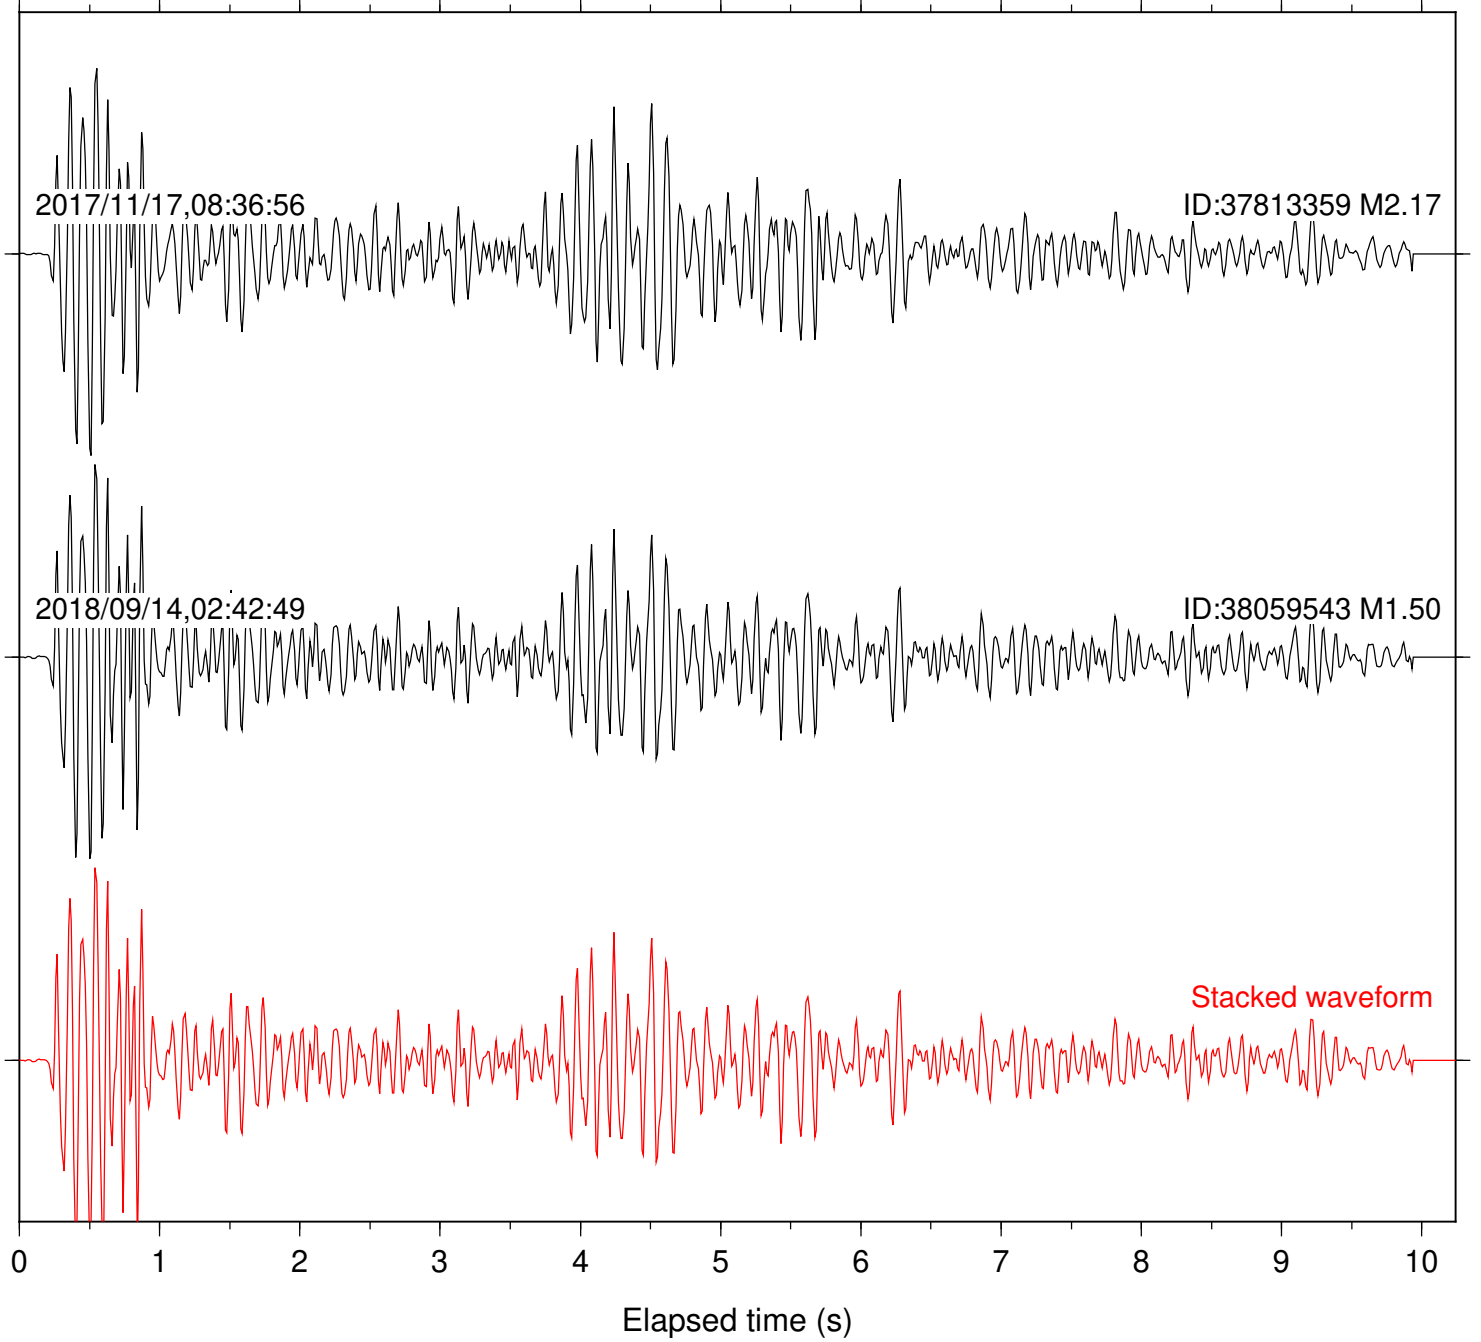

Station: CRY Com: HHZ

Focal depth: 4.76 km

Station: CSH Com: HHZ

Focal depth: 4.76 km

Station: DGR Com: HHZ

Focal depth: 4.76 km

Station: FRD Com: HHZ

Focal depth: 4.76 km

Station: KNW Com: HHZ

Focal depth: 4.76 km

Station: LKH Com: HHZ

Focal depth: 4.80 km

Station: LVA2 Com: HHZ

Focal depth: 4.76 km

Station: PFO Com: HHZ

Focal depth: 4.76 km

Station: PLM Com: HHZ

Focal depth: 4.76 km

Station: SND Com: HHZ

Focal depth: 4.80 km