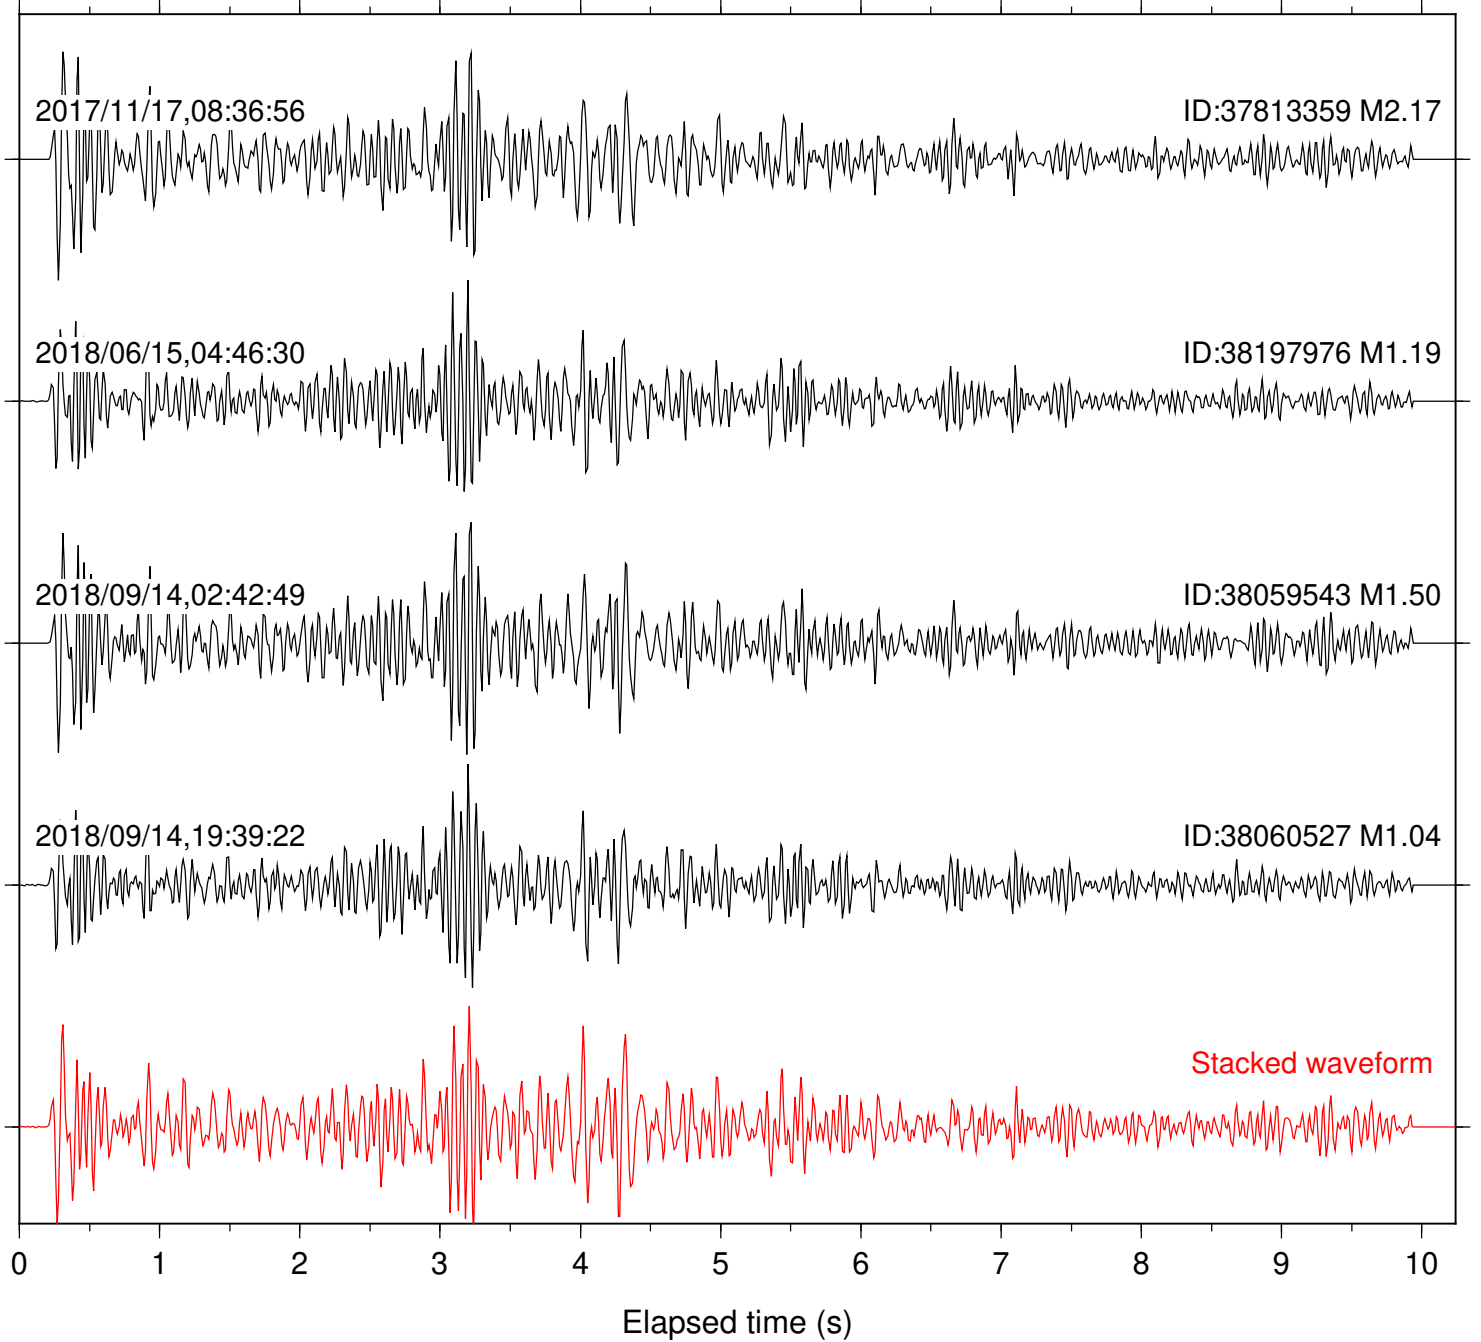

Station: B081 Com: EHZ

Focal depth: 4.76 km

Station: B082 Com: EHZ

Focal depth: 4.76 km

Station: B084 Com: EHZ

Focal depth: 4.76 km

Station: B086 Com: EHZ

Focal depth: 4.80 km

Station: CRY Com: HHZ

Focal depth: 4.76 km

Station: CSH Com: HHZ

Focal depth: 4.76 km

Station: DGR Com: HHZ

Focal depth: 4.76 km

Station: FRD Com: HHZ

Focal depth: 4.76 km

Station: KNW Com: HHZ

Focal depth: 4.76 km

Station: LKH Com: HHZ

Focal depth: 4.80 km

Station: LVA2 Com: HHZ

Focal depth: 4.76 km

Station: PFO Com: HHZ

Focal depth: 4.76 km

Station: PLM Com: HHZ

Focal depth: 4.76 km

Station: SND Com: HHZ

Focal depth: 4.80 km