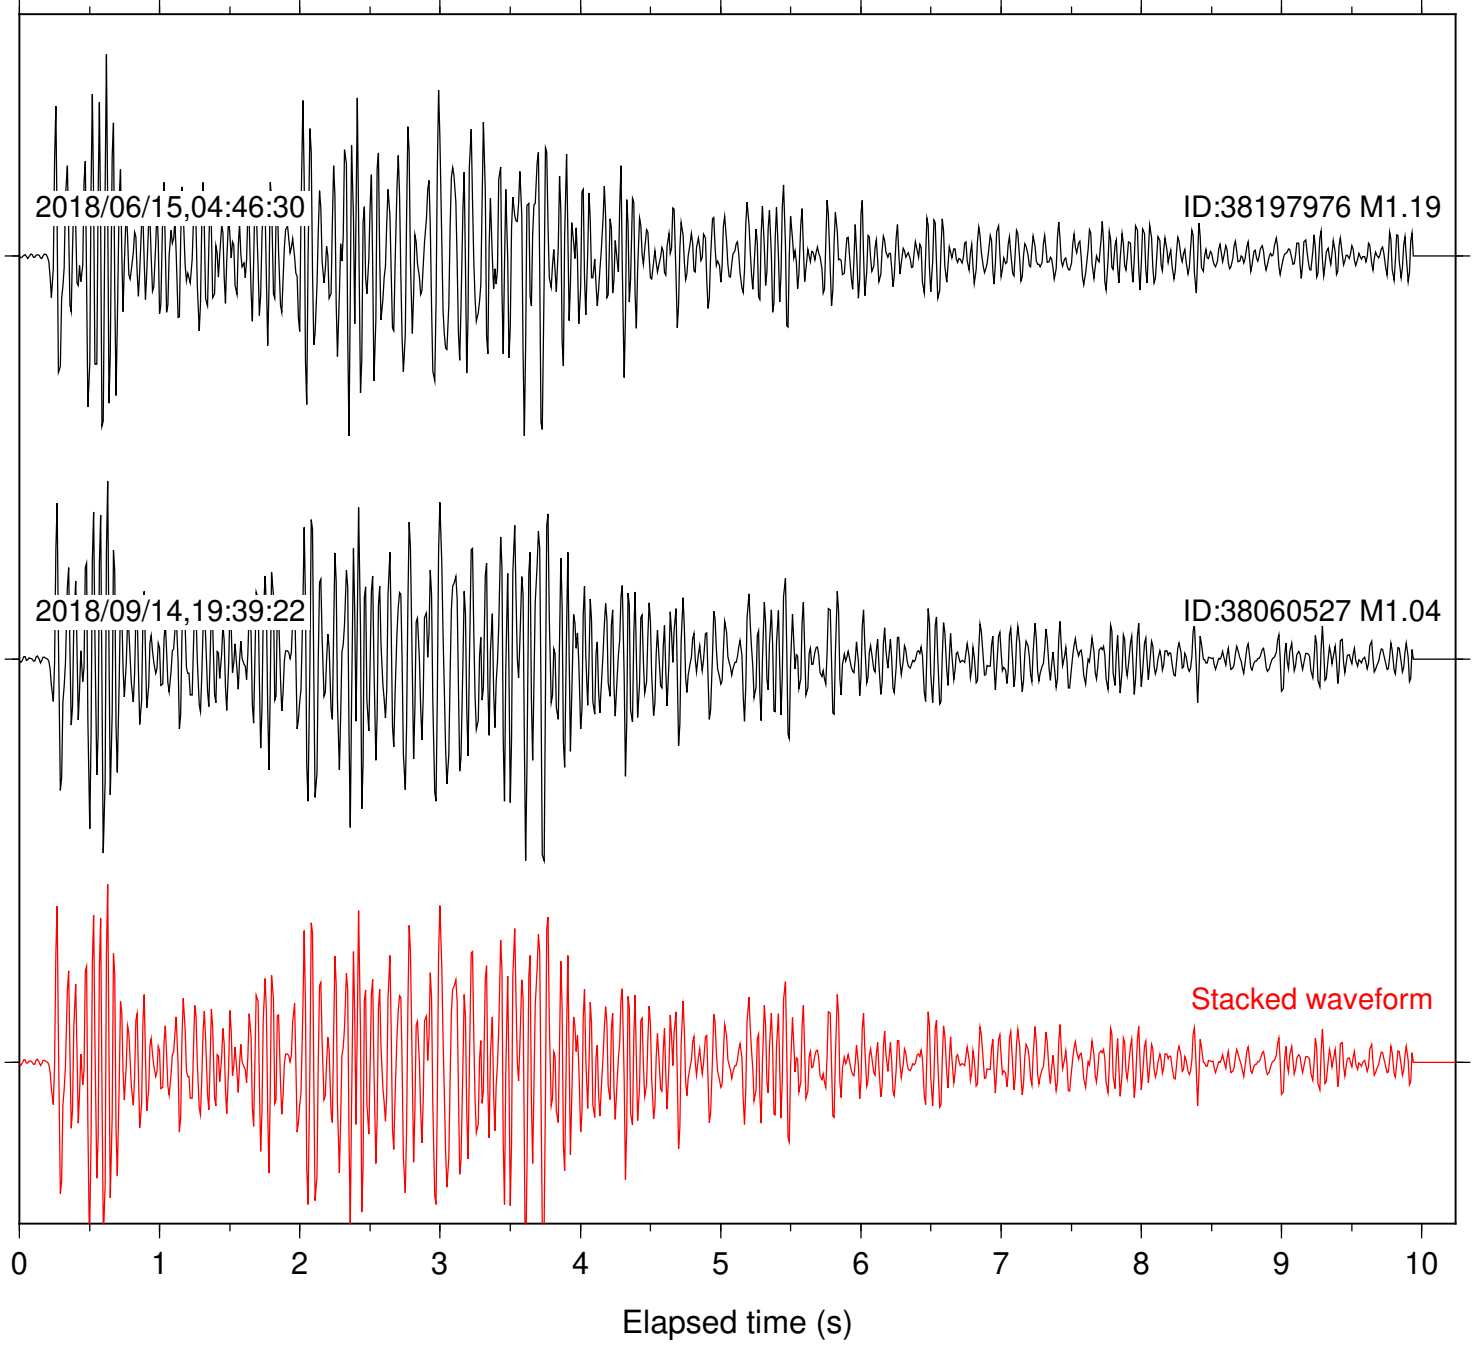

Station: CRY Com: HHZ

Focal depth: 4.76 km

Station: CSH Com: HHZ

Focal depth: 4.76 km

Station: DGR Com: HHZ

Focal depth: 4.76 km

Station: FRD Com: HHZ

Focal depth: 4.76 km

Station: KNW Com: HHZ

Focal depth: 4.76 km

Station: LKH Com: HHZ

Focal depth: 4.80 km

Station: LVA2 Com: HHZ

Focal depth: 4.76 km

Station: PFO Com: HHZ

Focal depth: 4.76 km

Station: PLM Com: HHZ

Focal depth: 4.76 km

Station: SND Com: HHZ

Focal depth: 4.80 km