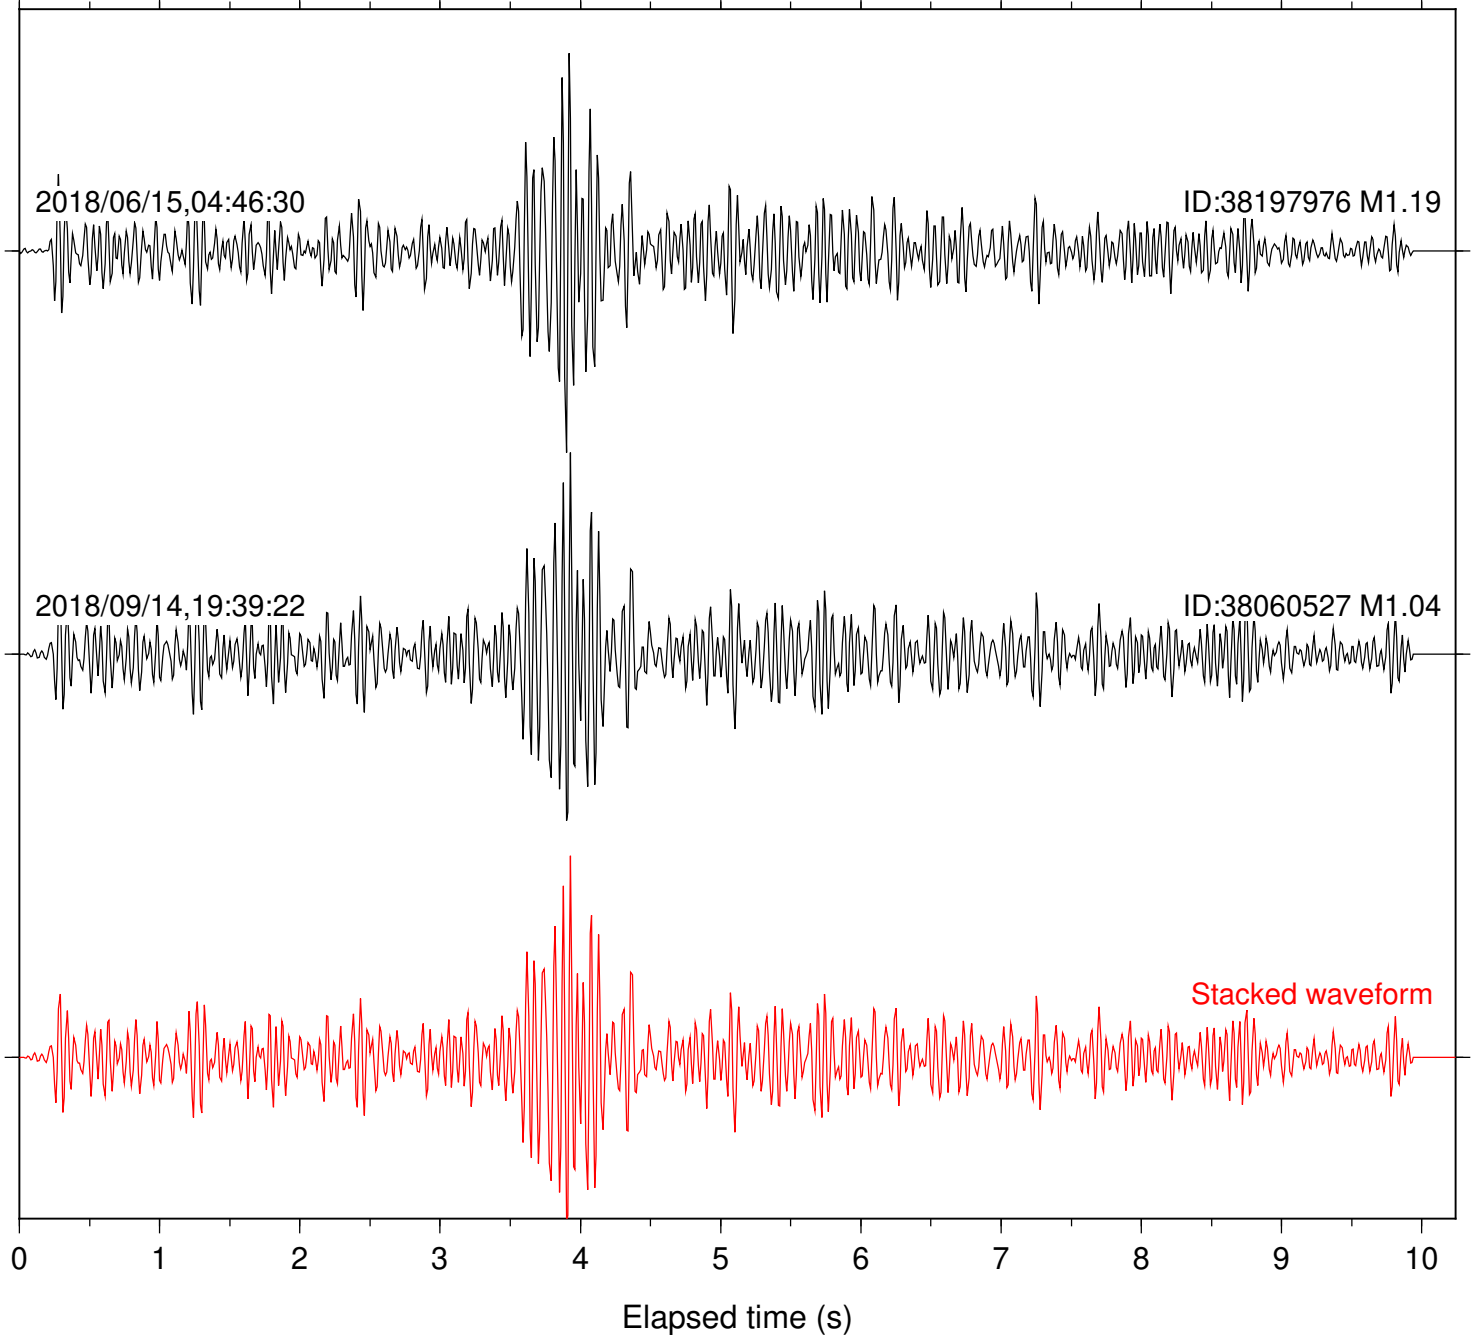

Station: B087 Com: EHZ

Focal depth: 4.76 km

Station: B088 Com: EHZ

Focal depth: 4.76 km

Station: B093 Com: EHZ

Focal depth: 4.76 km

2018/06/15,04:46:30

ID:38197976 M1.19

Station: CRY Com: HHZ

Focal depth: 4.76 km

Station: CSH Com: HHZ

Focal depth: 4.76 km

Station: DGR Com: HHZ

Focal depth: 4.76 km

Station: FRD Com: HHZ

Focal depth: 4.76 km

Station: KNW Com: HHZ

Focal depth: 4.76 km

Station: LKH Com: HHZ

Focal depth: 4.80 km

Station: LVA2 Com: HHZ

Focal depth: 4.76 km

Station: PFO Com: HHZ

Focal depth: 4.76 km

Station: PLM Com: HHZ

Focal depth: 4.76 km

Station: SND Com: HHZ

Focal depth: 4.80 km