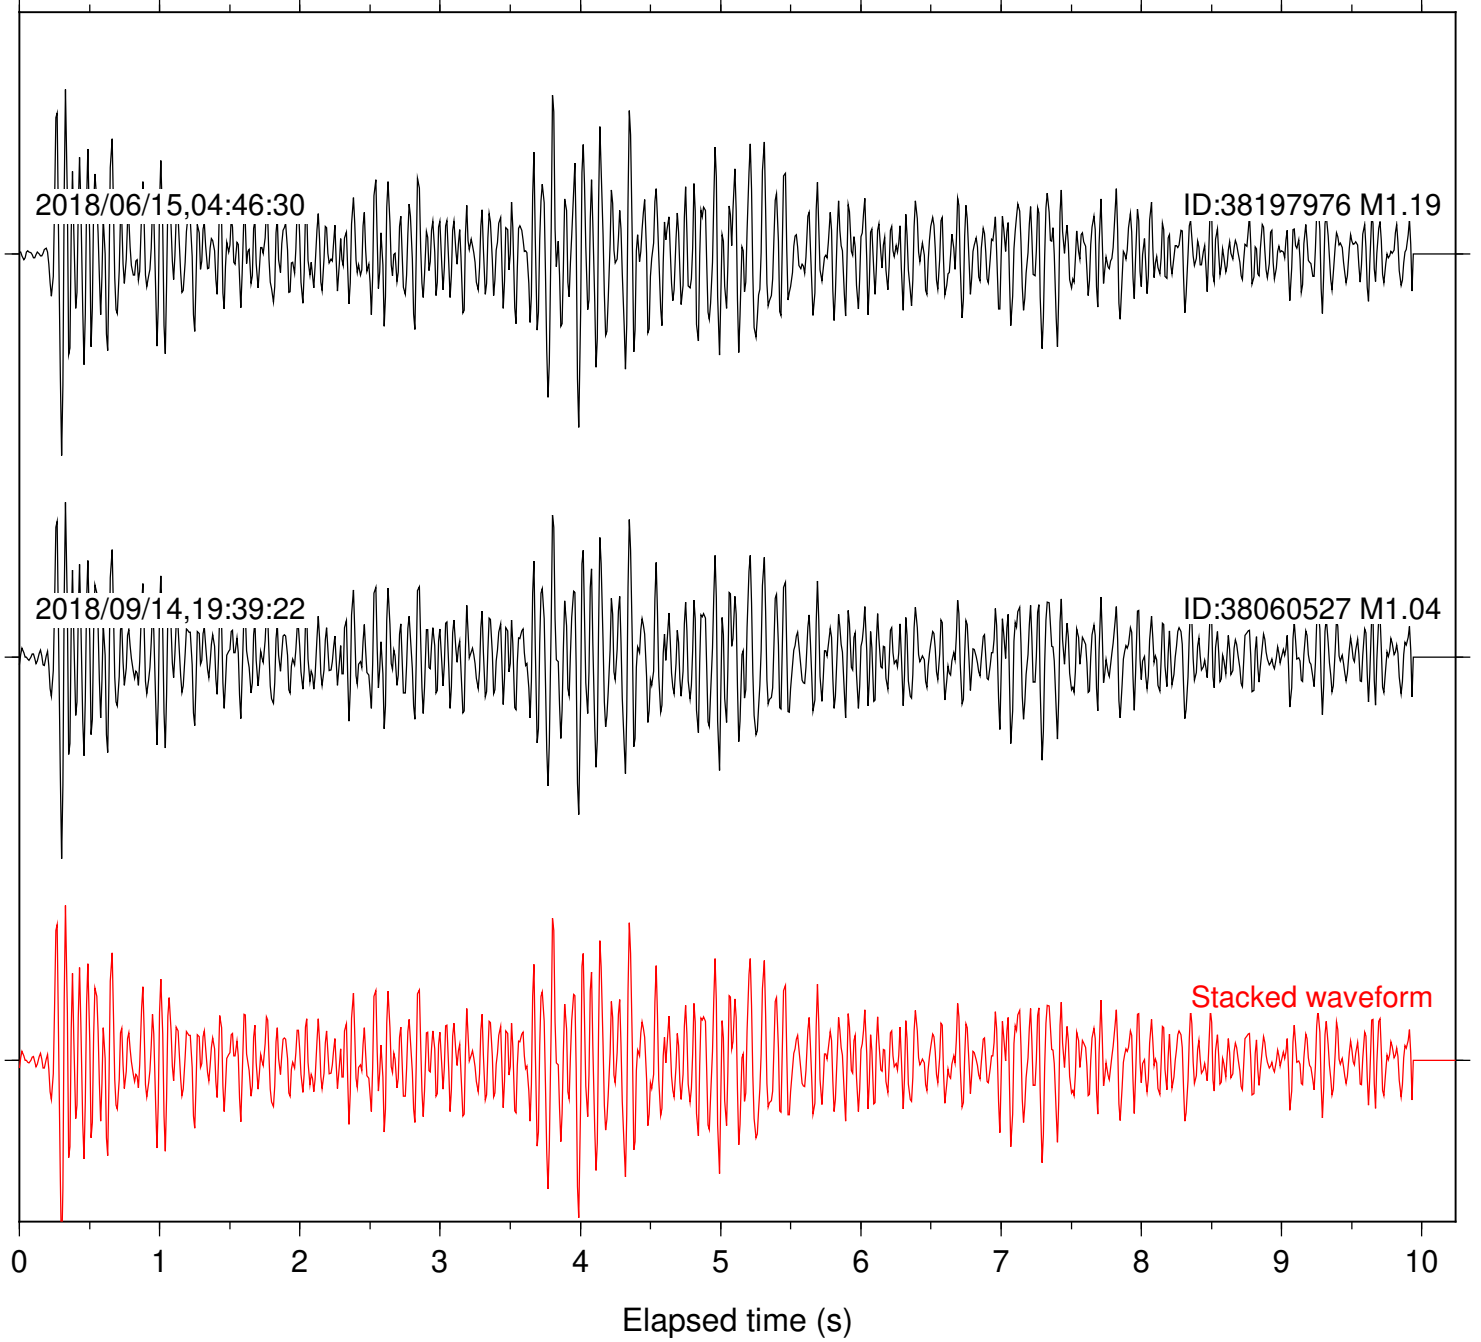

Station: B081 Com: EHZ

Focal depth: 4.76 km

Station: B082 Com: EHZ

Focal depth: 4.76 km

Station: B084 Com: EHZ

Focal depth: 4.76 km

Station: B086 Com: EHZ

Focal depth: 4.80 km

Station: B087 Com: EHZ

Focal depth: 4.76 km

Station: B088 Com: EHZ

Focal depth: 4.76 km

Station: B093 Com: EHZ

Focal depth: 4.76 km

2018/06/15,04:46:30

ID:38197976 M1.19

Station: CRY Com: HHZ

Focal depth: 4.76 km

Station: CSH Com: HHZ

Focal depth: 4.76 km

Station: DGR Com: HHZ

Focal depth: 4.76 km

Station: FRD Com: HHZ

Focal depth: 4.76 km

Station: PLM Com: HHZ

Focal depth: 4.76 km

Station: SND Com: HHZ

Focal depth: 4.80 km