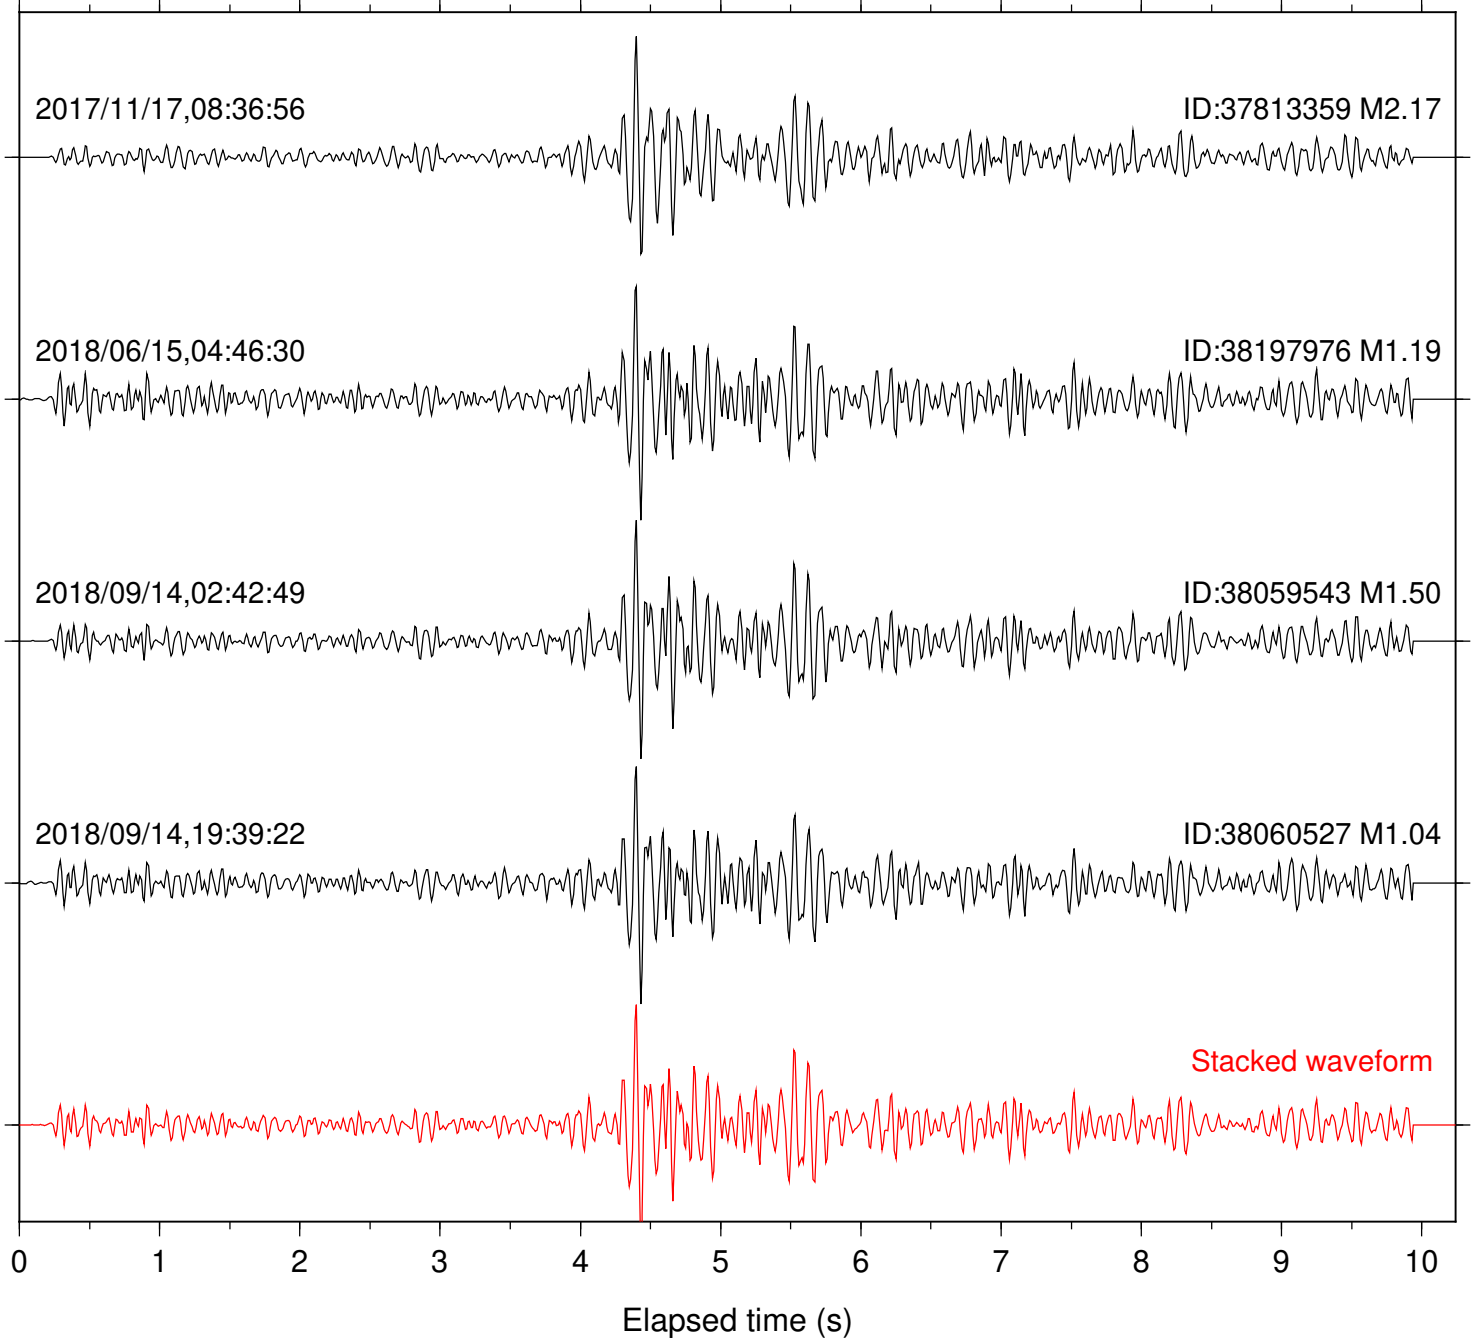

Station: B081 Com: EHZ

Focal depth: 4.76 km

Station: B082 Com: EHZ

Focal depth: 4.76 km

Station: B084 Com: EHZ

Focal depth: 4.76 km

Station: B086 Com: EHZ

Focal depth: 4.80 km

Station: B087 Com: EHZ

Focal depth: 4.76 km

Station: B088 Com: EHZ

Focal depth: 4.76 km

Station: B093 Com: EHZ

Focal depth: 4.76 km

2018/06/15,04:46:30

ID:38197976 M1.19

Station: CRY Com: HHZ

Focal depth: 4.76 km

Station: CSH Com: HHZ

Focal depth: 4.76 km

Station: DGR Com: HHZ

Focal depth: 4.76 km

Station: FRD Com: HHZ

Focal depth: 4.76 km

Station: PLM Com: HHZ

Focal depth: 4.76 km

Station: SND Com: HHZ

Focal depth: 4.80 km