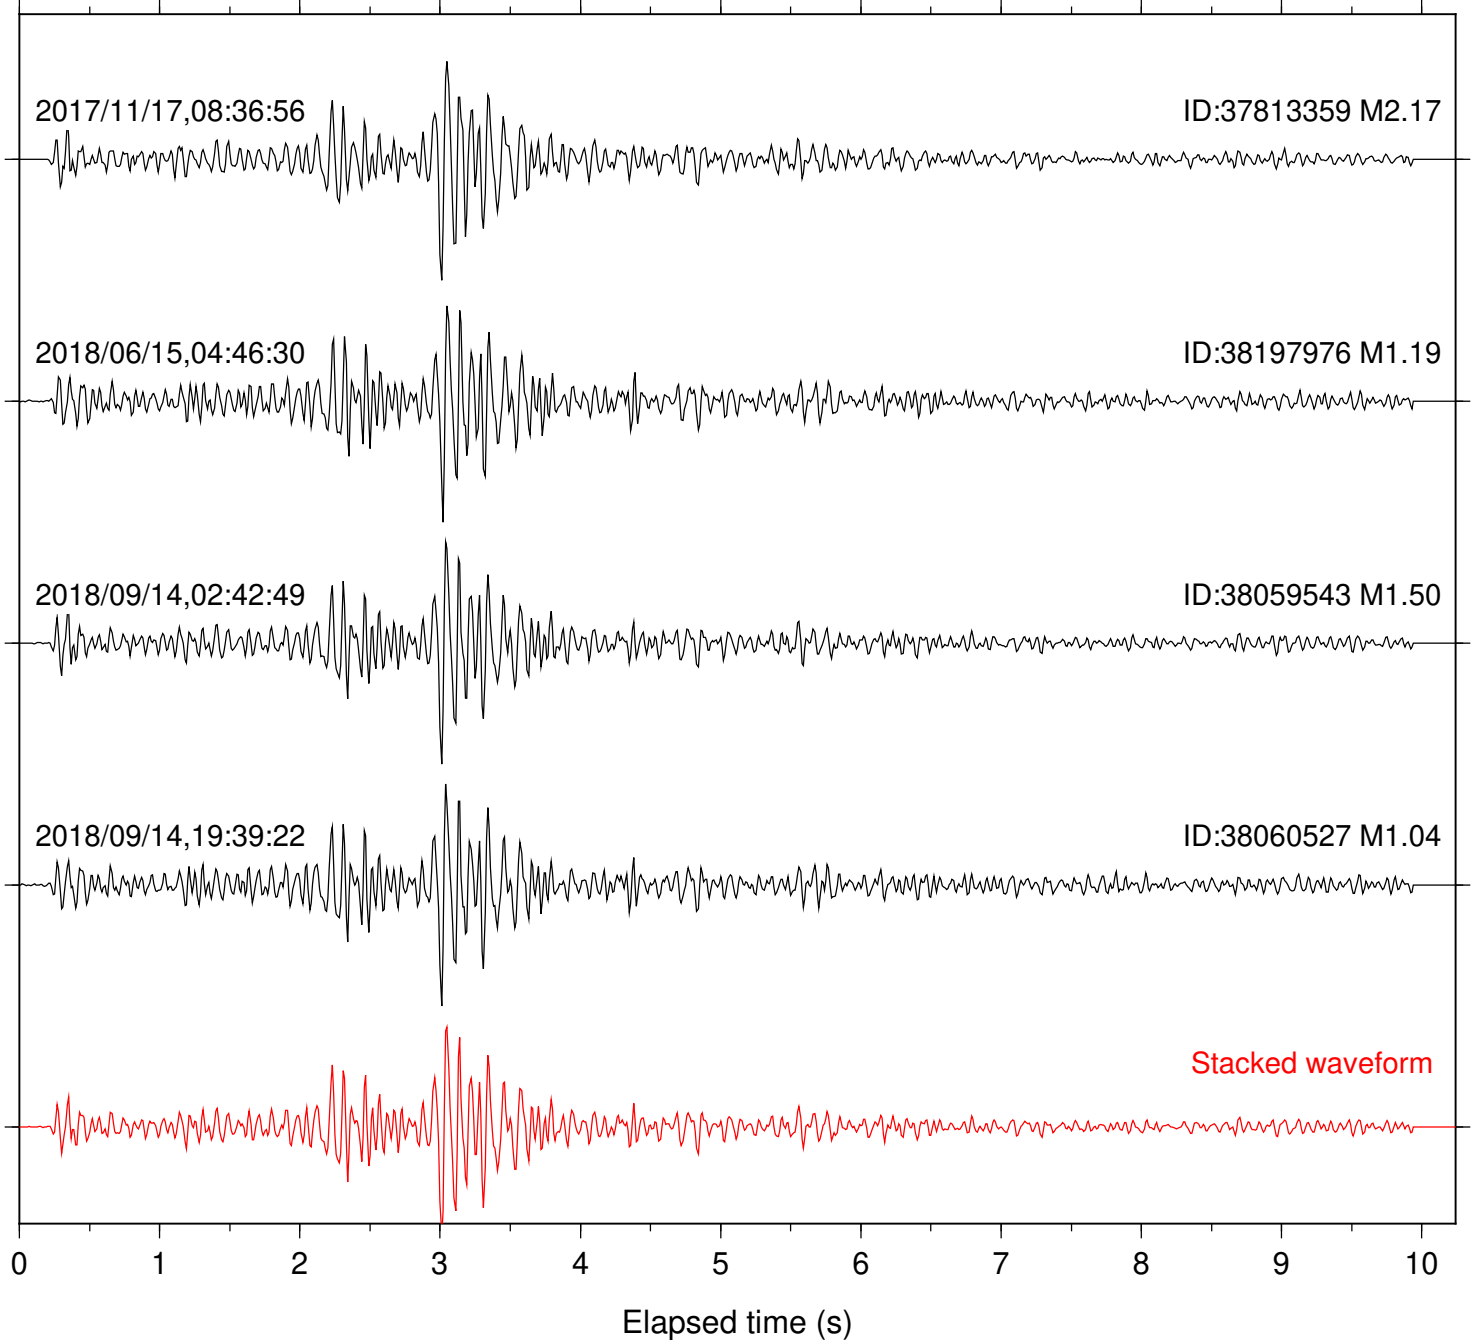

Station: B081 Com: EHZ

Focal depth: 4.76 km

Station: B082 Com: EHZ

Focal depth: 4.76 km

Station: B084 Com: EHZ

Focal depth: 4.76 km

Station: B086 Com: EHZ

Focal depth: 4.80 km

Station: B087 Com: EHZ

Focal depth: 4.76 km

Station: B088 Com: EHZ

Focal depth: 4.76 km

Station: B093 Com: EHZ

Focal depth: 4.76 km

2018/06/15,04:46:30

ID:38197976 M1.19

Station: CRY Com: HHZ

Focal depth: 4.76 km

Station: CSH Com: HHZ

Focal depth: 4.76 km

Station: DGR Com: HHZ

Focal depth: 4.76 km

Station: FRD Com: HHZ

Focal depth: 4.76 km

Station: PLM Com: HHZ

Focal depth: 4.76 km

Station: SND Com: HHZ

Focal depth: 4.80 km