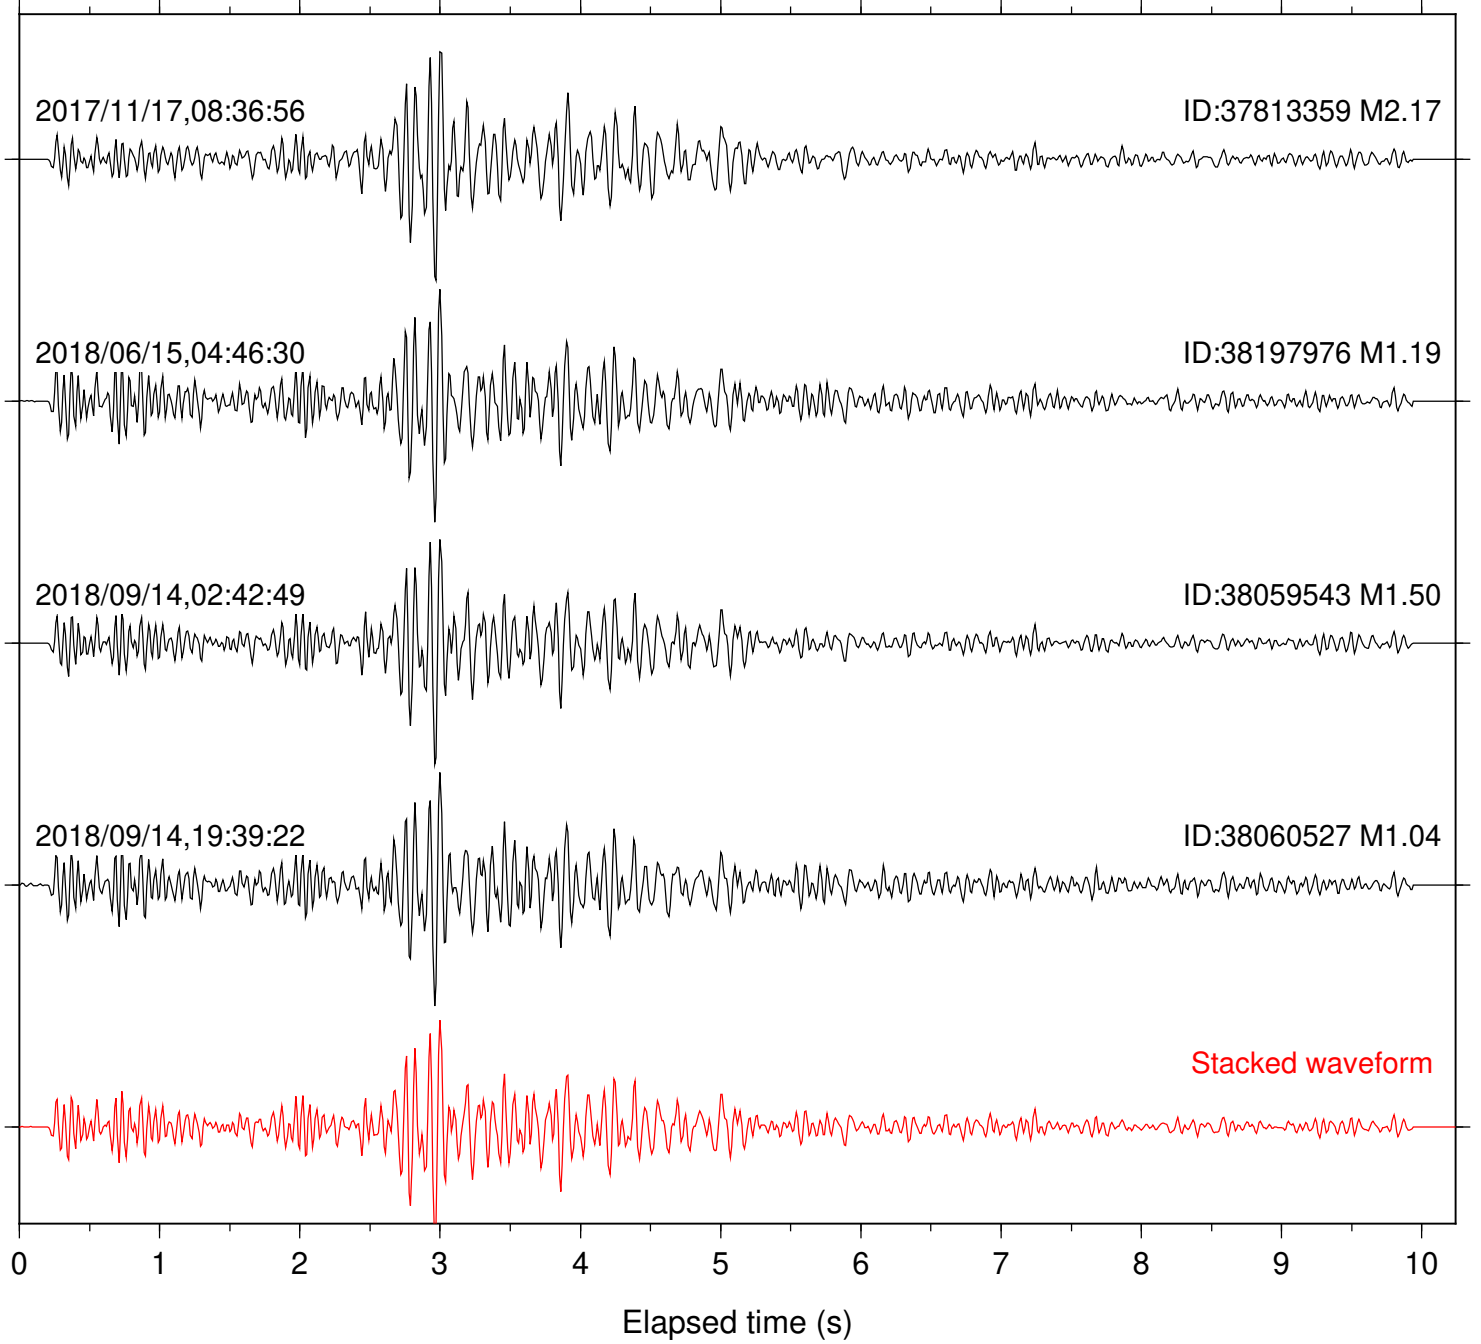

2018/09/14,19:39:22

ID:38060527 M1.04

Stacked waveform

0 1 2 3 4 5 6 7 8 9 10  
Elapsed time (s)

Station: B946 Com: EHZ

Focal depth: 4.76 km

Station: BAC Com: EHZ

Focal depth: 4.76 km

Station: CRY Com: HHZ

Focal depth: 4.76 km

Station: CSH Com: HHZ

Focal depth: 4.76 km

Station: DGR Com: HHZ

Focal depth: 4.76 km

Station: FRD Com: HHZ

Focal depth: 4.76 km

Station: KNW Com: HHZ

Focal depth: 4.76 km

Station: LKH Com: HHZ

Focal depth: 4.80 km

Station: LVA2 Com: HHZ

Focal depth: 4.76 km

Station: PFO Com: HHZ

Focal depth: 4.76 km

Station: PLM Com: HHZ

Focal depth: 4.76 km

Station: SND Com: HHZ

Focal depth: 4.80 km