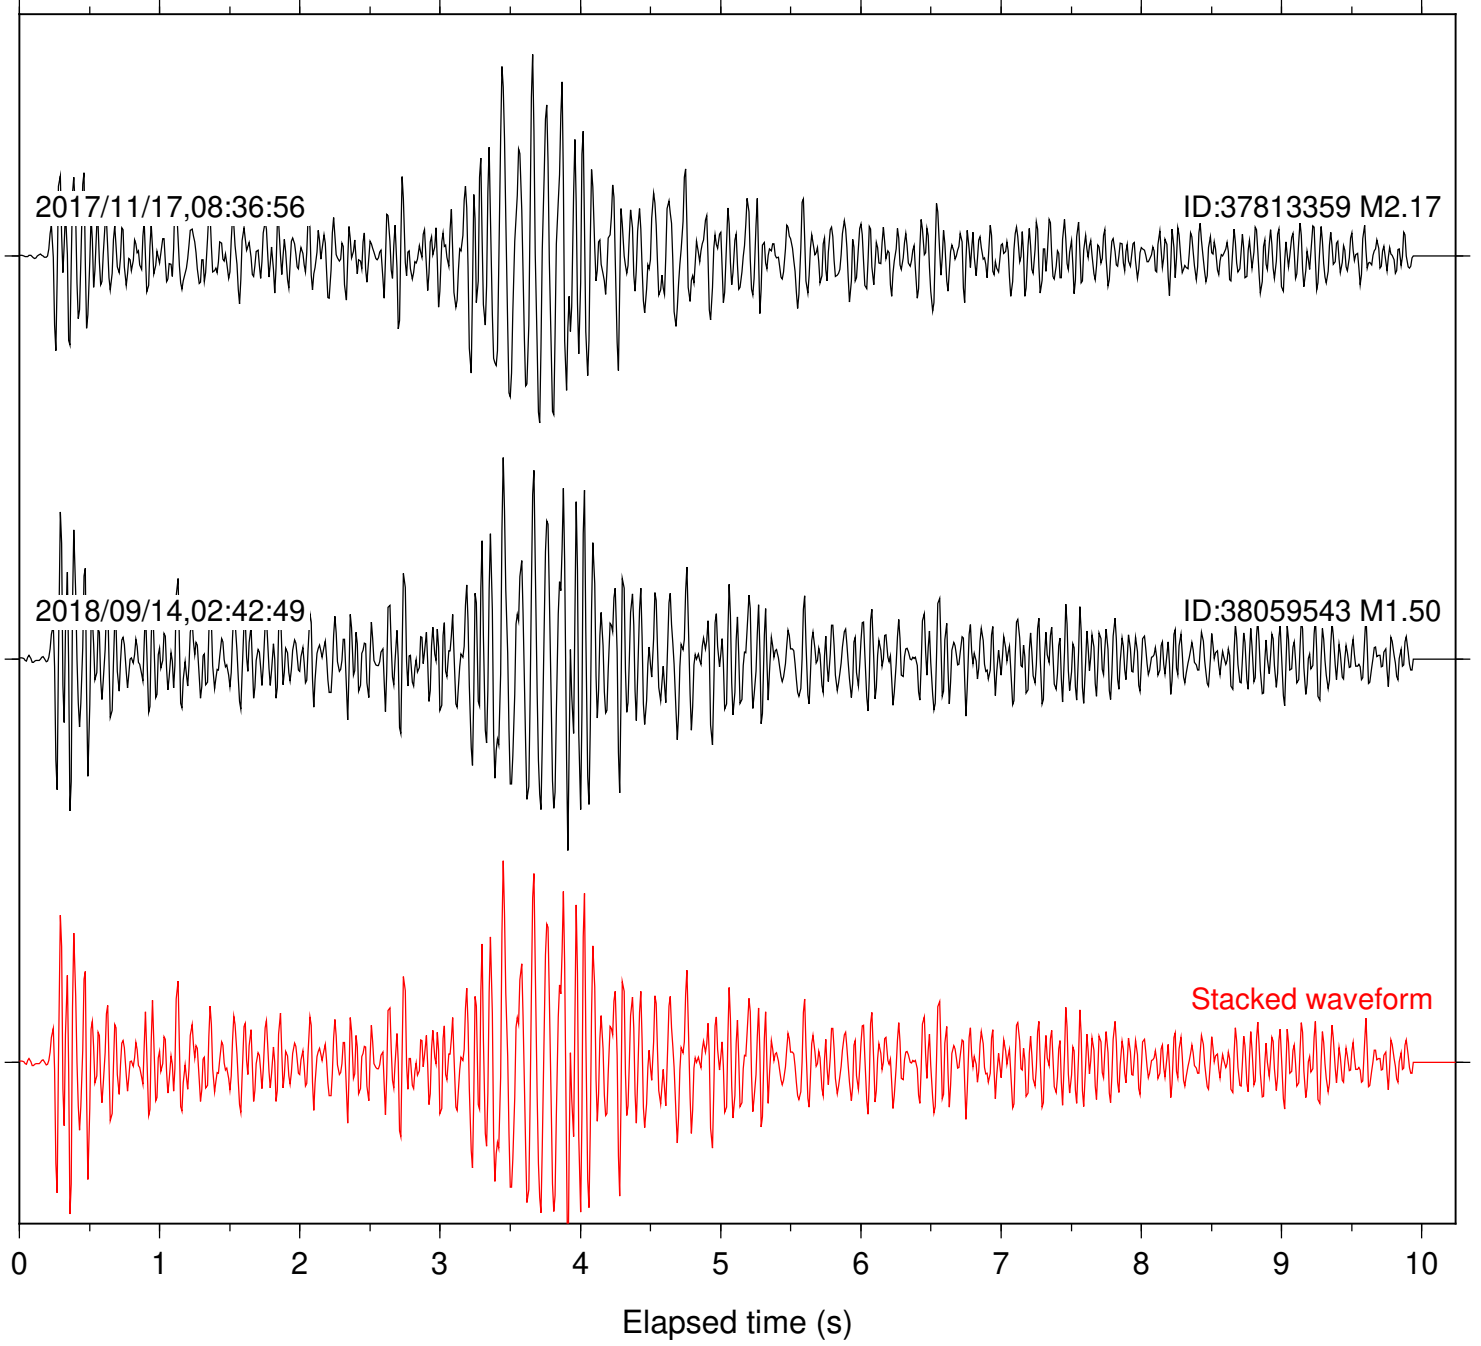

Station: B081 Com: EHZ

Focal depth: 4.76 km

Station: B082 Com: EHZ

Focal depth: 4.76 km

Station: B084 Com: EHZ

Focal depth: 4.76 km

Station: B086 Com: EHZ

Focal depth: 4.80 km

Station: B087 Com: EHZ

Focal depth: 4.76 km

Station: B088 Com: EHZ

Focal depth: 4.76 km

Station: B093 Com: EHZ

Focal depth: 4.76 km

2018/06/15,04:46:30

ID:38197976 M1.19

Station: CRY Com: HHZ

Focal depth: 4.76 km

Station: CSH Com: HHZ

Focal depth: 4.76 km

Station: DGR Com: HHZ

Focal depth: 4.76 km

Station: FRD Com: HHZ

Focal depth: 4.76 km

Station: PLM Com: HHZ

Focal depth: 4.76 km

Station: SND Com: HHZ

Focal depth: 4.80 km