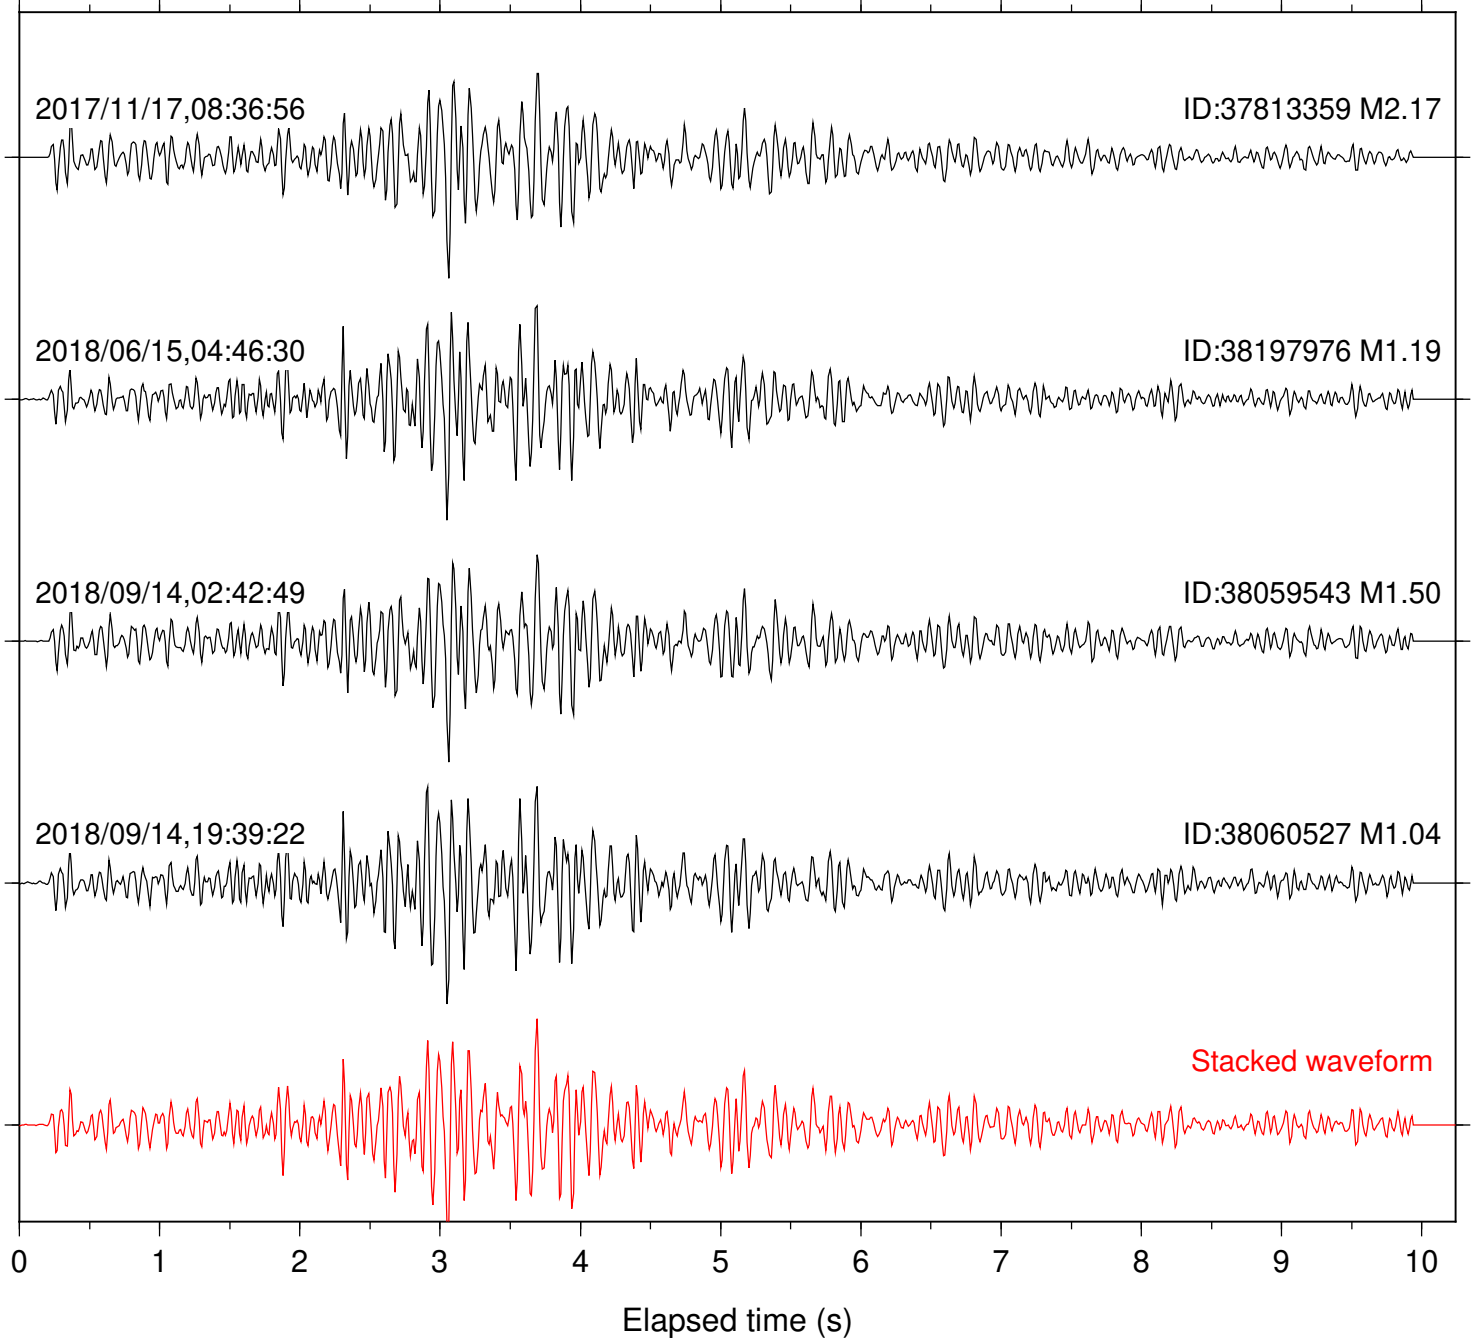

Station: B081 Com: EHZ

Focal depth: 4.76 km

Station: B082 Com: EHZ

Focal depth: 4.76 km

Station: B084 Com: EHZ

Focal depth: 4.76 km

Station: B086 Com: EHZ

Focal depth: 4.80 km

Station: B087 Com: EHZ

Focal depth: 4.76 km

Station: B088 Com: EHZ

Focal depth: 4.76 km

Station: B093 Com: EHZ

Focal depth: 4.76 km

2018/06/15,04:46:30

ID:38197976 M1.19

Station: CRY Com: HHZ

Focal depth: 4.76 km

Station: CSH Com: HHZ

Focal depth: 4.76 km

Station: DGR Com: HHZ

Focal depth: 4.76 km

Station: FRD Com: HHZ

Focal depth: 4.76 km

Station: PLM Com: HHZ

Focal depth: 4.76 km

Station: SND Com: HHZ

Focal depth: 4.80 km