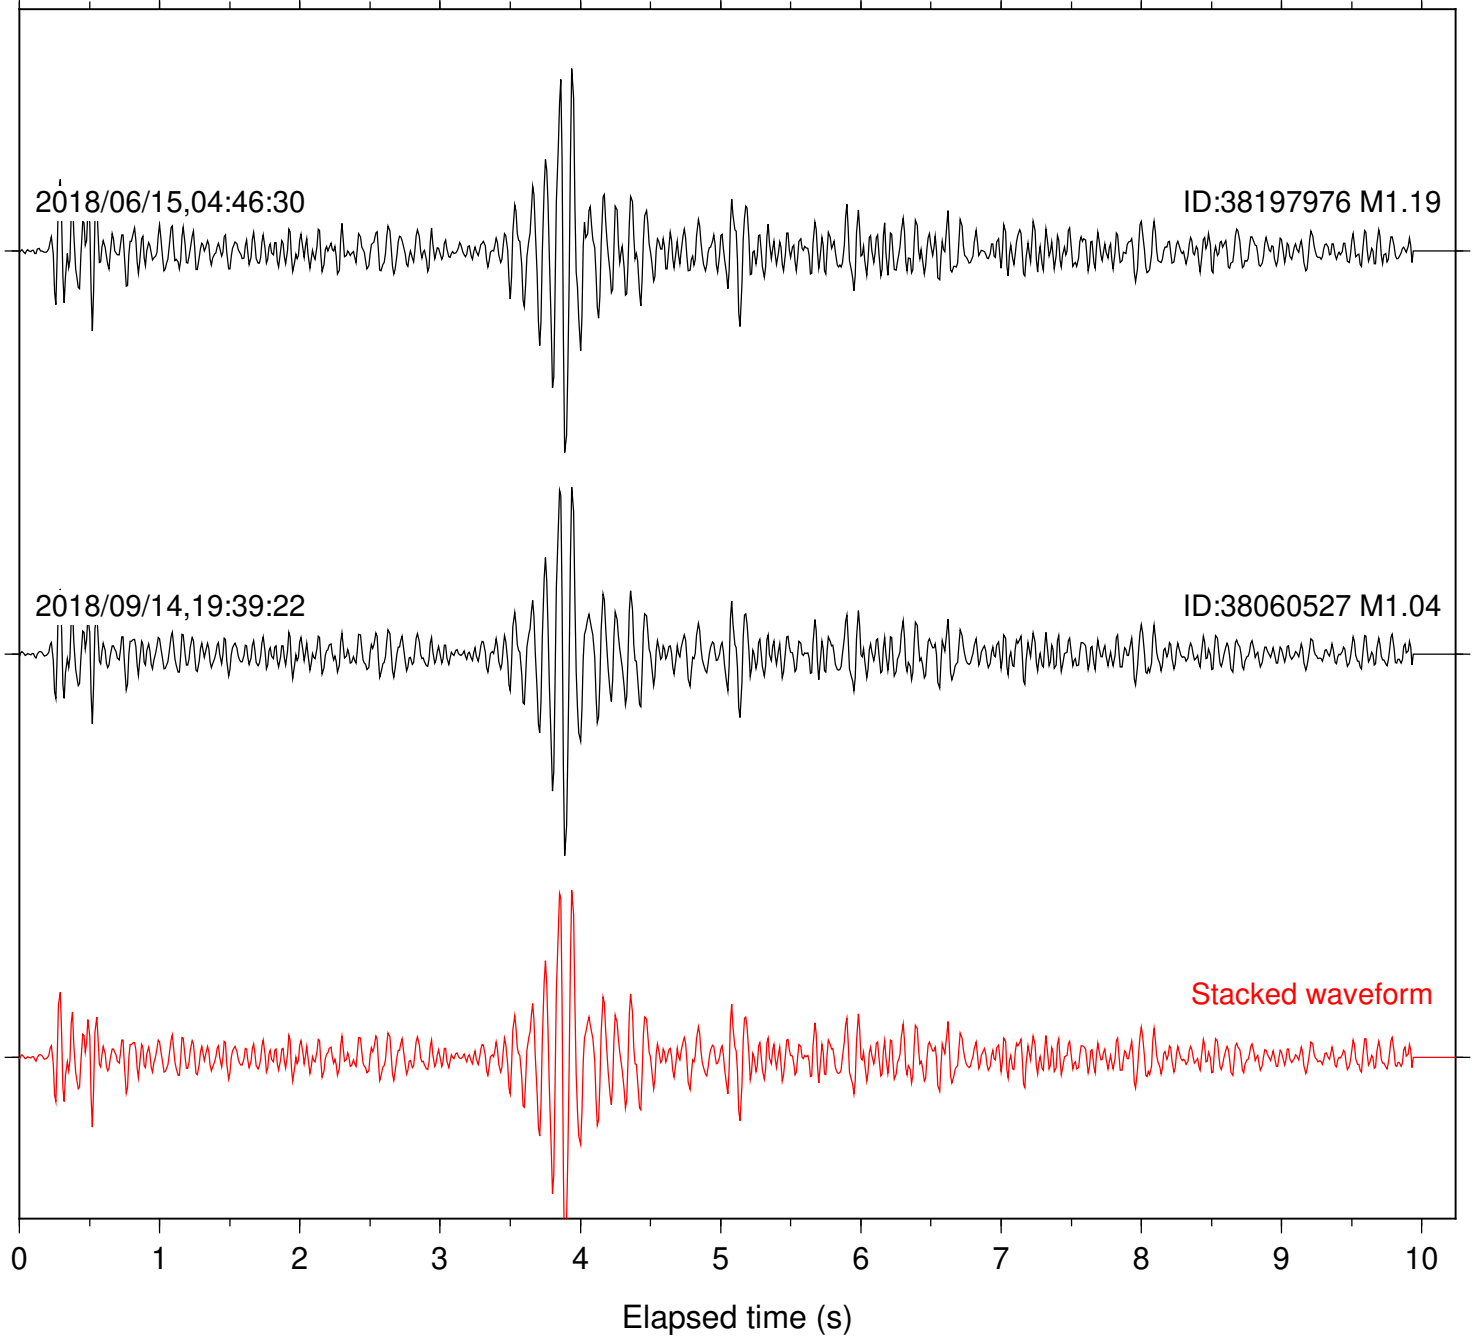

2018/09/14,19:39:22

ID:38060527 M1.04

Stacked waveform

0 1 2 3 4 5 6 7 8 9 10  
Elapsed time (s)

Station: B946 Com: EHZ

Focal depth: 4.76 km

Station: BAC Com: EHZ

Focal depth: 4.76 km

Station: CRY Com: HHZ

Focal depth: 4.76 km

Station: CSH Com: HHZ

Focal depth: 4.76 km

Station: DGR Com: HHZ

Focal depth: 4.76 km

Station: FRD Com: HHZ

Focal depth: 4.76 km

Station: KNW Com: HHZ

Focal depth: 4.76 km

Station: LKH Com: HHZ

Focal depth: 4.80 km

Station: LVA2 Com: HHZ

Focal depth: 4.76 km

Station: PFO Com: HHZ

Focal depth: 4.76 km

Station: PLM Com: HHZ

Focal depth: 4.76 km

Station: SND Com: HHZ

Focal depth: 4.80 km