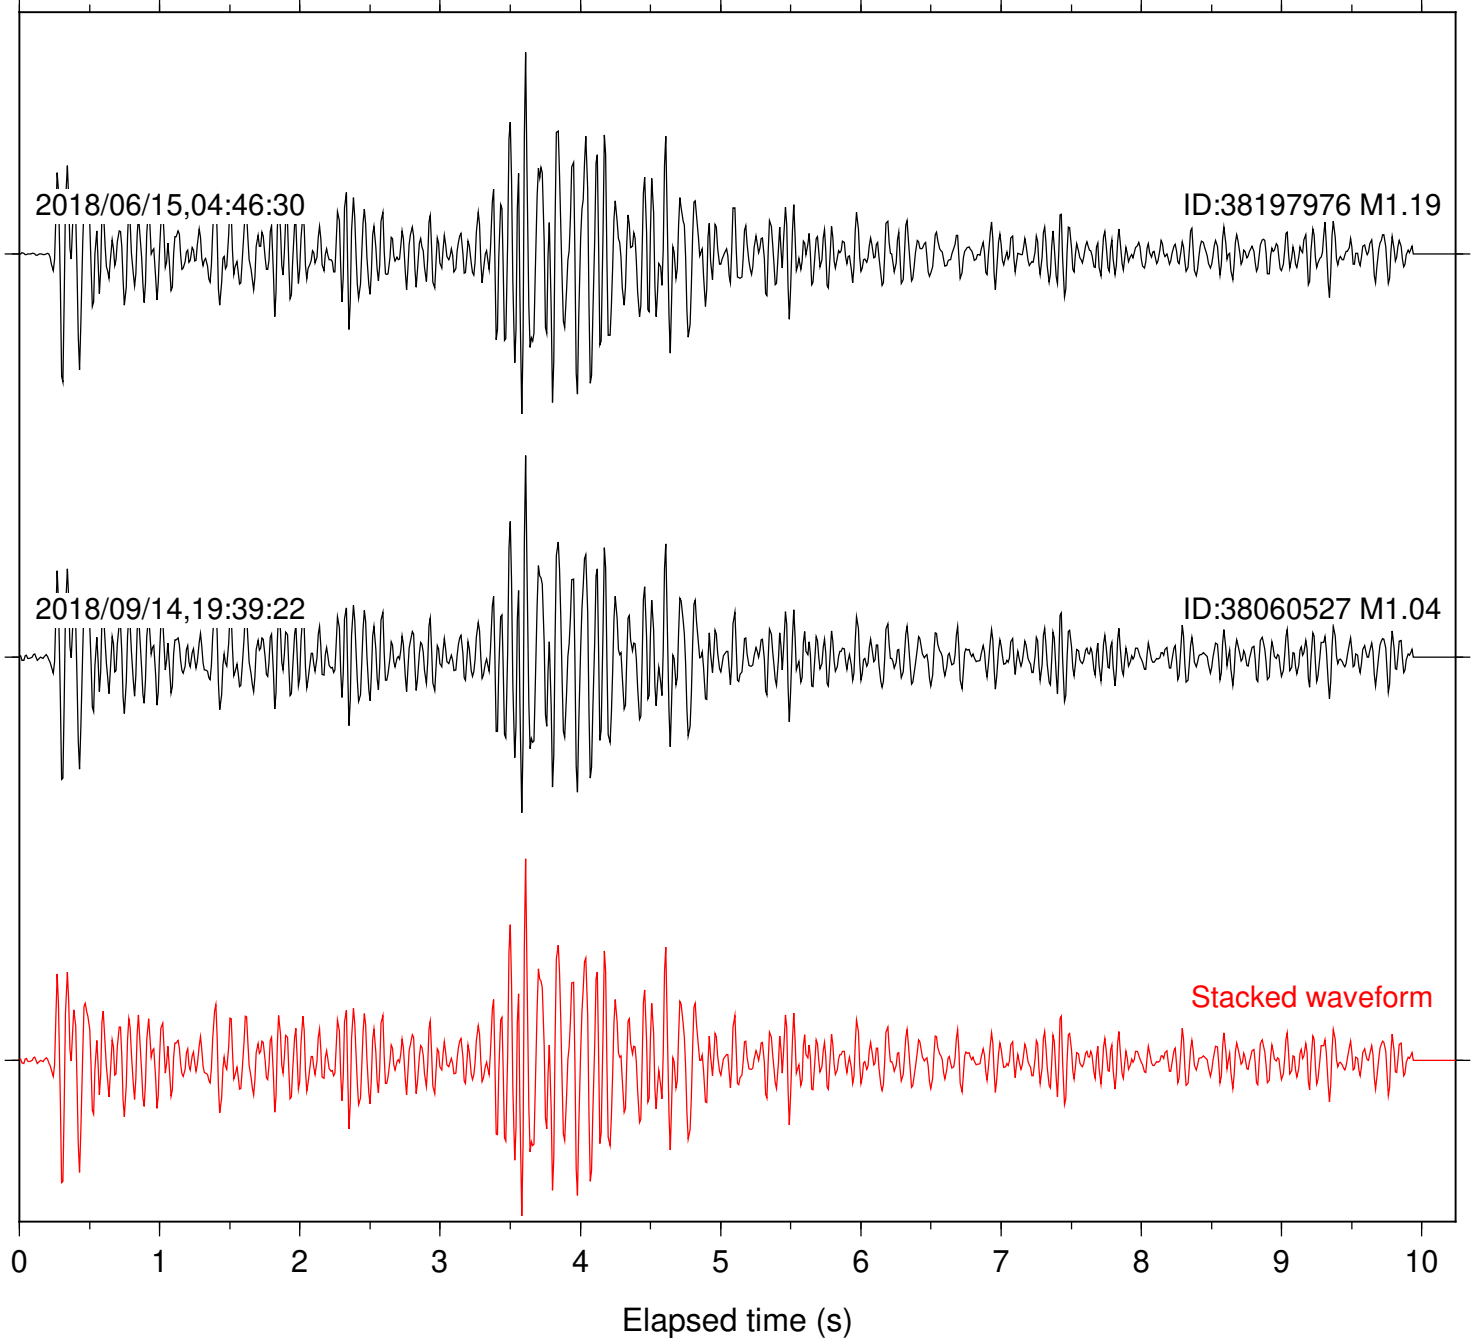

2018/09/14,19:39:22

ID:38060527 M1.04

Stacked waveform

0 1 2 3 4 5 6 7 8 9 10  
Elapsed time (s)

Station: B946 Com: EHZ

Focal depth: 4.76 km

Station: BAC Com: EHZ

Focal depth: 4.76 km

Station: CRY Com: HHZ

Focal depth: 4.76 km

Station: CSH Com: HHZ

Focal depth: 4.76 km

Station: DGR Com: HHZ

Focal depth: 4.76 km

Station: FRD Com: HHZ

Focal depth: 4.76 km

Station: KNW Com: HHZ

Focal depth: 4.76 km

Station: LKH Com: HHZ

Focal depth: 4.80 km

Station: LVA2 Com: HHZ

Focal depth: 4.76 km

Station: PFO Com: HHZ

Focal depth: 4.76 km

Station: PLM Com: HHZ

Focal depth: 4.76 km

Station: SND Com: HHZ

Focal depth: 4.80 km