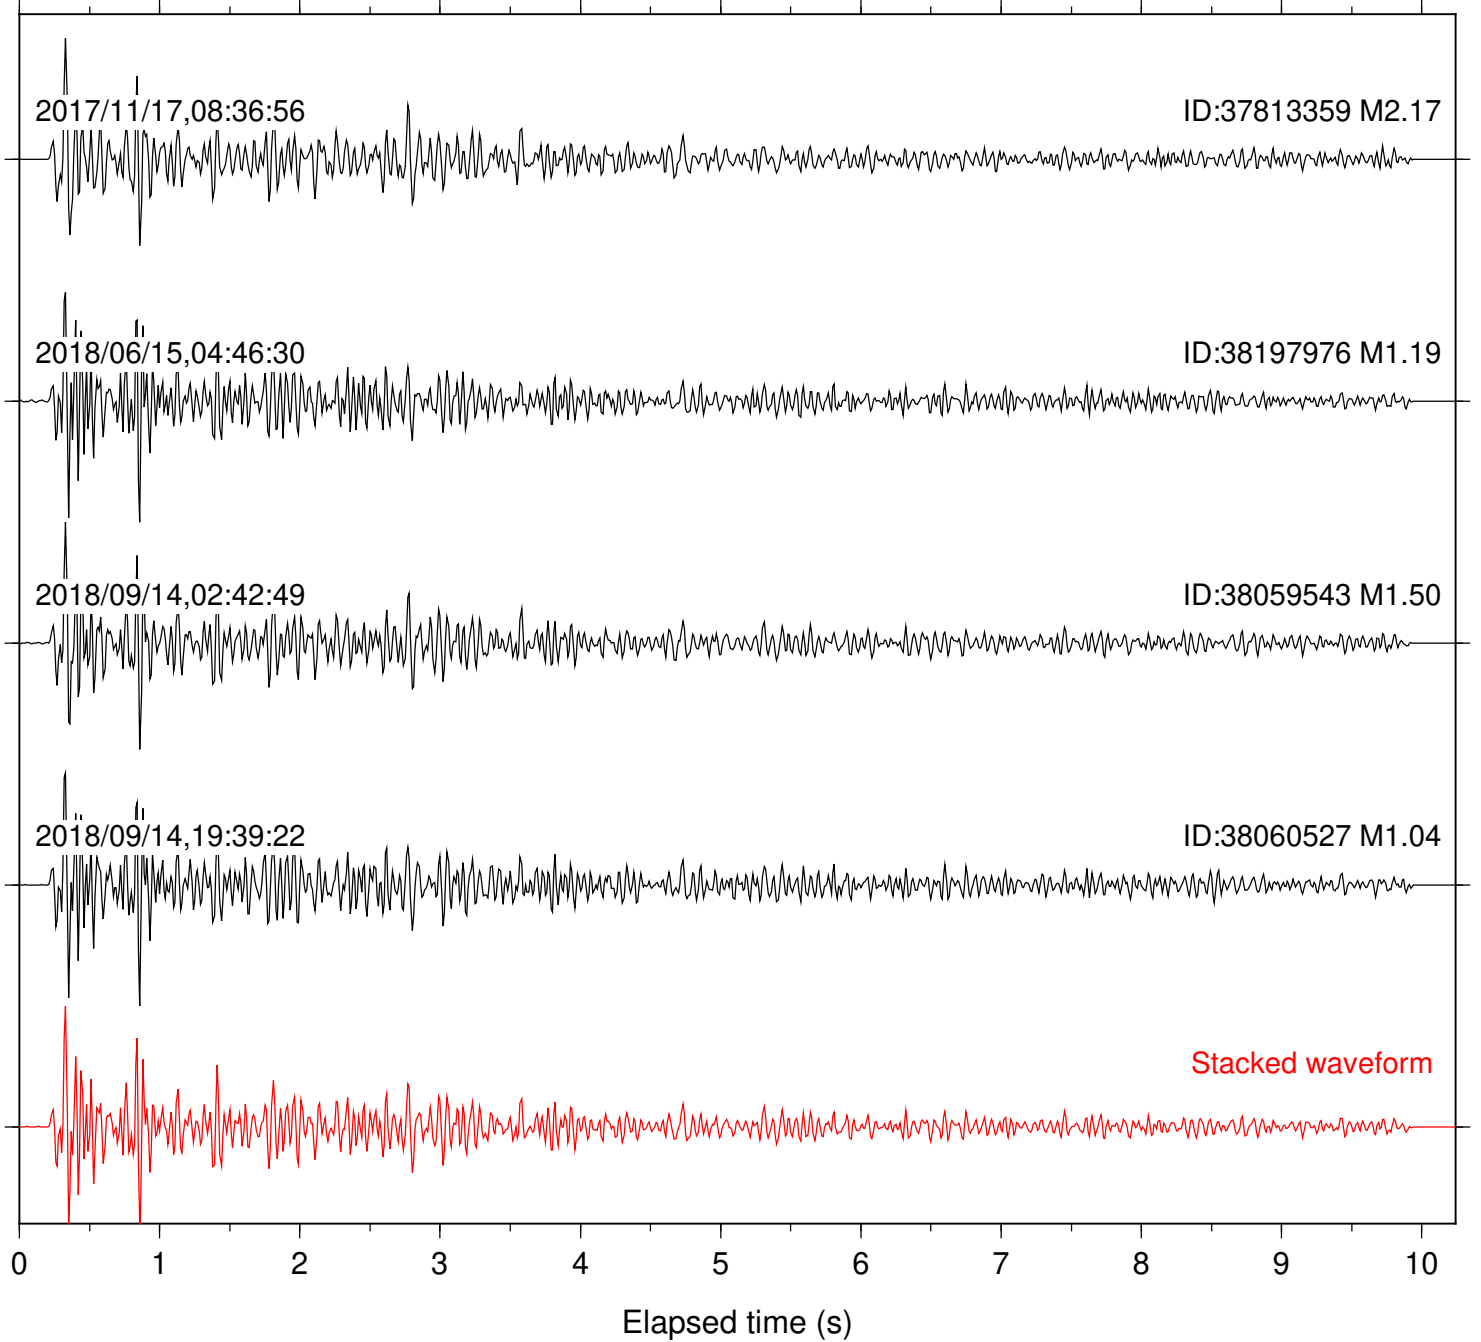

Station: CRY Com: HHZ

Focal depth: 4.76 km

Station: CSH Com: HHZ

Focal depth: 4.76 km

Station: DGR Com: HHZ

Focal depth: 4.76 km

Station: FRD Com: HHZ

Focal depth: 4.76 km

Station: KNW Com: HHZ

Focal depth: 4.76 km

Station: LKH Com: HHZ

Focal depth: 4.80 km

Station: LVA2 Com: HHZ

Focal depth: 4.76 km

Station: PFO Com: HHZ

Focal depth: 4.76 km

Station: PLM Com: HHZ

Focal depth: 4.76 km

Station: SND Com: HHZ

Focal depth: 4.80 km