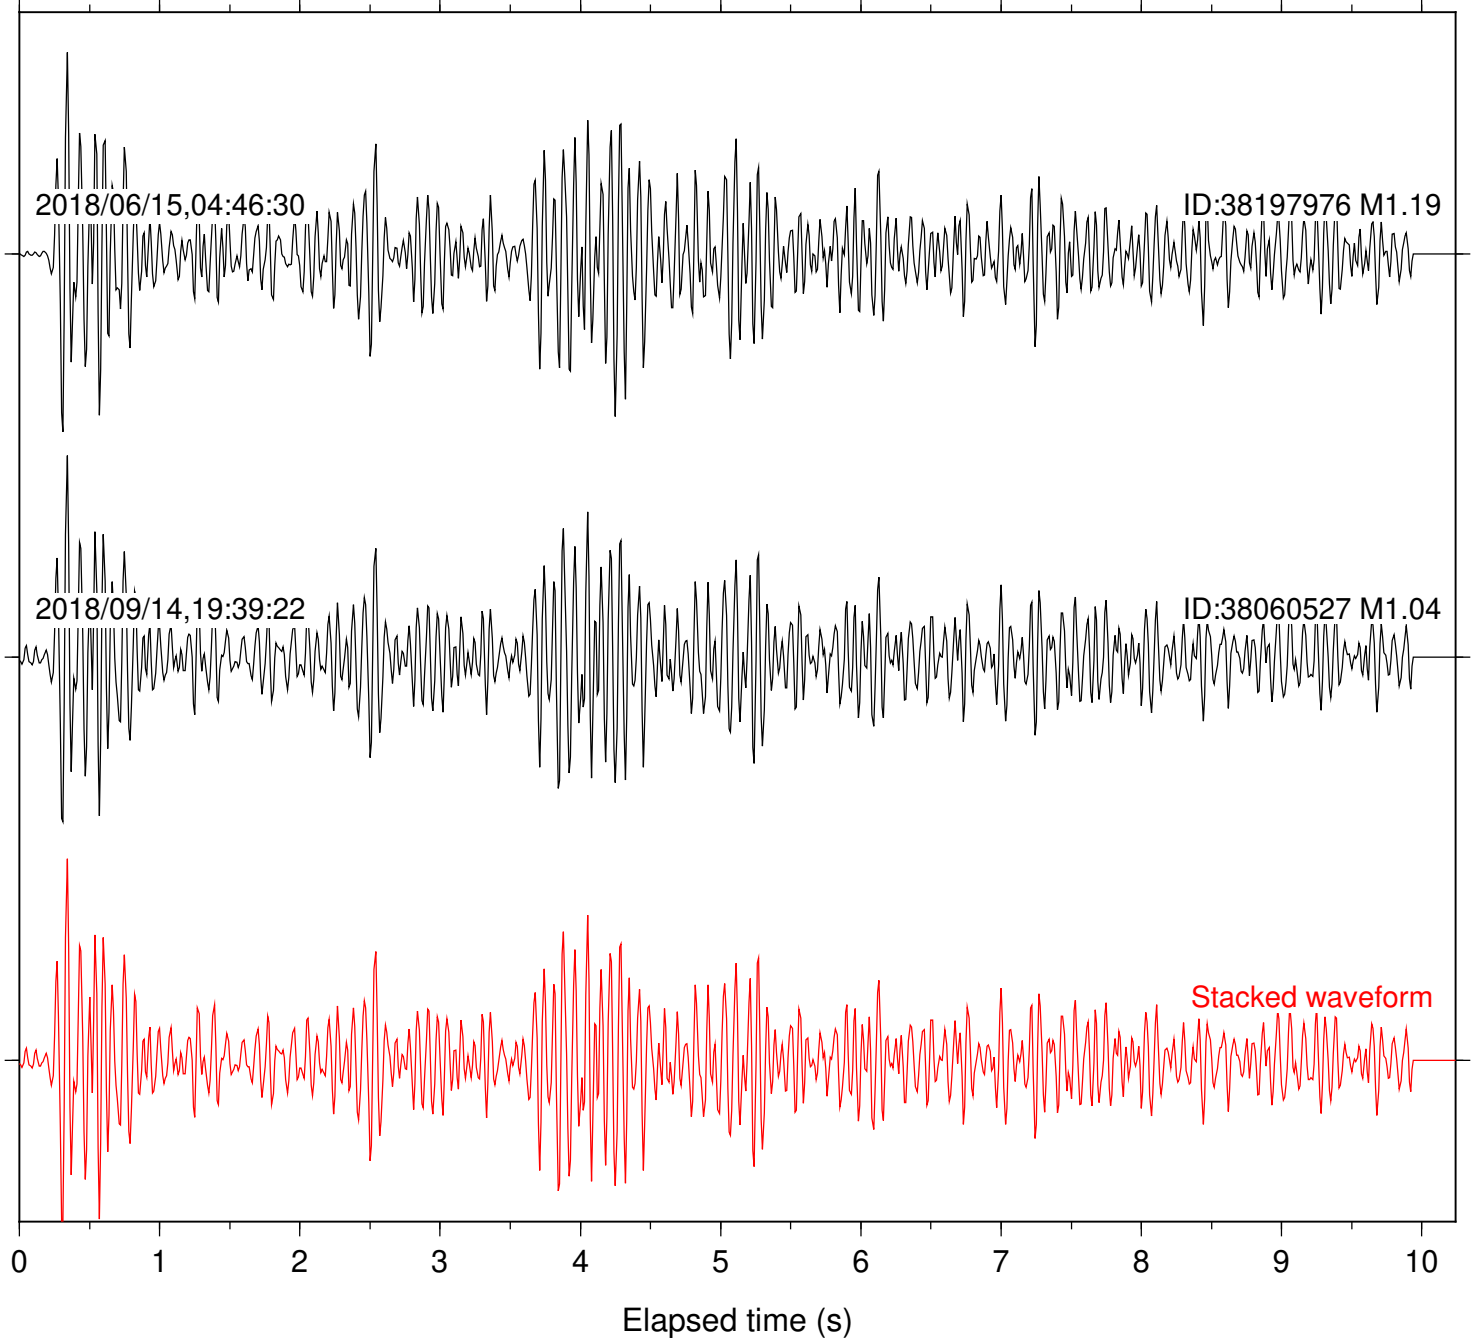

Station: CRY Com: HHZ

Focal depth: 4.76 km

Station: CSH Com: HHZ

Focal depth: 4.76 km

Station: DGR Com: HHZ

Focal depth: 4.76 km

Station: FRD Com: HHZ

Focal depth: 4.76 km

Station: KNW Com: HHZ

Focal depth: 4.76 km

Station: LKH Com: HHZ

Focal depth: 4.80 km

Station: LVA2 Com: HHZ

Focal depth: 4.76 km

Station: PFO Com: HHZ

Focal depth: 4.76 km

Station: PLM Com: HHZ

Focal depth: 4.76 km

Station: SND Com: HHZ

Focal depth: 4.80 km