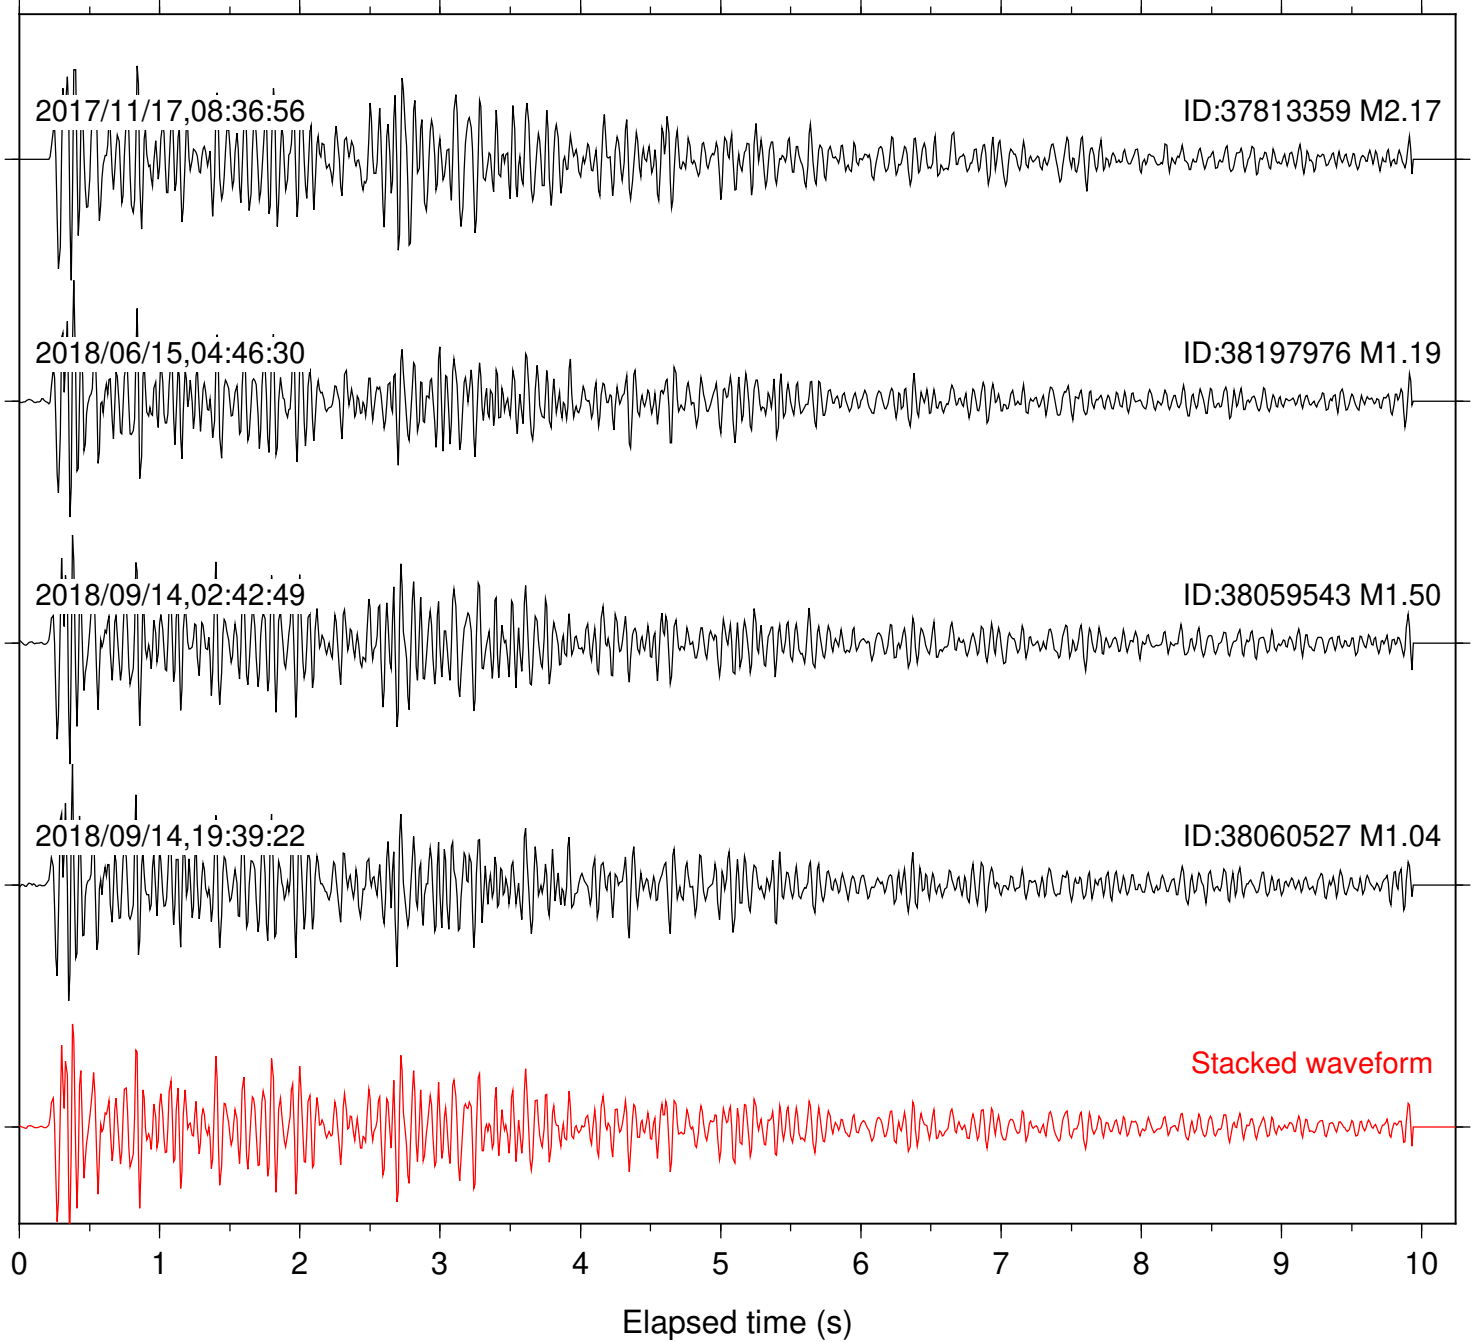

Station: B081 Com: EHZ

Focal depth: 4.76 km

Station: B082 Com: EHZ

Focal depth: 4.76 km

Station: B084 Com: EHZ

Focal depth: 4.76 km

Station: B086 Com: EHZ

Focal depth: 4.80 km

Station: B087 Com: EHZ

Focal depth: 4.76 km

Station: B088 Com: EHZ

Focal depth: 4.76 km

Station: B093 Com: EHZ

Focal depth: 4.76 km

2018/06/15,04:46:30

ID:38197976 M1.19

Station: CRY Com: HHZ

Focal depth: 4.76 km

Station: CSH Com: HHZ

Focal depth: 4.76 km

Station: DGR Com: HHZ

Focal depth: 4.76 km

Station: FRD Com: HHZ

Focal depth: 4.76 km

Station: PLM Com: HHZ

Focal depth: 4.76 km

Station: SND Com: HHZ

Focal depth: 4.80 km