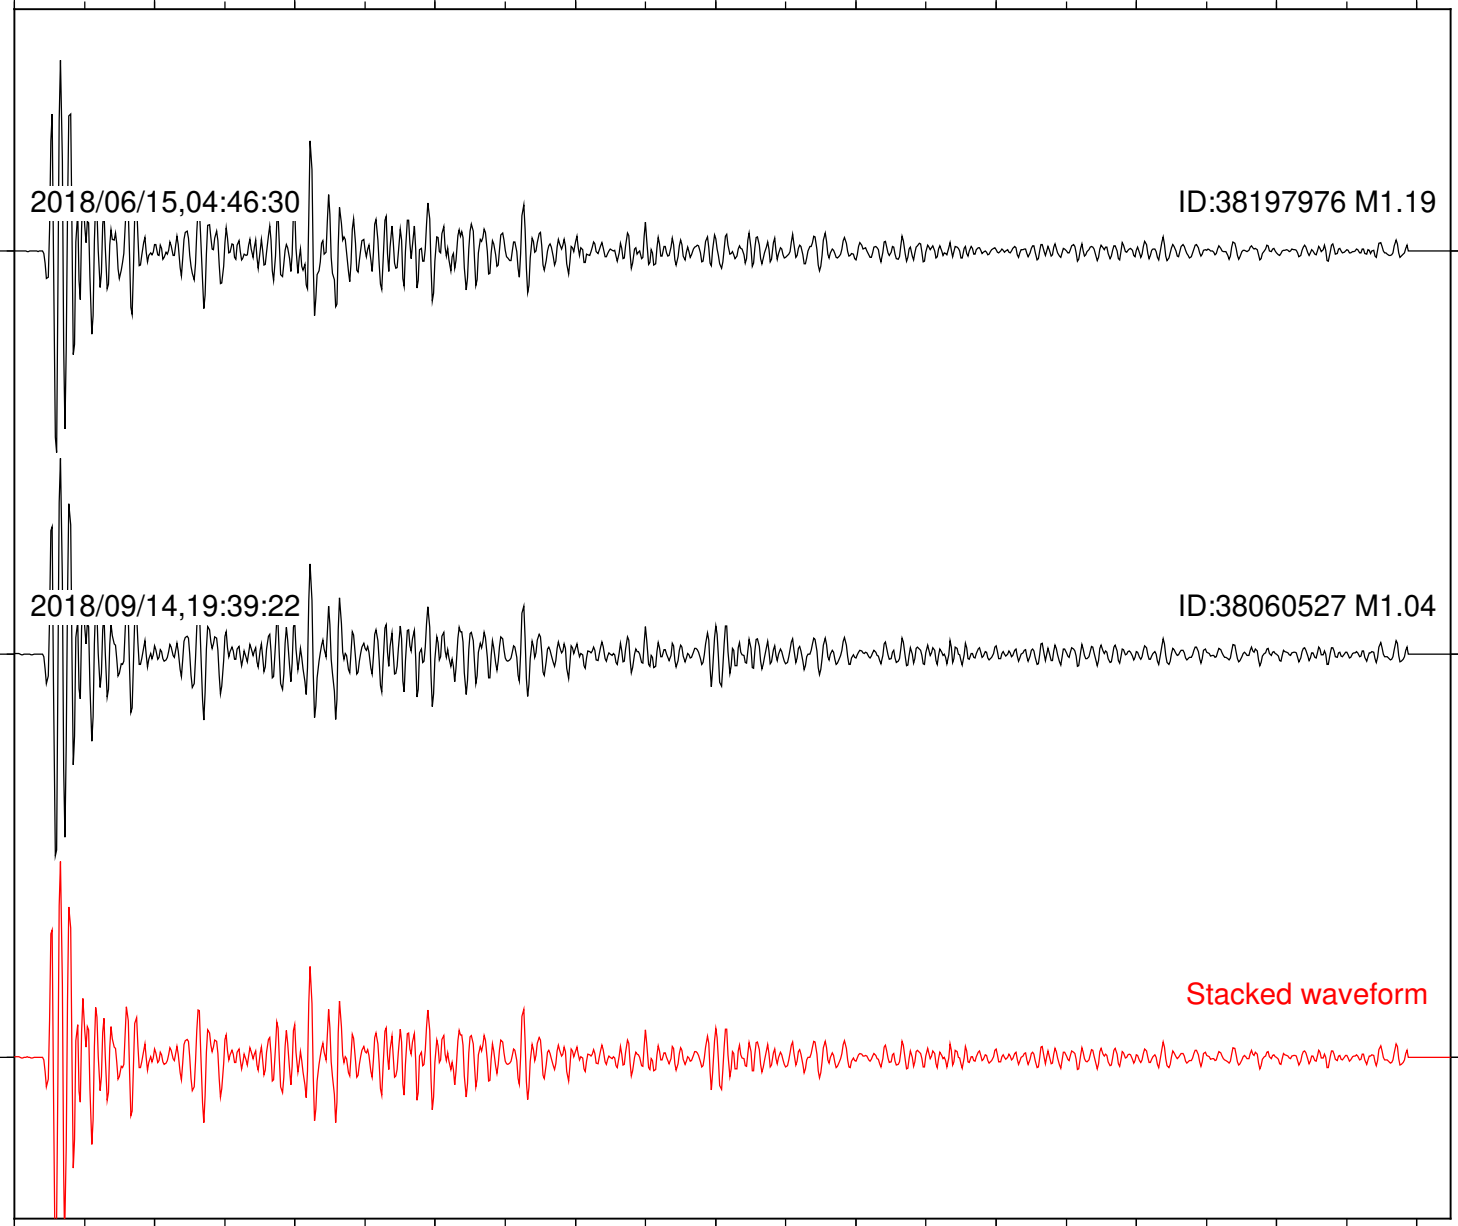

Station: B093 Com: EHZ

Focal depth: 4.76 km

2018/06/15,04:46:30

ID:38197976 M1.19

2018/09/14,19:39:22

ID:38060527 M1.04

Stacked waveform

0 1 2 3 4 5 6 7 8 9 10
Elapsed time (s)