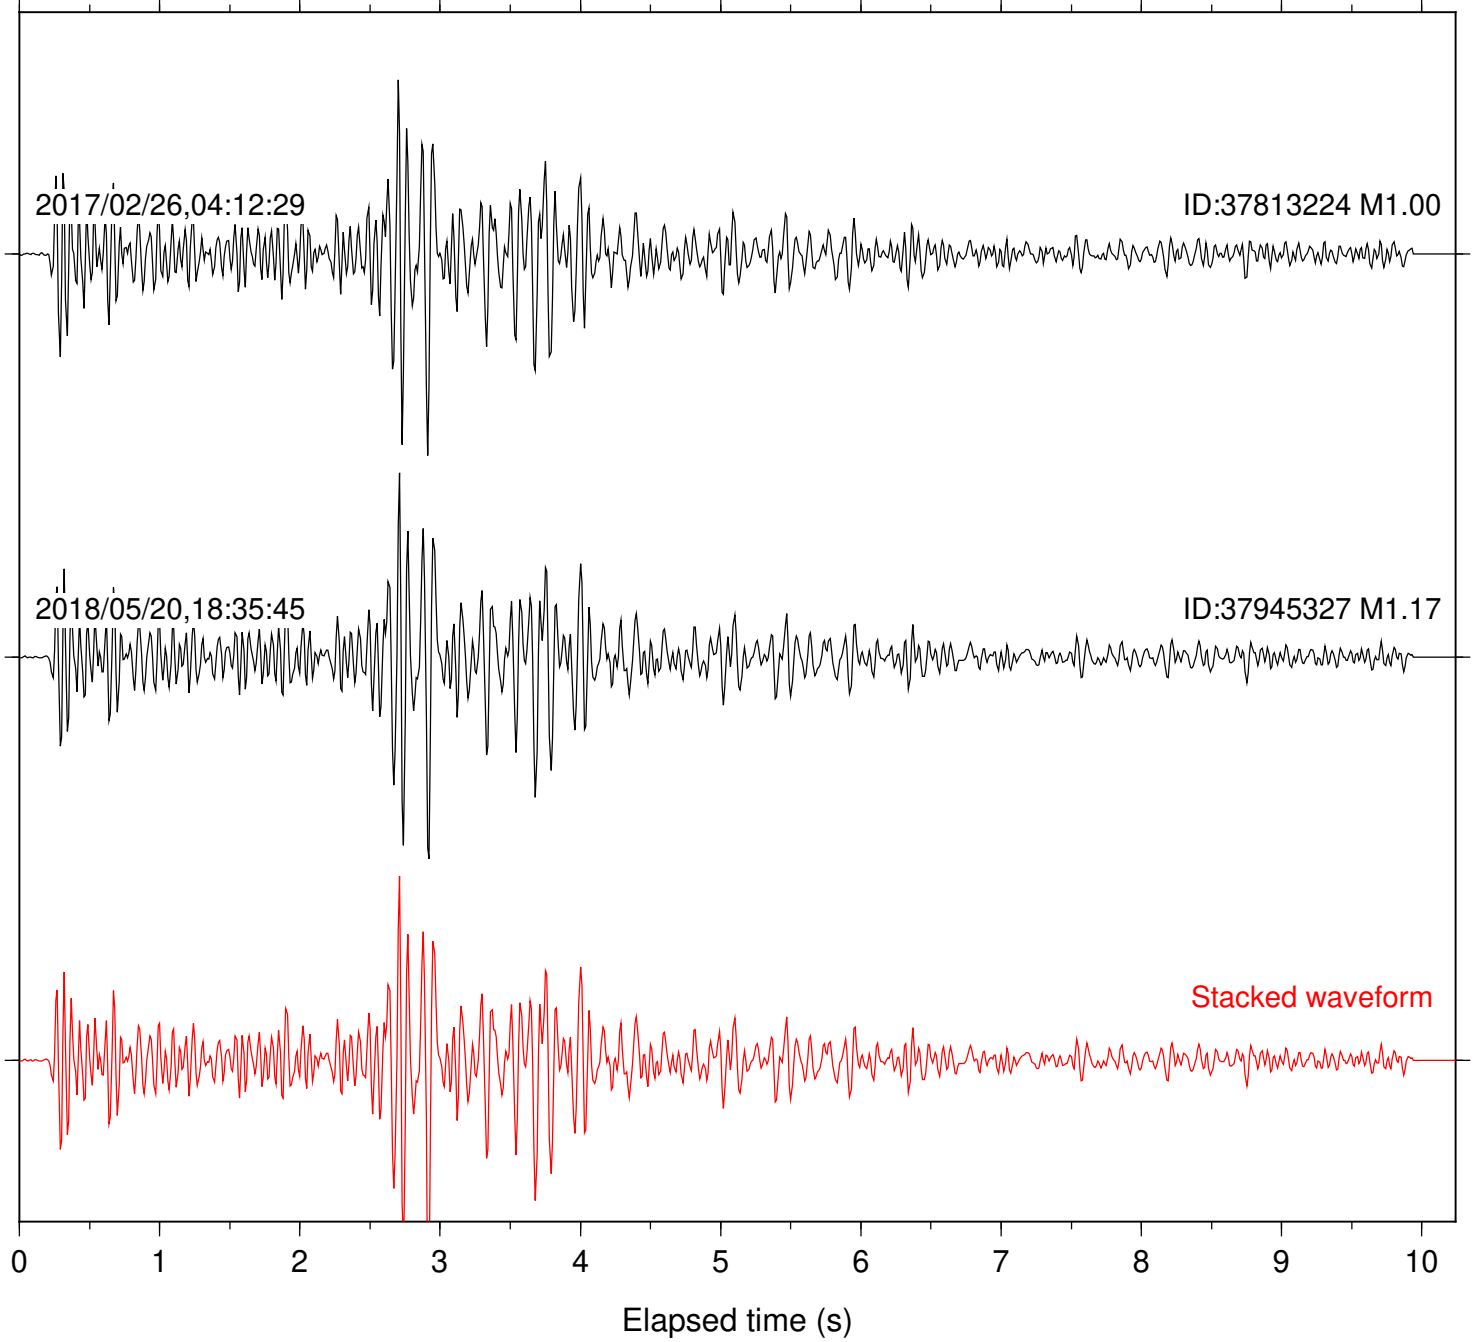

Station: B081 Com: EHZ

Focal depth: 6.45 km

Station: B082 Com: EHZ

Focal depth: 6.45 km

Station: B084 Com: EHZ

Focal depth: 6.45 km

Station: B087 Com: EHZ

Focal depth: 6.45 km

Station: B088 Com: EHZ

Focal depth: 6.45 km

Station: B093 Com: EHZ

Focal depth: 6.45 km

Station: B946 Com: EHZ

Focal depth: 6.45 km

Station: BAC Com: EHZ

Focal depth: 6.45 km

Station: DGR Com: HHZ

Focal depth: 6.45 km

Station: FRD Com: HHZ

Focal depth: 6.45 km

Station: HMT2 Com: HHZ

Focal depth: 6.45 km

Station: LVA2 Com: HHZ

Focal depth: 6.45 km

Station: SND Com: HHZ

Focal depth: 6.45 km