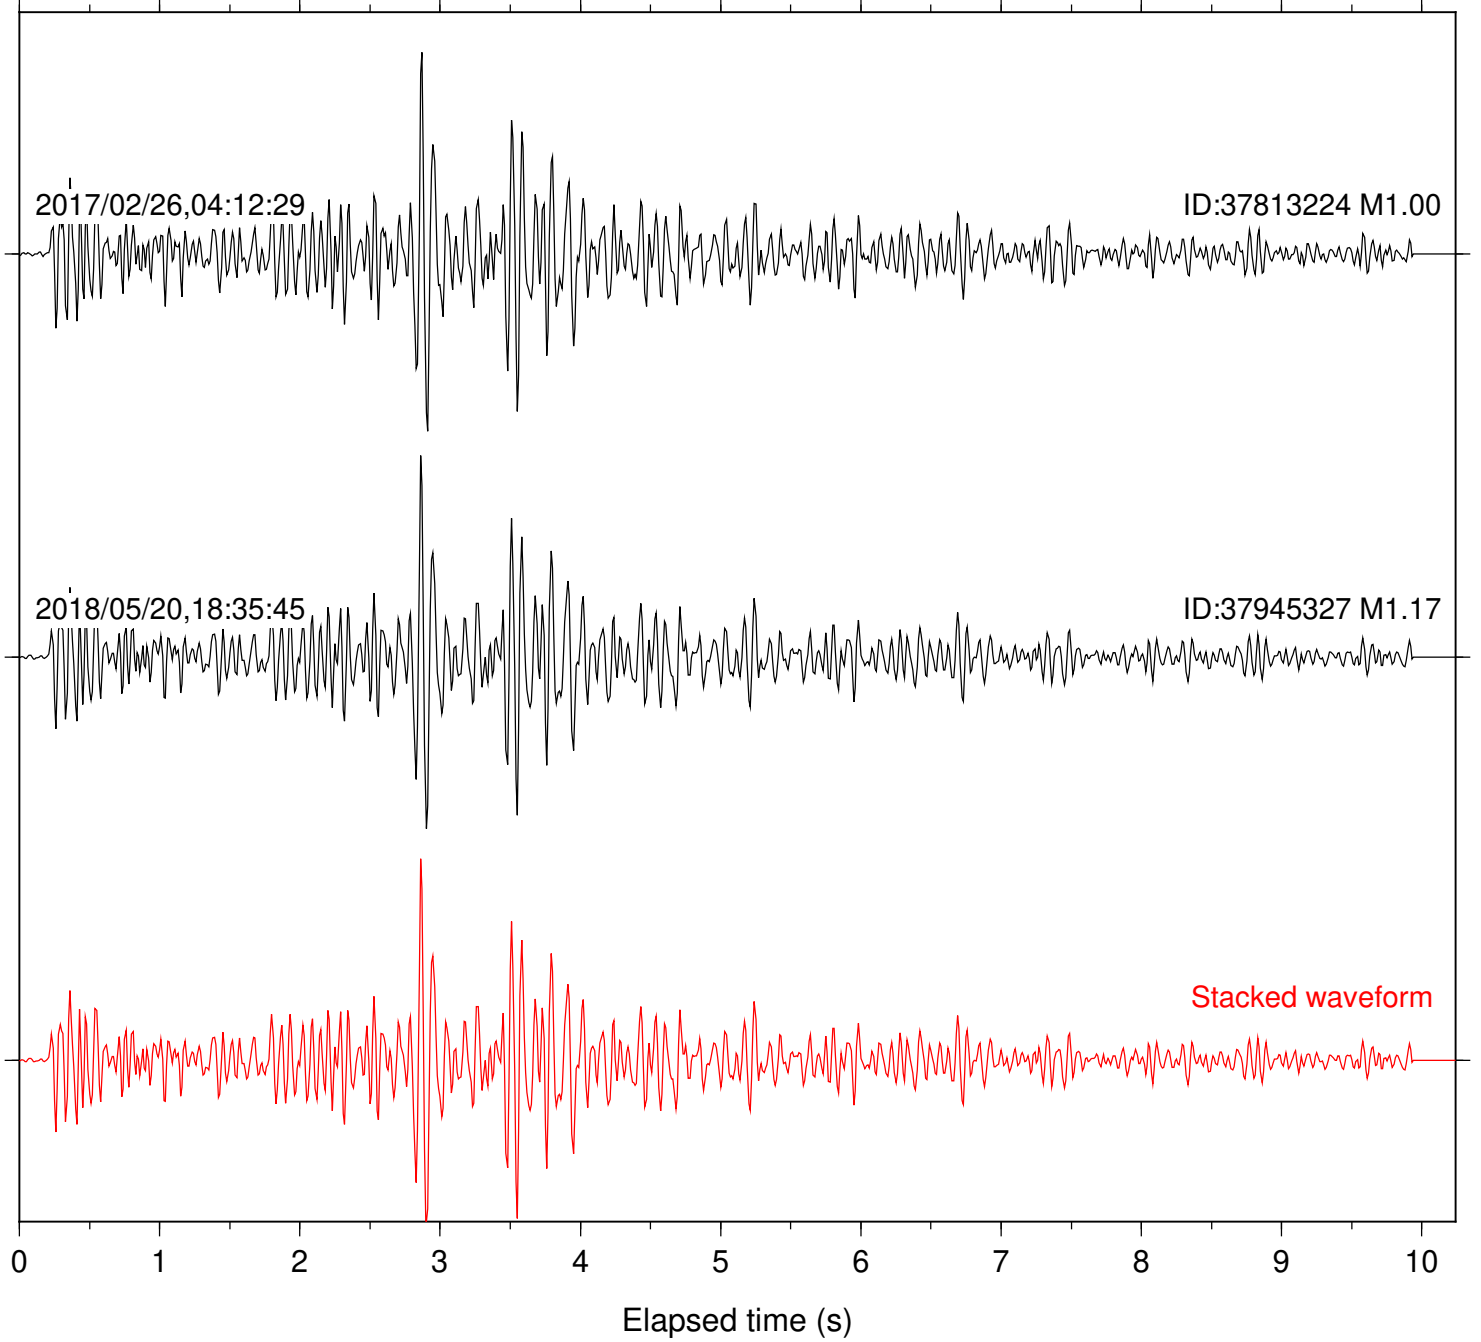

Station: B081 Com: EHZ

Focal depth: 6.45 km

Station: B082 Com: EHZ

Focal depth: 6.45 km

Station: B084 Com: EHZ

Focal depth: 6.45 km

Station: B087 Com: EHZ

Focal depth: 6.45 km

Station: B088 Com: EHZ

Focal depth: 6.45 km

Station: B093 Com: EHZ

Focal depth: 6.45 km

Station: B946 Com: EHZ

Focal depth: 6.45 km

Station: BAC Com: EHZ

Focal depth: 6.45 km

Station: DGR Com: HHZ

Focal depth: 6.45 km

Station: FRD Com: HHZ

Focal depth: 6.45 km

Station: HMT2 Com: HHZ

Focal depth: 6.45 km

Station: LVA2 Com: HHZ

Focal depth: 6.45 km

Station: SND Com: HHZ

Focal depth: 6.45 km