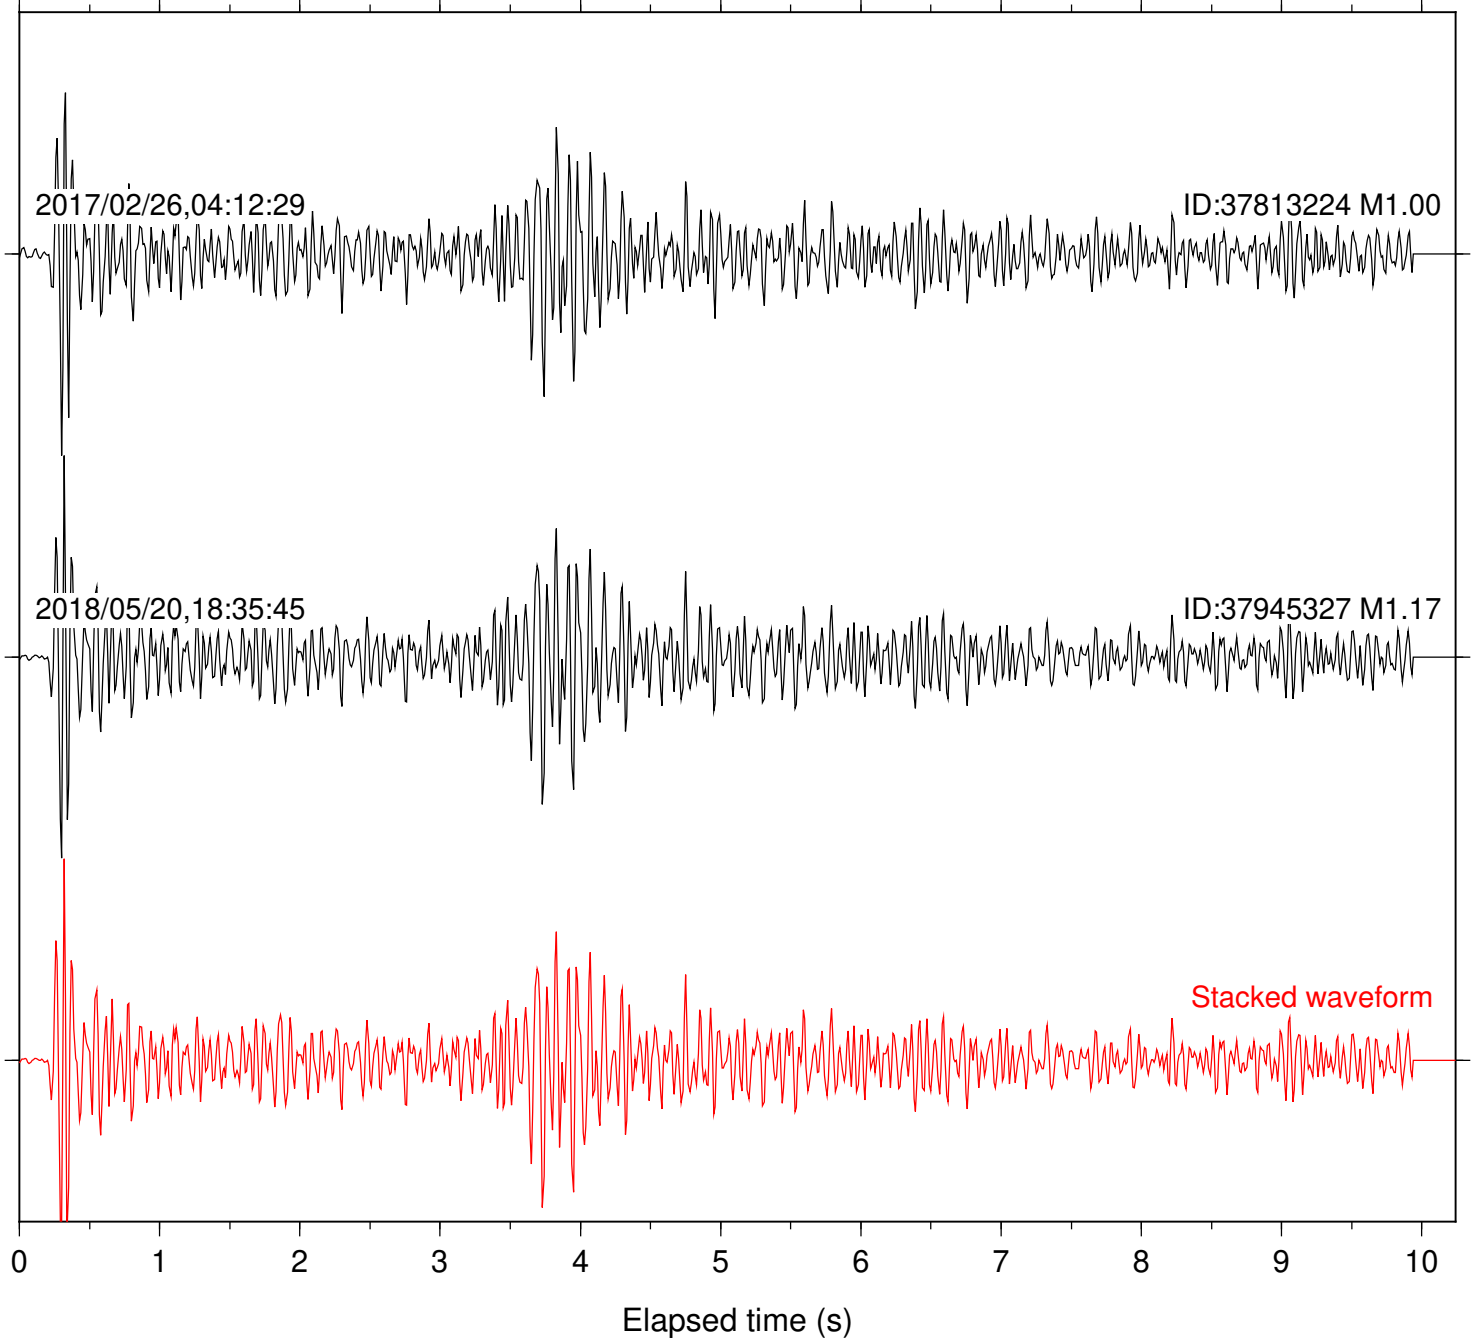

Station: B081 Com: EHZ

Focal depth: 6.45 km

Station: B082 Com: EHZ

Focal depth: 6.45 km

Station: B084 Com: EHZ

Focal depth: 6.45 km

Station: B087 Com: EHZ

Focal depth: 6.45 km

Station: B088 Com: EHZ

Focal depth: 6.45 km

Station: B093 Com: EHZ

Focal depth: 6.45 km

Station: B946 Com: EHZ

Focal depth: 6.45 km

Station: BAC Com: EHZ

Focal depth: 6.45 km

Station: DGR Com: HHZ

Focal depth: 6.45 km

Station: FRD Com: HHZ

Focal depth: 6.45 km

Station: HMT2 Com: HHZ

Focal depth: 6.45 km

Station: LVA2 Com: HHZ

Focal depth: 6.45 km

Station: SND Com: HHZ

Focal depth: 6.45 km