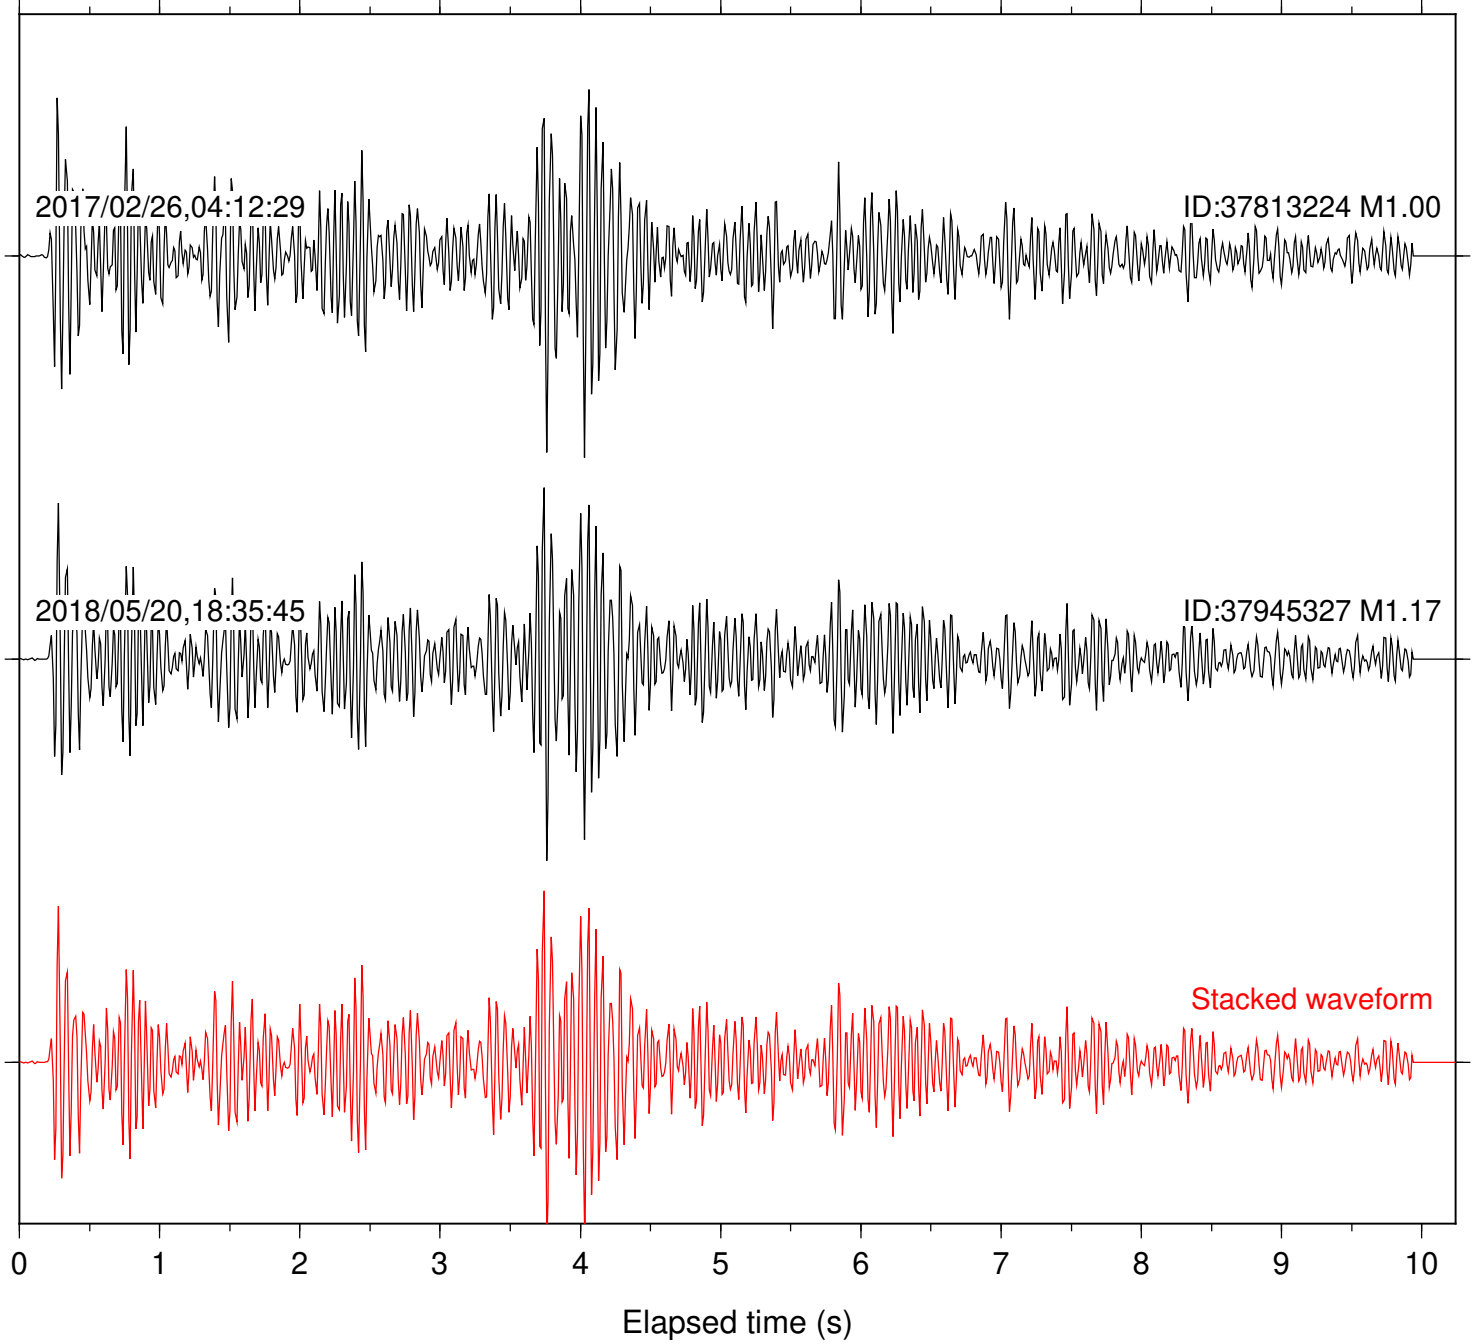

Station: B081 Com: EHZ

Focal depth: 6.45 km

Station: B082 Com: EHZ

Focal depth: 6.45 km

Station: B084 Com: EHZ

Focal depth: 6.45 km

Station: B087 Com: EHZ

Focal depth: 6.45 km

Station: B088 Com: EHZ

Focal depth: 6.45 km

Station: B093 Com: EHZ

Focal depth: 6.45 km

Station: B946 Com: EHZ

Focal depth: 6.45 km

Station: BAC Com: EHZ

Focal depth: 6.45 km

Station: DGR Com: HHZ

Focal depth: 6.45 km

Station: FRD Com: HHZ

Focal depth: 6.45 km

Station: HMT2 Com: HHZ

Focal depth: 6.45 km

Station: LVA2 Com: HHZ

Focal depth: 6.45 km

Station: SND Com: HHZ

Focal depth: 6.45 km