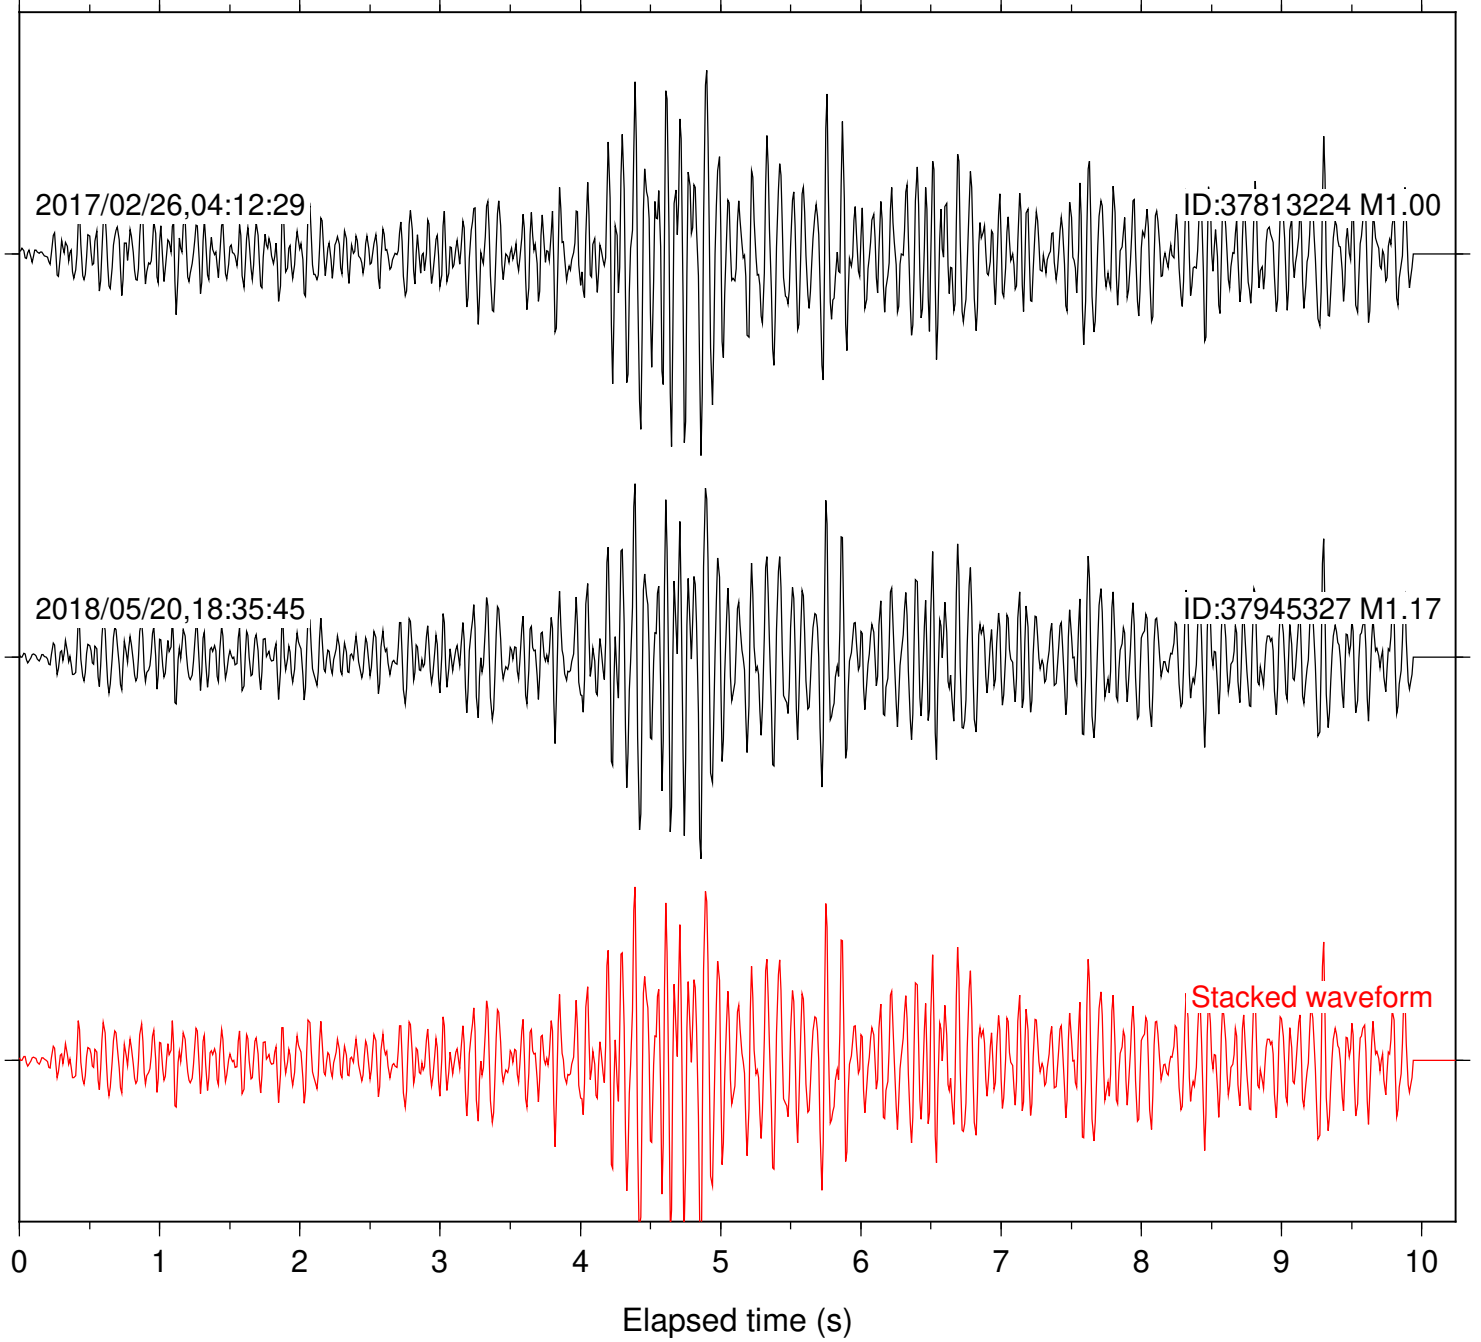

Station: B081 Com: EHZ

Focal depth: 6.45 km

Station: B082 Com: EHZ

Focal depth: 6.45 km

Station: B084 Com: EHZ

Focal depth: 6.45 km

Station: B087 Com: EHZ

Focal depth: 6.45 km

Station: B088 Com: EHZ

Focal depth: 6.45 km

Station: B093 Com: EHZ

Focal depth: 6.45 km

Station: B946 Com: EHZ

Focal depth: 6.45 km

Station: BAC Com: EHZ

Focal depth: 6.45 km

Station: DGR Com: HHZ

Focal depth: 6.45 km

Station: FRD Com: HHZ

Focal depth: 6.45 km

Station: HMT2 Com: HHZ

Focal depth: 6.45 km

Station: LVA2 Com: HHZ

Focal depth: 6.45 km

Station: SND Com: HHZ

Focal depth: 6.45 km