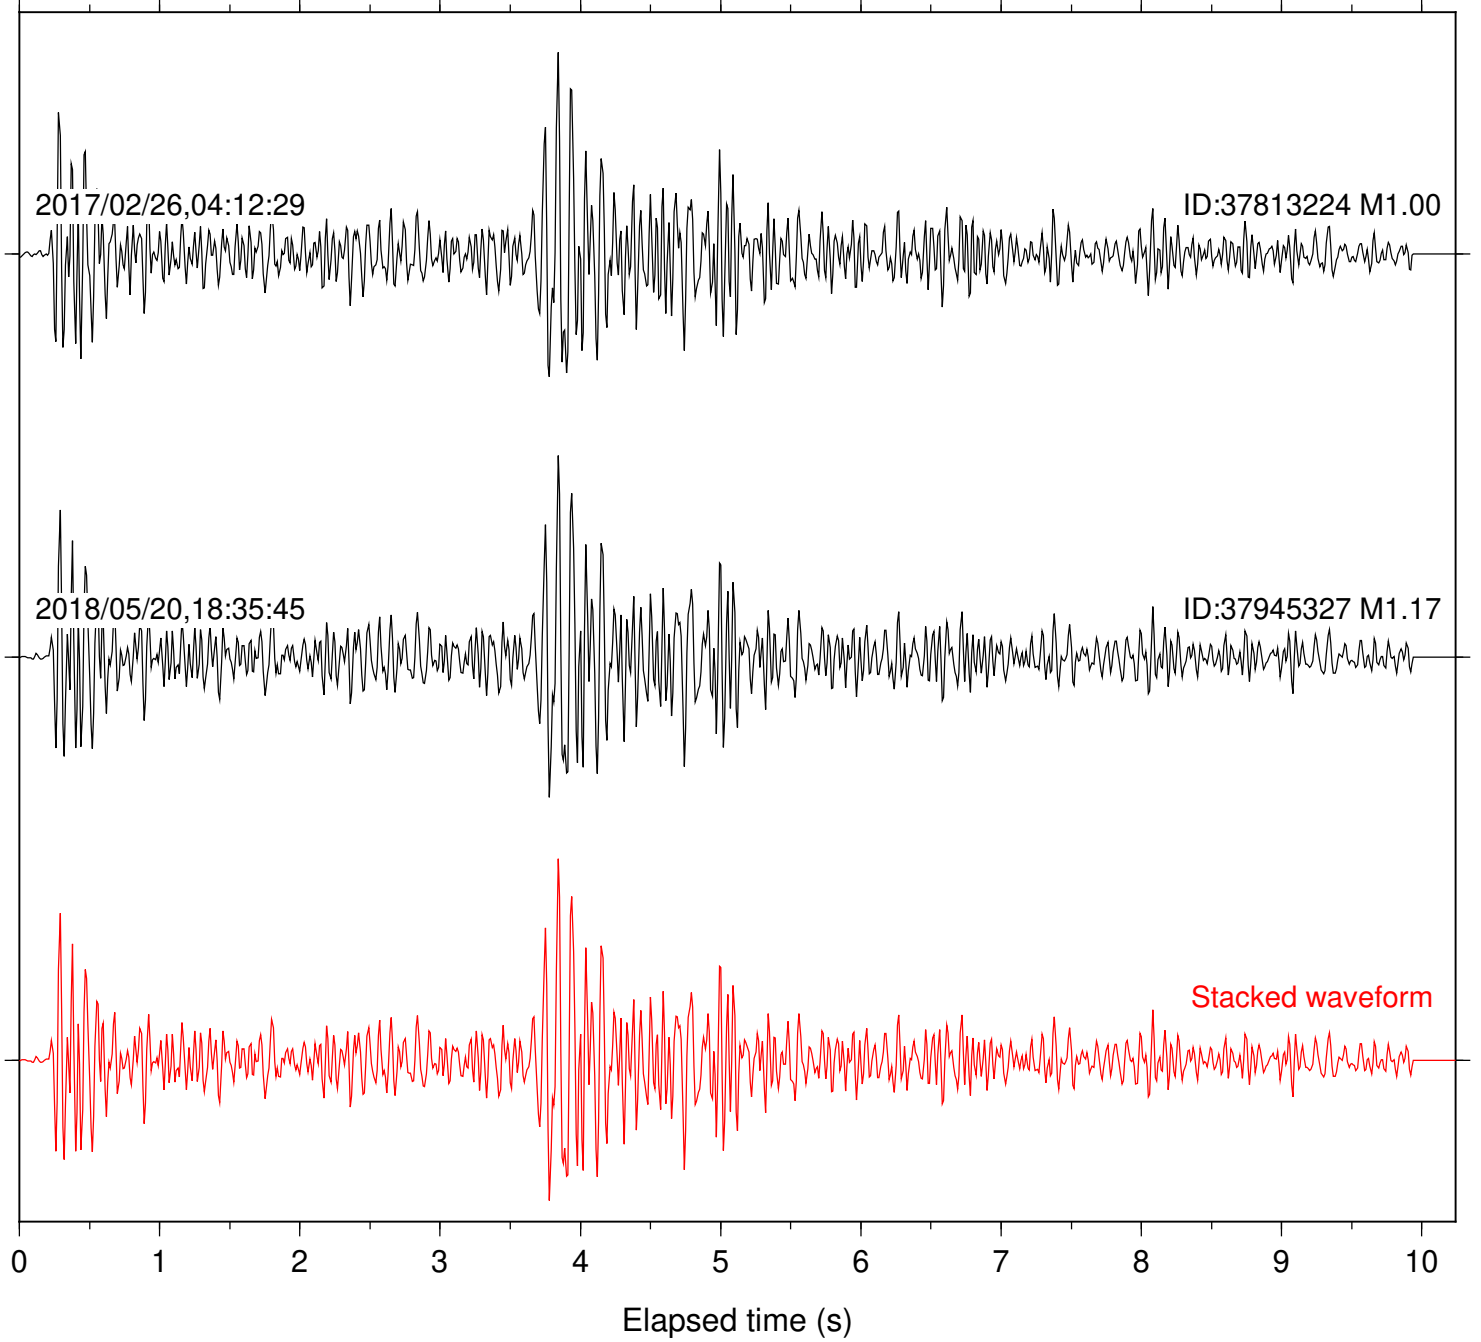

Station: B081 Com: EHZ

Focal depth: 6.45 km

Station: B082 Com: EHZ

Focal depth: 6.45 km

Station: B084 Com: EHZ

Focal depth: 6.45 km

Station: B087 Com: EHZ

Focal depth: 6.45 km

Station: B088 Com: EHZ

Focal depth: 6.45 km

Station: B093 Com: EHZ

Focal depth: 6.45 km

Station: B946 Com: EHZ

Focal depth: 6.45 km

Station: BAC Com: EHZ

Focal depth: 6.45 km

Station: DGR Com: HHZ

Focal depth: 6.45 km

Station: FRD Com: HHZ

Focal depth: 6.45 km

Station: HMT2 Com: HHZ

Focal depth: 6.45 km

Station: LVA2 Com: HHZ

Focal depth: 6.45 km

Station: SND Com: HHZ

Focal depth: 6.45 km