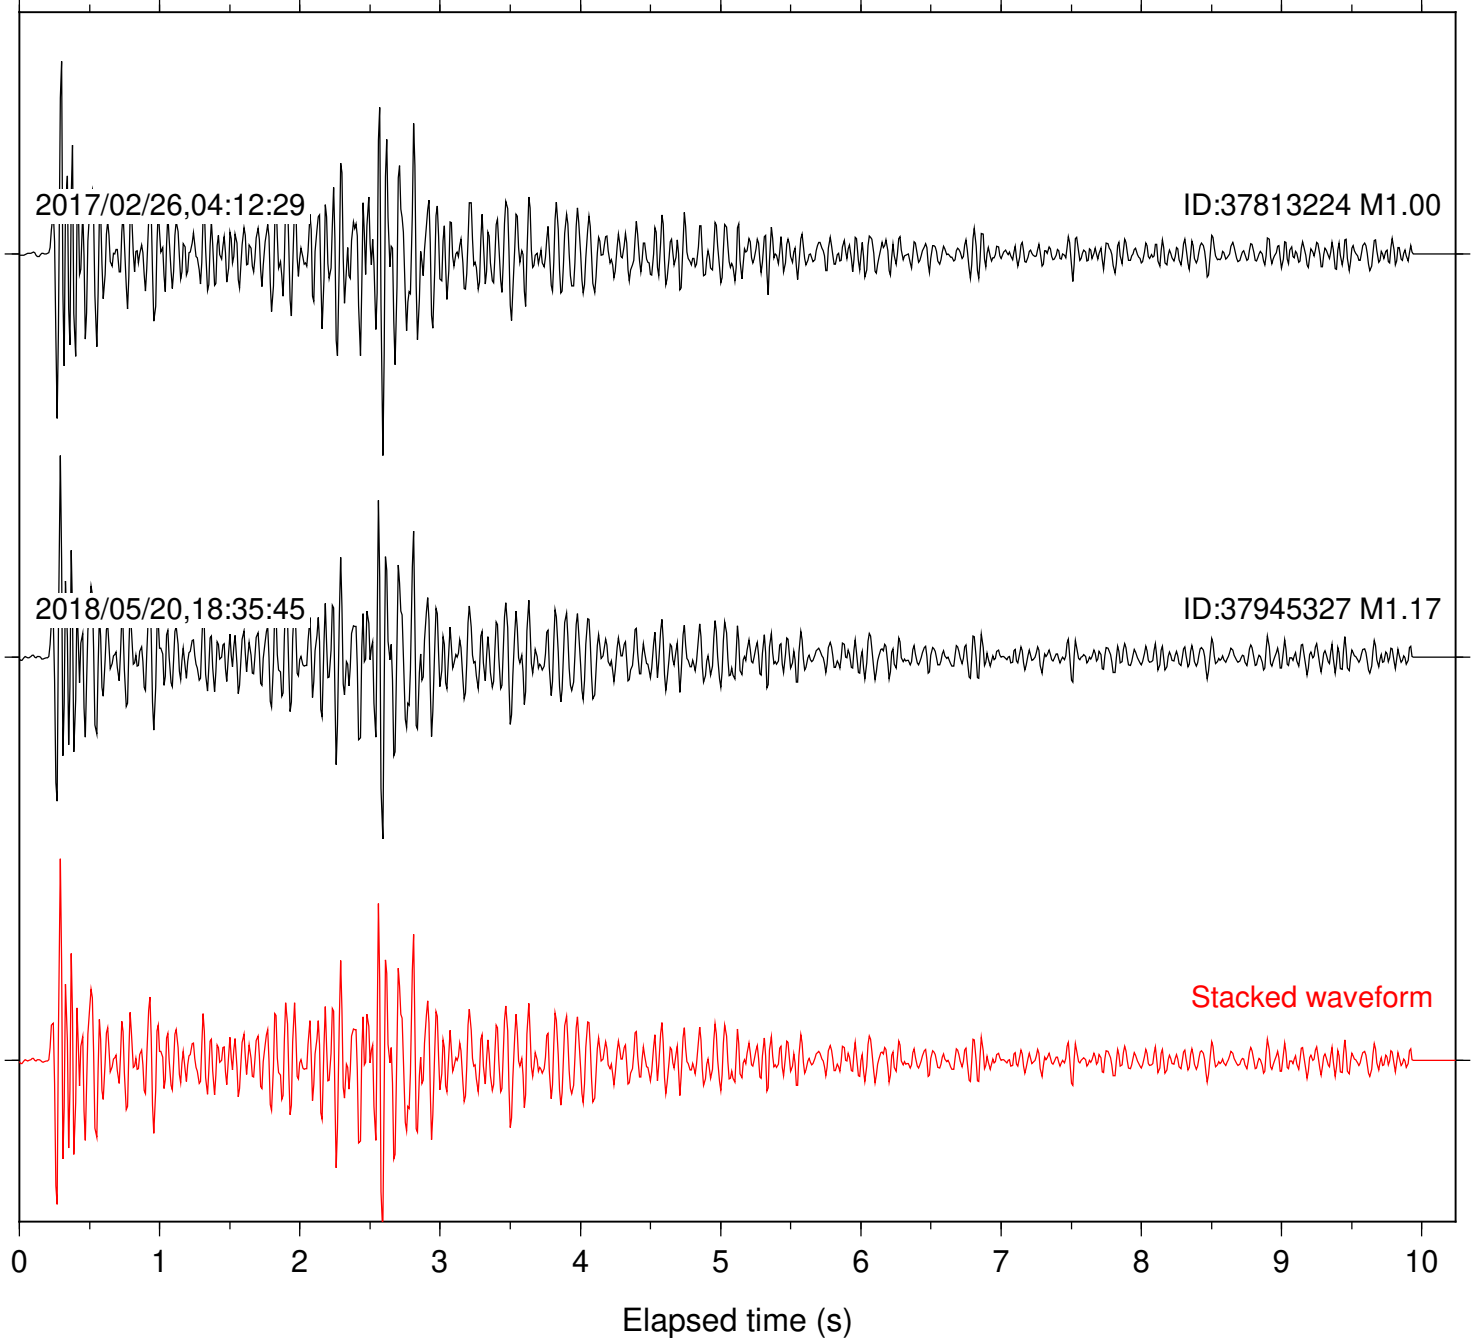

Station: B081 Com: EHZ

Focal depth: 6.45 km

Station: B082 Com: EHZ

Focal depth: 6.45 km

Station: B084 Com: EHZ

Focal depth: 6.45 km

Station: B087 Com: EHZ

Focal depth: 6.45 km

Station: B088 Com: EHZ

Focal depth: 6.45 km

Station: B093 Com: EHZ

Focal depth: 6.45 km

Station: B946 Com: EHZ

Focal depth: 6.45 km

Station: BAC Com: EHZ

Focal depth: 6.45 km

Station: DGR Com: HHZ

Focal depth: 6.45 km

Station: FRD Com: HHZ

Focal depth: 6.45 km

Station: HMT2 Com: HHZ

Focal depth: 6.45 km

Station: LVA2 Com: HHZ

Focal depth: 6.45 km

Station: SND Com: HHZ

Focal depth: 6.45 km