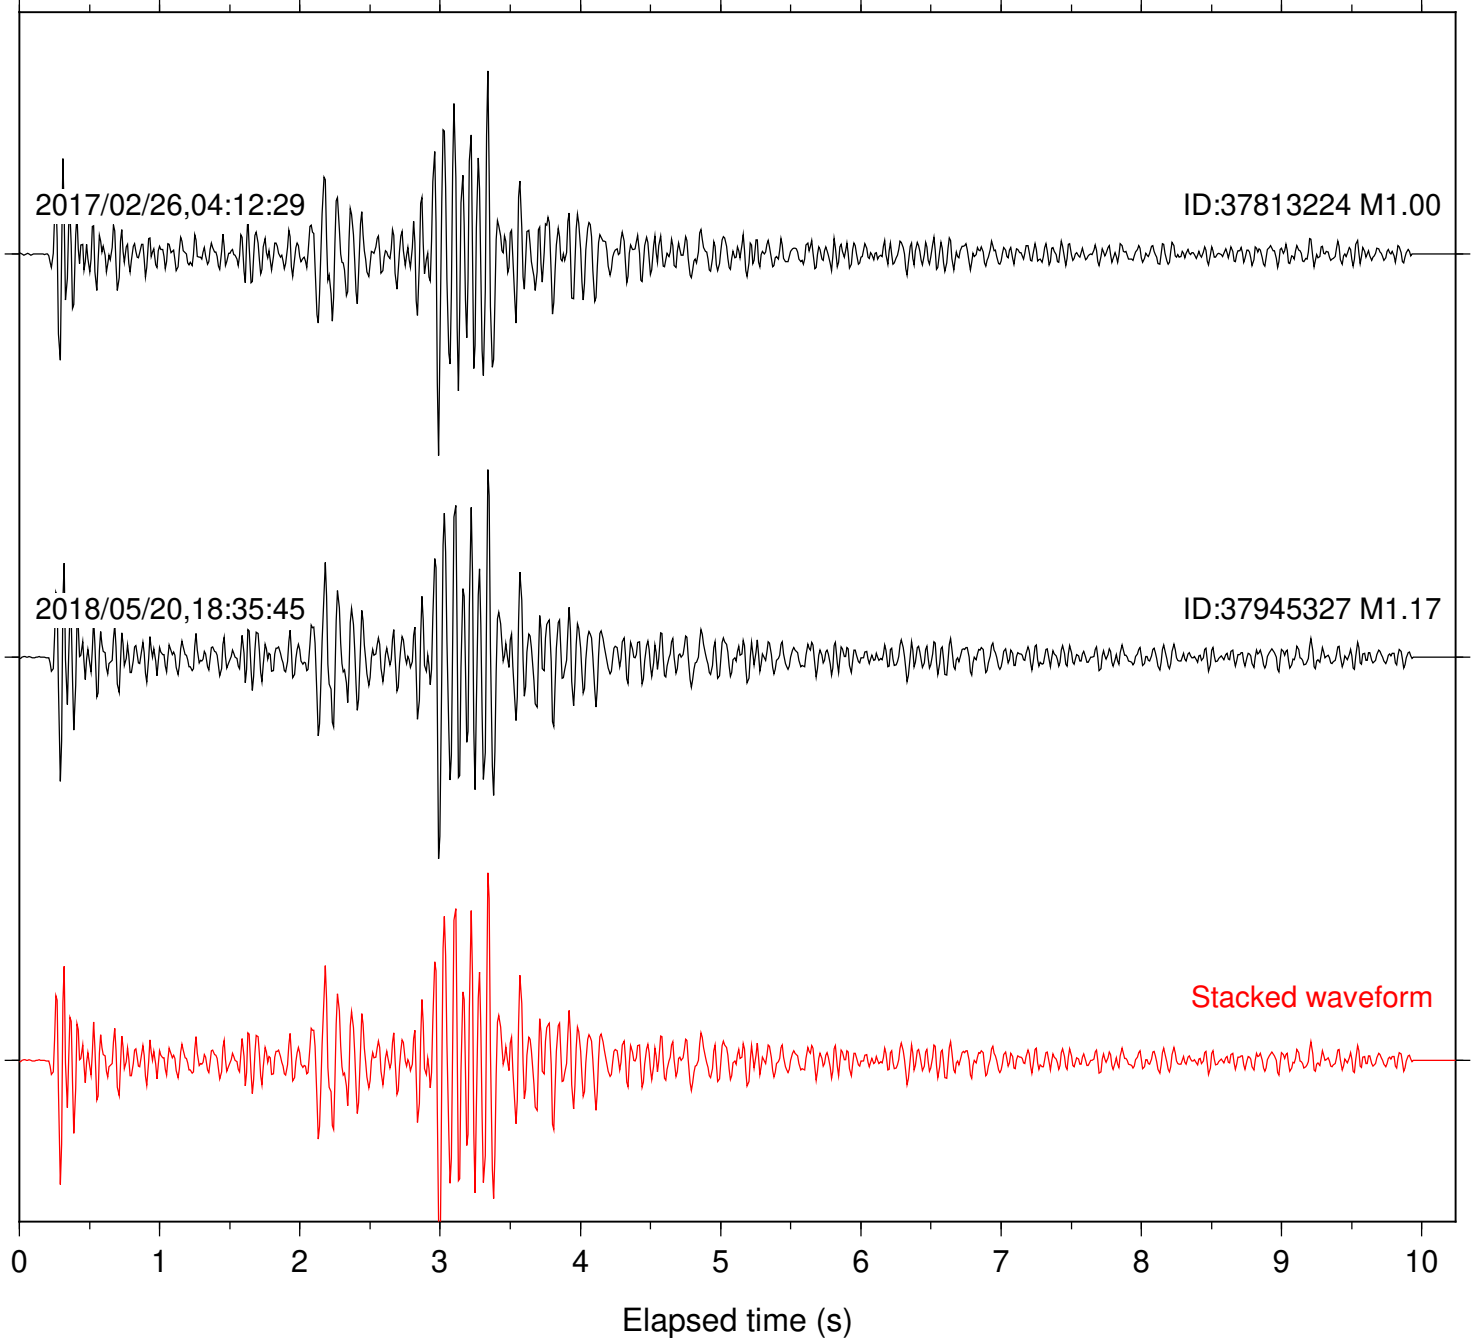

Station: B081 Com: EHZ

Focal depth: 6.45 km

Station: B082 Com: EHZ

Focal depth: 6.45 km

Station: B084 Com: EHZ

Focal depth: 6.45 km

Station: B087 Com: EHZ

Focal depth: 6.45 km

Station: B088 Com: EHZ

Focal depth: 6.45 km

Station: B093 Com: EHZ

Focal depth: 6.45 km

Station: B946 Com: EHZ

Focal depth: 6.45 km

Station: BAC Com: EHZ

Focal depth: 6.45 km

Station: DGR Com: HHZ

Focal depth: 6.45 km

Station: FRD Com: HHZ

Focal depth: 6.45 km

Station: HMT2 Com: HHZ

Focal depth: 6.45 km

Station: LVA2 Com: HHZ

Focal depth: 6.45 km

Station: SND Com: HHZ

Focal depth: 6.45 km