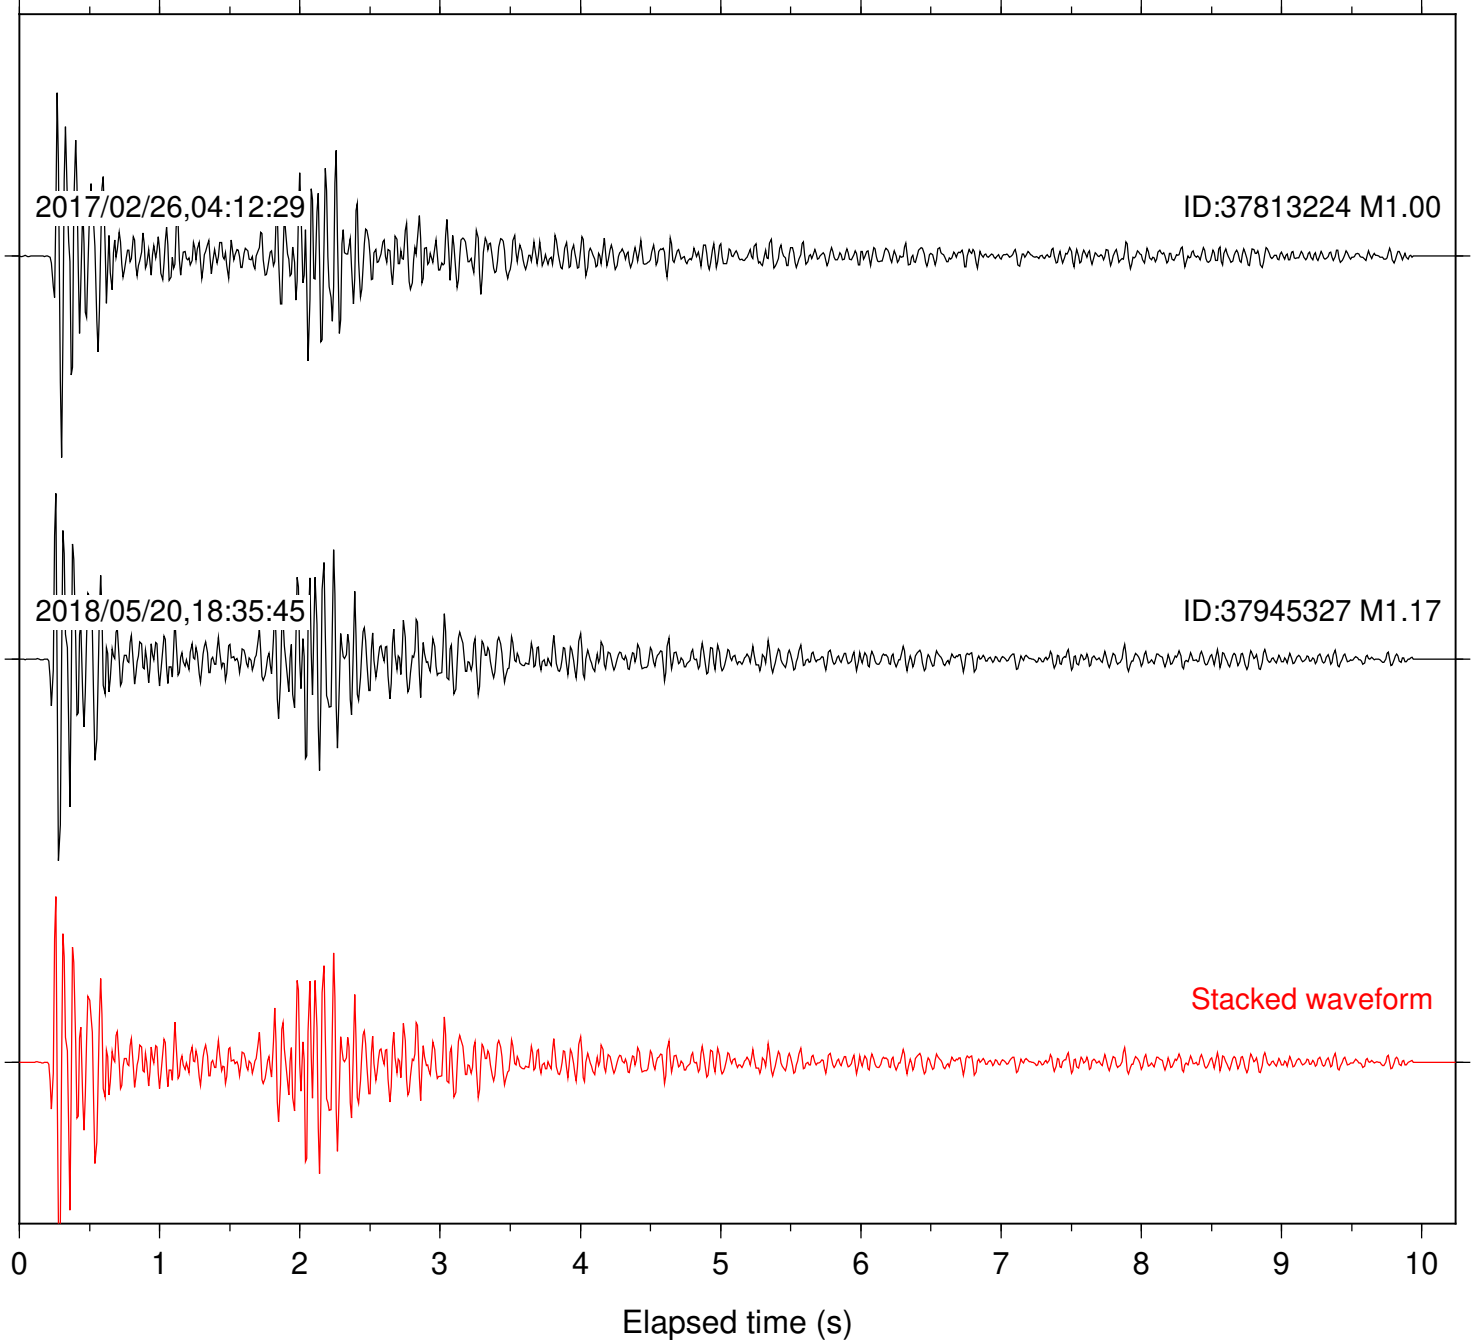

Station: B081 Com: EHZ

Focal depth: 6.45 km

Station: B082 Com: EHZ

Focal depth: 6.45 km

Station: B084 Com: EHZ

Focal depth: 6.45 km

Station: B087 Com: EHZ

Focal depth: 6.45 km

Station: B088 Com: EHZ

Focal depth: 6.45 km

Station: B093 Com: EHZ

Focal depth: 6.45 km

Station: B946 Com: EHZ

Focal depth: 6.45 km

Station: BAC Com: EHZ

Focal depth: 6.45 km

Station: DGR Com: HHZ

Focal depth: 6.45 km

Station: FRD Com: HHZ

Focal depth: 6.45 km

Station: HMT2 Com: HHZ

Focal depth: 6.45 km

Station: LVA2 Com: HHZ

Focal depth: 6.45 km

Station: SND Com: HHZ

Focal depth: 6.45 km