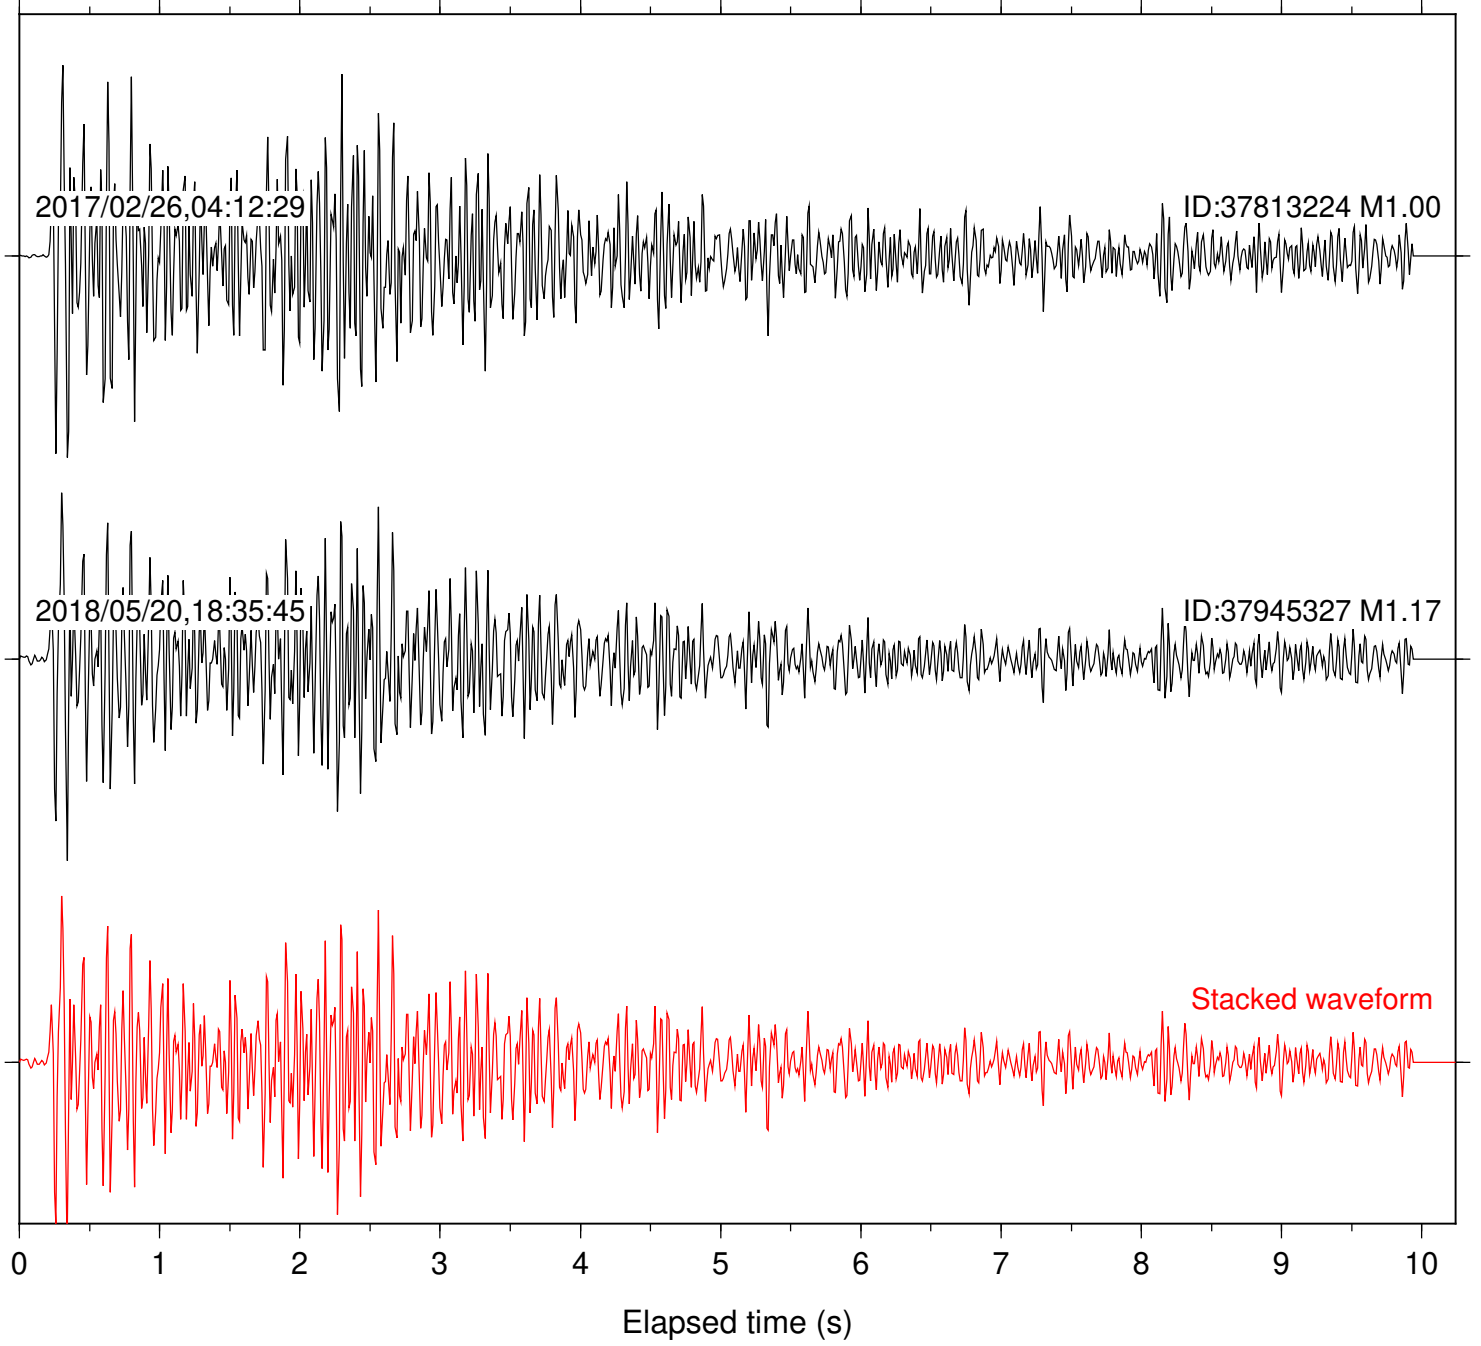

Station: B081 Com: EHZ

Focal depth: 6.45 km

Station: B082 Com: EHZ

Focal depth: 6.45 km

Station: B084 Com: EHZ

Focal depth: 6.45 km

Station: B087 Com: EHZ

Focal depth: 6.45 km

Station: B088 Com: EHZ

Focal depth: 6.45 km

Station: B093 Com: EHZ

Focal depth: 6.45 km

Station: B946 Com: EHZ

Focal depth: 6.45 km

Station: BAC Com: EHZ

Focal depth: 6.45 km

Station: DGR Com: HHZ

Focal depth: 6.45 km

Station: FRD Com: HHZ

Focal depth: 6.45 km

Station: HMT2 Com: HHZ

Focal depth: 6.45 km

Station: LVA2 Com: HHZ

Focal depth: 6.45 km

Station: SND Com: HHZ

Focal depth: 6.45 km