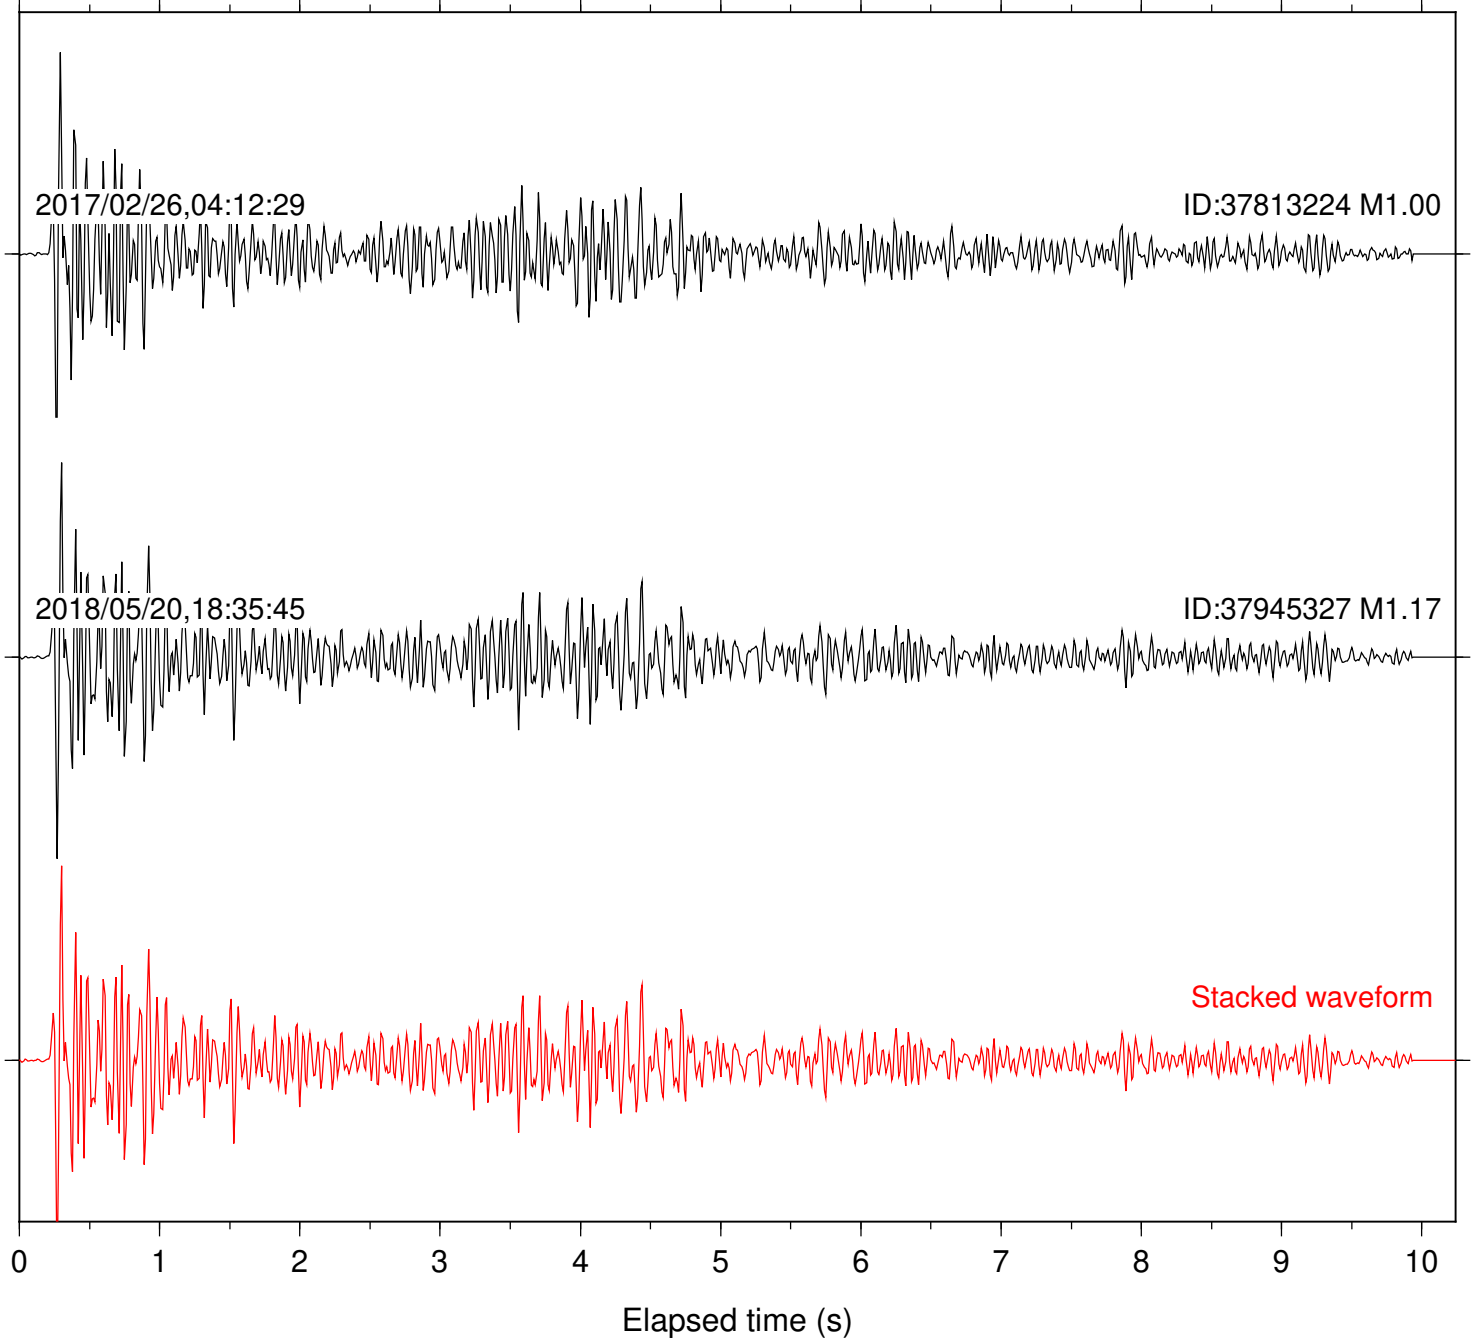

Station: B081 Com: EHZ

Focal depth: 6.45 km

Station: B082 Com: EHZ

Focal depth: 6.45 km

Station: B084 Com: EHZ

Focal depth: 6.45 km

Station: B087 Com: EHZ

Focal depth: 6.45 km

Station: B088 Com: EHZ

Focal depth: 6.45 km

Station: B093 Com: EHZ

Focal depth: 6.45 km

Station: B946 Com: EHZ

Focal depth: 6.45 km

Station: BAC Com: EHZ

Focal depth: 6.45 km

Station: DGR Com: HHZ

Focal depth: 6.45 km

Station: FRD Com: HHZ

Focal depth: 6.45 km

Station: HMT2 Com: HHZ

Focal depth: 6.45 km

Station: LVA2 Com: HHZ

Focal depth: 6.45 km

Station: SND Com: HHZ

Focal depth: 6.45 km