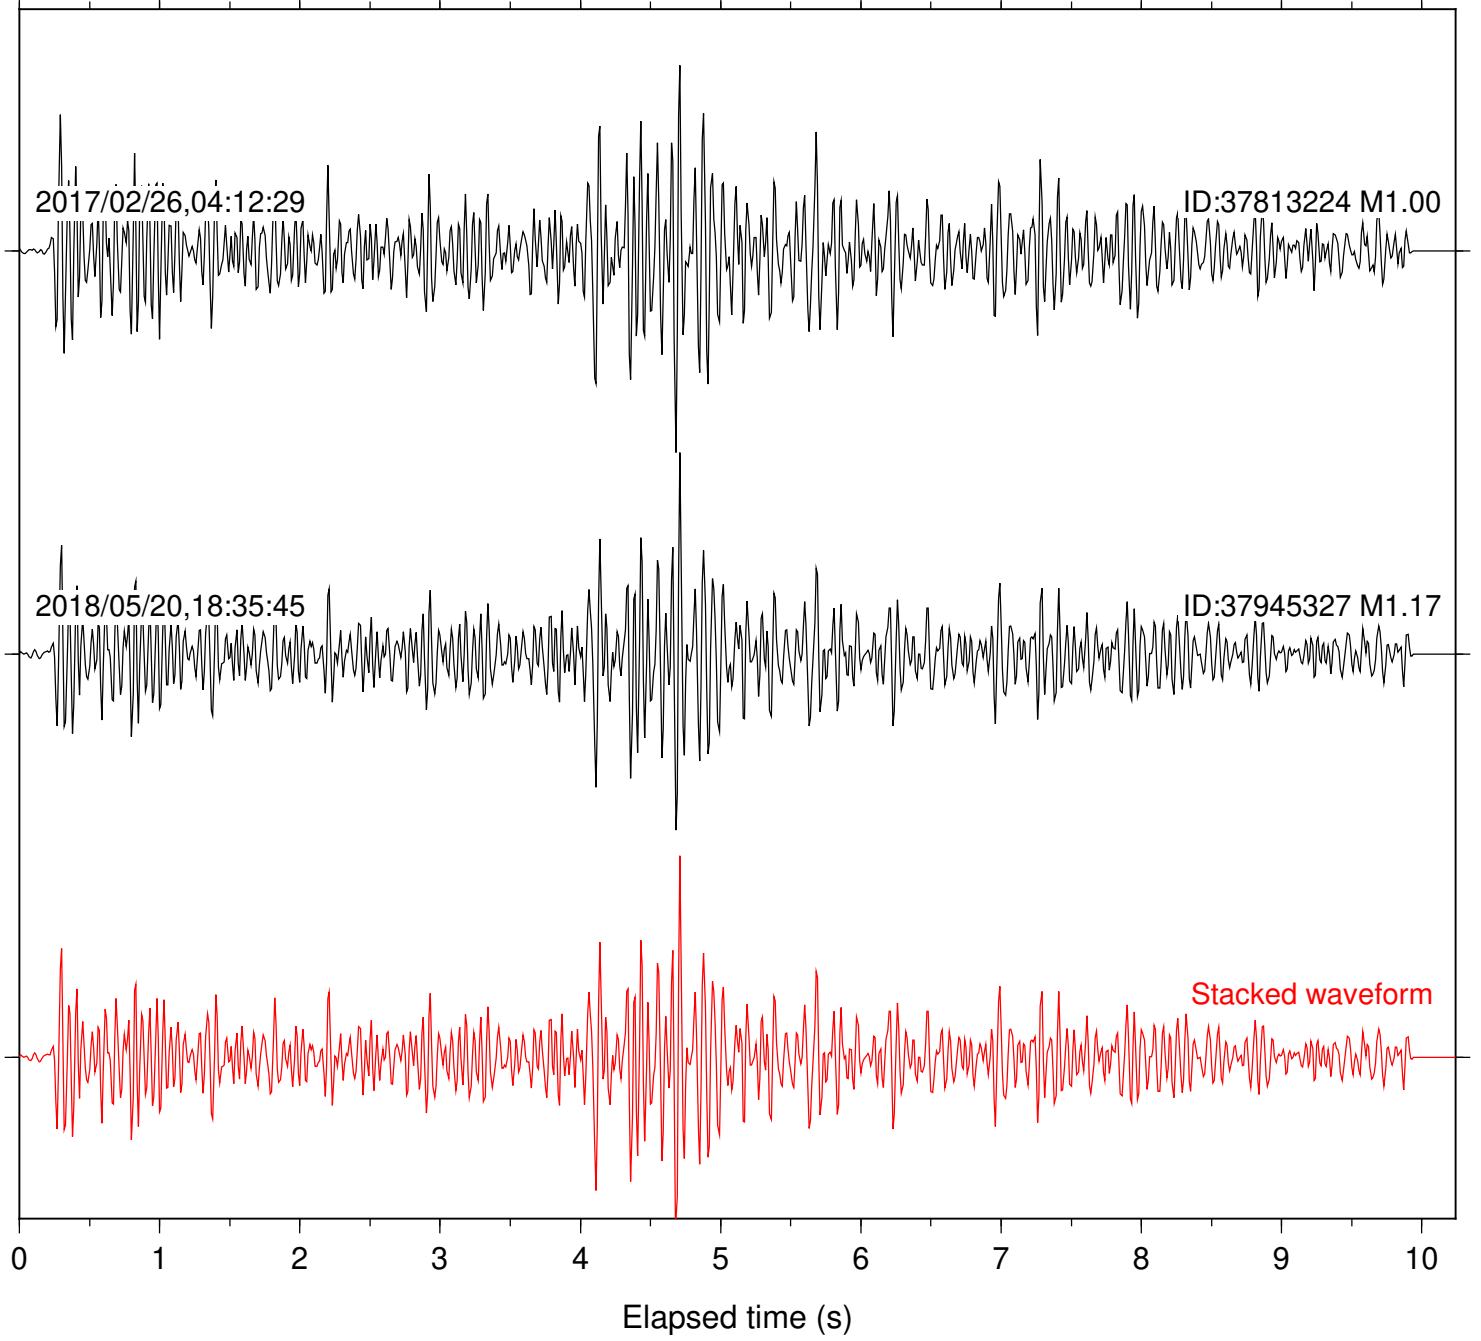

Station: B081 Com: EHZ

Focal depth: 6.45 km

Station: B082 Com: EHZ

Focal depth: 6.45 km

Station: B084 Com: EHZ

Focal depth: 6.45 km

Station: B087 Com: EHZ

Focal depth: 6.45 km

Station: B088 Com: EHZ

Focal depth: 6.45 km

Station: B093 Com: EHZ

Focal depth: 6.45 km

Station: B946 Com: EHZ

Focal depth: 6.45 km

Station: BAC Com: EHZ

Focal depth: 6.45 km

Station: DGR Com: HHZ

Focal depth: 6.45 km

Station: FRD Com: HHZ

Focal depth: 6.45 km

Station: HMT2 Com: HHZ

Focal depth: 6.45 km

Station: LVA2 Com: HHZ

Focal depth: 6.45 km

Station: SND Com: HHZ

Focal depth: 6.45 km