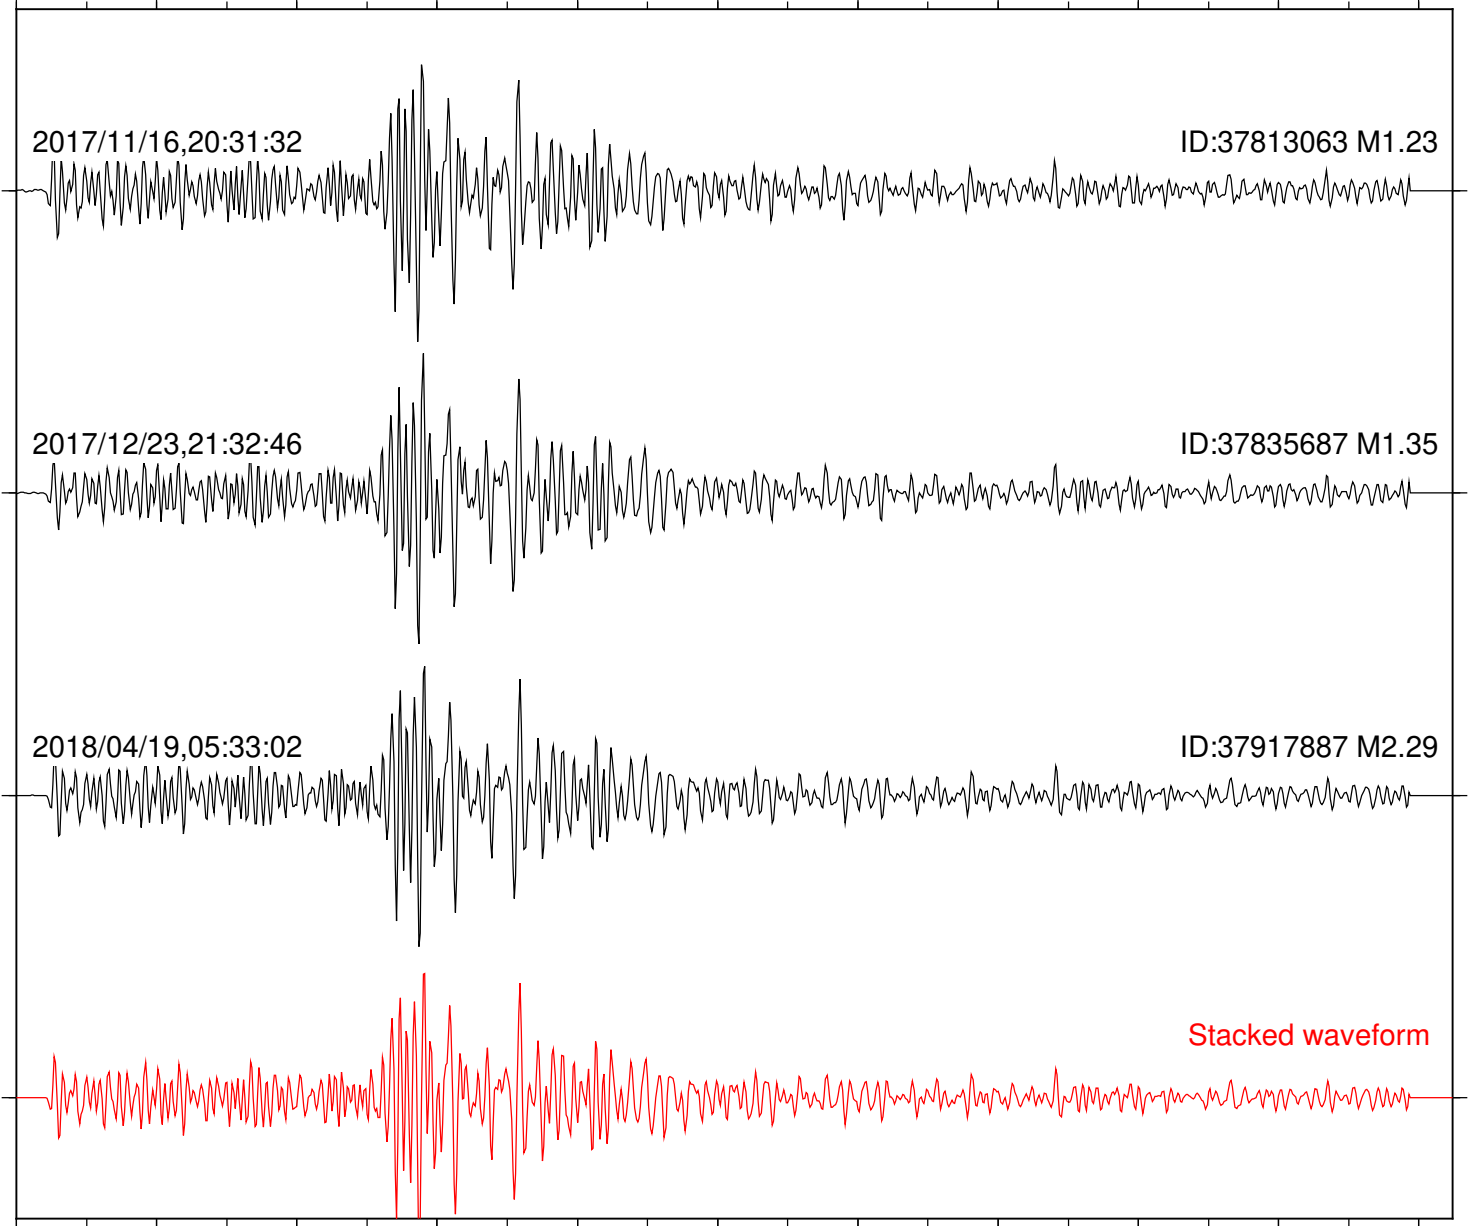

2017/12/23,21:32:46

ID:37835687 M1.35

2018/04/19,05:33:02

ID:37917887 M2.29

Stacked waveform

0 1 2 3 4 5 6 7 8 9 10
Elapsed time (s)

Station: BAC Com: EHZ

Focal depth: 6.10 km

Station: CRY Com: HHZ

Focal depth: 6.10 km

Station: CSH Com: HHZ

Focal depth: 6.10 km

Station: DGR Com: HHZ

Focal depth: 6.10 km

Station: DNR Com: HHZ

Focal depth: 6.07 km