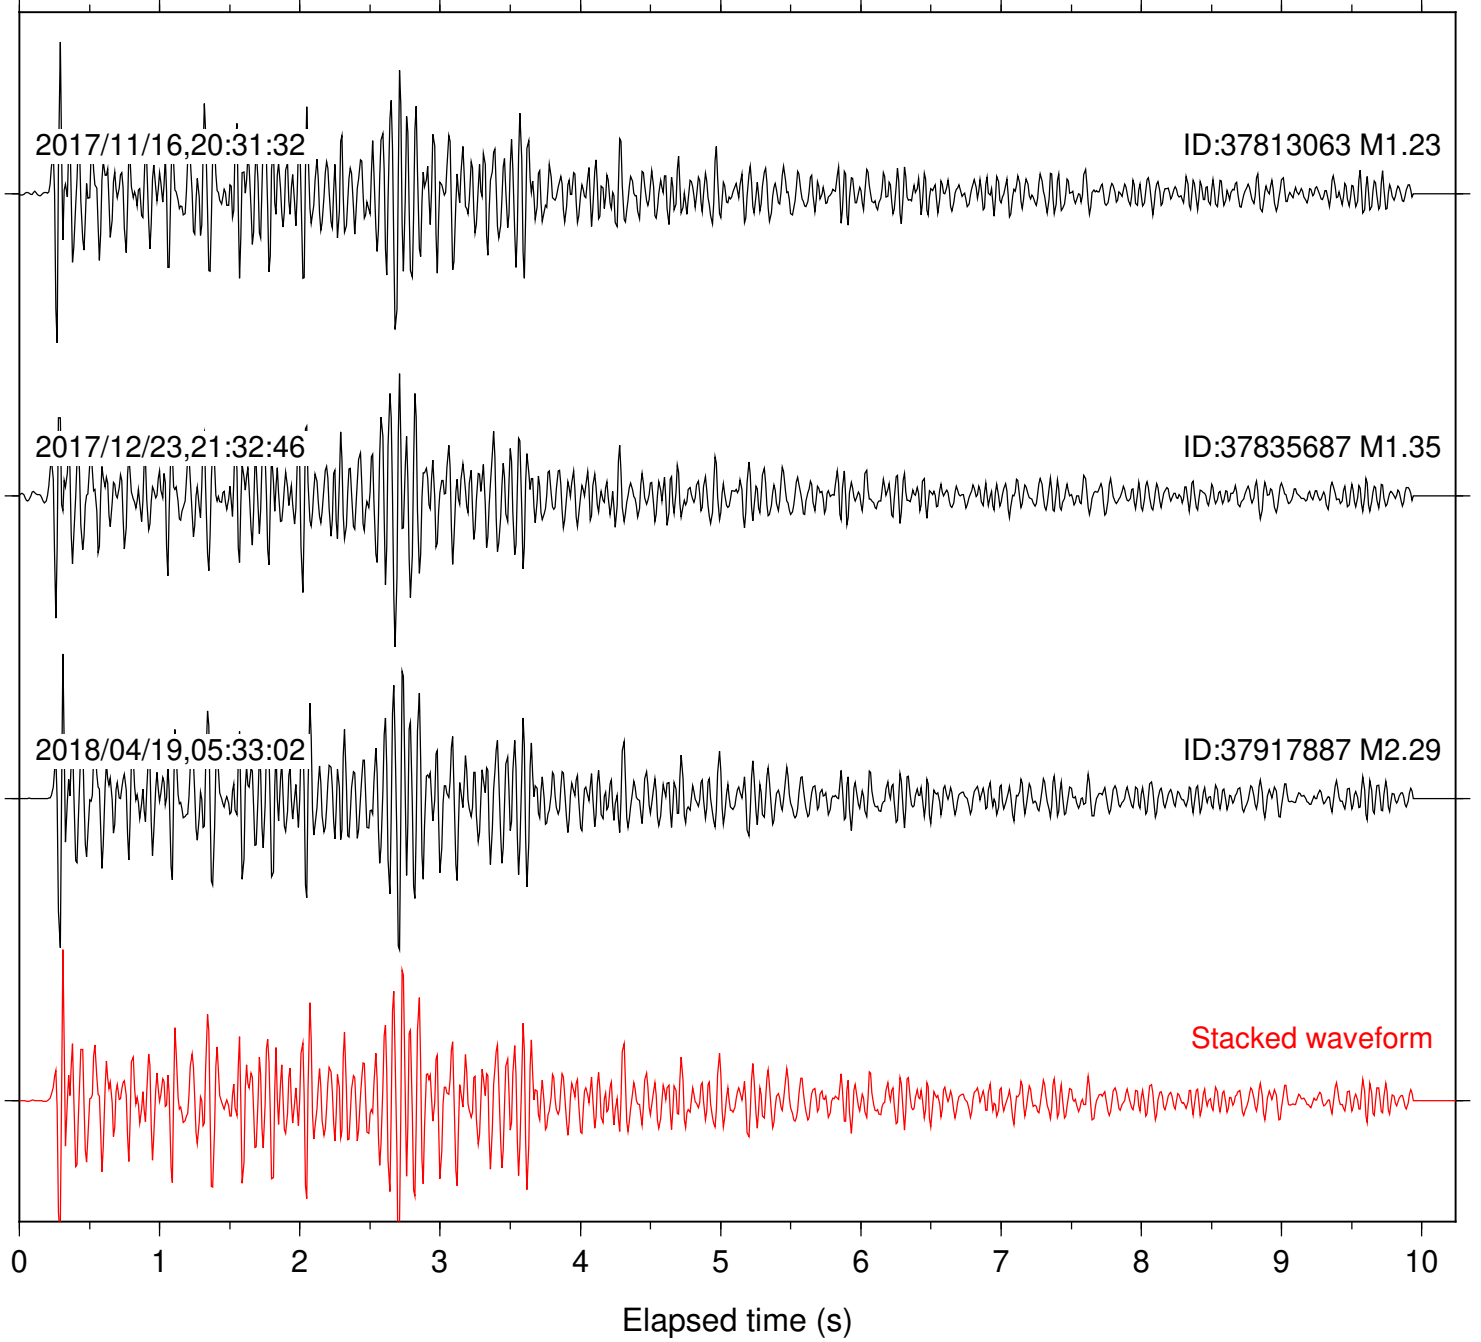

Station: B082 Com: EHZ

Focal depth: 6.10 km

Station: B084 Com: EHZ

Focal depth: 6.10 km

Station: B086 Com: EHZ

Focal depth: 6.10 km

Station: B087 Com: EHZ

Focal depth: 6.10 km

Station: B088 Com: EHZ

Focal depth: 6.10 km

Station: B093 Com: EHZ

Focal depth: 6.10 km

Station: B946 Com: EHZ

Focal depth: 6.10 km

2017/11/16,20:31:32

ID:37813063 M1.23

Station: CRY Com: HHZ

Focal depth: 6.10 km

Station: CSH Com: HHZ

Focal depth: 6.10 km

Station: DGR Com: HHZ

Focal depth: 6.10 km

Station: DNR Com: HHZ

Focal depth: 6.07 km

Station: FRD Com: HHZ

Focal depth: 6.10 km

Station: HMT2 Com: HHZ

Focal depth: 6.10 km

Station: LKH Com: HHZ

Focal depth: 6.10 km

Station: LVA2 Com: HHZ

Focal depth: 6.07 km