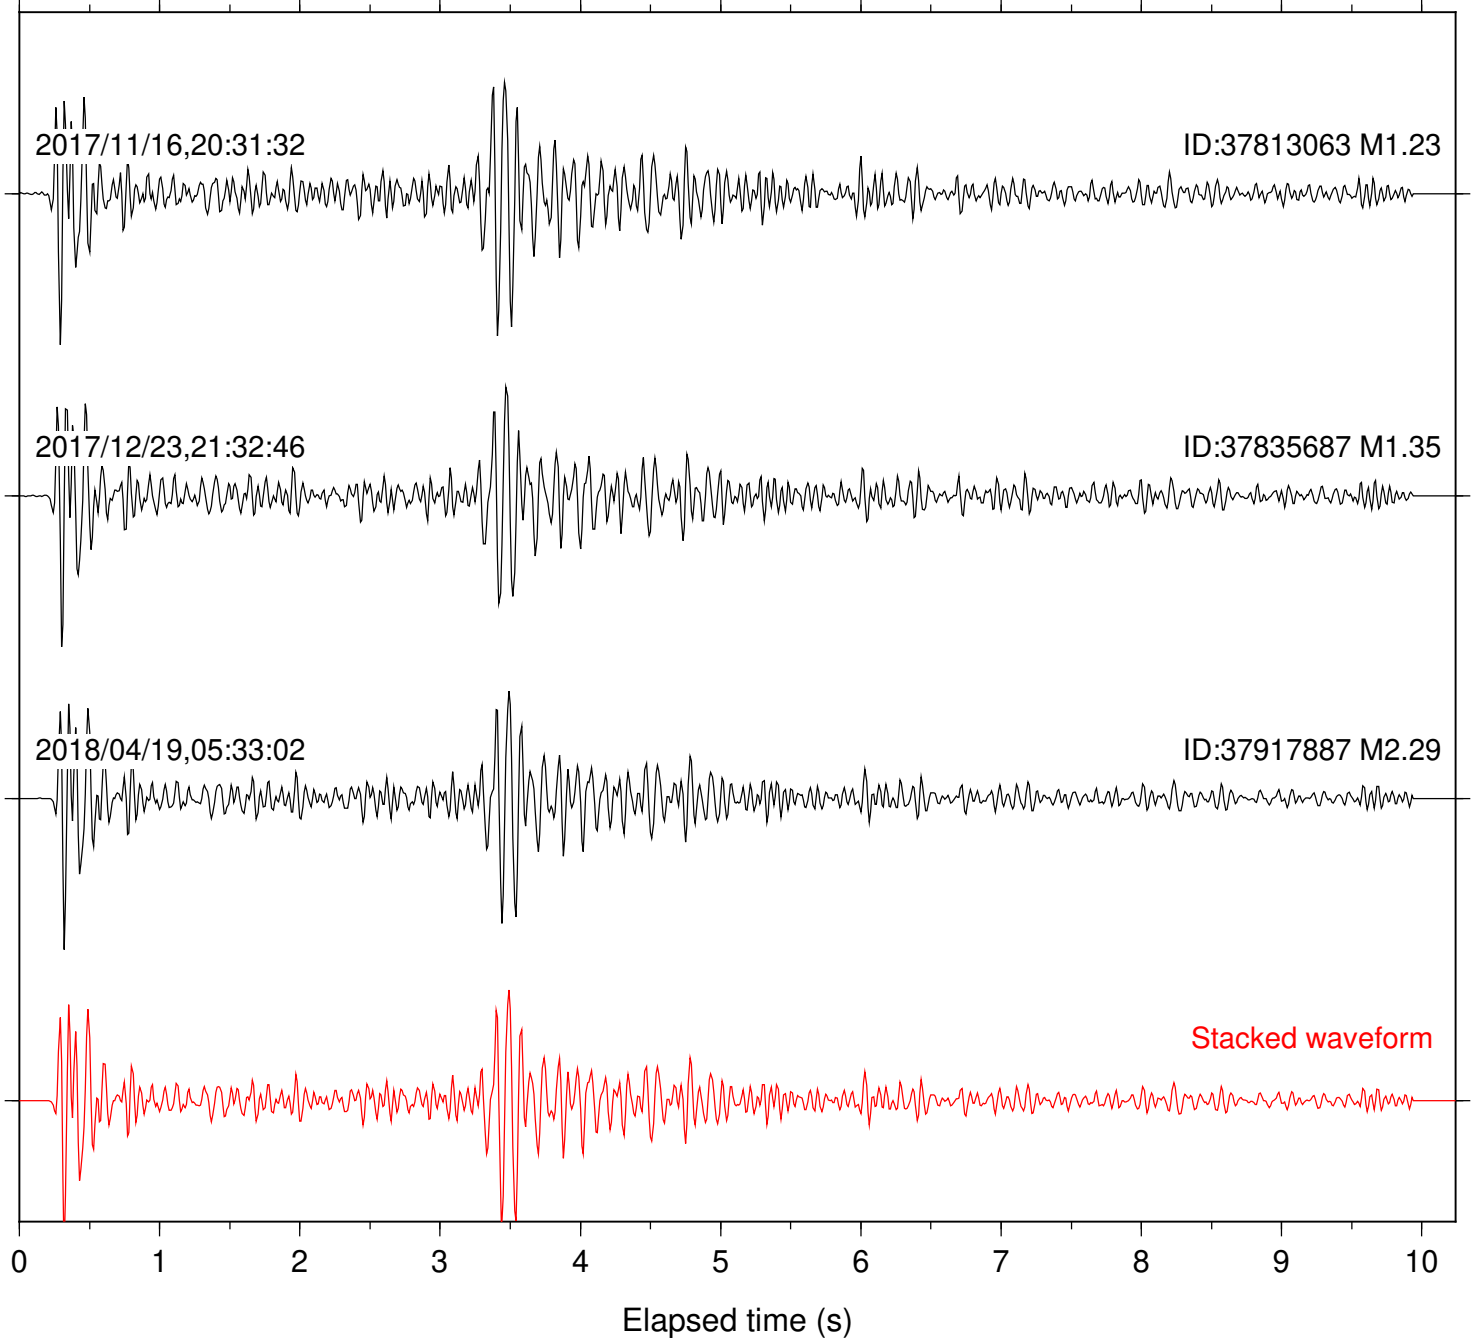

2017/12/23,21:32:46

ID:37835687 M1.35

2018/04/19,05:33:02

ID:37917887 M2.29

Stacked waveform

0 1 2 3 4 5 6 7 8 9 10
Elapsed time (s)

Station: BAC Com: EHZ

Focal depth: 6.10 km

Station: CRY Com: HHZ

Focal depth: 6.10 km

Station: CSH Com: HHZ

Focal depth: 6.10 km

Station: DGR Com: HHZ

Focal depth: 6.10 km

Station: DNR Com: HHZ

Focal depth: 6.07 km

Station: FRD Com: HHZ

Focal depth: 6.10 km

Station: HMT2 Com: HHZ

Focal depth: 6.10 km

Station: LKH Com: HHZ

Focal depth: 6.10 km

Station: LVA2 Com: HHZ

Focal depth: 6.07 km

Station: PFO Com: HHZ

Focal depth: 6.10 km

Station: PLM Com: HHZ

Focal depth: 6.10 km

Station: SMER Com: HHZ

Focal depth: 6.07 km

Station: SND Com: HHZ

Focal depth: 6.10 km