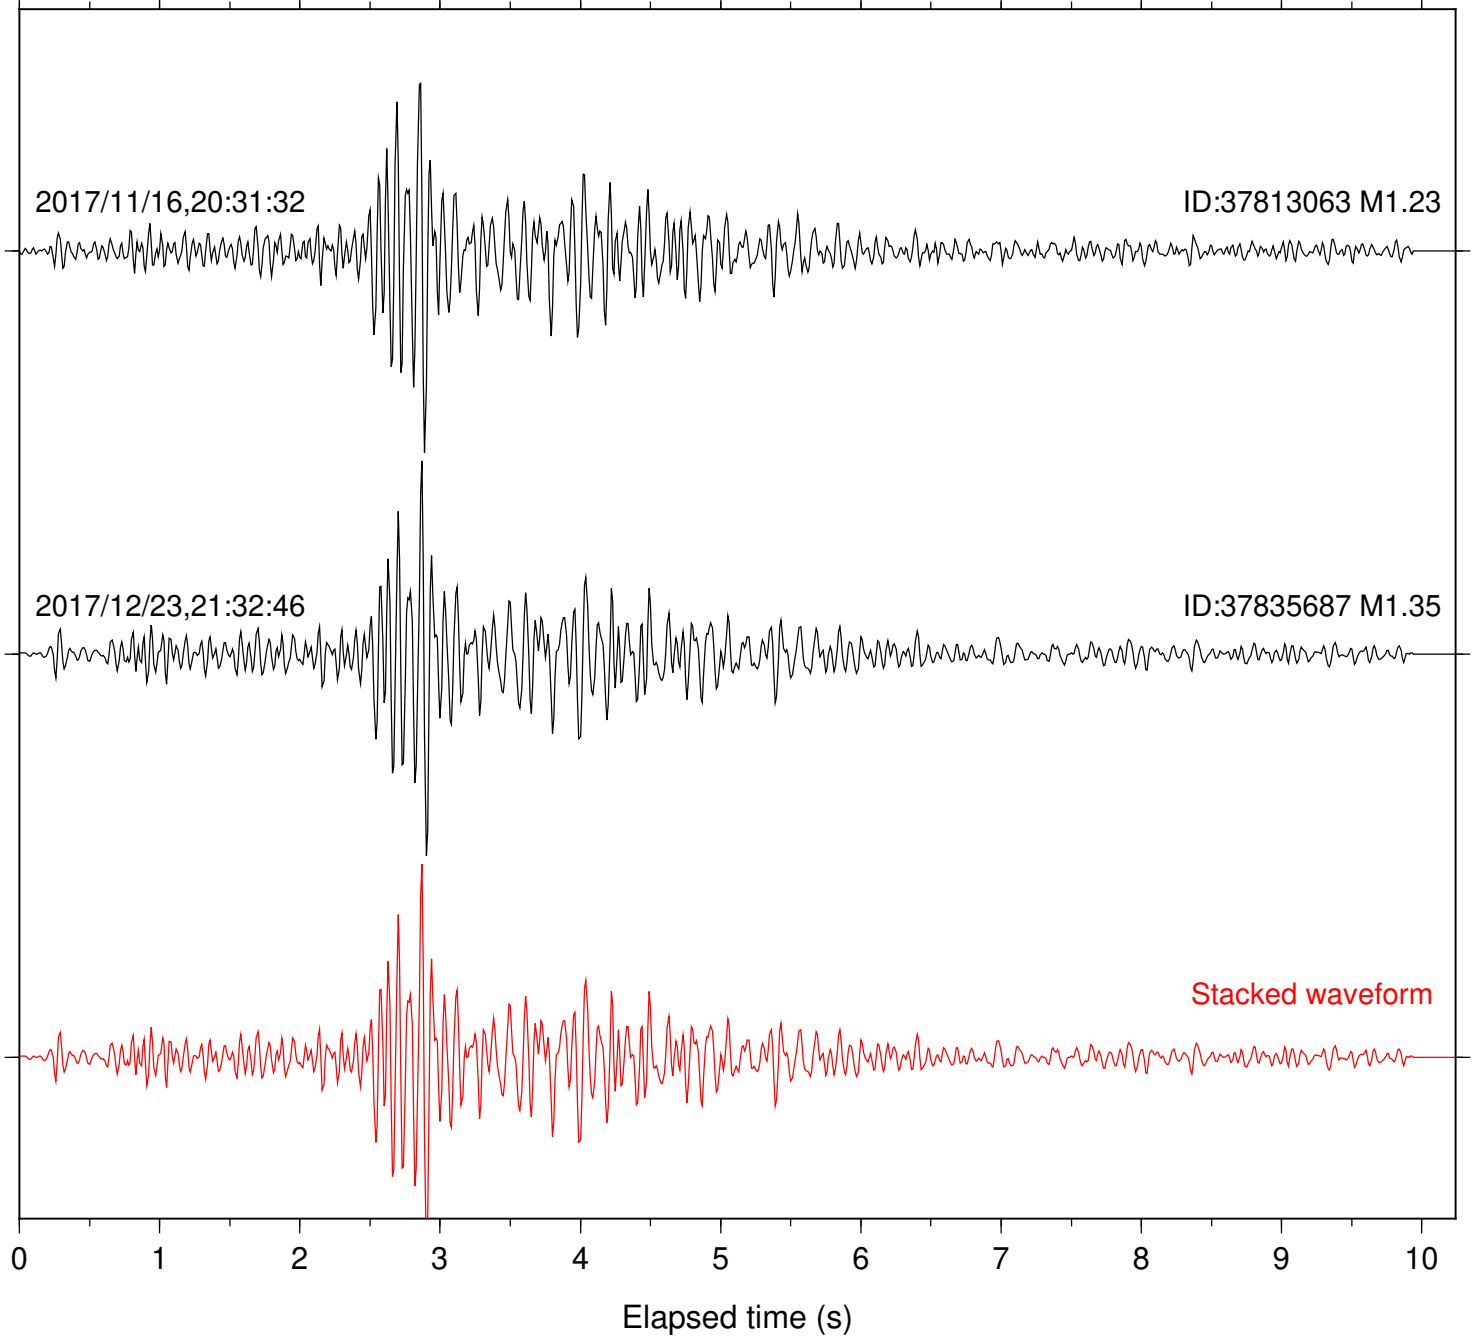

Station: CRY Com: HHZ

Focal depth: 6.10 km

Station: CSH Com: HHZ

Focal depth: 6.10 km

Station: DGR Com: HHZ

Focal depth: 6.10 km

Station: DNR Com: HHZ

Focal depth: 6.07 km

Station: FRD Com: HHZ

Focal depth: 6.10 km

Station: HMT2 Com: HHZ

Focal depth: 6.10 km

Station: LKH Com: HHZ

Focal depth: 6.10 km

Station: LVA2 Com: HHZ

Focal depth: 6.07 km

Station: PFO Com: HHZ

Focal depth: 6.10 km

Station: PLM Com: HHZ

Focal depth: 6.10 km

Station: SMER Com: HHZ

Focal depth: 6.07 km

Station: SND Com: HHZ

Focal depth: 6.10 km