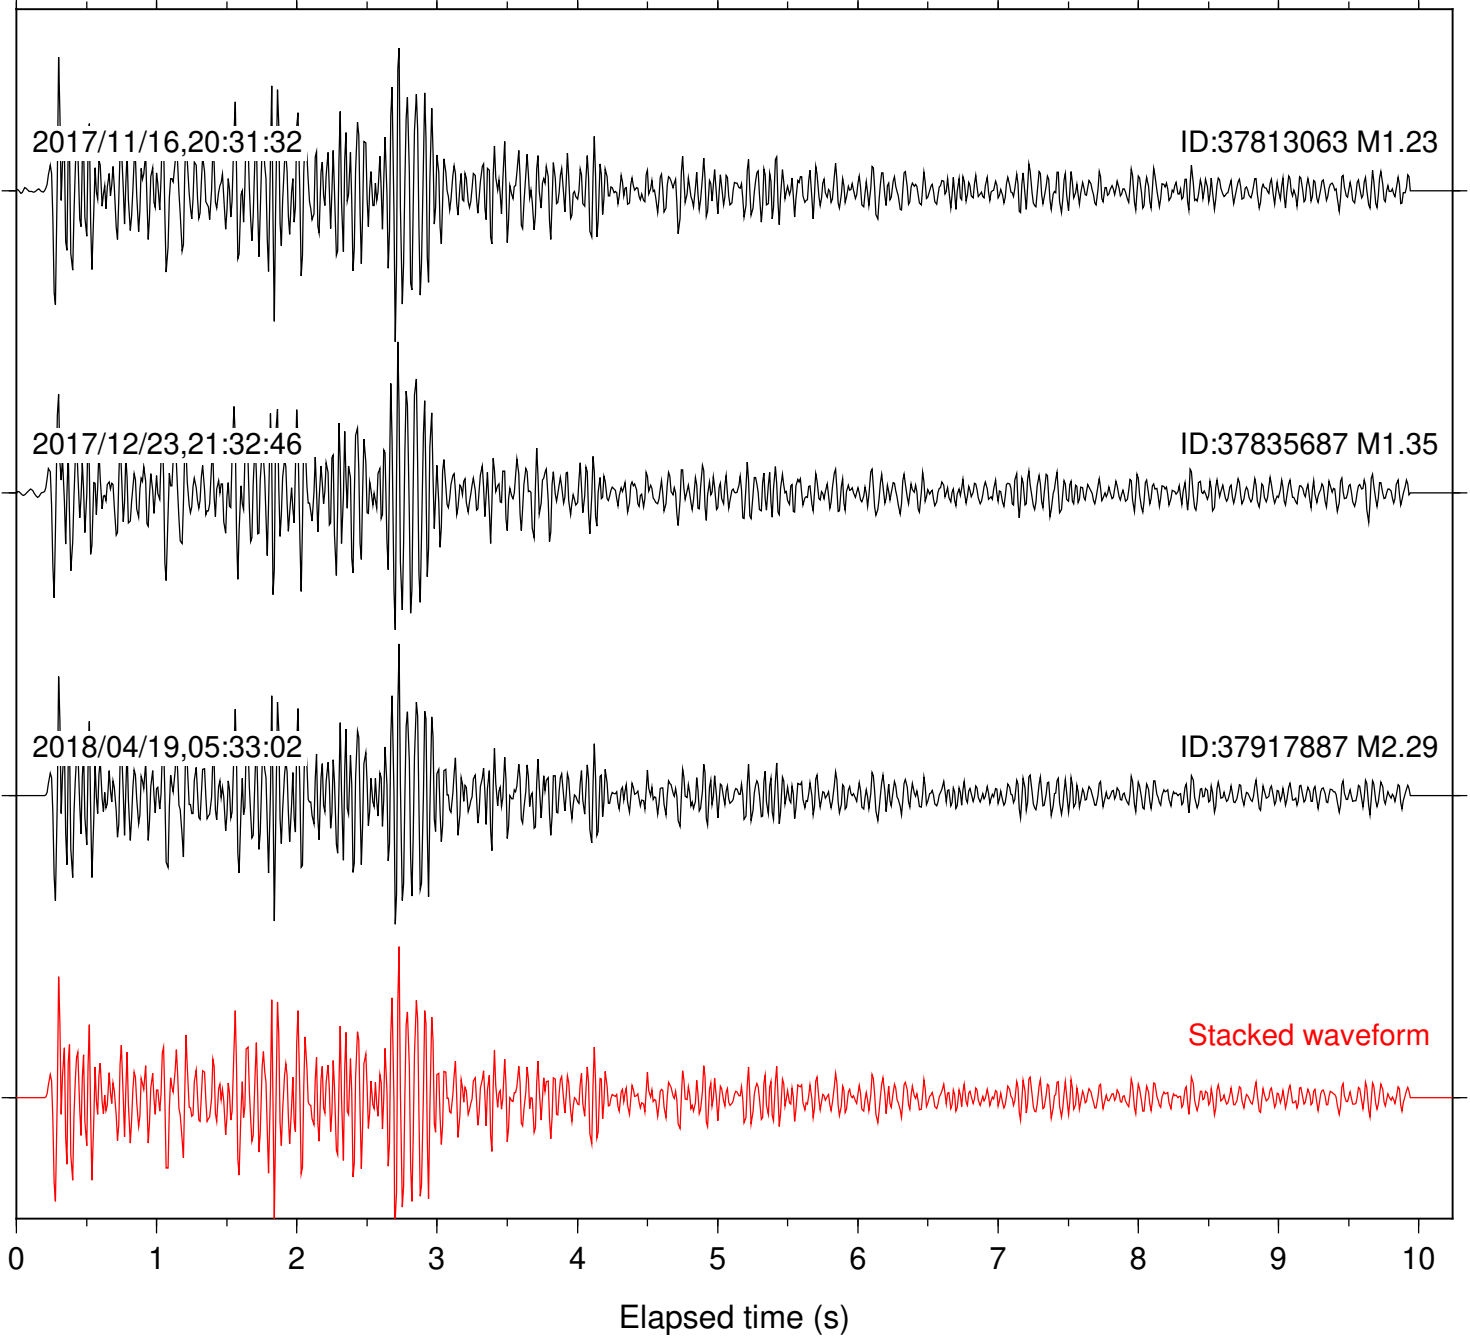

Station: CRY Com: HHZ

Focal depth: 6.10 km

Station: CSH Com: HHZ

Focal depth: 6.10 km

Station: DGR Com: HHZ

Focal depth: 6.10 km

Station: DNR Com: HHZ

Focal depth: 6.07 km

Station: FRD Com: HHZ

Focal depth: 6.10 km

Station: HMT2 Com: HHZ

Focal depth: 6.10 km

Station: LKH Com: HHZ

Focal depth: 6.10 km

Station: LVA2 Com: HHZ

Focal depth: 6.07 km

Station: PFO Com: HHZ

Focal depth: 6.10 km

Station: PLM Com: HHZ

Focal depth: 6.10 km

Station: SMER Com: HHZ

Focal depth: 6.07 km

Station: SND Com: HHZ

Focal depth: 6.10 km