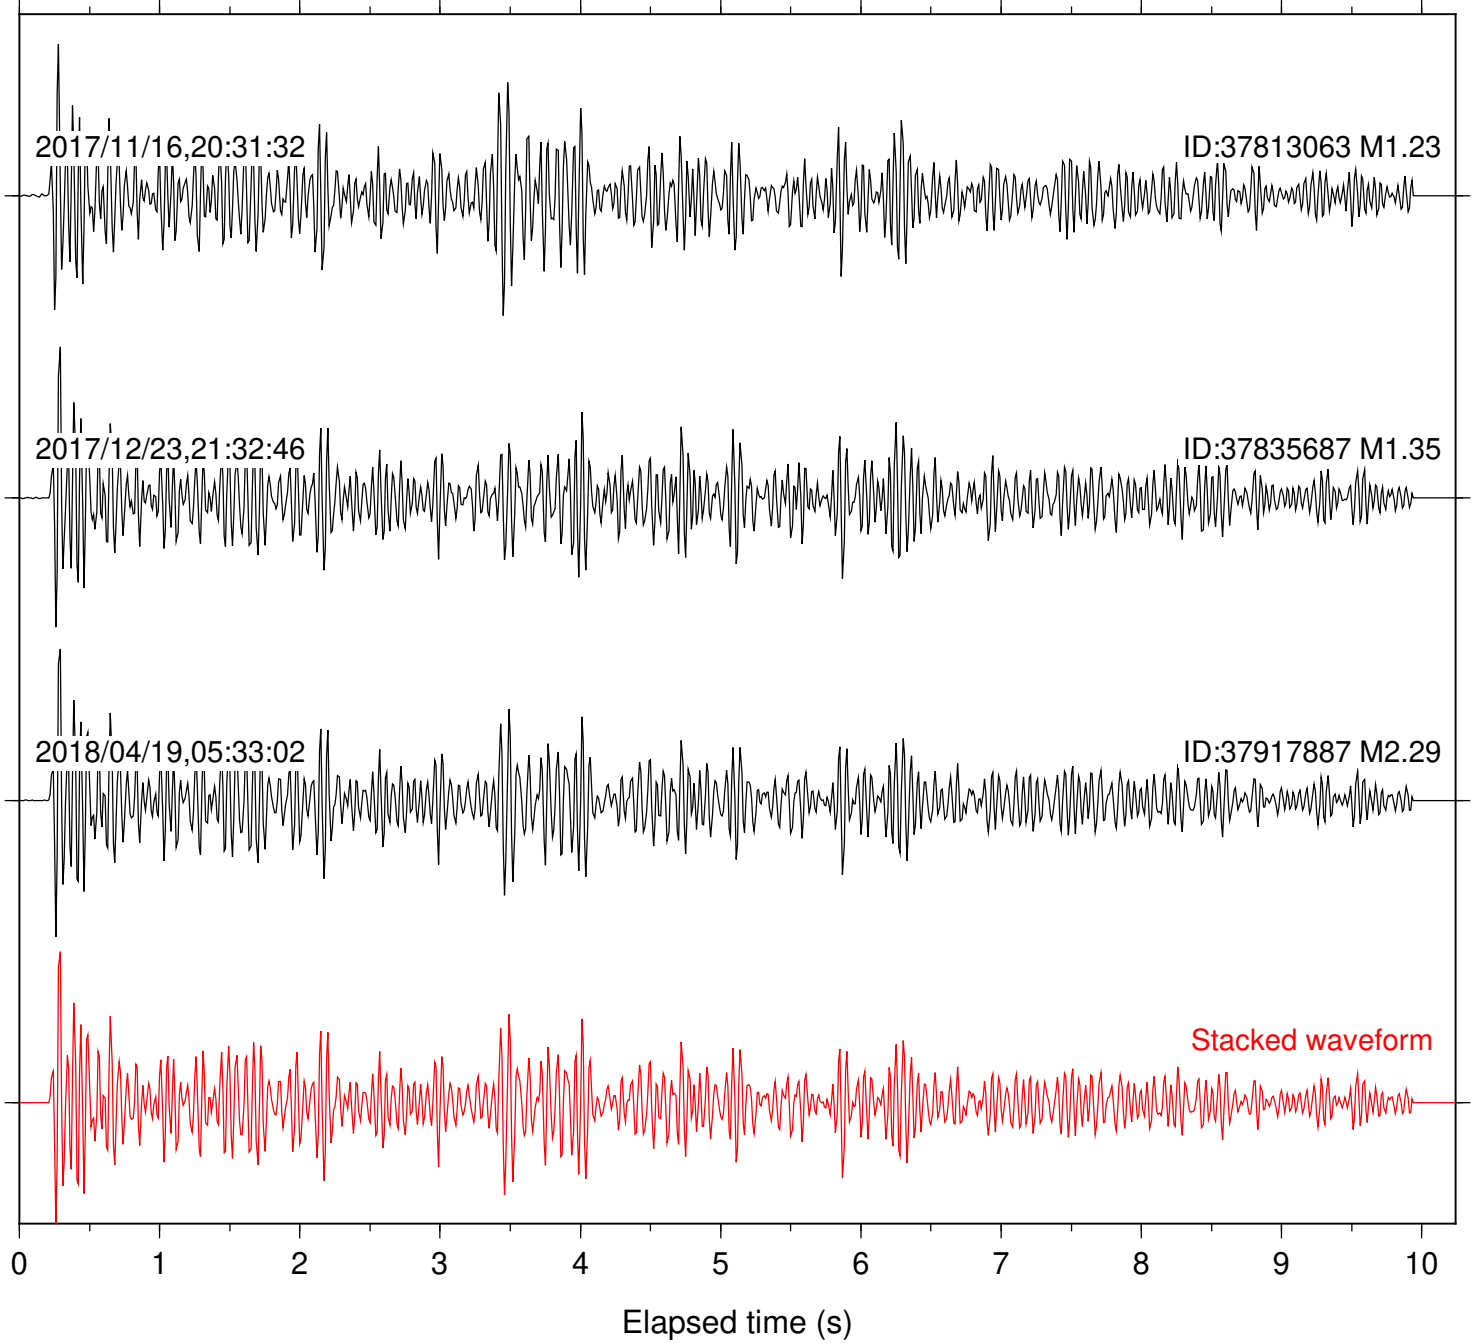

Station: B082 Com: EHZ

Focal depth: 6.10 km

Station: B084 Com: EHZ

Focal depth: 6.10 km

Station: B086 Com: EHZ

Focal depth: 6.10 km

Station: B087 Com: EHZ

Focal depth: 6.10 km

Station: CRY Com: HHZ

Focal depth: 6.10 km

Station: CSH Com: HHZ

Focal depth: 6.10 km

Station: DGR Com: HHZ

Focal depth: 6.10 km

Station: DNR Com: HHZ

Focal depth: 6.07 km

Station: FRD Com: HHZ

Focal depth: 6.10 km

Station: HMT2 Com: HHZ

Focal depth: 6.10 km

Station: LKH Com: HHZ

Focal depth: 6.10 km

Station: LVA2 Com: HHZ

Focal depth: 6.07 km

Station: PFO Com: HHZ

Focal depth: 6.10 km

Station: PLM Com: HHZ

Focal depth: 6.10 km

Station: SMER Com: HHZ

Focal depth: 6.07 km

Station: SND Com: HHZ

Focal depth: 6.10 km