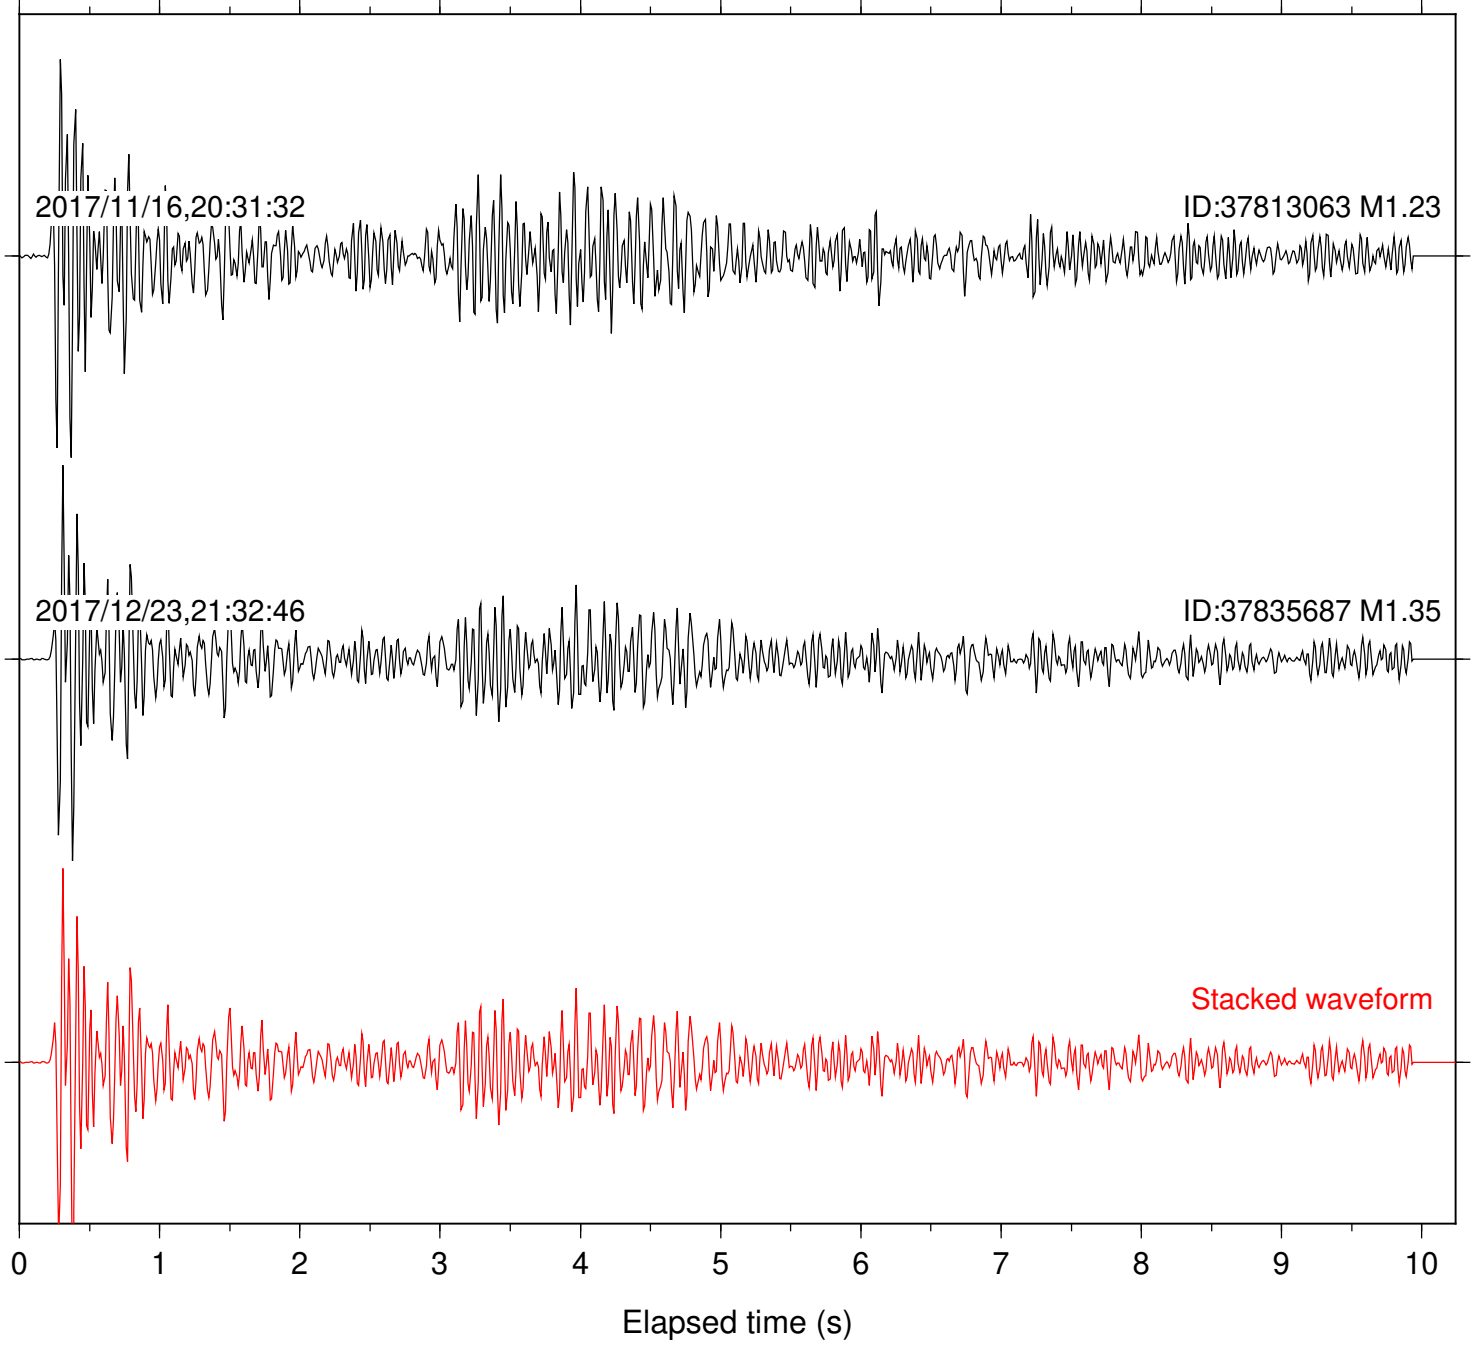

Station: CRY Com: HHZ

Focal depth: 6.10 km

Station: CSH Com: HHZ

Focal depth: 6.10 km

Station: DGR Com: HHZ

Focal depth: 6.10 km

Station: DNR Com: HHZ

Focal depth: 6.07 km

Station: FRD Com: HHZ

Focal depth: 6.10 km

Station: HMT2 Com: HHZ

Focal depth: 6.10 km

Station: LKH Com: HHZ

Focal depth: 6.10 km

Station: LVA2 Com: HHZ

Focal depth: 6.07 km

Station: PFO Com: HHZ

Focal depth: 6.10 km

Station: PLM Com: HHZ

Focal depth: 6.10 km

Station: SMER Com: HHZ

Focal depth: 6.07 km

Station: SND Com: HHZ

Focal depth: 6.10 km