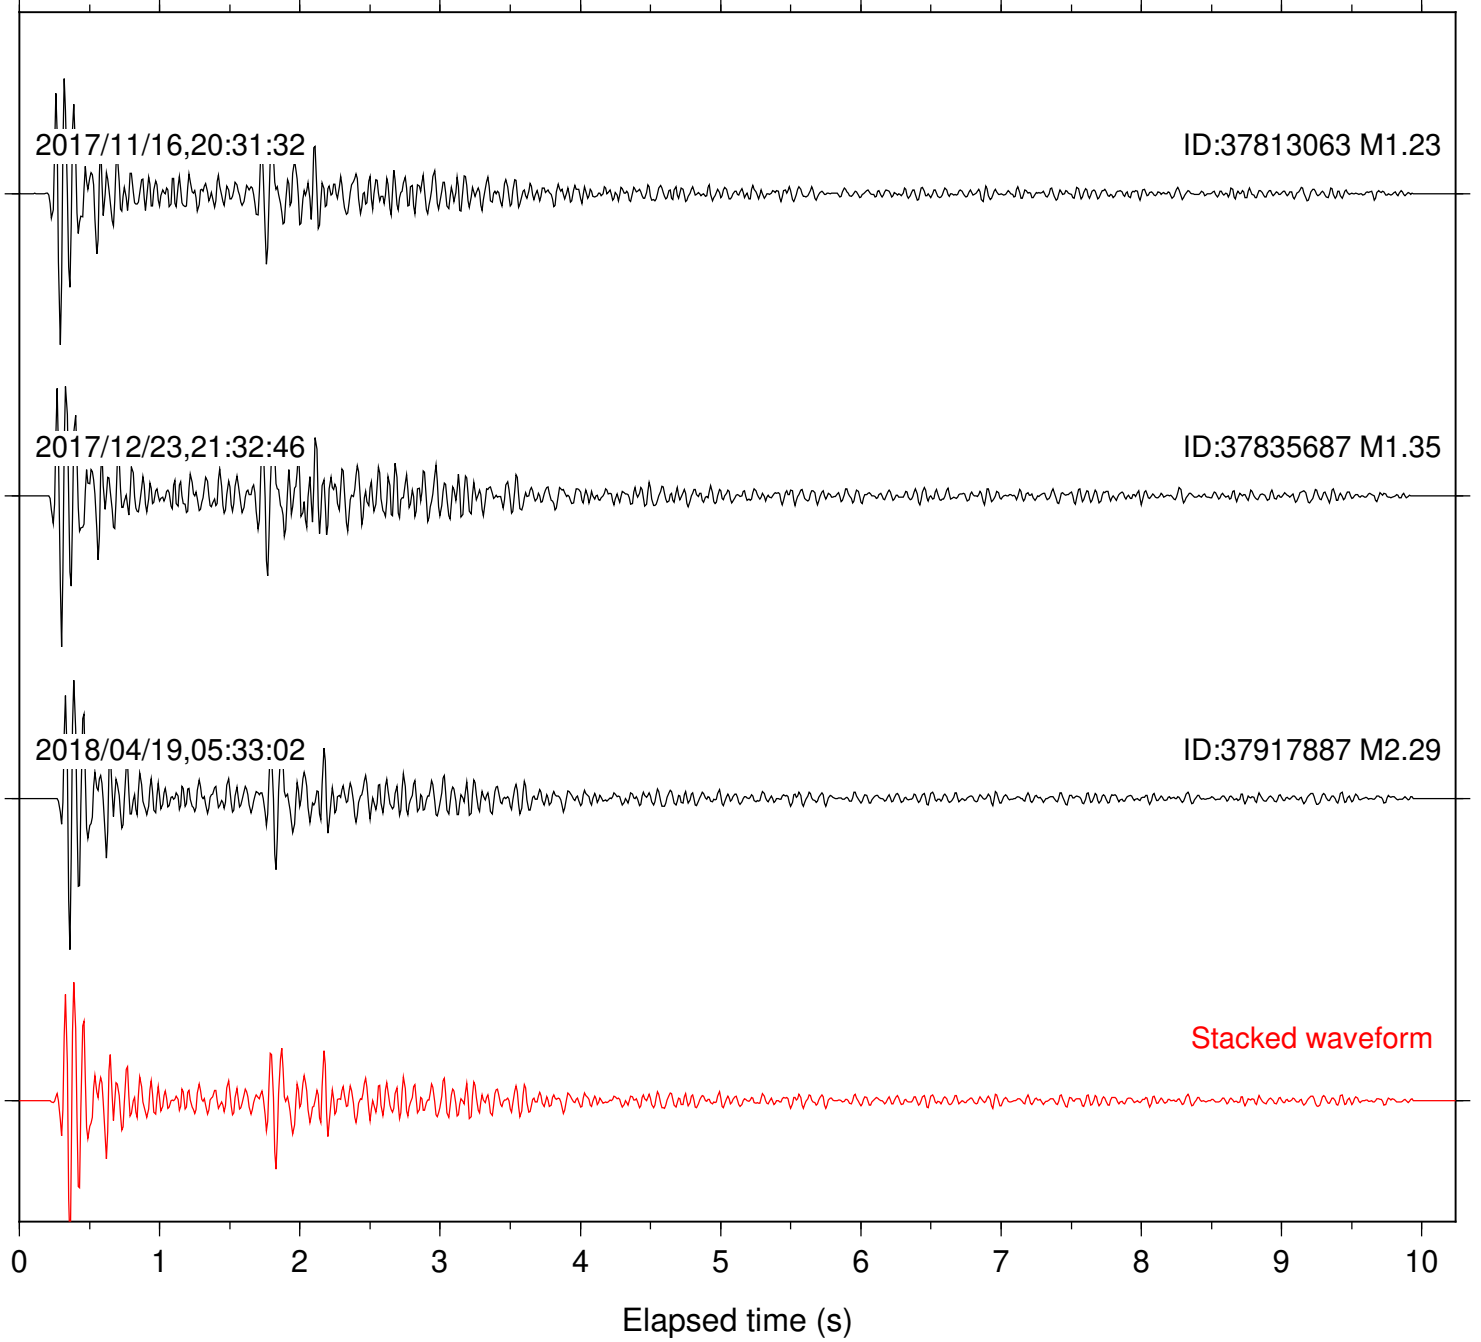

Station: B082 Com: EHZ

Focal depth: 6.10 km

Station: B084 Com: EHZ

Focal depth: 6.10 km

Station: B086 Com: EHZ

Focal depth: 6.10 km

Station: B087 Com: EHZ

Focal depth: 6.10 km

Station: B088 Com: EHZ

Focal depth: 6.10 km

Station: B093 Com: EHZ

Focal depth: 6.10 km

Station: B946 Com: EHZ

Focal depth: 6.10 km

2017/11/16,20:31:32

ID:37813063 M1.23

Station: CRY Com: HHZ

Focal depth: 6.10 km

Station: CSH Com: HHZ

Focal depth: 6.10 km

Station: DGR Com: HHZ

Focal depth: 6.10 km

Station: DNR Com: HHZ

Focal depth: 6.07 km

Station: FRD Com: HHZ

Focal depth: 6.10 km

Station: HMT2 Com: HHZ

Focal depth: 6.10 km

Station: LKH Com: HHZ

Focal depth: 6.10 km

Station: LVA2 Com: HHZ

Focal depth: 6.07 km