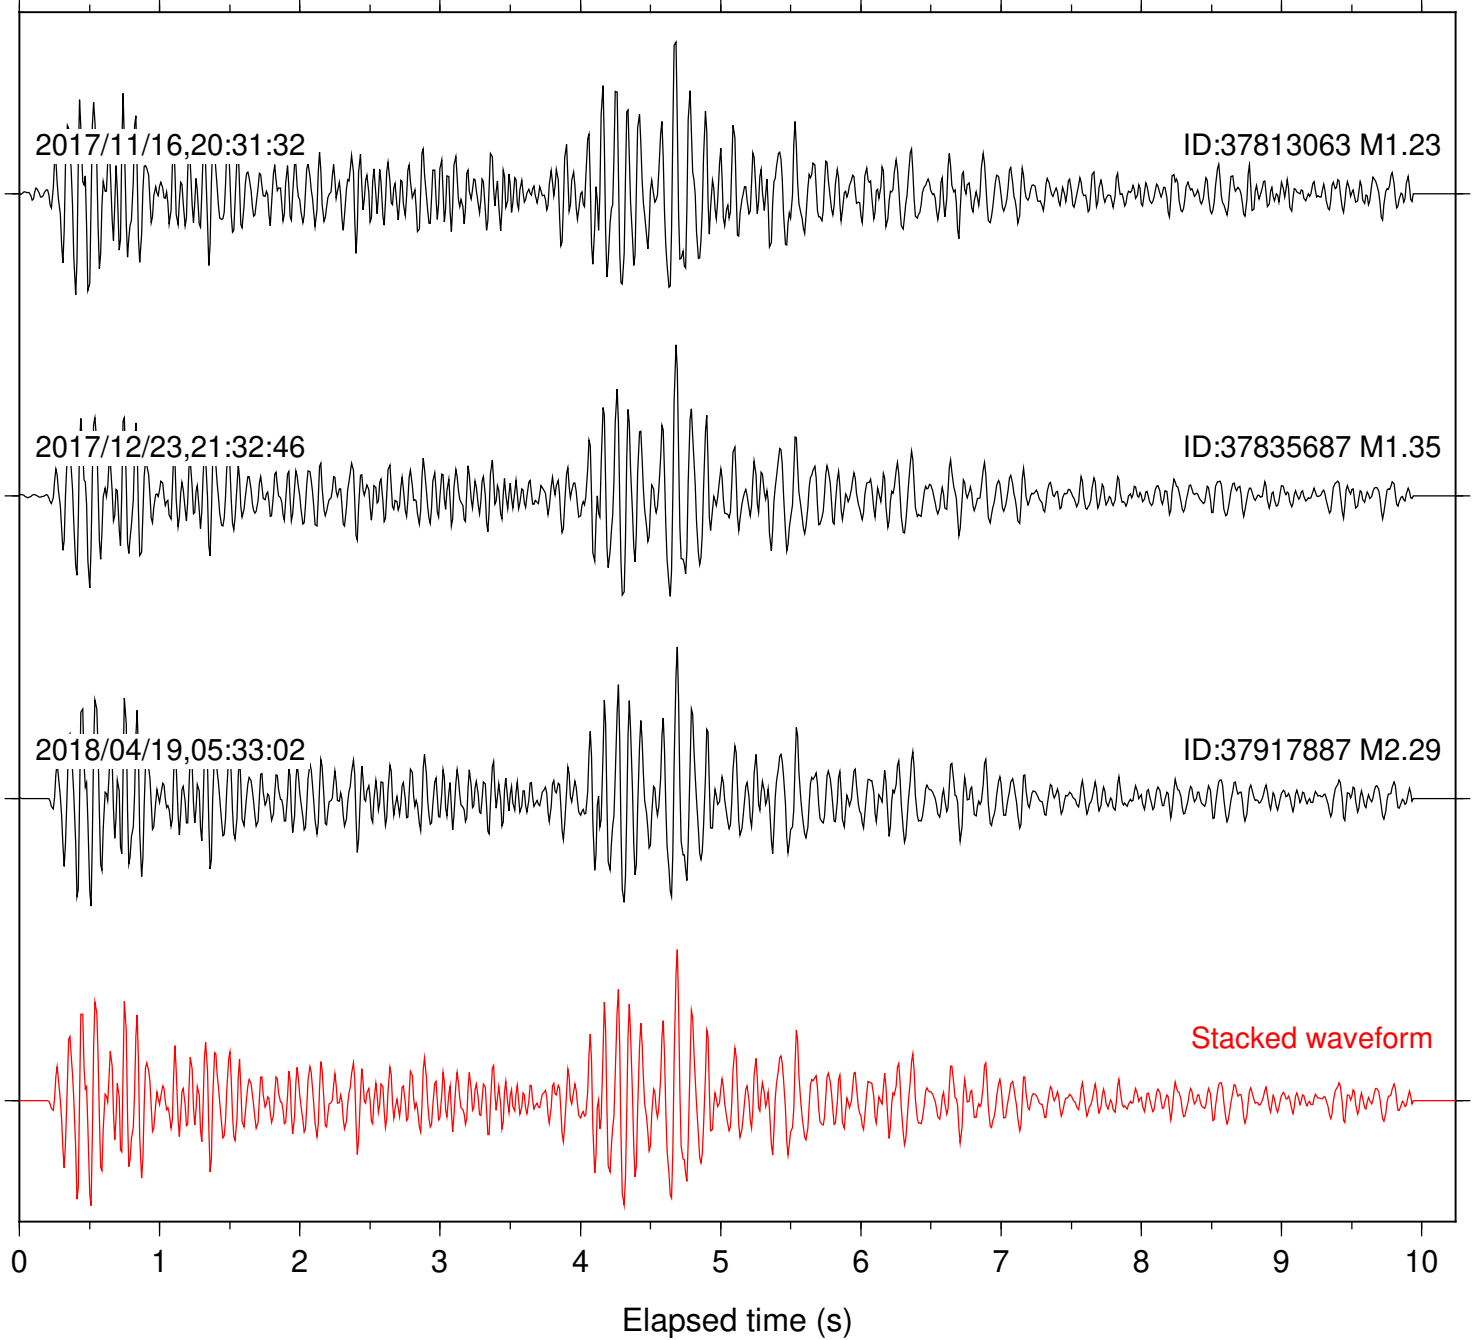

Station: B082 Com: EHZ

Focal depth: 6.10 km

Station: B084 Com: EHZ

Focal depth: 6.10 km

Station: B086 Com: EHZ

Focal depth: 6.10 km

Station: B087 Com: EHZ

Focal depth: 6.10 km

Station: CRY Com: HHZ

Focal depth: 6.10 km

Station: CSH Com: HHZ

Focal depth: 6.10 km

Station: DGR Com: HHZ

Focal depth: 6.10 km

Station: DNR Com: HHZ

Focal depth: 6.07 km

Station: FRD Com: HHZ

Focal depth: 6.10 km

Station: HMT2 Com: HHZ

Focal depth: 6.10 km

Station: LKH Com: HHZ

Focal depth: 6.10 km

Station: LVA2 Com: HHZ

Focal depth: 6.07 km

Station: PFO Com: HHZ

Focal depth: 6.10 km

Station: PLM Com: HHZ

Focal depth: 6.10 km

Station: SMER Com: HHZ

Focal depth: 6.07 km

Station: SND Com: HHZ

Focal depth: 6.10 km