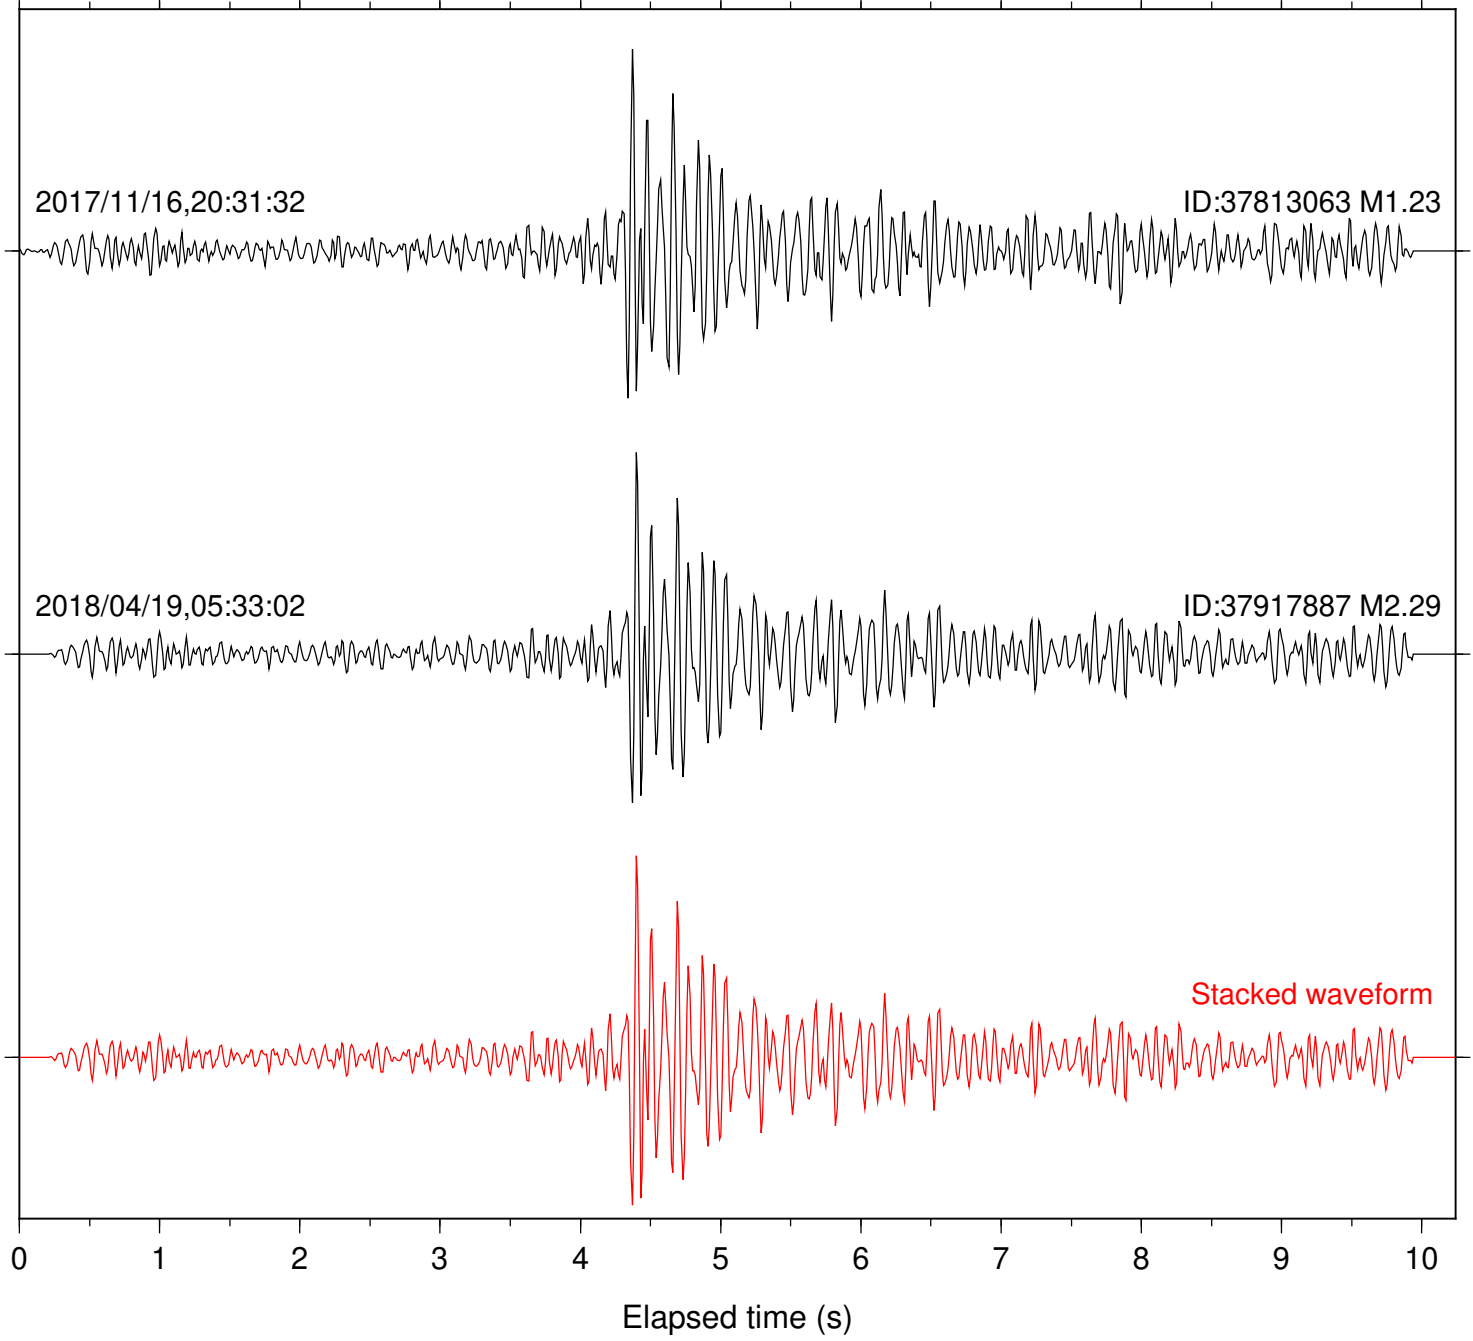

Station: B082 Com: EHZ

Focal depth: 6.10 km

Station: B084 Com: EHZ

Focal depth: 6.10 km

Station: B086 Com: EHZ

Focal depth: 6.10 km

Station: B087 Com: EHZ

Focal depth: 6.10 km

Station: B088 Com: EHZ

Focal depth: 6.10 km

Station: B093 Com: EHZ

Focal depth: 6.10 km

Station: B946 Com: EHZ

Focal depth: 6.10 km

2017/11/16,20:31:32

ID:37813063 M1.23

Station: CRY Com: HHZ

Focal depth: 6.10 km

Station: CSH Com: HHZ

Focal depth: 6.10 km

Station: DGR Com: HHZ

Focal depth: 6.10 km

Station: DNR Com: HHZ

Focal depth: 6.07 km

Station: FRD Com: HHZ

Focal depth: 6.10 km

Station: HMT2 Com: HHZ

Focal depth: 6.10 km

Station: LKH Com: HHZ

Focal depth: 6.10 km

Station: LVA2 Com: HHZ

Focal depth: 6.07 km