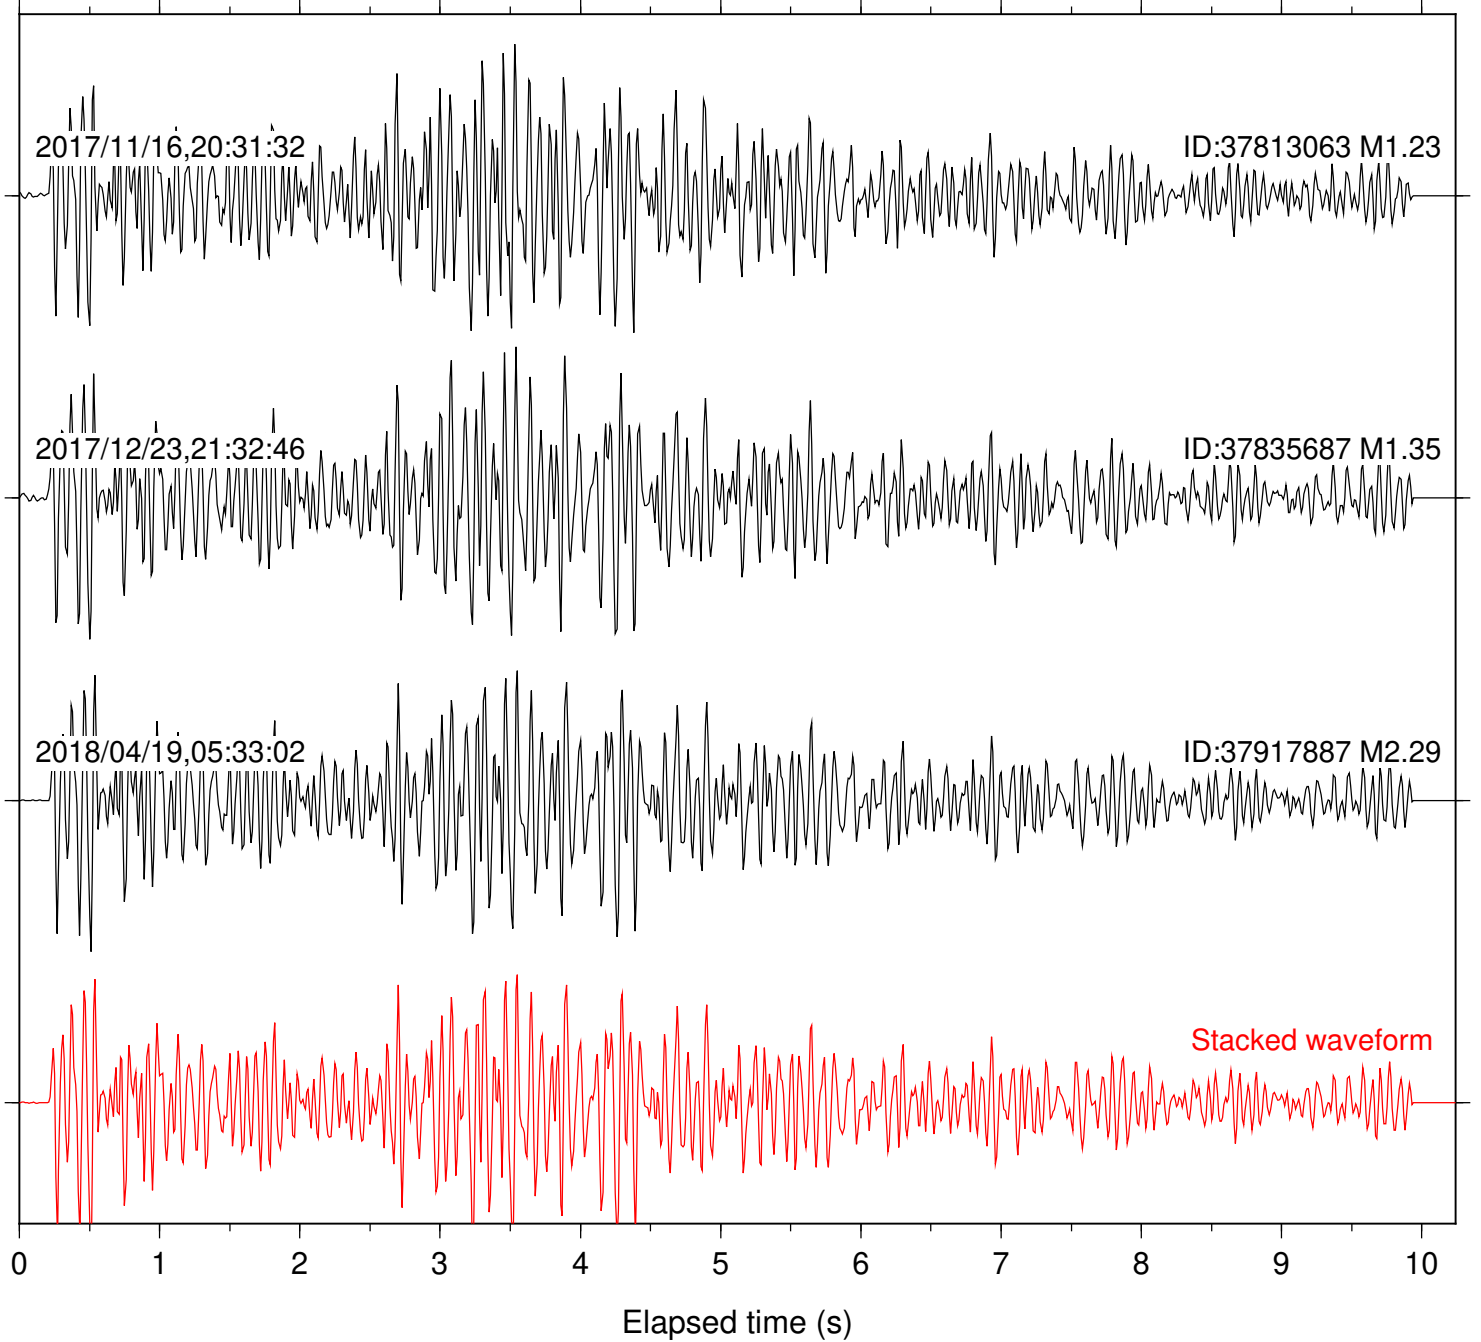

Station: B082 Com: EHZ

Focal depth: 6.10 km

Station: B084 Com: EHZ

Focal depth: 6.10 km

Station: B086 Com: EHZ

Focal depth: 6.10 km

Station: B087 Com: EHZ

Focal depth: 6.10 km

Station: B088 Com: EHZ

Focal depth: 6.10 km

Station: B093 Com: EHZ

Focal depth: 6.10 km

Station: B946 Com: EHZ

Focal depth: 6.10 km

2017/11/16,20:31:32

ID:37813063 M1.23

Station: CRY Com: HHZ

Focal depth: 6.10 km

Station: CSH Com: HHZ

Focal depth: 6.10 km

Station: DGR Com: HHZ

Focal depth: 6.10 km

Station: DNR Com: HHZ

Focal depth: 6.07 km

Station: FRD Com: HHZ

Focal depth: 6.10 km

Station: HMT2 Com: HHZ

Focal depth: 6.10 km

Station: LKH Com: HHZ

Focal depth: 6.10 km

Station: LVA2 Com: HHZ

Focal depth: 6.07 km