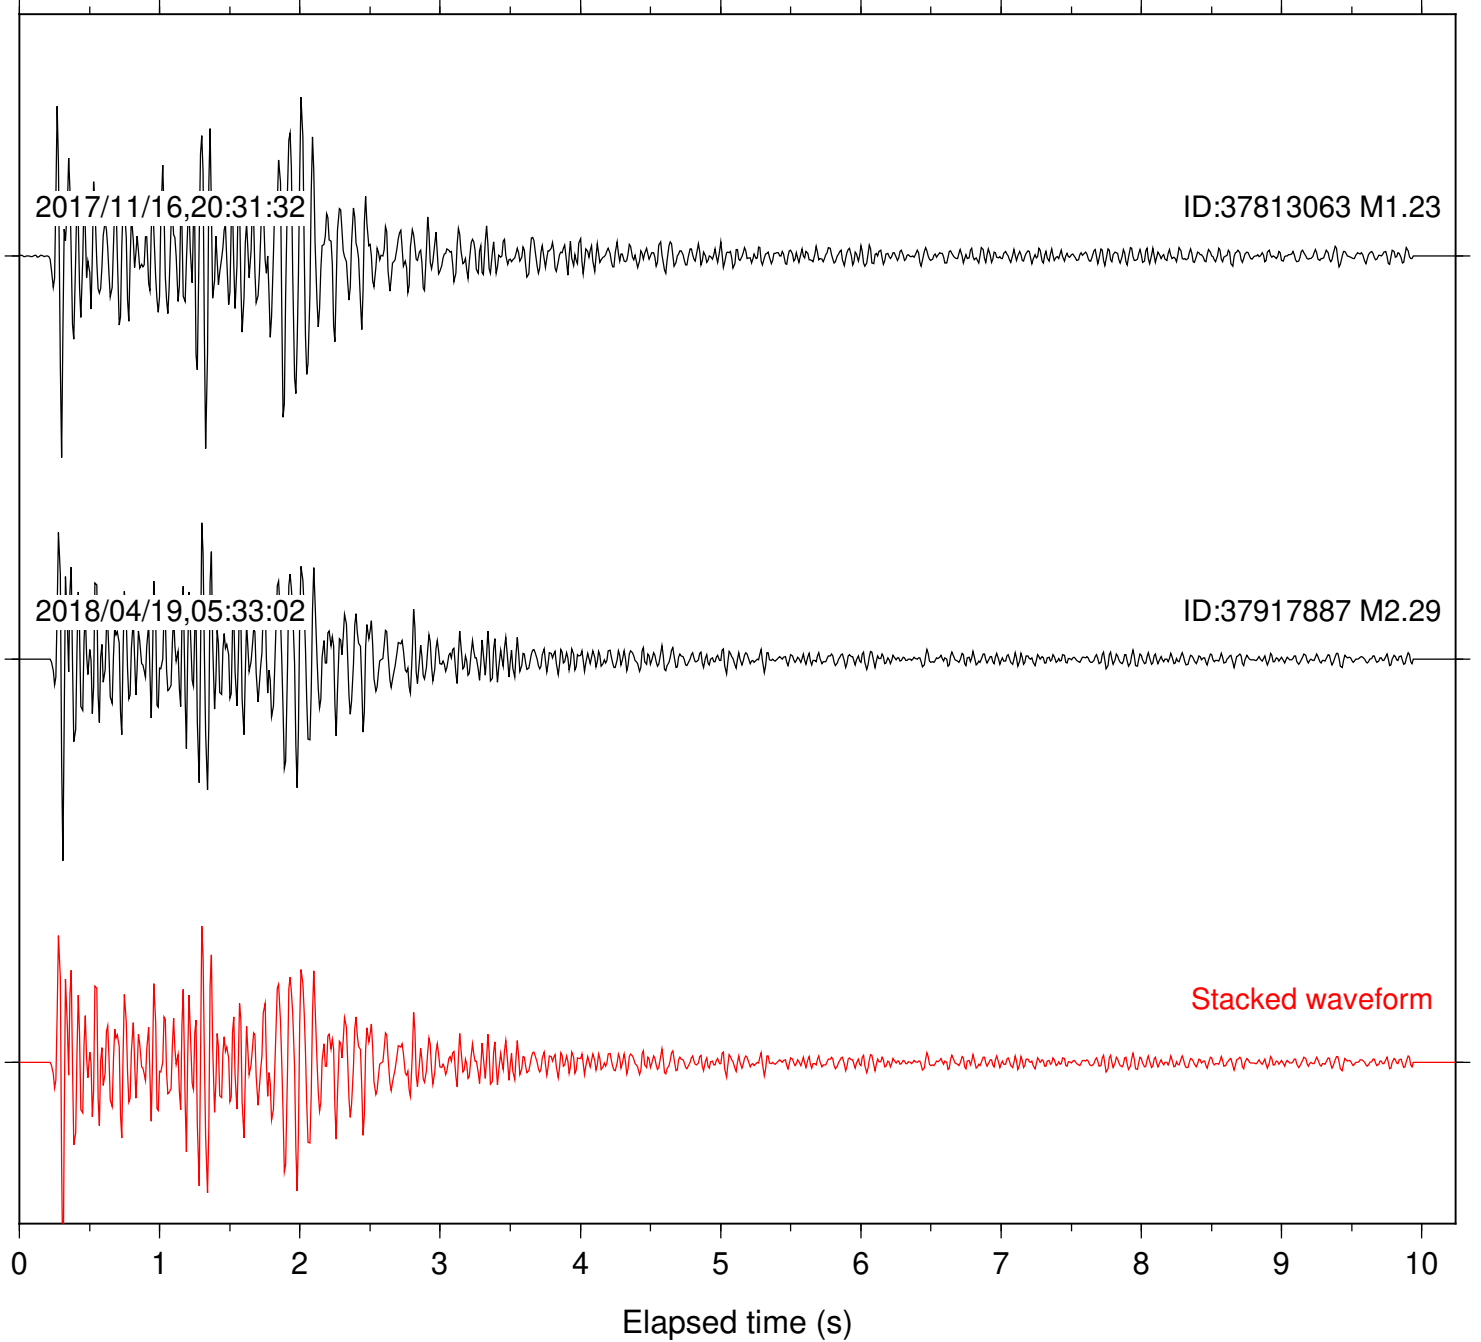

2017/12/23,21:32:46

ID:37835687 M1.35

2018/04/19,05:33:02

ID:37917887 M2.29

Stacked waveform

0 1 2 3 4 5 6 7 8 9 10
Elapsed time (s)

Station: BAC Com: EHZ

Focal depth: 6.10 km

Station: CRY Com: HHZ

Focal depth: 6.10 km

Station: CSH Com: HHZ

Focal depth: 6.10 km

Station: DGR Com: HHZ

Focal depth: 6.10 km

Station: DNR Com: HHZ

Focal depth: 6.07 km

Station: FRD Com: HHZ

Focal depth: 6.10 km

Station: HMT2 Com: HHZ

Focal depth: 6.10 km

Station: LKH Com: HHZ

Focal depth: 6.10 km

Station: LVA2 Com: HHZ

Focal depth: 6.07 km