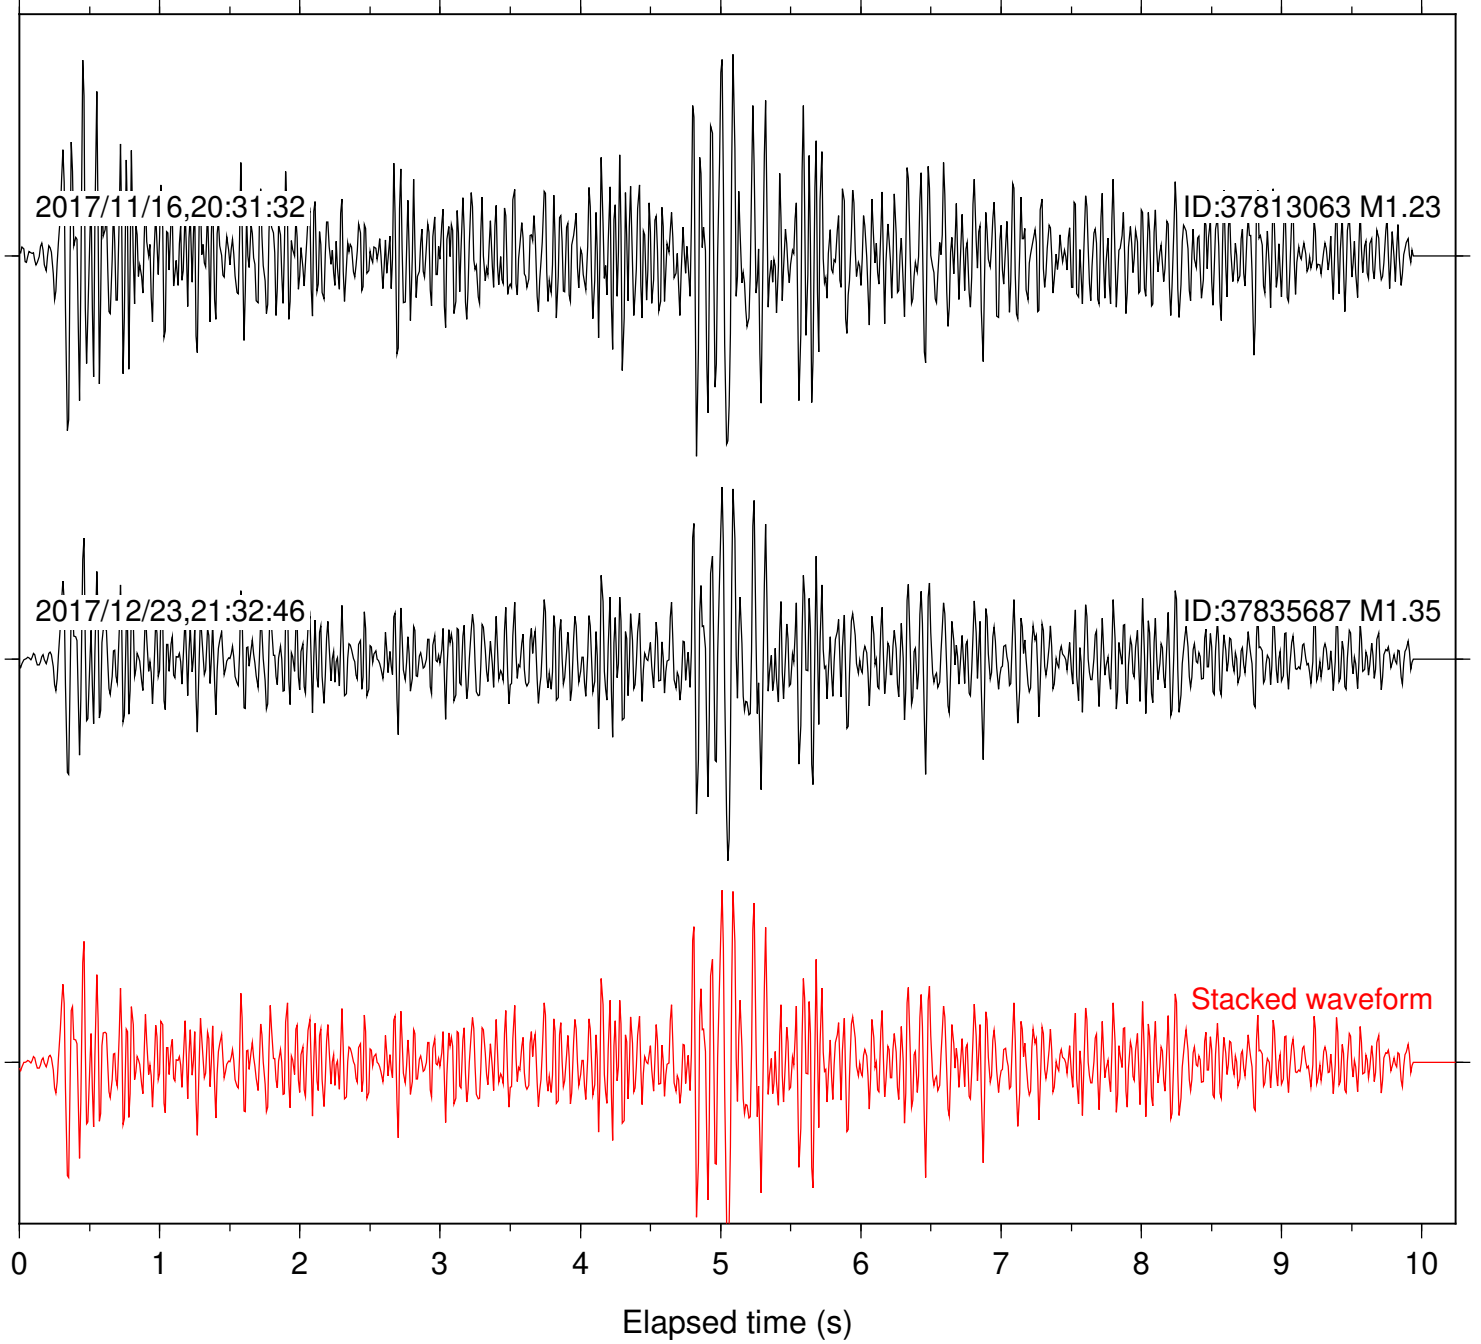

Station: B082 Com: EHZ

Focal depth: 6.10 km

Station: B084 Com: EHZ

Focal depth: 6.10 km

Station: B086 Com: EHZ

Focal depth: 6.10 km

Station: B087 Com: EHZ

Focal depth: 6.10 km

Station: CRY Com: HHZ

Focal depth: 6.10 km

Station: CSH Com: HHZ

Focal depth: 6.10 km

Station: DGR Com: HHZ

Focal depth: 6.10 km

Station: DNR Com: HHZ

Focal depth: 6.07 km

Station: FRD Com: HHZ

Focal depth: 6.10 km

Station: HMT2 Com: HHZ

Focal depth: 6.10 km

Station: LKH Com: HHZ

Focal depth: 6.10 km

Station: LVA2 Com: HHZ

Focal depth: 6.07 km

Station: PFO Com: HHZ

Focal depth: 6.10 km

Station: PLM Com: HHZ

Focal depth: 6.10 km

Station: SMER Com: HHZ

Focal depth: 6.07 km

Station: SND Com: HHZ

Focal depth: 6.10 km