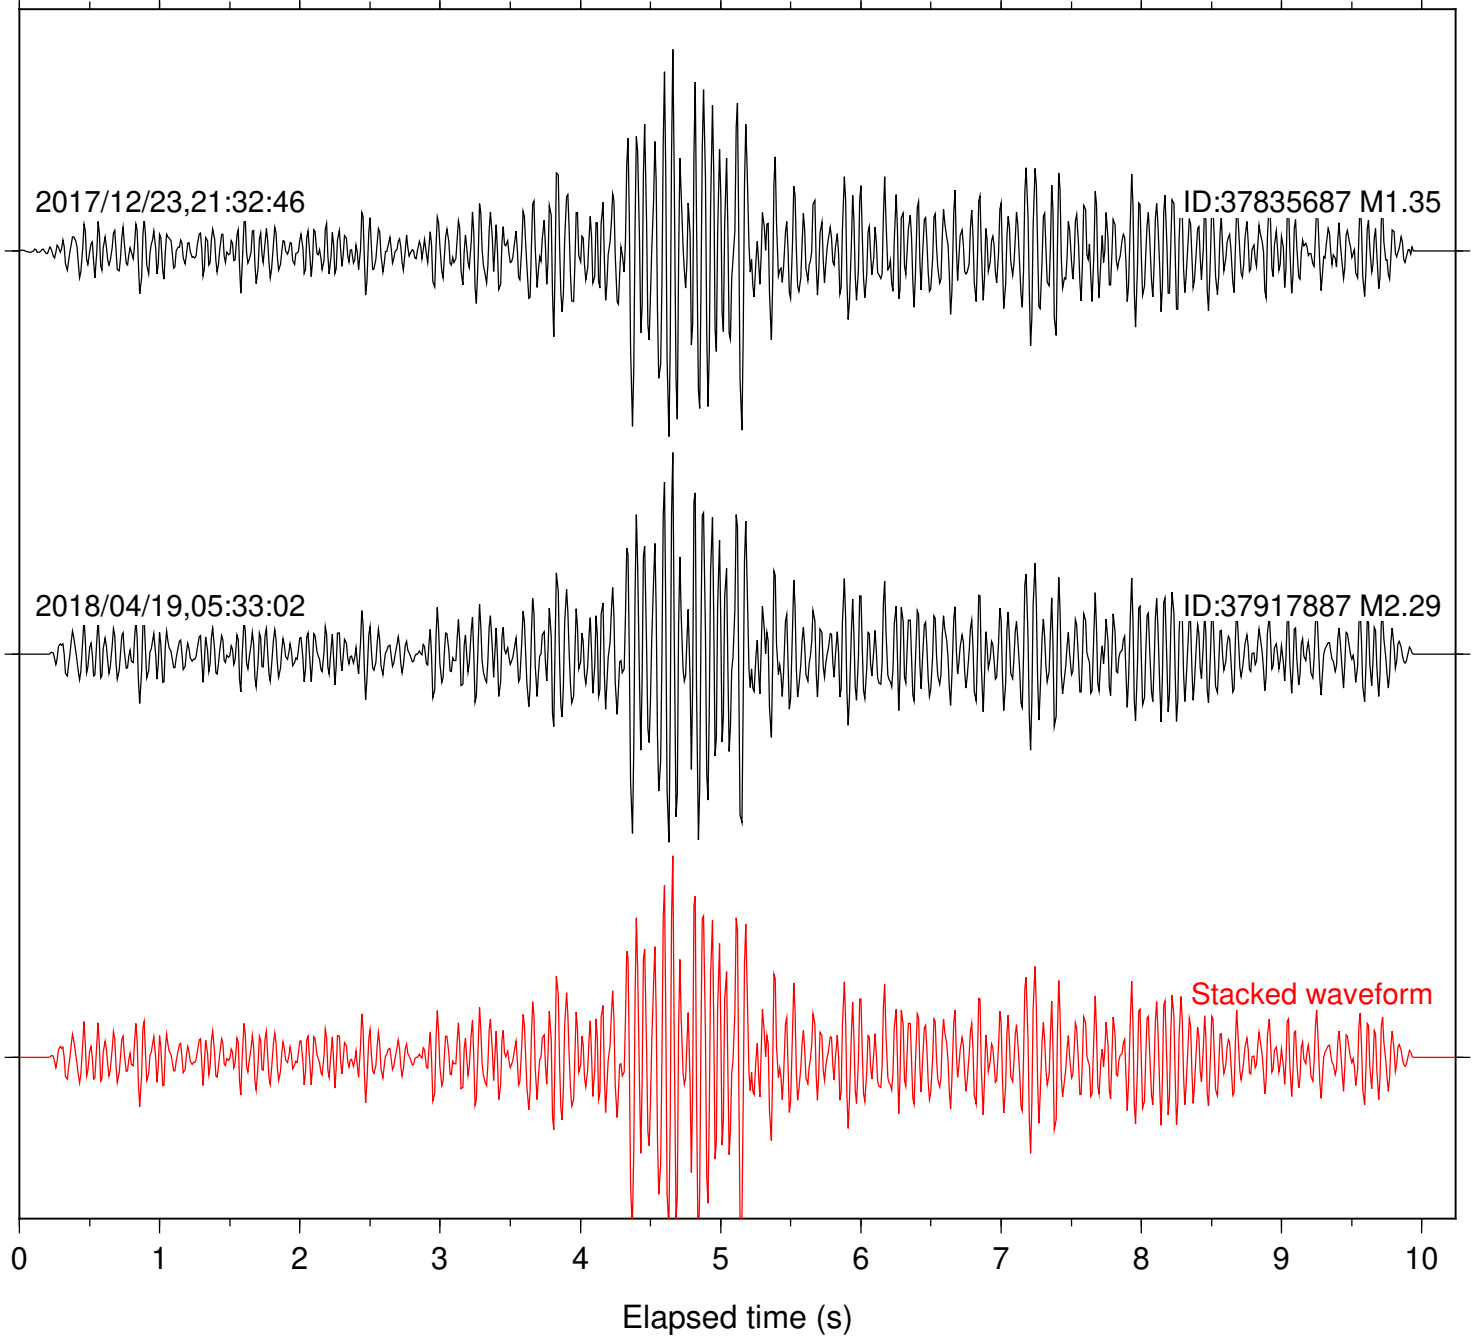

Station: B082 Com: EHZ

Focal depth: 6.10 km

Station: B084 Com: EHZ

Focal depth: 6.10 km

Station: B086 Com: EHZ

Focal depth: 6.10 km

Station: B087 Com: EHZ

Focal depth: 6.10 km

Station: CRY Com: HHZ

Focal depth: 6.10 km

Station: CSH Com: HHZ

Focal depth: 6.10 km

Station: DGR Com: HHZ

Focal depth: 6.10 km

Station: DNR Com: HHZ

Focal depth: 6.07 km

Station: FRD Com: HHZ

Focal depth: 6.10 km

Station: HMT2 Com: HHZ

Focal depth: 6.10 km

Station: LKH Com: HHZ

Focal depth: 6.10 km

Station: LVA2 Com: HHZ

Focal depth: 6.07 km

Station: PFO Com: HHZ

Focal depth: 6.10 km

Station: PLM Com: HHZ

Focal depth: 6.10 km

Station: SMER Com: HHZ

Focal depth: 6.07 km

Station: SND Com: HHZ

Focal depth: 6.10 km