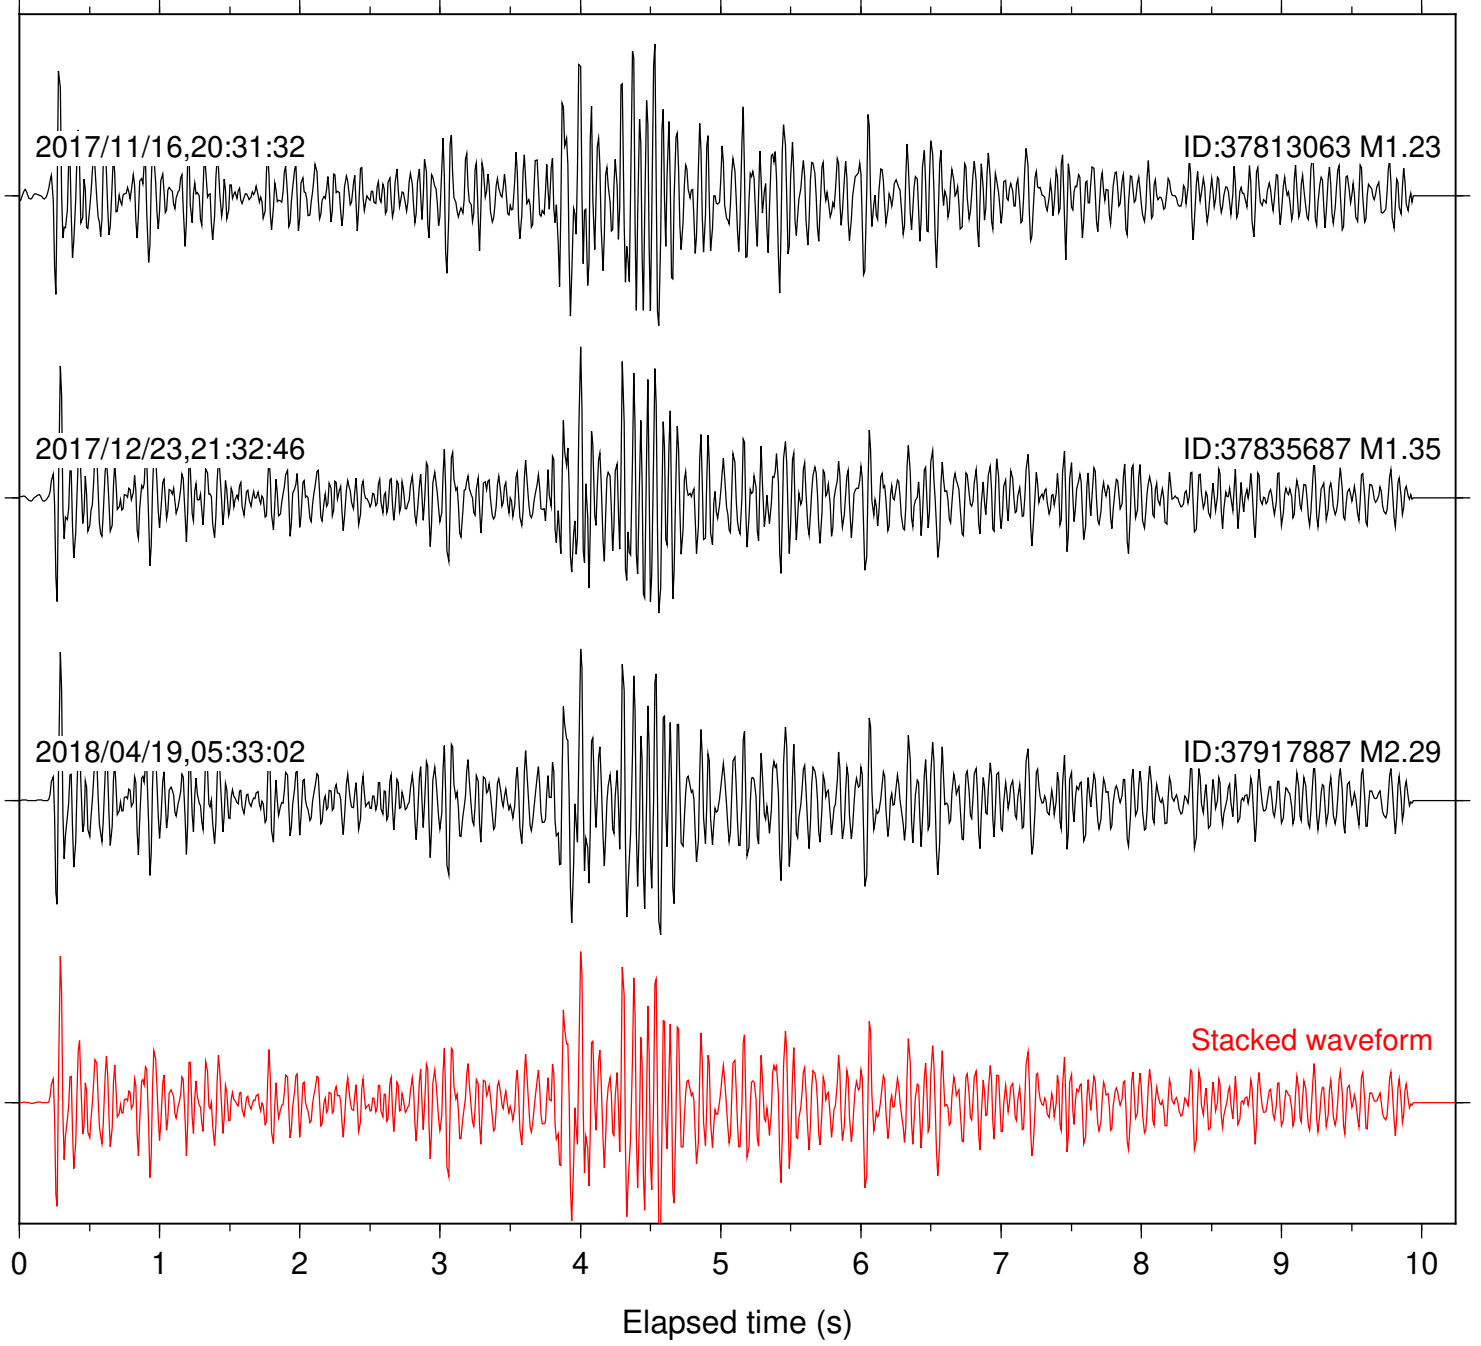

Station: CRY Com: HHZ

Focal depth: 6.10 km

Station: CSH Com: HHZ

Focal depth: 6.10 km

Station: DGR Com: HHZ

Focal depth: 6.10 km

Station: DNR Com: HHZ

Focal depth: 6.07 km

Station: FRD Com: HHZ

Focal depth: 6.10 km

Station: HMT2 Com: HHZ

Focal depth: 6.10 km

Station: LKH Com: HHZ

Focal depth: 6.10 km

Station: LVA2 Com: HHZ

Focal depth: 6.07 km

Station: PFO Com: HHZ

Focal depth: 6.10 km

Station: PLM Com: HHZ

Focal depth: 6.10 km

Station: SMER Com: HHZ

Focal depth: 6.07 km

Station: SND Com: HHZ

Focal depth: 6.10 km