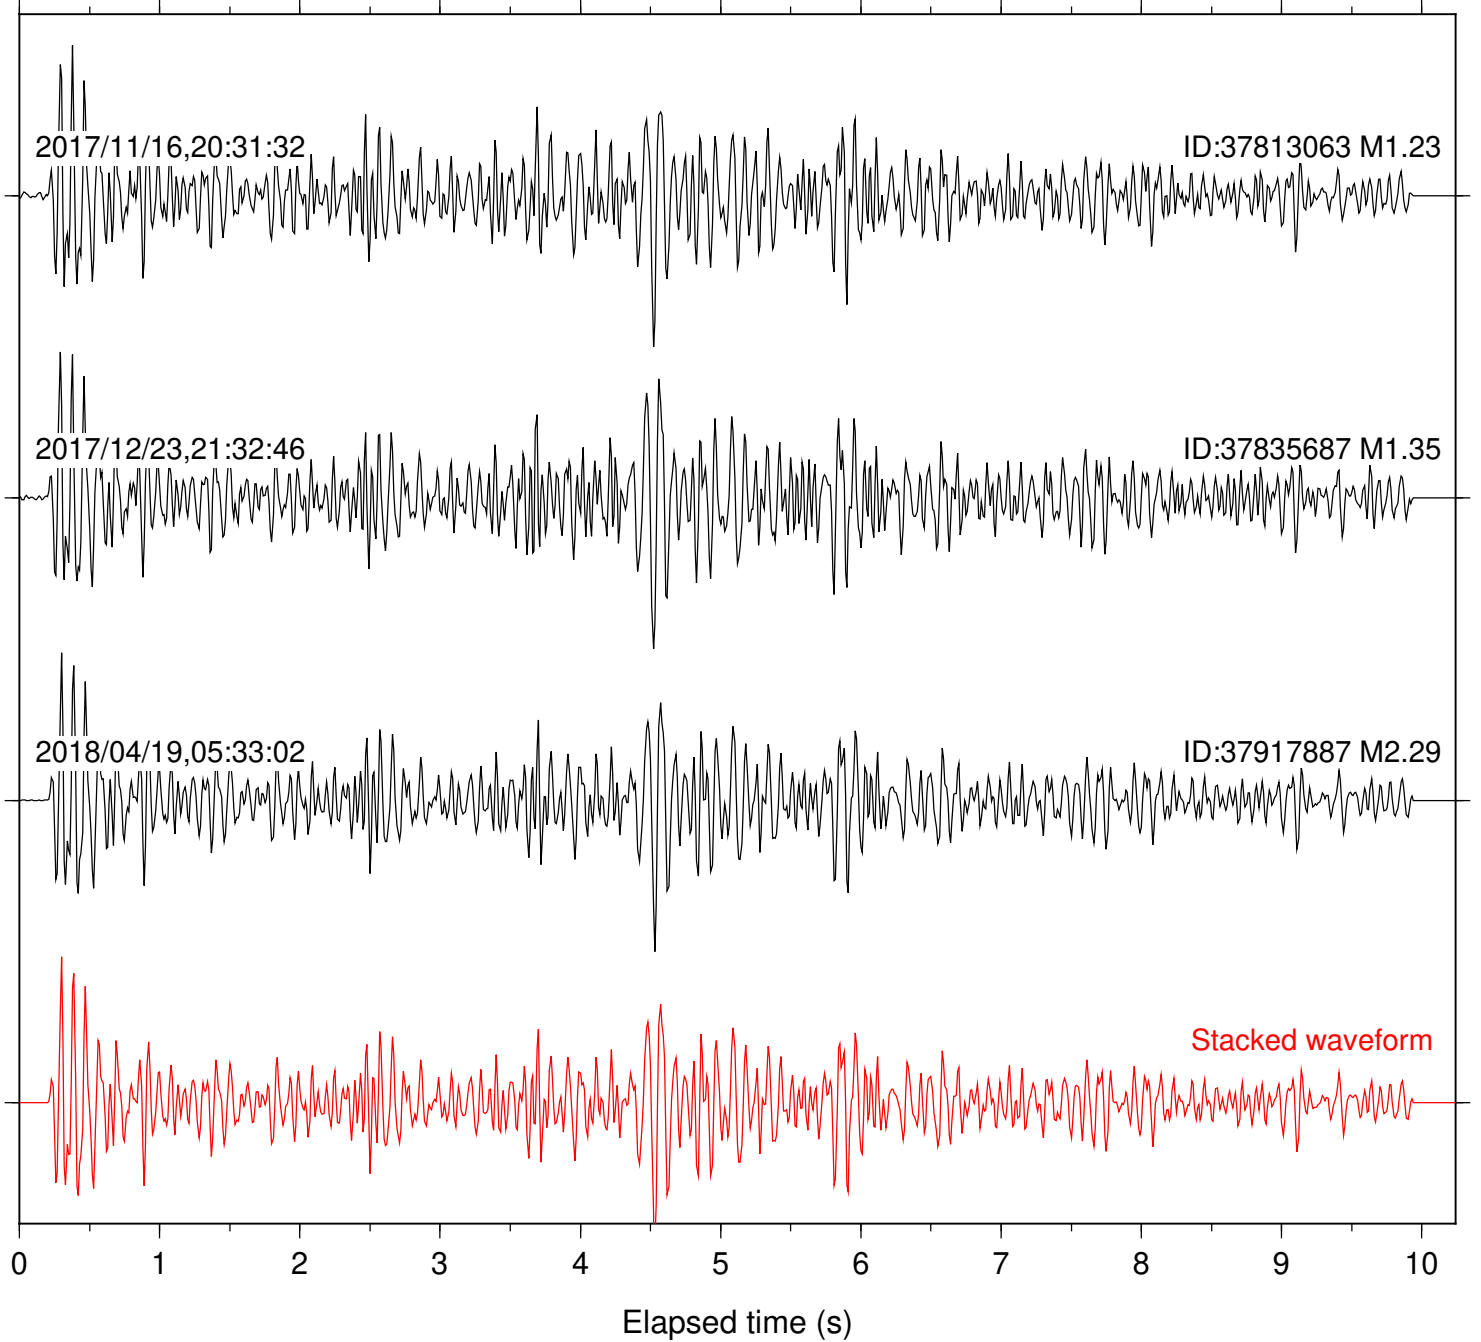

2017/12/23,21:32:46

ID:37835687 M1.35

2018/04/19,05:33:02

ID:37917887 M2.29

Stacked waveform

0 1 2 3 4 5 6 7 8 9 10
Elapsed time (s)

Station: BAC Com: EHZ

Focal depth: 6.10 km

Station: CRY Com: HHZ

Focal depth: 6.10 km

Station: CSH Com: HHZ

Focal depth: 6.10 km

Station: DGR Com: HHZ

Focal depth: 6.10 km

Station: DNR Com: HHZ

Focal depth: 6.07 km

Station: FRD Com: HHZ

Focal depth: 6.10 km

Station: HMT2 Com: HHZ

Focal depth: 6.10 km

Station: LKH Com: HHZ

Focal depth: 6.10 km

Station: LVA2 Com: HHZ

Focal depth: 6.07 km