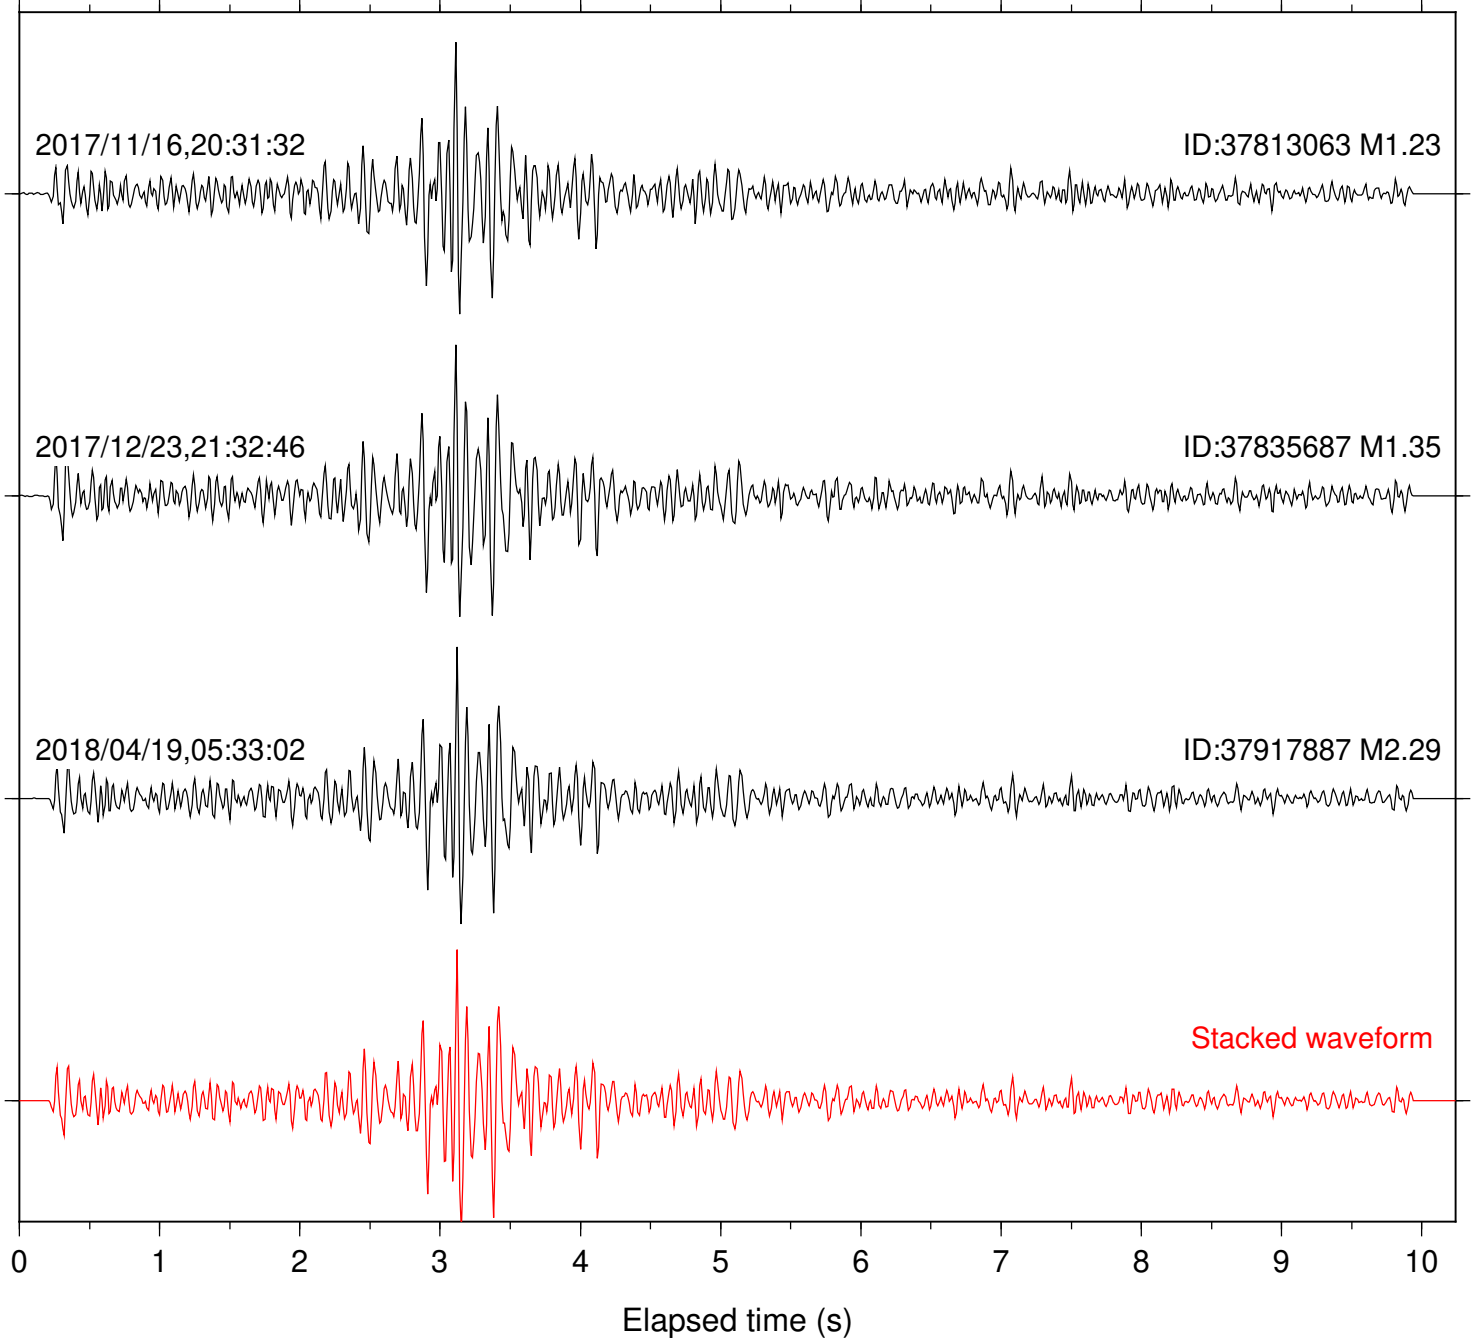

Station: B082 Com: EHZ

Focal depth: 6.10 km

Station: B084 Com: EHZ

Focal depth: 6.10 km

Station: B086 Com: EHZ

Focal depth: 6.10 km

Station: B087 Com: EHZ

Focal depth: 6.10 km

Station: B088 Com: EHZ

Focal depth: 6.10 km

Station: B093 Com: EHZ

Focal depth: 6.10 km

Station: B946 Com: EHZ

Focal depth: 6.10 km

2017/11/16,20:31:32

ID:37813063 M1.23

Station: CRY Com: HHZ

Focal depth: 6.10 km

Station: CSH Com: HHZ

Focal depth: 6.10 km

Station: DGR Com: HHZ

Focal depth: 6.10 km

Station: DNR Com: HHZ

Focal depth: 6.07 km

Station: FRD Com: HHZ

Focal depth: 6.10 km

Station: HMT2 Com: HHZ

Focal depth: 6.10 km

Station: LKH Com: HHZ

Focal depth: 6.10 km

Station: LVA2 Com: HHZ

Focal depth: 6.07 km