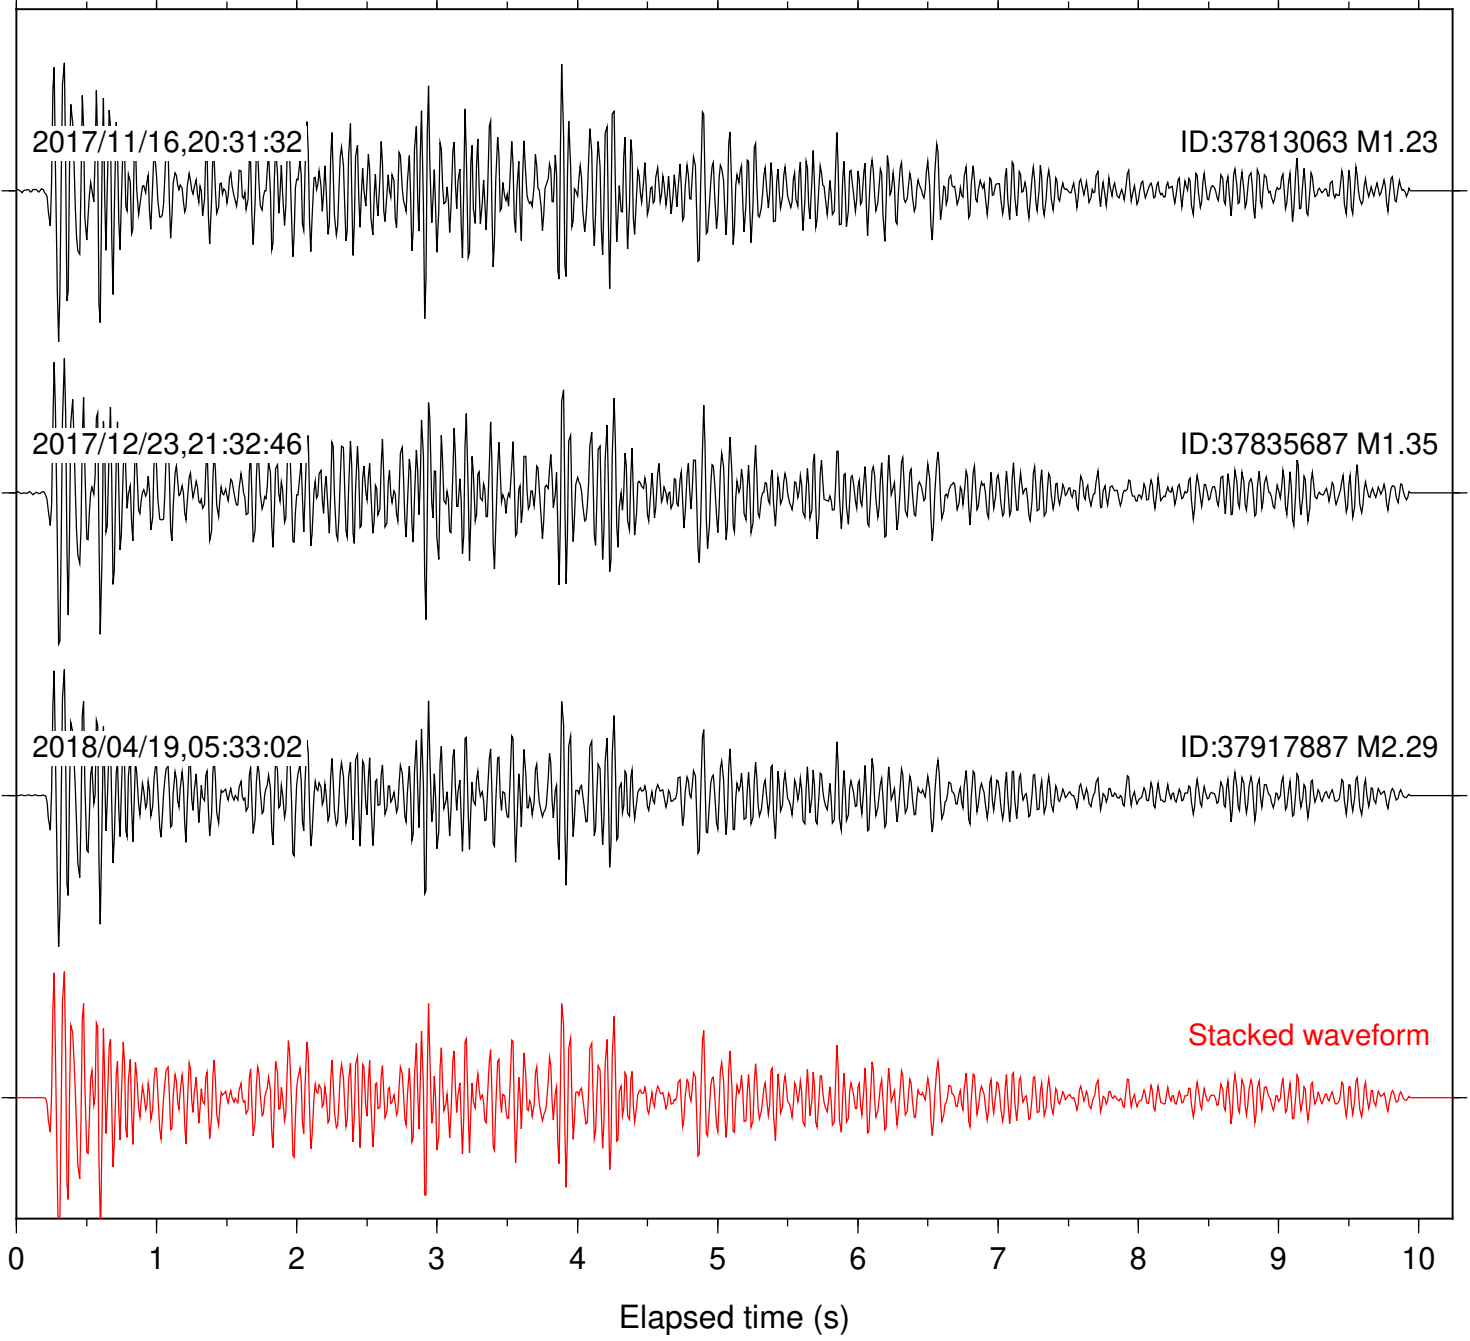

Station: B082 Com: EHZ

Focal depth: 6.10 km

Station: B084 Com: EHZ

Focal depth: 6.10 km

Station: B086 Com: EHZ

Focal depth: 6.10 km

Station: B087 Com: EHZ

Focal depth: 6.10 km

Station: CRY Com: HHZ

Focal depth: 6.10 km

Station: CSH Com: HHZ

Focal depth: 6.10 km

Station: DGR Com: HHZ

Focal depth: 6.10 km

Station: DNR Com: HHZ

Focal depth: 6.07 km

Station: FRD Com: HHZ

Focal depth: 6.10 km

Station: HMT2 Com: HHZ

Focal depth: 6.10 km

Station: LKH Com: HHZ

Focal depth: 6.10 km

Station: LVA2 Com: HHZ

Focal depth: 6.07 km

Station: PFO Com: HHZ

Focal depth: 6.10 km

Station: PLM Com: HHZ

Focal depth: 6.10 km

Station: SMER Com: HHZ

Focal depth: 6.07 km

Station: SND Com: HHZ

Focal depth: 6.10 km