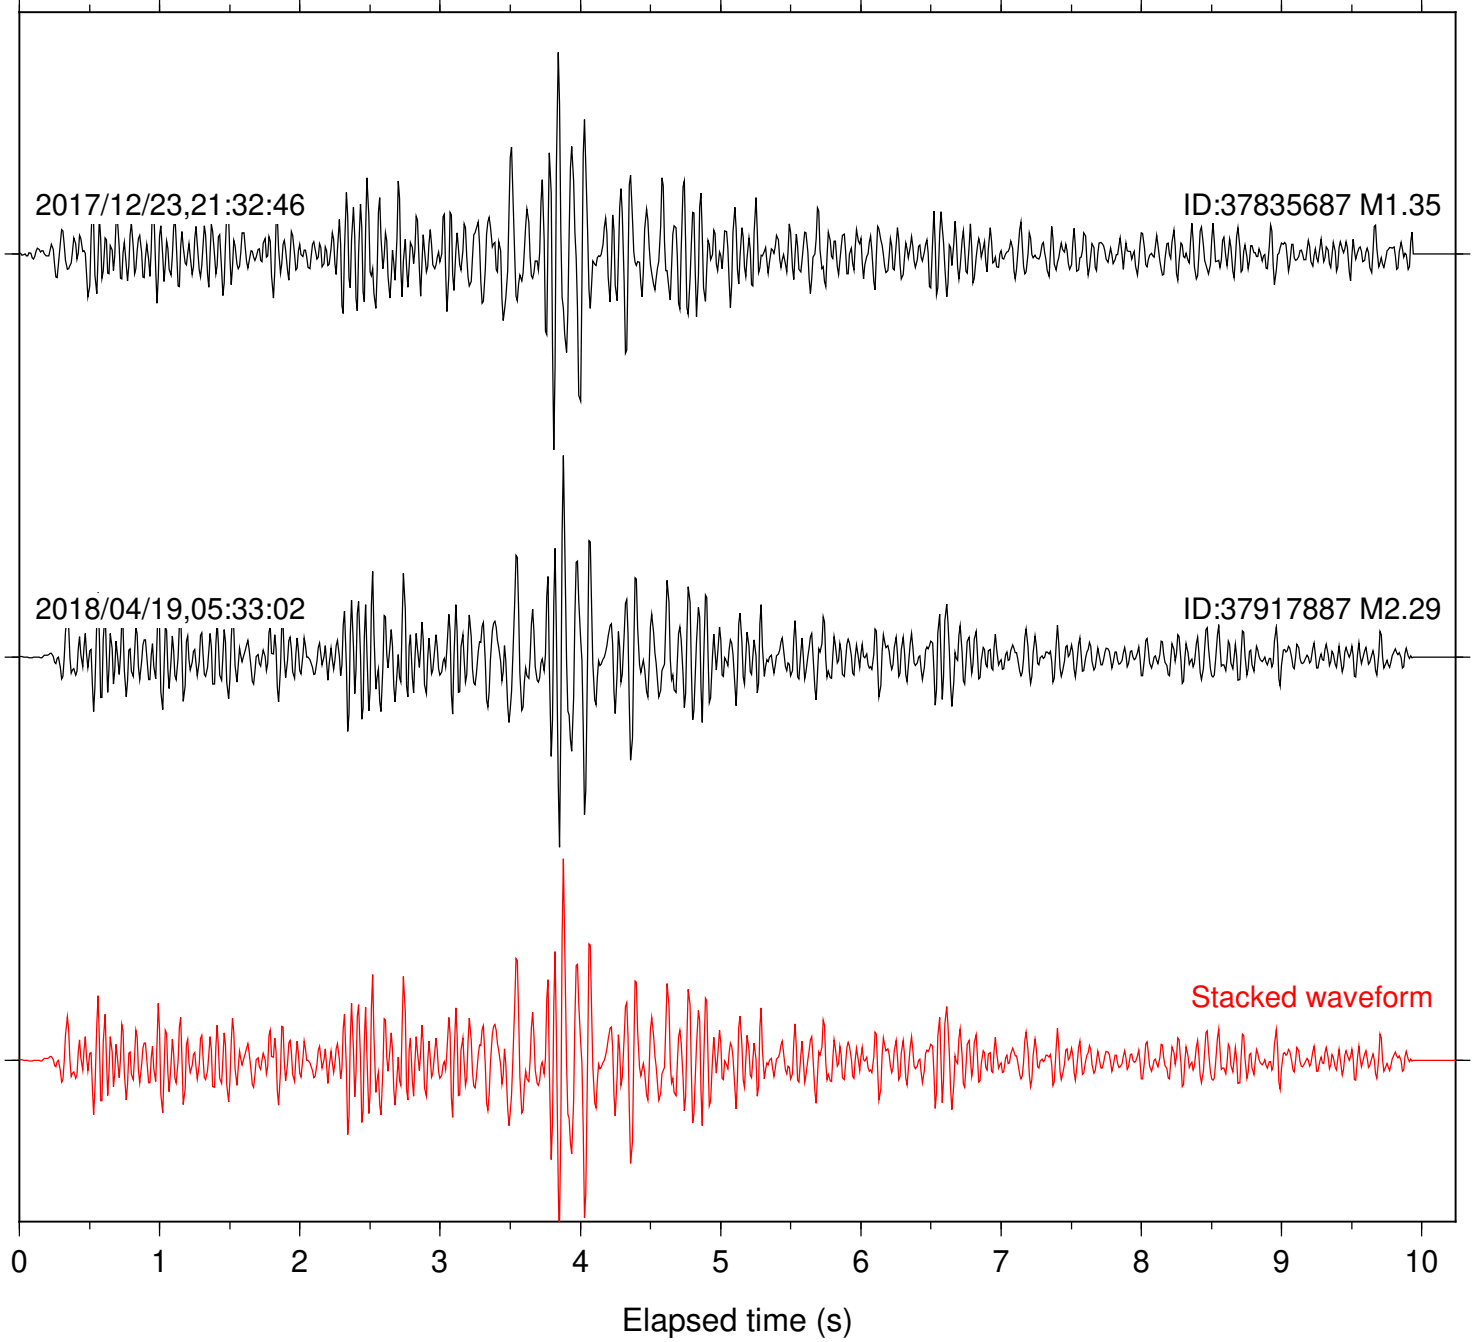

Station: B082 Com: EHZ

Focal depth: 6.10 km

Station: B084 Com: EHZ

Focal depth: 6.10 km

Station: B086 Com: EHZ

Focal depth: 6.10 km

Station: B087 Com: EHZ

Focal depth: 6.10 km

Station: B088 Com: EHZ

Focal depth: 6.10 km

Station: B093 Com: EHZ

Focal depth: 6.10 km

Station: B946 Com: EHZ

Focal depth: 6.10 km

2017/11/16,20:31:32

ID:37813063 M1.23

Station: CRY Com: HHZ

Focal depth: 6.10 km

Station: CSH Com: HHZ

Focal depth: 6.10 km

Station: DGR Com: HHZ

Focal depth: 6.10 km

Station: DNR Com: HHZ

Focal depth: 6.07 km

Station: FRD Com: HHZ

Focal depth: 6.10 km

Station: HMT2 Com: HHZ

Focal depth: 6.10 km

Station: LKH Com: HHZ

Focal depth: 6.10 km

Station: LVA2 Com: HHZ

Focal depth: 6.07 km