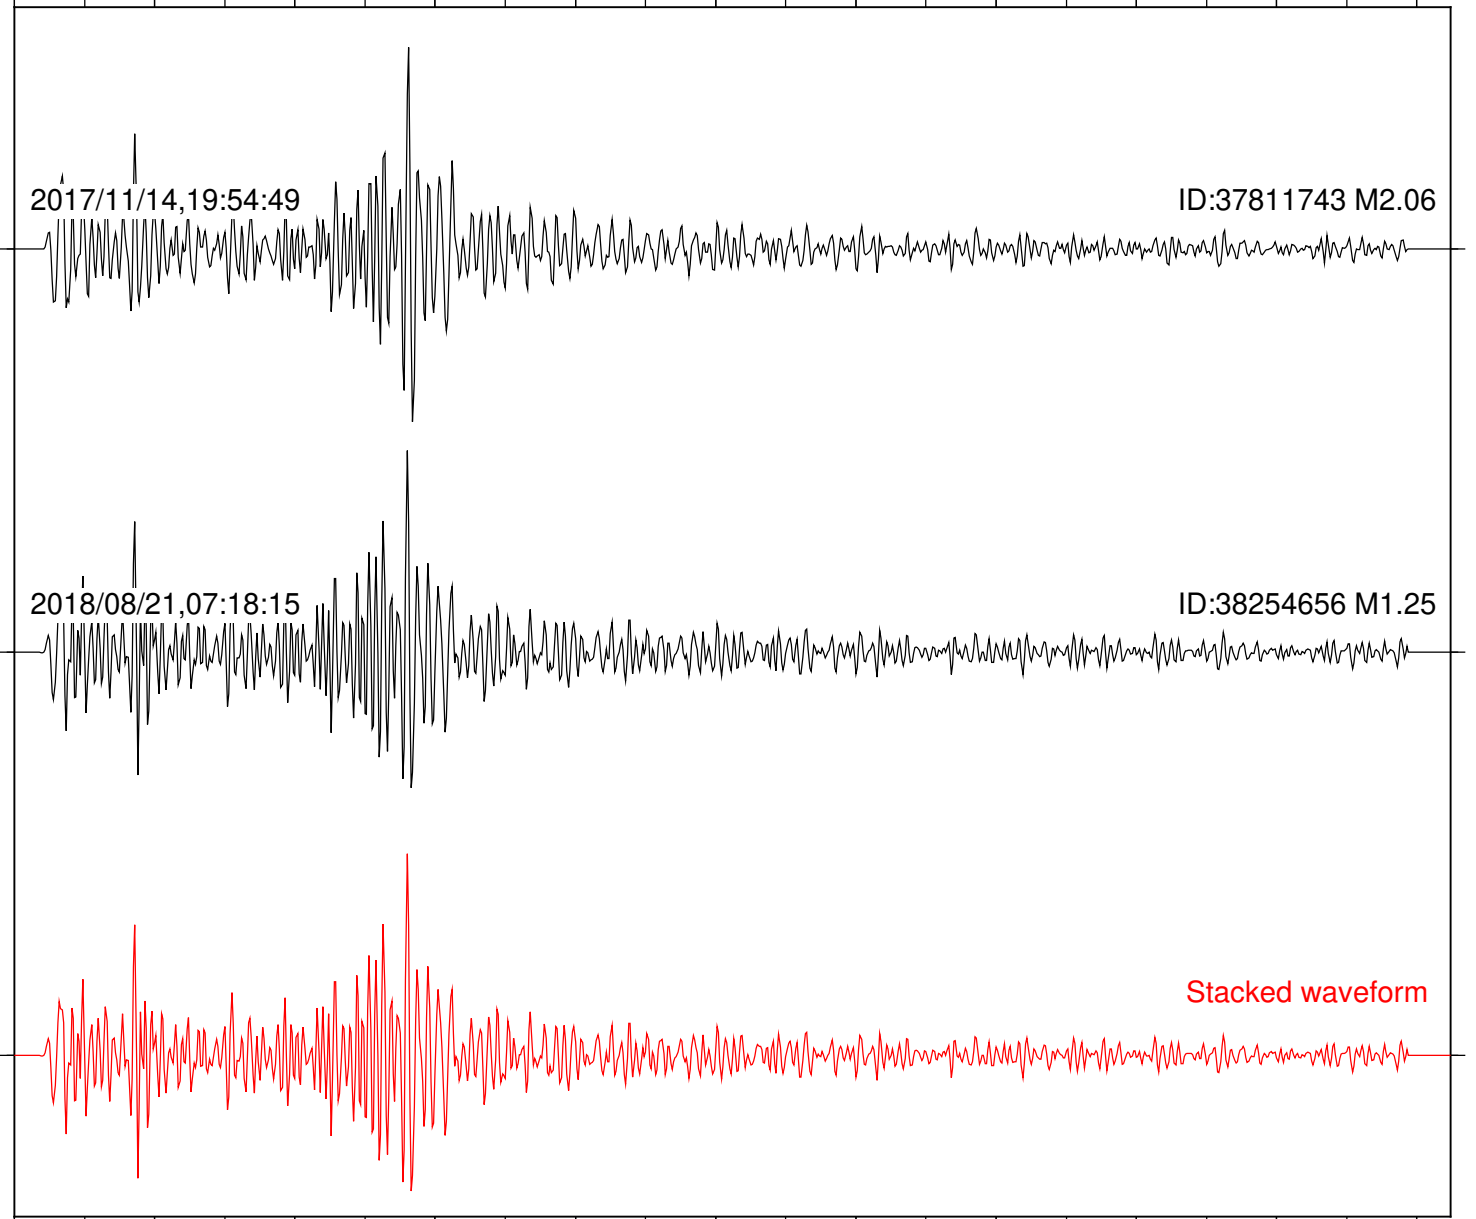

Station: FRD Com: HHZ

Focal depth: 4.76 km

2017/11/14,19:54:49

ID:37811743 M2.06

2018/08/21,07:18:15

ID:38254656 M1.25

Stacked waveform

0 1 2 3 4 5 6 7 8 9 10
Elapsed time (s)

Station: LKH Com: HHZ

Focal depth: 4.76 km