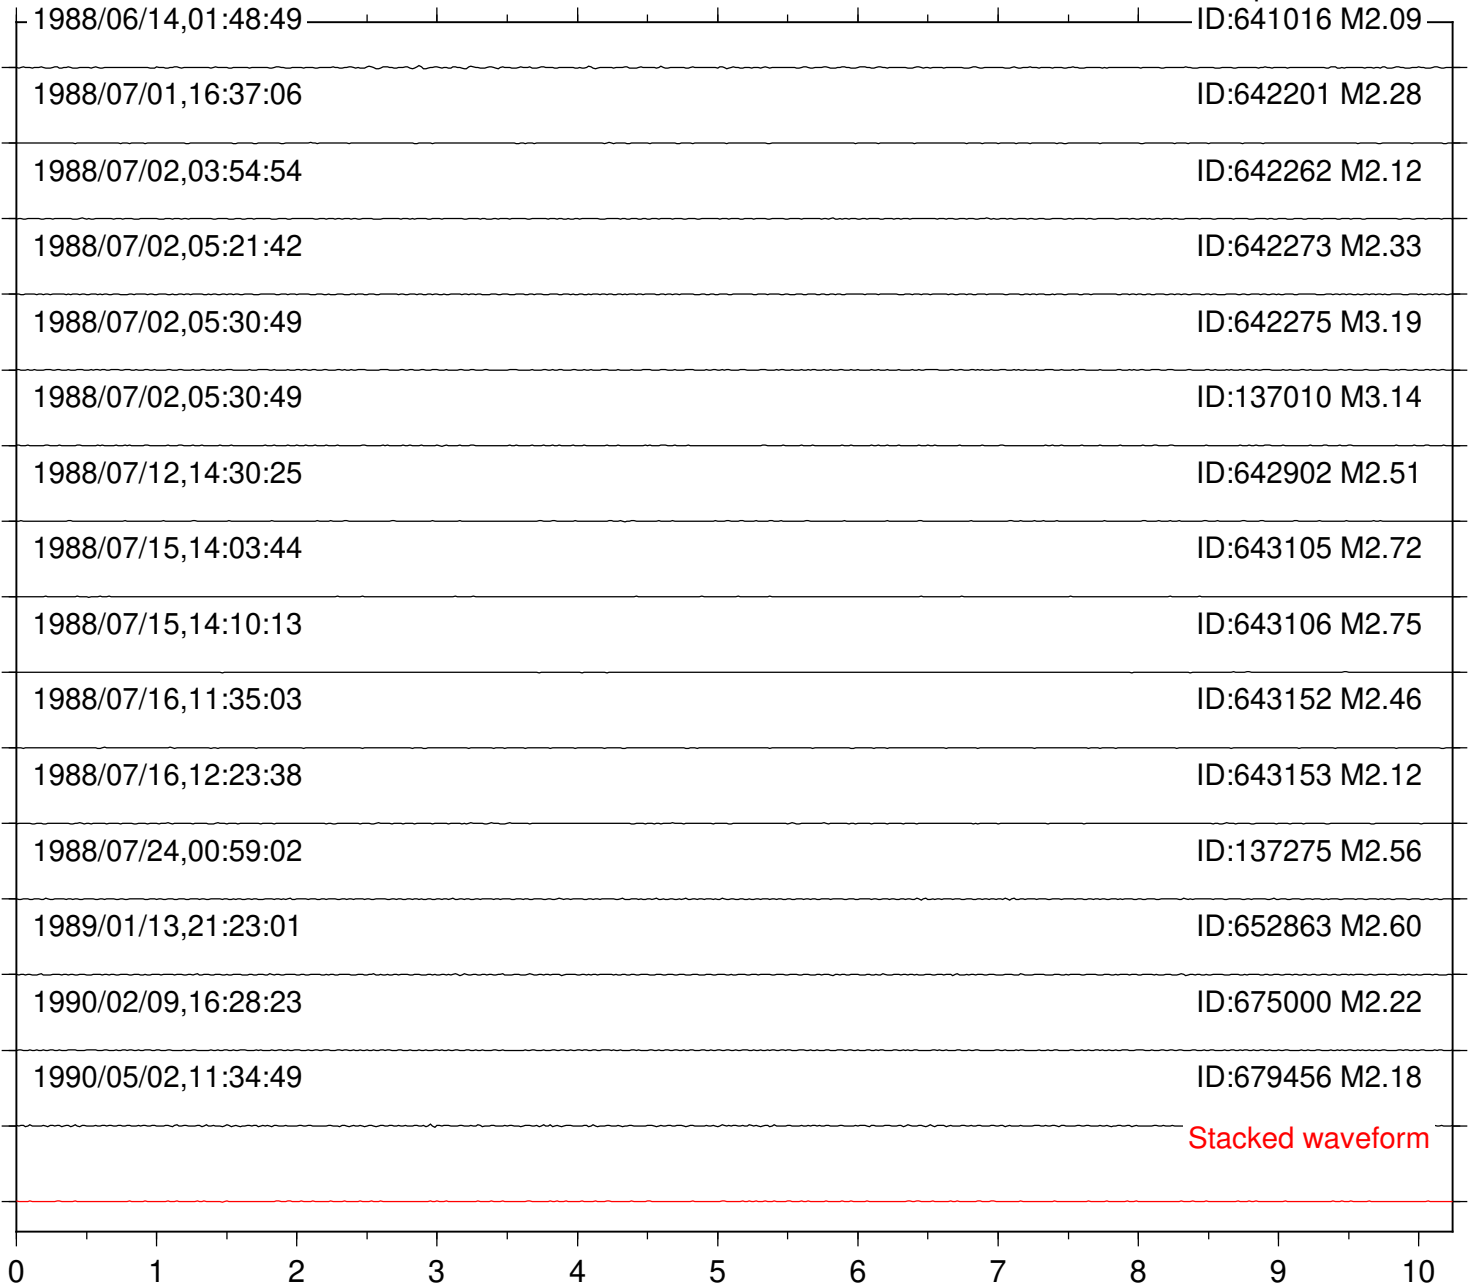

Station: COY Com: EHZ

Focal depth: 8.66 km

Elapsed time (s)

Station: HOT Com: EHZ

Focal depth: 8.39 km

Elapsed time (s)

Station: KEE Com: EHZ

Focal depth: 7.78 km

Stacked waveform

Elapsed time (s)

Station: LAQ Com: EHZ

Focal depth: 8.66 km

Stacked waveform

Elapsed time (s)

Station: MIR Com: EHZ

Focal depth: 10.65 km

Focal depth: 10.01 km

1988/05/11,08:37:53

ID:639170 M2.19

1988/07/15,14:03:44

ID:643105 M2.72

1988/07/16,12:23:38

ID:643153 M2.12

Stacked waveform

0 1 2 3 4 5 6 7 8 9 10

Elapsed time (s)

Station: SMO Com: EHZ

Focal depth: 10.65 km

1988/07/02,05:30:49

ID:642275 M3.19

1988/07/02,05:30:49

ID:137010 M3.14