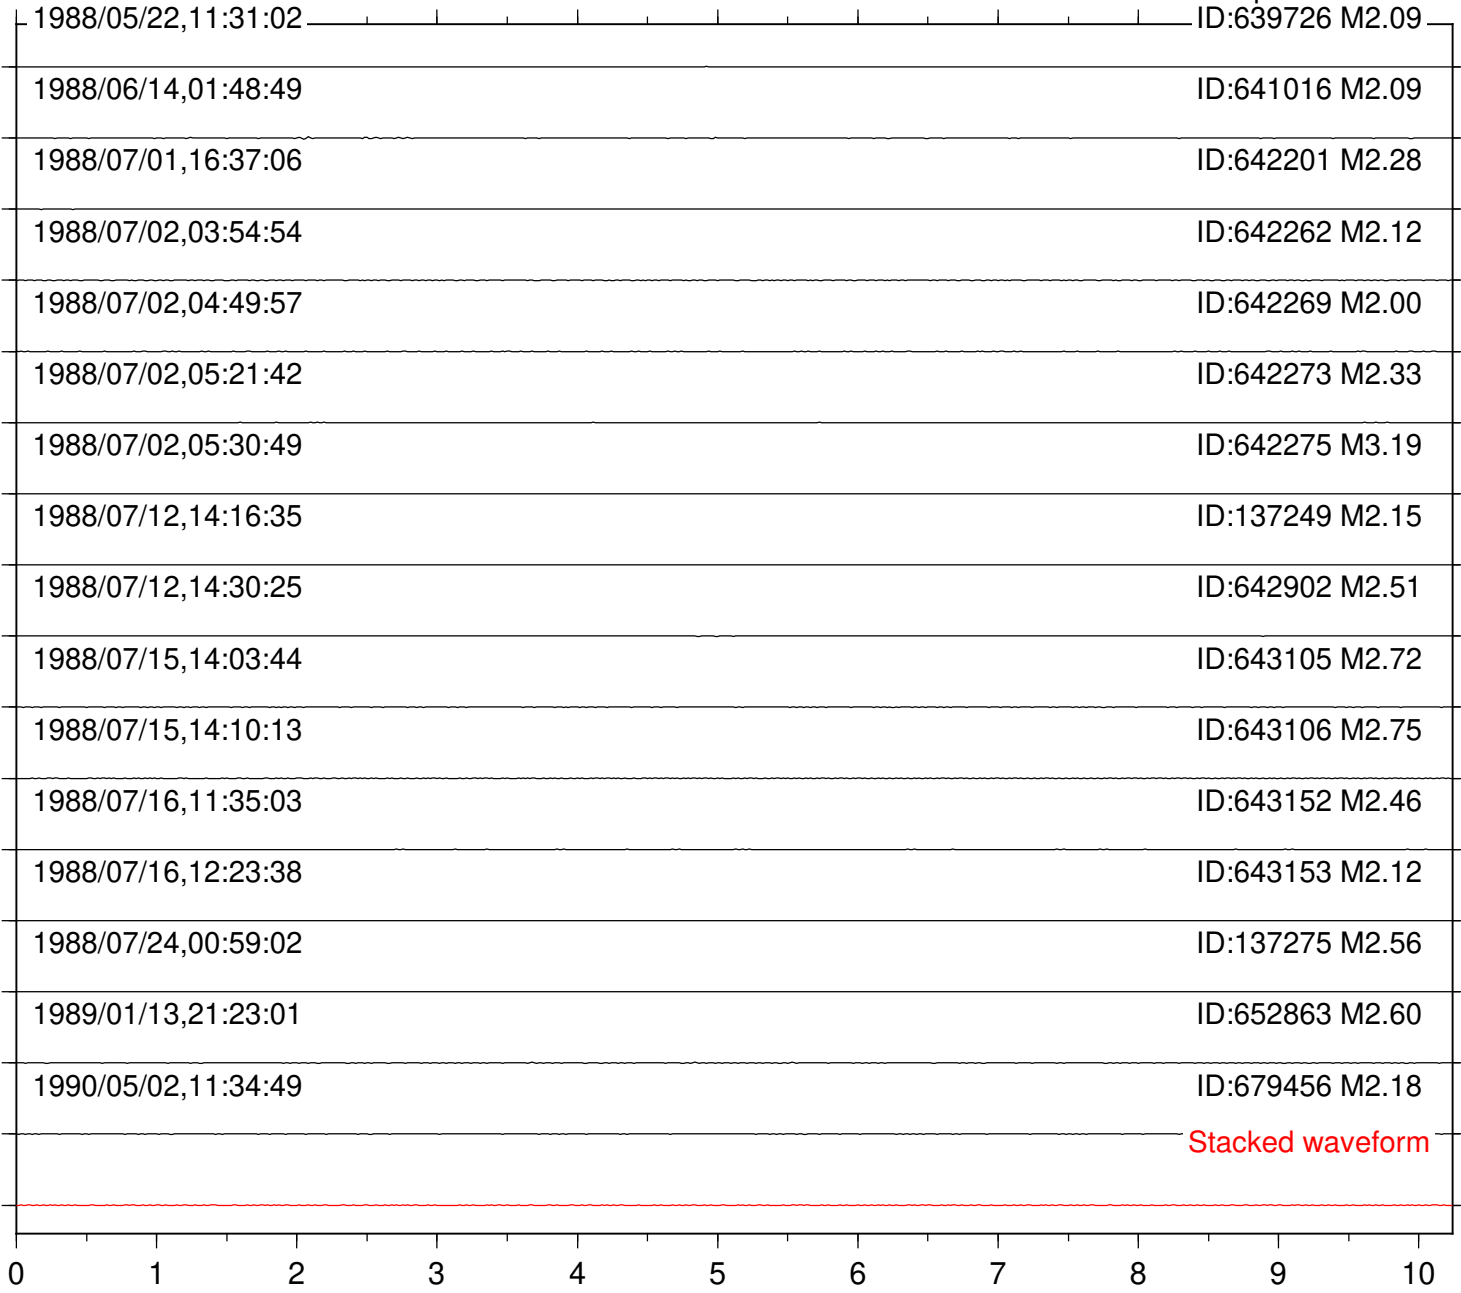

Station: COY Com: EHZ

Focal depth: 8.66 km

Elapsed time (s)

Station: HOT Com: EHZ

Focal depth: 8.39 km

Elapsed time (s)

Station: KEE Com: EHZ

Focal depth: 7.78 km

Stacked waveform

Elapsed time (s)

Station: LAQ Com: EHZ

Focal depth: 8.66 km

Stacked waveform

Elapsed time (s)

Station: MIR Com: EHZ

Focal depth: 10.65 km

Focal depth: 10.01 km

1988/05/11,08:37:53

ID:639170 M2.19

1988/07/15,14:03:44

ID:643105 M2.72

1988/07/16,12:23:38

ID:643153 M2.12

Stacked waveform

0 1 2 3 4 5 6 7 8 9 10

Elapsed time (s)

Station: SMO Com: EHZ

Focal depth: 10.65 km

1988/07/02,05:30:49

ID:642275 M3.19

1988/07/02,05:30:49

ID:137010 M3.14