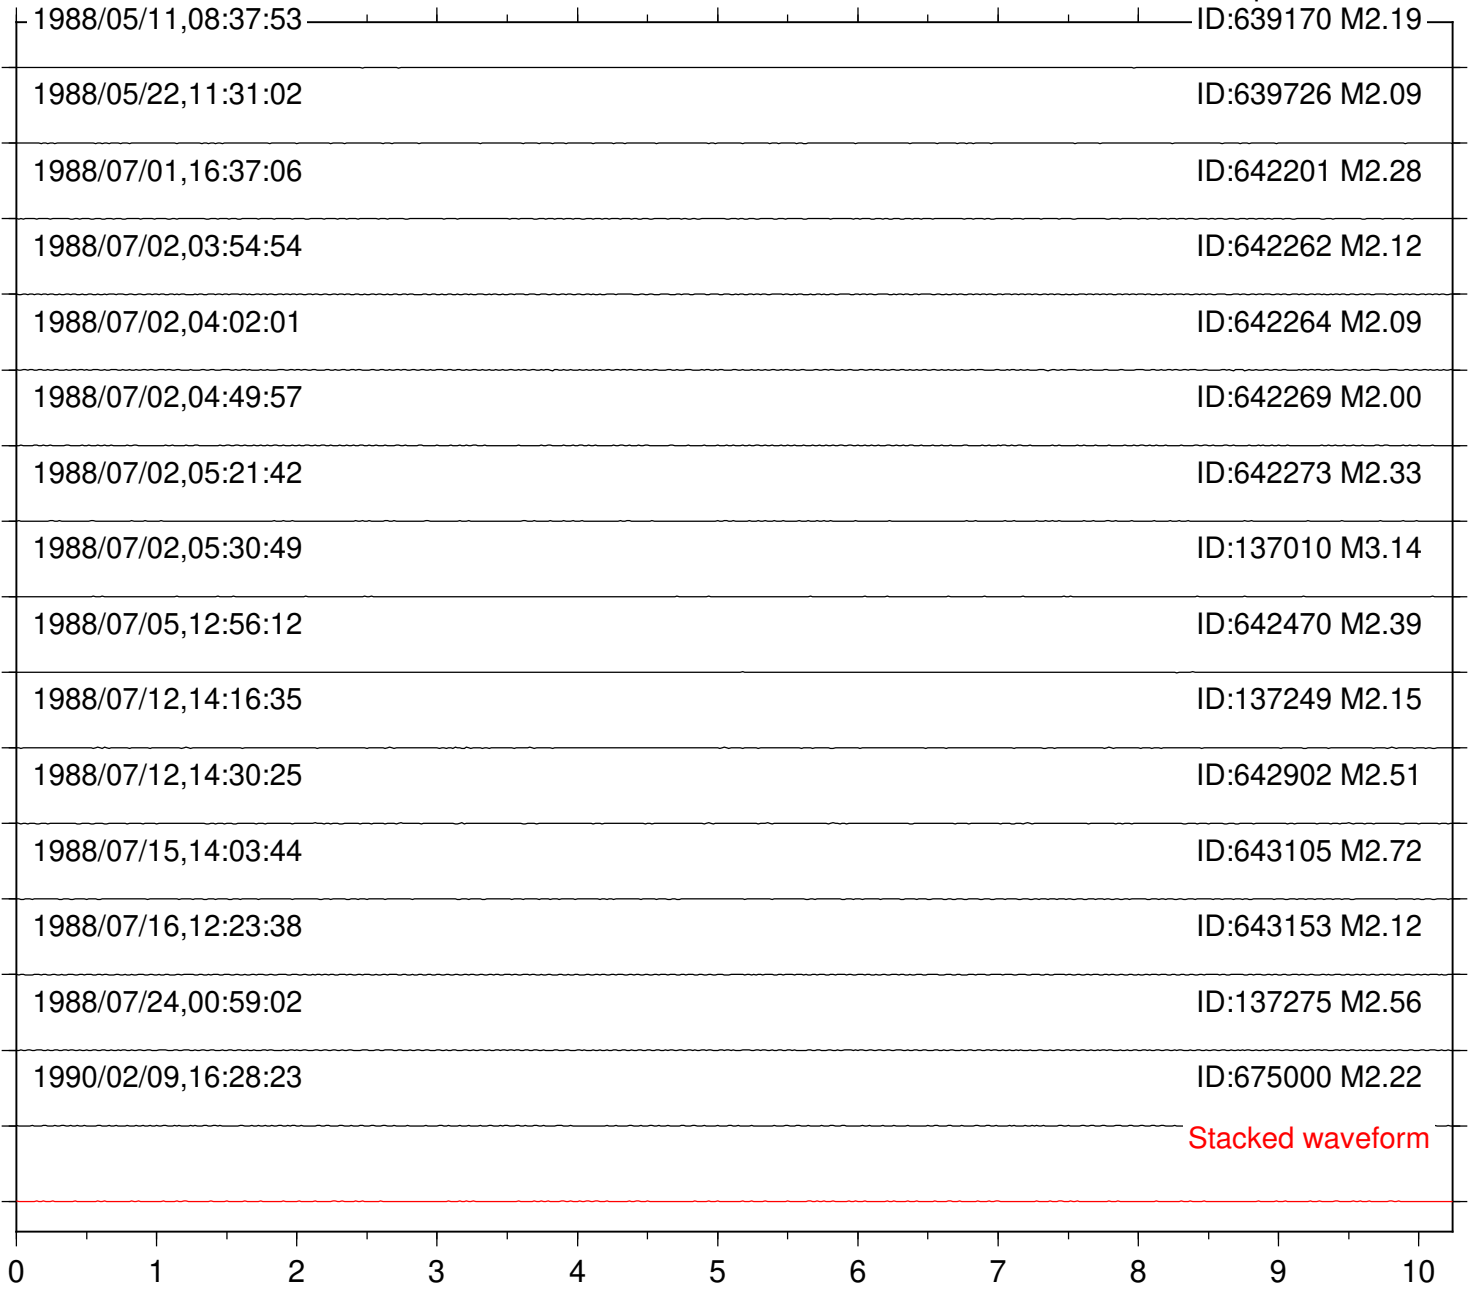

Station: COY Com: EHZ

Focal depth: 8.66 km

Elapsed time (s)

Station: HOT Com: EHZ

Focal depth: 8.39 km

Elapsed time (s)

Station: KEE Com: EHZ

Focal depth: 7.78 km

Stacked waveform

Elapsed time (s)

Station: LAQ Com: EHZ

Focal depth: 8.66 km

Stacked waveform

Elapsed time (s)

Station: MIR Com: EHZ

Focal depth: 10.65 km

Focal depth: 10.01 km

1988/05/11,08:37:53

ID:639170 M2.19

1988/07/15,14:03:44

ID:643105 M2.72

1988/07/16,12:23:38

ID:643153 M2.12

Stacked waveform

0 1 2 3 4 5 6 7 8 9 10

Elapsed time (s)

Station: SMO Com: EHZ

Focal depth: 10.65 km

1988/07/02,05:30:49

ID:642275 M3.19

1988/07/02,05:30:49

ID:137010 M3.14