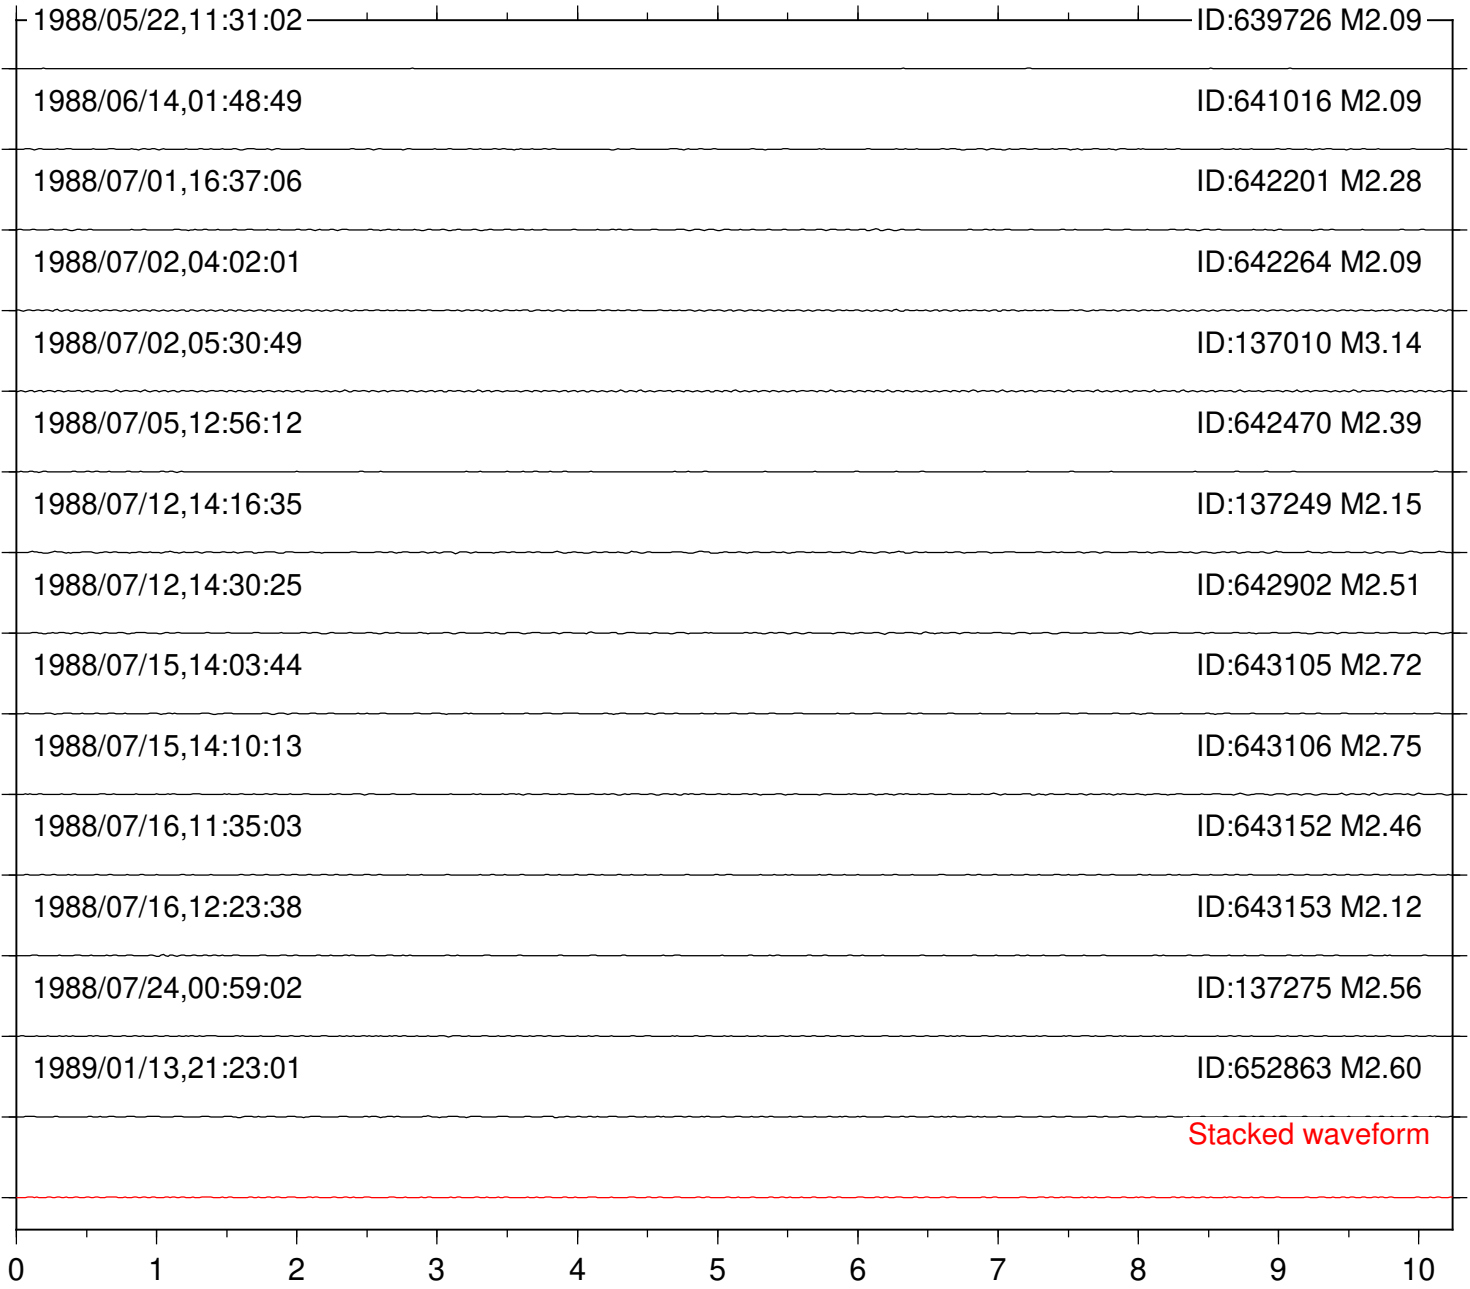

Station: COY Com: EHZ

Focal depth: 8.66 km

Elapsed time (s)

Station: HOT Com: EHZ

Focal depth: 8.39 km

Elapsed time (s)

Station: KEE Com: EHZ

Focal depth: 7.78 km

Stacked waveform

Elapsed time (s)

Station: LAQ Com: EHZ

Focal depth: 8.66 km

Stacked waveform

Elapsed time (s)

Station: MIR Com: EHZ

Focal depth: 10.65 km

Focal depth: 10.01 km

1988/05/11,08:37:53

ID:639170 M2.19

1988/07/15,14:03:44

ID:643105 M2.72

1988/07/16,12:23:38

ID:643153 M2.12

Stacked waveform

0 1 2 3 4 5 6 7 8 9 10

Elapsed time (s)

Station: SMO Com: EHZ

Focal depth: 10.65 km

1988/07/02,05:30:49

ID:642275 M3.19

1988/07/02,05:30:49

ID:137010 M3.14