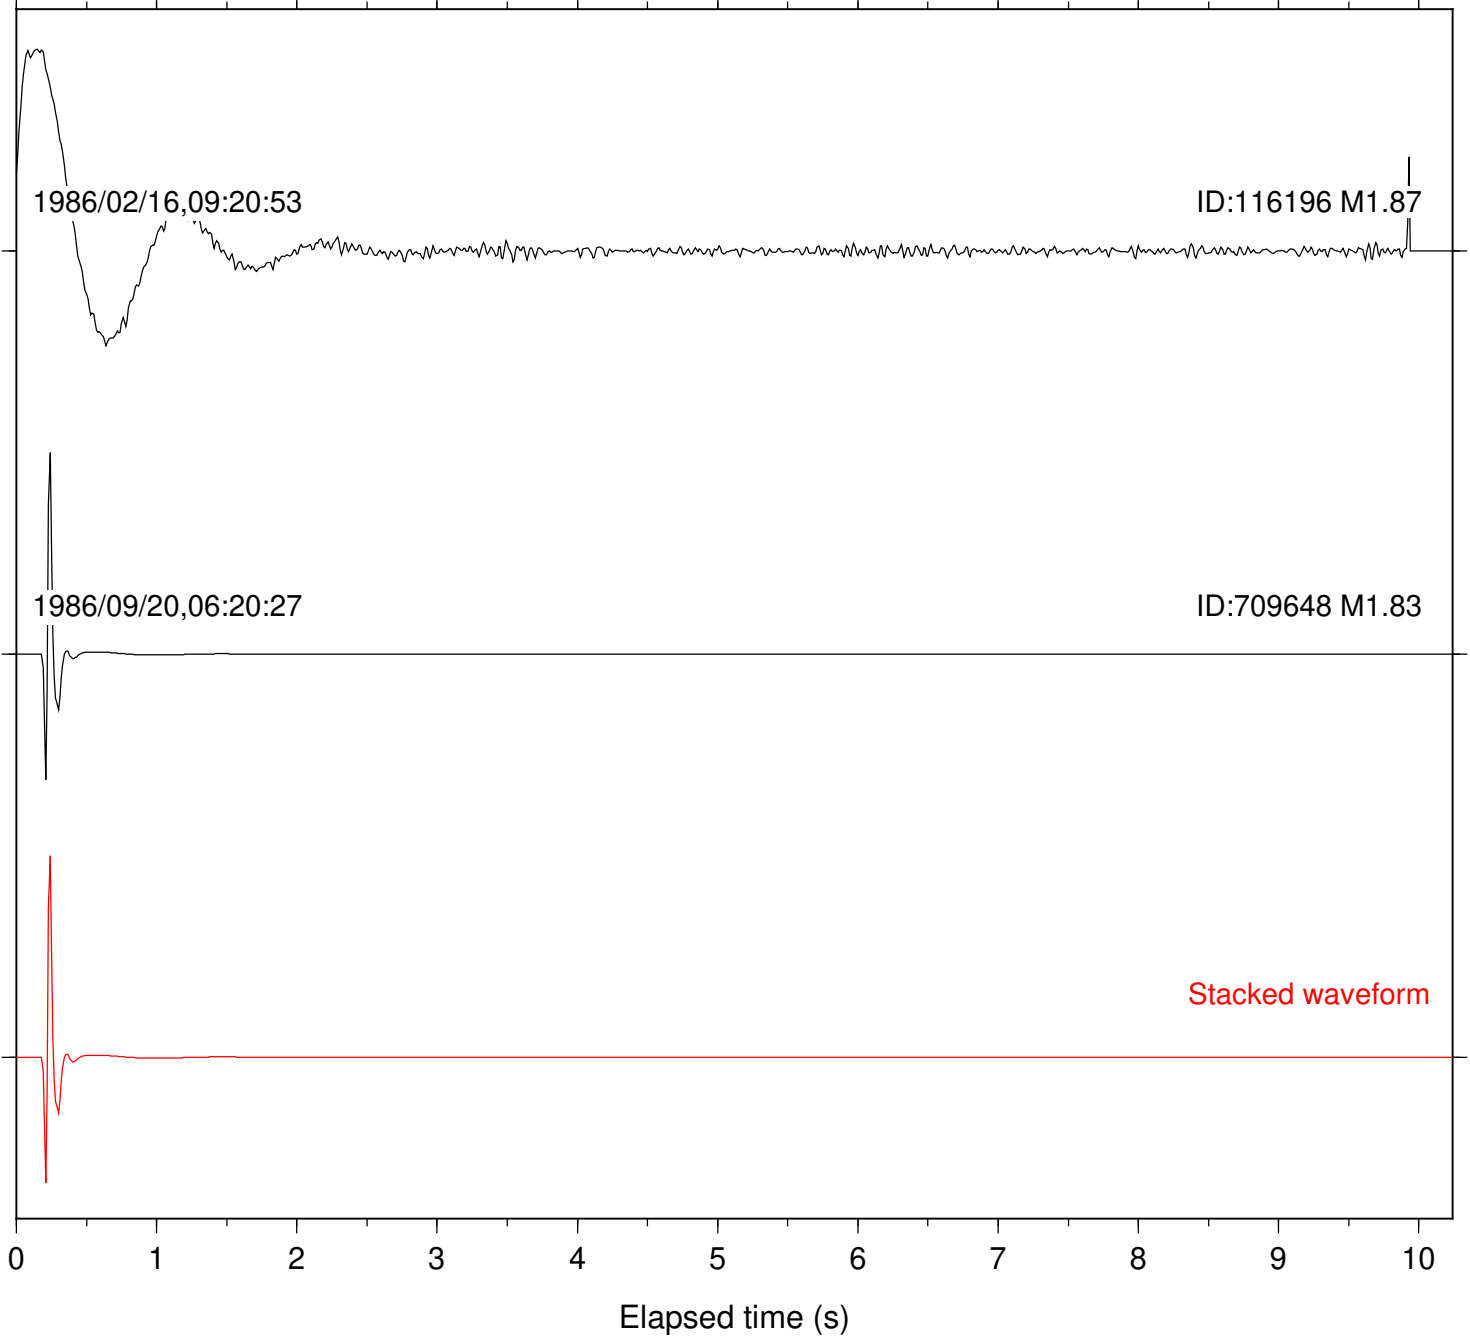

Station: DB2 Com: EHZ

Focal depth: 14.45 km

Station: POB2 Com: HHZ

Focal depth: 14.45 km

Station: VG2 Com: EHZ

Focal depth: 14.45 km