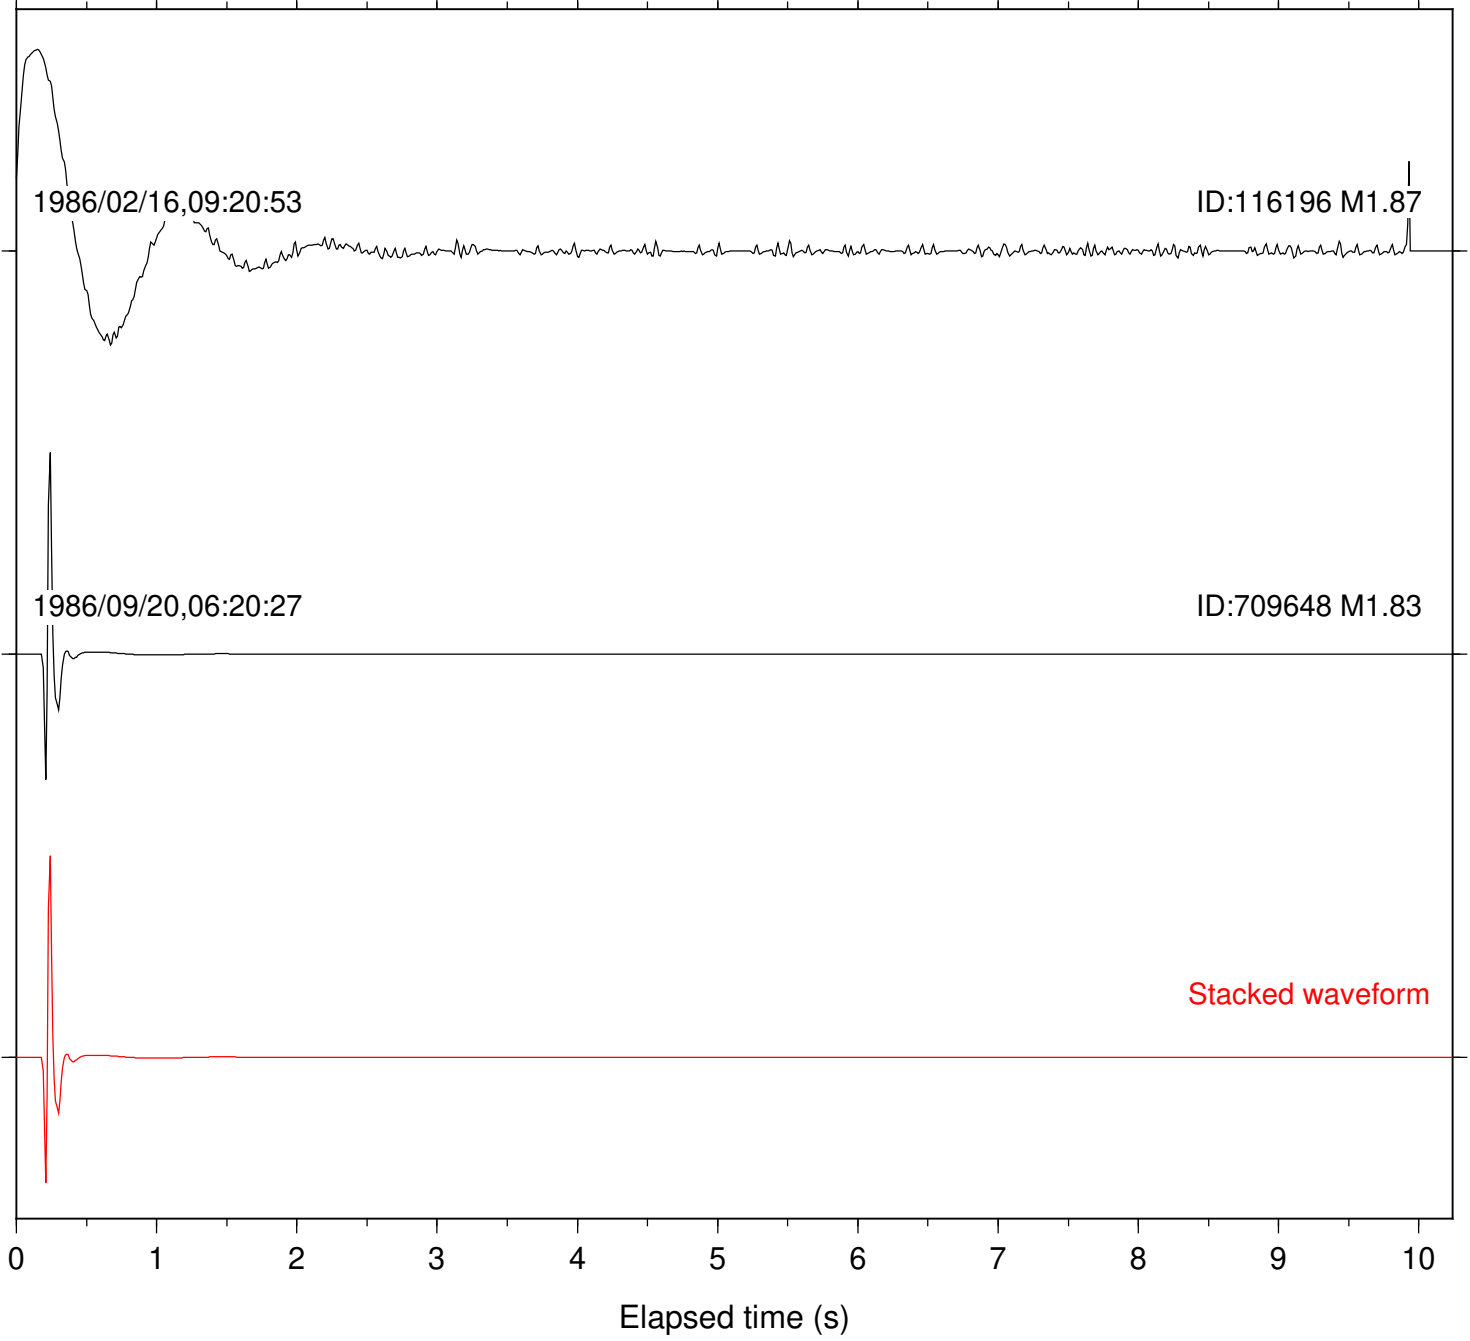

Station: DB2 Com: EHZ

Focal depth: 14.45 km

Station: POB2 Com: HHZ

Focal depth: 14.45 km

Station: VG2 Com: EHZ

Focal depth: 14.45 km