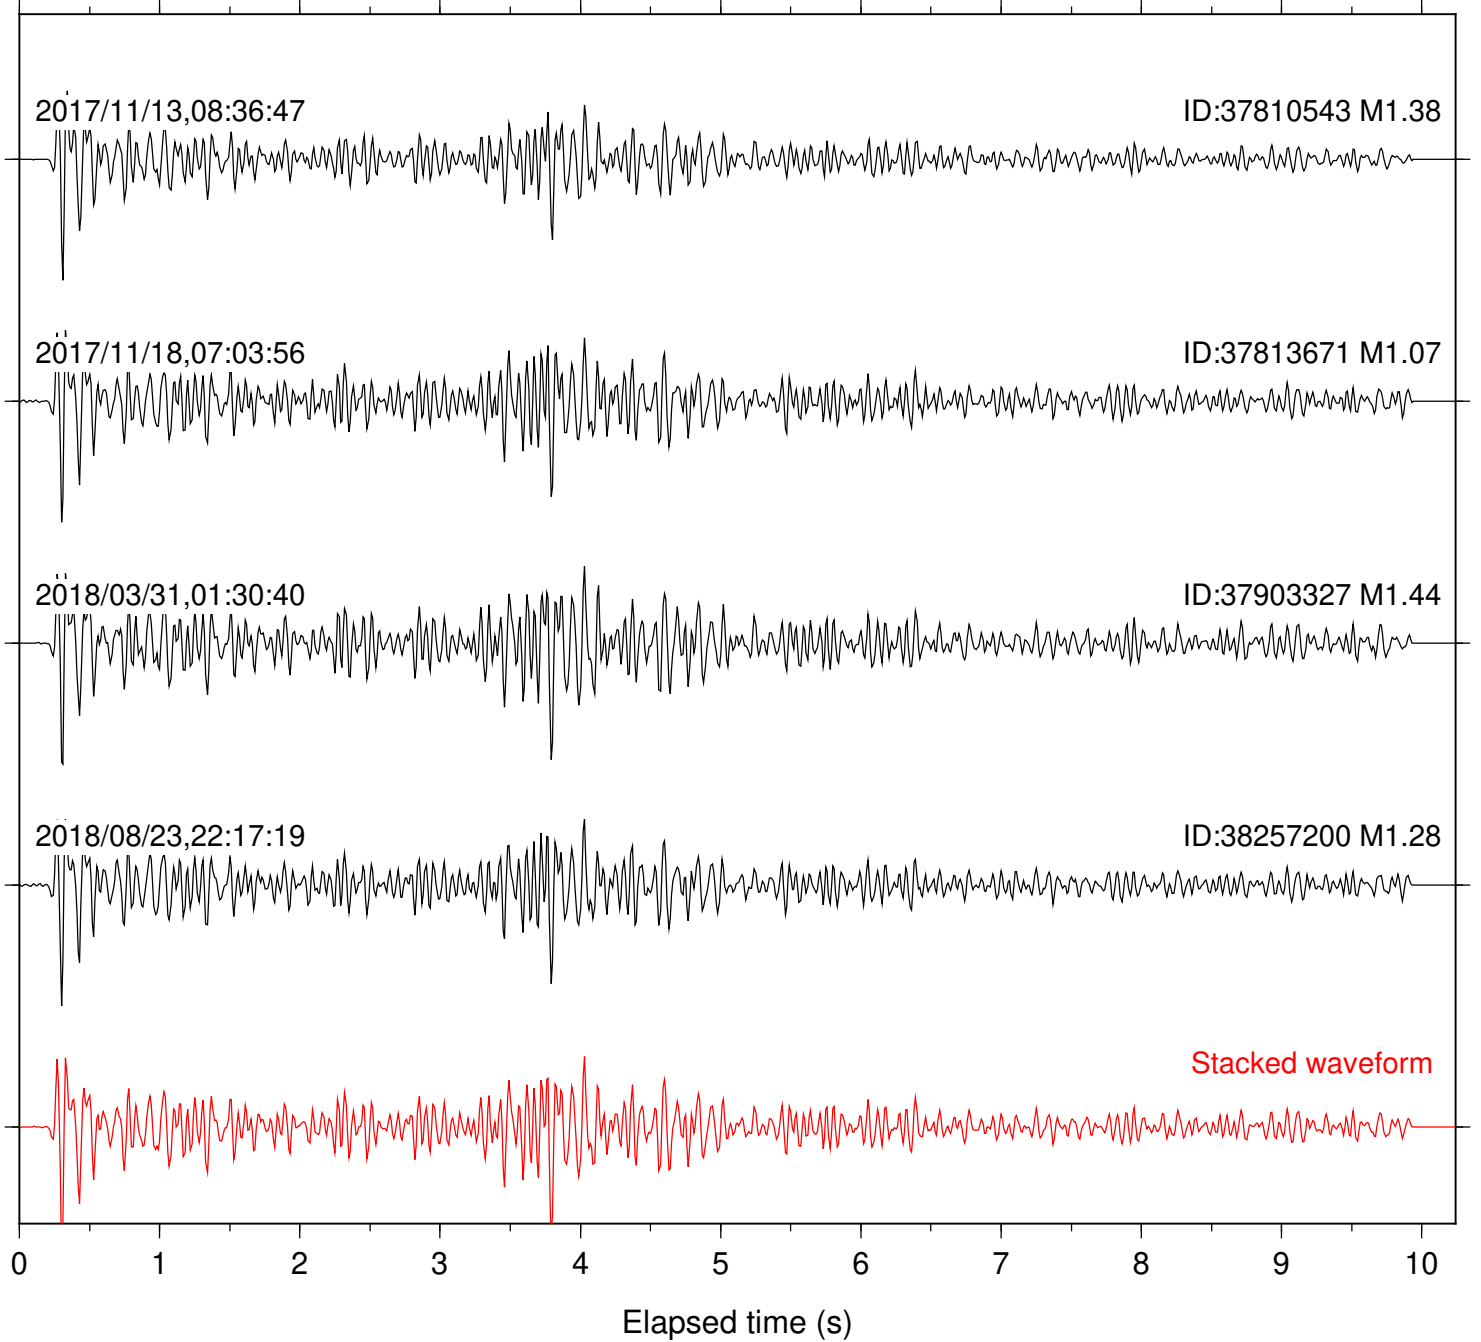

Station: B093 Com: EHZ

Focal depth: 4.88 km

Station: B946 Com: EHZ

Focal depth: 4.88 km

Station: BAC Com: EHZ

Focal depth: 4.88 km

Station: CRY Com: HHZ

Focal depth: 4.89 km

2017/11/13,08:35:49

ID:37810543 M1.38

2017/11/18,07:03:56

ID:37813671 M1.07

Stacked waveform

0 1 2 3 4 5 6 7 8 9 10  
Elapsed time (s)

Station: CSH Com: HHZ

Focal depth: 4.88 km

Station: DGR Com: HHZ

Focal depth: 4.88 km

Station: FRD Com: HHZ

Focal depth: 4.88 km

Station: HMT2 Com: HHZ

Focal depth: 4.88 km

Station: KNW Com: HHZ

Focal depth: 4.88 km

Station: RDM Com: HHZ

Focal depth: 4.88 km

Station: SMER Com: HHZ

Focal depth: 4.88 km

Station: SND Com: HHZ

Focal depth: 4.88 km

Station: WMC Com: HHZ

Focal depth: 4.89 km