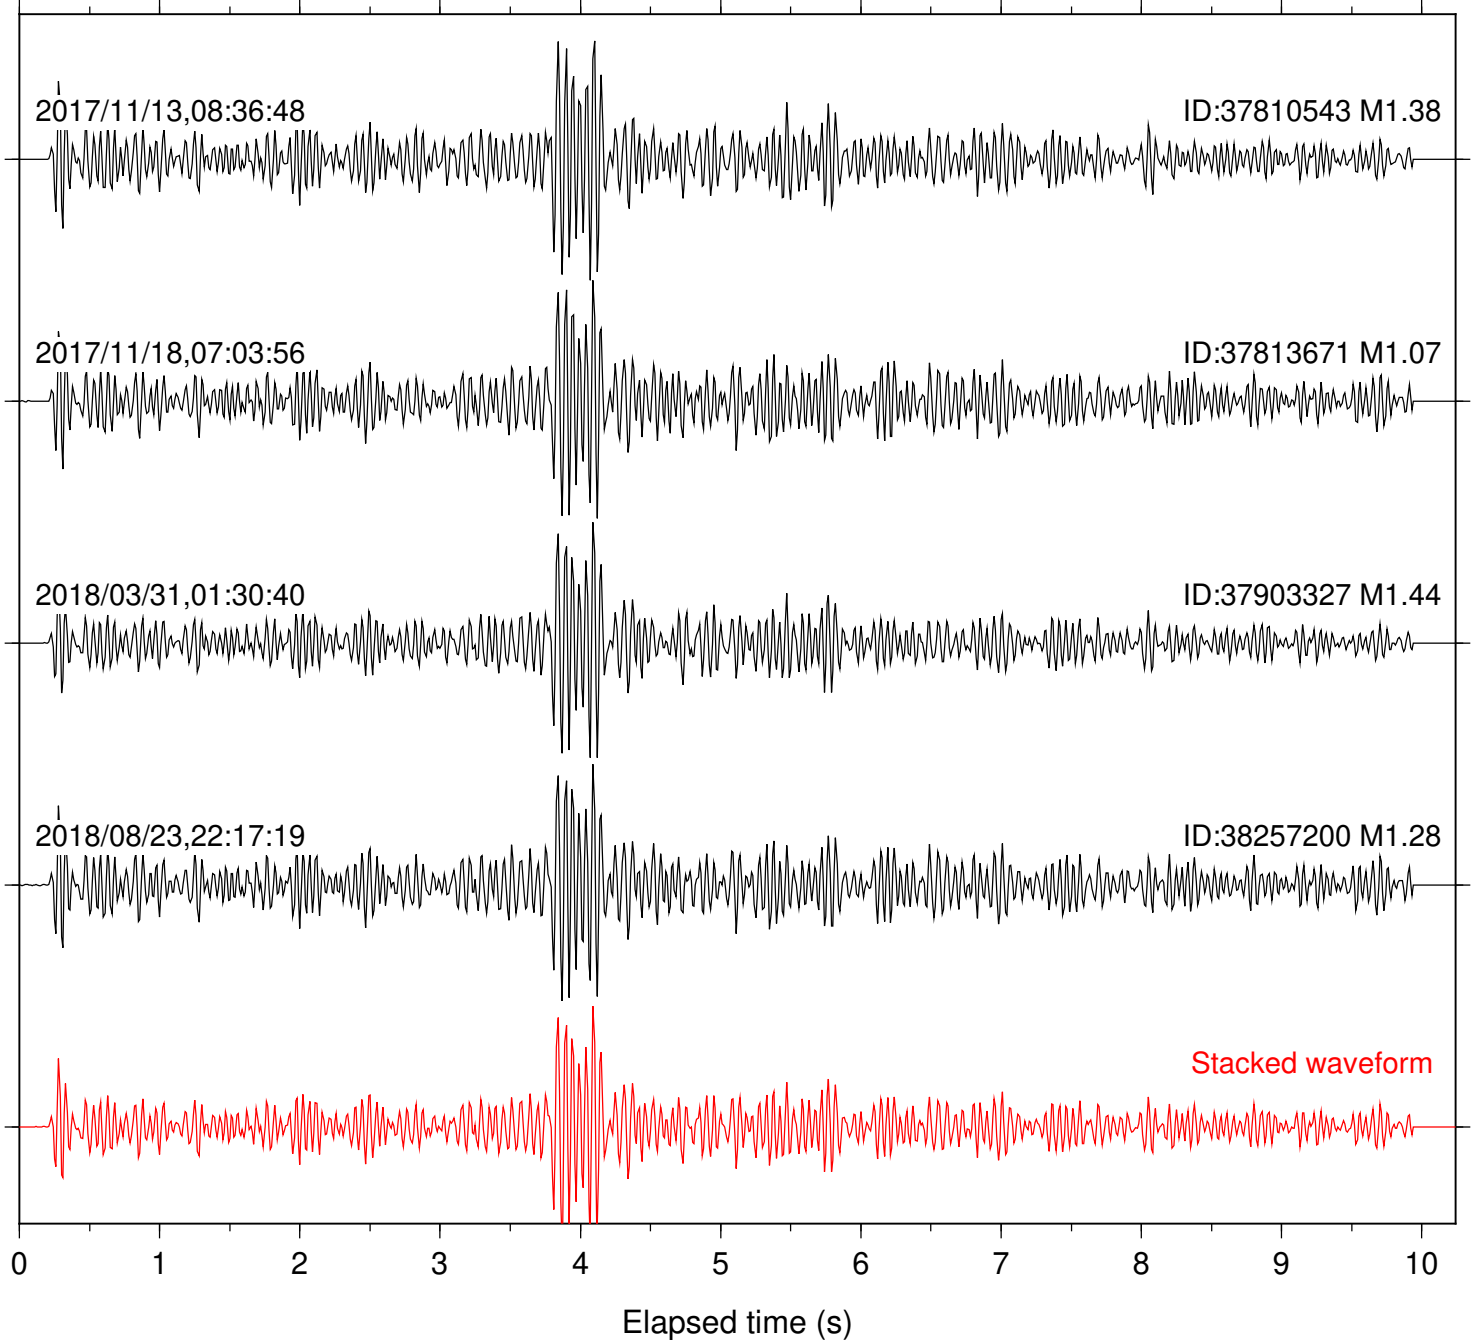

Station: B093 Com: EHZ

Focal depth: 4.88 km

Station: B946 Com: EHZ

Focal depth: 4.88 km

Station: BAC Com: EHZ

Focal depth: 4.88 km

Station: CRY Com: HHZ

Focal depth: 4.89 km

2017/11/13,08:35:49

ID:37810543 M1.38

2017/11/18,07:03:56

ID:37813671 M1.07

Stacked waveform

0 1 2 3 4 5 6 7 8 9 10  
Elapsed time (s)

Station: CSH Com: HHZ

Focal depth: 4.88 km

Station: DGR Com: HHZ

Focal depth: 4.88 km

Station: FRD Com: HHZ

Focal depth: 4.88 km

Station: HMT2 Com: HHZ

Focal depth: 4.88 km

Station: KNW Com: HHZ

Focal depth: 4.88 km

Station: RDM Com: HHZ

Focal depth: 4.88 km

Station: SMER Com: HHZ

Focal depth: 4.88 km

Station: SND Com: HHZ

Focal depth: 4.88 km

Station: WMC Com: HHZ

Focal depth: 4.89 km