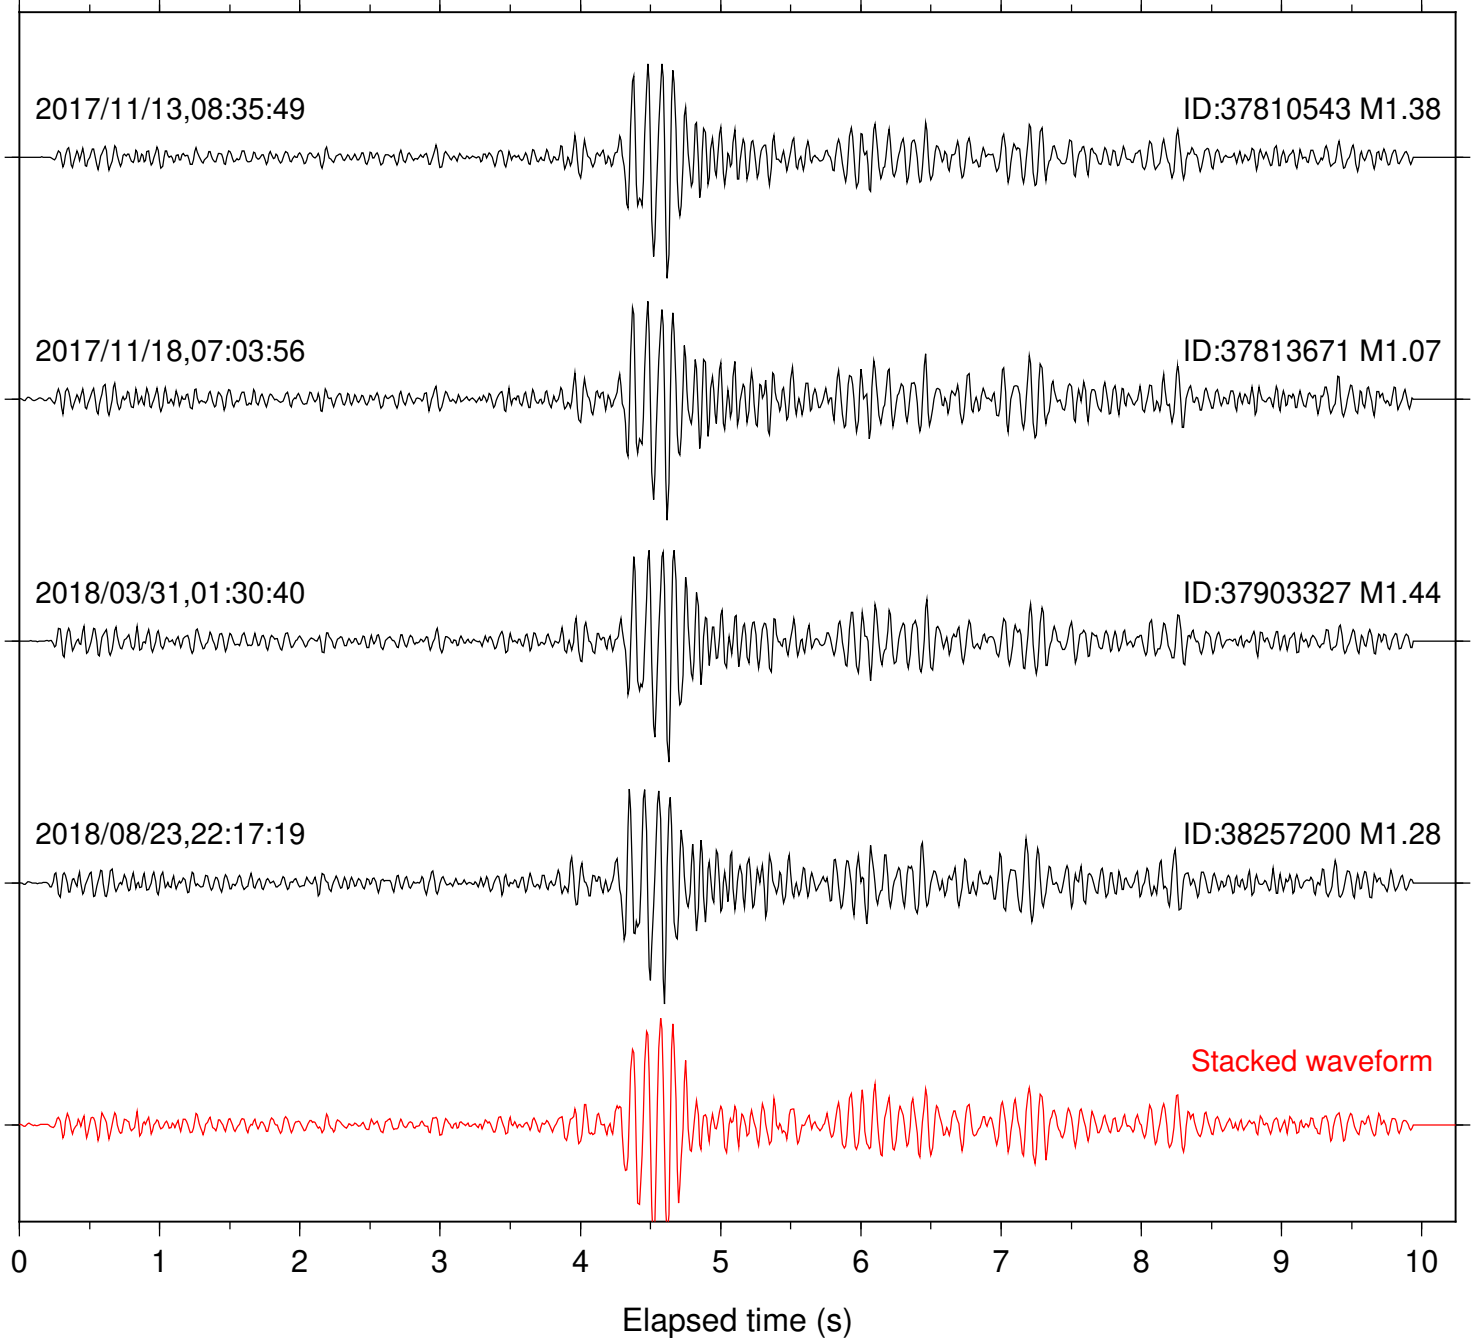

Station: B082 Com: EHZ

Focal depth: 4.88 km

Station: B084 Com: EHZ

Focal depth: 4.88 km

Station: B087 Com: EHZ

Focal depth: 4.88 km

Station: B088 Com: EHZ

Focal depth: 4.88 km

Station: B093 Com: EHZ

Focal depth: 4.88 km

Station: B946 Com: EHZ

Focal depth: 4.88 km

Station: BAC Com: EHZ

Focal depth: 4.88 km

Station: CRY Com: HHZ

Focal depth: 4.89 km

Station: DGR Com: HHZ

Focal depth: 4.88 km

Station: FRD Com: HHZ

Focal depth: 4.88 km

Station: HMT2 Com: HHZ

Focal depth: 4.88 km

Station: KNW Com: HHZ

Focal depth: 4.88 km

Station: RDM Com: HHZ

Focal depth: 4.88 km

Station: SMER Com: HHZ

Focal depth: 4.88 km

Station: SND Com: HHZ

Focal depth: 4.88 km

Station: WMC Com: HHZ

Focal depth: 4.89 km