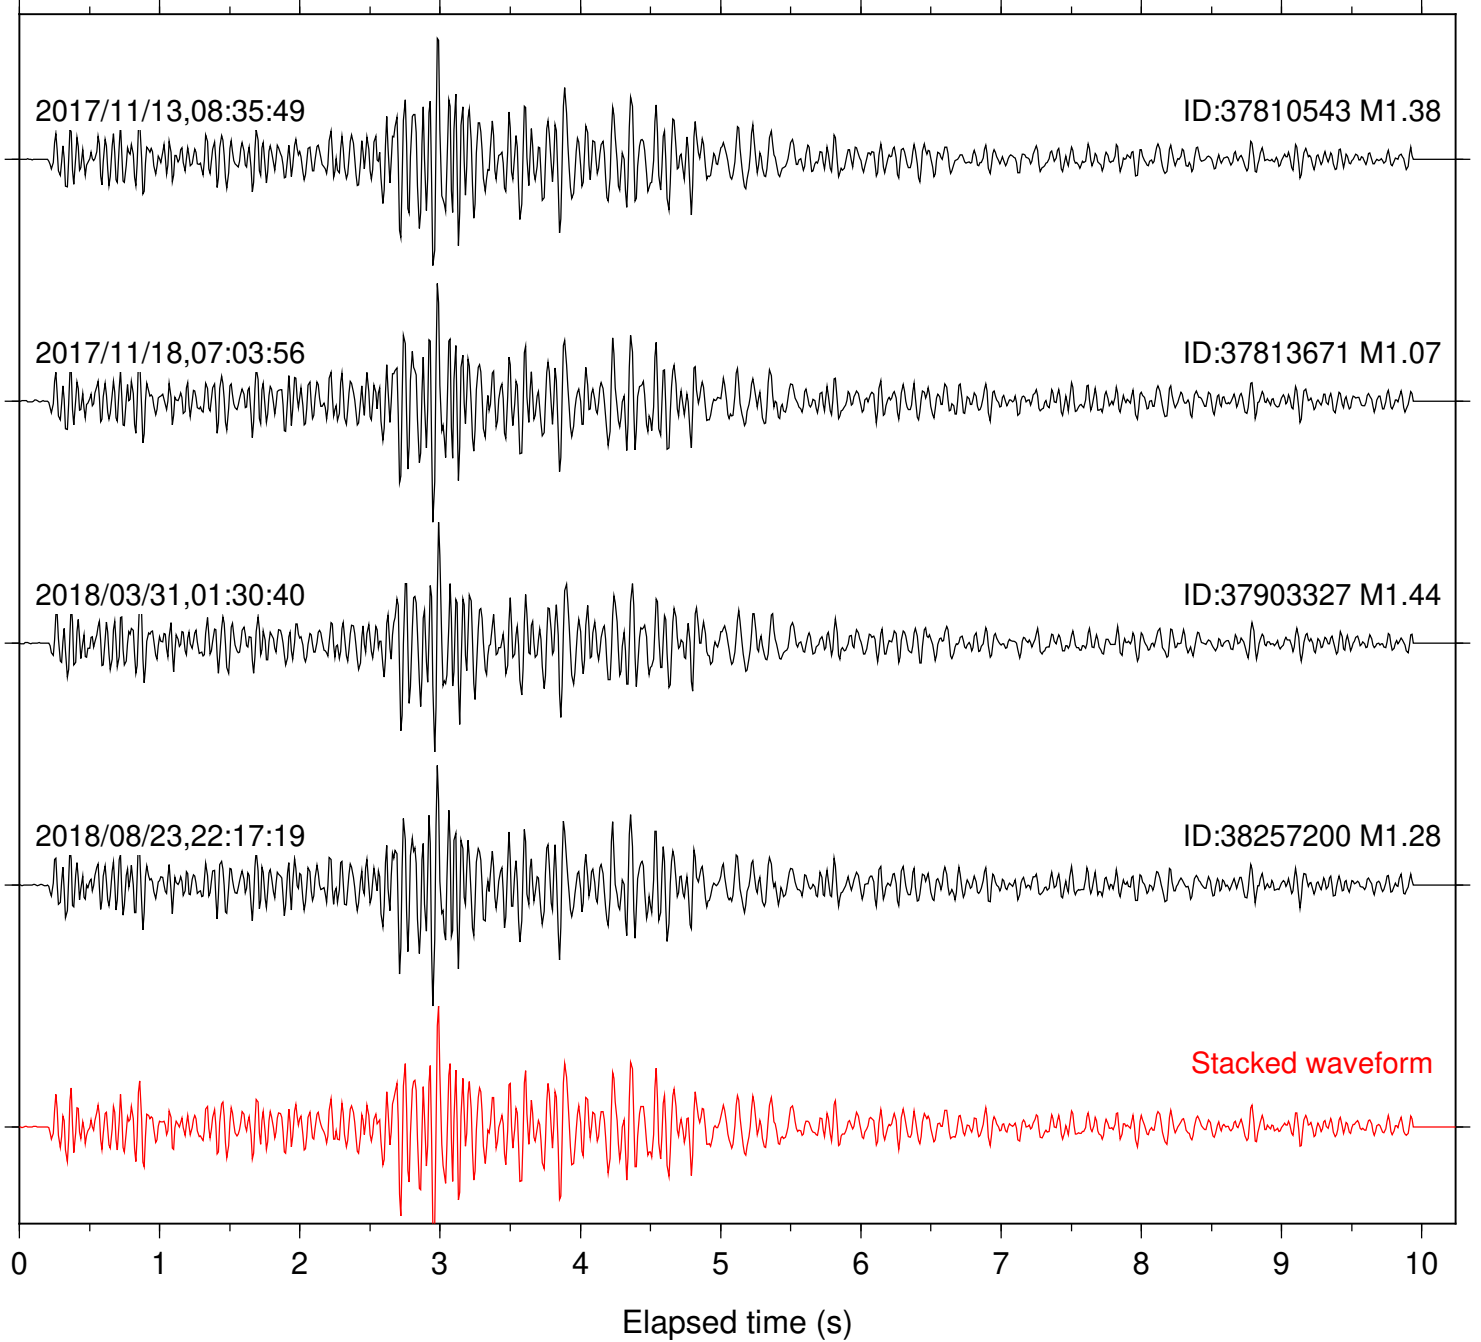

Station: B082 Com: EHZ

Focal depth: 4.88 km

Station: B084 Com: EHZ

Focal depth: 4.88 km

Station: B087 Com: EHZ

Focal depth: 4.88 km

Station: B088 Com: EHZ

Focal depth: 4.88 km

Station: B093 Com: EHZ

Focal depth: 4.88 km

Station: B946 Com: EHZ

Focal depth: 4.88 km

Station: BAC Com: EHZ

Focal depth: 4.88 km

Station: CRY Com: HHZ

Focal depth: 4.89 km

Station: DGR Com: HHZ

Focal depth: 4.88 km

Station: FRD Com: HHZ

Focal depth: 4.88 km

Station: HMT2 Com: HHZ

Focal depth: 4.88 km

Station: KNW Com: HHZ

Focal depth: 4.88 km

Station: RDM Com: HHZ

Focal depth: 4.88 km

Station: SMER Com: HHZ

Focal depth: 4.88 km

Station: SND Com: HHZ

Focal depth: 4.88 km

Station: WMC Com: HHZ

Focal depth: 4.89 km