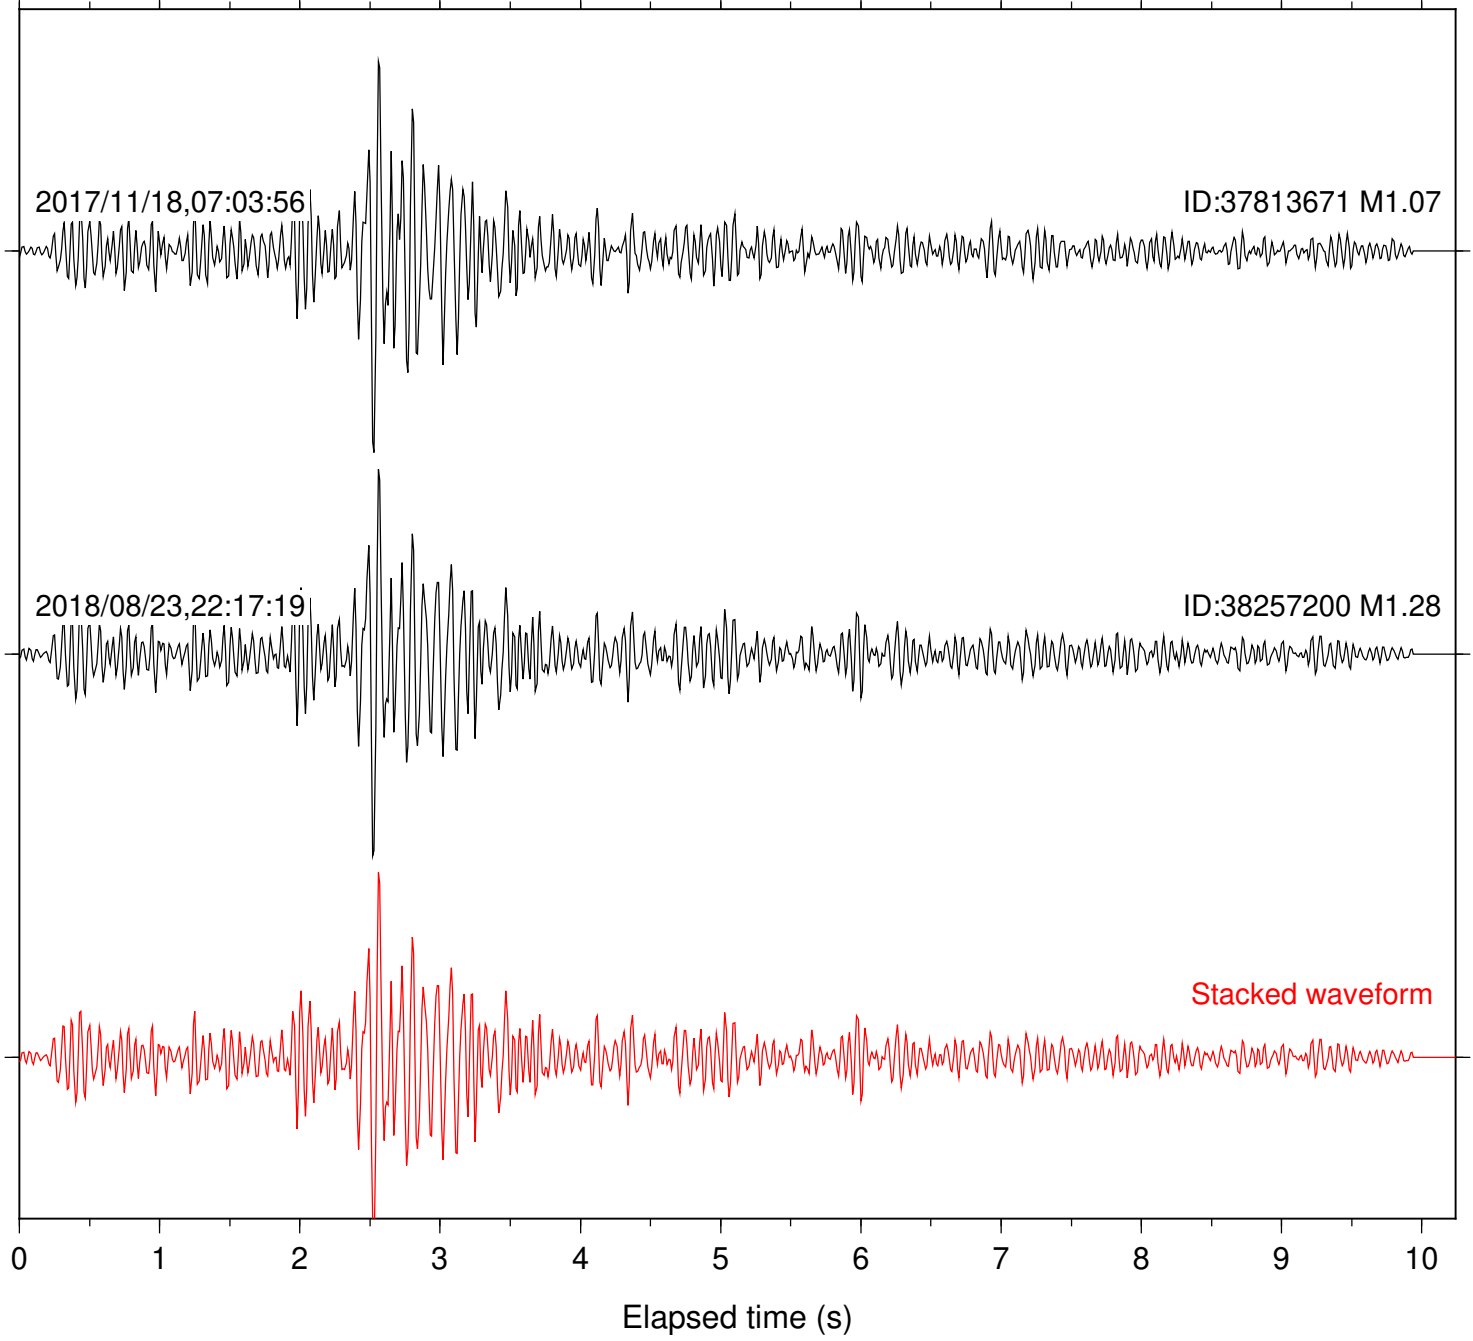

Station: DGR Com: HHZ

Focal depth: 4.88 km

Station: FRD Com: HHZ

Focal depth: 4.88 km

Station: HMT2 Com: HHZ

Focal depth: 4.88 km

Station: KNW Com: HHZ

Focal depth: 4.88 km

Station: LKH Com: HHZ

Focal depth: 4.88 km

Station: PFO Com: HHZ

Focal depth: 4.88 km

Station: PLM Com: HHZ

Focal depth: 4.88 km

Station: POB2 Com: HHZ

Focal depth: 4.88 km

Station: RDM Com: HHZ

Focal depth: 4.88 km

Station: SMER Com: HHZ

Focal depth: 4.88 km

Station: SND Com: HHZ

Focal depth: 4.88 km

Station: WMC Com: HHZ

Focal depth: 4.89 km