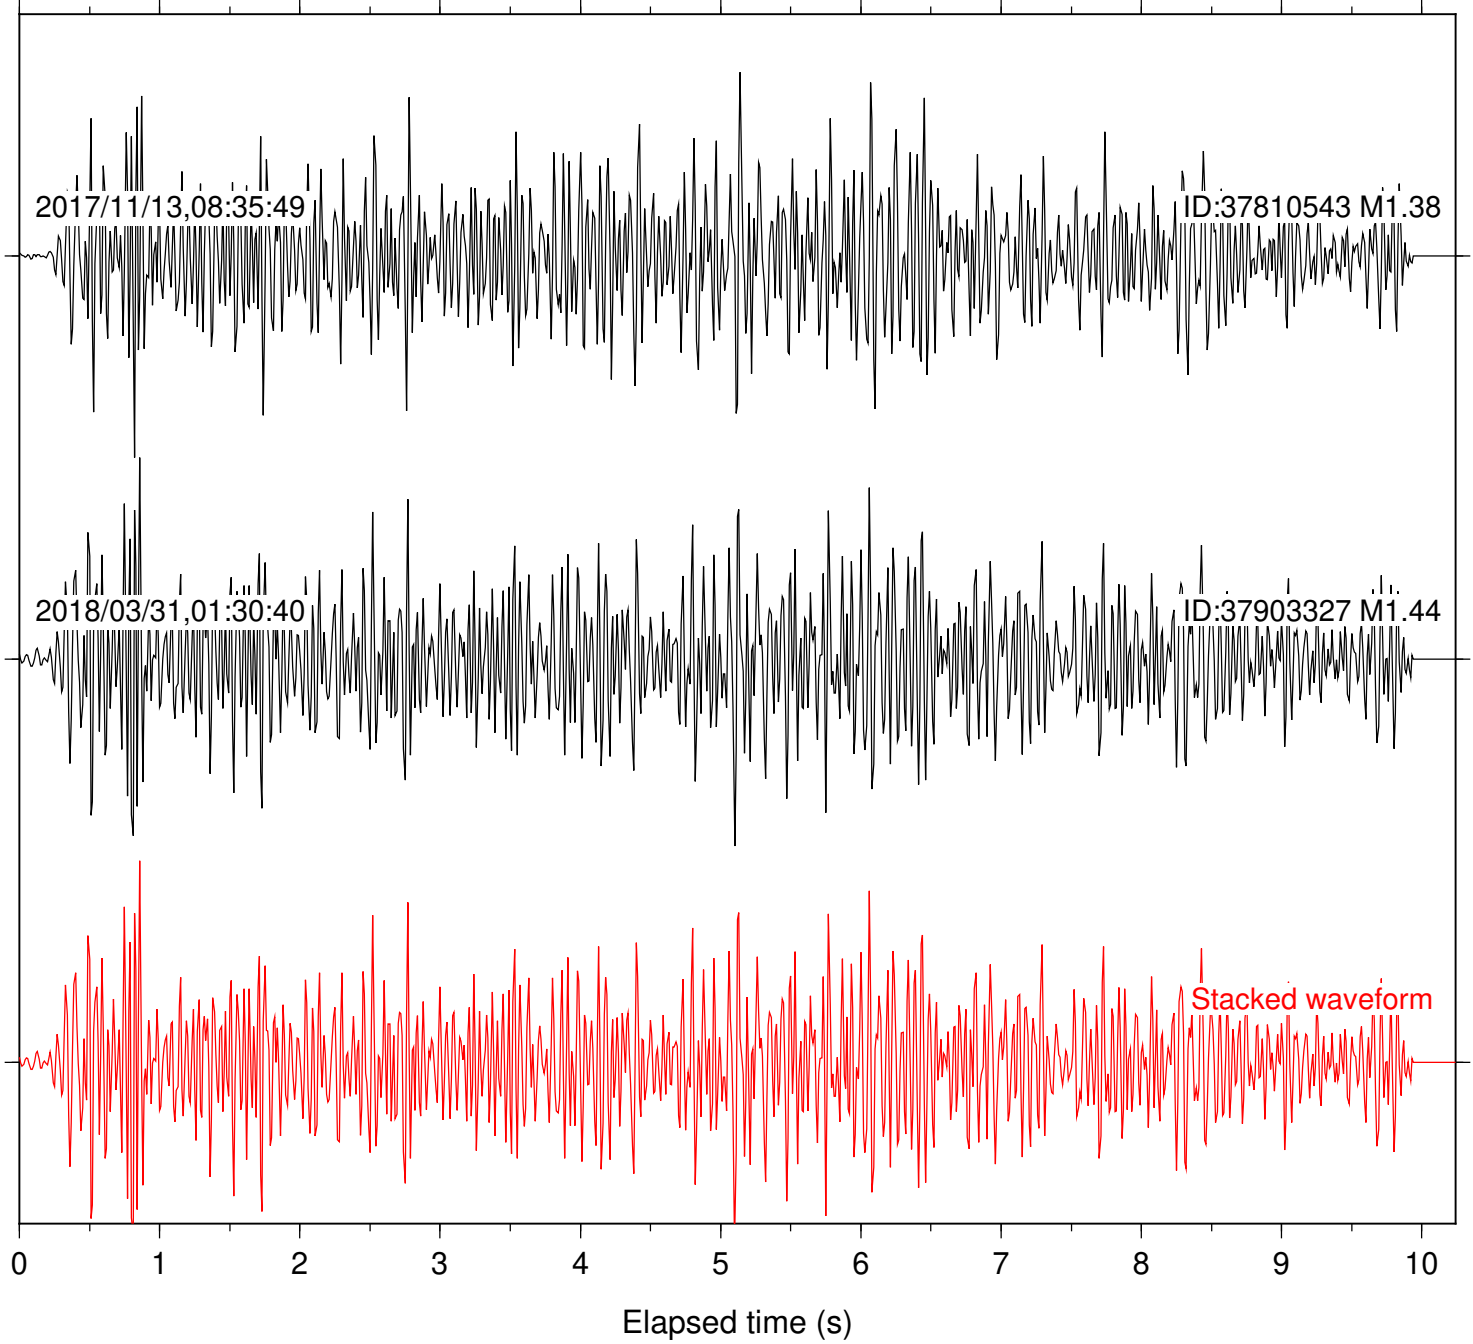

Station: DGR Com: HHZ

Focal depth: 4.88 km

Station: FRD Com: HHZ

Focal depth: 4.88 km

Station: HMT2 Com: HHZ

Focal depth: 4.88 km

Station: KNW Com: HHZ

Focal depth: 4.88 km

Station: LKH Com: HHZ

Focal depth: 4.88 km

Station: PFO Com: HHZ

Focal depth: 4.88 km

Station: PLM Com: HHZ

Focal depth: 4.88 km

Station: POB2 Com: HHZ

Focal depth: 4.88 km

Station: RDM Com: HHZ

Focal depth: 4.88 km

Station: SMER Com: HHZ

Focal depth: 4.88 km

Station: SND Com: HHZ

Focal depth: 4.88 km

Station: WMC Com: HHZ

Focal depth: 4.89 km