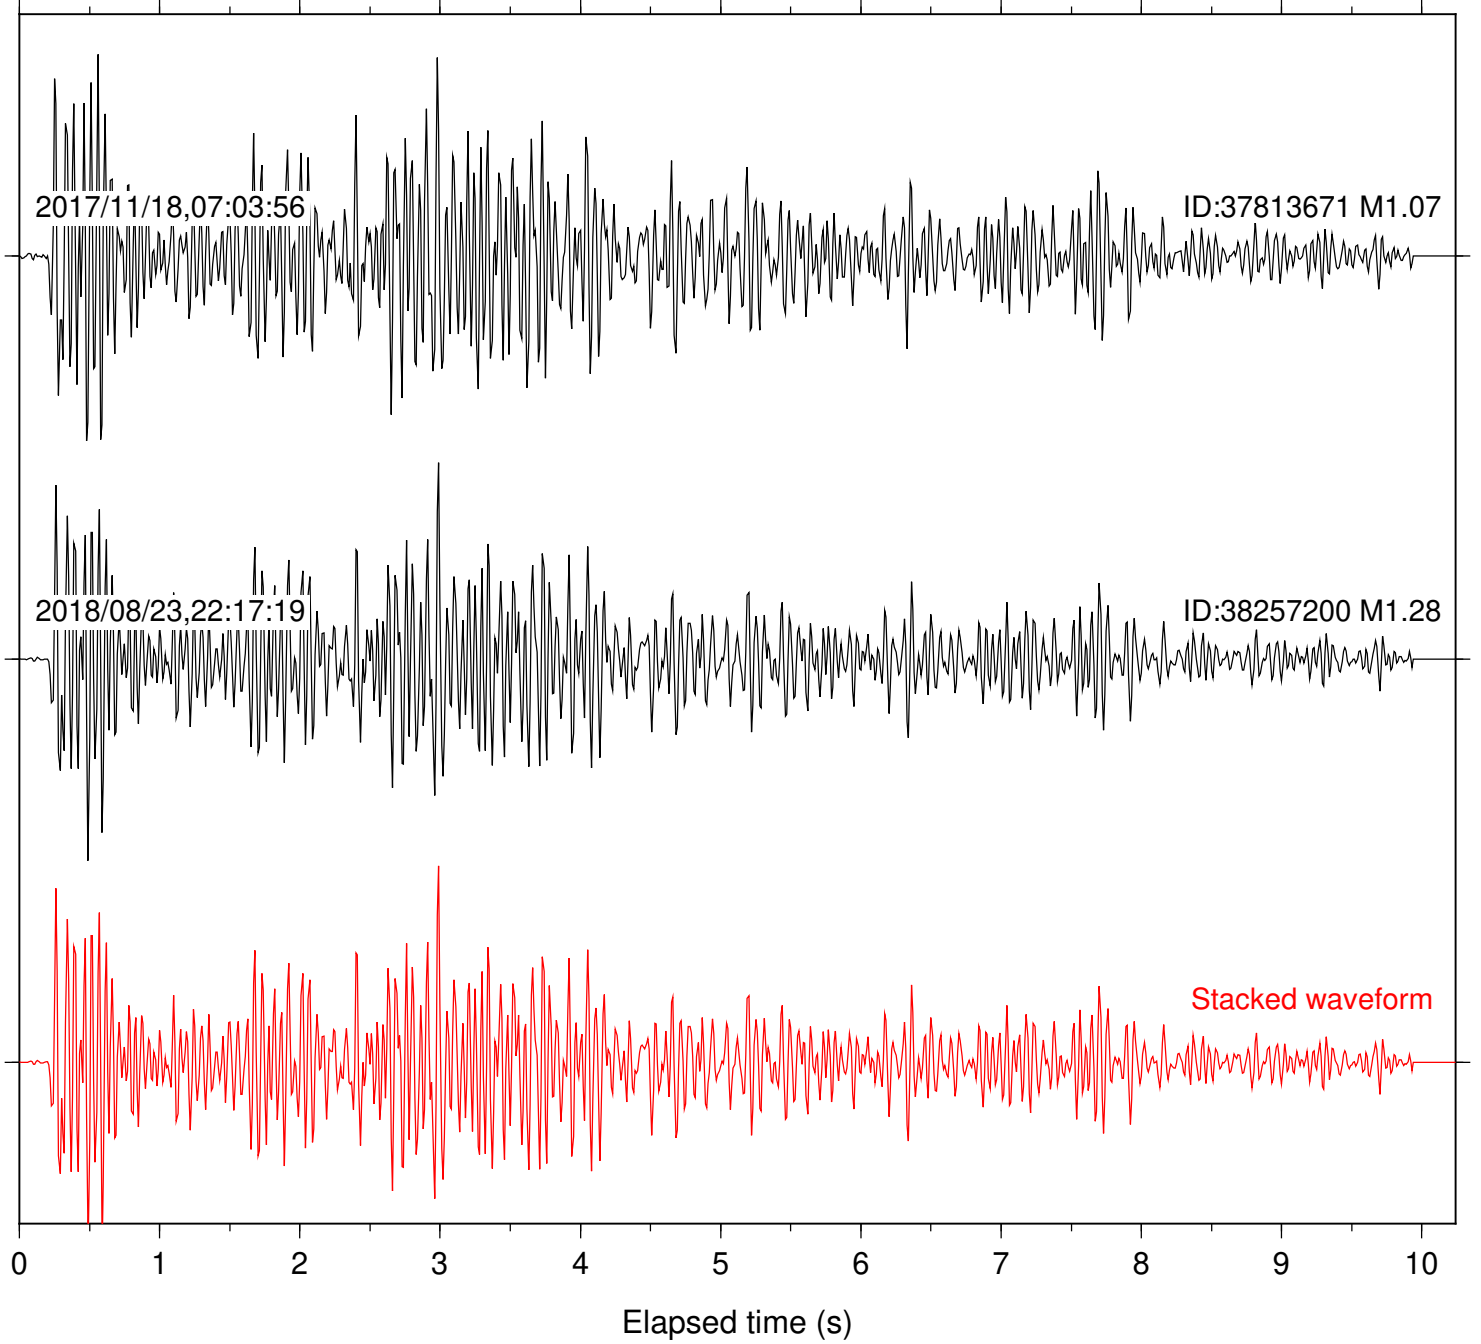

Station: B093 Com: EHZ

Focal depth: 4.88 km

Station: B946 Com: EHZ

Focal depth: 4.88 km

Station: BAC Com: EHZ

Focal depth: 4.88 km

Station: CRY Com: HHZ

Focal depth: 4.89 km

Station: DGR Com: HHZ

Focal depth: 4.88 km

Station: FRD Com: HHZ

Focal depth: 4.88 km

Station: HMT2 Com: HHZ

Focal depth: 4.88 km

Station: KNW Com: HHZ

Focal depth: 4.88 km

Station: LKH Com: HHZ

Focal depth: 4.88 km

Station: PFO Com: HHZ

Focal depth: 4.88 km

Station: PLM Com: HHZ

Focal depth: 4.88 km

Station: POB2 Com: HHZ

Focal depth: 4.88 km

Station: RDM Com: HHZ

Focal depth: 4.88 km

Station: SMER Com: HHZ

Focal depth: 4.88 km

Station: SND Com: HHZ

Focal depth: 4.88 km

Station: WMC Com: HHZ

Focal depth: 4.89 km