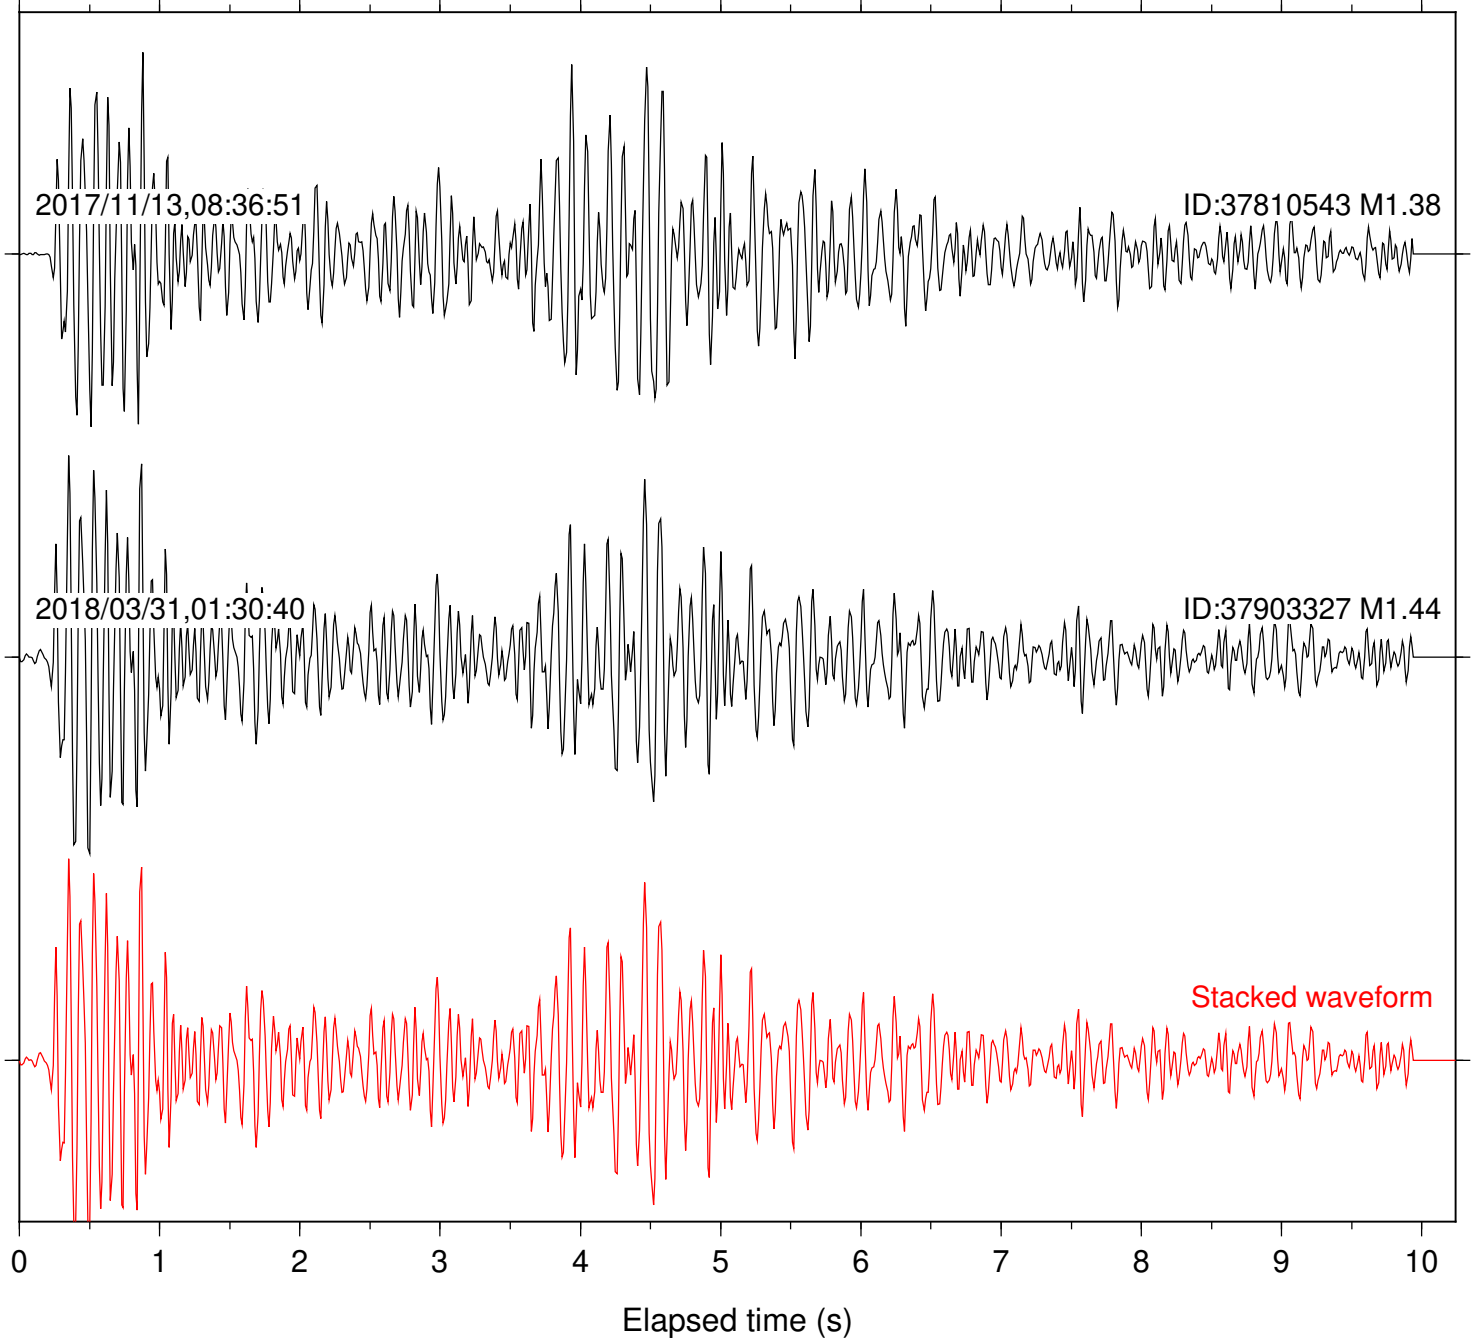

Station: DGR Com: HHZ

Focal depth: 4.88 km

Station: FRD Com: HHZ

Focal depth: 4.88 km

Station: HMT2 Com: HHZ

Focal depth: 4.88 km

Station: KNW Com: HHZ

Focal depth: 4.88 km

Station: LKH Com: HHZ

Focal depth: 4.88 km

Station: PFO Com: HHZ

Focal depth: 4.88 km

Station: PLM Com: HHZ

Focal depth: 4.88 km

Station: POB2 Com: HHZ

Focal depth: 4.88 km

Station: RDM Com: HHZ

Focal depth: 4.88 km

Station: SMER Com: HHZ

Focal depth: 4.88 km

Station: SND Com: HHZ

Focal depth: 4.88 km

Station: WMC Com: HHZ

Focal depth: 4.89 km