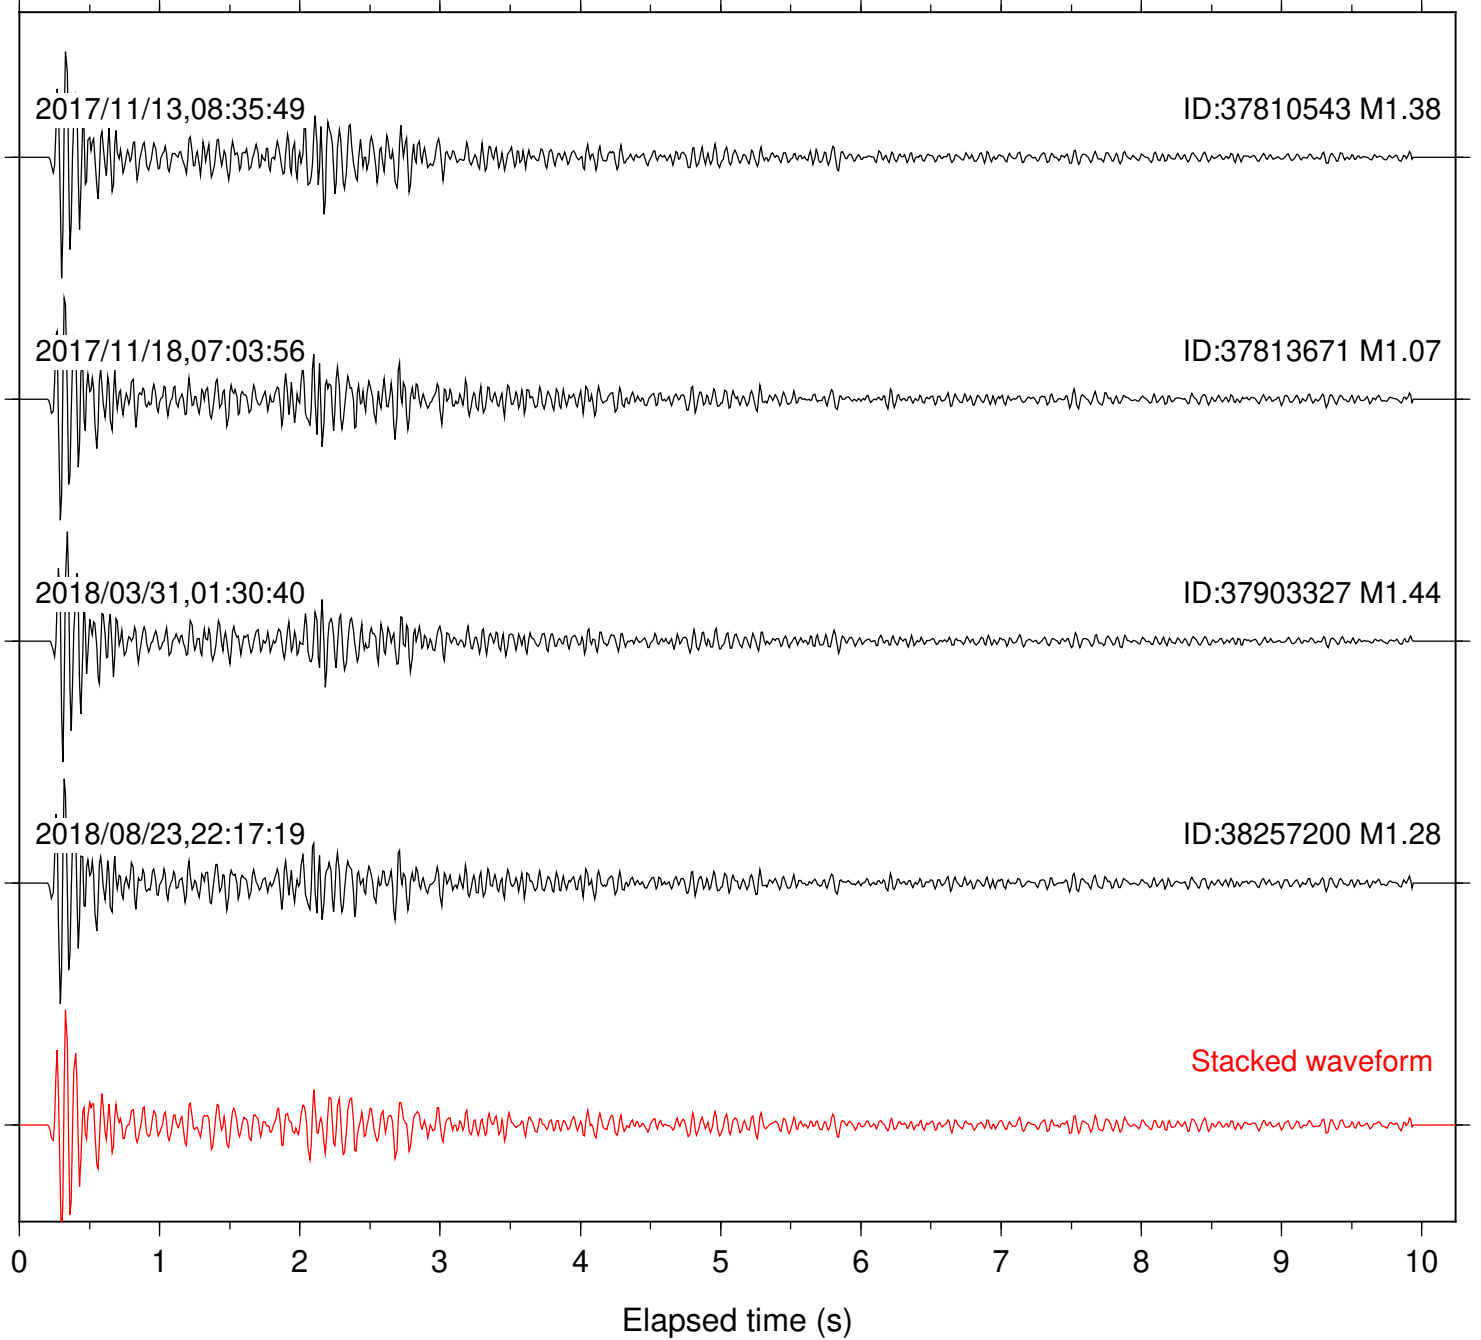

Station: B082 Com: EHZ

Focal depth: 4.88 km

Station: B084 Com: EHZ

Focal depth: 4.88 km

Station: B087 Com: EHZ

Focal depth: 4.88 km

Station: B088 Com: EHZ

Focal depth: 4.88 km

Station: B093 Com: EHZ

Focal depth: 4.88 km

Station: B946 Com: EHZ

Focal depth: 4.88 km

Station: BAC Com: EHZ

Focal depth: 4.88 km

Station: CRY Com: HHZ

Focal depth: 4.89 km

Station: DGR Com: HHZ

Focal depth: 4.88 km

Station: FRD Com: HHZ

Focal depth: 4.88 km

Station: HMT2 Com: HHZ

Focal depth: 4.88 km

Station: KNW Com: HHZ

Focal depth: 4.88 km

Station: RDM Com: HHZ

Focal depth: 4.88 km

Station: SMER Com: HHZ

Focal depth: 4.88 km

Station: SND Com: HHZ

Focal depth: 4.88 km

Station: WMC Com: HHZ

Focal depth: 4.89 km