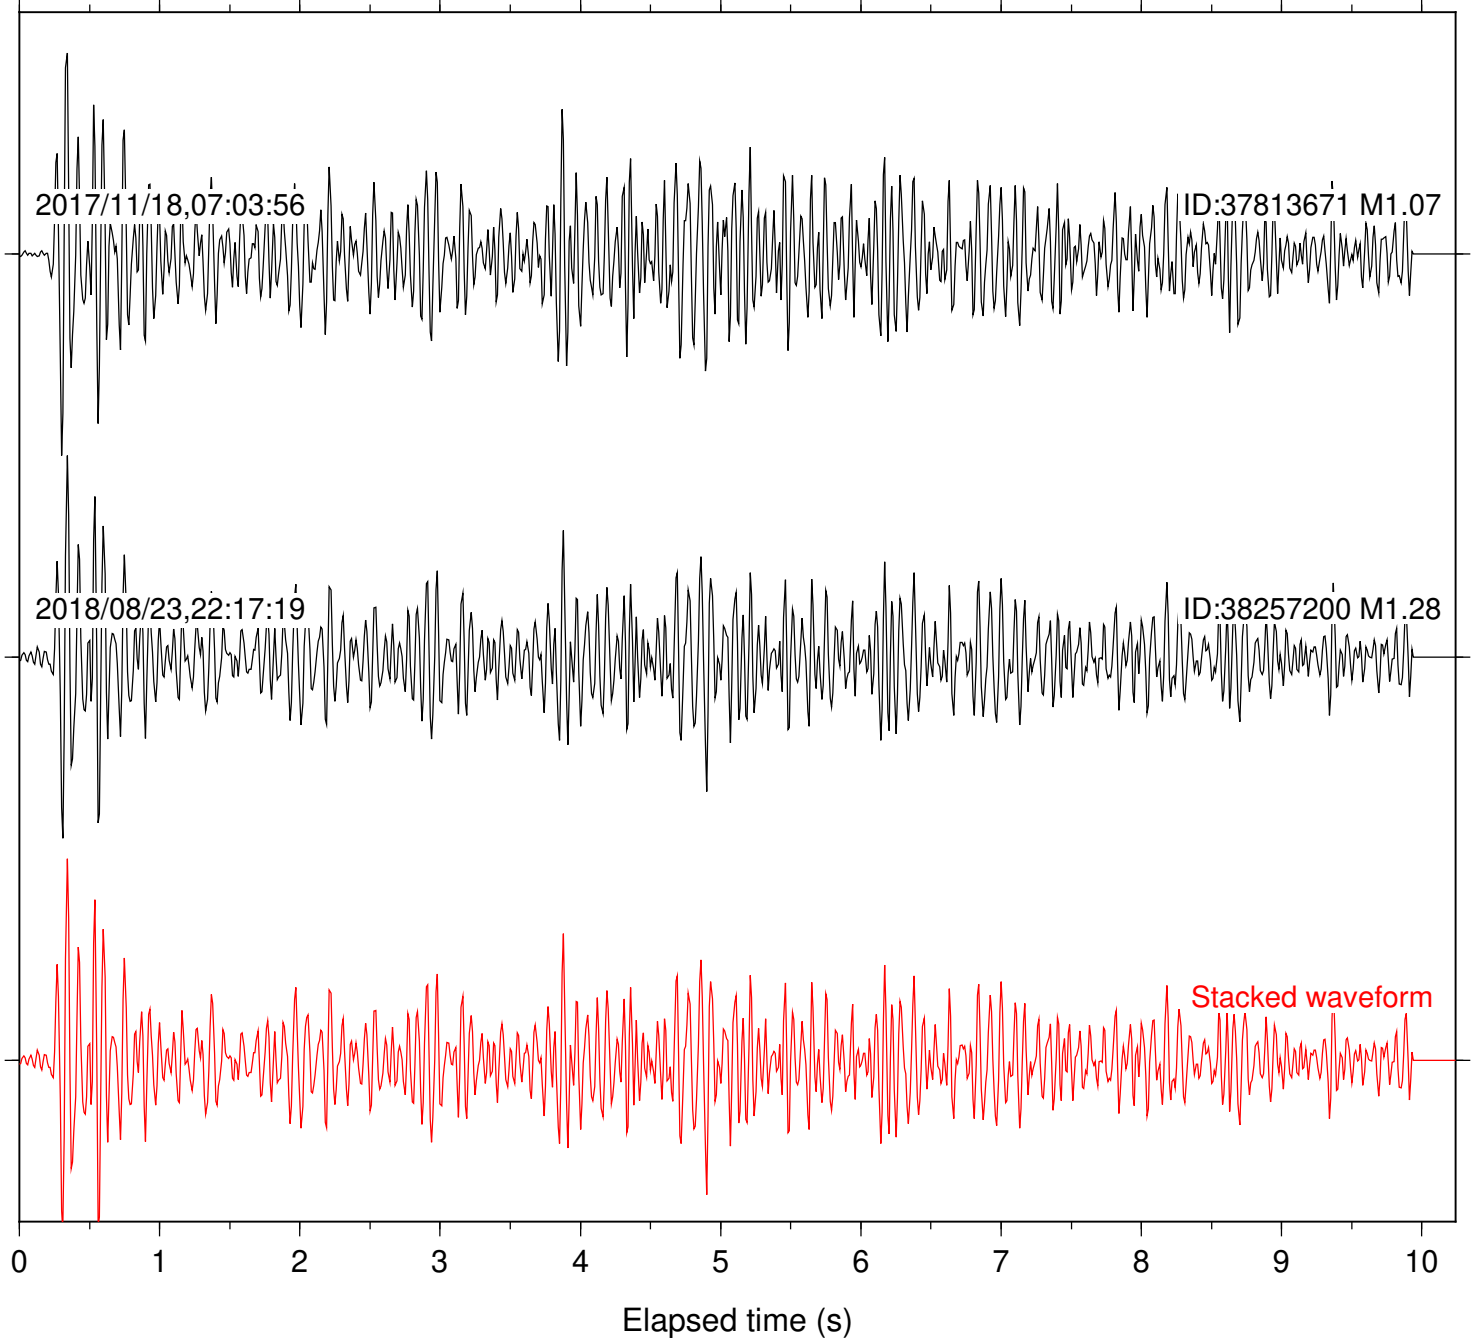

Station: B093 Com: EHZ

Focal depth: 4.88 km

Station: B946 Com: EHZ

Focal depth: 4.88 km

Station: BAC Com: EHZ

Focal depth: 4.88 km

Station: CRY Com: HHZ

Focal depth: 4.89 km

Station: DGR Com: HHZ

Focal depth: 4.88 km

Station: FRD Com: HHZ

Focal depth: 4.88 km

Station: HMT2 Com: HHZ

Focal depth: 4.88 km

Station: KNW Com: HHZ

Focal depth: 4.88 km

Station: LKH Com: HHZ

Focal depth: 4.88 km

Station: PFO Com: HHZ

Focal depth: 4.88 km

Station: PLM Com: HHZ

Focal depth: 4.88 km

Station: POB2 Com: HHZ

Focal depth: 4.88 km

Station: RDM Com: HHZ

Focal depth: 4.88 km

Station: SMER Com: HHZ

Focal depth: 4.88 km

Station: SND Com: HHZ

Focal depth: 4.88 km

Station: WMC Com: HHZ

Focal depth: 4.89 km