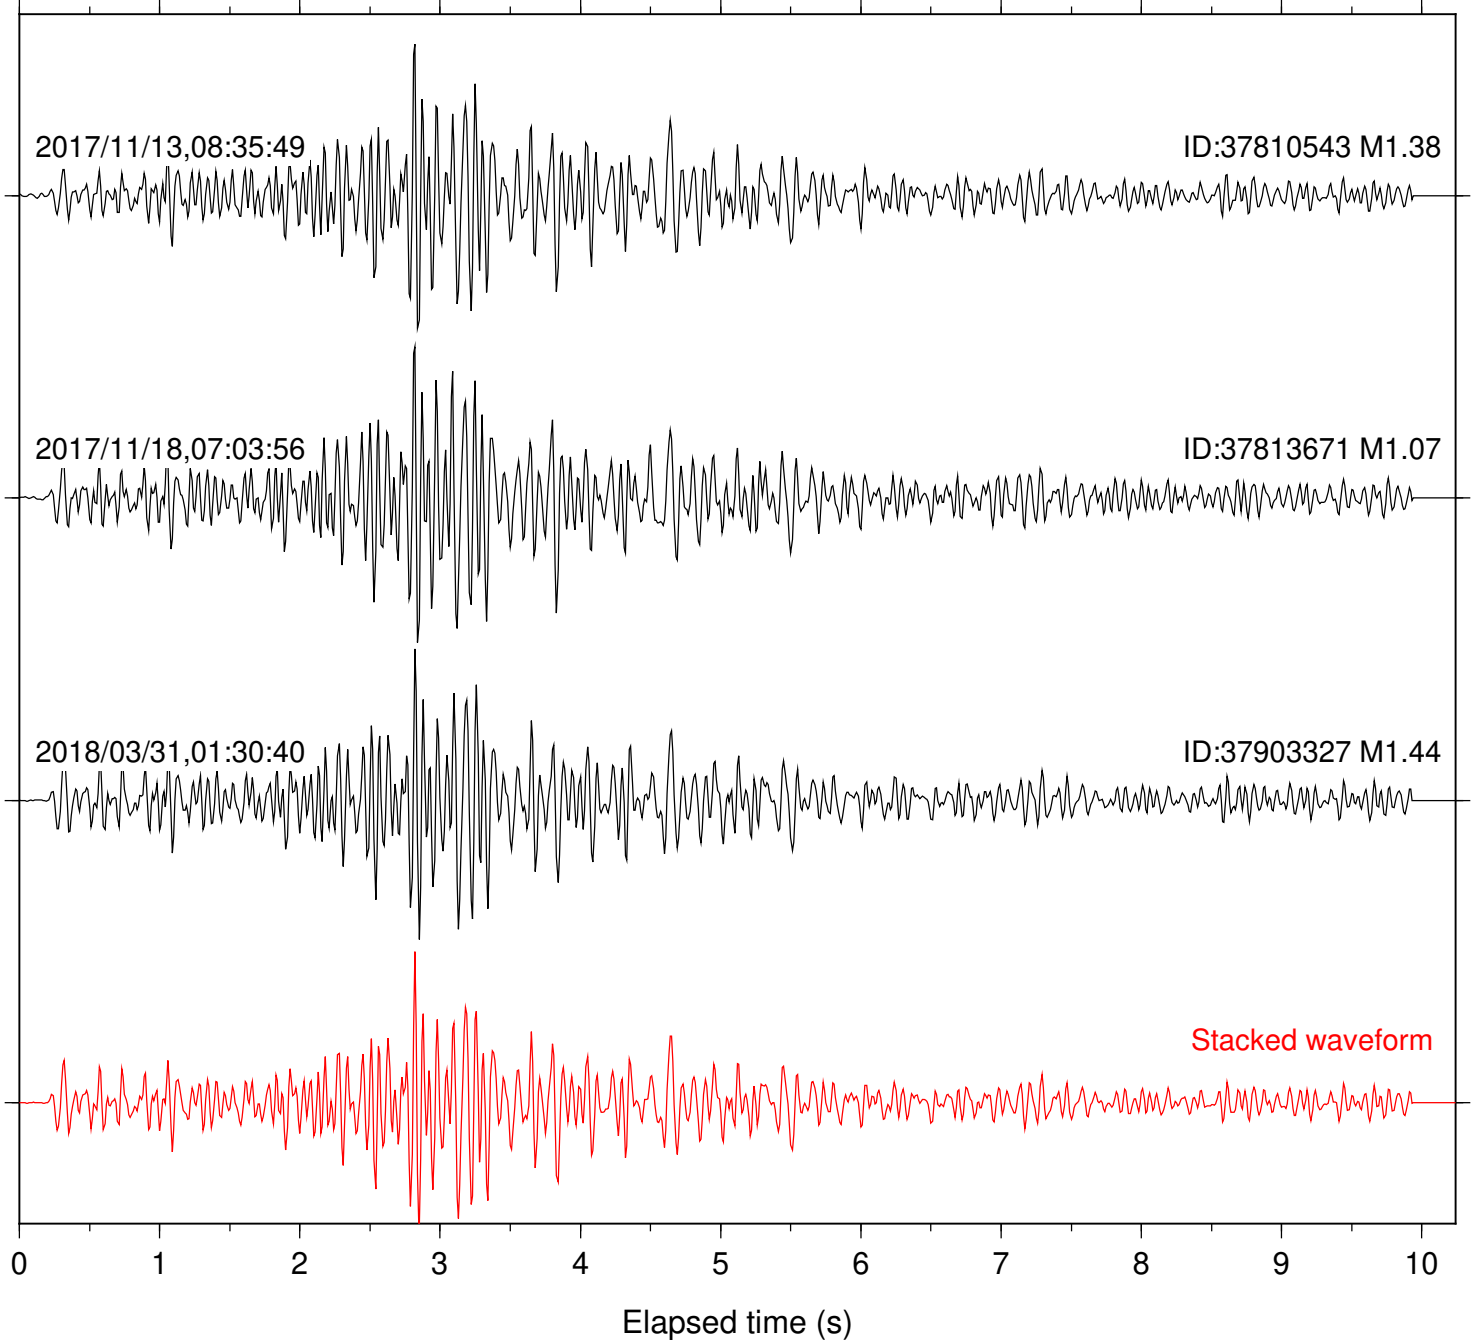

Station: B093 Com: EHZ

Focal depth: 4.88 km

Station: B946 Com: EHZ

Focal depth: 4.88 km

Station: BAC Com: EHZ

Focal depth: 4.88 km

Station: CRY Com: HHZ

Focal depth: 4.89 km

Station: DGR Com: HHZ

Focal depth: 4.88 km

Station: FRD Com: HHZ

Focal depth: 4.88 km

Station: HMT2 Com: HHZ

Focal depth: 4.88 km

Station: KNW Com: HHZ

Focal depth: 4.88 km

Station: LKH Com: HHZ

Focal depth: 4.88 km

Station: PFO Com: HHZ

Focal depth: 4.88 km

Station: PLM Com: HHZ

Focal depth: 4.88 km

Station: POB2 Com: HHZ

Focal depth: 4.88 km

Station: RDM Com: HHZ

Focal depth: 4.88 km

Station: SMER Com: HHZ

Focal depth: 4.88 km

Station: SND Com: HHZ

Focal depth: 4.88 km

Station: WMC Com: HHZ

Focal depth: 4.89 km