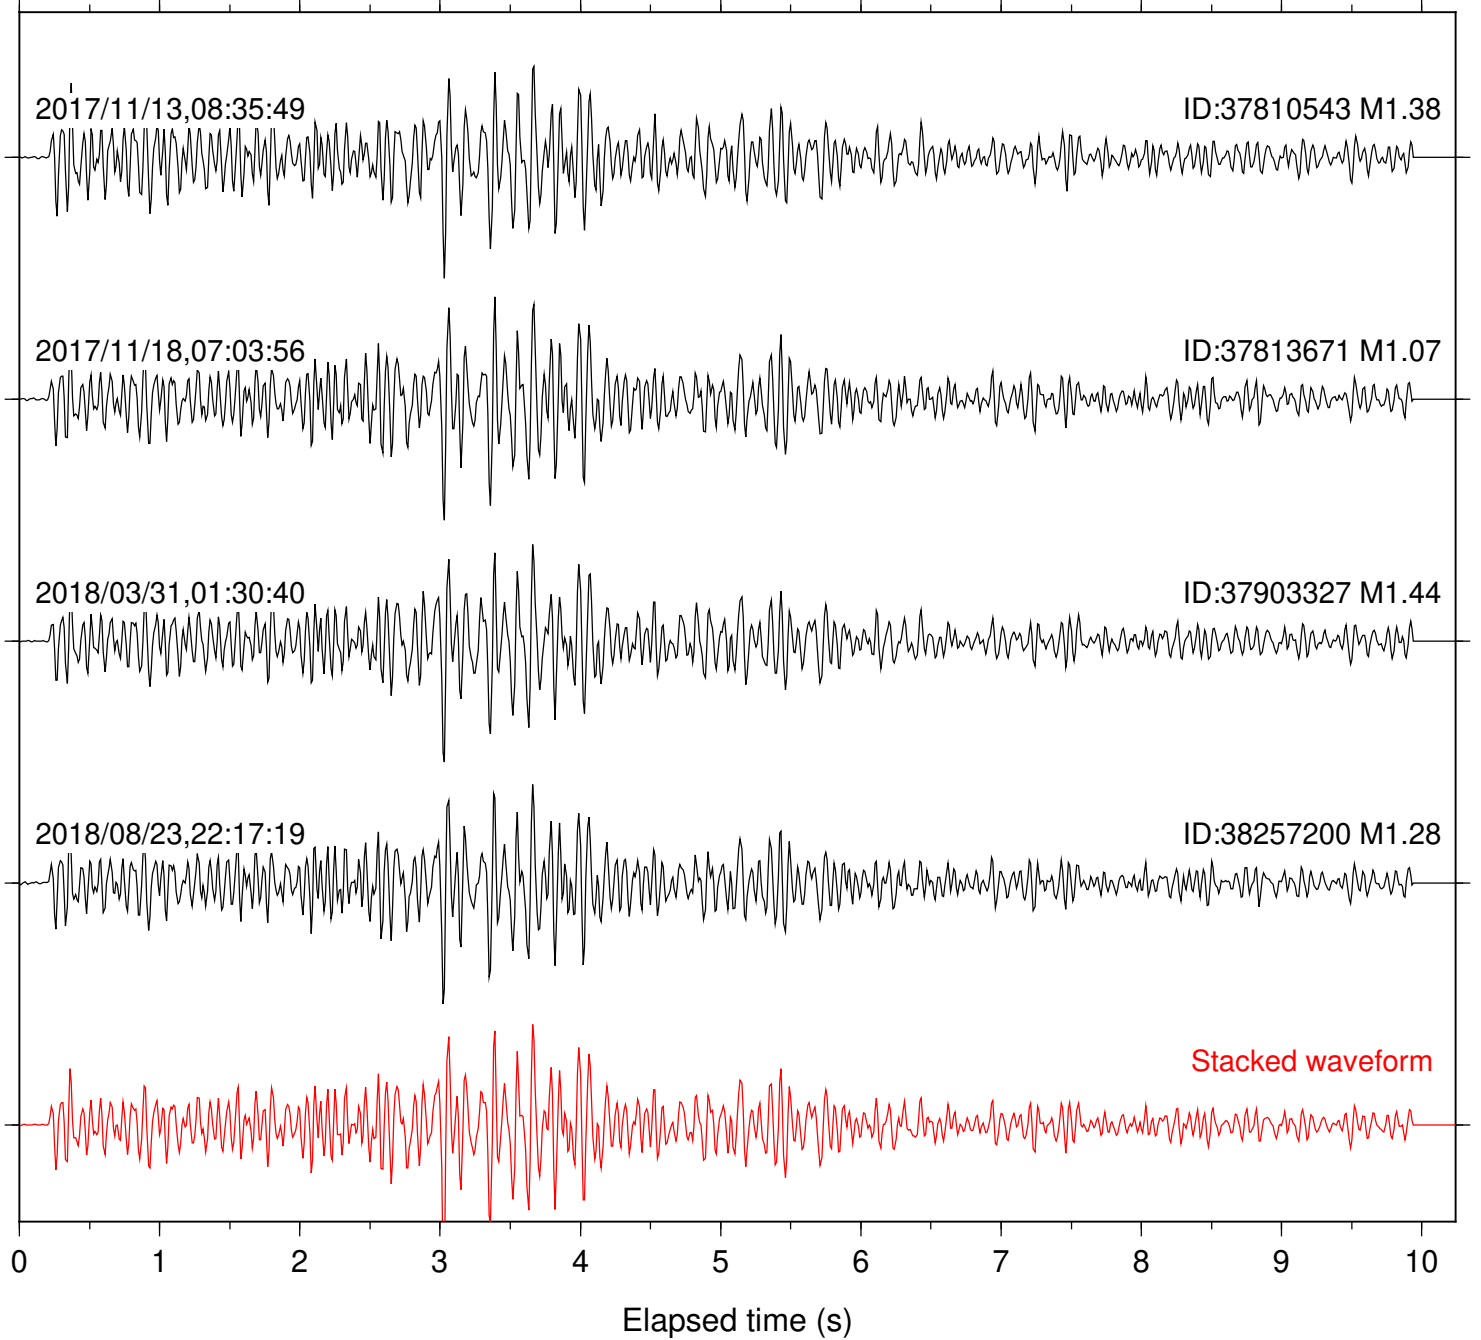

Station: B082 Com: EHZ

Focal depth: 4.88 km

Station: B084 Com: EHZ

Focal depth: 4.88 km

Station: B087 Com: EHZ

Focal depth: 4.88 km

Station: B088 Com: EHZ

Focal depth: 4.88 km

Station: B093 Com: EHZ

Focal depth: 4.88 km

Station: B946 Com: EHZ

Focal depth: 4.88 km

Station: BAC Com: EHZ

Focal depth: 4.88 km

Station: CRY Com: HHZ

Focal depth: 4.89 km

Station: DGR Com: HHZ

Focal depth: 4.88 km

Station: FRD Com: HHZ

Focal depth: 4.88 km

Station: HMT2 Com: HHZ

Focal depth: 4.88 km

Station: KNW Com: HHZ

Focal depth: 4.88 km

Station: RDM Com: HHZ

Focal depth: 4.88 km

Station: SMER Com: HHZ

Focal depth: 4.88 km

Station: SND Com: HHZ

Focal depth: 4.88 km

Station: WMC Com: HHZ

Focal depth: 4.89 km