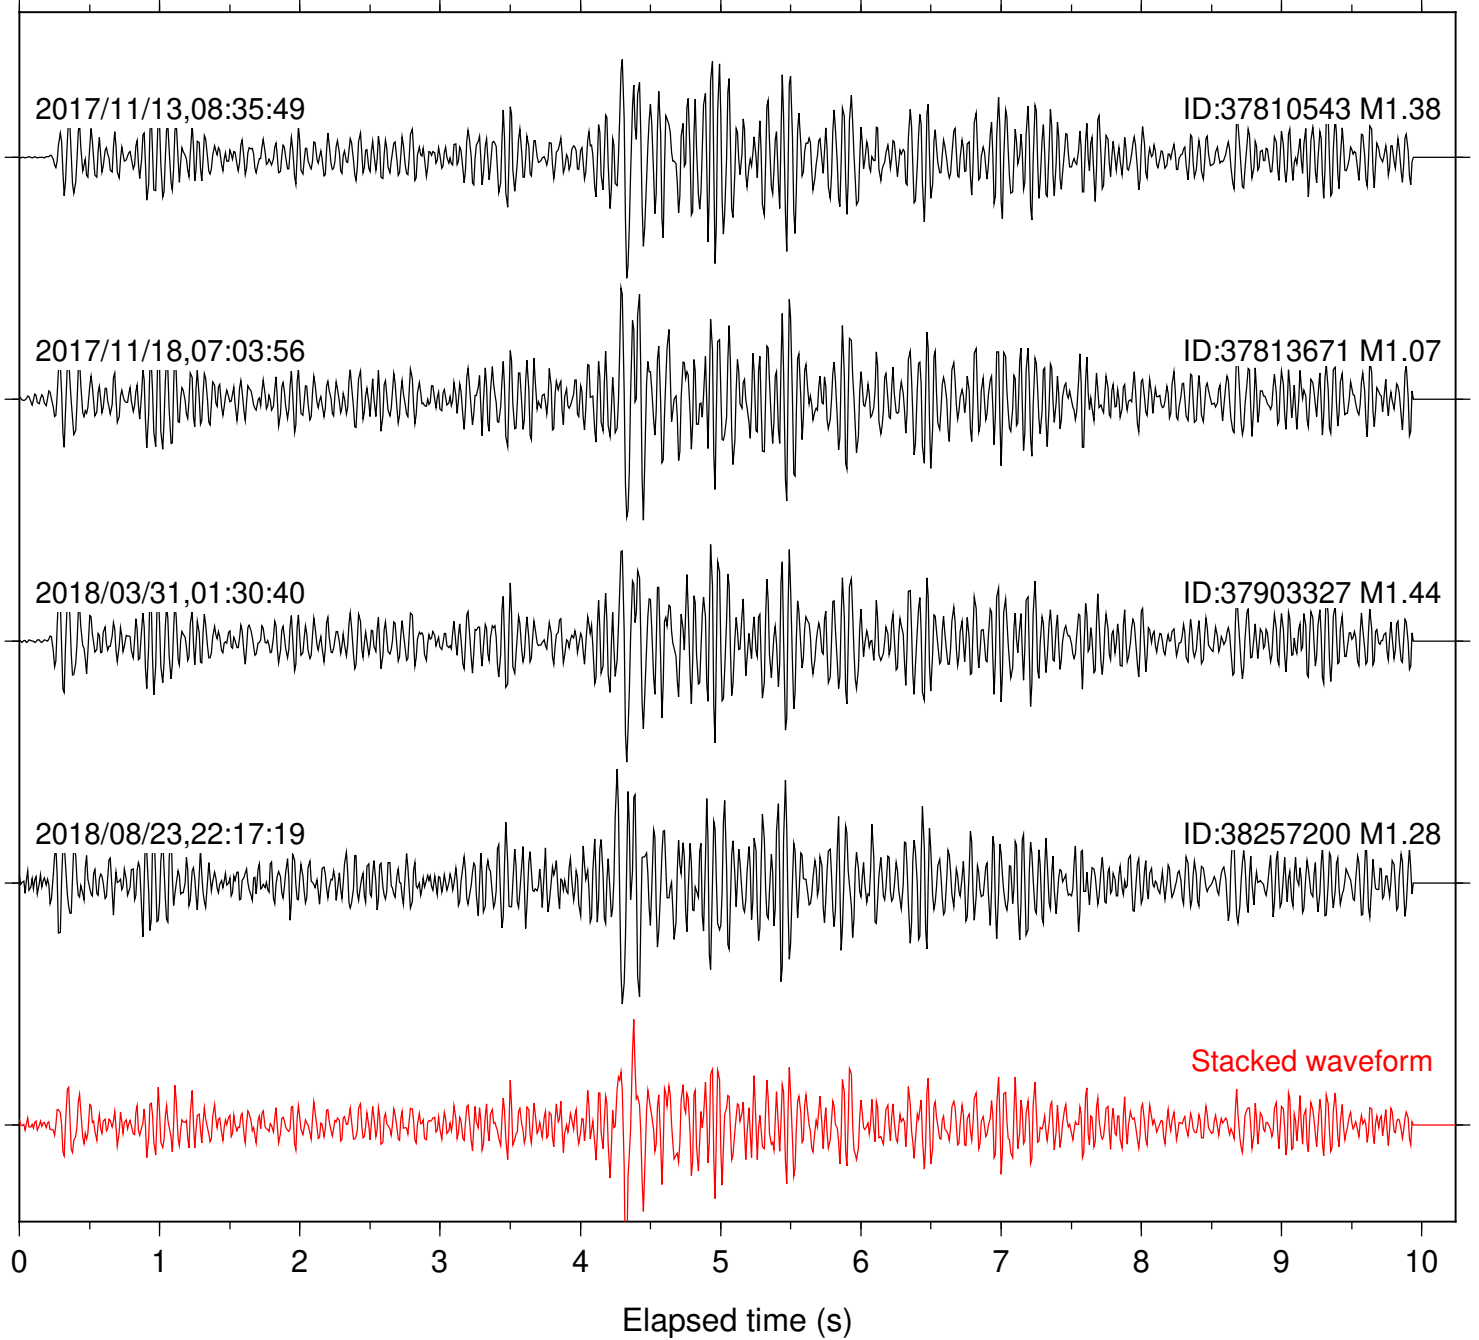

Station: DGR Com: HHZ

Focal depth: 4.88 km

Station: FRD Com: HHZ

Focal depth: 4.88 km

Station: HMT2 Com: HHZ

Focal depth: 4.88 km

Station: KNW Com: HHZ

Focal depth: 4.88 km

Station: LKH Com: HHZ

Focal depth: 4.88 km

Station: PFO Com: HHZ

Focal depth: 4.88 km

Station: PLM Com: HHZ

Focal depth: 4.88 km

Station: POB2 Com: HHZ

Focal depth: 4.88 km

Station: RDM Com: HHZ

Focal depth: 4.88 km

Station: SMER Com: HHZ

Focal depth: 4.88 km

Station: SND Com: HHZ

Focal depth: 4.88 km

Station: WMC Com: HHZ

Focal depth: 4.89 km