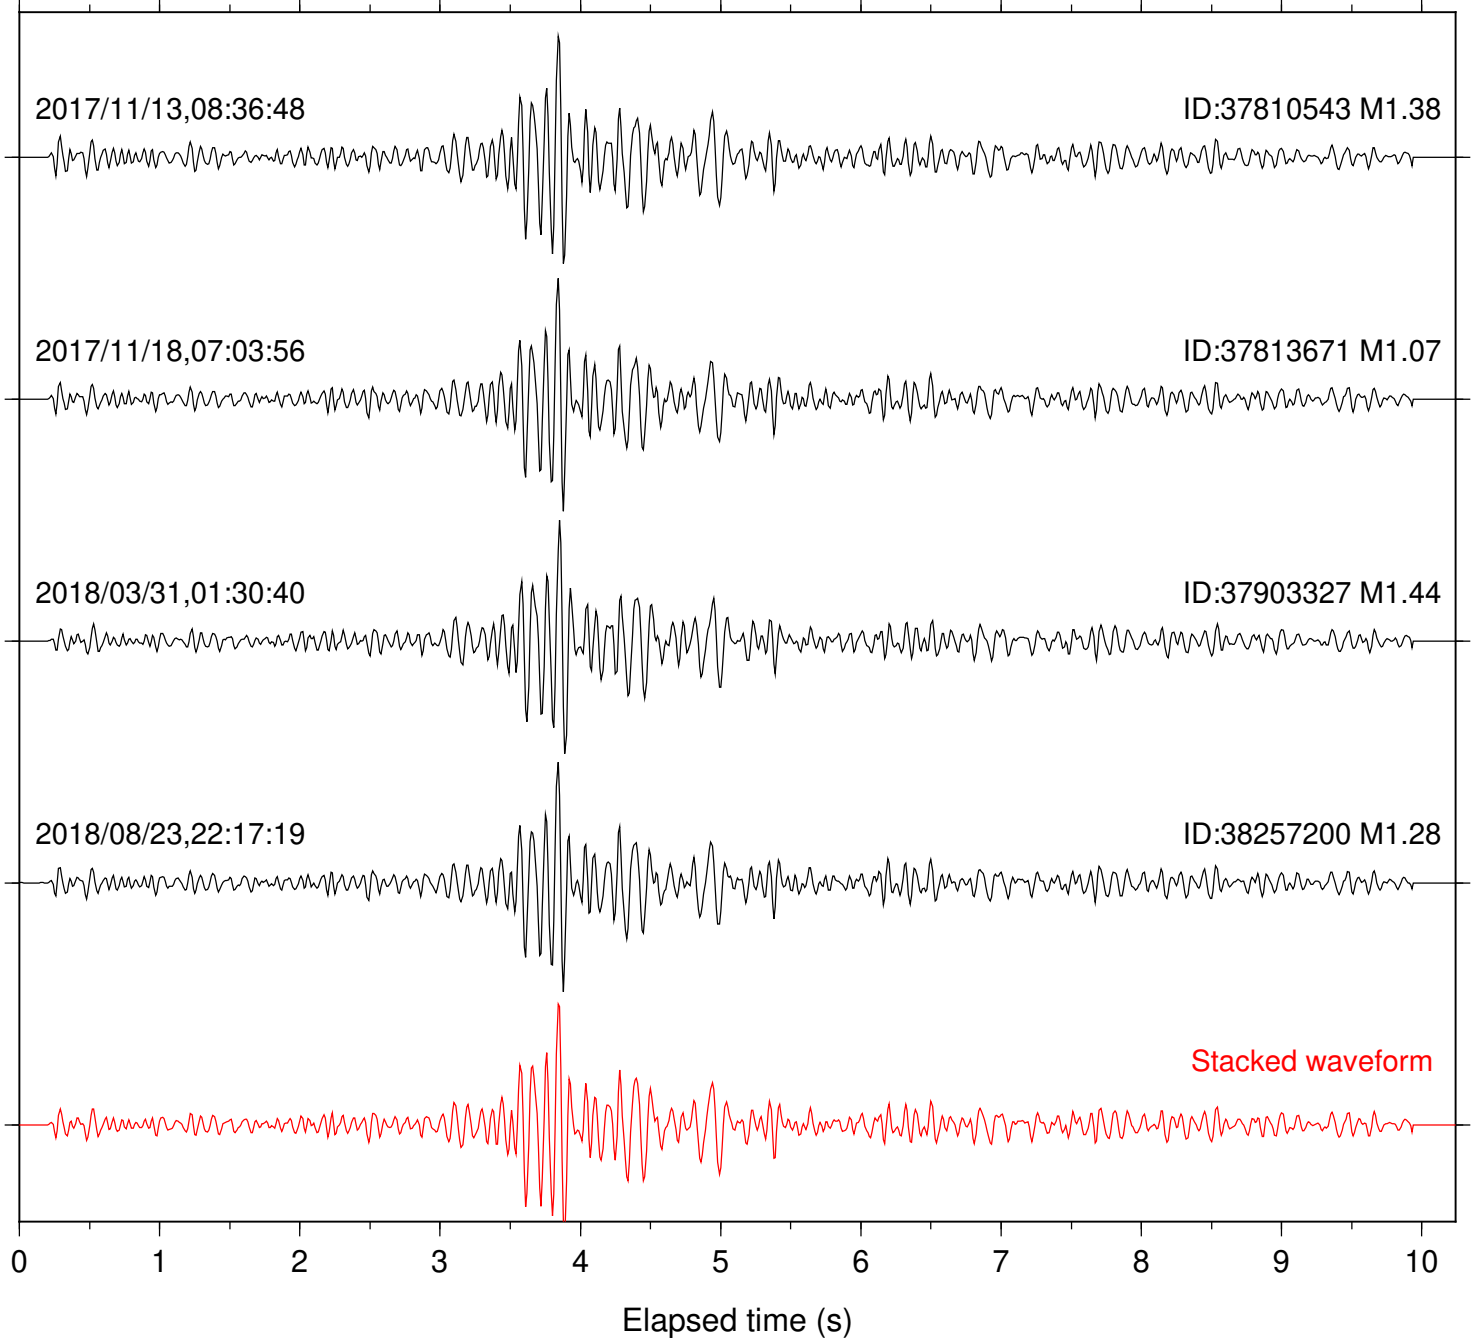

Station: DGR Com: HHZ

Focal depth: 4.88 km

Station: FRD Com: HHZ

Focal depth: 4.88 km

Station: HMT2 Com: HHZ

Focal depth: 4.88 km

Station: KNW Com: HHZ

Focal depth: 4.88 km

Station: LKH Com: HHZ

Focal depth: 4.88 km

Station: PFO Com: HHZ

Focal depth: 4.88 km

Station: PLM Com: HHZ

Focal depth: 4.88 km

Station: POB2 Com: HHZ

Focal depth: 4.88 km

Station: RDM Com: HHZ

Focal depth: 4.88 km

Station: SMER Com: HHZ

Focal depth: 4.88 km

Station: SND Com: HHZ

Focal depth: 4.88 km

Station: WMC Com: HHZ

Focal depth: 4.89 km