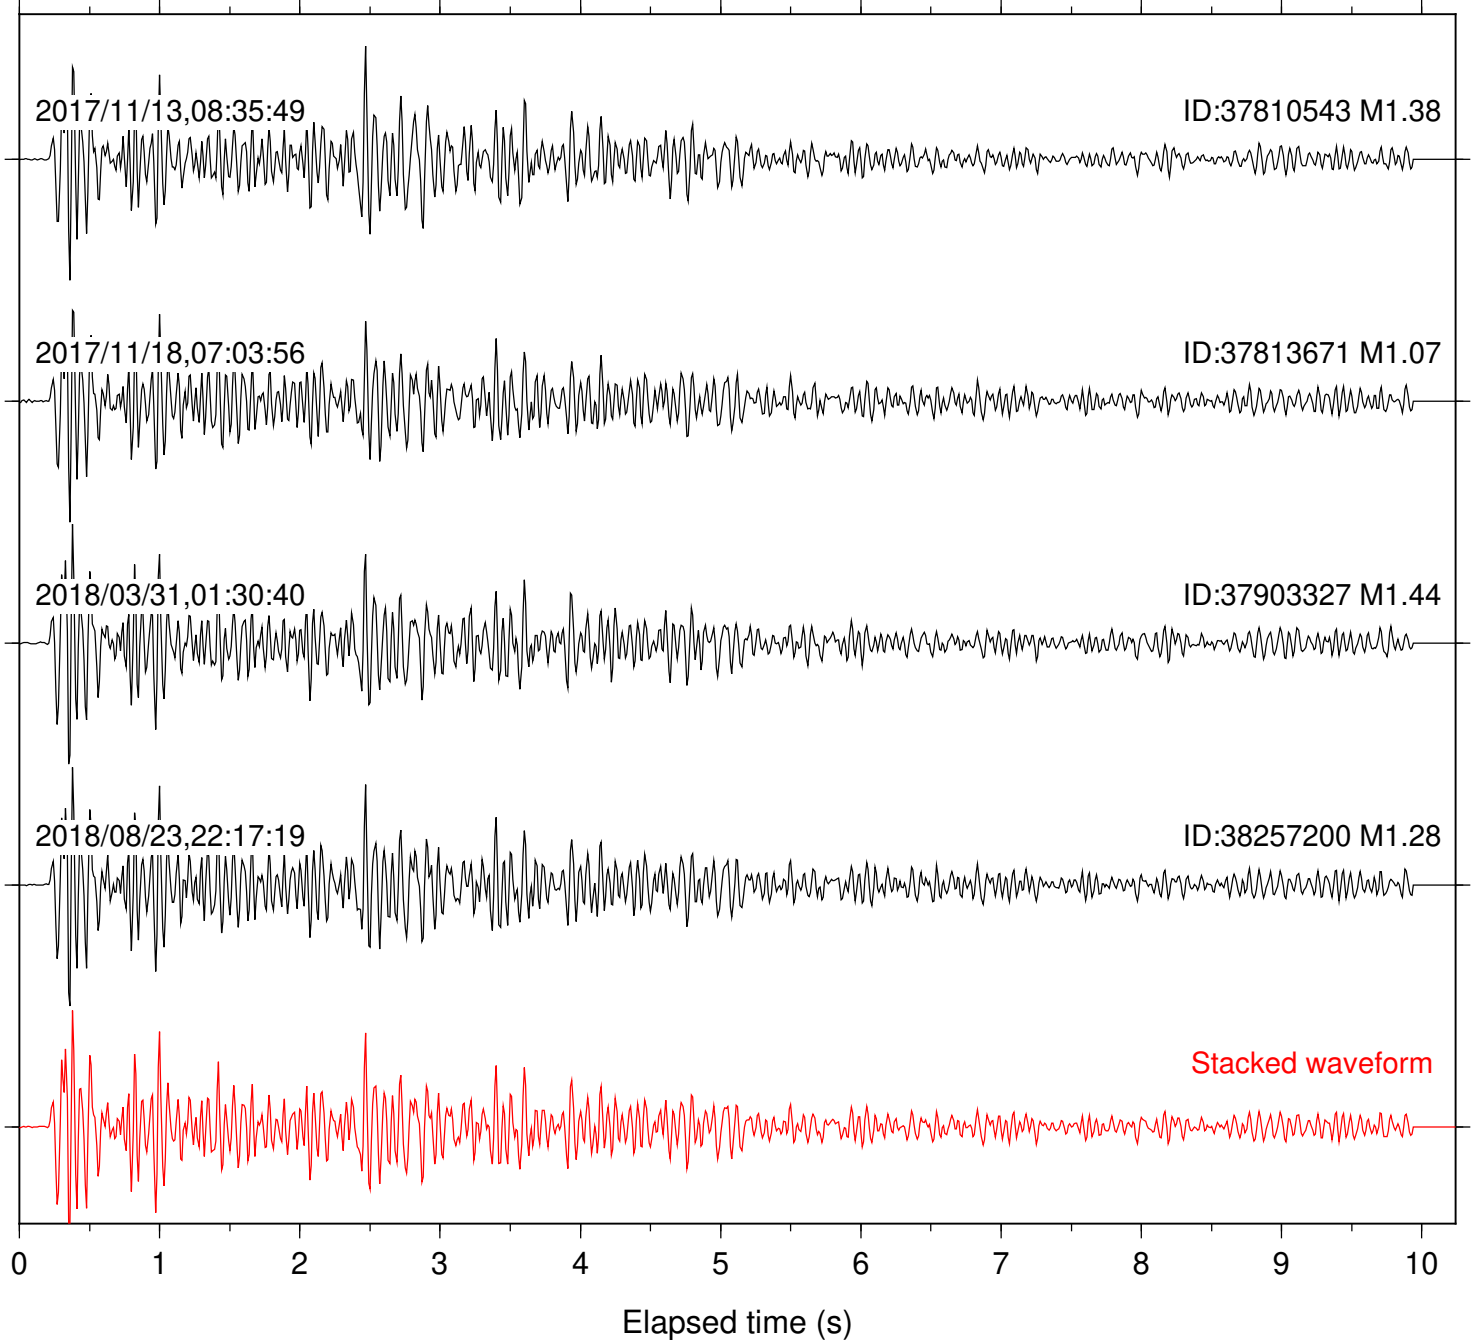

Station: B082 Com: EHZ

Focal depth: 4.88 km

Station: B084 Com: EHZ

Focal depth: 4.88 km

Station: B087 Com: EHZ

Focal depth: 4.88 km

Station: B088 Com: EHZ

Focal depth: 4.88 km

Station: B093 Com: EHZ

Focal depth: 4.88 km

Station: B946 Com: EHZ

Focal depth: 4.88 km

Station: BAC Com: EHZ

Focal depth: 4.88 km

Station: CRY Com: HHZ

Focal depth: 4.89 km

Station: DGR Com: HHZ

Focal depth: 4.88 km

Station: FRD Com: HHZ

Focal depth: 4.88 km

Station: HMT2 Com: HHZ

Focal depth: 4.88 km

Station: KNW Com: HHZ

Focal depth: 4.88 km

Station: RDM Com: HHZ

Focal depth: 4.88 km

Station: SMER Com: HHZ

Focal depth: 4.88 km

Station: SND Com: HHZ

Focal depth: 4.88 km

Station: WMC Com: HHZ

Focal depth: 4.89 km