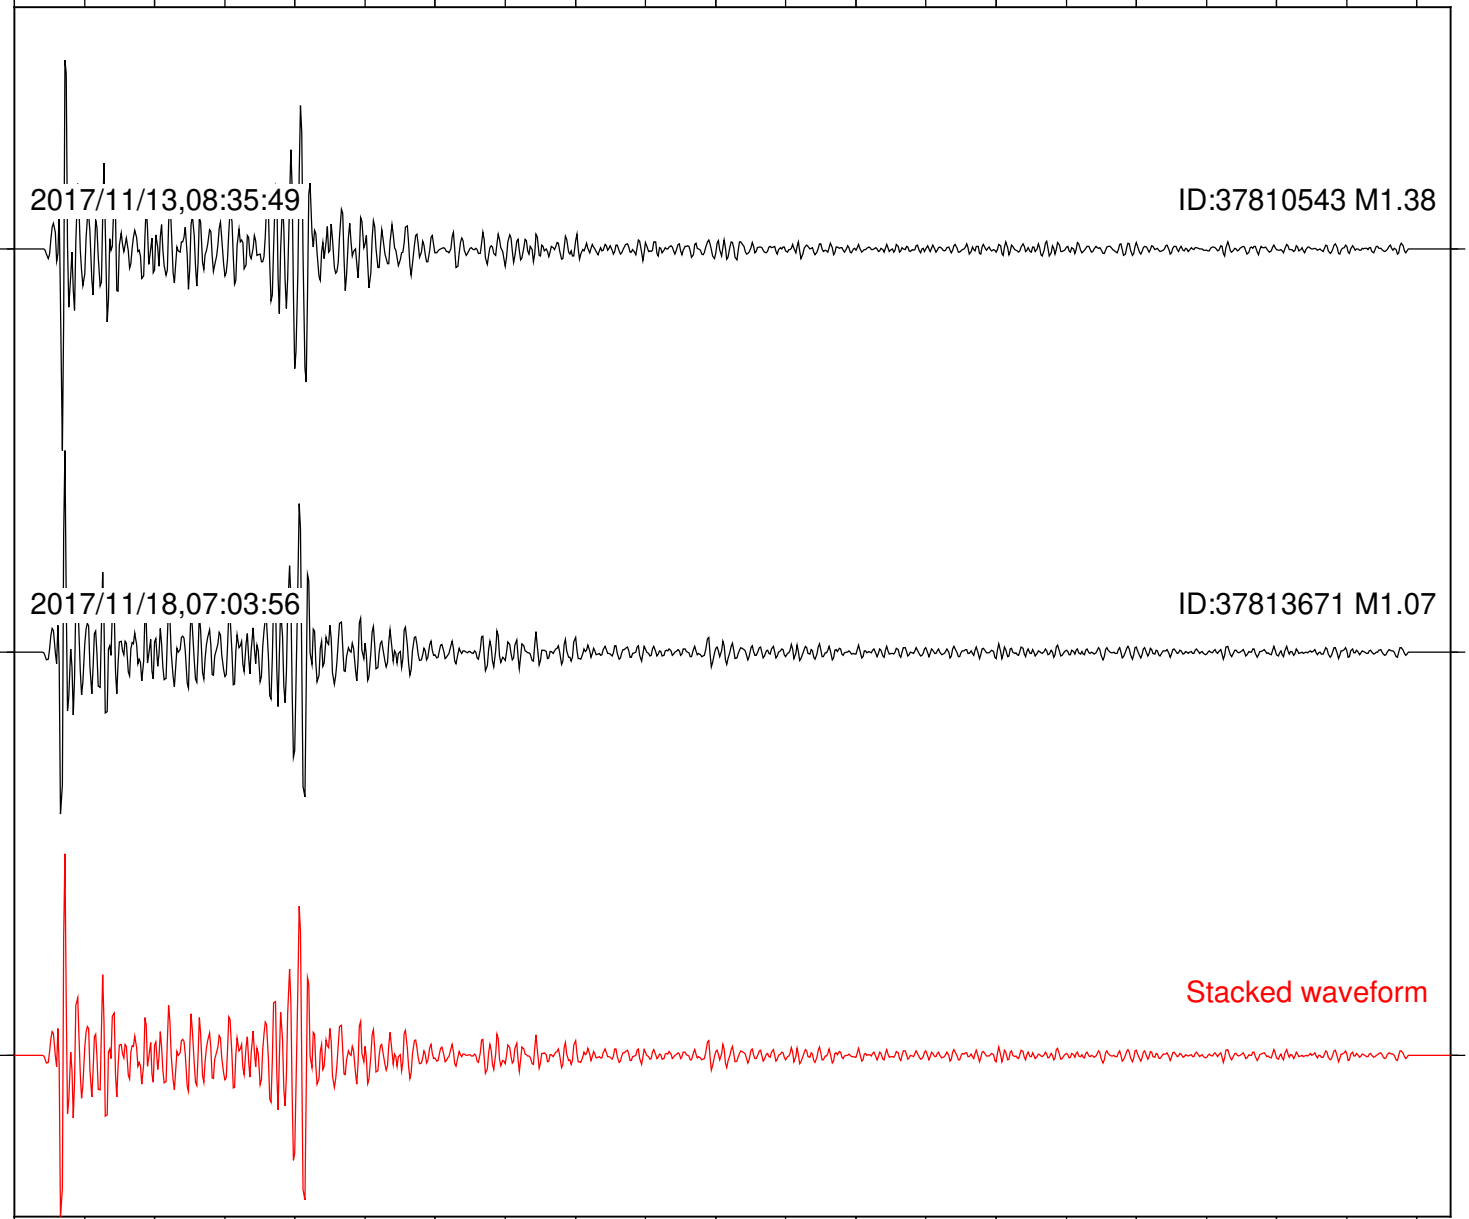

Station: B093 Com: EHZ

Focal depth: 4.88 km

Station: B946 Com: EHZ

Focal depth: 4.88 km

Station: BAC Com: EHZ

Focal depth: 4.88 km

Station: CRY Com: HHZ

Focal depth: 4.89 km

2017/11/13,08:35:49

ID:37810543 M1.38

2017/11/18,07:03:56

ID:37813671 M1.07

Stacked waveform

0 1 2 3 4 5 6 7 8 9 10  
Elapsed time (s)

Station: CSH Com: HHZ

Focal depth: 4.88 km

Station: DGR Com: HHZ

Focal depth: 4.88 km

Station: FRD Com: HHZ

Focal depth: 4.88 km

Station: HMT2 Com: HHZ

Focal depth: 4.88 km

Station: KNW Com: HHZ

Focal depth: 4.88 km

Station: LKH Com: HHZ

Focal depth: 4.88 km

Station: PFO Com: HHZ

Focal depth: 4.88 km

Station: PLM Com: HHZ

Focal depth: 4.88 km

Station: POB2 Com: HHZ

Focal depth: 4.88 km