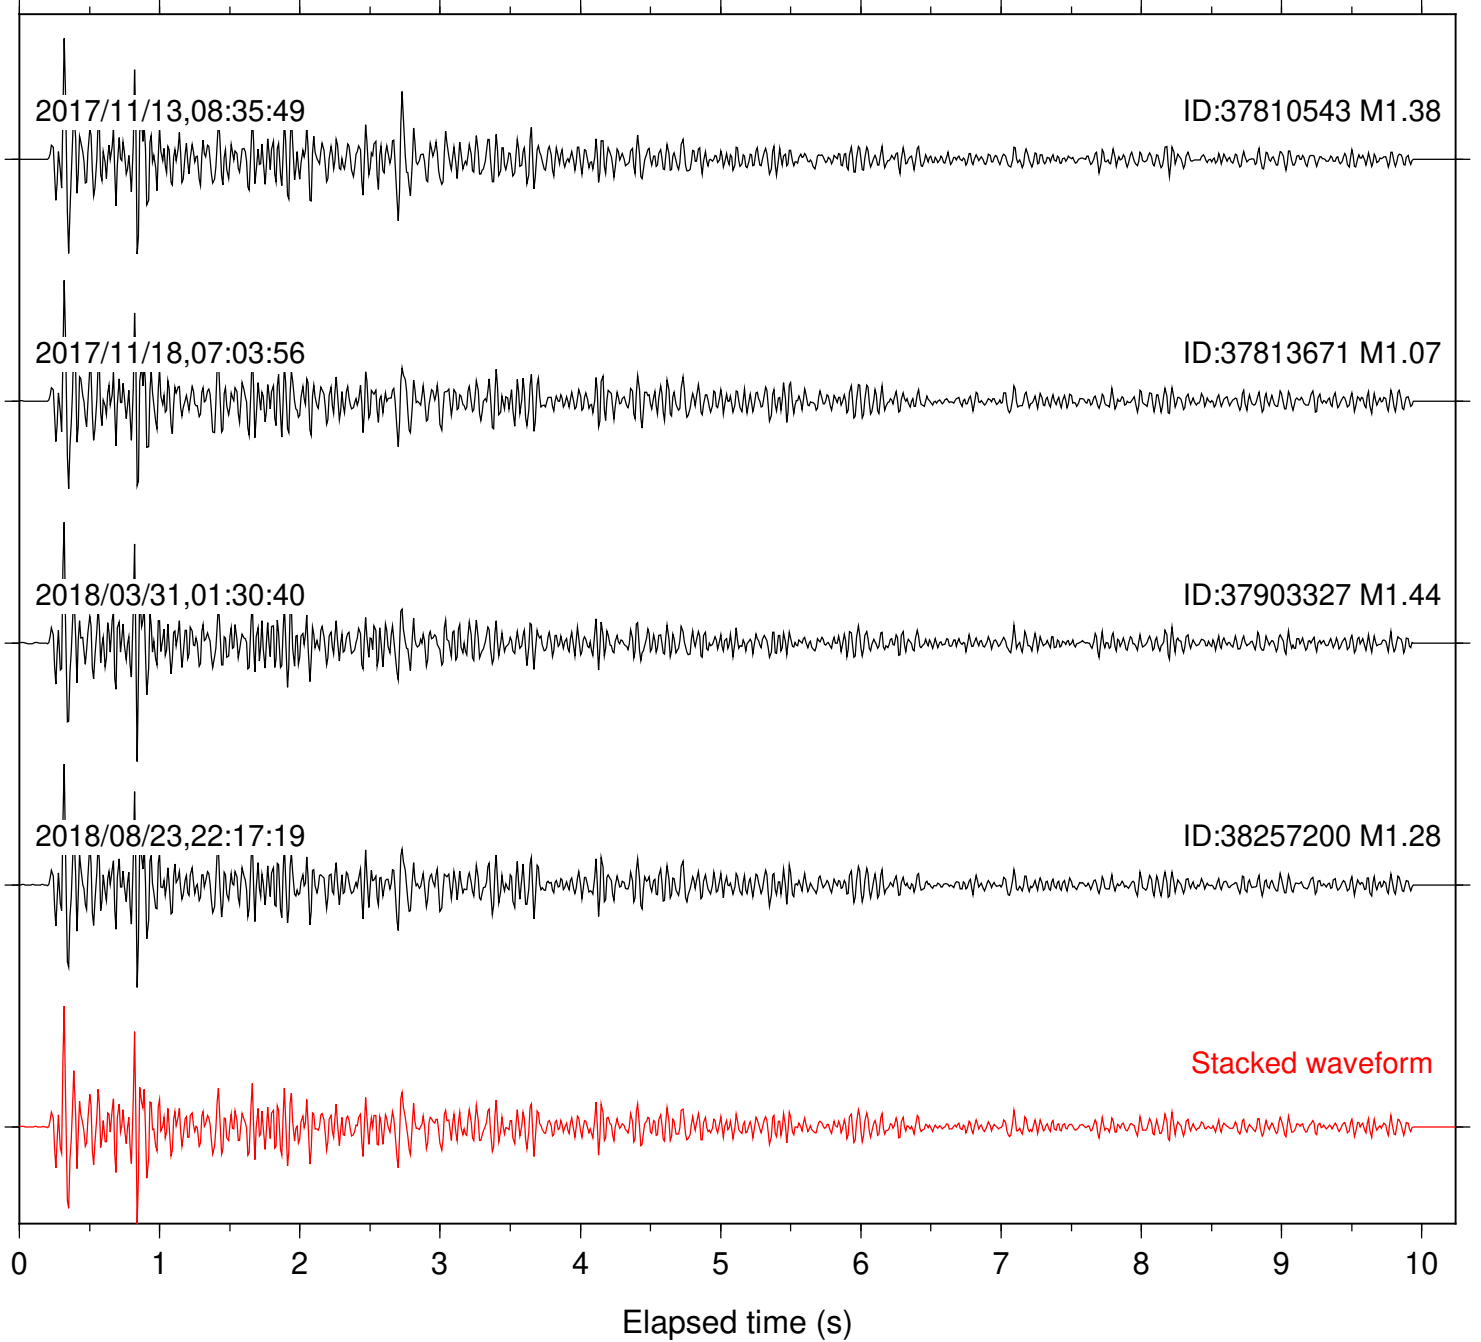

Station: B093 Com: EHZ

Focal depth: 4.88 km

Station: B946 Com: EHZ

Focal depth: 4.88 km

Station: BAC Com: EHZ

Focal depth: 4.88 km

Station: CRY Com: HHZ

Focal depth: 4.89 km

Station: DGR Com: HHZ

Focal depth: 4.88 km

Station: FRD Com: HHZ

Focal depth: 4.88 km

Station: HMT2 Com: HHZ

Focal depth: 4.88 km

Station: KNW Com: HHZ

Focal depth: 4.88 km

Station: LKH Com: HHZ

Focal depth: 4.88 km

Station: PFO Com: HHZ

Focal depth: 4.88 km

Station: PLM Com: HHZ

Focal depth: 4.88 km

Station: POB2 Com: HHZ

Focal depth: 4.88 km

Station: RDM Com: HHZ

Focal depth: 4.88 km

Station: SMER Com: HHZ

Focal depth: 4.88 km

Station: SND Com: HHZ

Focal depth: 4.88 km

Station: WMC Com: HHZ

Focal depth: 4.89 km