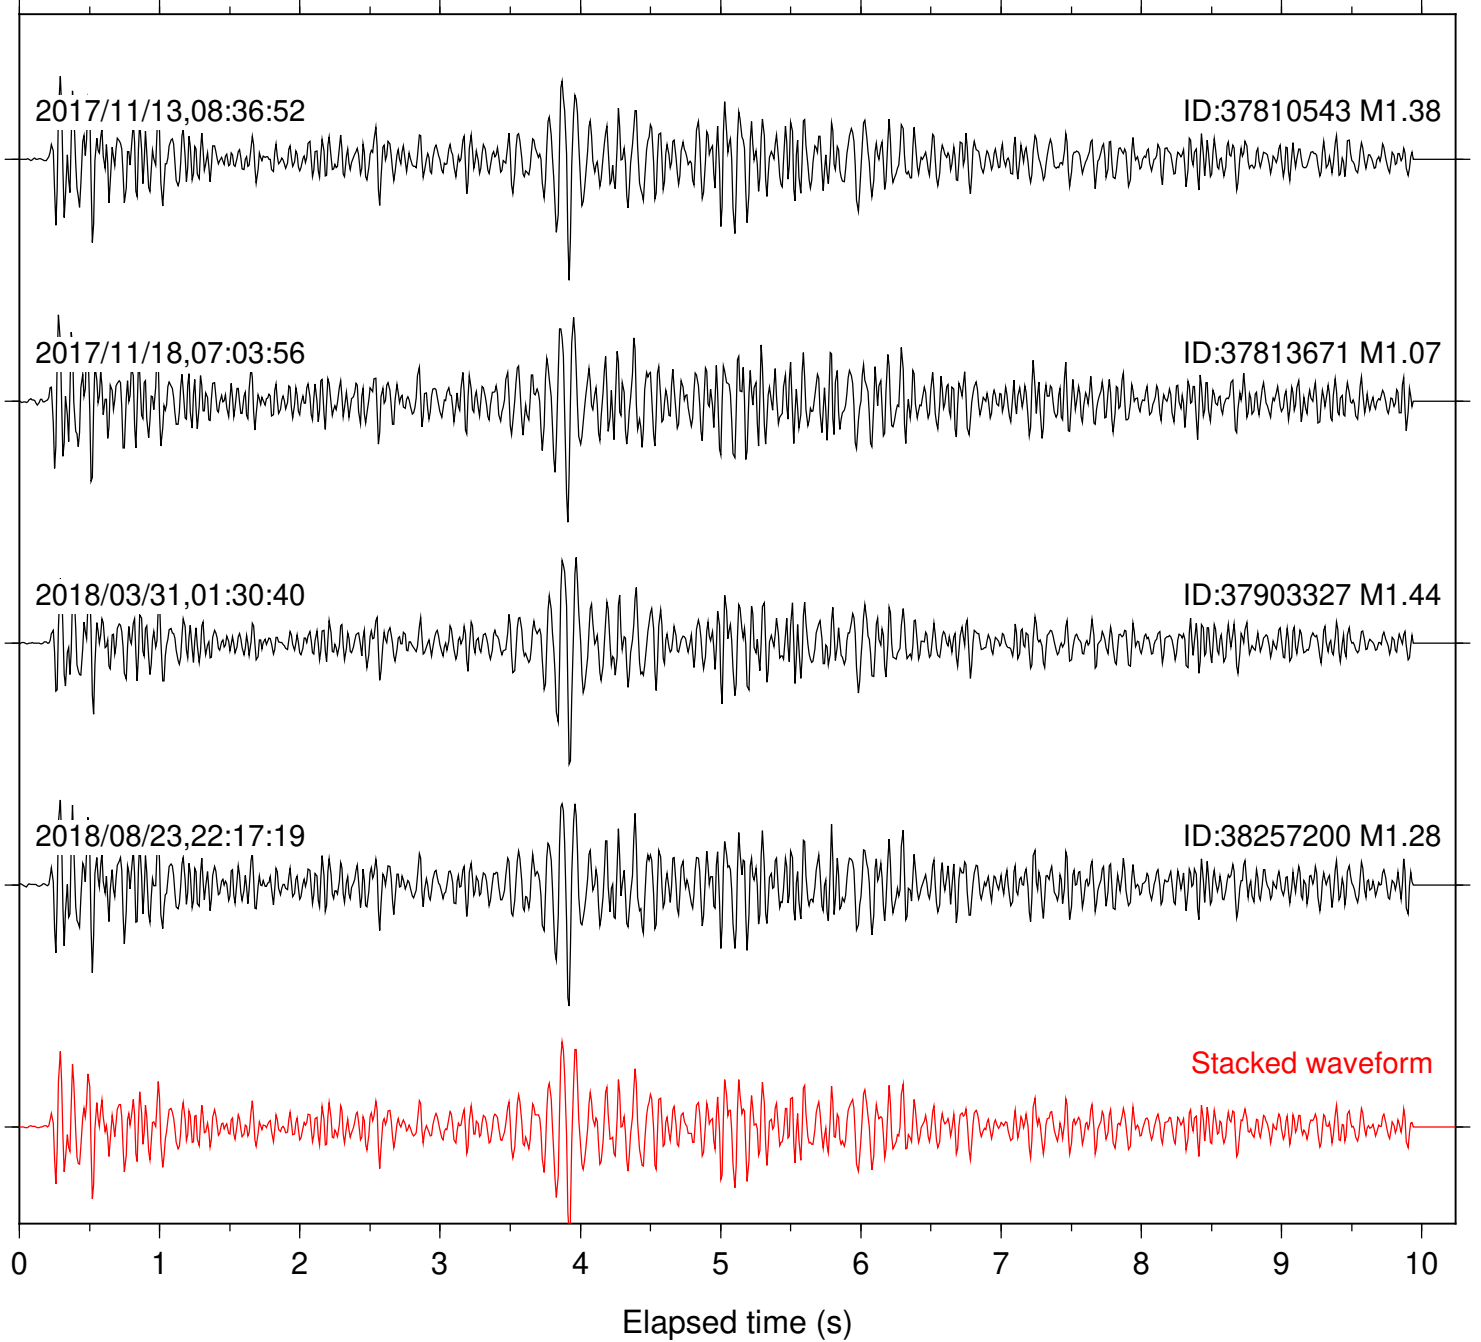

Station: B082 Com: EHZ

Focal depth: 4.88 km

Station: B084 Com: EHZ

Focal depth: 4.88 km

Station: B087 Com: EHZ

Focal depth: 4.88 km

Station: B088 Com: EHZ

Focal depth: 4.88 km

Station: B093 Com: EHZ

Focal depth: 4.88 km

Station: B946 Com: EHZ

Focal depth: 4.88 km

Station: BAC Com: EHZ

Focal depth: 4.88 km

Station: CRY Com: HHZ

Focal depth: 4.89 km

Station: DGR Com: HHZ

Focal depth: 4.88 km

Station: FRD Com: HHZ

Focal depth: 4.88 km

Station: HMT2 Com: HHZ

Focal depth: 4.88 km

Station: KNW Com: HHZ

Focal depth: 4.88 km

Station: RDM Com: HHZ

Focal depth: 4.88 km

Station: SMER Com: HHZ

Focal depth: 4.88 km

Station: SND Com: HHZ

Focal depth: 4.88 km

Station: WMC Com: HHZ

Focal depth: 4.89 km