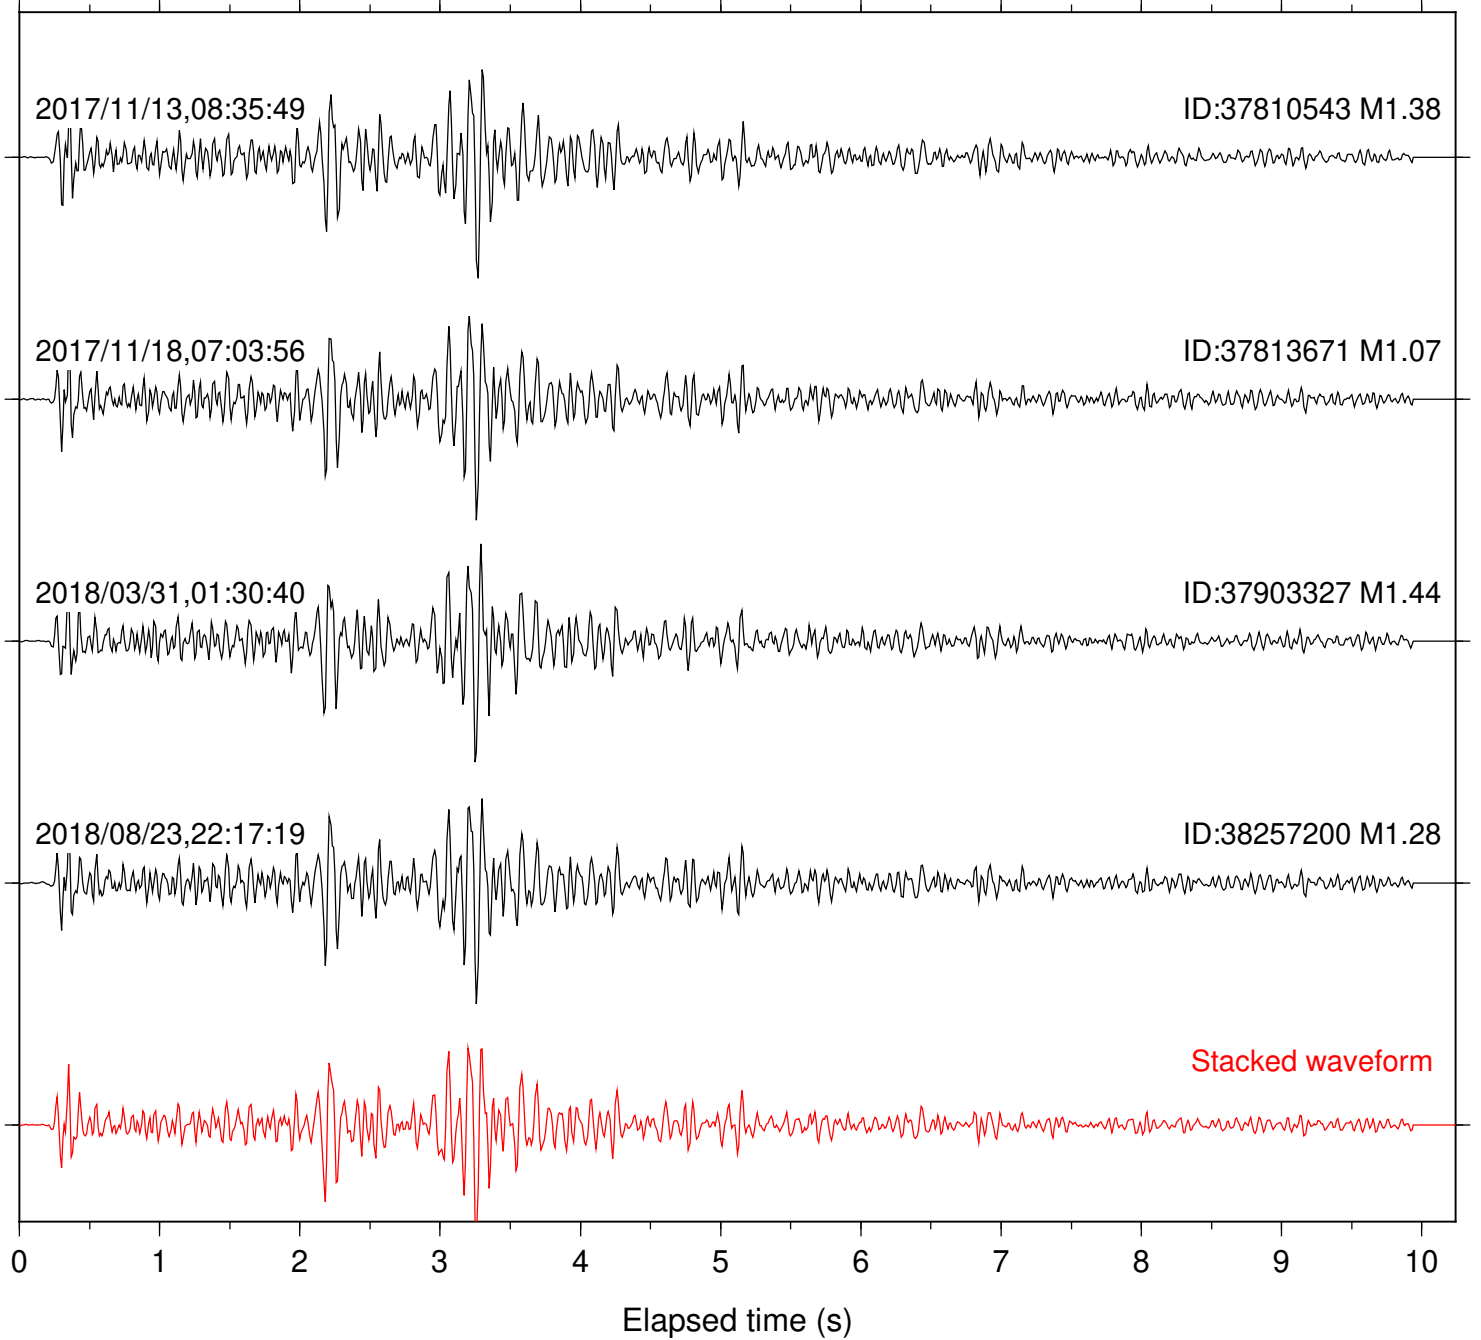

Station: B082 Com: EHZ

Focal depth: 4.88 km

Station: B084 Com: EHZ

Focal depth: 4.88 km

Station: B087 Com: EHZ

Focal depth: 4.88 km

Station: B088 Com: EHZ

Focal depth: 4.88 km

Station: B093 Com: EHZ

Focal depth: 4.88 km

Station: B946 Com: EHZ

Focal depth: 4.88 km

Station: BAC Com: EHZ

Focal depth: 4.88 km

Station: CRY Com: HHZ

Focal depth: 4.89 km

Station: DGR Com: HHZ

Focal depth: 4.88 km

Station: FRD Com: HHZ

Focal depth: 4.88 km

Station: HMT2 Com: HHZ

Focal depth: 4.88 km

Station: KNW Com: HHZ

Focal depth: 4.88 km

Station: RDM Com: HHZ

Focal depth: 4.88 km

Station: SMER Com: HHZ

Focal depth: 4.88 km

Station: SND Com: HHZ

Focal depth: 4.88 km

Station: WMC Com: HHZ

Focal depth: 4.89 km