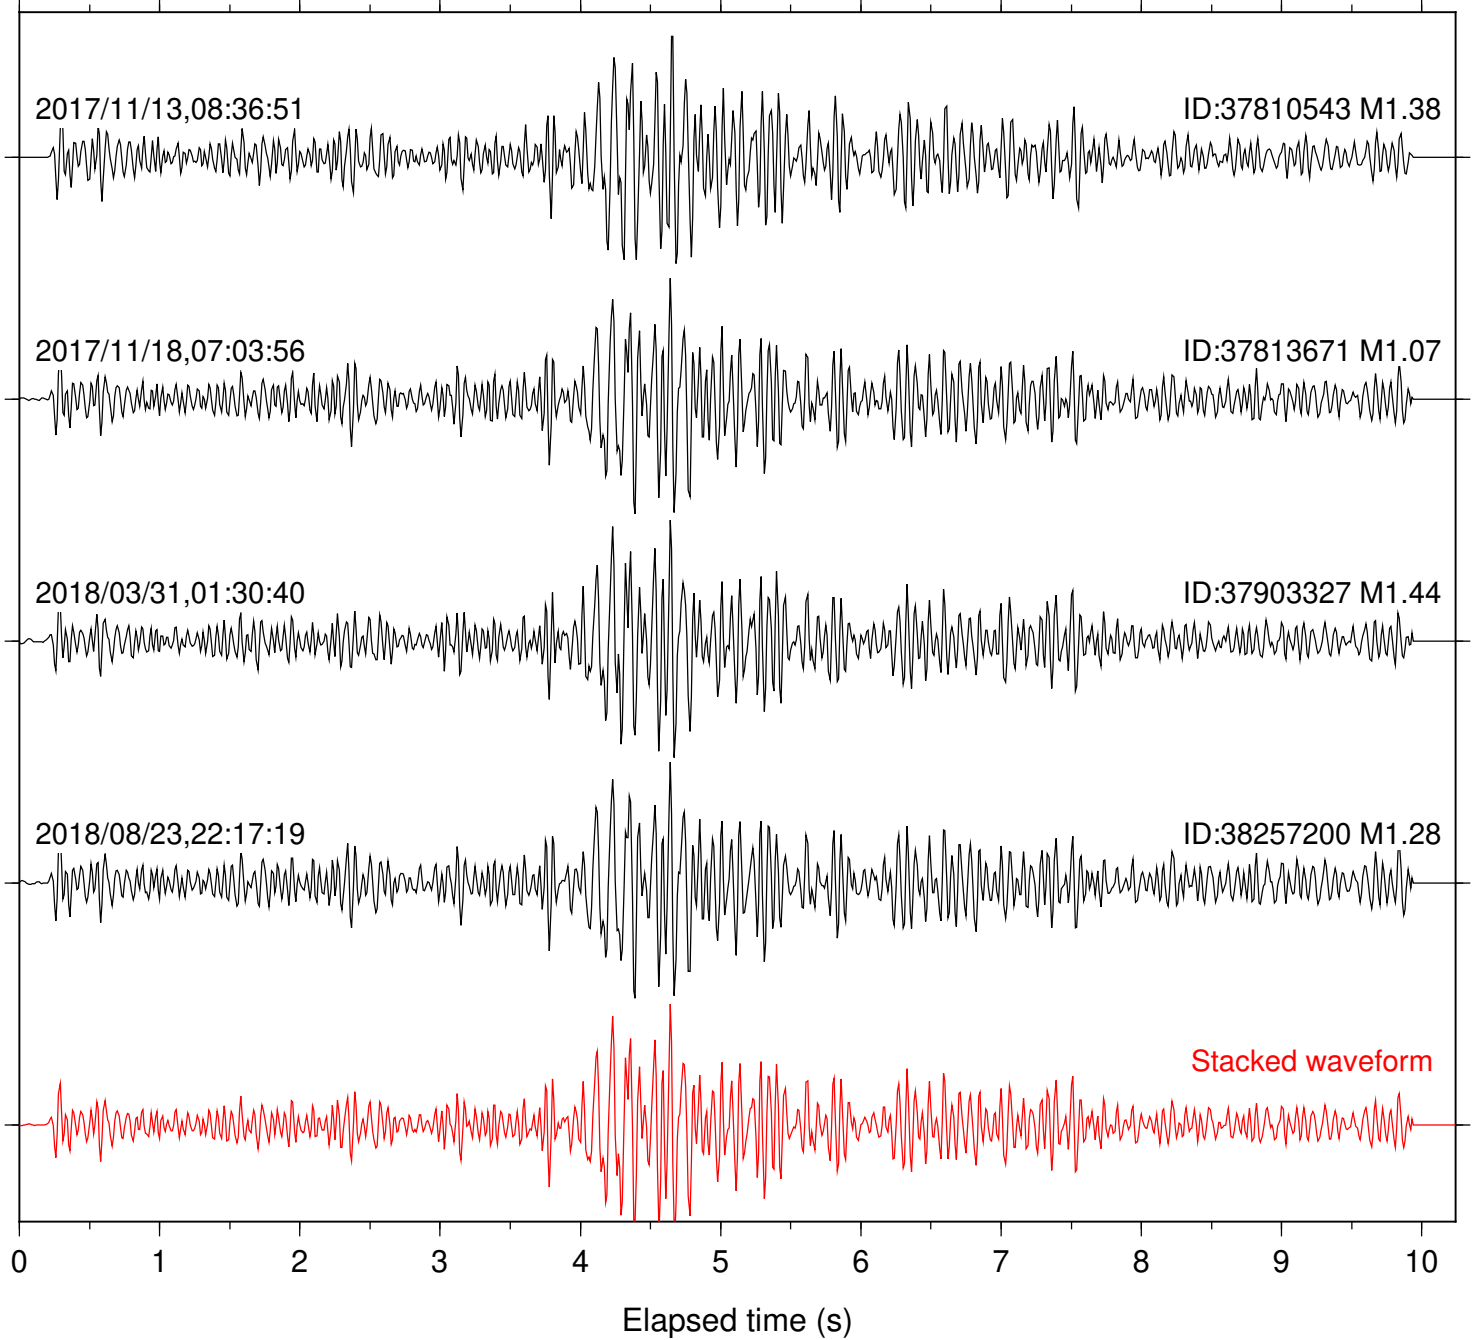

Station: DGR Com: HHZ

Focal depth: 4.88 km

Station: FRD Com: HHZ

Focal depth: 4.88 km

Station: HMT2 Com: HHZ

Focal depth: 4.88 km

Station: KNW Com: HHZ

Focal depth: 4.88 km

Station: LKH Com: HHZ

Focal depth: 4.88 km

Station: PFO Com: HHZ

Focal depth: 4.88 km

Station: PLM Com: HHZ

Focal depth: 4.88 km

Station: POB2 Com: HHZ

Focal depth: 4.88 km

Station: RDM Com: HHZ

Focal depth: 4.88 km

Station: SMER Com: HHZ

Focal depth: 4.88 km

Station: SND Com: HHZ

Focal depth: 4.88 km

Station: WMC Com: HHZ

Focal depth: 4.89 km