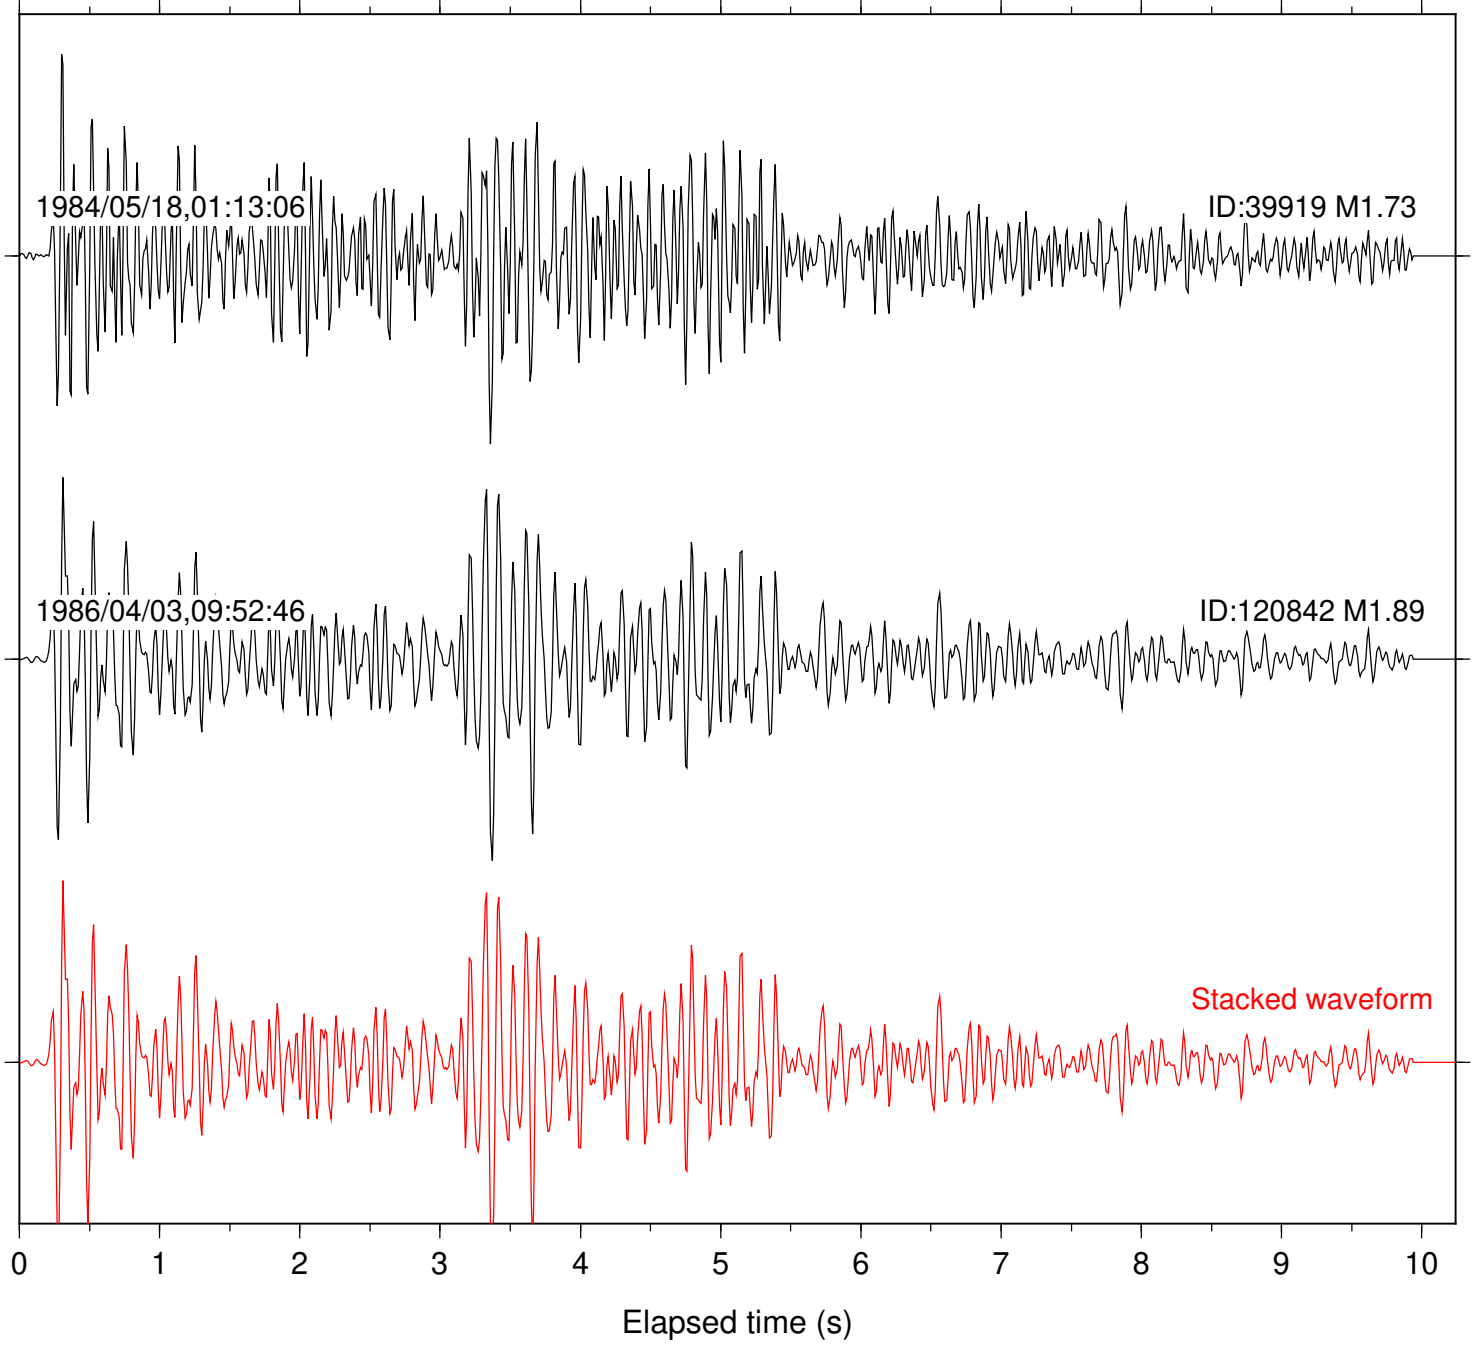

Station: MIR Com: EHZ

Focal depth: 15.46 km

Station: YAQ Com: EHZ

Focal depth: 15.46 km