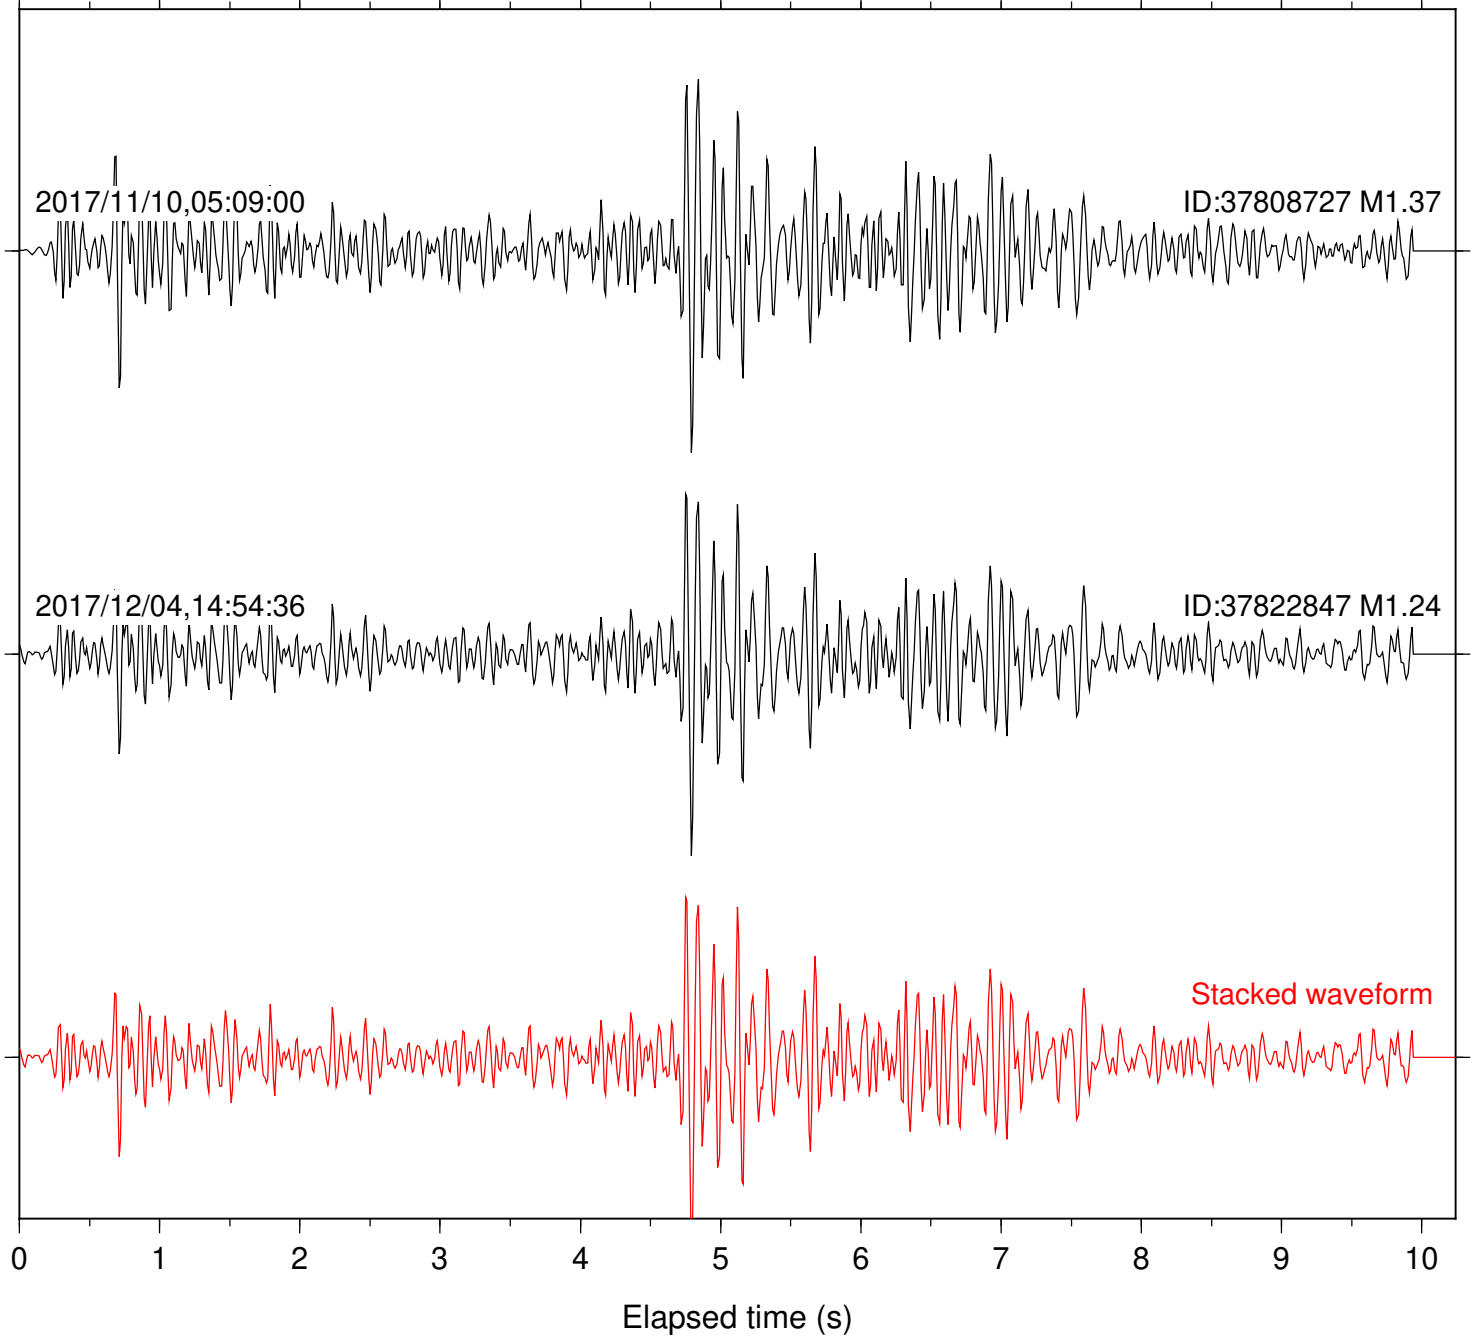

Station: BAC Com: EHZ

Focal depth: 12.24 km

Station: BZN Com: HHZ

Focal depth: 12.26 km

Station: CRY Com: HHZ

Focal depth: 12.24 km

Station: DGR Com: HHZ

Focal depth: 12.26 km

Station: DNR Com: HHZ

Focal depth: 12.26 km

Station: FRD Com: HHZ

Focal depth: 12.26 km

Station: HMT2 Com: HHZ

Focal depth: 12.24 km

Station: LKH Com: HHZ

Focal depth: 12.24 km

Station: LVA2 Com: HHZ

Focal depth: 12.24 km

Station: MTG Com: HHZ

Focal depth: 12.24 km

Station: PLM Com: HHZ

Focal depth: 12.24 km

Station: RDM Com: HHZ

Focal depth: 12.26 km

Station: SND Com: HHZ

Focal depth: 12.24 km