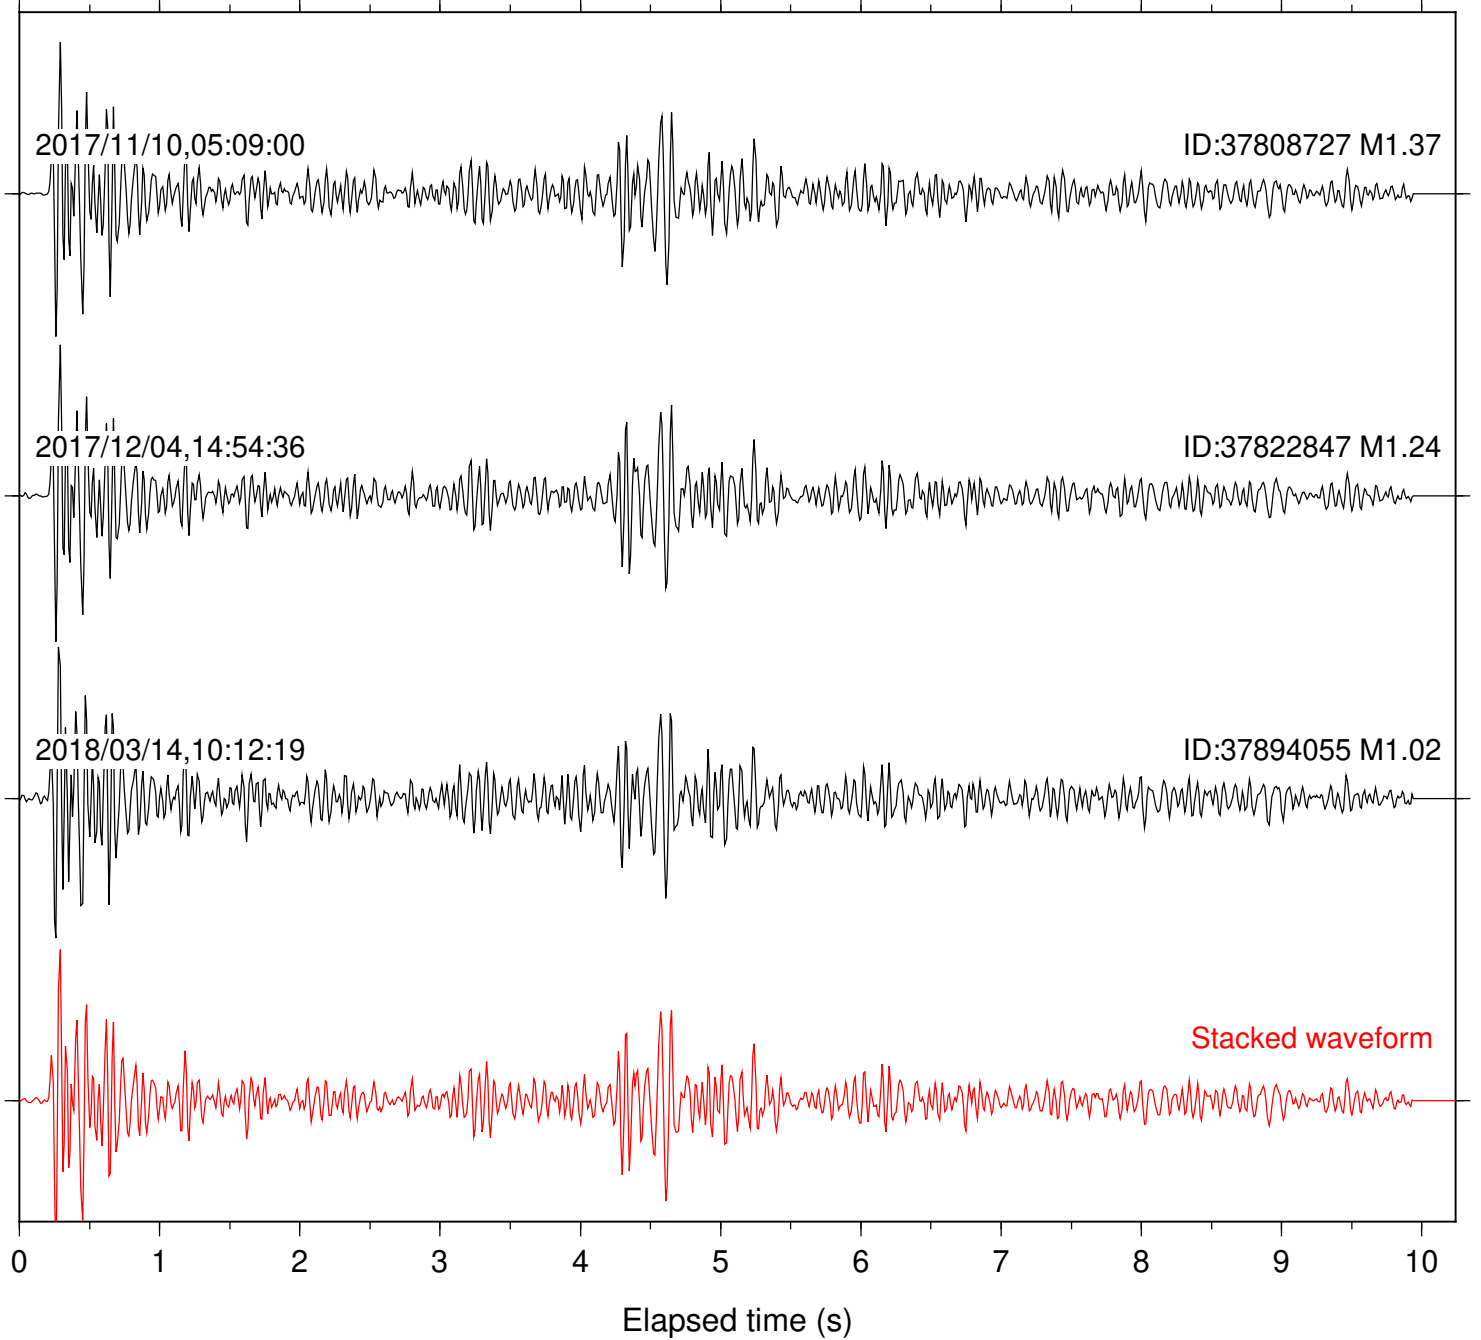

Station: B087 Com: EHZ

Focal depth: 12.24 km

Station: B088 Com: EHZ

Focal depth: 12.24 km

Station: B093 Com: EHZ

Focal depth: 12.24 km

Station: B946 Com: EHZ

Focal depth: 12.24 km

Station: DNR Com: HHZ

Focal depth: 12.26 km

Station: FRD Com: HHZ

Focal depth: 12.26 km

Station: HMT2 Com: HHZ

Focal depth: 12.24 km

Station: LKH Com: HHZ

Focal depth: 12.24 km

Station: LVA2 Com: HHZ

Focal depth: 12.24 km

Station: MTG Com: HHZ

Focal depth: 12.24 km

Station: PLM Com: HHZ

Focal depth: 12.24 km

Station: RDM Com: HHZ

Focal depth: 12.26 km

Station: SND Com: HHZ

Focal depth: 12.24 km