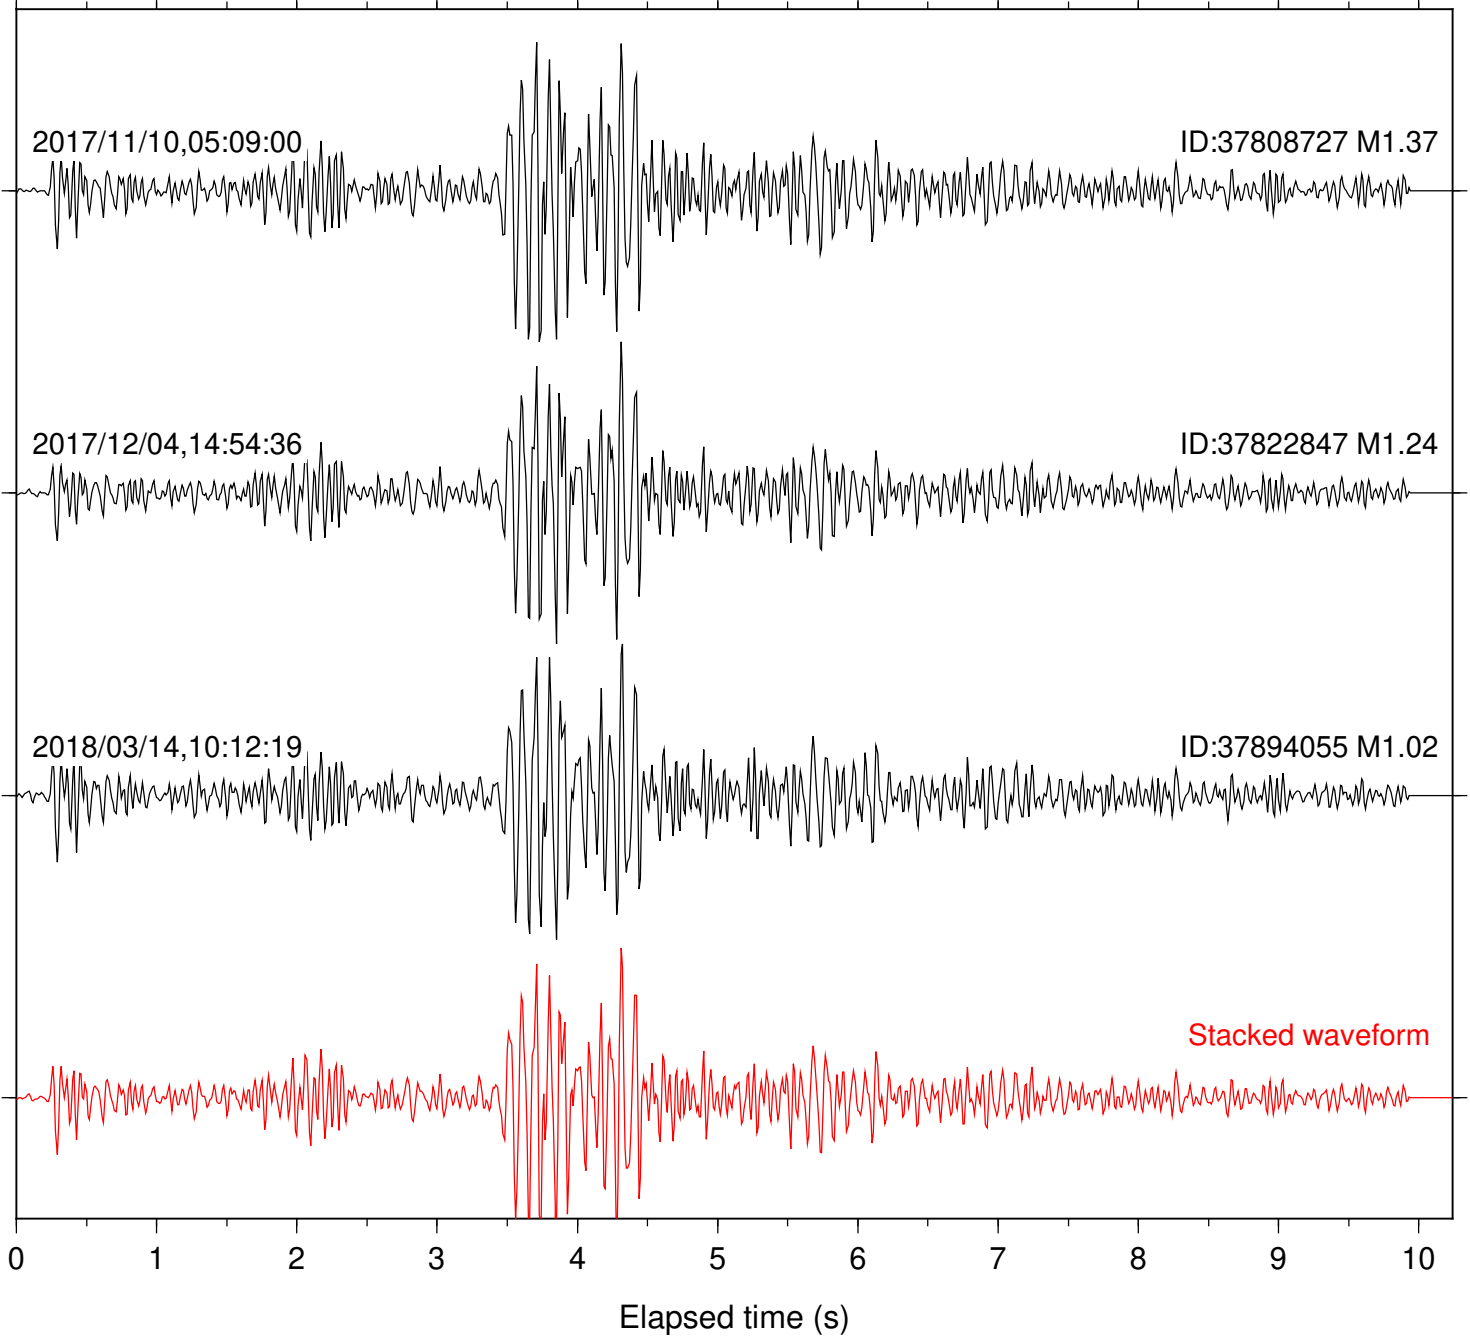

Station: BAC Com: EHZ

Focal depth: 12.24 km