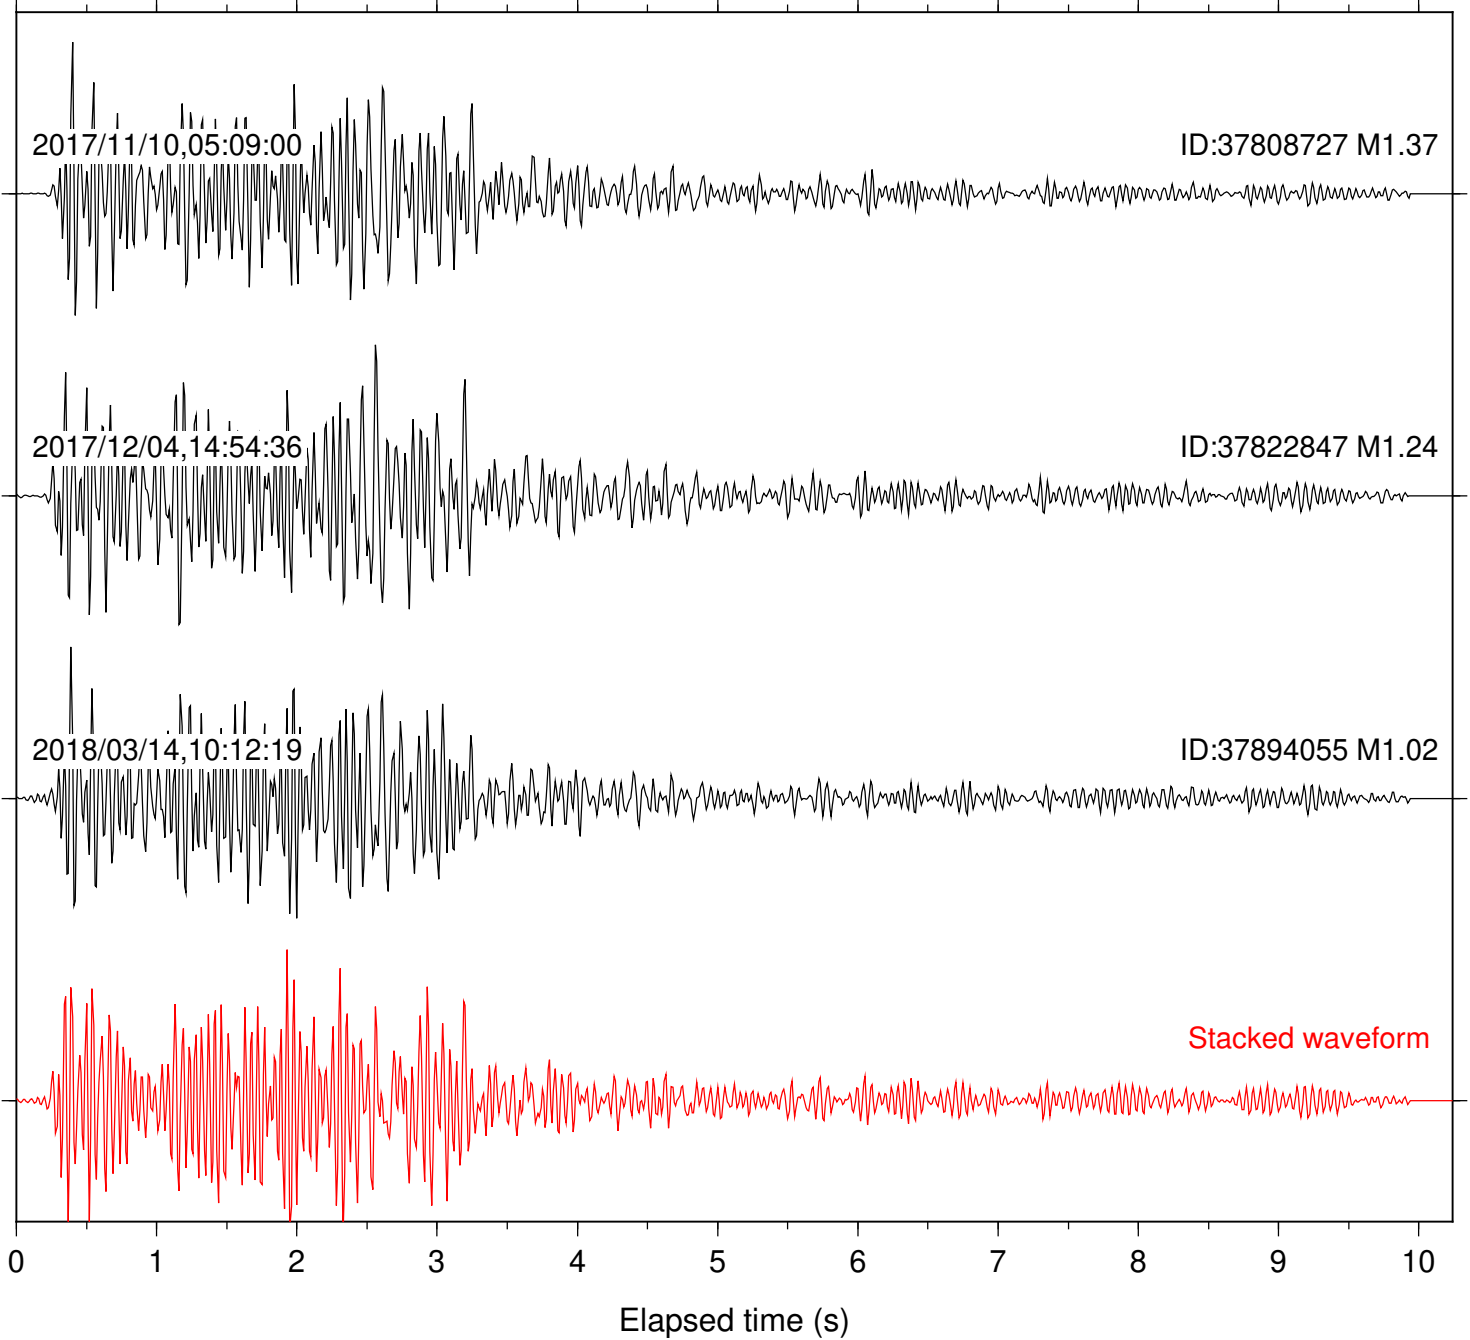

Station: B087 Com: EHZ

Focal depth: 12.24 km

Station: B088 Com: EHZ

Focal depth: 12.24 km

Station: B093 Com: EHZ

Focal depth: 12.24 km

Station: B946 Com: EHZ

Focal depth: 12.24 km

Station: DNR Com: HHZ

Focal depth: 12.26 km

Station: FRD Com: HHZ

Focal depth: 12.26 km

Station: HMT2 Com: HHZ

Focal depth: 12.24 km

Station: LKH Com: HHZ

Focal depth: 12.24 km

Station: LVA2 Com: HHZ

Focal depth: 12.24 km

Station: MTG Com: HHZ

Focal depth: 12.24 km

Station: PLM Com: HHZ

Focal depth: 12.24 km

Station: RDM Com: HHZ

Focal depth: 12.26 km

Station: SND Com: HHZ

Focal depth: 12.24 km