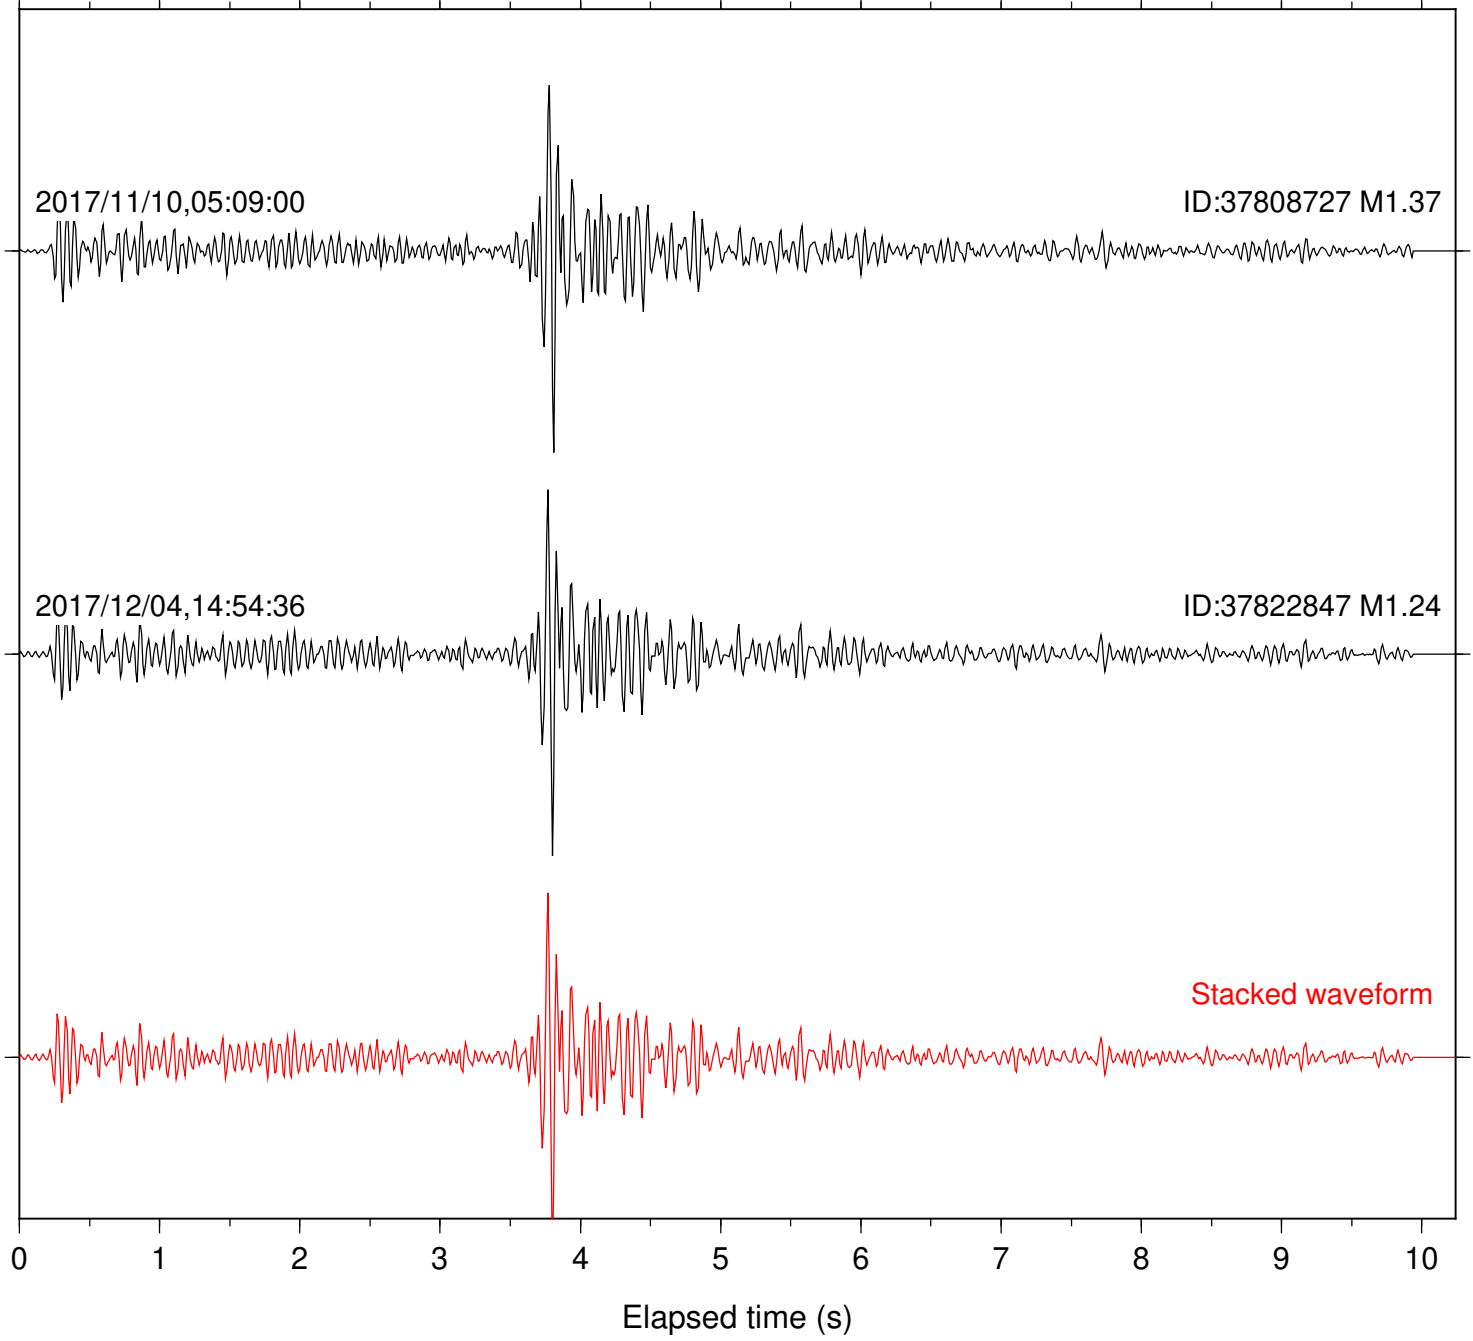

Station: BAC Com: EHZ

Focal depth: 12.24 km

Station: BZN Com: HHZ

Focal depth: 12.26 km

Station: CRY Com: HHZ

Focal depth: 12.24 km

Station: DGR Com: HHZ

Focal depth: 12.26 km

Station: DNR Com: HHZ

Focal depth: 12.26 km

Station: FRD Com: HHZ

Focal depth: 12.26 km

Station: HMT2 Com: HHZ

Focal depth: 12.24 km

Station: LKH Com: HHZ

Focal depth: 12.24 km

Station: LVA2 Com: HHZ

Focal depth: 12.24 km

Station: MTG Com: HHZ

Focal depth: 12.24 km

Station: PLM Com: HHZ

Focal depth: 12.24 km

Station: RDM Com: HHZ

Focal depth: 12.26 km

Station: SND Com: HHZ

Focal depth: 12.24 km