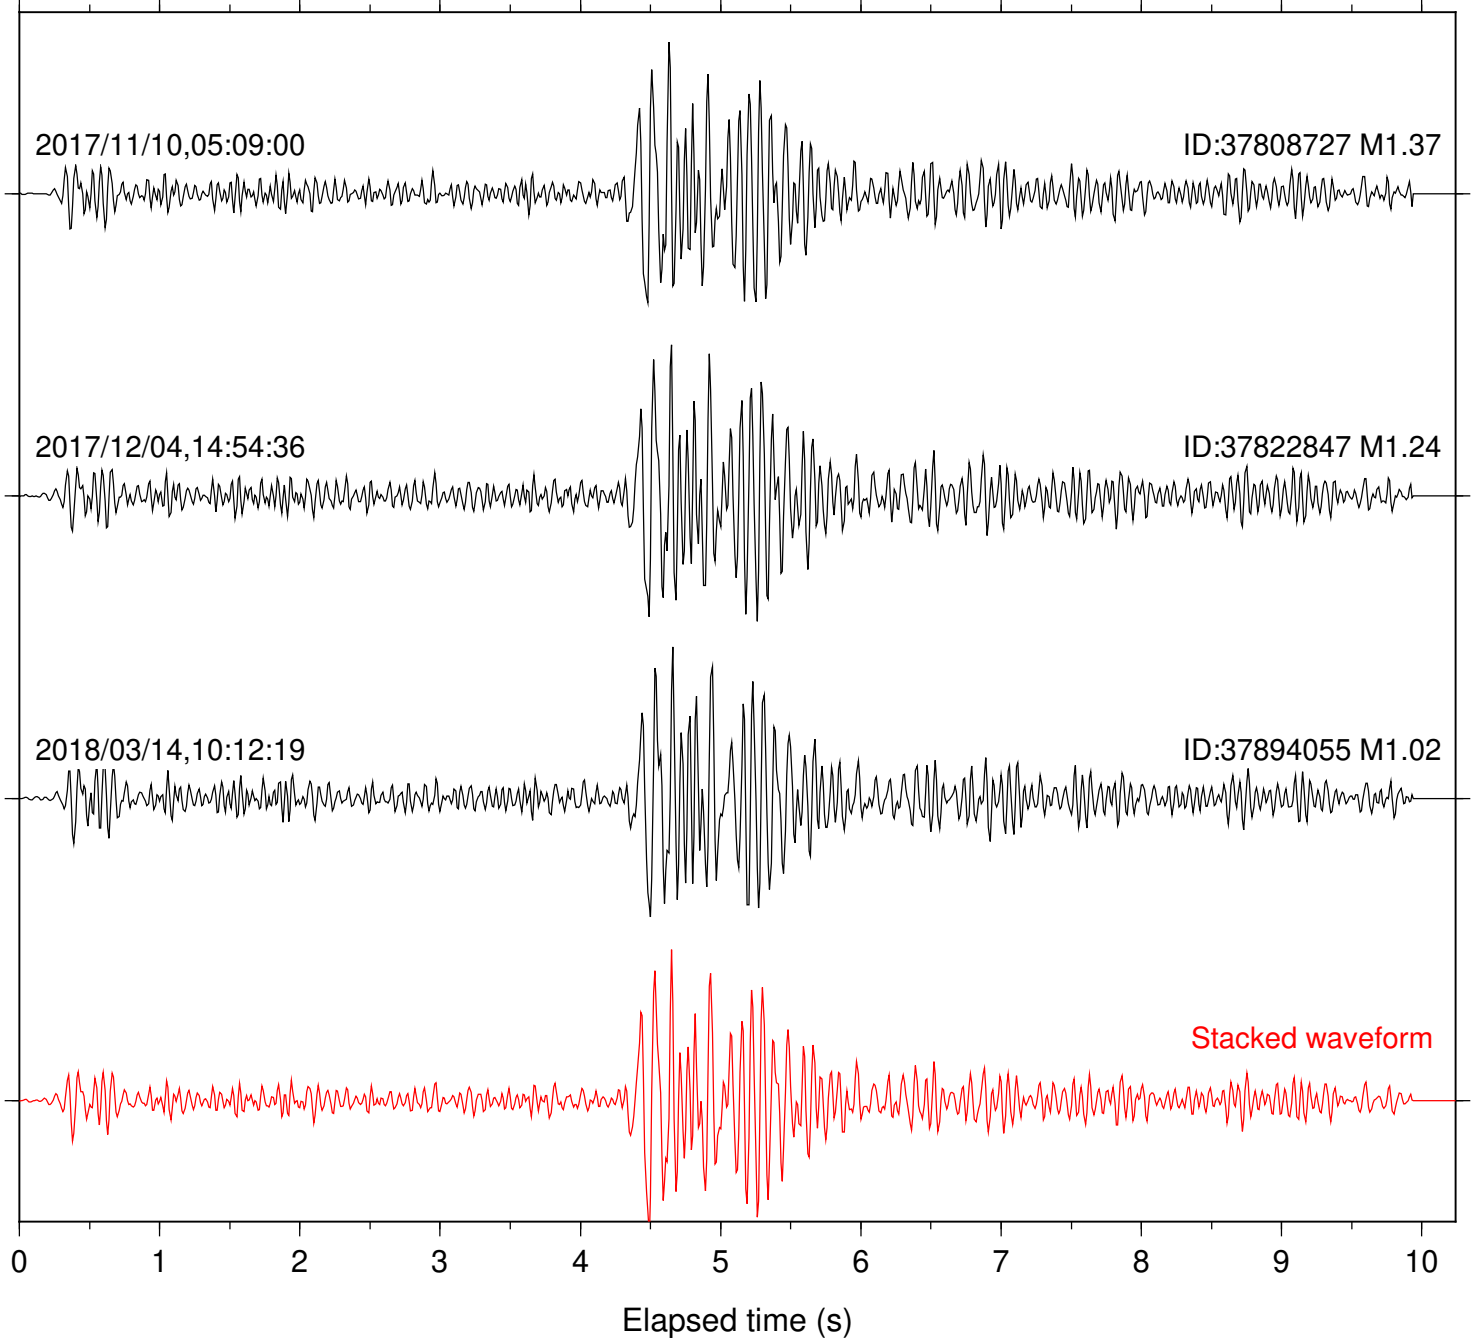

Station: BAC Com: EHZ

Focal depth: 12.24 km

Station: BZN Com: HHZ

Focal depth: 12.26 km

Station: CRY Com: HHZ

Focal depth: 12.24 km

Station: DGR Com: HHZ

Focal depth: 12.26 km

Station: DNR Com: HHZ

Focal depth: 12.26 km

Station: FRD Com: HHZ

Focal depth: 12.26 km

Station: HMT2 Com: HHZ

Focal depth: 12.24 km

Station: LKH Com: HHZ

Focal depth: 12.24 km

Station: LVA2 Com: HHZ

Focal depth: 12.24 km

Station: MTG Com: HHZ

Focal depth: 12.24 km

Station: PLM Com: HHZ

Focal depth: 12.24 km

Station: RDM Com: HHZ

Focal depth: 12.26 km

Station: SND Com: HHZ

Focal depth: 12.24 km