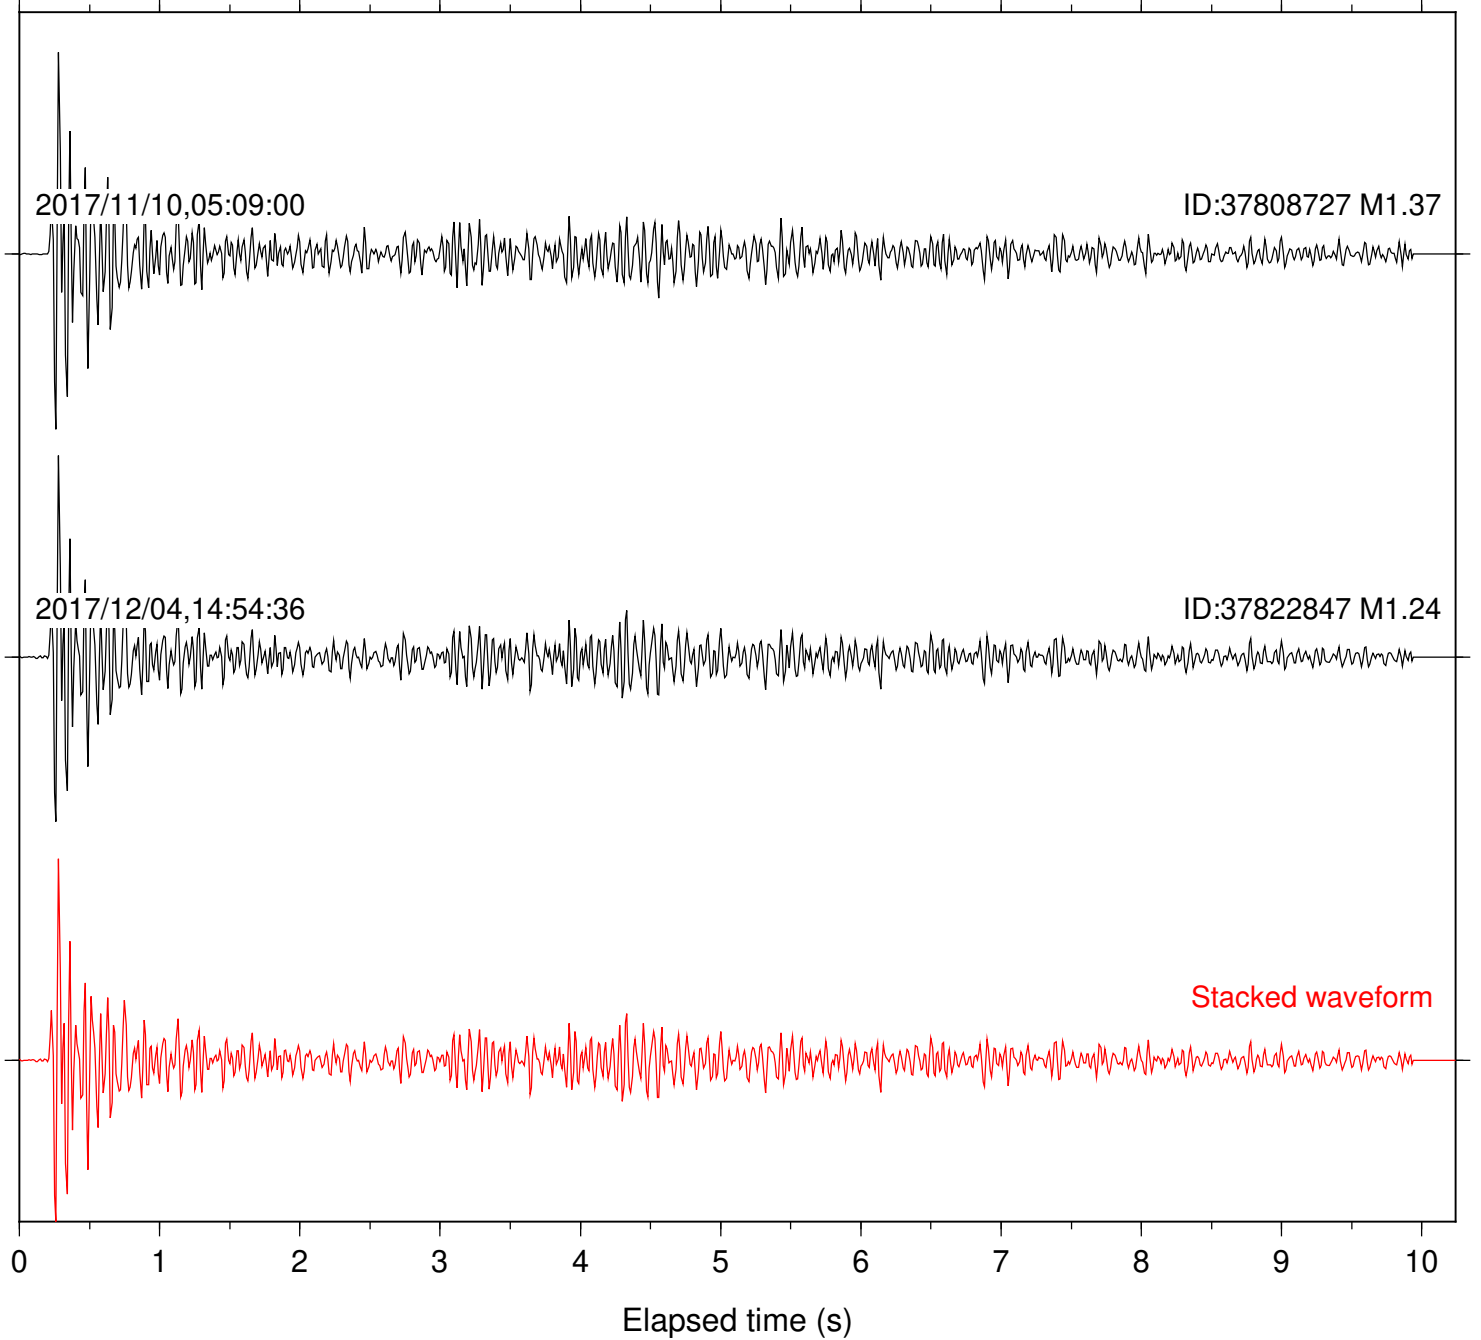

Station: BAC Com: EHZ

Focal depth: 12.24 km

Station: BZN Com: HHZ

Focal depth: 12.26 km

Station: CRY Com: HHZ

Focal depth: 12.24 km

Station: DGR Com: HHZ

Focal depth: 12.26 km

Station: DNR Com: HHZ

Focal depth: 12.26 km

Station: FRD Com: HHZ

Focal depth: 12.26 km

Station: HMT2 Com: HHZ

Focal depth: 12.24 km

Station: LKH Com: HHZ

Focal depth: 12.24 km

Station: LVA2 Com: HHZ

Focal depth: 12.24 km

Station: MTG Com: HHZ

Focal depth: 12.24 km

Station: PLM Com: HHZ

Focal depth: 12.24 km

Station: RDM Com: HHZ

Focal depth: 12.26 km

Station: SND Com: HHZ

Focal depth: 12.24 km