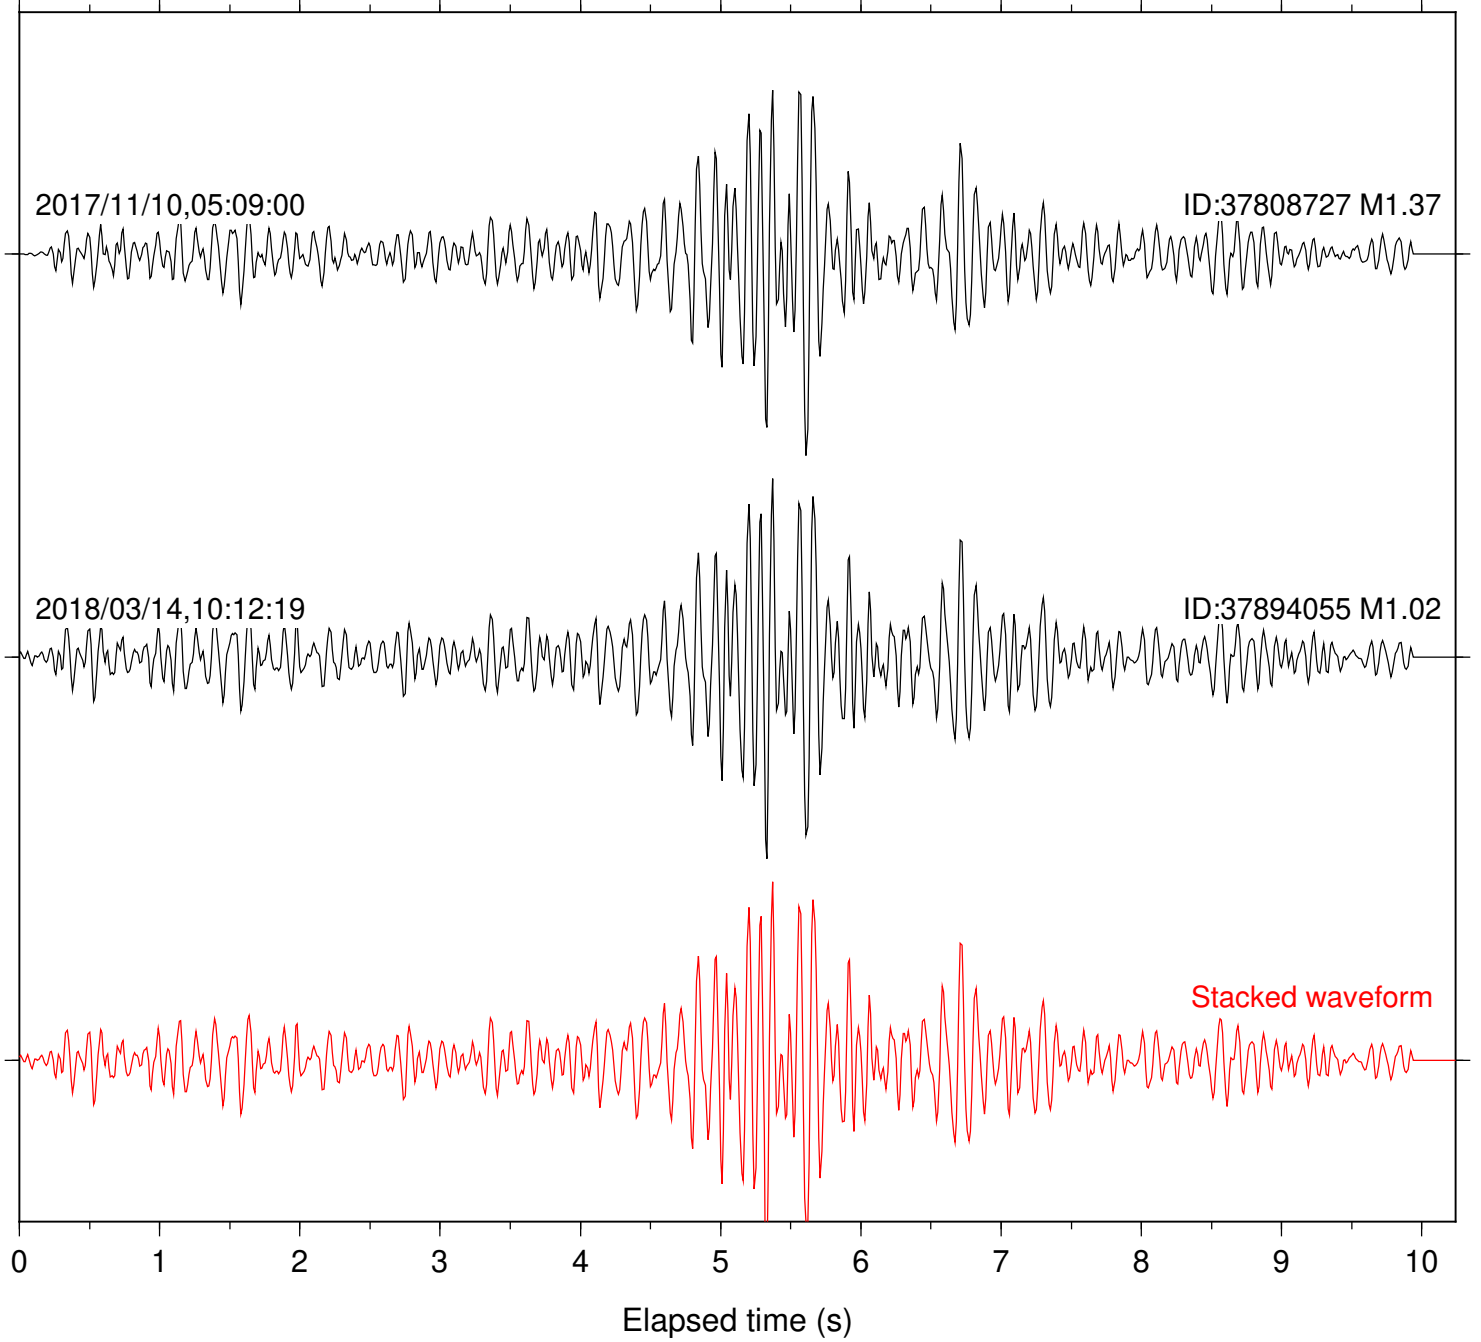

Station: BAC Com: EHZ

Focal depth: 12.24 km

Station: BZN Com: HHZ

Focal depth: 12.26 km

Station: CRY Com: HHZ

Focal depth: 12.24 km

Station: DGR Com: HHZ

Focal depth: 12.26 km

Station: DNR Com: HHZ

Focal depth: 12.26 km

Station: FRD Com: HHZ

Focal depth: 12.26 km

Station: HMT2 Com: HHZ

Focal depth: 12.24 km

Station: LKH Com: HHZ

Focal depth: 12.24 km

Station: LVA2 Com: HHZ

Focal depth: 12.24 km

Station: MTG Com: HHZ

Focal depth: 12.24 km

Station: PLM Com: HHZ

Focal depth: 12.24 km

Station: RDM Com: HHZ

Focal depth: 12.26 km

Station: SND Com: HHZ

Focal depth: 12.24 km