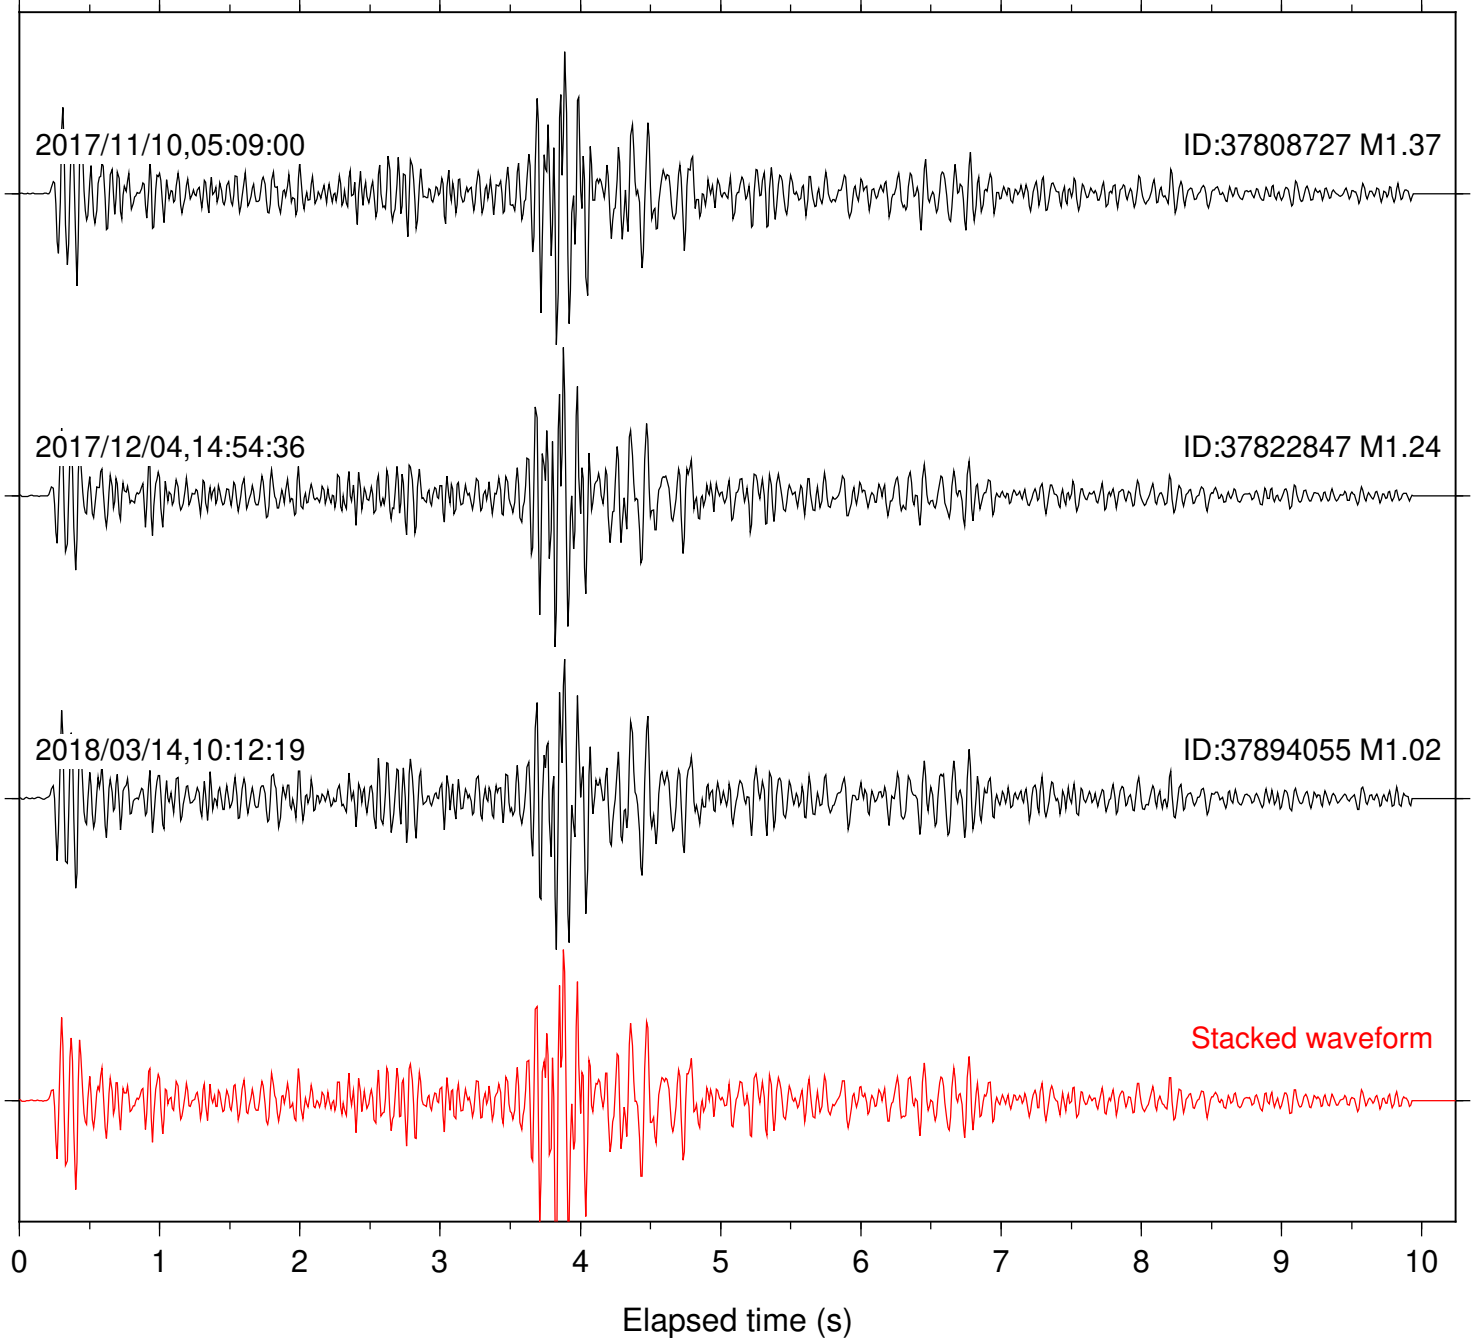

Station: B087 Com: EHZ

Focal depth: 12.24 km

Station: B088 Com: EHZ

Focal depth: 12.24 km

Station: B093 Com: EHZ

Focal depth: 12.24 km

Station: B946 Com: EHZ

Focal depth: 12.24 km

Station: DNR Com: HHZ

Focal depth: 12.26 km

Station: FRD Com: HHZ

Focal depth: 12.26 km

Station: HMT2 Com: HHZ

Focal depth: 12.24 km

Station: LKH Com: HHZ

Focal depth: 12.24 km

Station: LVA2 Com: HHZ

Focal depth: 12.24 km

Station: MTG Com: HHZ

Focal depth: 12.24 km

Station: PLM Com: HHZ

Focal depth: 12.24 km

Station: RDM Com: HHZ

Focal depth: 12.26 km

Station: SND Com: HHZ

Focal depth: 12.24 km