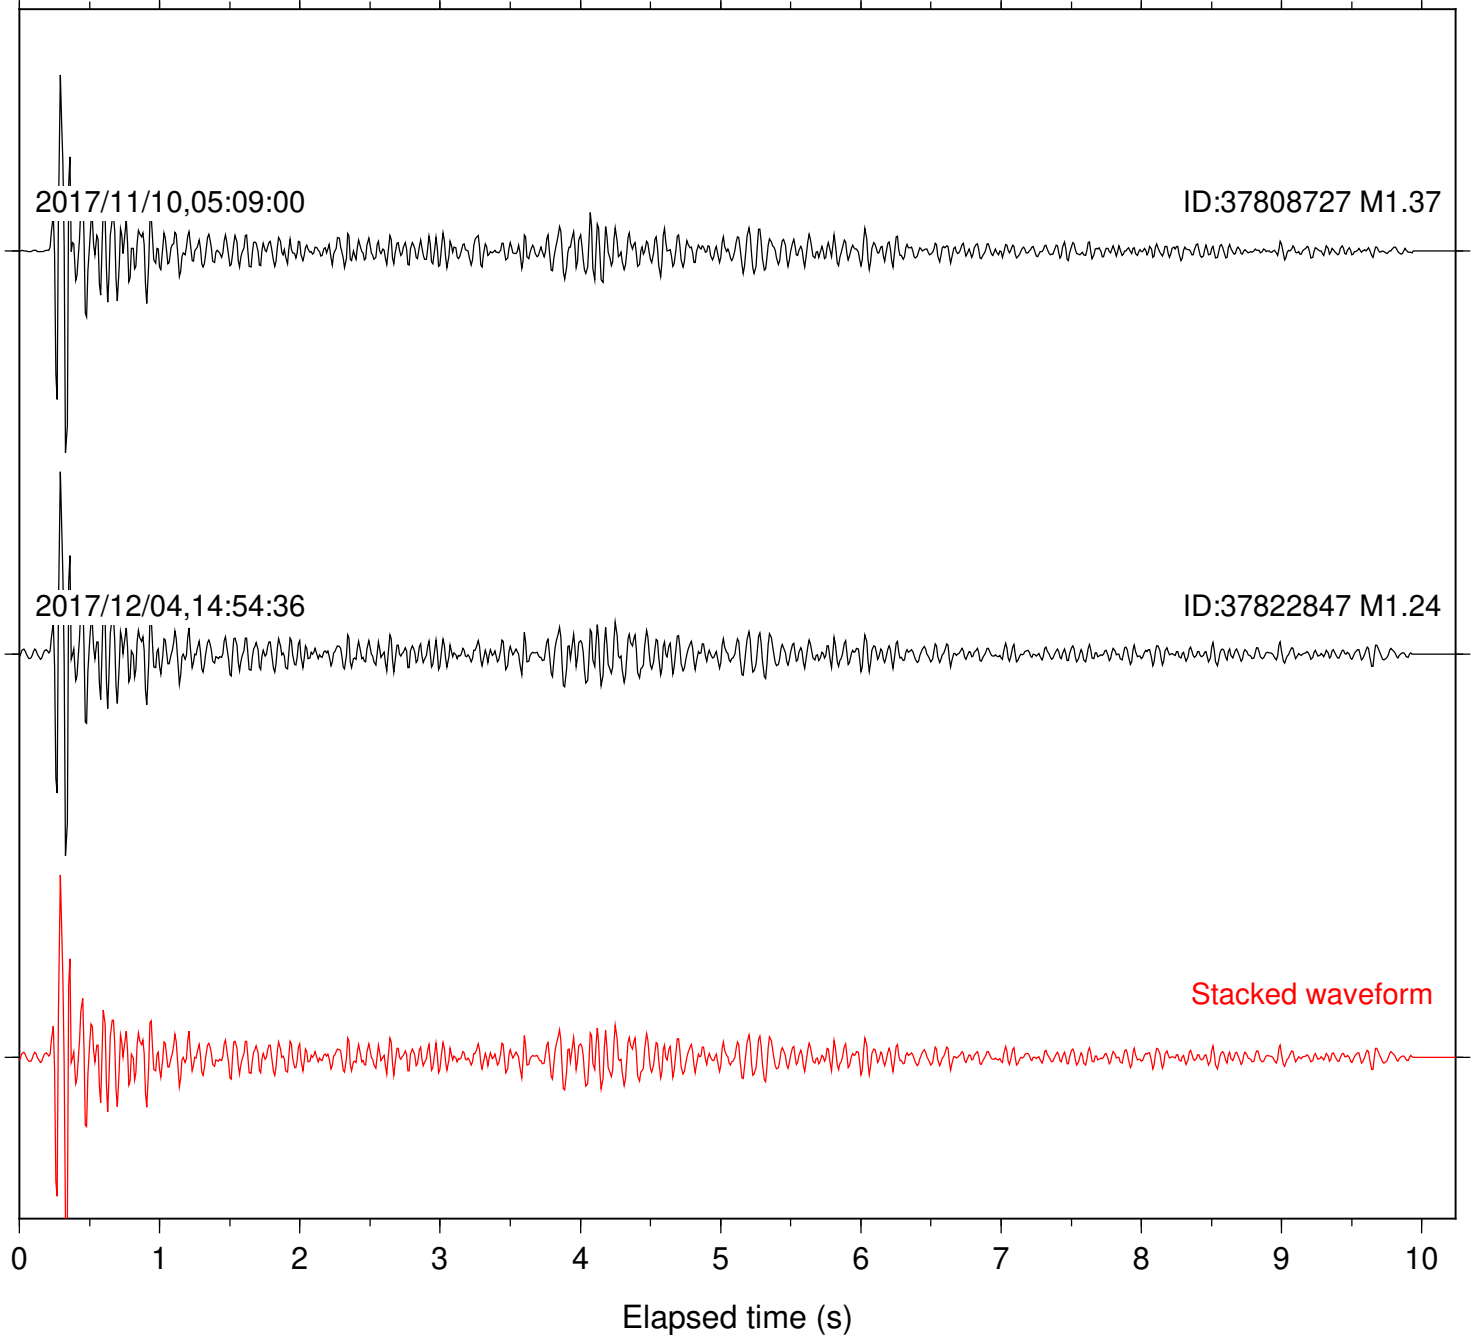

Station: B087 Com: EHZ

Focal depth: 12.24 km

Station: B088 Com: EHZ

Focal depth: 12.24 km

Station: B093 Com: EHZ

Focal depth: 12.24 km

Station: B946 Com: EHZ

Focal depth: 12.24 km

Station: BAC Com: EHZ

Focal depth: 12.24 km

Station: BZN Com: HHZ

Focal depth: 12.26 km

Station: CRY Com: HHZ

Focal depth: 12.24 km

Station: DGR Com: HHZ

Focal depth: 12.26 km

Station: DNR Com: HHZ

Focal depth: 12.26 km

Station: FRD Com: HHZ

Focal depth: 12.26 km

Station: HMT2 Com: HHZ

Focal depth: 12.24 km

Station: LKH Com: HHZ

Focal depth: 12.24 km

Station: SND Com: HHZ

Focal depth: 12.24 km