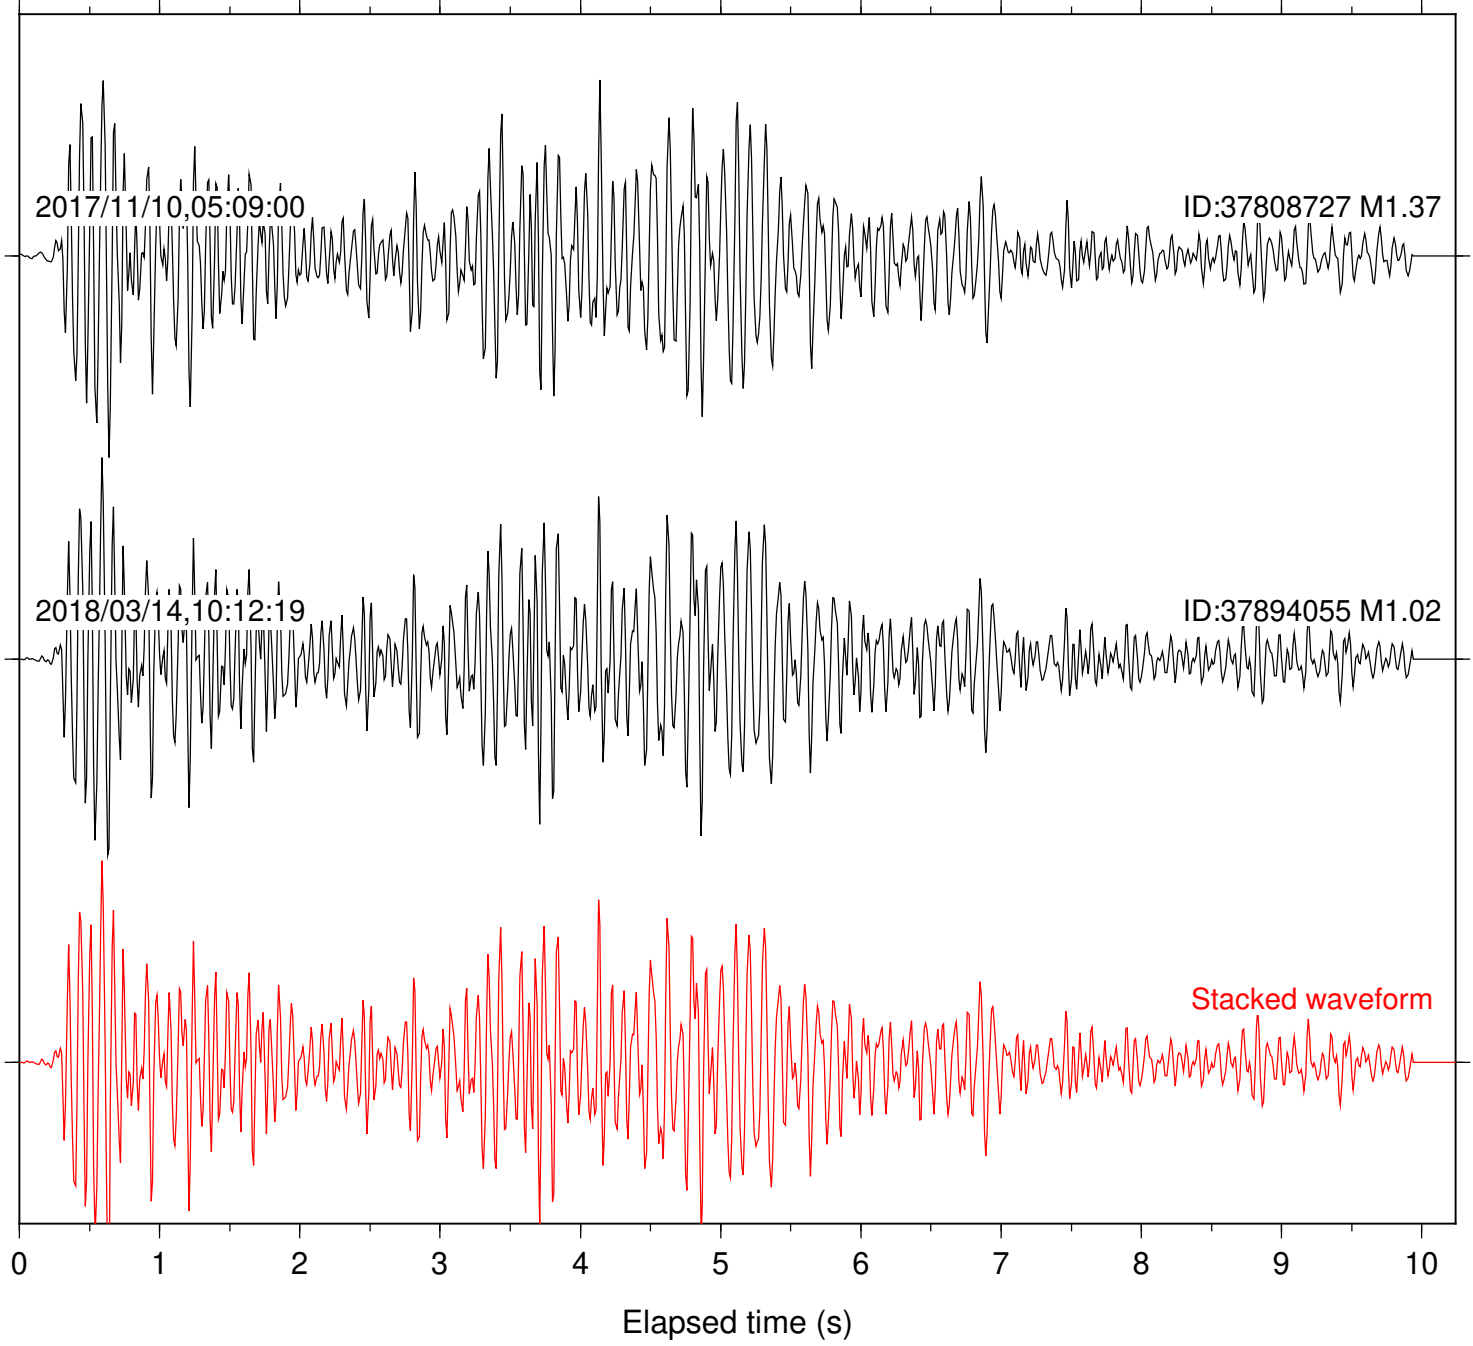

Station: BAC Com: EHZ

Focal depth: 12.24 km

Station: BZN Com: HHZ

Focal depth: 12.26 km

Station: CRY Com: HHZ

Focal depth: 12.24 km

Station: DGR Com: HHZ

Focal depth: 12.26 km

Station: DNR Com: HHZ

Focal depth: 12.26 km

Station: FRD Com: HHZ

Focal depth: 12.26 km

Station: HMT2 Com: HHZ

Focal depth: 12.24 km

Station: LKH Com: HHZ

Focal depth: 12.24 km

Station: LVA2 Com: HHZ

Focal depth: 12.24 km

Station: MTG Com: HHZ

Focal depth: 12.24 km

Station: PLM Com: HHZ

Focal depth: 12.24 km

Station: RDM Com: HHZ

Focal depth: 12.26 km

Station: SND Com: HHZ

Focal depth: 12.24 km