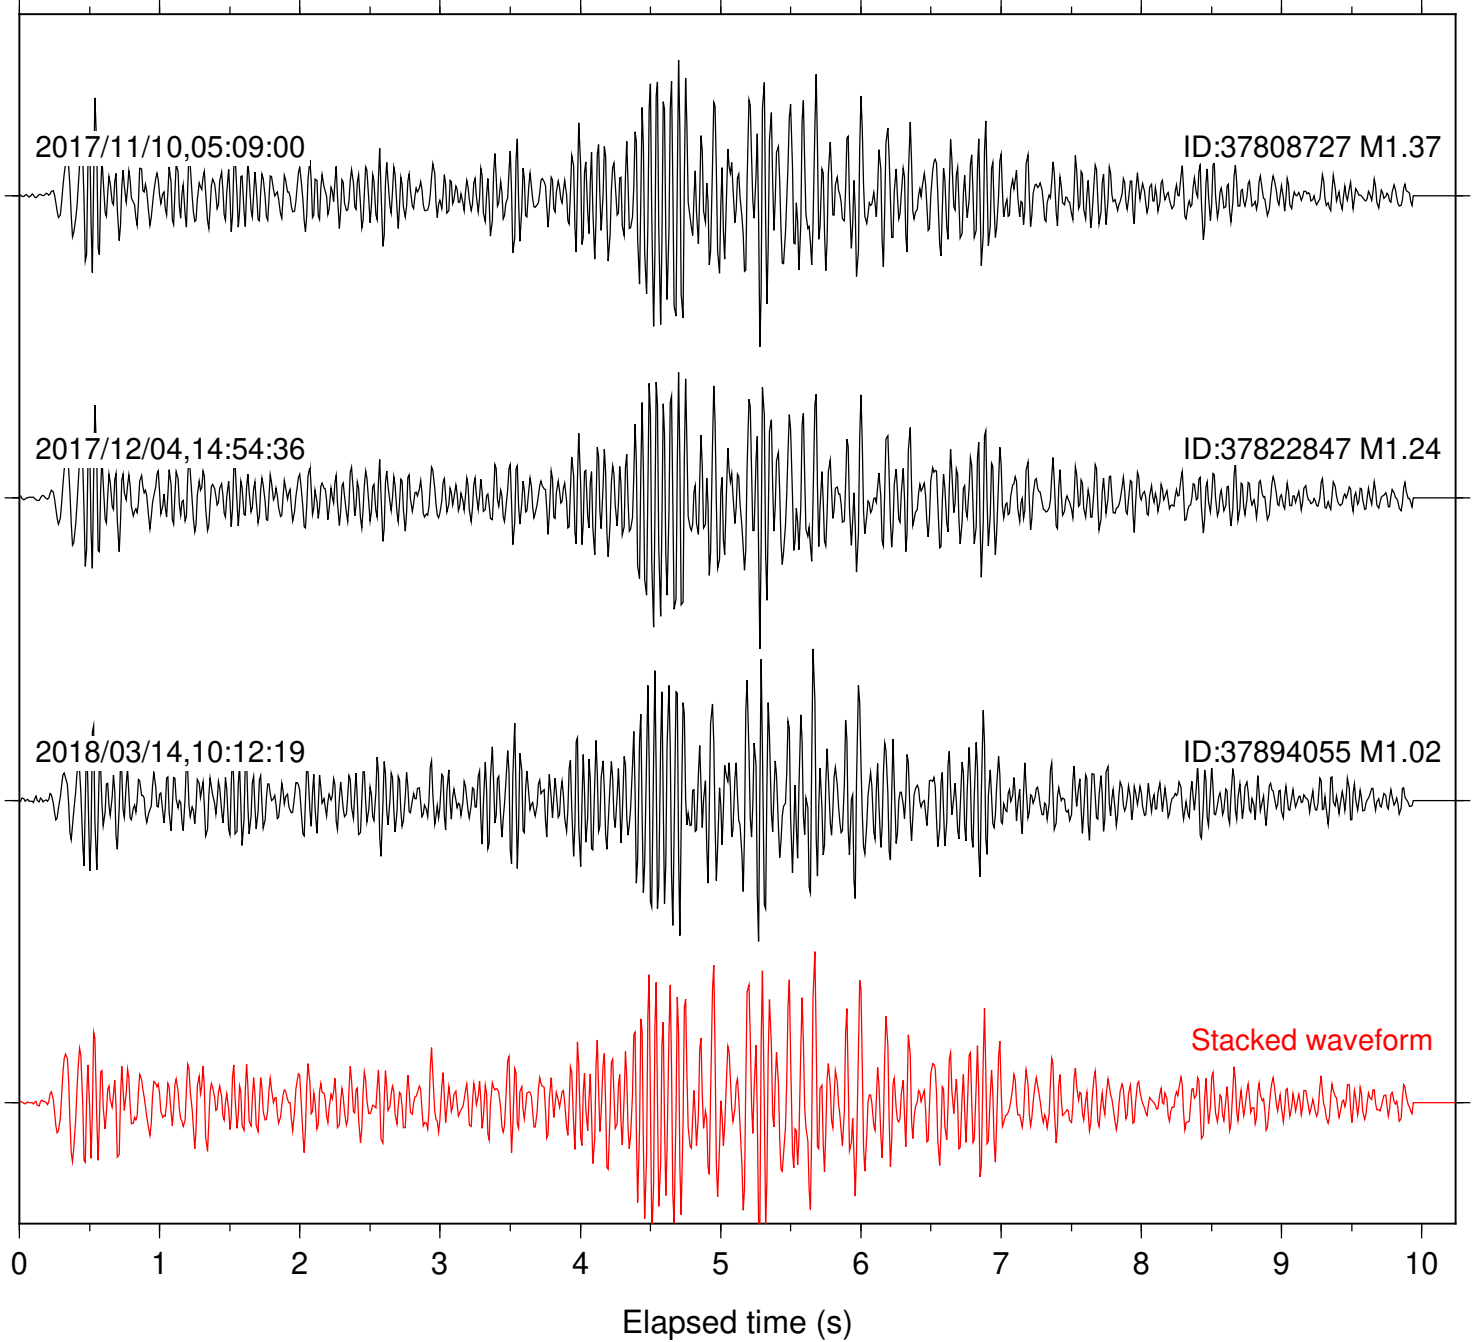

Station: BAC Com: EHZ

Focal depth: 12.24 km

Station: BZN Com: HHZ

Focal depth: 12.26 km

Station: CRY Com: HHZ

Focal depth: 12.24 km

Station: DGR Com: HHZ

Focal depth: 12.26 km

Station: DNR Com: HHZ

Focal depth: 12.26 km

Station: FRD Com: HHZ

Focal depth: 12.26 km

Station: HMT2 Com: HHZ

Focal depth: 12.24 km

Station: LKH Com: HHZ

Focal depth: 12.24 km

Station: LVA2 Com: HHZ

Focal depth: 12.24 km

Station: MTG Com: HHZ

Focal depth: 12.24 km

Station: PLM Com: HHZ

Focal depth: 12.24 km

Station: RDM Com: HHZ

Focal depth: 12.26 km

Station: SND Com: HHZ

Focal depth: 12.24 km