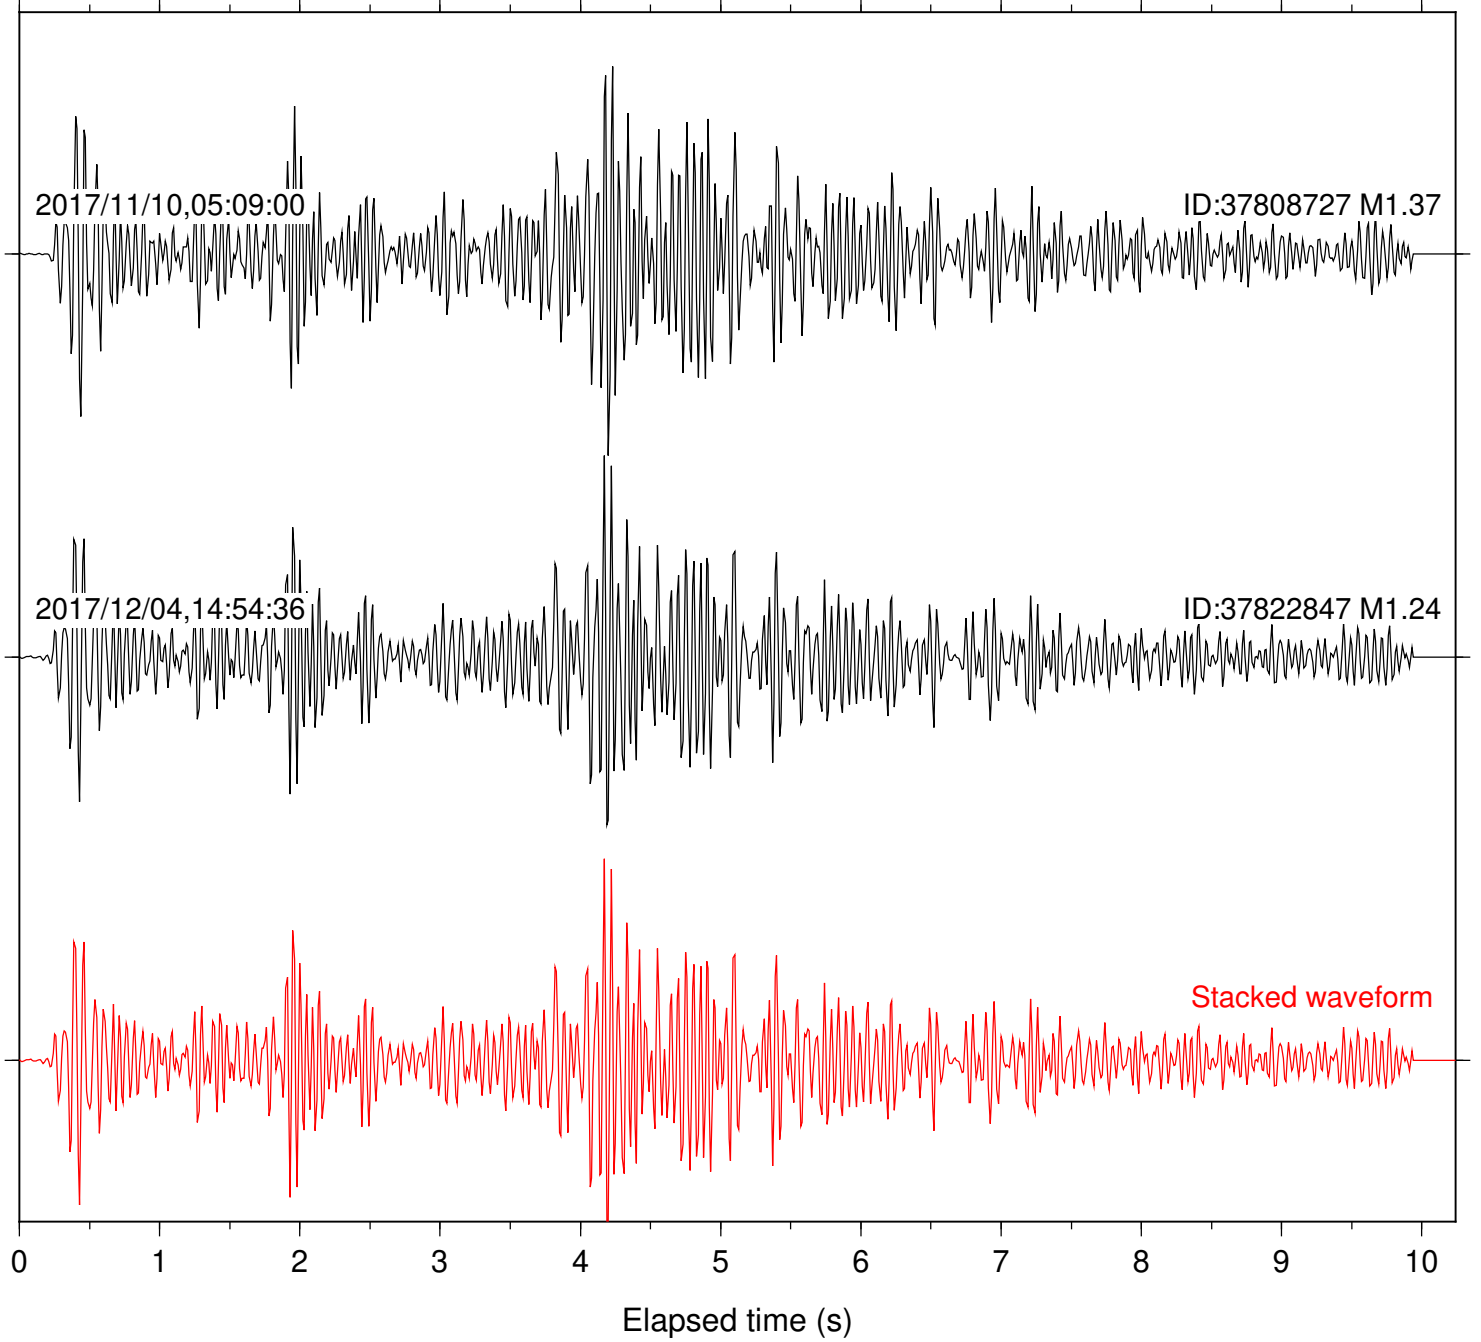

Station: BAC Com: EHZ

Focal depth: 12.24 km

Station: BZN Com: HHZ

Focal depth: 12.26 km

Station: CRY Com: HHZ

Focal depth: 12.24 km

Station: DGR Com: HHZ

Focal depth: 12.26 km

Station: DNR Com: HHZ

Focal depth: 12.26 km

Station: FRD Com: HHZ

Focal depth: 12.26 km

Station: HMT2 Com: HHZ

Focal depth: 12.24 km

Station: LKH Com: HHZ

Focal depth: 12.24 km

Station: LVA2 Com: HHZ

Focal depth: 12.24 km

Station: MTG Com: HHZ

Focal depth: 12.24 km

Station: PLM Com: HHZ

Focal depth: 12.24 km

Station: RDM Com: HHZ

Focal depth: 12.26 km

Station: SND Com: HHZ

Focal depth: 12.24 km