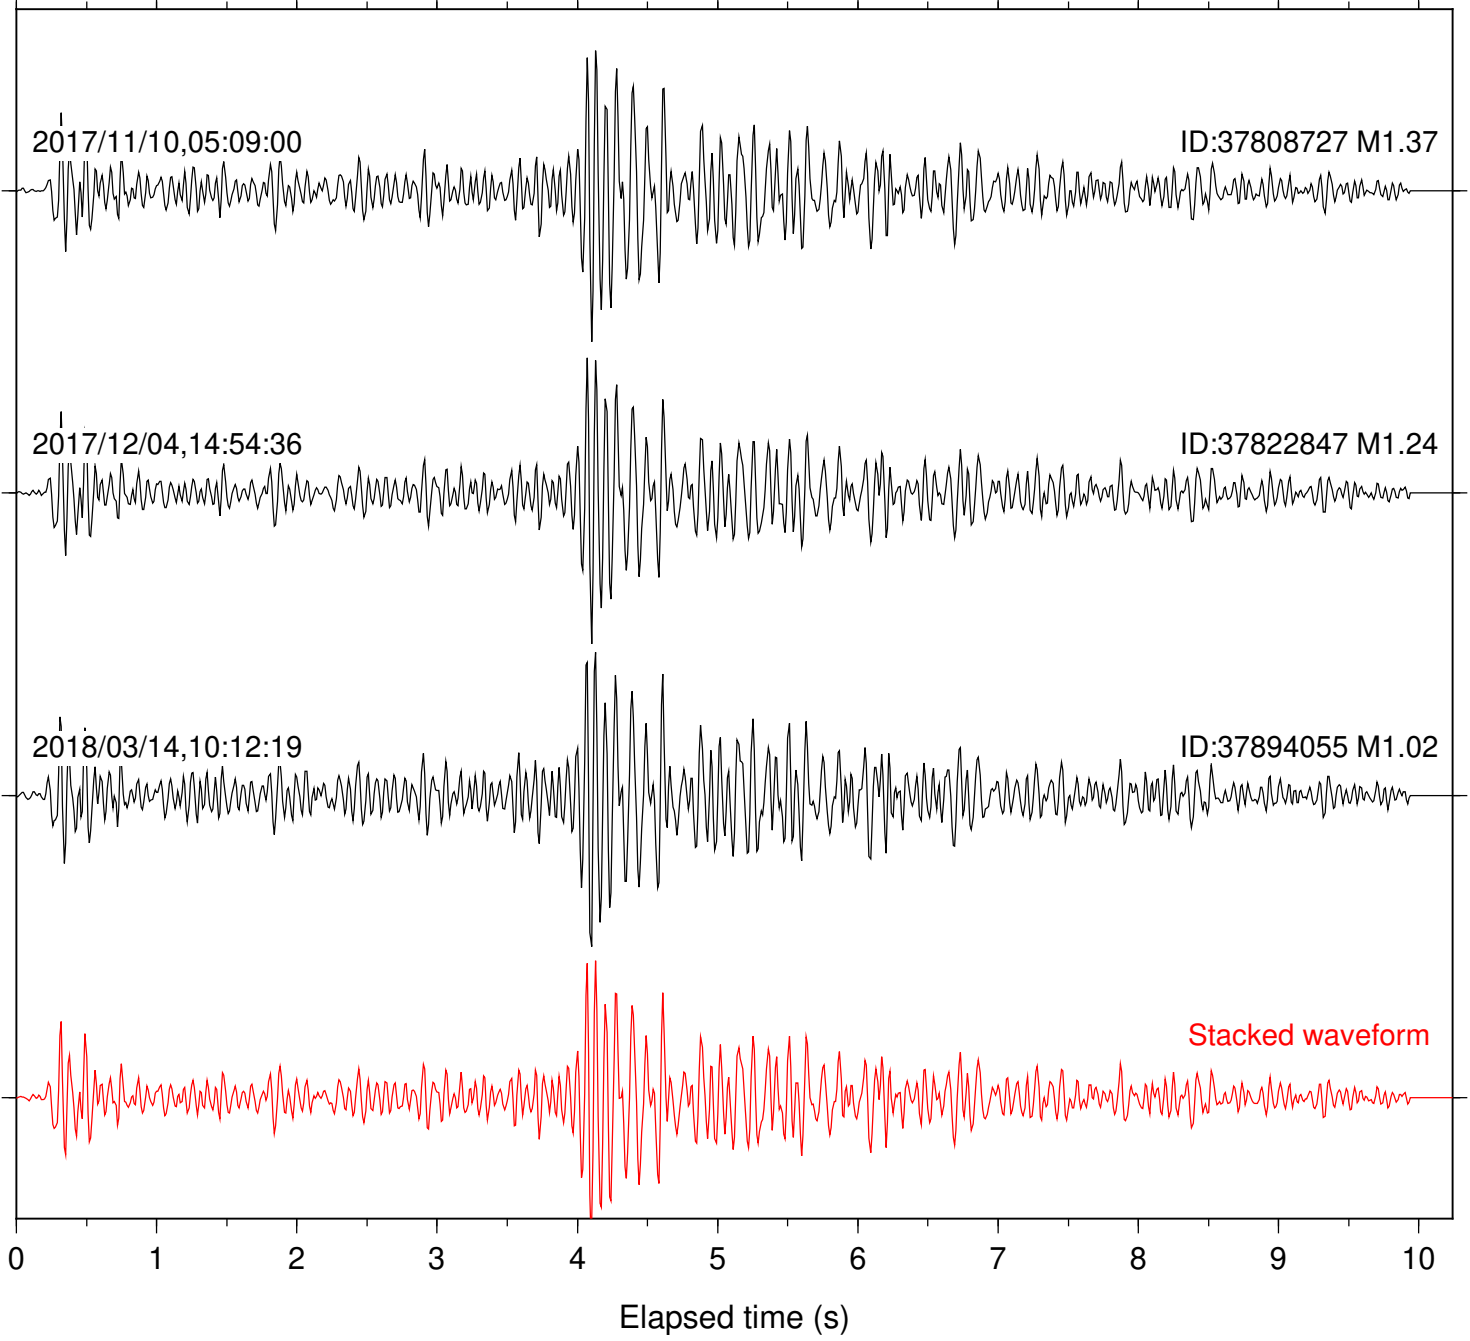

Station: B087 Com: EHZ

Focal depth: 12.24 km

Station: B088 Com: EHZ

Focal depth: 12.24 km

Station: B093 Com: EHZ

Focal depth: 12.24 km

Station: B946 Com: EHZ

Focal depth: 12.24 km

Station: DNR Com: HHZ

Focal depth: 12.26 km

Station: FRD Com: HHZ

Focal depth: 12.26 km

Station: HMT2 Com: HHZ

Focal depth: 12.24 km

Station: LKH Com: HHZ

Focal depth: 12.24 km

Station: LVA2 Com: HHZ

Focal depth: 12.24 km

Station: MTG Com: HHZ

Focal depth: 12.24 km

Station: PLM Com: HHZ

Focal depth: 12.24 km

Station: RDM Com: HHZ

Focal depth: 12.26 km

Station: SND Com: HHZ

Focal depth: 12.24 km