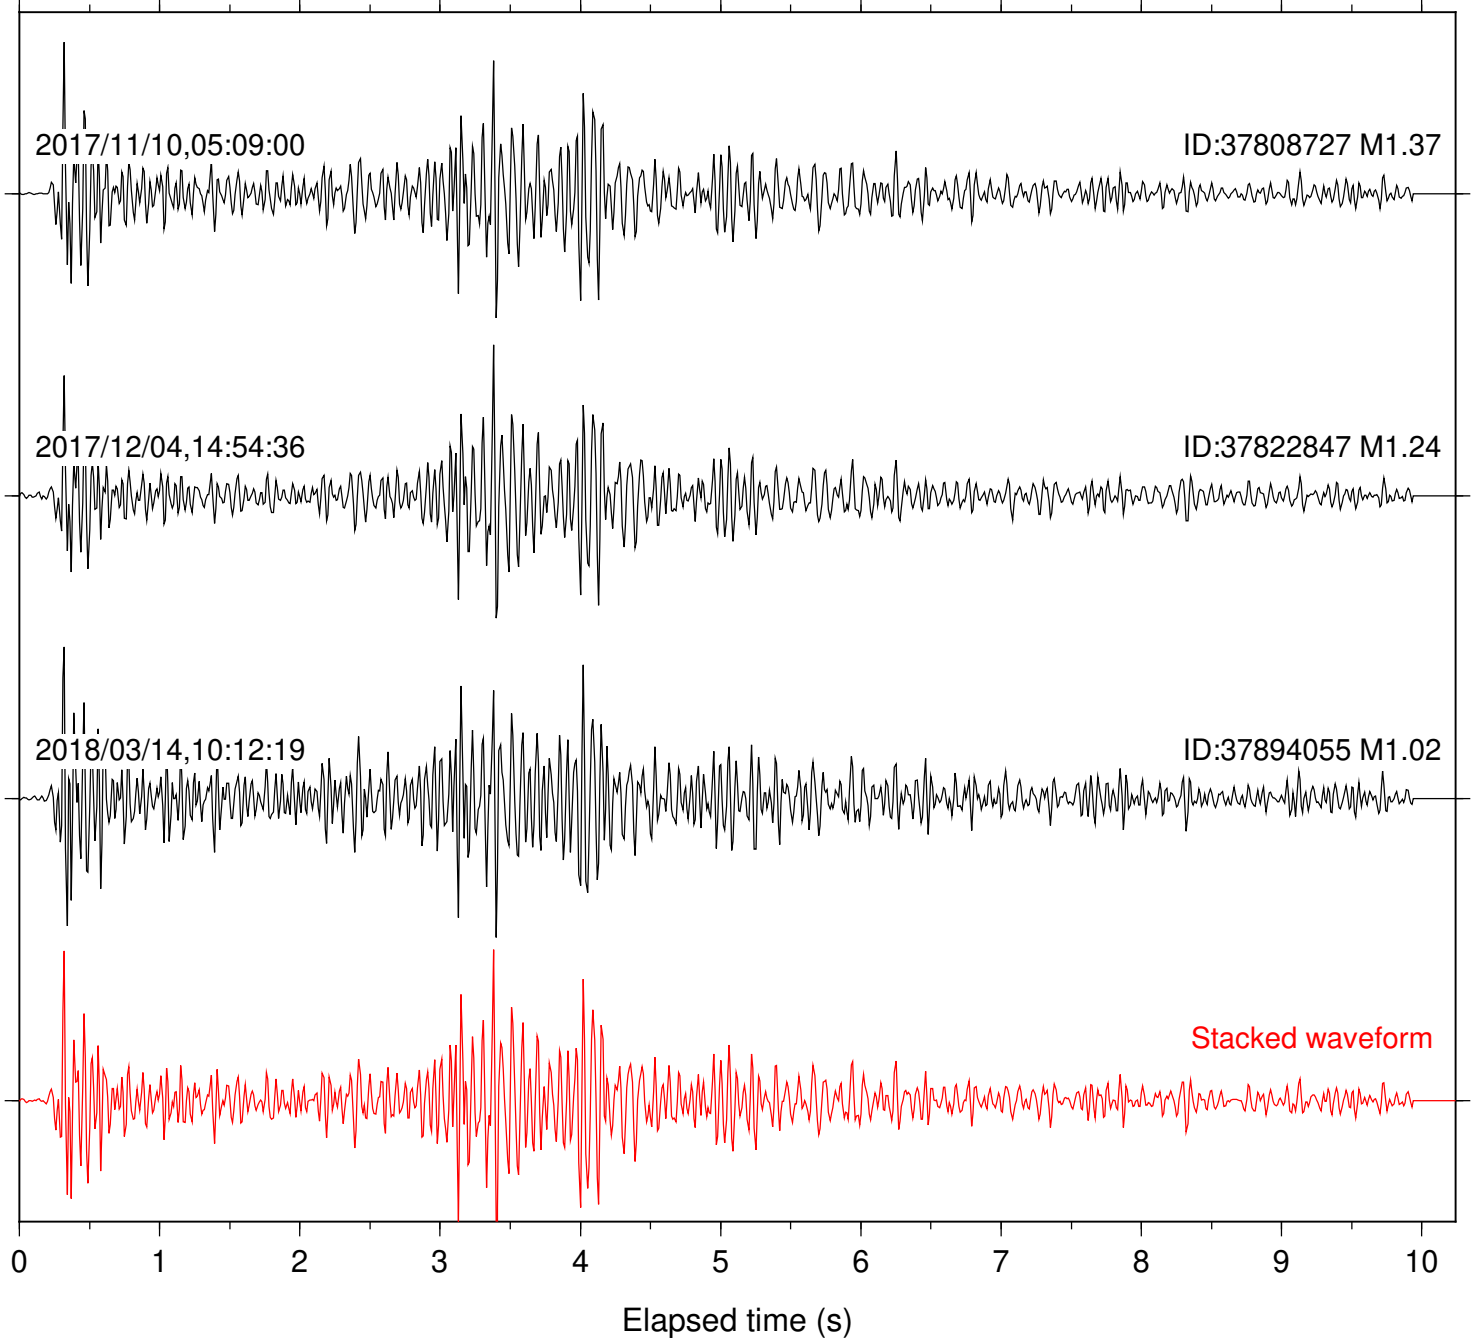

Station: BAC Com: EHZ

Focal depth: 12.24 km

Station: BZN Com: HHZ

Focal depth: 12.26 km

Station: CRY Com: HHZ

Focal depth: 12.24 km

Station: DGR Com: HHZ

Focal depth: 12.26 km

Station: DNR Com: HHZ

Focal depth: 12.26 km

Station: FRD Com: HHZ

Focal depth: 12.26 km

Station: HMT2 Com: HHZ

Focal depth: 12.24 km

Station: LKH Com: HHZ

Focal depth: 12.24 km

Station: LVA2 Com: HHZ

Focal depth: 12.24 km

Station: MTG Com: HHZ

Focal depth: 12.24 km

Station: PLM Com: HHZ

Focal depth: 12.24 km

Station: RDM Com: HHZ

Focal depth: 12.26 km

Station: SND Com: HHZ

Focal depth: 12.24 km