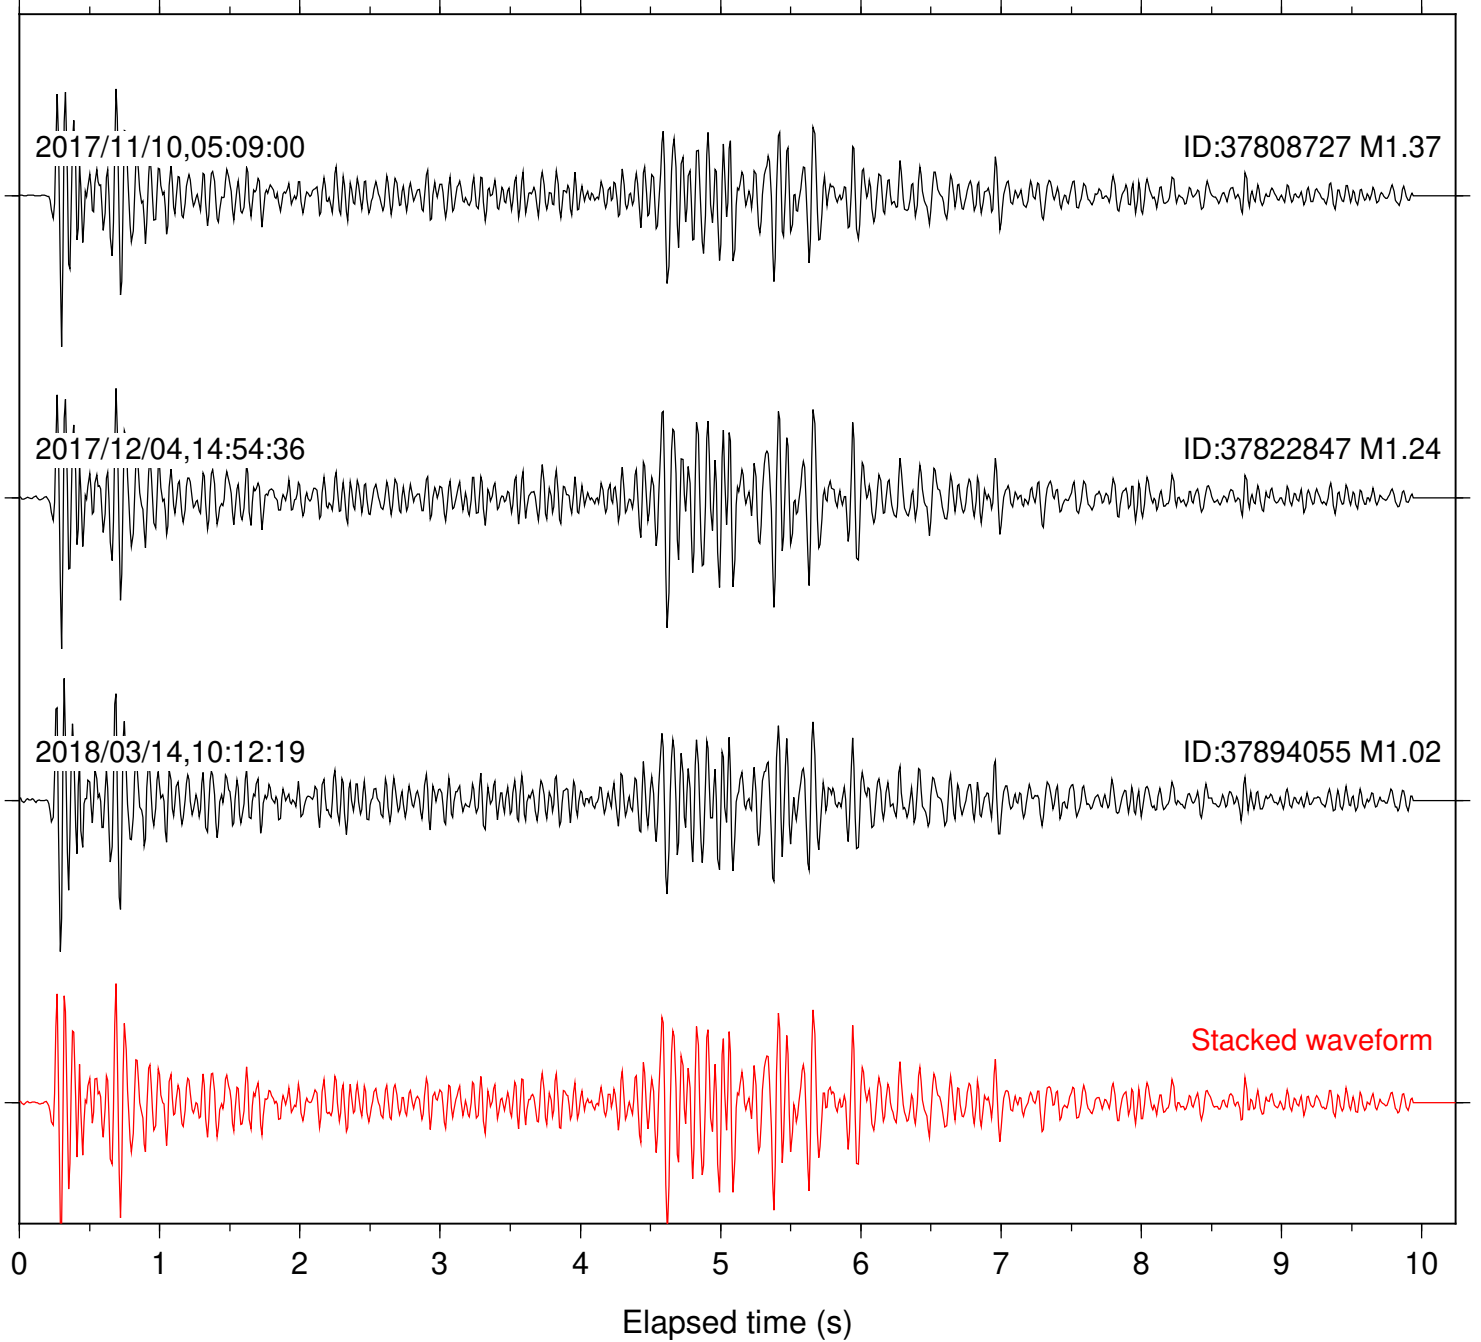

Station: B087 Com: EHZ

Focal depth: 12.24 km

Station: B088 Com: EHZ

Focal depth: 12.24 km

Station: B093 Com: EHZ

Focal depth: 12.24 km

Station: B946 Com: EHZ

Focal depth: 12.24 km

Station: DNR Com: HHZ

Focal depth: 12.26 km

Station: FRD Com: HHZ

Focal depth: 12.26 km

Station: HMT2 Com: HHZ

Focal depth: 12.24 km

Station: LKH Com: HHZ

Focal depth: 12.24 km

Station: LVA2 Com: HHZ

Focal depth: 12.24 km

Station: MTG Com: HHZ

Focal depth: 12.24 km

Station: PLM Com: HHZ

Focal depth: 12.24 km

Station: RDM Com: HHZ

Focal depth: 12.26 km

Station: SND Com: HHZ

Focal depth: 12.24 km