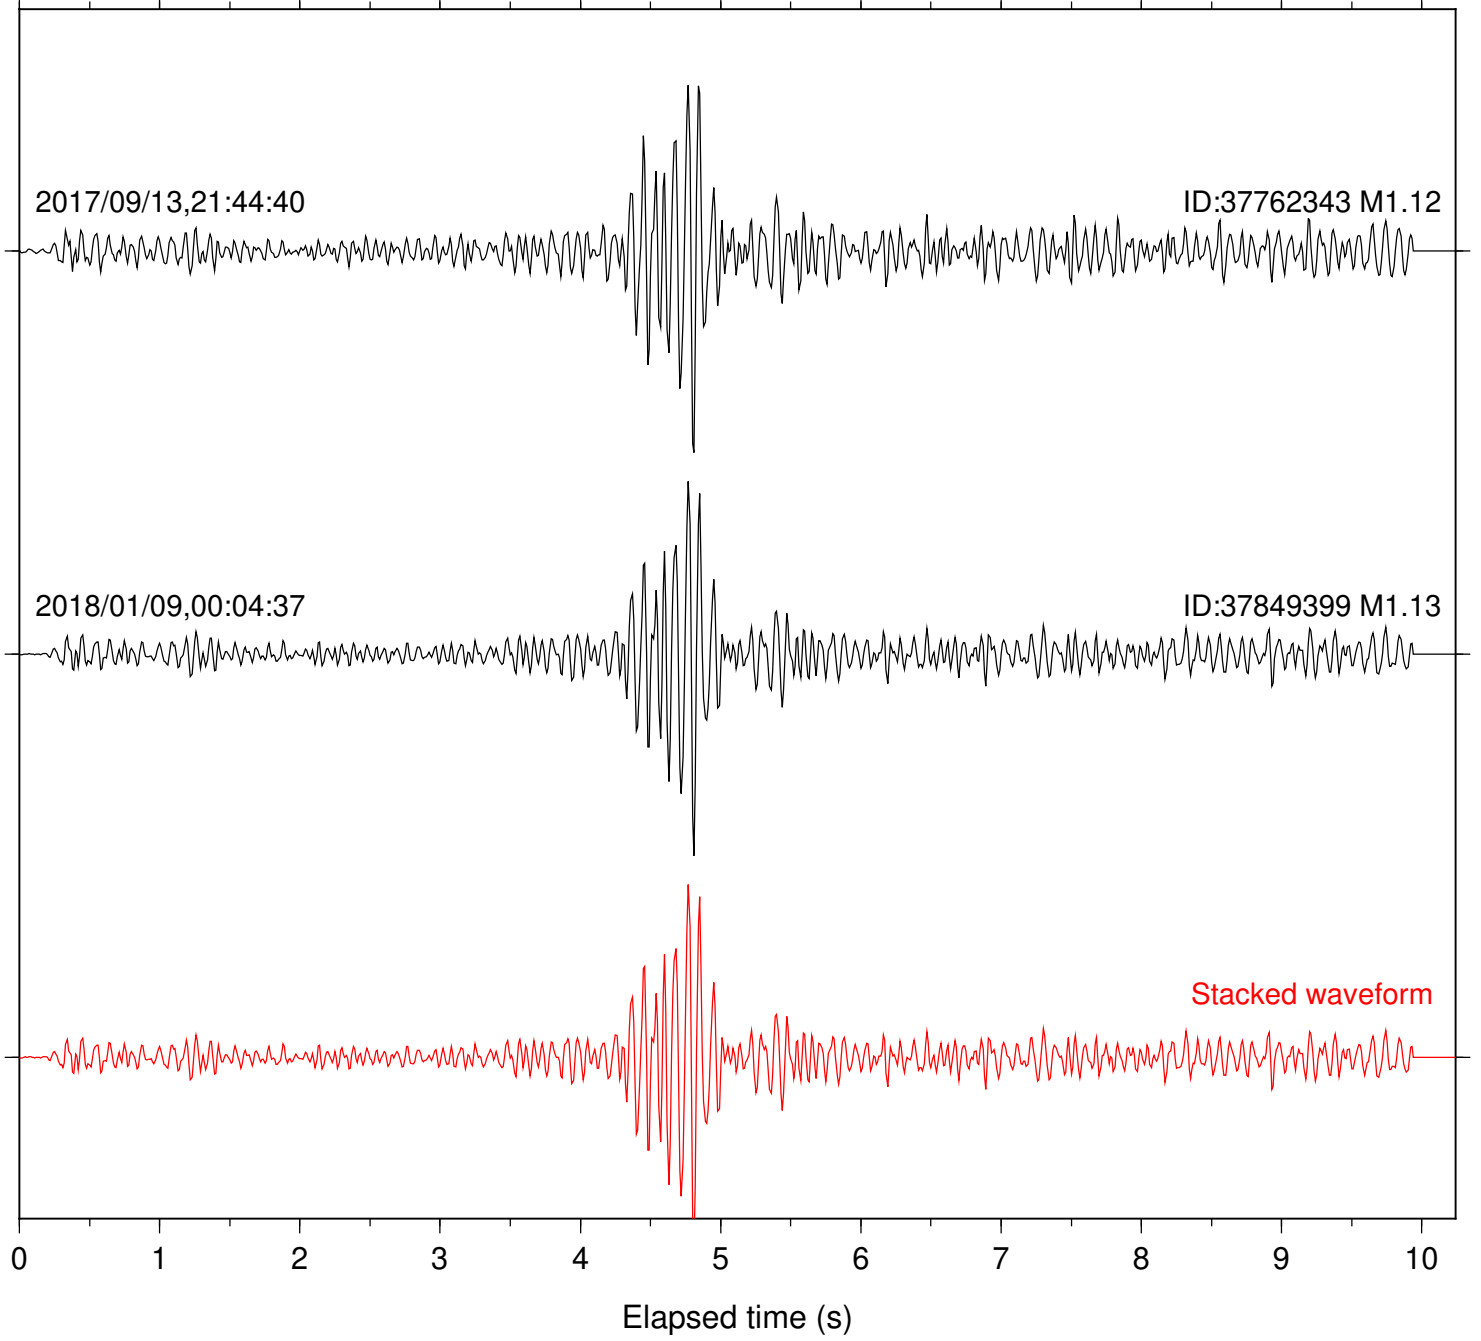

Station: B084 Com: EHZ

Focal depth: 7.04 km

Station: DNR Com: HHZ

Focal depth: 7.04 km