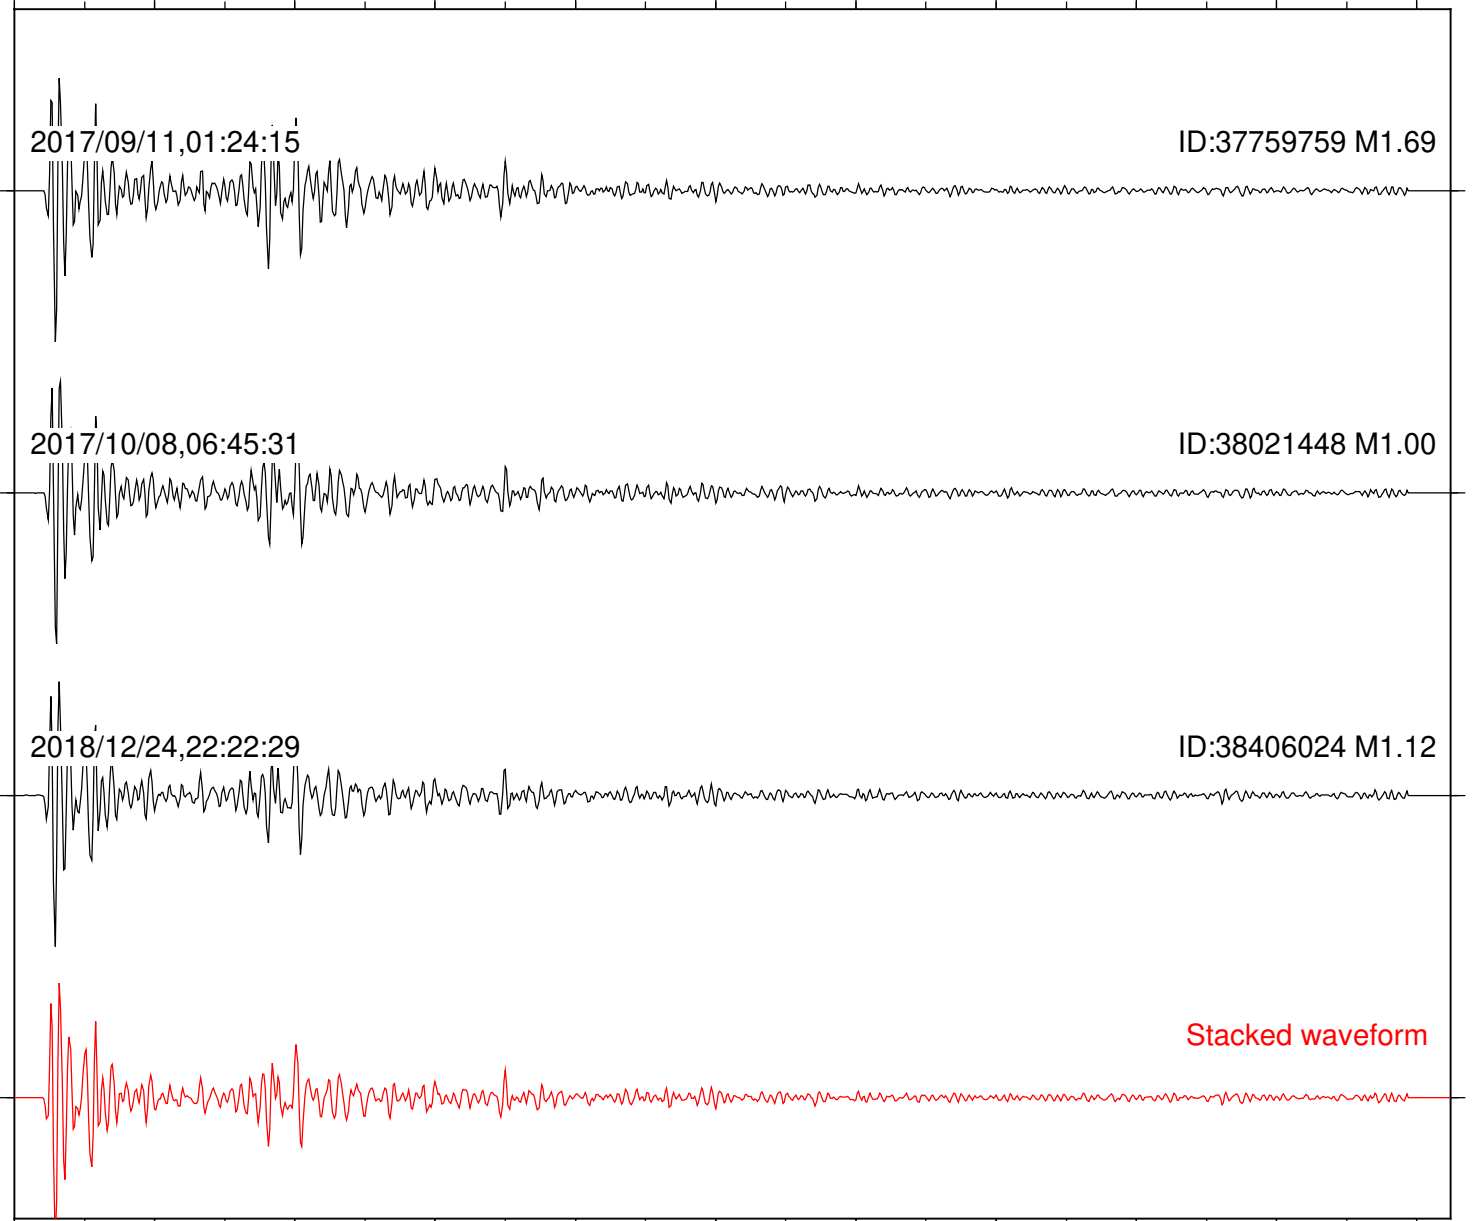

Station: B081 Com: EHZ

Focal depth: 6.52 km

Station: B082 Com: EHZ

Focal depth: 6.52 km

Station: B084 Com: EHZ

Focal depth: 6.52 km

Station: B093 Com: EHZ

Focal depth: 6.52 km

Elapsed time (s)

Station: B946 Com: EHZ

Focal depth: 6.52 km

Station: CRY Com: HHZ

Focal depth: 6.52 km

Station: CSH Com: HHZ

Focal depth: 6.52 km

Station: DNR Com: HHZ

Focal depth: 5.63 km

Station: LKH Com: HHZ

Focal depth: 6.52 km

Station: PFO Com: HHZ

Focal depth: 6.52 km

Station: PLM Com: HHZ

Focal depth: 6.52 km

Station: POB2 Com: HHZ

Focal depth: 6.52 km

Station: SND Com: HHZ

Focal depth: 6.52 km