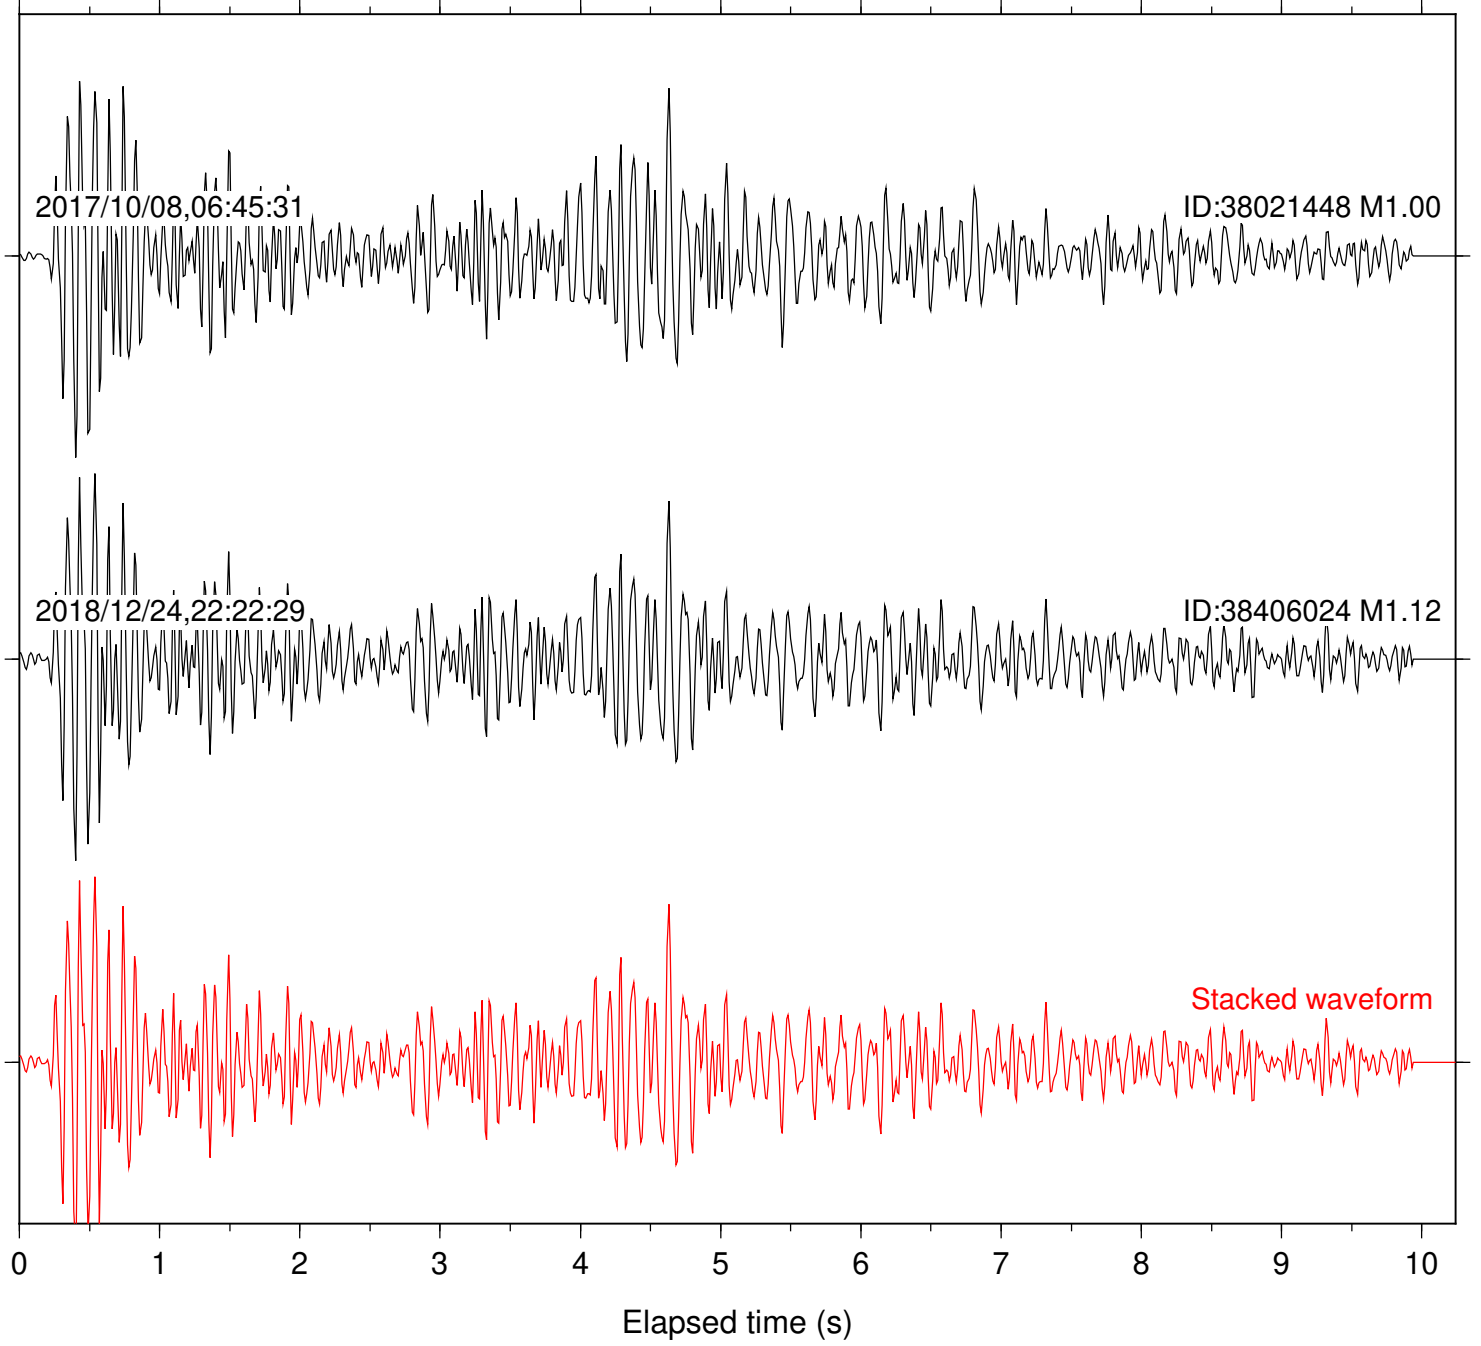

Elapsed time (s)

Station: B946 Com: EHZ

Focal depth: 6.52 km

Station: CRY Com: HHZ

Focal depth: 6.52 km

Station: CSH Com: HHZ

Focal depth: 6.52 km

Station: DNR Com: HHZ

Focal depth: 5.63 km

Station: LKH Com: HHZ

Focal depth: 6.52 km

Station: PFO Com: HHZ

Focal depth: 6.52 km

Station: PLM Com: HHZ

Focal depth: 6.52 km

Station: POB2 Com: HHZ

Focal depth: 6.52 km

Station: SND Com: HHZ

Focal depth: 6.52 km