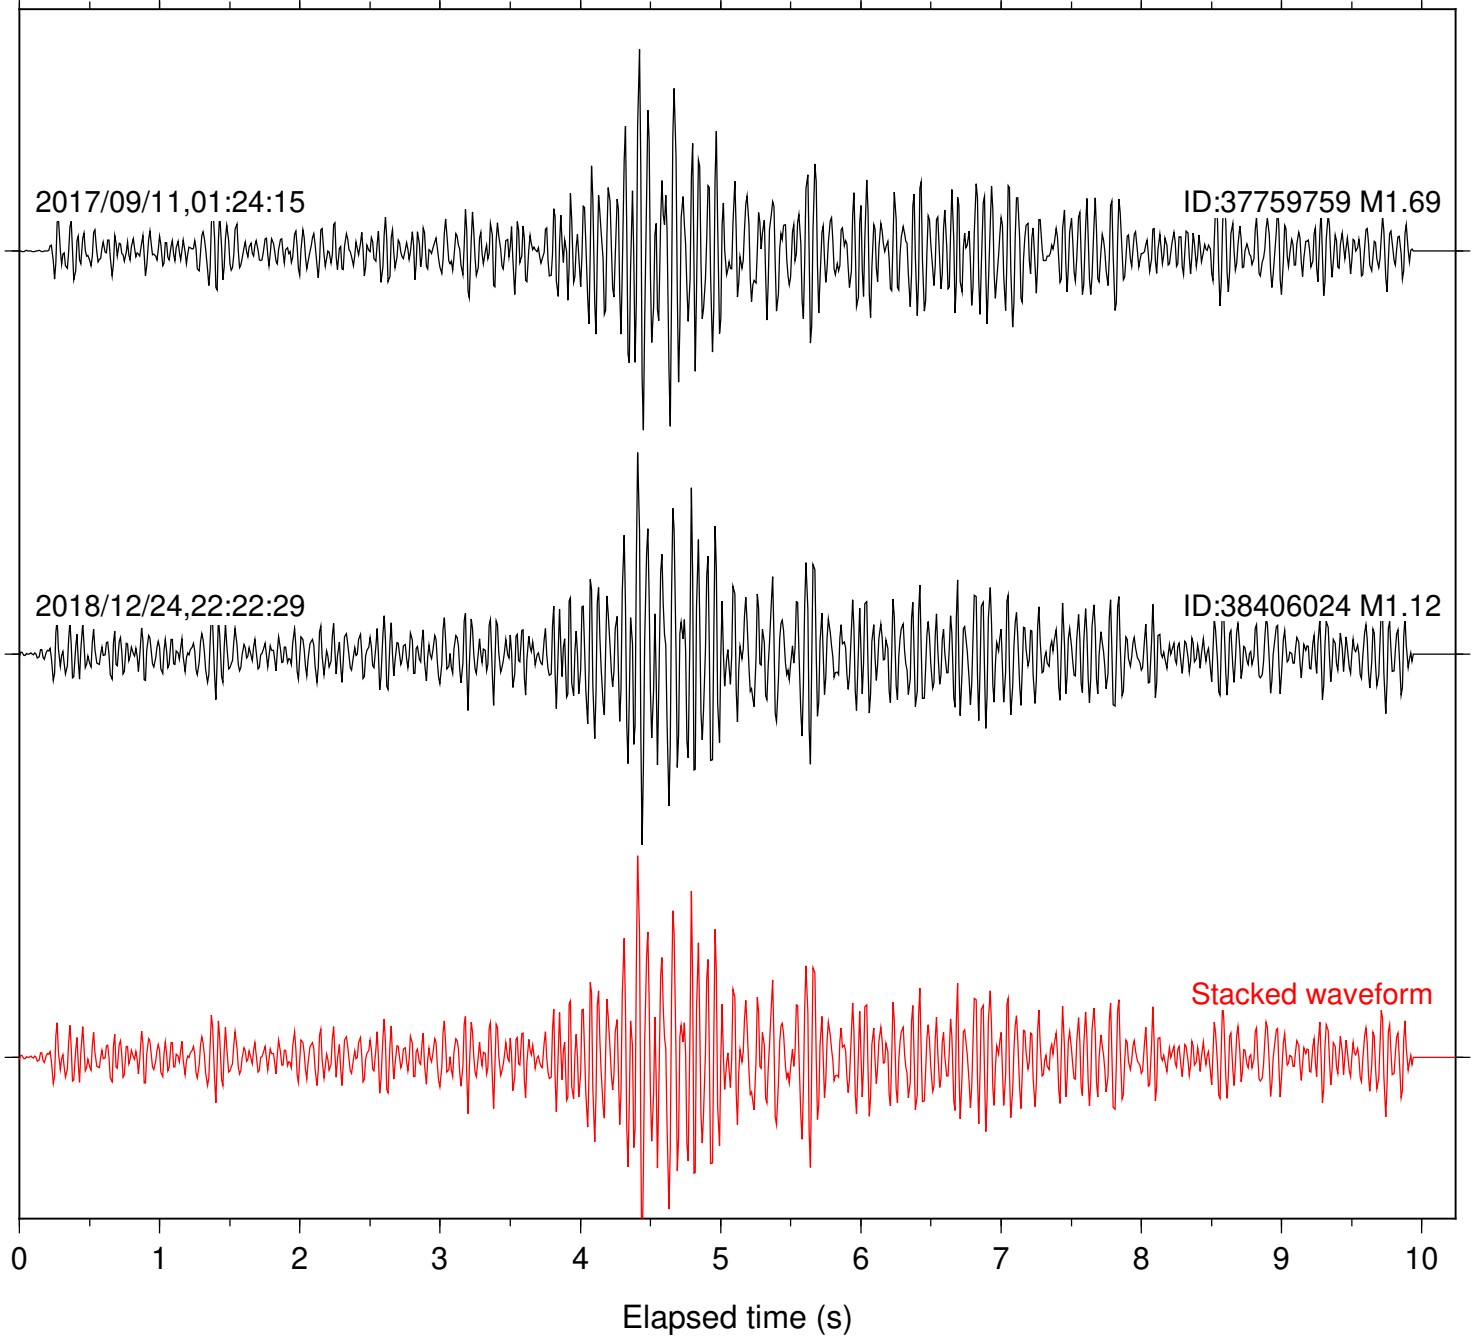

Station: B081 Com: EHZ

Focal depth: 6.52 km

Station: B082 Com: EHZ

Focal depth: 6.52 km

Station: B084 Com: EHZ

Focal depth: 6.52 km

Station: B093 Com: EHZ

Focal depth: 6.52 km

Elapsed time (s)

Station: B946 Com: EHZ

Focal depth: 6.52 km

Station: CRY Com: HHZ

Focal depth: 6.52 km

Station: CSH Com: HHZ

Focal depth: 6.52 km

Station: DNR Com: HHZ

Focal depth: 5.63 km

Station: LKH Com: HHZ

Focal depth: 6.52 km

Station: PFO Com: HHZ

Focal depth: 6.52 km

Station: PLM Com: HHZ

Focal depth: 6.52 km

Station: POB2 Com: HHZ

Focal depth: 6.52 km

Station: SND Com: HHZ

Focal depth: 6.52 km