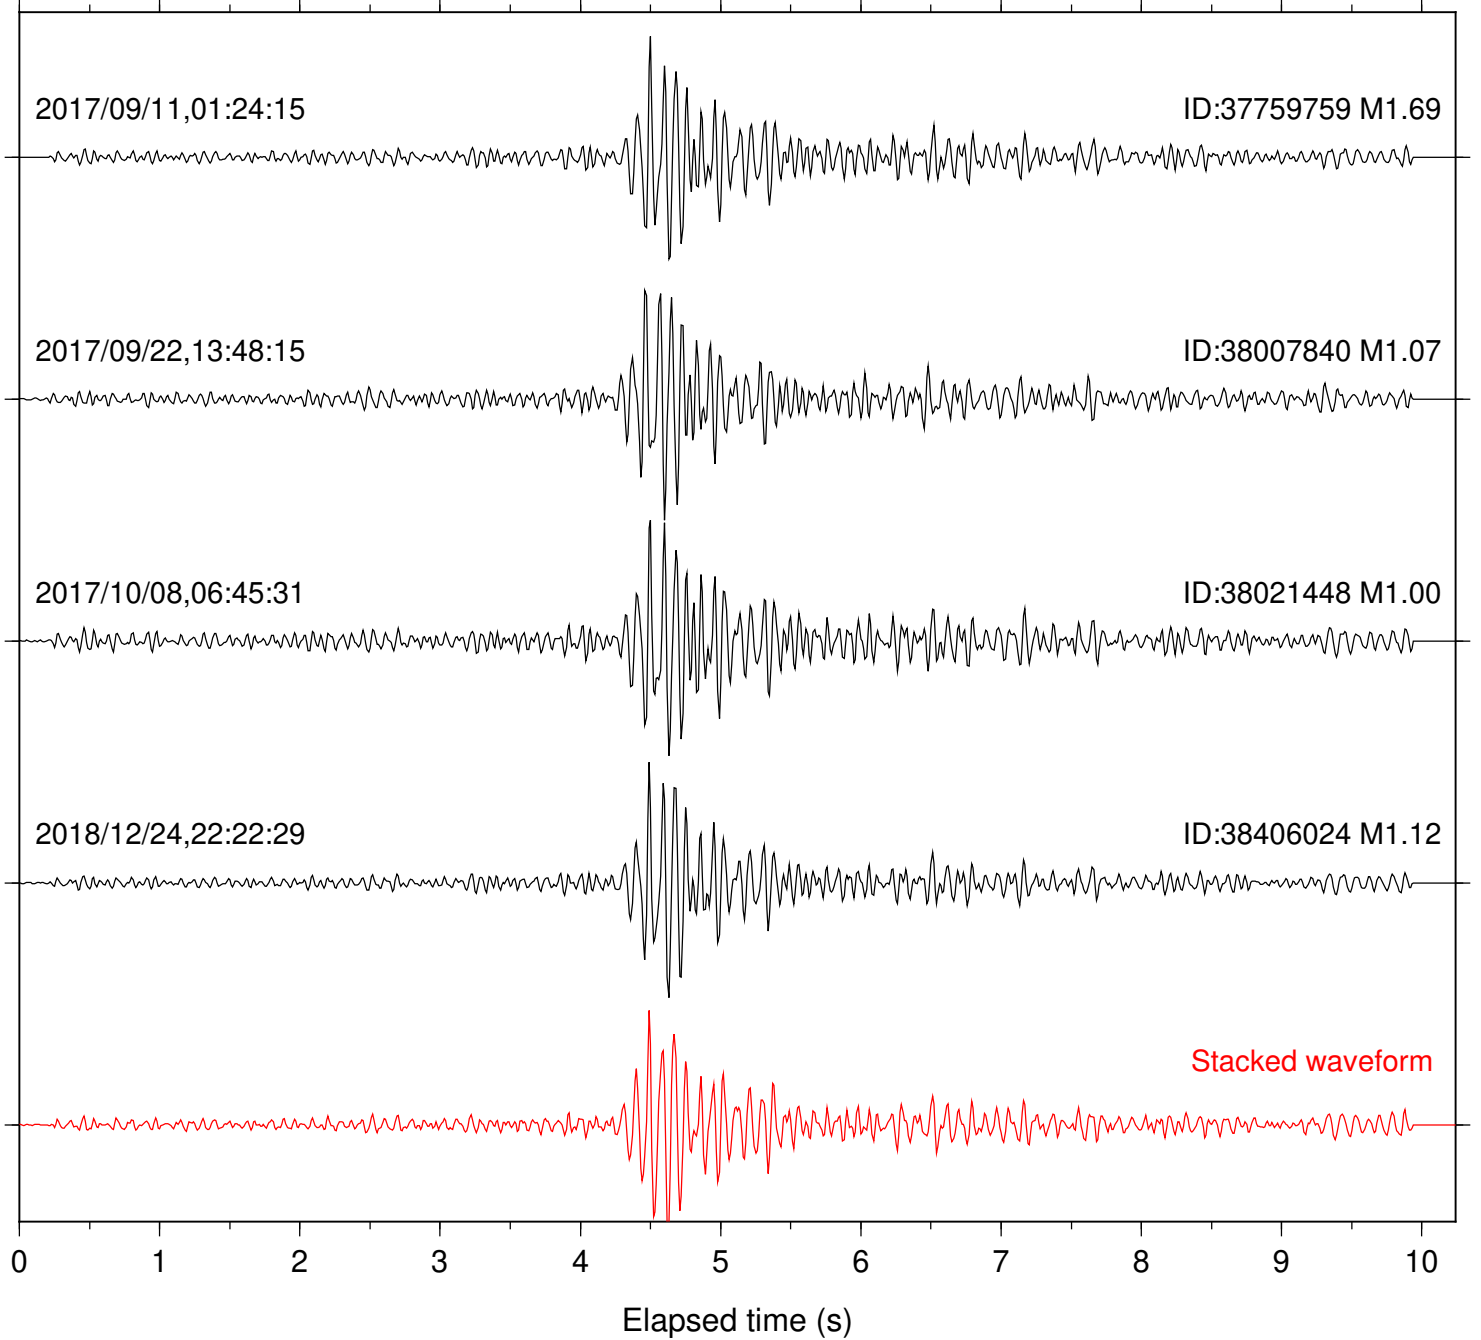

Station: B081 Com: EHZ

Focal depth: 6.52 km

Station: B082 Com: EHZ

Focal depth: 6.52 km

Station: B084 Com: EHZ

Focal depth: 6.52 km

Station: B093 Com: EHZ

Focal depth: 6.52 km

Elapsed time (s)

Station: B946 Com: EHZ

Focal depth: 6.52 km

Station: CRY Com: HHZ

Focal depth: 6.52 km

Station: CSH Com: HHZ

Focal depth: 6.52 km

Station: DNR Com: HHZ

Focal depth: 5.63 km

Station: LKH Com: HHZ

Focal depth: 6.52 km

Station: PFO Com: HHZ

Focal depth: 6.52 km

Station: PLM Com: HHZ

Focal depth: 6.52 km

Station: POB2 Com: HHZ

Focal depth: 6.52 km

Station: SND Com: HHZ

Focal depth: 6.52 km