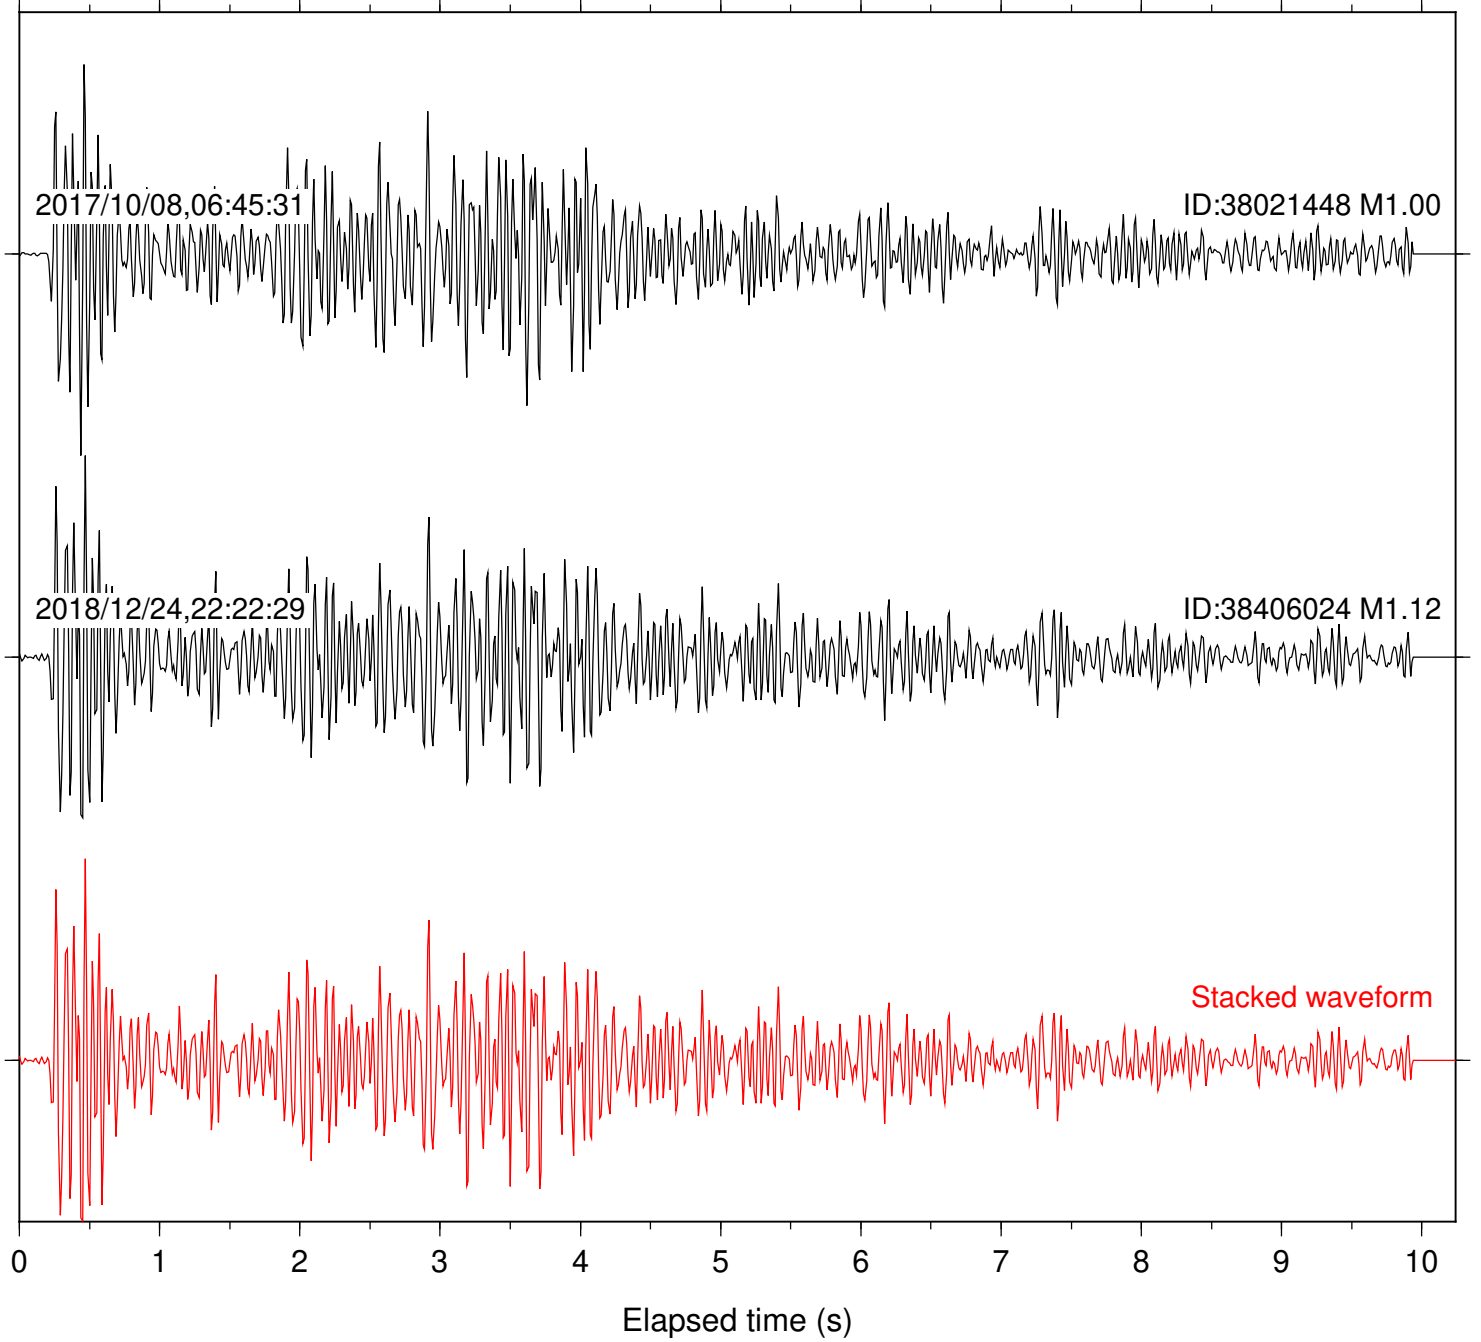

Station: B081 Com: EHZ

Focal depth: 6.52 km

Station: B082 Com: EHZ

Focal depth: 6.52 km

Station: B084 Com: EHZ

Focal depth: 6.52 km

Station: B093 Com: EHZ

Focal depth: 6.52 km

Elapsed time (s)

Station: B946 Com: EHZ

Focal depth: 6.52 km

Station: CRY Com: HHZ

Focal depth: 6.52 km

Station: CSH Com: HHZ

Focal depth: 6.52 km

Station: DNR Com: HHZ

Focal depth: 5.63 km

Station: LKH Com: HHZ

Focal depth: 6.52 km

Station: PFO Com: HHZ

Focal depth: 6.52 km

Station: PLM Com: HHZ

Focal depth: 6.52 km

Station: POB2 Com: HHZ

Focal depth: 6.52 km

Station: SND Com: HHZ

Focal depth: 6.52 km