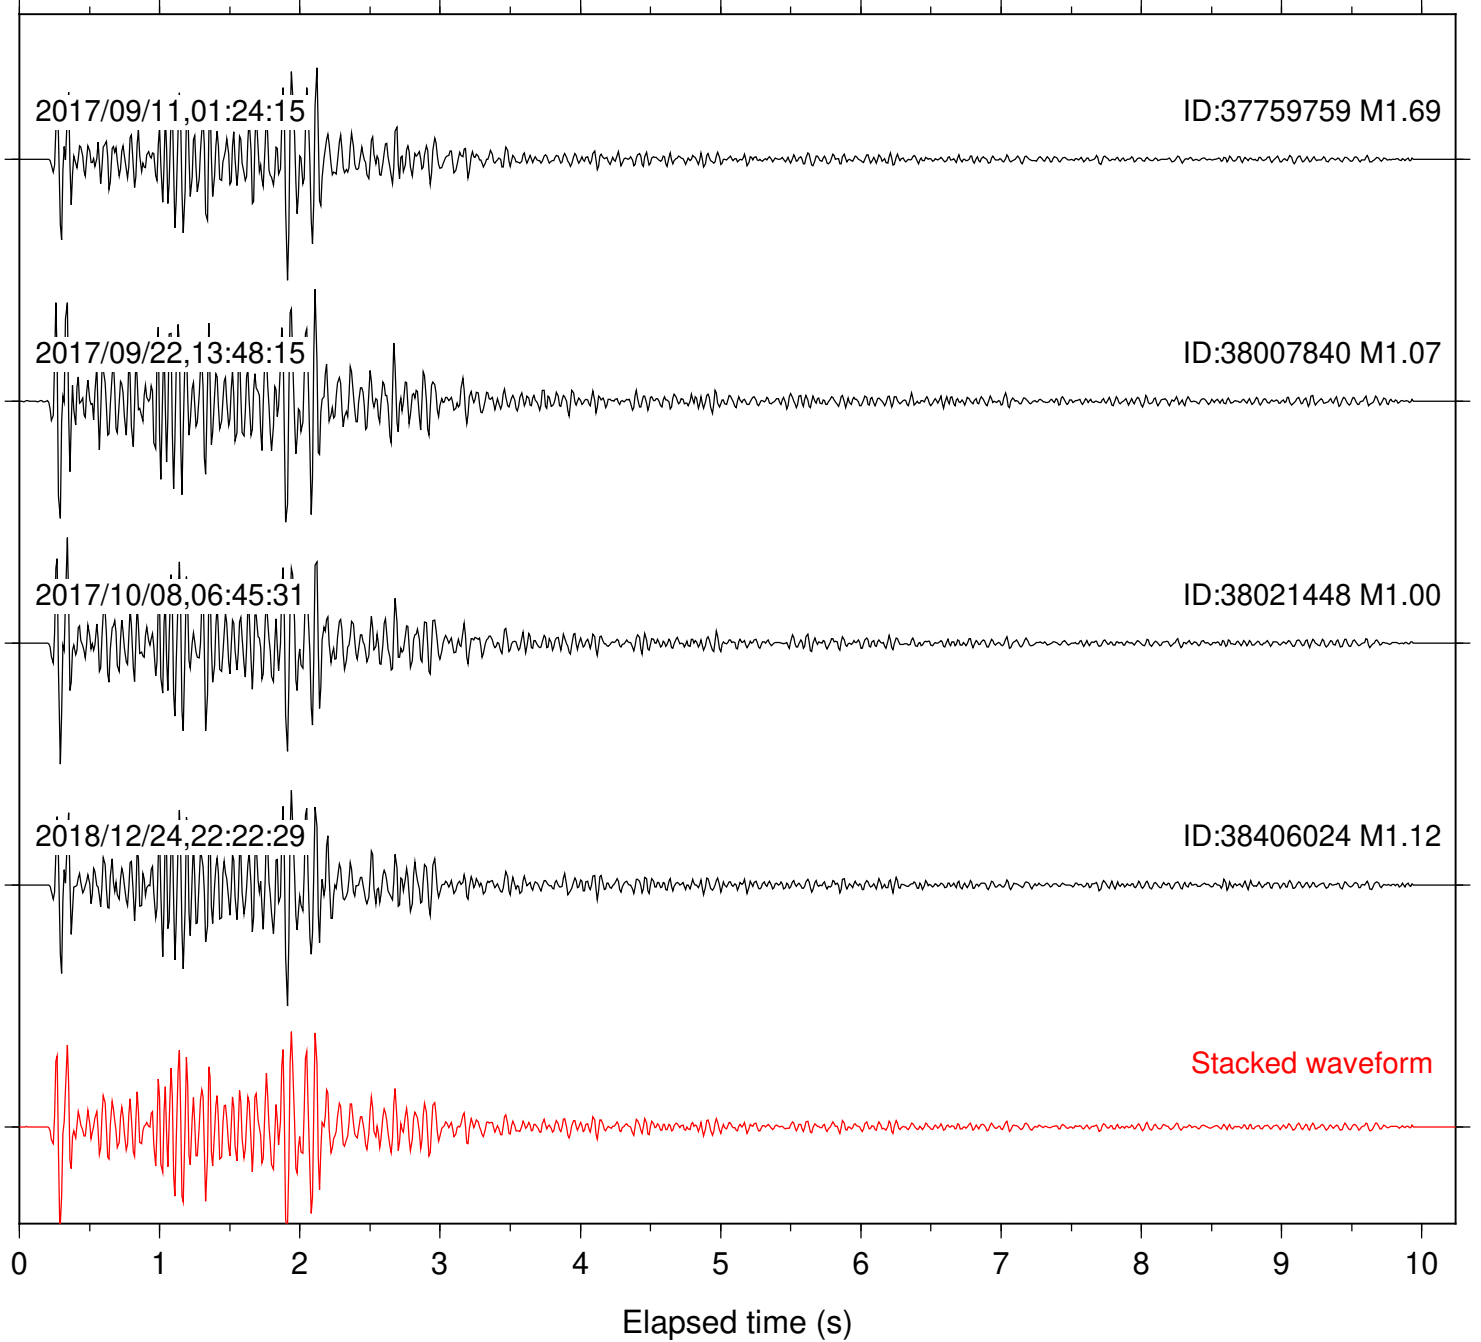

Station: B081 Com: EHZ

Focal depth: 6.52 km

Station: B082 Com: EHZ

Focal depth: 6.52 km

Station: B084 Com: EHZ

Focal depth: 6.52 km

Station: B093 Com: EHZ

Focal depth: 6.52 km

Elapsed time (s)

Station: B946 Com: EHZ

Focal depth: 6.52 km

Station: CRY Com: HHZ

Focal depth: 6.52 km

Station: CSH Com: HHZ

Focal depth: 6.52 km

Station: DNR Com: HHZ

Focal depth: 5.63 km

Station: LKH Com: HHZ

Focal depth: 6.52 km

Station: PFO Com: HHZ

Focal depth: 6.52 km

Station: PLM Com: HHZ

Focal depth: 6.52 km

Station: POB2 Com: HHZ

Focal depth: 6.52 km

Station: SND Com: HHZ

Focal depth: 6.52 km