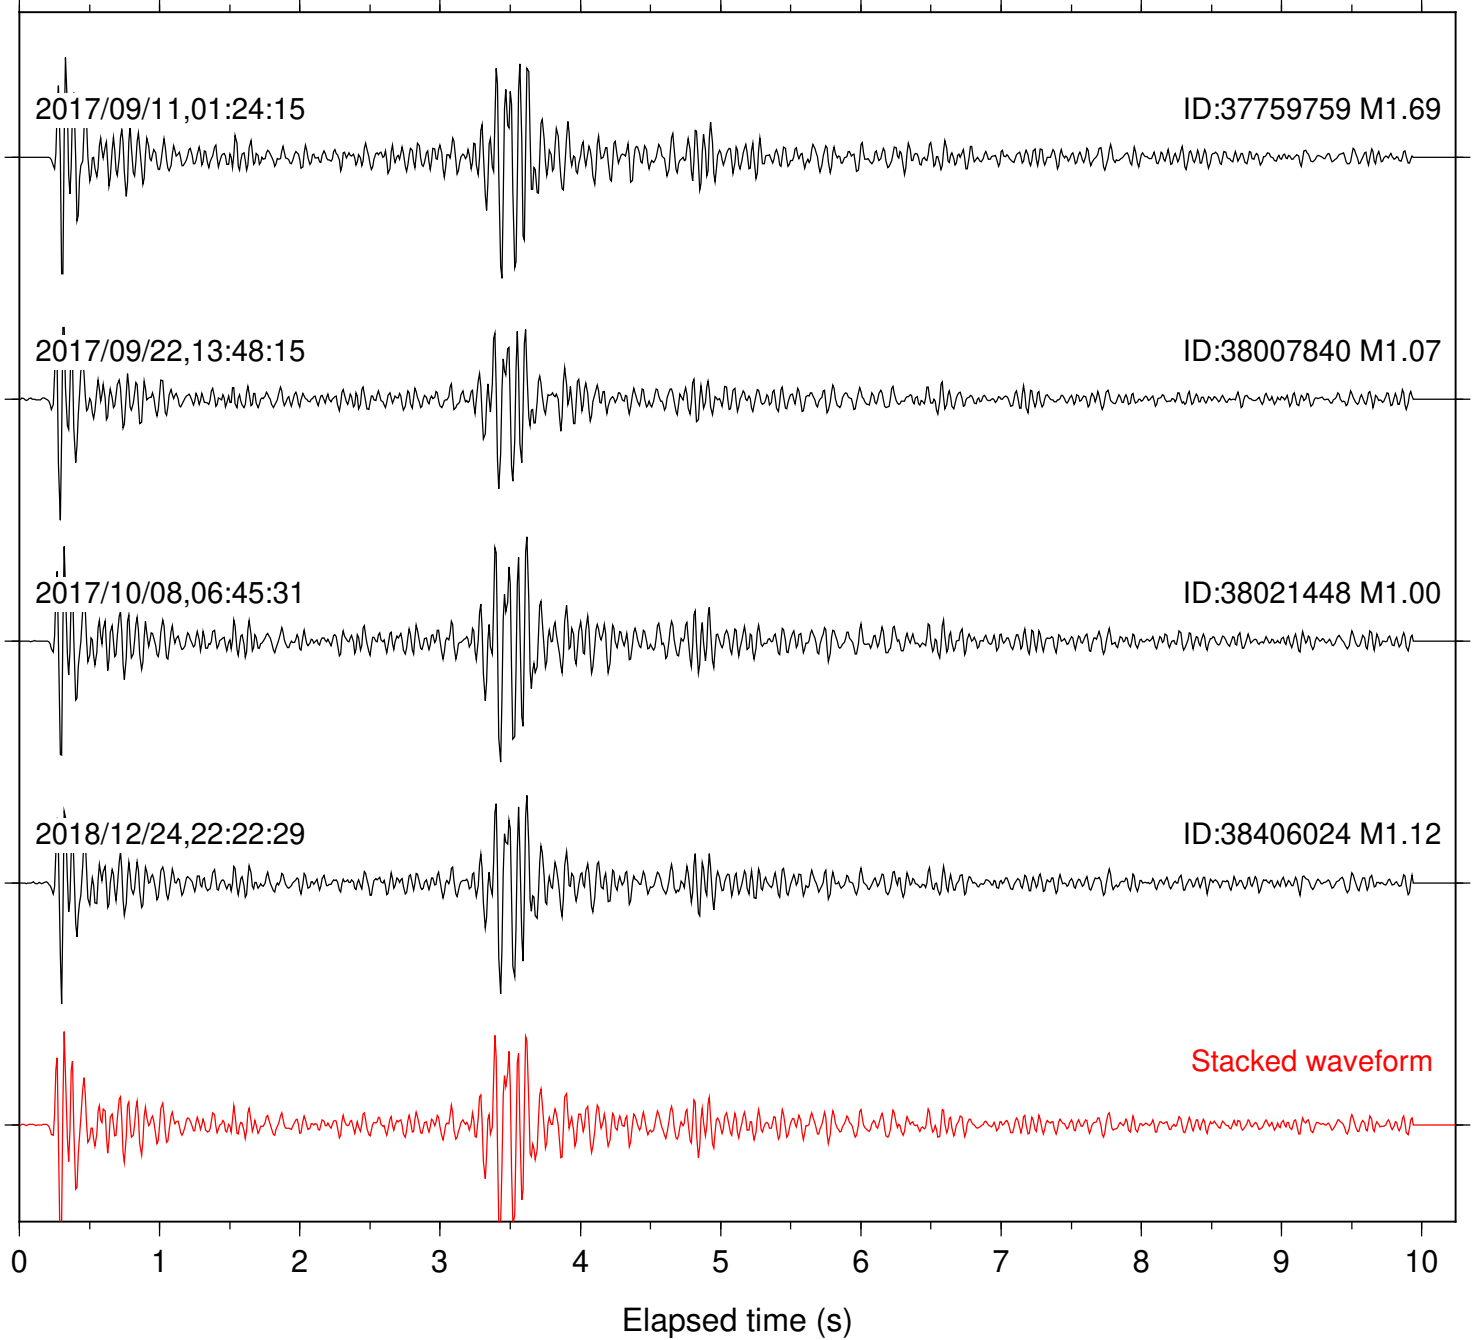

Station: B081 Com: EHZ

Focal depth: 6.52 km

Station: B082 Com: EHZ

Focal depth: 6.52 km

Station: B084 Com: EHZ

Focal depth: 6.52 km

Station: B093 Com: EHZ

Focal depth: 6.52 km

Elapsed time (s)

Station: B946 Com: EHZ

Focal depth: 6.52 km

Station: CRY Com: HHZ

Focal depth: 6.52 km

Station: CSH Com: HHZ

Focal depth: 6.52 km

Station: DNR Com: HHZ

Focal depth: 5.63 km

Station: LKH Com: HHZ

Focal depth: 6.52 km

Station: PFO Com: HHZ

Focal depth: 6.52 km

Station: PLM Com: HHZ

Focal depth: 6.52 km

Station: POB2 Com: HHZ

Focal depth: 6.52 km

Station: SND Com: HHZ

Focal depth: 6.52 km