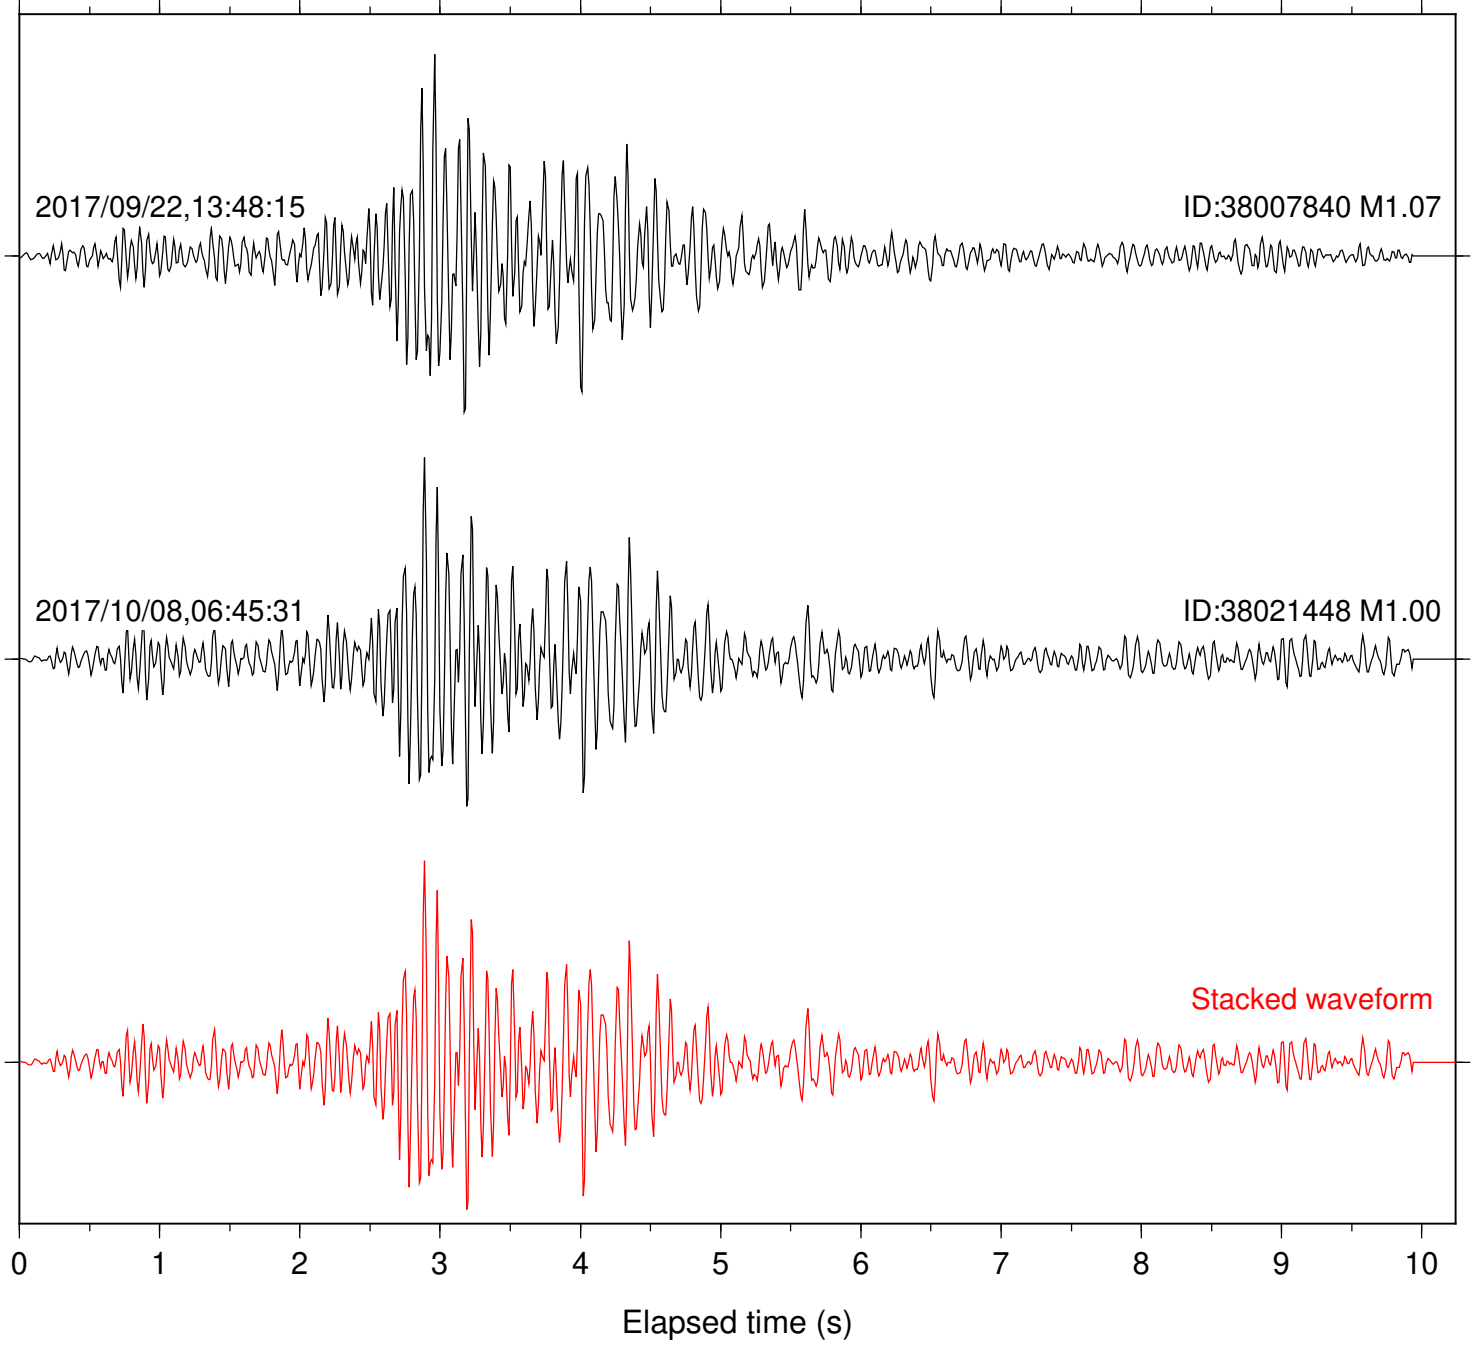

Station: B081 Com: EHZ

Focal depth: 6.52 km

Station: B082 Com: EHZ

Focal depth: 6.52 km

Station: B084 Com: EHZ

Focal depth: 6.52 km

Station: B093 Com: EHZ

Focal depth: 6.52 km

Elapsed time (s)

Station: B946 Com: EHZ

Focal depth: 6.52 km

Station: CRY Com: HHZ

Focal depth: 6.52 km

Station: CSH Com: HHZ

Focal depth: 6.52 km

Station: DNR Com: HHZ

Focal depth: 5.63 km

Station: LKH Com: HHZ

Focal depth: 6.52 km

Station: PFO Com: HHZ

Focal depth: 6.52 km

Station: PLM Com: HHZ

Focal depth: 6.52 km

Station: POB2 Com: HHZ

Focal depth: 6.52 km

Station: SND Com: HHZ

Focal depth: 6.52 km