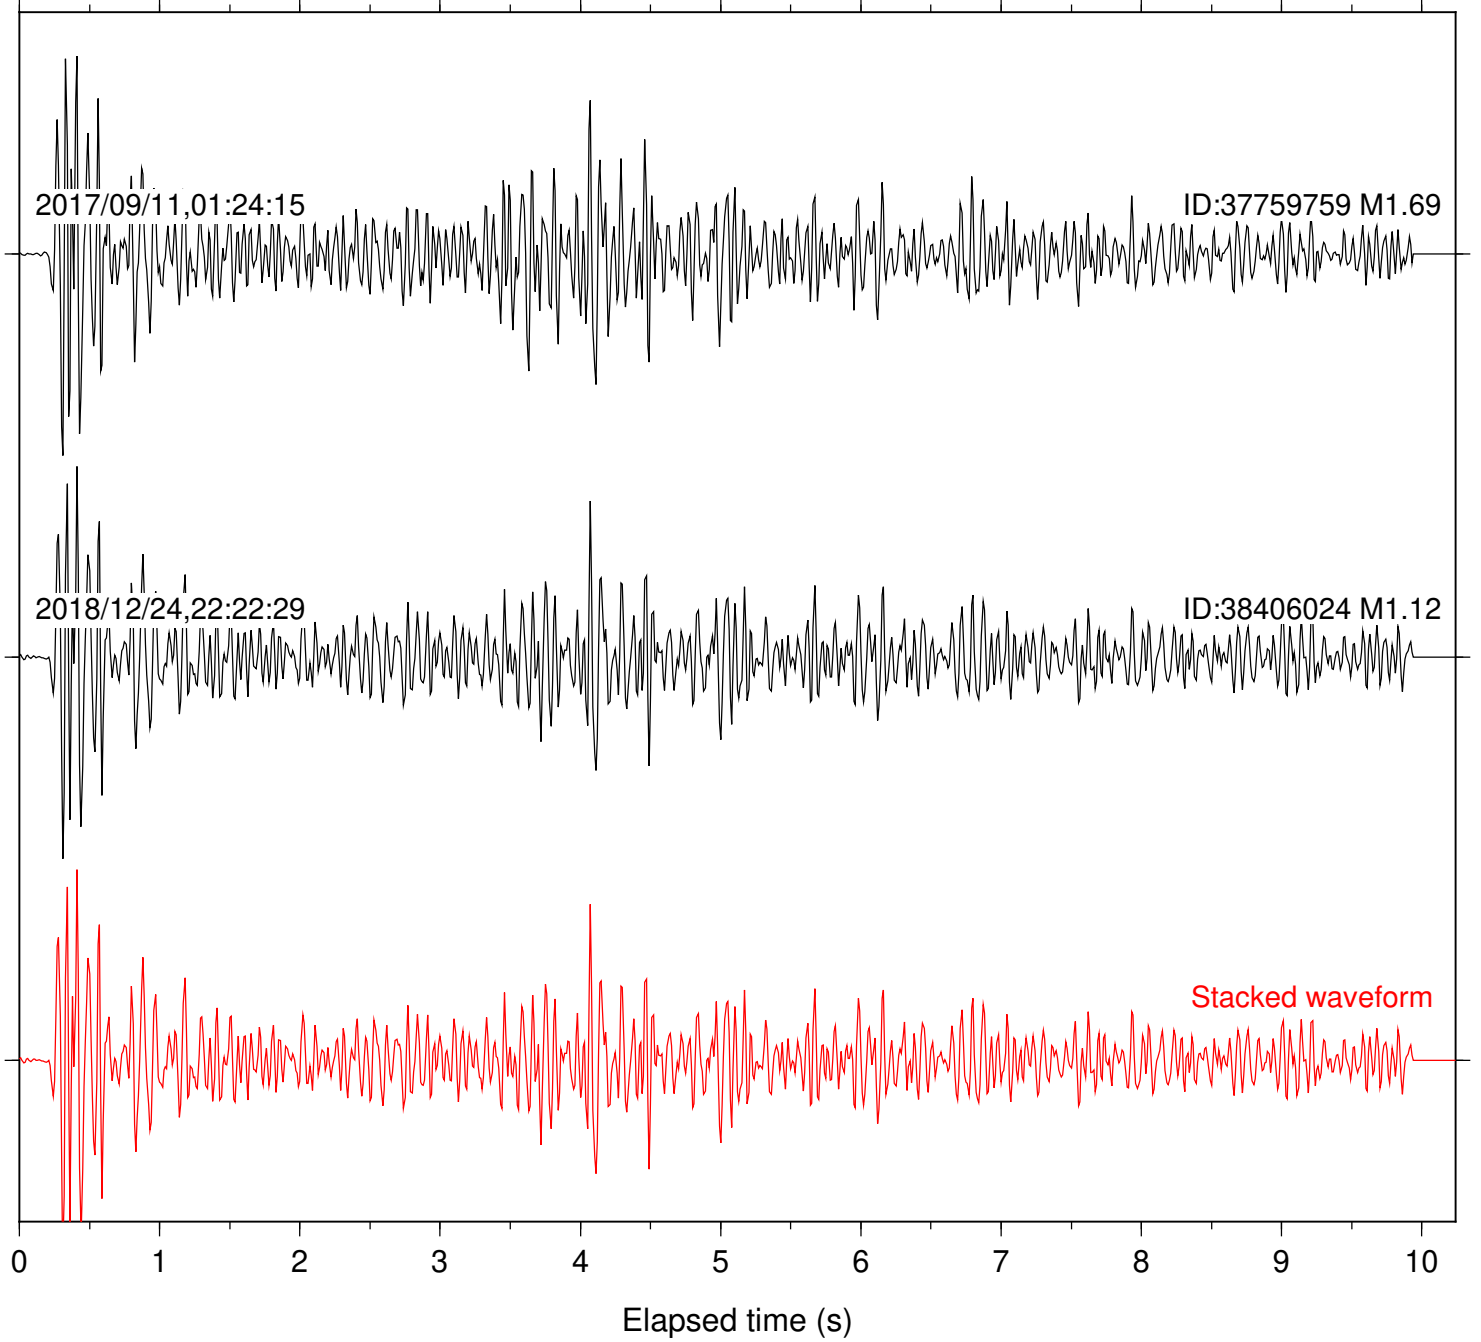

Station: B081 Com: EHZ

Focal depth: 6.52 km

Station: B082 Com: EHZ

Focal depth: 6.52 km

Station: B084 Com: EHZ

Focal depth: 6.52 km

Station: B093 Com: EHZ

Focal depth: 6.52 km

Elapsed time (s)

Station: B946 Com: EHZ

Focal depth: 6.52 km

Station: CRY Com: HHZ

Focal depth: 6.52 km

Station: CSH Com: HHZ

Focal depth: 6.52 km

Station: DNR Com: HHZ

Focal depth: 5.63 km

Station: LKH Com: HHZ

Focal depth: 6.52 km

Station: PFO Com: HHZ

Focal depth: 6.52 km

Station: PLM Com: HHZ

Focal depth: 6.52 km

Station: POB2 Com: HHZ

Focal depth: 6.52 km

Station: SND Com: HHZ

Focal depth: 6.52 km