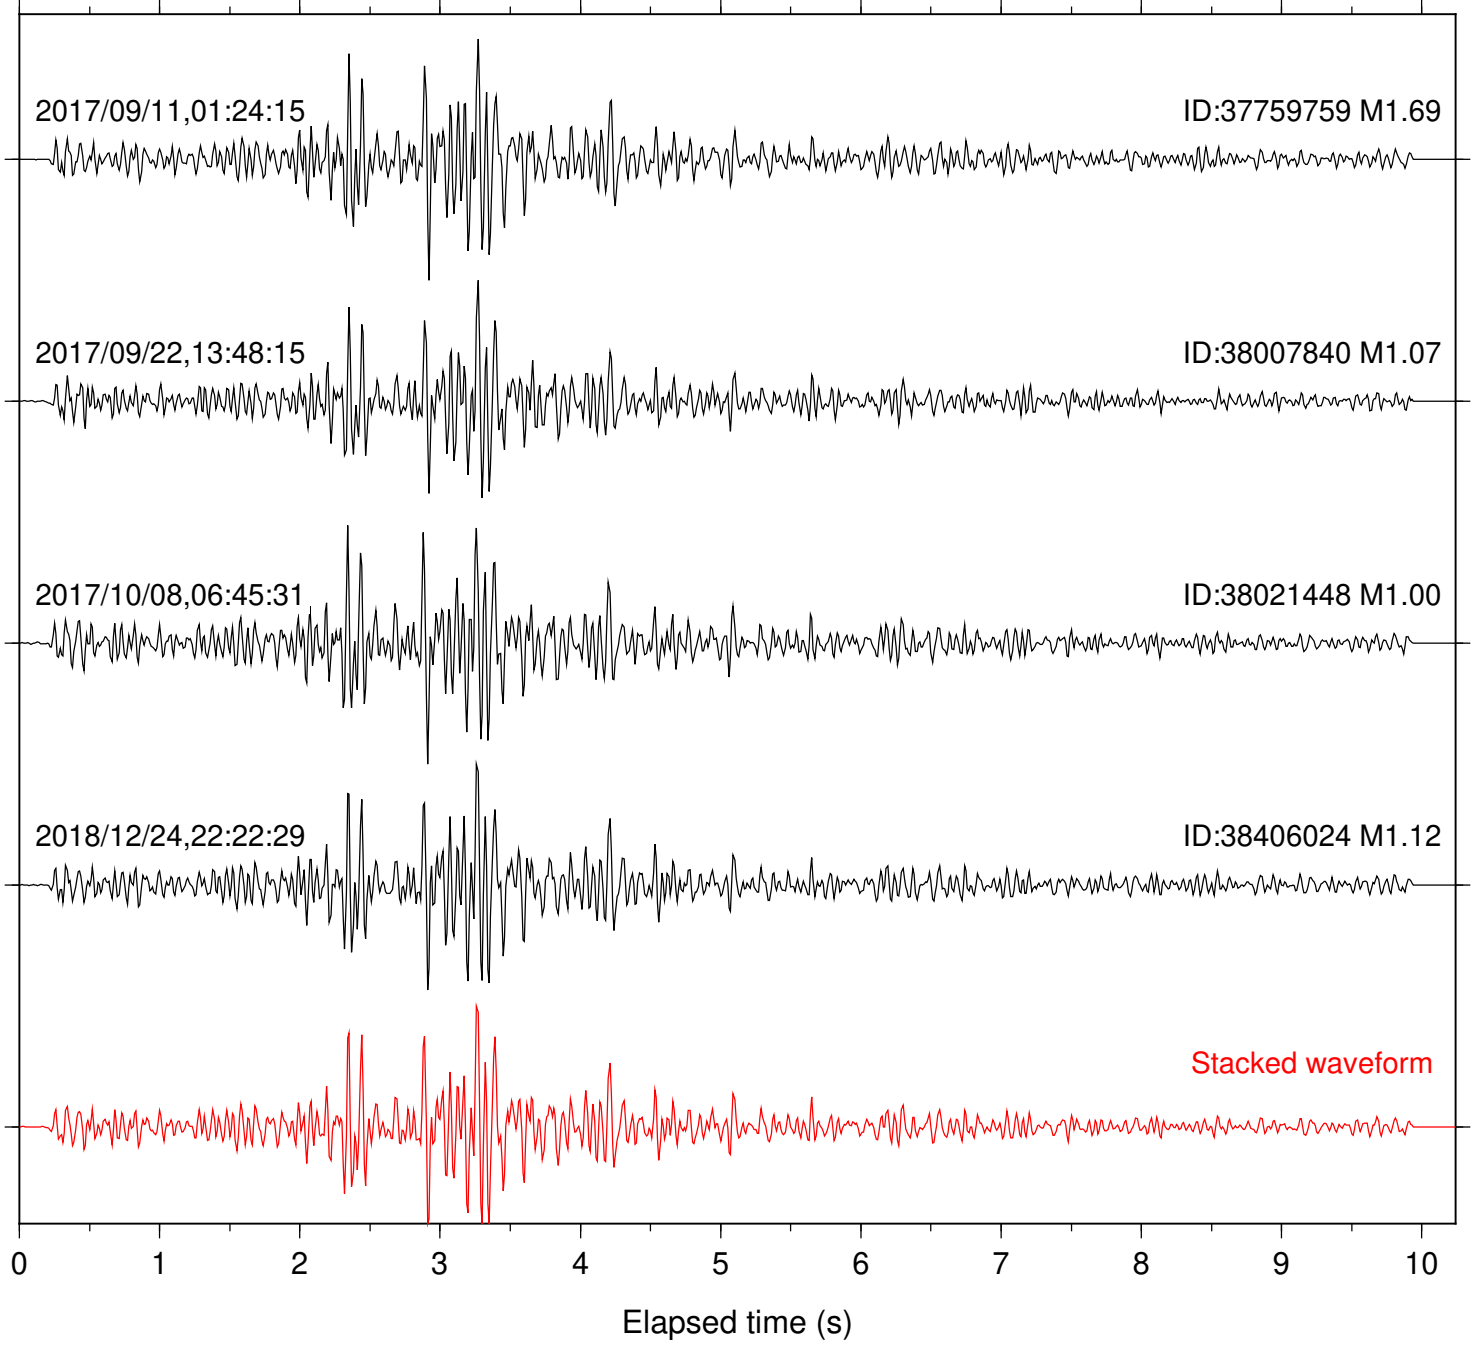

Station: B081 Com: EHZ

Focal depth: 6.52 km

Station: B082 Com: EHZ

Focal depth: 6.52 km

Station: B084 Com: EHZ

Focal depth: 6.52 km

Station: B093 Com: EHZ

Focal depth: 6.52 km

Elapsed time (s)

Station: B946 Com: EHZ

Focal depth: 6.52 km

Station: CRY Com: HHZ

Focal depth: 6.52 km

Station: CSH Com: HHZ

Focal depth: 6.52 km

Station: DNR Com: HHZ

Focal depth: 5.63 km

Station: LKH Com: HHZ

Focal depth: 6.52 km

Station: PFO Com: HHZ

Focal depth: 6.52 km

Station: PLM Com: HHZ

Focal depth: 6.52 km

Station: POB2 Com: HHZ

Focal depth: 6.52 km

Station: SND Com: HHZ

Focal depth: 6.52 km