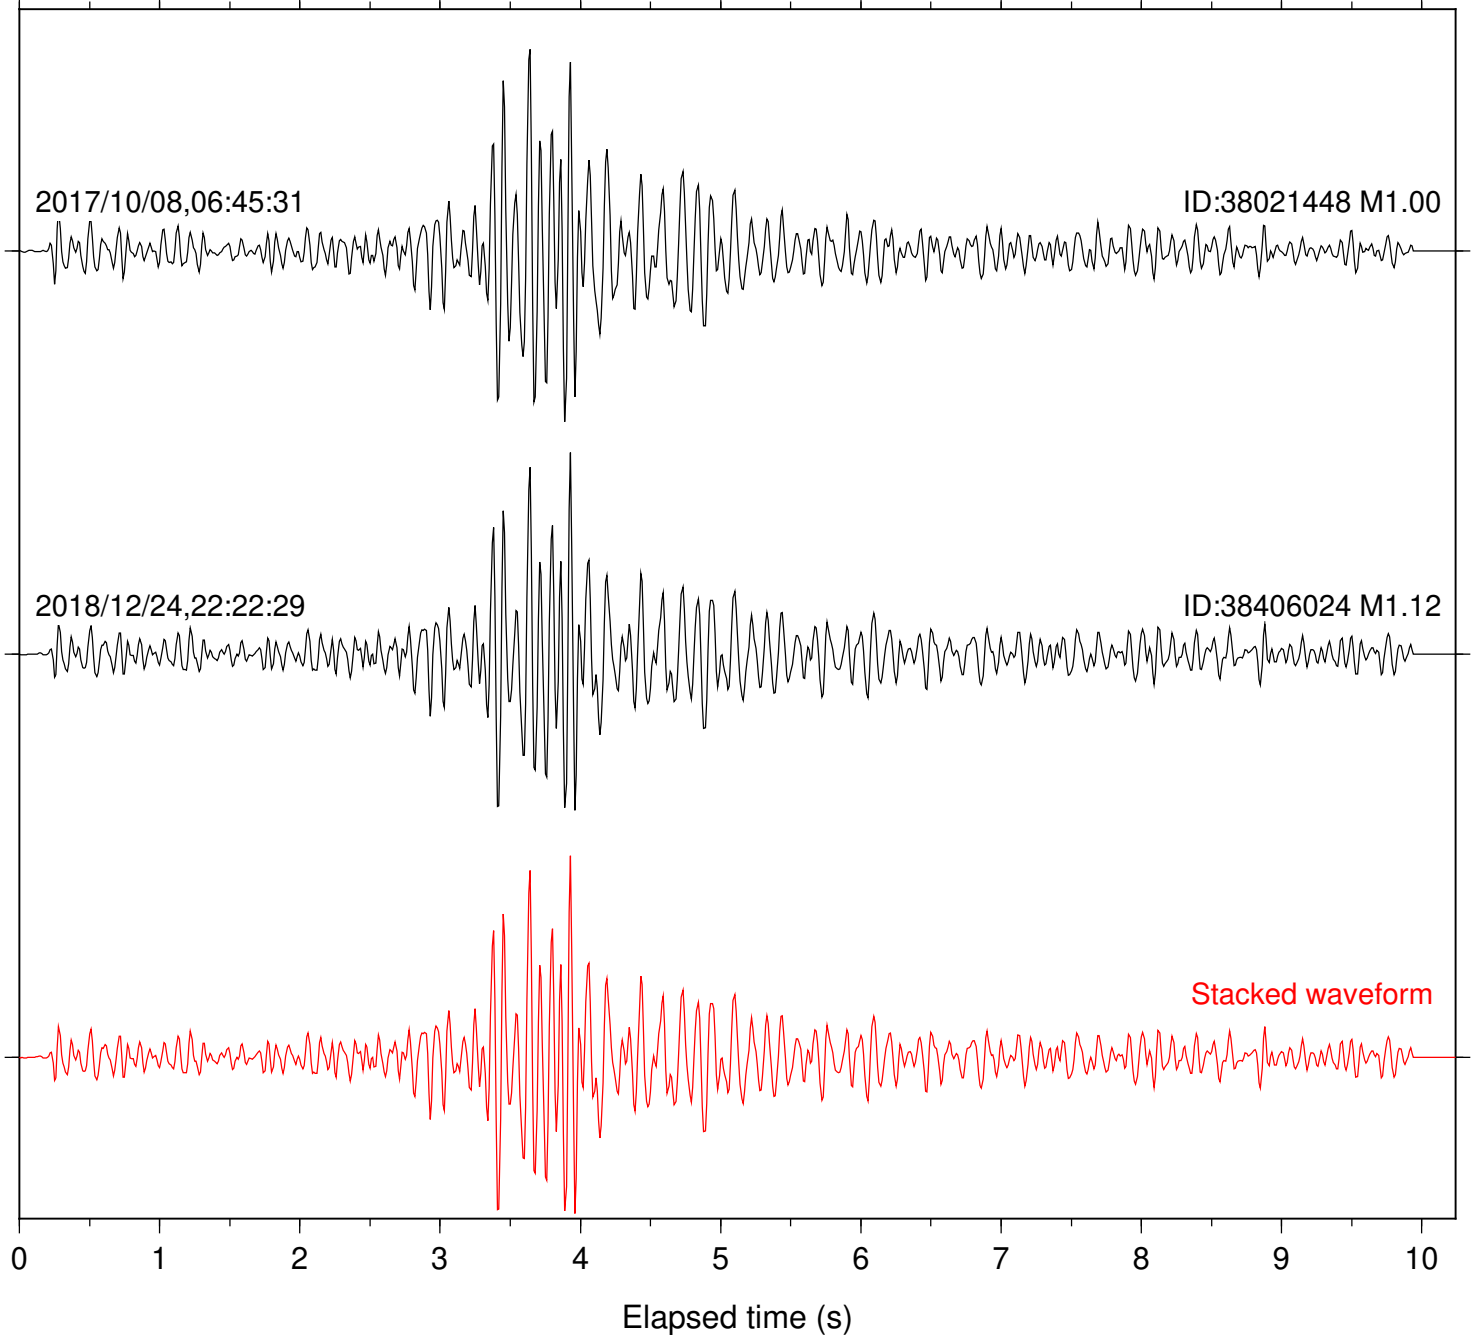

Station: B081 Com: EHZ

Focal depth: 6.52 km

Station: B082 Com: EHZ

Focal depth: 6.52 km

Station: B084 Com: EHZ

Focal depth: 6.52 km

Station: B093 Com: EHZ

Focal depth: 6.52 km

Elapsed time (s)

Station: B946 Com: EHZ

Focal depth: 6.52 km

Station: CRY Com: HHZ

Focal depth: 6.52 km

Station: CSH Com: HHZ

Focal depth: 6.52 km

Station: DNR Com: HHZ

Focal depth: 5.63 km

Station: LKH Com: HHZ

Focal depth: 6.52 km

Station: PFO Com: HHZ

Focal depth: 6.52 km

Station: PLM Com: HHZ

Focal depth: 6.52 km

Station: POB2 Com: HHZ

Focal depth: 6.52 km

Station: SND Com: HHZ

Focal depth: 6.52 km