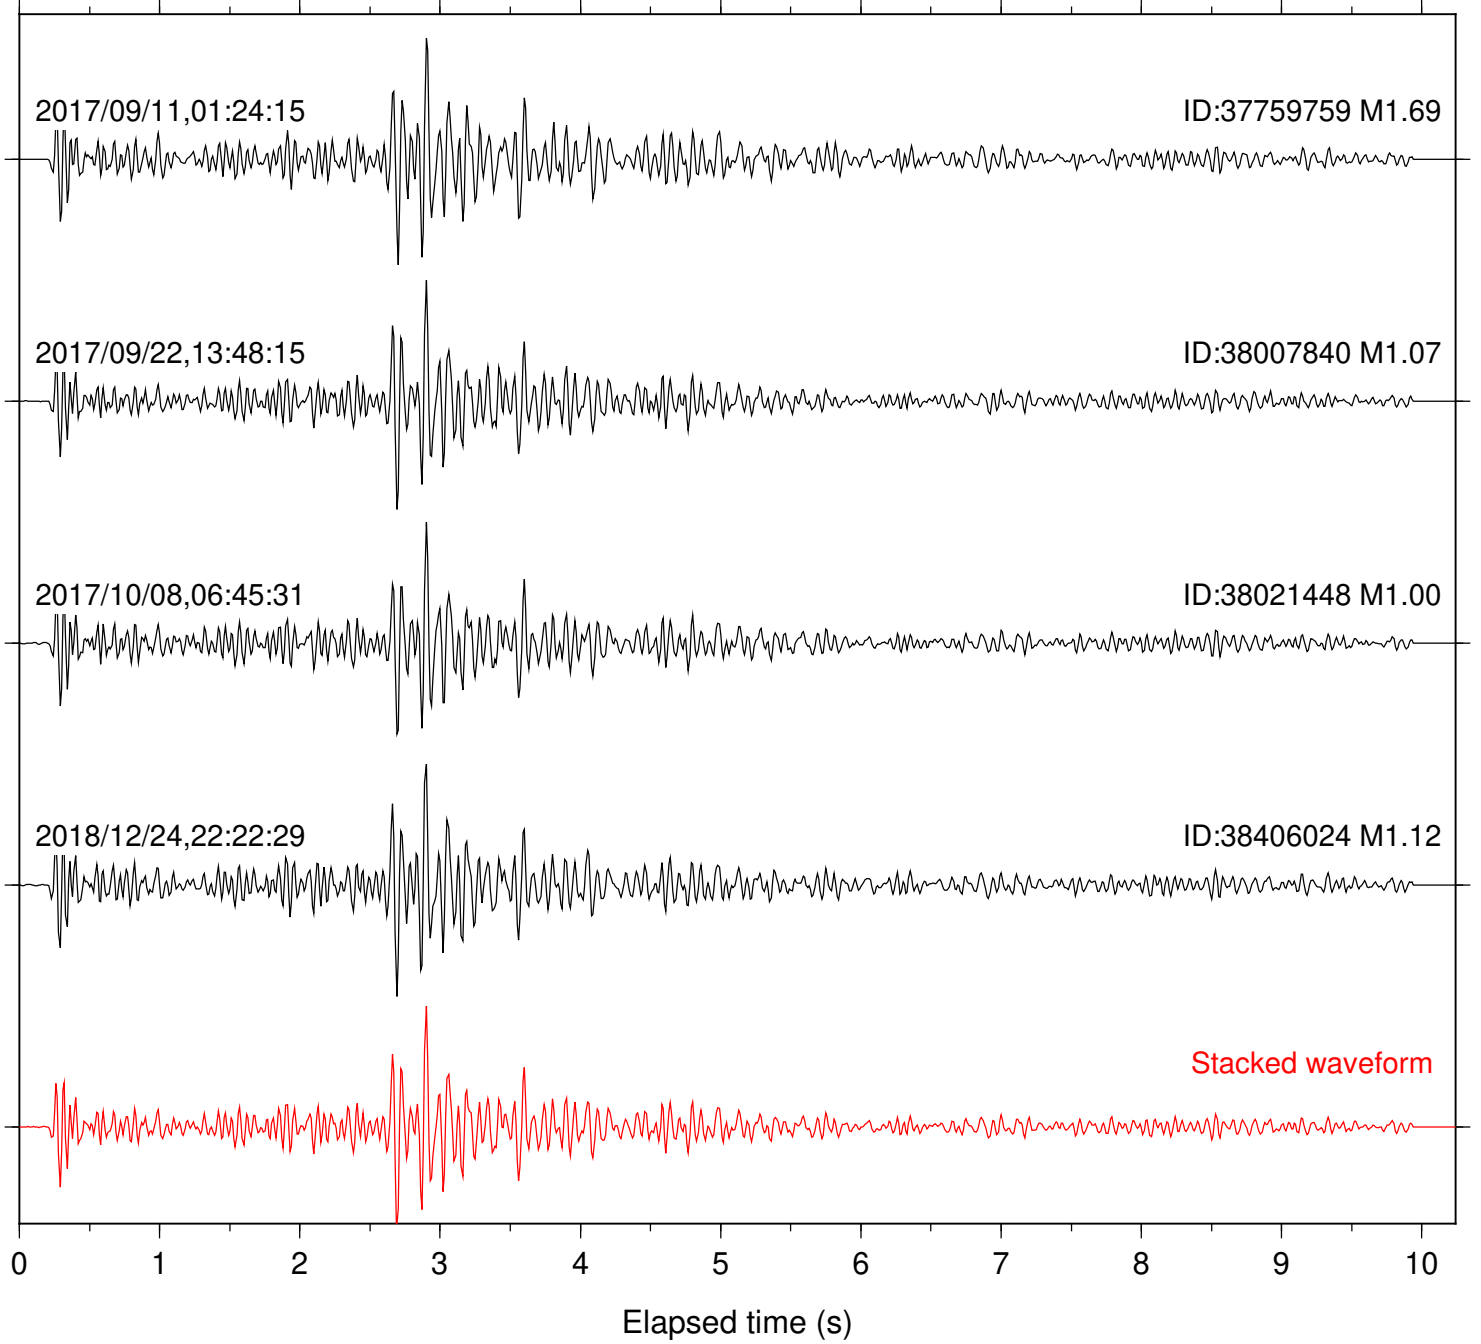

Station: B081 Com: EHZ

Focal depth: 6.52 km

Station: B082 Com: EHZ

Focal depth: 6.52 km

Station: B084 Com: EHZ

Focal depth: 6.52 km

Station: B093 Com: EHZ

Focal depth: 6.52 km

Elapsed time (s)

Station: B946 Com: EHZ

Focal depth: 6.52 km

Station: CRY Com: HHZ

Focal depth: 6.52 km

Station: CSH Com: HHZ

Focal depth: 6.52 km

Station: DNR Com: HHZ

Focal depth: 5.63 km

Station: LKH Com: HHZ

Focal depth: 6.52 km

Station: PFO Com: HHZ

Focal depth: 6.52 km

Station: PLM Com: HHZ

Focal depth: 6.52 km

Station: POB2 Com: HHZ

Focal depth: 6.52 km

Station: SND Com: HHZ

Focal depth: 6.52 km