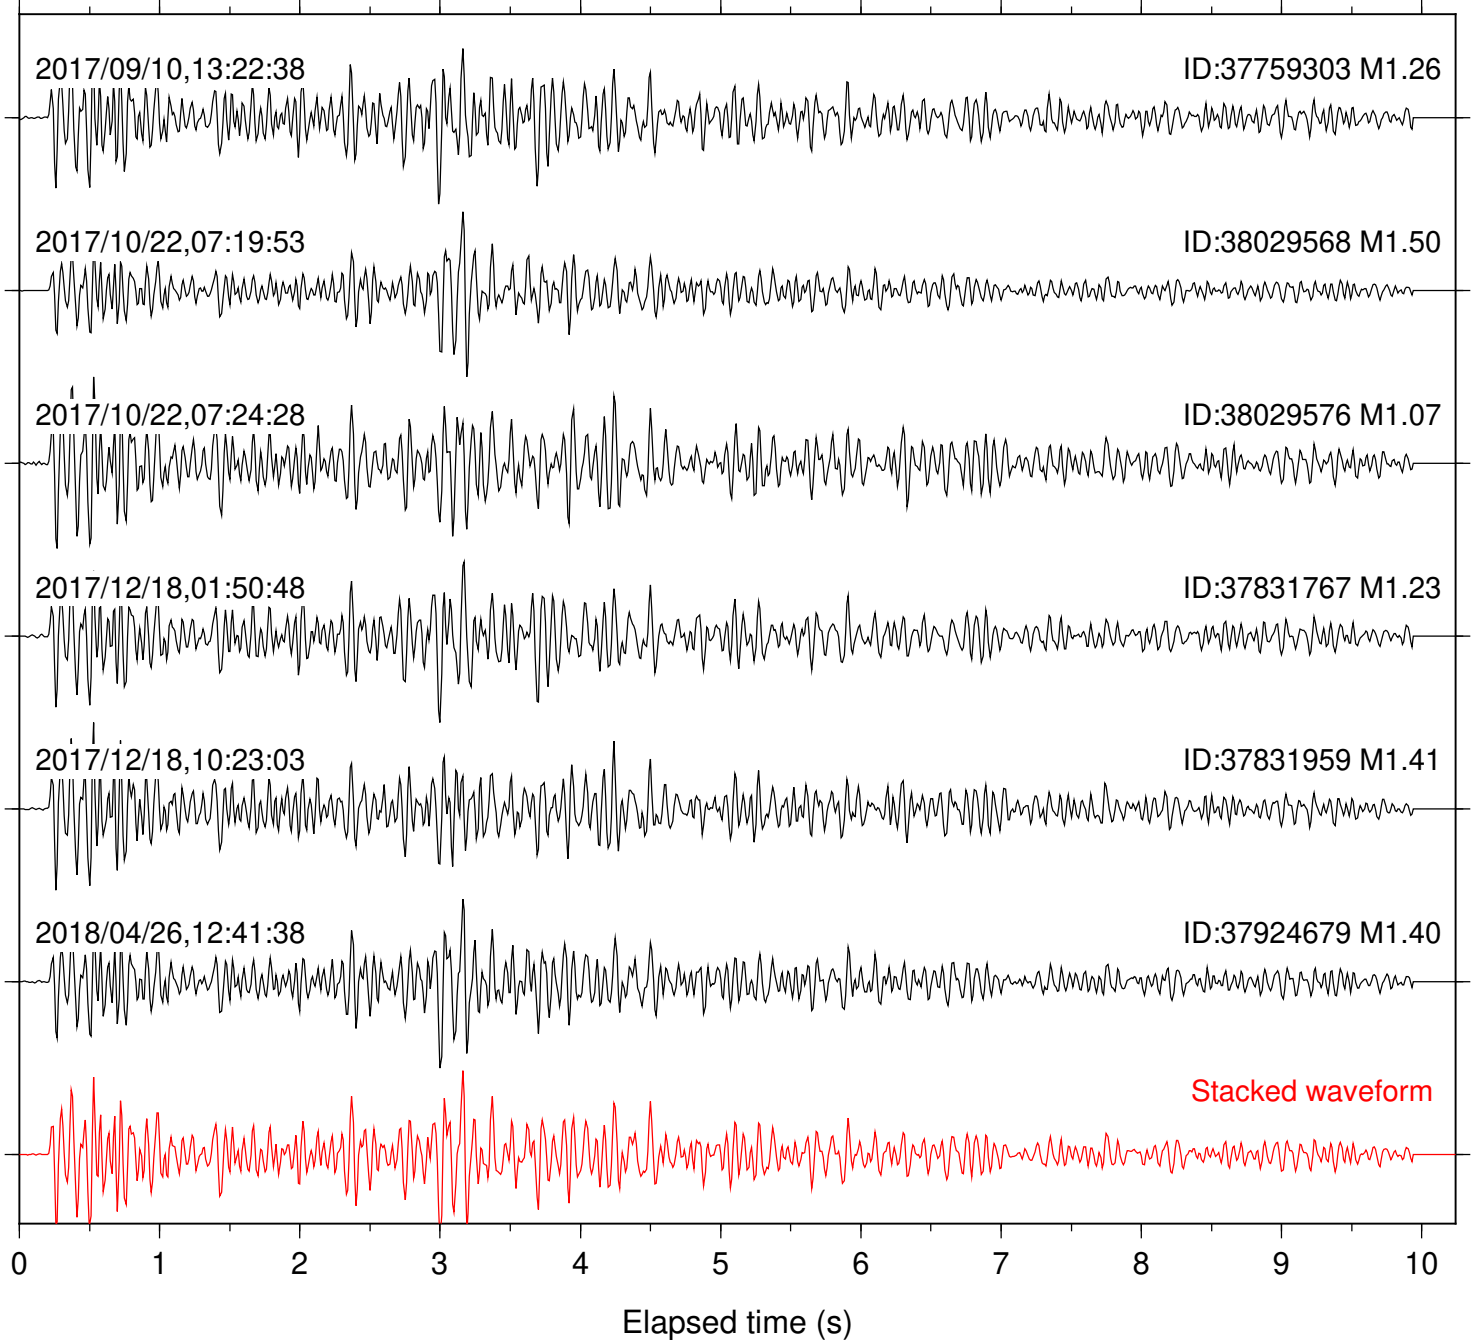

Station: B081 Com: EHZ

Focal depth: 6.30 km

Station: B082 Com: EHZ

Focal depth: 6.30 km

Station: B084 Com: EHZ

Focal depth: 6.30 km

Station: B087 Com: EHZ

Focal depth: 6.30 km

Station: B088 Com: EHZ

Focal depth: 6.30 km

Station: B093 Com: EHZ

Focal depth: 6.30 km

Station: B946 Com: EHZ

Focal depth: 6.30 km

Station: BAC Com: EHZ

Focal depth: 6.30 km

Station: KNW Com: HHZ

Focal depth: 6.38 km

Station: LKH Com: HHZ

Focal depth: 6.30 km

Station: LVA2 Com: HHZ

Focal depth: 6.30 km

Station: MTG Com: HHZ

Focal depth: 6.33 km

Station: RRSP Com: HHZ

Focal depth: 6.38 km

Station: SMER Com: HHZ

Focal depth: 6.30 km

Station: SND Com: HHZ

Focal depth: 6.30 km

Station: WMC Com: HHZ

Focal depth: 6.38 km