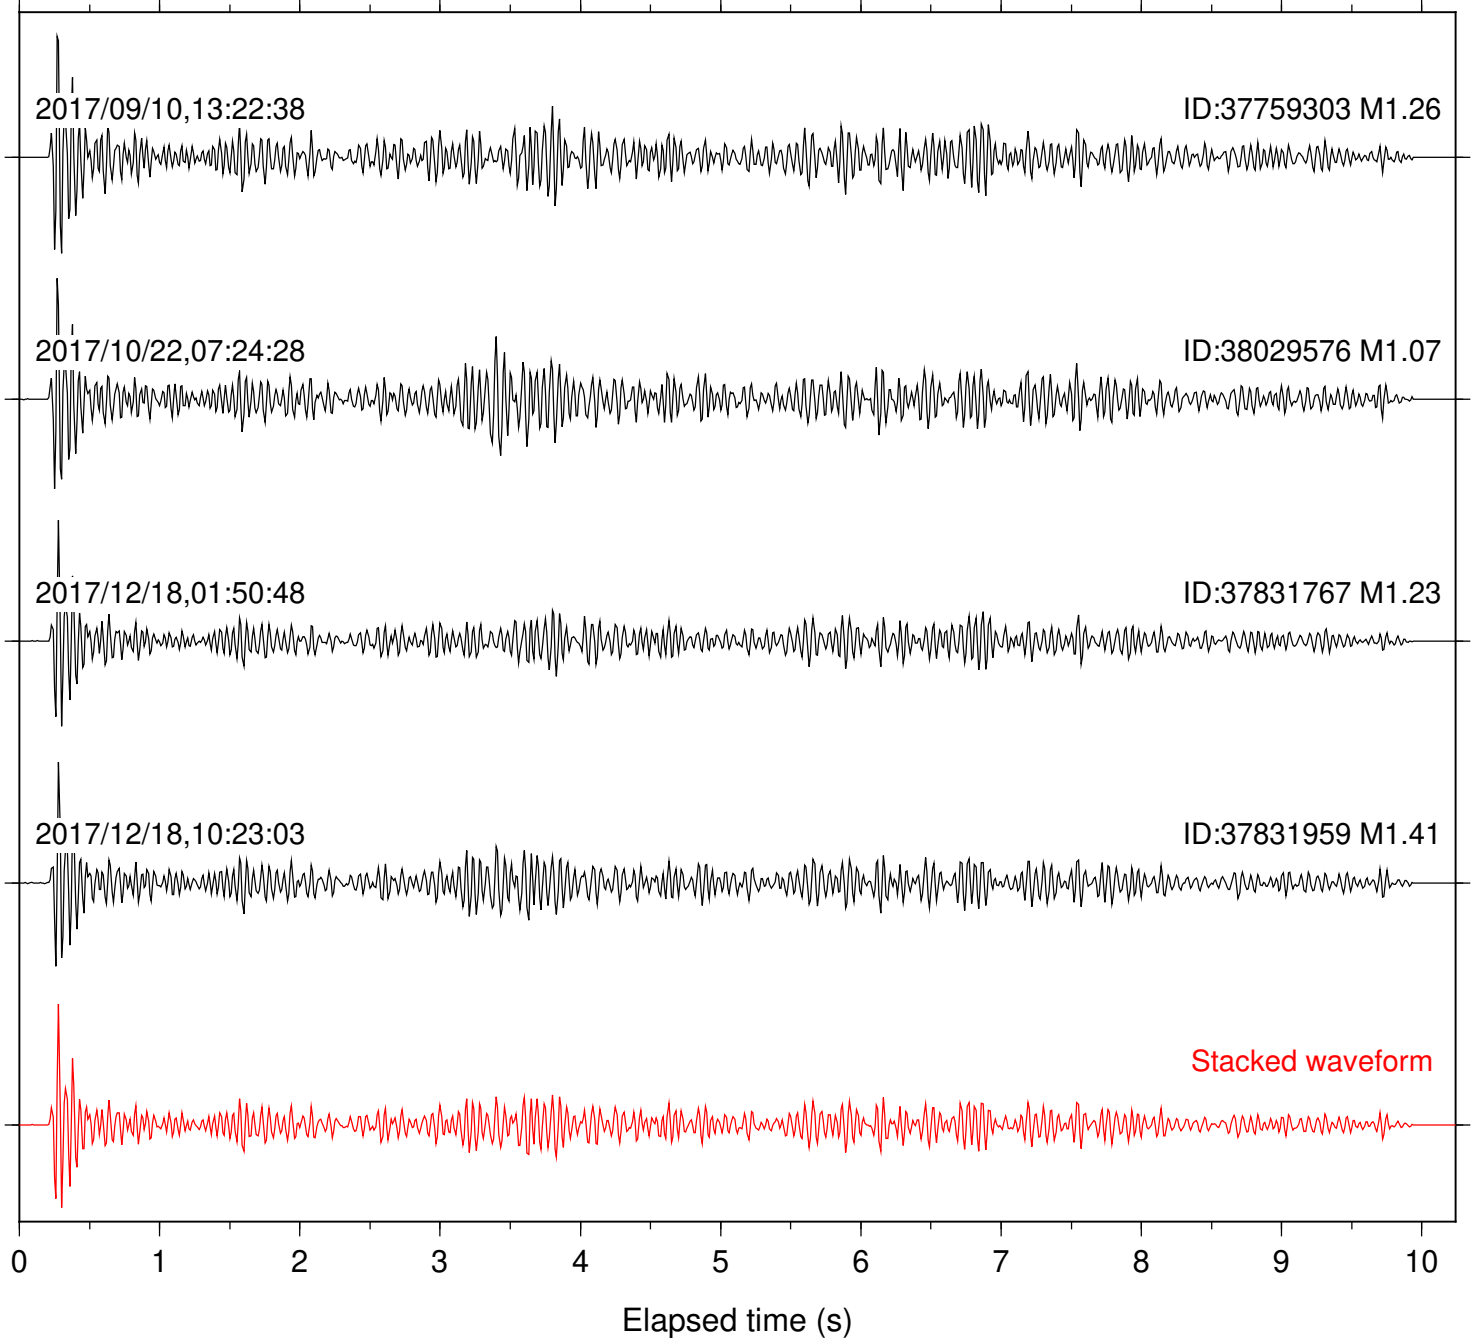

Station: BZN Com: HHZ

Focal depth: 6.30 km

Station: CRY Com: HHZ

Focal depth: 6.38 km

Station: CSH Com: HHZ

Focal depth: 6.30 km

Station: DGR Com: HHZ

Focal depth: 6.38 km

Station: DNR Com: HHZ

Focal depth: 6.30 km

Station: FRD Com: HHZ

Focal depth: 6.30 km

Station: HMT2 Com: HHZ

Focal depth: 6.30 km

Station: IDY Com: EHZ

Focal depth: 6.38 km

Station: KNW Com: HHZ

Focal depth: 6.38 km

Station: LKH Com: HHZ

Focal depth: 6.30 km

Station: LVA2 Com: HHZ

Focal depth: 6.30 km

Station: MTG Com: HHZ

Focal depth: 6.33 km

Station: RRSP Com: HHZ

Focal depth: 6.38 km

Station: SMER Com: HHZ

Focal depth: 6.30 km

Station: SND Com: HHZ

Focal depth: 6.30 km

Station: WMC Com: HHZ

Focal depth: 6.38 km