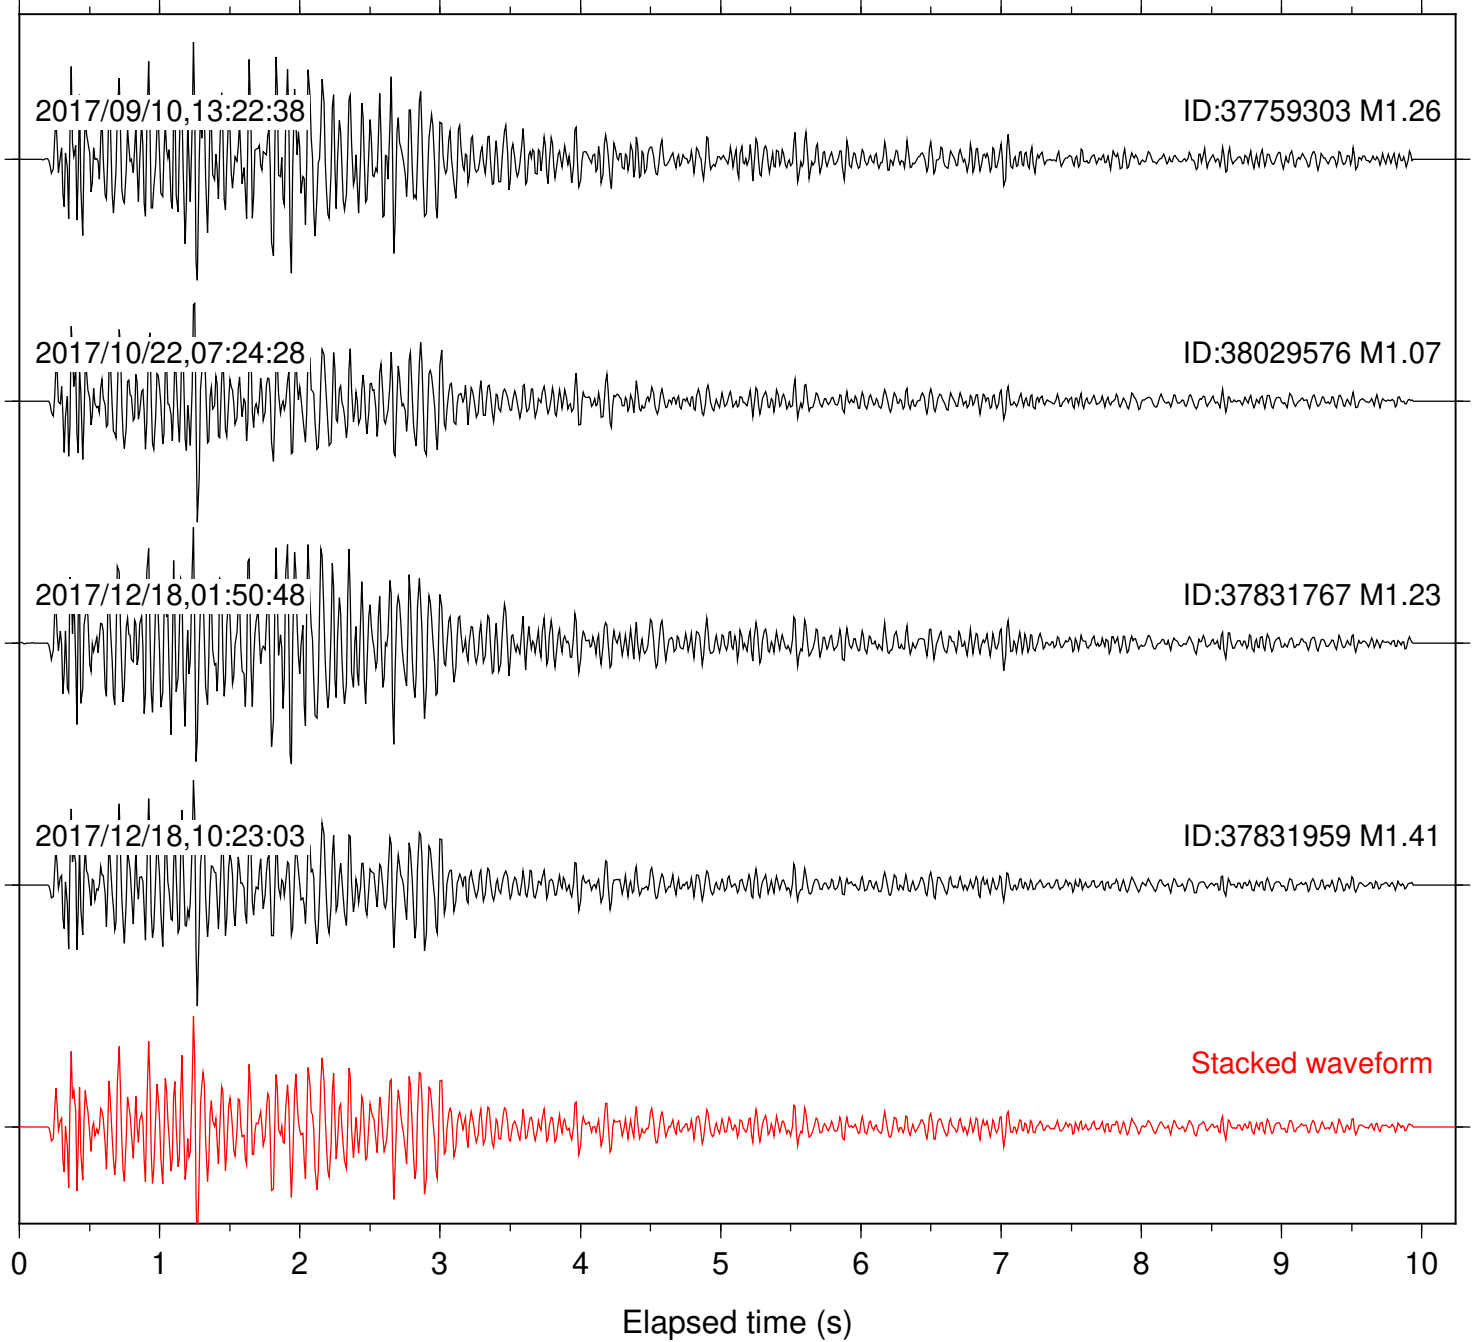

Station: CRY Com: HHZ

Focal depth: 6.38 km