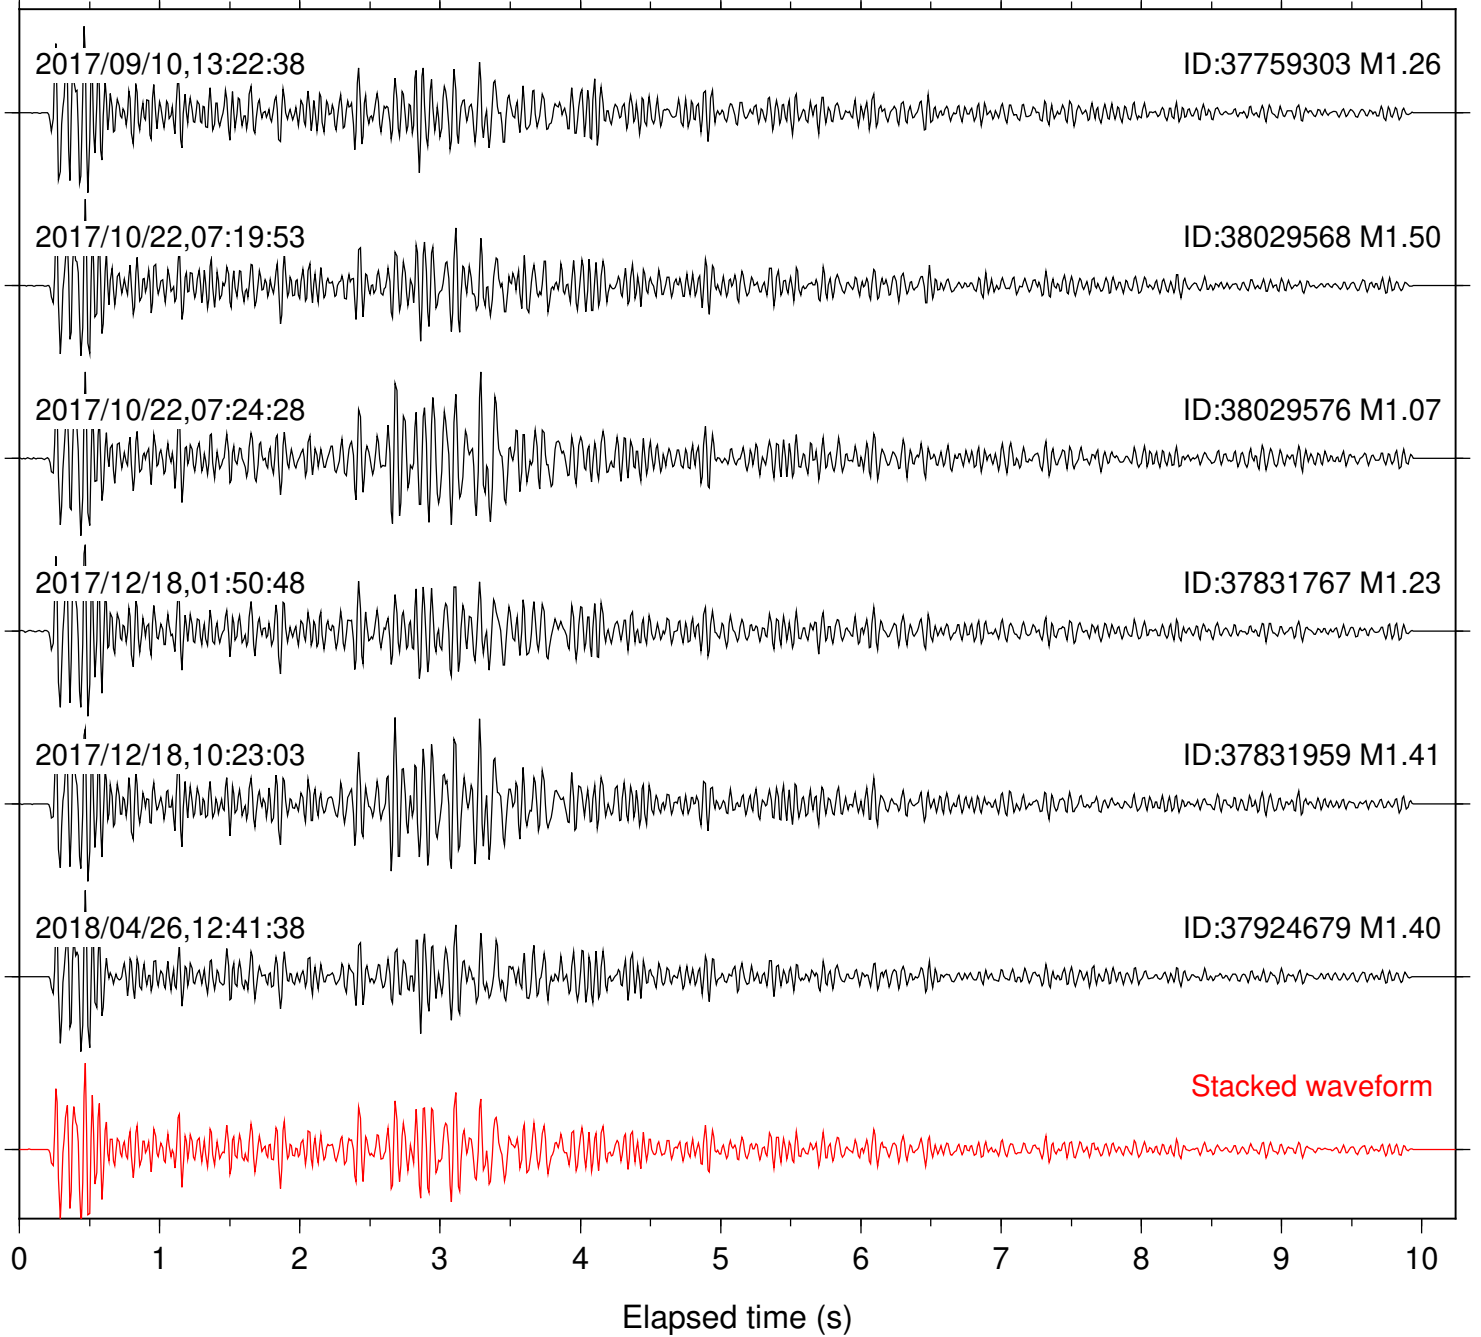

Station: DNR Com: HHZ

Focal depth: 6.30 km

Station: FRD Com: HHZ

Focal depth: 6.30 km

Station: HMT2 Com: HHZ

Focal depth: 6.30 km

Station: IDY Com: EHZ

Focal depth: 6.38 km

Station: KNW Com: HHZ

Focal depth: 6.38 km

Station: LKH Com: HHZ

Focal depth: 6.30 km

Station: LVA2 Com: HHZ

Focal depth: 6.30 km

Station: MTG Com: HHZ

Focal depth: 6.33 km

Station: PFO Com: HHZ

Focal depth: 6.30 km

Station: PLM Com: HHZ

Focal depth: 6.30 km

Station: POB2 Com: HHZ

Focal depth: 6.30 km

Station: RDM Com: HHZ

Focal depth: 6.38 km

Station: RRSP Com: HHZ

Focal depth: 6.38 km

Station: SMER Com: HHZ

Focal depth: 6.30 km

Station: SND Com: HHZ

Focal depth: 6.30 km

Station: WMC Com: HHZ

Focal depth: 6.38 km