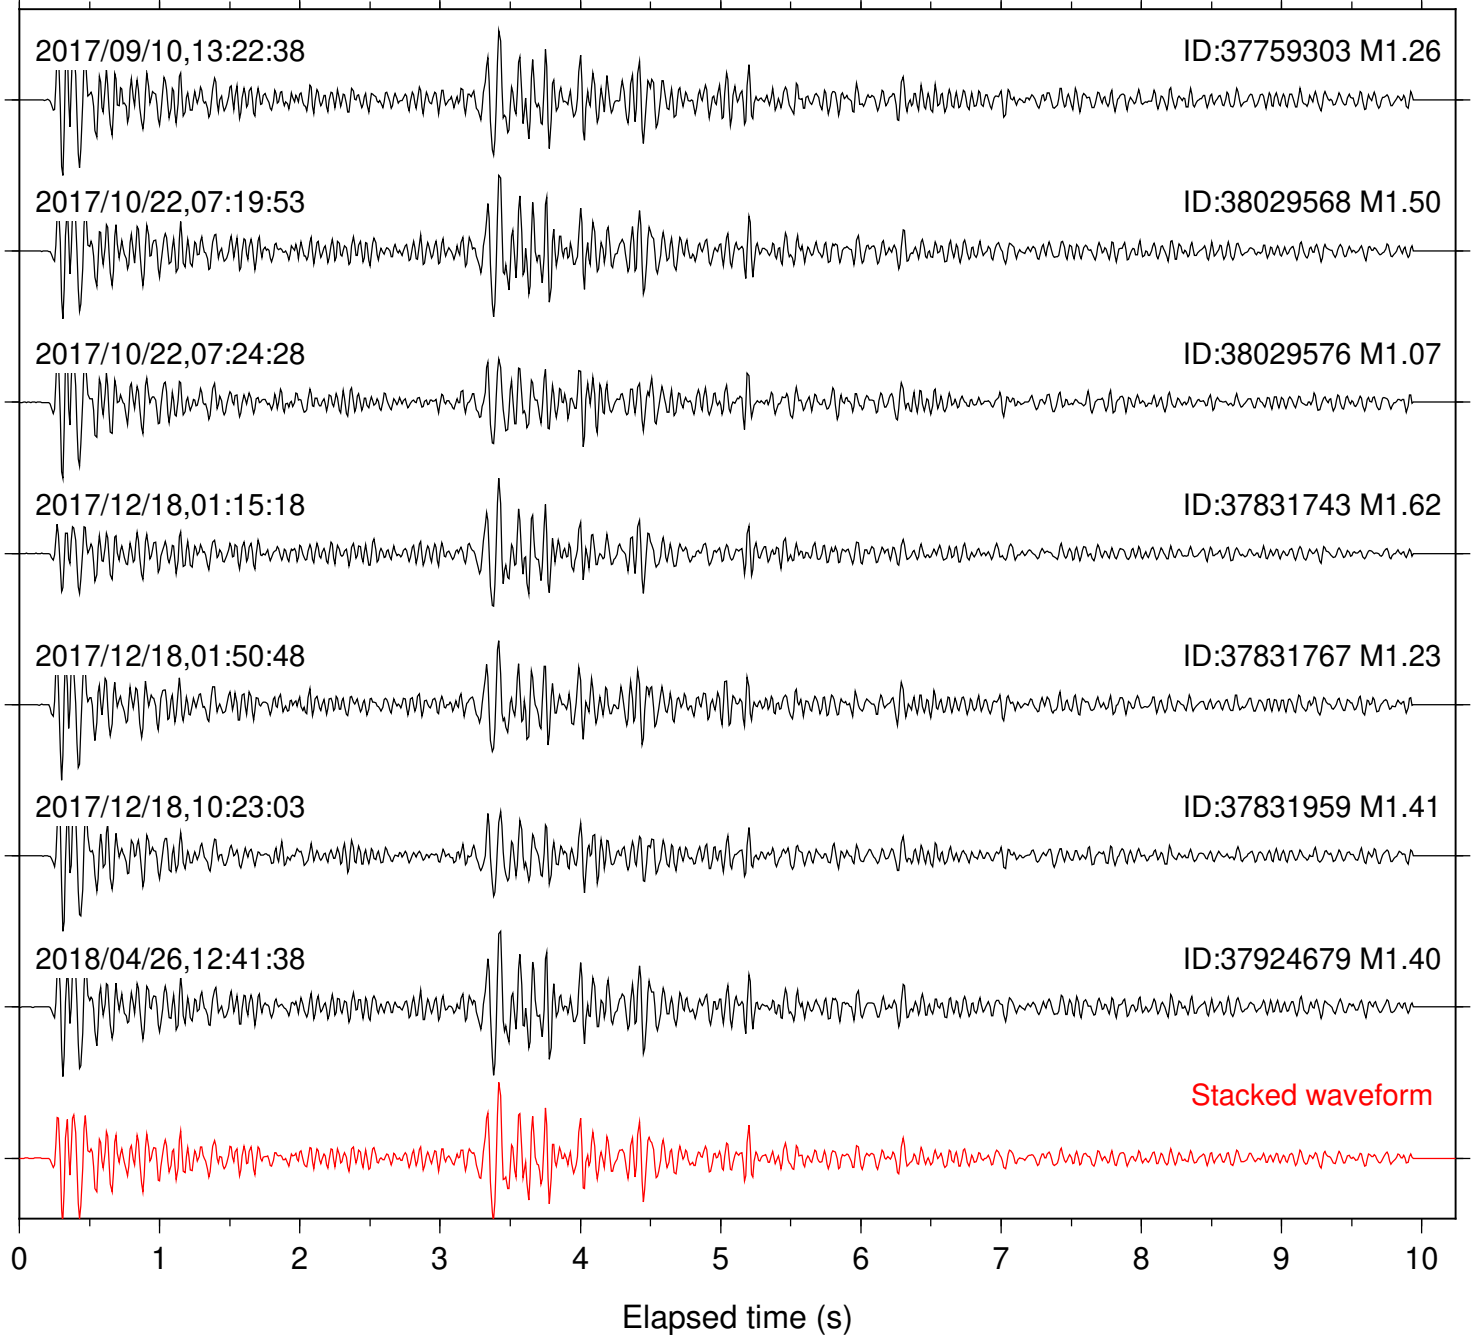

Station: BZN Com: HHZ

Focal depth: 6.30 km

Station: CRY Com: HHZ

Focal depth: 6.38 km

Station: CSH Com: HHZ

Focal depth: 6.30 km

Station: DGR Com: HHZ

Focal depth: 6.38 km

Station: DNR Com: HHZ

Focal depth: 6.30 km

Station: FRD Com: HHZ

Focal depth: 6.30 km

Station: HMT2 Com: HHZ

Focal depth: 6.30 km

Station: IDY Com: EHZ

Focal depth: 6.38 km

Station: KNW Com: HHZ

Focal depth: 6.38 km

Station: LKH Com: HHZ

Focal depth: 6.30 km

Station: LVA2 Com: HHZ

Focal depth: 6.30 km

Station: MTG Com: HHZ

Focal depth: 6.33 km

Station: RRSP Com: HHZ

Focal depth: 6.38 km

Station: SMER Com: HHZ

Focal depth: 6.30 km

Station: SND Com: HHZ

Focal depth: 6.30 km

Station: WMC Com: HHZ

Focal depth: 6.38 km