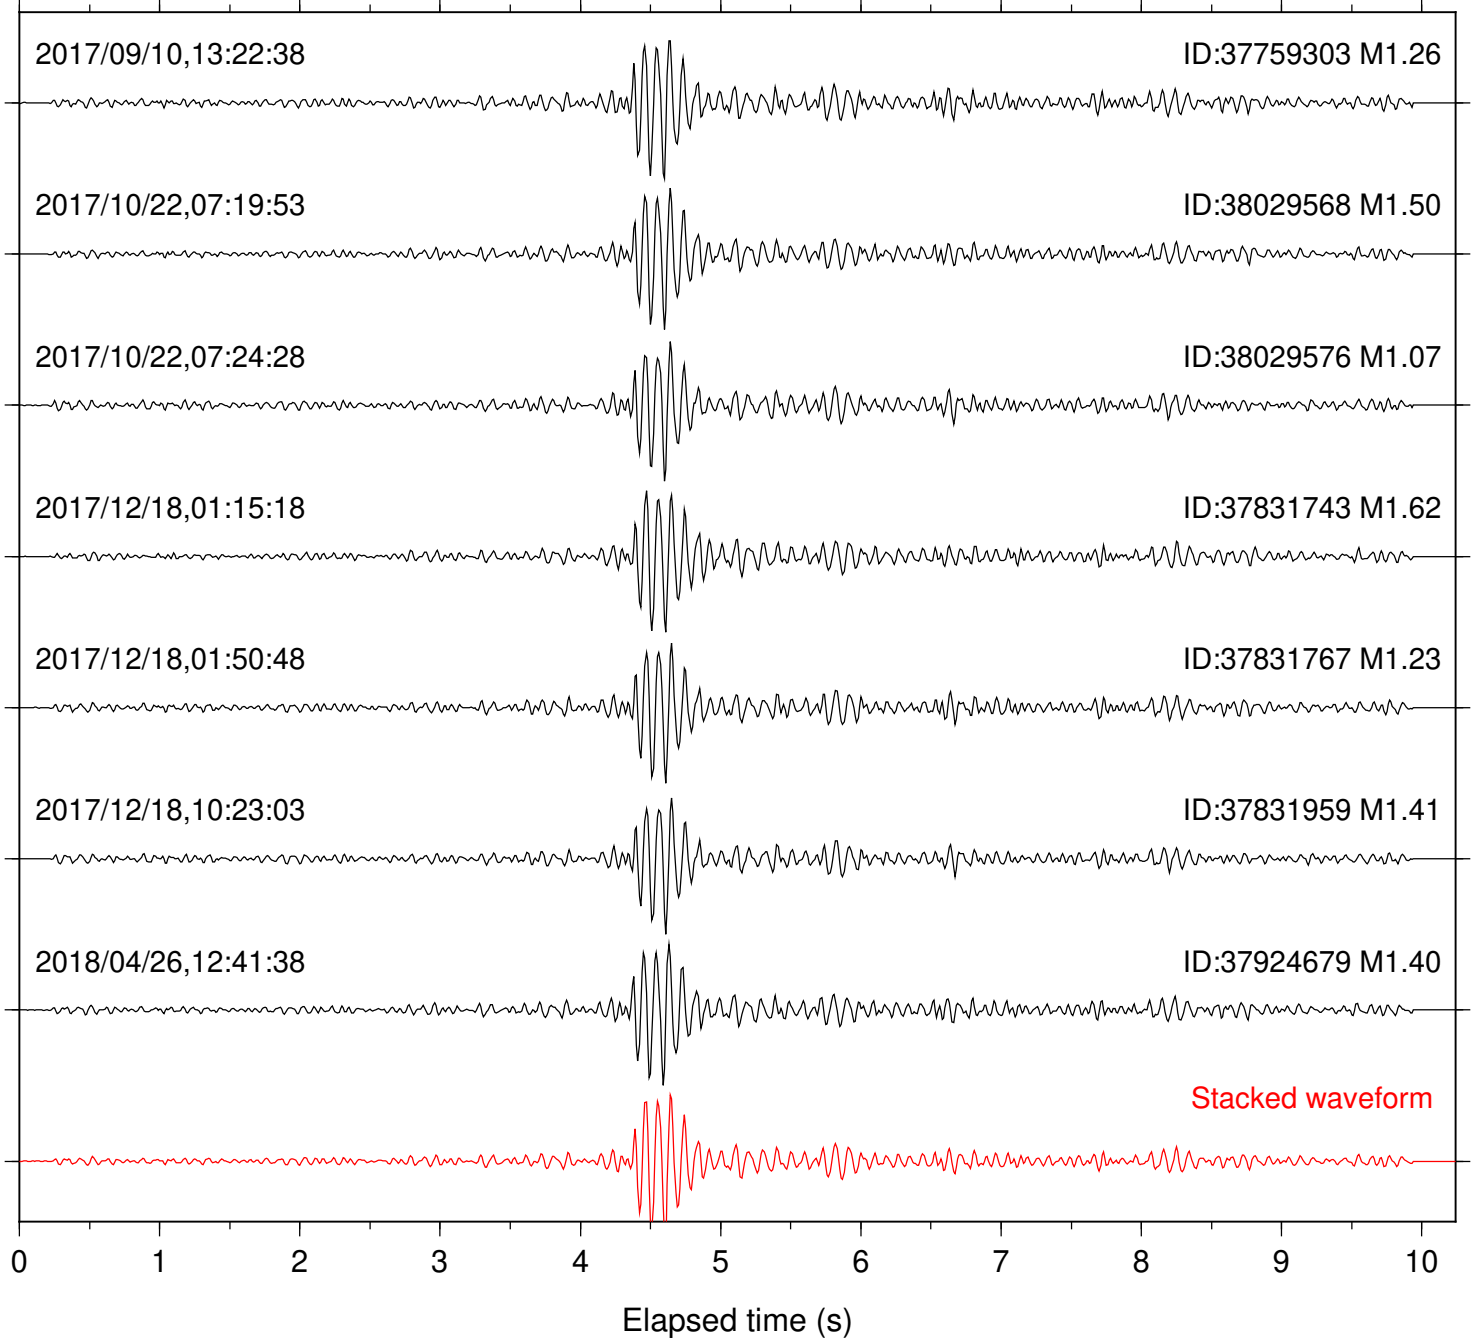

Station: B081 Com: EHZ

Focal depth: 6.30 km

Station: B082 Com: EHZ

Focal depth: 6.30 km

Station: B084 Com: EHZ

Focal depth: 6.30 km

Station: B087 Com: EHZ

Focal depth: 6.30 km

Station: B088 Com: EHZ

Focal depth: 6.30 km

Station: B093 Com: EHZ

Focal depth: 6.30 km

Station: B946 Com: EHZ

Focal depth: 6.30 km

Station: BAC Com: EHZ

Focal depth: 6.30 km

Station: KNW Com: HHZ

Focal depth: 6.38 km

Station: LKH Com: HHZ

Focal depth: 6.30 km

Station: LVA2 Com: HHZ

Focal depth: 6.30 km

Station: MTG Com: HHZ

Focal depth: 6.33 km

Station: RRSP Com: HHZ

Focal depth: 6.38 km

Station: SMER Com: HHZ

Focal depth: 6.30 km

Station: SND Com: HHZ

Focal depth: 6.30 km

Station: WMC Com: HHZ

Focal depth: 6.38 km