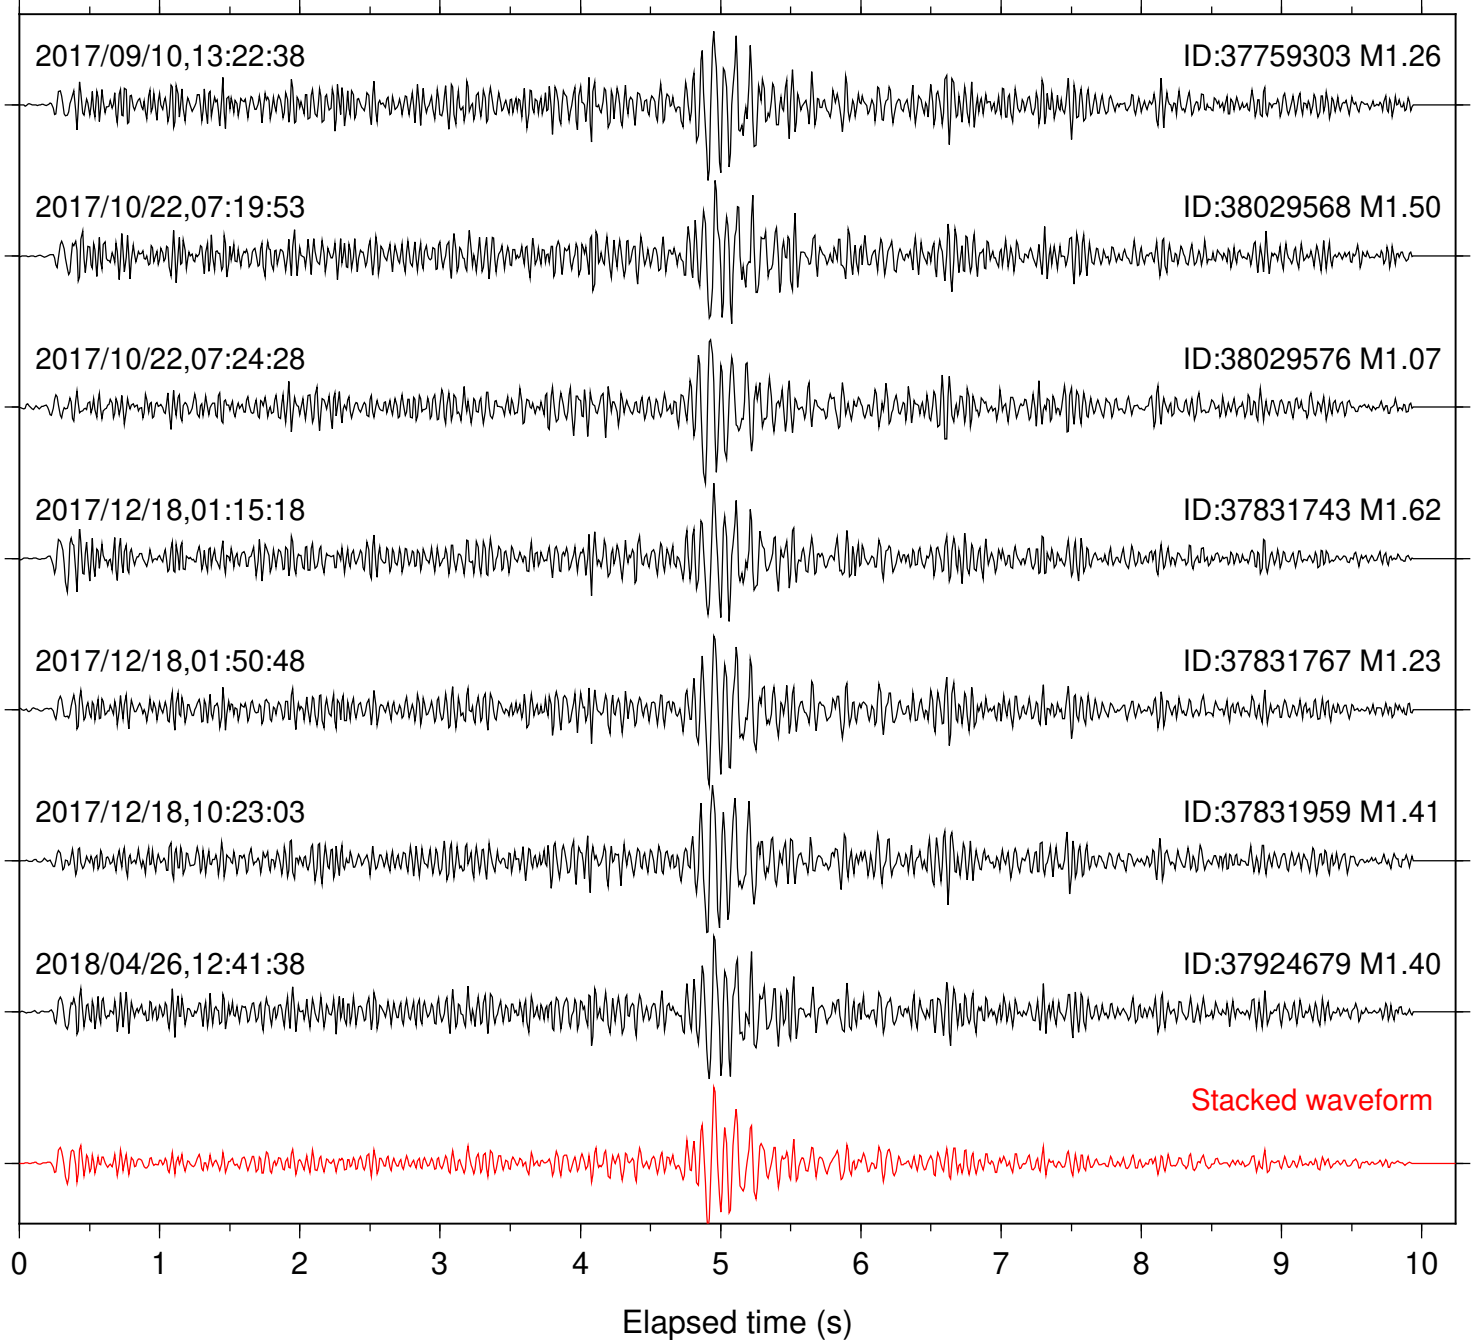

Station: DNR Com: HHZ

Focal depth: 6.30 km

Station: FRD Com: HHZ

Focal depth: 6.30 km

Station: HMT2 Com: HHZ

Focal depth: 6.30 km

Station: IDY Com: EHZ

Focal depth: 6.38 km

Station: KNW Com: HHZ

Focal depth: 6.38 km

Station: LKH Com: HHZ

Focal depth: 6.30 km

Station: LVA2 Com: HHZ

Focal depth: 6.30 km

Station: MTG Com: HHZ

Focal depth: 6.33 km

Station: PFO Com: HHZ

Focal depth: 6.30 km

Station: PLM Com: HHZ

Focal depth: 6.30 km

Station: POB2 Com: HHZ

Focal depth: 6.30 km

Station: RDM Com: HHZ

Focal depth: 6.38 km

Station: RRSP Com: HHZ

Focal depth: 6.38 km

Station: SMER Com: HHZ

Focal depth: 6.30 km

Station: SND Com: HHZ

Focal depth: 6.30 km

Station: WMC Com: HHZ

Focal depth: 6.38 km