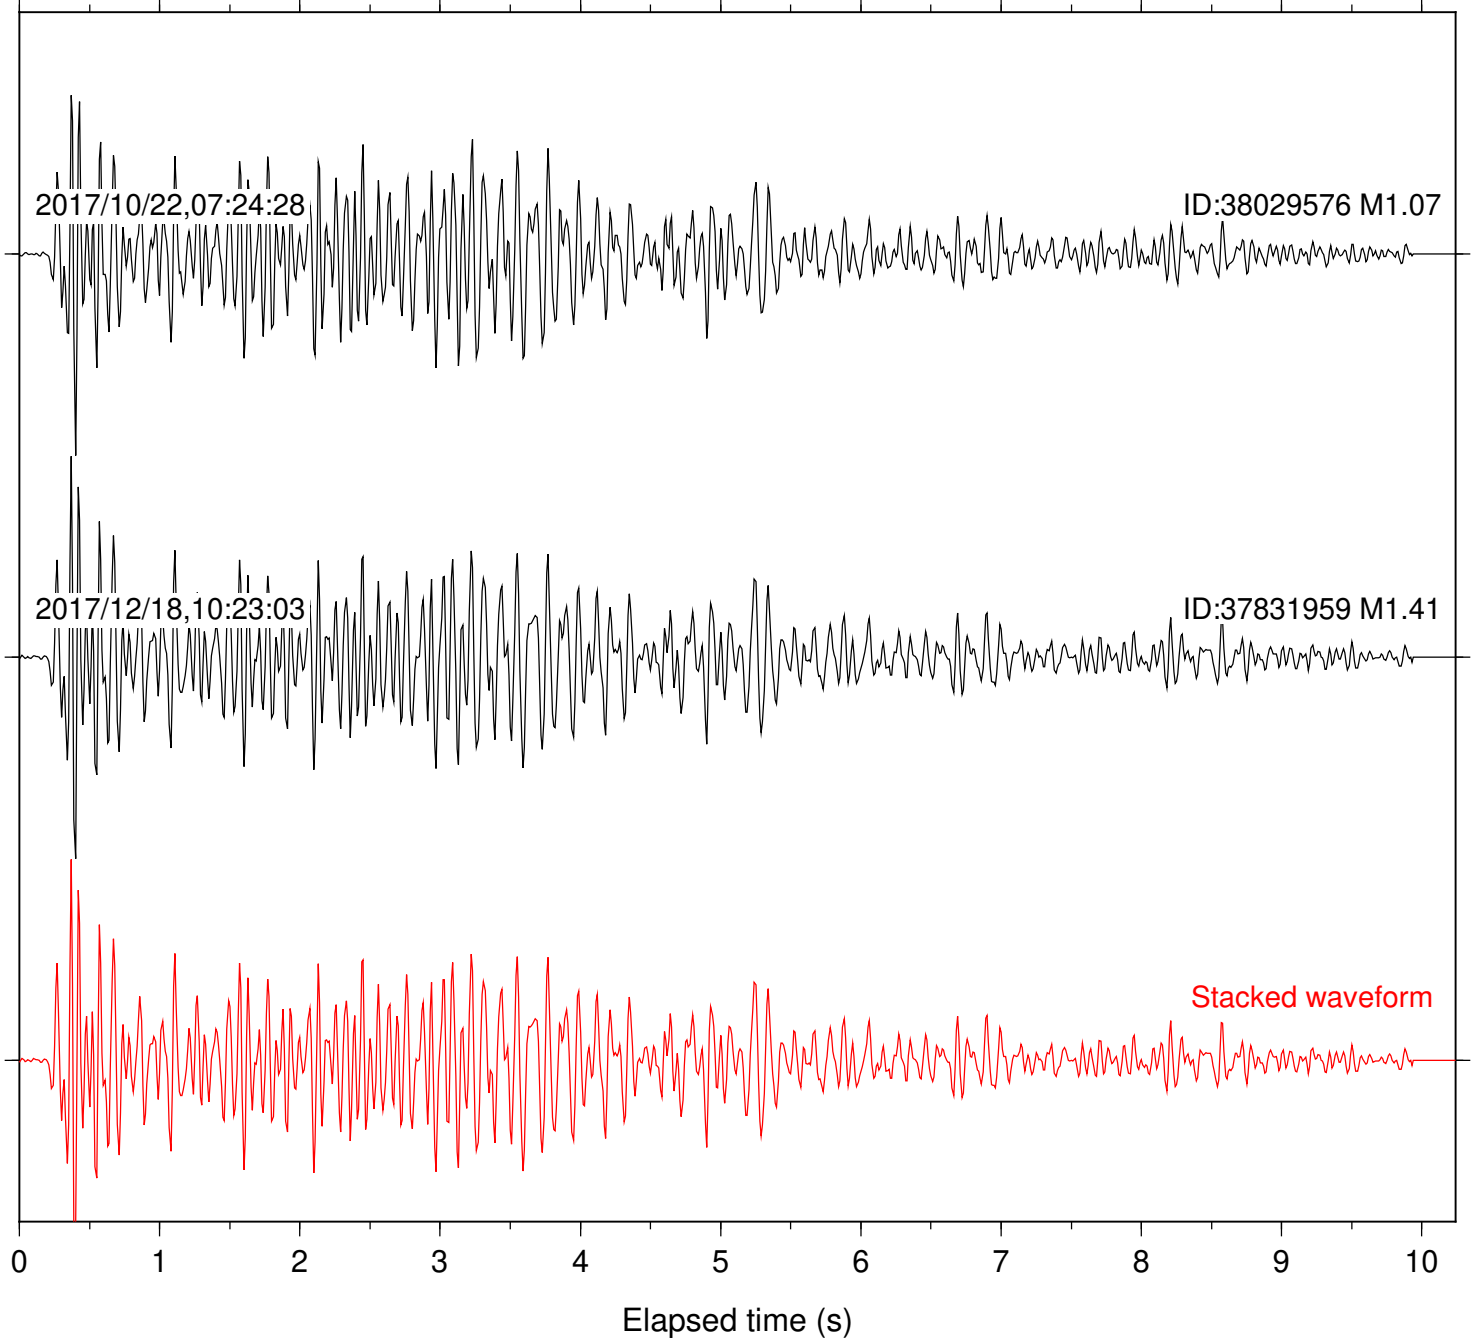

Station: DNR Com: HHZ

Focal depth: 6.30 km

Station: FRD Com: HHZ

Focal depth: 6.30 km

Station: HMT2 Com: HHZ

Focal depth: 6.30 km

Station: IDY Com: EHZ

Focal depth: 6.38 km

Station: KNW Com: HHZ

Focal depth: 6.38 km

Station: LKH Com: HHZ

Focal depth: 6.30 km

Station: LVA2 Com: HHZ

Focal depth: 6.30 km

Station: MTG Com: HHZ

Focal depth: 6.33 km

Station: PFO Com: HHZ

Focal depth: 6.30 km

Station: PLM Com: HHZ

Focal depth: 6.30 km

Station: POB2 Com: HHZ

Focal depth: 6.30 km

Station: RDM Com: HHZ

Focal depth: 6.38 km

Station: RRSP Com: HHZ

Focal depth: 6.38 km

Station: SMER Com: HHZ

Focal depth: 6.30 km

Station: SND Com: HHZ

Focal depth: 6.30 km

Station: WMC Com: HHZ

Focal depth: 6.38 km