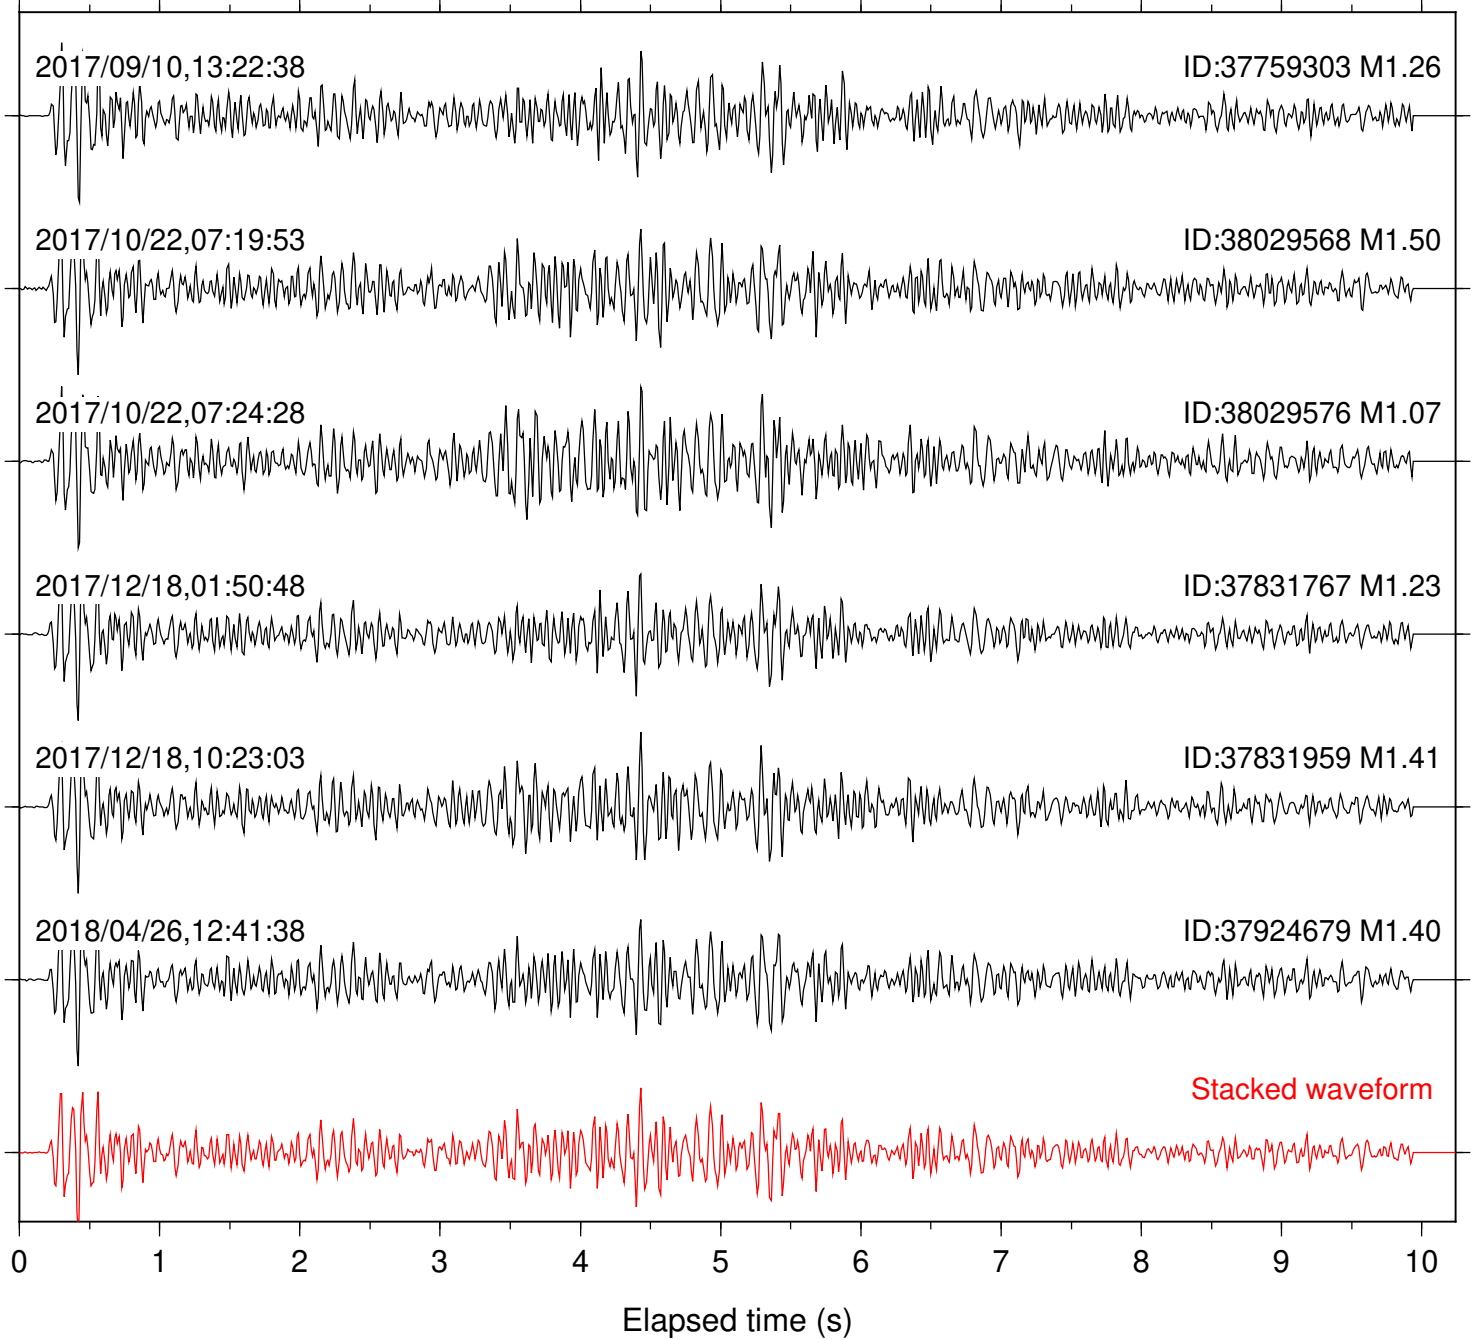

Station: B088 Com: EHZ

Focal depth: 6.30 km

Station: B093 Com: EHZ

Focal depth: 6.30 km

Station: B946 Com: EHZ

Focal depth: 6.30 km

Station: BAC Com: EHZ

Focal depth: 6.30 km

Station: BZN Com: HHZ

Focal depth: 6.30 km

Station: CRY Com: HHZ

Focal depth: 6.38 km

Station: CSH Com: HHZ

Focal depth: 6.30 km

Station: DGR Com: HHZ

Focal depth: 6.38 km

Station: DNR Com: HHZ

Focal depth: 6.30 km

Station: FRD Com: HHZ

Focal depth: 6.30 km

Station: HMT2 Com: HHZ

Focal depth: 6.30 km

Station: IDY Com: EHZ

Focal depth: 6.38 km

Station: RRSP Com: HHZ

Focal depth: 6.38 km

Station: SMER Com: HHZ

Focal depth: 6.30 km

Station: SND Com: HHZ

Focal depth: 6.30 km

Station: WMC Com: HHZ

Focal depth: 6.38 km