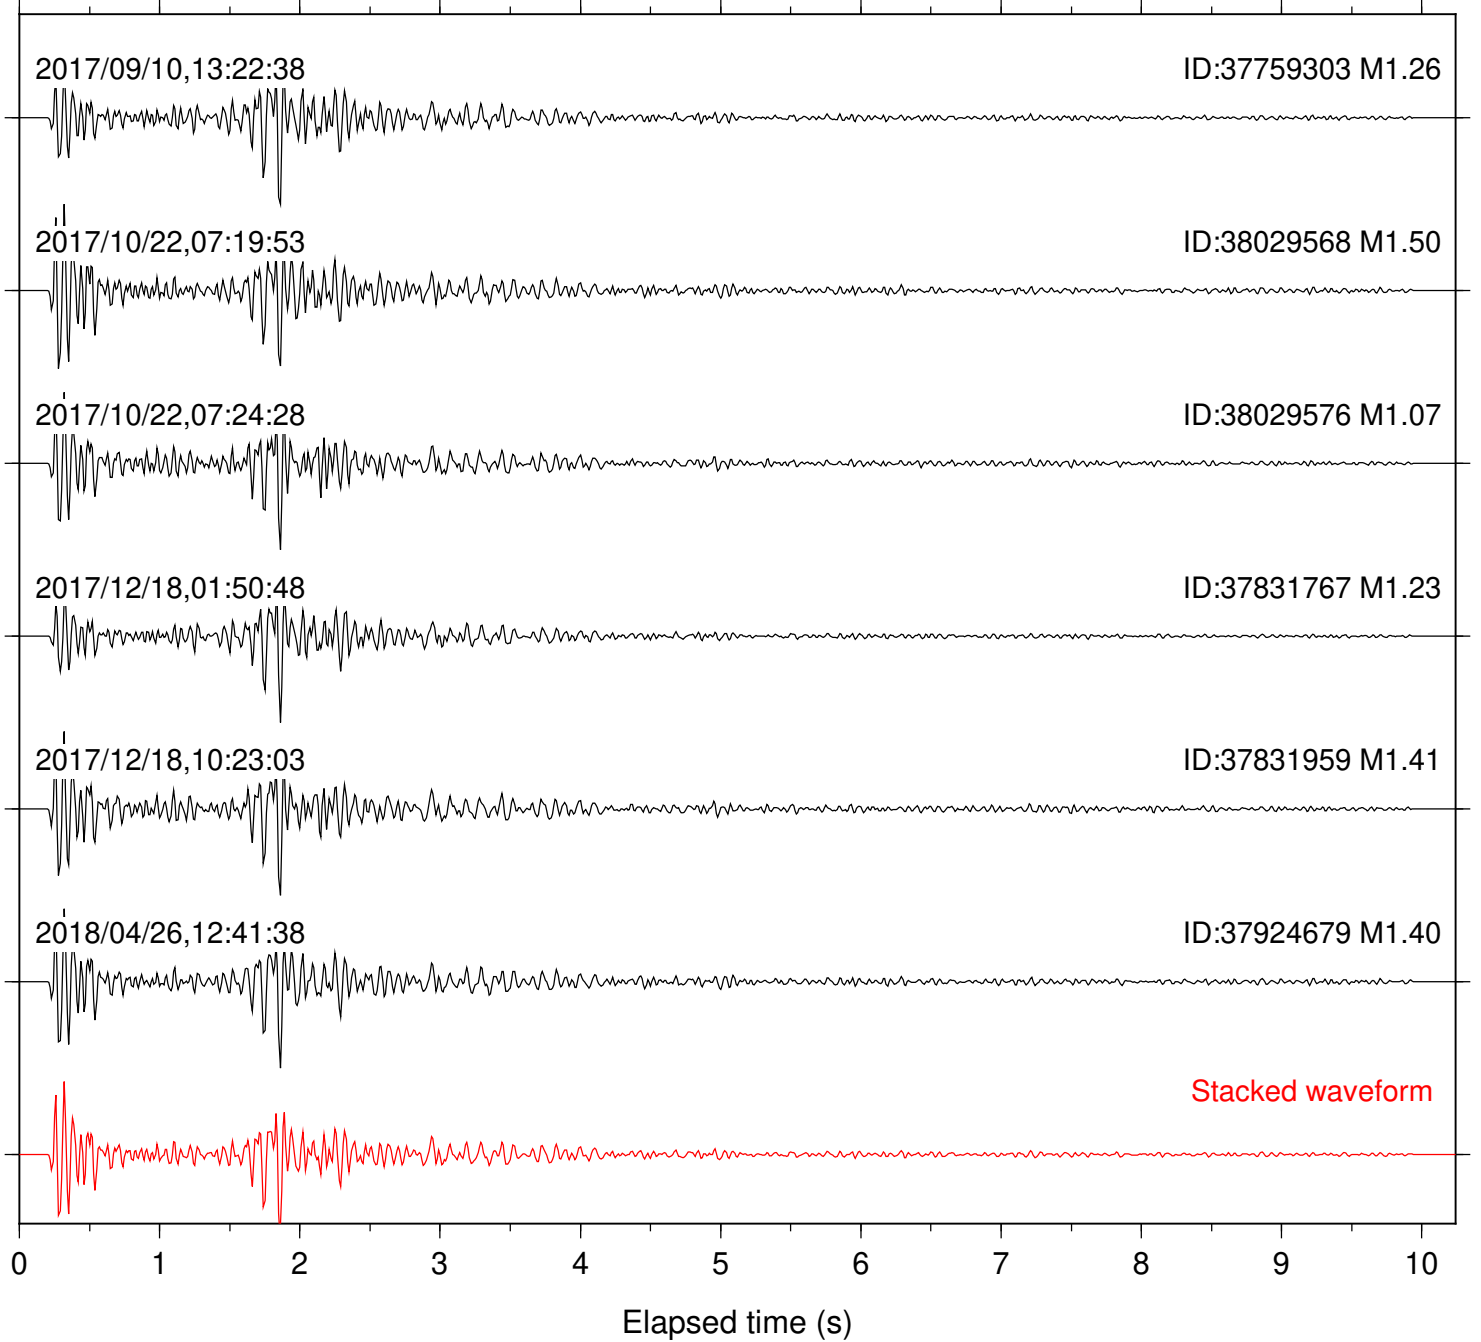

Station: B081 Com: EHZ

Focal depth: 6.30 km

Station: B082 Com: EHZ

Focal depth: 6.30 km

Station: B084 Com: EHZ

Focal depth: 6.30 km

Station: B087 Com: EHZ

Focal depth: 6.30 km

Station: B088 Com: EHZ

Focal depth: 6.30 km

Station: B093 Com: EHZ

Focal depth: 6.30 km

Station: B946 Com: EHZ

Focal depth: 6.30 km

Station: BAC Com: EHZ

Focal depth: 6.30 km

Station: KNW Com: HHZ

Focal depth: 6.38 km

Station: LKH Com: HHZ

Focal depth: 6.30 km

Station: LVA2 Com: HHZ

Focal depth: 6.30 km

Station: MTG Com: HHZ

Focal depth: 6.33 km

Station: RRSP Com: HHZ

Focal depth: 6.38 km

Station: SMER Com: HHZ

Focal depth: 6.30 km

Station: SND Com: HHZ

Focal depth: 6.30 km

Station: WMC Com: HHZ

Focal depth: 6.38 km