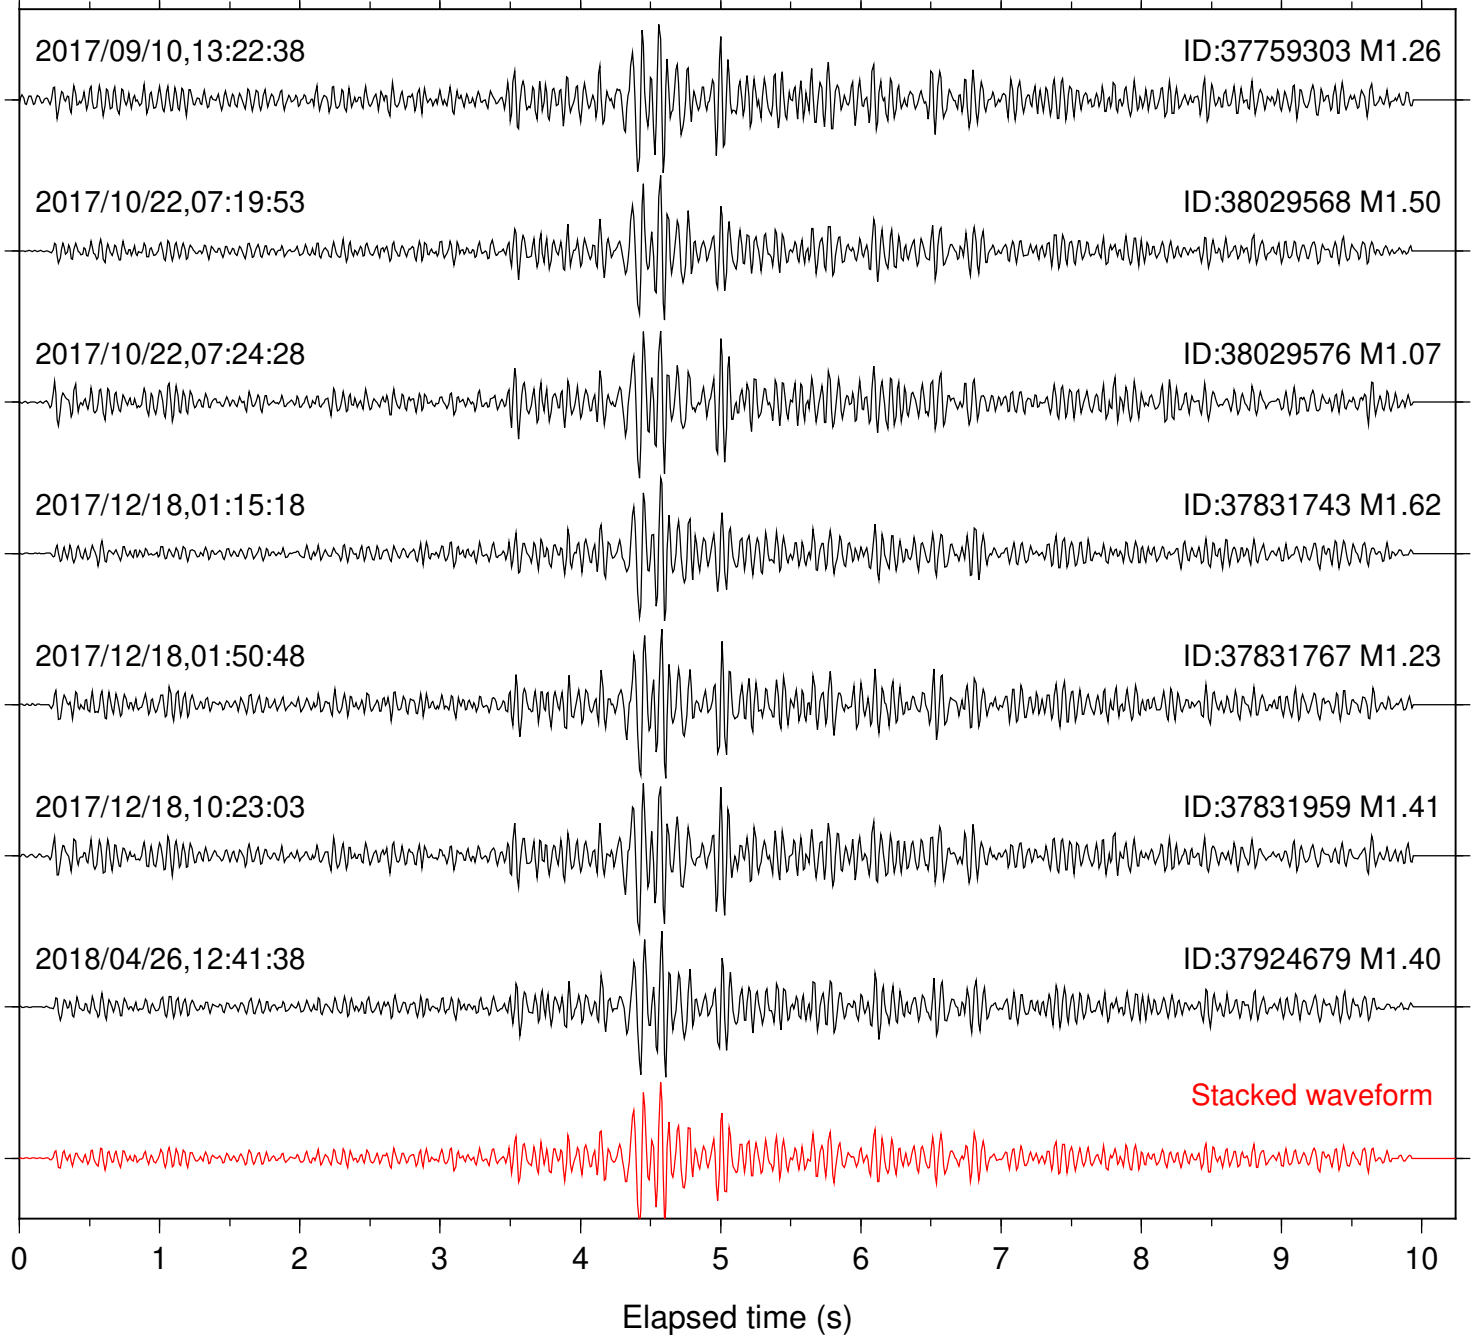

Station: DNR Com: HHZ

Focal depth: 6.30 km

Station: FRD Com: HHZ

Focal depth: 6.30 km

Station: HMT2 Com: HHZ

Focal depth: 6.30 km

Station: IDY Com: EHZ

Focal depth: 6.38 km

Station: KNW Com: HHZ

Focal depth: 6.38 km

Station: LKH Com: HHZ

Focal depth: 6.30 km

Station: LVA2 Com: HHZ

Focal depth: 6.30 km

Station: MTG Com: HHZ

Focal depth: 6.33 km

Station: PFO Com: HHZ

Focal depth: 6.30 km

Station: PLM Com: HHZ

Focal depth: 6.30 km

Station: POB2 Com: HHZ

Focal depth: 6.30 km

Station: RDM Com: HHZ

Focal depth: 6.38 km

Station: RRSP Com: HHZ

Focal depth: 6.38 km

Station: SMER Com: HHZ

Focal depth: 6.30 km

Station: SND Com: HHZ

Focal depth: 6.30 km

Station: WMC Com: HHZ

Focal depth: 6.38 km