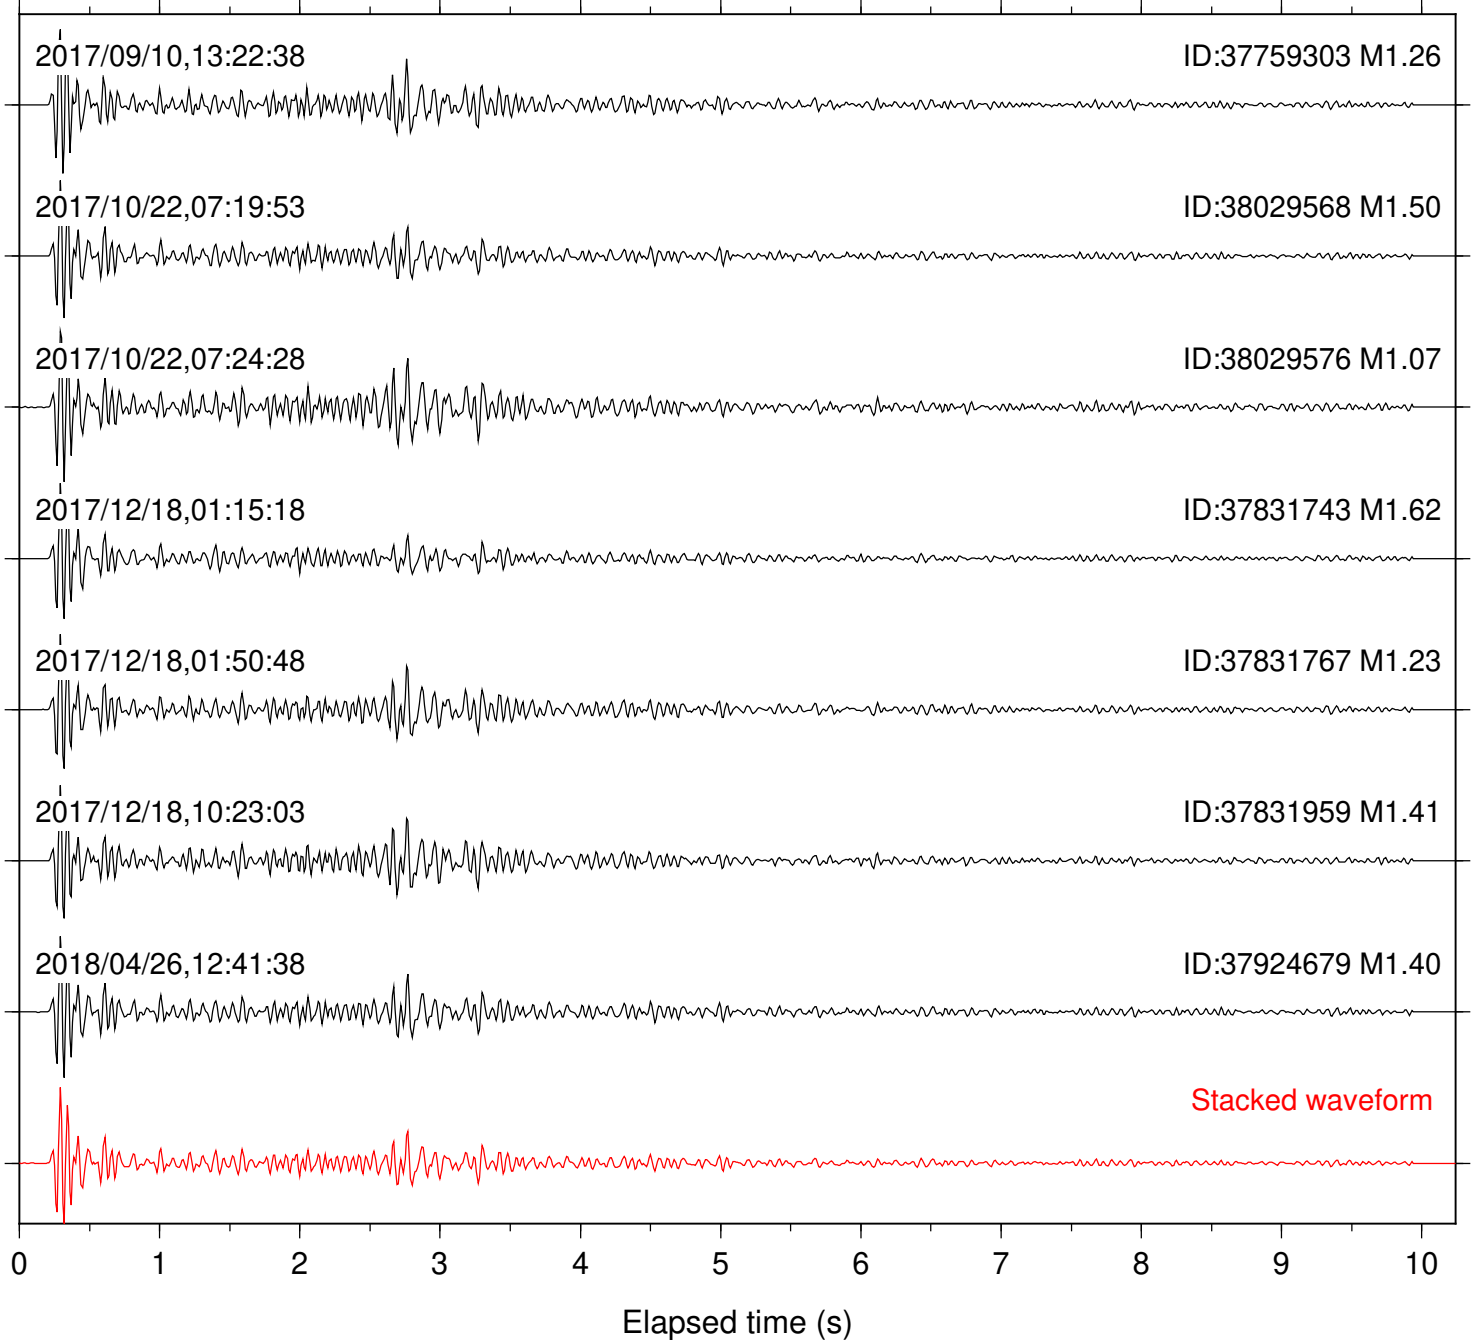

Station: B081 Com: EHZ

Focal depth: 6.30 km

Station: B082 Com: EHZ

Focal depth: 6.30 km

Station: B084 Com: EHZ

Focal depth: 6.30 km

Station: B087 Com: EHZ

Focal depth: 6.30 km

Station: B088 Com: EHZ

Focal depth: 6.30 km

Station: B093 Com: EHZ

Focal depth: 6.30 km

Station: B946 Com: EHZ

Focal depth: 6.30 km

Station: BAC Com: EHZ

Focal depth: 6.30 km

Station: KNW Com: HHZ

Focal depth: 6.38 km

Station: LKH Com: HHZ

Focal depth: 6.30 km

Station: LVA2 Com: HHZ

Focal depth: 6.30 km

Station: MTG Com: HHZ

Focal depth: 6.33 km

Station: RRSP Com: HHZ

Focal depth: 6.38 km

Station: SMER Com: HHZ

Focal depth: 6.30 km

Station: SND Com: HHZ

Focal depth: 6.30 km

Station: WMC Com: HHZ

Focal depth: 6.38 km