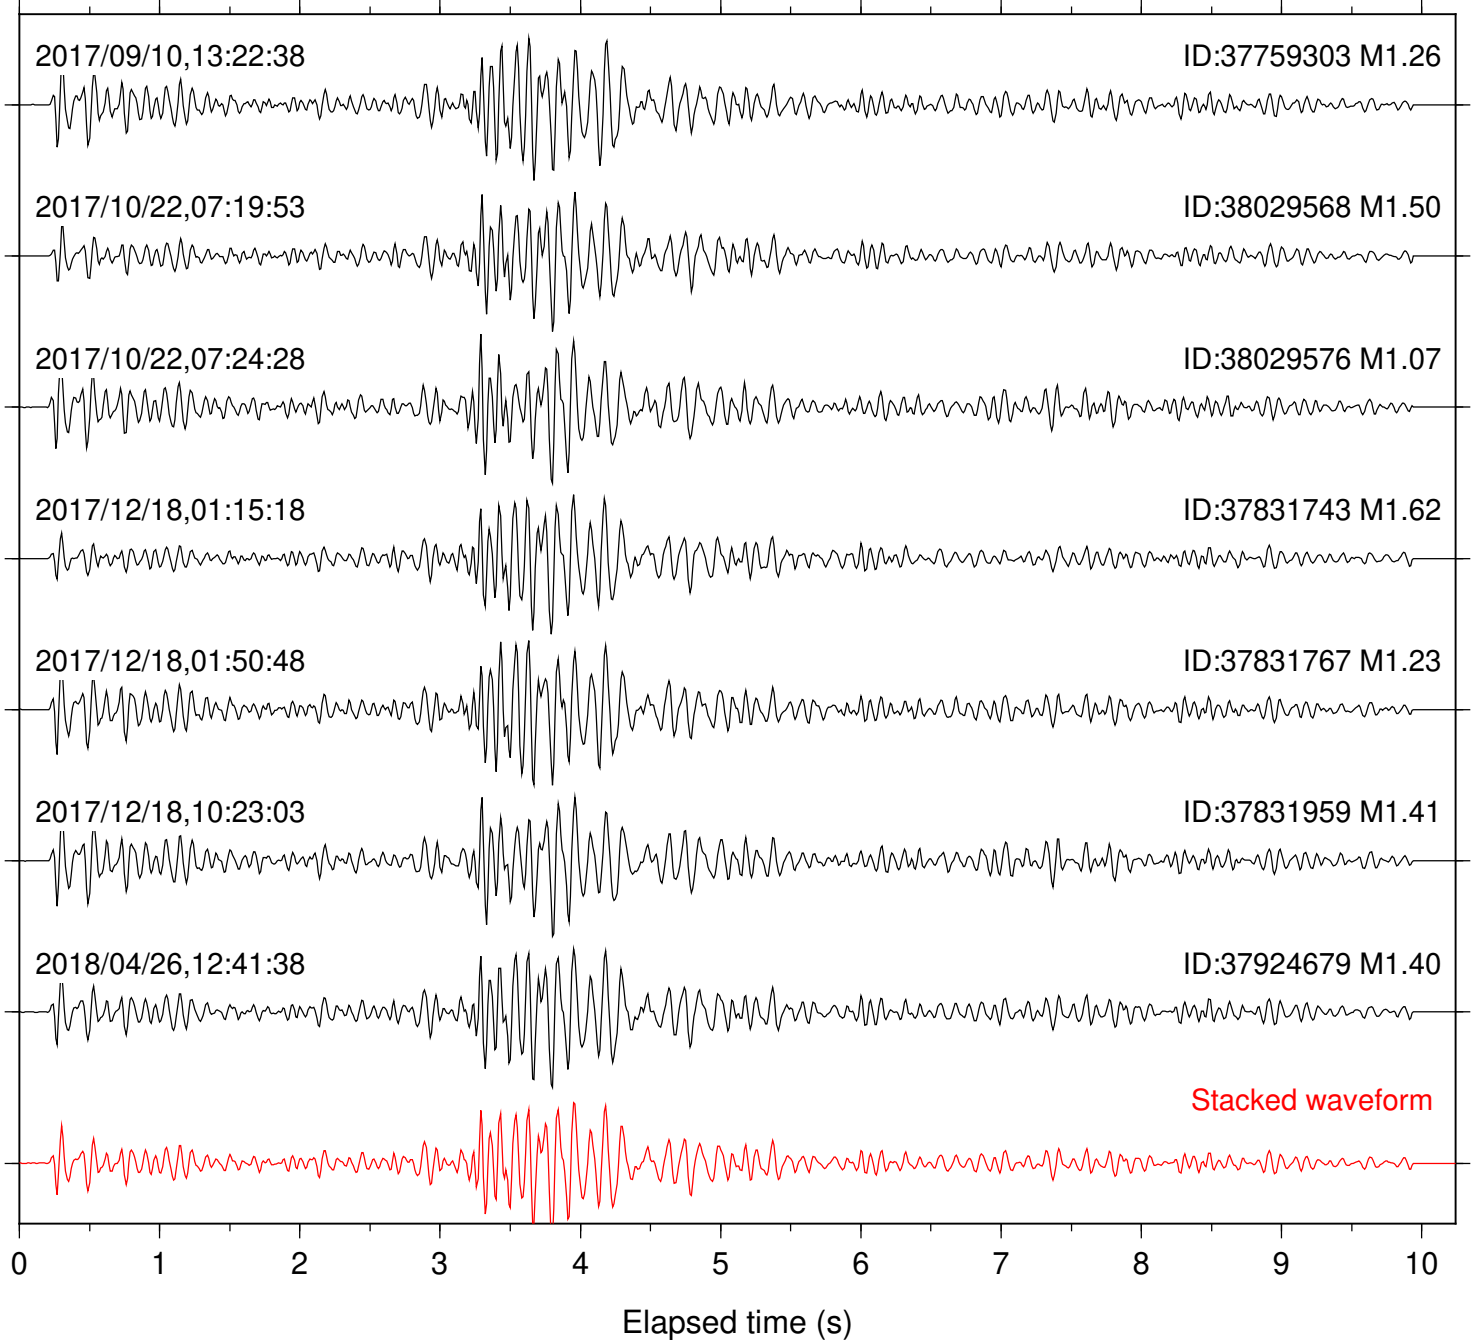

Station: DNR Com: HHZ

Focal depth: 6.30 km

Station: FRD Com: HHZ

Focal depth: 6.30 km

Station: HMT2 Com: HHZ

Focal depth: 6.30 km

Station: IDY Com: EHZ

Focal depth: 6.38 km

Station: KNW Com: HHZ

Focal depth: 6.38 km

Station: LKH Com: HHZ

Focal depth: 6.30 km

Station: LVA2 Com: HHZ

Focal depth: 6.30 km

Station: MTG Com: HHZ

Focal depth: 6.33 km

Station: PFO Com: HHZ

Focal depth: 6.30 km

Station: PLM Com: HHZ

Focal depth: 6.30 km

Station: POB2 Com: HHZ

Focal depth: 6.30 km

Station: RDM Com: HHZ

Focal depth: 6.38 km

Station: RRSP Com: HHZ

Focal depth: 6.38 km

Station: SMER Com: HHZ

Focal depth: 6.30 km

Station: SND Com: HHZ

Focal depth: 6.30 km

Station: WMC Com: HHZ

Focal depth: 6.38 km