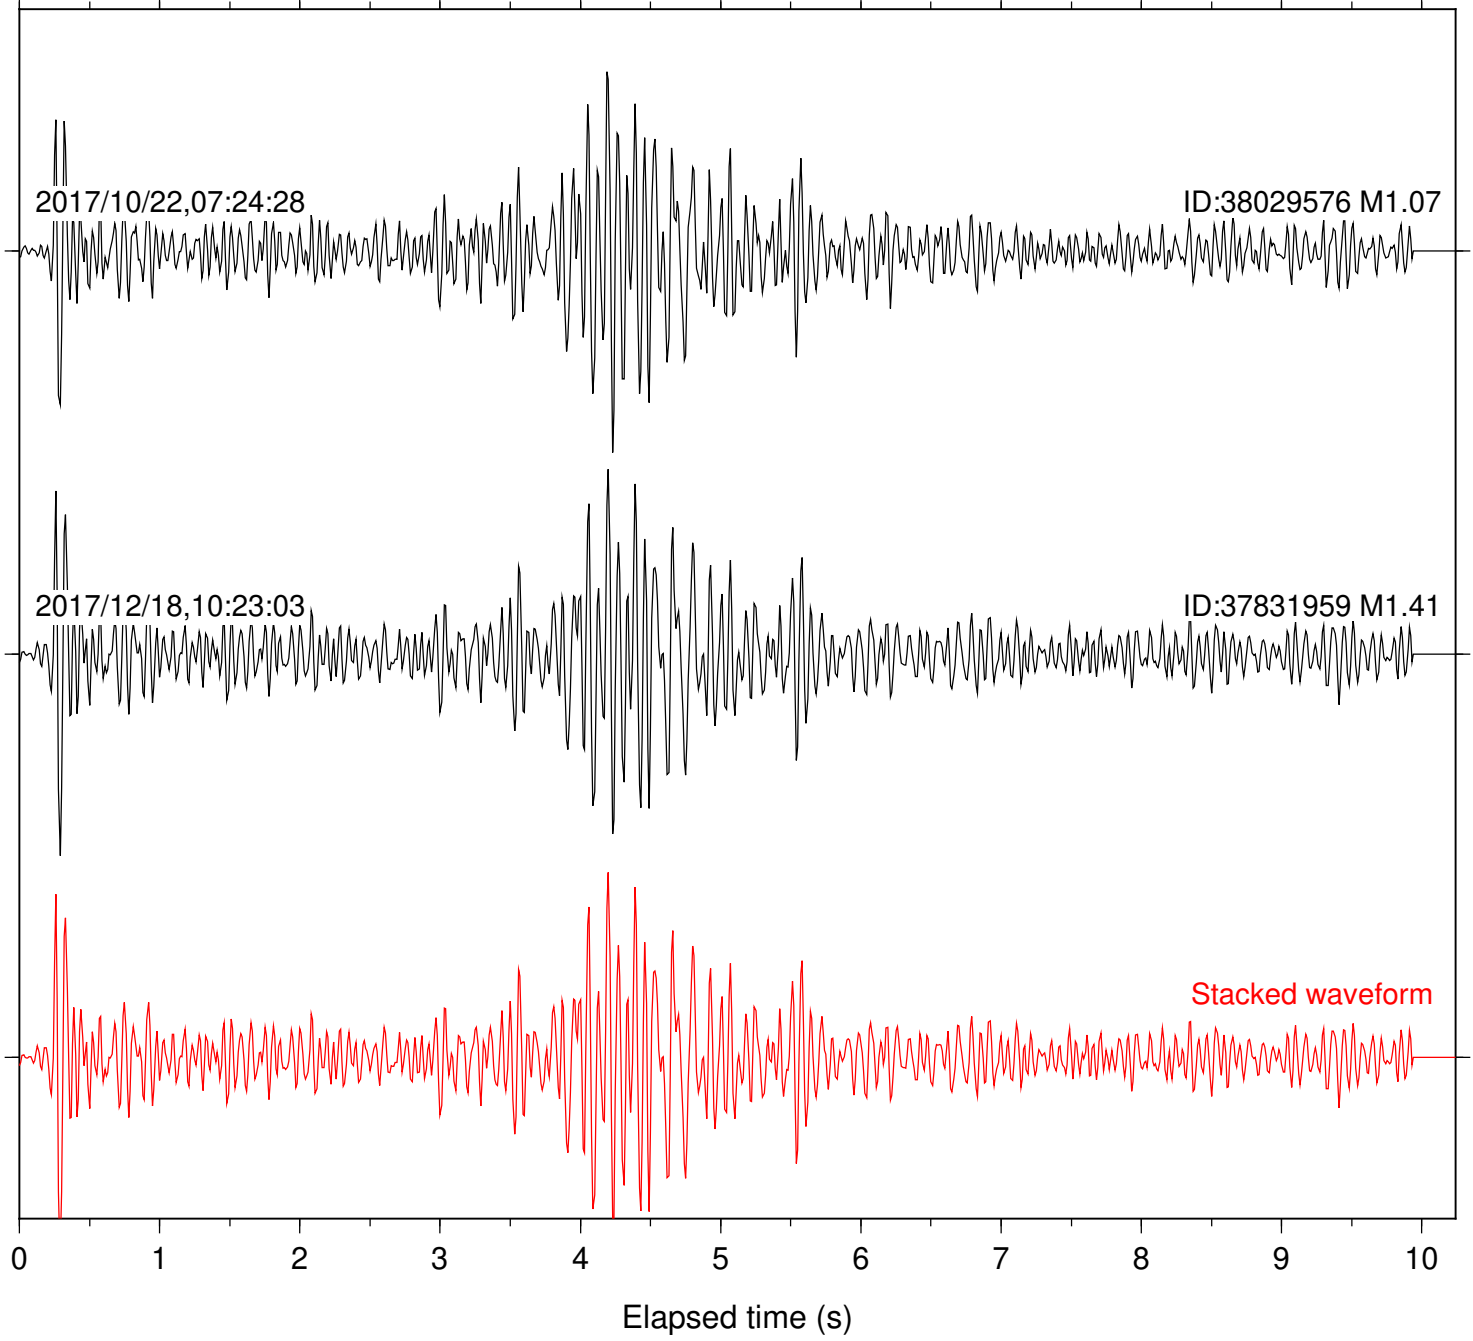

Station: BZN Com: HHZ

Focal depth: 6.30 km

Station: CRY Com: HHZ

Focal depth: 6.38 km

Station: CSH Com: HHZ

Focal depth: 6.30 km

Station: DGR Com: HHZ

Focal depth: 6.38 km

Station: DNR Com: HHZ

Focal depth: 6.30 km

Station: FRD Com: HHZ

Focal depth: 6.30 km

Station: HMT2 Com: HHZ

Focal depth: 6.30 km

Station: IDY Com: EHZ

Focal depth: 6.38 km

Station: KNW Com: HHZ

Focal depth: 6.38 km

Station: LKH Com: HHZ

Focal depth: 6.30 km

Station: LVA2 Com: HHZ

Focal depth: 6.30 km

Station: MTG Com: HHZ

Focal depth: 6.33 km

Station: RRSP Com: HHZ

Focal depth: 6.38 km

Station: SMER Com: HHZ

Focal depth: 6.30 km

Station: SND Com: HHZ

Focal depth: 6.30 km

Station: WMC Com: HHZ

Focal depth: 6.38 km