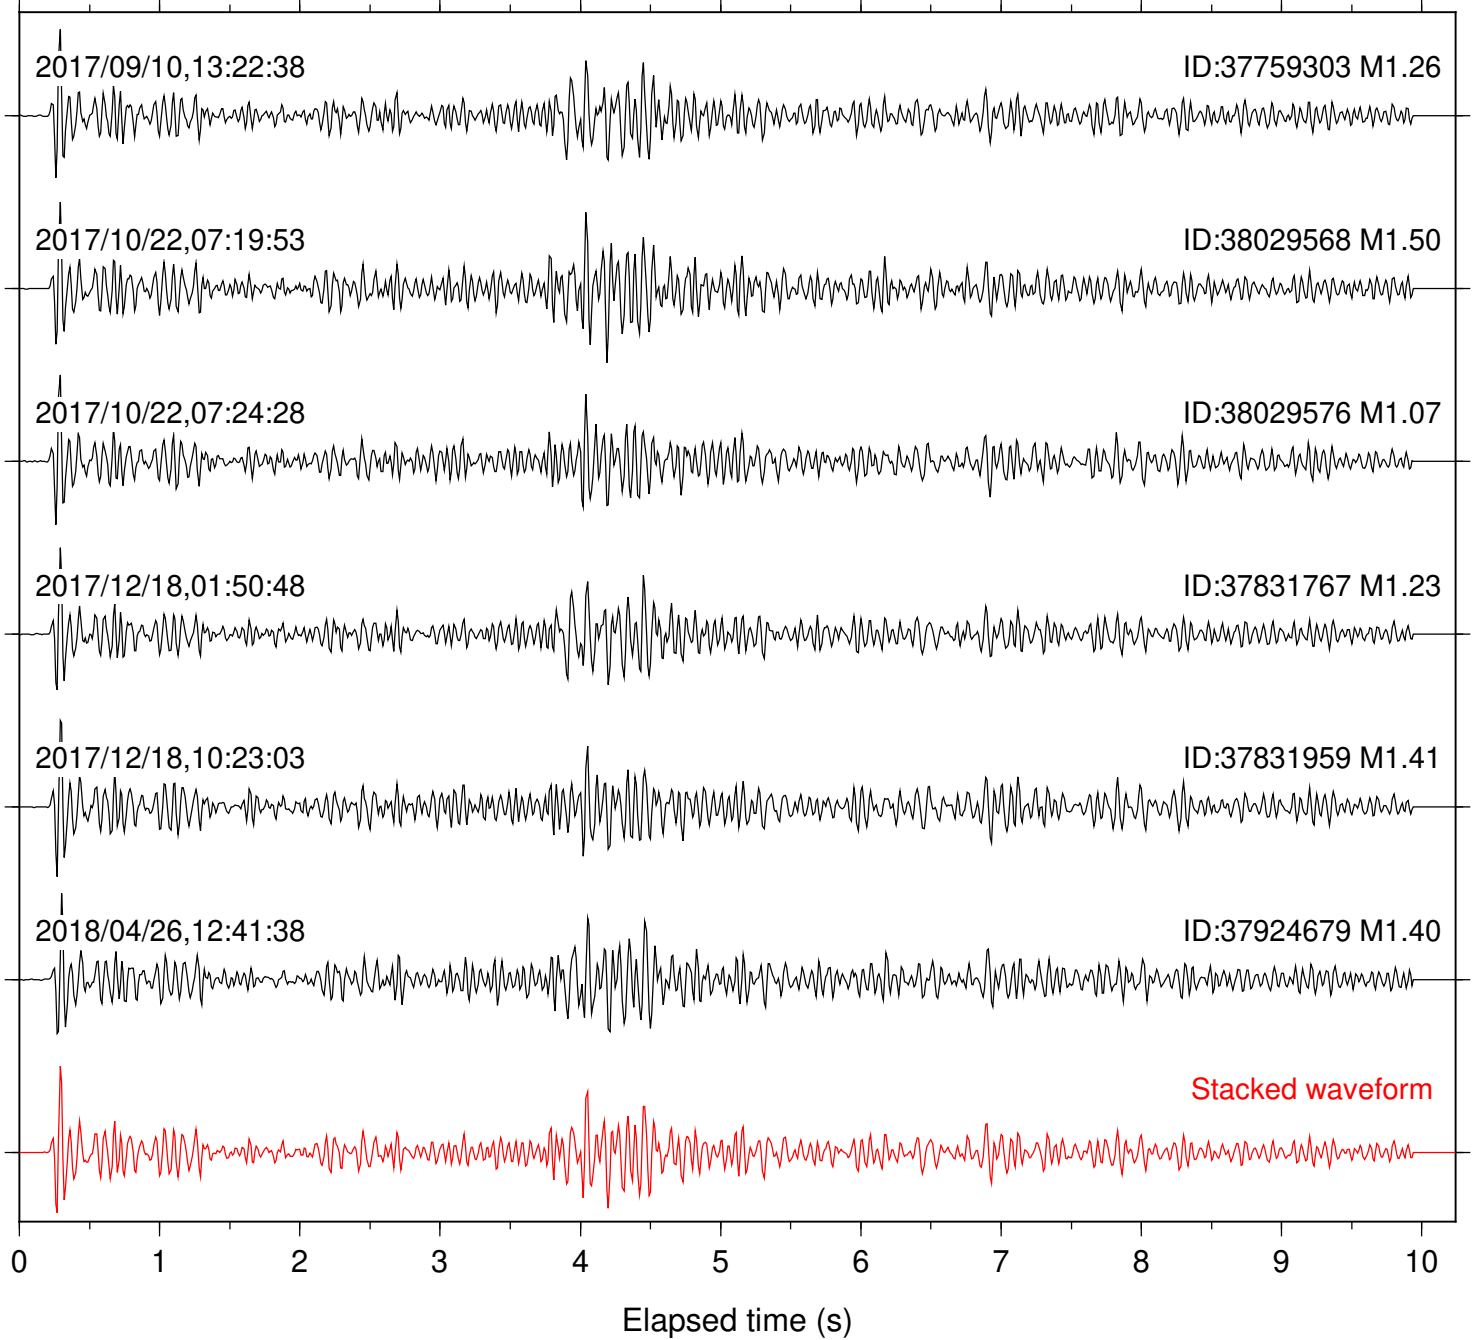

Station: DNR Com: HHZ

Focal depth: 6.30 km

Station: FRD Com: HHZ

Focal depth: 6.30 km

Station: HMT2 Com: HHZ

Focal depth: 6.30 km

Station: IDY Com: EHZ

Focal depth: 6.38 km

Station: KNW Com: HHZ

Focal depth: 6.38 km

Station: LKH Com: HHZ

Focal depth: 6.30 km

Station: LVA2 Com: HHZ

Focal depth: 6.30 km

Station: MTG Com: HHZ

Focal depth: 6.33 km

Station: PFO Com: HHZ

Focal depth: 6.30 km

Station: PLM Com: HHZ

Focal depth: 6.30 km

Station: POB2 Com: HHZ

Focal depth: 6.30 km

Station: RDM Com: HHZ

Focal depth: 6.38 km

Station: RRSP Com: HHZ

Focal depth: 6.38 km

Station: SMER Com: HHZ

Focal depth: 6.30 km

Station: SND Com: HHZ

Focal depth: 6.30 km

Station: WMC Com: HHZ

Focal depth: 6.38 km