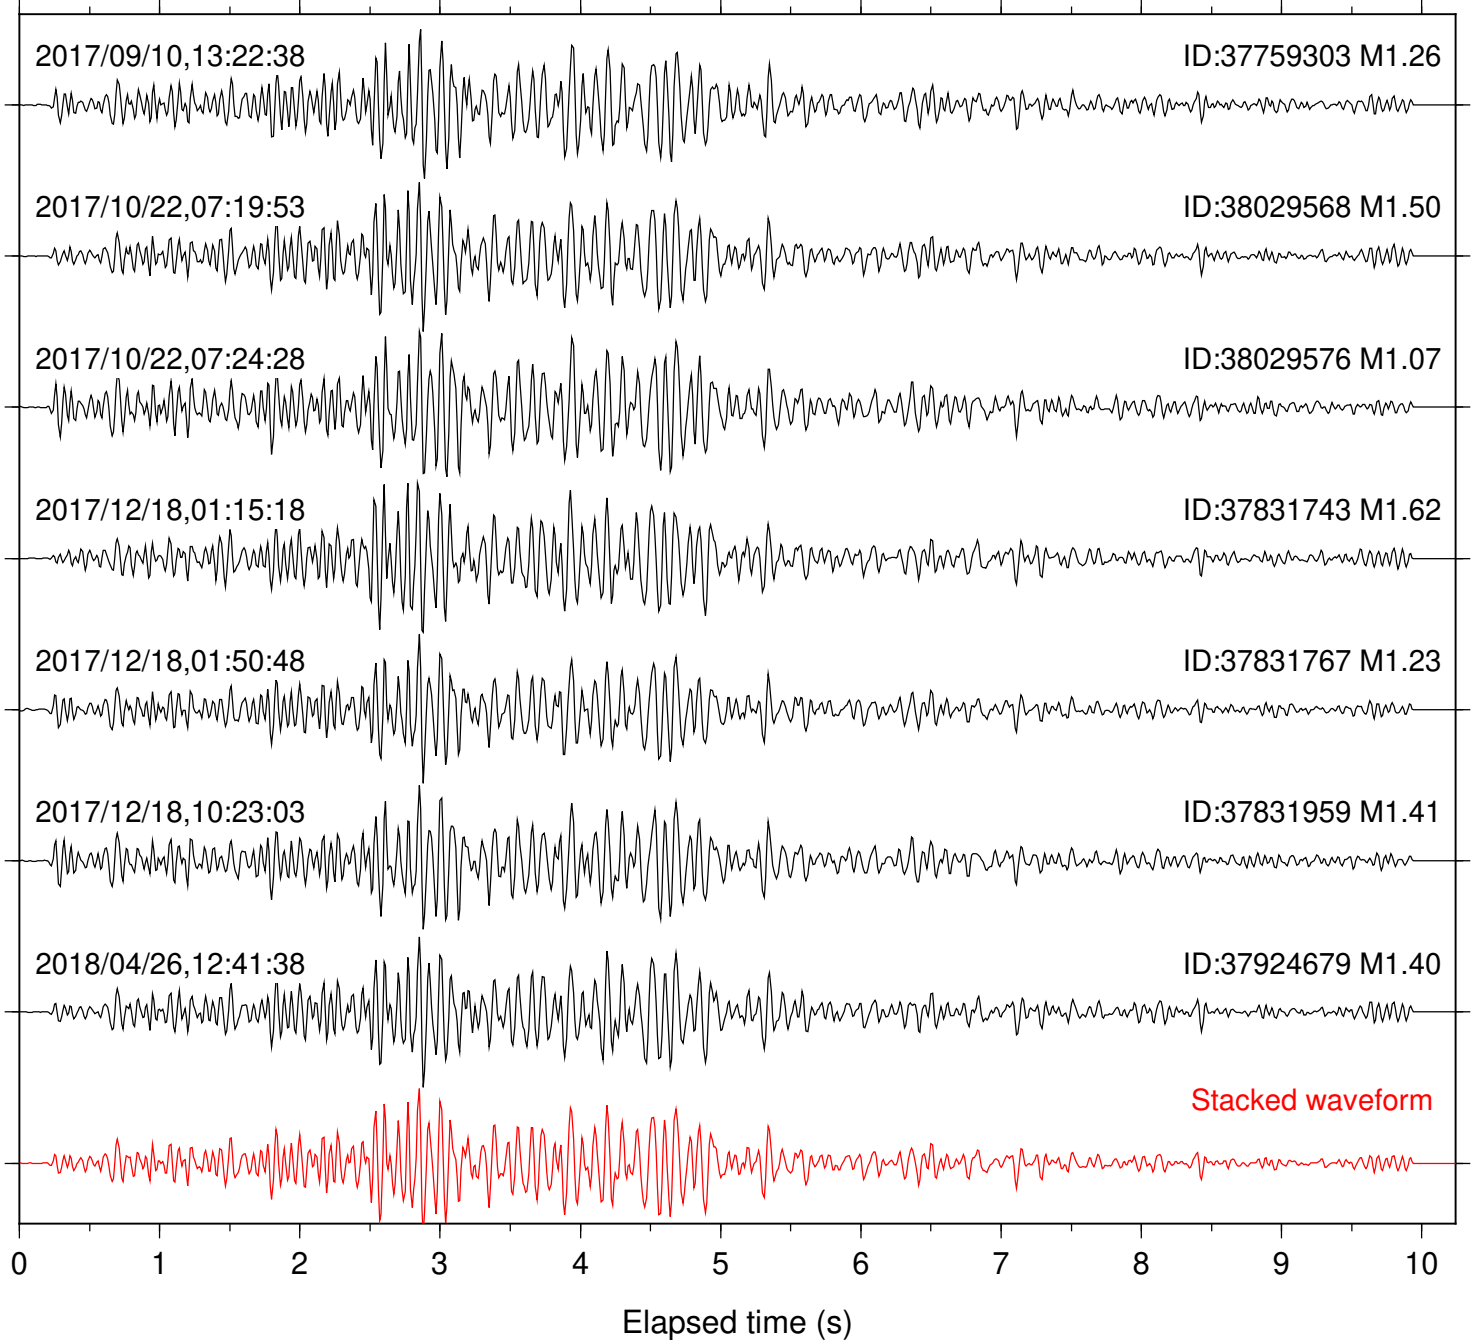

Station: BZN Com: HHZ

Focal depth: 6.30 km

Station: CRY Com: HHZ

Focal depth: 6.38 km

Station: CSH Com: HHZ

Focal depth: 6.30 km

Station: DGR Com: HHZ

Focal depth: 6.38 km

Station: DNR Com: HHZ

Focal depth: 6.30 km

Station: FRD Com: HHZ

Focal depth: 6.30 km

Station: HMT2 Com: HHZ

Focal depth: 6.30 km

Station: IDY Com: EHZ

Focal depth: 6.38 km

Station: KNW Com: HHZ

Focal depth: 6.38 km

Station: LKH Com: HHZ

Focal depth: 6.30 km

Station: LVA2 Com: HHZ

Focal depth: 6.30 km

Station: MTG Com: HHZ

Focal depth: 6.33 km

Station: RRSP Com: HHZ

Focal depth: 6.38 km

Station: SMER Com: HHZ

Focal depth: 6.30 km

Station: SND Com: HHZ

Focal depth: 6.30 km

Station: WMC Com: HHZ

Focal depth: 6.38 km