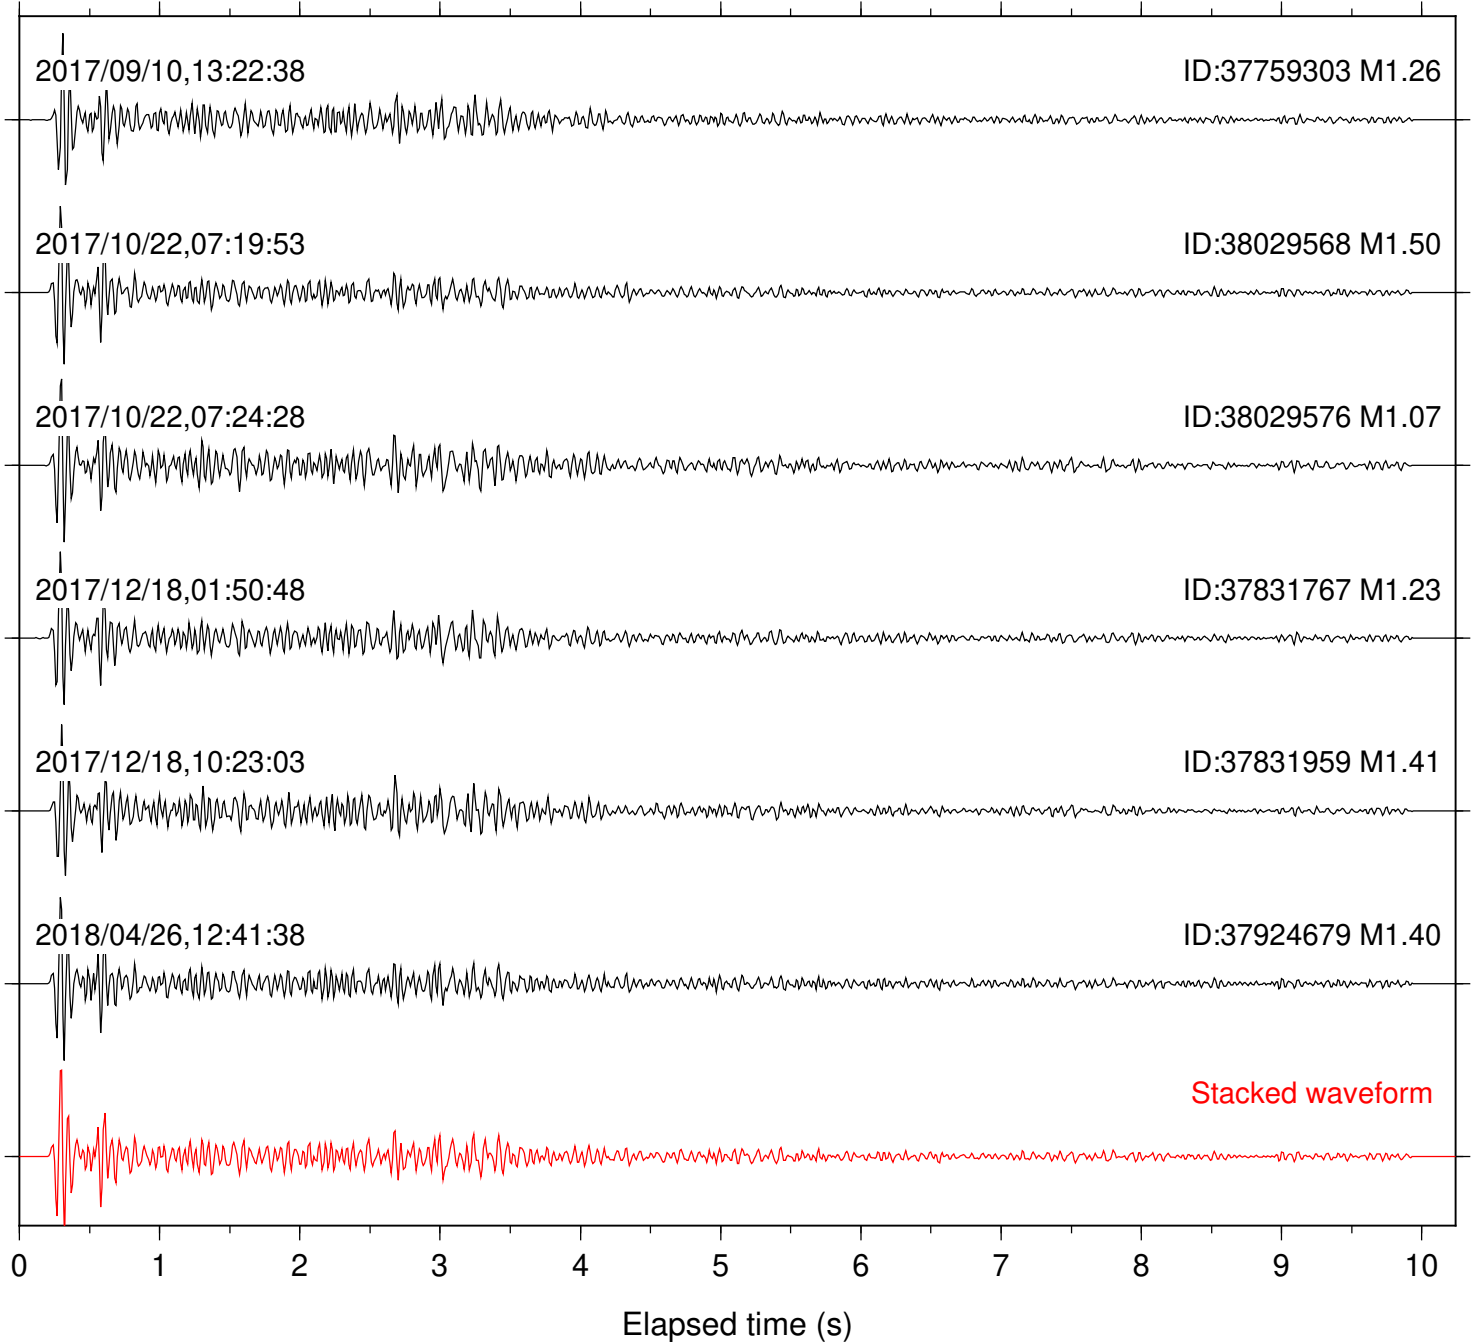

Station: BZN Com: HHZ

Focal depth: 6.30 km

Station: CRY Com: HHZ

Focal depth: 6.38 km

Station: CSH Com: HHZ

Focal depth: 6.30 km

Station: DGR Com: HHZ

Focal depth: 6.38 km

Station: DNR Com: HHZ

Focal depth: 6.30 km

Station: FRD Com: HHZ

Focal depth: 6.30 km

Station: HMT2 Com: HHZ

Focal depth: 6.30 km

Station: IDY Com: EHZ

Focal depth: 6.38 km

Station: KNW Com: HHZ

Focal depth: 6.38 km

Station: LKH Com: HHZ

Focal depth: 6.30 km

Station: LVA2 Com: HHZ

Focal depth: 6.30 km

Station: MTG Com: HHZ

Focal depth: 6.33 km

Station: RRSP Com: HHZ

Focal depth: 6.38 km

Station: SMER Com: HHZ

Focal depth: 6.30 km

Station: SND Com: HHZ

Focal depth: 6.30 km

Station: WMC Com: HHZ

Focal depth: 6.38 km