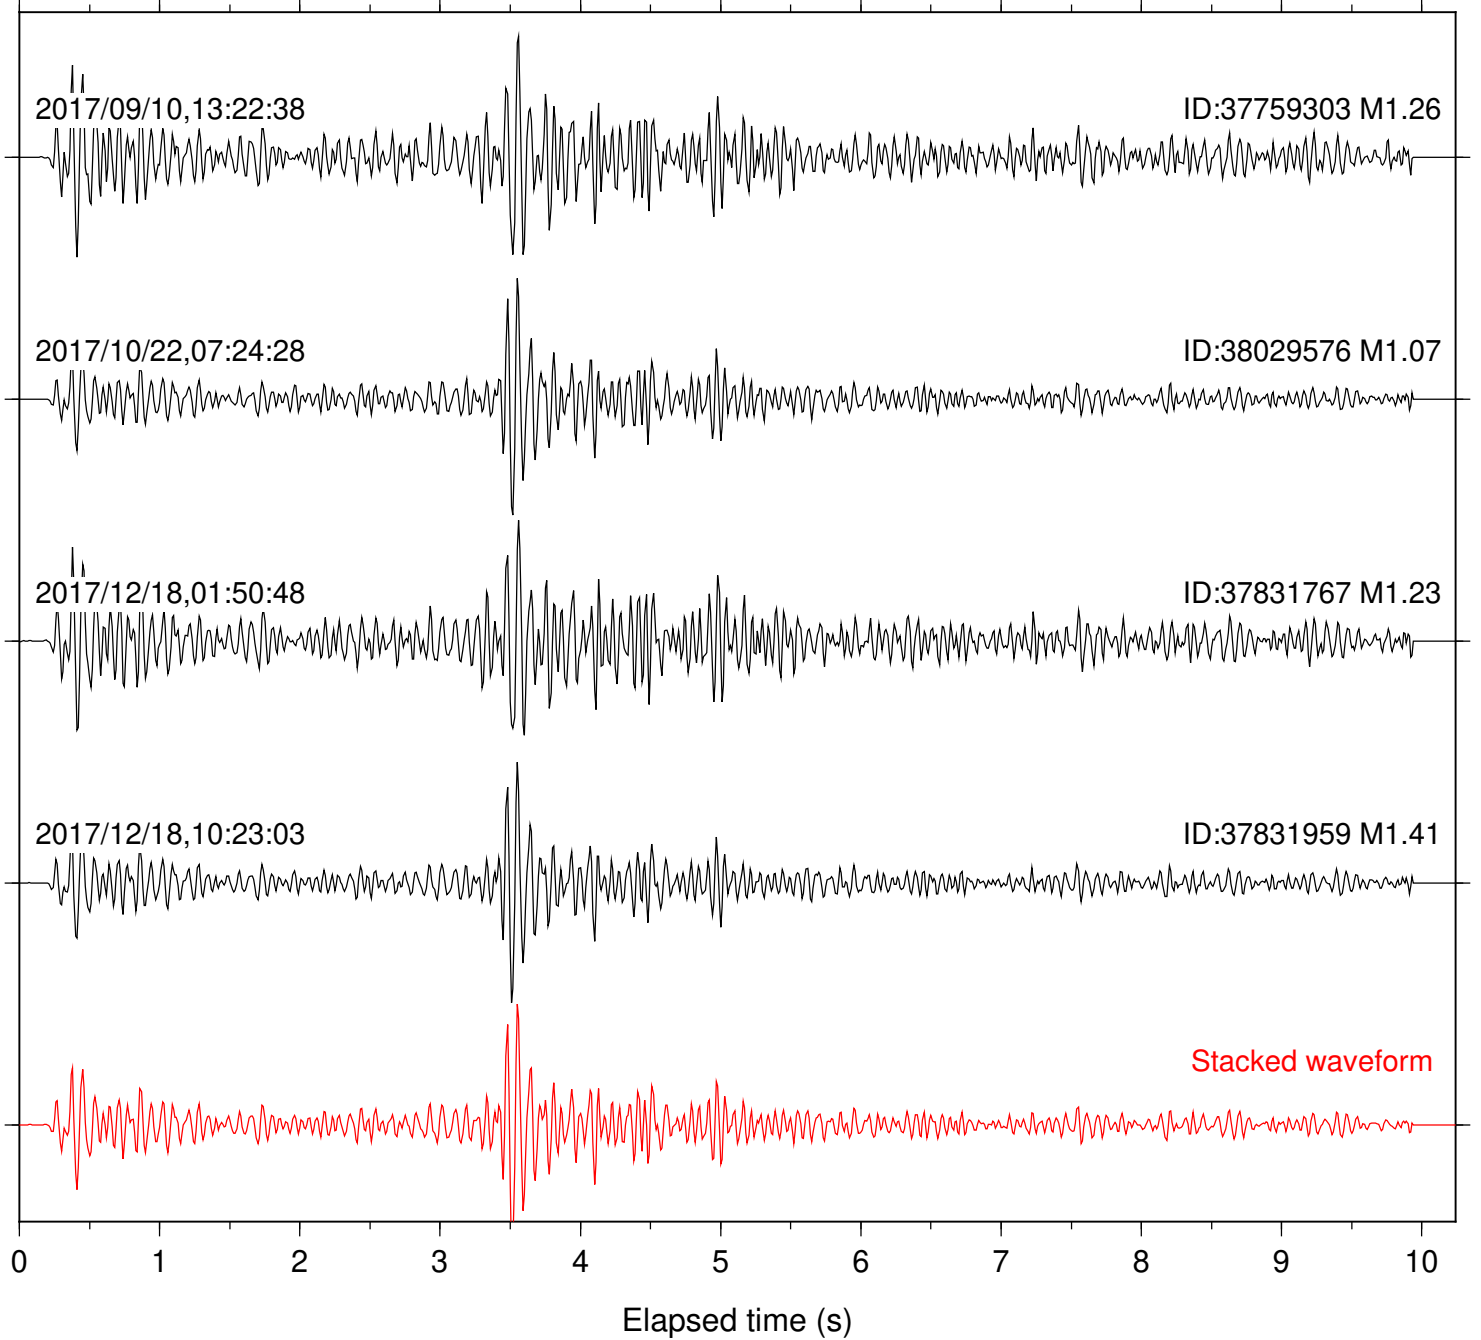

Station: DNR Com: HHZ

Focal depth: 6.30 km

Station: FRD Com: HHZ

Focal depth: 6.30 km

Station: HMT2 Com: HHZ

Focal depth: 6.30 km

Station: IDY Com: EHZ

Focal depth: 6.38 km

Station: KNW Com: HHZ

Focal depth: 6.38 km

Station: LKH Com: HHZ

Focal depth: 6.30 km

Station: LVA2 Com: HHZ

Focal depth: 6.30 km

Station: MTG Com: HHZ

Focal depth: 6.33 km

Station: PFO Com: HHZ

Focal depth: 6.30 km

Station: PLM Com: HHZ

Focal depth: 6.30 km

Station: POB2 Com: HHZ

Focal depth: 6.30 km

Station: RDM Com: HHZ

Focal depth: 6.38 km

Station: RRSP Com: HHZ

Focal depth: 6.38 km

Station: SMER Com: HHZ

Focal depth: 6.30 km

Station: SND Com: HHZ

Focal depth: 6.30 km

Station: WMC Com: HHZ

Focal depth: 6.38 km