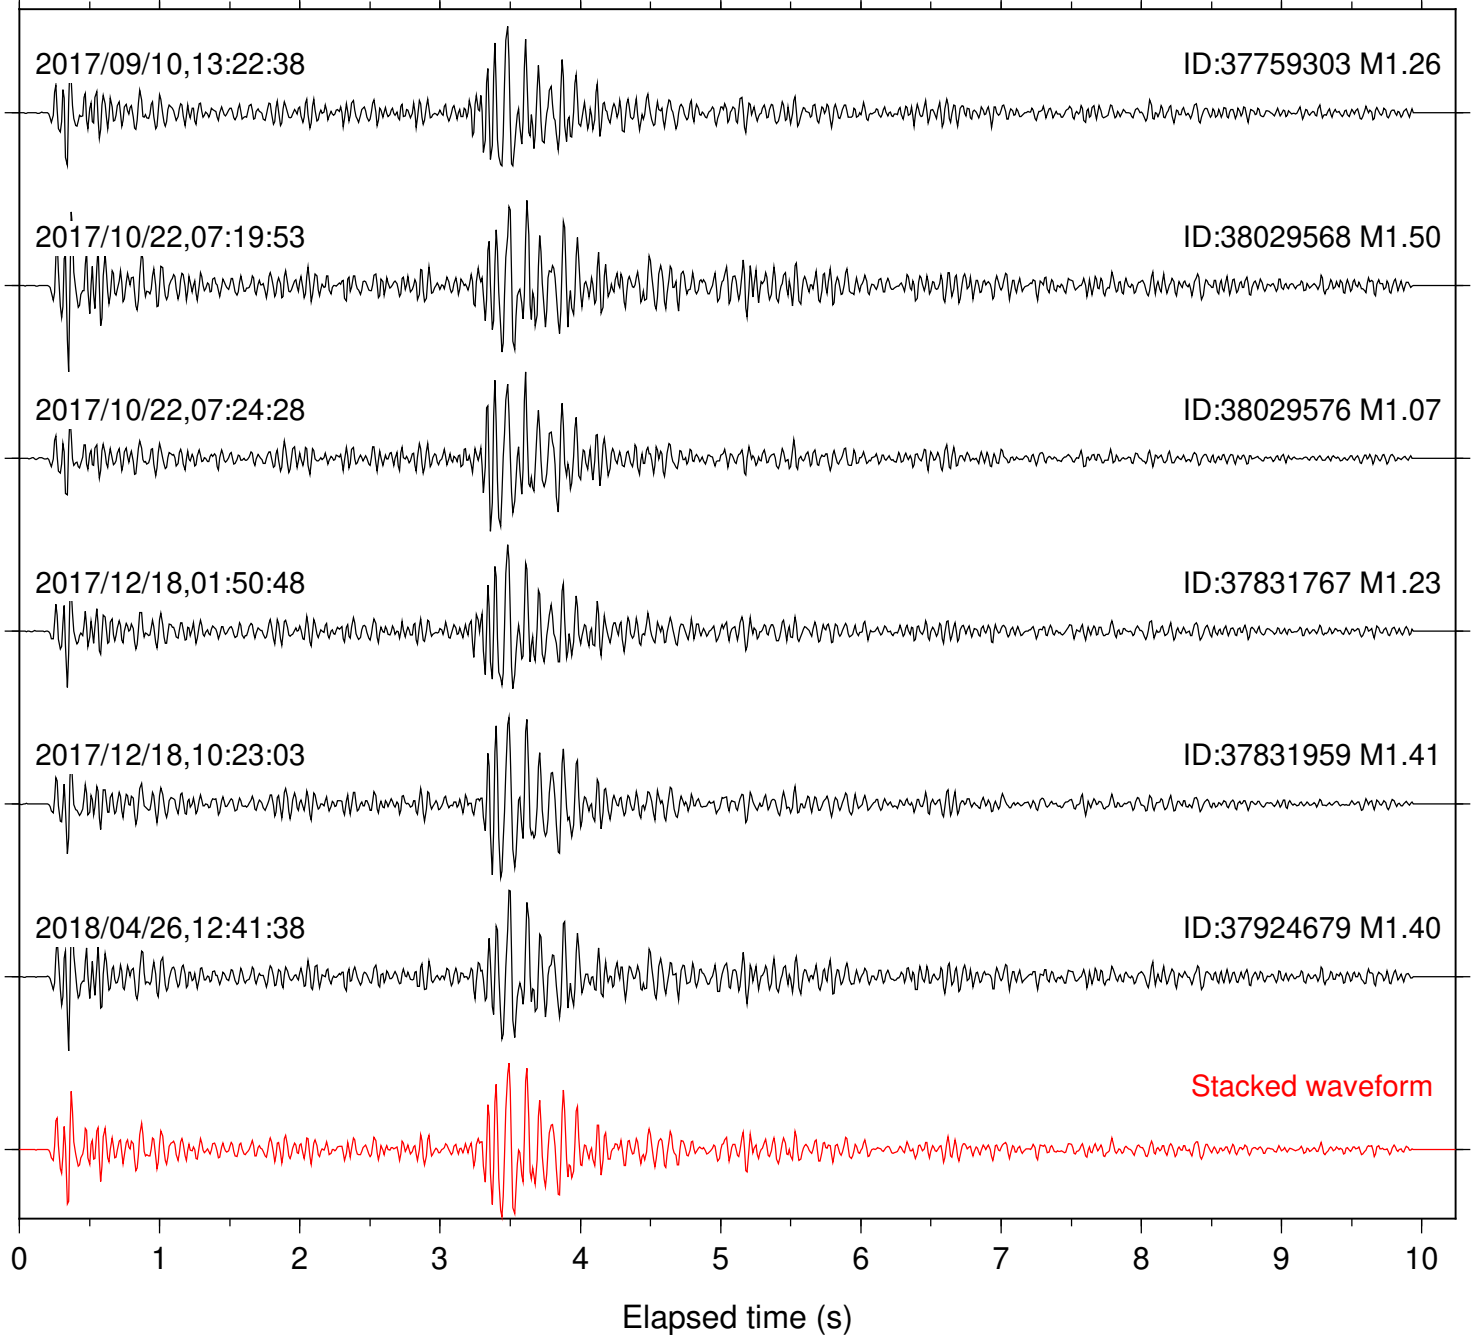

Station: B081 Com: EHZ

Focal depth: 6.30 km

Station: B082 Com: EHZ

Focal depth: 6.30 km

Station: B084 Com: EHZ

Focal depth: 6.30 km

Station: B087 Com: EHZ

Focal depth: 6.30 km

Station: B088 Com: EHZ

Focal depth: 6.30 km

Station: B093 Com: EHZ

Focal depth: 6.30 km

Station: B946 Com: EHZ

Focal depth: 6.30 km

Station: BAC Com: EHZ

Focal depth: 6.30 km

Station: KNW Com: HHZ

Focal depth: 6.38 km

Station: LKH Com: HHZ

Focal depth: 6.30 km

Station: LVA2 Com: HHZ

Focal depth: 6.30 km

Station: MTG Com: HHZ

Focal depth: 6.33 km

Station: RRSP Com: HHZ

Focal depth: 6.38 km

Station: SMER Com: HHZ

Focal depth: 6.30 km

Station: SND Com: HHZ

Focal depth: 6.30 km

Station: WMC Com: HHZ

Focal depth: 6.38 km