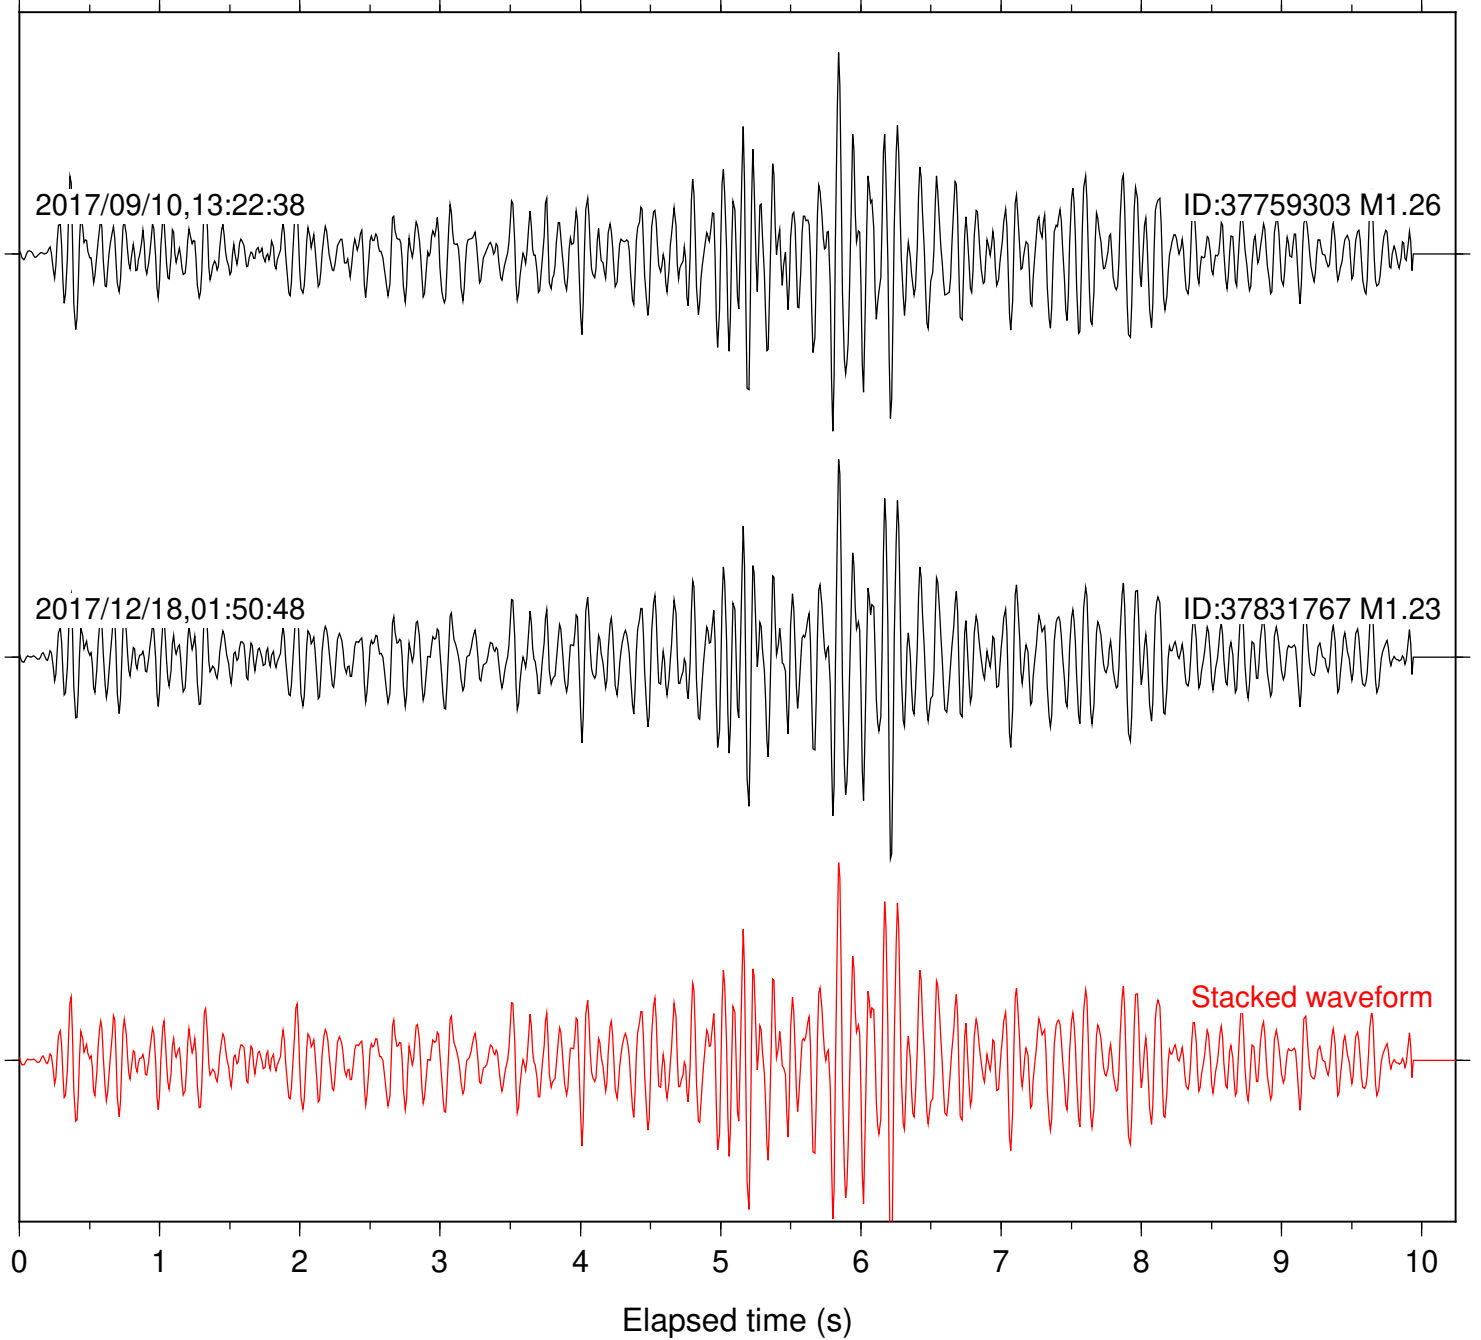

Station: DNR Com: HHZ

Focal depth: 6.30 km

Station: FRD Com: HHZ

Focal depth: 6.30 km

Station: HMT2 Com: HHZ

Focal depth: 6.30 km

Station: IDY Com: EHZ

Focal depth: 6.38 km

Station: KNW Com: HHZ

Focal depth: 6.38 km

Station: LKH Com: HHZ

Focal depth: 6.30 km

Station: LVA2 Com: HHZ

Focal depth: 6.30 km

Station: MTG Com: HHZ

Focal depth: 6.33 km

Station: PFO Com: HHZ

Focal depth: 6.30 km

Station: PLM Com: HHZ

Focal depth: 6.30 km

Station: POB2 Com: HHZ

Focal depth: 6.30 km

Station: RDM Com: HHZ

Focal depth: 6.38 km

Station: RRSP Com: HHZ

Focal depth: 6.38 km

Station: SMER Com: HHZ

Focal depth: 6.30 km

Station: SND Com: HHZ

Focal depth: 6.30 km

Station: WMC Com: HHZ

Focal depth: 6.38 km