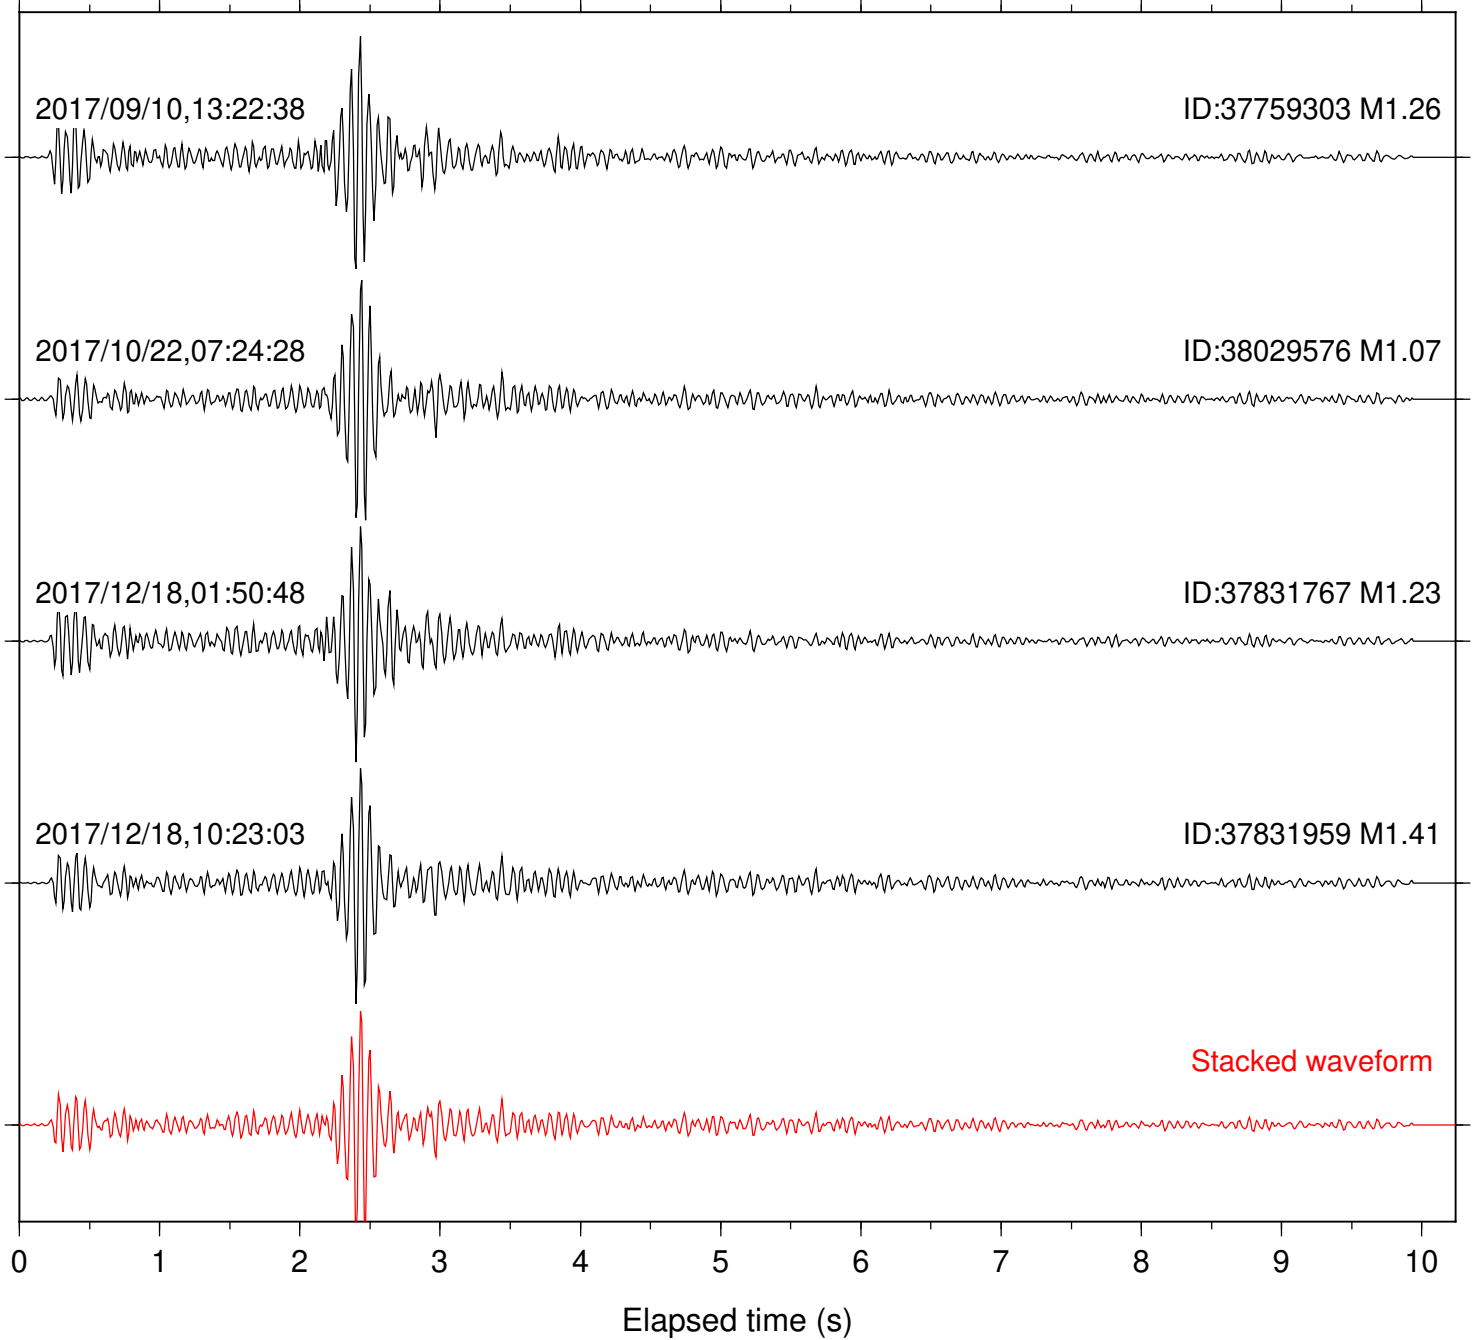

Station: DNR Com: HHZ

Focal depth: 6.30 km

Station: FRD Com: HHZ

Focal depth: 6.30 km

Station: HMT2 Com: HHZ

Focal depth: 6.30 km

Station: IDY Com: EHZ

Focal depth: 6.38 km

Station: KNW Com: HHZ

Focal depth: 6.38 km

Station: LKH Com: HHZ

Focal depth: 6.30 km

Station: LVA2 Com: HHZ

Focal depth: 6.30 km

Station: MTG Com: HHZ

Focal depth: 6.33 km

Station: PFO Com: HHZ

Focal depth: 6.30 km

Station: PLM Com: HHZ

Focal depth: 6.30 km

Station: POB2 Com: HHZ

Focal depth: 6.30 km

Station: RDM Com: HHZ

Focal depth: 6.38 km

Station: RRSP Com: HHZ

Focal depth: 6.38 km

Station: SMER Com: HHZ

Focal depth: 6.30 km

Station: SND Com: HHZ

Focal depth: 6.30 km

Station: WMC Com: HHZ

Focal depth: 6.38 km