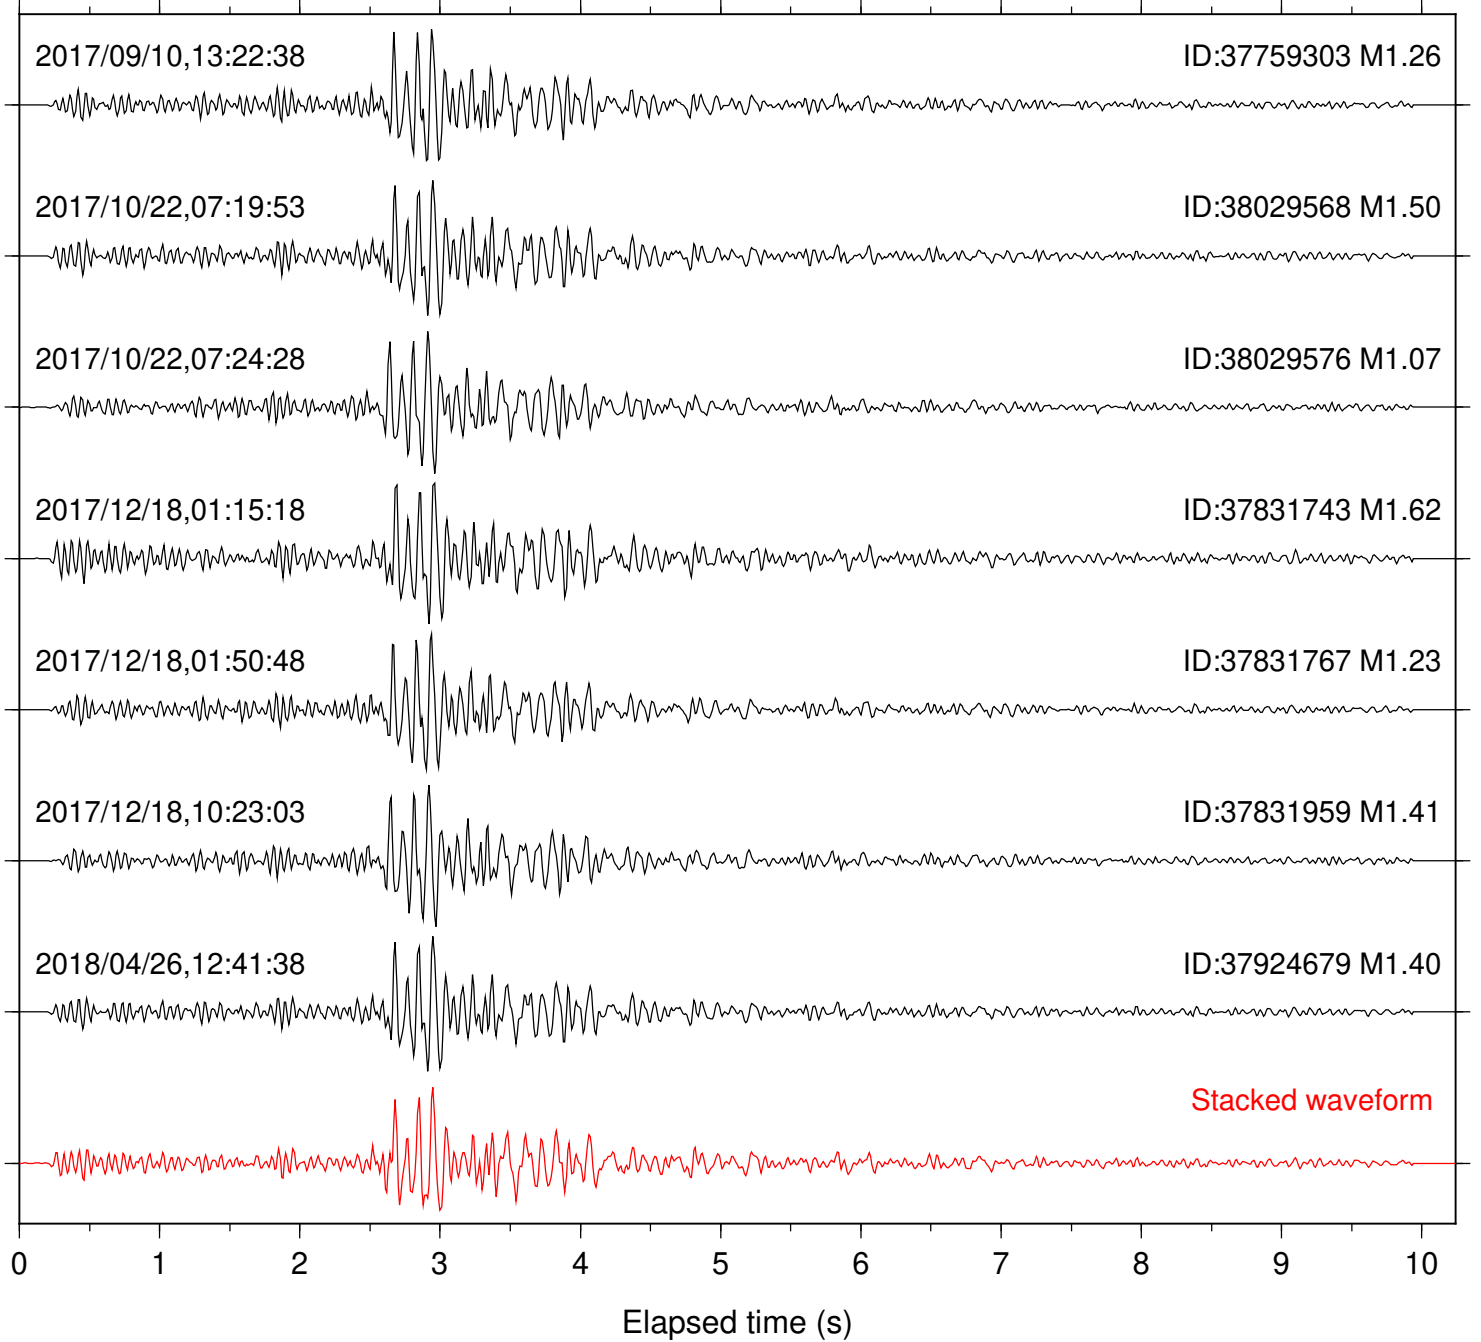

Station: B088 Com: EHZ

Focal depth: 6.30 km

Station: B093 Com: EHZ

Focal depth: 6.30 km

Station: B946 Com: EHZ

Focal depth: 6.30 km

Station: BAC Com: EHZ

Focal depth: 6.30 km

Station: BZN Com: HHZ

Focal depth: 6.30 km

Station: CRY Com: HHZ

Focal depth: 6.38 km

Station: CSH Com: HHZ

Focal depth: 6.30 km

Station: DGR Com: HHZ

Focal depth: 6.38 km

Station: DNR Com: HHZ

Focal depth: 6.30 km

Station: FRD Com: HHZ

Focal depth: 6.30 km

Station: HMT2 Com: HHZ

Focal depth: 6.30 km

Station: IDY Com: EHZ

Focal depth: 6.38 km

Station: RRSP Com: HHZ

Focal depth: 6.38 km

Station: SMER Com: HHZ

Focal depth: 6.30 km

Station: SND Com: HHZ

Focal depth: 6.30 km

Station: WMC Com: HHZ

Focal depth: 6.38 km