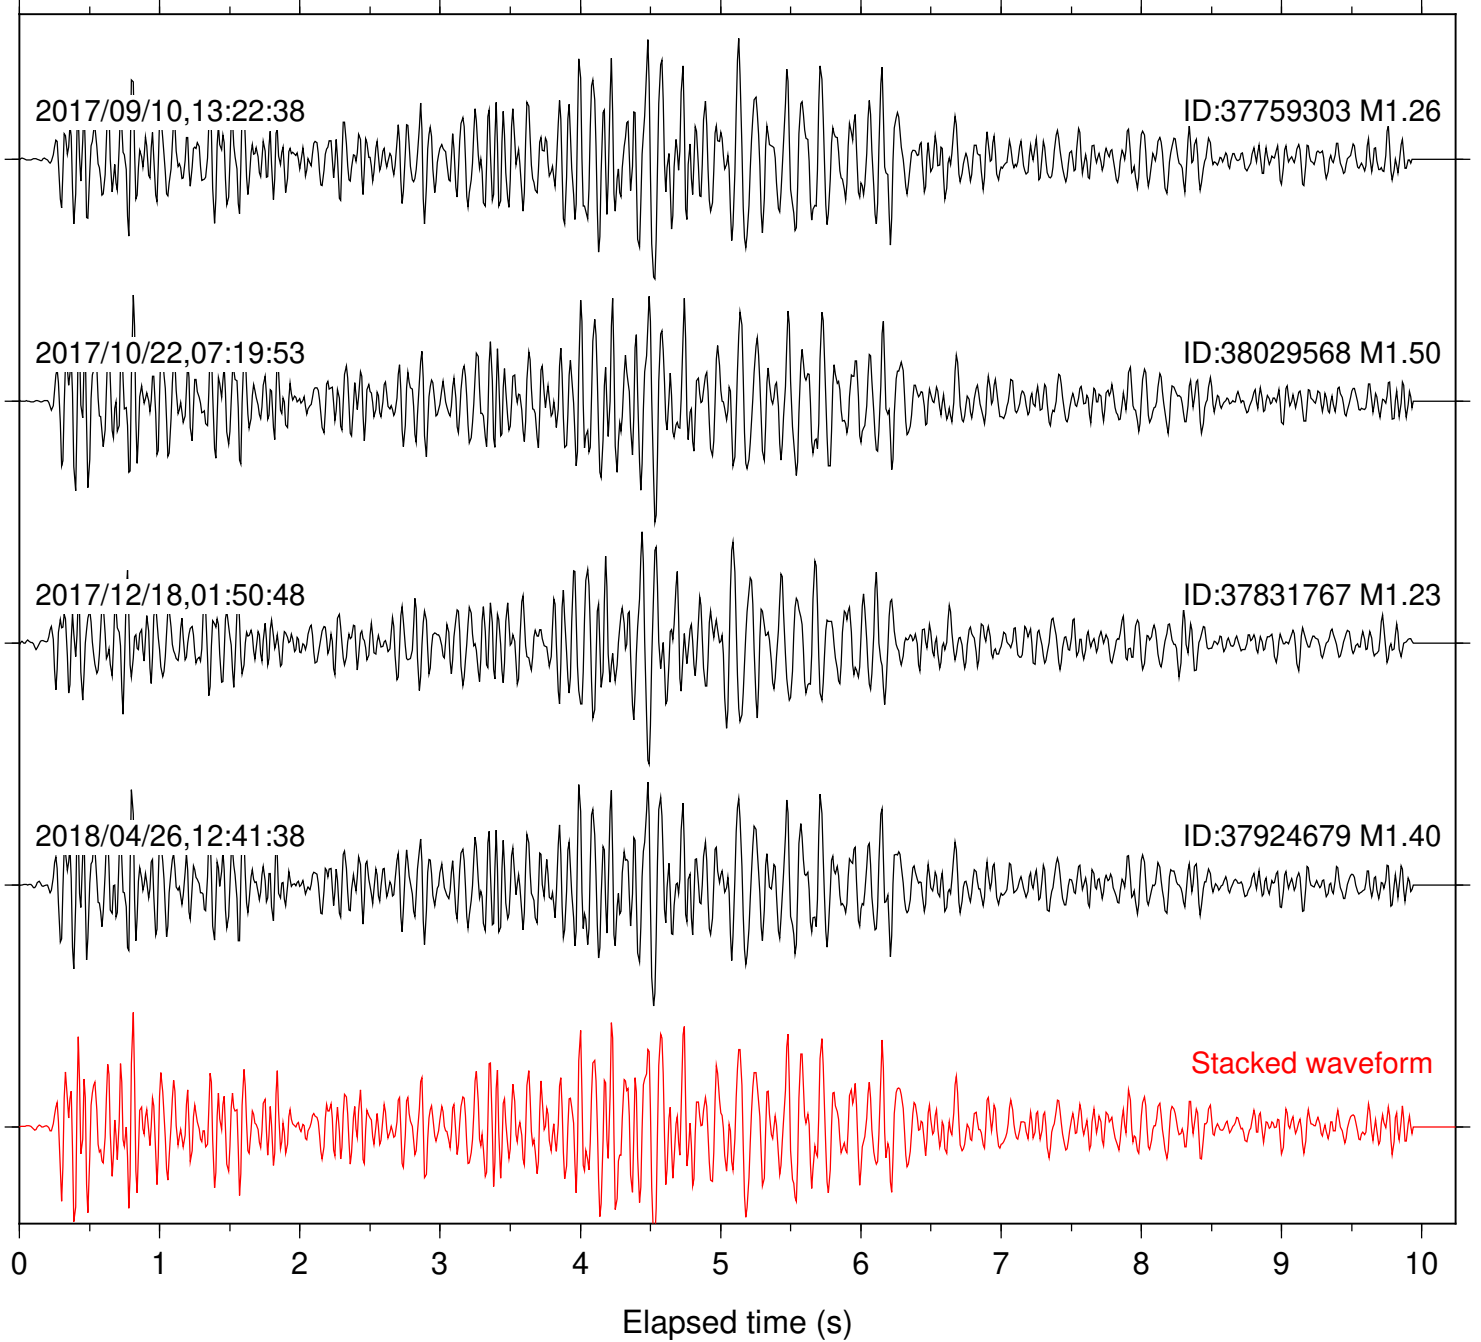

Station: DNR Com: HHZ

Focal depth: 6.30 km

Station: FRD Com: HHZ

Focal depth: 6.30 km

Station: HMT2 Com: HHZ

Focal depth: 6.30 km

Station: IDY Com: EHZ

Focal depth: 6.38 km

Station: KNW Com: HHZ

Focal depth: 6.38 km

Station: LKH Com: HHZ

Focal depth: 6.30 km

Station: LVA2 Com: HHZ

Focal depth: 6.30 km

Station: MTG Com: HHZ

Focal depth: 6.33 km

Station: PFO Com: HHZ

Focal depth: 6.30 km

Station: PLM Com: HHZ

Focal depth: 6.30 km

Station: POB2 Com: HHZ

Focal depth: 6.30 km

Station: RDM Com: HHZ

Focal depth: 6.38 km

Station: RRSP Com: HHZ

Focal depth: 6.38 km

Station: SMER Com: HHZ

Focal depth: 6.30 km

Station: SND Com: HHZ

Focal depth: 6.30 km

Station: WMC Com: HHZ

Focal depth: 6.38 km