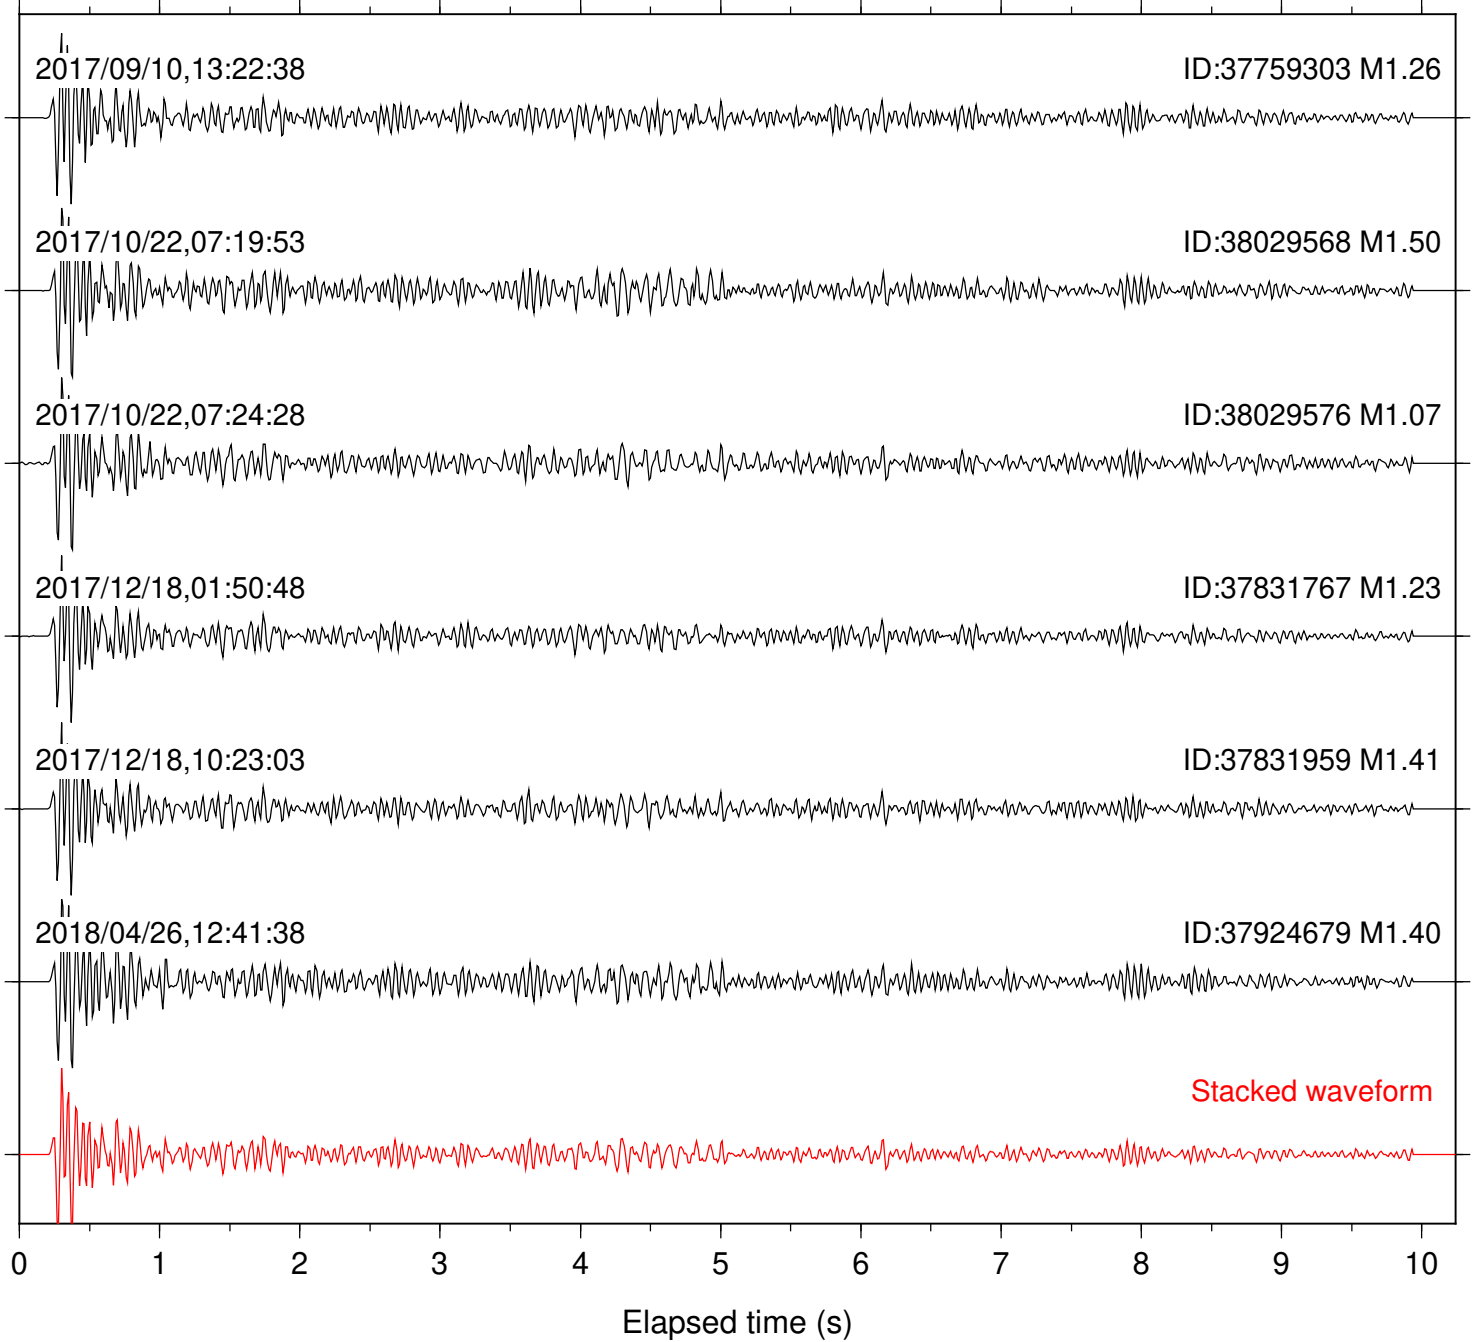

Station: DNR Com: HHZ

Focal depth: 6.30 km

Station: FRD Com: HHZ

Focal depth: 6.30 km

Station: HMT2 Com: HHZ

Focal depth: 6.30 km

Station: IDY Com: EHZ

Focal depth: 6.38 km

Station: KNW Com: HHZ

Focal depth: 6.38 km

Station: LKH Com: HHZ

Focal depth: 6.30 km

Station: LVA2 Com: HHZ

Focal depth: 6.30 km

Station: MTG Com: HHZ

Focal depth: 6.33 km

Station: PFO Com: HHZ

Focal depth: 6.30 km

Station: PLM Com: HHZ

Focal depth: 6.30 km

Station: POB2 Com: HHZ

Focal depth: 6.30 km

Station: RDM Com: HHZ

Focal depth: 6.38 km

Station: RRSP Com: HHZ

Focal depth: 6.38 km

Station: SMER Com: HHZ

Focal depth: 6.30 km

Station: SND Com: HHZ

Focal depth: 6.30 km

Station: WMC Com: HHZ

Focal depth: 6.38 km