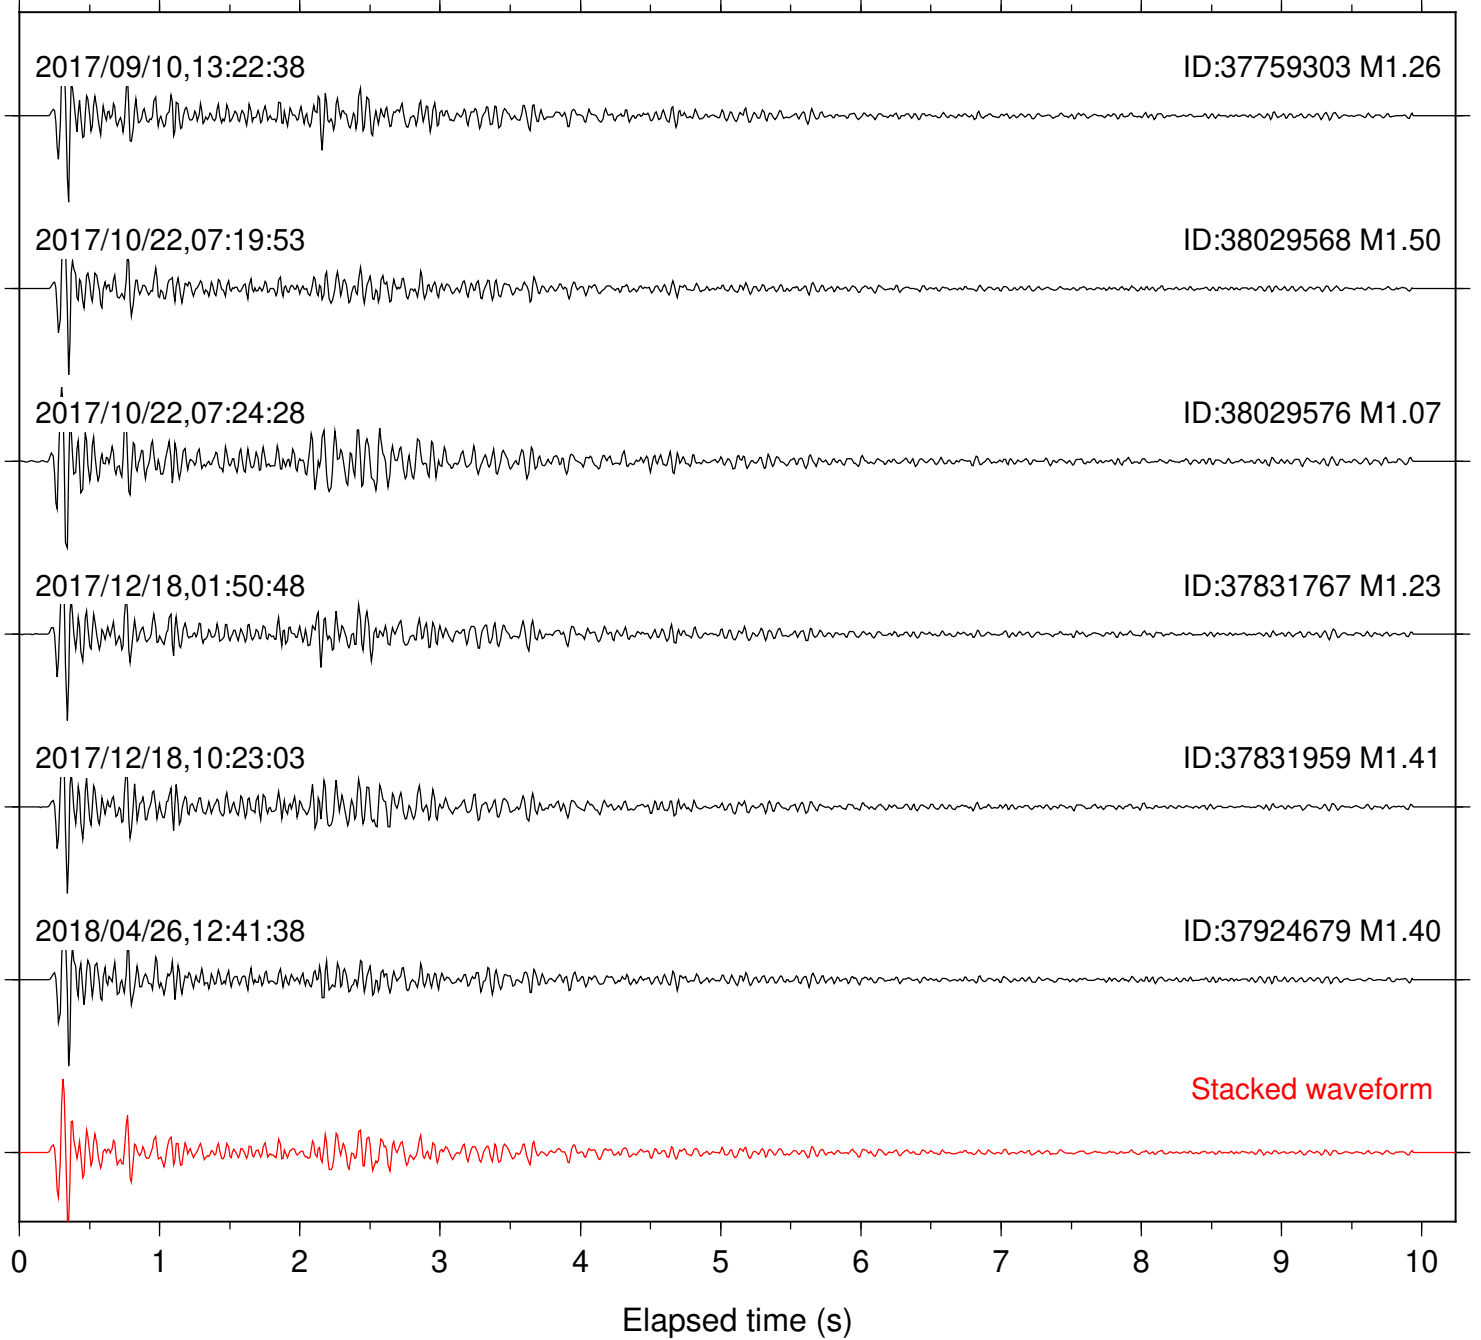

Station: B088 Com: EHZ

Focal depth: 6.30 km

Station: B093 Com: EHZ

Focal depth: 6.30 km

Station: B946 Com: EHZ

Focal depth: 6.30 km

Station: BAC Com: EHZ

Focal depth: 6.30 km

Station: BZN Com: HHZ

Focal depth: 6.30 km

Station: CRY Com: HHZ

Focal depth: 6.38 km

Station: CSH Com: HHZ

Focal depth: 6.30 km

Station: DGR Com: HHZ

Focal depth: 6.38 km

Station: DNR Com: HHZ

Focal depth: 6.30 km

Station: FRD Com: HHZ

Focal depth: 6.30 km

Station: HMT2 Com: HHZ

Focal depth: 6.30 km

Station: IDY Com: EHZ

Focal depth: 6.38 km

Station: RRSP Com: HHZ

Focal depth: 6.38 km

Station: SMER Com: HHZ

Focal depth: 6.30 km

Station: SND Com: HHZ

Focal depth: 6.30 km

Station: WMC Com: HHZ

Focal depth: 6.38 km