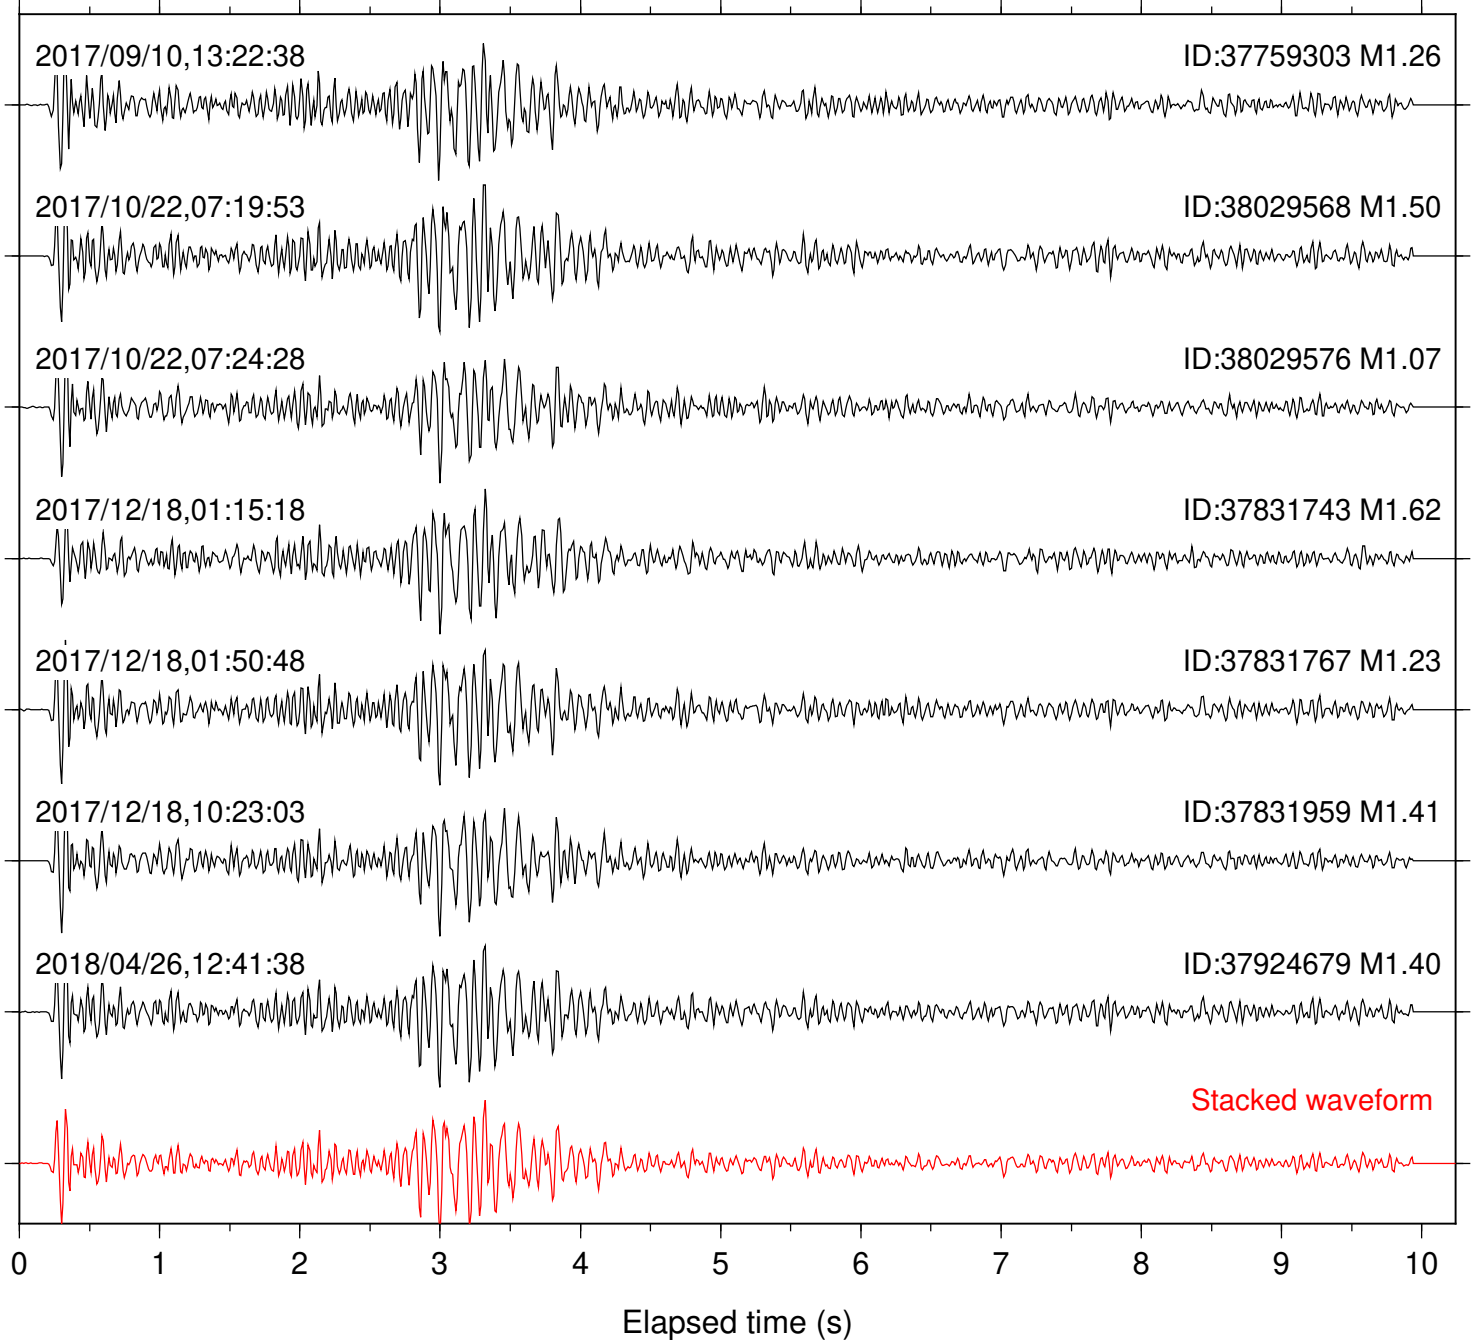

Station: B081 Com: EHZ

Focal depth: 6.30 km

Station: B082 Com: EHZ

Focal depth: 6.30 km

Station: B084 Com: EHZ

Focal depth: 6.30 km

Station: B087 Com: EHZ

Focal depth: 6.30 km

Station: B088 Com: EHZ

Focal depth: 6.30 km

Station: B093 Com: EHZ

Focal depth: 6.30 km

Station: B946 Com: EHZ

Focal depth: 6.30 km

Station: BAC Com: EHZ

Focal depth: 6.30 km

Station: KNW Com: HHZ

Focal depth: 6.38 km

Station: LKH Com: HHZ

Focal depth: 6.30 km

Station: LVA2 Com: HHZ

Focal depth: 6.30 km

Station: MTG Com: HHZ

Focal depth: 6.33 km

Station: RRSP Com: HHZ

Focal depth: 6.38 km

Station: SMER Com: HHZ

Focal depth: 6.30 km

Station: SND Com: HHZ

Focal depth: 6.30 km

Station: WMC Com: HHZ

Focal depth: 6.38 km