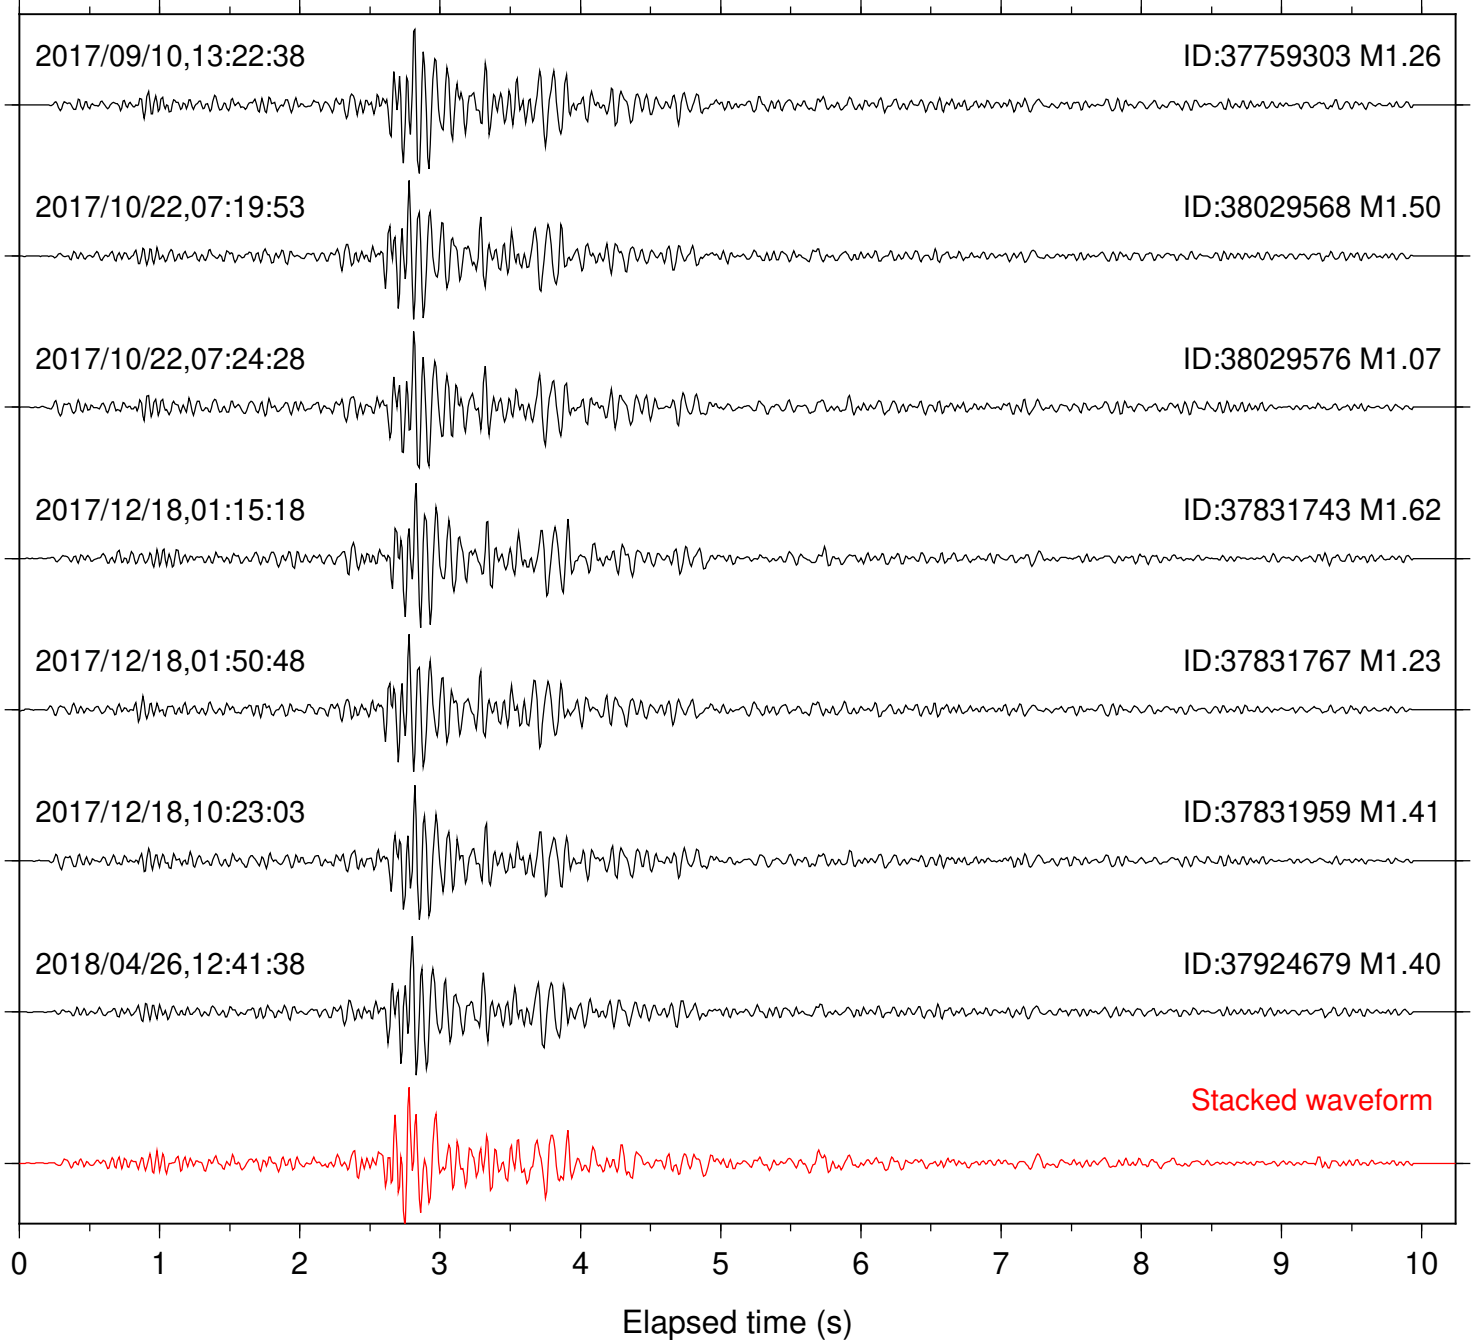

Station: DNR Com: HHZ

Focal depth: 6.30 km

Station: FRD Com: HHZ

Focal depth: 6.30 km

Station: HMT2 Com: HHZ

Focal depth: 6.30 km

Station: IDY Com: EHZ

Focal depth: 6.38 km

Station: KNW Com: HHZ

Focal depth: 6.38 km

Station: LKH Com: HHZ

Focal depth: 6.30 km

Station: LVA2 Com: HHZ

Focal depth: 6.30 km

Station: MTG Com: HHZ

Focal depth: 6.33 km

Station: PFO Com: HHZ

Focal depth: 6.30 km

Station: PLM Com: HHZ

Focal depth: 6.30 km

Station: POB2 Com: HHZ

Focal depth: 6.30 km

Station: RDM Com: HHZ

Focal depth: 6.38 km

Station: RRSP Com: HHZ

Focal depth: 6.38 km

Station: SMER Com: HHZ

Focal depth: 6.30 km

Station: SND Com: HHZ

Focal depth: 6.30 km

Station: WMC Com: HHZ

Focal depth: 6.38 km