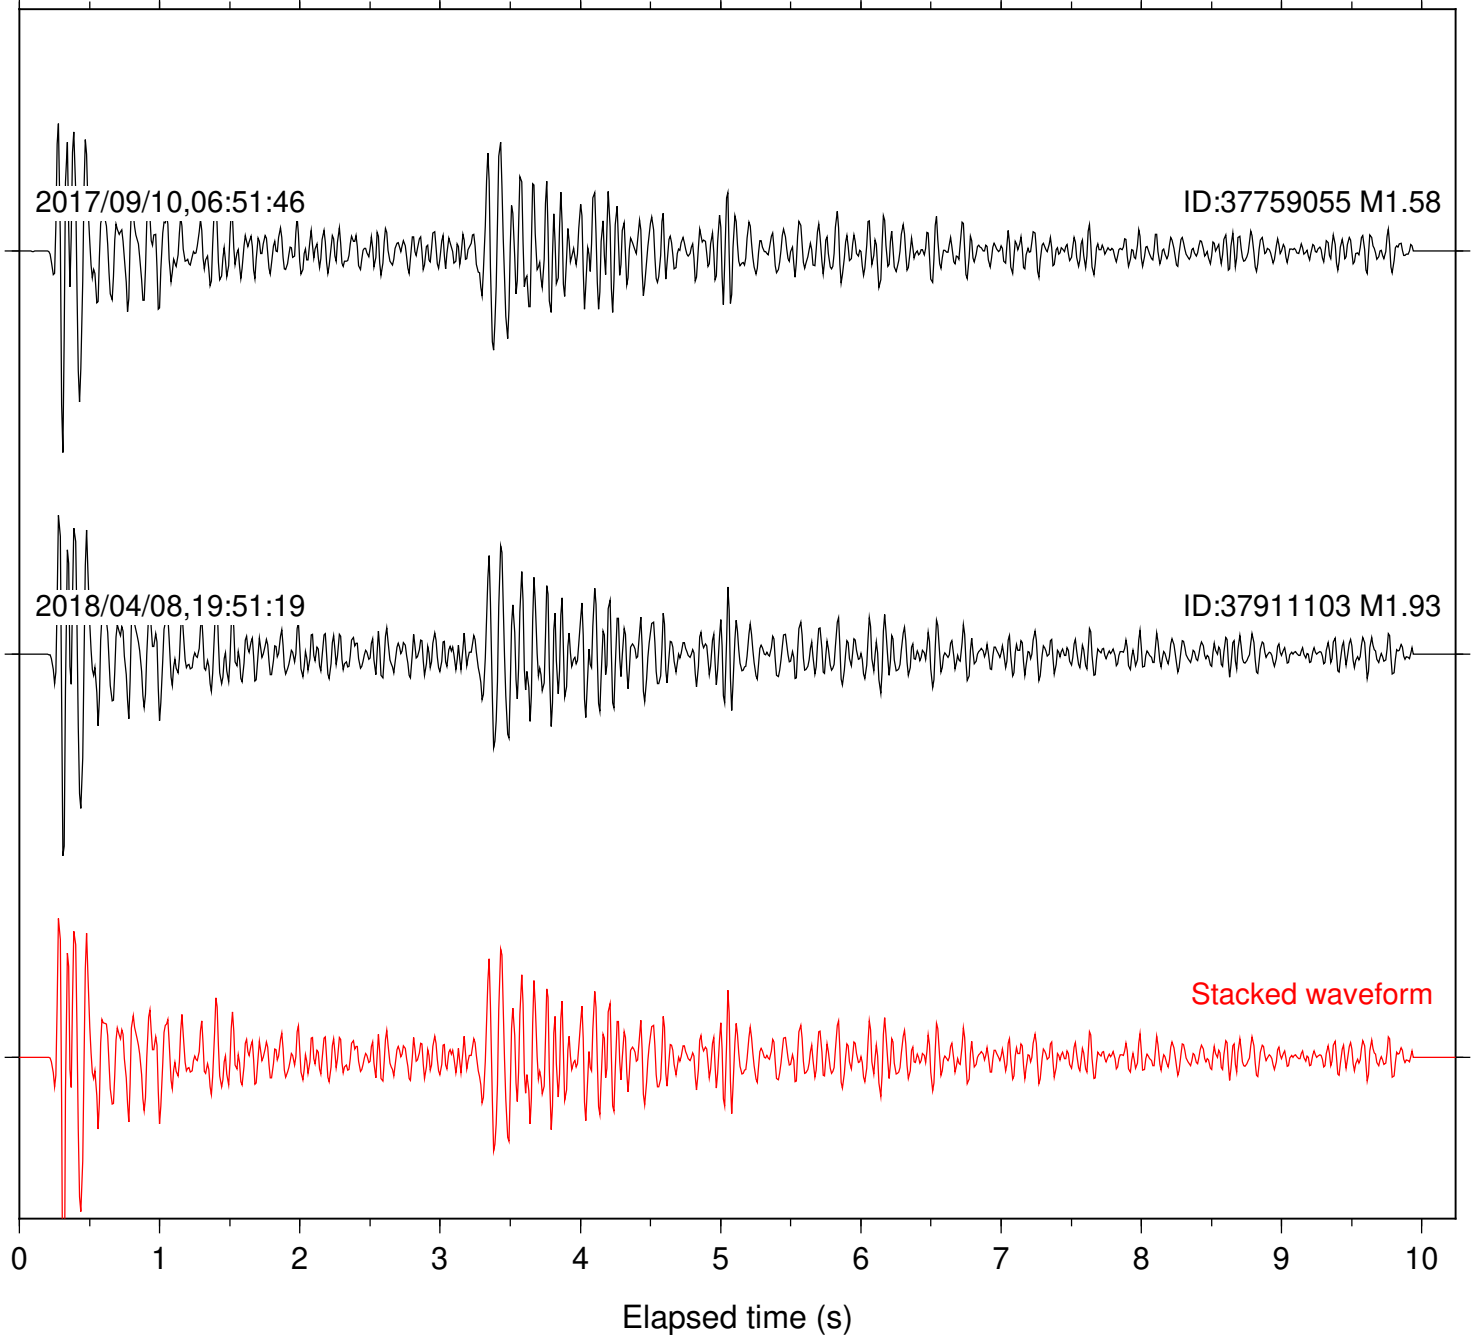

2018/04/08,19:51:19

ID:37911103 M1.93

Stacked waveform

0 1 2 3 4 5 6 7 8 9 10
Elapsed time (s)

Station: CSH Com: HHZ

Focal depth: 6.28 km

Station: DGR Com: HHZ

Focal depth: 6.28 km

Station: DNR Com: HHZ

Focal depth: 6.28 km

2017/09/10,06:51:46

ID:37759055 M1.58

2018/04/08,19:51:19

ID:37911103 M1.93

Stacked waveform

0 1 2 3 4 5 6 7 8 9 10
Elapsed time (s)