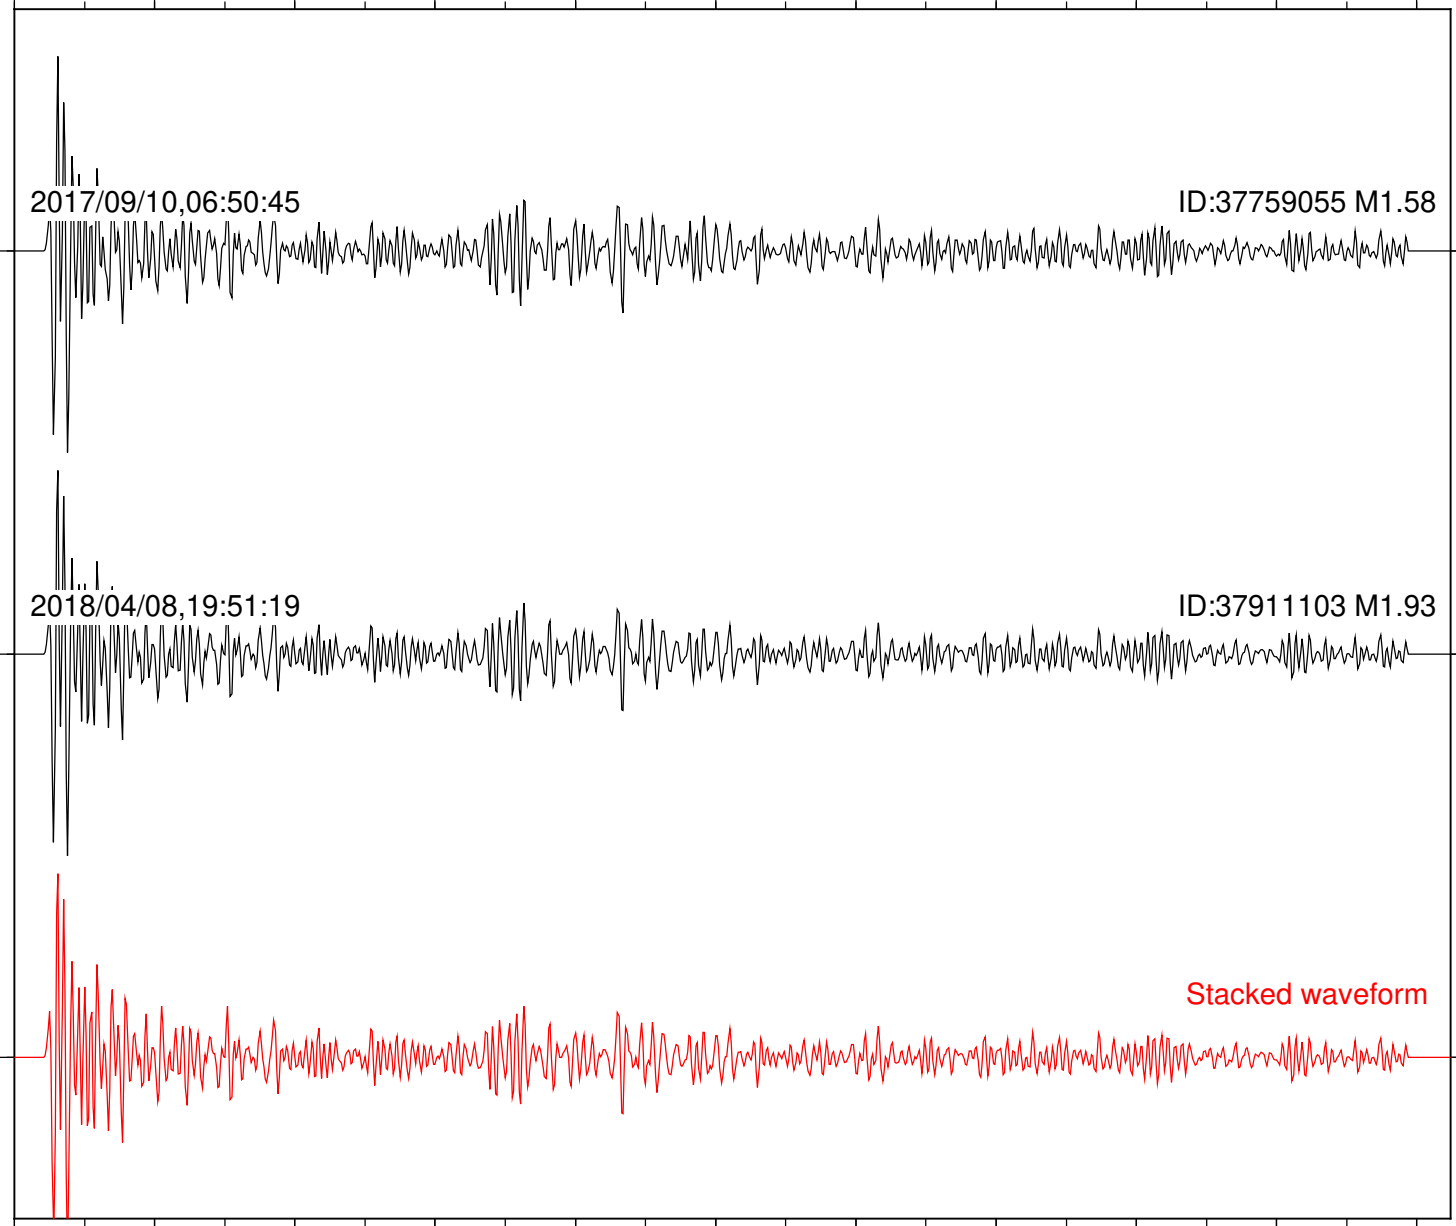

2017/09/10,06:50:45

ID:37759055 M1.58

2018/04/08,19:51:19

ID:37911103 M1.93

Stacked waveform

0 1 2 3 4 5 6 7 8 9 10
Elapsed time (s)

Station: PFO Com: HHZ

Focal depth: 6.28 km

Station: PLM Com: HHZ

Focal depth: 6.28 km

Station: POB2 Com: HHZ

Focal depth: 6.28 km

Station: RDM Com: HHZ

Focal depth: 6.28 km

Station: SMER Com: HHZ

Focal depth: 6.28 km