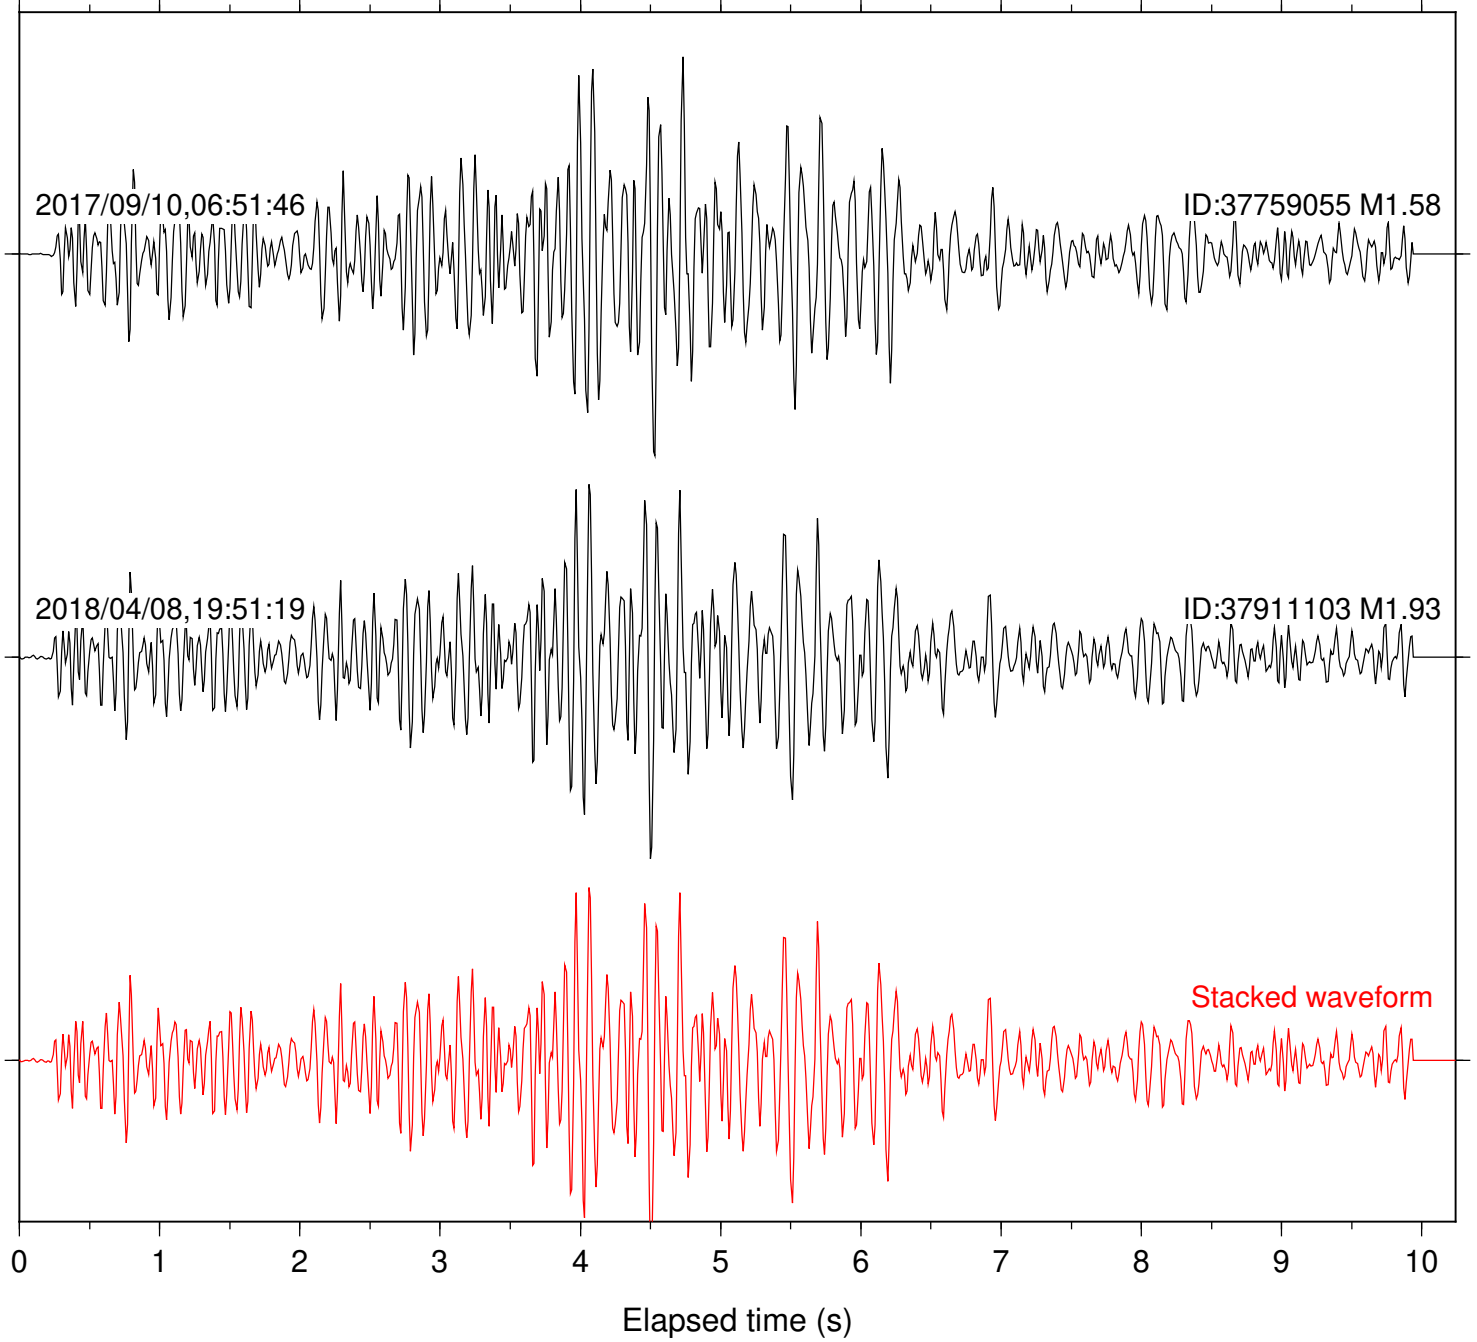

Station: HMT2 Com: HHZ

Focal depth: 6.28 km

Station: KNW Com: HHZ

Focal depth: 6.28 km

Station: LKH Com: HHZ

Focal depth: 6.28 km

Station: LVA2 Com: HHZ

Focal depth: 6.28 km