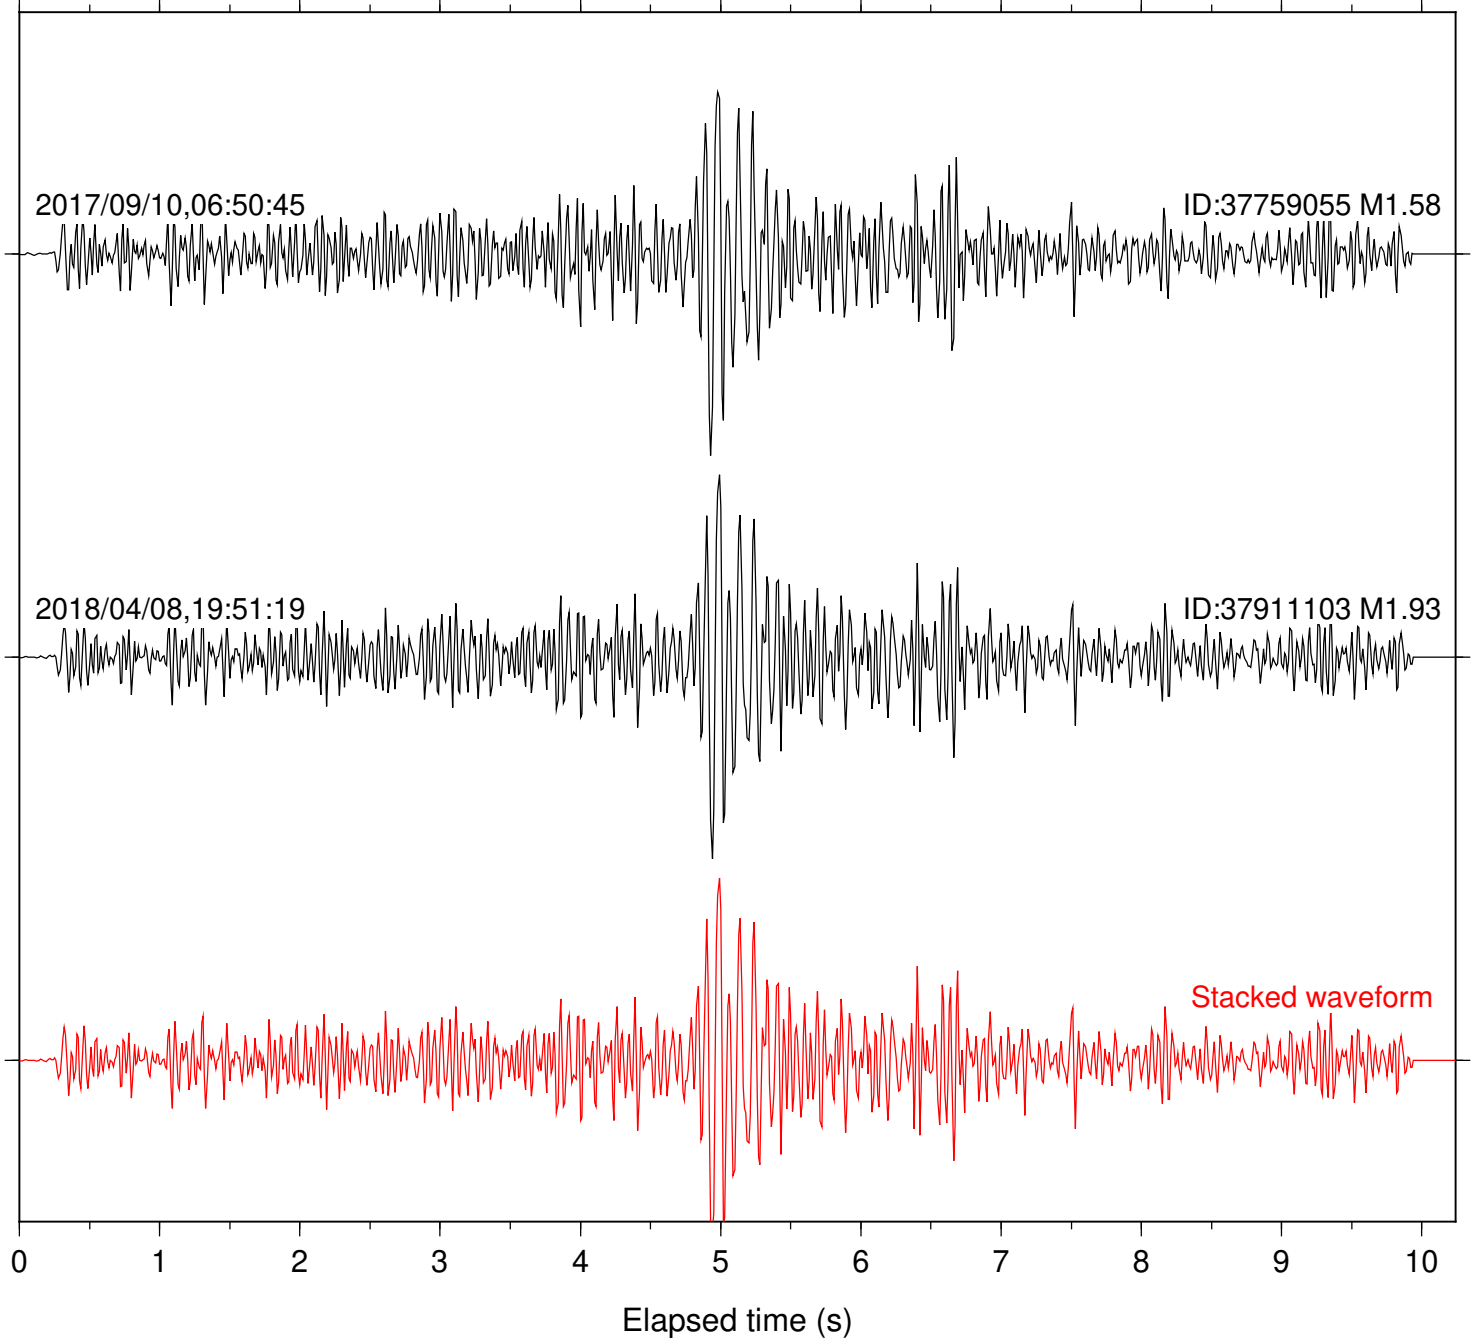

Station: PLM Com: HHZ

Focal depth: 6.28 km

Station: POB2 Com: HHZ

Focal depth: 6.28 km

Station: RDM Com: HHZ

Focal depth: 6.28 km

Station: SMER Com: HHZ

Focal depth: 6.28 km

Station: SND Com: HHZ

Focal depth: 6.28 km

2017/09/10,06:50:45

ID:37759055 M1.58

2018/04/08,19:51:19

ID:37911103 M1.93

Stacked waveform

0 1 2 3 4 5 6 7 8 9 10