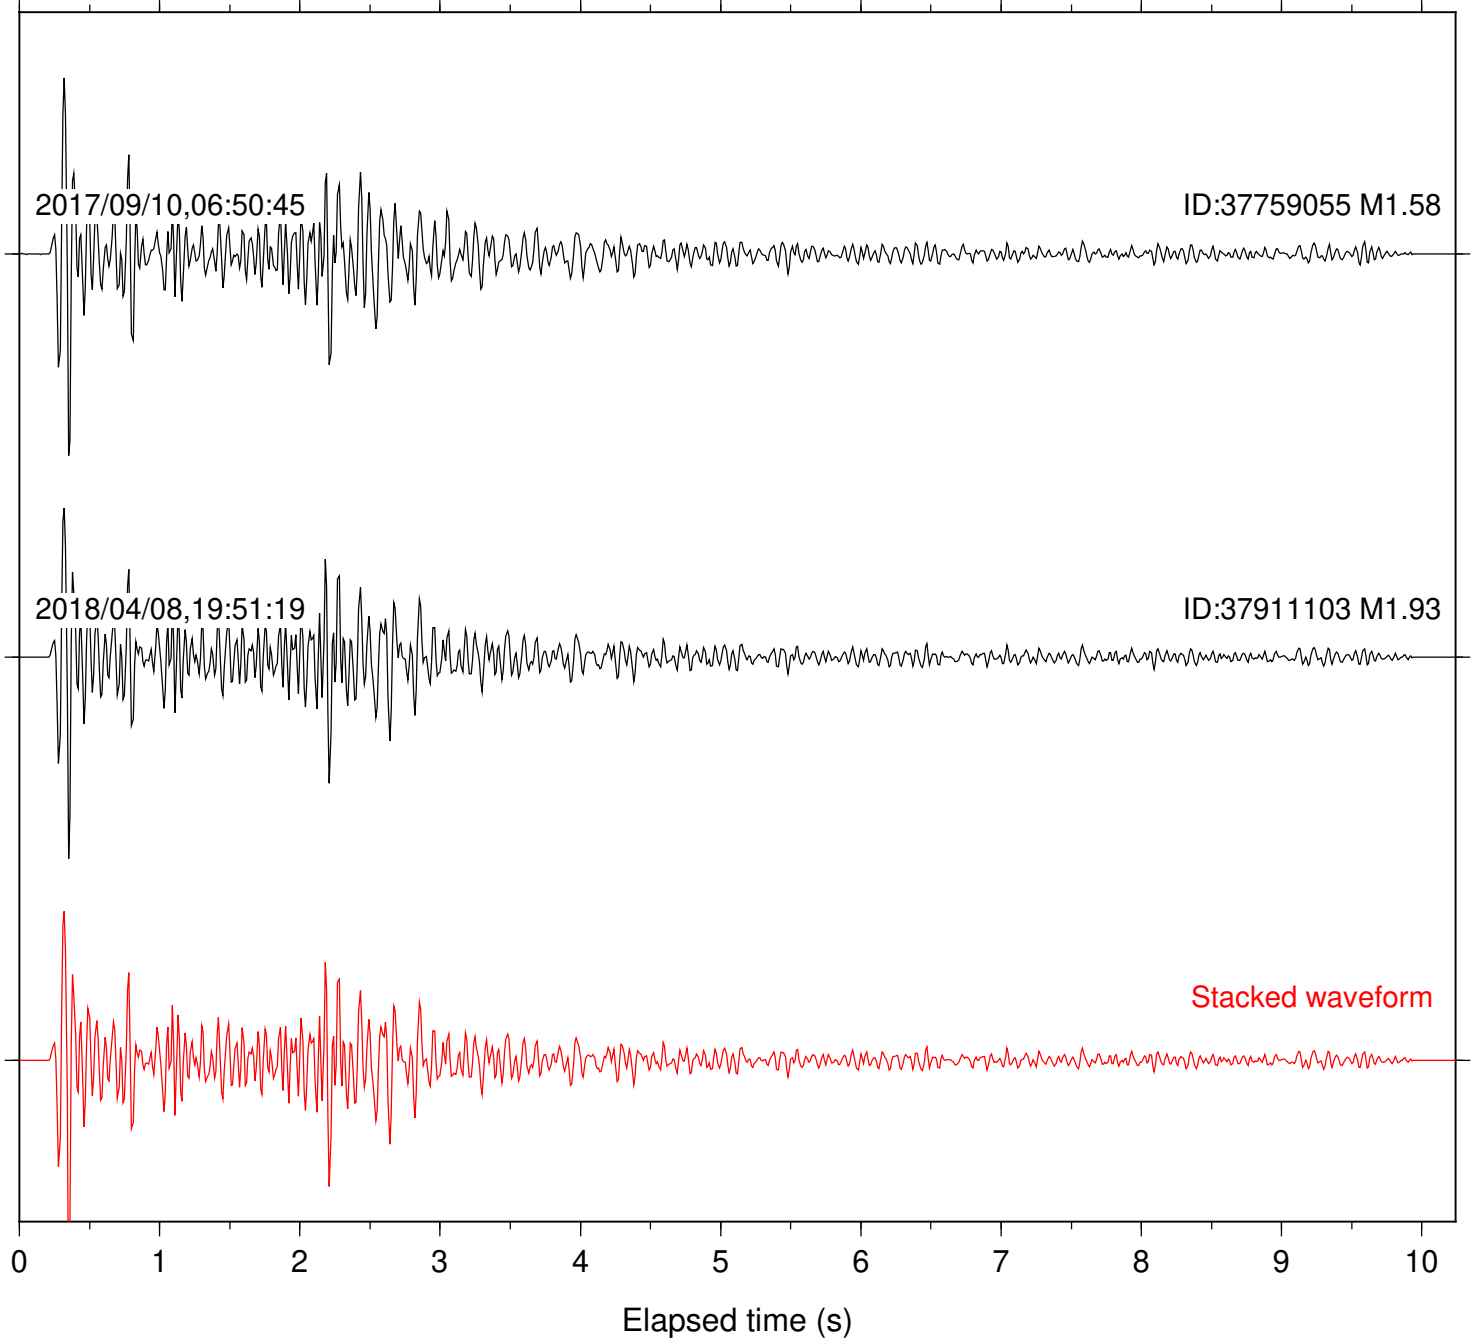

Station: BZN Com: HHZ

Focal depth: 6.28 km