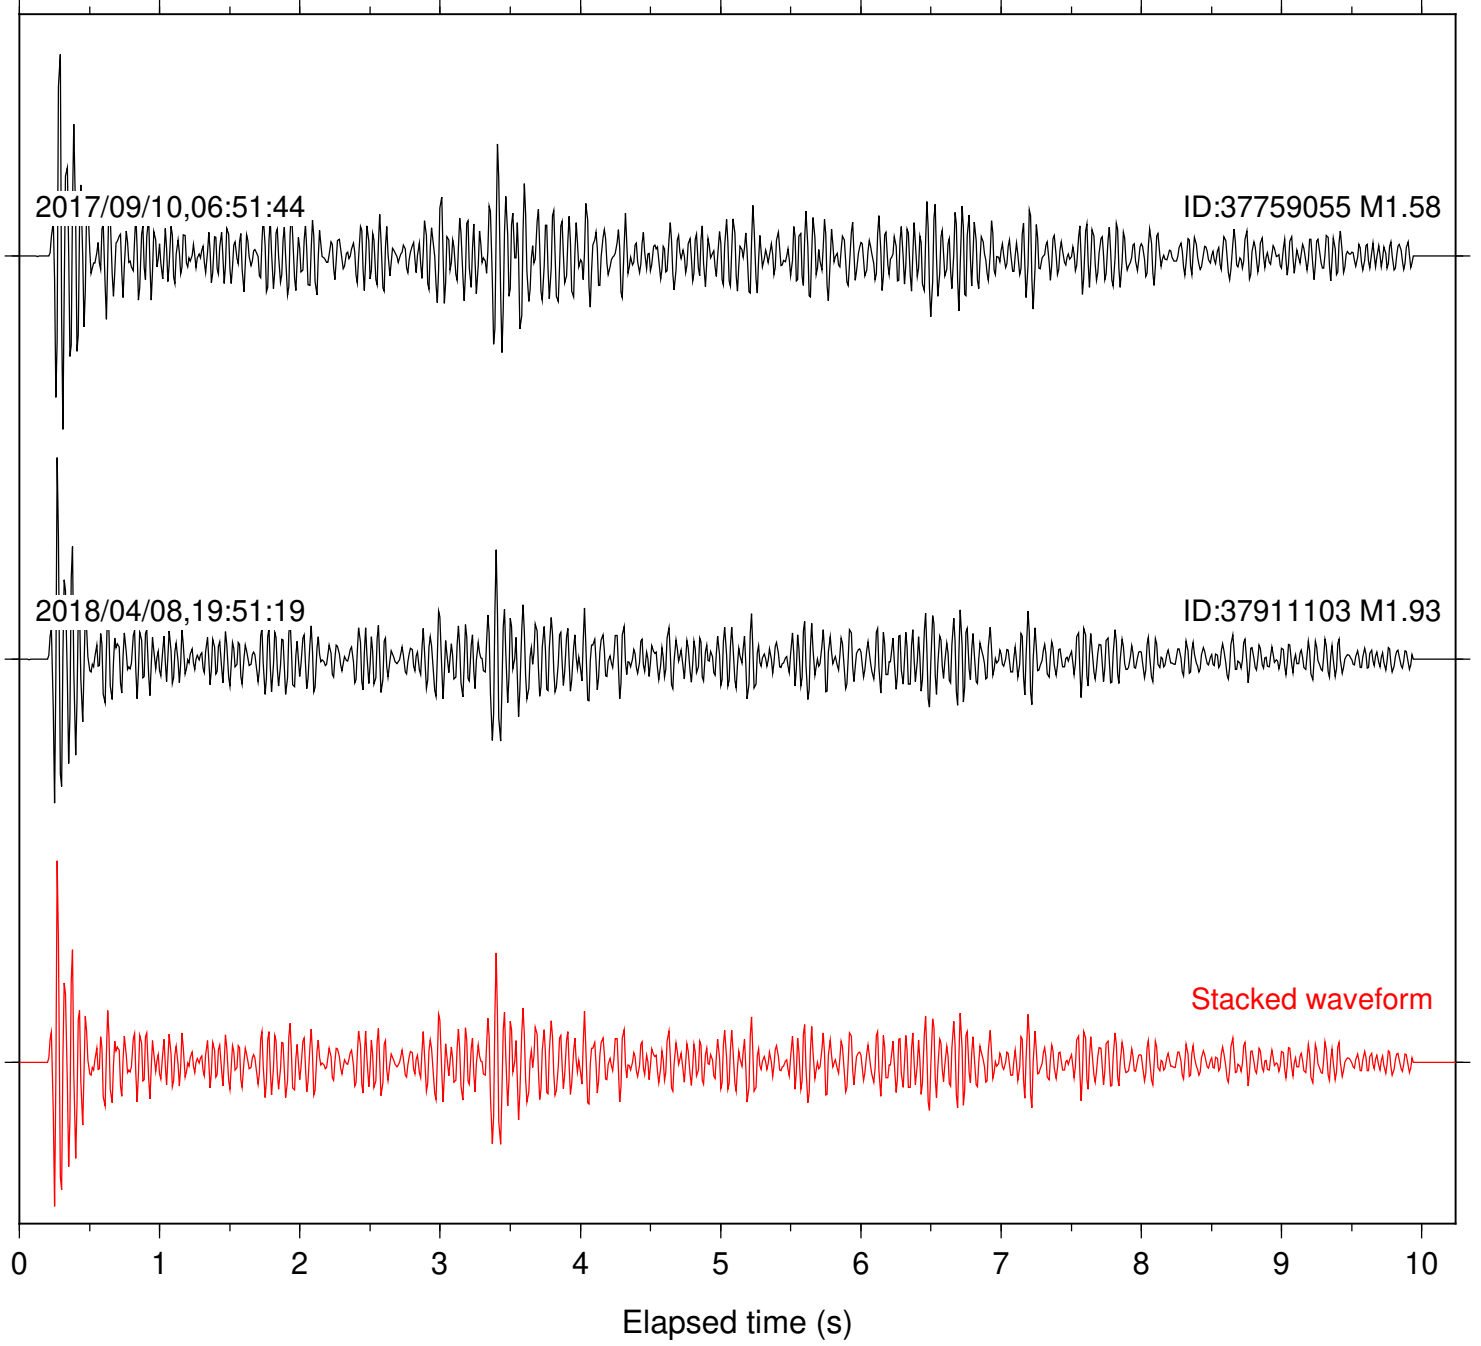

2018/04/08,19:51:19

ID:37911103 M1.93

Stacked waveform

0 1 2 3 4 5 6 7 8 9 10
Elapsed time (s)

Station: CSH Com: HHZ

Focal depth: 6.28 km

Station: DGR Com: HHZ

Focal depth: 6.28 km

Station: DNR Com: HHZ

Focal depth: 6.28 km

2017/09/10,06:51:46

ID:37759055 M1.58

2018/04/08,19:51:19

ID:37911103 M1.93

Stacked waveform

0 1 2 3 4 5 6 7 8 9 10
Elapsed time (s)