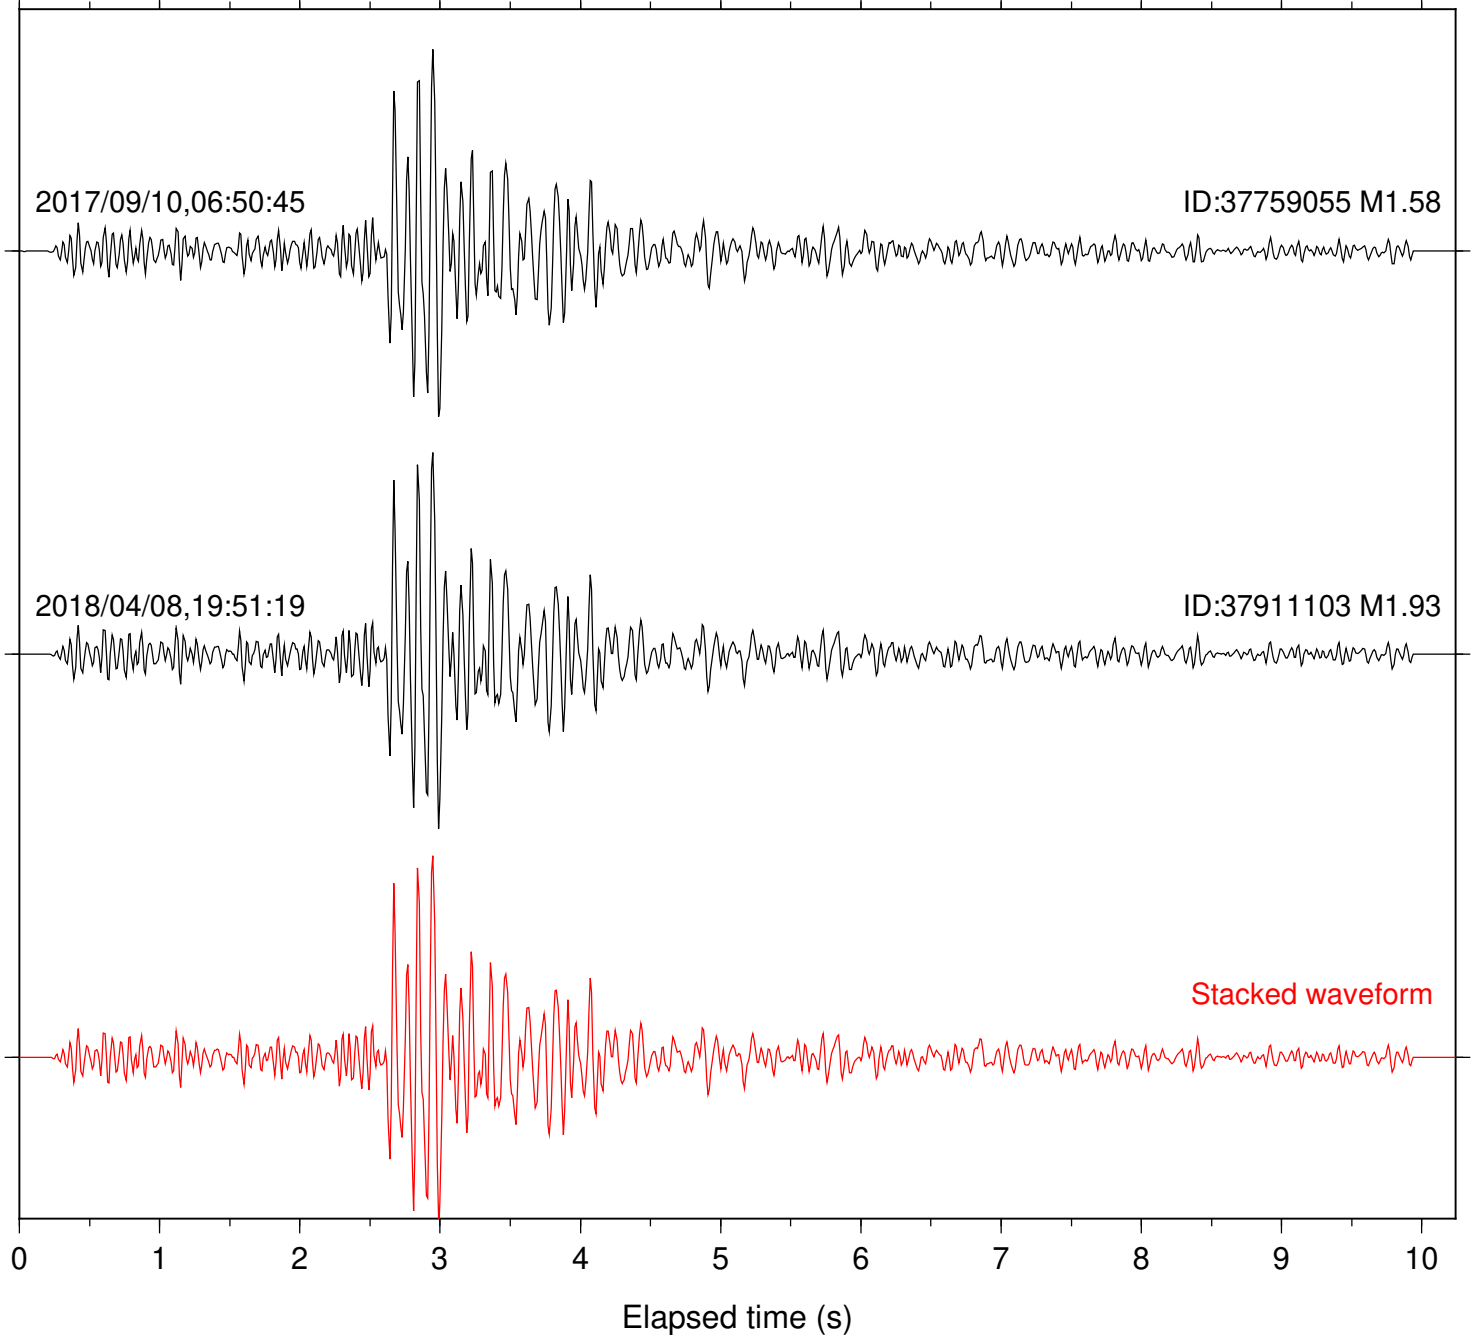

2017/09/10,06:50:45

ID:37759055 M1.58

2018/04/08,19:51:19

ID:37911103 M1.93

Stacked waveform

0 1 2 3 4 5 6 7 8 9 10
Elapsed time (s)

Station: B946 Com: EHZ

Focal depth: 6.28 km

Station: DNR Com: HHZ

Focal depth: 6.28 km

2017/09/10,06:51:46

ID:37759055 M1.58

2018/04/08,19:51:19

ID:37911103 M1.93

Stacked waveform

0 1 2 3 4 5 6 7 8 9 10
Elapsed time (s)