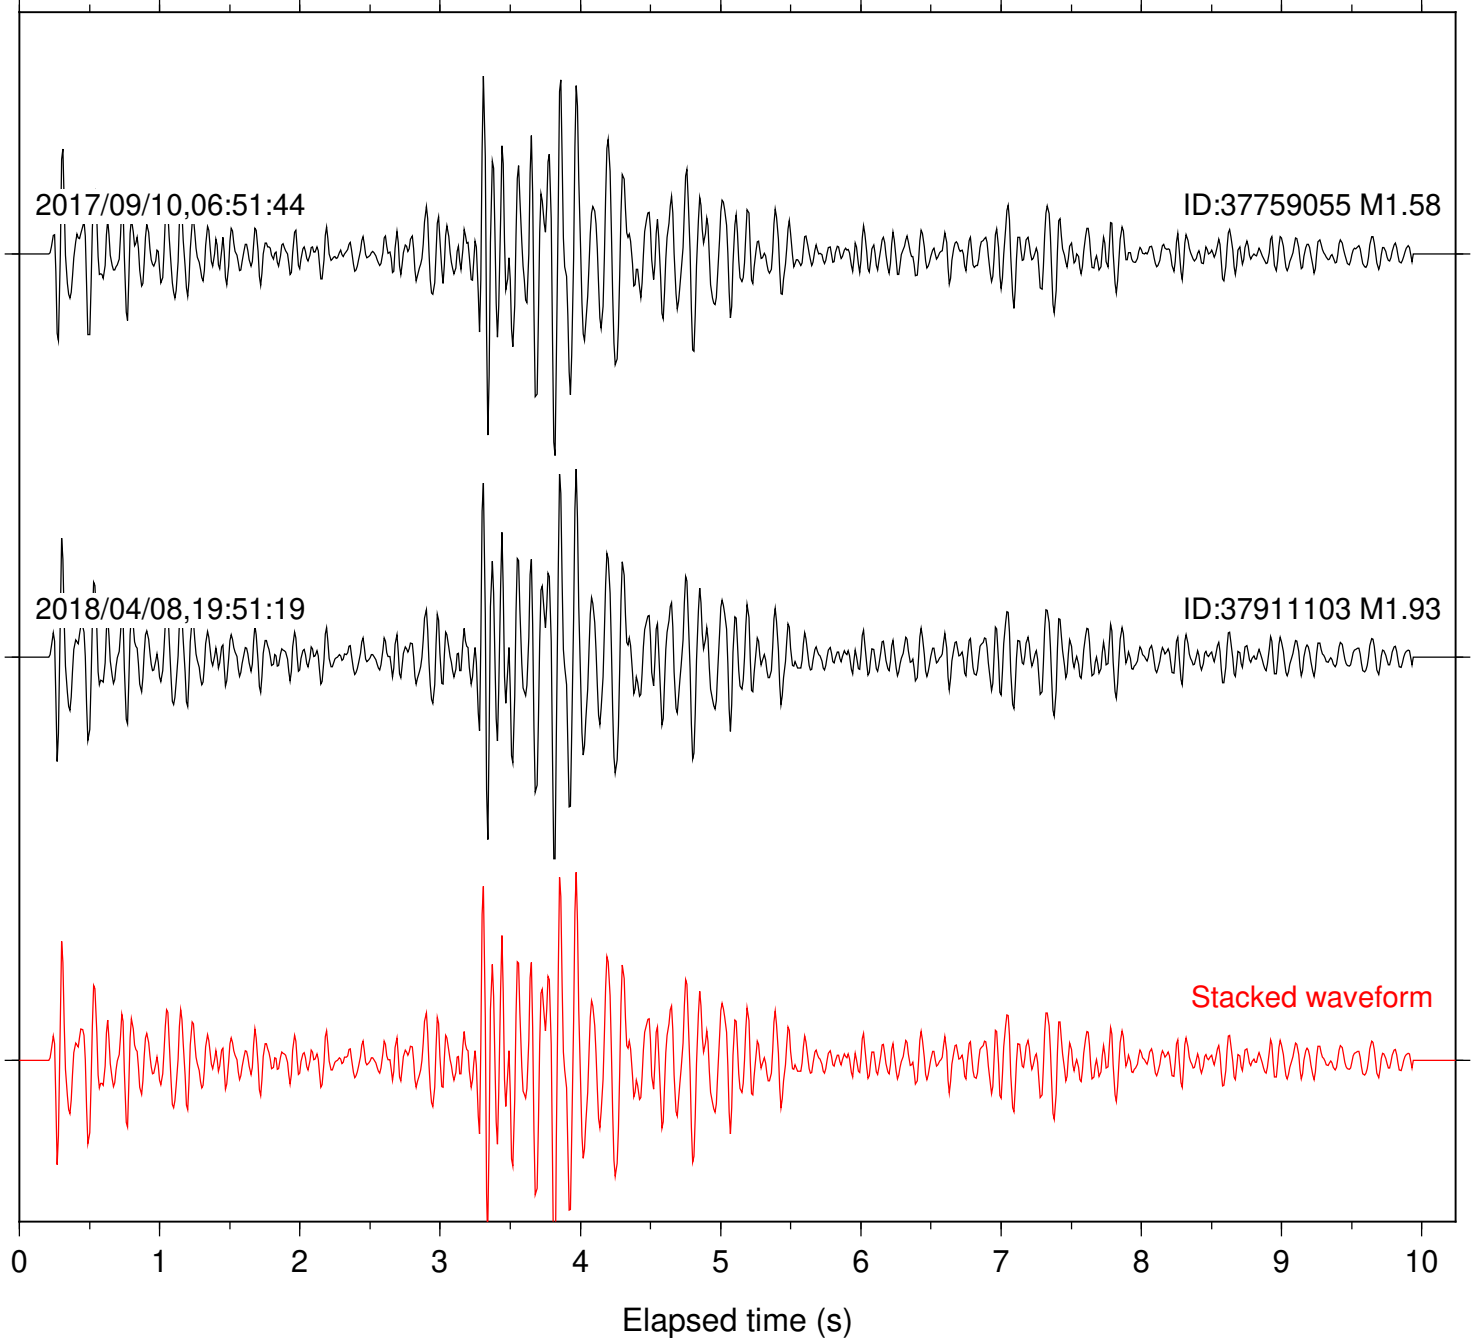

Station: HMT2 Com: HHZ

Focal depth: 6.28 km

Station: KNW Com: HHZ

Focal depth: 6.28 km

Station: LKH Com: HHZ

Focal depth: 6.28 km

Station: LVA2 Com: HHZ

Focal depth: 6.28 km

2017/09/10,06:50:45

ID:37759055 M1.58

2018/04/08,19:51:19

ID:37911103 M1.93

Stacked waveform

0 1 2 3 4 5 6 7 8 9 10
Elapsed time (s)

Station: PFO Com: HHZ

Focal depth: 6.28 km

Station: PLM Com: HHZ

Focal depth: 6.28 km

Station: POB2 Com: HHZ

Focal depth: 6.28 km

Station: RDM Com: HHZ

Focal depth: 6.28 km

Station: SMER Com: HHZ

Focal depth: 6.28 km