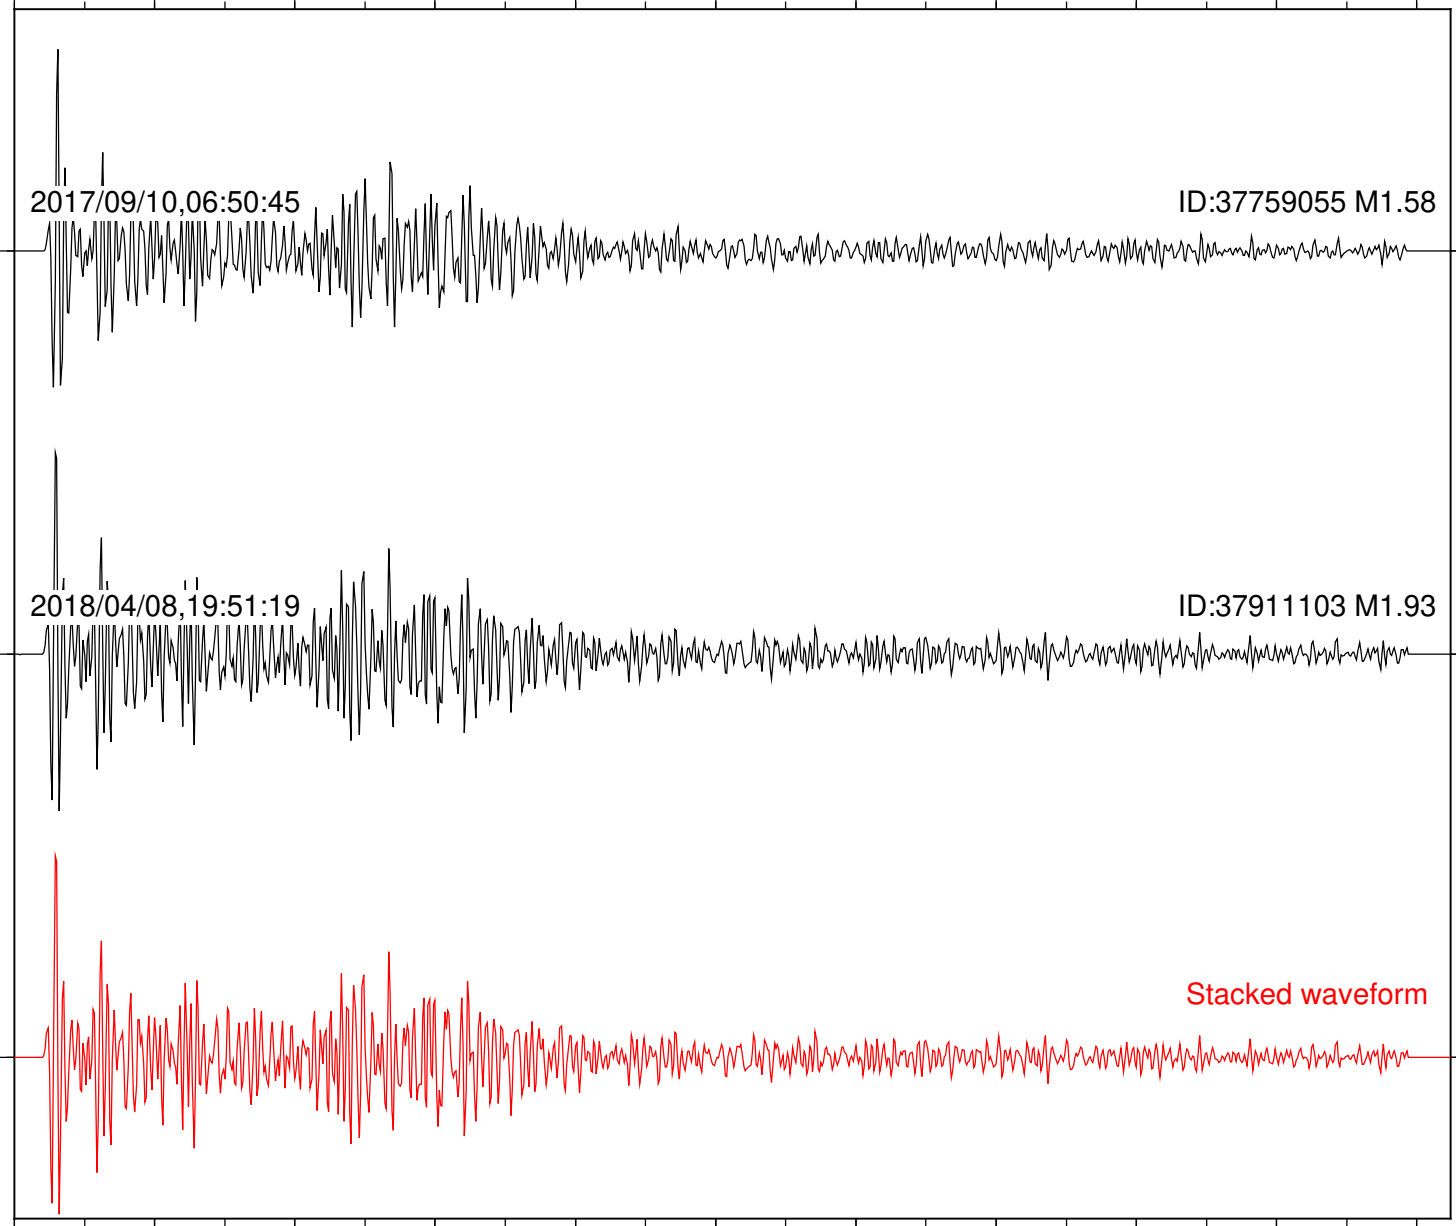

Station: FRD Com: HHZ

Focal depth: 6.28 km

2017/09/10,06:50:45

ID:37759055 M1.58

2018/04/08,19:51:19

ID:37911103 M1.93

Stacked waveform

0 1 2 3 4 5 6 7 8 9 10
Elapsed time (s)