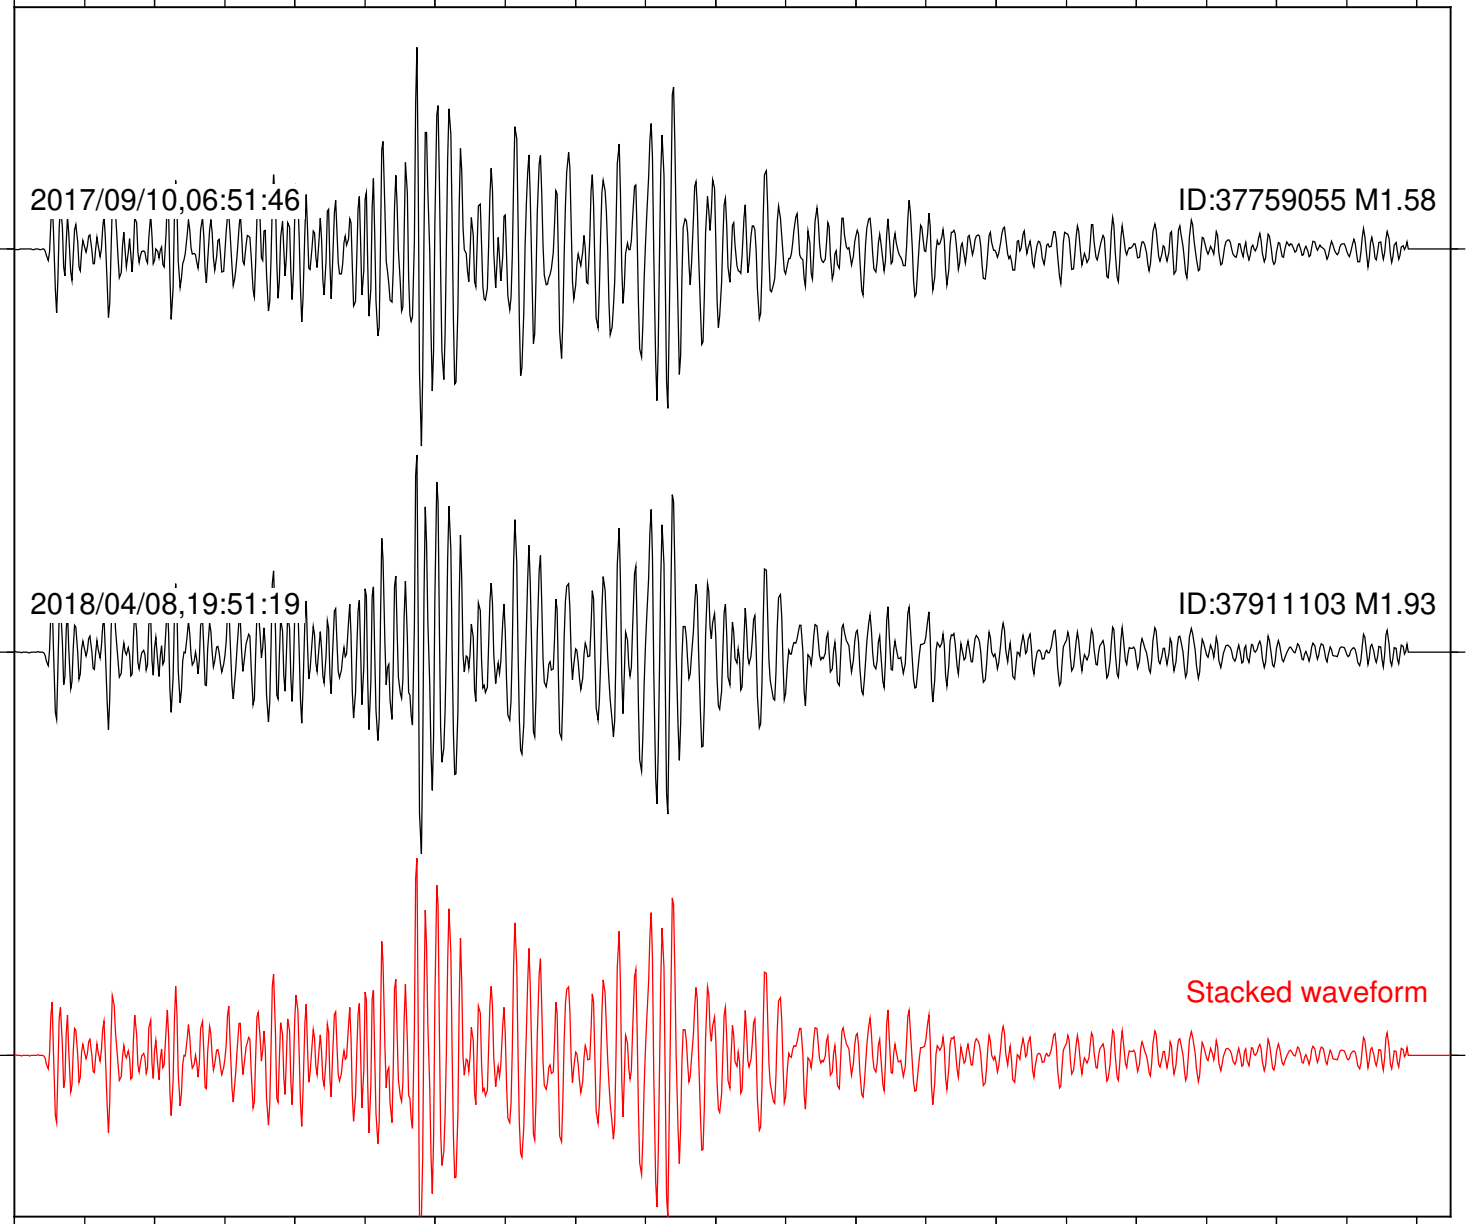

Station: DNR Com: HHZ

Focal depth: 6.28 km

2017/09/10,06:51:46

ID:37759055 M1.58

2018/04/08,19:51:19

ID:37911103 M1.93

Stacked waveform

0 1 2 3 4 5 6 7 8 9 10
Elapsed time (s)