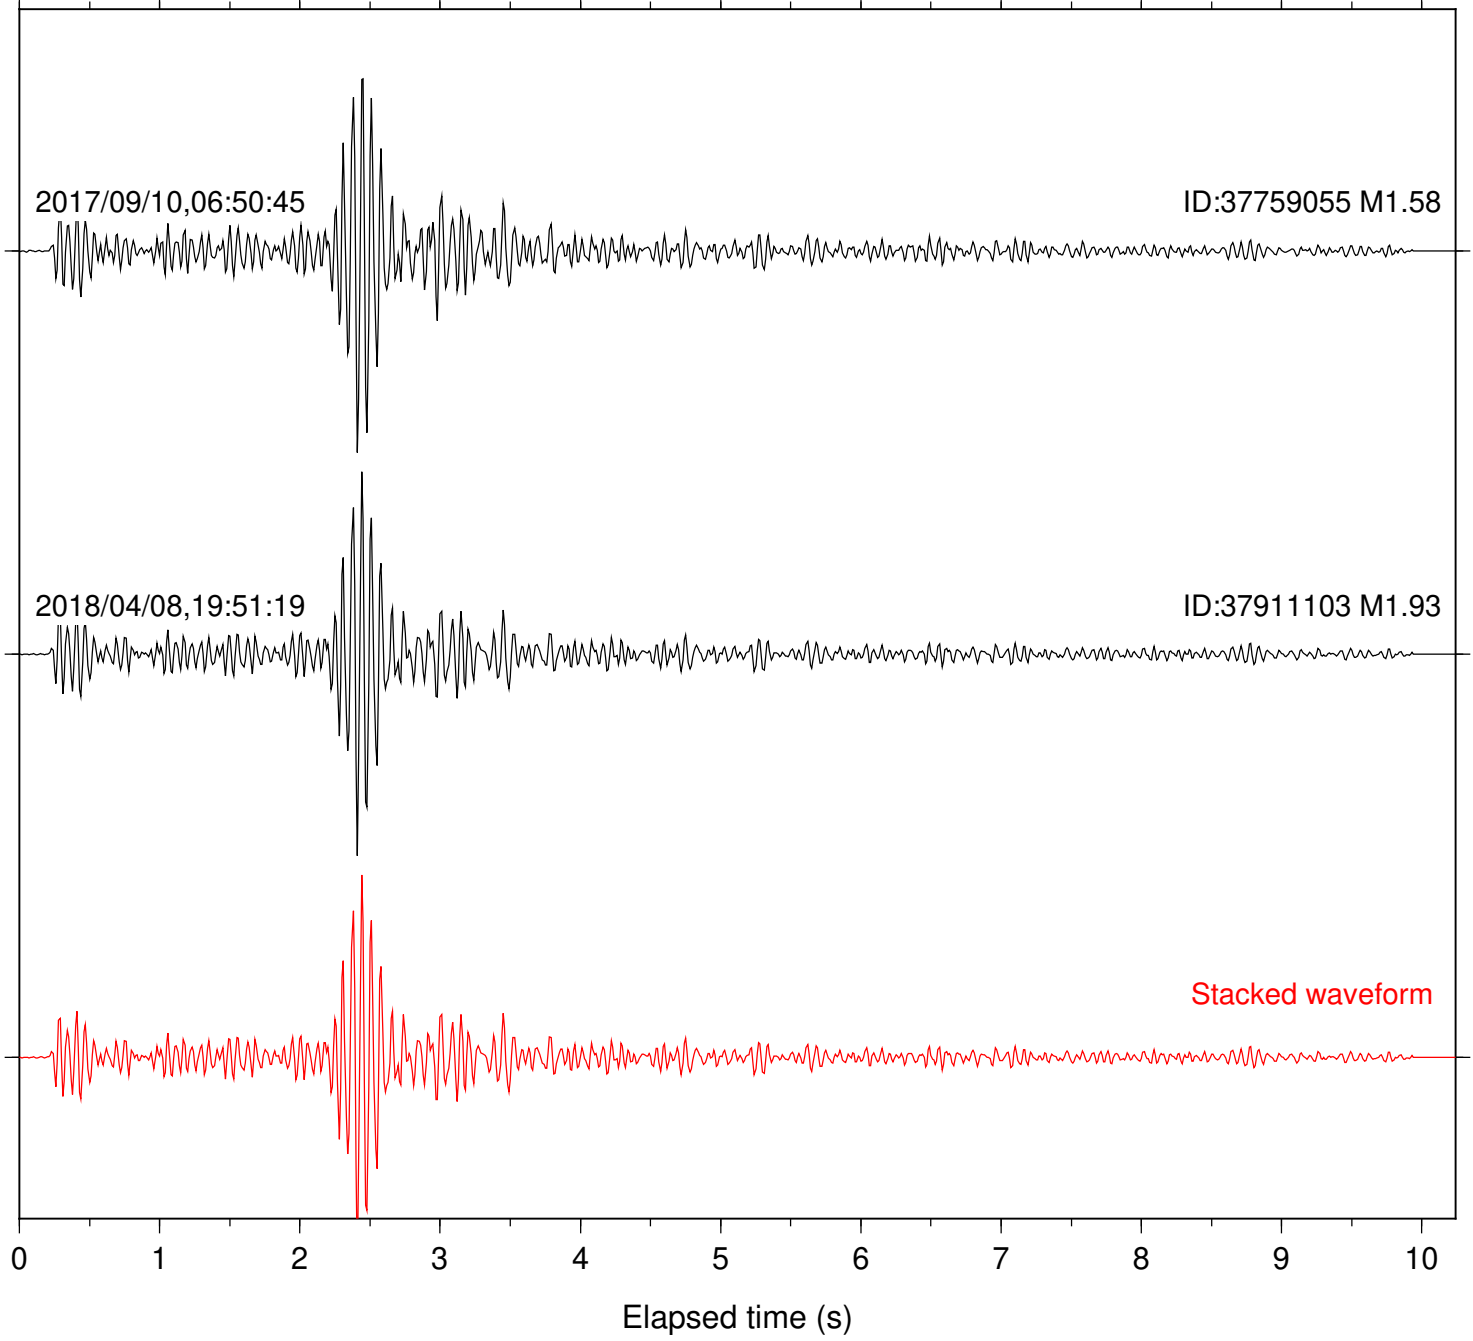

Station: DNR Com: HHZ

Focal depth: 6.28 km

2017/09/10,06:51:46

ID:37759055 M1.58

2018/04/08,19:51:19

ID:37911103 M1.93

Stacked waveform

0 1 2 3 4 5 6 7 8 9 10
Elapsed time (s)

Station: PLM Com: HHZ

Focal depth: 6.28 km

Station: POB2 Com: HHZ

Focal depth: 6.28 km

Station: RDM Com: HHZ

Focal depth: 6.28 km

Station: SMER Com: HHZ

Focal depth: 6.28 km

Station: SND Com: HHZ

Focal depth: 6.28 km

2017/09/10,06:50:45

ID:37759055 M1.58

2018/04/08,19:51:19

ID:37911103 M1.93

Stacked waveform

0 1 2 3 4 5 6 7 8 9 10