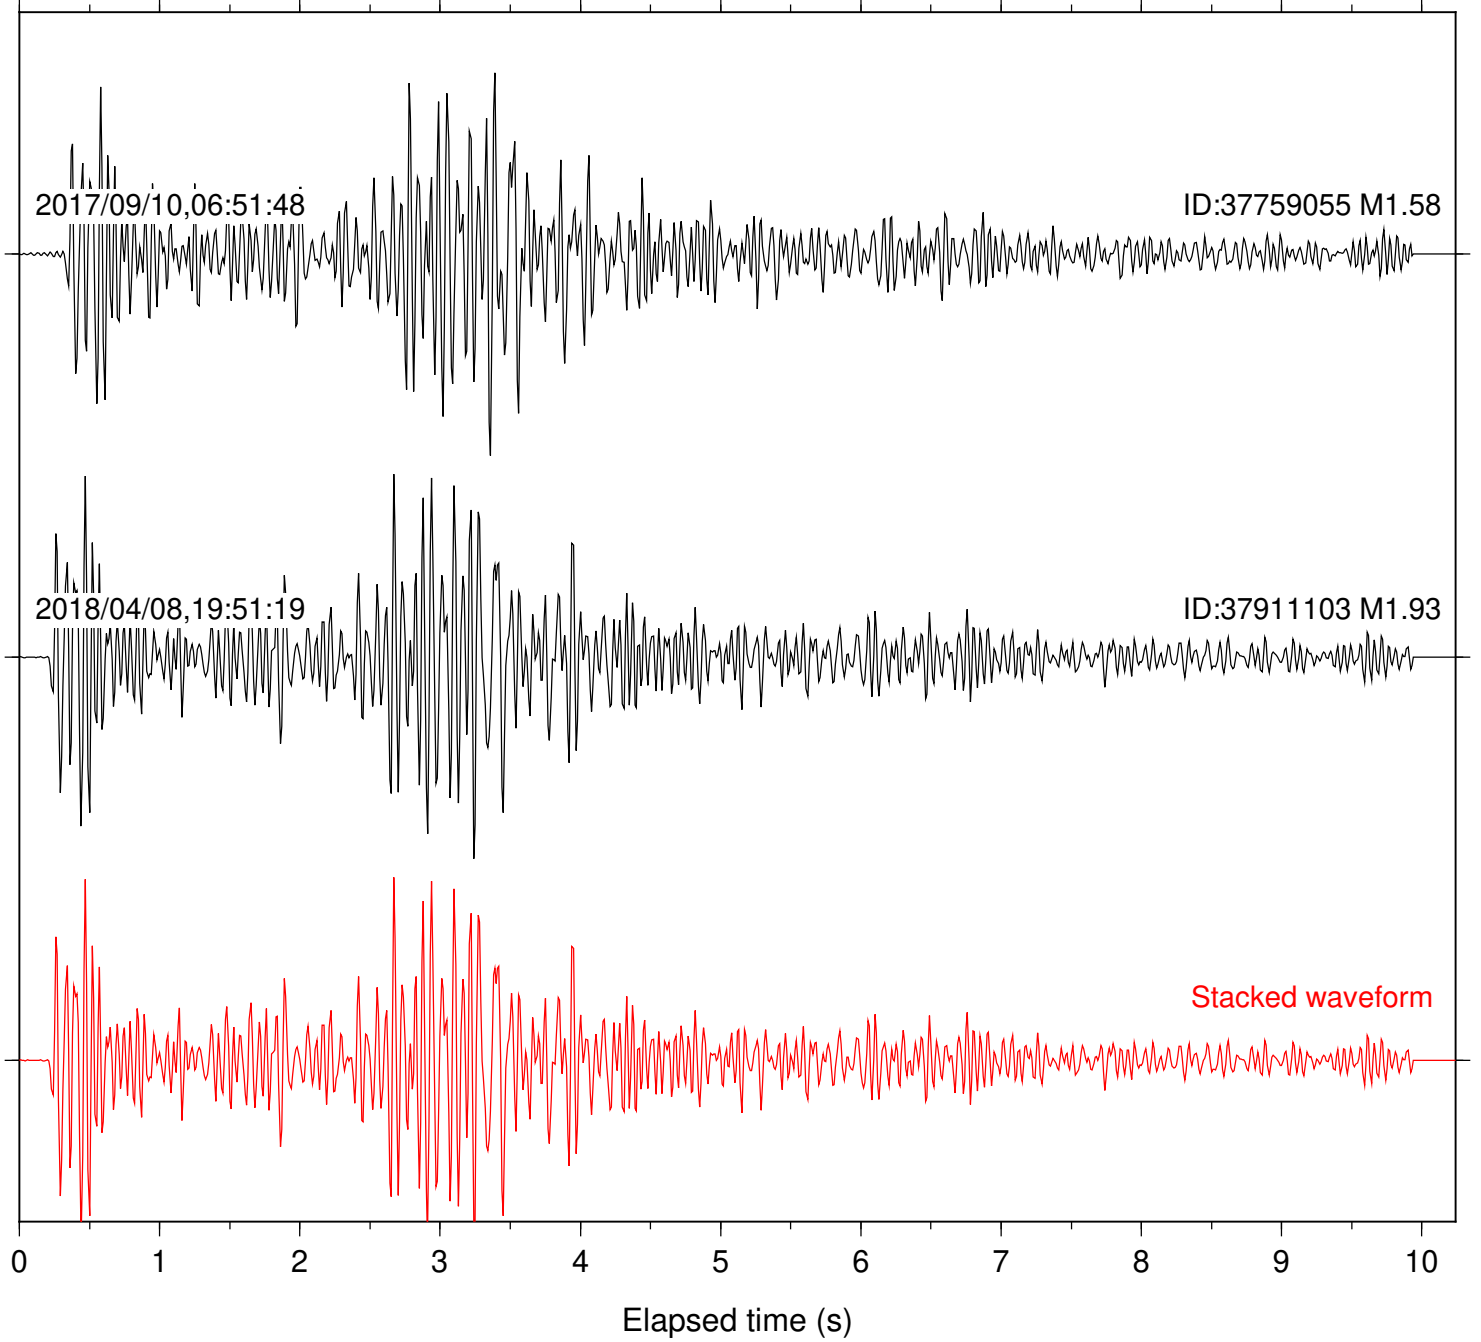

Station: DNR Com: HHZ

Focal depth: 6.28 km

2017/09/10,06:51:46

ID:37759055 M1.58

2018/04/08,19:51:19

ID:37911103 M1.93

Stacked waveform

0 1 2 3 4 5 6 7 8 9 10
Elapsed time (s)

Station: HMT2 Com: HHZ

Focal depth: 6.28 km

Station: KNW Com: HHZ

Focal depth: 6.28 km

Station: LKH Com: HHZ

Focal depth: 6.28 km

Station: LVA2 Com: HHZ

Focal depth: 6.28 km

2017/09/10,06:50:45

ID:37759055 M1.58

2018/04/08,19:51:19

ID:37911103 M1.93

Stacked waveform

0 1 2 3 4 5 6 7 8 9 10
Elapsed time (s)

Station: PFO Com: HHZ

Focal depth: 6.28 km

Station: PLM Com: HHZ

Focal depth: 6.28 km

Station: POB2 Com: HHZ

Focal depth: 6.28 km

Station: RDM Com: HHZ

Focal depth: 6.28 km

Station: SMER Com: HHZ

Focal depth: 6.28 km