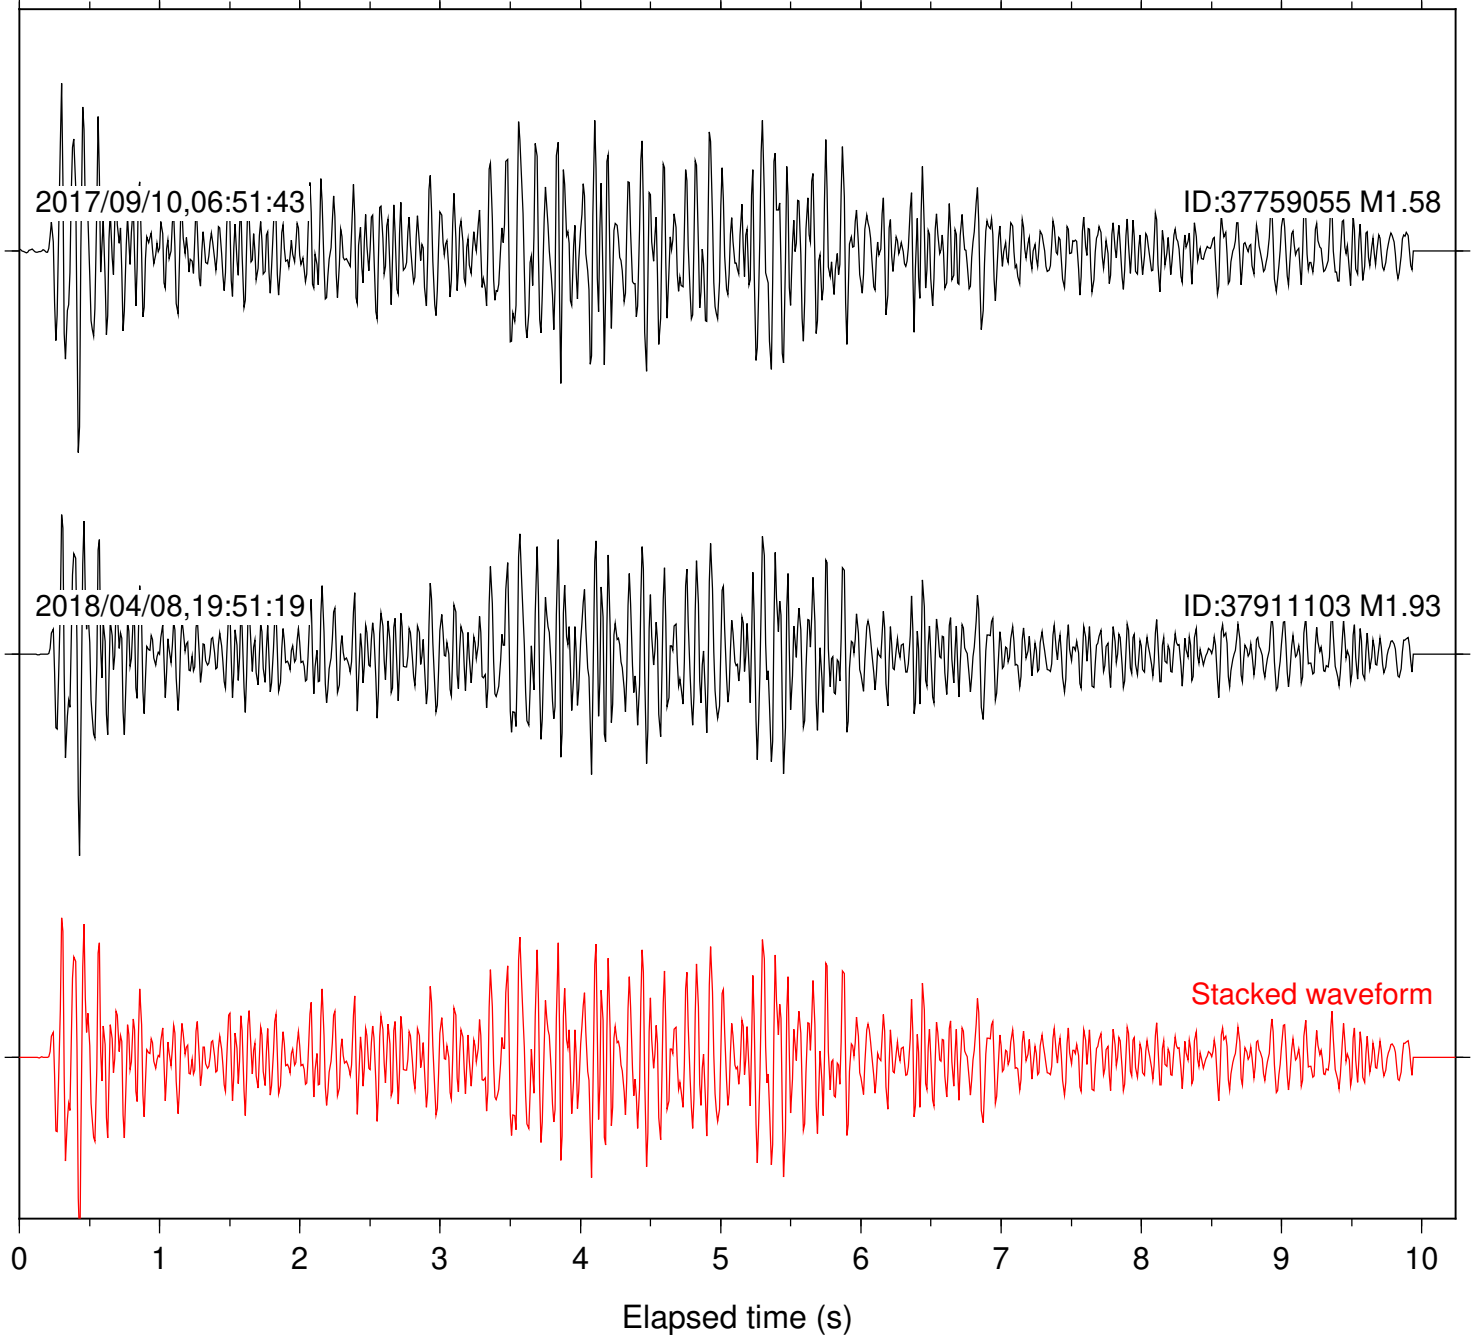

Station: BAC Com: EHZ

Focal depth: 6.28 km