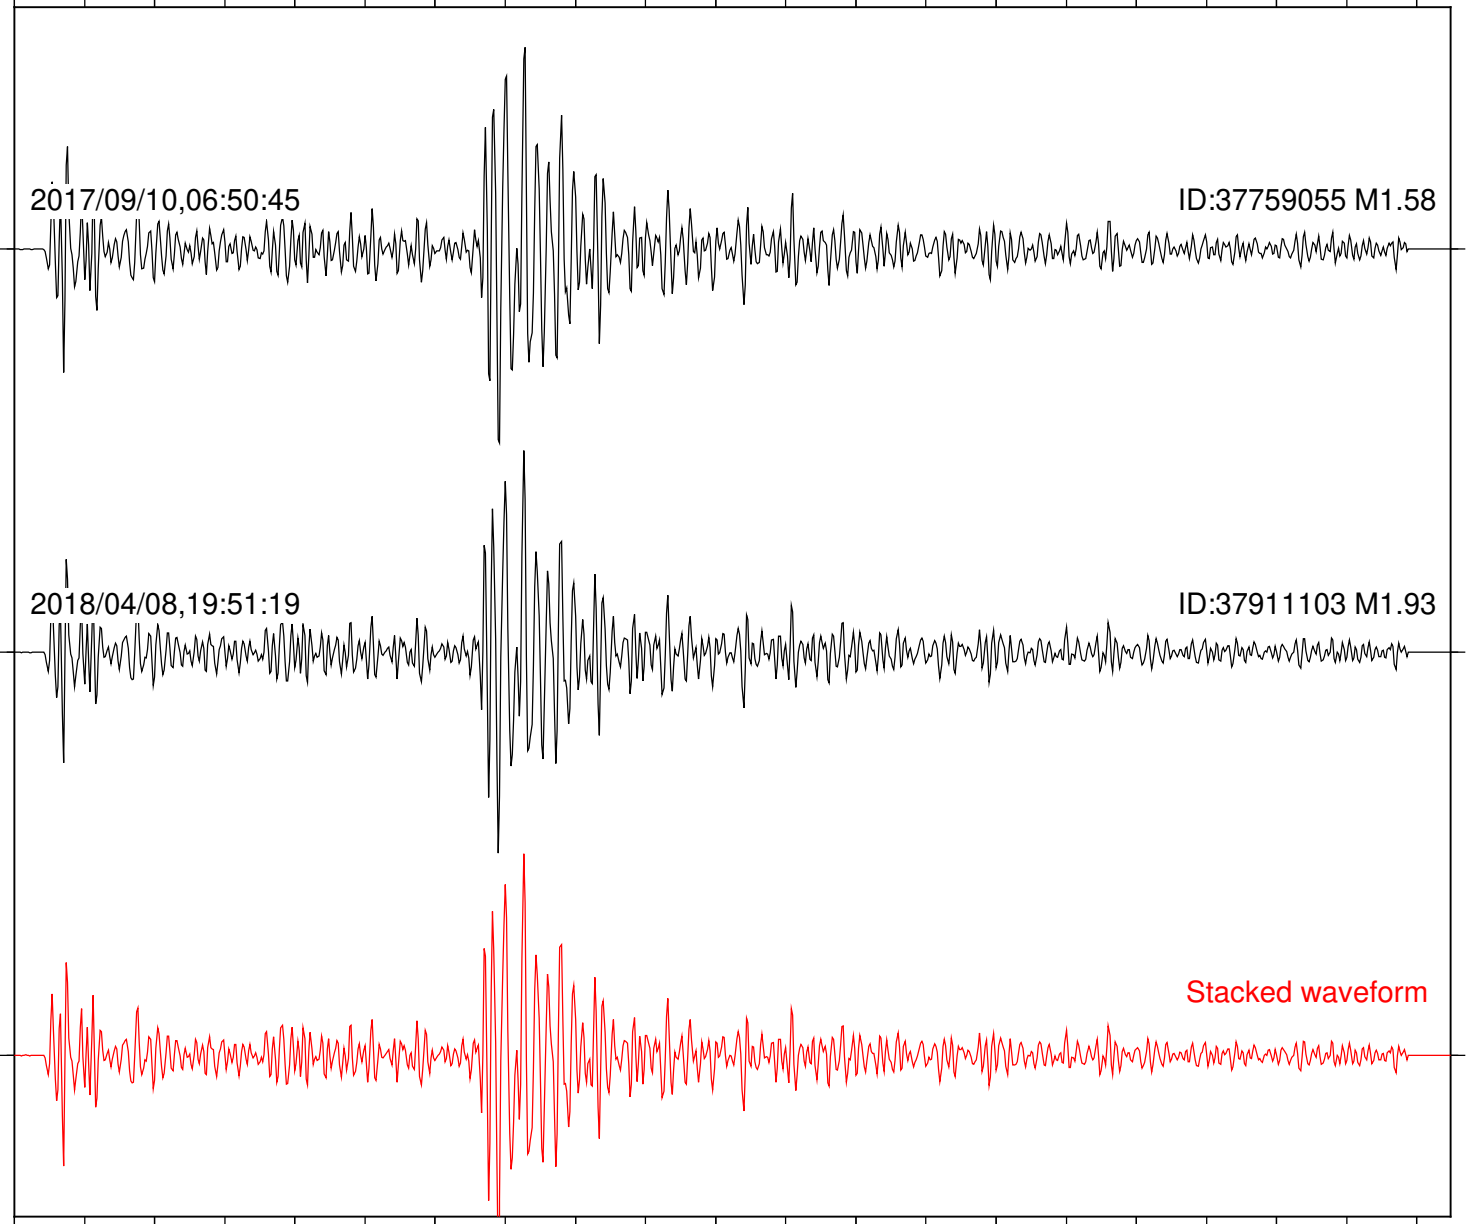

Station: B081 Com: EHZ

Focal depth: 6.28 km

2017/09/10,06:50:45

ID:37759055 M1.58

2018/04/08,19:51:19

ID:37911103 M1.93

Stacked waveform

0 1 2 3 4 5 6 7 8 9 10
Elapsed time (s)

Station: B082 Com: EHZ

Focal depth: 6.28 km

Station: B084 Com: EHZ

Focal depth: 6.28 km

Station: B087 Com: EHZ

Focal depth: 6.28 km

2017/09/10,06:50:45

ID:37759055 M1.58