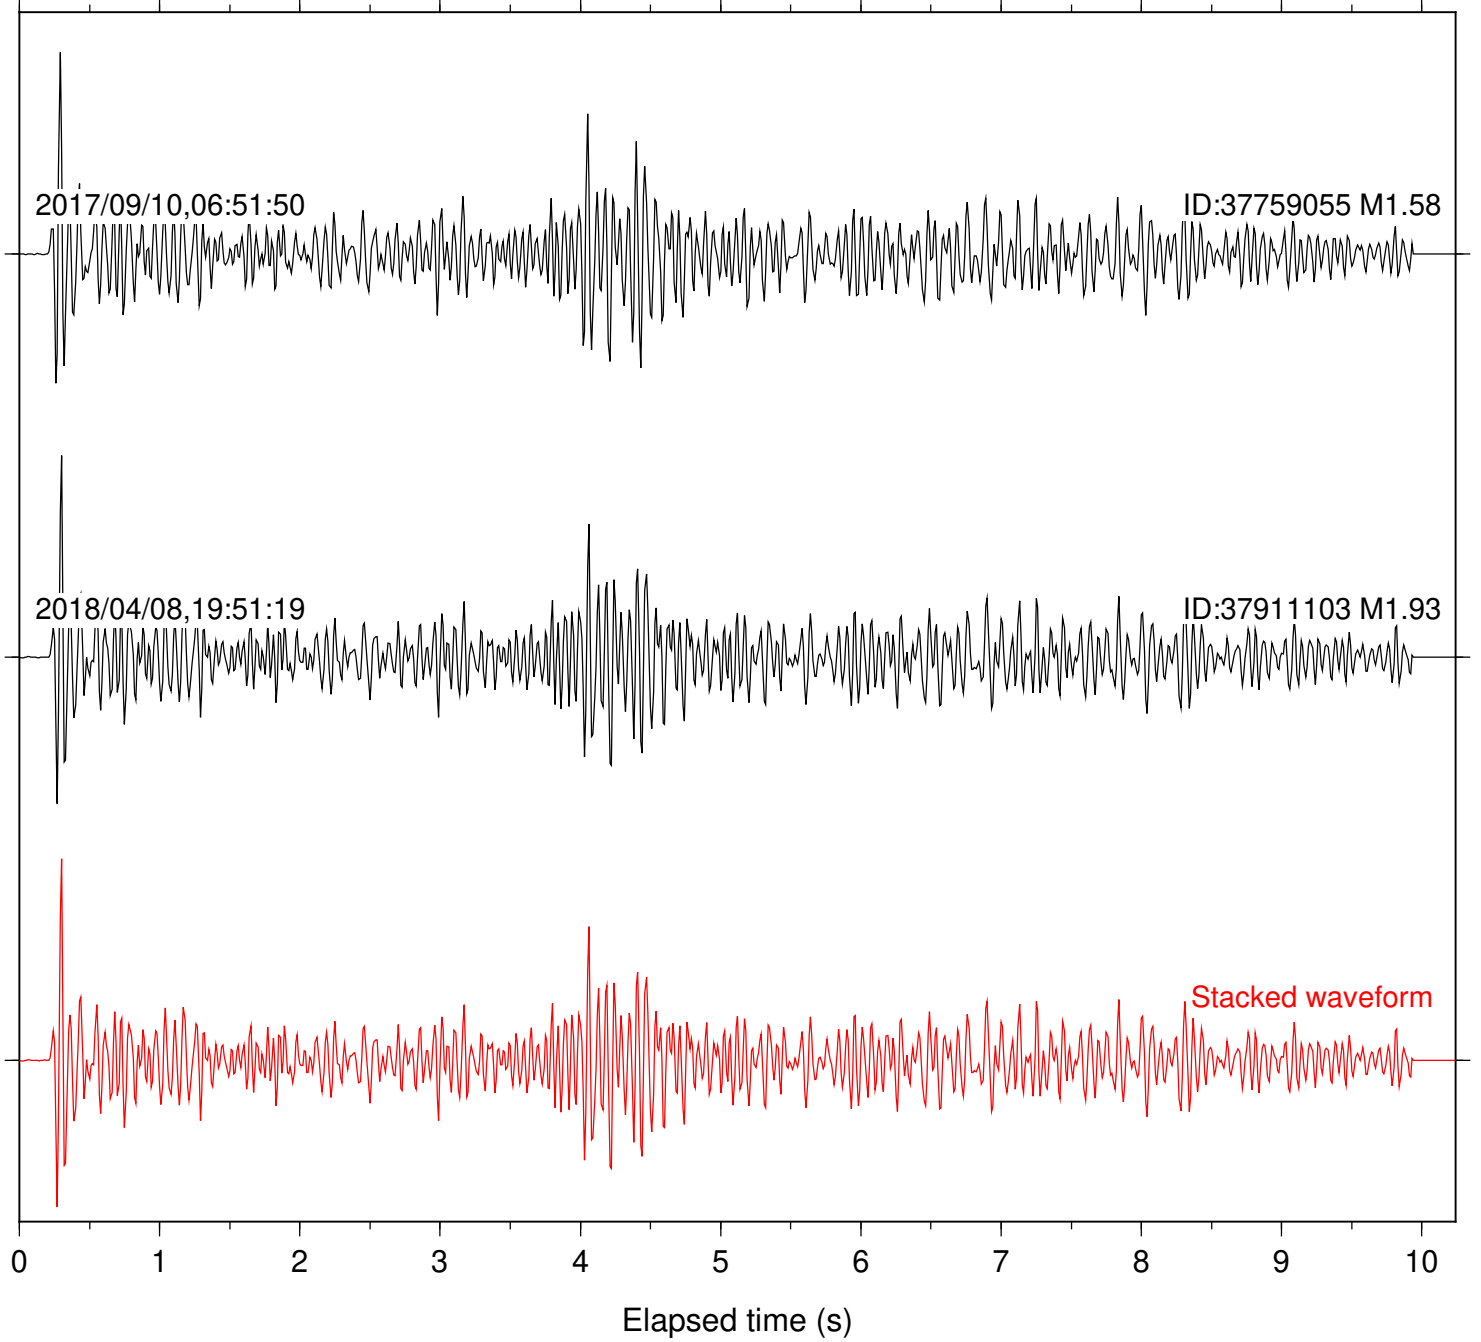

Station: DNR Com: HHZ

Focal depth: 6.28 km

2017/09/10,06:51:46

ID:37759055 M1.58

2018/04/08,19:51:19

ID:37911103 M1.93

Stacked waveform

0 1 2 3 4 5 6 7 8 9 10
Elapsed time (s)

Station: FRD Com: HHZ

Focal depth: 6.28 km

2017/09/10,06:50:45

ID:37759055 M1.58

2018/04/08,19:51:19

ID:37911103 M1.93

Stacked waveform

0 1 2 3 4 5 6 7 8 9 10
Elapsed time (s)

Station: HMT2 Com: HHZ

Focal depth: 6.28 km

Station: KNW Com: HHZ

Focal depth: 6.28 km

Station: LKH Com: HHZ

Focal depth: 6.28 km

Station: LVA2 Com: HHZ

Focal depth: 6.28 km