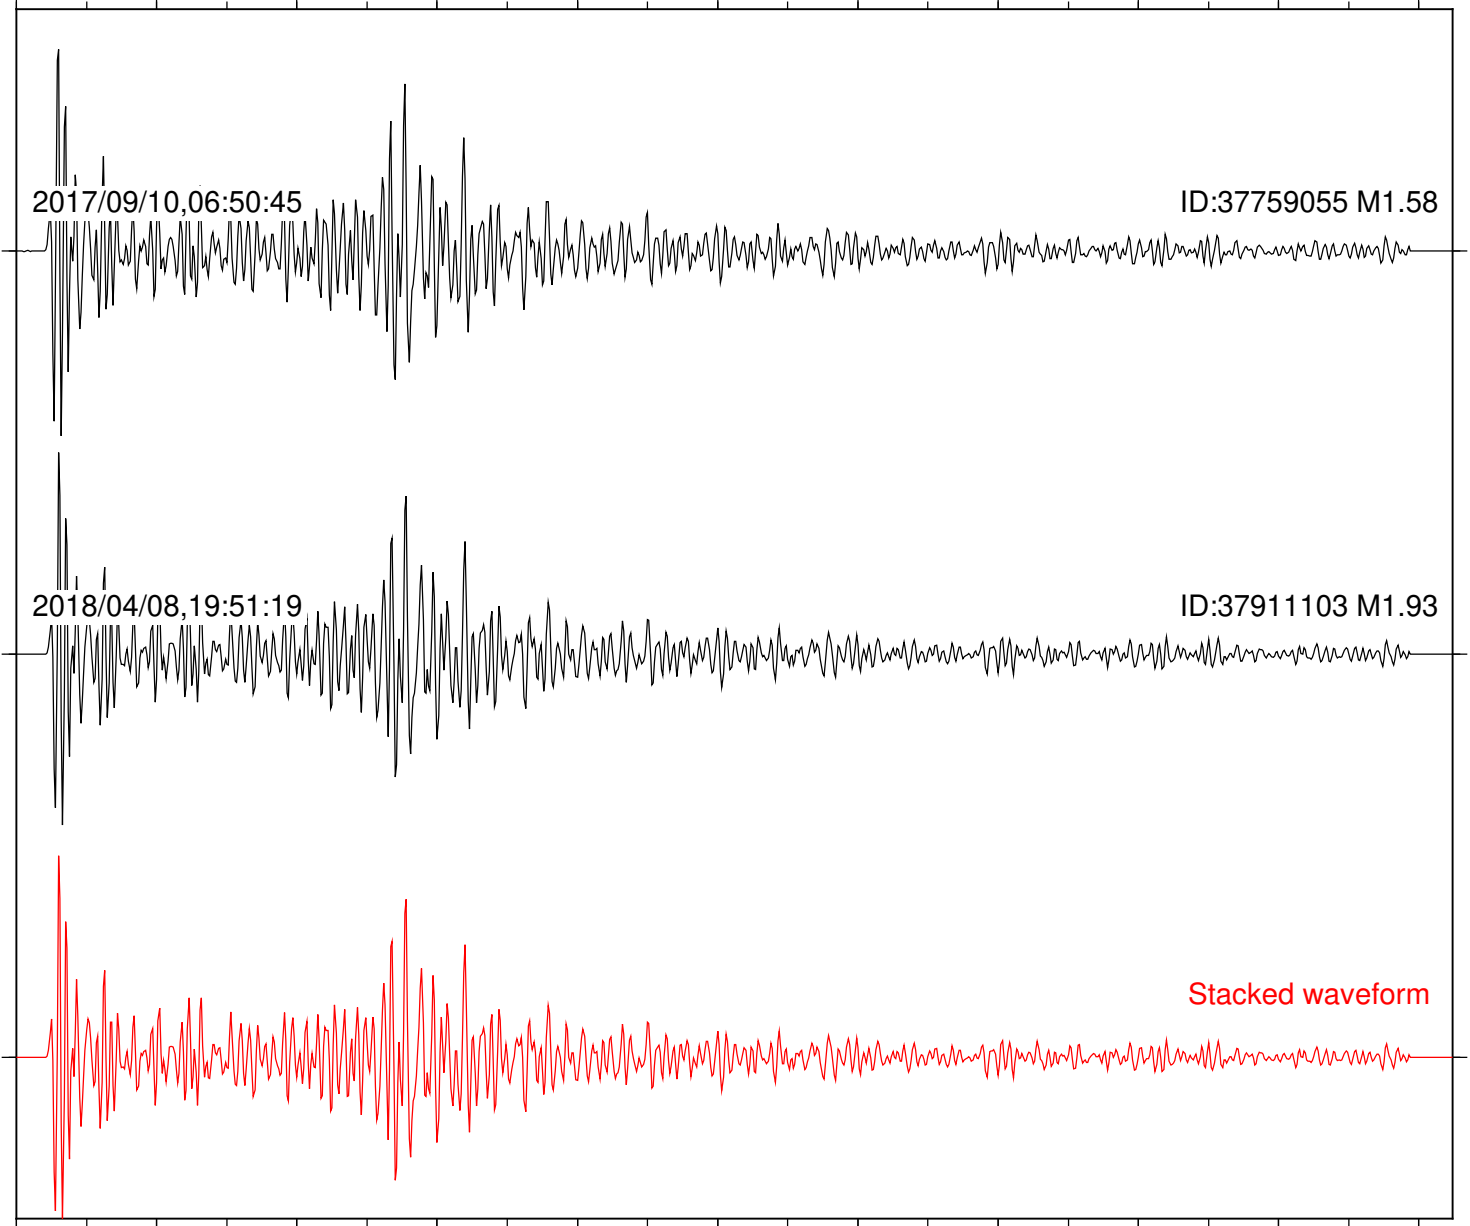

Station: B087 Com: EHZ

Focal depth: 6.28 km

2017/09/10,06:50:45

ID:37759055 M1.58

2018/04/08,19:51:19

ID:37911103 M1.93

Stacked waveform

0 1 2 3 4 5 6 7 8 9 10
Elapsed time (s)