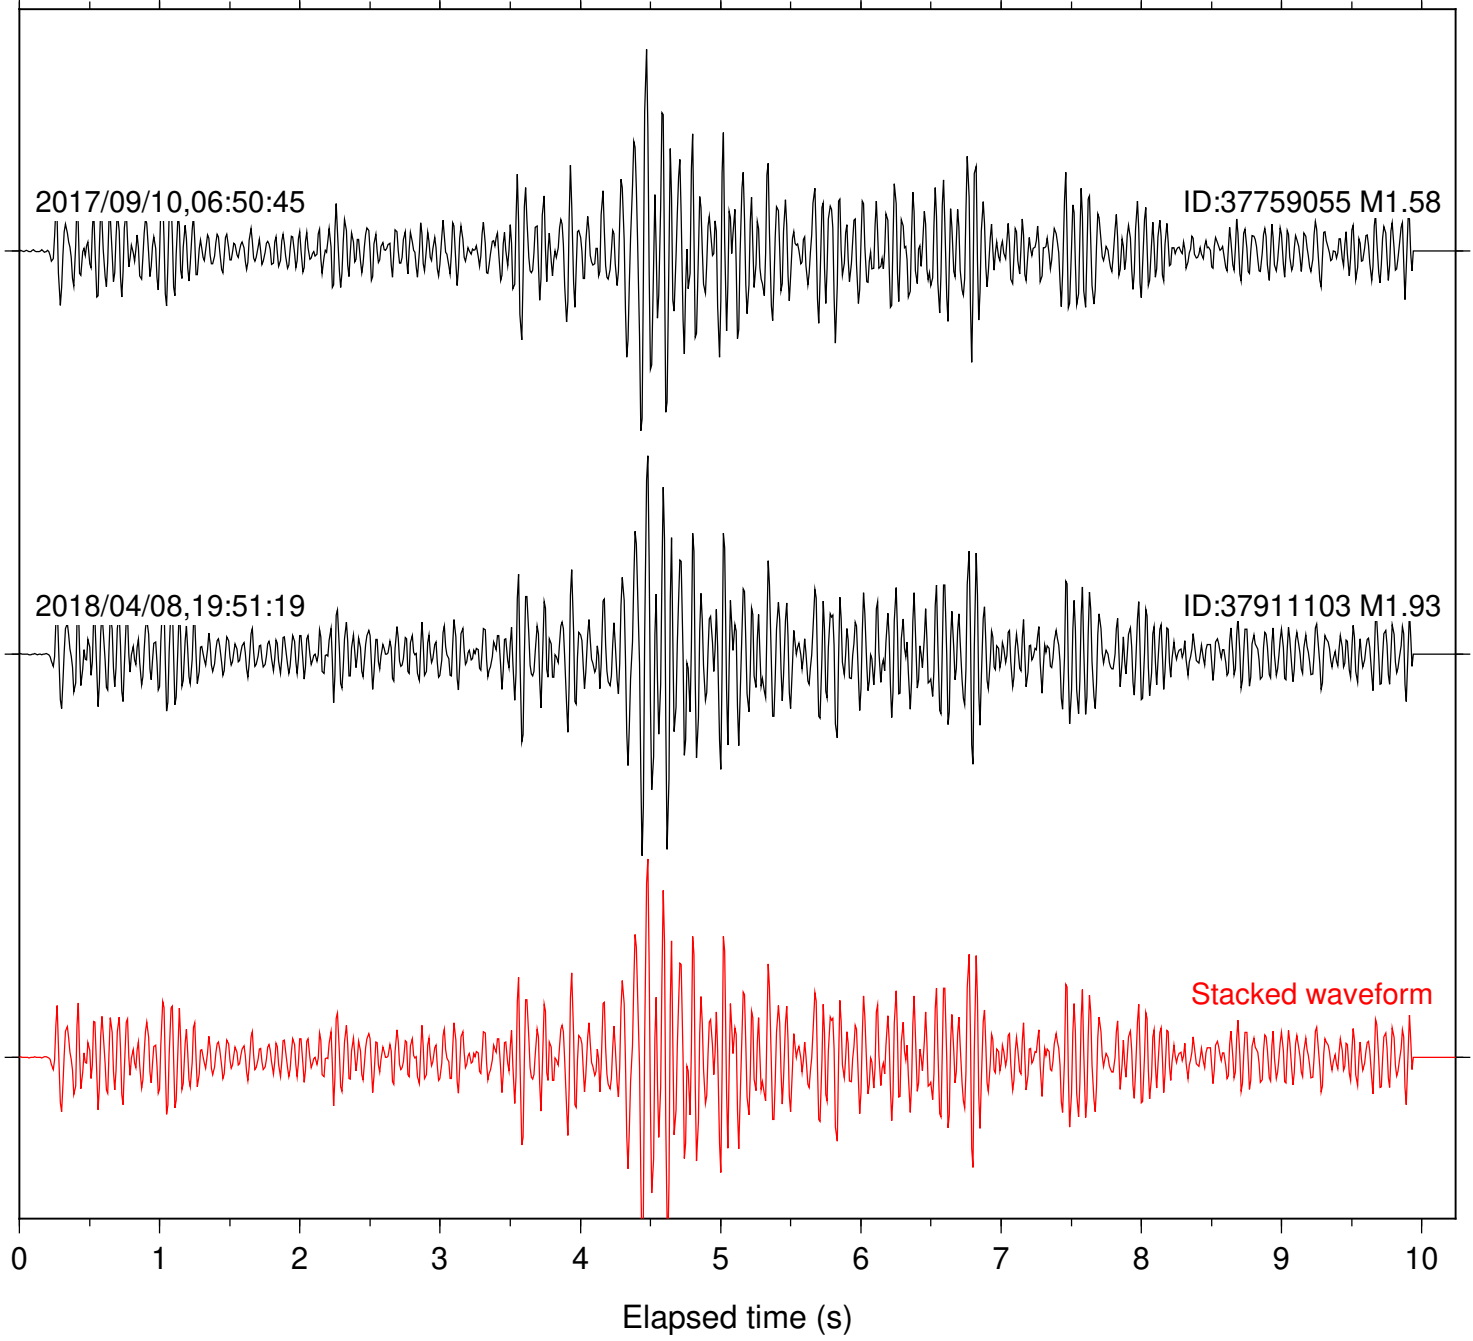

Station: HMT2 Com: HHZ

Focal depth: 6.28 km

Station: KNW Com: HHZ

Focal depth: 6.28 km

Station: LKH Com: HHZ

Focal depth: 6.28 km

Station: LVA2 Com: HHZ

Focal depth: 6.28 km

2017/09/10,06:50:45

ID:37759055 M1.58

2018/04/08,19:51:19

ID:37911103 M1.93

Stacked waveform

0 1 2 3 4 5 6 7 8 9 10
Elapsed time (s)

Station: PFO Com: HHZ

Focal depth: 6.28 km

Station: PLM Com: HHZ

Focal depth: 6.28 km

Station: POB2 Com: HHZ

Focal depth: 6.28 km

Station: RDM Com: HHZ

Focal depth: 6.28 km

Station: SMER Com: HHZ

Focal depth: 6.28 km