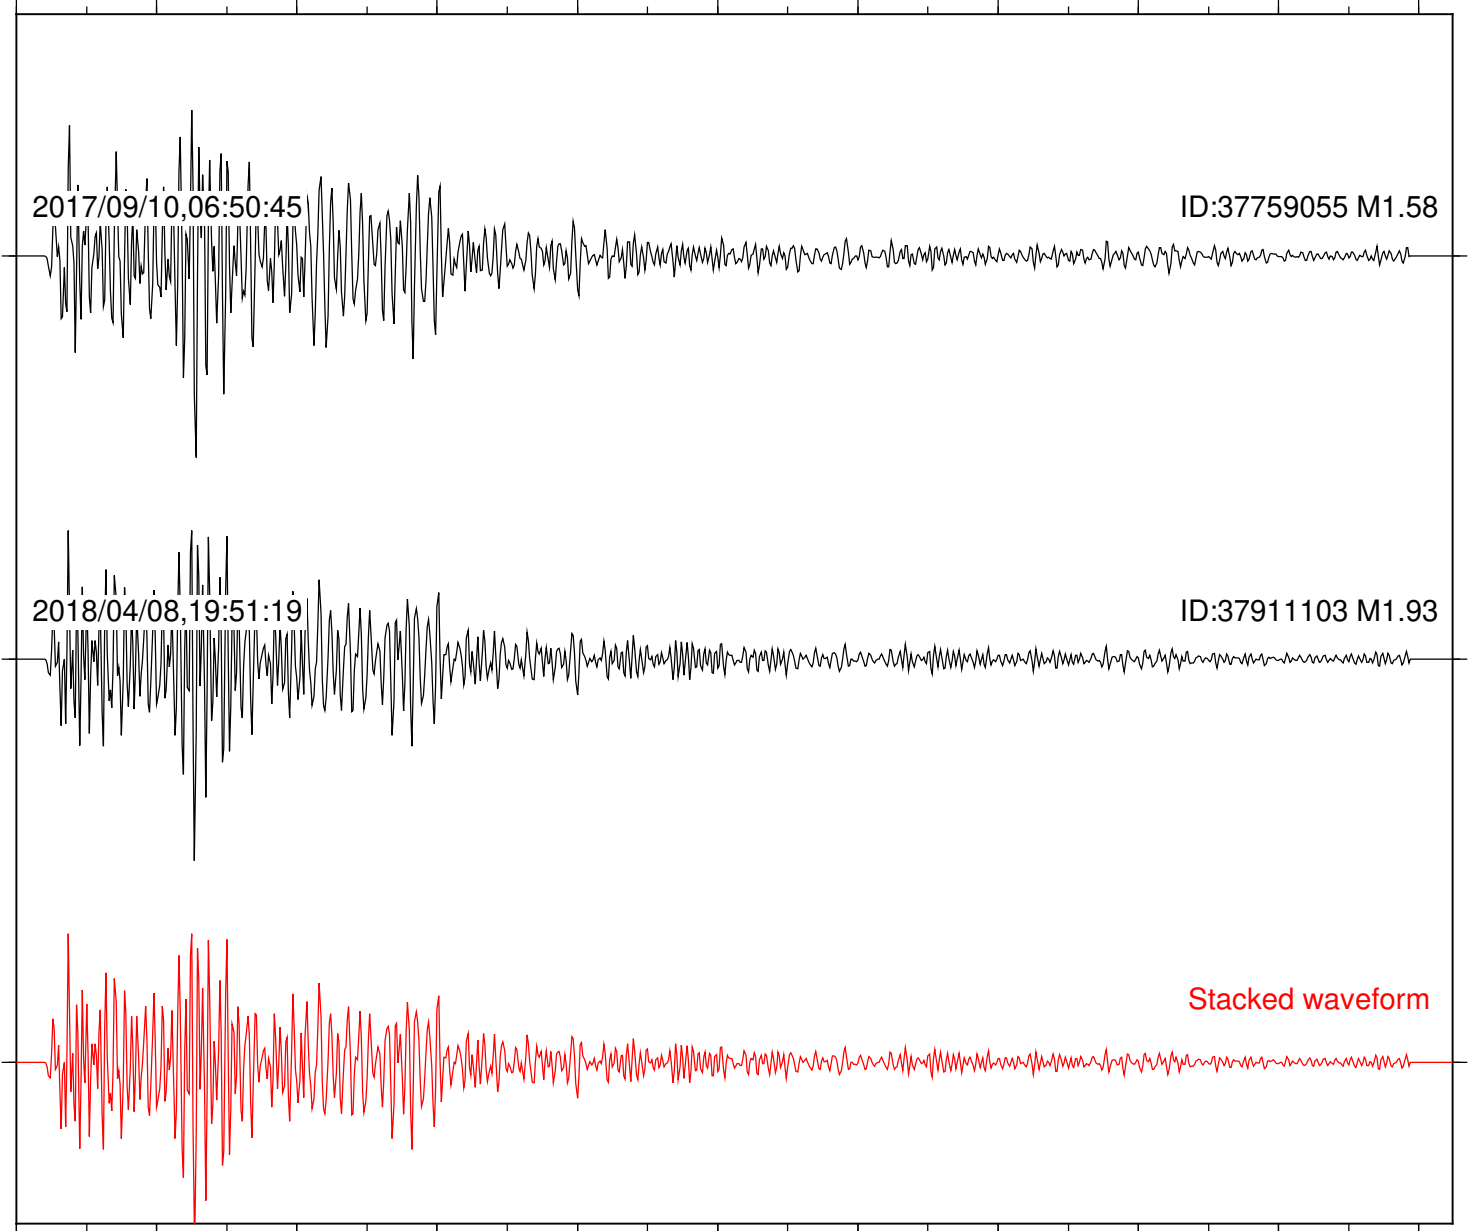

Station: CRY Com: HHZ

Focal depth: 6.28 km

2017/09/10,06:50:45

ID:37759055 M1.58

2018/04/08,19:51:19

ID:37911103 M1.93

Stacked waveform

0 1 2 3 4 5 6 7 8 9 10
Elapsed time (s)