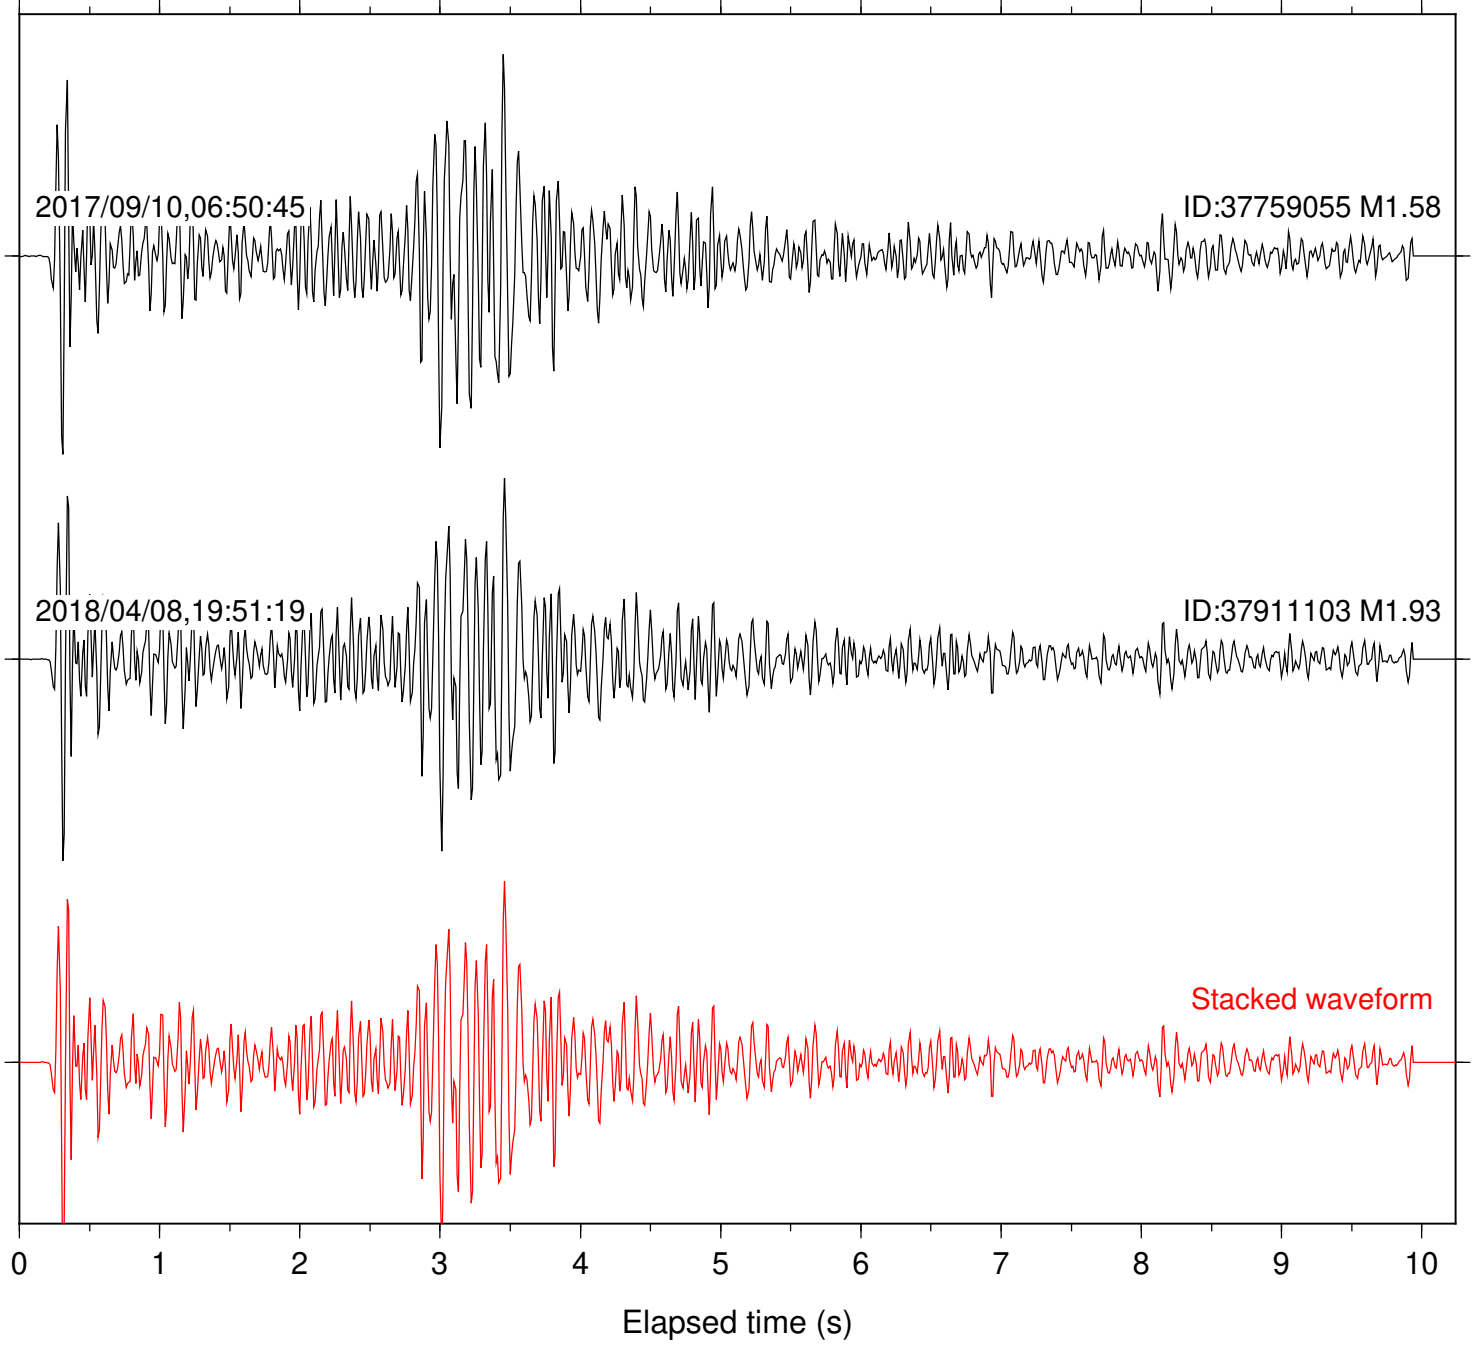

Station: B082 Com: EHZ

Focal depth: 6.28 km