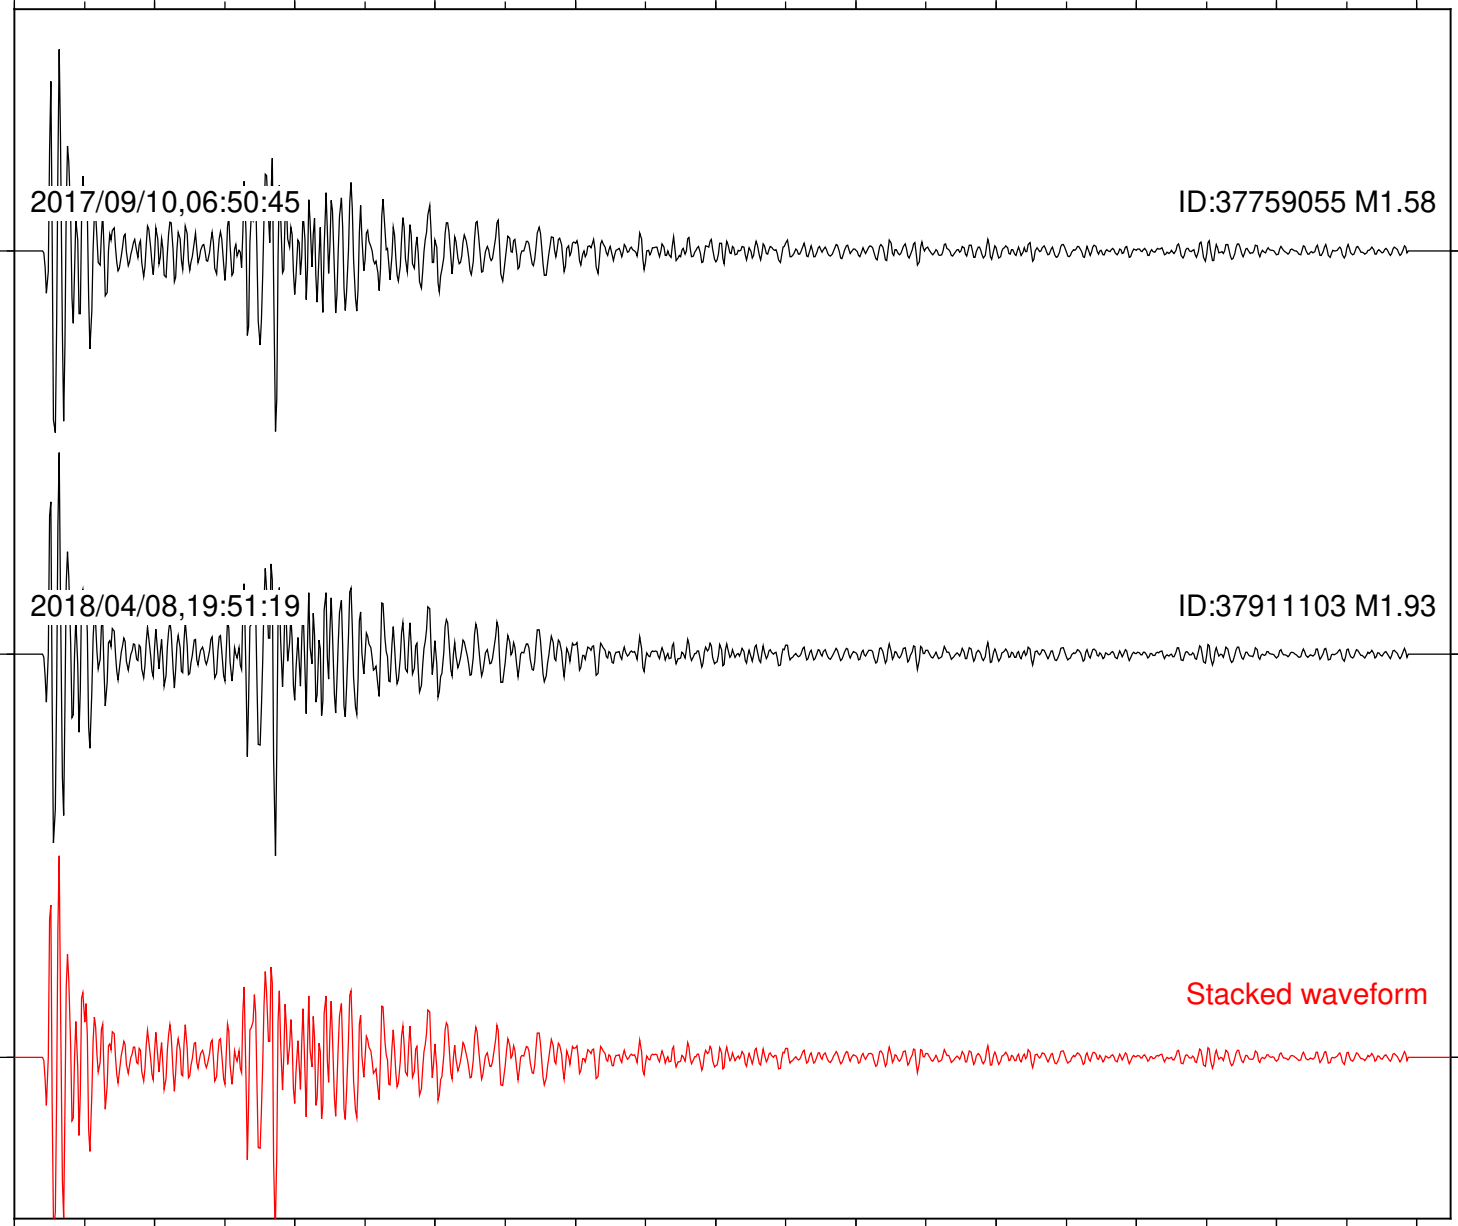

2017/09/10,06:50:45

ID:37759055 M1.58

2018/04/08,19:51:19

ID:37911103 M1.93

Stacked waveform

0 1 2 3 4 5 6 7 8 9 10
Elapsed time (s)

Station: B946 Com: EHZ

Focal depth: 6.28 km