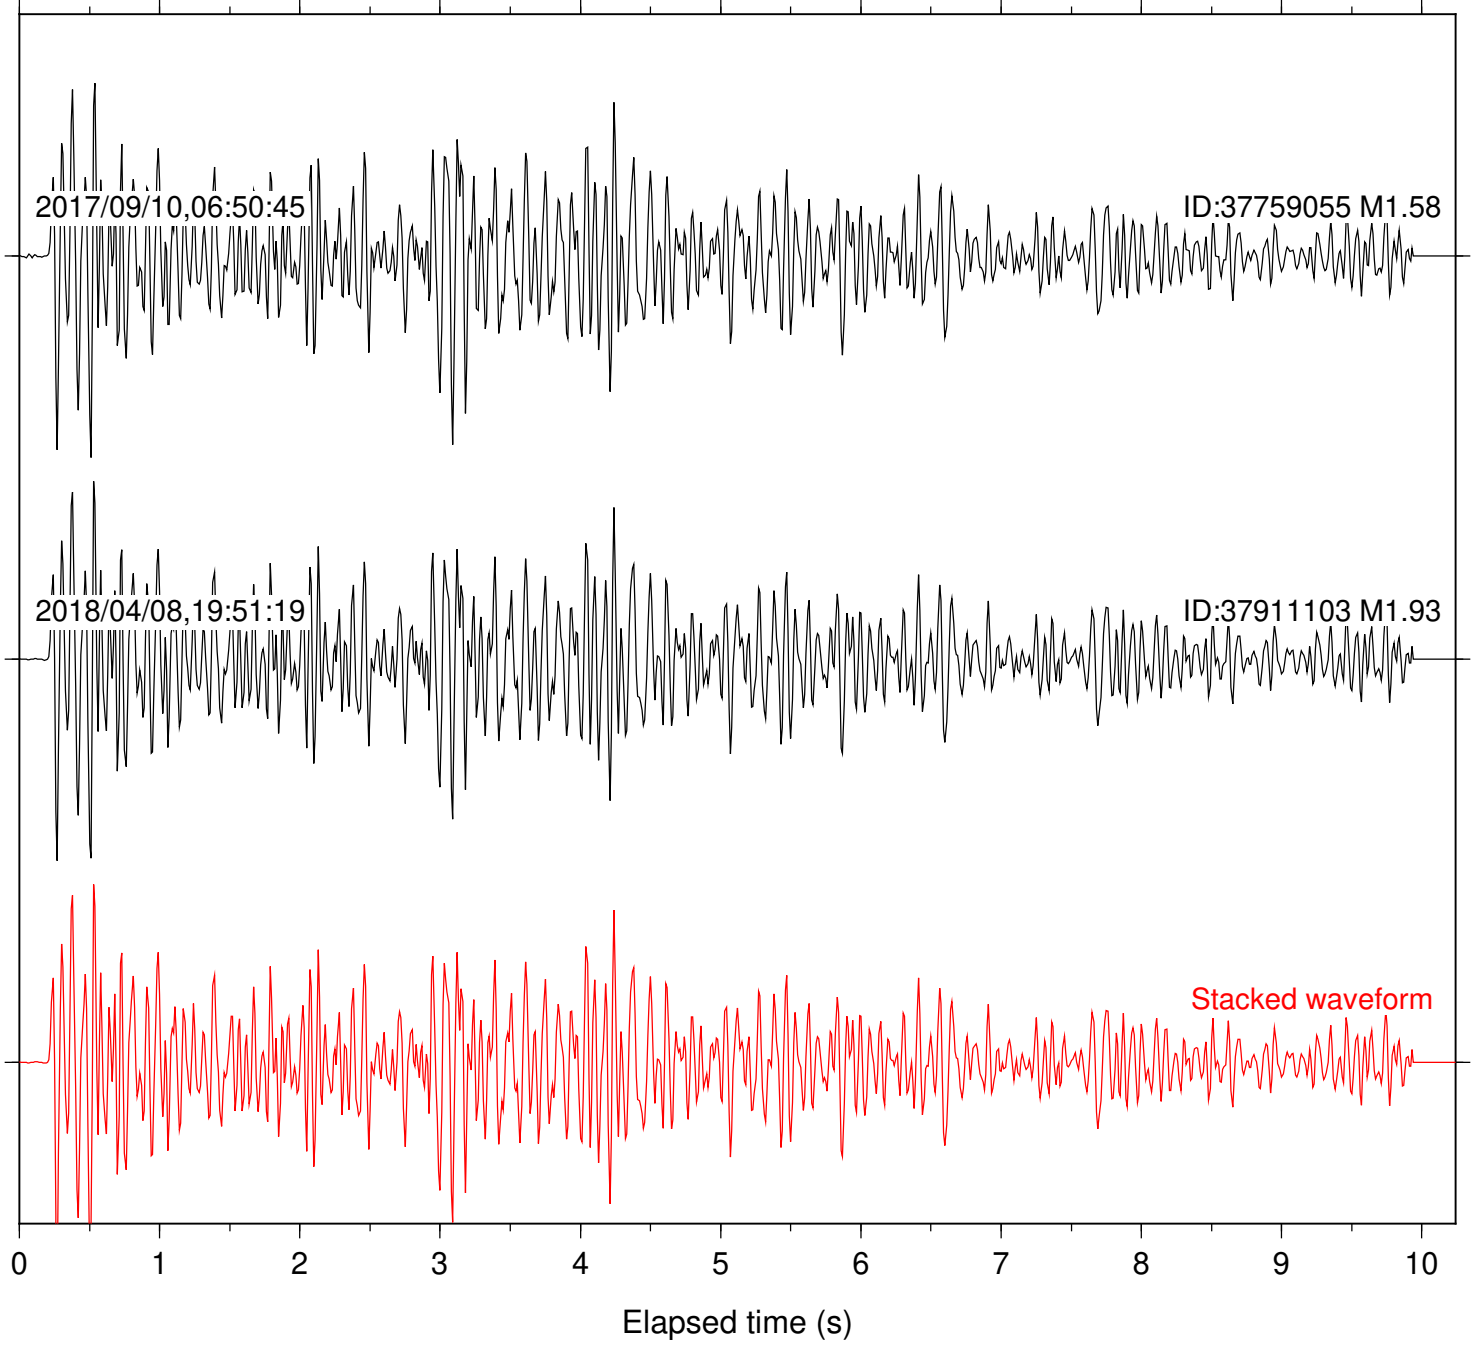

2018/04/08,19:51:19

ID:37911103 M1.93

Stacked waveform

0 1 2 3 4 5 6 7 8 9 10
Elapsed time (s)

Station: B088 Com: EHZ

Focal depth: 6.28 km

Station: B093 Com: EHZ

Focal depth: 6.28 km