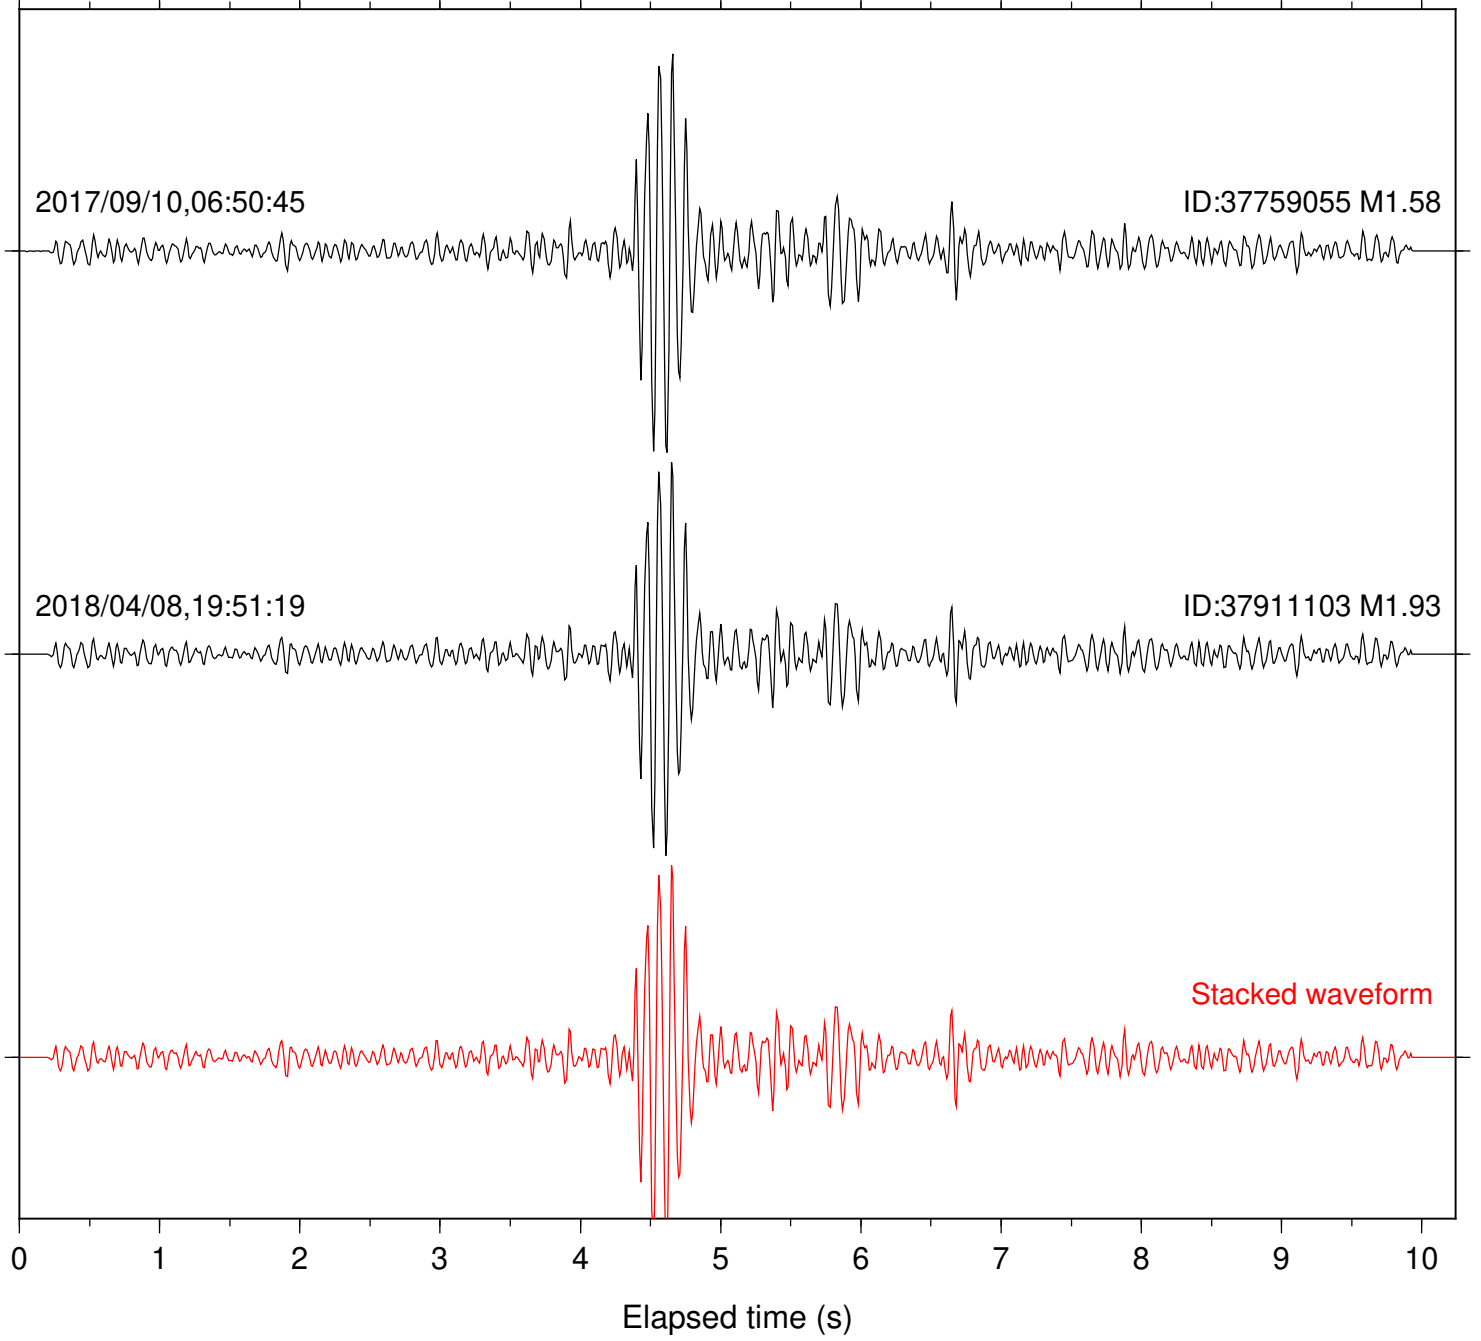

Station: B081 Com: EHZ

Focal depth: 6.28 km

2017/09/10,06:50:45

ID:37759055 M1.58

2018/04/08,19:51:19

ID:37911103 M1.93

Stacked waveform

0 1 2 3 4 5 6 7 8 9 10
Elapsed time (s)

Station: B082 Com: EHZ

Focal depth: 6.28 km

Station: B084 Com: EHZ

Focal depth: 6.28 km

Station: B087 Com: EHZ

Focal depth: 6.28 km

2017/09/10,06:50:45

ID:37759055 M1.58