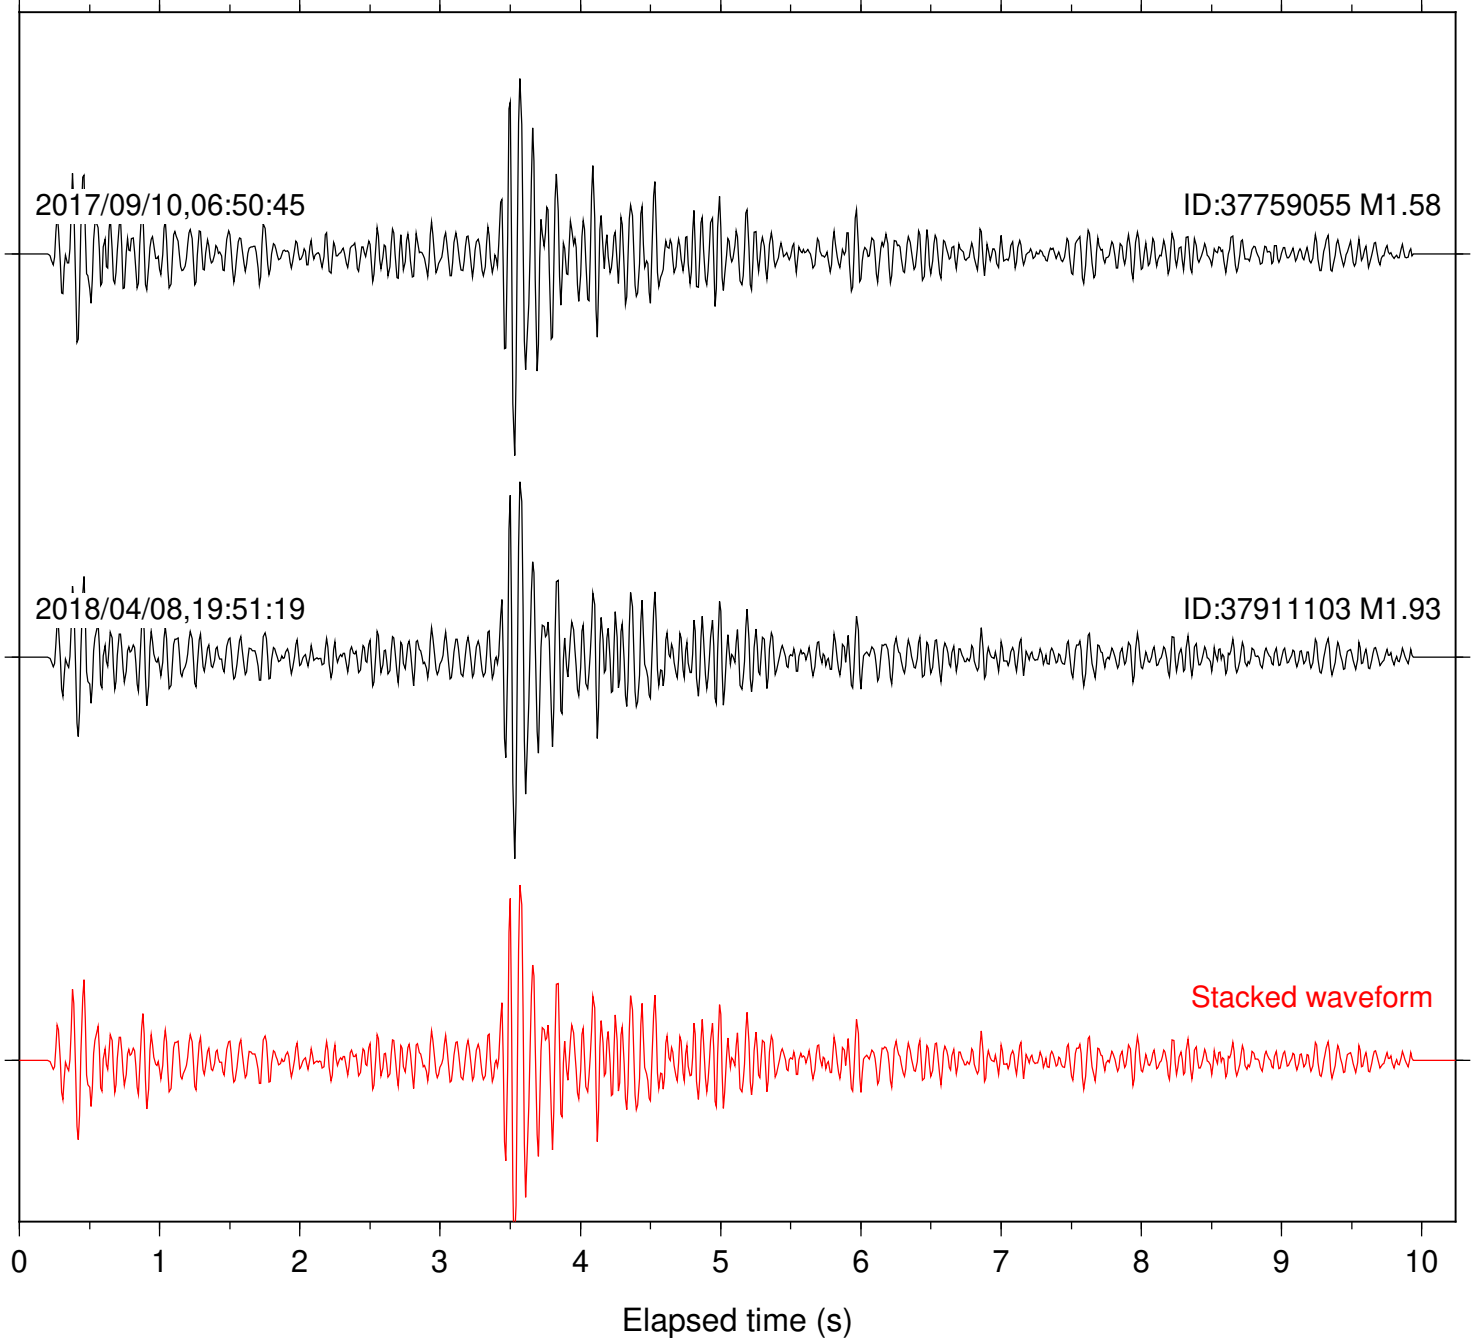

Station: DNR Com: HHZ

Focal depth: 6.28 km

2017/09/10,06:51:46

ID:37759055 M1.58

2018/04/08,19:51:19

ID:37911103 M1.93

Stacked waveform

0 1 2 3 4 5 6 7 8 9 10
Elapsed time (s)

Station: FRD Com: HHZ

Focal depth: 6.28 km

2017/09/10,06:50:45

ID:37759055 M1.58

2018/04/08,19:51:19

ID:37911103 M1.93

Stacked waveform

0 1 2 3 4 5 6 7 8 9 10
Elapsed time (s)

Station: HMT2 Com: HHZ

Focal depth: 6.28 km

Station: KNW Com: HHZ

Focal depth: 6.28 km

Station: LKH Com: HHZ

Focal depth: 6.28 km

Station: LVA2 Com: HHZ

Focal depth: 6.28 km