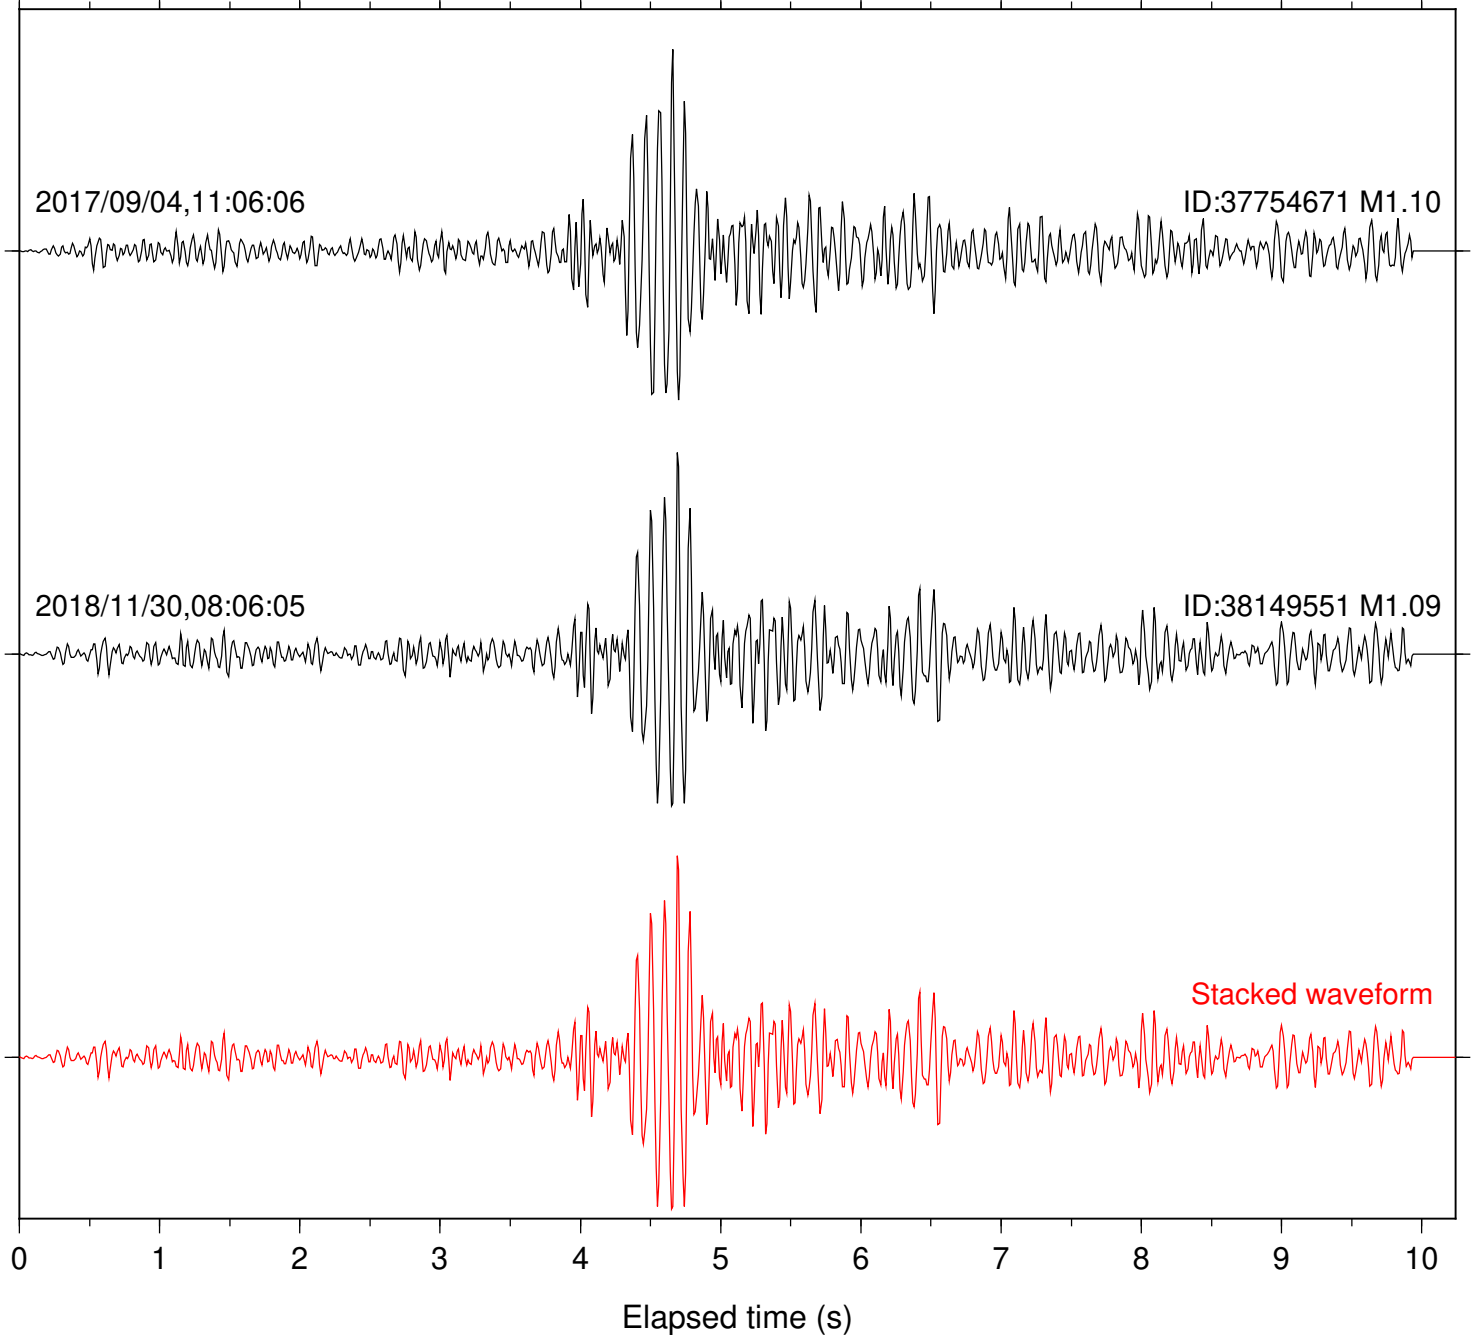

Station: B081 Com: EHZ

Focal depth: 4.50 km

Station: B082 Com: EHZ

Focal depth: 4.50 km

Station: B084 Com: EHZ

Focal depth: 4.50 km

Station: B086 Com: EHZ

Focal depth: 5.27 km

Station: B087 Com: EHZ

Focal depth: 4.50 km

Station: B088 Com: EHZ

Focal depth: 4.50 km

Station: B093 Com: EHZ

Focal depth: 4.50 km

Station: B946 Com: EHZ

Focal depth: 4.50 km

Station: FRD Com: HHZ

Focal depth: 4.50 km

Station: HMT2 Com: HHZ

Focal depth: 4.50 km

Station: KNW Com: HHZ

Focal depth: 5.27 km

Station: LKH Com: HHZ

Focal depth: 5.27 km

Station: POB2 Com: HHZ

Focal depth: 4.50 km

Station: RDM Com: HHZ

Focal depth: 5.27 km

Station: SMER Com: HHZ

Focal depth: 5.27 km

Station: SND Com: HHZ

Focal depth: 4.50 km