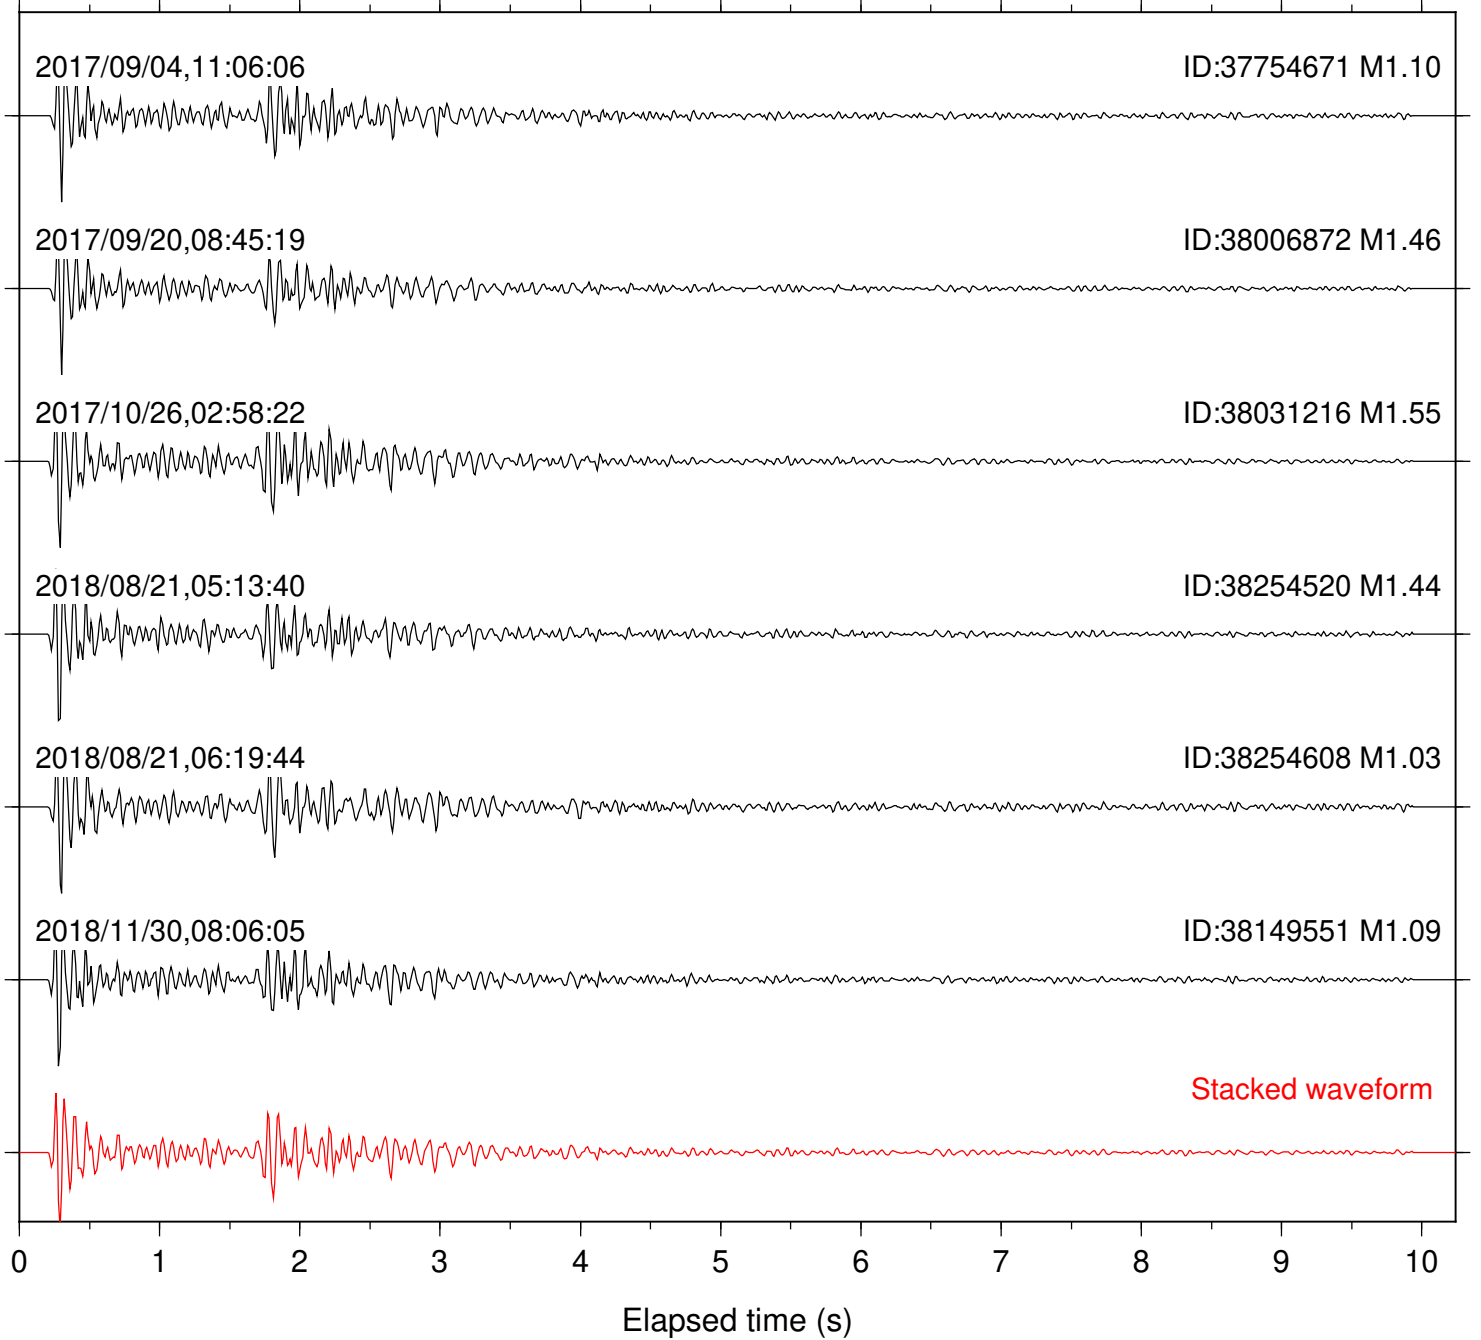

Station: B081 Com: EHZ

Focal depth: 4.50 km

Station: B082 Com: EHZ

Focal depth: 4.50 km

Station: B084 Com: EHZ

Focal depth: 4.50 km

Station: B086 Com: EHZ

Focal depth: 5.27 km

Station: B087 Com: EHZ

Focal depth: 4.50 km

Station: B088 Com: EHZ

Focal depth: 4.50 km

Station: B093 Com: EHZ

Focal depth: 4.50 km

Station: B946 Com: EHZ

Focal depth: 4.50 km

Station: BAC Com: EHZ

Focal depth: 5.23 km

Station: BZN Com: HHZ

Focal depth: 4.50 km

Station: CSH Com: HHZ

Focal depth: 4.50 km

Station: DGR Com: HHZ

Focal depth: 4.50 km

Station: FRD Com: HHZ

Focal depth: 4.50 km

Station: HMT2 Com: HHZ

Focal depth: 4.50 km

Station: KNW Com: HHZ

Focal depth: 5.27 km

Station: LKH Com: HHZ

Focal depth: 5.27 km