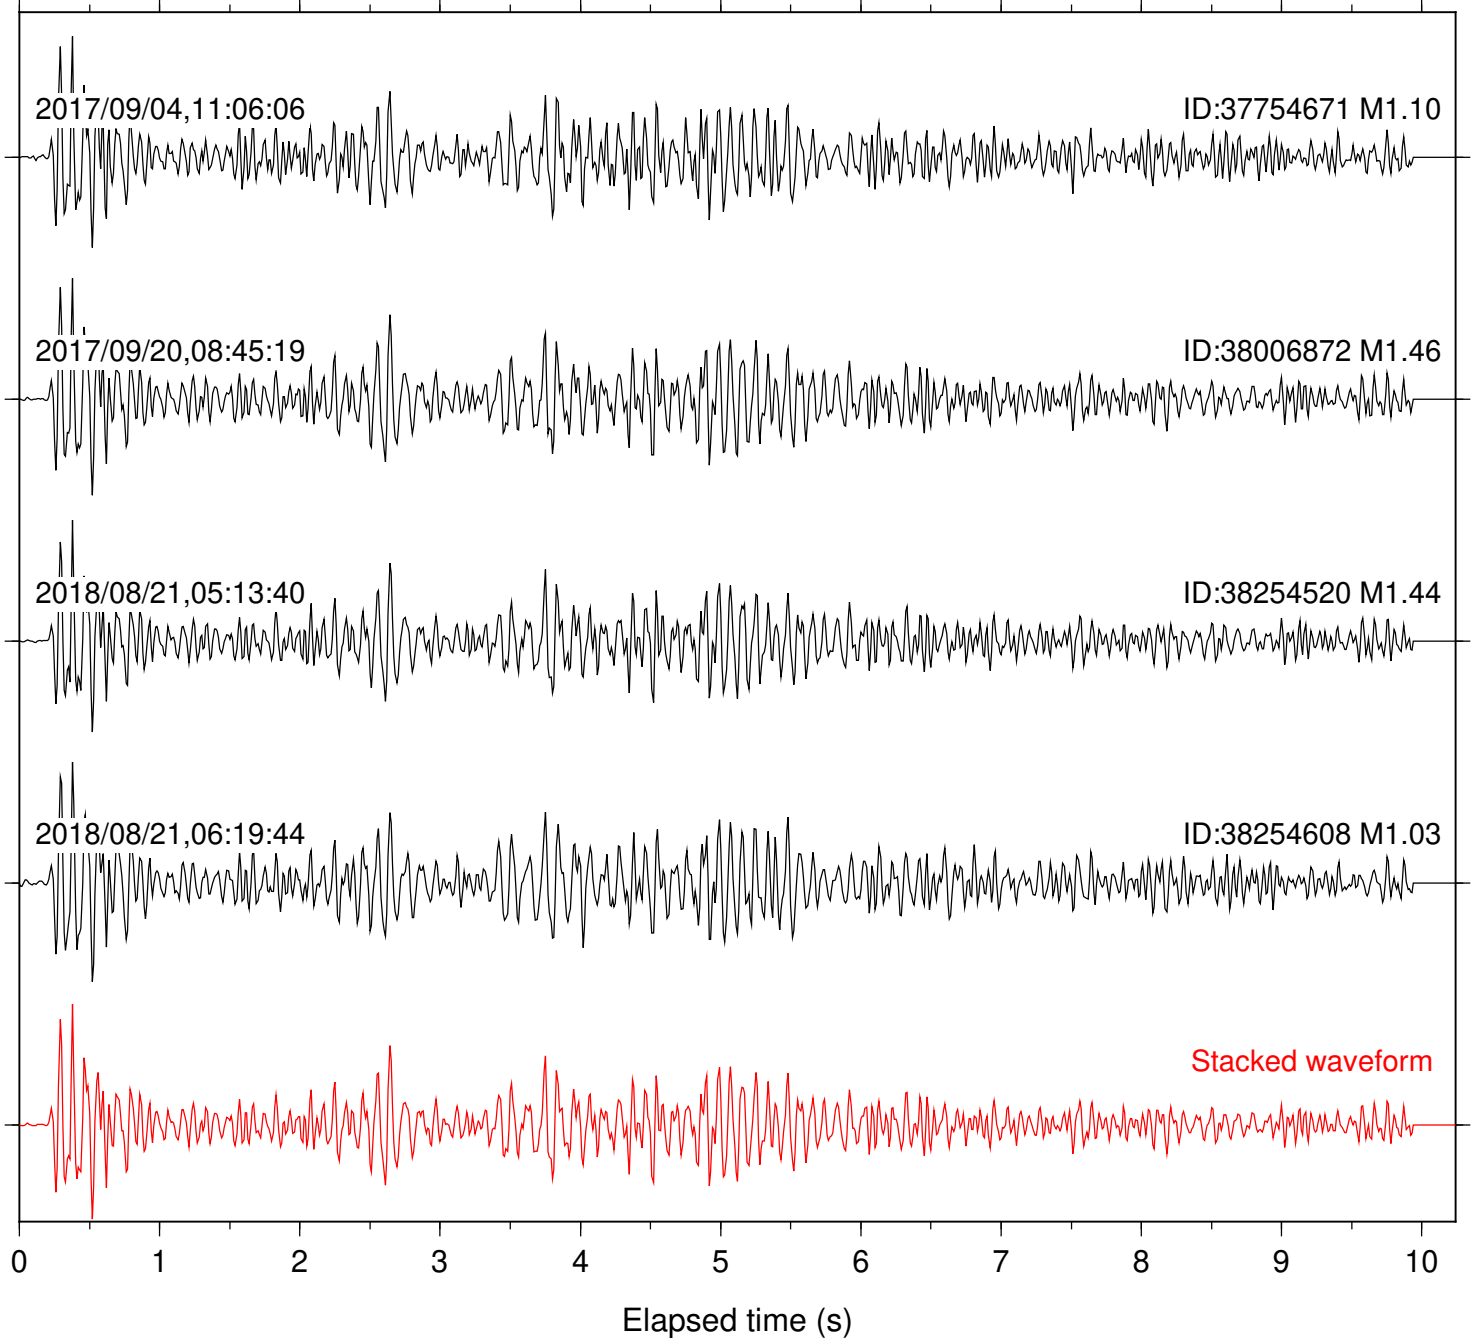

Station: B081 Com: EHZ

Focal depth: 4.50 km

Station: B082 Com: EHZ

Focal depth: 4.50 km

Station: B084 Com: EHZ

Focal depth: 4.50 km

Station: B086 Com: EHZ

Focal depth: 5.27 km

Station: B087 Com: EHZ

Focal depth: 4.50 km

Station: B088 Com: EHZ

Focal depth: 4.50 km

Station: B093 Com: EHZ

Focal depth: 4.50 km

Station: B946 Com: EHZ

Focal depth: 4.50 km

Station: BAC Com: EHZ

Focal depth: 5.23 km

Station: BZN Com: HHZ

Focal depth: 4.50 km

Station: CSH Com: HHZ

Focal depth: 4.50 km

Station: DGR Com: HHZ

Focal depth: 4.50 km

Station: FRD Com: HHZ

Focal depth: 4.50 km

Station: HMT2 Com: HHZ

Focal depth: 4.50 km

Station: KNW Com: HHZ

Focal depth: 5.27 km

Station: LKH Com: HHZ

Focal depth: 5.27 km