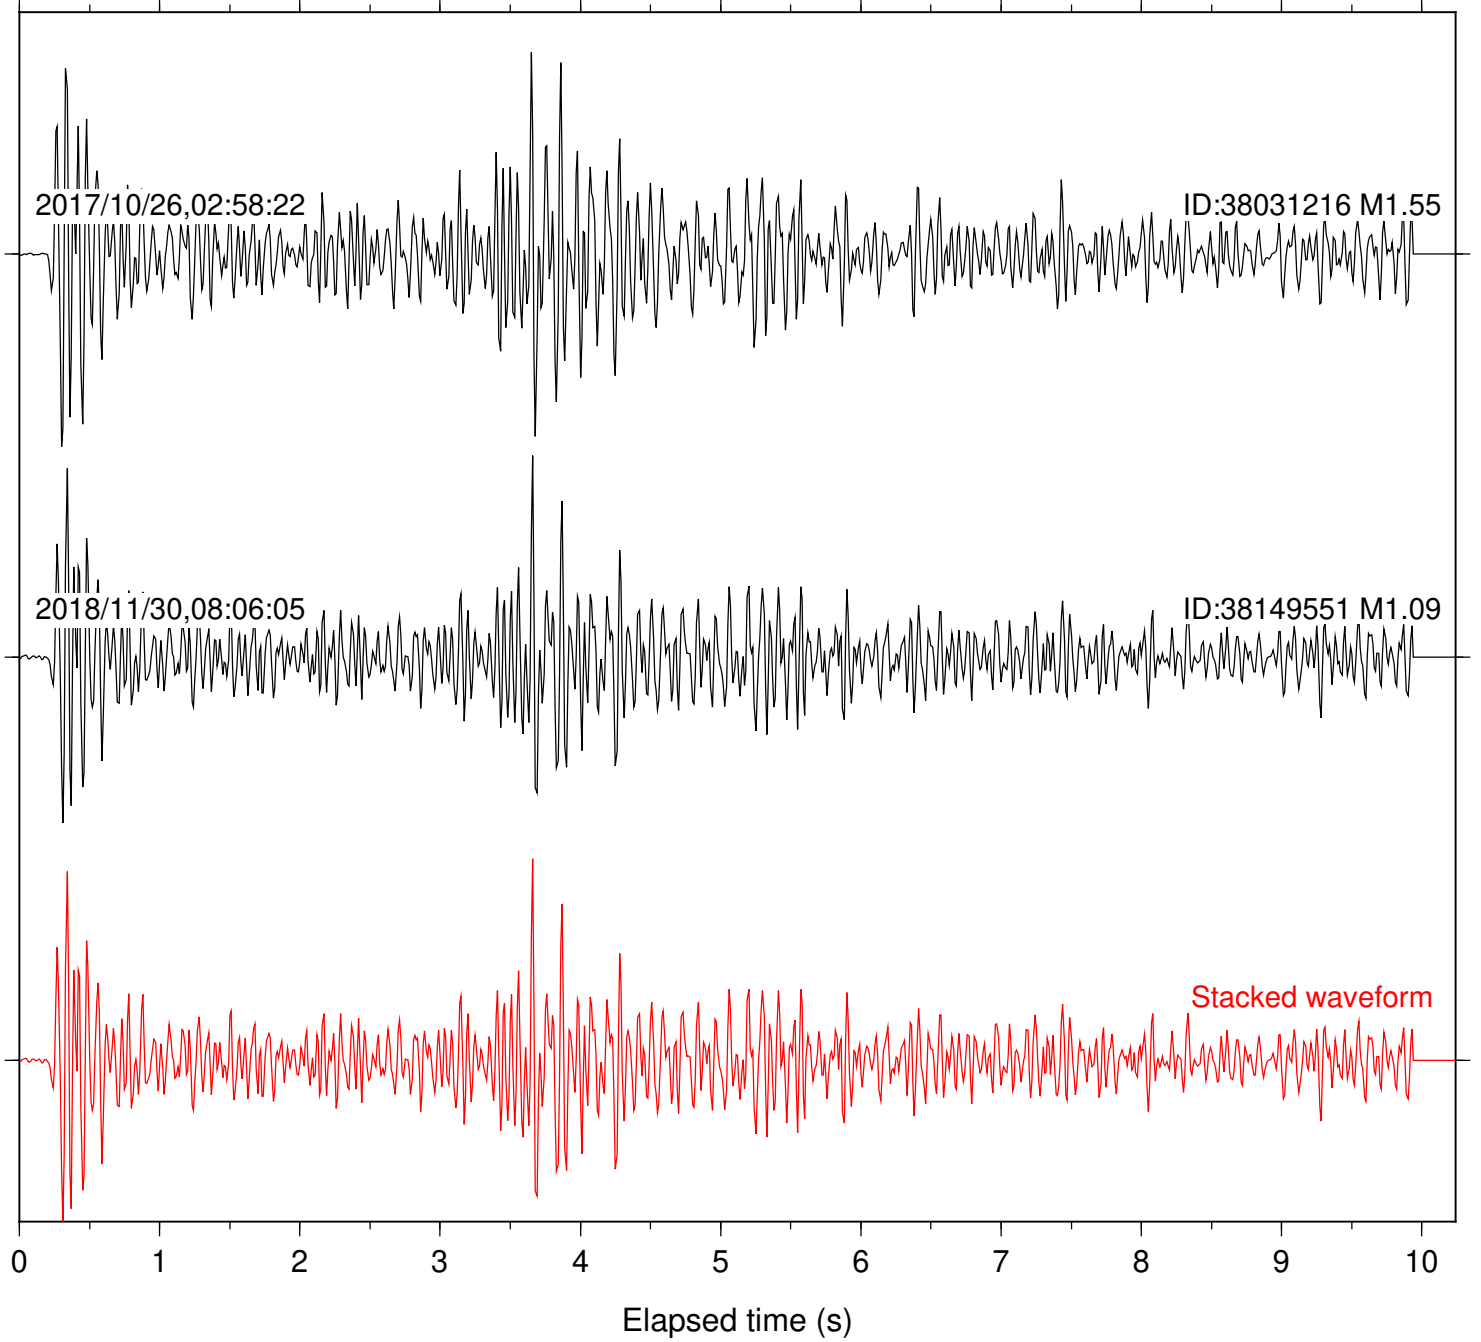

Station: B081 Com: EHZ

Focal depth: 4.50 km

Station: B082 Com: EHZ

Focal depth: 4.50 km

Station: B084 Com: EHZ

Focal depth: 4.50 km

Station: B086 Com: EHZ

Focal depth: 5.27 km

Station: B087 Com: EHZ

Focal depth: 4.50 km

Station: B088 Com: EHZ

Focal depth: 4.50 km

Station: B093 Com: EHZ

Focal depth: 4.50 km

Station: B946 Com: EHZ

Focal depth: 4.50 km

Station: BAC Com: EHZ

Focal depth: 5.23 km

Station: BZN Com: HHZ

Focal depth: 4.50 km

Station: CSH Com: HHZ

Focal depth: 4.50 km

Station: DGR Com: HHZ

Focal depth: 4.50 km

Station: FRD Com: HHZ

Focal depth: 4.50 km

Station: HMT2 Com: HHZ

Focal depth: 4.50 km

Station: KNW Com: HHZ

Focal depth: 5.27 km

Station: LKH Com: HHZ

Focal depth: 5.27 km