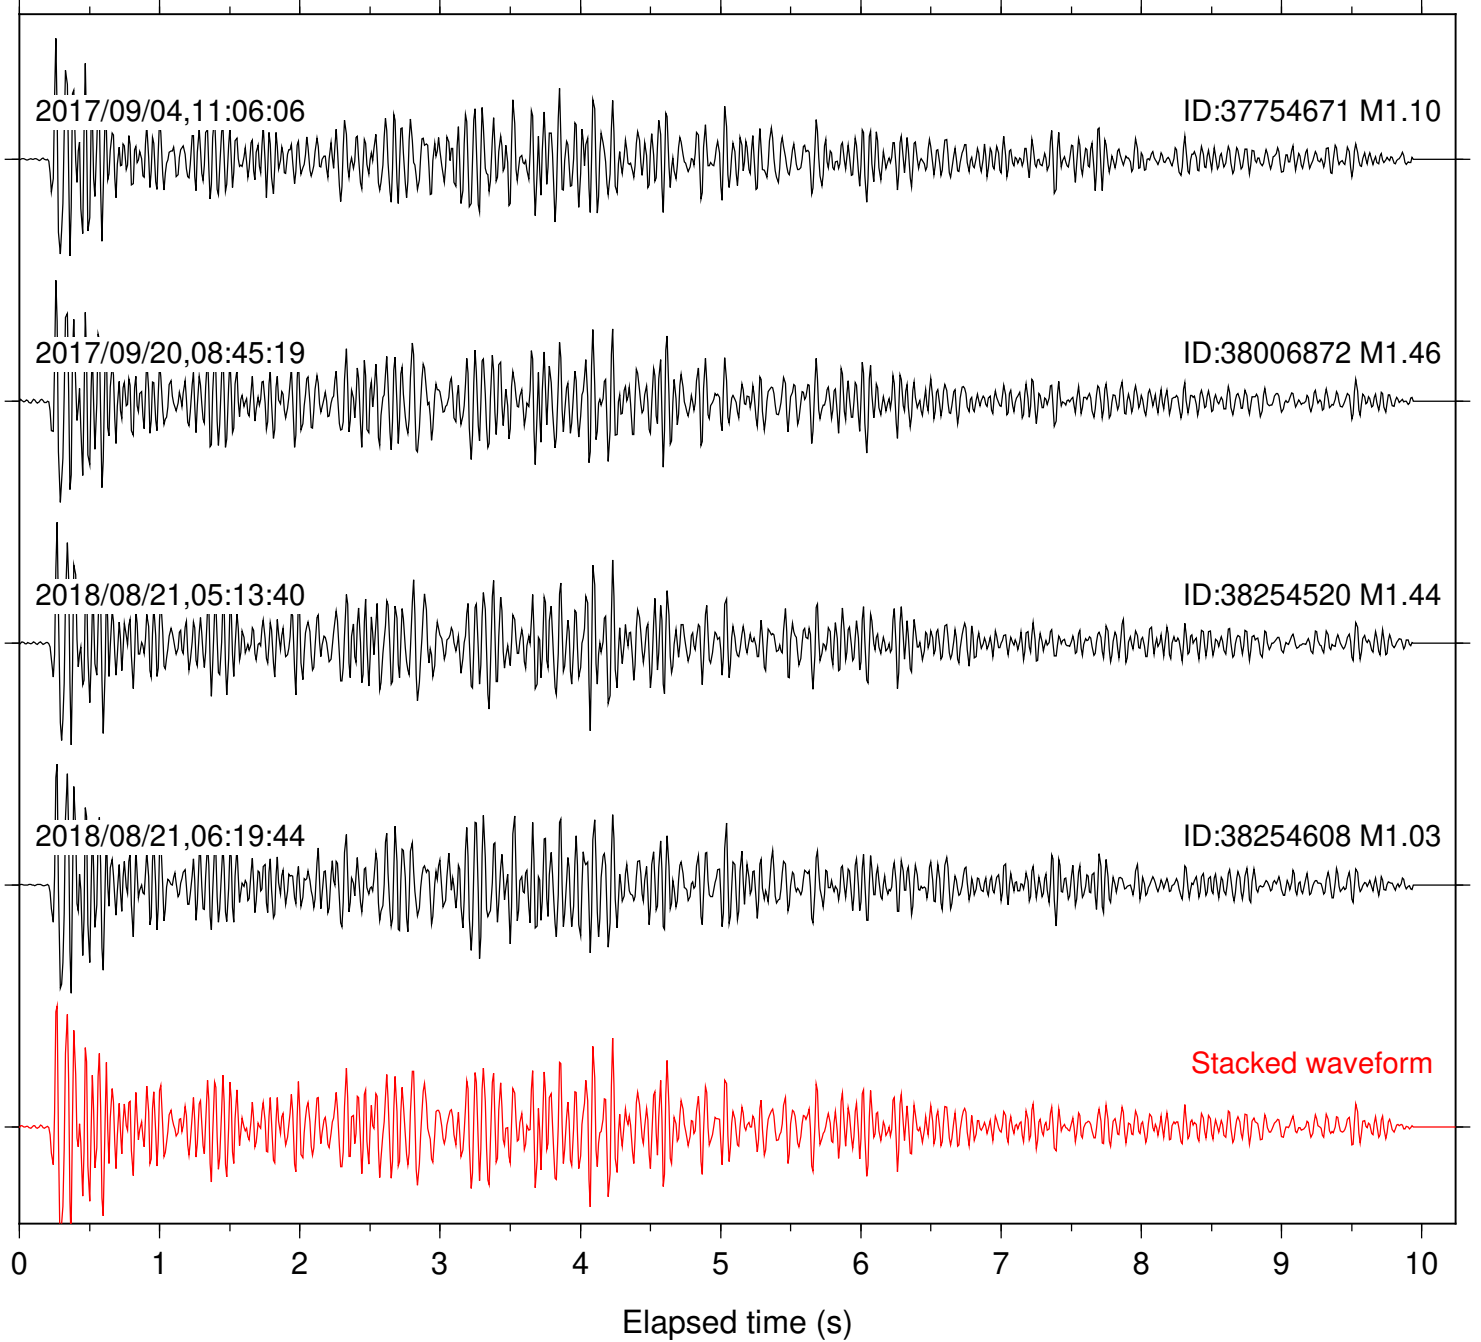

Station: B087 Com: EHZ

Focal depth: 4.50 km

Station: B088 Com: EHZ

Focal depth: 4.50 km

Station: B093 Com: EHZ

Focal depth: 4.50 km

Station: B946 Com: EHZ

Focal depth: 4.50 km

Station: FRD Com: HHZ

Focal depth: 4.50 km

Station: HMT2 Com: HHZ

Focal depth: 4.50 km

Station: KNW Com: HHZ

Focal depth: 5.27 km

Station: LKH Com: HHZ

Focal depth: 5.27 km

Station: LVA2 Com: HHZ

Focal depth: 5.23 km

Station: MTG Com: HHZ

Focal depth: 4.50 km

Station: PFO Com: HHZ

Focal depth: 5.23 km

Station: PLM Com: HHZ

Focal depth: 5.23 km

Station: POB2 Com: HHZ

Focal depth: 4.50 km

Station: RDM Com: HHZ

Focal depth: 5.27 km

Station: SMER Com: HHZ

Focal depth: 5.27 km

Station: SND Com: HHZ

Focal depth: 4.50 km