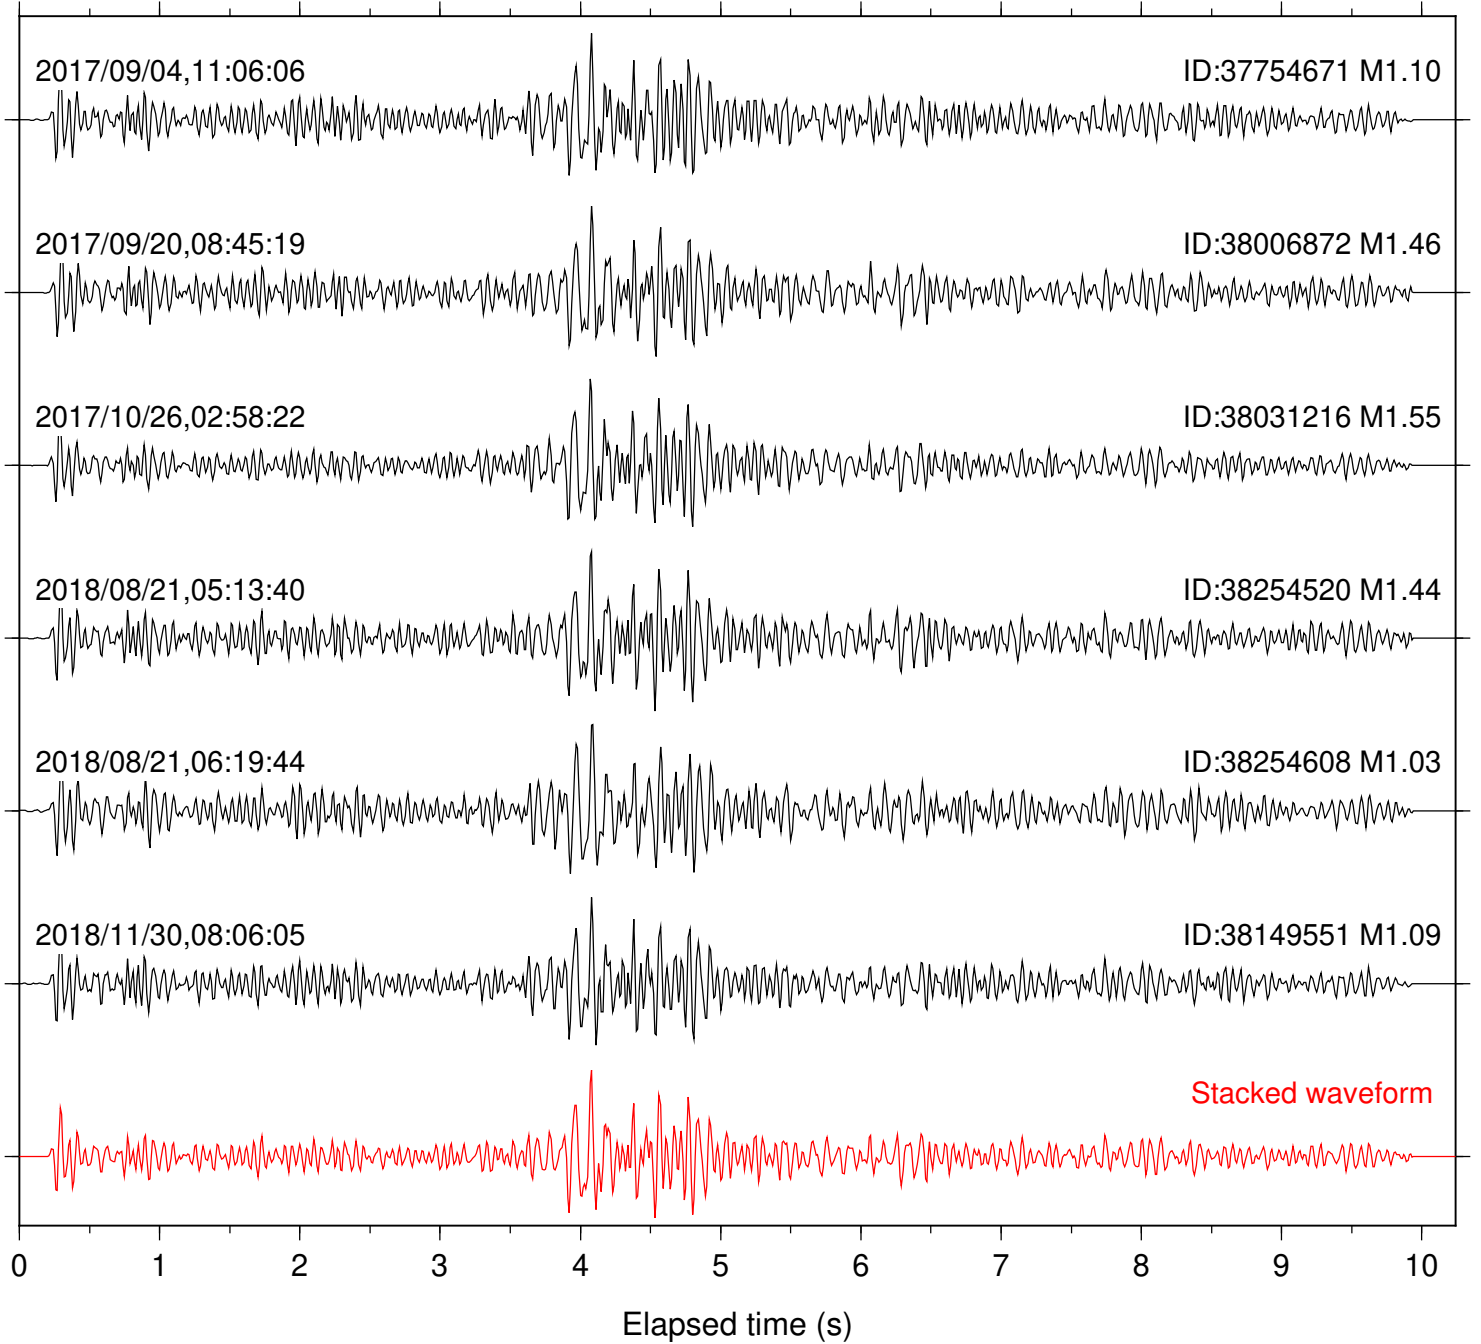

Station: B087 Com: EHZ

Focal depth: 4.50 km

Station: B088 Com: EHZ

Focal depth: 4.50 km

Station: B093 Com: EHZ

Focal depth: 4.50 km

Station: B946 Com: EHZ

Focal depth: 4.50 km

Station: BAC Com: EHZ

Focal depth: 5.23 km

Station: BZN Com: HHZ

Focal depth: 4.50 km

Station: CSH Com: HHZ

Focal depth: 4.50 km

Station: DGR Com: HHZ

Focal depth: 4.50 km

Station: FRD Com: HHZ

Focal depth: 4.50 km

Station: HMT2 Com: HHZ

Focal depth: 4.50 km

Station: KNW Com: HHZ

Focal depth: 5.27 km

Station: LKH Com: HHZ

Focal depth: 5.27 km

Station: POB2 Com: HHZ

Focal depth: 4.50 km

Station: RDM Com: HHZ

Focal depth: 5.27 km

Station: SMER Com: HHZ

Focal depth: 5.27 km

Station: SND Com: HHZ

Focal depth: 4.50 km