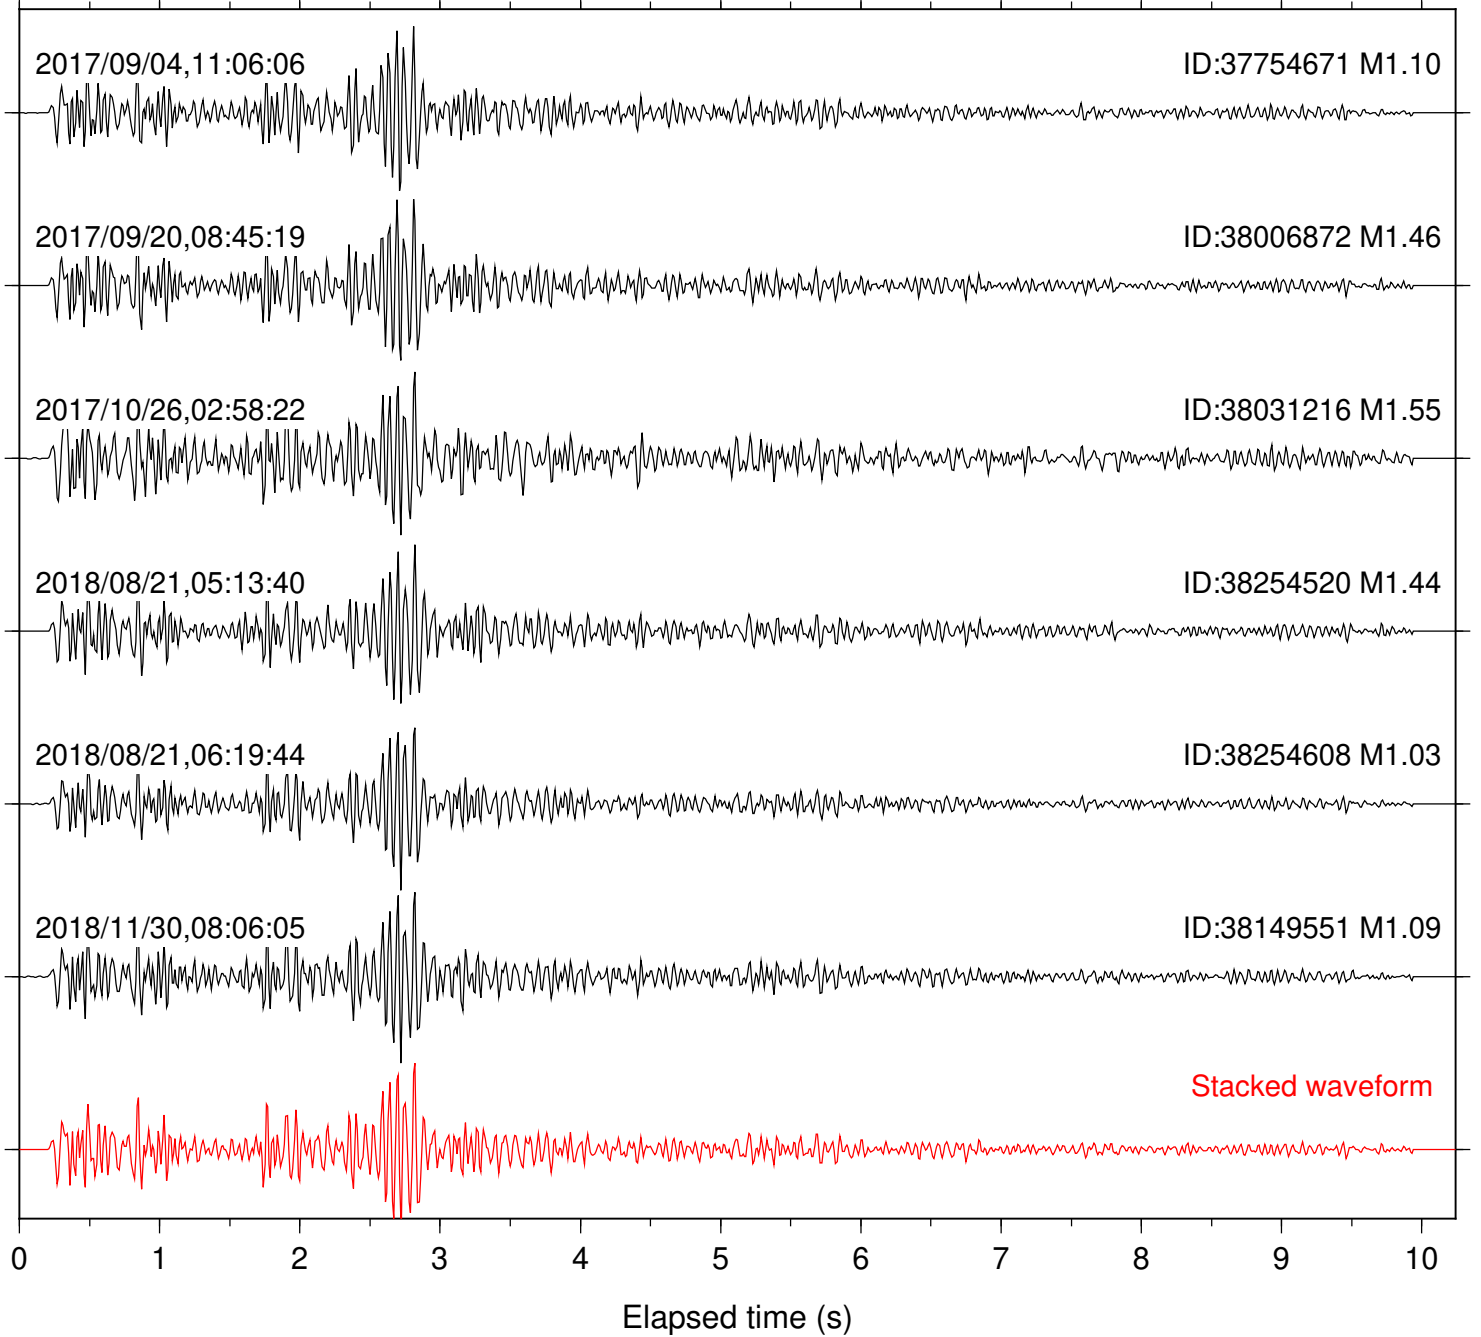

Station: B087 Com: EHZ

Focal depth: 4.50 km

Station: B088 Com: EHZ

Focal depth: 4.50 km

Station: B093 Com: EHZ

Focal depth: 4.50 km

Station: B946 Com: EHZ

Focal depth: 4.50 km

Station: BAC Com: EHZ

Focal depth: 5.23 km

Station: BZN Com: HHZ

Focal depth: 4.50 km

Station: CSH Com: HHZ

Focal depth: 4.50 km

Station: DGR Com: HHZ

Focal depth: 4.50 km

Station: FRD Com: HHZ

Focal depth: 4.50 km

Station: HMT2 Com: HHZ

Focal depth: 4.50 km

Station: KNW Com: HHZ

Focal depth: 5.27 km

Station: LKH Com: HHZ

Focal depth: 5.27 km

Station: POB2 Com: HHZ

Focal depth: 4.50 km

Station: RDM Com: HHZ

Focal depth: 5.27 km

Station: SMER Com: HHZ

Focal depth: 5.27 km

Station: SND Com: HHZ

Focal depth: 4.50 km