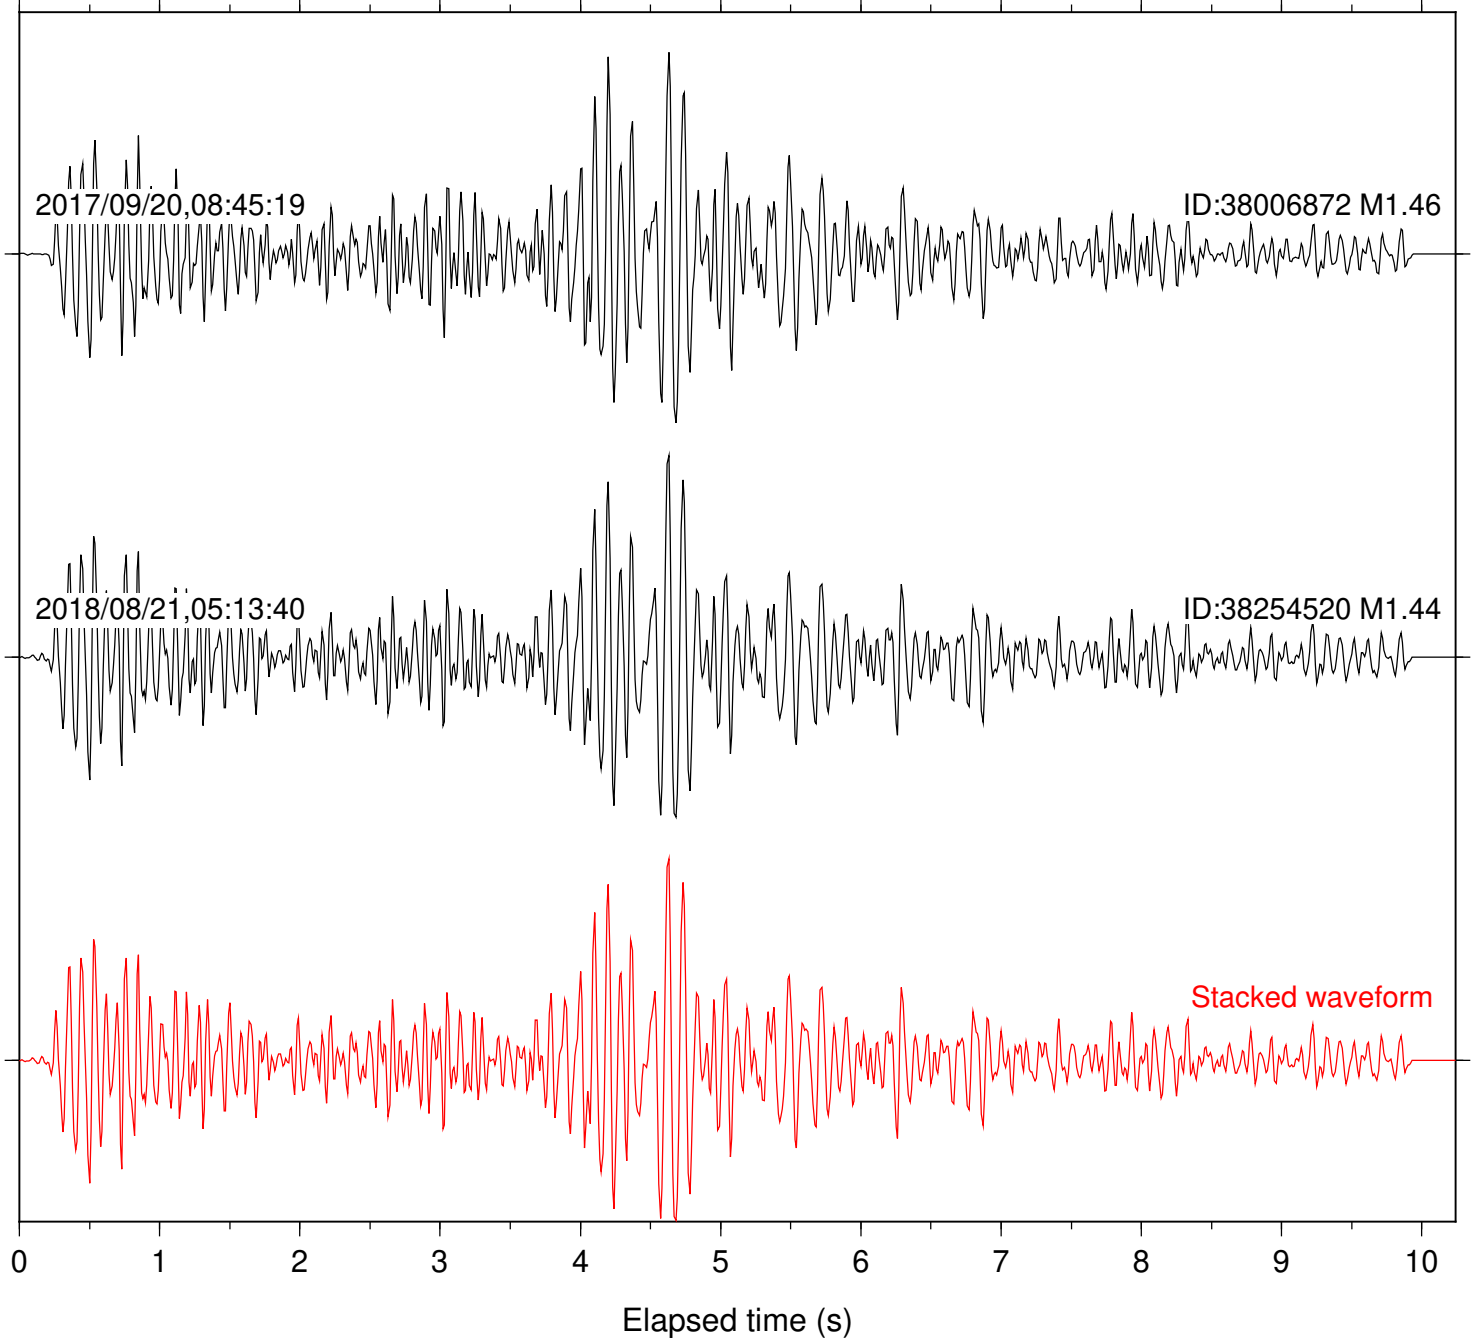

Station: BAC Com: EHZ

Focal depth: 5.23 km

Station: BZN Com: HHZ

Focal depth: 4.50 km

Station: CSH Com: HHZ

Focal depth: 4.50 km

Station: DGR Com: HHZ

Focal depth: 4.50 km

Station: FRD Com: HHZ

Focal depth: 4.50 km

Station: HMT2 Com: HHZ

Focal depth: 4.50 km

Station: KNW Com: HHZ

Focal depth: 5.27 km

Station: LKH Com: HHZ

Focal depth: 5.27 km

Station: LVA2 Com: HHZ

Focal depth: 5.23 km

Station: MTG Com: HHZ

Focal depth: 4.50 km

Station: PFO Com: HHZ

Focal depth: 5.23 km

Station: PLM Com: HHZ

Focal depth: 5.23 km

Station: POB2 Com: HHZ

Focal depth: 4.50 km

Station: RDM Com: HHZ

Focal depth: 5.27 km

Station: SMER Com: HHZ

Focal depth: 5.27 km

Station: SND Com: HHZ

Focal depth: 4.50 km