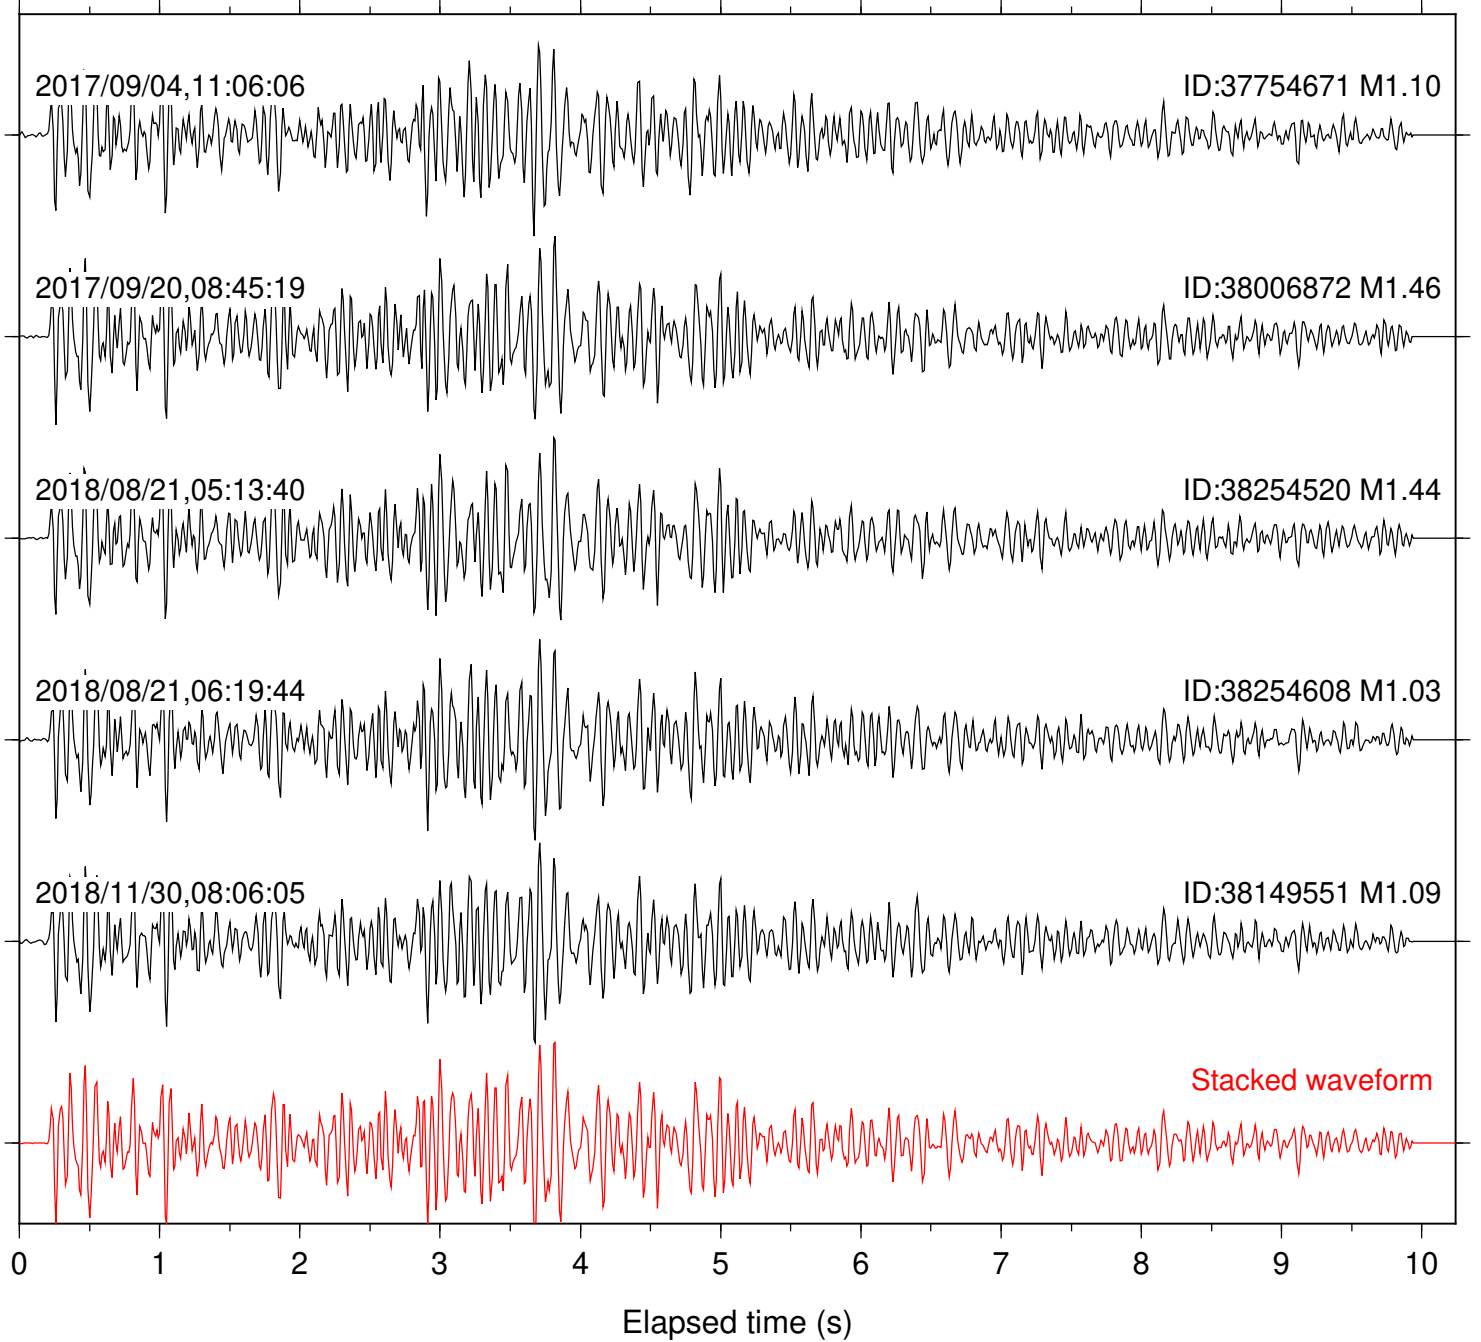

Station: B081 Com: EHZ

Focal depth: 4.50 km

Station: B082 Com: EHZ

Focal depth: 4.50 km

Station: B084 Com: EHZ

Focal depth: 4.50 km

Station: B086 Com: EHZ

Focal depth: 5.27 km

Station: B087 Com: EHZ

Focal depth: 4.50 km

Station: B088 Com: EHZ

Focal depth: 4.50 km

Station: B093 Com: EHZ

Focal depth: 4.50 km

Station: B946 Com: EHZ

Focal depth: 4.50 km

Station: FRD Com: HHZ

Focal depth: 4.50 km

Station: HMT2 Com: HHZ

Focal depth: 4.50 km

Station: KNW Com: HHZ

Focal depth: 5.27 km

Station: LKH Com: HHZ

Focal depth: 5.27 km

Station: POB2 Com: HHZ

Focal depth: 4.50 km

Station: RDM Com: HHZ

Focal depth: 5.27 km

Station: SMER Com: HHZ

Focal depth: 5.27 km

Station: SND Com: HHZ

Focal depth: 4.50 km