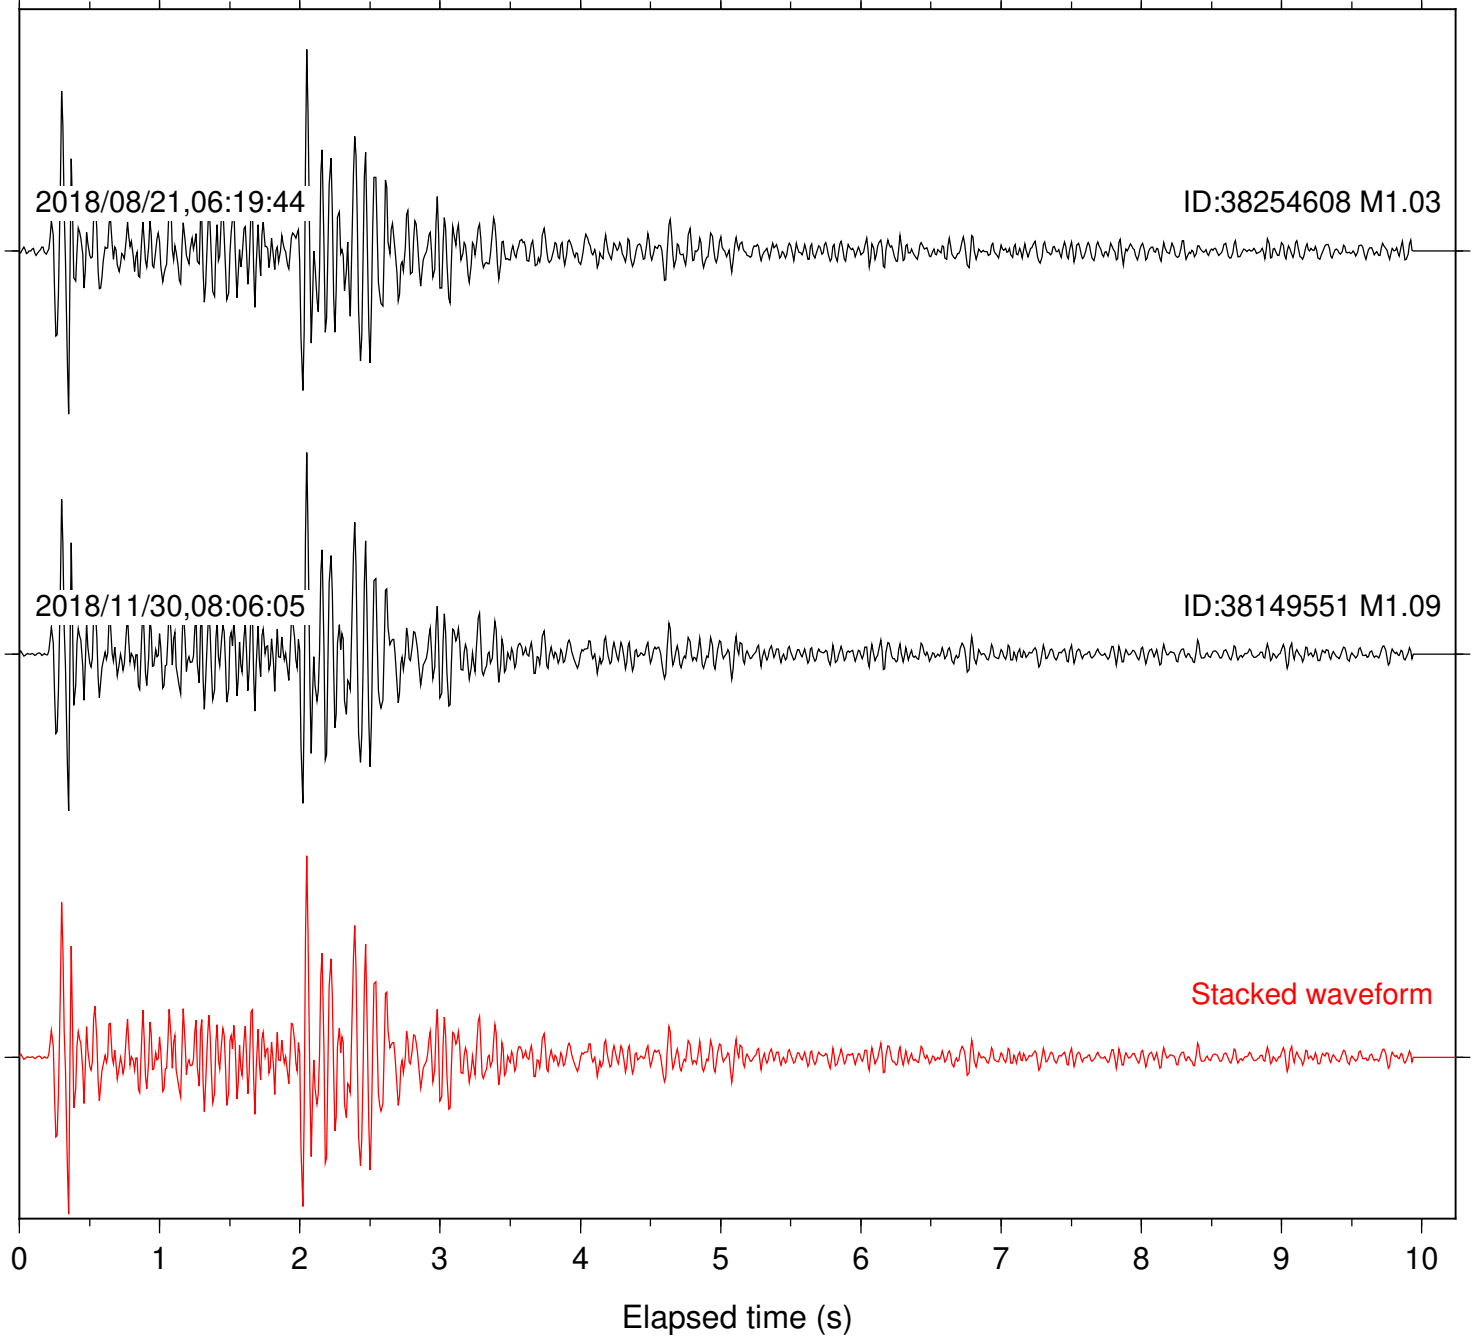

Station: B081 Com: EHZ

Focal depth: 4.50 km

Station: B082 Com: EHZ

Focal depth: 4.50 km

Station: B084 Com: EHZ

Focal depth: 4.50 km

Station: B086 Com: EHZ

Focal depth: 5.27 km

Station: B087 Com: EHZ

Focal depth: 4.50 km

Station: B088 Com: EHZ

Focal depth: 4.50 km

Station: B093 Com: EHZ

Focal depth: 4.50 km

Station: B946 Com: EHZ

Focal depth: 4.50 km

Station: BAC Com: EHZ

Focal depth: 5.23 km

Station: BZN Com: HHZ

Focal depth: 4.50 km

Station: CSH Com: HHZ

Focal depth: 4.50 km

Station: DGR Com: HHZ

Focal depth: 4.50 km

Station: FRD Com: HHZ

Focal depth: 4.50 km

Station: HMT2 Com: HHZ

Focal depth: 4.50 km

Station: KNW Com: HHZ

Focal depth: 5.27 km

Station: LKH Com: HHZ

Focal depth: 5.27 km