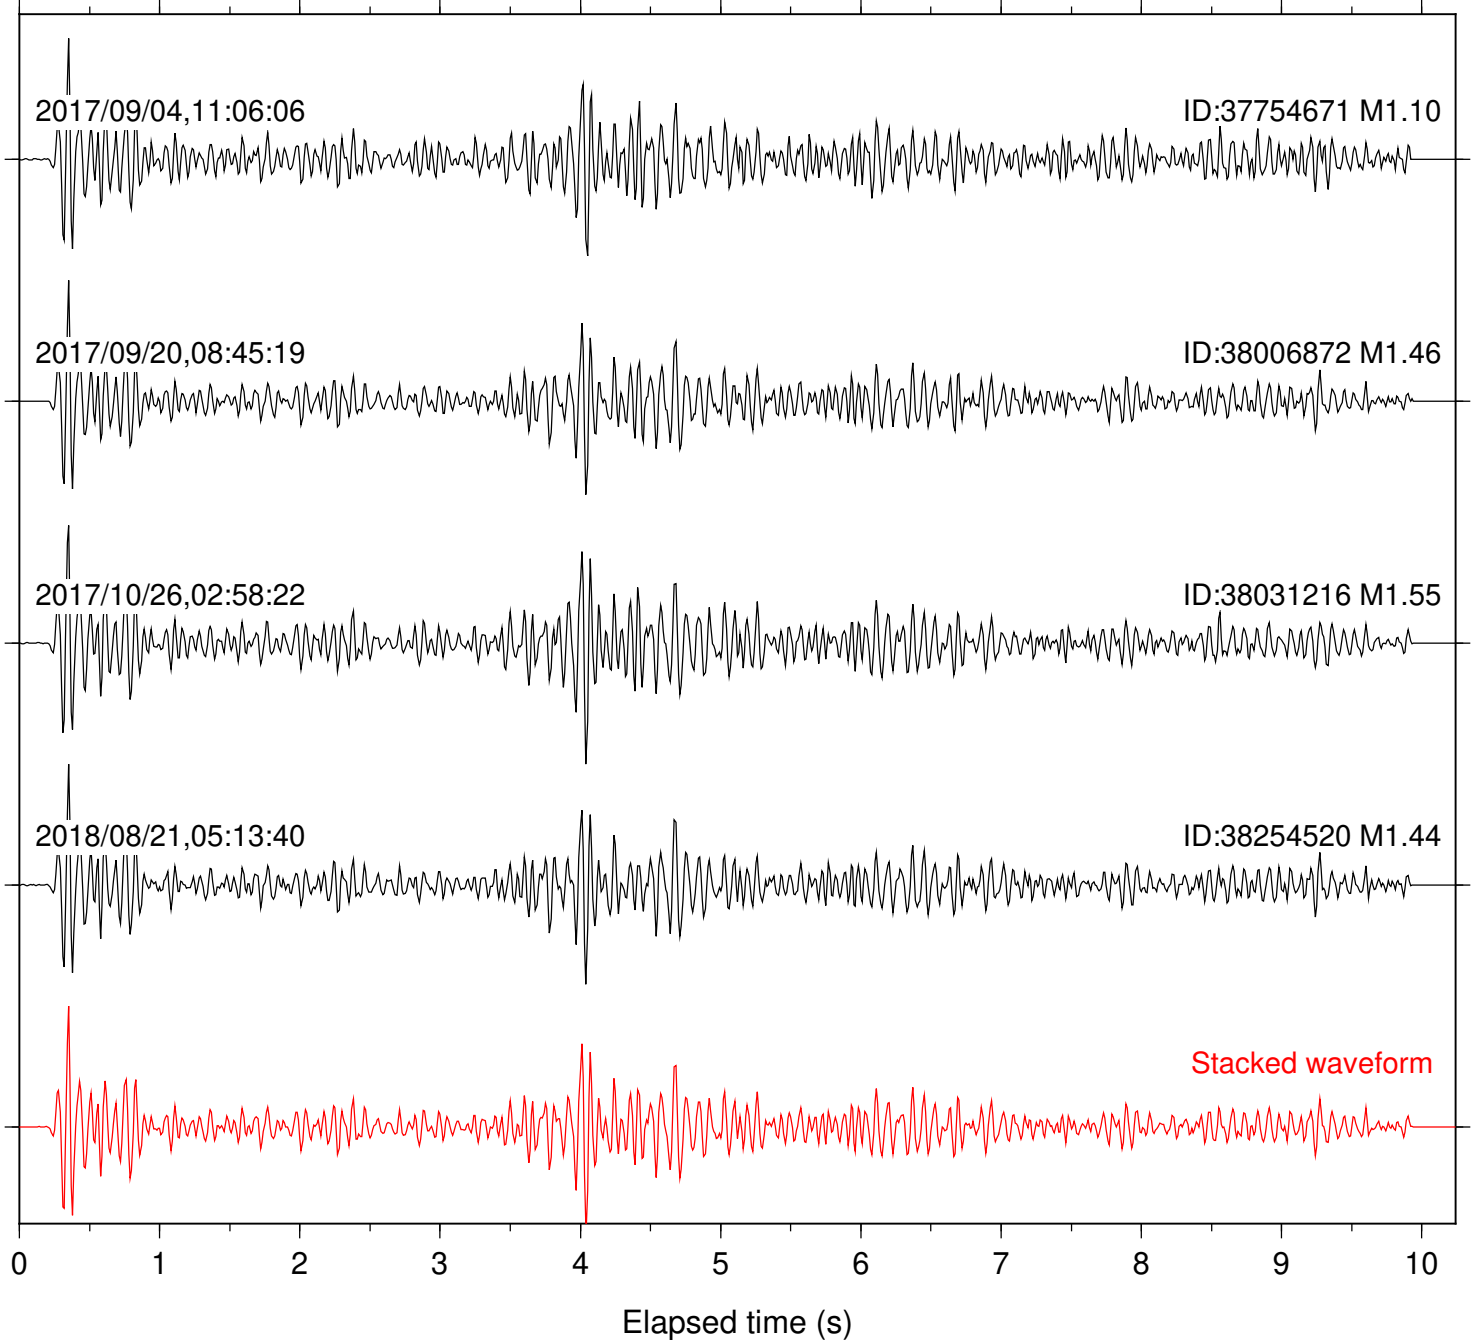

Station: BAC Com: EHZ

Focal depth: 5.23 km

Station: BZN Com: HHZ

Focal depth: 4.50 km

Station: CSH Com: HHZ

Focal depth: 4.50 km

Station: DGR Com: HHZ

Focal depth: 4.50 km

Station: FRD Com: HHZ

Focal depth: 4.50 km

Station: HMT2 Com: HHZ

Focal depth: 4.50 km

Station: KNW Com: HHZ

Focal depth: 5.27 km

Station: LKH Com: HHZ

Focal depth: 5.27 km

Station: LVA2 Com: HHZ

Focal depth: 5.23 km

Station: MTG Com: HHZ

Focal depth: 4.50 km

Station: PFO Com: HHZ

Focal depth: 5.23 km

Station: PLM Com: HHZ

Focal depth: 5.23 km

Station: POB2 Com: HHZ

Focal depth: 4.50 km

Station: RDM Com: HHZ

Focal depth: 5.27 km

Station: SMER Com: HHZ

Focal depth: 5.27 km

Station: SND Com: HHZ

Focal depth: 4.50 km