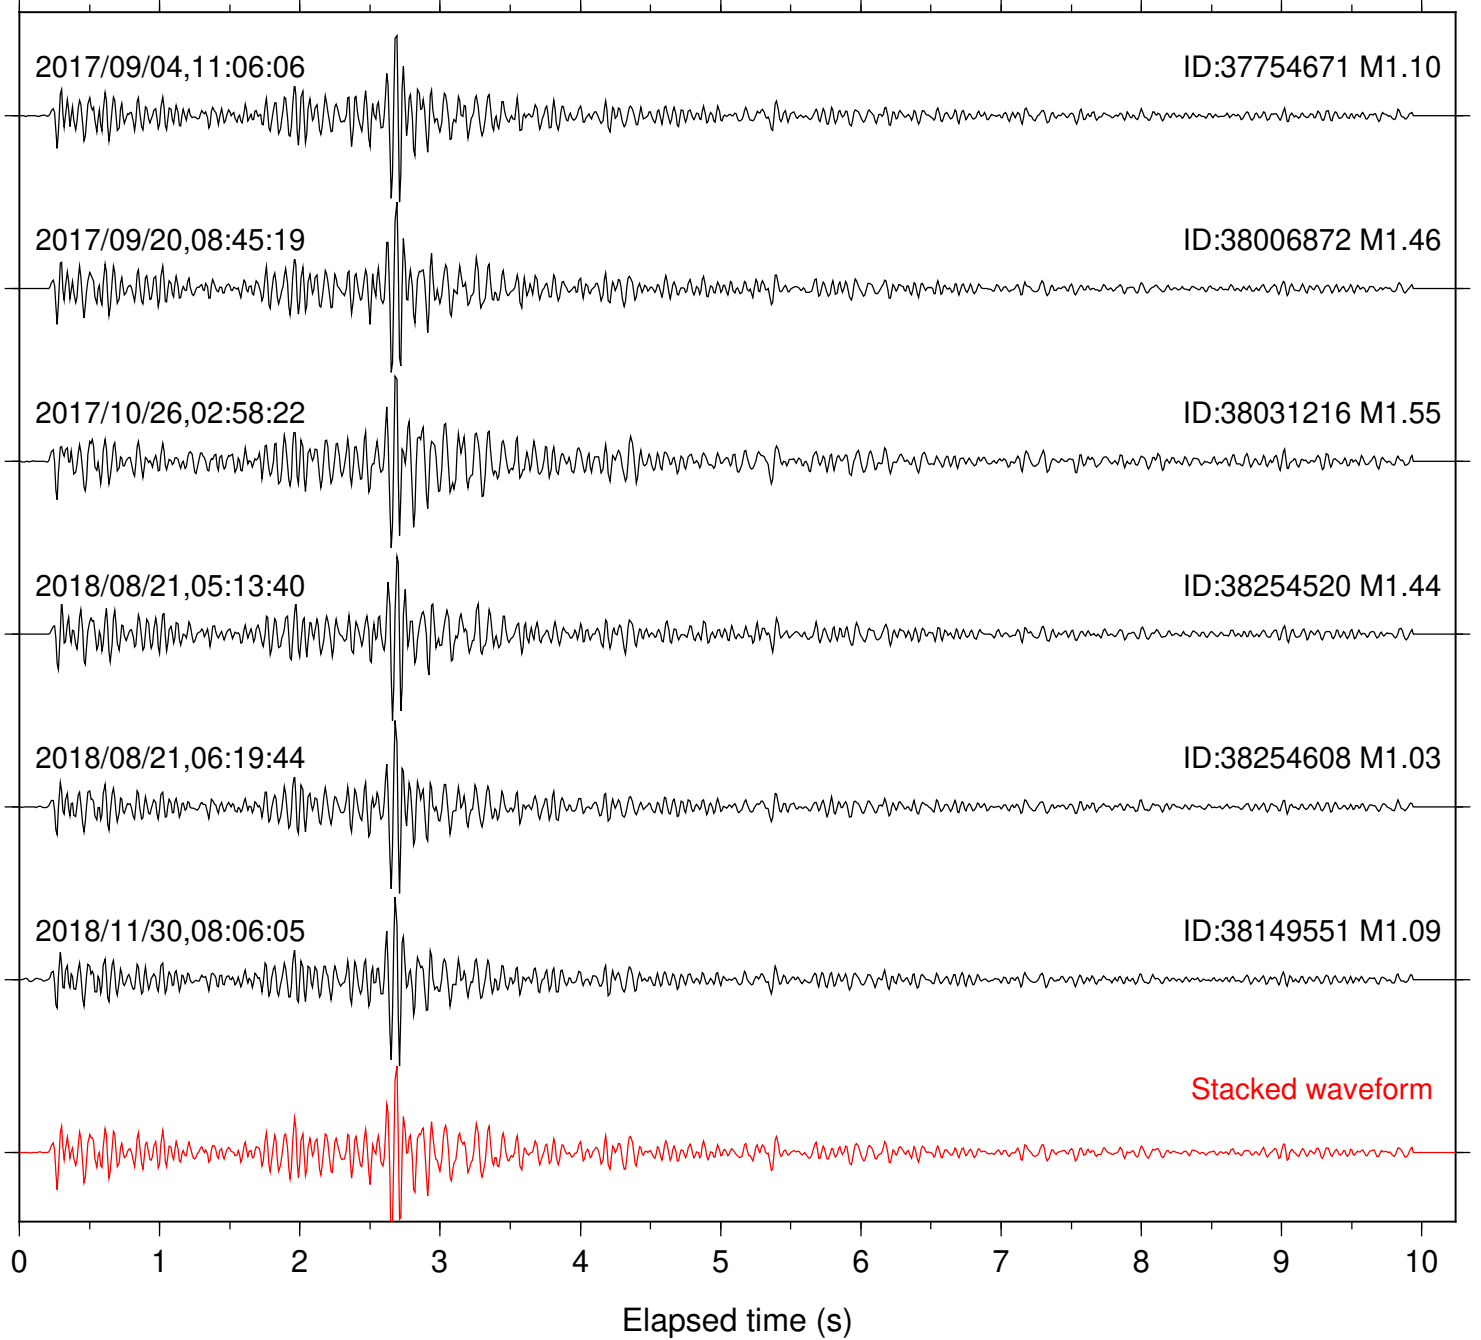

Station: B081 Com: EHZ

Focal depth: 4.50 km

Station: B082 Com: EHZ

Focal depth: 4.50 km

Station: B084 Com: EHZ

Focal depth: 4.50 km

Station: B086 Com: EHZ

Focal depth: 5.27 km

Station: B087 Com: EHZ

Focal depth: 4.50 km

Station: B088 Com: EHZ

Focal depth: 4.50 km

Station: B093 Com: EHZ

Focal depth: 4.50 km

Station: B946 Com: EHZ

Focal depth: 4.50 km

Station: BAC Com: EHZ

Focal depth: 5.23 km

Station: BZN Com: HHZ

Focal depth: 4.50 km

Station: CSH Com: HHZ

Focal depth: 4.50 km

Station: DGR Com: HHZ

Focal depth: 4.50 km

Station: FRD Com: HHZ

Focal depth: 4.50 km

Station: HMT2 Com: HHZ

Focal depth: 4.50 km

Station: KNW Com: HHZ

Focal depth: 5.27 km

Station: LKH Com: HHZ

Focal depth: 5.27 km