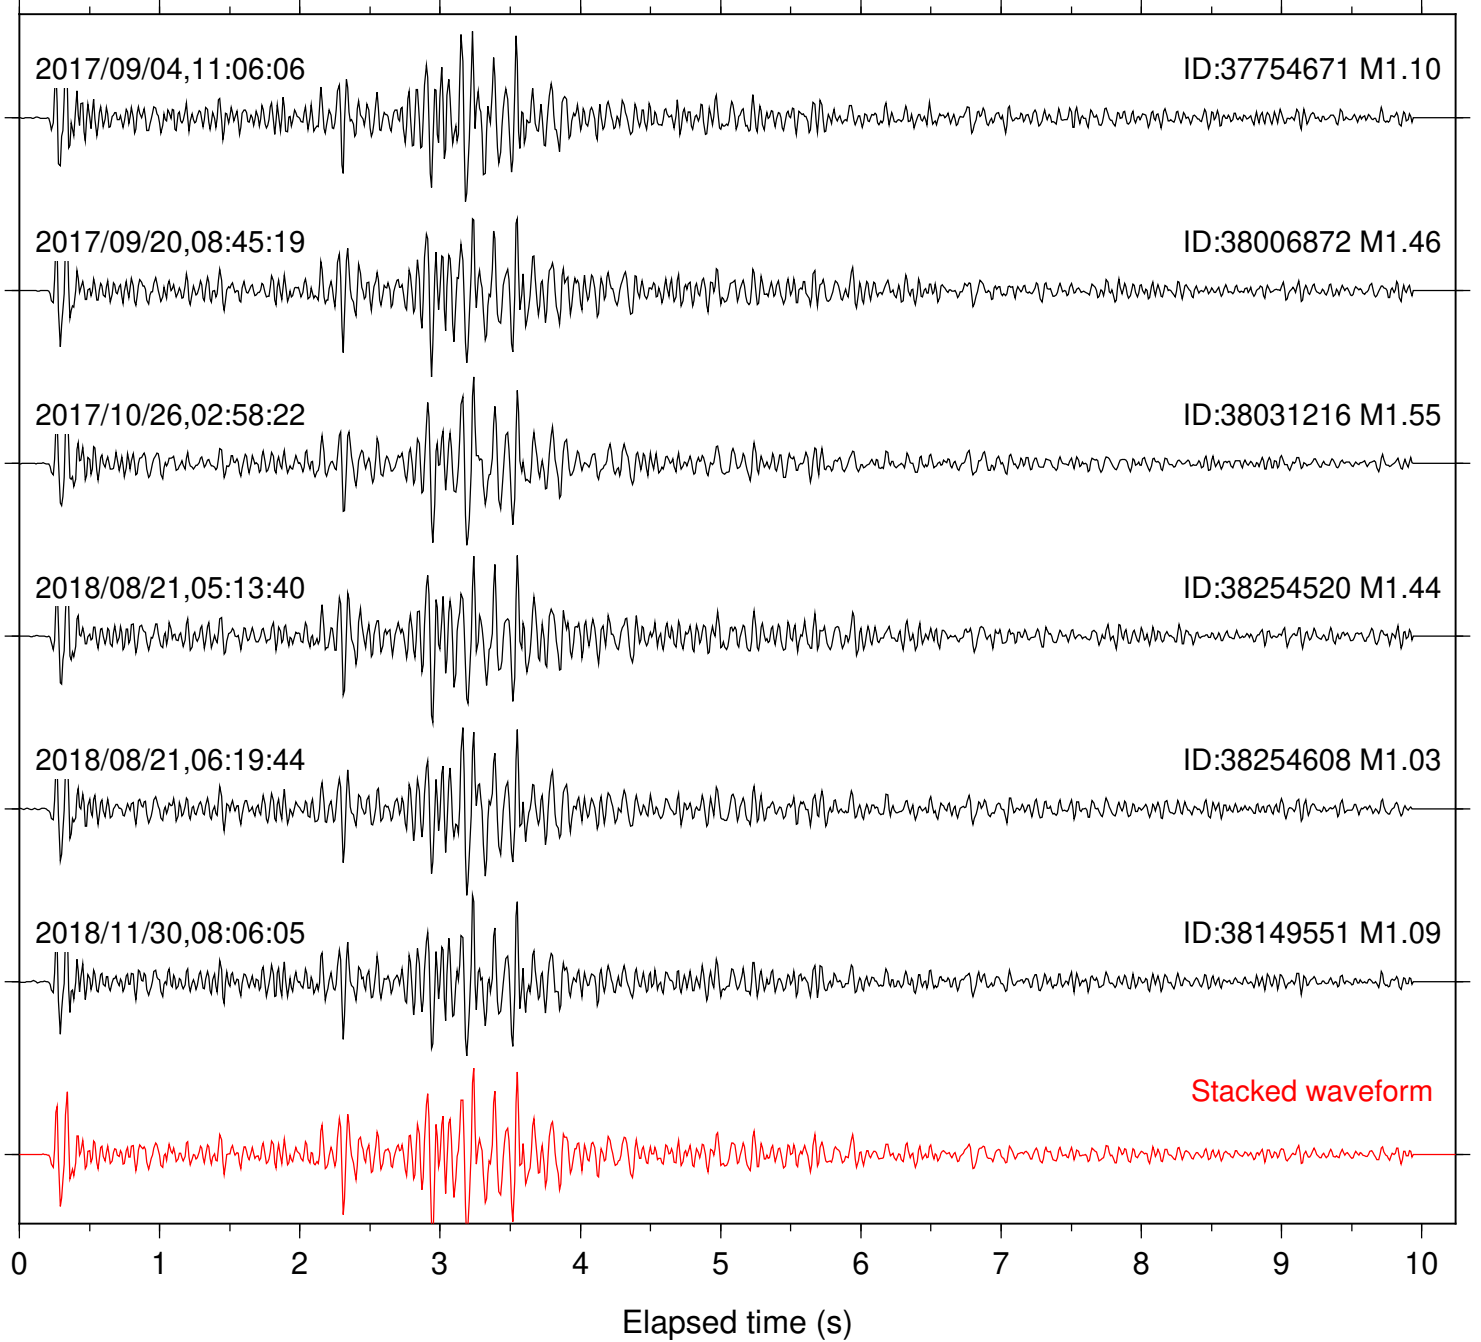

Station: B081 Com: EHZ

Focal depth: 4.50 km

Station: B082 Com: EHZ

Focal depth: 4.50 km

Station: B084 Com: EHZ

Focal depth: 4.50 km

Station: B086 Com: EHZ

Focal depth: 5.27 km

Station: B087 Com: EHZ

Focal depth: 4.50 km

Station: B088 Com: EHZ

Focal depth: 4.50 km

Station: B093 Com: EHZ

Focal depth: 4.50 km

Station: B946 Com: EHZ

Focal depth: 4.50 km

Station: FRD Com: HHZ

Focal depth: 4.50 km

Station: HMT2 Com: HHZ

Focal depth: 4.50 km

Station: KNW Com: HHZ

Focal depth: 5.27 km

Station: LKH Com: HHZ

Focal depth: 5.27 km

Station: POB2 Com: HHZ

Focal depth: 4.50 km

Station: RDM Com: HHZ

Focal depth: 5.27 km

Station: SMER Com: HHZ

Focal depth: 5.27 km

Station: SND Com: HHZ

Focal depth: 4.50 km