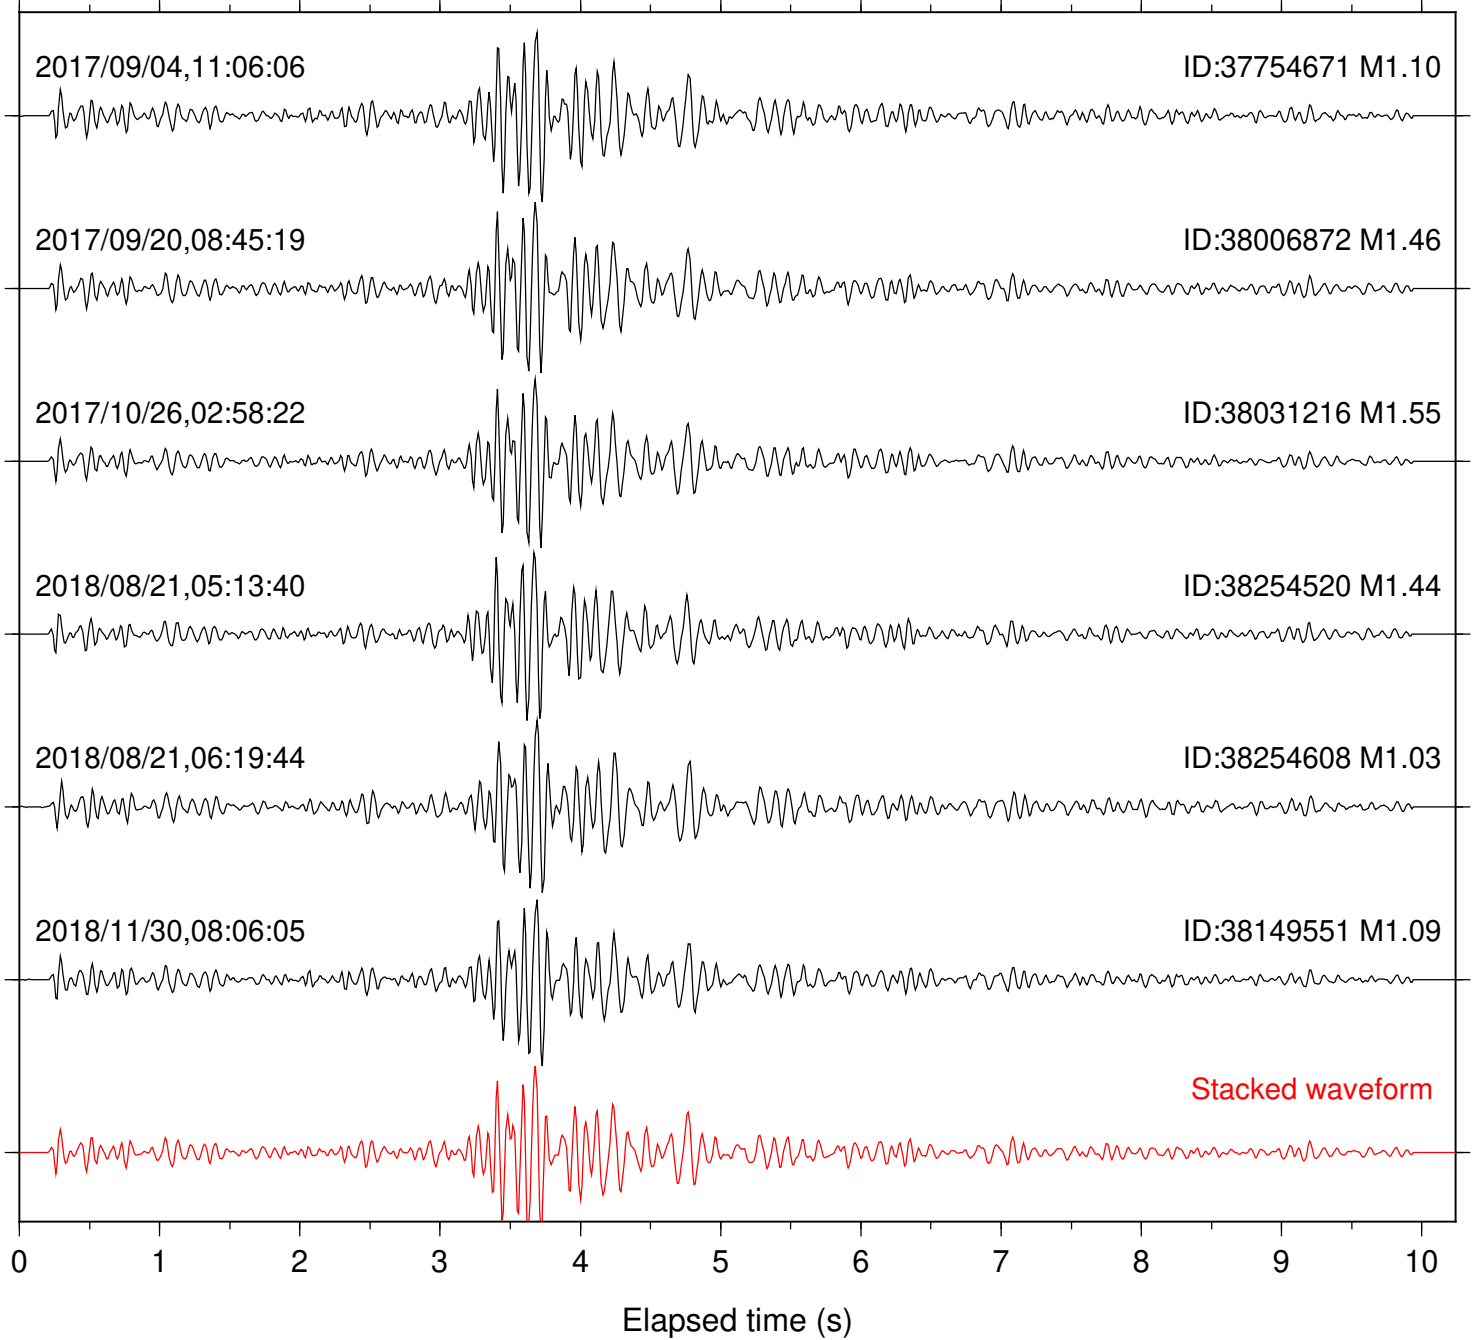

Station: BAC Com: EHZ

Focal depth: 5.23 km

Station: BZN Com: HHZ

Focal depth: 4.50 km

Station: CSH Com: HHZ

Focal depth: 4.50 km

Station: DGR Com: HHZ

Focal depth: 4.50 km

Station: FRD Com: HHZ

Focal depth: 4.50 km

Station: HMT2 Com: HHZ

Focal depth: 4.50 km

Station: KNW Com: HHZ

Focal depth: 5.27 km

Station: LKH Com: HHZ

Focal depth: 5.27 km

Station: LVA2 Com: HHZ

Focal depth: 5.23 km

Station: MTG Com: HHZ

Focal depth: 4.50 km

Station: PFO Com: HHZ

Focal depth: 5.23 km

Station: PLM Com: HHZ

Focal depth: 5.23 km

Station: POB2 Com: HHZ

Focal depth: 4.50 km

Station: RDM Com: HHZ

Focal depth: 5.27 km

Station: SMER Com: HHZ

Focal depth: 5.27 km

Station: SND Com: HHZ

Focal depth: 4.50 km