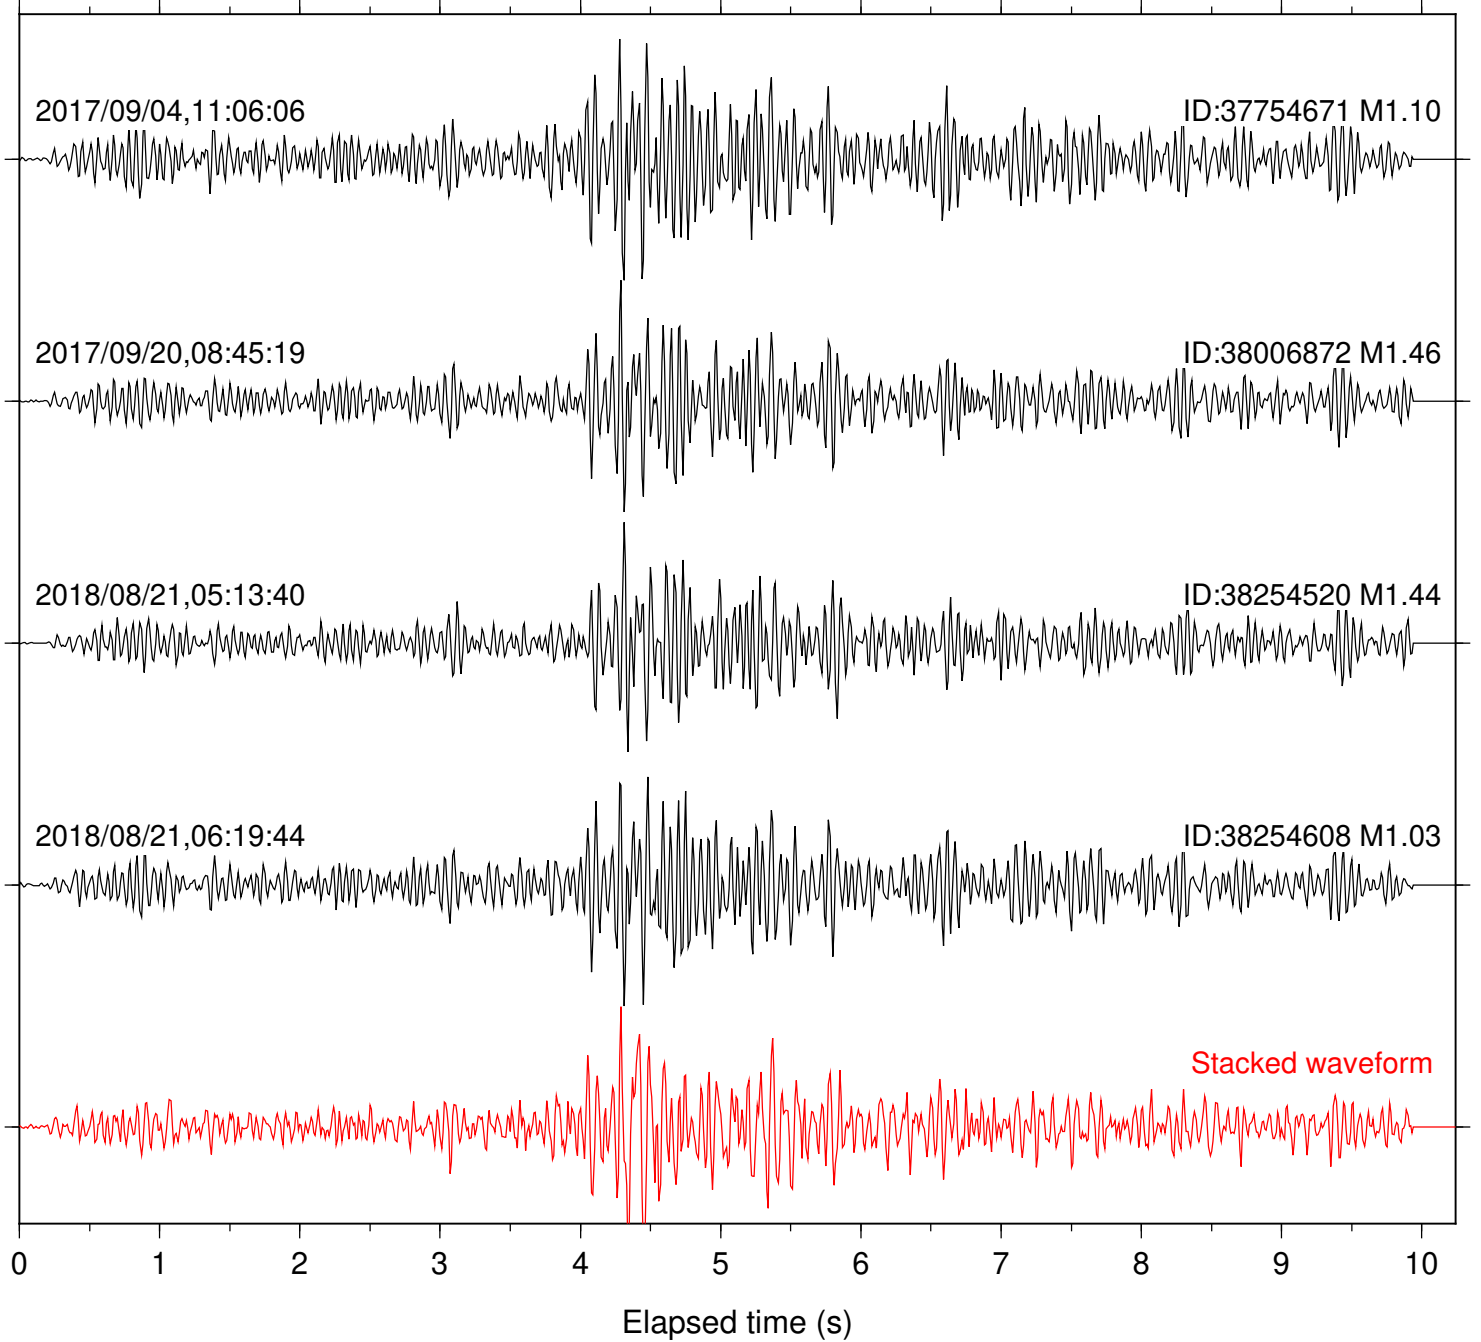

Station: B087 Com: EHZ

Focal depth: 4.50 km

Station: B088 Com: EHZ

Focal depth: 4.50 km

Station: B093 Com: EHZ

Focal depth: 4.50 km

Station: B946 Com: EHZ

Focal depth: 4.50 km

Station: FRD Com: HHZ

Focal depth: 4.50 km

Station: HMT2 Com: HHZ

Focal depth: 4.50 km

Station: KNW Com: HHZ

Focal depth: 5.27 km

Station: LKH Com: HHZ

Focal depth: 5.27 km

Station: LVA2 Com: HHZ

Focal depth: 5.23 km

Station: MTG Com: HHZ

Focal depth: 4.50 km

Station: PFO Com: HHZ

Focal depth: 5.23 km

Station: PLM Com: HHZ

Focal depth: 5.23 km

Station: POB2 Com: HHZ

Focal depth: 4.50 km

Station: RDM Com: HHZ

Focal depth: 5.27 km

Station: SMER Com: HHZ

Focal depth: 5.27 km

Station: SND Com: HHZ

Focal depth: 4.50 km