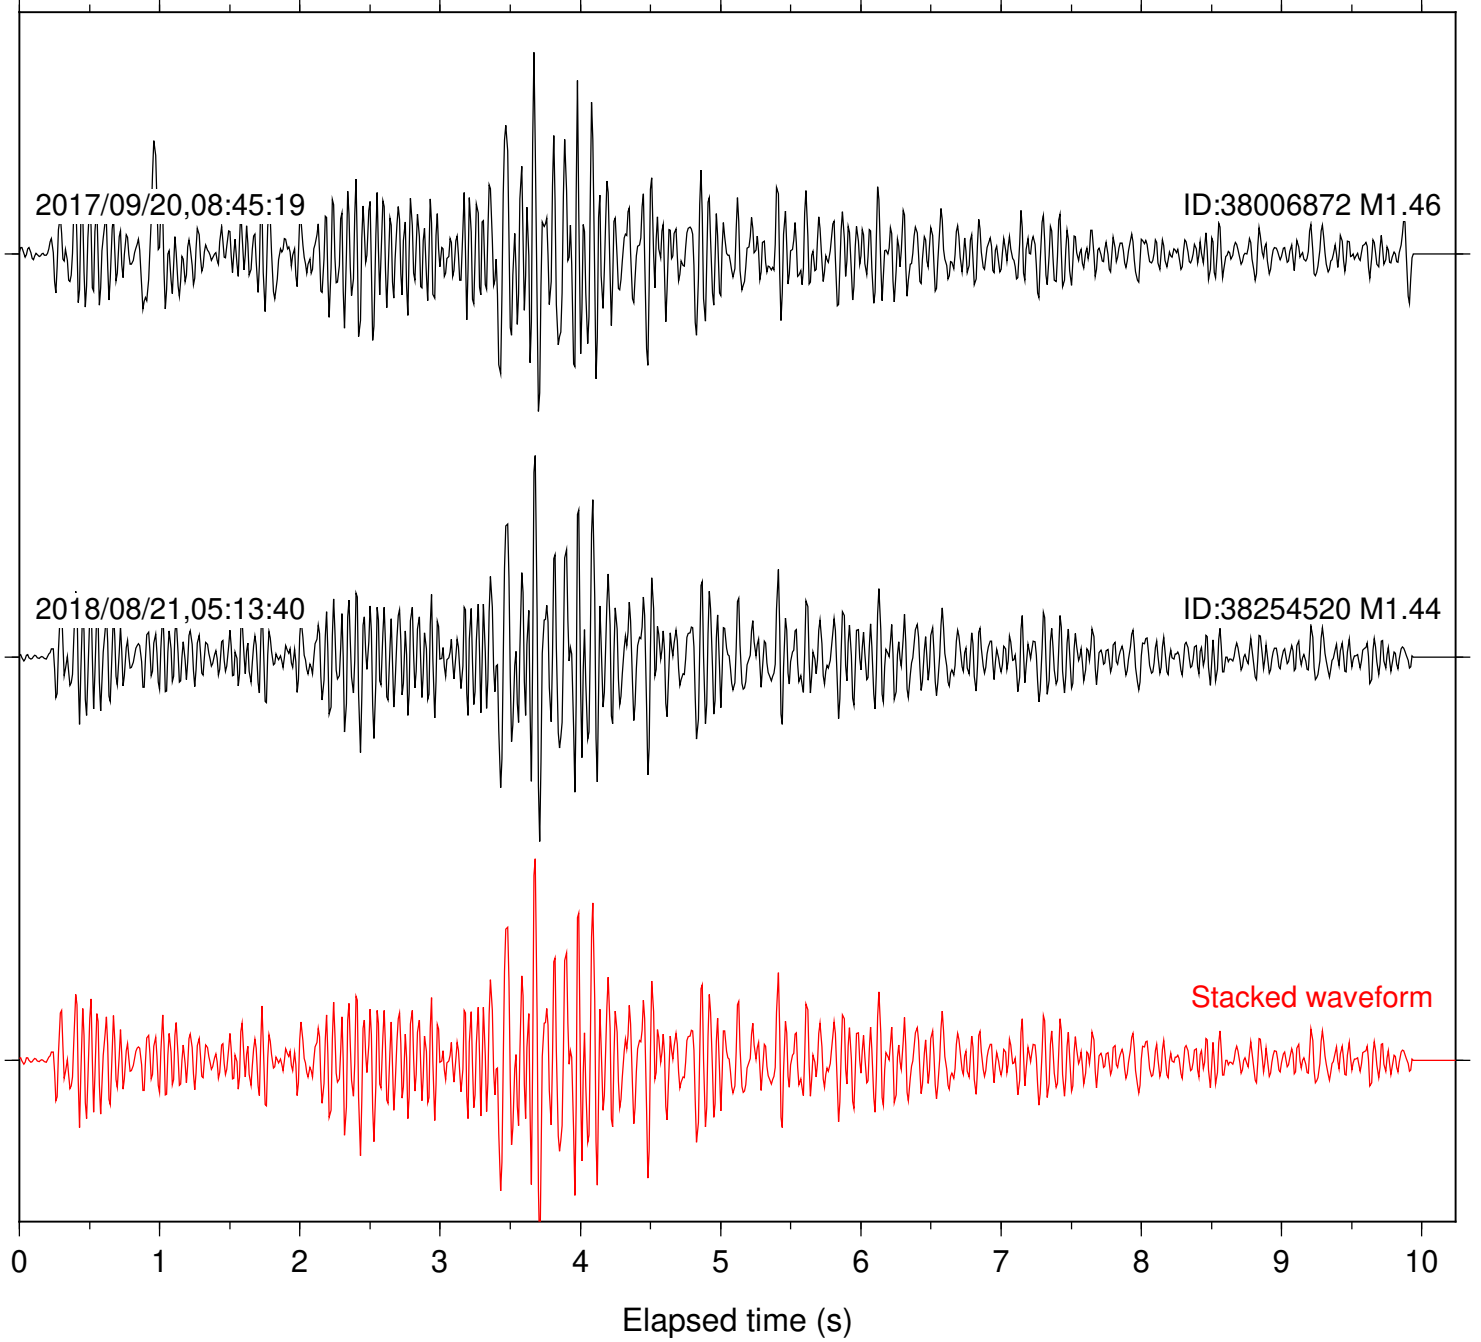

Station: B081 Com: EHZ

Focal depth: 4.50 km

Station: B082 Com: EHZ

Focal depth: 4.50 km

Station: B084 Com: EHZ

Focal depth: 4.50 km

Station: B086 Com: EHZ

Focal depth: 5.27 km

Station: B087 Com: EHZ

Focal depth: 4.50 km

Station: B088 Com: EHZ

Focal depth: 4.50 km

Station: B093 Com: EHZ

Focal depth: 4.50 km

Station: B946 Com: EHZ

Focal depth: 4.50 km

Station: BAC Com: EHZ

Focal depth: 5.23 km

Station: BZN Com: HHZ

Focal depth: 4.50 km

Station: CSH Com: HHZ

Focal depth: 4.50 km

Station: DGR Com: HHZ

Focal depth: 4.50 km

Station: FRD Com: HHZ

Focal depth: 4.50 km

Station: HMT2 Com: HHZ

Focal depth: 4.50 km

Station: KNW Com: HHZ

Focal depth: 5.27 km

Station: LKH Com: HHZ

Focal depth: 5.27 km