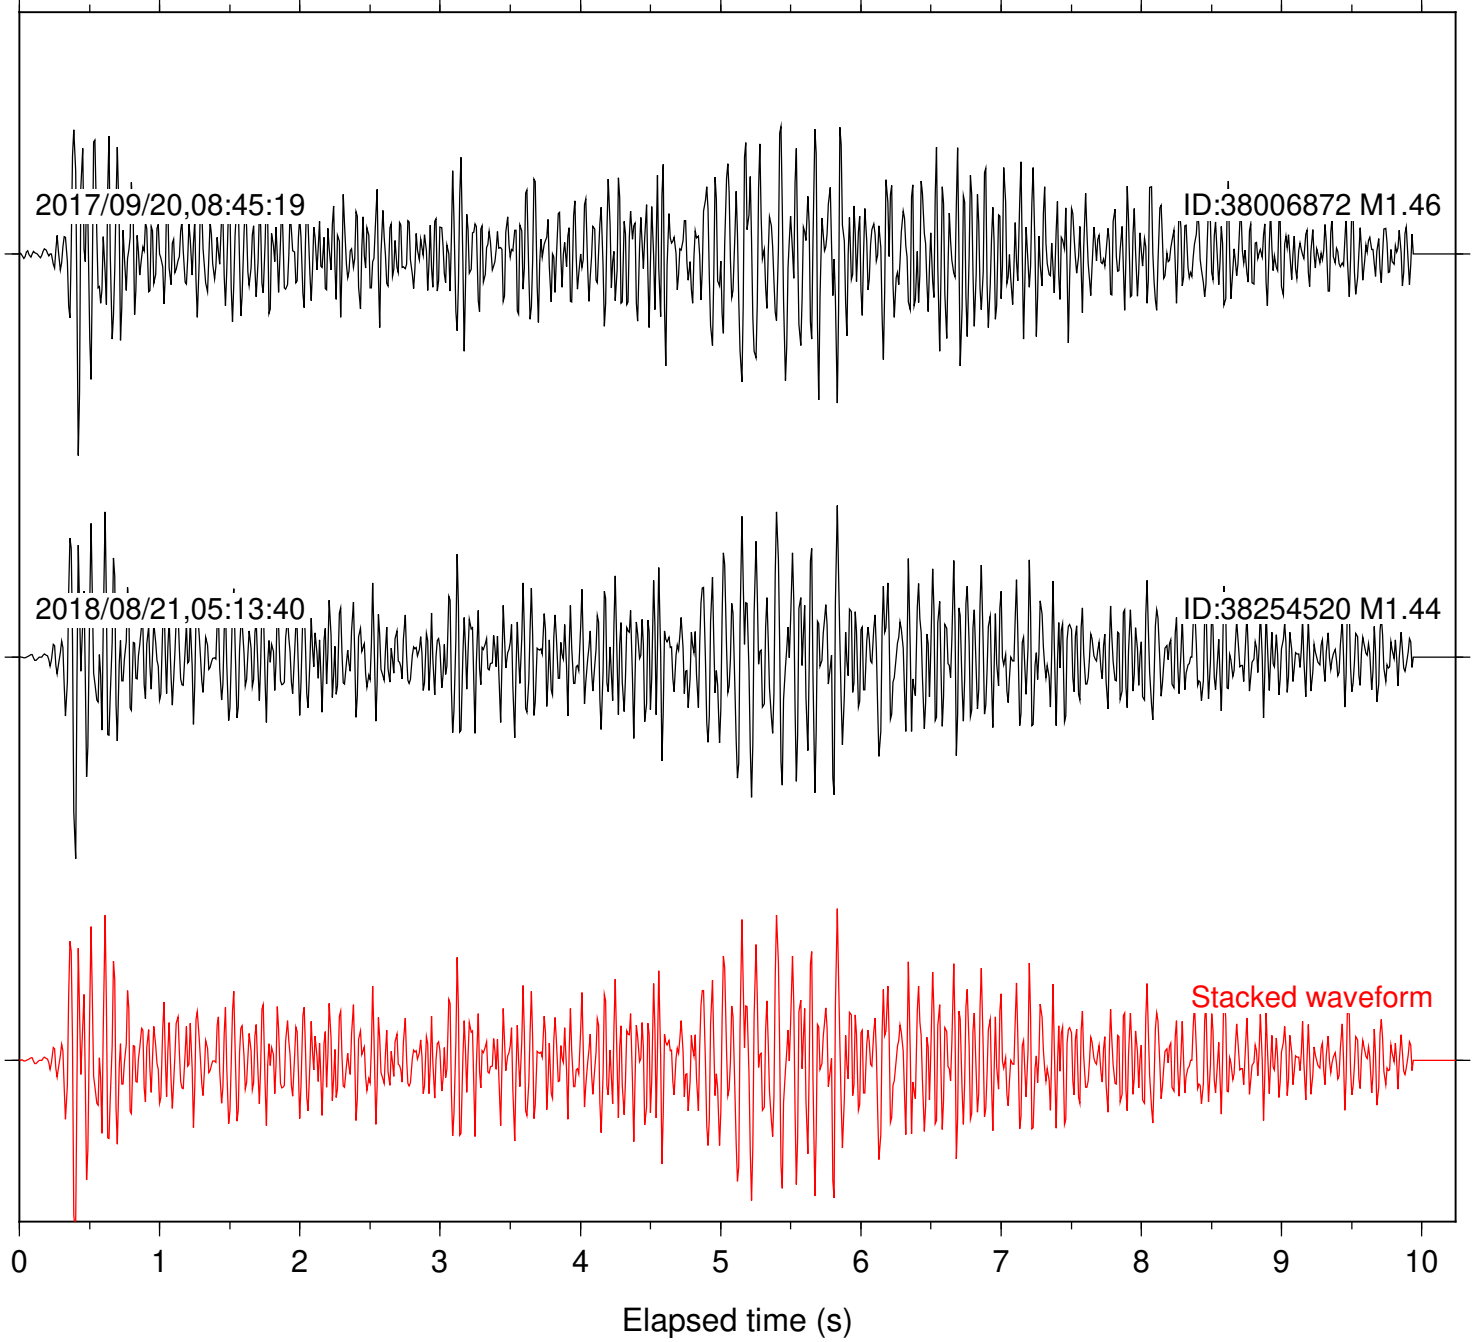

Station: BAC Com: EHZ

Focal depth: 5.23 km

Station: BZN Com: HHZ

Focal depth: 4.50 km

Station: CSH Com: HHZ

Focal depth: 4.50 km

Station: DGR Com: HHZ

Focal depth: 4.50 km

Station: FRD Com: HHZ

Focal depth: 4.50 km

Station: HMT2 Com: HHZ

Focal depth: 4.50 km

Station: KNW Com: HHZ

Focal depth: 5.27 km

Station: LKH Com: HHZ

Focal depth: 5.27 km

Station: LVA2 Com: HHZ

Focal depth: 5.23 km

Station: MTG Com: HHZ

Focal depth: 4.50 km

Station: PFO Com: HHZ

Focal depth: 5.23 km

Station: PLM Com: HHZ

Focal depth: 5.23 km

Station: POB2 Com: HHZ

Focal depth: 4.50 km

Station: RDM Com: HHZ

Focal depth: 5.27 km

Station: SMER Com: HHZ

Focal depth: 5.27 km

Station: SND Com: HHZ

Focal depth: 4.50 km