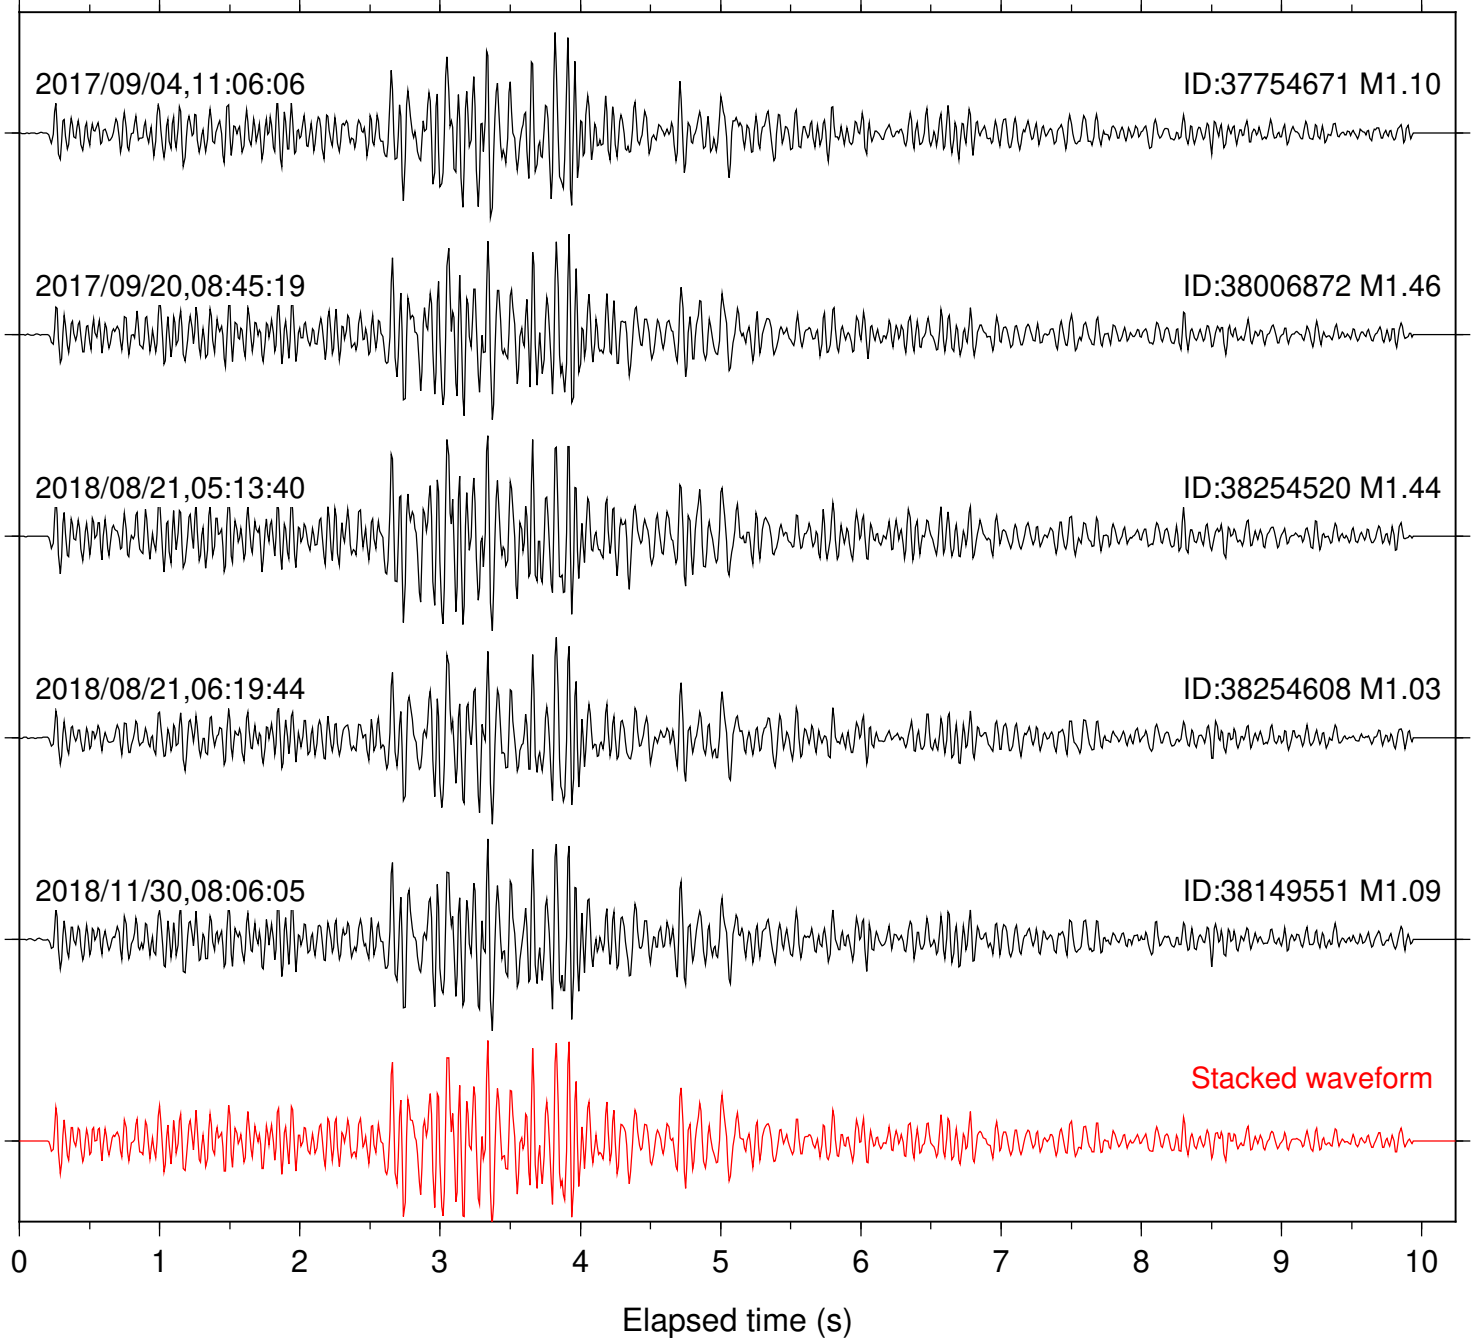

Station: B081 Com: EHZ

Focal depth: 4.50 km

Station: B082 Com: EHZ

Focal depth: 4.50 km

Station: B084 Com: EHZ

Focal depth: 4.50 km

Station: B086 Com: EHZ

Focal depth: 5.27 km

Station: B087 Com: EHZ

Focal depth: 4.50 km

Station: B088 Com: EHZ

Focal depth: 4.50 km

Station: B093 Com: EHZ

Focal depth: 4.50 km

Station: B946 Com: EHZ

Focal depth: 4.50 km

Station: BAC Com: EHZ

Focal depth: 5.23 km

Station: BZN Com: HHZ

Focal depth: 4.50 km

Station: CSH Com: HHZ

Focal depth: 4.50 km

Station: DGR Com: HHZ

Focal depth: 4.50 km

Station: FRD Com: HHZ

Focal depth: 4.50 km

Station: HMT2 Com: HHZ

Focal depth: 4.50 km

Station: KNW Com: HHZ

Focal depth: 5.27 km

Station: LKH Com: HHZ

Focal depth: 5.27 km