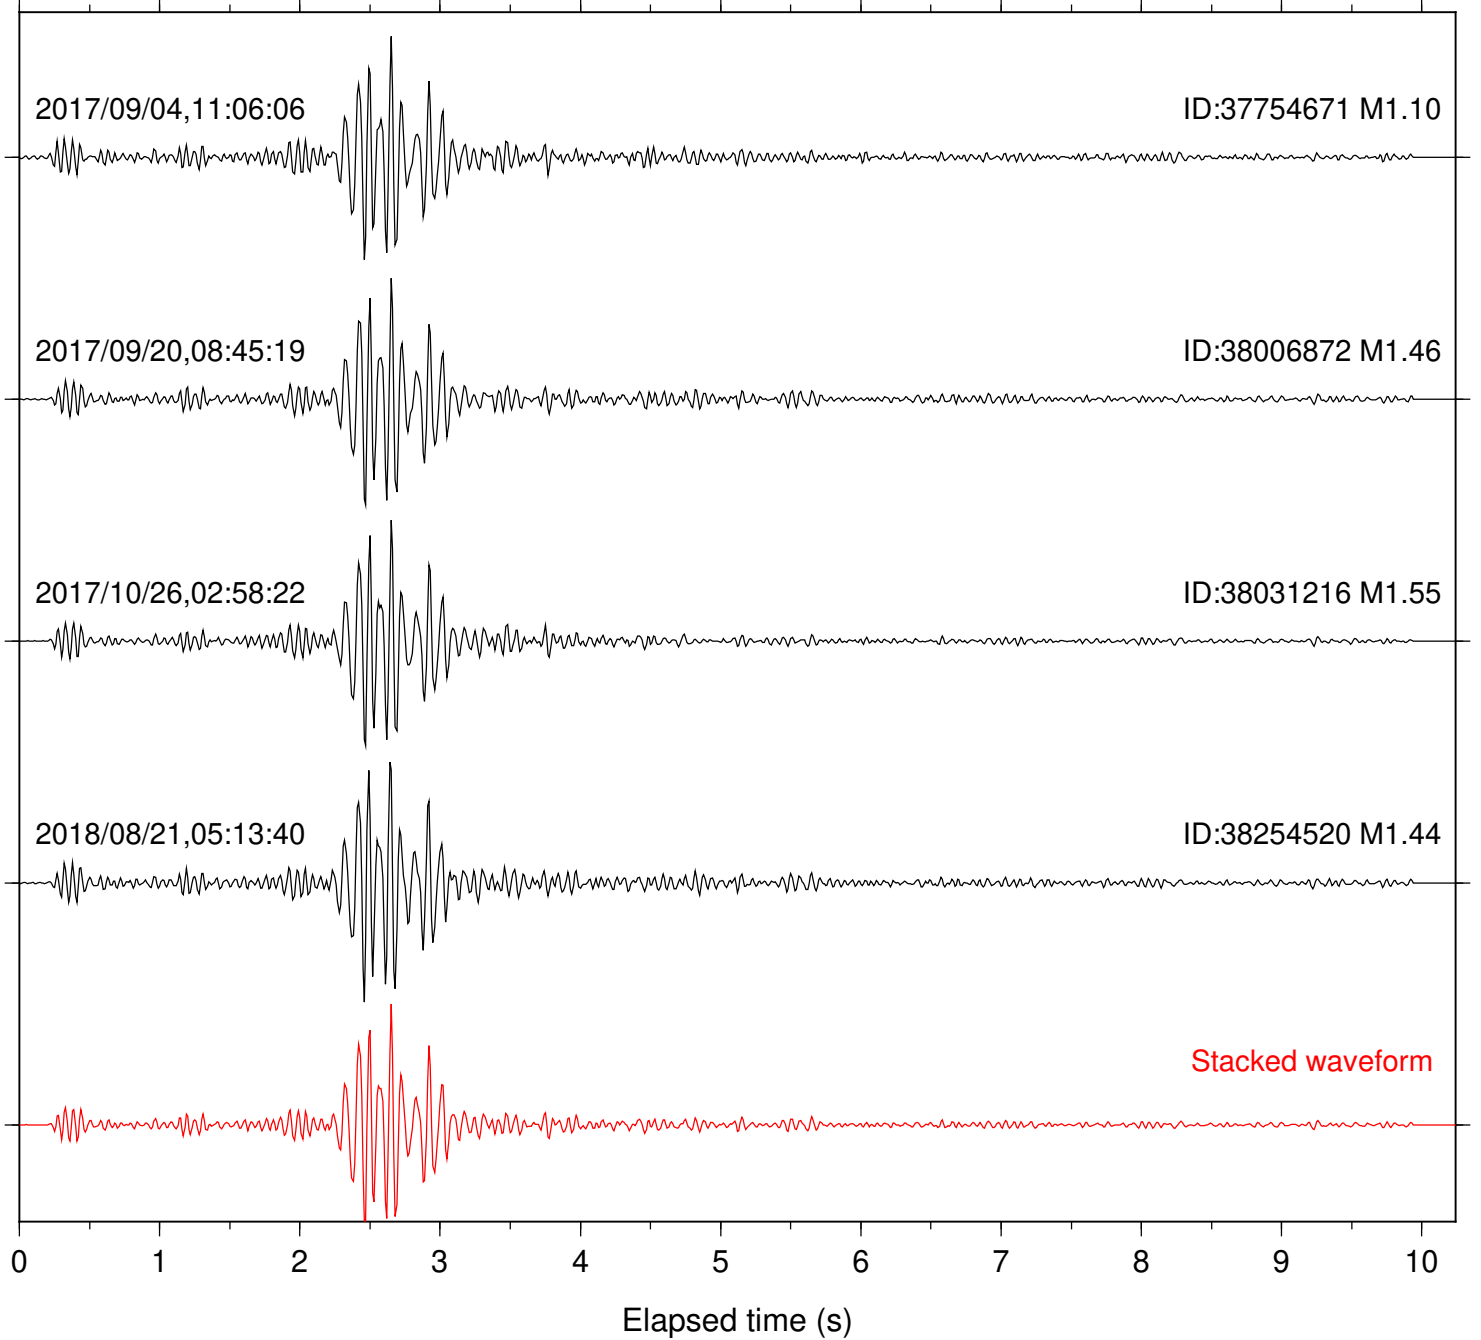

Station: BAC Com: EHZ

Focal depth: 5.23 km

Station: BZN Com: HHZ

Focal depth: 4.50 km

Station: CSH Com: HHZ

Focal depth: 4.50 km

Station: DGR Com: HHZ

Focal depth: 4.50 km

Station: FRD Com: HHZ

Focal depth: 4.50 km

Station: HMT2 Com: HHZ

Focal depth: 4.50 km

Station: KNW Com: HHZ

Focal depth: 5.27 km

Station: LKH Com: HHZ

Focal depth: 5.27 km

Station: LVA2 Com: HHZ

Focal depth: 5.23 km

Station: MTG Com: HHZ

Focal depth: 4.50 km

Station: PFO Com: HHZ

Focal depth: 5.23 km

Station: PLM Com: HHZ

Focal depth: 5.23 km

Station: POB2 Com: HHZ

Focal depth: 4.50 km

Station: RDM Com: HHZ

Focal depth: 5.27 km

Station: SMER Com: HHZ

Focal depth: 5.27 km

Station: SND Com: HHZ

Focal depth: 4.50 km