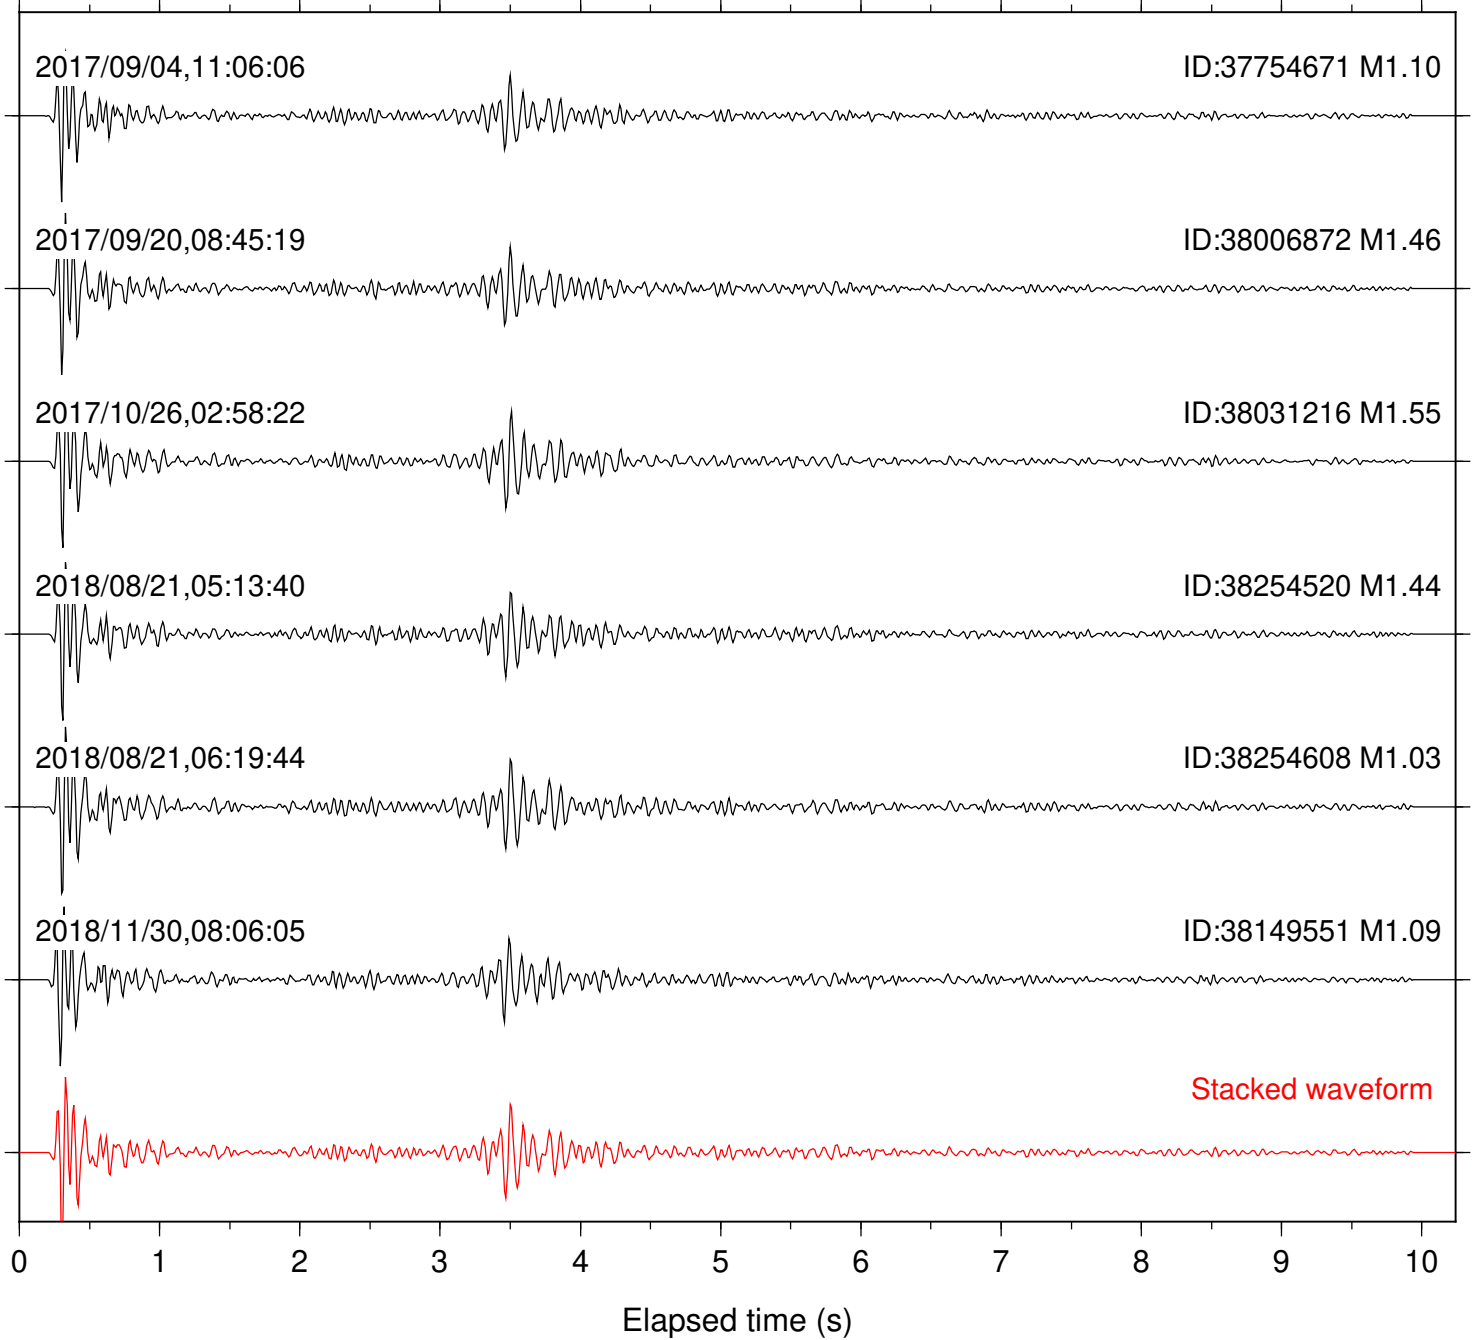

Station: B087 Com: EHZ

Focal depth: 4.50 km

Station: B088 Com: EHZ

Focal depth: 4.50 km

Station: B093 Com: EHZ

Focal depth: 4.50 km

Station: B946 Com: EHZ

Focal depth: 4.50 km

Station: BAC Com: EHZ

Focal depth: 5.23 km

Station: BZN Com: HHZ

Focal depth: 4.50 km

Station: CSH Com: HHZ

Focal depth: 4.50 km

Station: DGR Com: HHZ

Focal depth: 4.50 km

Station: FRD Com: HHZ

Focal depth: 4.50 km

Station: HMT2 Com: HHZ

Focal depth: 4.50 km

Station: KNW Com: HHZ

Focal depth: 5.27 km

Station: LKH Com: HHZ

Focal depth: 5.27 km

Station: POB2 Com: HHZ

Focal depth: 4.50 km

Station: RDM Com: HHZ

Focal depth: 5.27 km

Station: SMER Com: HHZ

Focal depth: 5.27 km

Station: SND Com: HHZ

Focal depth: 4.50 km