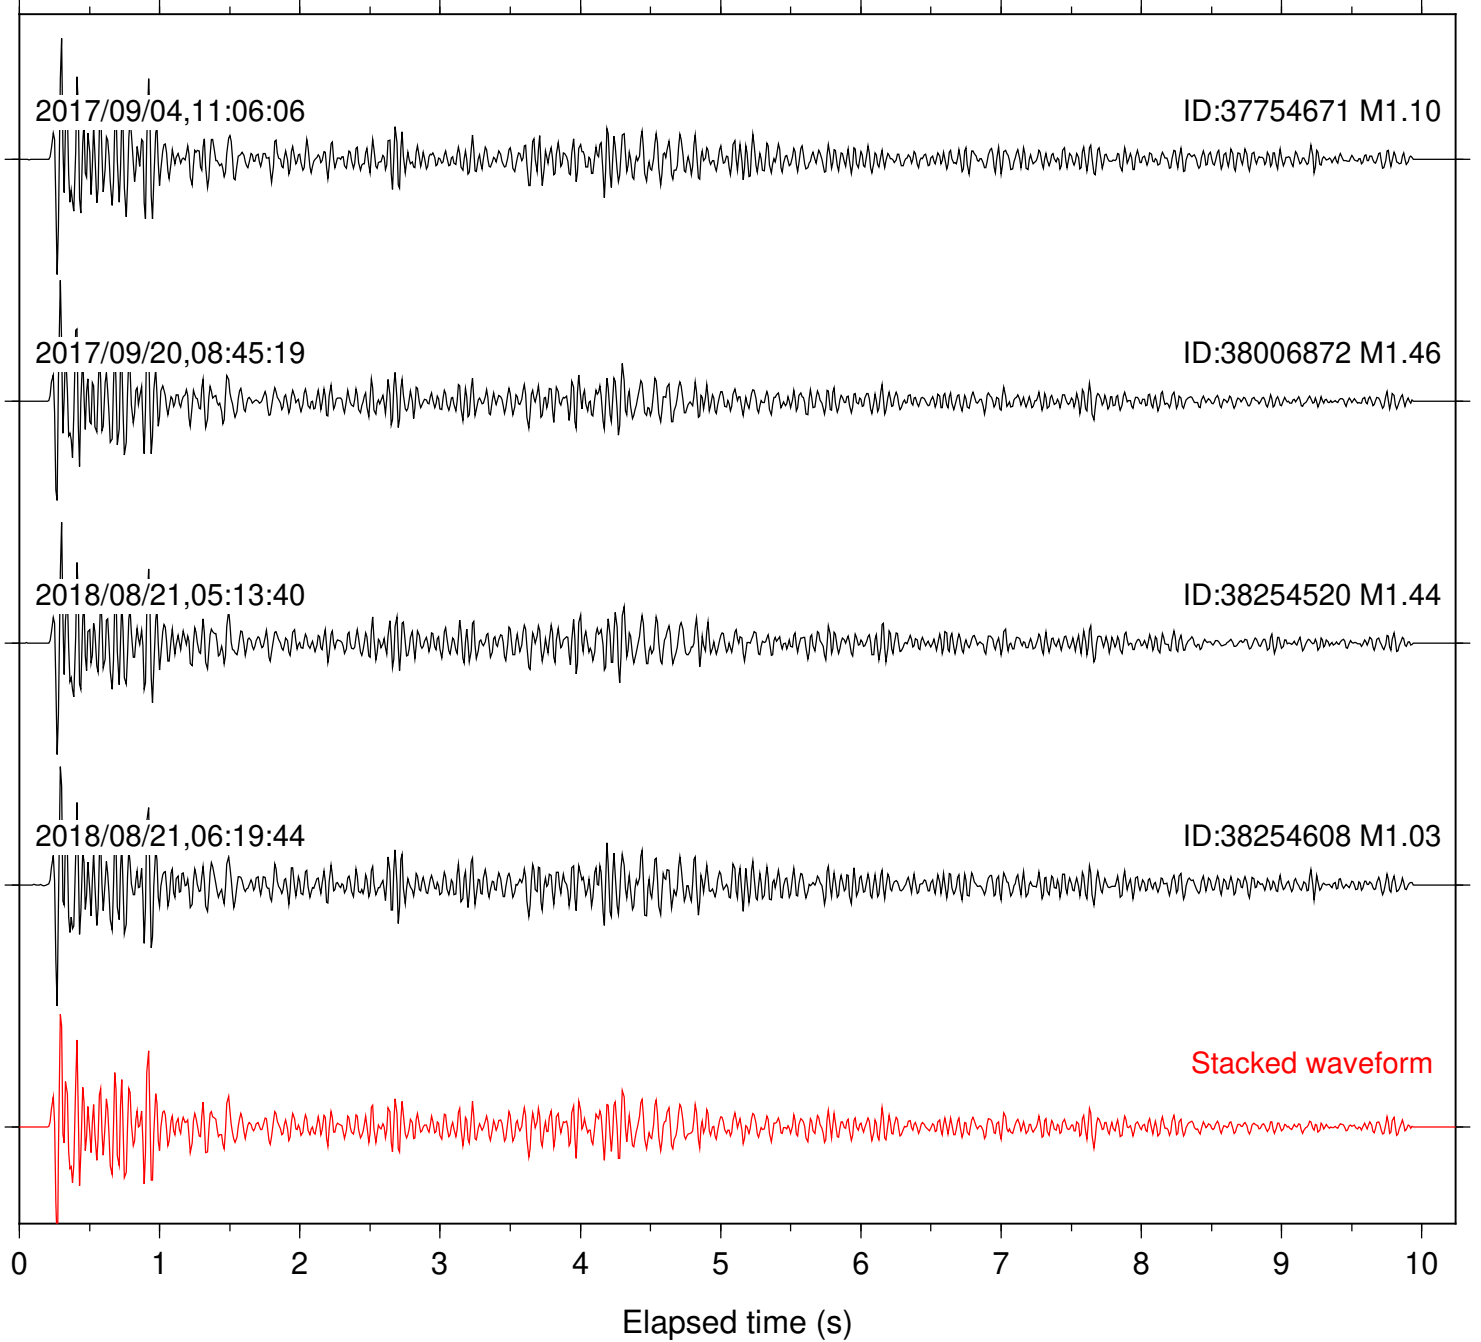

Station: BAC Com: EHZ

Focal depth: 5.23 km

Station: BZN Com: HHZ

Focal depth: 4.50 km

Station: CSH Com: HHZ

Focal depth: 4.50 km

Station: DGR Com: HHZ

Focal depth: 4.50 km

Station: FRD Com: HHZ

Focal depth: 4.50 km

Station: HMT2 Com: HHZ

Focal depth: 4.50 km

Station: KNW Com: HHZ

Focal depth: 5.27 km

Station: LKH Com: HHZ

Focal depth: 5.27 km

Station: LVA2 Com: HHZ

Focal depth: 5.23 km

Station: MTG Com: HHZ

Focal depth: 4.50 km

Station: PFO Com: HHZ

Focal depth: 5.23 km

Station: PLM Com: HHZ

Focal depth: 5.23 km

Station: POB2 Com: HHZ

Focal depth: 4.50 km

Station: RDM Com: HHZ

Focal depth: 5.27 km

Station: SMER Com: HHZ

Focal depth: 5.27 km

Station: SND Com: HHZ

Focal depth: 4.50 km