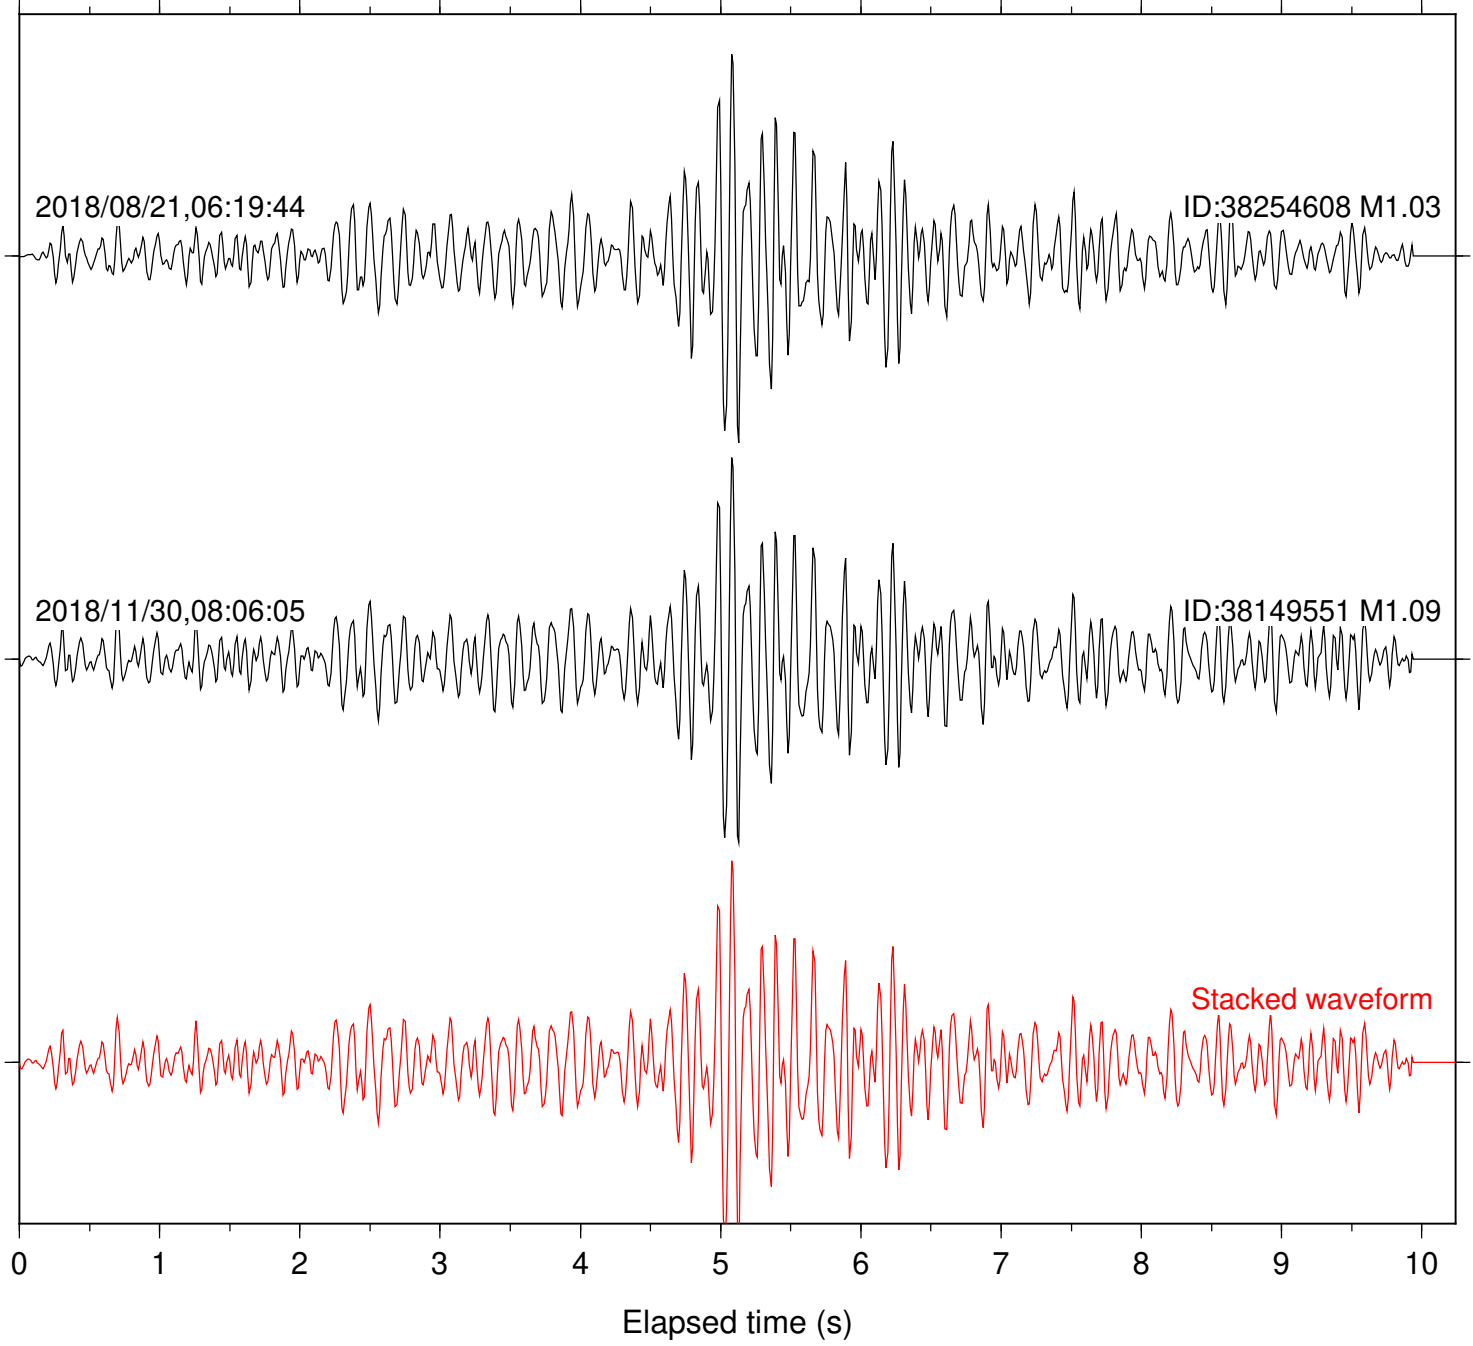

Station: BAC Com: EHZ

Focal depth: 5.23 km

Station: BZN Com: HHZ

Focal depth: 4.50 km

Station: CSH Com: HHZ

Focal depth: 4.50 km

Station: DGR Com: HHZ

Focal depth: 4.50 km

Station: FRD Com: HHZ

Focal depth: 4.50 km

Station: HMT2 Com: HHZ

Focal depth: 4.50 km

Station: KNW Com: HHZ

Focal depth: 5.27 km

Station: LKH Com: HHZ

Focal depth: 5.27 km

Station: LVA2 Com: HHZ

Focal depth: 5.23 km

Station: MTG Com: HHZ

Focal depth: 4.50 km

Station: PFO Com: HHZ

Focal depth: 5.23 km

Station: PLM Com: HHZ

Focal depth: 5.23 km

Station: POB2 Com: HHZ

Focal depth: 4.50 km

Station: RDM Com: HHZ

Focal depth: 5.27 km

Station: SMER Com: HHZ

Focal depth: 5.27 km

Station: SND Com: HHZ

Focal depth: 4.50 km