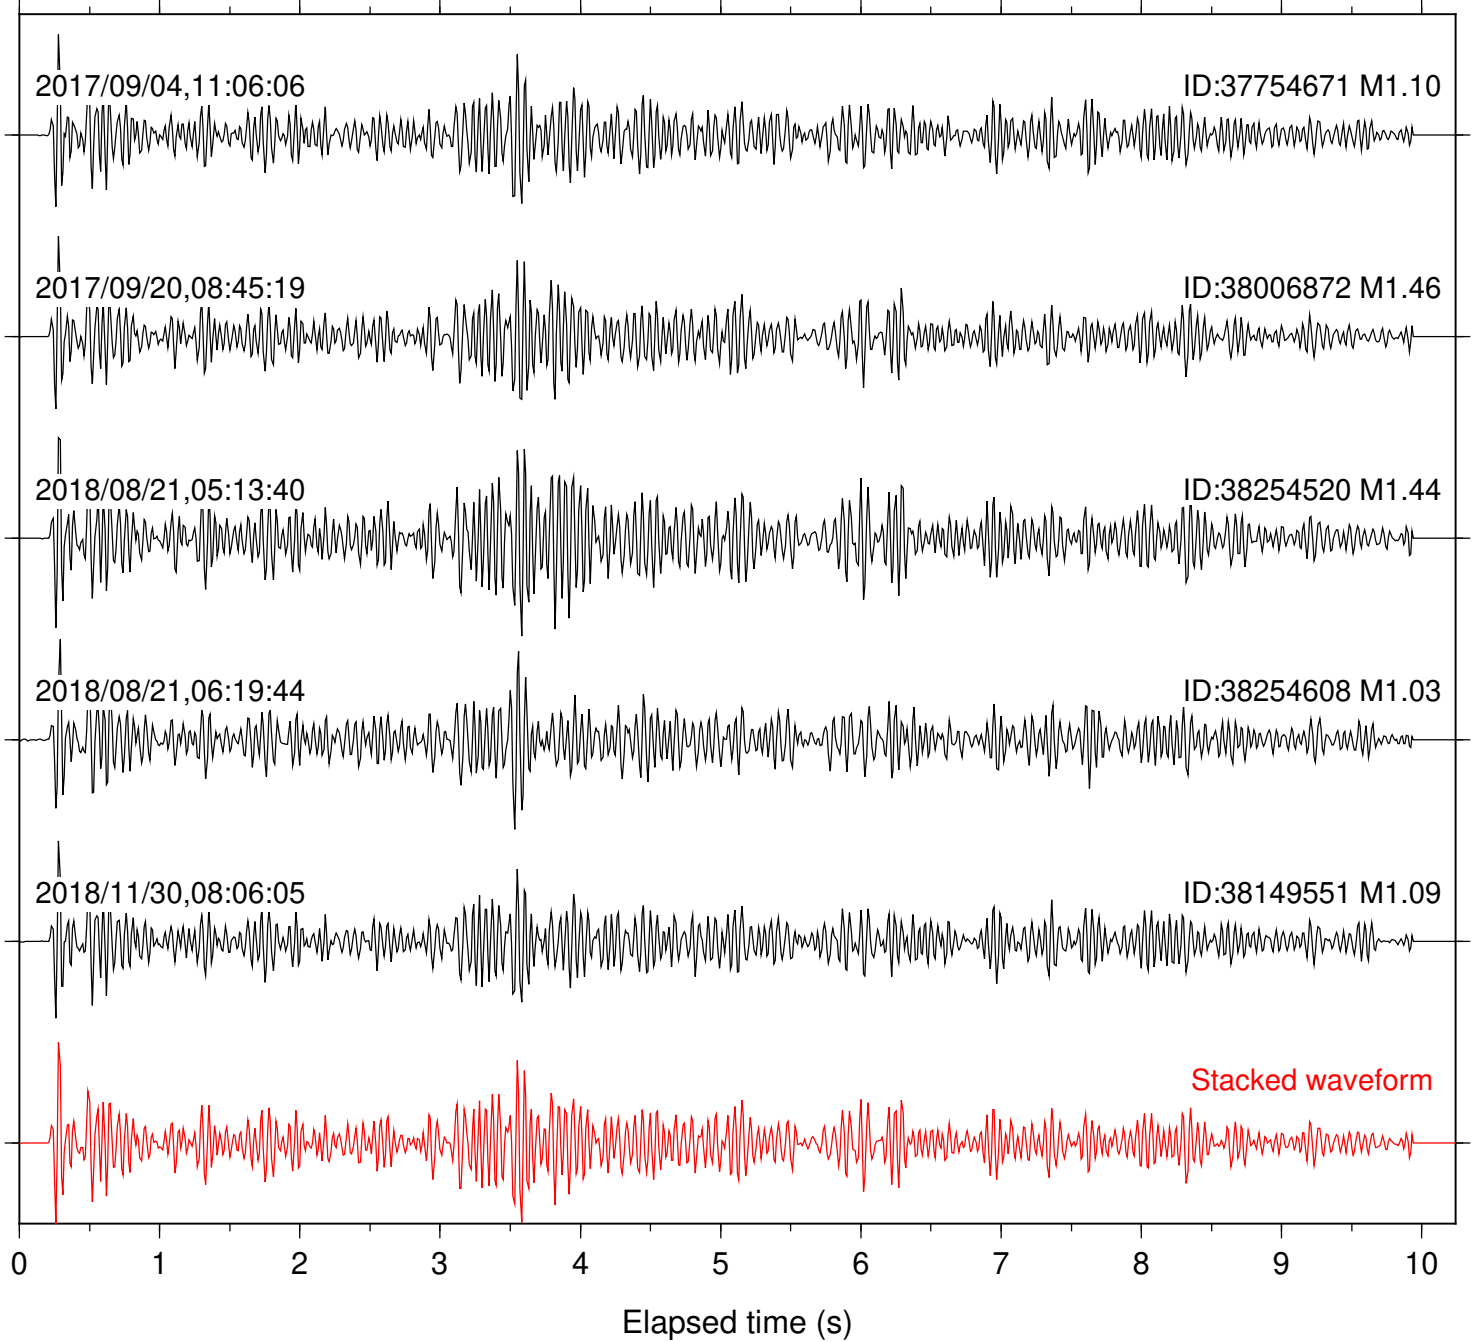

Station: B087 Com: EHZ

Focal depth: 4.50 km

Station: B088 Com: EHZ

Focal depth: 4.50 km

Station: B093 Com: EHZ

Focal depth: 4.50 km

Station: B946 Com: EHZ

Focal depth: 4.50 km

Station: BAC Com: EHZ

Focal depth: 5.23 km

Station: BZN Com: HHZ

Focal depth: 4.50 km

Station: CSH Com: HHZ

Focal depth: 4.50 km

Station: DGR Com: HHZ

Focal depth: 4.50 km

Station: FRD Com: HHZ

Focal depth: 4.50 km

Station: HMT2 Com: HHZ

Focal depth: 4.50 km

Station: KNW Com: HHZ

Focal depth: 5.27 km

Station: LKH Com: HHZ

Focal depth: 5.27 km

Station: POB2 Com: HHZ

Focal depth: 4.50 km

Station: RDM Com: HHZ

Focal depth: 5.27 km

Station: SMER Com: HHZ

Focal depth: 5.27 km

Station: SND Com: HHZ

Focal depth: 4.50 km