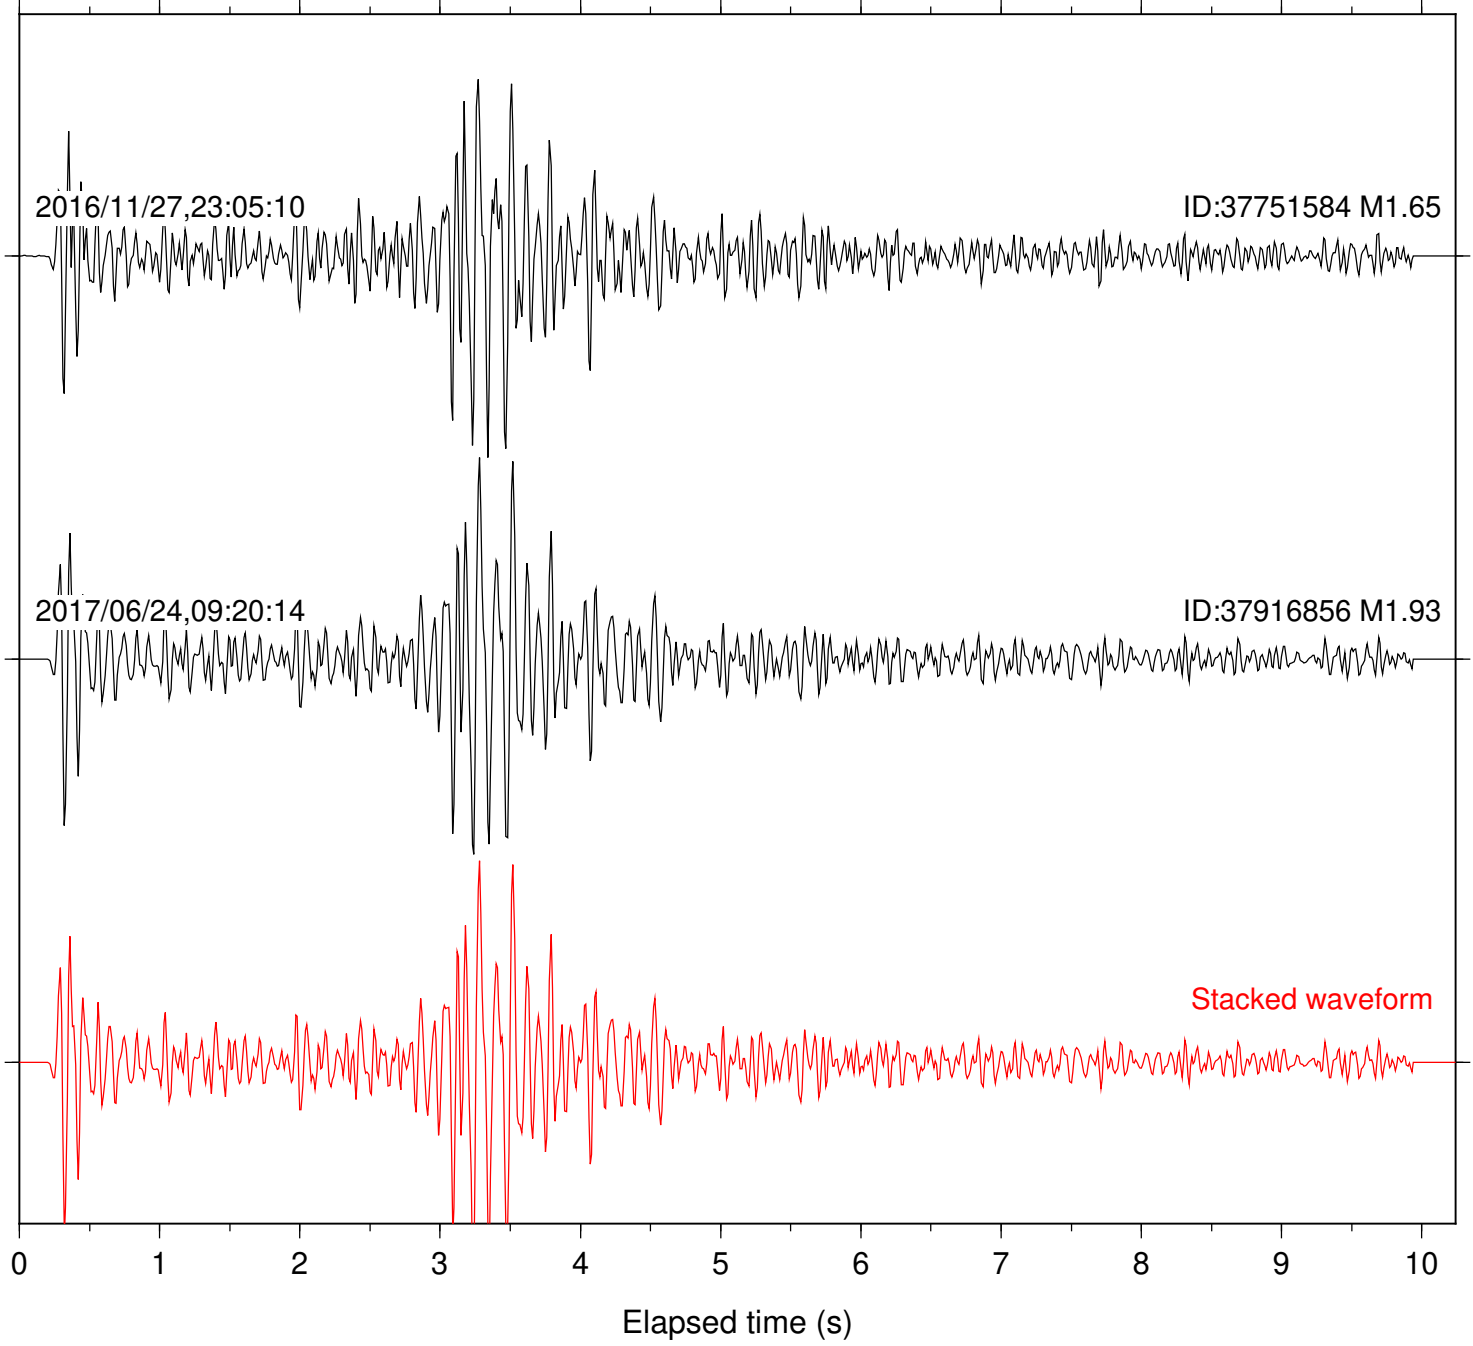

Station: B081 Com: EHZ

Focal depth: 7.67 km

Station: B082 Com: EHZ

Focal depth: 7.67 km

Station: B084 Com: EHZ

Focal depth: 6.74 km

Station: B087 Com: EHZ

Focal depth: 7.67 km

Station: B088 Com: EHZ

Focal depth: 7.67 km

Station: B093 Com: EHZ

Focal depth: 7.67 km

Station: B946 Com: EHZ

Focal depth: 6.74 km

Station: CSH Com: HHZ

Focal depth: 6.74 km

Station: DGR Com: HHZ

Focal depth: 7.67 km

Station: FRD Com: HHZ

Focal depth: 7.67 km

Station: HMT2 Com: HHZ

Focal depth: 7.67 km

Station: SND Com: HHZ

Focal depth: 6.74 km