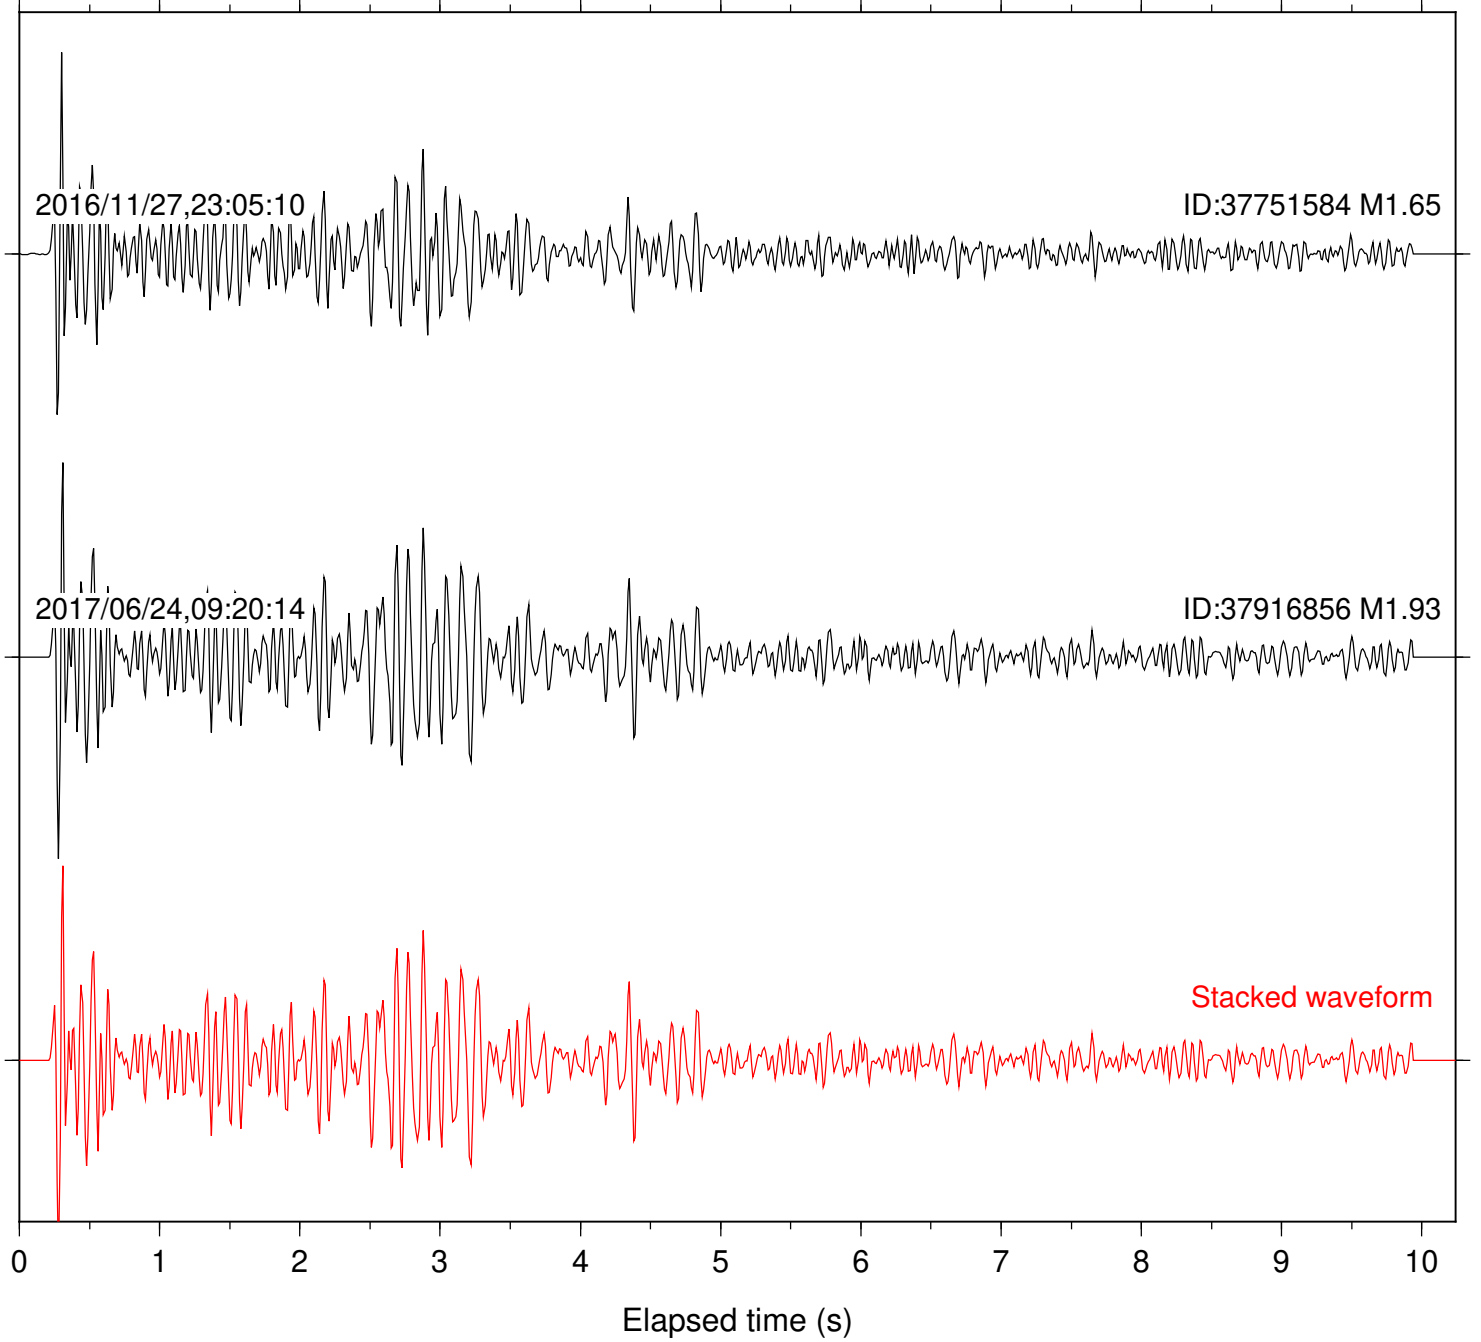

Station: B081 Com: EHZ

Focal depth: 7.67 km

Station: B082 Com: EHZ

Focal depth: 7.67 km

Station: B084 Com: EHZ

Focal depth: 6.74 km

Station: B087 Com: EHZ

Focal depth: 7.67 km

Station: B088 Com: EHZ

Focal depth: 7.67 km

Station: B093 Com: EHZ

Focal depth: 7.67 km

Station: B946 Com: EHZ

Focal depth: 6.74 km

Station: CSH Com: HHZ

Focal depth: 6.74 km

Station: DGR Com: HHZ

Focal depth: 7.67 km

Station: FRD Com: HHZ

Focal depth: 7.67 km

Station: HMT2 Com: HHZ

Focal depth: 7.67 km

Station: SND Com: HHZ

Focal depth: 6.74 km