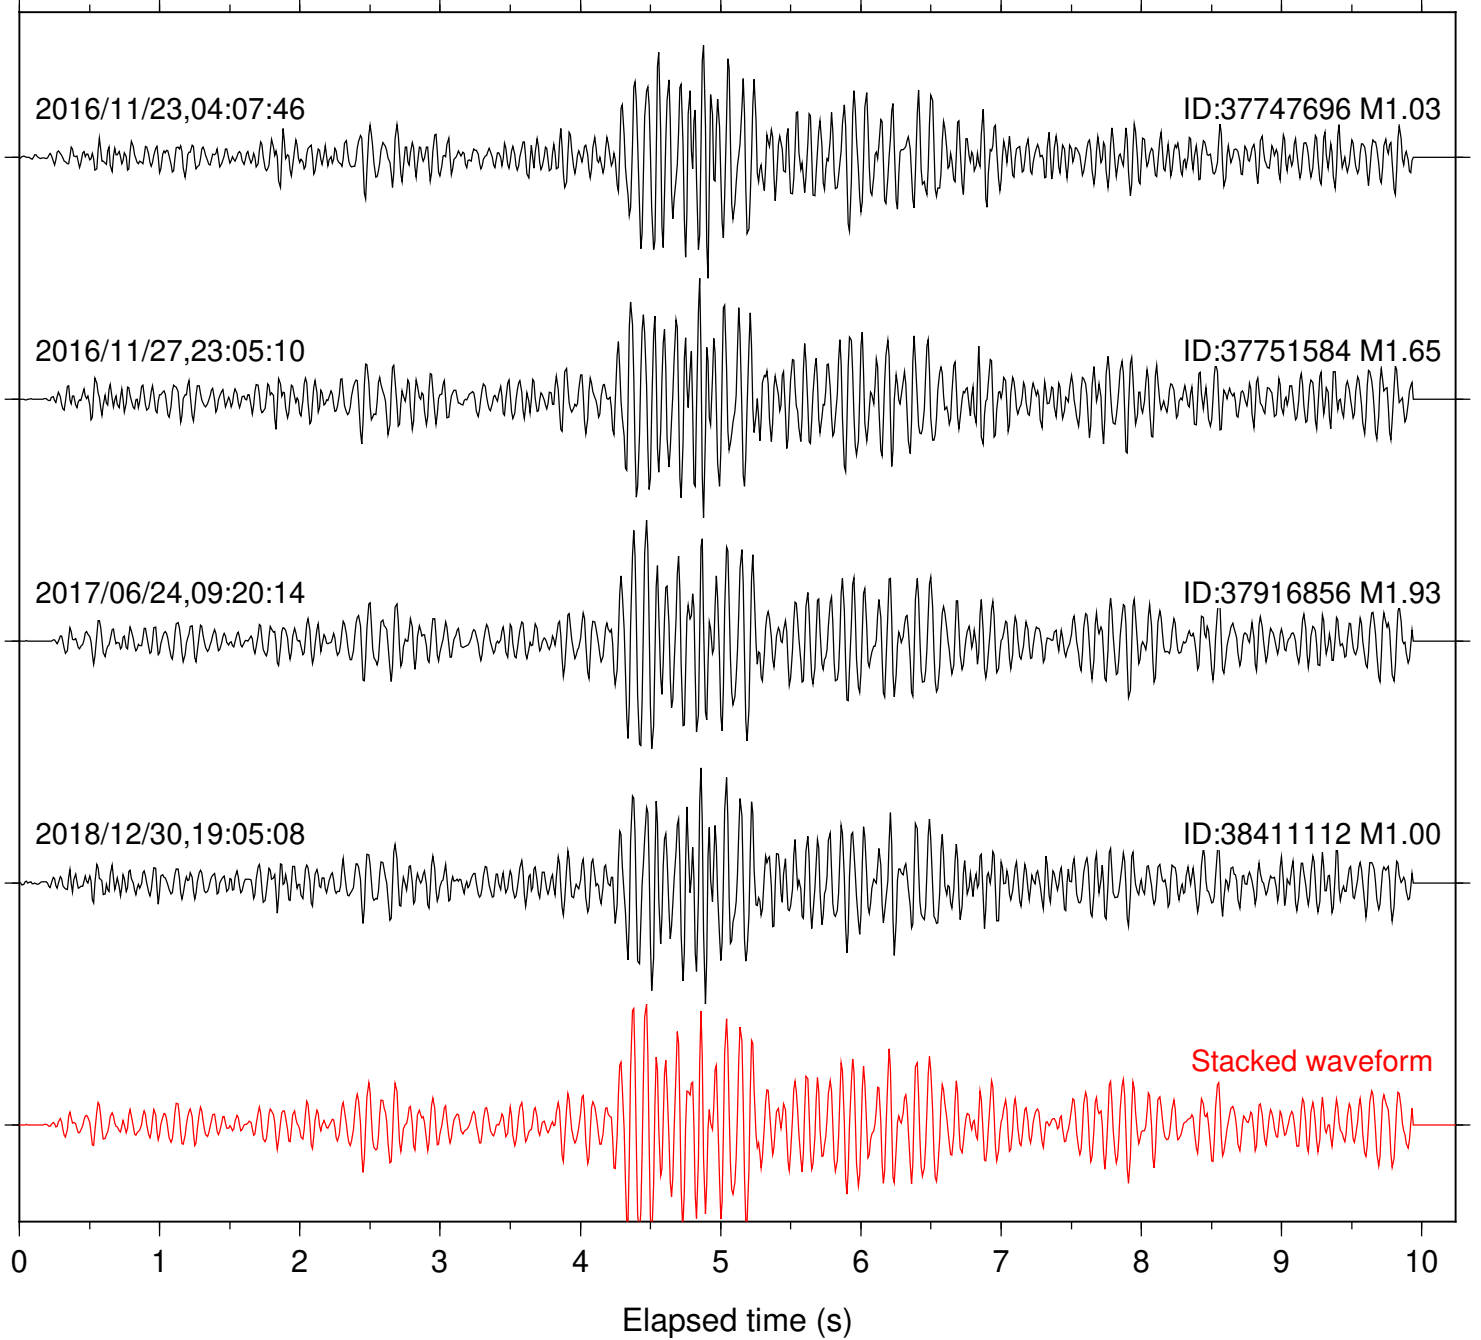

Station: B081 Com: EHZ

Focal depth: 7.67 km

Station: B082 Com: EHZ

Focal depth: 7.67 km

Station: B084 Com: EHZ

Focal depth: 6.74 km

Station: B087 Com: EHZ

Focal depth: 7.67 km

Station: B088 Com: EHZ

Focal depth: 7.67 km

Station: B093 Com: EHZ

Focal depth: 7.67 km

Station: B946 Com: EHZ

Focal depth: 6.74 km

Station: CSH Com: HHZ

Focal depth: 6.74 km

Station: DGR Com: HHZ

Focal depth: 7.67 km

Station: FRD Com: HHZ

Focal depth: 7.67 km

Station: HMT2 Com: HHZ

Focal depth: 7.67 km

Station: SND Com: HHZ

Focal depth: 6.74 km