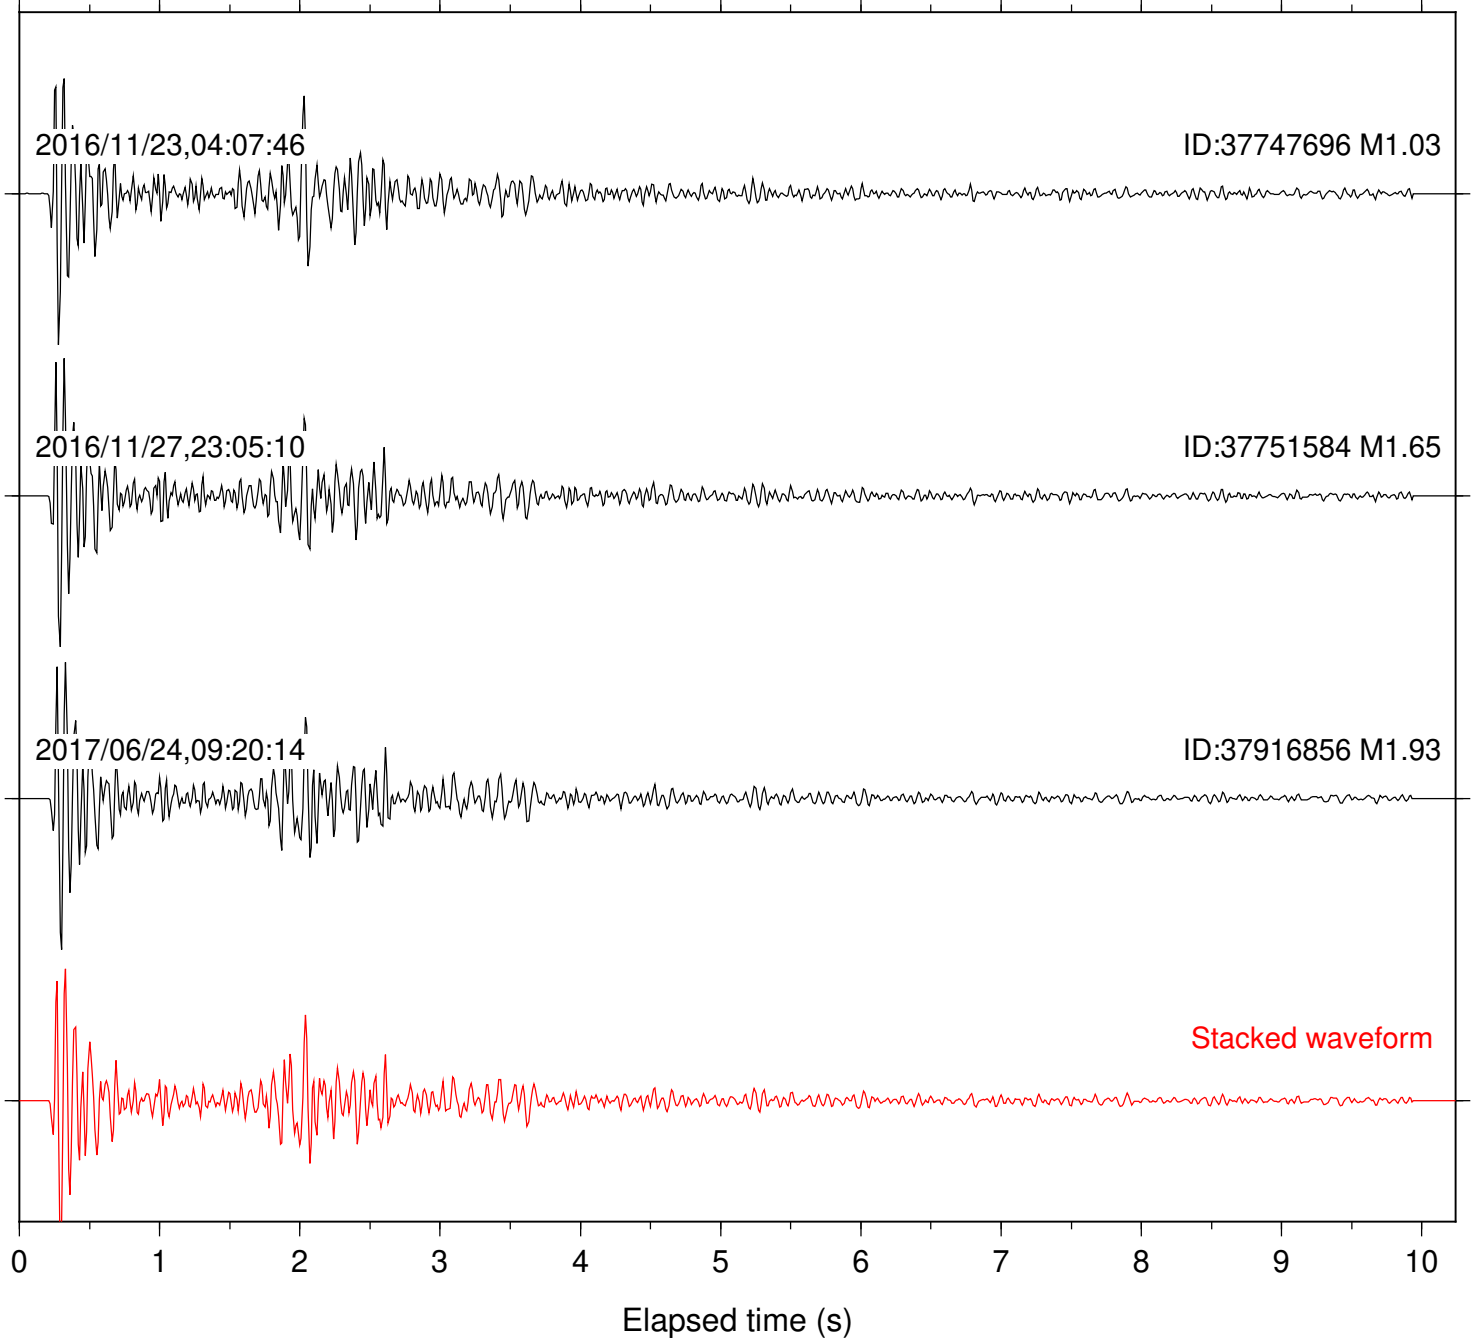

Station: B081 Com: EHZ

Focal depth: 7.67 km

Station: B082 Com: EHZ

Focal depth: 7.67 km

Station: B084 Com: EHZ

Focal depth: 6.74 km

Station: B087 Com: EHZ

Focal depth: 7.67 km

Station: B088 Com: EHZ

Focal depth: 7.67 km

Station: B093 Com: EHZ

Focal depth: 7.67 km

Station: B946 Com: EHZ

Focal depth: 6.74 km

Station: CSH Com: HHZ

Focal depth: 6.74 km

Station: DGR Com: HHZ

Focal depth: 7.67 km

Station: FRD Com: HHZ

Focal depth: 7.67 km

Station: HMT2 Com: HHZ

Focal depth: 7.67 km

Station: SND Com: HHZ

Focal depth: 6.74 km