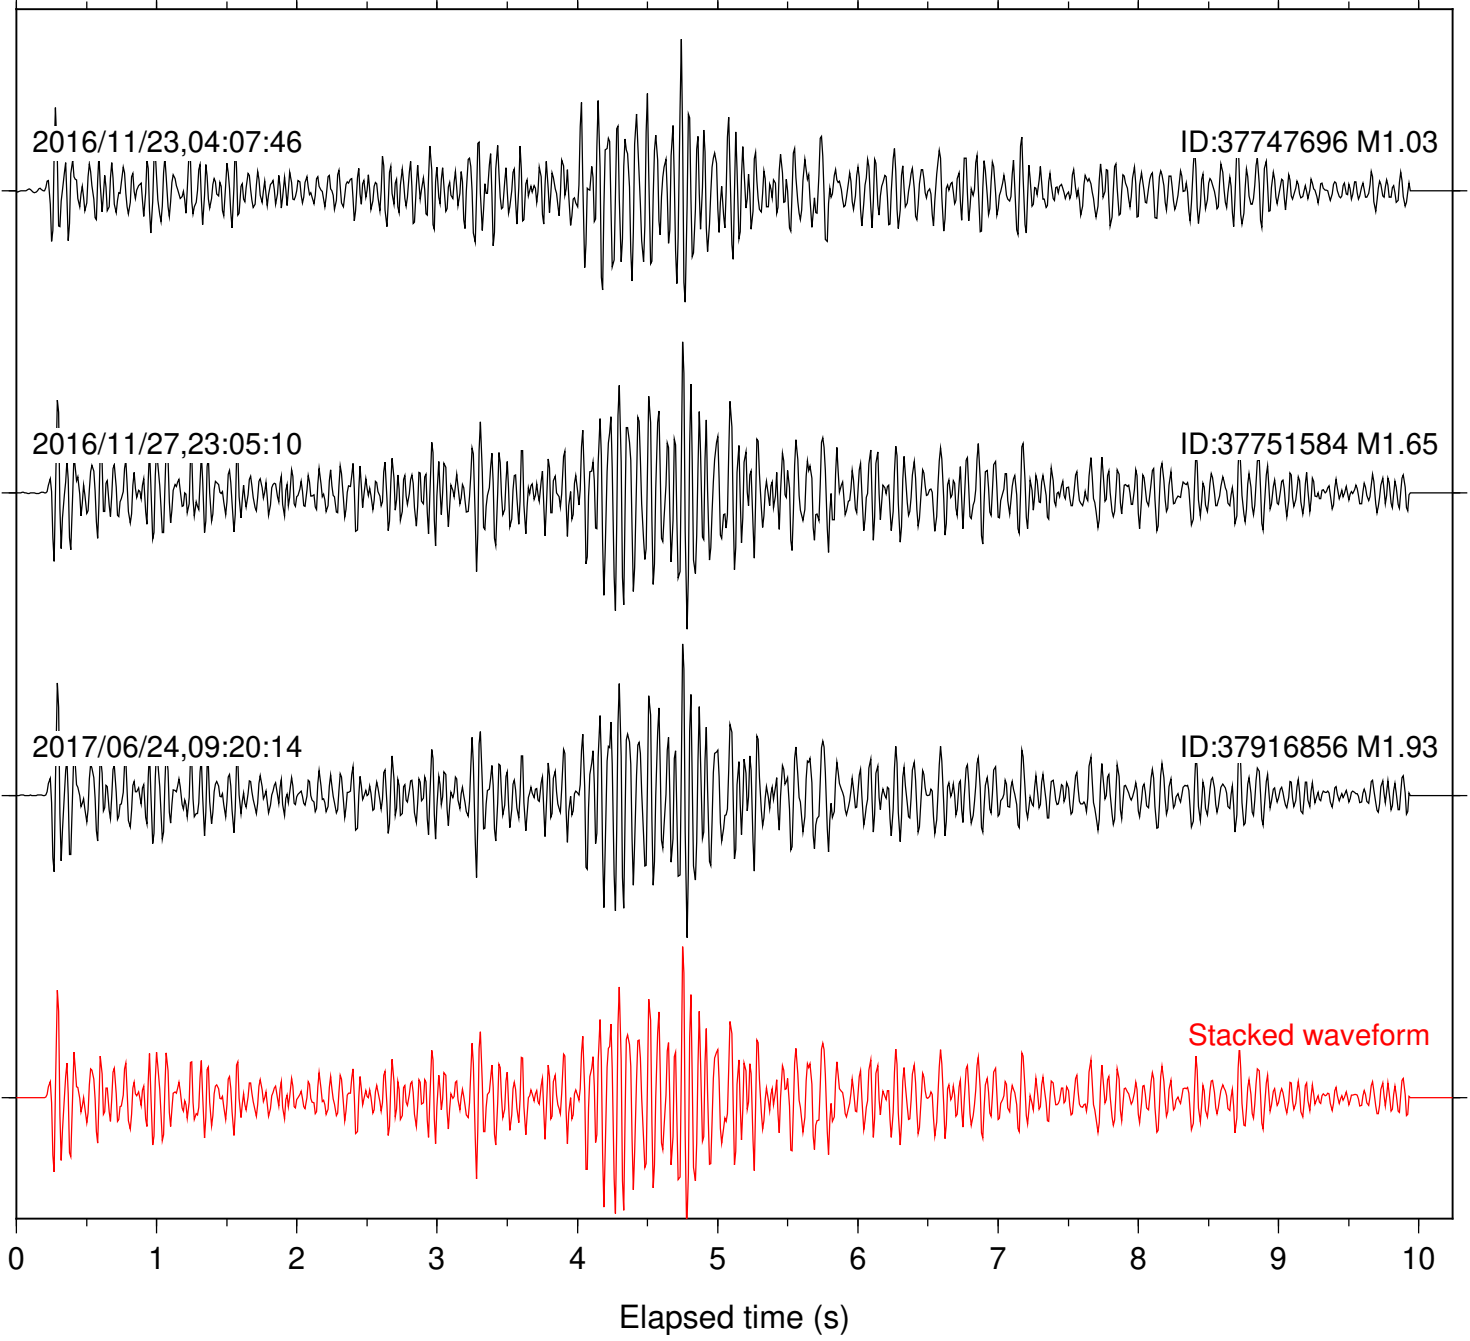

Station: B081 Com: EHZ

Focal depth: 7.67 km

Station: B082 Com: EHZ

Focal depth: 7.67 km

Station: B084 Com: EHZ

Focal depth: 6.74 km

Station: B087 Com: EHZ

Focal depth: 7.67 km

Station: B088 Com: EHZ

Focal depth: 7.67 km

Station: B093 Com: EHZ

Focal depth: 7.67 km

Station: B946 Com: EHZ

Focal depth: 6.74 km

Station: CSH Com: HHZ

Focal depth: 6.74 km

Station: DGR Com: HHZ

Focal depth: 7.67 km

Station: FRD Com: HHZ

Focal depth: 7.67 km

Station: HMT2 Com: HHZ

Focal depth: 7.67 km

Station: SND Com: HHZ

Focal depth: 6.74 km