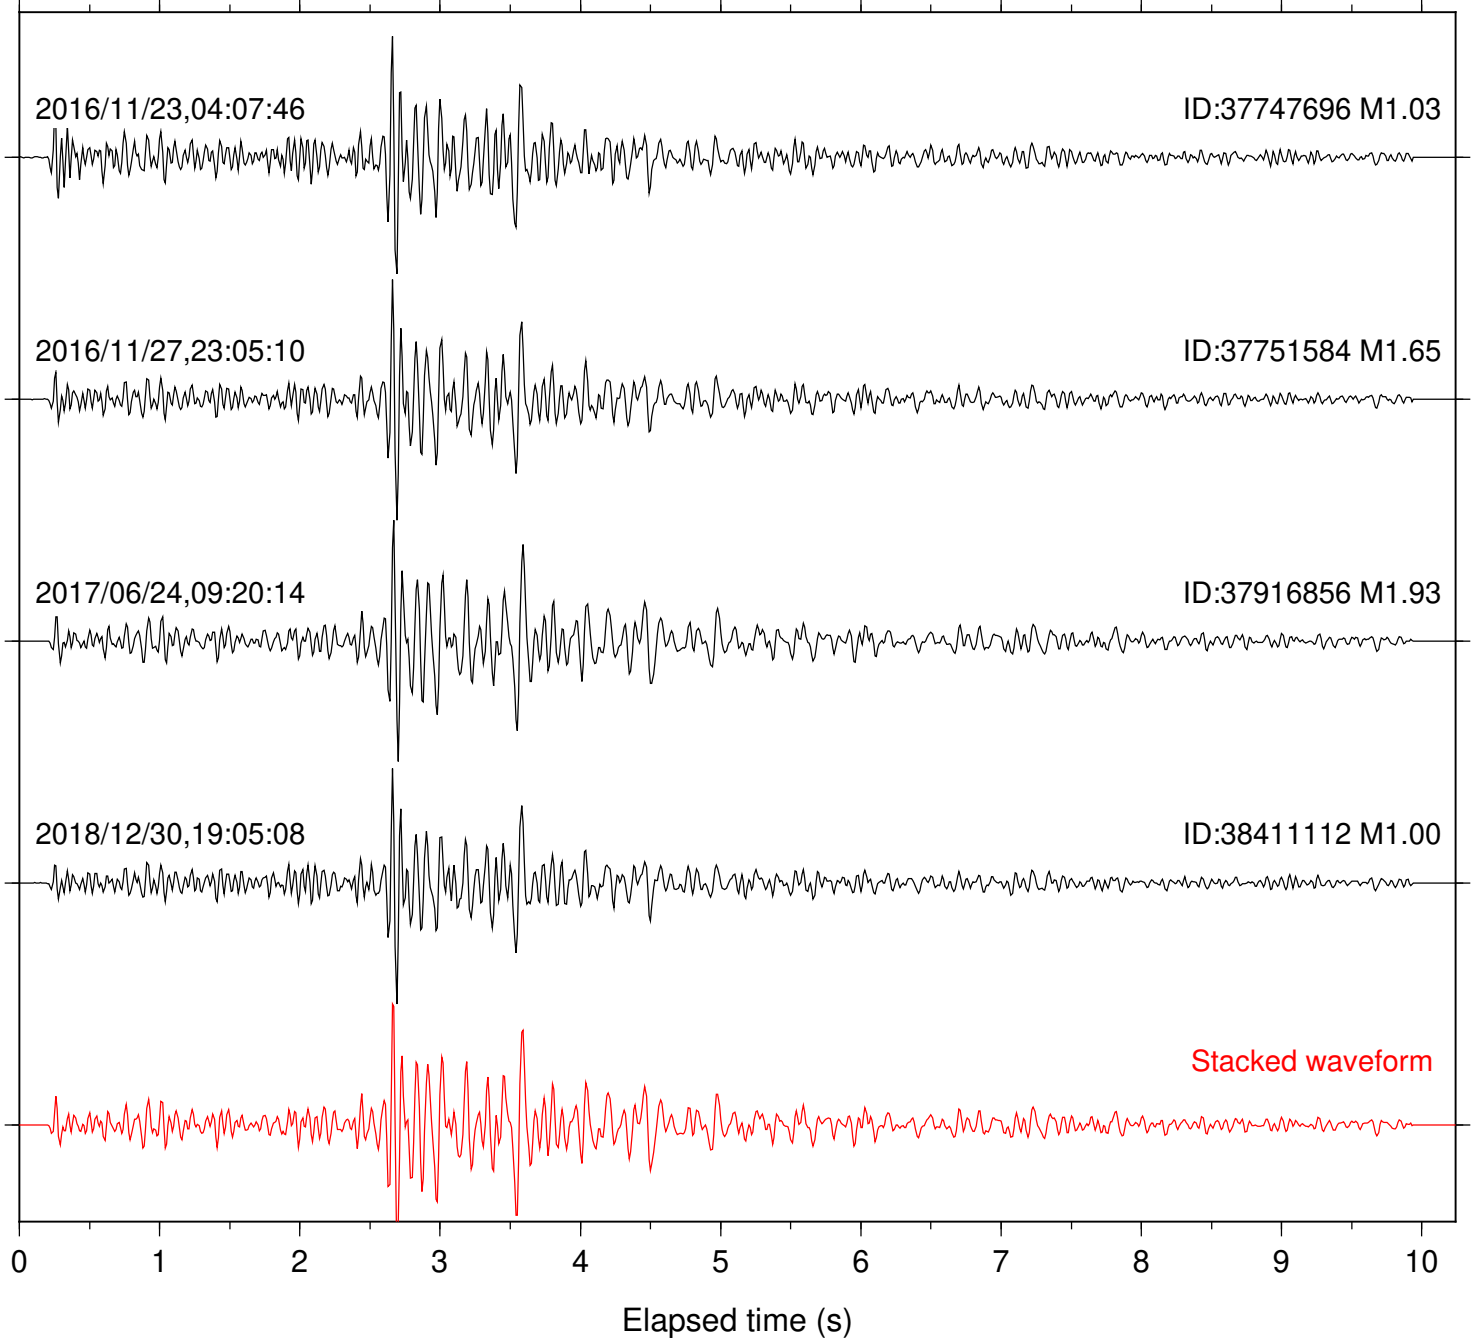

Station: B081 Com: EHZ

Focal depth: 7.67 km

Station: B082 Com: EHZ

Focal depth: 7.67 km

Station: B084 Com: EHZ

Focal depth: 6.74 km

Station: B087 Com: EHZ

Focal depth: 7.67 km

Station: B088 Com: EHZ

Focal depth: 7.67 km

Station: B093 Com: EHZ

Focal depth: 7.67 km

Station: B946 Com: EHZ

Focal depth: 6.74 km

Station: CSH Com: HHZ

Focal depth: 6.74 km

Station: DGR Com: HHZ

Focal depth: 7.67 km

Station: FRD Com: HHZ

Focal depth: 7.67 km

Station: HMT2 Com: HHZ

Focal depth: 7.67 km

Station: SND Com: HHZ

Focal depth: 6.74 km