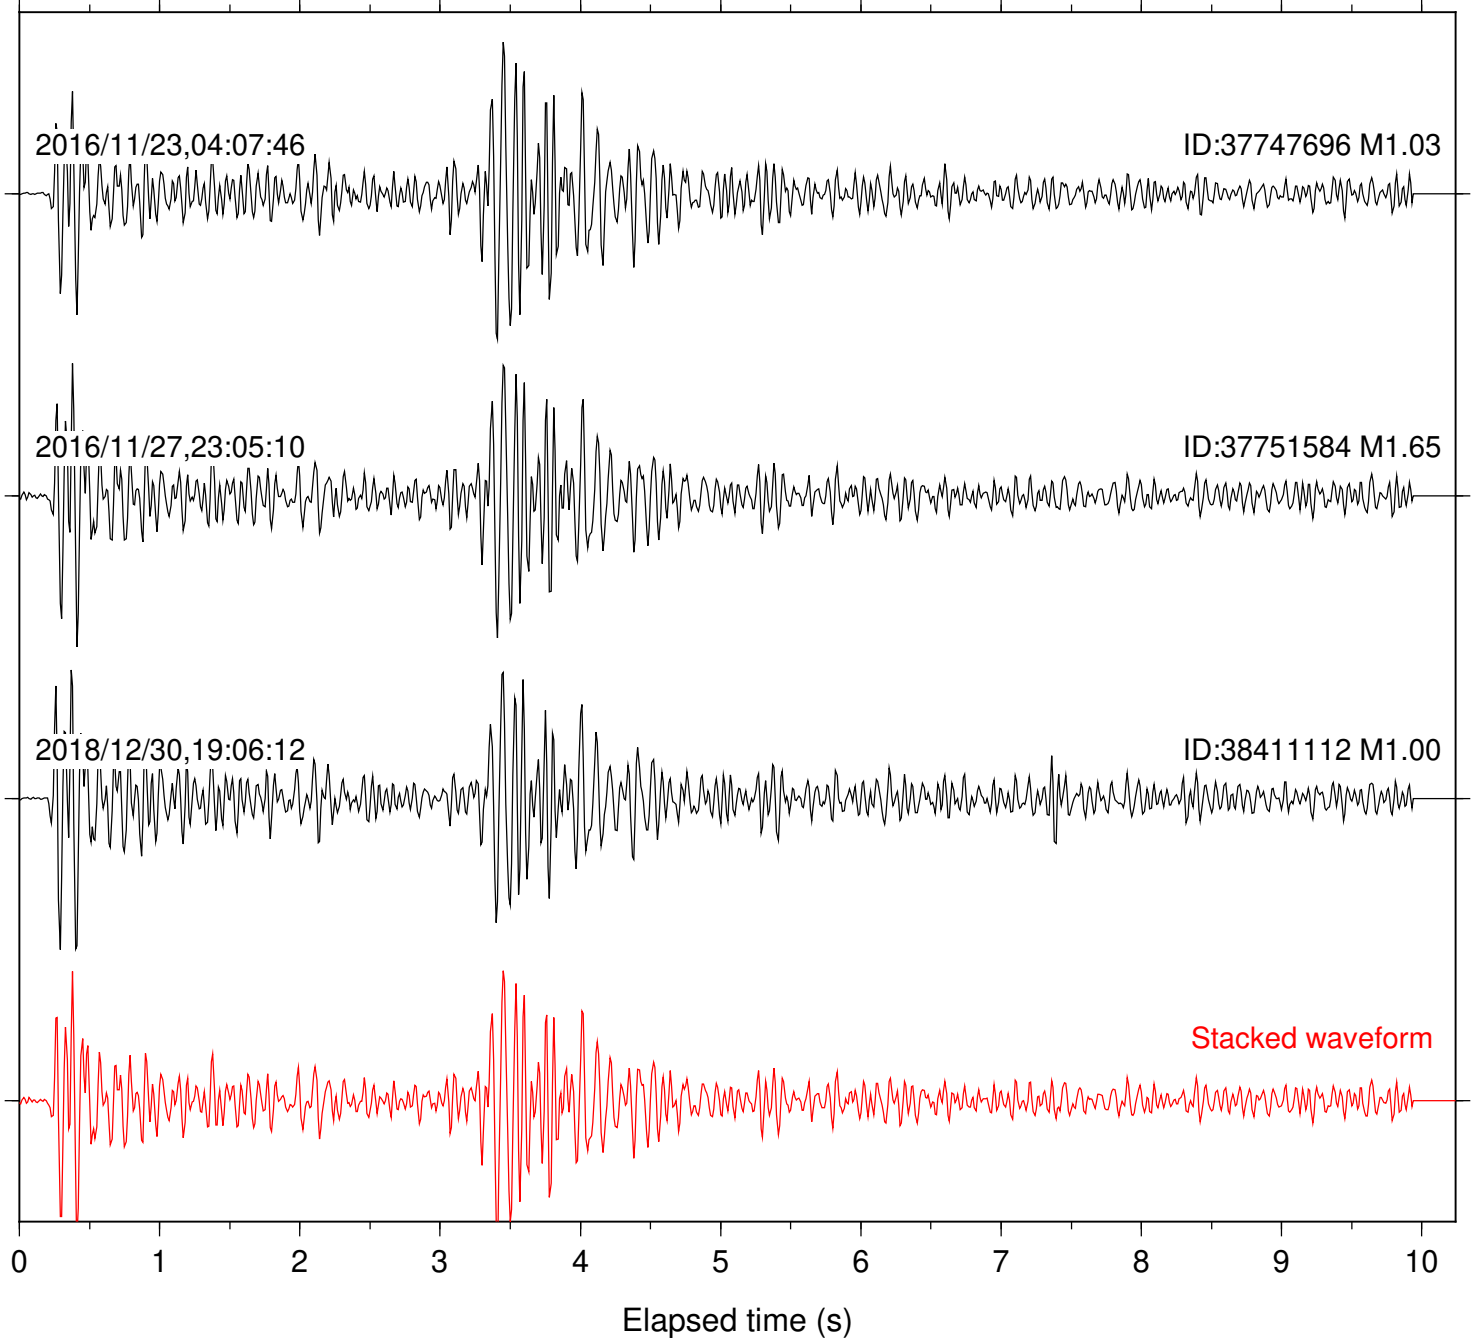

Station: B081 Com: EHZ

Focal depth: 7.67 km

Station: B082 Com: EHZ

Focal depth: 7.67 km

Station: B084 Com: EHZ

Focal depth: 6.74 km

Station: B087 Com: EHZ

Focal depth: 7.67 km

Station: B088 Com: EHZ

Focal depth: 7.67 km

Station: B093 Com: EHZ

Focal depth: 7.67 km

Station: B946 Com: EHZ

Focal depth: 6.74 km

Station: CSH Com: HHZ

Focal depth: 6.74 km

Station: DGR Com: HHZ

Focal depth: 7.67 km

Station: FRD Com: HHZ

Focal depth: 7.67 km

Station: HMT2 Com: HHZ

Focal depth: 7.67 km

Station: SND Com: HHZ

Focal depth: 6.74 km