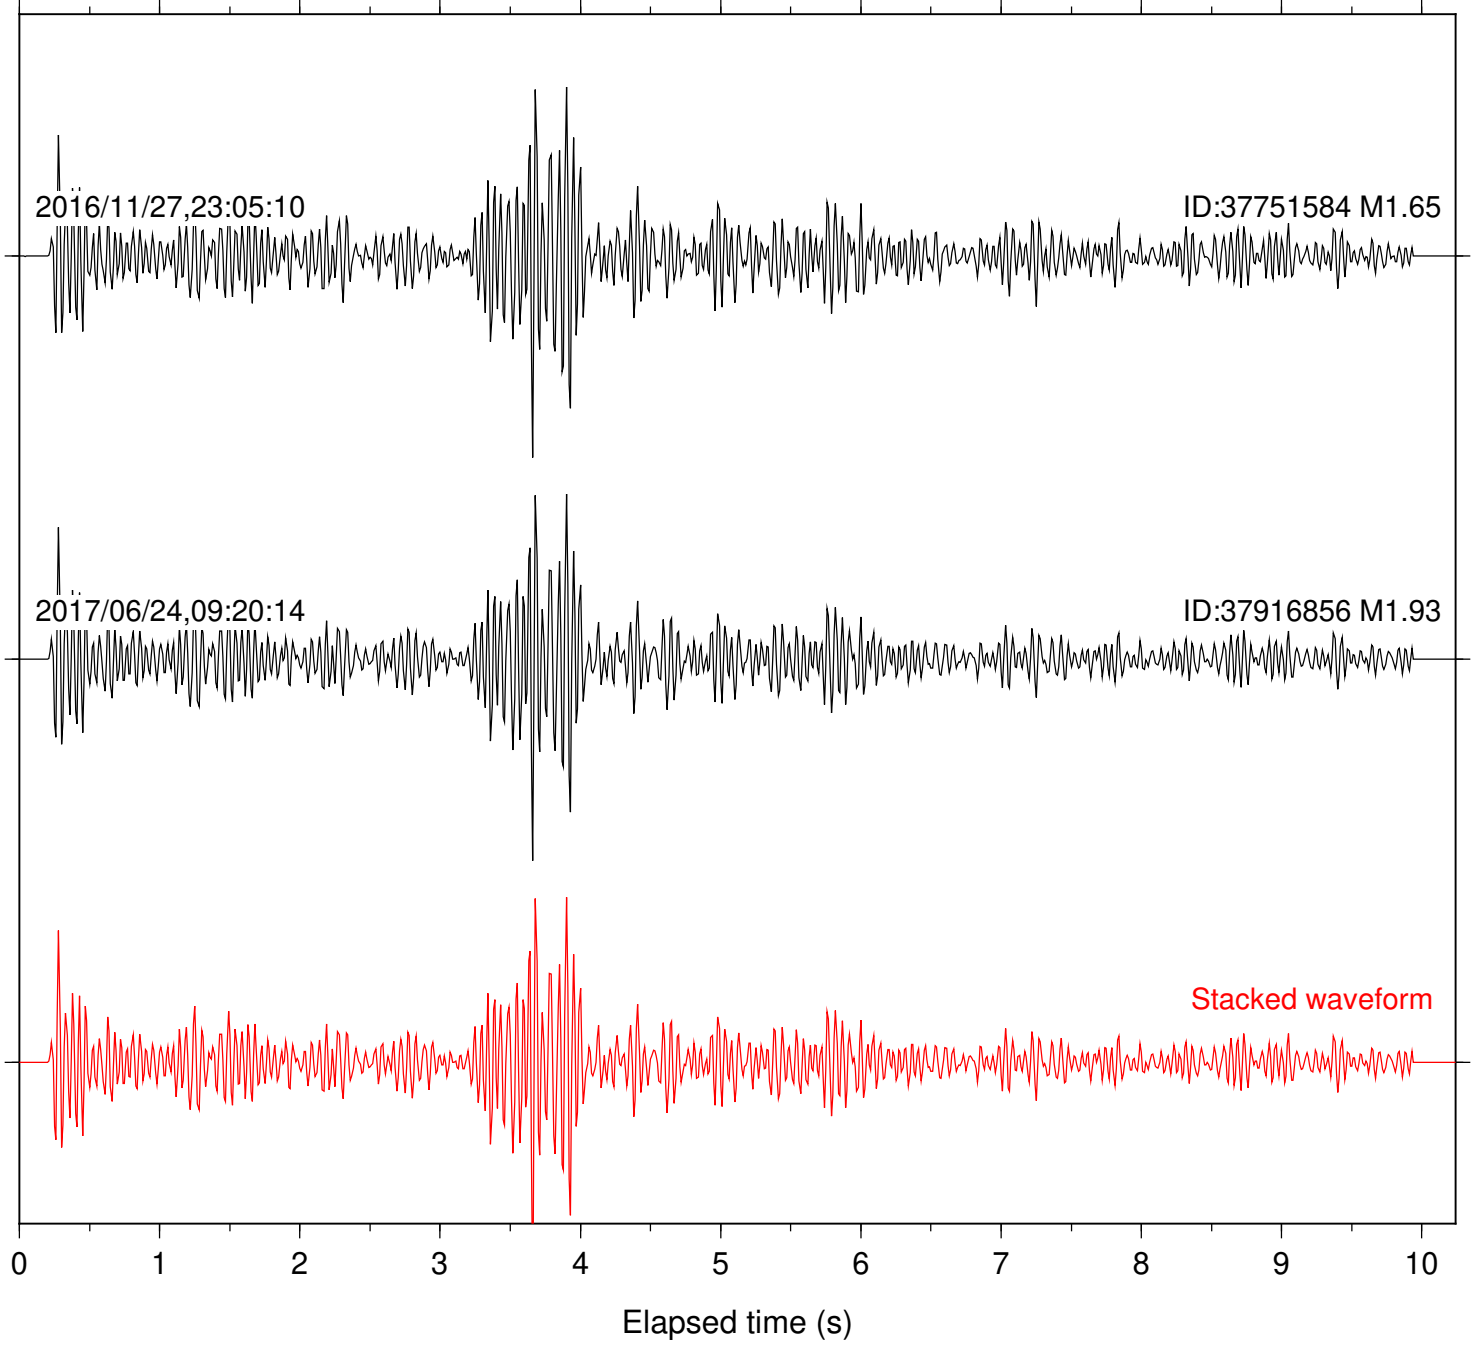

Station: B081 Com: EHZ

Focal depth: 7.67 km

Station: B082 Com: EHZ

Focal depth: 7.67 km

Station: B084 Com: EHZ

Focal depth: 6.74 km

Station: B087 Com: EHZ

Focal depth: 7.67 km

Station: B088 Com: EHZ

Focal depth: 7.67 km

Station: B093 Com: EHZ

Focal depth: 7.67 km

Station: B946 Com: EHZ

Focal depth: 6.74 km

Station: CSH Com: HHZ

Focal depth: 6.74 km

Station: DGR Com: HHZ

Focal depth: 7.67 km

Station: FRD Com: HHZ

Focal depth: 7.67 km

Station: HMT2 Com: HHZ

Focal depth: 7.67 km

Station: SND Com: HHZ

Focal depth: 6.74 km