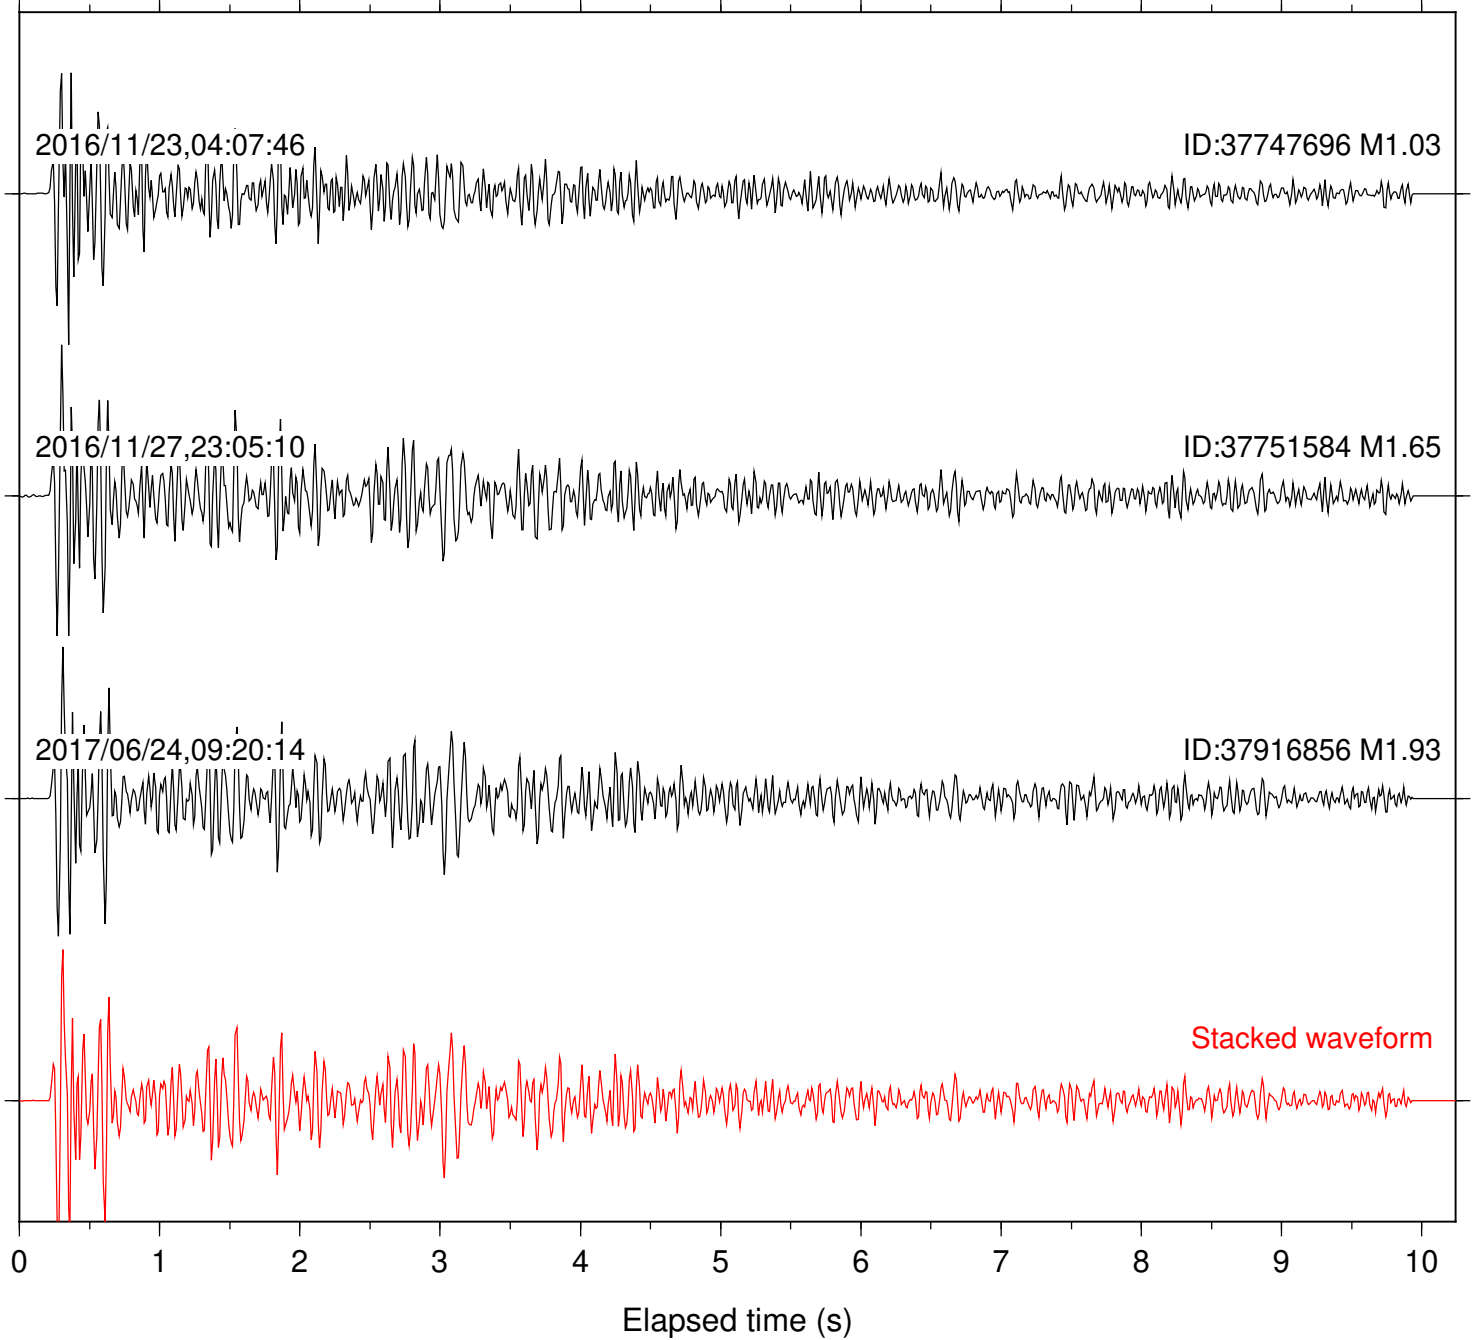

Station: B081 Com: EHZ

Focal depth: 7.67 km

Station: B082 Com: EHZ

Focal depth: 7.67 km

Station: B084 Com: EHZ

Focal depth: 6.74 km

Station: B087 Com: EHZ

Focal depth: 7.67 km

Station: B088 Com: EHZ

Focal depth: 7.67 km

Station: B093 Com: EHZ

Focal depth: 7.67 km

Station: B946 Com: EHZ

Focal depth: 6.74 km

Station: CSH Com: HHZ

Focal depth: 6.74 km

Station: DGR Com: HHZ

Focal depth: 7.67 km

Station: FRD Com: HHZ

Focal depth: 7.67 km

Station: HMT2 Com: HHZ

Focal depth: 7.67 km

Station: SND Com: HHZ

Focal depth: 6.74 km