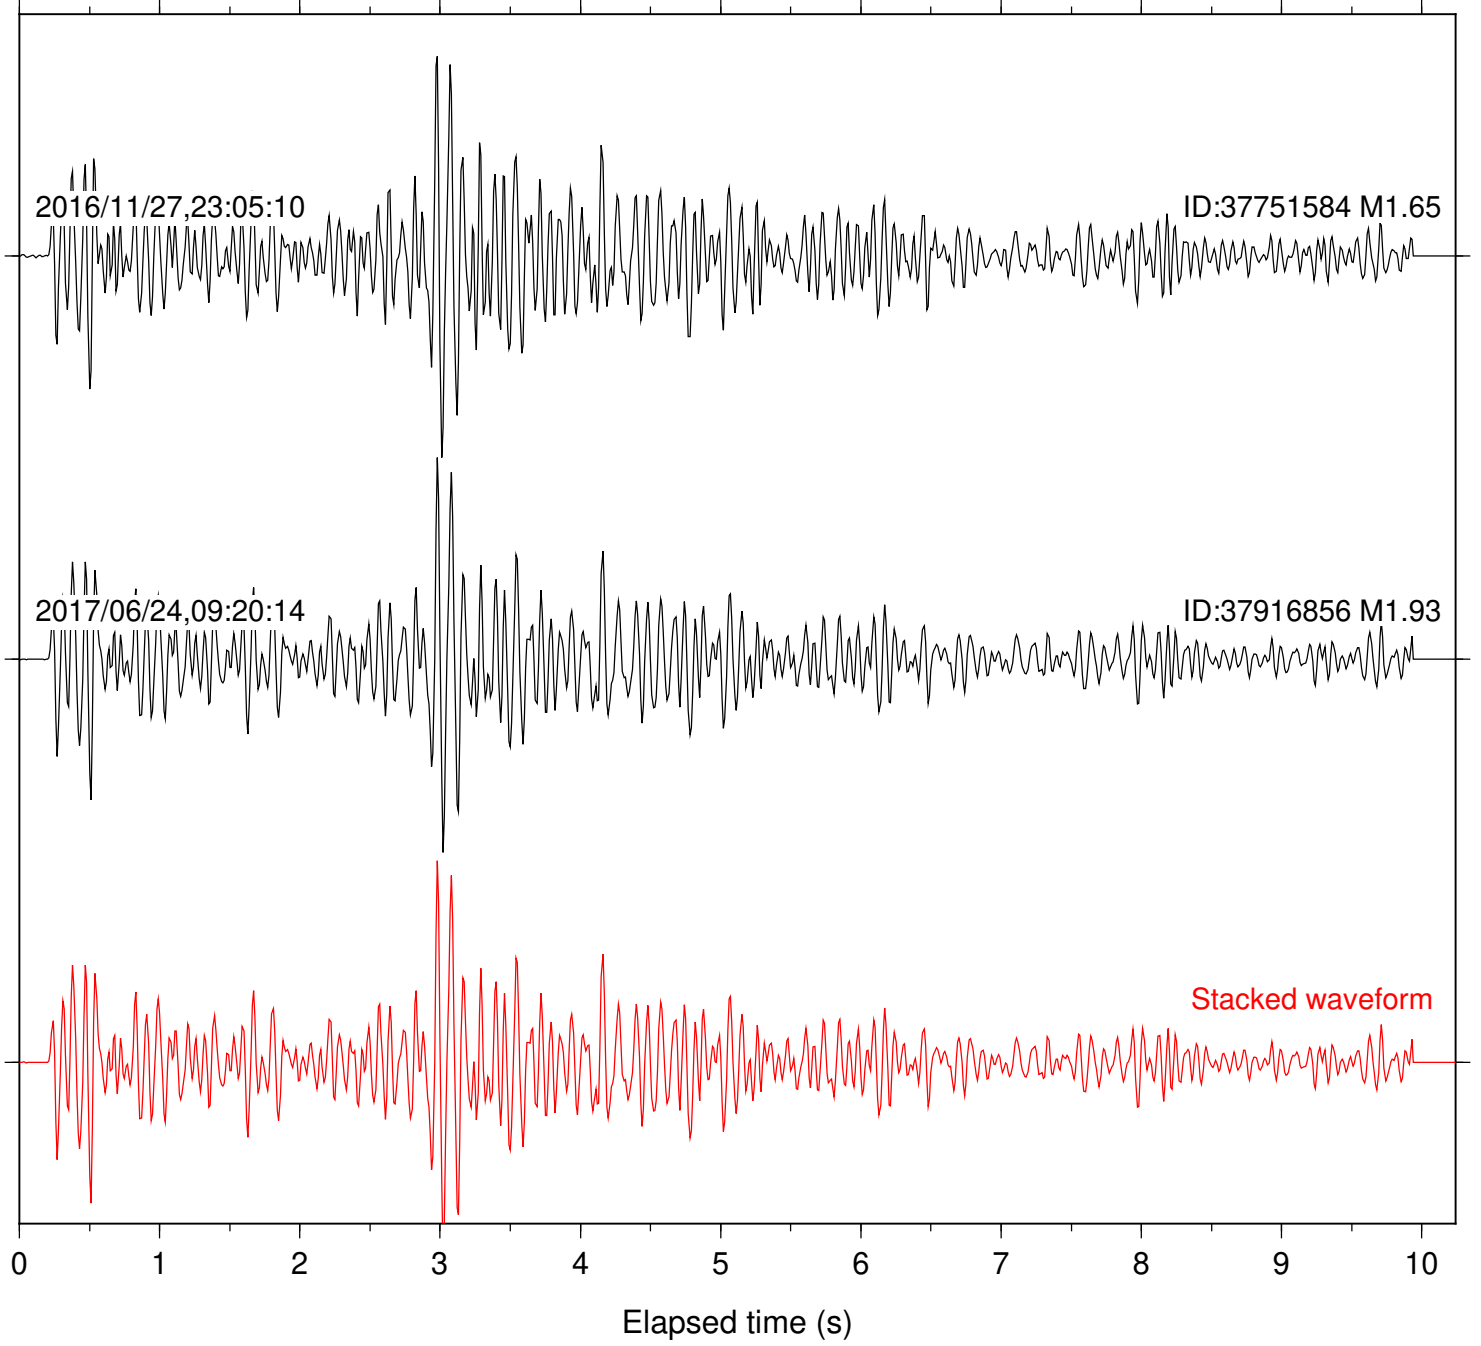

Station: B081 Com: EHZ

Focal depth: 7.67 km

Station: B082 Com: EHZ

Focal depth: 7.67 km

Station: B084 Com: EHZ

Focal depth: 6.74 km

Station: B087 Com: EHZ

Focal depth: 7.67 km

Station: B088 Com: EHZ

Focal depth: 7.67 km

Station: B093 Com: EHZ

Focal depth: 7.67 km

Station: B946 Com: EHZ

Focal depth: 6.74 km

Station: CSH Com: HHZ

Focal depth: 6.74 km

Station: DGR Com: HHZ

Focal depth: 7.67 km

Station: FRD Com: HHZ

Focal depth: 7.67 km

Station: HMT2 Com: HHZ

Focal depth: 7.67 km

Station: SND Com: HHZ

Focal depth: 6.74 km