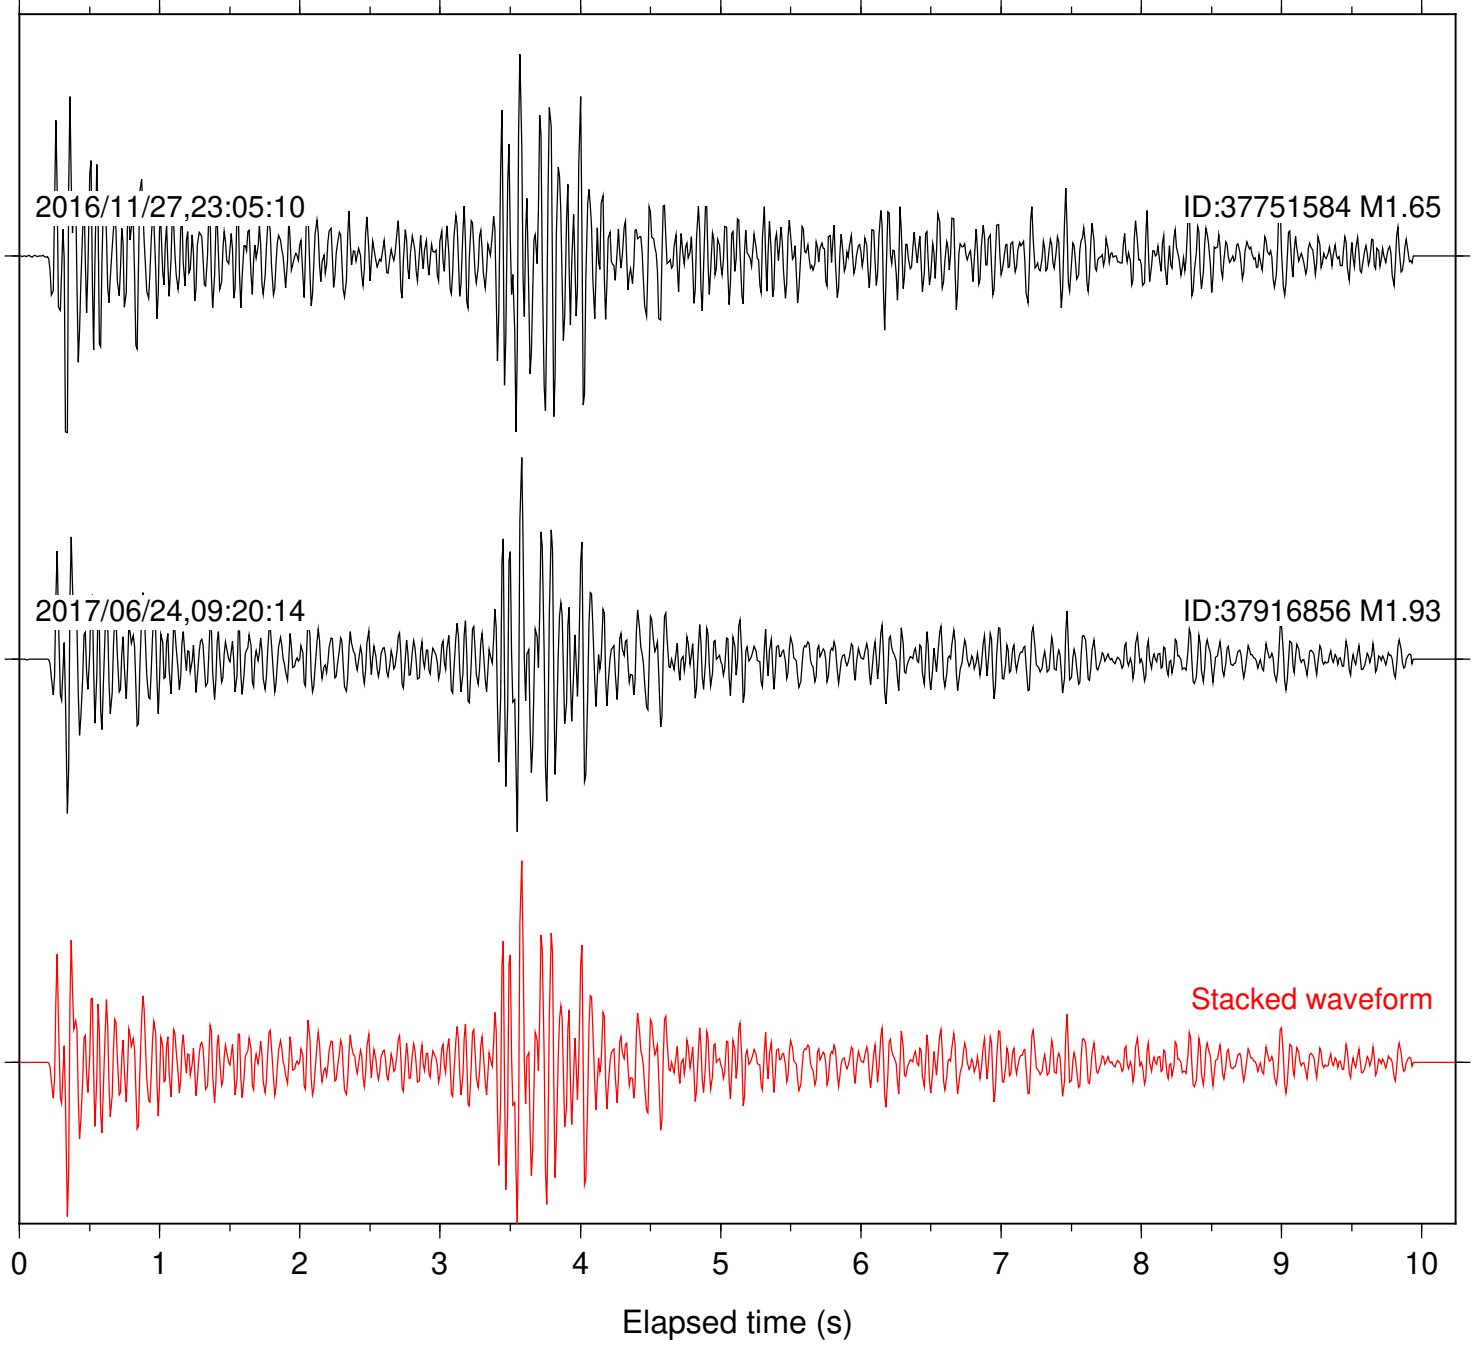

Station: B081 Com: EHZ

Focal depth: 7.67 km

Station: B082 Com: EHZ

Focal depth: 7.67 km

Station: B084 Com: EHZ

Focal depth: 6.74 km

Station: B087 Com: EHZ

Focal depth: 7.67 km

Station: B088 Com: EHZ

Focal depth: 7.67 km

Station: B093 Com: EHZ

Focal depth: 7.67 km

Station: B946 Com: EHZ

Focal depth: 6.74 km

Station: CSH Com: HHZ

Focal depth: 6.74 km

Station: DGR Com: HHZ

Focal depth: 7.67 km

Station: FRD Com: HHZ

Focal depth: 7.67 km

Station: HMT2 Com: HHZ

Focal depth: 7.67 km

Station: SND Com: HHZ

Focal depth: 6.74 km