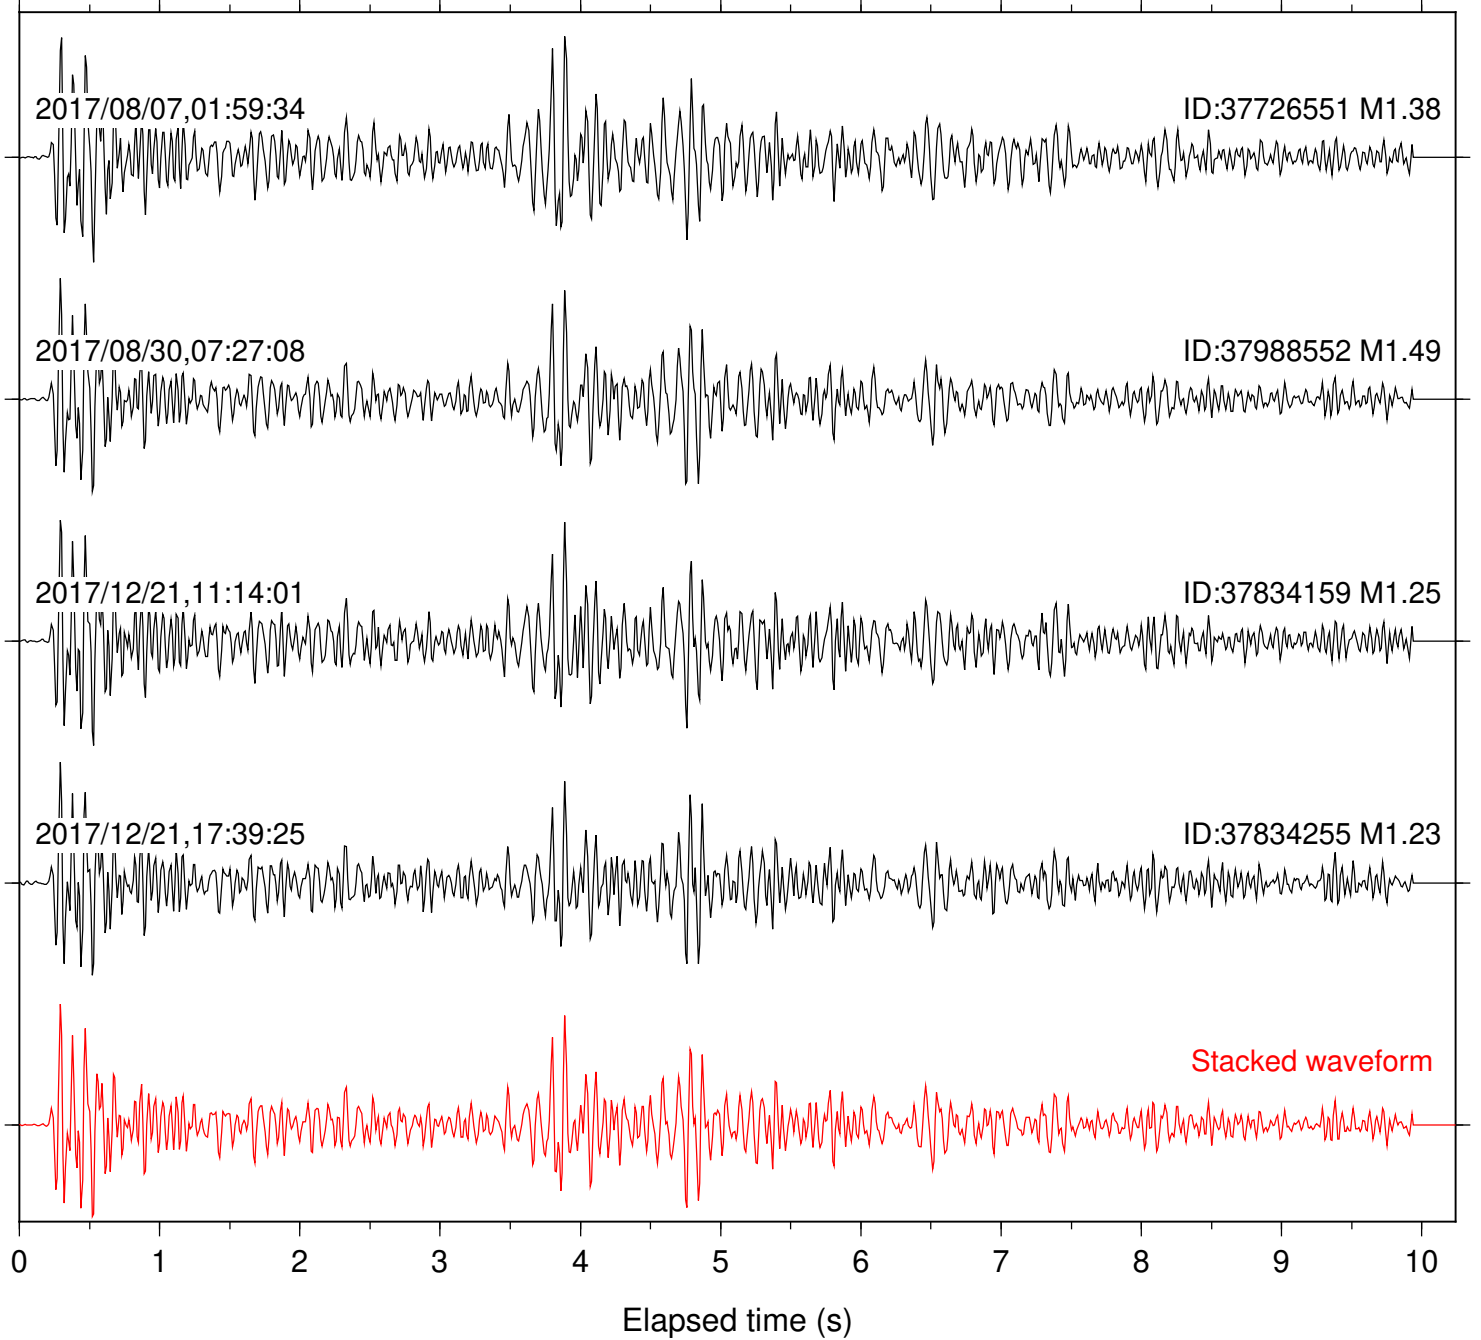

Station: B081 Com: EHZ

Focal depth: 6.41 km

Station: B082 Com: EHZ

Focal depth: 6.96 km

Station: B084 Com: EHZ

Focal depth: 6.86 km

Station: B087 Com: EHZ

Focal depth: 6.96 km

Station: B088 Com: EHZ

Focal depth: 6.96 km

Station: B093 Com: EHZ

Focal depth: 6.96 km

Station: B946 Com: EHZ

Focal depth: 6.96 km

Station: BAC Com: EHZ

Focal depth: 6.41 km

Station: BZN Com: HHZ

Focal depth: 6.35 km

Station: CRY Com: HHZ

Focal depth: 6.35 km

Station: CSH Com: HHZ

Focal depth: 6.96 km

Station: DGR Com: HHZ

Focal depth: 6.96 km

Station: DNR Com: HHZ

Focal depth: 6.86 km

Station: FRD Com: HHZ

Focal depth: 6.96 km

Station: HMT2 Com: HHZ

Focal depth: 6.35 km

Station: KNW Com: HHZ

Focal depth: 6.86 km