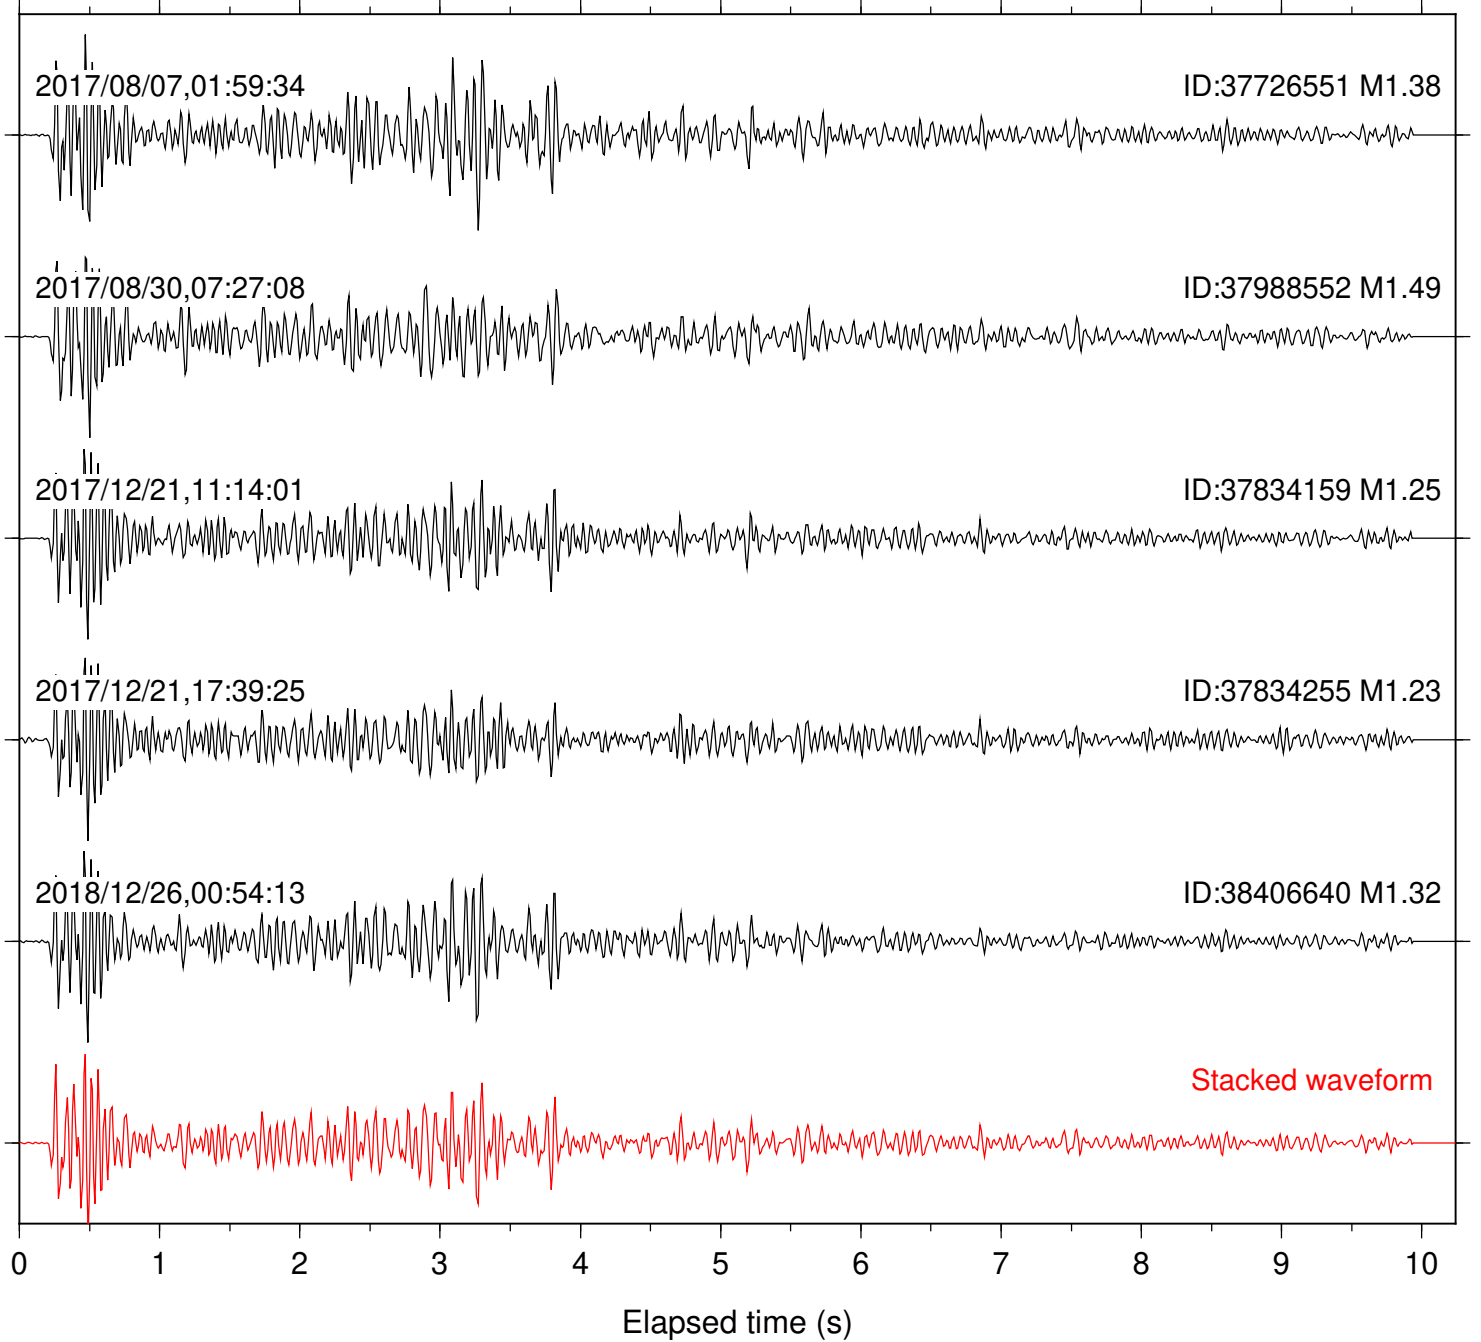

Station: B088 Com: EHZ

Focal depth: 6.96 km

Station: B093 Com: EHZ

Focal depth: 6.96 km

Station: B946 Com: EHZ

Focal depth: 6.96 km

Station: BAC Com: EHZ

Focal depth: 6.41 km

Station: DNR Com: HHZ

Focal depth: 6.86 km

Station: FRD Com: HHZ

Focal depth: 6.96 km

Station: HMT2 Com: HHZ

Focal depth: 6.35 km

Station: KNW Com: HHZ

Focal depth: 6.86 km

Station: LVA2 Com: HHZ

Focal depth: 6.41 km

Station: MTG Com: HHZ

Focal depth: 6.35 km

Station: PFO Com: HHZ

Focal depth: 6.86 km

Station: PLM Com: HHZ

Focal depth: 6.86 km

Station: POB2 Com: HHZ

Focal depth: 6.96 km

Station: RDM Com: HHZ

Focal depth: 6.41 km

Station: SND Com: HHZ

Focal depth: 6.96 km

Station: WMC Com: HHZ

Focal depth: 6.94 km