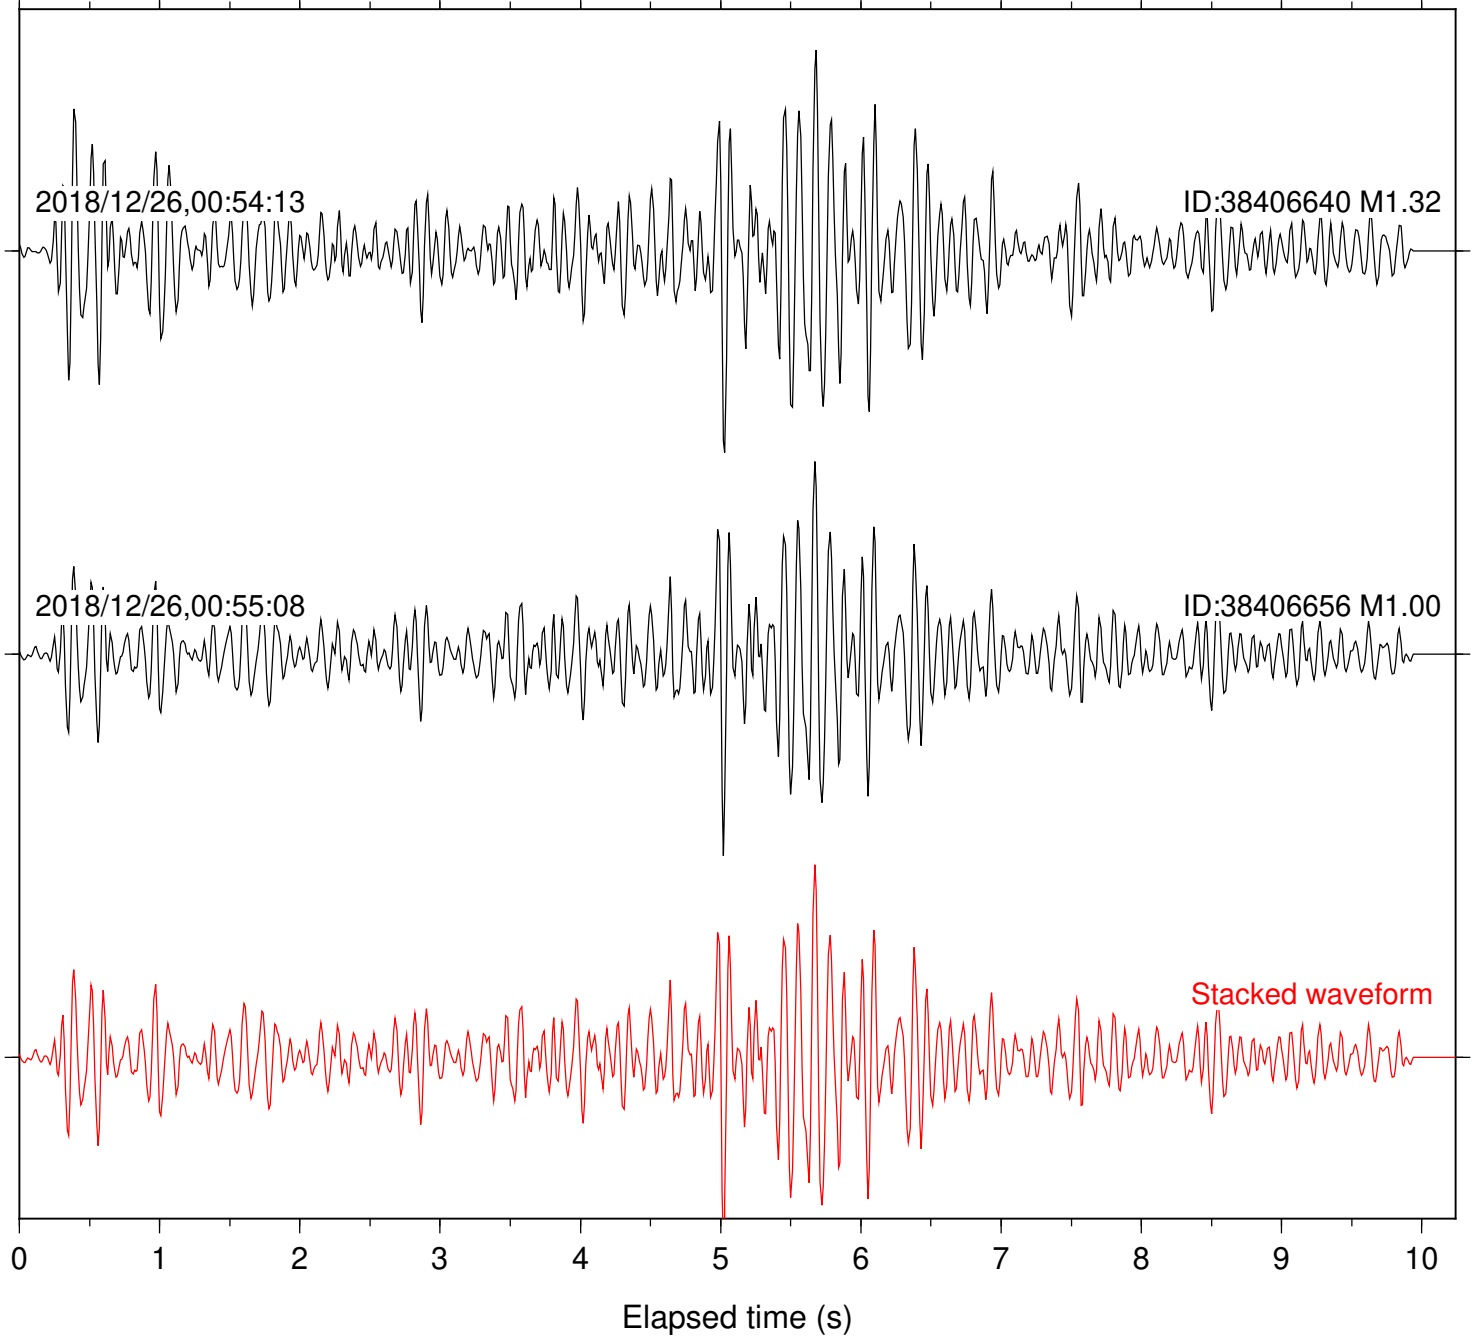

Station: BZN Com: HHZ

Focal depth: 6.35 km

Station: CRY Com: HHZ

Focal depth: 6.35 km

Station: CSH Com: HHZ

Focal depth: 6.96 km

Station: DGR Com: HHZ

Focal depth: 6.96 km

Station: DNR Com: HHZ

Focal depth: 6.86 km

Station: FRD Com: HHZ

Focal depth: 6.96 km

Station: HMT2 Com: HHZ

Focal depth: 6.35 km

Station: KNW Com: HHZ

Focal depth: 6.86 km

Station: LVA2 Com: HHZ

Focal depth: 6.41 km

Station: MTG Com: HHZ

Focal depth: 6.35 km

Station: PFO Com: HHZ

Focal depth: 6.86 km

Station: PLM Com: HHZ

Focal depth: 6.86 km

Station: POB2 Com: HHZ

Focal depth: 6.96 km

Station: RDM Com: HHZ

Focal depth: 6.41 km

Station: SND Com: HHZ

Focal depth: 6.96 km

Station: WMC Com: HHZ

Focal depth: 6.94 km