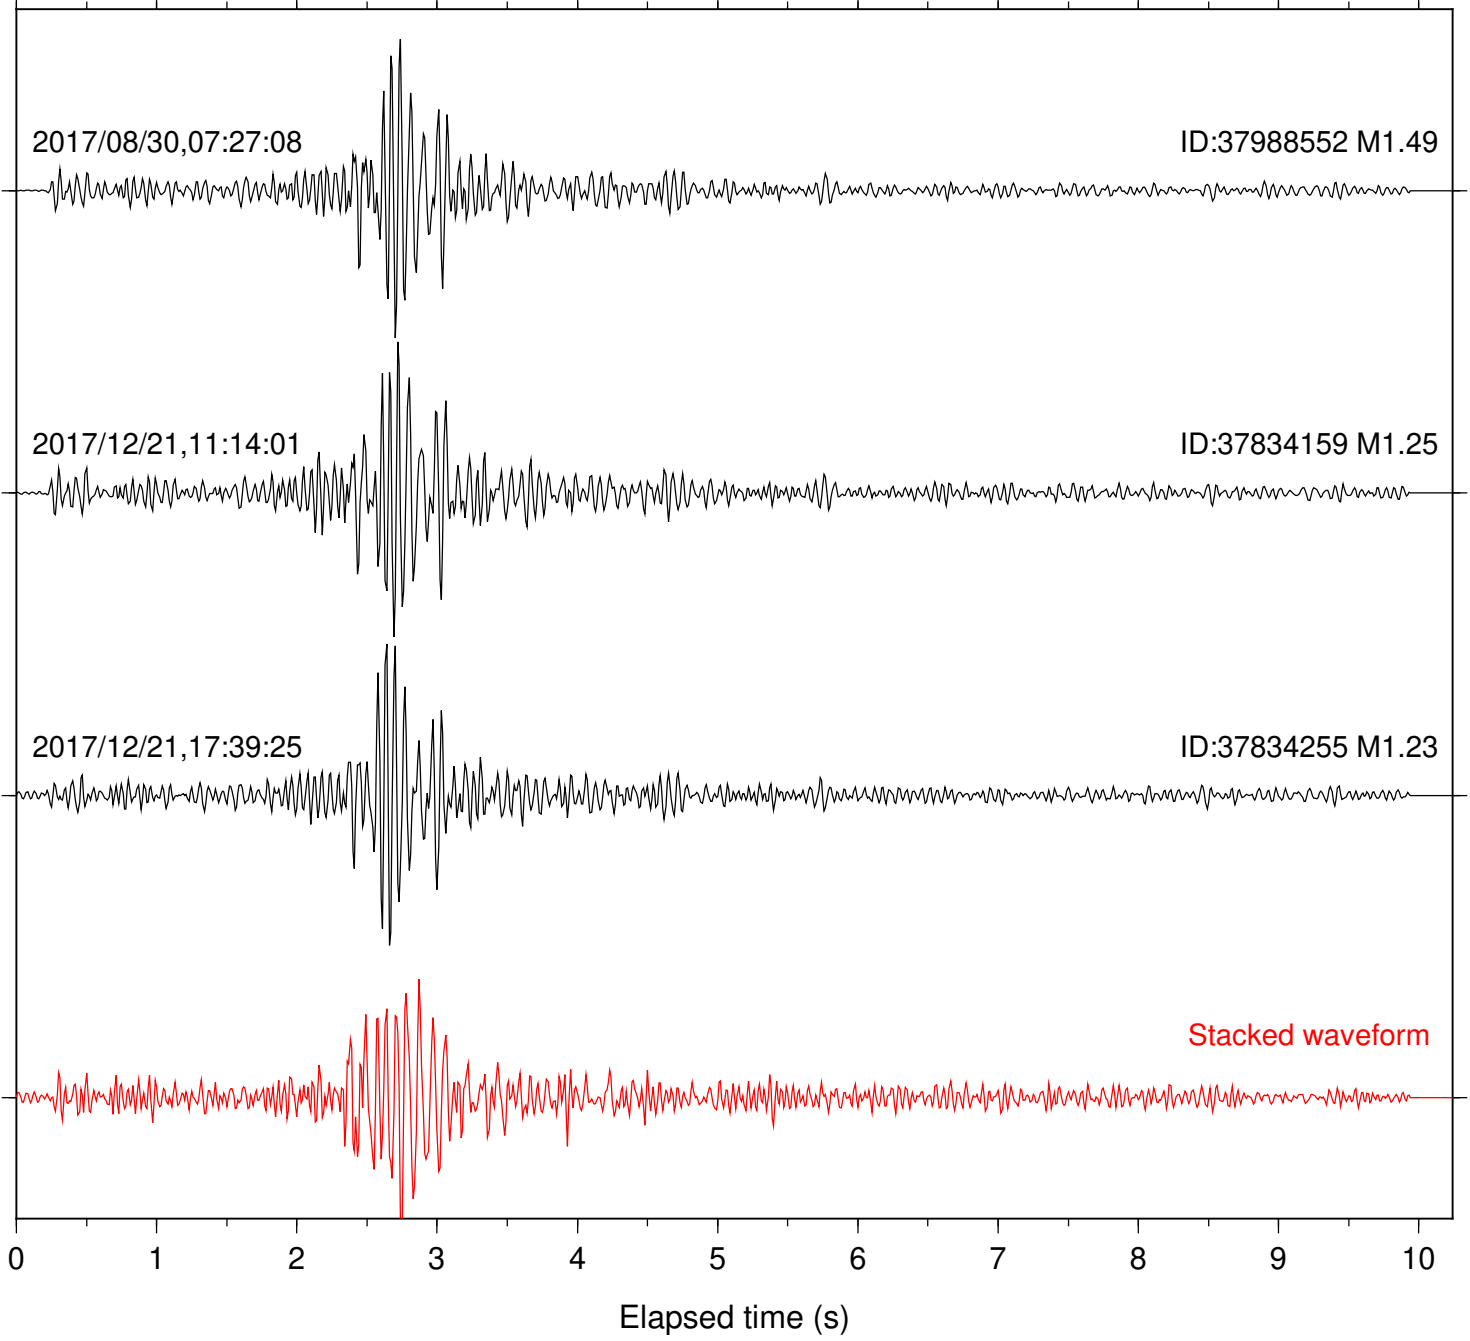

Station: B088 Com: EHZ

Focal depth: 6.96 km

Station: B093 Com: EHZ

Focal depth: 6.96 km

Station: B946 Com: EHZ

Focal depth: 6.96 km

Station: BAC Com: EHZ

Focal depth: 6.41 km

Station: DNR Com: HHZ

Focal depth: 6.86 km

Station: FRD Com: HHZ

Focal depth: 6.96 km

Station: HMT2 Com: HHZ

Focal depth: 6.35 km

Station: KNW Com: HHZ

Focal depth: 6.86 km

Station: LVA2 Com: HHZ

Focal depth: 6.41 km

Station: MTG Com: HHZ

Focal depth: 6.35 km

Station: PFO Com: HHZ

Focal depth: 6.86 km

Station: PLM Com: HHZ

Focal depth: 6.86 km

Station: POB2 Com: HHZ

Focal depth: 6.96 km

Station: RDM Com: HHZ

Focal depth: 6.41 km

Station: SND Com: HHZ

Focal depth: 6.96 km

Station: WMC Com: HHZ

Focal depth: 6.94 km