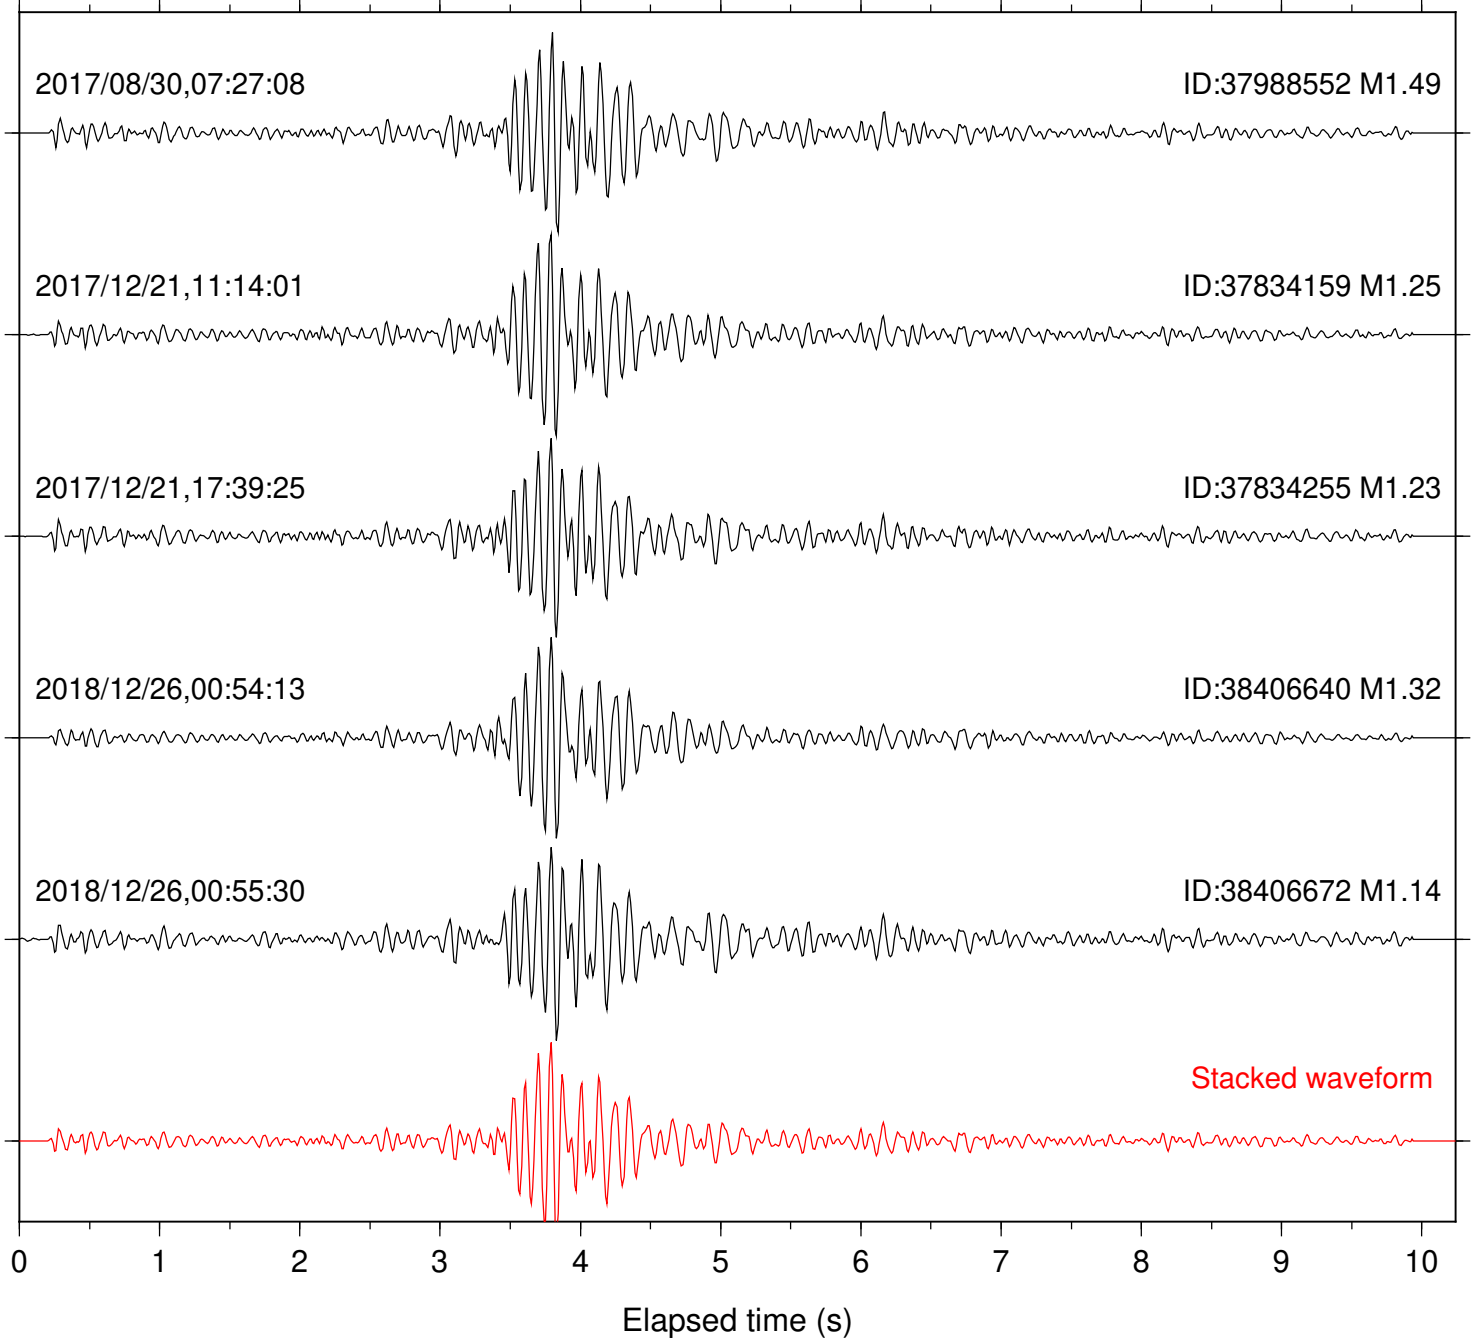

Station: B088 Com: EHZ

Focal depth: 6.96 km

Station: B093 Com: EHZ

Focal depth: 6.96 km

Station: B946 Com: EHZ

Focal depth: 6.96 km

Station: BAC Com: EHZ

Focal depth: 6.41 km

Station: DNR Com: HHZ

Focal depth: 6.86 km

Station: FRD Com: HHZ

Focal depth: 6.96 km

Station: HMT2 Com: HHZ

Focal depth: 6.35 km

Station: KNW Com: HHZ

Focal depth: 6.86 km

Station: LVA2 Com: HHZ

Focal depth: 6.41 km

Station: MTG Com: HHZ

Focal depth: 6.35 km

Station: PFO Com: HHZ

Focal depth: 6.86 km

Station: PLM Com: HHZ

Focal depth: 6.86 km

Station: POB2 Com: HHZ

Focal depth: 6.96 km

Station: RDM Com: HHZ

Focal depth: 6.41 km

Station: SND Com: HHZ

Focal depth: 6.96 km

Station: WMC Com: HHZ

Focal depth: 6.94 km