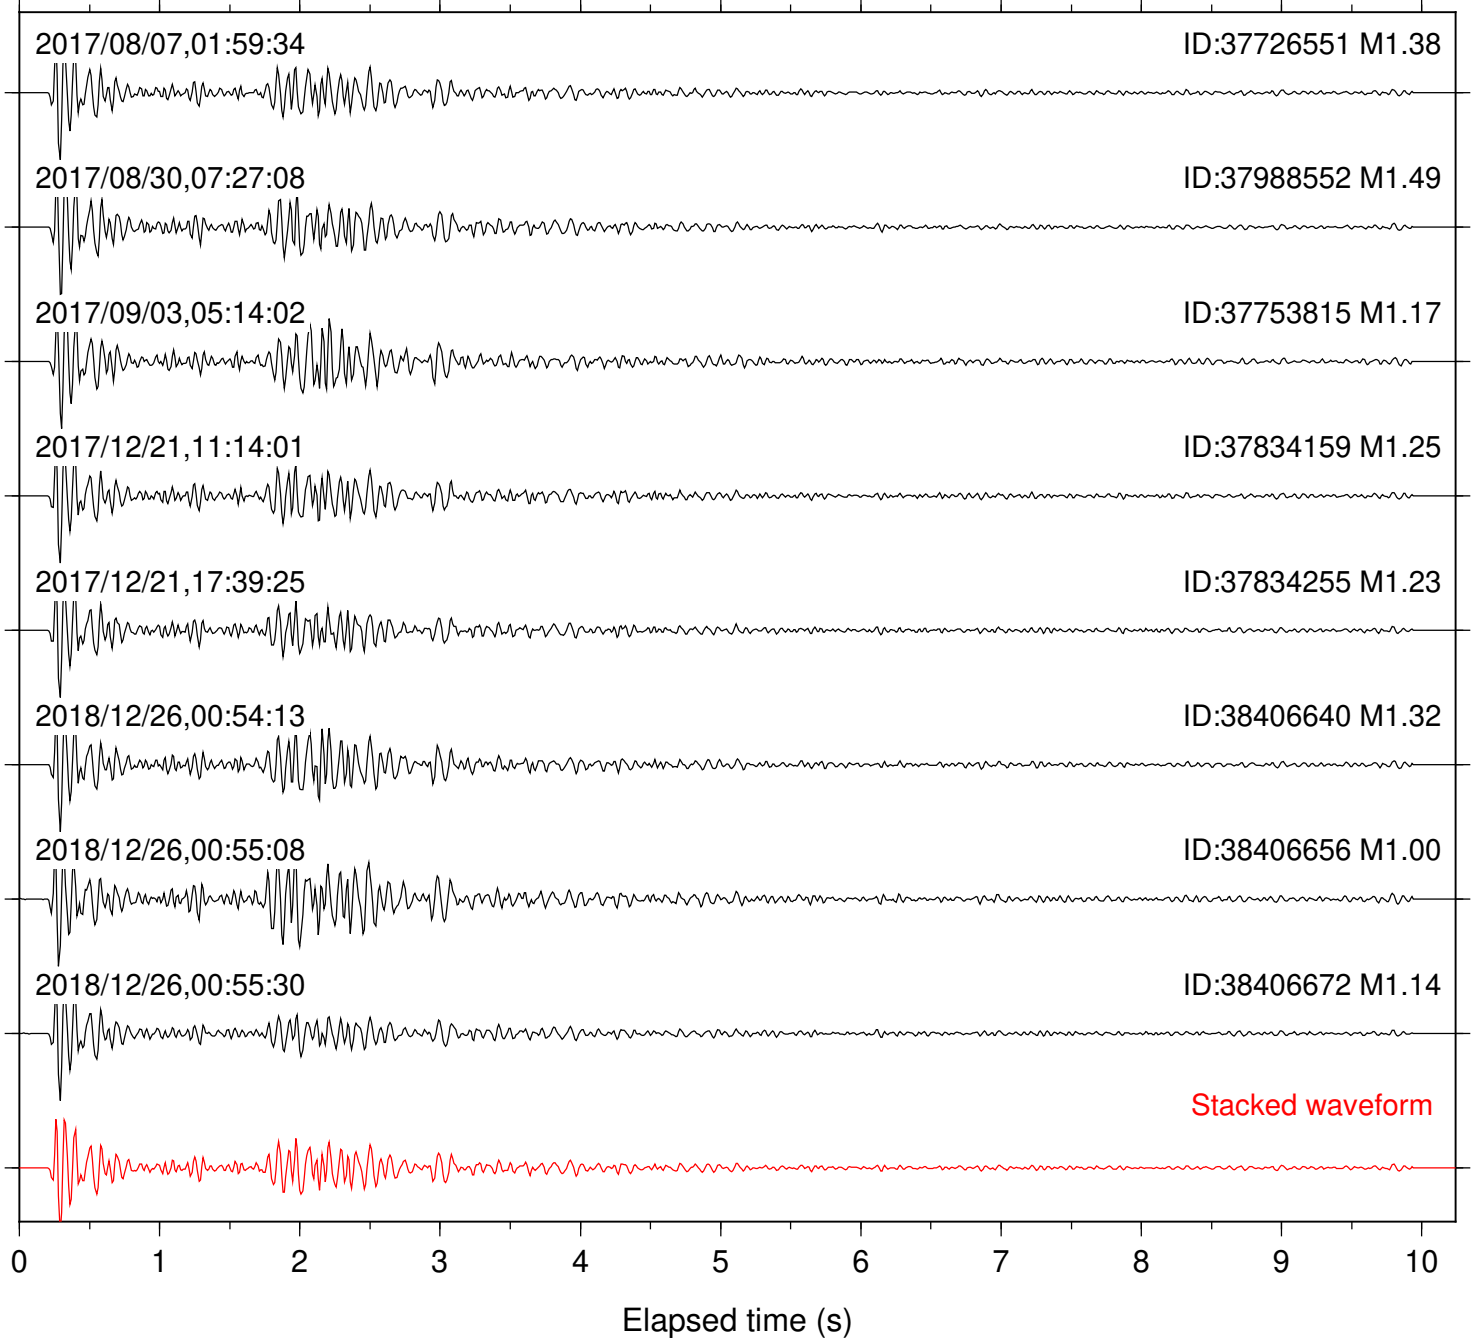

Station: B081 Com: EHZ

Focal depth: 6.41 km

Station: B082 Com: EHZ

Focal depth: 6.96 km

Station: B084 Com: EHZ

Focal depth: 6.86 km

Station: B087 Com: EHZ

Focal depth: 6.96 km

Station: B088 Com: EHZ

Focal depth: 6.96 km

Station: B093 Com: EHZ

Focal depth: 6.96 km

Station: B946 Com: EHZ

Focal depth: 6.96 km

Station: BAC Com: EHZ

Focal depth: 6.41 km

Station: BZN Com: HHZ

Focal depth: 6.35 km

Station: CRY Com: HHZ

Focal depth: 6.35 km

Station: CSH Com: HHZ

Focal depth: 6.96 km

Station: DGR Com: HHZ

Focal depth: 6.96 km

Station: DNR Com: HHZ

Focal depth: 6.86 km

Station: FRD Com: HHZ

Focal depth: 6.96 km

Station: HMT2 Com: HHZ

Focal depth: 6.35 km

Station: KNW Com: HHZ

Focal depth: 6.86 km