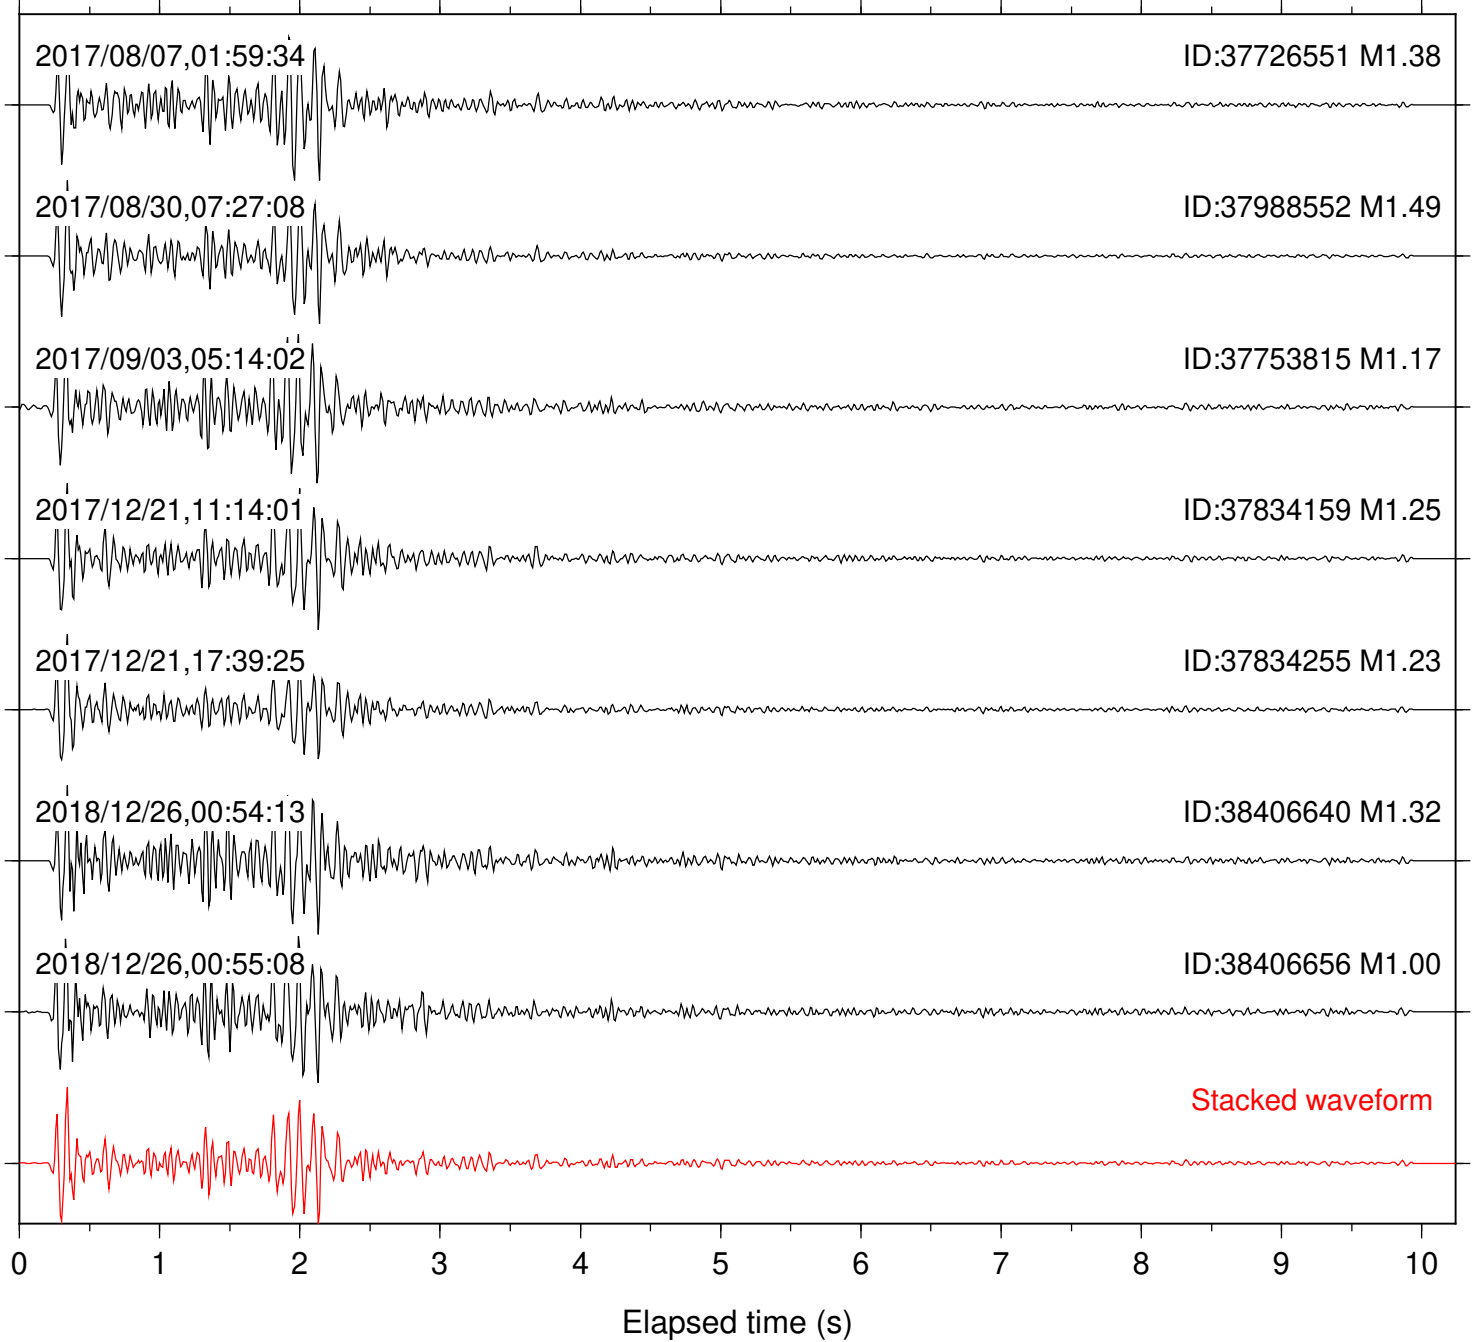

Station: B081 Com: EHZ

Focal depth: 6.41 km

Station: B082 Com: EHZ

Focal depth: 6.96 km

Station: B084 Com: EHZ

Focal depth: 6.86 km

Station: B087 Com: EHZ

Focal depth: 6.96 km

Station: B088 Com: EHZ

Focal depth: 6.96 km

Station: B093 Com: EHZ

Focal depth: 6.96 km

Station: B946 Com: EHZ

Focal depth: 6.96 km

Station: BAC Com: EHZ

Focal depth: 6.41 km

Station: BZN Com: HHZ

Focal depth: 6.35 km

Station: CRY Com: HHZ

Focal depth: 6.35 km

Station: CSH Com: HHZ

Focal depth: 6.96 km

Station: DGR Com: HHZ

Focal depth: 6.96 km

Station: DNR Com: HHZ

Focal depth: 6.86 km

Station: FRD Com: HHZ

Focal depth: 6.96 km

Station: HMT2 Com: HHZ

Focal depth: 6.35 km

Station: KNW Com: HHZ

Focal depth: 6.86 km