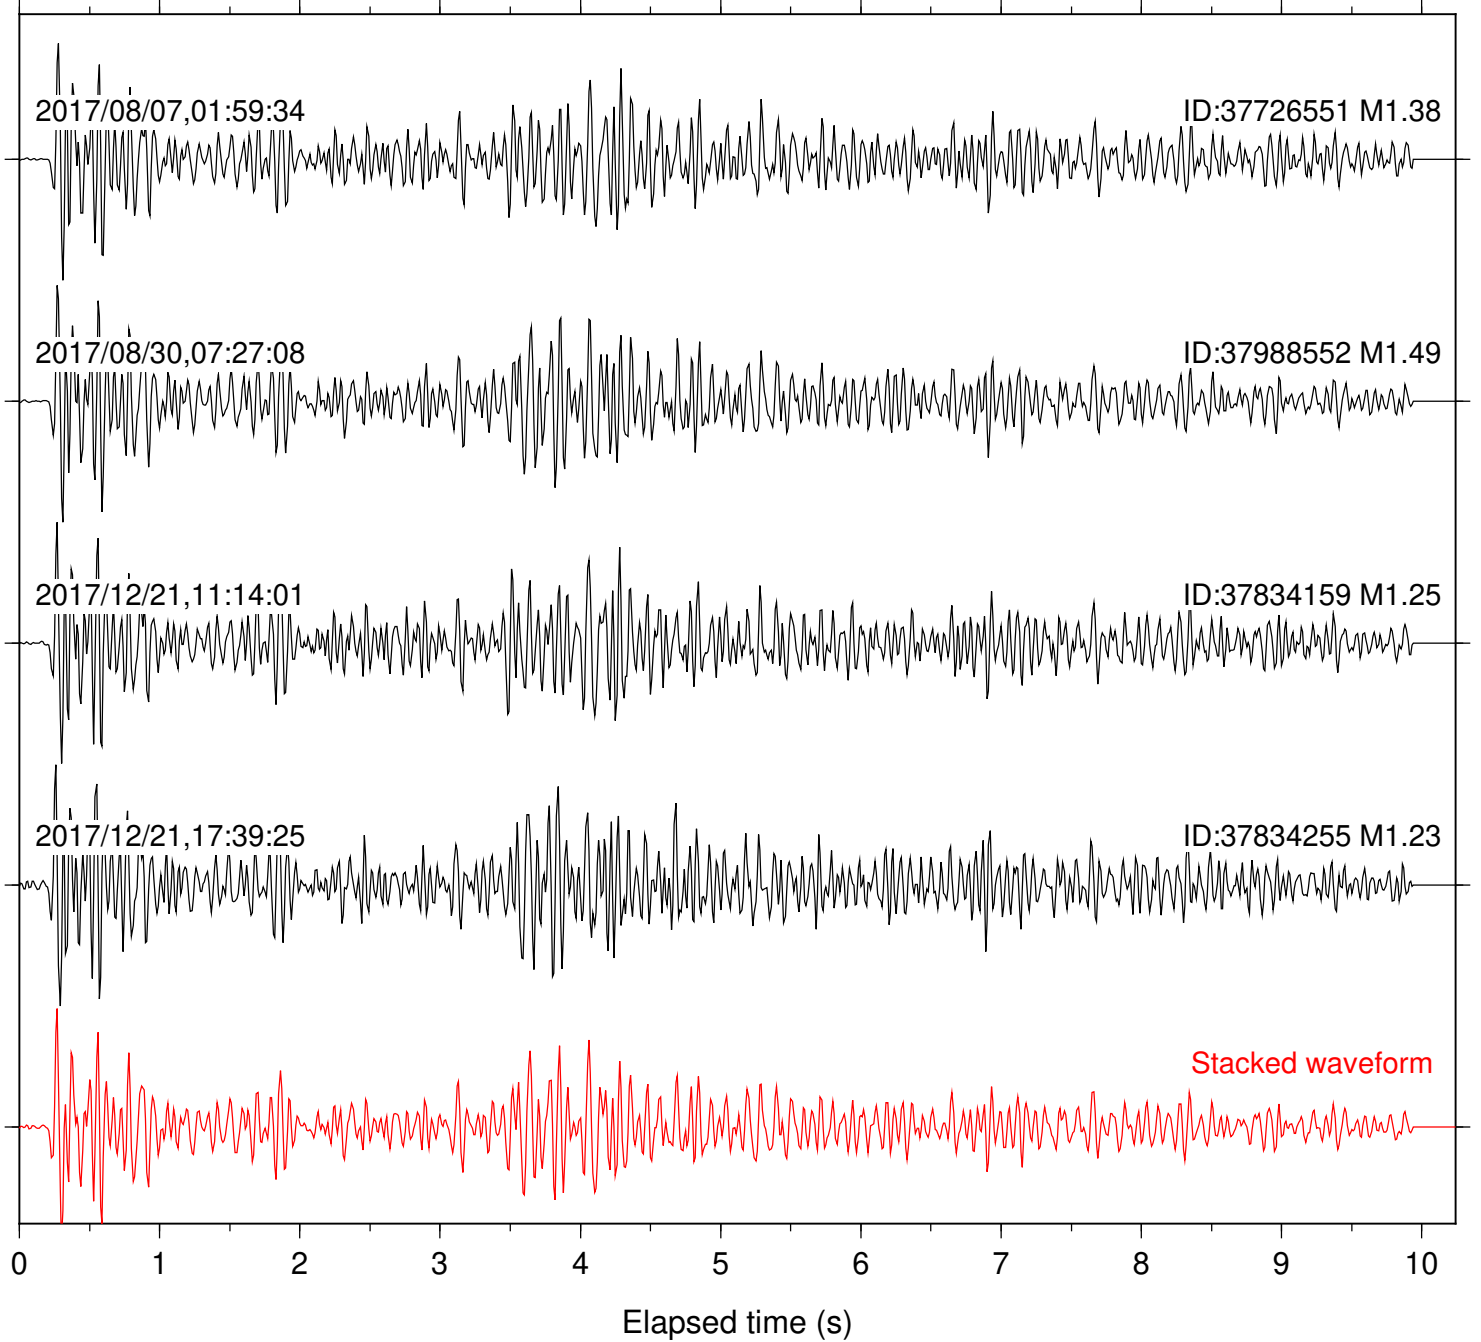

Station: B081 Com: EHZ

Focal depth: 6.41 km

Station: B082 Com: EHZ

Focal depth: 6.96 km

Station: B084 Com: EHZ

Focal depth: 6.86 km

Station: B087 Com: EHZ

Focal depth: 6.96 km

Station: B088 Com: EHZ

Focal depth: 6.96 km

Station: B093 Com: EHZ

Focal depth: 6.96 km

Station: B946 Com: EHZ

Focal depth: 6.96 km

Station: BAC Com: EHZ

Focal depth: 6.41 km

Station: BZN Com: HHZ

Focal depth: 6.35 km

Station: CRY Com: HHZ

Focal depth: 6.35 km

Station: CSH Com: HHZ

Focal depth: 6.96 km

Station: DGR Com: HHZ

Focal depth: 6.96 km

Station: DNR Com: HHZ

Focal depth: 6.86 km

Station: FRD Com: HHZ

Focal depth: 6.96 km

Station: HMT2 Com: HHZ

Focal depth: 6.35 km

Station: KNW Com: HHZ

Focal depth: 6.86 km