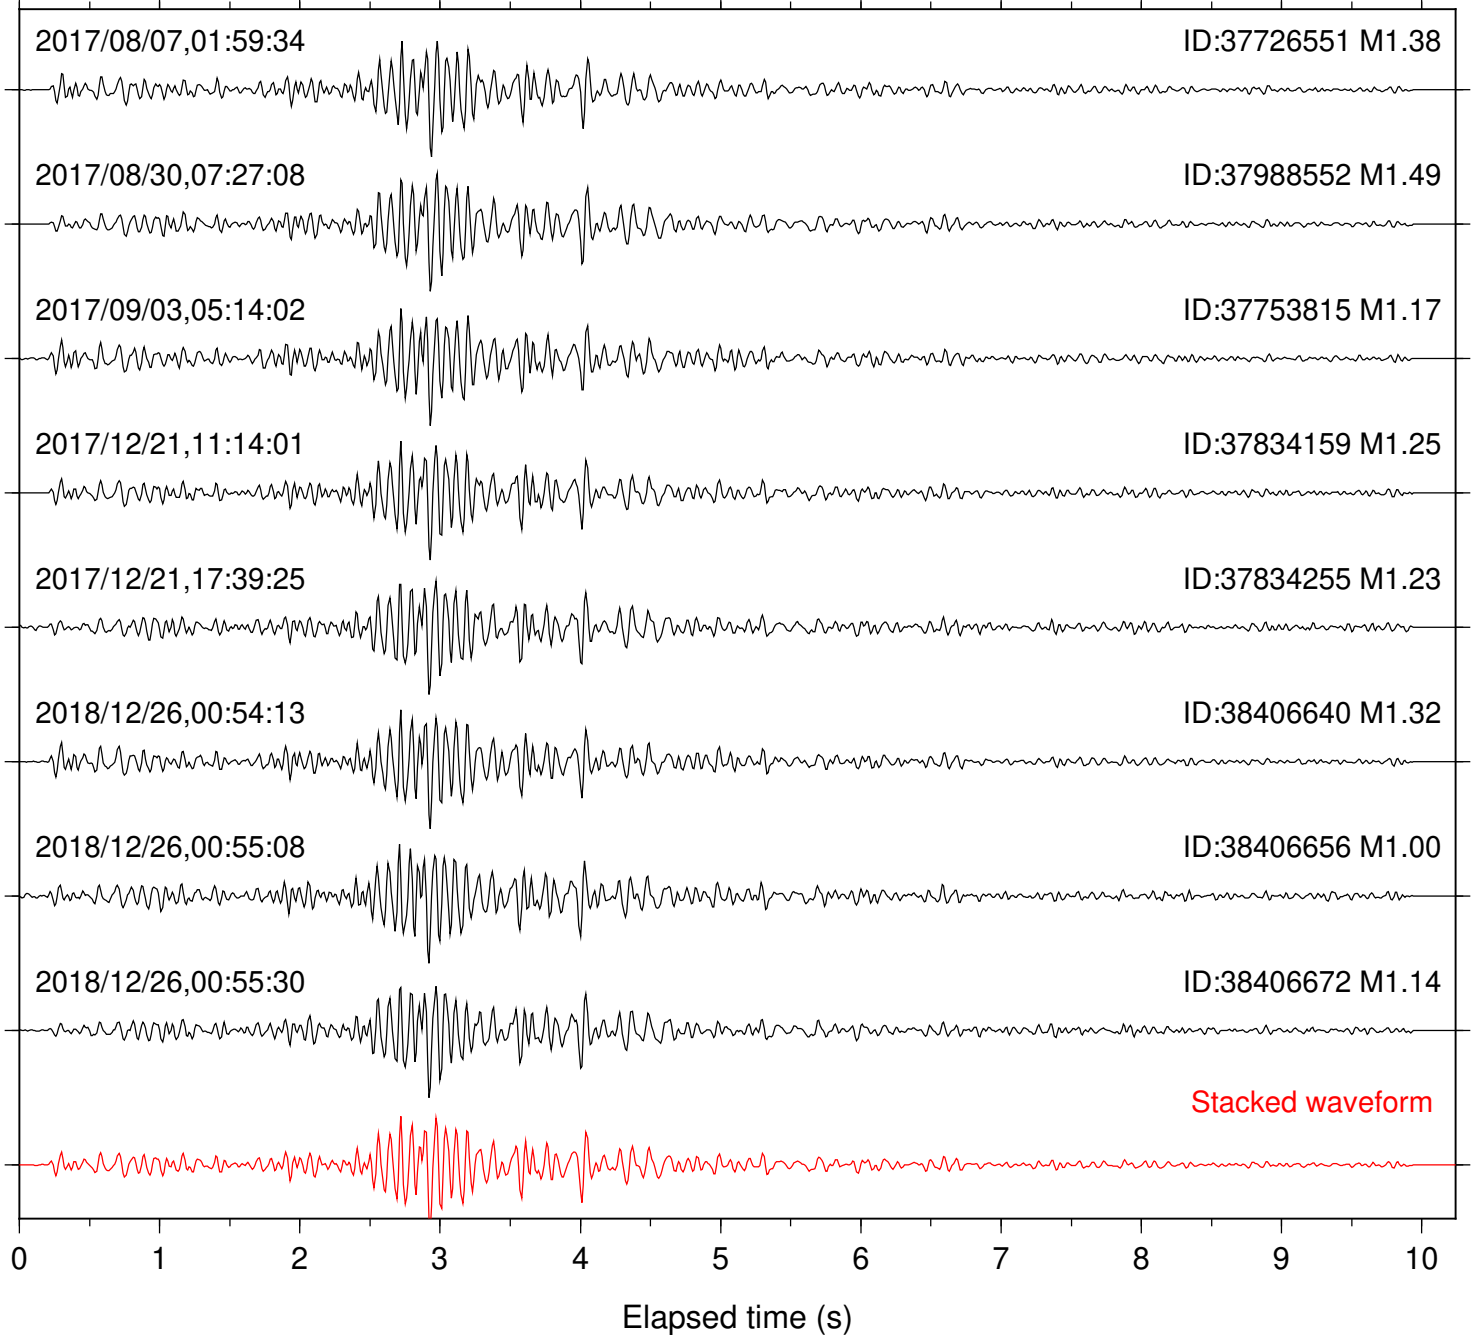

Station: B088 Com: EHZ

Focal depth: 6.96 km

Station: B093 Com: EHZ

Focal depth: 6.96 km

Station: B946 Com: EHZ

Focal depth: 6.96 km

Station: BAC Com: EHZ

Focal depth: 6.41 km

Station: DNR Com: HHZ

Focal depth: 6.86 km

Station: FRD Com: HHZ

Focal depth: 6.96 km

Station: HMT2 Com: HHZ

Focal depth: 6.35 km

Station: KNW Com: HHZ

Focal depth: 6.86 km

Station: LVA2 Com: HHZ

Focal depth: 6.41 km

Station: MTG Com: HHZ

Focal depth: 6.35 km

Station: PFO Com: HHZ

Focal depth: 6.86 km

Station: PLM Com: HHZ

Focal depth: 6.86 km

Station: POB2 Com: HHZ

Focal depth: 6.96 km

Station: RDM Com: HHZ

Focal depth: 6.41 km

Station: SND Com: HHZ

Focal depth: 6.96 km

Station: WMC Com: HHZ

Focal depth: 6.94 km