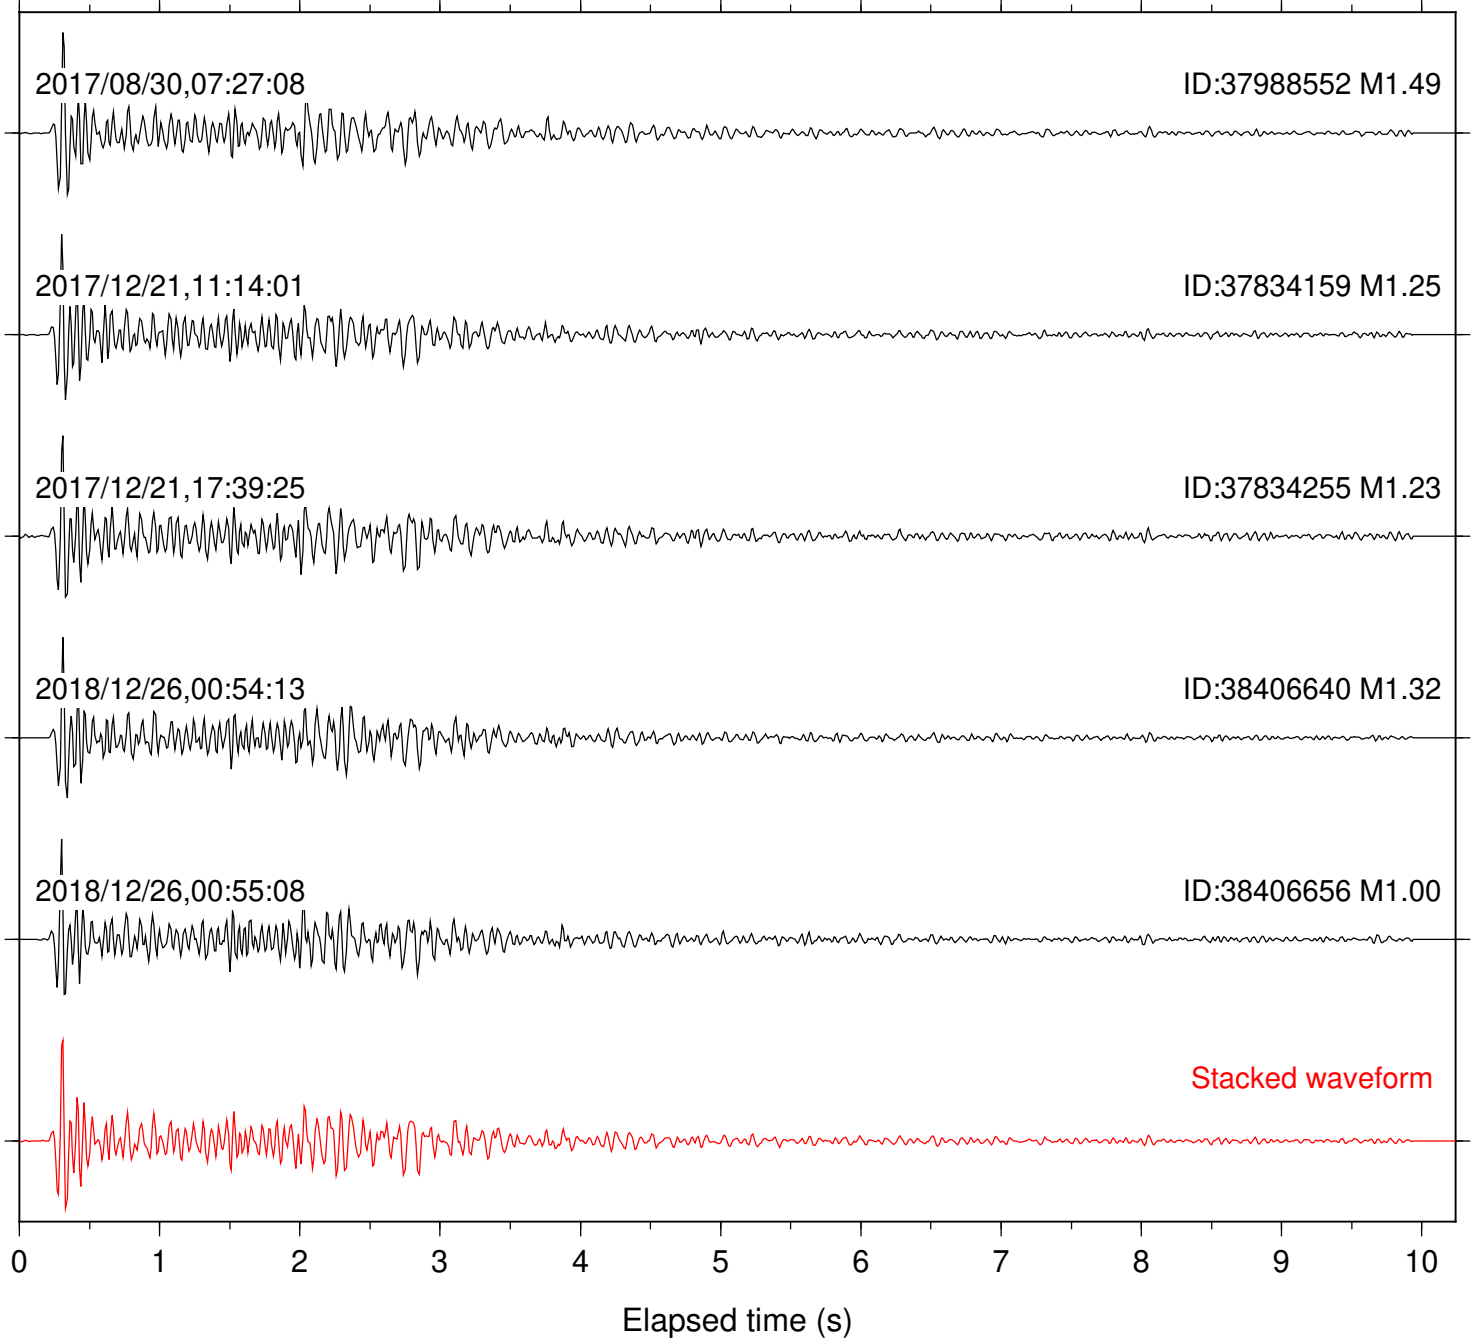

Station: B081 Com: EHZ

Focal depth: 6.41 km

Station: B082 Com: EHZ

Focal depth: 6.96 km

Station: B084 Com: EHZ

Focal depth: 6.86 km

Station: B087 Com: EHZ

Focal depth: 6.96 km

Station: B088 Com: EHZ

Focal depth: 6.96 km

Station: B093 Com: EHZ

Focal depth: 6.96 km

Station: B946 Com: EHZ

Focal depth: 6.96 km

Station: BAC Com: EHZ

Focal depth: 6.41 km

Station: BZN Com: HHZ

Focal depth: 6.35 km

Station: CRY Com: HHZ

Focal depth: 6.35 km

Station: CSH Com: HHZ

Focal depth: 6.96 km

Station: DGR Com: HHZ

Focal depth: 6.96 km

Station: DNR Com: HHZ

Focal depth: 6.86 km

Station: FRD Com: HHZ

Focal depth: 6.96 km

Station: HMT2 Com: HHZ

Focal depth: 6.35 km

Station: KNW Com: HHZ

Focal depth: 6.86 km