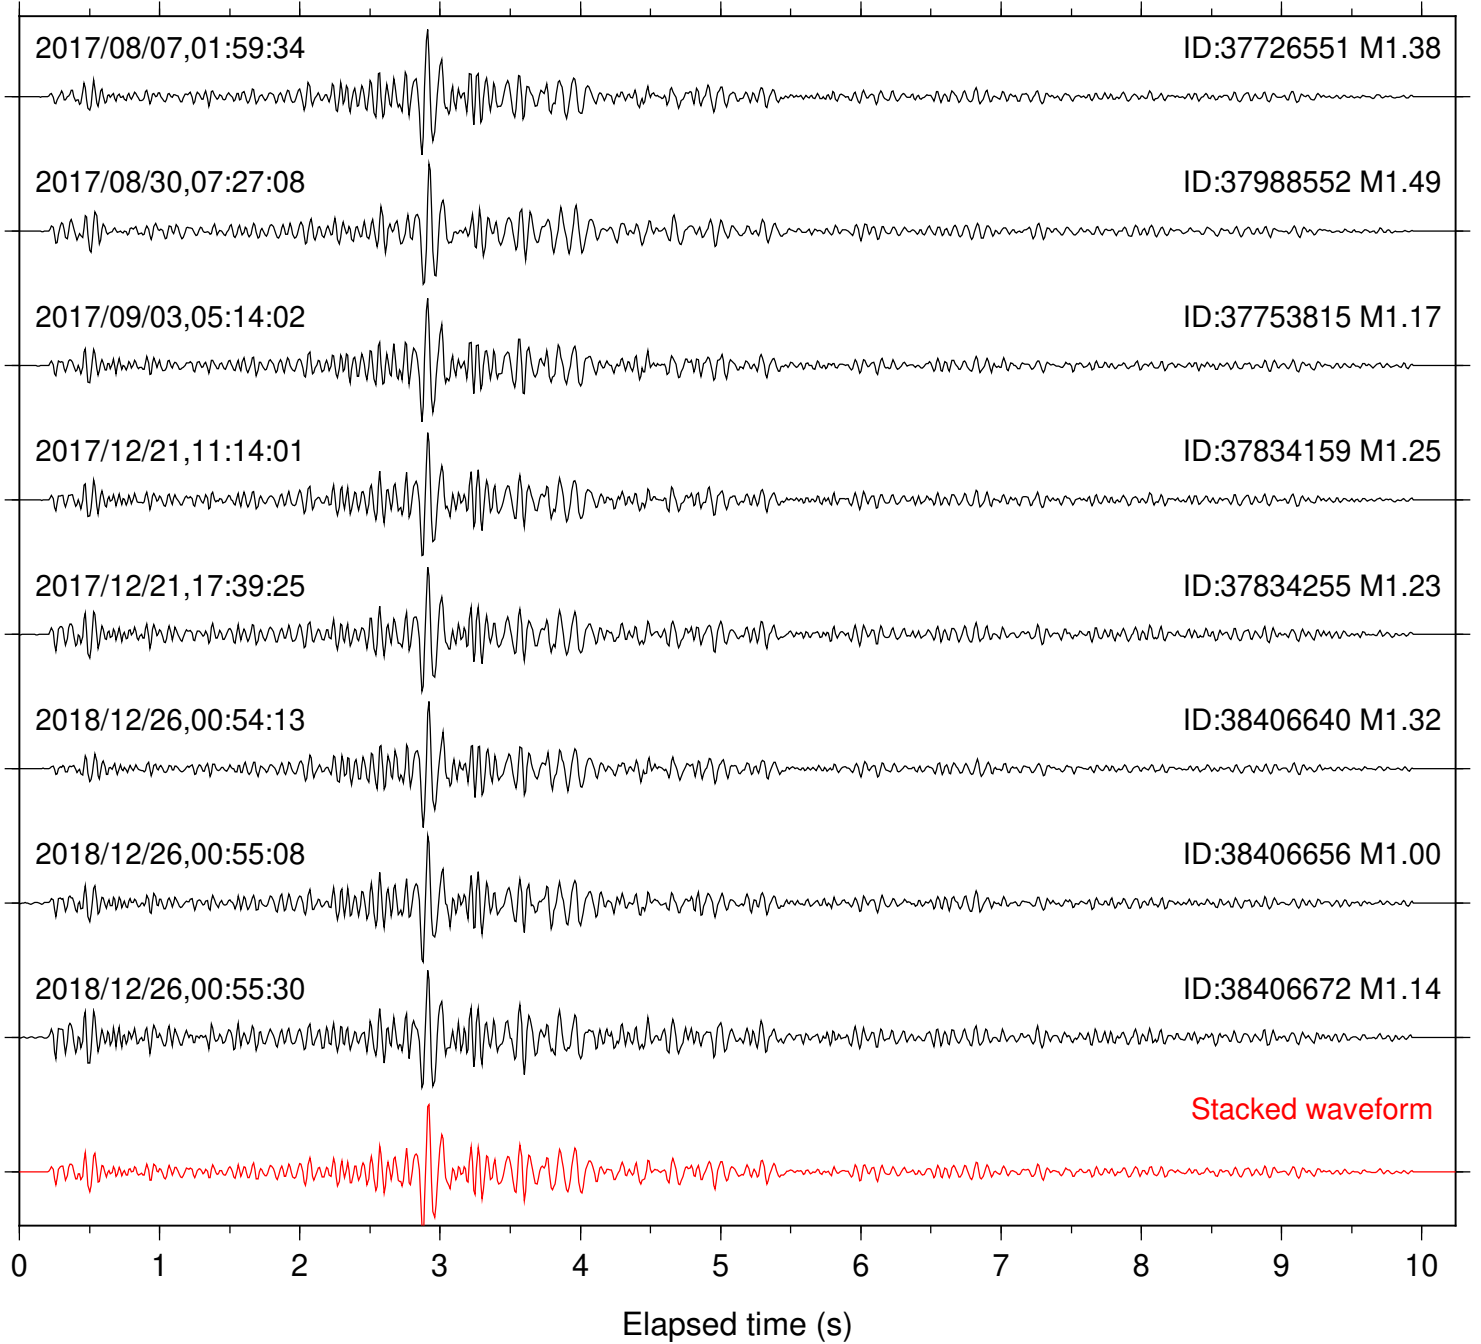

Station: B081 Com: EHZ

Focal depth: 6.41 km

Station: B082 Com: EHZ

Focal depth: 6.96 km

Station: B084 Com: EHZ

Focal depth: 6.86 km

Station: B087 Com: EHZ

Focal depth: 6.96 km

Station: B088 Com: EHZ

Focal depth: 6.96 km

Station: B093 Com: EHZ

Focal depth: 6.96 km

Station: B946 Com: EHZ

Focal depth: 6.96 km

Station: BAC Com: EHZ

Focal depth: 6.41 km

Station: BZN Com: HHZ

Focal depth: 6.35 km

Station: CRY Com: HHZ

Focal depth: 6.35 km

Station: CSH Com: HHZ

Focal depth: 6.96 km

Station: DGR Com: HHZ

Focal depth: 6.96 km

Station: DNR Com: HHZ

Focal depth: 6.86 km

Station: FRD Com: HHZ

Focal depth: 6.96 km

Station: HMT2 Com: HHZ

Focal depth: 6.35 km

Station: KNW Com: HHZ

Focal depth: 6.86 km