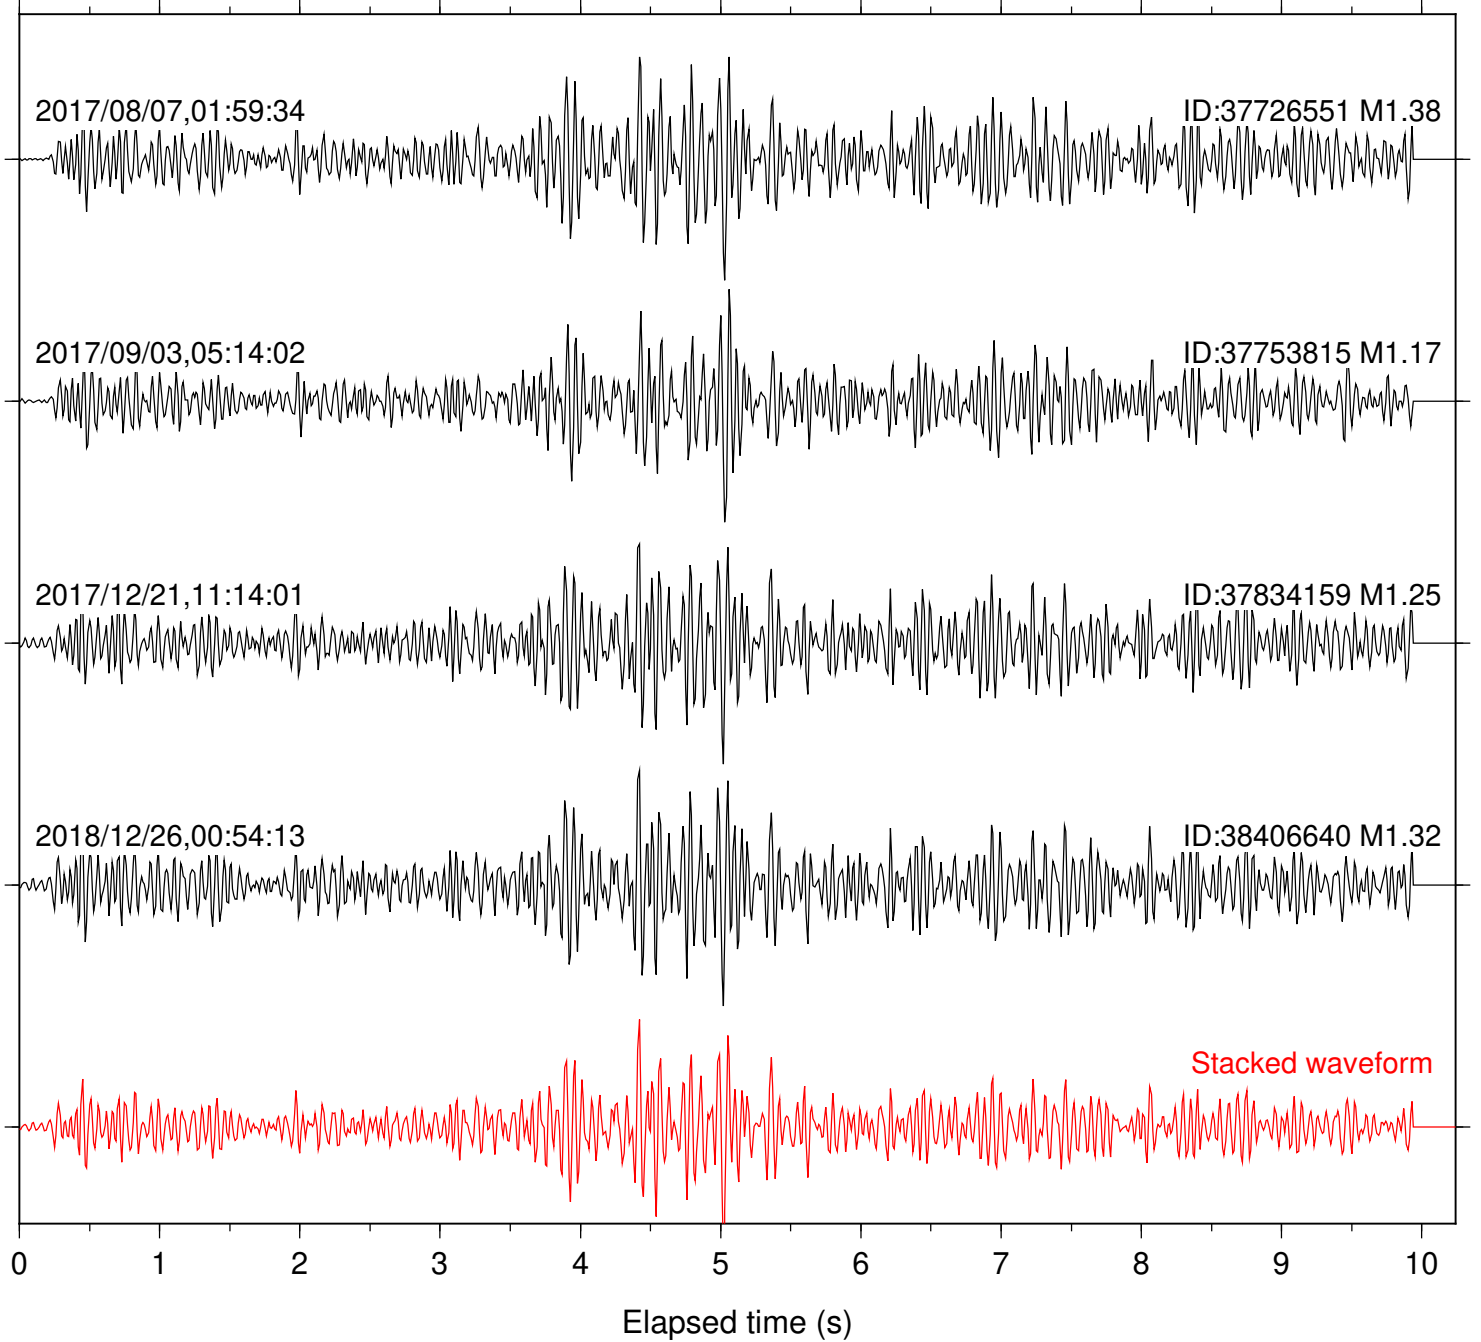

Station: B088 Com: EHZ

Focal depth: 6.96 km

Station: B093 Com: EHZ

Focal depth: 6.96 km

Station: B946 Com: EHZ

Focal depth: 6.96 km

Station: BAC Com: EHZ

Focal depth: 6.41 km

Station: DNR Com: HHZ

Focal depth: 6.86 km

Station: FRD Com: HHZ

Focal depth: 6.96 km

Station: HMT2 Com: HHZ

Focal depth: 6.35 km

Station: KNW Com: HHZ

Focal depth: 6.86 km

Station: LVA2 Com: HHZ

Focal depth: 6.41 km

Station: MTG Com: HHZ

Focal depth: 6.35 km

Station: PFO Com: HHZ

Focal depth: 6.86 km

Station: PLM Com: HHZ

Focal depth: 6.86 km

Station: POB2 Com: HHZ

Focal depth: 6.96 km

Station: RDM Com: HHZ

Focal depth: 6.41 km

Station: SND Com: HHZ

Focal depth: 6.96 km

Station: WMC Com: HHZ

Focal depth: 6.94 km