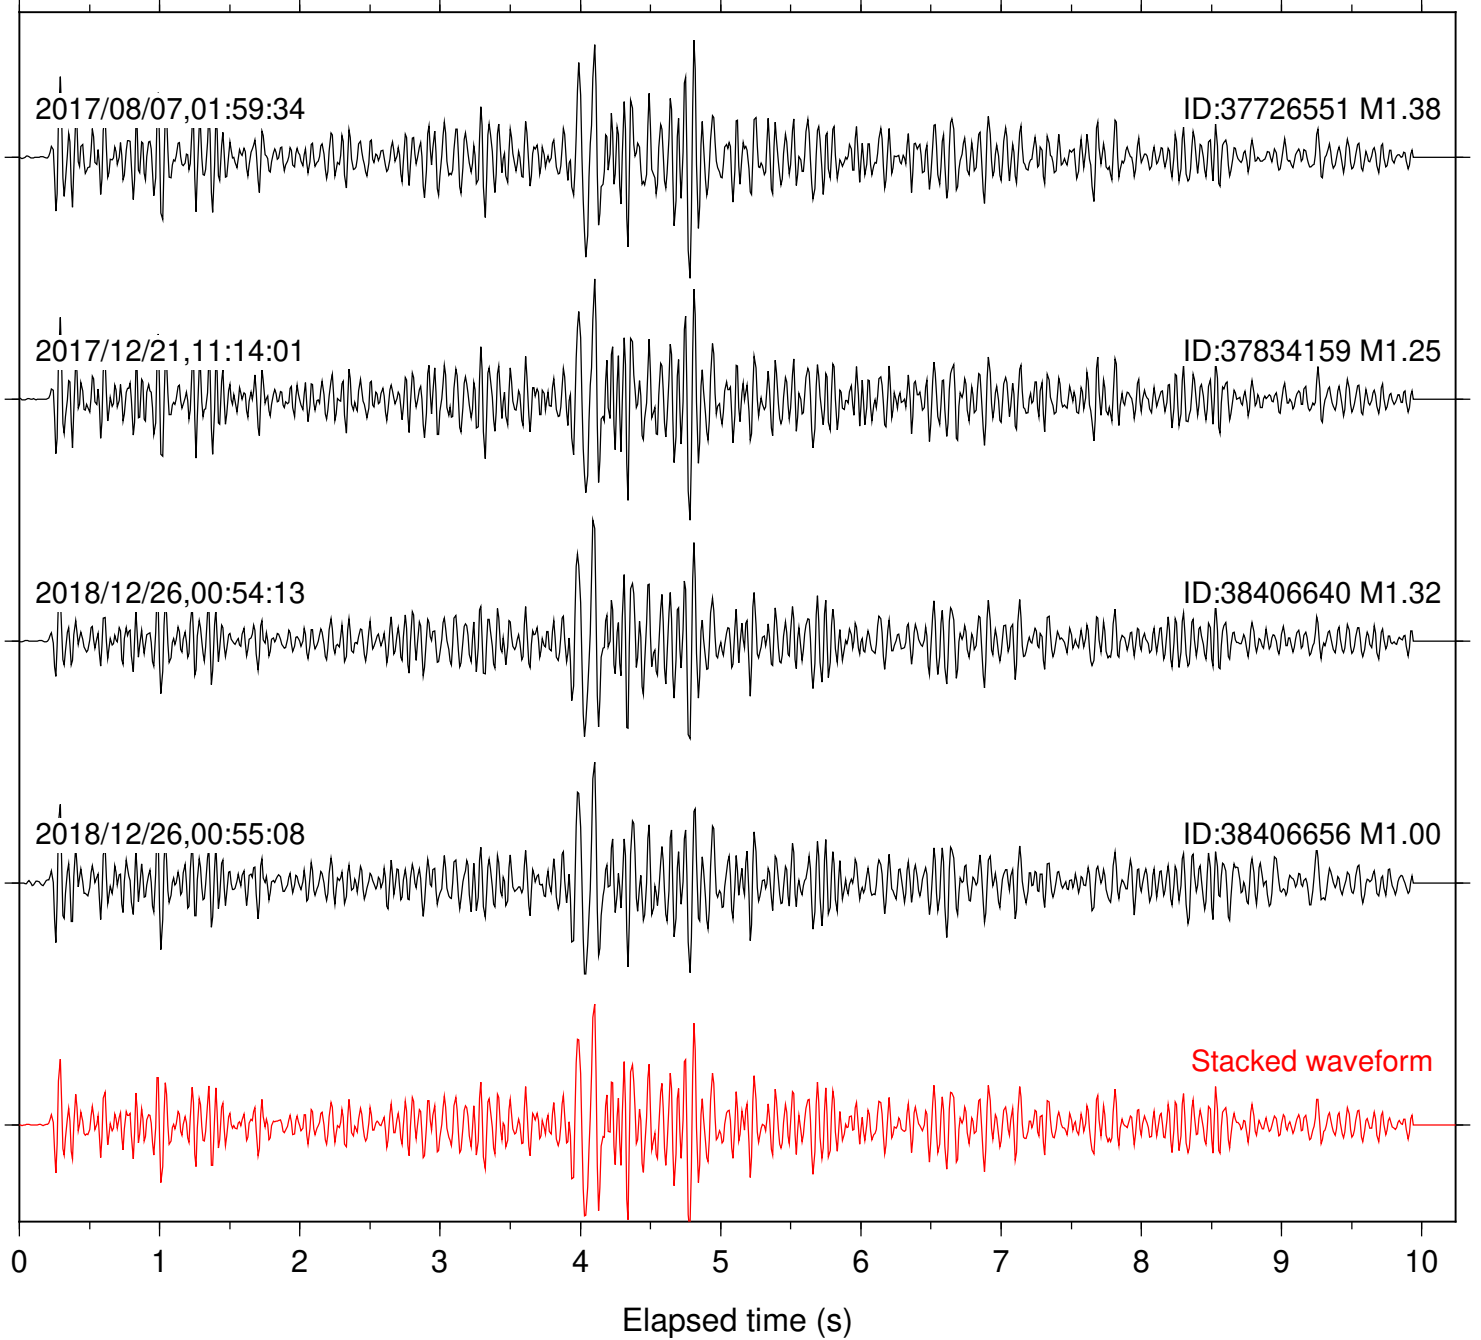

Station: BZN Com: HHZ

Focal depth: 6.35 km

Station: CRY Com: HHZ

Focal depth: 6.35 km

Station: CSH Com: HHZ

Focal depth: 6.96 km

Station: DGR Com: HHZ

Focal depth: 6.96 km

Station: DNR Com: HHZ

Focal depth: 6.86 km

Station: FRD Com: HHZ

Focal depth: 6.96 km

Station: HMT2 Com: HHZ

Focal depth: 6.35 km

Station: KNW Com: HHZ

Focal depth: 6.86 km

Station: LVA2 Com: HHZ

Focal depth: 6.41 km

Station: MTG Com: HHZ

Focal depth: 6.35 km

Station: PFO Com: HHZ

Focal depth: 6.86 km

Station: PLM Com: HHZ

Focal depth: 6.86 km

Station: POB2 Com: HHZ

Focal depth: 6.96 km

Station: RDM Com: HHZ

Focal depth: 6.41 km

Station: SND Com: HHZ

Focal depth: 6.96 km

Station: WMC Com: HHZ

Focal depth: 6.94 km