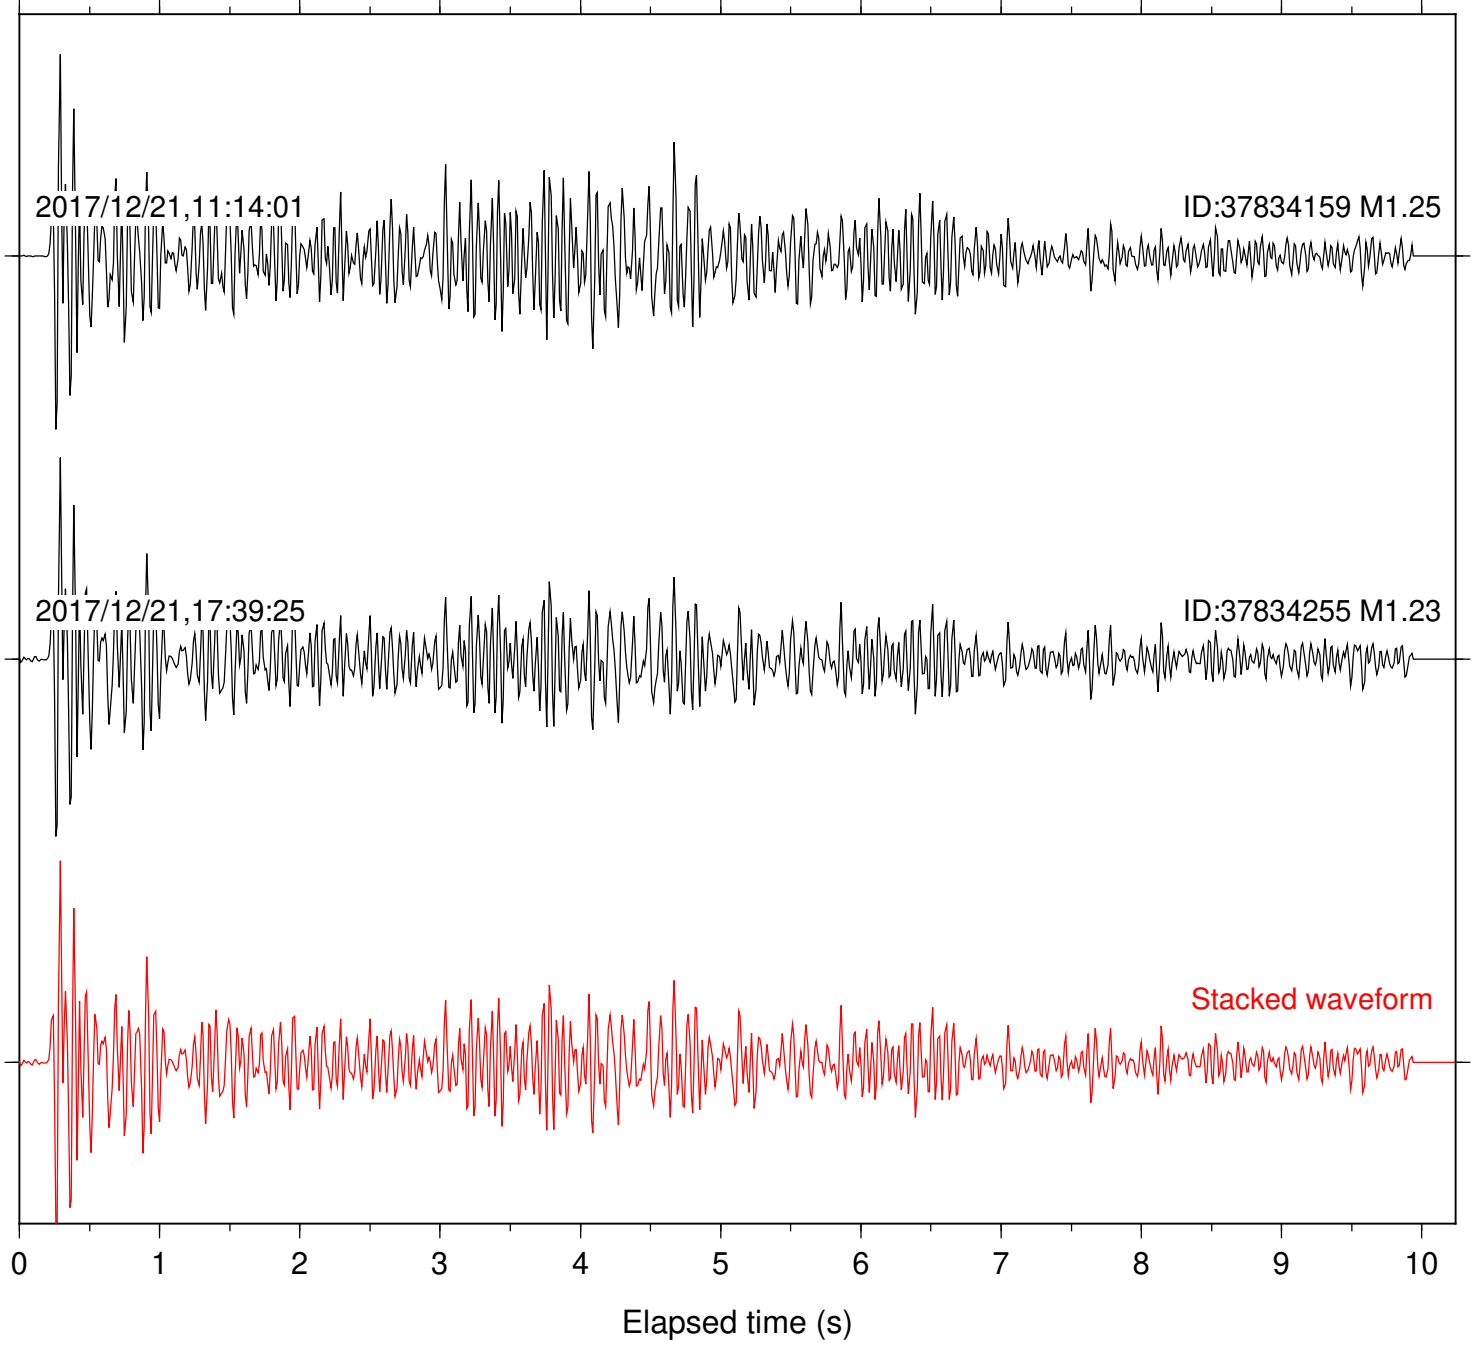

Station: BZN Com: HHZ

Focal depth: 6.35 km

Station: CRY Com: HHZ

Focal depth: 6.35 km

Station: CSH Com: HHZ

Focal depth: 6.96 km

Station: DGR Com: HHZ

Focal depth: 6.96 km

Station: DNR Com: HHZ

Focal depth: 6.86 km

Station: FRD Com: HHZ

Focal depth: 6.96 km

Station: HMT2 Com: HHZ

Focal depth: 6.35 km

Station: KNW Com: HHZ

Focal depth: 6.86 km

Station: LVA2 Com: HHZ

Focal depth: 6.41 km

Station: MTG Com: HHZ

Focal depth: 6.35 km

Station: PFO Com: HHZ

Focal depth: 6.86 km

Station: PLM Com: HHZ

Focal depth: 6.86 km

Station: POB2 Com: HHZ

Focal depth: 6.96 km

Station: RDM Com: HHZ

Focal depth: 6.41 km

Station: SND Com: HHZ

Focal depth: 6.96 km

Station: WMC Com: HHZ

Focal depth: 6.94 km