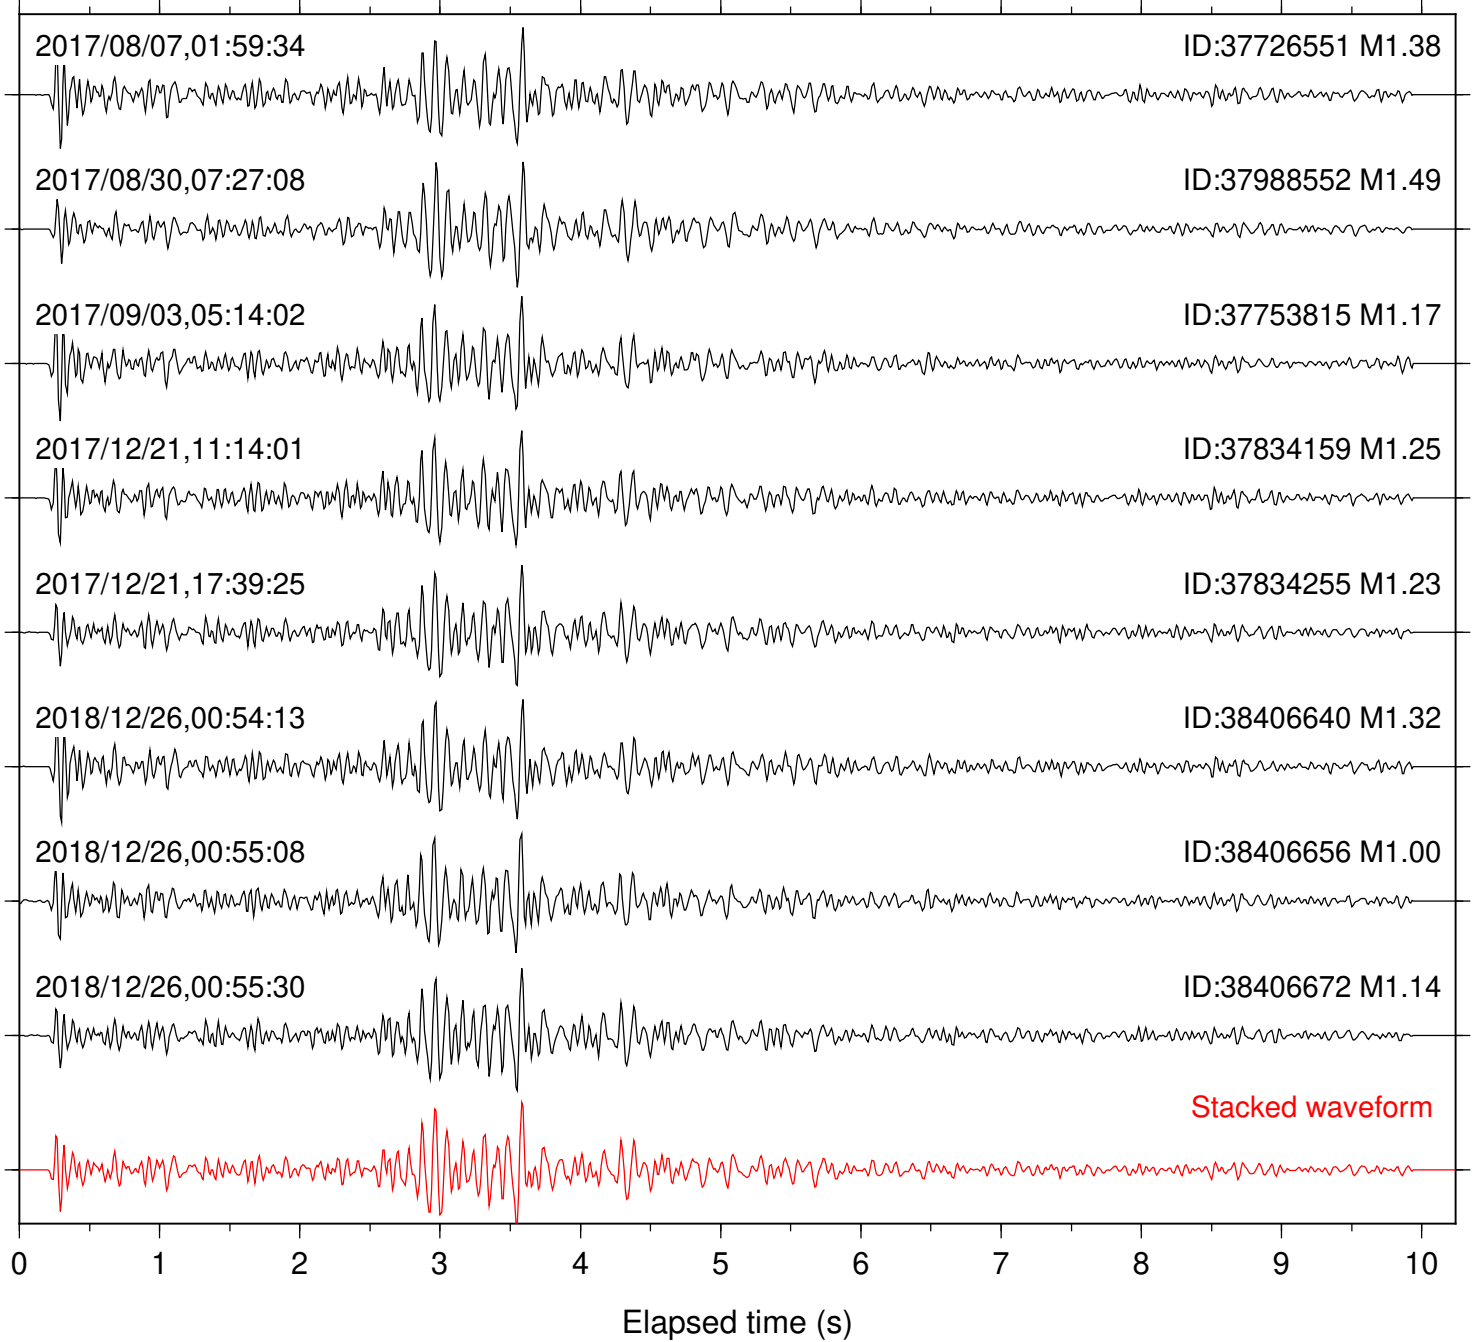

Station: B081 Com: EHZ

Focal depth: 6.41 km

Station: B082 Com: EHZ

Focal depth: 6.96 km

Station: B084 Com: EHZ

Focal depth: 6.86 km

Station: B087 Com: EHZ

Focal depth: 6.96 km

Station: B088 Com: EHZ

Focal depth: 6.96 km

Station: B093 Com: EHZ

Focal depth: 6.96 km

Station: B946 Com: EHZ

Focal depth: 6.96 km

Station: BAC Com: EHZ

Focal depth: 6.41 km

Station: BZN Com: HHZ

Focal depth: 6.35 km

Station: CRY Com: HHZ

Focal depth: 6.35 km

Station: CSH Com: HHZ

Focal depth: 6.96 km

Station: DGR Com: HHZ

Focal depth: 6.96 km

Station: DNR Com: HHZ

Focal depth: 6.86 km

Station: FRD Com: HHZ

Focal depth: 6.96 km

Station: HMT2 Com: HHZ

Focal depth: 6.35 km

Station: KNW Com: HHZ

Focal depth: 6.86 km