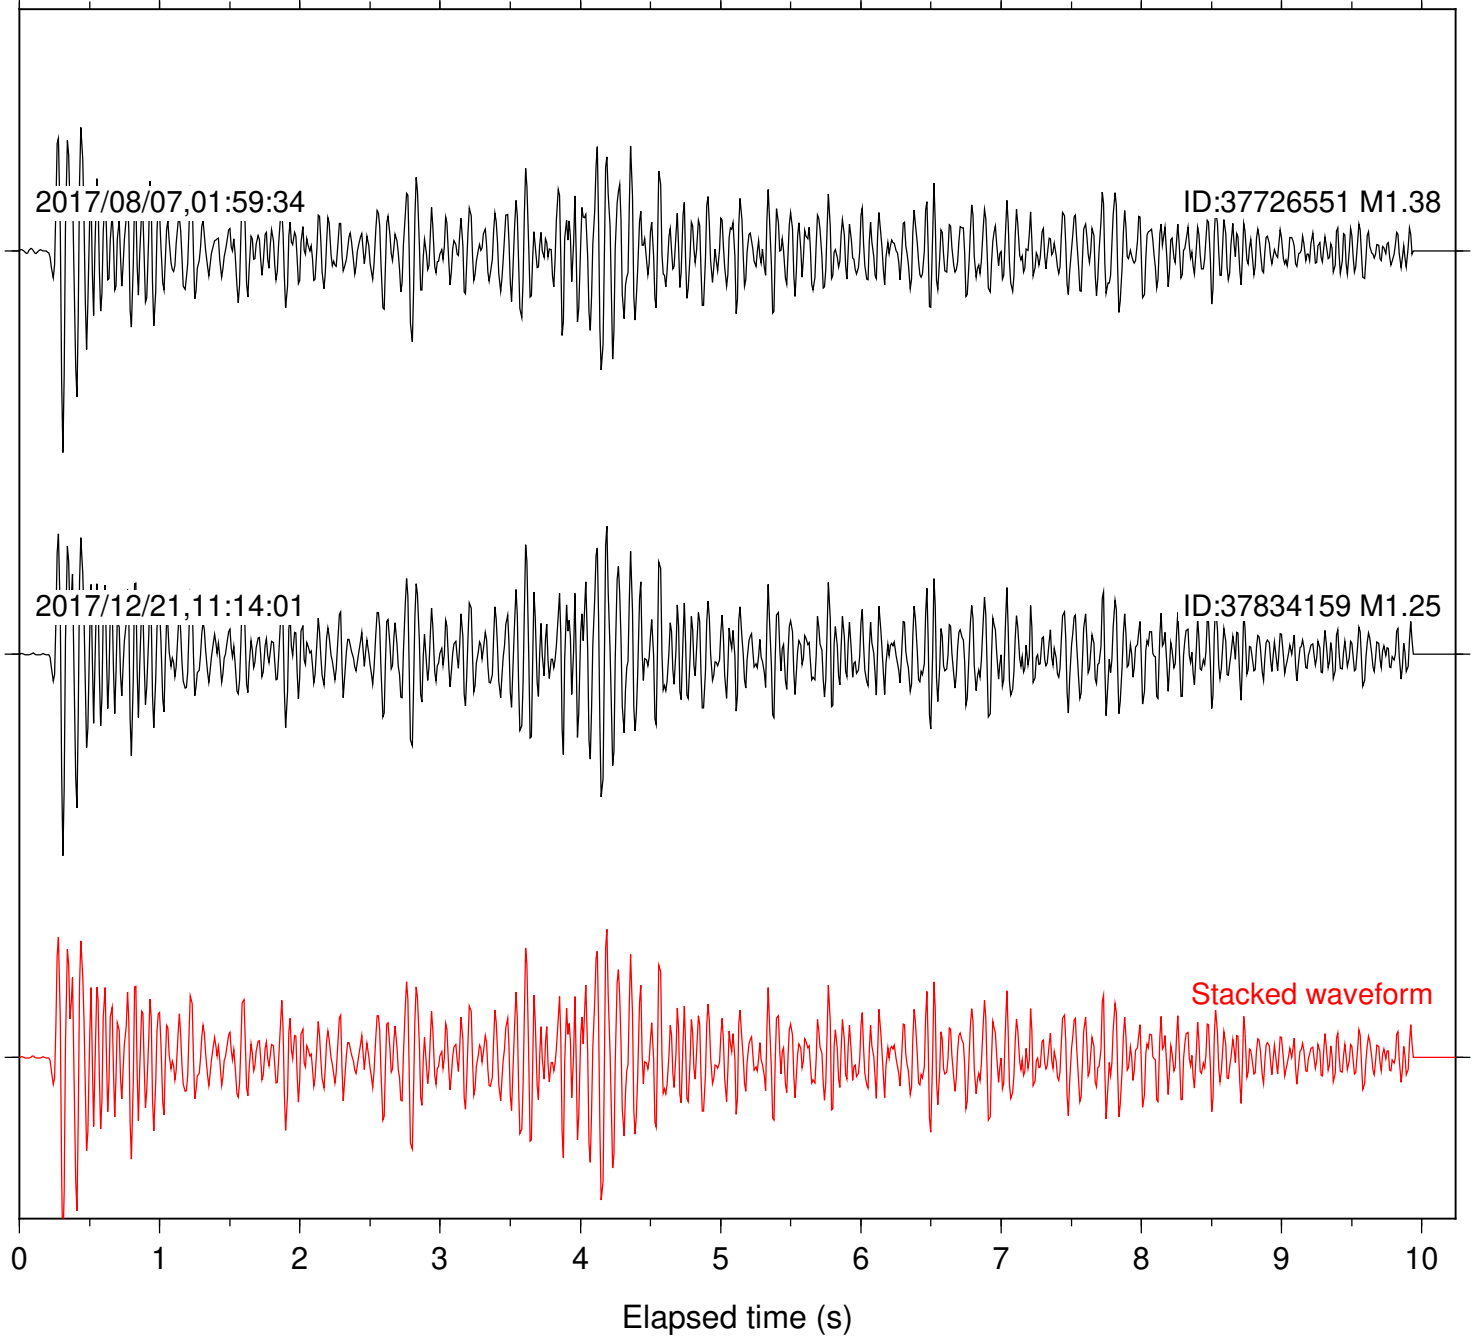

Station: BZN Com: HHZ

Focal depth: 6.35 km

Station: CRY Com: HHZ

Focal depth: 6.35 km

Station: CSH Com: HHZ

Focal depth: 6.96 km

Station: DGR Com: HHZ

Focal depth: 6.96 km

Station: DNR Com: HHZ

Focal depth: 6.86 km

Station: FRD Com: HHZ

Focal depth: 6.96 km

Station: HMT2 Com: HHZ

Focal depth: 6.35 km

Station: KNW Com: HHZ

Focal depth: 6.86 km

Station: LVA2 Com: HHZ

Focal depth: 6.41 km

Station: MTG Com: HHZ

Focal depth: 6.35 km

Station: PFO Com: HHZ

Focal depth: 6.86 km

Station: PLM Com: HHZ

Focal depth: 6.86 km

Station: POB2 Com: HHZ

Focal depth: 6.96 km

Station: RDM Com: HHZ

Focal depth: 6.41 km

Station: SND Com: HHZ

Focal depth: 6.96 km

Station: WMC Com: HHZ

Focal depth: 6.94 km