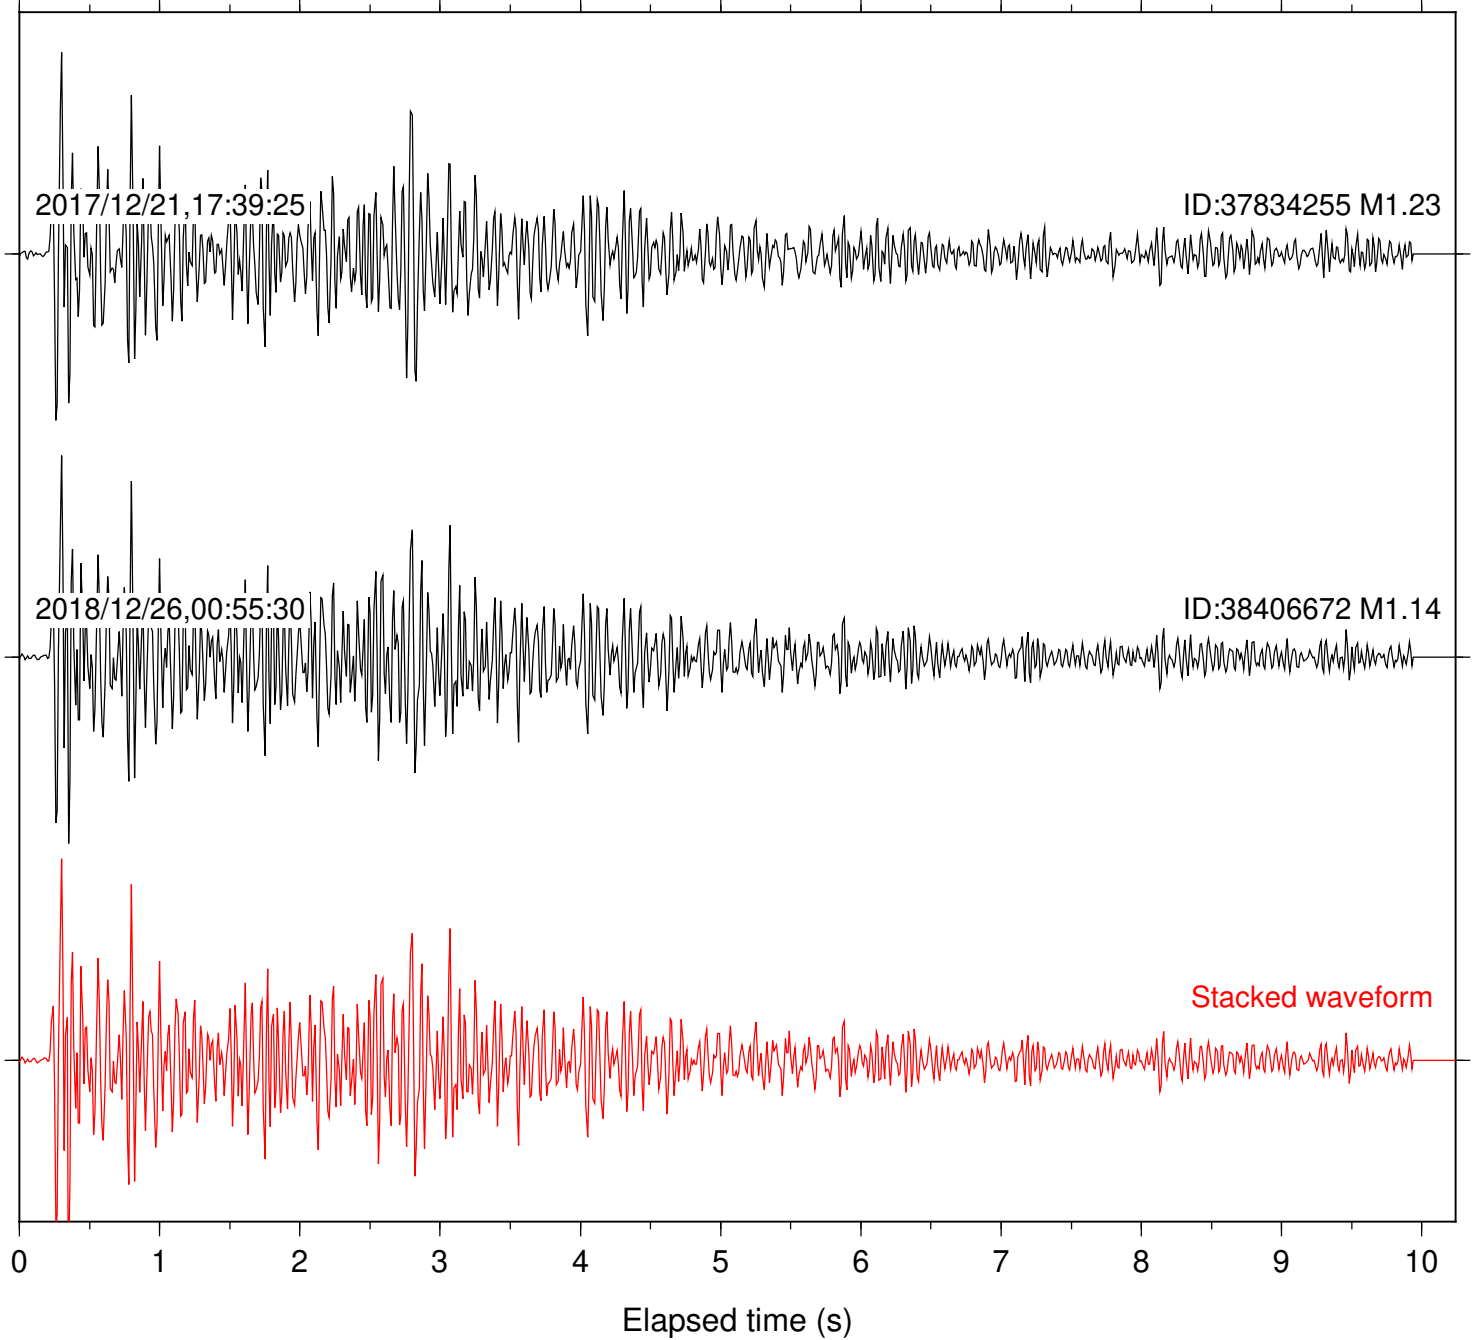

Station: B088 Com: EHZ

Focal depth: 6.96 km

Station: B093 Com: EHZ

Focal depth: 6.96 km

Station: B946 Com: EHZ

Focal depth: 6.96 km

Station: BAC Com: EHZ

Focal depth: 6.41 km

Station: BZN Com: HHZ

Focal depth: 6.35 km

Station: CRY Com: HHZ

Focal depth: 6.35 km

Station: CSH Com: HHZ

Focal depth: 6.96 km

Station: DGR Com: HHZ

Focal depth: 6.96 km

Station: DNR Com: HHZ

Focal depth: 6.86 km

Station: FRD Com: HHZ

Focal depth: 6.96 km

Station: HMT2 Com: HHZ

Focal depth: 6.35 km

Station: KNW Com: HHZ

Focal depth: 6.86 km

Station: LVA2 Com: HHZ

Focal depth: 6.41 km

Station: MTG Com: HHZ

Focal depth: 6.35 km

Station: PFO Com: HHZ

Focal depth: 6.86 km

Station: PLM Com: HHZ

Focal depth: 6.86 km