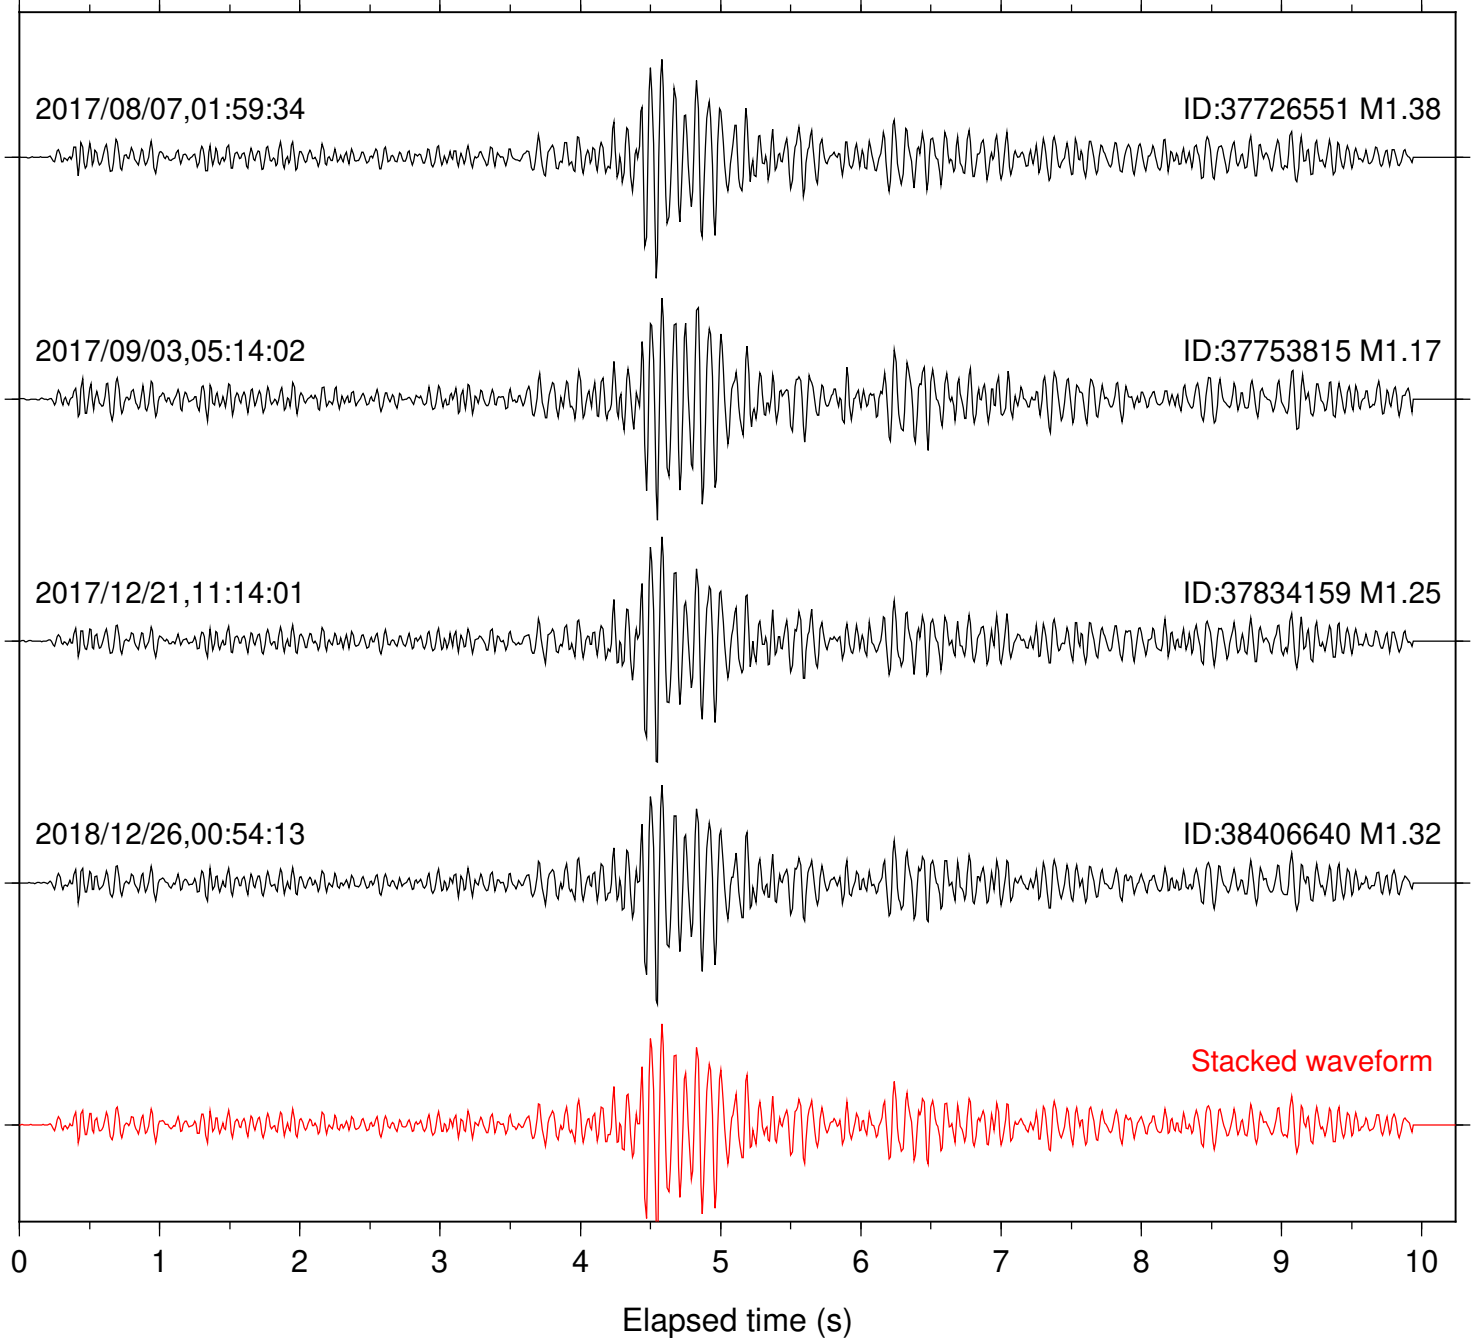

Station: B081 Com: EHZ

Focal depth: 6.41 km

Station: B082 Com: EHZ

Focal depth: 6.96 km

Station: B084 Com: EHZ

Focal depth: 6.86 km

Station: B087 Com: EHZ

Focal depth: 6.96 km

Station: B088 Com: EHZ

Focal depth: 6.96 km

Station: B093 Com: EHZ

Focal depth: 6.96 km

Station: B946 Com: EHZ

Focal depth: 6.96 km

Station: BAC Com: EHZ

Focal depth: 6.41 km

Station: BZN Com: HHZ

Focal depth: 6.35 km

Station: CRY Com: HHZ

Focal depth: 6.35 km

Station: CSH Com: HHZ

Focal depth: 6.96 km

Station: DGR Com: HHZ

Focal depth: 6.96 km

Station: DNR Com: HHZ

Focal depth: 6.86 km

Station: FRD Com: HHZ

Focal depth: 6.96 km

Station: HMT2 Com: HHZ

Focal depth: 6.35 km

Station: KNW Com: HHZ

Focal depth: 6.86 km