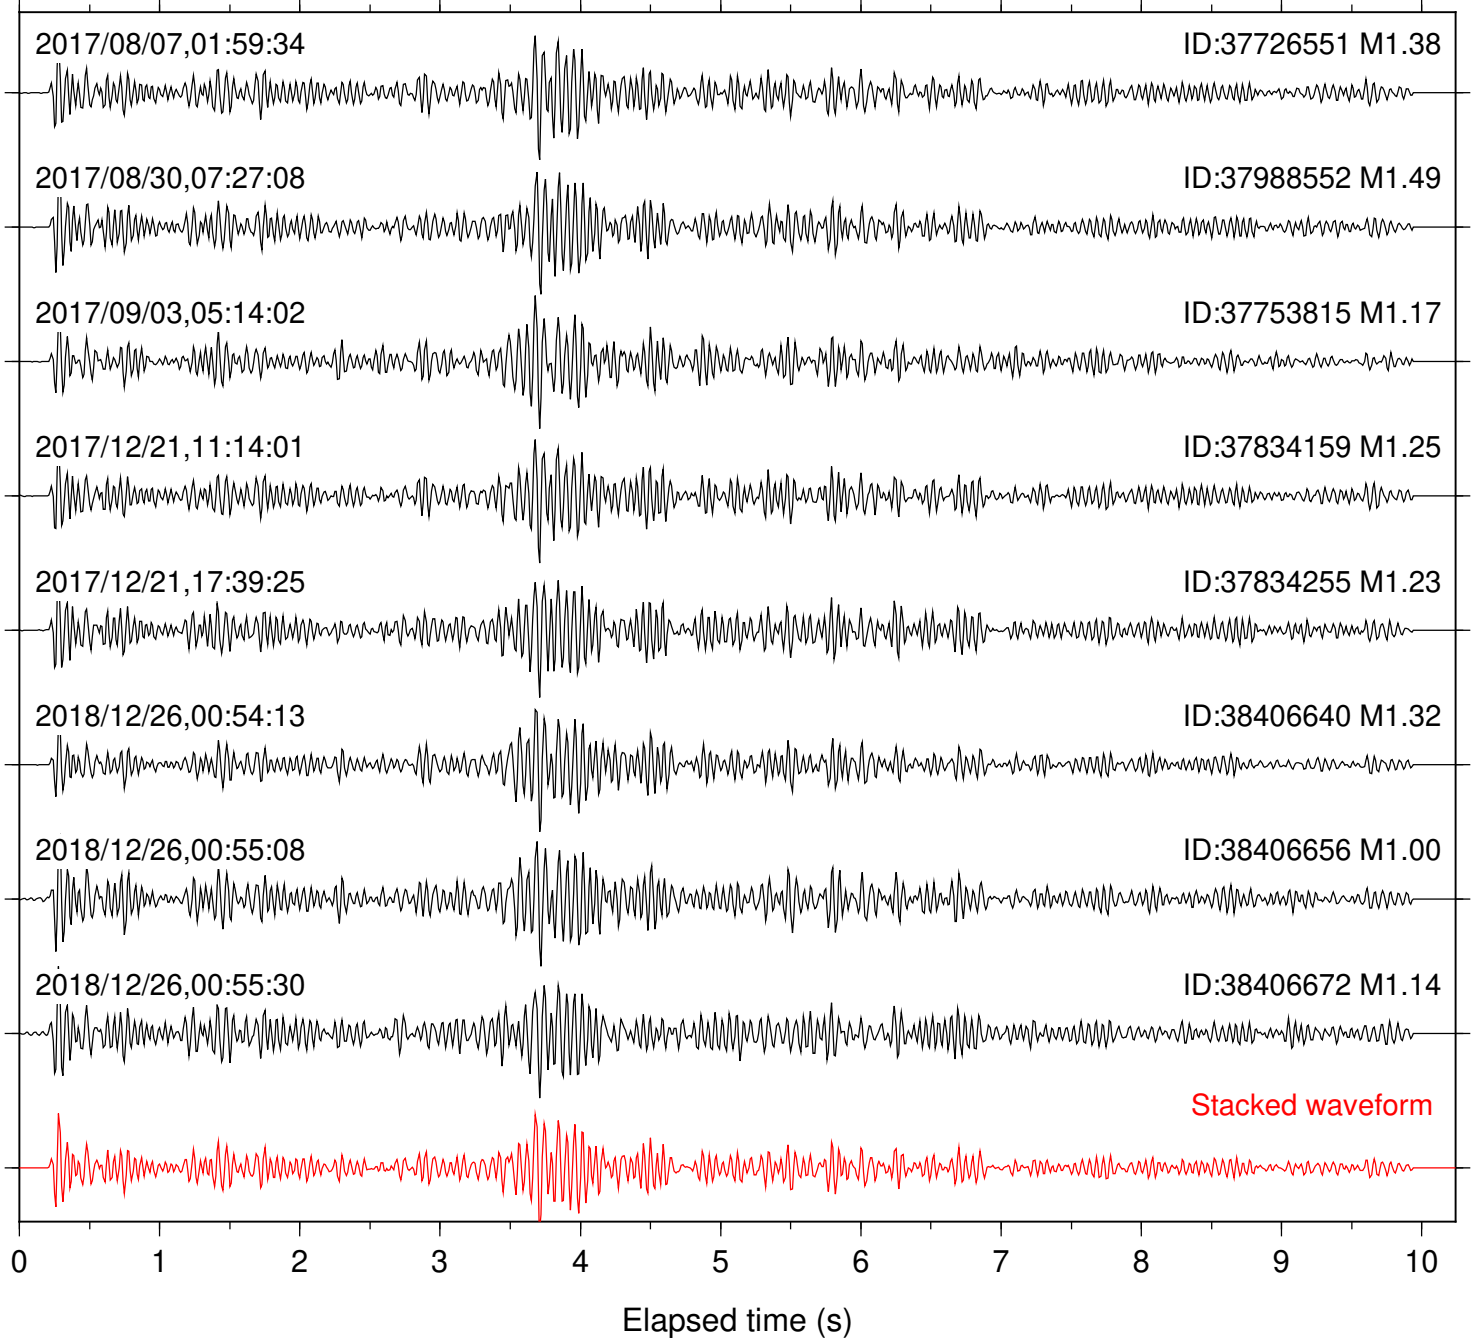

Station: B088 Com: EHZ

Focal depth: 6.96 km

Station: B093 Com: EHZ

Focal depth: 6.96 km

Station: B946 Com: EHZ

Focal depth: 6.96 km

Station: BAC Com: EHZ

Focal depth: 6.41 km

Station: BZN Com: HHZ

Focal depth: 6.35 km

Station: CRY Com: HHZ

Focal depth: 6.35 km

Station: CSH Com: HHZ

Focal depth: 6.96 km

Station: DGR Com: HHZ

Focal depth: 6.96 km

Station: DNR Com: HHZ

Focal depth: 6.86 km

Station: FRD Com: HHZ

Focal depth: 6.96 km

Station: HMT2 Com: HHZ

Focal depth: 6.35 km

Station: KNW Com: HHZ

Focal depth: 6.86 km

Station: LVA2 Com: HHZ

Focal depth: 6.41 km

Station: MTG Com: HHZ

Focal depth: 6.35 km

Station: PFO Com: HHZ

Focal depth: 6.86 km

Station: PLM Com: HHZ

Focal depth: 6.86 km