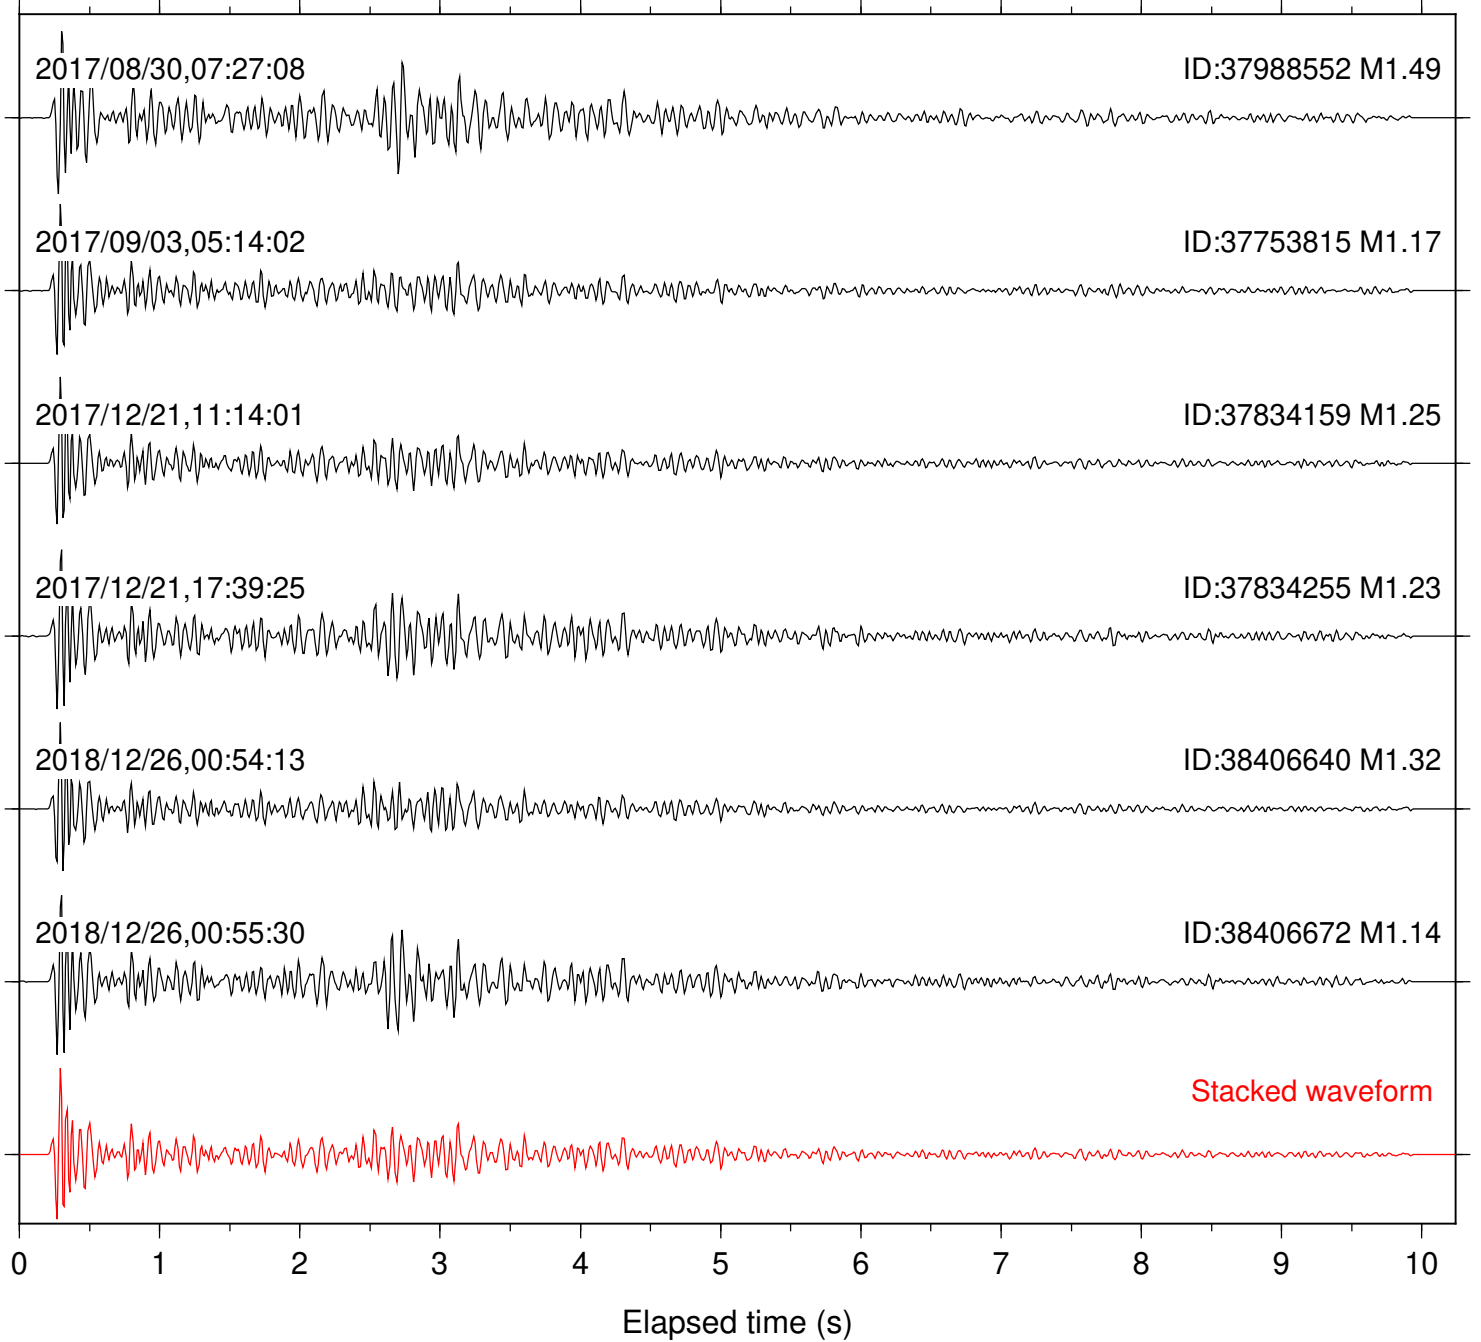

Station: B081 Com: EHZ

Focal depth: 6.41 km

Station: B082 Com: EHZ

Focal depth: 6.96 km

Station: B084 Com: EHZ

Focal depth: 6.86 km

Station: B087 Com: EHZ

Focal depth: 6.96 km

Station: B088 Com: EHZ

Focal depth: 6.96 km

Station: B093 Com: EHZ

Focal depth: 6.96 km

Station: B946 Com: EHZ

Focal depth: 6.96 km

Station: BAC Com: EHZ

Focal depth: 6.41 km

Station: BZN Com: HHZ

Focal depth: 6.35 km

Station: CRY Com: HHZ

Focal depth: 6.35 km

Station: CSH Com: HHZ

Focal depth: 6.96 km

Station: DGR Com: HHZ

Focal depth: 6.96 km

Station: DNR Com: HHZ

Focal depth: 6.86 km

Station: FRD Com: HHZ

Focal depth: 6.96 km

Station: HMT2 Com: HHZ

Focal depth: 6.35 km

Station: KNW Com: HHZ

Focal depth: 6.86 km