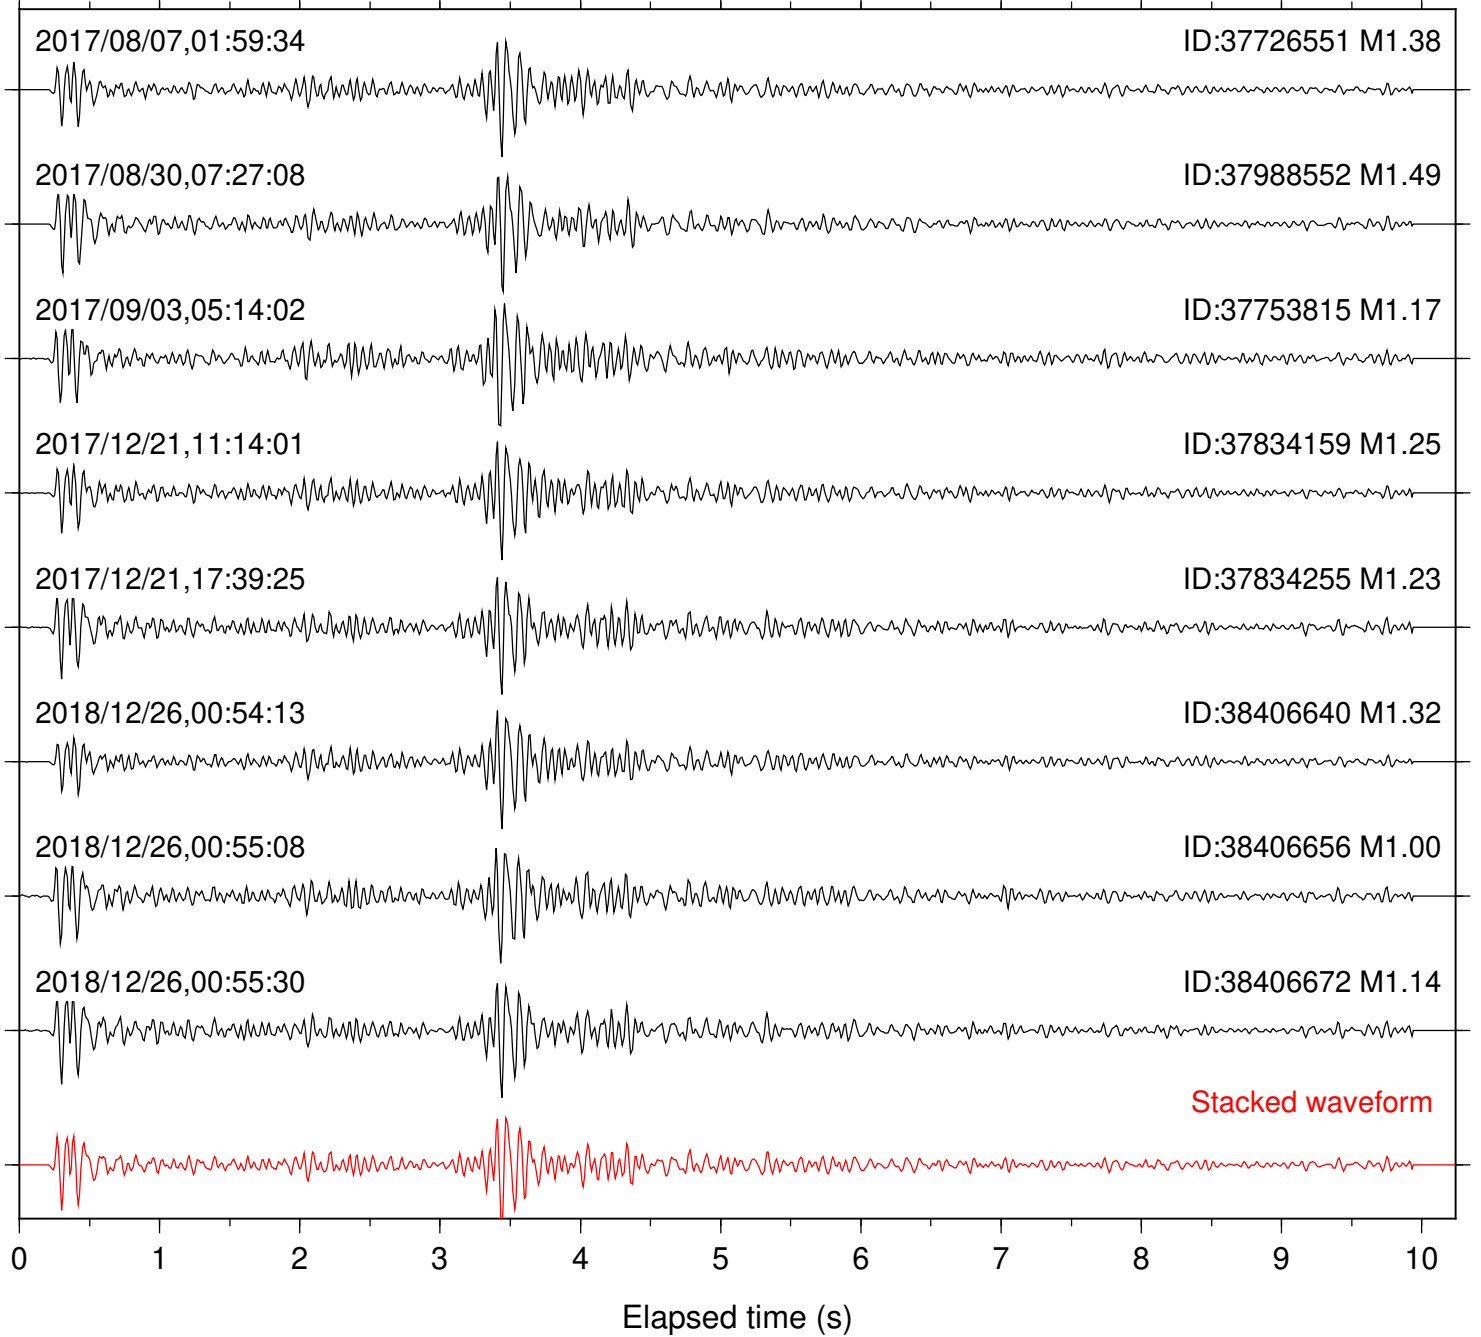

Station: B088 Com: EHZ

Focal depth: 6.96 km

Station: B093 Com: EHZ

Focal depth: 6.96 km

Station: B946 Com: EHZ

Focal depth: 6.96 km

Station: BAC Com: EHZ

Focal depth: 6.41 km

Station: BZN Com: HHZ

Focal depth: 6.35 km

Station: CRY Com: HHZ

Focal depth: 6.35 km

Station: CSH Com: HHZ

Focal depth: 6.96 km

Station: DGR Com: HHZ

Focal depth: 6.96 km

Station: DNR Com: HHZ

Focal depth: 6.86 km

Station: FRD Com: HHZ

Focal depth: 6.96 km

Station: HMT2 Com: HHZ

Focal depth: 6.35 km

Station: KNW Com: HHZ

Focal depth: 6.86 km

Station: LVA2 Com: HHZ

Focal depth: 6.41 km

Station: MTG Com: HHZ

Focal depth: 6.35 km

Station: PFO Com: HHZ

Focal depth: 6.86 km

Station: PLM Com: HHZ

Focal depth: 6.86 km