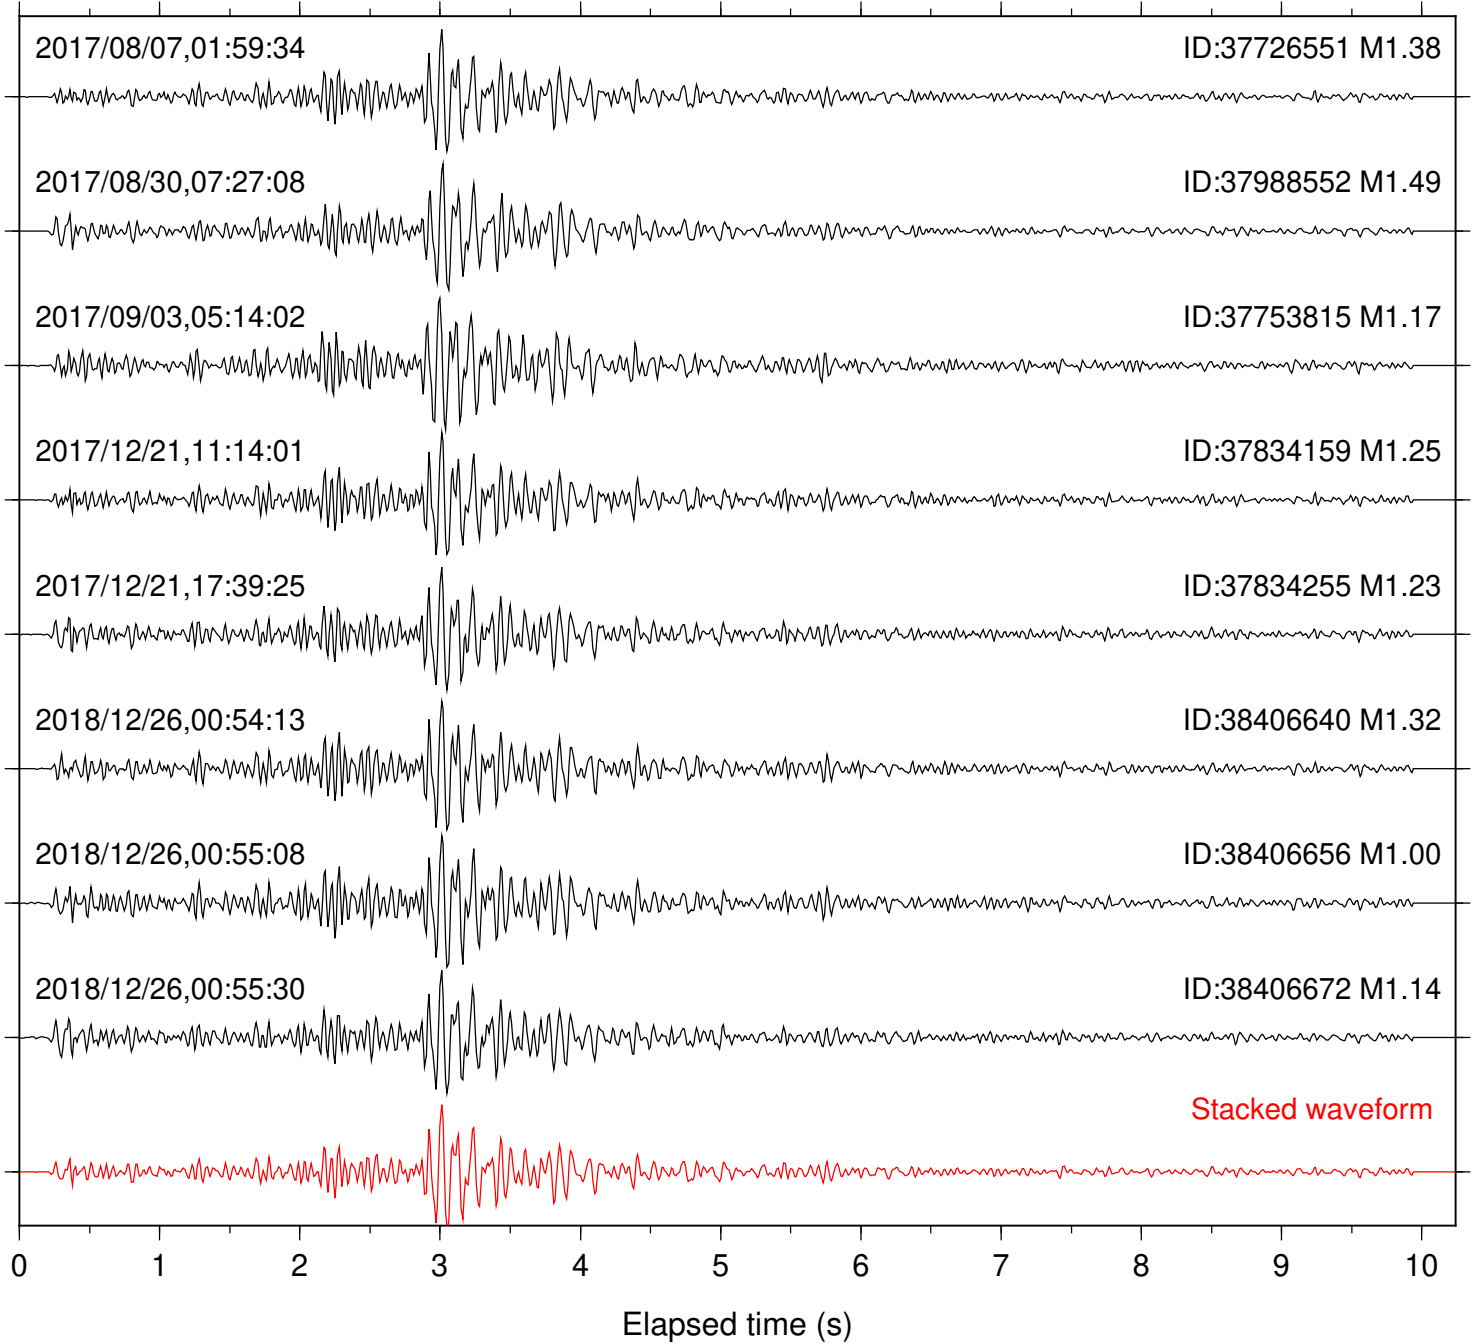

Station: B081 Com: EHZ

Focal depth: 6.41 km

Station: B082 Com: EHZ

Focal depth: 6.96 km

Station: B084 Com: EHZ

Focal depth: 6.86 km

Station: B087 Com: EHZ

Focal depth: 6.96 km

Station: B088 Com: EHZ

Focal depth: 6.96 km

Station: B093 Com: EHZ

Focal depth: 6.96 km

Station: B946 Com: EHZ

Focal depth: 6.96 km

Station: BAC Com: EHZ

Focal depth: 6.41 km

Station: BZN Com: HHZ

Focal depth: 6.35 km

Station: CRY Com: HHZ

Focal depth: 6.35 km

Station: CSH Com: HHZ

Focal depth: 6.96 km

Station: DGR Com: HHZ

Focal depth: 6.96 km

Station: DNR Com: HHZ

Focal depth: 6.86 km

Station: FRD Com: HHZ

Focal depth: 6.96 km

Station: HMT2 Com: HHZ

Focal depth: 6.35 km

Station: KNW Com: HHZ

Focal depth: 6.86 km