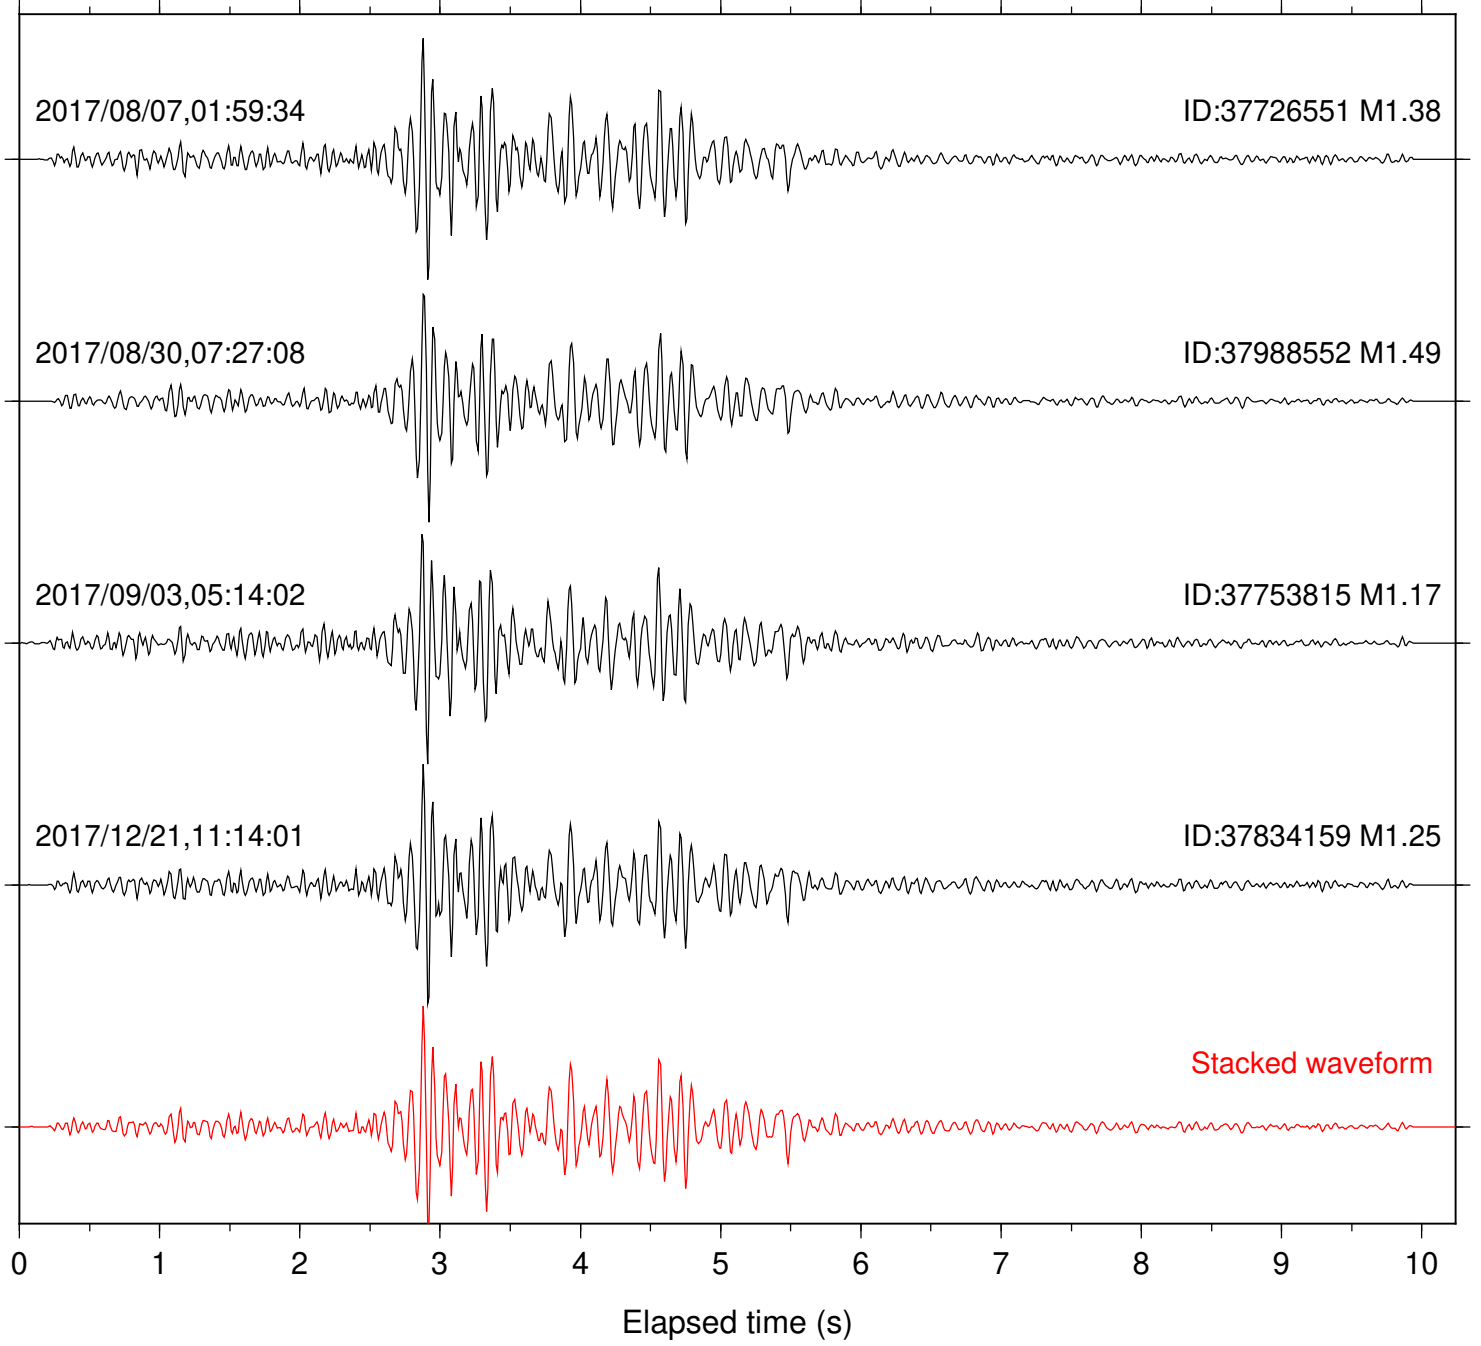

Station: B088 Com: EHZ

Focal depth: 6.96 km

Station: B093 Com: EHZ

Focal depth: 6.96 km

Station: B946 Com: EHZ

Focal depth: 6.96 km

Station: BAC Com: EHZ

Focal depth: 6.41 km

Station: BZN Com: HHZ

Focal depth: 6.35 km

Station: CRY Com: HHZ

Focal depth: 6.35 km

Station: CSH Com: HHZ

Focal depth: 6.96 km

Station: DGR Com: HHZ

Focal depth: 6.96 km

Station: DNR Com: HHZ

Focal depth: 6.86 km

Station: FRD Com: HHZ

Focal depth: 6.96 km

Station: HMT2 Com: HHZ

Focal depth: 6.35 km

Station: KNW Com: HHZ

Focal depth: 6.86 km

Station: LVA2 Com: HHZ

Focal depth: 6.41 km

Station: MTG Com: HHZ

Focal depth: 6.35 km

Station: PFO Com: HHZ

Focal depth: 6.86 km

Station: PLM Com: HHZ

Focal depth: 6.86 km