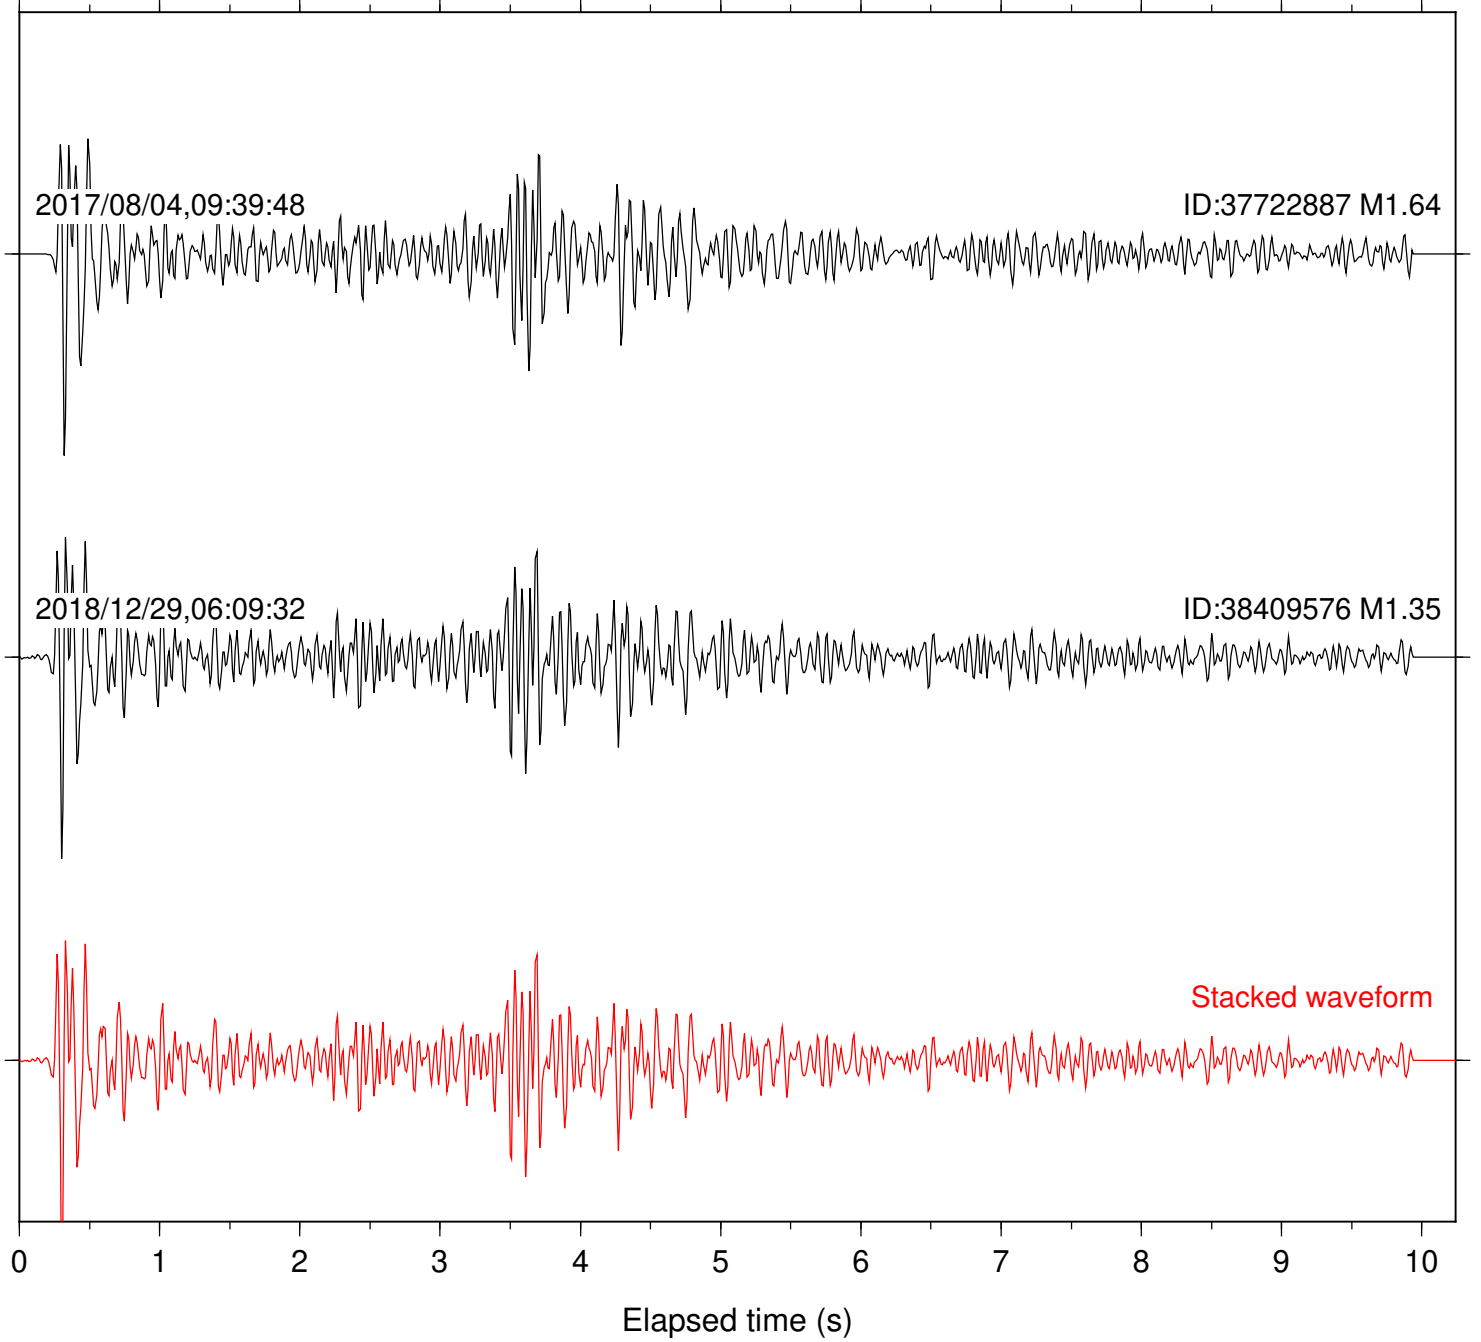

Station: B093 Com: EHZ

Focal depth: 5.44 km

2017/08/04,09:39:48

ID:37722887 M1.64

2018/12/29,06:09:32

ID:38409576 M1.35

Stacked waveform

0 1 2 3 4 5 6 7 8 9 10
Elapsed time (s)

Station: B946 Com: EHZ

Focal depth: 5.44 km

Station: BAC Com: EHZ

Focal depth: 5.44 km

Station: CSH Com: HHZ

Focal depth: 5.44 km

Station: DGR Com: HHZ

Focal depth: 5.44 km

Station: FRD Com: HHZ

Focal depth: 5.44 km

Station: KNW Com: HHZ

Focal depth: 5.44 km

Station: PFO Com: HHZ

Focal depth: 5.44 km

Station: SMER Com: HHZ

Focal depth: 5.44 km

Station: SND Com: HHZ

Focal depth: 5.44 km