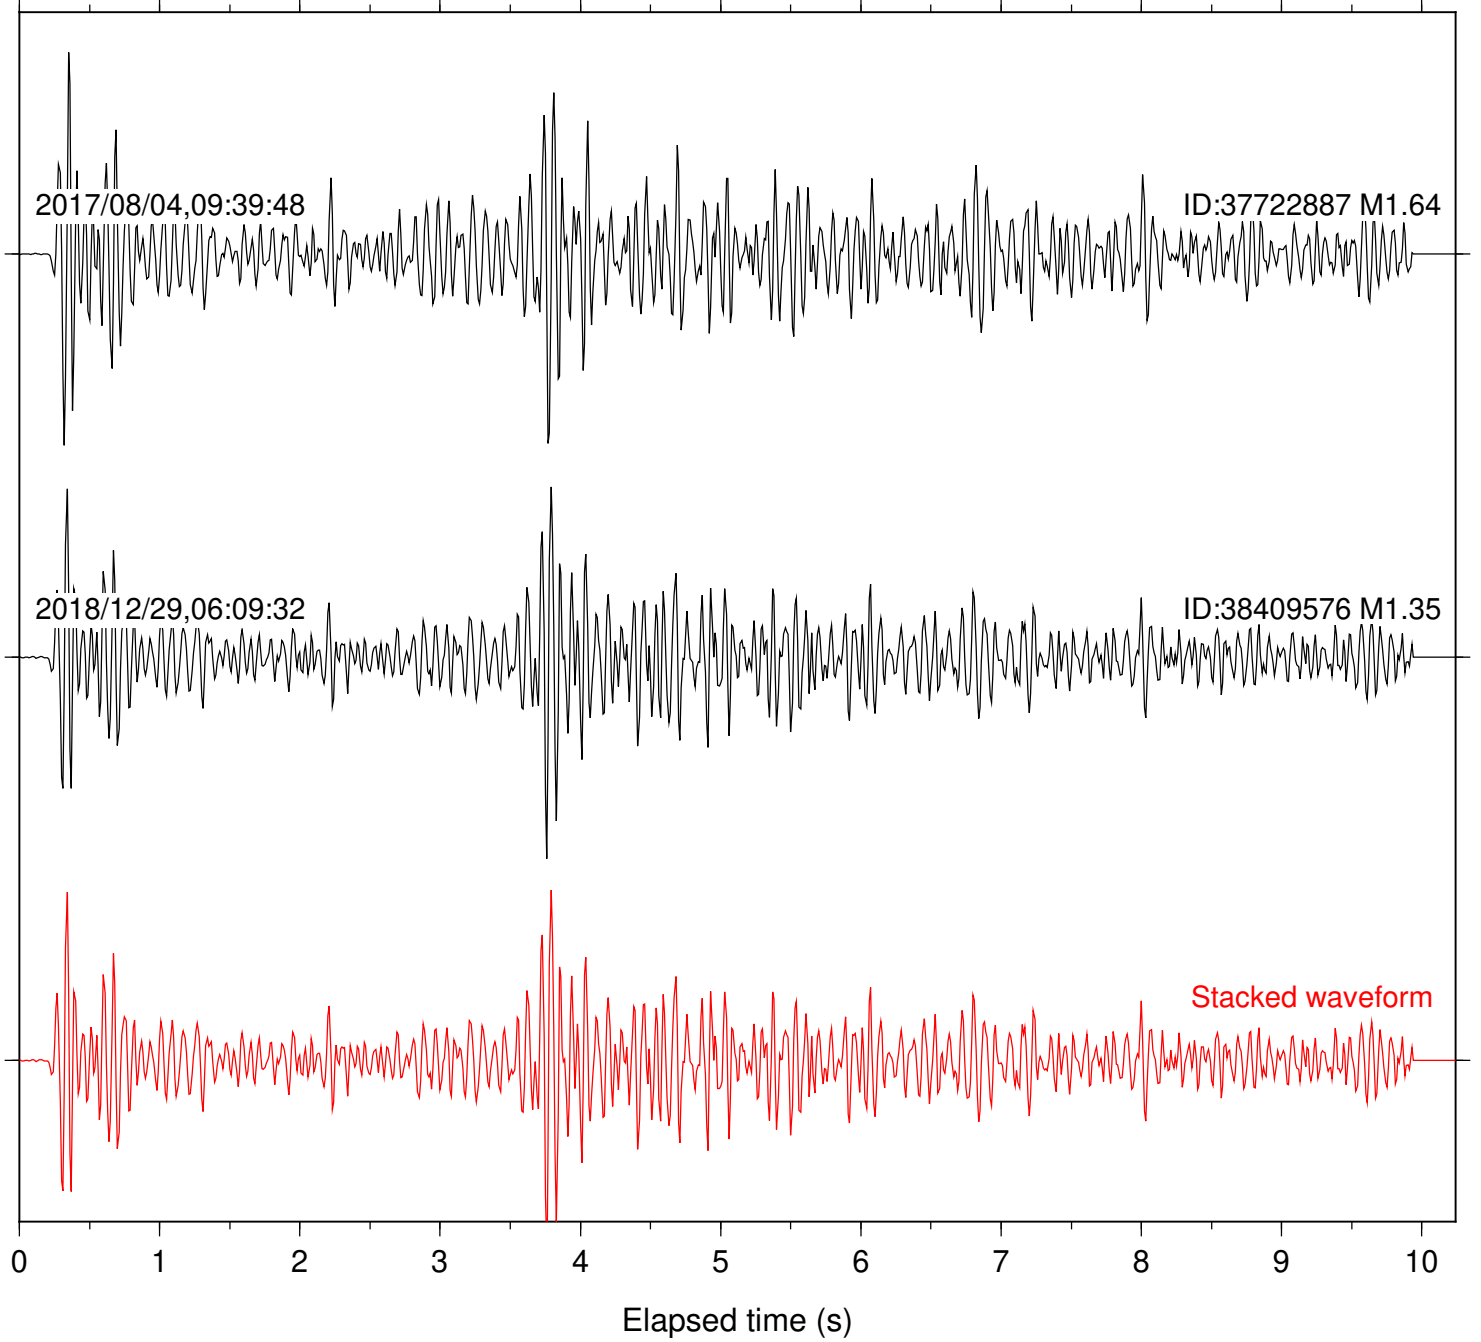

Station: B093 Com: EHZ

Focal depth: 5.44 km

2017/08/04,09:39:48

ID:37722887 M1.64

2018/12/29,06:09:32

ID:38409576 M1.35

Stacked waveform

0 1 2 3 4 5 6 7 8 9 10
Elapsed time (s)

Station: B946 Com: EHZ

Focal depth: 5.44 km

Station: BAC Com: EHZ

Focal depth: 5.44 km

Station: CSH Com: HHZ

Focal depth: 5.44 km

Station: DGR Com: HHZ

Focal depth: 5.44 km

Station: FRD Com: HHZ

Focal depth: 5.44 km

Station: KNW Com: HHZ

Focal depth: 5.44 km

Station: PFO Com: HHZ

Focal depth: 5.44 km

Station: SMER Com: HHZ

Focal depth: 5.44 km

Station: SND Com: HHZ

Focal depth: 5.44 km