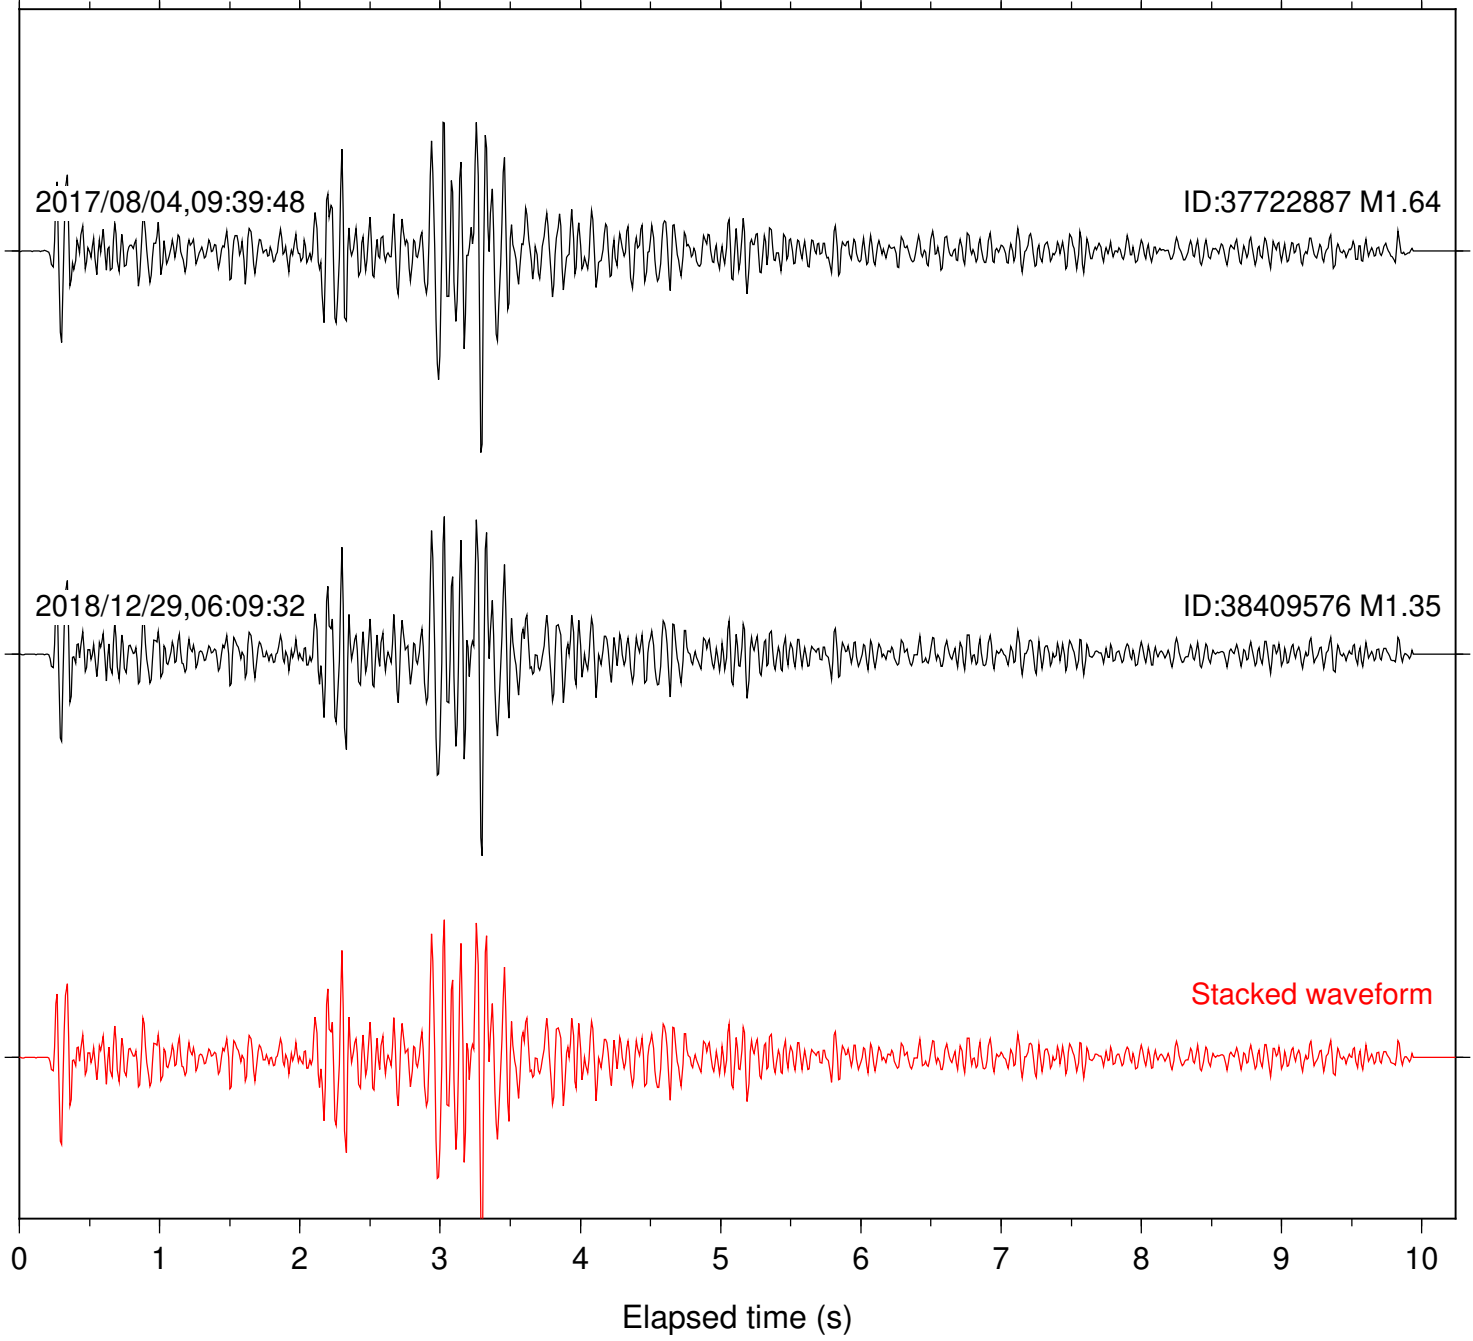

Station: B082 Com: EHZ

Focal depth: 5.44 km

Station: B084 Com: EHZ

Focal depth: 5.44 km

Station: B087 Com: EHZ

Focal depth: 5.44 km

Station: B088 Com: EHZ

Focal depth: 5.44 km

Station: B093 Com: EHZ

Focal depth: 5.44 km

2017/08/04,09:39:48

ID:37722887 M1.64

2018/12/29,06:09:32

ID:38409576 M1.35

Stacked waveform

0 1 2 3 4 5 6 7 8 9 10
Elapsed time (s)

Station: FRD Com: HHZ

Focal depth: 5.44 km

Station: KNW Com: HHZ

Focal depth: 5.44 km

Station: PFO Com: HHZ

Focal depth: 5.44 km

Station: SMER Com: HHZ

Focal depth: 5.44 km

Station: SND Com: HHZ

Focal depth: 5.44 km