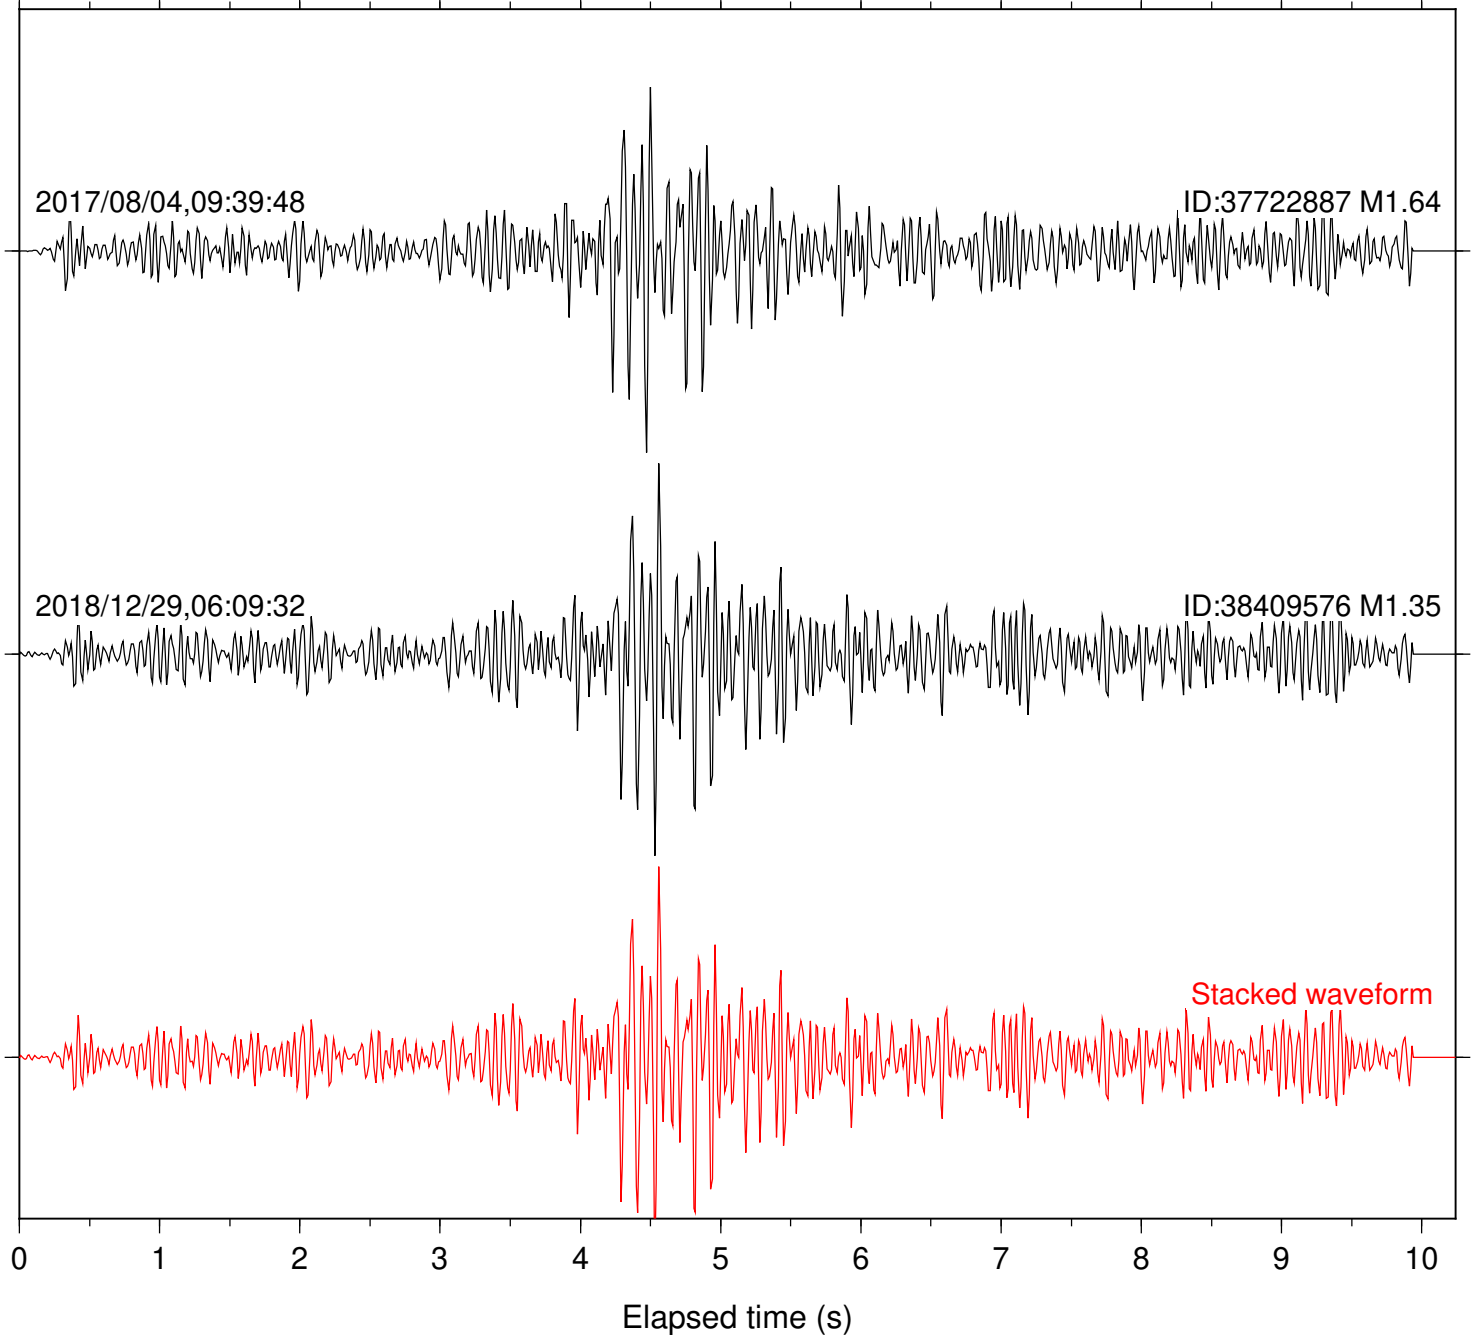

Station: B093 Com: EHZ

Focal depth: 5.44 km

2017/08/04,09:39:48

ID:37722887 M1.64

2018/12/29,06:09:32

ID:38409576 M1.35

Stacked waveform

0 1 2 3 4 5 6 7 8 9 10
Elapsed time (s)

Station: B946 Com: EHZ

Focal depth: 5.44 km

Station: BAC Com: EHZ

Focal depth: 5.44 km

Station: CSH Com: HHZ

Focal depth: 5.44 km

Station: DGR Com: HHZ

Focal depth: 5.44 km

Station: FRD Com: HHZ

Focal depth: 5.44 km

Station: KNW Com: HHZ

Focal depth: 5.44 km

Station: PFO Com: HHZ

Focal depth: 5.44 km

Station: SMER Com: HHZ

Focal depth: 5.44 km

Station: SND Com: HHZ

Focal depth: 5.44 km