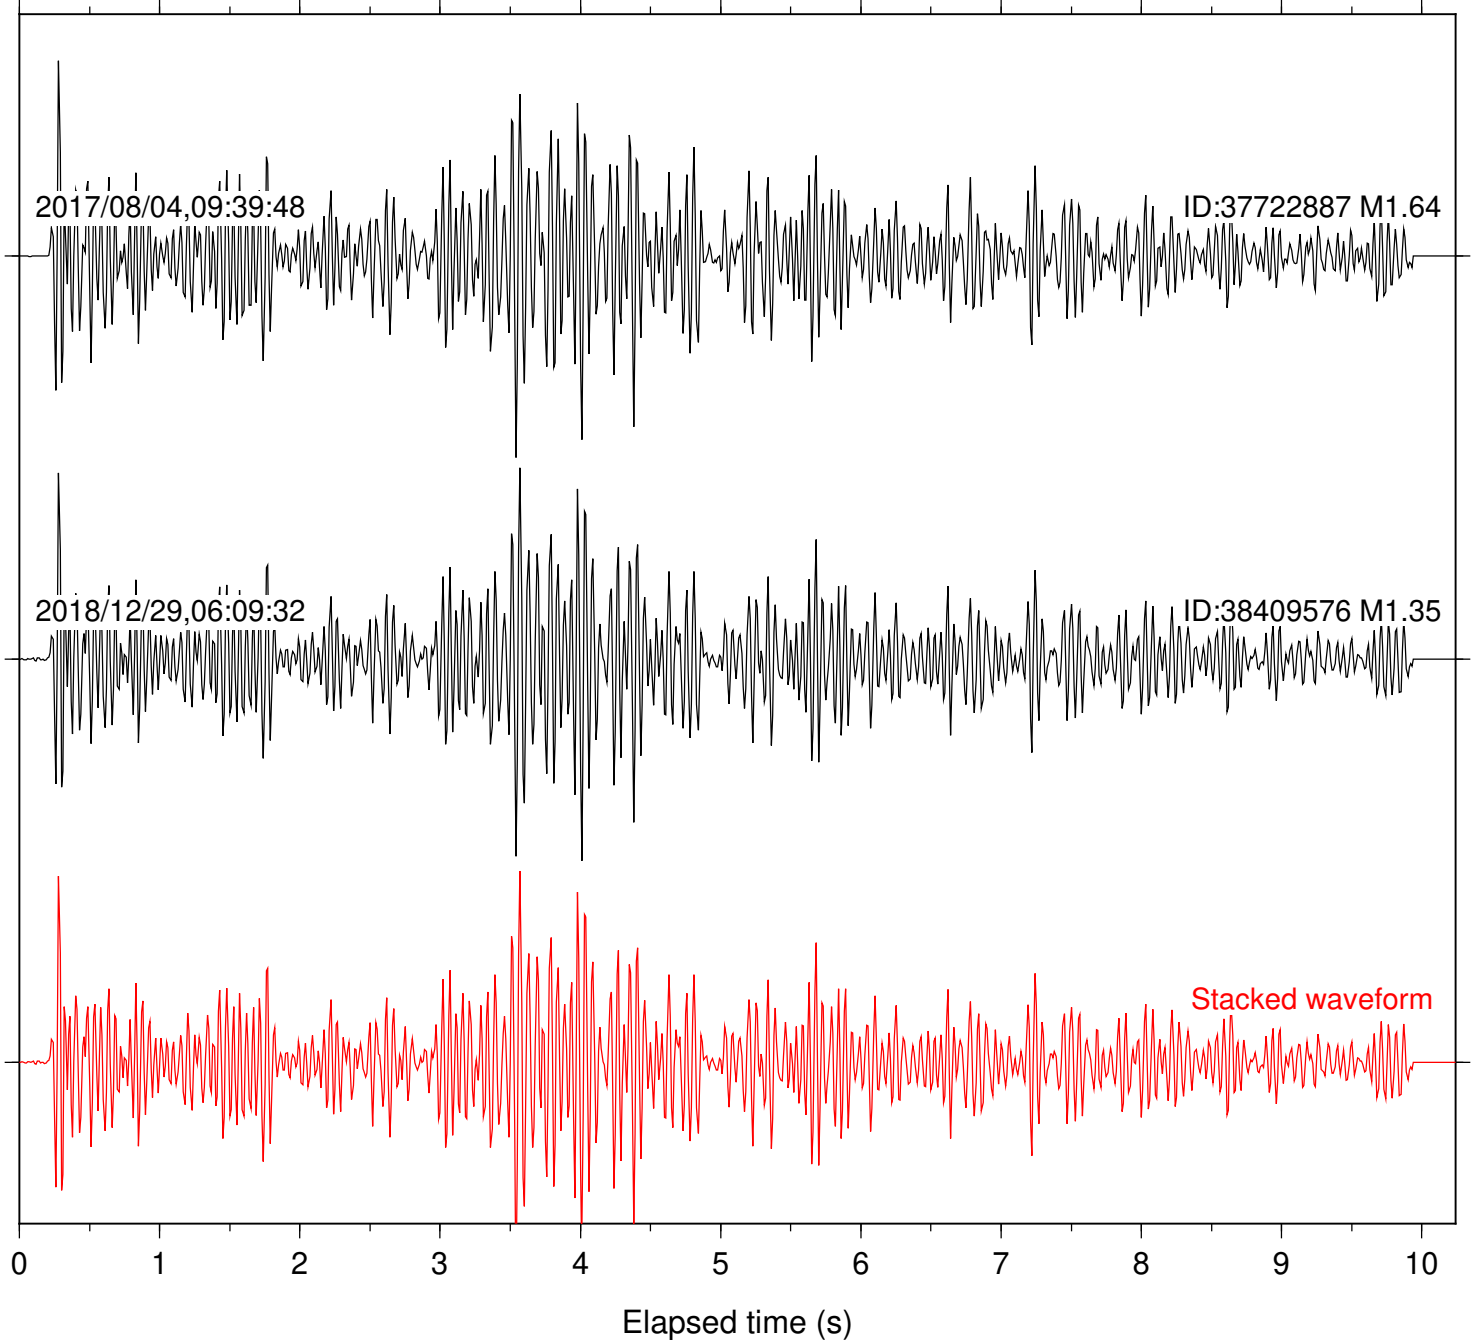

Station: B093 Com: EHZ

Focal depth: 5.44 km

2017/08/04,09:39:48

ID:37722887 M1.64

2018/12/29,06:09:32

ID:38409576 M1.35

Stacked waveform

0 1 2 3 4 5 6 7 8 9 10
Elapsed time (s)

Station: B946 Com: EHZ

Focal depth: 5.44 km

Station: BAC Com: EHZ

Focal depth: 5.44 km

Station: CSH Com: HHZ

Focal depth: 5.44 km

Station: DGR Com: HHZ

Focal depth: 5.44 km

Station: FRD Com: HHZ

Focal depth: 5.44 km

Station: KNW Com: HHZ

Focal depth: 5.44 km

Station: PFO Com: HHZ

Focal depth: 5.44 km

Station: SMER Com: HHZ

Focal depth: 5.44 km

Station: SND Com: HHZ

Focal depth: 5.44 km