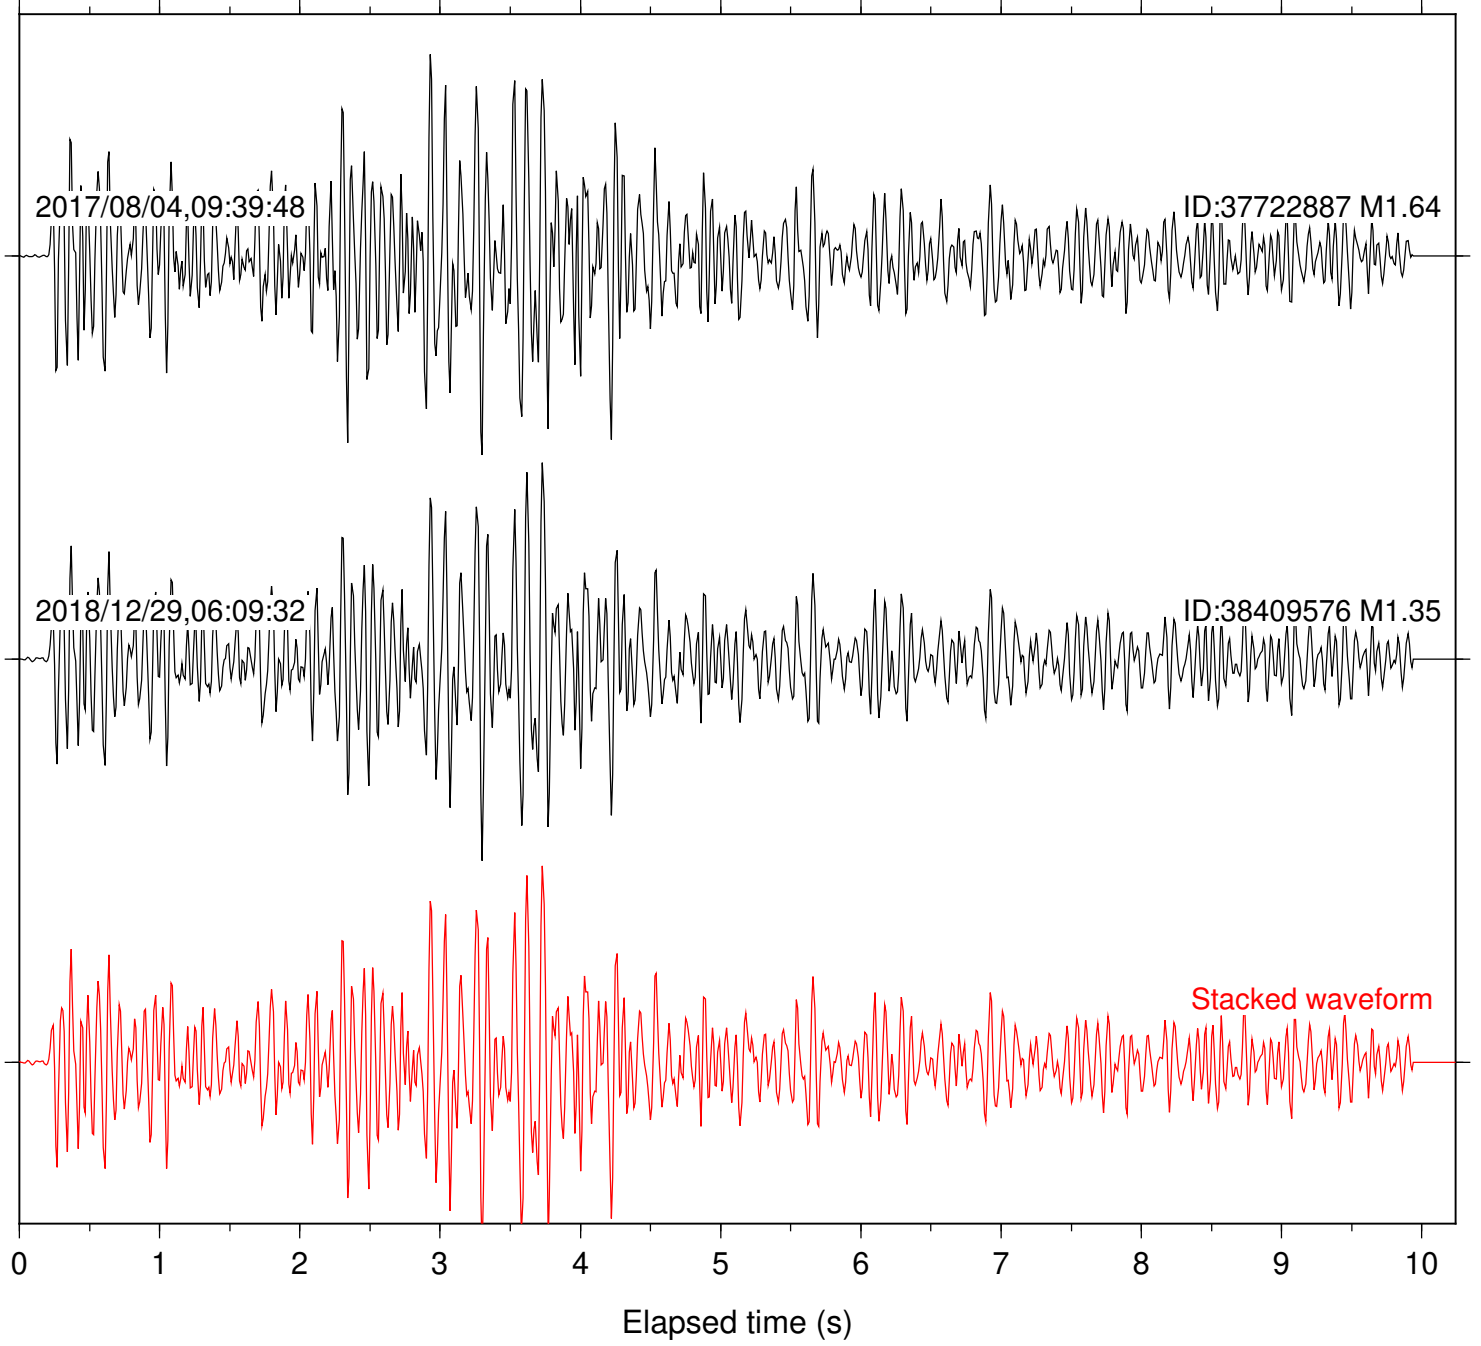

Station: B082 Com: EHZ

Focal depth: 5.44 km

Station: B084 Com: EHZ

Focal depth: 5.44 km

Station: B087 Com: EHZ

Focal depth: 5.44 km

Station: B088 Com: EHZ

Focal depth: 5.44 km

Station: B093 Com: EHZ

Focal depth: 5.44 km

2017/08/04,09:39:48

ID:37722887 M1.64

2018/12/29,06:09:32

ID:38409576 M1.35

Stacked waveform

0 1 2 3 4 5 6 7 8 9 10
Elapsed time (s)

Station: FRD Com: HHZ

Focal depth: 5.44 km

Station: KNW Com: HHZ

Focal depth: 5.44 km

Station: PFO Com: HHZ

Focal depth: 5.44 km

Station: SMER Com: HHZ

Focal depth: 5.44 km

Station: SND Com: HHZ

Focal depth: 5.44 km