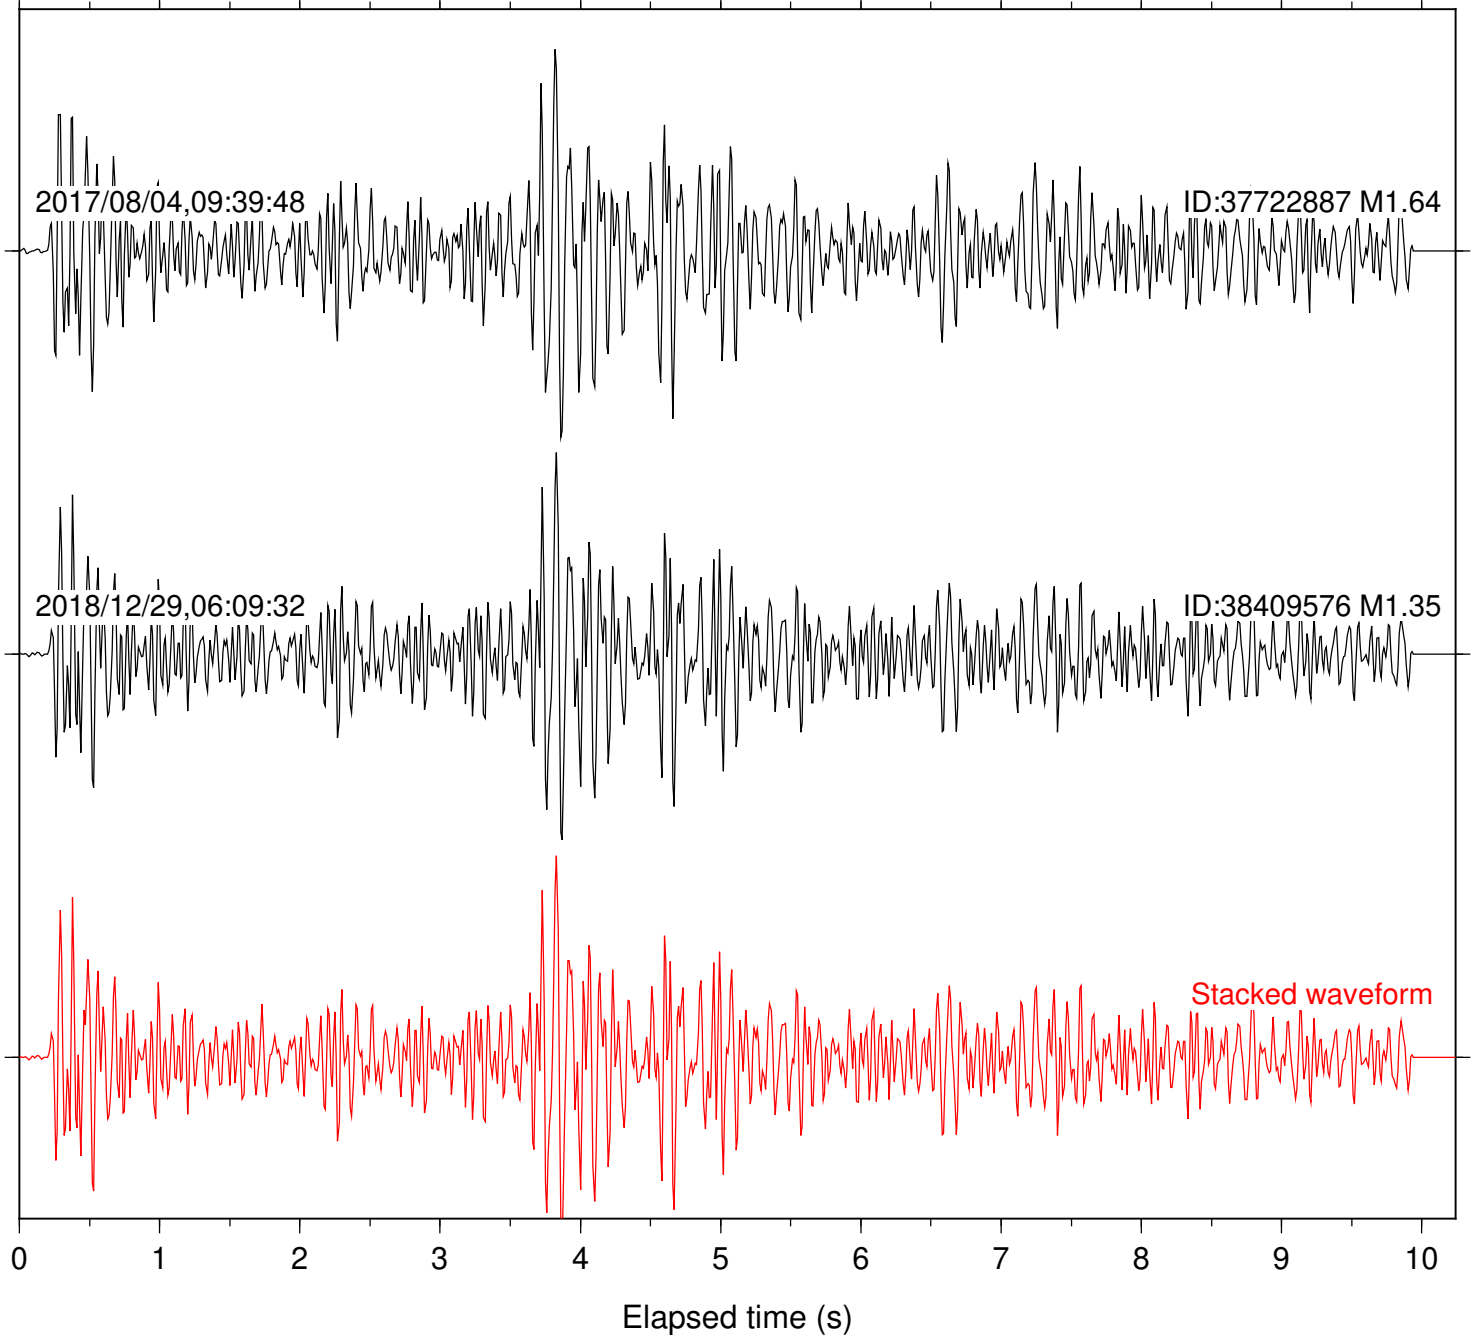

Station: B093 Com: EHZ

Focal depth: 5.44 km

2017/08/04,09:39:48

ID:37722887 M1.64

2018/12/29,06:09:32

ID:38409576 M1.35

Stacked waveform

0 1 2 3 4 5 6 7 8 9 10
Elapsed time (s)

Station: B946 Com: EHZ

Focal depth: 5.44 km

Station: BAC Com: EHZ

Focal depth: 5.44 km

Station: CSH Com: HHZ

Focal depth: 5.44 km

Station: DGR Com: HHZ

Focal depth: 5.44 km

Station: FRD Com: HHZ

Focal depth: 5.44 km

Station: KNW Com: HHZ

Focal depth: 5.44 km

Station: PFO Com: HHZ

Focal depth: 5.44 km

Station: SMER Com: HHZ

Focal depth: 5.44 km

Station: SND Com: HHZ

Focal depth: 5.44 km