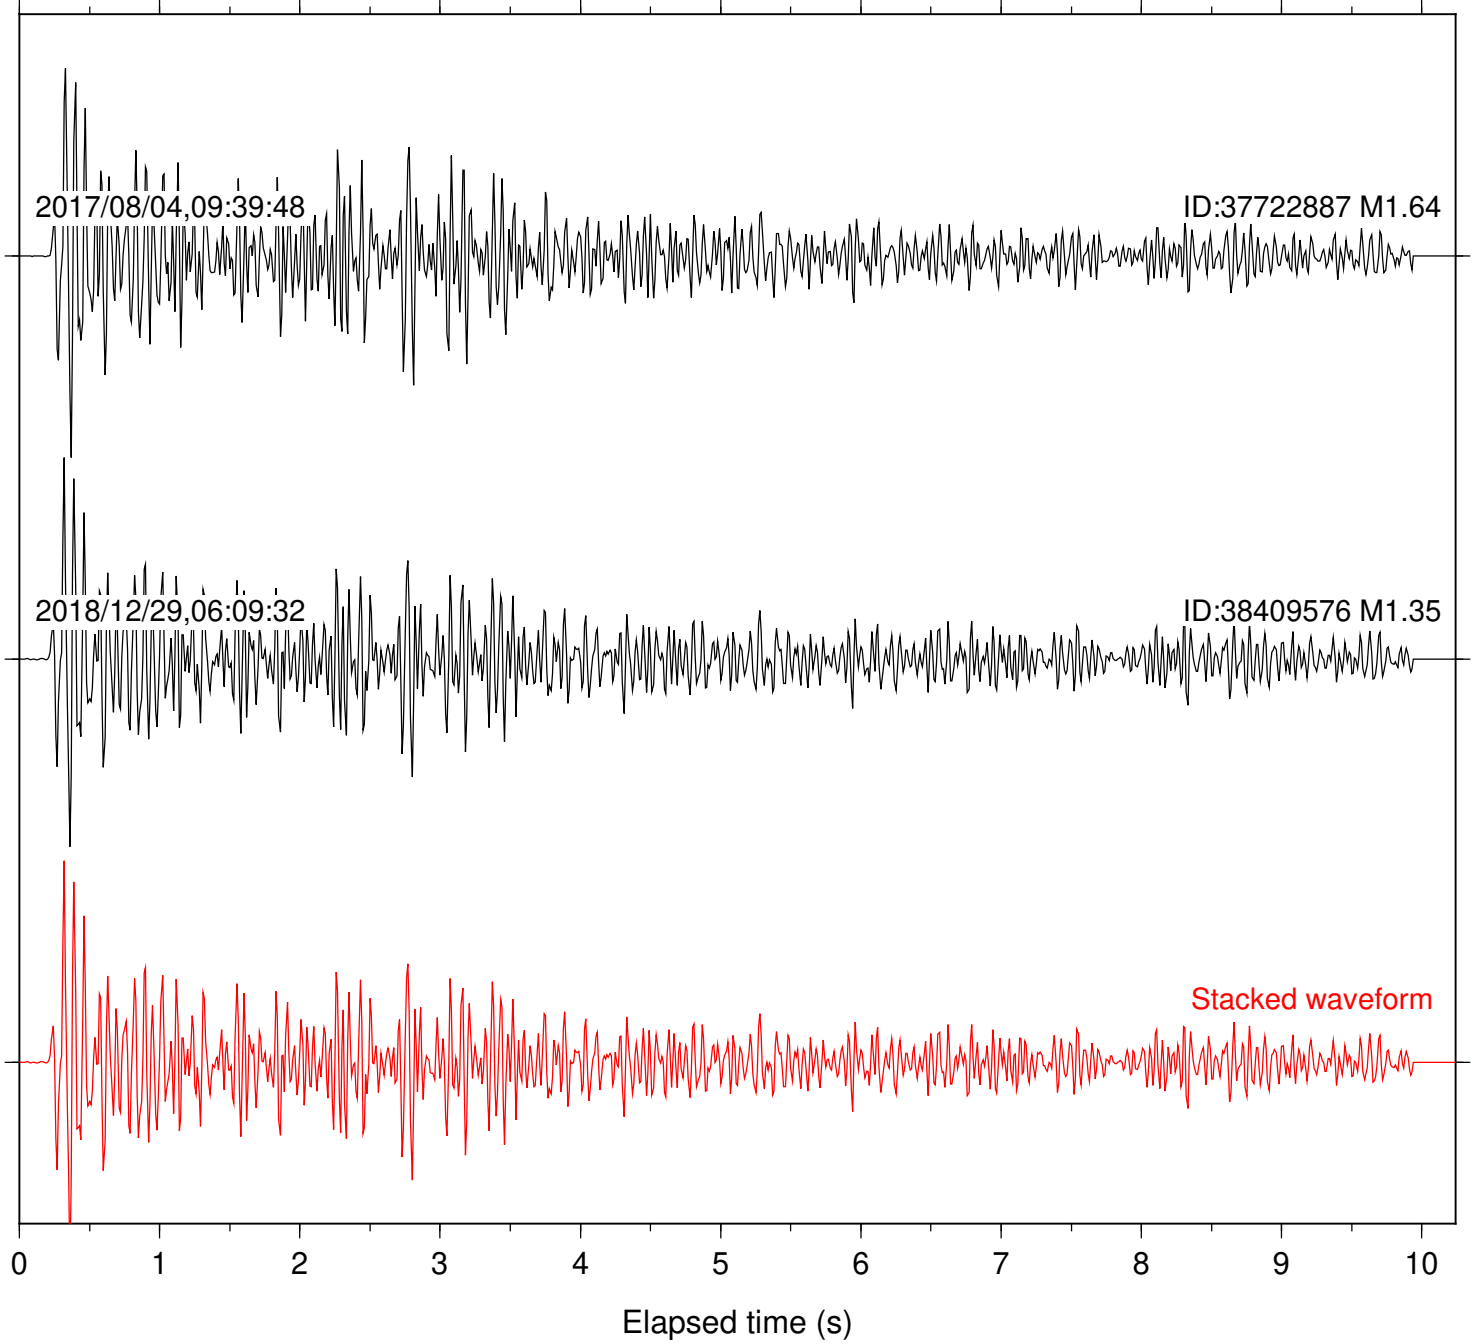

Station: B093 Com: EHZ

Focal depth: 5.44 km

2017/08/04,09:39:48

ID:37722887 M1.64

2018/12/29,06:09:32

ID:38409576 M1.35

Stacked waveform

0 1 2 3 4 5 6 7 8 9 10
Elapsed time (s)

Station: B946 Com: EHZ

Focal depth: 5.44 km

Station: BAC Com: EHZ

Focal depth: 5.44 km

Station: CSH Com: HHZ

Focal depth: 5.44 km

Station: DGR Com: HHZ

Focal depth: 5.44 km

Station: FRD Com: HHZ

Focal depth: 5.44 km

Station: KNW Com: HHZ

Focal depth: 5.44 km

Station: PFO Com: HHZ

Focal depth: 5.44 km

Station: SMER Com: HHZ

Focal depth: 5.44 km

Station: SND Com: HHZ

Focal depth: 5.44 km