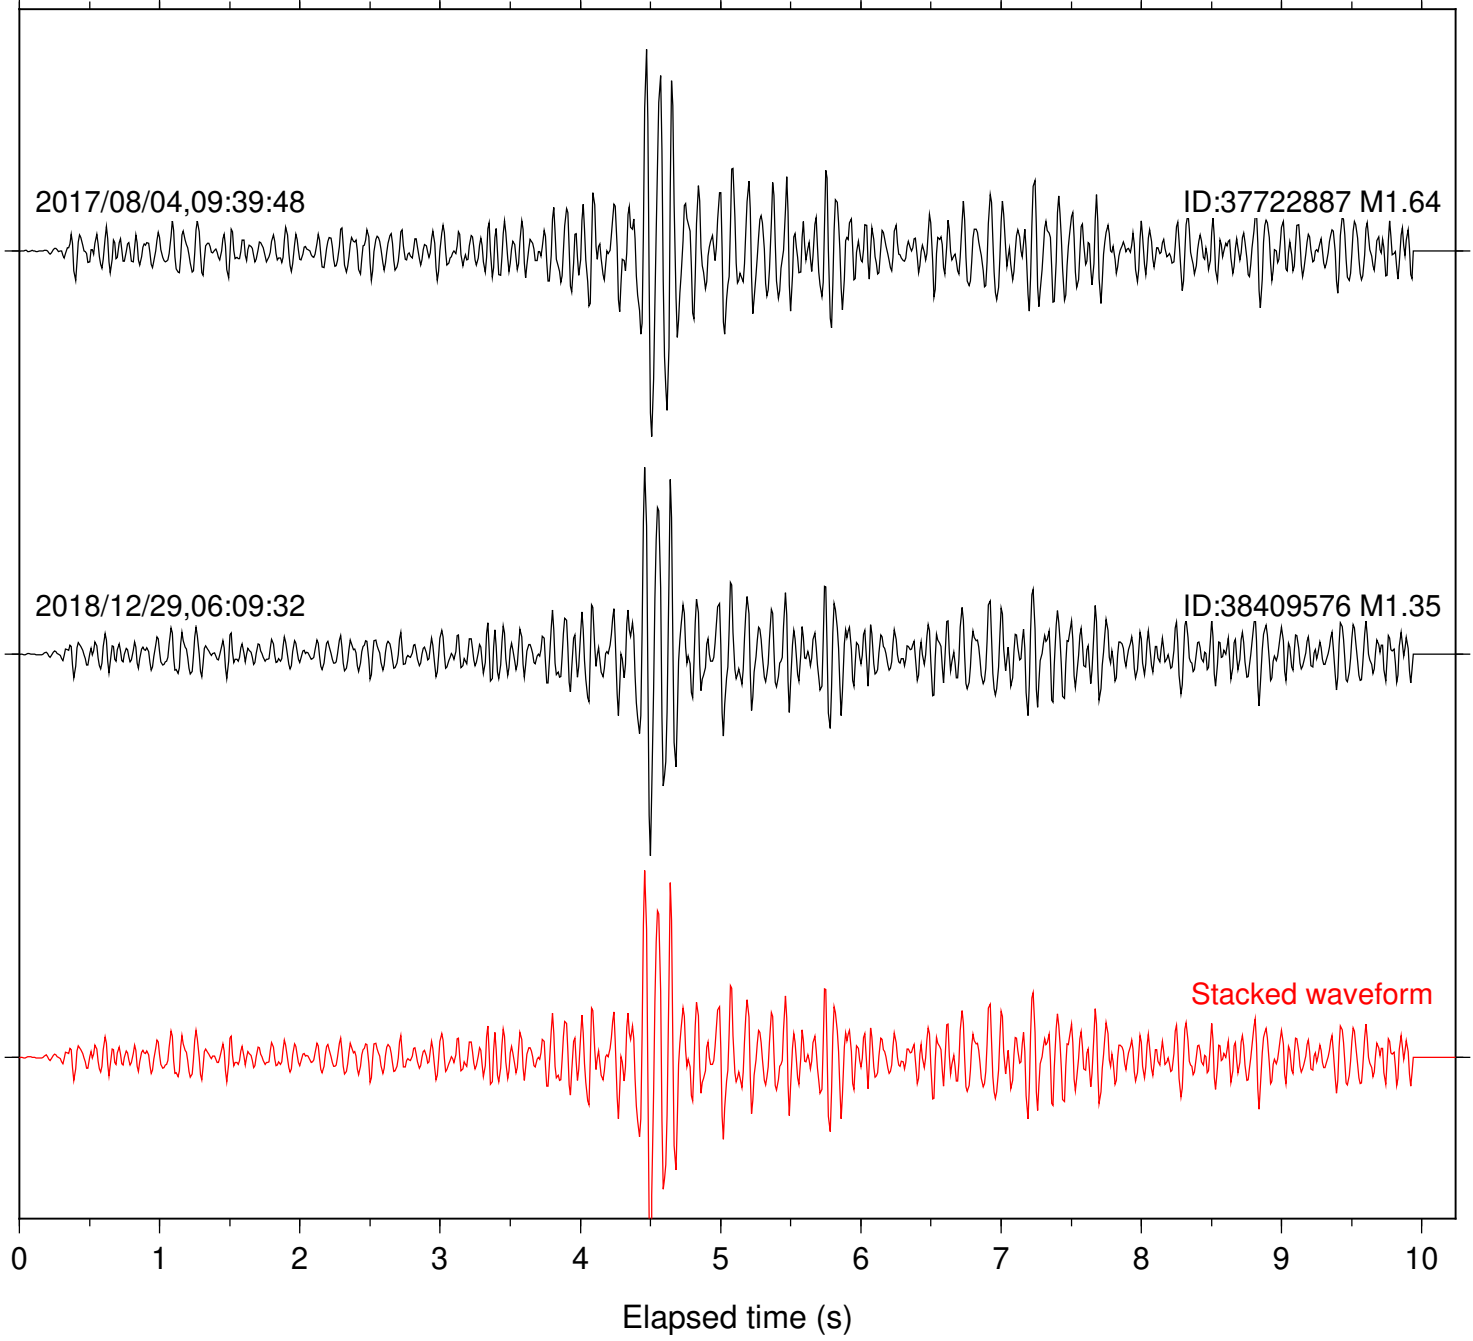

Station: B082 Com: EHZ

Focal depth: 5.44 km

Station: B084 Com: EHZ

Focal depth: 5.44 km

Station: B087 Com: EHZ

Focal depth: 5.44 km

Station: B088 Com: EHZ

Focal depth: 5.44 km

Station: B093 Com: EHZ

Focal depth: 5.44 km

2017/08/04,09:39:48

ID:37722887 M1.64

2018/12/29,06:09:32

ID:38409576 M1.35

Stacked waveform

0 1 2 3 4 5 6 7 8 9 10
Elapsed time (s)

Station: FRD Com: HHZ

Focal depth: 5.44 km

Station: KNW Com: HHZ

Focal depth: 5.44 km

Station: PFO Com: HHZ

Focal depth: 5.44 km

Station: SMER Com: HHZ

Focal depth: 5.44 km

Station: SND Com: HHZ

Focal depth: 5.44 km