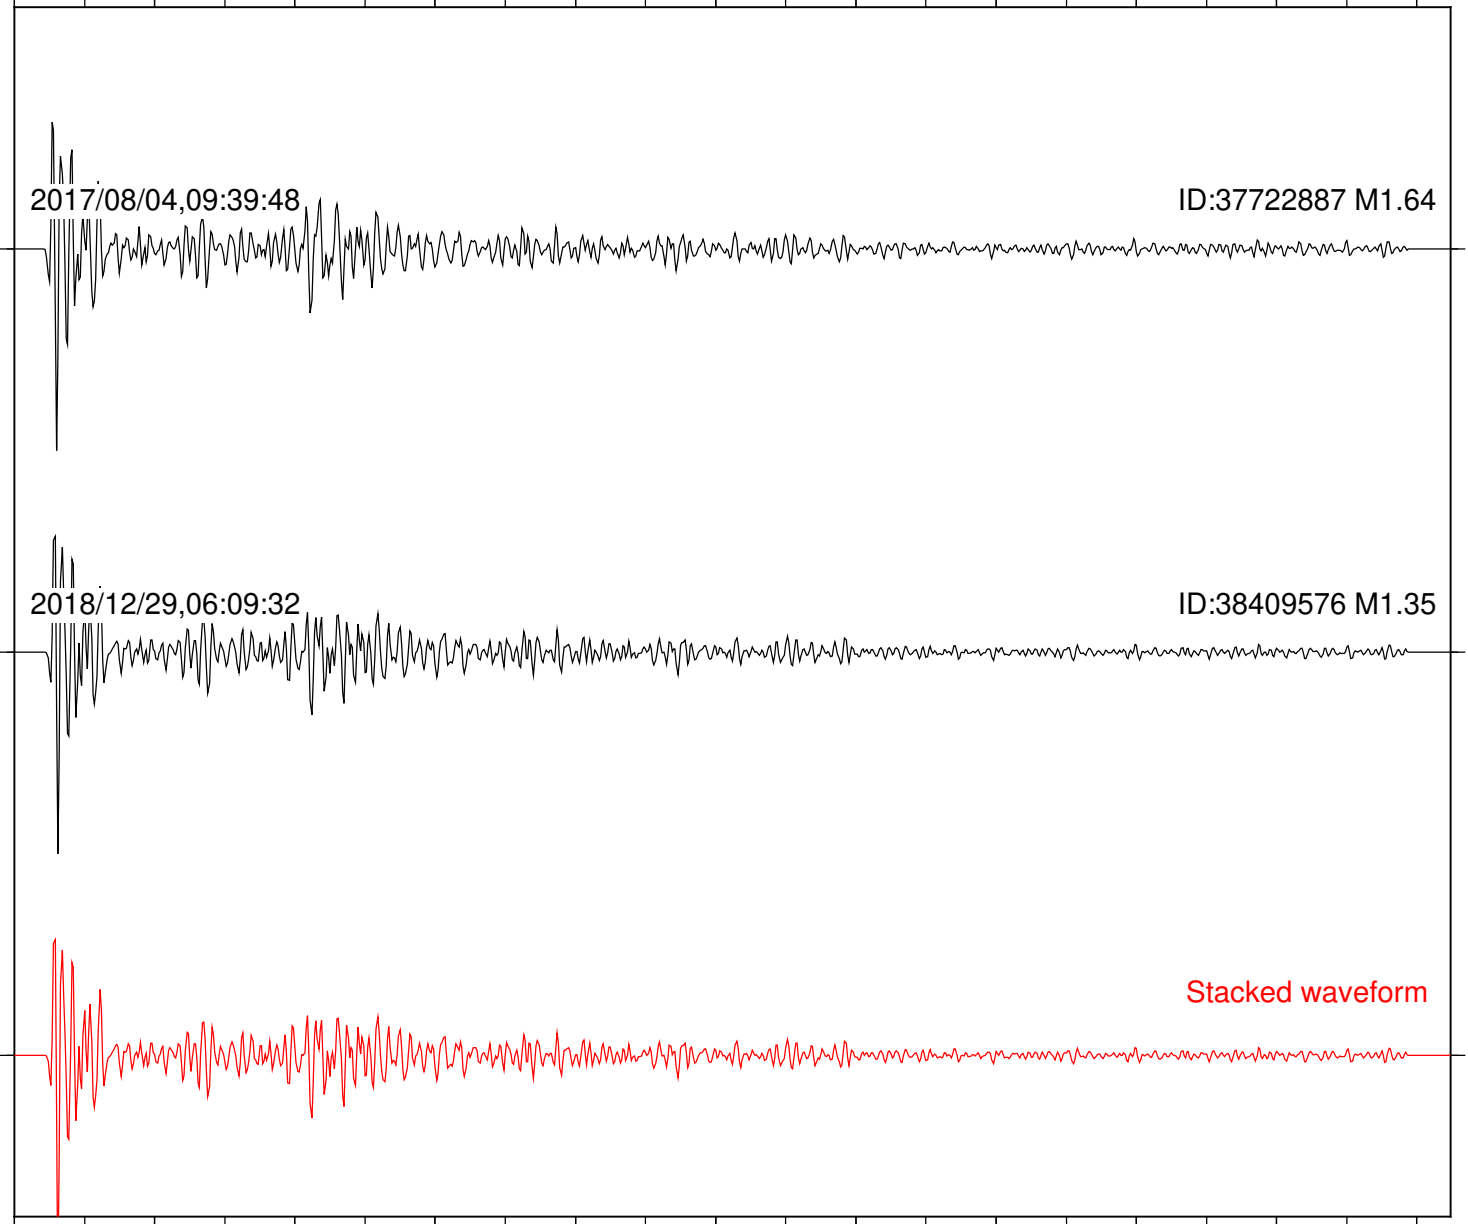

Station: B093 Com: EHZ

Focal depth: 5.44 km

2017/08/04,09:39:48

ID:37722887 M1.64

2018/12/29,06:09:32

ID:38409576 M1.35

Stacked waveform

0 1 2 3 4 5 6 7 8 9 10
Elapsed time (s)

Station: B946 Com: EHZ

Focal depth: 5.44 km

Station: BAC Com: EHZ

Focal depth: 5.44 km

Station: CSH Com: HHZ

Focal depth: 5.44 km

Station: DGR Com: HHZ

Focal depth: 5.44 km

Station: FRD Com: HHZ

Focal depth: 5.44 km

Station: KNW Com: HHZ

Focal depth: 5.44 km

Station: PFO Com: HHZ

Focal depth: 5.44 km

Station: SMER Com: HHZ

Focal depth: 5.44 km

Station: SND Com: HHZ

Focal depth: 5.44 km