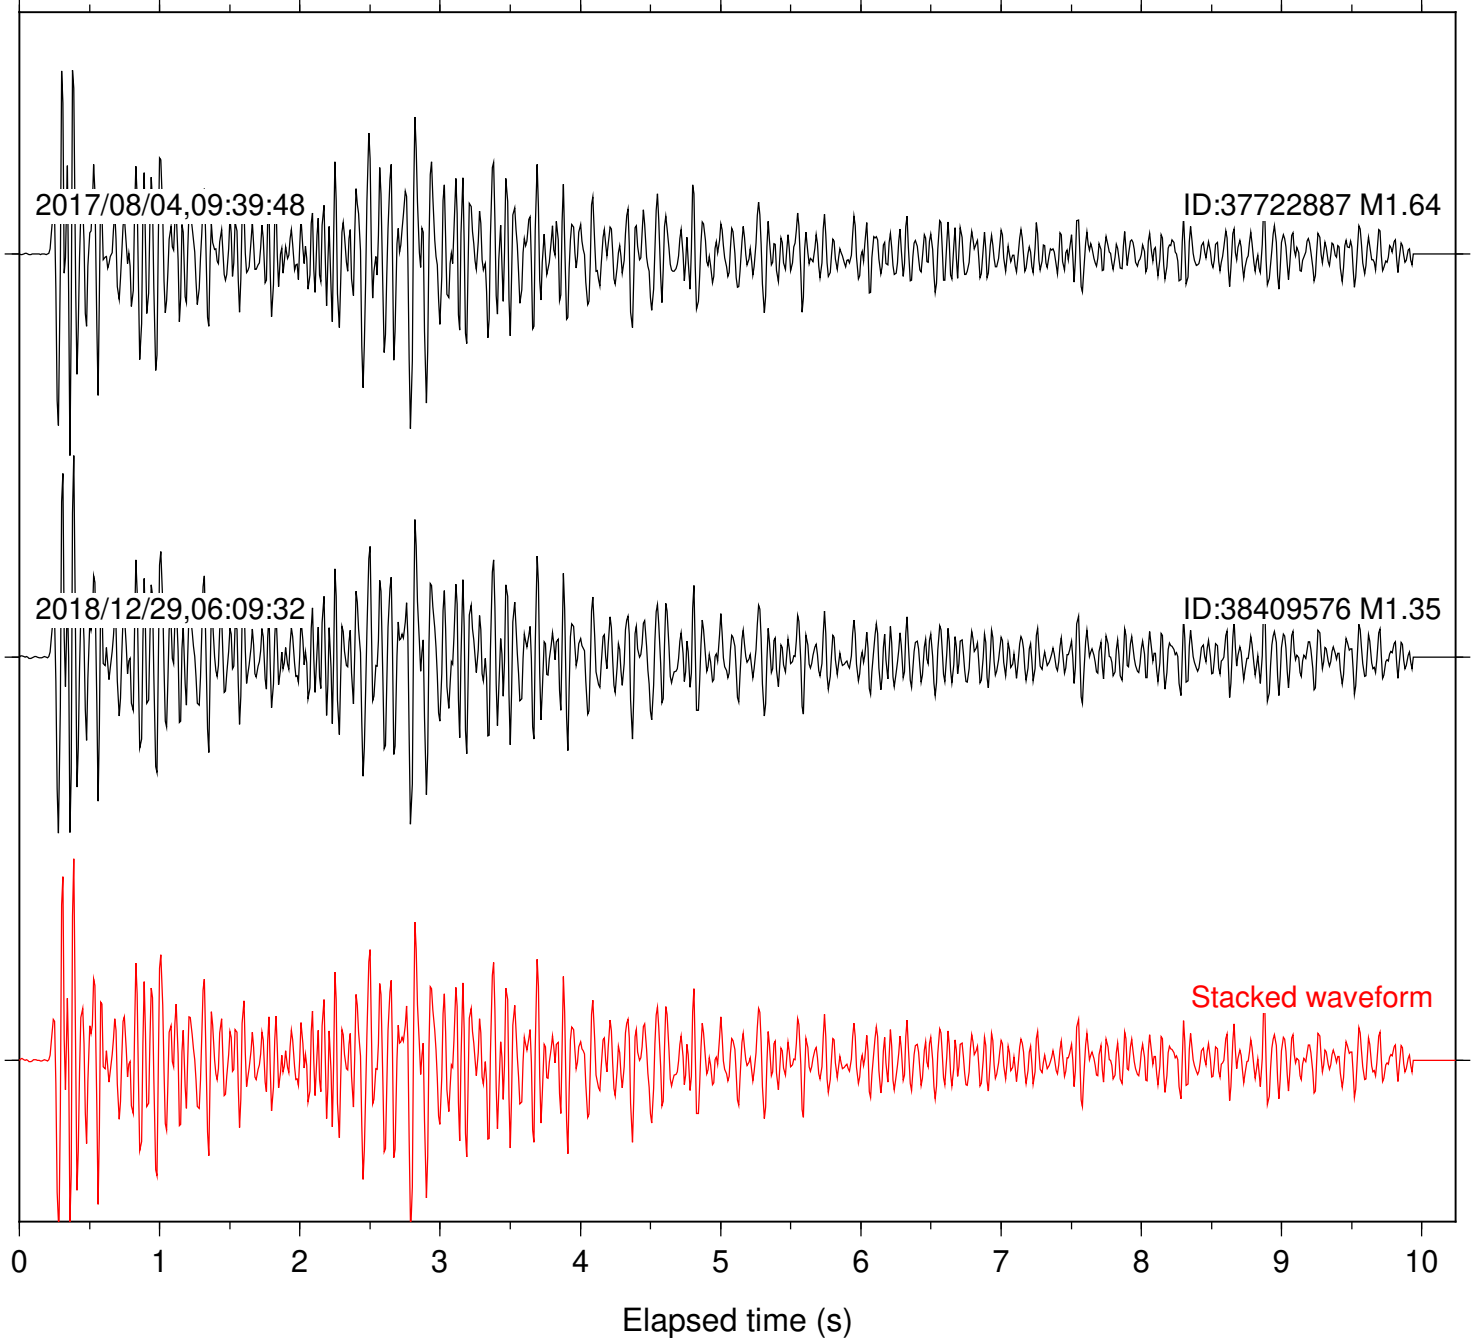

Station: B082 Com: EHZ

Focal depth: 5.44 km

Station: B084 Com: EHZ

Focal depth: 5.44 km

Station: B087 Com: EHZ

Focal depth: 5.44 km

Station: B088 Com: EHZ

Focal depth: 5.44 km

Station: B093 Com: EHZ

Focal depth: 5.44 km

2017/08/04,09:39:48

ID:37722887 M1.64

2018/12/29,06:09:32

ID:38409576 M1.35

Stacked waveform

0 1 2 3 4 5 6 7 8 9 10
Elapsed time (s)

Station: FRD Com: HHZ

Focal depth: 5.44 km

Station: KNW Com: HHZ

Focal depth: 5.44 km

Station: PFO Com: HHZ

Focal depth: 5.44 km

Station: SMER Com: HHZ

Focal depth: 5.44 km

Station: SND Com: HHZ

Focal depth: 5.44 km