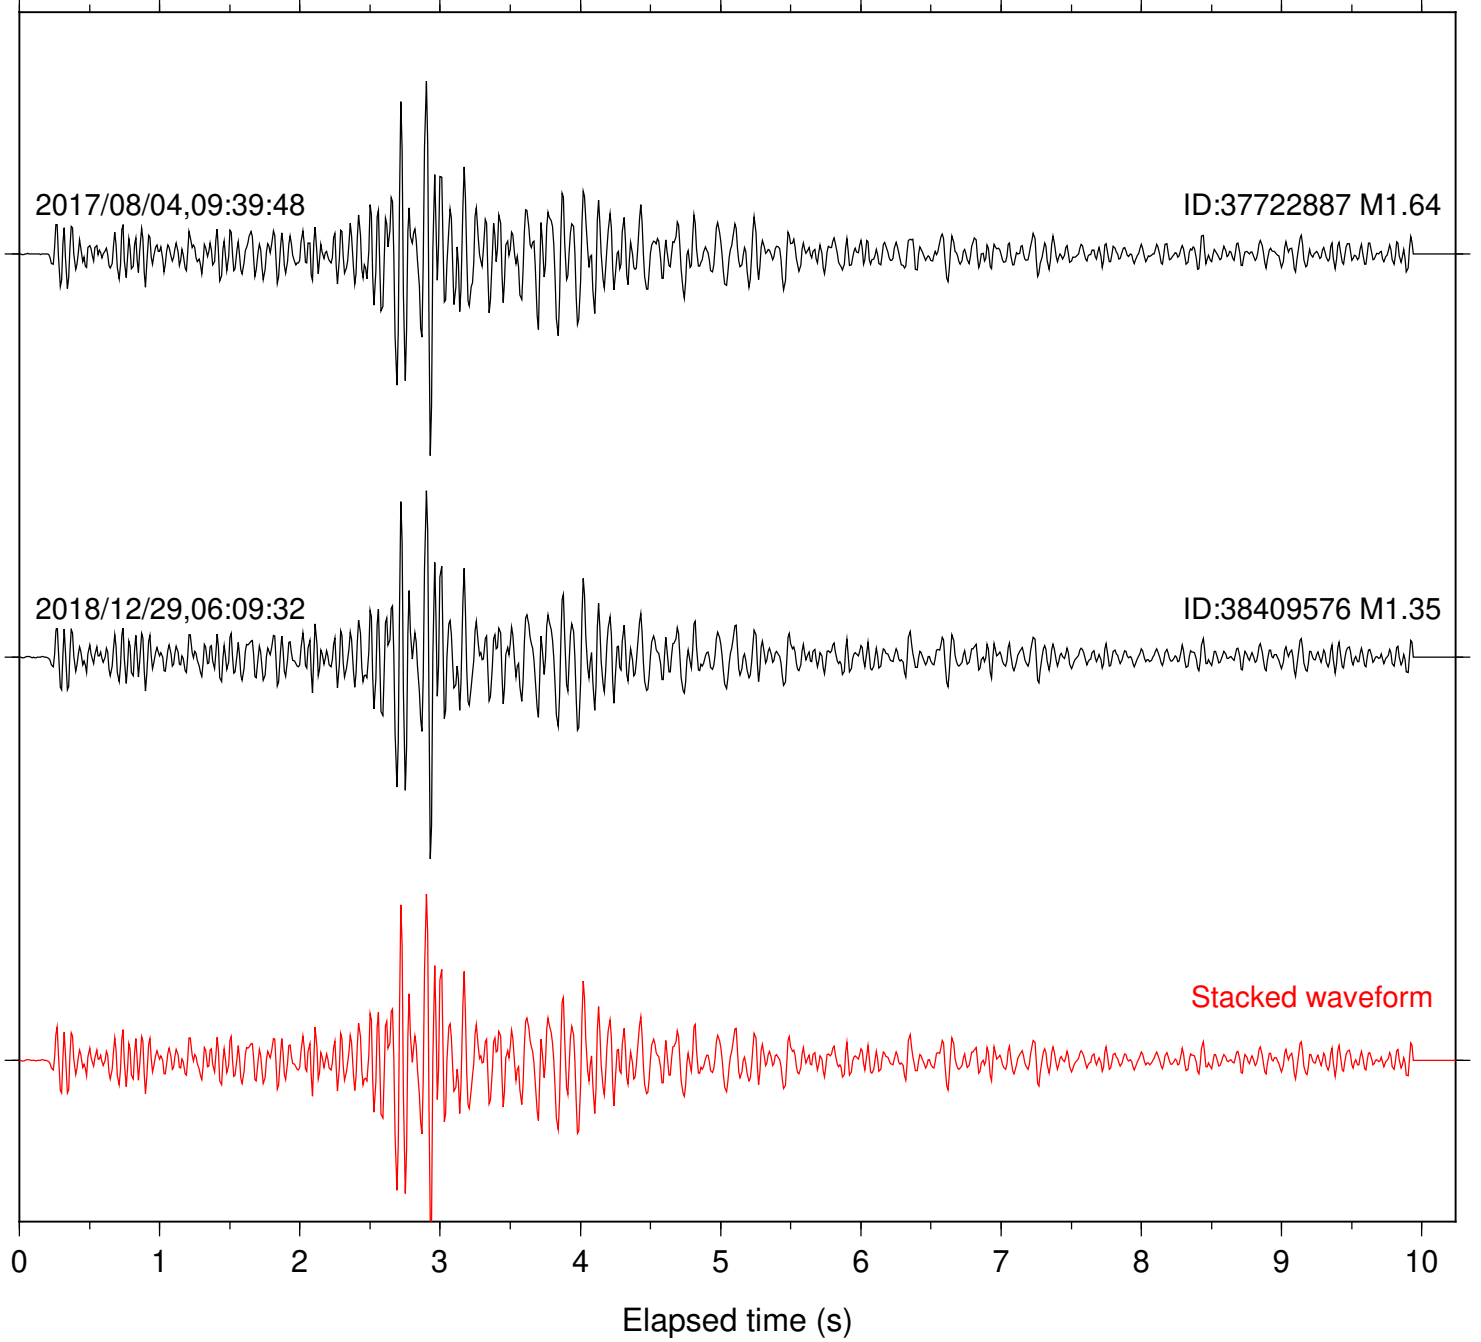

Station: B093 Com: EHZ

Focal depth: 5.44 km

2017/08/04,09:39:48

ID:37722887 M1.64

2018/12/29,06:09:32

ID:38409576 M1.35

Stacked waveform

0 1 2 3 4 5 6 7 8 9 10
Elapsed time (s)

Station: B946 Com: EHZ

Focal depth: 5.44 km

Station: BAC Com: EHZ

Focal depth: 5.44 km

Station: CSH Com: HHZ

Focal depth: 5.44 km

Station: DGR Com: HHZ

Focal depth: 5.44 km

Station: FRD Com: HHZ

Focal depth: 5.44 km

Station: KNW Com: HHZ

Focal depth: 5.44 km

Station: PFO Com: HHZ

Focal depth: 5.44 km

Station: SMER Com: HHZ

Focal depth: 5.44 km

Station: SND Com: HHZ

Focal depth: 5.44 km