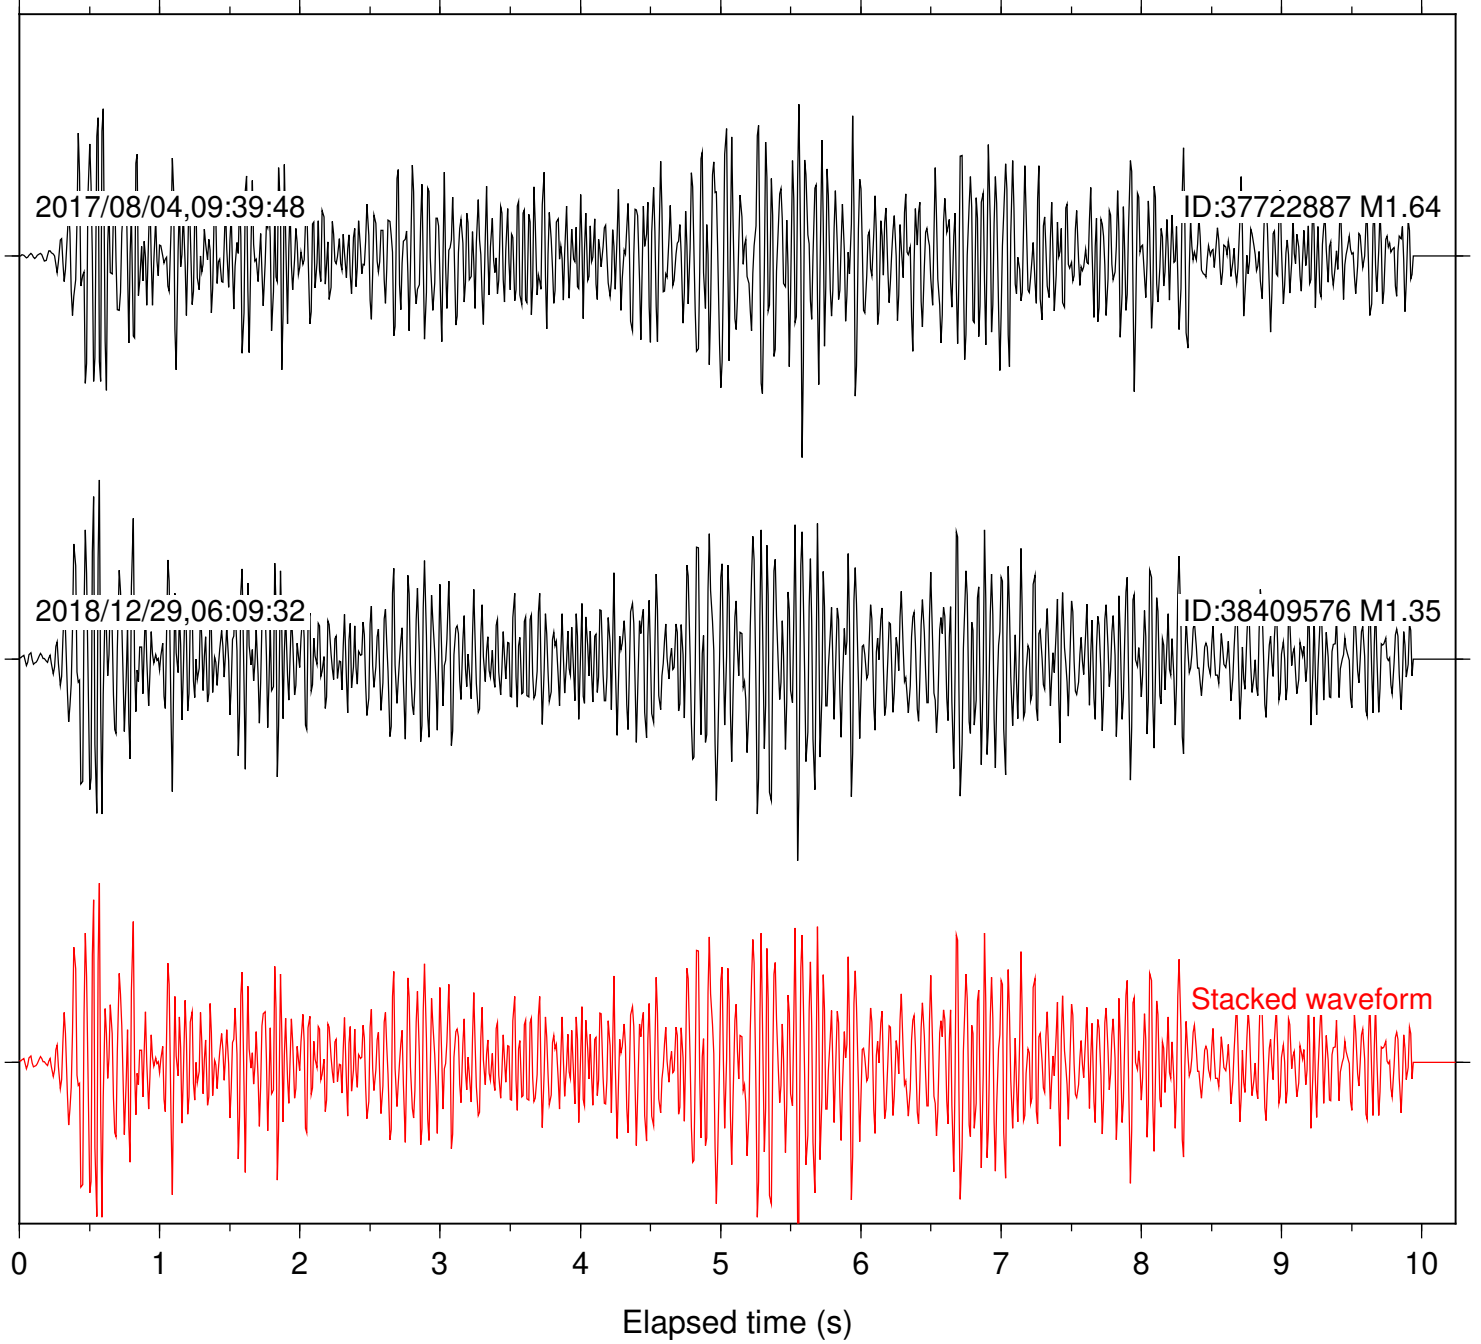

Station: B093 Com: EHZ

Focal depth: 5.44 km

2017/08/04,09:39:48

ID:37722887 M1.64

2018/12/29,06:09:32

ID:38409576 M1.35

Stacked waveform

0 1 2 3 4 5 6 7 8 9 10
Elapsed time (s)

Station: B946 Com: EHZ

Focal depth: 5.44 km

Station: BAC Com: EHZ

Focal depth: 5.44 km

Station: CSH Com: HHZ

Focal depth: 5.44 km

Station: DGR Com: HHZ

Focal depth: 5.44 km

Station: FRD Com: HHZ

Focal depth: 5.44 km

Station: KNW Com: HHZ

Focal depth: 5.44 km

Station: PFO Com: HHZ

Focal depth: 5.44 km

Station: SMER Com: HHZ

Focal depth: 5.44 km

Station: SND Com: HHZ

Focal depth: 5.44 km