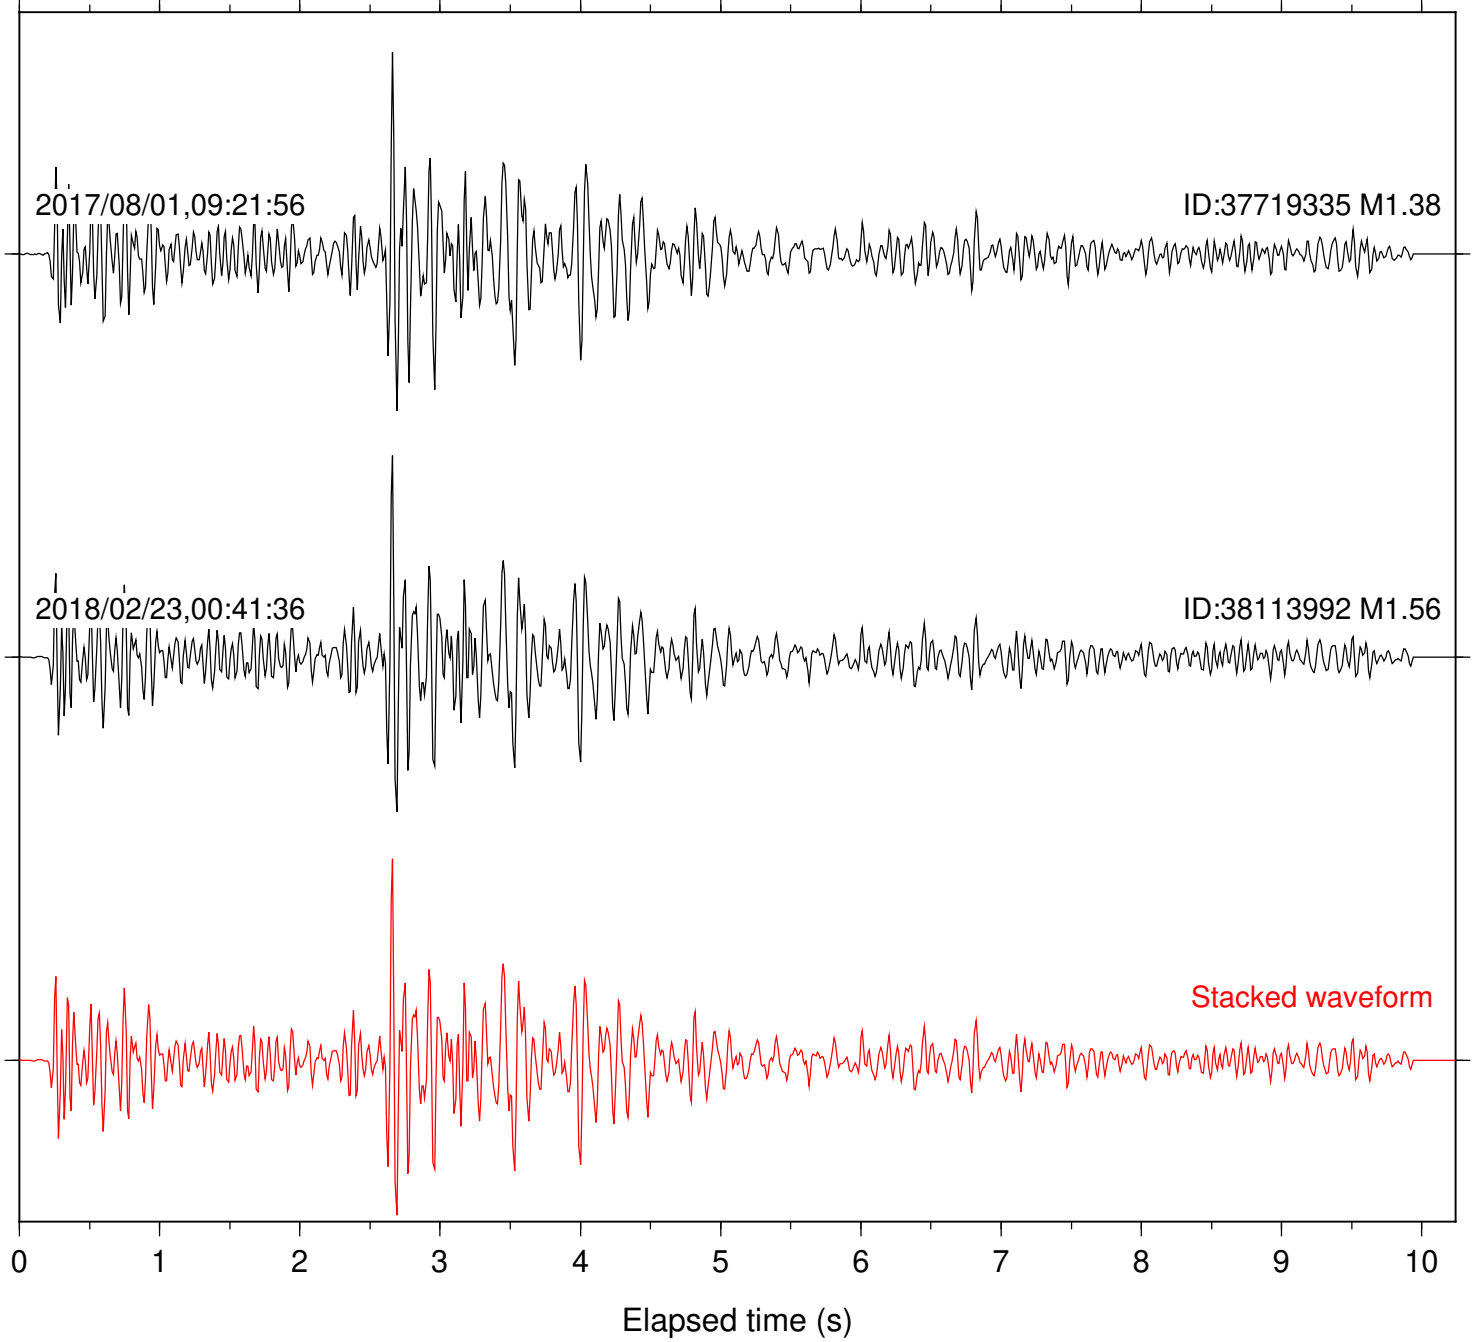

Station: B093 Com: EHZ

Focal depth: 7.89 km

2017/08/01,09:21:56

ID:37719335 M1.38

2018/02/23,00:41:36

ID:38113992 M1.56

Stacked waveform

0 1 2 3 4 5 6 7 8 9 10
Elapsed time (s)

Station: B946 Com: EHZ

Focal depth: 7.89 km

Station: BAC Com: EHZ

Focal depth: 7.89 km

Station: BZN Com: HHZ

Focal depth: 7.89 km

Station: CRY Com: HHZ

Focal depth: 7.89 km

Station: CSH Com: HHZ

Focal depth: 7.89 km

Station: DNR Com: HHZ

Focal depth: 7.89 km

Station: FRD Com: HHZ

Focal depth: 7.89 km

Station: HMT2 Com: HHZ

Focal depth: 7.89 km

Station: KNW Com: HHZ

Focal depth: 7.89 km

Station: LKH Com: HHZ

Focal depth: 7.89 km

Station: PFO Com: HHZ

Focal depth: 7.89 km

Station: PLM Com: HHZ

Focal depth: 7.89 km