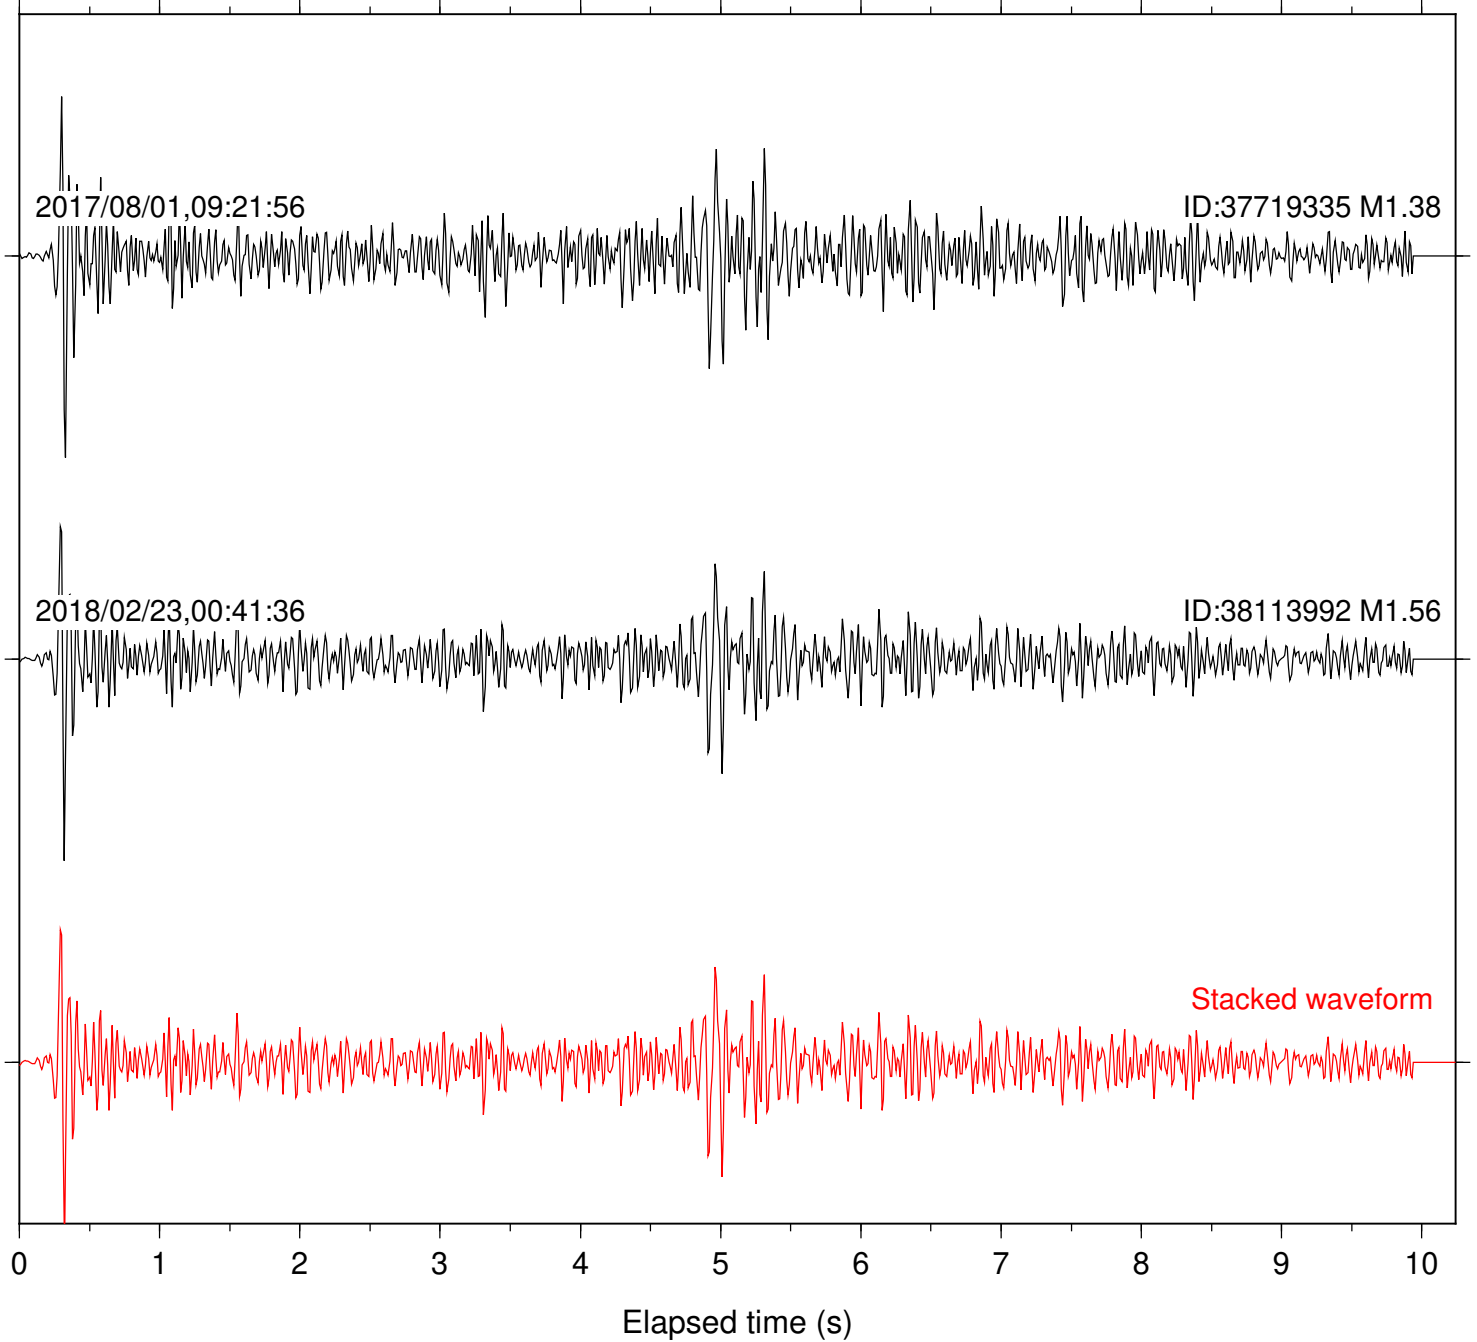

Station: B946 Com: EHZ

Focal depth: 7.89 km

Station: BAC Com: EHZ

Focal depth: 7.89 km

Station: BZN Com: HHZ

Focal depth: 7.89 km

Station: CRY Com: HHZ

Focal depth: 7.89 km

Station: CSH Com: HHZ

Focal depth: 7.89 km

Station: DNR Com: HHZ

Focal depth: 7.89 km

Station: FRD Com: HHZ

Focal depth: 7.89 km

Station: HMT2 Com: HHZ

Focal depth: 7.89 km

Station: KNW Com: HHZ

Focal depth: 7.89 km

Station: LKH Com: HHZ

Focal depth: 7.89 km

Station: PFO Com: HHZ

Focal depth: 7.89 km

Station: PLM Com: HHZ

Focal depth: 7.89 km

Station: POB2 Com: HHZ

Focal depth: 7.89 km

Station: SMER Com: HHZ

Focal depth: 7.89 km

Station: SND Com: HHZ

Focal depth: 7.89 km