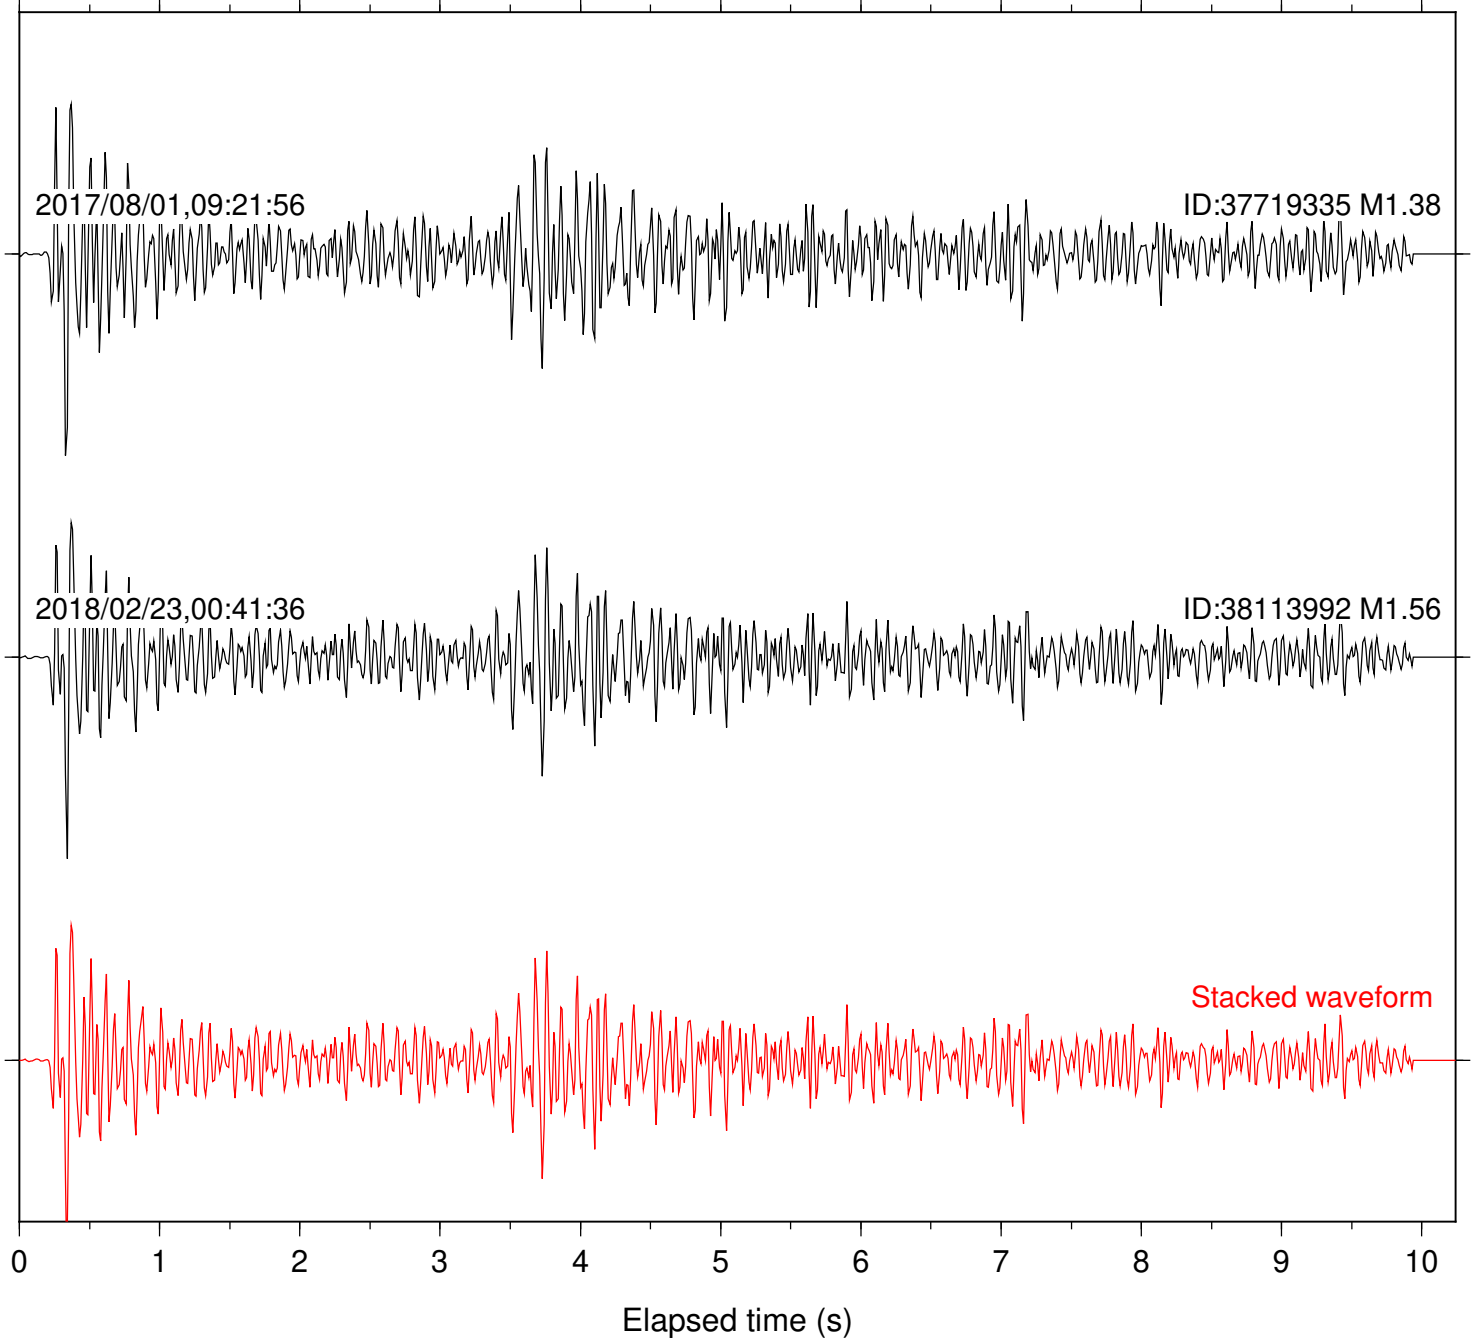

Station: B081 Com: EHZ

Focal depth: 7.89 km

Station: B082 Com: EHZ

Focal depth: 7.89 km

Station: B084 Com: EHZ

Focal depth: 7.89 km

Station: B087 Com: EHZ

Focal depth: 7.89 km

Station: B093 Com: EHZ

Focal depth: 7.89 km

2017/08/01,09:21:56

ID:37719335 M1.38

2018/02/23,00:41:36

ID:38113992 M1.56

Stacked waveform

0 1 2 3 4 5 6 7 8 9 10
Elapsed time (s)

Station: B946 Com: EHZ

Focal depth: 7.89 km

Station: BAC Com: EHZ

Focal depth: 7.89 km

Station: BZN Com: HHZ

Focal depth: 7.89 km

Station: CRY Com: HHZ

Focal depth: 7.89 km

Station: CSH Com: HHZ

Focal depth: 7.89 km

Station: DNR Com: HHZ

Focal depth: 7.89 km

Station: FRD Com: HHZ

Focal depth: 7.89 km

Station: HMT2 Com: HHZ

Focal depth: 7.89 km