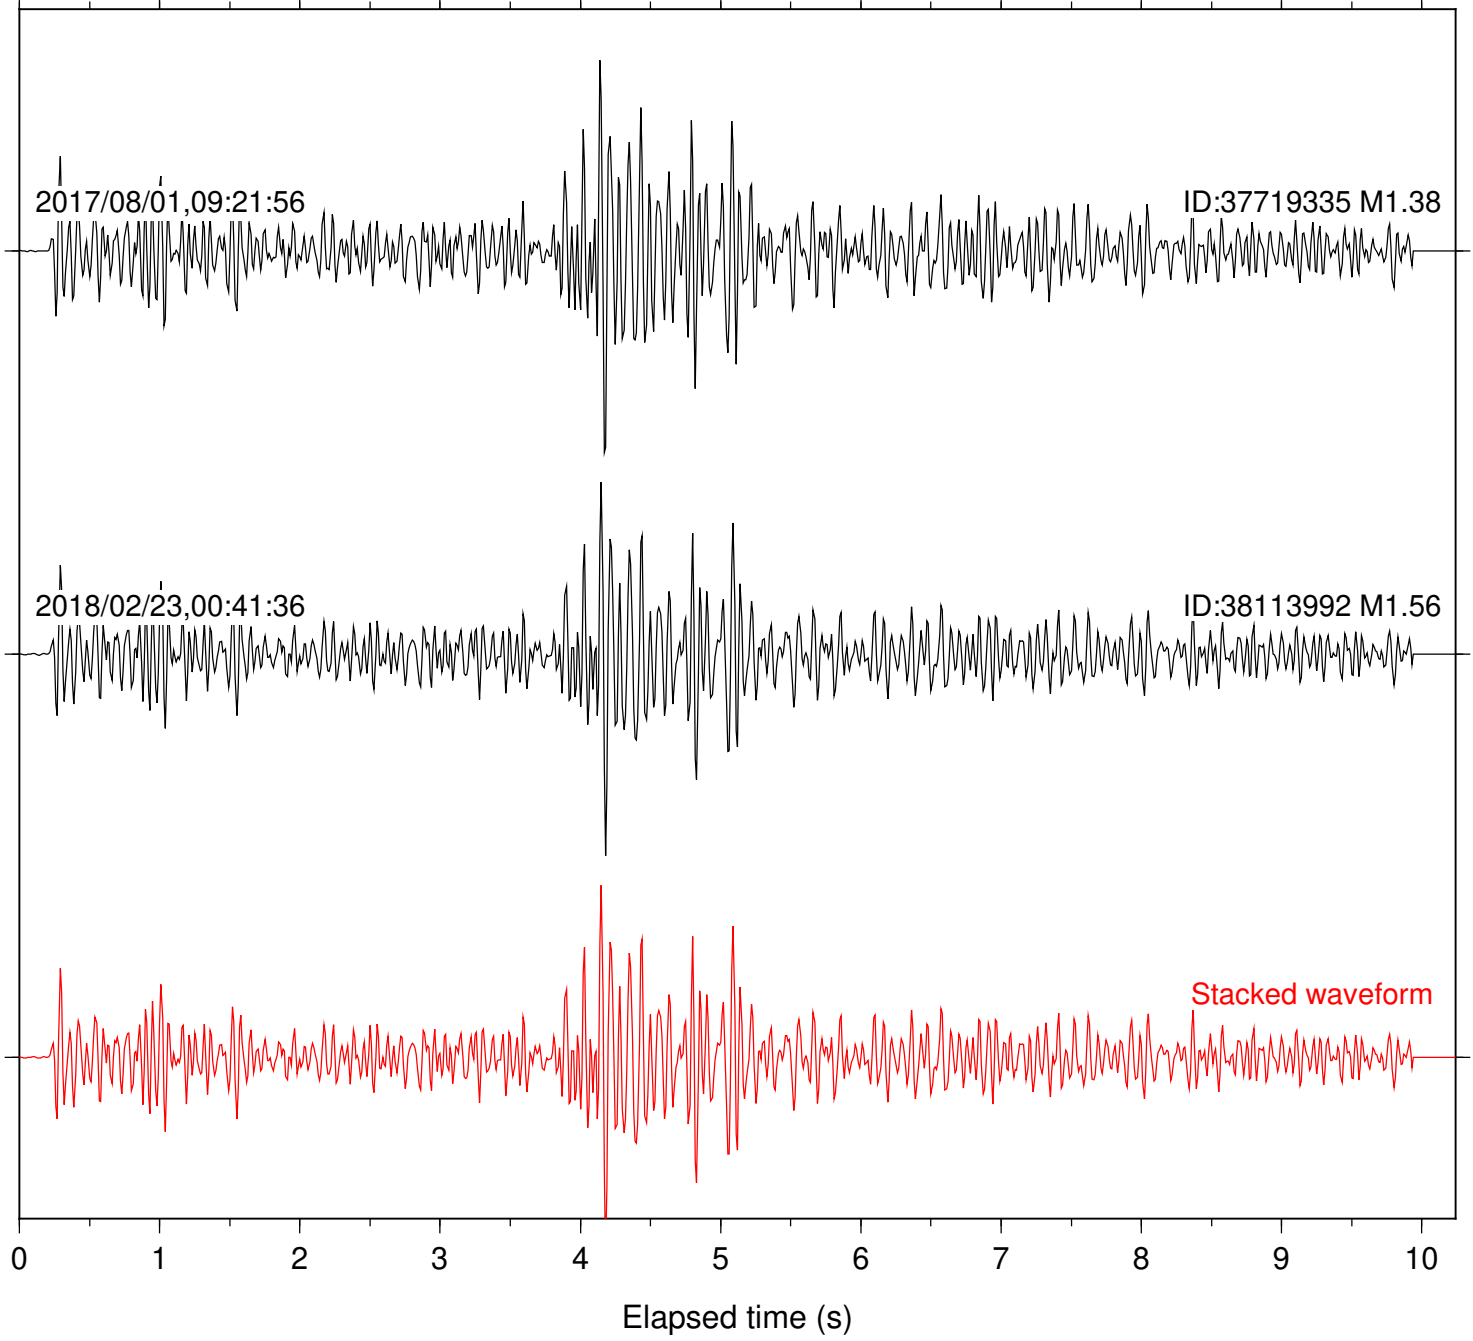

Station: B946 Com: EHZ

Focal depth: 7.89 km

Station: BAC Com: EHZ

Focal depth: 7.89 km

Station: BZN Com: HHZ

Focal depth: 7.89 km

Station: CRY Com: HHZ

Focal depth: 7.89 km

Station: CSH Com: HHZ

Focal depth: 7.89 km

Station: DNR Com: HHZ

Focal depth: 7.89 km

Station: FRD Com: HHZ

Focal depth: 7.89 km

Station: HMT2 Com: HHZ

Focal depth: 7.89 km

Station: KNW Com: HHZ

Focal depth: 7.89 km

Station: LKH Com: HHZ

Focal depth: 7.89 km

Station: PFO Com: HHZ

Focal depth: 7.89 km

Station: PLM Com: HHZ

Focal depth: 7.89 km

Station: POB2 Com: HHZ

Focal depth: 7.89 km

Station: SMER Com: HHZ

Focal depth: 7.89 km

Station: SND Com: HHZ

Focal depth: 7.89 km