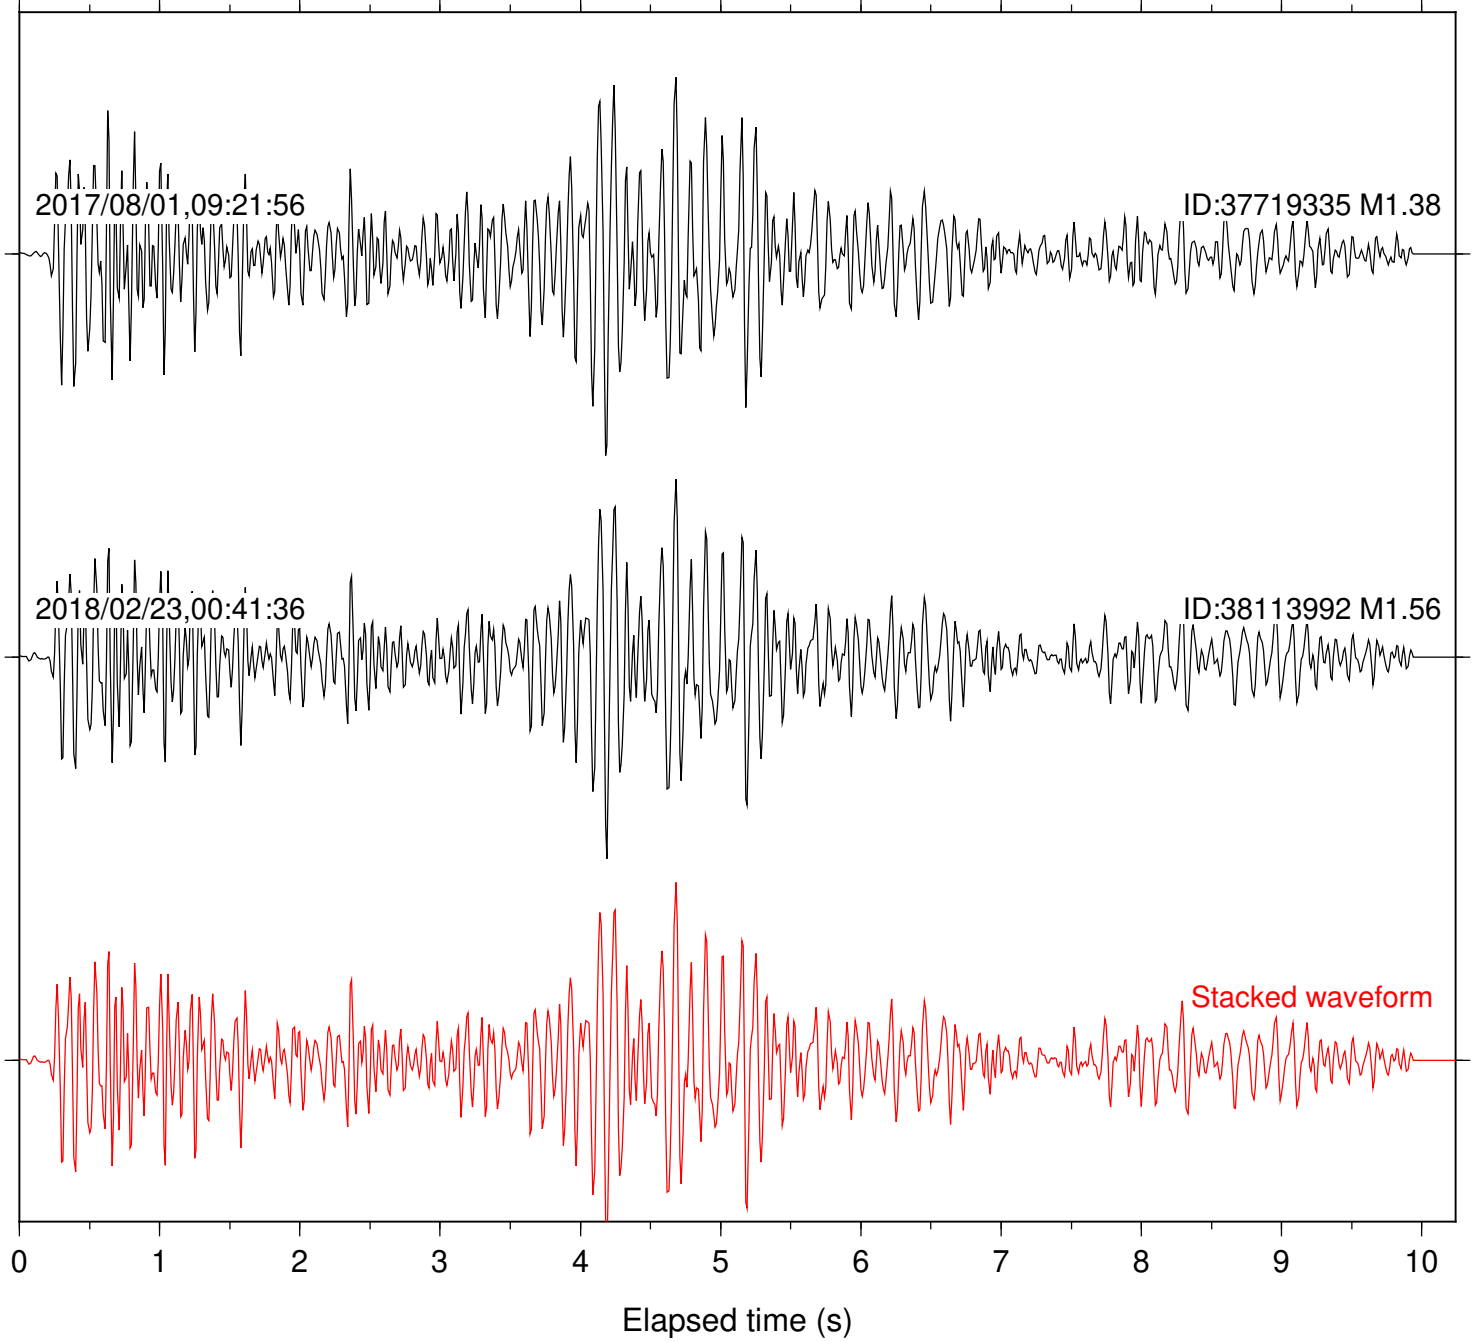

Station: B946 Com: EHZ

Focal depth: 7.89 km

Station: BAC Com: EHZ

Focal depth: 7.89 km

Station: BZN Com: HHZ

Focal depth: 7.89 km

Station: CRY Com: HHZ

Focal depth: 7.89 km

Station: CSH Com: HHZ

Focal depth: 7.89 km

Station: DNR Com: HHZ

Focal depth: 7.89 km

Station: FRD Com: HHZ

Focal depth: 7.89 km

Station: HMT2 Com: HHZ

Focal depth: 7.89 km

Station: KNW Com: HHZ

Focal depth: 7.89 km

Station: LKH Com: HHZ

Focal depth: 7.89 km

Station: PFO Com: HHZ

Focal depth: 7.89 km

Station: PLM Com: HHZ

Focal depth: 7.89 km

Station: POB2 Com: HHZ

Focal depth: 7.89 km

Station: SMER Com: HHZ

Focal depth: 7.89 km

Station: SND Com: HHZ

Focal depth: 7.89 km