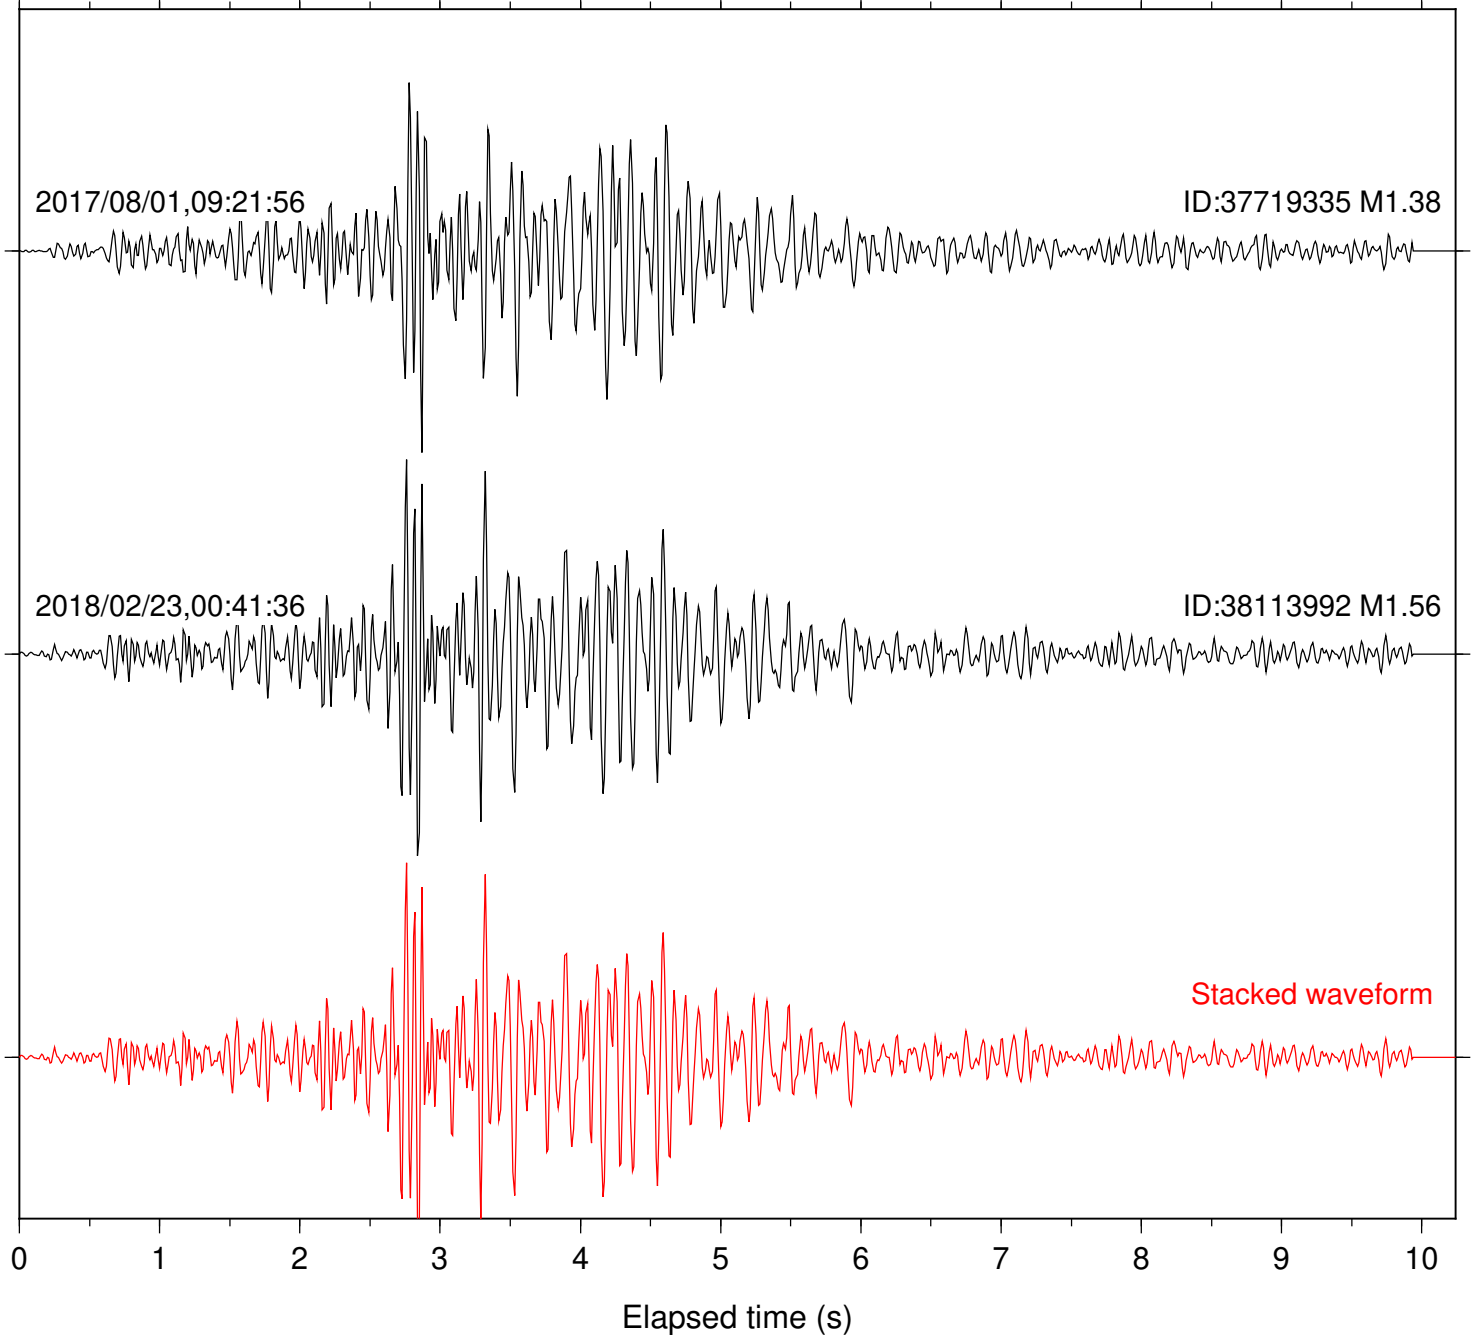

Station: B093 Com: EHZ

Focal depth: 7.89 km

2017/08/01,09:21:56

ID:37719335 M1.38

2018/02/23,00:41:36

ID:38113992 M1.56

Stacked waveform

0 1 2 3 4 5 6 7 8 9 10
Elapsed time (s)

Station: B946 Com: EHZ

Focal depth: 7.89 km

Station: BAC Com: EHZ

Focal depth: 7.89 km

Station: BZN Com: HHZ

Focal depth: 7.89 km

Station: CRY Com: HHZ

Focal depth: 7.89 km

Station: CSH Com: HHZ

Focal depth: 7.89 km

Station: DNR Com: HHZ

Focal depth: 7.89 km

Station: FRD Com: HHZ

Focal depth: 7.89 km

Station: HMT2 Com: HHZ

Focal depth: 7.89 km

Station: KNW Com: HHZ

Focal depth: 7.89 km

Station: LKH Com: HHZ

Focal depth: 7.89 km

Station: PFO Com: HHZ

Focal depth: 7.89 km

Station: PLM Com: HHZ

Focal depth: 7.89 km