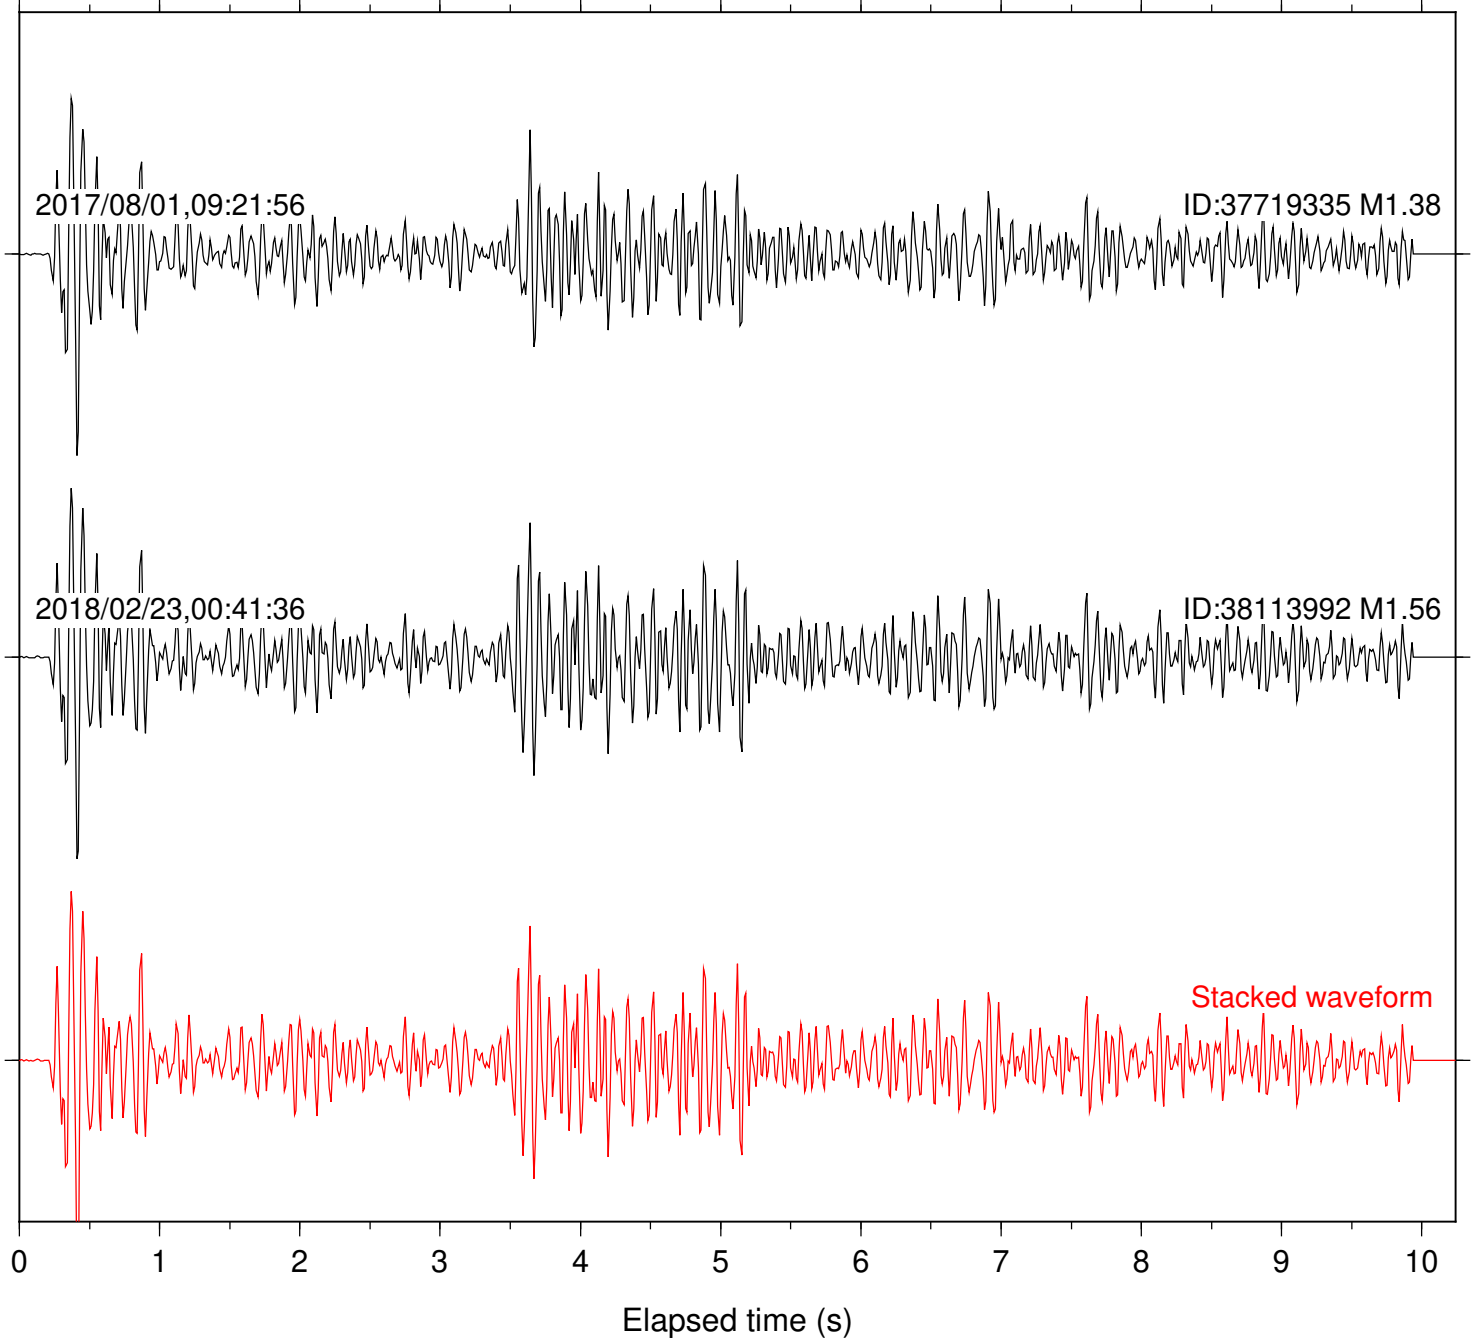

Station: B946 Com: EHZ

Focal depth: 7.89 km

Station: BAC Com: EHZ

Focal depth: 7.89 km

Station: BZN Com: HHZ

Focal depth: 7.89 km

Station: CRY Com: HHZ

Focal depth: 7.89 km

Station: CSH Com: HHZ

Focal depth: 7.89 km

Station: DNR Com: HHZ

Focal depth: 7.89 km

Station: FRD Com: HHZ

Focal depth: 7.89 km

Station: HMT2 Com: HHZ

Focal depth: 7.89 km

Station: KNW Com: HHZ

Focal depth: 7.89 km

Station: LKH Com: HHZ

Focal depth: 7.89 km

Station: PFO Com: HHZ

Focal depth: 7.89 km

Station: PLM Com: HHZ

Focal depth: 7.89 km

Station: POB2 Com: HHZ

Focal depth: 7.89 km

Station: SMER Com: HHZ

Focal depth: 7.89 km

Station: SND Com: HHZ

Focal depth: 7.89 km