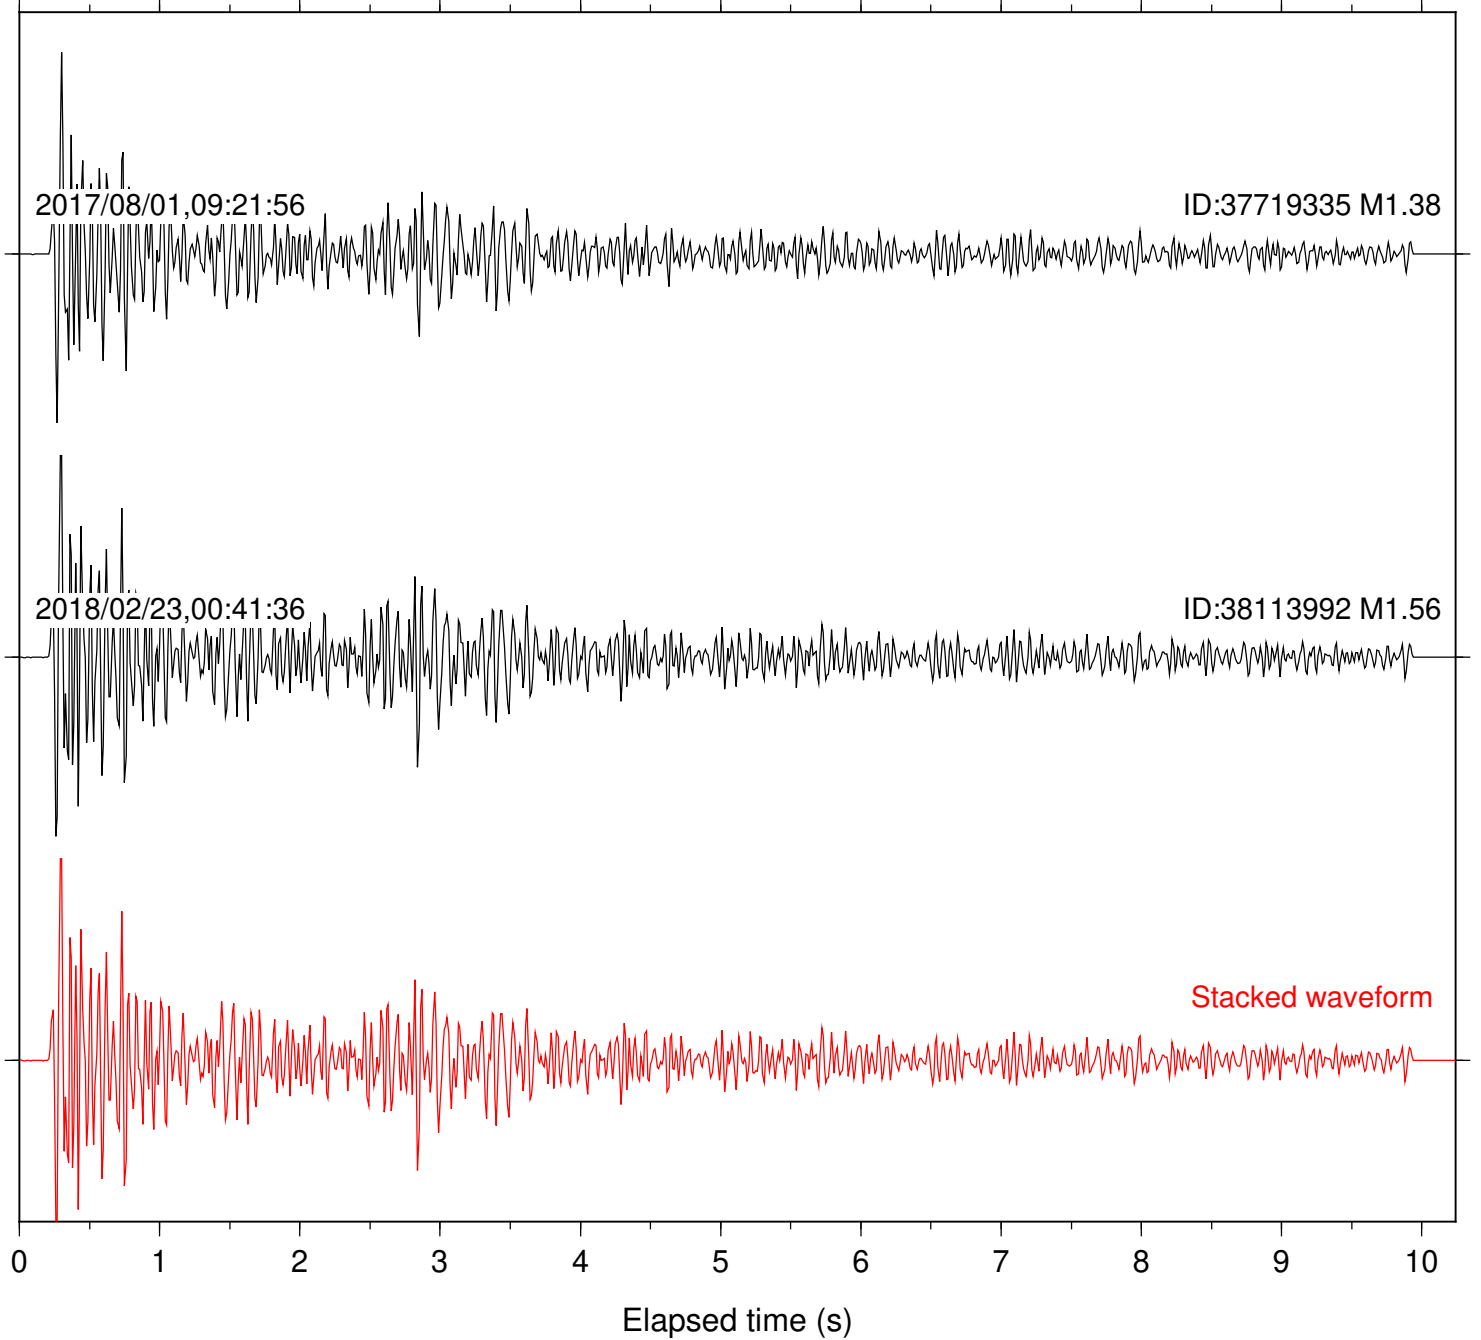

Station: B946 Com: EHZ

Focal depth: 7.89 km

Station: BAC Com: EHZ

Focal depth: 7.89 km

Station: BZN Com: HHZ

Focal depth: 7.89 km

Station: CRY Com: HHZ

Focal depth: 7.89 km

Station: CSH Com: HHZ

Focal depth: 7.89 km

Station: DNR Com: HHZ

Focal depth: 7.89 km

Station: FRD Com: HHZ

Focal depth: 7.89 km

Station: HMT2 Com: HHZ

Focal depth: 7.89 km

Station: KNW Com: HHZ

Focal depth: 7.89 km

Station: LKH Com: HHZ

Focal depth: 7.89 km

Station: PFO Com: HHZ

Focal depth: 7.89 km

Station: PLM Com: HHZ

Focal depth: 7.89 km

Station: POB2 Com: HHZ

Focal depth: 7.89 km

Station: SMER Com: HHZ

Focal depth: 7.89 km

Station: SND Com: HHZ

Focal depth: 7.89 km