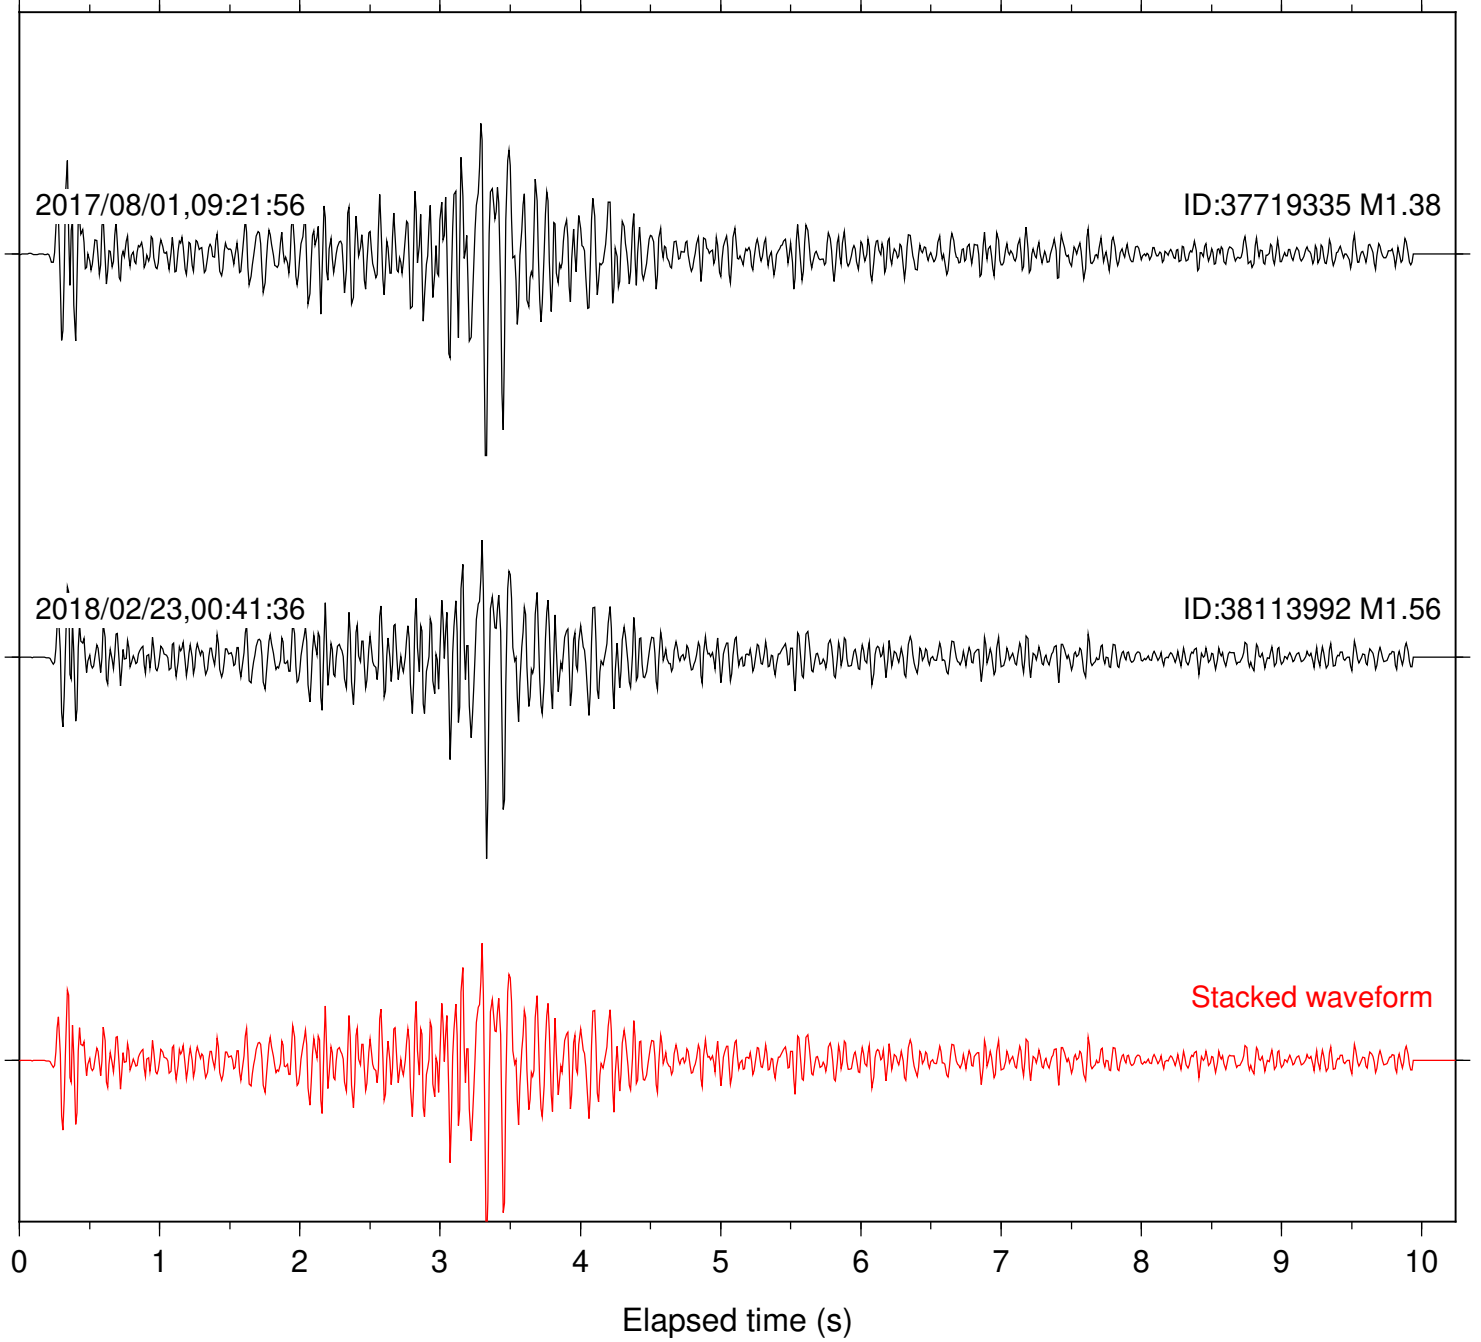

Station: B081 Com: EHZ

Focal depth: 7.89 km

Station: B082 Com: EHZ

Focal depth: 7.89 km

Station: B084 Com: EHZ

Focal depth: 7.89 km

Station: B087 Com: EHZ

Focal depth: 7.89 km

2017/08/01,09:21:56

ID:37719335 M1.38

2018/02/23,00:41:36

ID:38113992 M1.56

Stacked waveform

0 1 2 3 4 5 6 7 8 9 10
Elapsed time (s)

Station: B088 Com: EHZ

Focal depth: 7.89 km

Station: B093 Com: EHZ

Focal depth: 7.89 km

2017/08/01,09:21:56

ID:37719335 M1.38

2018/02/23,00:41:36

ID:38113992 M1.56

Stacked waveform

0 1 2 3 4 5 6 7 8 9 10
Elapsed time (s)

Station: CSH Com: HHZ

Focal depth: 7.89 km

Station: DNR Com: HHZ

Focal depth: 7.89 km

Station: FRD Com: HHZ

Focal depth: 7.89 km

Station: HMT2 Com: HHZ

Focal depth: 7.89 km