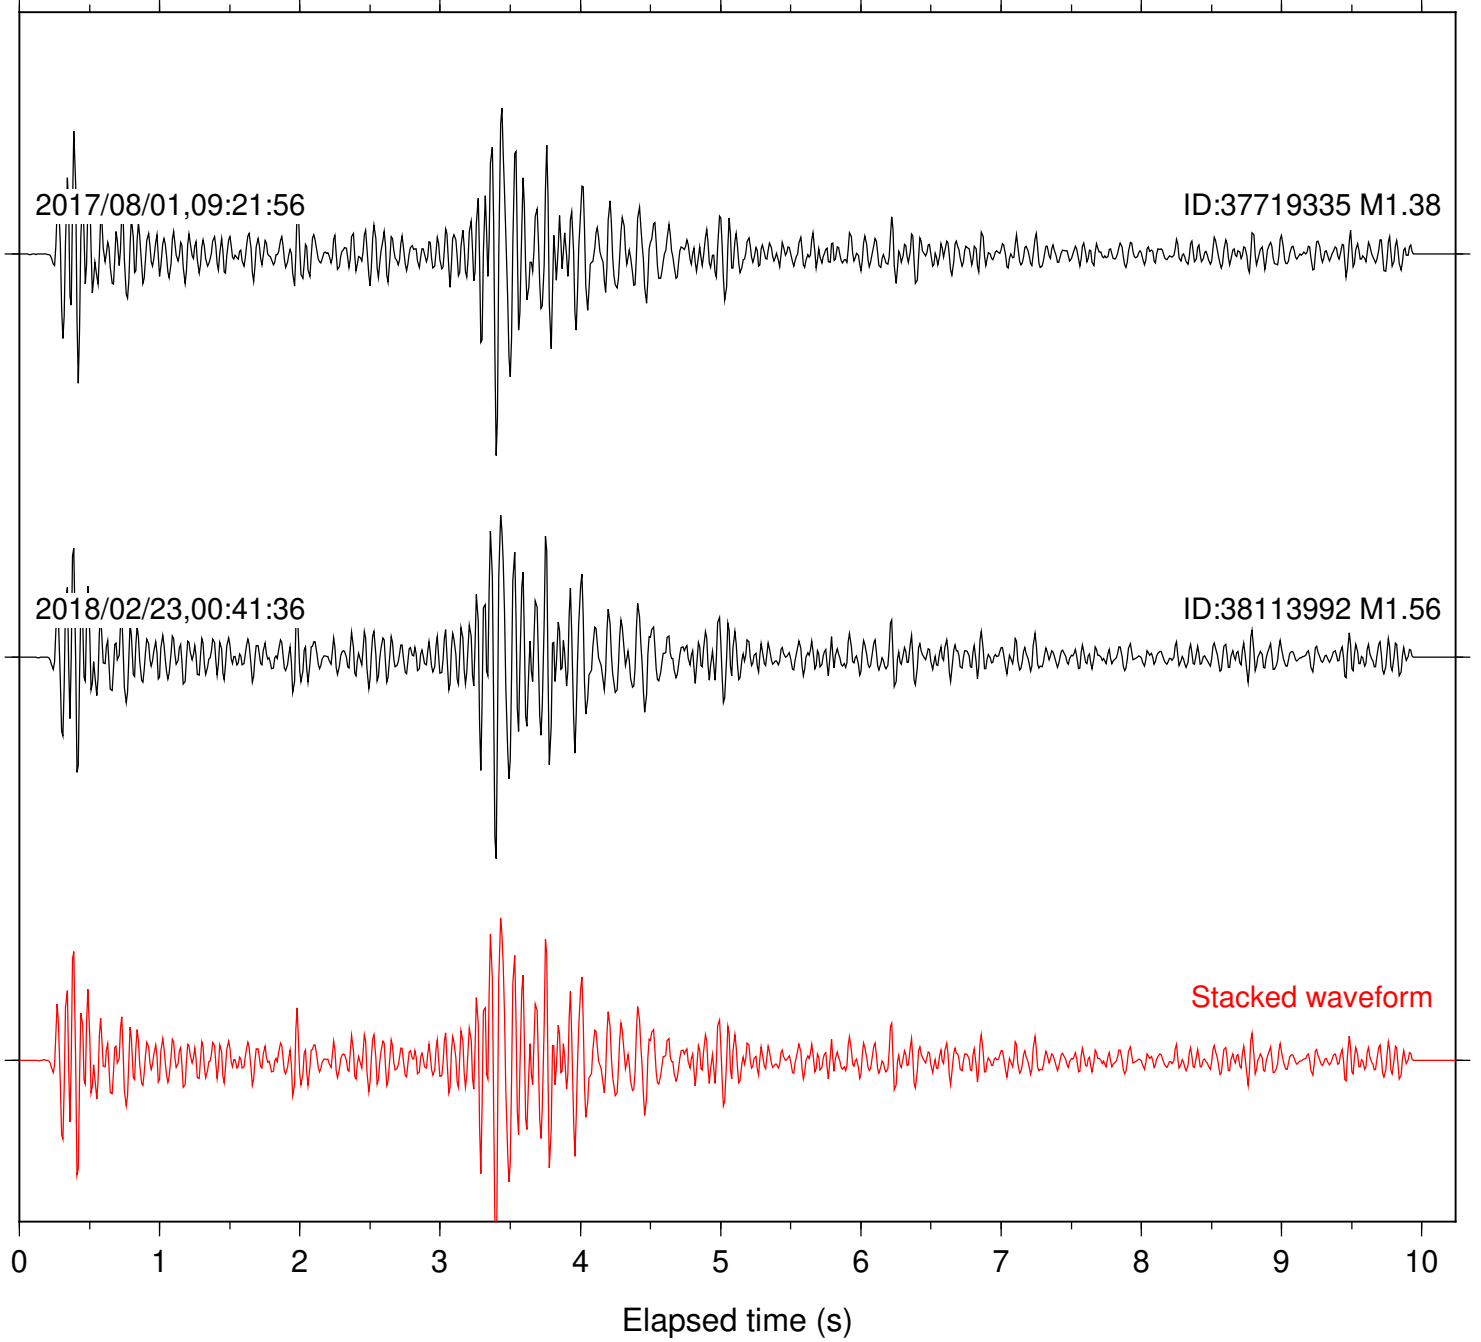

Station: B946 Com: EHZ

Focal depth: 7.89 km

Station: BAC Com: EHZ

Focal depth: 7.89 km

Station: BZN Com: HHZ

Focal depth: 7.89 km

Station: CRY Com: HHZ

Focal depth: 7.89 km

Station: CSH Com: HHZ

Focal depth: 7.89 km

Station: DNR Com: HHZ

Focal depth: 7.89 km

Station: FRD Com: HHZ

Focal depth: 7.89 km

Station: HMT2 Com: HHZ

Focal depth: 7.89 km

Station: KNW Com: HHZ

Focal depth: 7.89 km

Station: LKH Com: HHZ

Focal depth: 7.89 km

Station: PFO Com: HHZ

Focal depth: 7.89 km

Station: PLM Com: HHZ

Focal depth: 7.89 km

Station: POB2 Com: HHZ

Focal depth: 7.89 km

Station: SMER Com: HHZ

Focal depth: 7.89 km

Station: SND Com: HHZ

Focal depth: 7.89 km