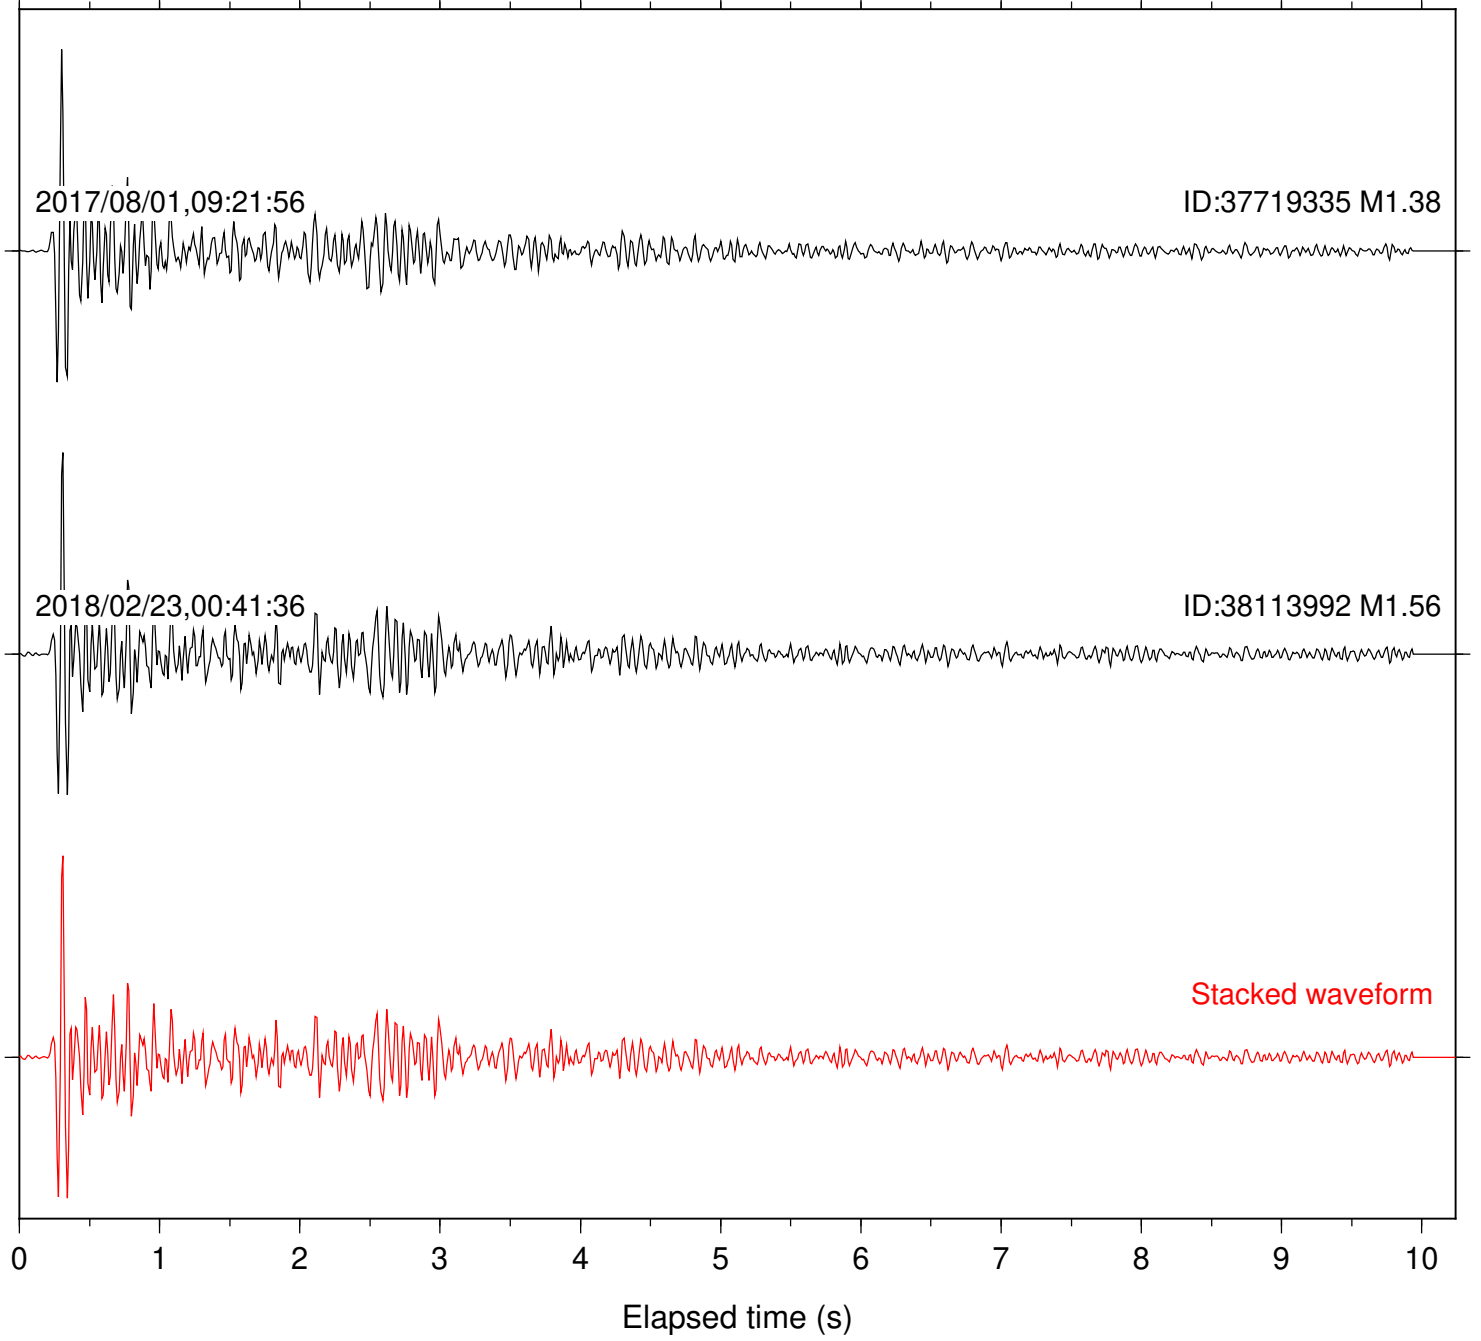

Station: B946 Com: EHZ

Focal depth: 7.89 km

Station: BAC Com: EHZ

Focal depth: 7.89 km

Station: BZN Com: HHZ

Focal depth: 7.89 km

Station: CRY Com: HHZ

Focal depth: 7.89 km

Station: CSH Com: HHZ

Focal depth: 7.89 km

Station: DNR Com: HHZ

Focal depth: 7.89 km

Station: FRD Com: HHZ

Focal depth: 7.89 km

Station: HMT2 Com: HHZ

Focal depth: 7.89 km

Station: KNW Com: HHZ

Focal depth: 7.89 km

Station: LKH Com: HHZ

Focal depth: 7.89 km

Station: PFO Com: HHZ

Focal depth: 7.89 km

Station: PLM Com: HHZ

Focal depth: 7.89 km

Station: POB2 Com: HHZ

Focal depth: 7.89 km

Station: SMER Com: HHZ

Focal depth: 7.89 km

Station: SND Com: HHZ

Focal depth: 7.89 km