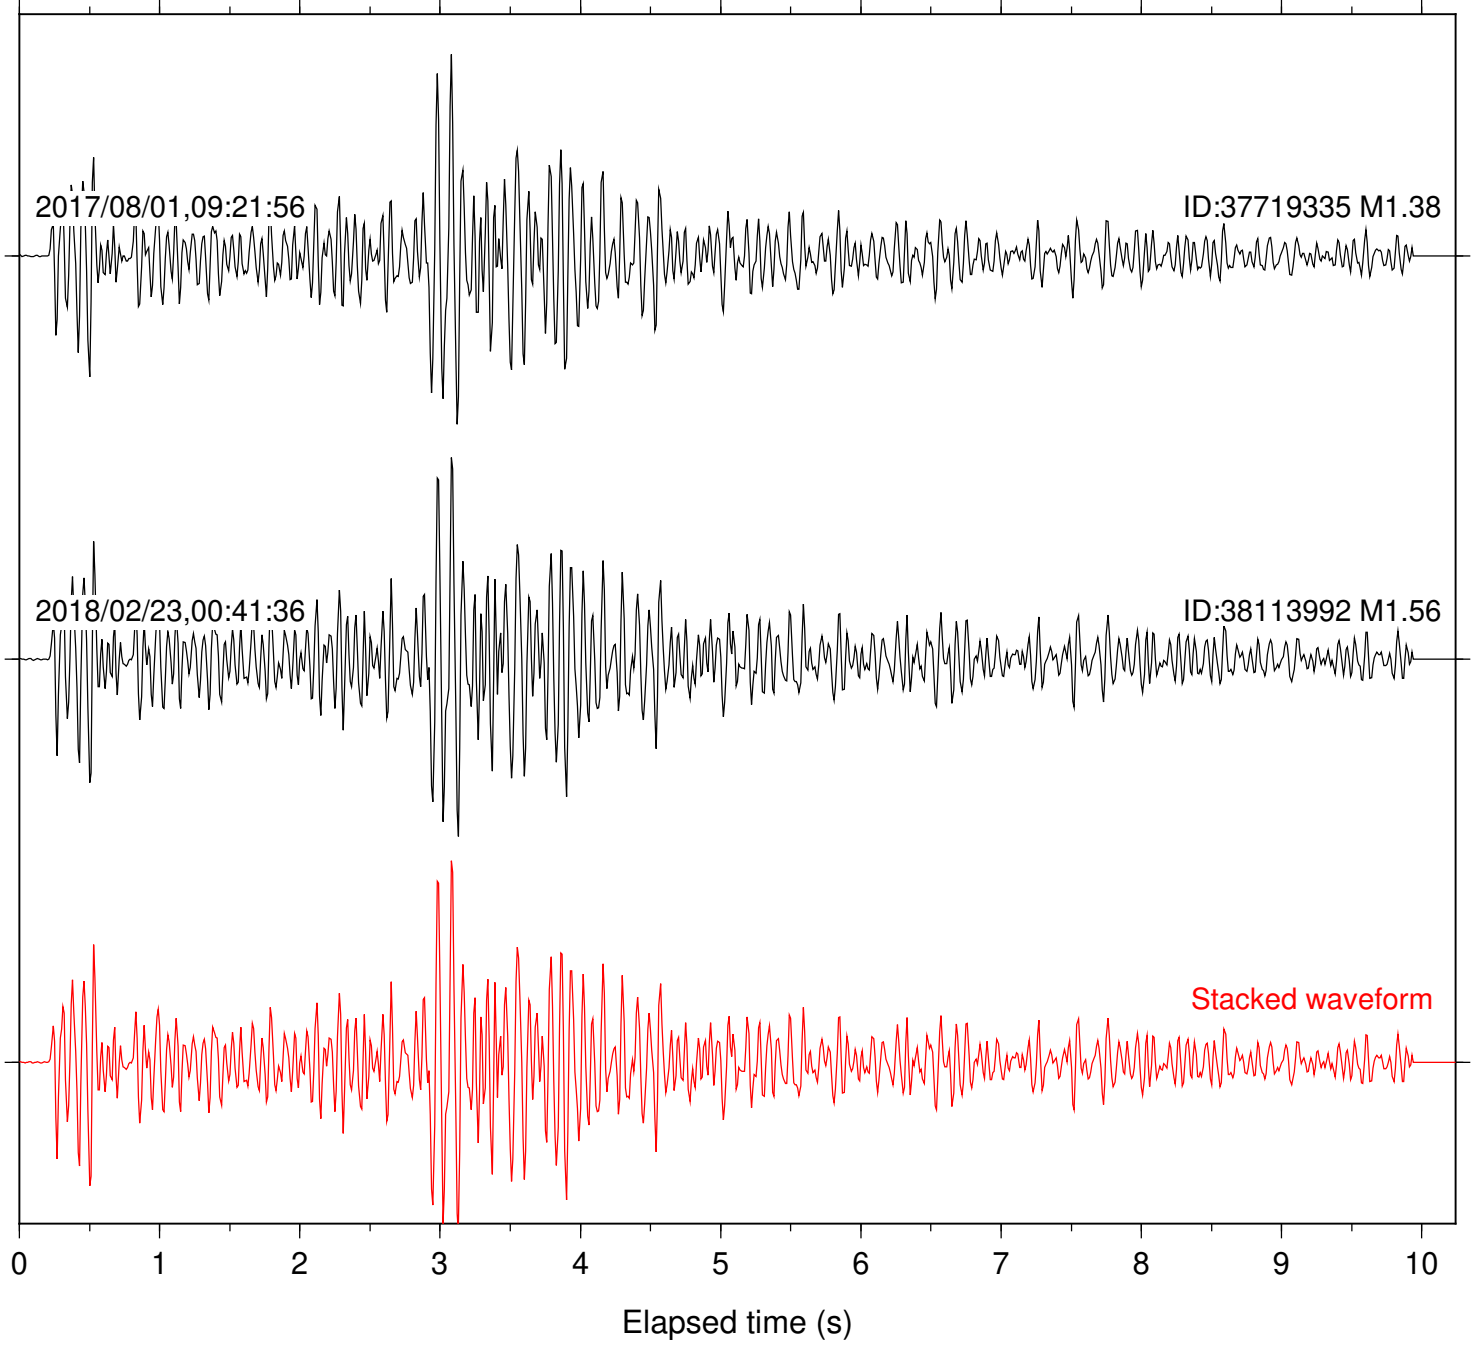

Station: B081 Com: EHZ

Focal depth: 7.89 km

Station: B082 Com: EHZ

Focal depth: 7.89 km

Station: B084 Com: EHZ

Focal depth: 7.89 km

Station: B087 Com: EHZ

Focal depth: 7.89 km

2017/08/01,09:21:56

ID:37719335 M1.38

2018/02/23,00:41:36

ID:38113992 M1.56

Stacked waveform

0 1 2 3 4 5 6 7 8 9 10
Elapsed time (s)

Station: B088 Com: EHZ

Focal depth: 7.89 km

Station: B093 Com: EHZ

Focal depth: 7.89 km

2017/08/01,09:21:56

ID:37719335 M1.38

2018/02/23,00:41:36

ID:38113992 M1.56

Stacked waveform

0 1 2 3 4 5 6 7 8 9 10
Elapsed time (s)

Station: B946 Com: EHZ

Focal depth: 7.89 km

Station: BAC Com: EHZ

Focal depth: 7.89 km

Station: BZN Com: HHZ

Focal depth: 7.89 km

Station: CRY Com: HHZ

Focal depth: 7.89 km