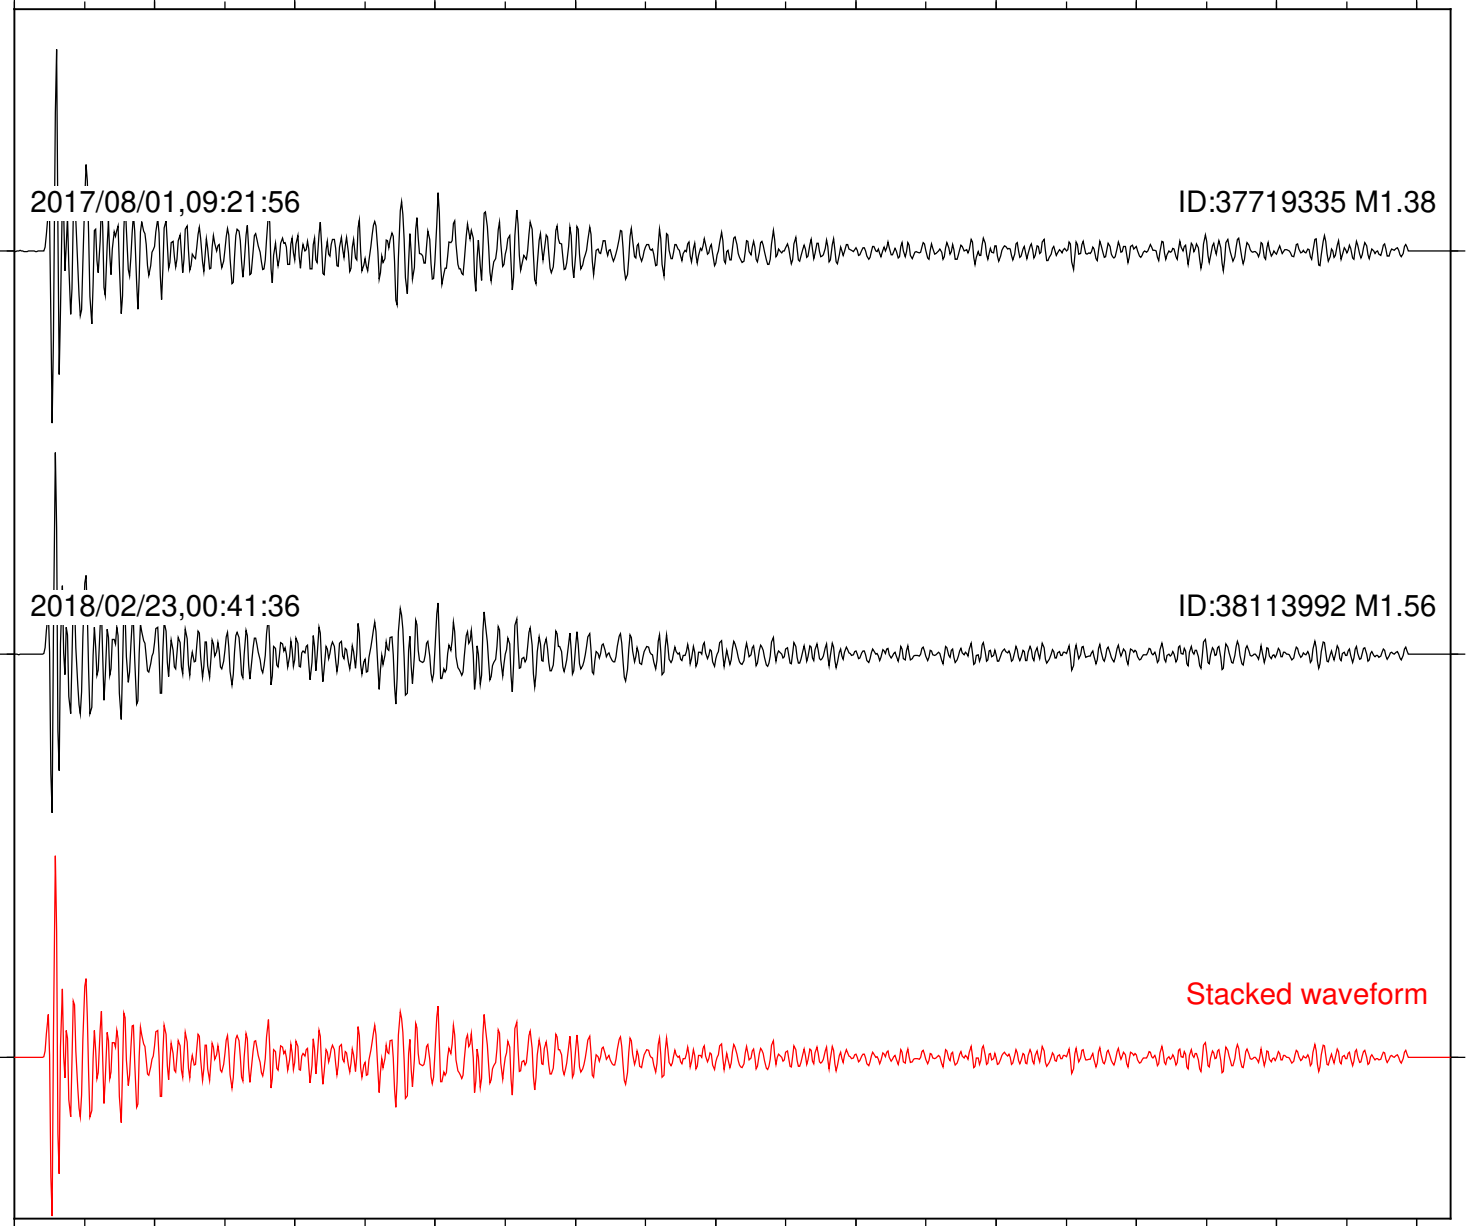

Station: B081 Com: EHZ

Focal depth: 7.89 km

Station: B082 Com: EHZ

Focal depth: 7.89 km

Station: B084 Com: EHZ

Focal depth: 7.89 km

Station: B087 Com: EHZ

Focal depth: 7.89 km

2017/08/01,09:21:56

ID:37719335 M1.38

2018/02/23,00:41:36

ID:38113992 M1.56

Stacked waveform

0 1 2 3 4 5 6 7 8 9 10
Elapsed time (s)

Station: B088 Com: EHZ

Focal depth: 7.89 km

Station: B093 Com: EHZ

Focal depth: 7.89 km

2017/08/01,09:21:56

ID:37719335 M1.38

2018/02/23,00:41:36

ID:38113992 M1.56

Stacked waveform

0 1 2 3 4 5 6 7 8 9 10
Elapsed time (s)

Station: B946 Com: EHZ

Focal depth: 7.89 km

Station: BAC Com: EHZ

Focal depth: 7.89 km

Station: BZN Com: HHZ

Focal depth: 7.89 km

Station: CRY Com: HHZ

Focal depth: 7.89 km