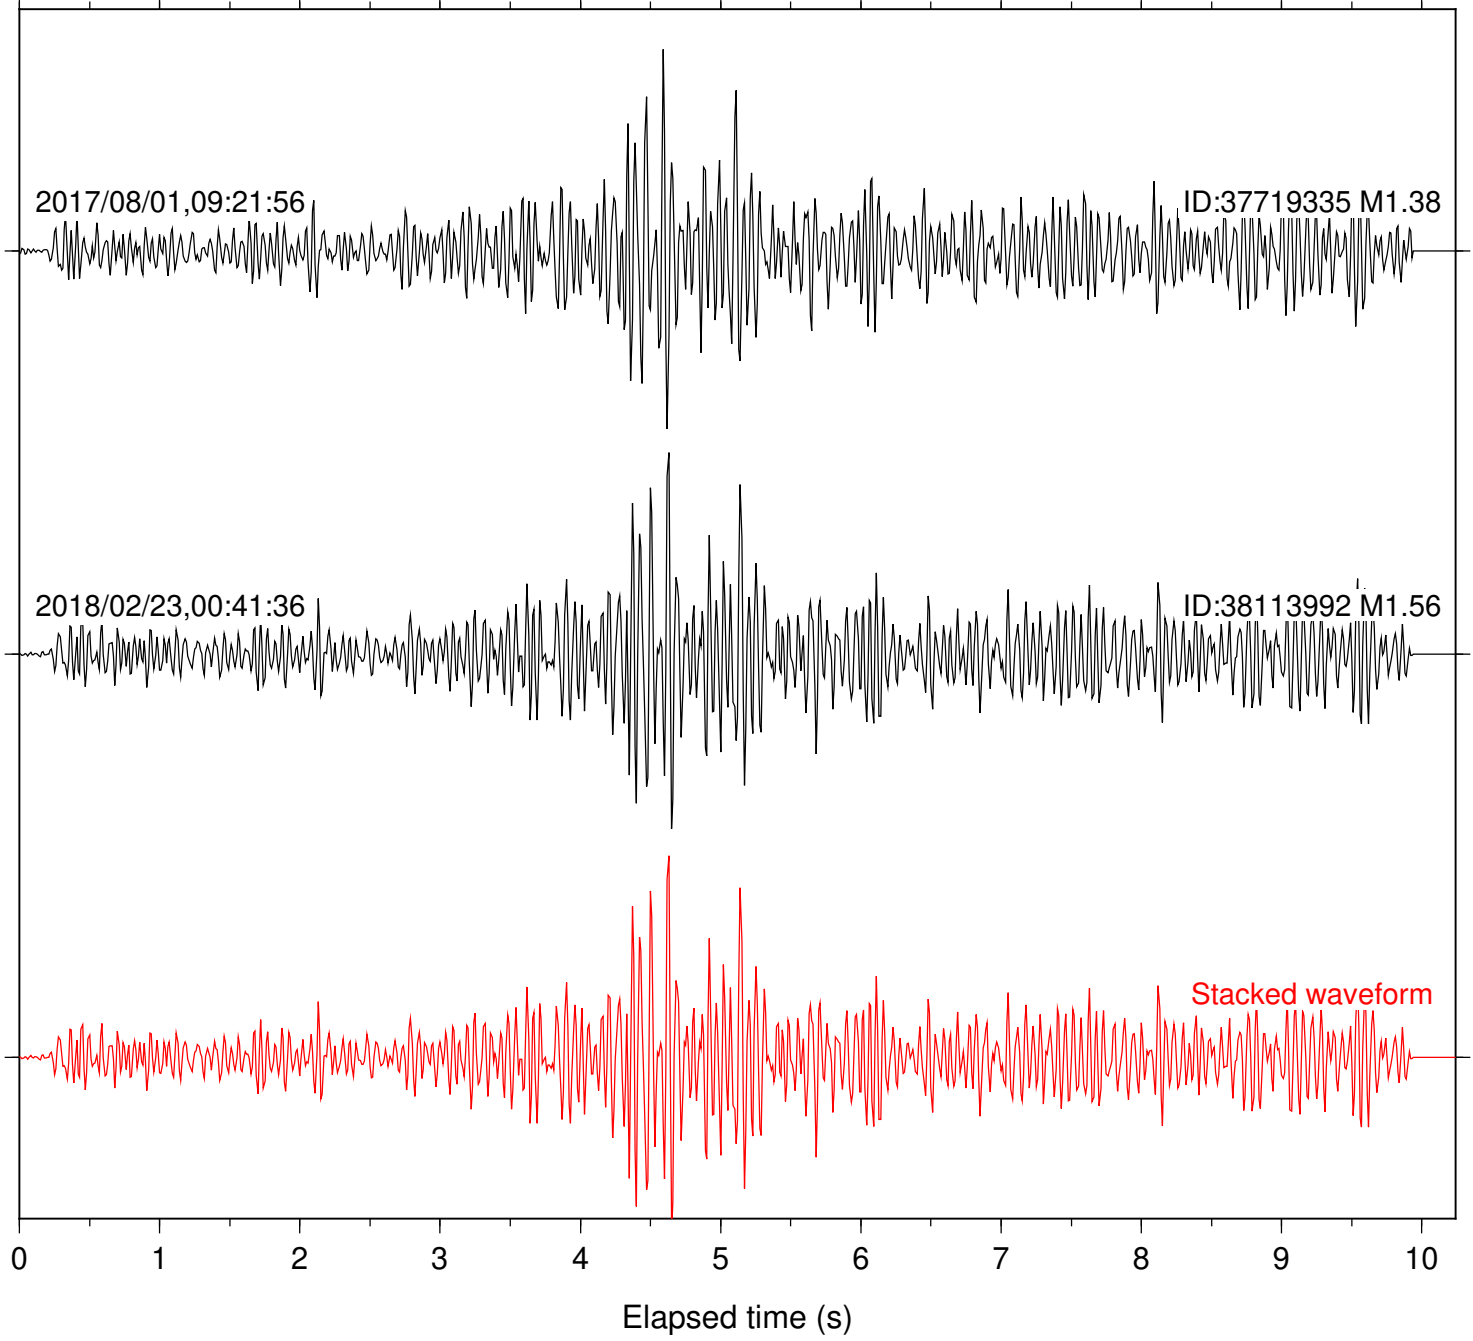

Station: B946 Com: EHZ

Focal depth: 7.89 km

Station: BAC Com: EHZ

Focal depth: 7.89 km

Station: BZN Com: HHZ

Focal depth: 7.89 km

Station: CRY Com: HHZ

Focal depth: 7.89 km

Station: CSH Com: HHZ

Focal depth: 7.89 km

Station: DNR Com: HHZ

Focal depth: 7.89 km

Station: FRD Com: HHZ

Focal depth: 7.89 km

Station: HMT2 Com: HHZ

Focal depth: 7.89 km

Station: KNW Com: HHZ

Focal depth: 7.89 km

Station: LKH Com: HHZ

Focal depth: 7.89 km

Station: PFO Com: HHZ

Focal depth: 7.89 km

Station: PLM Com: HHZ

Focal depth: 7.89 km

Station: POB2 Com: HHZ

Focal depth: 7.89 km

Station: SMER Com: HHZ

Focal depth: 7.89 km

Station: SND Com: HHZ

Focal depth: 7.89 km