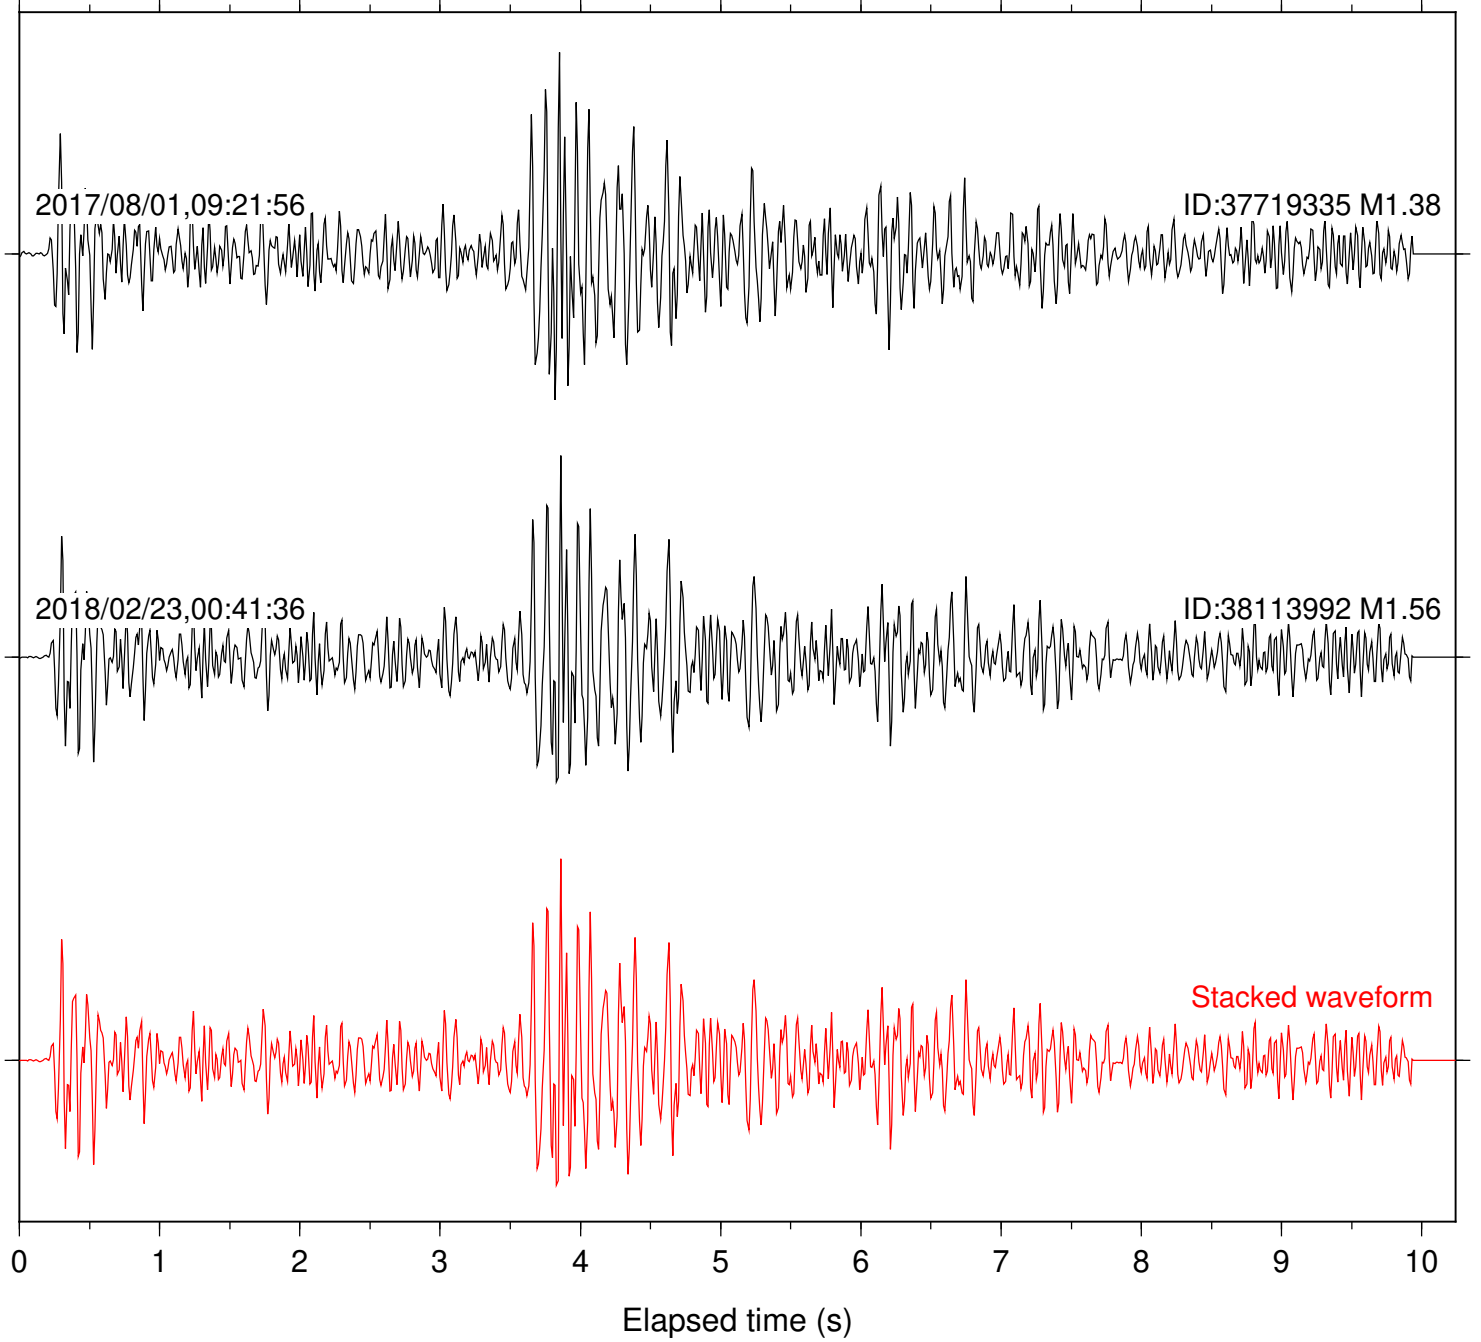

Station: B093 Com: EHZ

Focal depth: 7.89 km

2017/08/01,09:21:56

ID:37719335 M1.38

2018/02/23,00:41:36

ID:38113992 M1.56

Stacked waveform

0 1 2 3 4 5 6 7 8 9 10
Elapsed time (s)

Station: B946 Com: EHZ

Focal depth: 7.89 km

Station: BAC Com: EHZ

Focal depth: 7.89 km

Station: BZN Com: HHZ

Focal depth: 7.89 km

Station: CRY Com: HHZ

Focal depth: 7.89 km

Station: CSH Com: HHZ

Focal depth: 7.89 km

Station: DNR Com: HHZ

Focal depth: 7.89 km

Station: FRD Com: HHZ

Focal depth: 7.89 km

Station: HMT2 Com: HHZ

Focal depth: 7.89 km

Station: KNW Com: HHZ

Focal depth: 7.89 km

Station: LKH Com: HHZ

Focal depth: 7.89 km

Station: PFO Com: HHZ

Focal depth: 7.89 km

Station: PLM Com: HHZ

Focal depth: 7.89 km