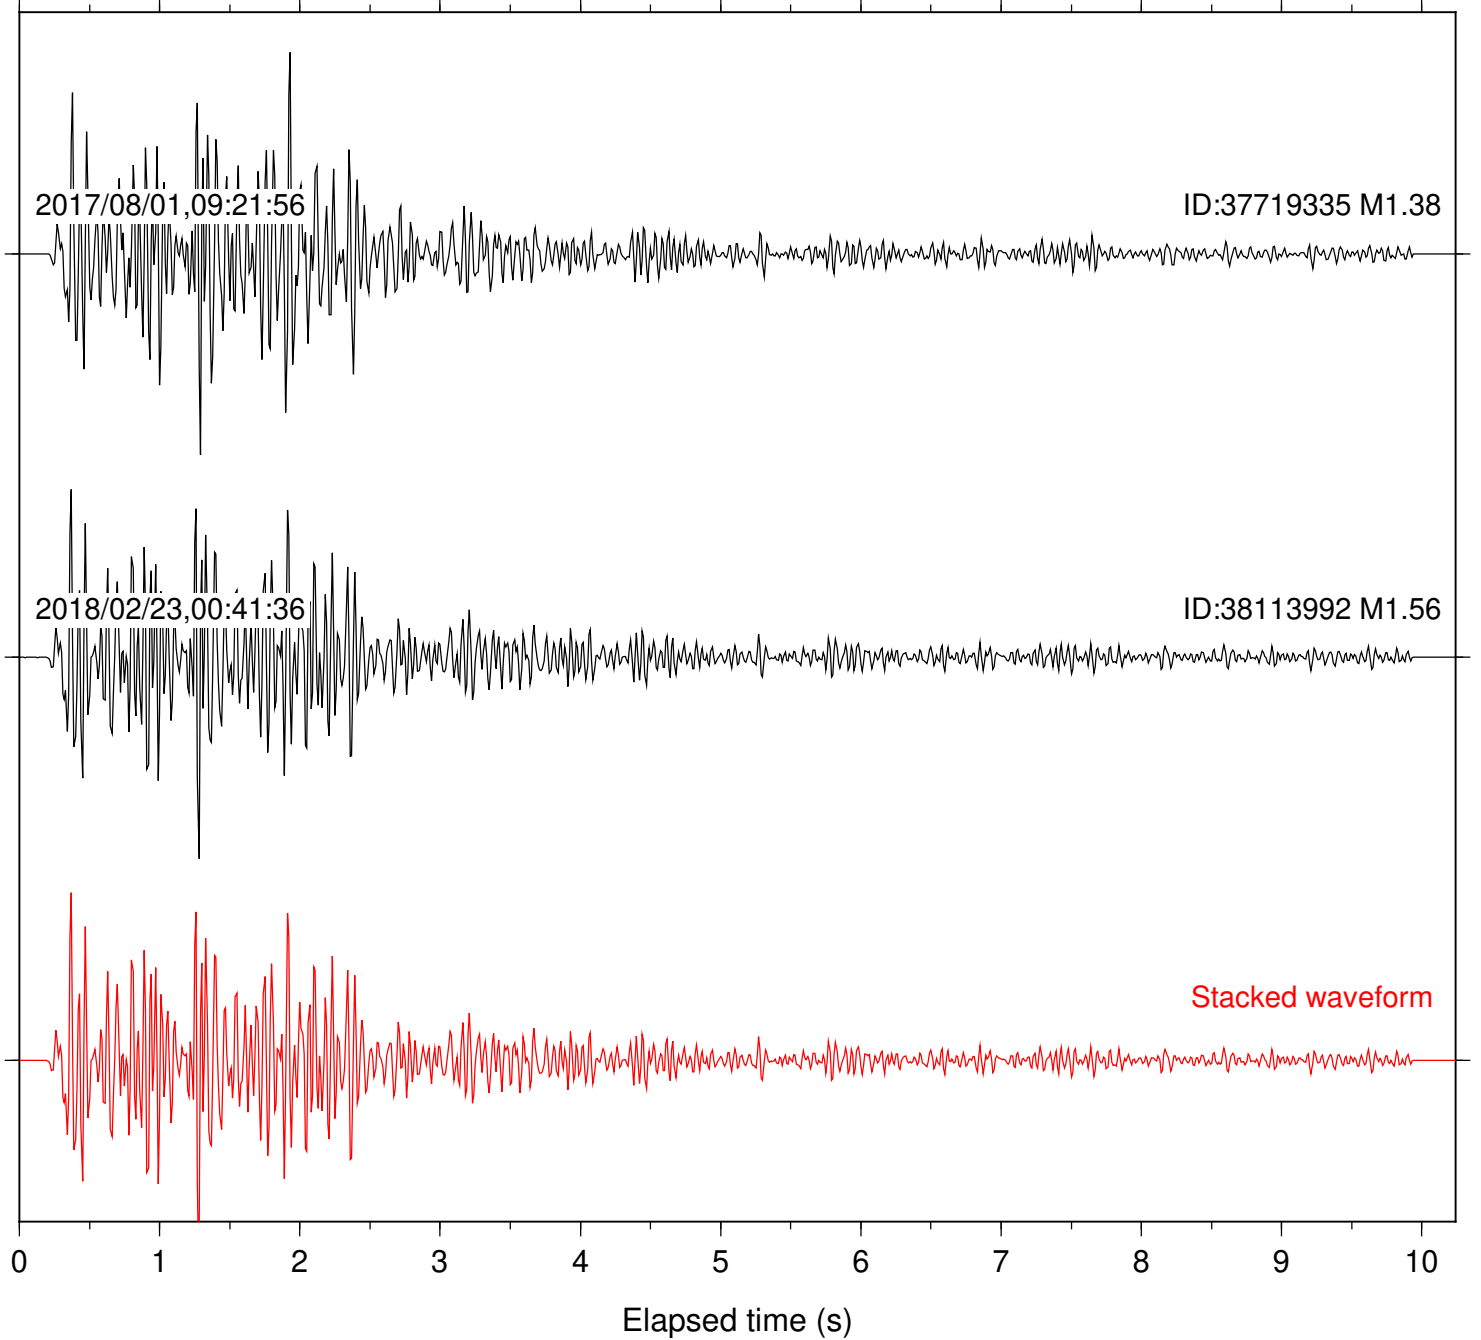

Station: B093 Com: EHZ

Focal depth: 7.89 km

2017/08/01,09:21:56

ID:37719335 M1.38

2018/02/23,00:41:36

ID:38113992 M1.56

Stacked waveform

0 1 2 3 4 5 6 7 8 9 10
Elapsed time (s)

Station: B946 Com: EHZ

Focal depth: 7.89 km

Station: BAC Com: EHZ

Focal depth: 7.89 km

Station: BZN Com: HHZ

Focal depth: 7.89 km

Station: CRY Com: HHZ

Focal depth: 7.89 km

Station: CSH Com: HHZ

Focal depth: 7.89 km

Station: DNR Com: HHZ

Focal depth: 7.89 km

Station: FRD Com: HHZ

Focal depth: 7.89 km

Station: HMT2 Com: HHZ

Focal depth: 7.89 km

Station: KNW Com: HHZ

Focal depth: 7.89 km

Station: LKH Com: HHZ

Focal depth: 7.89 km

Station: PFO Com: HHZ

Focal depth: 7.89 km

Station: PLM Com: HHZ

Focal depth: 7.89 km