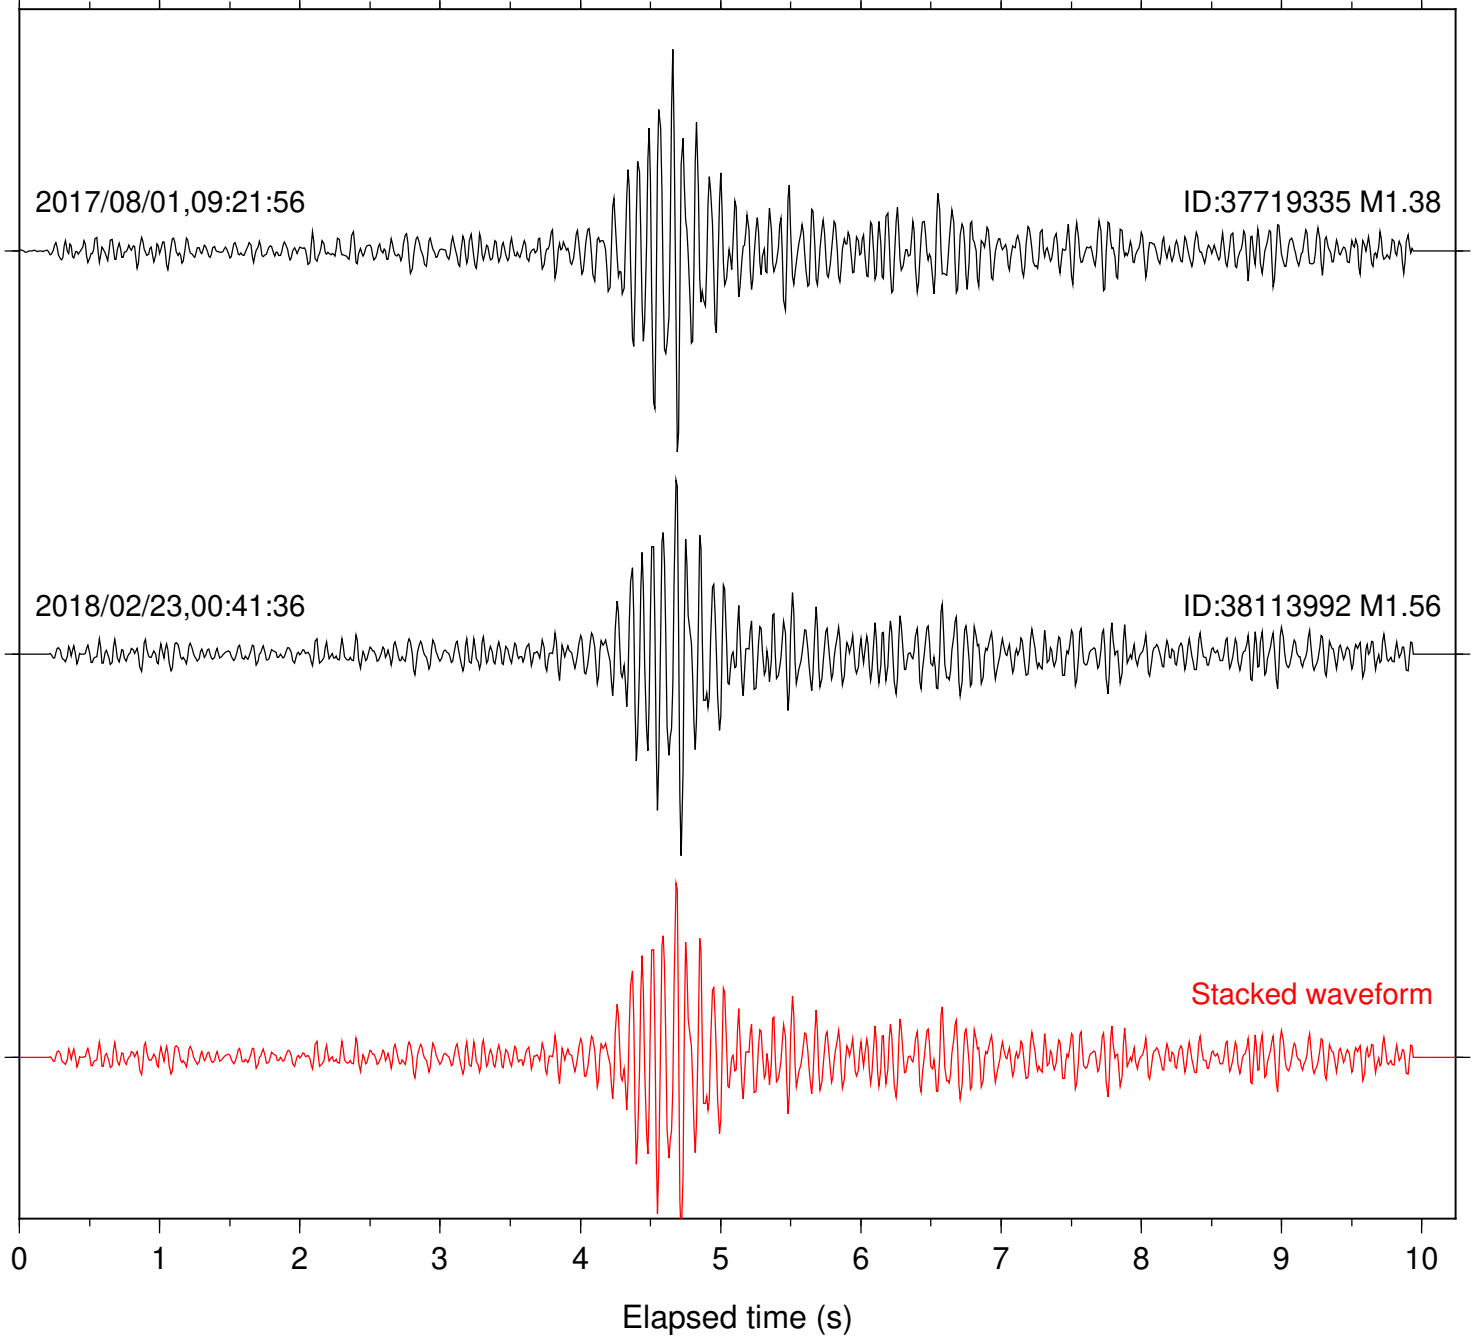

Station: B081 Com: EHZ

Focal depth: 7.89 km

Station: B082 Com: EHZ

Focal depth: 7.89 km

Station: B084 Com: EHZ

Focal depth: 7.89 km

Station: B087 Com: EHZ

Focal depth: 7.89 km

2017/08/01,09:21:56

ID:37719335 M1.38

2018/02/23,00:41:36

ID:38113992 M1.56

Stacked waveform

0 1 2 3 4 5 6 7 8 9 10
Elapsed time (s)

Station: B088 Com: EHZ

Focal depth: 7.89 km

Station: B093 Com: EHZ

Focal depth: 7.89 km

2017/08/01,09:21:56

ID:37719335 M1.38

2018/02/23,00:41:36

ID:38113992 M1.56

Stacked waveform

0 1 2 3 4 5 6 7 8 9 10
Elapsed time (s)

Station: CSH Com: HHZ

Focal depth: 7.89 km

Station: DNR Com: HHZ

Focal depth: 7.89 km

Station: FRD Com: HHZ

Focal depth: 7.89 km

Station: HMT2 Com: HHZ

Focal depth: 7.89 km