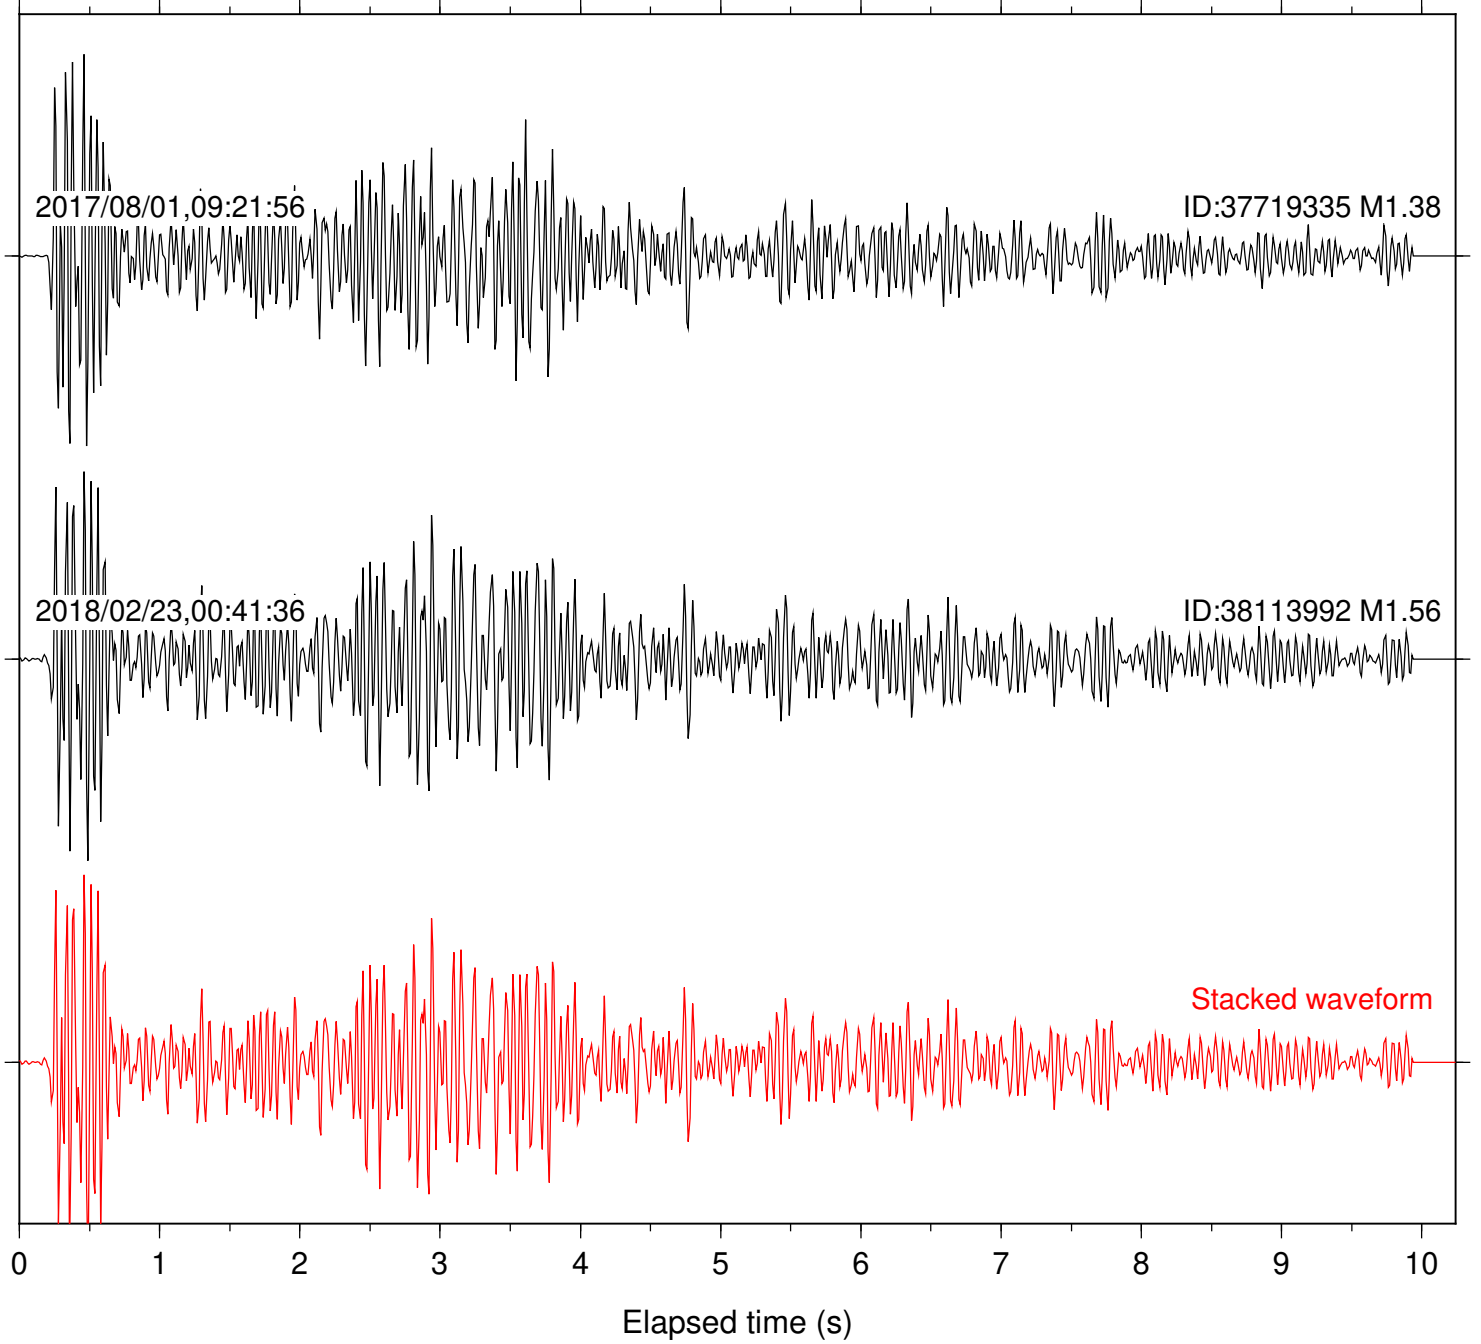

Station: B946 Com: EHZ

Focal depth: 7.89 km

Station: BAC Com: EHZ

Focal depth: 7.89 km

Station: BZN Com: HHZ

Focal depth: 7.89 km

Station: CRY Com: HHZ

Focal depth: 7.89 km

Station: CSH Com: HHZ

Focal depth: 7.89 km

Station: DNR Com: HHZ

Focal depth: 7.89 km

Station: FRD Com: HHZ

Focal depth: 7.89 km

Station: HMT2 Com: HHZ

Focal depth: 7.89 km

Station: KNW Com: HHZ

Focal depth: 7.89 km

Station: LKH Com: HHZ

Focal depth: 7.89 km

Station: PFO Com: HHZ

Focal depth: 7.89 km

Station: PLM Com: HHZ

Focal depth: 7.89 km

Station: POB2 Com: HHZ

Focal depth: 7.89 km

Station: SMER Com: HHZ

Focal depth: 7.89 km

Station: SND Com: HHZ

Focal depth: 7.89 km