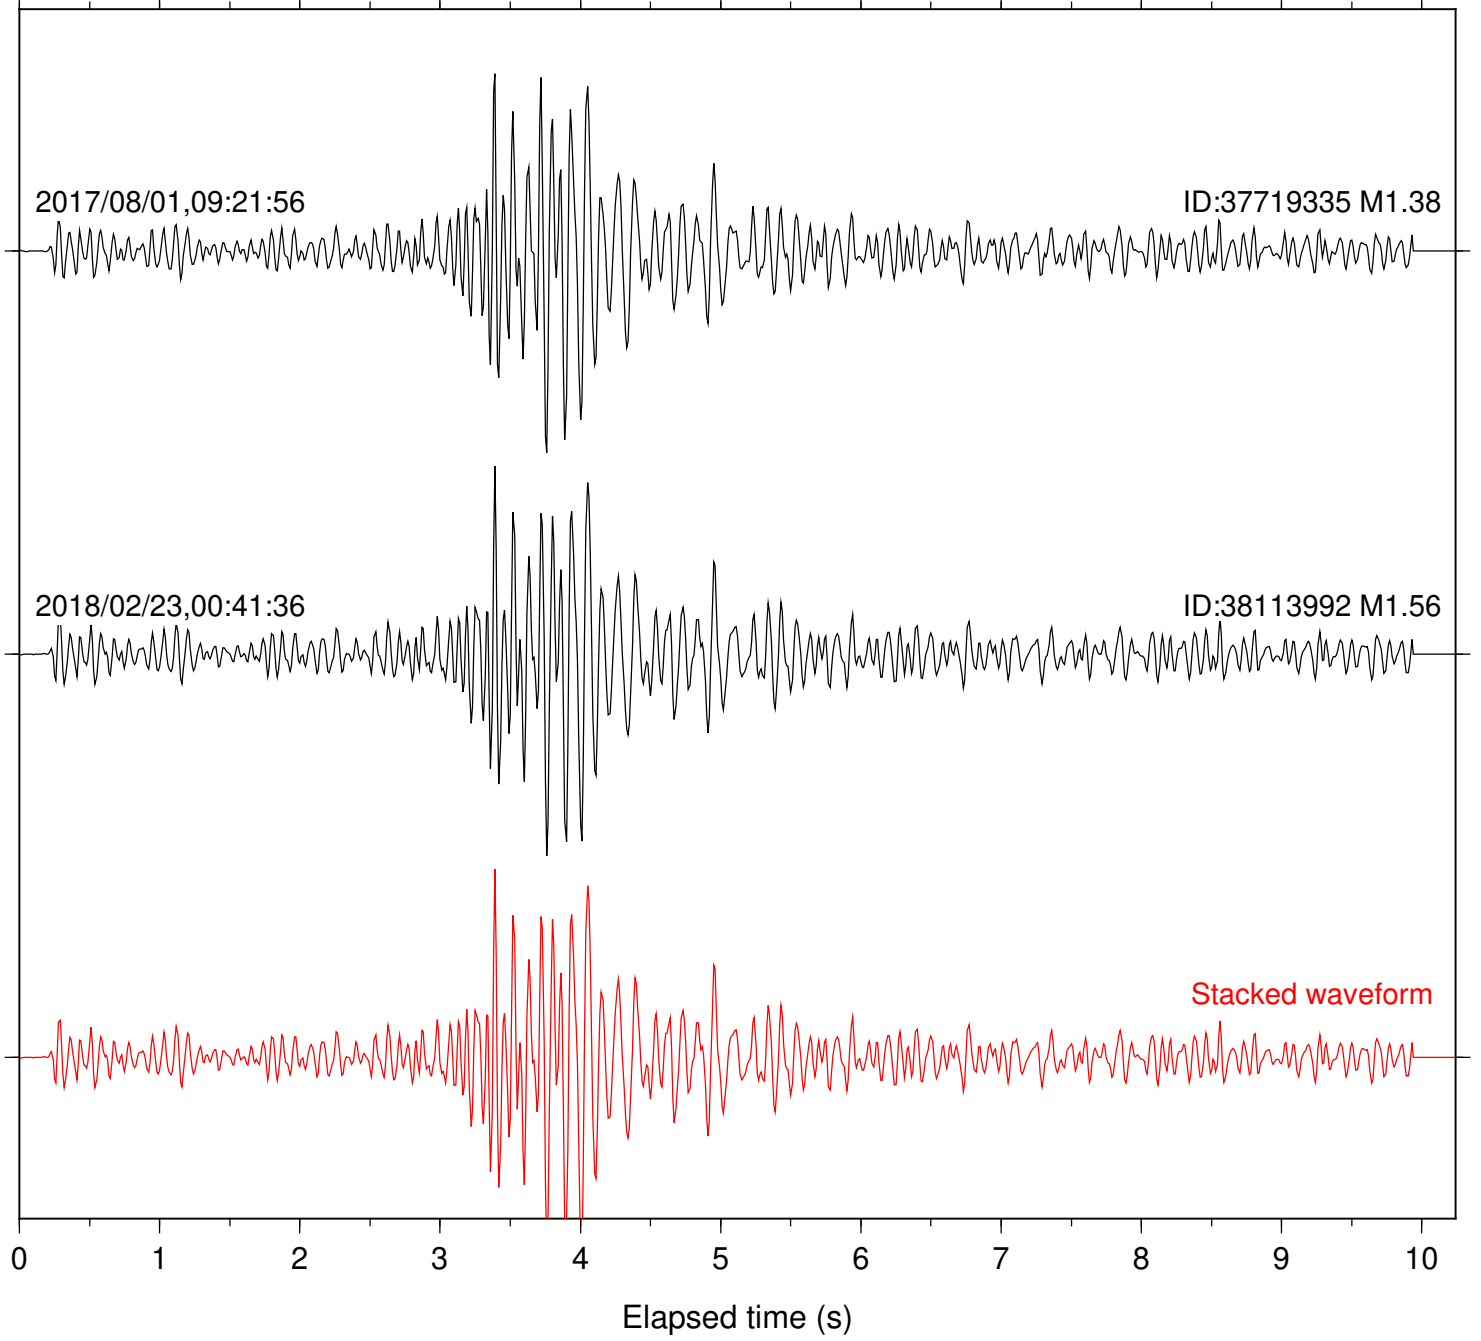

Station: B946 Com: EHZ

Focal depth: 7.89 km

Station: BAC Com: EHZ

Focal depth: 7.89 km

Station: BZN Com: HHZ

Focal depth: 7.89 km

Station: CRY Com: HHZ

Focal depth: 7.89 km

Station: CSH Com: HHZ

Focal depth: 7.89 km

Station: DNR Com: HHZ

Focal depth: 7.89 km

Station: FRD Com: HHZ

Focal depth: 7.89 km

Station: HMT2 Com: HHZ

Focal depth: 7.89 km

Station: KNW Com: HHZ

Focal depth: 7.89 km

Station: LKH Com: HHZ

Focal depth: 7.89 km

Station: PFO Com: HHZ

Focal depth: 7.89 km

Station: PLM Com: HHZ

Focal depth: 7.89 km

Station: POB2 Com: HHZ

Focal depth: 7.89 km

Station: SMER Com: HHZ

Focal depth: 7.89 km

Station: SND Com: HHZ

Focal depth: 7.89 km