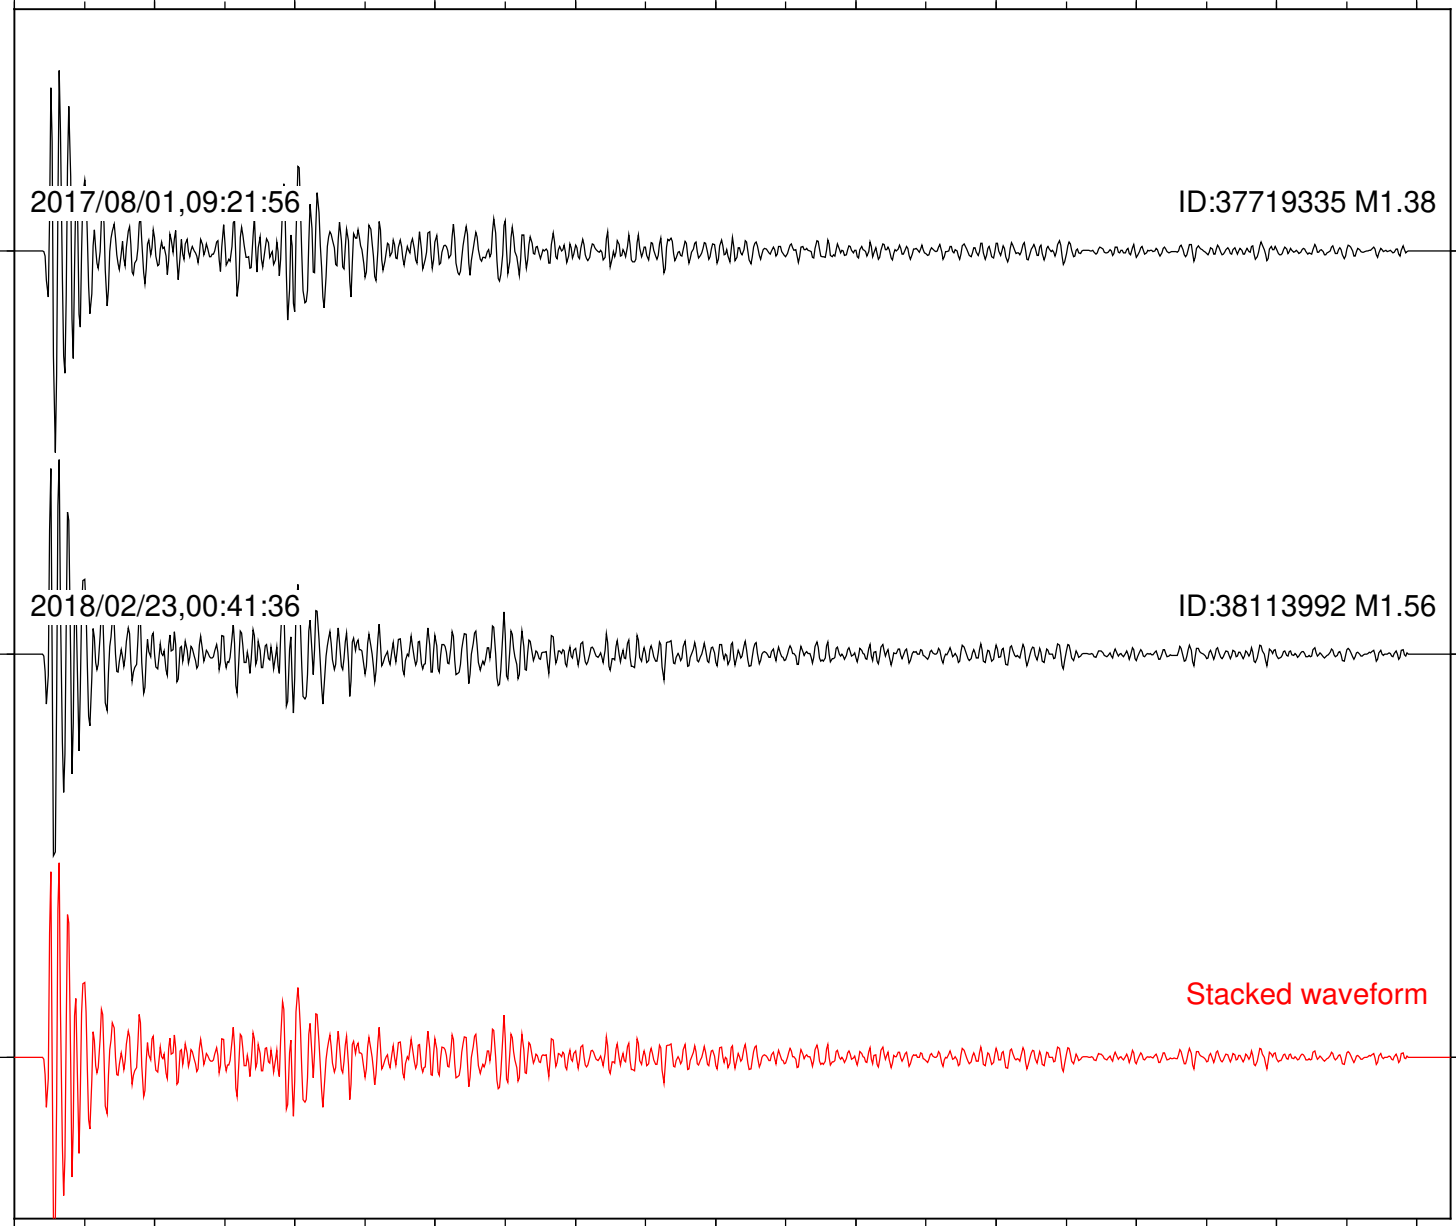

Station: B093 Com: EHZ

Focal depth: 7.89 km

2017/08/01,09:21:56

ID:37719335 M1.38

2018/02/23,00:41:36

ID:38113992 M1.56

Stacked waveform

0 1 2 3 4 5 6 7 8 9 10
Elapsed time (s)

Station: B946 Com: EHZ

Focal depth: 7.89 km

Station: BAC Com: EHZ

Focal depth: 7.89 km

Station: BZN Com: HHZ

Focal depth: 7.89 km

Station: CRY Com: HHZ

Focal depth: 7.89 km

Station: CSH Com: HHZ

Focal depth: 7.89 km

Station: DNR Com: HHZ

Focal depth: 7.89 km

Station: FRD Com: HHZ

Focal depth: 7.89 km

Station: HMT2 Com: HHZ

Focal depth: 7.89 km

Station: KNW Com: HHZ

Focal depth: 7.89 km

Station: LKH Com: HHZ

Focal depth: 7.89 km

Station: PFO Com: HHZ

Focal depth: 7.89 km

Station: PLM Com: HHZ

Focal depth: 7.89 km