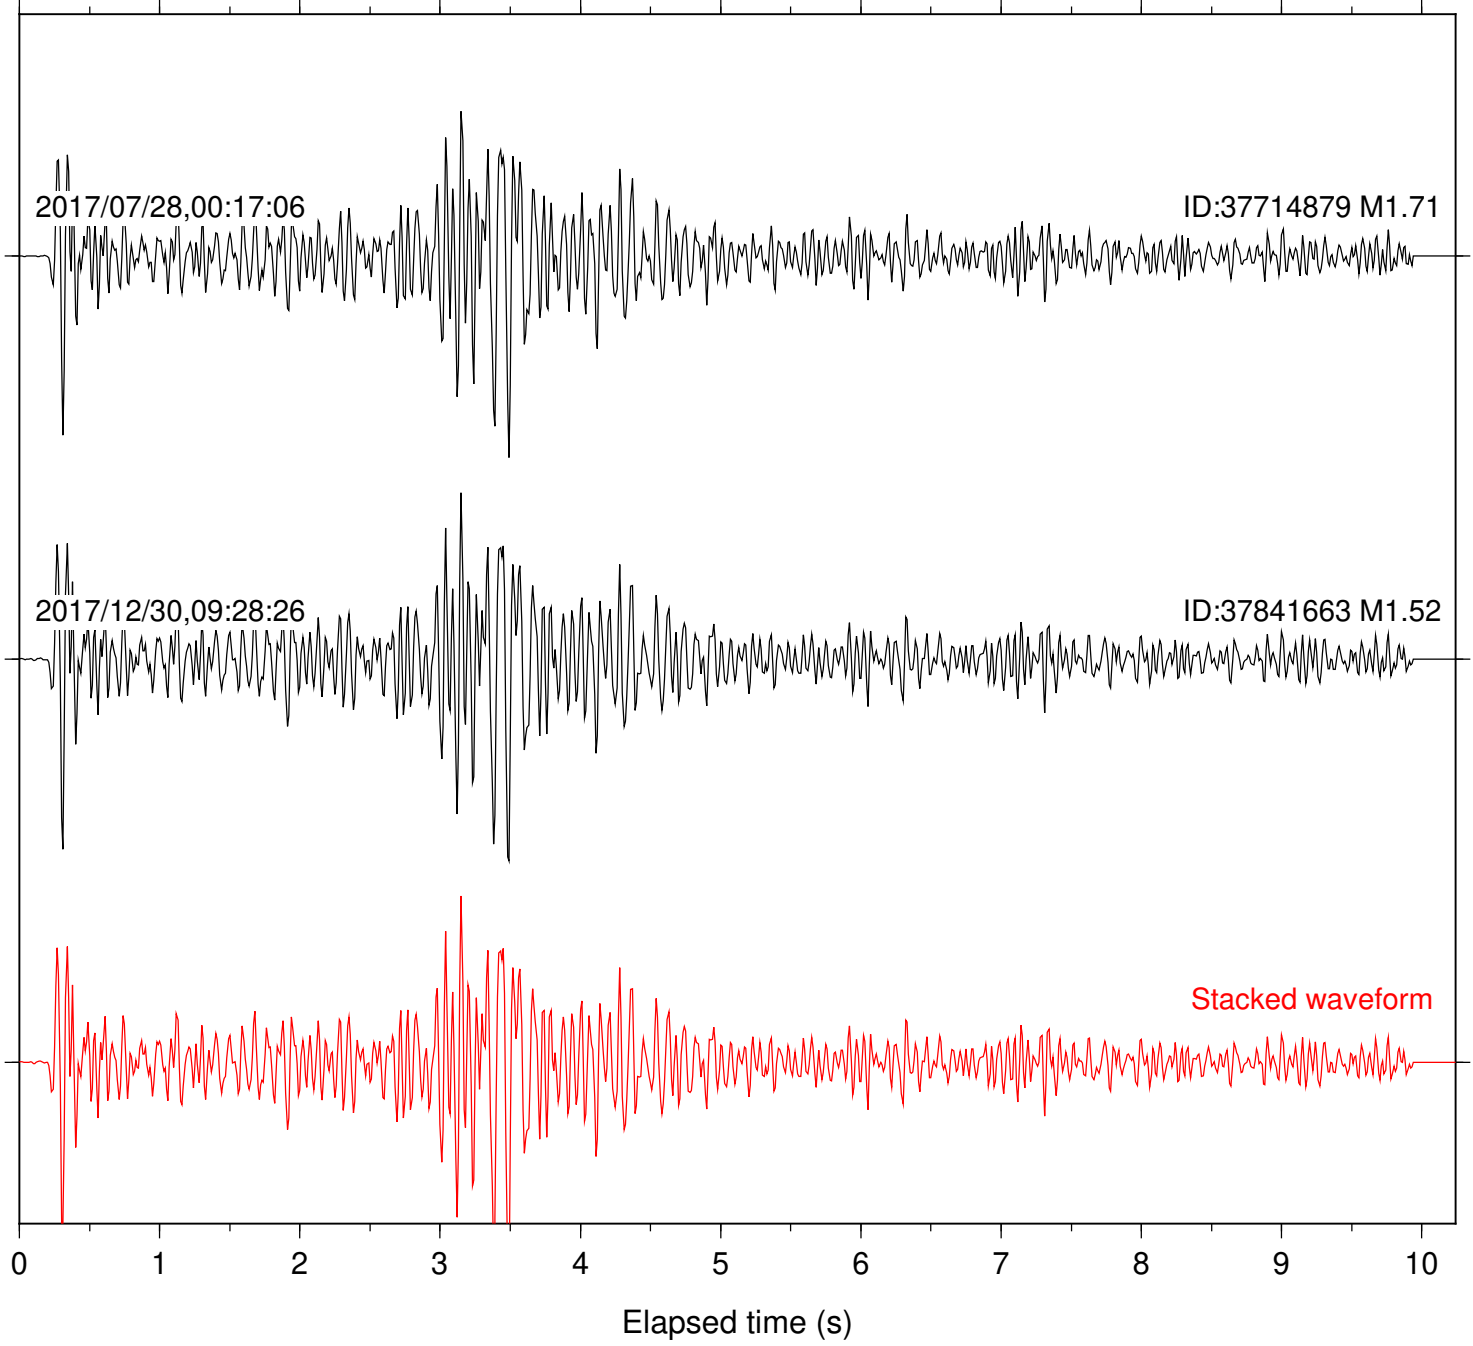

Station: B081 Com: EHZ

Focal depth: 6.41 km

Station: B082 Com: EHZ

Focal depth: 6.41 km

Station: B084 Com: EHZ

Focal depth: 6.41 km

Station: B087 Com: EHZ

Focal depth: 7.38 km

Station: B088 Com: EHZ

Focal depth: 7.38 km

Station: B093 Com: EHZ

Focal depth: 6.41 km

2017/07/28,00:17:06

ID:37714879 M1.71

2017/12/30,09:28:26

ID:37841663 M1.52

Station: CSH Com: HHZ

Focal depth: 6.41 km

Station: DGR Com: HHZ

Focal depth: 6.41 km

Station: FRD Com: HHZ

Focal depth: 7.38 km

Station: HMT2 Com: HHZ

Focal depth: 6.41 km

Station: KNW Com: HHZ

Focal depth: 6.41 km

2017/07/28,00:17:06

ID:37714879 M1.71

2017/12/30,09:28:26

ID:37841663 M1.52

Stacked waveform

0 1 2 3 4 5 6 7 8 9 10
Elapsed time (s)