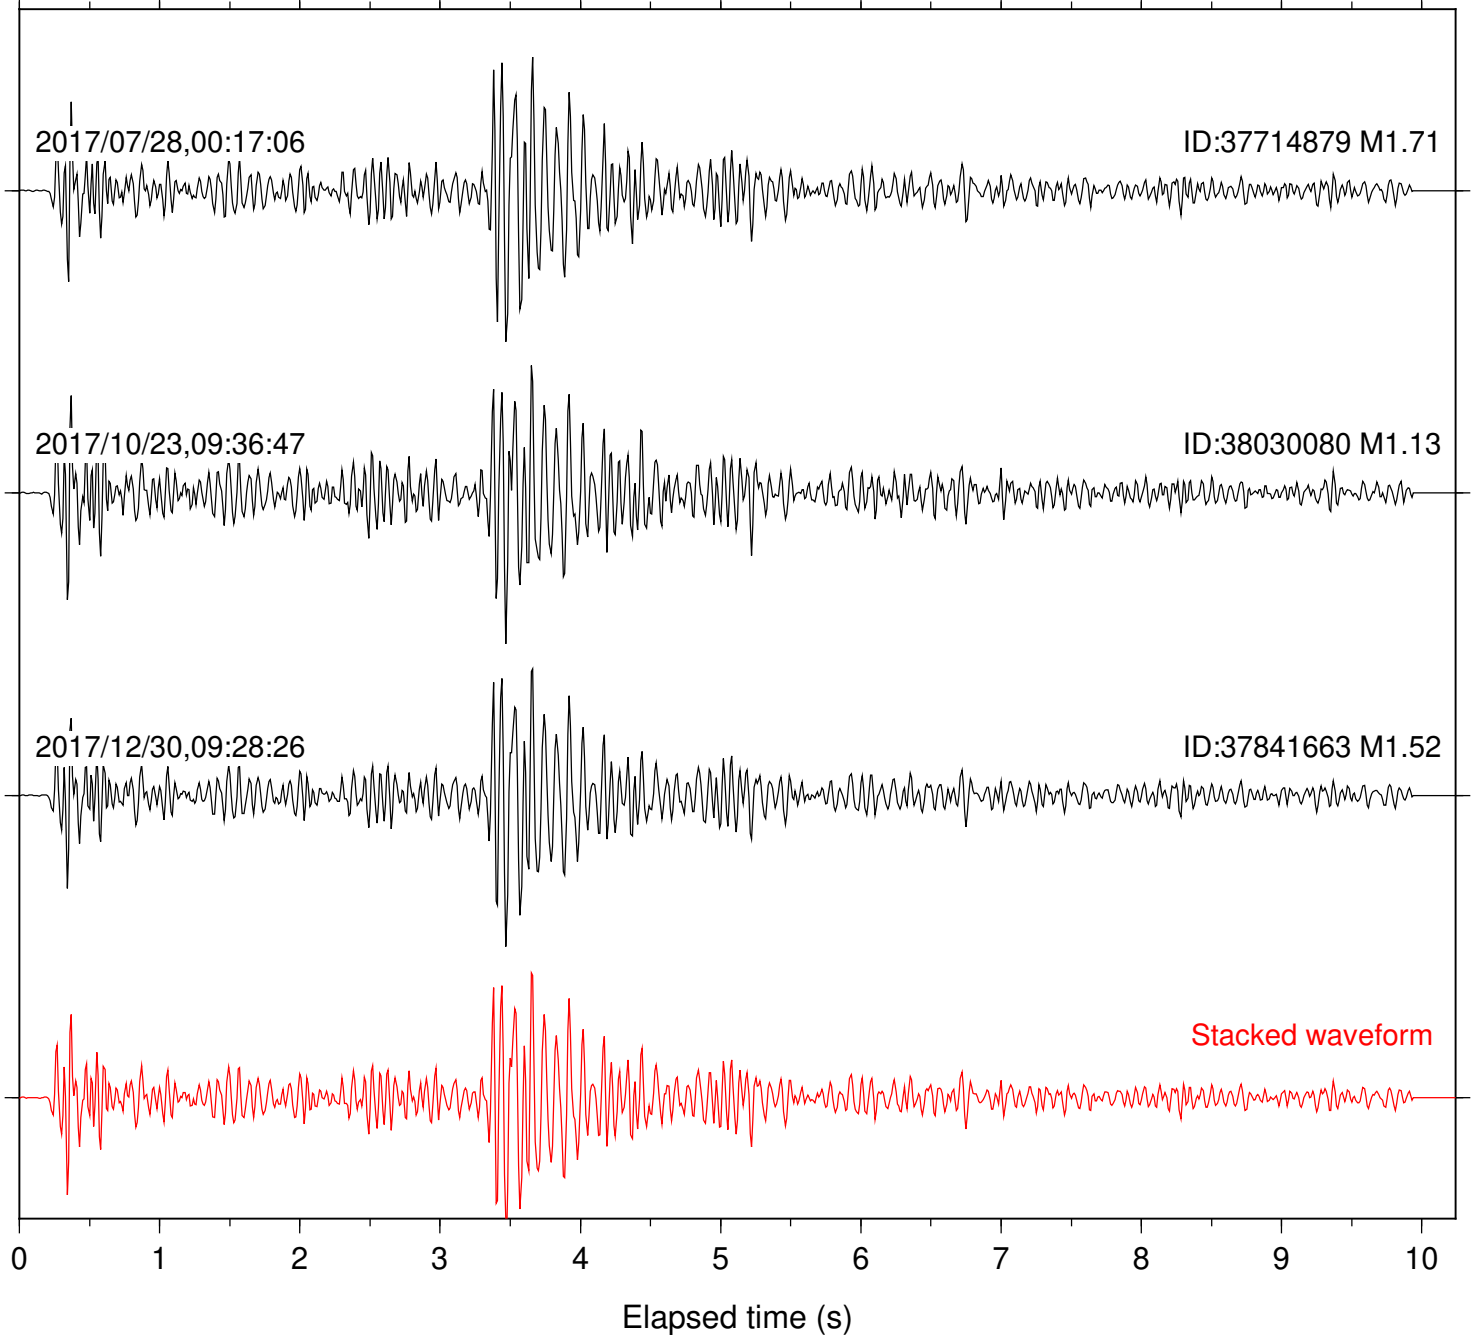

Station: B081 Com: EHZ

Focal depth: 6.41 km

Station: B082 Com: EHZ

Focal depth: 6.41 km

Station: B084 Com: EHZ

Focal depth: 6.41 km

Station: B087 Com: EHZ

Focal depth: 7.38 km

Station: B088 Com: EHZ

Focal depth: 7.38 km

Station: B093 Com: EHZ

Focal depth: 6.41 km

2017/07/28,00:17:06

ID:37714879 M1.71

2017/12/30,09:28:26

ID:37841663 M1.52

Station: CSH Com: HHZ

Focal depth: 6.41 km

Station: DGR Com: HHZ

Focal depth: 6.41 km

Station: FRD Com: HHZ

Focal depth: 7.38 km

Station: HMT2 Com: HHZ

Focal depth: 6.41 km

Station: KNW Com: HHZ

Focal depth: 6.41 km

2017/07/28,00:17:06

ID:37714879 M1.71

2017/12/30,09:28:26

ID:37841663 M1.52

Stacked waveform

0 1 2 3 4 5 6 7 8 9 10
Elapsed time (s)