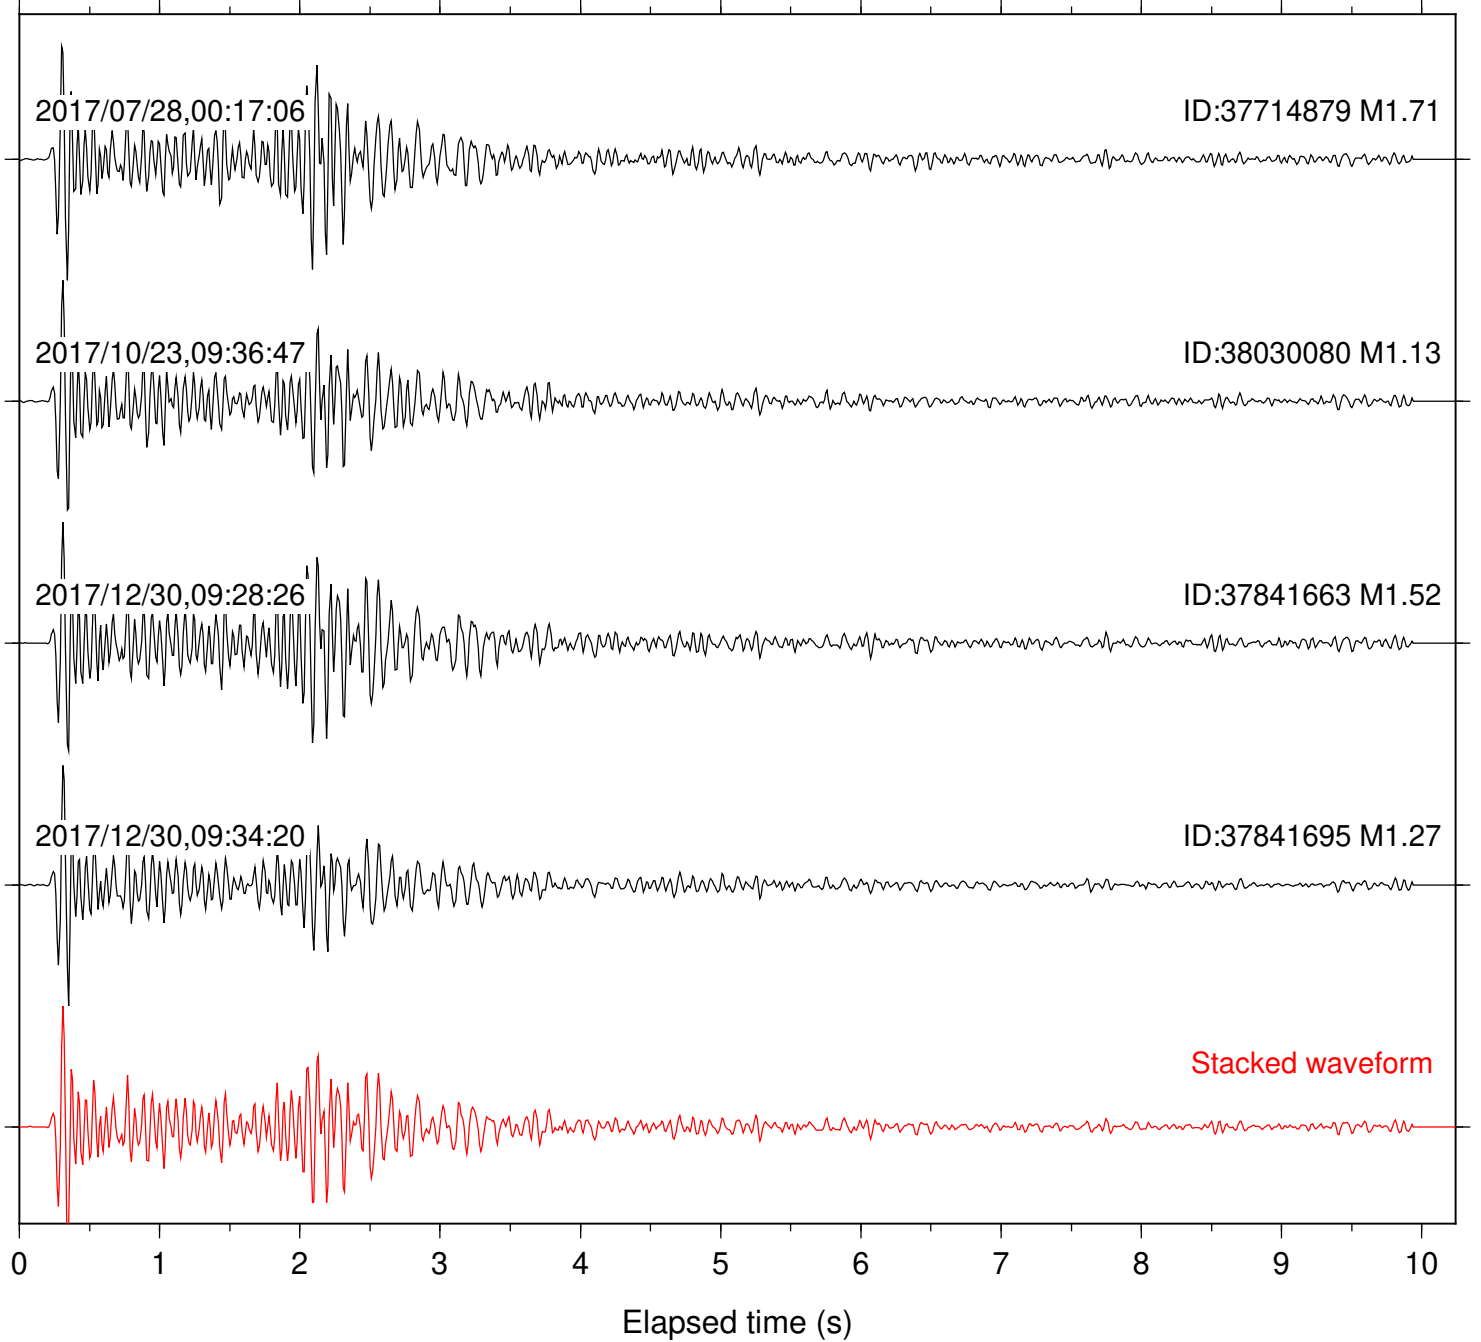

Station: B088 Com: EHZ

Focal depth: 7.38 km

Station: B093 Com: EHZ

Focal depth: 6.41 km

2017/07/28,00:17:06

ID:37714879 M1.71

2017/12/30,09:28:26

ID:37841663 M1.52

Stacked waveform

0 1 2 3 4 5 6 7 8 9 10
Elapsed time (s)

Station: B946 Com: EHZ

Focal depth: 7.38 km

Station: BAC Com: EHZ

Focal depth: 6.43 km

Station: BZN Com: HHZ

Focal depth: 6.43 km

Station: CSH Com: HHZ

Focal depth: 6.41 km

Station: DGR Com: HHZ

Focal depth: 6.41 km

Station: FRD Com: HHZ

Focal depth: 7.38 km

Station: HMT2 Com: HHZ

Focal depth: 6.41 km

Station: KNW Com: HHZ

Focal depth: 6.41 km

2017/07/28,00:17:06

ID:37714879 M1.71

2017/12/30,09:28:26

ID:37841663 M1.52

Stacked waveform

0 1 2 3 4 5 6 7 8 9 10
Elapsed time (s)