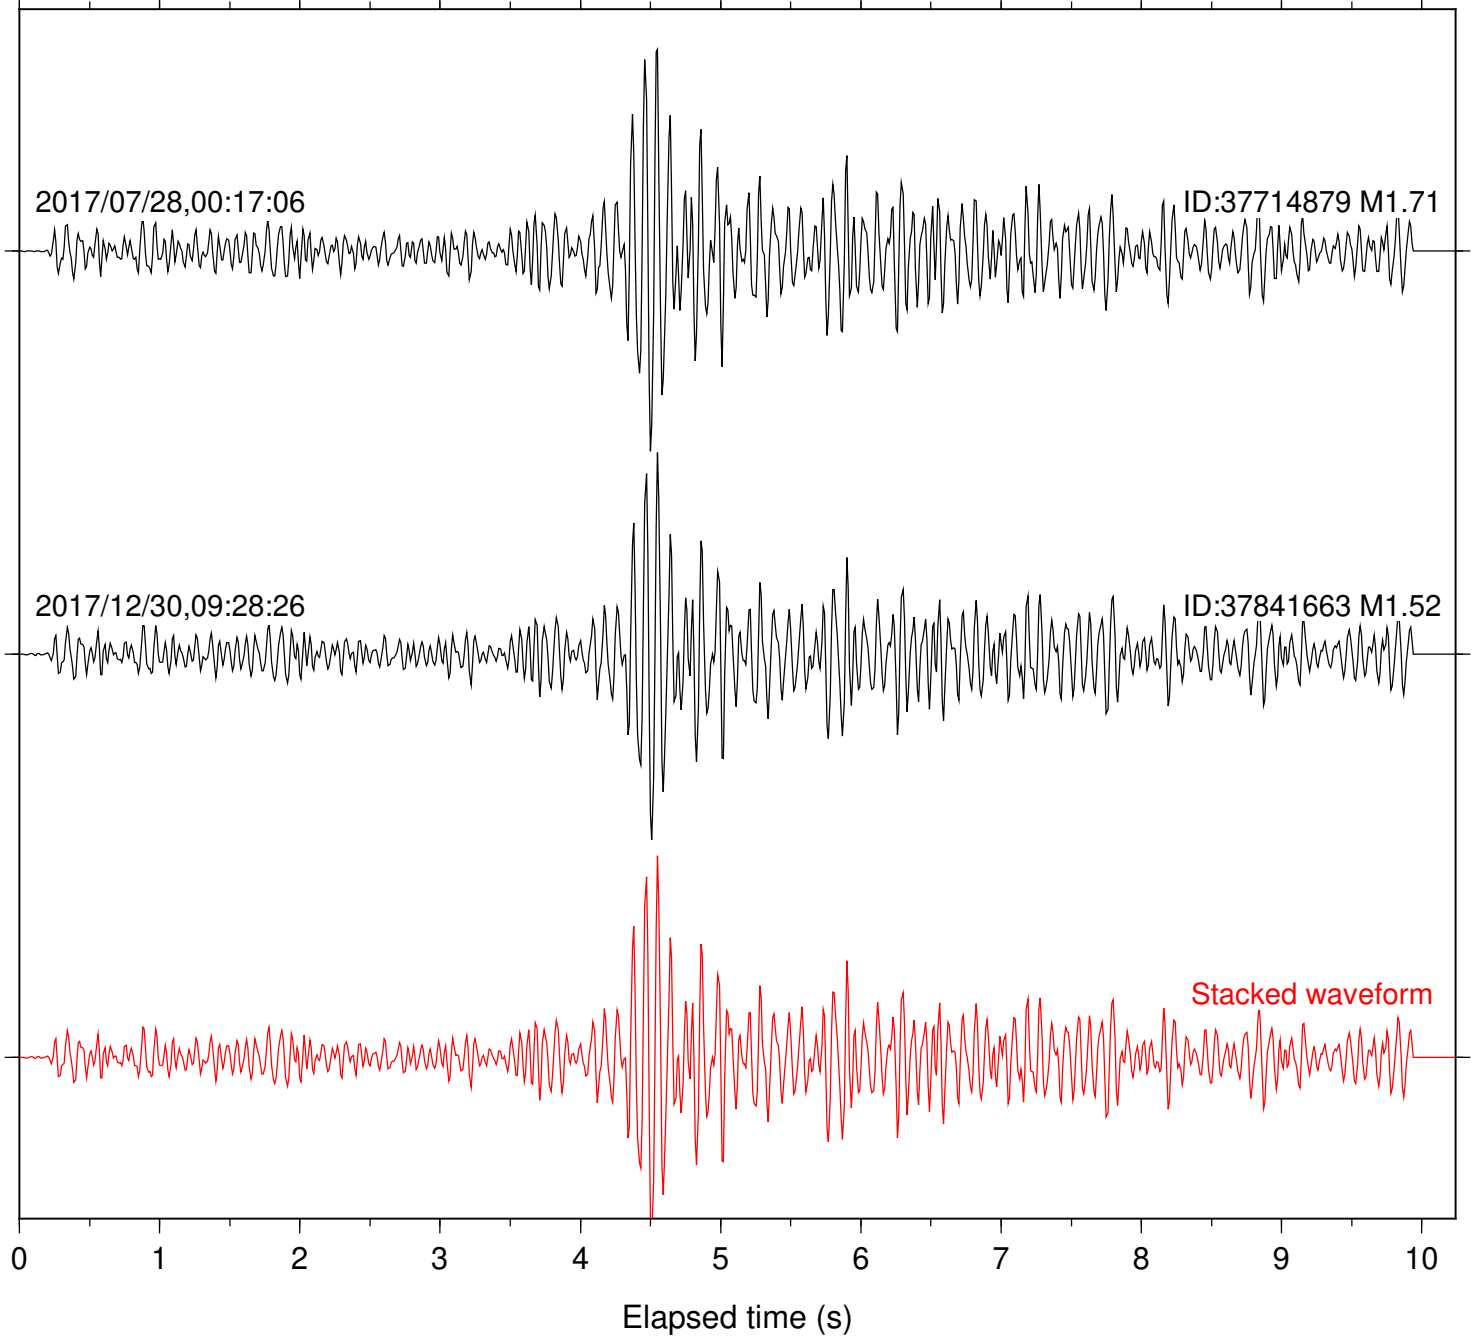

Station: B081 Com: EHZ

Focal depth: 6.41 km

Station: B082 Com: EHZ

Focal depth: 6.41 km

Station: B084 Com: EHZ

Focal depth: 6.41 km

Station: B087 Com: EHZ

Focal depth: 7.38 km

Station: B088 Com: EHZ

Focal depth: 7.38 km

Station: B093 Com: EHZ

Focal depth: 6.41 km

2017/07/28,00:17:06

ID:37714879 M1.71

2017/12/30,09:28:26

ID:37841663 M1.52

Station: CSH Com: HHZ

Focal depth: 6.41 km

Station: DGR Com: HHZ

Focal depth: 6.41 km

Station: FRD Com: HHZ

Focal depth: 7.38 km

Station: HMT2 Com: HHZ

Focal depth: 6.41 km

Station: KNW Com: HHZ

Focal depth: 6.41 km

2017/07/28,00:17:06

ID:37714879 M1.71

2017/12/30,09:28:26

ID:37841663 M1.52

Stacked waveform

0 1 2 3 4 5 6 7 8 9 10
Elapsed time (s)