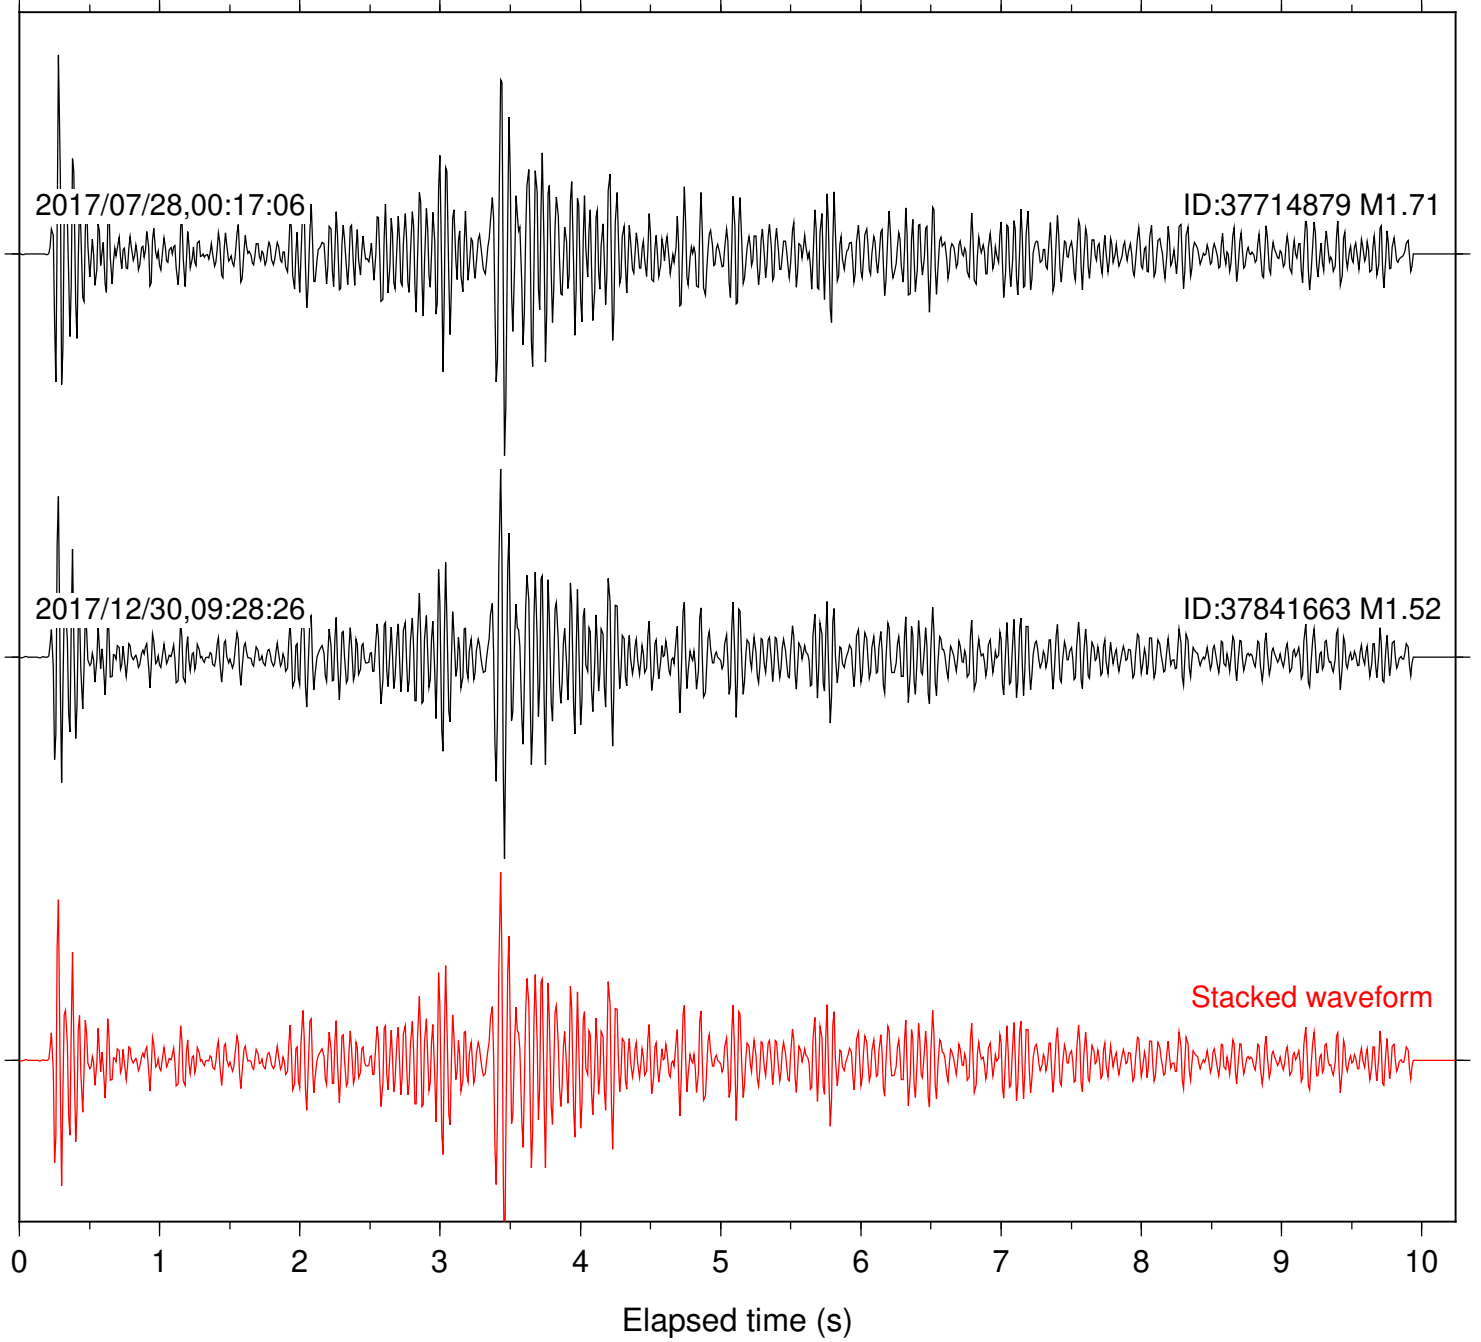

Station: B088 Com: EHZ

Focal depth: 7.38 km

Station: B093 Com: EHZ

Focal depth: 6.41 km

2017/07/28,00:17:06

ID:37714879 M1.71

2017/12/30,09:28:26

ID:37841663 M1.52

Stacked waveform

0 1 2 3 4 5 6 7 8 9 10
Elapsed time (s)

Station: B946 Com: EHZ

Focal depth: 7.38 km

Station: BAC Com: EHZ

Focal depth: 6.43 km

Station: BZN Com: HHZ

Focal depth: 6.43 km

Station: CSH Com: HHZ

Focal depth: 6.41 km

Station: DGR Com: HHZ

Focal depth: 6.41 km

Station: FRD Com: HHZ

Focal depth: 7.38 km

Station: HMT2 Com: HHZ

Focal depth: 6.41 km

Station: KNW Com: HHZ

Focal depth: 6.41 km

2017/07/28,00:17:06

ID:37714879 M1.71

2017/12/30,09:28:26

ID:37841663 M1.52

Stacked waveform

0 1 2 3 4 5 6 7 8 9 10
Elapsed time (s)