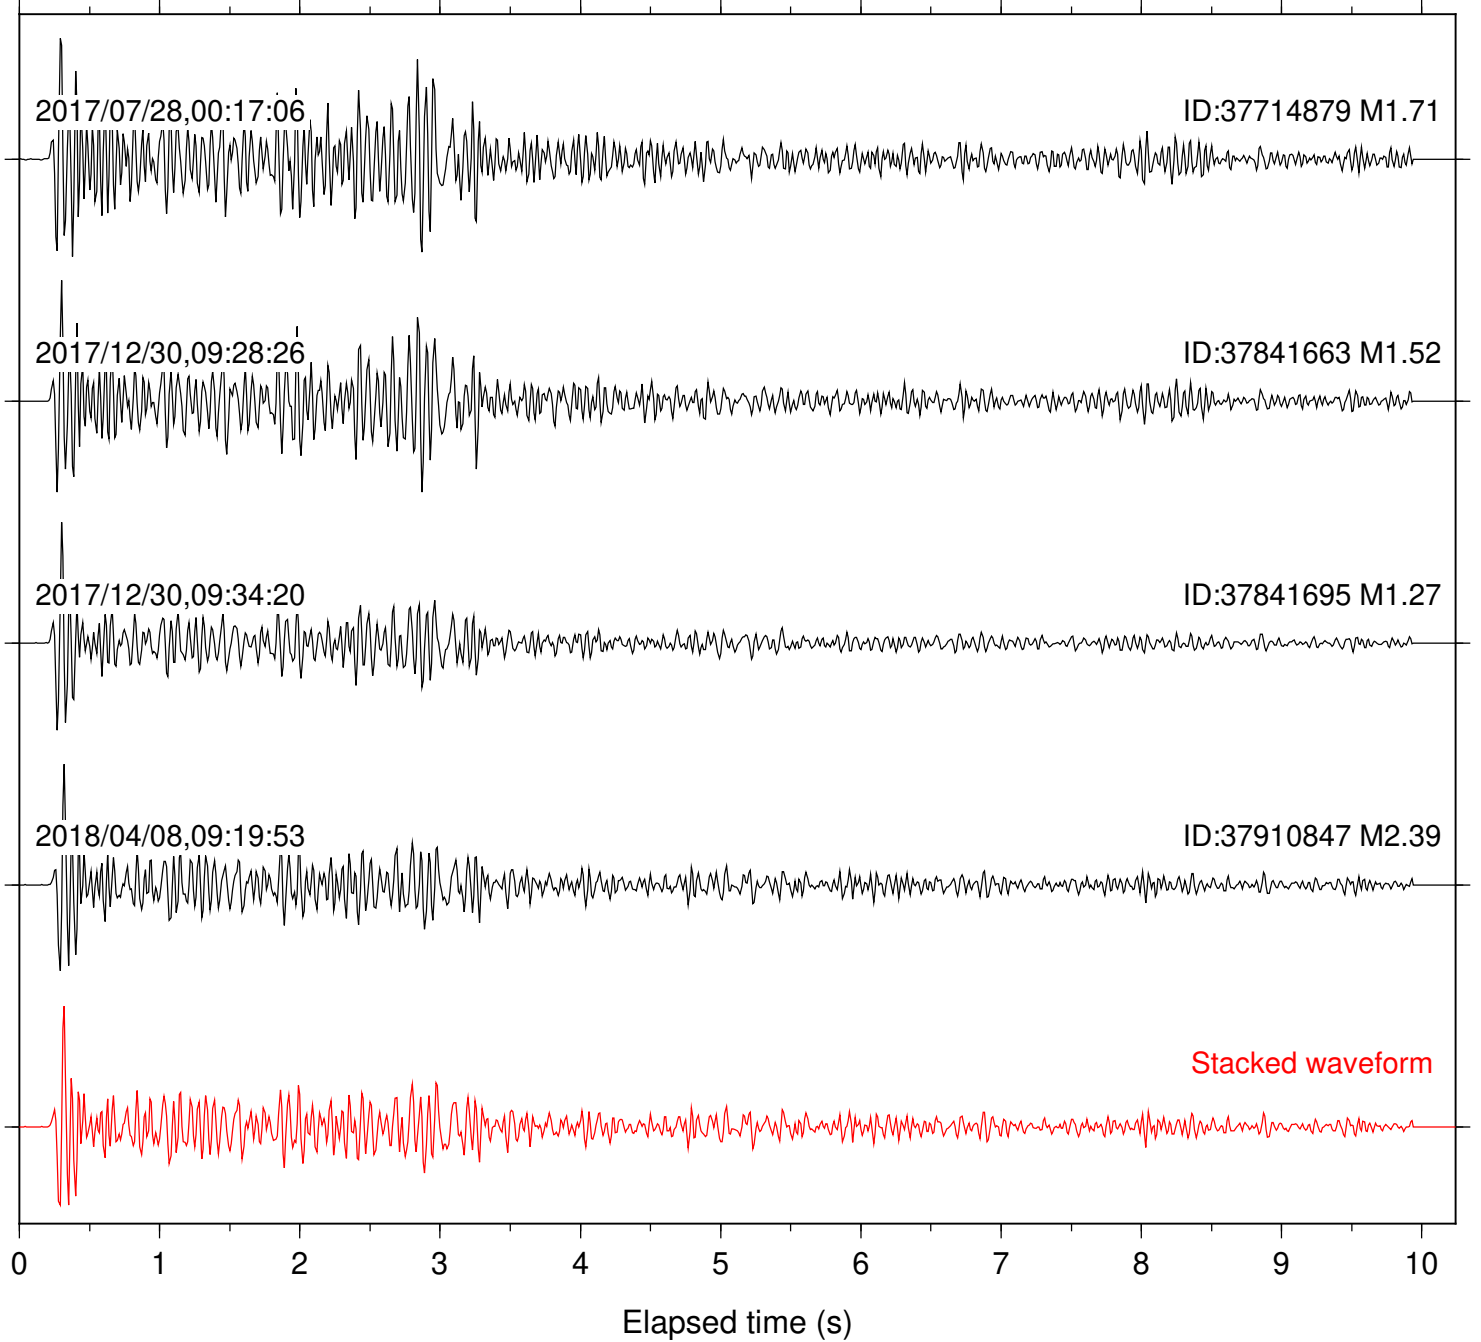

Stacked waveform

0 1 2 3 4 5 6 7 8 9 10
Elapsed time (s)

Station: B946 Com: EHZ

Focal depth: 7.38 km

Station: BAC Com: EHZ

Focal depth: 6.43 km

Station: BZN Com: HHZ

Focal depth: 6.43 km

Station: CSH Com: HHZ

Focal depth: 6.41 km

Station: DGR Com: HHZ

Focal depth: 6.41 km

Station: FRD Com: HHZ

Focal depth: 7.38 km

Station: HMT2 Com: HHZ

Focal depth: 6.41 km

Station: KNW Com: HHZ

Focal depth: 6.41 km

2017/07/28,00:17:06

ID:37714879 M1.71

2017/12/30,09:28:26

ID:37841663 M1.52

Stacked waveform

0 1 2 3 4 5 6 7 8 9 10
Elapsed time (s)

Station: PFO Com: HHZ

Focal depth: 6.41 km

Station: RDM Com: HHZ

Focal depth: 6.41 km

Station: SMER Com: HHZ

Focal depth: 6.41 km

Station: SND Com: HHZ

Focal depth: 6.41 km