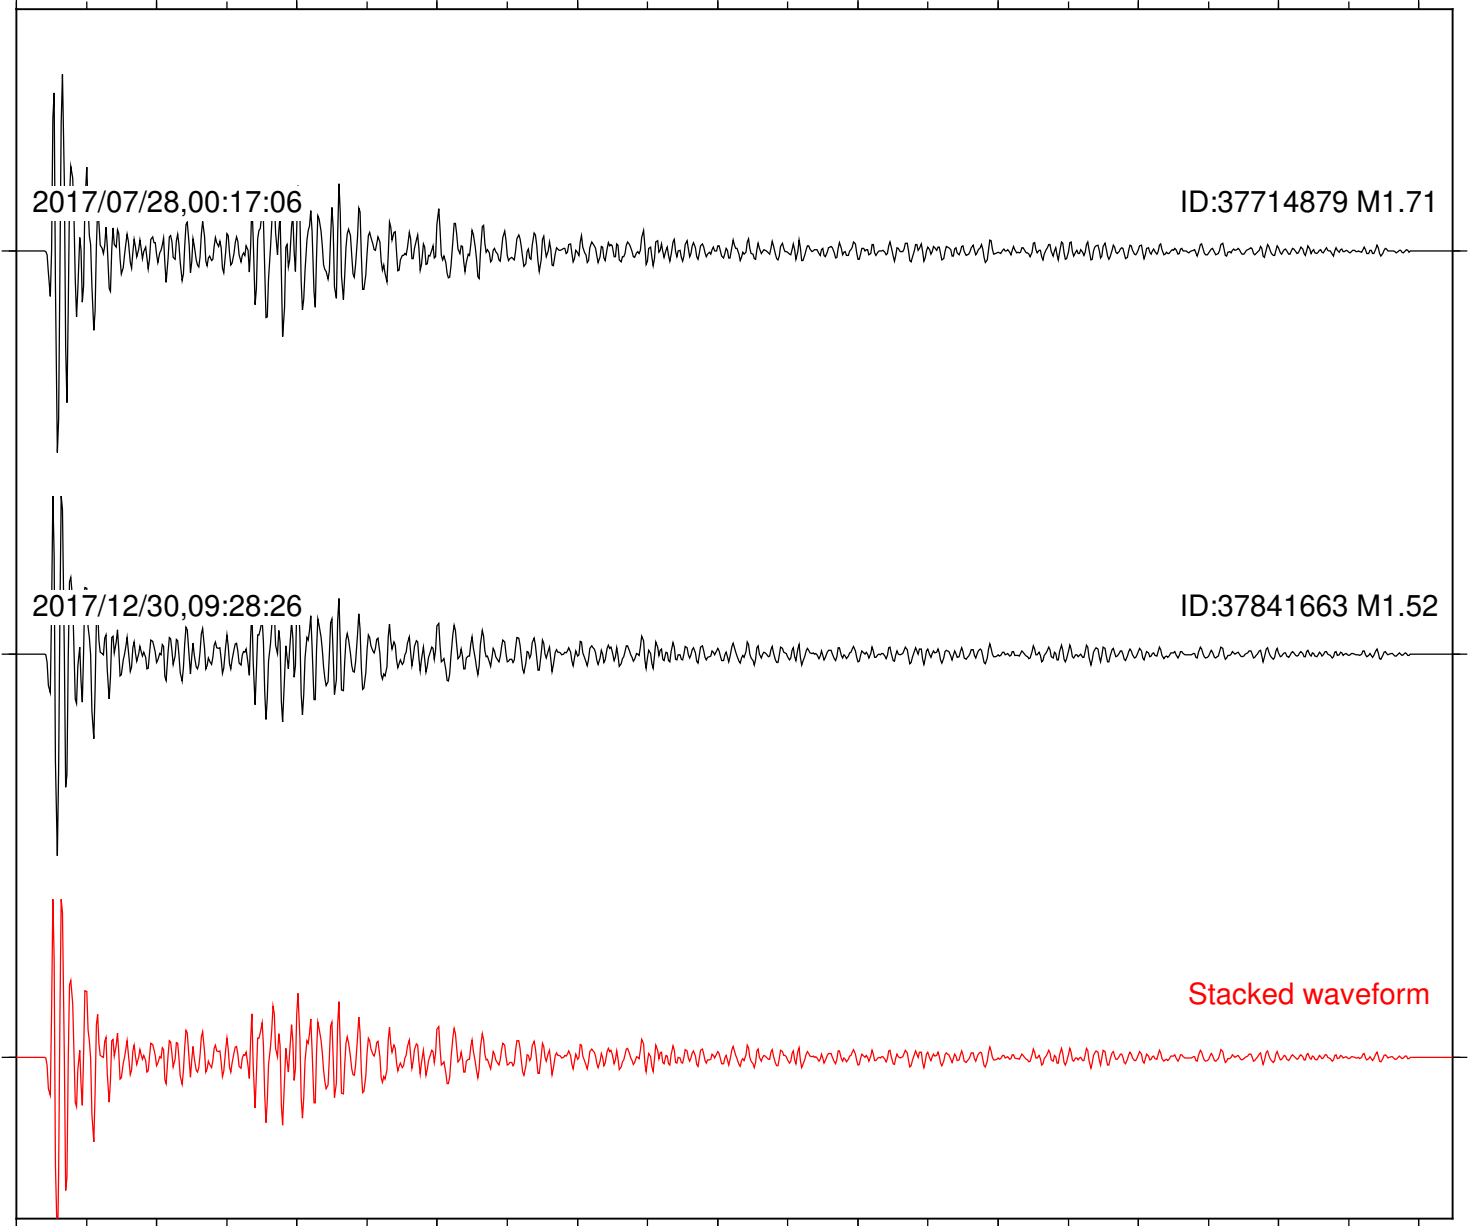

Station: B081 Com: EHZ

Focal depth: 6.41 km

Station: B082 Com: EHZ

Focal depth: 6.41 km

Station: B084 Com: EHZ

Focal depth: 6.41 km

Station: B087 Com: EHZ

Focal depth: 7.38 km

Station: B088 Com: EHZ

Focal depth: 7.38 km

Station: B093 Com: EHZ

Focal depth: 6.41 km

2017/07/28,00:17:06

ID:37714879 M1.71

2017/12/30,09:28:26

ID:37841663 M1.52

Stacked waveform

0 1 2 3 4 5 6 7 8 9 10
Elapsed time (s)

Station: B946 Com: EHZ

Focal depth: 7.38 km

Station: BAC Com: EHZ

Focal depth: 6.43 km

Station: BZN Com: HHZ

Focal depth: 6.43 km

Station: KNW Com: HHZ

Focal depth: 6.41 km

2017/07/28,00:17:06

ID:37714879 M1.71

2017/12/30,09:28:26

ID:37841663 M1.52

Stacked waveform

0 1 2 3 4 5 6 7 8 9 10
Elapsed time (s)