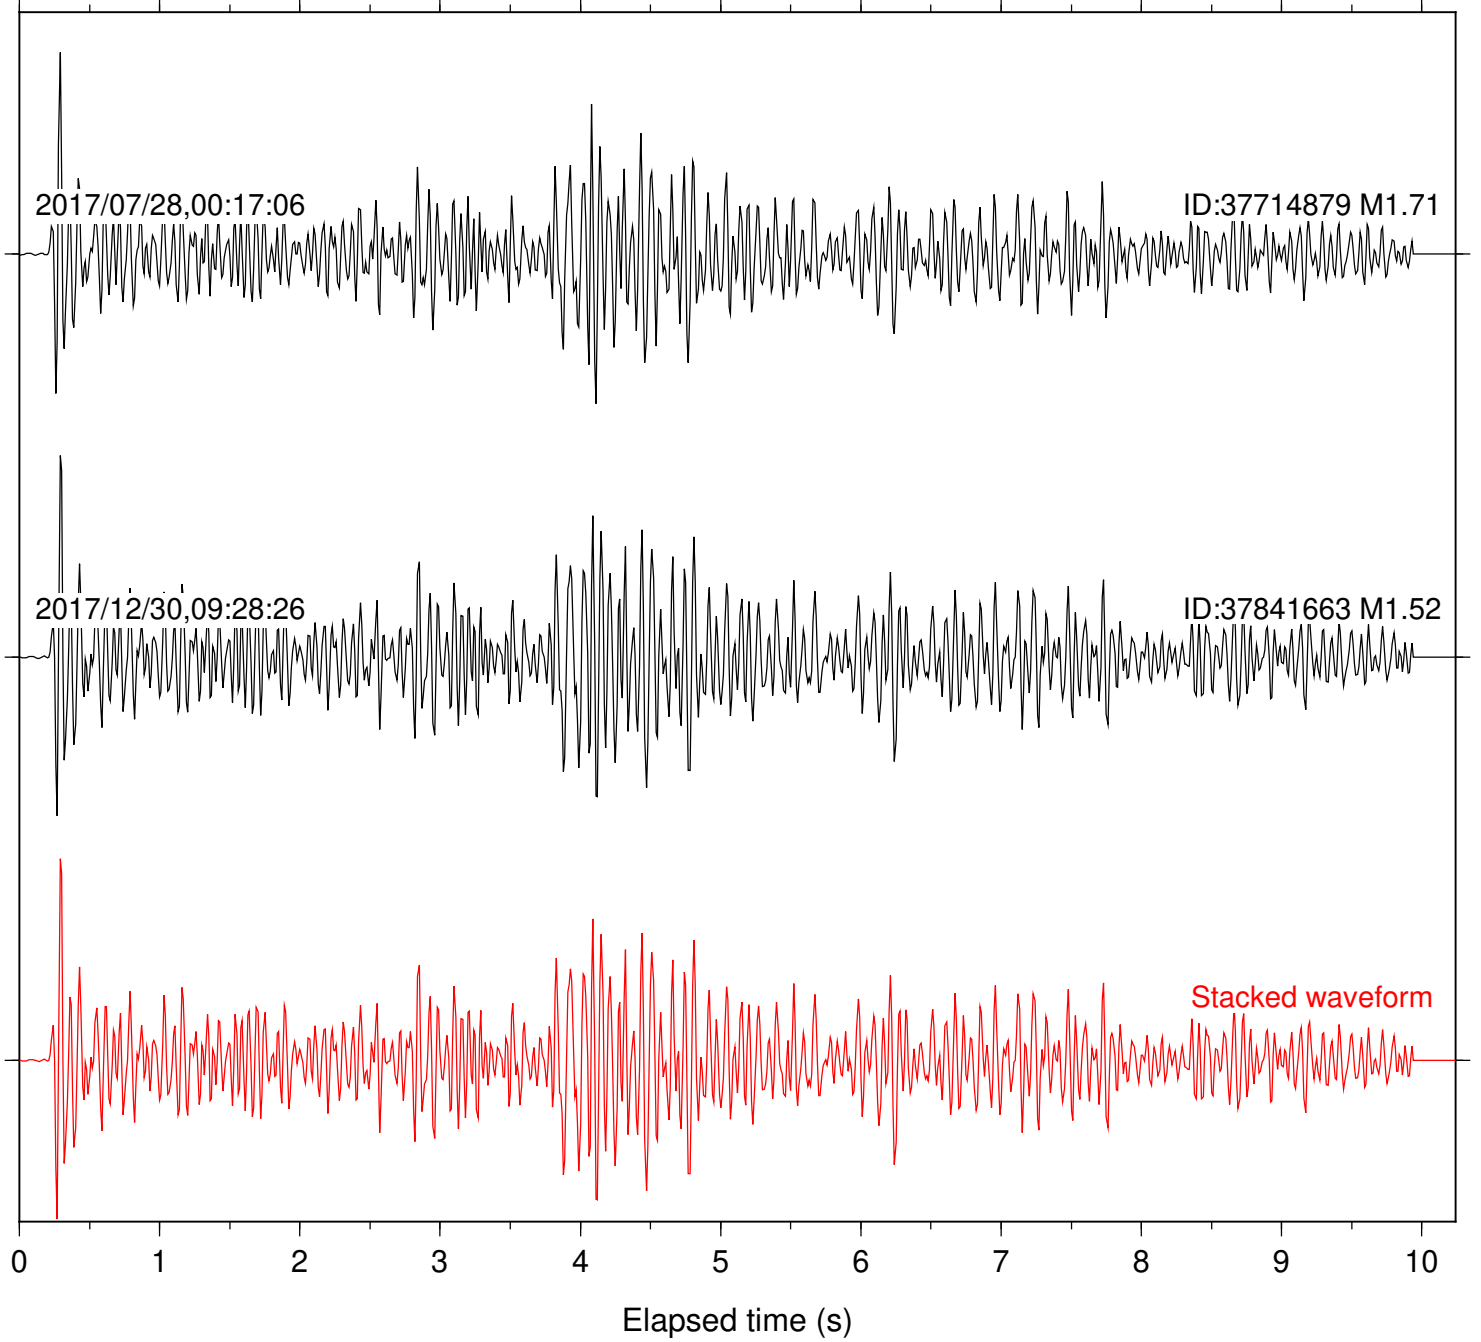

Stacked waveform

0 1 2 3 4 5 6 7 8 9 10
Elapsed time (s)

Station: B946 Com: EHZ

Focal depth: 7.38 km

Station: BAC Com: EHZ

Focal depth: 6.43 km

Station: BZN Com: HHZ

Focal depth: 6.43 km

Station: CSH Com: HHZ

Focal depth: 6.41 km

Station: DGR Com: HHZ

Focal depth: 6.41 km

Station: FRD Com: HHZ

Focal depth: 7.38 km

Station: HMT2 Com: HHZ

Focal depth: 6.41 km

Station: KNW Com: HHZ

Focal depth: 6.41 km

2017/07/28,00:17:06

ID:37714879 M1.71

2017/12/30,09:28:26

ID:37841663 M1.52

Stacked waveform

0 1 2 3 4 5 6 7 8 9 10
Elapsed time (s)

Station: PFO Com: HHZ

Focal depth: 6.41 km

Station: RDM Com: HHZ

Focal depth: 6.41 km

Station: SMER Com: HHZ

Focal depth: 6.41 km

Station: SND Com: HHZ

Focal depth: 6.41 km