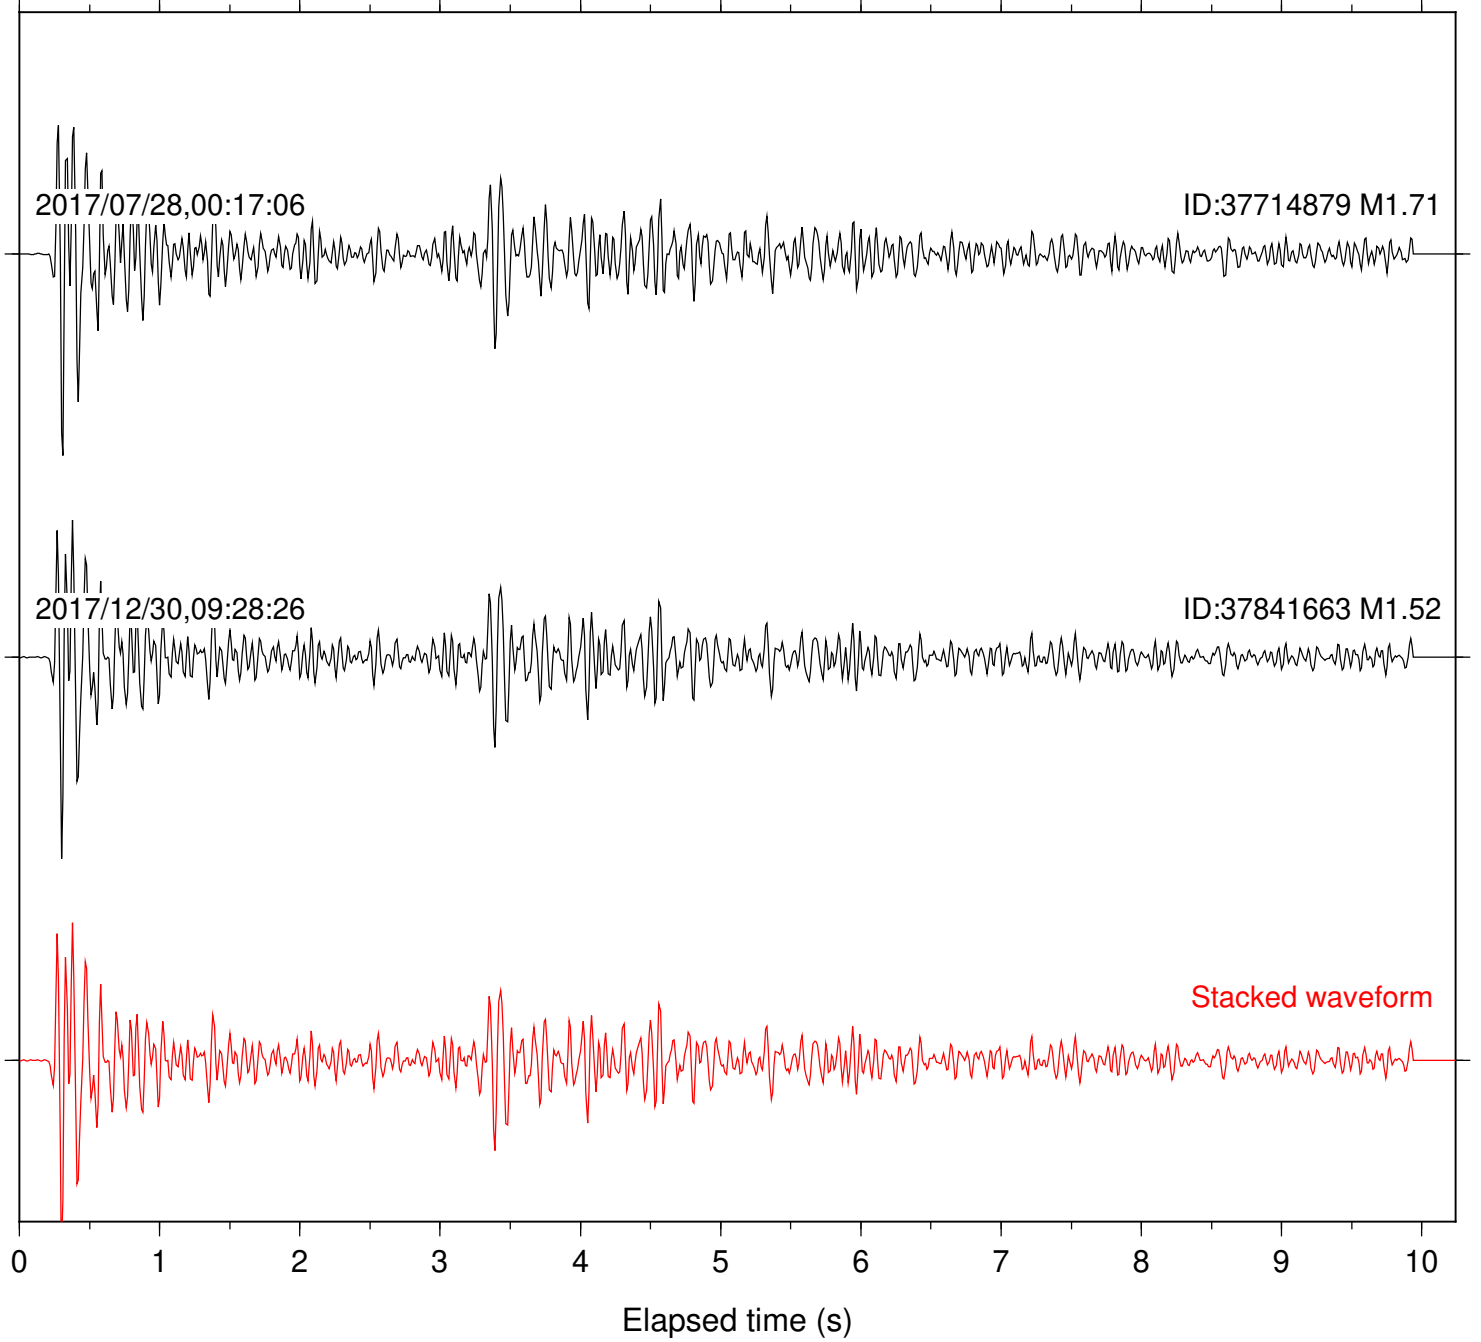

Station: B088 Com: EHZ

Focal depth: 7.38 km

Station: B093 Com: EHZ

Focal depth: 6.41 km

2017/07/28,00:17:06

ID:37714879 M1.71

2017/12/30,09:28:26

ID:37841663 M1.52

Stacked waveform

0 1 2 3 4 5 6 7 8 9 10
Elapsed time (s)

Station: B946 Com: EHZ

Focal depth: 7.38 km

Station: BAC Com: EHZ

Focal depth: 6.43 km

Station: BZN Com: HHZ

Focal depth: 6.43 km

Station: CSH Com: HHZ

Focal depth: 6.41 km

Station: DGR Com: HHZ

Focal depth: 6.41 km

Station: FRD Com: HHZ

Focal depth: 7.38 km

Station: HMT2 Com: HHZ

Focal depth: 6.41 km

Station: KNW Com: HHZ

Focal depth: 6.41 km

2017/07/28,00:17:06

ID:37714879 M1.71

2017/12/30,09:28:26

ID:37841663 M1.52

Stacked waveform

0 1 2 3 4 5 6 7 8 9 10
Elapsed time (s)