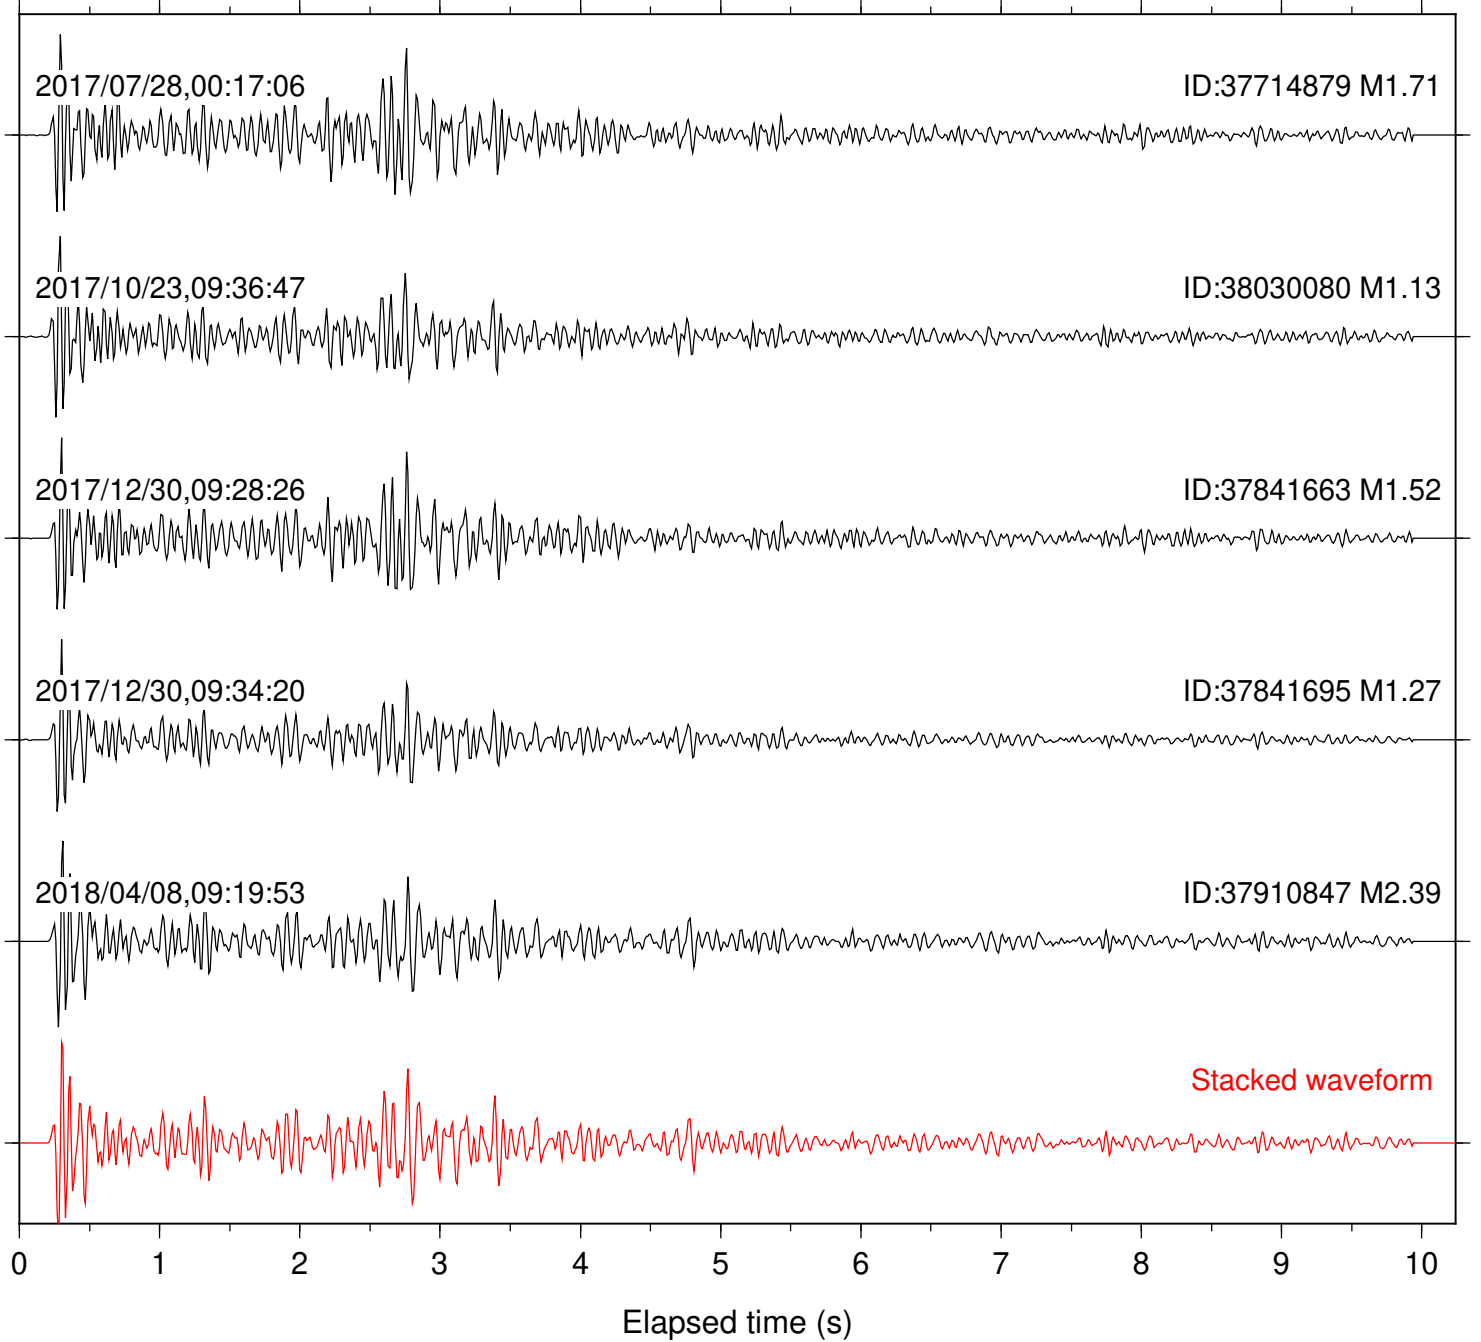

Station: B081 Com: EHZ

Focal depth: 6.41 km

Station: B082 Com: EHZ

Focal depth: 6.41 km

Station: B084 Com: EHZ

Focal depth: 6.41 km

Station: B087 Com: EHZ

Focal depth: 7.38 km

Station: B088 Com: EHZ

Focal depth: 7.38 km

Station: B093 Com: EHZ

Focal depth: 6.41 km

2017/07/28,00:17:06

ID:37714879 M1.71

2017/12/30,09:28:26

ID:37841663 M1.52

Stacked waveform

0 1 2 3 4 5 6 7 8 9 10
Elapsed time (s)

Station: B946 Com: EHZ

Focal depth: 7.38 km

Station: BAC Com: EHZ

Focal depth: 6.43 km

Station: BZN Com: HHZ

Focal depth: 6.43 km

Station: KNW Com: HHZ

Focal depth: 6.41 km

2017/07/28,00:17:06

ID:37714879 M1.71

2017/12/30,09:28:26

ID:37841663 M1.52

Stacked waveform

0 1 2 3 4 5 6 7 8 9 10
Elapsed time (s)