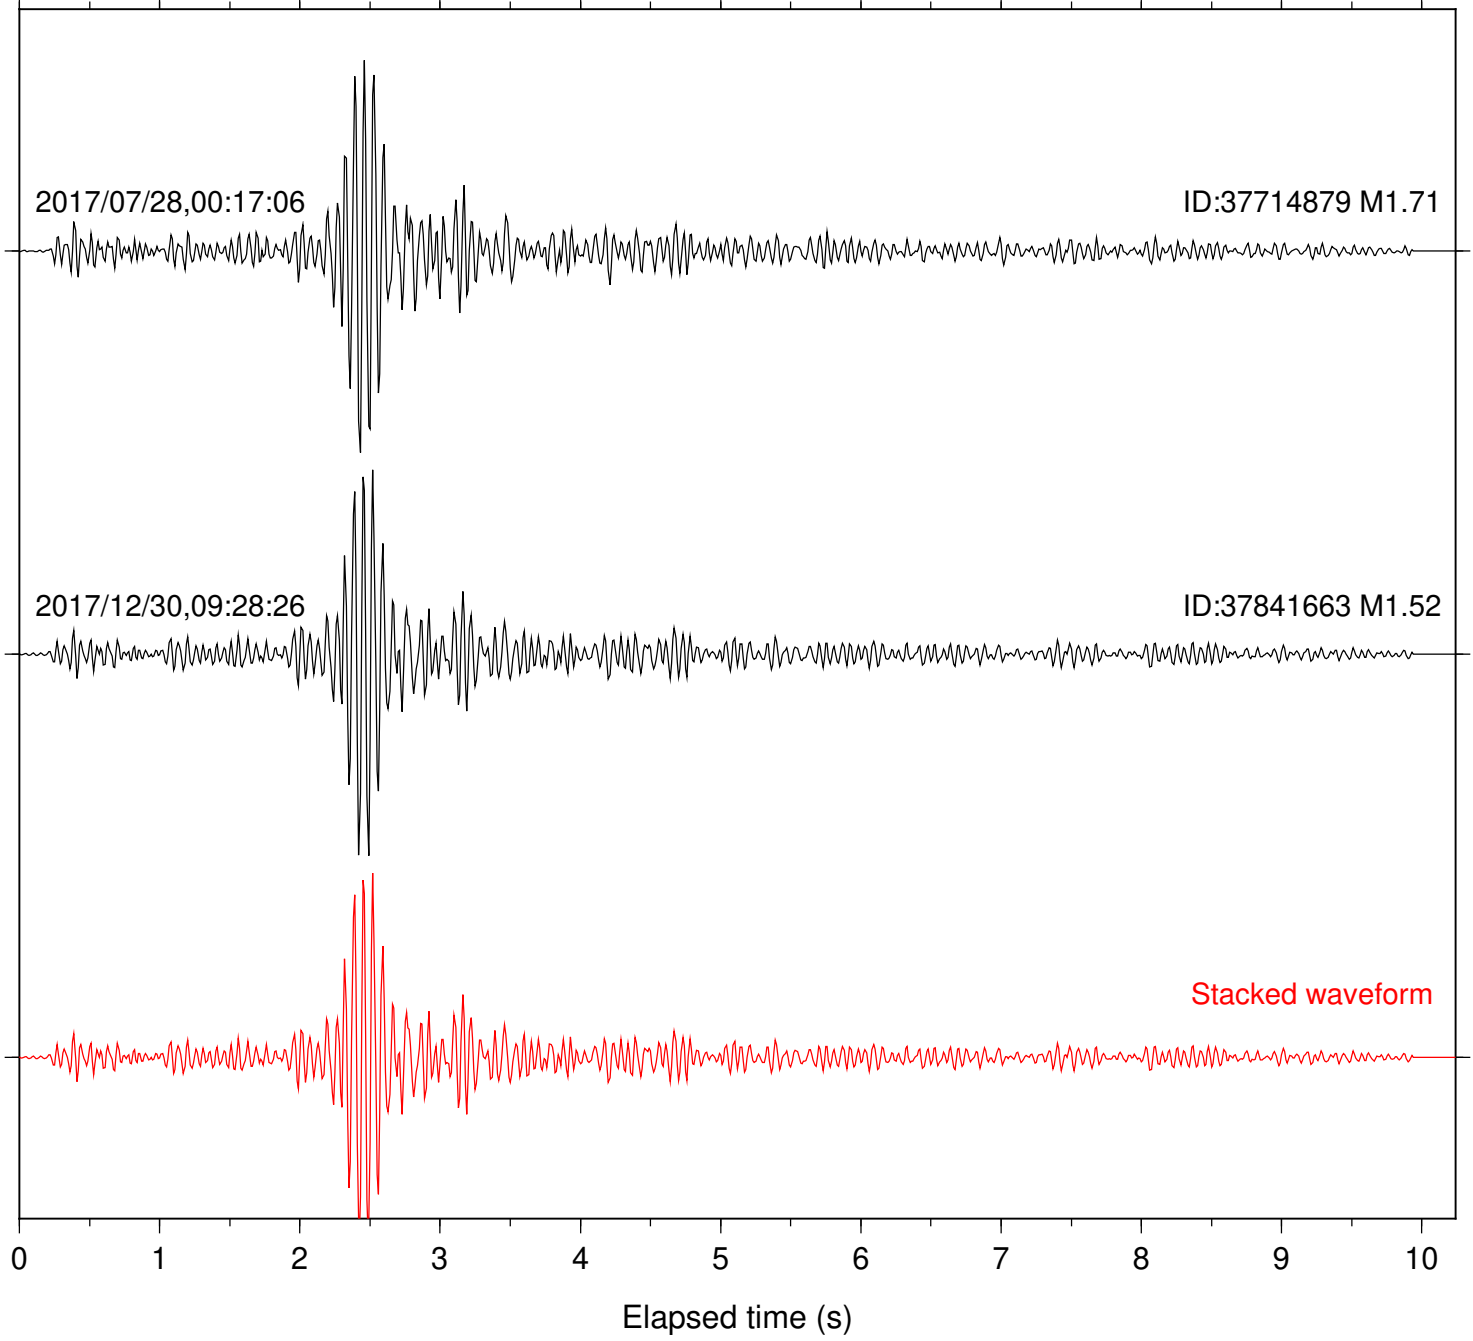

Stacked waveform

0 1 2 3 4 5 6 7 8 9 10
Elapsed time (s)

Station: B946 Com: EHZ

Focal depth: 7.38 km

Station: BAC Com: EHZ

Focal depth: 6.43 km

Station: BZN Com: HHZ

Focal depth: 6.43 km

Station: CSH Com: HHZ

Focal depth: 6.41 km

Station: DGR Com: HHZ

Focal depth: 6.41 km

Station: FRD Com: HHZ

Focal depth: 7.38 km

Station: HMT2 Com: HHZ

Focal depth: 6.41 km

Station: KNW Com: HHZ

Focal depth: 6.41 km

2017/07/28,00:17:06

ID:37714879 M1.71

2017/12/30,09:28:26

ID:37841663 M1.52

Stacked waveform

0 1 2 3 4 5 6 7 8 9 10
Elapsed time (s)

Station: PFO Com: HHZ

Focal depth: 6.41 km

Station: RDM Com: HHZ

Focal depth: 6.41 km

Station: SMER Com: HHZ

Focal depth: 6.41 km

Station: SND Com: HHZ

Focal depth: 6.41 km