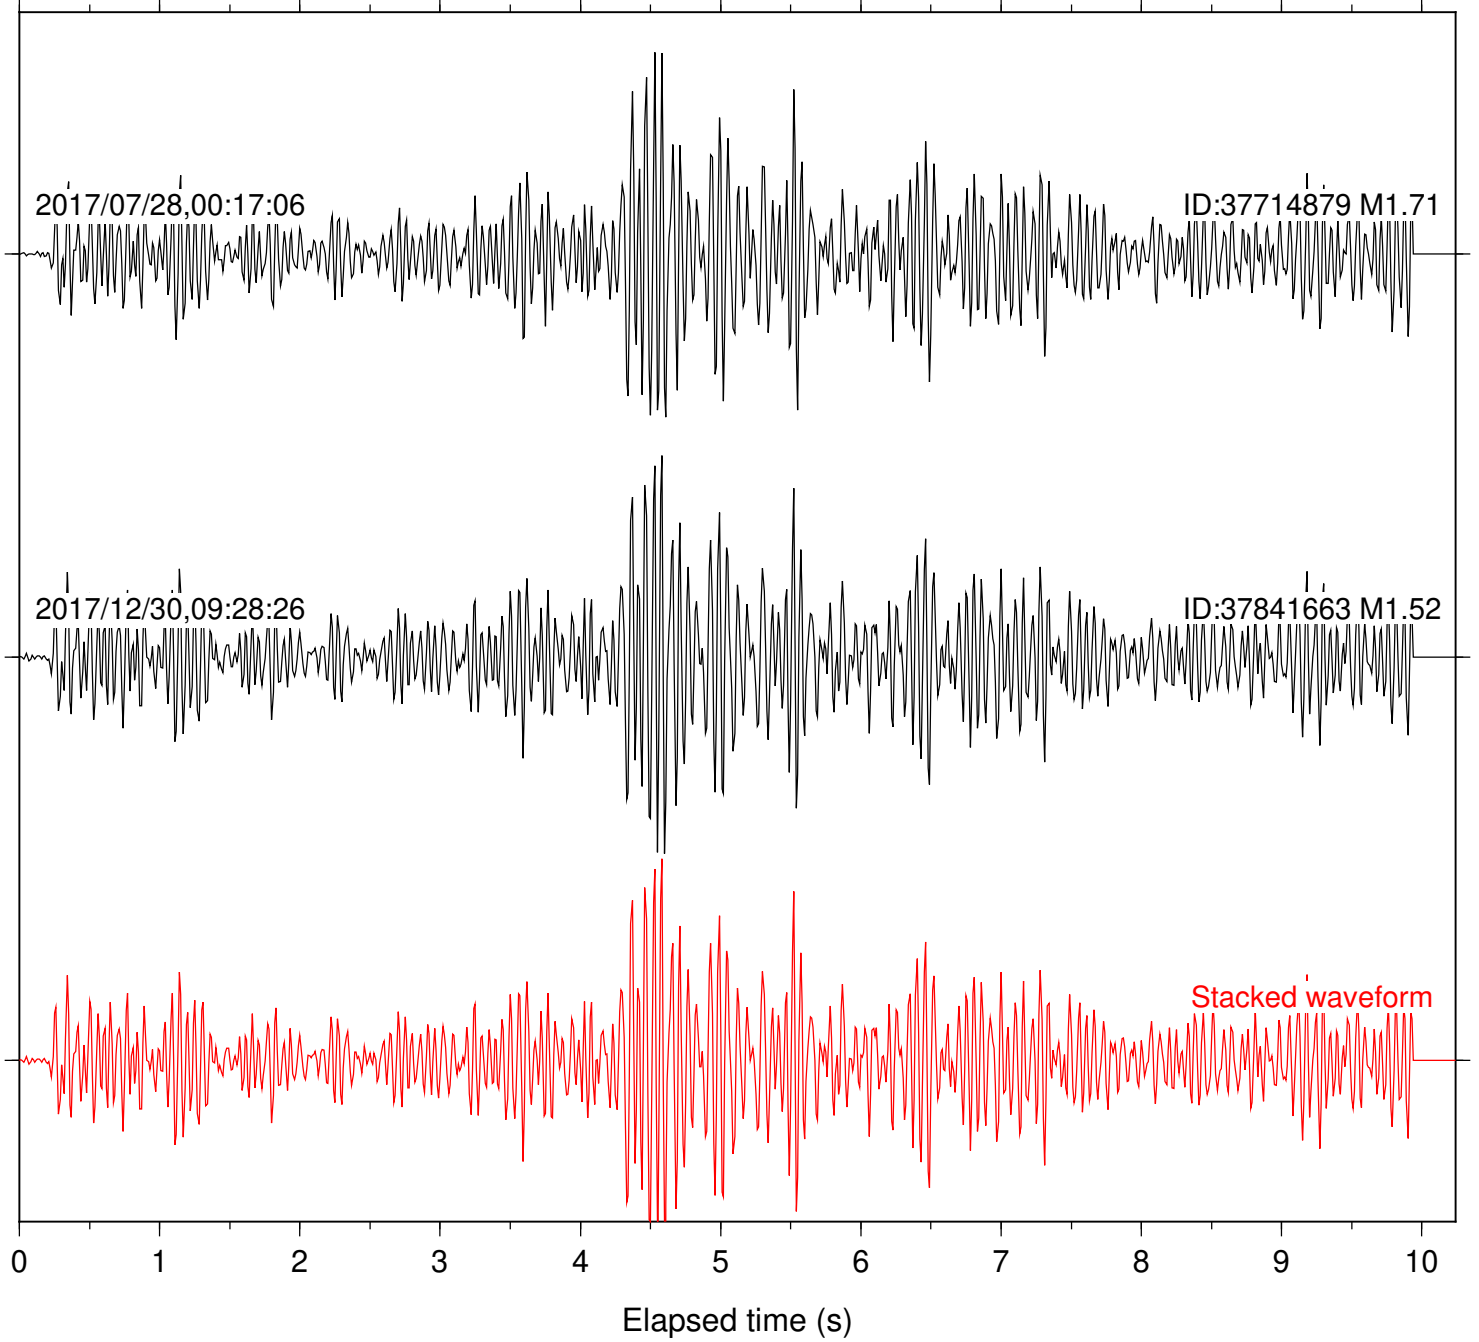

Station: B081 Com: EHZ

Focal depth: 6.41 km

Station: B082 Com: EHZ

Focal depth: 6.41 km

Station: B084 Com: EHZ

Focal depth: 6.41 km

Station: B087 Com: EHZ

Focal depth: 7.38 km

Station: CSH Com: HHZ

Focal depth: 6.41 km

Station: DGR Com: HHZ

Focal depth: 6.41 km

Station: FRD Com: HHZ

Focal depth: 7.38 km

Station: HMT2 Com: HHZ

Focal depth: 6.41 km

Station: KNW Com: HHZ

Focal depth: 6.41 km

2017/07/28,00:17:06

ID:37714879 M1.71

2017/12/30,09:28:26

ID:37841663 M1.52

Stacked waveform

0 1 2 3 4 5 6 7 8 9 10
Elapsed time (s)

Station: PFO Com: HHZ

Focal depth: 6.41 km

Station: RDM Com: HHZ

Focal depth: 6.41 km

Station: SMER Com: HHZ

Focal depth: 6.41 km

Station: SND Com: HHZ

Focal depth: 6.41 km