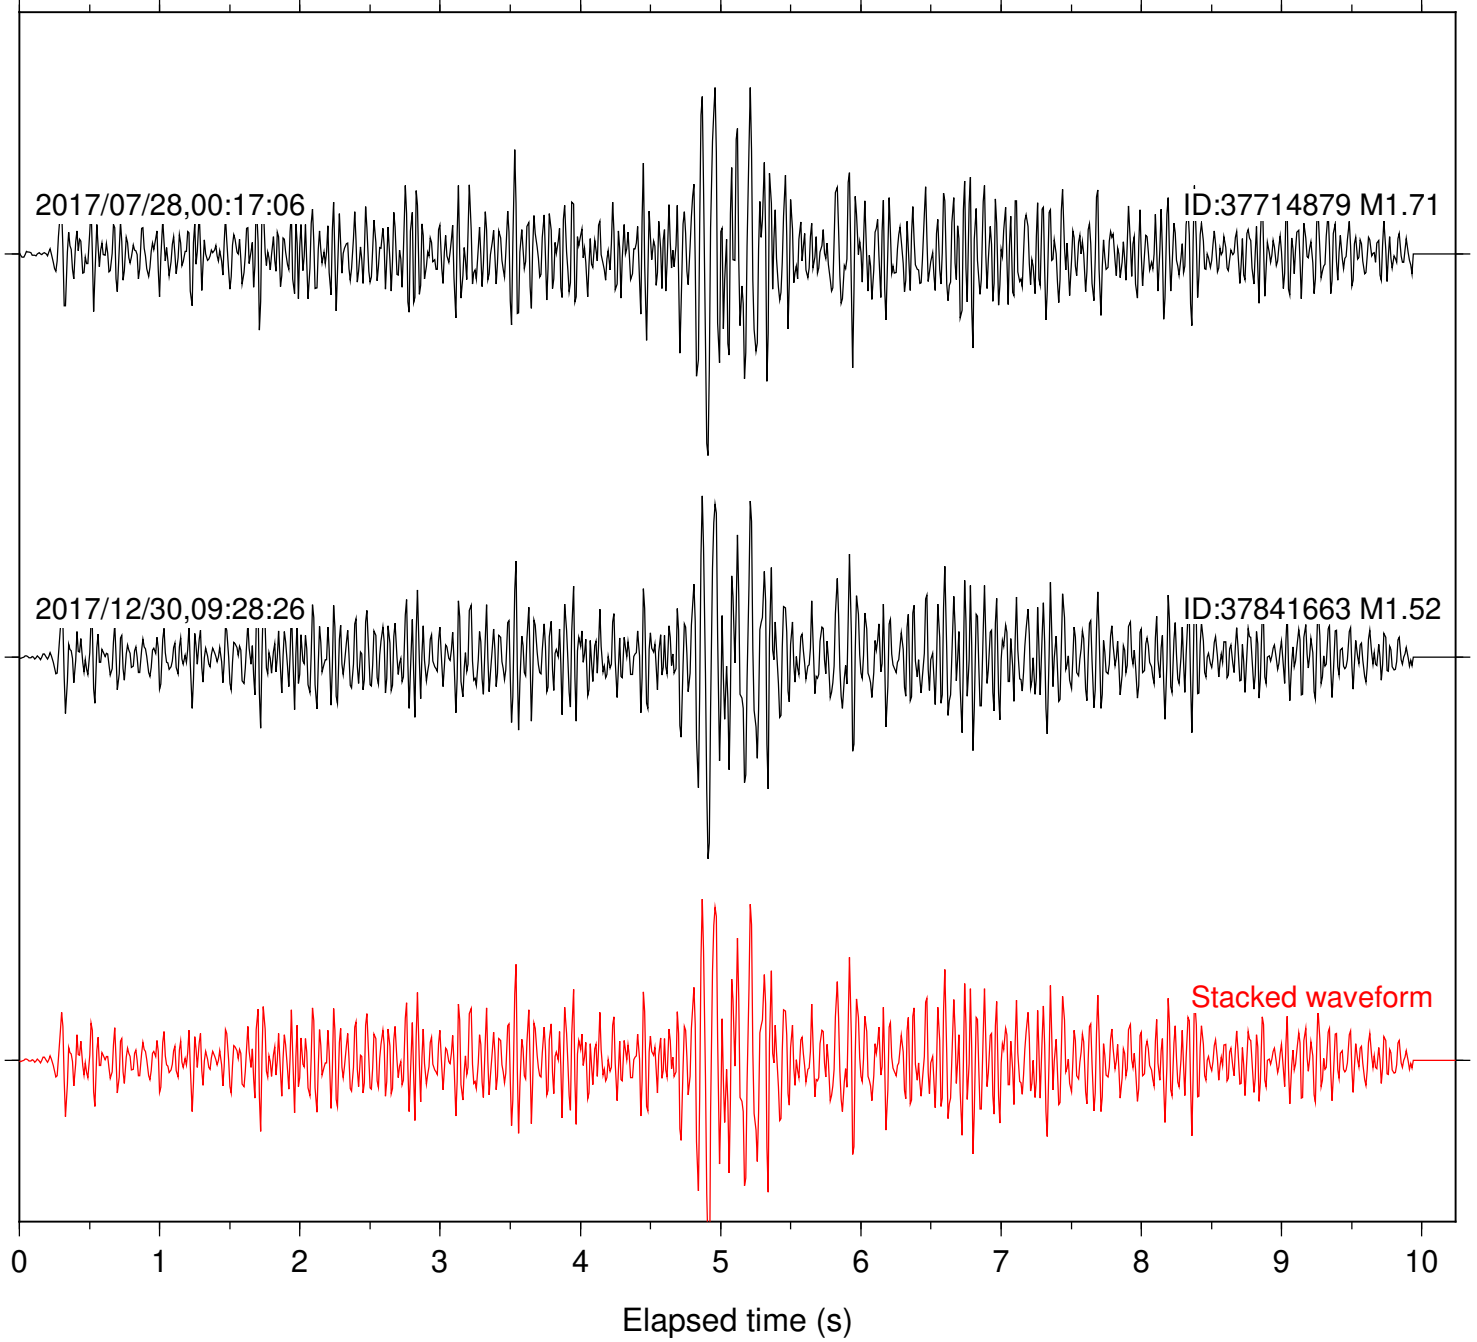

Station: B081 Com: EHZ

Focal depth: 6.41 km

Station: B082 Com: EHZ

Focal depth: 6.41 km

Station: B084 Com: EHZ

Focal depth: 6.41 km

Station: B087 Com: EHZ

Focal depth: 7.38 km

Station: CSH Com: HHZ

Focal depth: 6.41 km

Station: DGR Com: HHZ

Focal depth: 6.41 km

Station: FRD Com: HHZ

Focal depth: 7.38 km

Station: HMT2 Com: HHZ

Focal depth: 6.41 km

Station: KNW Com: HHZ

Focal depth: 6.41 km

2017/07/28,00:17:06

ID:37714879 M1.71

2017/12/30,09:28:26

ID:37841663 M1.52

Stacked waveform

0 1 2 3 4 5 6 7 8 9 10
Elapsed time (s)

Station: PFO Com: HHZ

Focal depth: 6.41 km

Station: RDM Com: HHZ

Focal depth: 6.41 km

Station: SMER Com: HHZ

Focal depth: 6.41 km

Station: SND Com: HHZ

Focal depth: 6.41 km