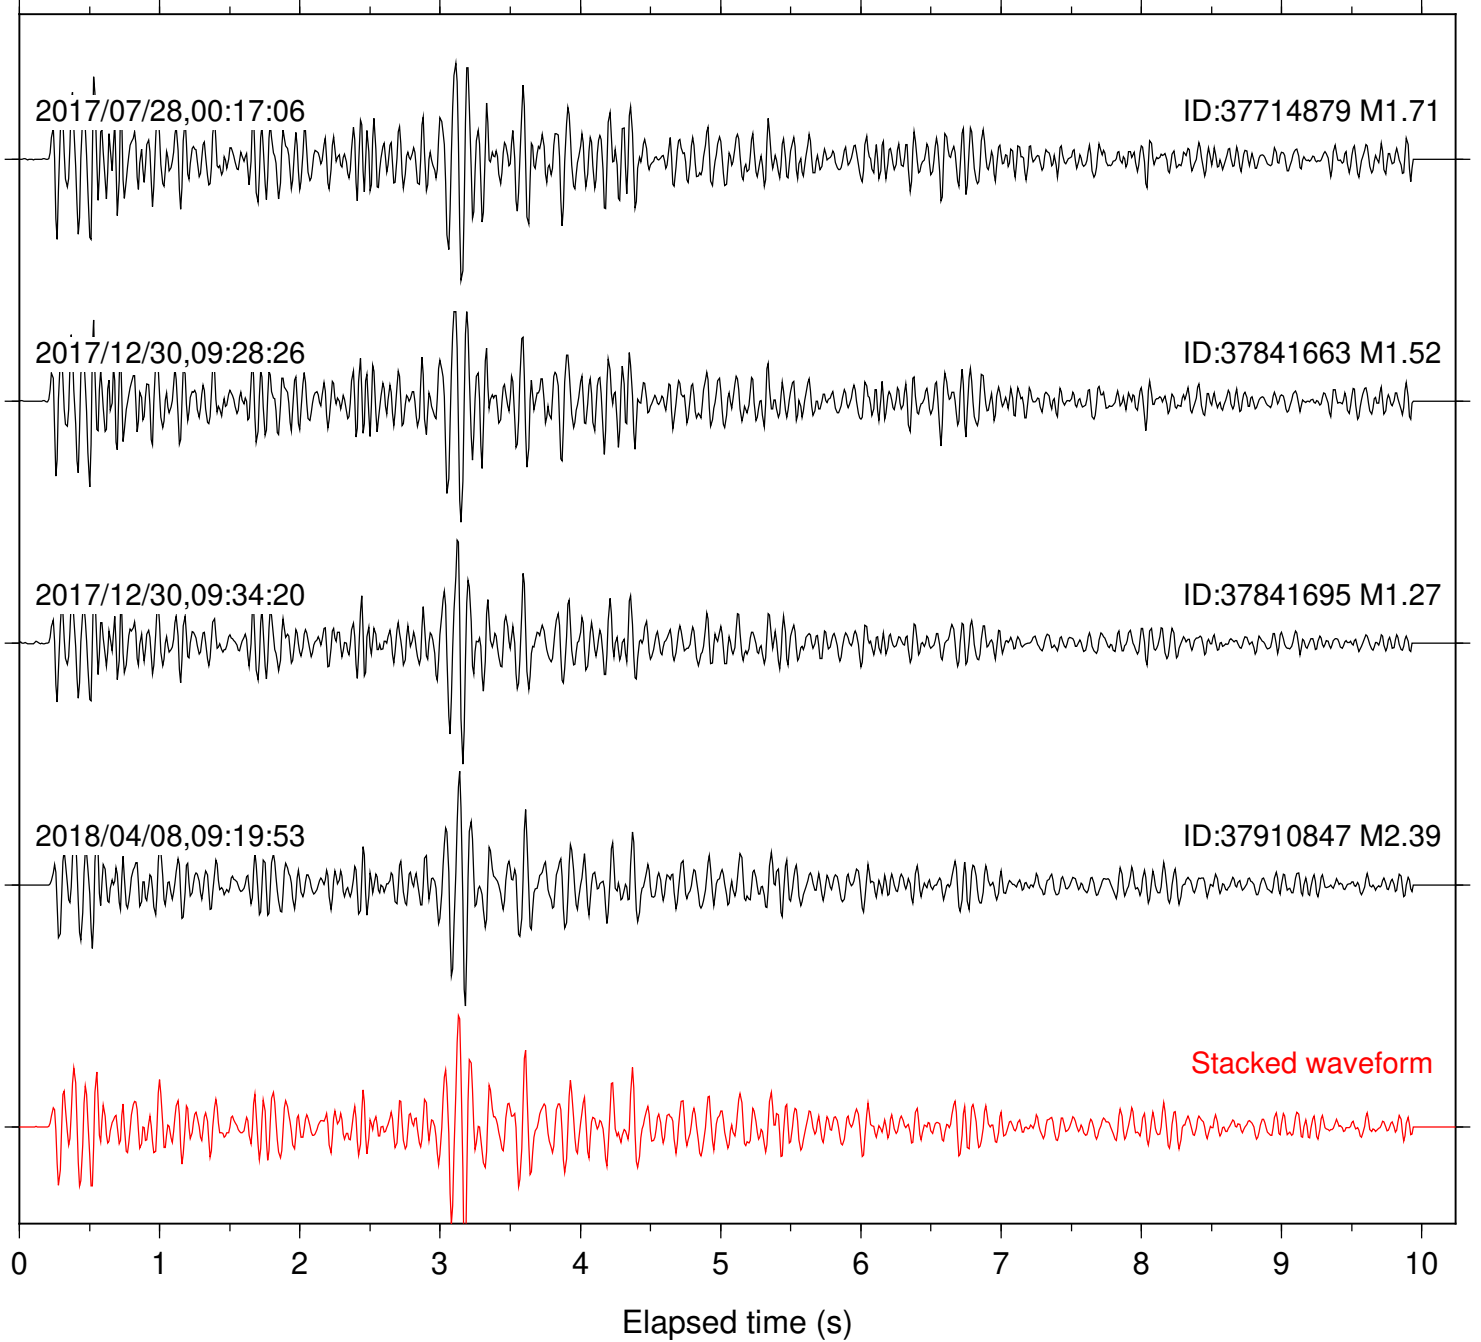

Station: B081 Com: EHZ

Focal depth: 6.41 km

Station: B082 Com: EHZ

Focal depth: 6.41 km

Station: B084 Com: EHZ

Focal depth: 6.41 km

Station: B087 Com: EHZ

Focal depth: 7.38 km

Station: B088 Com: EHZ

Focal depth: 7.38 km

Station: B093 Com: EHZ

Focal depth: 6.41 km

2017/07/28,00:17:06

ID:37714879 M1.71

2017/12/30,09:28:26

ID:37841663 M1.52

Station: CSH Com: HHZ

Focal depth: 6.41 km

Station: DGR Com: HHZ

Focal depth: 6.41 km

Station: FRD Com: HHZ

Focal depth: 7.38 km

Station: HMT2 Com: HHZ

Focal depth: 6.41 km

Station: KNW Com: HHZ

Focal depth: 6.41 km

2017/07/28,00:17:06

ID:37714879 M1.71

2017/12/30,09:28:26

ID:37841663 M1.52

Stacked waveform

0 1 2 3 4 5 6 7 8 9 10
Elapsed time (s)