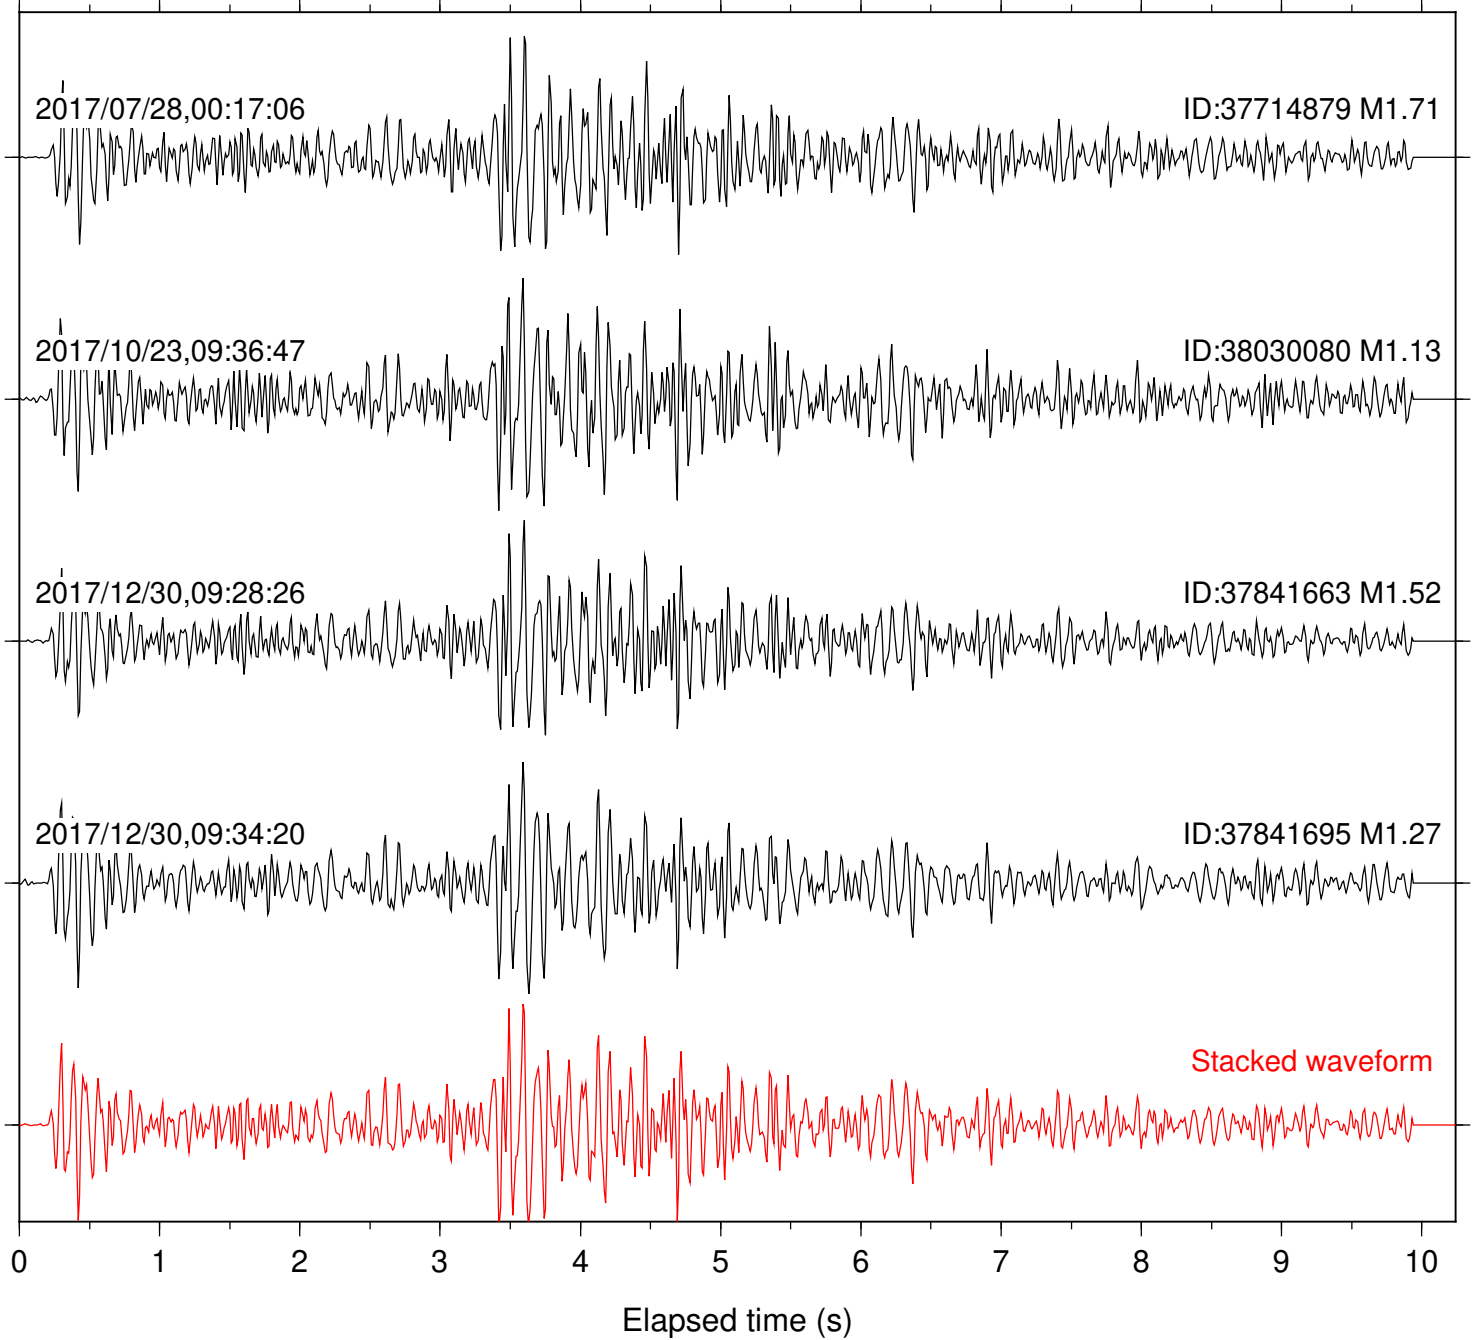

Station: B088 Com: EHZ

Focal depth: 7.38 km

Station: B093 Com: EHZ

Focal depth: 6.41 km

2017/07/28,00:17:06

ID:37714879 M1.71

2017/12/30,09:28:26

ID:37841663 M1.52

Stacked waveform

0 1 2 3 4 5 6 7 8 9 10
Elapsed time (s)

Station: B946 Com: EHZ

Focal depth: 7.38 km

Station: BAC Com: EHZ

Focal depth: 6.43 km

Station: BZN Com: HHZ

Focal depth: 6.43 km

Station: CSH Com: HHZ

Focal depth: 6.41 km

Station: DGR Com: HHZ

Focal depth: 6.41 km

Station: FRD Com: HHZ

Focal depth: 7.38 km

Station: HMT2 Com: HHZ

Focal depth: 6.41 km

Station: KNW Com: HHZ

Focal depth: 6.41 km

2017/07/28,00:17:06

ID:37714879 M1.71

2017/12/30,09:28:26

ID:37841663 M1.52

Stacked waveform

0 1 2 3 4 5 6 7 8 9 10
Elapsed time (s)