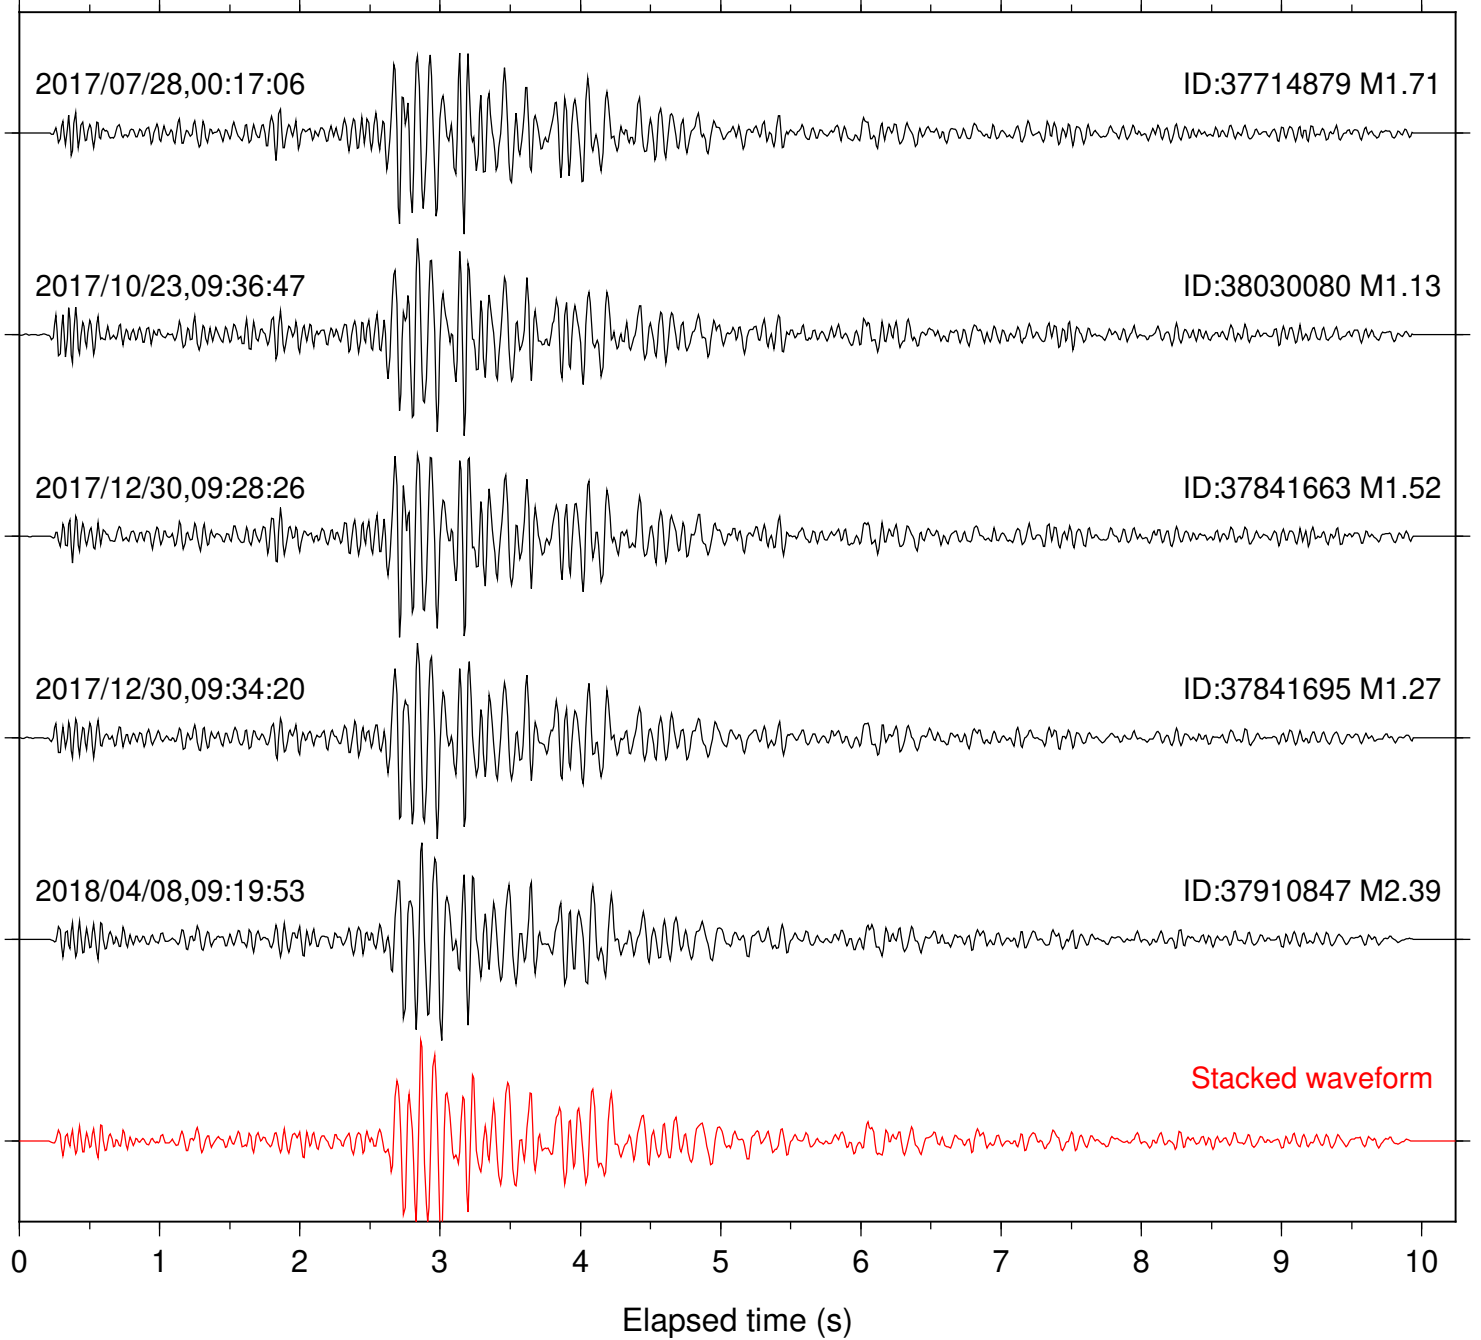

Station: B081 Com: EHZ

Focal depth: 6.41 km

Station: B082 Com: EHZ

Focal depth: 6.41 km

Station: B084 Com: EHZ

Focal depth: 6.41 km

Station: B087 Com: EHZ

Focal depth: 7.38 km

Station: B088 Com: EHZ

Focal depth: 7.38 km

Station: B093 Com: EHZ

Focal depth: 6.41 km

2017/07/28,00:17:06

ID:37714879 M1.71

2017/12/30,09:28:26

ID:37841663 M1.52

Stacked waveform

0 1 2 3 4 5 6 7 8 9 10
Elapsed time (s)

Station: B946 Com: EHZ

Focal depth: 7.38 km

Station: BAC Com: EHZ

Focal depth: 6.43 km

Station: BZN Com: HHZ

Focal depth: 6.43 km

Station: KNW Com: HHZ

Focal depth: 6.41 km

2017/07/28,00:17:06

ID:37714879 M1.71

2017/12/30,09:28:26

ID:37841663 M1.52

Stacked waveform

0 1 2 3 4 5 6 7 8 9 10
Elapsed time (s)