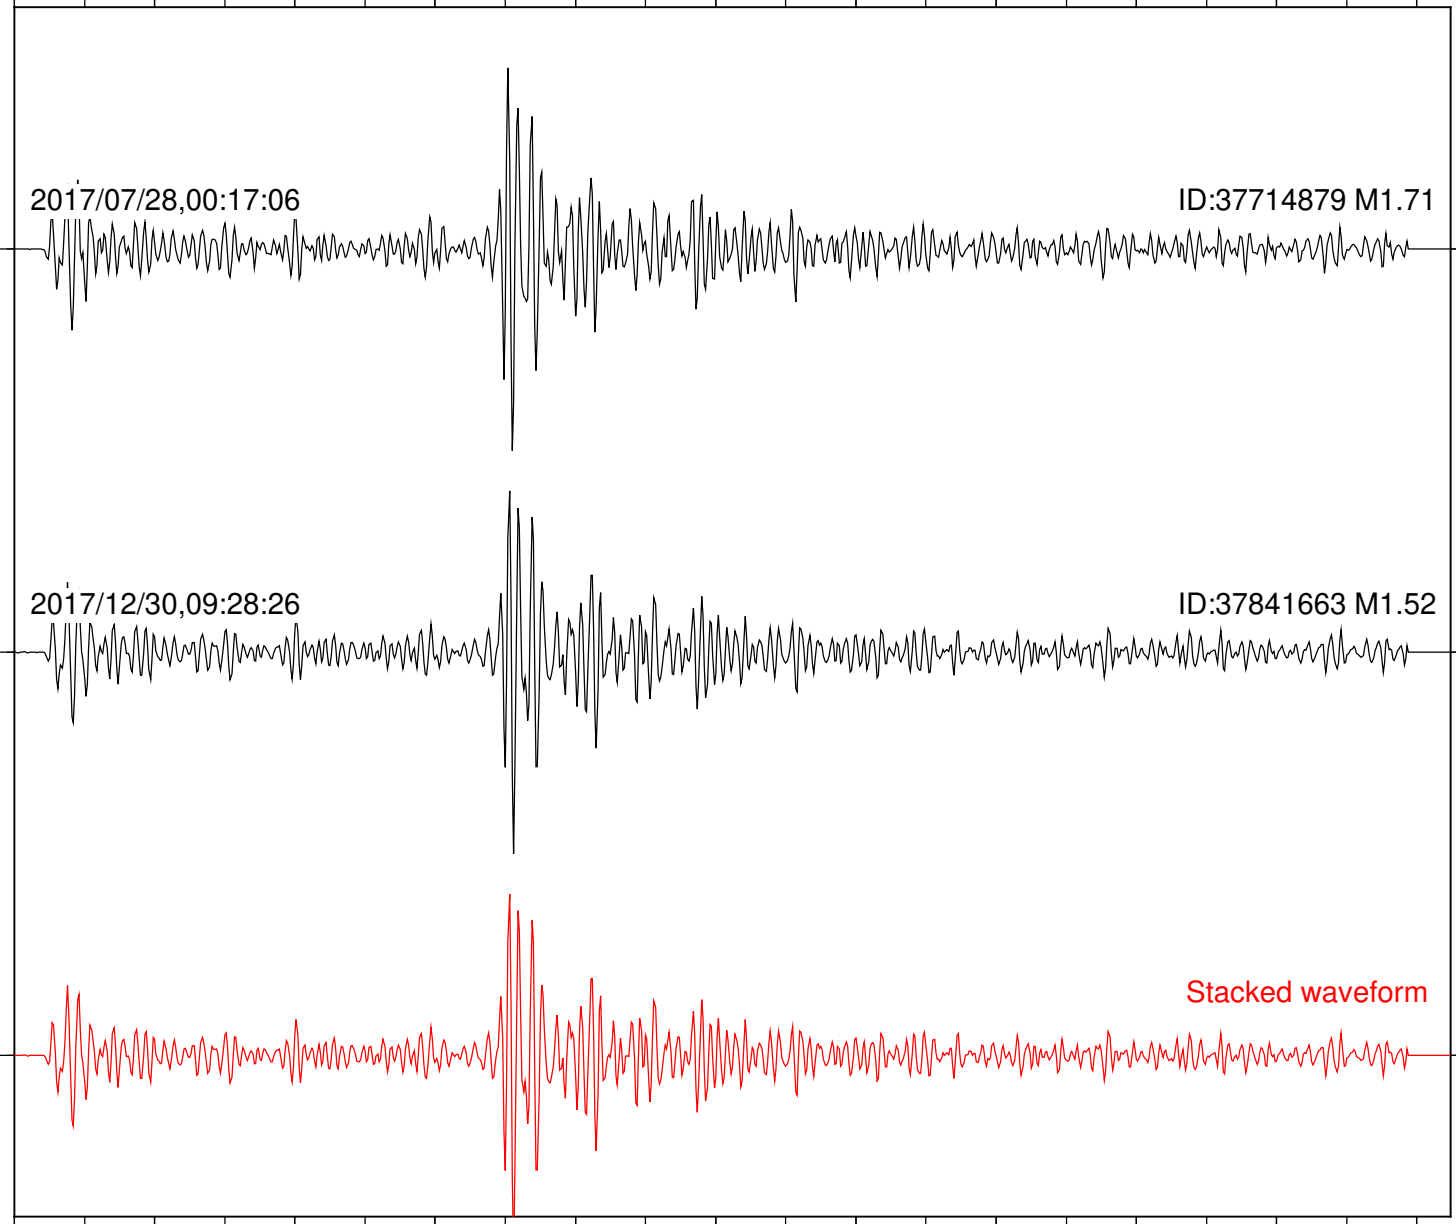

Station: CSH Com: HHZ

Focal depth: 6.41 km

Station: DGR Com: HHZ

Focal depth: 6.41 km

Station: FRD Com: HHZ

Focal depth: 7.38 km

Station: HMT2 Com: HHZ

Focal depth: 6.41 km

Station: KNW Com: HHZ

Focal depth: 6.41 km

2017/07/28,00:17:06

ID:37714879 M1.71

2017/12/30,09:28:26

ID:37841663 M1.52

Stacked waveform

0 1 2 3 4 5 6 7 8 9 10
Elapsed time (s)

Station: PFO Com: HHZ

Focal depth: 6.41 km

Station: RDM Com: HHZ

Focal depth: 6.41 km

Station: SMER Com: HHZ

Focal depth: 6.41 km

Station: SND Com: HHZ

Focal depth: 6.41 km