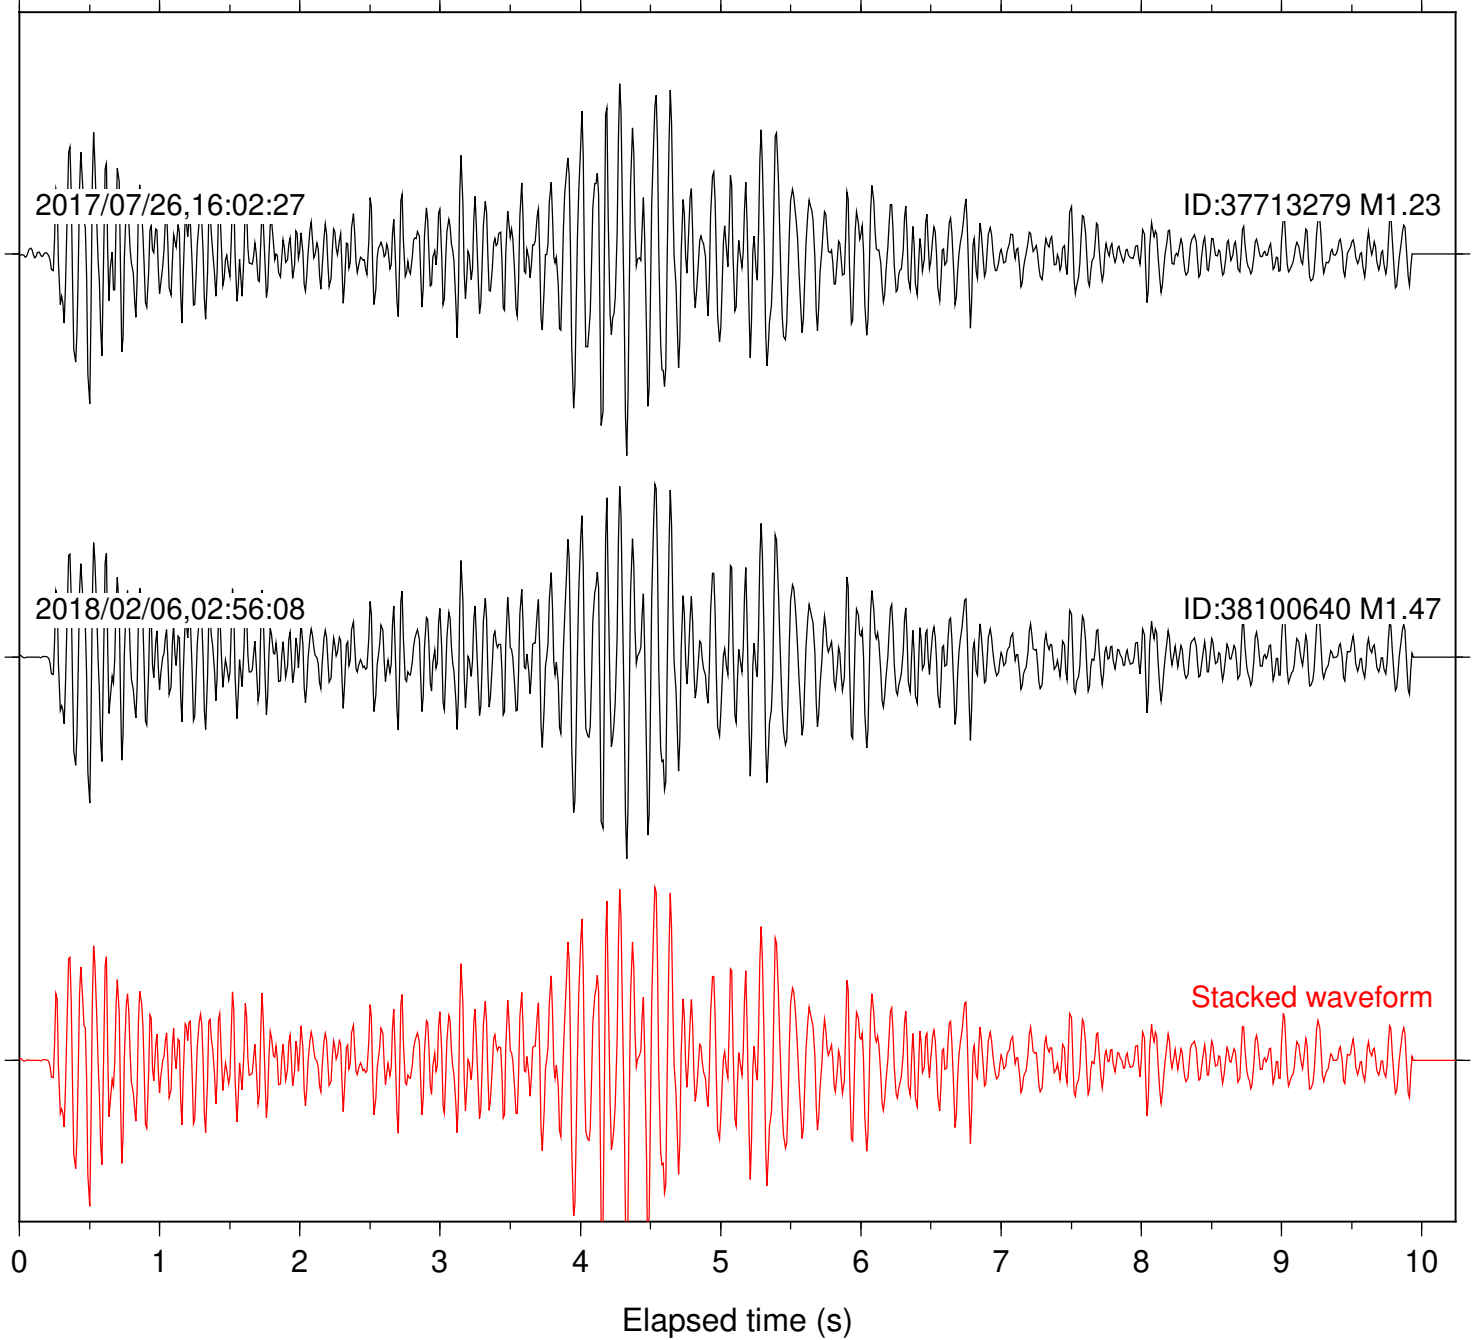

Station: BAC Com: EHZ

Focal depth: 5.28 km

Station: BZN Com: HHZ

Focal depth: 5.28 km

Station: CSH Com: HHZ

Focal depth: 5.28 km

Station: DNR Com: HHZ

Focal depth: 5.28 km

Station: FRD Com: HHZ

Focal depth: 5.28 km

Station: HMT2 Com: HHZ

Focal depth: 5.28 km

Station: KNW Com: HHZ

Focal depth: 5.28 km

Station: LKH Com: HHZ

Focal depth: 5.28 km

Station: LVA2 Com: HHZ

Focal depth: 5.28 km

Station: PFO Com: HHZ

Focal depth: 5.28 km

Station: PLM Com: HHZ

Focal depth: 5.28 km

Station: POB2 Com: HHZ

Focal depth: 5.28 km

Station: RDM Com: HHZ

Focal depth: 5.28 km

Station: SND Com: HHZ

Focal depth: 5.38 km