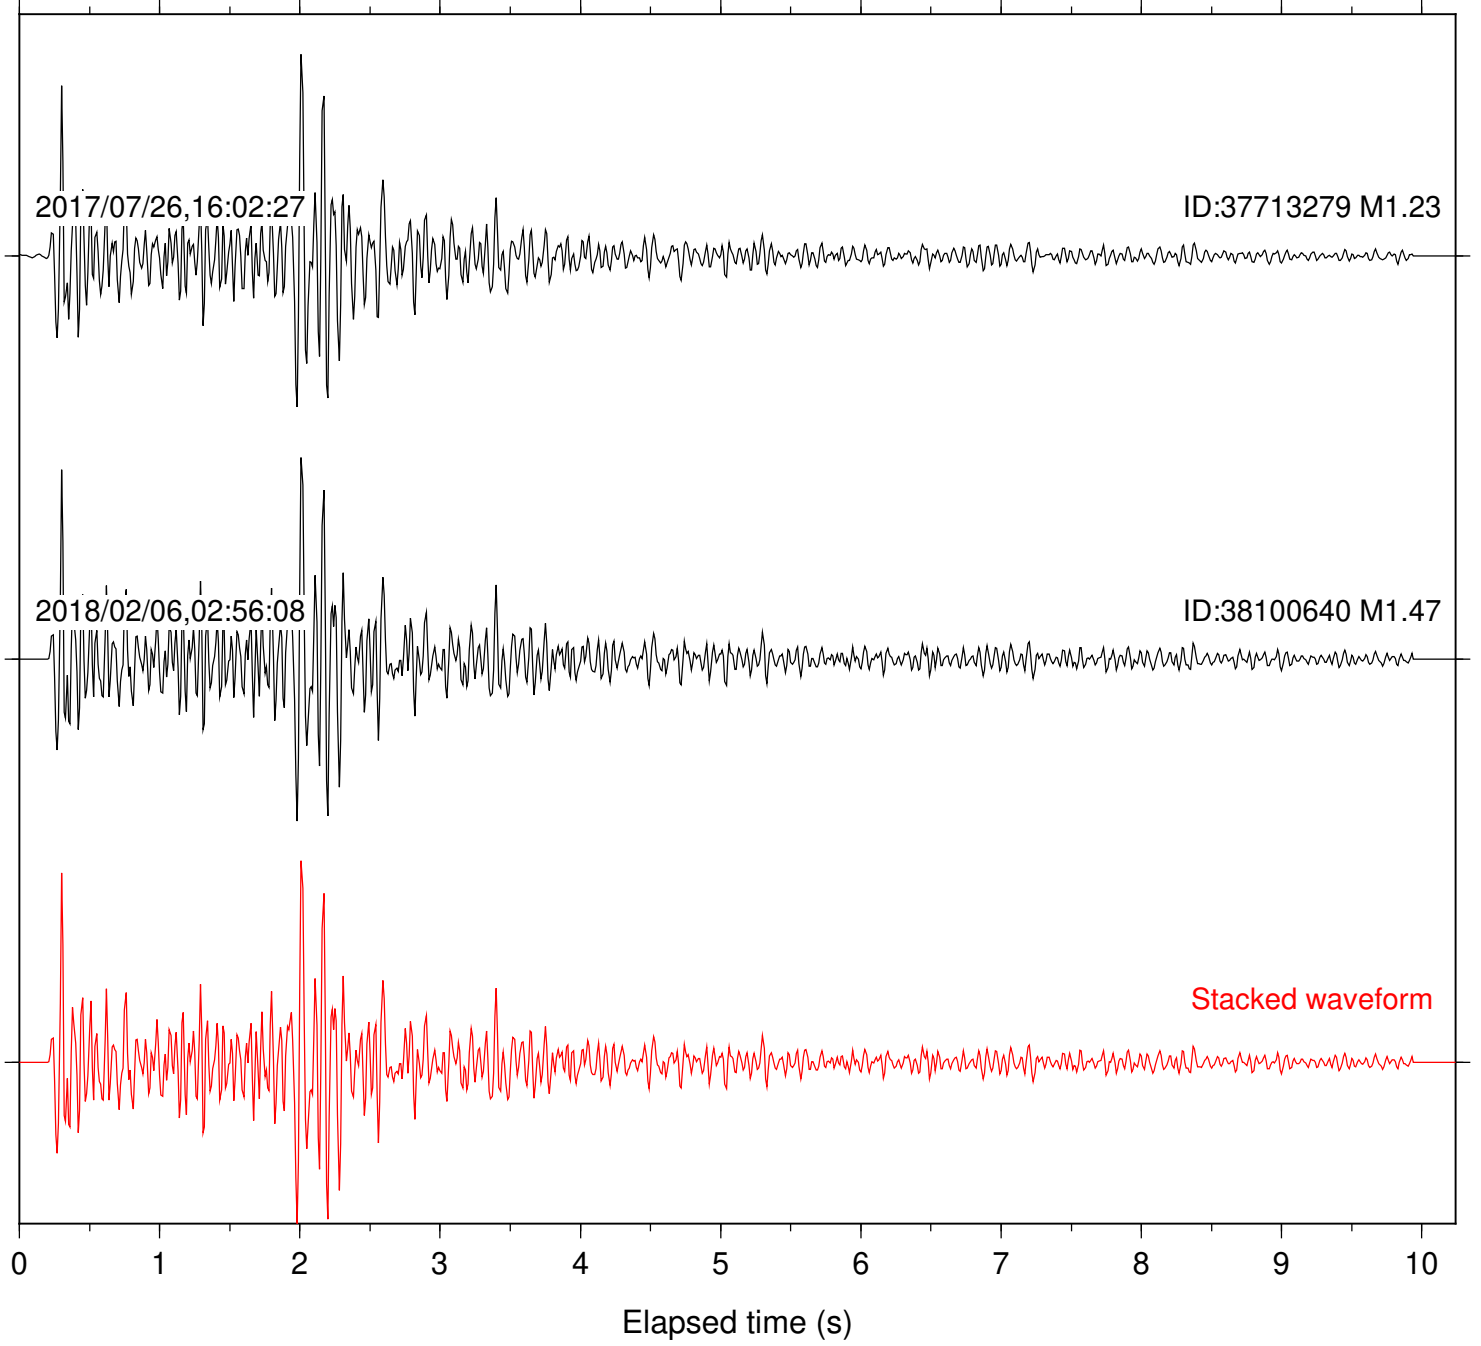

Station: B087 Com: EHZ

Focal depth: 5.28 km

Station: B088 Com: EHZ

Focal depth: 5.28 km

Station: B093 Com: EHZ

Focal depth: 5.28 km

Station: B946 Com: EHZ

Focal depth: 5.28 km

Station: BAC Com: EHZ

Focal depth: 5.28 km

Station: BZN Com: HHZ

Focal depth: 5.28 km

Station: CSH Com: HHZ

Focal depth: 5.28 km

Station: DNR Com: HHZ

Focal depth: 5.28 km

Station: FRD Com: HHZ

Focal depth: 5.28 km

Station: HMT2 Com: HHZ

Focal depth: 5.28 km

Station: KNW Com: HHZ

Focal depth: 5.28 km

Station: LKH Com: HHZ

Focal depth: 5.28 km

Station: RDM Com: HHZ

Focal depth: 5.28 km

Station: SND Com: HHZ

Focal depth: 5.38 km