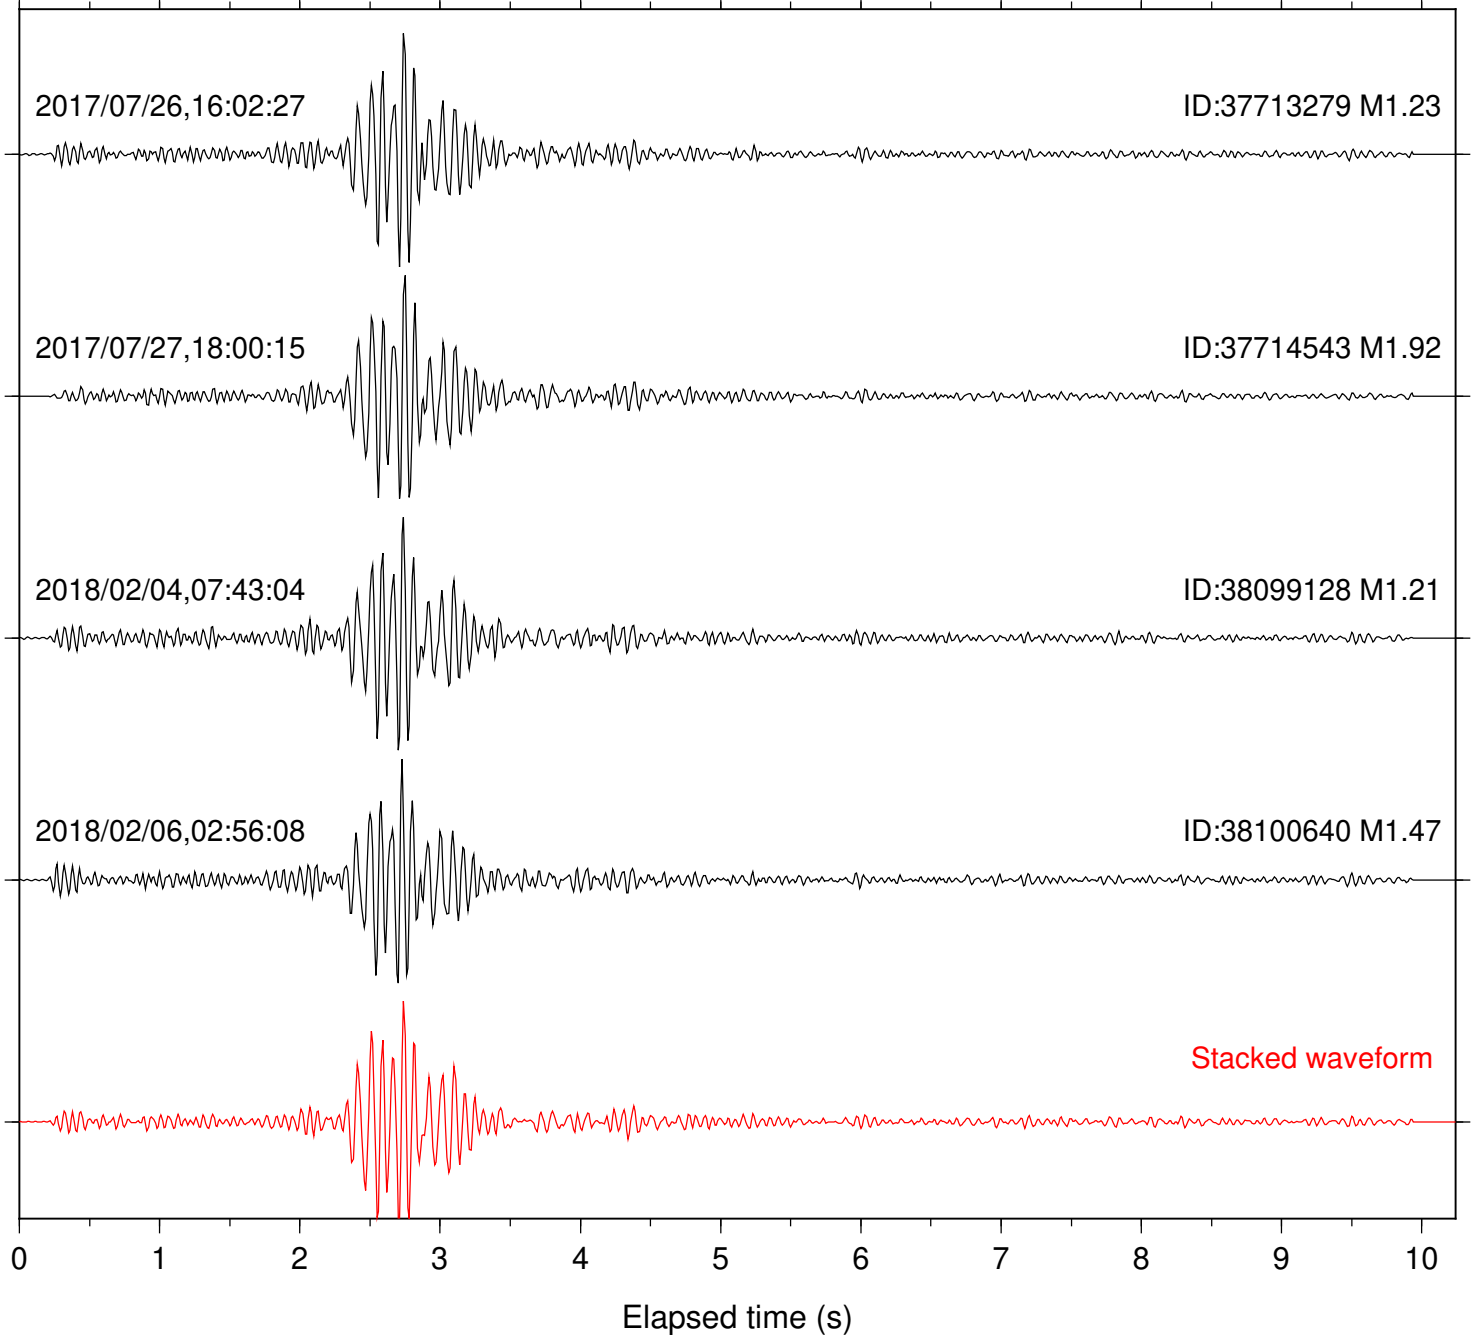

Station: BAC Com: EHZ

Focal depth: 5.28 km

Station: BZN Com: HHZ

Focal depth: 5.28 km

Station: CSH Com: HHZ

Focal depth: 5.28 km

Station: DNR Com: HHZ

Focal depth: 5.28 km

Station: FRD Com: HHZ

Focal depth: 5.28 km

Station: HMT2 Com: HHZ

Focal depth: 5.28 km

Station: KNW Com: HHZ

Focal depth: 5.28 km

Station: LKH Com: HHZ

Focal depth: 5.28 km

Station: LVA2 Com: HHZ

Focal depth: 5.28 km

Station: PFO Com: HHZ

Focal depth: 5.28 km

Station: PLM Com: HHZ

Focal depth: 5.28 km

Station: POB2 Com: HHZ

Focal depth: 5.28 km

Station: RDM Com: HHZ

Focal depth: 5.28 km

Station: SND Com: HHZ

Focal depth: 5.38 km