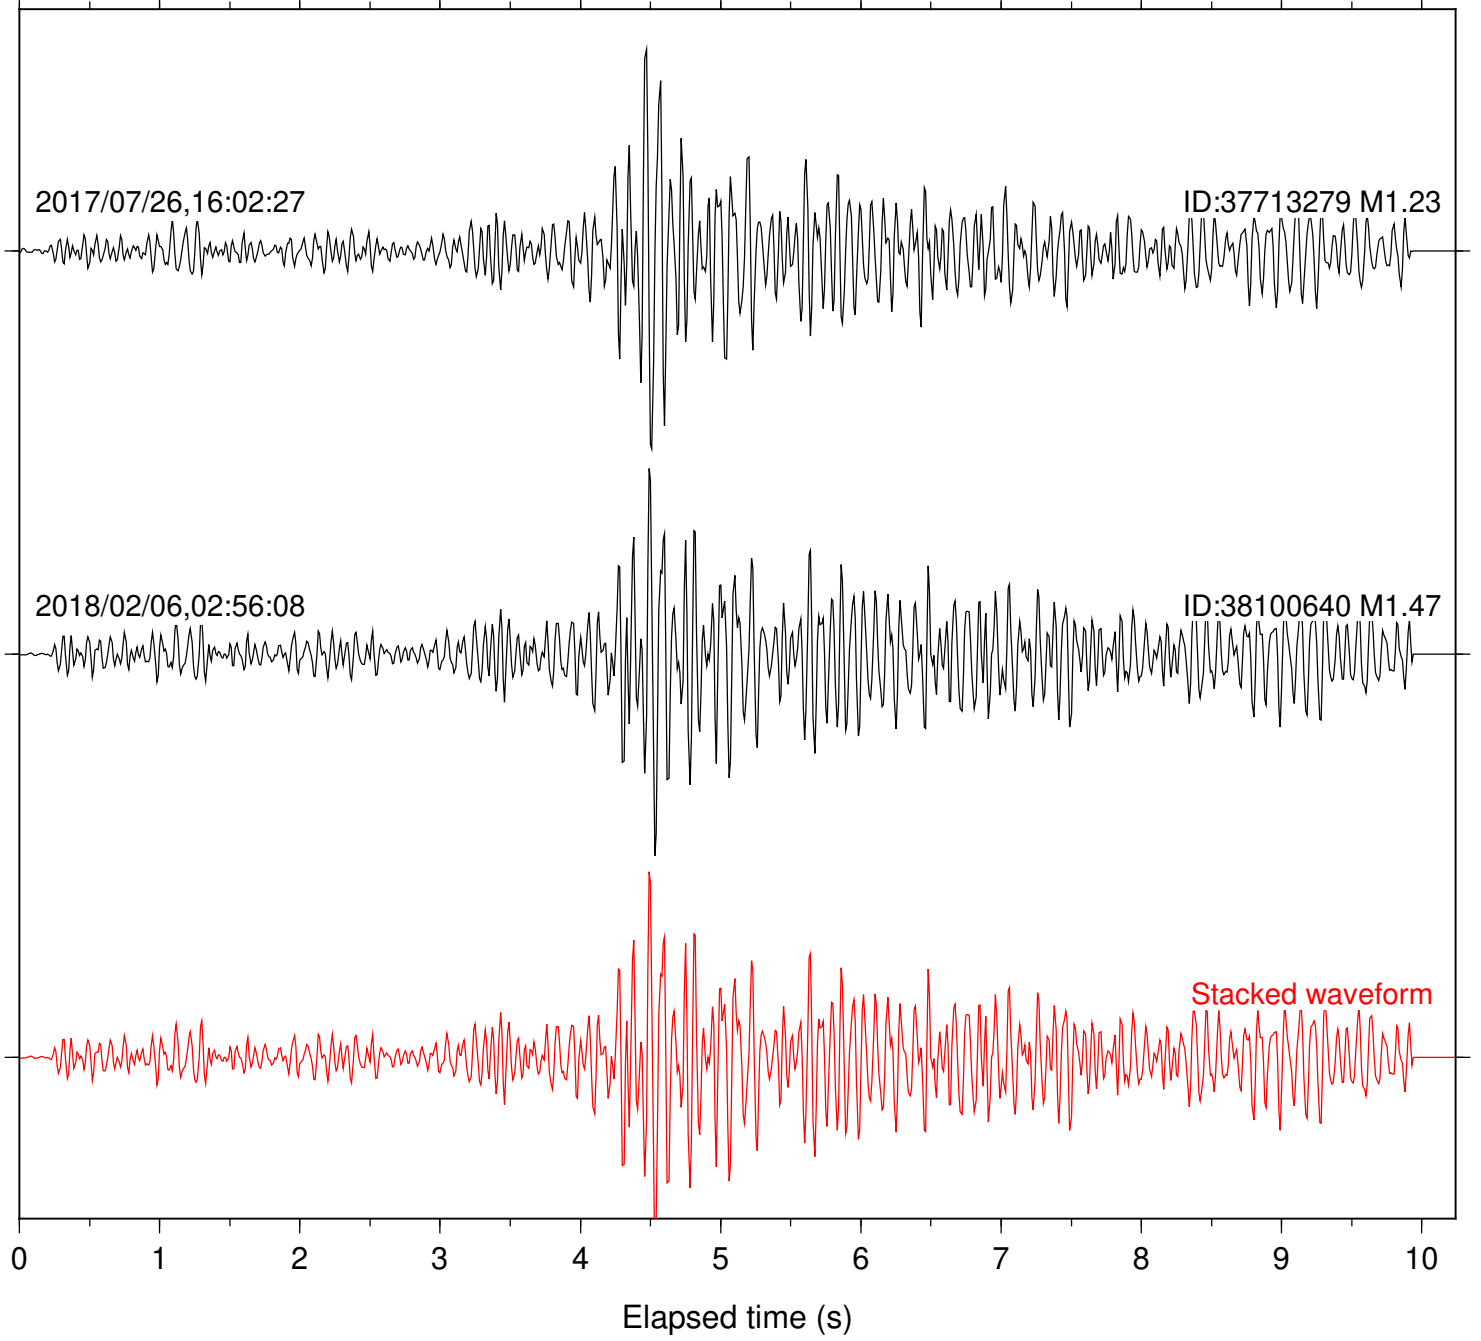

Station: B081 Com: EHZ

Focal depth: 5.28 km

Station: B082 Com: EHZ

Focal depth: 5.28 km

Station: B084 Com: EHZ

Focal depth: 5.28 km

Station: B086 Com: EHZ

Focal depth: 5.38 km

Station: B087 Com: EHZ

Focal depth: 5.28 km

Station: B088 Com: EHZ

Focal depth: 5.28 km

Station: B093 Com: EHZ

Focal depth: 5.28 km

Station: B946 Com: EHZ

Focal depth: 5.28 km

Station: FRD Com: HHZ

Focal depth: 5.28 km

Station: HMT2 Com: HHZ

Focal depth: 5.28 km

Station: KNW Com: HHZ

Focal depth: 5.28 km

Station: LKH Com: HHZ

Focal depth: 5.28 km

Station: RDM Com: HHZ

Focal depth: 5.28 km

Station: SND Com: HHZ

Focal depth: 5.38 km