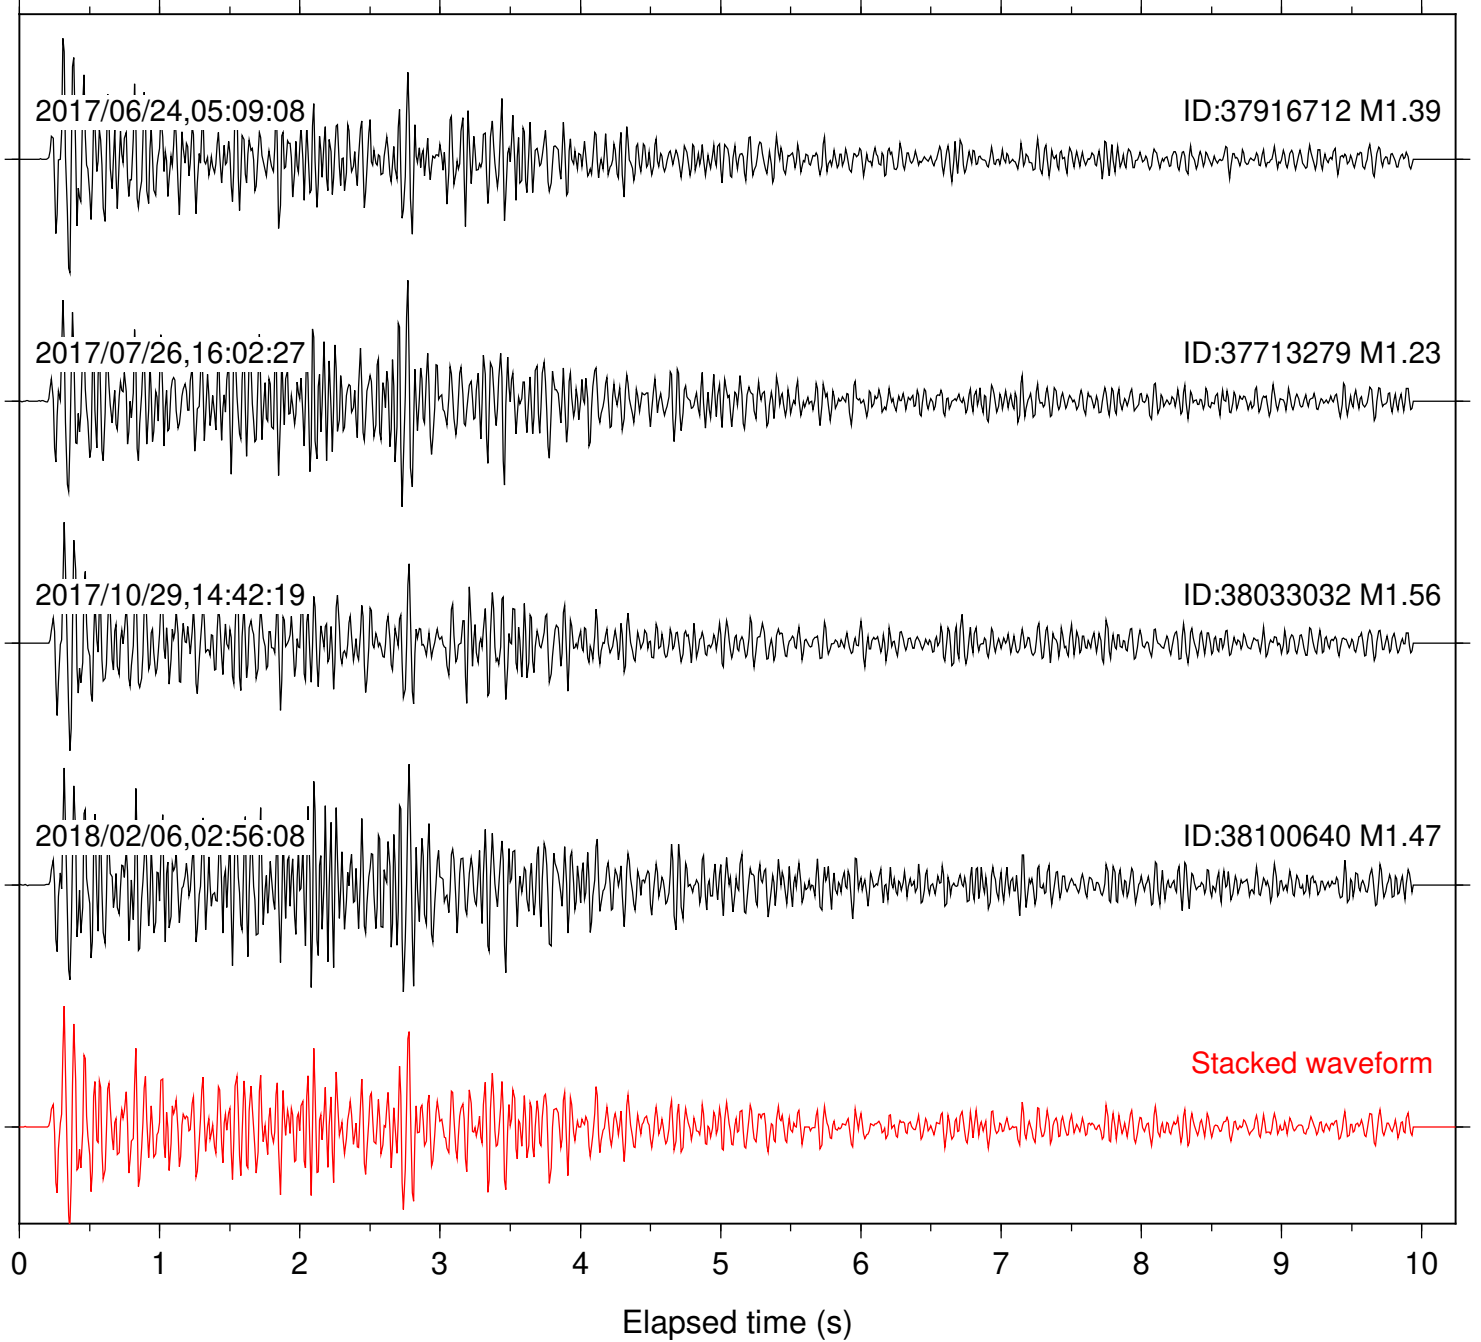

Station: B087 Com: EHZ

Focal depth: 5.28 km

Station: B088 Com: EHZ

Focal depth: 5.28 km

Station: B093 Com: EHZ

Focal depth: 5.28 km

Station: B946 Com: EHZ

Focal depth: 5.28 km

Station: BAC Com: EHZ

Focal depth: 5.28 km

Station: BZN Com: HHZ

Focal depth: 5.28 km

Station: CSH Com: HHZ

Focal depth: 5.28 km

Station: DNR Com: HHZ

Focal depth: 5.28 km

Station: FRD Com: HHZ

Focal depth: 5.28 km

Station: HMT2 Com: HHZ

Focal depth: 5.28 km

Station: KNW Com: HHZ

Focal depth: 5.28 km

Station: LKH Com: HHZ

Focal depth: 5.28 km

Station: RDM Com: HHZ

Focal depth: 5.28 km

Station: SND Com: HHZ

Focal depth: 5.38 km