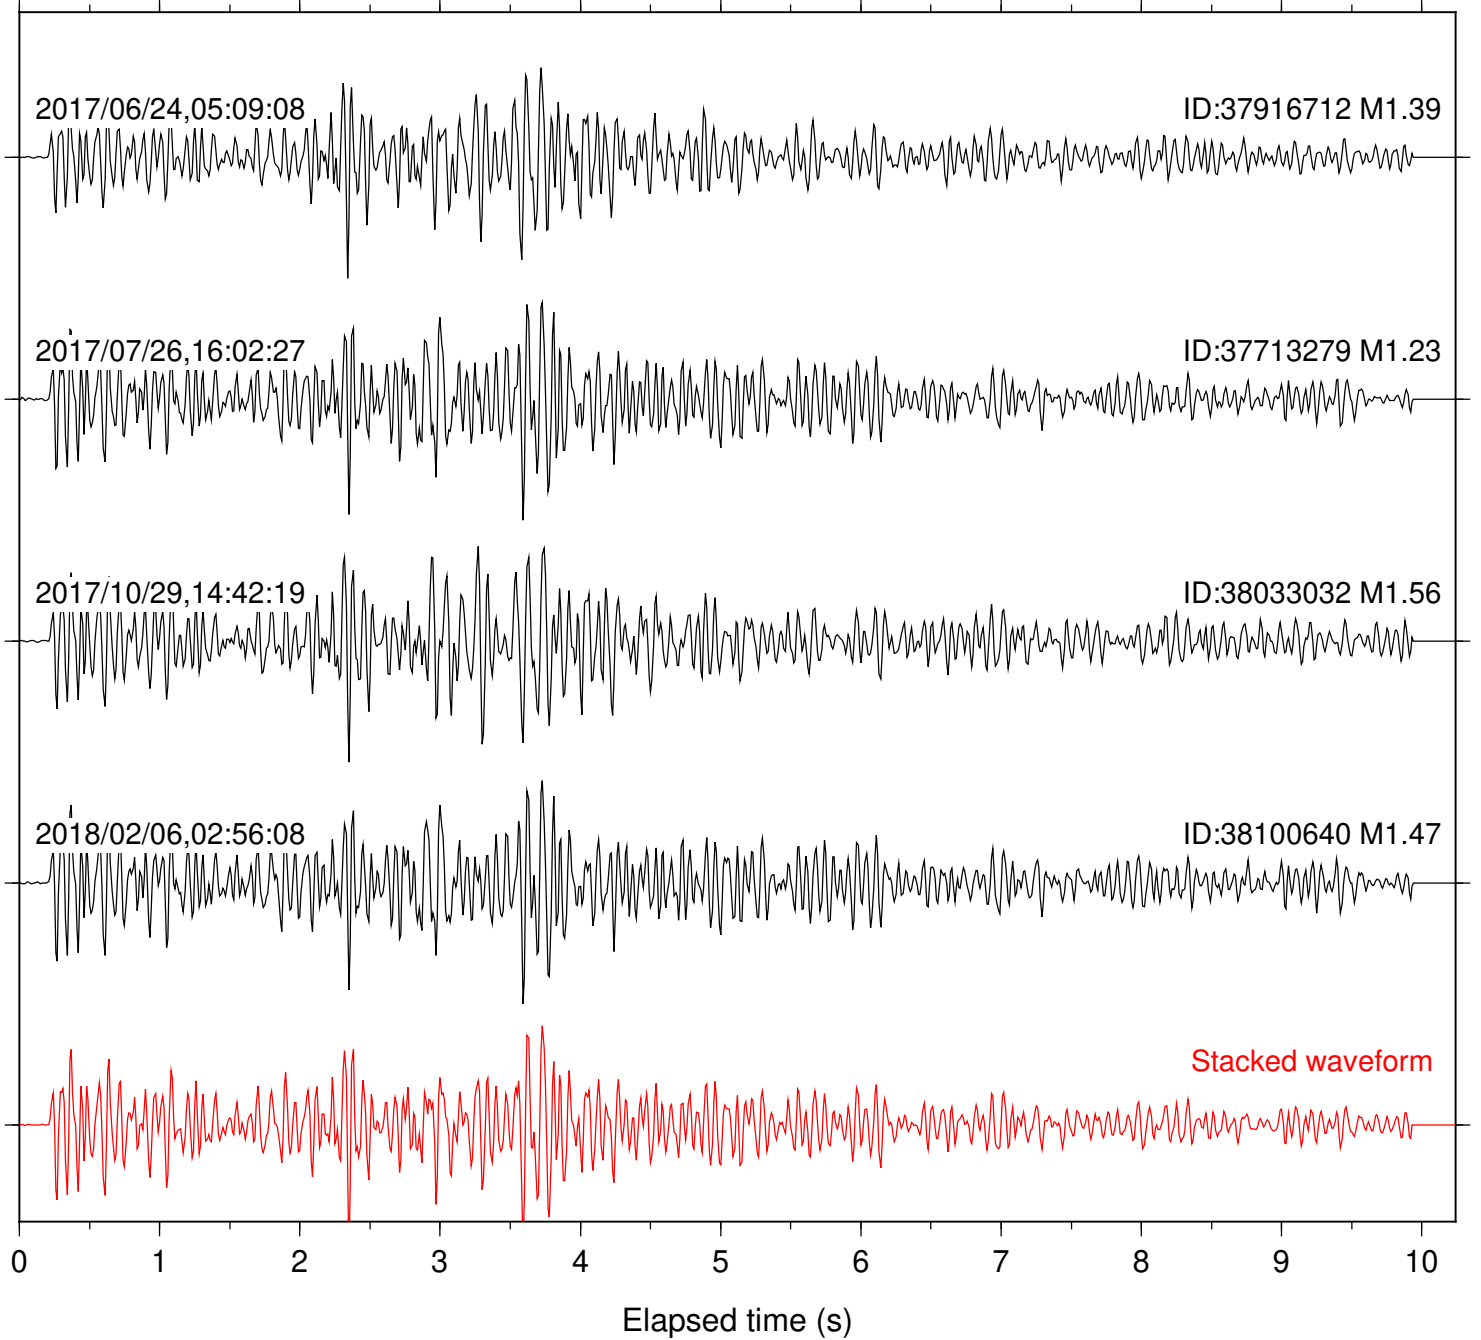

Station: B081 Com: EHZ

Focal depth: 5.28 km

Station: B082 Com: EHZ

Focal depth: 5.28 km

Station: B084 Com: EHZ

Focal depth: 5.28 km

Station: B086 Com: EHZ

Focal depth: 5.38 km

Station: B087 Com: EHZ

Focal depth: 5.28 km

Station: B088 Com: EHZ

Focal depth: 5.28 km

Station: B093 Com: EHZ

Focal depth: 5.28 km

Station: B946 Com: EHZ

Focal depth: 5.28 km

Station: FRD Com: HHZ

Focal depth: 5.28 km

Station: HMT2 Com: HHZ

Focal depth: 5.28 km

Station: KNW Com: HHZ

Focal depth: 5.28 km

Station: LKH Com: HHZ

Focal depth: 5.28 km

Station: RDM Com: HHZ

Focal depth: 5.28 km

Station: SND Com: HHZ

Focal depth: 5.38 km