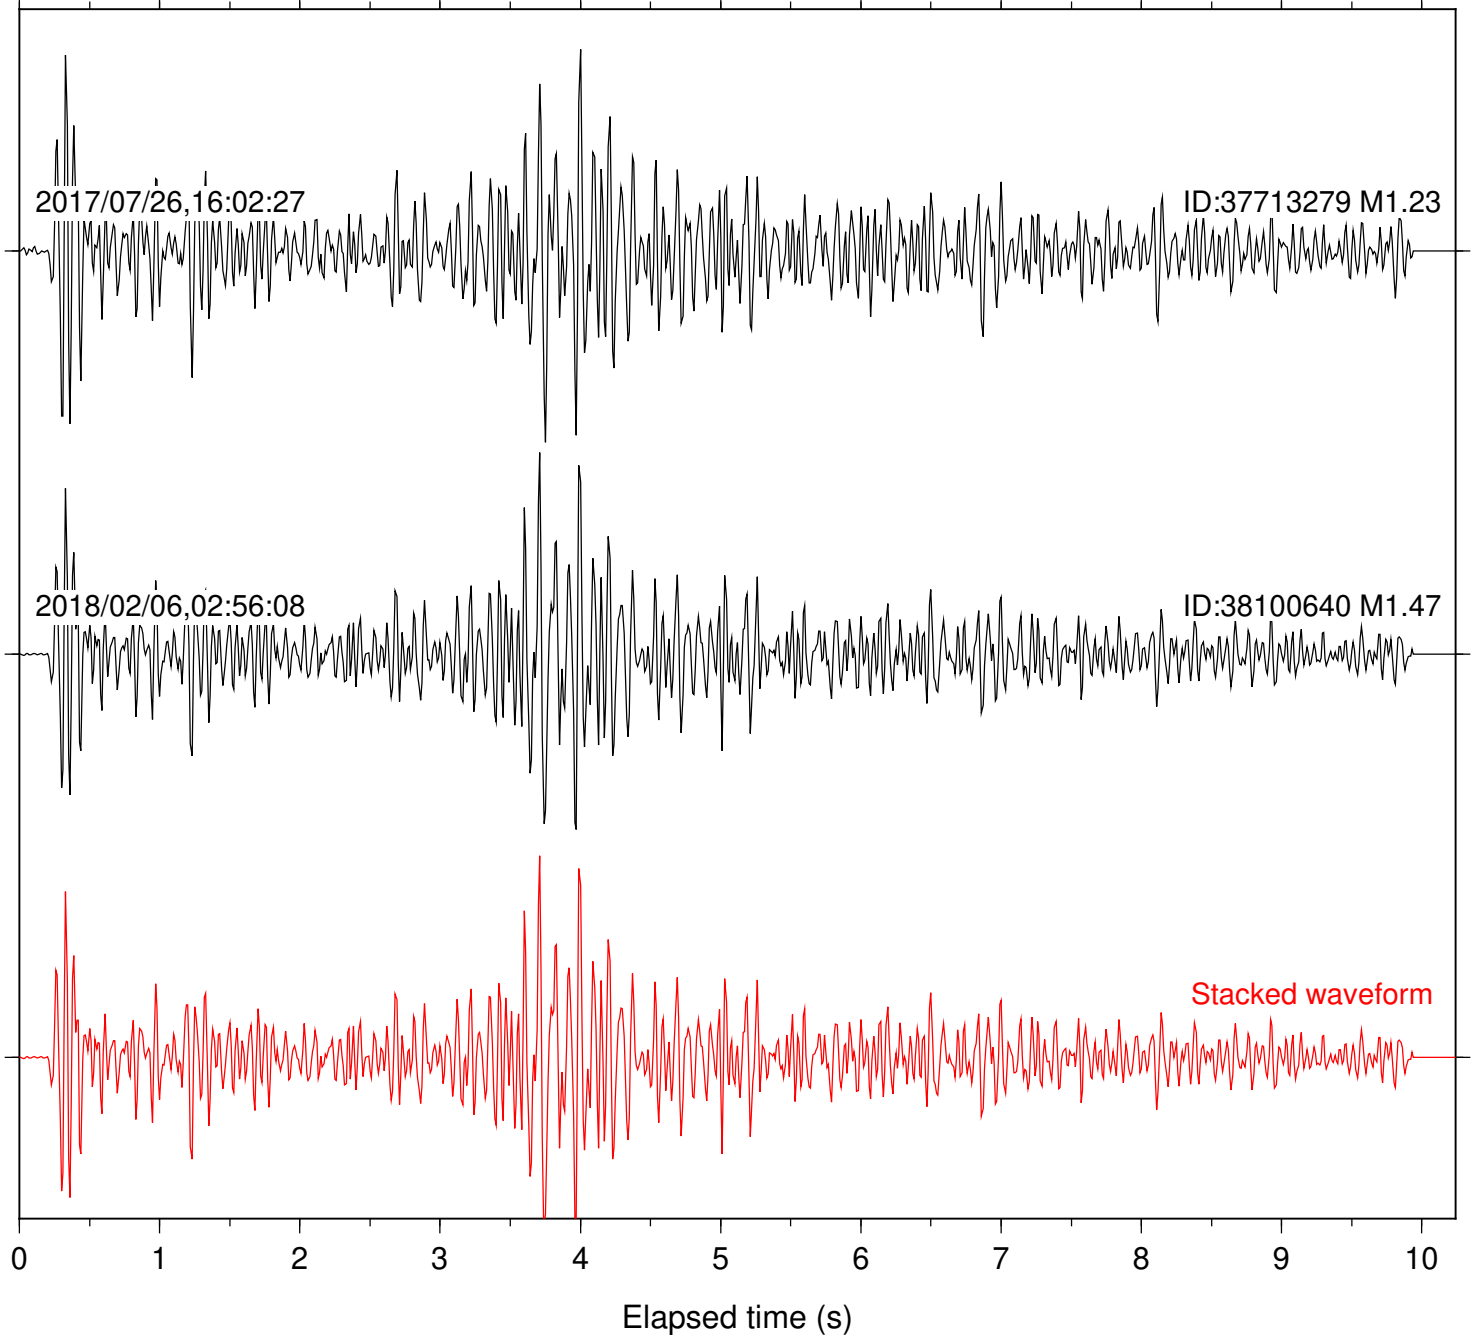

Station: B081 Com: EHZ

Focal depth: 5.28 km

Station: B082 Com: EHZ

Focal depth: 5.28 km

Station: B084 Com: EHZ

Focal depth: 5.28 km

Station: B086 Com: EHZ

Focal depth: 5.38 km

Station: B087 Com: EHZ

Focal depth: 5.28 km

Station: B088 Com: EHZ

Focal depth: 5.28 km

Station: B093 Com: EHZ

Focal depth: 5.28 km

Station: B946 Com: EHZ

Focal depth: 5.28 km

Station: FRD Com: HHZ

Focal depth: 5.28 km

Station: HMT2 Com: HHZ

Focal depth: 5.28 km

Station: KNW Com: HHZ

Focal depth: 5.28 km

Station: LKH Com: HHZ

Focal depth: 5.28 km

Station: RDM Com: HHZ

Focal depth: 5.28 km

Station: SND Com: HHZ

Focal depth: 5.38 km