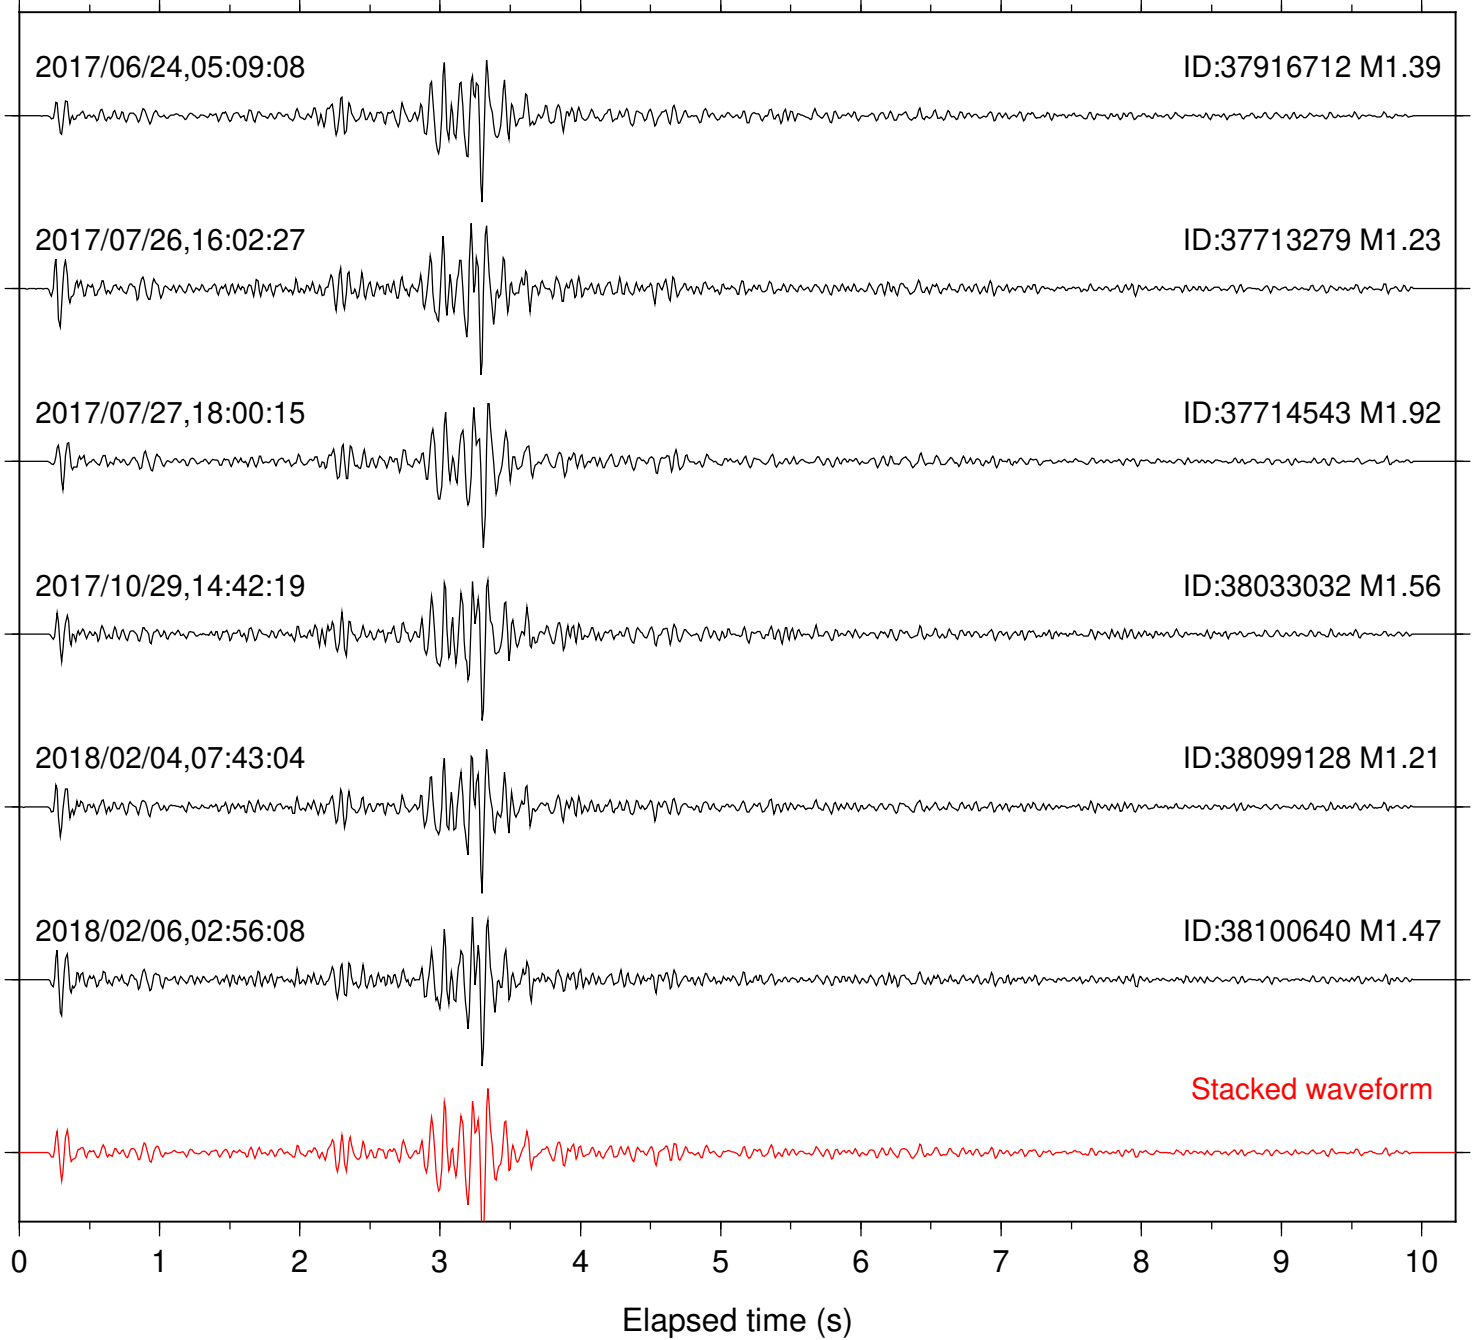

Station: B081 Com: EHZ

Focal depth: 5.28 km

Station: B082 Com: EHZ

Focal depth: 5.28 km

Station: B084 Com: EHZ

Focal depth: 5.28 km

Station: B086 Com: EHZ

Focal depth: 5.38 km

Station: B087 Com: EHZ

Focal depth: 5.28 km

Station: B088 Com: EHZ

Focal depth: 5.28 km

Station: B093 Com: EHZ

Focal depth: 5.28 km

Station: B946 Com: EHZ

Focal depth: 5.28 km

Station: FRD Com: HHZ

Focal depth: 5.28 km

Station: HMT2 Com: HHZ

Focal depth: 5.28 km

Station: KNW Com: HHZ

Focal depth: 5.28 km

Station: LKH Com: HHZ

Focal depth: 5.28 km

Station: RDM Com: HHZ

Focal depth: 5.28 km

Station: SND Com: HHZ

Focal depth: 5.38 km