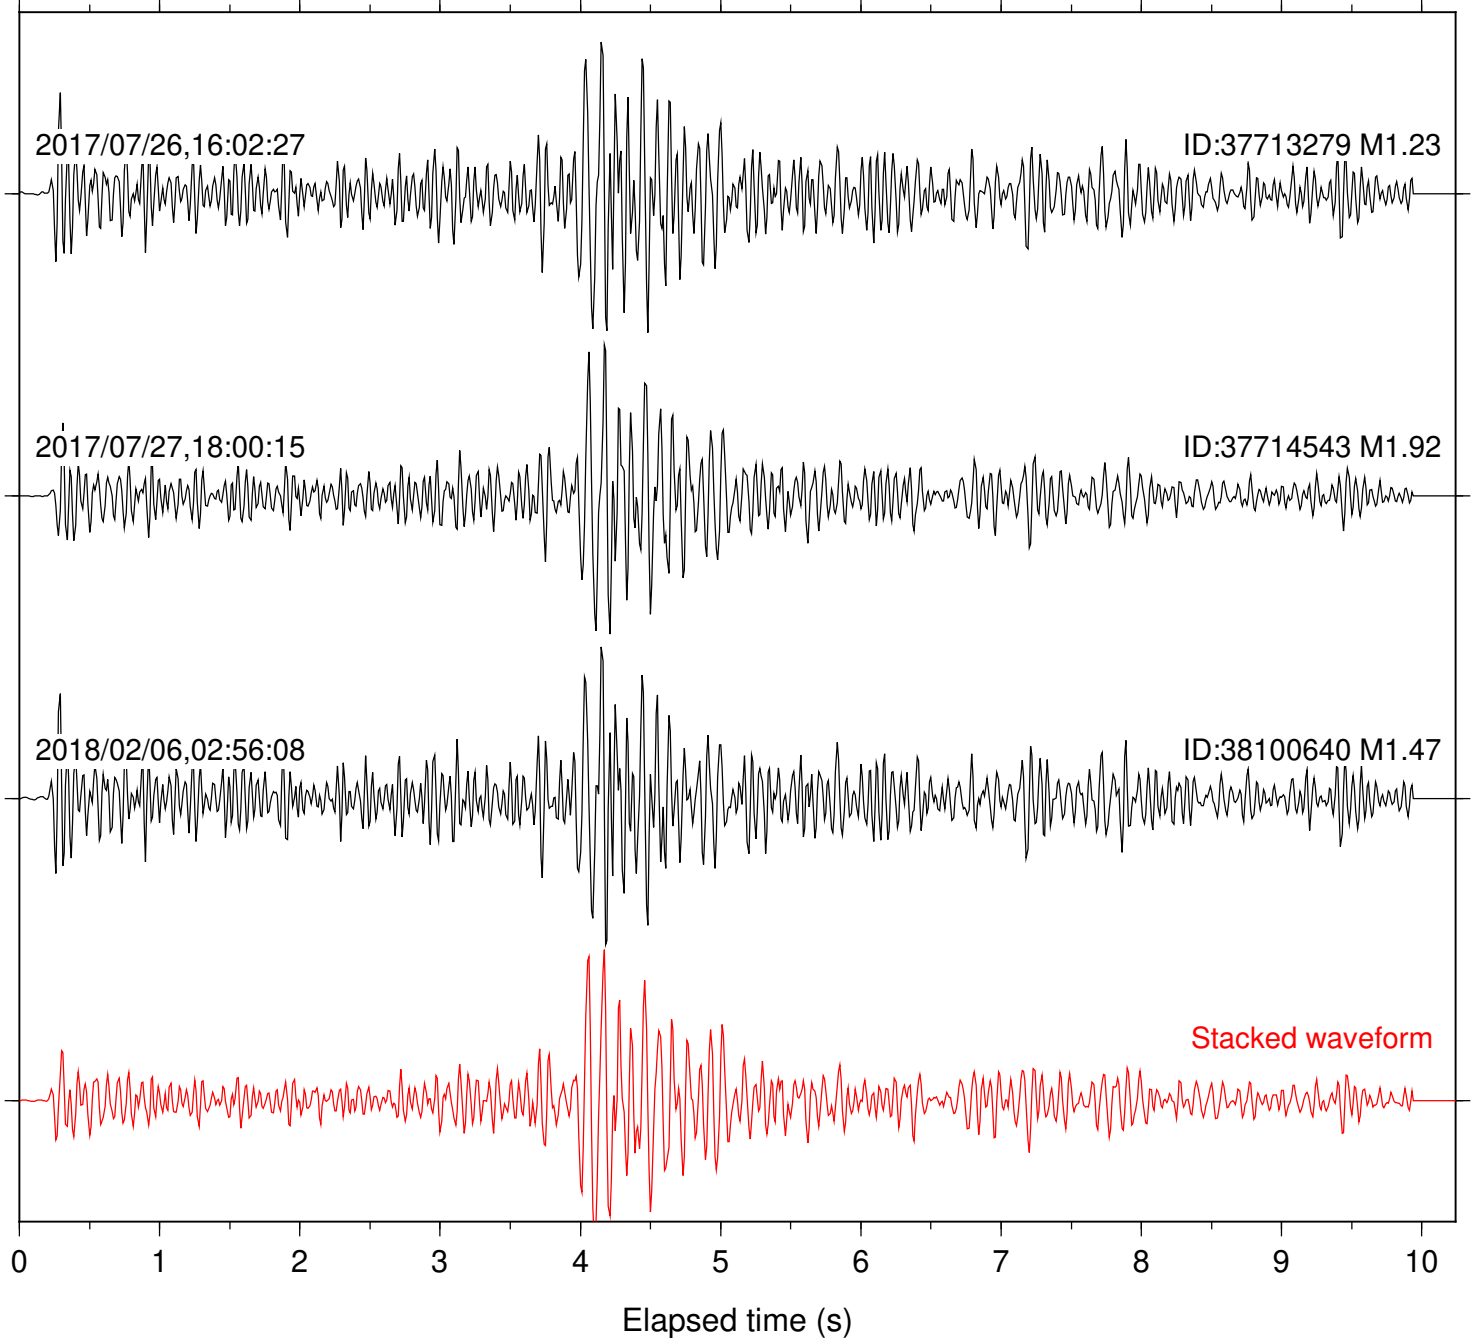

Station: B087 Com: EHZ

Focal depth: 5.28 km

Station: B088 Com: EHZ

Focal depth: 5.28 km

Station: B093 Com: EHZ

Focal depth: 5.28 km

Station: B946 Com: EHZ

Focal depth: 5.28 km

Station: BAC Com: EHZ

Focal depth: 5.28 km

Station: BZN Com: HHZ

Focal depth: 5.28 km

Station: CSH Com: HHZ

Focal depth: 5.28 km

Station: DNR Com: HHZ

Focal depth: 5.28 km

Station: FRD Com: HHZ

Focal depth: 5.28 km

Station: HMT2 Com: HHZ

Focal depth: 5.28 km

Station: KNW Com: HHZ

Focal depth: 5.28 km

Station: LKH Com: HHZ

Focal depth: 5.28 km

Station: RDM Com: HHZ

Focal depth: 5.28 km

Station: SND Com: HHZ

Focal depth: 5.38 km