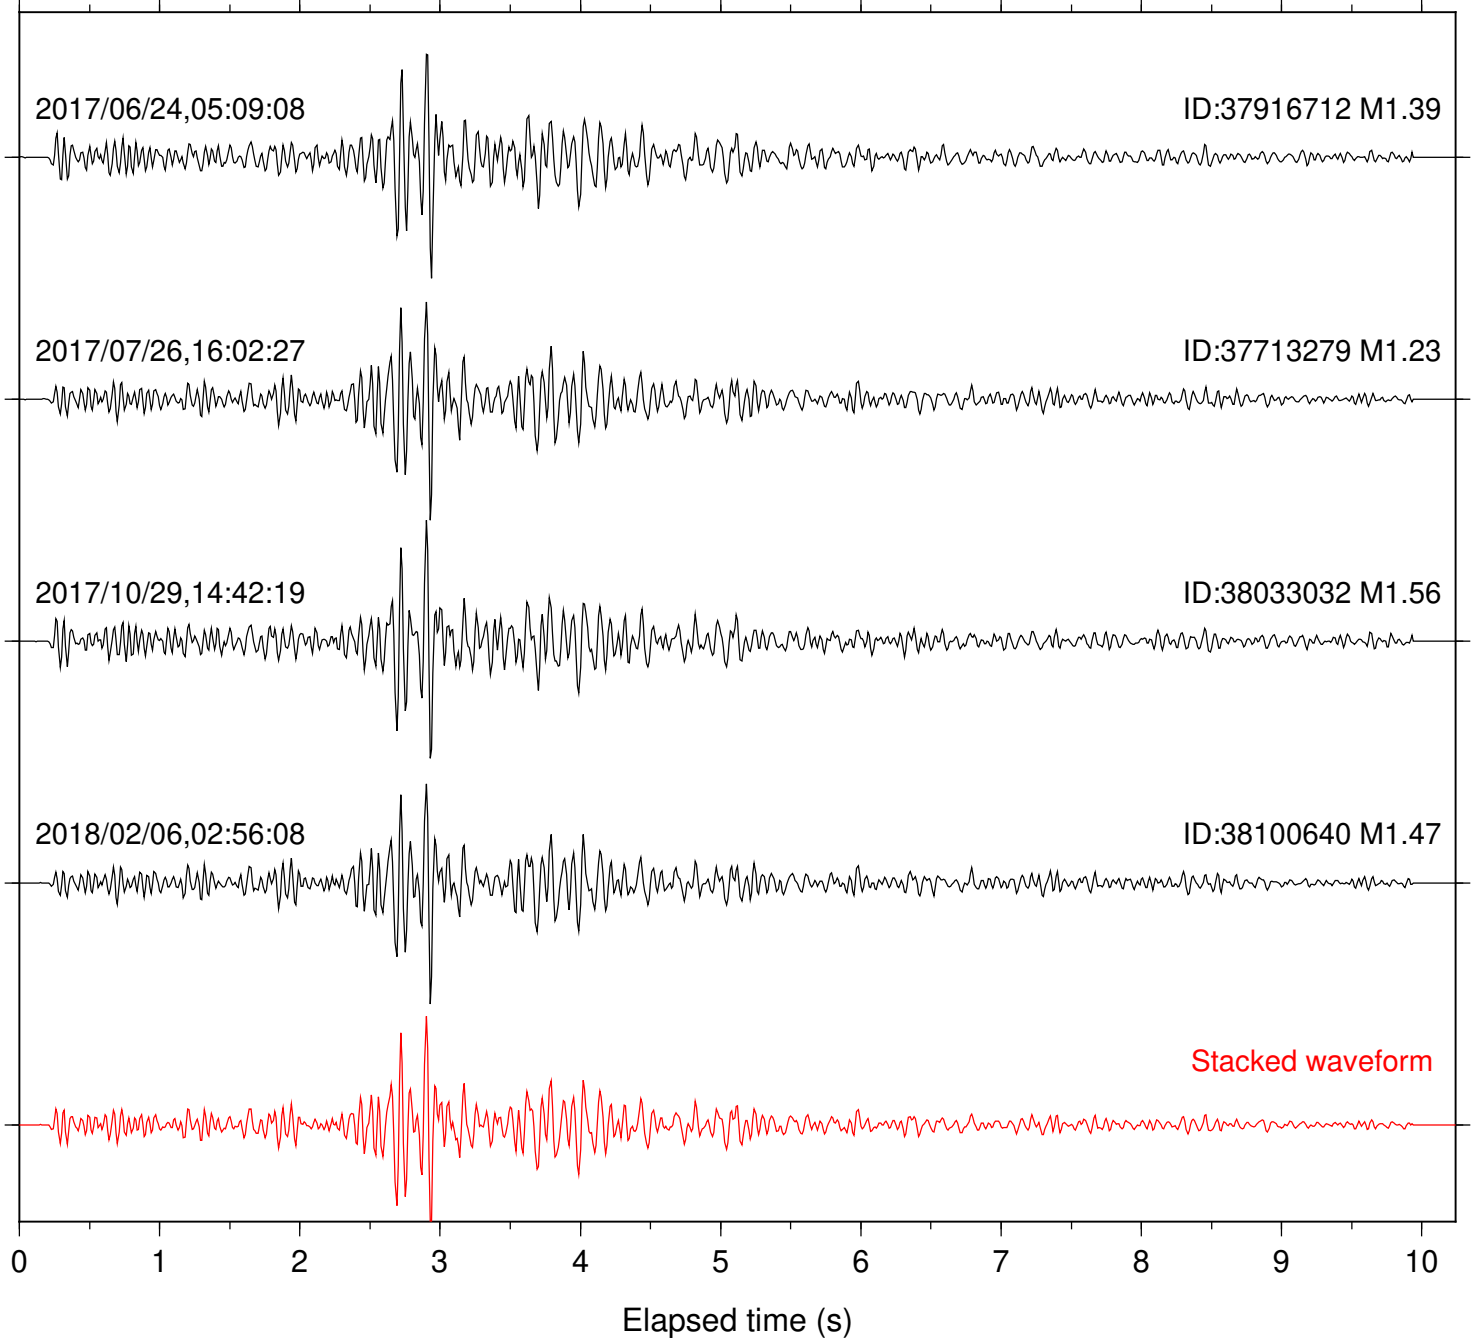

Station: B087 Com: EHZ

Focal depth: 5.28 km

Station: B088 Com: EHZ

Focal depth: 5.28 km

Station: B093 Com: EHZ

Focal depth: 5.28 km

Station: B946 Com: EHZ

Focal depth: 5.28 km

Station: BAC Com: EHZ

Focal depth: 5.28 km

Station: BZN Com: HHZ

Focal depth: 5.28 km

Station: CSH Com: HHZ

Focal depth: 5.28 km

Station: DNR Com: HHZ

Focal depth: 5.28 km

Station: FRD Com: HHZ

Focal depth: 5.28 km

Station: HMT2 Com: HHZ

Focal depth: 5.28 km

Station: KNW Com: HHZ

Focal depth: 5.28 km

Station: LKH Com: HHZ

Focal depth: 5.28 km

Station: RDM Com: HHZ

Focal depth: 5.28 km

Station: SND Com: HHZ

Focal depth: 5.38 km