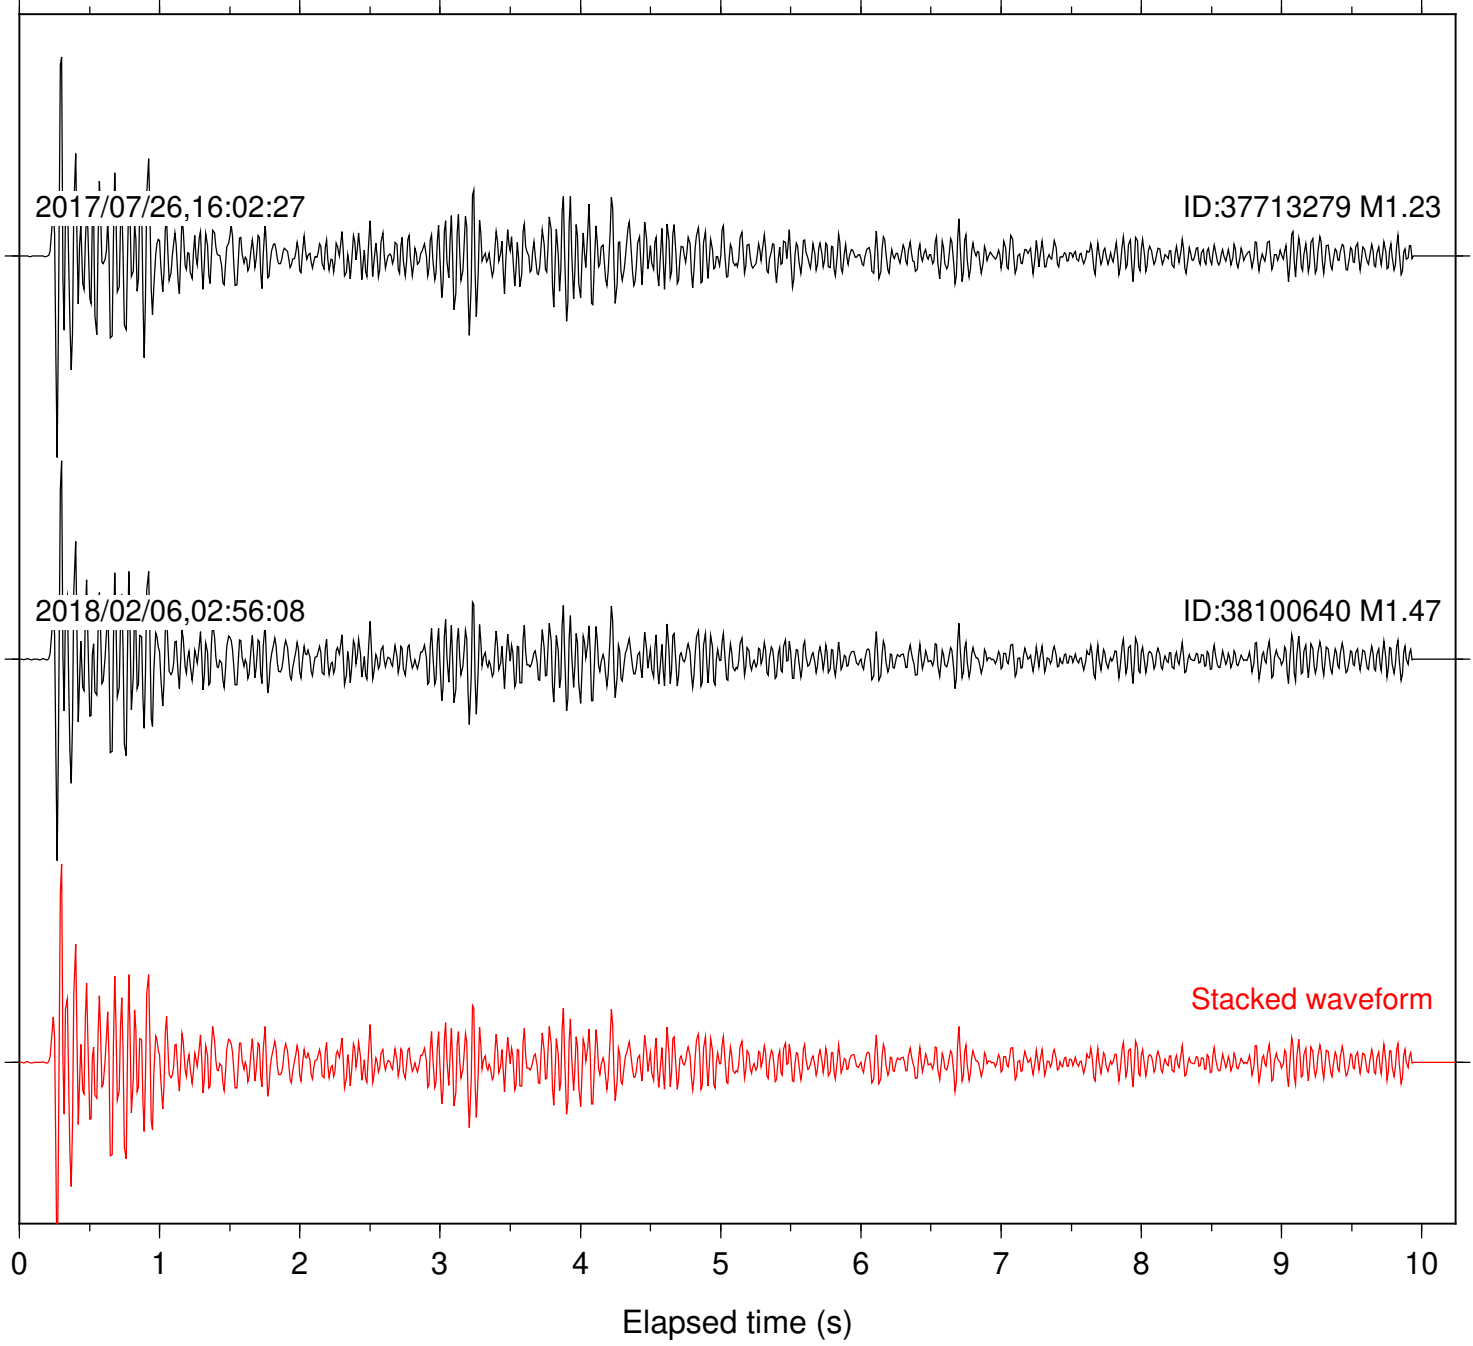

Station: BAC Com: EHZ

Focal depth: 5.28 km

Station: BZN Com: HHZ

Focal depth: 5.28 km

Station: CSH Com: HHZ

Focal depth: 5.28 km

Station: DNR Com: HHZ

Focal depth: 5.28 km

Station: FRD Com: HHZ

Focal depth: 5.28 km

Station: HMT2 Com: HHZ

Focal depth: 5.28 km

Station: KNW Com: HHZ

Focal depth: 5.28 km

Station: LKH Com: HHZ

Focal depth: 5.28 km

Station: LVA2 Com: HHZ

Focal depth: 5.28 km

Station: PFO Com: HHZ

Focal depth: 5.28 km

Station: PLM Com: HHZ

Focal depth: 5.28 km

Station: POB2 Com: HHZ

Focal depth: 5.28 km

Station: RDM Com: HHZ

Focal depth: 5.28 km

Station: SND Com: HHZ

Focal depth: 5.38 km