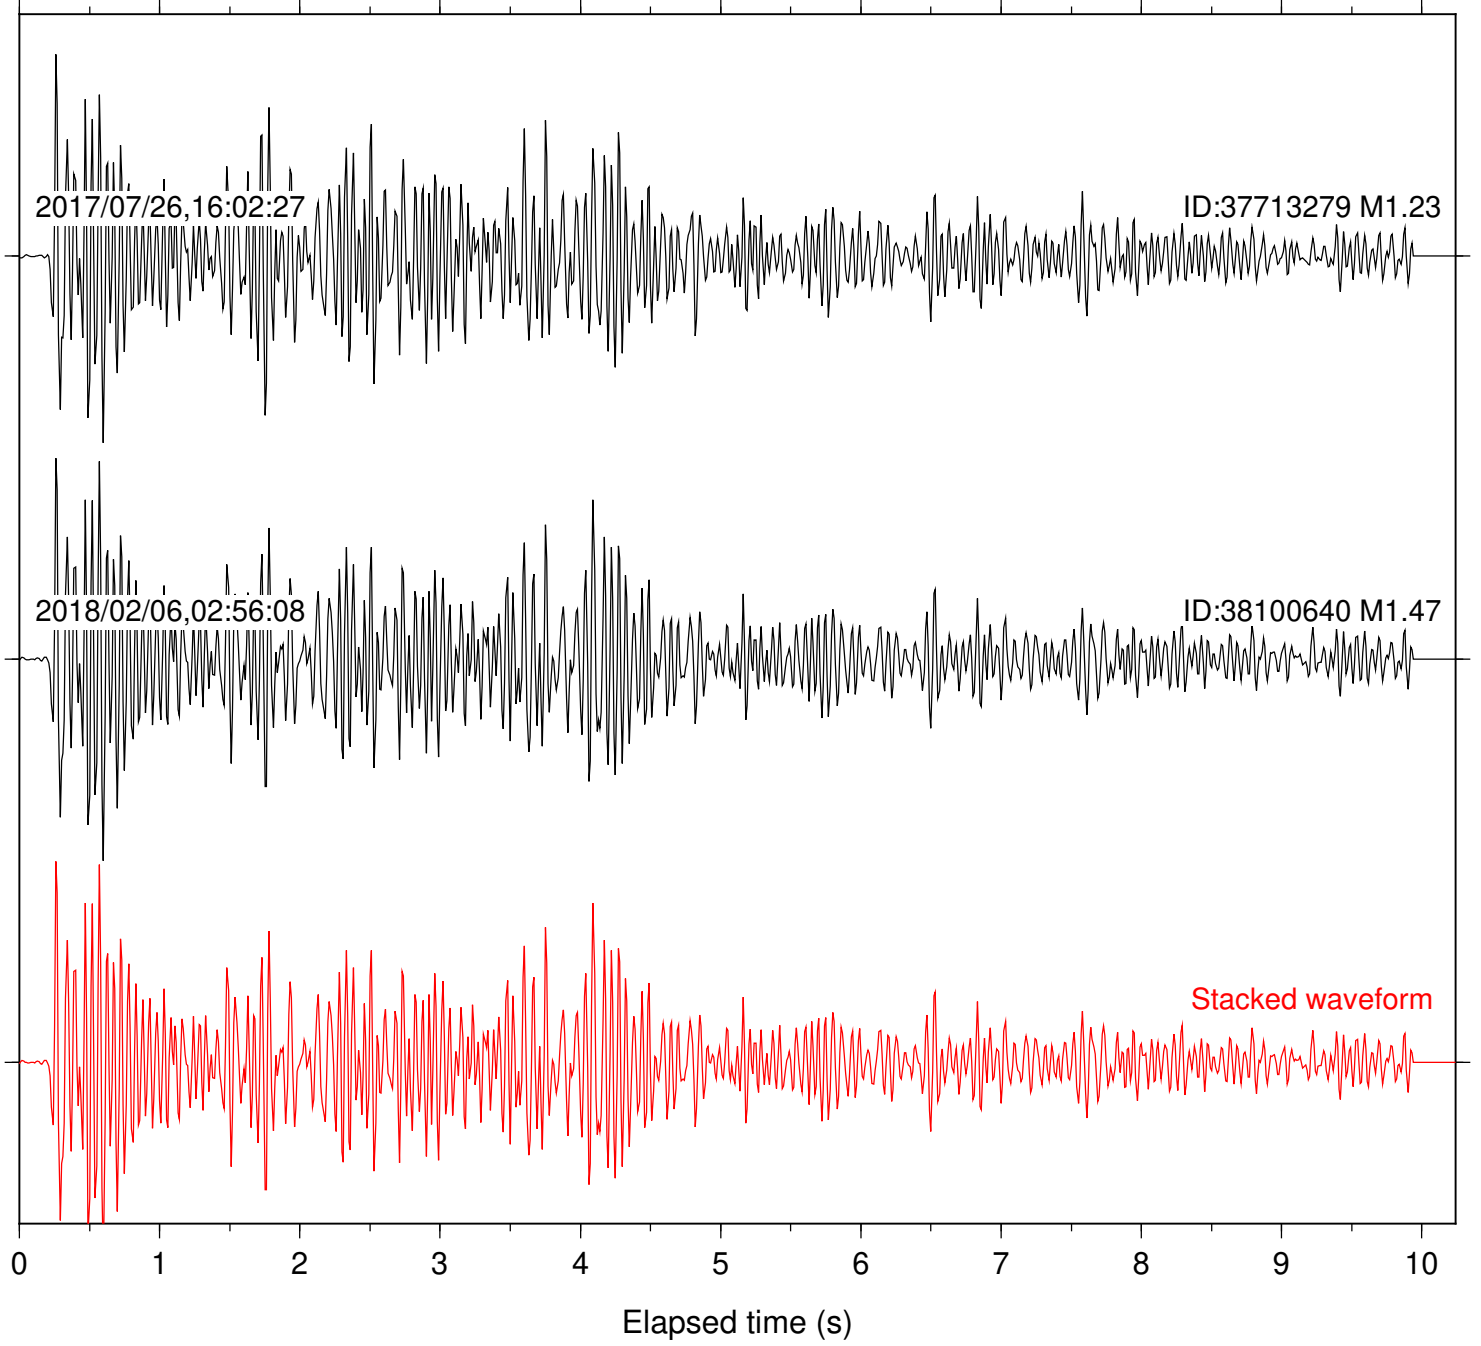

Station: BAC Com: EHZ

Focal depth: 5.28 km

Station: BZN Com: HHZ

Focal depth: 5.28 km

Station: CSH Com: HHZ

Focal depth: 5.28 km

Station: DNR Com: HHZ

Focal depth: 5.28 km

Station: FRD Com: HHZ

Focal depth: 5.28 km

Station: HMT2 Com: HHZ

Focal depth: 5.28 km

Station: KNW Com: HHZ

Focal depth: 5.28 km

Station: LKH Com: HHZ

Focal depth: 5.28 km

Station: LVA2 Com: HHZ

Focal depth: 5.28 km

Station: PFO Com: HHZ

Focal depth: 5.28 km

Station: PLM Com: HHZ

Focal depth: 5.28 km

Station: POB2 Com: HHZ

Focal depth: 5.28 km

Station: RDM Com: HHZ

Focal depth: 5.28 km

Station: SND Com: HHZ

Focal depth: 5.38 km