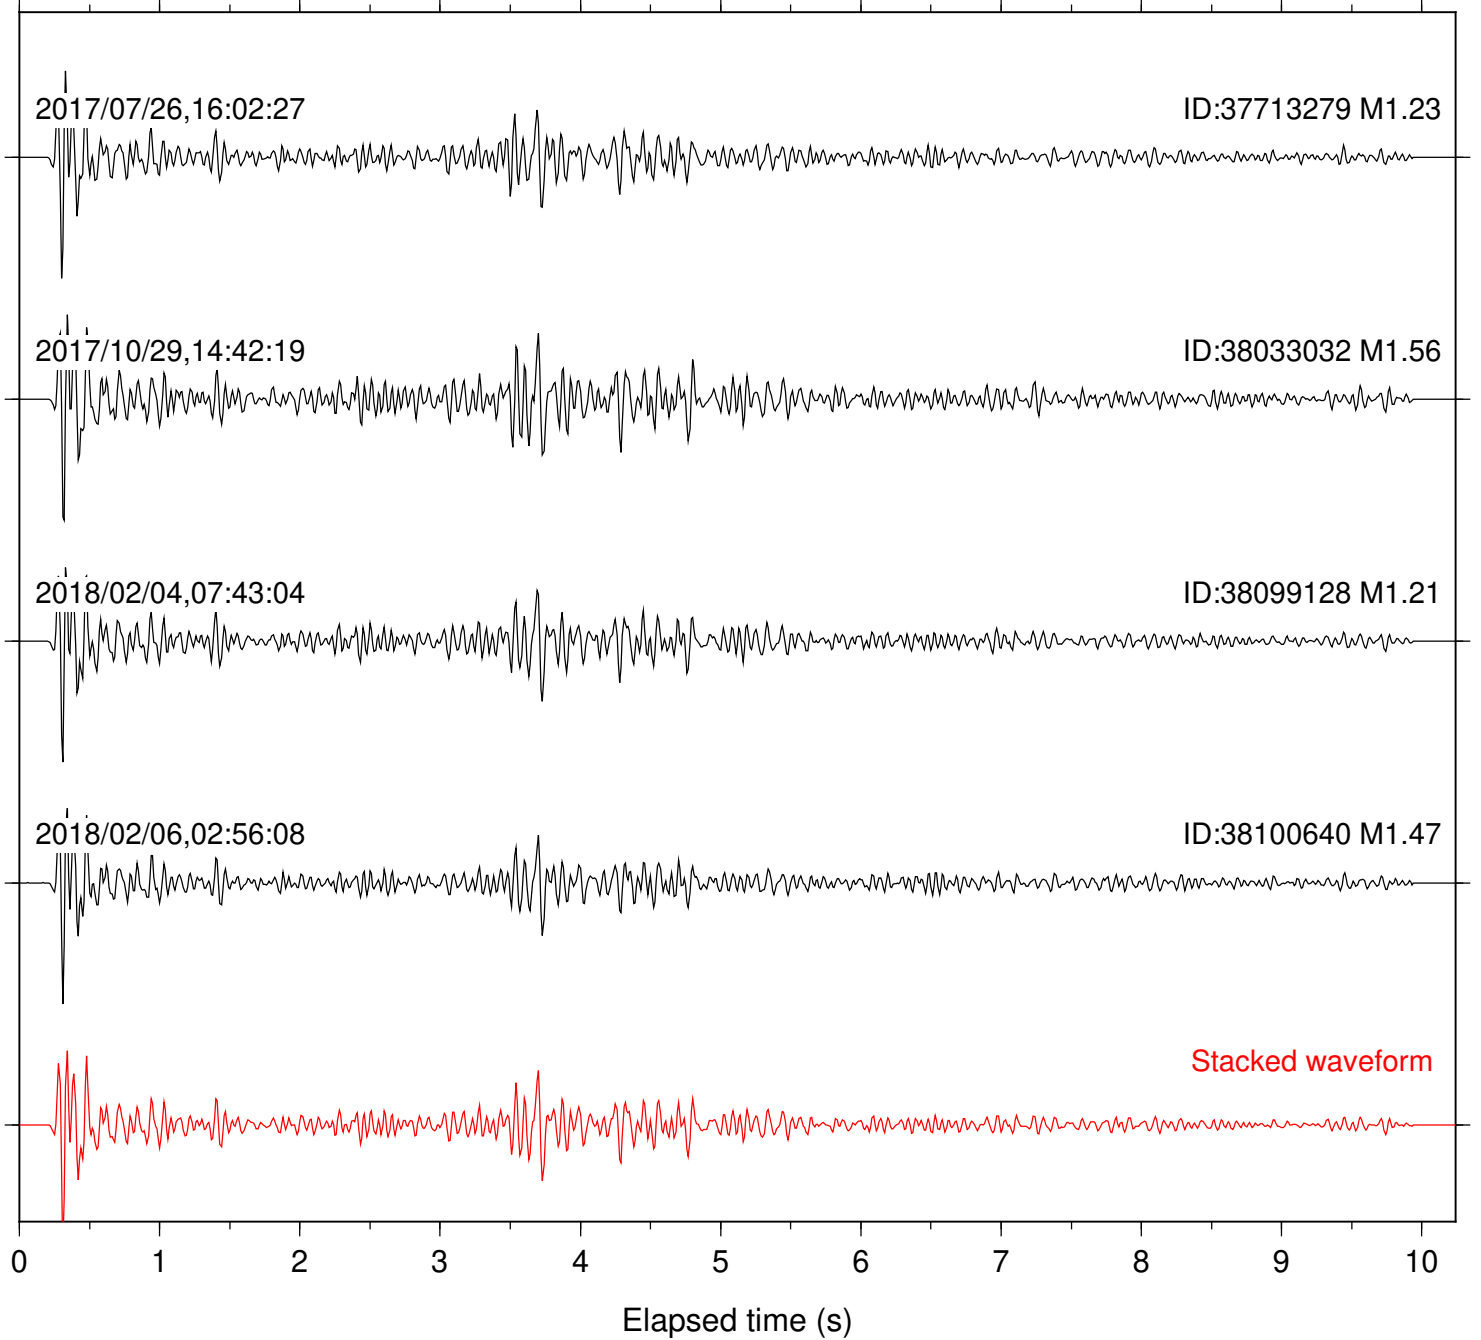

Station: BAC Com: EHZ

Focal depth: 5.28 km

Station: BZN Com: HHZ

Focal depth: 5.28 km

Station: CSH Com: HHZ

Focal depth: 5.28 km

Station: DNR Com: HHZ

Focal depth: 5.28 km

Station: FRD Com: HHZ

Focal depth: 5.28 km

Station: HMT2 Com: HHZ

Focal depth: 5.28 km

Station: KNW Com: HHZ

Focal depth: 5.28 km

Station: LKH Com: HHZ

Focal depth: 5.28 km

Station: LVA2 Com: HHZ

Focal depth: 5.28 km

Station: PFO Com: HHZ

Focal depth: 5.28 km

Station: PLM Com: HHZ

Focal depth: 5.28 km

Station: POB2 Com: HHZ

Focal depth: 5.28 km

Station: RDM Com: HHZ

Focal depth: 5.28 km

Station: SND Com: HHZ

Focal depth: 5.38 km