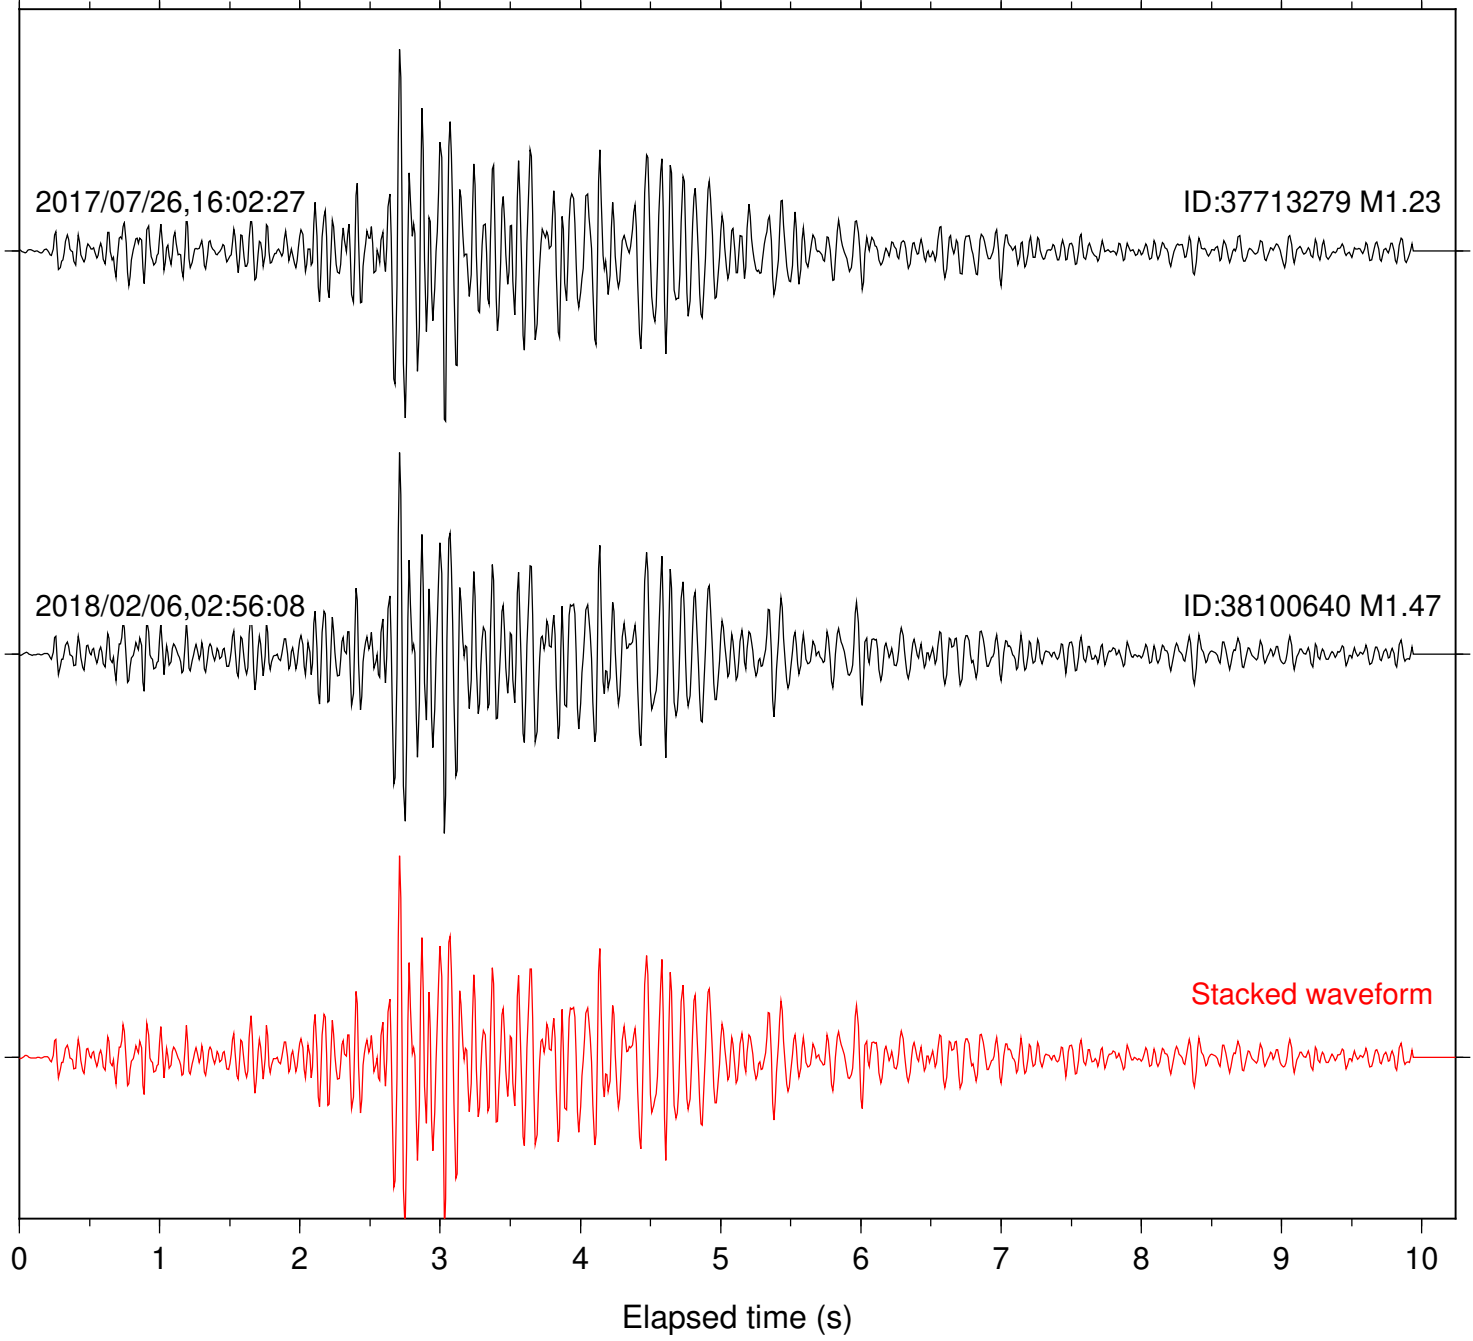

Station: B087 Com: EHZ

Focal depth: 5.28 km

Station: B088 Com: EHZ

Focal depth: 5.28 km

Station: B093 Com: EHZ

Focal depth: 5.28 km

Station: B946 Com: EHZ

Focal depth: 5.28 km

Station: BAC Com: EHZ

Focal depth: 5.28 km

Station: BZN Com: HHZ

Focal depth: 5.28 km

Station: CSH Com: HHZ

Focal depth: 5.28 km

Station: DNR Com: HHZ

Focal depth: 5.28 km

Station: FRD Com: HHZ

Focal depth: 5.28 km

Station: HMT2 Com: HHZ

Focal depth: 5.28 km

Station: KNW Com: HHZ

Focal depth: 5.28 km

Station: LKH Com: HHZ

Focal depth: 5.28 km

Station: RDM Com: HHZ

Focal depth: 5.28 km

Station: SND Com: HHZ

Focal depth: 5.38 km