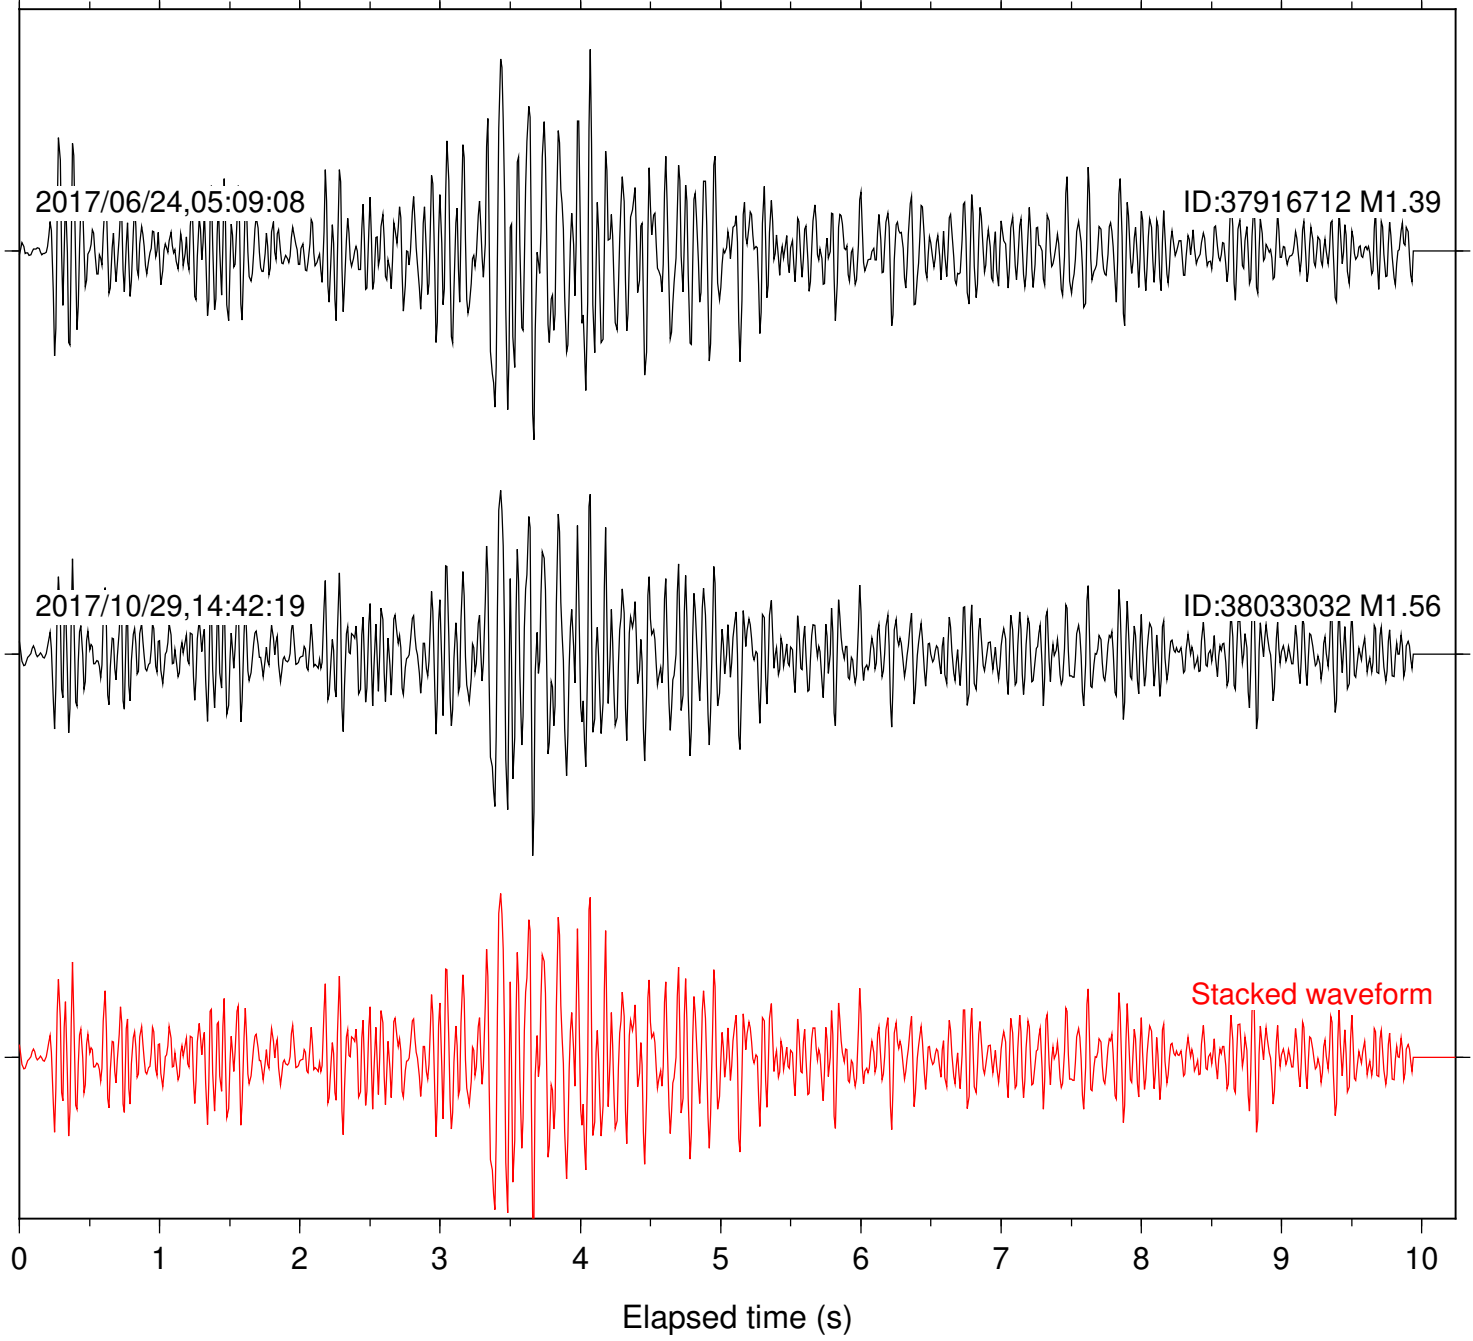

Station: B081 Com: EHZ

Focal depth: 5.28 km

Station: B082 Com: EHZ

Focal depth: 5.28 km

Station: B084 Com: EHZ

Focal depth: 5.28 km

Station: B086 Com: EHZ

Focal depth: 5.38 km

Station: B087 Com: EHZ

Focal depth: 5.28 km

Station: B088 Com: EHZ

Focal depth: 5.28 km

Station: B093 Com: EHZ

Focal depth: 5.28 km

Station: B946 Com: EHZ

Focal depth: 5.28 km

Station: FRD Com: HHZ

Focal depth: 5.28 km

Station: HMT2 Com: HHZ

Focal depth: 5.28 km

Station: KNW Com: HHZ

Focal depth: 5.28 km

Station: LKH Com: HHZ

Focal depth: 5.28 km

Station: RDM Com: HHZ

Focal depth: 5.28 km

Station: SND Com: HHZ

Focal depth: 5.38 km