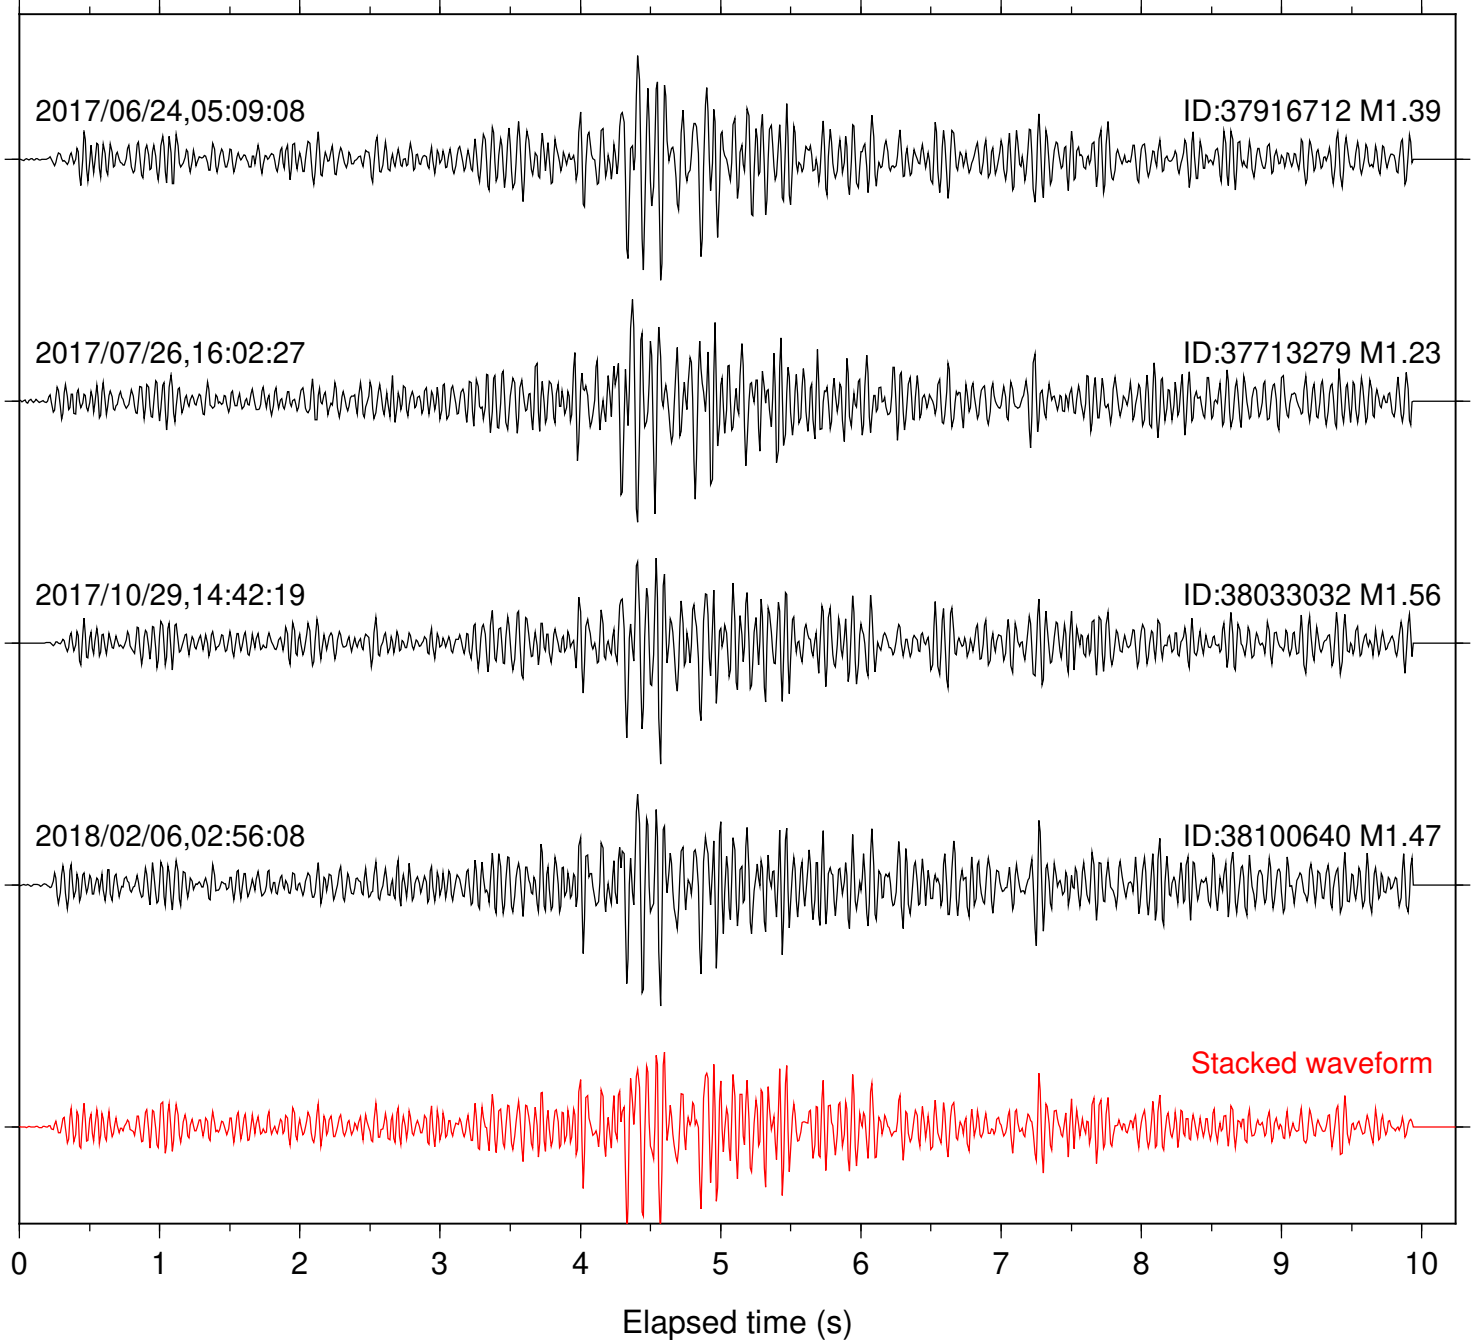

Station: BAC Com: EHZ

Focal depth: 5.28 km

Station: BZN Com: HHZ

Focal depth: 5.28 km

Station: CSH Com: HHZ

Focal depth: 5.28 km

Station: DNR Com: HHZ

Focal depth: 5.28 km

Station: FRD Com: HHZ

Focal depth: 5.28 km

Station: HMT2 Com: HHZ

Focal depth: 5.28 km

Station: KNW Com: HHZ

Focal depth: 5.28 km

Station: LKH Com: HHZ

Focal depth: 5.28 km

Station: LVA2 Com: HHZ

Focal depth: 5.28 km

Station: PFO Com: HHZ

Focal depth: 5.28 km

Station: PLM Com: HHZ

Focal depth: 5.28 km

Station: POB2 Com: HHZ

Focal depth: 5.28 km

Station: RDM Com: HHZ

Focal depth: 5.28 km

Station: SND Com: HHZ

Focal depth: 5.38 km