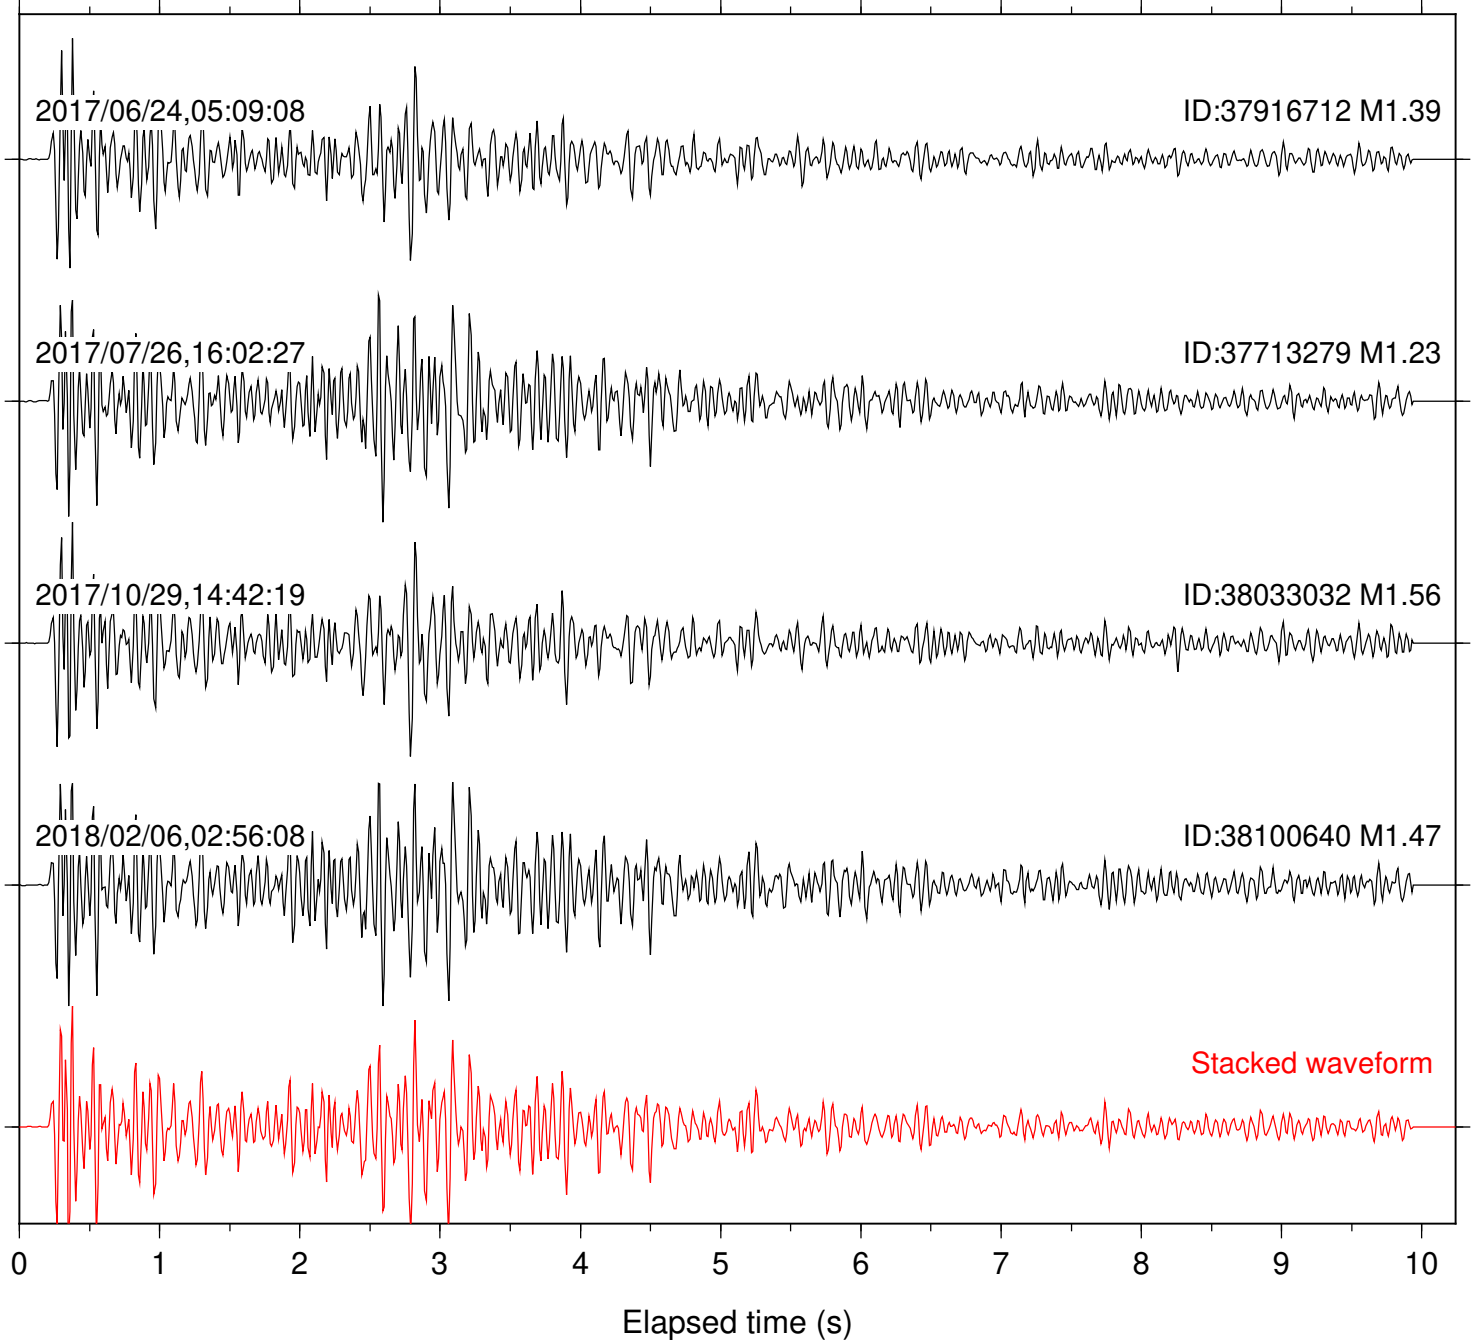

Station: B081 Com: EHZ

Focal depth: 5.28 km

Station: B082 Com: EHZ

Focal depth: 5.28 km

Station: B084 Com: EHZ

Focal depth: 5.28 km

Station: B086 Com: EHZ

Focal depth: 5.38 km

Station: B087 Com: EHZ

Focal depth: 5.28 km

Station: B088 Com: EHZ

Focal depth: 5.28 km

Station: B093 Com: EHZ

Focal depth: 5.28 km

Station: B946 Com: EHZ

Focal depth: 5.28 km

Station: FRD Com: HHZ

Focal depth: 5.28 km

Station: HMT2 Com: HHZ

Focal depth: 5.28 km

Station: KNW Com: HHZ

Focal depth: 5.28 km

Station: LKH Com: HHZ

Focal depth: 5.28 km

Station: RDM Com: HHZ

Focal depth: 5.28 km

Station: SND Com: HHZ

Focal depth: 5.38 km