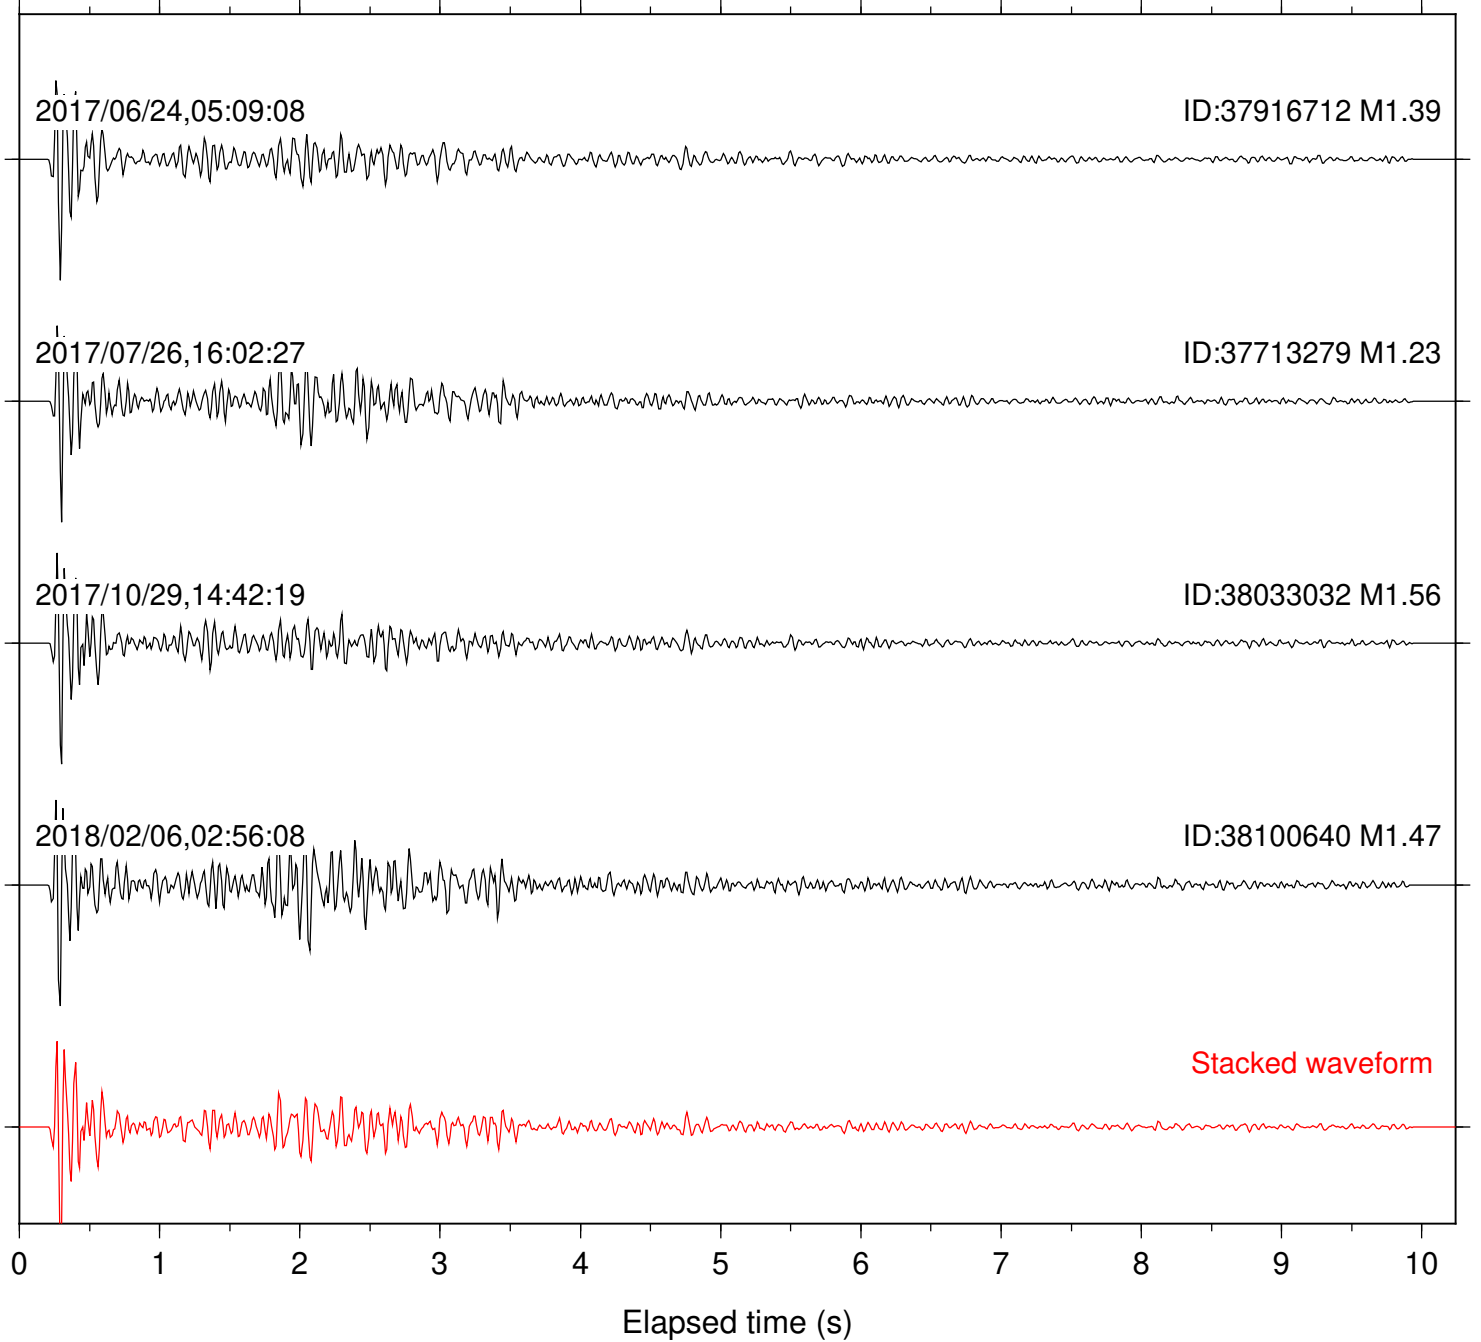

Station: B087 Com: EHZ

Focal depth: 5.28 km

Station: B088 Com: EHZ

Focal depth: 5.28 km

Station: B093 Com: EHZ

Focal depth: 5.28 km

Station: B946 Com: EHZ

Focal depth: 5.28 km

Station: BAC Com: EHZ

Focal depth: 5.28 km

Station: BZN Com: HHZ

Focal depth: 5.28 km

Station: CSH Com: HHZ

Focal depth: 5.28 km

Station: DNR Com: HHZ

Focal depth: 5.28 km

Station: FRD Com: HHZ

Focal depth: 5.28 km

Station: HMT2 Com: HHZ

Focal depth: 5.28 km

Station: KNW Com: HHZ

Focal depth: 5.28 km

Station: LKH Com: HHZ

Focal depth: 5.28 km

Station: RDM Com: HHZ

Focal depth: 5.28 km

Station: SND Com: HHZ

Focal depth: 5.38 km