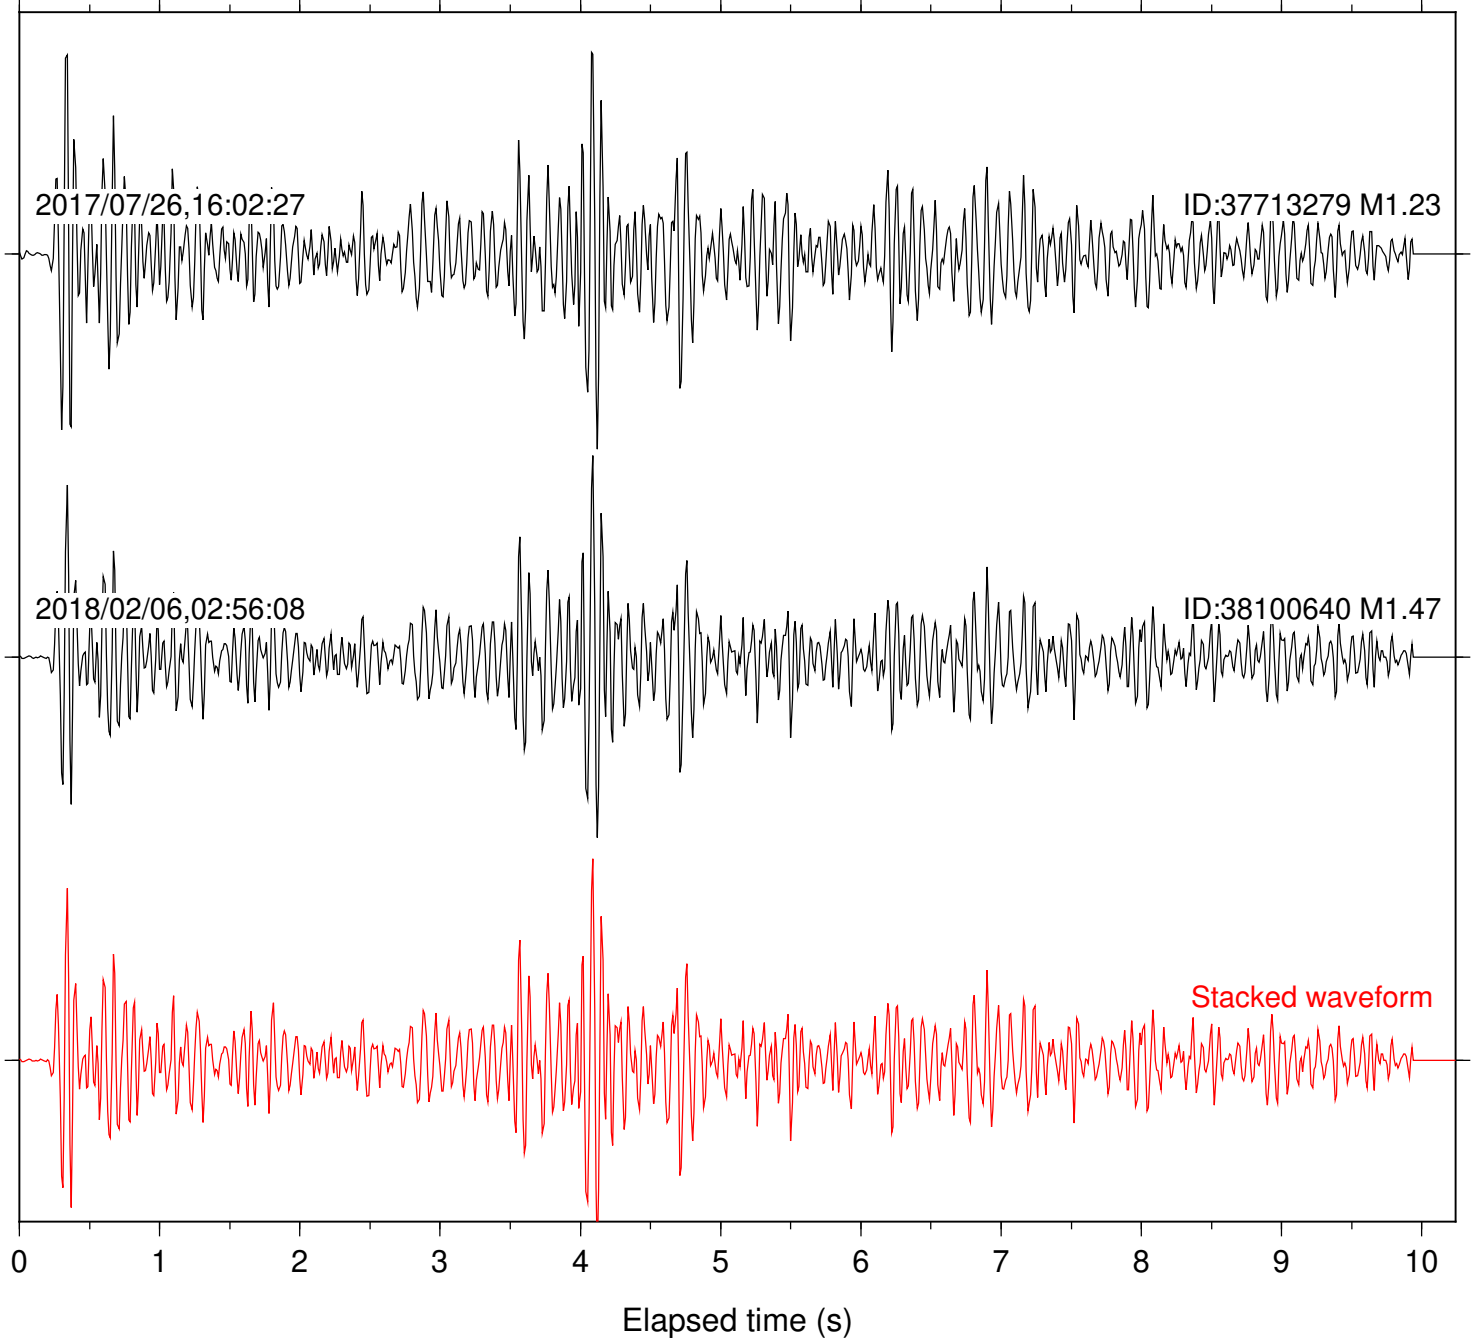

Station: BAC Com: EHZ

Focal depth: 5.28 km

Station: BZN Com: HHZ

Focal depth: 5.28 km

Station: CSH Com: HHZ

Focal depth: 5.28 km

Station: DNR Com: HHZ

Focal depth: 5.28 km

Station: FRD Com: HHZ

Focal depth: 5.28 km

Station: HMT2 Com: HHZ

Focal depth: 5.28 km

Station: KNW Com: HHZ

Focal depth: 5.28 km

Station: LKH Com: HHZ

Focal depth: 5.28 km

Station: LVA2 Com: HHZ

Focal depth: 5.28 km

Station: PFO Com: HHZ

Focal depth: 5.28 km

Station: PLM Com: HHZ

Focal depth: 5.28 km

Station: POB2 Com: HHZ

Focal depth: 5.28 km

Station: RDM Com: HHZ

Focal depth: 5.28 km

Station: SND Com: HHZ

Focal depth: 5.38 km