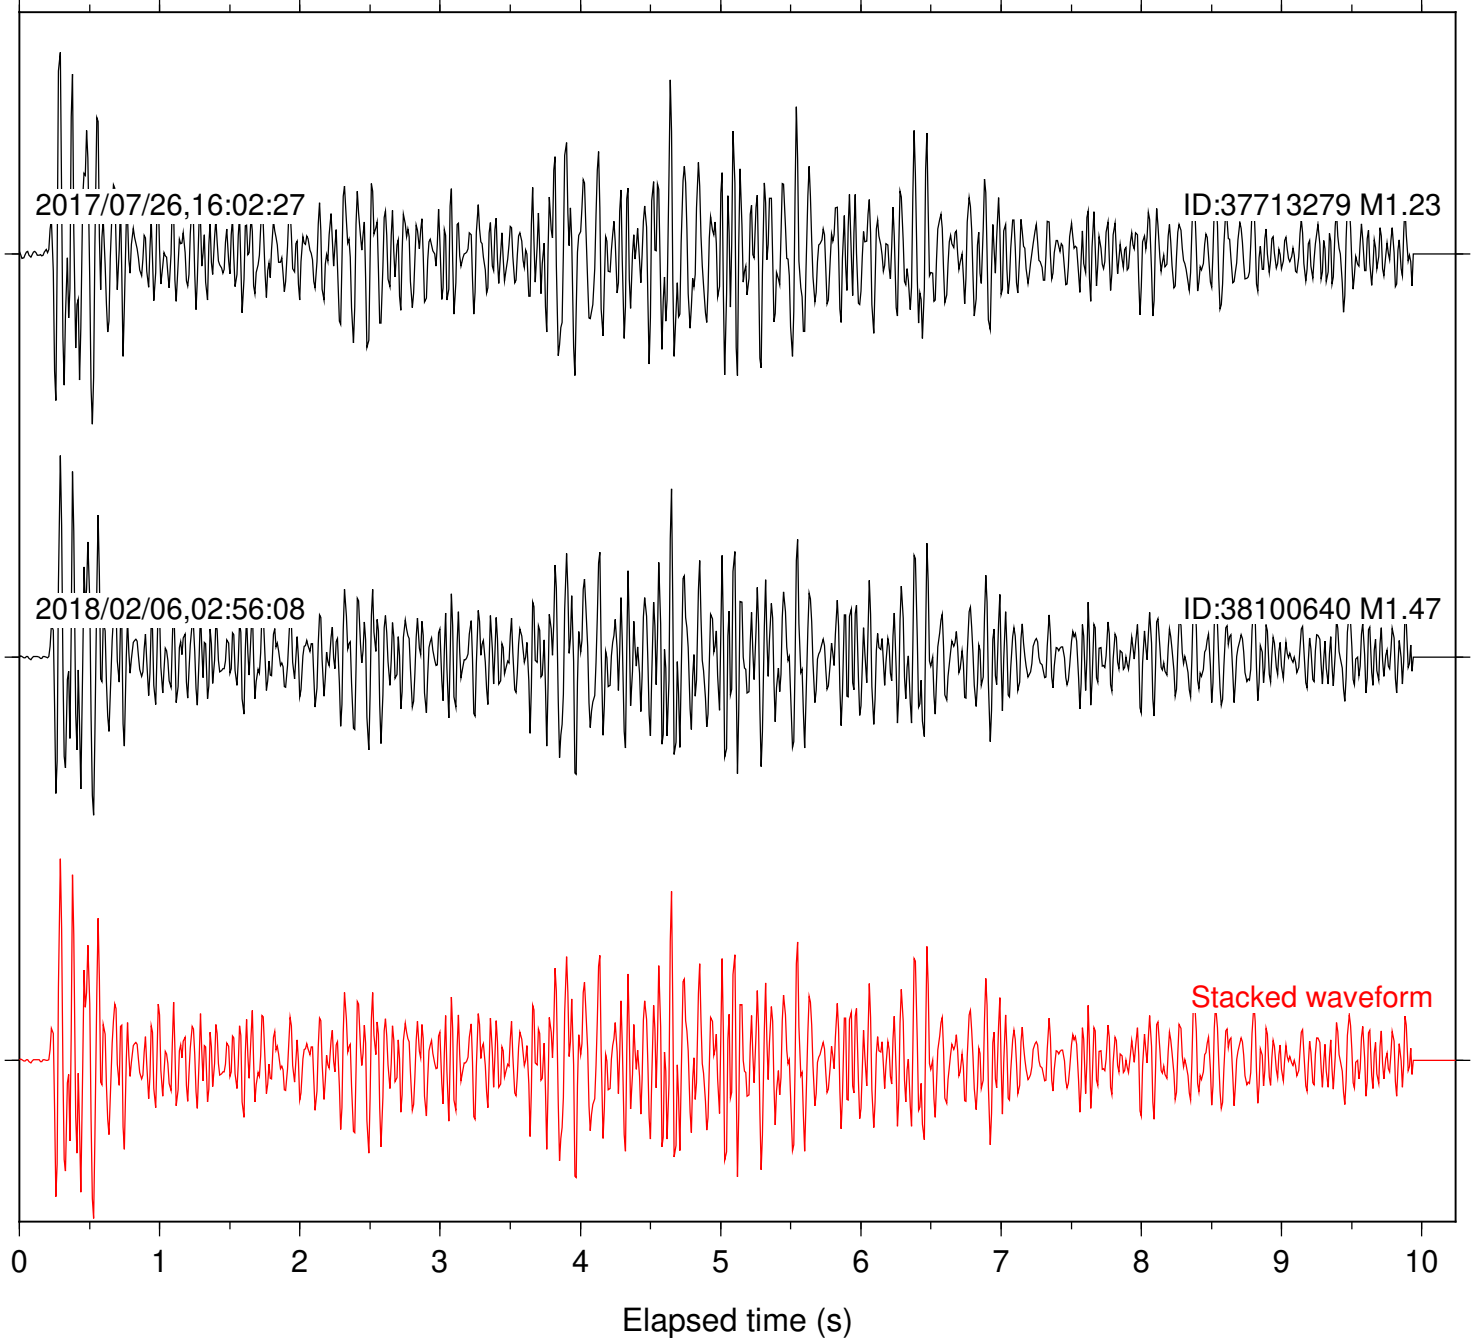

Station: B087 Com: EHZ

Focal depth: 5.28 km

Station: B088 Com: EHZ

Focal depth: 5.28 km

Station: B093 Com: EHZ

Focal depth: 5.28 km

Station: B946 Com: EHZ

Focal depth: 5.28 km

Station: BAC Com: EHZ

Focal depth: 5.28 km

Station: BZN Com: HHZ

Focal depth: 5.28 km

Station: CSH Com: HHZ

Focal depth: 5.28 km

Station: DNR Com: HHZ

Focal depth: 5.28 km

Station: FRD Com: HHZ

Focal depth: 5.28 km

Station: HMT2 Com: HHZ

Focal depth: 5.28 km

Station: KNW Com: HHZ

Focal depth: 5.28 km

Station: LKH Com: HHZ

Focal depth: 5.28 km

Station: RDM Com: HHZ

Focal depth: 5.28 km

Station: SND Com: HHZ

Focal depth: 5.38 km