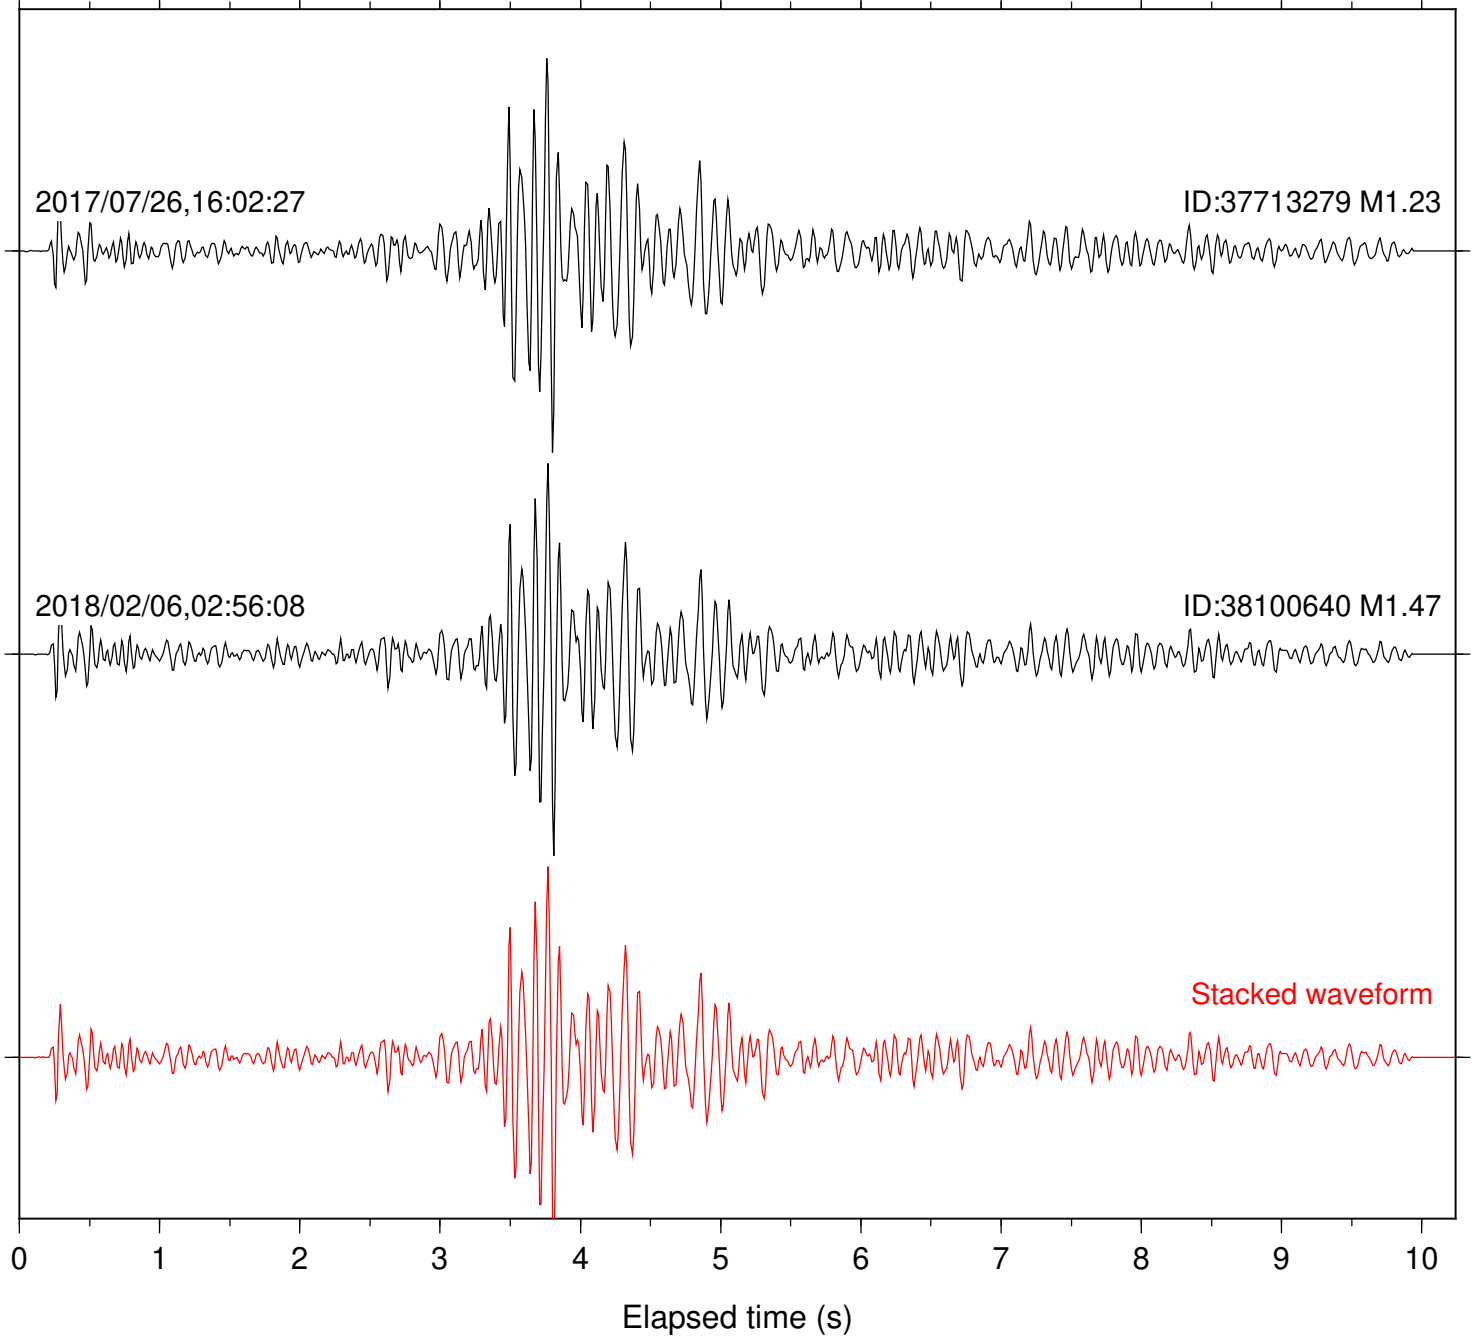

Station: BAC Com: EHZ

Focal depth: 5.28 km

Station: BZN Com: HHZ

Focal depth: 5.28 km

Station: CSH Com: HHZ

Focal depth: 5.28 km

Station: DNR Com: HHZ

Focal depth: 5.28 km

Station: FRD Com: HHZ

Focal depth: 5.28 km

Station: HMT2 Com: HHZ

Focal depth: 5.28 km

Station: KNW Com: HHZ

Focal depth: 5.28 km

Station: LKH Com: HHZ

Focal depth: 5.28 km

Station: LVA2 Com: HHZ

Focal depth: 5.28 km

Station: PFO Com: HHZ

Focal depth: 5.28 km

Station: PLM Com: HHZ

Focal depth: 5.28 km

Station: POB2 Com: HHZ

Focal depth: 5.28 km

Station: RDM Com: HHZ

Focal depth: 5.28 km

Station: SND Com: HHZ

Focal depth: 5.38 km