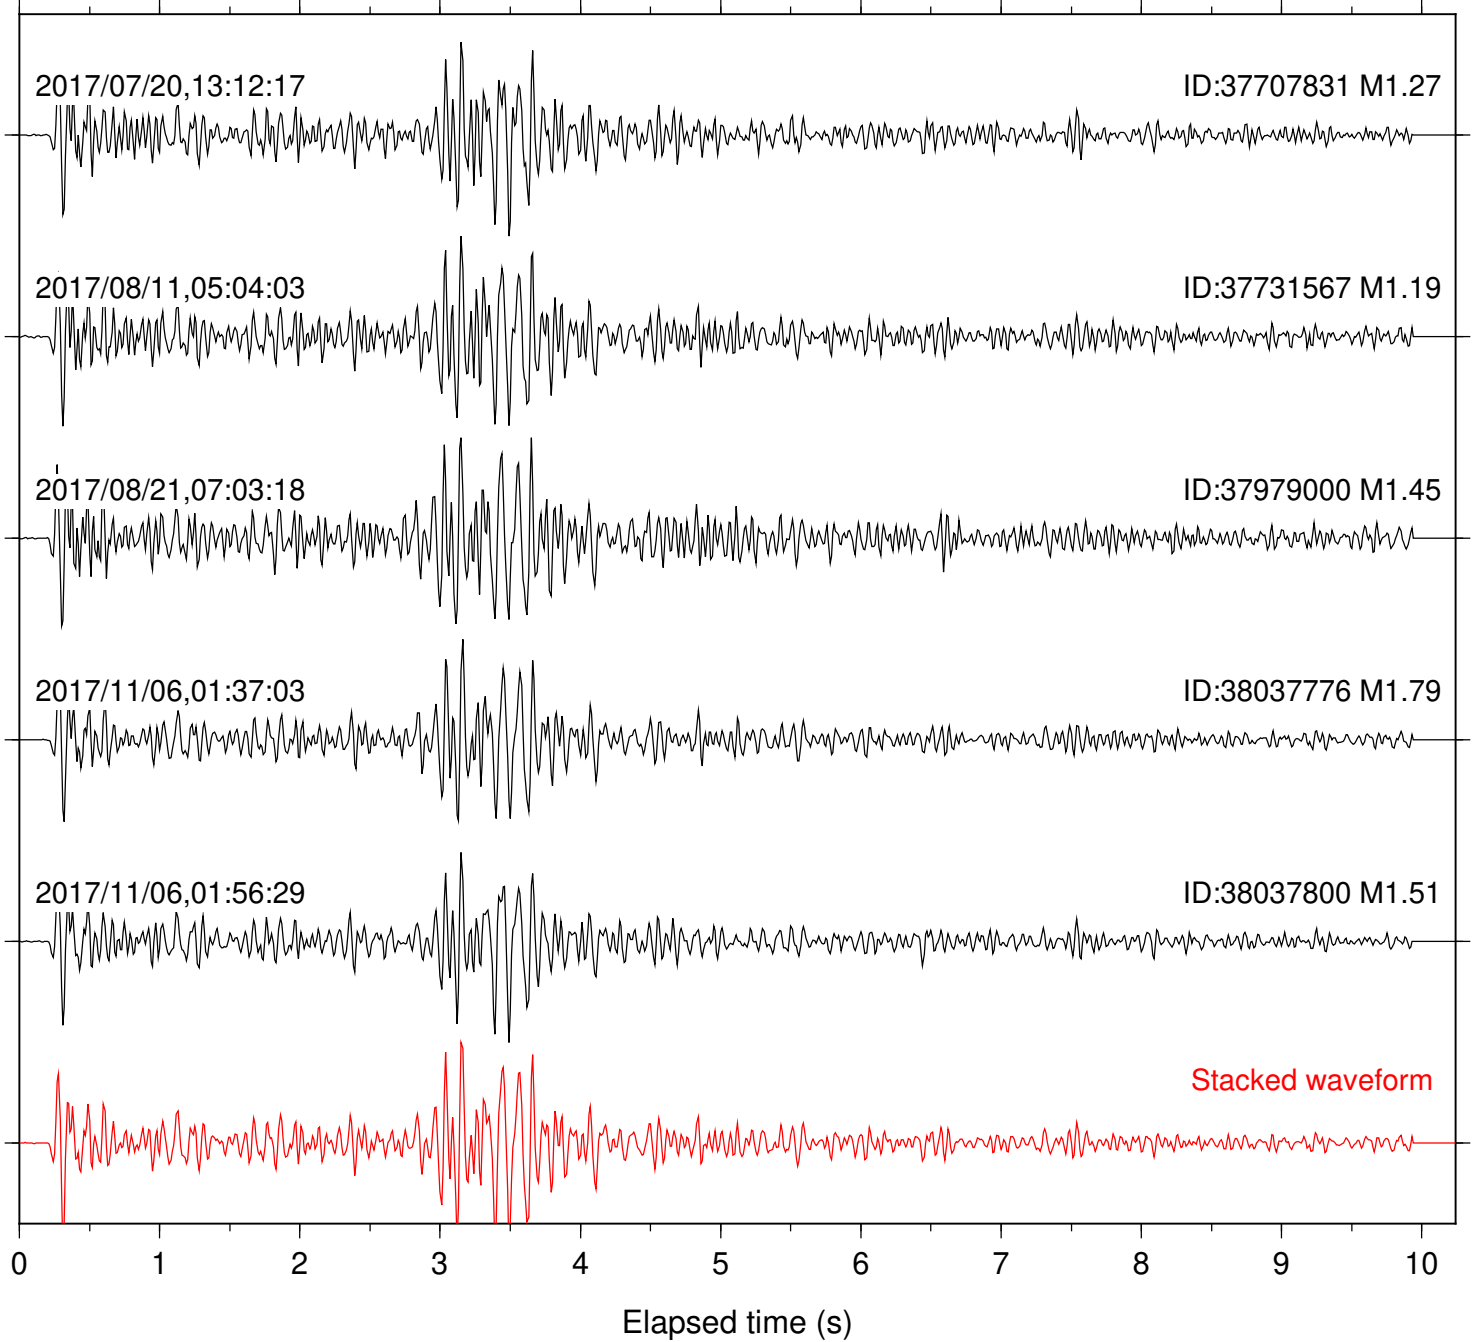

Station: B081 Com: EHZ

Focal depth: 7.57 km

Station: B082 Com: EHZ

Focal depth: 6.59 km

Station: B084 Com: EHZ

Focal depth: 7.57 km

Station: B086 Com: EHZ

Focal depth: 7.57 km

Station: B087 Com: EHZ

Focal depth: 7.57 km

Station: B088 Com: EHZ

Focal depth: 7.57 km

Station: B093 Com: EHZ

Focal depth: 7.57 km

Station: B946 Com: EHZ

Focal depth: 6.59 km

Station: DGR Com: HHZ

Focal depth: 6.59 km

Station: DNR Com: HHZ

Focal depth: 6.60 km

Station: FRD Com: HHZ

Focal depth: 6.59 km

Station: HMT2 Com: HHZ

Focal depth: 6.59 km

Station: POB2 Com: HHZ

Focal depth: 6.59 km

Station: RRSP Com: HHZ

Focal depth: 6.58 km

Station: SMER Com: HHZ

Focal depth: 7.57 km

Station: SND Com: HHZ

Focal depth: 7.57 km