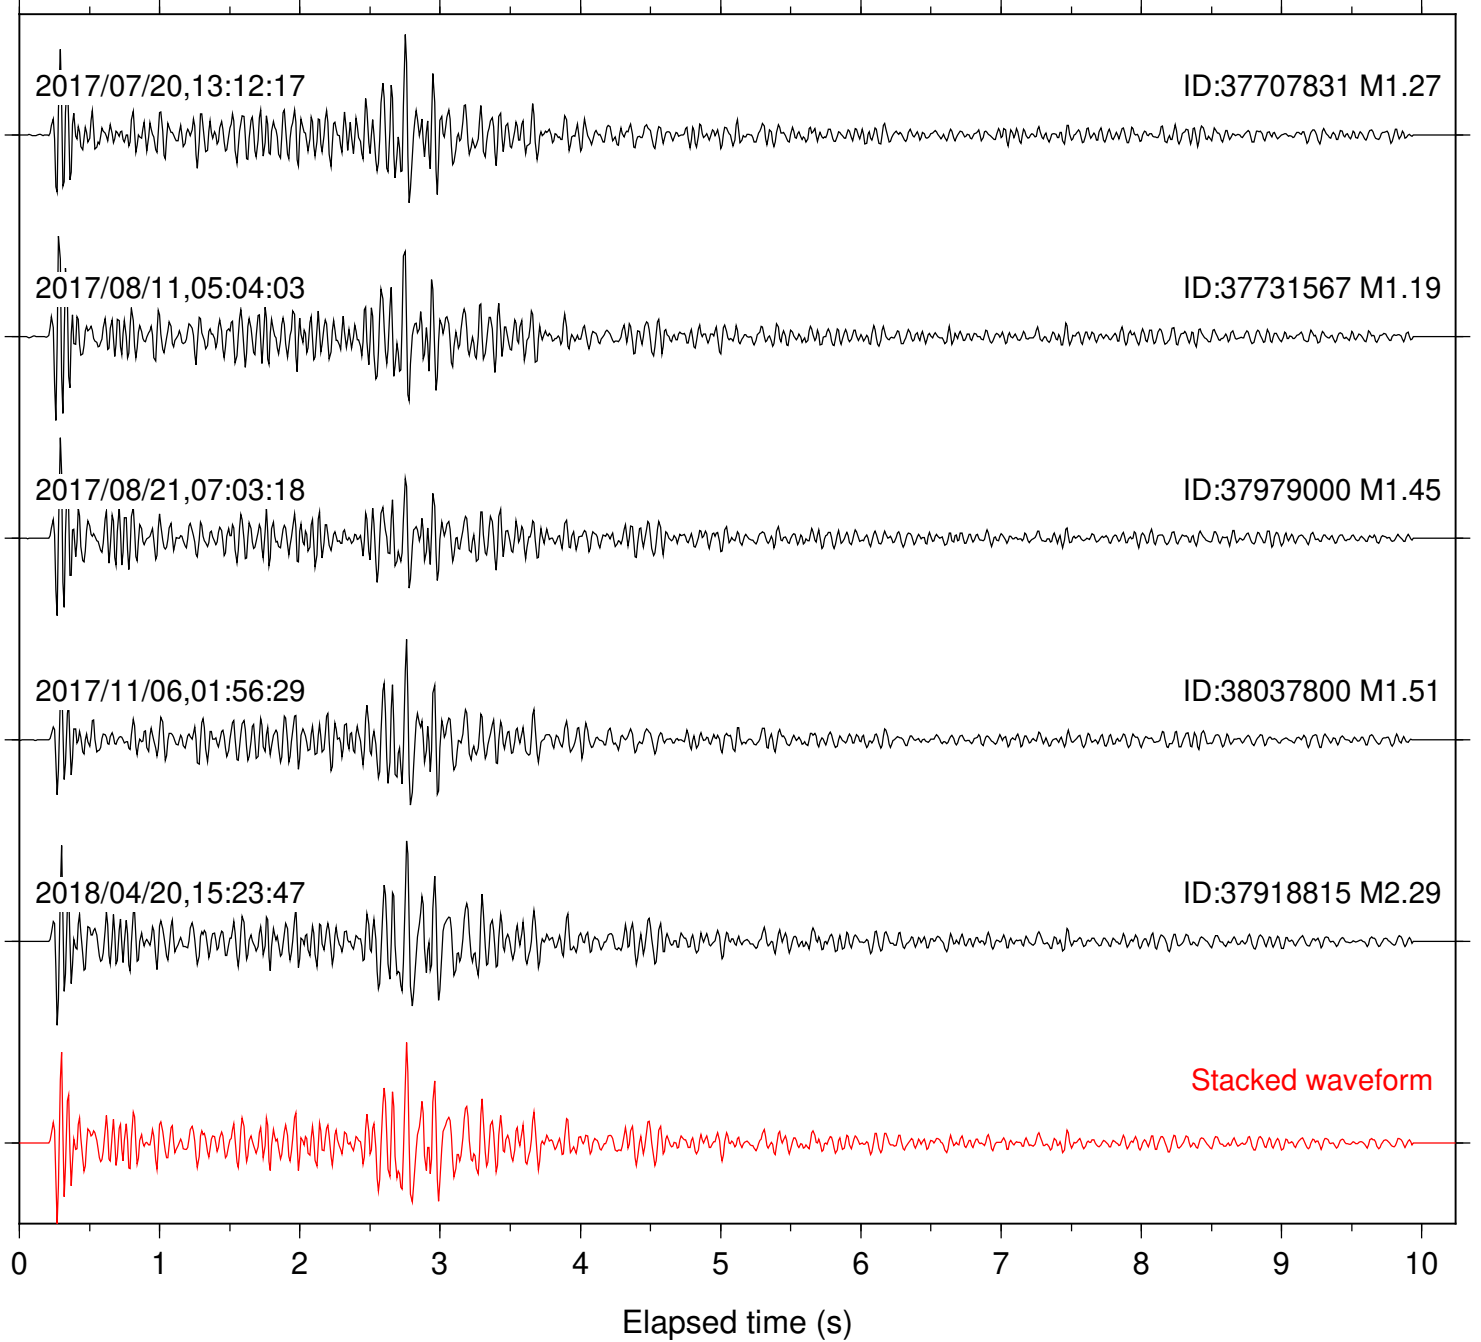

Station: B081 Com: EHZ

Focal depth: 7.57 km

Station: B082 Com: EHZ

Focal depth: 6.59 km

Station: B084 Com: EHZ

Focal depth: 7.57 km

Station: B086 Com: EHZ

Focal depth: 7.57 km

Station: B087 Com: EHZ

Focal depth: 7.57 km

Station: B088 Com: EHZ

Focal depth: 7.57 km

Station: B093 Com: EHZ

Focal depth: 7.57 km

Station: B946 Com: EHZ

Focal depth: 6.59 km

Station: DGR Com: HHZ

Focal depth: 6.59 km

Station: DNR Com: HHZ

Focal depth: 6.60 km

Station: FRD Com: HHZ

Focal depth: 6.59 km

Station: HMT2 Com: HHZ

Focal depth: 6.59 km

Station: POB2 Com: HHZ

Focal depth: 6.59 km

Station: RRSP Com: HHZ

Focal depth: 6.58 km

Station: SMER Com: HHZ

Focal depth: 7.57 km

Station: SND Com: HHZ

Focal depth: 7.57 km