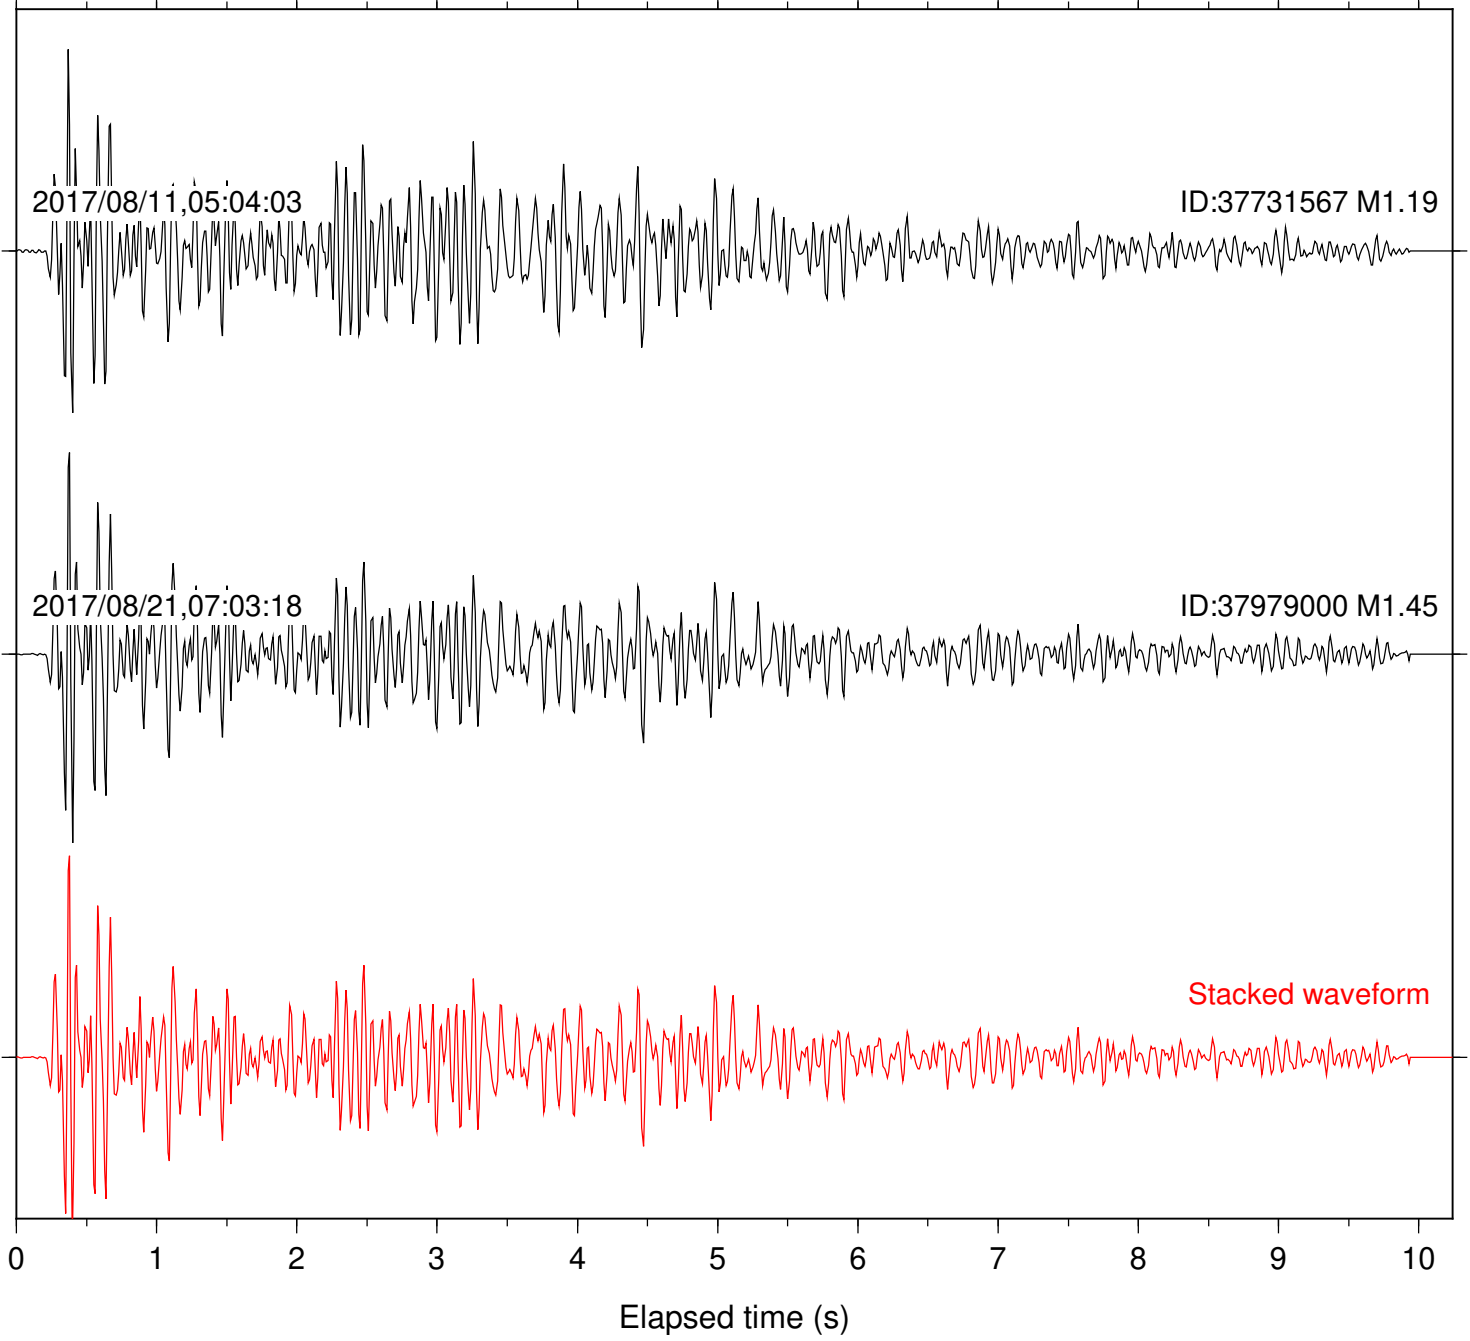

Station: BAC Com: EHZ

Focal depth: 7.57 km

Station: BZN Com: HHZ

Focal depth: 6.59 km

Station: CRY Com: HHZ

Focal depth: 6.60 km

Station: CSH Com: HHZ

Focal depth: 7.57 km

Station: DGR Com: HHZ

Focal depth: 6.59 km

Station: DNR Com: HHZ

Focal depth: 6.60 km

Station: FRD Com: HHZ

Focal depth: 6.59 km

Station: HMT2 Com: HHZ

Focal depth: 6.59 km

Station: KNW Com: HHZ

Focal depth: 6.58 km

Station: MTG Com: HHZ

Focal depth: 6.58 km

Station: PFO Com: HHZ

Focal depth: 7.57 km

Station: PLM Com: HHZ

Focal depth: 7.57 km

Station: POB2 Com: HHZ

Focal depth: 6.59 km

Station: RRSP Com: HHZ

Focal depth: 6.58 km

Station: SMER Com: HHZ

Focal depth: 7.57 km

Station: SND Com: HHZ

Focal depth: 7.57 km