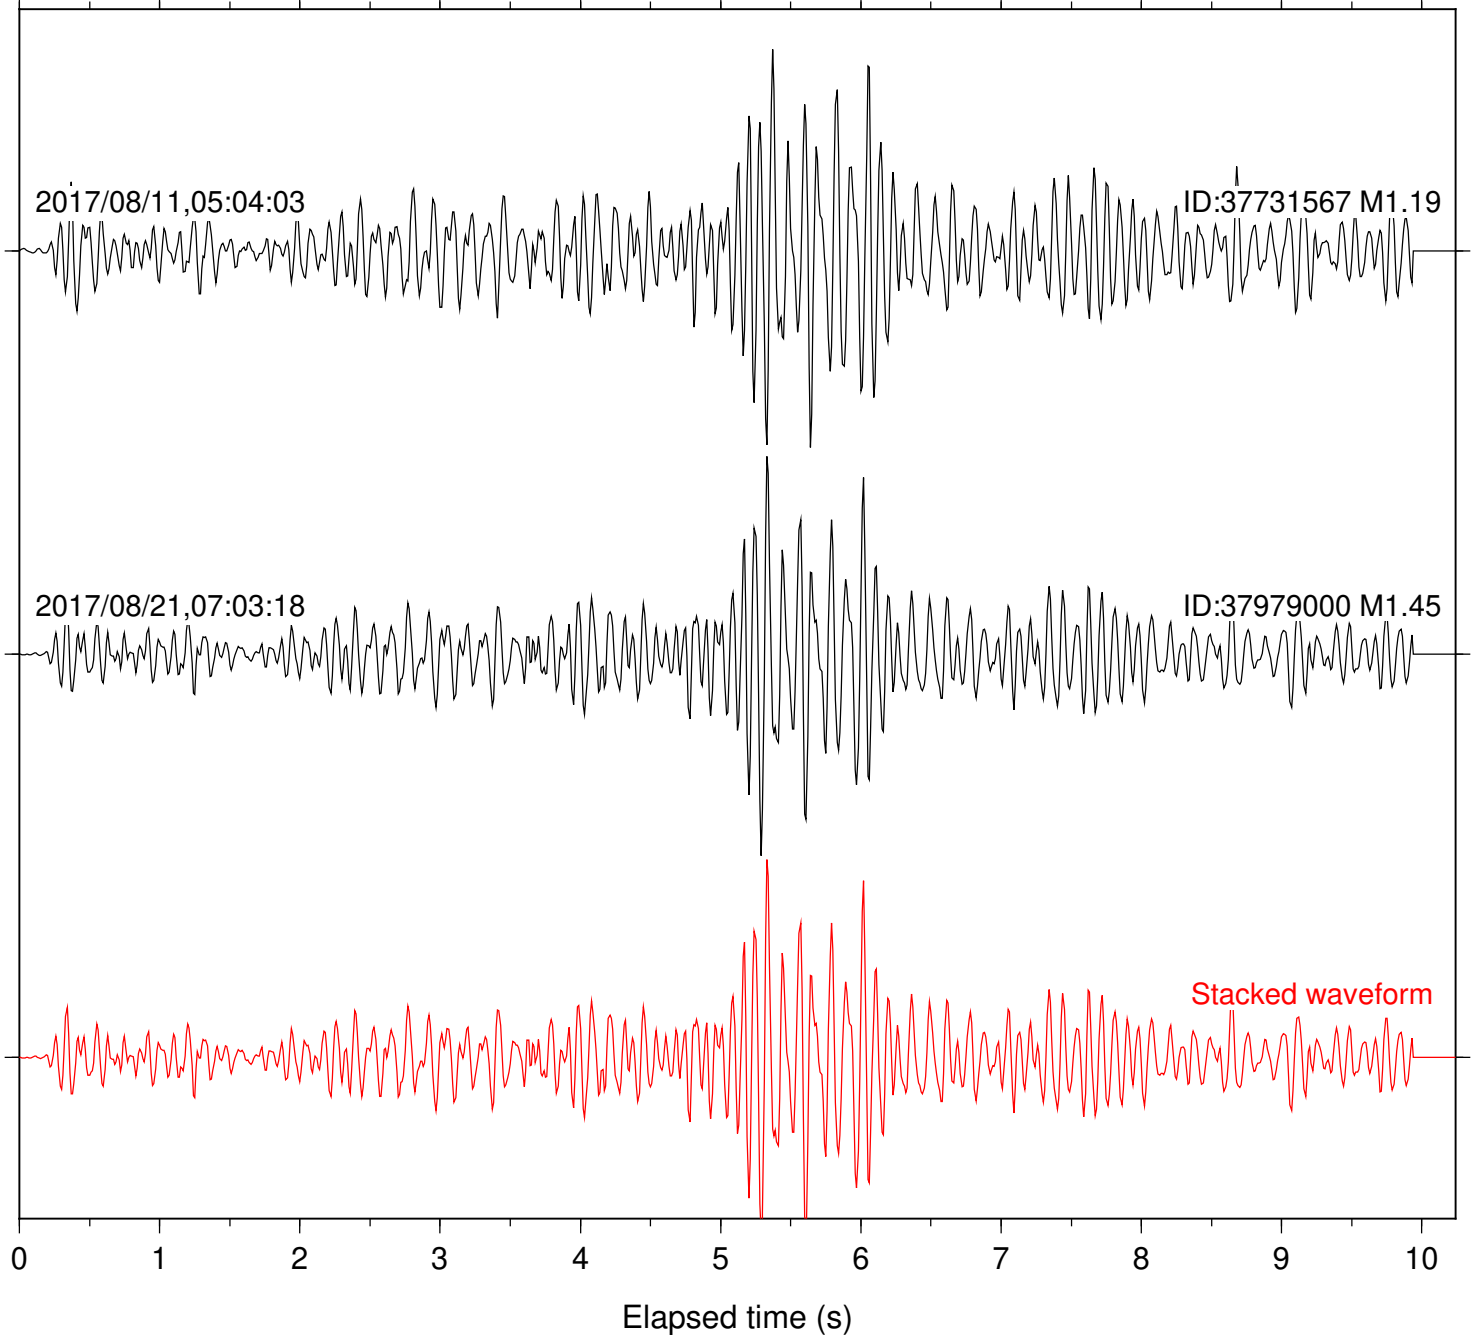

Station: BAC Com: EHZ

Focal depth: 7.57 km

Station: BZN Com: HHZ

Focal depth: 6.59 km

Station: CRY Com: HHZ

Focal depth: 6.60 km

Station: CSH Com: HHZ

Focal depth: 7.57 km

Station: DGR Com: HHZ

Focal depth: 6.59 km

Station: DNR Com: HHZ

Focal depth: 6.60 km

Station: FRD Com: HHZ

Focal depth: 6.59 km

Station: HMT2 Com: HHZ

Focal depth: 6.59 km

Station: KNW Com: HHZ

Focal depth: 6.58 km

Station: MTG Com: HHZ

Focal depth: 6.58 km

Station: PFO Com: HHZ

Focal depth: 7.57 km

Station: PLM Com: HHZ

Focal depth: 7.57 km

Station: POB2 Com: HHZ

Focal depth: 6.59 km

Station: RRSP Com: HHZ

Focal depth: 6.58 km

Station: SMER Com: HHZ

Focal depth: 7.57 km

Station: SND Com: HHZ

Focal depth: 7.57 km