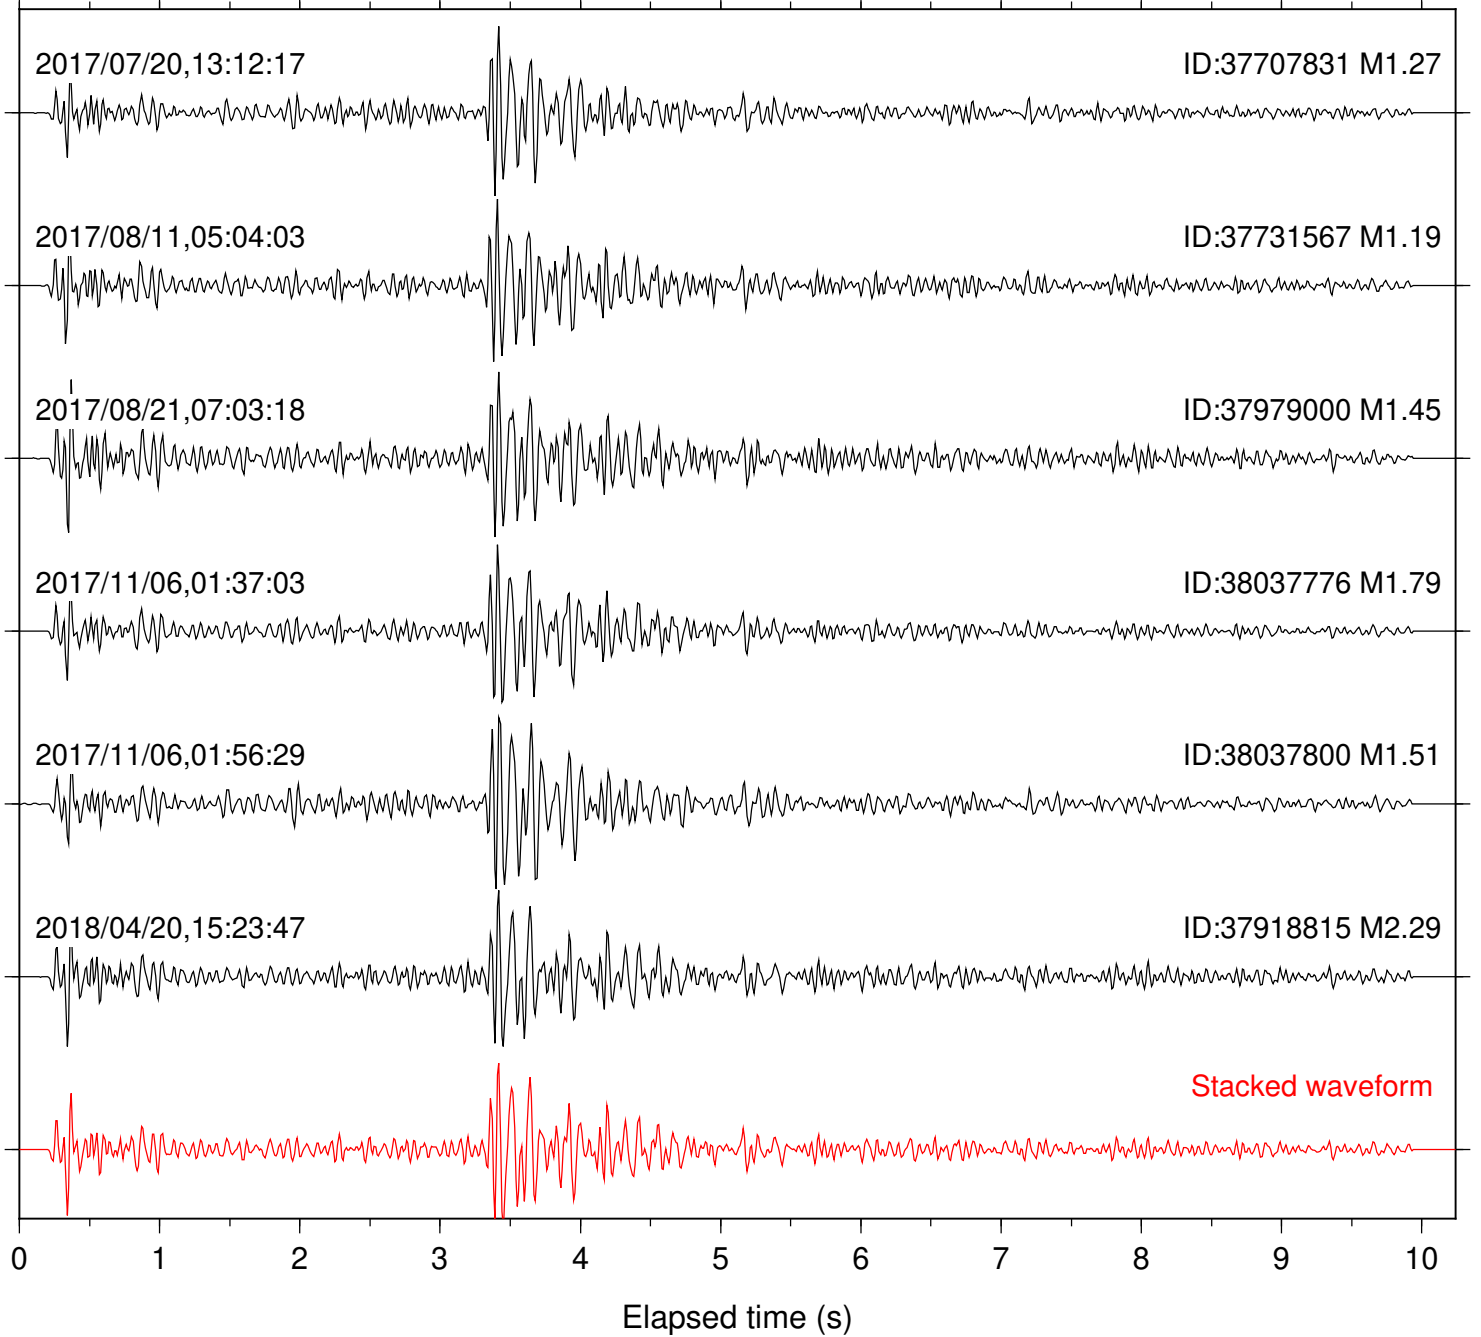

Station: B081 Com: EHZ

Focal depth: 7.57 km

Station: B082 Com: EHZ

Focal depth: 6.59 km

Station: B084 Com: EHZ

Focal depth: 7.57 km

Station: B086 Com: EHZ

Focal depth: 7.57 km

Station: B087 Com: EHZ

Focal depth: 7.57 km

Station: B088 Com: EHZ

Focal depth: 7.57 km

Station: B093 Com: EHZ

Focal depth: 7.57 km

Station: B946 Com: EHZ

Focal depth: 6.59 km

Station: DGR Com: HHZ

Focal depth: 6.59 km

Station: DNR Com: HHZ

Focal depth: 6.60 km

Station: FRD Com: HHZ

Focal depth: 6.59 km

Station: HMT2 Com: HHZ

Focal depth: 6.59 km

Station: POB2 Com: HHZ

Focal depth: 6.59 km

Station: RRSP Com: HHZ

Focal depth: 6.58 km

Station: SMER Com: HHZ

Focal depth: 7.57 km

Station: SND Com: HHZ

Focal depth: 7.57 km