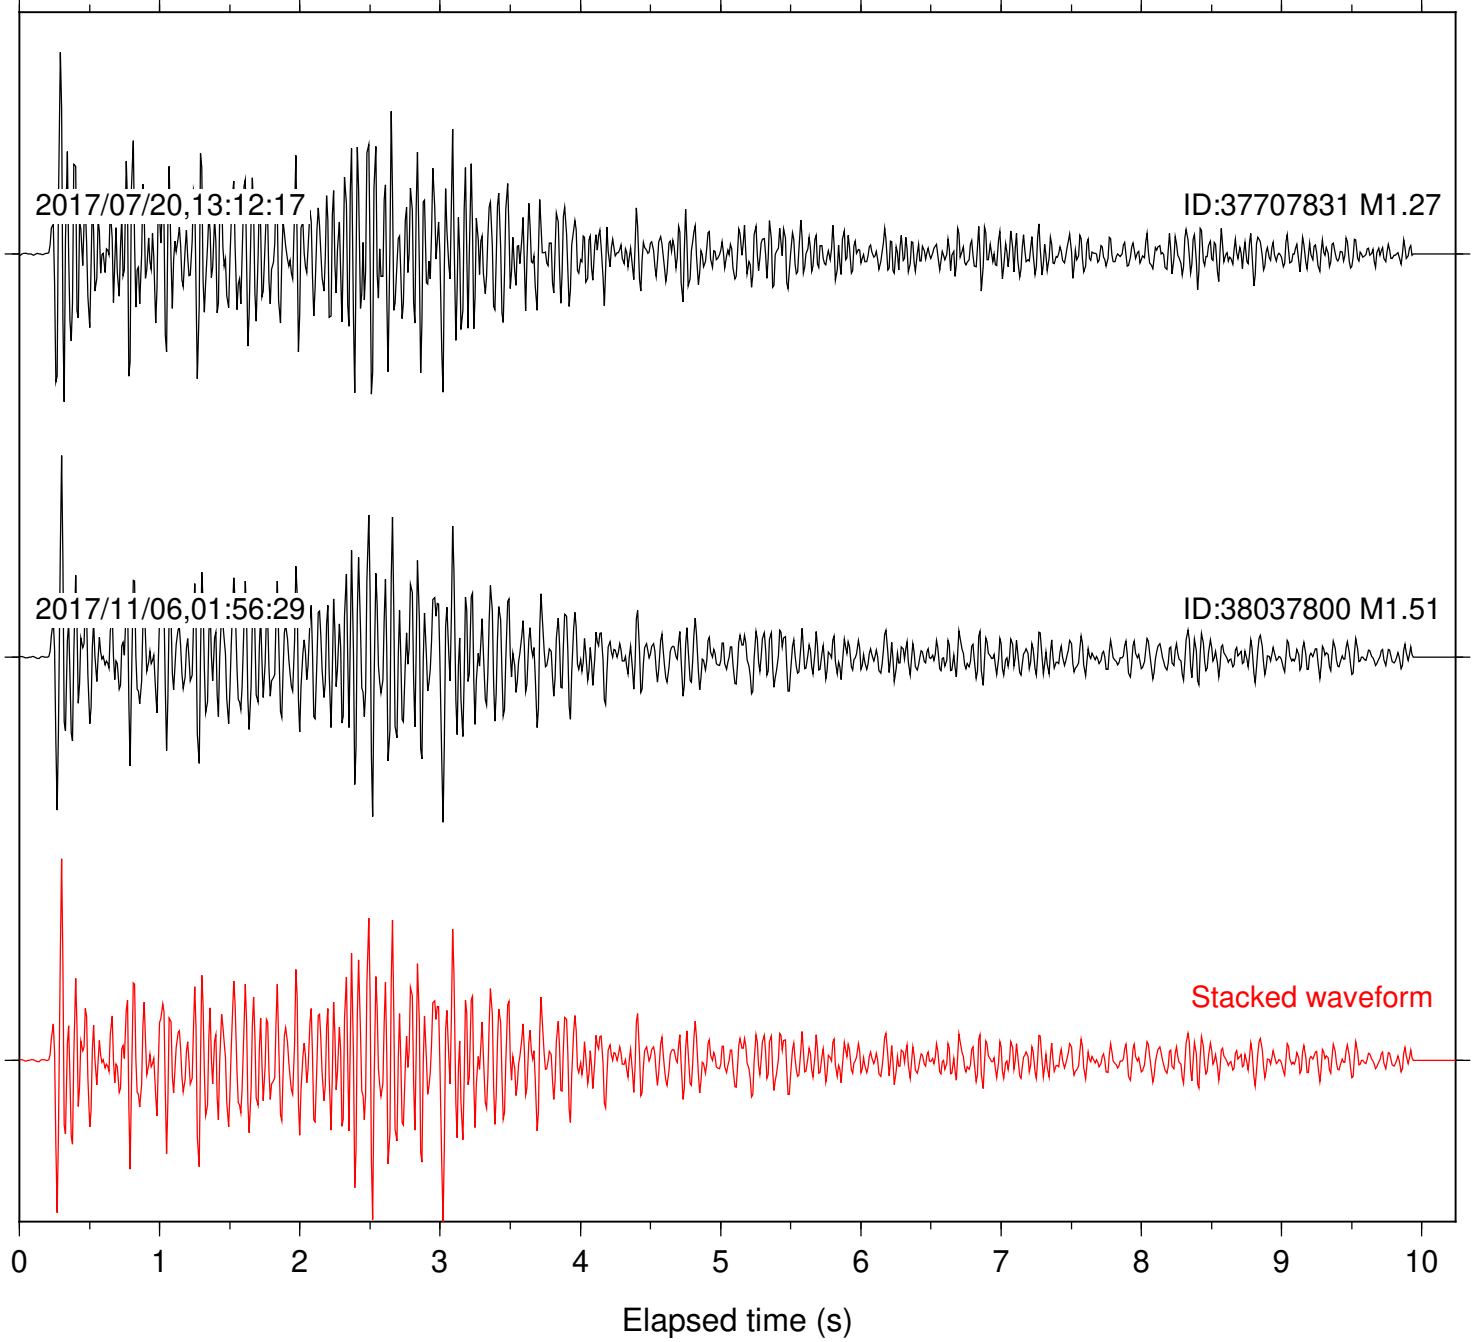

Station: BAC Com: EHZ

Focal depth: 7.57 km

Station: BZN Com: HHZ

Focal depth: 6.59 km

Station: CRY Com: HHZ

Focal depth: 6.60 km

Station: CSH Com: HHZ

Focal depth: 7.57 km

Station: DGR Com: HHZ

Focal depth: 6.59 km

Station: DNR Com: HHZ

Focal depth: 6.60 km

Station: FRD Com: HHZ

Focal depth: 6.59 km

Station: HMT2 Com: HHZ

Focal depth: 6.59 km

Station: KNW Com: HHZ

Focal depth: 6.58 km

Station: MTG Com: HHZ

Focal depth: 6.58 km

Station: PFO Com: HHZ

Focal depth: 7.57 km

Station: PLM Com: HHZ

Focal depth: 7.57 km

Station: POB2 Com: HHZ

Focal depth: 6.59 km

Station: RRSP Com: HHZ

Focal depth: 6.58 km

Station: SMER Com: HHZ

Focal depth: 7.57 km

Station: SND Com: HHZ

Focal depth: 7.57 km