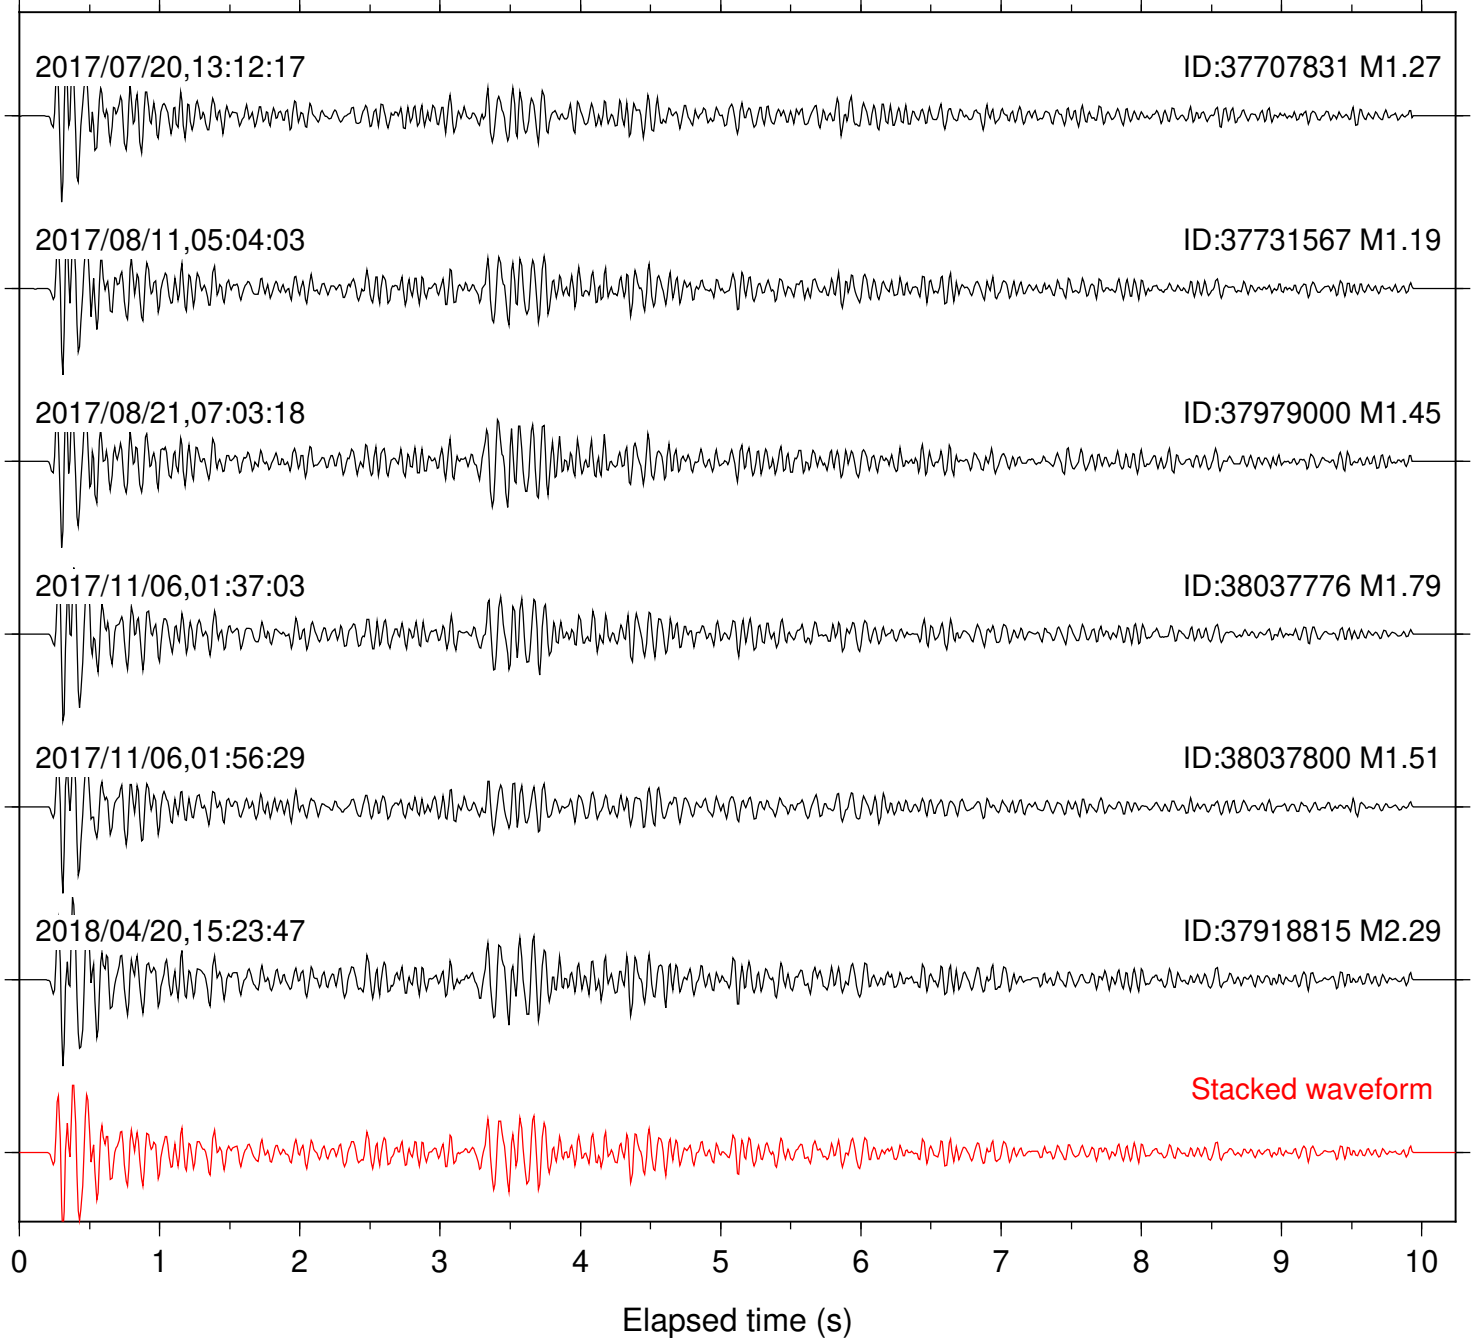

Station: BAC Com: EHZ

Focal depth: 7.57 km

Station: BZN Com: HHZ

Focal depth: 6.59 km

Station: CRY Com: HHZ

Focal depth: 6.60 km

Station: CSH Com: HHZ

Focal depth: 7.57 km

Station: DGR Com: HHZ

Focal depth: 6.59 km

Station: DNR Com: HHZ

Focal depth: 6.60 km

Station: FRD Com: HHZ

Focal depth: 6.59 km

Station: HMT2 Com: HHZ

Focal depth: 6.59 km

Station: KNW Com: HHZ

Focal depth: 6.58 km

Station: MTG Com: HHZ

Focal depth: 6.58 km

Station: PFO Com: HHZ

Focal depth: 7.57 km

Station: PLM Com: HHZ

Focal depth: 7.57 km

Station: POB2 Com: HHZ

Focal depth: 6.59 km

Station: RRSP Com: HHZ

Focal depth: 6.58 km

Station: SMER Com: HHZ

Focal depth: 7.57 km

Station: SND Com: HHZ

Focal depth: 7.57 km