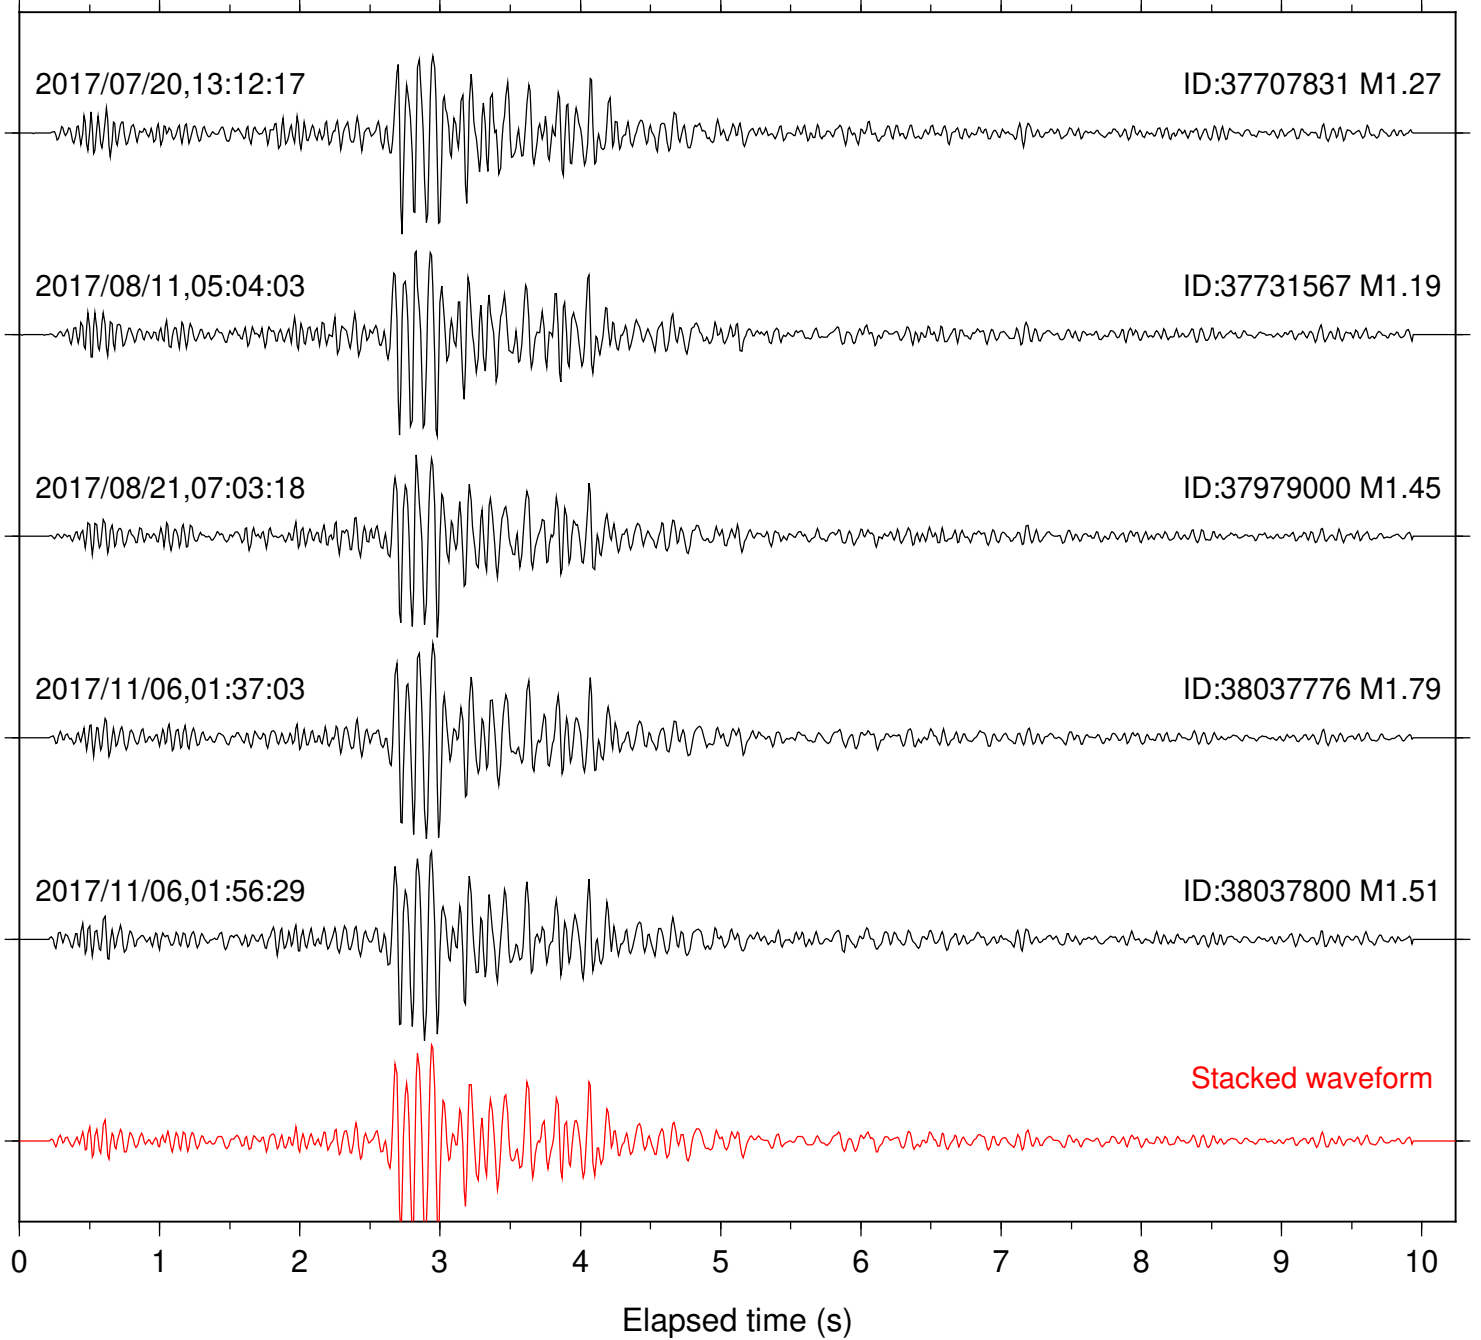

Station: B081 Com: EHZ

Focal depth: 7.57 km

Station: B082 Com: EHZ

Focal depth: 6.59 km

Station: B084 Com: EHZ

Focal depth: 7.57 km

Station: B086 Com: EHZ

Focal depth: 7.57 km

Station: B087 Com: EHZ

Focal depth: 7.57 km

Station: B088 Com: EHZ

Focal depth: 7.57 km

Station: B093 Com: EHZ

Focal depth: 7.57 km

Station: B946 Com: EHZ

Focal depth: 6.59 km

Station: BAC Com: EHZ

Focal depth: 7.57 km

Station: BZN Com: HHZ

Focal depth: 6.59 km

Station: CRY Com: HHZ

Focal depth: 6.60 km

Station: CSH Com: HHZ

Focal depth: 7.57 km

Station: DGR Com: HHZ

Focal depth: 6.59 km

Station: DNR Com: HHZ

Focal depth: 6.60 km

Station: FRD Com: HHZ

Focal depth: 6.59 km

Station: HMT2 Com: HHZ

Focal depth: 6.59 km