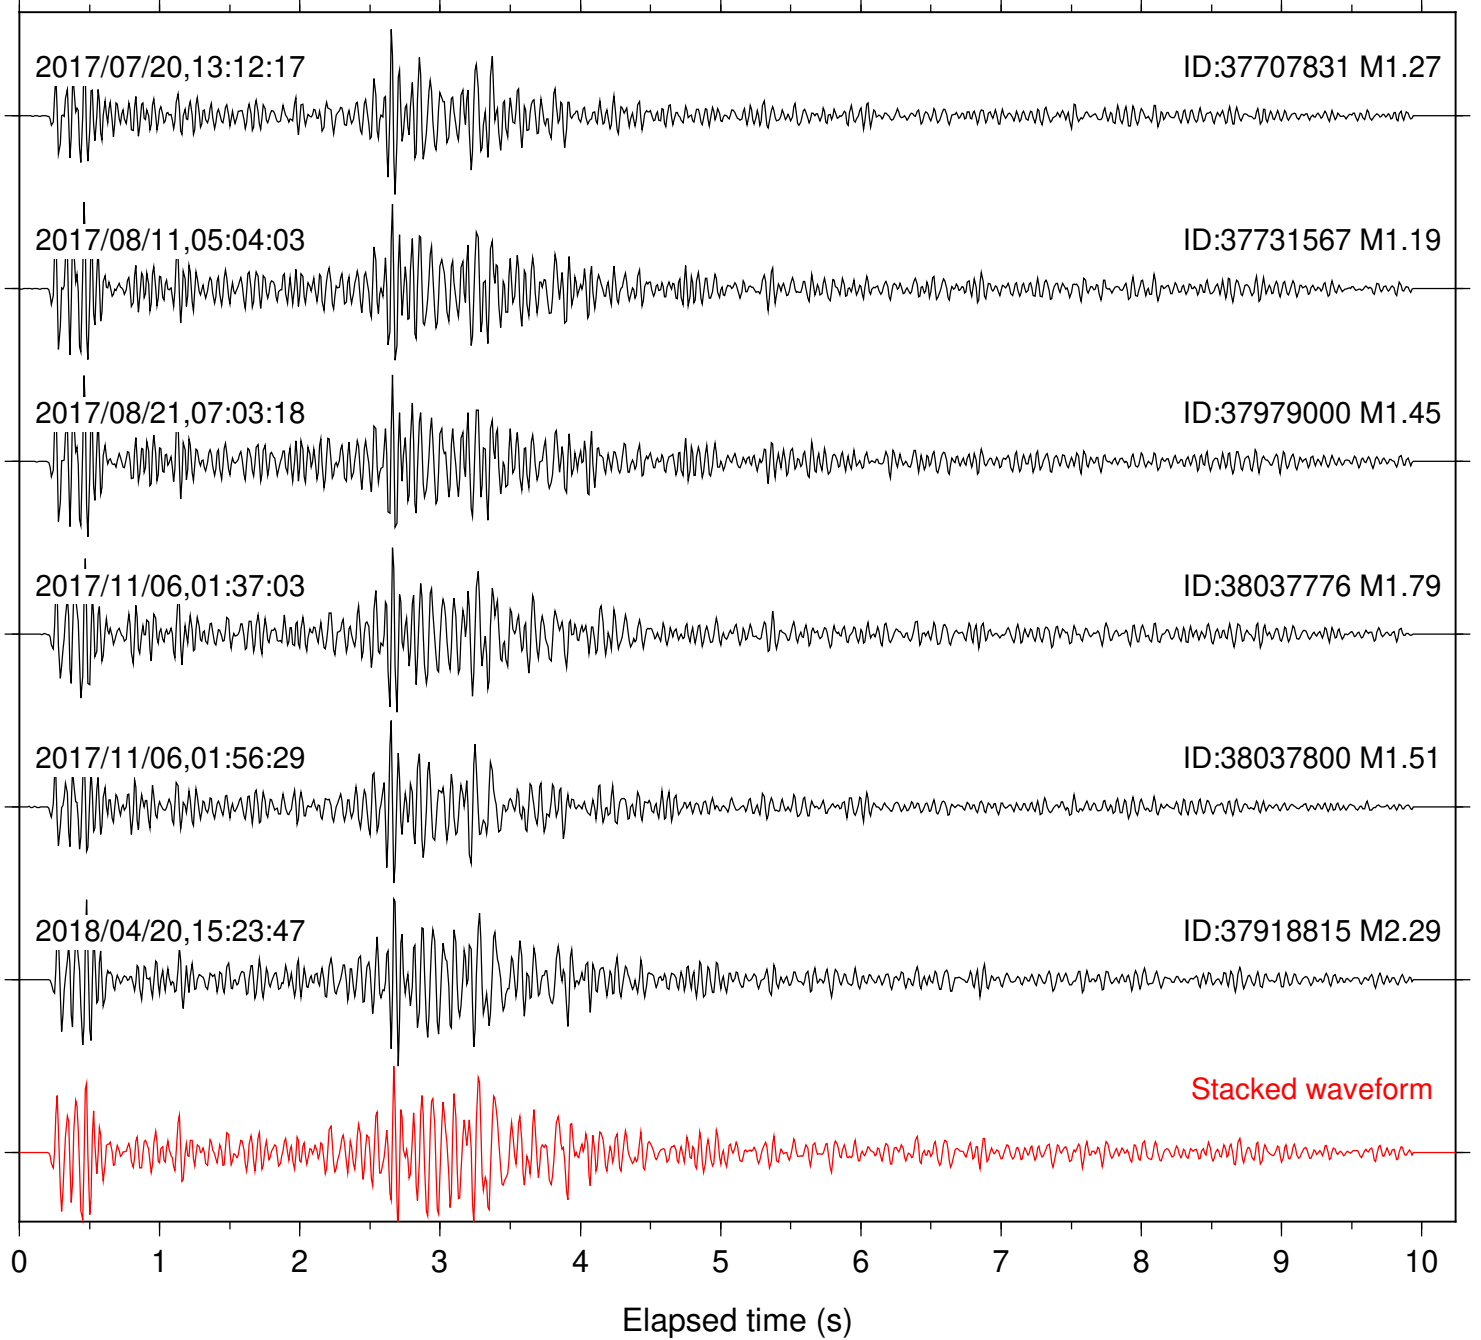

Station: BAC Com: EHZ

Focal depth: 7.57 km

Station: BZN Com: HHZ

Focal depth: 6.59 km

Station: CRY Com: HHZ

Focal depth: 6.60 km

Station: CSH Com: HHZ

Focal depth: 7.57 km

Station: DGR Com: HHZ

Focal depth: 6.59 km

Station: DNR Com: HHZ

Focal depth: 6.60 km

Station: FRD Com: HHZ

Focal depth: 6.59 km

Station: HMT2 Com: HHZ

Focal depth: 6.59 km

Station: KNW Com: HHZ

Focal depth: 6.58 km

Station: MTG Com: HHZ

Focal depth: 6.58 km

Station: PFO Com: HHZ

Focal depth: 7.57 km

Station: PLM Com: HHZ

Focal depth: 7.57 km

Station: POB2 Com: HHZ

Focal depth: 6.59 km

Station: RRSP Com: HHZ

Focal depth: 6.58 km

Station: SMER Com: HHZ

Focal depth: 7.57 km

Station: SND Com: HHZ

Focal depth: 7.57 km