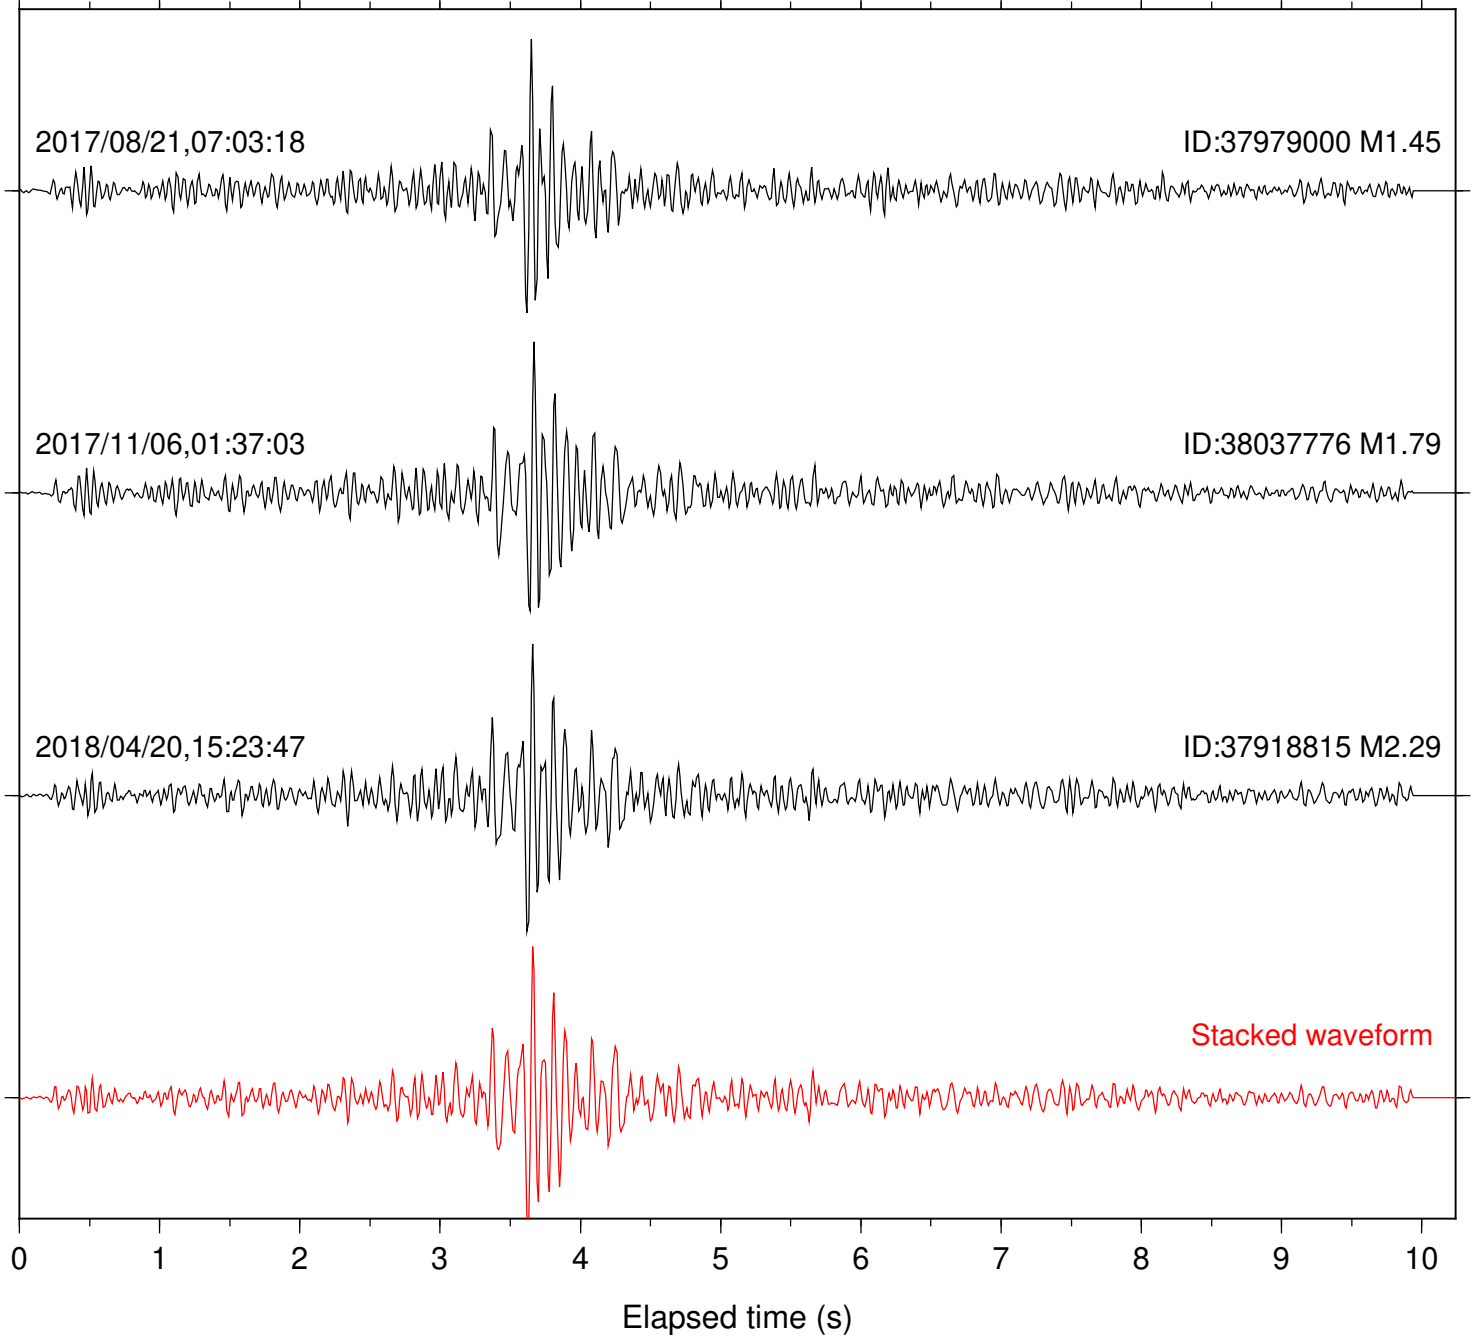

Station: B081 Com: EHZ

Focal depth: 7.57 km

Station: B082 Com: EHZ

Focal depth: 6.59 km

Station: B084 Com: EHZ

Focal depth: 7.57 km

Station: B086 Com: EHZ

Focal depth: 7.57 km

Station: B087 Com: EHZ

Focal depth: 7.57 km

Station: B088 Com: EHZ

Focal depth: 7.57 km

Station: B093 Com: EHZ

Focal depth: 7.57 km

Station: B946 Com: EHZ

Focal depth: 6.59 km

Station: DGR Com: HHZ

Focal depth: 6.59 km

Station: DNR Com: HHZ

Focal depth: 6.60 km

Station: FRD Com: HHZ

Focal depth: 6.59 km

Station: HMT2 Com: HHZ

Focal depth: 6.59 km

Station: POB2 Com: HHZ

Focal depth: 6.59 km

Station: RRSP Com: HHZ

Focal depth: 6.58 km

Station: SMER Com: HHZ

Focal depth: 7.57 km

Station: SND Com: HHZ

Focal depth: 7.57 km