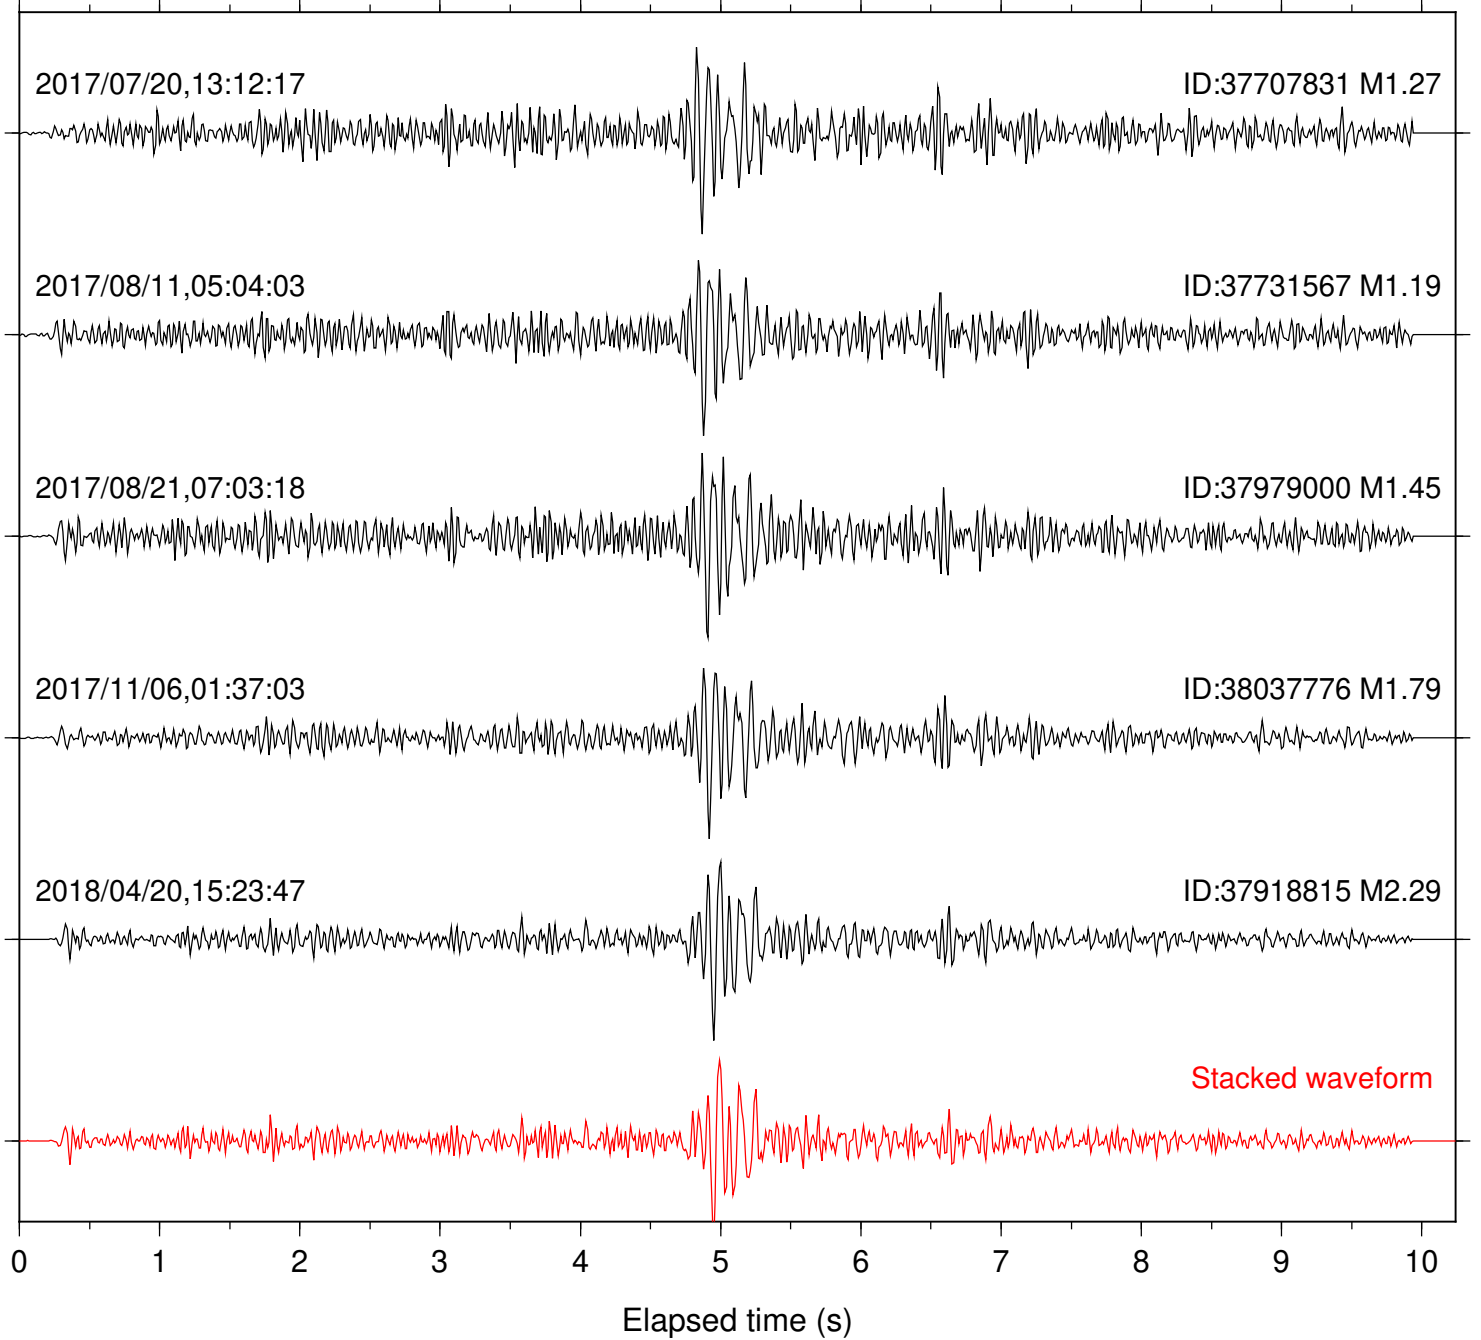

Station: B087 Com: EHZ

Focal depth: 7.57 km

Station: B088 Com: EHZ

Focal depth: 7.57 km

Station: B093 Com: EHZ

Focal depth: 7.57 km

Station: B946 Com: EHZ

Focal depth: 6.59 km

Station: DGR Com: HHZ

Focal depth: 6.59 km

Station: DNR Com: HHZ

Focal depth: 6.60 km

Station: FRD Com: HHZ

Focal depth: 6.59 km

Station: HMT2 Com: HHZ

Focal depth: 6.59 km

Station: KNW Com: HHZ

Focal depth: 6.58 km

Station: MTG Com: HHZ

Focal depth: 6.58 km

Station: PFO Com: HHZ

Focal depth: 7.57 km

Station: PLM Com: HHZ

Focal depth: 7.57 km

Station: POB2 Com: HHZ

Focal depth: 6.59 km

Station: RRSP Com: HHZ

Focal depth: 6.58 km

Station: SMER Com: HHZ

Focal depth: 7.57 km

Station: SND Com: HHZ

Focal depth: 7.57 km