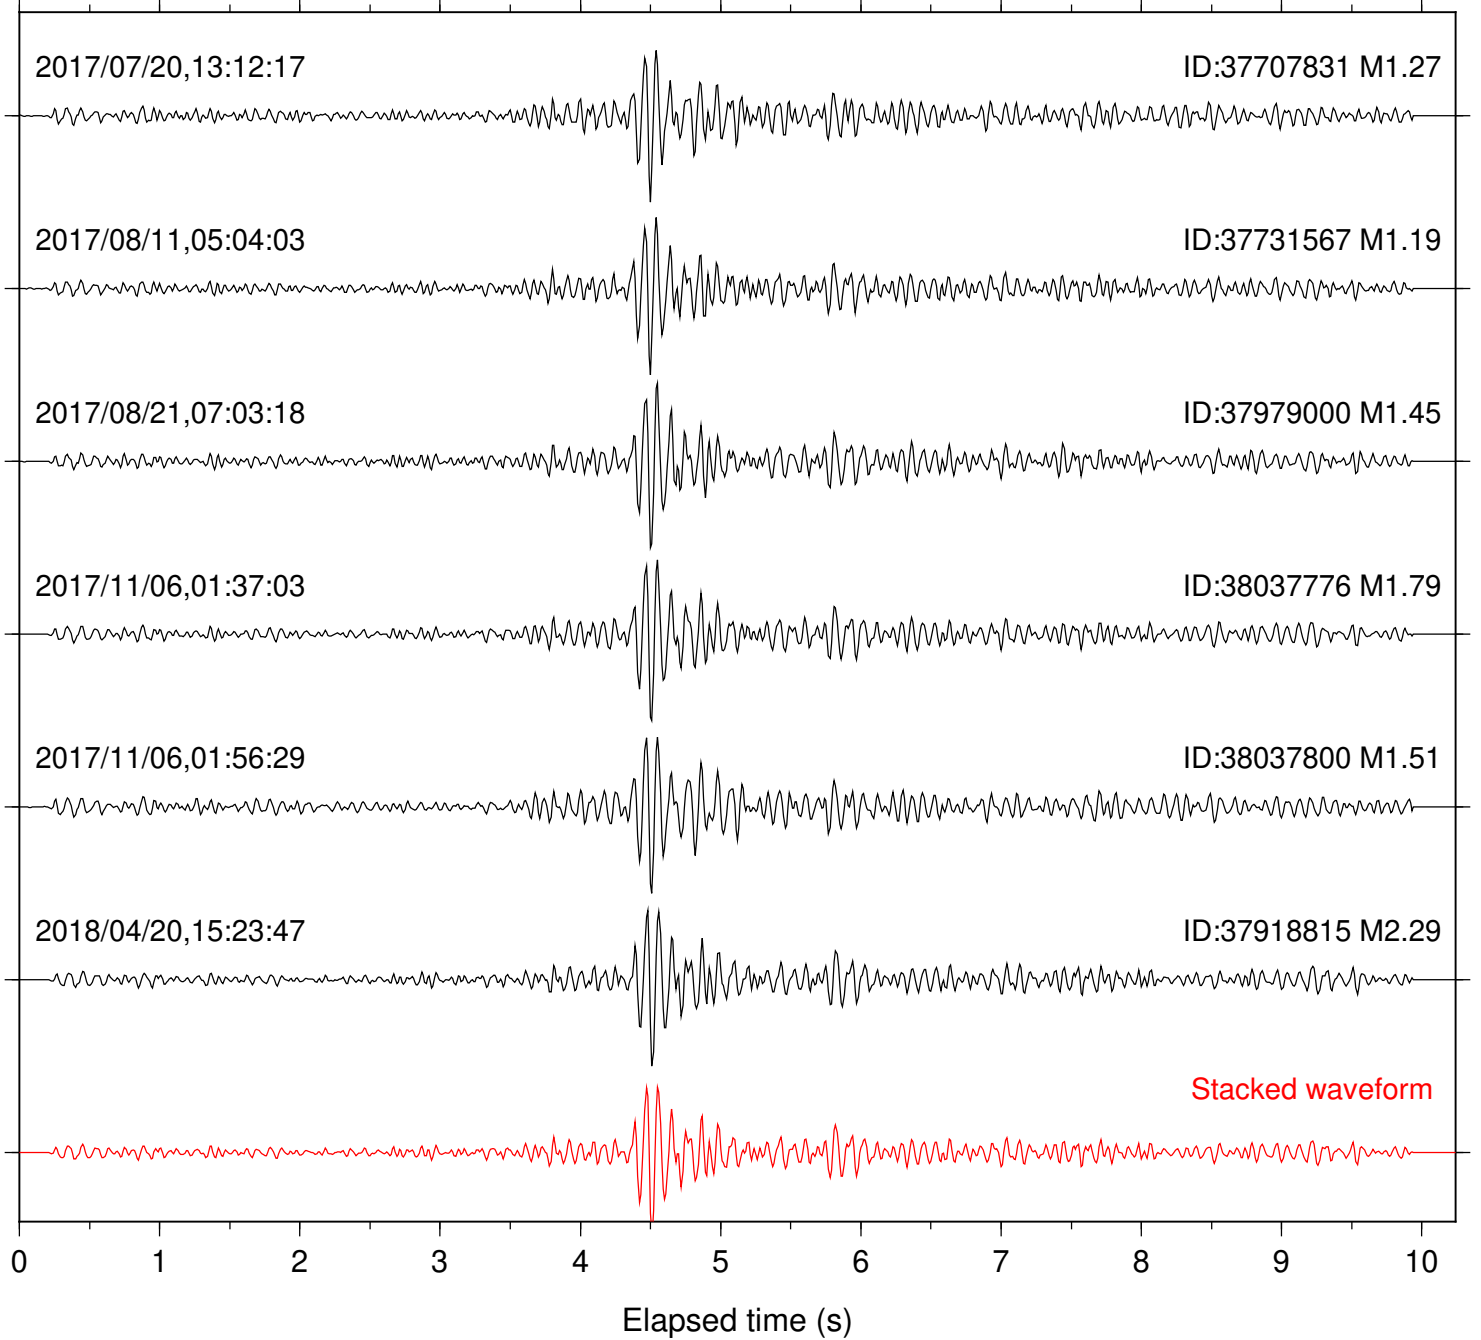

Station: B081 Com: EHZ

Focal depth: 7.57 km

Station: B082 Com: EHZ

Focal depth: 6.59 km

Station: B084 Com: EHZ

Focal depth: 7.57 km

Station: B086 Com: EHZ

Focal depth: 7.57 km

Station: B087 Com: EHZ

Focal depth: 7.57 km

Station: B088 Com: EHZ

Focal depth: 7.57 km

Station: B093 Com: EHZ

Focal depth: 7.57 km

Station: B946 Com: EHZ

Focal depth: 6.59 km

Station: DGR Com: HHZ

Focal depth: 6.59 km

Station: DNR Com: HHZ

Focal depth: 6.60 km

Station: FRD Com: HHZ

Focal depth: 6.59 km

Station: HMT2 Com: HHZ

Focal depth: 6.59 km

Station: POB2 Com: HHZ

Focal depth: 6.59 km

Station: RRSP Com: HHZ

Focal depth: 6.58 km

Station: SMER Com: HHZ

Focal depth: 7.57 km

Station: SND Com: HHZ

Focal depth: 7.57 km