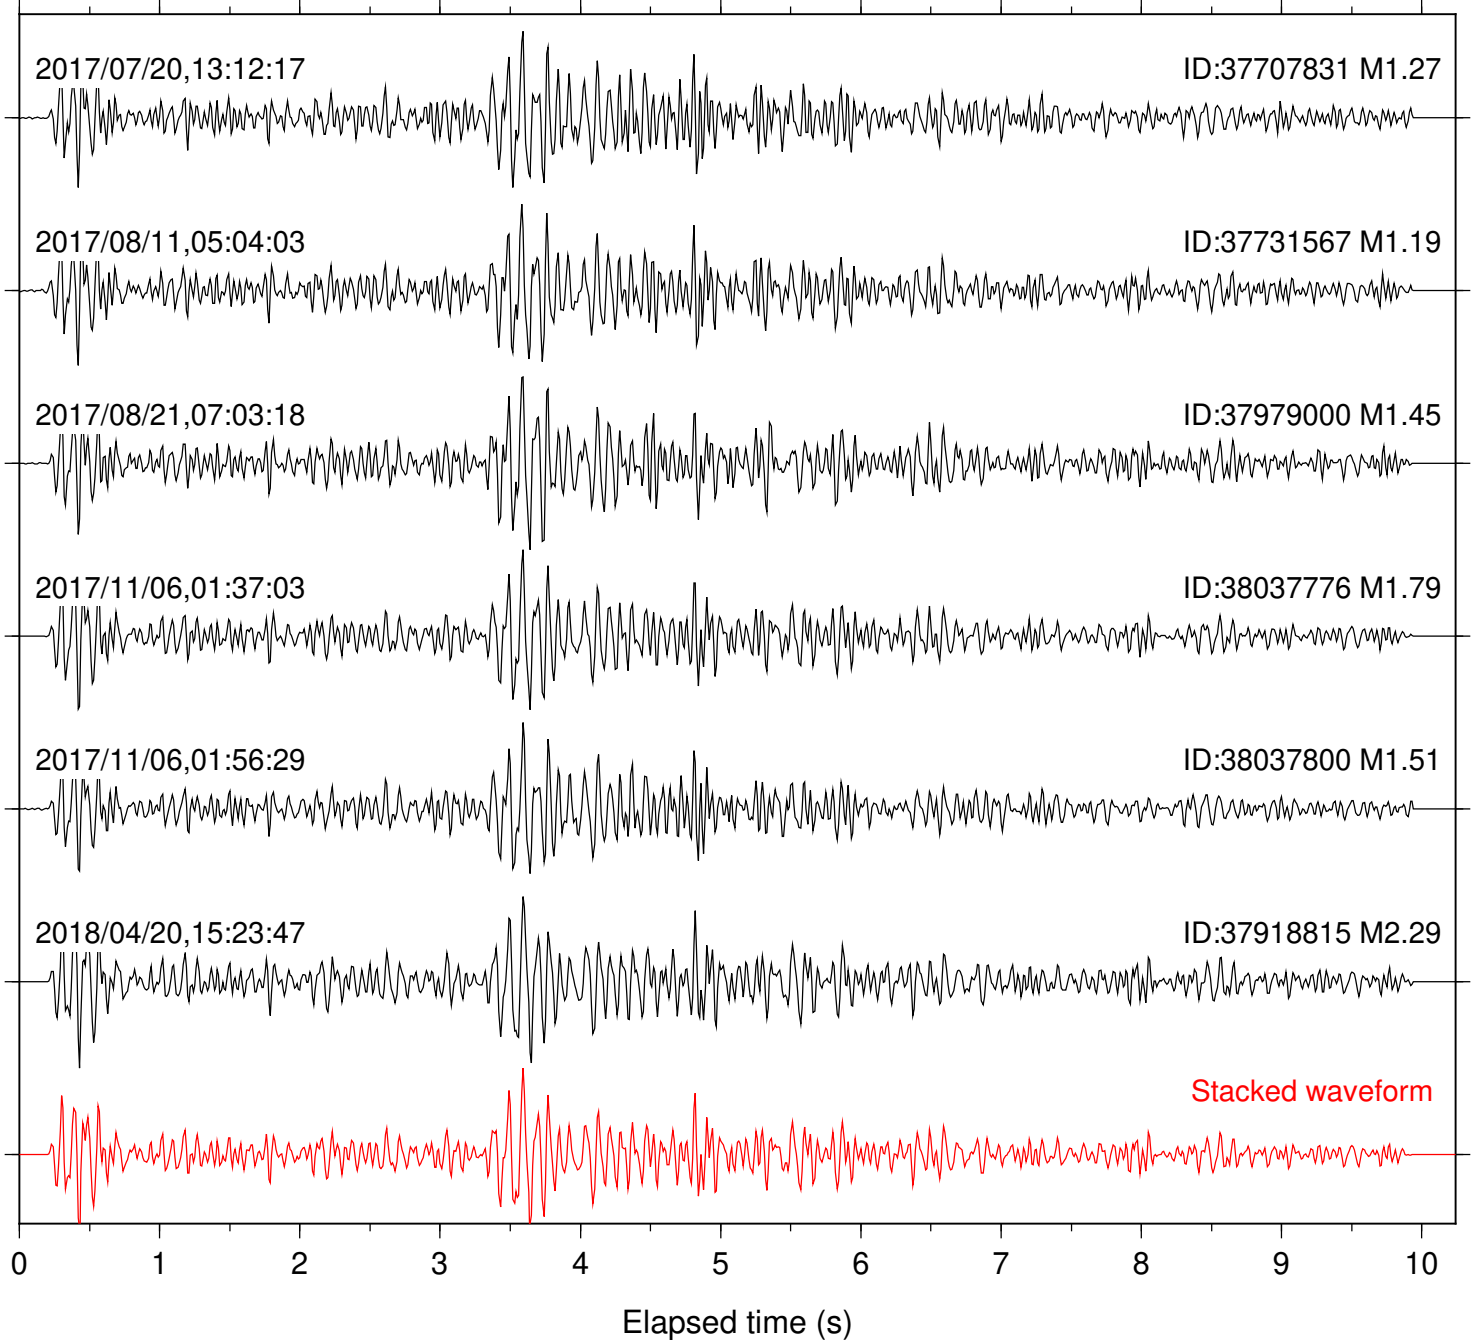

Station: B081 Com: EHZ

Focal depth: 7.57 km

Station: B082 Com: EHZ

Focal depth: 6.59 km

Station: B084 Com: EHZ

Focal depth: 7.57 km

Station: B086 Com: EHZ

Focal depth: 7.57 km

Station: B087 Com: EHZ

Focal depth: 7.57 km

Station: B088 Com: EHZ

Focal depth: 7.57 km

Station: B093 Com: EHZ

Focal depth: 7.57 km

Station: B946 Com: EHZ

Focal depth: 6.59 km

Station: BAC Com: EHZ

Focal depth: 7.57 km

Station: BZN Com: HHZ

Focal depth: 6.59 km

Station: CRY Com: HHZ

Focal depth: 6.60 km

Station: CSH Com: HHZ

Focal depth: 7.57 km

Station: DGR Com: HHZ

Focal depth: 6.59 km

Station: DNR Com: HHZ

Focal depth: 6.60 km

Station: FRD Com: HHZ

Focal depth: 6.59 km

Station: HMT2 Com: HHZ

Focal depth: 6.59 km