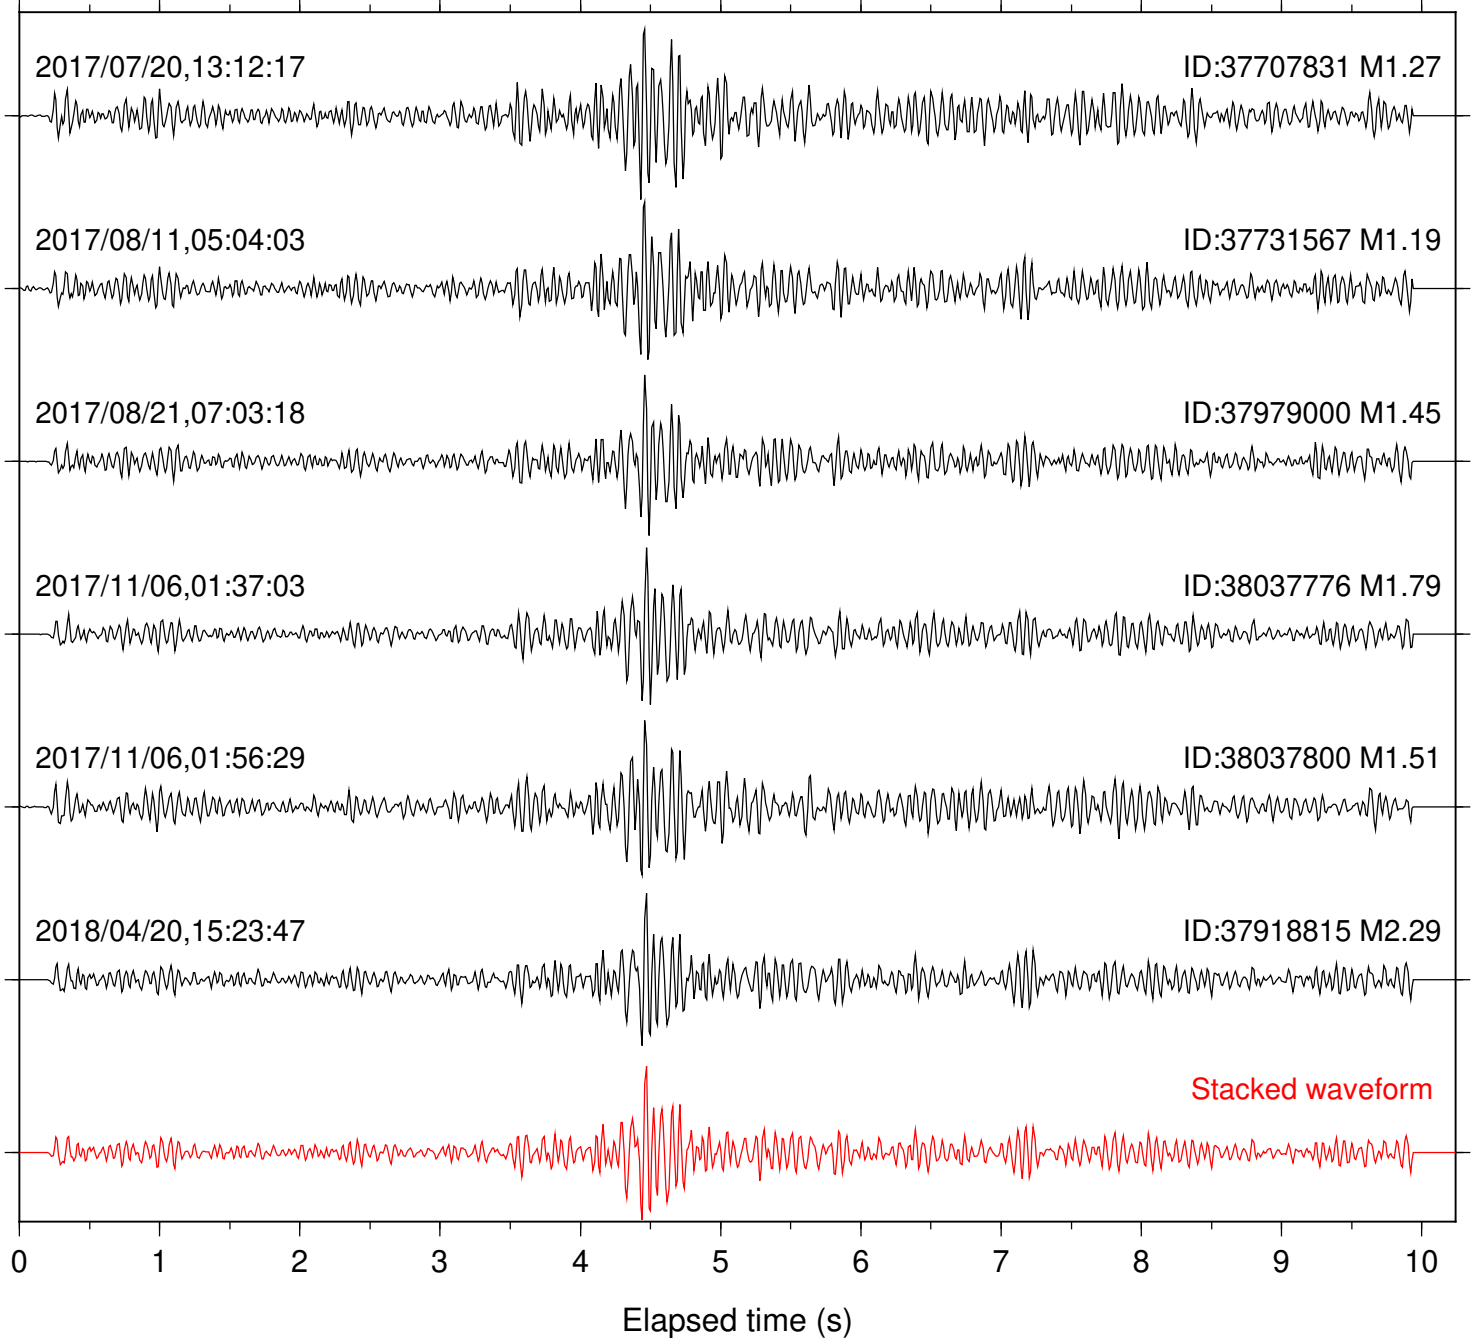

Station: BAC Com: EHZ

Focal depth: 7.57 km

Station: BZN Com: HHZ

Focal depth: 6.59 km

Station: CRY Com: HHZ

Focal depth: 6.60 km

Station: CSH Com: HHZ

Focal depth: 7.57 km

Station: DGR Com: HHZ

Focal depth: 6.59 km

Station: DNR Com: HHZ

Focal depth: 6.60 km

Station: FRD Com: HHZ

Focal depth: 6.59 km

Station: HMT2 Com: HHZ

Focal depth: 6.59 km

Station: KNW Com: HHZ

Focal depth: 6.58 km

Station: MTG Com: HHZ

Focal depth: 6.58 km

Station: PFO Com: HHZ

Focal depth: 7.57 km

Station: PLM Com: HHZ

Focal depth: 7.57 km

Station: POB2 Com: HHZ

Focal depth: 6.59 km

Station: RRSP Com: HHZ

Focal depth: 6.58 km

Station: SMER Com: HHZ

Focal depth: 7.57 km

Station: SND Com: HHZ

Focal depth: 7.57 km