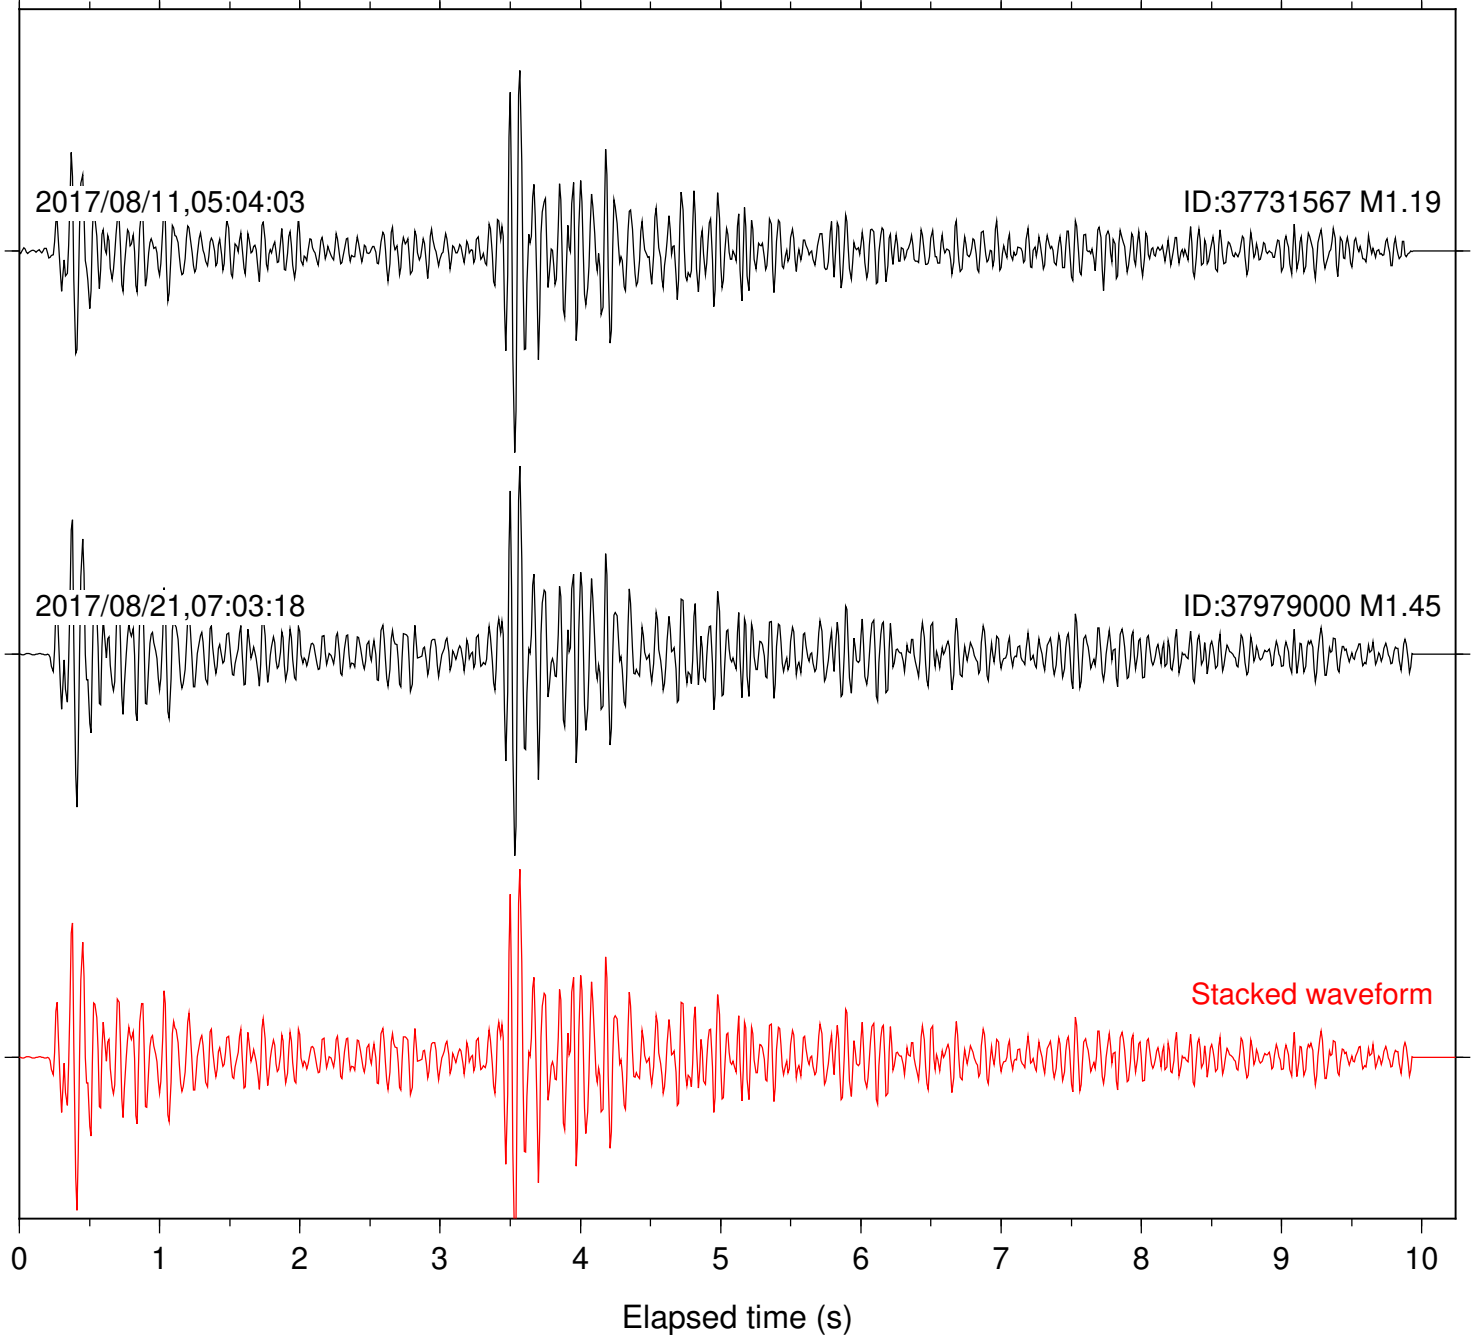

Station: BAC Com: EHZ

Focal depth: 7.57 km

Station: BZN Com: HHZ

Focal depth: 6.59 km

Station: CRY Com: HHZ

Focal depth: 6.60 km

Station: CSH Com: HHZ

Focal depth: 7.57 km

Station: DGR Com: HHZ

Focal depth: 6.59 km

Station: DNR Com: HHZ

Focal depth: 6.60 km

Station: FRD Com: HHZ

Focal depth: 6.59 km

Station: HMT2 Com: HHZ

Focal depth: 6.59 km

Station: KNW Com: HHZ

Focal depth: 6.58 km

Station: MTG Com: HHZ

Focal depth: 6.58 km

Station: PFO Com: HHZ

Focal depth: 7.57 km

Station: PLM Com: HHZ

Focal depth: 7.57 km

Station: POB2 Com: HHZ

Focal depth: 6.59 km

Station: RRSP Com: HHZ

Focal depth: 6.58 km

Station: SMER Com: HHZ

Focal depth: 7.57 km

Station: SND Com: HHZ

Focal depth: 7.57 km