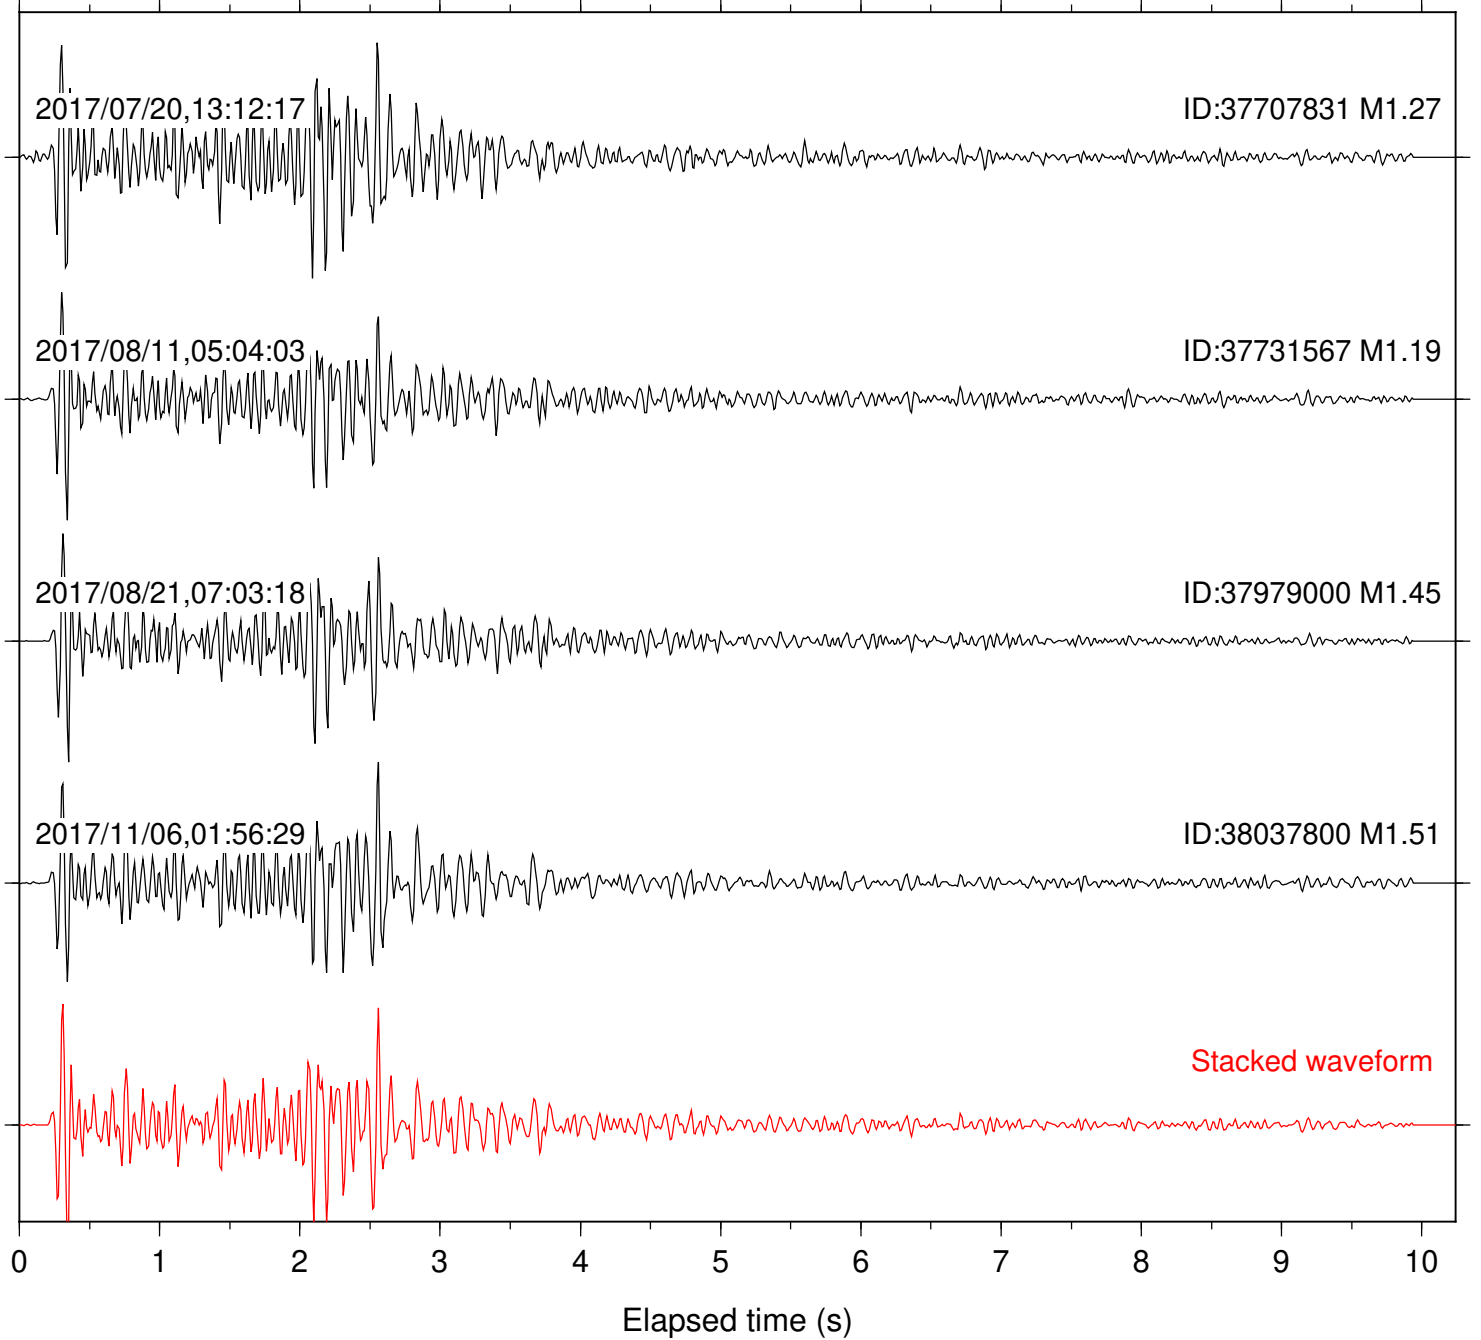

Station: B087 Com: EHZ

Focal depth: 7.57 km

Station: B088 Com: EHZ

Focal depth: 7.57 km

Station: B093 Com: EHZ

Focal depth: 7.57 km

Station: B946 Com: EHZ

Focal depth: 6.59 km

Station: BAC Com: EHZ

Focal depth: 7.57 km

Station: BZN Com: HHZ

Focal depth: 6.59 km

Station: CRY Com: HHZ

Focal depth: 6.60 km

Station: CSH Com: HHZ

Focal depth: 7.57 km

Station: DGR Com: HHZ

Focal depth: 6.59 km

Station: DNR Com: HHZ

Focal depth: 6.60 km

Station: FRD Com: HHZ

Focal depth: 6.59 km

Station: HMT2 Com: HHZ

Focal depth: 6.59 km

Station: POB2 Com: HHZ

Focal depth: 6.59 km

Station: RRSP Com: HHZ

Focal depth: 6.58 km

Station: SMER Com: HHZ

Focal depth: 7.57 km

Station: SND Com: HHZ

Focal depth: 7.57 km