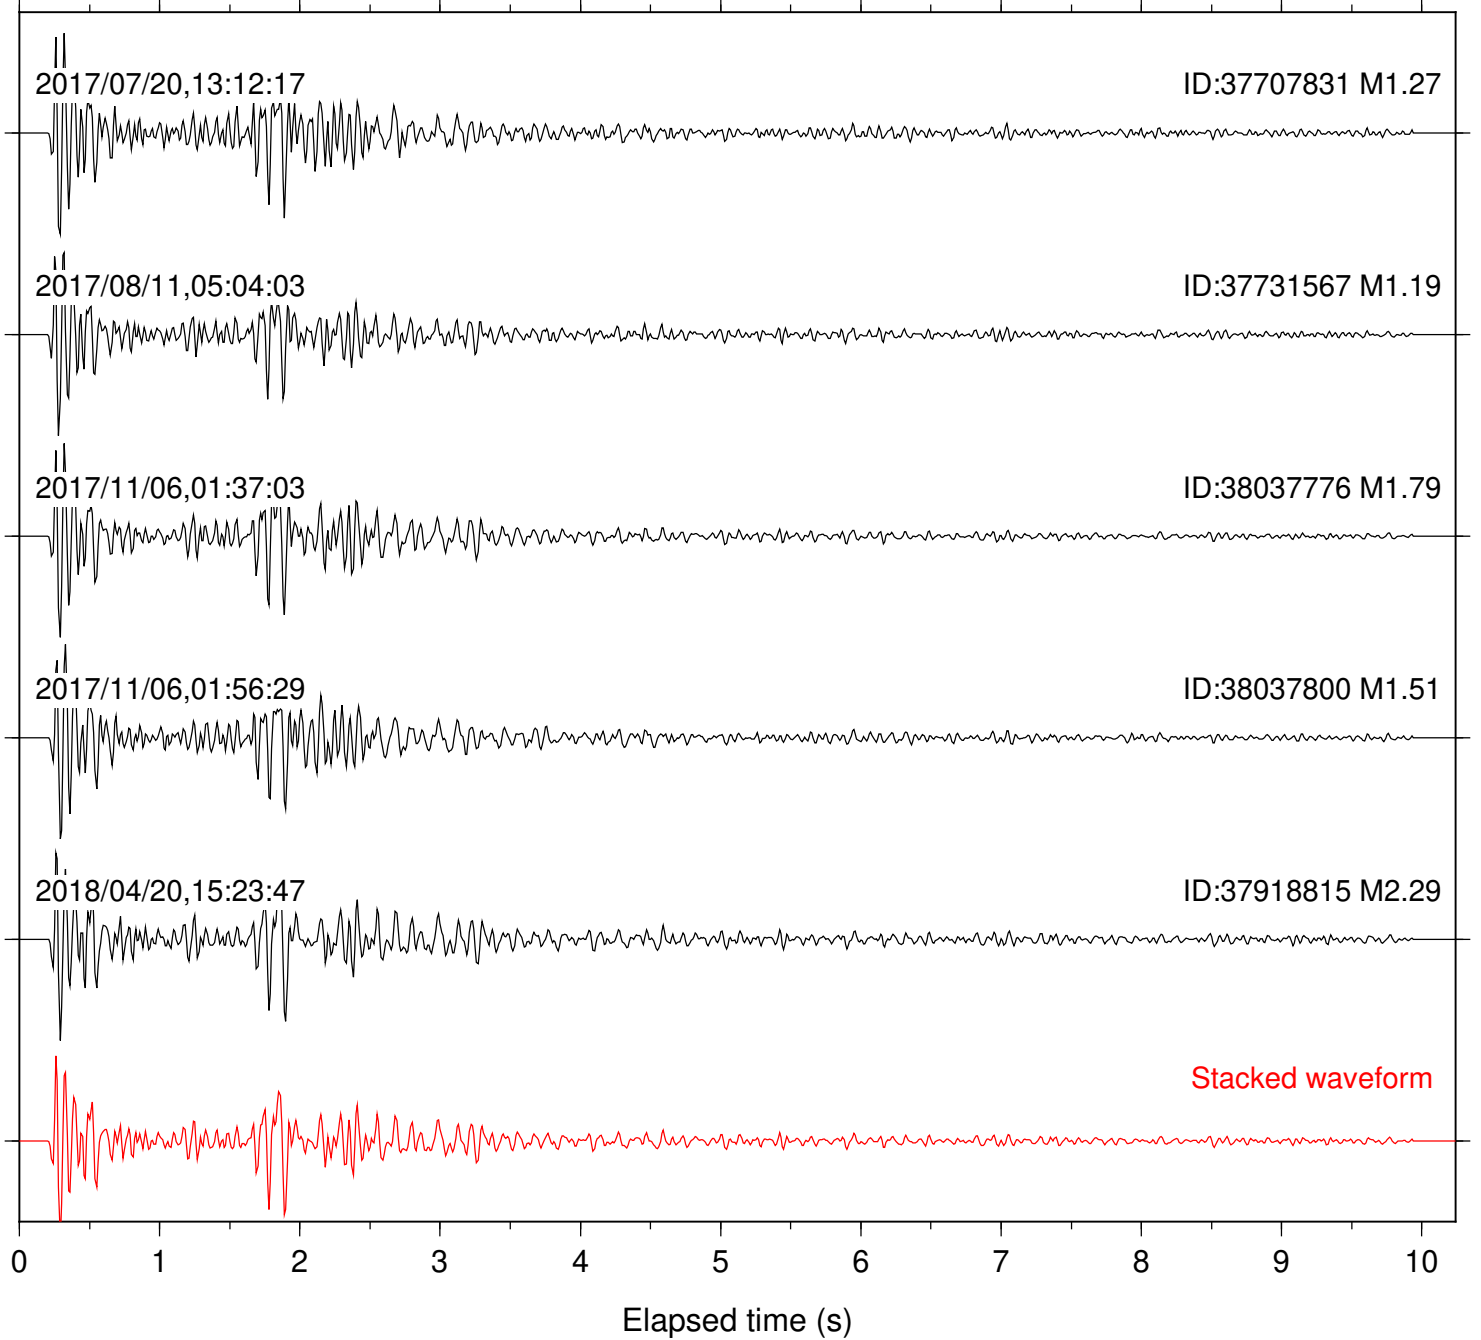

Station: B081 Com: EHZ

Focal depth: 7.57 km

Station: B082 Com: EHZ

Focal depth: 6.59 km

Station: B084 Com: EHZ

Focal depth: 7.57 km

Station: B086 Com: EHZ

Focal depth: 7.57 km

Station: B087 Com: EHZ

Focal depth: 7.57 km

Station: B088 Com: EHZ

Focal depth: 7.57 km

Station: B093 Com: EHZ

Focal depth: 7.57 km

Station: B946 Com: EHZ

Focal depth: 6.59 km

Station: BAC Com: EHZ

Focal depth: 7.57 km

Station: BZN Com: HHZ

Focal depth: 6.59 km

Station: CRY Com: HHZ

Focal depth: 6.60 km

Station: CSH Com: HHZ

Focal depth: 7.57 km

Station: DGR Com: HHZ

Focal depth: 6.59 km

Station: DNR Com: HHZ

Focal depth: 6.60 km

Station: FRD Com: HHZ

Focal depth: 6.59 km

Station: HMT2 Com: HHZ

Focal depth: 6.59 km