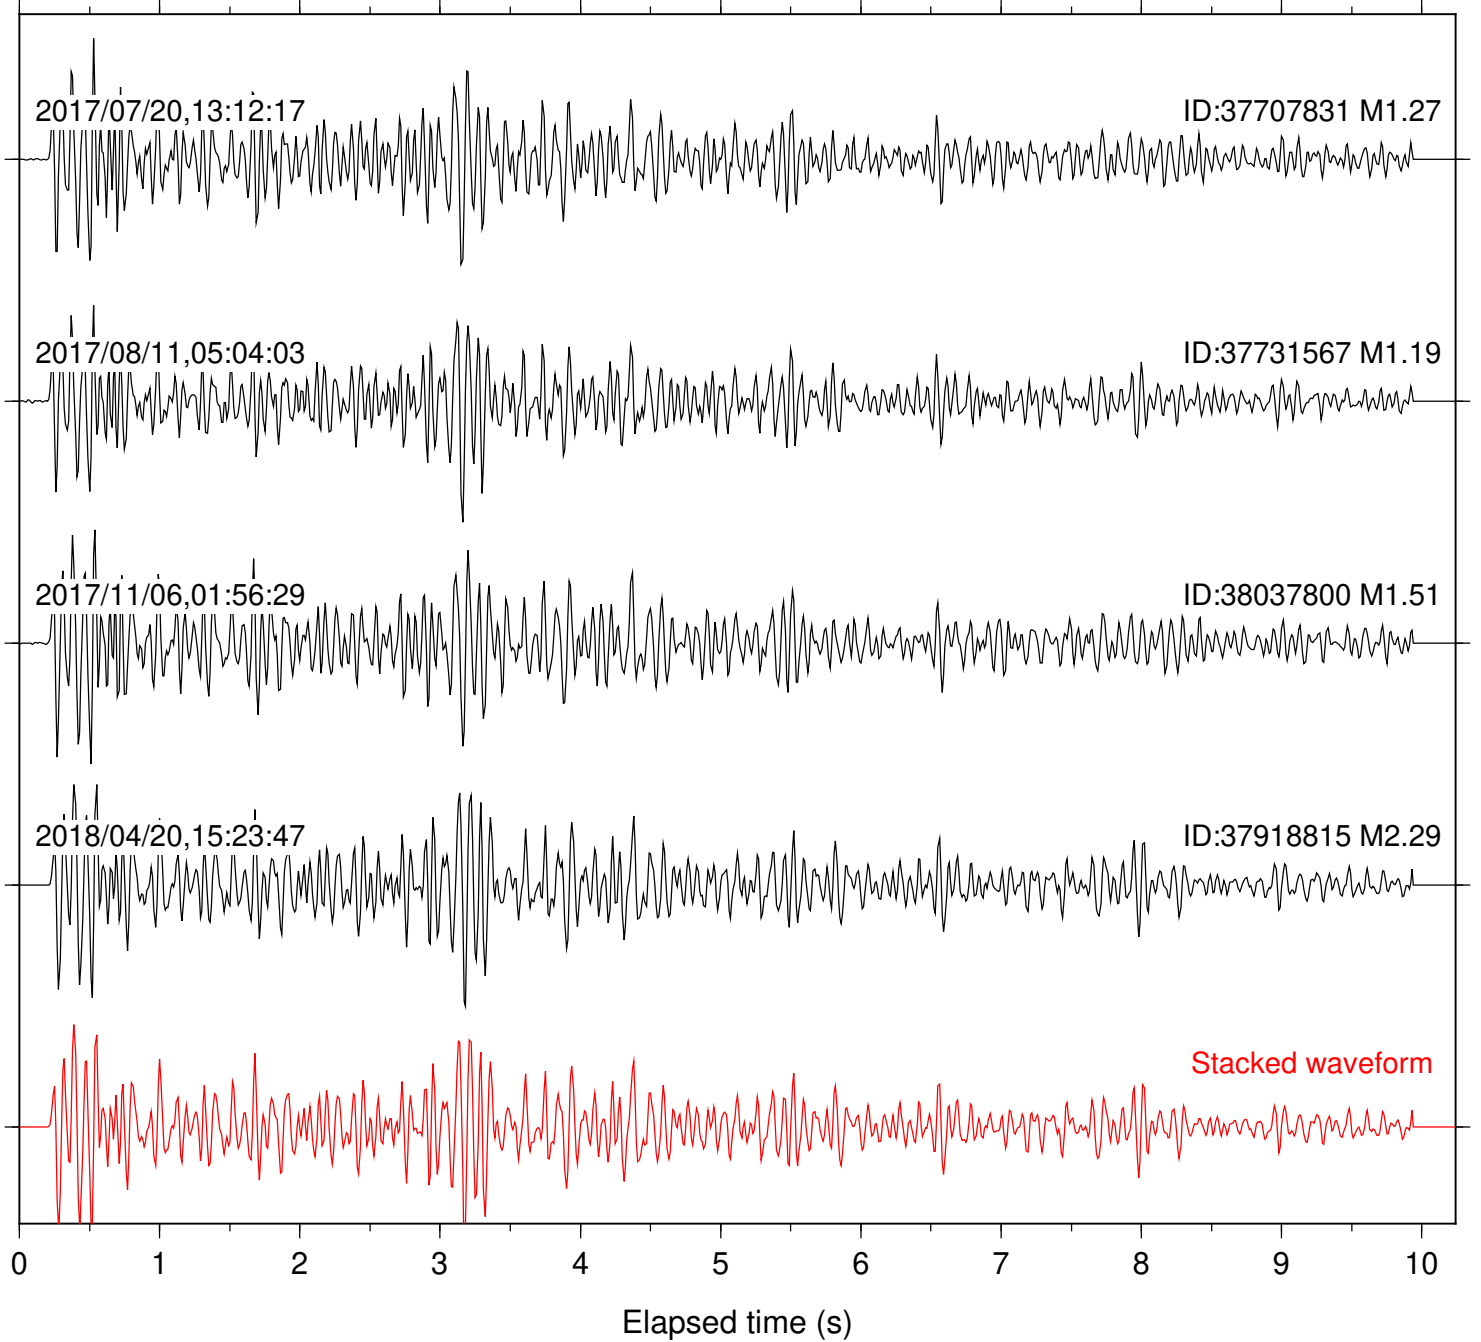

Station: B081 Com: EHZ

Focal depth: 7.57 km

Station: B082 Com: EHZ

Focal depth: 6.59 km

Station: B084 Com: EHZ

Focal depth: 7.57 km

Station: B086 Com: EHZ

Focal depth: 7.57 km

Station: B087 Com: EHZ

Focal depth: 7.57 km

Station: B088 Com: EHZ

Focal depth: 7.57 km

Station: B093 Com: EHZ

Focal depth: 7.57 km

Station: B946 Com: EHZ

Focal depth: 6.59 km

Station: DGR Com: HHZ

Focal depth: 6.59 km

Station: DNR Com: HHZ

Focal depth: 6.60 km

Station: FRD Com: HHZ

Focal depth: 6.59 km

Station: HMT2 Com: HHZ

Focal depth: 6.59 km

Station: POB2 Com: HHZ

Focal depth: 6.59 km

Station: RRSP Com: HHZ

Focal depth: 6.58 km

Station: SMER Com: HHZ

Focal depth: 7.57 km

Station: SND Com: HHZ

Focal depth: 7.57 km