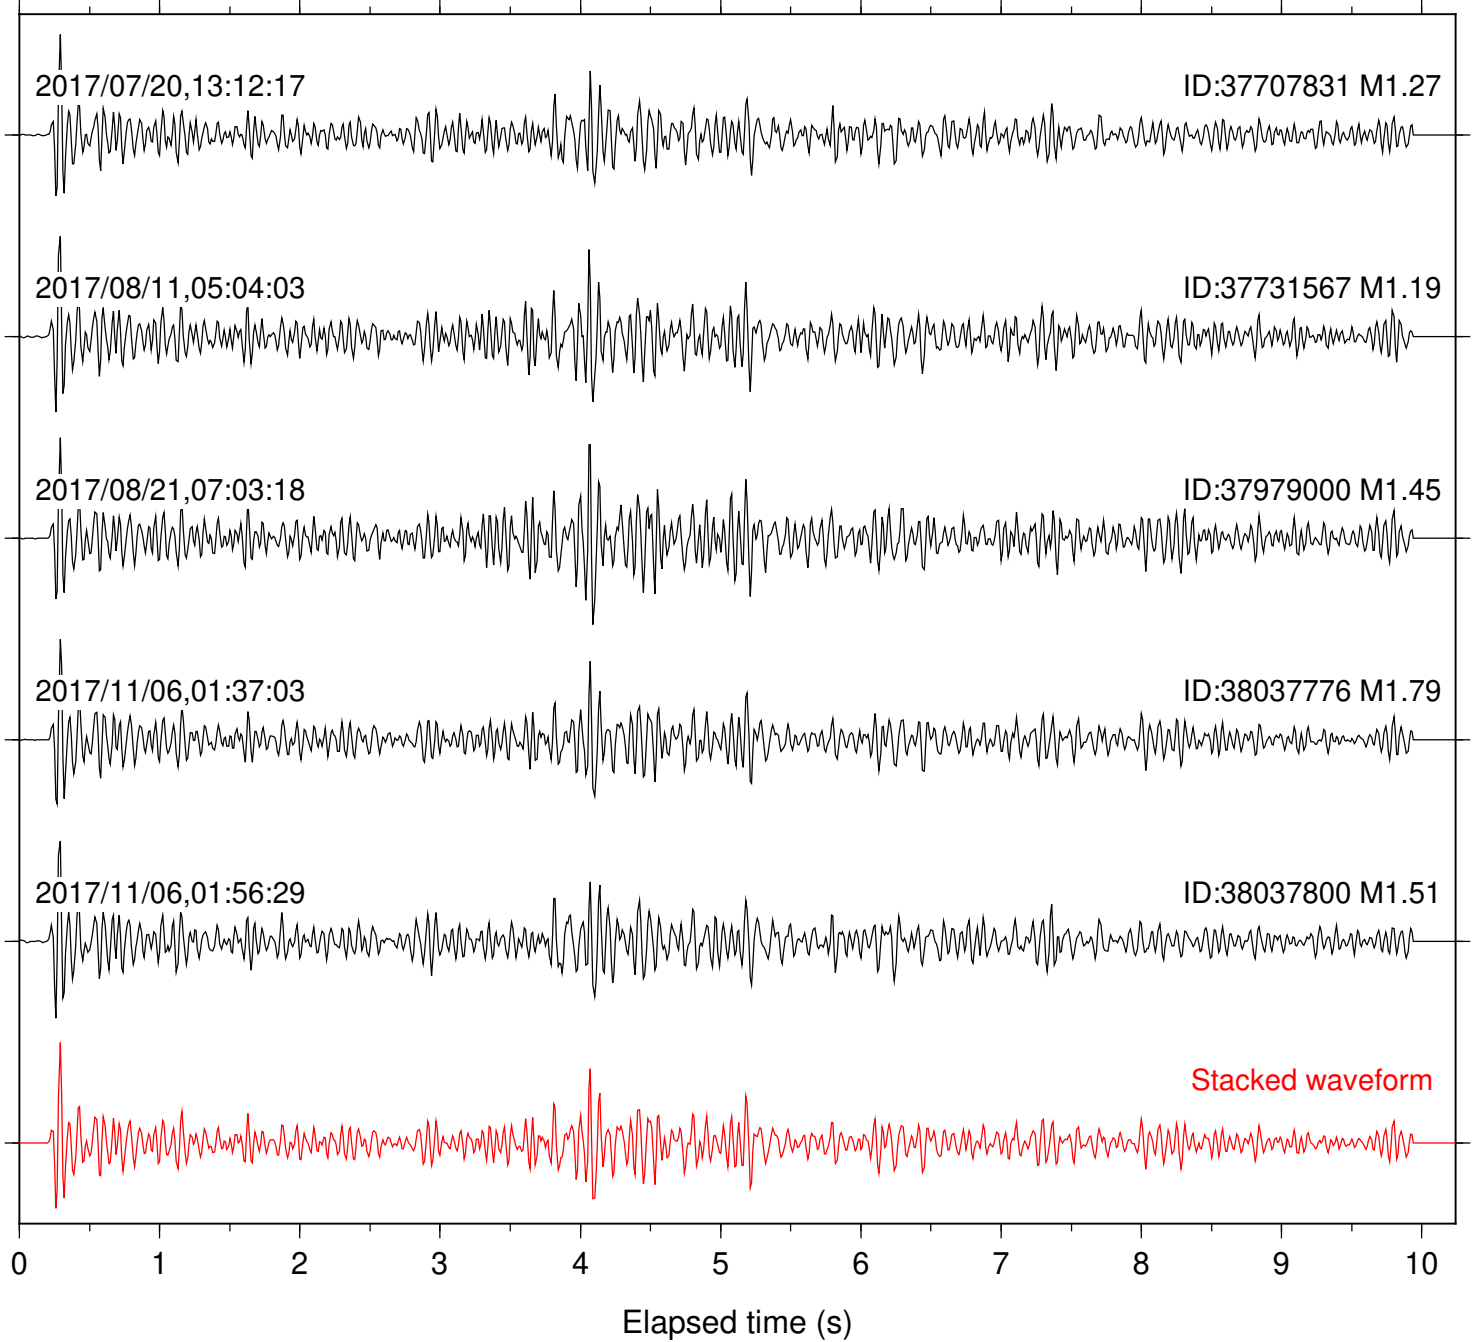

Station: BAC Com: EHZ

Focal depth: 7.57 km

Station: BZN Com: HHZ

Focal depth: 6.59 km

Station: CRY Com: HHZ

Focal depth: 6.60 km

Station: CSH Com: HHZ

Focal depth: 7.57 km

Station: DGR Com: HHZ

Focal depth: 6.59 km

Station: DNR Com: HHZ

Focal depth: 6.60 km

Station: FRD Com: HHZ

Focal depth: 6.59 km

Station: HMT2 Com: HHZ

Focal depth: 6.59 km

Station: KNW Com: HHZ

Focal depth: 6.58 km

Station: MTG Com: HHZ

Focal depth: 6.58 km

Station: PFO Com: HHZ

Focal depth: 7.57 km

Station: PLM Com: HHZ

Focal depth: 7.57 km

Station: POB2 Com: HHZ

Focal depth: 6.59 km

Station: RRSP Com: HHZ

Focal depth: 6.58 km

Station: SMER Com: HHZ

Focal depth: 7.57 km

Station: SND Com: HHZ

Focal depth: 7.57 km