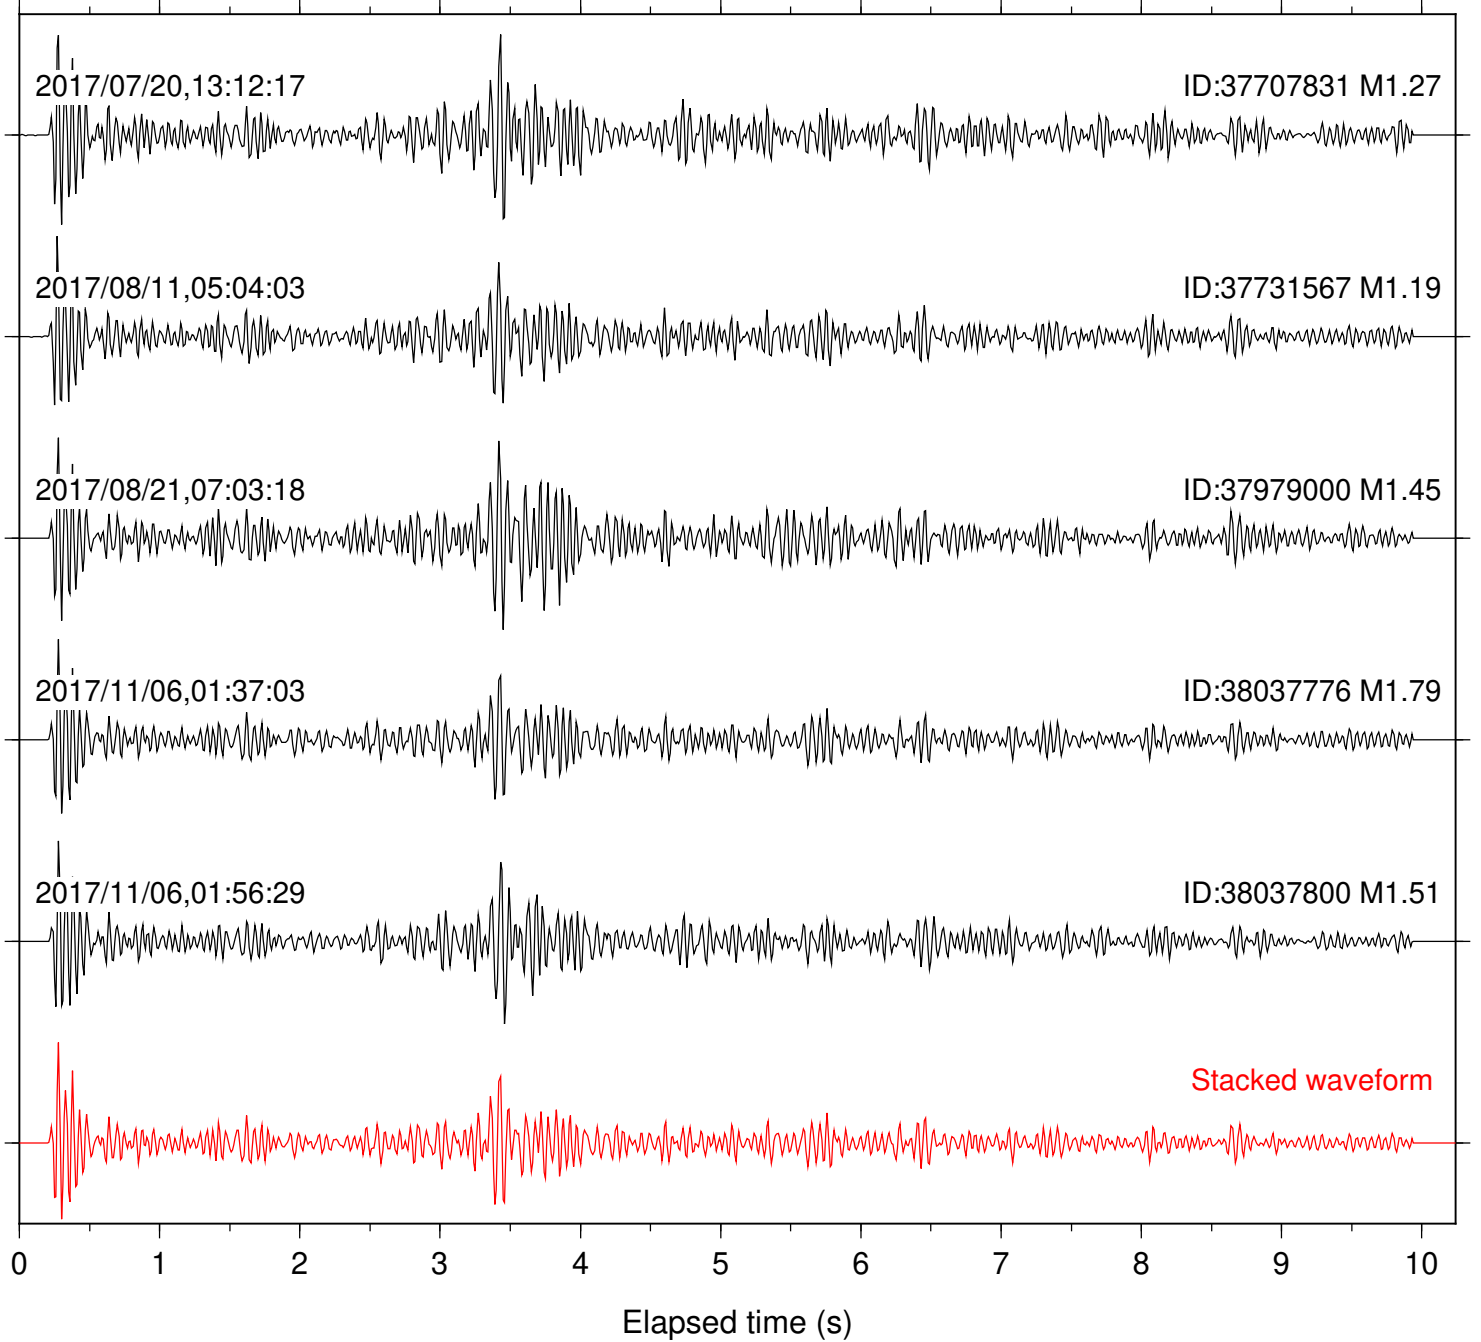

Station: B087 Com: EHZ

Focal depth: 7.57 km

Station: B088 Com: EHZ

Focal depth: 7.57 km

Station: B093 Com: EHZ

Focal depth: 7.57 km

Station: B946 Com: EHZ

Focal depth: 6.59 km

Station: BAC Com: EHZ

Focal depth: 7.57 km

Station: BZN Com: HHZ

Focal depth: 6.59 km

Station: CRY Com: HHZ

Focal depth: 6.60 km

Station: CSH Com: HHZ

Focal depth: 7.57 km

Station: DGR Com: HHZ

Focal depth: 6.59 km

Station: DNR Com: HHZ

Focal depth: 6.60 km

Station: FRD Com: HHZ

Focal depth: 6.59 km

Station: HMT2 Com: HHZ

Focal depth: 6.59 km

Station: POB2 Com: HHZ

Focal depth: 6.59 km

Station: RRSP Com: HHZ

Focal depth: 6.58 km

Station: SMER Com: HHZ

Focal depth: 7.57 km

Station: SND Com: HHZ

Focal depth: 7.57 km