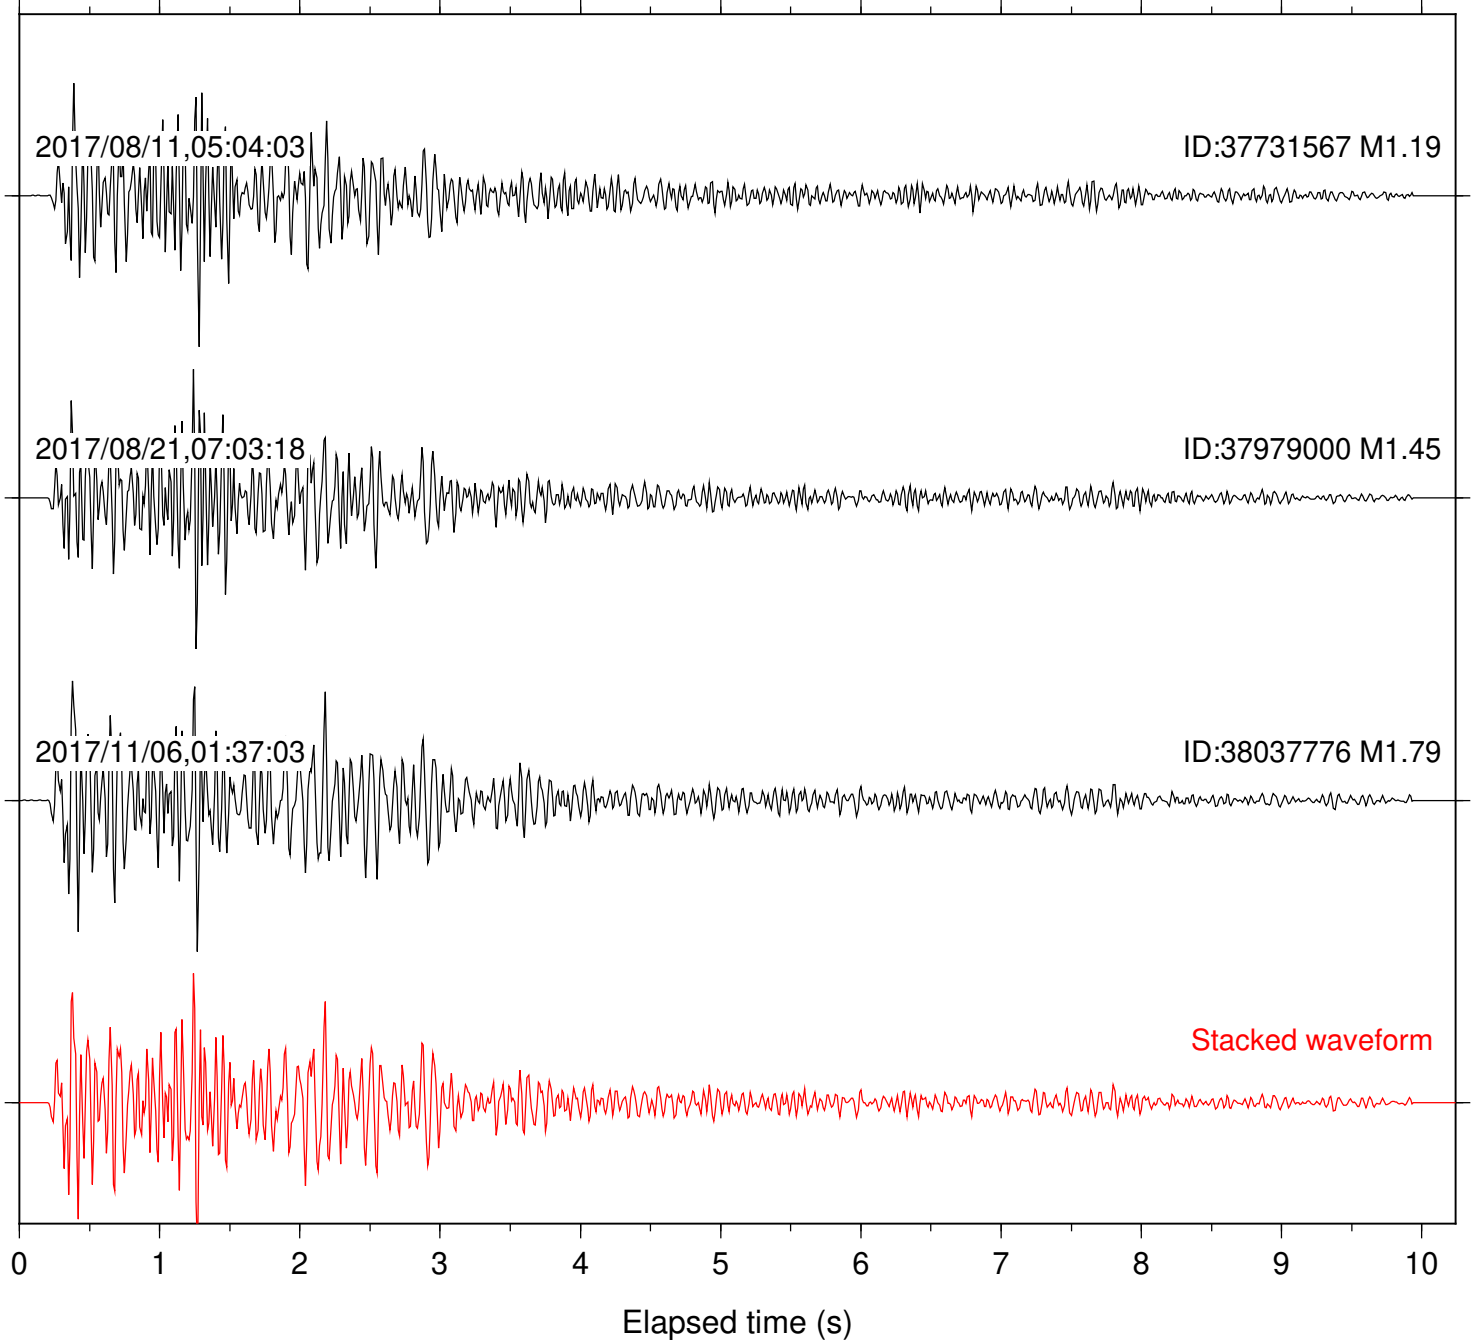

Station: B087 Com: EHZ

Focal depth: 7.57 km

Station: B088 Com: EHZ

Focal depth: 7.57 km

Station: B093 Com: EHZ

Focal depth: 7.57 km

Station: B946 Com: EHZ

Focal depth: 6.59 km

Station: BAC Com: EHZ

Focal depth: 7.57 km

Station: BZN Com: HHZ

Focal depth: 6.59 km

Station: CRY Com: HHZ

Focal depth: 6.60 km

Station: CSH Com: HHZ

Focal depth: 7.57 km

Station: DGR Com: HHZ

Focal depth: 6.59 km

Station: DNR Com: HHZ

Focal depth: 6.60 km

Station: FRD Com: HHZ

Focal depth: 6.59 km

Station: HMT2 Com: HHZ

Focal depth: 6.59 km

Station: KNW Com: HHZ

Focal depth: 6.58 km

Station: MTG Com: HHZ

Focal depth: 6.58 km

Station: PFO Com: HHZ

Focal depth: 7.57 km

Station: PLM Com: HHZ

Focal depth: 7.57 km