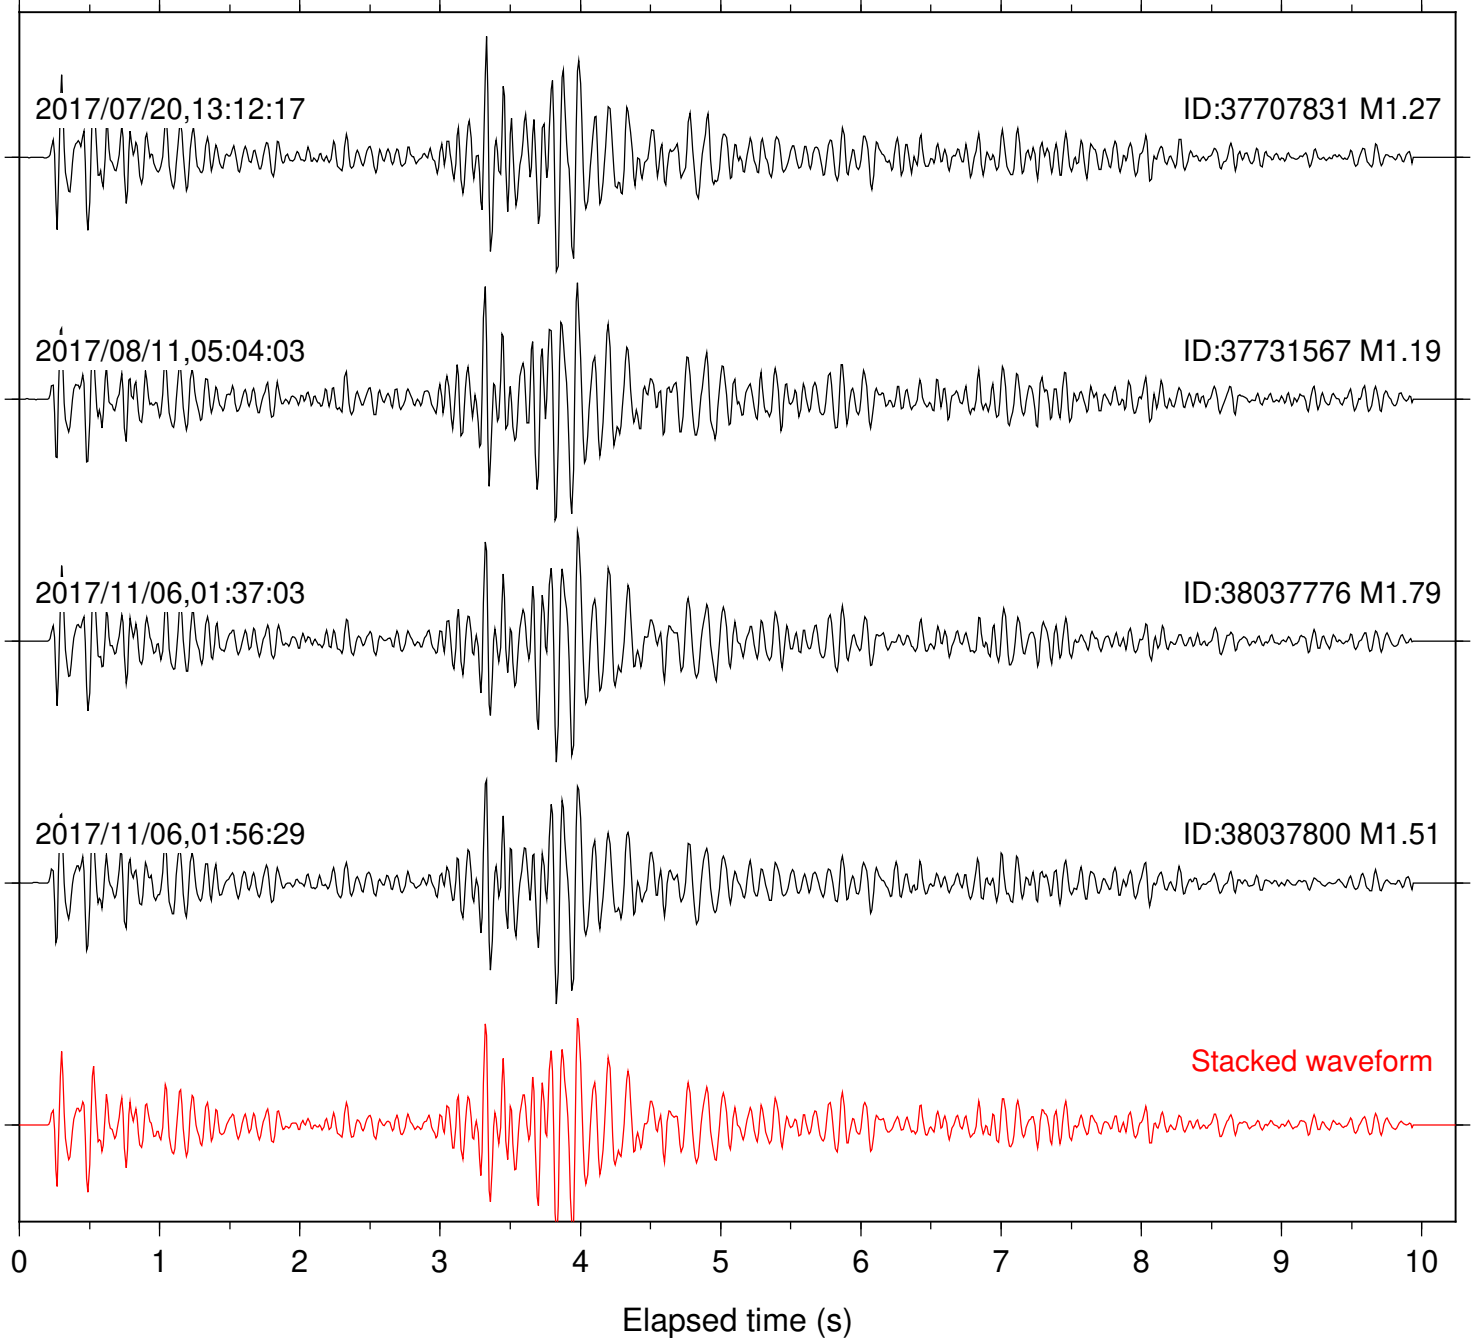

Station: B087 Com: EHZ

Focal depth: 7.57 km

Station: B088 Com: EHZ

Focal depth: 7.57 km

Station: B093 Com: EHZ

Focal depth: 7.57 km

Station: B946 Com: EHZ

Focal depth: 6.59 km

Station: DGR Com: HHZ

Focal depth: 6.59 km

Station: DNR Com: HHZ

Focal depth: 6.60 km

Station: FRD Com: HHZ

Focal depth: 6.59 km

Station: HMT2 Com: HHZ

Focal depth: 6.59 km

Station: KNW Com: HHZ

Focal depth: 6.58 km

Station: MTG Com: HHZ

Focal depth: 6.58 km

Station: PFO Com: HHZ

Focal depth: 7.57 km

Station: PLM Com: HHZ

Focal depth: 7.57 km

Station: POB2 Com: HHZ

Focal depth: 6.59 km

Station: RRSP Com: HHZ

Focal depth: 6.58 km

Station: SMER Com: HHZ

Focal depth: 7.57 km

Station: SND Com: HHZ

Focal depth: 7.57 km