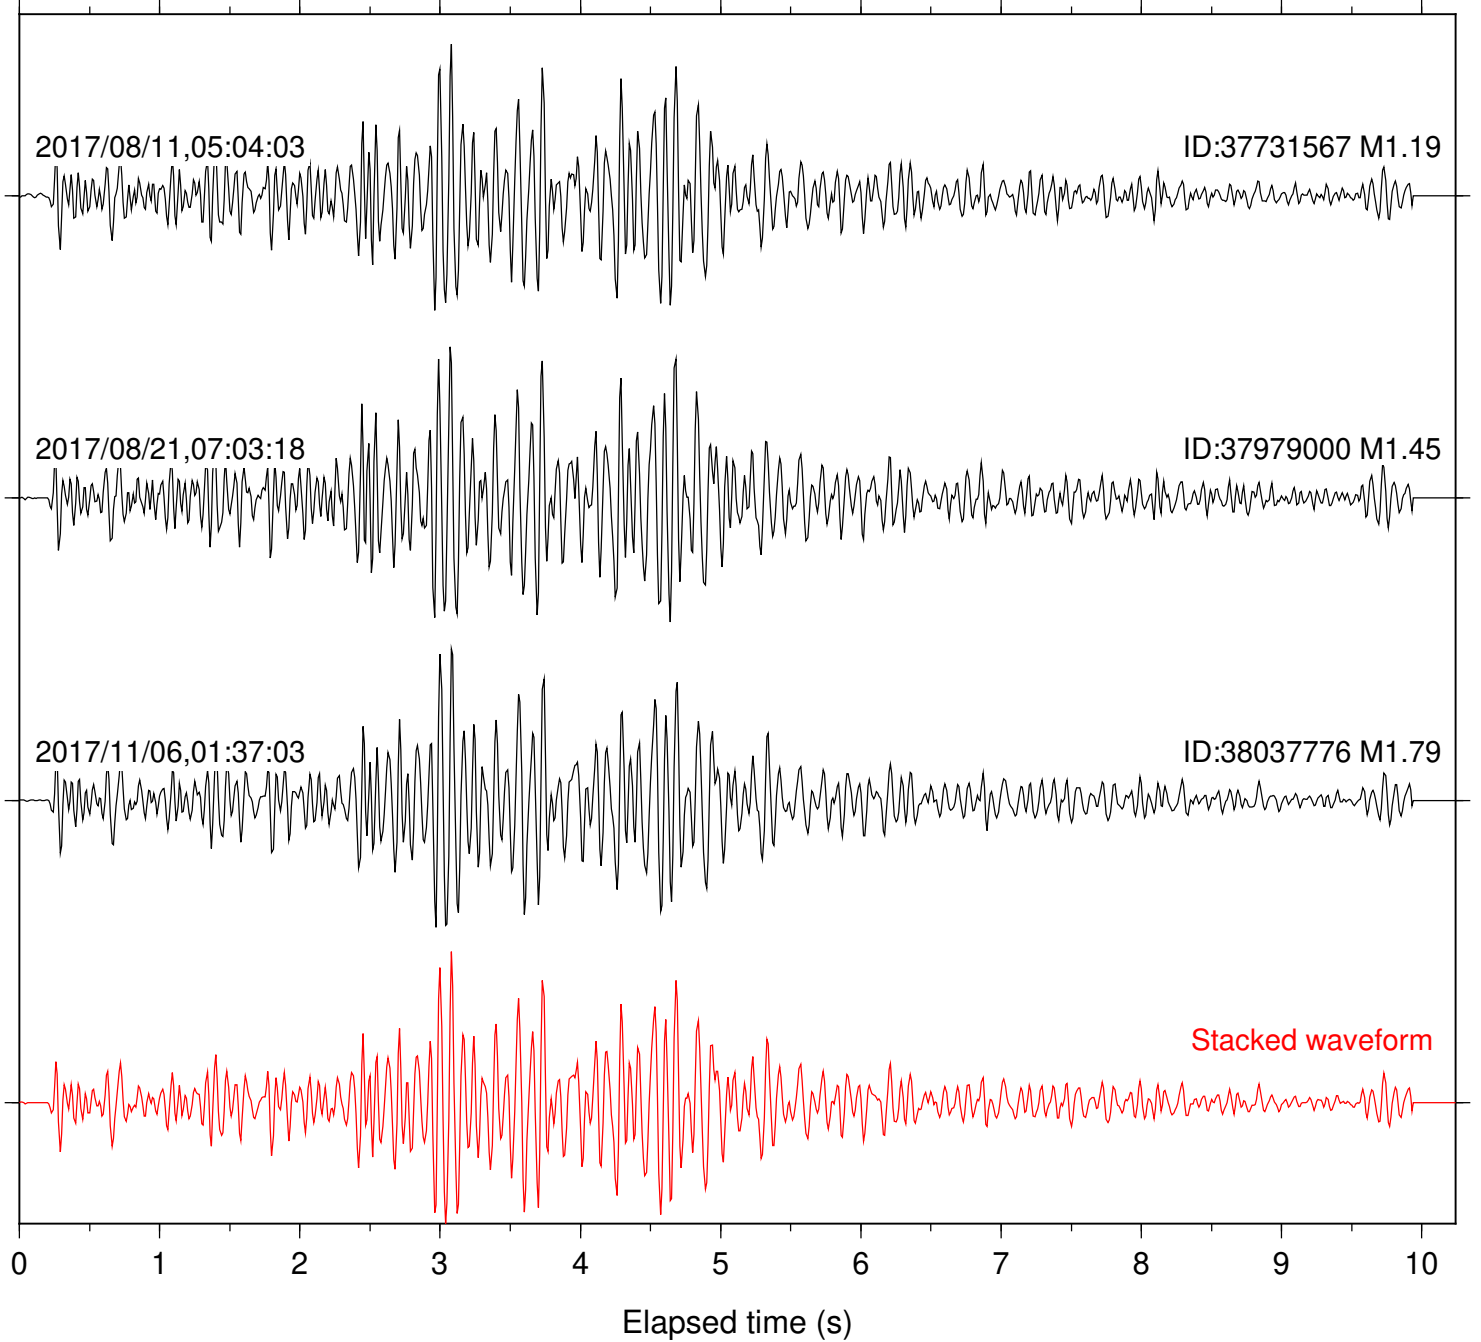

Station: BAC Com: EHZ

Focal depth: 7.57 km

Station: BZN Com: HHZ

Focal depth: 6.59 km

Station: CRY Com: HHZ

Focal depth: 6.60 km

Station: CSH Com: HHZ

Focal depth: 7.57 km

Station: DGR Com: HHZ

Focal depth: 6.59 km

Station: DNR Com: HHZ

Focal depth: 6.60 km

Station: FRD Com: HHZ

Focal depth: 6.59 km

Station: HMT2 Com: HHZ

Focal depth: 6.59 km

Station: KNW Com: HHZ

Focal depth: 6.58 km

Station: MTG Com: HHZ

Focal depth: 6.58 km

Station: PFO Com: HHZ

Focal depth: 7.57 km

Station: PLM Com: HHZ

Focal depth: 7.57 km

Station: POB2 Com: HHZ

Focal depth: 6.59 km

Station: RRSP Com: HHZ

Focal depth: 6.58 km

Station: SMER Com: HHZ

Focal depth: 7.57 km

Station: SND Com: HHZ

Focal depth: 7.57 km