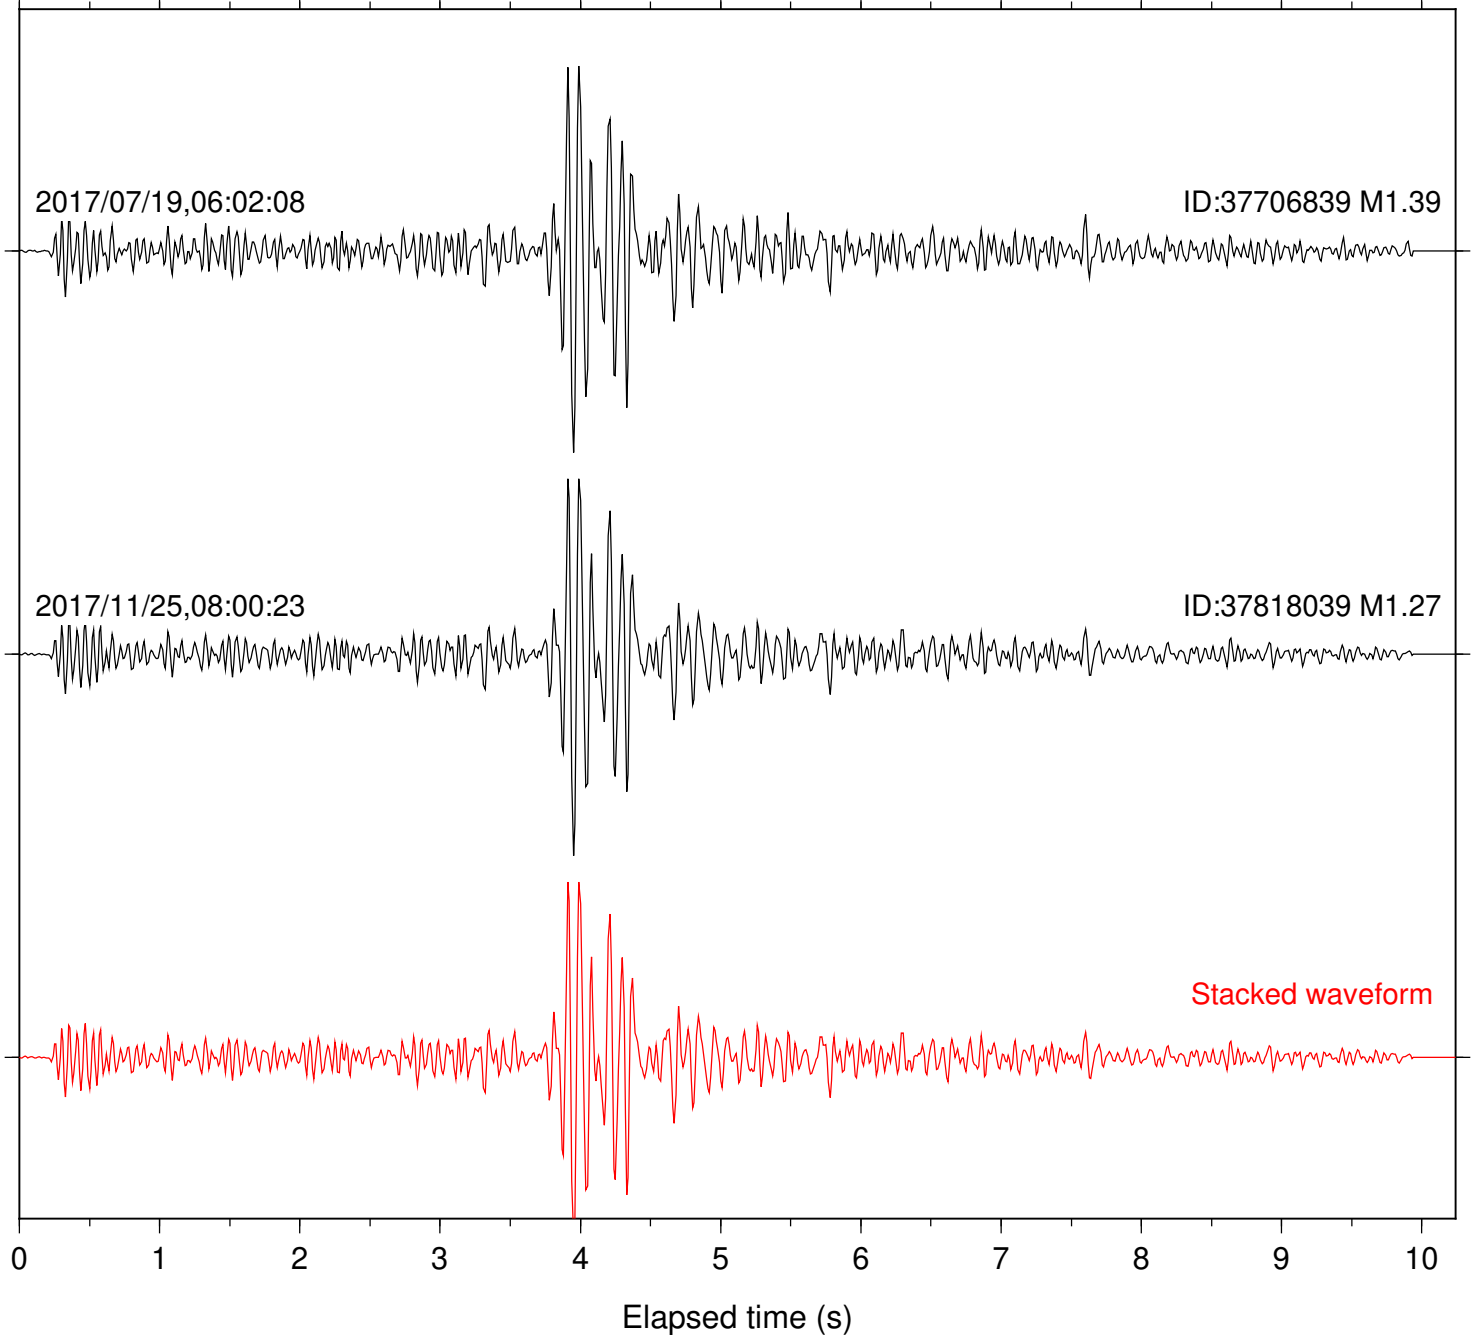

Station: B087 Com: EHZ

Focal depth: 6.97 km

Station: B946 Com: EHZ

Focal depth: 6.97 km

Station: SND Com: HHZ

Focal depth: 6.97 km