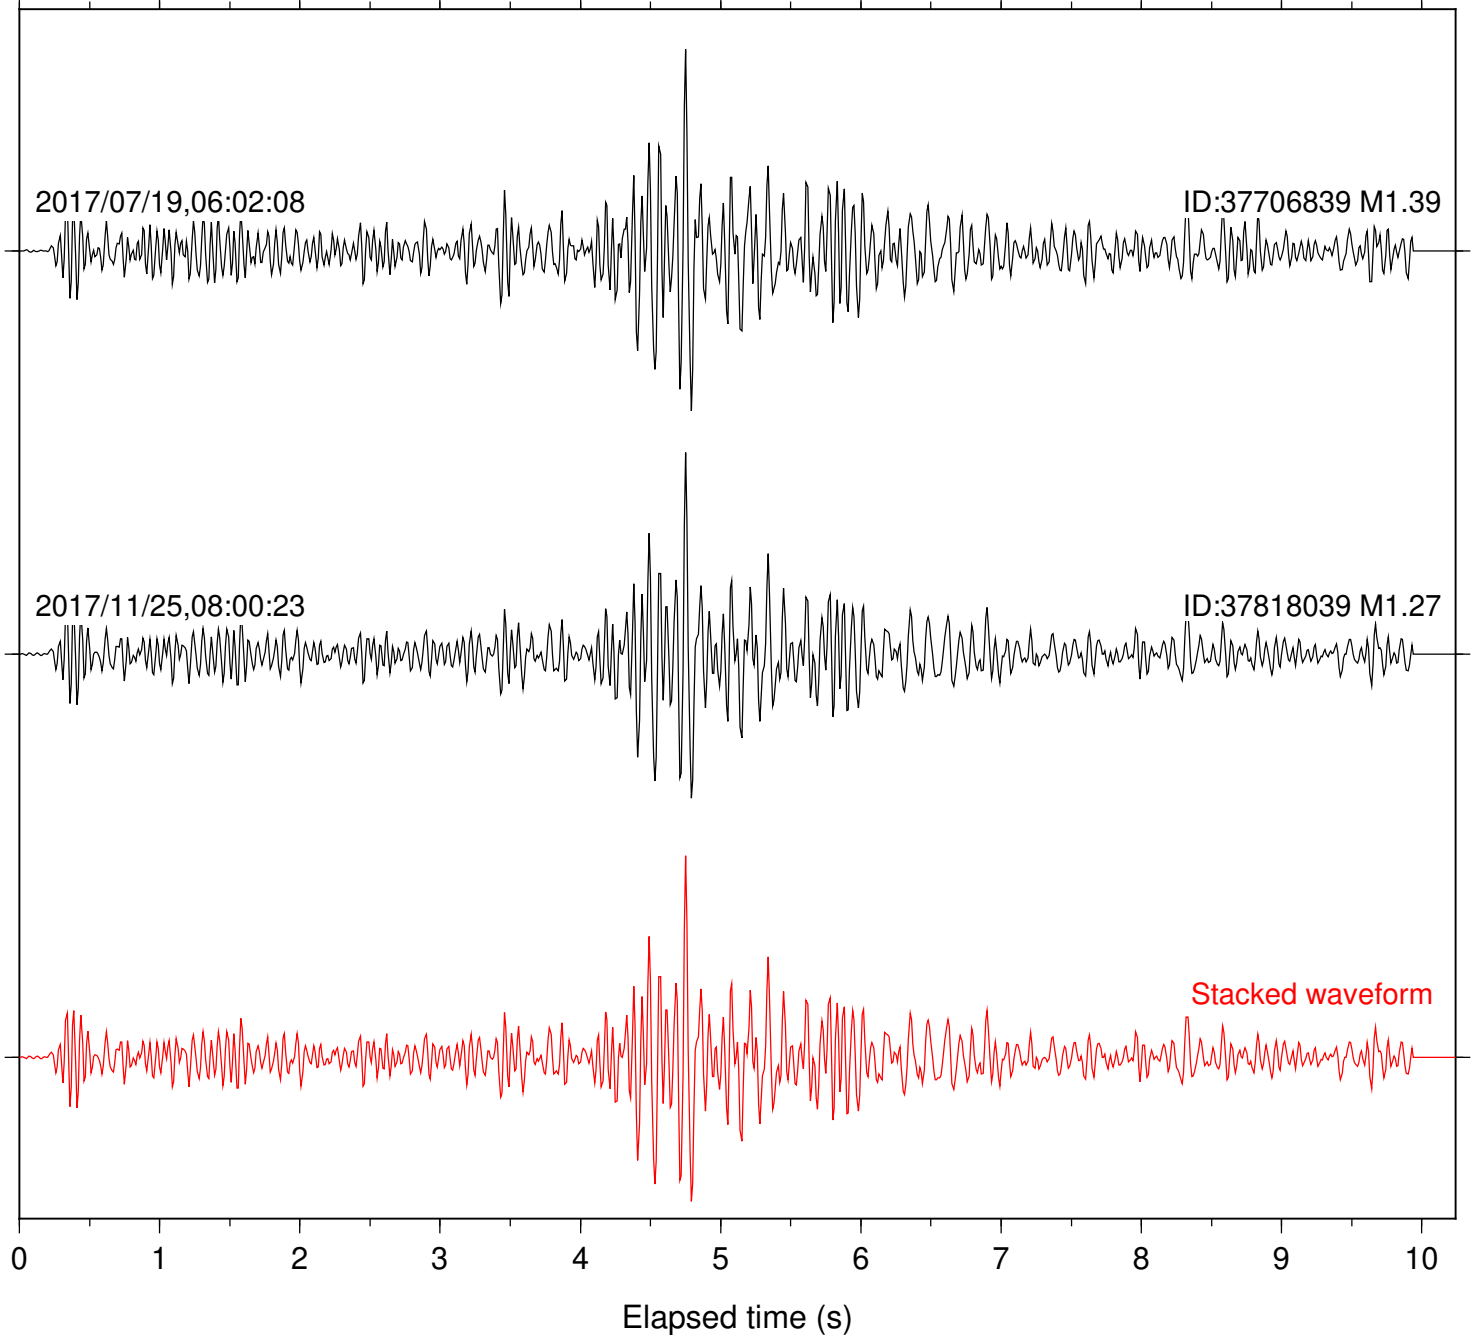

Station: B087 Com: EHZ

Focal depth: 6.97 km

Station: B946 Com: EHZ

Focal depth: 6.97 km

Station: SND Com: HHZ

Focal depth: 6.97 km