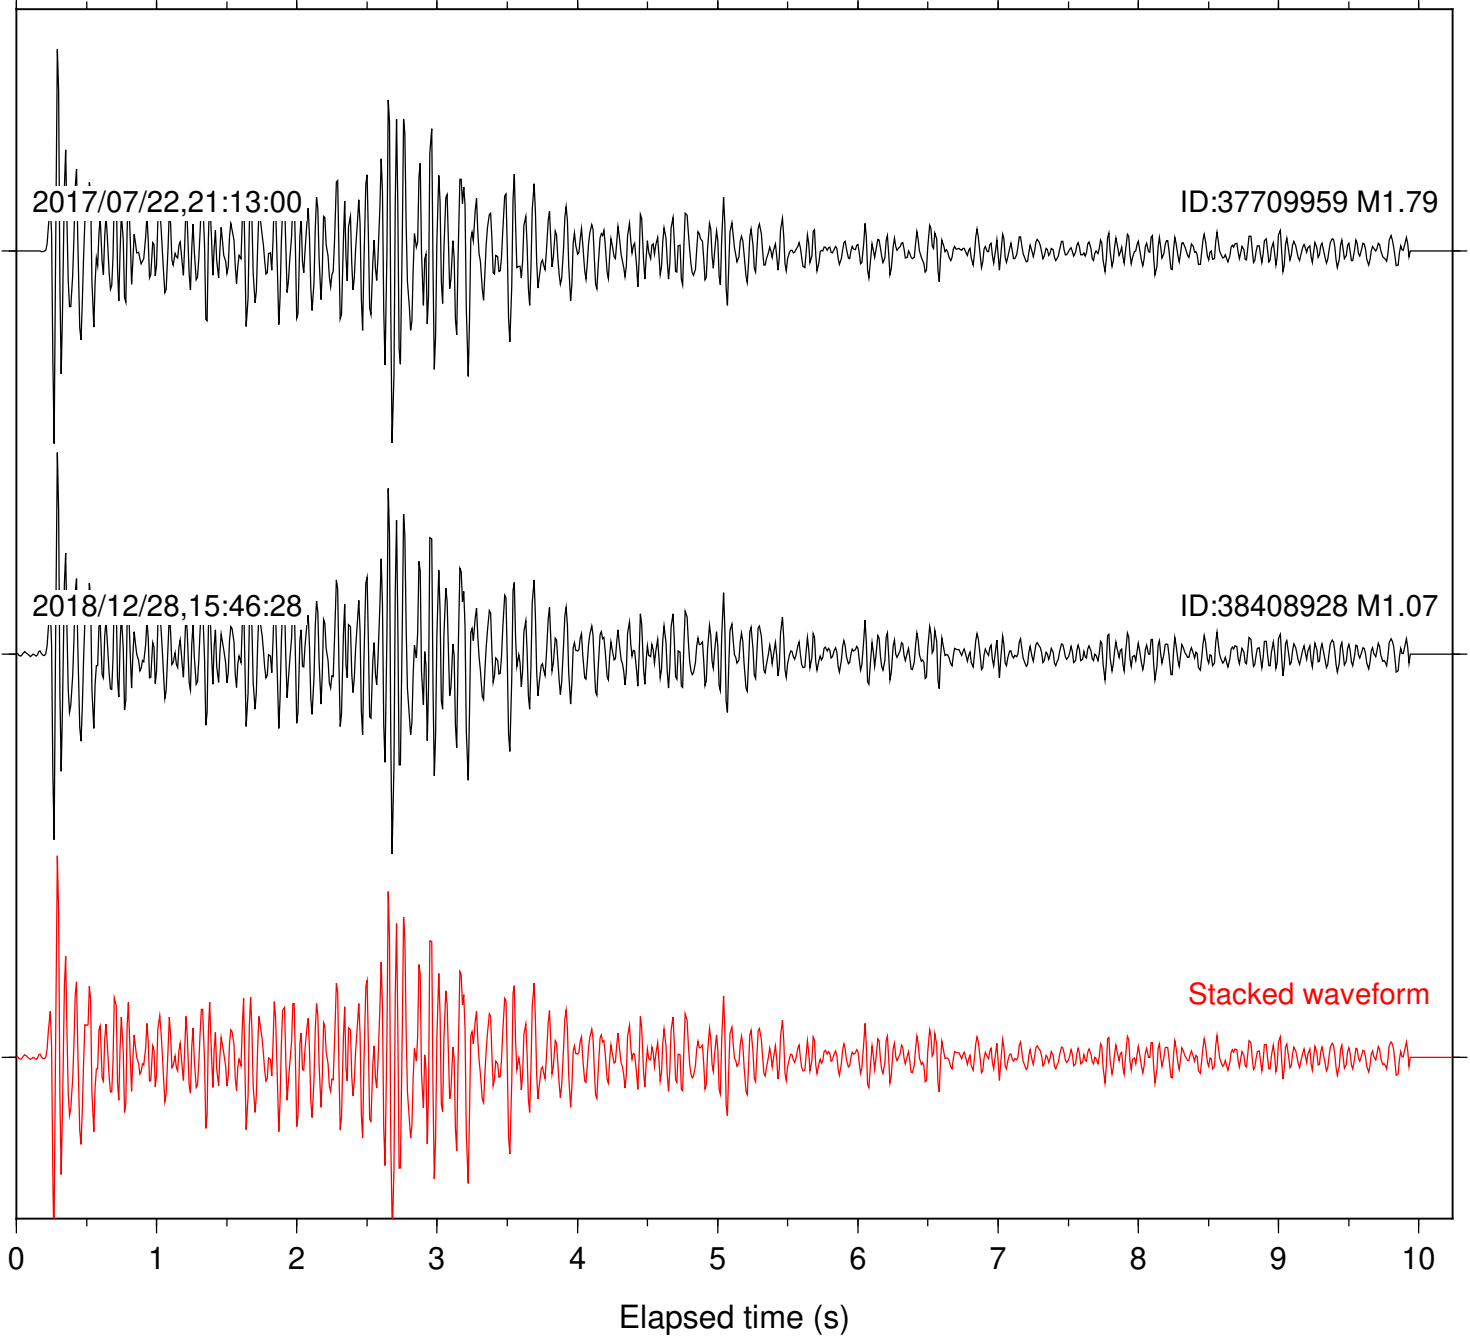

Station: B082 Com: EHZ

Focal depth: 6.01 km

Station: B084 Com: EHZ

Focal depth: 6.01 km

Station: B087 Com: EHZ

Focal depth: 6.01 km

Station: B088 Com: EHZ

Focal depth: 6.01 km

Station: B946 Com: EHZ

Focal depth: 6.01 km

Station: BAC Com: EHZ

Focal depth: 6.01 km

Station: BZN Com: HHZ

Focal depth: 6.01 km

Station: CSH Com: HHZ

Focal depth: 6.01 km

Station: DGR Com: HHZ

Focal depth: 6.01 km

2017/07/22,21:13:00

ID:37709959 M1.79

2018/12/28,15:46:28

ID:38408928 M1.07

Stacked waveform

0 1 2 3 4 5 6 7 8 9 10
Elapsed time (s)

Station: SMER Com: HHZ

Focal depth: 6.99 km

Station: SND Com: HHZ

Focal depth: 6.99 km

2017/07/15,06:03:20

ID:37703695 M1.60

2017/07/22,21:13:00

ID:37709959 M1.79