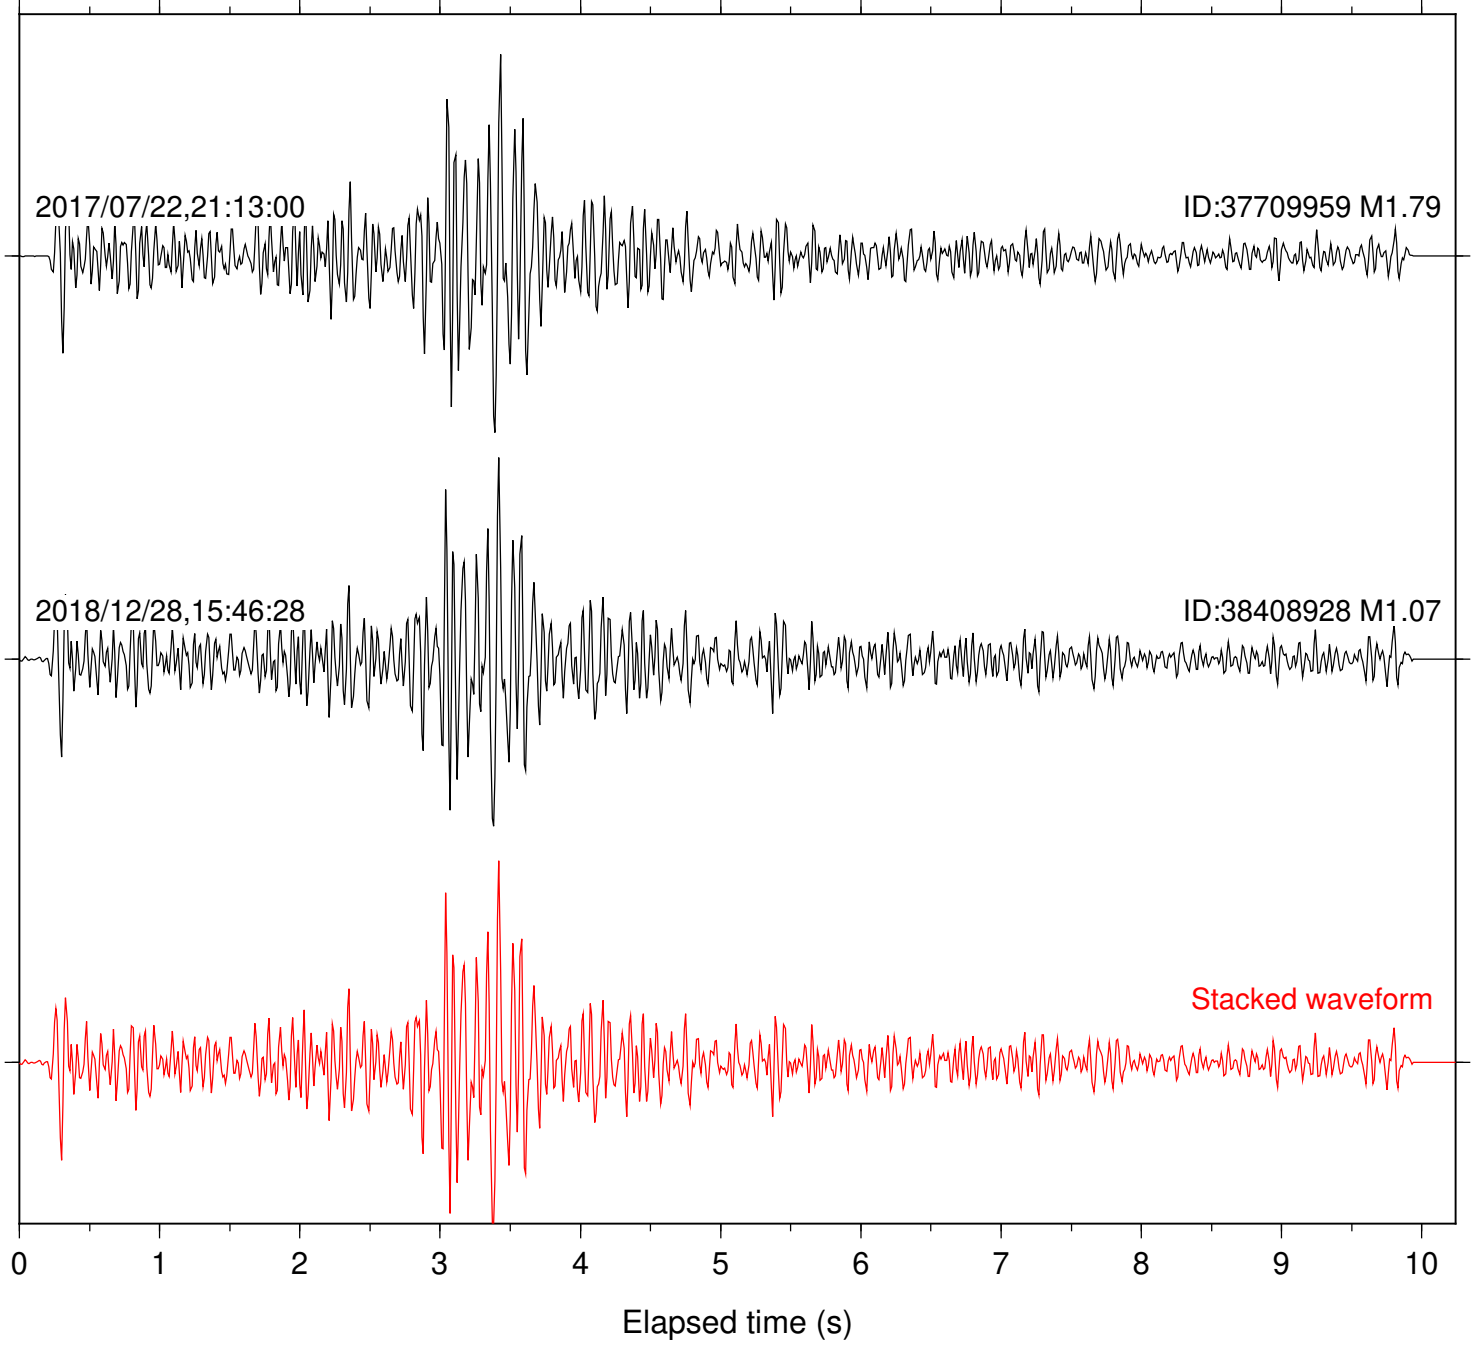

Station: B081 Com: EHZ

Focal depth: 6.01 km

2017/07/22,21:13:00

ID:37709959 M1.79

2018/12/28,15:46:28

ID:38408928 M1.07

Stacked waveform

0 1 2 3 4 5 6 7 8 9 10
Elapsed time (s)

Station: B082 Com: EHZ

Focal depth: 6.01 km

Station: B084 Com: EHZ

Focal depth: 6.01 km

Station: B087 Com: EHZ

Focal depth: 6.01 km

Station: B088 Com: EHZ

Focal depth: 6.01 km

Station: DGR Com: HHZ

Focal depth: 6.01 km

2017/07/22,21:13:00

ID:37709959 M1.79

2018/12/28,15:46:28

ID:38408928 M1.07

Stacked waveform

0 1 2 3 4 5 6 7 8 9 10
Elapsed time (s)

Station: SMER Com: HHZ

Focal depth: 6.99 km

Station: SND Com: HHZ

Focal depth: 6.99 km

2017/07/15,06:03:20

ID:37703695 M1.60

2017/07/22,21:13:00

ID:37709959 M1.79