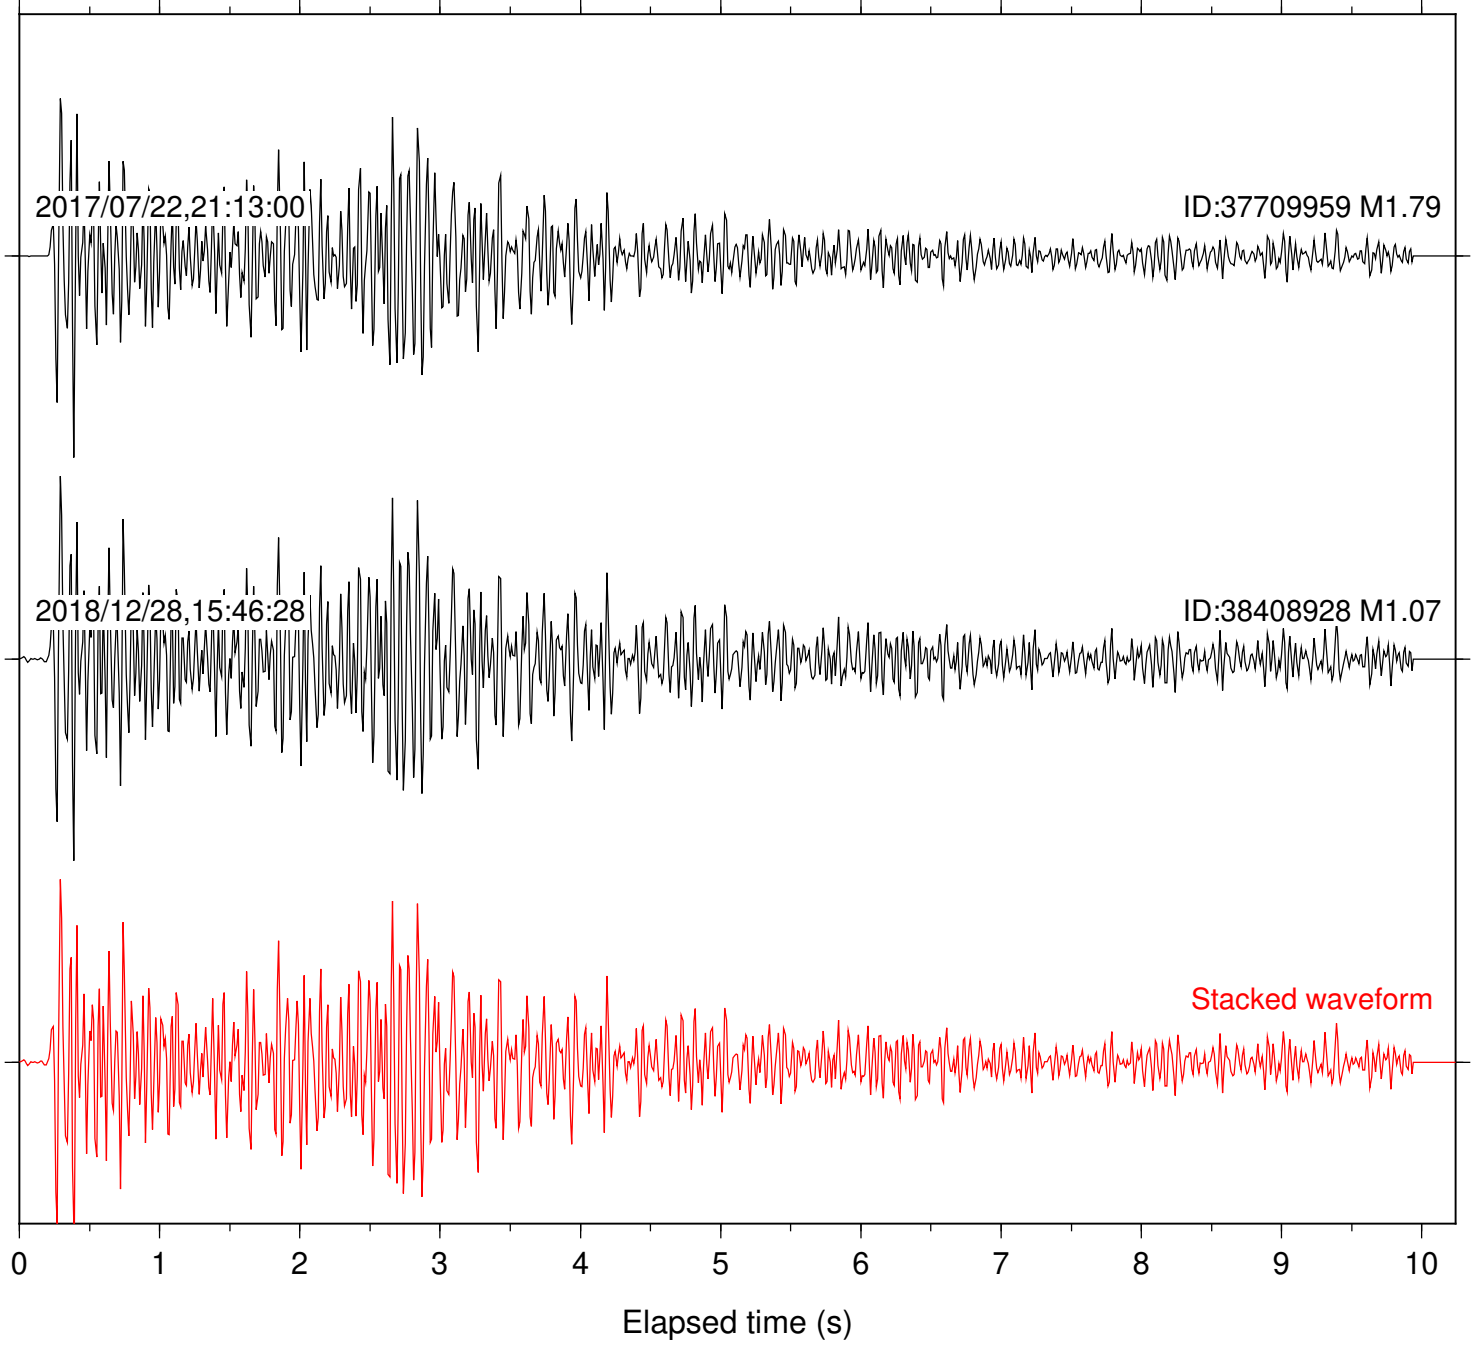

Station: B946 Com: EHZ

Focal depth: 6.01 km

Station: BAC Com: EHZ

Focal depth: 6.01 km

Station: BZN Com: HHZ

Focal depth: 6.01 km

Station: CSH Com: HHZ

Focal depth: 6.01 km

Station: DGR Com: HHZ

Focal depth: 6.01 km

2017/07/22,21:13:00

ID:37709959 M1.79

2018/12/28,15:46:28

ID:38408928 M1.07

Stacked waveform

0 1 2 3 4 5 6 7 8 9 10
Elapsed time (s)

Station: FRD Com: HHZ

Focal depth: 6.01 km

Station: HMT2 Com: HHZ

Focal depth: 6.01 km

Station: PLM Com: HHZ

Focal depth: 6.01 km

Station: POB2 Com: HHZ

Focal depth: 6.01 km

Station: SMER Com: HHZ

Focal depth: 6.99 km

Station: SND Com: HHZ

Focal depth: 6.99 km

2017/07/15,06:03:20

ID:37703695 M1.60

2017/07/22,21:13:00

ID:37709959 M1.79