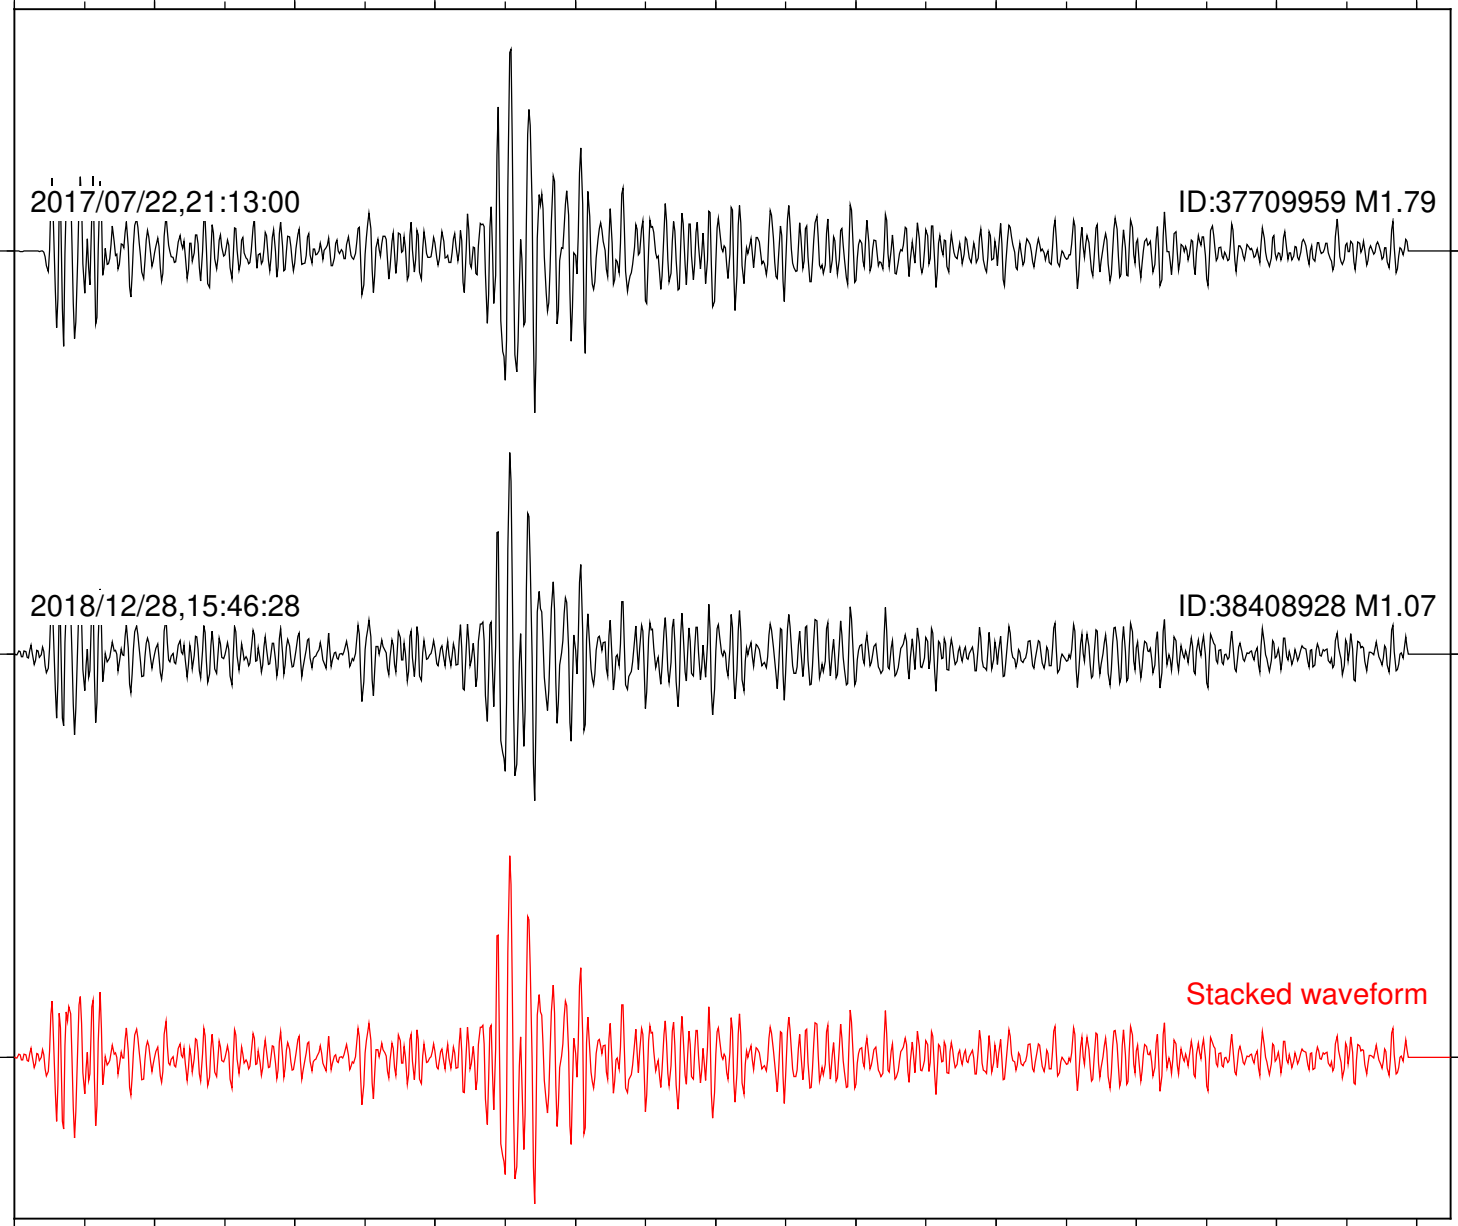

Station: B081 Com: EHZ

Focal depth: 6.01 km

2017/07/22,21:13:00

ID:37709959 M1.79

2018/12/28,15:46:28

ID:38408928 M1.07

Stacked waveform

0 1 2 3 4 5 6 7 8 9 10
Elapsed time (s)

Station: B082 Com: EHZ

Focal depth: 6.01 km

Station: B084 Com: EHZ

Focal depth: 6.01 km

Station: B087 Com: EHZ

Focal depth: 6.01 km

Station: B088 Com: EHZ

Focal depth: 6.01 km

Station: DGR Com: HHZ

Focal depth: 6.01 km

2017/07/22,21:13:00

ID:37709959 M1.79

2018/12/28,15:46:28

ID:38408928 M1.07

Stacked waveform

0 1 2 3 4 5 6 7 8 9 10
Elapsed time (s)

Station: SMER Com: HHZ

Focal depth: 6.99 km

Station: SND Com: HHZ

Focal depth: 6.99 km

2017/07/15,06:03:20

ID:37703695 M1.60

2017/07/22,21:13:00

ID:37709959 M1.79