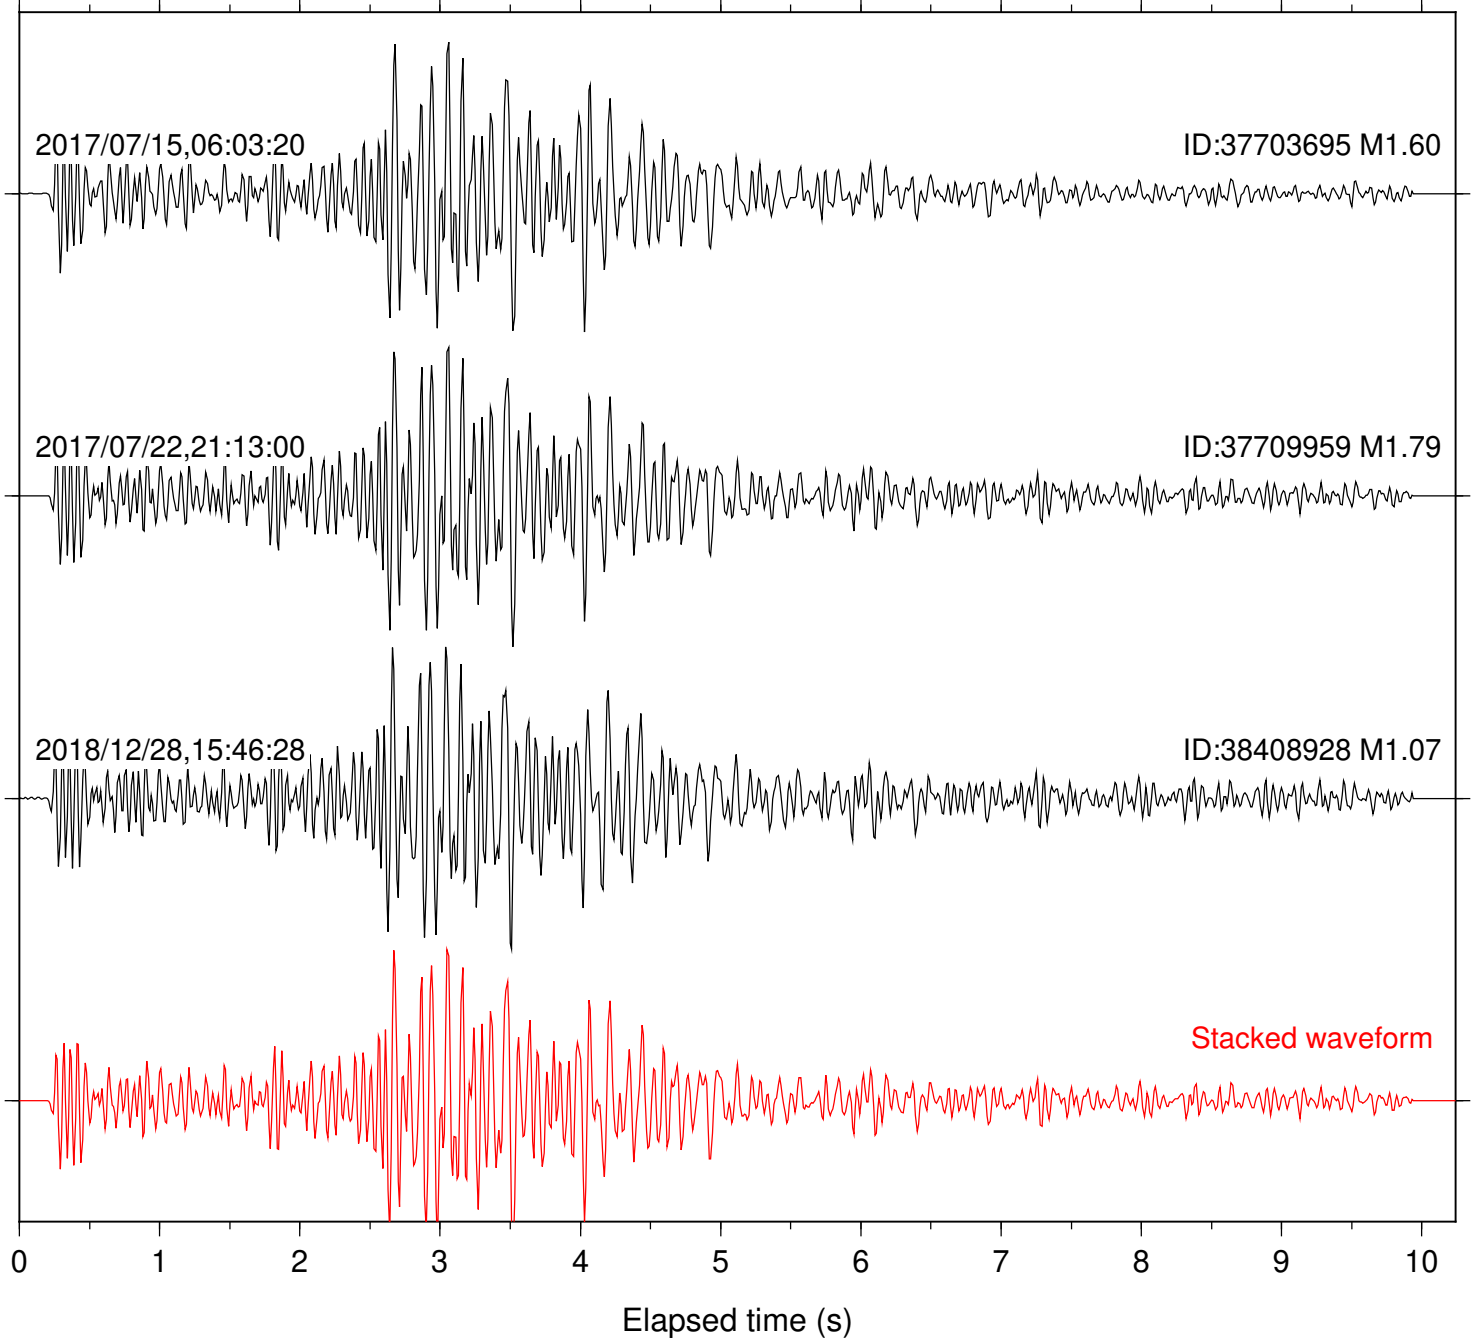

Station: B082 Com: EHZ

Focal depth: 6.01 km

Station: B084 Com: EHZ

Focal depth: 6.01 km

Station: B087 Com: EHZ

Focal depth: 6.01 km

Station: B088 Com: EHZ

Focal depth: 6.01 km

Station: B946 Com: EHZ

Focal depth: 6.01 km

Station: BAC Com: EHZ

Focal depth: 6.01 km

Station: BZN Com: HHZ

Focal depth: 6.01 km

Station: CSH Com: HHZ

Focal depth: 6.01 km

Station: DGR Com: HHZ

Focal depth: 6.01 km

2017/07/22,21:13:00

ID:37709959 M1.79

2018/12/28,15:46:28

ID:38408928 M1.07

Stacked waveform

0 1 2 3 4 5 6 7 8 9 10
Elapsed time (s)

Station: SMER Com: HHZ

Focal depth: 6.99 km

Station: SND Com: HHZ

Focal depth: 6.99 km

2017/07/15,06:03:20

ID:37703695 M1.60

2017/07/22,21:13:00

ID:37709959 M1.79