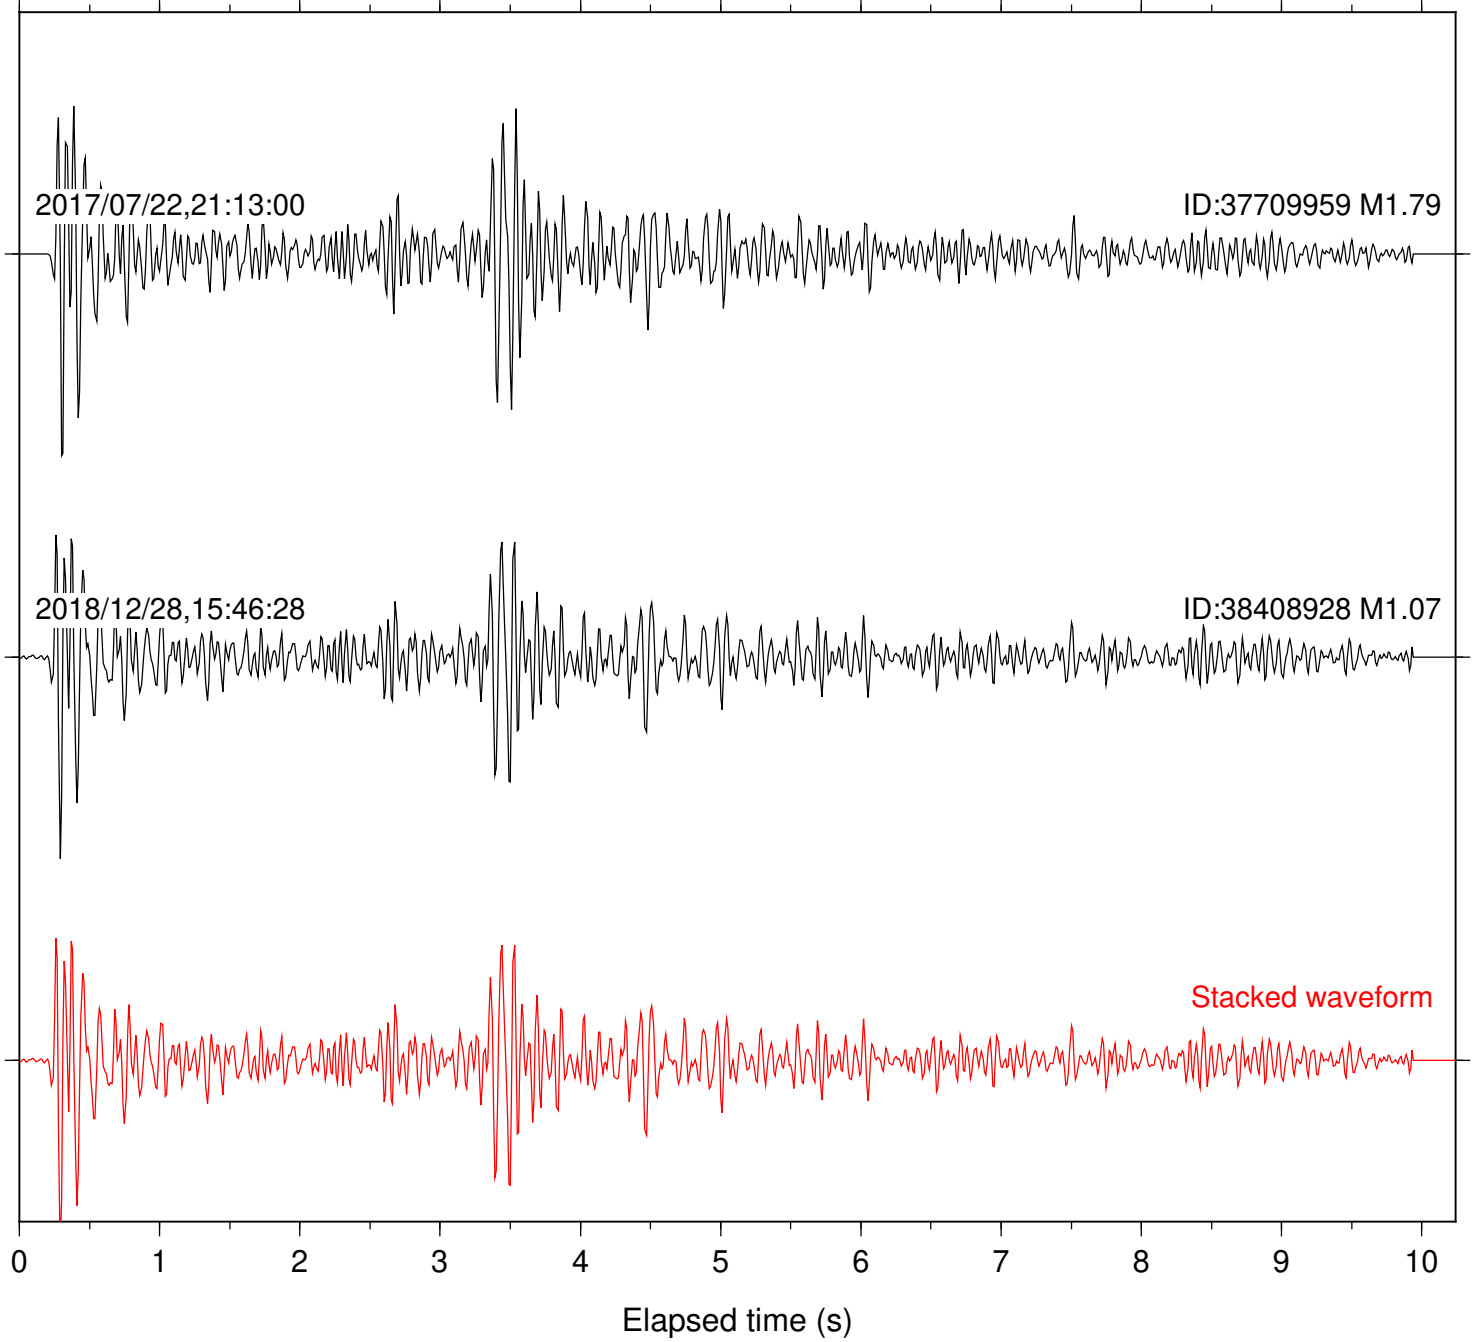

Station: B946 Com: EHZ

Focal depth: 6.01 km

Station: BAC Com: EHZ

Focal depth: 6.01 km

Station: BZN Com: HHZ

Focal depth: 6.01 km

Station: CSH Com: HHZ

Focal depth: 6.01 km

Station: DGR Com: HHZ

Focal depth: 6.01 km

2017/07/22,21:13:00

ID:37709959 M1.79

2018/12/28,15:46:28

ID:38408928 M1.07

Stacked waveform

0 1 2 3 4 5 6 7 8 9 10
Elapsed time (s)

Station: FRD Com: HHZ

Focal depth: 6.01 km

Station: HMT2 Com: HHZ

Focal depth: 6.01 km

Station: PLM Com: HHZ

Focal depth: 6.01 km

Station: POB2 Com: HHZ

Focal depth: 6.01 km

Station: SMER Com: HHZ

Focal depth: 6.99 km

Station: SND Com: HHZ

Focal depth: 6.99 km

2017/07/15,06:03:20

ID:37703695 M1.60

2017/07/22,21:13:00

ID:37709959 M1.79