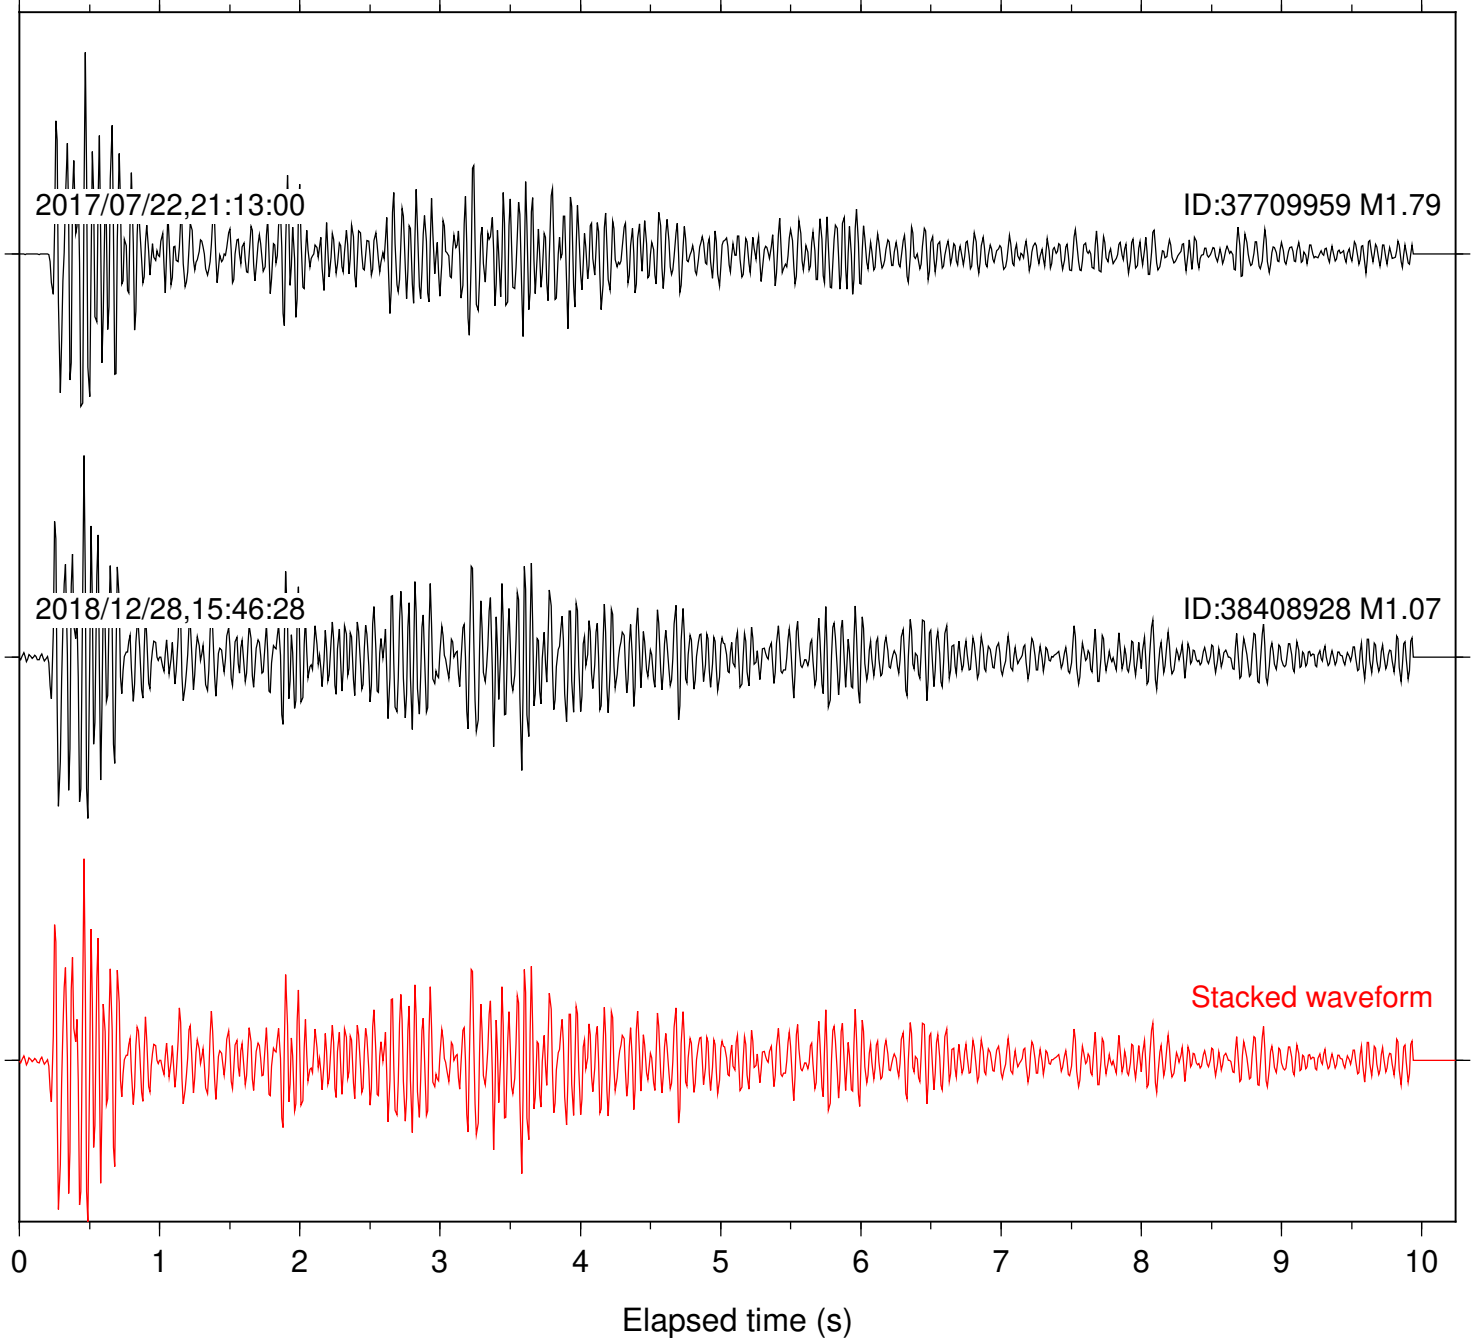

Station: B946 Com: EHZ

Focal depth: 6.01 km

Station: BAC Com: EHZ

Focal depth: 6.01 km

Station: BZN Com: HHZ

Focal depth: 6.01 km

Station: CSH Com: HHZ

Focal depth: 6.01 km

Station: DGR Com: HHZ

Focal depth: 6.01 km

2017/07/22,21:13:00

ID:37709959 M1.79

2018/12/28,15:46:28

ID:38408928 M1.07

Stacked waveform

0 1 2 3 4 5 6 7 8 9 10
Elapsed time (s)

Station: FRD Com: HHZ

Focal depth: 6.01 km

Station: HMT2 Com: HHZ

Focal depth: 6.01 km

Station: PLM Com: HHZ

Focal depth: 6.01 km

Station: POB2 Com: HHZ

Focal depth: 6.01 km

Station: SMER Com: HHZ

Focal depth: 6.99 km

Station: SND Com: HHZ

Focal depth: 6.99 km

2017/07/15,06:03:20

ID:37703695 M1.60

2017/07/22,21:13:00

ID:37709959 M1.79