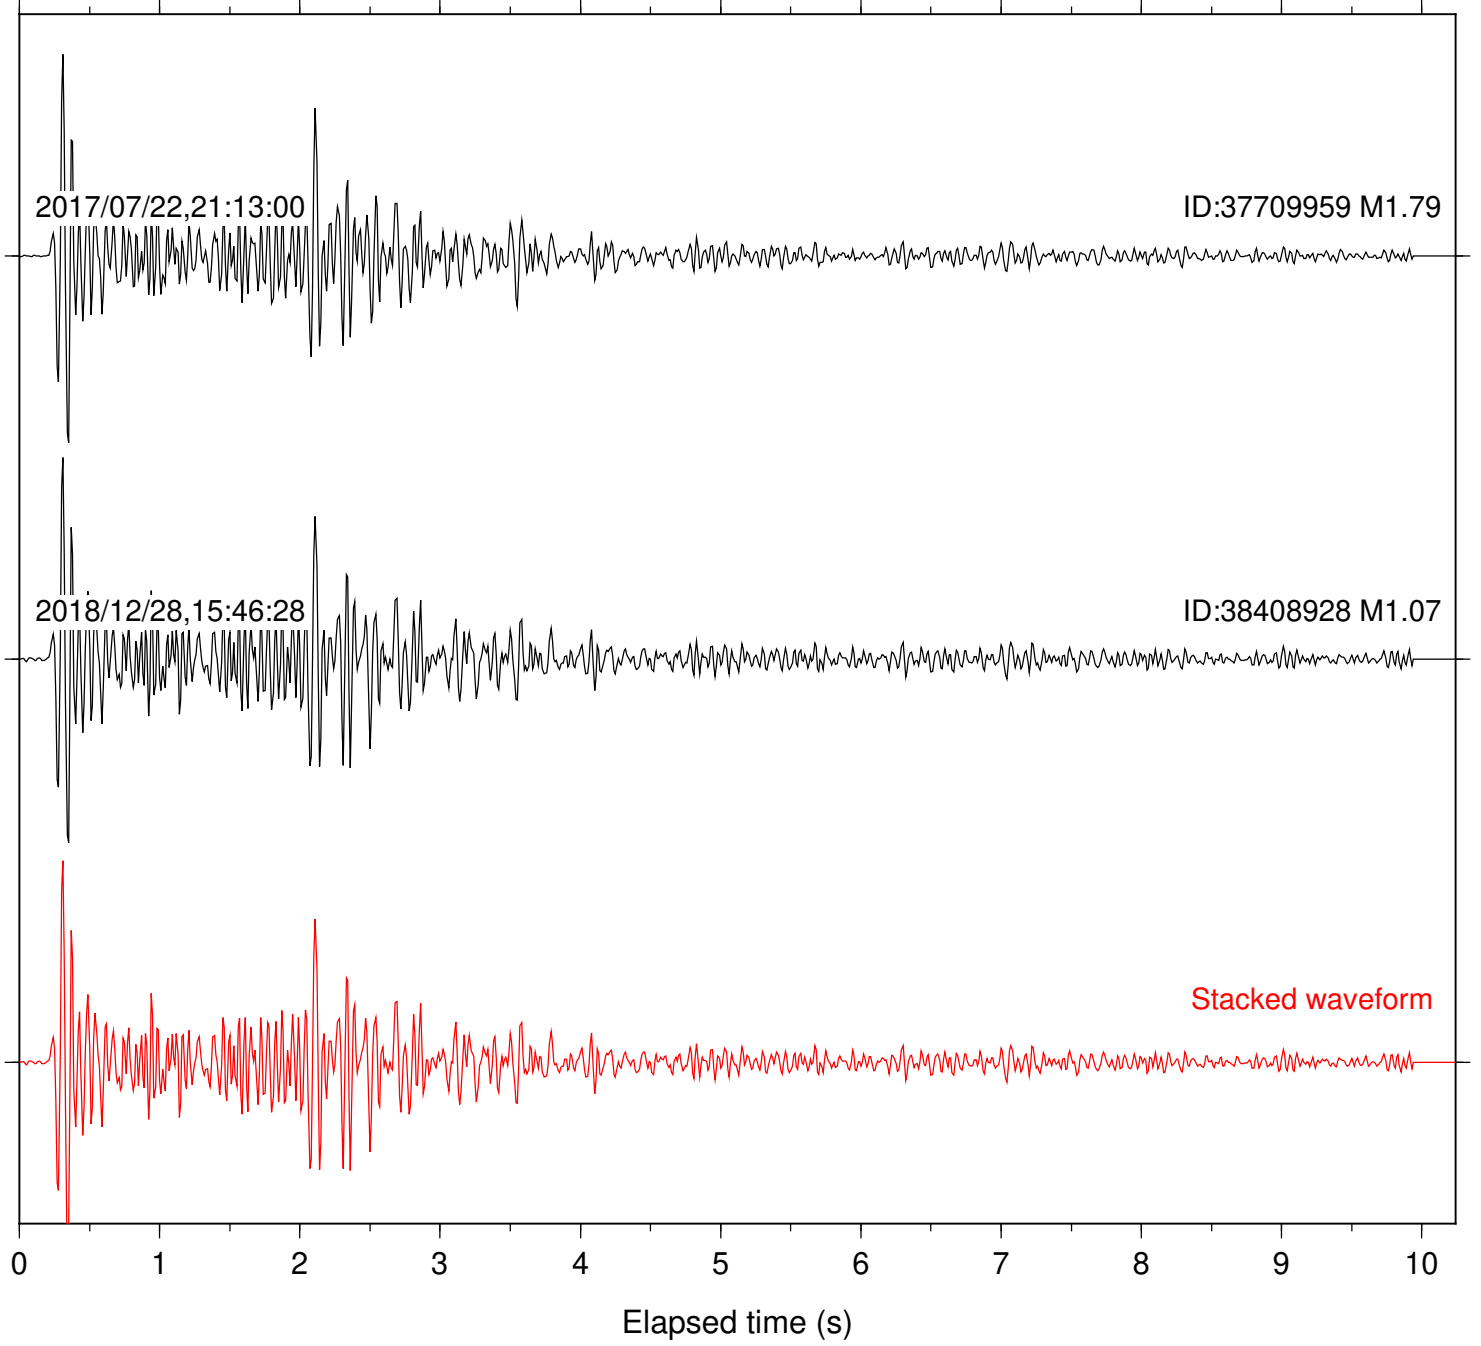

Station: B946 Com: EHZ

Focal depth: 6.01 km

Station: BAC Com: EHZ

Focal depth: 6.01 km

Station: BZN Com: HHZ

Focal depth: 6.01 km

Station: CSH Com: HHZ

Focal depth: 6.01 km

Station: DGR Com: HHZ

Focal depth: 6.01 km

2017/07/22,21:13:00

ID:37709959 M1.79

2018/12/28,15:46:28

ID:38408928 M1.07

Stacked waveform

0 1 2 3 4 5 6 7 8 9 10
Elapsed time (s)

Station: FRD Com: HHZ

Focal depth: 6.01 km

Station: HMT2 Com: HHZ

Focal depth: 6.01 km

Station: PLM Com: HHZ

Focal depth: 6.01 km

Station: POB2 Com: HHZ

Focal depth: 6.01 km

Station: SMER Com: HHZ

Focal depth: 6.99 km

Station: SND Com: HHZ

Focal depth: 6.99 km

2017/07/15,06:03:20

ID:37703695 M1.60

2017/07/22,21:13:00

ID:37709959 M1.79