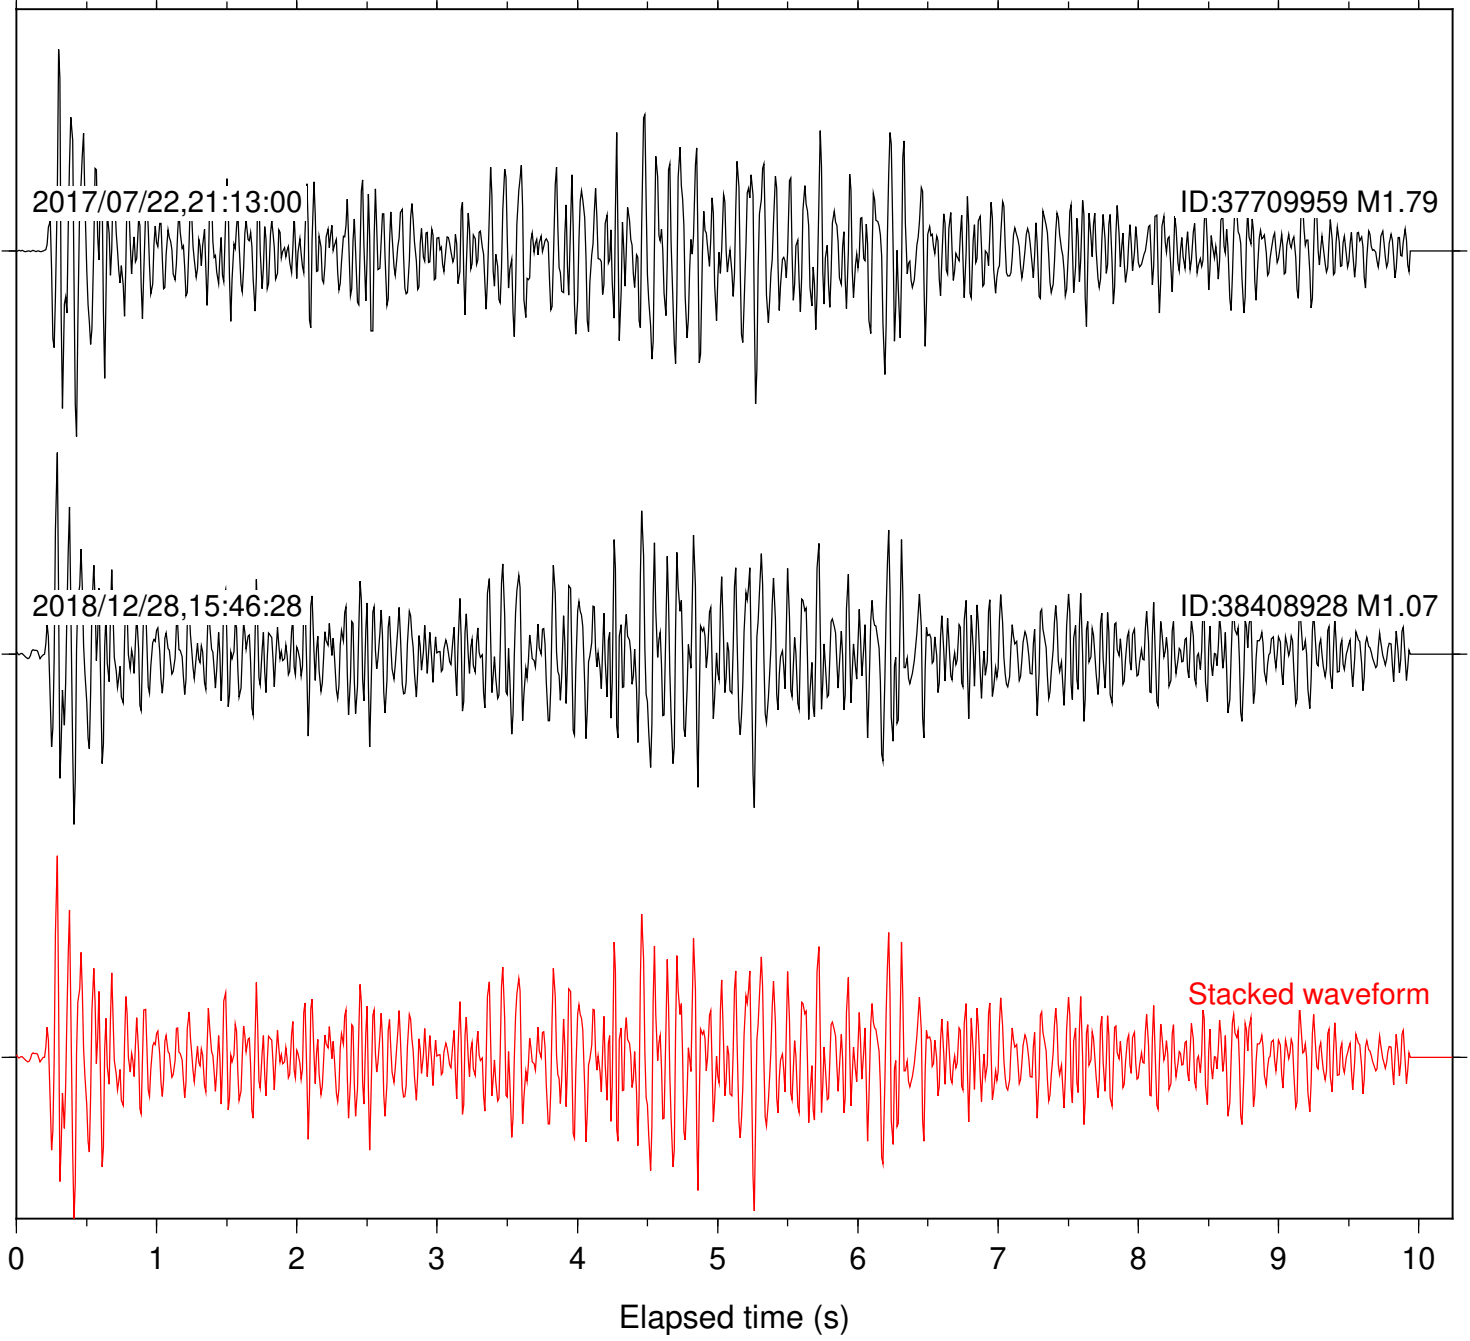

Station: B082 Com: EHZ

Focal depth: 6.01 km

Station: B084 Com: EHZ

Focal depth: 6.01 km

Station: B087 Com: EHZ

Focal depth: 6.01 km

Station: B088 Com: EHZ

Focal depth: 6.01 km

Station: B946 Com: EHZ

Focal depth: 6.01 km

Station: BAC Com: EHZ

Focal depth: 6.01 km

Station: BZN Com: HHZ

Focal depth: 6.01 km

Station: CSH Com: HHZ

Focal depth: 6.01 km

Station: DGR Com: HHZ

Focal depth: 6.01 km

2017/07/22,21:13:00

ID:37709959 M1.79

2018/12/28,15:46:28

ID:38408928 M1.07

Stacked waveform

0 1 2 3 4 5 6 7 8 9 10
Elapsed time (s)

Station: SMER Com: HHZ

Focal depth: 6.99 km

Station: SND Com: HHZ

Focal depth: 6.99 km

2017/07/15,06:03:20

ID:37703695 M1.60

2017/07/22,21:13:00

ID:37709959 M1.79