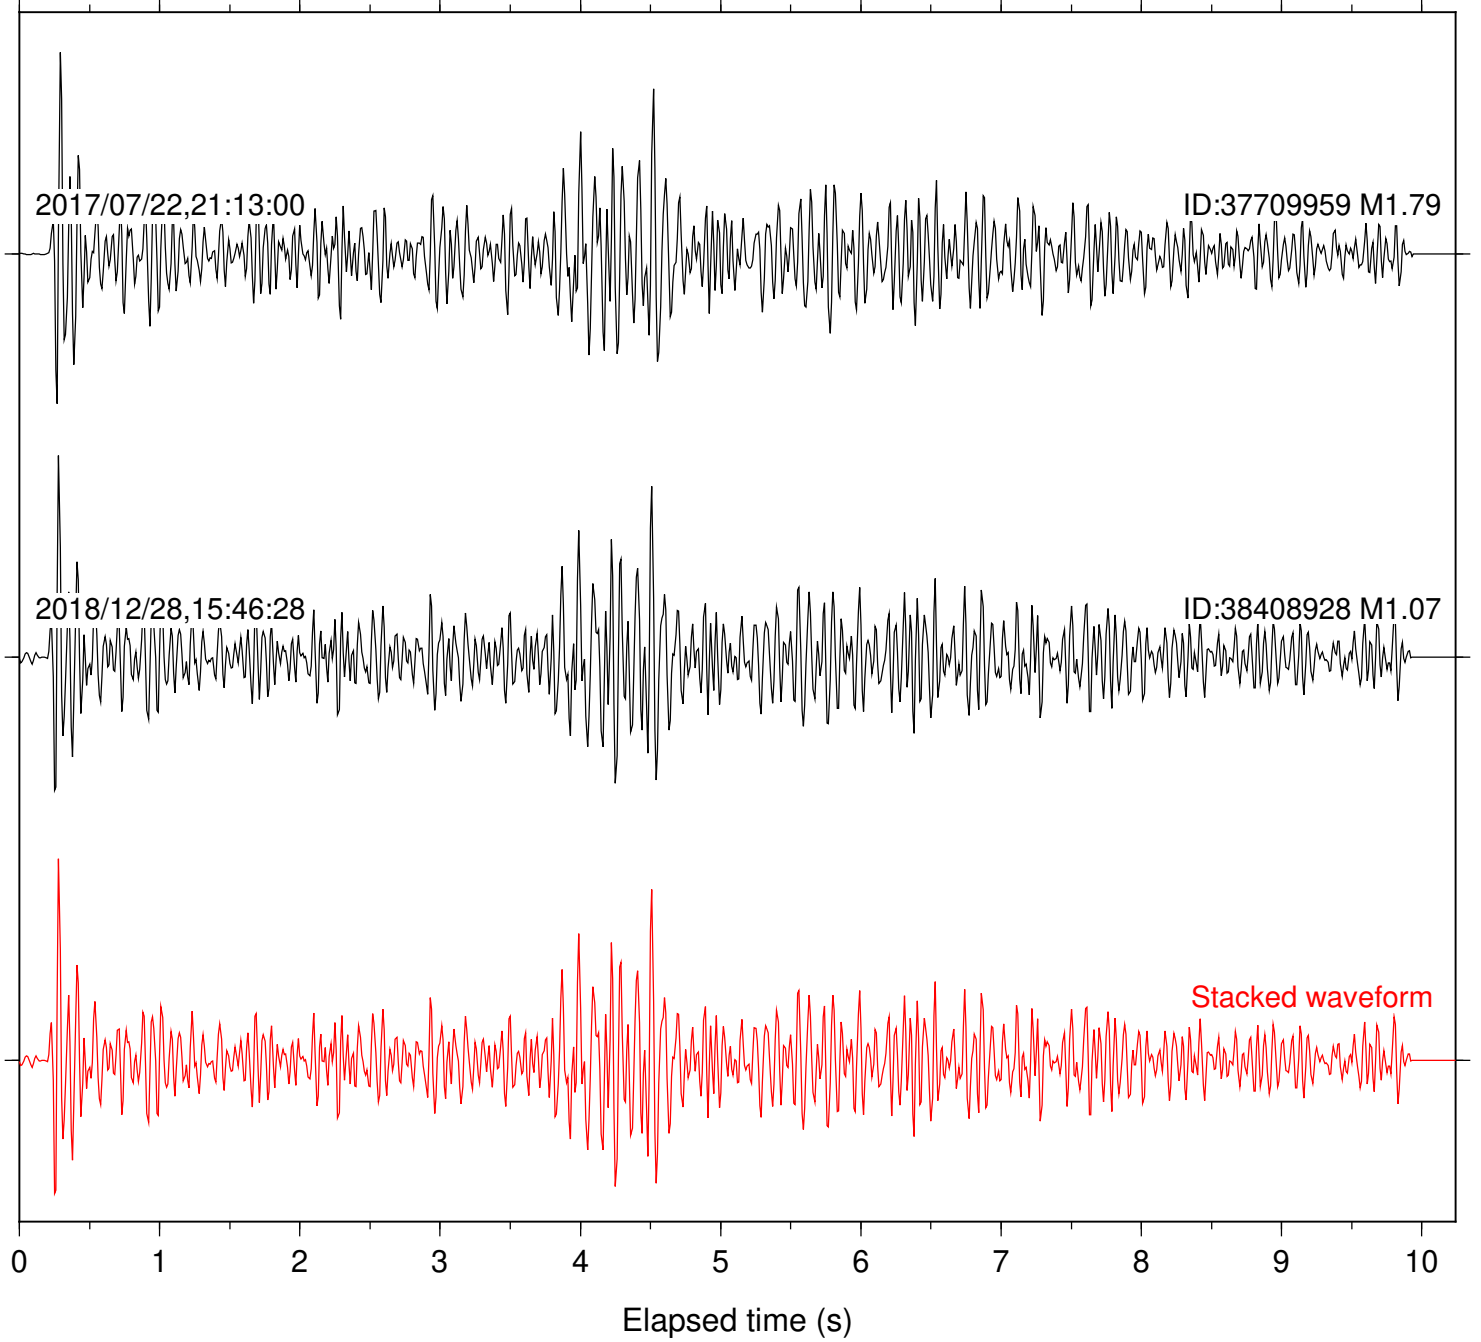

Station: B946 Com: EHZ

Focal depth: 6.01 km

Station: BAC Com: EHZ

Focal depth: 6.01 km

Station: BZN Com: HHZ

Focal depth: 6.01 km

Station: CSH Com: HHZ

Focal depth: 6.01 km

Station: DGR Com: HHZ

Focal depth: 6.01 km

2017/07/22,21:13:00

ID:37709959 M1.79

2018/12/28,15:46:28

ID:38408928 M1.07

Stacked waveform

0 1 2 3 4 5 6 7 8 9 10
Elapsed time (s)

Station: FRD Com: HHZ

Focal depth: 6.01 km

Station: HMT2 Com: HHZ

Focal depth: 6.01 km

Station: PLM Com: HHZ

Focal depth: 6.01 km

Station: POB2 Com: HHZ

Focal depth: 6.01 km

Station: SMER Com: HHZ

Focal depth: 6.99 km

Station: SND Com: HHZ

Focal depth: 6.99 km

2017/07/15,06:03:20

ID:37703695 M1.60

2017/07/22,21:13:00

ID:37709959 M1.79