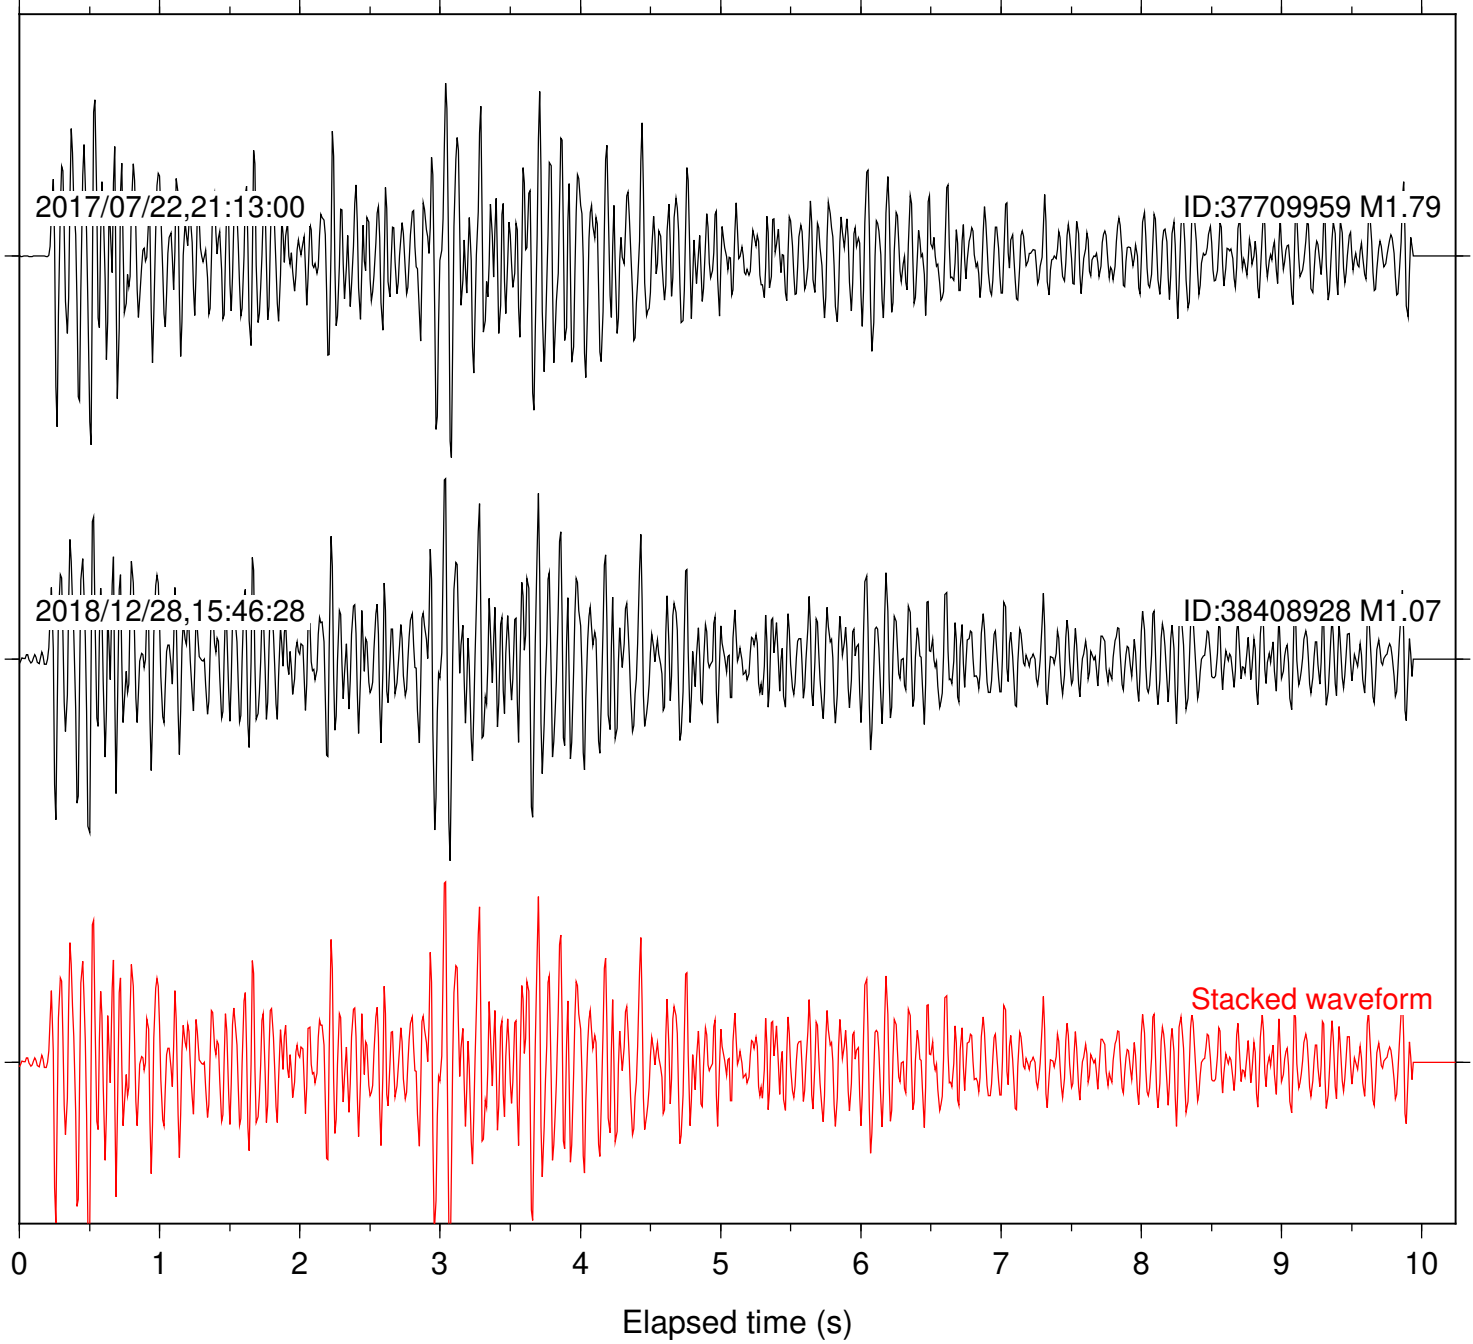

Station: B082 Com: EHZ

Focal depth: 6.01 km

Station: B084 Com: EHZ

Focal depth: 6.01 km

Station: B087 Com: EHZ

Focal depth: 6.01 km

Station: B088 Com: EHZ

Focal depth: 6.01 km

Station: B946 Com: EHZ

Focal depth: 6.01 km

Station: BAC Com: EHZ

Focal depth: 6.01 km

Station: BZN Com: HHZ

Focal depth: 6.01 km

Station: CSH Com: HHZ

Focal depth: 6.01 km

Station: DGR Com: HHZ

Focal depth: 6.01 km

2017/07/22,21:13:00

ID:37709959 M1.79

2018/12/28,15:46:28

ID:38408928 M1.07

Stacked waveform

0 1 2 3 4 5 6 7 8 9 10
Elapsed time (s)

Station: SMER Com: HHZ

Focal depth: 6.99 km

Station: SND Com: HHZ

Focal depth: 6.99 km

2017/07/15,06:03:20

ID:37703695 M1.60

2017/07/22,21:13:00

ID:37709959 M1.79