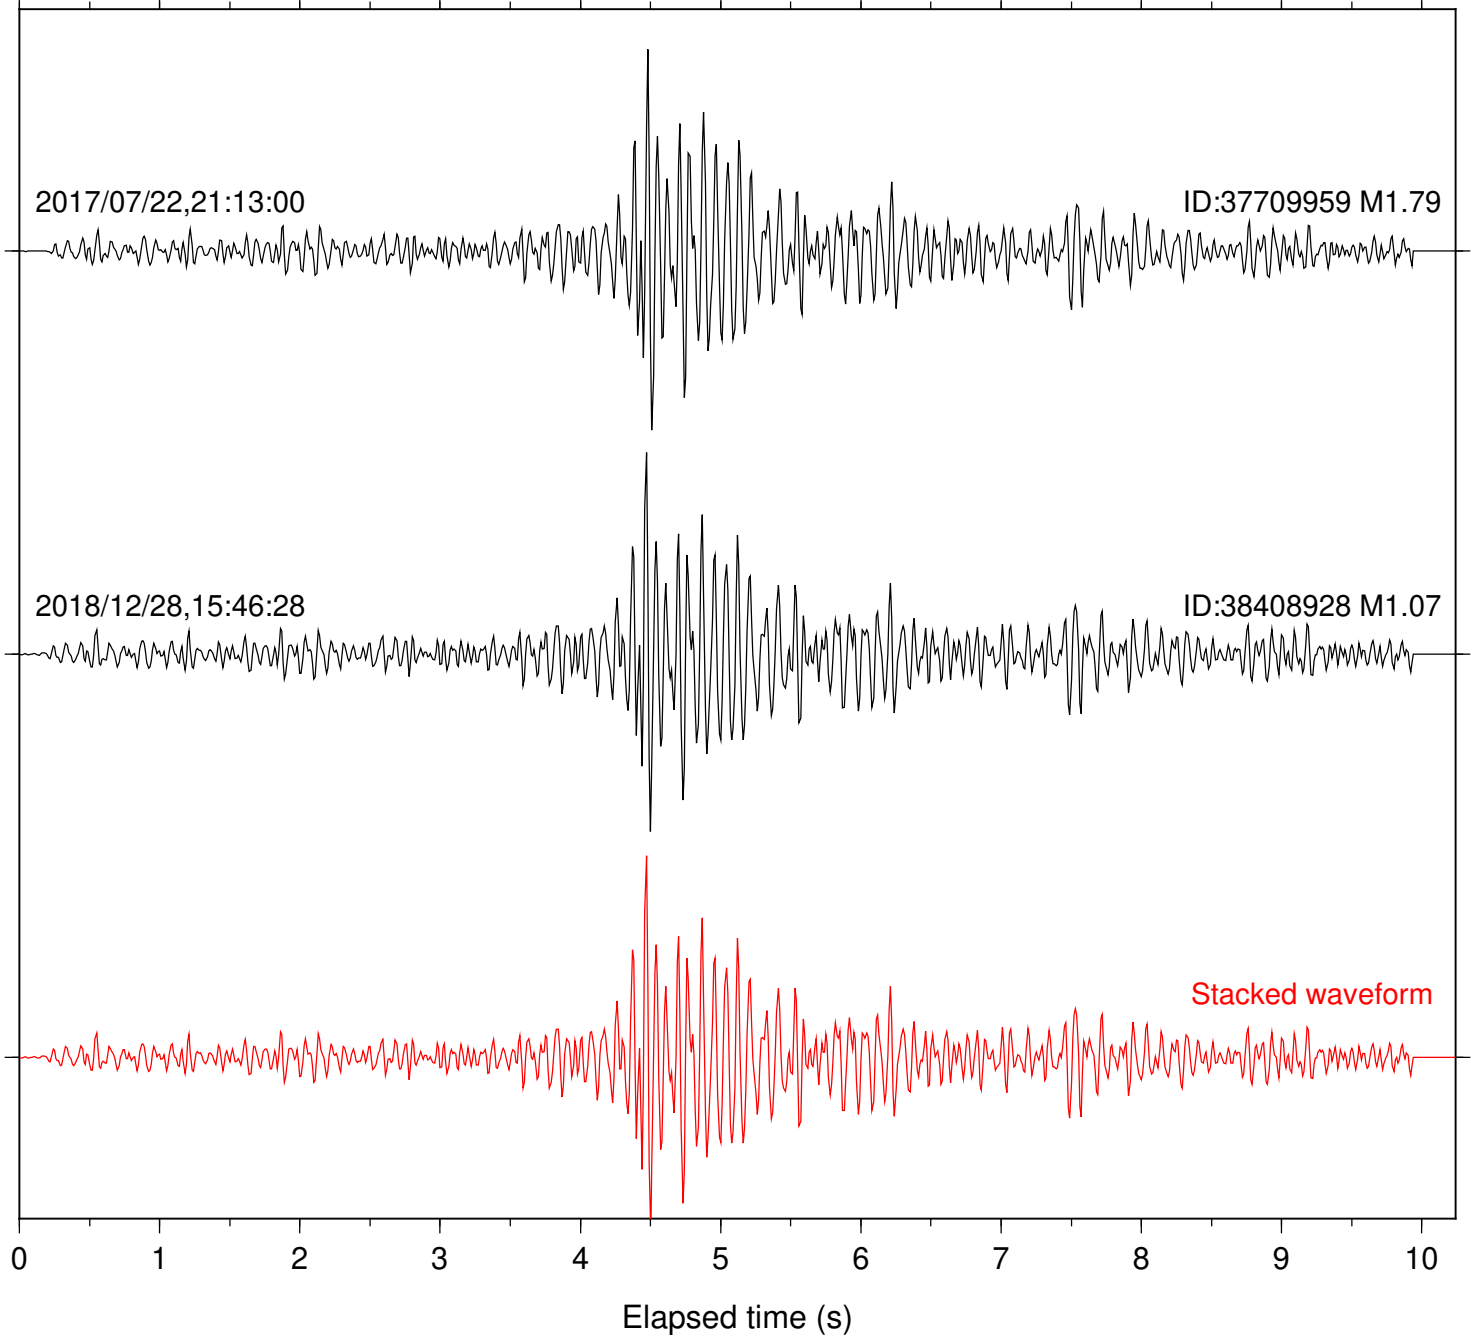

Station: B081 Com: EHZ

Focal depth: 6.01 km

2017/07/22,21:13:00

ID:37709959 M1.79

2018/12/28,15:46:28

ID:38408928 M1.07

Stacked waveform

0 1 2 3 4 5 6 7 8 9 10
Elapsed time (s)

Station: B082 Com: EHZ

Focal depth: 6.01 km

Station: B084 Com: EHZ

Focal depth: 6.01 km

Station: B087 Com: EHZ

Focal depth: 6.01 km

Station: B088 Com: EHZ

Focal depth: 6.01 km

Station: DGR Com: HHZ

Focal depth: 6.01 km

2017/07/22,21:13:00

ID:37709959 M1.79

2018/12/28,15:46:28

ID:38408928 M1.07

Stacked waveform

0 1 2 3 4 5 6 7 8 9 10
Elapsed time (s)

Station: SMER Com: HHZ

Focal depth: 6.99 km

Station: SND Com: HHZ

Focal depth: 6.99 km

2017/07/15,06:03:20

ID:37703695 M1.60

2017/07/22,21:13:00

ID:37709959 M1.79