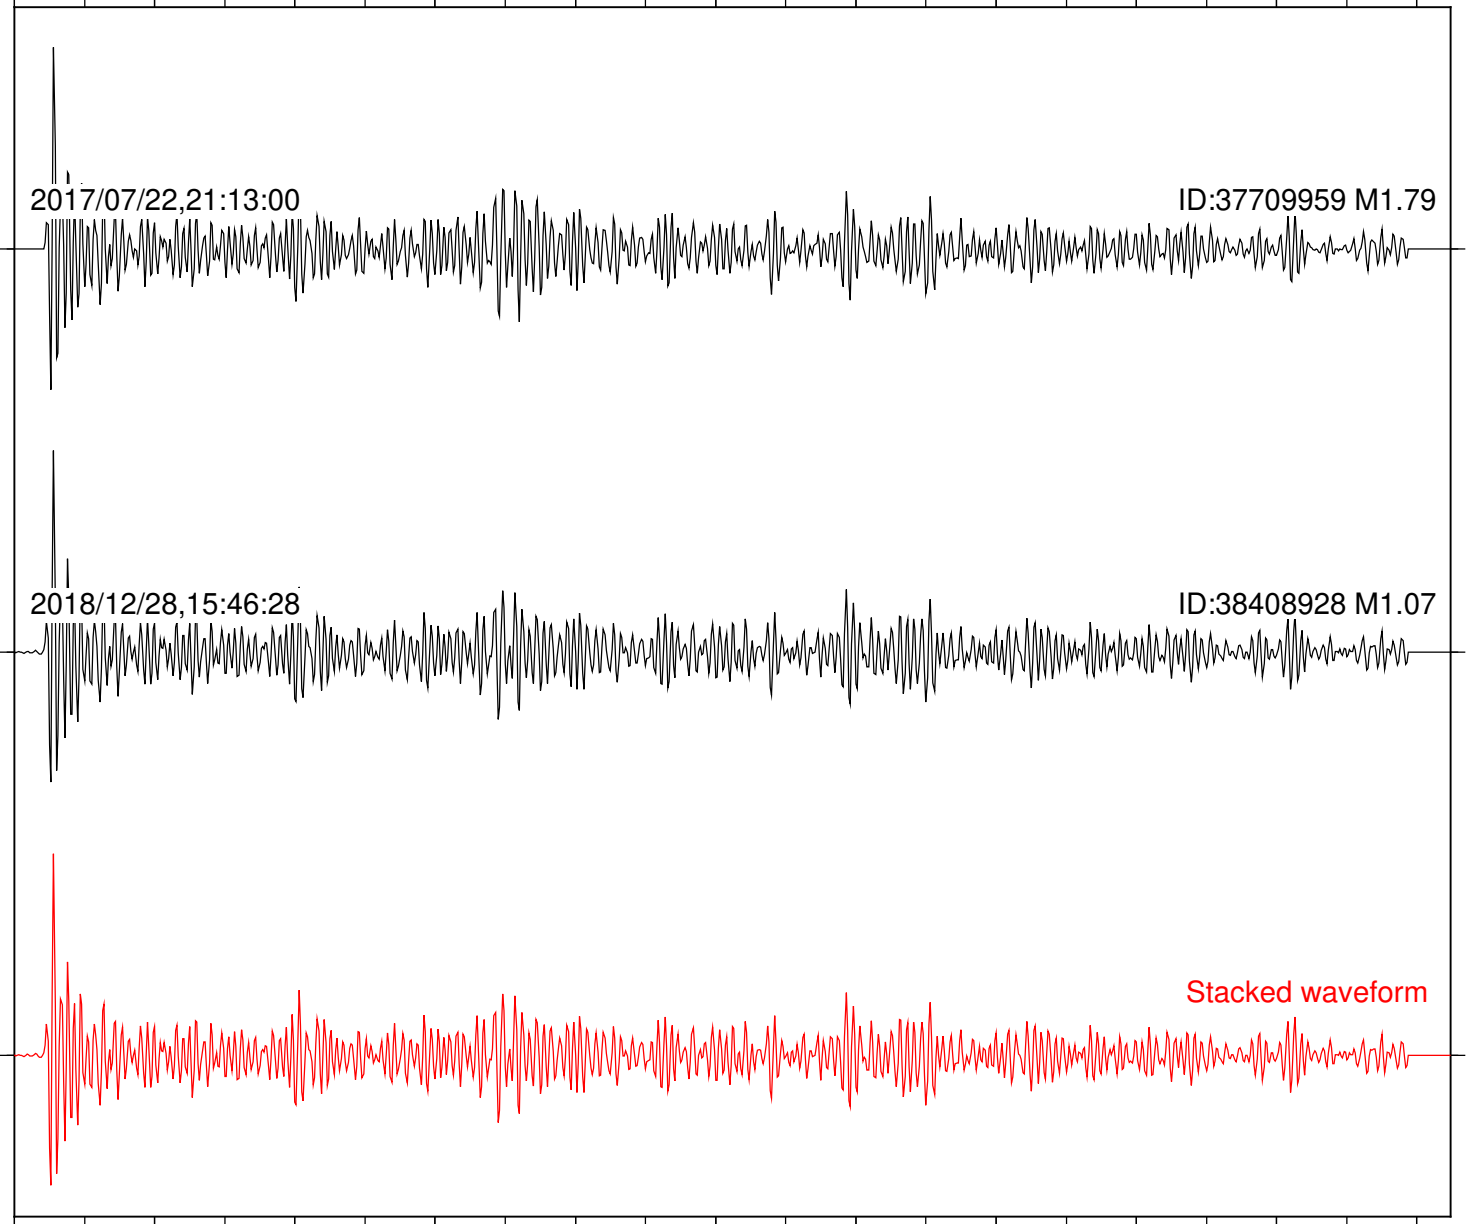

Station: B946 Com: EHZ

Focal depth: 6.01 km

Station: BAC Com: EHZ

Focal depth: 6.01 km

Station: BZN Com: HHZ

Focal depth: 6.01 km

Station: CSH Com: HHZ

Focal depth: 6.01 km

Station: DGR Com: HHZ

Focal depth: 6.01 km

2017/07/22,21:13:00

ID:37709959 M1.79

2018/12/28,15:46:28

ID:38408928 M1.07

Stacked waveform

0 1 2 3 4 5 6 7 8 9 10
Elapsed time (s)

Station: FRD Com: HHZ

Focal depth: 6.01 km

Station: HMT2 Com: HHZ

Focal depth: 6.01 km

Station: PLM Com: HHZ

Focal depth: 6.01 km

Station: POB2 Com: HHZ

Focal depth: 6.01 km

Station: SMER Com: HHZ

Focal depth: 6.99 km

Station: SND Com: HHZ

Focal depth: 6.99 km

2017/07/15,06:03:20

ID:37703695 M1.60

2017/07/22,21:13:00

ID:37709959 M1.79