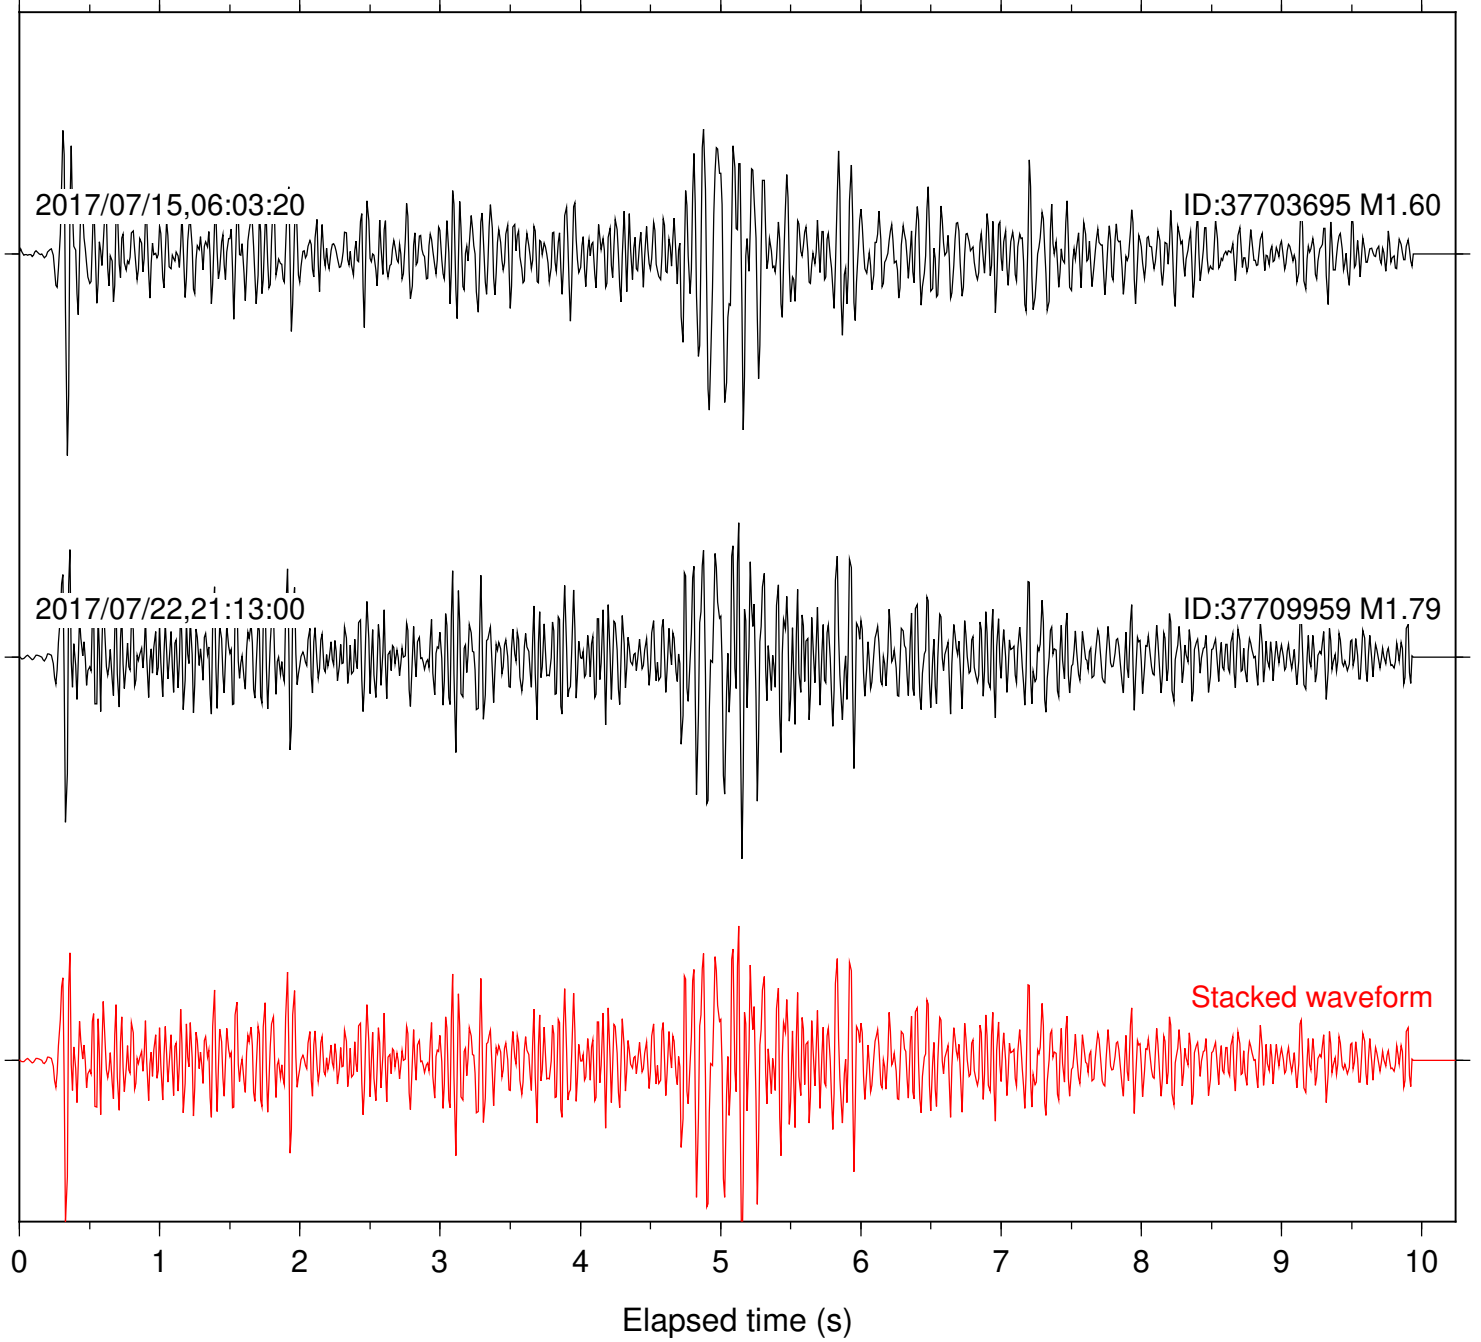

Station: DGR Com: HHZ

Focal depth: 6.01 km

2017/07/22,21:13:00

ID:37709959 M1.79

2018/12/28,15:46:28

ID:38408928 M1.07

Stacked waveform

0 1 2 3 4 5 6 7 8 9 10
Elapsed time (s)

Station: FRD Com: HHZ

Focal depth: 6.01 km

Station: HMT2 Com: HHZ

Focal depth: 6.01 km

Station: PLM Com: HHZ

Focal depth: 6.01 km

Station: POB2 Com: HHZ

Focal depth: 6.01 km

Station: SMER Com: HHZ

Focal depth: 6.99 km

Station: SND Com: HHZ

Focal depth: 6.99 km

2017/07/15,06:03:20

ID:37703695 M1.60

2017/07/22,21:13:00

ID:37709959 M1.79