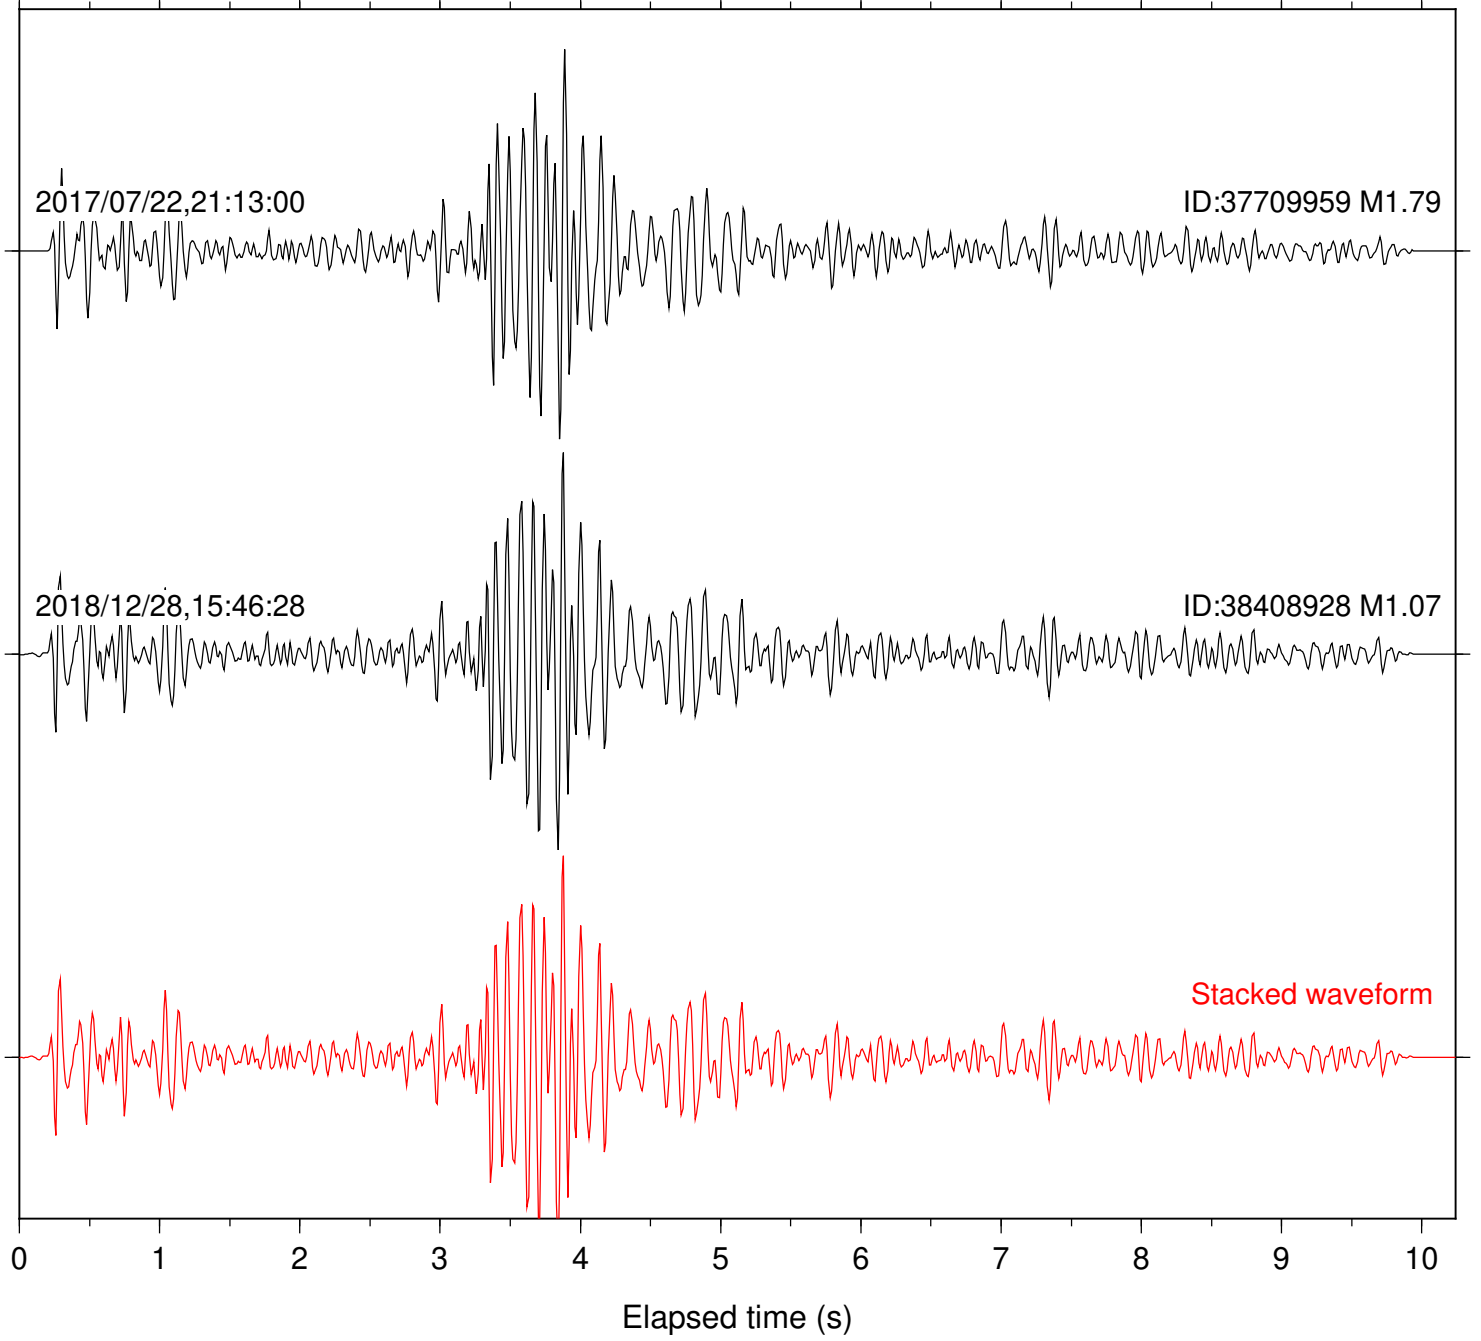

Station: DGR Com: HHZ

Focal depth: 6.01 km

2017/07/22,21:13:00

ID:37709959 M1.79

2018/12/28,15:46:28

ID:38408928 M1.07

Stacked waveform

0 1 2 3 4 5 6 7 8 9 10
Elapsed time (s)

Station: FRD Com: HHZ

Focal depth: 6.01 km

Station: HMT2 Com: HHZ

Focal depth: 6.01 km

Station: PLM Com: HHZ

Focal depth: 6.01 km

Station: POB2 Com: HHZ

Focal depth: 6.01 km

Station: SMER Com: HHZ

Focal depth: 6.99 km

Station: SND Com: HHZ

Focal depth: 6.99 km

2017/07/15,06:03:20

ID:37703695 M1.60

2017/07/22,21:13:00

ID:37709959 M1.79