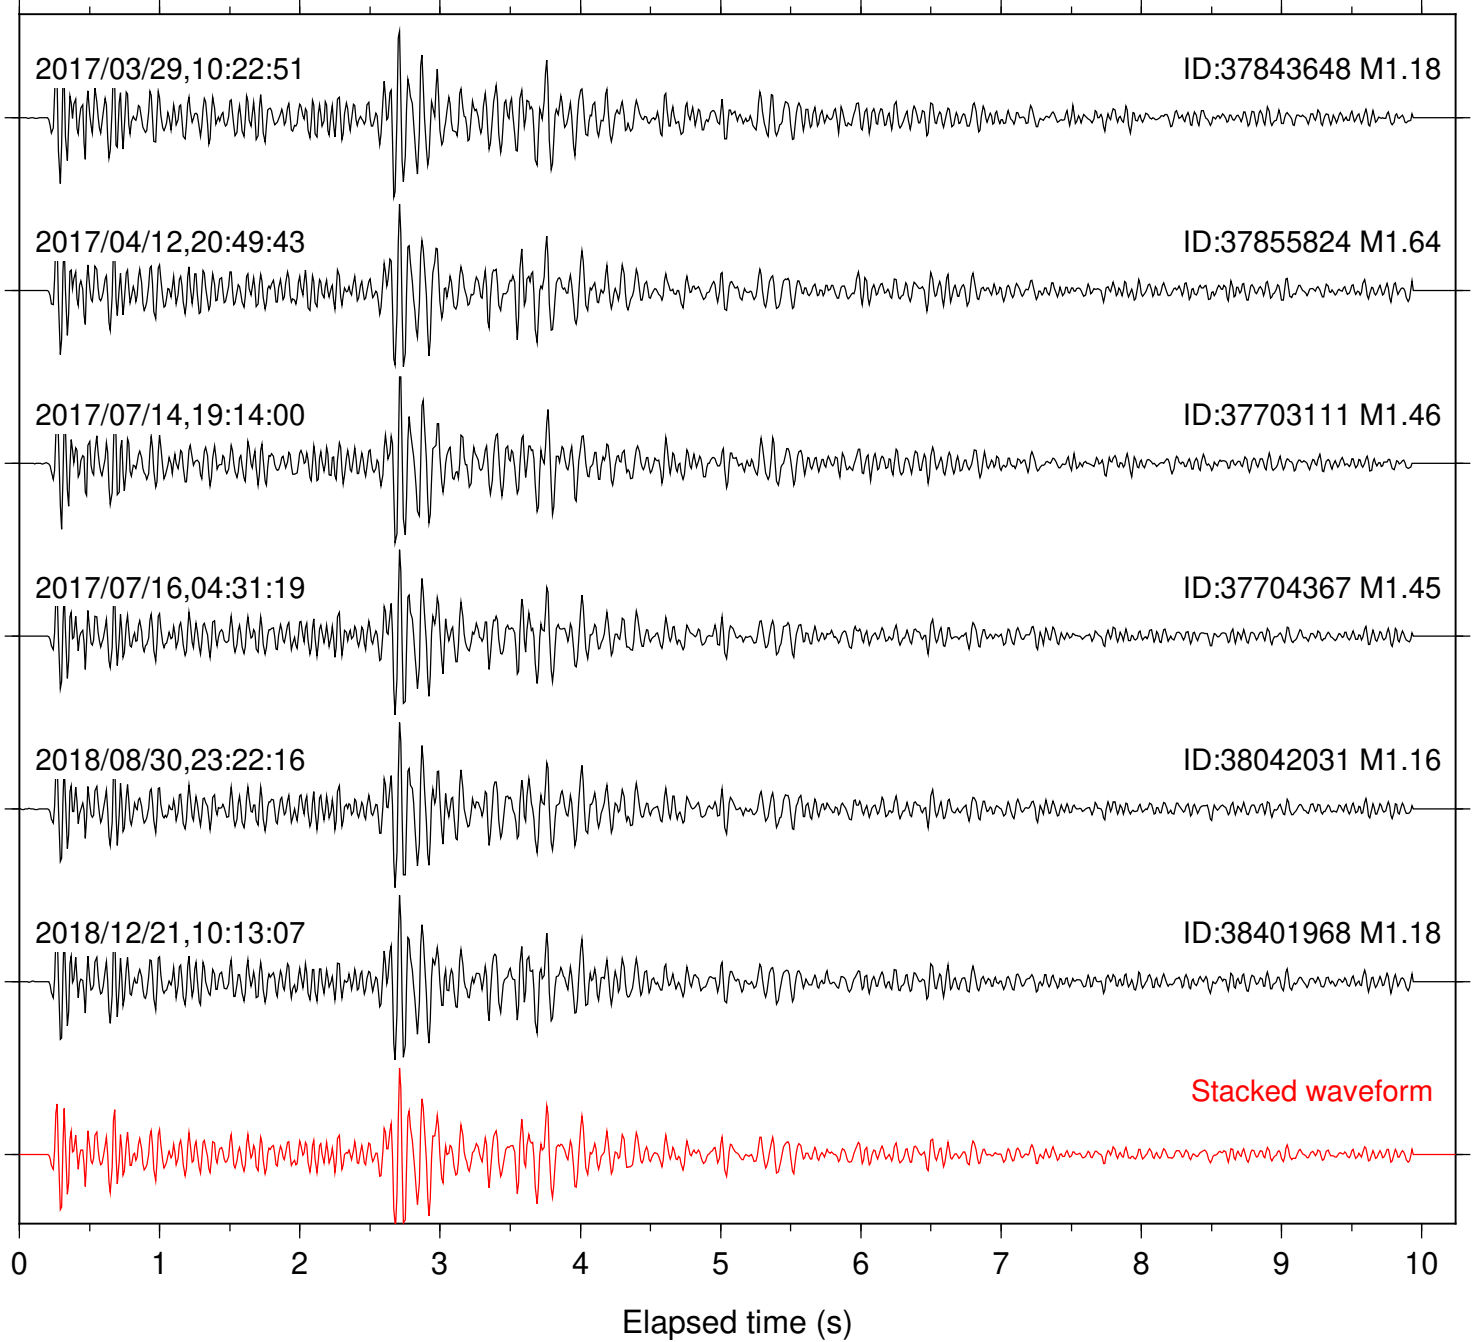

Station: B081 Com: EHZ

Focal depth: 6.08 km

Station: B082 Com: EHZ

Focal depth: 6.08 km

Station: B084 Com: EHZ

Focal depth: 6.08 km

Station: B086 Com: EHZ

Focal depth: 5.92 km

Station: B087 Com: EHZ

Focal depth: 6.08 km

Station: B088 Com: EHZ

Focal depth: 6.08 km

Station: B093 Com: EHZ

Focal depth: 6.08 km

Station: B946 Com: EHZ

Focal depth: 6.08 km

Station: BAC Com: EHZ

Focal depth: 6.08 km

Station: CRY Com: HHZ

Focal depth: 6.04 km

Station: CSH Com: HHZ

Focal depth: 6.08 km

Station: DGR Com: HHZ

Focal depth: 6.08 km

Station: SND Com: HHZ

Focal depth: 6.08 km