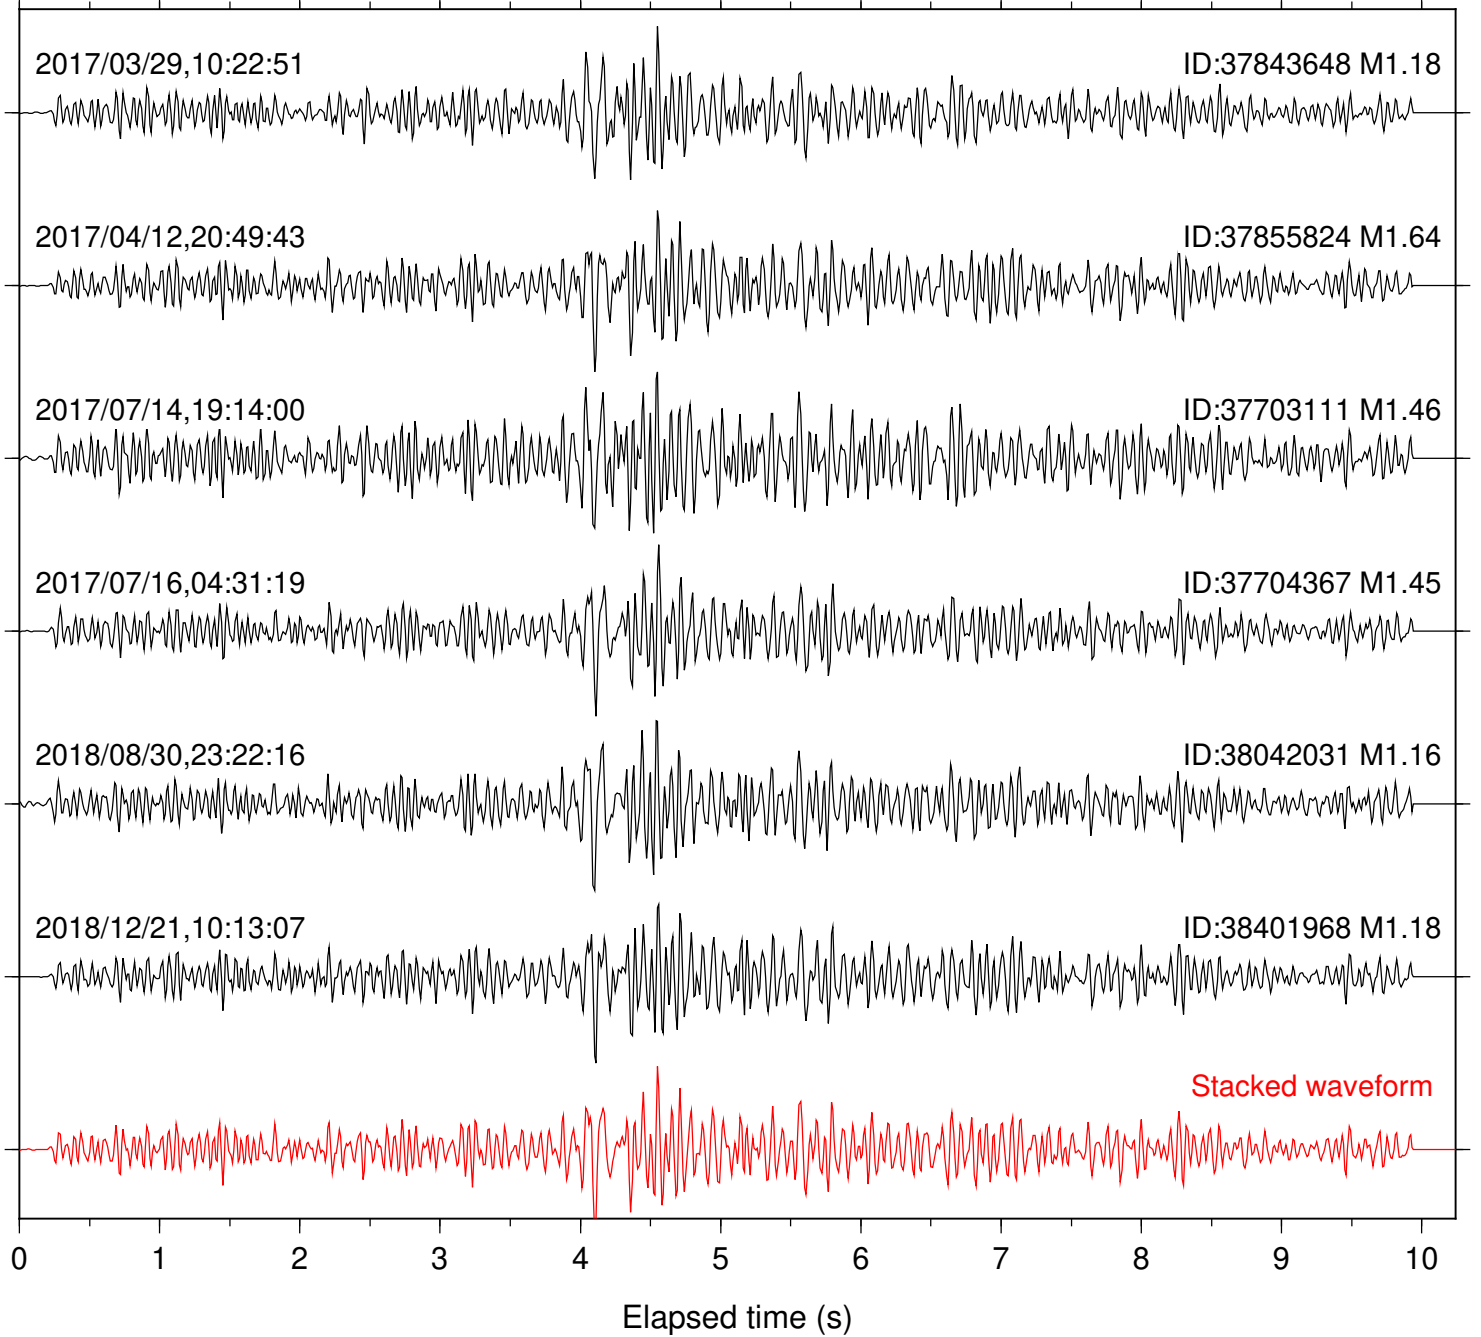

Station: B087 Com: EHZ

Focal depth: 6.08 km

Station: B088 Com: EHZ

Focal depth: 6.08 km

Station: B093 Com: EHZ

Focal depth: 6.08 km

Station: B946 Com: EHZ

Focal depth: 6.08 km

Station: BAC Com: EHZ

Focal depth: 6.08 km

Station: CRY Com: HHZ

Focal depth: 6.04 km

Station: CSH Com: HHZ

Focal depth: 6.08 km

Station: DGR Com: HHZ

Focal depth: 6.08 km

Station: FRD Com: HHZ

Focal depth: 6.08 km

Station: HMT2 Com: HHZ

Focal depth: 6.08 km

Station: PFO Com: HHZ

Focal depth: 6.08 km

Station: PLM Com: HHZ

Focal depth: 5.92 km

Station: SND Com: HHZ

Focal depth: 6.08 km