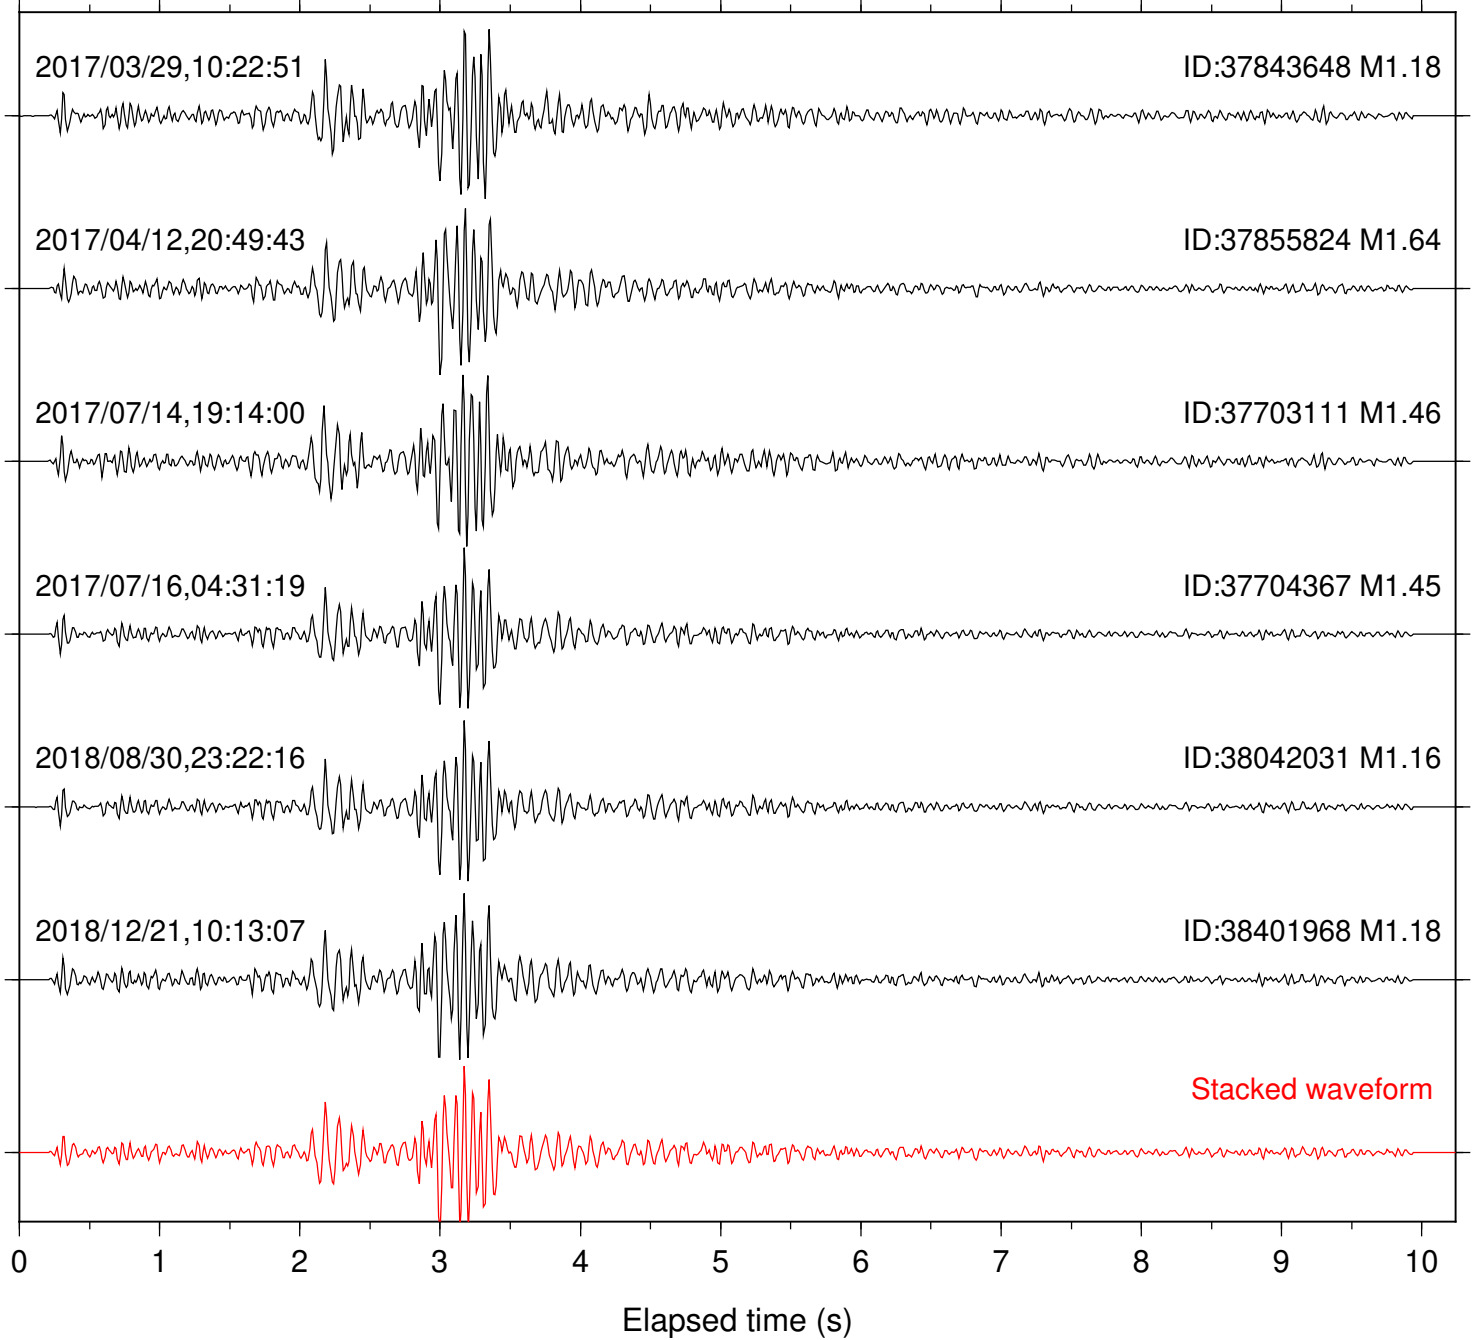

Station: B081 Com: EHZ

Focal depth: 6.08 km

Station: B082 Com: EHZ

Focal depth: 6.08 km

Station: B084 Com: EHZ

Focal depth: 6.08 km

Station: B086 Com: EHZ

Focal depth: 5.92 km

Station: B087 Com: EHZ

Focal depth: 6.08 km

Station: B088 Com: EHZ

Focal depth: 6.08 km

Station: B093 Com: EHZ

Focal depth: 6.08 km

Station: B946 Com: EHZ

Focal depth: 6.08 km

Station: BAC Com: EHZ

Focal depth: 6.08 km

Station: CRY Com: HHZ

Focal depth: 6.04 km

Station: CSH Com: HHZ

Focal depth: 6.08 km

Station: DGR Com: HHZ

Focal depth: 6.08 km

Station: SND Com: HHZ

Focal depth: 6.08 km