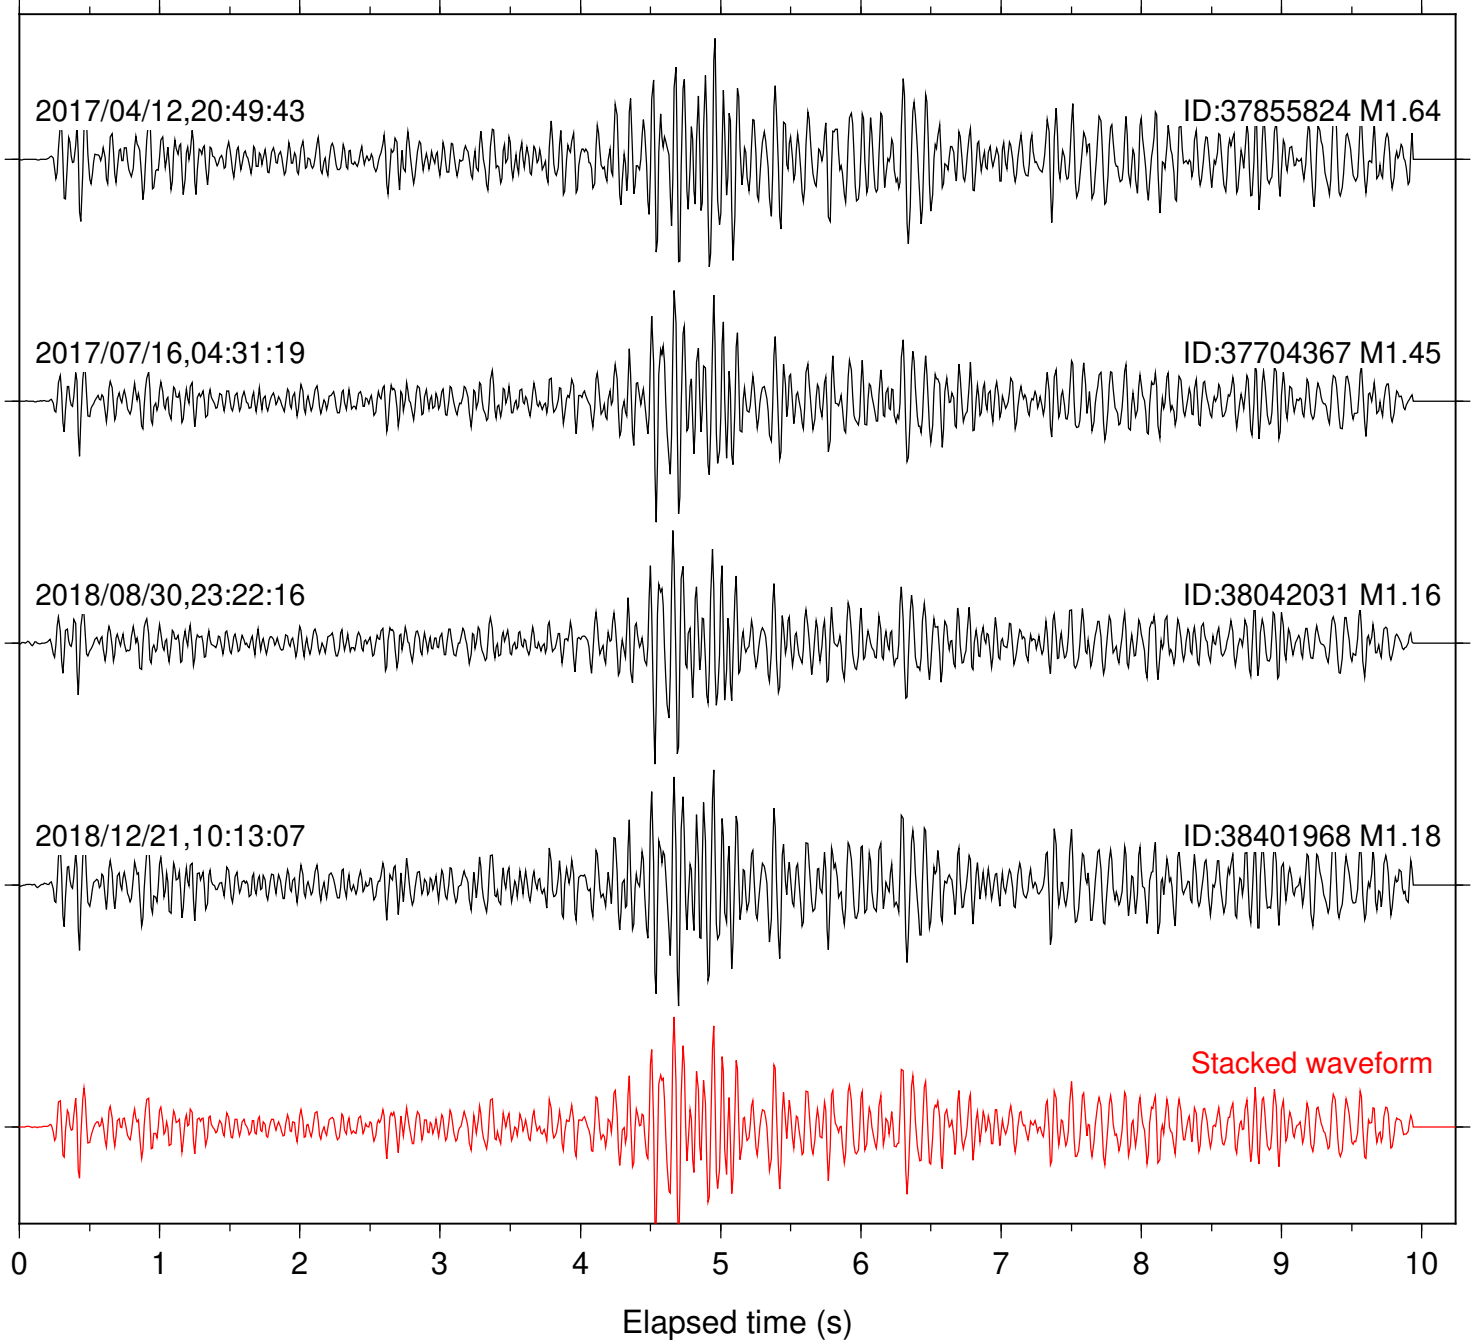

Station: B081 Com: EHZ

Focal depth: 6.08 km

Station: B082 Com: EHZ

Focal depth: 6.08 km

Station: B084 Com: EHZ

Focal depth: 6.08 km

Station: B086 Com: EHZ

Focal depth: 5.92 km

Station: B087 Com: EHZ

Focal depth: 6.08 km

Station: B088 Com: EHZ

Focal depth: 6.08 km

Station: B093 Com: EHZ

Focal depth: 6.08 km

Station: B946 Com: EHZ

Focal depth: 6.08 km

Station: BAC Com: EHZ

Focal depth: 6.08 km

Station: CRY Com: HHZ

Focal depth: 6.04 km

Station: CSH Com: HHZ

Focal depth: 6.08 km

Station: DGR Com: HHZ

Focal depth: 6.08 km

Station: SND Com: HHZ

Focal depth: 6.08 km