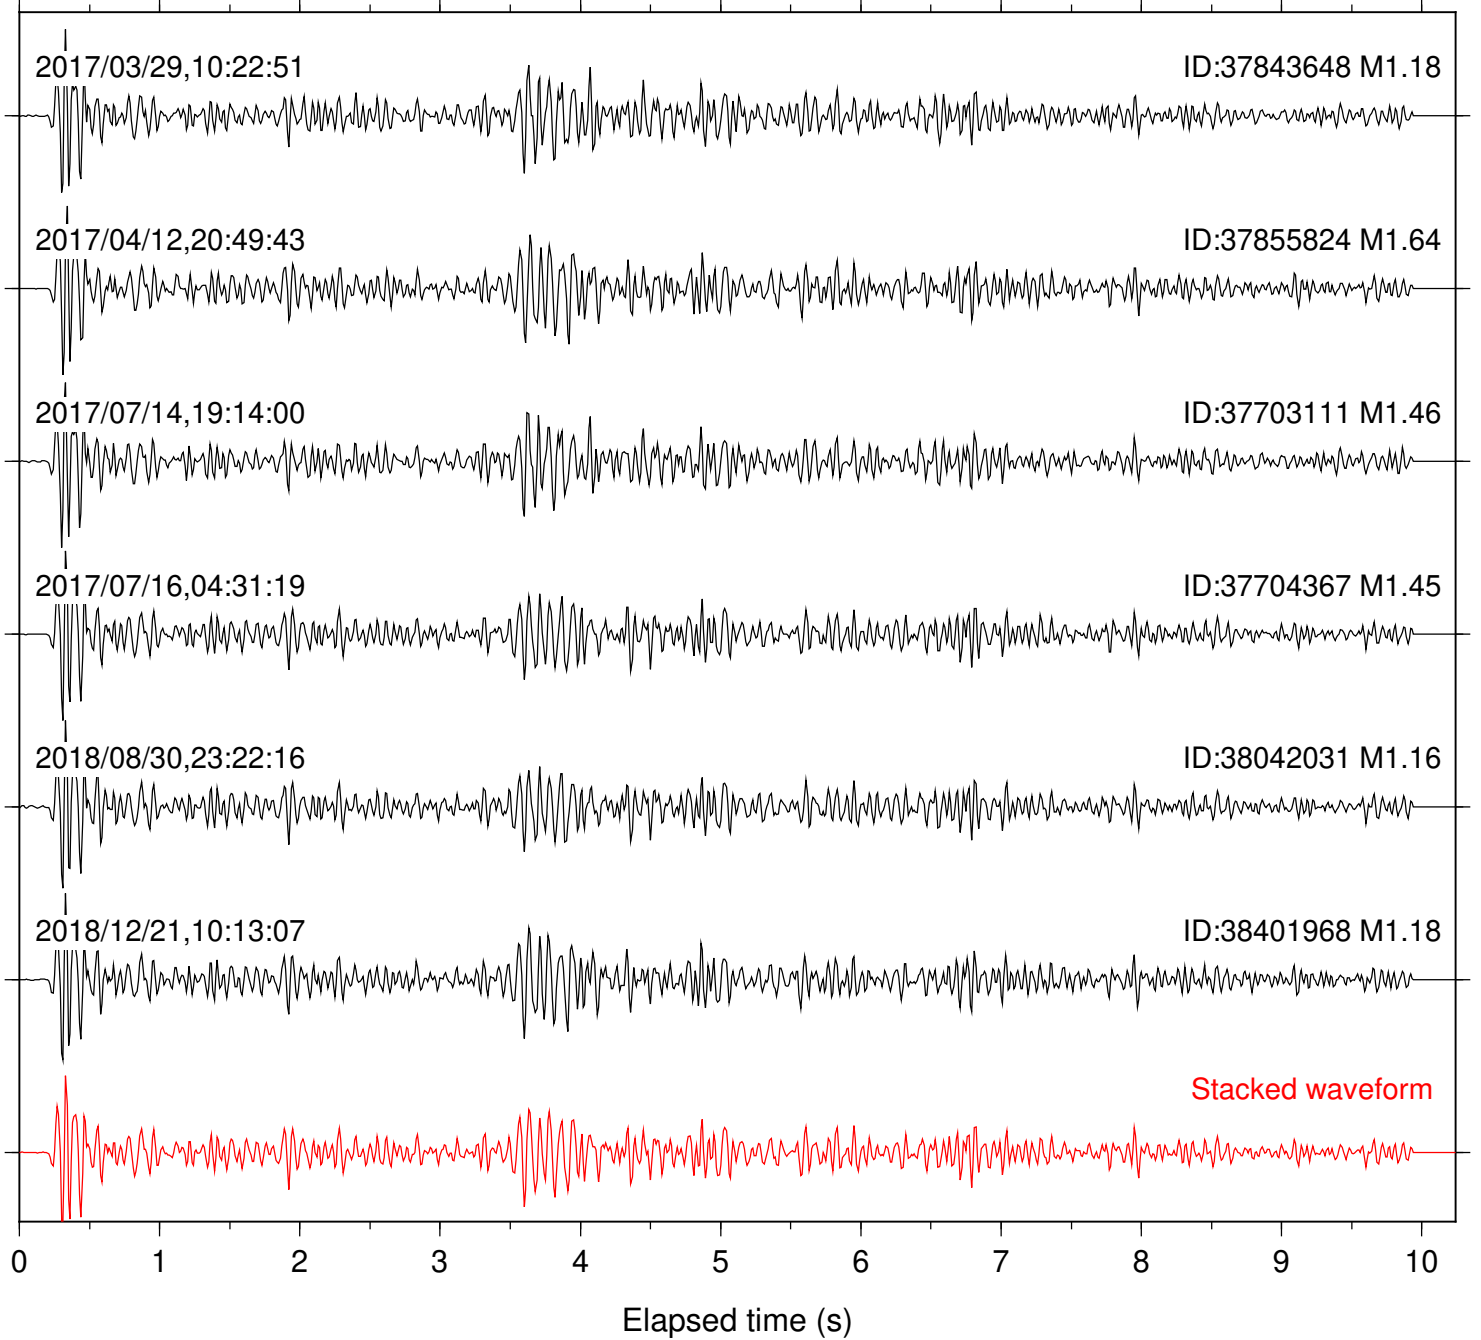

Station: B081 Com: EHZ

Focal depth: 6.08 km

Station: B082 Com: EHZ

Focal depth: 6.08 km

Station: B084 Com: EHZ

Focal depth: 6.08 km

Station: B086 Com: EHZ

Focal depth: 5.92 km

Station: B087 Com: EHZ

Focal depth: 6.08 km

Station: B088 Com: EHZ

Focal depth: 6.08 km

Station: B093 Com: EHZ

Focal depth: 6.08 km

Station: B946 Com: EHZ

Focal depth: 6.08 km

Station: BAC Com: EHZ

Focal depth: 6.08 km

Station: CRY Com: HHZ

Focal depth: 6.04 km

Station: CSH Com: HHZ

Focal depth: 6.08 km

Station: DGR Com: HHZ

Focal depth: 6.08 km

Station: SND Com: HHZ

Focal depth: 6.08 km