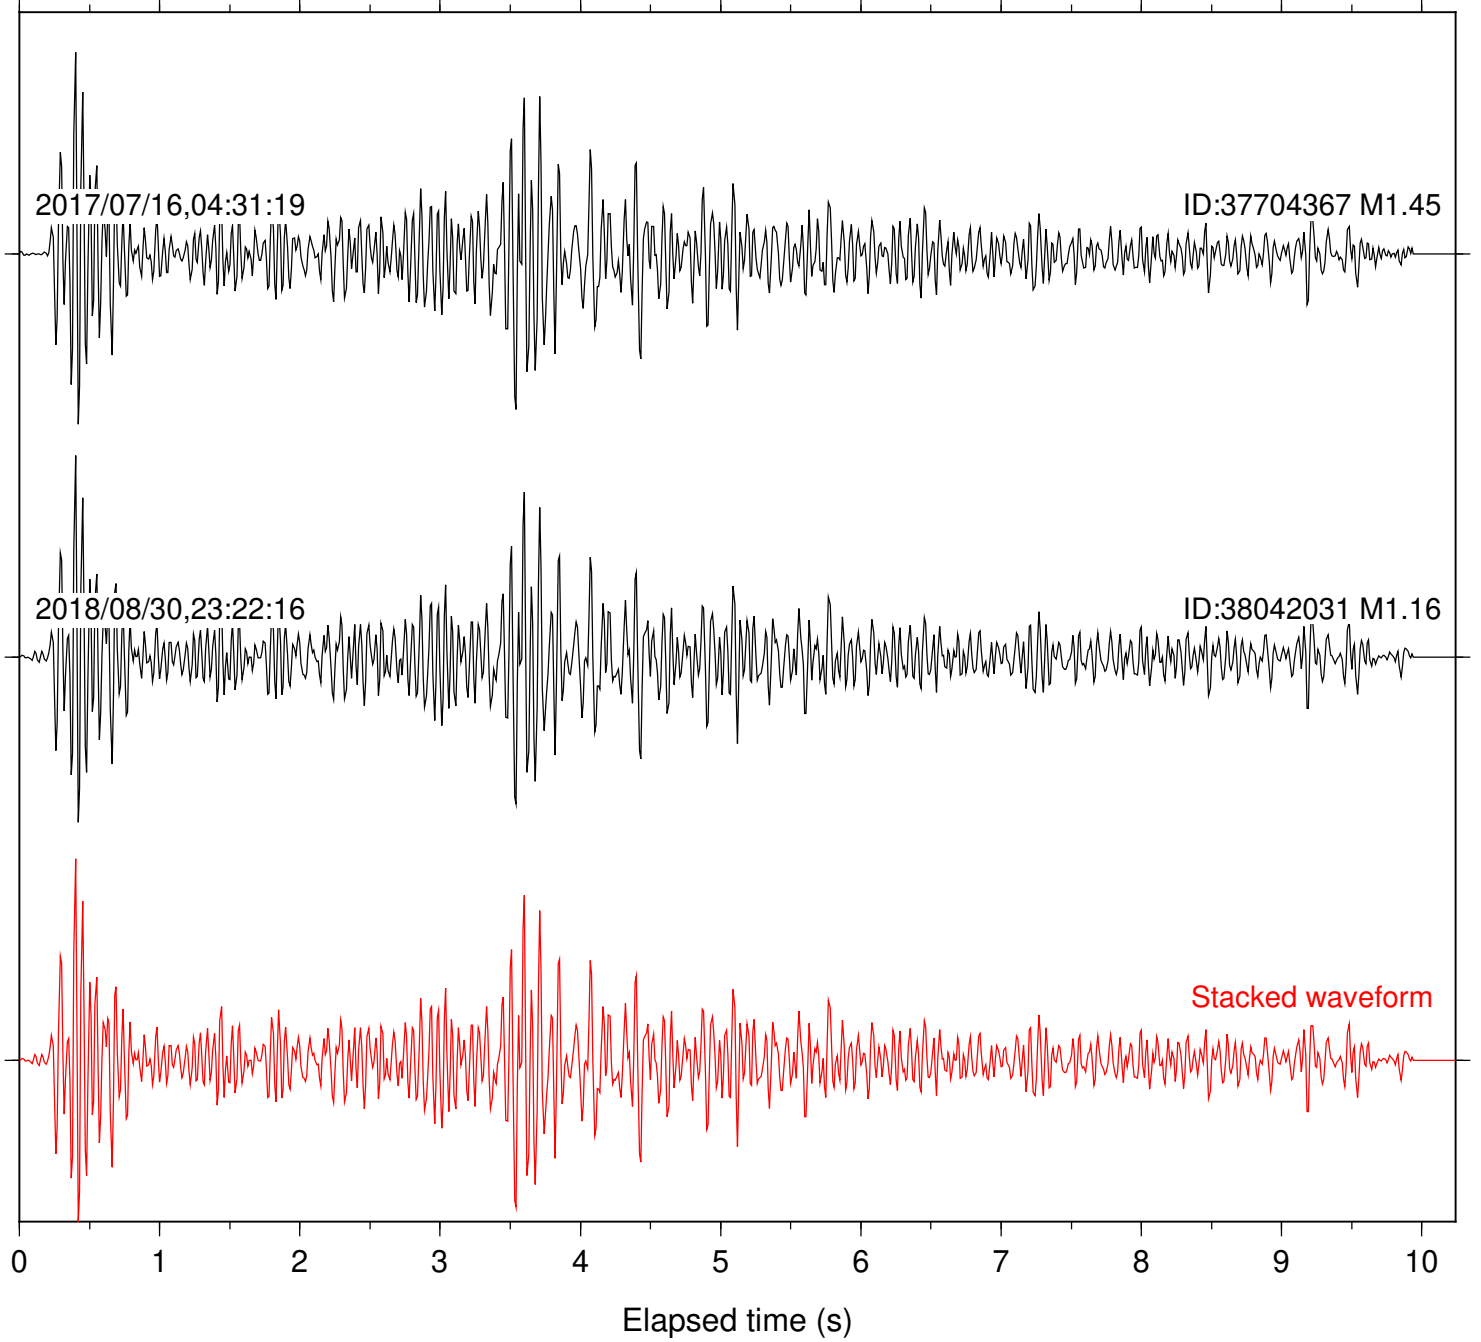

Station: B081 Com: EHZ

Focal depth: 6.08 km

Station: B082 Com: EHZ

Focal depth: 6.08 km

Station: B084 Com: EHZ

Focal depth: 6.08 km

Station: B086 Com: EHZ

Focal depth: 5.92 km

Station: B087 Com: EHZ

Focal depth: 6.08 km

Station: B088 Com: EHZ

Focal depth: 6.08 km

Station: B093 Com: EHZ

Focal depth: 6.08 km

Station: B946 Com: EHZ

Focal depth: 6.08 km

Station: BAC Com: EHZ

Focal depth: 6.08 km

Station: CRY Com: HHZ

Focal depth: 6.04 km

Station: CSH Com: HHZ

Focal depth: 6.08 km

Station: DGR Com: HHZ

Focal depth: 6.08 km

Station: SND Com: HHZ

Focal depth: 6.08 km