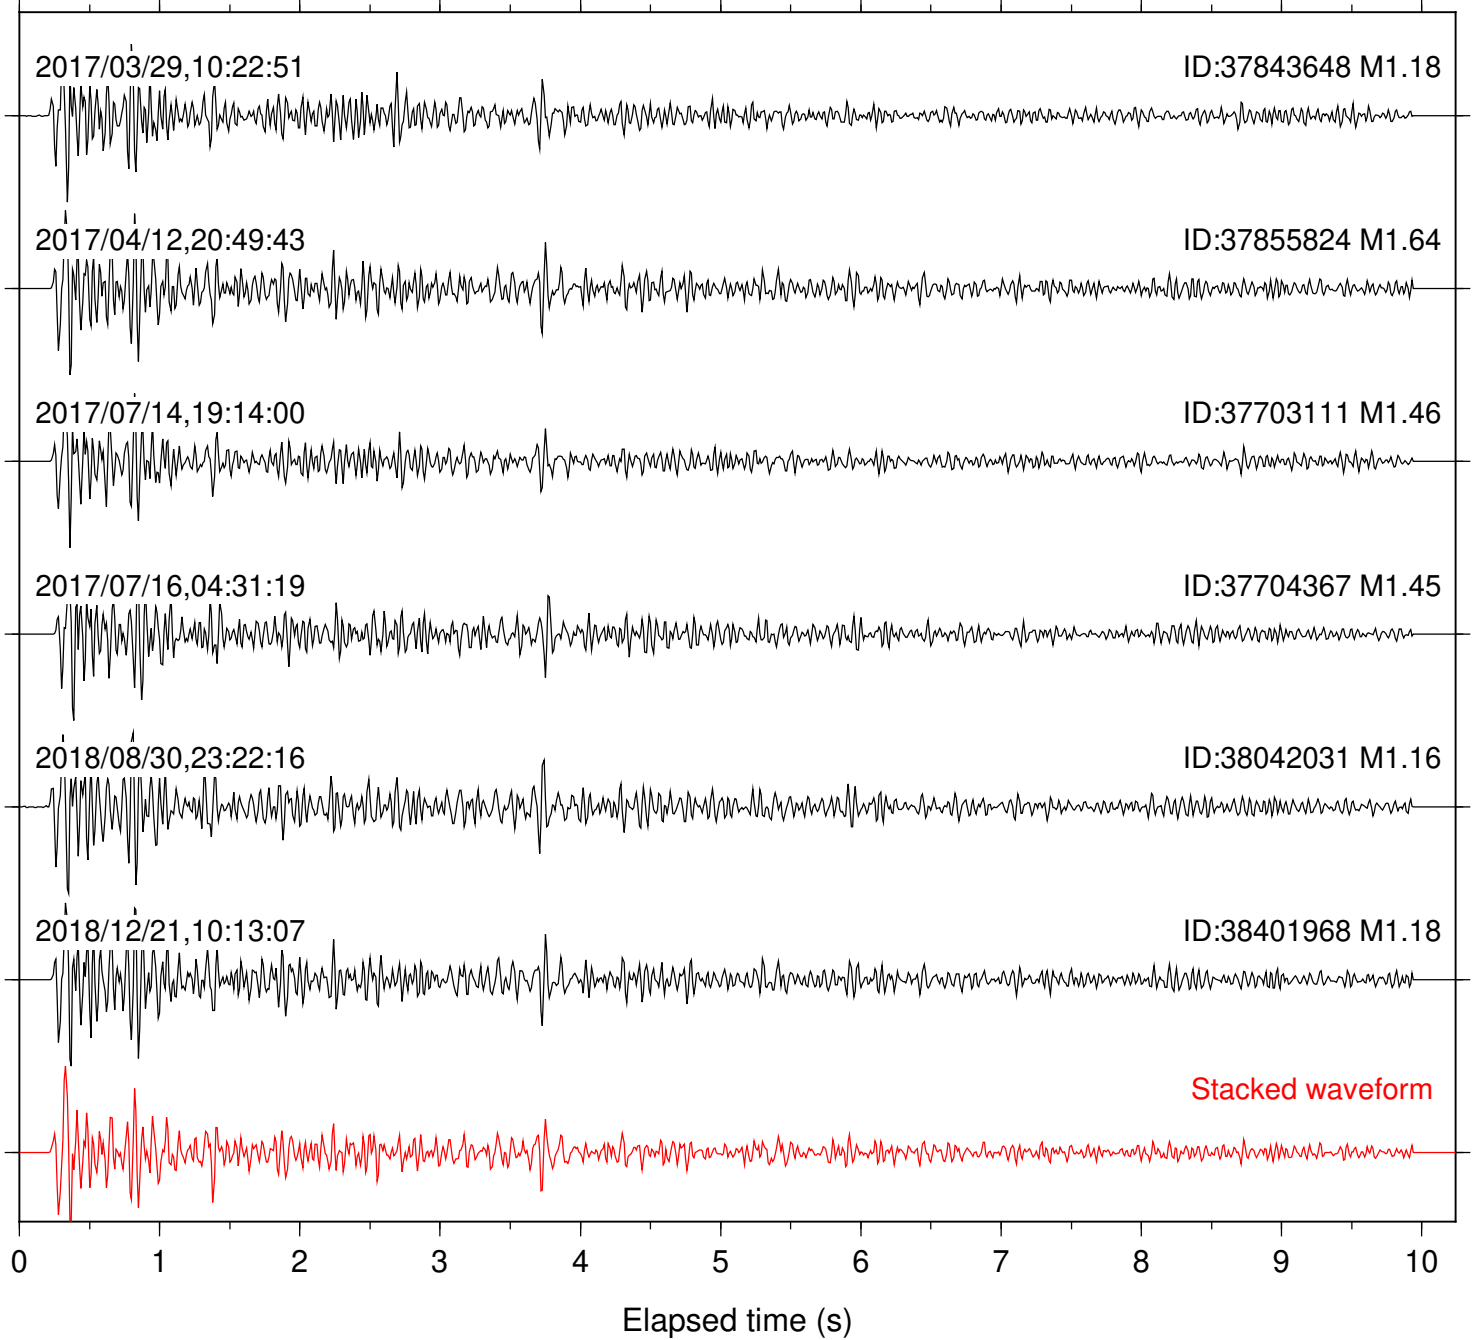

Station: B087 Com: EHZ

Focal depth: 6.08 km

Station: B088 Com: EHZ

Focal depth: 6.08 km

Station: B093 Com: EHZ

Focal depth: 6.08 km

Station: B946 Com: EHZ

Focal depth: 6.08 km

Station: BAC Com: EHZ

Focal depth: 6.08 km

Station: CRY Com: HHZ

Focal depth: 6.04 km

Station: CSH Com: HHZ

Focal depth: 6.08 km

Station: DGR Com: HHZ

Focal depth: 6.08 km

Station: FRD Com: HHZ

Focal depth: 6.08 km

Station: HMT2 Com: HHZ

Focal depth: 6.08 km

Station: PFO Com: HHZ

Focal depth: 6.08 km

Station: PLM Com: HHZ

Focal depth: 5.92 km

Station: SND Com: HHZ

Focal depth: 6.08 km