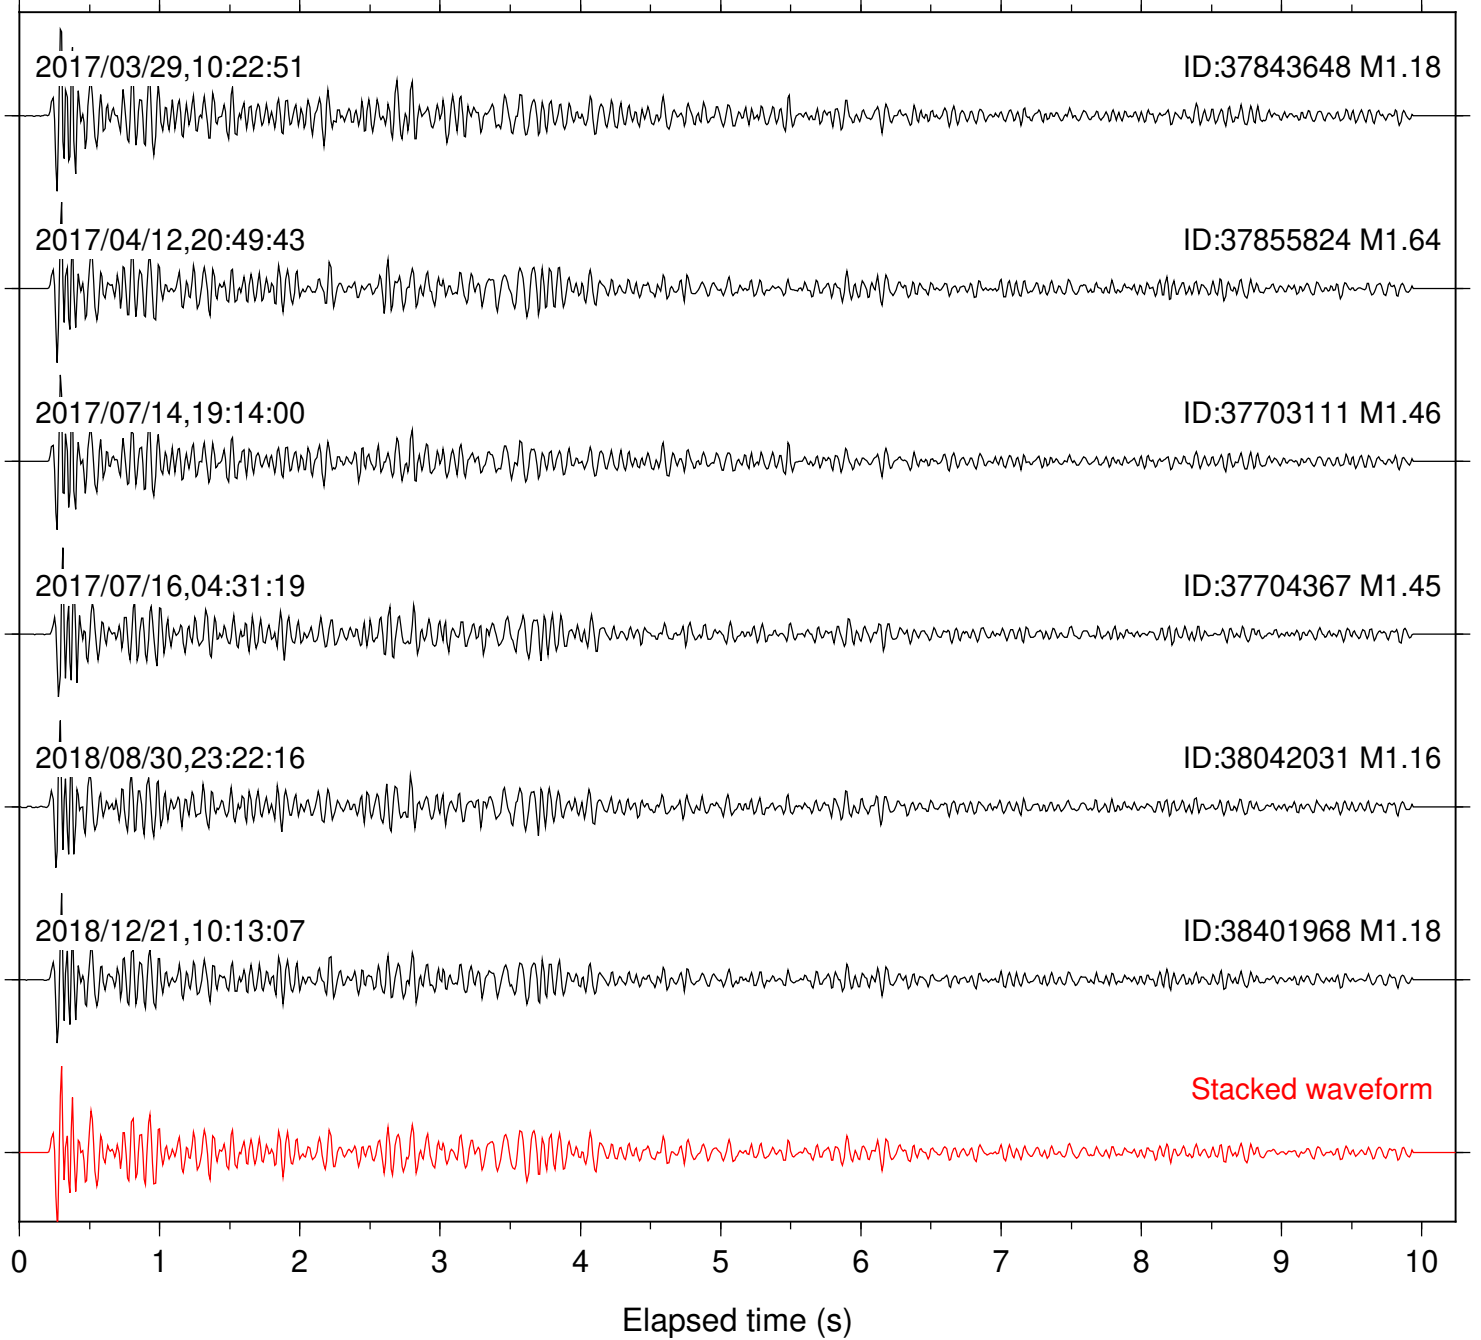

Station: B081 Com: EHZ

Focal depth: 6.08 km

Station: B082 Com: EHZ

Focal depth: 6.08 km

Station: B084 Com: EHZ

Focal depth: 6.08 km

Station: B086 Com: EHZ

Focal depth: 5.92 km

Station: B087 Com: EHZ

Focal depth: 6.08 km

Station: B088 Com: EHZ

Focal depth: 6.08 km

Station: B093 Com: EHZ

Focal depth: 6.08 km

Station: B946 Com: EHZ

Focal depth: 6.08 km

Station: BAC Com: EHZ

Focal depth: 6.08 km

Station: CRY Com: HHZ

Focal depth: 6.04 km

Station: CSH Com: HHZ

Focal depth: 6.08 km

Station: DGR Com: HHZ

Focal depth: 6.08 km

Station: SND Com: HHZ

Focal depth: 6.08 km