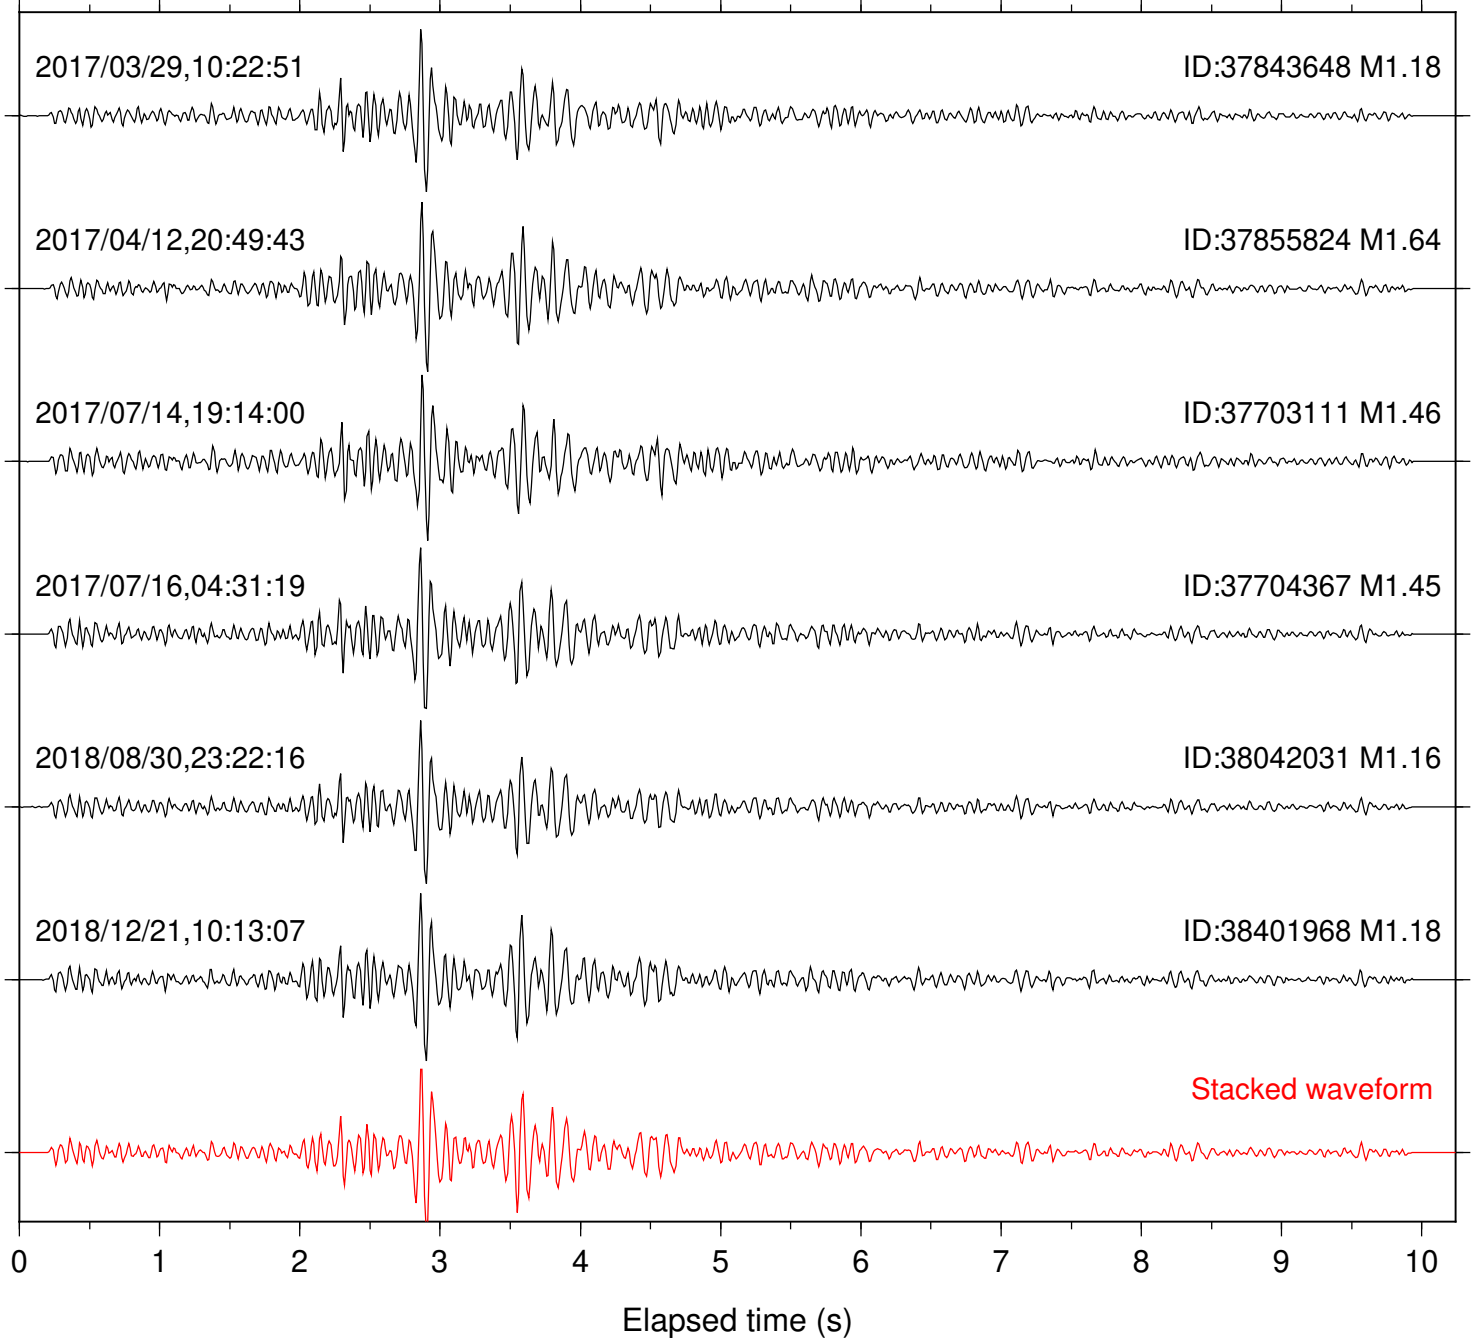

Station: B081 Com: EHZ

Focal depth: 6.08 km

Station: B082 Com: EHZ

Focal depth: 6.08 km

Station: B084 Com: EHZ

Focal depth: 6.08 km

Station: B086 Com: EHZ

Focal depth: 5.92 km

Station: B087 Com: EHZ

Focal depth: 6.08 km

Station: B088 Com: EHZ

Focal depth: 6.08 km

Station: B093 Com: EHZ

Focal depth: 6.08 km

Station: B946 Com: EHZ

Focal depth: 6.08 km

Station: BAC Com: EHZ

Focal depth: 6.08 km

Station: CRY Com: HHZ

Focal depth: 6.04 km

Station: CSH Com: HHZ

Focal depth: 6.08 km

Station: DGR Com: HHZ

Focal depth: 6.08 km

Station: SND Com: HHZ

Focal depth: 6.08 km