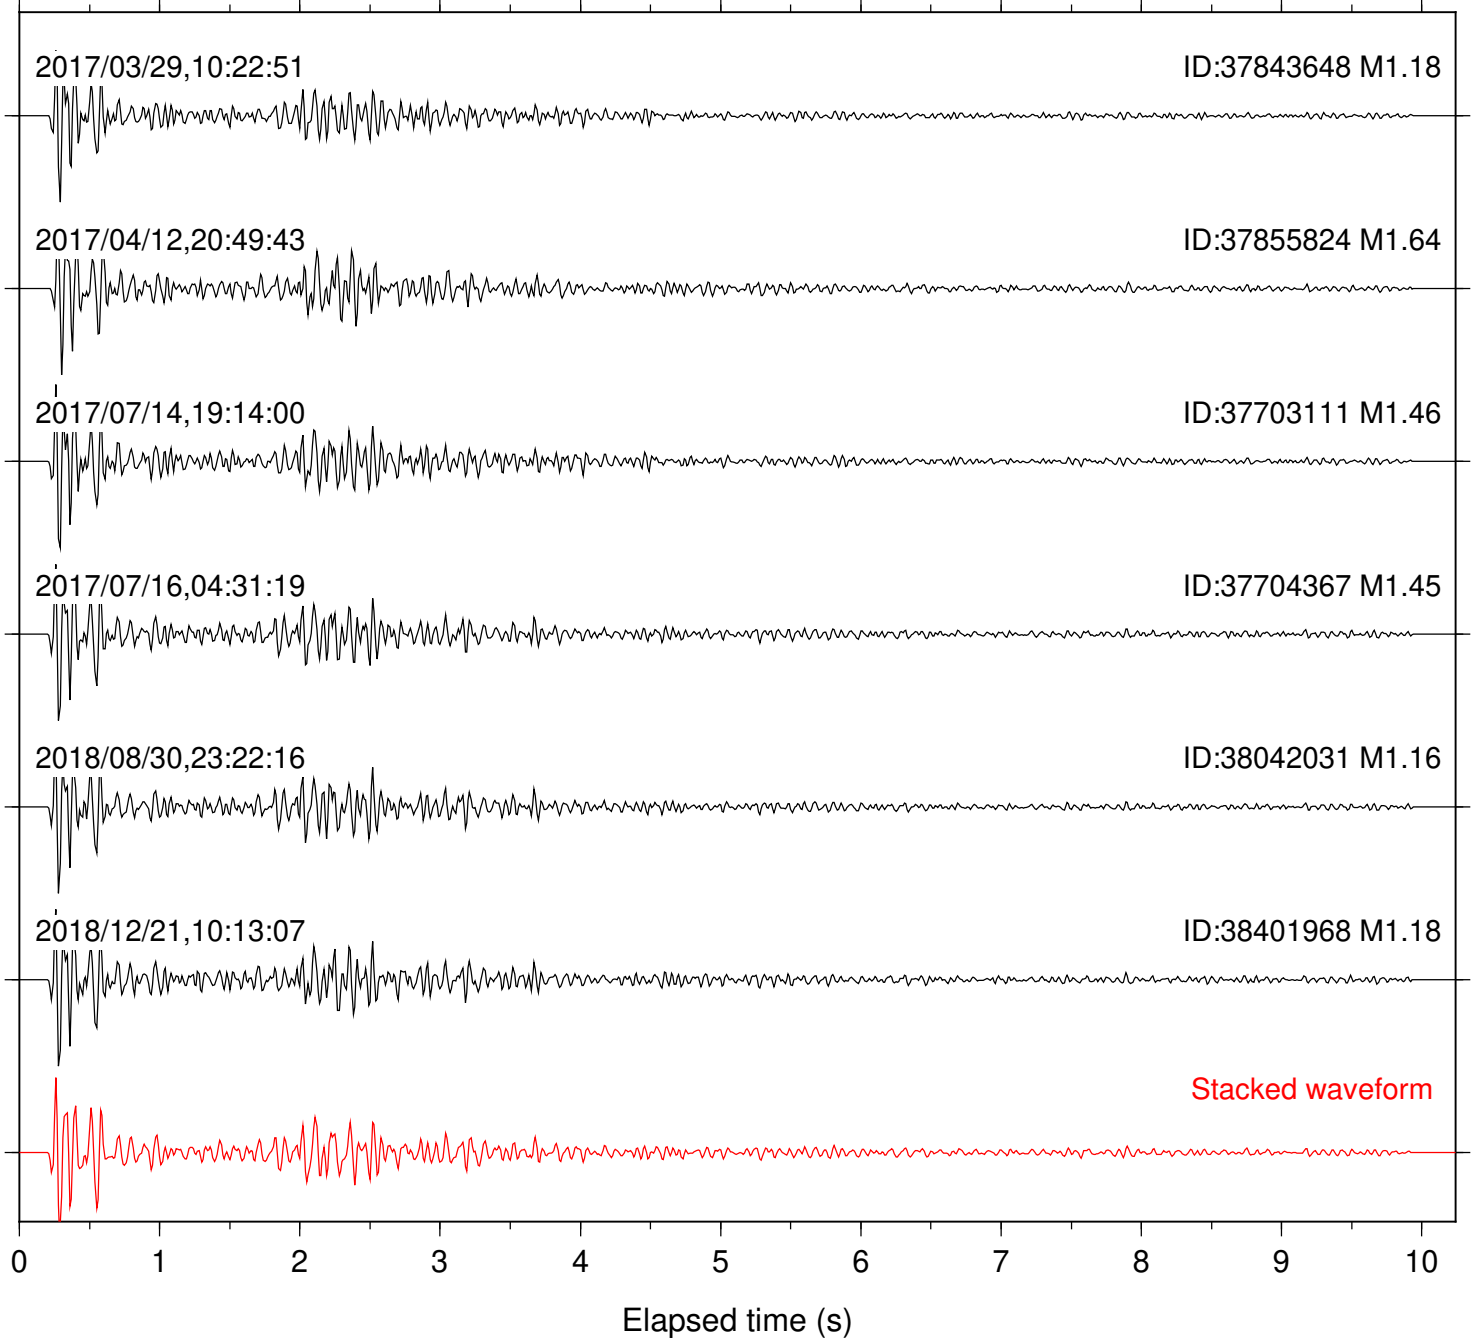

Station: B087 Com: EHZ

Focal depth: 6.08 km

Station: B088 Com: EHZ

Focal depth: 6.08 km

Station: B093 Com: EHZ

Focal depth: 6.08 km

Station: B946 Com: EHZ

Focal depth: 6.08 km

Station: BAC Com: EHZ

Focal depth: 6.08 km

Station: CRY Com: HHZ

Focal depth: 6.04 km

Station: CSH Com: HHZ

Focal depth: 6.08 km

Station: DGR Com: HHZ

Focal depth: 6.08 km

Station: FRD Com: HHZ

Focal depth: 6.08 km

Station: HMT2 Com: HHZ

Focal depth: 6.08 km

Station: PFO Com: HHZ

Focal depth: 6.08 km

Station: PLM Com: HHZ

Focal depth: 5.92 km

Station: SND Com: HHZ

Focal depth: 6.08 km