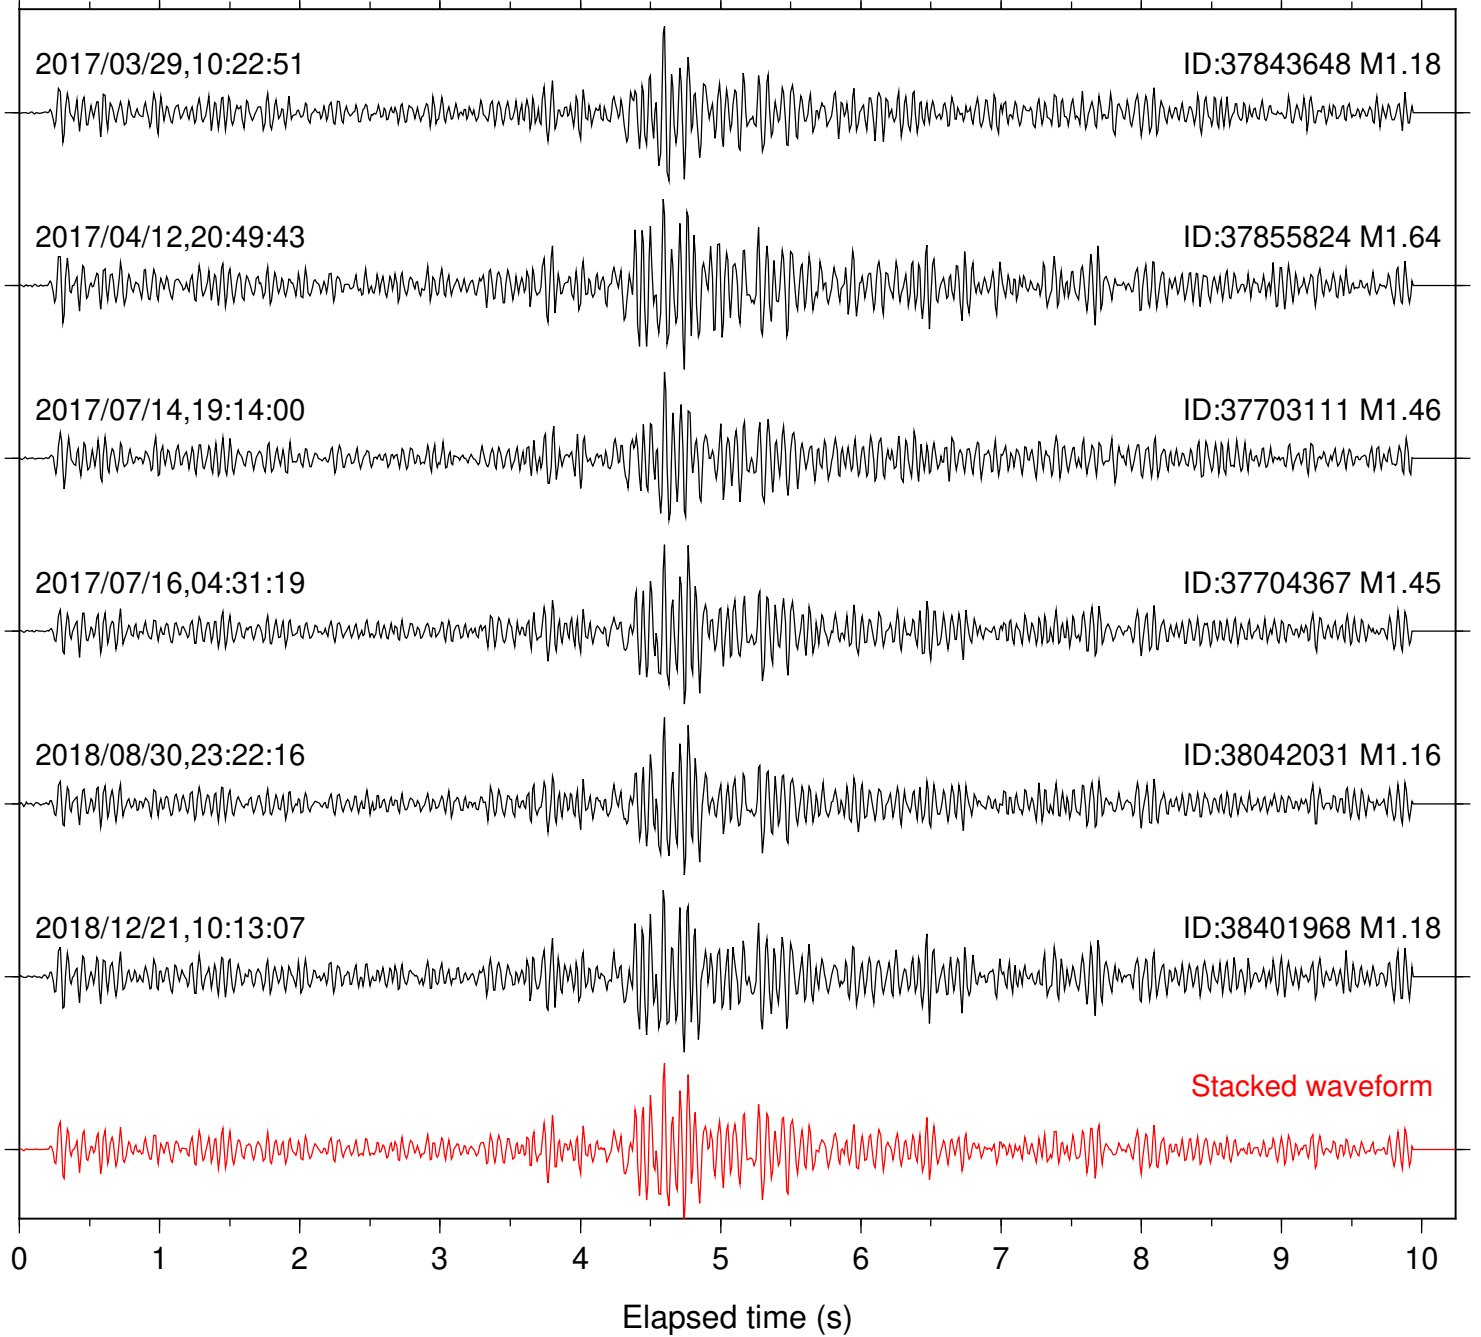

Station: B087 Com: EHZ

Focal depth: 6.08 km

Station: B088 Com: EHZ

Focal depth: 6.08 km

Station: B093 Com: EHZ

Focal depth: 6.08 km

Station: B946 Com: EHZ

Focal depth: 6.08 km

Station: BAC Com: EHZ

Focal depth: 6.08 km

Station: CRY Com: HHZ

Focal depth: 6.04 km

Station: CSH Com: HHZ

Focal depth: 6.08 km

Station: DGR Com: HHZ

Focal depth: 6.08 km

Station: FRD Com: HHZ

Focal depth: 6.08 km

Station: HMT2 Com: HHZ

Focal depth: 6.08 km

Station: PFO Com: HHZ

Focal depth: 6.08 km

Station: PLM Com: HHZ

Focal depth: 5.92 km

Station: SND Com: HHZ

Focal depth: 6.08 km