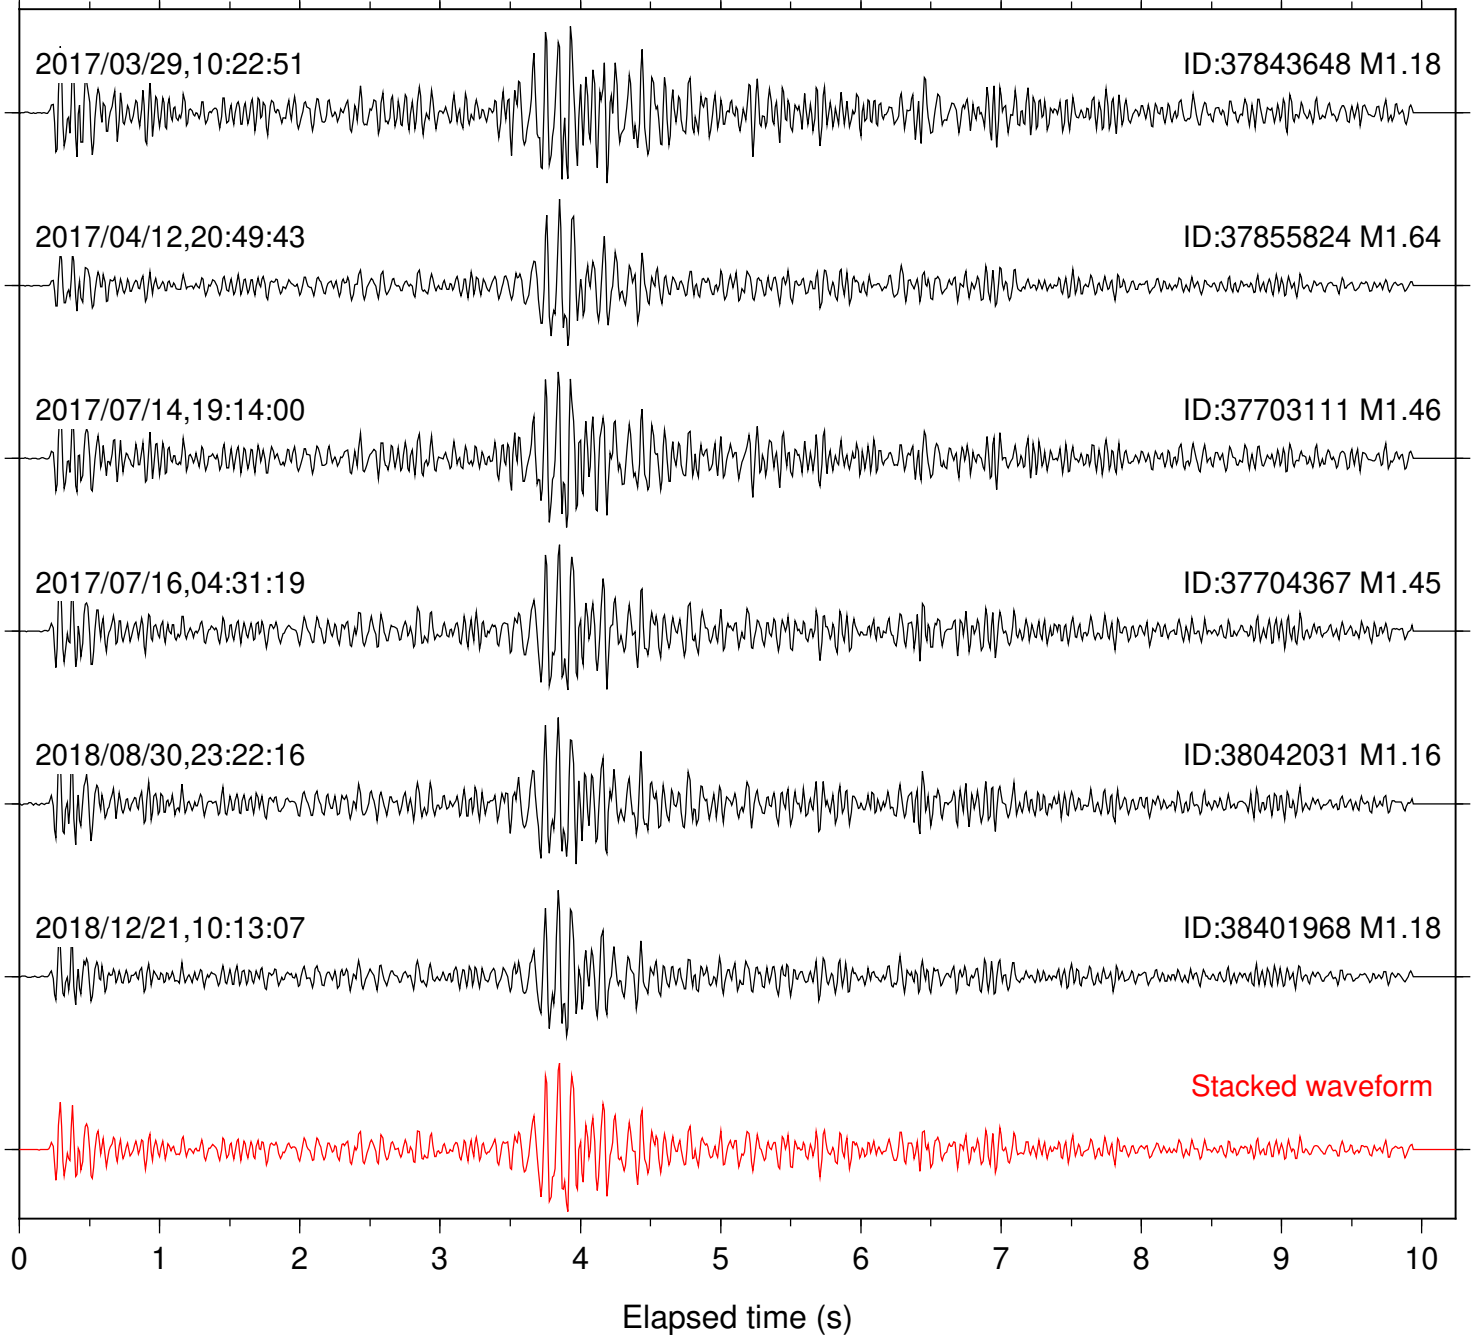

Station: B081 Com: EHZ

Focal depth: 6.08 km

Station: B082 Com: EHZ

Focal depth: 6.08 km

Station: B084 Com: EHZ

Focal depth: 6.08 km

Station: B086 Com: EHZ

Focal depth: 5.92 km

Station: B087 Com: EHZ

Focal depth: 6.08 km

Station: B088 Com: EHZ

Focal depth: 6.08 km

Station: B093 Com: EHZ

Focal depth: 6.08 km

Station: B946 Com: EHZ

Focal depth: 6.08 km

Station: BAC Com: EHZ

Focal depth: 6.08 km

Station: CRY Com: HHZ

Focal depth: 6.04 km

Station: CSH Com: HHZ

Focal depth: 6.08 km

Station: DGR Com: HHZ

Focal depth: 6.08 km

Station: SND Com: HHZ

Focal depth: 6.08 km