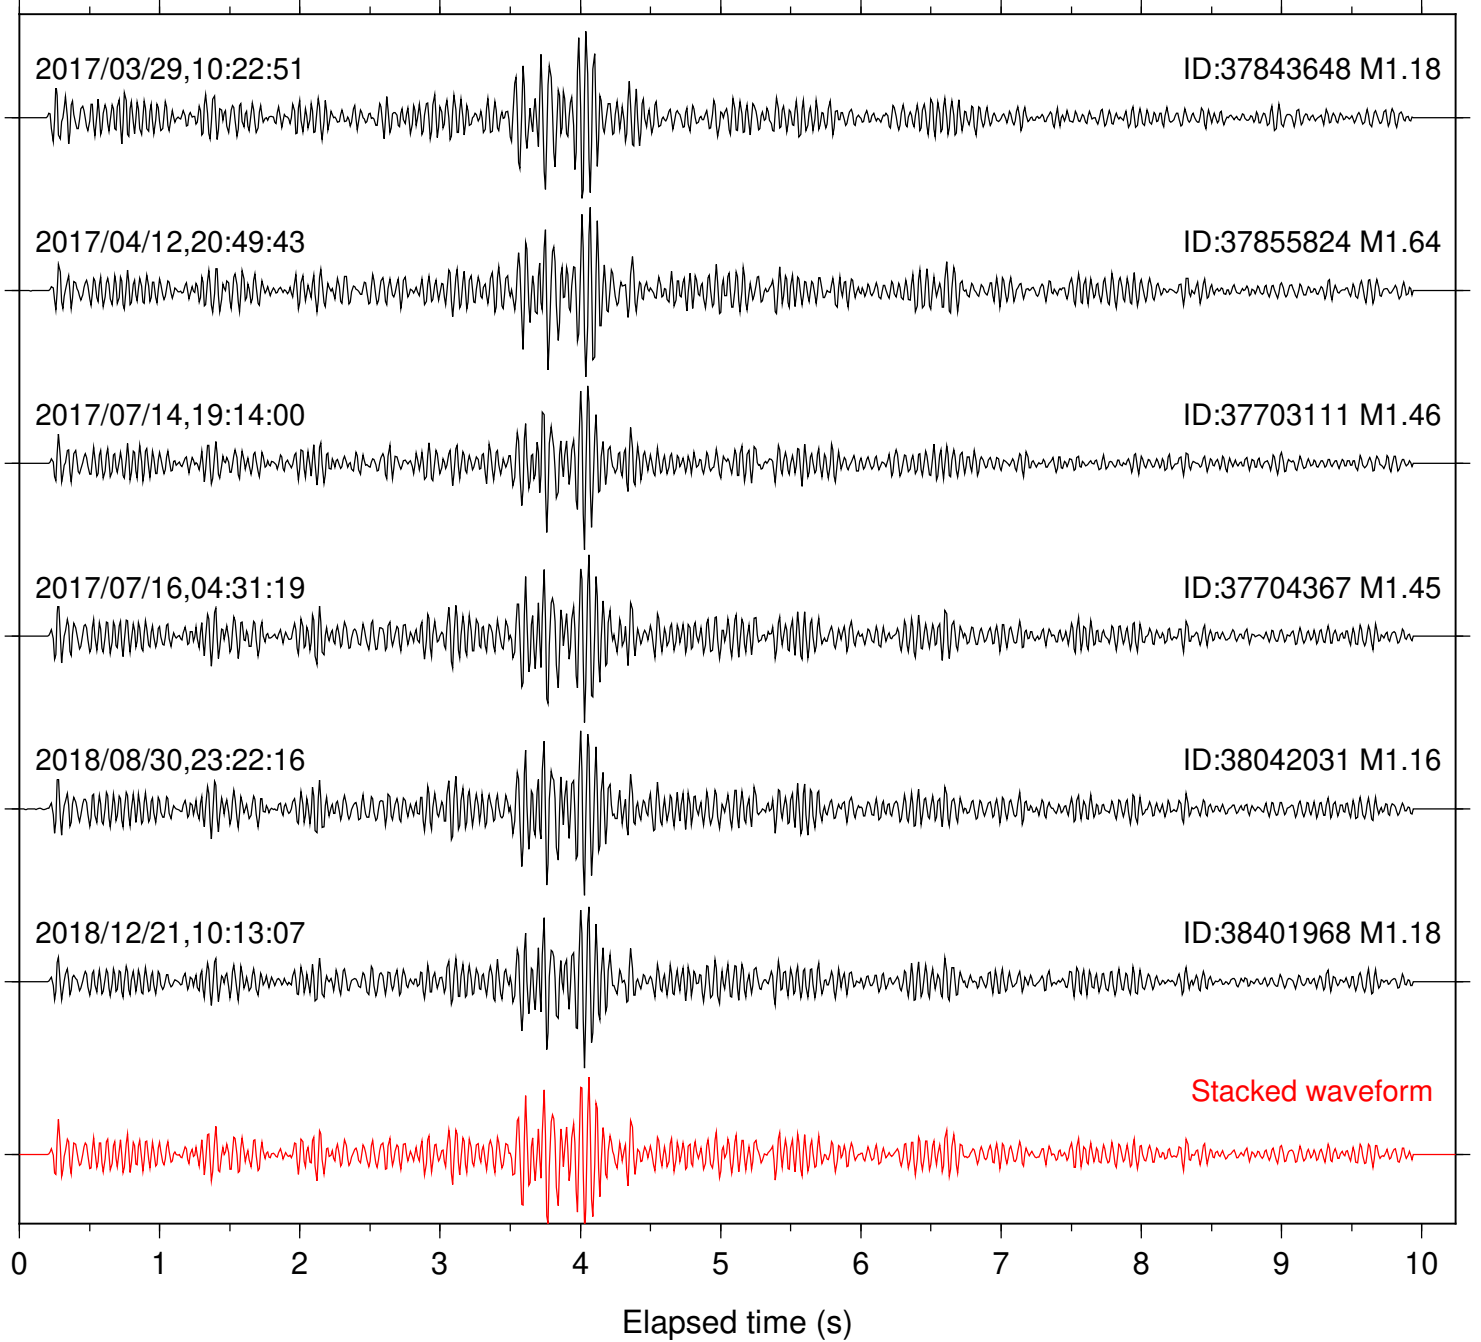

Station: B087 Com: EHZ

Focal depth: 6.08 km

Station: B088 Com: EHZ

Focal depth: 6.08 km

Station: B093 Com: EHZ

Focal depth: 6.08 km

Station: B946 Com: EHZ

Focal depth: 6.08 km

Station: BAC Com: EHZ

Focal depth: 6.08 km

Station: CRY Com: HHZ

Focal depth: 6.04 km

Station: CSH Com: HHZ

Focal depth: 6.08 km

Station: DGR Com: HHZ

Focal depth: 6.08 km

Station: FRD Com: HHZ

Focal depth: 6.08 km

Station: HMT2 Com: HHZ

Focal depth: 6.08 km

Station: PFO Com: HHZ

Focal depth: 6.08 km

Station: PLM Com: HHZ

Focal depth: 5.92 km

Station: SND Com: HHZ

Focal depth: 6.08 km