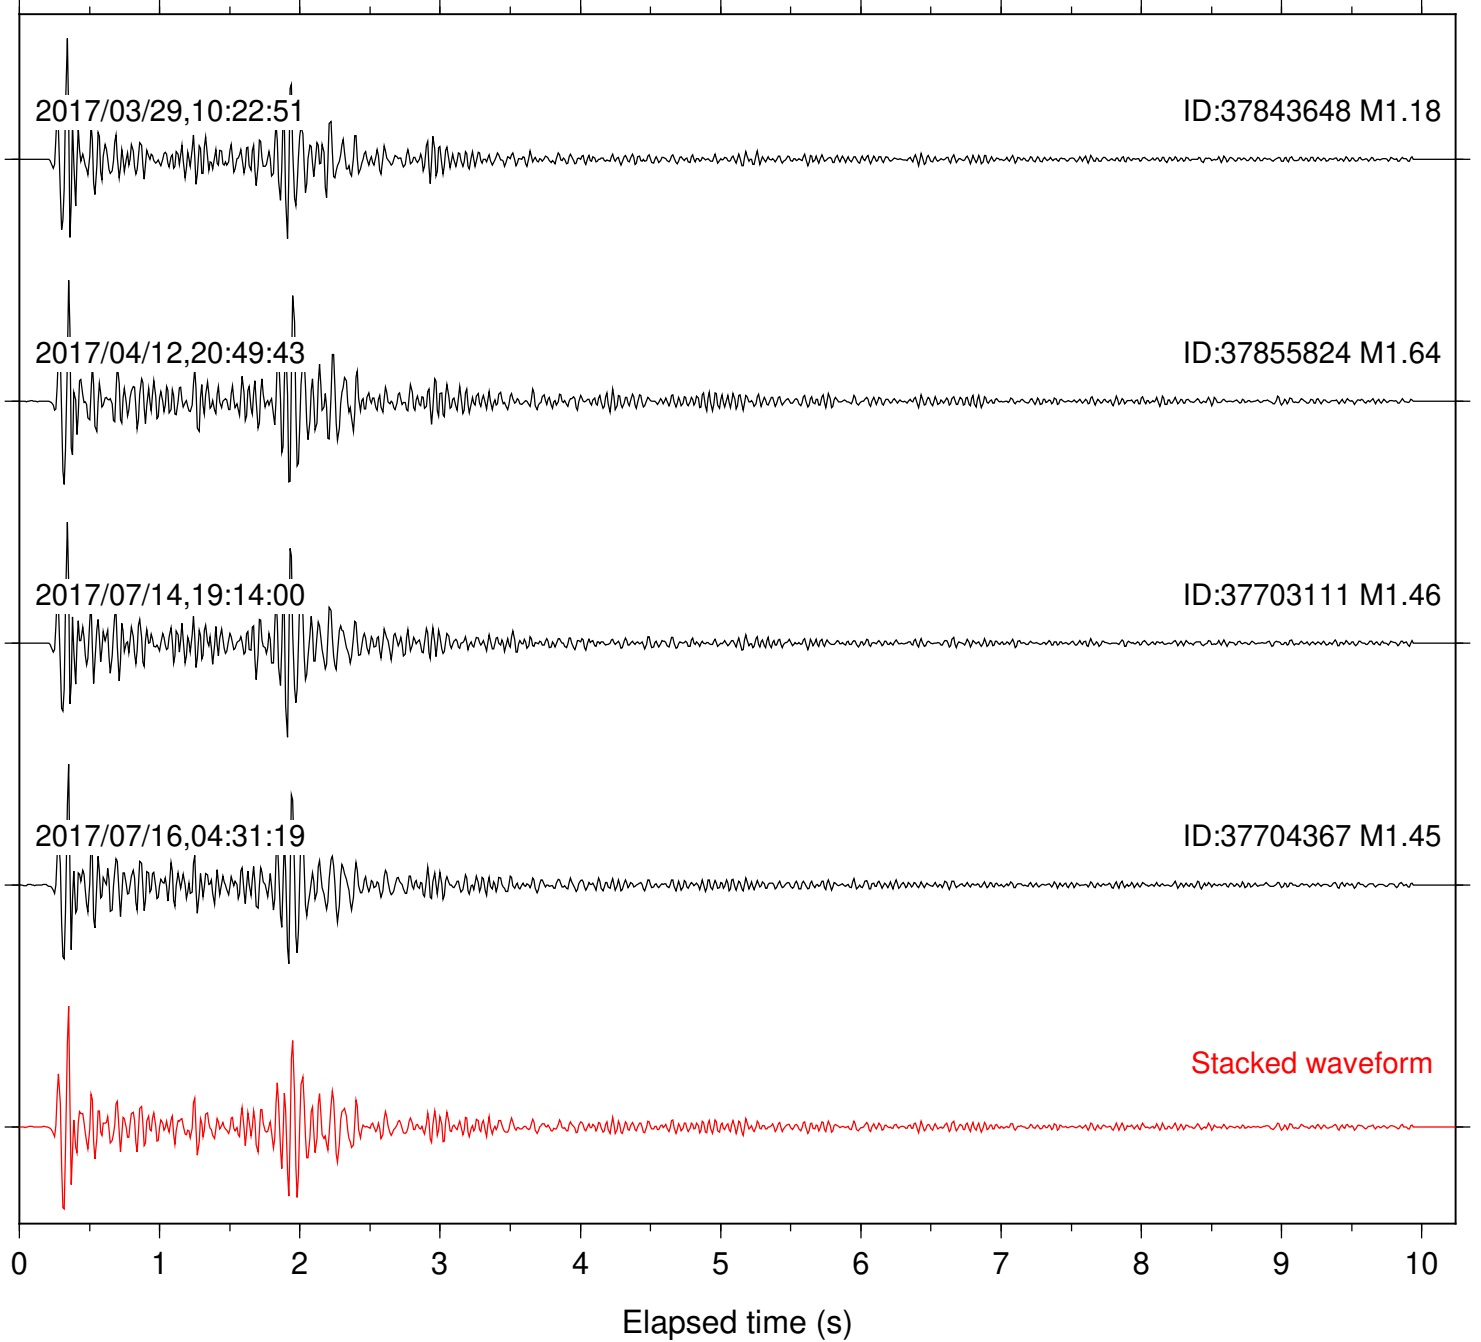

Station: B081 Com: EHZ

Focal depth: 6.08 km

Station: B082 Com: EHZ

Focal depth: 6.08 km

Station: B084 Com: EHZ

Focal depth: 6.08 km

Station: B086 Com: EHZ

Focal depth: 5.92 km

Station: B087 Com: EHZ

Focal depth: 6.08 km

Station: B088 Com: EHZ

Focal depth: 6.08 km

Station: B093 Com: EHZ

Focal depth: 6.08 km

Station: B946 Com: EHZ

Focal depth: 6.08 km

Station: BAC Com: EHZ

Focal depth: 6.08 km

Station: CRY Com: HHZ

Focal depth: 6.04 km

Station: CSH Com: HHZ

Focal depth: 6.08 km

Station: DGR Com: HHZ

Focal depth: 6.08 km

Station: SND Com: HHZ

Focal depth: 6.08 km