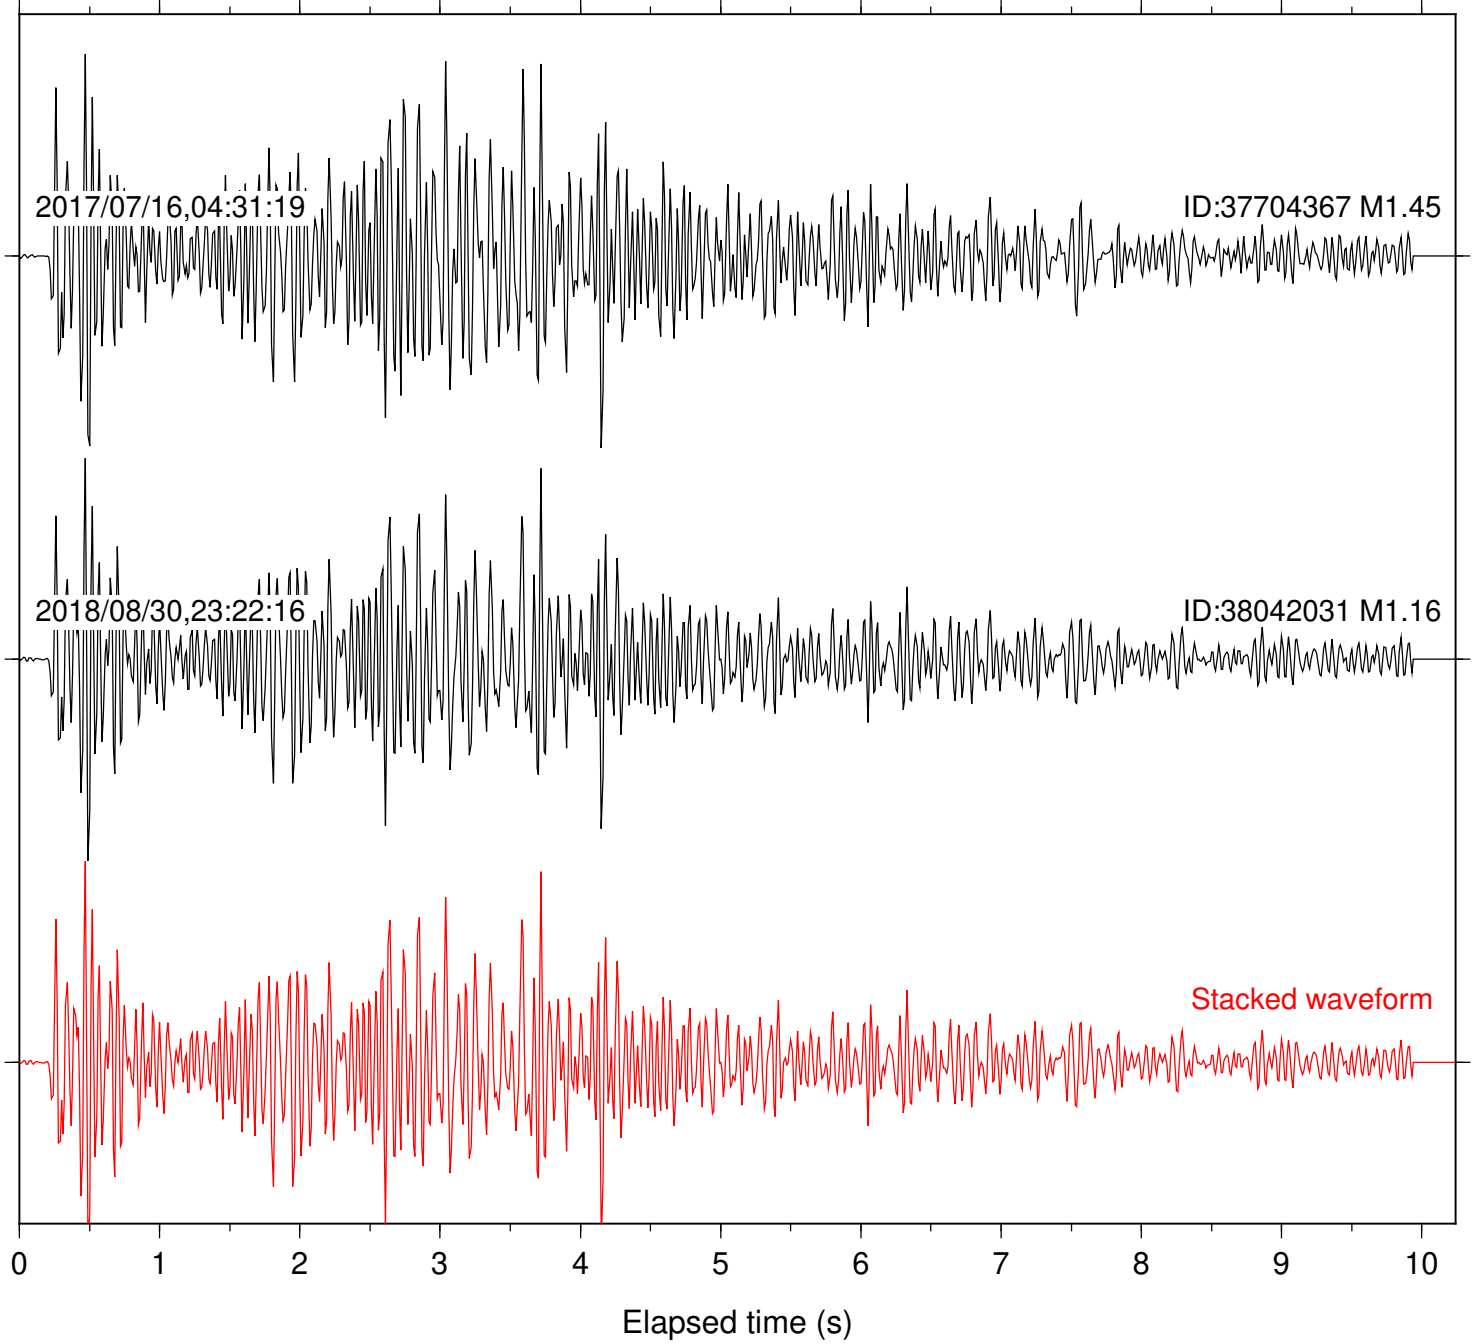

Station: B087 Com: EHZ

Focal depth: 6.08 km

Station: B088 Com: EHZ

Focal depth: 6.08 km

Station: B093 Com: EHZ

Focal depth: 6.08 km

Station: B946 Com: EHZ

Focal depth: 6.08 km

Station: BAC Com: EHZ

Focal depth: 6.08 km

Station: CRY Com: HHZ

Focal depth: 6.04 km

Station: CSH Com: HHZ

Focal depth: 6.08 km

Station: DGR Com: HHZ

Focal depth: 6.08 km

Station: FRD Com: HHZ

Focal depth: 6.08 km

Station: HMT2 Com: HHZ

Focal depth: 6.08 km

Station: PFO Com: HHZ

Focal depth: 6.08 km

Station: PLM Com: HHZ

Focal depth: 5.92 km

Station: SND Com: HHZ

Focal depth: 6.08 km