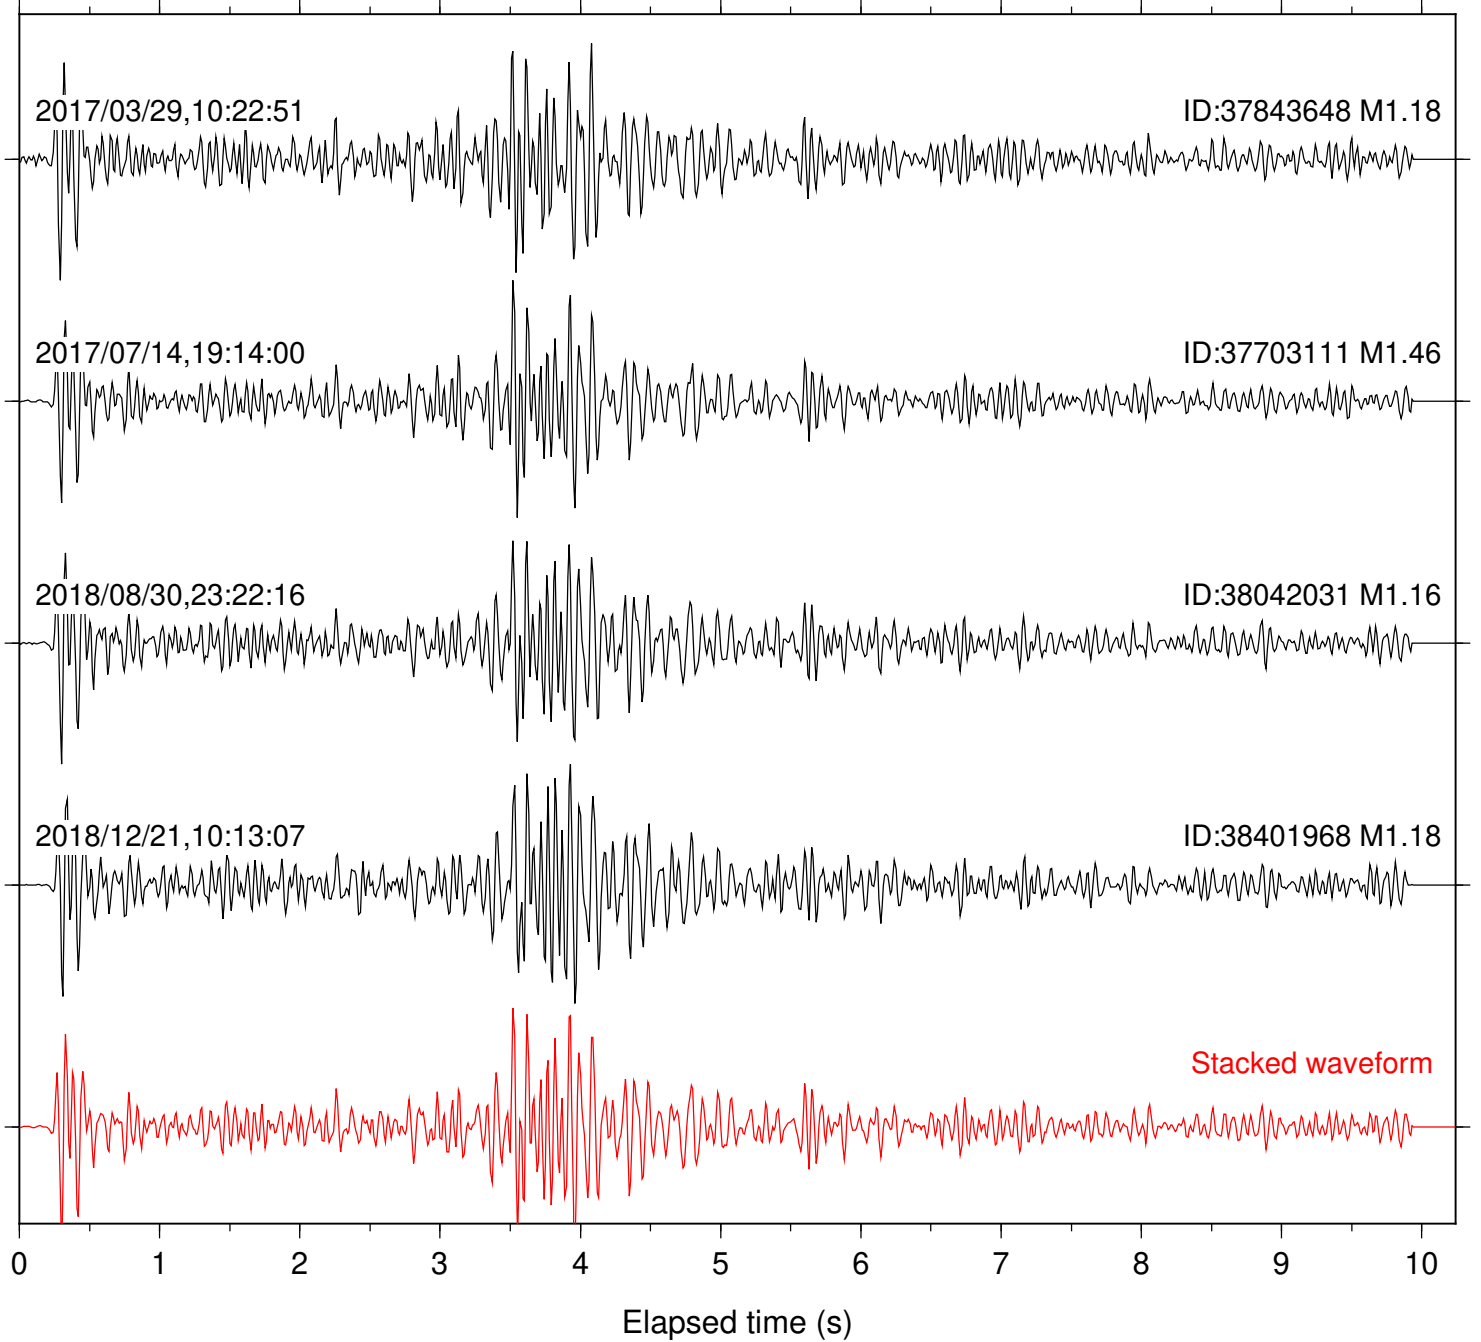

Station: B087 Com: EHZ

Focal depth: 6.08 km

Station: B088 Com: EHZ

Focal depth: 6.08 km

Station: B093 Com: EHZ

Focal depth: 6.08 km

Station: B946 Com: EHZ

Focal depth: 6.08 km

Station: BAC Com: EHZ

Focal depth: 6.08 km

Station: CRY Com: HHZ

Focal depth: 6.04 km

Station: CSH Com: HHZ

Focal depth: 6.08 km

Station: DGR Com: HHZ

Focal depth: 6.08 km

Station: FRD Com: HHZ

Focal depth: 6.08 km

Station: HMT2 Com: HHZ

Focal depth: 6.08 km

Station: PFO Com: HHZ

Focal depth: 6.08 km

Station: PLM Com: HHZ

Focal depth: 5.92 km

Station: SND Com: HHZ

Focal depth: 6.08 km