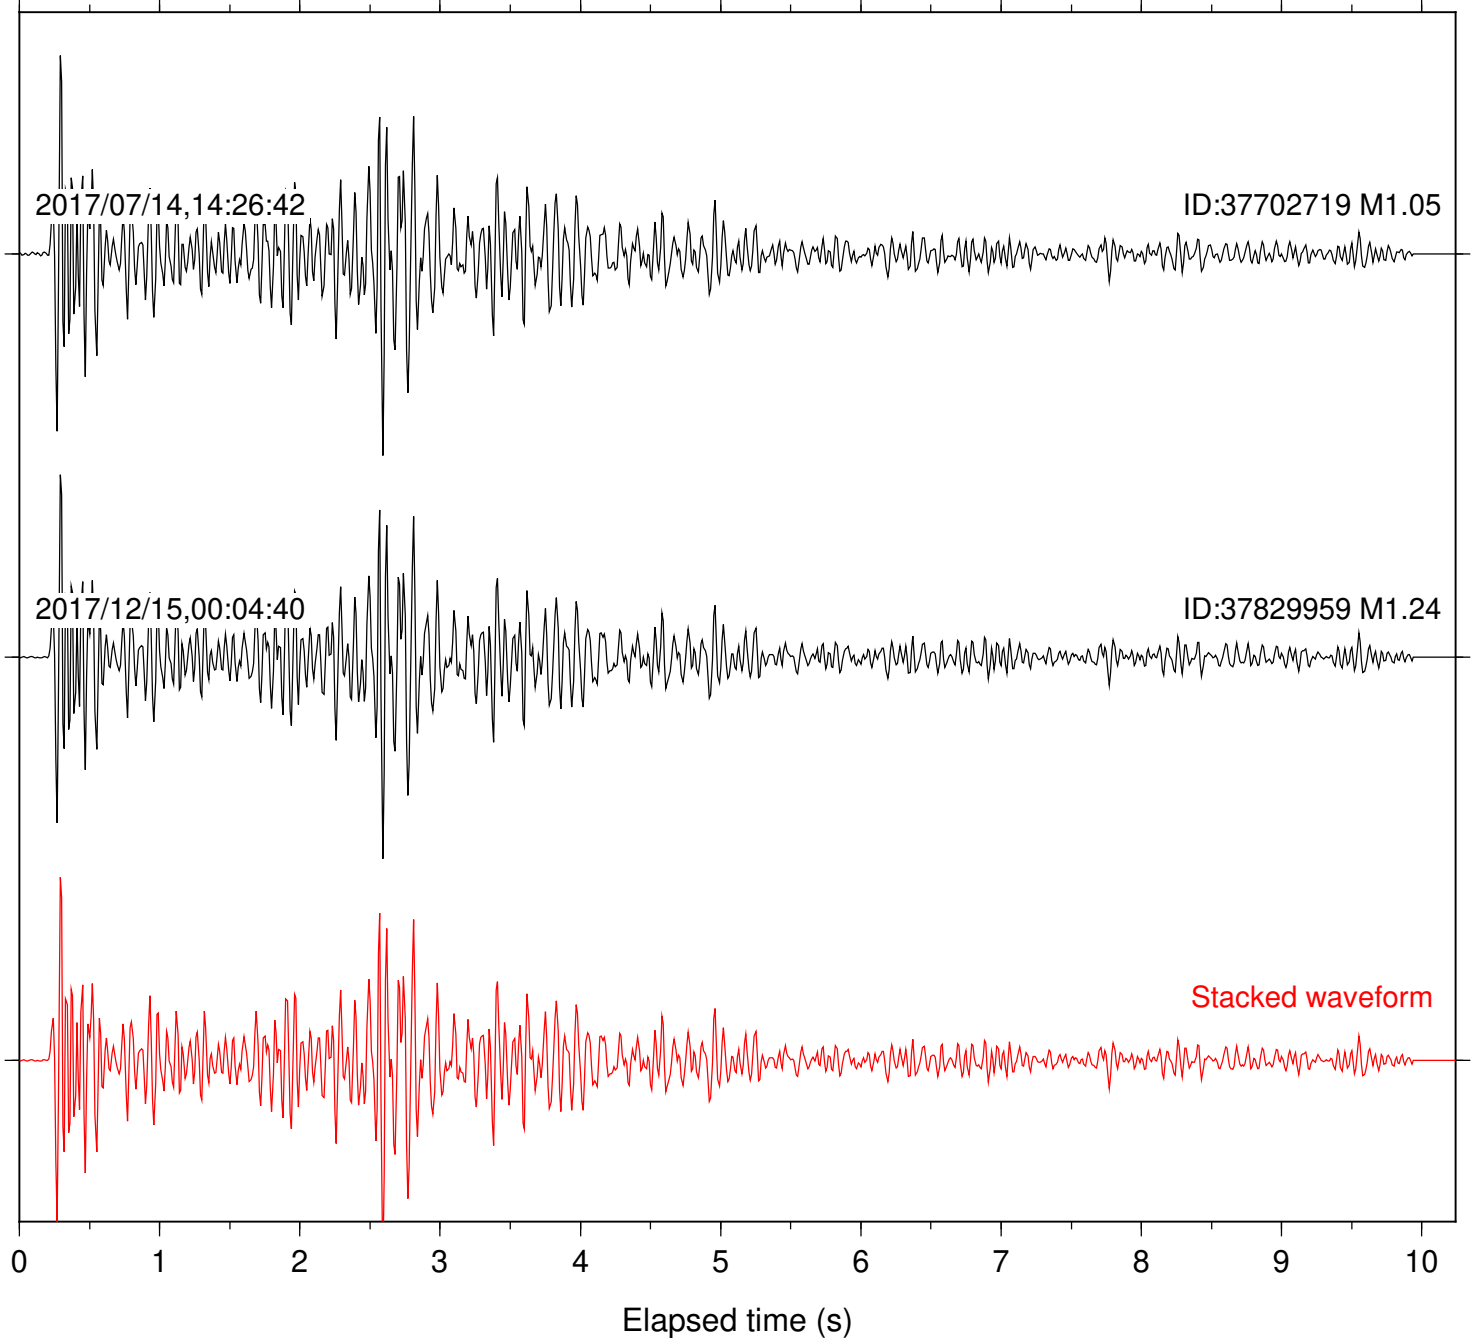

Station: B081 Com: EHZ

Focal depth: 6.76 km

Station: B082 Com: EHZ

Focal depth: 6.76 km

Station: B084 Com: EHZ

Focal depth: 6.76 km

Station: B087 Com: EHZ

Focal depth: 6.76 km

Station: B088 Com: EHZ

Focal depth: 6.76 km

Station: B093 Com: EHZ

Focal depth: 6.76 km

2017/07/14,14:26:42

ID:37702719 M1.05

2017/12/15,00:04:40

ID:37829959 M1.24

Stacked waveform

0 1 2 3 4 5 6 7 8 9 10
Elapsed time (s)

Station: B946 Com: EHZ

Focal depth: 6.76 km

Station: BAC Com: EHZ

Focal depth: 6.76 km

Station: CSH Com: HHZ

Focal depth: 6.76 km

Station: PLM Com: HHZ

Focal depth: 6.76 km

Station: POB2 Com: HHZ

Focal depth: 6.76 km

Station: SND Com: HHZ

Focal depth: 6.76 km