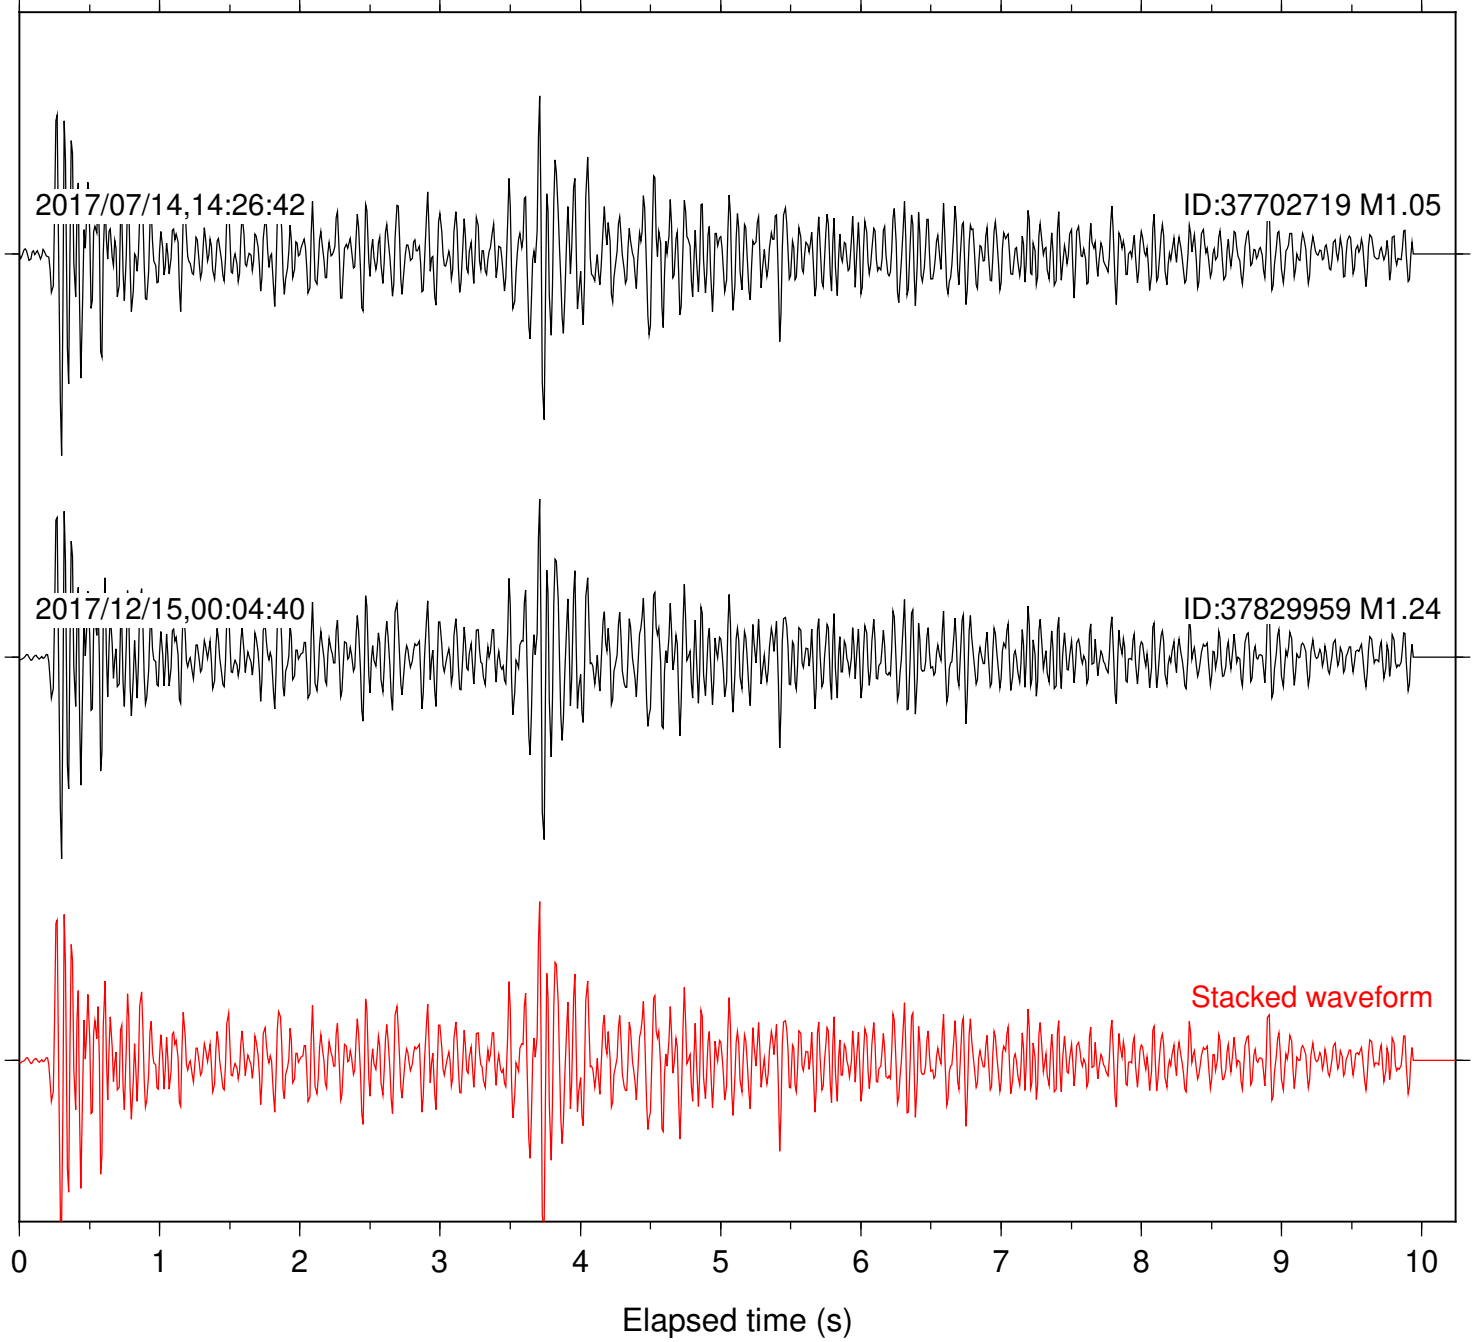

Station: B081 Com: EHZ

Focal depth: 6.76 km

Station: B082 Com: EHZ

Focal depth: 6.76 km

Station: B084 Com: EHZ

Focal depth: 6.76 km

Station: B087 Com: EHZ

Focal depth: 6.76 km

Station: B088 Com: EHZ

Focal depth: 6.76 km

Station: B093 Com: EHZ

Focal depth: 6.76 km

2017/07/14,14:26:42

ID:37702719 M1.05

2017/12/15,00:04:40

ID:37829959 M1.24

Stacked waveform

0 1 2 3 4 5 6 7 8 9 10
Elapsed time (s)

Station: B946 Com: EHZ

Focal depth: 6.76 km

Station: BAC Com: EHZ

Focal depth: 6.76 km

Station: CSH Com: HHZ

Focal depth: 6.76 km

Station: PLM Com: HHZ

Focal depth: 6.76 km

Station: POB2 Com: HHZ

Focal depth: 6.76 km

Station: SND Com: HHZ

Focal depth: 6.76 km