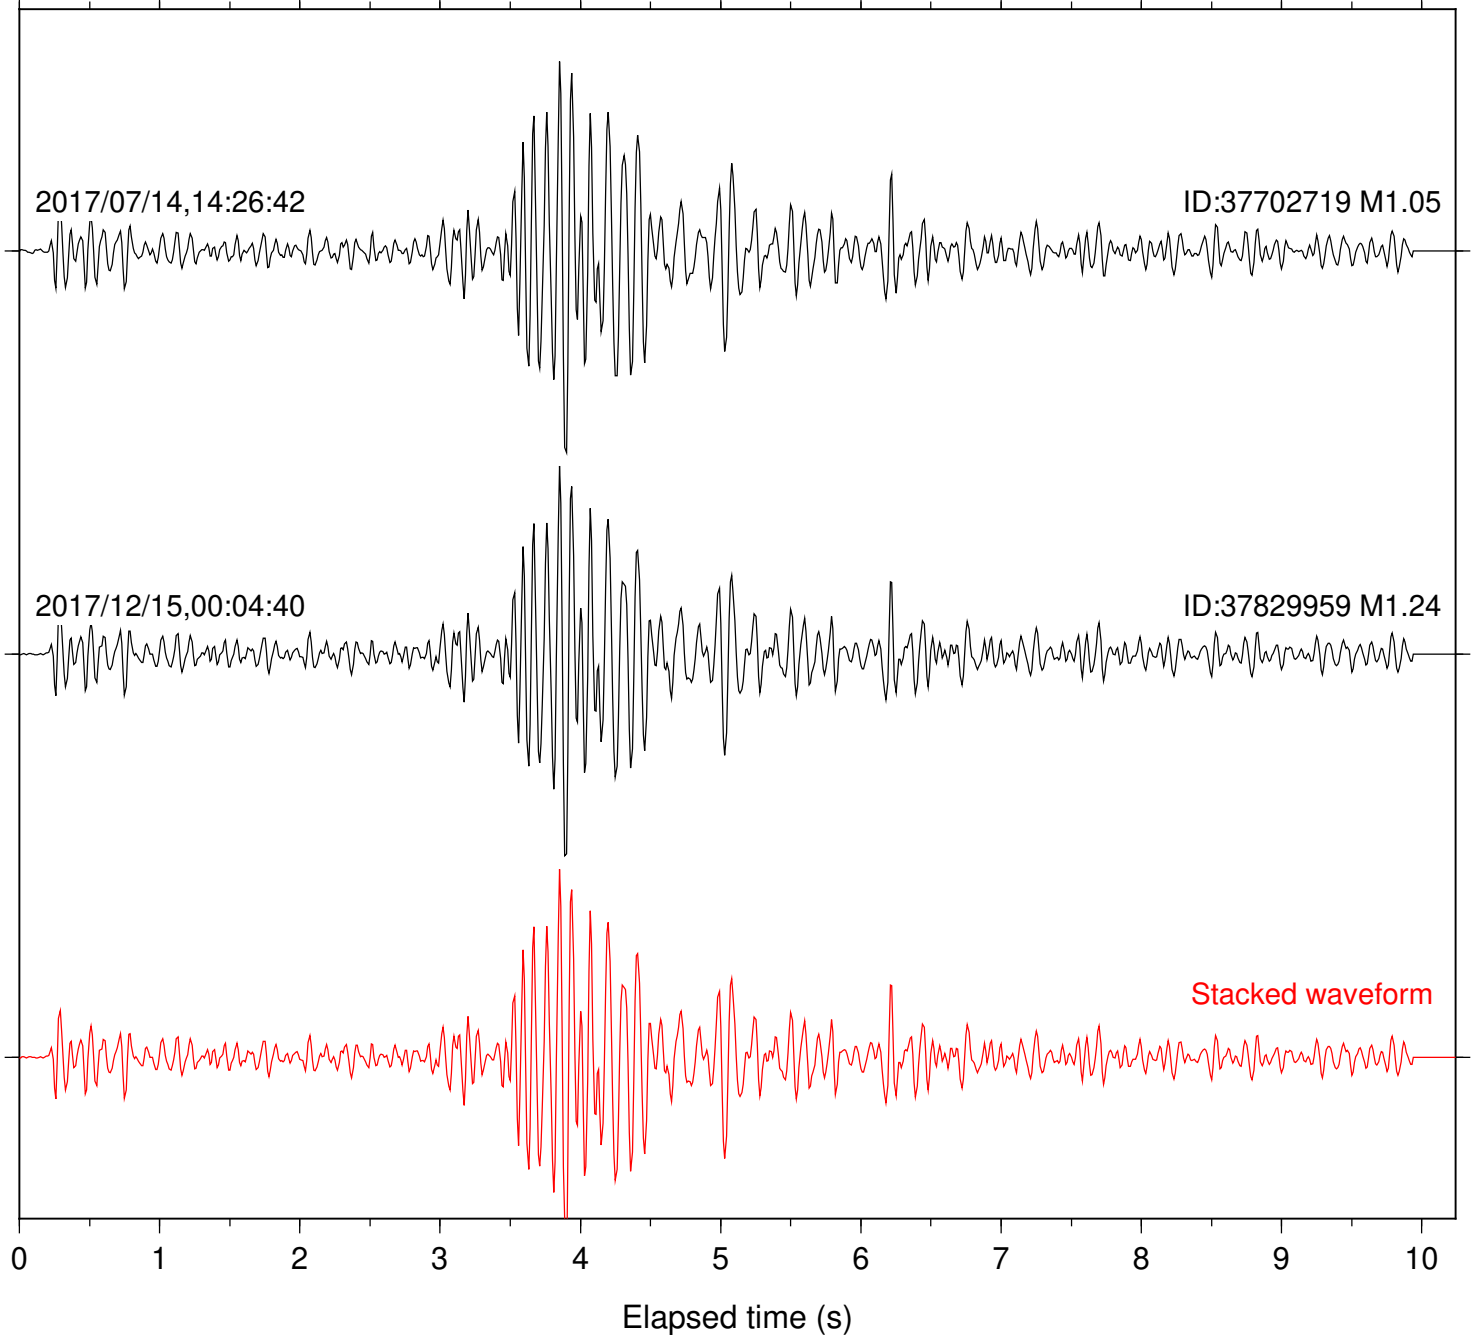

Station: B088 Com: EHZ

Focal depth: 6.76 km

Station: B093 Com: EHZ

Focal depth: 6.76 km

2017/07/14,14:26:42

ID:37702719 M1.05

2017/12/15,00:04:40

ID:37829959 M1.24

Stacked waveform

0 1 2 3 4 5 6 7 8 9 10
Elapsed time (s)

Station: B946 Com: EHZ

Focal depth: 6.76 km

Station: BAC Com: EHZ

Focal depth: 6.76 km

Station: CSH Com: HHZ

Focal depth: 6.76 km

Station: DGR Com: HHZ

Focal depth: 6.76 km

Station: FRD Com: HHZ

Focal depth: 6.76 km

Station: HMT2 Com: HHZ

Focal depth: 6.76 km

Station: PFO Com: HHZ

Focal depth: 6.76 km

Station: PLM Com: HHZ

Focal depth: 6.76 km

Station: POB2 Com: HHZ

Focal depth: 6.76 km

Station: SND Com: HHZ

Focal depth: 6.76 km