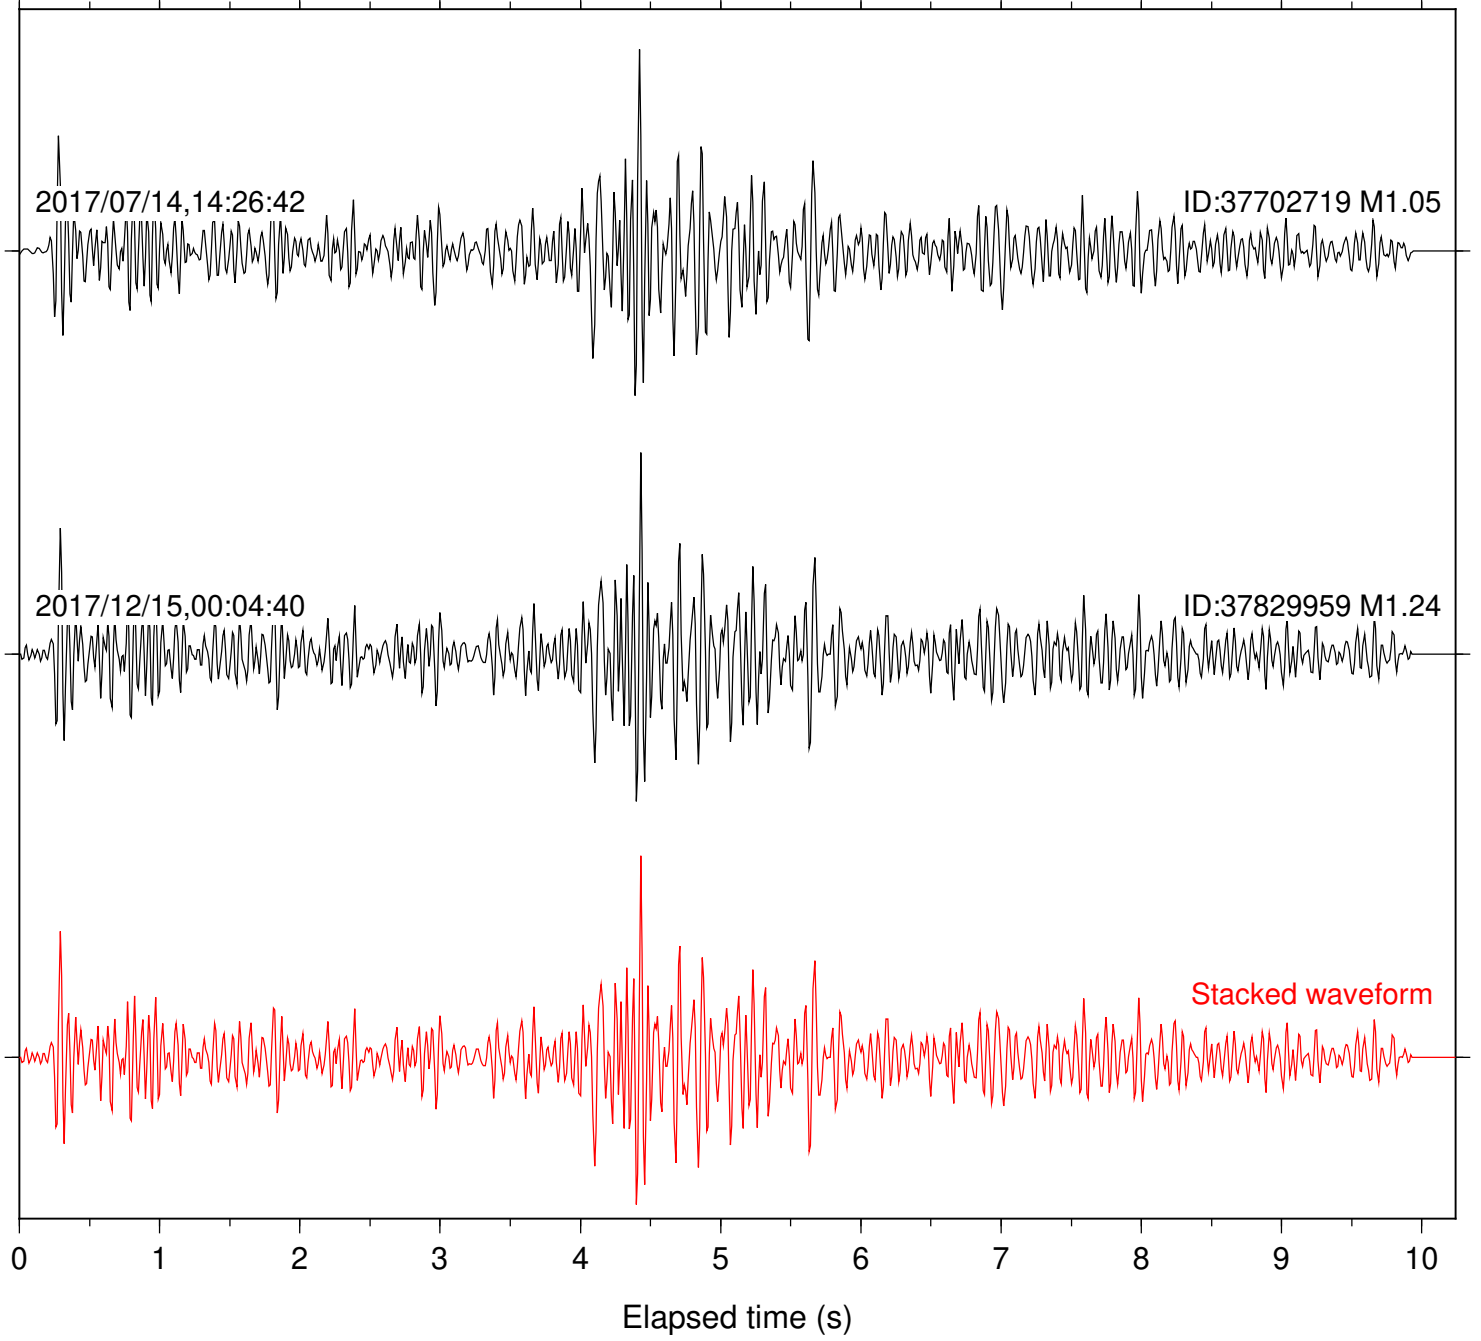

Station: B088 Com: EHZ

Focal depth: 6.76 km

Station: B093 Com: EHZ

Focal depth: 6.76 km

2017/07/14,14:26:42

ID:37702719 M1.05

2017/12/15,00:04:40

ID:37829959 M1.24

Stacked waveform

0 1 2 3 4 5 6 7 8 9 10
Elapsed time (s)

Station: B946 Com: EHZ

Focal depth: 6.76 km

Station: BAC Com: EHZ

Focal depth: 6.76 km

Station: CSH Com: HHZ

Focal depth: 6.76 km

Station: DGR Com: HHZ

Focal depth: 6.76 km

Station: FRD Com: HHZ

Focal depth: 6.76 km

Station: HMT2 Com: HHZ

Focal depth: 6.76 km

Station: PFO Com: HHZ

Focal depth: 6.76 km

Station: PLM Com: HHZ

Focal depth: 6.76 km

Station: POB2 Com: HHZ

Focal depth: 6.76 km

Station: SND Com: HHZ

Focal depth: 6.76 km