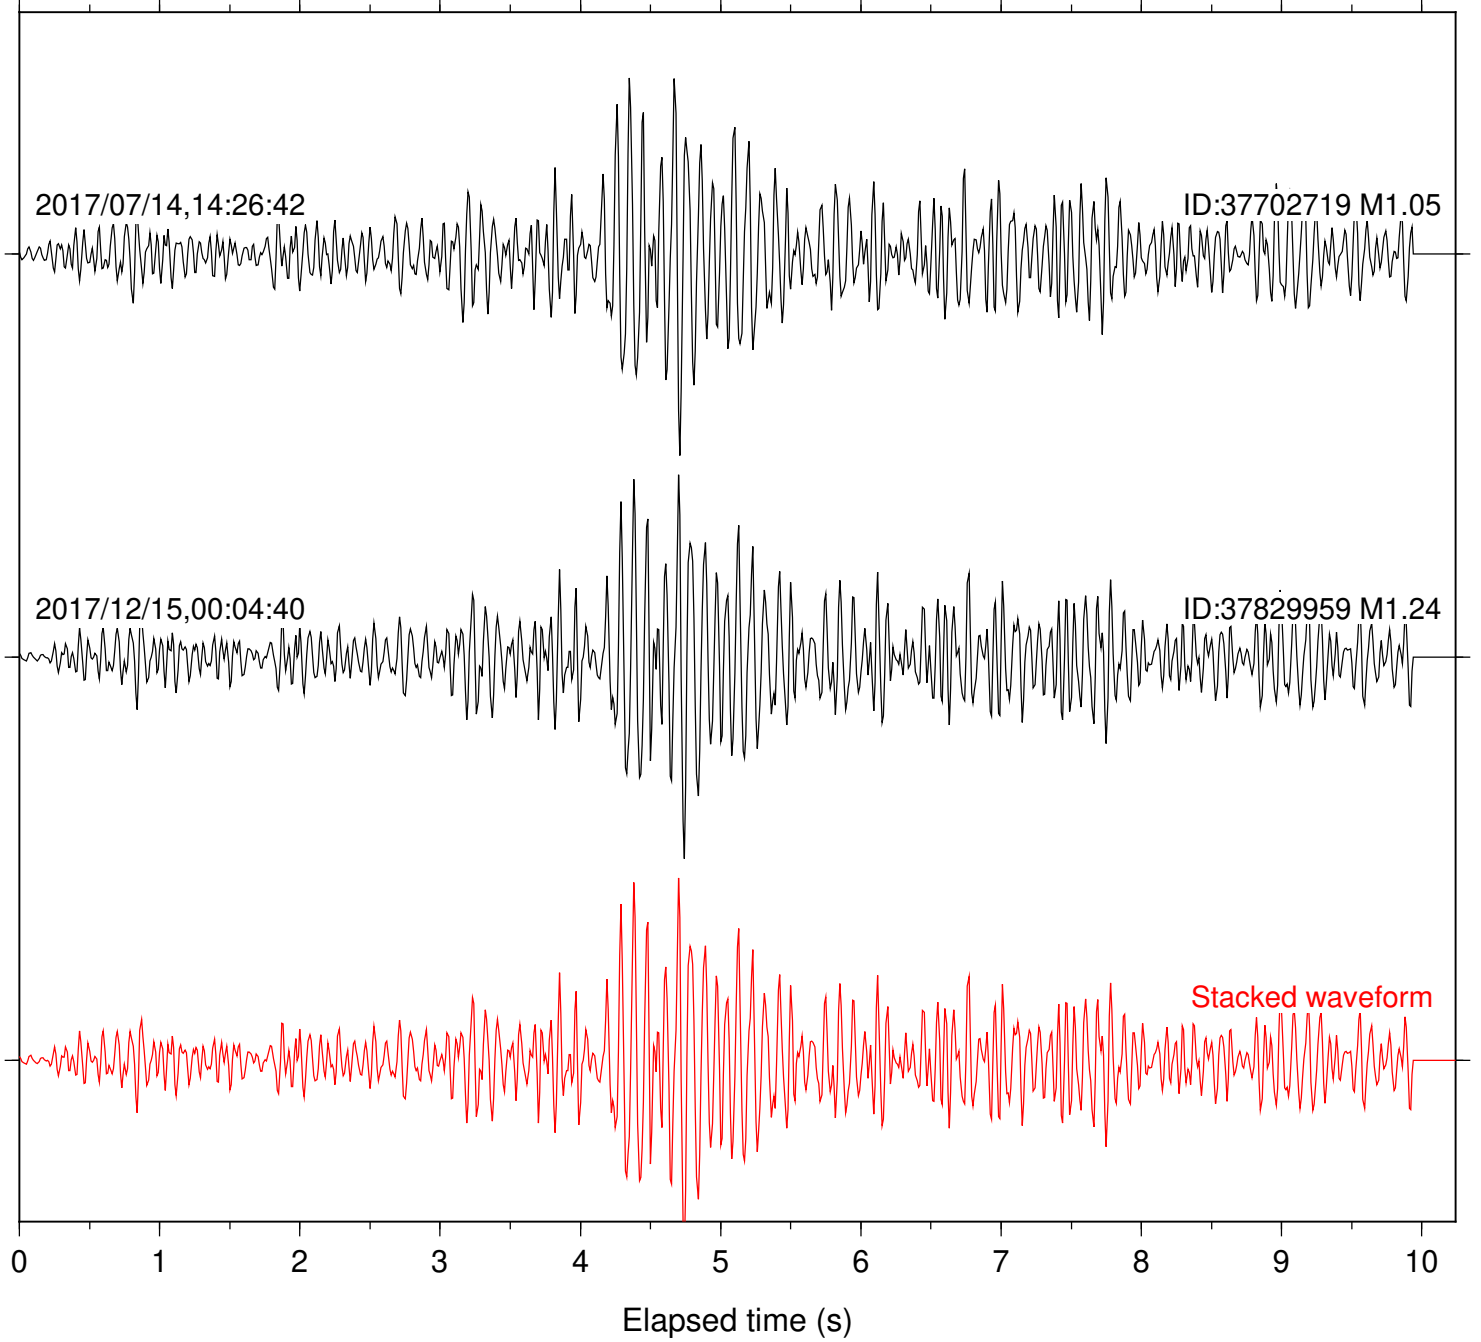

Station: B081 Com: EHZ

Focal depth: 6.76 km

Station: B082 Com: EHZ

Focal depth: 6.76 km

Station: B084 Com: EHZ

Focal depth: 6.76 km

Station: B087 Com: EHZ

Focal depth: 6.76 km

Station: B088 Com: EHZ

Focal depth: 6.76 km

Station: B093 Com: EHZ

Focal depth: 6.76 km

2017/07/14,14:26:42

ID:37702719 M1.05

2017/12/15,00:04:40

ID:37829959 M1.24

Stacked waveform

0 1 2 3 4 5 6 7 8 9 10
Elapsed time (s)

Station: B946 Com: EHZ

Focal depth: 6.76 km

Station: BAC Com: EHZ

Focal depth: 6.76 km

Station: CSH Com: HHZ

Focal depth: 6.76 km

Station: PLM Com: HHZ

Focal depth: 6.76 km

Station: POB2 Com: HHZ

Focal depth: 6.76 km

Station: SND Com: HHZ

Focal depth: 6.76 km