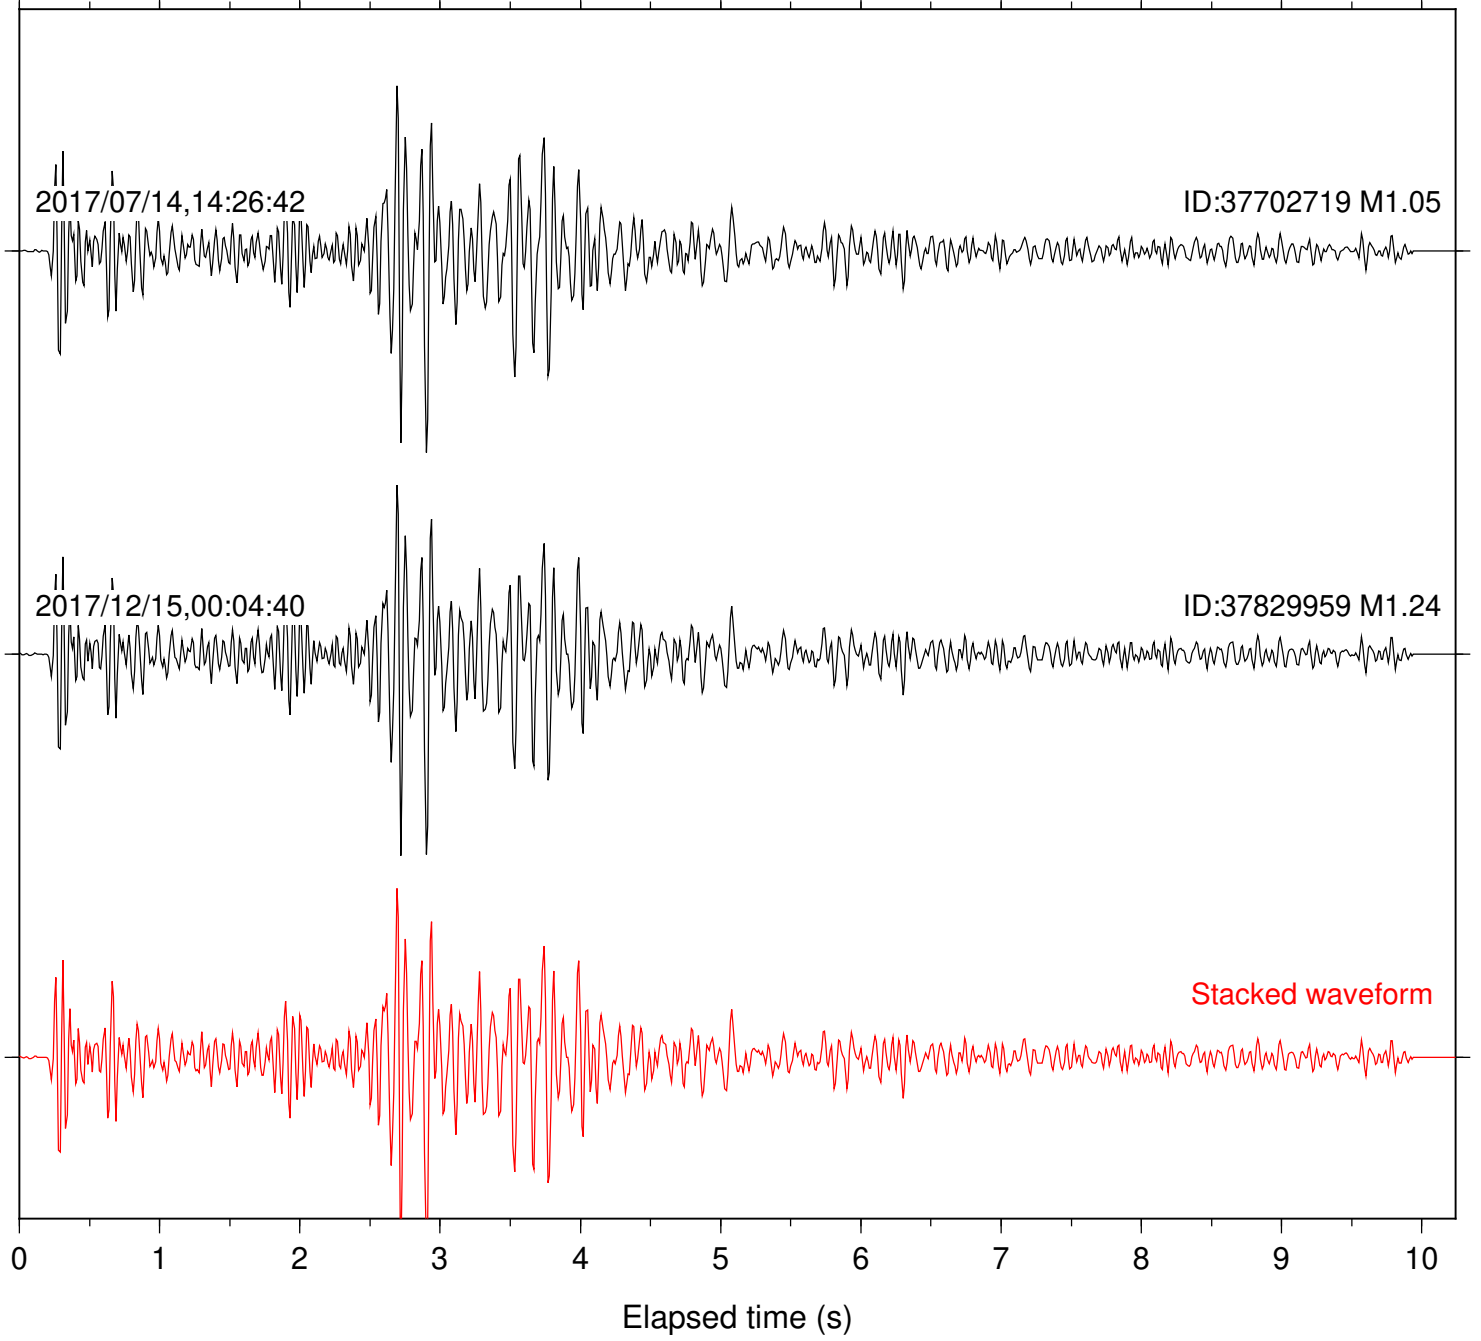

Station: B081 Com: EHZ

Focal depth: 6.76 km

Station: B082 Com: EHZ

Focal depth: 6.76 km

Station: B084 Com: EHZ

Focal depth: 6.76 km

Station: B087 Com: EHZ

Focal depth: 6.76 km

Station: B088 Com: EHZ

Focal depth: 6.76 km

Station: B093 Com: EHZ

Focal depth: 6.76 km

2017/07/14,14:26:42

ID:37702719 M1.05

2017/12/15,00:04:40

ID:37829959 M1.24

Stacked waveform

0 1 2 3 4 5 6 7 8 9 10
Elapsed time (s)

Station: B946 Com: EHZ

Focal depth: 6.76 km

Station: BAC Com: EHZ

Focal depth: 6.76 km

Station: CSH Com: HHZ

Focal depth: 6.76 km

Station: DGR Com: HHZ

Focal depth: 6.76 km

Station: FRD Com: HHZ

Focal depth: 6.76 km

Station: HMT2 Com: HHZ

Focal depth: 6.76 km

Station: PFO Com: HHZ

Focal depth: 6.76 km