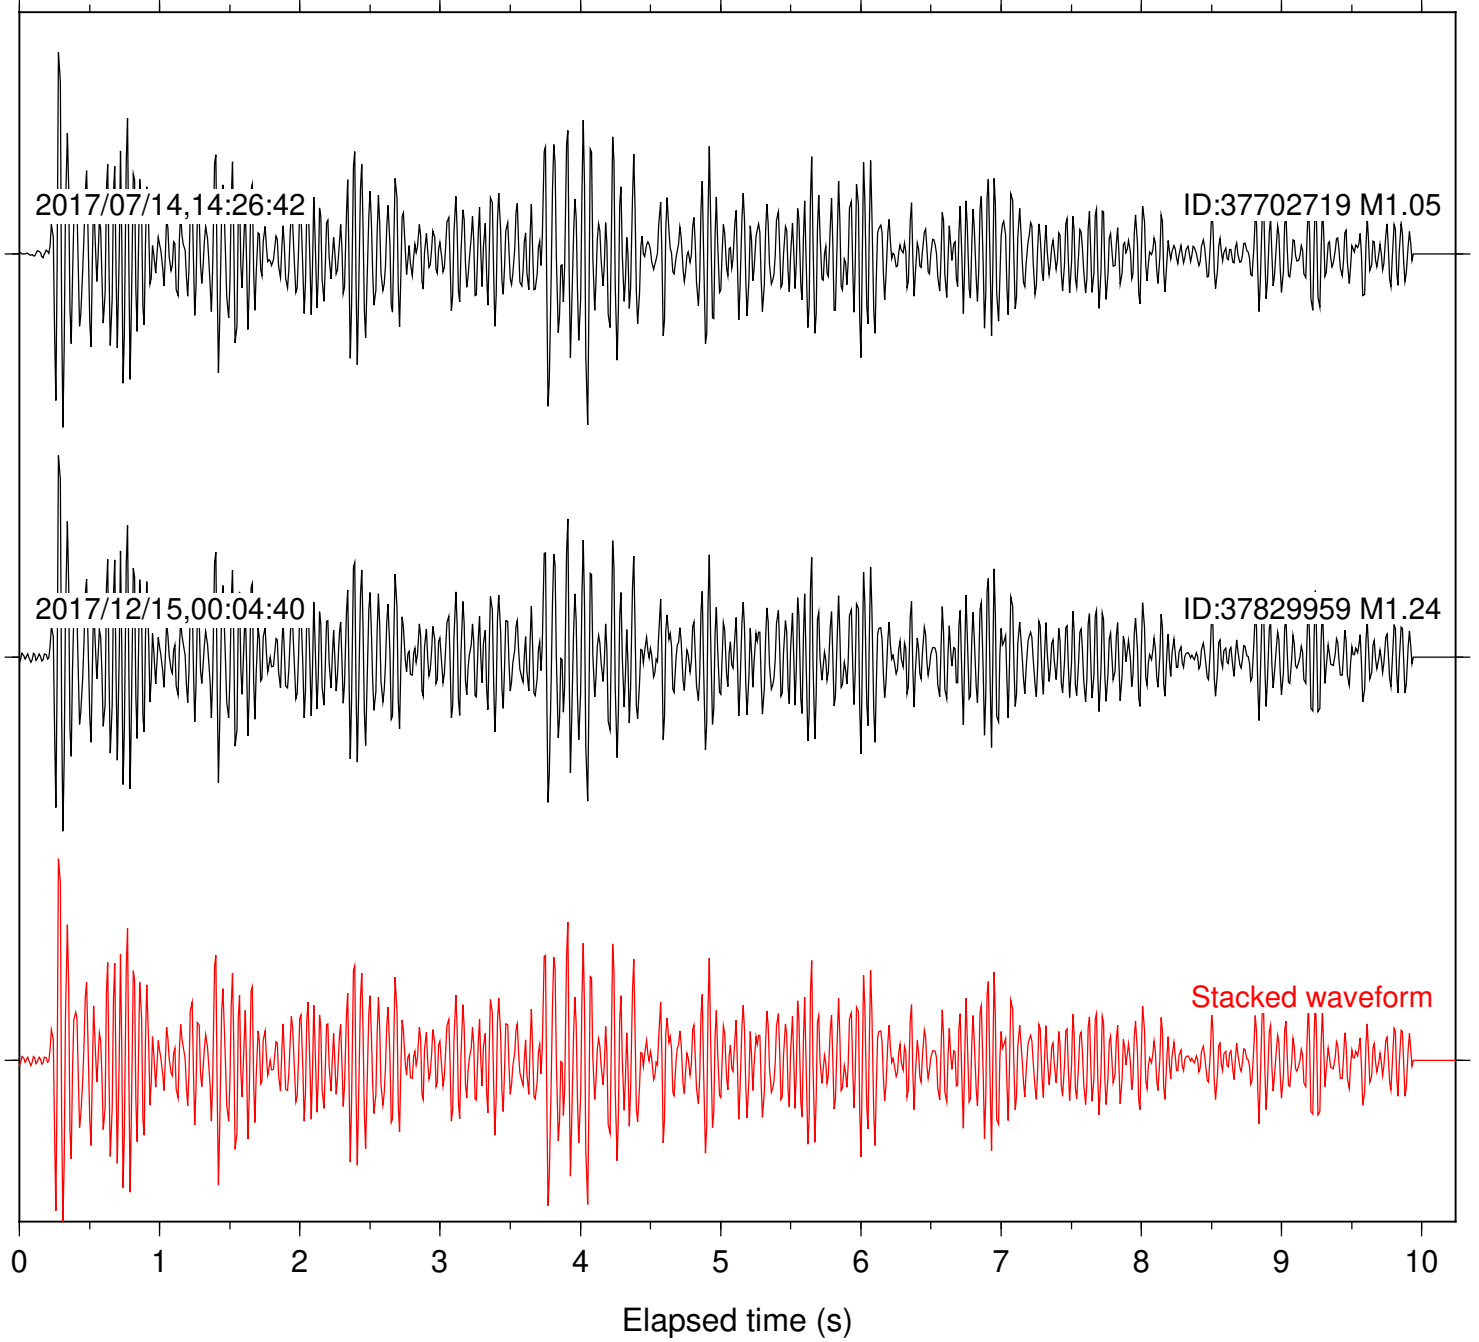

Station: B088 Com: EHZ

Focal depth: 6.76 km

Station: B093 Com: EHZ

Focal depth: 6.76 km

2017/07/14,14:26:42

ID:37702719 M1.05

2017/12/15,00:04:40

ID:37829959 M1.24

Stacked waveform

0 1 2 3 4 5 6 7 8 9 10
Elapsed time (s)

Station: B946 Com: EHZ

Focal depth: 6.76 km

Station: BAC Com: EHZ

Focal depth: 6.76 km

Station: CSH Com: HHZ

Focal depth: 6.76 km

Station: DGR Com: HHZ

Focal depth: 6.76 km

Station: FRD Com: HHZ

Focal depth: 6.76 km

Station: HMT2 Com: HHZ

Focal depth: 6.76 km

Station: PFO Com: HHZ

Focal depth: 6.76 km

Station: PLM Com: HHZ

Focal depth: 6.76 km

Station: POB2 Com: HHZ

Focal depth: 6.76 km

Station: SND Com: HHZ

Focal depth: 6.76 km