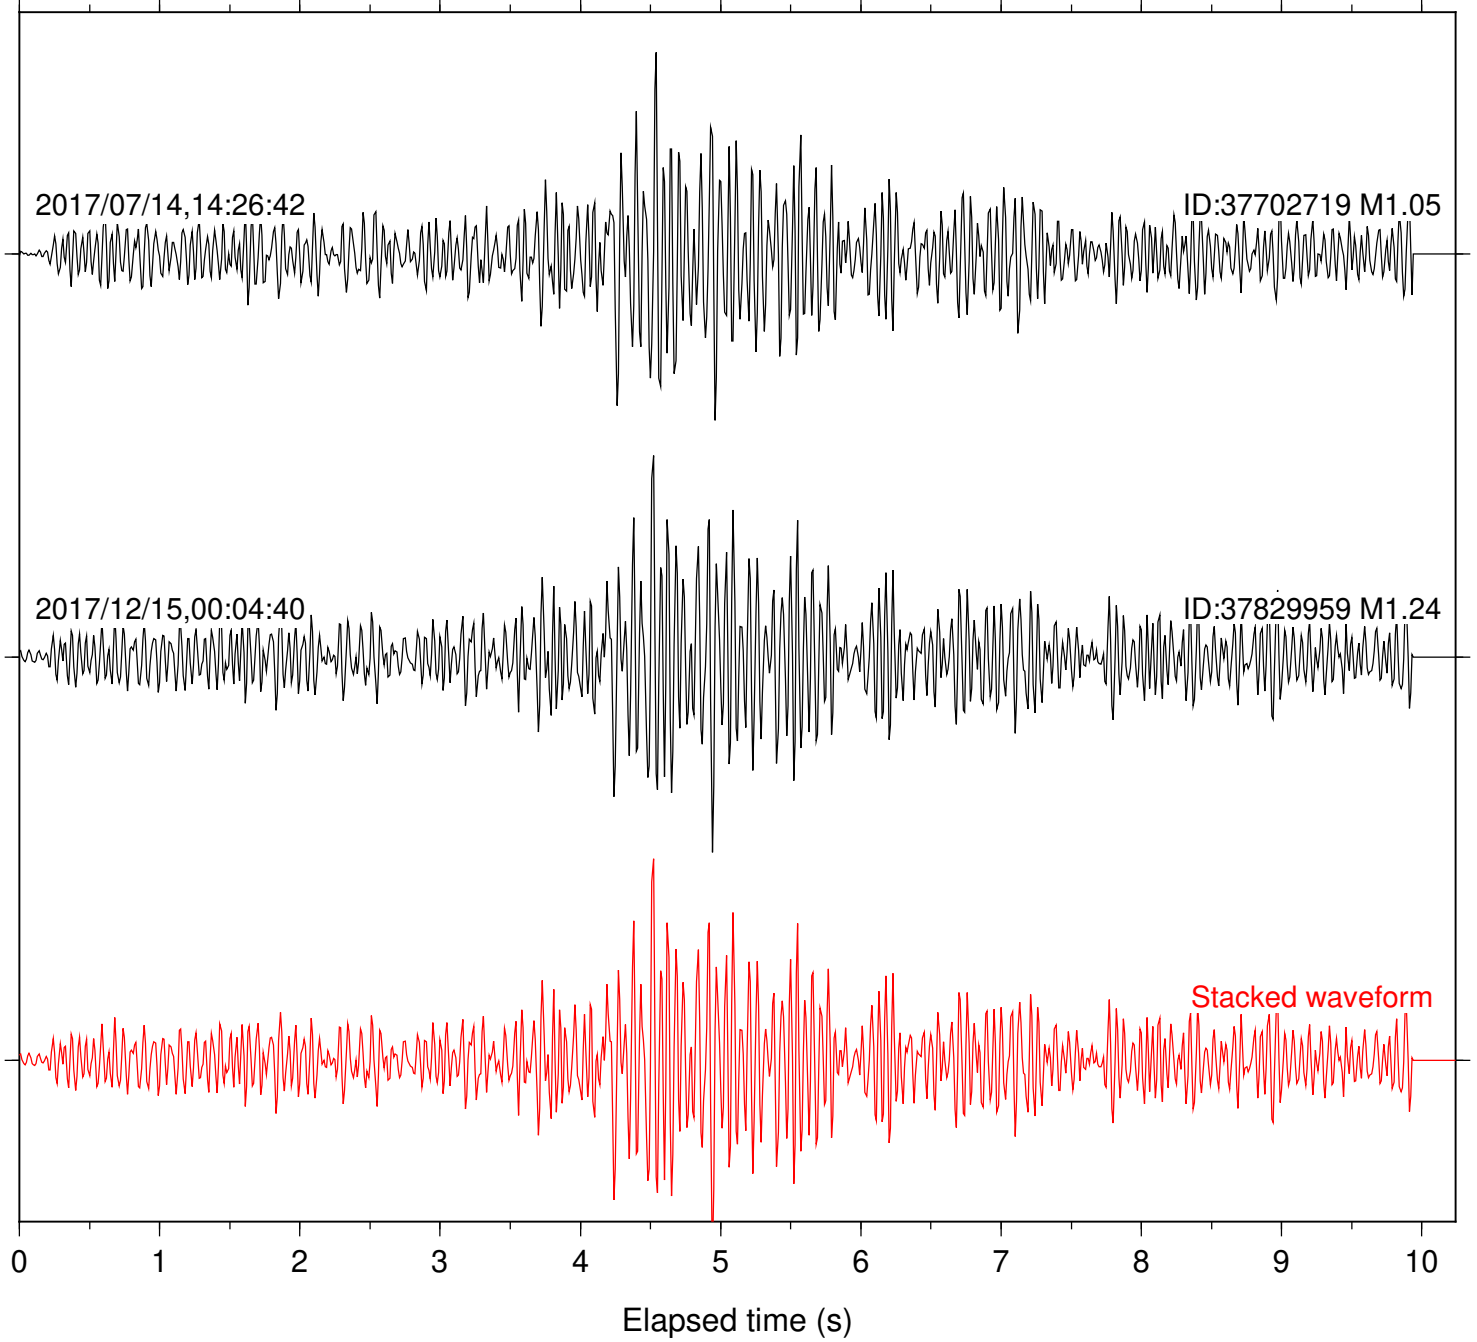

Station: B088 Com: EHZ

Focal depth: 6.76 km

Station: B093 Com: EHZ

Focal depth: 6.76 km

2017/07/14,14:26:42

ID:37702719 M1.05

2017/12/15,00:04:40

ID:37829959 M1.24

Stacked waveform

0 1 2 3 4 5 6 7 8 9 10
Elapsed time (s)

Station: B946 Com: EHZ

Focal depth: 6.76 km

Station: BAC Com: EHZ

Focal depth: 6.76 km

Station: CSH Com: HHZ

Focal depth: 6.76 km

Station: DGR Com: HHZ

Focal depth: 6.76 km

Station: FRD Com: HHZ

Focal depth: 6.76 km

Station: HMT2 Com: HHZ

Focal depth: 6.76 km

Station: PFO Com: HHZ

Focal depth: 6.76 km

Station: PLM Com: HHZ

Focal depth: 6.76 km

Station: POB2 Com: HHZ

Focal depth: 6.76 km

Station: SND Com: HHZ

Focal depth: 6.76 km