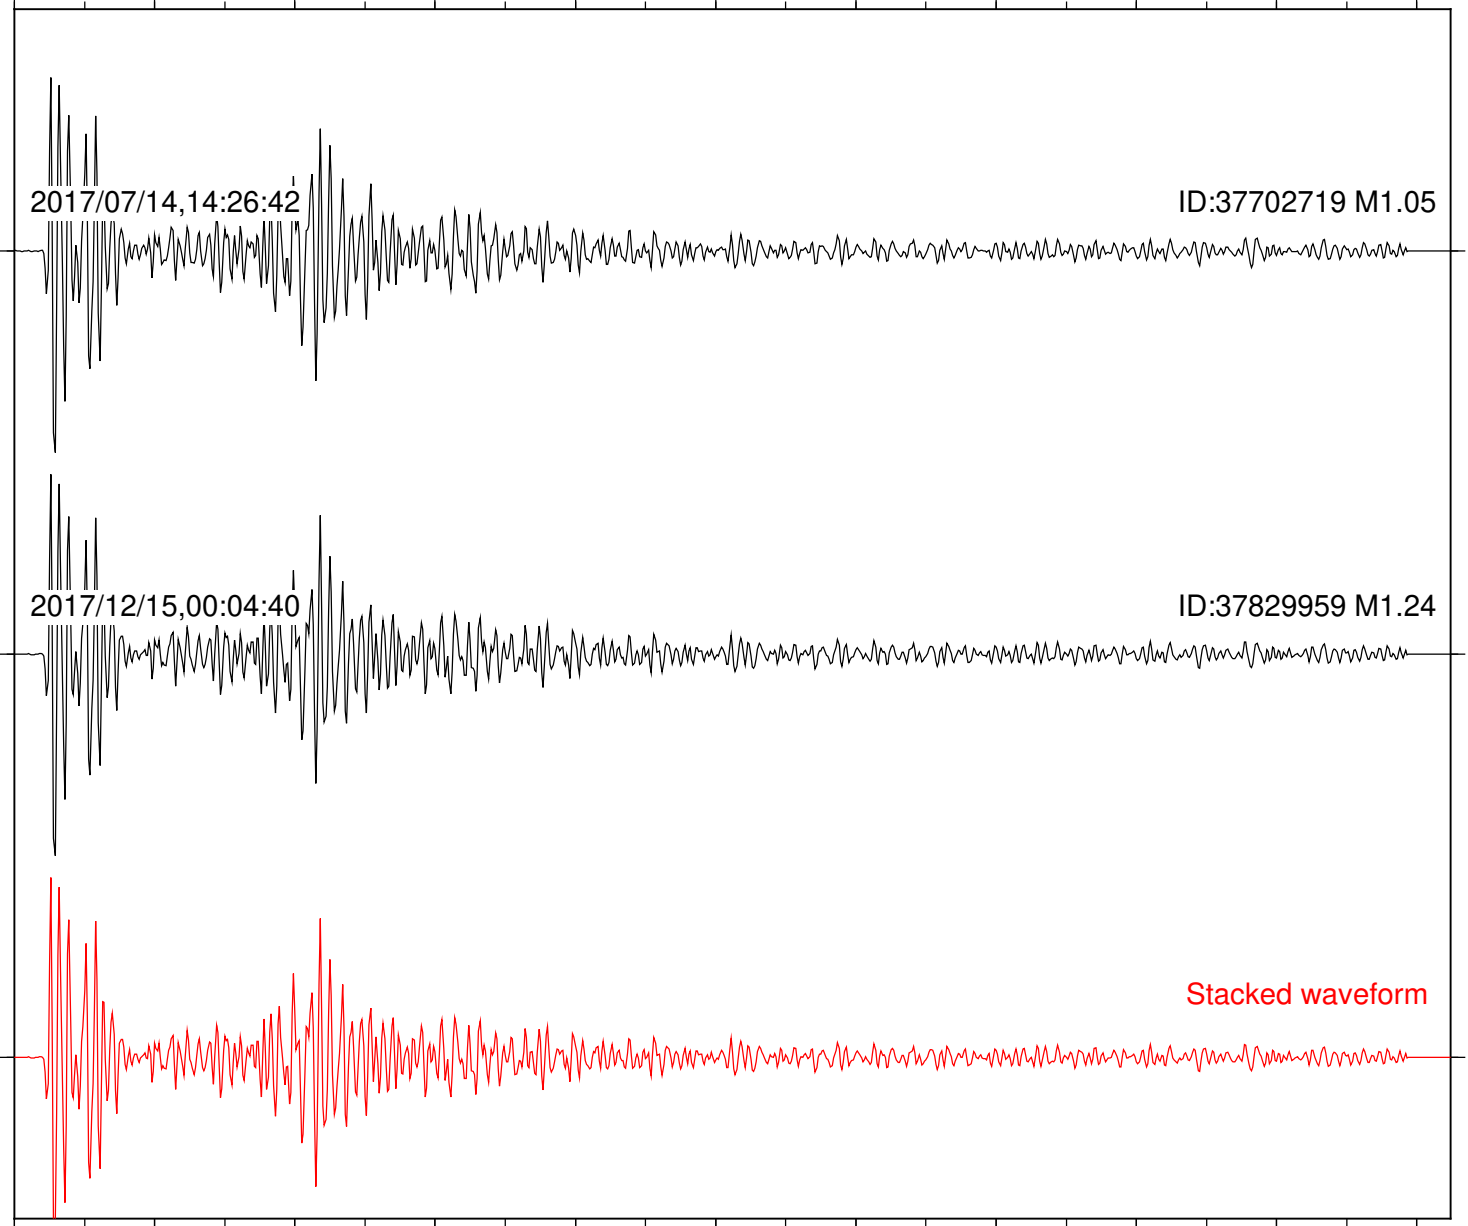

Station: B081 Com: EHZ

Focal depth: 6.76 km

Station: B082 Com: EHZ

Focal depth: 6.76 km

Station: B084 Com: EHZ

Focal depth: 6.76 km

Station: B087 Com: EHZ

Focal depth: 6.76 km

Station: B088 Com: EHZ

Focal depth: 6.76 km

Station: B093 Com: EHZ

Focal depth: 6.76 km

2017/07/14,14:26:42

ID:37702719 M1.05

2017/12/15,00:04:40

ID:37829959 M1.24

Stacked waveform

0 1 2 3 4 5 6 7 8 9 10
Elapsed time (s)

Station: B946 Com: EHZ

Focal depth: 6.76 km

Station: BAC Com: EHZ

Focal depth: 6.76 km

Station: CSH Com: HHZ

Focal depth: 6.76 km

Station: DGR Com: HHZ

Focal depth: 6.76 km

Station: FRD Com: HHZ

Focal depth: 6.76 km

Station: HMT2 Com: HHZ

Focal depth: 6.76 km

Station: PFO Com: HHZ

Focal depth: 6.76 km