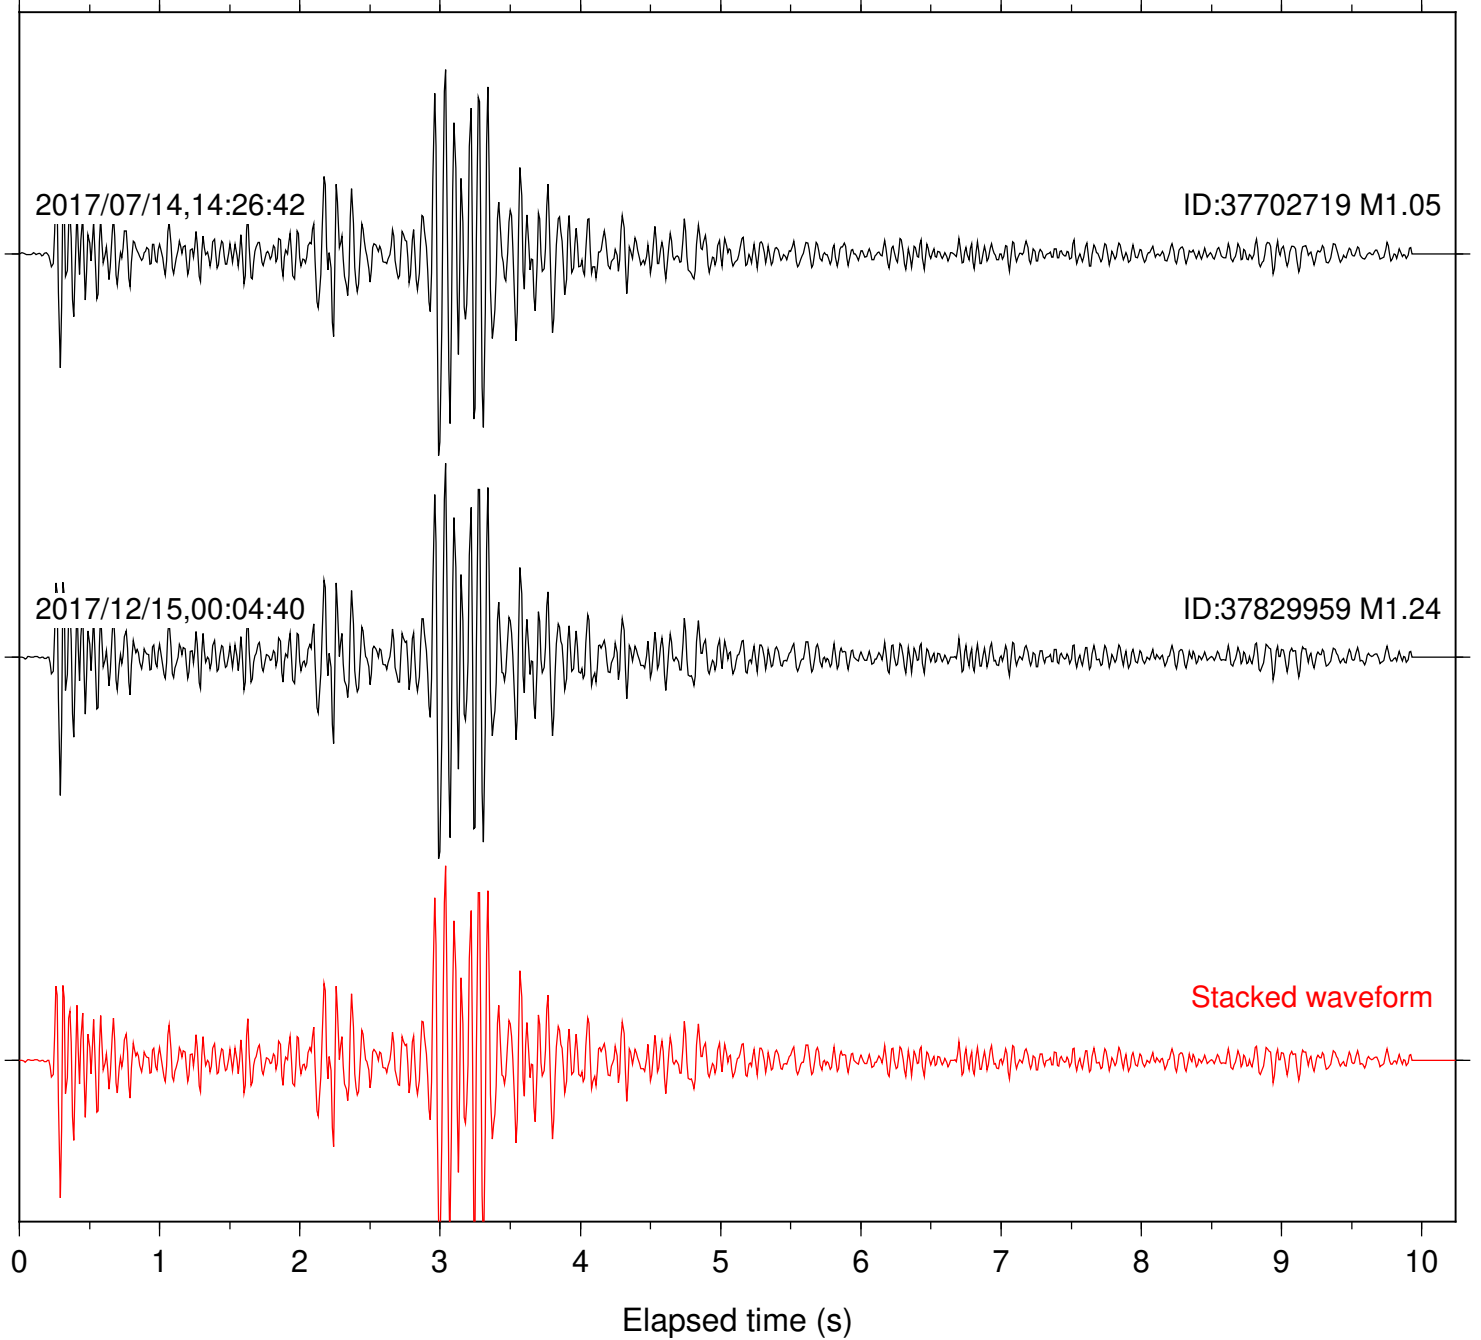

Station: B081 Com: EHZ

Focal depth: 6.76 km

Station: B082 Com: EHZ

Focal depth: 6.76 km

Station: B084 Com: EHZ

Focal depth: 6.76 km

Station: B087 Com: EHZ

Focal depth: 6.76 km

Station: B088 Com: EHZ

Focal depth: 6.76 km

Station: B093 Com: EHZ

Focal depth: 6.76 km

2017/07/14,14:26:42

ID:37702719 M1.05

2017/12/15,00:04:40

ID:37829959 M1.24

Stacked waveform

0 1 2 3 4 5 6 7 8 9 10
Elapsed time (s)

Station: B946 Com: EHZ

Focal depth: 6.76 km

Station: BAC Com: EHZ

Focal depth: 6.76 km

Station: CSH Com: HHZ

Focal depth: 6.76 km

Station: PLM Com: HHZ

Focal depth: 6.76 km

Station: POB2 Com: HHZ

Focal depth: 6.76 km

Station: SND Com: HHZ

Focal depth: 6.76 km