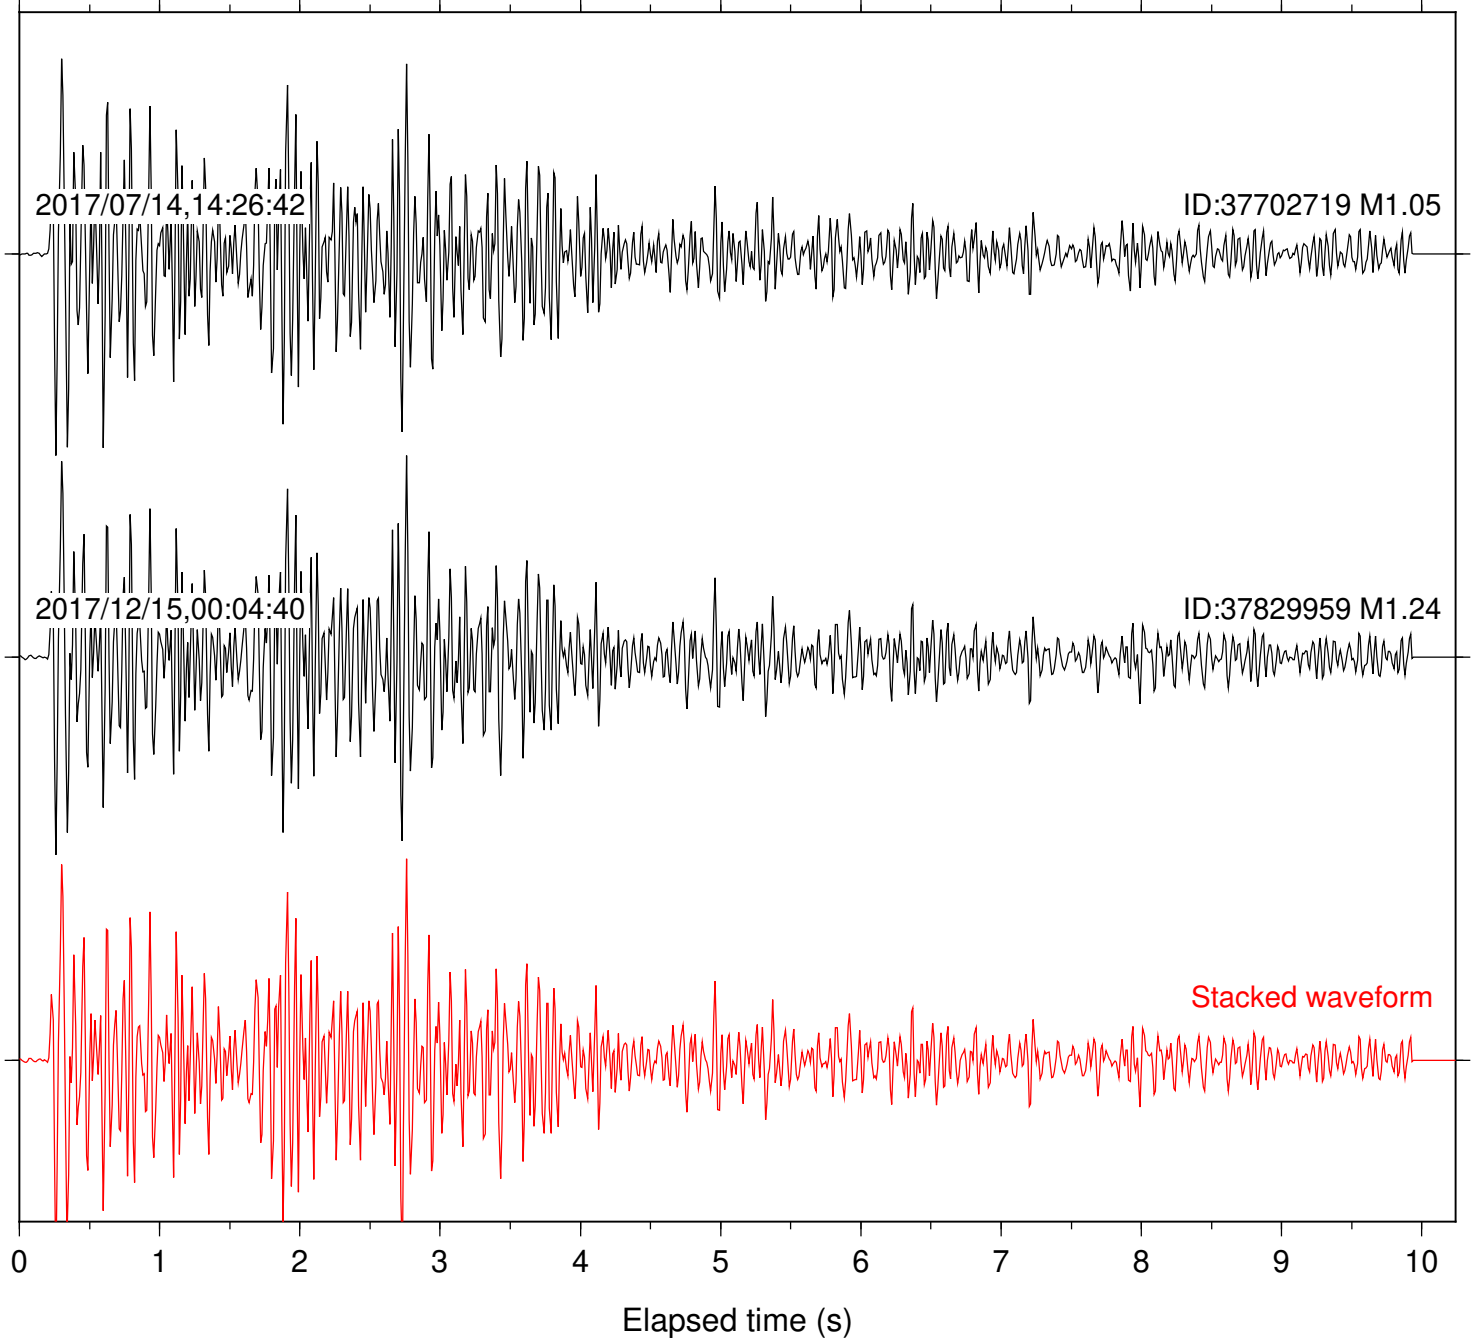

Station: B088 Com: EHZ

Focal depth: 6.76 km

Station: B093 Com: EHZ

Focal depth: 6.76 km

2017/07/14,14:26:42

ID:37702719 M1.05

2017/12/15,00:04:40

ID:37829959 M1.24

Stacked waveform

0 1 2 3 4 5 6 7 8 9 10
Elapsed time (s)

Station: B946 Com: EHZ

Focal depth: 6.76 km

Station: BAC Com: EHZ

Focal depth: 6.76 km

Station: CSH Com: HHZ

Focal depth: 6.76 km

Station: DGR Com: HHZ

Focal depth: 6.76 km

Station: FRD Com: HHZ

Focal depth: 6.76 km

Station: HMT2 Com: HHZ

Focal depth: 6.76 km

Station: PFO Com: HHZ

Focal depth: 6.76 km

Station: PLM Com: HHZ

Focal depth: 6.76 km

Station: POB2 Com: HHZ

Focal depth: 6.76 km

Station: SND Com: HHZ

Focal depth: 6.76 km