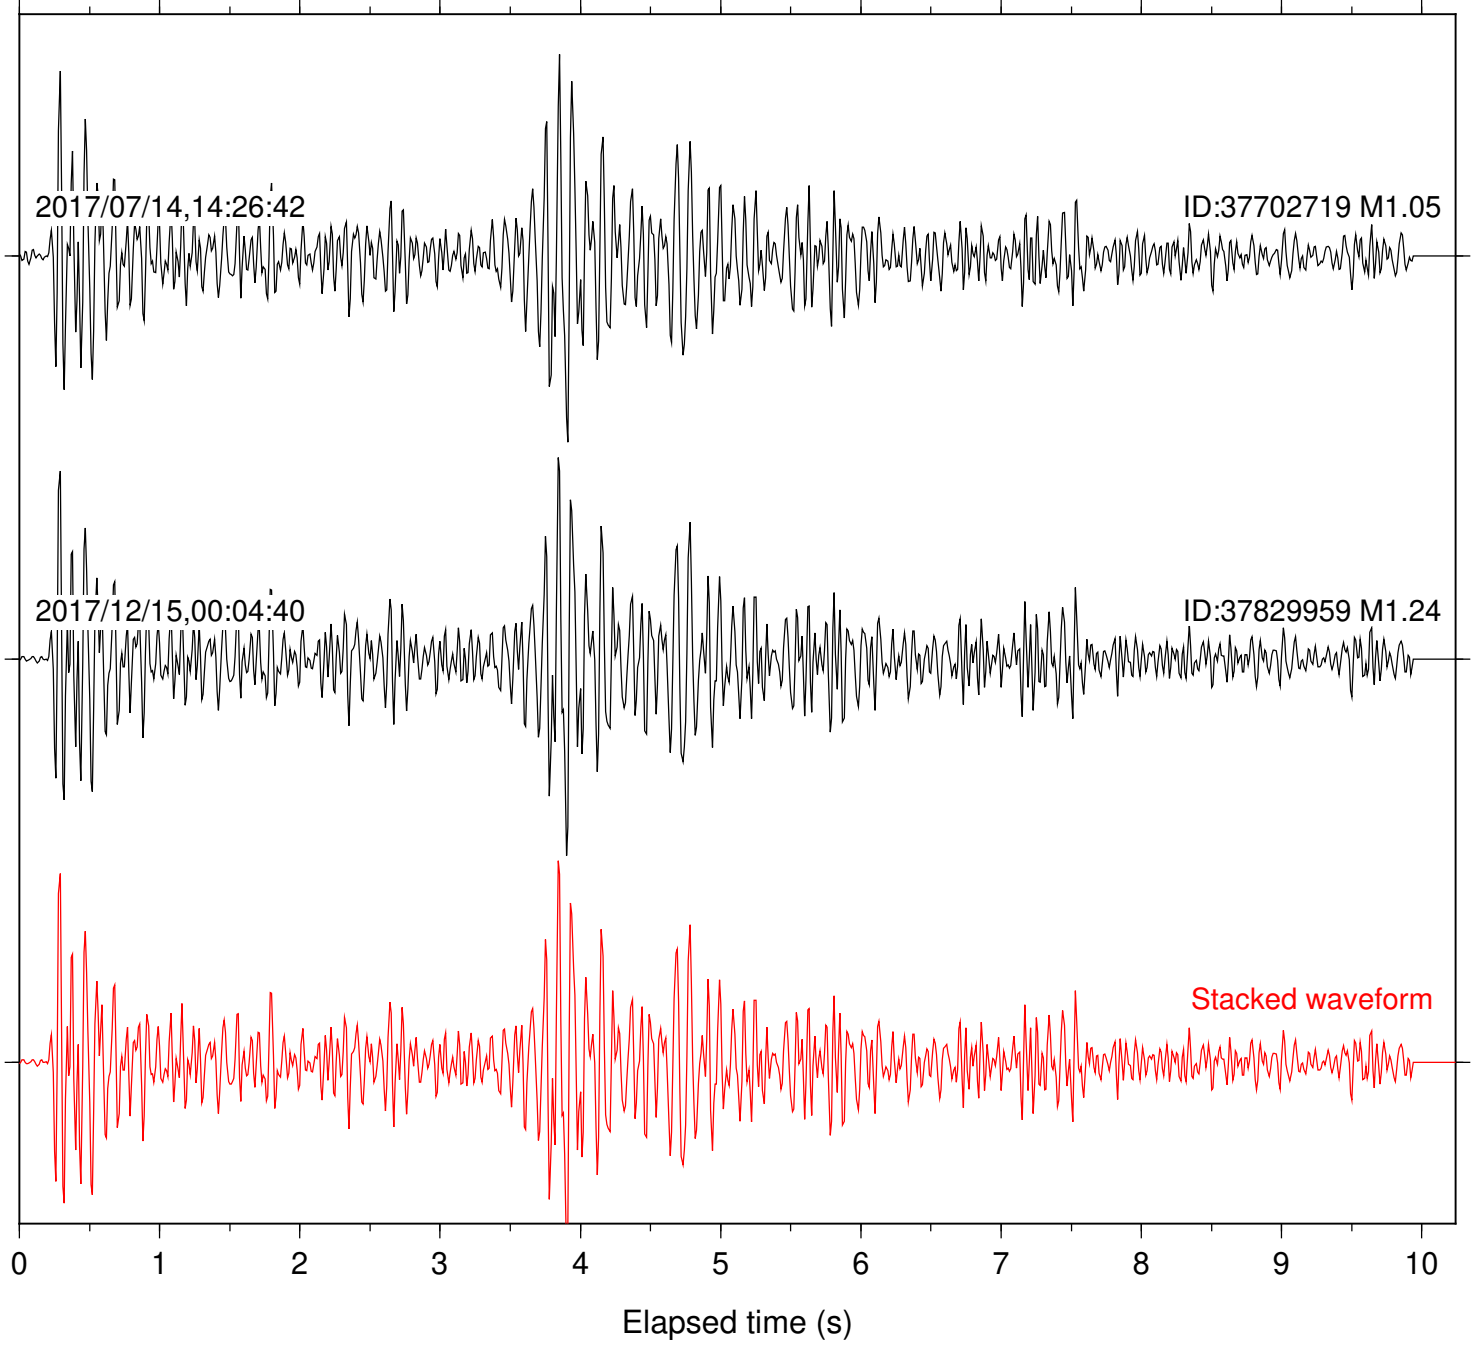

Station: B088 Com: EHZ

Focal depth: 6.76 km

Station: B093 Com: EHZ

Focal depth: 6.76 km

2017/07/14,14:26:42

ID:37702719 M1.05

2017/12/15,00:04:40

ID:37829959 M1.24

Stacked waveform

0 1 2 3 4 5 6 7 8 9 10
Elapsed time (s)

Station: B946 Com: EHZ

Focal depth: 6.76 km

Station: BAC Com: EHZ

Focal depth: 6.76 km

Station: CSH Com: HHZ

Focal depth: 6.76 km

Station: DGR Com: HHZ

Focal depth: 6.76 km

Station: FRD Com: HHZ

Focal depth: 6.76 km

Station: HMT2 Com: HHZ

Focal depth: 6.76 km

Station: PFO Com: HHZ

Focal depth: 6.76 km

Station: PLM Com: HHZ

Focal depth: 6.76 km

Station: POB2 Com: HHZ

Focal depth: 6.76 km

Station: SND Com: HHZ

Focal depth: 6.76 km