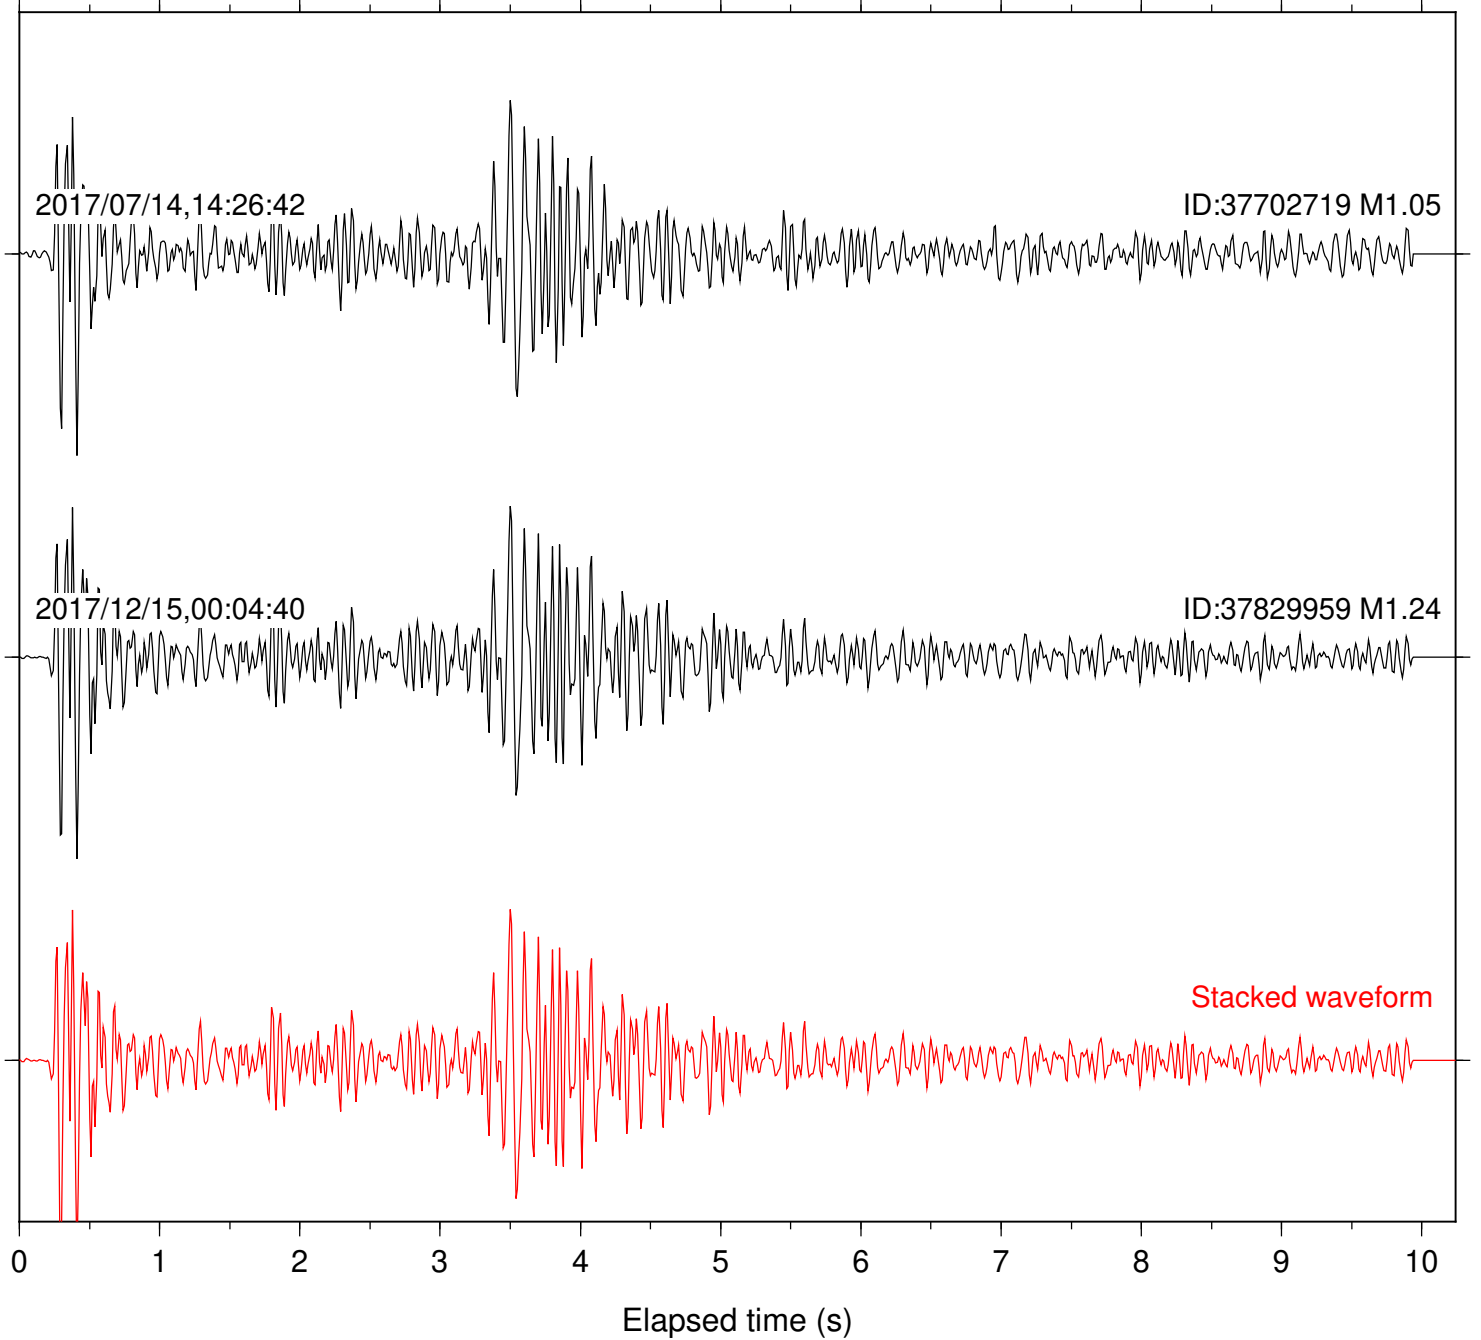

Station: B088 Com: EHZ

Focal depth: 6.76 km

Station: B093 Com: EHZ

Focal depth: 6.76 km

2017/07/14,14:26:42

ID:37702719 M1.05

2017/12/15,00:04:40

ID:37829959 M1.24

Stacked waveform

0 1 2 3 4 5 6 7 8 9 10
Elapsed time (s)

Station: B946 Com: EHZ

Focal depth: 6.76 km

Station: BAC Com: EHZ

Focal depth: 6.76 km

Station: CSH Com: HHZ

Focal depth: 6.76 km

Station: DGR Com: HHZ

Focal depth: 6.76 km

Station: FRD Com: HHZ

Focal depth: 6.76 km

Station: HMT2 Com: HHZ

Focal depth: 6.76 km

Station: PFO Com: HHZ

Focal depth: 6.76 km

Station: PLM Com: HHZ

Focal depth: 6.76 km

Station: POB2 Com: HHZ

Focal depth: 6.76 km

Station: SND Com: HHZ

Focal depth: 6.76 km