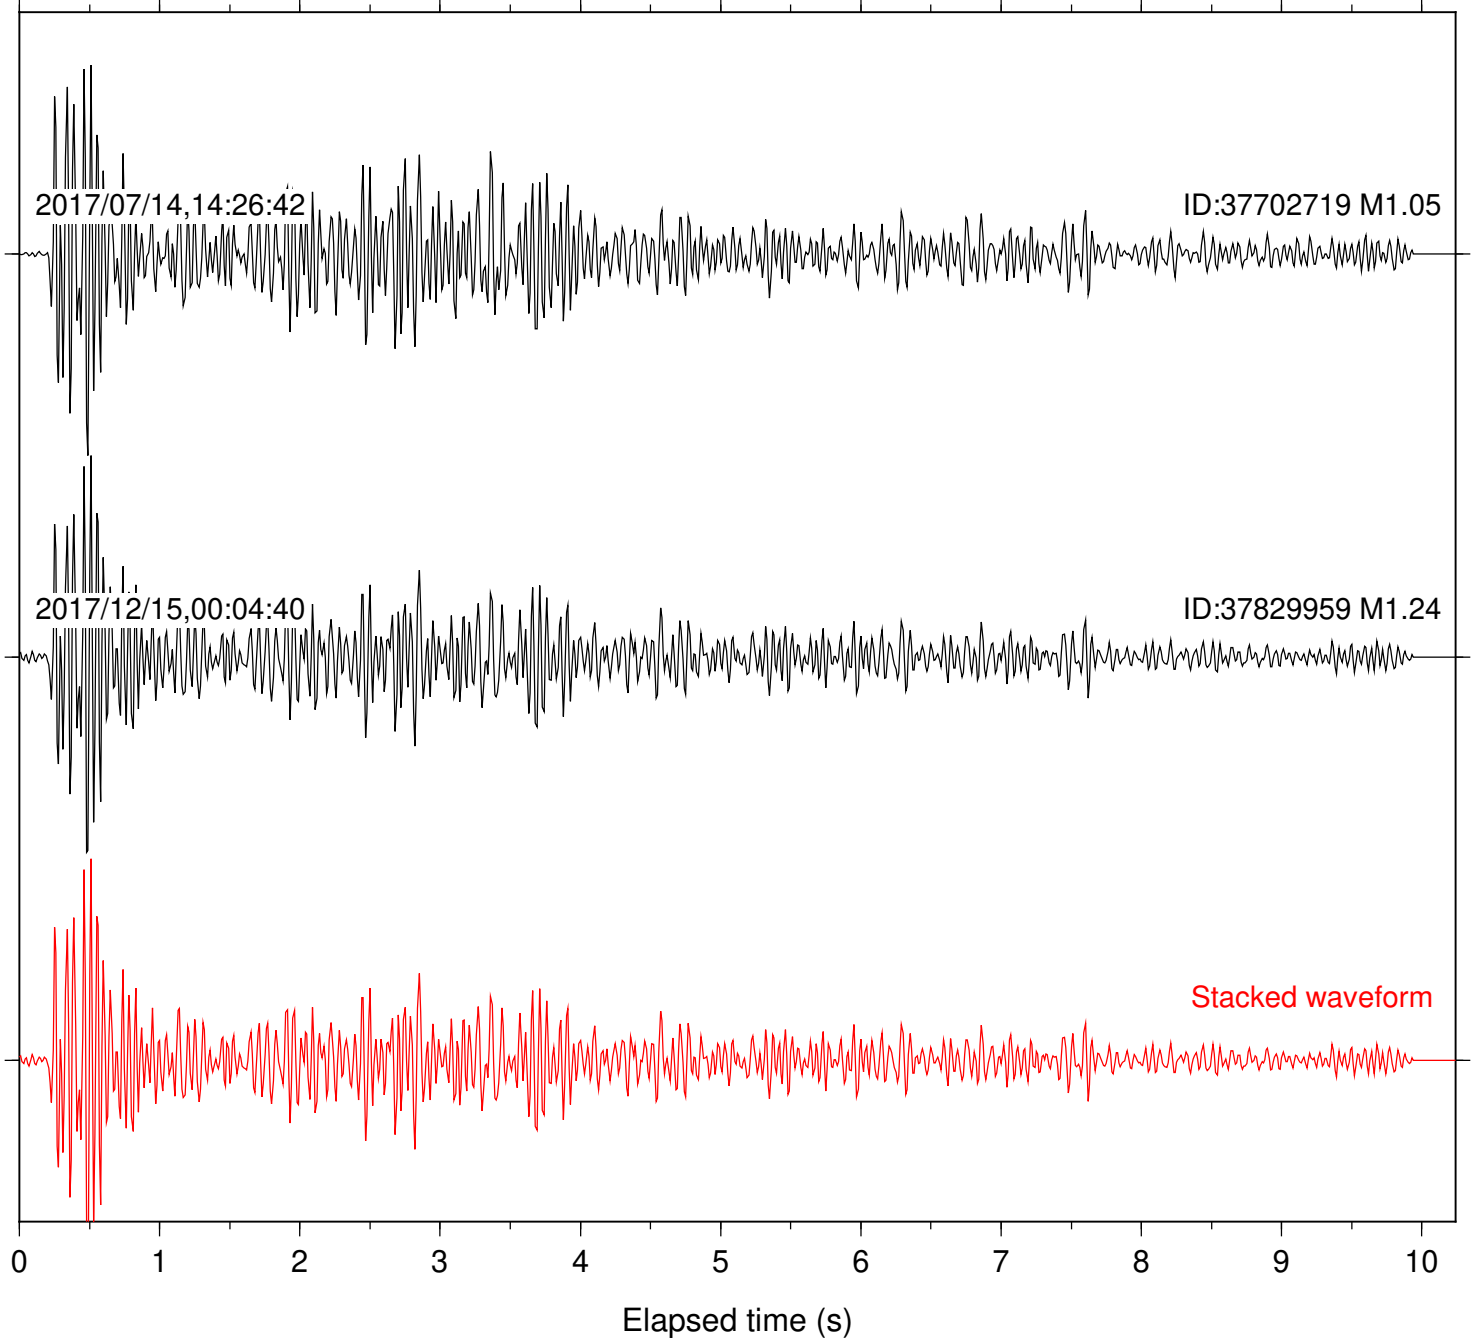

Station: B088 Com: EHZ

Focal depth: 6.76 km

Station: B093 Com: EHZ

Focal depth: 6.76 km

2017/07/14,14:26:42

ID:37702719 M1.05

2017/12/15,00:04:40

ID:37829959 M1.24

Stacked waveform

0 1 2 3 4 5 6 7 8 9 10
Elapsed time (s)

Station: B946 Com: EHZ

Focal depth: 6.76 km

Station: BAC Com: EHZ

Focal depth: 6.76 km

Station: CSH Com: HHZ

Focal depth: 6.76 km

Station: DGR Com: HHZ

Focal depth: 6.76 km

Station: FRD Com: HHZ

Focal depth: 6.76 km

Station: HMT2 Com: HHZ

Focal depth: 6.76 km

Station: PFO Com: HHZ

Focal depth: 6.76 km

Station: PLM Com: HHZ

Focal depth: 6.76 km

Station: POB2 Com: HHZ

Focal depth: 6.76 km

Station: SND Com: HHZ

Focal depth: 6.76 km