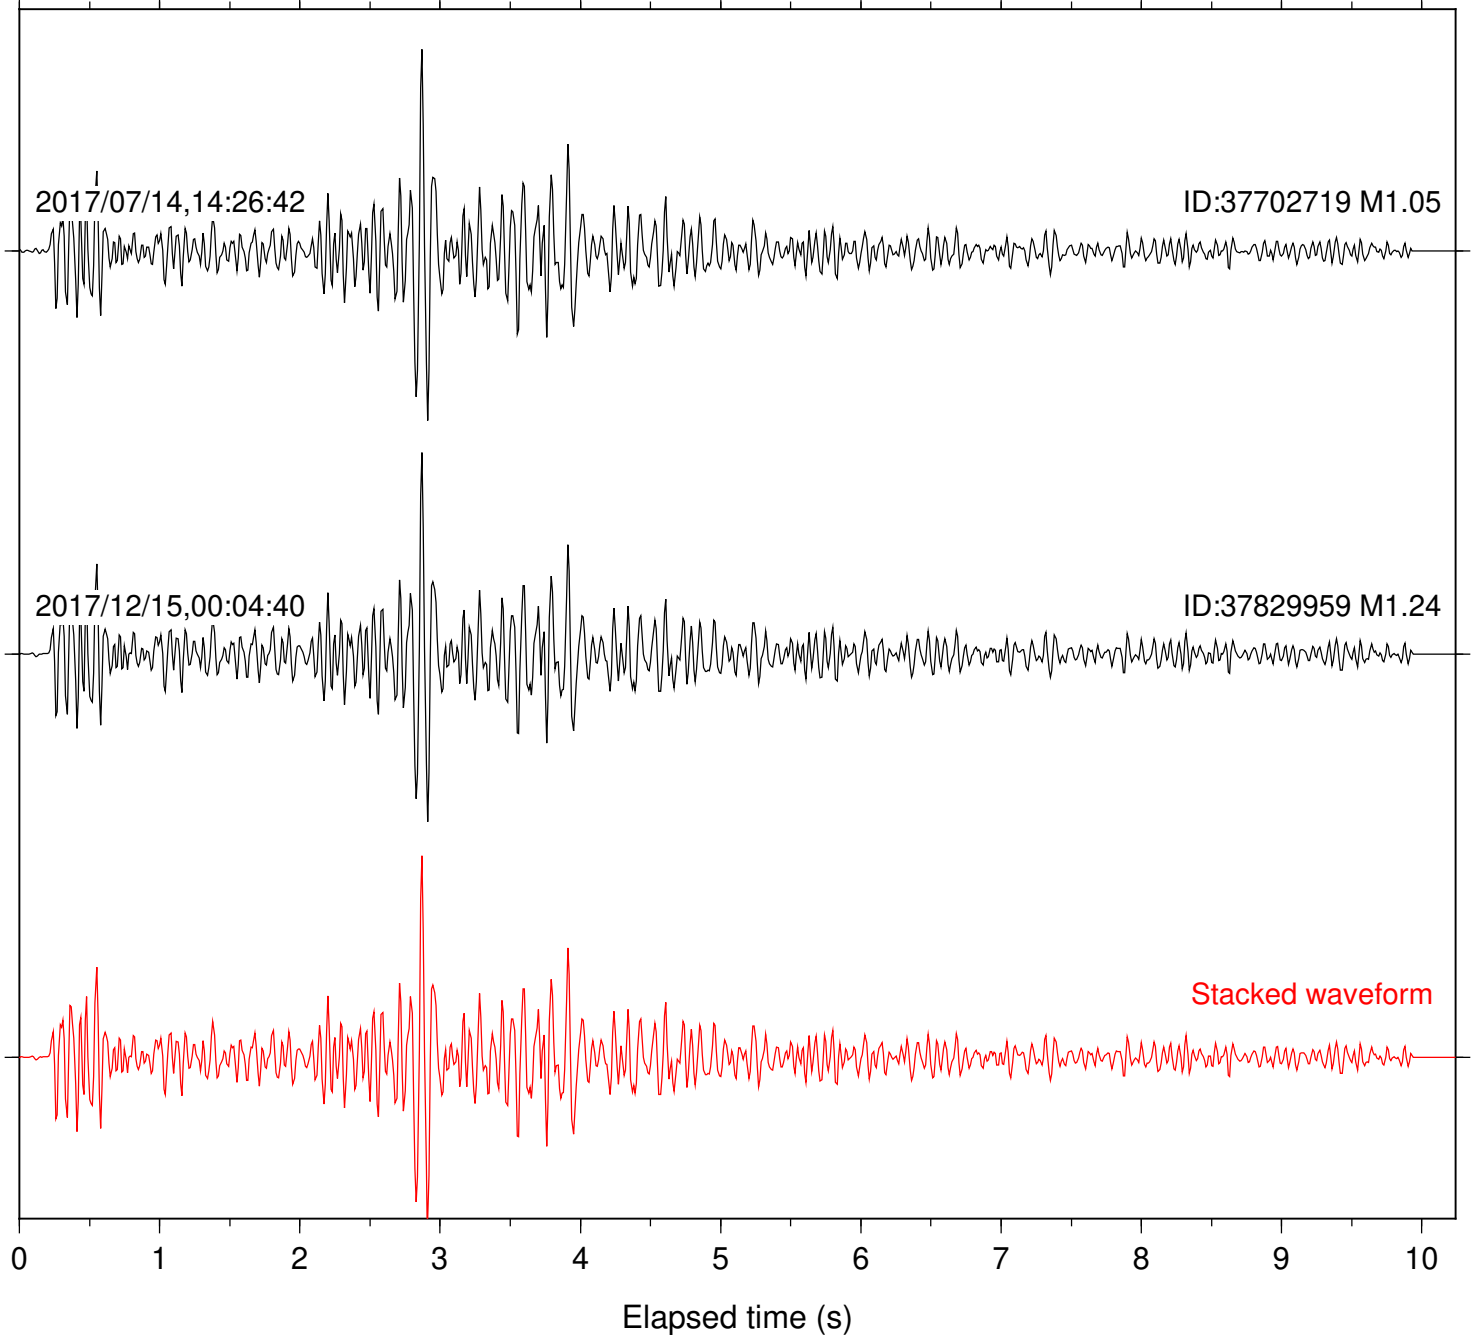

Station: B081 Com: EHZ

Focal depth: 6.76 km

Station: B082 Com: EHZ

Focal depth: 6.76 km

Station: B084 Com: EHZ

Focal depth: 6.76 km

Station: B087 Com: EHZ

Focal depth: 6.76 km

Station: B088 Com: EHZ

Focal depth: 6.76 km

Station: B093 Com: EHZ

Focal depth: 6.76 km

2017/07/14,14:26:42

ID:37702719 M1.05

2017/12/15,00:04:40

ID:37829959 M1.24

Stacked waveform

0 1 2 3 4 5 6 7 8 9 10
Elapsed time (s)

Station: B946 Com: EHZ

Focal depth: 6.76 km

Station: BAC Com: EHZ

Focal depth: 6.76 km

Station: CSH Com: HHZ

Focal depth: 6.76 km

Station: PLM Com: HHZ

Focal depth: 6.76 km

Station: POB2 Com: HHZ

Focal depth: 6.76 km

Station: SND Com: HHZ

Focal depth: 6.76 km