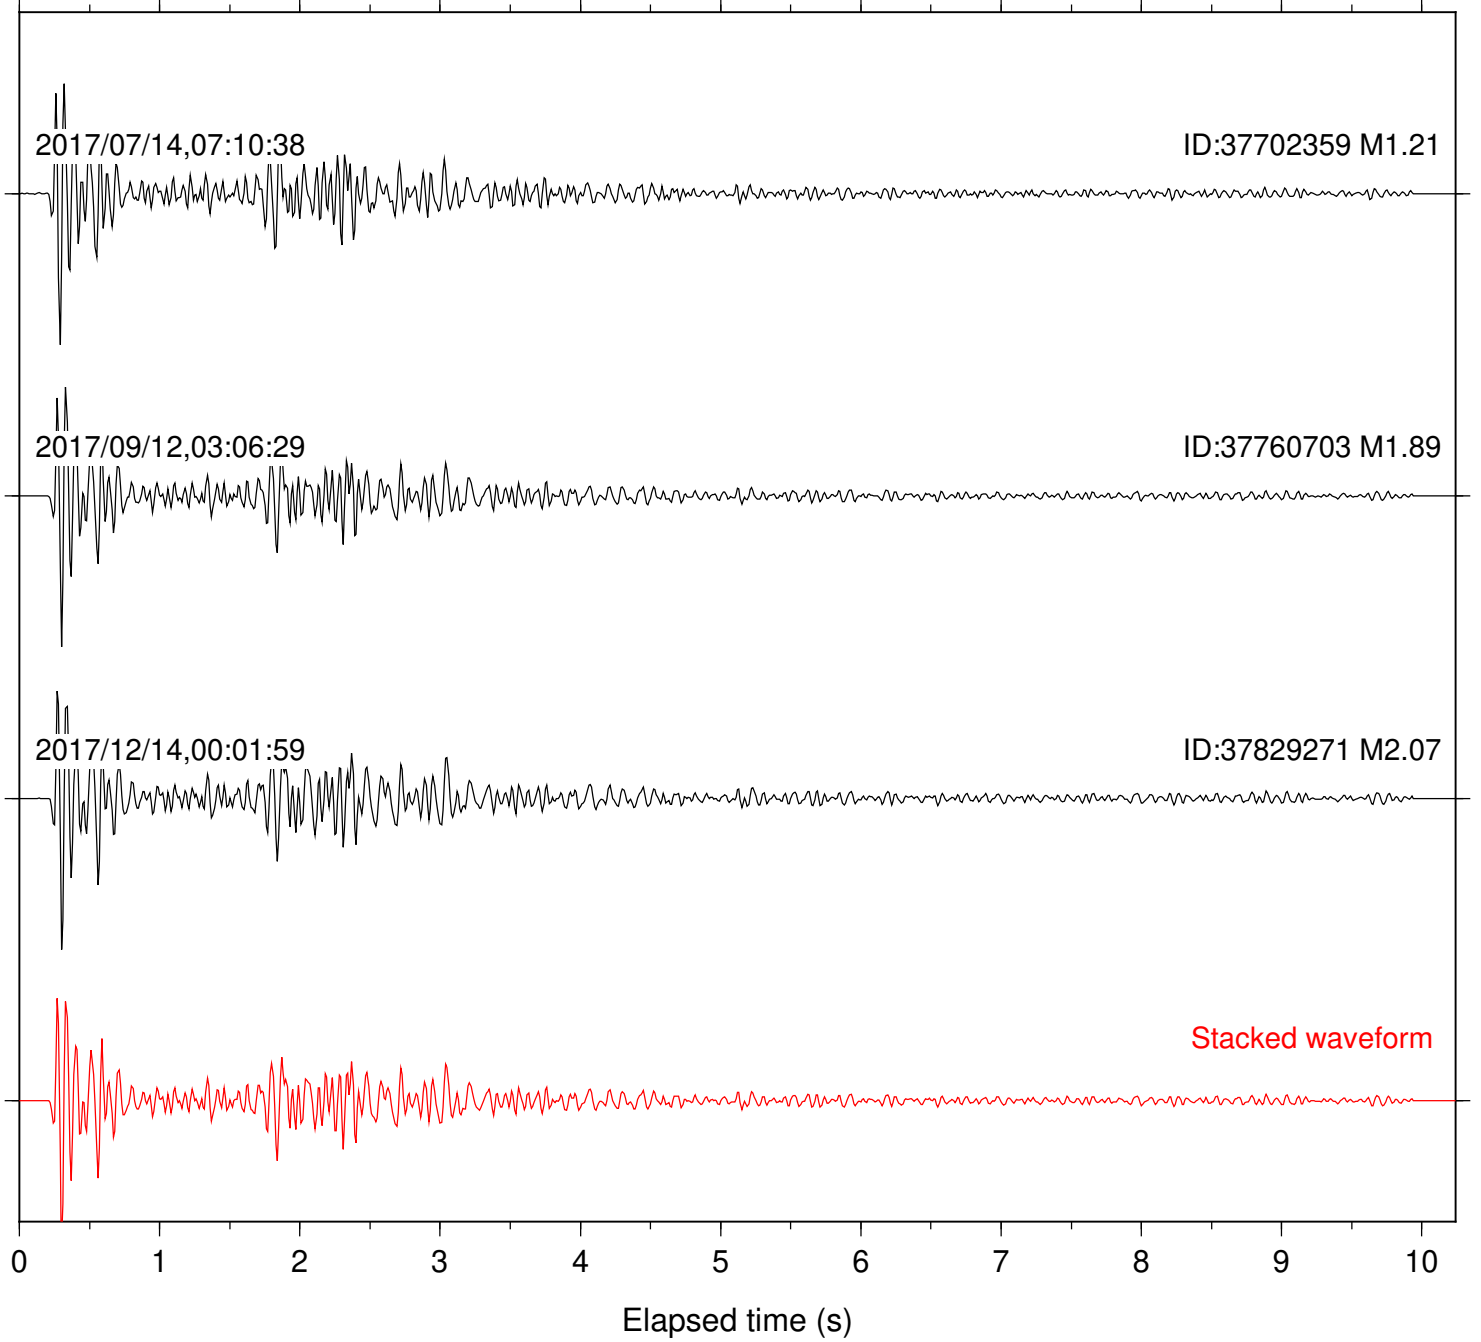

Station: B081 Com: EHZ

Focal depth: 5.87 km

Station: B082 Com: EHZ

Focal depth: 5.87 km

Station: B084 Com: EHZ

Focal depth: 6.19 km

Station: B086 Com: EHZ

Focal depth: 5.87 km

Station: B087 Com: EHZ

Focal depth: 5.87 km

Station: B088 Com: EHZ

Focal depth: 5.87 km

Station: B093 Com: EHZ

Focal depth: 5.87 km

Station: B946 Com: EHZ

Focal depth: 6.19 km

Station: BAC Com: EHZ

Focal depth: 5.87 km

Station: CRY Com: HHZ

Focal depth: 5.87 km

2017/09/12,03:06:29

ID:37760703 M1.89

2017/12/14,00:01:59

ID:37829271 M2.07

Station: RRSP Com: HHZ

Focal depth: 6.62 km

Station: SMER Com: HHZ

Focal depth: 5.87 km

Station: SND Com: HHZ

Focal depth: 5.87 km