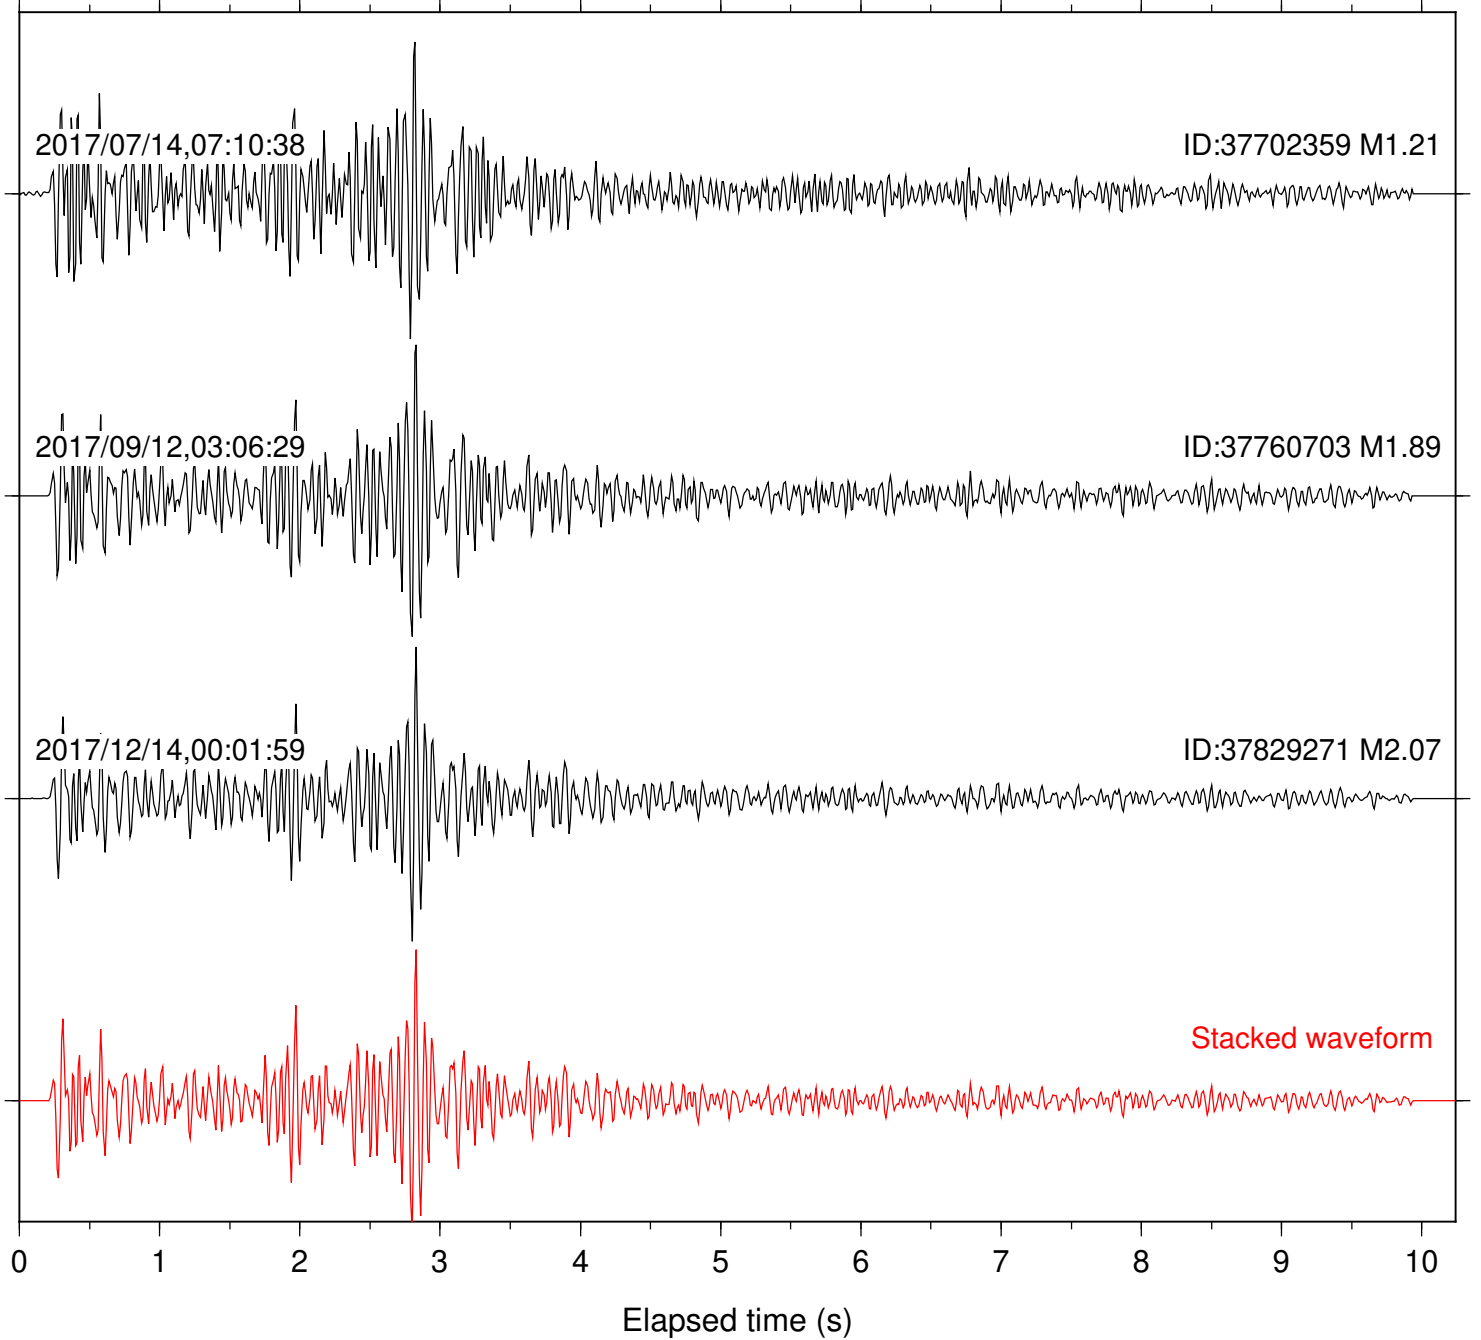

2017/09/12,03:06:29

ID:37760703 M1.89

2017/12/14,00:01:59

ID:37829271 M2.07

Stacked waveform

0 1 2 3 4 5 6 7 8 9 10
Elapsed time (s)

Station: FRD Com: HHZ

Focal depth: 5.87 km

Station: HMT2 Com: HHZ

Focal depth: 5.87 km

Station: KNW Com: HHZ

Focal depth: 5.87 km

Station: LKH Com: HHZ

Focal depth: 5.87 km

Station: LVA2 Com: HHZ

Focal depth: 6.62 km

Station: RRSP Com: HHZ

Focal depth: 6.62 km

Station: SMER Com: HHZ

Focal depth: 5.87 km

Station: SND Com: HHZ

Focal depth: 5.87 km