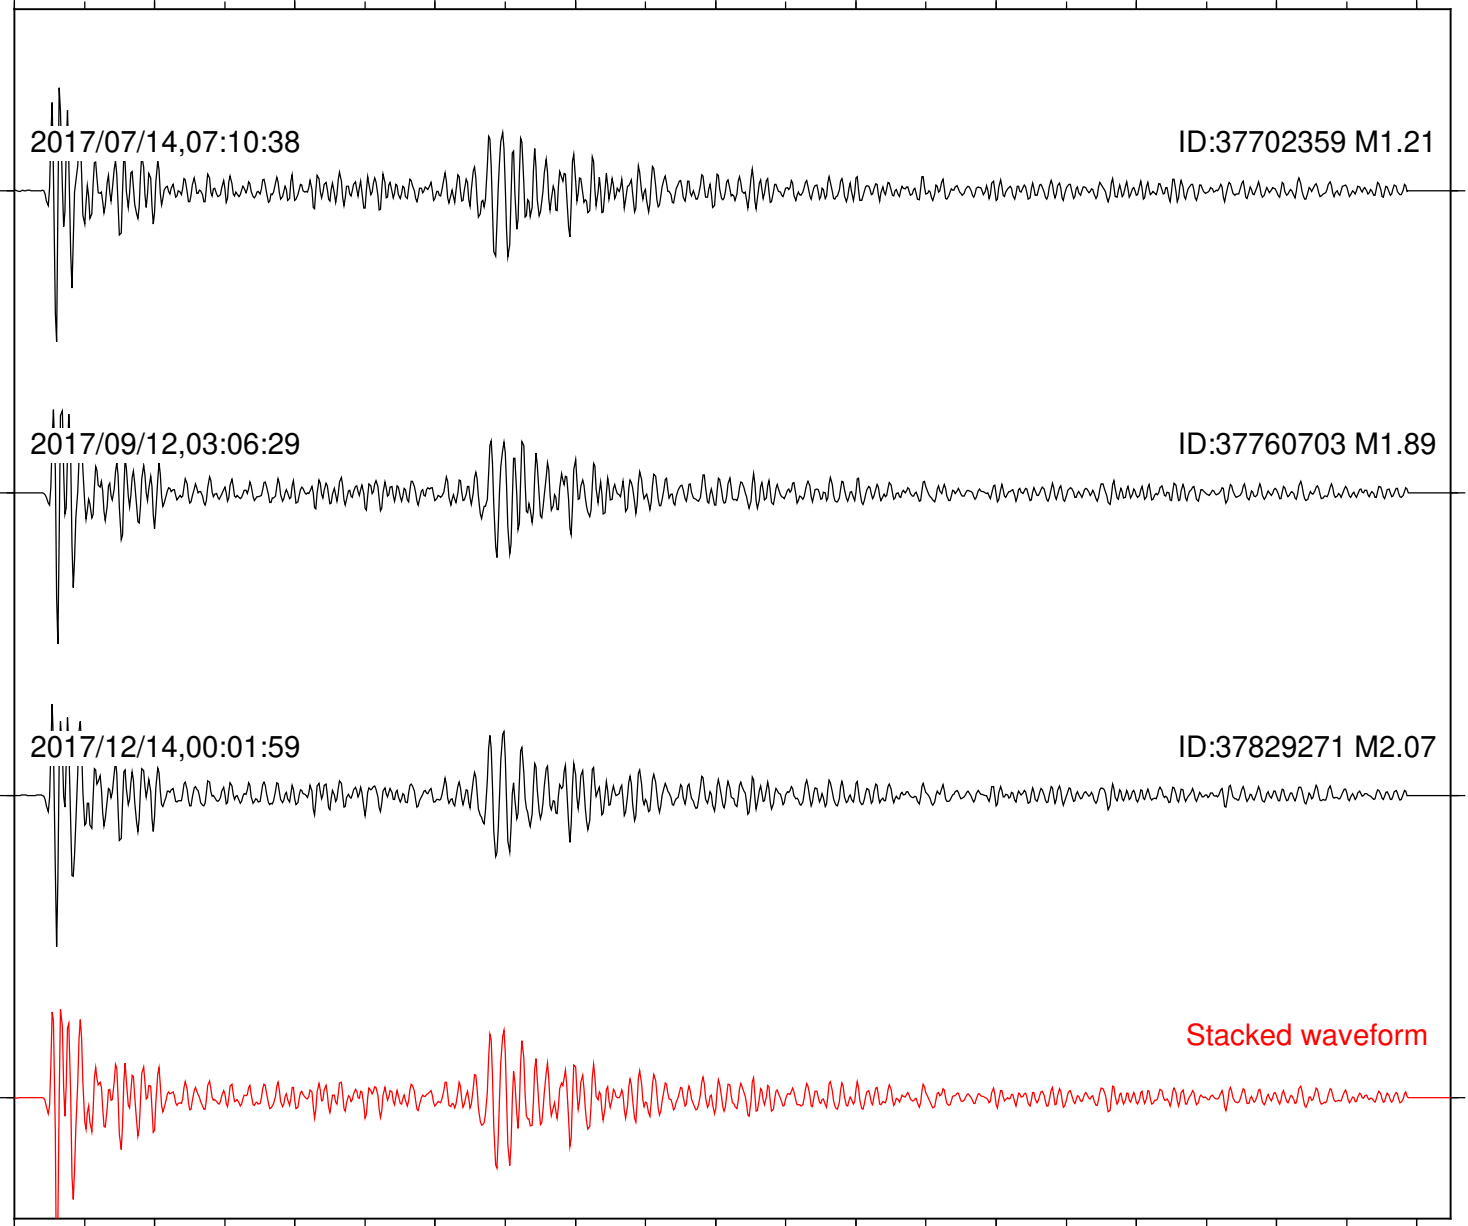

Station: CSH Com: HHZ

Focal depth: 5.87 km

2017/07/14,07:10:38

ID:37702359 M1.21

2017/09/12,03:06:29

ID:37760703 M1.89

2017/12/14,00:01:59

ID:37829271 M2.07

Stacked waveform

0 1 2 3 4 5 6 7 8 9 10
Elapsed time (s)