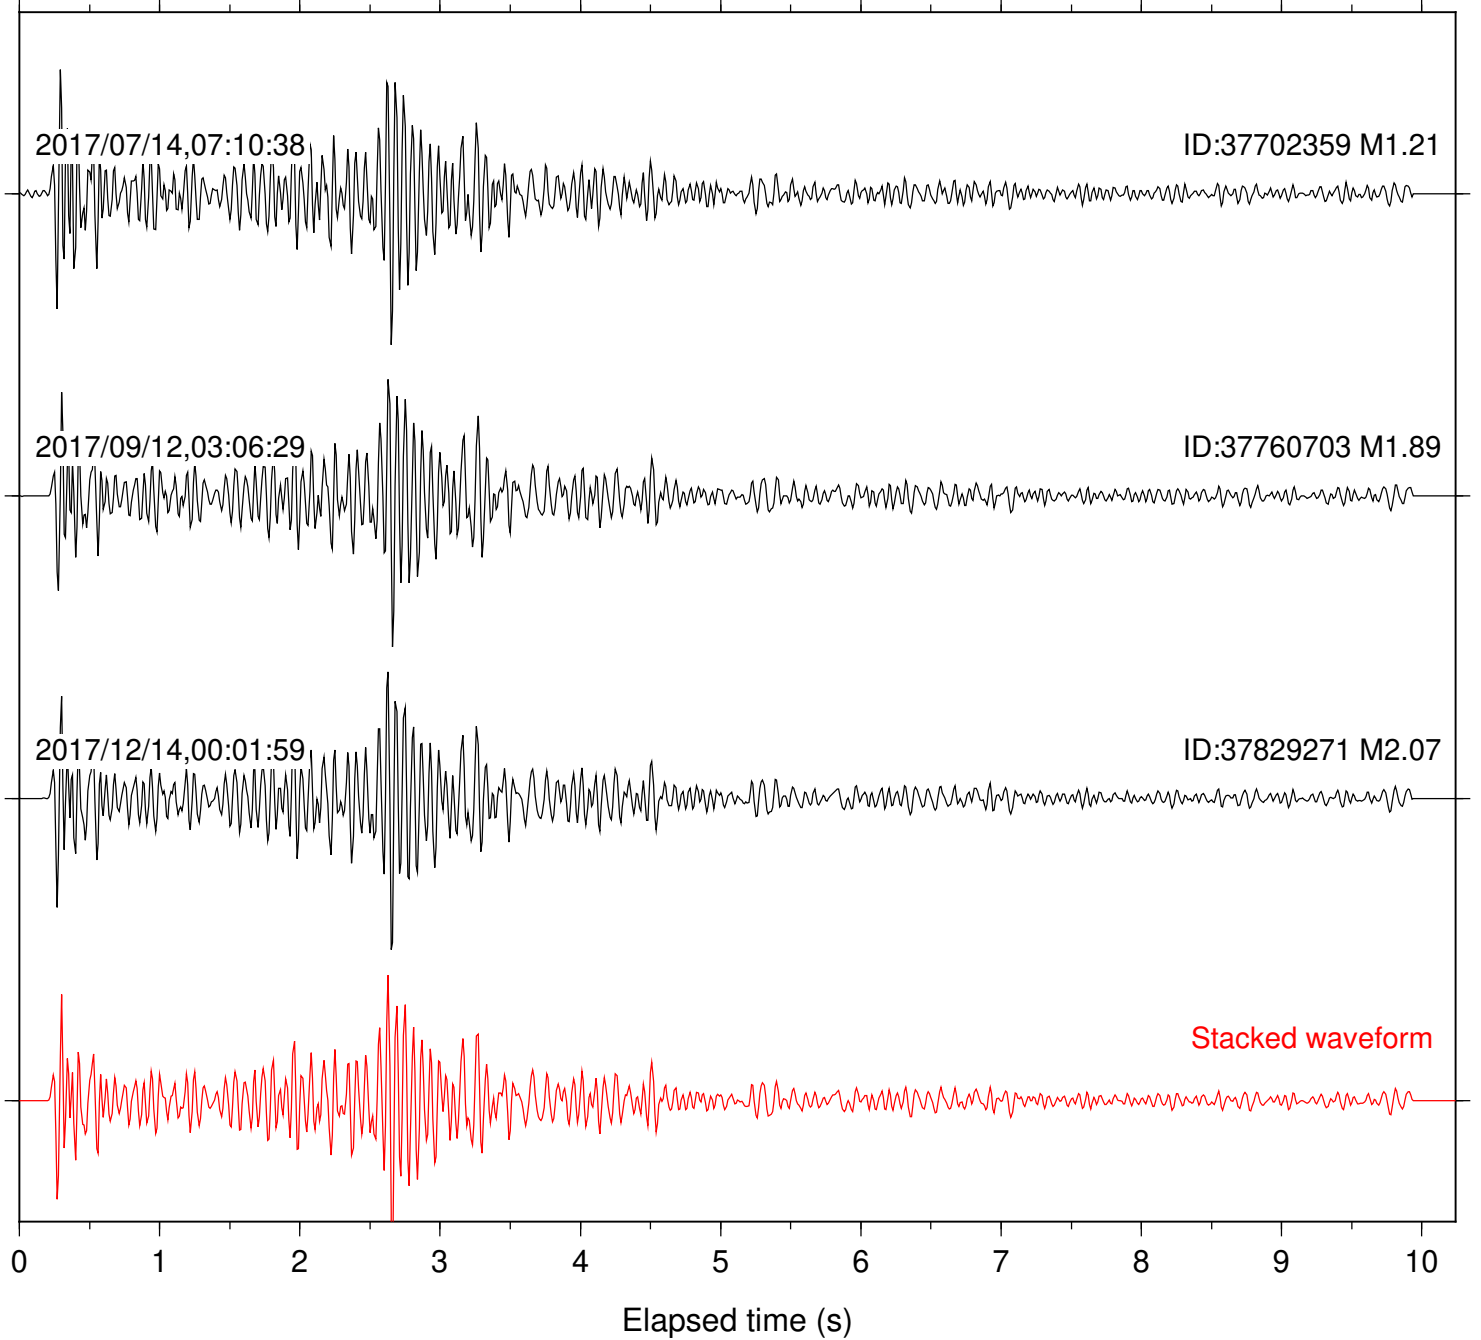

Station: B081 Com: EHZ

Focal depth: 5.87 km

Station: B082 Com: EHZ

Focal depth: 5.87 km

Station: B084 Com: EHZ

Focal depth: 6.19 km

Station: B086 Com: EHZ

Focal depth: 5.87 km

Station: B087 Com: EHZ

Focal depth: 5.87 km

Station: B088 Com: EHZ

Focal depth: 5.87 km

Station: B093 Com: EHZ

Focal depth: 5.87 km

Station: B946 Com: EHZ

Focal depth: 6.19 km

Station: BAC Com: EHZ

Focal depth: 5.87 km

Station: CRY Com: HHZ

Focal depth: 5.87 km

2017/09/12,03:06:29

ID:37760703 M1.89

2017/12/14,00:01:59

ID:37829271 M2.07

Station: RRSP Com: HHZ

Focal depth: 6.62 km

Station: SMER Com: HHZ

Focal depth: 5.87 km

Station: SND Com: HHZ

Focal depth: 5.87 km