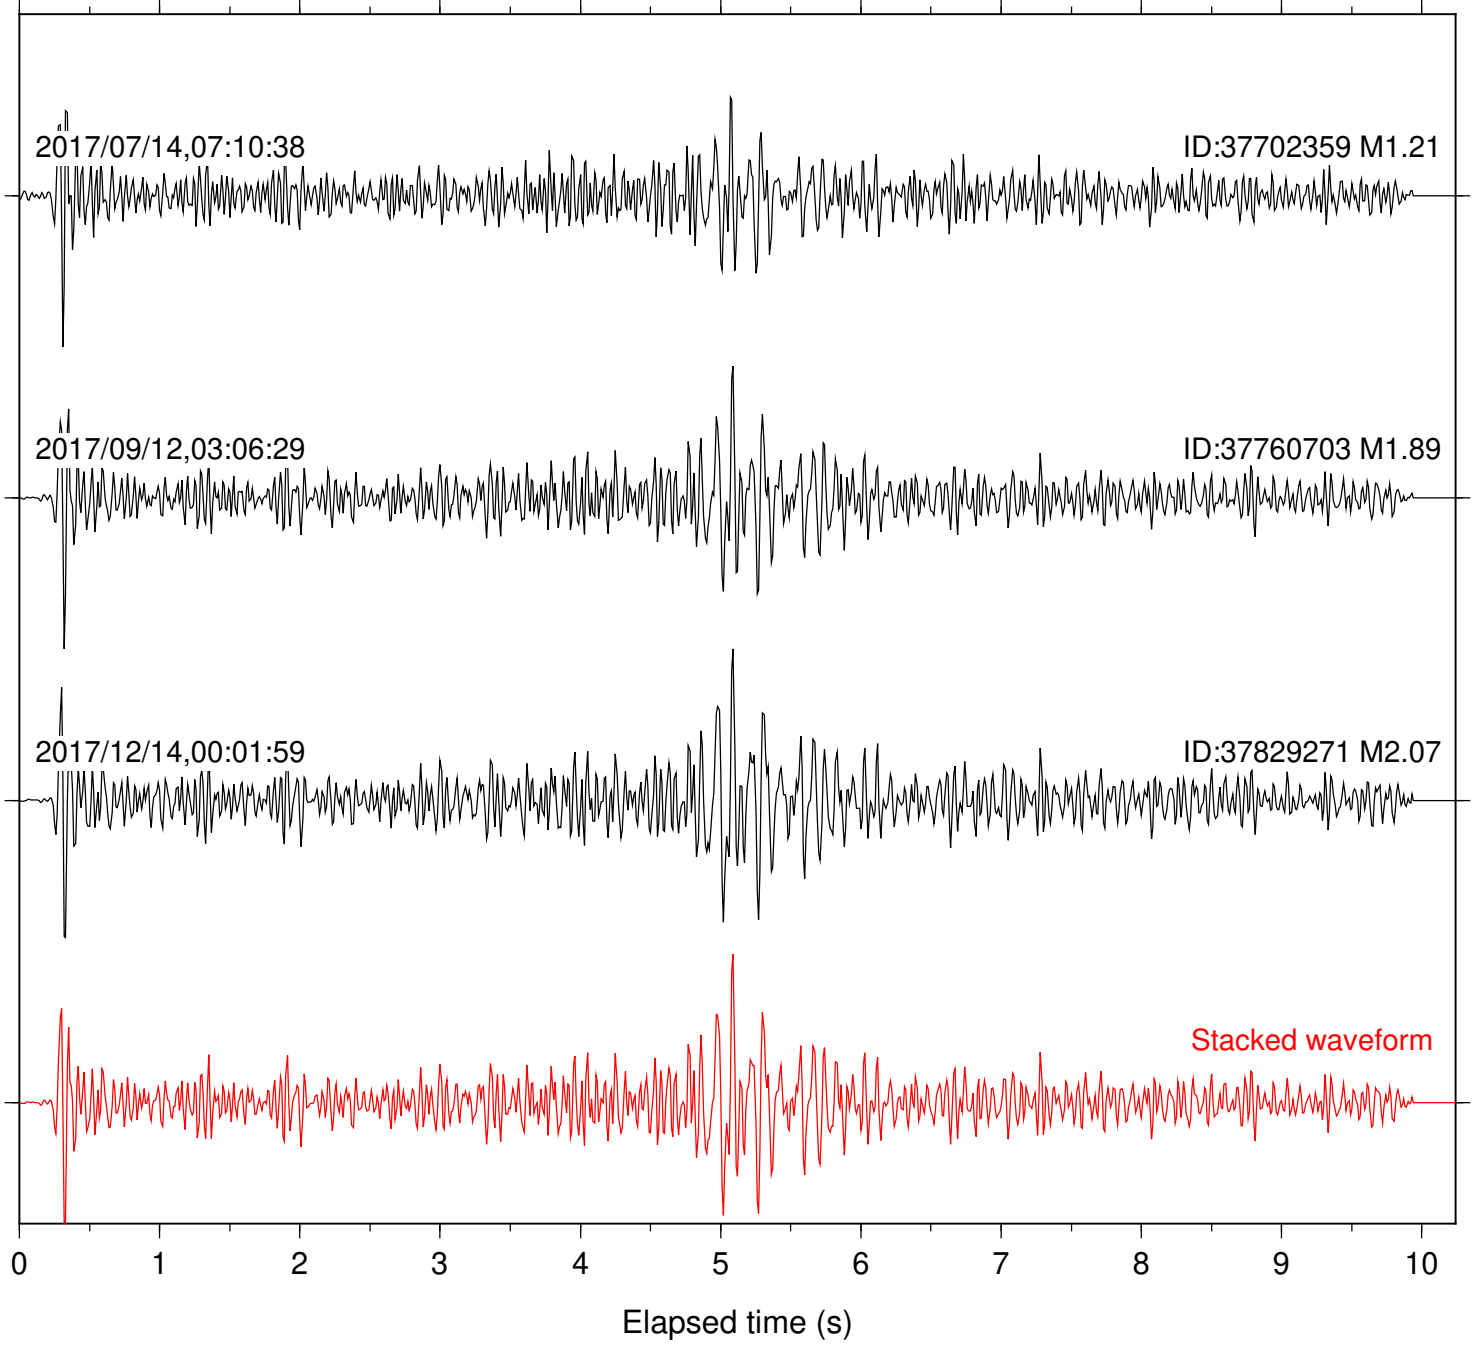

Station: HMT2 Com: HHZ

Focal depth: 5.87 km

Station: KNW Com: HHZ

Focal depth: 5.87 km

Station: LKH Com: HHZ

Focal depth: 5.87 km

Station: LVA2 Com: HHZ

Focal depth: 6.62 km

Station: PFO Com: HHZ

Focal depth: 5.87 km

Station: PLM Com: HHZ

Focal depth: 5.87 km

Station: POB2 Com: HHZ

Focal depth: 5.87 km

Station: RDM Com: HHZ

Focal depth: 5.87 km

Station: RRSP Com: HHZ

Focal depth: 6.62 km

Station: SMER Com: HHZ

Focal depth: 5.87 km

Station: SND Com: HHZ

Focal depth: 5.87 km