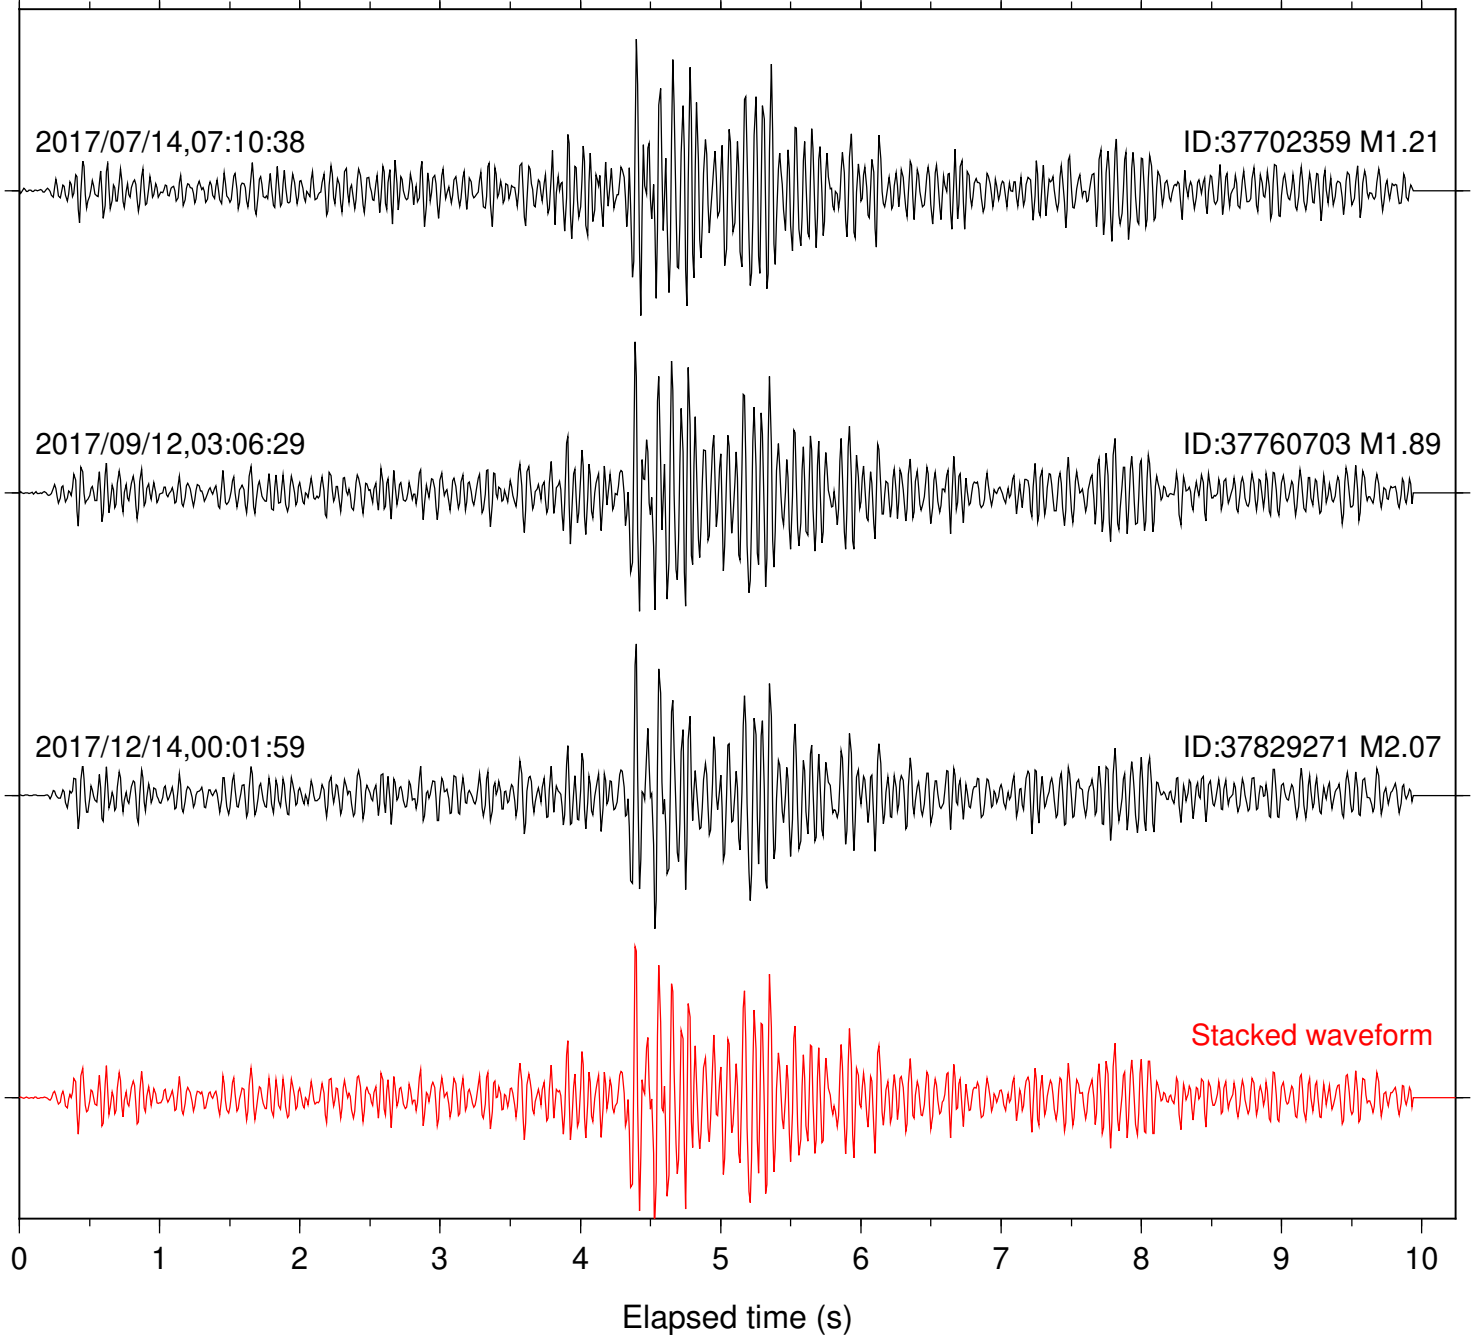

Station: HMT2 Com: HHZ

Focal depth: 5.87 km

Station: KNW Com: HHZ

Focal depth: 5.87 km

Station: LKH Com: HHZ

Focal depth: 5.87 km

Station: LVA2 Com: HHZ

Focal depth: 6.62 km

Station: PFO Com: HHZ

Focal depth: 5.87 km

Station: PLM Com: HHZ

Focal depth: 5.87 km

Station: POB2 Com: HHZ

Focal depth: 5.87 km

Station: RDM Com: HHZ

Focal depth: 5.87 km

Station: RRSP Com: HHZ

Focal depth: 6.62 km

Station: SMER Com: HHZ

Focal depth: 5.87 km

Station: SND Com: HHZ

Focal depth: 5.87 km