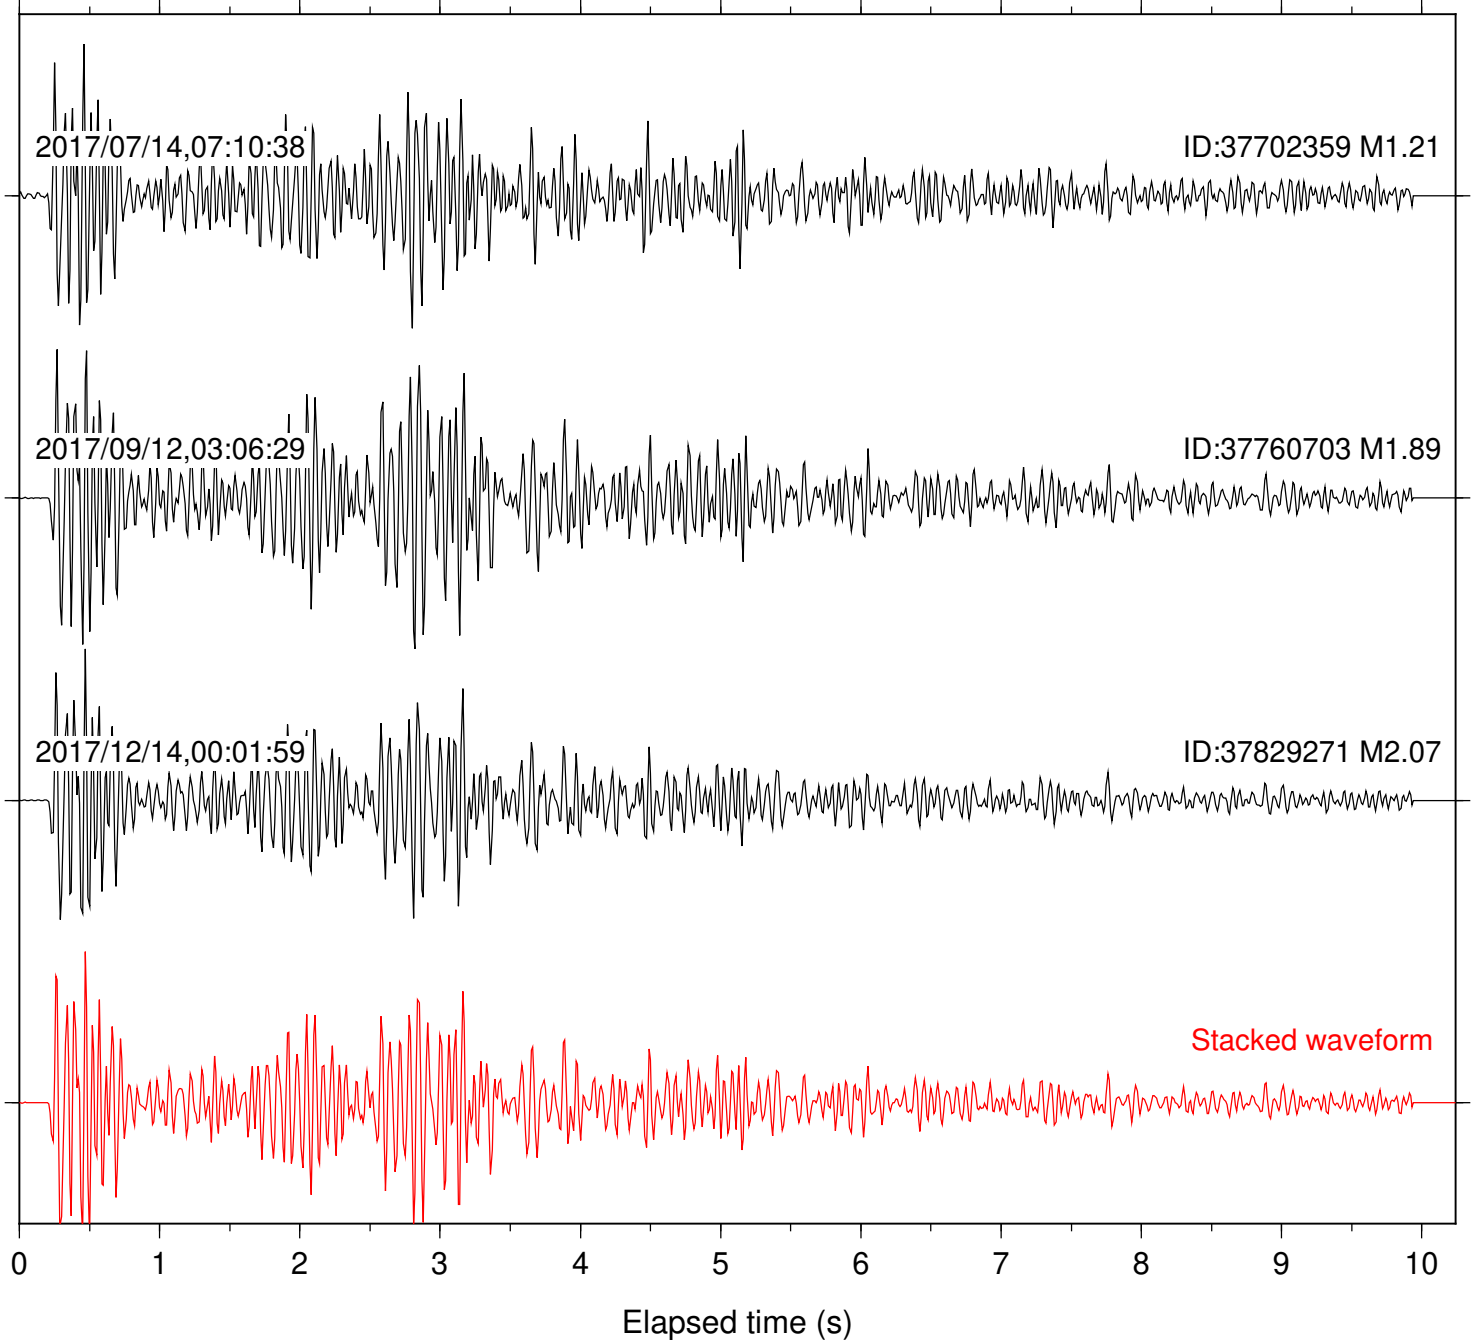

Station: HMT2 Com: HHZ

Focal depth: 5.87 km

Station: KNW Com: HHZ

Focal depth: 5.87 km

Station: LKH Com: HHZ

Focal depth: 5.87 km

Station: LVA2 Com: HHZ

Focal depth: 6.62 km

Station: PFO Com: HHZ

Focal depth: 5.87 km

Station: PLM Com: HHZ

Focal depth: 5.87 km

Station: POB2 Com: HHZ

Focal depth: 5.87 km

Station: RDM Com: HHZ

Focal depth: 5.87 km

Station: RRSP Com: HHZ

Focal depth: 6.62 km

Station: SMER Com: HHZ

Focal depth: 5.87 km

Station: SND Com: HHZ

Focal depth: 5.87 km