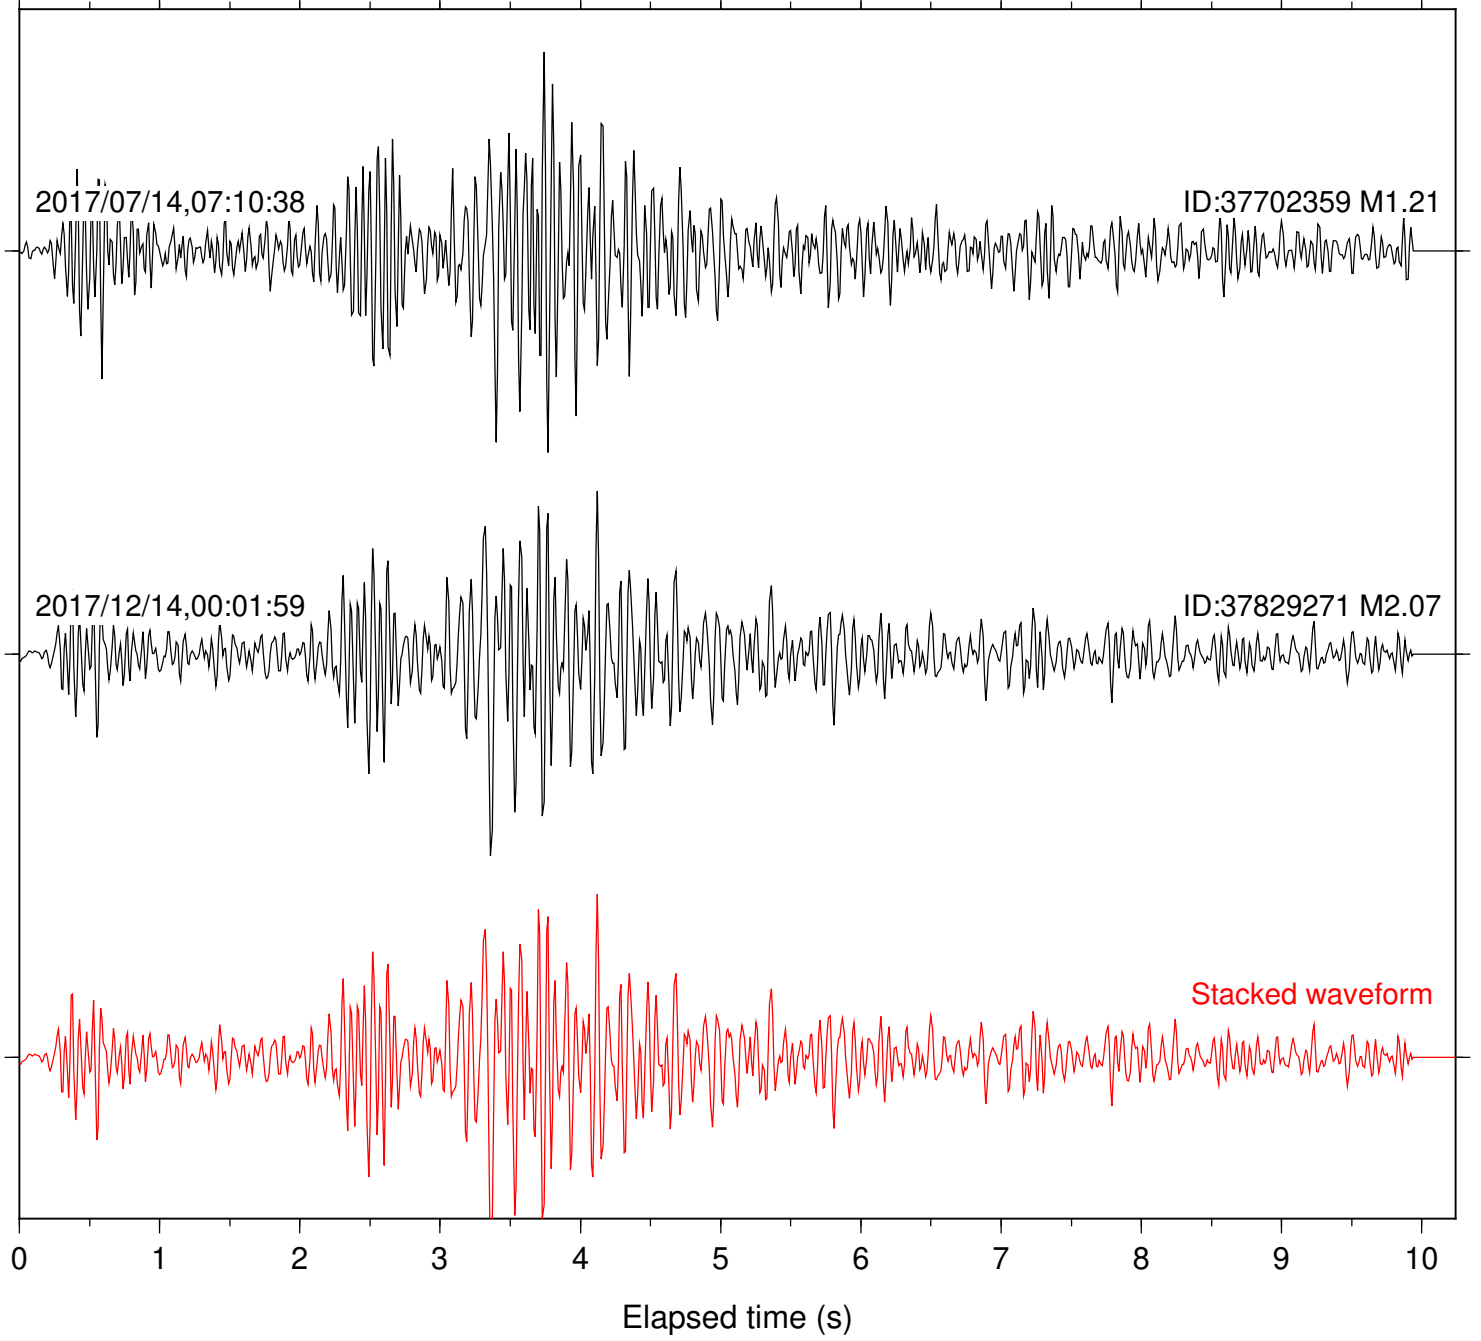

Station: B081 Com: EHZ

Focal depth: 5.87 km

Station: B082 Com: EHZ

Focal depth: 5.87 km

Station: B084 Com: EHZ

Focal depth: 6.19 km

Station: B086 Com: EHZ

Focal depth: 5.87 km

Station: B087 Com: EHZ

Focal depth: 5.87 km

Station: B088 Com: EHZ

Focal depth: 5.87 km

Station: B093 Com: EHZ

Focal depth: 5.87 km

Station: B946 Com: EHZ

Focal depth: 6.19 km

Station: BAC Com: EHZ

Focal depth: 5.87 km

Station: CRY Com: HHZ

Focal depth: 5.87 km

2017/09/12,03:06:29

ID:37760703 M1.89

2017/12/14,00:01:59

ID:37829271 M2.07

Station: RRSP Com: HHZ

Focal depth: 6.62 km

Station: SMER Com: HHZ

Focal depth: 5.87 km

Station: SND Com: HHZ

Focal depth: 5.87 km