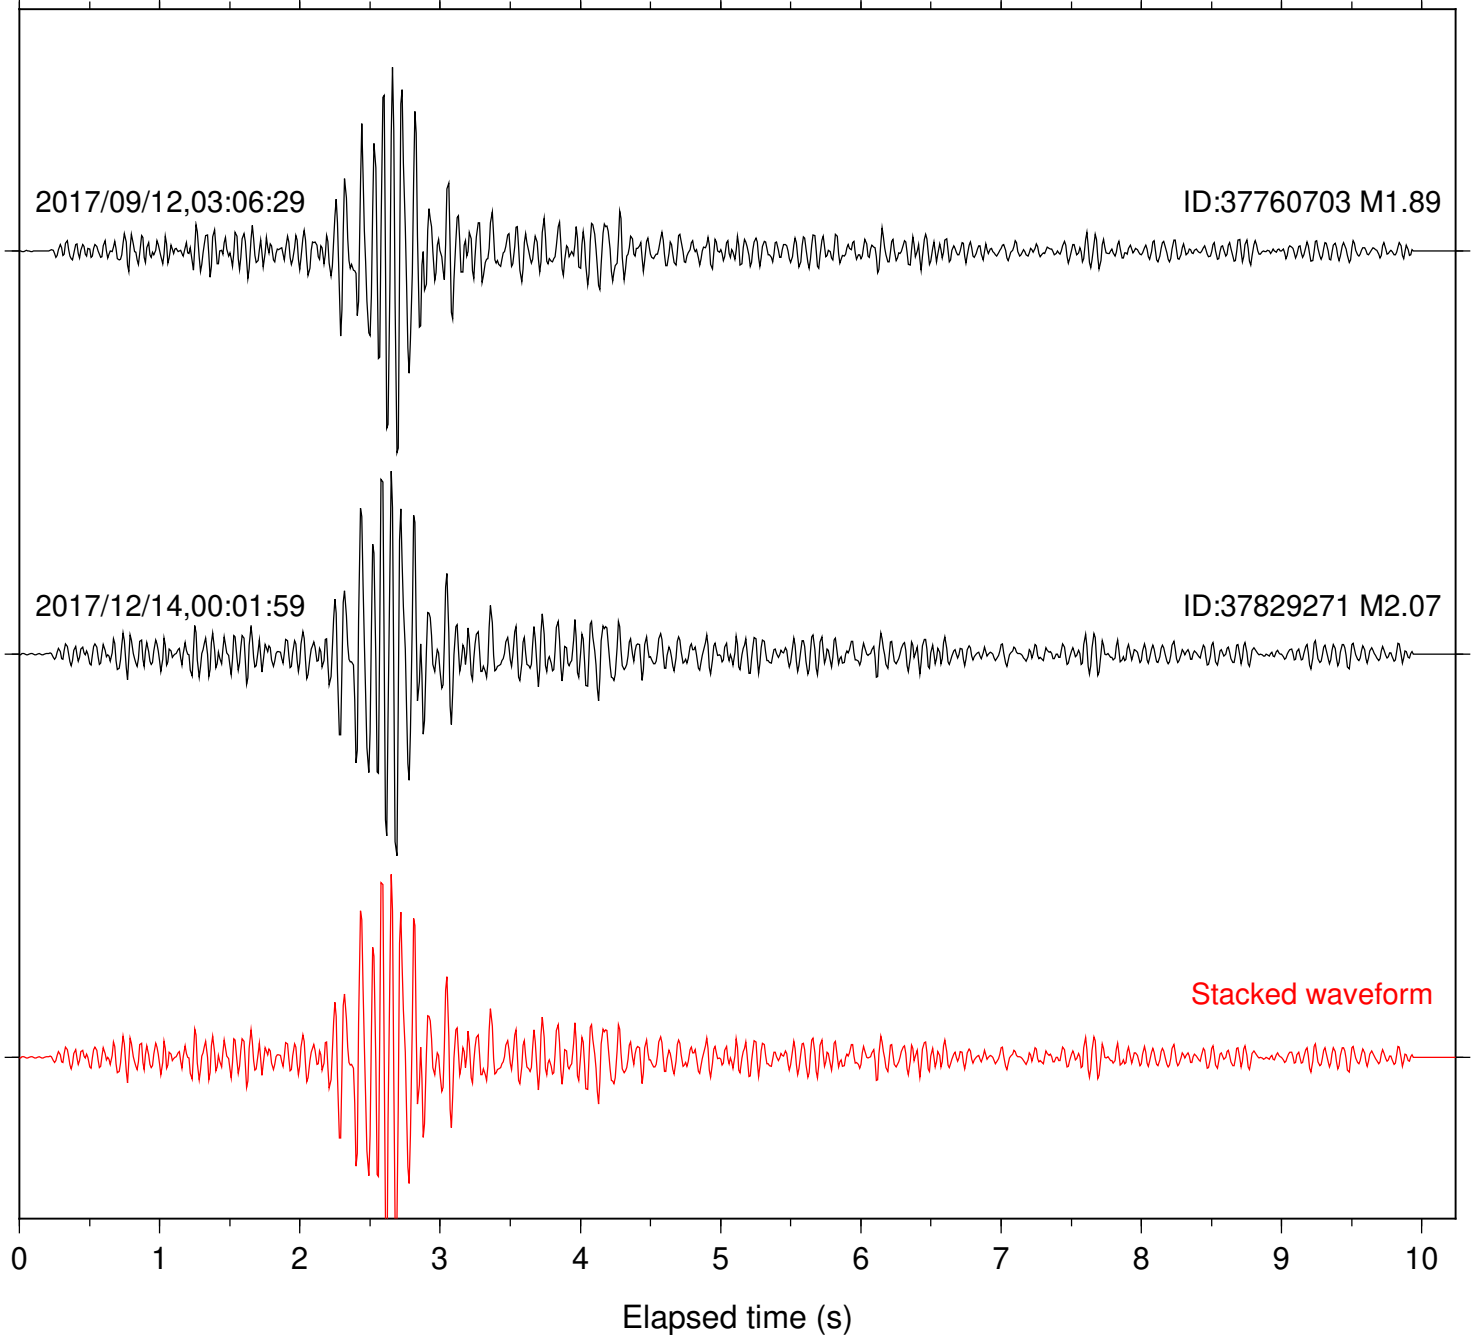

Station: HMT2 Com: HHZ

Focal depth: 5.87 km

Station: KNW Com: HHZ

Focal depth: 5.87 km

Station: LKH Com: HHZ

Focal depth: 5.87 km

Station: LVA2 Com: HHZ

Focal depth: 6.62 km

Station: PFO Com: HHZ

Focal depth: 5.87 km

Station: PLM Com: HHZ

Focal depth: 5.87 km

Station: POB2 Com: HHZ

Focal depth: 5.87 km

Station: RDM Com: HHZ

Focal depth: 5.87 km

Station: RRSP Com: HHZ

Focal depth: 6.62 km

Station: SMER Com: HHZ

Focal depth: 5.87 km

Station: SND Com: HHZ

Focal depth: 5.87 km