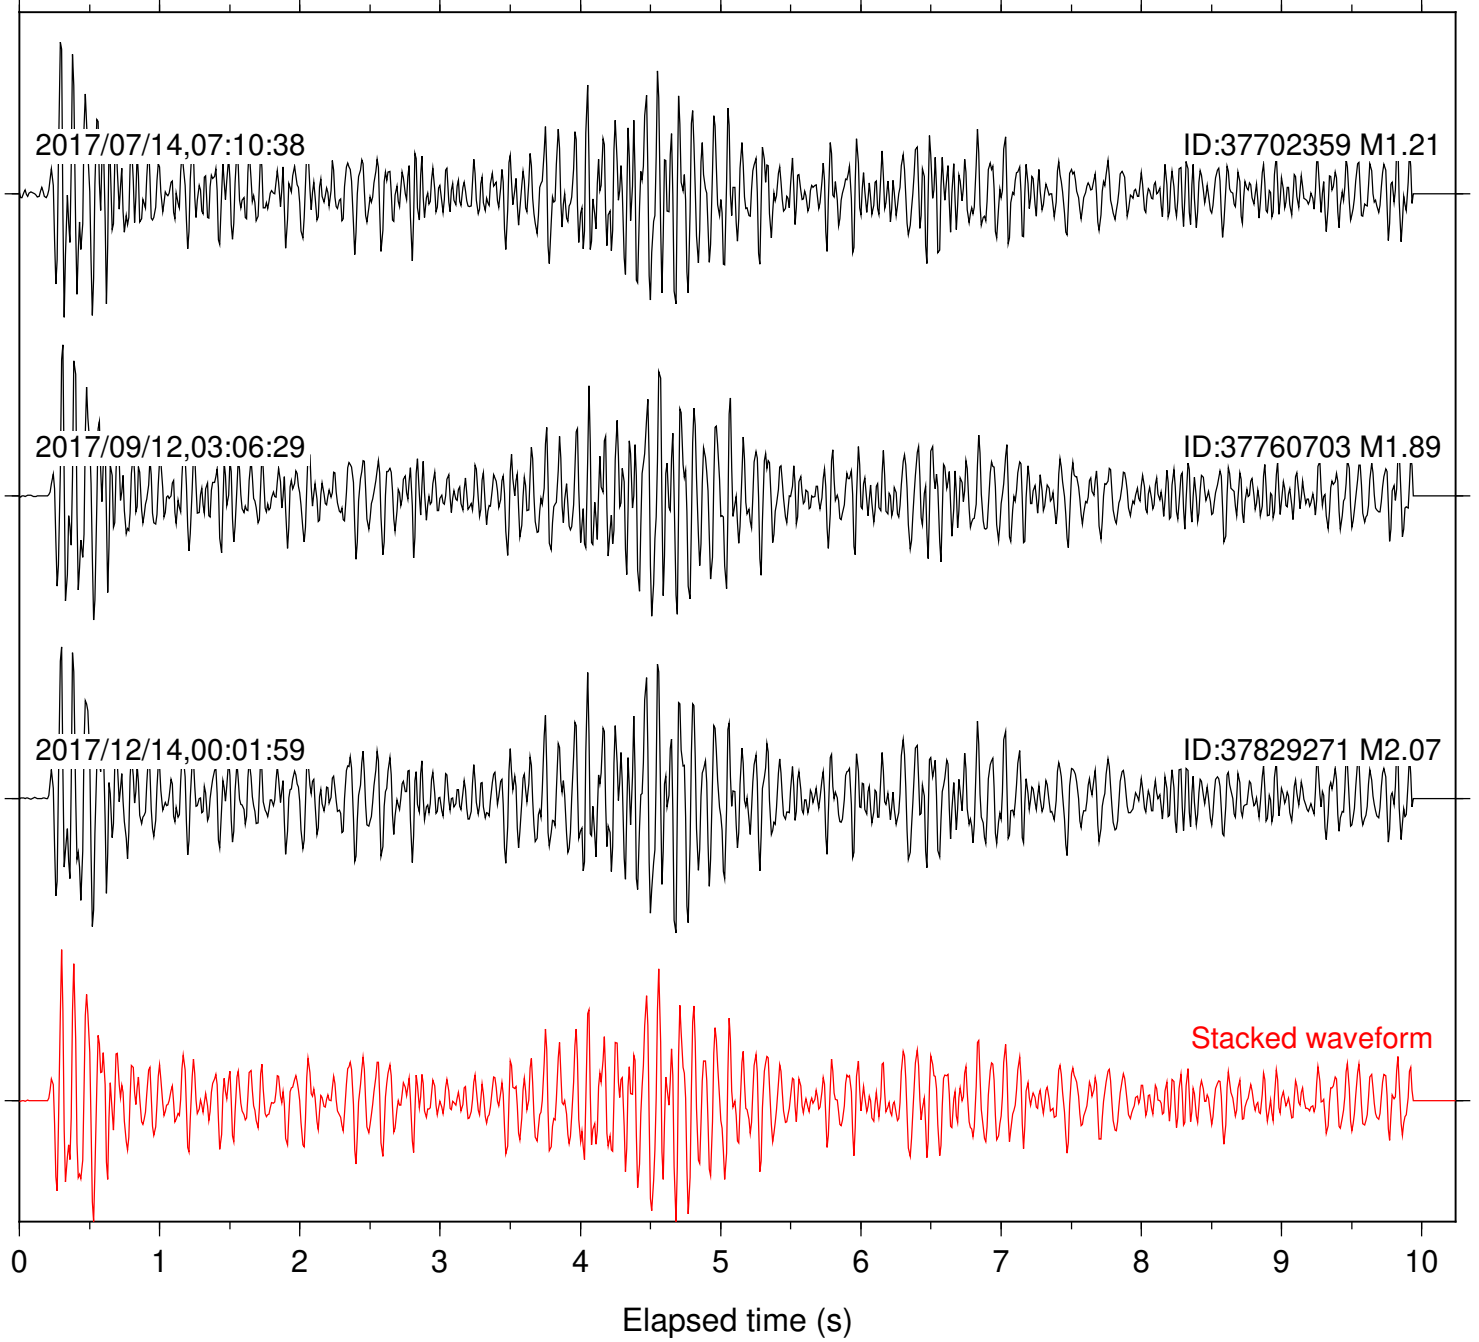

Station: B081 Com: EHZ

Focal depth: 5.87 km

Station: B082 Com: EHZ

Focal depth: 5.87 km

Station: B084 Com: EHZ

Focal depth: 6.19 km

Station: B086 Com: EHZ

Focal depth: 5.87 km

Station: B087 Com: EHZ

Focal depth: 5.87 km

Station: B088 Com: EHZ

Focal depth: 5.87 km

Station: B093 Com: EHZ

Focal depth: 5.87 km

Station: B946 Com: EHZ

Focal depth: 6.19 km

Station: BAC Com: EHZ

Focal depth: 5.87 km

Station: CRY Com: HHZ

Focal depth: 5.87 km

2017/09/12,03:06:29

ID:37760703 M1.89

2017/12/14,00:01:59

ID:37829271 M2.07

Station: RRSP Com: HHZ

Focal depth: 6.62 km

Station: SMER Com: HHZ

Focal depth: 5.87 km

Station: SND Com: HHZ

Focal depth: 5.87 km