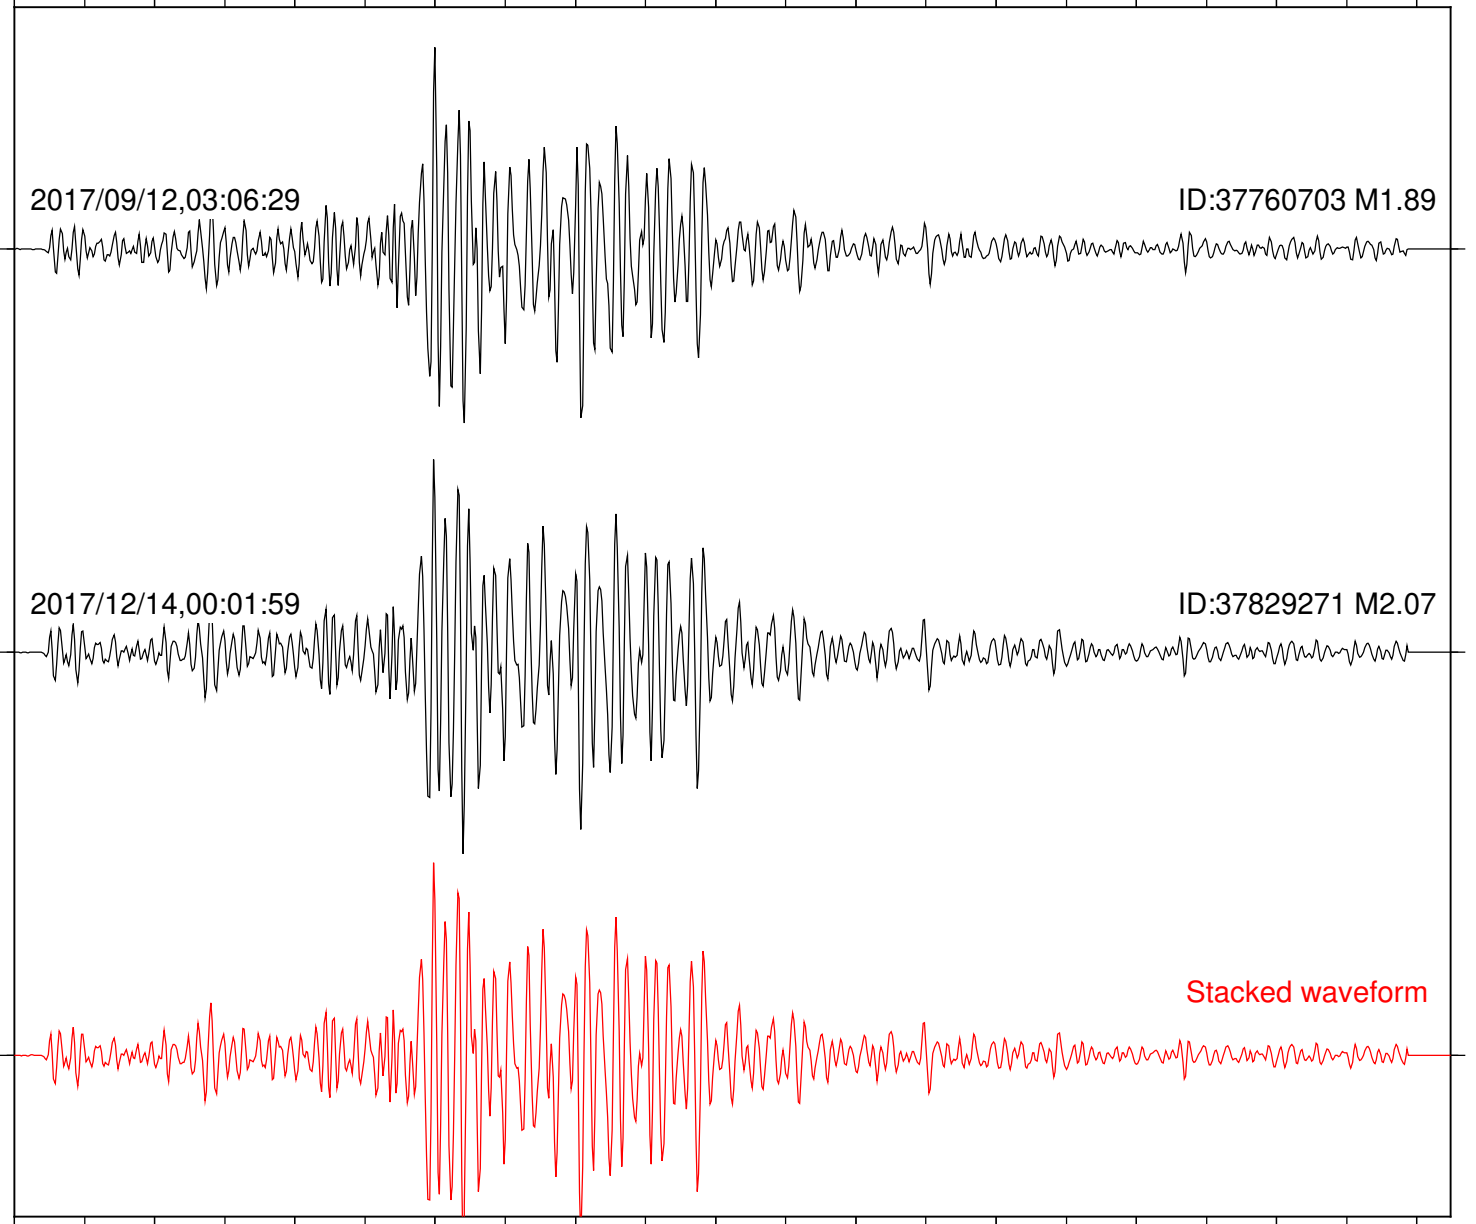

2017/09/12,03:06:29

ID:37760703 M1.89

2017/12/14,00:01:59

ID:37829271 M2.07

Stacked waveform

0 1 2 3 4 5 6 7 8 9 10
Elapsed time (s)

Station: FRD Com: HHZ

Focal depth: 5.87 km

Station: HMT2 Com: HHZ

Focal depth: 5.87 km

Station: KNW Com: HHZ

Focal depth: 5.87 km

Station: LKH Com: HHZ

Focal depth: 5.87 km

Station: LVA2 Com: HHZ

Focal depth: 6.62 km