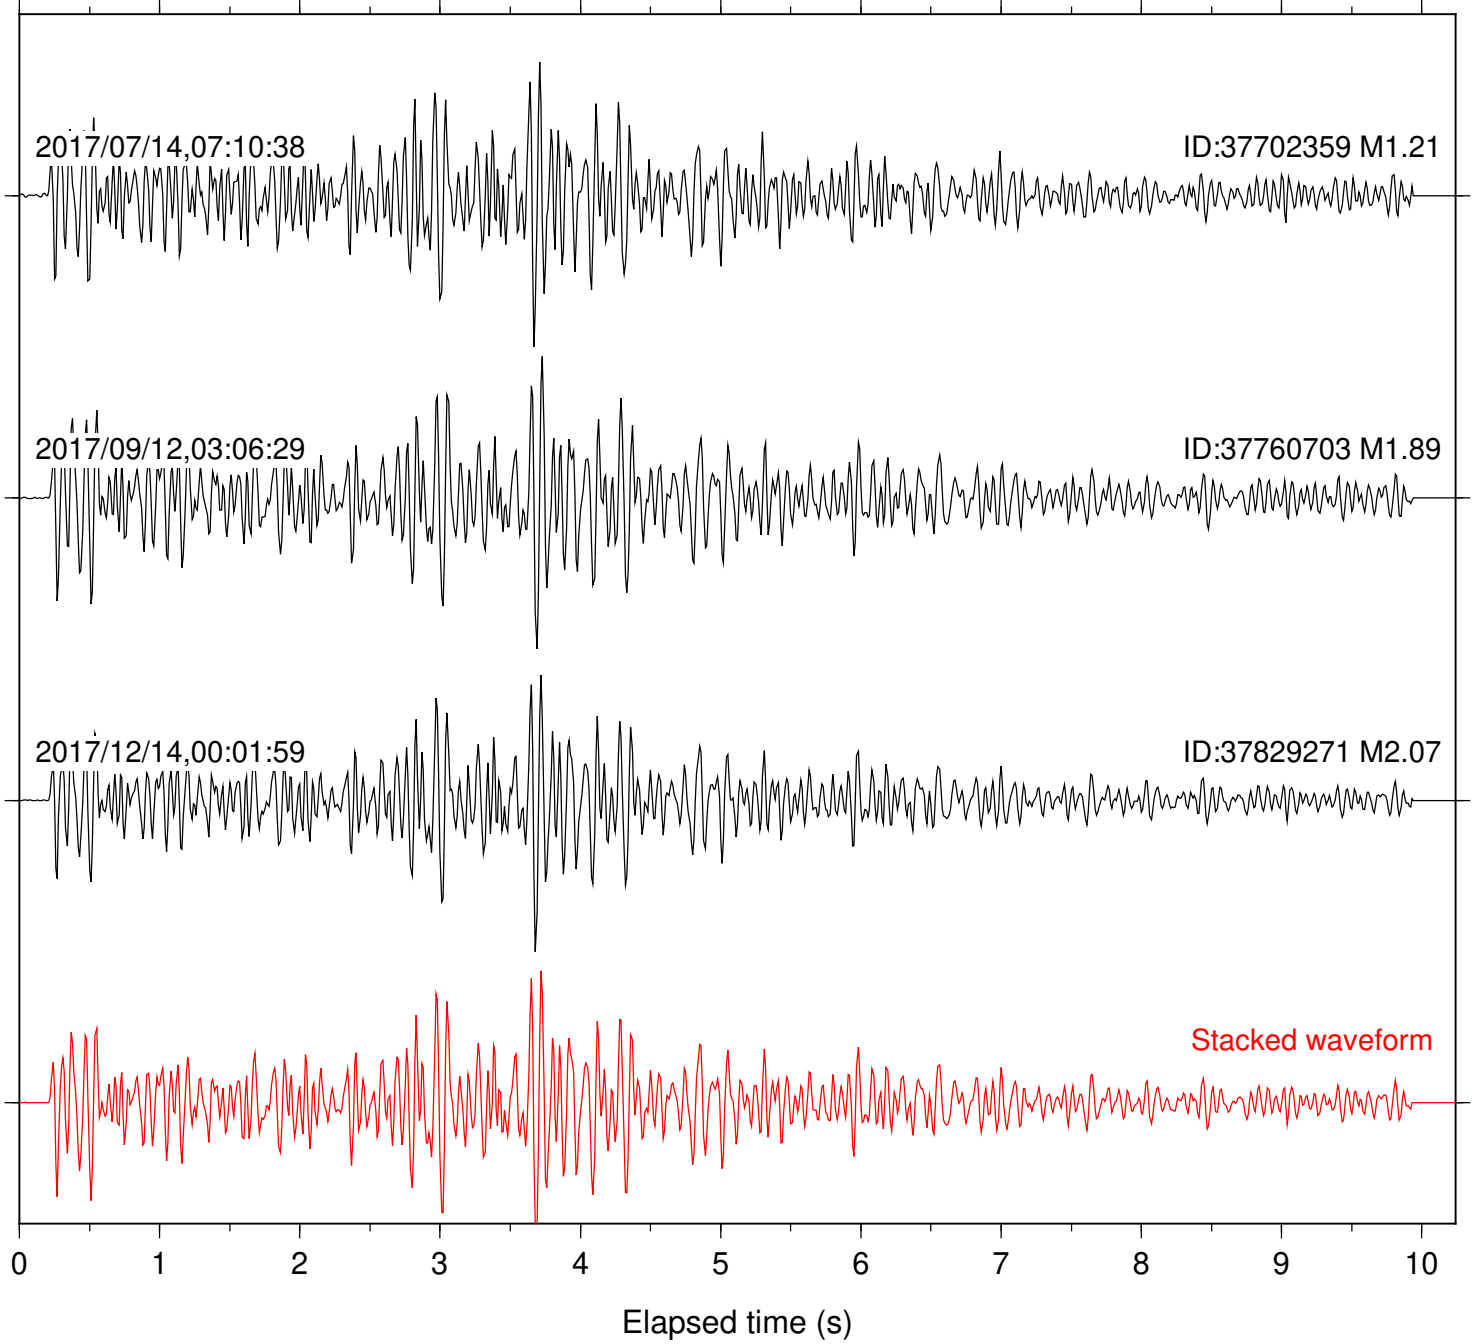

Station: B081 Com: EHZ

Focal depth: 5.87 km

Station: B082 Com: EHZ

Focal depth: 5.87 km

Station: B084 Com: EHZ

Focal depth: 6.19 km

Station: B086 Com: EHZ

Focal depth: 5.87 km

Station: B087 Com: EHZ

Focal depth: 5.87 km

Station: B088 Com: EHZ

Focal depth: 5.87 km

Station: B093 Com: EHZ

Focal depth: 5.87 km

Station: B946 Com: EHZ

Focal depth: 6.19 km

Station: BAC Com: EHZ

Focal depth: 5.87 km

Station: CRY Com: HHZ

Focal depth: 5.87 km

2017/09/12,03:06:29

ID:37760703 M1.89

2017/12/14,00:01:59

ID:37829271 M2.07

Station: RRSP Com: HHZ

Focal depth: 6.62 km

Station: SMER Com: HHZ

Focal depth: 5.87 km

Station: SND Com: HHZ

Focal depth: 5.87 km