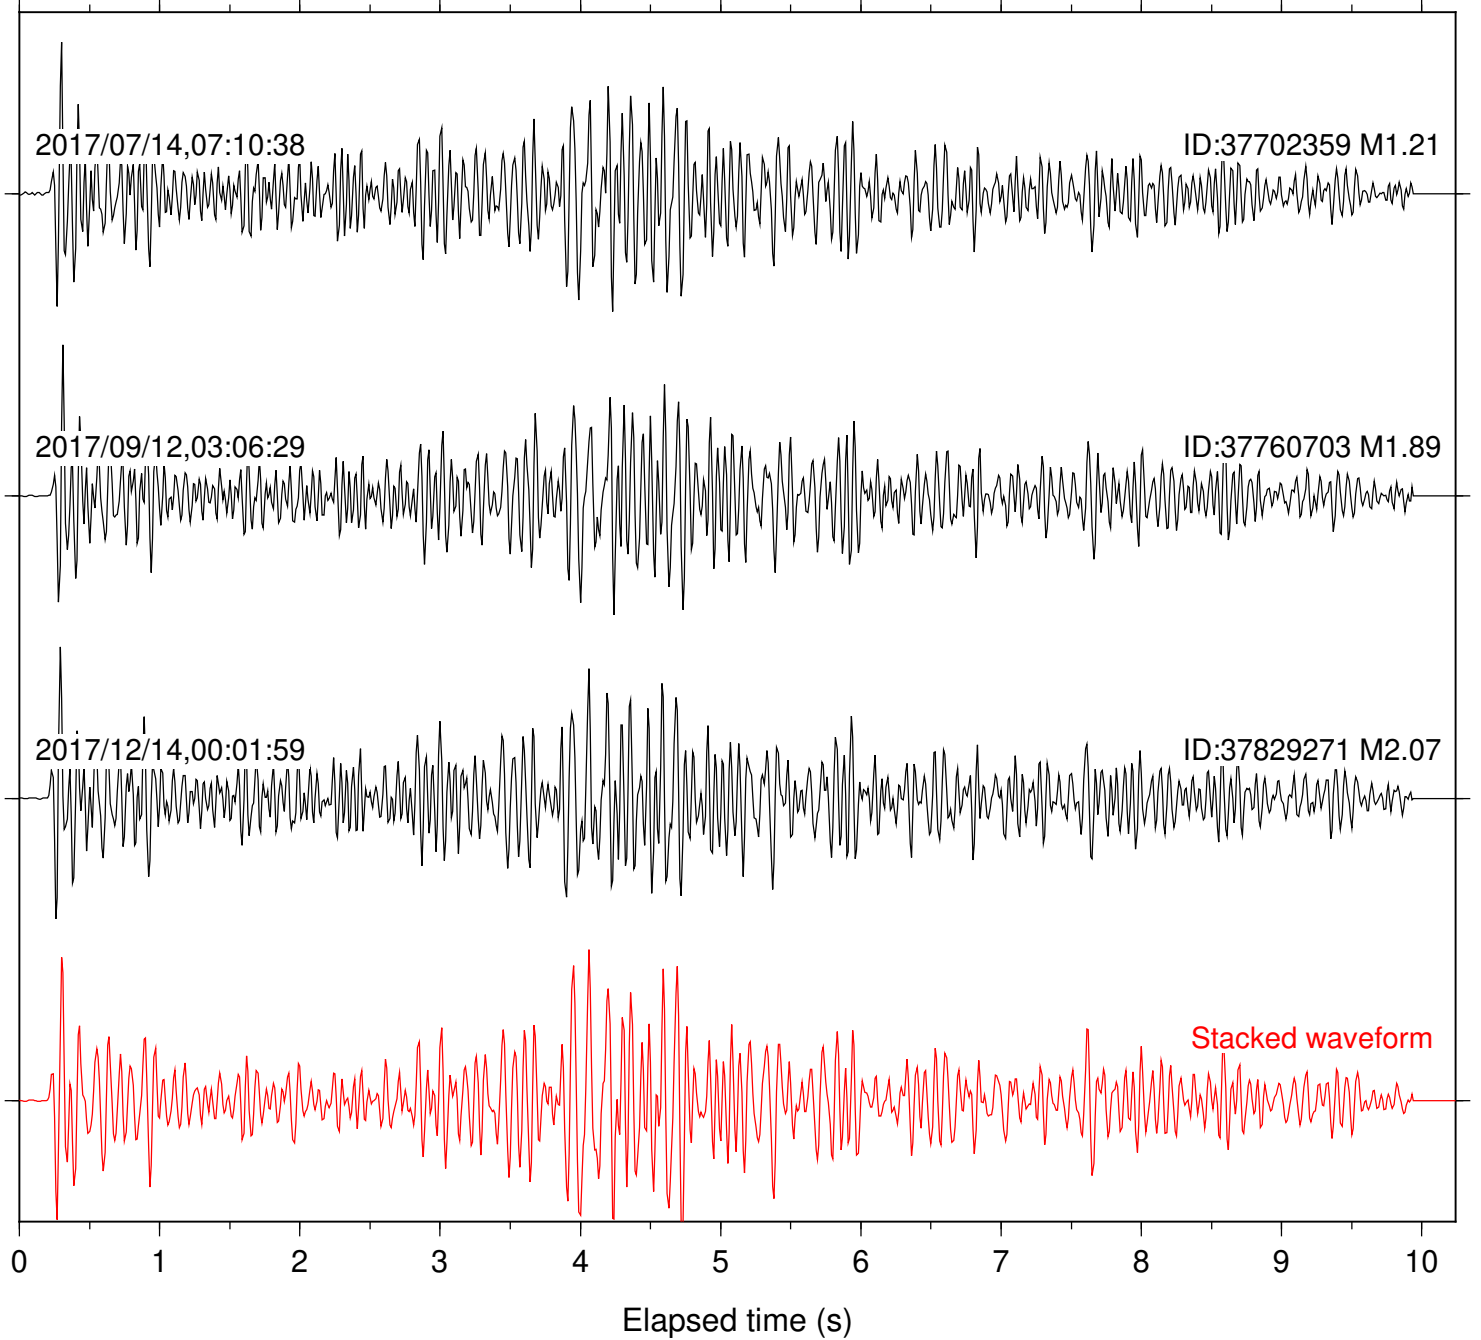

2017/09/12,03:06:29

ID:37760703 M1.89

2017/12/14,00:01:59

ID:37829271 M2.07

Stacked waveform

0 1 2 3 4 5 6 7 8 9 10
Elapsed time (s)

Station: FRD Com: HHZ

Focal depth: 5.87 km

Station: HMT2 Com: HHZ

Focal depth: 5.87 km

Station: KNW Com: HHZ

Focal depth: 5.87 km

Station: LKH Com: HHZ

Focal depth: 5.87 km

Station: LVA2 Com: HHZ

Focal depth: 6.62 km

Station: RRSP Com: HHZ

Focal depth: 6.62 km

Station: SMER Com: HHZ

Focal depth: 5.87 km

Station: SND Com: HHZ

Focal depth: 5.87 km