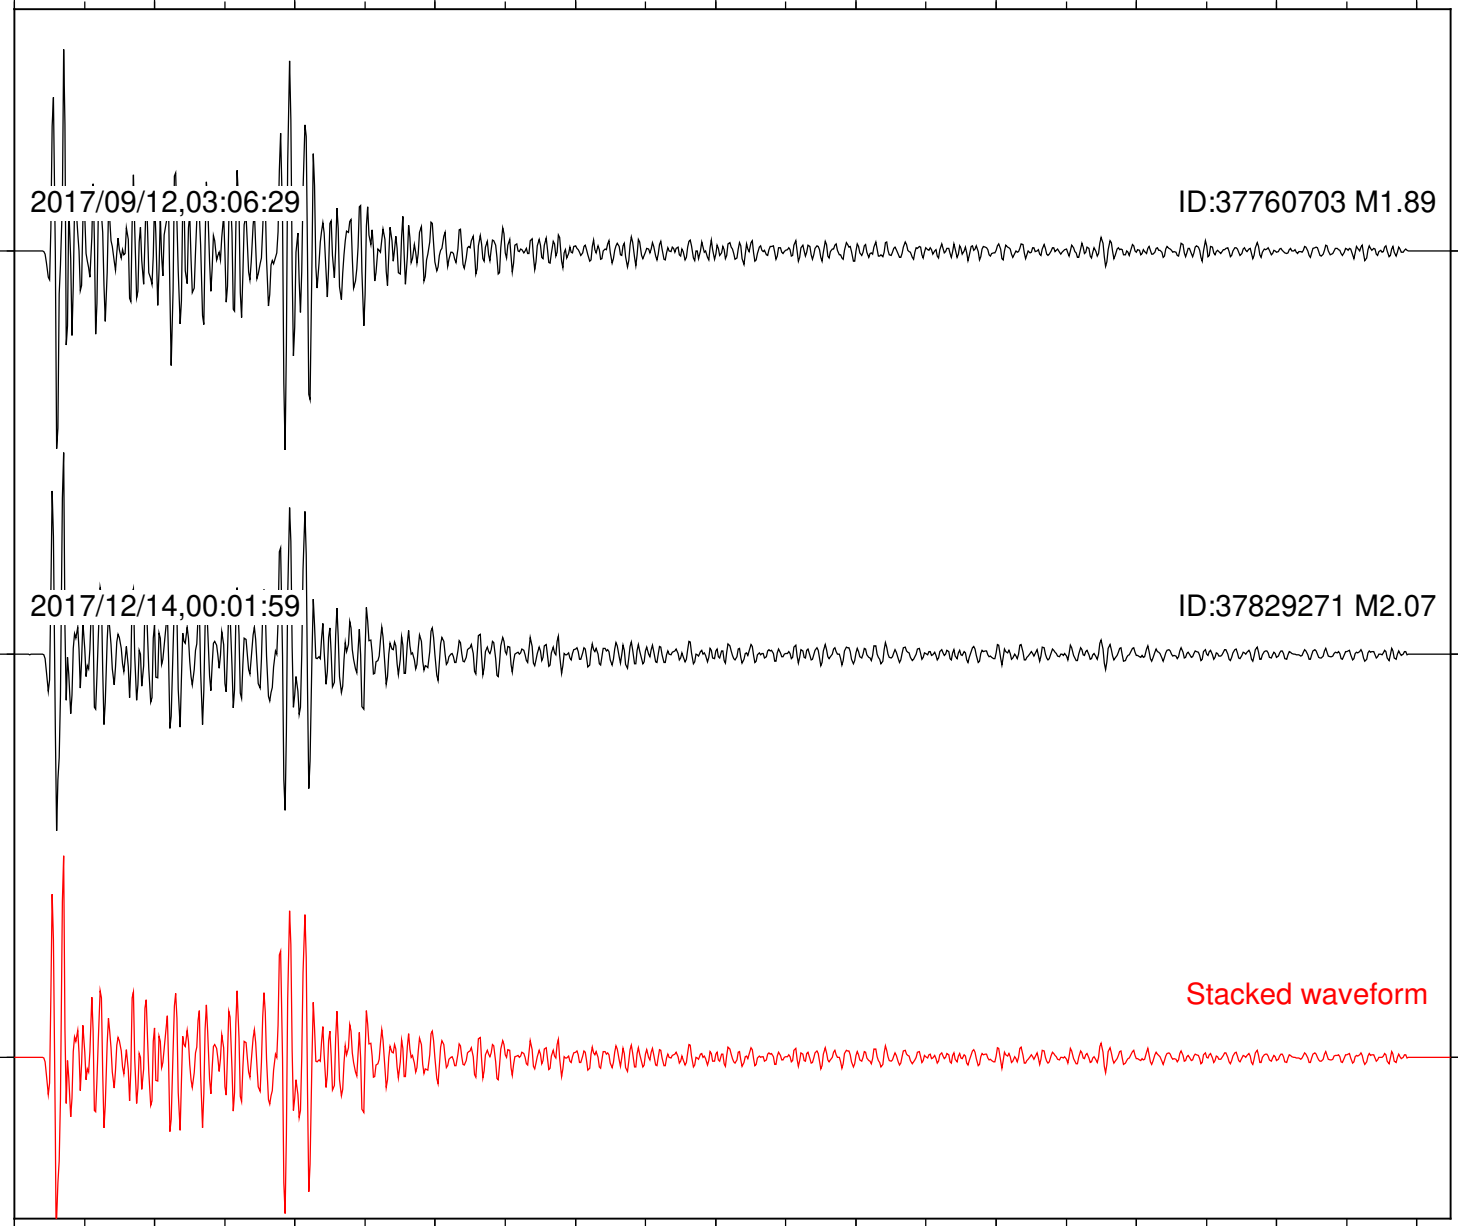

Station: BAC Com: EHZ

Focal depth: 5.87 km

Station: CRY Com: HHZ

Focal depth: 5.87 km

2017/09/12,03:06:29

ID:37760703 M1.89

2017/12/14,00:01:59

ID:37829271 M2.07

Stacked waveform

0 1 2 3 4 5 6 7 8 9 10
Elapsed time (s)

Station: CSH Com: HHZ

Focal depth: 5.87 km

2017/07/14,07:10:38

ID:37702359 M1.21

2017/09/12,03:06:29

ID:37760703 M1.89