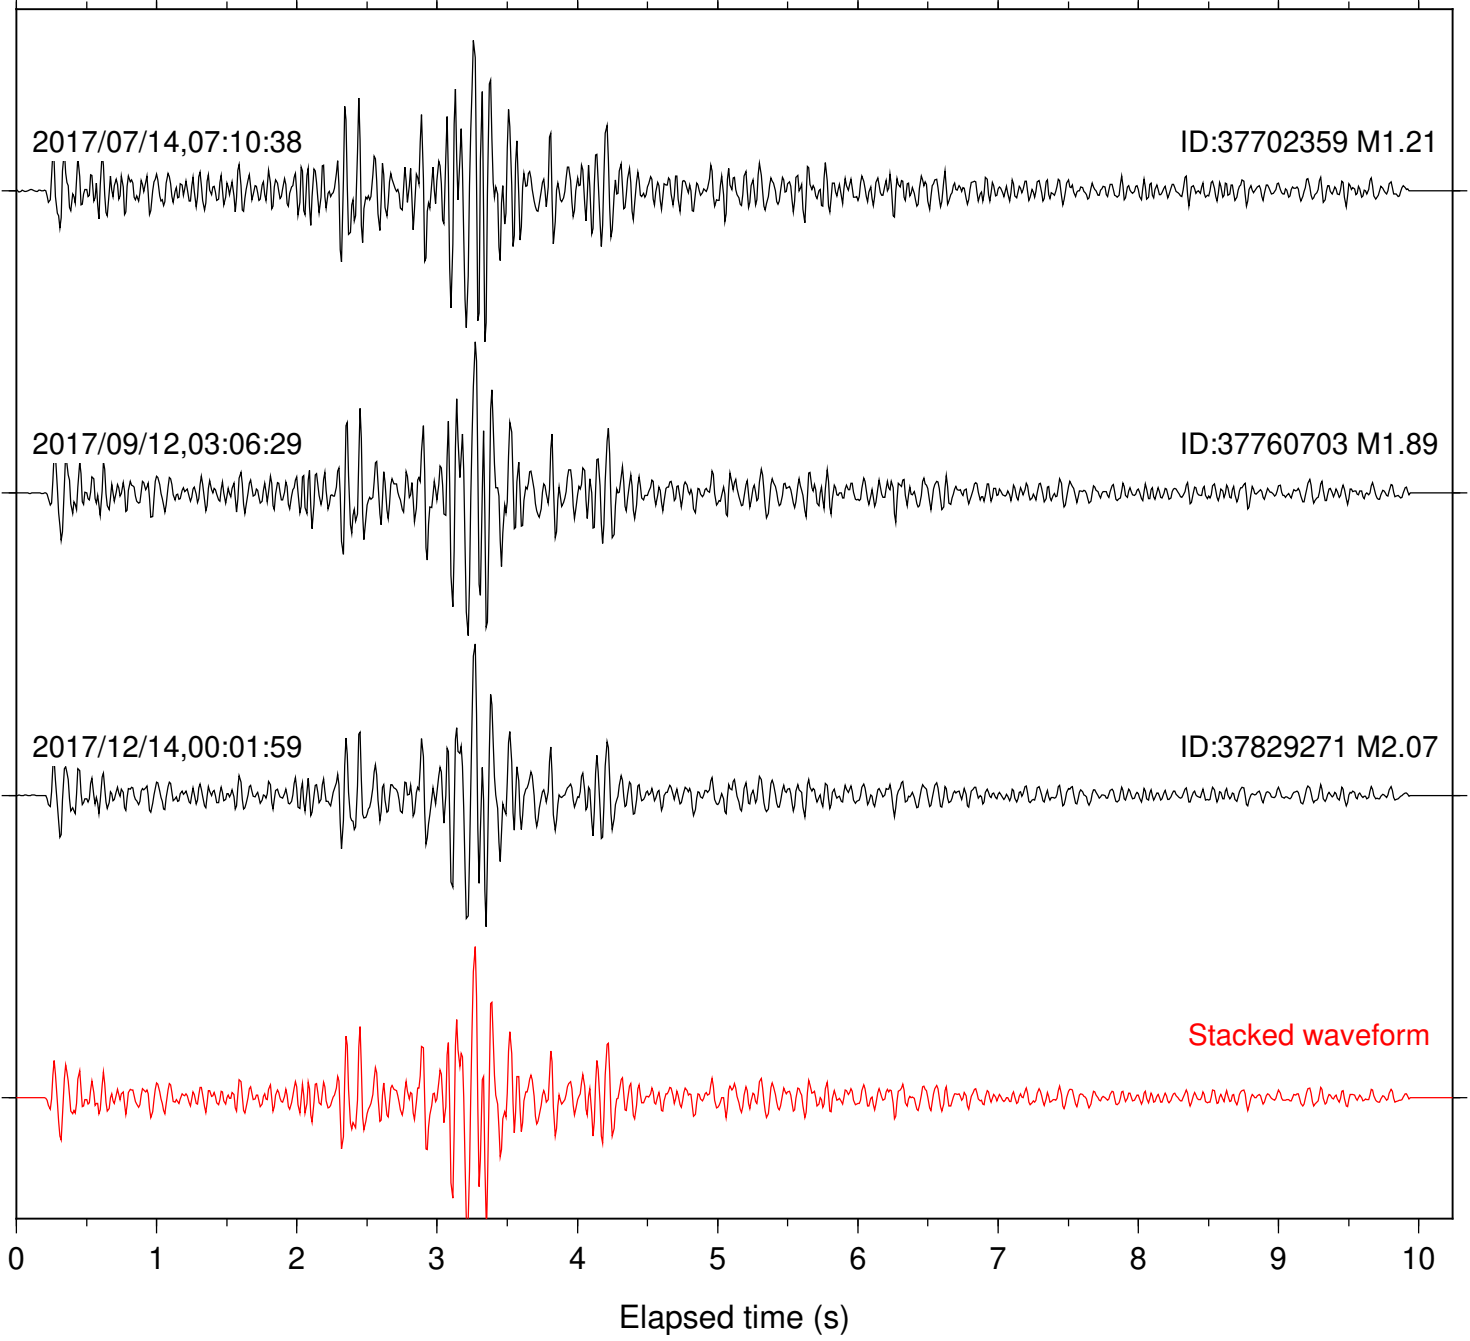

Station: B081 Com: EHZ

Focal depth: 5.87 km

Station: B082 Com: EHZ

Focal depth: 5.87 km

Station: B084 Com: EHZ

Focal depth: 6.19 km

Station: B086 Com: EHZ

Focal depth: 5.87 km

Station: B087 Com: EHZ

Focal depth: 5.87 km

Station: B088 Com: EHZ

Focal depth: 5.87 km

Station: B093 Com: EHZ

Focal depth: 5.87 km

Station: B946 Com: EHZ

Focal depth: 6.19 km

Station: BAC Com: EHZ

Focal depth: 5.87 km

Station: CRY Com: HHZ

Focal depth: 5.87 km

2017/09/12,03:06:29

ID:37760703 M1.89

2017/12/14,00:01:59

ID:37829271 M2.07

Station: RRSP Com: HHZ

Focal depth: 6.62 km

Station: SMER Com: HHZ

Focal depth: 5.87 km

Station: SND Com: HHZ

Focal depth: 5.87 km