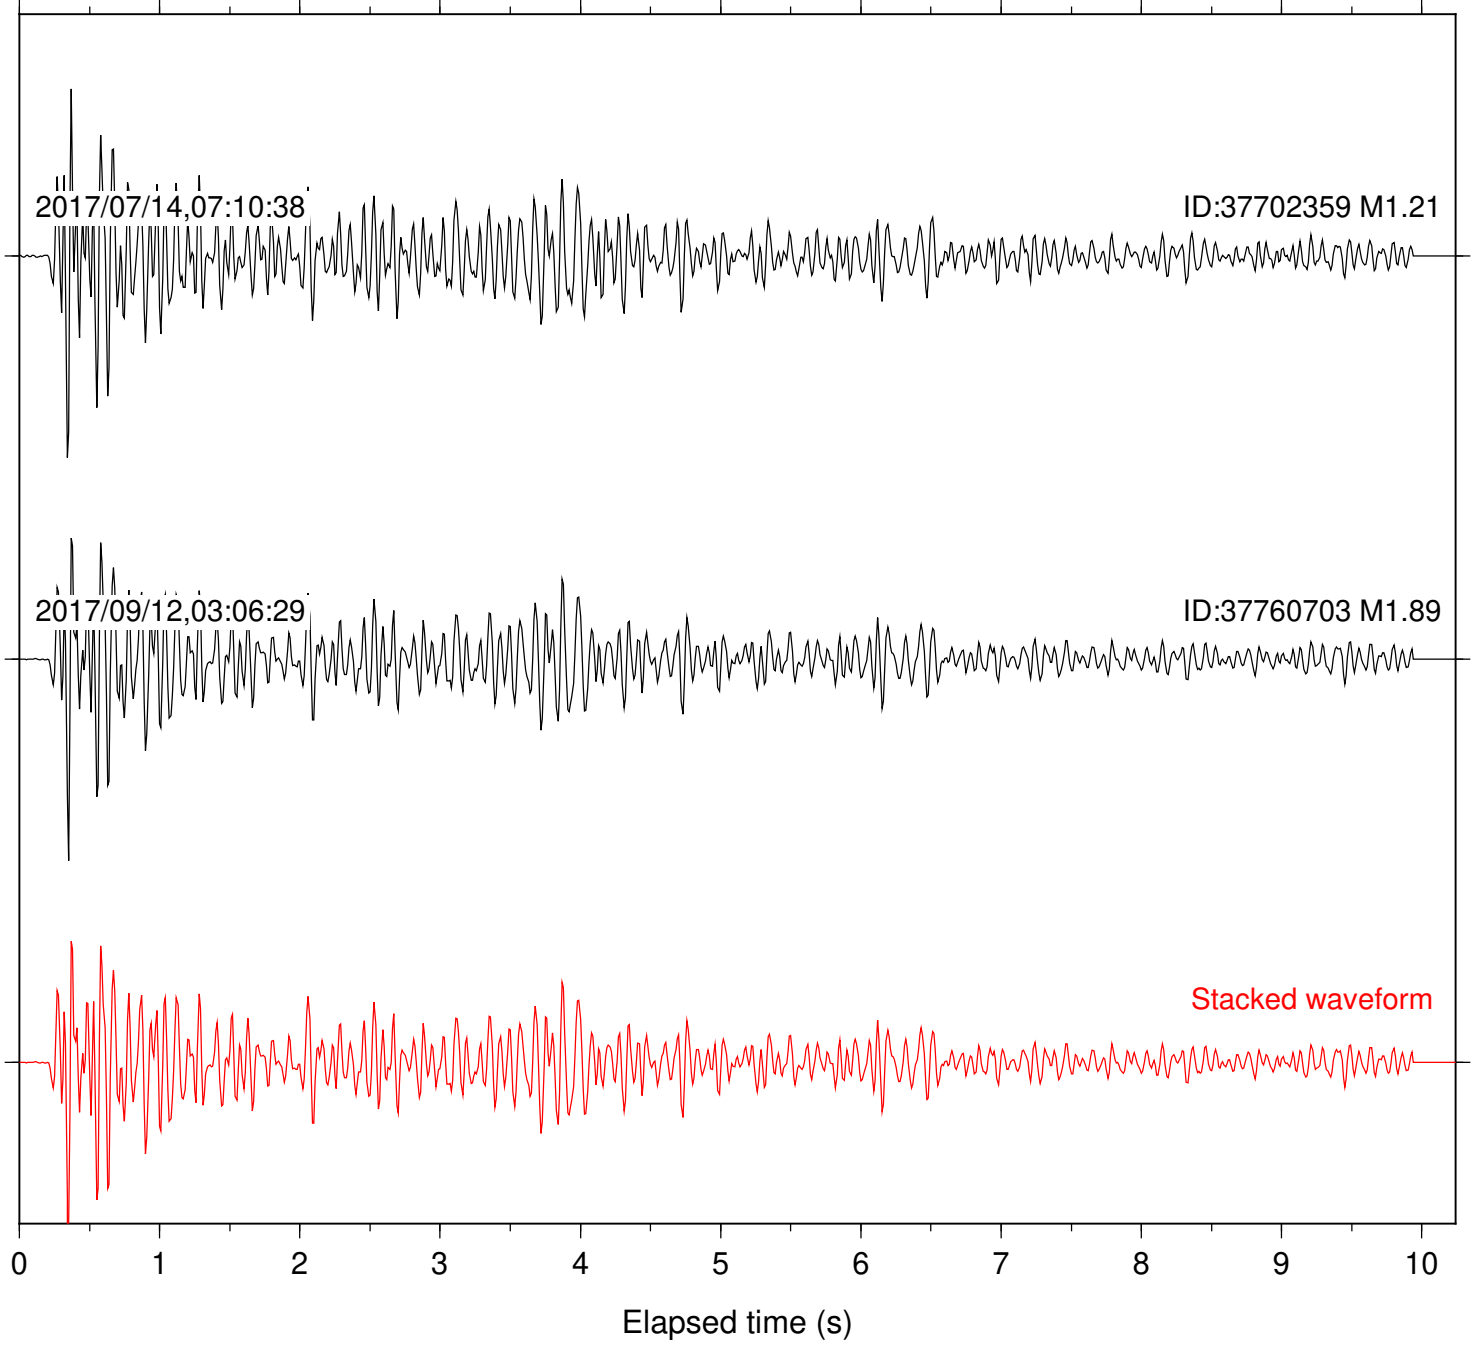

Station: HMT2 Com: HHZ

Focal depth: 5.87 km

Station: KNW Com: HHZ

Focal depth: 5.87 km

Station: LKH Com: HHZ

Focal depth: 5.87 km

Station: LVA2 Com: HHZ

Focal depth: 6.62 km

Station: PFO Com: HHZ

Focal depth: 5.87 km

Station: PLM Com: HHZ

Focal depth: 5.87 km

Station: POB2 Com: HHZ

Focal depth: 5.87 km

Station: RDM Com: HHZ

Focal depth: 5.87 km

Station: RRSP Com: HHZ

Focal depth: 6.62 km

Station: SMER Com: HHZ

Focal depth: 5.87 km

Station: SND Com: HHZ

Focal depth: 5.87 km