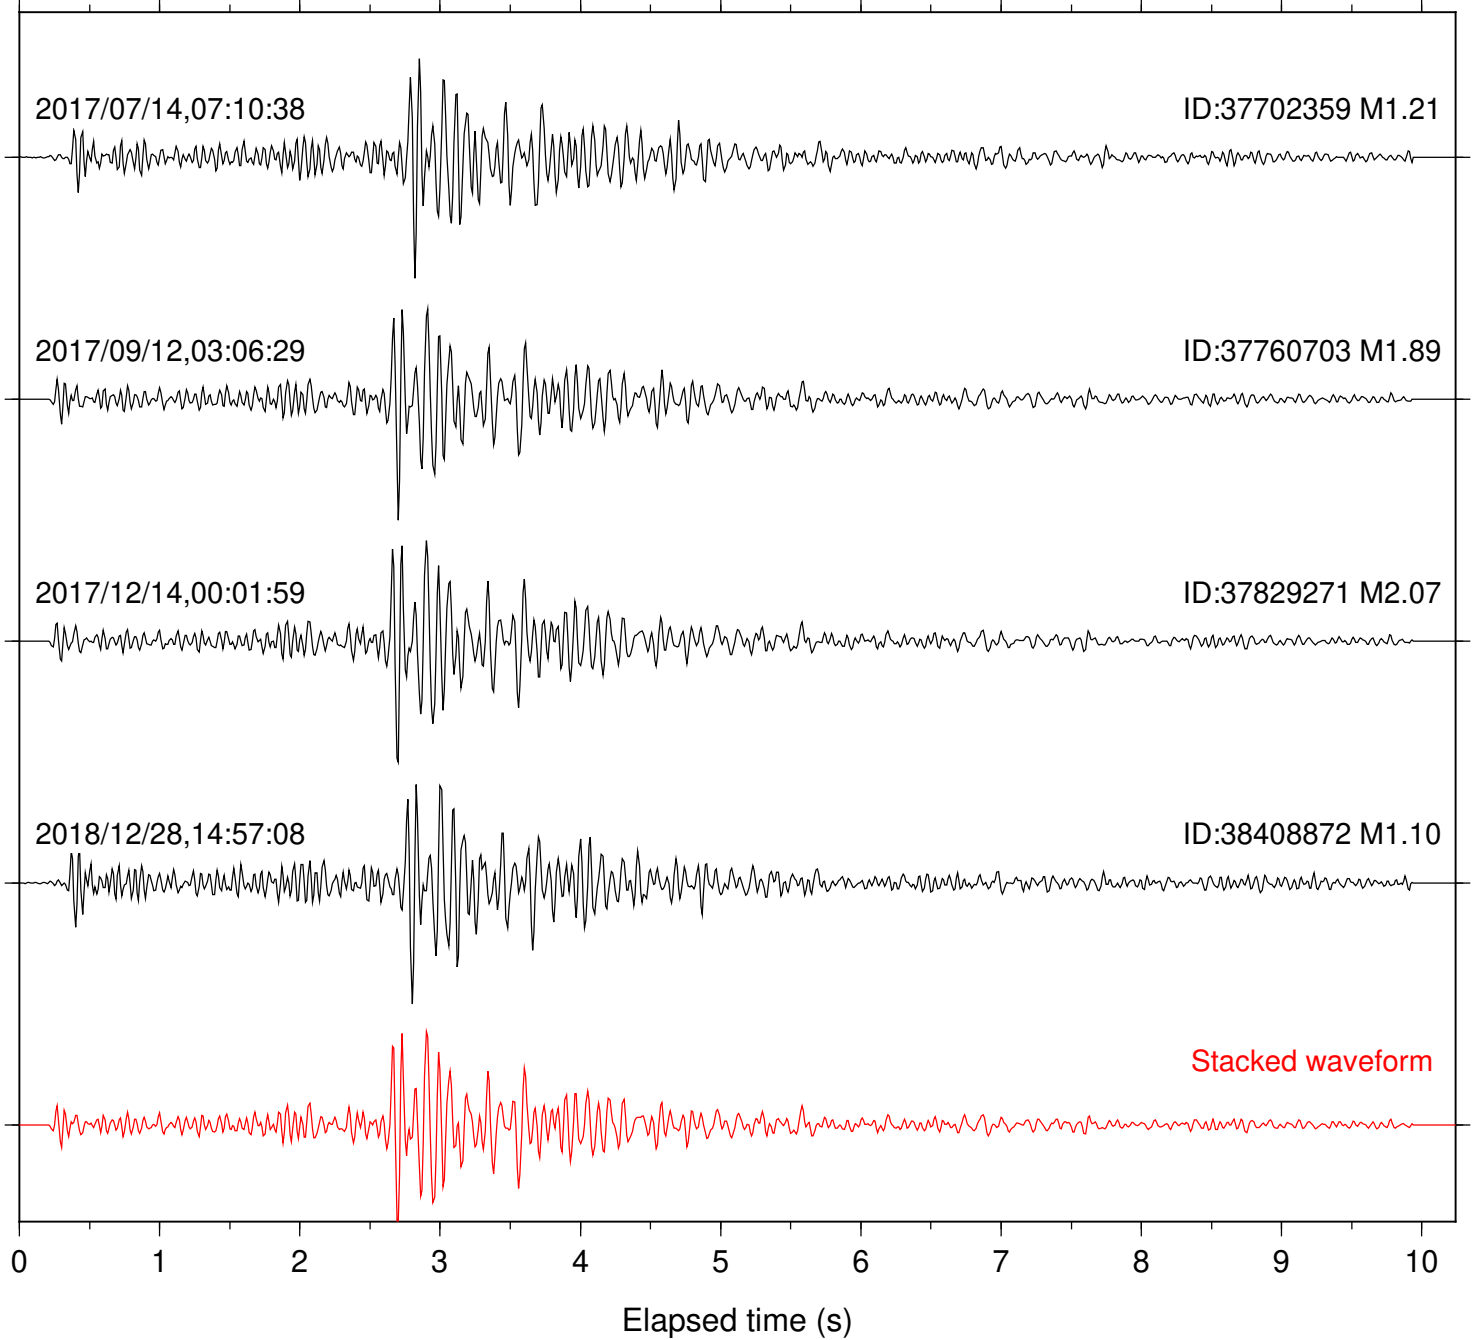

Station: B081 Com: EHZ

Focal depth: 5.87 km

Station: B082 Com: EHZ

Focal depth: 5.87 km

Station: B084 Com: EHZ

Focal depth: 6.19 km

Station: B086 Com: EHZ

Focal depth: 5.87 km

Station: B087 Com: EHZ

Focal depth: 5.87 km

Station: B088 Com: EHZ

Focal depth: 5.87 km

Station: B093 Com: EHZ

Focal depth: 5.87 km

Station: B946 Com: EHZ

Focal depth: 6.19 km

Station: BAC Com: EHZ

Focal depth: 5.87 km

Station: CRY Com: HHZ

Focal depth: 5.87 km

2017/09/12,03:06:29

ID:37760703 M1.89

2017/12/14,00:01:59

ID:37829271 M2.07

Station: RRSP Com: HHZ

Focal depth: 6.62 km

Station: SMER Com: HHZ

Focal depth: 5.87 km

Station: SND Com: HHZ

Focal depth: 5.87 km