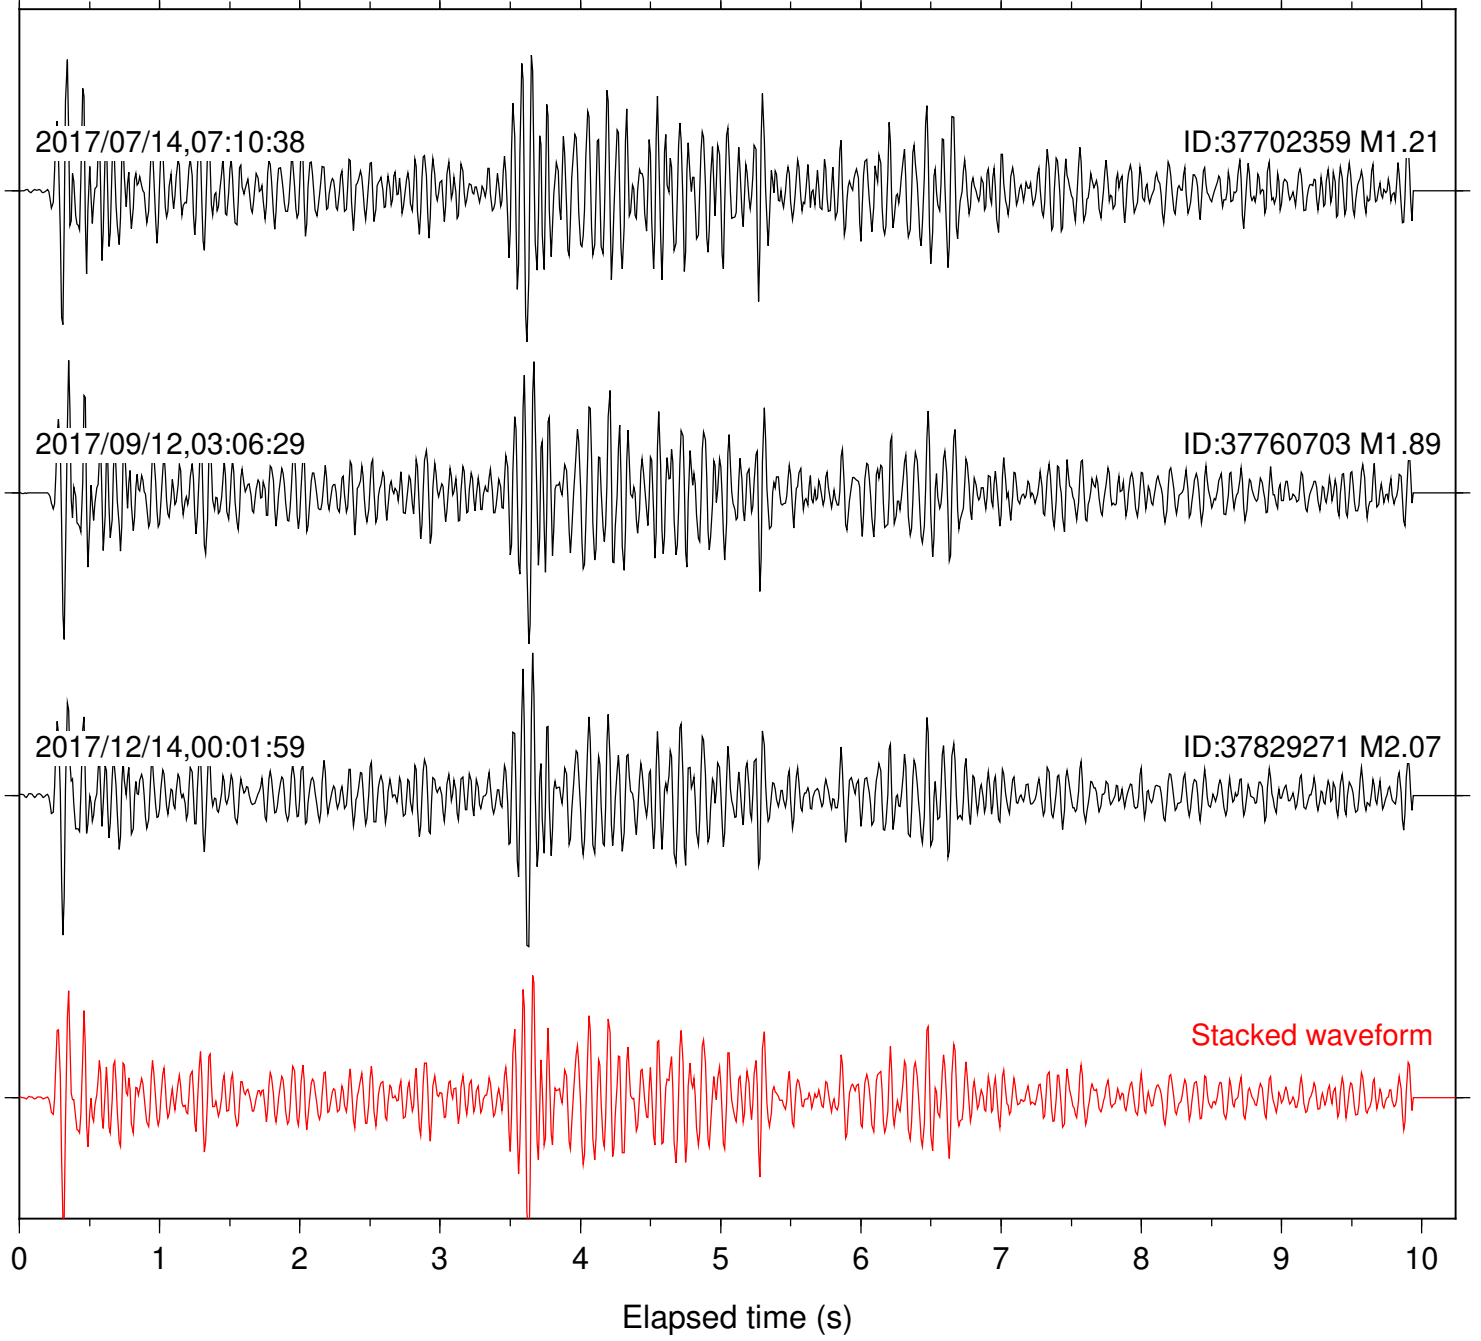

2017/09/12,03:06:29

ID:37760703 M1.89

2017/12/14,00:01:59

ID:37829271 M2.07

Stacked waveform

0 1 2 3 4 5 6 7 8 9 10
Elapsed time (s)

Station: FRD Com: HHZ

Focal depth: 5.87 km

Station: HMT2 Com: HHZ

Focal depth: 5.87 km

Station: KNW Com: HHZ

Focal depth: 5.87 km

Station: LKH Com: HHZ

Focal depth: 5.87 km

Station: LVA2 Com: HHZ

Focal depth: 6.62 km

Station: RRSP Com: HHZ

Focal depth: 6.62 km

Station: SMER Com: HHZ

Focal depth: 5.87 km

Station: SND Com: HHZ

Focal depth: 5.87 km