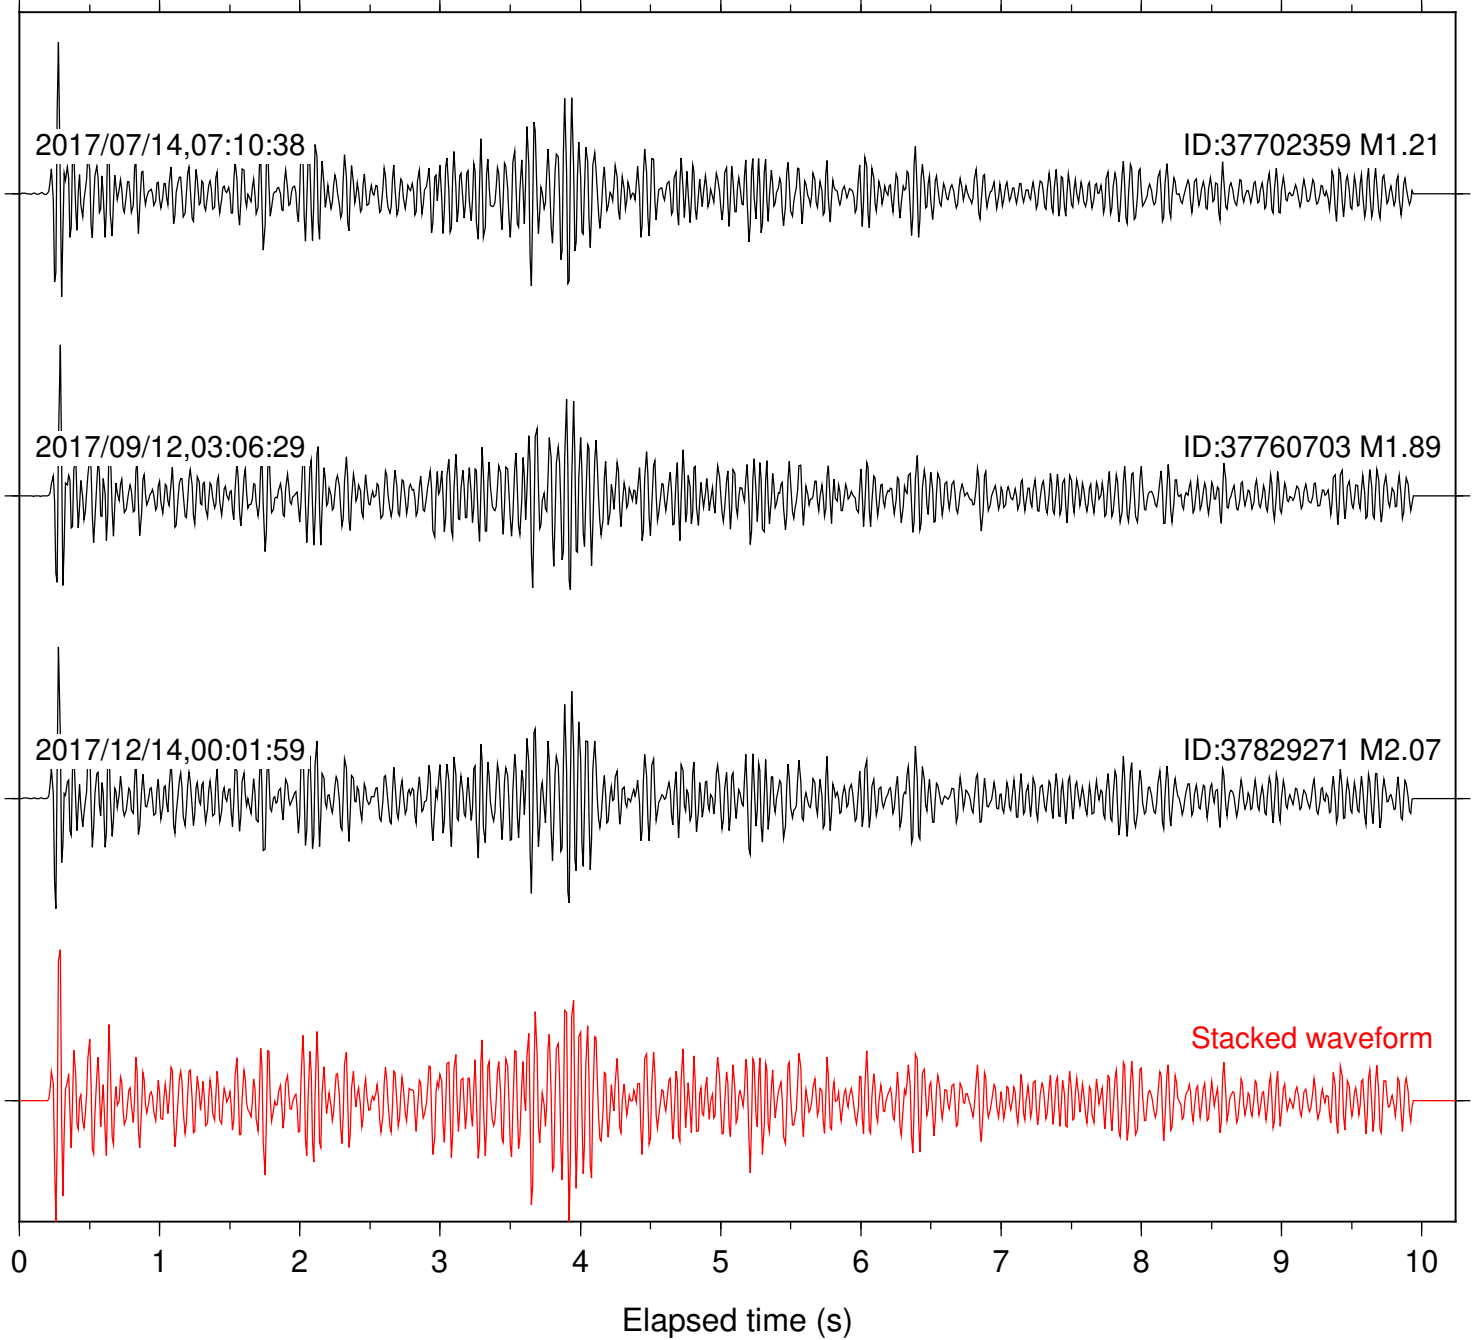

2017/12/14,00:01:59

ID:37829271 M2.07

Stacked waveform

0 1 2 3 4 5 6 7 8 9 10
Elapsed time (s)

Station: DGR Com: HHZ

Focal depth: 5.87 km

Station: DNR Com: HHZ

Focal depth: 5.87 km

2017/09/12,03:06:29

ID:37760703 M1.89

2017/12/14,00:01:59

ID:37829271 M2.07

Stacked waveform

0 1 2 3 4 5 6 7 8 9 10
Elapsed time (s)

Station: FRD Com: HHZ

Focal depth: 5.87 km

Station: HMT2 Com: HHZ

Focal depth: 5.87 km

Station: KNW Com: HHZ

Focal depth: 5.87 km

Station: LKH Com: HHZ

Focal depth: 5.87 km

Station: LVA2 Com: HHZ

Focal depth: 6.62 km

Station: RRSP Com: HHZ

Focal depth: 6.62 km

Station: SMER Com: HHZ

Focal depth: 5.87 km

Station: SND Com: HHZ

Focal depth: 5.87 km