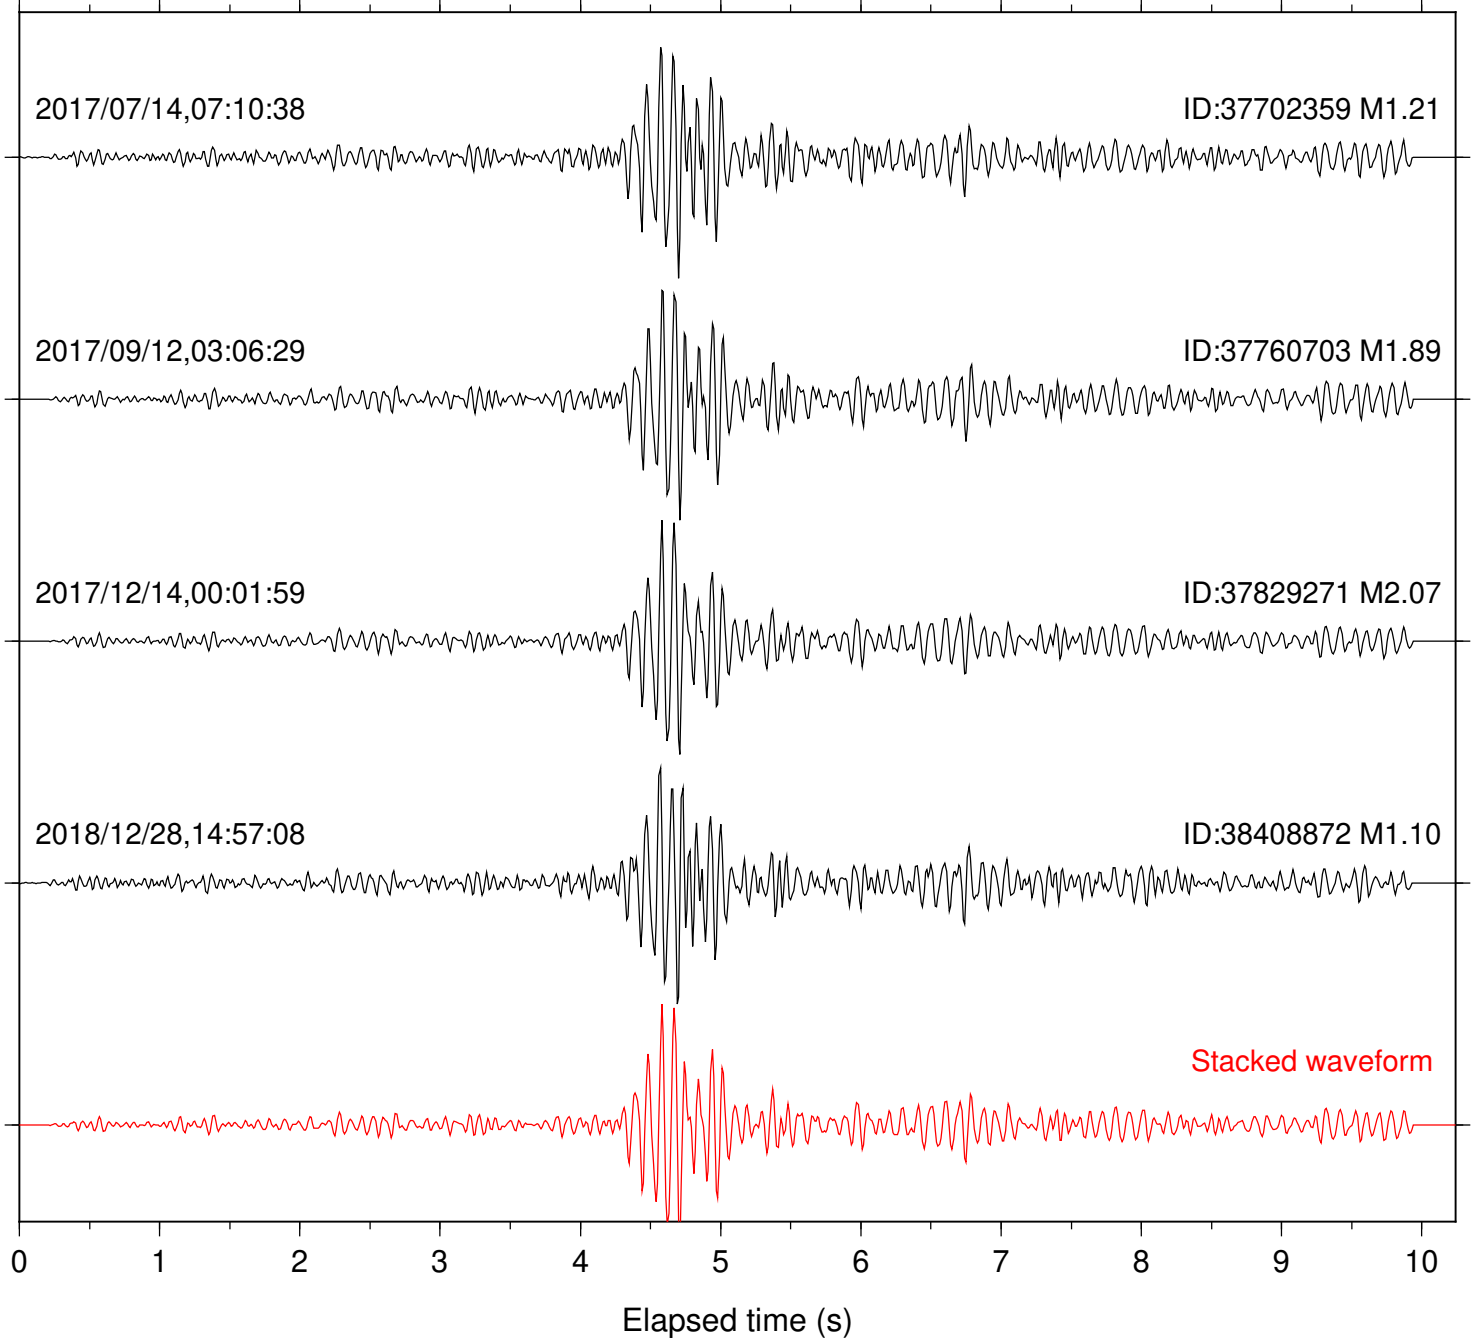

Station: B081 Com: EHZ

Focal depth: 5.87 km

Station: B082 Com: EHZ

Focal depth: 5.87 km

Station: B084 Com: EHZ

Focal depth: 6.19 km

Station: B086 Com: EHZ

Focal depth: 5.87 km

Station: B087 Com: EHZ

Focal depth: 5.87 km

Station: B088 Com: EHZ

Focal depth: 5.87 km

Station: B093 Com: EHZ

Focal depth: 5.87 km

Station: B946 Com: EHZ

Focal depth: 6.19 km

Station: BAC Com: EHZ

Focal depth: 5.87 km

Station: CRY Com: HHZ

Focal depth: 5.87 km

2017/09/12,03:06:29

ID:37760703 M1.89

2017/12/14,00:01:59

ID:37829271 M2.07

Station: RRSP Com: HHZ

Focal depth: 6.62 km

Station: SMER Com: HHZ

Focal depth: 5.87 km

Station: SND Com: HHZ

Focal depth: 5.87 km