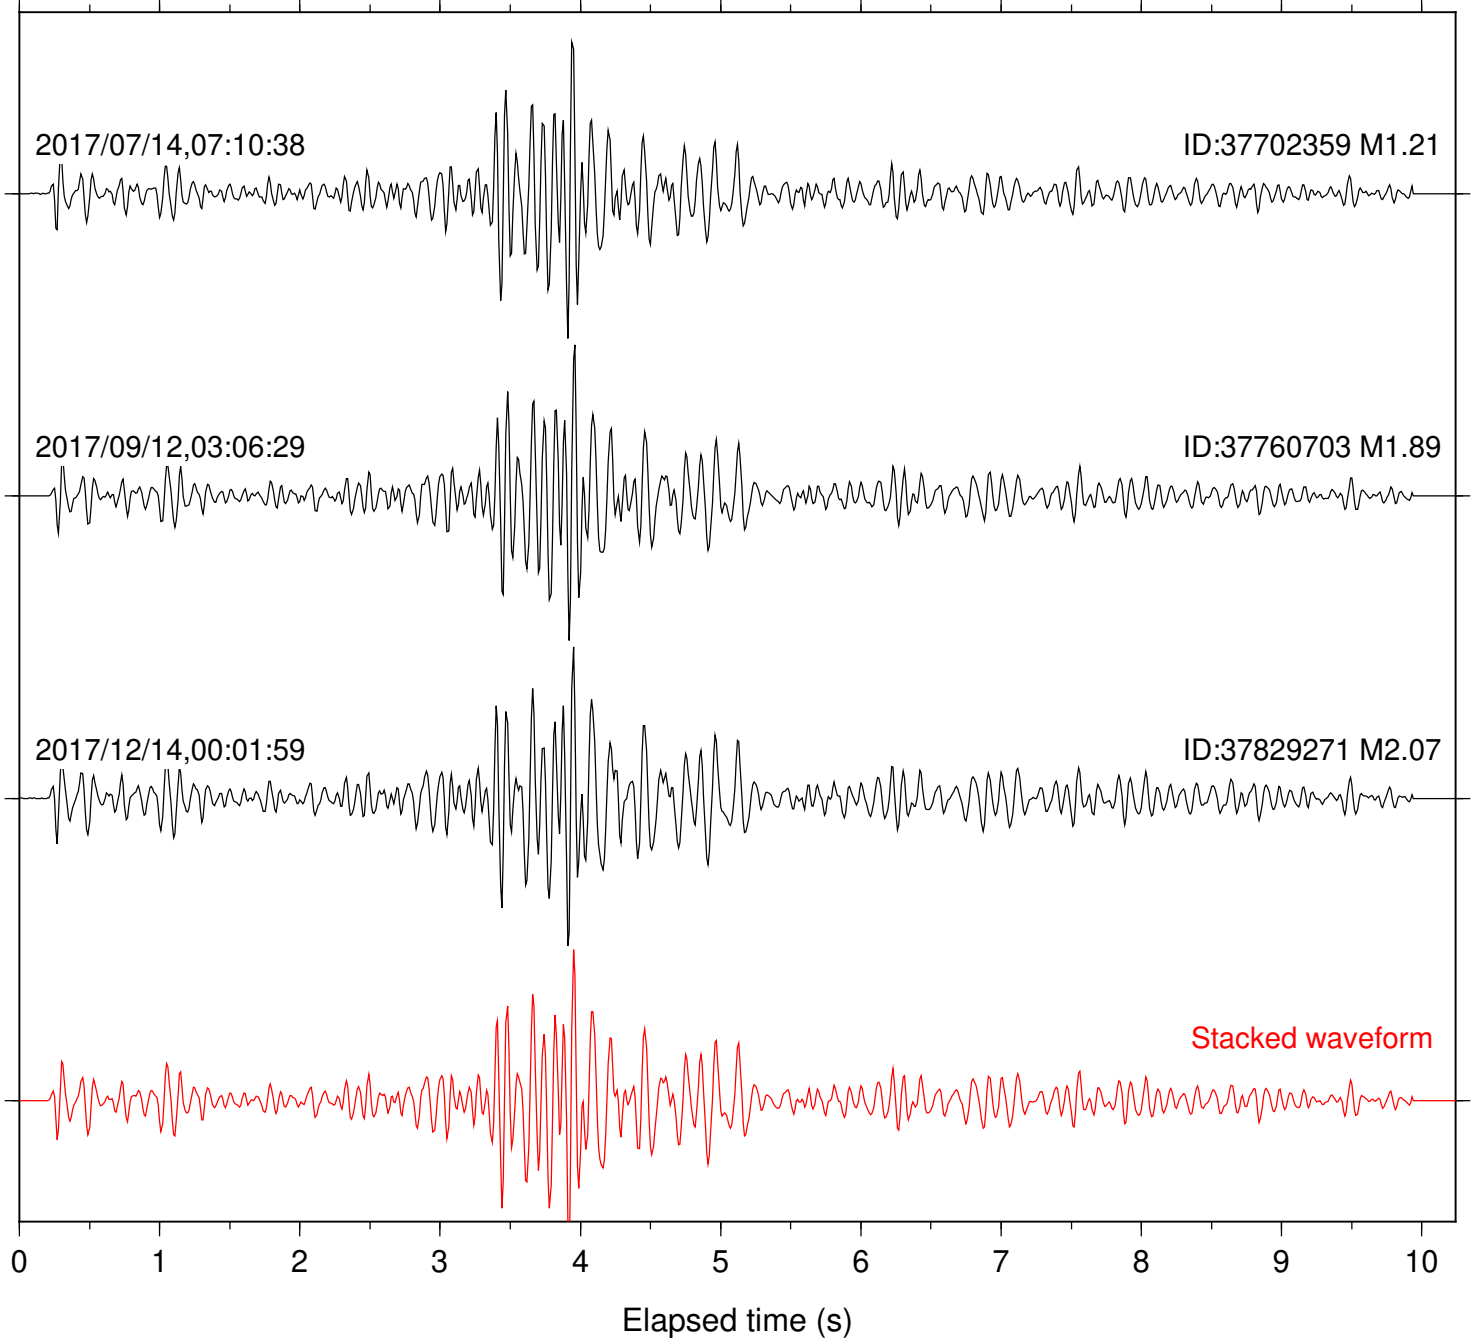

Station: HMT2 Com: HHZ

Focal depth: 5.87 km

Station: KNW Com: HHZ

Focal depth: 5.87 km

Station: LKH Com: HHZ

Focal depth: 5.87 km

Station: LVA2 Com: HHZ

Focal depth: 6.62 km

Station: PFO Com: HHZ

Focal depth: 5.87 km

Station: PLM Com: HHZ

Focal depth: 5.87 km

Station: POB2 Com: HHZ

Focal depth: 5.87 km

Station: RDM Com: HHZ

Focal depth: 5.87 km

Station: RRSP Com: HHZ

Focal depth: 6.62 km

Station: SMER Com: HHZ

Focal depth: 5.87 km

Station: SND Com: HHZ

Focal depth: 5.87 km