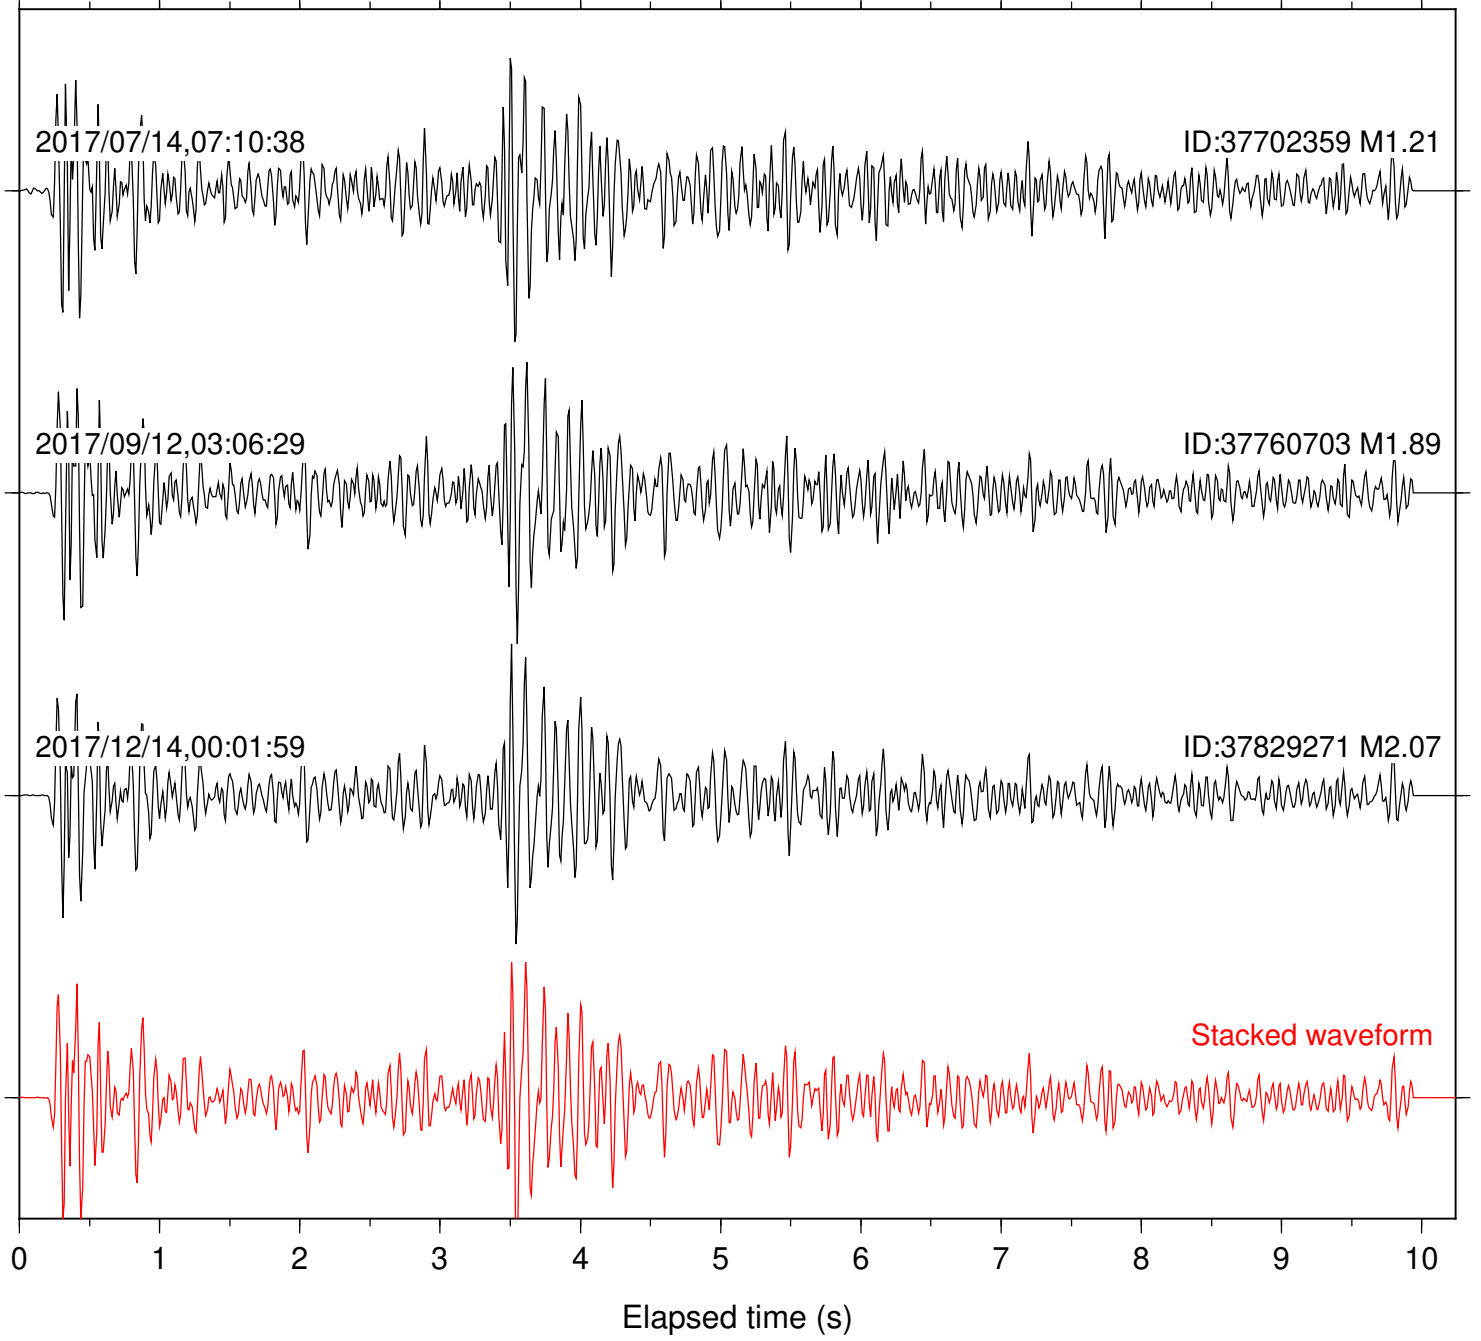

Station: B081 Com: EHZ

Focal depth: 5.87 km

Station: B082 Com: EHZ

Focal depth: 5.87 km

Station: B084 Com: EHZ

Focal depth: 6.19 km

Station: B086 Com: EHZ

Focal depth: 5.87 km

Station: B087 Com: EHZ

Focal depth: 5.87 km

Station: B088 Com: EHZ

Focal depth: 5.87 km

Station: B093 Com: EHZ

Focal depth: 5.87 km

Station: B946 Com: EHZ

Focal depth: 6.19 km

Station: BAC Com: EHZ

Focal depth: 5.87 km

Station: CRY Com: HHZ

Focal depth: 5.87 km

2017/09/12,03:06:29

ID:37760703 M1.89

2017/12/14,00:01:59

ID:37829271 M2.07

Station: RRSP Com: HHZ

Focal depth: 6.62 km

Station: SMER Com: HHZ

Focal depth: 5.87 km

Station: SND Com: HHZ

Focal depth: 5.87 km