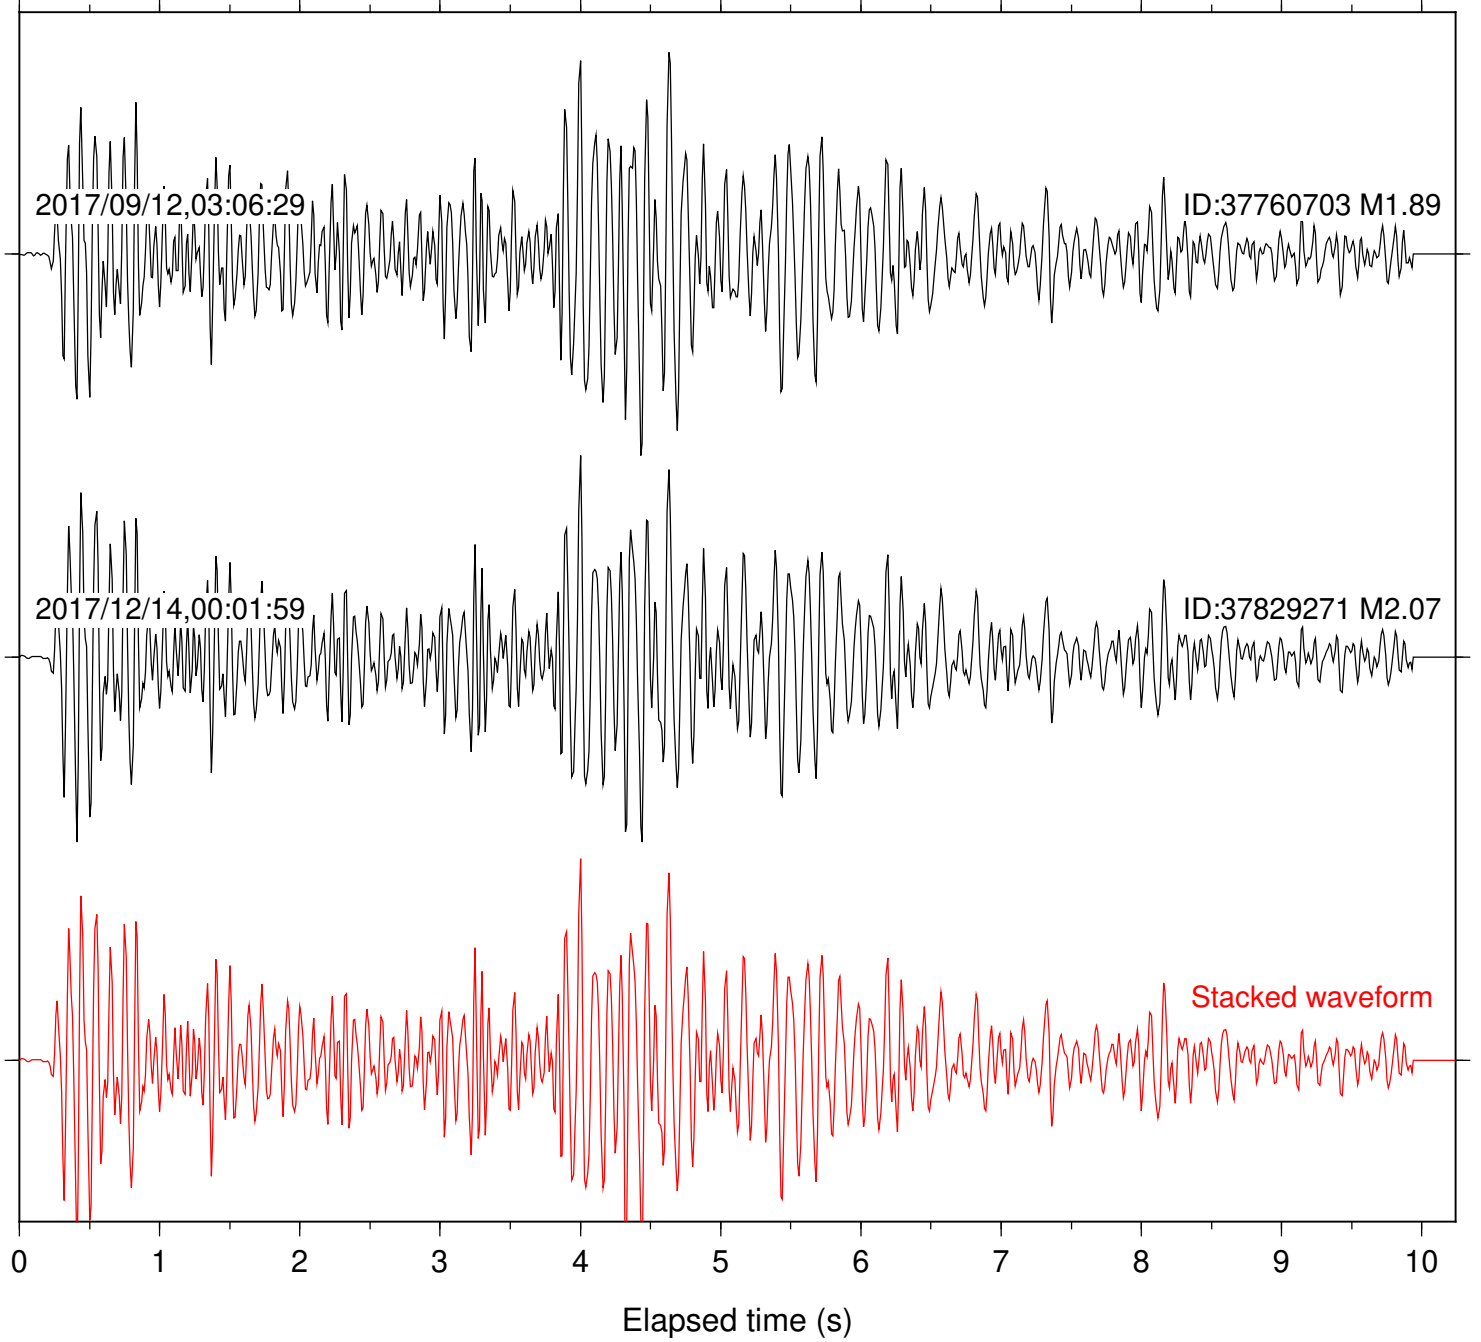

Station: HMT2 Com: HHZ

Focal depth: 5.87 km

Station: KNW Com: HHZ

Focal depth: 5.87 km

Station: LKH Com: HHZ

Focal depth: 5.87 km

Station: LVA2 Com: HHZ

Focal depth: 6.62 km

Station: PFO Com: HHZ

Focal depth: 5.87 km

Station: PLM Com: HHZ

Focal depth: 5.87 km

Station: POB2 Com: HHZ

Focal depth: 5.87 km

Station: RDM Com: HHZ

Focal depth: 5.87 km

Station: RRSP Com: HHZ

Focal depth: 6.62 km

Station: SMER Com: HHZ

Focal depth: 5.87 km

Station: SND Com: HHZ

Focal depth: 5.87 km