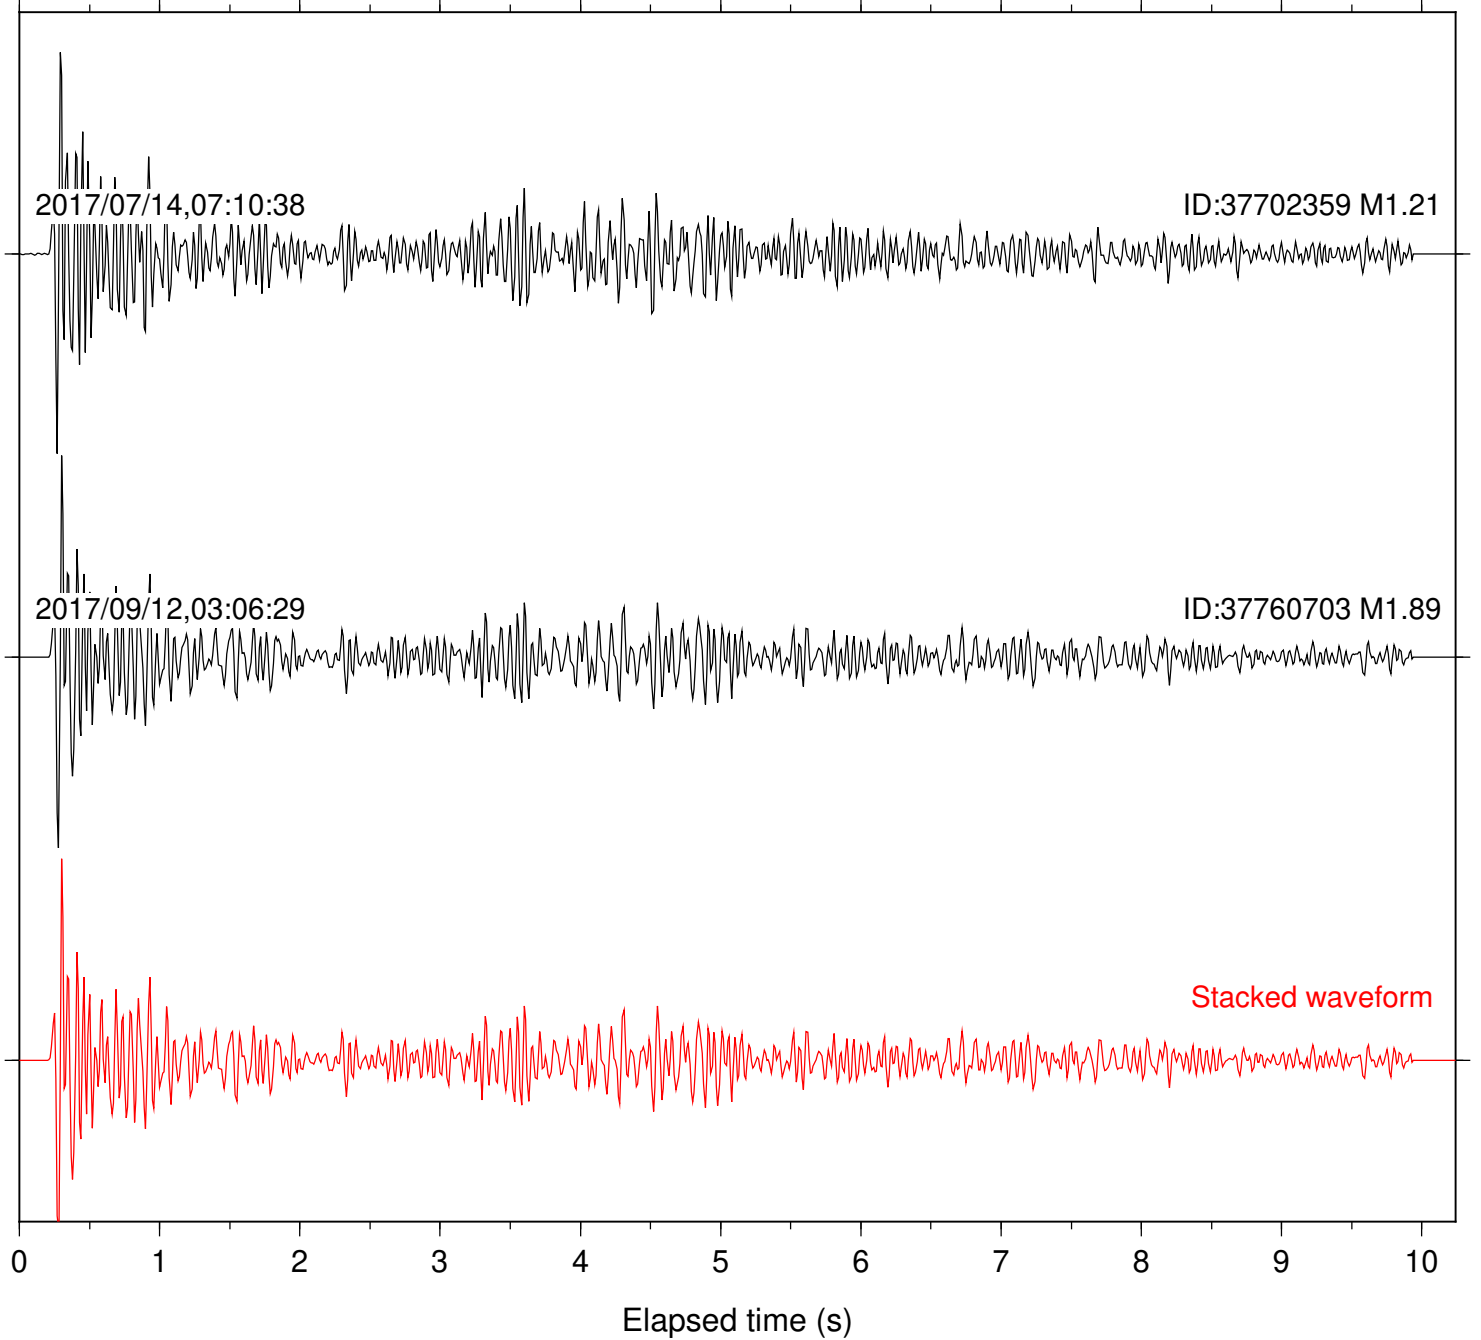

Station: HMT2 Com: HHZ

Focal depth: 5.87 km

Station: KNW Com: HHZ

Focal depth: 5.87 km

Station: LKH Com: HHZ

Focal depth: 5.87 km

Station: LVA2 Com: HHZ

Focal depth: 6.62 km

Station: PFO Com: HHZ

Focal depth: 5.87 km

Station: PLM Com: HHZ

Focal depth: 5.87 km

Station: POB2 Com: HHZ

Focal depth: 5.87 km

Station: RDM Com: HHZ

Focal depth: 5.87 km

Station: RRSP Com: HHZ

Focal depth: 6.62 km

Station: SMER Com: HHZ

Focal depth: 5.87 km

Station: SND Com: HHZ

Focal depth: 5.87 km