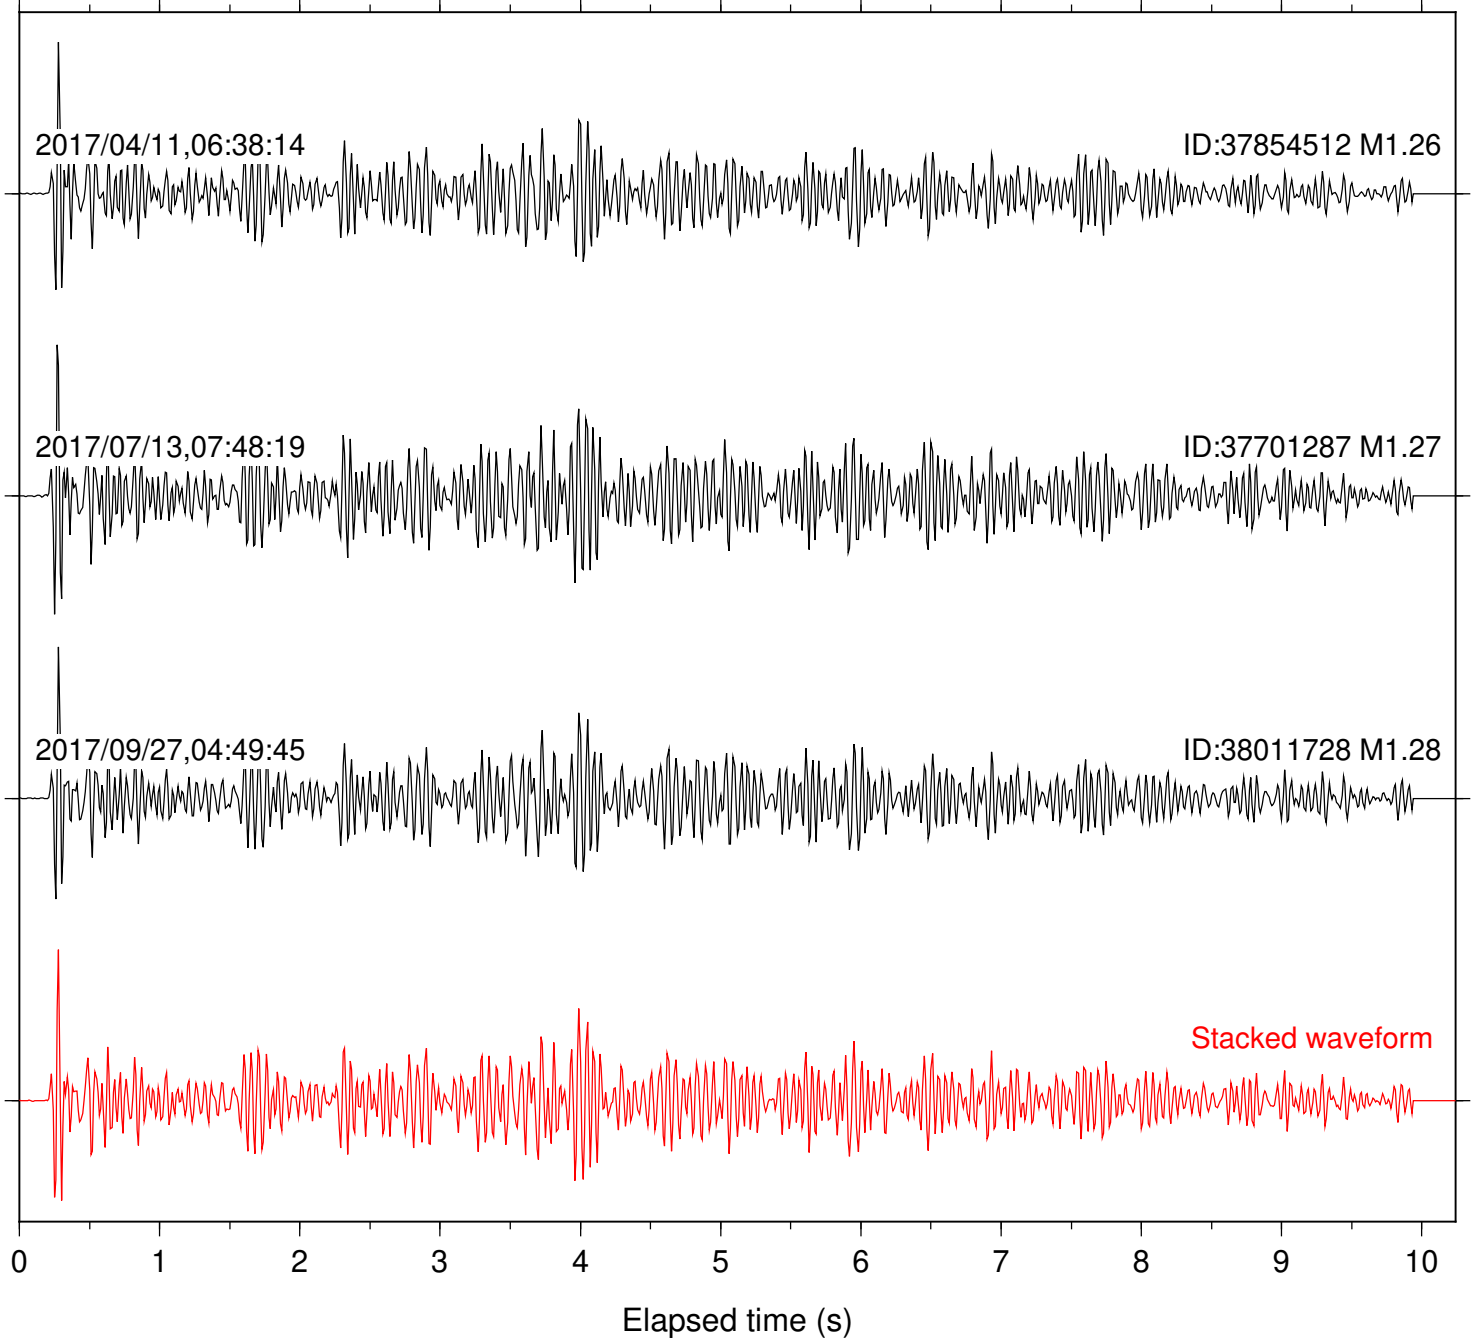

2017/07/13,07:48:19

ID:37701287 M1.27

2017/09/27,04:49:45

ID:38011728 M1.28

Stacked waveform

0 1 2 3 4 5 6 7 8 9 10
Elapsed time (s)

Station: BAC Com: EHZ

Focal depth: 5.81 km

Station: CSH Com: HHZ

Focal depth: 5.81 km

Station: DGR Com: HHZ

Focal depth: 5.81 km

Station: FRD Com: HHZ

Focal depth: 5.81 km

Station: HMT2 Com: HHZ

Focal depth: 5.81 km

Station: KNW Com: HHZ

Focal depth: 5.81 km

Station: LKH Com: HHZ

Focal depth: 5.81 km

Station: PFO Com: HHZ

Focal depth: 5.81 km

Station: POB2 Com: HHZ

Focal depth: 5.81 km

Station: RDM Com: HHZ

Focal depth: 5.81 km

Station: SMER Com: HHZ

Focal depth: 5.81 km

Station: SND Com: HHZ

Focal depth: 5.81 km