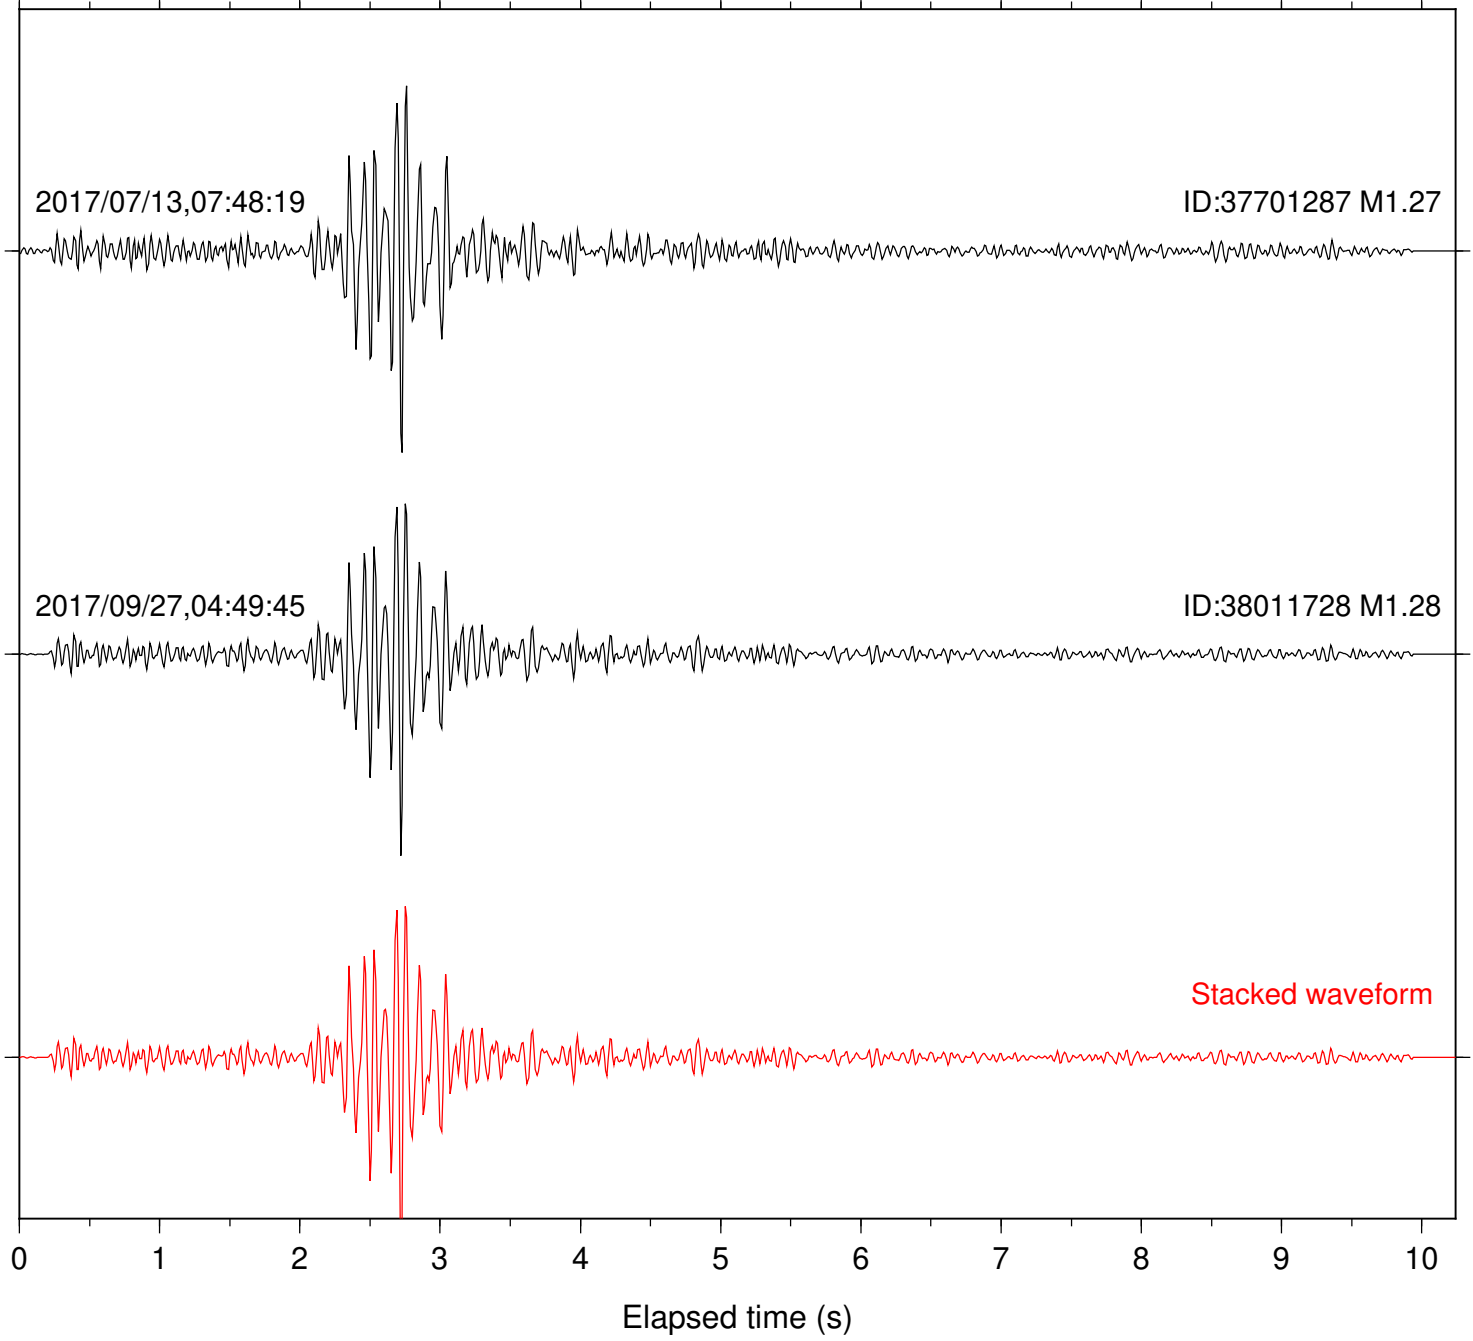

Station: CSH Com: HHZ

Focal depth: 5.81 km

Station: DGR Com: HHZ

Focal depth: 5.81 km

Station: FRD Com: HHZ

Focal depth: 5.81 km

Station: HMT2 Com: HHZ

Focal depth: 5.81 km

Station: KNW Com: HHZ

Focal depth: 5.81 km

Station: LKH Com: HHZ

Focal depth: 5.81 km

Station: PFO Com: HHZ

Focal depth: 5.81 km

Station: POB2 Com: HHZ

Focal depth: 5.81 km

Station: RDM Com: HHZ

Focal depth: 5.81 km

Station: SMER Com: HHZ

Focal depth: 5.81 km

Station: SND Com: HHZ

Focal depth: 5.81 km