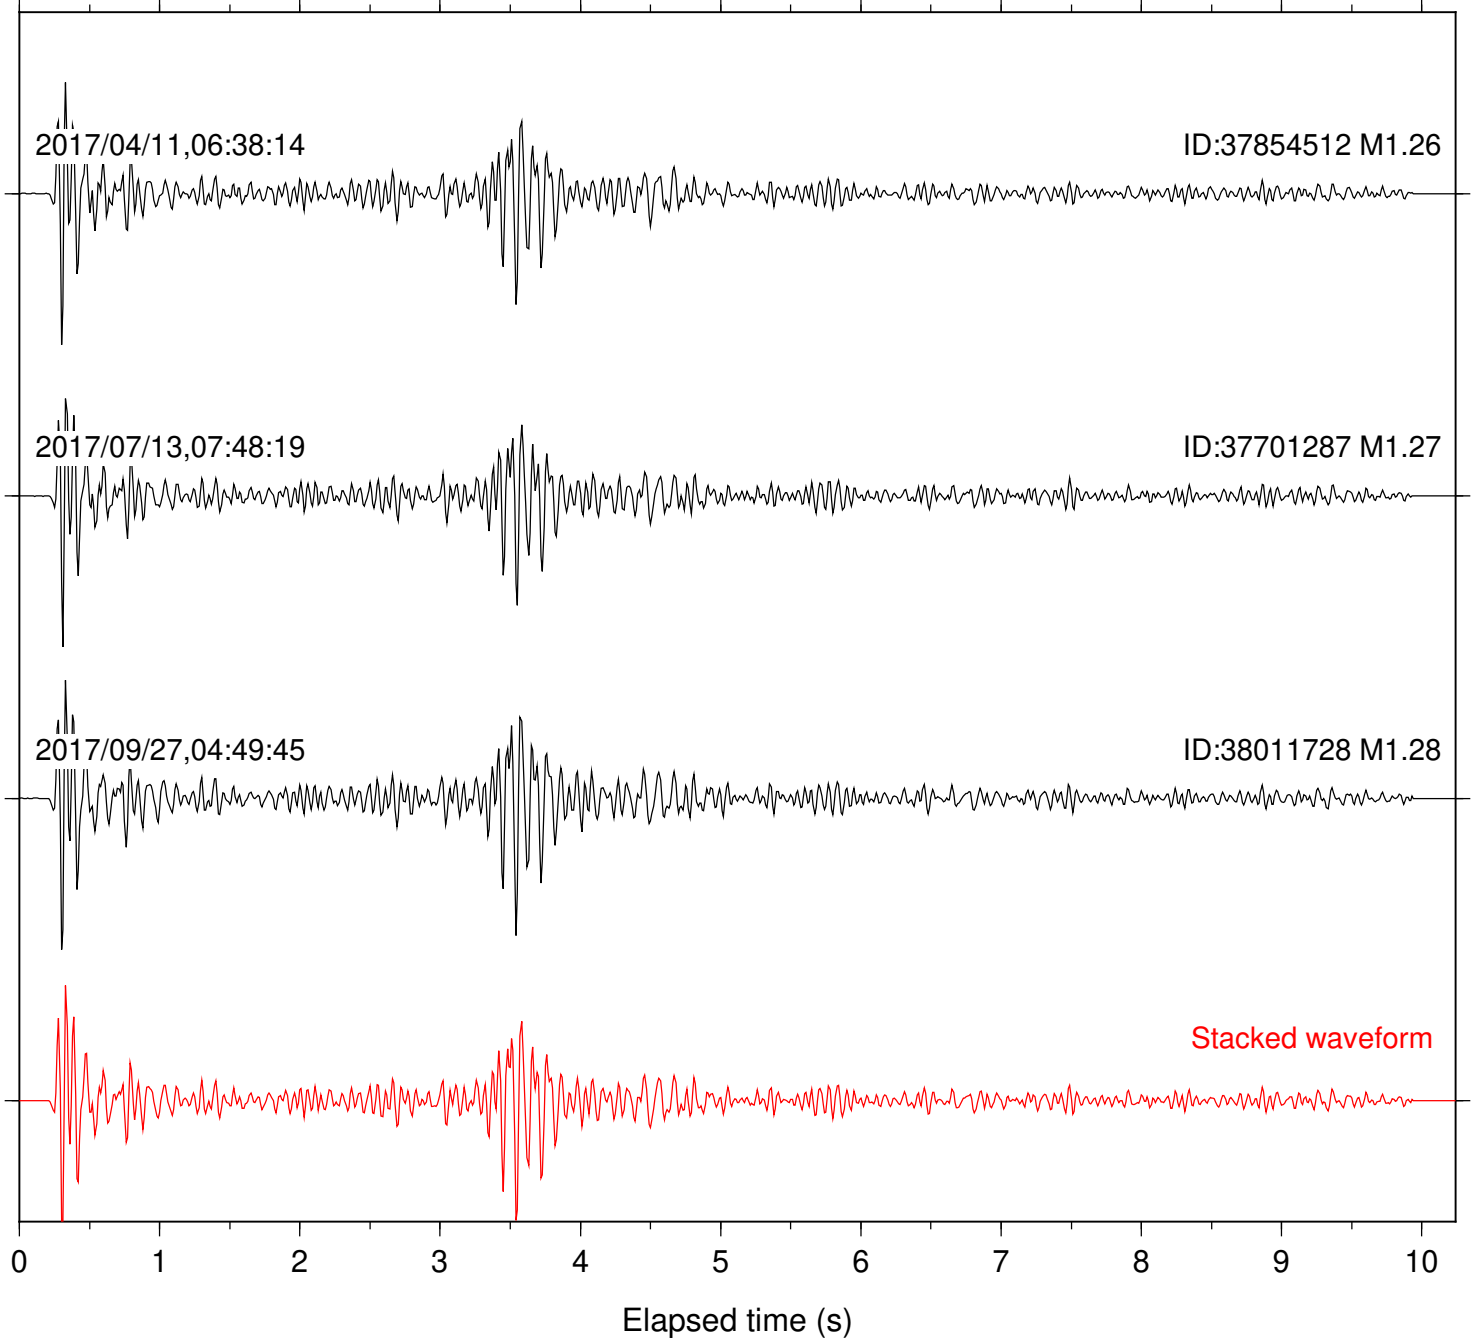

2017/07/13,07:48:19

ID:37701287 M1.27

2017/09/27,04:49:45

ID:38011728 M1.28

Stacked waveform

0 1 2 3 4 5 6 7 8 9 10
Elapsed time (s)

Station: BAC Com: EHZ

Focal depth: 5.81 km

Station: CSH Com: HHZ

Focal depth: 5.81 km

Station: DGR Com: HHZ

Focal depth: 5.81 km

Station: FRD Com: HHZ

Focal depth: 5.81 km

Station: HMT2 Com: HHZ

Focal depth: 5.81 km

Station: KNW Com: HHZ

Focal depth: 5.81 km

Station: LKH Com: HHZ

Focal depth: 5.81 km

Station: PFO Com: HHZ

Focal depth: 5.81 km

Station: POB2 Com: HHZ

Focal depth: 5.81 km

Station: RDM Com: HHZ

Focal depth: 5.81 km

Station: SMER Com: HHZ

Focal depth: 5.81 km

Station: SND Com: HHZ

Focal depth: 5.81 km