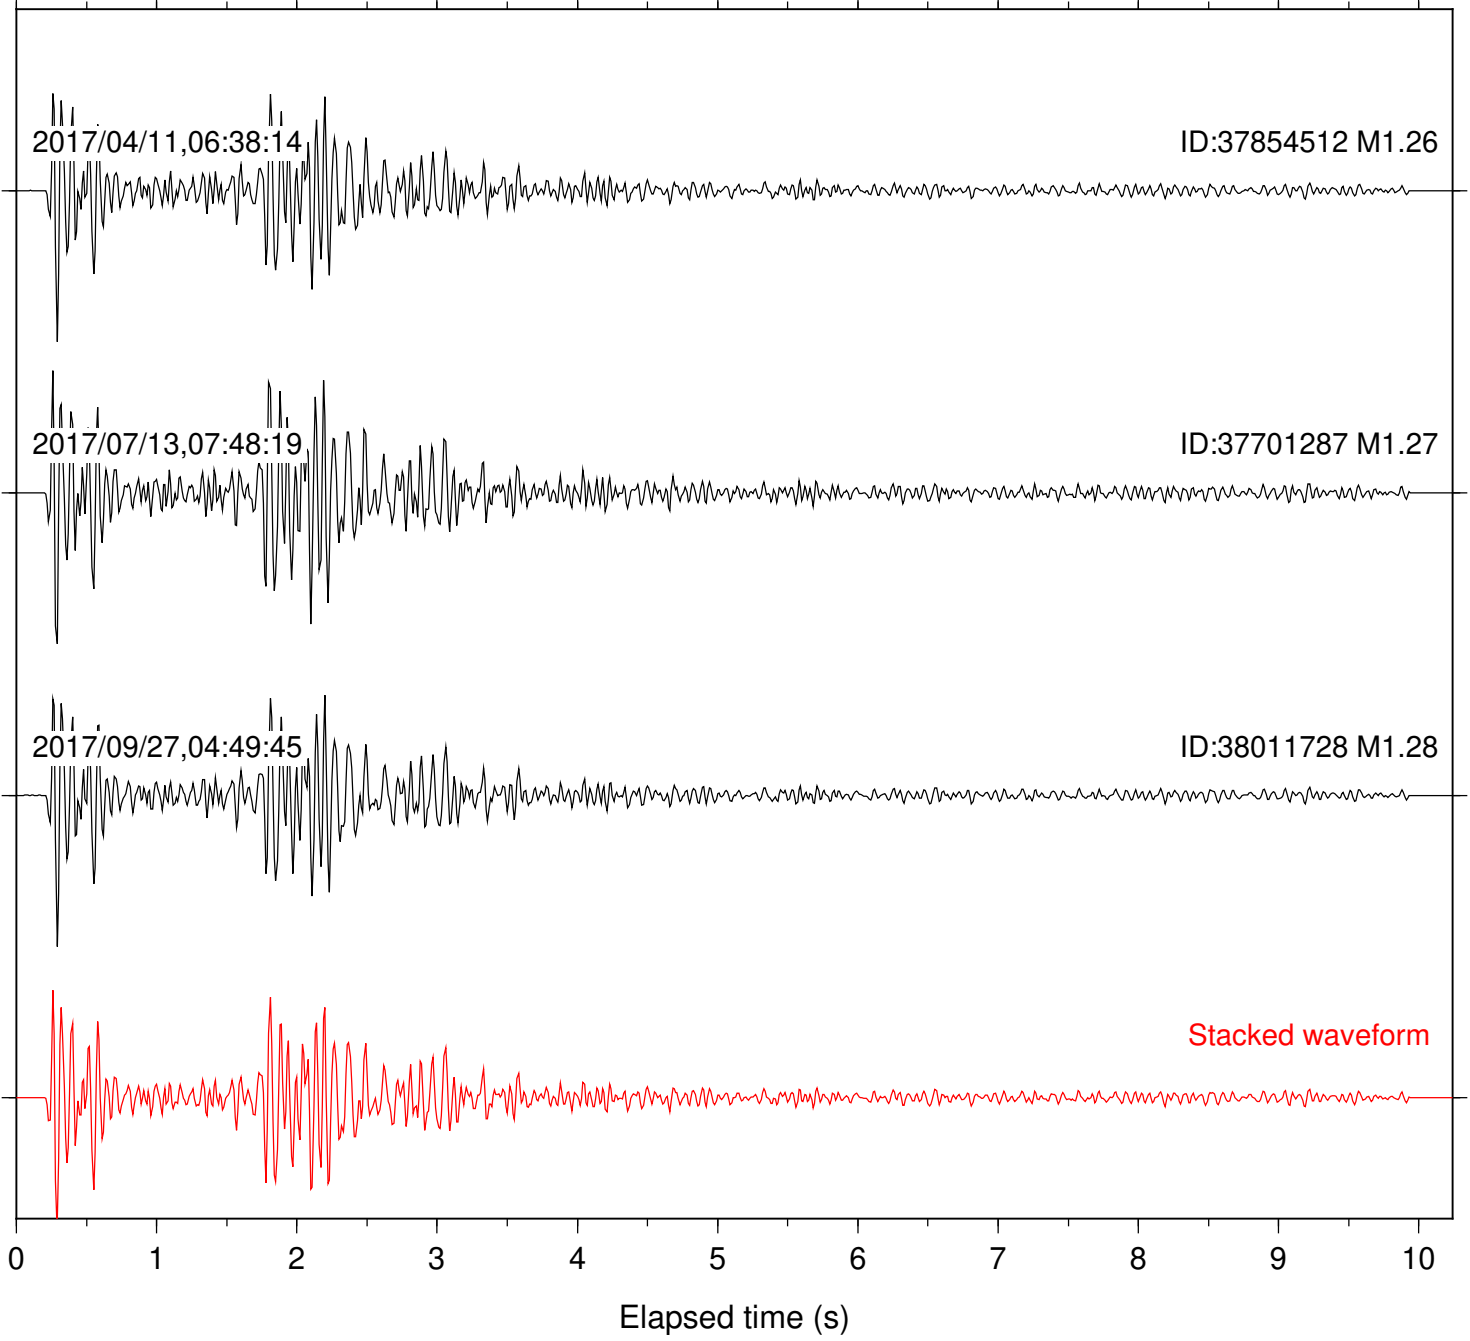

Station: B081 Com: EHZ

Focal depth: 5.81 km

Station: B082 Com: EHZ

Focal depth: 5.81 km

Station: B084 Com: EHZ

Focal depth: 5.81 km

Station: B087 Com: EHZ

Focal depth: 5.81 km

Station: B088 Com: EHZ

Focal depth: 5.81 km

Station: B093 Com: EHZ

Focal depth: 5.81 km

Station: B946 Com: EHZ

Focal depth: 5.81 km

2017/04/11,06:38:14

ID:37854512 M1.26

Station: KNW Com: HHZ

Focal depth: 5.81 km

Station: LKH Com: HHZ

Focal depth: 5.81 km

Station: PFO Com: HHZ

Focal depth: 5.81 km

Station: POB2 Com: HHZ

Focal depth: 5.81 km

Station: RDM Com: HHZ

Focal depth: 5.81 km

Station: SMER Com: HHZ

Focal depth: 5.81 km

Station: SND Com: HHZ

Focal depth: 5.81 km