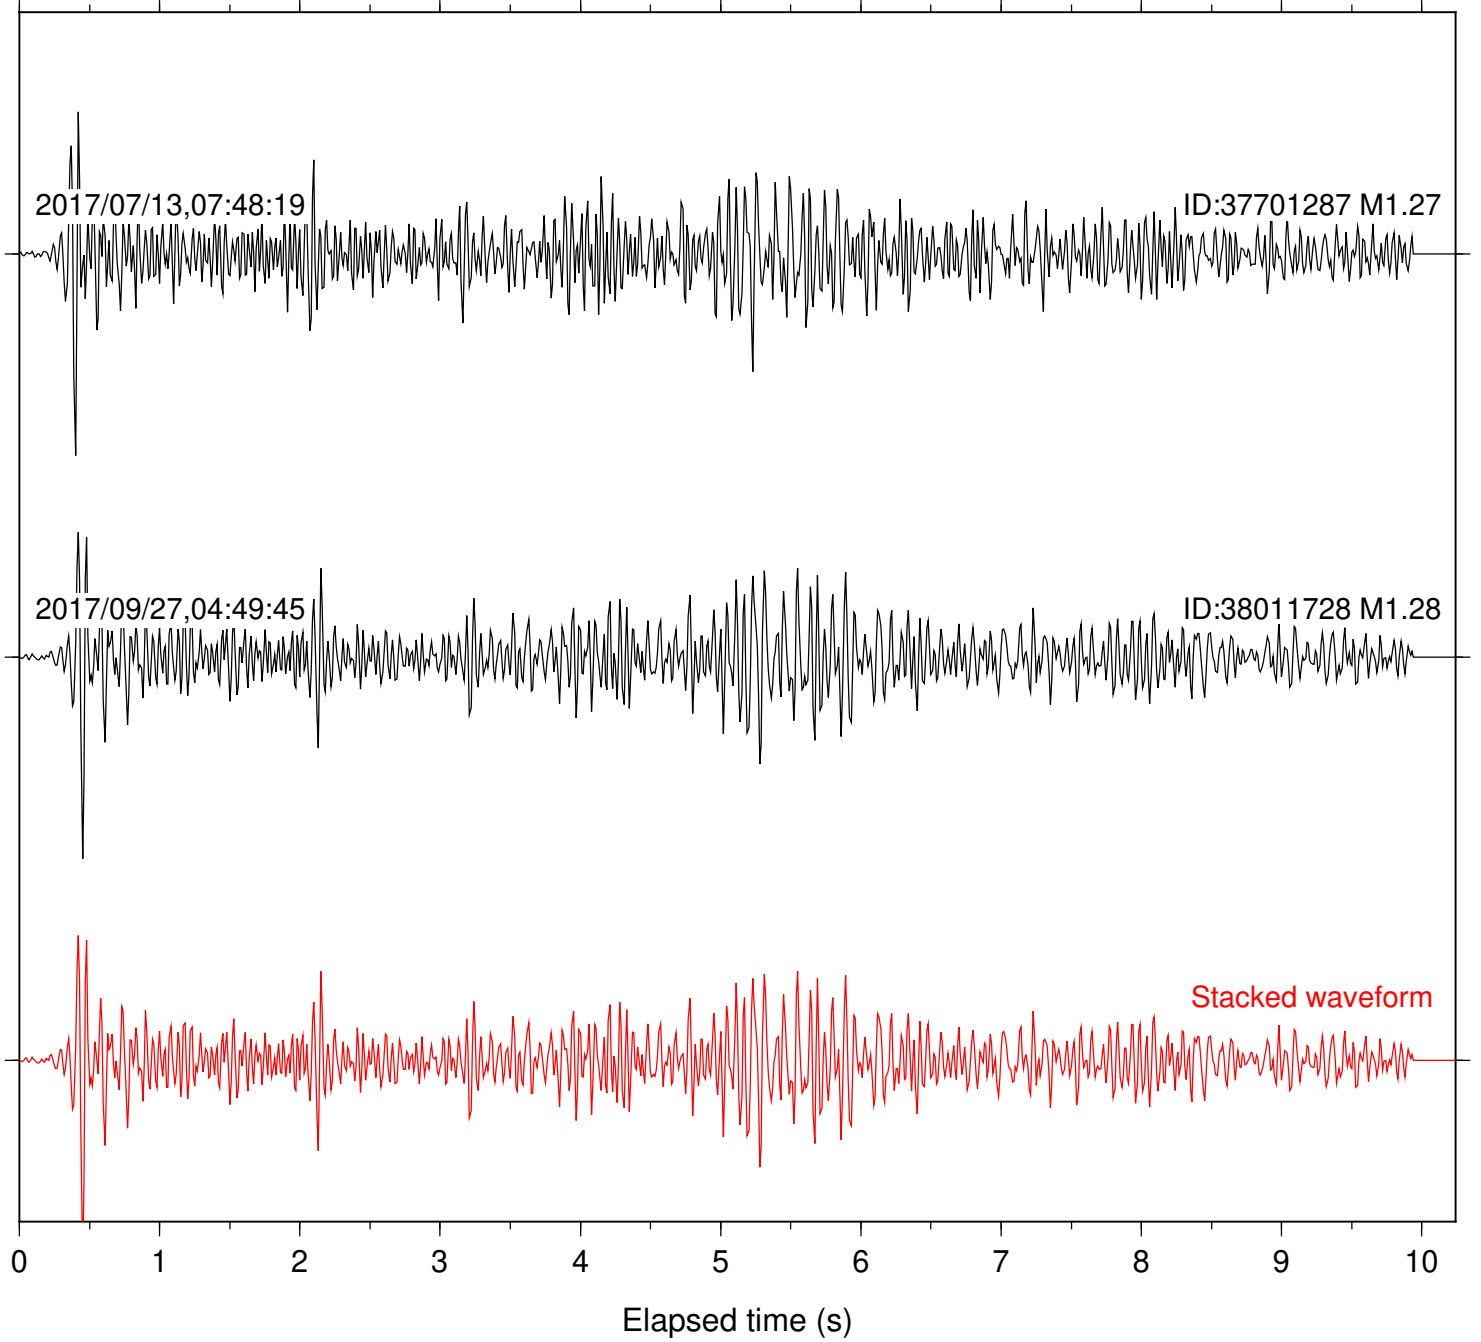

Station: CSH Com: HHZ

Focal depth: 5.81 km

Station: DGR Com: HHZ

Focal depth: 5.81 km

Station: FRD Com: HHZ

Focal depth: 5.81 km

Station: HMT2 Com: HHZ

Focal depth: 5.81 km

Station: KNW Com: HHZ

Focal depth: 5.81 km

Station: LKH Com: HHZ

Focal depth: 5.81 km

Station: PFO Com: HHZ

Focal depth: 5.81 km

Station: POB2 Com: HHZ

Focal depth: 5.81 km

Station: RDM Com: HHZ

Focal depth: 5.81 km

Station: SMER Com: HHZ

Focal depth: 5.81 km

Station: SND Com: HHZ

Focal depth: 5.81 km