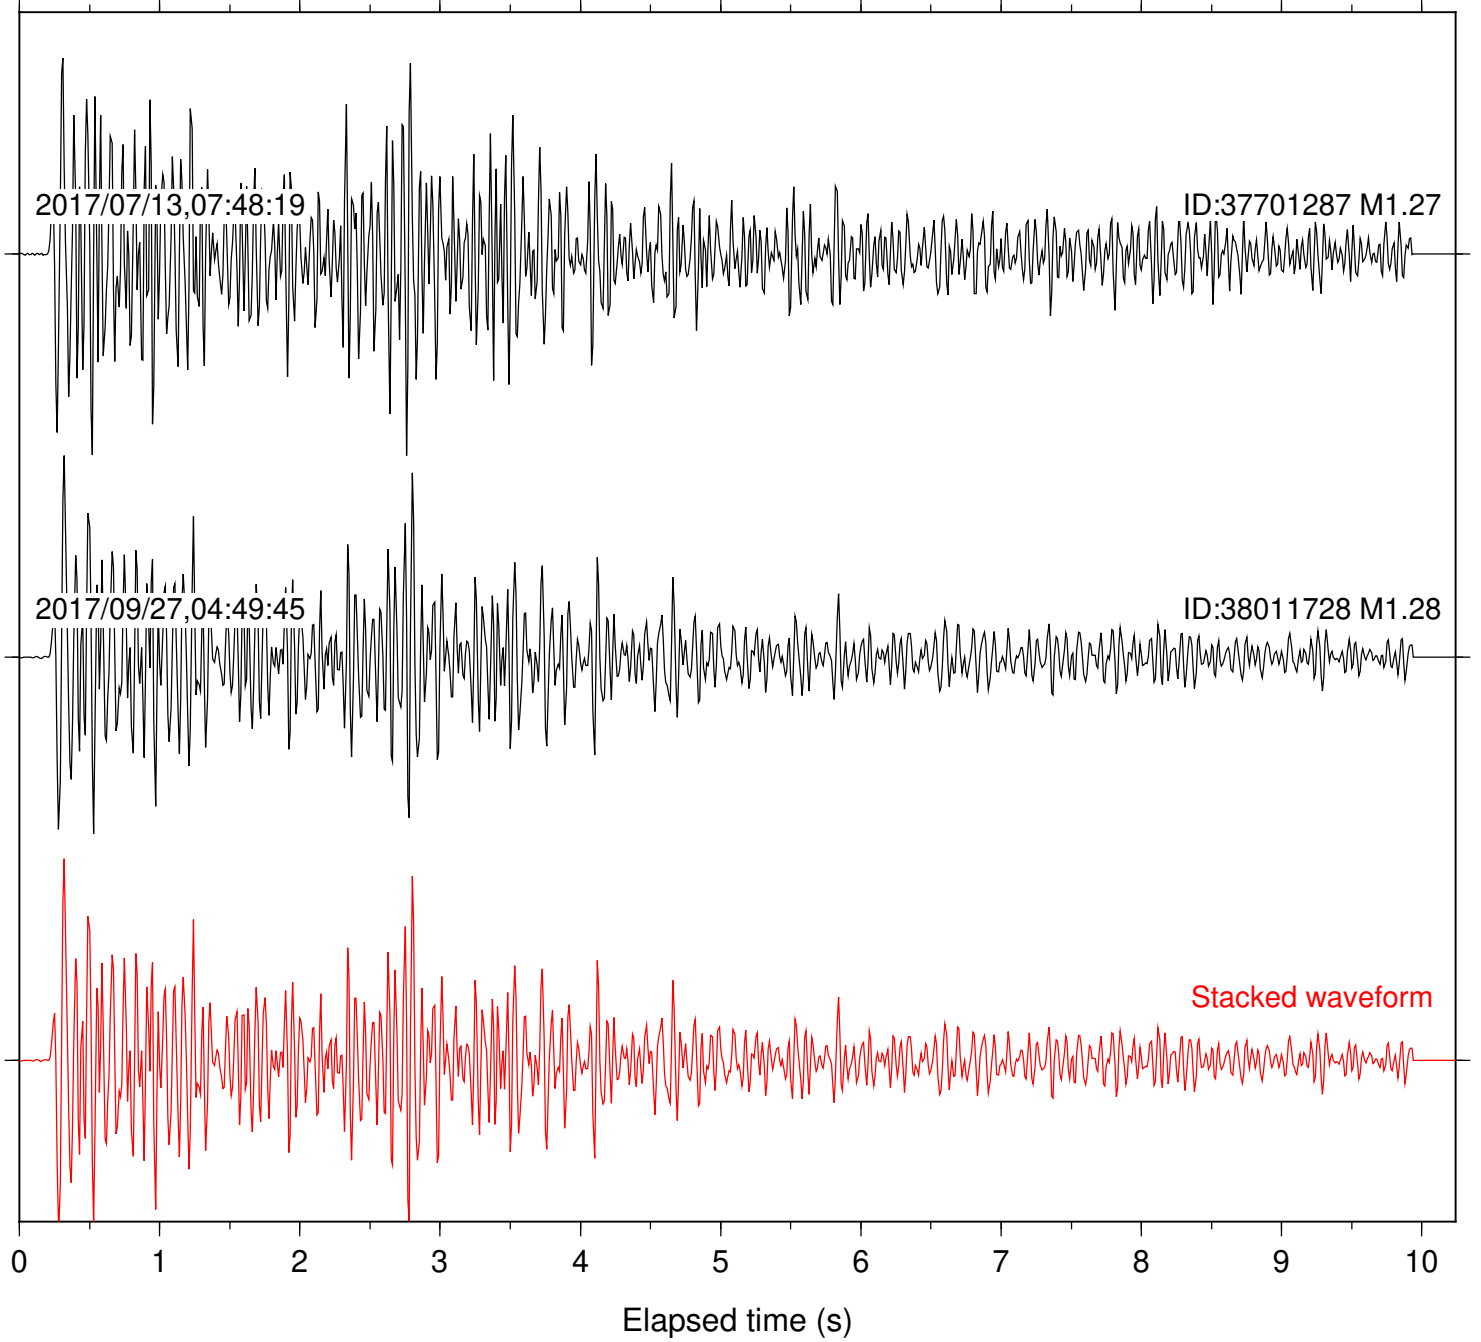

Station: CSH Com: HHZ

Focal depth: 5.81 km

Station: DGR Com: HHZ

Focal depth: 5.81 km

Station: FRD Com: HHZ

Focal depth: 5.81 km

Station: HMT2 Com: HHZ

Focal depth: 5.81 km

Station: KNW Com: HHZ

Focal depth: 5.81 km

Station: LKH Com: HHZ

Focal depth: 5.81 km

Station: PFO Com: HHZ

Focal depth: 5.81 km

Station: POB2 Com: HHZ

Focal depth: 5.81 km

Station: RDM Com: HHZ

Focal depth: 5.81 km

Station: SMER Com: HHZ

Focal depth: 5.81 km

Station: SND Com: HHZ

Focal depth: 5.81 km