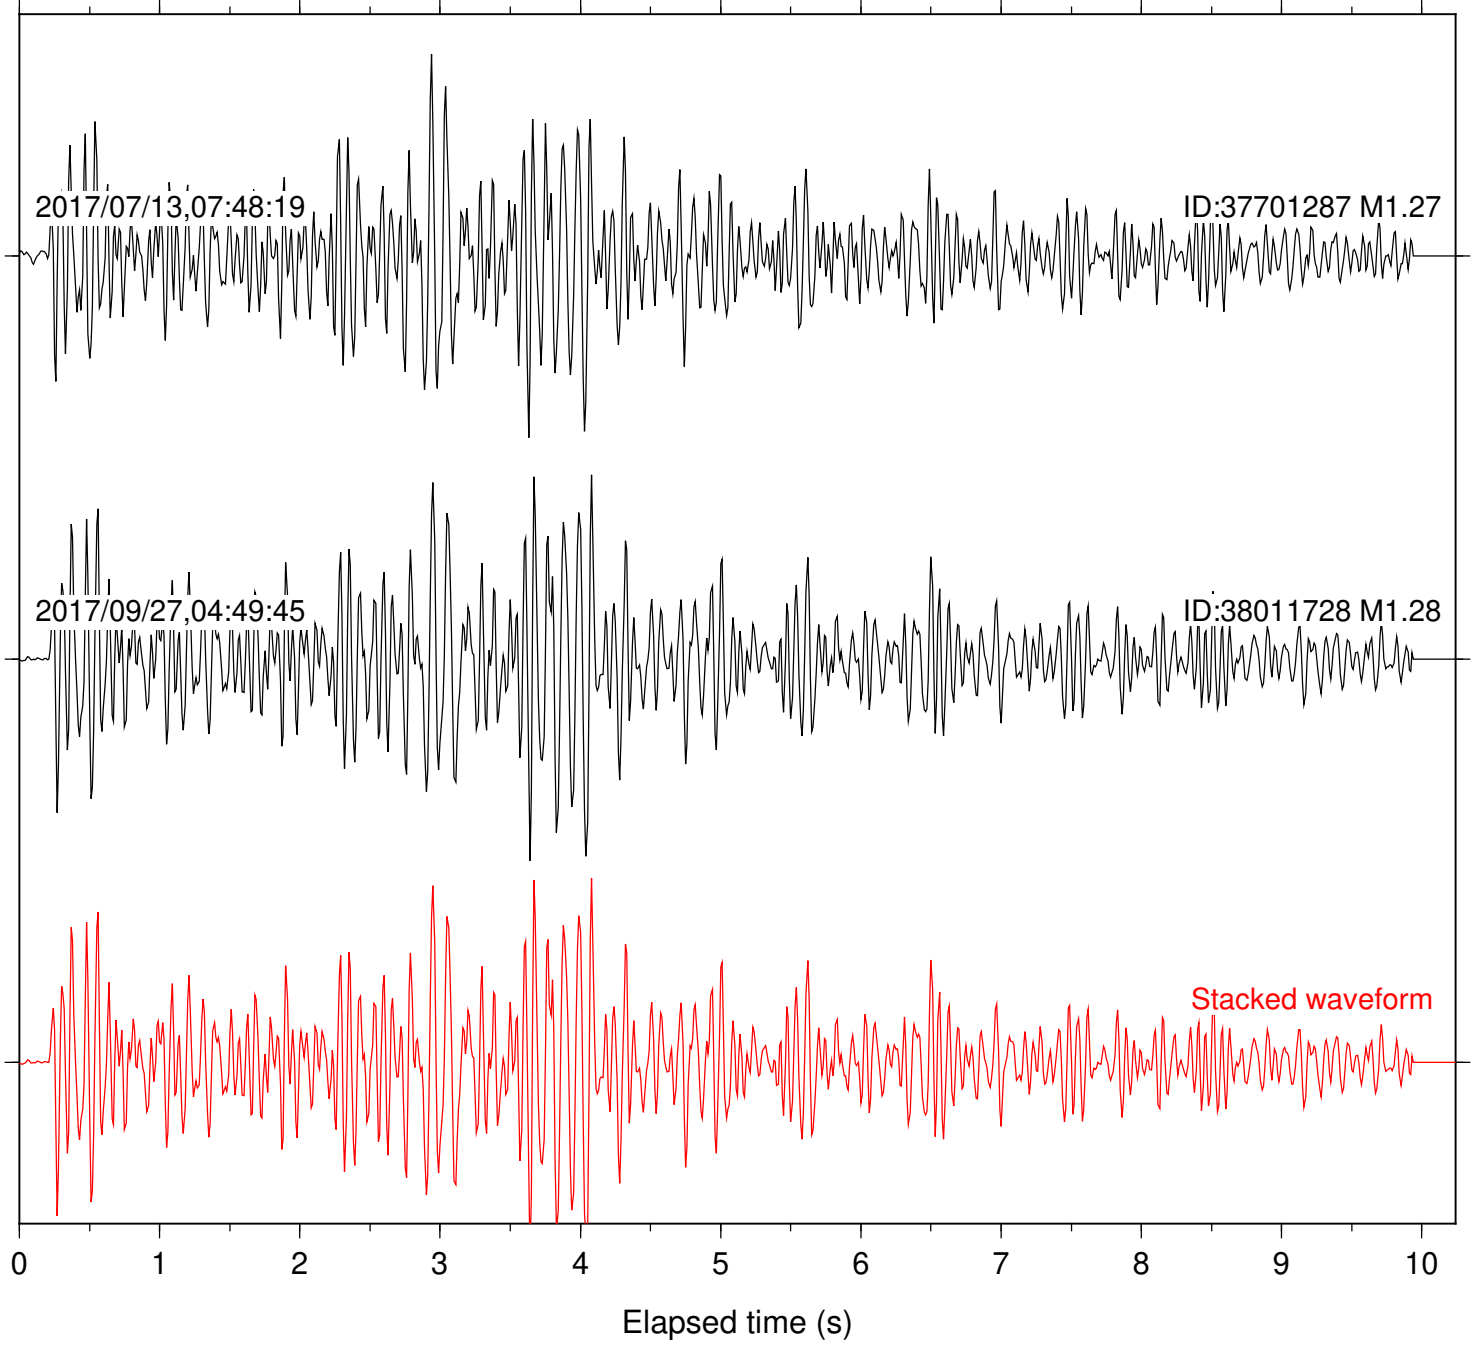

Station: B081 Com: EHZ

Focal depth: 5.81 km

Station: B082 Com: EHZ

Focal depth: 5.81 km

Station: B084 Com: EHZ

Focal depth: 5.81 km

Station: B087 Com: EHZ

Focal depth: 5.81 km

Station: B088 Com: EHZ

Focal depth: 5.81 km

Station: B093 Com: EHZ

Focal depth: 5.81 km

Station: B946 Com: EHZ

Focal depth: 5.81 km

2017/04/11,06:38:14

ID:37854512 M1.26

Station: CSH Com: HHZ

Focal depth: 5.81 km

Station: DGR Com: HHZ

Focal depth: 5.81 km

Station: FRD Com: HHZ

Focal depth: 5.81 km

Station: HMT2 Com: HHZ

Focal depth: 5.81 km

Station: RDM Com: HHZ

Focal depth: 5.81 km

Station: SMER Com: HHZ

Focal depth: 5.81 km

Station: SND Com: HHZ

Focal depth: 5.81 km