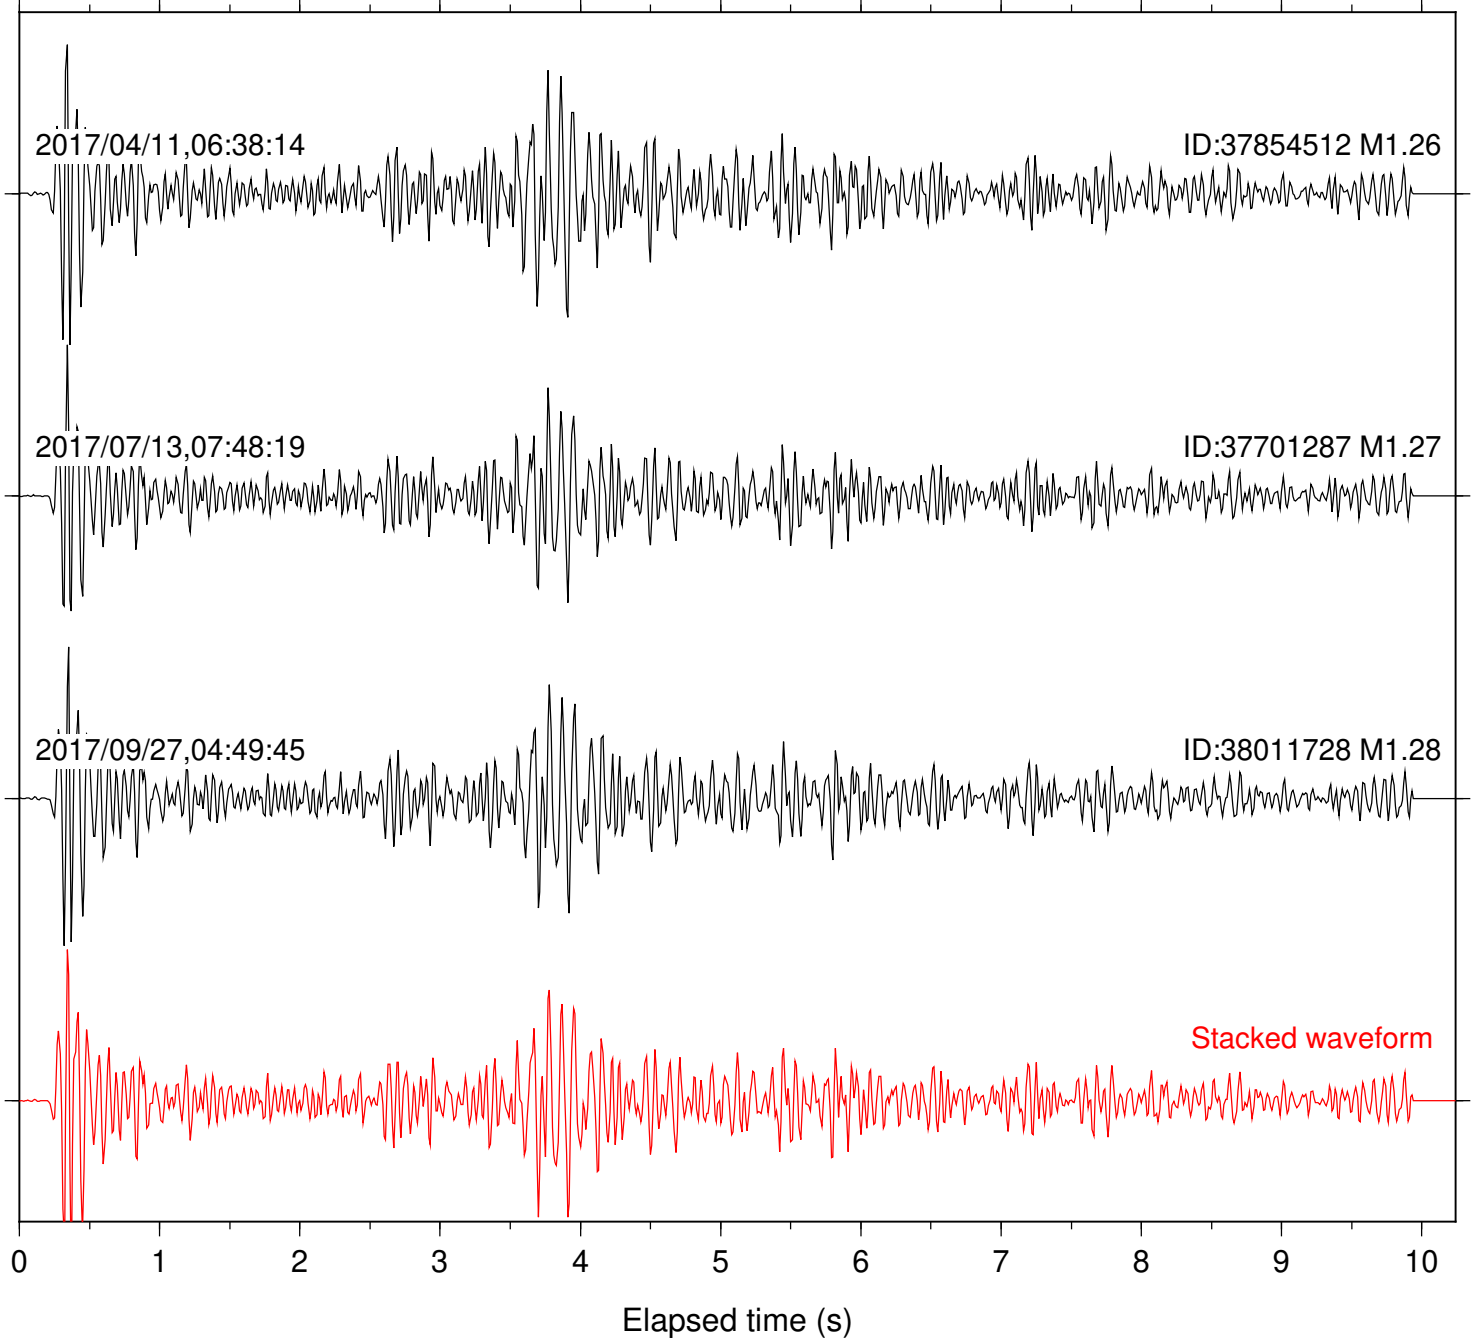

Station: B081 Com: EHZ

Focal depth: 5.81 km

Station: B082 Com: EHZ

Focal depth: 5.81 km

Station: B084 Com: EHZ

Focal depth: 5.81 km

Station: B087 Com: EHZ

Focal depth: 5.81 km

Station: B088 Com: EHZ

Focal depth: 5.81 km

Station: B093 Com: EHZ

Focal depth: 5.81 km

Station: B946 Com: EHZ

Focal depth: 5.81 km

2017/04/11,06:38:14

ID:37854512 M1.26

Station: CSH Com: HHZ

Focal depth: 5.81 km

Station: DGR Com: HHZ

Focal depth: 5.81 km

Station: FRD Com: HHZ

Focal depth: 5.81 km

Station: HMT2 Com: HHZ

Focal depth: 5.81 km

Station: RDM Com: HHZ

Focal depth: 5.81 km

Station: SMER Com: HHZ

Focal depth: 5.81 km

Station: SND Com: HHZ

Focal depth: 5.81 km