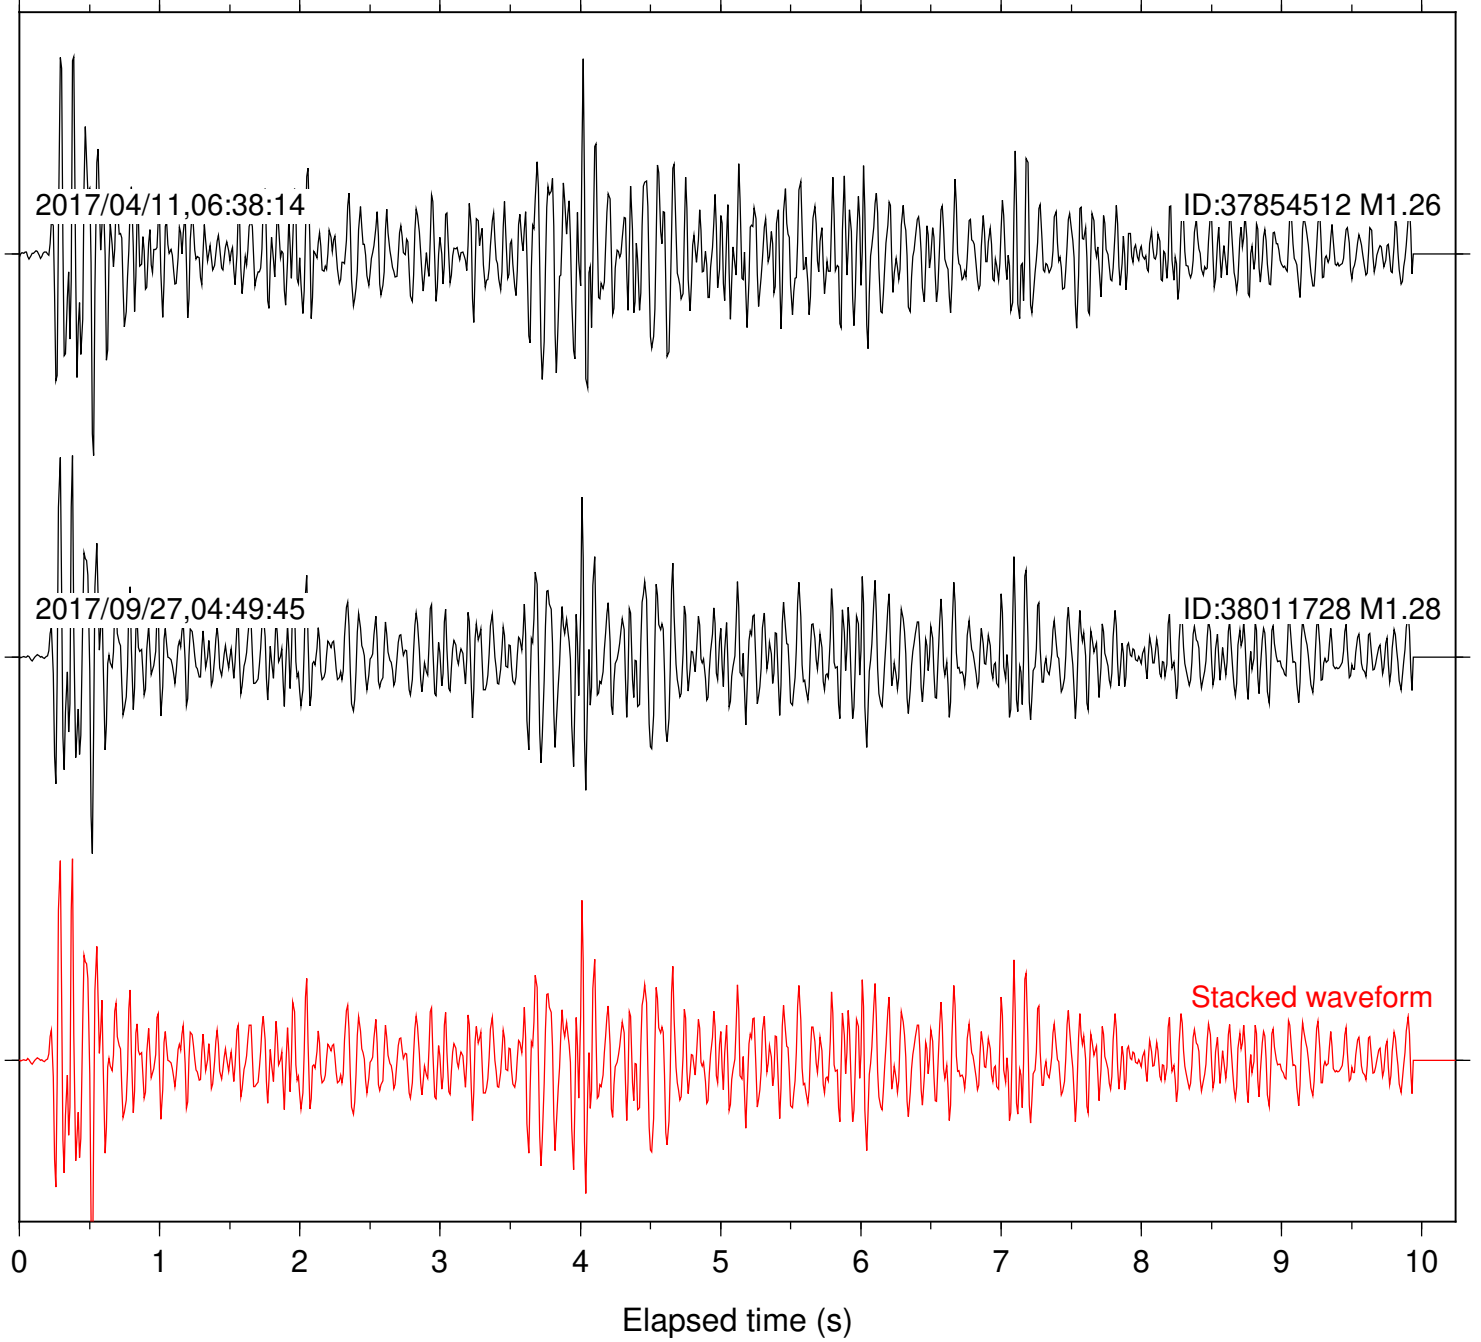

2017/07/13,07:48:19

ID:37701287 M1.27

2017/09/27,04:49:45

ID:38011728 M1.28

Stacked waveform

0 1 2 3 4 5 6 7 8 9 10
Elapsed time (s)

Station: BAC Com: EHZ

Focal depth: 5.81 km

Station: CSH Com: HHZ

Focal depth: 5.81 km

Station: DGR Com: HHZ

Focal depth: 5.81 km

Station: FRD Com: HHZ

Focal depth: 5.81 km

Station: HMT2 Com: HHZ

Focal depth: 5.81 km

Station: KNW Com: HHZ

Focal depth: 5.81 km

Station: LKH Com: HHZ

Focal depth: 5.81 km

Station: PFO Com: HHZ

Focal depth: 5.81 km

Station: POB2 Com: HHZ

Focal depth: 5.81 km

Station: RDM Com: HHZ

Focal depth: 5.81 km

Station: SMER Com: HHZ

Focal depth: 5.81 km

Station: SND Com: HHZ

Focal depth: 5.81 km