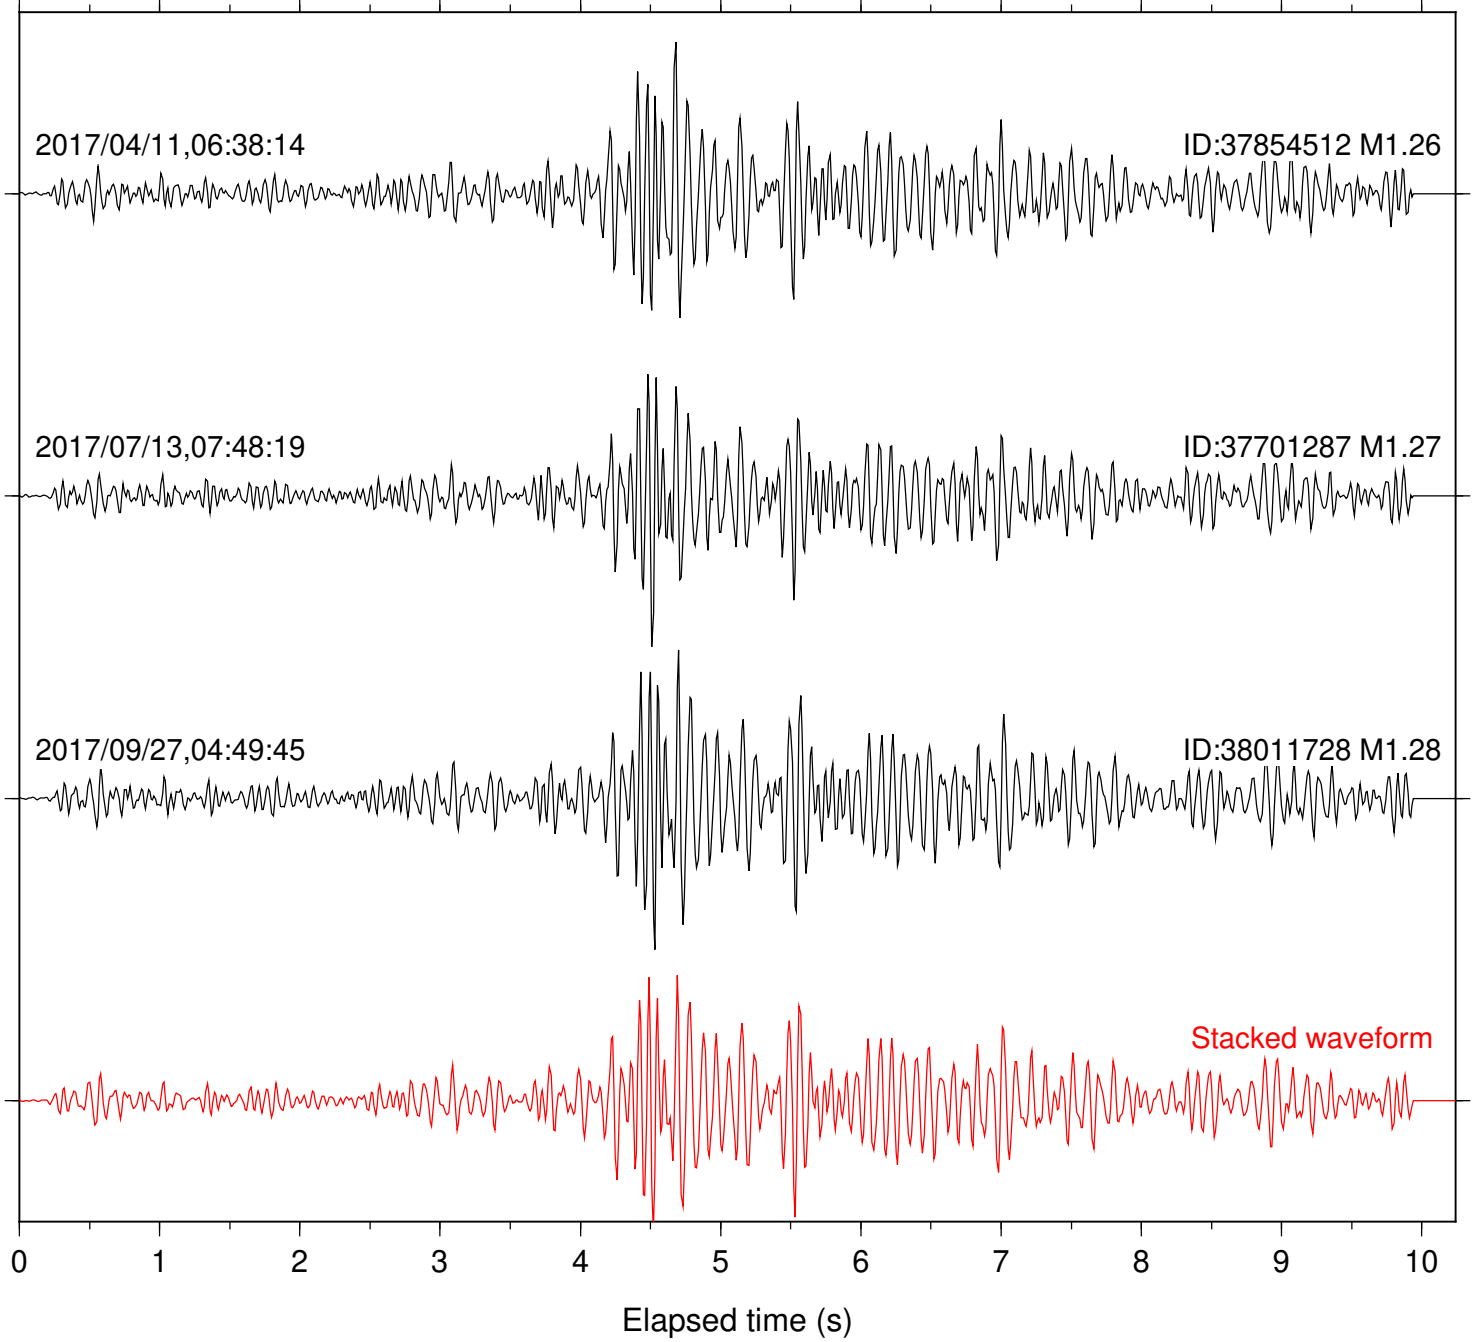

Station: B081 Com: EHZ

Focal depth: 5.81 km

Station: B082 Com: EHZ

Focal depth: 5.81 km

Station: B084 Com: EHZ

Focal depth: 5.81 km

Station: B087 Com: EHZ

Focal depth: 5.81 km

Station: B088 Com: EHZ

Focal depth: 5.81 km

Station: B093 Com: EHZ

Focal depth: 5.81 km

Station: B946 Com: EHZ

Focal depth: 5.81 km

2017/04/11,06:38:14

ID:37854512 M1.26

Station: CSH Com: HHZ

Focal depth: 5.81 km

Station: DGR Com: HHZ

Focal depth: 5.81 km

Station: FRD Com: HHZ

Focal depth: 5.81 km

Station: HMT2 Com: HHZ

Focal depth: 5.81 km

Station: RDM Com: HHZ

Focal depth: 5.81 km

Station: SMER Com: HHZ

Focal depth: 5.81 km

Station: SND Com: HHZ

Focal depth: 5.81 km