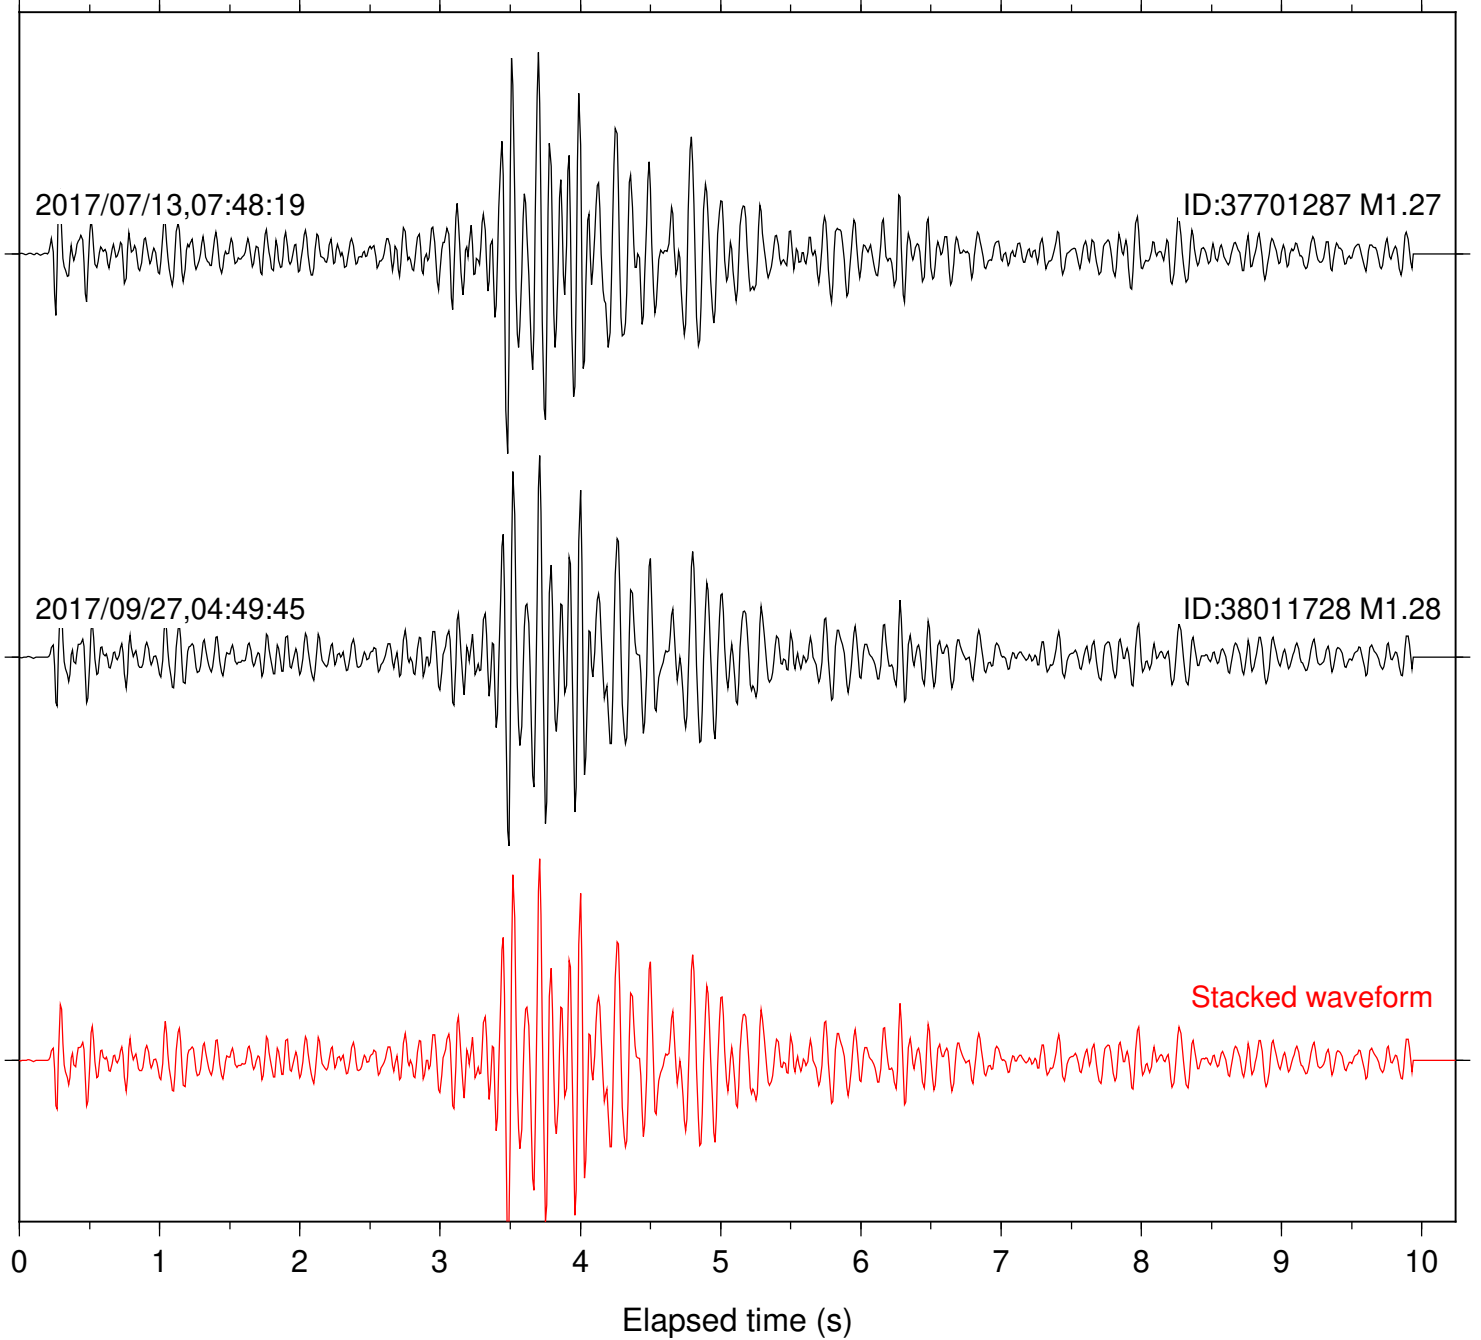

Station: CSH Com: HHZ

Focal depth: 5.81 km

Station: DGR Com: HHZ

Focal depth: 5.81 km

Station: FRD Com: HHZ

Focal depth: 5.81 km

Station: HMT2 Com: HHZ

Focal depth: 5.81 km

Station: KNW Com: HHZ

Focal depth: 5.81 km

Station: LKH Com: HHZ

Focal depth: 5.81 km

Station: PFO Com: HHZ

Focal depth: 5.81 km

Station: POB2 Com: HHZ

Focal depth: 5.81 km

Station: RDM Com: HHZ

Focal depth: 5.81 km

Station: SMER Com: HHZ

Focal depth: 5.81 km

Station: SND Com: HHZ

Focal depth: 5.81 km