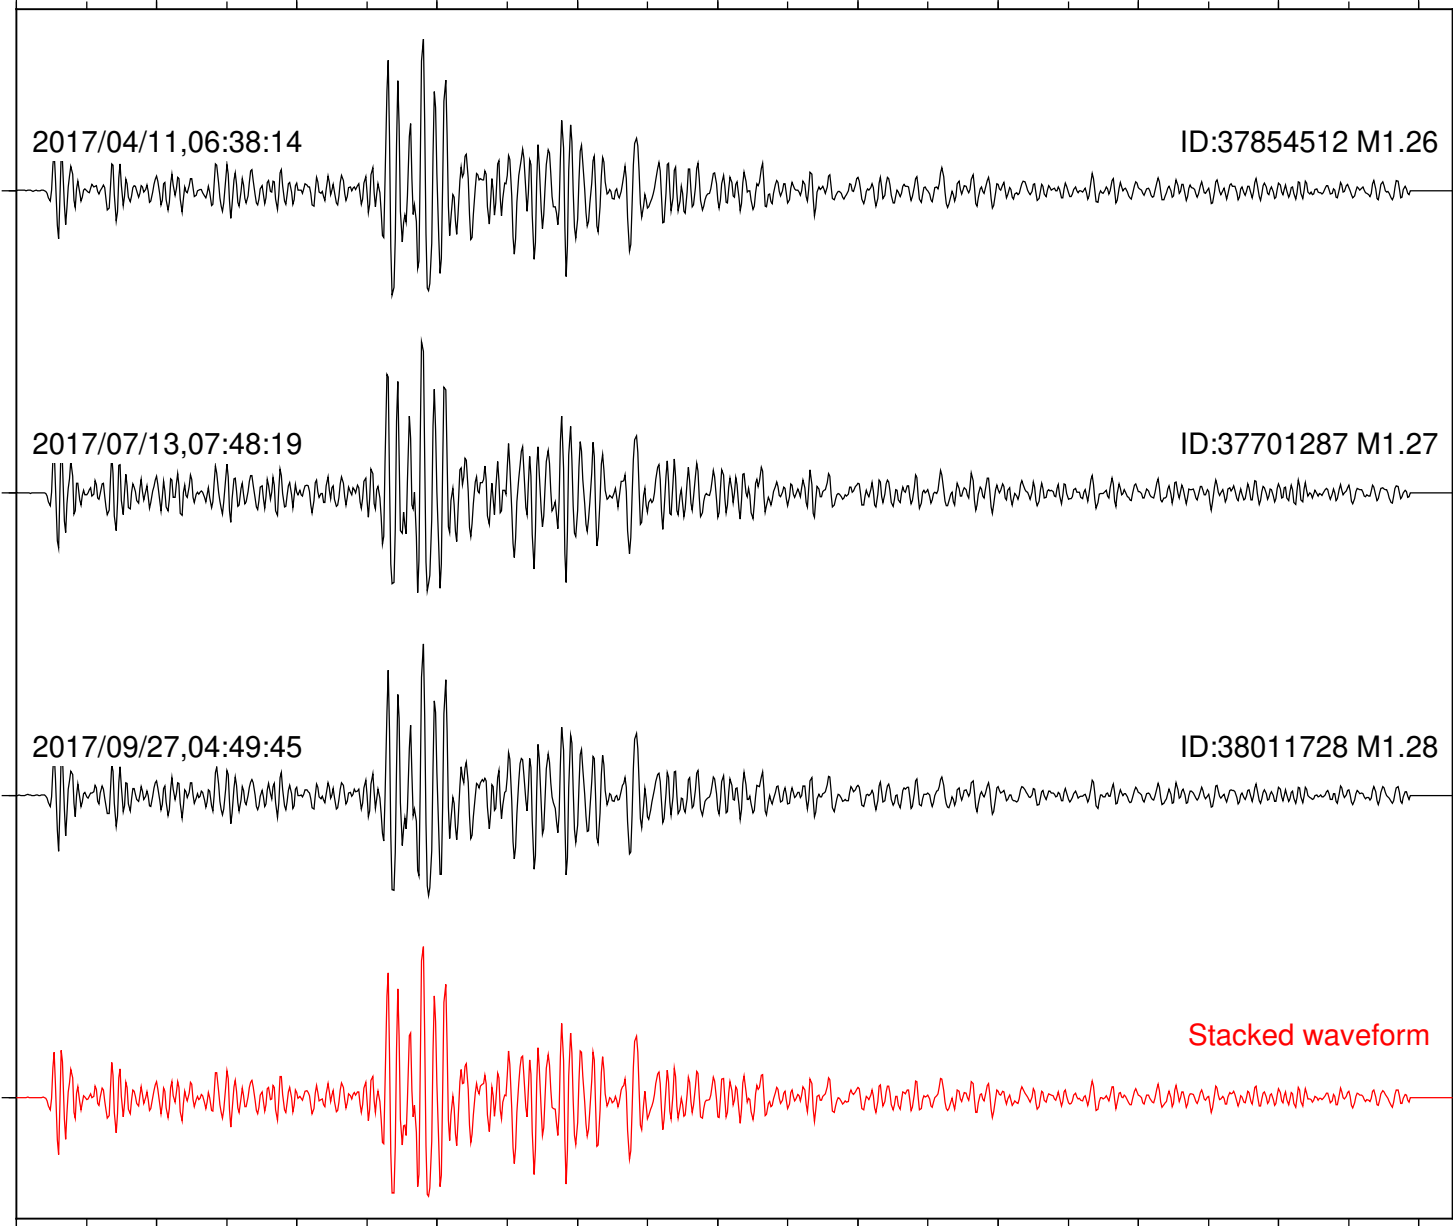

2017/07/13,07:48:19

ID:37701287 M1.27

2017/09/27,04:49:45

ID:38011728 M1.28

Stacked waveform

0 1 2 3 4 5 6 7 8 9 10
Elapsed time (s)

Station: BAC Com: EHZ

Focal depth: 5.81 km

Station: CSH Com: HHZ

Focal depth: 5.81 km

Station: DGR Com: HHZ

Focal depth: 5.81 km

Station: FRD Com: HHZ

Focal depth: 5.81 km

Station: HMT2 Com: HHZ

Focal depth: 5.81 km

Station: KNW Com: HHZ

Focal depth: 5.81 km

Station: LKH Com: HHZ

Focal depth: 5.81 km

Station: PFO Com: HHZ

Focal depth: 5.81 km

Station: POB2 Com: HHZ

Focal depth: 5.81 km

Station: RDM Com: HHZ

Focal depth: 5.81 km

Station: SMER Com: HHZ

Focal depth: 5.81 km

Station: SND Com: HHZ

Focal depth: 5.81 km