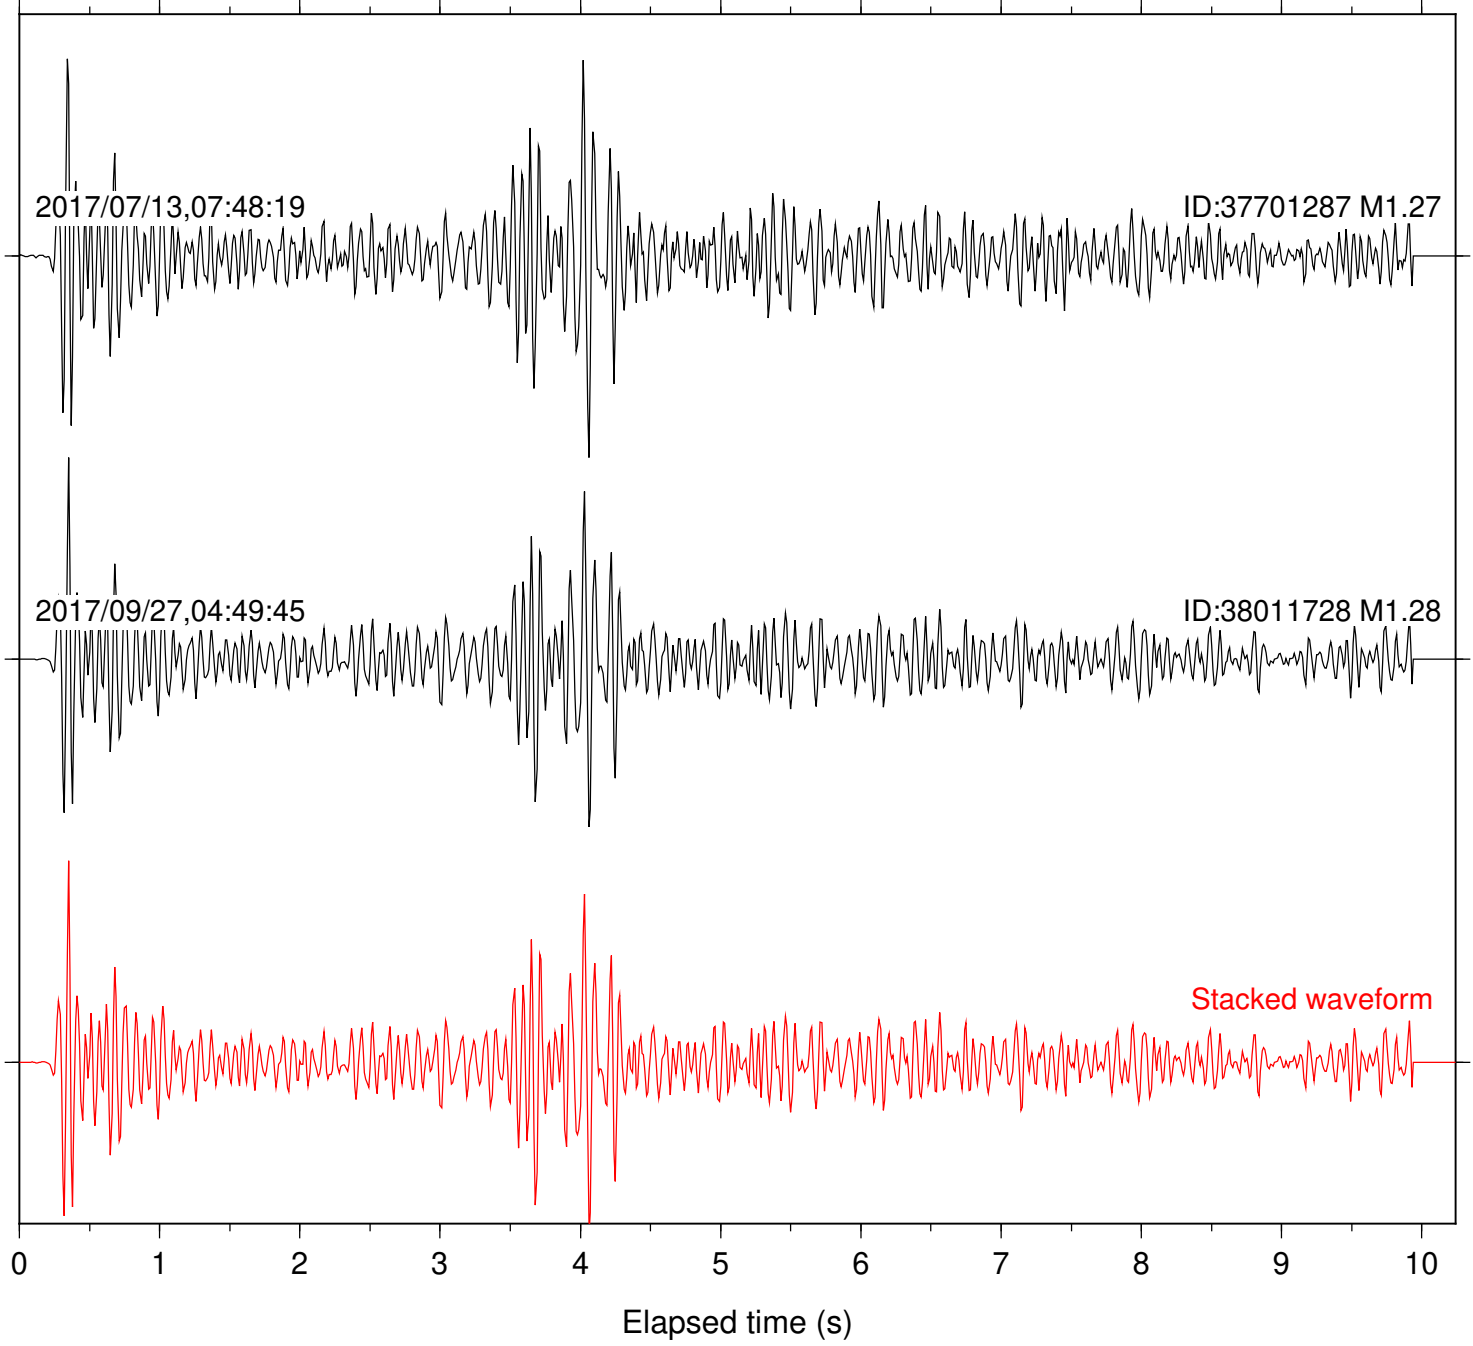

Station: CSH Com: HHZ

Focal depth: 5.81 km

Station: DGR Com: HHZ

Focal depth: 5.81 km

Station: FRD Com: HHZ

Focal depth: 5.81 km

Station: HMT2 Com: HHZ

Focal depth: 5.81 km

Station: KNW Com: HHZ

Focal depth: 5.81 km

Station: LKH Com: HHZ

Focal depth: 5.81 km

Station: PFO Com: HHZ

Focal depth: 5.81 km

Station: POB2 Com: HHZ

Focal depth: 5.81 km

Station: RDM Com: HHZ

Focal depth: 5.81 km

Station: SMER Com: HHZ

Focal depth: 5.81 km

Station: SND Com: HHZ

Focal depth: 5.81 km