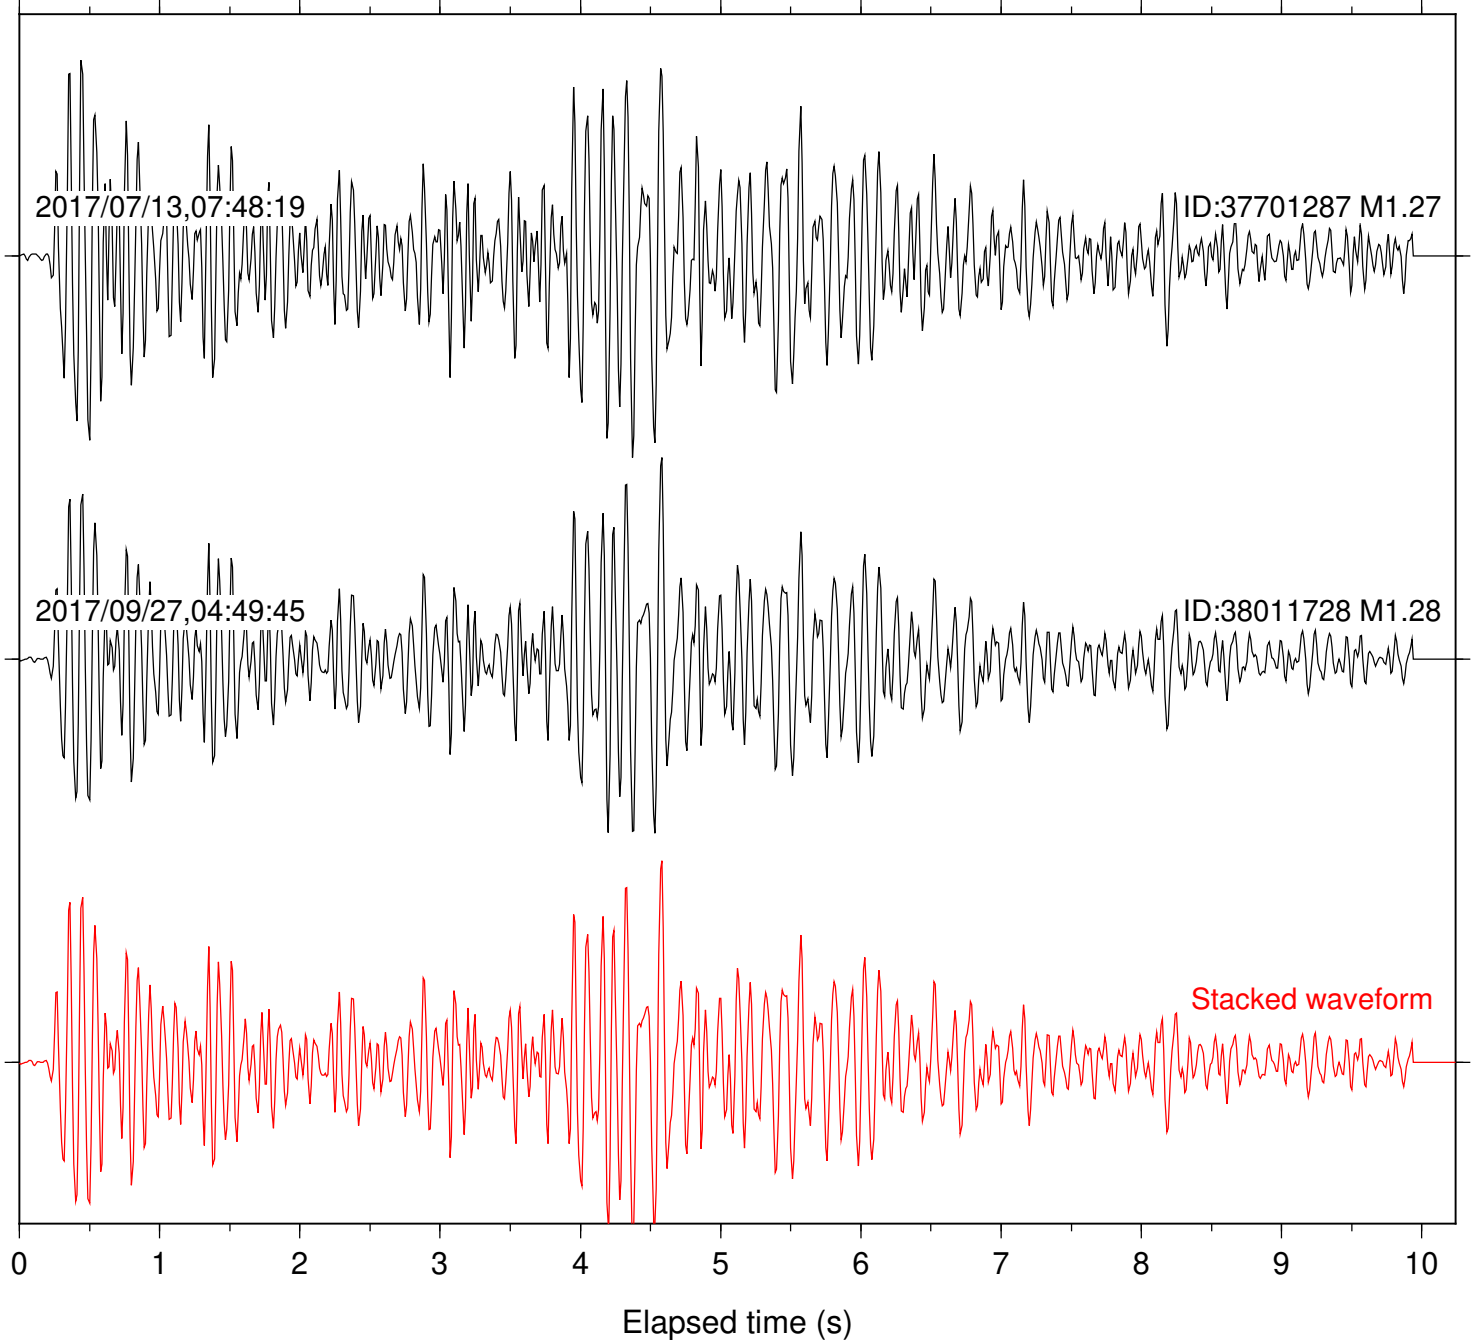

Station: CSH Com: HHZ

Focal depth: 5.81 km

Station: DGR Com: HHZ

Focal depth: 5.81 km

Station: FRD Com: HHZ

Focal depth: 5.81 km

Station: HMT2 Com: HHZ

Focal depth: 5.81 km

Station: KNW Com: HHZ

Focal depth: 5.81 km

Station: LKH Com: HHZ

Focal depth: 5.81 km

Station: PFO Com: HHZ

Focal depth: 5.81 km

Station: POB2 Com: HHZ

Focal depth: 5.81 km

Station: RDM Com: HHZ

Focal depth: 5.81 km

Station: SMER Com: HHZ

Focal depth: 5.81 km

Station: SND Com: HHZ

Focal depth: 5.81 km