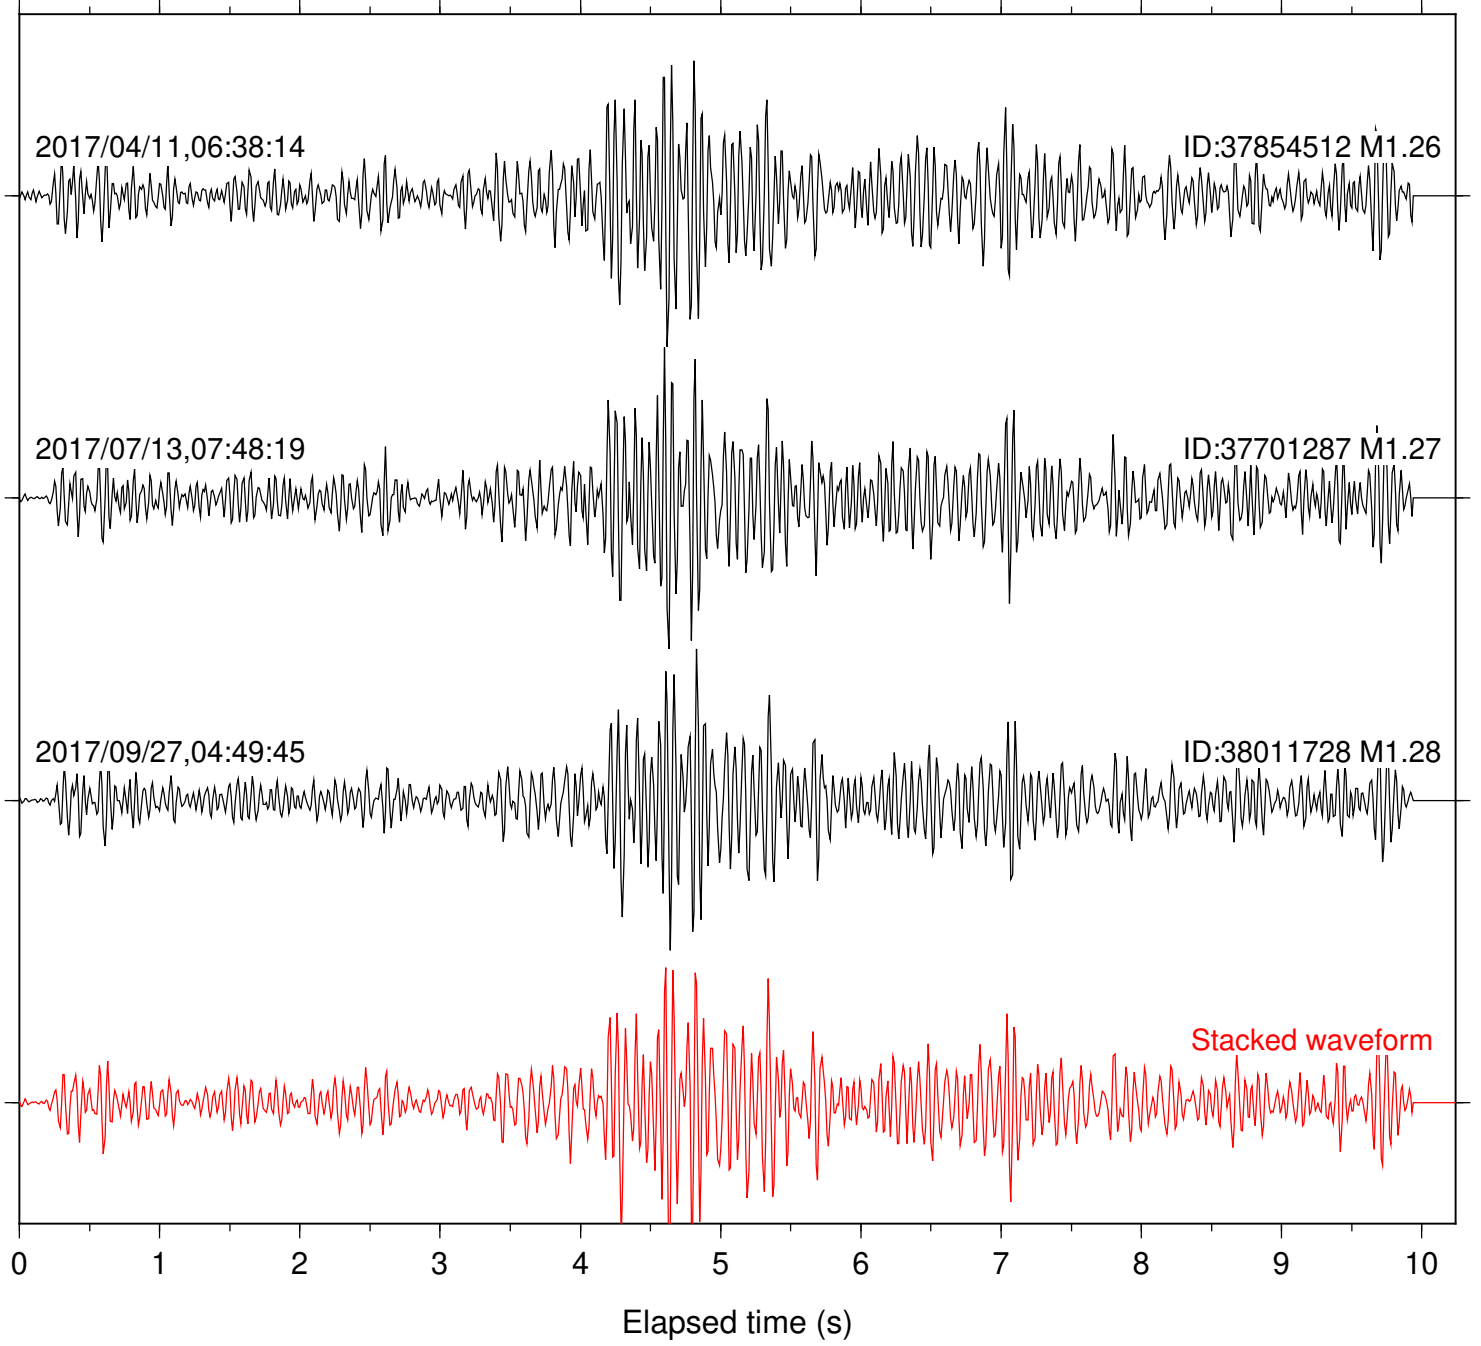

Station: CSH Com: HHZ

Focal depth: 5.81 km

Station: DGR Com: HHZ

Focal depth: 5.81 km

Station: FRD Com: HHZ

Focal depth: 5.81 km

Station: HMT2 Com: HHZ

Focal depth: 5.81 km

Station: KNW Com: HHZ

Focal depth: 5.81 km

Station: LKH Com: HHZ

Focal depth: 5.81 km

Station: PFO Com: HHZ

Focal depth: 5.81 km

Station: POB2 Com: HHZ

Focal depth: 5.81 km

Station: RDM Com: HHZ

Focal depth: 5.81 km

Station: SMER Com: HHZ

Focal depth: 5.81 km

Station: SND Com: HHZ

Focal depth: 5.81 km