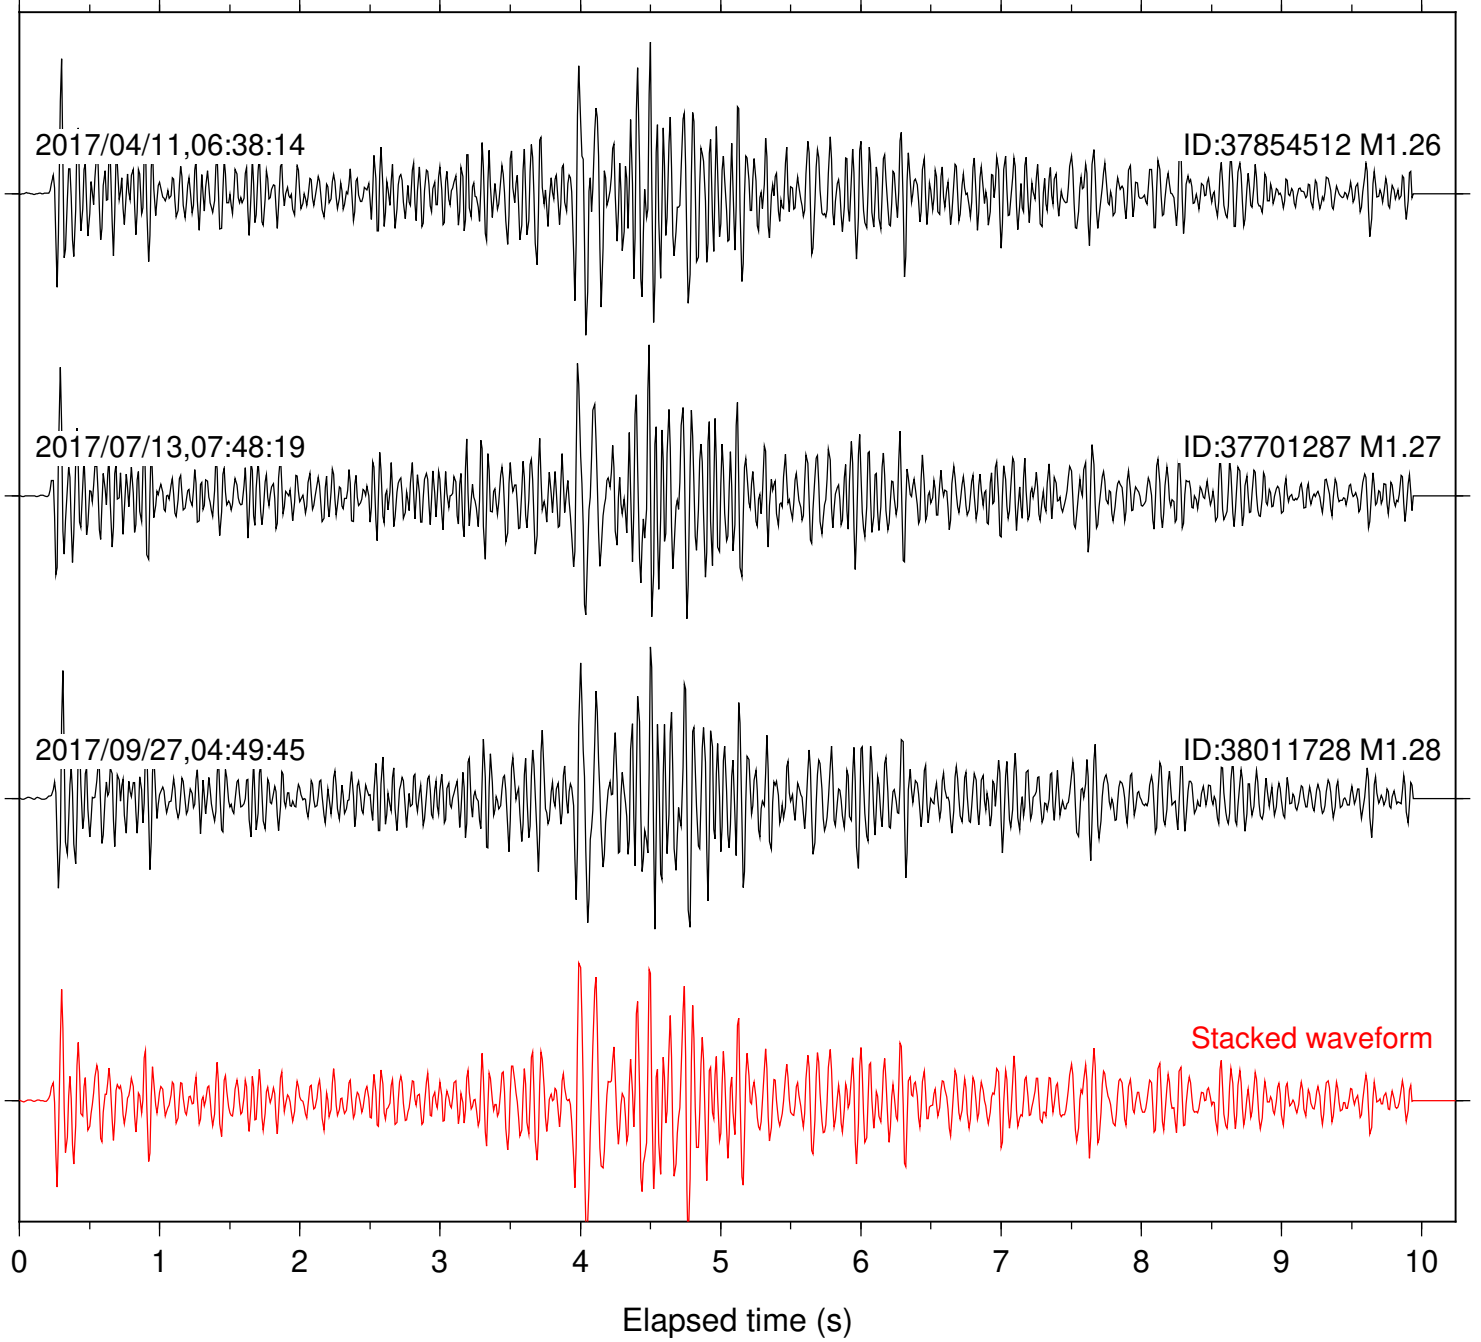

Station: CSH Com: HHZ

Focal depth: 5.81 km

Station: DGR Com: HHZ

Focal depth: 5.81 km

Station: FRD Com: HHZ

Focal depth: 5.81 km

Station: HMT2 Com: HHZ

Focal depth: 5.81 km

Station: KNW Com: HHZ

Focal depth: 5.81 km

Station: LKH Com: HHZ

Focal depth: 5.81 km

Station: PFO Com: HHZ

Focal depth: 5.81 km

Station: POB2 Com: HHZ

Focal depth: 5.81 km

Station: RDM Com: HHZ

Focal depth: 5.81 km

Station: SMER Com: HHZ

Focal depth: 5.81 km

Station: SND Com: HHZ

Focal depth: 5.81 km