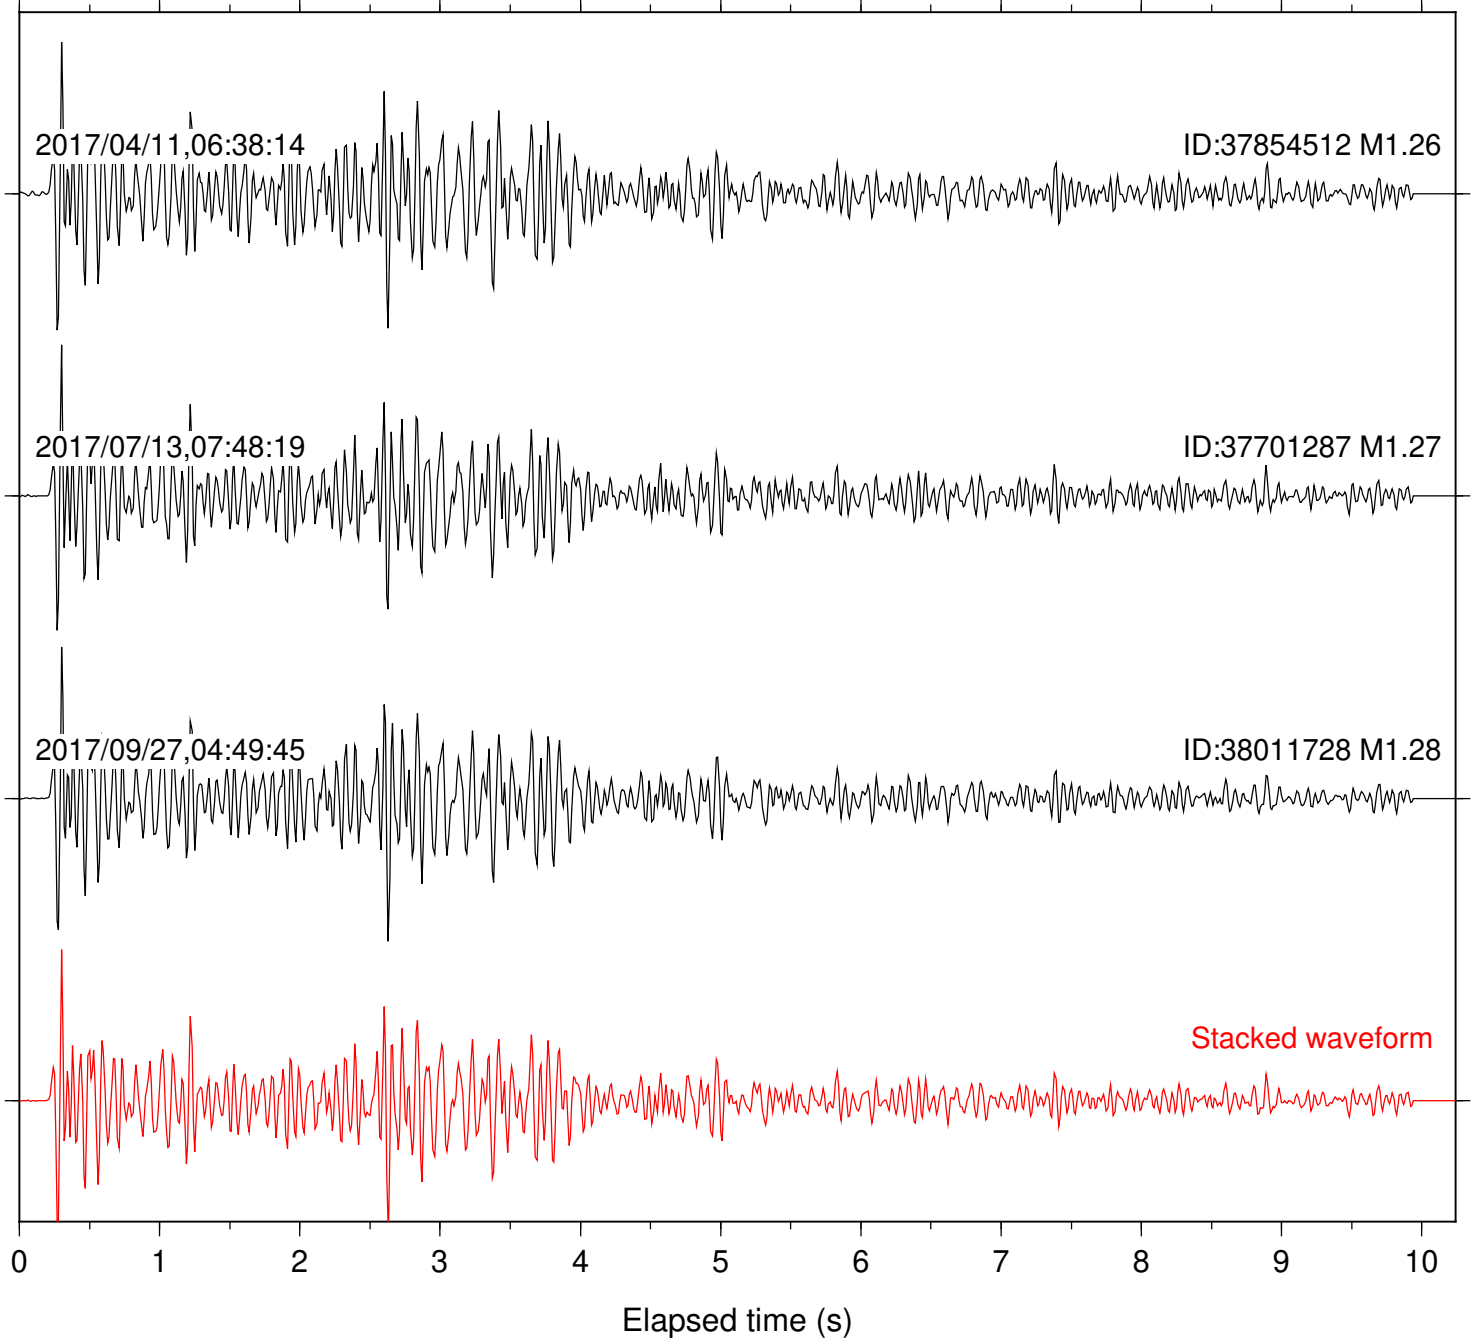

Station: B081 Com: EHZ

Focal depth: 5.81 km

Station: B082 Com: EHZ

Focal depth: 5.81 km

Station: B084 Com: EHZ

Focal depth: 5.81 km

Station: B087 Com: EHZ

Focal depth: 5.81 km

Station: B088 Com: EHZ

Focal depth: 5.81 km

Station: B093 Com: EHZ

Focal depth: 5.81 km

Station: B946 Com: EHZ

Focal depth: 5.81 km

2017/04/11,06:38:14

ID:37854512 M1.26

Station: KNW Com: HHZ

Focal depth: 5.81 km

Station: LKH Com: HHZ

Focal depth: 5.81 km

Station: PFO Com: HHZ

Focal depth: 5.81 km

Station: POB2 Com: HHZ

Focal depth: 5.81 km

Station: RDM Com: HHZ

Focal depth: 5.81 km

Station: SMER Com: HHZ

Focal depth: 5.81 km

Station: SND Com: HHZ

Focal depth: 5.81 km