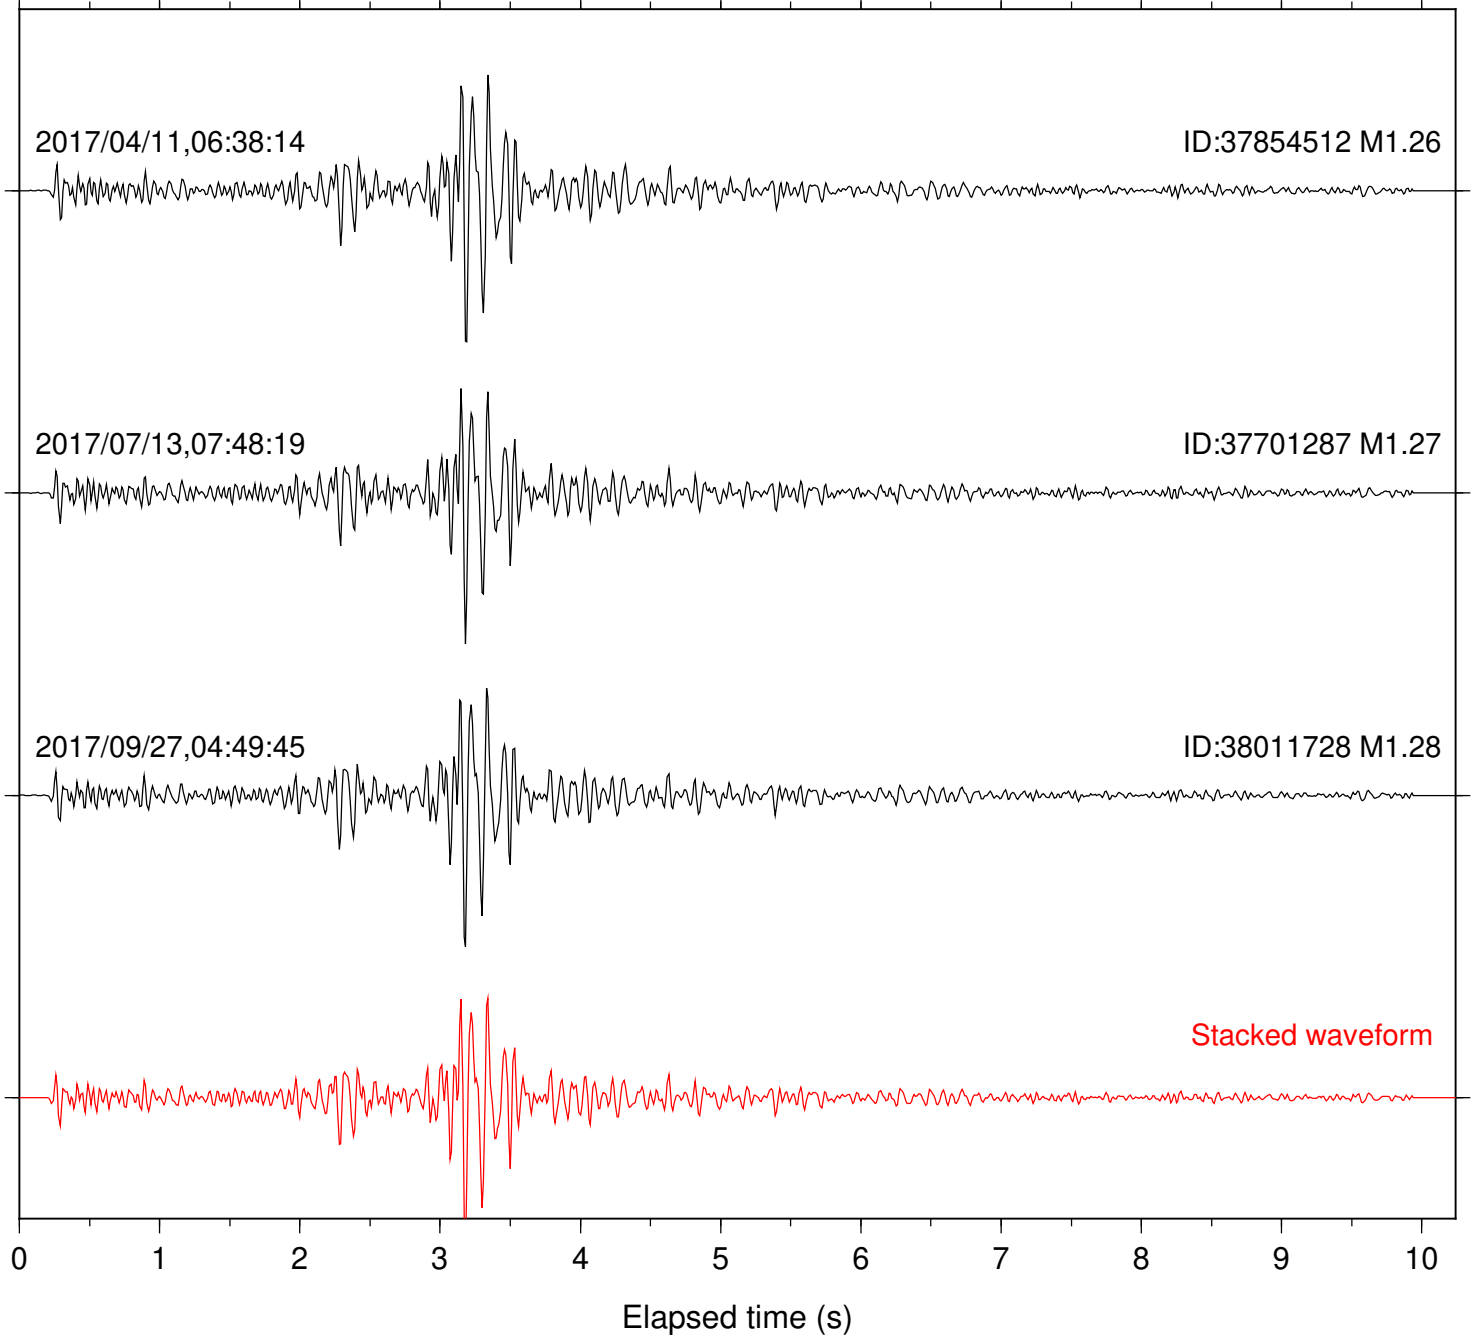

Station: B081 Com: EHZ

Focal depth: 5.81 km

Station: B082 Com: EHZ

Focal depth: 5.81 km

Station: B084 Com: EHZ

Focal depth: 5.81 km

Station: B087 Com: EHZ

Focal depth: 5.81 km

Station: B088 Com: EHZ

Focal depth: 5.81 km

Station: B093 Com: EHZ

Focal depth: 5.81 km

Station: B946 Com: EHZ

Focal depth: 5.81 km

2017/04/11,06:38:14

ID:37854512 M1.26

Station: CSH Com: HHZ

Focal depth: 5.81 km

Station: DGR Com: HHZ

Focal depth: 5.81 km

Station: FRD Com: HHZ

Focal depth: 5.81 km

Station: HMT2 Com: HHZ

Focal depth: 5.81 km

Station: RDM Com: HHZ

Focal depth: 5.81 km

Station: SMER Com: HHZ

Focal depth: 5.81 km

Station: SND Com: HHZ

Focal depth: 5.81 km