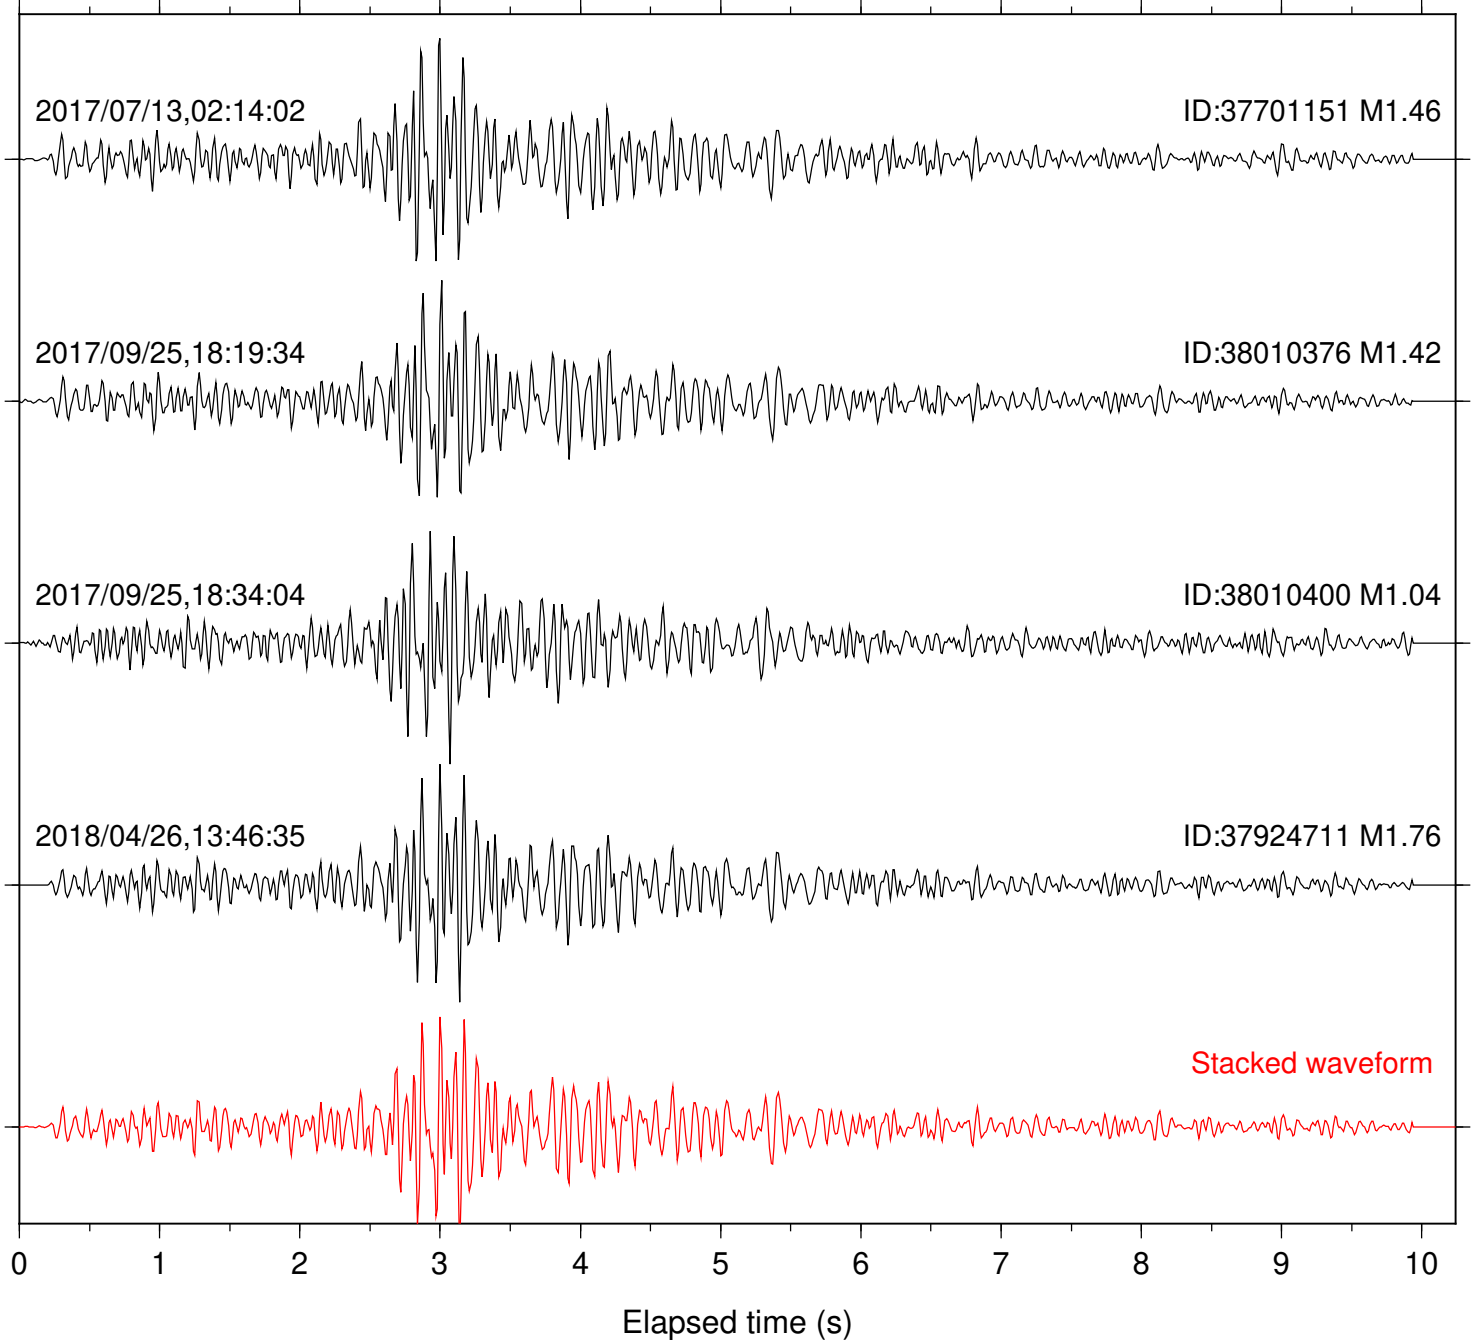

Station: B087 Com: EHZ

Focal depth: 5.55 km

Station: B088 Com: EHZ

Focal depth: 5.55 km

Station: B093 Com: EHZ

Focal depth: 5.55 km

Station: B946 Com: EHZ

Focal depth: 5.55 km

Station: FRD Com: HHZ

Focal depth: 5.55 km

Station: HMT2 Com: HHZ

Focal depth: 5.55 km

Station: KNW Com: HHZ

Focal depth: 5.55 km

Station: LVA2 Com: HHZ

Focal depth: 5.55 km

Station: PFO Com: HHZ

Focal depth: 5.55 km

Station: PLM Com: HHZ

Focal depth: 5.55 km

Station: POB2 Com: HHZ

Focal depth: 5.55 km

Station: RDM Com: HHZ

Focal depth: 5.55 km

Station: SMER Com: HHZ

Focal depth: 5.55 km

Station: SND Com: HHZ

Focal depth: 5.55 km

Station: TMSP Com: HHZ

Focal depth: 5.37 km