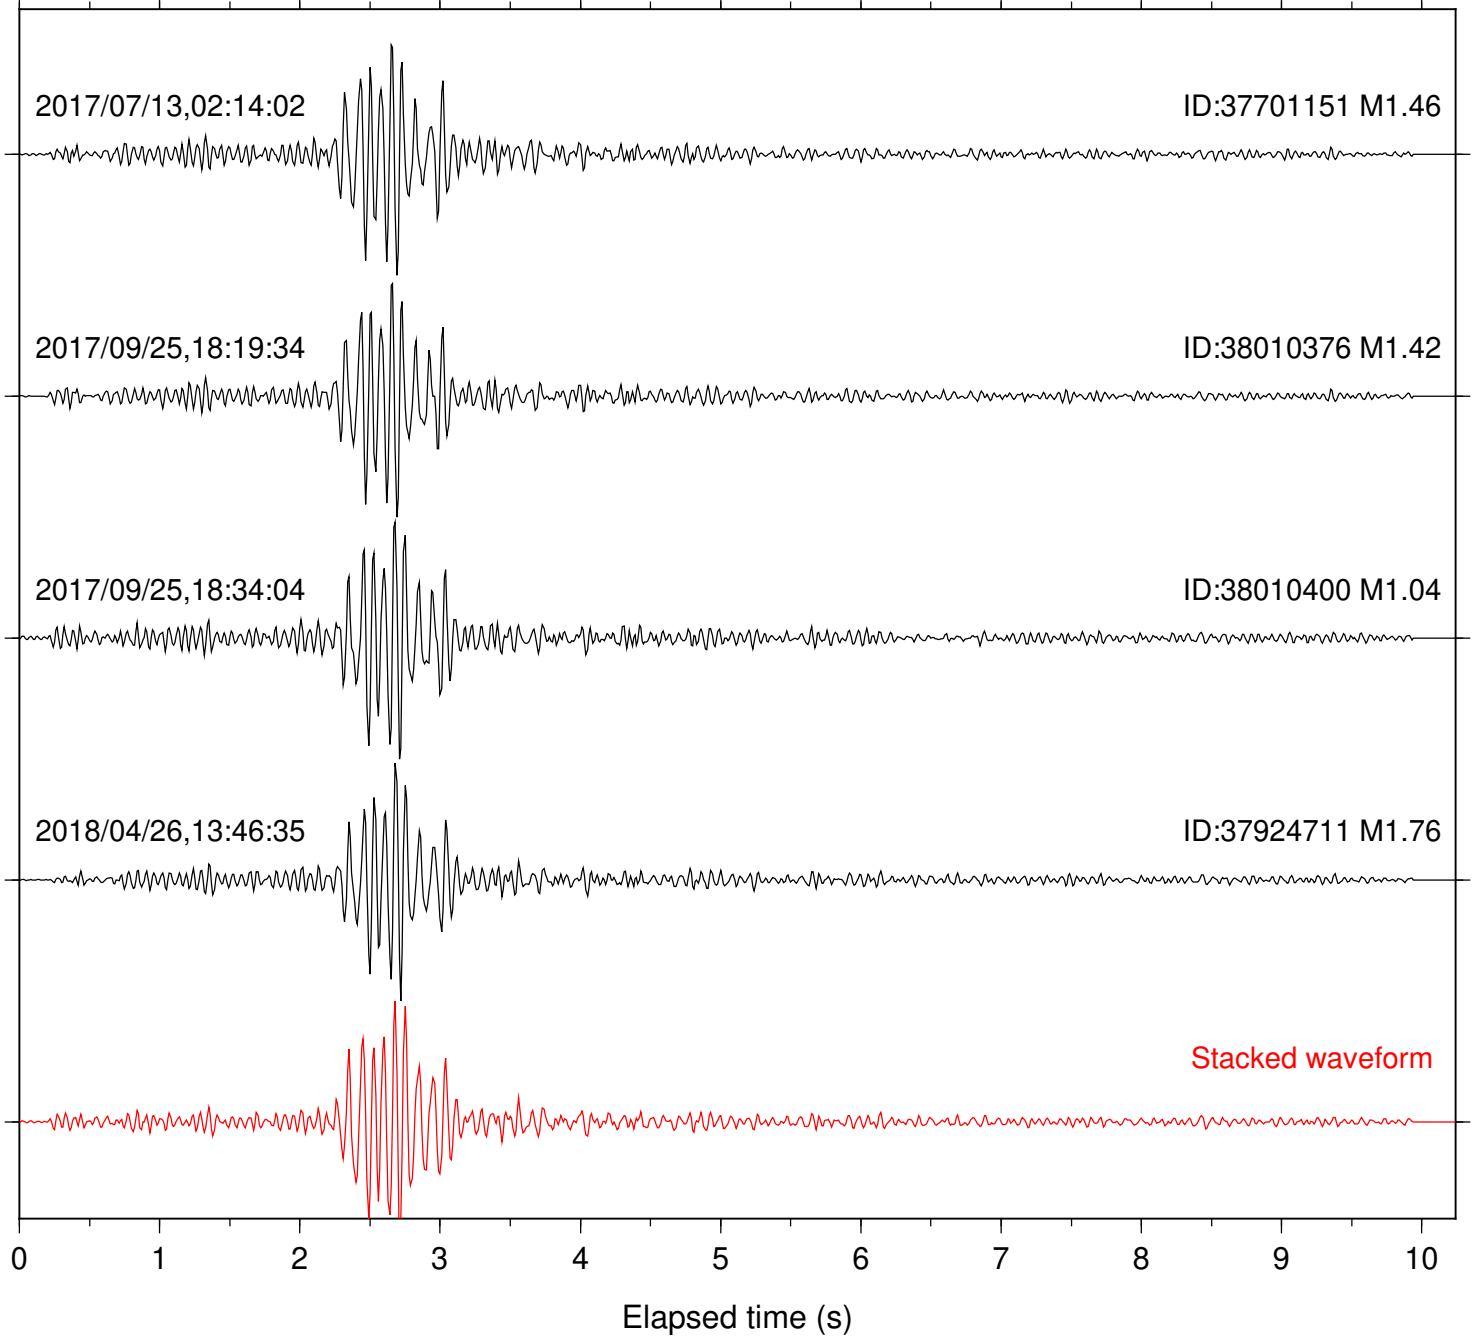

Station: BAC Com: EHZ

Focal depth: 5.55 km

Station: CRY Com: HHZ

Focal depth: 5.55 km

Station: CSH Com: HHZ

Focal depth: 5.55 km

Station: DGR Com: HHZ

Focal depth: 5.55 km

Station: FRD Com: HHZ

Focal depth: 5.55 km

Station: HMT2 Com: HHZ

Focal depth: 5.55 km

Station: KNW Com: HHZ

Focal depth: 5.55 km

Station: LVA2 Com: HHZ

Focal depth: 5.55 km

Station: PFO Com: HHZ

Focal depth: 5.55 km

Station: PLM Com: HHZ

Focal depth: 5.55 km

Station: POB2 Com: HHZ

Focal depth: 5.55 km

Station: RDM Com: HHZ

Focal depth: 5.55 km

Station: SMER Com: HHZ

Focal depth: 5.55 km

Station: SND Com: HHZ

Focal depth: 5.55 km

Station: TMSP Com: HHZ

Focal depth: 5.37 km