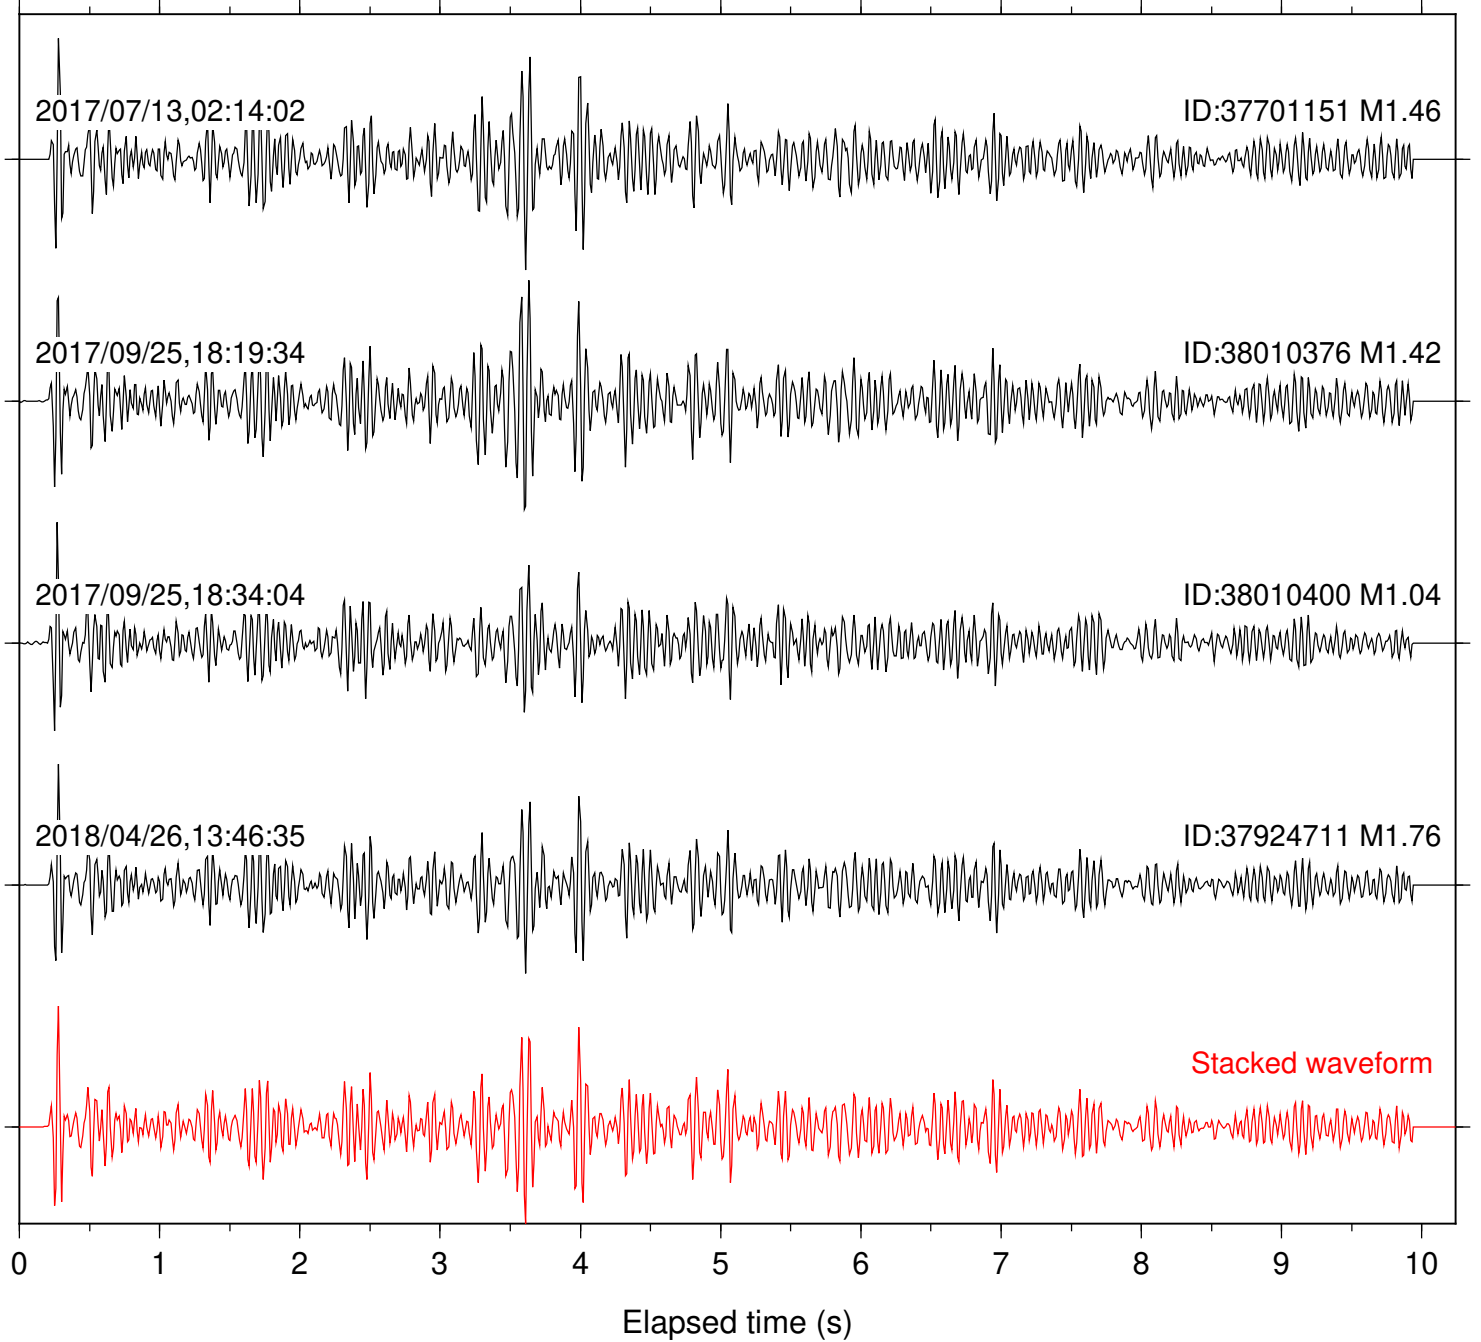

Station: B087 Com: EHZ

Focal depth: 5.55 km

Station: B088 Com: EHZ

Focal depth: 5.55 km

Station: B093 Com: EHZ

Focal depth: 5.55 km

Station: B946 Com: EHZ

Focal depth: 5.55 km

Station: BAC Com: EHZ

Focal depth: 5.55 km

Station: CRY Com: HHZ

Focal depth: 5.55 km

Station: CSH Com: HHZ

Focal depth: 5.55 km

Station: DGR Com: HHZ

Focal depth: 5.55 km

Station: FRD Com: HHZ

Focal depth: 5.55 km

Station: HMT2 Com: HHZ

Focal depth: 5.55 km

Station: KNW Com: HHZ

Focal depth: 5.55 km

Station: LVA2 Com: HHZ

Focal depth: 5.55 km

Station: SMER Com: HHZ

Focal depth: 5.55 km

Station: SND Com: HHZ

Focal depth: 5.55 km

Station: TMSP Com: HHZ

Focal depth: 5.37 km