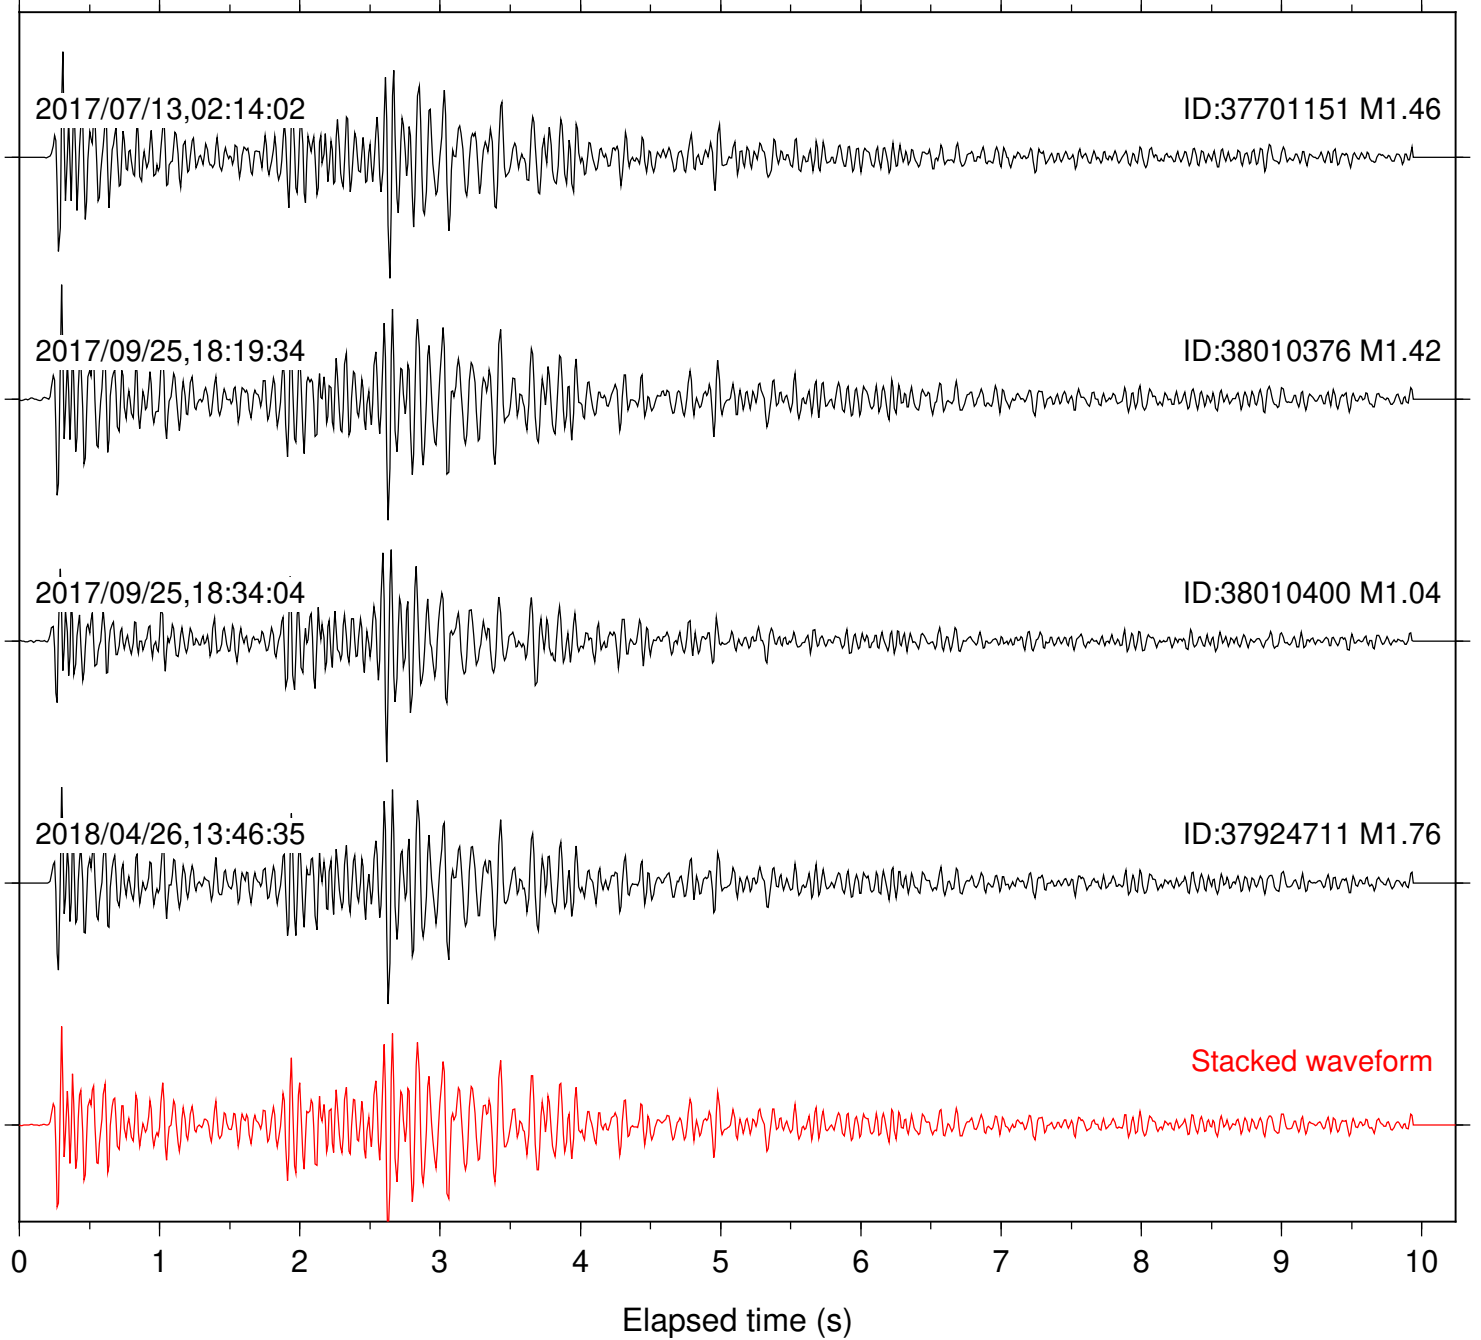

Station: B081 Com: EHZ

Focal depth: 5.55 km

Station: B082 Com: EHZ

Focal depth: 5.55 km

Station: B084 Com: EHZ

Focal depth: 5.55 km

Station: B086 Com: EHZ

Focal depth: 5.55 km

Station: B087 Com: EHZ

Focal depth: 5.55 km

Station: B088 Com: EHZ

Focal depth: 5.55 km

Station: B093 Com: EHZ

Focal depth: 5.55 km

Station: B946 Com: EHZ

Focal depth: 5.55 km

Station: FRD Com: HHZ

Focal depth: 5.55 km

Station: HMT2 Com: HHZ

Focal depth: 5.55 km

Station: KNW Com: HHZ

Focal depth: 5.55 km

Station: LVA2 Com: HHZ

Focal depth: 5.55 km

Station: SMER Com: HHZ

Focal depth: 5.55 km

Station: SND Com: HHZ

Focal depth: 5.55 km

Station: TMSP Com: HHZ

Focal depth: 5.37 km