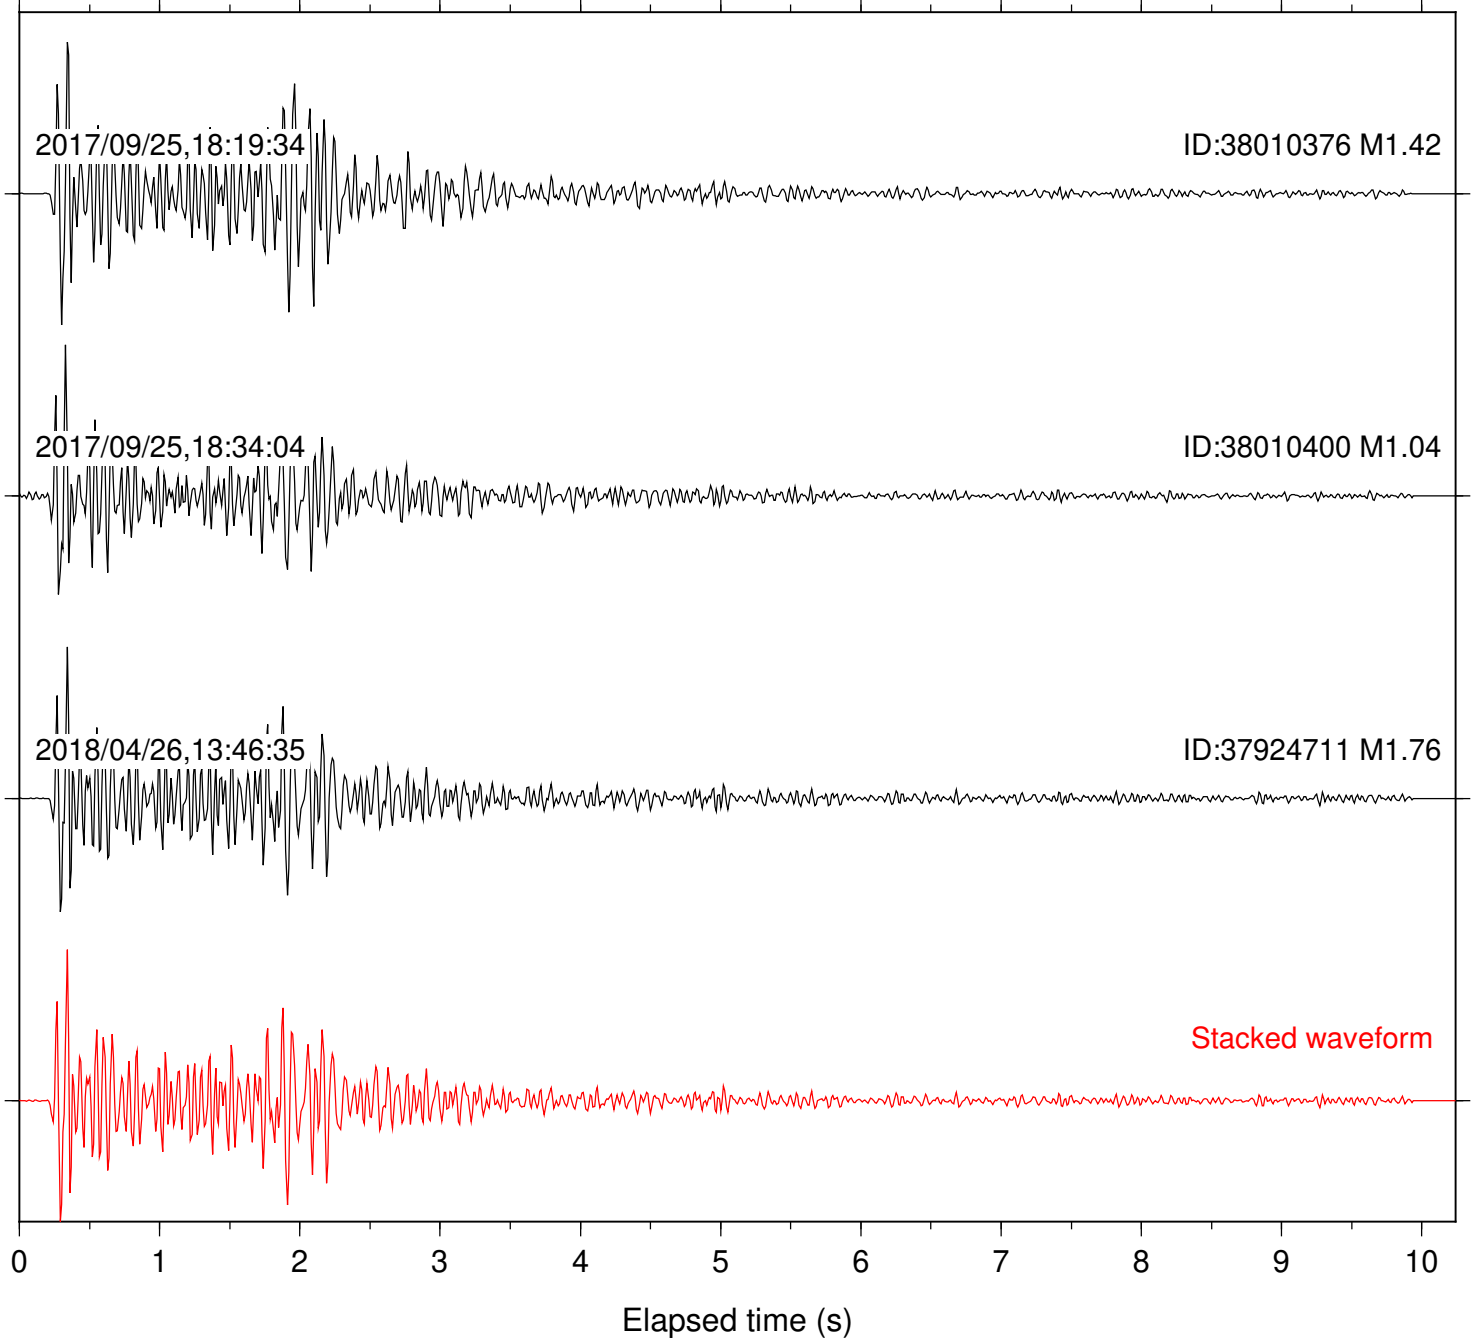

Station: B087 Com: EHZ

Focal depth: 5.55 km

Station: B088 Com: EHZ

Focal depth: 5.55 km

Station: B093 Com: EHZ

Focal depth: 5.55 km

Station: B946 Com: EHZ

Focal depth: 5.55 km

Station: BAC Com: EHZ

Focal depth: 5.55 km

Station: CRY Com: HHZ

Focal depth: 5.55 km

Station: CSH Com: HHZ

Focal depth: 5.55 km

Station: DGR Com: HHZ

Focal depth: 5.55 km

Station: FRD Com: HHZ

Focal depth: 5.55 km

Station: HMT2 Com: HHZ

Focal depth: 5.55 km

Station: KNW Com: HHZ

Focal depth: 5.55 km

Station: LVA2 Com: HHZ

Focal depth: 5.55 km

Station: SMER Com: HHZ

Focal depth: 5.55 km

Station: SND Com: HHZ

Focal depth: 5.55 km

Station: TMSP Com: HHZ

Focal depth: 5.37 km