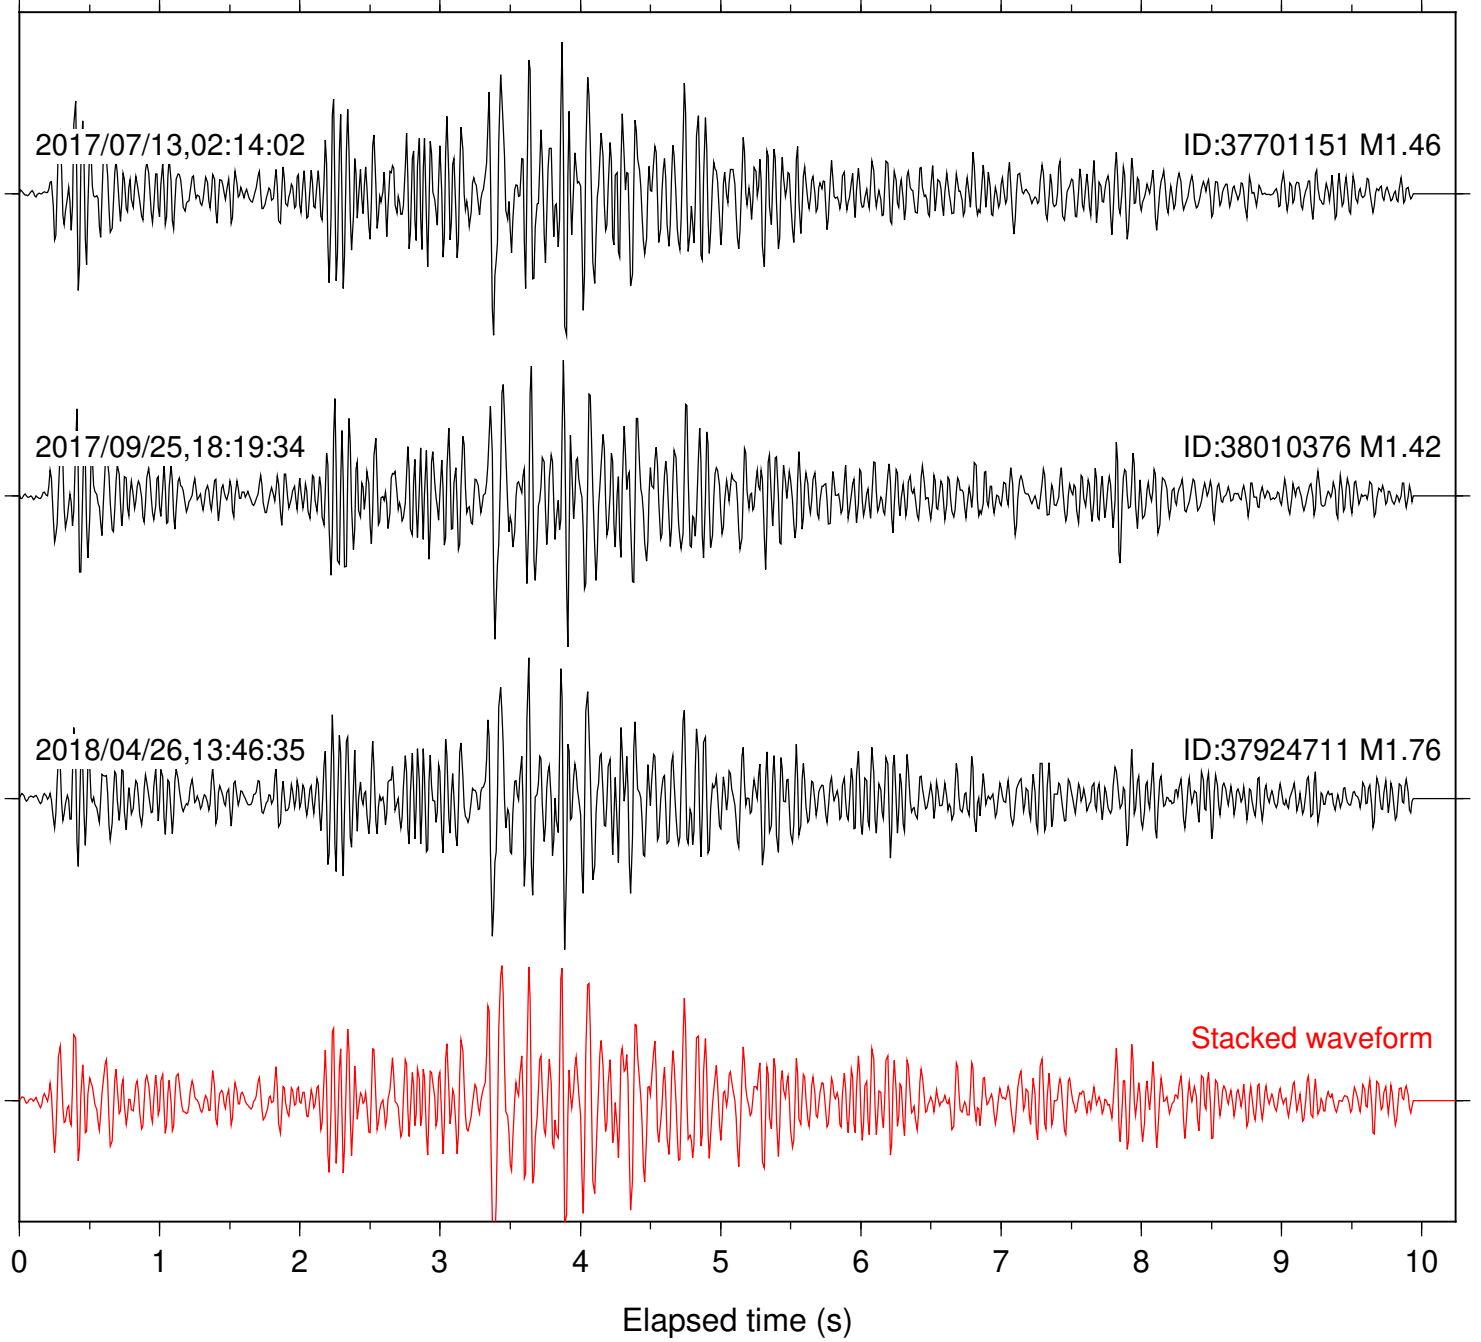

Station: B081 Com: EHZ

Focal depth: 5.55 km

Station: B082 Com: EHZ

Focal depth: 5.55 km

Station: B084 Com: EHZ

Focal depth: 5.55 km

Station: B086 Com: EHZ

Focal depth: 5.55 km

Station: B087 Com: EHZ

Focal depth: 5.55 km

Station: B088 Com: EHZ

Focal depth: 5.55 km

Station: B093 Com: EHZ

Focal depth: 5.55 km

Station: B946 Com: EHZ

Focal depth: 5.55 km

Station: FRD Com: HHZ

Focal depth: 5.55 km

Station: HMT2 Com: HHZ

Focal depth: 5.55 km

Station: KNW Com: HHZ

Focal depth: 5.55 km

Station: LVA2 Com: HHZ

Focal depth: 5.55 km

Station: SMER Com: HHZ

Focal depth: 5.55 km

Station: SND Com: HHZ

Focal depth: 5.55 km

Station: TMSP Com: HHZ

Focal depth: 5.37 km