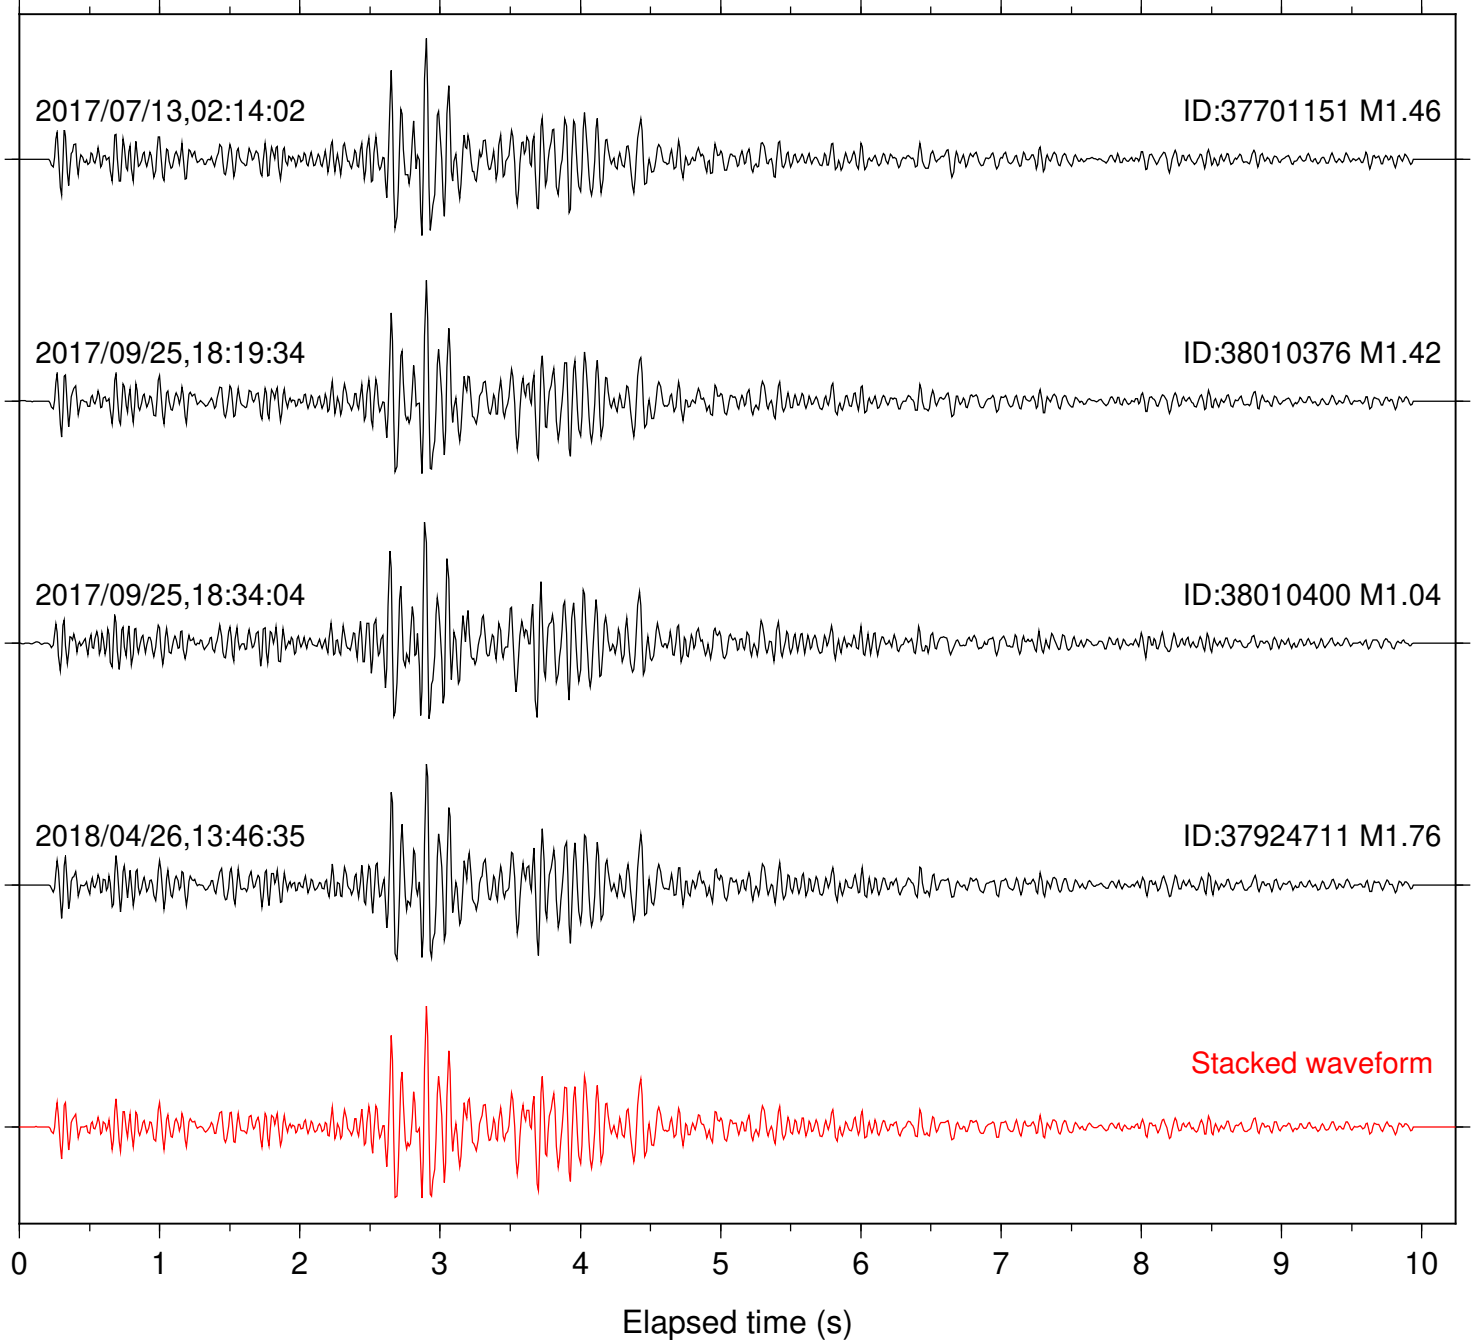

Station: B087 Com: EHZ

Focal depth: 5.55 km

Station: B088 Com: EHZ

Focal depth: 5.55 km

Station: B093 Com: EHZ

Focal depth: 5.55 km

Station: B946 Com: EHZ

Focal depth: 5.55 km

Station: BAC Com: EHZ

Focal depth: 5.55 km

Station: CRY Com: HHZ

Focal depth: 5.55 km

Station: CSH Com: HHZ

Focal depth: 5.55 km

Station: DGR Com: HHZ

Focal depth: 5.55 km

Station: FRD Com: HHZ

Focal depth: 5.55 km

Station: HMT2 Com: HHZ

Focal depth: 5.55 km

Station: KNW Com: HHZ

Focal depth: 5.55 km

Station: LVA2 Com: HHZ

Focal depth: 5.55 km

Station: SMER Com: HHZ

Focal depth: 5.55 km

Station: SND Com: HHZ

Focal depth: 5.55 km

Station: TMSP Com: HHZ

Focal depth: 5.37 km