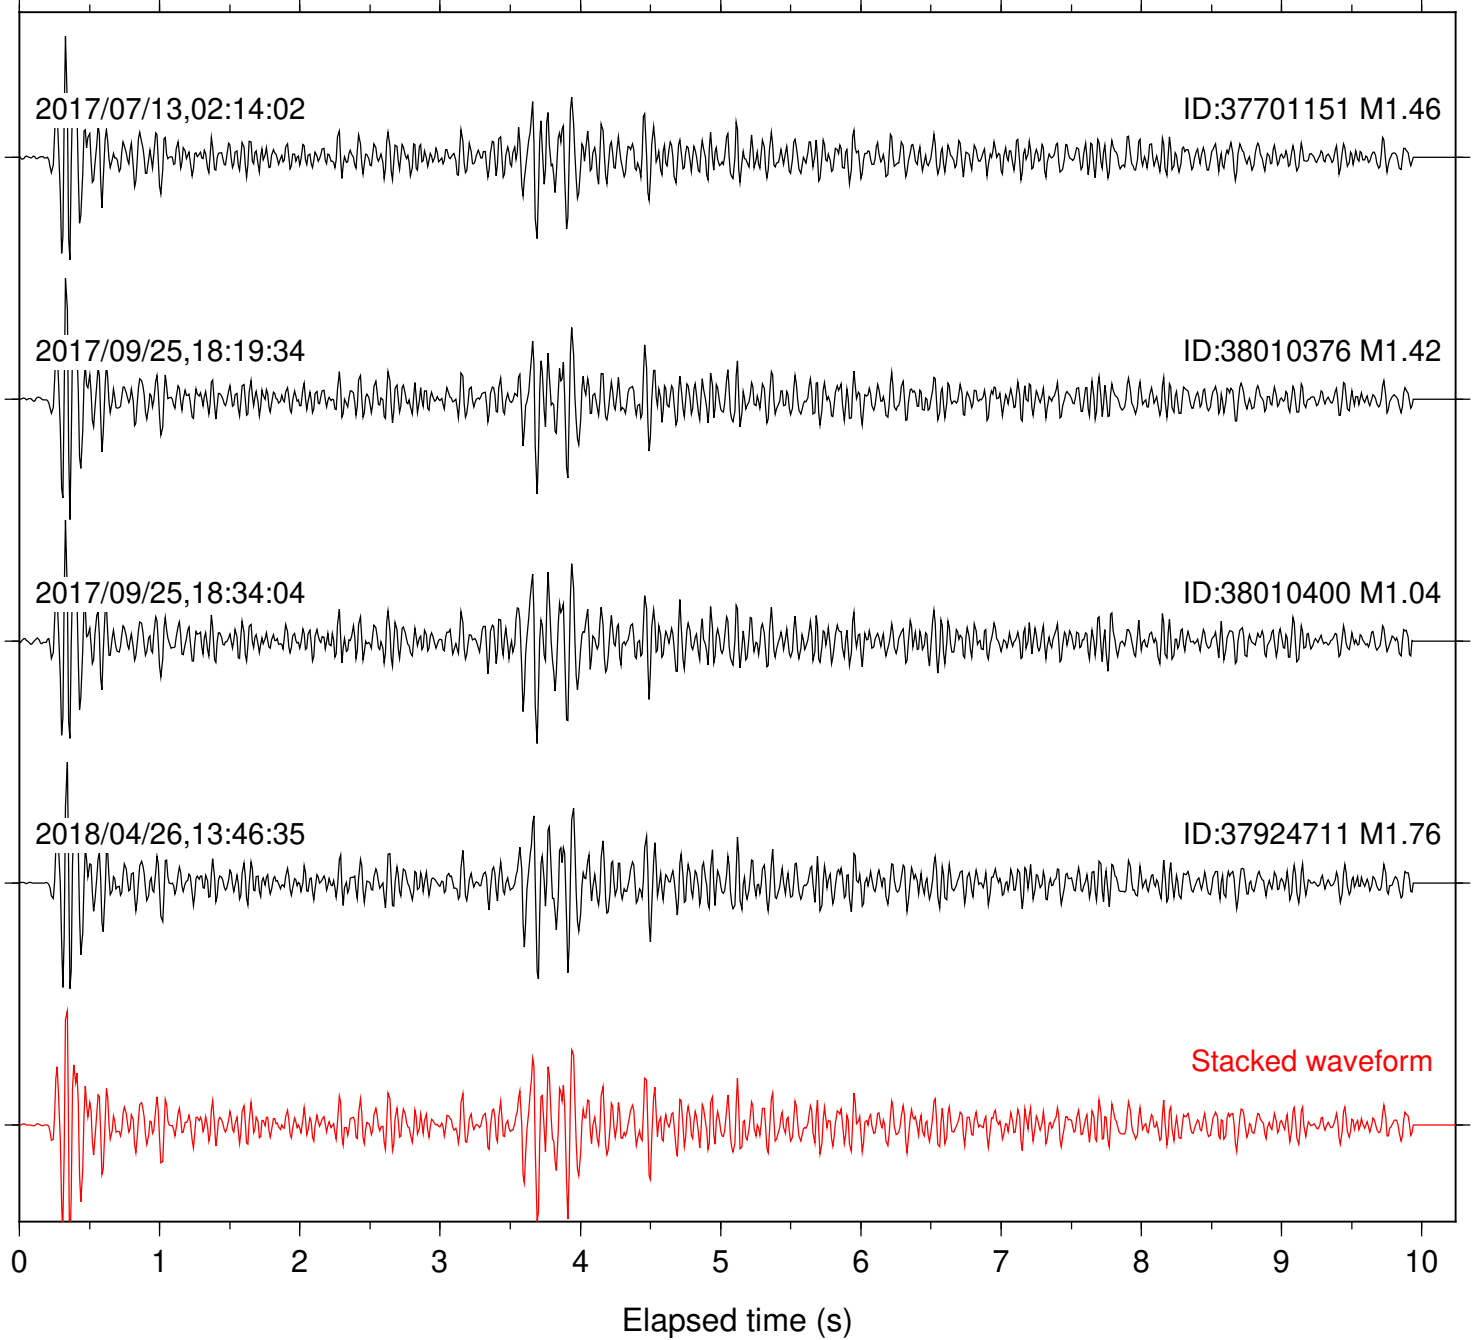

Station: B081 Com: EHZ

Focal depth: 5.55 km

Station: B082 Com: EHZ

Focal depth: 5.55 km

Station: B084 Com: EHZ

Focal depth: 5.55 km

Station: B086 Com: EHZ

Focal depth: 5.55 km

Station: B087 Com: EHZ

Focal depth: 5.55 km

Station: B088 Com: EHZ

Focal depth: 5.55 km

Station: B093 Com: EHZ

Focal depth: 5.55 km

Station: B946 Com: EHZ

Focal depth: 5.55 km

Station: FRD Com: HHZ

Focal depth: 5.55 km

Station: HMT2 Com: HHZ

Focal depth: 5.55 km

Station: KNW Com: HHZ

Focal depth: 5.55 km

Station: LVA2 Com: HHZ

Focal depth: 5.55 km

Station: SMER Com: HHZ

Focal depth: 5.55 km

Station: SND Com: HHZ

Focal depth: 5.55 km

Station: TMSP Com: HHZ

Focal depth: 5.37 km