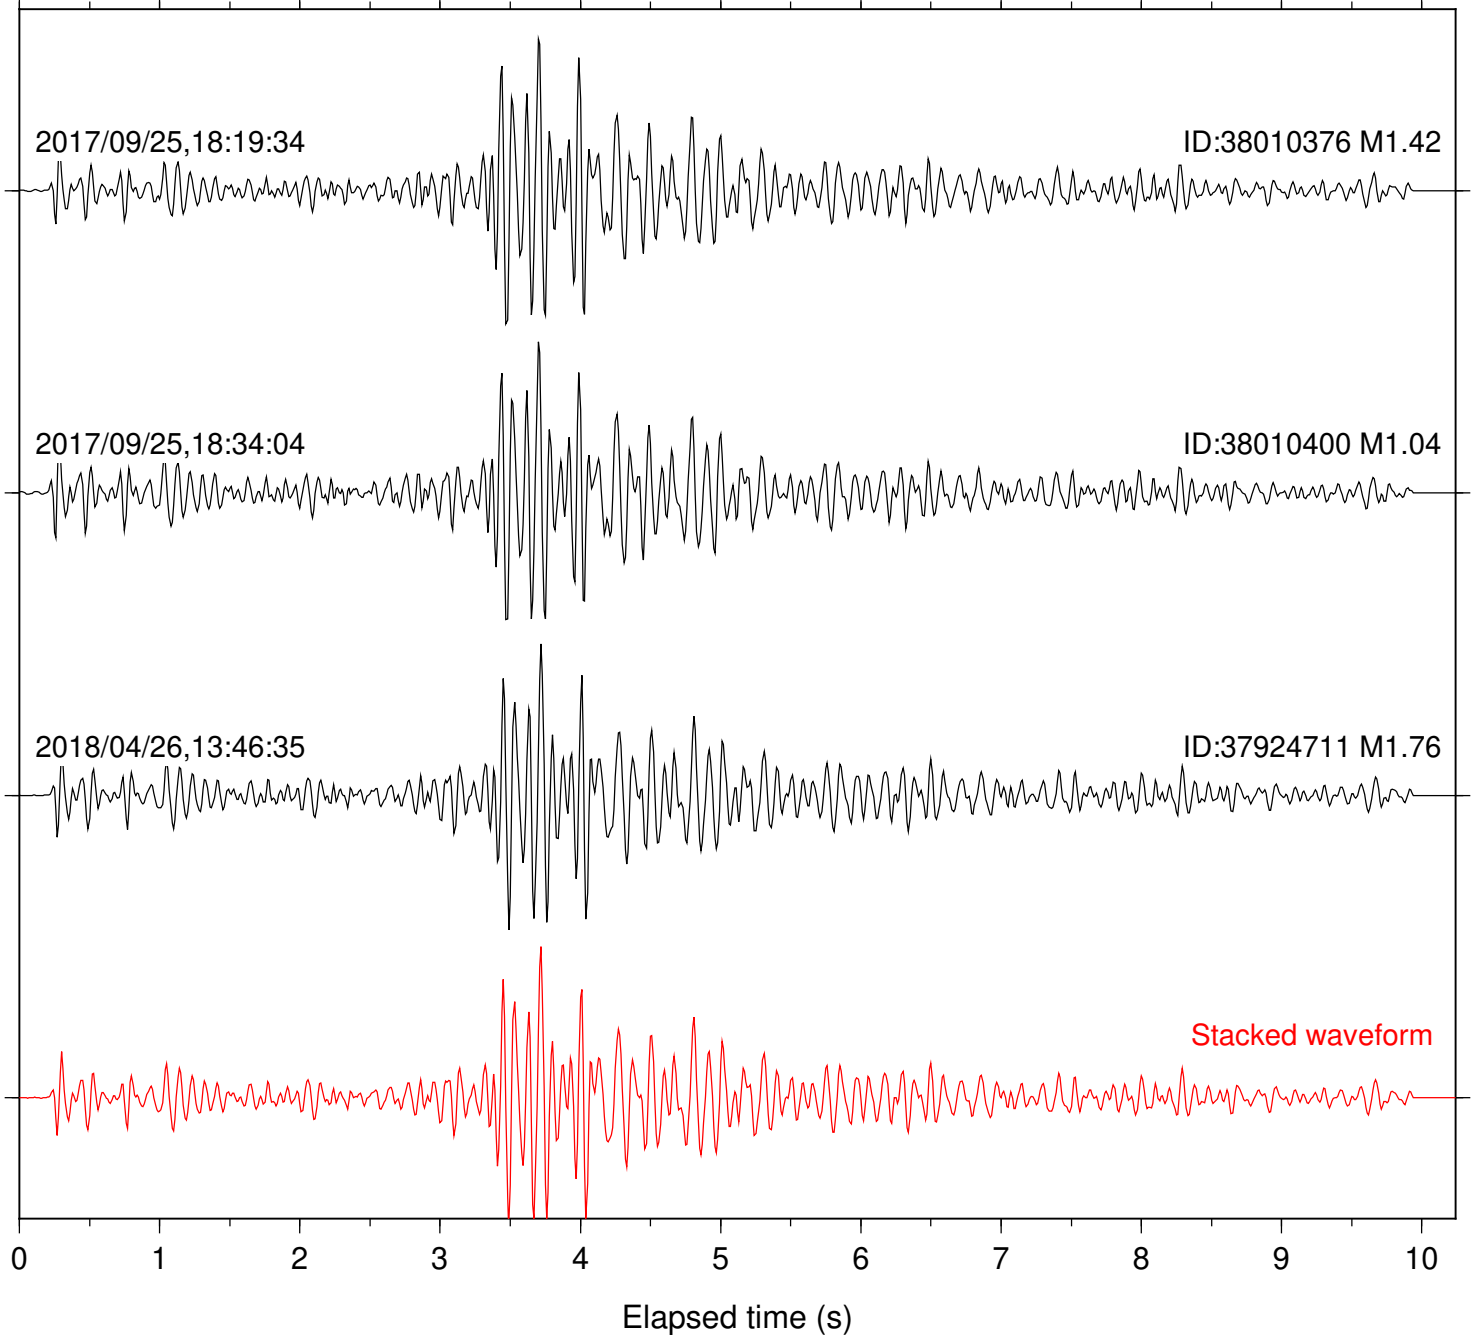

Station: BAC Com: EHZ

Focal depth: 5.55 km

Station: CRY Com: HHZ

Focal depth: 5.55 km

Station: CSH Com: HHZ

Focal depth: 5.55 km

Station: DGR Com: HHZ

Focal depth: 5.55 km

Station: FRD Com: HHZ

Focal depth: 5.55 km

Station: HMT2 Com: HHZ

Focal depth: 5.55 km

Station: KNW Com: HHZ

Focal depth: 5.55 km

Station: LVA2 Com: HHZ

Focal depth: 5.55 km

Station: PFO Com: HHZ

Focal depth: 5.55 km

Station: PLM Com: HHZ

Focal depth: 5.55 km

Station: POB2 Com: HHZ

Focal depth: 5.55 km

Station: RDM Com: HHZ

Focal depth: 5.55 km

Station: SMER Com: HHZ

Focal depth: 5.55 km

Station: SND Com: HHZ

Focal depth: 5.55 km

Station: TMSP Com: HHZ

Focal depth: 5.37 km