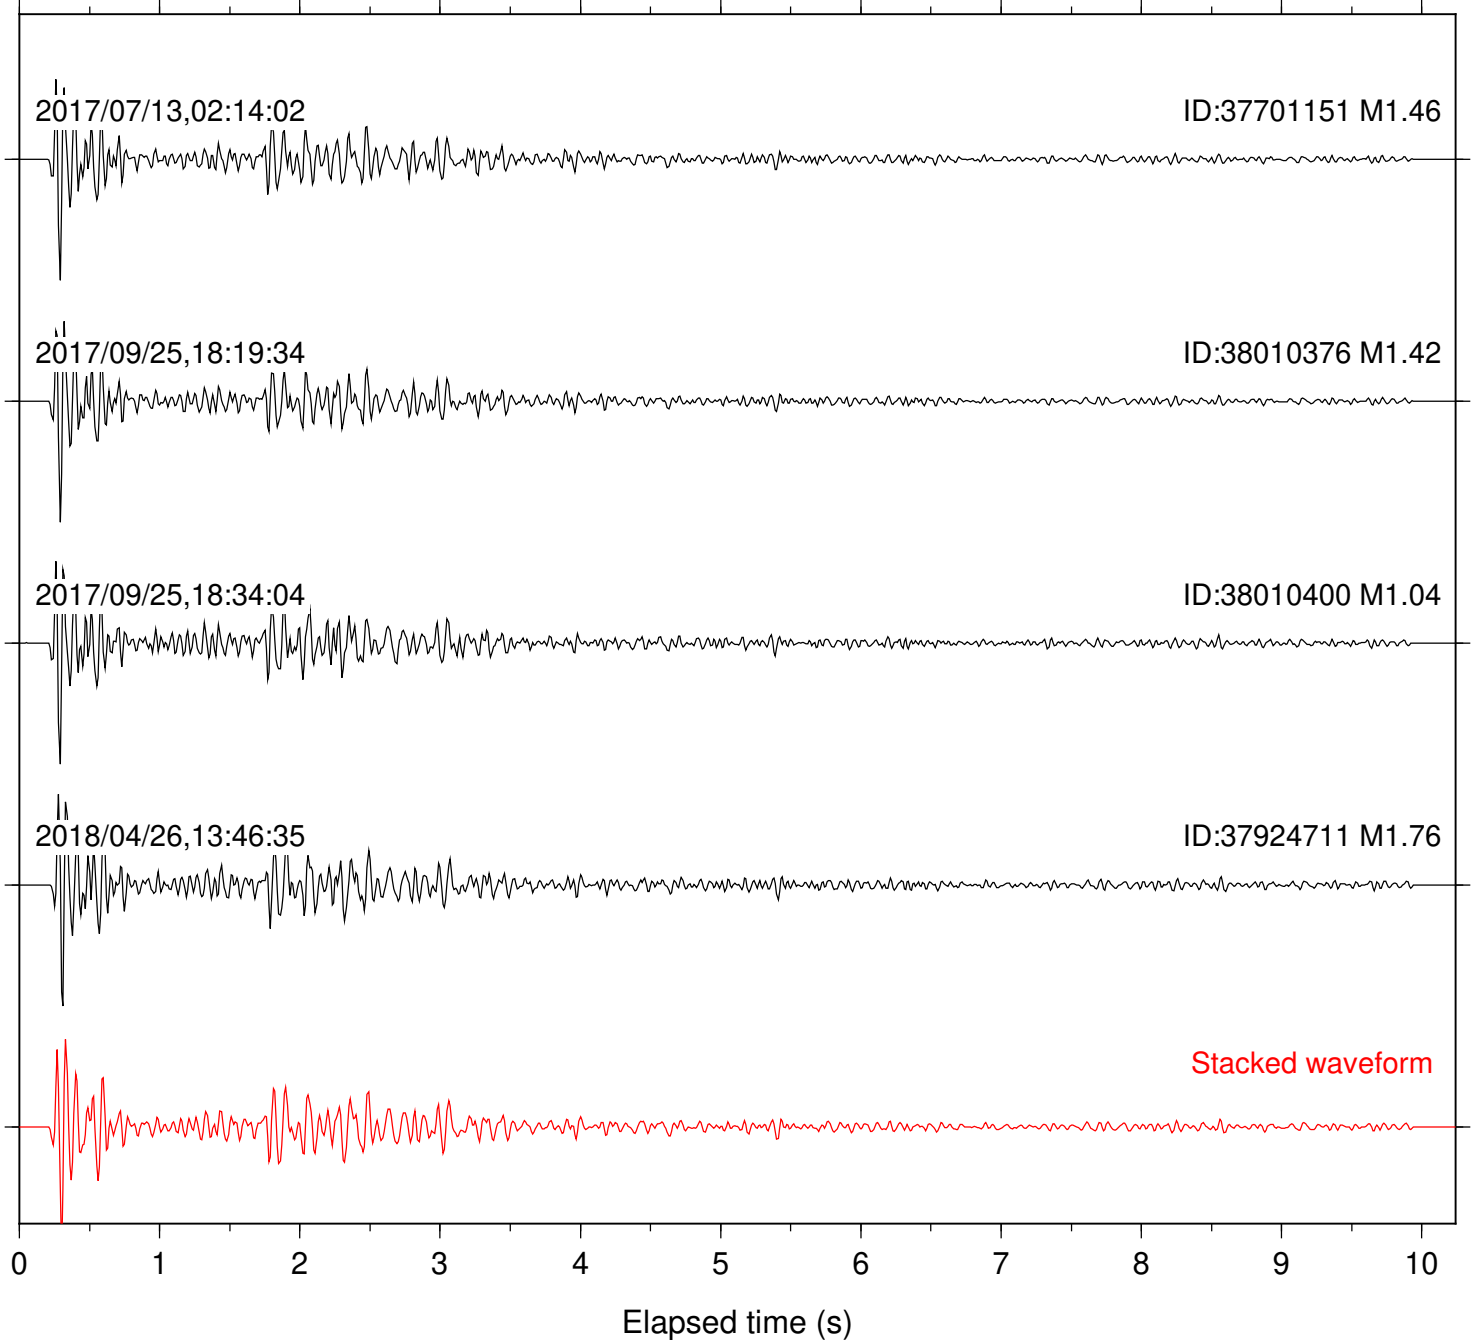

Station: B087 Com: EHZ

Focal depth: 5.55 km

Station: B088 Com: EHZ

Focal depth: 5.55 km

Station: B093 Com: EHZ

Focal depth: 5.55 km

Station: B946 Com: EHZ

Focal depth: 5.55 km

Station: BAC Com: EHZ

Focal depth: 5.55 km

Station: CRY Com: HHZ

Focal depth: 5.55 km

Station: CSH Com: HHZ

Focal depth: 5.55 km

Station: DGR Com: HHZ

Focal depth: 5.55 km

Station: FRD Com: HHZ

Focal depth: 5.55 km

Station: HMT2 Com: HHZ

Focal depth: 5.55 km

Station: KNW Com: HHZ

Focal depth: 5.55 km

Station: LVA2 Com: HHZ

Focal depth: 5.55 km

Station: SMER Com: HHZ

Focal depth: 5.55 km

Station: SND Com: HHZ

Focal depth: 5.55 km

Station: TMSP Com: HHZ

Focal depth: 5.37 km