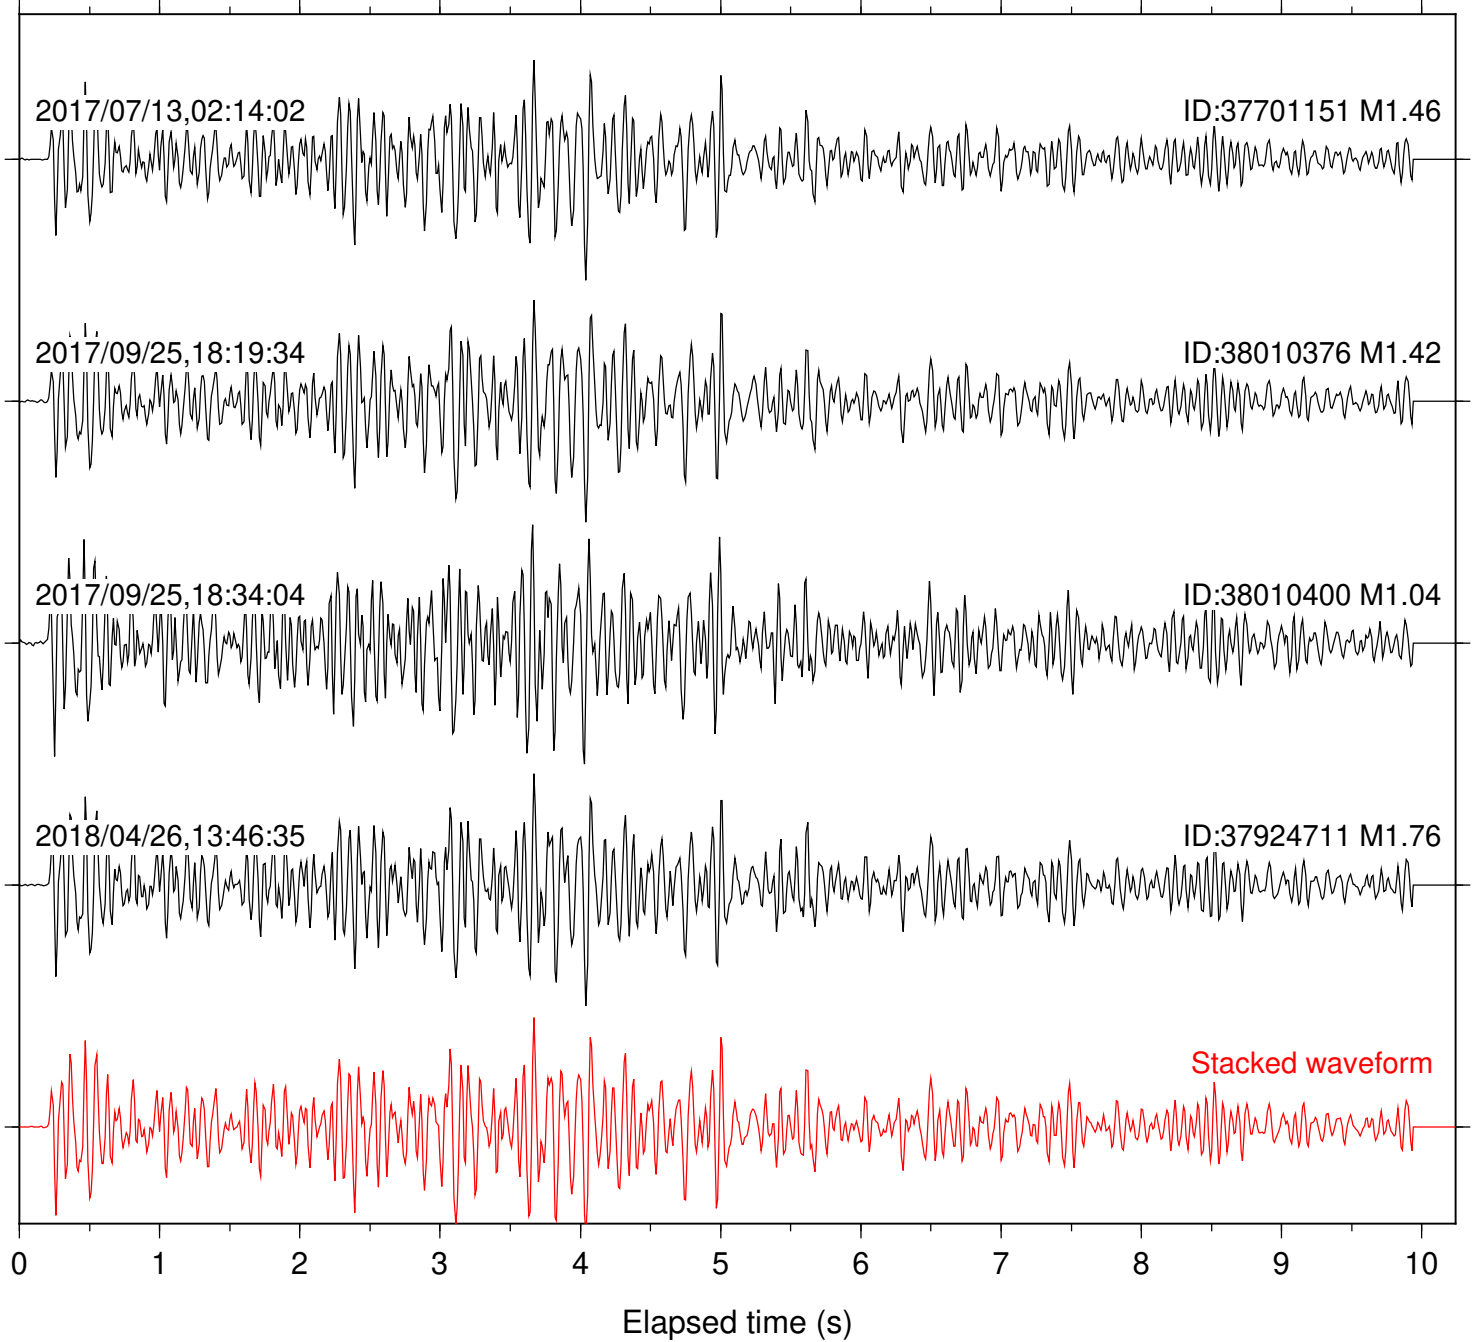

Station: B081 Com: EHZ

Focal depth: 5.55 km

Station: B082 Com: EHZ

Focal depth: 5.55 km

Station: B084 Com: EHZ

Focal depth: 5.55 km

Station: B086 Com: EHZ

Focal depth: 5.55 km

Station: B087 Com: EHZ

Focal depth: 5.55 km

Station: B088 Com: EHZ

Focal depth: 5.55 km

Station: B093 Com: EHZ

Focal depth: 5.55 km

Station: B946 Com: EHZ

Focal depth: 5.55 km

Station: FRD Com: HHZ

Focal depth: 5.55 km

Station: HMT2 Com: HHZ

Focal depth: 5.55 km

Station: KNW Com: HHZ

Focal depth: 5.55 km

Station: LVA2 Com: HHZ

Focal depth: 5.55 km

Station: SMER Com: HHZ

Focal depth: 5.55 km

Station: SND Com: HHZ

Focal depth: 5.55 km

Station: TMSP Com: HHZ

Focal depth: 5.37 km