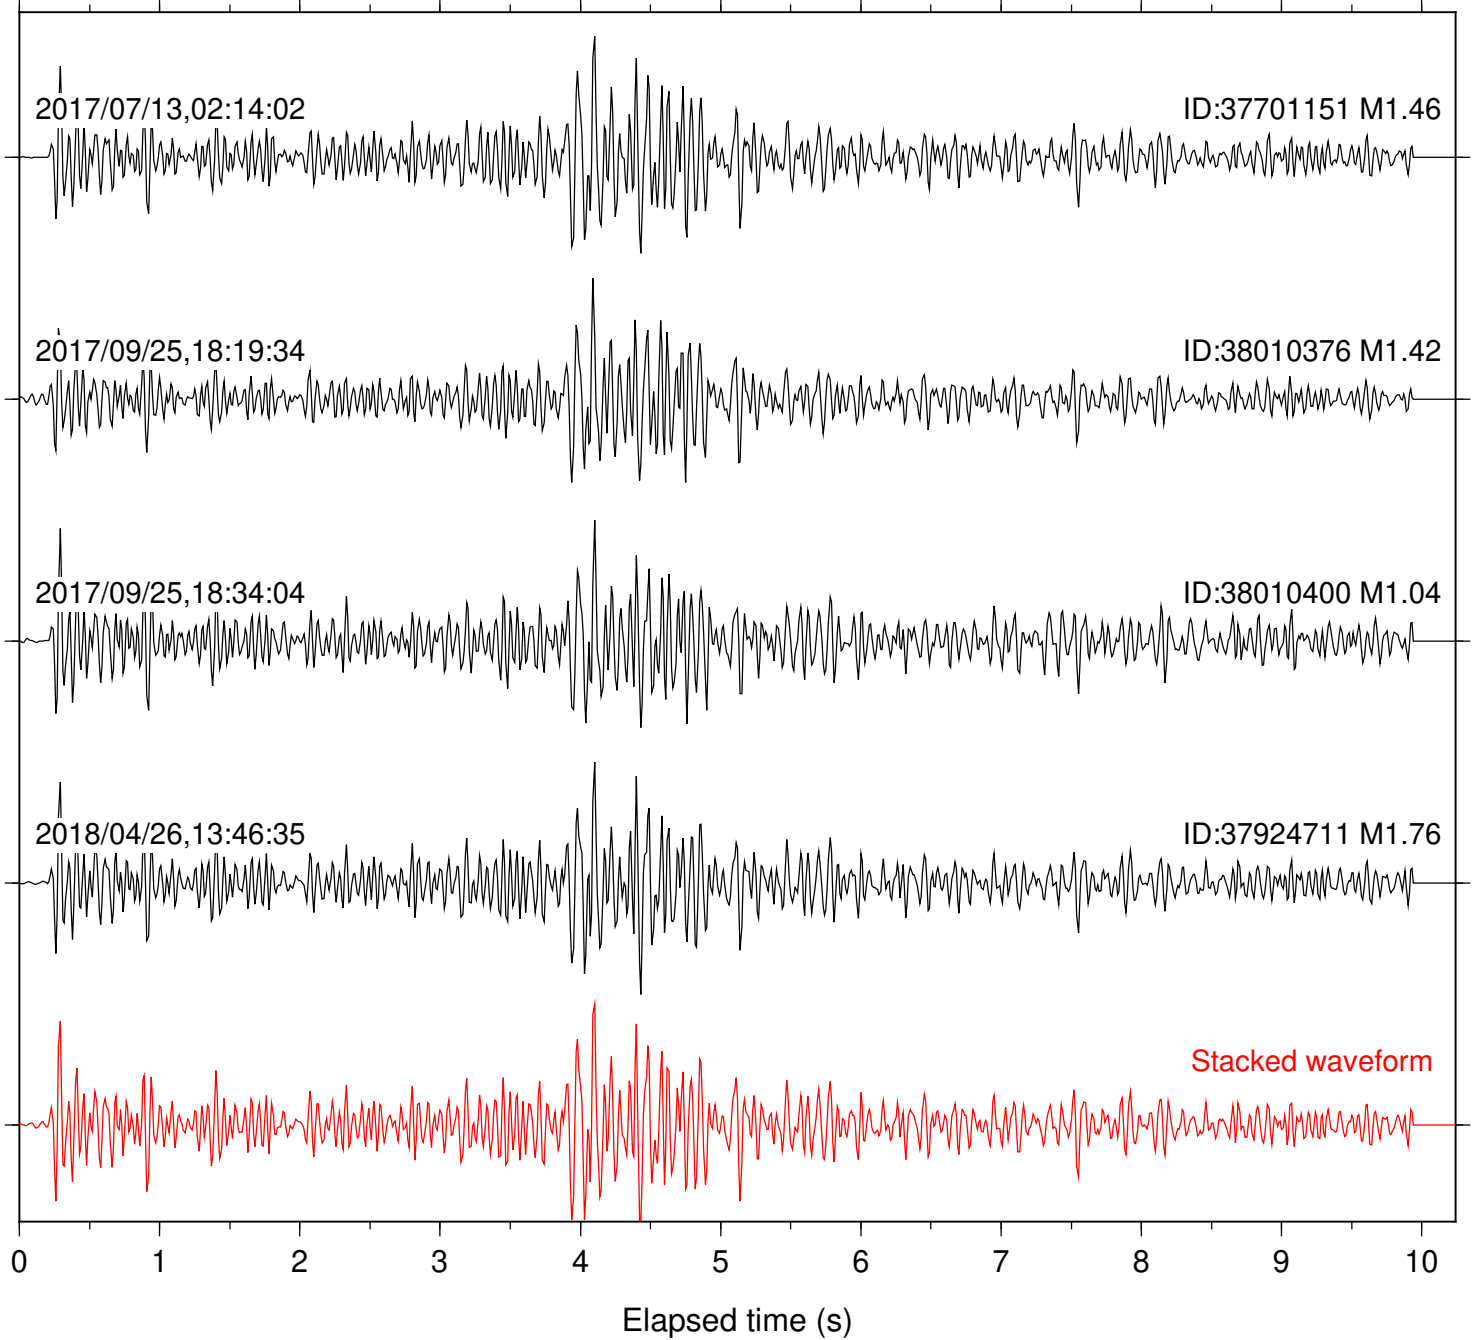

Station: B087 Com: EHZ

Focal depth: 5.55 km

Station: B088 Com: EHZ

Focal depth: 5.55 km

Station: B093 Com: EHZ

Focal depth: 5.55 km

Station: B946 Com: EHZ

Focal depth: 5.55 km

Station: BAC Com: EHZ

Focal depth: 5.55 km

Station: CRY Com: HHZ

Focal depth: 5.55 km

Station: CSH Com: HHZ

Focal depth: 5.55 km

Station: DGR Com: HHZ

Focal depth: 5.55 km

Station: FRD Com: HHZ

Focal depth: 5.55 km

Station: HMT2 Com: HHZ

Focal depth: 5.55 km

Station: KNW Com: HHZ

Focal depth: 5.55 km

Station: LVA2 Com: HHZ

Focal depth: 5.55 km

Station: SMER Com: HHZ

Focal depth: 5.55 km

Station: SND Com: HHZ

Focal depth: 5.55 km

Station: TMSP Com: HHZ

Focal depth: 5.37 km