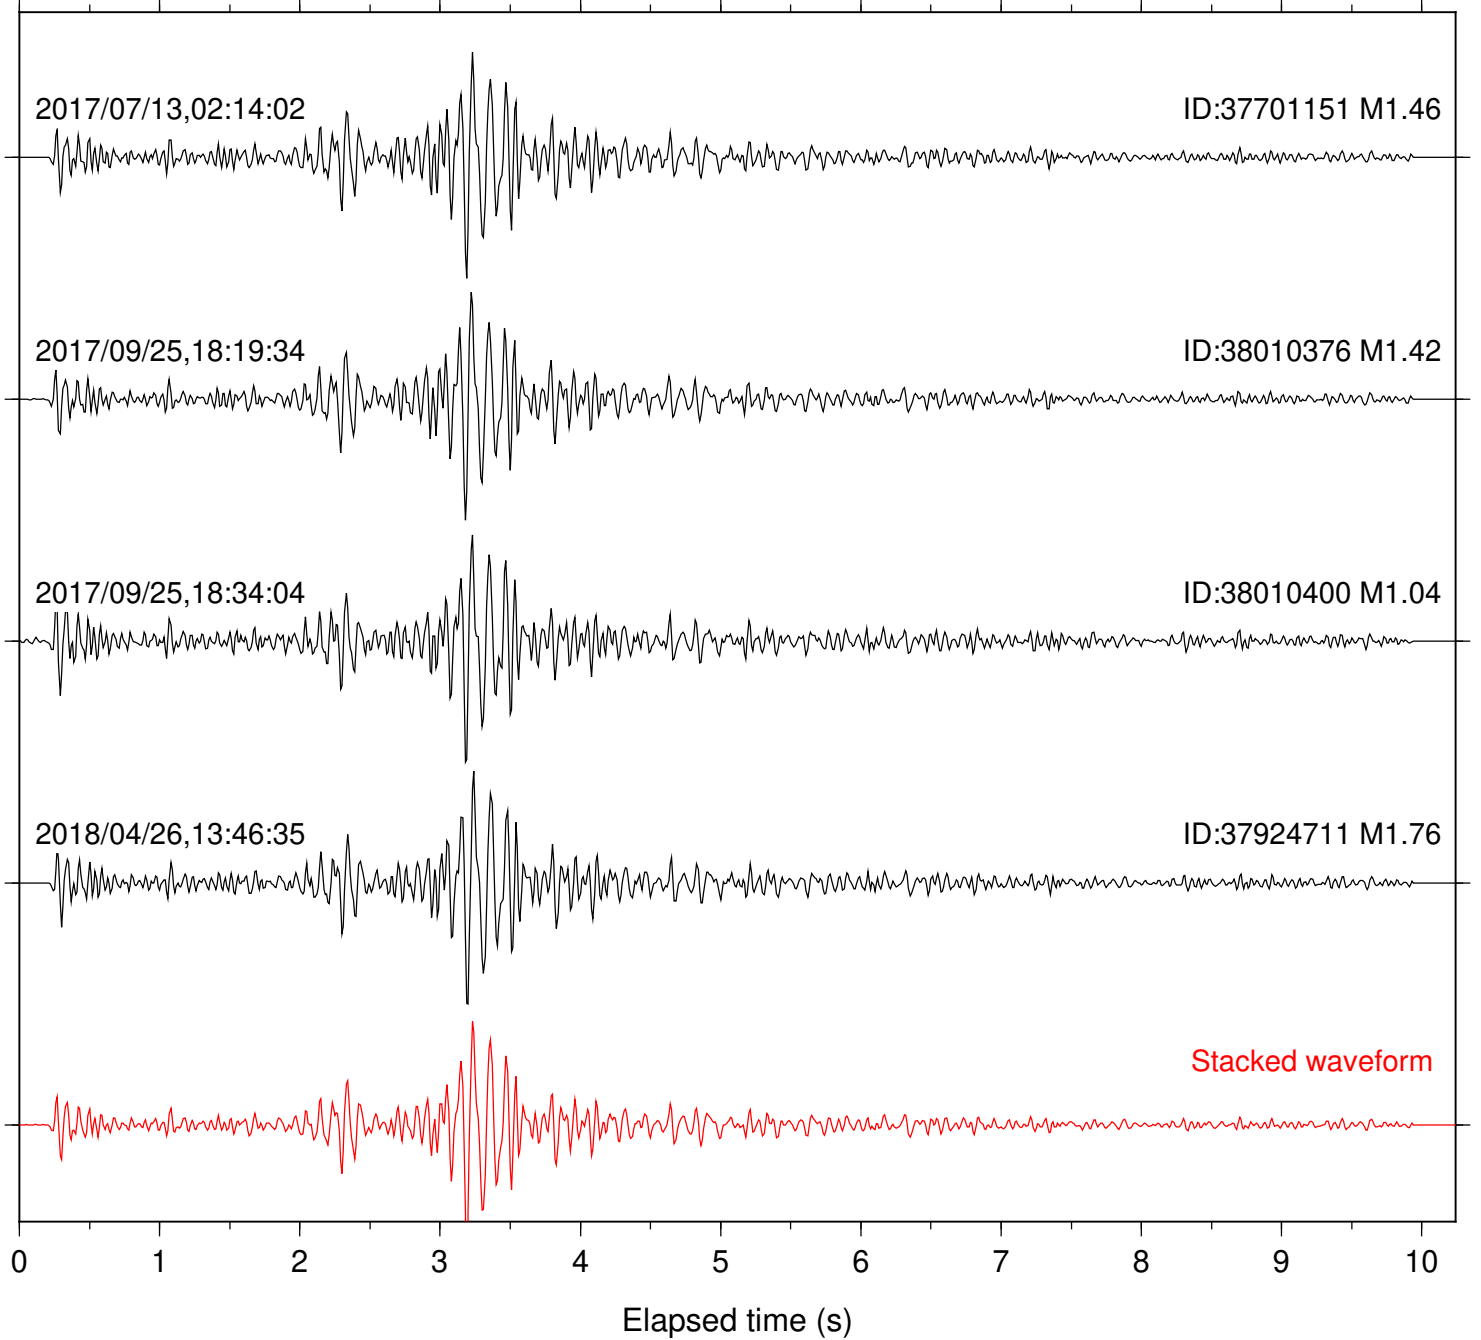

Station: B081 Com: EHZ

Focal depth: 5.55 km

Station: B082 Com: EHZ

Focal depth: 5.55 km

Station: B084 Com: EHZ

Focal depth: 5.55 km

Station: B086 Com: EHZ

Focal depth: 5.55 km

Station: B087 Com: EHZ

Focal depth: 5.55 km

Station: B088 Com: EHZ

Focal depth: 5.55 km

Station: B093 Com: EHZ

Focal depth: 5.55 km

Station: B946 Com: EHZ

Focal depth: 5.55 km

Station: FRD Com: HHZ

Focal depth: 5.55 km

Station: HMT2 Com: HHZ

Focal depth: 5.55 km

Station: KNW Com: HHZ

Focal depth: 5.55 km

Station: LVA2 Com: HHZ

Focal depth: 5.55 km

Station: SMER Com: HHZ

Focal depth: 5.55 km

Station: SND Com: HHZ

Focal depth: 5.55 km

Station: TMSP Com: HHZ

Focal depth: 5.37 km