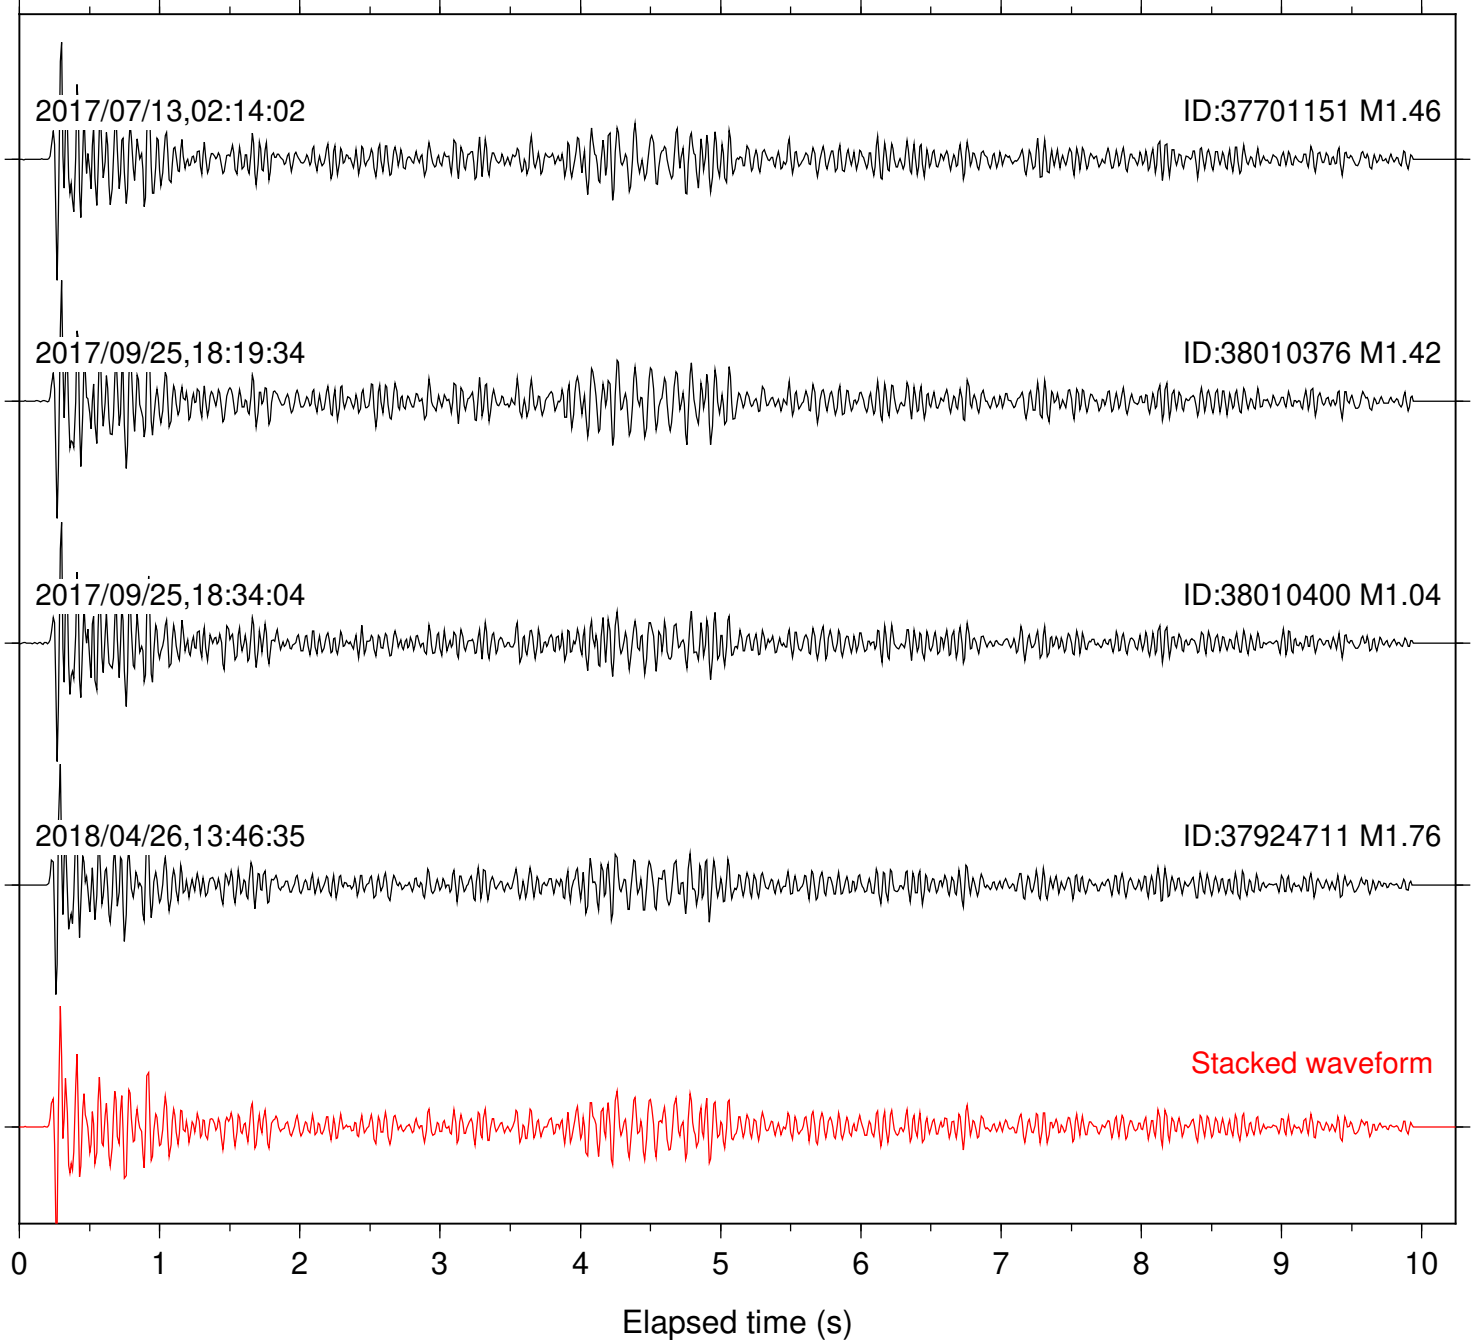

Station: BAC Com: EHZ

Focal depth: 5.55 km

Station: CRY Com: HHZ

Focal depth: 5.55 km

Station: CSH Com: HHZ

Focal depth: 5.55 km

Station: DGR Com: HHZ

Focal depth: 5.55 km

Station: FRD Com: HHZ

Focal depth: 5.55 km

Station: HMT2 Com: HHZ

Focal depth: 5.55 km

Station: KNW Com: HHZ

Focal depth: 5.55 km

Station: LVA2 Com: HHZ

Focal depth: 5.55 km

Station: PFO Com: HHZ

Focal depth: 5.55 km

Station: PLM Com: HHZ

Focal depth: 5.55 km

Station: POB2 Com: HHZ

Focal depth: 5.55 km

Station: RDM Com: HHZ

Focal depth: 5.55 km

Station: SMER Com: HHZ

Focal depth: 5.55 km

Station: SND Com: HHZ

Focal depth: 5.55 km

Station: TMSP Com: HHZ

Focal depth: 5.37 km