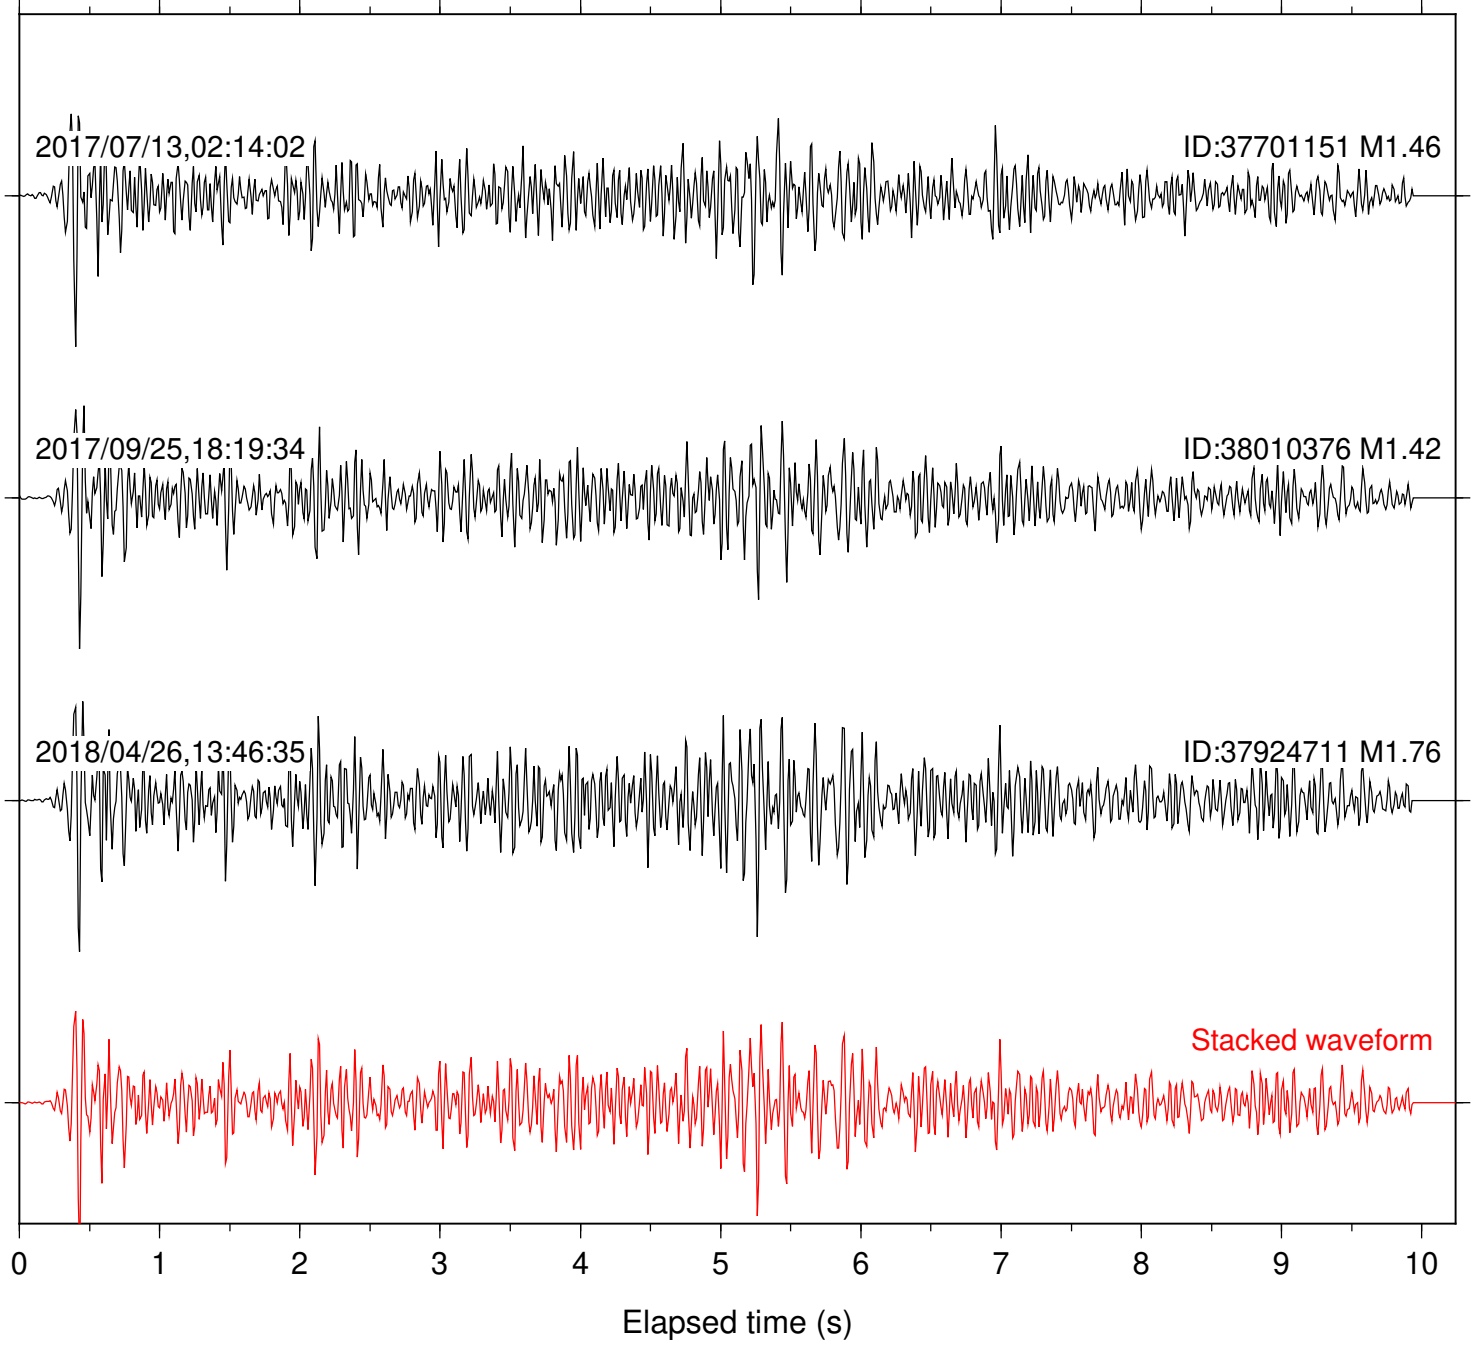

Station: BAC Com: EHZ

Focal depth: 5.55 km

Station: CRY Com: HHZ

Focal depth: 5.55 km

Station: CSH Com: HHZ

Focal depth: 5.55 km

Station: DGR Com: HHZ

Focal depth: 5.55 km

Station: FRD Com: HHZ

Focal depth: 5.55 km

Station: HMT2 Com: HHZ

Focal depth: 5.55 km

Station: KNW Com: HHZ

Focal depth: 5.55 km

Station: LVA2 Com: HHZ

Focal depth: 5.55 km

Station: PFO Com: HHZ

Focal depth: 5.55 km

Station: PLM Com: HHZ

Focal depth: 5.55 km

Station: POB2 Com: HHZ

Focal depth: 5.55 km

Station: RDM Com: HHZ

Focal depth: 5.55 km

Station: SMER Com: HHZ

Focal depth: 5.55 km

Station: SND Com: HHZ

Focal depth: 5.55 km

Station: TMSP Com: HHZ

Focal depth: 5.37 km