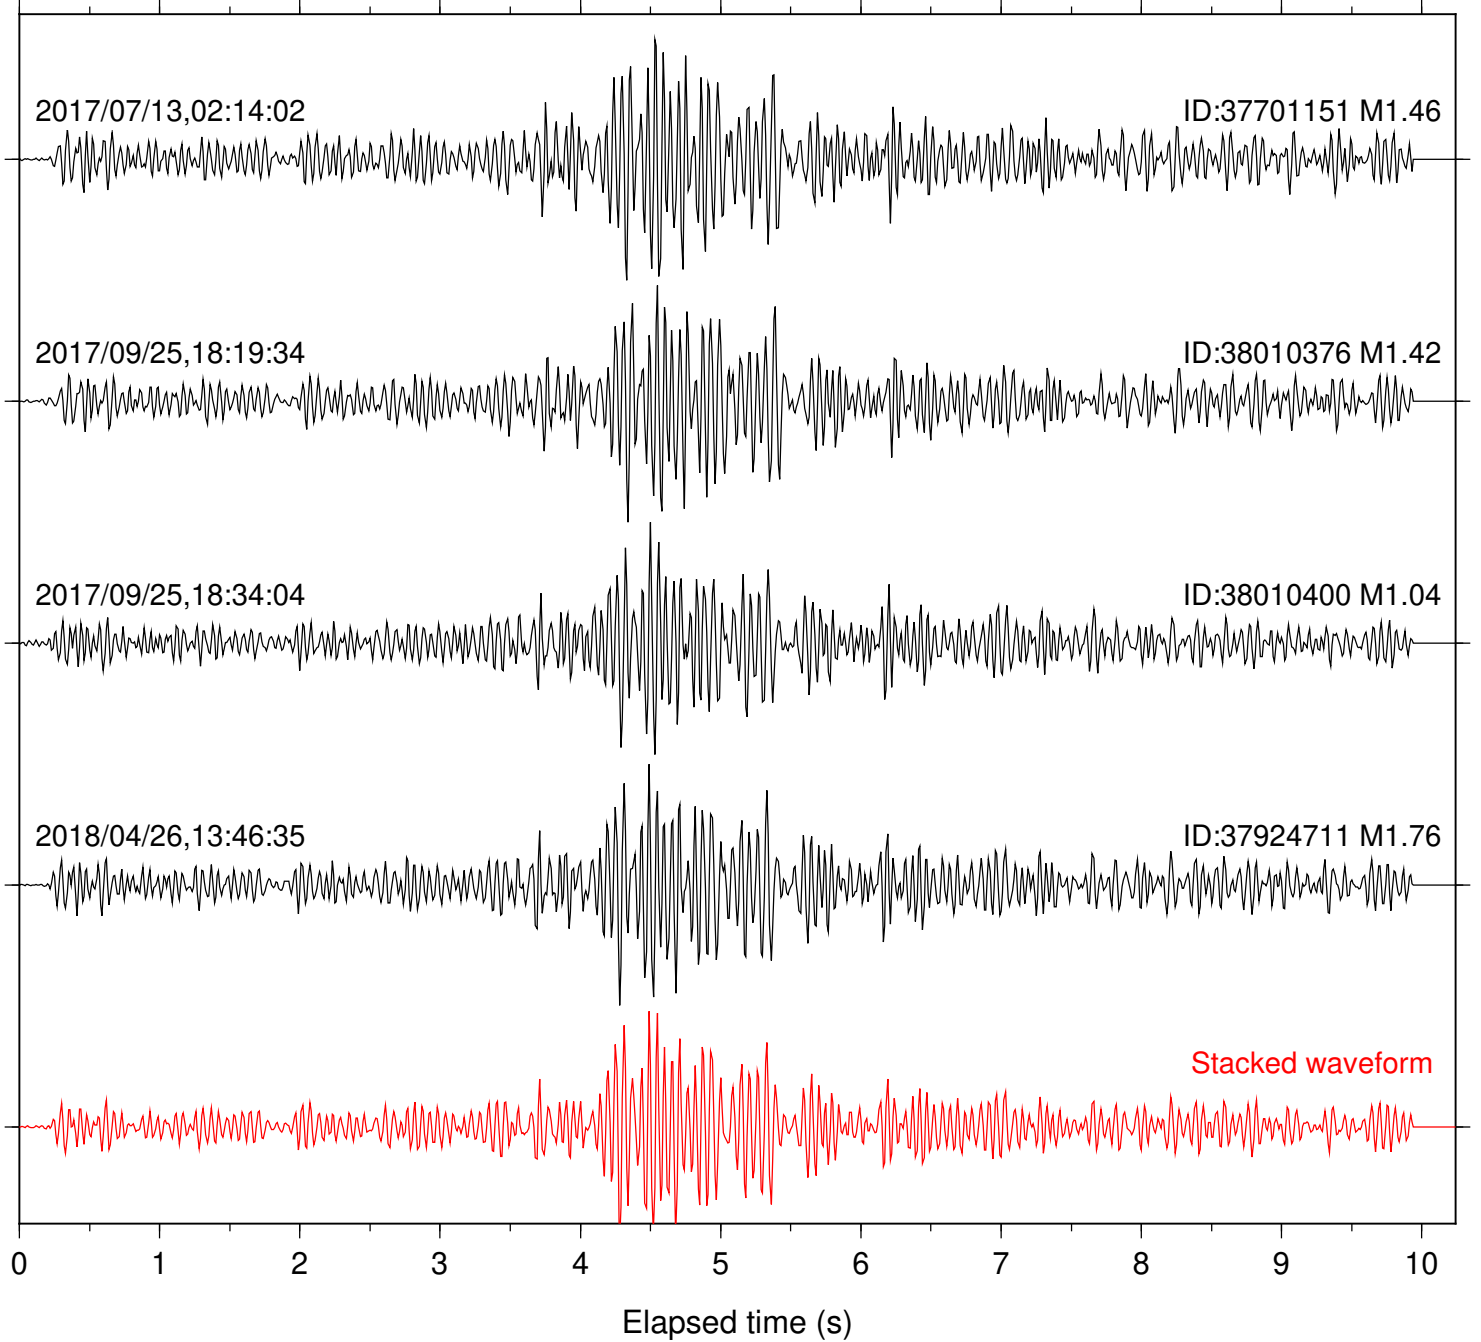

Station: BAC Com: EHZ

Focal depth: 5.55 km

Station: CRY Com: HHZ

Focal depth: 5.55 km

Station: CSH Com: HHZ

Focal depth: 5.55 km

Station: DGR Com: HHZ

Focal depth: 5.55 km

Station: FRD Com: HHZ

Focal depth: 5.55 km

Station: HMT2 Com: HHZ

Focal depth: 5.55 km

Station: KNW Com: HHZ

Focal depth: 5.55 km

Station: LVA2 Com: HHZ

Focal depth: 5.55 km

Station: PFO Com: HHZ

Focal depth: 5.55 km

Station: PLM Com: HHZ

Focal depth: 5.55 km

Station: POB2 Com: HHZ

Focal depth: 5.55 km

Station: RDM Com: HHZ

Focal depth: 5.55 km

Station: SMER Com: HHZ

Focal depth: 5.55 km

Station: SND Com: HHZ

Focal depth: 5.55 km

Station: TMSP Com: HHZ

Focal depth: 5.37 km