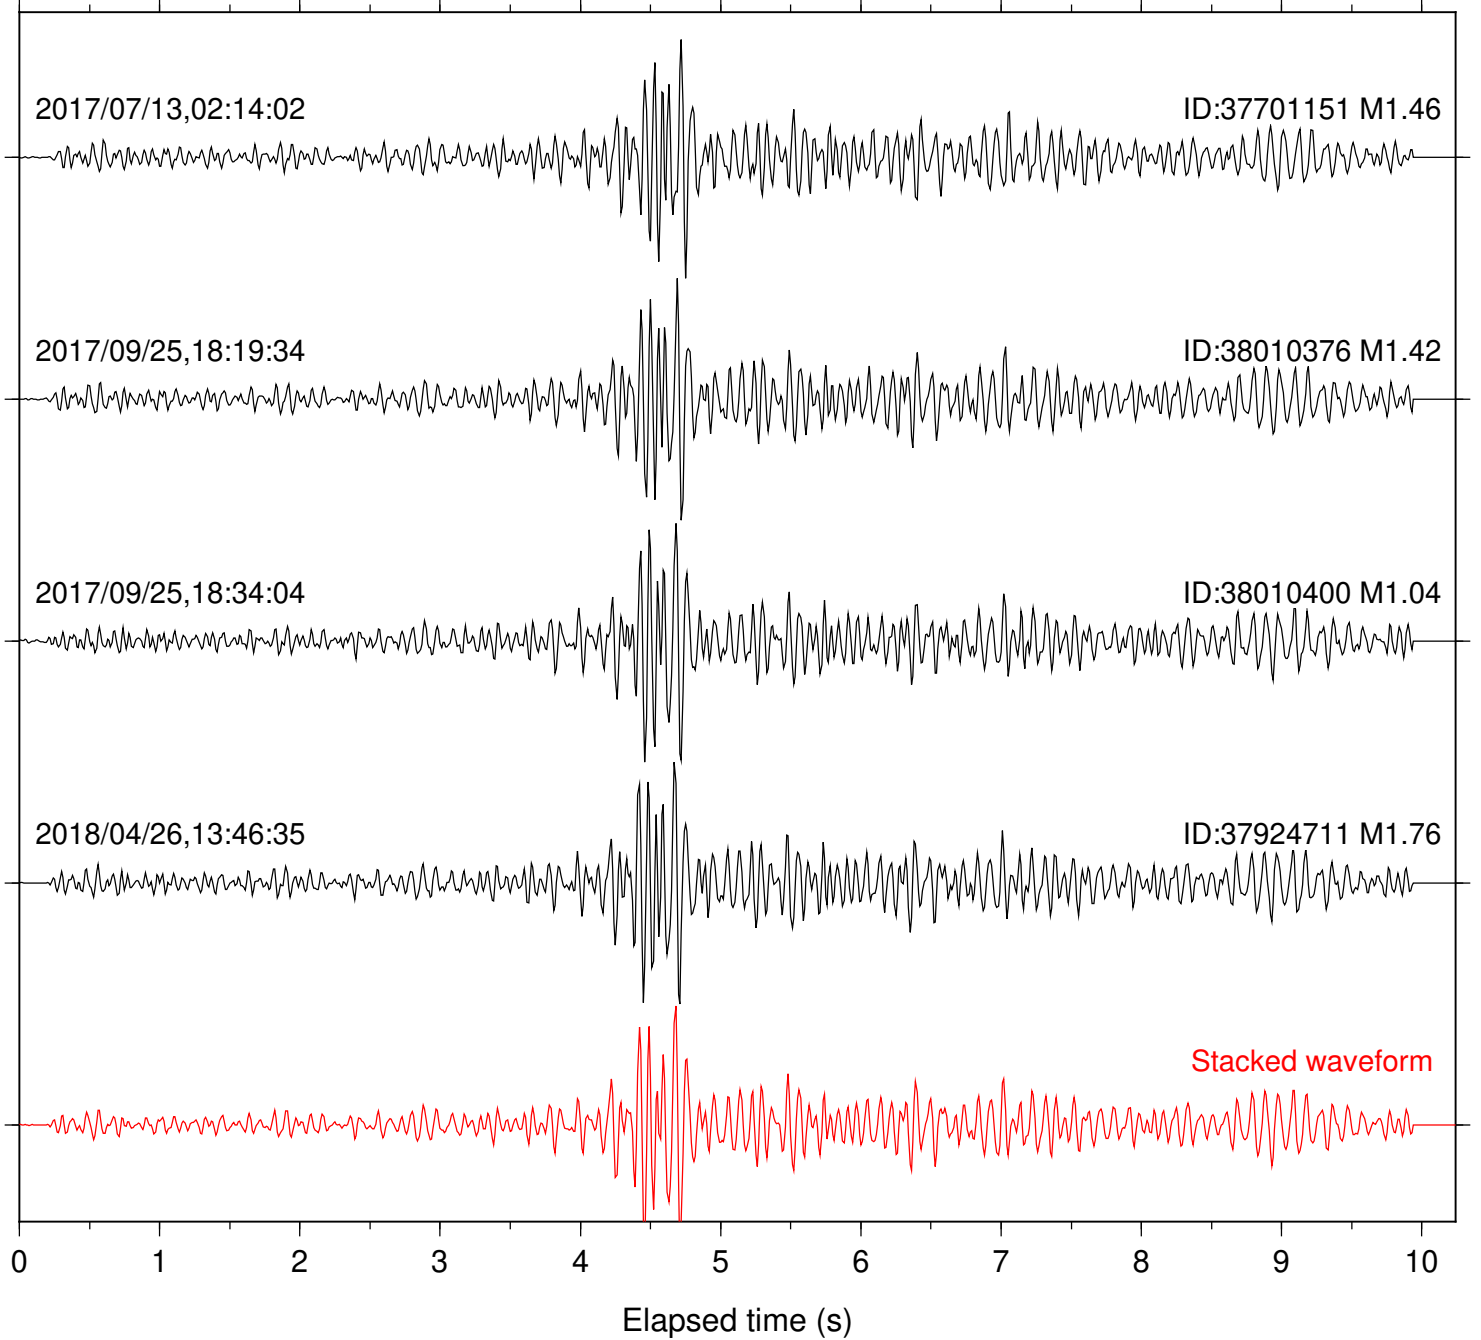

Station: B081 Com: EHZ

Focal depth: 5.55 km

Station: B082 Com: EHZ

Focal depth: 5.55 km

Station: B084 Com: EHZ

Focal depth: 5.55 km

Station: B086 Com: EHZ

Focal depth: 5.55 km

Station: B087 Com: EHZ

Focal depth: 5.55 km

Station: B088 Com: EHZ

Focal depth: 5.55 km

Station: B093 Com: EHZ

Focal depth: 5.55 km

Station: B946 Com: EHZ

Focal depth: 5.55 km

Station: FRD Com: HHZ

Focal depth: 5.55 km

Station: HMT2 Com: HHZ

Focal depth: 5.55 km

Station: KNW Com: HHZ

Focal depth: 5.55 km

Station: LVA2 Com: HHZ

Focal depth: 5.55 km

Station: SMER Com: HHZ

Focal depth: 5.55 km

Station: SND Com: HHZ

Focal depth: 5.55 km

Station: TMSP Com: HHZ

Focal depth: 5.37 km