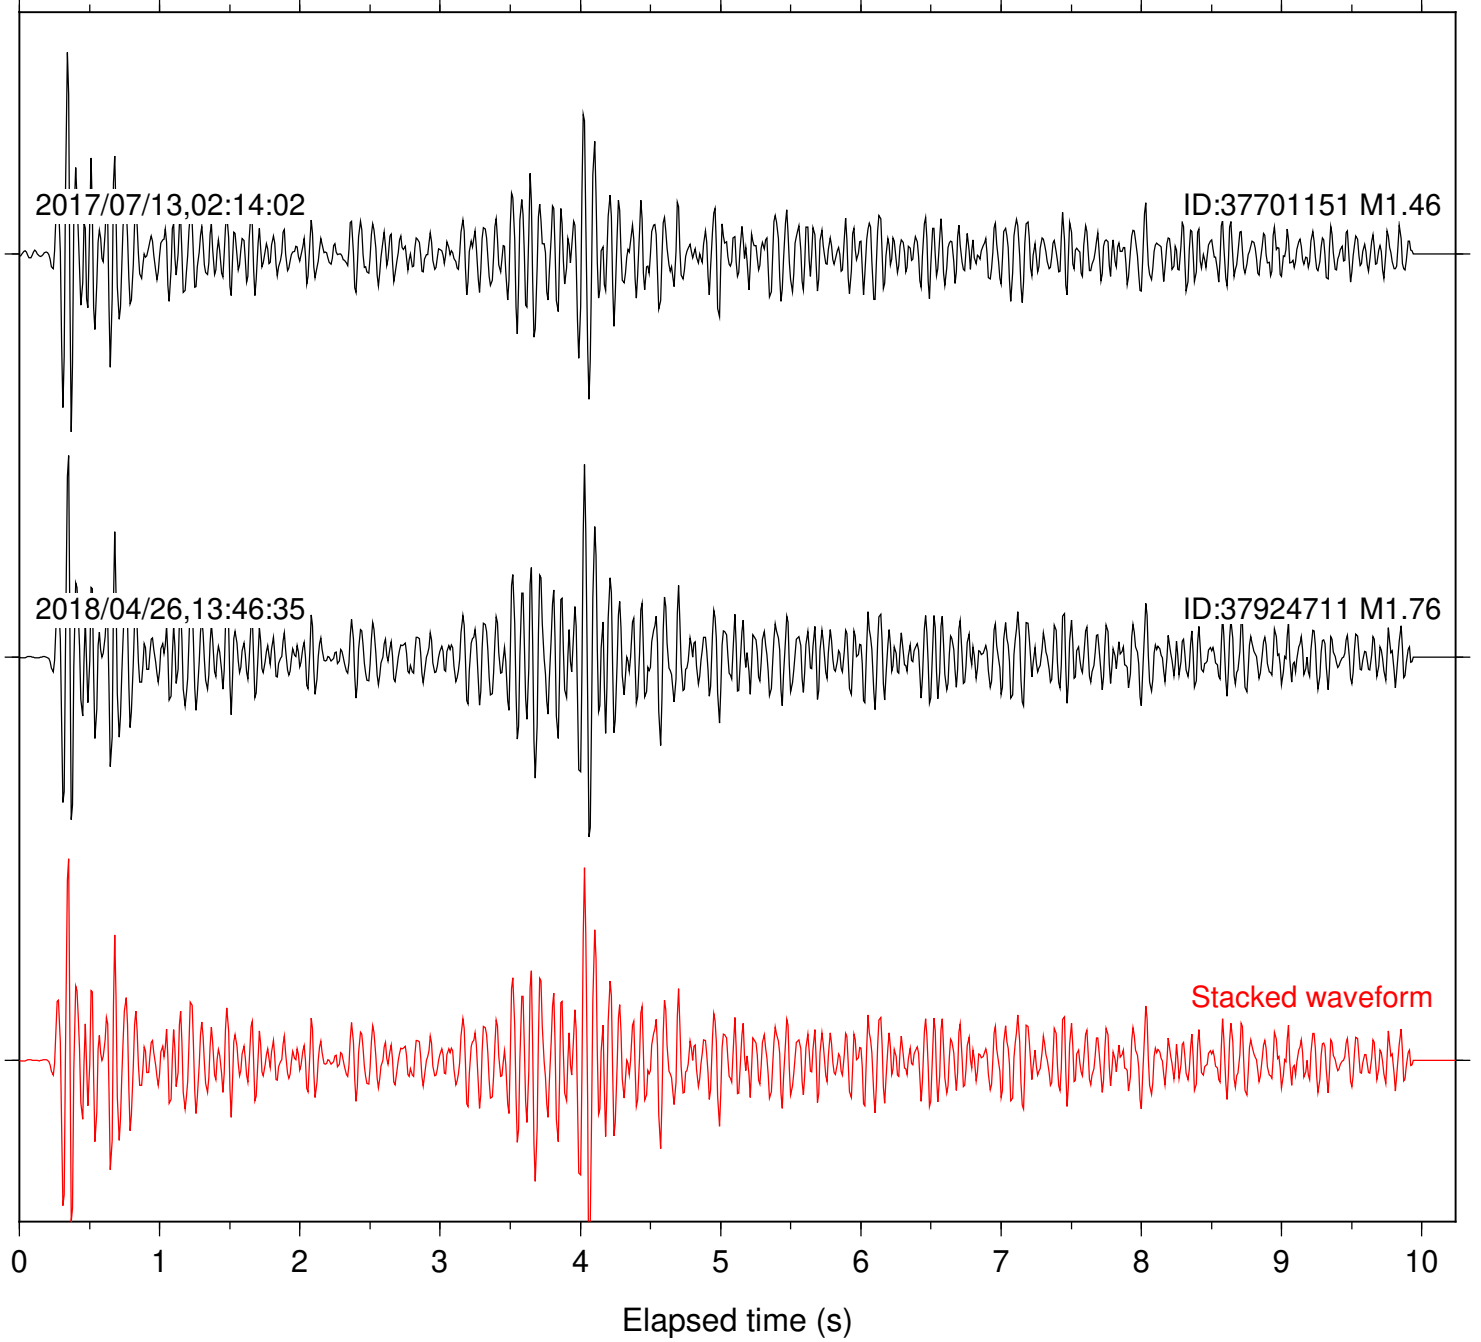

Station: BAC Com: EHZ

Focal depth: 5.55 km

Station: CRY Com: HHZ

Focal depth: 5.55 km

Station: CSH Com: HHZ

Focal depth: 5.55 km

Station: DGR Com: HHZ

Focal depth: 5.55 km

Station: FRD Com: HHZ

Focal depth: 5.55 km

Station: HMT2 Com: HHZ

Focal depth: 5.55 km

Station: KNW Com: HHZ

Focal depth: 5.55 km

Station: LVA2 Com: HHZ

Focal depth: 5.55 km

Station: PFO Com: HHZ

Focal depth: 5.55 km

Station: PLM Com: HHZ

Focal depth: 5.55 km

Station: POB2 Com: HHZ

Focal depth: 5.55 km

Station: RDM Com: HHZ

Focal depth: 5.55 km

Station: SMER Com: HHZ

Focal depth: 5.55 km

Station: SND Com: HHZ

Focal depth: 5.55 km

Station: TMSP Com: HHZ

Focal depth: 5.37 km