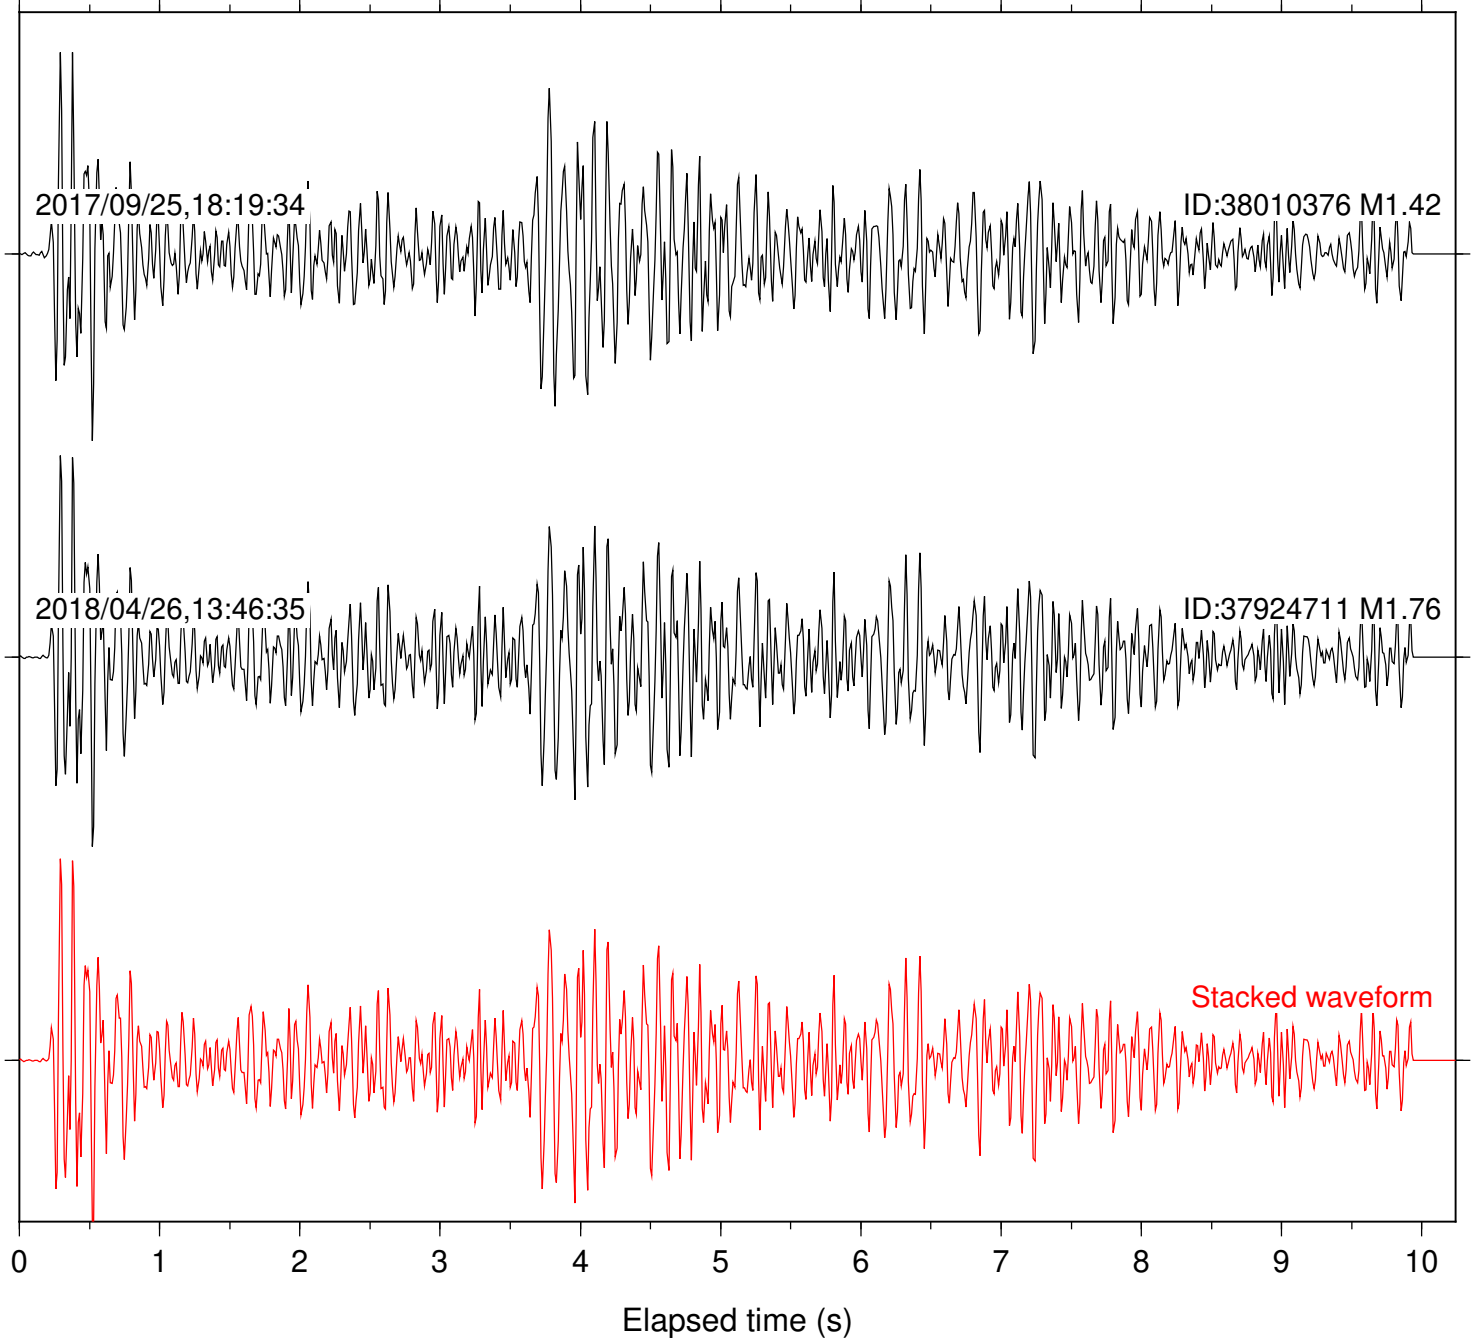

Station: B087 Com: EHZ

Focal depth: 5.55 km

Station: B088 Com: EHZ

Focal depth: 5.55 km

Station: B093 Com: EHZ

Focal depth: 5.55 km

Station: B946 Com: EHZ

Focal depth: 5.55 km

Station: BAC Com: EHZ

Focal depth: 5.55 km

Station: CRY Com: HHZ

Focal depth: 5.55 km

Station: CSH Com: HHZ

Focal depth: 5.55 km

Station: DGR Com: HHZ

Focal depth: 5.55 km

Station: FRD Com: HHZ

Focal depth: 5.55 km

Station: HMT2 Com: HHZ

Focal depth: 5.55 km

Station: KNW Com: HHZ

Focal depth: 5.55 km

Station: LVA2 Com: HHZ

Focal depth: 5.55 km

Station: SMER Com: HHZ

Focal depth: 5.55 km

Station: SND Com: HHZ

Focal depth: 5.55 km

Station: TMSP Com: HHZ

Focal depth: 5.37 km