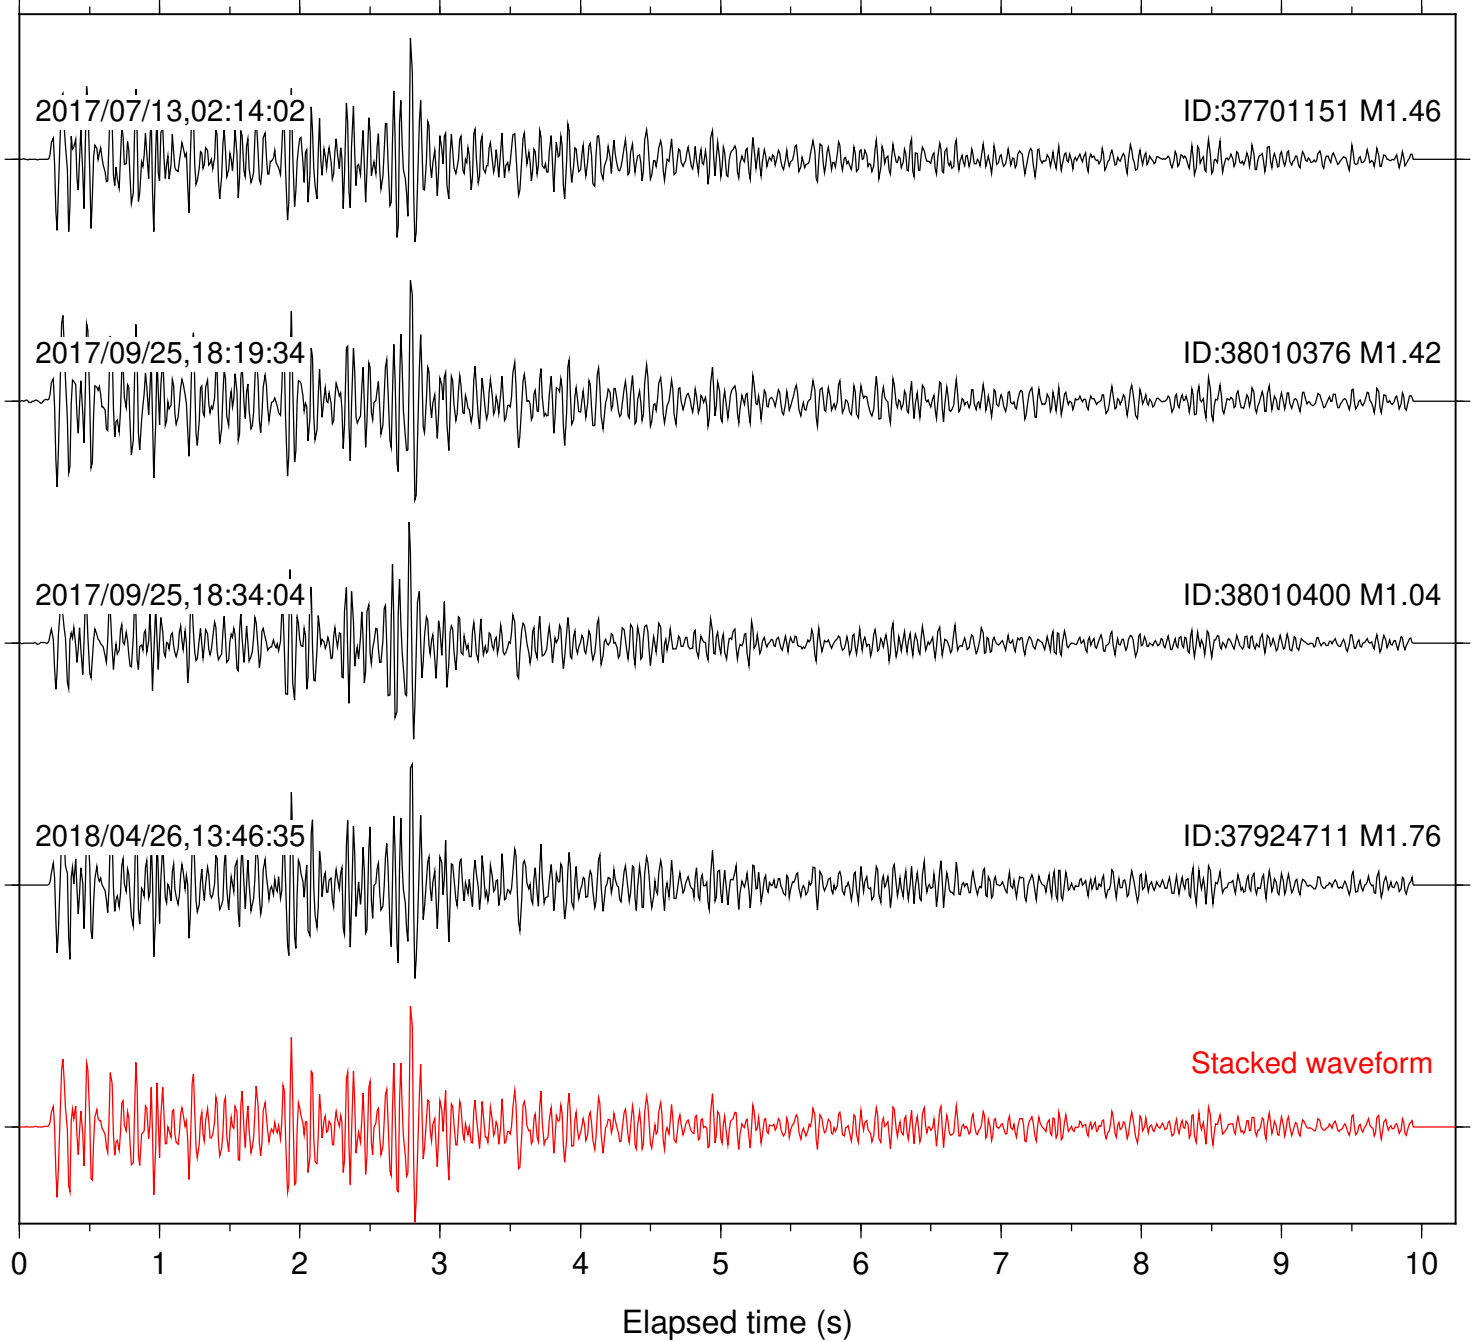

Station: B087 Com: EHZ

Focal depth: 5.55 km

Station: B088 Com: EHZ

Focal depth: 5.55 km

Station: B093 Com: EHZ

Focal depth: 5.55 km

Station: B946 Com: EHZ

Focal depth: 5.55 km

Station: BAC Com: EHZ

Focal depth: 5.55 km

Station: CRY Com: HHZ

Focal depth: 5.55 km

Station: CSH Com: HHZ

Focal depth: 5.55 km

Station: DGR Com: HHZ

Focal depth: 5.55 km

Station: FRD Com: HHZ

Focal depth: 5.55 km

Station: HMT2 Com: HHZ

Focal depth: 5.55 km

Station: KNW Com: HHZ

Focal depth: 5.55 km

Station: LVA2 Com: HHZ

Focal depth: 5.55 km

Station: SMER Com: HHZ

Focal depth: 5.55 km

Station: SND Com: HHZ

Focal depth: 5.55 km

Station: TMSP Com: HHZ

Focal depth: 5.37 km