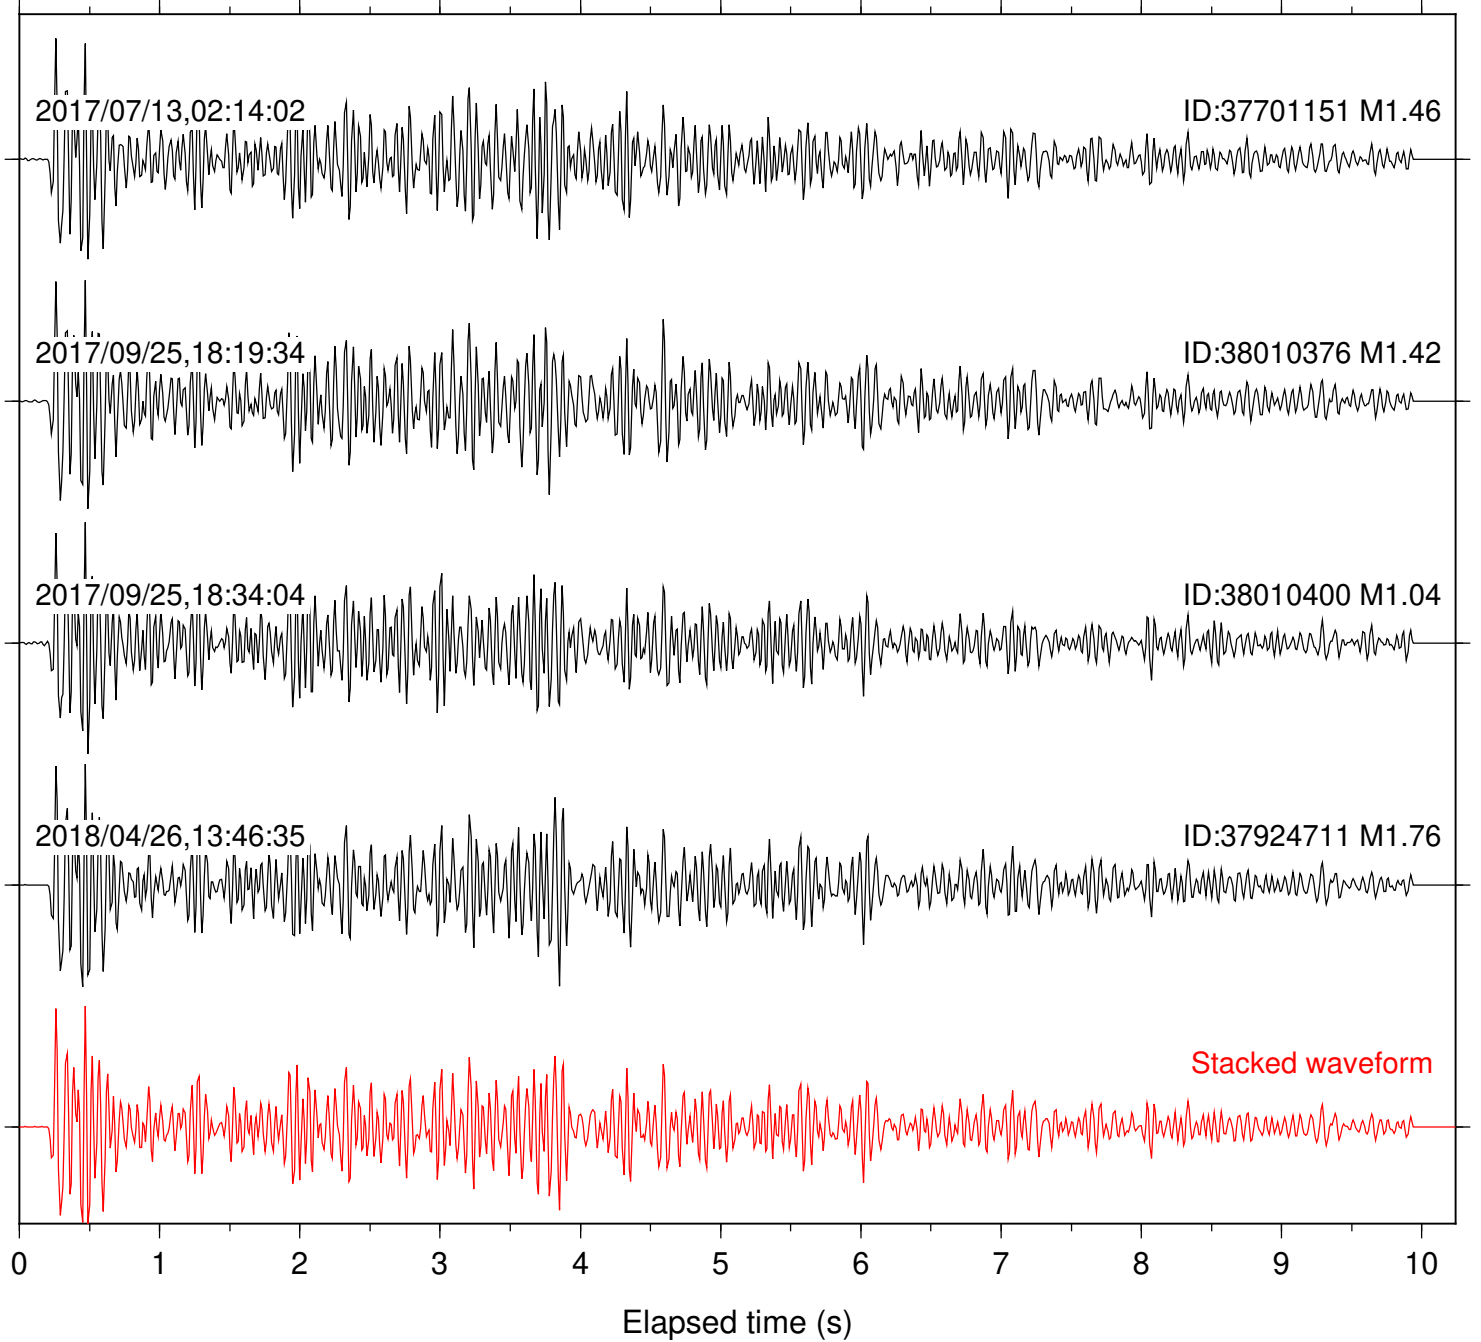

Station: BAC Com: EHZ

Focal depth: 5.55 km

Station: CRY Com: HHZ

Focal depth: 5.55 km

Station: CSH Com: HHZ

Focal depth: 5.55 km

Station: DGR Com: HHZ

Focal depth: 5.55 km

Station: FRD Com: HHZ

Focal depth: 5.55 km

Station: HMT2 Com: HHZ

Focal depth: 5.55 km

Station: KNW Com: HHZ

Focal depth: 5.55 km

Station: LVA2 Com: HHZ

Focal depth: 5.55 km

Station: PFO Com: HHZ

Focal depth: 5.55 km

Station: PLM Com: HHZ

Focal depth: 5.55 km

Station: POB2 Com: HHZ

Focal depth: 5.55 km

Station: RDM Com: HHZ

Focal depth: 5.55 km

Station: SMER Com: HHZ

Focal depth: 5.55 km

Station: SND Com: HHZ

Focal depth: 5.55 km

Station: TMSP Com: HHZ

Focal depth: 5.37 km