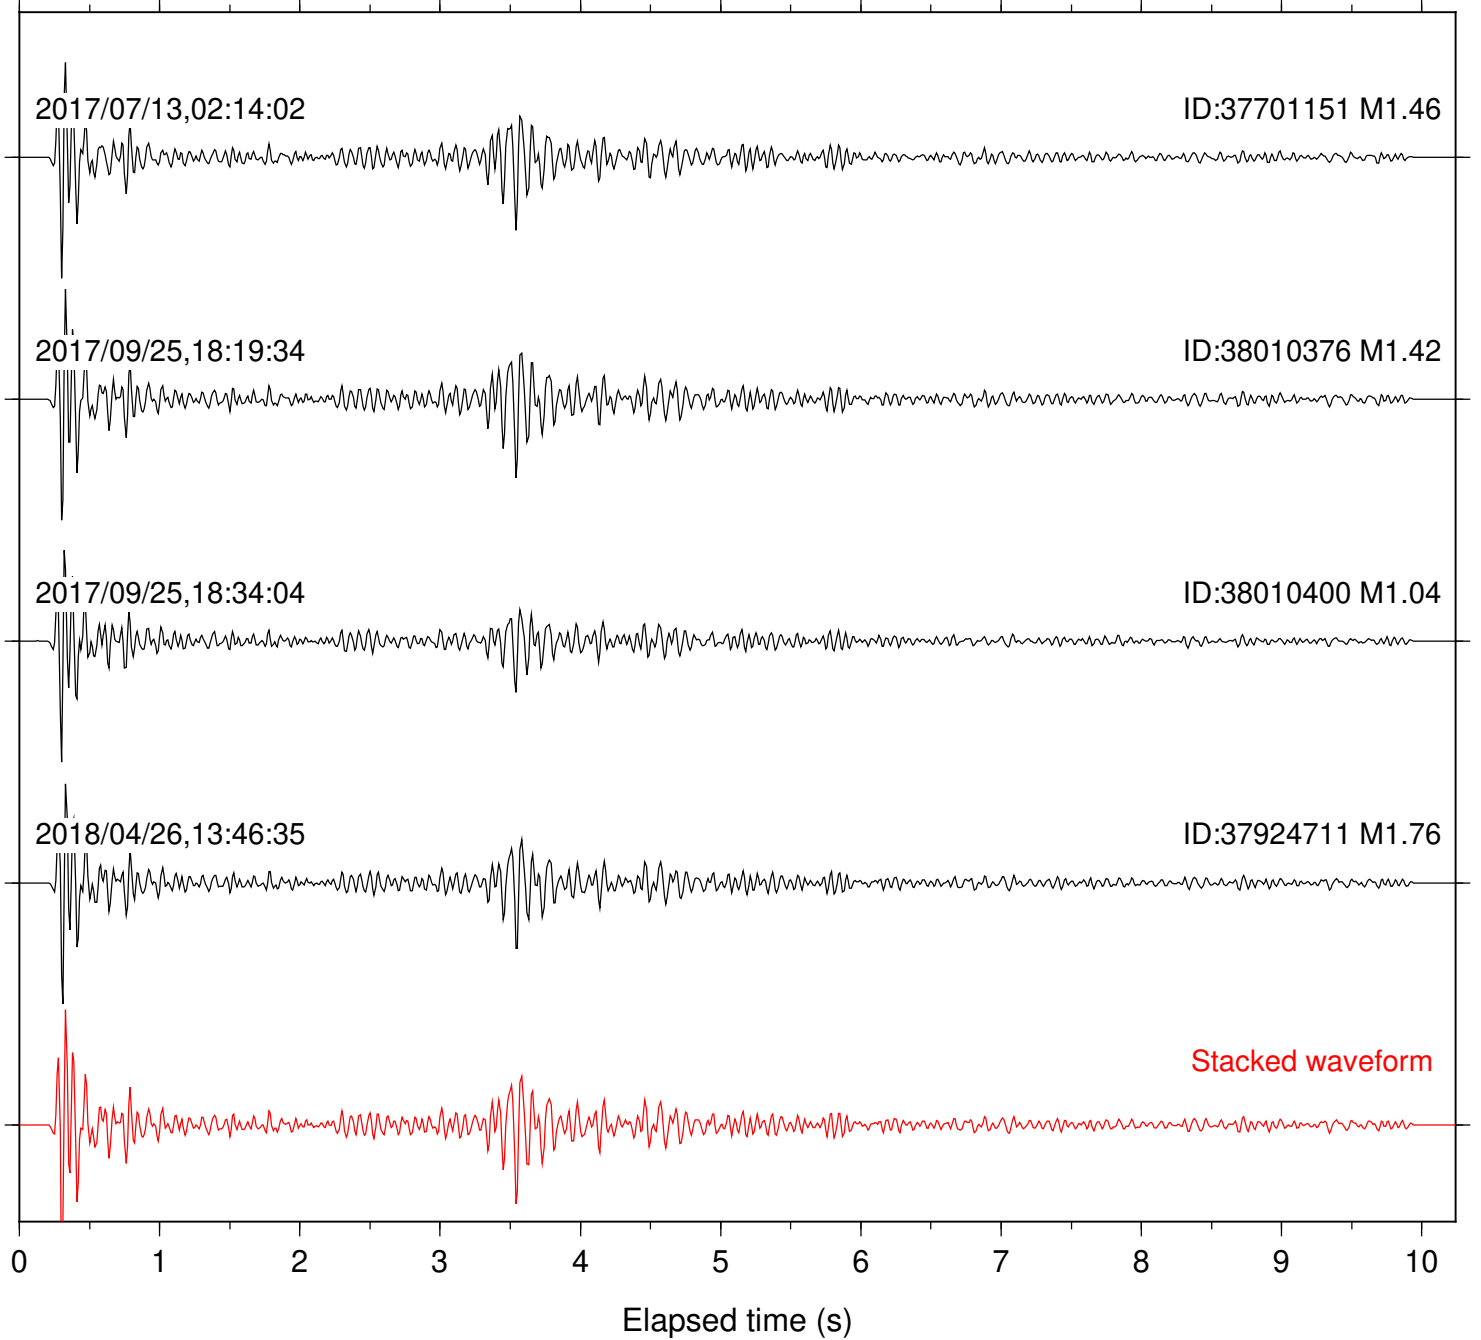

Station: B087 Com: EHZ

Focal depth: 5.55 km

Station: B088 Com: EHZ

Focal depth: 5.55 km

Station: B093 Com: EHZ

Focal depth: 5.55 km

Station: B946 Com: EHZ

Focal depth: 5.55 km

Station: BAC Com: EHZ

Focal depth: 5.55 km

Station: CRY Com: HHZ

Focal depth: 5.55 km

Station: CSH Com: HHZ

Focal depth: 5.55 km

Station: DGR Com: HHZ

Focal depth: 5.55 km

Station: FRD Com: HHZ

Focal depth: 5.55 km

Station: HMT2 Com: HHZ

Focal depth: 5.55 km

Station: KNW Com: HHZ

Focal depth: 5.55 km

Station: LVA2 Com: HHZ

Focal depth: 5.55 km

Station: SMER Com: HHZ

Focal depth: 5.55 km

Station: SND Com: HHZ

Focal depth: 5.55 km

Station: TMSP Com: HHZ

Focal depth: 5.37 km