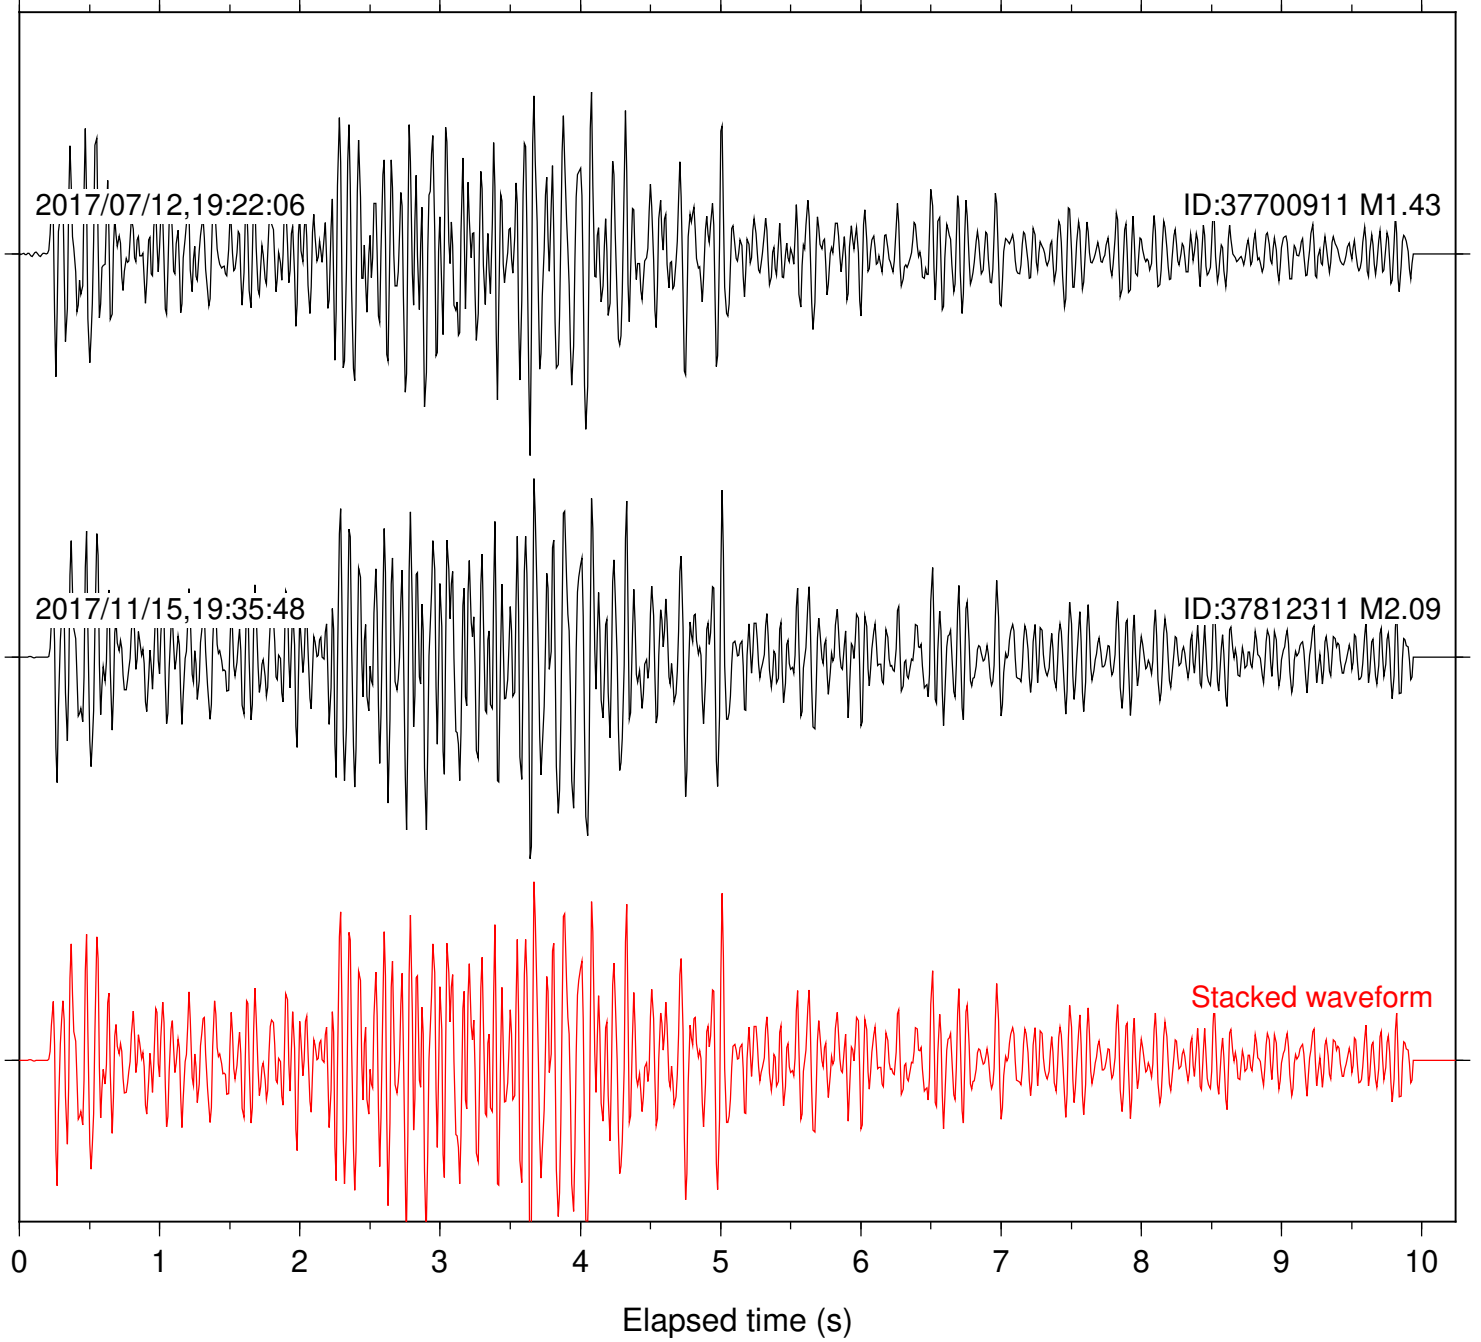

Station: B084 Com: EHZ

Focal depth: 5.71 km

Station: B086 Com: EHZ

Focal depth: 5.71 km

Station: B087 Com: EHZ

Focal depth: 5.71 km

Station: B088 Com: EHZ

Focal depth: 5.71 km

Station: B946 Com: EHZ

Focal depth: 5.71 km

2017/07/12,19:22:06

ID:37700911 M1.43

2017/11/15,19:35:48

ID:37812311 M2.09

Stacked waveform

0 1 2 3 4 5 6 7 8 9 10

Elapsed time (s)

Station: CSH Com: HHZ

Focal depth: 5.71 km

2017/07/12,19:22:06

ID:37700911 M1.43

2017/11/15,19:35:48

ID:37812311 M2.09

Stacked waveform

0 1 2 3 4 5 6 7 8 9 10
Elapsed time (s)

Station: PFO Com: HHZ

Focal depth: 5.71 km

Station: SND Com: HHZ

Focal depth: 5.71 km