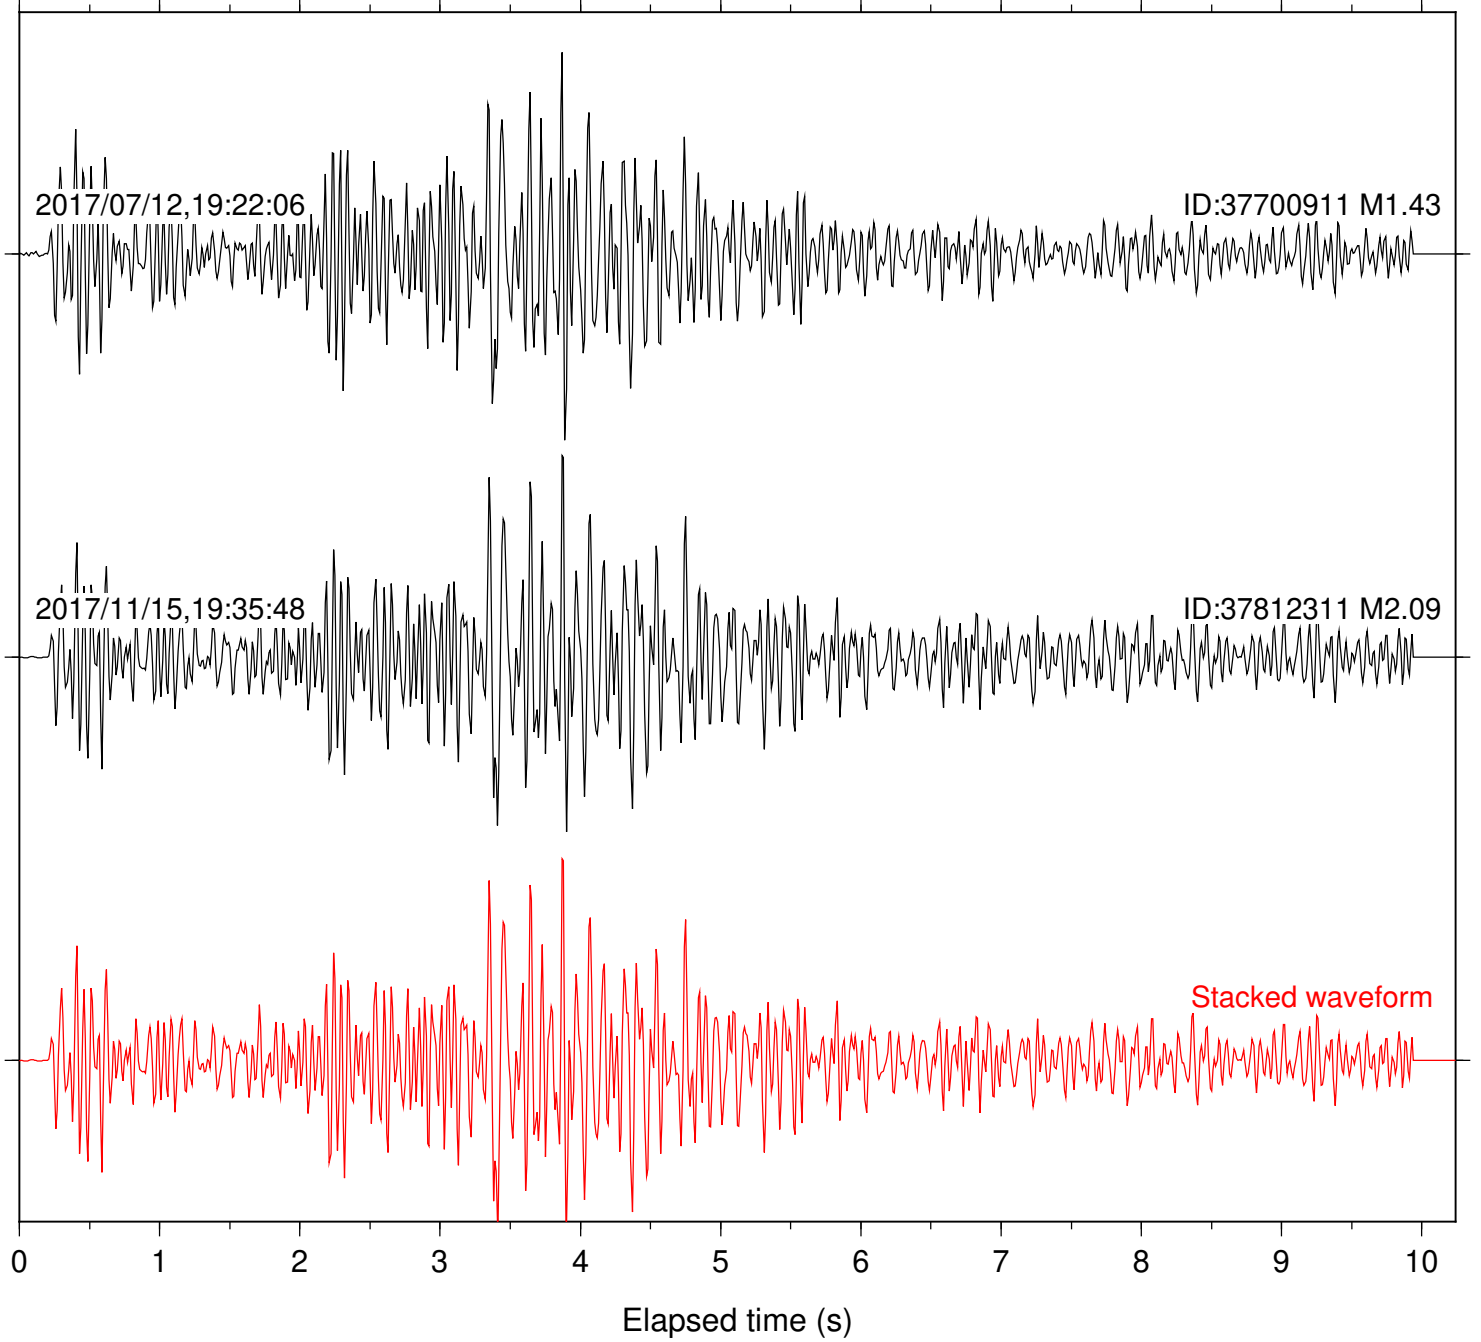

Station: B082 Com: EHZ

Focal depth: 5.71 km

2017/07/12,19:22:06

ID:37700911 M1.43

2017/11/15,19:35:48

ID:37812311 M2.09

Stacked waveform

0 1 2 3 4 5 6 7 8 9 10
Elapsed time (s)

Station: B084 Com: EHZ

Focal depth: 5.71 km

Station: B086 Com: EHZ

Focal depth: 5.71 km

Station: B087 Com: EHZ

Focal depth: 5.71 km

Station: B088 Com: EHZ

Focal depth: 5.71 km

Station: B946 Com: EHZ

Focal depth: 5.71 km

2017/07/12,19:22:06

ID:37700911 M1.43

2017/11/15,19:35:48

ID:37812311 M2.09

Stacked waveform

0 1 2 3 4 5 6 7 8 9 10

Elapsed time (s)

Station: CSH Com: HHZ

Focal depth: 5.71 km

2017/07/12,19:22:06

ID:37700911 M1.43

2017/11/15,19:35:48

ID:37812311 M2.09

Stacked waveform