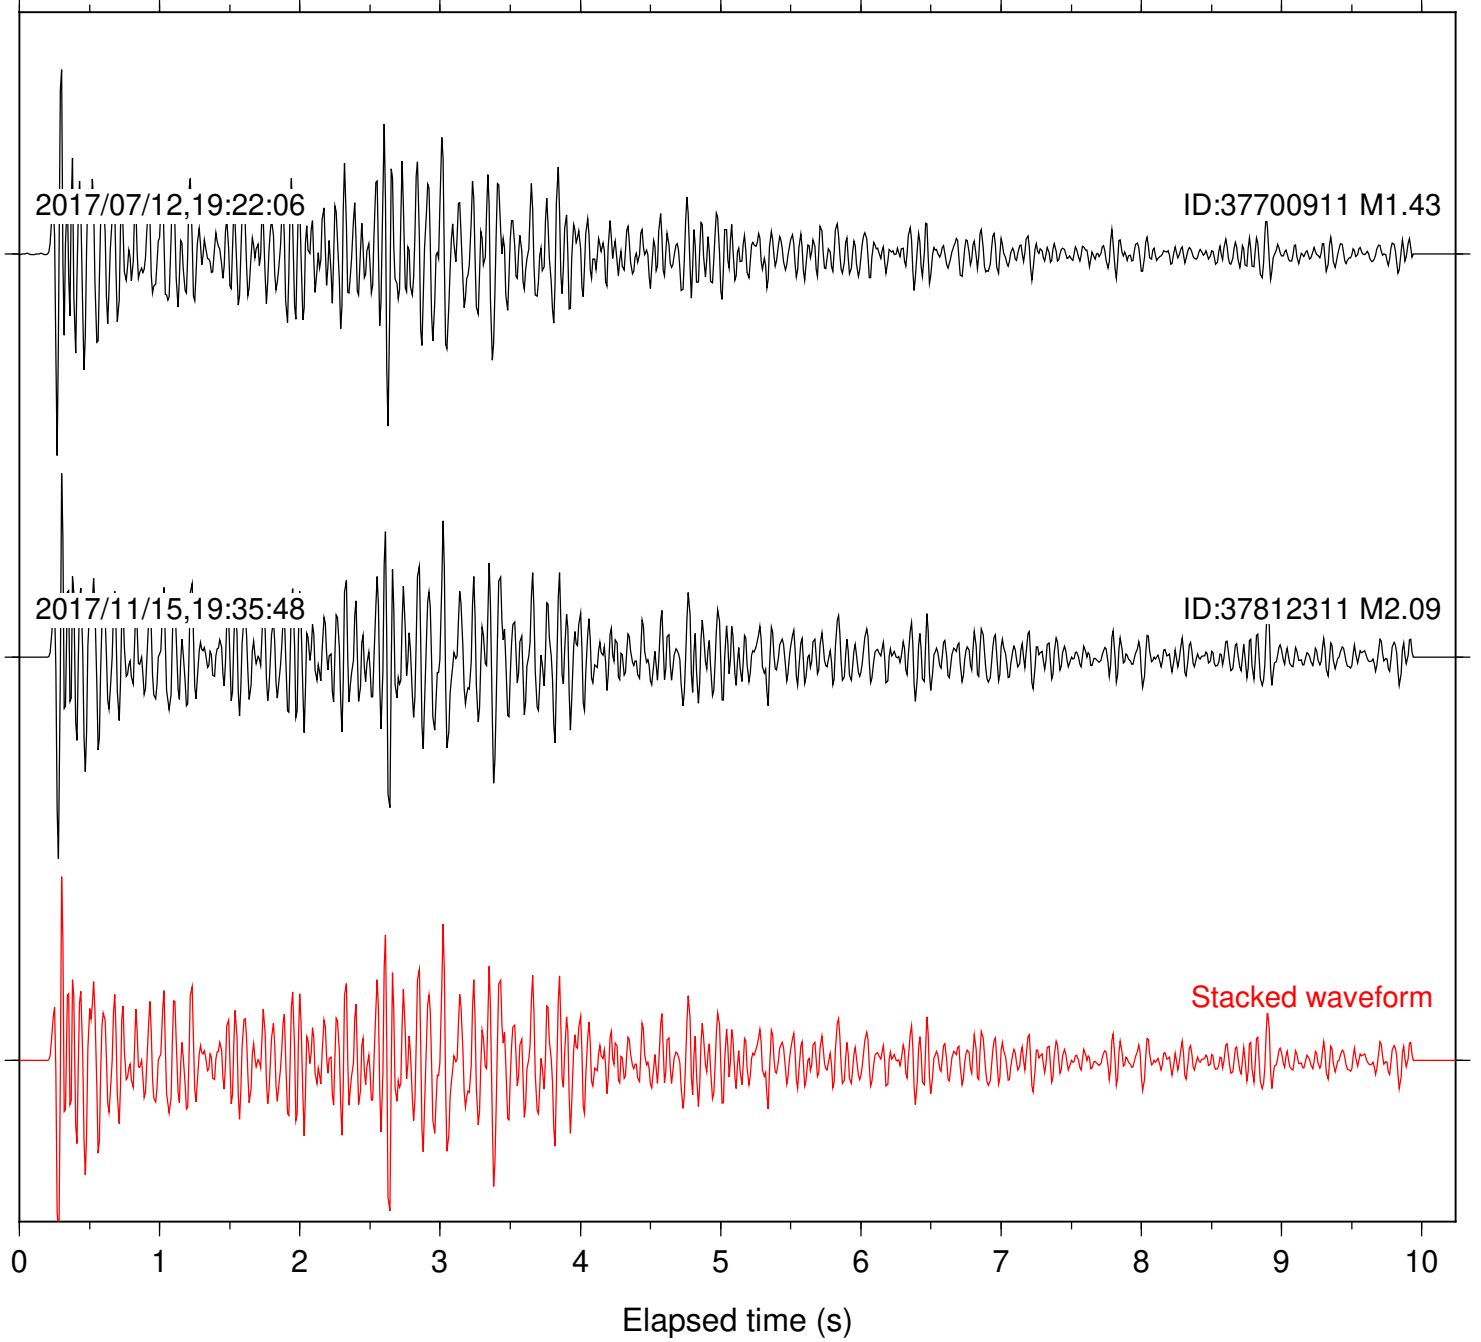

Station: B084 Com: EHZ

Focal depth: 5.71 km

Station: B086 Com: EHZ

Focal depth: 5.71 km

Station: B087 Com: EHZ

Focal depth: 5.71 km

Station: B088 Com: EHZ

Focal depth: 5.71 km

Station: B946 Com: EHZ

Focal depth: 5.71 km

2017/07/12,19:22:06

ID:37700911 M1.43

2017/11/15,19:35:48

ID:37812311 M2.09

Stacked waveform

0 1 2 3 4 5 6 7 8 9 10

Elapsed time (s)

Station: CSH Com: HHZ

Focal depth: 5.71 km

2017/07/12,19:22:06

ID:37700911 M1.43

2017/11/15,19:35:48

ID:37812311 M2.09

Stacked waveform

0 1 2 3 4 5 6 7 8 9 10
Elapsed time (s)

Station: PFO Com: HHZ

Focal depth: 5.71 km

Station: SND Com: HHZ

Focal depth: 5.71 km