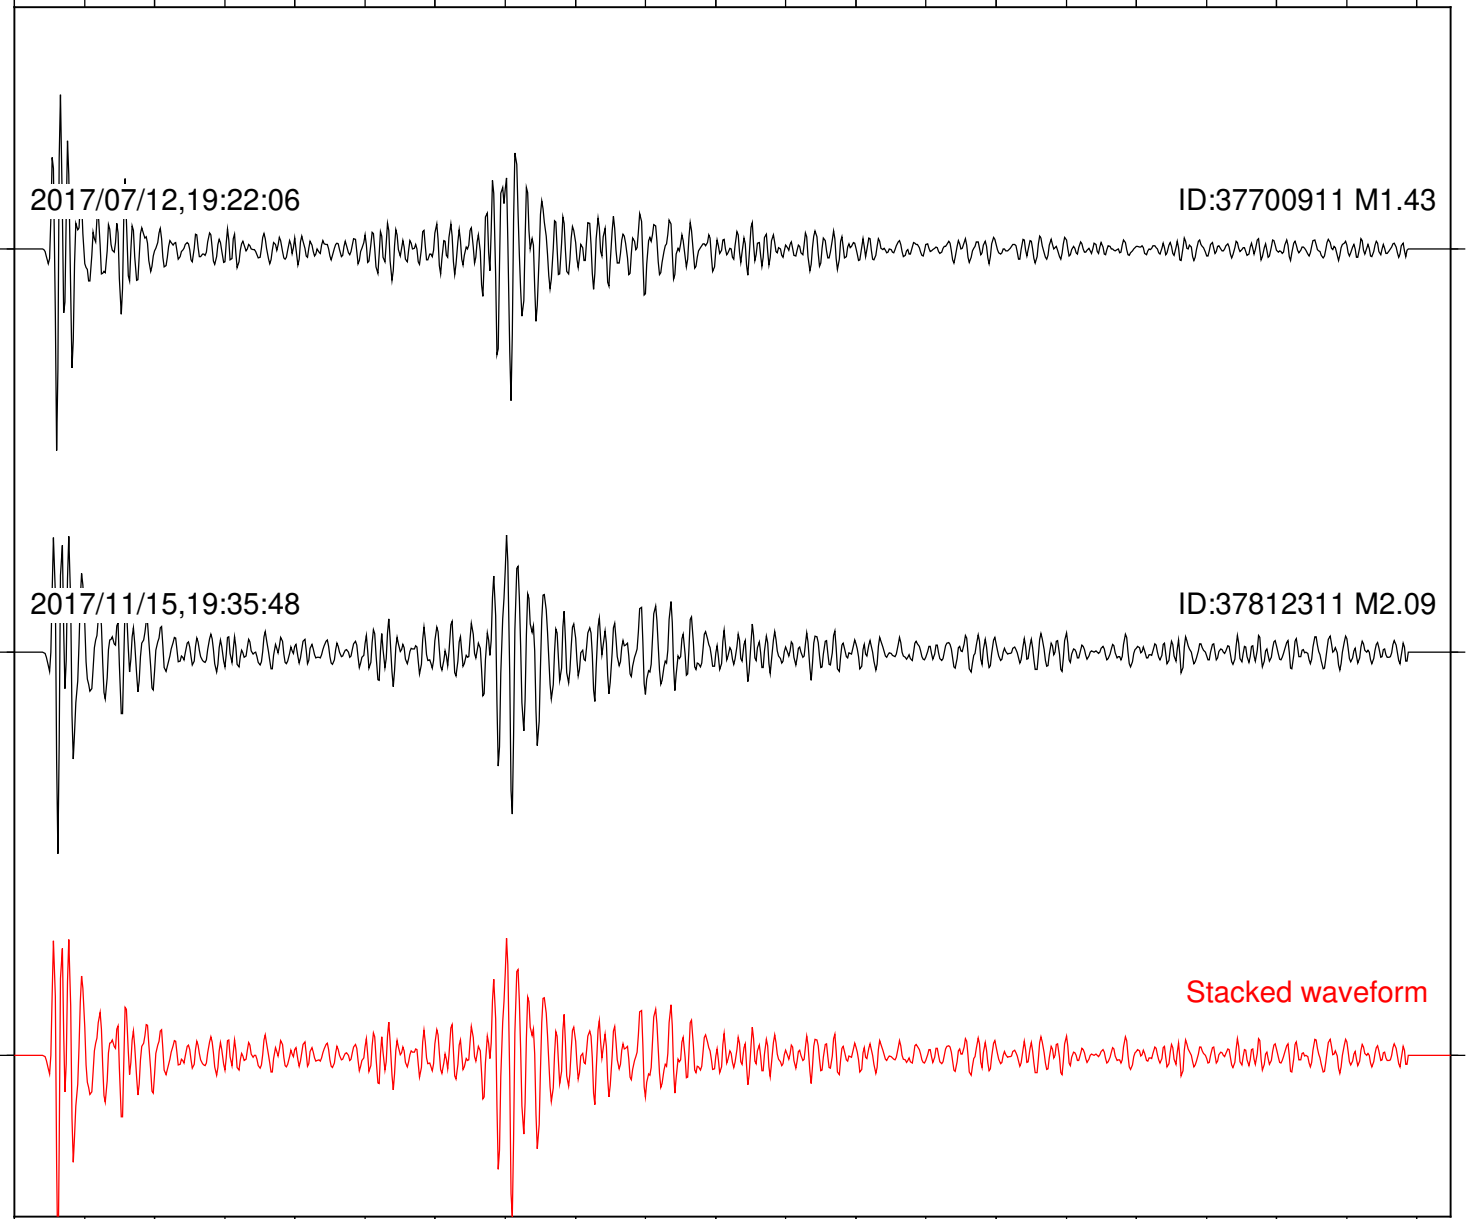

Elapsed time (s)

Station: CSH Com: HHZ

Focal depth: 5.71 km

2017/07/12,19:22:06

ID:37700911 M1.43

2017/11/15,19:35:48

ID:37812311 M2.09

Stacked waveform

0 1 2 3 4 5 6 7 8 9 10
Elapsed time (s)

Station: PFO Com: HHZ

Focal depth: 5.71 km

Station: SND Com: HHZ

Focal depth: 5.71 km