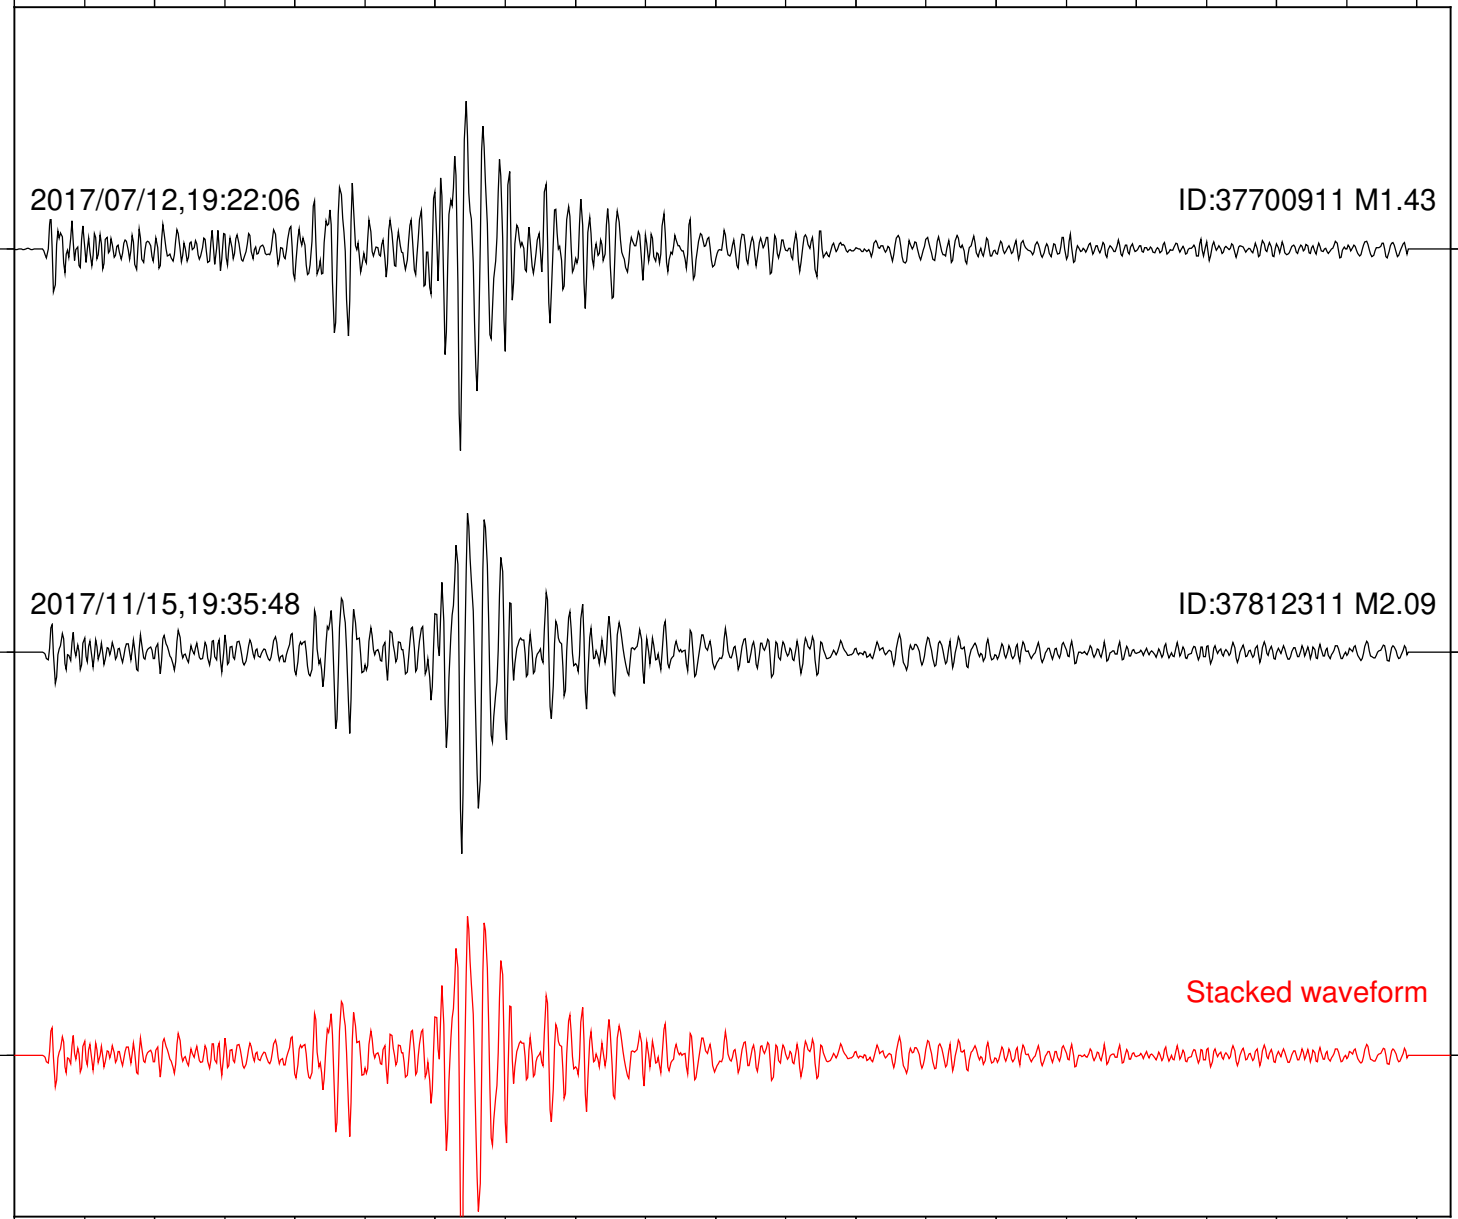

Station: B082 Com: EHZ

Focal depth: 5.71 km

2017/07/12,19:22:06

ID:37700911 M1.43

2017/11/15,19:35:48

ID:37812311 M2.09

Stacked waveform

0 1 2 3 4 5 6 7 8 9 10
Elapsed time (s)

Station: B084 Com: EHZ

Focal depth: 5.71 km

Station: B086 Com: EHZ

Focal depth: 5.71 km

Station: B087 Com: EHZ

Focal depth: 5.71 km

Station: B088 Com: EHZ

Focal depth: 5.71 km

Station: B946 Com: EHZ

Focal depth: 5.71 km

2017/07/12,19:22:06

ID:37700911 M1.43

2017/11/15,19:35:48

ID:37812311 M2.09

Stacked waveform

0 1 2 3 4 5 6 7 8 9 10

Elapsed time (s)

Station: CSH Com: HHZ

Focal depth: 5.71 km

2017/07/12,19:22:06

ID:37700911 M1.43

2017/11/15,19:35:48

ID:37812311 M2.09

Stacked waveform