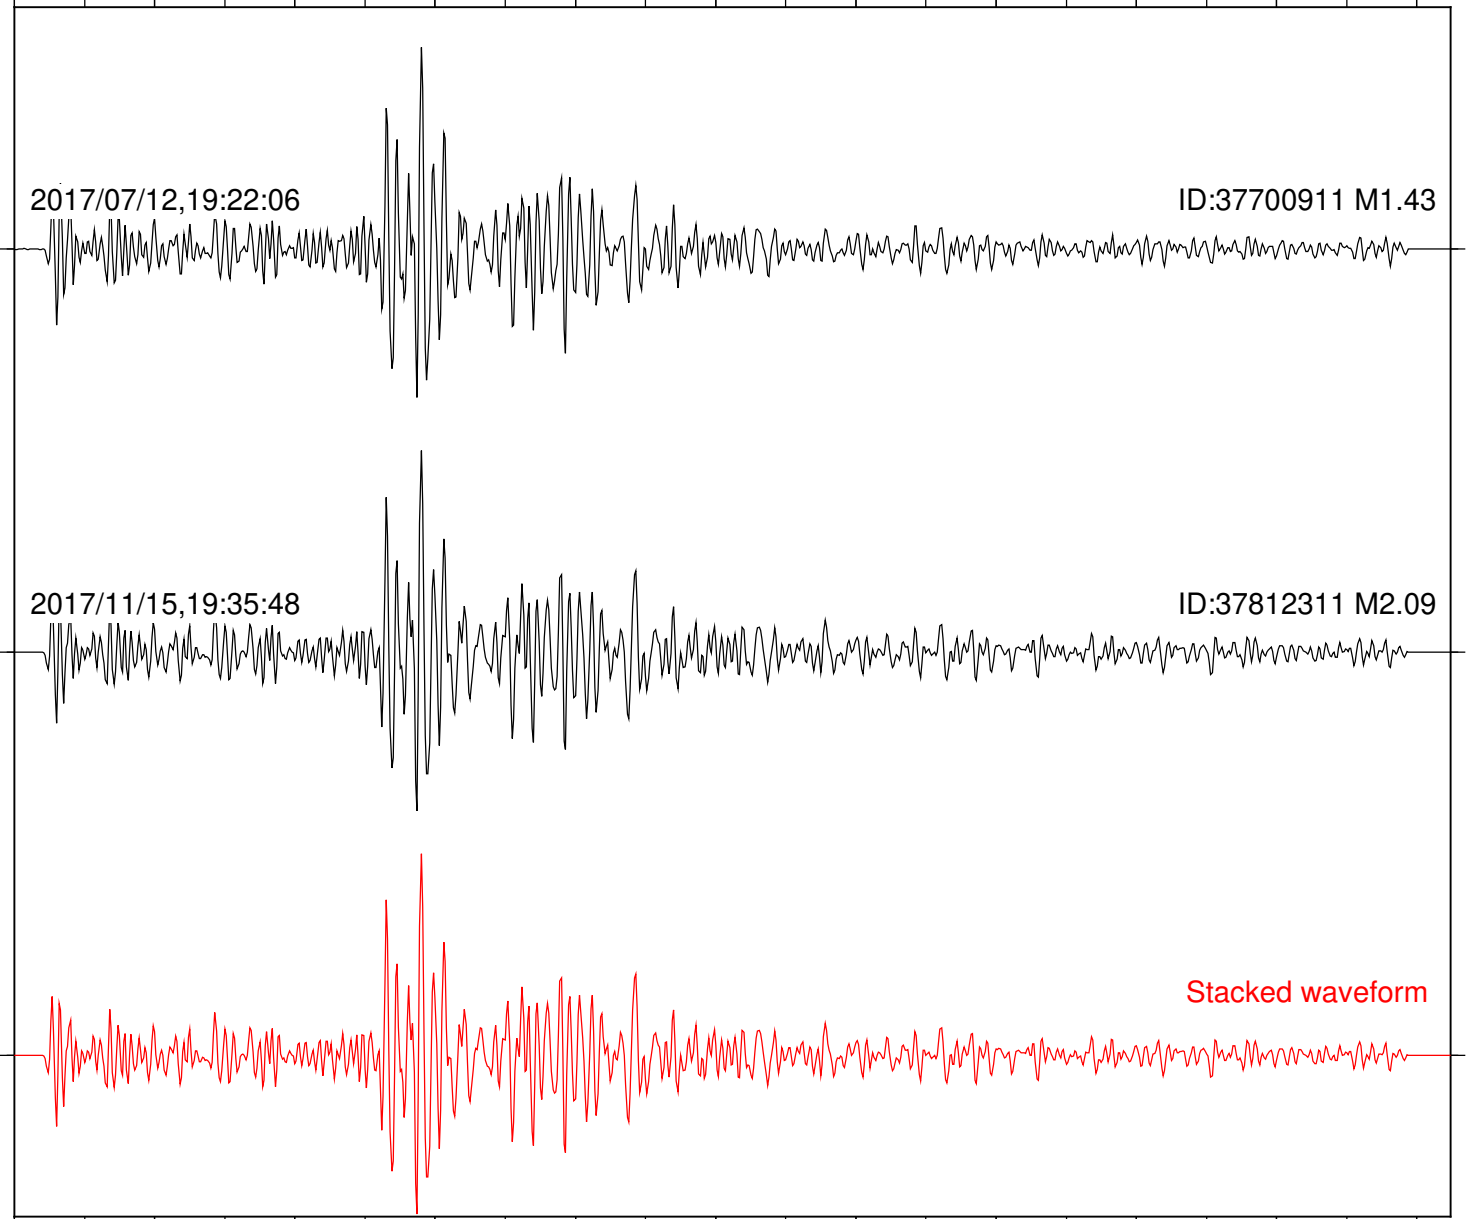

Station: B084 Com: EHZ

Focal depth: 5.71 km

Station: B086 Com: EHZ

Focal depth: 5.71 km

Station: B087 Com: EHZ

Focal depth: 5.71 km

Station: B088 Com: EHZ

Focal depth: 5.71 km

Station: B946 Com: EHZ

Focal depth: 5.71 km

2017/07/12,19:22:06

ID:37700911 M1.43

2017/11/15,19:35:48

ID:37812311 M2.09

Stacked waveform

0 1 2 3 4 5 6 7 8 9 10

Elapsed time (s)

Station: CSH Com: HHZ

Focal depth: 5.71 km

2017/07/12,19:22:06

ID:37700911 M1.43

2017/11/15,19:35:48

ID:37812311 M2.09

Stacked waveform

0 1 2 3 4 5 6 7 8 9 10
Elapsed time (s)

Station: PFO Com: HHZ

Focal depth: 5.71 km

Station: SND Com: HHZ

Focal depth: 5.71 km