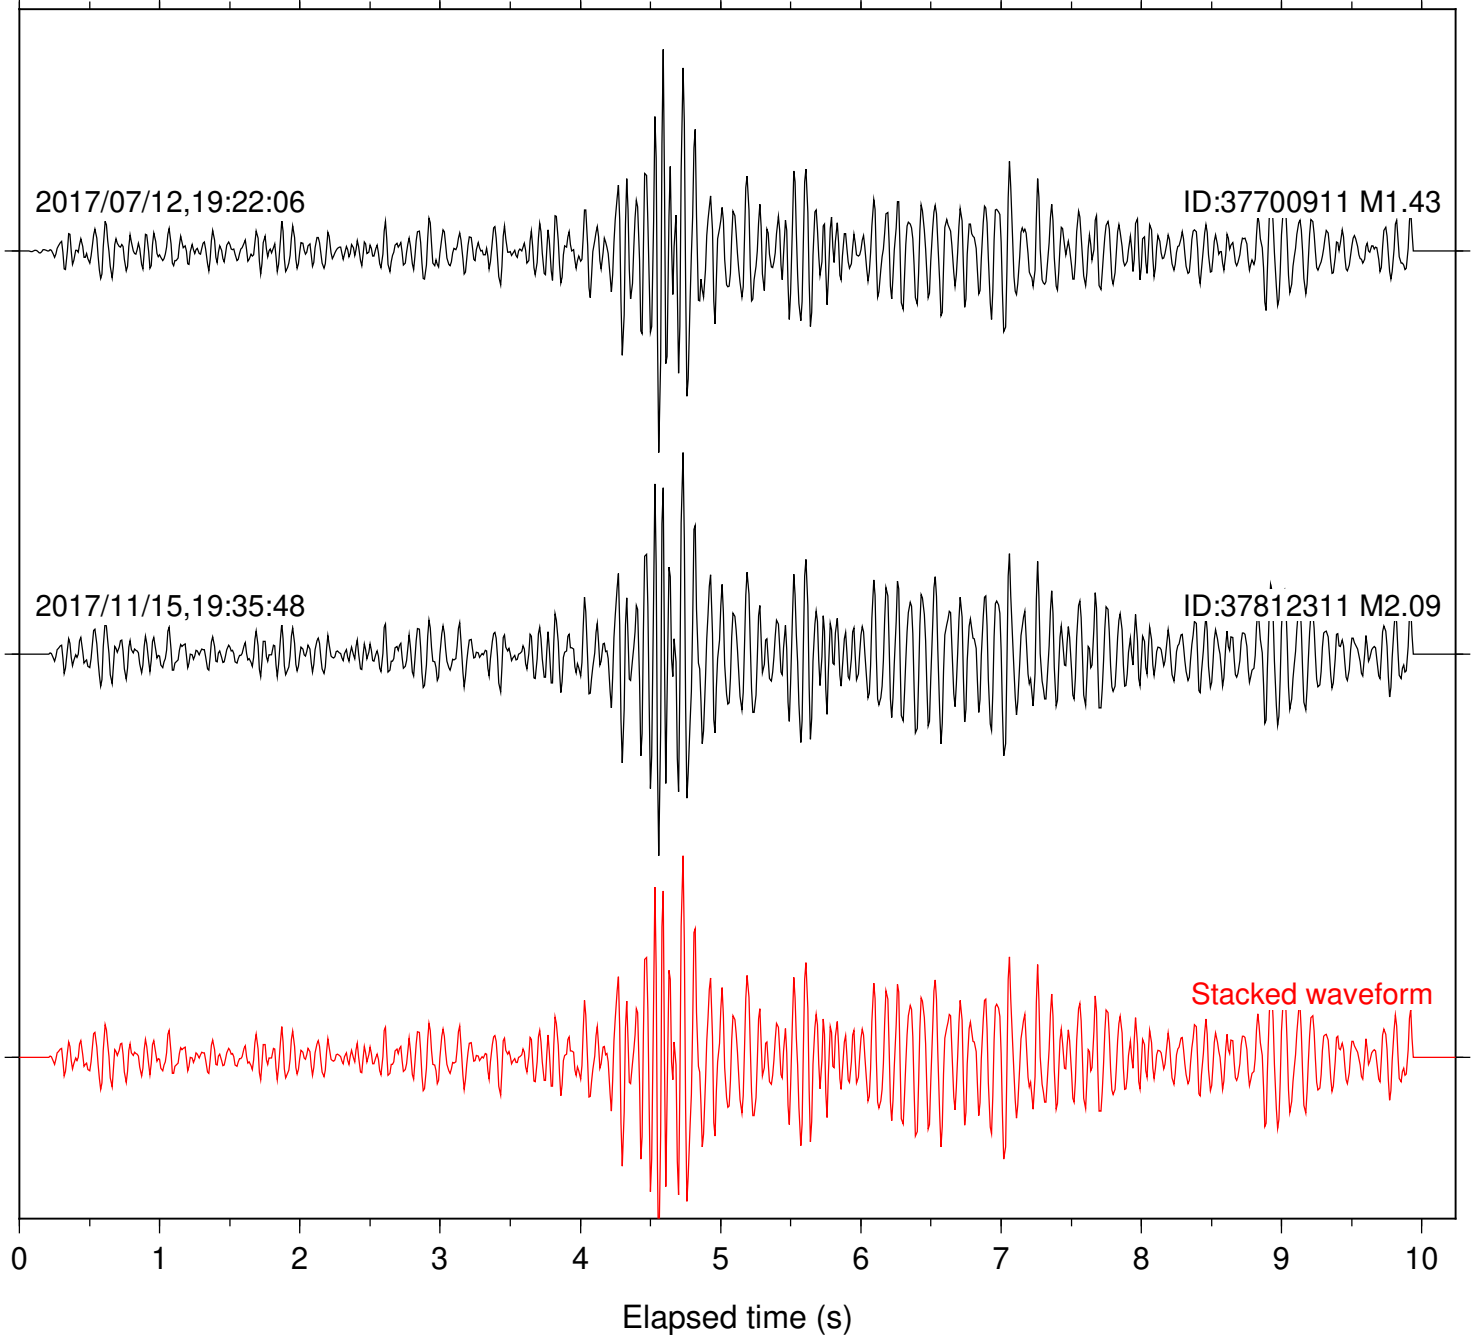

Station: B082 Com: EHZ

Focal depth: 5.71 km

2017/07/12,19:22:06

ID:37700911 M1.43

2017/11/15,19:35:48

ID:37812311 M2.09

Stacked waveform

0 1 2 3 4 5 6 7 8 9 10
Elapsed time (s)

Station: B084 Com: EHZ

Focal depth: 5.71 km

Station: B086 Com: EHZ

Focal depth: 5.71 km

Station: B087 Com: EHZ

Focal depth: 5.71 km

Station: B088 Com: EHZ

Focal depth: 5.71 km

Station: B946 Com: EHZ

Focal depth: 5.71 km

2017/07/12,19:22:06

ID:37700911 M1.43

2017/11/15,19:35:48

ID:37812311 M2.09

Stacked waveform

0 1 2 3 4 5 6 7 8 9 10

Elapsed time (s)

Station: CSH Com: HHZ

Focal depth: 5.71 km

2017/07/12,19:22:06

ID:37700911 M1.43

2017/11/15,19:35:48

ID:37812311 M2.09

Stacked waveform