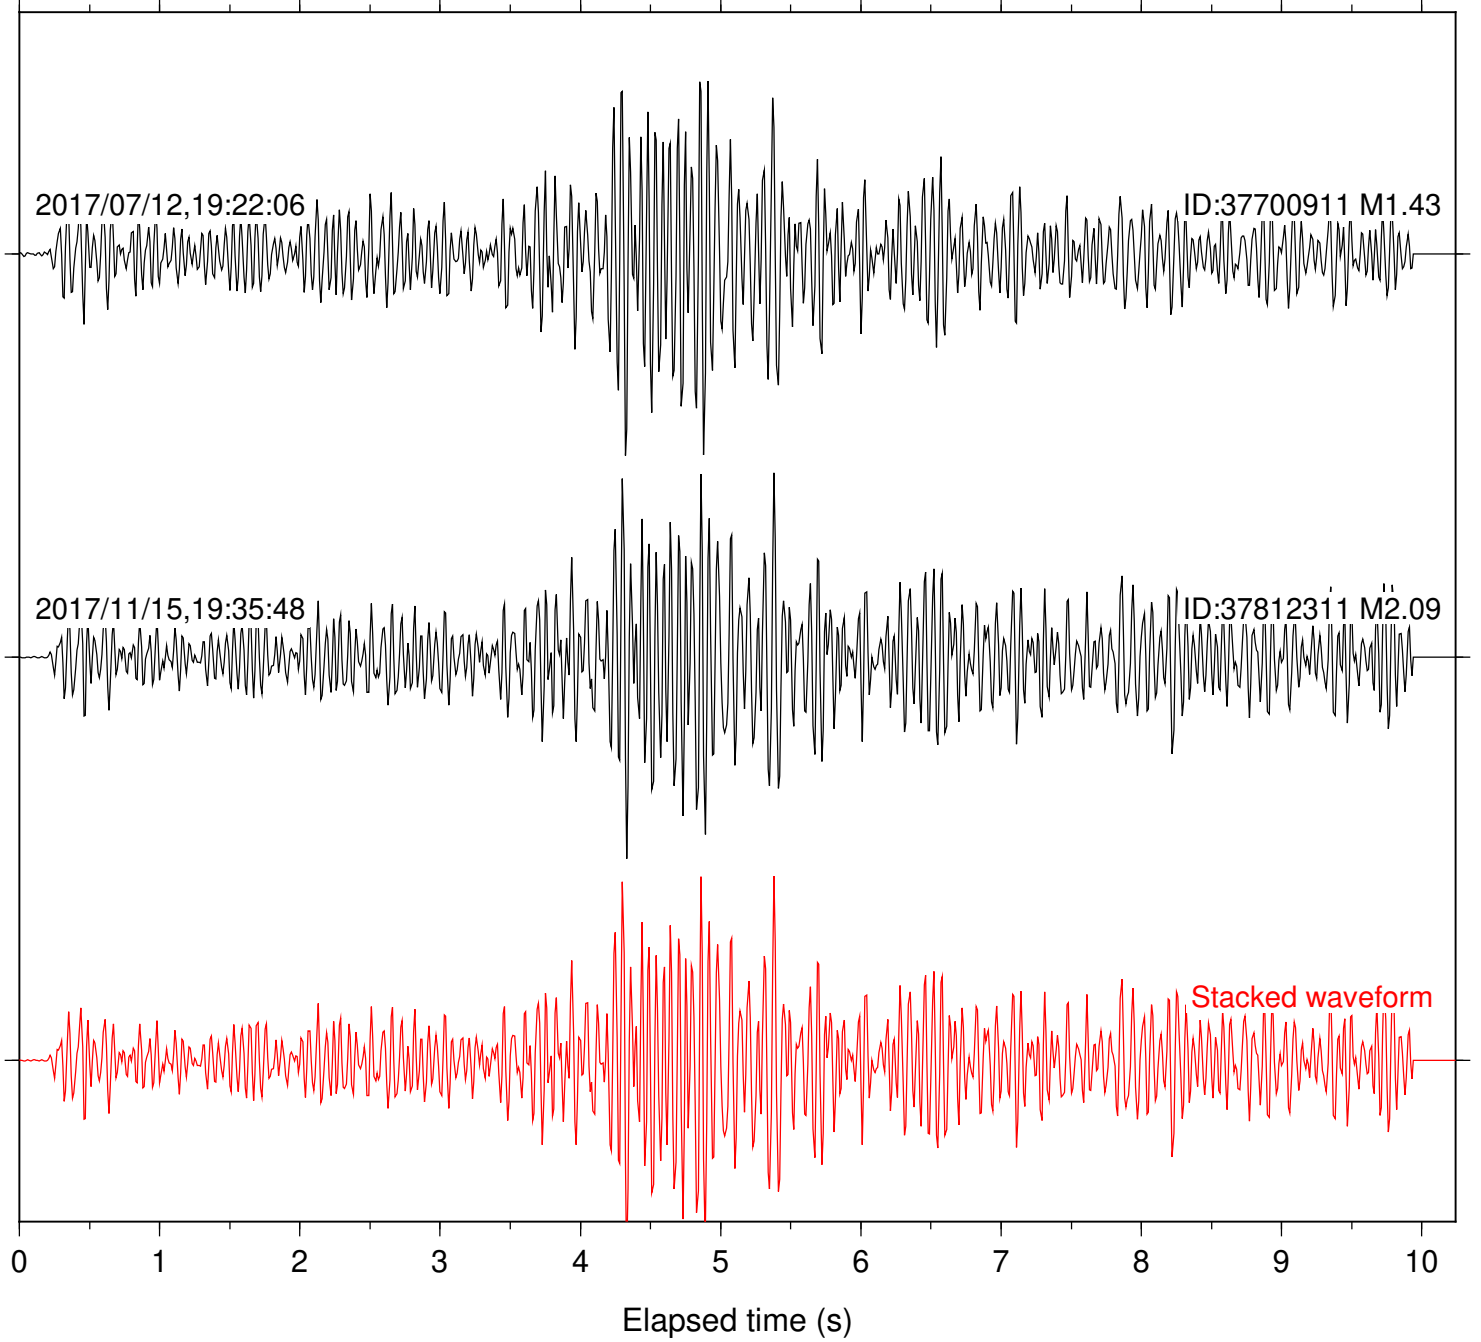

Station: B084 Com: EHZ

Focal depth: 5.71 km

Station: B086 Com: EHZ

Focal depth: 5.71 km

Station: B087 Com: EHZ

Focal depth: 5.71 km

Station: B088 Com: EHZ

Focal depth: 5.71 km

Station: B946 Com: EHZ

Focal depth: 5.71 km

2017/07/12,19:22:06

ID:37700911 M1.43

2017/11/15,19:35:48

ID:37812311 M2.09

Stacked waveform

0 1 2 3 4 5 6 7 8 9 10

Elapsed time (s)

Station: CSH Com: HHZ

Focal depth: 5.71 km

2017/07/12,19:22:06

ID:37700911 M1.43

2017/11/15,19:35:48

ID:37812311 M2.09

Stacked waveform

0 1 2 3 4 5 6 7 8 9 10
Elapsed time (s)

Station: PFO Com: HHZ

Focal depth: 5.71 km

Station: SND Com: HHZ

Focal depth: 5.71 km