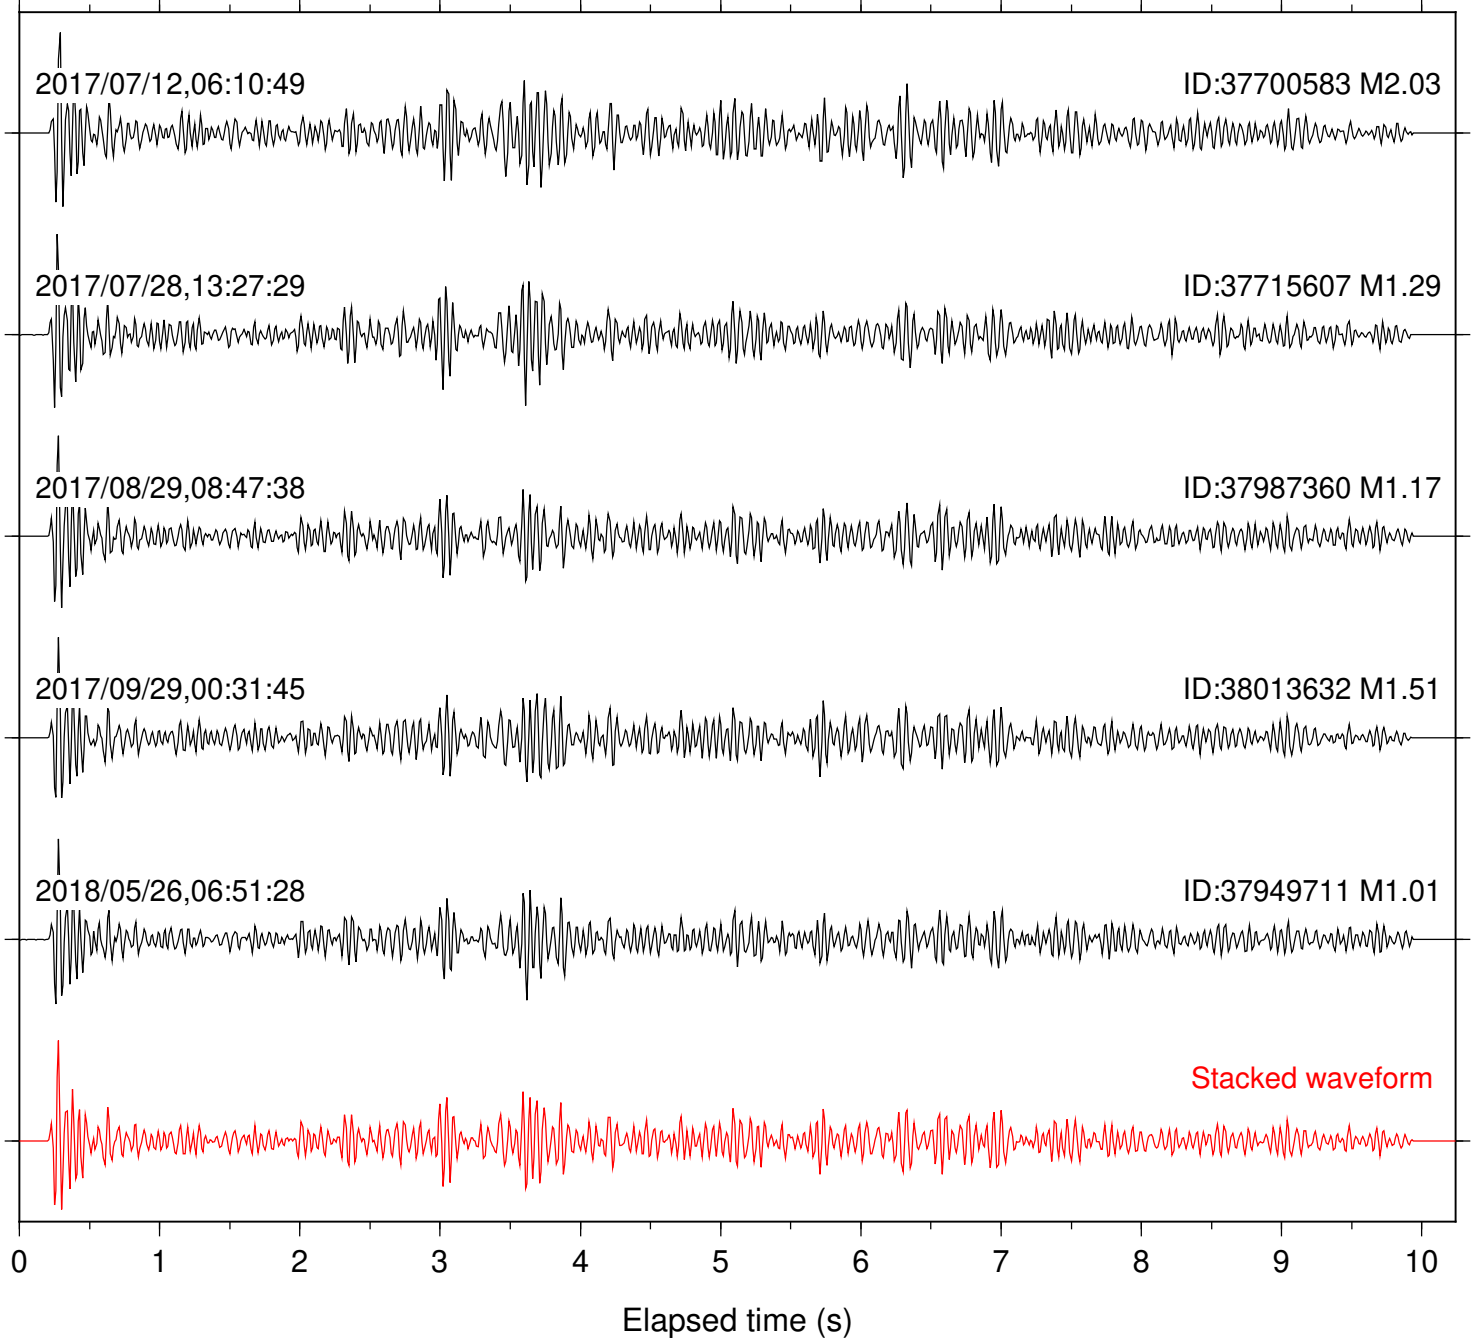

Station: B088 Com: EHZ

Focal depth: 6.03 km

Station: B093 Com: EHZ

Focal depth: 6.03 km

Station: B946 Com: EHZ

Focal depth: 6.03 km

Station: BAC Com: EHZ

Focal depth: 6.03 km

Station: CRY Com: HHZ

Focal depth: 7.02 km

Station: CSH Com: HHZ

Focal depth: 6.03 km

Station: DGR Com: HHZ

Focal depth: 6.03 km

Station: DNR Com: HHZ

Focal depth: 6.03 km

Station: HMT2 Com: HHZ

Focal depth: 6.03 km

Station: LKH Com: HHZ

Focal depth: 6.03 km

Station: LVA2 Com: HHZ

Focal depth: 6.03 km

Station: PFO Com: HHZ

Focal depth: 7.02 km

Station: PLM Com: HHZ

Focal depth: 6.03 km

Station: POB2 Com: HHZ

Focal depth: 6.03 km

Station: RDM Com: HHZ

Focal depth: 6.03 km

Station: SMER Com: HHZ

Focal depth: 7.02 km