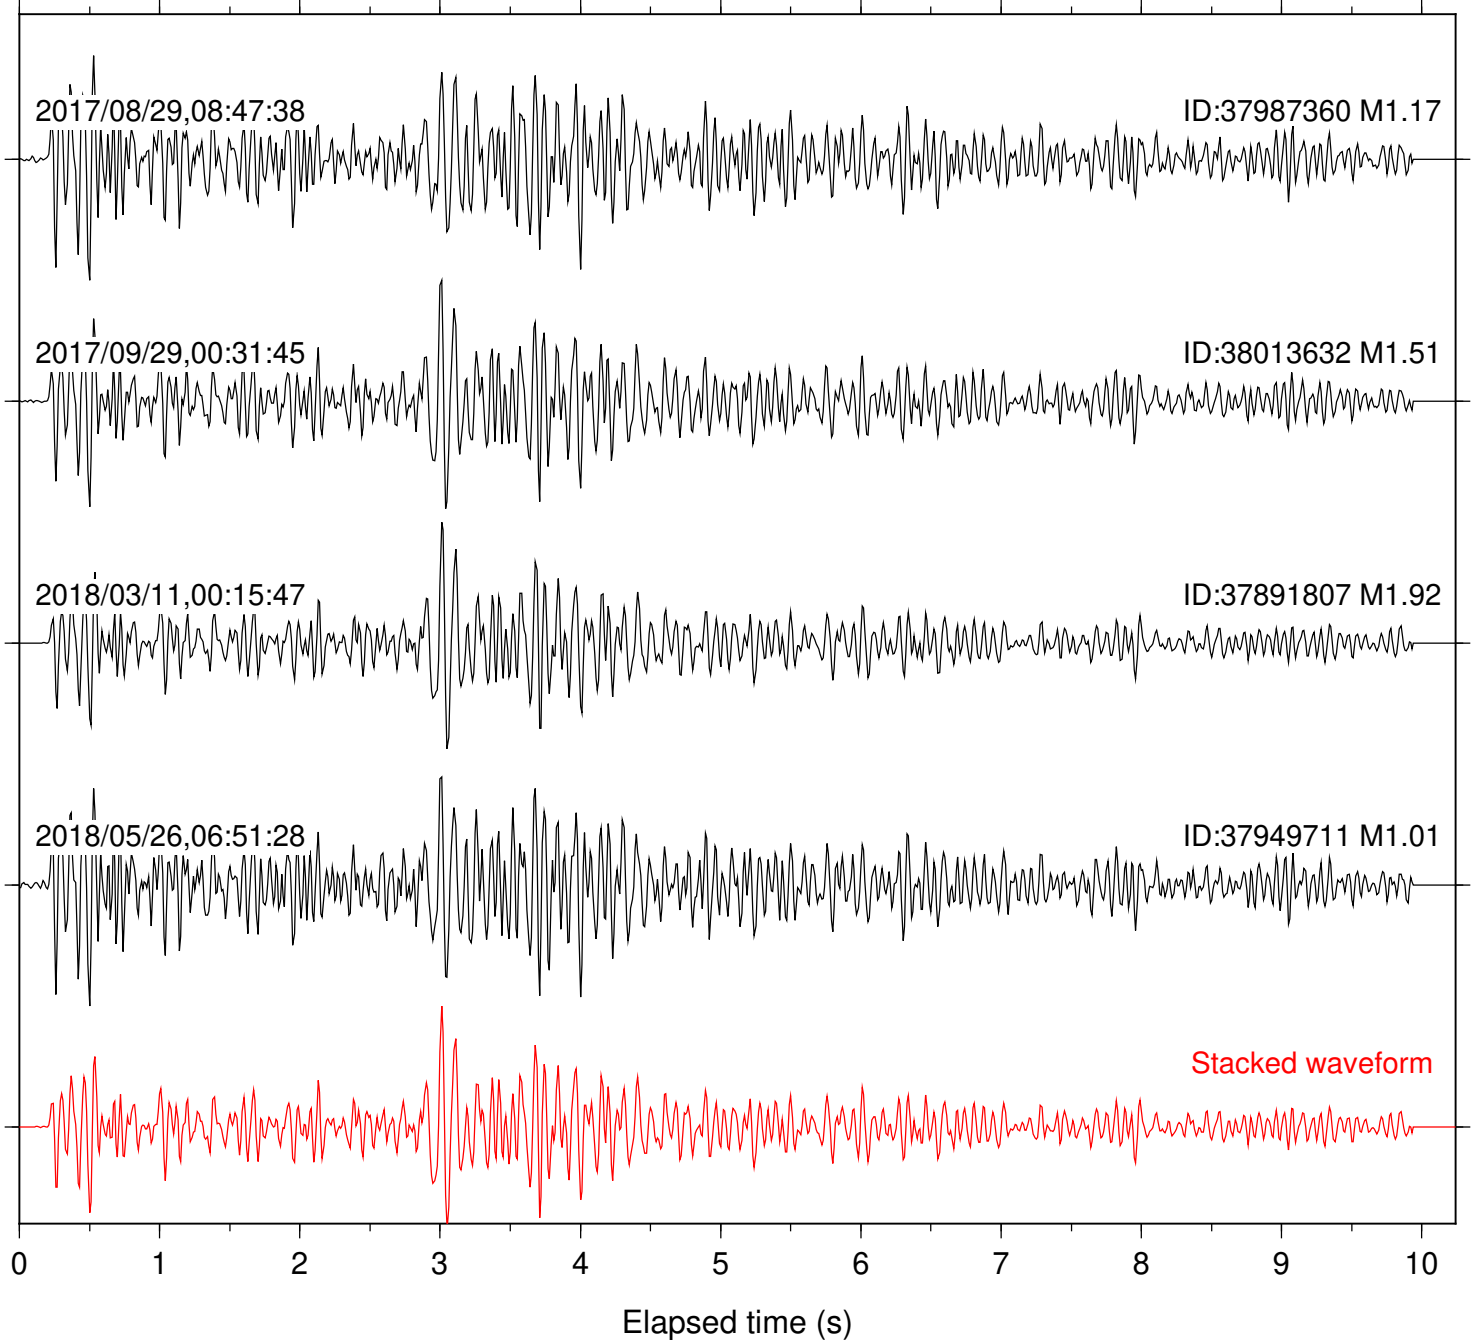

Station: B081 Com: EHZ

Focal depth: 6.03 km

Station: B082 Com: EHZ

Focal depth: 6.03 km

Station: B084 Com: EHZ

Focal depth: 6.03 km

Station: B087 Com: EHZ

Focal depth: 6.03 km

Station: B088 Com: EHZ

Focal depth: 6.03 km

Station: B093 Com: EHZ

Focal depth: 6.03 km

Station: B946 Com: EHZ

Focal depth: 6.03 km

Station: BAC Com: EHZ

Focal depth: 6.03 km

Station: CRY Com: HHZ

Focal depth: 7.02 km

Station: CSH Com: HHZ

Focal depth: 6.03 km

Station: DGR Com: HHZ

Focal depth: 6.03 km

Station: DNR Com: HHZ

Focal depth: 6.03 km

Station: PLM Com: HHZ

Focal depth: 6.03 km

Station: POB2 Com: HHZ

Focal depth: 6.03 km

Station: RDM Com: HHZ

Focal depth: 6.03 km

Station: SMER Com: HHZ

Focal depth: 7.02 km