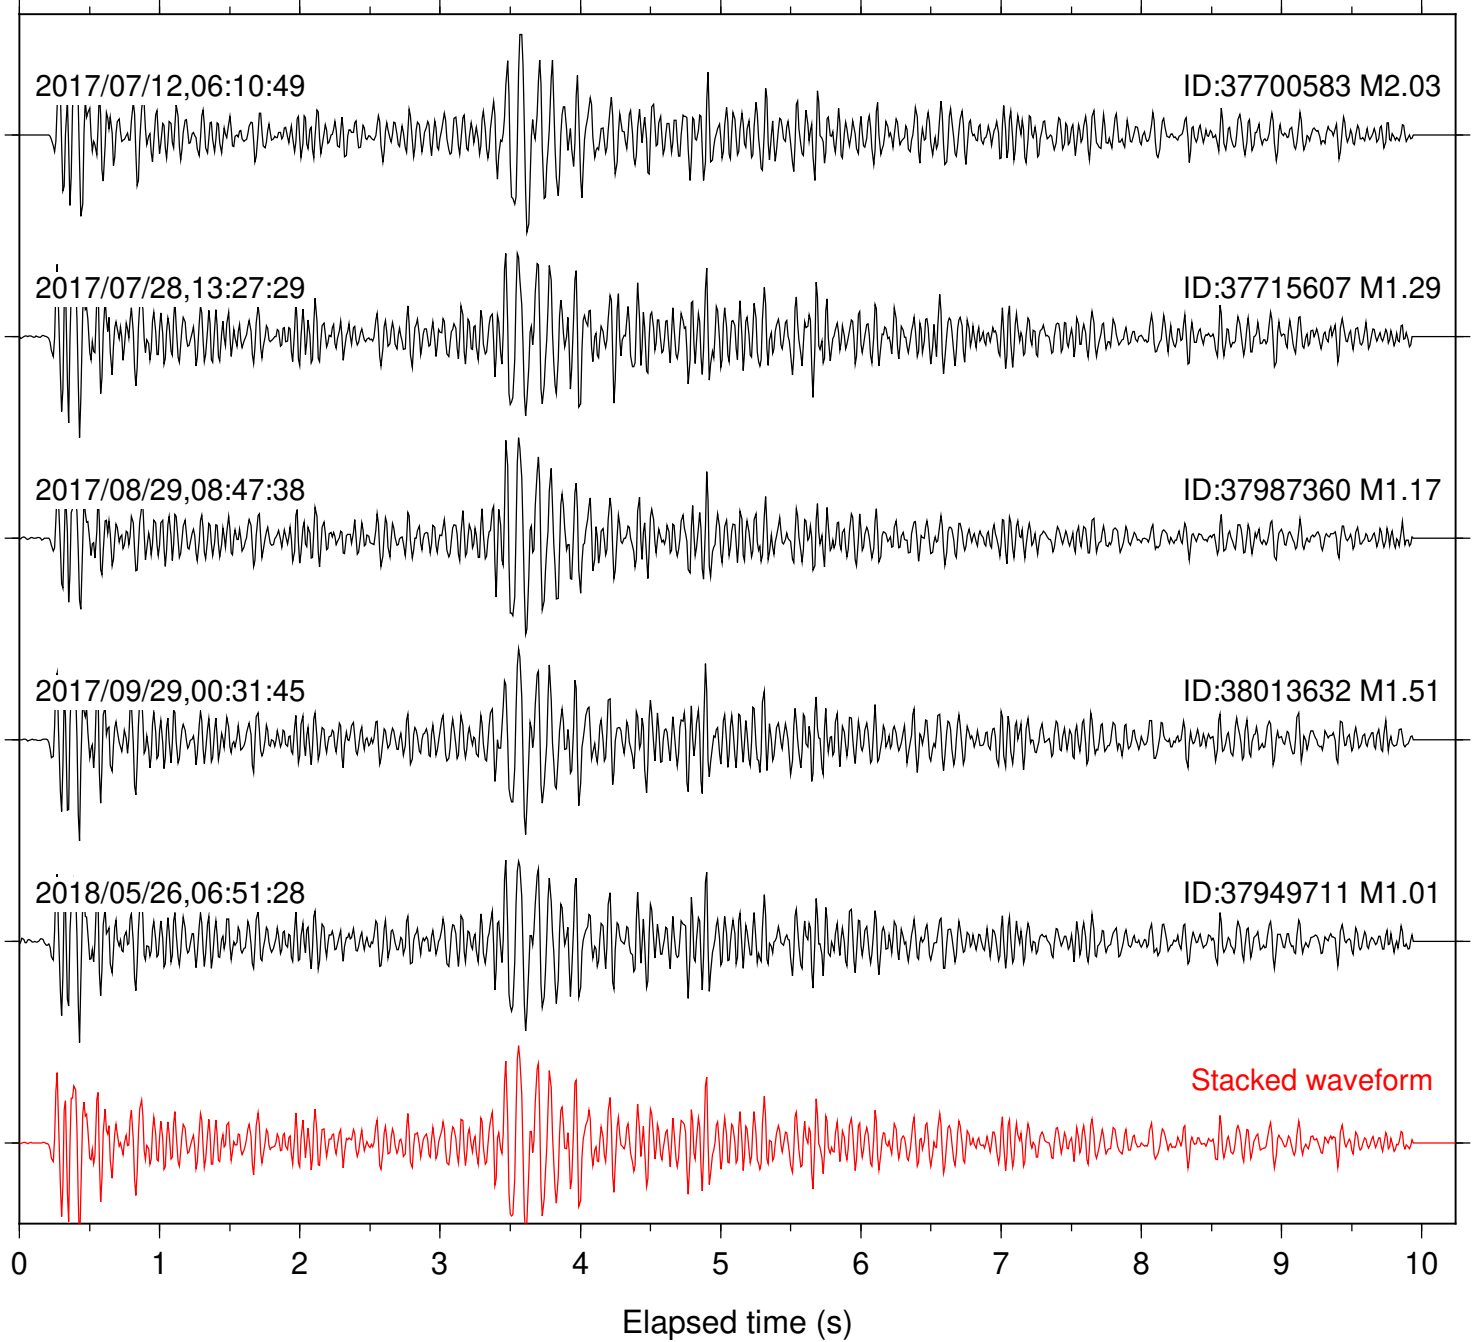

Station: B081 Com: EHZ

Focal depth: 6.03 km

Station: B082 Com: EHZ

Focal depth: 6.03 km

Station: B084 Com: EHZ

Focal depth: 6.03 km

Station: B087 Com: EHZ

Focal depth: 6.03 km

Station: B088 Com: EHZ

Focal depth: 6.03 km

Station: B093 Com: EHZ

Focal depth: 6.03 km

Station: B946 Com: EHZ

Focal depth: 6.03 km

Station: BAC Com: EHZ

Focal depth: 6.03 km

Station: CRY Com: HHZ

Focal depth: 7.02 km

Station: CSH Com: HHZ

Focal depth: 6.03 km

Station: DGR Com: HHZ

Focal depth: 6.03 km

Station: DNR Com: HHZ

Focal depth: 6.03 km

Station: PLM Com: HHZ

Focal depth: 6.03 km

Station: POB2 Com: HHZ

Focal depth: 6.03 km

Station: RDM Com: HHZ

Focal depth: 6.03 km

Station: SMER Com: HHZ

Focal depth: 7.02 km