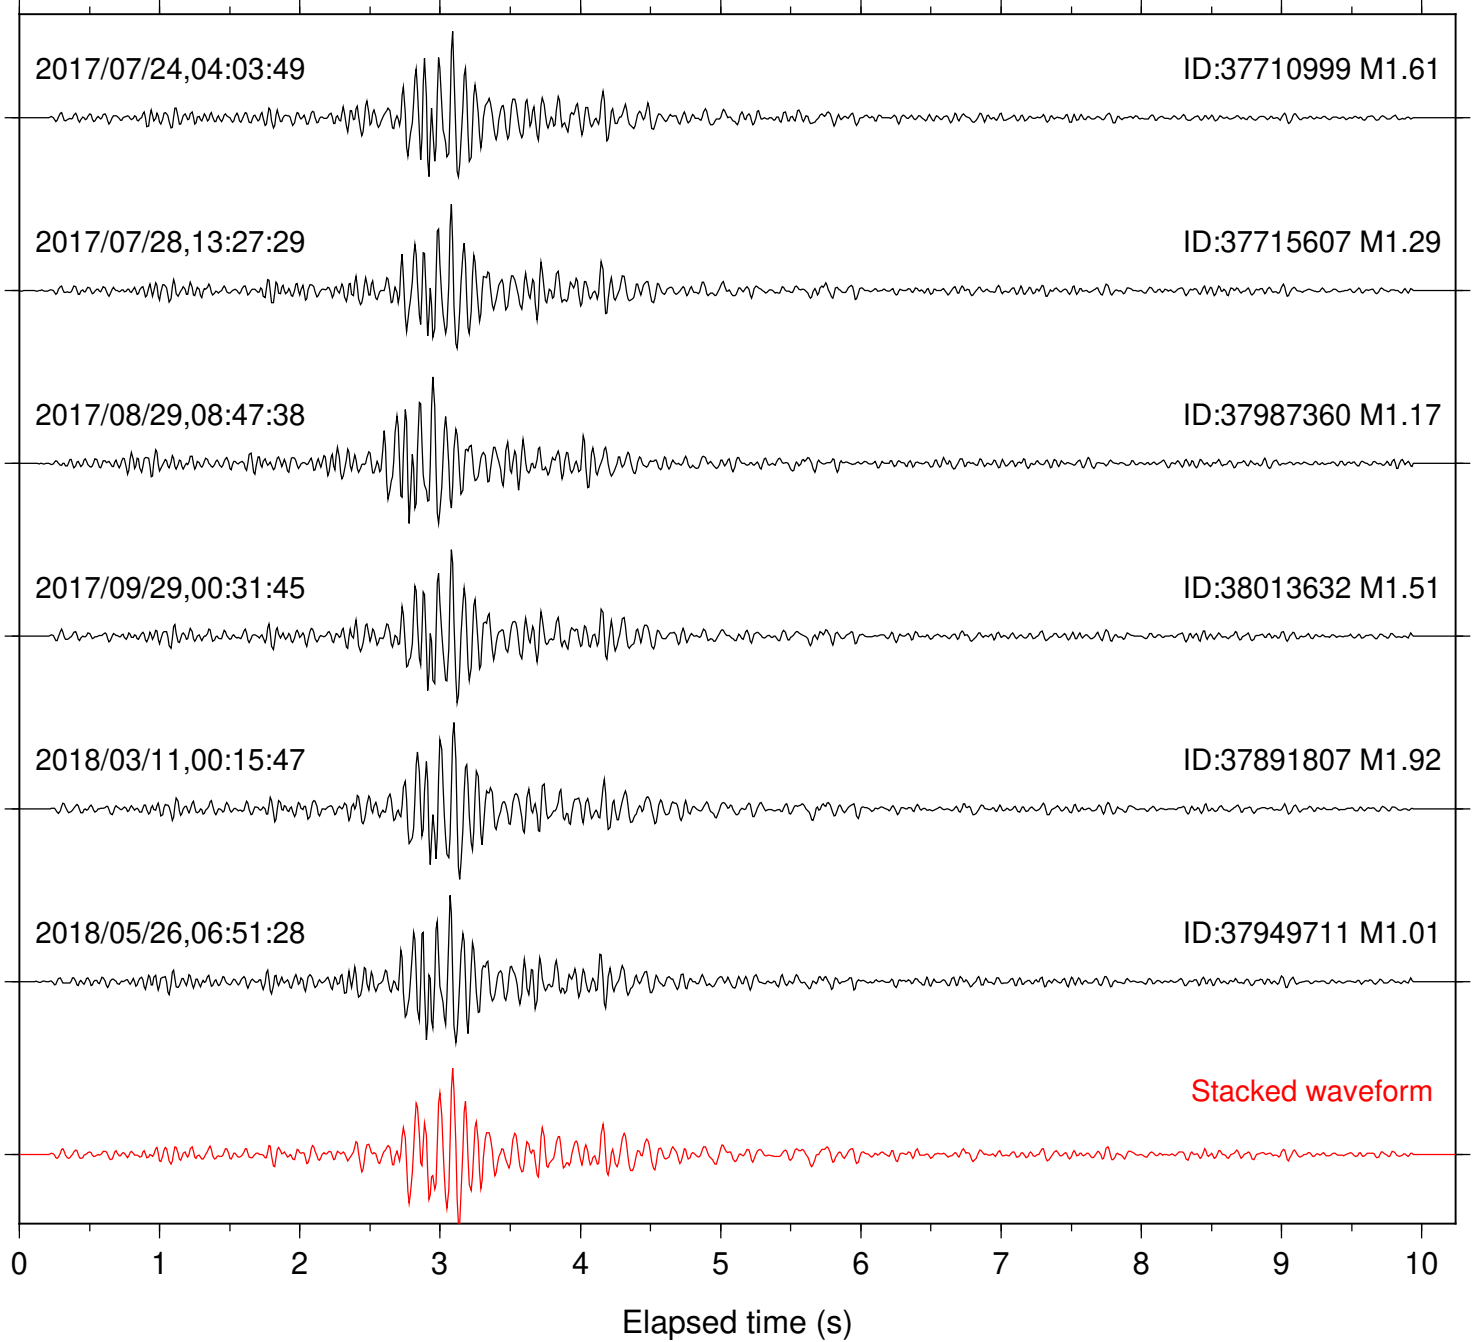

Station: PLM Com: HHZ

Focal depth: 6.03 km

Station: POB2 Com: HHZ

Focal depth: 6.03 km

Station: RDM Com: HHZ

Focal depth: 6.03 km

Station: SMER Com: HHZ

Focal depth: 7.02 km

2017/07/12,06:10:49

ID:37700583 M2.03

2017/09/29,00:31:45

ID:38013632 M1.51

2018/03/11,00:15:47

ID:37891807 M1.92

Stacked waveform

0 1 2 3 4 5 6 7 8 9 10
Elapsed time (s)

Station: SND Com: HHZ

Focal depth: 6.03 km

Station: WMC Com: HHZ

Focal depth: 6.09 km