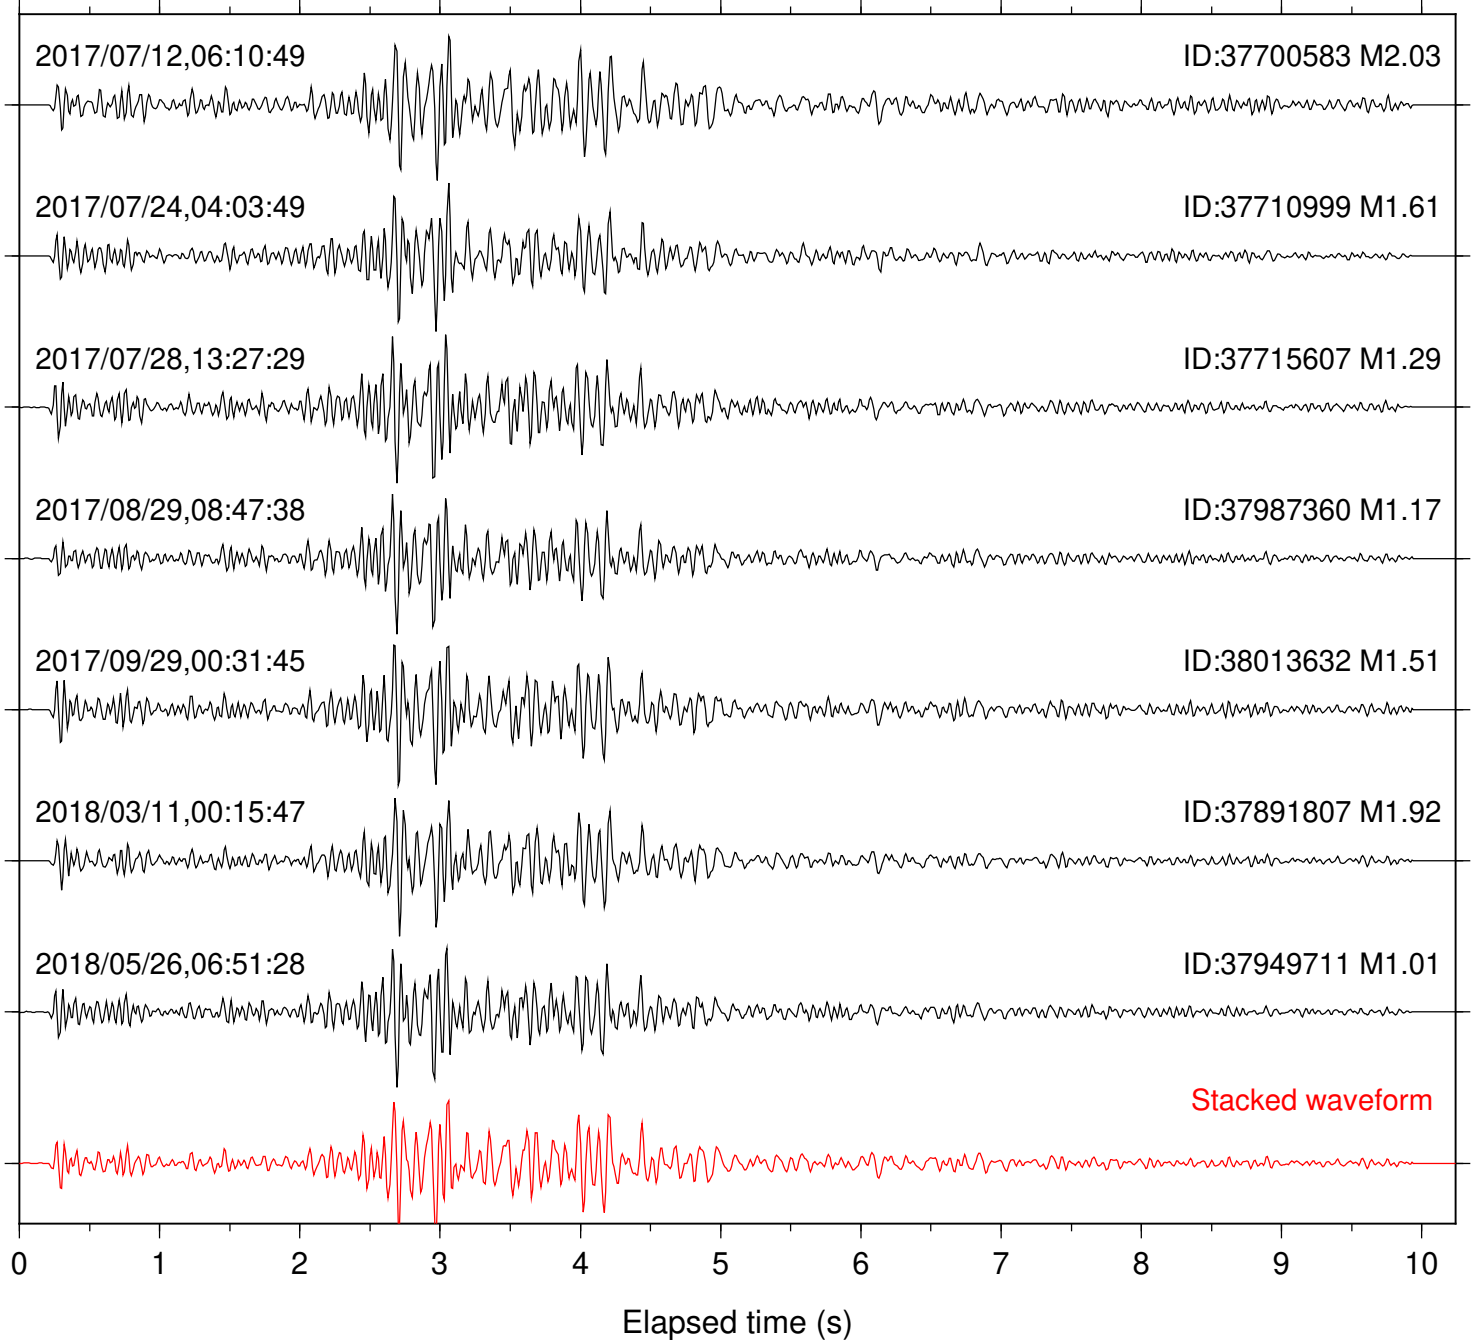

Station: B081 Com: EHZ

Focal depth: 6.03 km

Station: B082 Com: EHZ

Focal depth: 6.03 km

Station: B084 Com: EHZ

Focal depth: 6.03 km

Station: B087 Com: EHZ

Focal depth: 6.03 km

Station: B088 Com: EHZ

Focal depth: 6.03 km

Station: B093 Com: EHZ

Focal depth: 6.03 km

Station: B946 Com: EHZ

Focal depth: 6.03 km

Station: BAC Com: EHZ

Focal depth: 6.03 km

Station: CRY Com: HHZ

Focal depth: 7.02 km

Station: CSH Com: HHZ

Focal depth: 6.03 km

Station: DGR Com: HHZ

Focal depth: 6.03 km

Station: DNR Com: HHZ

Focal depth: 6.03 km

Station: PLM Com: HHZ

Focal depth: 6.03 km

Station: POB2 Com: HHZ

Focal depth: 6.03 km

Station: RDM Com: HHZ

Focal depth: 6.03 km

Station: SMER Com: HHZ

Focal depth: 7.02 km