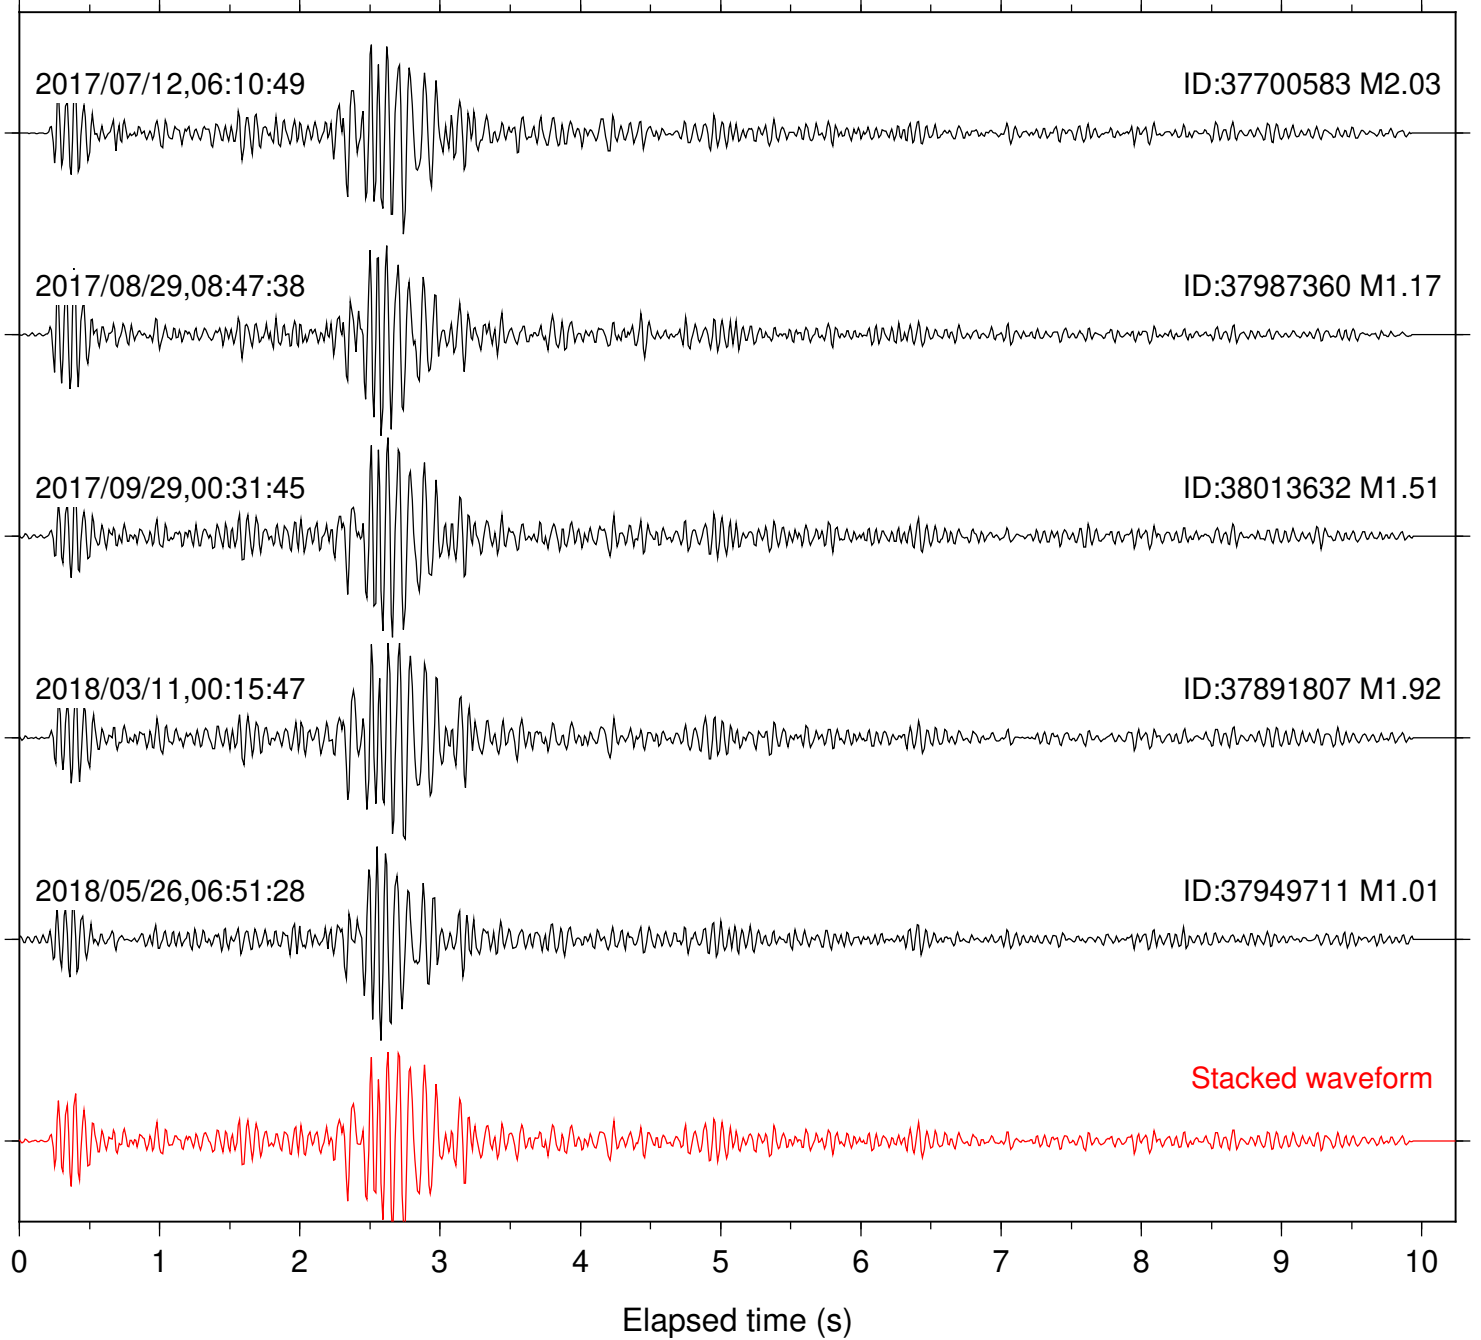

Station: HMT2 Com: HHZ

Focal depth: 6.03 km

Station: LKH Com: HHZ

Focal depth: 6.03 km

Station: LVA2 Com: HHZ

Focal depth: 6.03 km

Station: PFO Com: HHZ

Focal depth: 7.02 km

Station: PLM Com: HHZ

Focal depth: 6.03 km

Station: POB2 Com: HHZ

Focal depth: 6.03 km

Station: RDM Com: HHZ

Focal depth: 6.03 km

Station: SMER Com: HHZ

Focal depth: 7.02 km

2017/07/12,06:10:49

ID:37700583 M2.03

2017/09/29,00:31:45

ID:38013632 M1.51

2018/03/11,00:15:47

ID:37891807 M1.92

Stacked waveform

0 1 2 3 4 5 6 7 8 9 10
Elapsed time (s)

Station: SND Com: HHZ

Focal depth: 6.03 km

Station: WMC Com: HHZ

Focal depth: 6.09 km