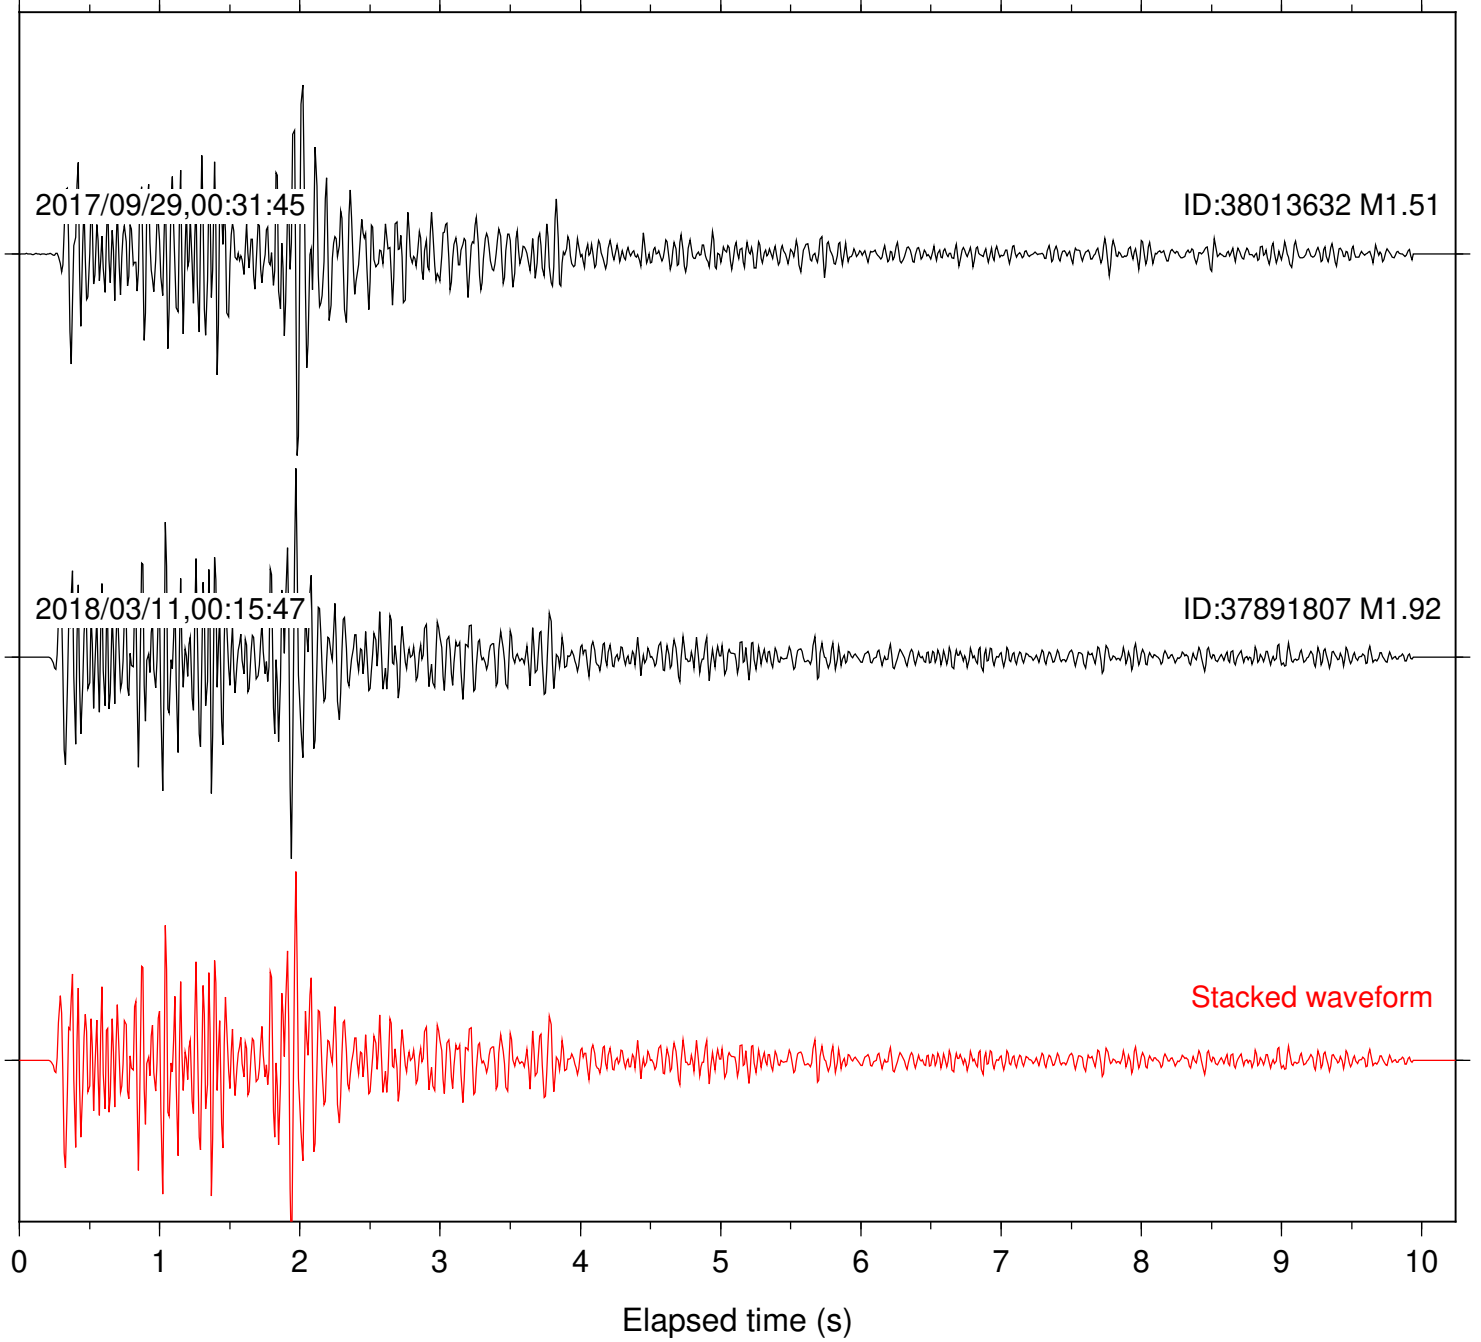

Station: B081 Com: EHZ

Focal depth: 6.03 km

Station: B082 Com: EHZ

Focal depth: 6.03 km

Station: B084 Com: EHZ

Focal depth: 6.03 km

Station: B087 Com: EHZ

Focal depth: 6.03 km

Station: B088 Com: EHZ

Focal depth: 6.03 km

Station: B093 Com: EHZ

Focal depth: 6.03 km

Station: B946 Com: EHZ

Focal depth: 6.03 km

Station: BAC Com: EHZ

Focal depth: 6.03 km

Station: CRY Com: HHZ

Focal depth: 7.02 km

Station: CSH Com: HHZ

Focal depth: 6.03 km

Station: DGR Com: HHZ

Focal depth: 6.03 km

Station: DNR Com: HHZ

Focal depth: 6.03 km

Station: PLM Com: HHZ

Focal depth: 6.03 km

Station: POB2 Com: HHZ

Focal depth: 6.03 km

Station: RDM Com: HHZ

Focal depth: 6.03 km

Station: SMER Com: HHZ

Focal depth: 7.02 km