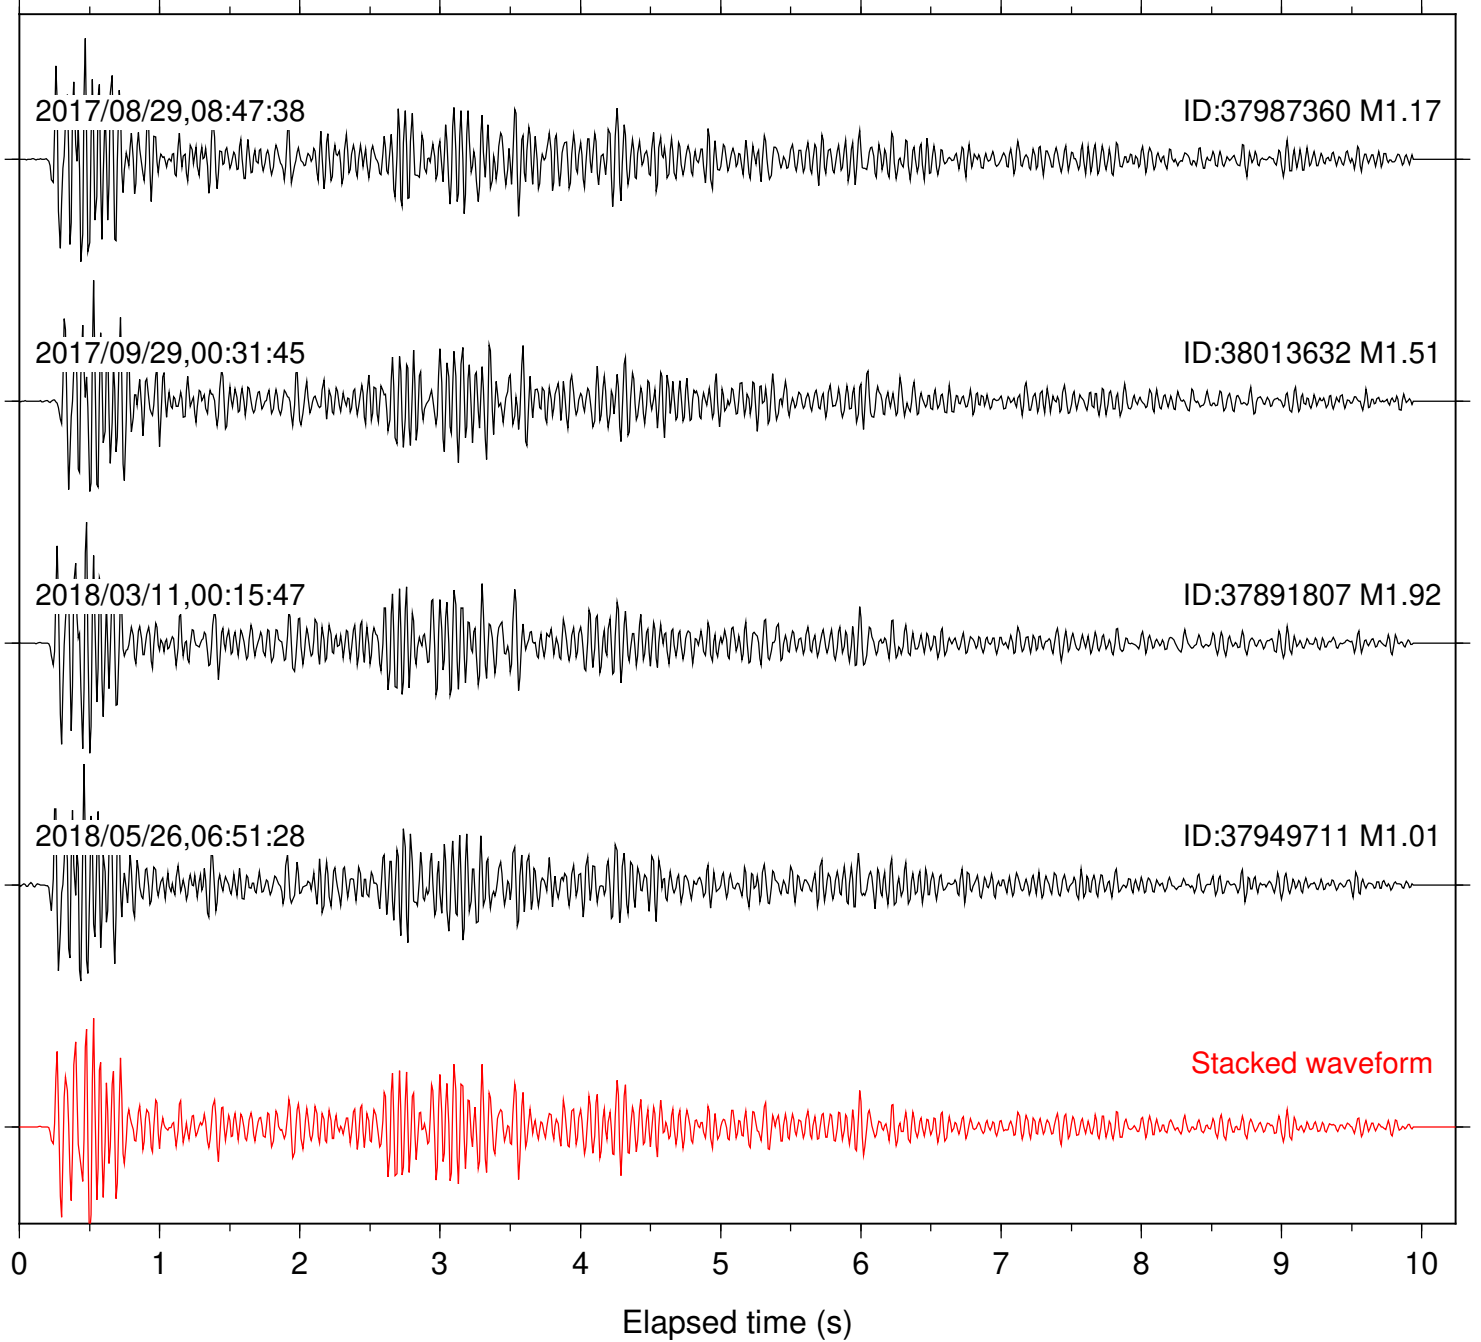

Station: CRY Com: HHZ

Focal depth: 7.02 km

Station: CSH Com: HHZ

Focal depth: 6.03 km

Station: DGR Com: HHZ

Focal depth: 6.03 km

Station: DNR Com: HHZ

Focal depth: 6.03 km

Station: HMT2 Com: HHZ

Focal depth: 6.03 km

Station: LKH Com: HHZ

Focal depth: 6.03 km

Station: LVA2 Com: HHZ

Focal depth: 6.03 km

Station: PFO Com: HHZ

Focal depth: 7.02 km

Station: PLM Com: HHZ

Focal depth: 6.03 km

Station: POB2 Com: HHZ

Focal depth: 6.03 km

Station: RDM Com: HHZ

Focal depth: 6.03 km

Station: SMER Com: HHZ

Focal depth: 7.02 km