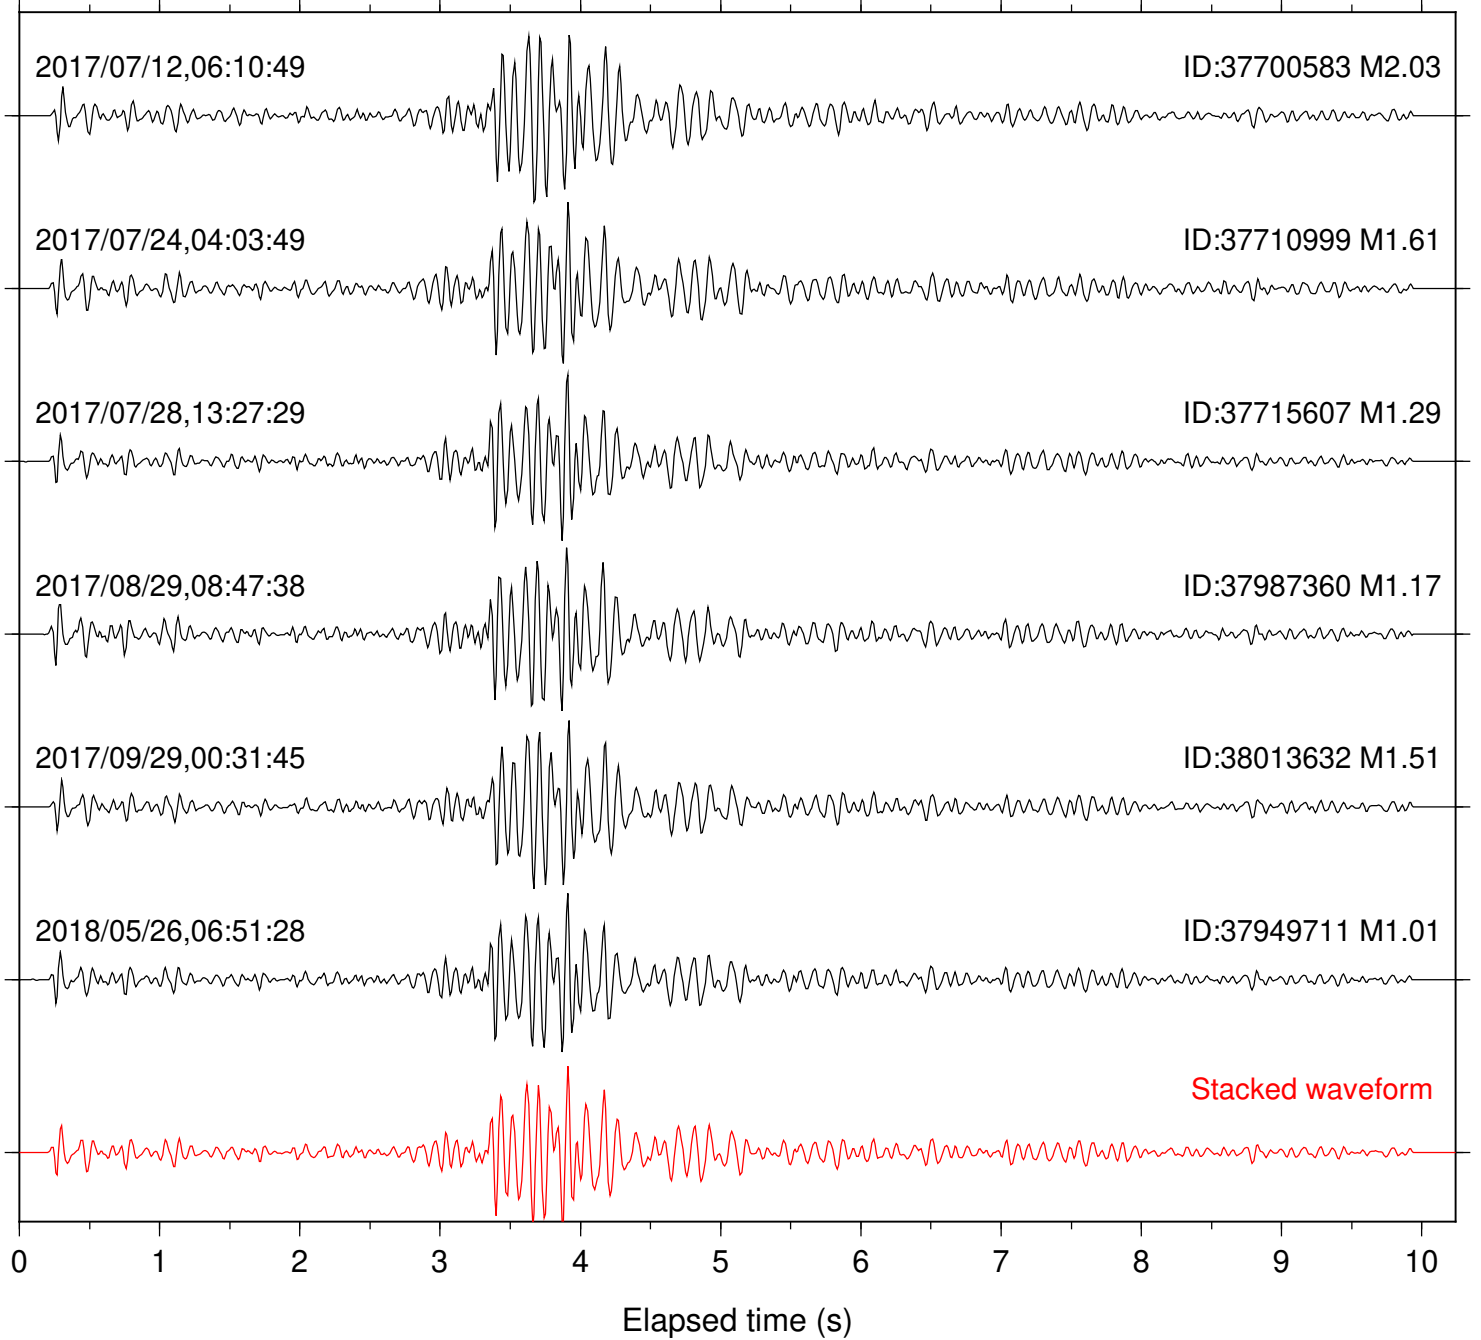

Station: HMT2 Com: HHZ

Focal depth: 6.03 km

Station: LKH Com: HHZ

Focal depth: 6.03 km

Station: LVA2 Com: HHZ

Focal depth: 6.03 km

Station: PFO Com: HHZ

Focal depth: 7.02 km

Station: PLM Com: HHZ

Focal depth: 6.03 km

Station: POB2 Com: HHZ

Focal depth: 6.03 km

Station: RDM Com: HHZ

Focal depth: 6.03 km

Station: SMER Com: HHZ

Focal depth: 7.02 km