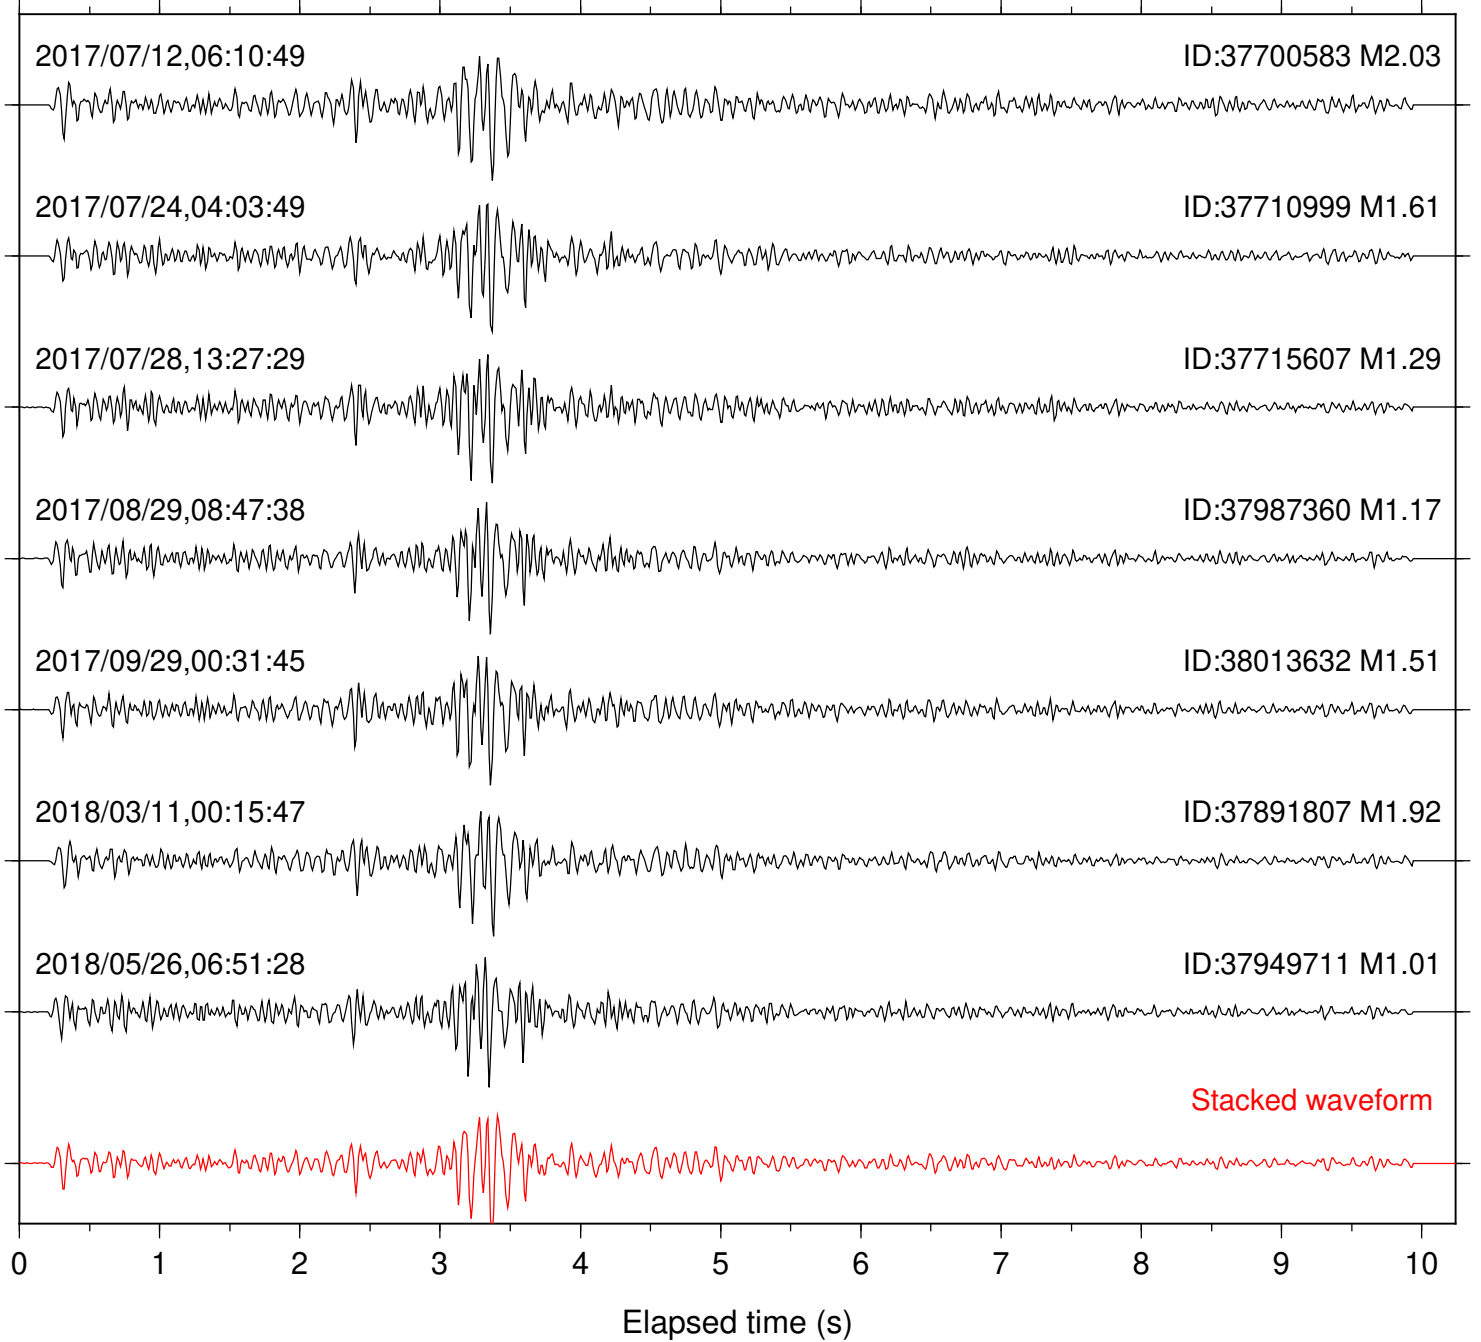

Station: B081 Com: EHZ

Focal depth: 6.03 km

Station: B082 Com: EHZ

Focal depth: 6.03 km

Station: B084 Com: EHZ

Focal depth: 6.03 km

Station: B087 Com: EHZ

Focal depth: 6.03 km

Station: B088 Com: EHZ

Focal depth: 6.03 km

Station: B093 Com: EHZ

Focal depth: 6.03 km

Station: B946 Com: EHZ

Focal depth: 6.03 km

Station: BAC Com: EHZ

Focal depth: 6.03 km

Station: CRY Com: HHZ

Focal depth: 7.02 km

Station: CSH Com: HHZ

Focal depth: 6.03 km

Station: DGR Com: HHZ

Focal depth: 6.03 km

Station: DNR Com: HHZ

Focal depth: 6.03 km

Station: PLM Com: HHZ

Focal depth: 6.03 km

Station: POB2 Com: HHZ

Focal depth: 6.03 km

Station: RDM Com: HHZ

Focal depth: 6.03 km

Station: SMER Com: HHZ

Focal depth: 7.02 km