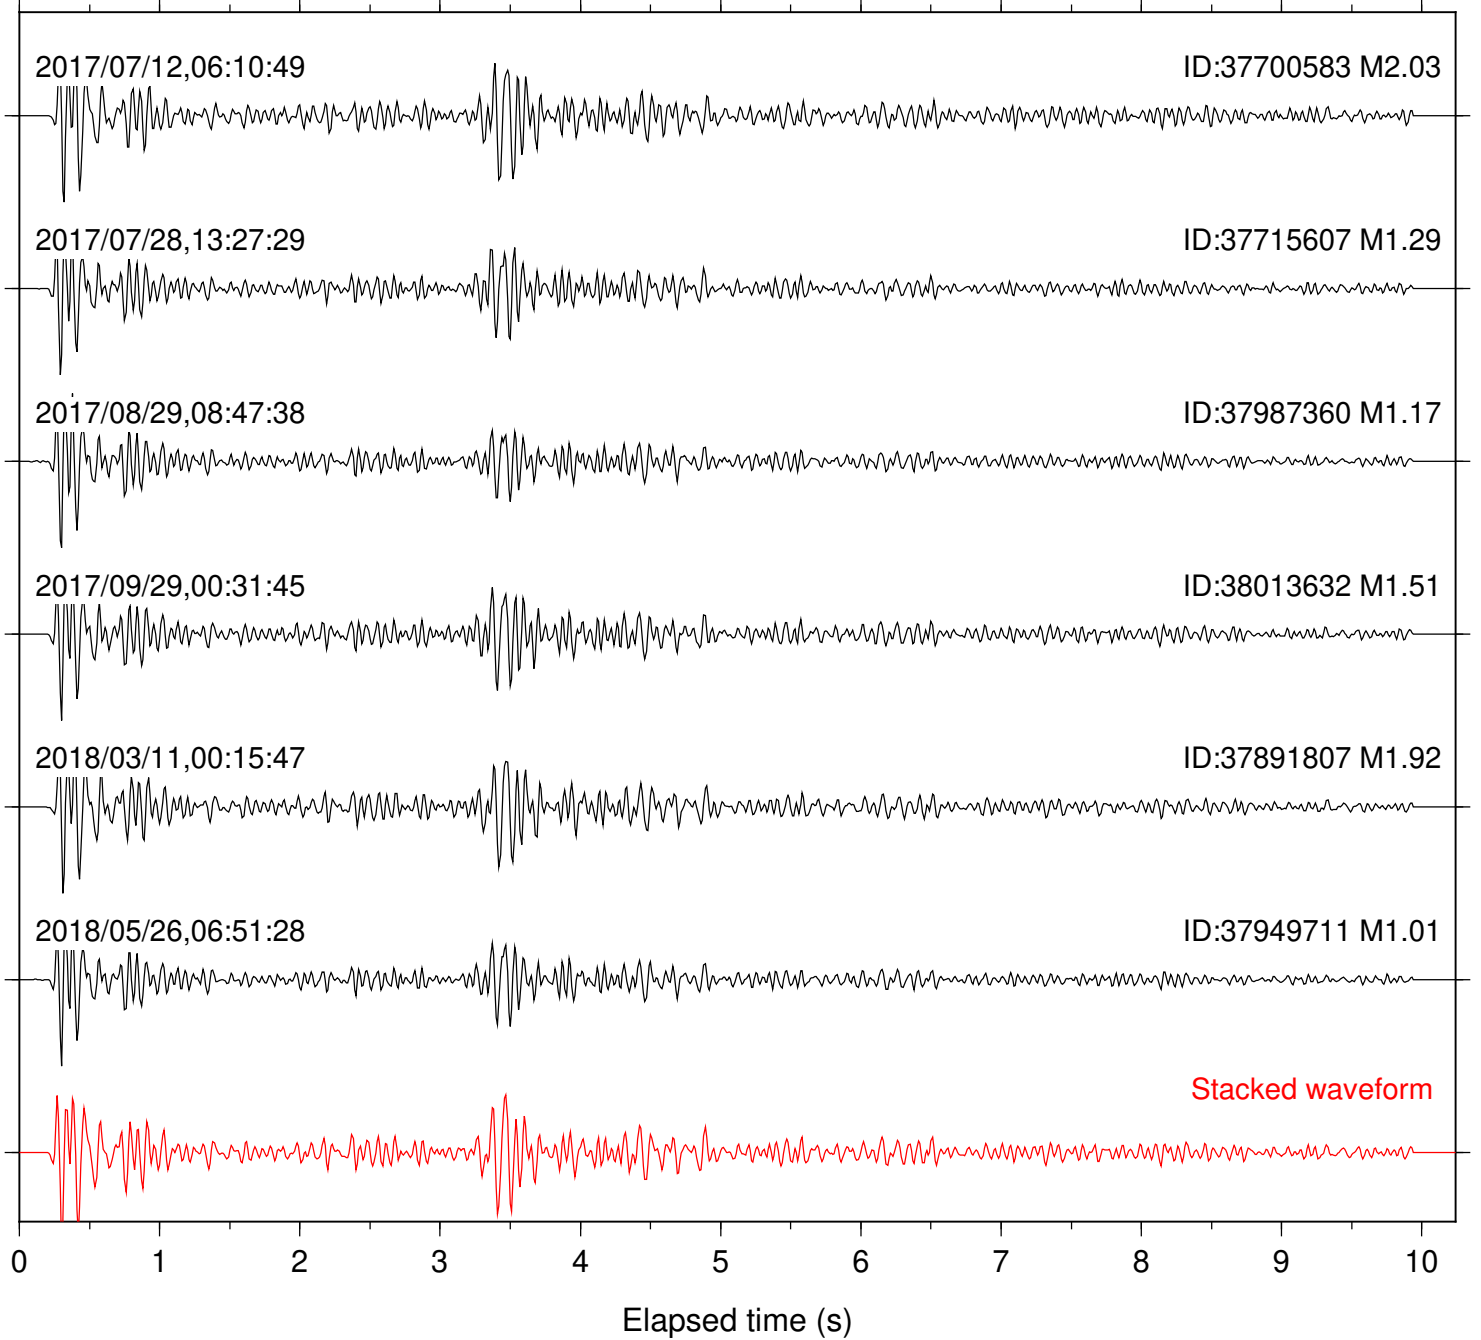

Station: B081 Com: EHZ

Focal depth: 6.03 km

Station: B082 Com: EHZ

Focal depth: 6.03 km

Station: B084 Com: EHZ

Focal depth: 6.03 km

Station: B087 Com: EHZ

Focal depth: 6.03 km

Station: B088 Com: EHZ

Focal depth: 6.03 km

Station: B093 Com: EHZ

Focal depth: 6.03 km

Station: B946 Com: EHZ

Focal depth: 6.03 km

Station: BAC Com: EHZ

Focal depth: 6.03 km

Station: CRY Com: HHZ

Focal depth: 7.02 km

Station: CSH Com: HHZ

Focal depth: 6.03 km

Station: DGR Com: HHZ

Focal depth: 6.03 km

Station: DNR Com: HHZ

Focal depth: 6.03 km

Station: PLM Com: HHZ

Focal depth: 6.03 km

Station: POB2 Com: HHZ

Focal depth: 6.03 km

Station: RDM Com: HHZ

Focal depth: 6.03 km

Station: SMER Com: HHZ

Focal depth: 7.02 km