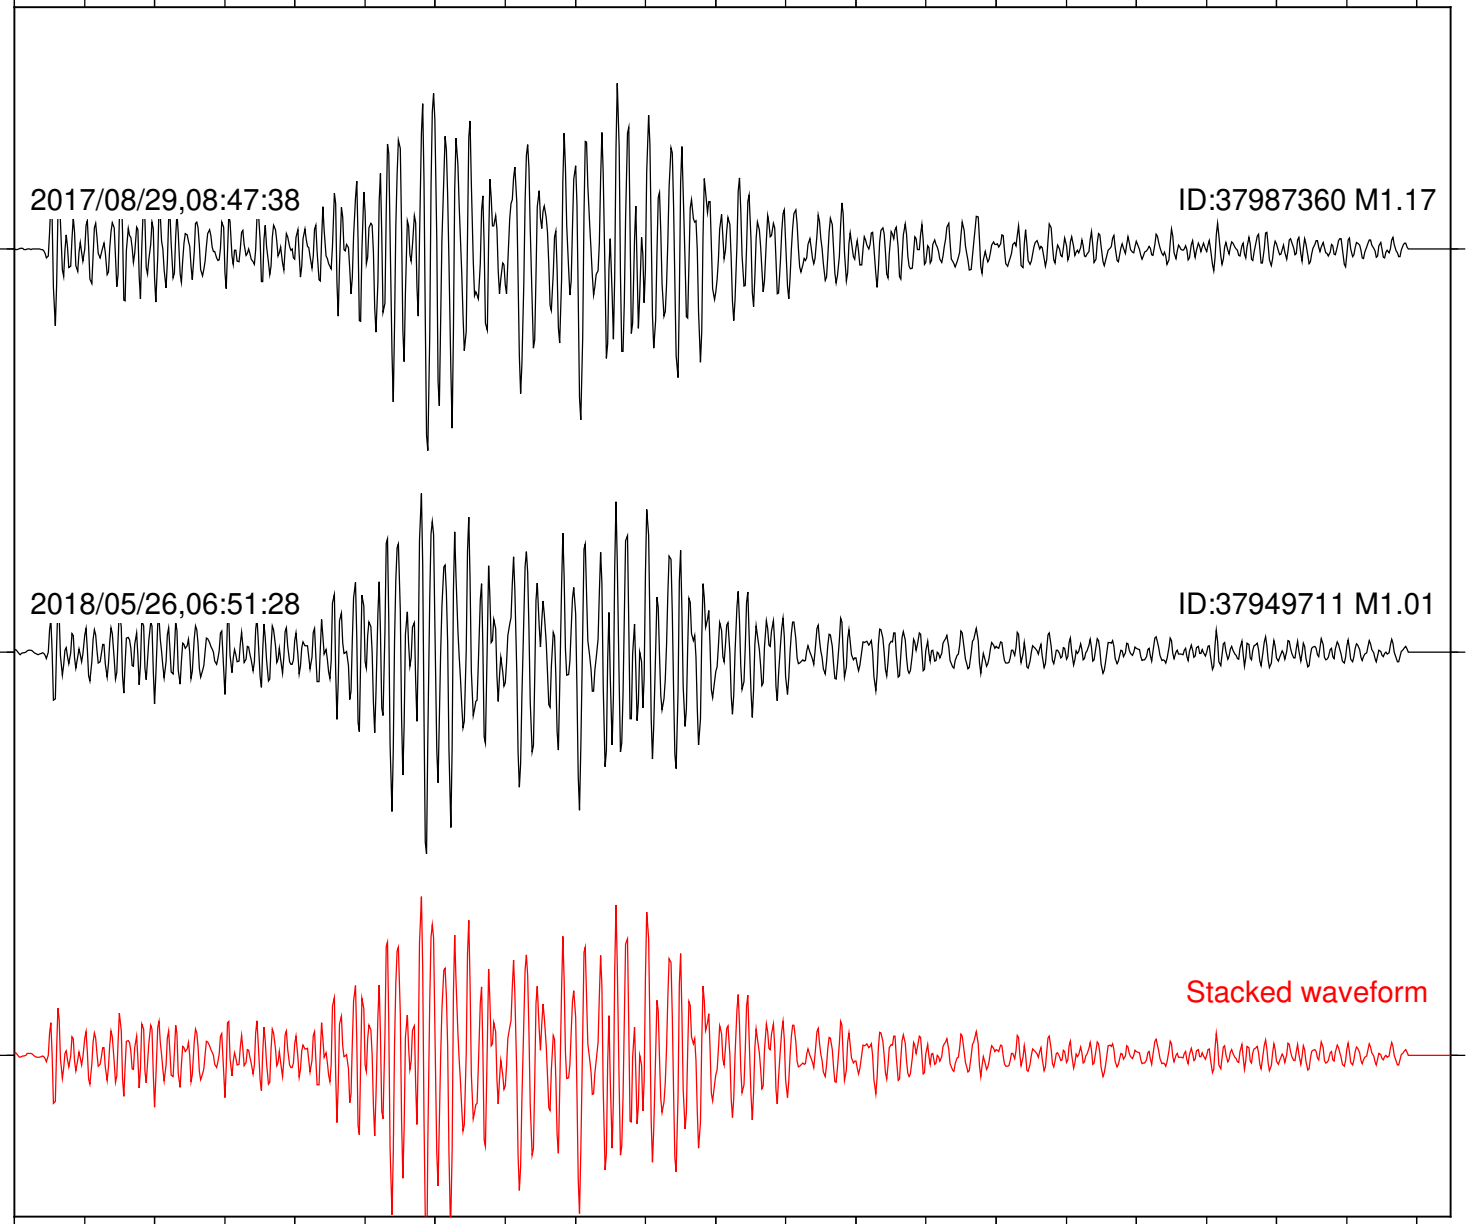

Station: CRY Com: HHZ

Focal depth: 7.02 km

Station: CSH Com: HHZ

Focal depth: 6.03 km

Station: DGR Com: HHZ

Focal depth: 6.03 km

Station: DNR Com: HHZ

Focal depth: 6.03 km

2017/08/29,08:47:38

ID:37987360 M1.17

2018/05/26,06:51:28

ID:37949711 M1.01

Stacked waveform

0 1 2 3 4 5 6 7 8 9 10
Elapsed time (s)

Station: FRD Com: HHZ

Focal depth: 6.03 km

Station: HMT2 Com: HHZ

Focal depth: 6.03 km

Station: LKH Com: HHZ

Focal depth: 6.03 km

Station: LVA2 Com: HHZ

Focal depth: 6.03 km

Station: PFO Com: HHZ

Focal depth: 7.02 km

Station: PLM Com: HHZ

Focal depth: 6.03 km

Station: POB2 Com: HHZ

Focal depth: 6.03 km

Station: RDM Com: HHZ

Focal depth: 6.03 km

Station: SMER Com: HHZ

Focal depth: 7.02 km