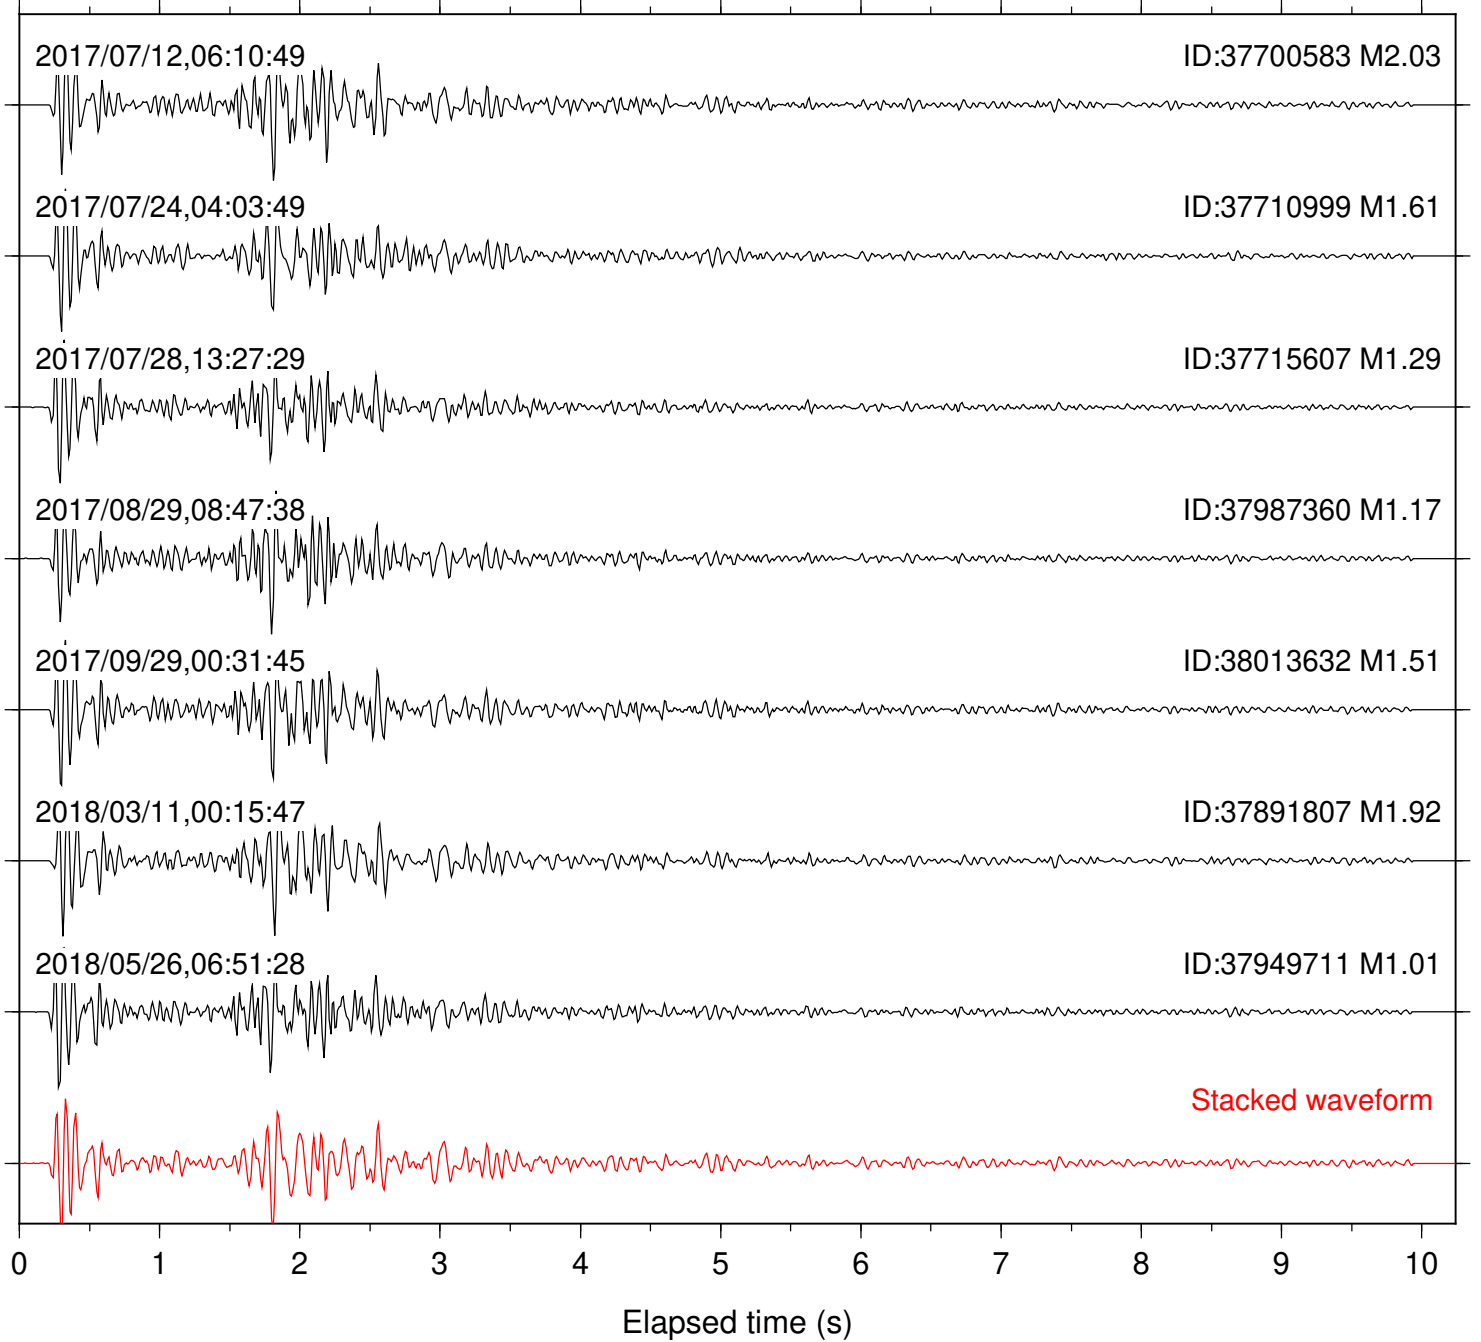

Station: B081 Com: EHZ

Focal depth: 6.03 km

Station: B082 Com: EHZ

Focal depth: 6.03 km

Station: B084 Com: EHZ

Focal depth: 6.03 km

Station: B087 Com: EHZ

Focal depth: 6.03 km

Station: B088 Com: EHZ

Focal depth: 6.03 km

Station: B093 Com: EHZ

Focal depth: 6.03 km

Station: B946 Com: EHZ

Focal depth: 6.03 km

Station: BAC Com: EHZ

Focal depth: 6.03 km

Station: CRY Com: HHZ

Focal depth: 7.02 km

Station: CSH Com: HHZ

Focal depth: 6.03 km

Station: DGR Com: HHZ

Focal depth: 6.03 km

Station: DNR Com: HHZ

Focal depth: 6.03 km

Station: PLM Com: HHZ

Focal depth: 6.03 km

Station: POB2 Com: HHZ

Focal depth: 6.03 km

Station: RDM Com: HHZ

Focal depth: 6.03 km

Station: SMER Com: HHZ

Focal depth: 7.02 km