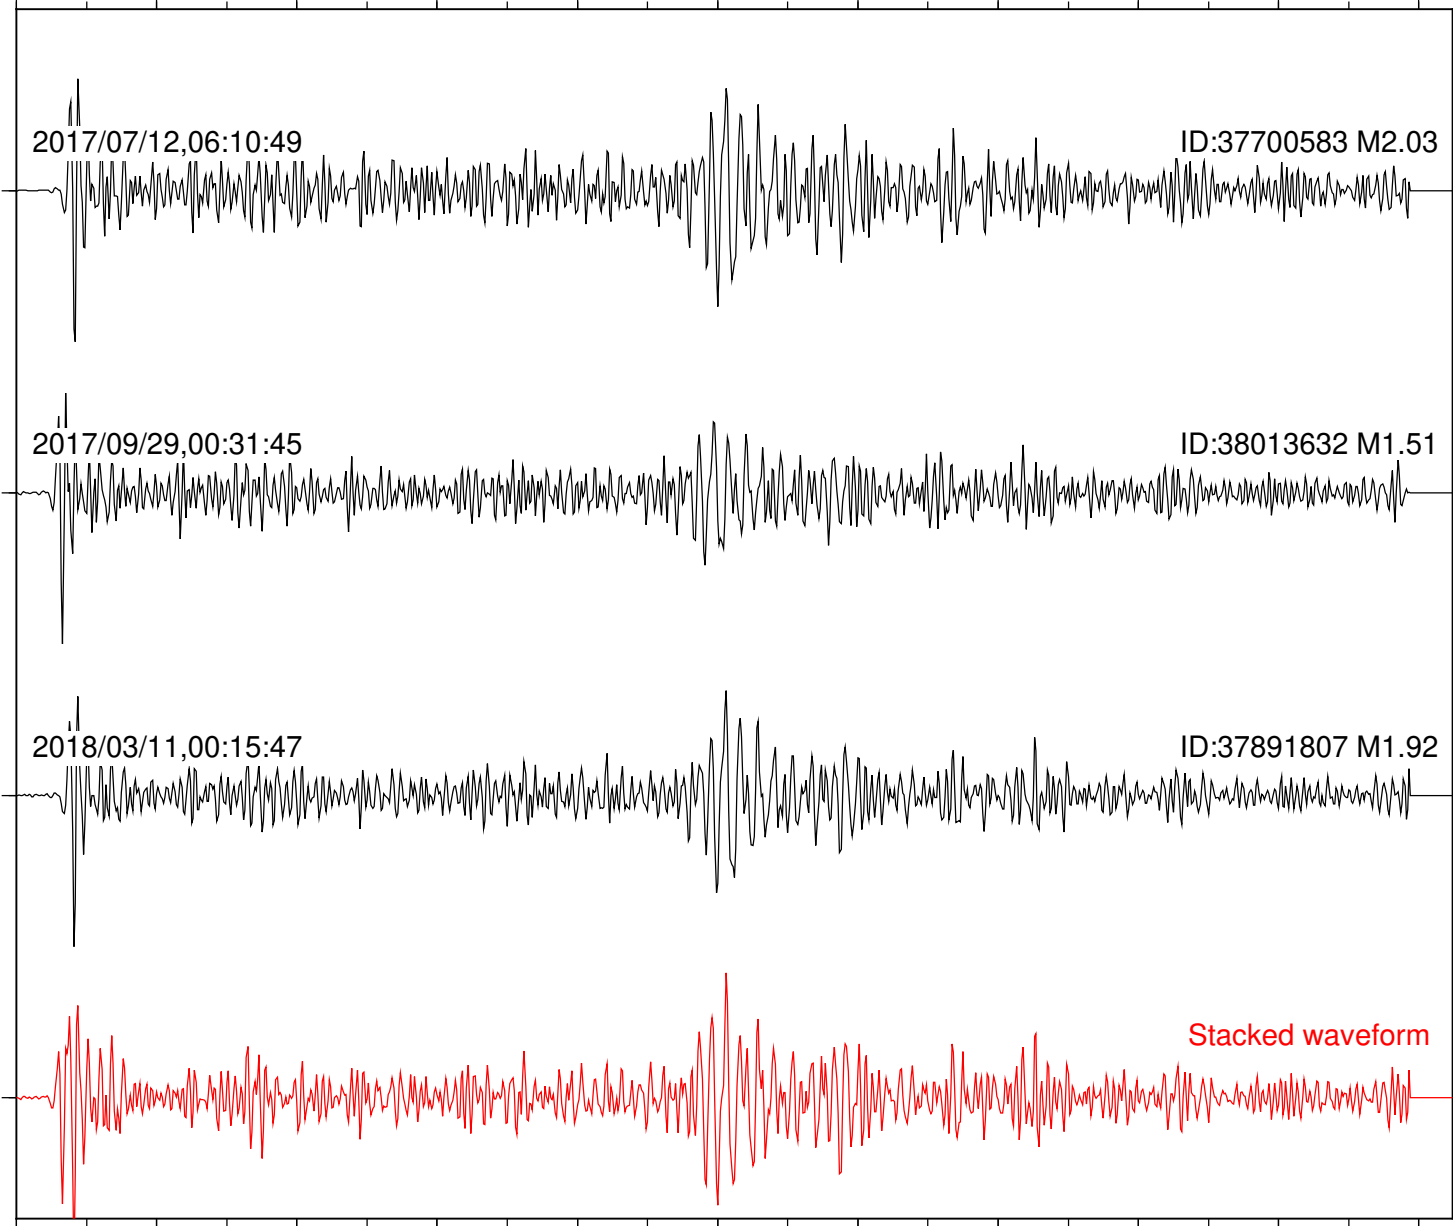

Station: PLM Com: HHZ

Focal depth: 6.03 km

Station: POB2 Com: HHZ

Focal depth: 6.03 km

Station: RDM Com: HHZ

Focal depth: 6.03 km

Station: SMER Com: HHZ

Focal depth: 7.02 km

2017/07/12,06:10:49

ID:37700583 M2.03

2017/09/29,00:31:45

ID:38013632 M1.51

2018/03/11,00:15:47

ID:37891807 M1.92

Stacked waveform

0 1 2 3 4 5 6 7 8 9 10
Elapsed time (s)

Station: SND Com: HHZ

Focal depth: 6.03 km

Station: WMC Com: HHZ

Focal depth: 6.09 km