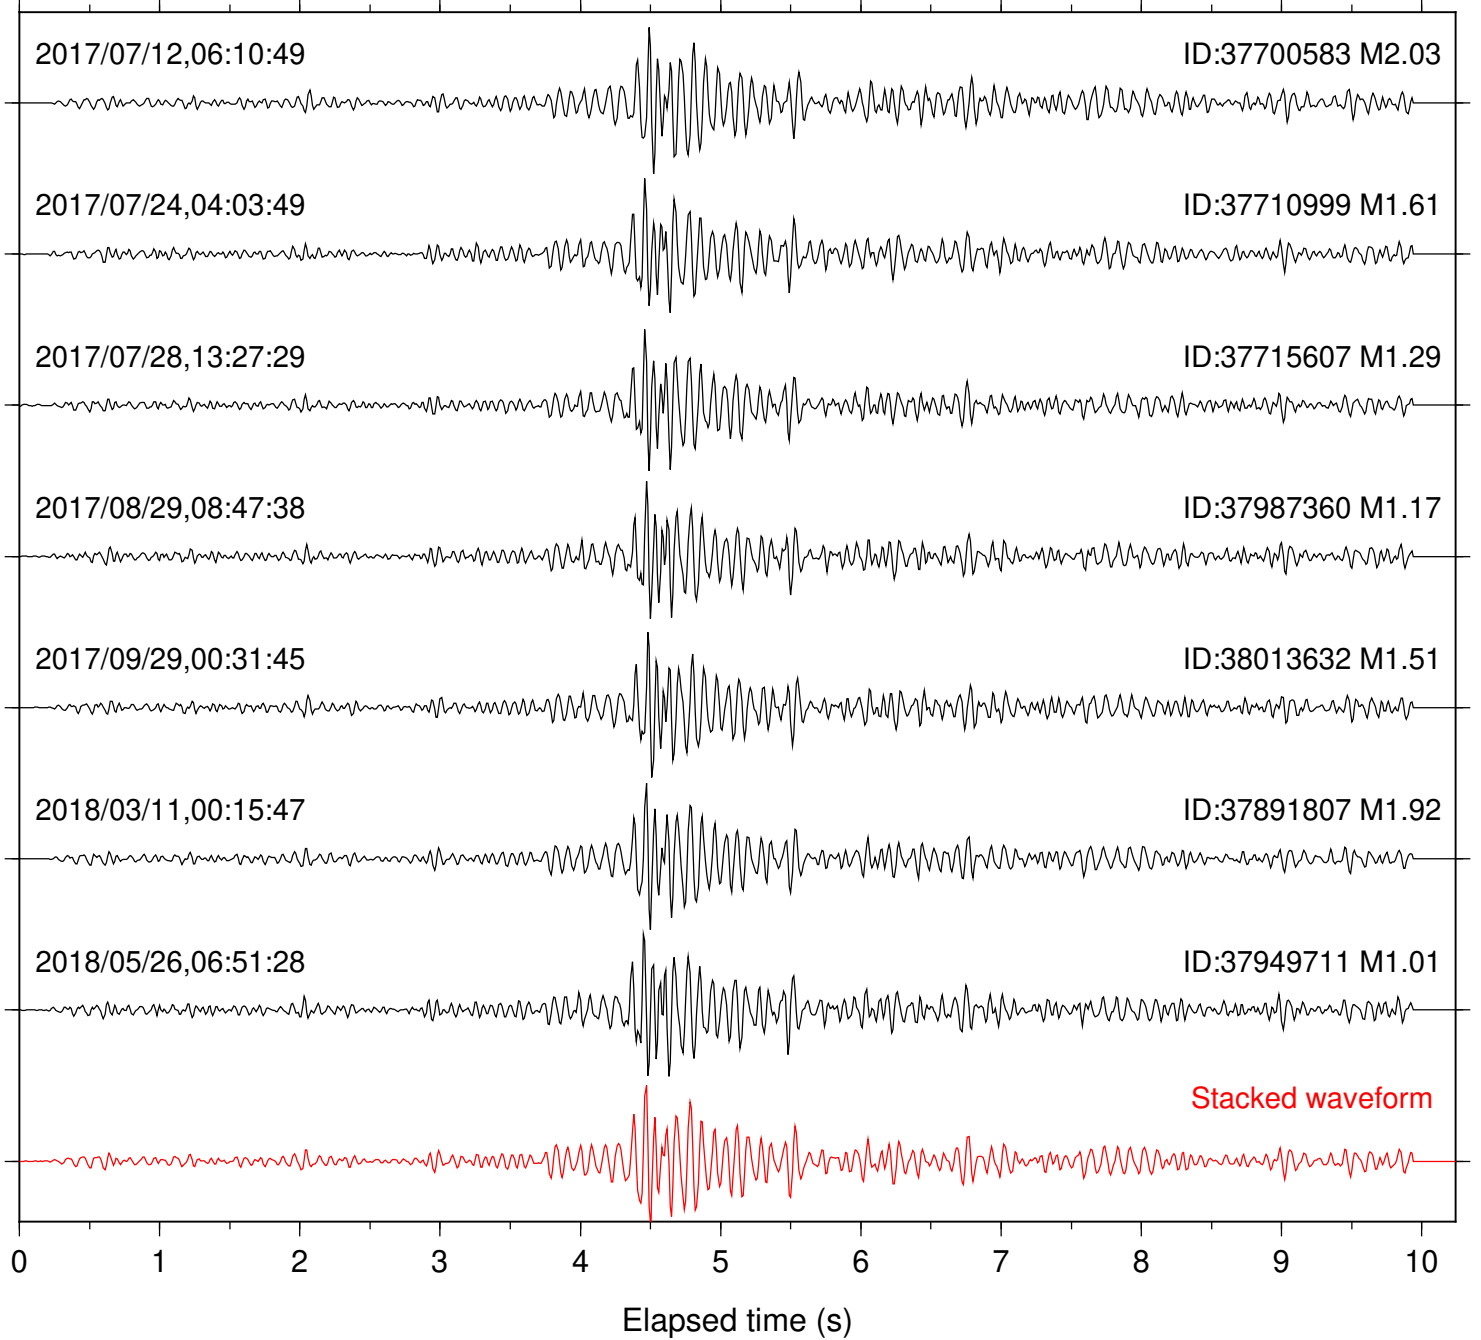

Station: B081 Com: EHZ

Focal depth: 6.03 km

Station: B082 Com: EHZ

Focal depth: 6.03 km

Station: B084 Com: EHZ

Focal depth: 6.03 km

Station: B087 Com: EHZ

Focal depth: 6.03 km

Station: B088 Com: EHZ

Focal depth: 6.03 km

Station: B093 Com: EHZ

Focal depth: 6.03 km

Station: B946 Com: EHZ

Focal depth: 6.03 km

Station: BAC Com: EHZ

Focal depth: 6.03 km

Station: CRY Com: HHZ

Focal depth: 7.02 km

Station: CSH Com: HHZ

Focal depth: 6.03 km

Station: DGR Com: HHZ

Focal depth: 6.03 km

Station: DNR Com: HHZ

Focal depth: 6.03 km

Station: PLM Com: HHZ

Focal depth: 6.03 km

Station: POB2 Com: HHZ

Focal depth: 6.03 km

Station: RDM Com: HHZ

Focal depth: 6.03 km

Station: SMER Com: HHZ

Focal depth: 7.02 km