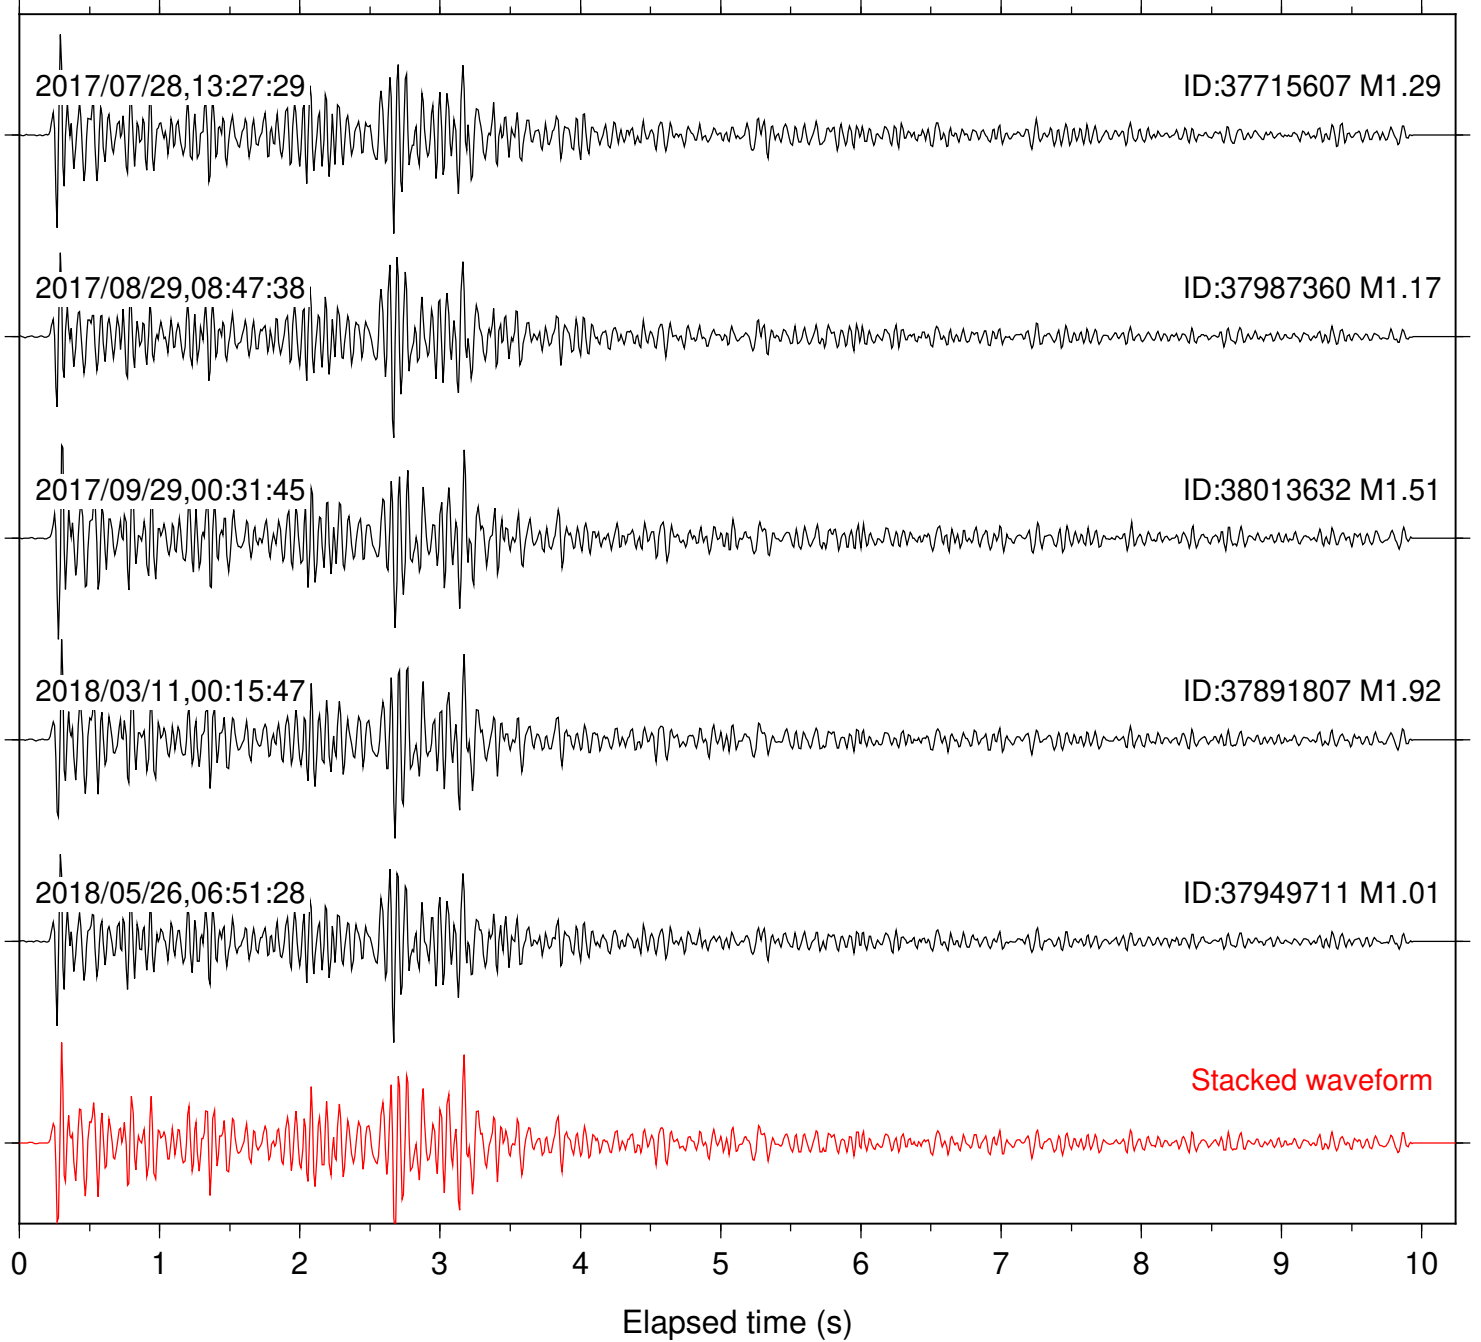

Station: B081 Com: EHZ

Focal depth: 6.03 km

Station: B082 Com: EHZ

Focal depth: 6.03 km

Station: B084 Com: EHZ

Focal depth: 6.03 km

Station: B087 Com: EHZ

Focal depth: 6.03 km

Station: B088 Com: EHZ

Focal depth: 6.03 km

Station: B093 Com: EHZ

Focal depth: 6.03 km

Station: B946 Com: EHZ

Focal depth: 6.03 km

Station: BAC Com: EHZ

Focal depth: 6.03 km

Station: CRY Com: HHZ

Focal depth: 7.02 km

Station: CSH Com: HHZ

Focal depth: 6.03 km

Station: DGR Com: HHZ

Focal depth: 6.03 km

Station: DNR Com: HHZ

Focal depth: 6.03 km

Station: PLM Com: HHZ

Focal depth: 6.03 km

Station: POB2 Com: HHZ

Focal depth: 6.03 km

Station: RDM Com: HHZ

Focal depth: 6.03 km

Station: SMER Com: HHZ

Focal depth: 7.02 km