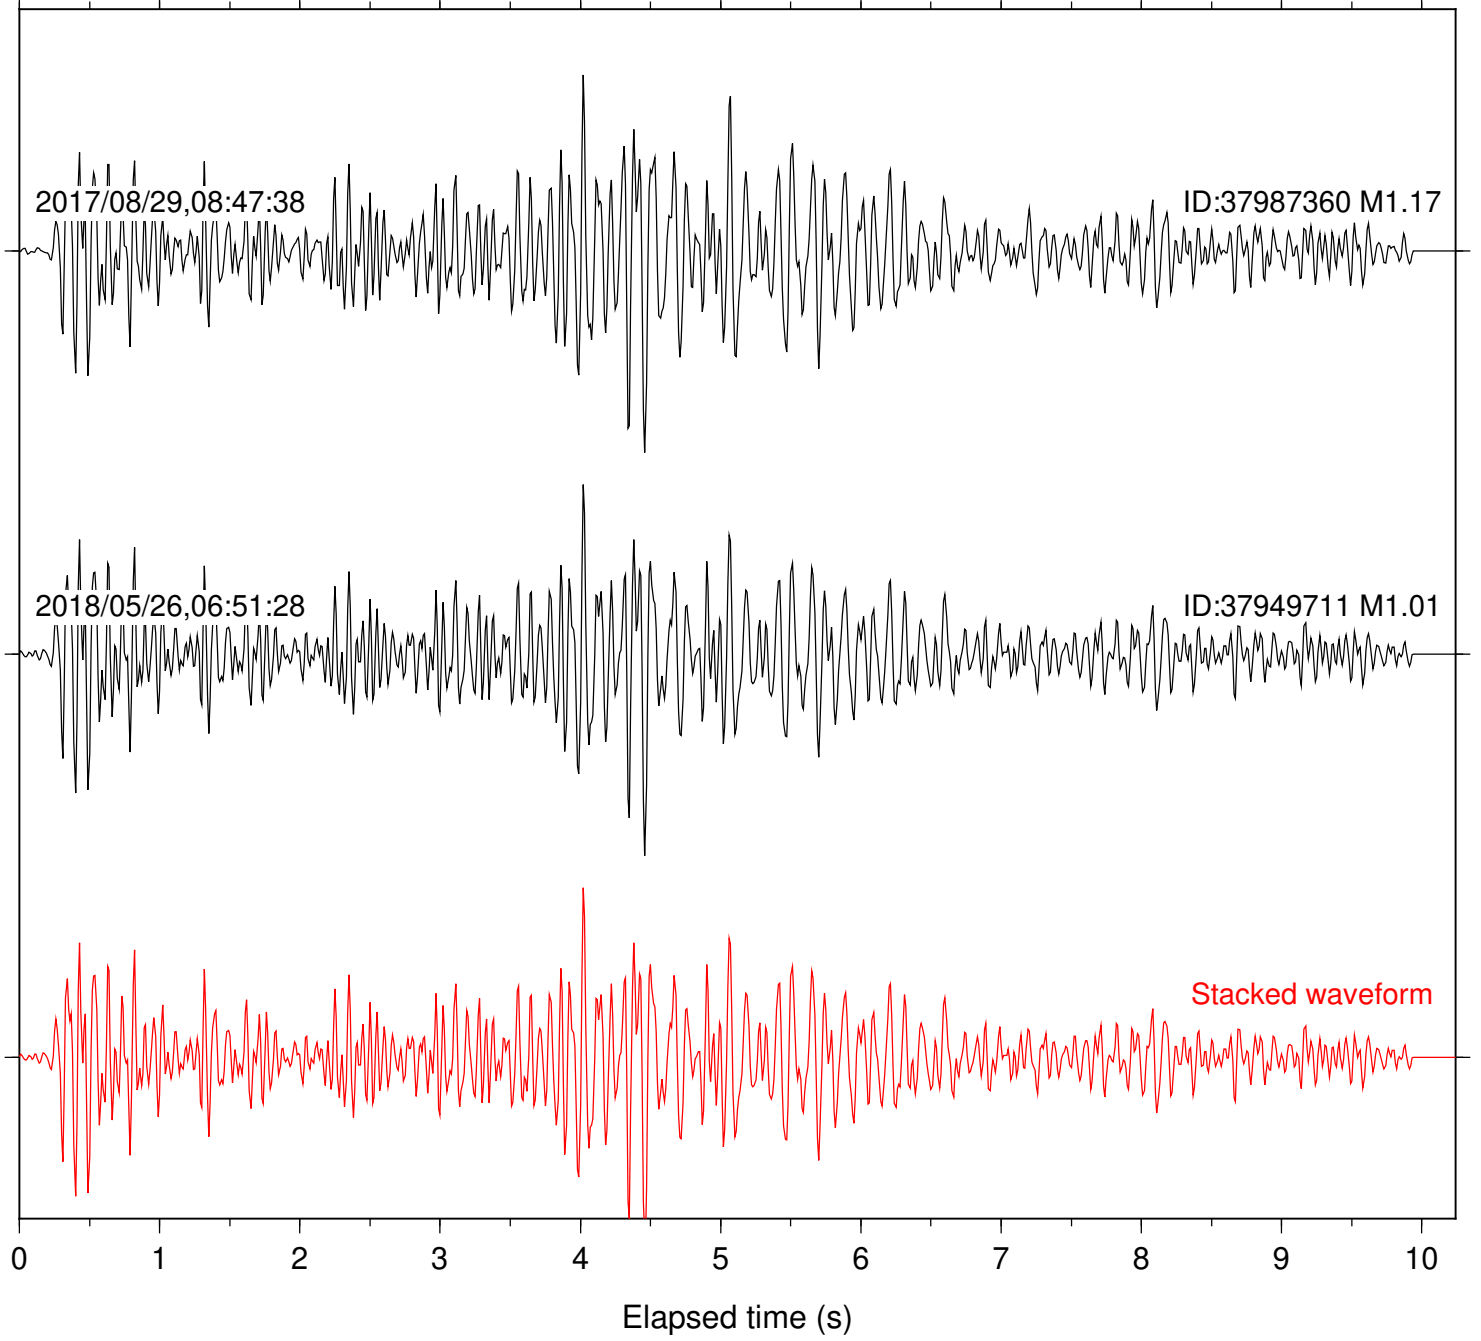

Station: CRY Com: HHZ

Focal depth: 7.02 km

Station: CSH Com: HHZ

Focal depth: 6.03 km

Station: DGR Com: HHZ

Focal depth: 6.03 km

Station: DNR Com: HHZ

Focal depth: 6.03 km

2017/08/29,08:47:38

ID:37987360 M1.17

2018/05/26,06:51:28

ID:37949711 M1.01

Stacked waveform

0 1 2 3 4 5 6 7 8 9 10
Elapsed time (s)

Station: FRD Com: HHZ

Focal depth: 6.03 km

Station: HMT2 Com: HHZ

Focal depth: 6.03 km

Station: LKH Com: HHZ

Focal depth: 6.03 km

Station: LVA2 Com: HHZ

Focal depth: 6.03 km

Station: PFO Com: HHZ

Focal depth: 7.02 km

Station: PLM Com: HHZ

Focal depth: 6.03 km

Station: POB2 Com: HHZ

Focal depth: 6.03 km

Station: RDM Com: HHZ

Focal depth: 6.03 km

Station: SMER Com: HHZ

Focal depth: 7.02 km