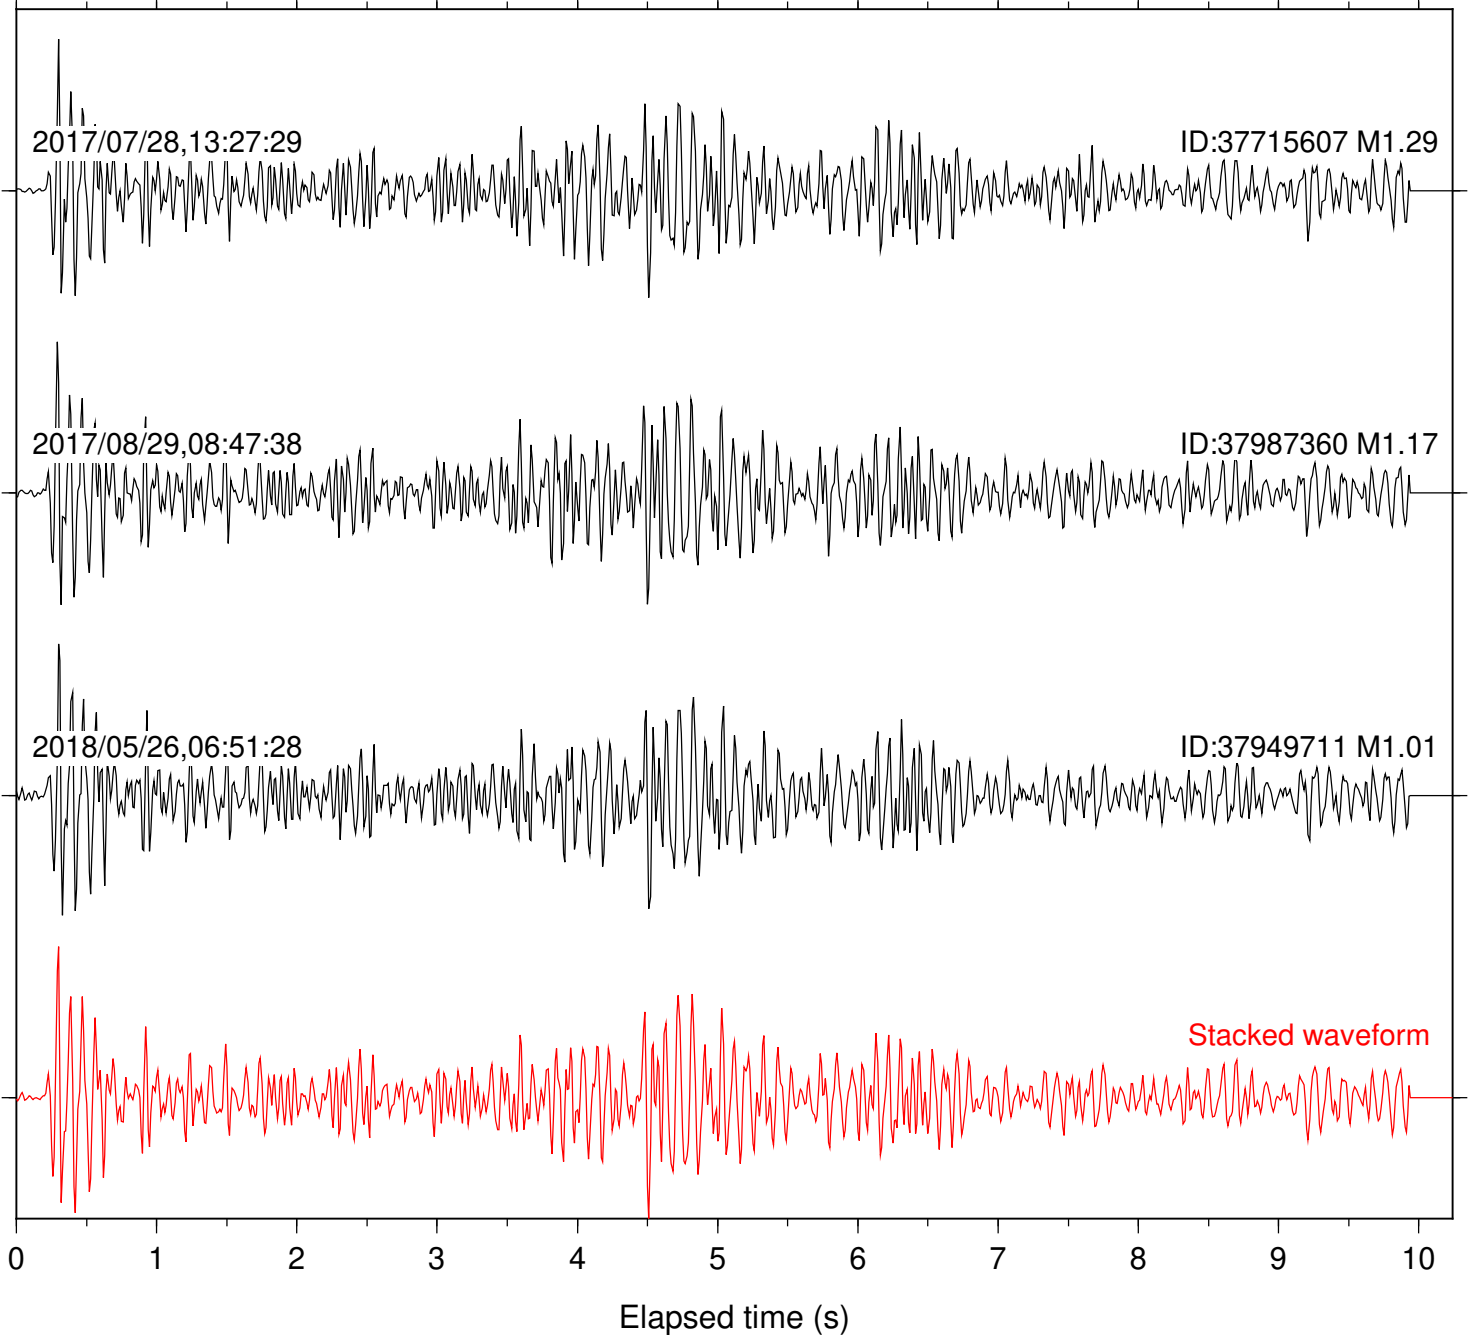

Station: B081 Com: EHZ

Focal depth: 6.03 km

Station: B082 Com: EHZ

Focal depth: 6.03 km

Station: B084 Com: EHZ

Focal depth: 6.03 km

Station: B087 Com: EHZ

Focal depth: 6.03 km

Station: B088 Com: EHZ

Focal depth: 6.03 km

Station: B093 Com: EHZ

Focal depth: 6.03 km

Station: B946 Com: EHZ

Focal depth: 6.03 km

Station: BAC Com: EHZ

Focal depth: 6.03 km

Station: CRY Com: HHZ

Focal depth: 7.02 km

Station: CSH Com: HHZ

Focal depth: 6.03 km

Station: DGR Com: HHZ

Focal depth: 6.03 km

Station: DNR Com: HHZ

Focal depth: 6.03 km