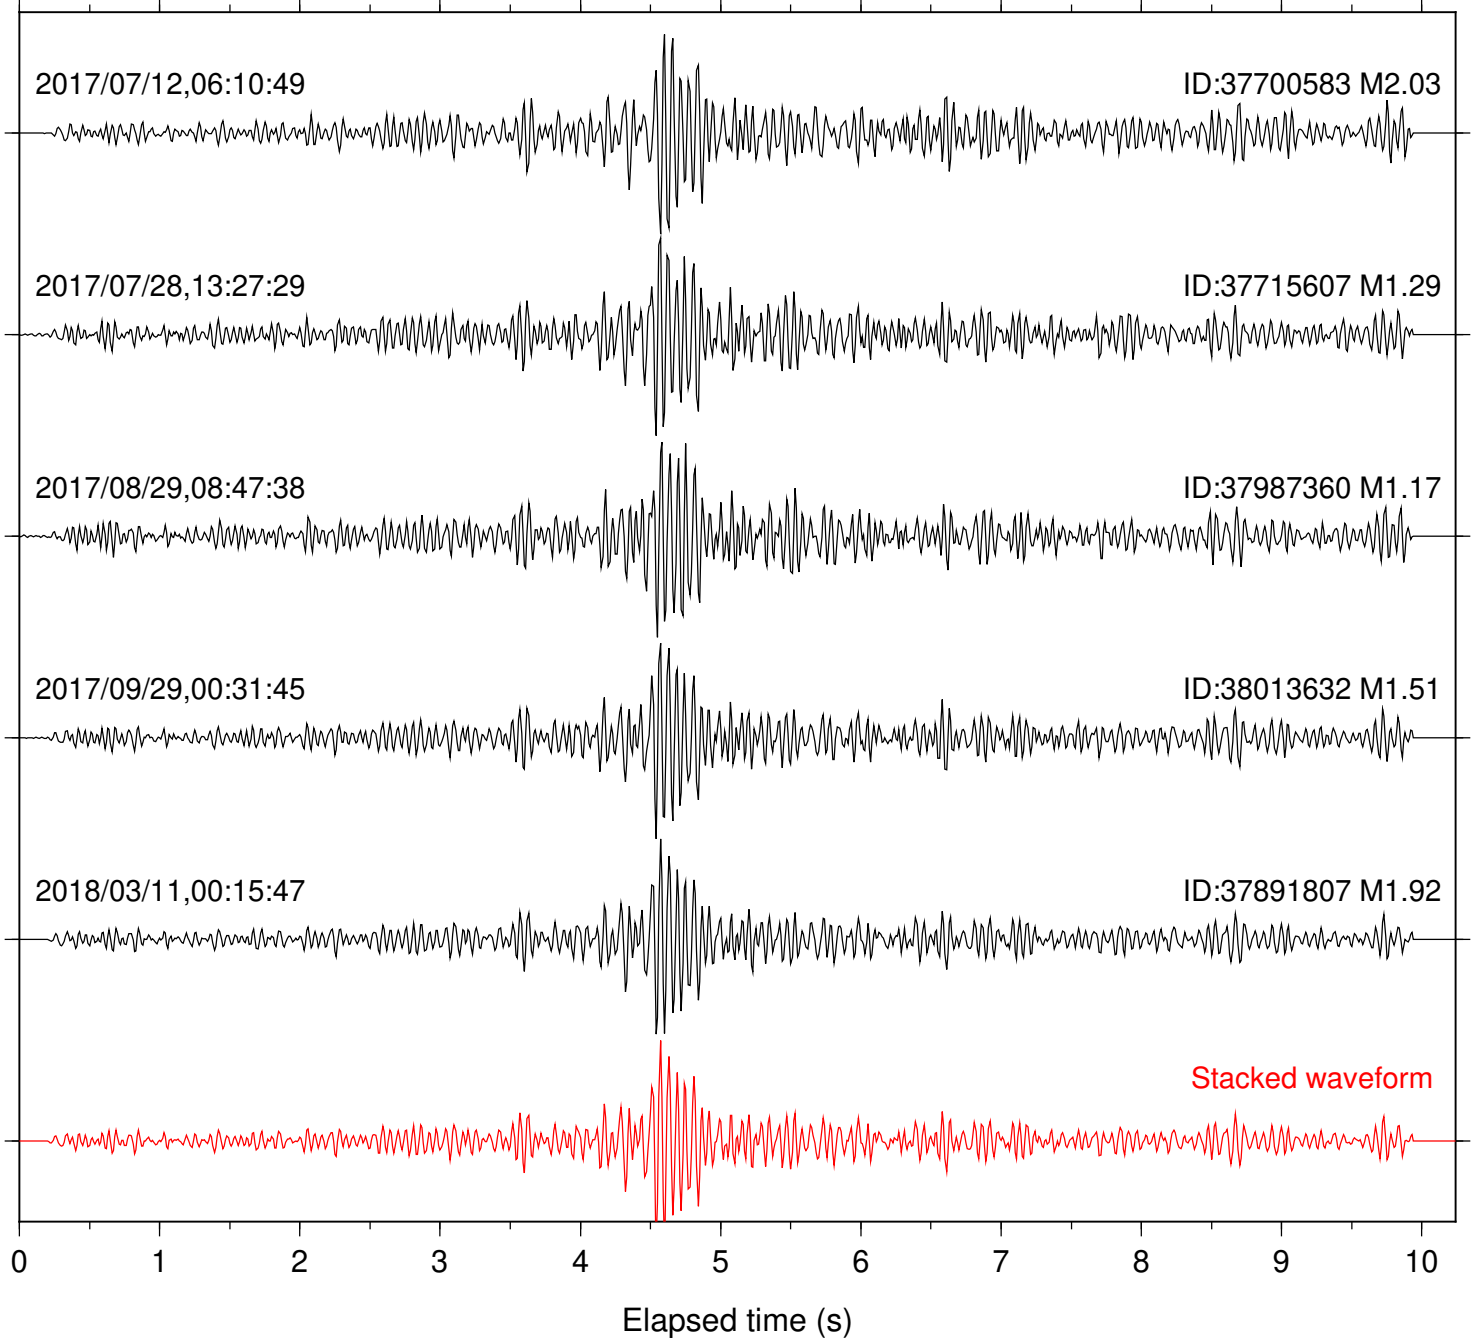

Station: HMT2 Com: HHZ

Focal depth: 6.03 km

Station: LKH Com: HHZ

Focal depth: 6.03 km

Station: LVA2 Com: HHZ

Focal depth: 6.03 km

Station: PFO Com: HHZ

Focal depth: 7.02 km

Station: PLM Com: HHZ

Focal depth: 6.03 km

Station: POB2 Com: HHZ

Focal depth: 6.03 km

Station: RDM Com: HHZ

Focal depth: 6.03 km

Station: SMER Com: HHZ

Focal depth: 7.02 km