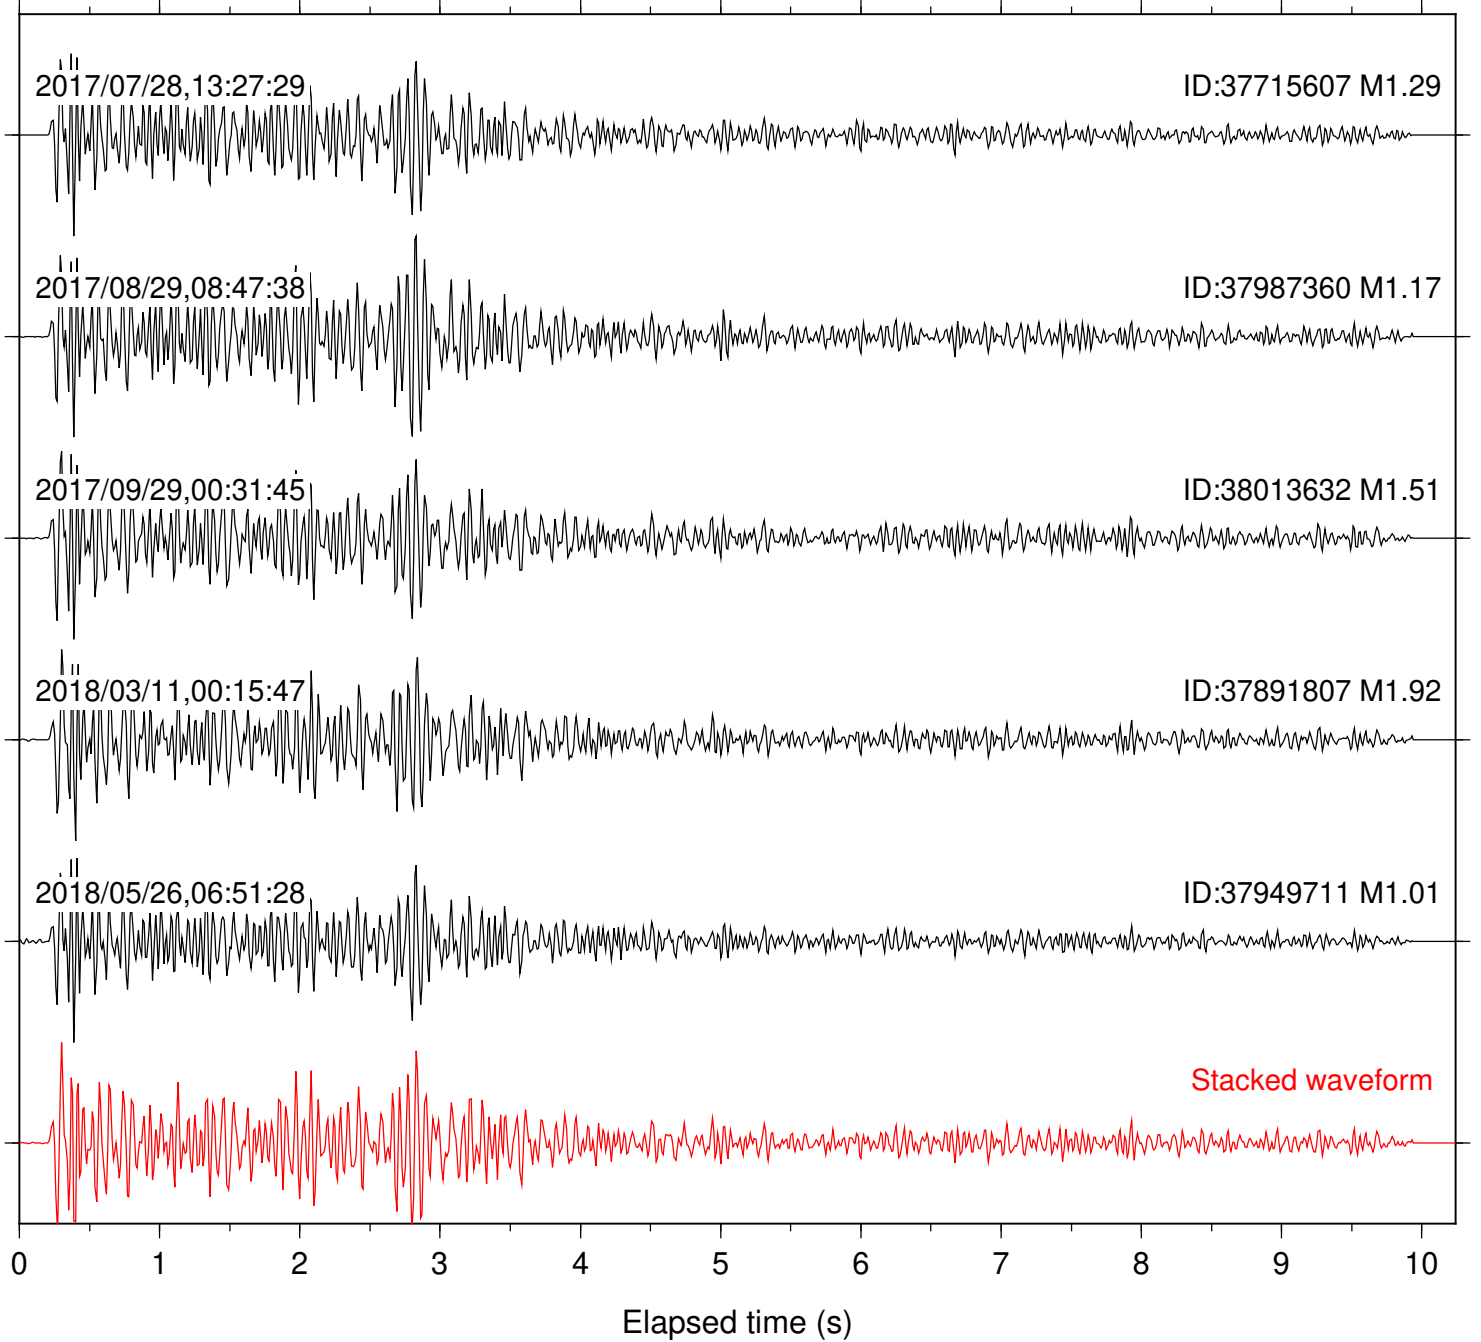

Station: CRY Com: HHZ

Focal depth: 7.02 km

Station: CSH Com: HHZ

Focal depth: 6.03 km

Station: DGR Com: HHZ

Focal depth: 6.03 km

Station: DNR Com: HHZ

Focal depth: 6.03 km

2017/08/29,08:47:38

ID:37987360 M1.17

2018/05/26,06:51:28

ID:37949711 M1.01

Stacked waveform

0 1 2 3 4 5 6 7 8 9 10
Elapsed time (s)

Station: FRD Com: HHZ

Focal depth: 6.03 km

Station: HMT2 Com: HHZ

Focal depth: 6.03 km

Station: LKH Com: HHZ

Focal depth: 6.03 km

Station: LVA2 Com: HHZ

Focal depth: 6.03 km

Station: PFO Com: HHZ

Focal depth: 7.02 km

Station: PLM Com: HHZ

Focal depth: 6.03 km

Station: POB2 Com: HHZ

Focal depth: 6.03 km

Station: RDM Com: HHZ

Focal depth: 6.03 km

Station: SMER Com: HHZ

Focal depth: 7.02 km