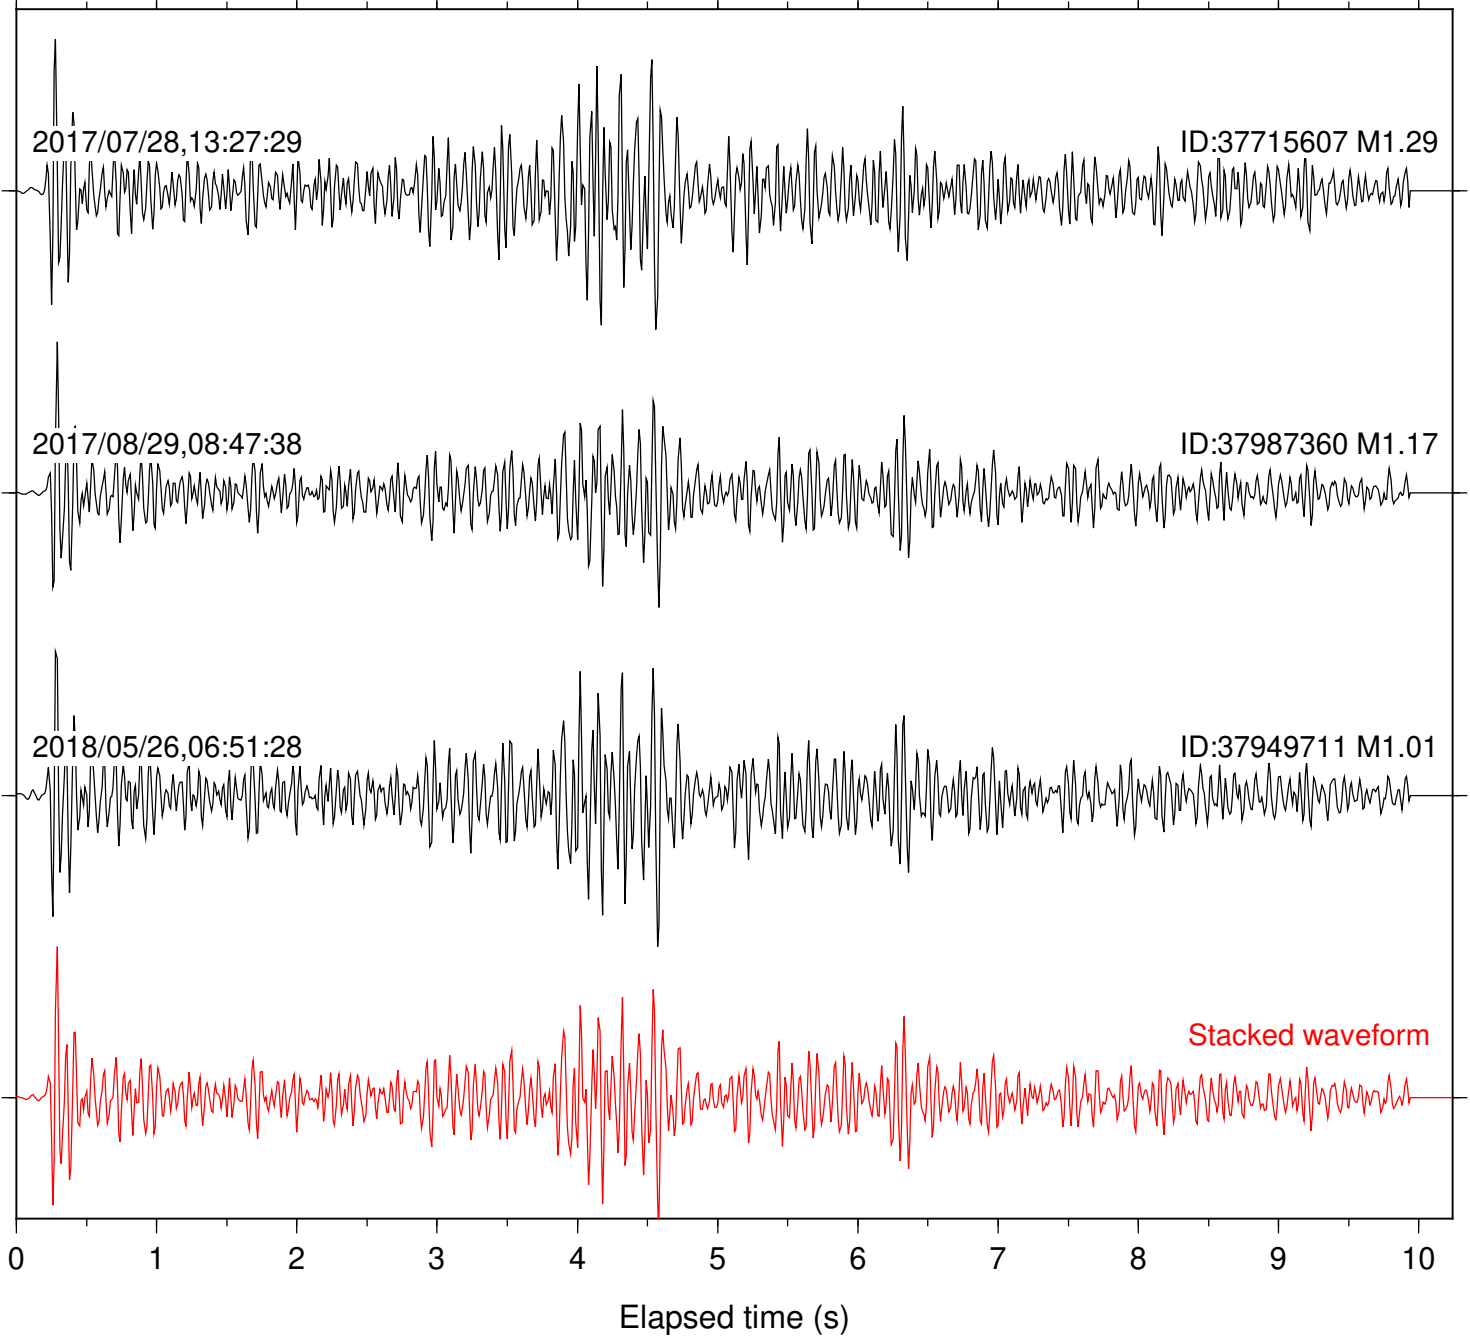

Station: CRY Com: HHZ

Focal depth: 7.02 km

Station: CSH Com: HHZ

Focal depth: 6.03 km

Station: DGR Com: HHZ

Focal depth: 6.03 km

Station: DNR Com: HHZ

Focal depth: 6.03 km

2017/08/29,08:47:38

ID:37987360 M1.17

2018/05/26,06:51:28

ID:37949711 M1.01

Stacked waveform

0 1 2 3 4 5 6 7 8 9 10
Elapsed time (s)

Station: FRD Com: HHZ

Focal depth: 6.03 km

Station: HMT2 Com: HHZ

Focal depth: 6.03 km

Station: LKH Com: HHZ

Focal depth: 6.03 km

Station: LVA2 Com: HHZ

Focal depth: 6.03 km

Station: PFO Com: HHZ

Focal depth: 7.02 km

Station: PLM Com: HHZ

Focal depth: 6.03 km

Station: POB2 Com: HHZ

Focal depth: 6.03 km

Station: RDM Com: HHZ

Focal depth: 6.03 km

Station: SMER Com: HHZ

Focal depth: 7.02 km