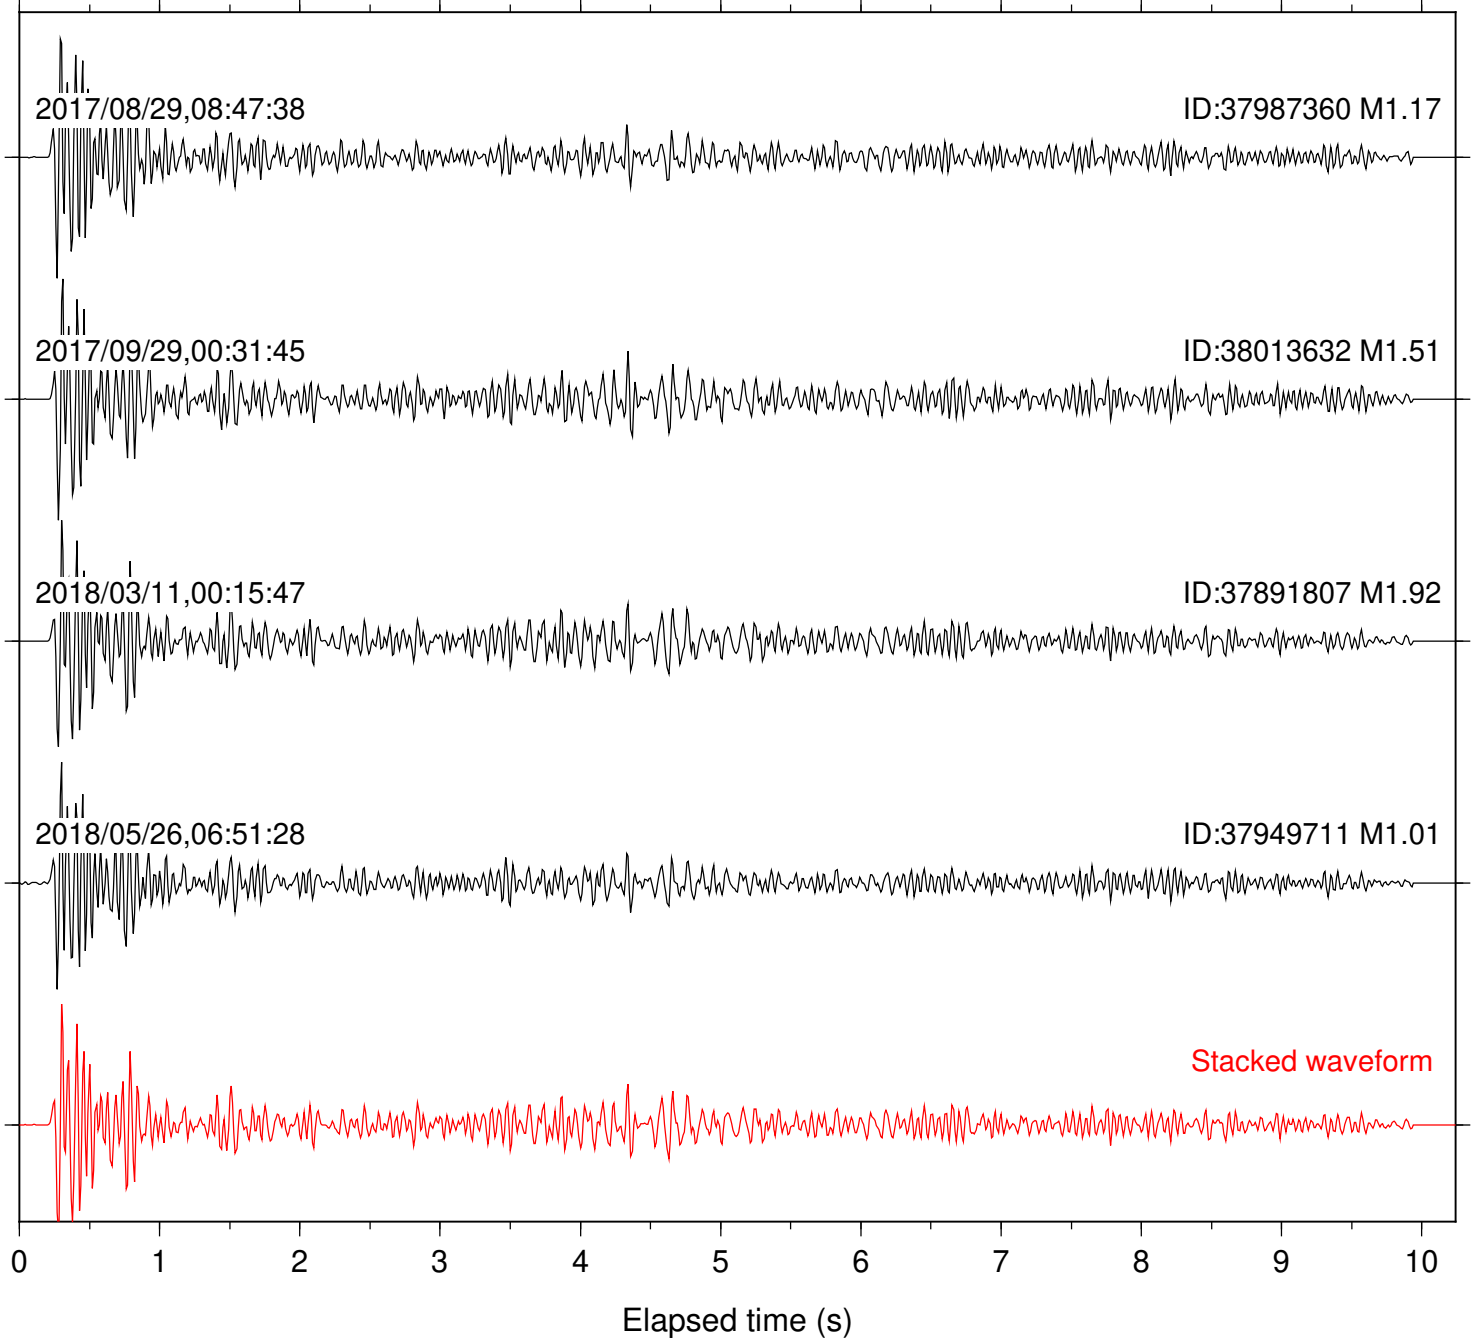

Station: HMT2 Com: HHZ

Focal depth: 6.03 km

Station: LKH Com: HHZ

Focal depth: 6.03 km

Station: LVA2 Com: HHZ

Focal depth: 6.03 km

Station: PFO Com: HHZ

Focal depth: 7.02 km

Station: PLM Com: HHZ

Focal depth: 6.03 km

Station: POB2 Com: HHZ

Focal depth: 6.03 km

Station: RDM Com: HHZ

Focal depth: 6.03 km

Station: SMER Com: HHZ

Focal depth: 7.02 km

Station: SND Com: HHZ

Focal depth: 6.03 km

Station: WMC Com: HHZ

Focal depth: 6.09 km