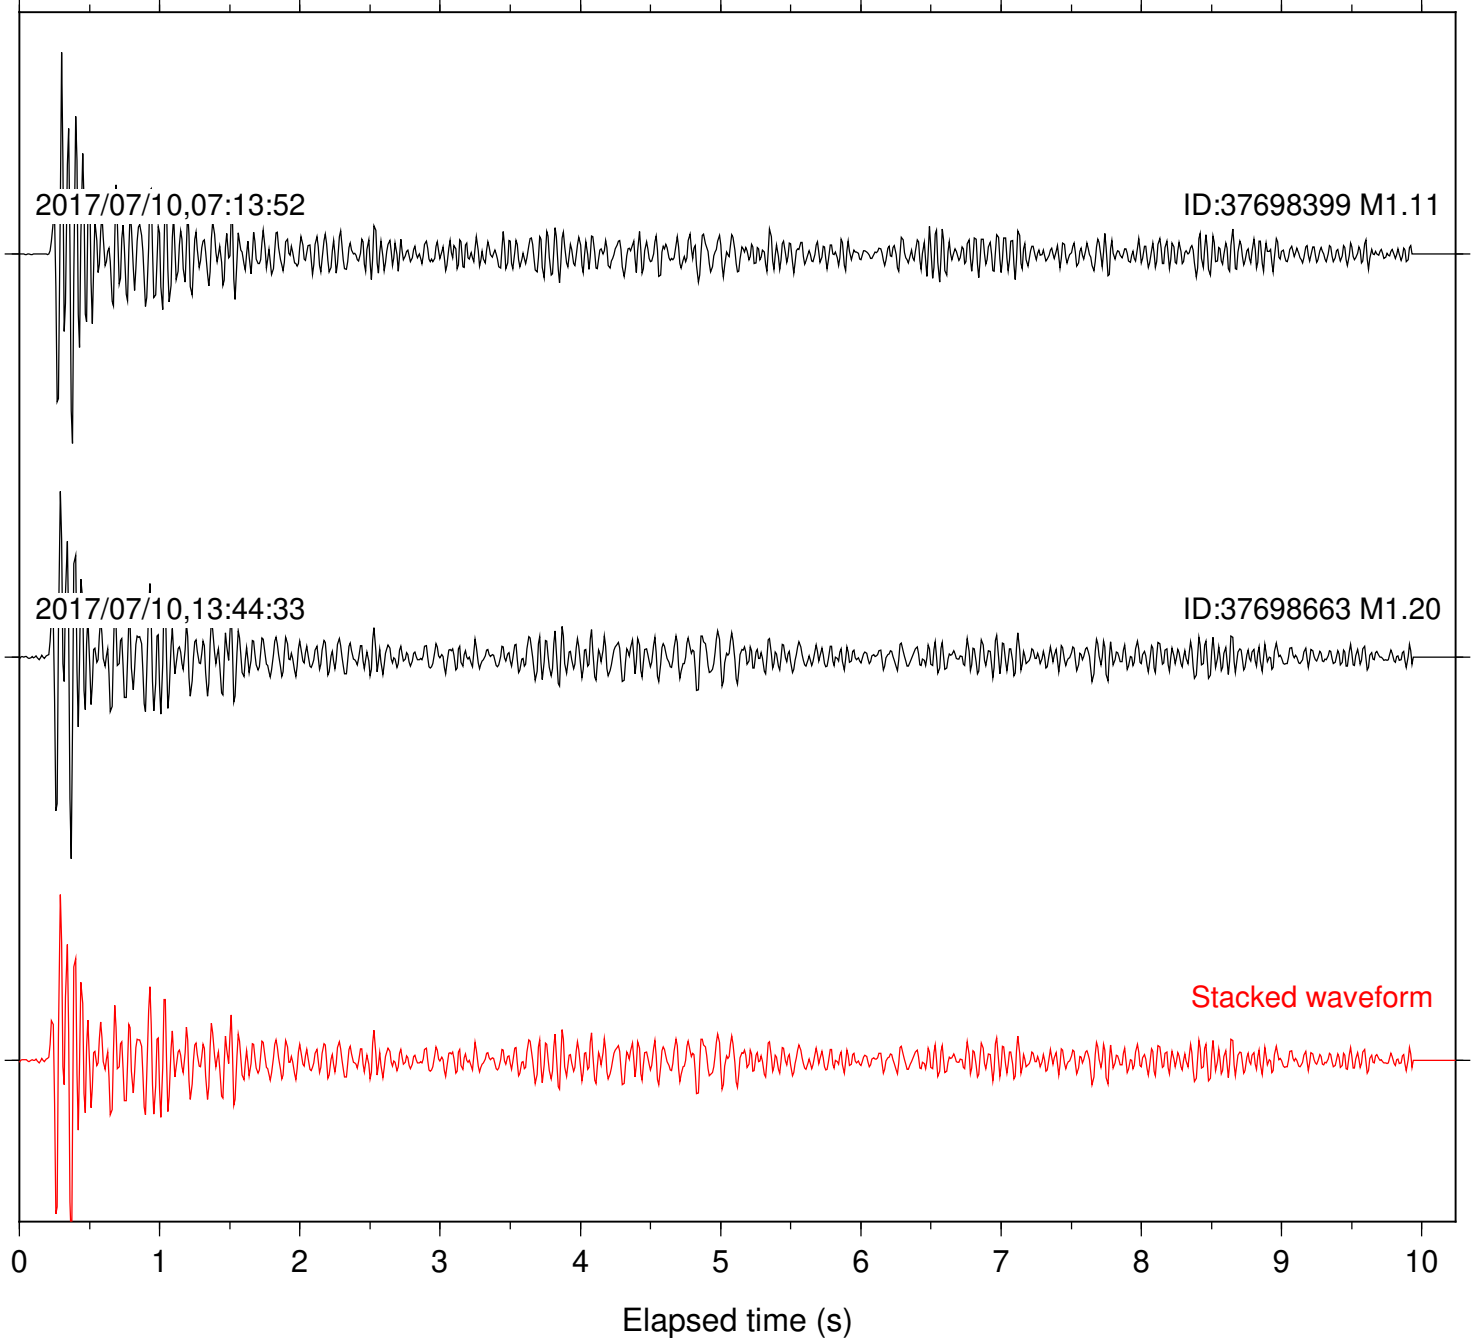

Station: BAC Com: EHZ

Focal depth: 7.44 km

Station: BZN Com: HHZ

Focal depth: 6.53 km

Station: CRY Com: HHZ

Focal depth: 6.53 km

Station: CSH Com: HHZ

Focal depth: 6.53 km

Station: DGR Com: HHZ

Focal depth: 7.44 km

Station: DNR Com: HHZ

Focal depth: 6.53 km

Station: FRD Com: HHZ

Focal depth: 7.44 km

Station: KNW Com: HHZ

Focal depth: 6.53 km

Station: LVA2 Com: HHZ

Focal depth: 6.53 km

Station: PFO Com: HHZ

Focal depth: 7.44 km

Station: POB2 Com: HHZ

Focal depth: 6.53 km

Station: RDM Com: HHZ

Focal depth: 6.53 km

Station: RRSP Com: HHZ

Focal depth: 6.53 km

Station: SMER Com: HHZ

Focal depth: 6.53 km

Station: SND Com: HHZ

Focal depth: 7.44 km

Station: WMC Com: HHZ

Focal depth: 6.53 km