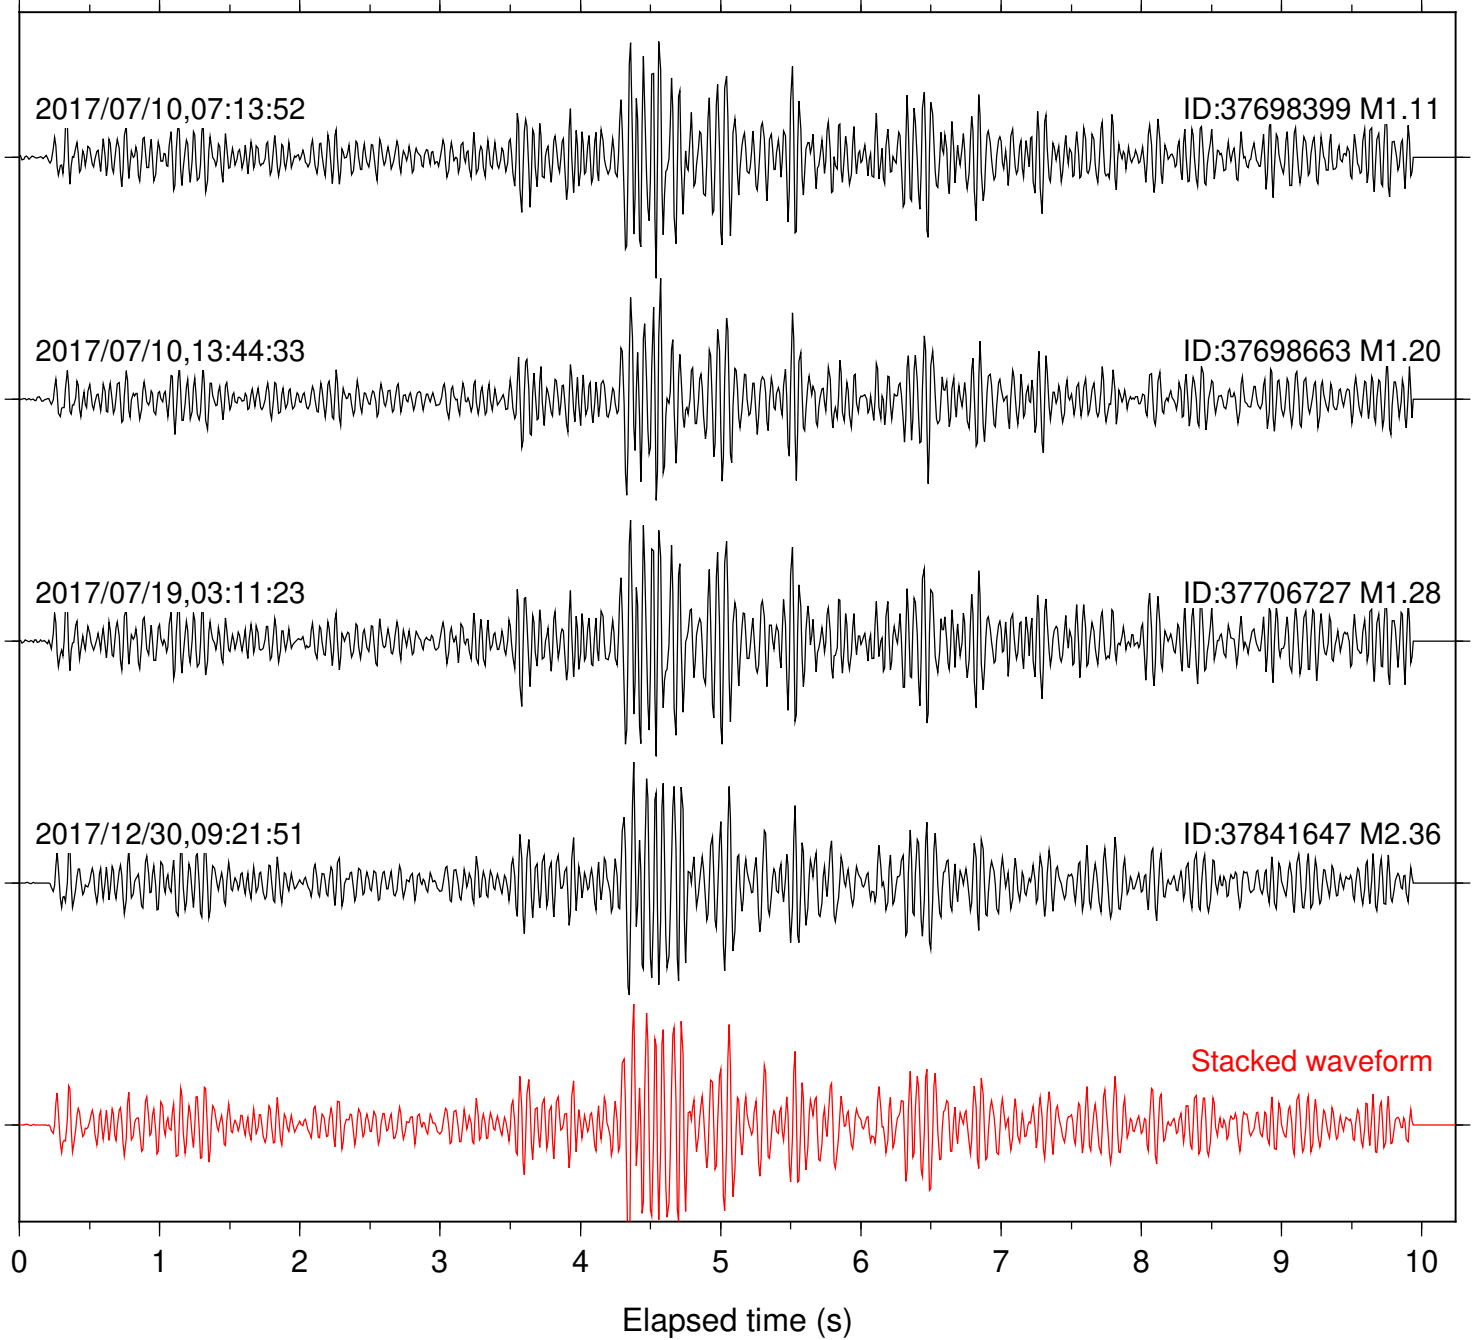

Station: BAC Com: EHZ

Focal depth: 7.44 km

Station: BZN Com: HHZ

Focal depth: 6.53 km

Station: CRY Com: HHZ

Focal depth: 6.53 km

Station: CSH Com: HHZ

Focal depth: 6.53 km

Station: DGR Com: HHZ

Focal depth: 7.44 km

Station: DNR Com: HHZ

Focal depth: 6.53 km

Station: FRD Com: HHZ

Focal depth: 7.44 km

Station: KNW Com: HHZ

Focal depth: 6.53 km

Station: LVA2 Com: HHZ

Focal depth: 6.53 km

Station: PFO Com: HHZ

Focal depth: 7.44 km

Station: POB2 Com: HHZ

Focal depth: 6.53 km

Station: RDM Com: HHZ

Focal depth: 6.53 km

Station: RRSP Com: HHZ

Focal depth: 6.53 km

Station: SMER Com: HHZ

Focal depth: 6.53 km

Station: SND Com: HHZ

Focal depth: 7.44 km

Station: WMC Com: HHZ

Focal depth: 6.53 km