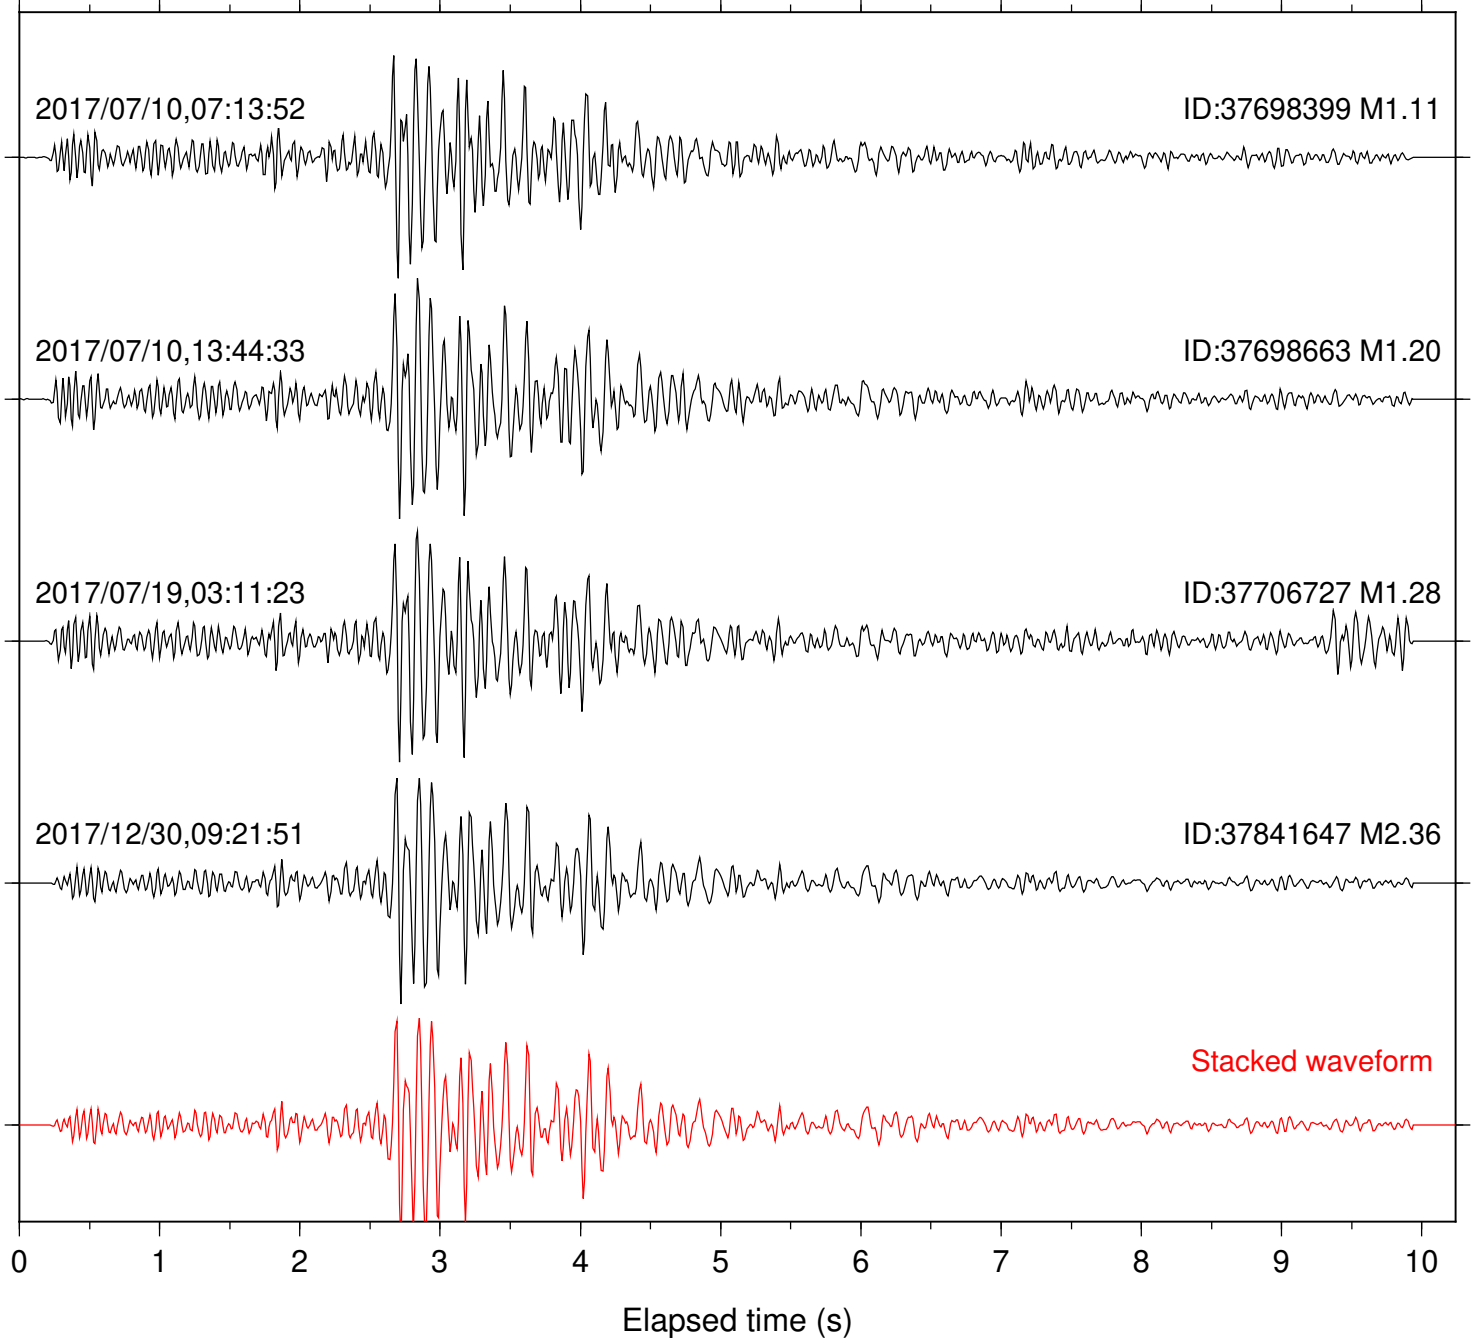

Station: B081 Com: EHZ

Focal depth: 7.44 km

Station: B082 Com: EHZ

Focal depth: 7.44 km

Station: B084 Com: EHZ

Focal depth: 7.44 km

Station: B086 Com: EHZ

Focal depth: 6.53 km

Station: B087 Com: EHZ

Focal depth: 7.44 km

Station: B088 Com: EHZ

Focal depth: 7.44 km

Station: B093 Com: EHZ

Focal depth: 7.44 km

Station: B946 Com: EHZ

Focal depth: 7.44 km

Station: DGR Com: HHZ

Focal depth: 7.44 km

Station: DNR Com: HHZ

Focal depth: 6.53 km

Station: FRD Com: HHZ

Focal depth: 7.44 km

Station: KNW Com: HHZ

Focal depth: 6.53 km

Station: RRSP Com: HHZ

Focal depth: 6.53 km

Station: SMER Com: HHZ

Focal depth: 6.53 km

Station: SND Com: HHZ

Focal depth: 7.44 km

Station: WMC Com: HHZ

Focal depth: 6.53 km