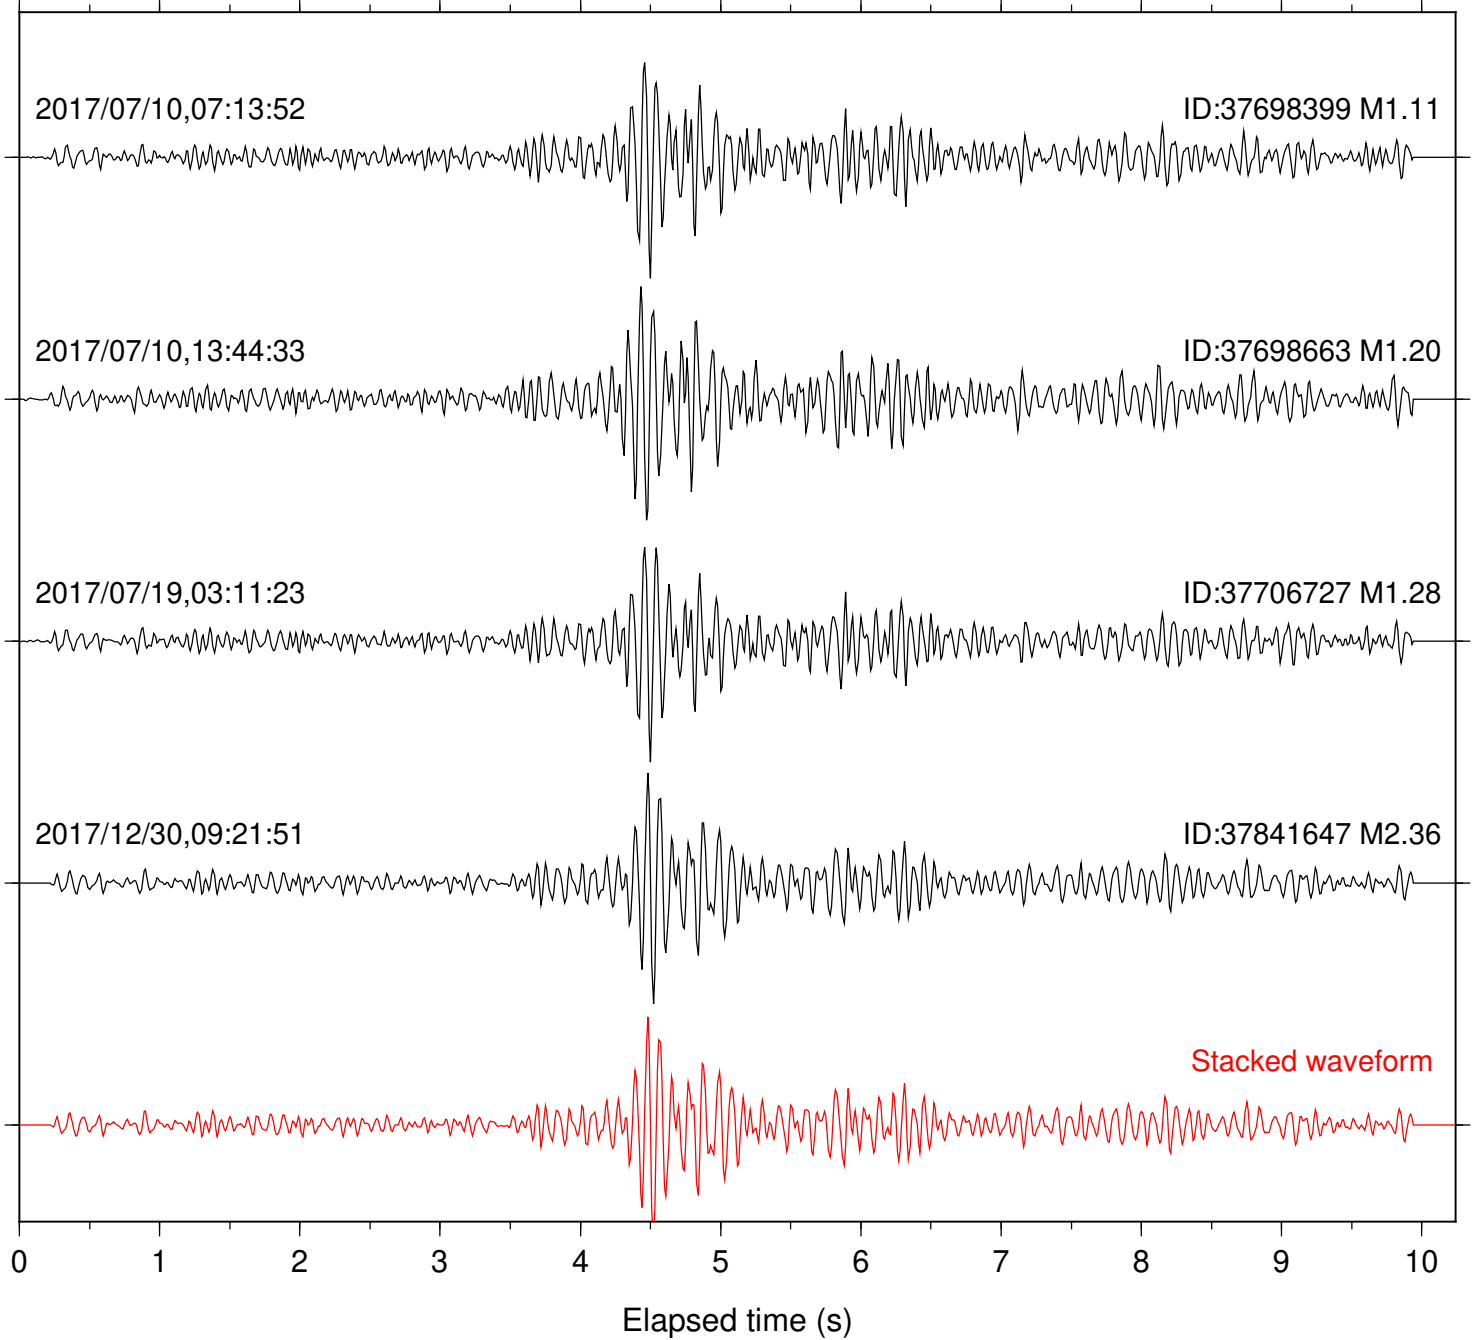

Station: B081 Com: EHZ

Focal depth: 7.44 km

Station: B082 Com: EHZ

Focal depth: 7.44 km

Station: B084 Com: EHZ

Focal depth: 7.44 km

Station: B086 Com: EHZ

Focal depth: 6.53 km

Station: B087 Com: EHZ

Focal depth: 7.44 km

Station: B088 Com: EHZ

Focal depth: 7.44 km

Station: B093 Com: EHZ

Focal depth: 7.44 km

Station: B946 Com: EHZ

Focal depth: 7.44 km

Station: DGR Com: HHZ

Focal depth: 7.44 km

Station: DNR Com: HHZ

Focal depth: 6.53 km

Station: FRD Com: HHZ

Focal depth: 7.44 km

Station: KNW Com: HHZ

Focal depth: 6.53 km

Station: RRSP Com: HHZ

Focal depth: 6.53 km

Station: SMER Com: HHZ

Focal depth: 6.53 km

Station: SND Com: HHZ

Focal depth: 7.44 km

Station: WMC Com: HHZ

Focal depth: 6.53 km