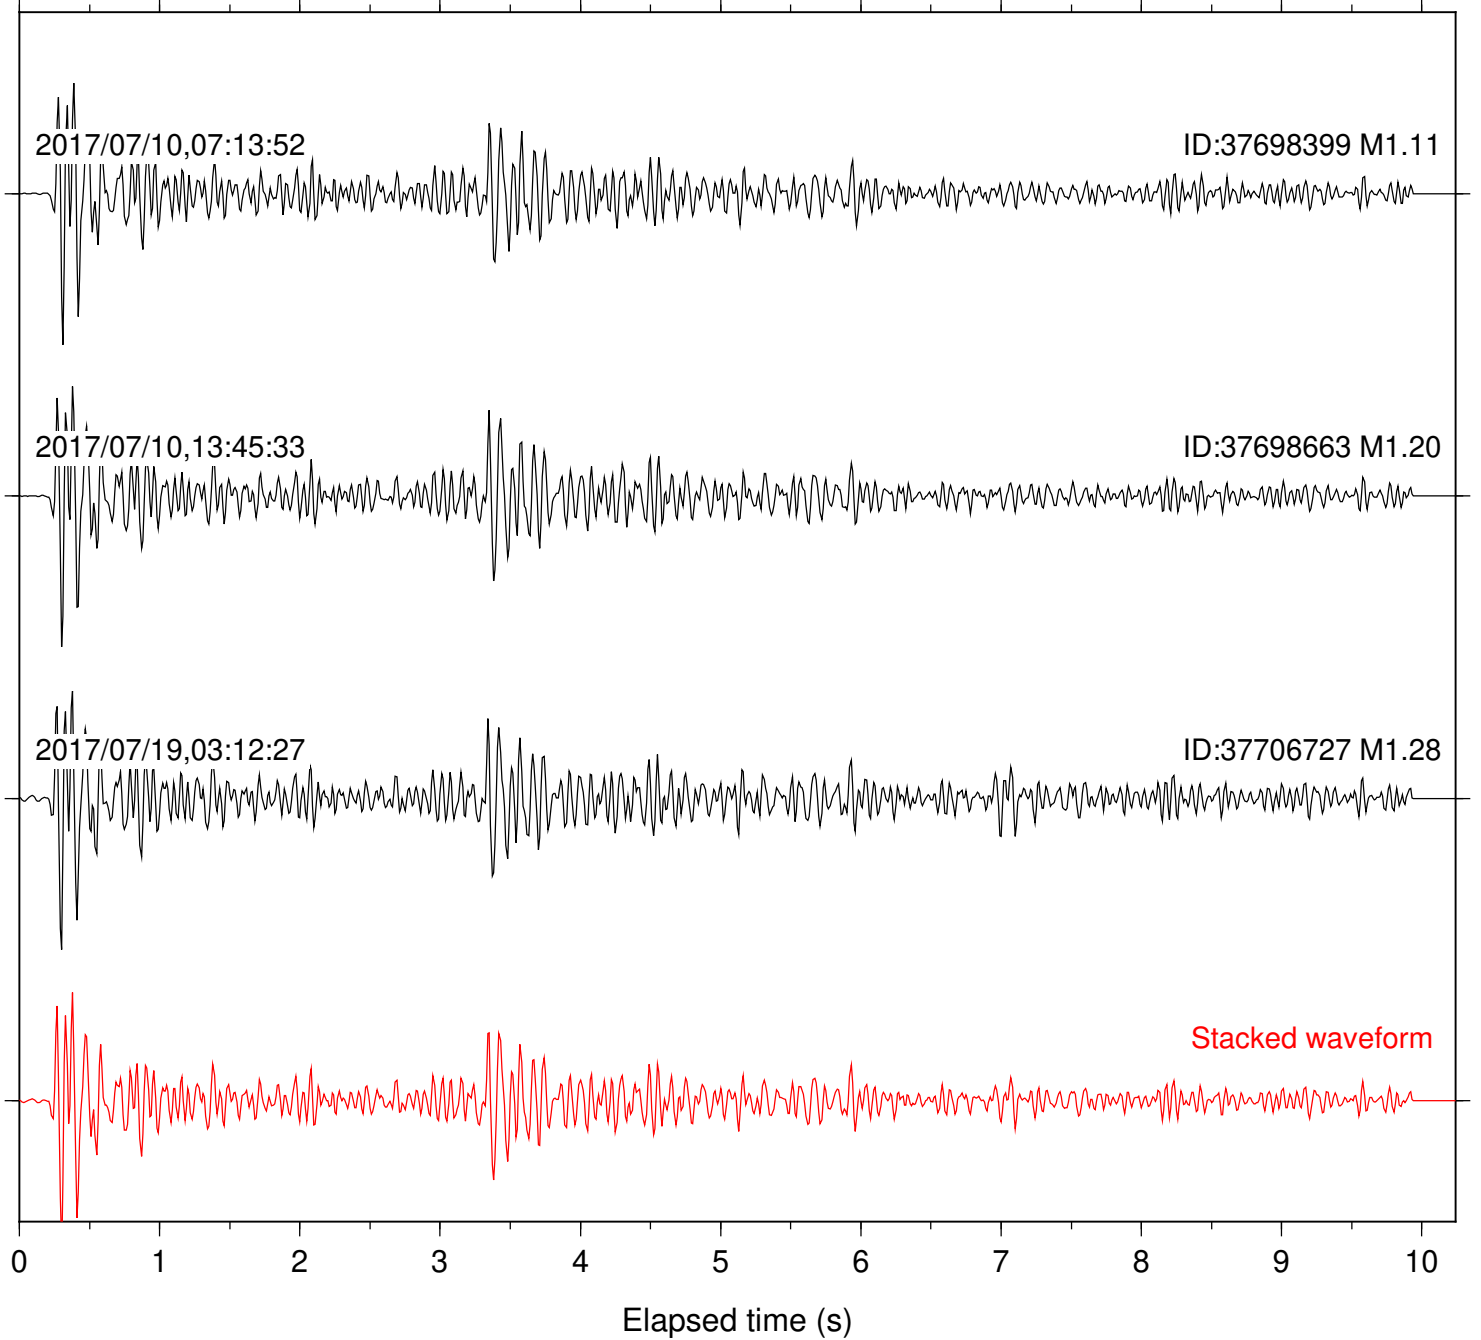

Station: BAC Com: EHZ

Focal depth: 7.44 km

Station: BZN Com: HHZ

Focal depth: 6.53 km

Station: CRY Com: HHZ

Focal depth: 6.53 km

Station: CSH Com: HHZ

Focal depth: 6.53 km

Station: DGR Com: HHZ

Focal depth: 7.44 km

Station: DNR Com: HHZ

Focal depth: 6.53 km

Station: FRD Com: HHZ

Focal depth: 7.44 km

Station: KNW Com: HHZ

Focal depth: 6.53 km

Station: LVA2 Com: HHZ

Focal depth: 6.53 km

Station: PFO Com: HHZ

Focal depth: 7.44 km

Station: POB2 Com: HHZ

Focal depth: 6.53 km

Station: RDM Com: HHZ

Focal depth: 6.53 km

Station: RRSP Com: HHZ

Focal depth: 6.53 km

Station: SMER Com: HHZ

Focal depth: 6.53 km

Station: SND Com: HHZ

Focal depth: 7.44 km

Station: WMC Com: HHZ

Focal depth: 6.53 km