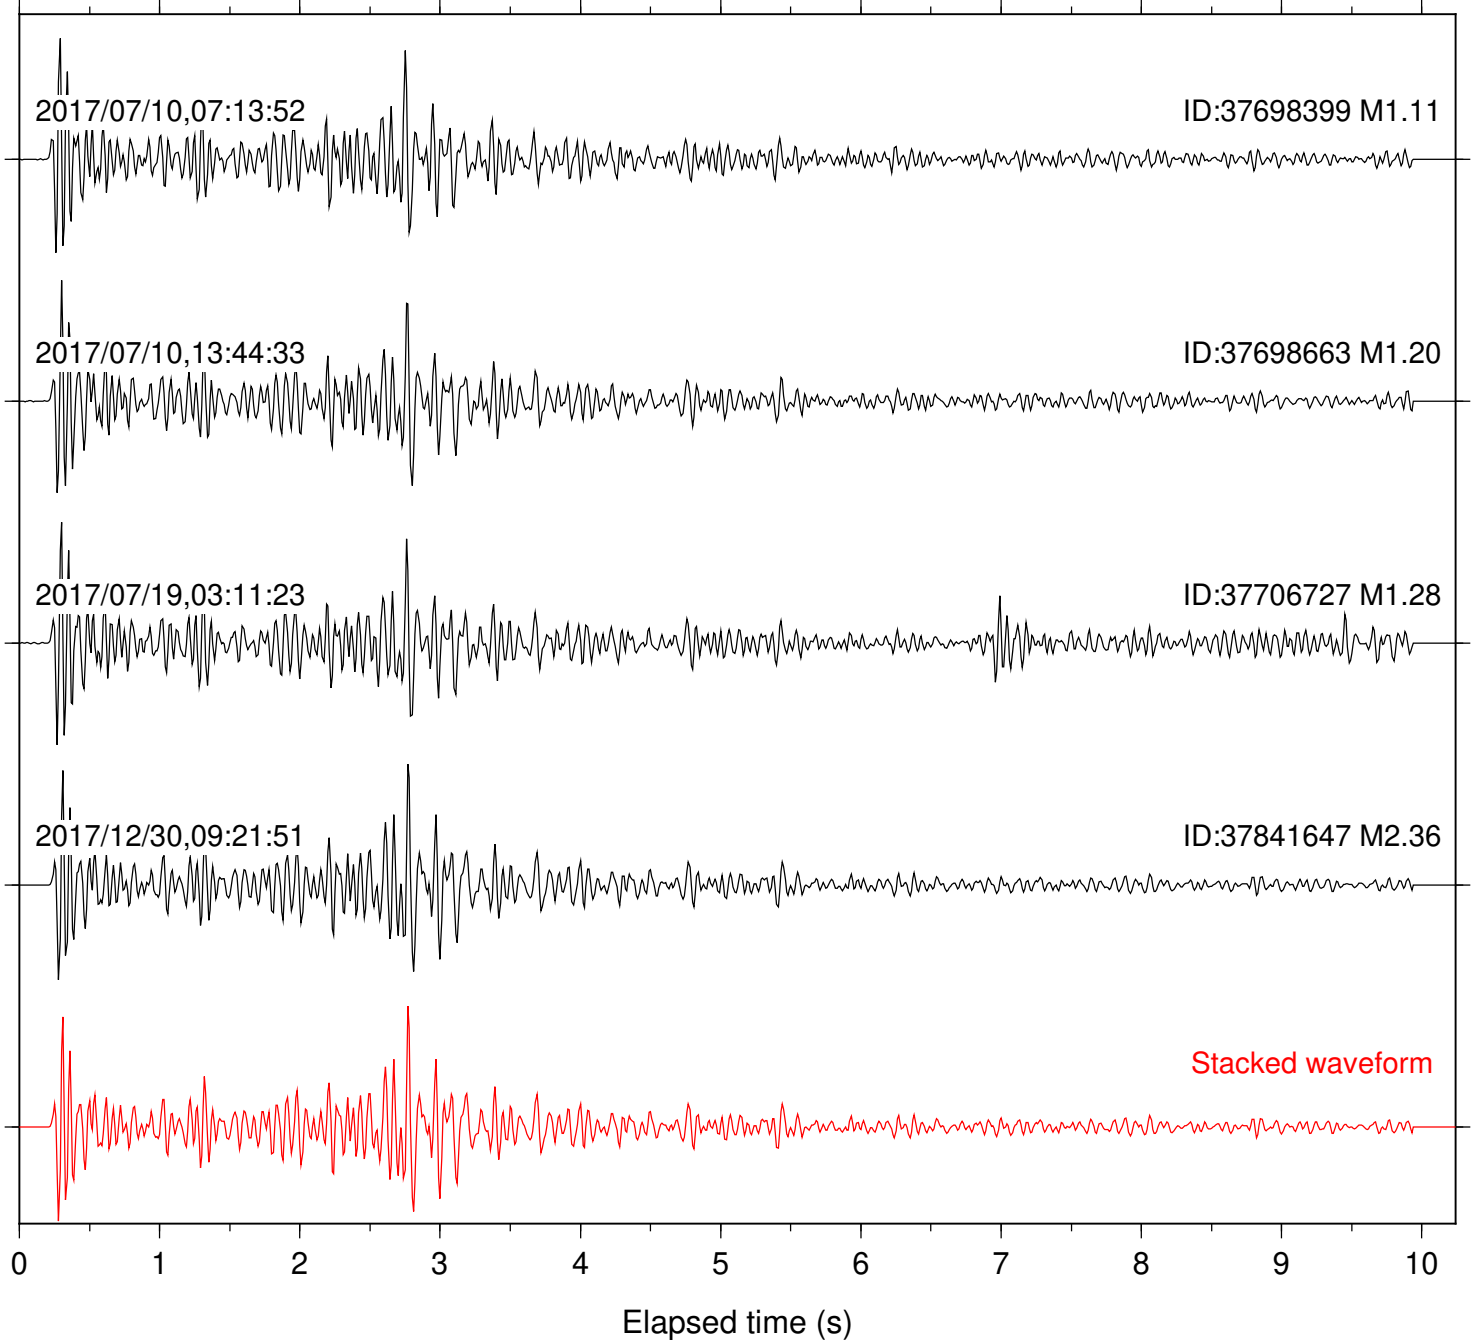

Station: B081 Com: EHZ

Focal depth: 7.44 km

Station: B082 Com: EHZ

Focal depth: 7.44 km

Station: B084 Com: EHZ

Focal depth: 7.44 km

Station: B086 Com: EHZ

Focal depth: 6.53 km

Station: B087 Com: EHZ

Focal depth: 7.44 km

Station: B088 Com: EHZ

Focal depth: 7.44 km

Station: B093 Com: EHZ

Focal depth: 7.44 km

Station: B946 Com: EHZ

Focal depth: 7.44 km

Station: DGR Com: HHZ

Focal depth: 7.44 km

Station: DNR Com: HHZ

Focal depth: 6.53 km

Station: FRD Com: HHZ

Focal depth: 7.44 km

Station: KNW Com: HHZ

Focal depth: 6.53 km

Station: RRSP Com: HHZ

Focal depth: 6.53 km

Station: SMER Com: HHZ

Focal depth: 6.53 km

Station: SND Com: HHZ

Focal depth: 7.44 km

Station: WMC Com: HHZ

Focal depth: 6.53 km