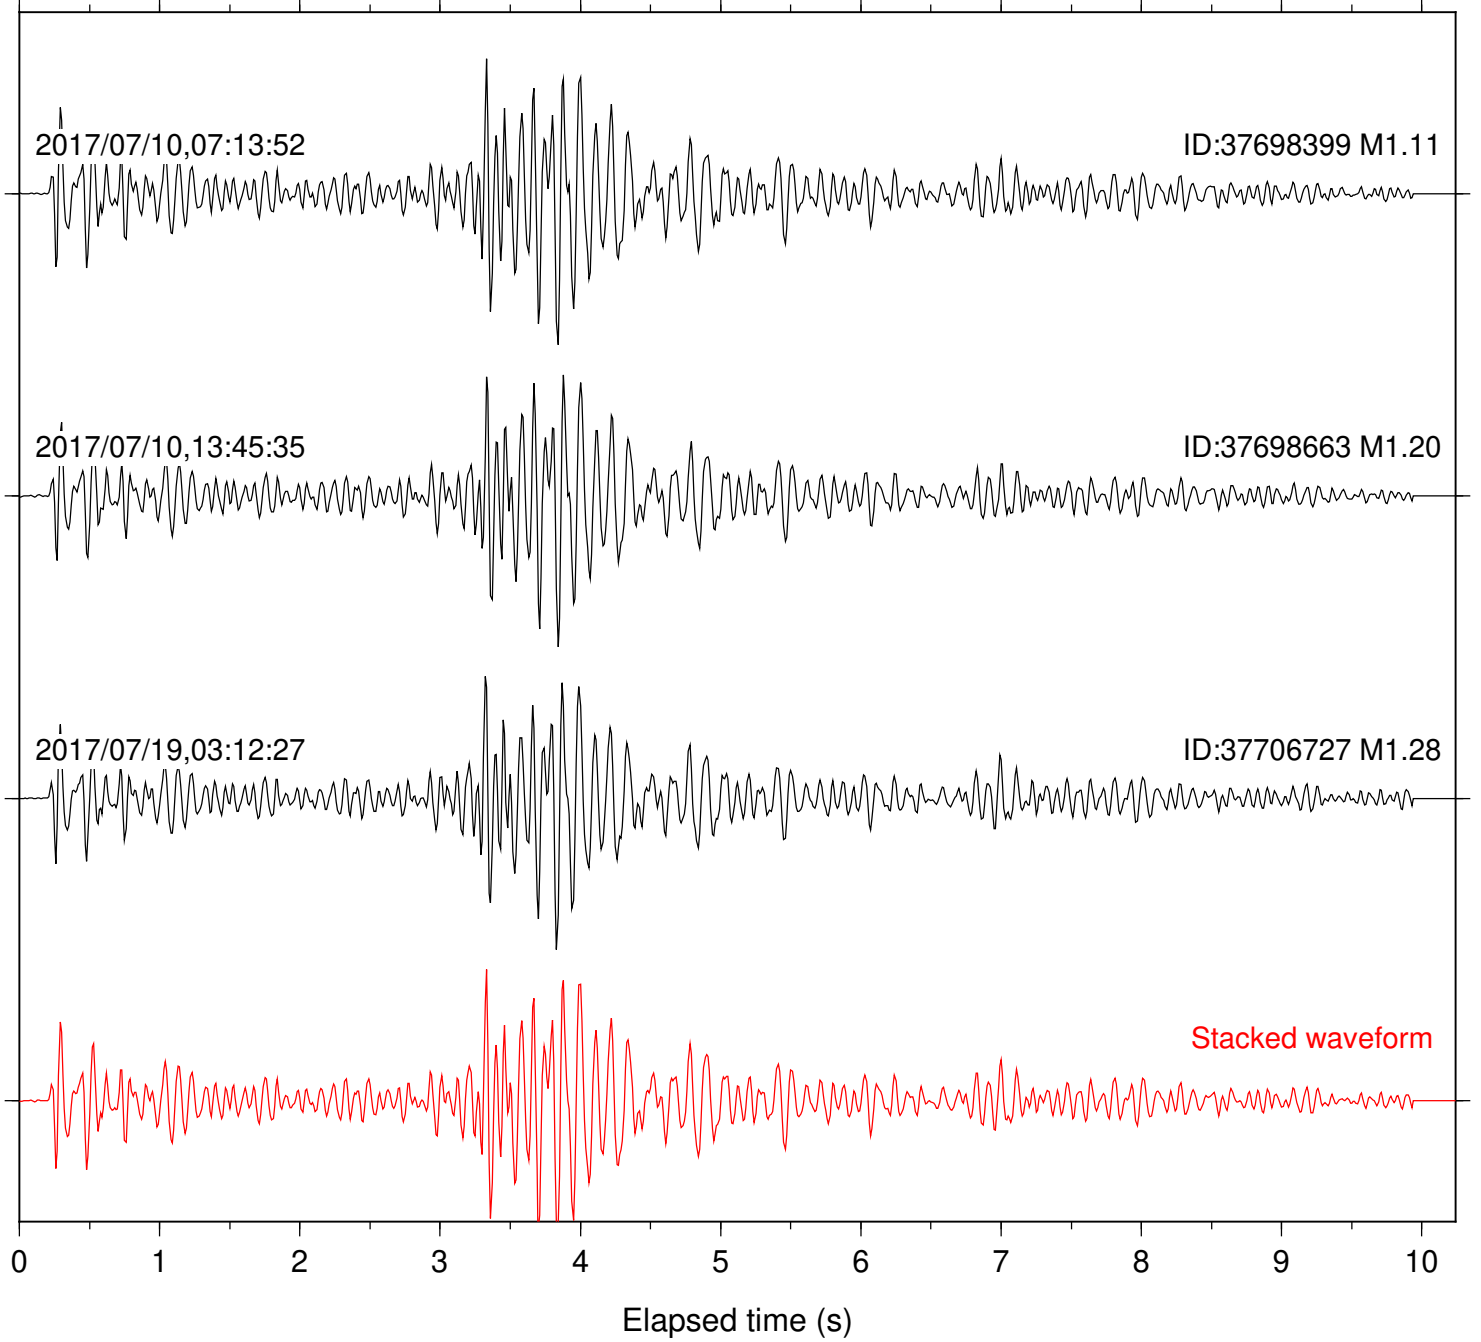

Station: BAC Com: EHZ

Focal depth: 7.44 km

Station: BZN Com: HHZ

Focal depth: 6.53 km

Station: CRY Com: HHZ

Focal depth: 6.53 km

Station: CSH Com: HHZ

Focal depth: 6.53 km

Station: DGR Com: HHZ

Focal depth: 7.44 km

Station: DNR Com: HHZ

Focal depth: 6.53 km

Station: FRD Com: HHZ

Focal depth: 7.44 km

Station: KNW Com: HHZ

Focal depth: 6.53 km

Station: LVA2 Com: HHZ

Focal depth: 6.53 km

Station: PFO Com: HHZ

Focal depth: 7.44 km

Station: POB2 Com: HHZ

Focal depth: 6.53 km

Station: RDM Com: HHZ

Focal depth: 6.53 km

Station: RRSP Com: HHZ

Focal depth: 6.53 km

Station: SMER Com: HHZ

Focal depth: 6.53 km

Station: SND Com: HHZ

Focal depth: 7.44 km

Station: WMC Com: HHZ

Focal depth: 6.53 km