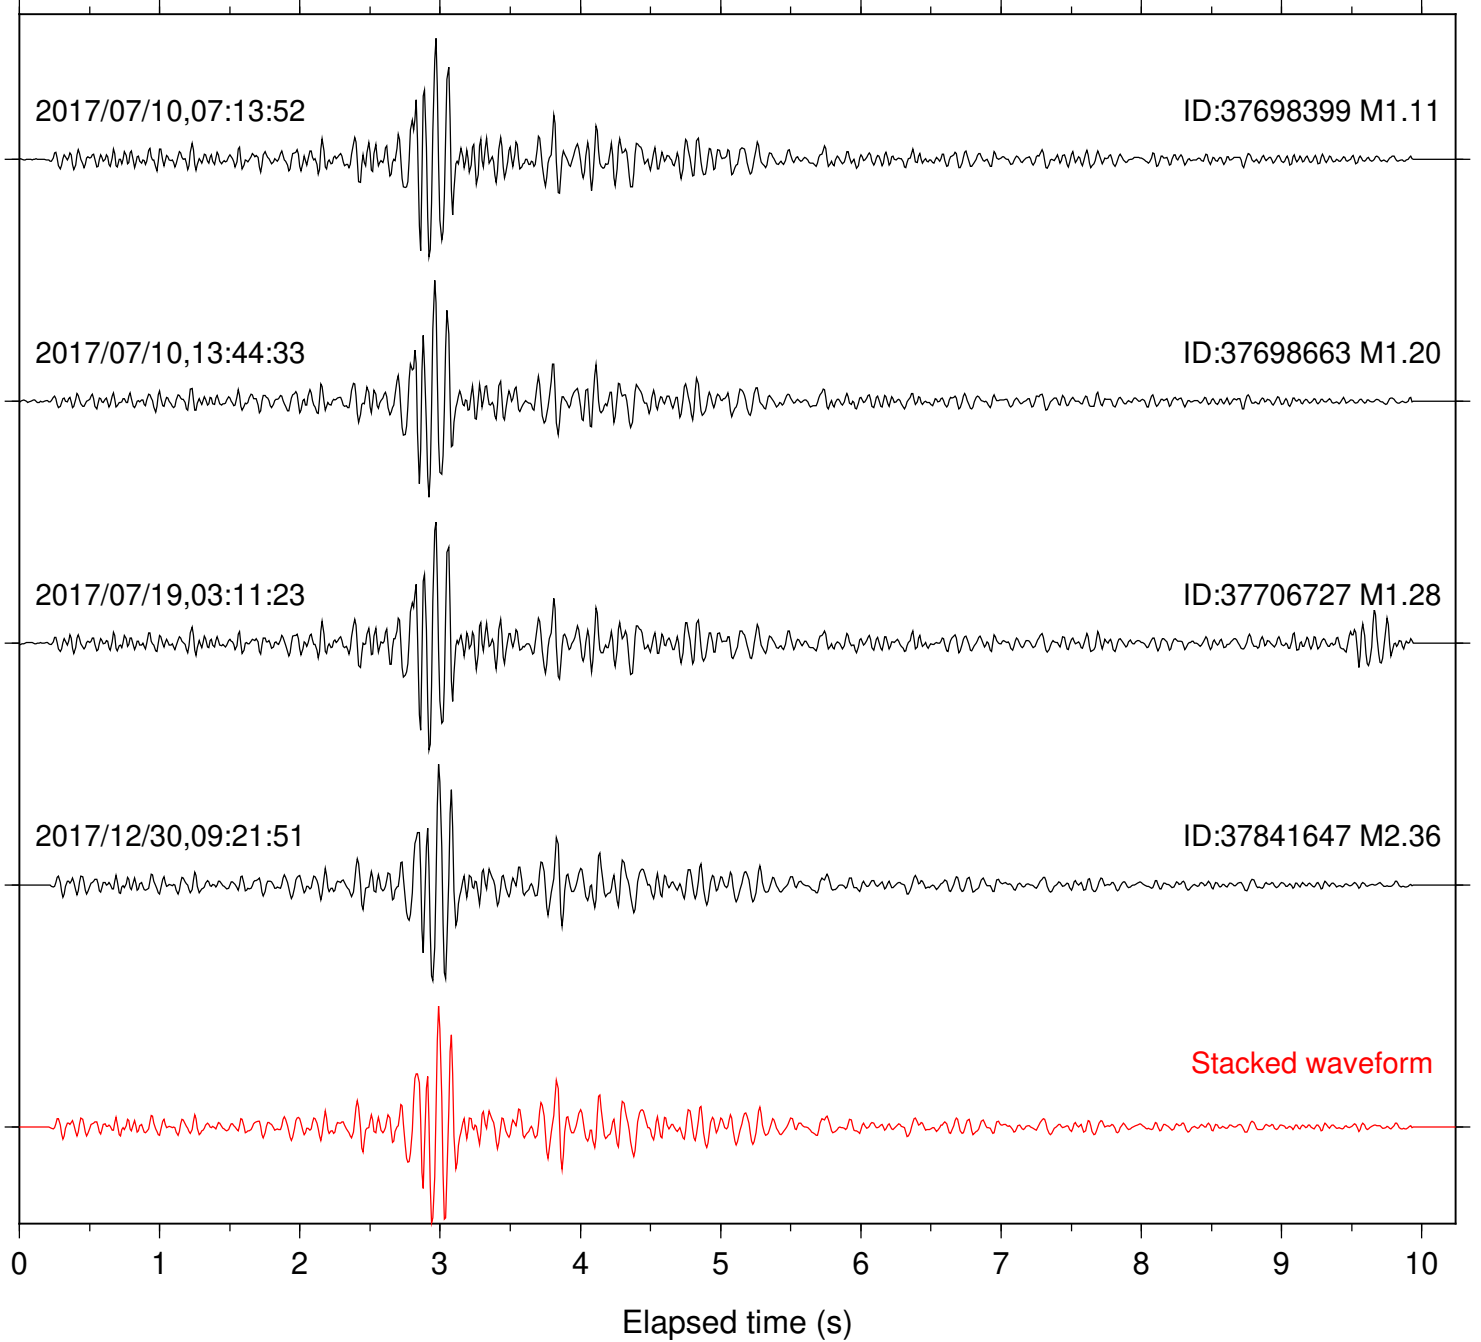

Station: BAC Com: EHZ

Focal depth: 7.44 km

Station: BZN Com: HHZ

Focal depth: 6.53 km

Station: CRY Com: HHZ

Focal depth: 6.53 km

Station: CSH Com: HHZ

Focal depth: 6.53 km

Station: DGR Com: HHZ

Focal depth: 7.44 km

Station: DNR Com: HHZ

Focal depth: 6.53 km

Station: FRD Com: HHZ

Focal depth: 7.44 km

Station: KNW Com: HHZ

Focal depth: 6.53 km

Station: LVA2 Com: HHZ

Focal depth: 6.53 km

Station: PFO Com: HHZ

Focal depth: 7.44 km

Station: POB2 Com: HHZ

Focal depth: 6.53 km

Station: RDM Com: HHZ

Focal depth: 6.53 km

Station: RRSP Com: HHZ

Focal depth: 6.53 km

Station: SMER Com: HHZ

Focal depth: 6.53 km

Station: SND Com: HHZ

Focal depth: 7.44 km

Station: WMC Com: HHZ

Focal depth: 6.53 km