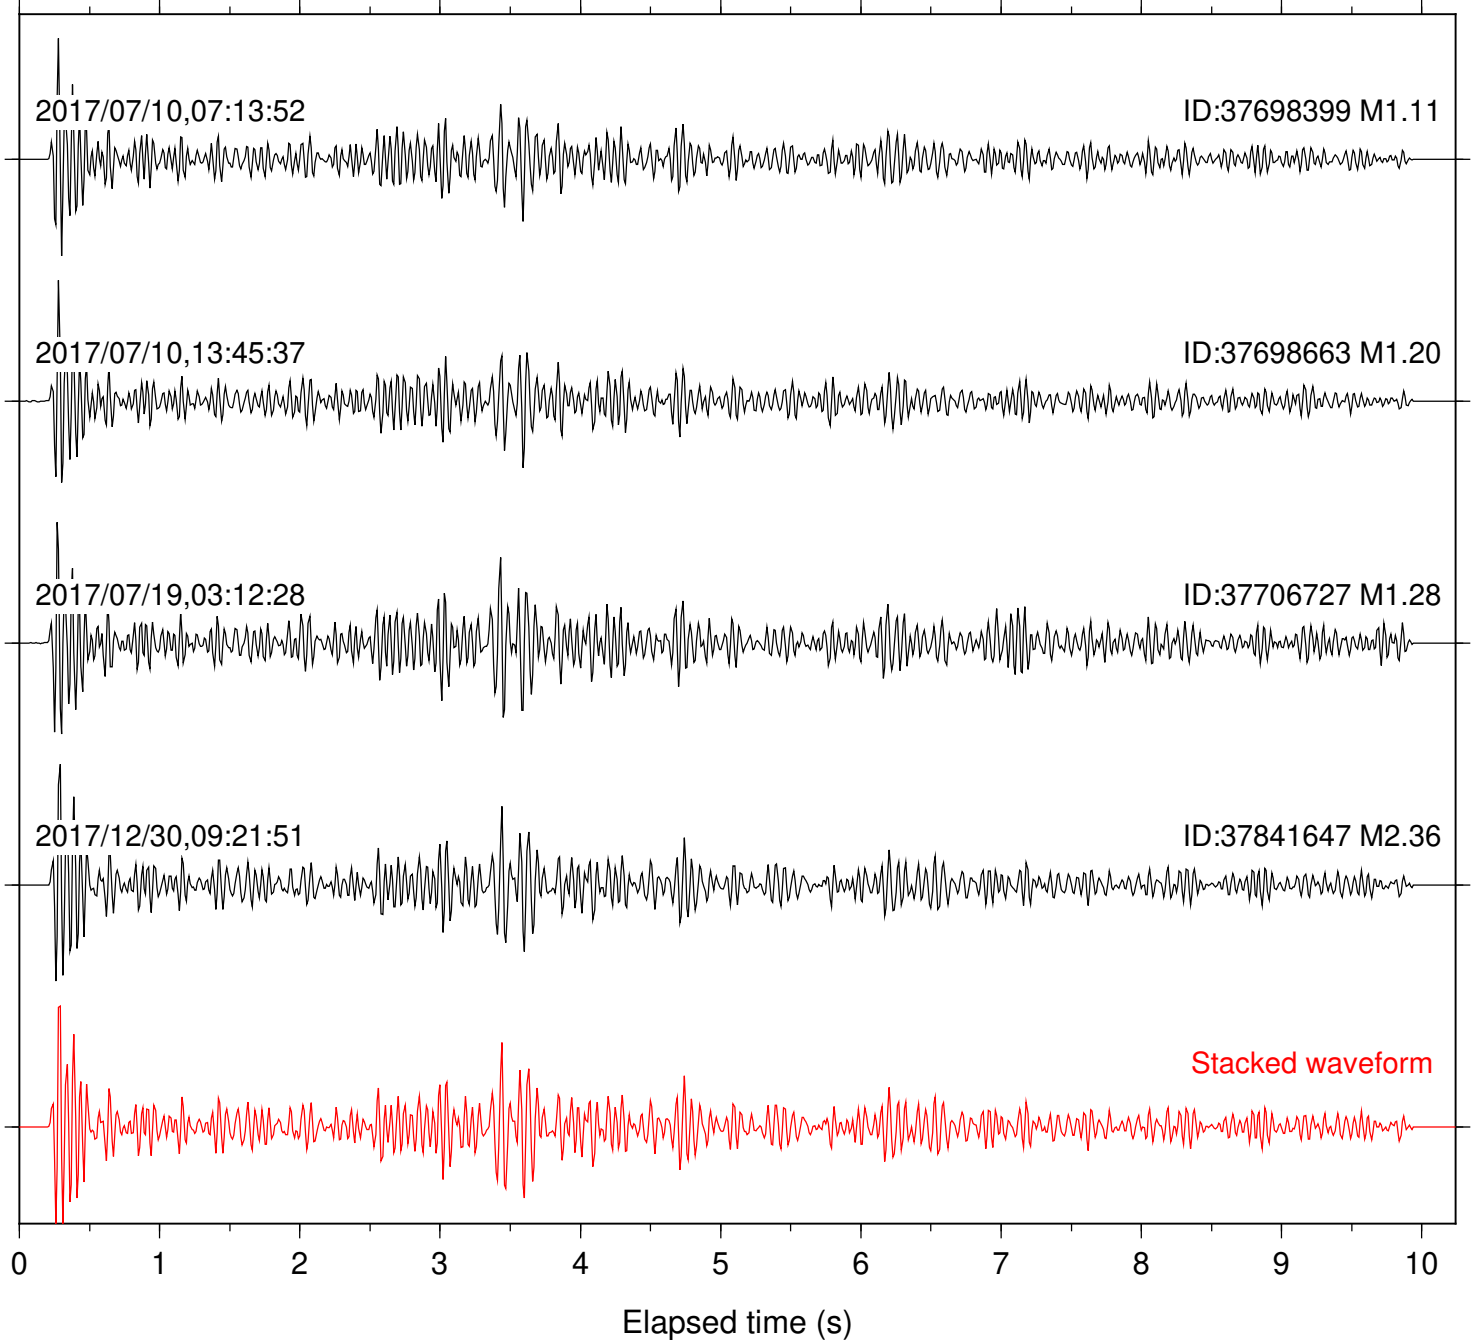

Station: BAC Com: EHZ

Focal depth: 7.44 km

Station: BZN Com: HHZ

Focal depth: 6.53 km

Station: CRY Com: HHZ

Focal depth: 6.53 km

Station: CSH Com: HHZ

Focal depth: 6.53 km

Station: DGR Com: HHZ

Focal depth: 7.44 km

Station: DNR Com: HHZ

Focal depth: 6.53 km

Station: FRD Com: HHZ

Focal depth: 7.44 km

Station: KNW Com: HHZ

Focal depth: 6.53 km

Station: LVA2 Com: HHZ

Focal depth: 6.53 km

Station: PFO Com: HHZ

Focal depth: 7.44 km

Station: POB2 Com: HHZ

Focal depth: 6.53 km

Station: RDM Com: HHZ

Focal depth: 6.53 km

Station: RRSP Com: HHZ

Focal depth: 6.53 km

Station: SMER Com: HHZ

Focal depth: 6.53 km

Station: SND Com: HHZ

Focal depth: 7.44 km

Station: WMC Com: HHZ

Focal depth: 6.53 km