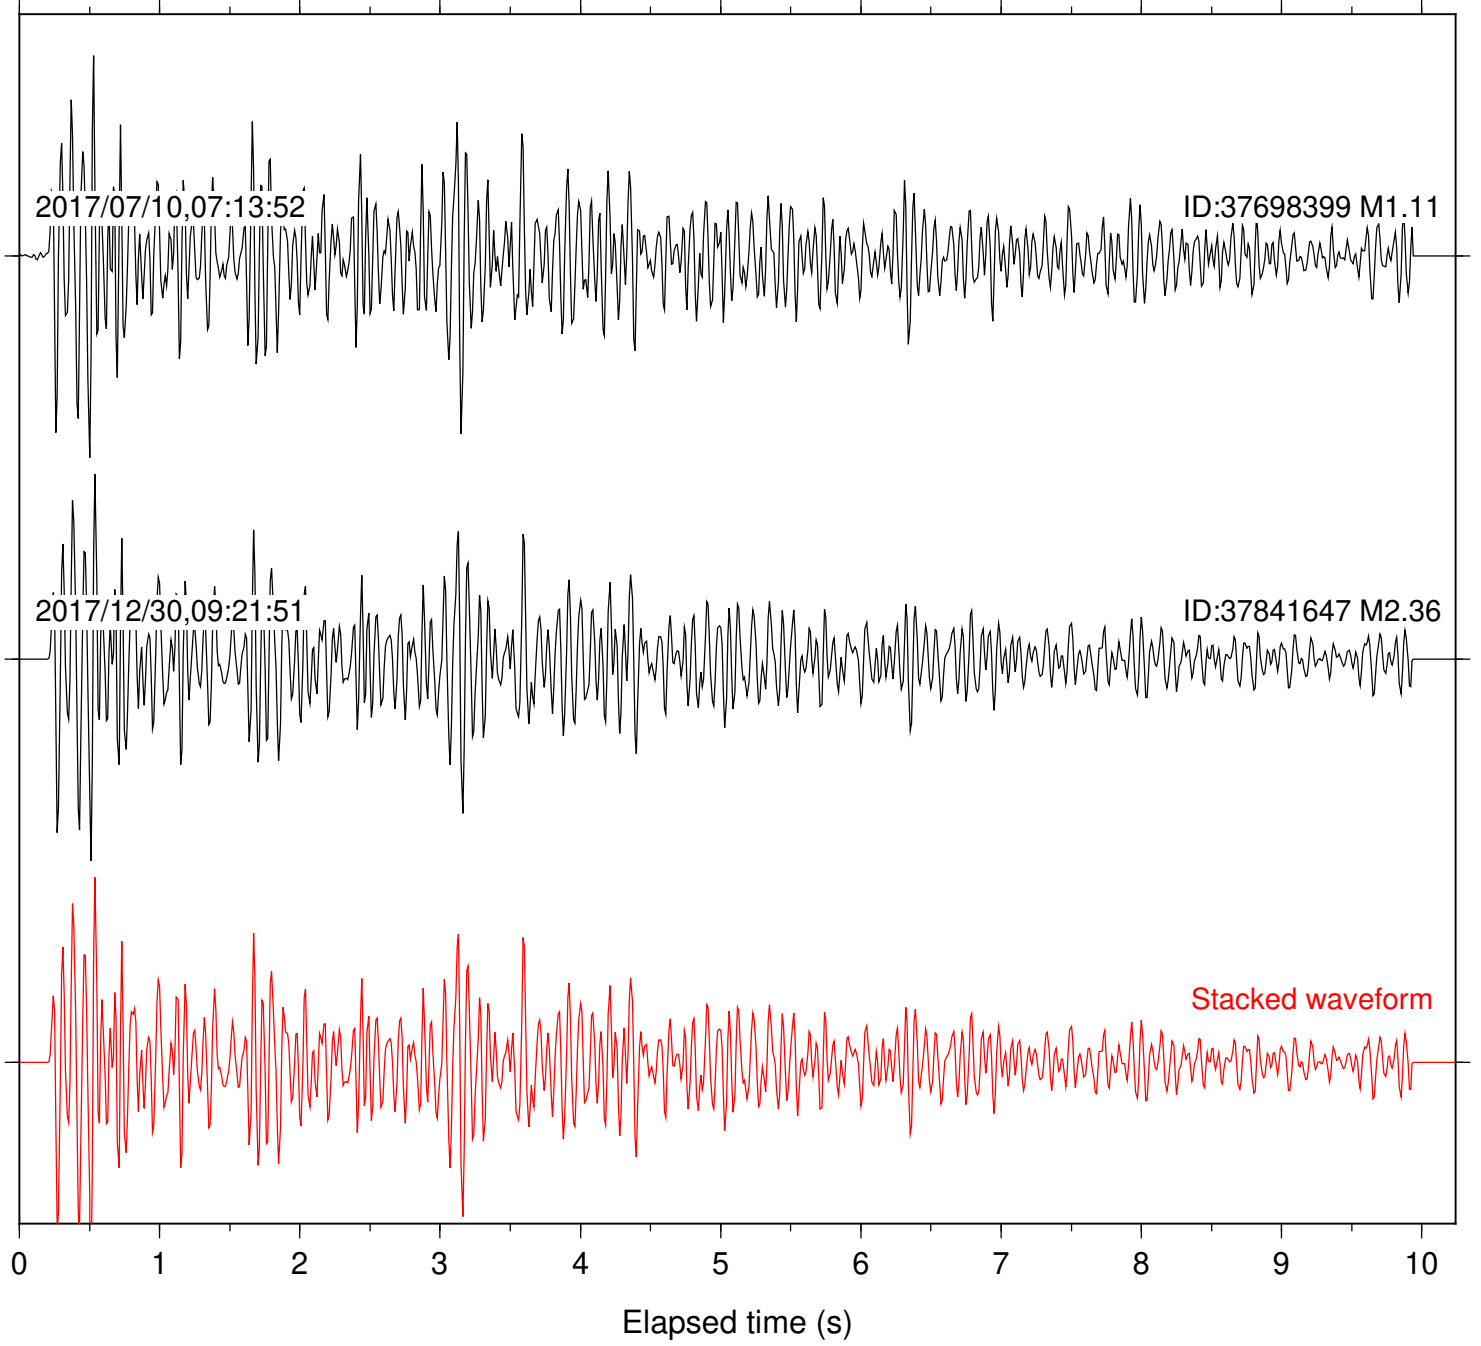

Station: B081 Com: EHZ

Focal depth: 7.44 km

Station: B082 Com: EHZ

Focal depth: 7.44 km

Station: B084 Com: EHZ

Focal depth: 7.44 km

Station: B086 Com: EHZ

Focal depth: 6.53 km

Station: B087 Com: EHZ

Focal depth: 7.44 km

Station: B088 Com: EHZ

Focal depth: 7.44 km

Station: B093 Com: EHZ

Focal depth: 7.44 km

Station: B946 Com: EHZ

Focal depth: 7.44 km

Station: DGR Com: HHZ

Focal depth: 7.44 km

Station: DNR Com: HHZ

Focal depth: 6.53 km

Station: FRD Com: HHZ

Focal depth: 7.44 km

Station: KNW Com: HHZ

Focal depth: 6.53 km

Station: RRSP Com: HHZ

Focal depth: 6.53 km

Station: SMER Com: HHZ

Focal depth: 6.53 km

Station: SND Com: HHZ

Focal depth: 7.44 km

Station: WMC Com: HHZ

Focal depth: 6.53 km