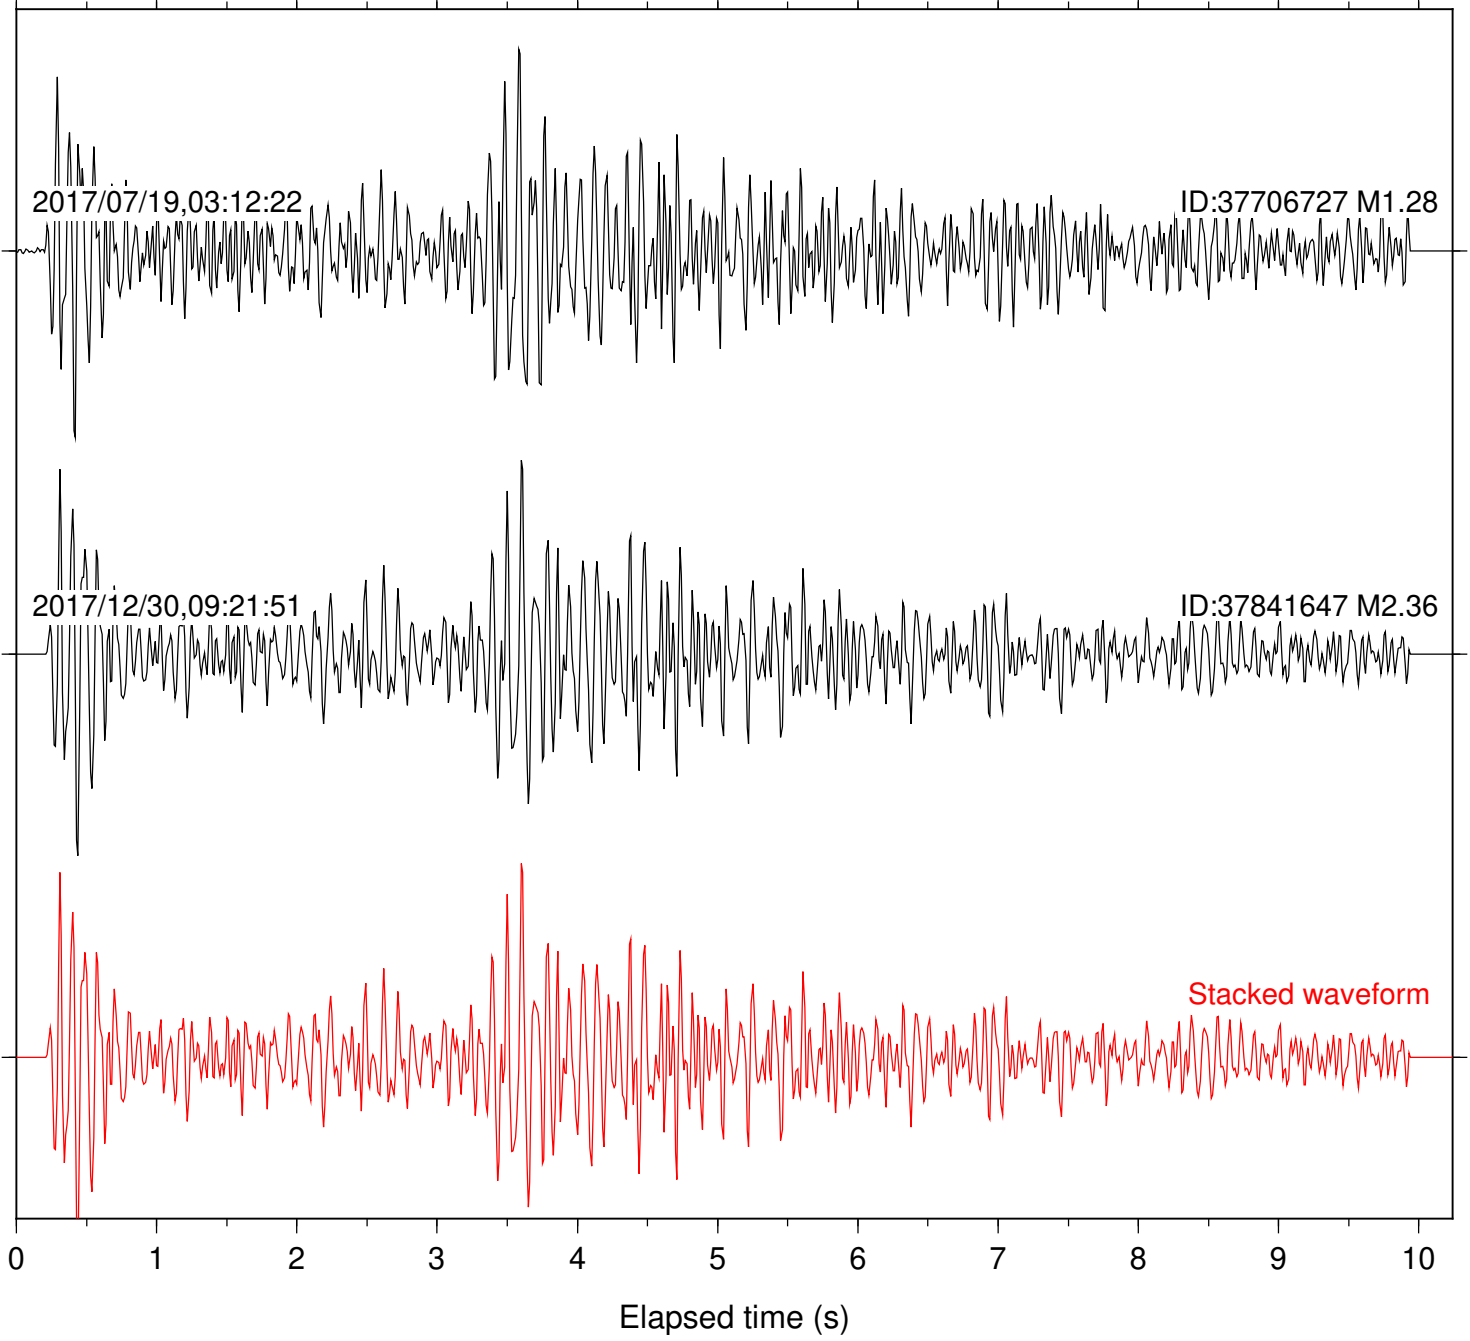

Station: B087 Com: EHZ

Focal depth: 7.44 km

Station: B088 Com: EHZ

Focal depth: 7.44 km

Station: B093 Com: EHZ

Focal depth: 7.44 km

Station: B946 Com: EHZ

Focal depth: 7.44 km

Station: BAC Com: EHZ

Focal depth: 7.44 km

Station: BZN Com: HHZ

Focal depth: 6.53 km

Station: CRY Com: HHZ

Focal depth: 6.53 km

Station: CSH Com: HHZ

Focal depth: 6.53 km

Station: DGR Com: HHZ

Focal depth: 7.44 km

Station: DNR Com: HHZ

Focal depth: 6.53 km

Station: FRD Com: HHZ

Focal depth: 7.44 km

Station: KNW Com: HHZ

Focal depth: 6.53 km

Station: RRSP Com: HHZ

Focal depth: 6.53 km

Station: SMER Com: HHZ

Focal depth: 6.53 km

Station: SND Com: HHZ

Focal depth: 7.44 km

Station: WMC Com: HHZ

Focal depth: 6.53 km