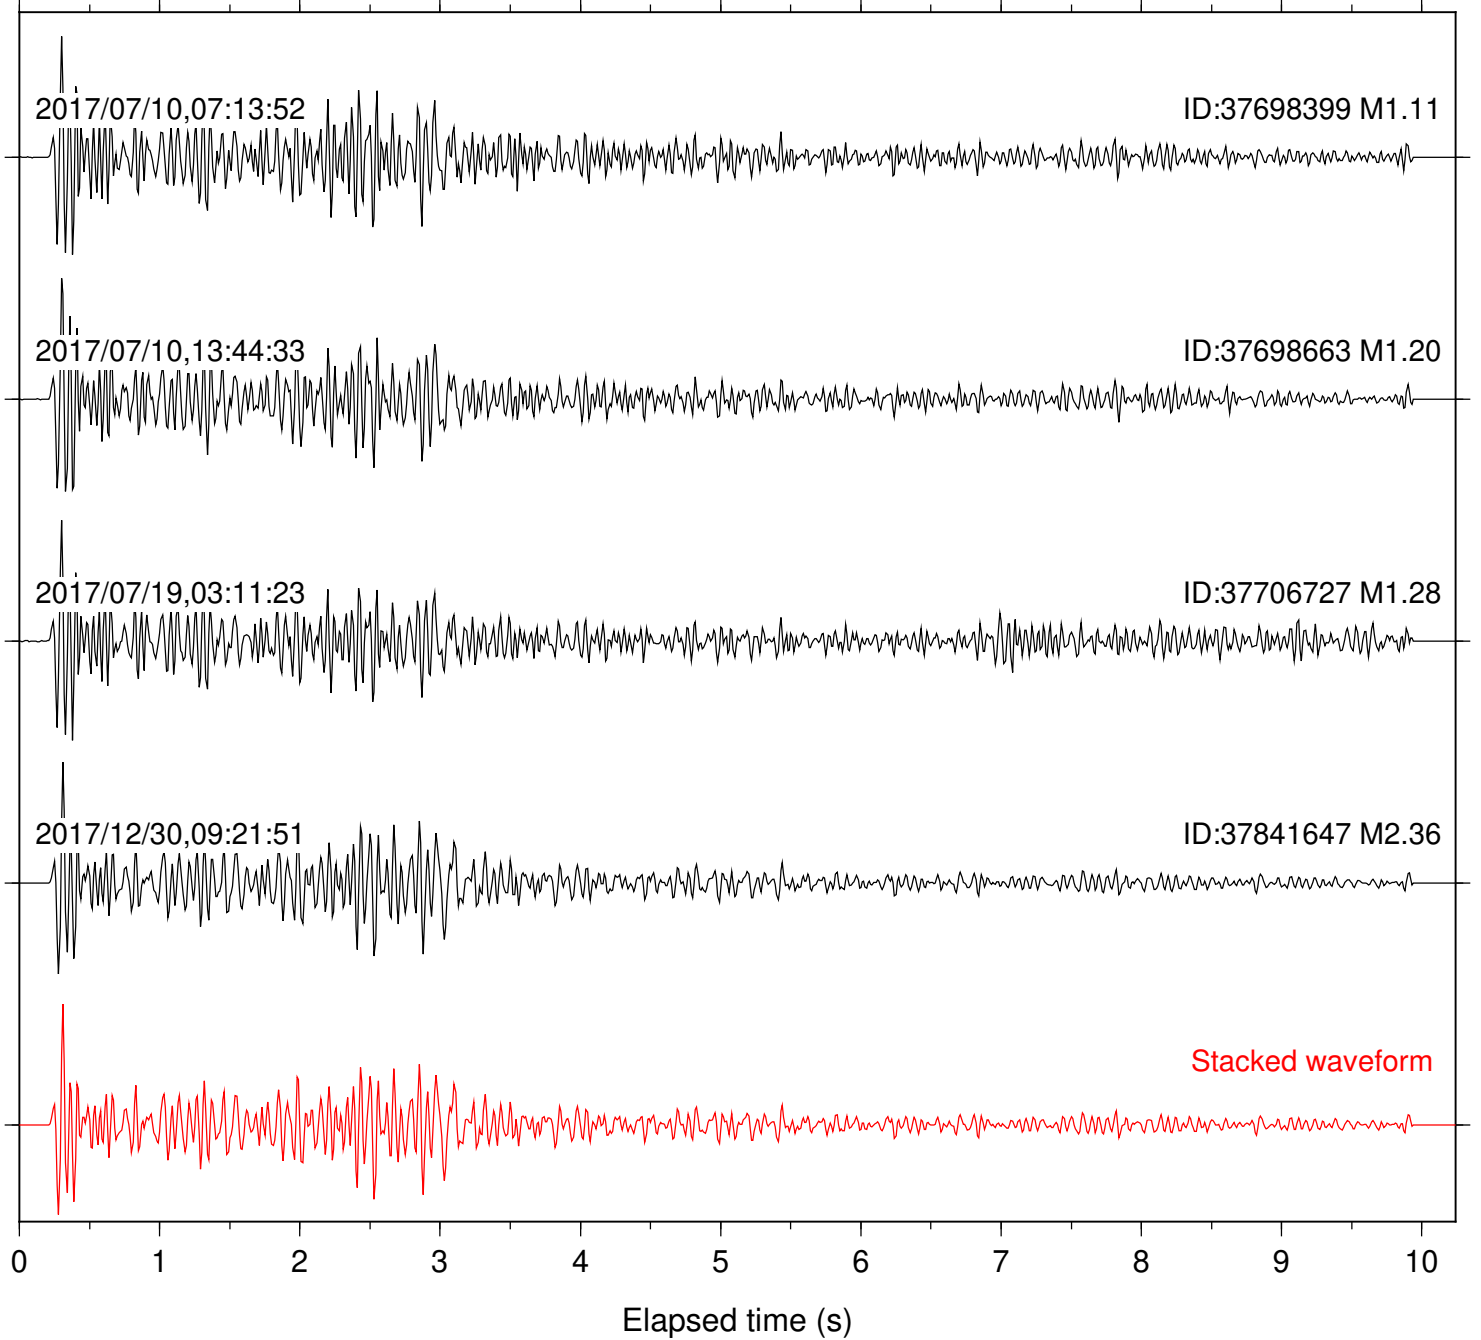

Station: BAC Com: EHZ

Focal depth: 7.44 km

Station: BZN Com: HHZ

Focal depth: 6.53 km

Station: CRY Com: HHZ

Focal depth: 6.53 km

Station: CSH Com: HHZ

Focal depth: 6.53 km

Station: DGR Com: HHZ

Focal depth: 7.44 km

Station: DNR Com: HHZ

Focal depth: 6.53 km

Station: FRD Com: HHZ

Focal depth: 7.44 km

Station: KNW Com: HHZ

Focal depth: 6.53 km

Station: LVA2 Com: HHZ

Focal depth: 6.53 km

Station: PFO Com: HHZ

Focal depth: 7.44 km

Station: POB2 Com: HHZ

Focal depth: 6.53 km

Station: RDM Com: HHZ

Focal depth: 6.53 km

Station: RRSP Com: HHZ

Focal depth: 6.53 km

Station: SMER Com: HHZ

Focal depth: 6.53 km

Station: SND Com: HHZ

Focal depth: 7.44 km

Station: WMC Com: HHZ

Focal depth: 6.53 km