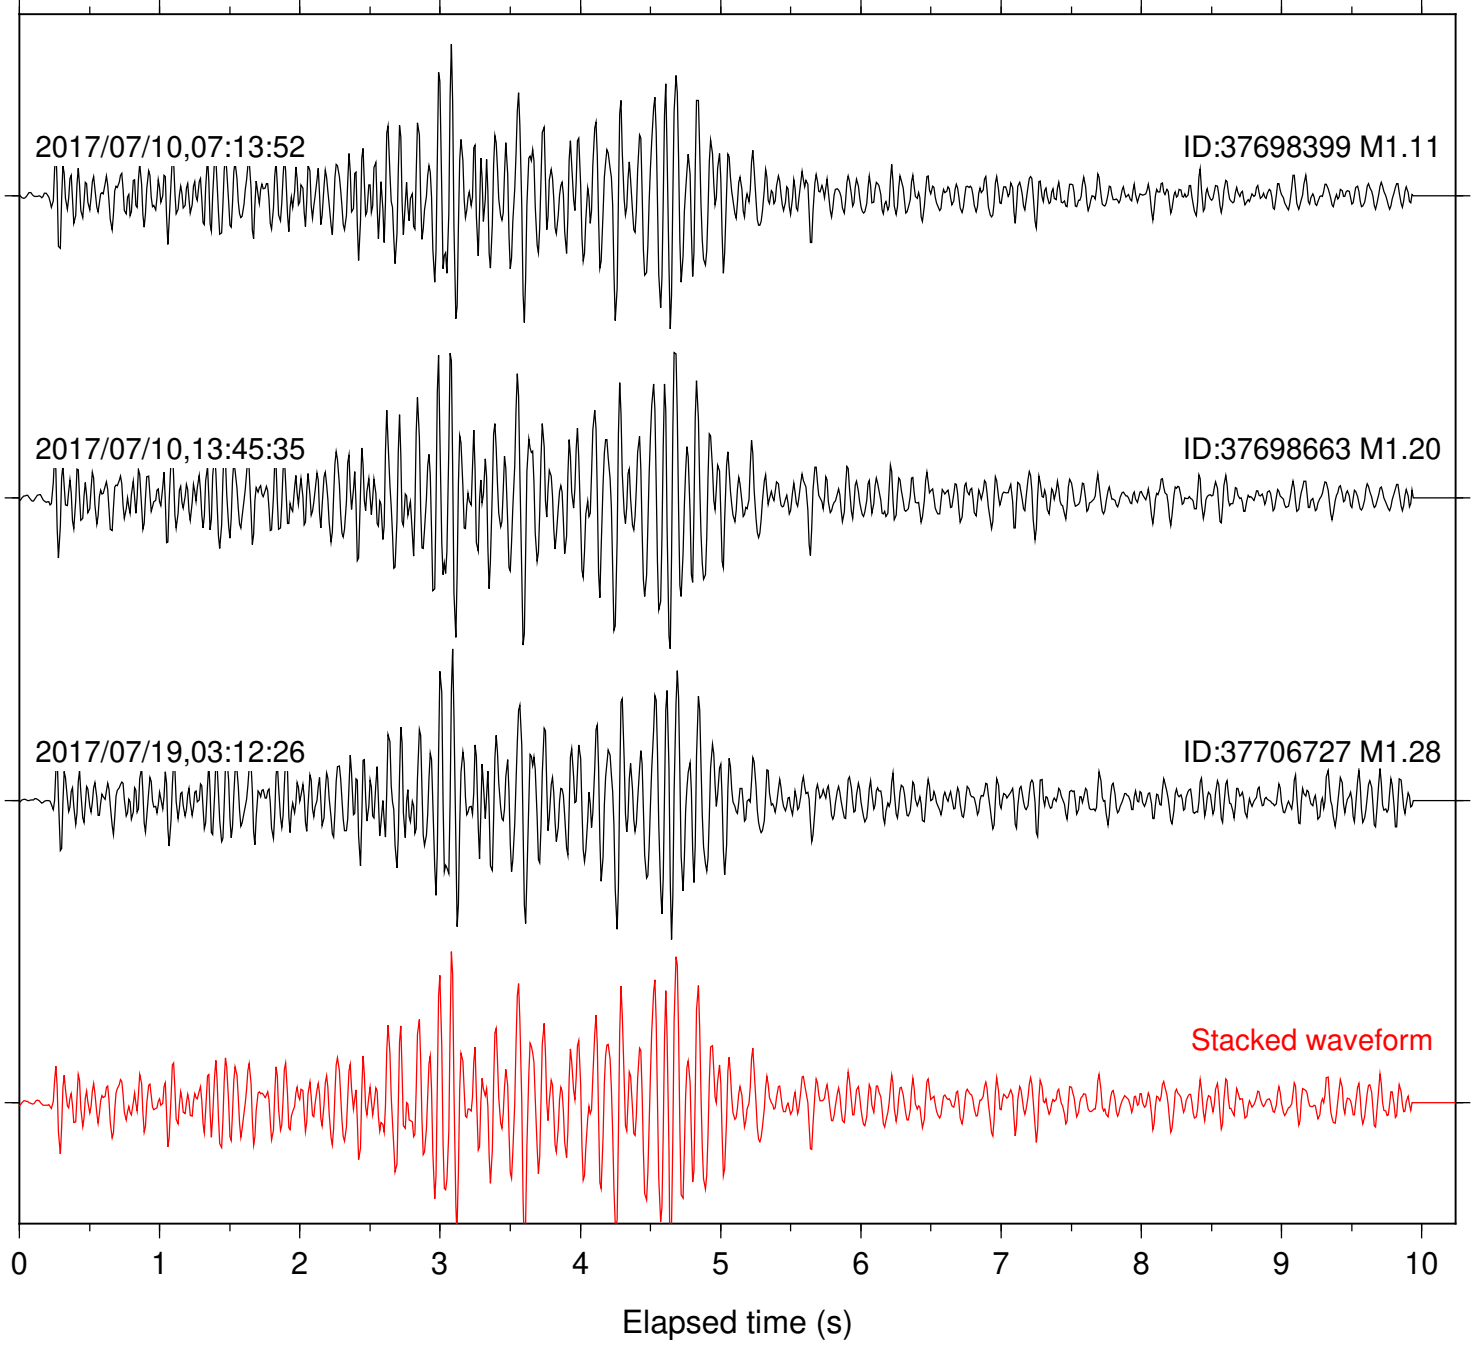

Station: BAC Com: EHZ

Focal depth: 7.44 km

Station: BZN Com: HHZ

Focal depth: 6.53 km

Station: CRY Com: HHZ

Focal depth: 6.53 km

Station: CSH Com: HHZ

Focal depth: 6.53 km

Station: DGR Com: HHZ

Focal depth: 7.44 km

Station: DNR Com: HHZ

Focal depth: 6.53 km

Station: FRD Com: HHZ

Focal depth: 7.44 km

Station: KNW Com: HHZ

Focal depth: 6.53 km

Station: LVA2 Com: HHZ

Focal depth: 6.53 km

Station: PFO Com: HHZ

Focal depth: 7.44 km

Station: POB2 Com: HHZ

Focal depth: 6.53 km

Station: RDM Com: HHZ

Focal depth: 6.53 km

Station: RRSP Com: HHZ

Focal depth: 6.53 km

Station: SMER Com: HHZ

Focal depth: 6.53 km

Station: SND Com: HHZ

Focal depth: 7.44 km

Station: WMC Com: HHZ

Focal depth: 6.53 km