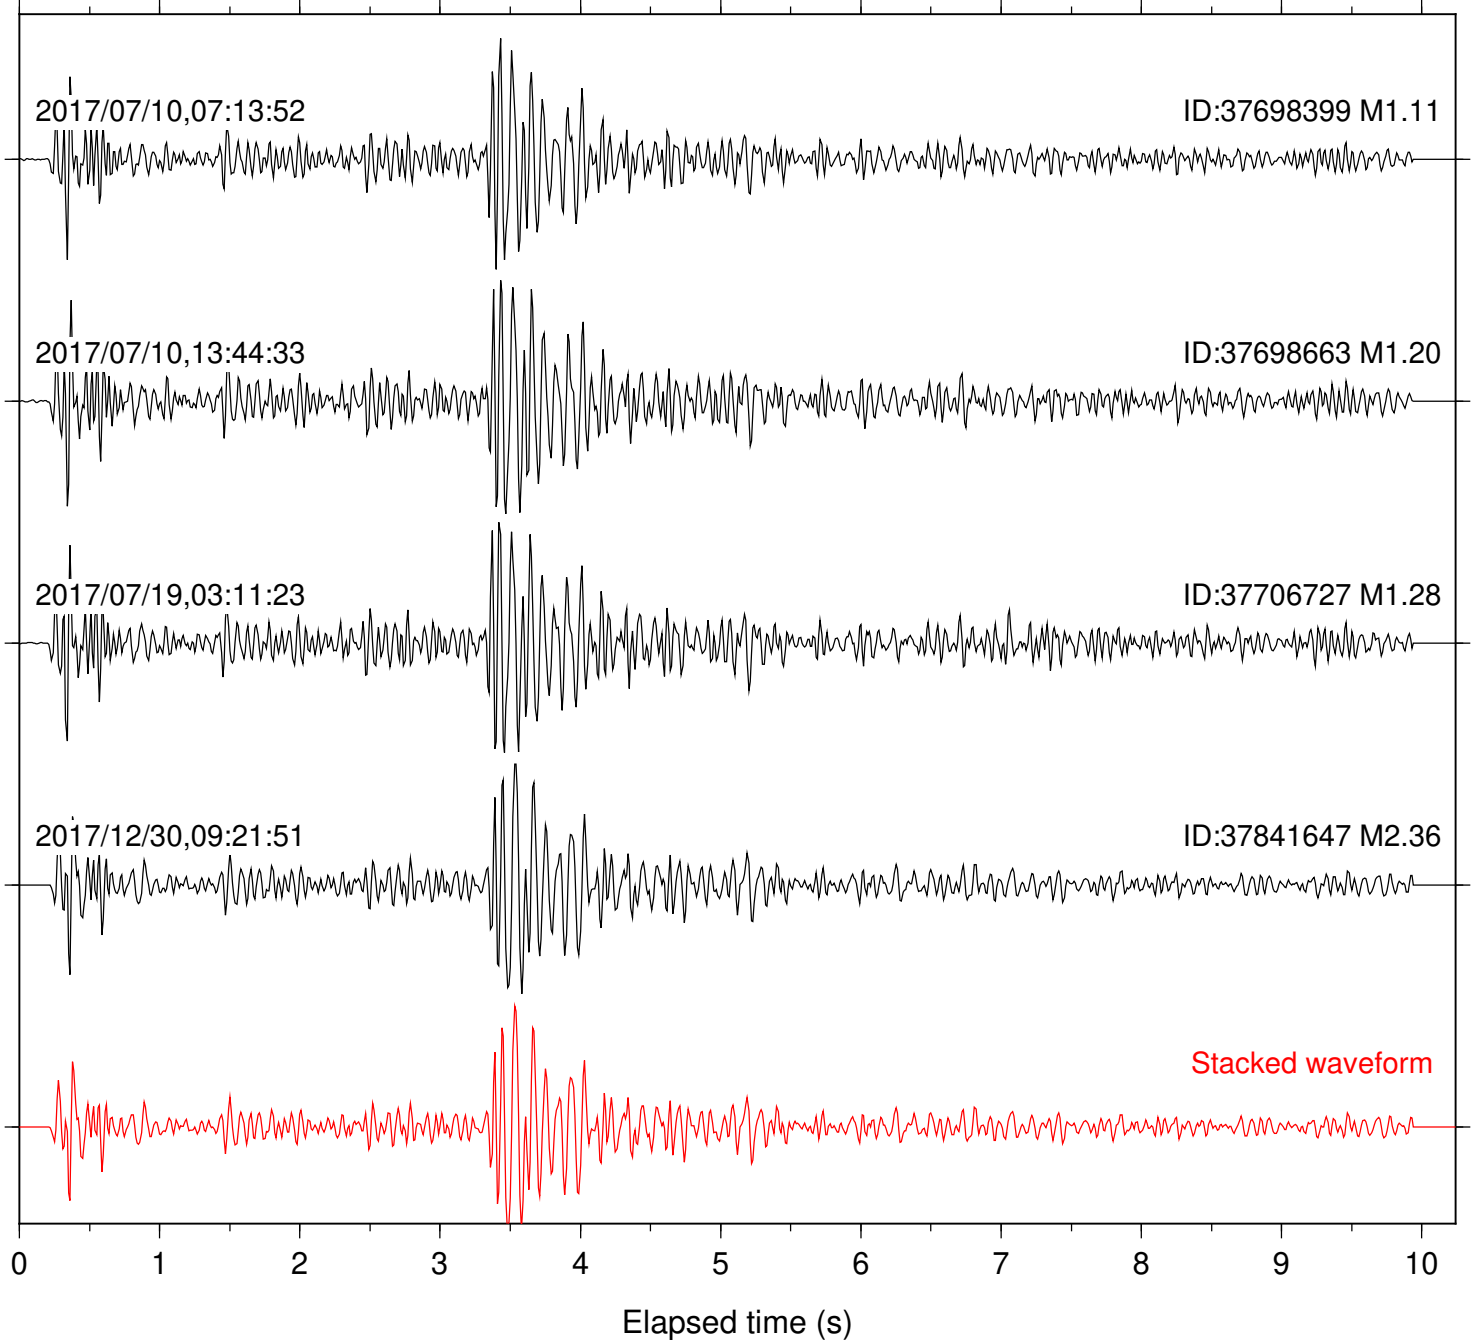

Station: B081 Com: EHZ

Focal depth: 7.44 km

Station: B082 Com: EHZ

Focal depth: 7.44 km

Station: B084 Com: EHZ

Focal depth: 7.44 km

Station: B086 Com: EHZ

Focal depth: 6.53 km

Station: B087 Com: EHZ

Focal depth: 7.44 km

Station: B088 Com: EHZ

Focal depth: 7.44 km

Station: B093 Com: EHZ

Focal depth: 7.44 km

Station: B946 Com: EHZ

Focal depth: 7.44 km

Station: DGR Com: HHZ

Focal depth: 7.44 km

Station: DNR Com: HHZ

Focal depth: 6.53 km

Station: FRD Com: HHZ

Focal depth: 7.44 km

Station: KNW Com: HHZ

Focal depth: 6.53 km

Station: RRSP Com: HHZ

Focal depth: 6.53 km

Station: SMER Com: HHZ

Focal depth: 6.53 km

Station: SND Com: HHZ

Focal depth: 7.44 km

Station: WMC Com: HHZ

Focal depth: 6.53 km