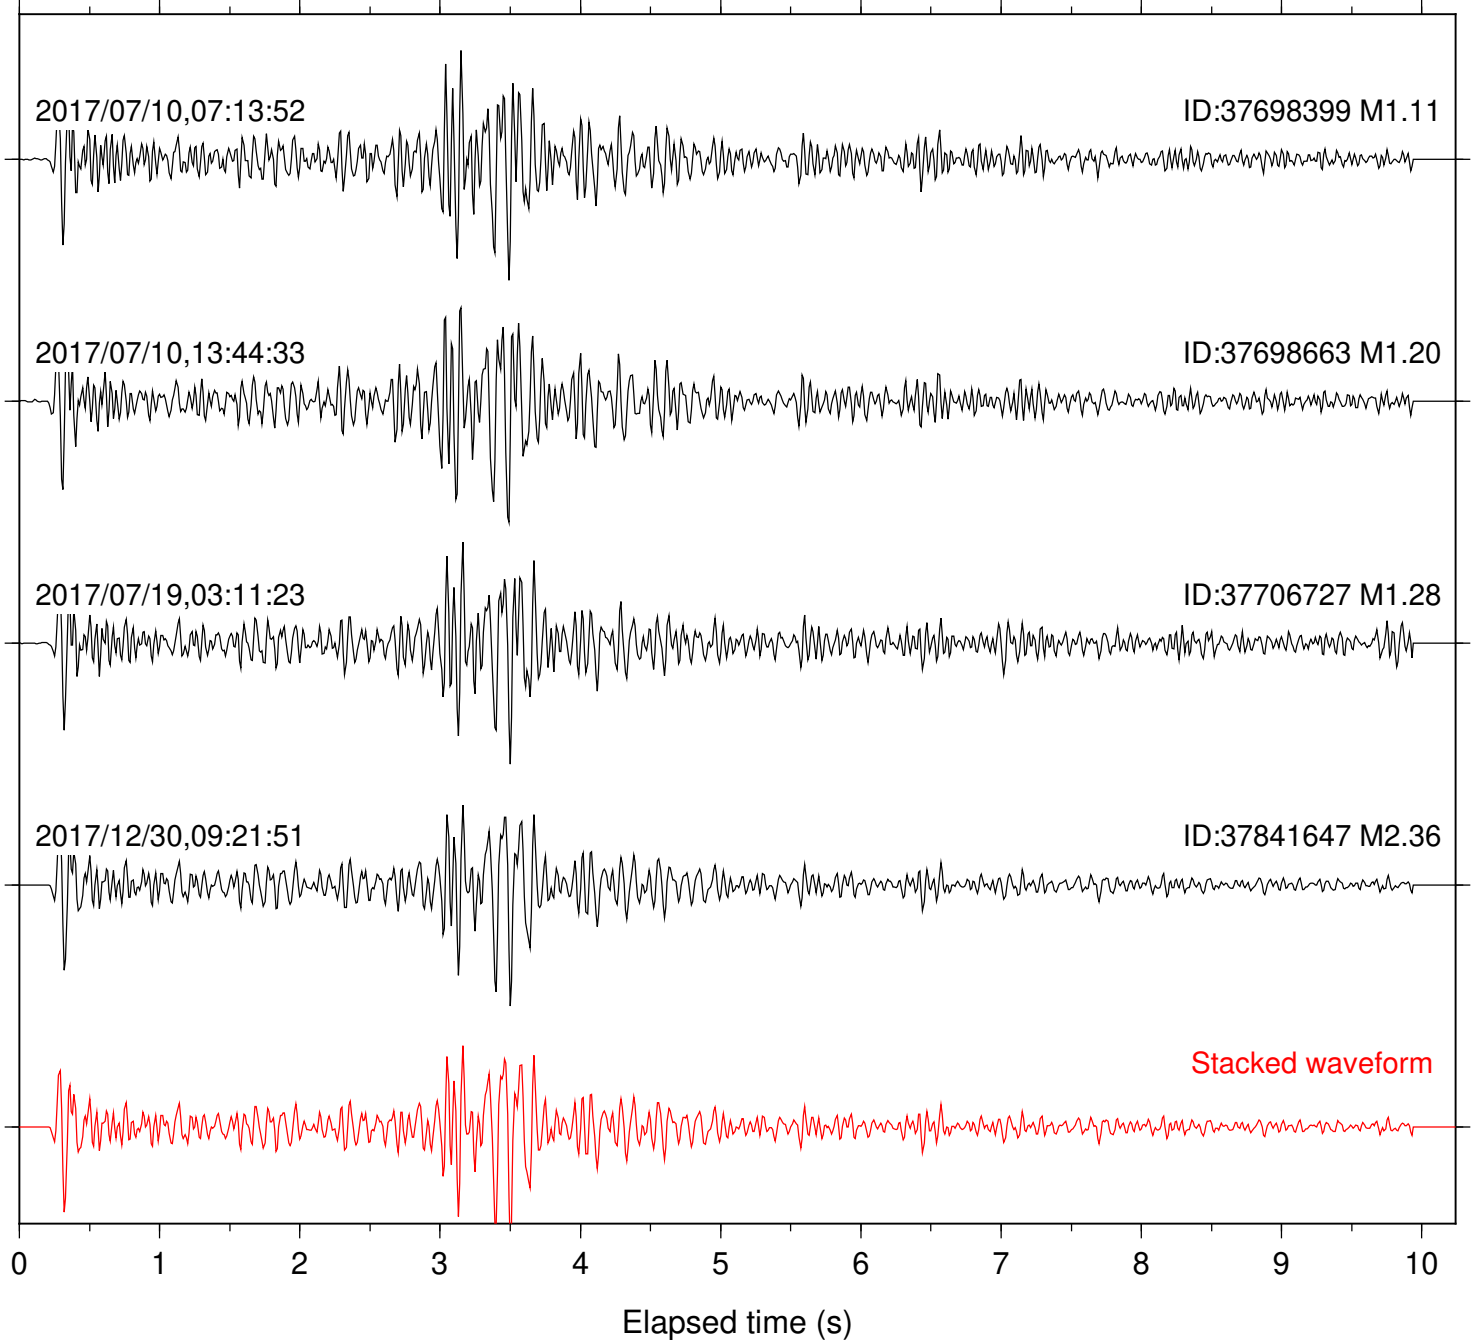

Station: B081 Com: EHZ

Focal depth: 7.44 km

Station: B082 Com: EHZ

Focal depth: 7.44 km

Station: B084 Com: EHZ

Focal depth: 7.44 km

Station: B086 Com: EHZ

Focal depth: 6.53 km

Station: B087 Com: EHZ

Focal depth: 7.44 km

Station: B088 Com: EHZ

Focal depth: 7.44 km

Station: B093 Com: EHZ

Focal depth: 7.44 km

Station: B946 Com: EHZ

Focal depth: 7.44 km

Station: DGR Com: HHZ

Focal depth: 7.44 km

Station: DNR Com: HHZ

Focal depth: 6.53 km

Station: FRD Com: HHZ

Focal depth: 7.44 km

Station: KNW Com: HHZ

Focal depth: 6.53 km

Station: RRSP Com: HHZ

Focal depth: 6.53 km

Station: SMER Com: HHZ

Focal depth: 6.53 km

Station: SND Com: HHZ

Focal depth: 7.44 km

Station: WMC Com: HHZ

Focal depth: 6.53 km