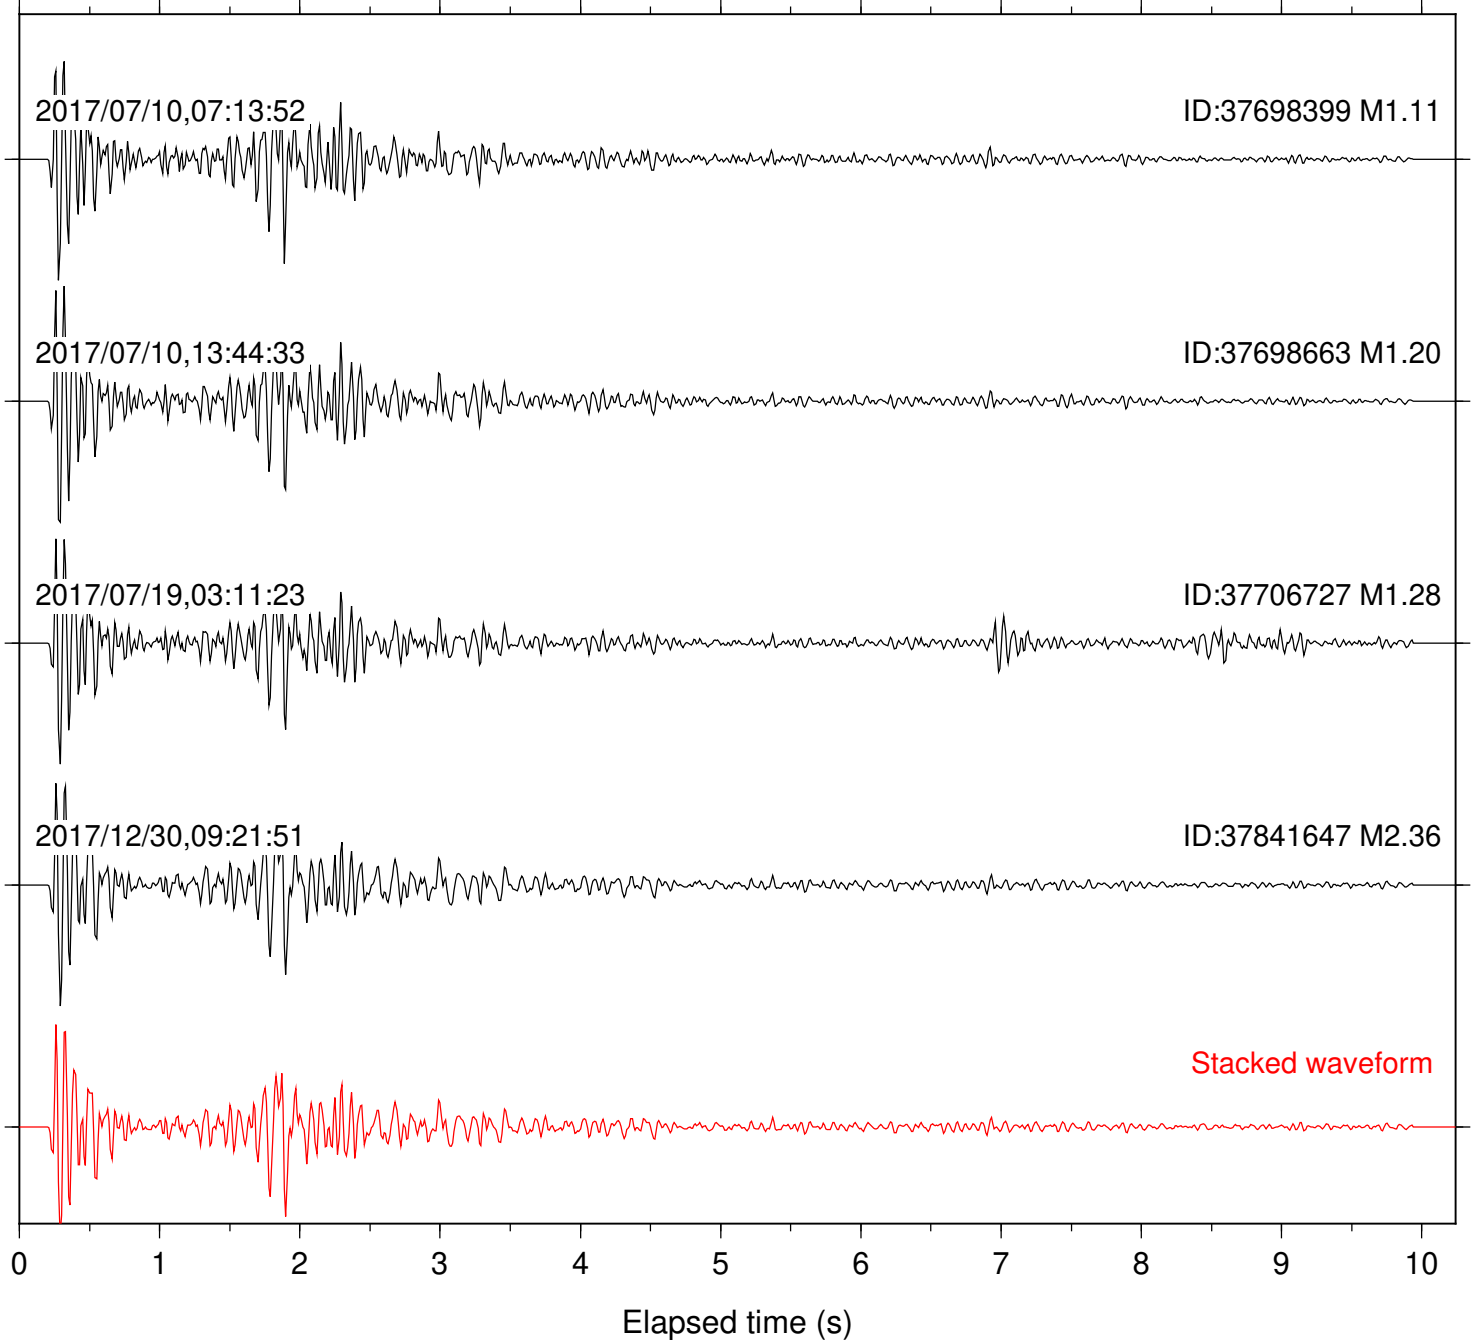

Station: B087 Com: EHZ

Focal depth: 7.44 km

Station: B088 Com: EHZ

Focal depth: 7.44 km

Station: B093 Com: EHZ

Focal depth: 7.44 km

Station: B946 Com: EHZ

Focal depth: 7.44 km

Station: BAC Com: EHZ

Focal depth: 7.44 km

Station: BZN Com: HHZ

Focal depth: 6.53 km

Station: CRY Com: HHZ

Focal depth: 6.53 km

Station: CSH Com: HHZ

Focal depth: 6.53 km

Station: DGR Com: HHZ

Focal depth: 7.44 km

Station: DNR Com: HHZ

Focal depth: 6.53 km

Station: FRD Com: HHZ

Focal depth: 7.44 km

Station: KNW Com: HHZ

Focal depth: 6.53 km

Station: RRSP Com: HHZ

Focal depth: 6.53 km

Station: SMER Com: HHZ

Focal depth: 6.53 km

Station: SND Com: HHZ

Focal depth: 7.44 km

Station: WMC Com: HHZ

Focal depth: 6.53 km