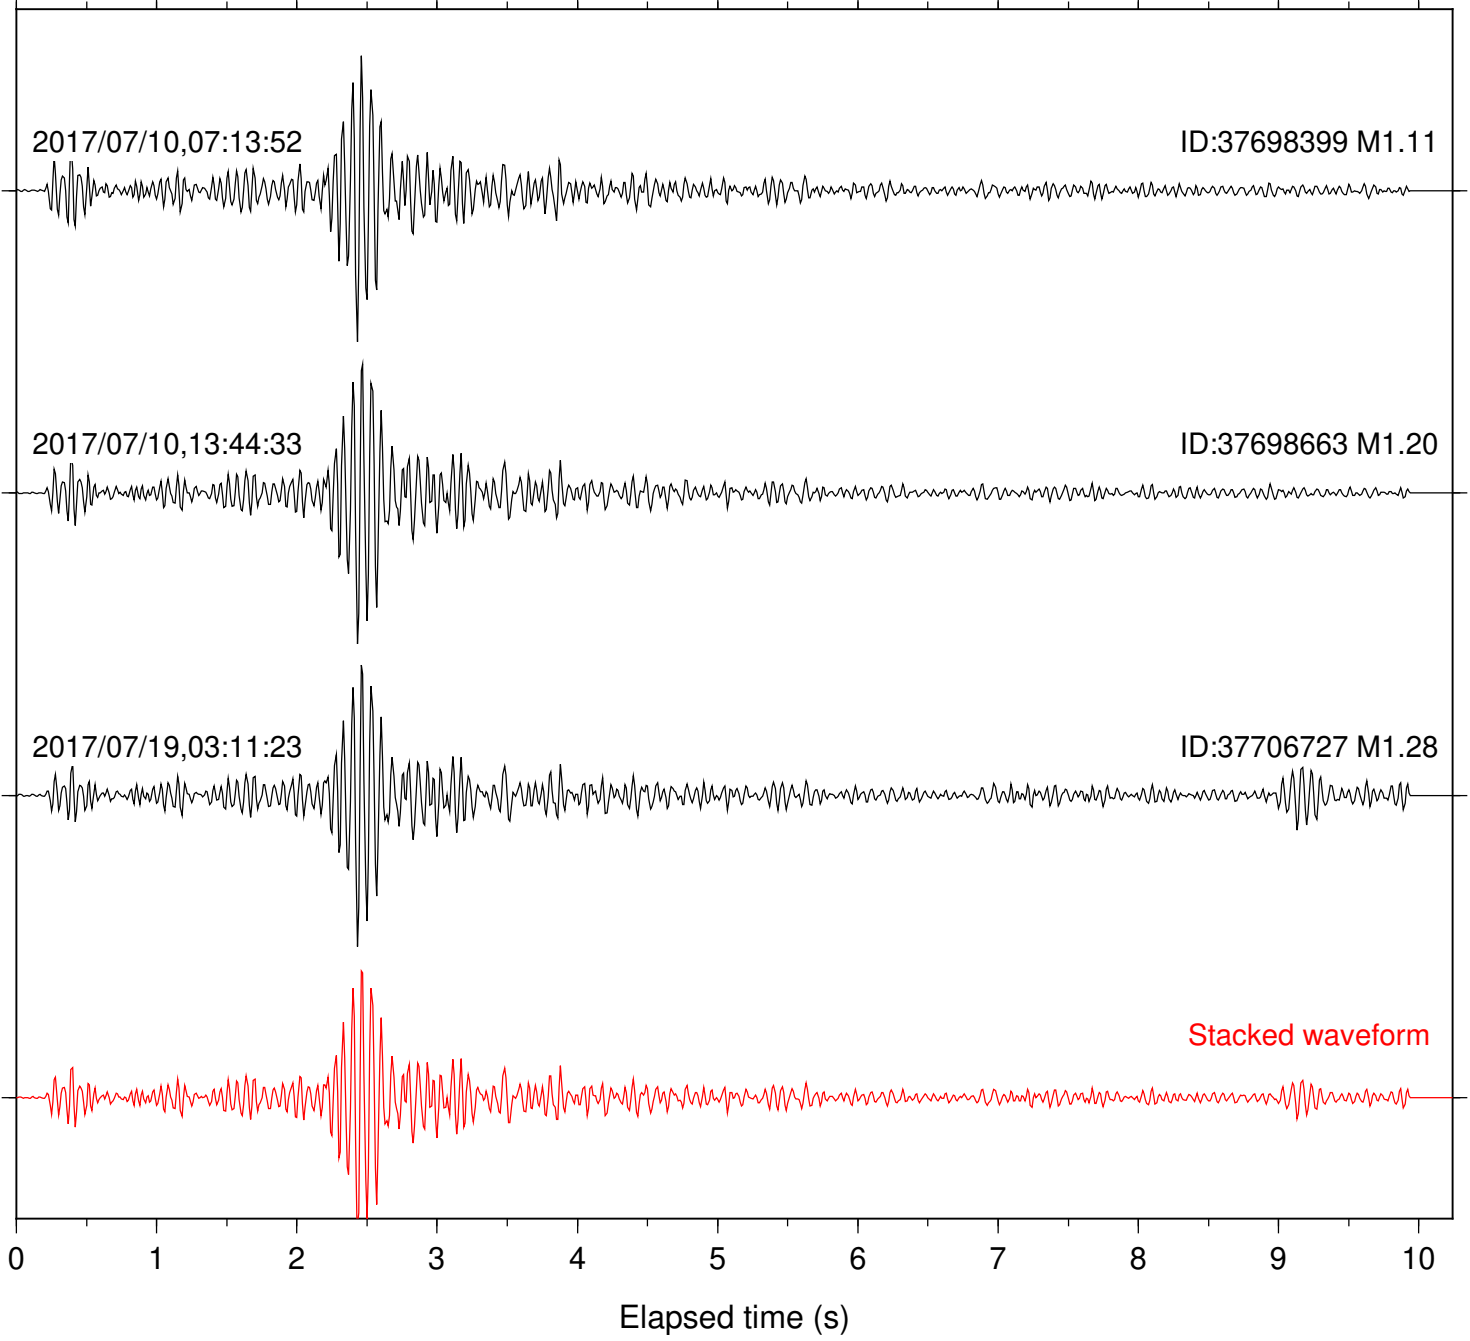

Station: BAC Com: EHZ

Focal depth: 7.44 km

Station: BZN Com: HHZ

Focal depth: 6.53 km

Station: CRY Com: HHZ

Focal depth: 6.53 km

Station: CSH Com: HHZ

Focal depth: 6.53 km

Station: DGR Com: HHZ

Focal depth: 7.44 km

Station: DNR Com: HHZ

Focal depth: 6.53 km

Station: FRD Com: HHZ

Focal depth: 7.44 km

Station: KNW Com: HHZ

Focal depth: 6.53 km

Station: LVA2 Com: HHZ

Focal depth: 6.53 km

Station: PFO Com: HHZ

Focal depth: 7.44 km

Station: POB2 Com: HHZ

Focal depth: 6.53 km

Station: RDM Com: HHZ

Focal depth: 6.53 km

Station: RRSP Com: HHZ

Focal depth: 6.53 km

Station: SMER Com: HHZ

Focal depth: 6.53 km

Station: SND Com: HHZ

Focal depth: 7.44 km

Station: WMC Com: HHZ

Focal depth: 6.53 km