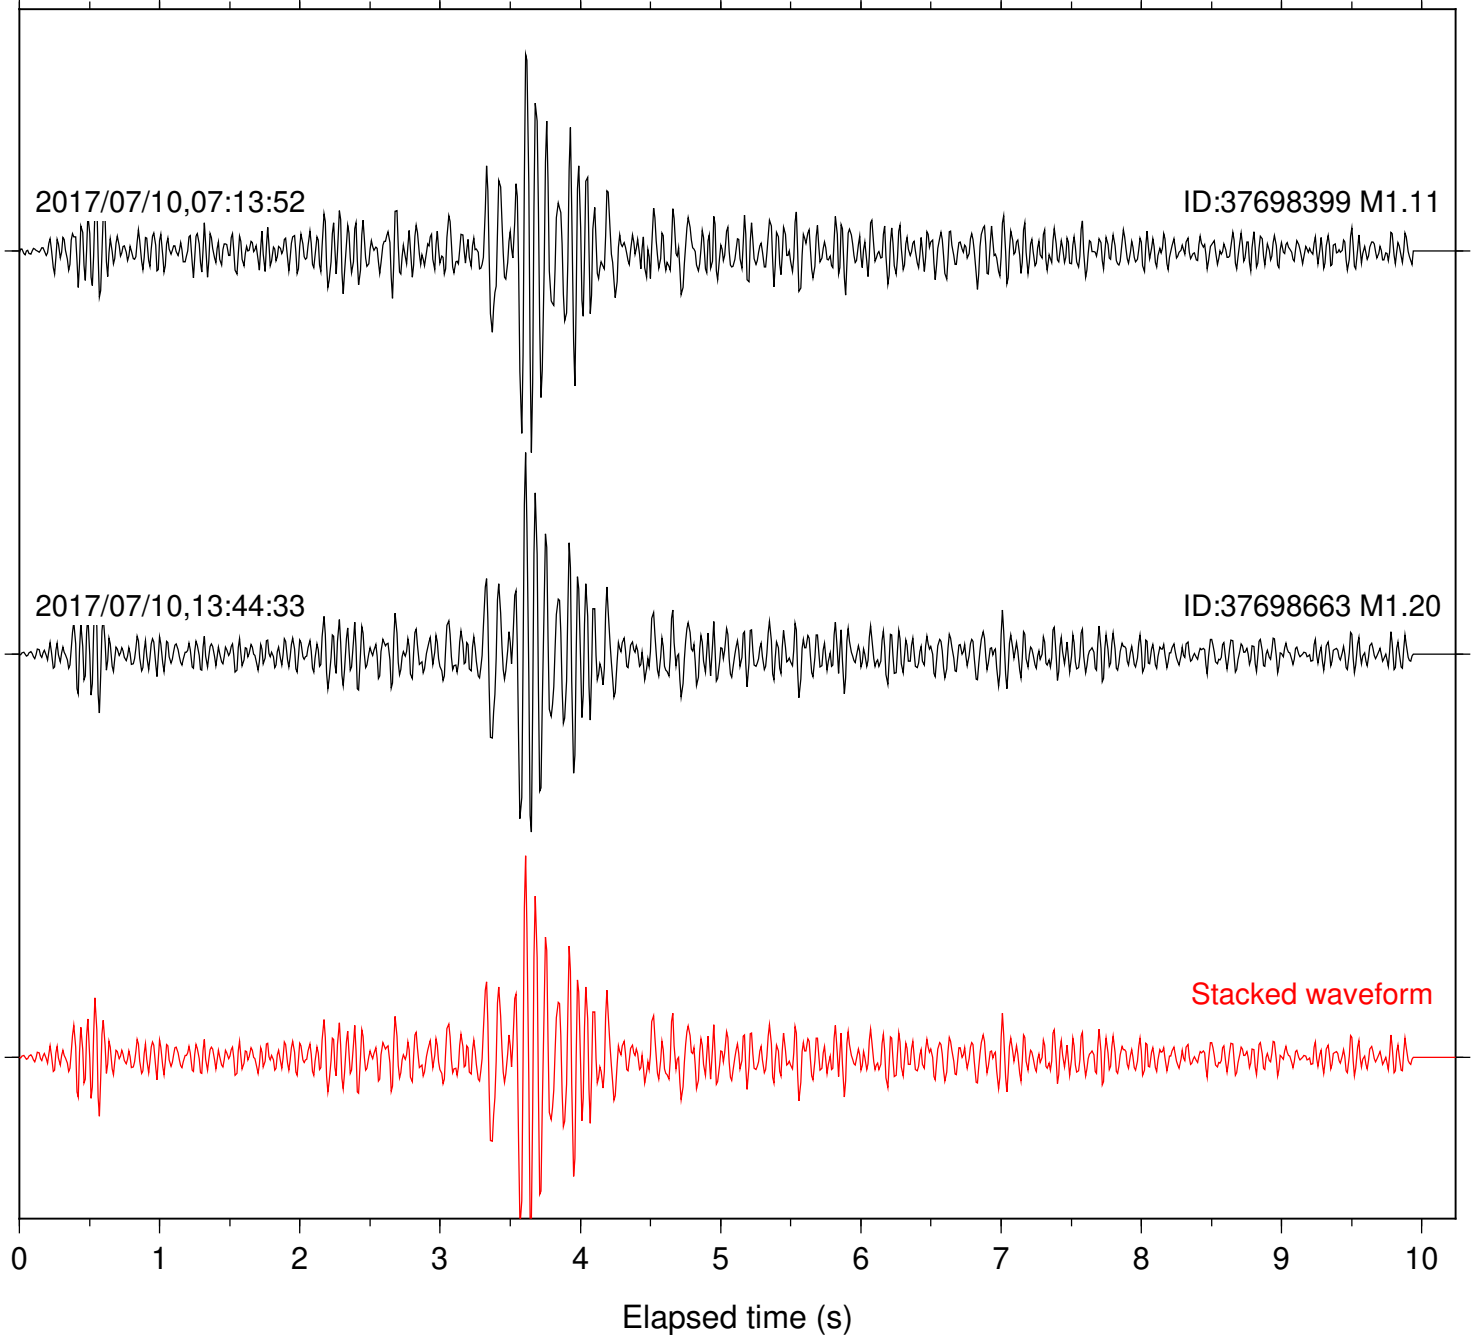

Station: B081 Com: EHZ

Focal depth: 7.44 km

Station: B082 Com: EHZ

Focal depth: 7.44 km

Station: B084 Com: EHZ

Focal depth: 7.44 km

Station: B086 Com: EHZ

Focal depth: 6.53 km

Station: B087 Com: EHZ

Focal depth: 7.44 km

Station: B088 Com: EHZ

Focal depth: 7.44 km

Station: B093 Com: EHZ

Focal depth: 7.44 km

Station: B946 Com: EHZ

Focal depth: 7.44 km

Station: DGR Com: HHZ

Focal depth: 7.44 km

Station: DNR Com: HHZ

Focal depth: 6.53 km

Station: FRD Com: HHZ

Focal depth: 7.44 km

Station: KNW Com: HHZ

Focal depth: 6.53 km

Station: RRSP Com: HHZ

Focal depth: 6.53 km

Station: SMER Com: HHZ

Focal depth: 6.53 km

Station: SND Com: HHZ

Focal depth: 7.44 km

Station: WMC Com: HHZ

Focal depth: 6.53 km