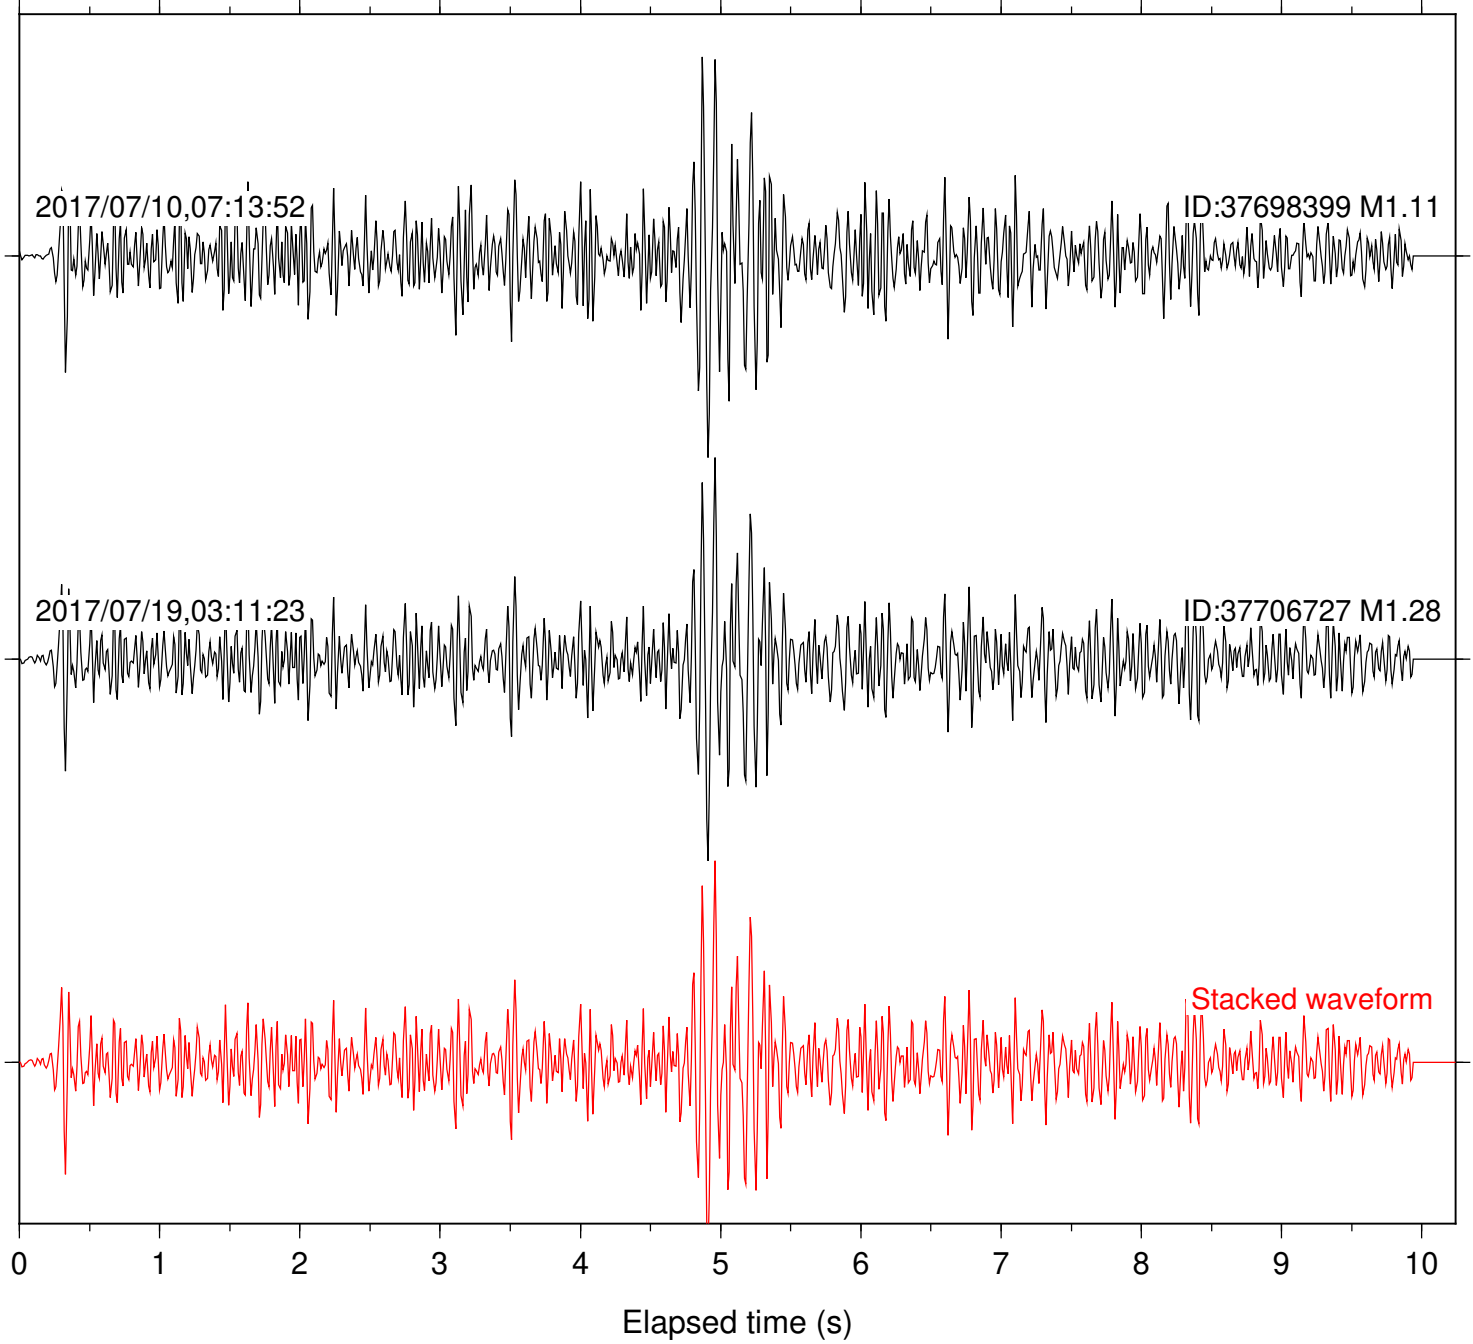

Station: BAC Com: EHZ

Focal depth: 7.44 km

Station: BZN Com: HHZ

Focal depth: 6.53 km

Station: CRY Com: HHZ

Focal depth: 6.53 km

Station: CSH Com: HHZ

Focal depth: 6.53 km

Station: DGR Com: HHZ

Focal depth: 7.44 km

Station: DNR Com: HHZ

Focal depth: 6.53 km

Station: FRD Com: HHZ

Focal depth: 7.44 km

Station: KNW Com: HHZ

Focal depth: 6.53 km

Station: LVA2 Com: HHZ

Focal depth: 6.53 km

Station: PFO Com: HHZ

Focal depth: 7.44 km

Station: POB2 Com: HHZ

Focal depth: 6.53 km

Station: RDM Com: HHZ

Focal depth: 6.53 km

Station: RRSP Com: HHZ

Focal depth: 6.53 km

Station: SMER Com: HHZ

Focal depth: 6.53 km

Station: SND Com: HHZ

Focal depth: 7.44 km

Station: WMC Com: HHZ

Focal depth: 6.53 km