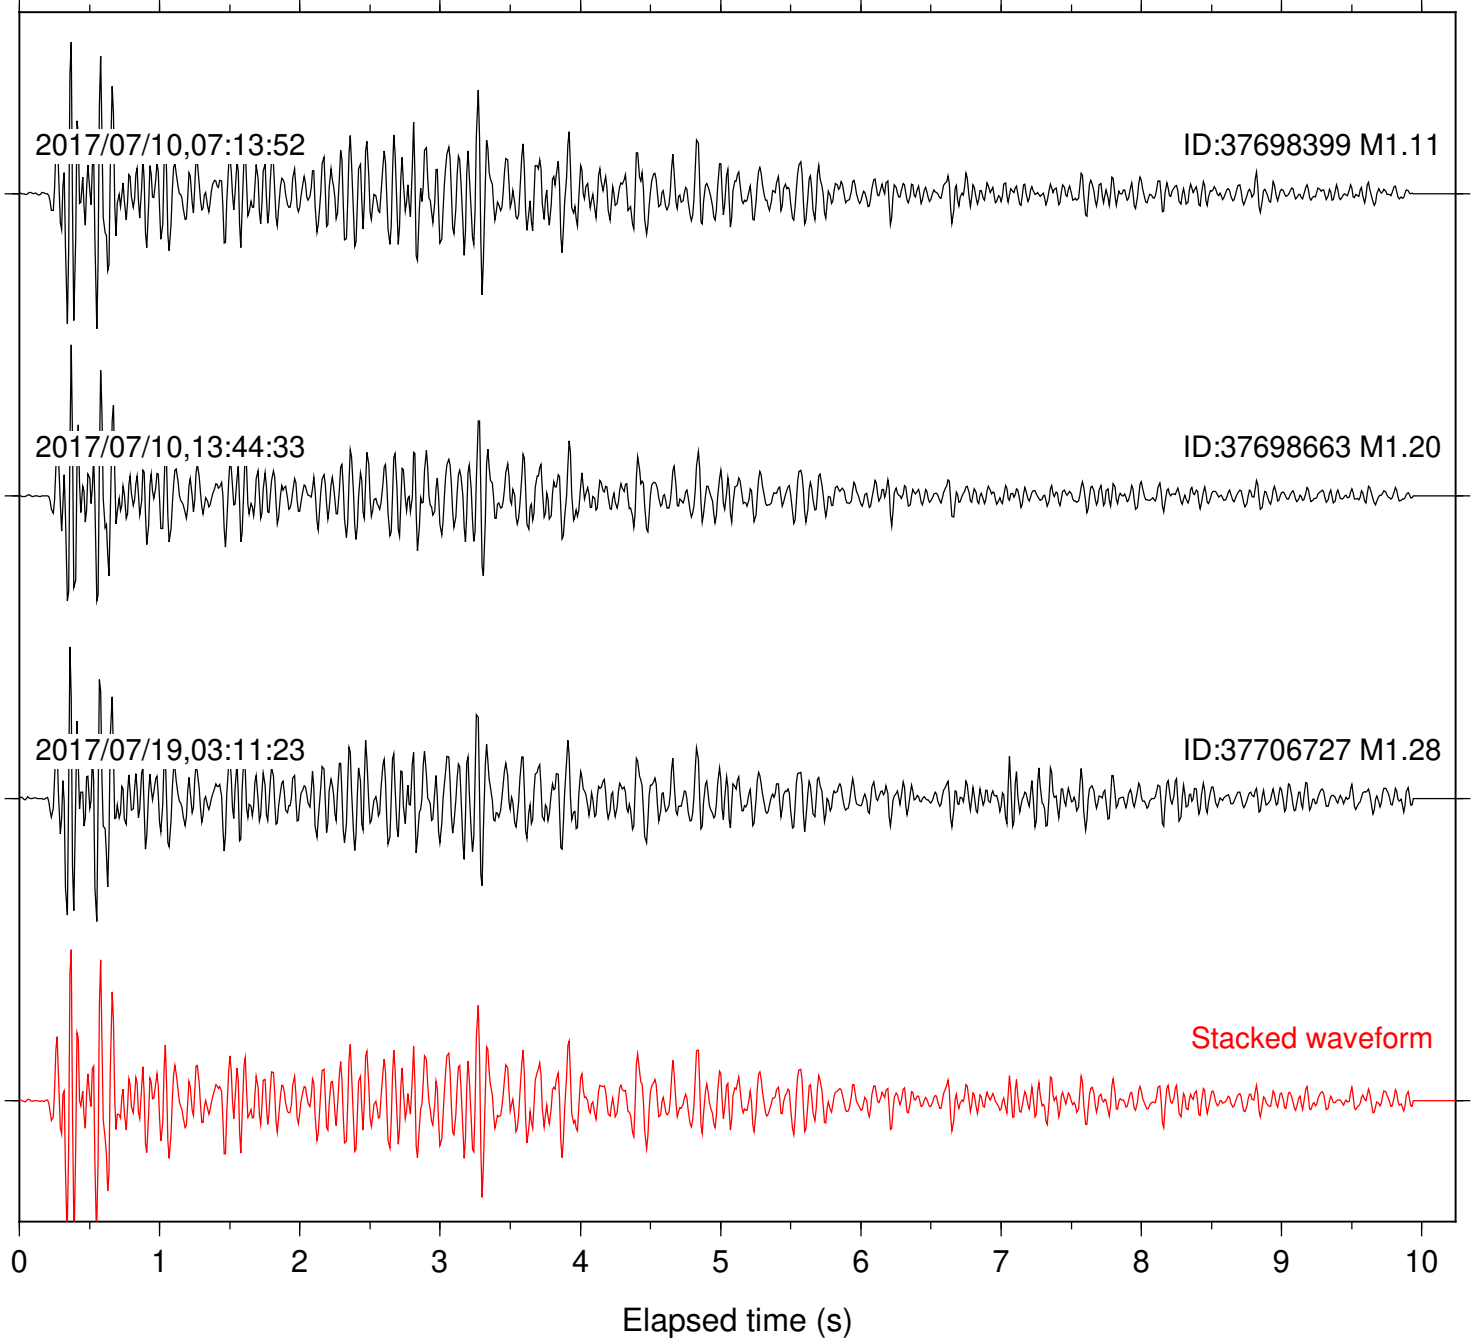

Station: BAC Com: EHZ

Focal depth: 7.44 km

Station: BZN Com: HHZ

Focal depth: 6.53 km

Station: CRY Com: HHZ

Focal depth: 6.53 km

Station: CSH Com: HHZ

Focal depth: 6.53 km

Station: DGR Com: HHZ

Focal depth: 7.44 km

Station: DNR Com: HHZ

Focal depth: 6.53 km

Station: FRD Com: HHZ

Focal depth: 7.44 km

Station: KNW Com: HHZ

Focal depth: 6.53 km

Station: LVA2 Com: HHZ

Focal depth: 6.53 km

Station: PFO Com: HHZ

Focal depth: 7.44 km

Station: POB2 Com: HHZ

Focal depth: 6.53 km

Station: RDM Com: HHZ

Focal depth: 6.53 km

Station: RRSP Com: HHZ

Focal depth: 6.53 km

Station: SMER Com: HHZ

Focal depth: 6.53 km

Station: SND Com: HHZ

Focal depth: 7.44 km

Station: WMC Com: HHZ

Focal depth: 6.53 km