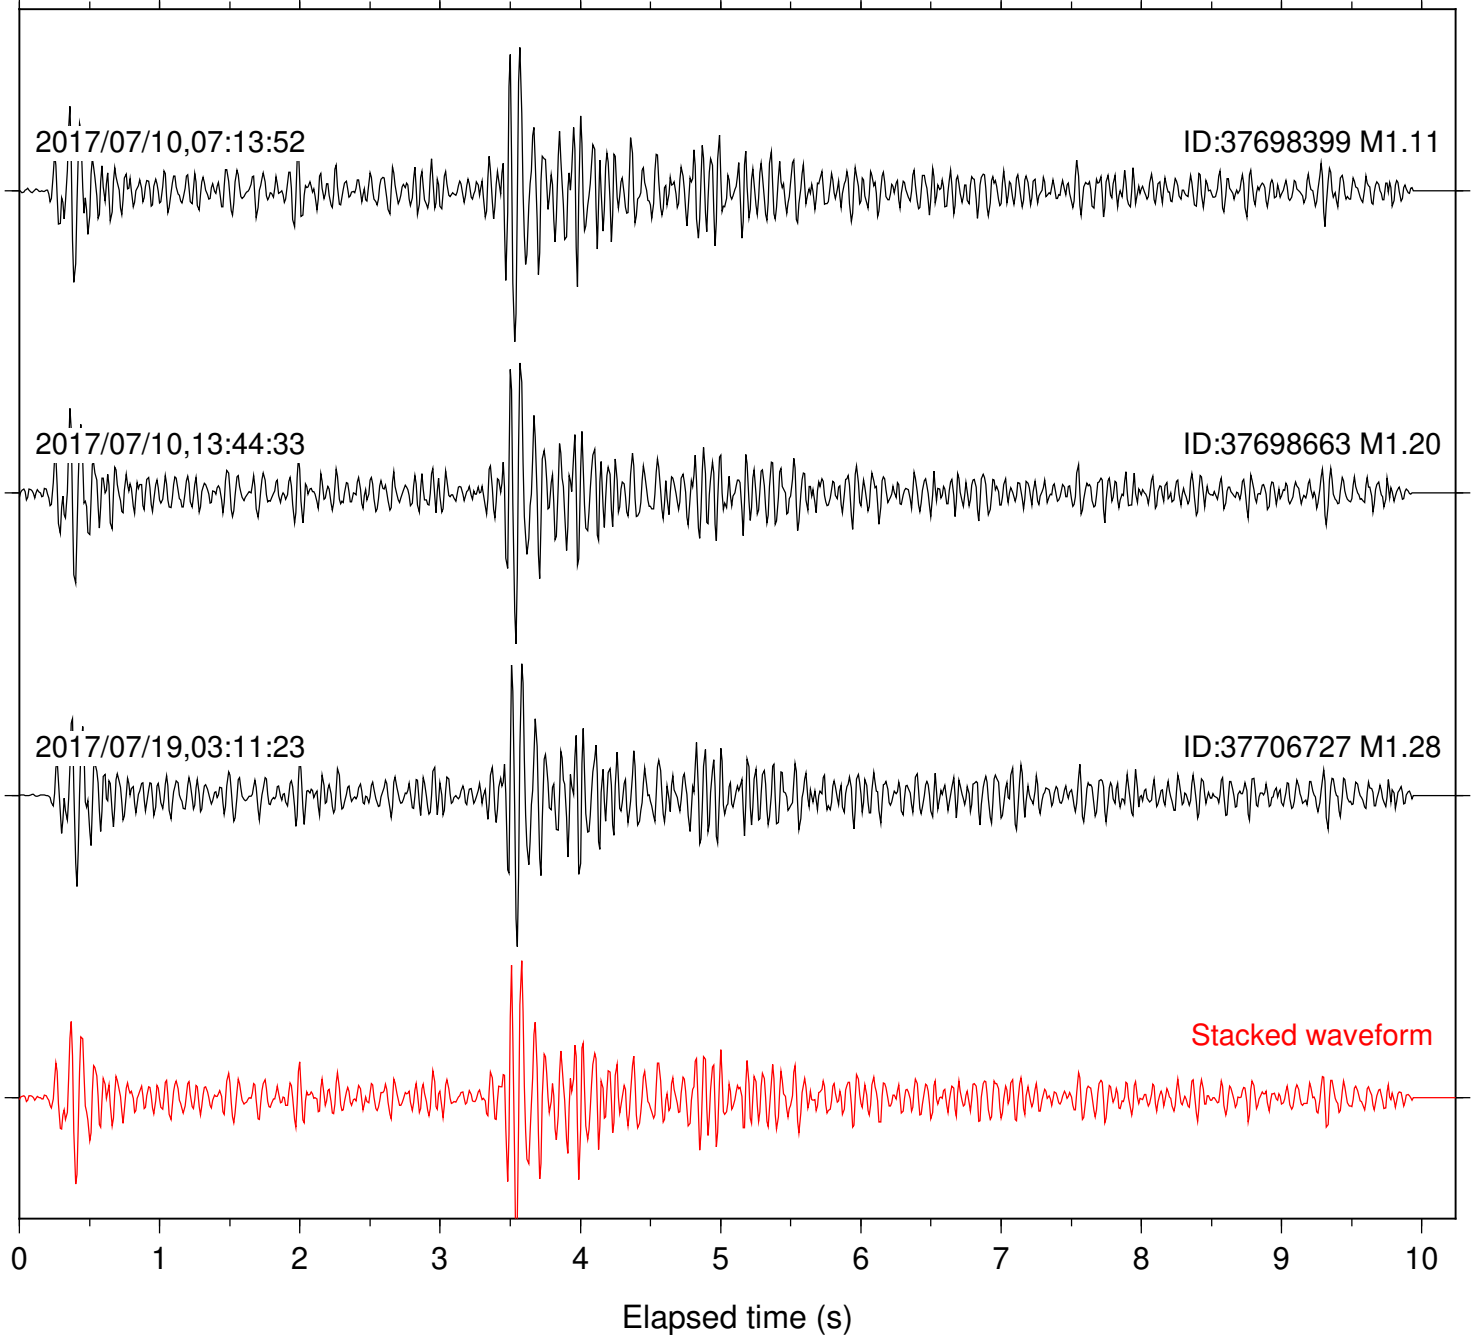

Station: BAC Com: EHZ

Focal depth: 7.44 km

Station: BZN Com: HHZ

Focal depth: 6.53 km

Station: CRY Com: HHZ

Focal depth: 6.53 km

Station: CSH Com: HHZ

Focal depth: 6.53 km

Station: DGR Com: HHZ

Focal depth: 7.44 km

Station: DNR Com: HHZ

Focal depth: 6.53 km

Station: FRD Com: HHZ

Focal depth: 7.44 km

Station: KNW Com: HHZ

Focal depth: 6.53 km

Station: LVA2 Com: HHZ

Focal depth: 6.53 km

Station: PFO Com: HHZ

Focal depth: 7.44 km

Station: POB2 Com: HHZ

Focal depth: 6.53 km

Station: RDM Com: HHZ

Focal depth: 6.53 km

Station: RRSP Com: HHZ

Focal depth: 6.53 km

Station: SMER Com: HHZ

Focal depth: 6.53 km

Station: SND Com: HHZ

Focal depth: 7.44 km

Station: WMC Com: HHZ

Focal depth: 6.53 km