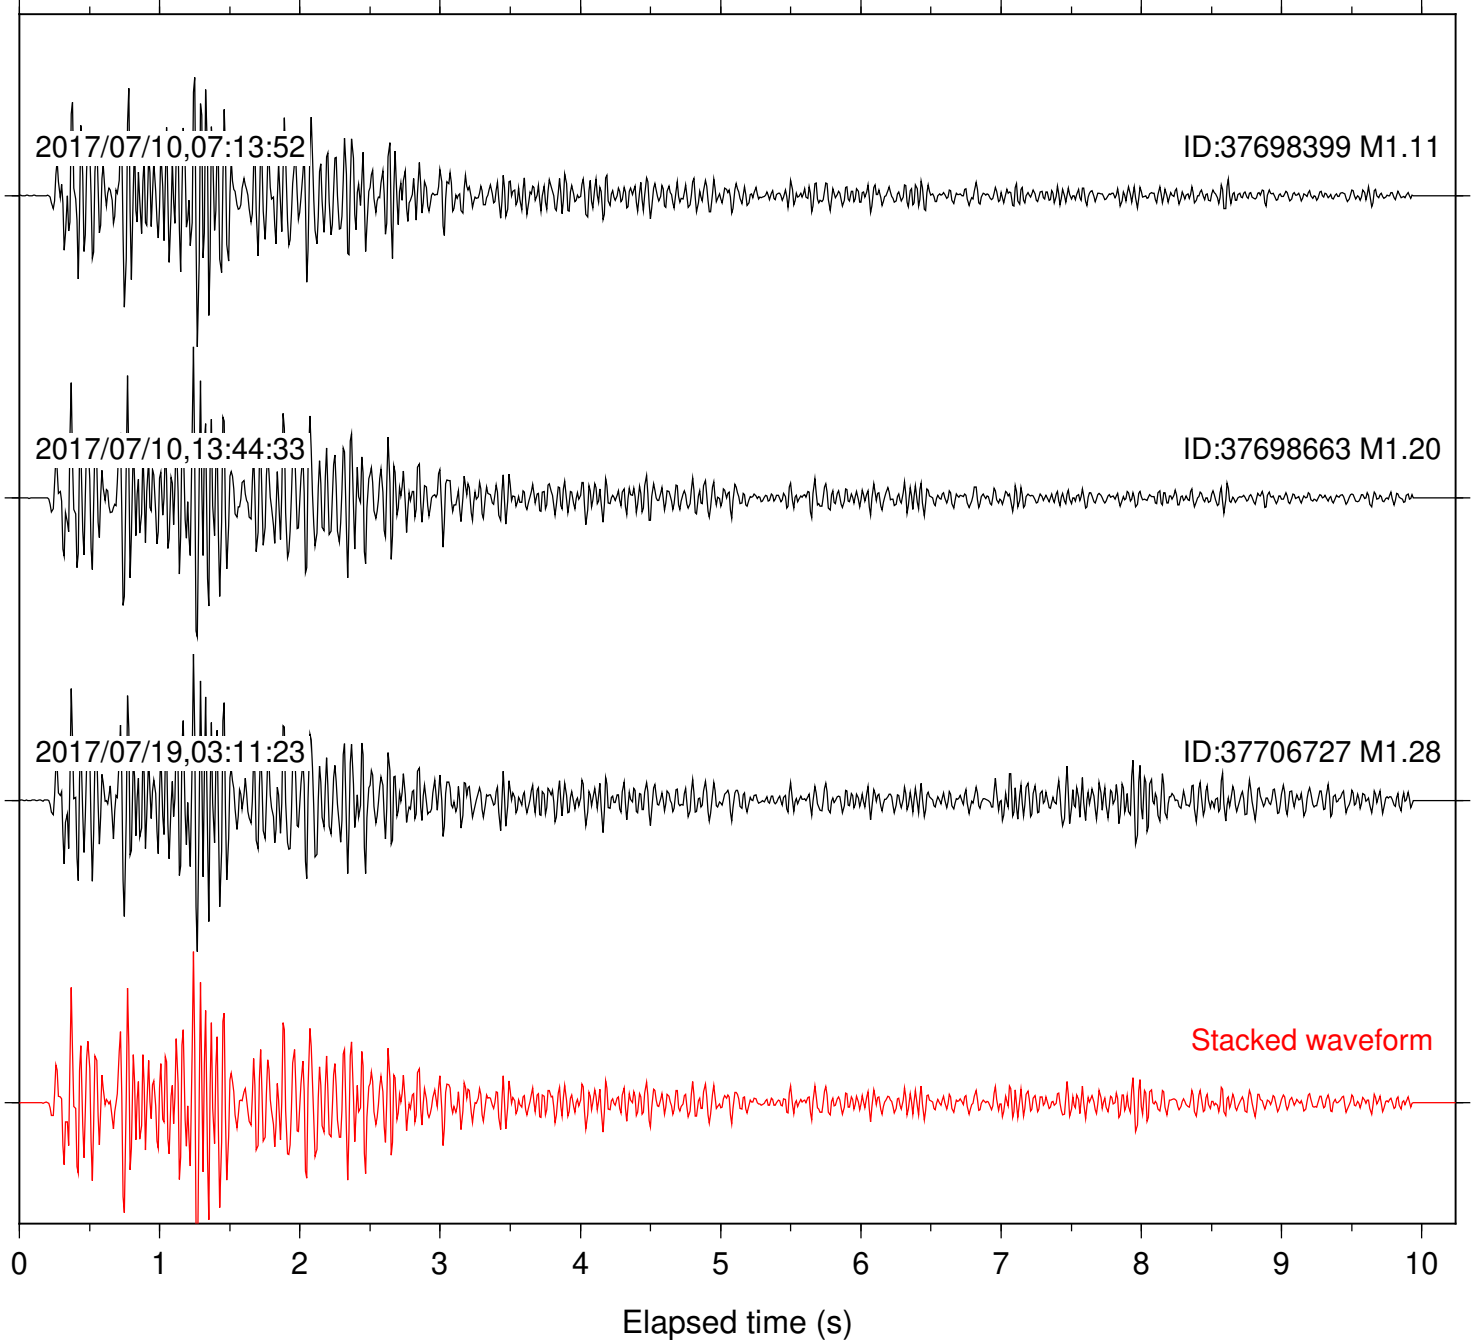

Station: BAC Com: EHZ

Focal depth: 7.44 km

Station: BZN Com: HHZ

Focal depth: 6.53 km

Station: CRY Com: HHZ

Focal depth: 6.53 km

Station: CSH Com: HHZ

Focal depth: 6.53 km

Station: DGR Com: HHZ

Focal depth: 7.44 km

Station: DNR Com: HHZ

Focal depth: 6.53 km

Station: FRD Com: HHZ

Focal depth: 7.44 km

Station: KNW Com: HHZ

Focal depth: 6.53 km

Station: LVA2 Com: HHZ

Focal depth: 6.53 km

Station: PFO Com: HHZ

Focal depth: 7.44 km

Station: POB2 Com: HHZ

Focal depth: 6.53 km

Station: RDM Com: HHZ

Focal depth: 6.53 km

Station: RRSP Com: HHZ

Focal depth: 6.53 km

Station: SMER Com: HHZ

Focal depth: 6.53 km

Station: SND Com: HHZ

Focal depth: 7.44 km

Station: WMC Com: HHZ

Focal depth: 6.53 km