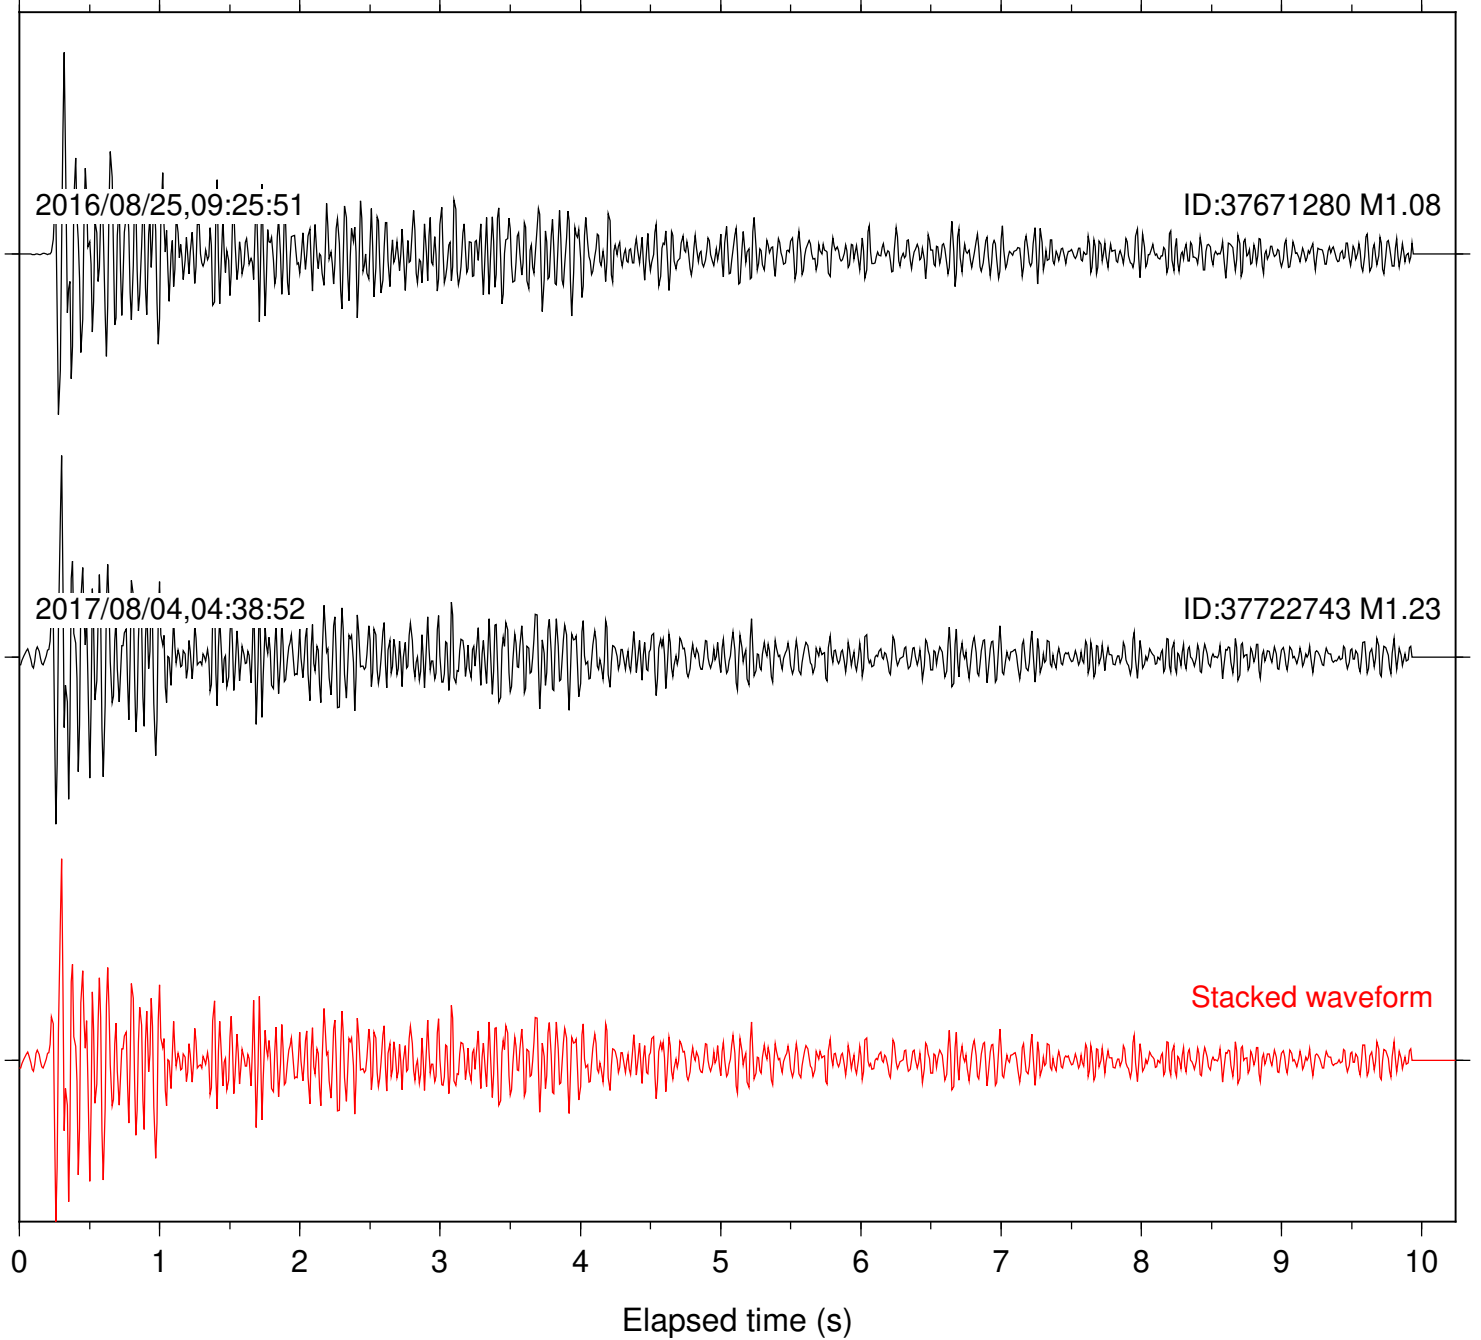

Station: B087 Com: EHZ

Focal depth: 6.75 km

Station: B088 Com: EHZ

Focal depth: 6.75 km

2016/08/25,09:25:51

ID:37671280 M1.08

2017/08/04,04:38:52

ID:37722743 M1.23

Stacked waveform

0 1 2 3 4 5 6 7 8 9 10  
Elapsed time (s)

Station: B093 Com: EHZ

Focal depth: 6.75 km

Station: B946 Com: EHZ

Focal depth: 6.75 km

Station: BAC Com: EHZ

Focal depth: 6.75 km

Station: CSH Com: HHZ

Focal depth: 6.75 km

2016/08/25,09:25:51

ID:37671280 M1.08

2017/08/04,04:38:52

ID:37722743 M1.23

Stacked waveform

0 1 2 3 4 5 6 7 8 9 10  
Elapsed time (s)

Station: DGR Com: HHZ

Focal depth: 6.75 km

Station: FRD Com: HHZ

Focal depth: 6.75 km

Station: HMT2 Com: HHZ

Focal depth: 6.75 km

Station: SND Com: HHZ

Focal depth: 6.75 km