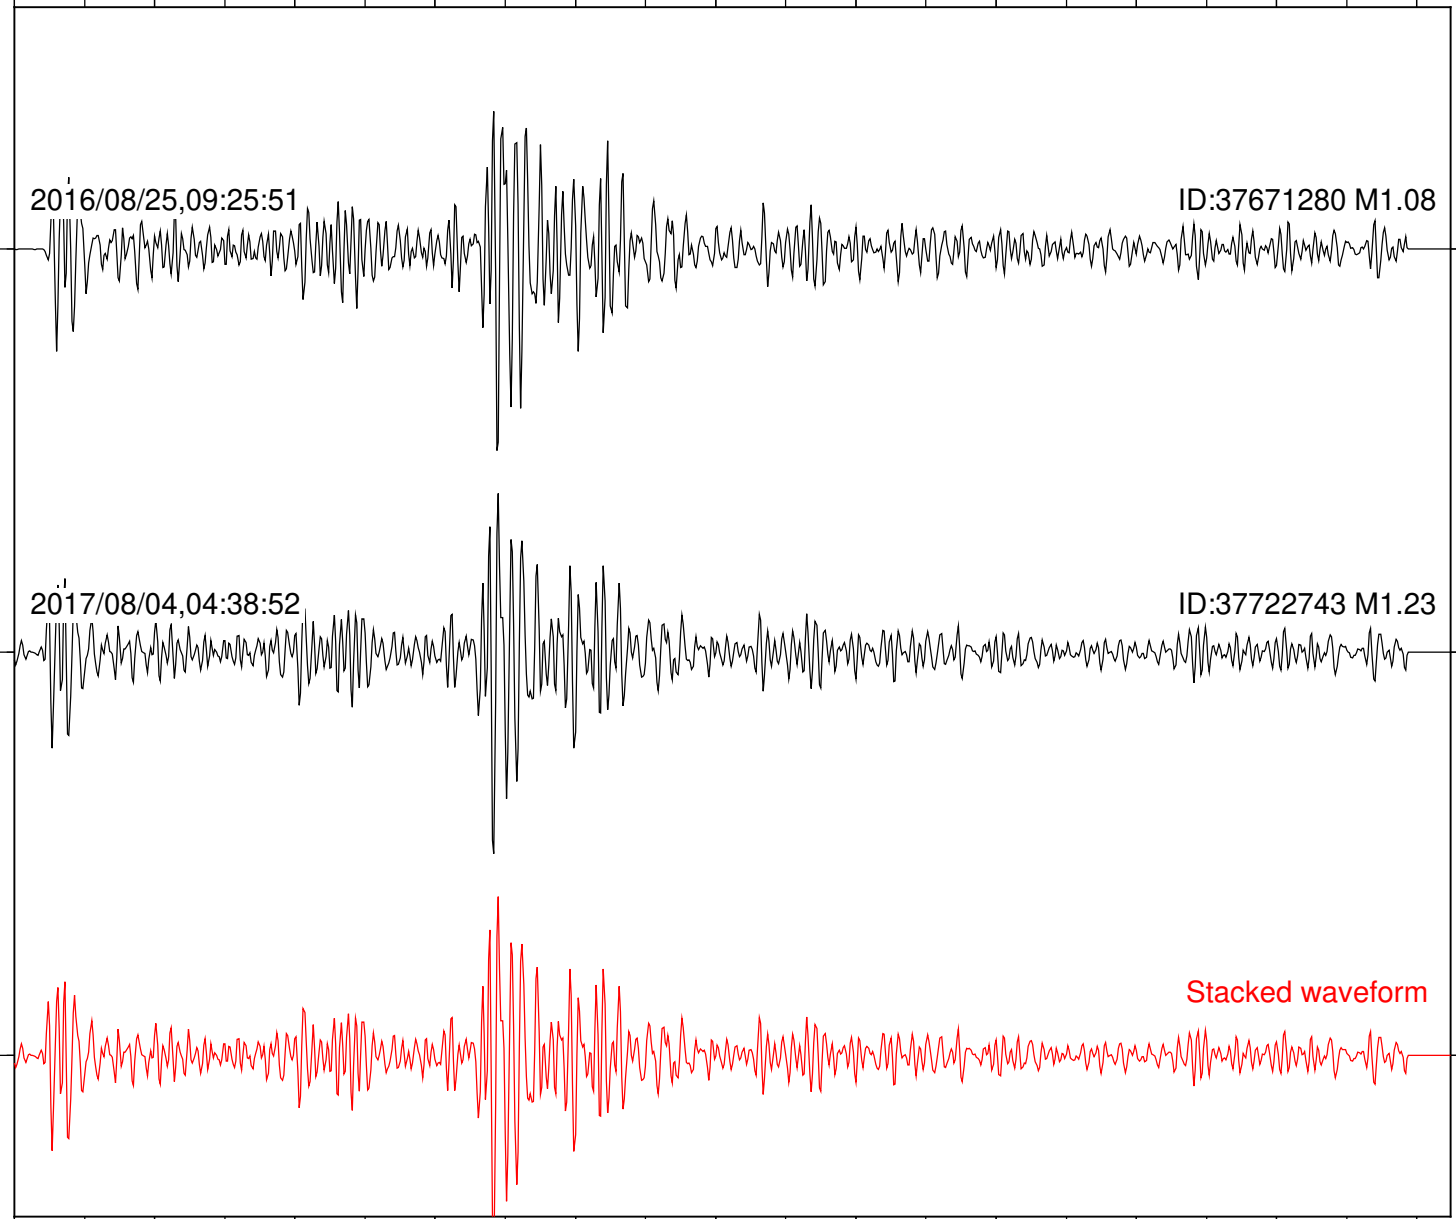

Station: B087 Com: EHZ

Focal depth: 6.75 km

Station: B088 Com: EHZ

Focal depth: 6.75 km

2016/08/25,09:25:51

ID:37671280 M1.08

2017/08/04,04:38:52

ID:37722743 M1.23

Stacked waveform

0 1 2 3 4 5 6 7 8 9 10  
Elapsed time (s)

Station: B093 Com: EHZ

Focal depth: 6.75 km

Station: B946 Com: EHZ

Focal depth: 6.75 km

Station: BAC Com: EHZ

Focal depth: 6.75 km

Station: CSH Com: HHZ

Focal depth: 6.75 km

2016/08/25,09:25:51

ID:37671280 M1.08

2017/08/04,04:38:52

ID:37722743 M1.23

Stacked waveform

0 1 2 3 4 5 6 7 8 9 10  
Elapsed time (s)

Station: DGR Com: HHZ

Focal depth: 6.75 km

Station: FRD Com: HHZ

Focal depth: 6.75 km

Station: HMT2 Com: HHZ

Focal depth: 6.75 km

Station: SND Com: HHZ

Focal depth: 6.75 km