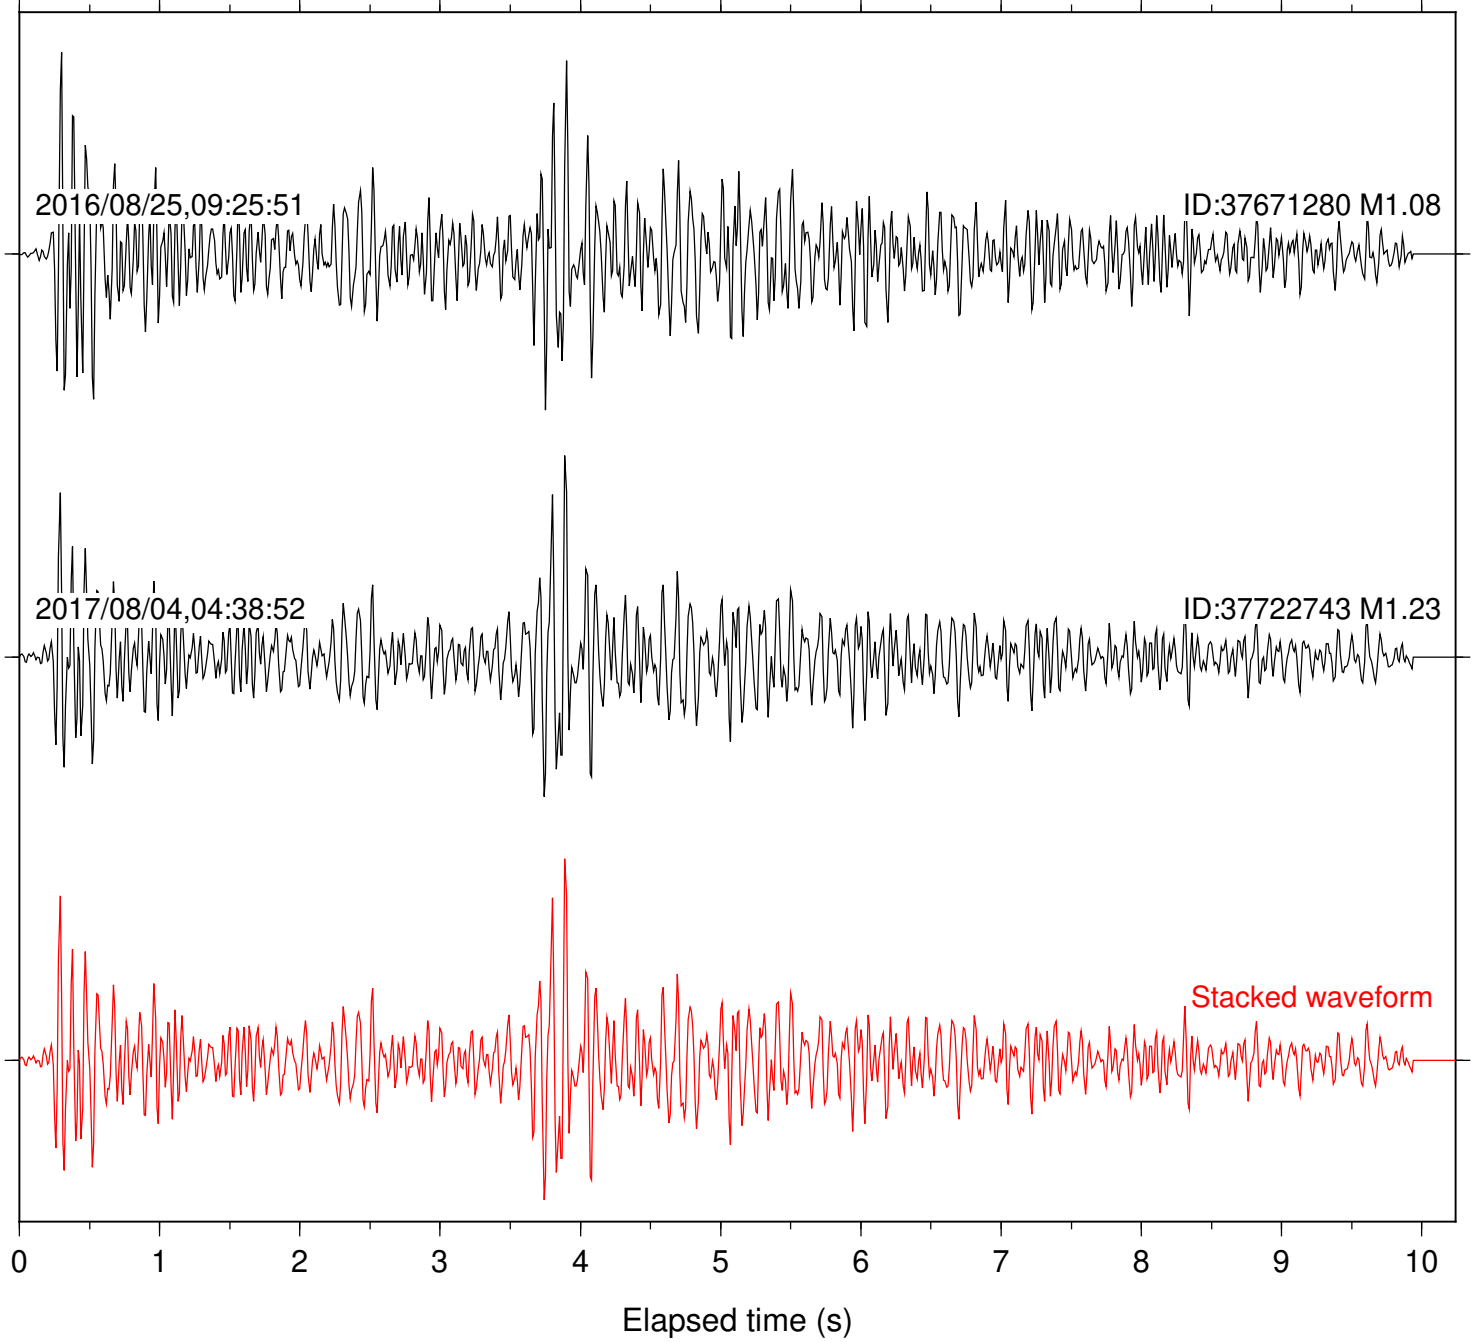

Station: B087 Com: EHZ

Focal depth: 6.75 km

Station: B088 Com: EHZ

Focal depth: 6.75 km

2016/08/25,09:25:51

ID:37671280 M1.08

2017/08/04,04:38:52

ID:37722743 M1.23

Stacked waveform

0 1 2 3 4 5 6 7 8 9 10  
Elapsed time (s)

Station: B093 Com: EHZ

Focal depth: 6.75 km

Station: B946 Com: EHZ

Focal depth: 6.75 km

Station: BAC Com: EHZ

Focal depth: 6.75 km

Station: CSH Com: HHZ

Focal depth: 6.75 km

2016/08/25,09:25:51

ID:37671280 M1.08

2017/08/04,04:38:52

ID:37722743 M1.23

Stacked waveform

0 1 2 3 4 5 6 7 8 9 10  
Elapsed time (s)

Station: DGR Com: HHZ

Focal depth: 6.75 km

Station: FRD Com: HHZ

Focal depth: 6.75 km

Station: HMT2 Com: HHZ

Focal depth: 6.75 km

Station: SND Com: HHZ

Focal depth: 6.75 km