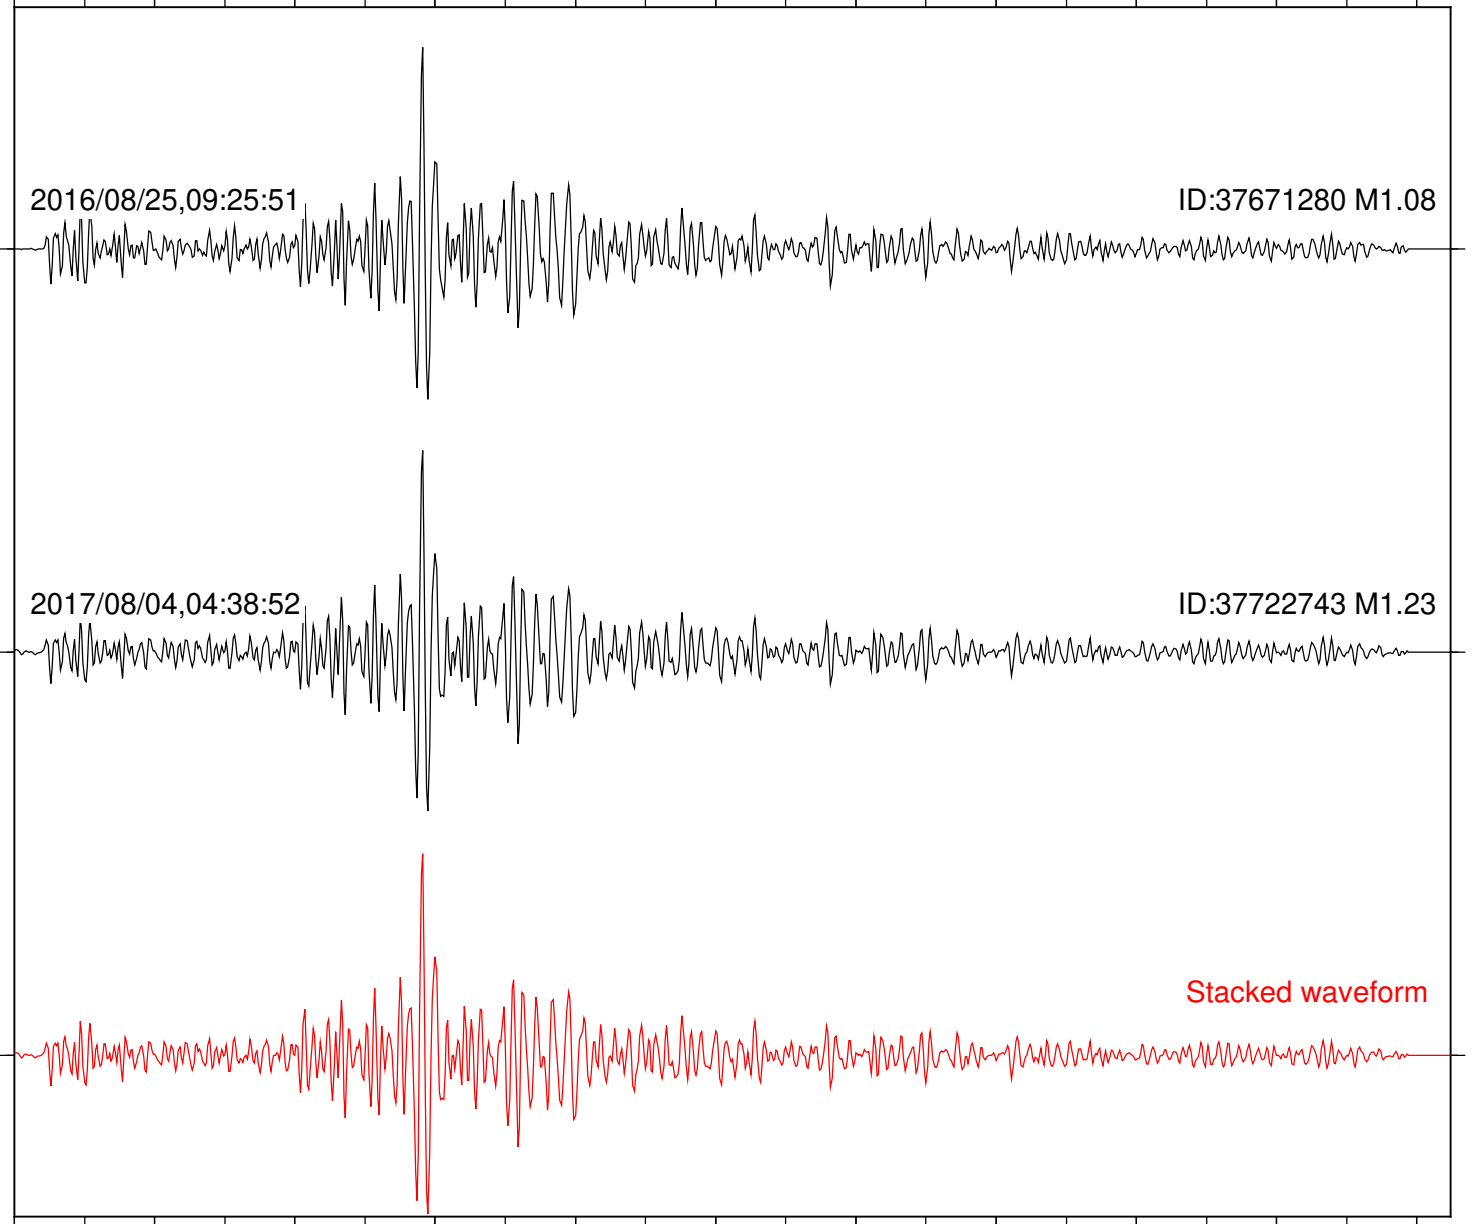

Station: B087 Com: EHZ

Focal depth: 6.75 km

Station: B088 Com: EHZ

Focal depth: 6.75 km

2016/08/25,09:25:51

ID:37671280 M1.08

2017/08/04,04:38:52

ID:37722743 M1.23

Stacked waveform

0 1 2 3 4 5 6 7 8 9 10  
Elapsed time (s)

Station: B093 Com: EHZ

Focal depth: 6.75 km

Station: B946 Com: EHZ

Focal depth: 6.75 km

Station: BAC Com: EHZ

Focal depth: 6.75 km

Station: CSH Com: HHZ

Focal depth: 6.75 km

2016/08/25,09:25:51

ID:37671280 M1.08

2017/08/04,04:38:52

ID:37722743 M1.23

Stacked waveform

0 1 2 3 4 5 6 7 8 9 10  
Elapsed time (s)

Station: DGR Com: HHZ

Focal depth: 6.75 km

Station: FRD Com: HHZ

Focal depth: 6.75 km

Station: HMT2 Com: HHZ

Focal depth: 6.75 km

Station: SND Com: HHZ

Focal depth: 6.75 km