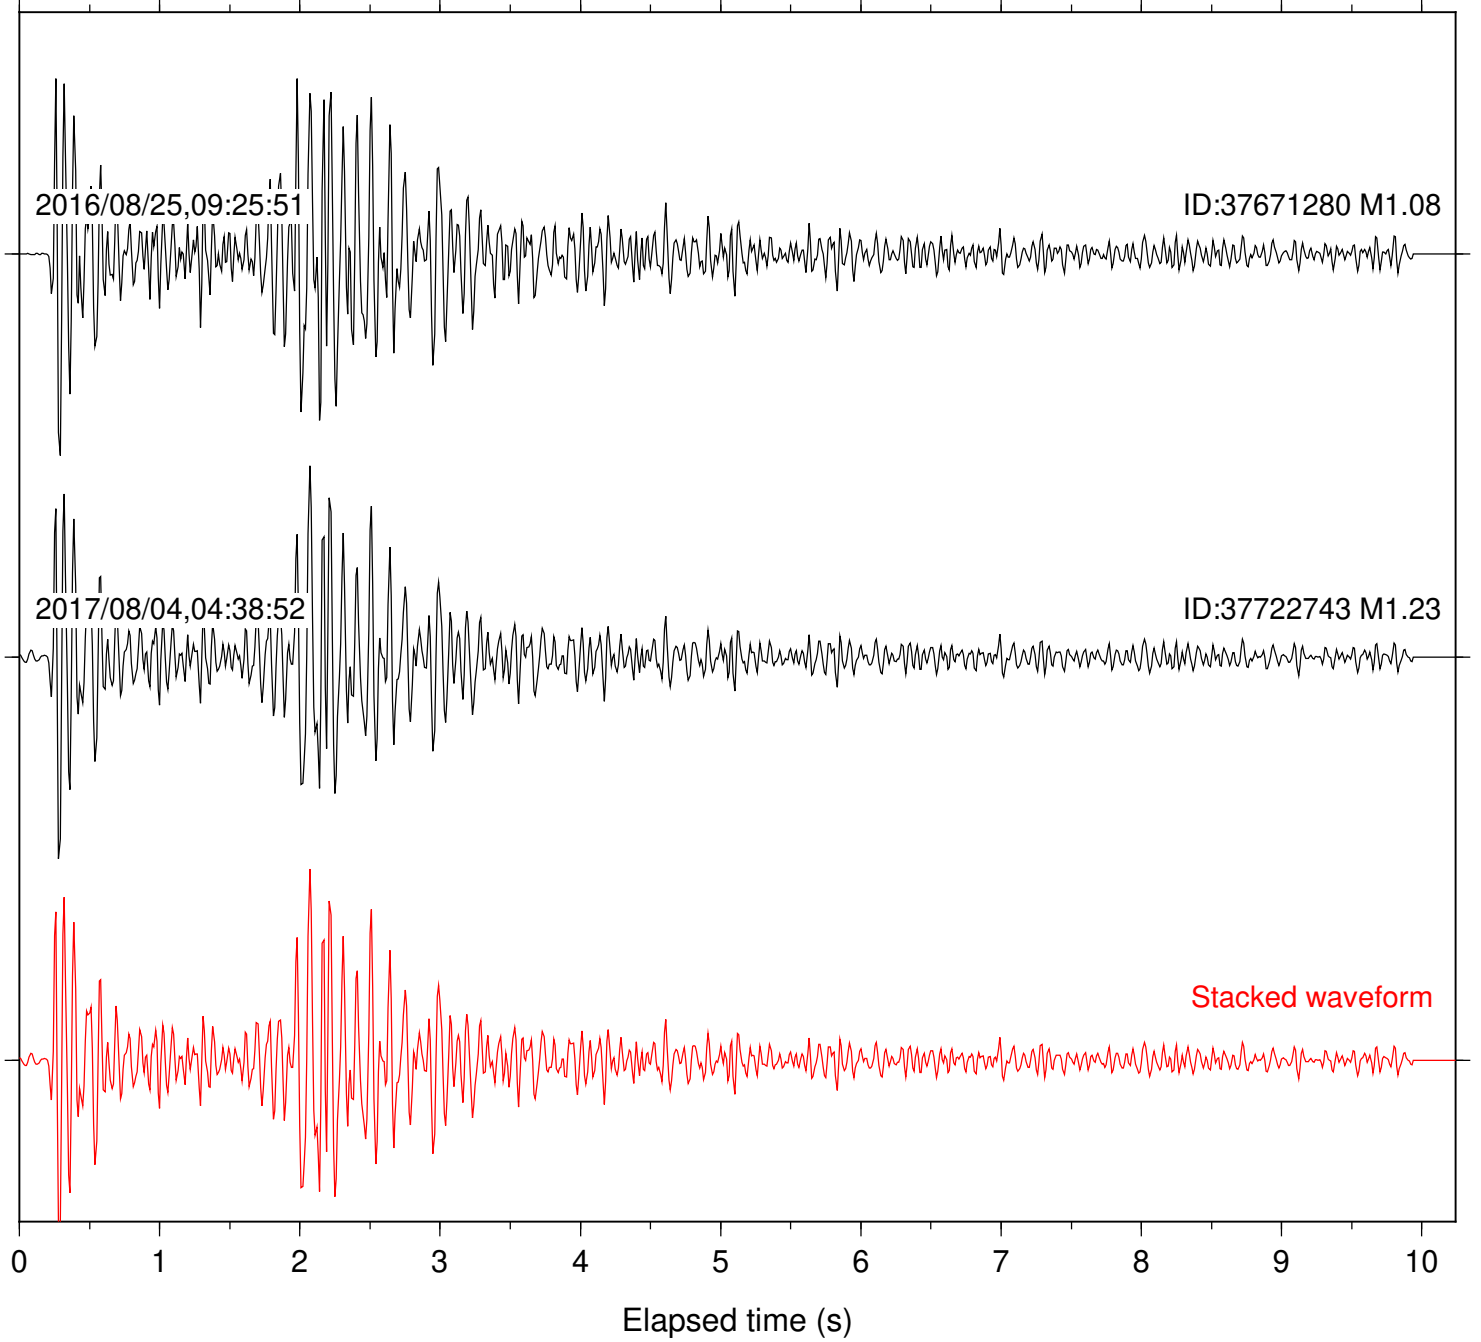

Station: B087 Com: EHZ

Focal depth: 6.75 km

Station: B088 Com: EHZ

Focal depth: 6.75 km

2016/08/25,09:25:51

ID:37671280 M1.08

2017/08/04,04:38:52

ID:37722743 M1.23

Stacked waveform

0 1 2 3 4 5 6 7 8 9 10  
Elapsed time (s)

Station: B093 Com: EHZ

Focal depth: 6.75 km

Station: B946 Com: EHZ

Focal depth: 6.75 km

Station: BAC Com: EHZ

Focal depth: 6.75 km

Station: CSH Com: HHZ

Focal depth: 6.75 km

2016/08/25,09:25:51

ID:37671280 M1.08

2017/08/04,04:38:52

ID:37722743 M1.23

Stacked waveform

0 1 2 3 4 5 6 7 8 9 10  
Elapsed time (s)

Station: DGR Com: HHZ

Focal depth: 6.75 km

Station: FRD Com: HHZ

Focal depth: 6.75 km

Station: HMT2 Com: HHZ

Focal depth: 6.75 km

Station: SND Com: HHZ

Focal depth: 6.75 km