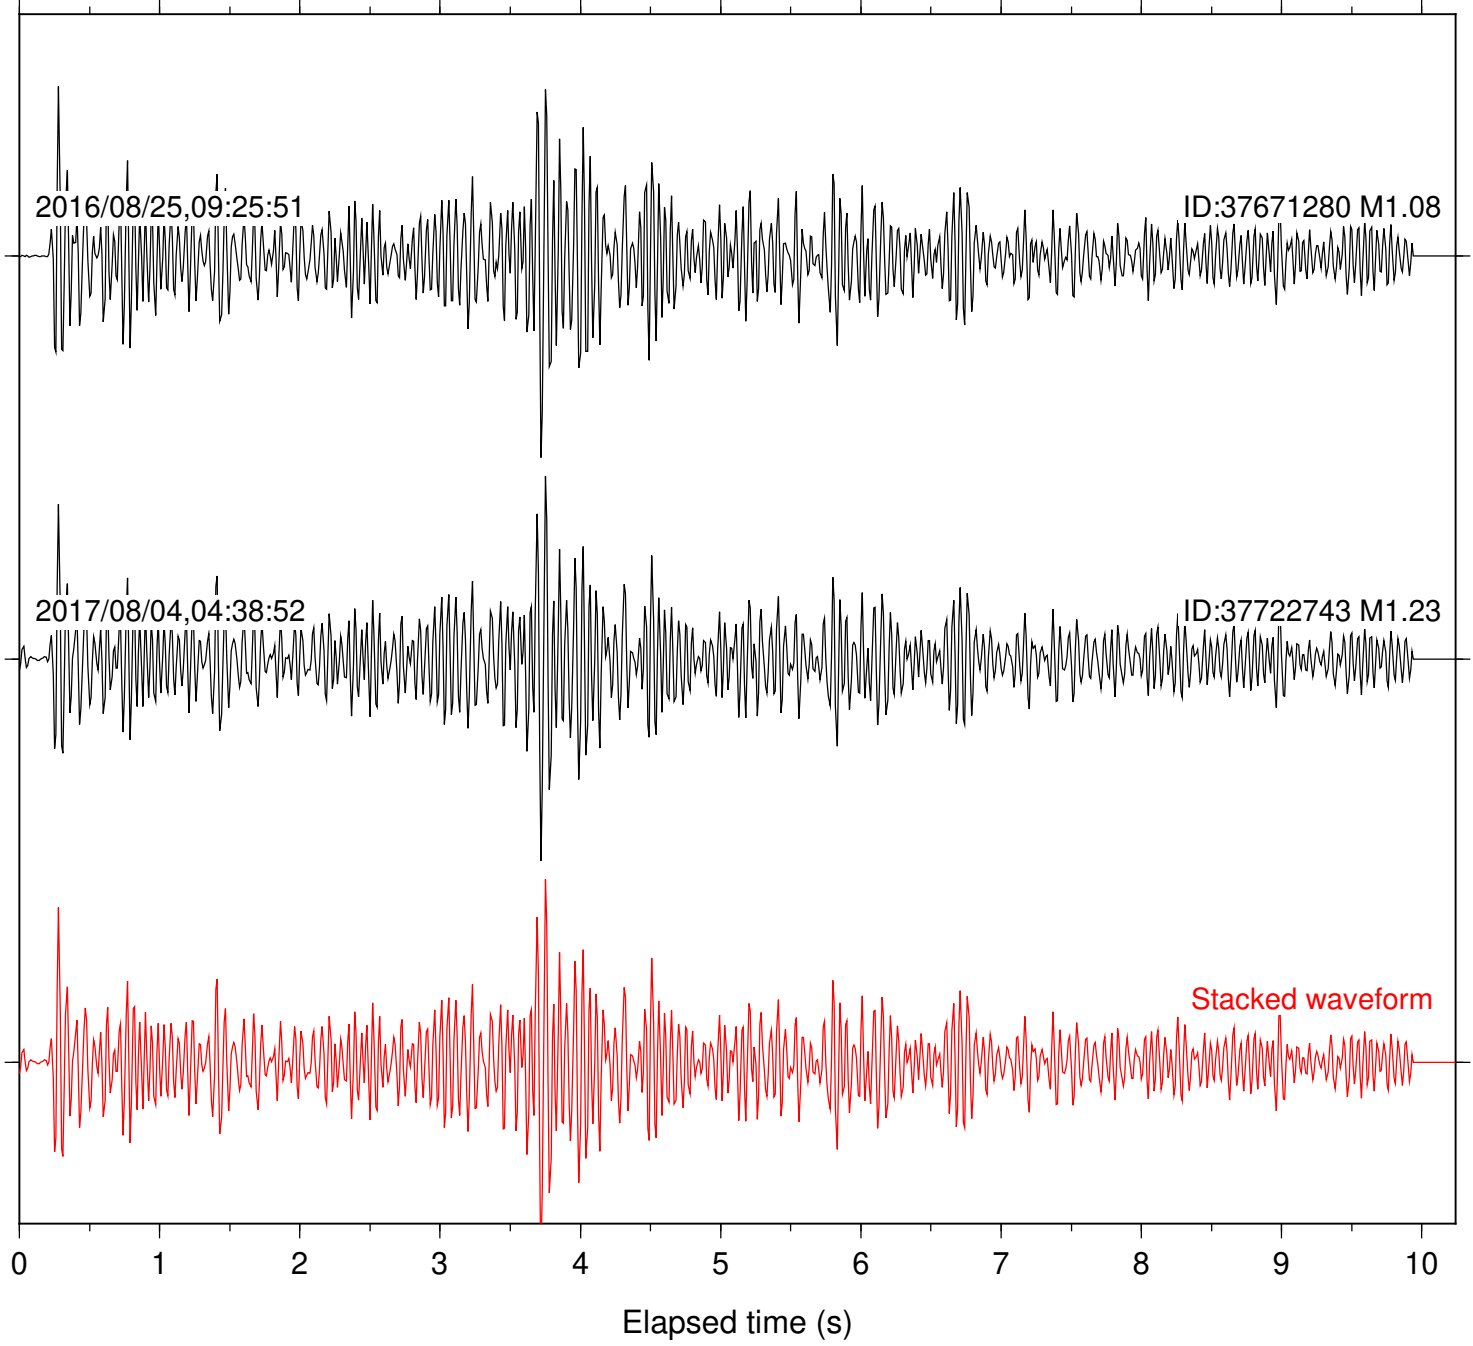

Station: B087 Com: EHZ

Focal depth: 6.75 km

Station: B088 Com: EHZ

Focal depth: 6.75 km

2016/08/25,09:25:51

ID:37671280 M1.08

2017/08/04,04:38:52

ID:37722743 M1.23

Stacked waveform

0 1 2 3 4 5 6 7 8 9 10  
Elapsed time (s)

Station: B093 Com: EHZ

Focal depth: 6.75 km

Station: B946 Com: EHZ

Focal depth: 6.75 km

Station: BAC Com: EHZ

Focal depth: 6.75 km

Station: CSH Com: HHZ

Focal depth: 6.75 km

2016/08/25,09:25:51

ID:37671280 M1.08

2017/08/04,04:38:52

ID:37722743 M1.23

Stacked waveform

0 1 2 3 4 5 6 7 8 9 10  
Elapsed time (s)

Station: DGR Com: HHZ

Focal depth: 6.75 km

Station: FRD Com: HHZ

Focal depth: 6.75 km

Station: HMT2 Com: HHZ

Focal depth: 6.75 km

Station: SND Com: HHZ

Focal depth: 6.75 km