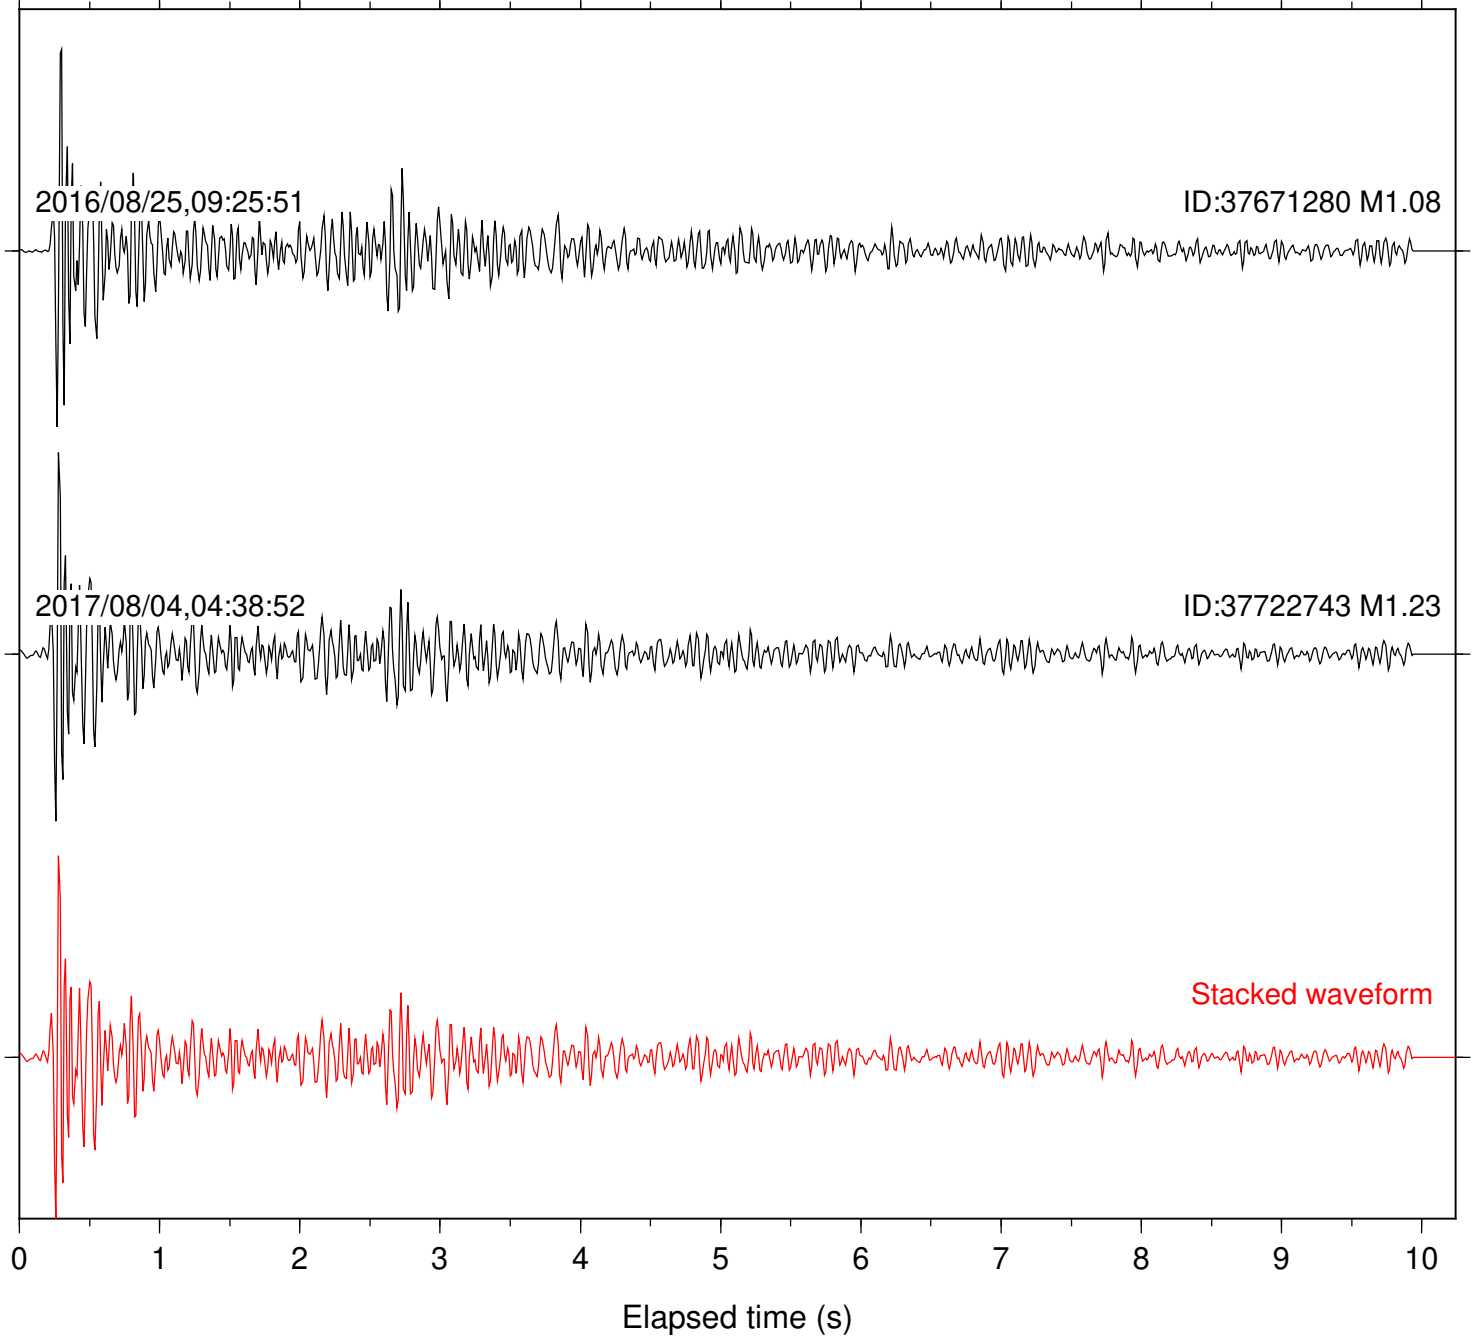

Station: B087 Com: EHZ

Focal depth: 6.75 km

Station: B088 Com: EHZ

Focal depth: 6.75 km

2016/08/25,09:25:51

ID:37671280 M1.08

2017/08/04,04:38:52

ID:37722743 M1.23

Stacked waveform

0 1 2 3 4 5 6 7 8 9 10  
Elapsed time (s)

Station: B093 Com: EHZ

Focal depth: 6.75 km

Station: B946 Com: EHZ

Focal depth: 6.75 km

Station: BAC Com: EHZ

Focal depth: 6.75 km

Station: CSH Com: HHZ

Focal depth: 6.75 km

2016/08/25,09:25:51

ID:37671280 M1.08

2017/08/04,04:38:52

ID:37722743 M1.23

Stacked waveform

0 1 2 3 4 5 6 7 8 9 10  
Elapsed time (s)

Station: DGR Com: HHZ

Focal depth: 6.75 km

Station: FRD Com: HHZ

Focal depth: 6.75 km

Station: HMT2 Com: HHZ

Focal depth: 6.75 km

Station: SND Com: HHZ

Focal depth: 6.75 km