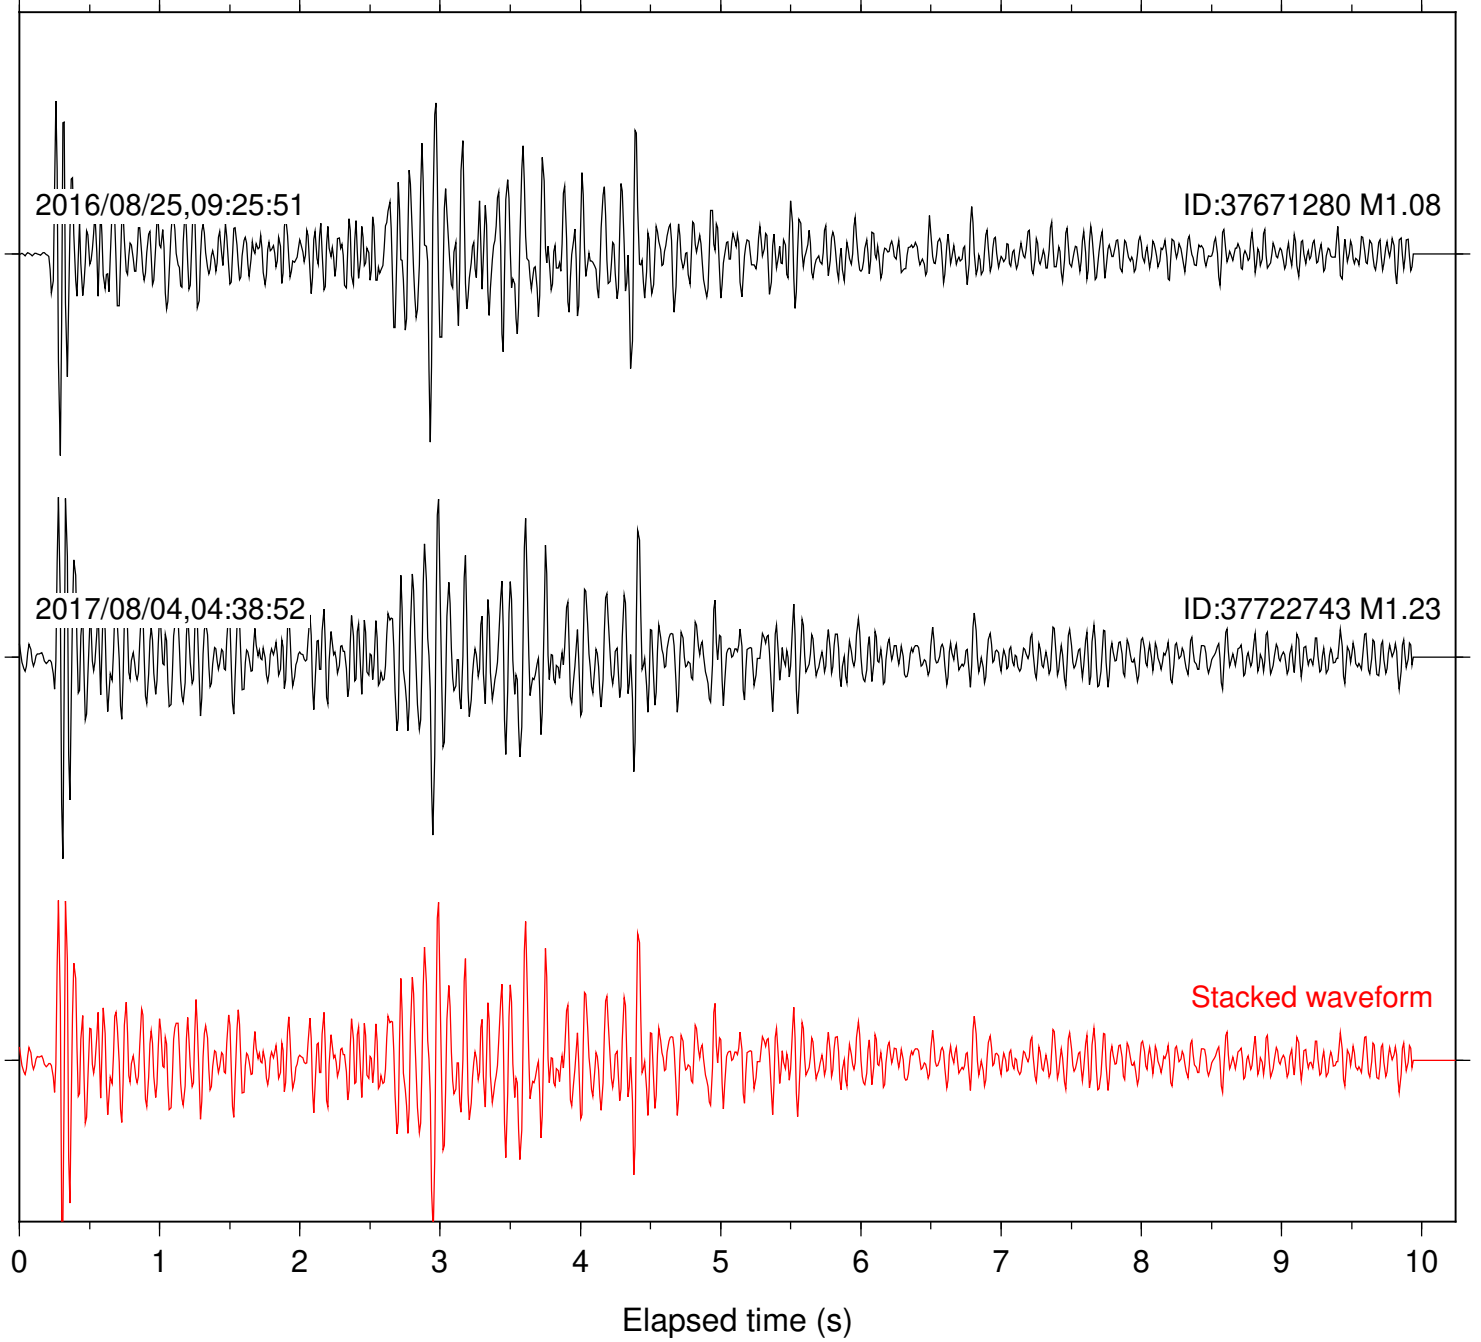

Station: B087 Com: EHZ

Focal depth: 6.75 km

Station: B088 Com: EHZ

Focal depth: 6.75 km

2016/08/25,09:25:51

ID:37671280 M1.08

2017/08/04,04:38:52

ID:37722743 M1.23

Stacked waveform

0 1 2 3 4 5 6 7 8 9 10  
Elapsed time (s)

Station: B093 Com: EHZ

Focal depth: 6.75 km

Station: B946 Com: EHZ

Focal depth: 6.75 km

Station: BAC Com: EHZ

Focal depth: 6.75 km

Station: CSH Com: HHZ

Focal depth: 6.75 km

2016/08/25,09:25:51

ID:37671280 M1.08

2017/08/04,04:38:52

ID:37722743 M1.23

Stacked waveform

0 1 2 3 4 5 6 7 8 9 10  
Elapsed time (s)

Station: DGR Com: HHZ

Focal depth: 6.75 km

Station: FRD Com: HHZ

Focal depth: 6.75 km

Station: HMT2 Com: HHZ

Focal depth: 6.75 km

Station: SND Com: HHZ

Focal depth: 6.75 km