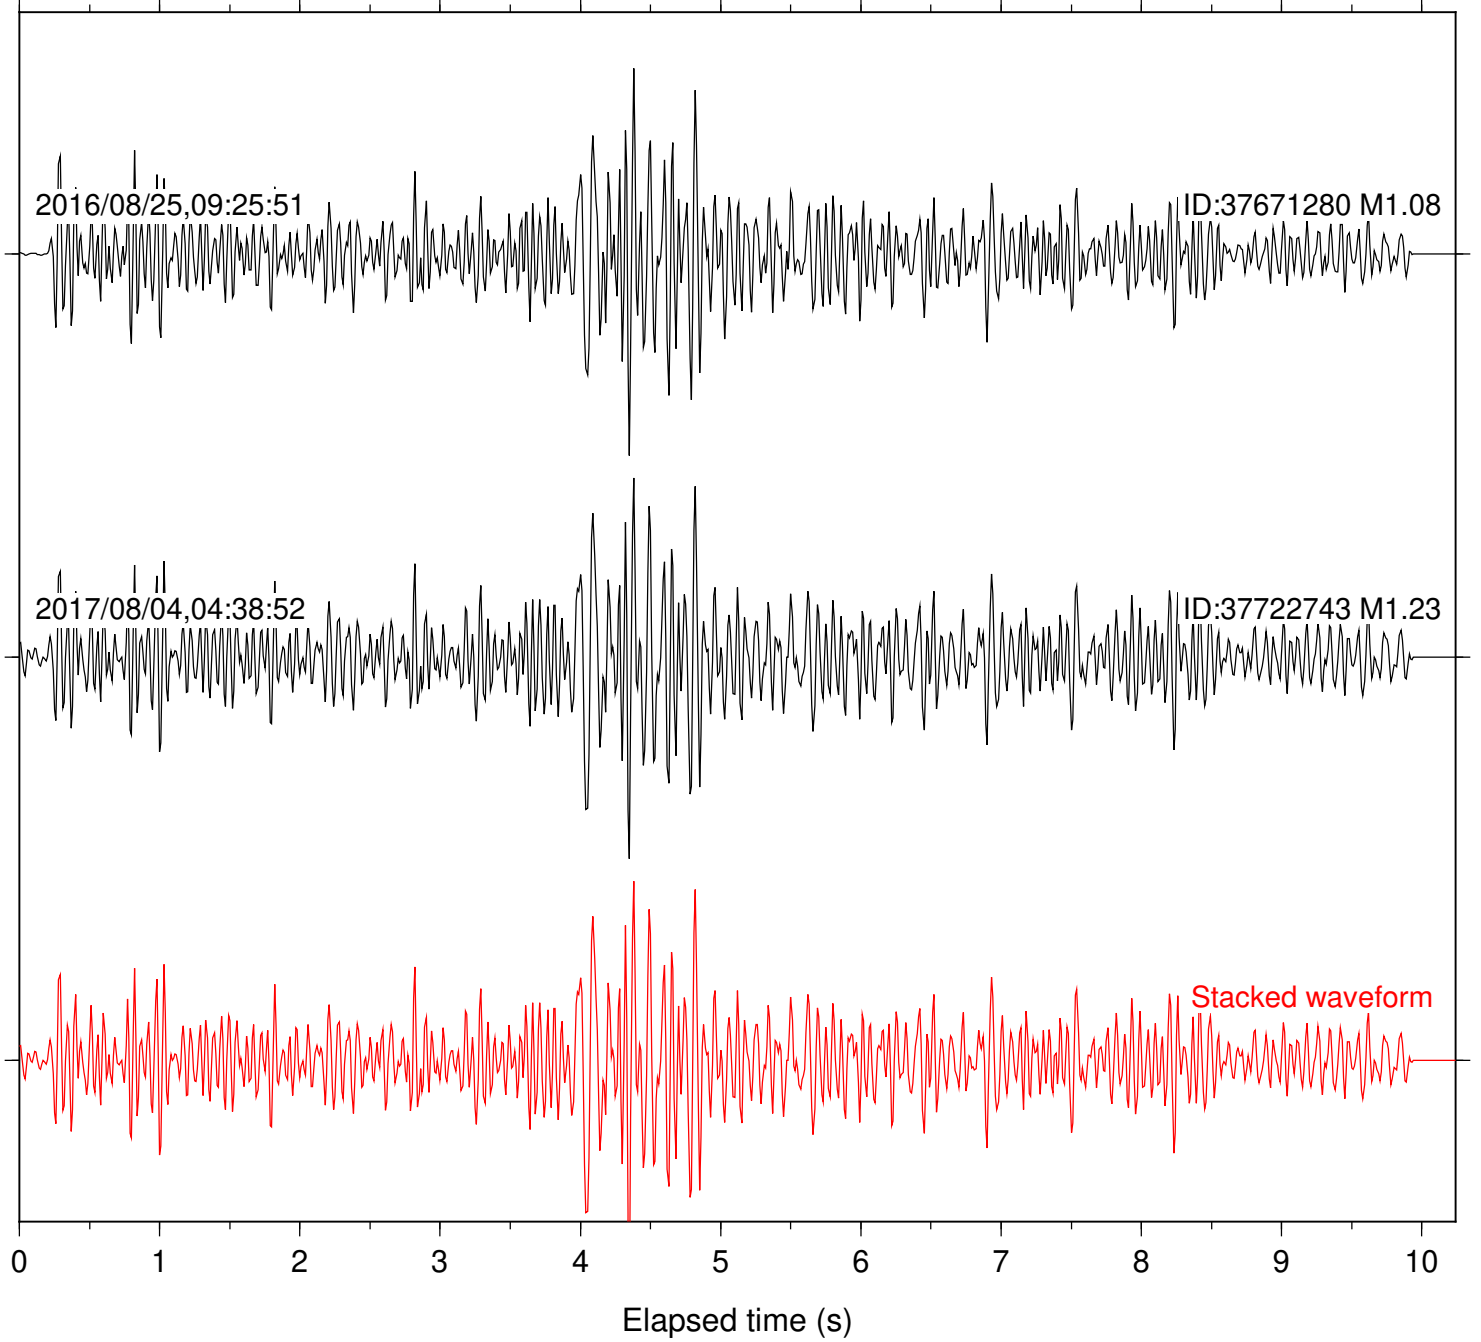

Station: B087 Com: EHZ

Focal depth: 6.75 km

Station: B088 Com: EHZ

Focal depth: 6.75 km

2016/08/25,09:25:51

ID:37671280 M1.08

2017/08/04,04:38:52

ID:37722743 M1.23

Stacked waveform

0 1 2 3 4 5 6 7 8 9 10  
Elapsed time (s)

Station: B093 Com: EHZ

Focal depth: 6.75 km

Station: B946 Com: EHZ

Focal depth: 6.75 km

Station: BAC Com: EHZ

Focal depth: 6.75 km

Station: CSH Com: HHZ

Focal depth: 6.75 km

2016/08/25,09:25:51

ID:37671280 M1.08

2017/08/04,04:38:52

ID:37722743 M1.23

Stacked waveform

0 1 2 3 4 5 6 7 8 9 10  
Elapsed time (s)

Station: DGR Com: HHZ

Focal depth: 6.75 km

Station: FRD Com: HHZ

Focal depth: 6.75 km

Station: HMT2 Com: HHZ

Focal depth: 6.75 km

Station: SND Com: HHZ

Focal depth: 6.75 km